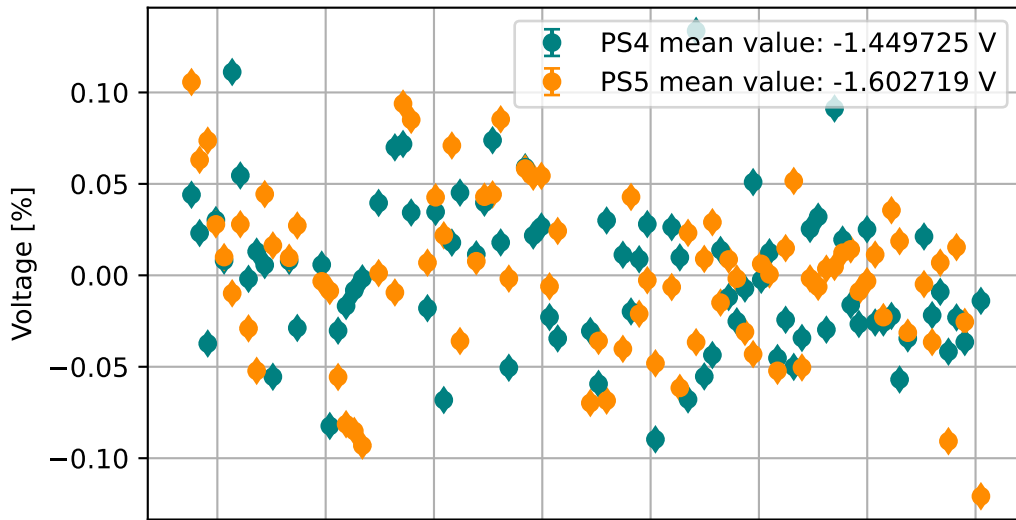

### PS4 Tran and PS5 Refl Voltage