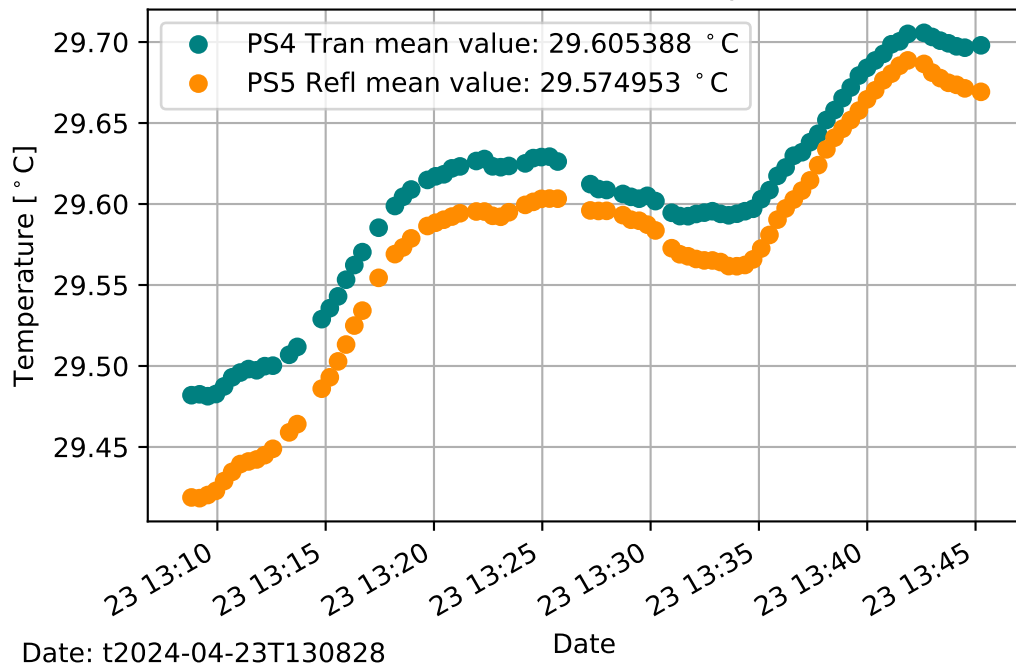

PS4 Tran and PS5 Refl Temperature