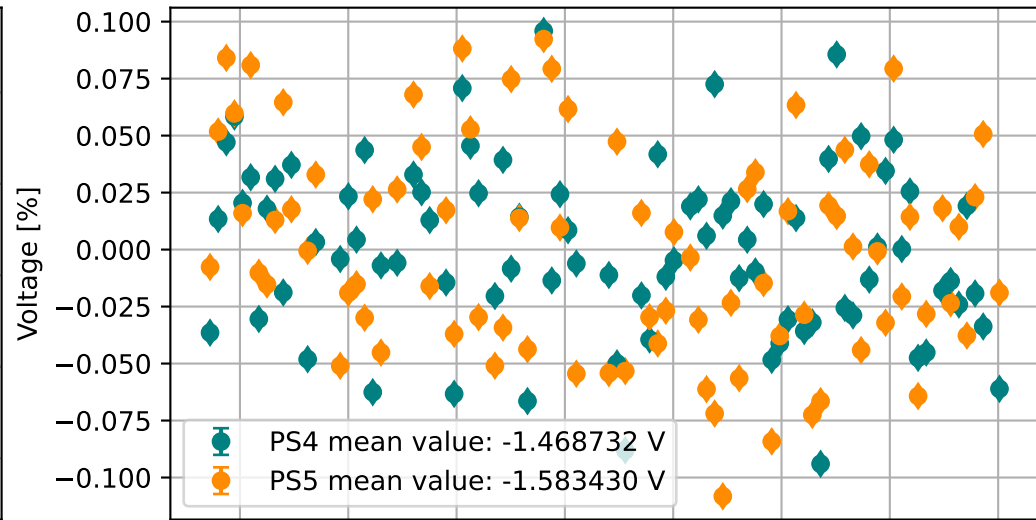

PS4 Refl and PS5 Tran Temperature

PS4 Refl and PS5 Tran Voltage