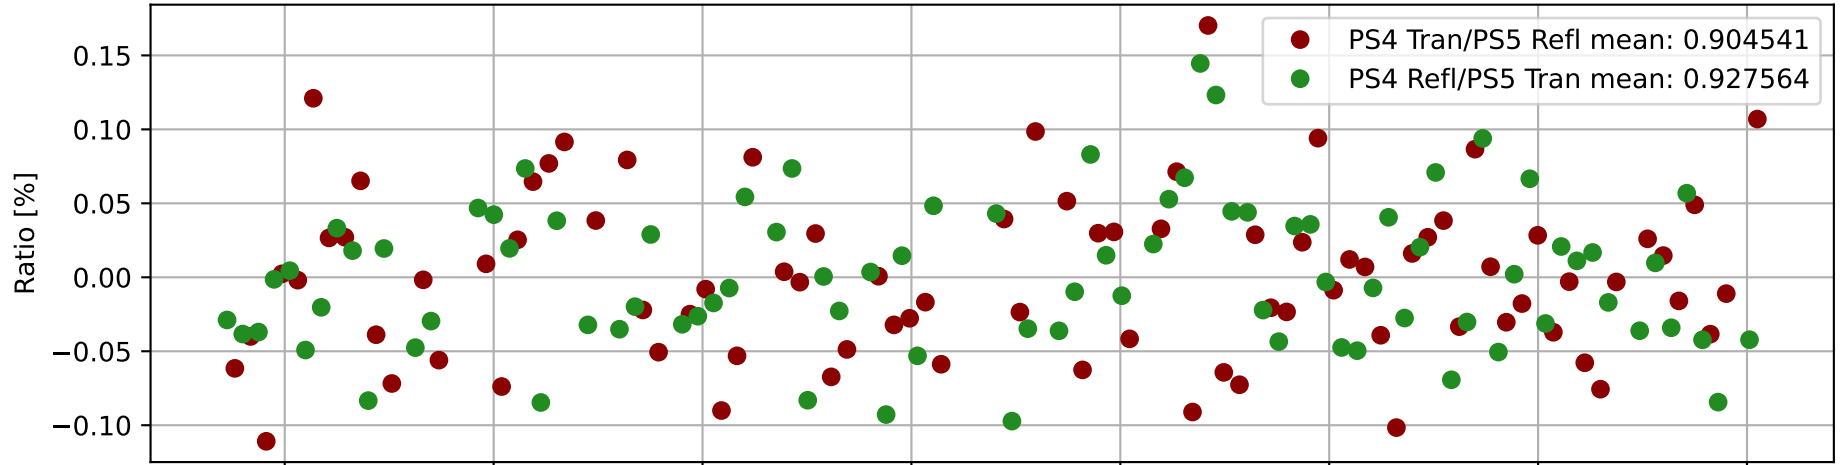

PS4/PS5 timeseries ratios

PS4/PS5 final ratios