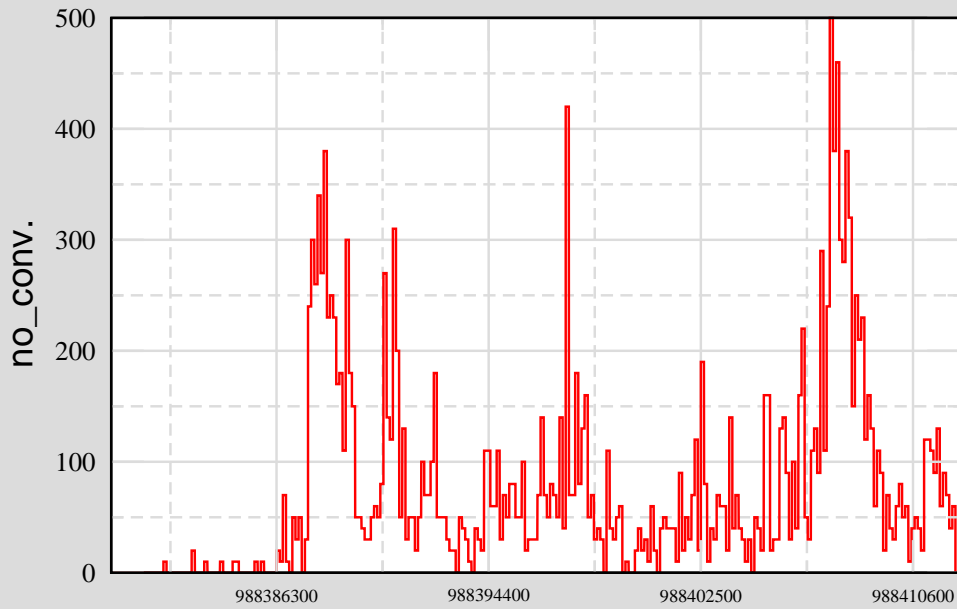

Data Display start at 11-05-02-13-59-38 (32400 seconds)

Ch 7: H0:PEM-LVEA_DST7_5

Ch 9: H0:PEM-LVEA_DST9_5

Ch 5: H0:PEM-LVEA_DST5_5

Ch 8: H0:PEM-LVEA_DST8_5