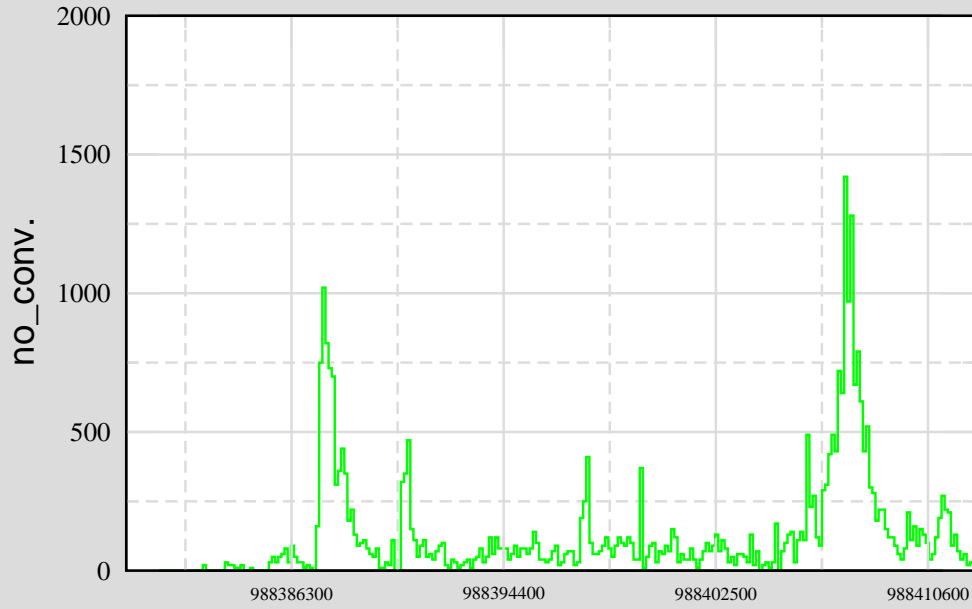

Data Display start at 11-05-02-13-59-38 (32400 seconds)

Ch 7: H0:PEM-LVEA_DST7_5

Ch 9: H0:PEM-LVEA_DST9_5

Ch 5: H0:PEM-LVEA_DST5_5

Ch 8: H0:PEM-LVEA_DST8_5