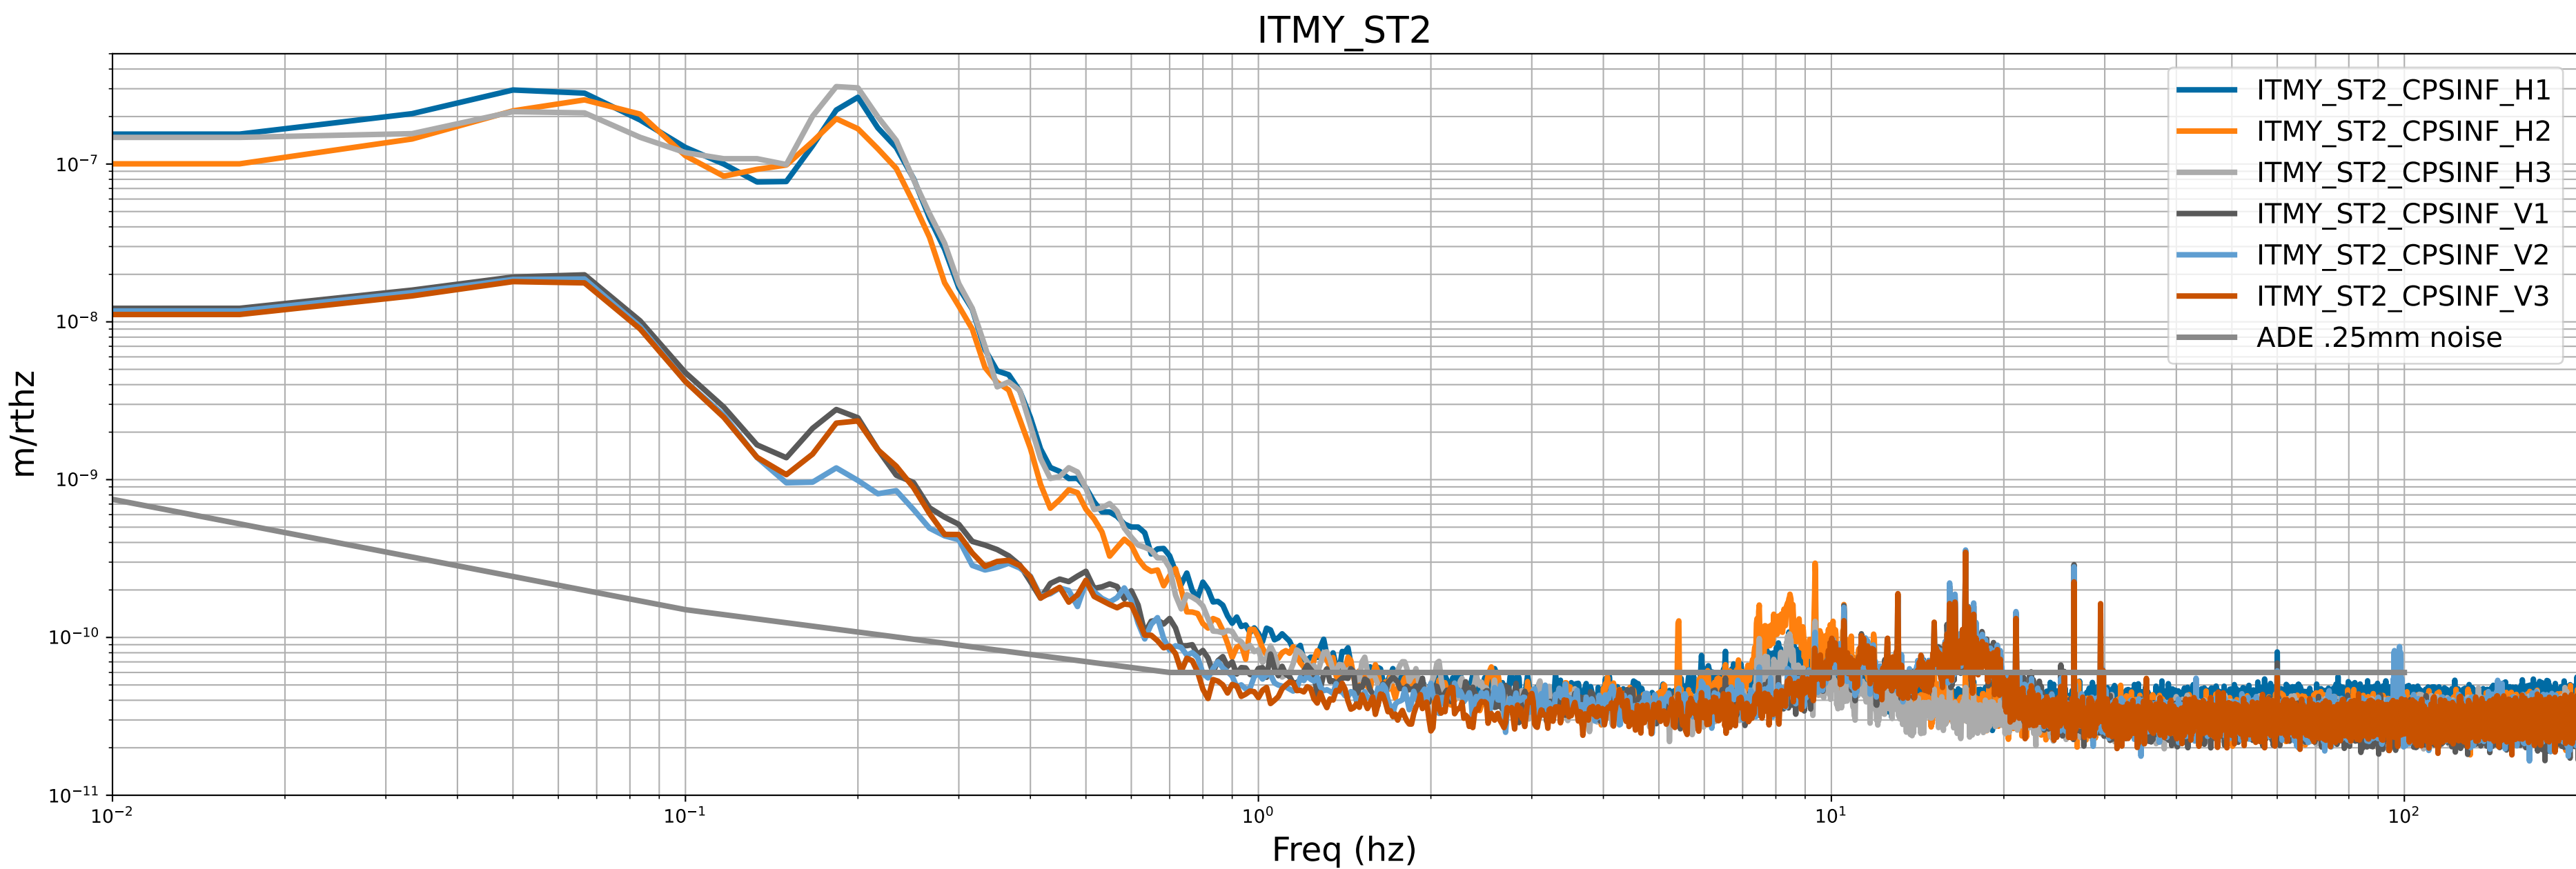

HAM2 CPS Spectra 1398592800 to 1398593400

calibration only >10hz

HAM3 CPS Spectra 1398592800 to 1398593400

calibration only >10hz

HAM4 CPS Spectra 1398592800 to 1398593400

calibration only >10hz

HAM5 CPS Spectra 1398592800 to 1398593400

calibration only >10hz

HAM6 CPS Spectra 1398592800 to 1398593400

calibration only >10hz

HAM7 CPS Spectra 1398592800 to 1398593400

calibration only >10hz

HAM8 CPS Spectra 1398592800 to 1398593400

calibration only >10hz

CPS Spectra 1398592800 to 1398593400

calibration only >10hz

CPS Spectra 1398592800 to 1398593400

calibration only >10hz

CPS Spectra 1398592800 to 1398593400

BS_ST1

BS_ST2

calibration only >10hz

CPS Spectra 1398592800 to 1398593400

calibration only >10hz

CPS Spectra 1398592800 to 1398593400

calibration only >10hz