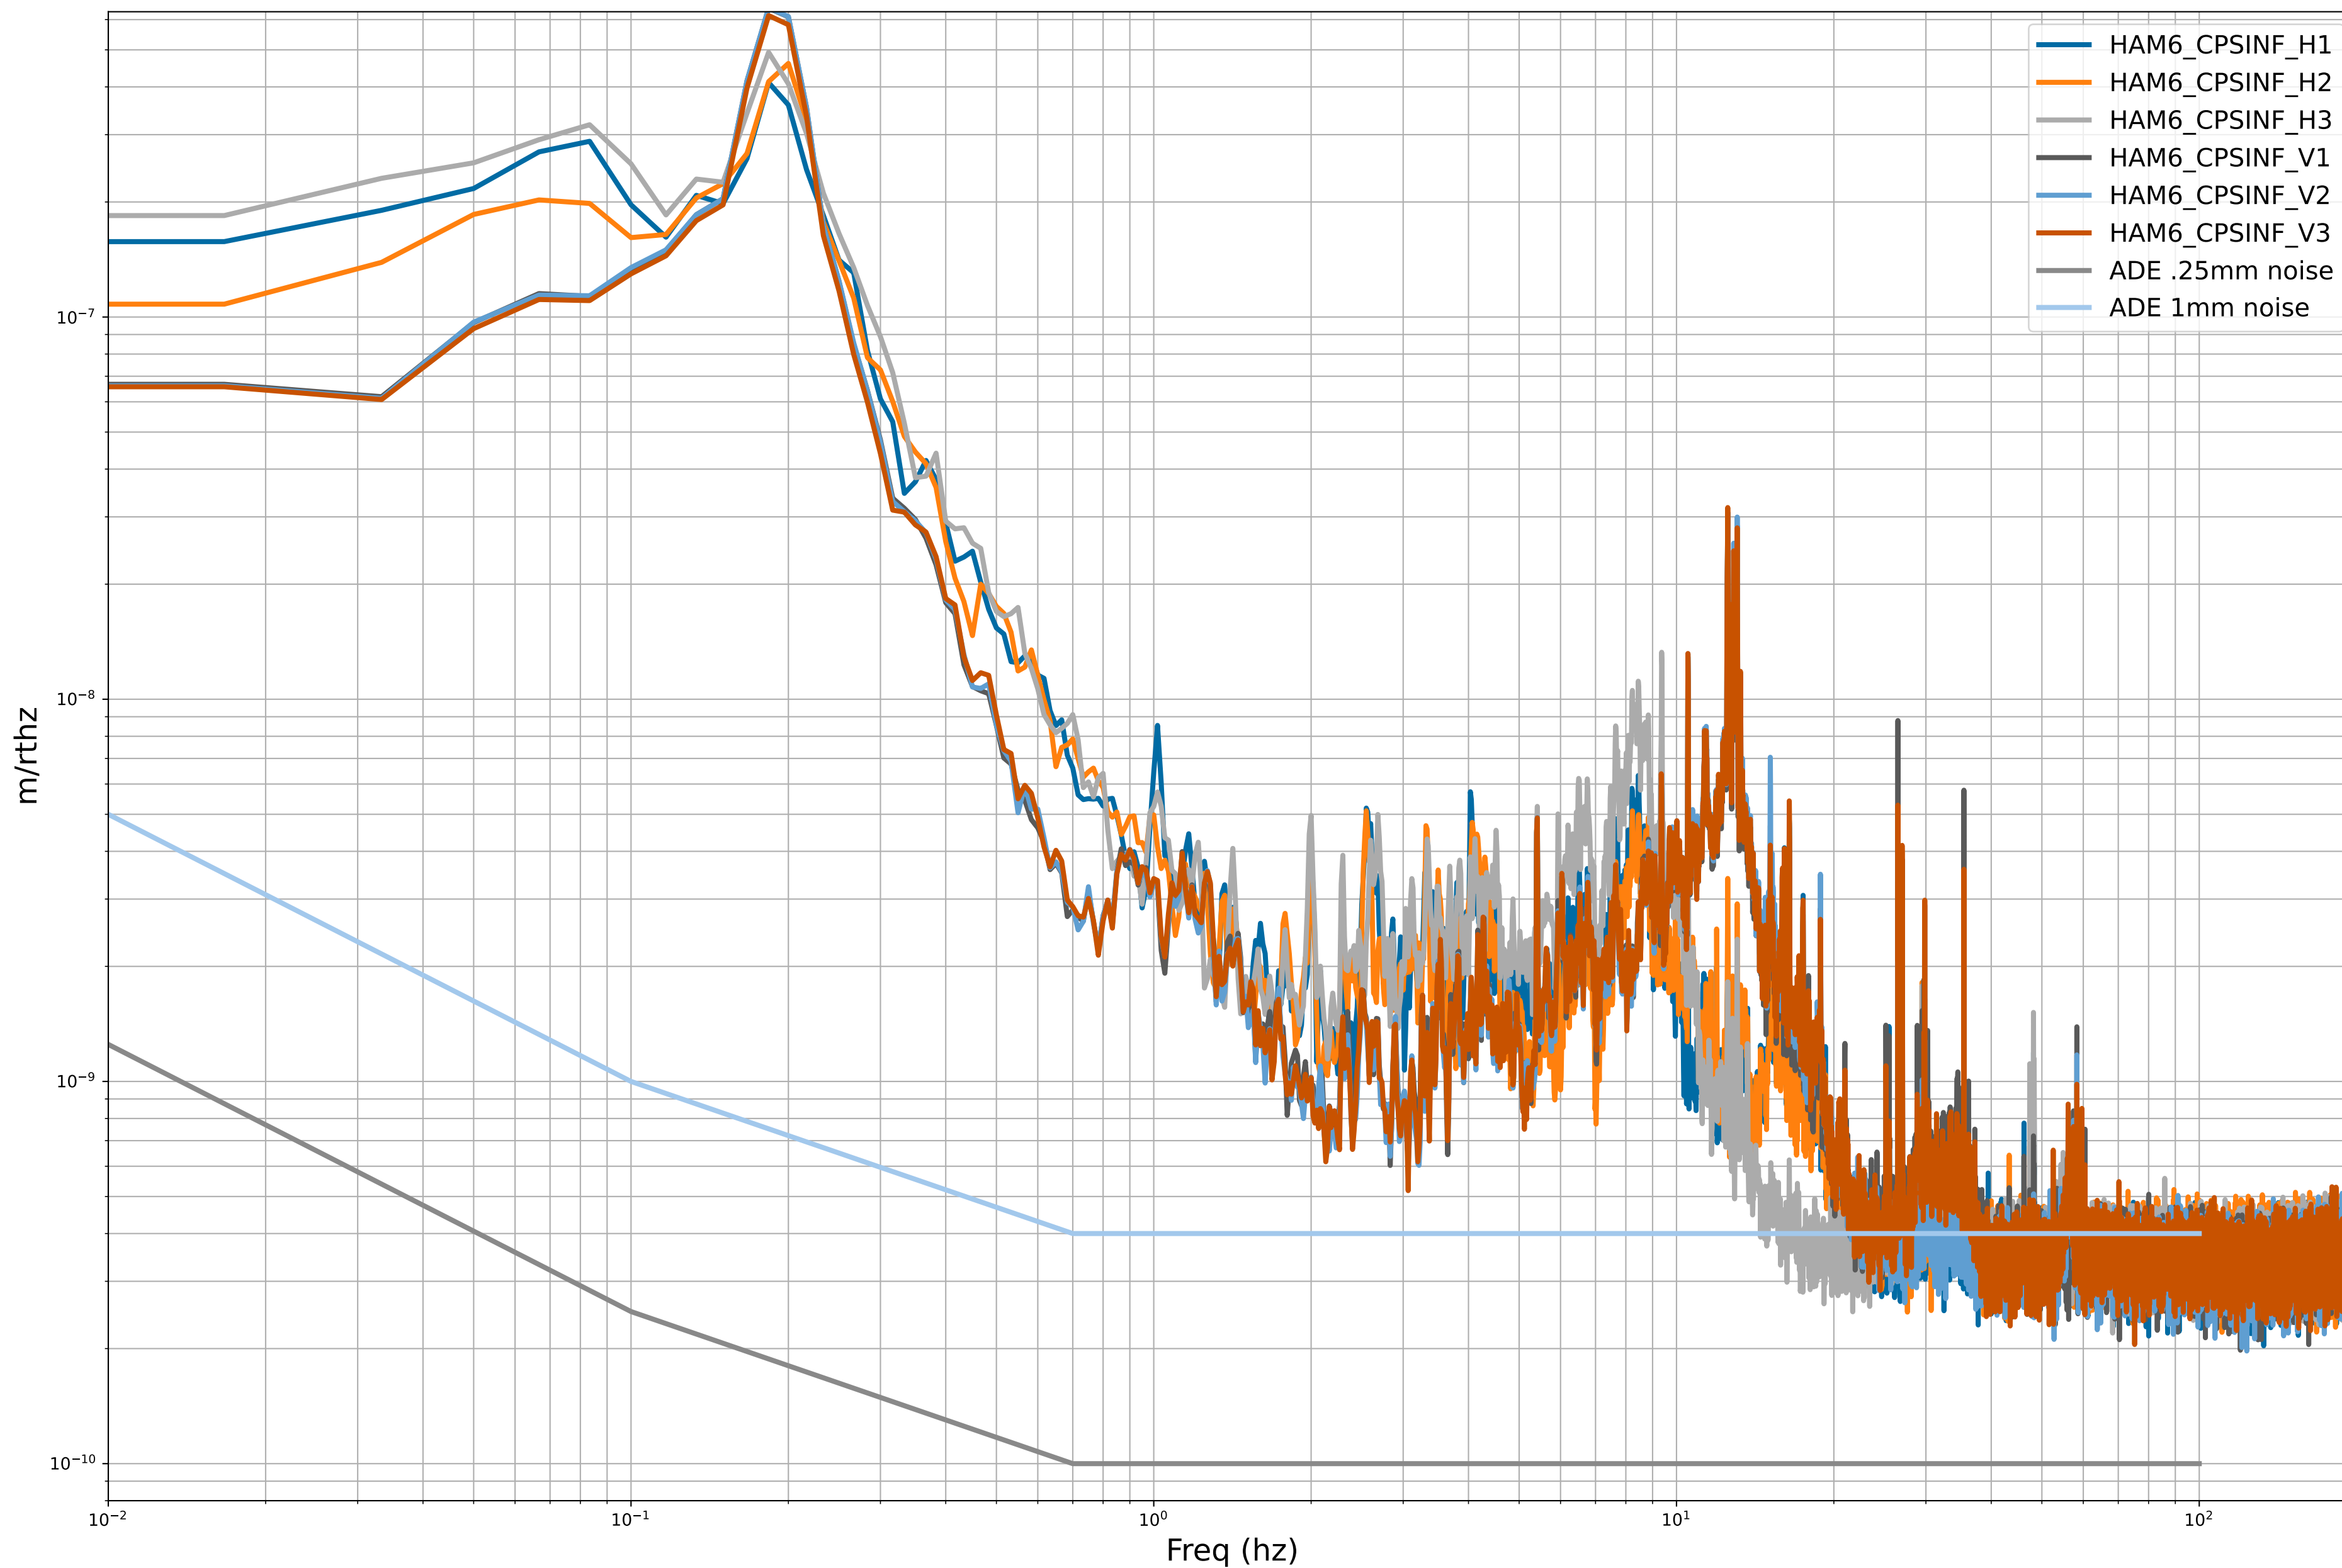

HAM2 CPS Spectra 1398592800 to 1398593400

calibration only >10hz

HAM3 CPS Spectra 1398592800 to 1398593400

calibration only >10hz

HAM4 CPS Spectra 1398592800 to 1398593400

calibration only >10hz

HAM5 CPS Spectra 1398592800 to 1398593400

calibration only >10hz

HAM6 CPS Spectra 1398592800 to 1398593400

calibration only >10hz

HAM7 CPS Spectra 1398592800 to 1398593400

calibration only >10hz

HAM8 CPS Spectra 1398592800 to 1398593400

calibration only >10hz

CPS Spectra 1398592800 to 1398593400

calibration only >10hz

CPS Spectra 1398592800 to 1398593400

calibration only >10hz

CPS Spectra 1398592800 to 1398593400

BS_ST1

BS_ST2

calibration only >10hz

CPS Spectra 1398592800 to 1398593400

calibration only >10hz

CPS Spectra 1398592800 to 1398593400

calibration only >10hz