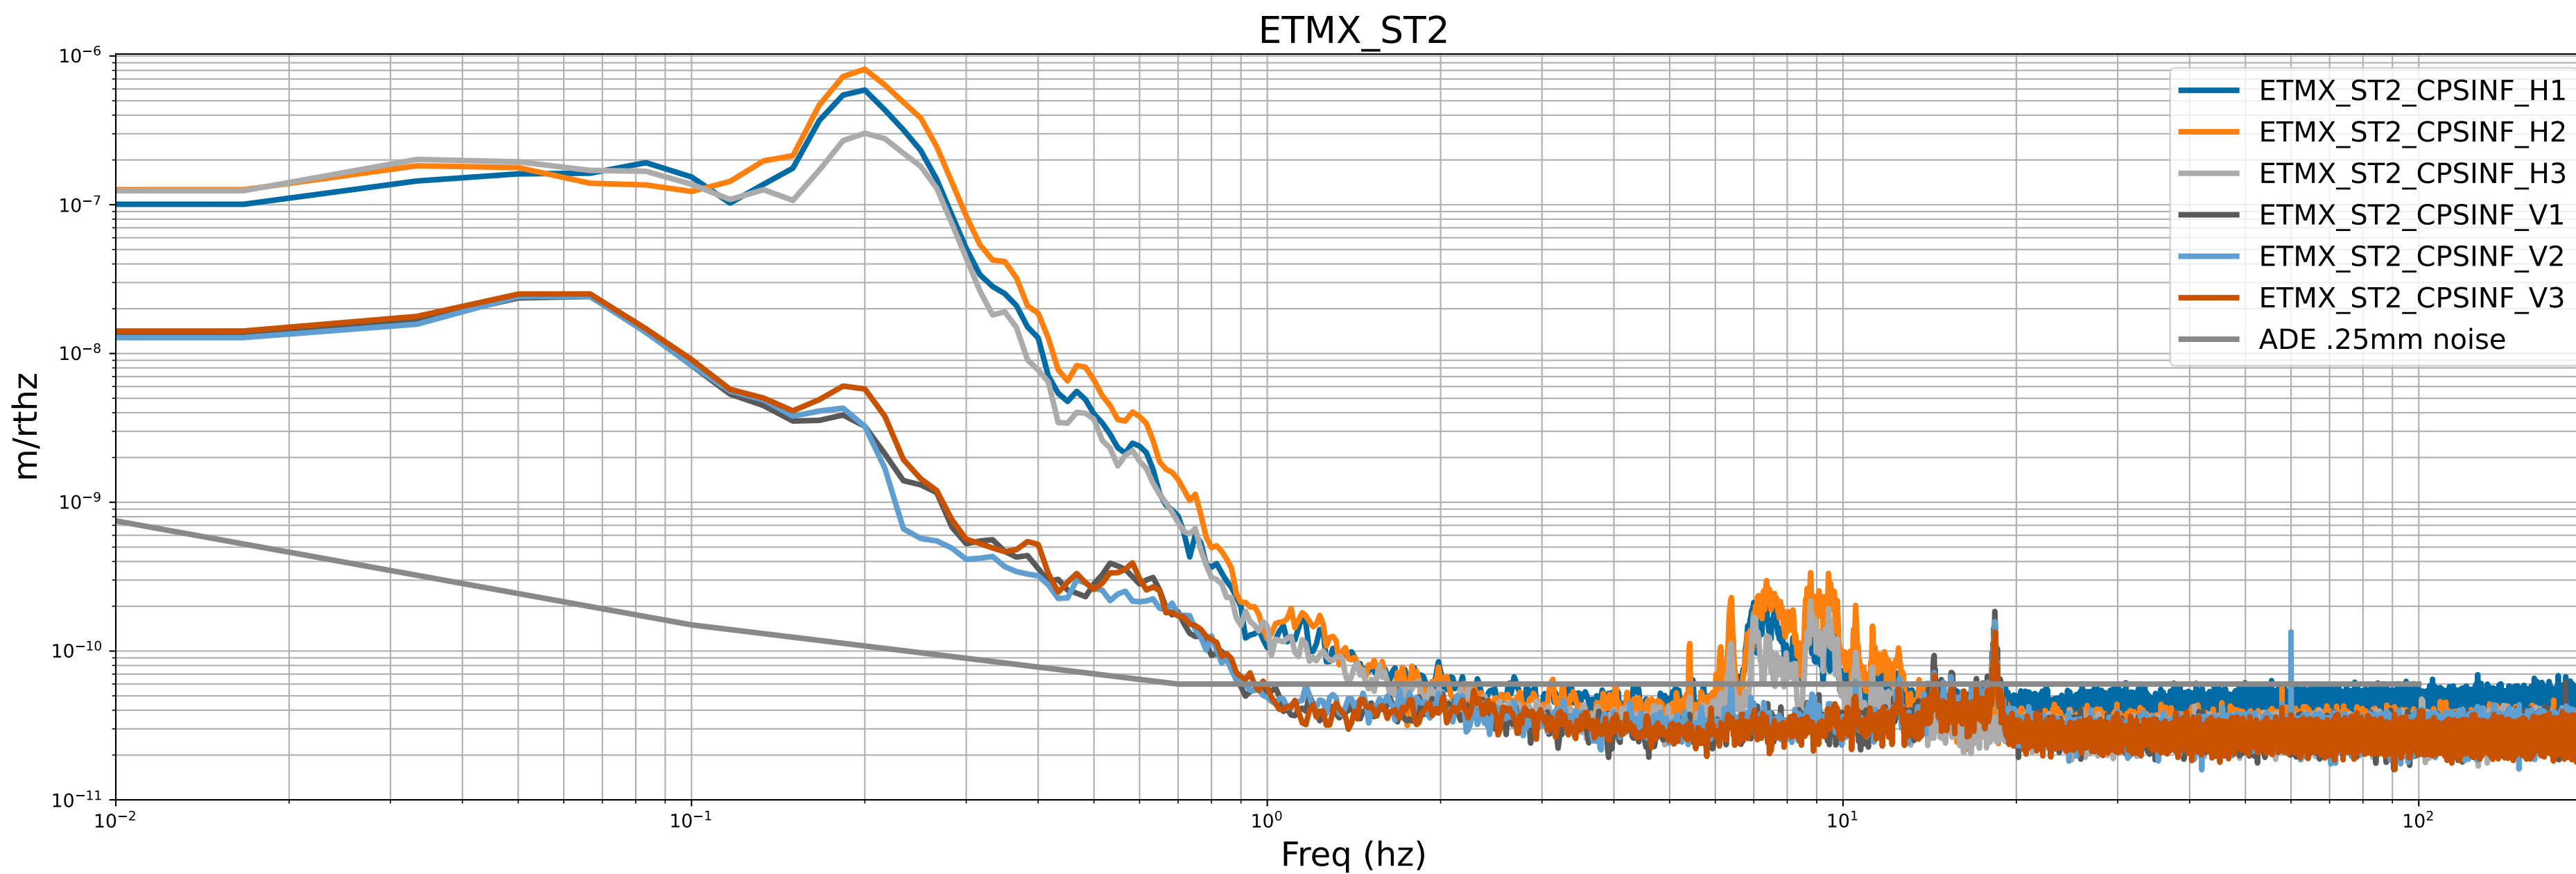

HAM2 CPS Spectra 1398592800 to 1398593400

calibration only >10hz

HAM3 CPS Spectra 1398592800 to 1398593400

calibration only >10hz

HAM4 CPS Spectra 1398592800 to 1398593400

calibration only >10hz

HAM5 CPS Spectra 1398592800 to 1398593400

calibration only >10hz

HAM6 CPS Spectra 1398592800 to 1398593400

calibration only >10hz

HAM7 CPS Spectra 1398592800 to 1398593400

calibration only >10hz

HAM8 CPS Spectra 1398592800 to 1398593400

calibration only >10hz

CPS Spectra 1398592800 to 1398593400

calibration only >10hz

CPS Spectra 1398592800 to 1398593400

calibration only >10hz

CPS Spectra 1398592800 to 1398593400

BS_ST1

BS_ST2

calibration only >10hz

CPS Spectra 1398592800 to 1398593400

calibration only >10hz

CPS Spectra 1398592800 to 1398593400

calibration only >10hz