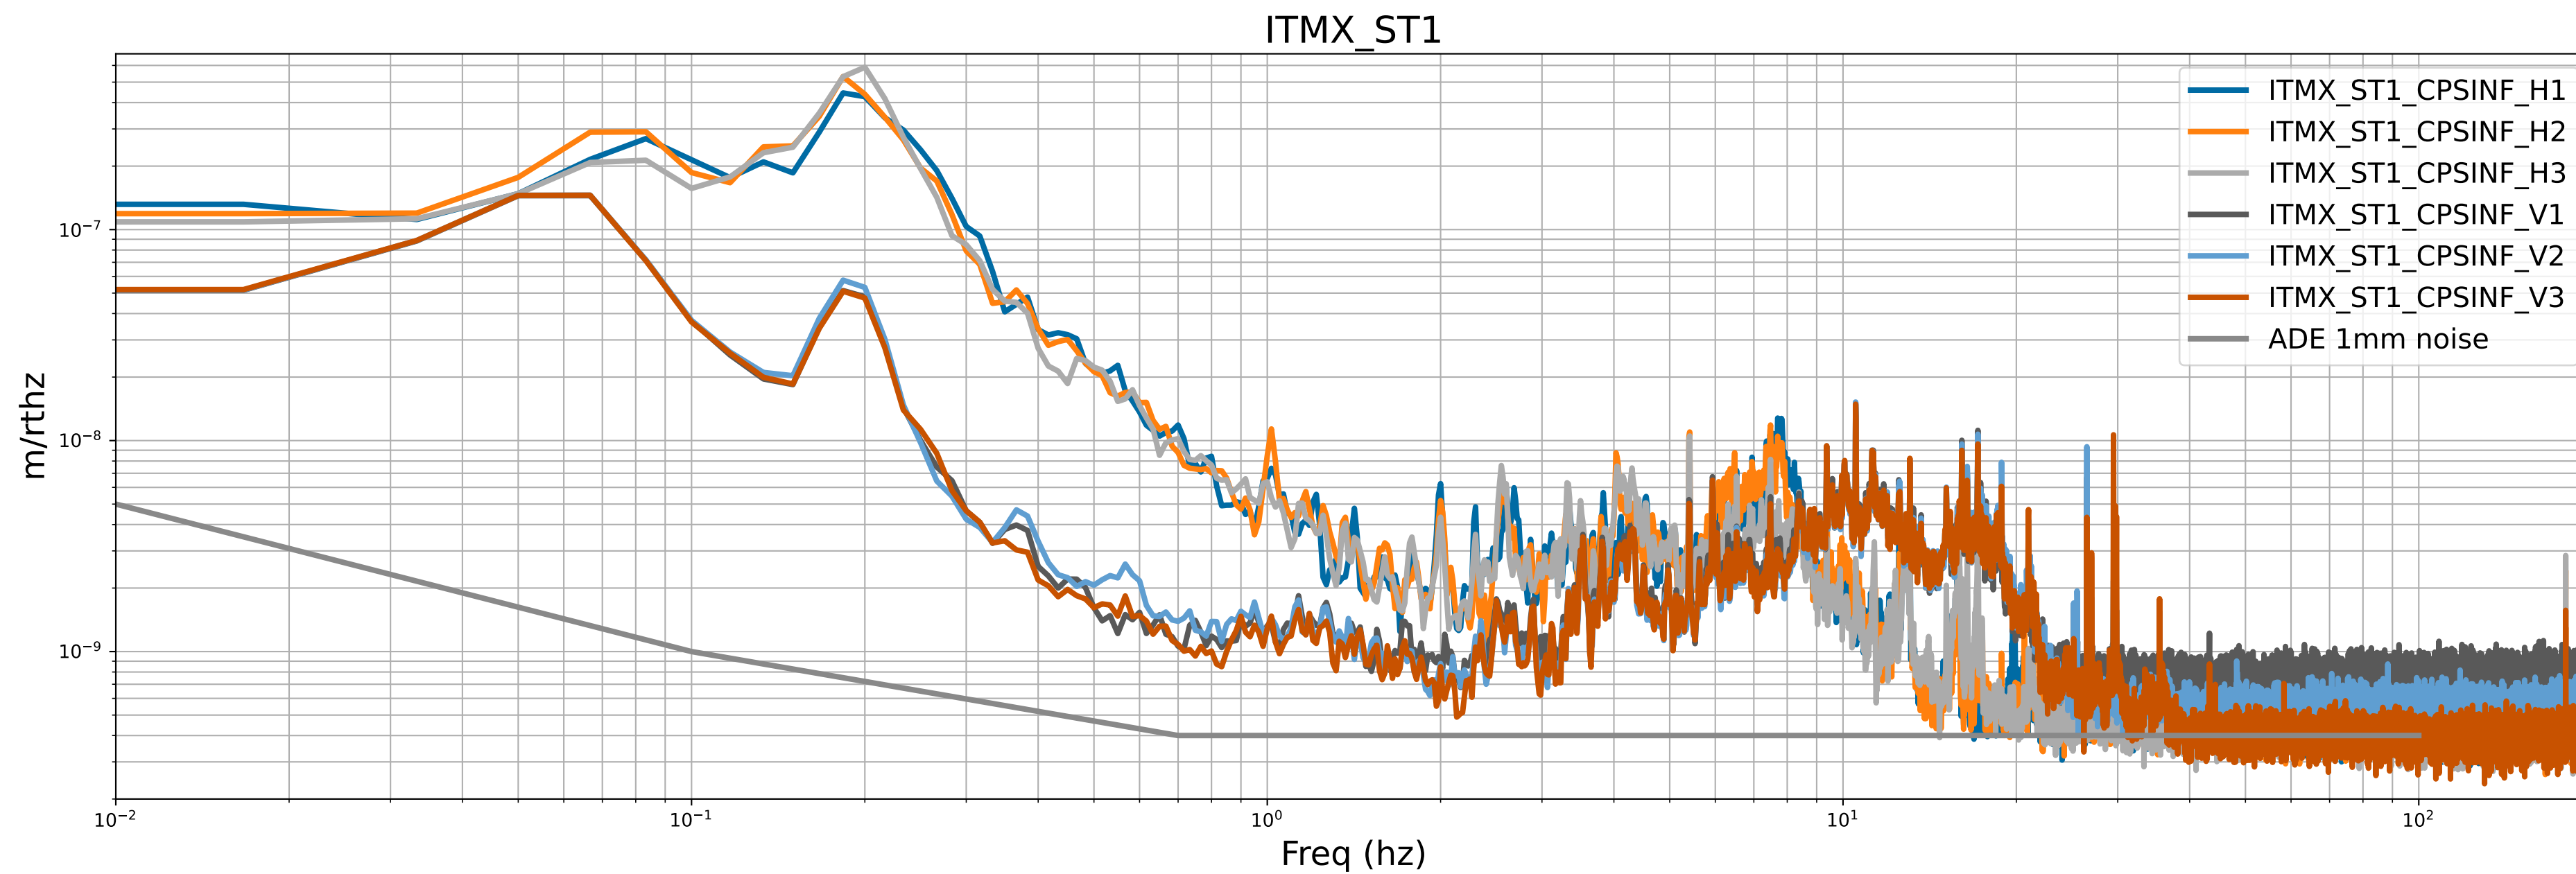

HAM2 CPS Spectra 1398592800 to 1398593400

calibration only >10hz

HAM3 CPS Spectra 1398592800 to 1398593400

calibration only >10hz

HAM4 CPS Spectra 1398592800 to 1398593400

calibration only >10hz

HAM5 CPS Spectra 1398592800 to 1398593400

calibration only >10hz

HAM6 CPS Spectra 1398592800 to 1398593400

calibration only >10hz

HAM7 CPS Spectra 1398592800 to 1398593400

calibration only >10hz

HAM8 CPS Spectra 1398592800 to 1398593400

calibration only >10hz

CPS Spectra 1398592800 to 1398593400

calibration only >10hz

CPS Spectra 1398592800 to 1398593400

calibration only >10hz

CPS Spectra 1398592800 to 1398593400

BS_ST1

BS_ST2

calibration only >10hz

CPS Spectra 1398592800 to 1398593400

calibration only >10hz

CPS Spectra 1398592800 to 1398593400

calibration only >10hz