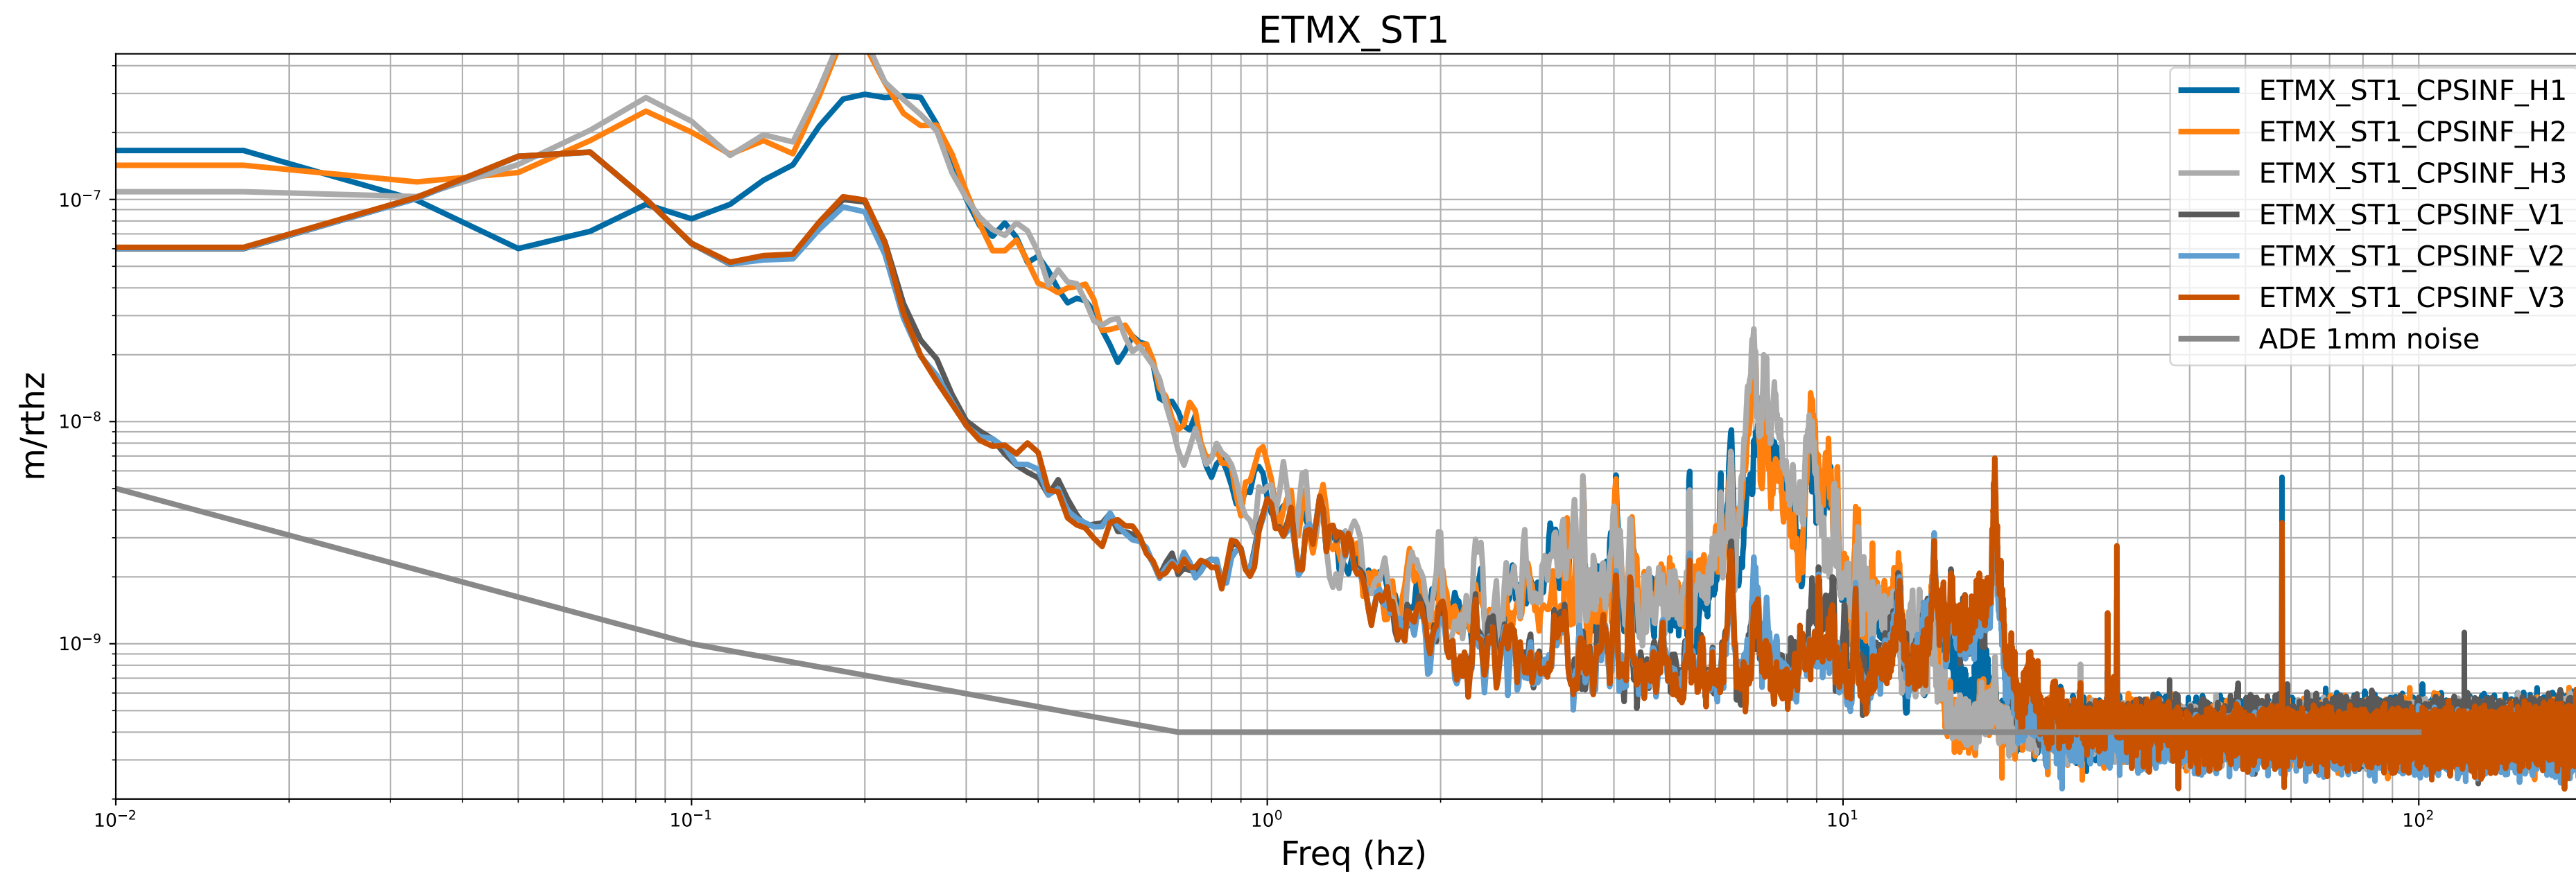

HAM2 CPS Spectra 1398592800 to 1398593400

calibration only >10hz

HAM3 CPS Spectra 1398592800 to 1398593400

calibration only >10hz

HAM4 CPS Spectra 1398592800 to 1398593400

calibration only >10hz

HAM5 CPS Spectra 1398592800 to 1398593400

calibration only >10hz

HAM6 CPS Spectra 1398592800 to 1398593400

calibration only >10hz

HAM7 CPS Spectra 1398592800 to 1398593400

calibration only >10hz

HAM8 CPS Spectra 1398592800 to 1398593400

calibration only >10hz

CPS Spectra 1398592800 to 1398593400

calibration only >10hz

CPS Spectra 1398592800 to 1398593400

calibration only >10hz

CPS Spectra 1398592800 to 1398593400

BS_ST1

BS_ST2

calibration only >10hz

CPS Spectra 1398592800 to 1398593400

calibration only >10hz

CPS Spectra 1398592800 to 1398593400

calibration only >10hz