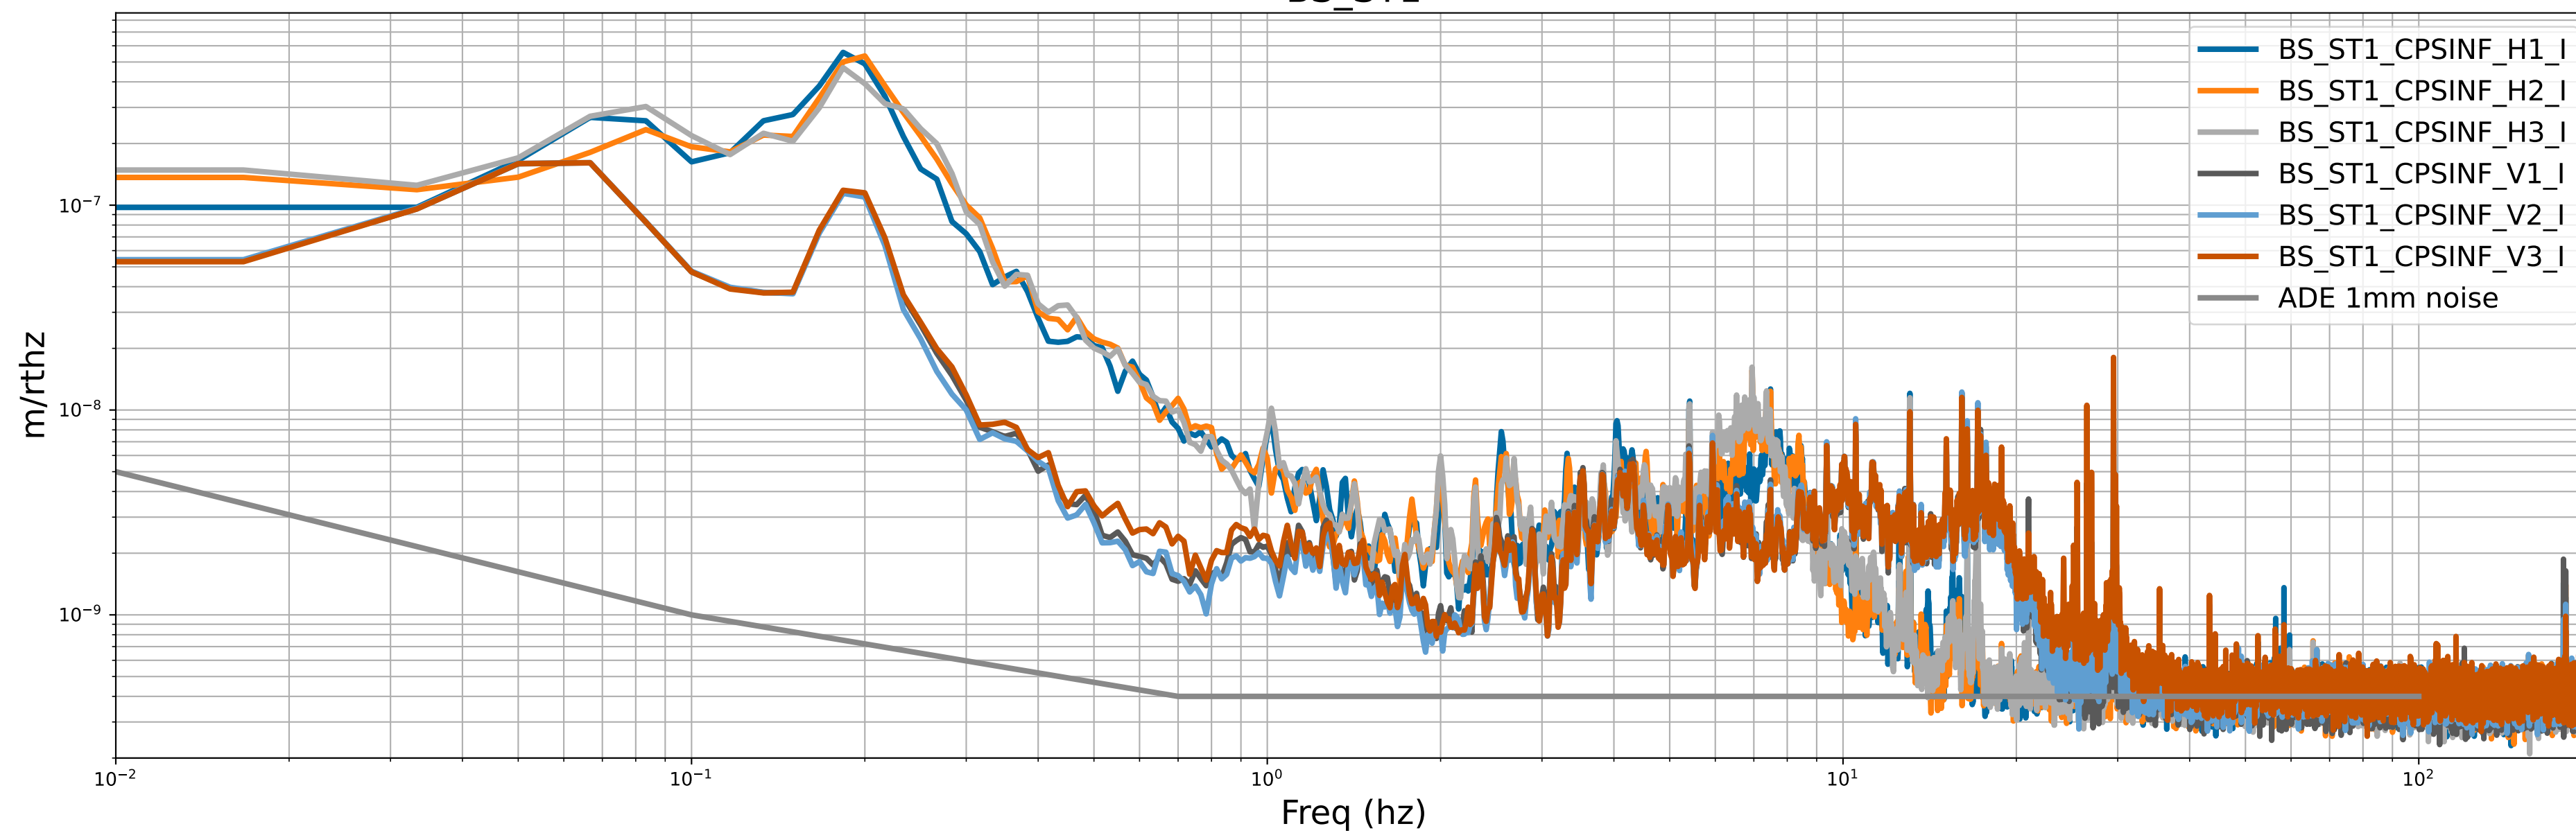

HAM2 CPS Spectra 1398592800 to 1398593400

calibration only >10hz

HAM3 CPS Spectra 1398592800 to 1398593400

calibration only >10hz

HAM4 CPS Spectra 1398592800 to 1398593400

calibration only >10hz

HAM5 CPS Spectra 1398592800 to 1398593400

calibration only >10hz

HAM6 CPS Spectra 1398592800 to 1398593400

calibration only >10hz

HAM7 CPS Spectra 1398592800 to 1398593400

calibration only >10hz

HAM8 CPS Spectra 1398592800 to 1398593400

calibration only >10hz

CPS Spectra 1398592800 to 1398593400

calibration only >10hz

CPS Spectra 1398592800 to 1398593400

calibration only >10hz

CPS Spectra 1398592800 to 1398593400

BS_ST1

BS_ST2

calibration only >10hz

CPS Spectra 1398592800 to 1398593400

calibration only >10hz

CPS Spectra 1398592800 to 1398593400

calibration only >10hz