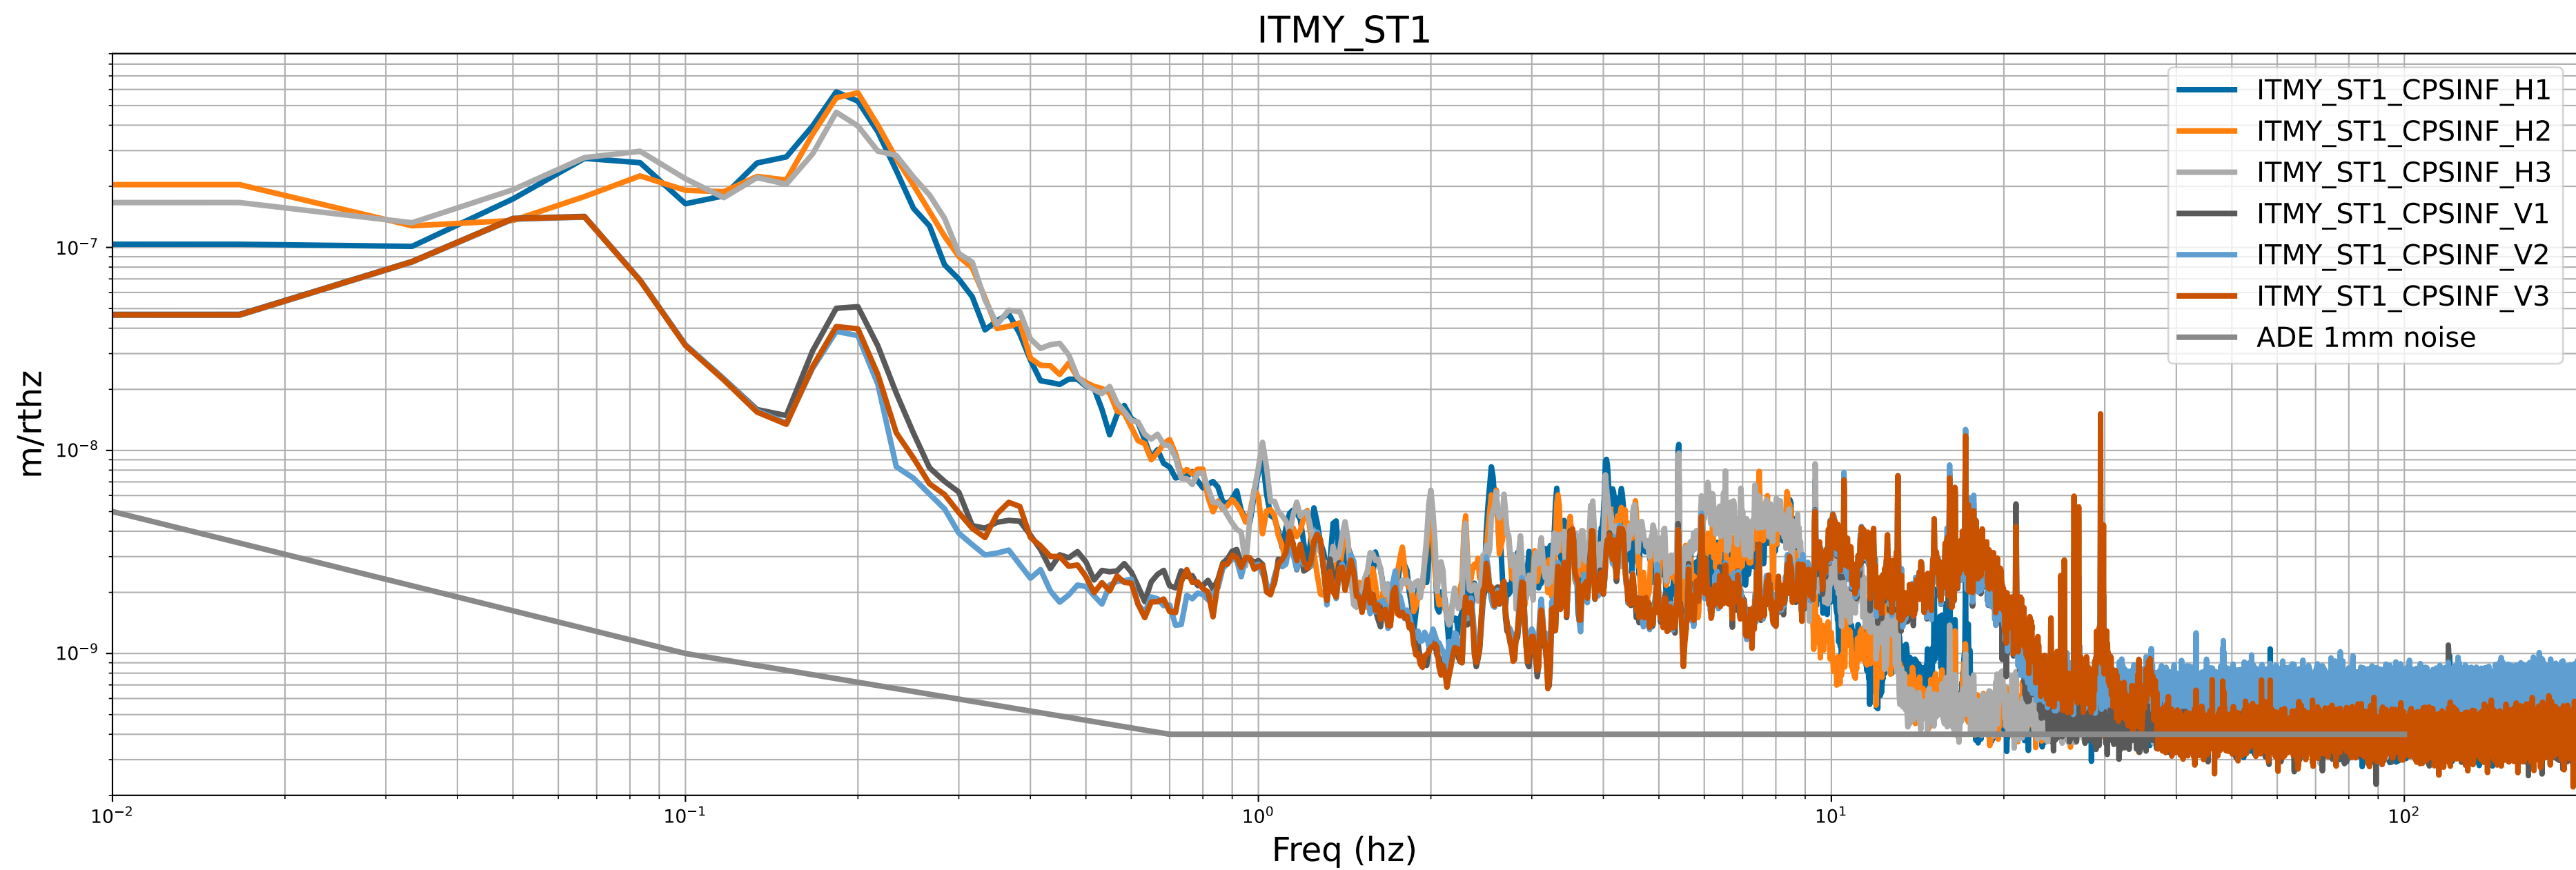

HAM2 CPS Spectra 1398592800 to 1398593400

calibration only >10hz

HAM3 CPS Spectra 1398592800 to 1398593400

calibration only >10hz

HAM4 CPS Spectra 1398592800 to 1398593400

calibration only >10hz

HAM5 CPS Spectra 1398592800 to 1398593400

calibration only >10hz

HAM6 CPS Spectra 1398592800 to 1398593400

calibration only >10hz

HAM7 CPS Spectra 1398592800 to 1398593400

calibration only >10hz

HAM8 CPS Spectra 1398592800 to 1398593400

calibration only >10hz

CPS Spectra 1398592800 to 1398593400

calibration only >10hz

CPS Spectra 1398592800 to 1398593400

calibration only >10hz

CPS Spectra 1398592800 to 1398593400

BS_ST1

BS_ST2

calibration only >10hz

CPS Spectra 1398592800 to 1398593400

calibration only >10hz

CPS Spectra 1398592800 to 1398593400

calibration only >10hz