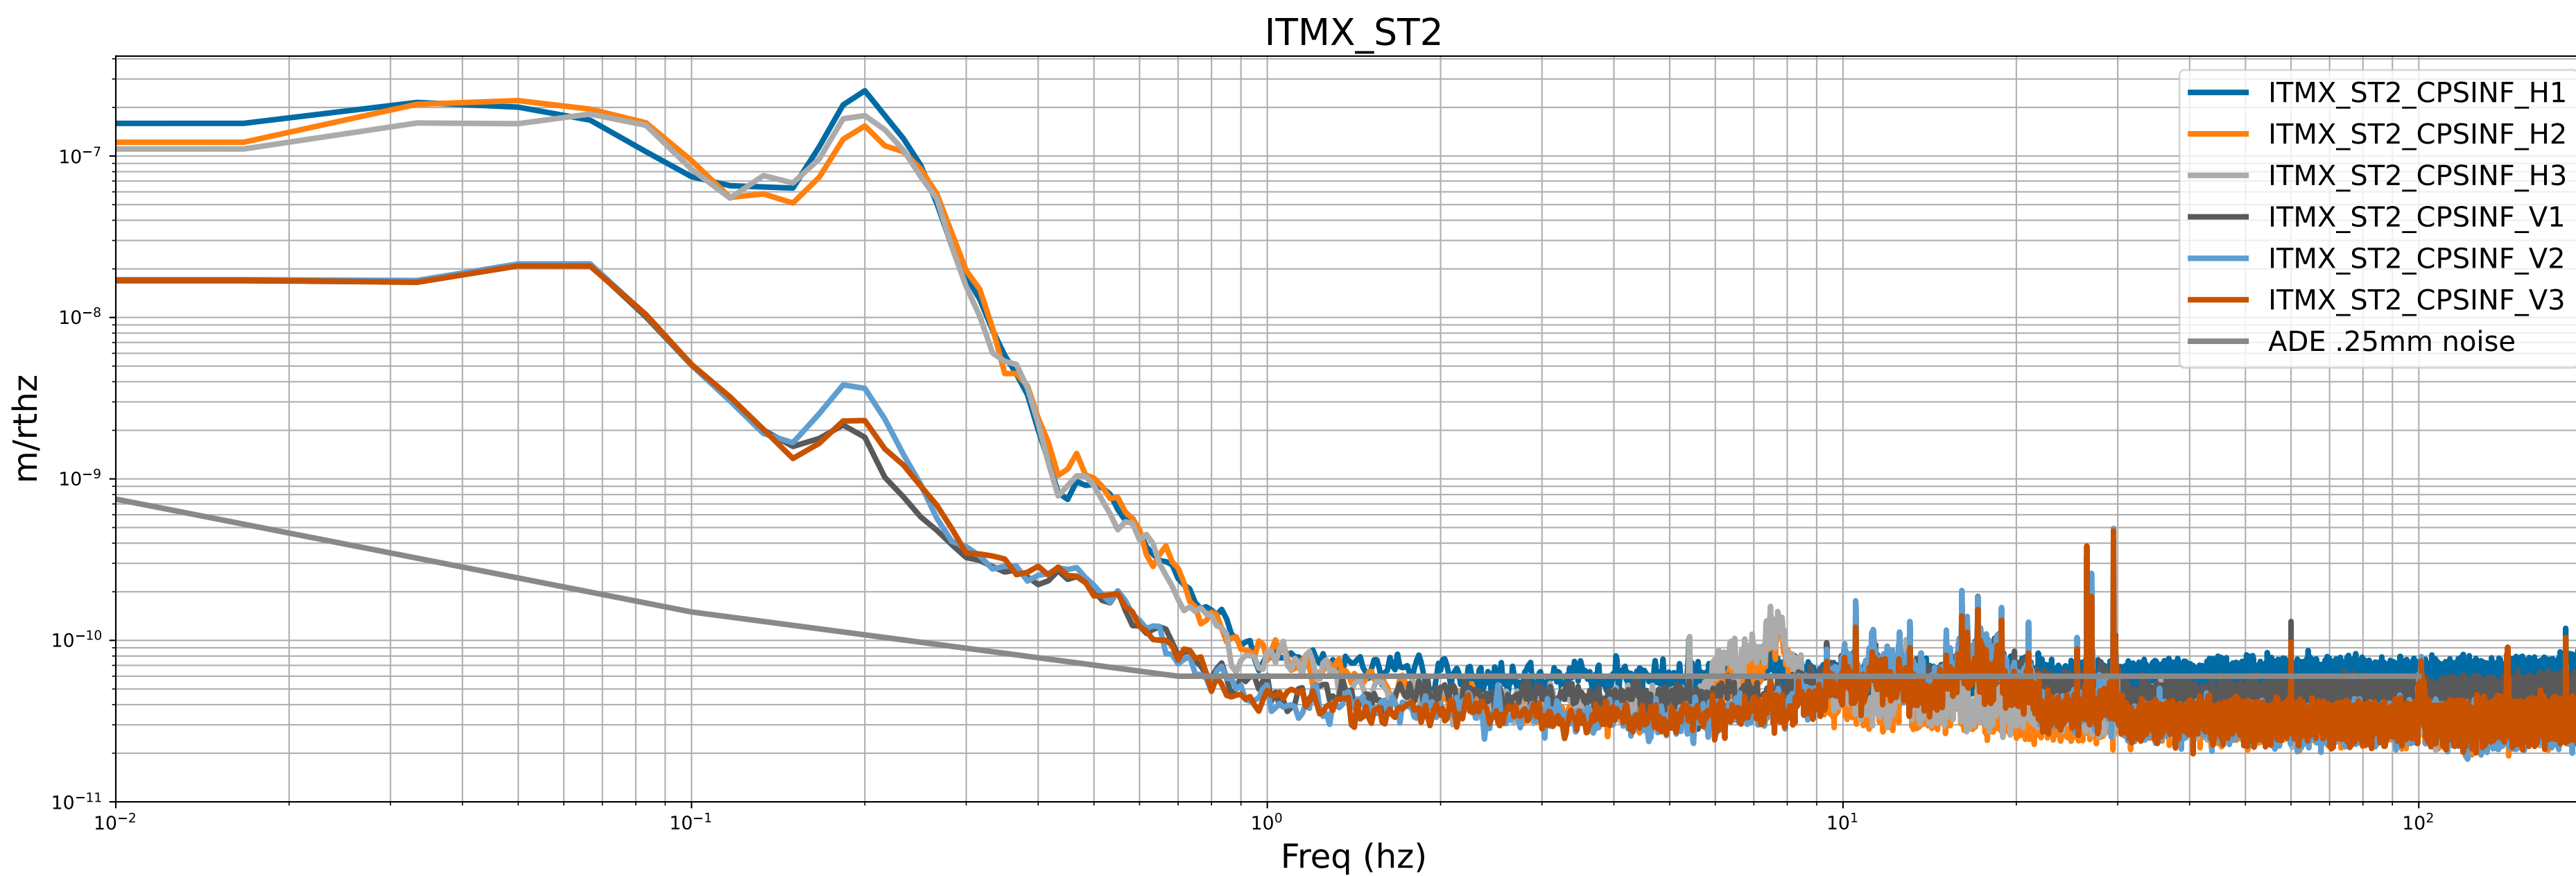

HAM2 CPS Spectra 1398592800 to 1398593400

calibration only >10hz

HAM3 CPS Spectra 1398592800 to 1398593400

calibration only >10hz

HAM4 CPS Spectra 1398592800 to 1398593400

calibration only >10hz

HAM5 CPS Spectra 1398592800 to 1398593400

calibration only >10hz

HAM6 CPS Spectra 1398592800 to 1398593400

calibration only >10hz

HAM7 CPS Spectra 1398592800 to 1398593400

calibration only >10hz

HAM8 CPS Spectra 1398592800 to 1398593400

calibration only >10hz

CPS Spectra 1398592800 to 1398593400

calibration only >10hz

CPS Spectra 1398592800 to 1398593400

calibration only >10hz

CPS Spectra 1398592800 to 1398593400

BS_ST1

BS_ST2

calibration only >10hz

CPS Spectra 1398592800 to 1398593400

calibration only >10hz

CPS Spectra 1398592800 to 1398593400

calibration only >10hz