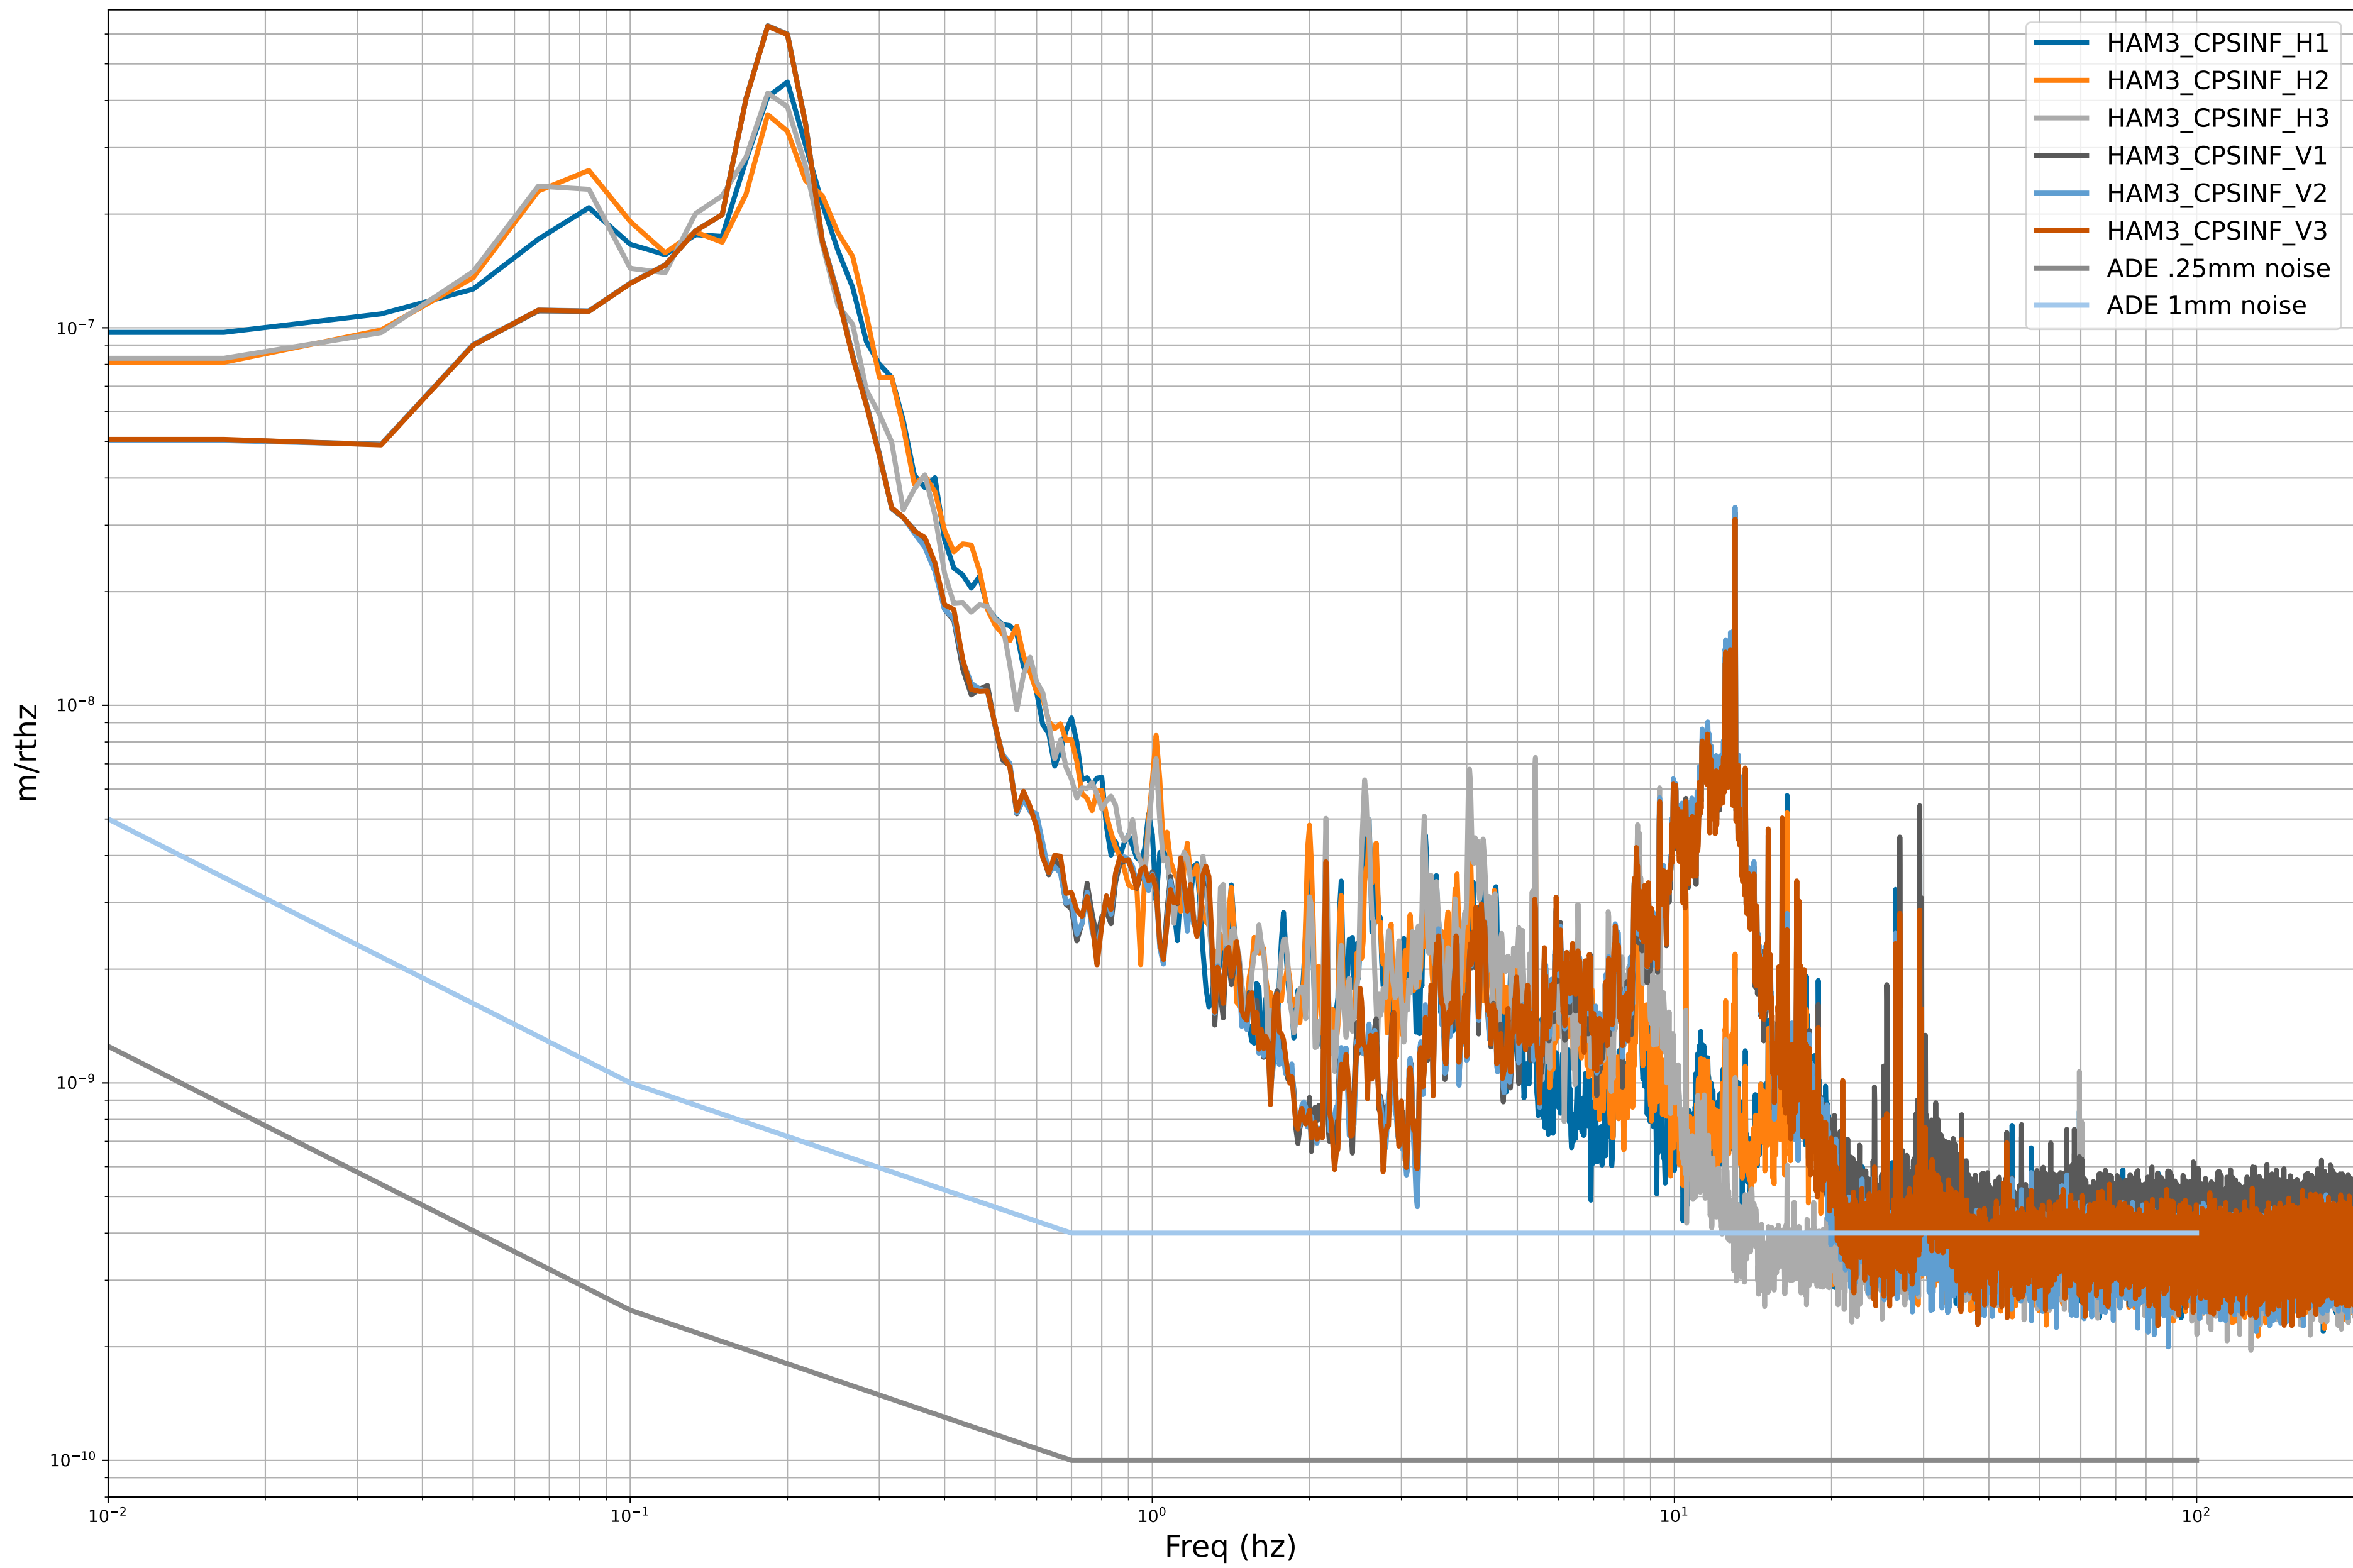

HAM2 CPS Spectra 1398592800 to 1398593400

calibration only >10hz

HAM3 CPS Spectra 1398592800 to 1398593400

calibration only >10hz

HAM4 CPS Spectra 1398592800 to 1398593400

calibration only >10hz

HAM5 CPS Spectra 1398592800 to 1398593400

calibration only >10hz

HAM6 CPS Spectra 1398592800 to 1398593400

calibration only >10hz

HAM7 CPS Spectra 1398592800 to 1398593400

calibration only >10hz

HAM8 CPS Spectra 1398592800 to 1398593400

calibration only >10hz

CPS Spectra 1398592800 to 1398593400

calibration only >10hz

CPS Spectra 1398592800 to 1398593400

calibration only >10hz

CPS Spectra 1398592800 to 1398593400

BS_ST1

BS_ST2

calibration only >10hz

CPS Spectra 1398592800 to 1398593400

calibration only >10hz

CPS Spectra 1398592800 to 1398593400

calibration only >10hz