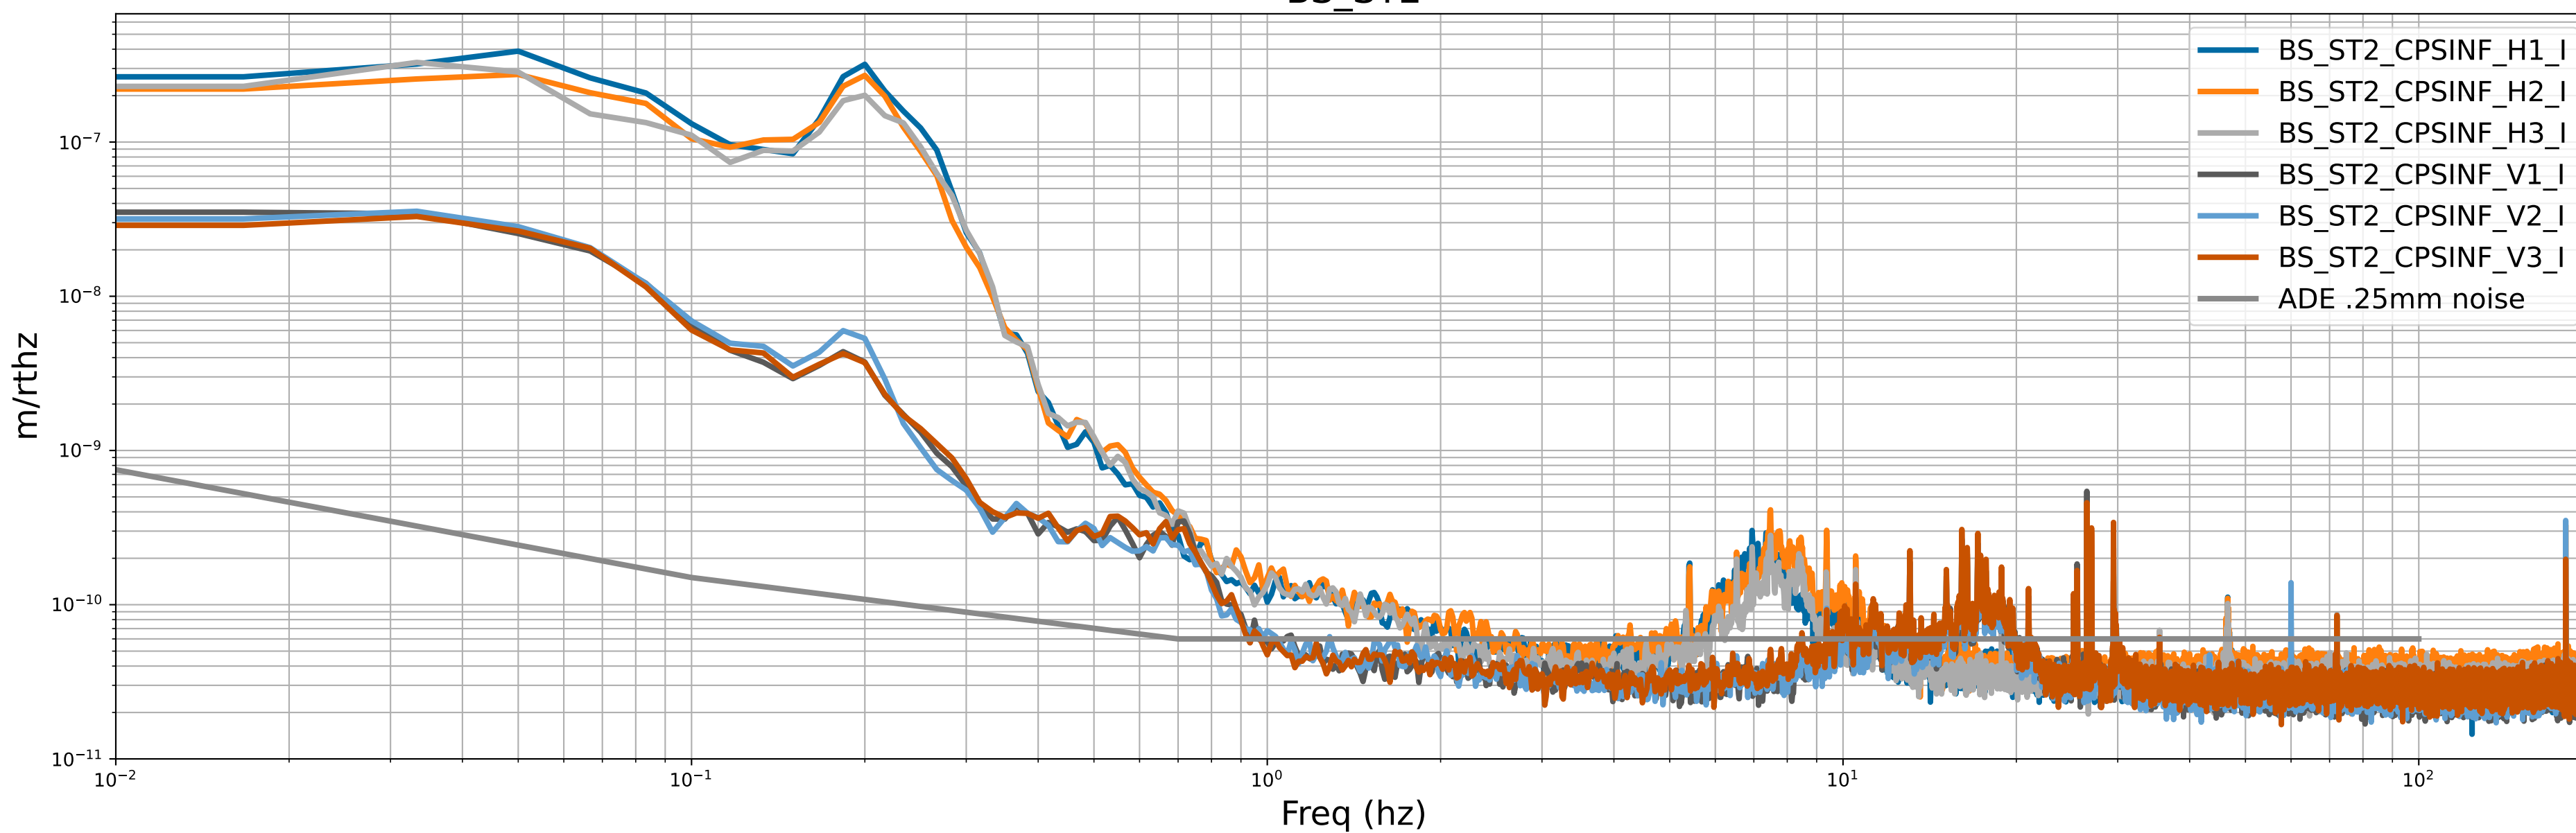

HAM2 CPS Spectra 1398592800 to 1398593400

calibration only >10hz

HAM3 CPS Spectra 1398592800 to 1398593400

calibration only >10hz

HAM4 CPS Spectra 1398592800 to 1398593400

calibration only >10hz

HAM5 CPS Spectra 1398592800 to 1398593400

calibration only >10hz

HAM6 CPS Spectra 1398592800 to 1398593400

calibration only >10hz

HAM7 CPS Spectra 1398592800 to 1398593400

calibration only >10hz

HAM8 CPS Spectra 1398592800 to 1398593400

calibration only >10hz

CPS Spectra 1398592800 to 1398593400

calibration only >10hz

CPS Spectra 1398592800 to 1398593400

calibration only >10hz

CPS Spectra 1398592800 to 1398593400

BS_ST1

BS_ST2

calibration only >10hz

CPS Spectra 1398592800 to 1398593400

calibration only >10hz

CPS Spectra 1398592800 to 1398593400

calibration only >10hz