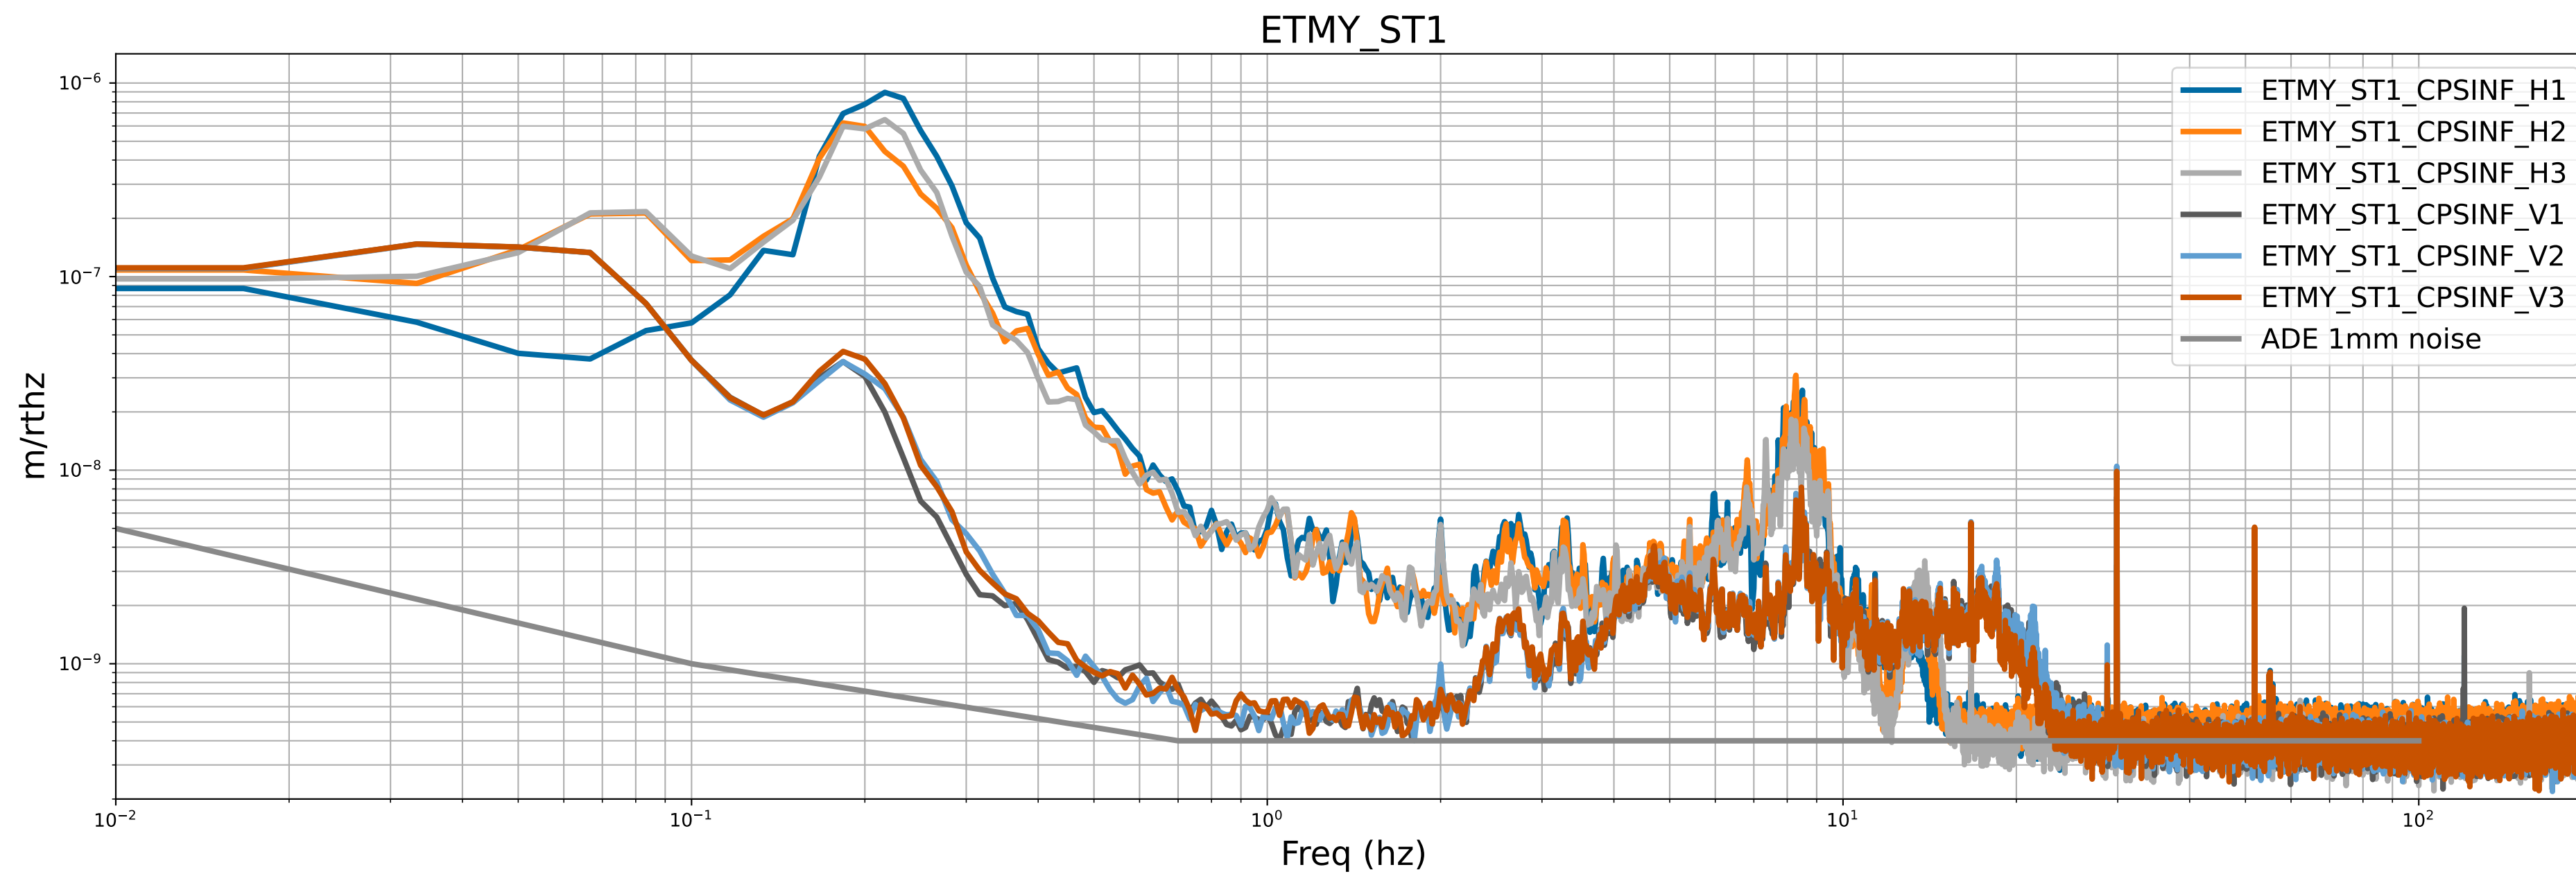

HAM2 CPS Spectra 1398592800 to 1398593400

calibration only >10hz

HAM3 CPS Spectra 1398592800 to 1398593400

calibration only >10hz

HAM4 CPS Spectra 1398592800 to 1398593400

calibration only >10hz

HAM5 CPS Spectra 1398592800 to 1398593400

calibration only >10hz

HAM6 CPS Spectra 1398592800 to 1398593400

calibration only >10hz

HAM7 CPS Spectra 1398592800 to 1398593400

calibration only >10hz

HAM8 CPS Spectra 1398592800 to 1398593400

calibration only >10hz

CPS Spectra 1398592800 to 1398593400

calibration only >10hz

CPS Spectra 1398592800 to 1398593400

calibration only >10hz

CPS Spectra 1398592800 to 1398593400

BS_ST1

BS_ST2

calibration only >10hz

CPS Spectra 1398592800 to 1398593400

calibration only >10hz

CPS Spectra 1398592800 to 1398593400

calibration only >10hz