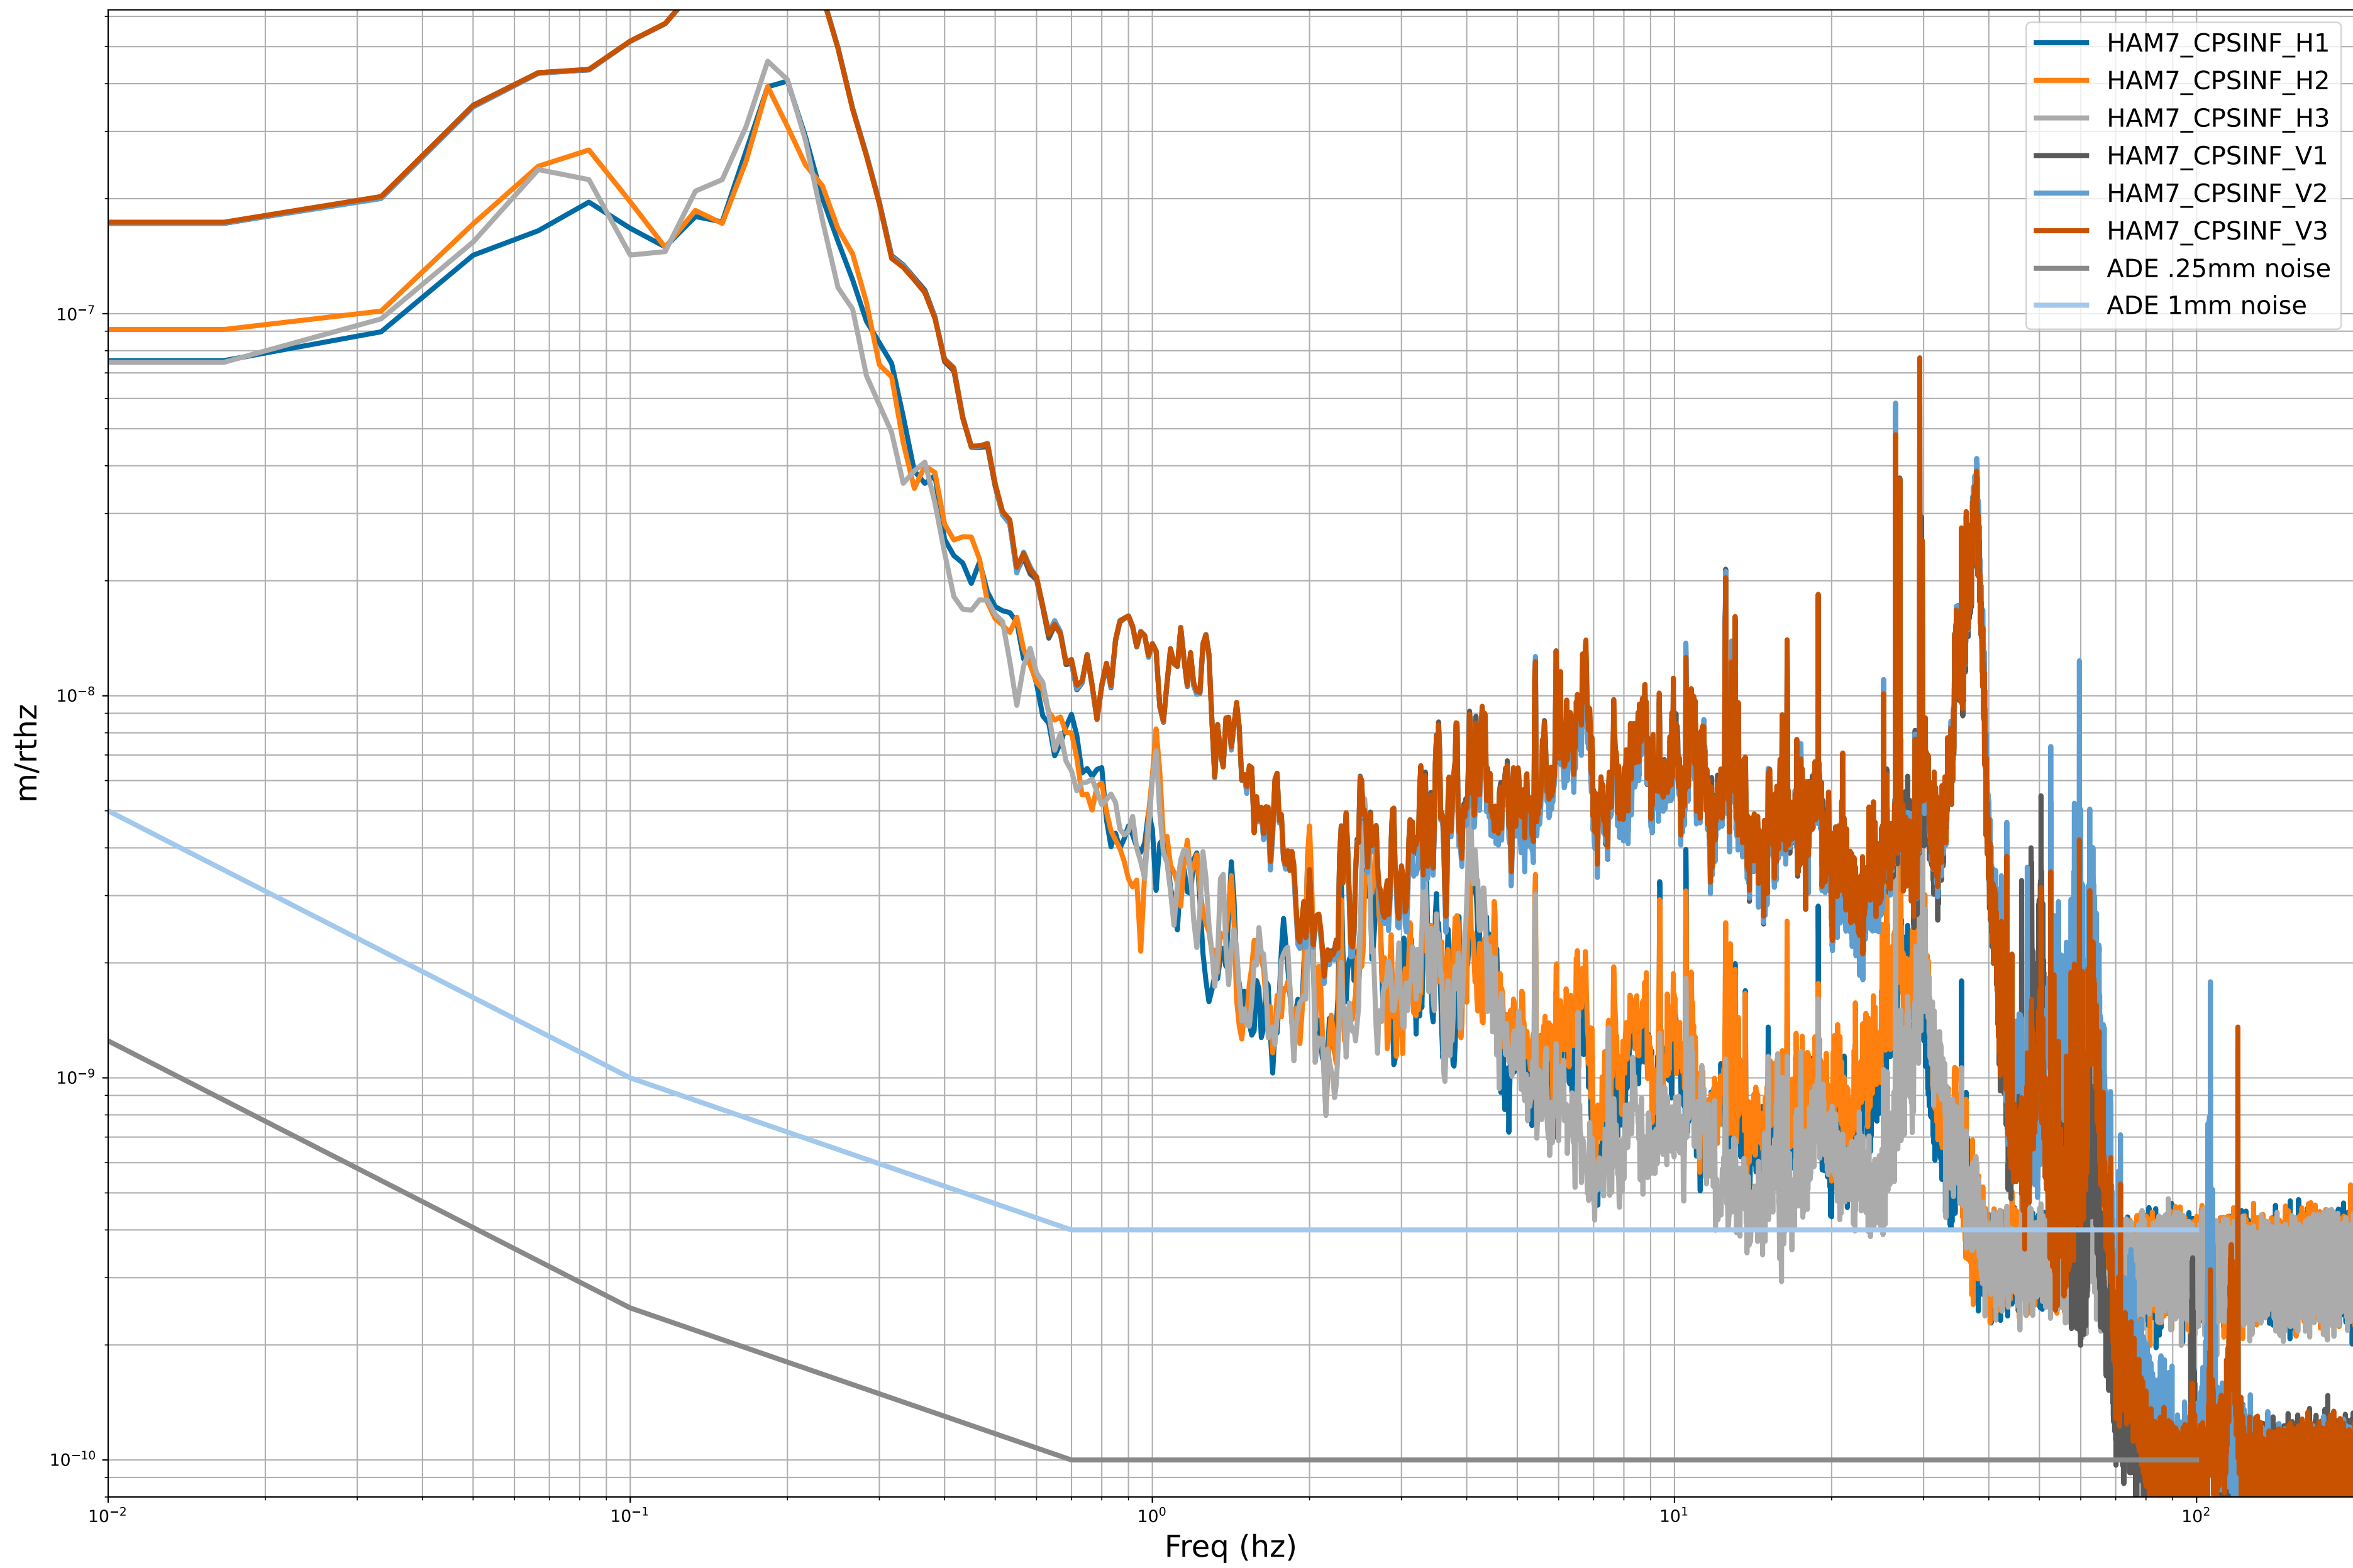

HAM2 CPS Spectra 1398592800 to 1398593400

calibration only >10hz

HAM3 CPS Spectra 1398592800 to 1398593400

calibration only >10hz

HAM4 CPS Spectra 1398592800 to 1398593400

calibration only >10hz

HAM5 CPS Spectra 1398592800 to 1398593400

calibration only >10hz

HAM6 CPS Spectra 1398592800 to 1398593400

calibration only >10hz

HAM7 CPS Spectra 1398592800 to 1398593400

calibration only >10hz

HAM8 CPS Spectra 1398592800 to 1398593400

calibration only >10hz

CPS Spectra 1398592800 to 1398593400

calibration only >10hz

CPS Spectra 1398592800 to 1398593400

calibration only >10hz

CPS Spectra 1398592800 to 1398593400

BS_ST1

BS_ST2

calibration only >10hz

CPS Spectra 1398592800 to 1398593400

calibration only >10hz

CPS Spectra 1398592800 to 1398593400

calibration only >10hz