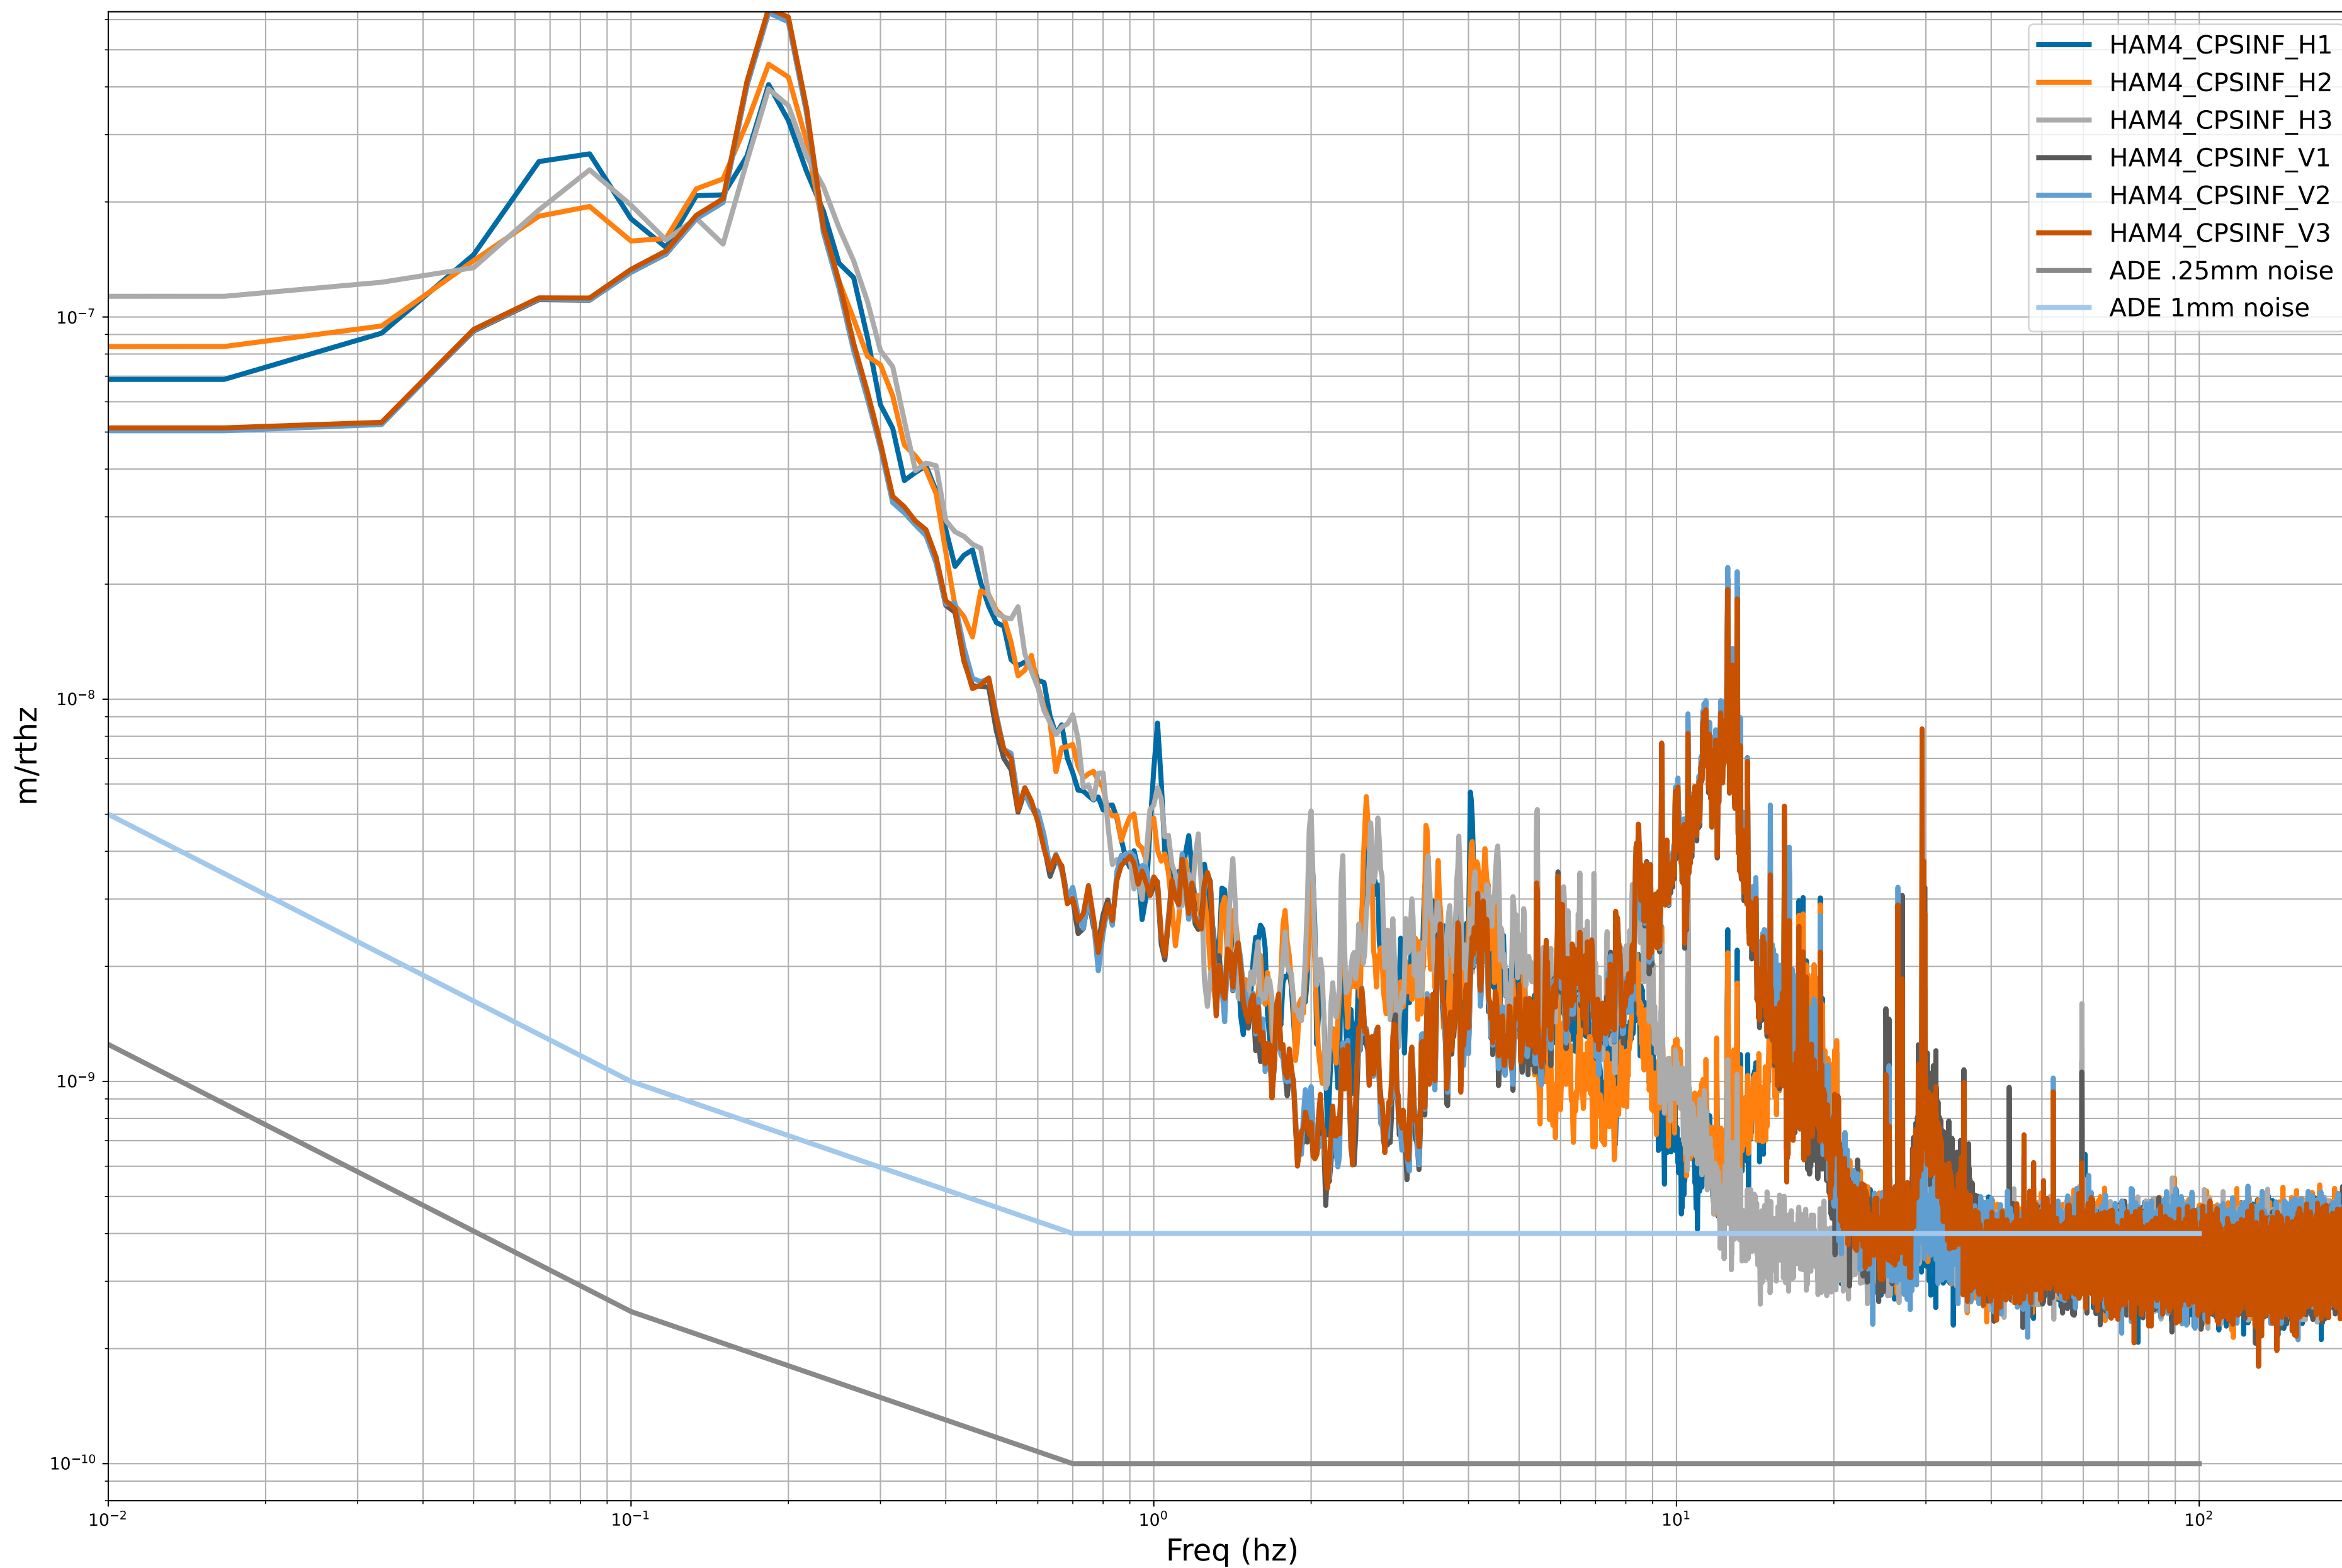

HAM2 CPS Spectra 1398592800 to 1398593400

calibration only >10hz

HAM3 CPS Spectra 1398592800 to 1398593400

calibration only >10hz

HAM4 CPS Spectra 1398592800 to 1398593400

calibration only >10hz

HAM5 CPS Spectra 1398592800 to 1398593400

calibration only >10hz

HAM6 CPS Spectra 1398592800 to 1398593400

calibration only >10hz

HAM7 CPS Spectra 1398592800 to 1398593400

calibration only >10hz

HAM8 CPS Spectra 1398592800 to 1398593400

calibration only >10hz

CPS Spectra 1398592800 to 1398593400

calibration only >10hz

CPS Spectra 1398592800 to 1398593400

calibration only >10hz

CPS Spectra 1398592800 to 1398593400

BS_ST1

BS_ST2

calibration only >10hz

CPS Spectra 1398592800 to 1398593400

calibration only >10hz

CPS Spectra 1398592800 to 1398593400

calibration only >10hz