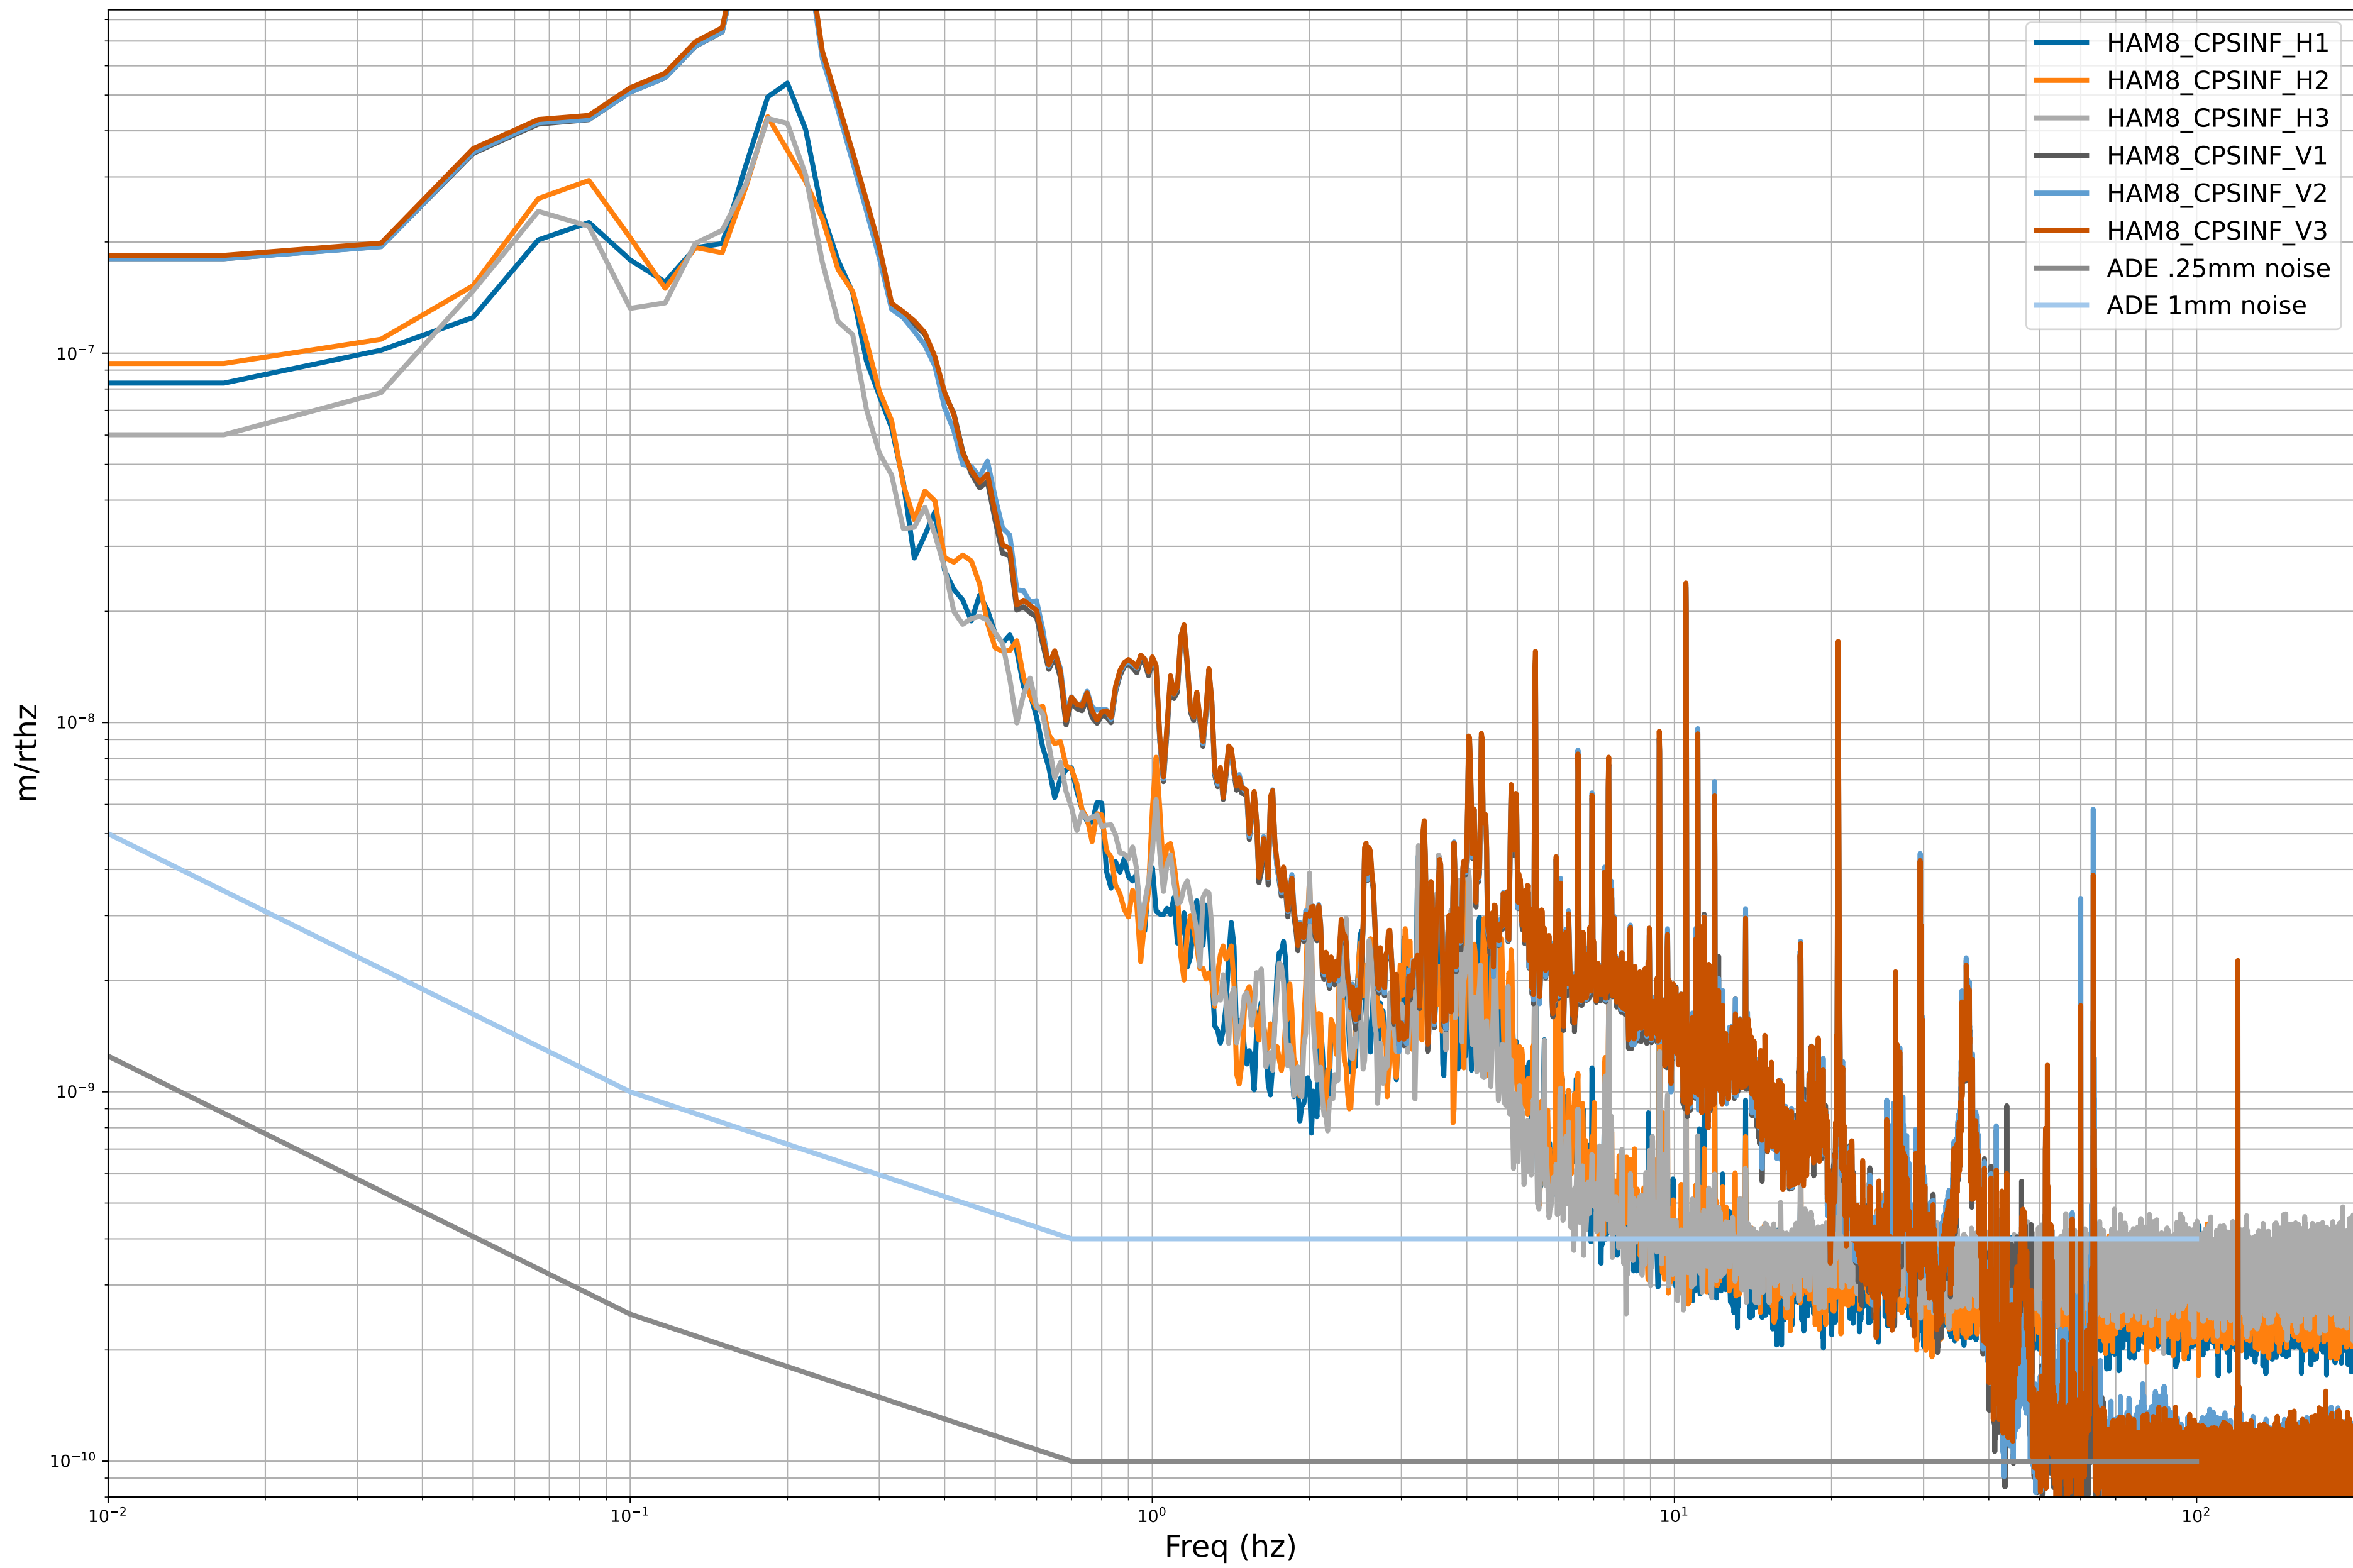

HAM2 CPS Spectra 1398592800 to 1398593400

calibration only >10hz

HAM3 CPS Spectra 1398592800 to 1398593400

calibration only >10hz

HAM4 CPS Spectra 1398592800 to 1398593400

calibration only >10hz

HAM5 CPS Spectra 1398592800 to 1398593400

calibration only >10hz

HAM6 CPS Spectra 1398592800 to 1398593400

calibration only >10hz

HAM7 CPS Spectra 1398592800 to 1398593400

calibration only >10hz

HAM8 CPS Spectra 1398592800 to 1398593400

calibration only >10hz

CPS Spectra 1398592800 to 1398593400

calibration only >10hz

CPS Spectra 1398592800 to 1398593400

calibration only >10hz

CPS Spectra 1398592800 to 1398593400

BS_ST1

BS_ST2

calibration only >10hz

CPS Spectra 1398592800 to 1398593400

calibration only >10hz

CPS Spectra 1398592800 to 1398593400

calibration only >10hz