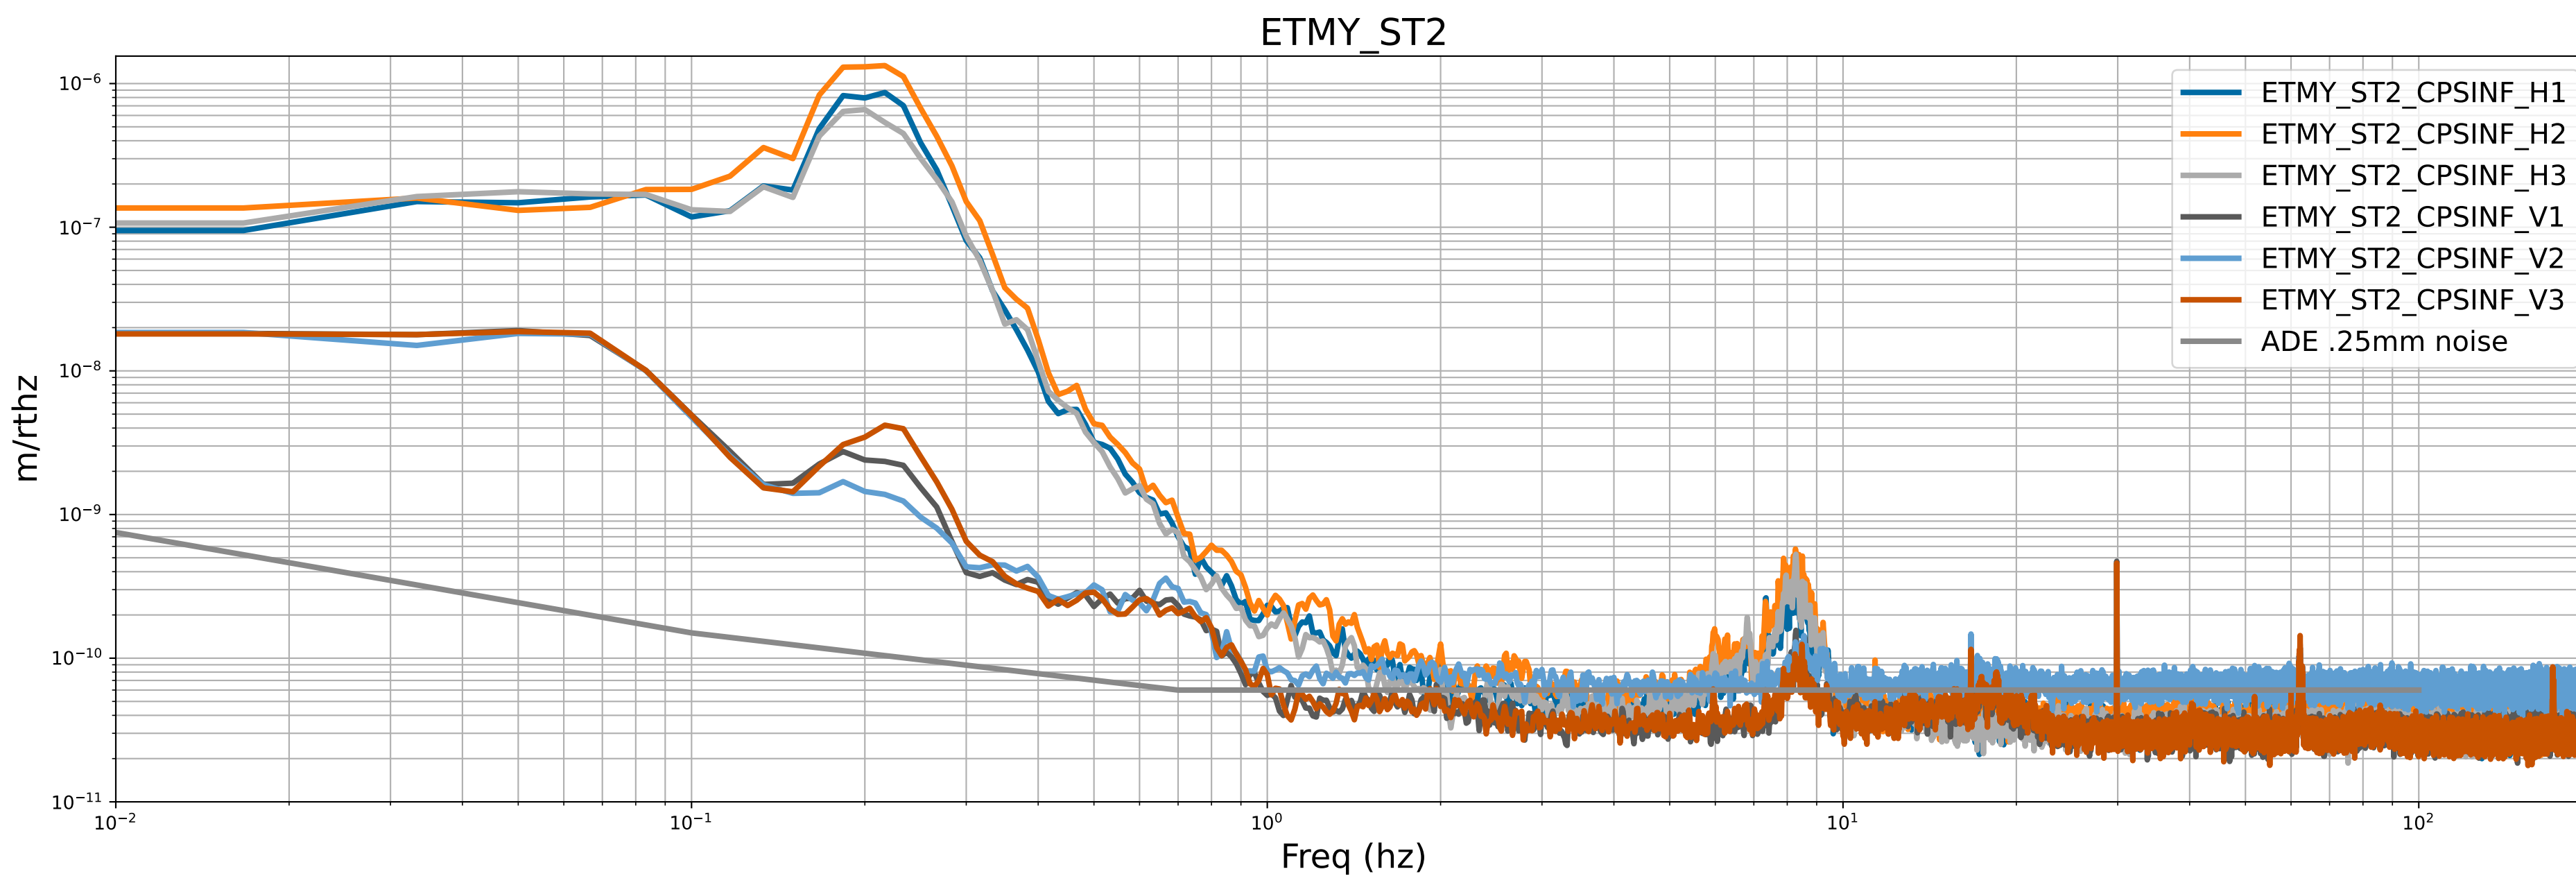

HAM2 CPS Spectra 1398592800 to 1398593400

calibration only >10hz

HAM3 CPS Spectra 1398592800 to 1398593400

calibration only >10hz

HAM4 CPS Spectra 1398592800 to 1398593400

calibration only >10hz

HAM5 CPS Spectra 1398592800 to 1398593400

calibration only >10hz

HAM6 CPS Spectra 1398592800 to 1398593400

calibration only >10hz

HAM7 CPS Spectra 1398592800 to 1398593400

calibration only >10hz

HAM8 CPS Spectra 1398592800 to 1398593400

calibration only >10hz

CPS Spectra 1398592800 to 1398593400

calibration only >10hz

CPS Spectra 1398592800 to 1398593400

calibration only >10hz

CPS Spectra 1398592800 to 1398593400

BS_ST1

BS_ST2

calibration only >10hz

CPS Spectra 1398592800 to 1398593400

calibration only >10hz

CPS Spectra 1398592800 to 1398593400

calibration only >10hz