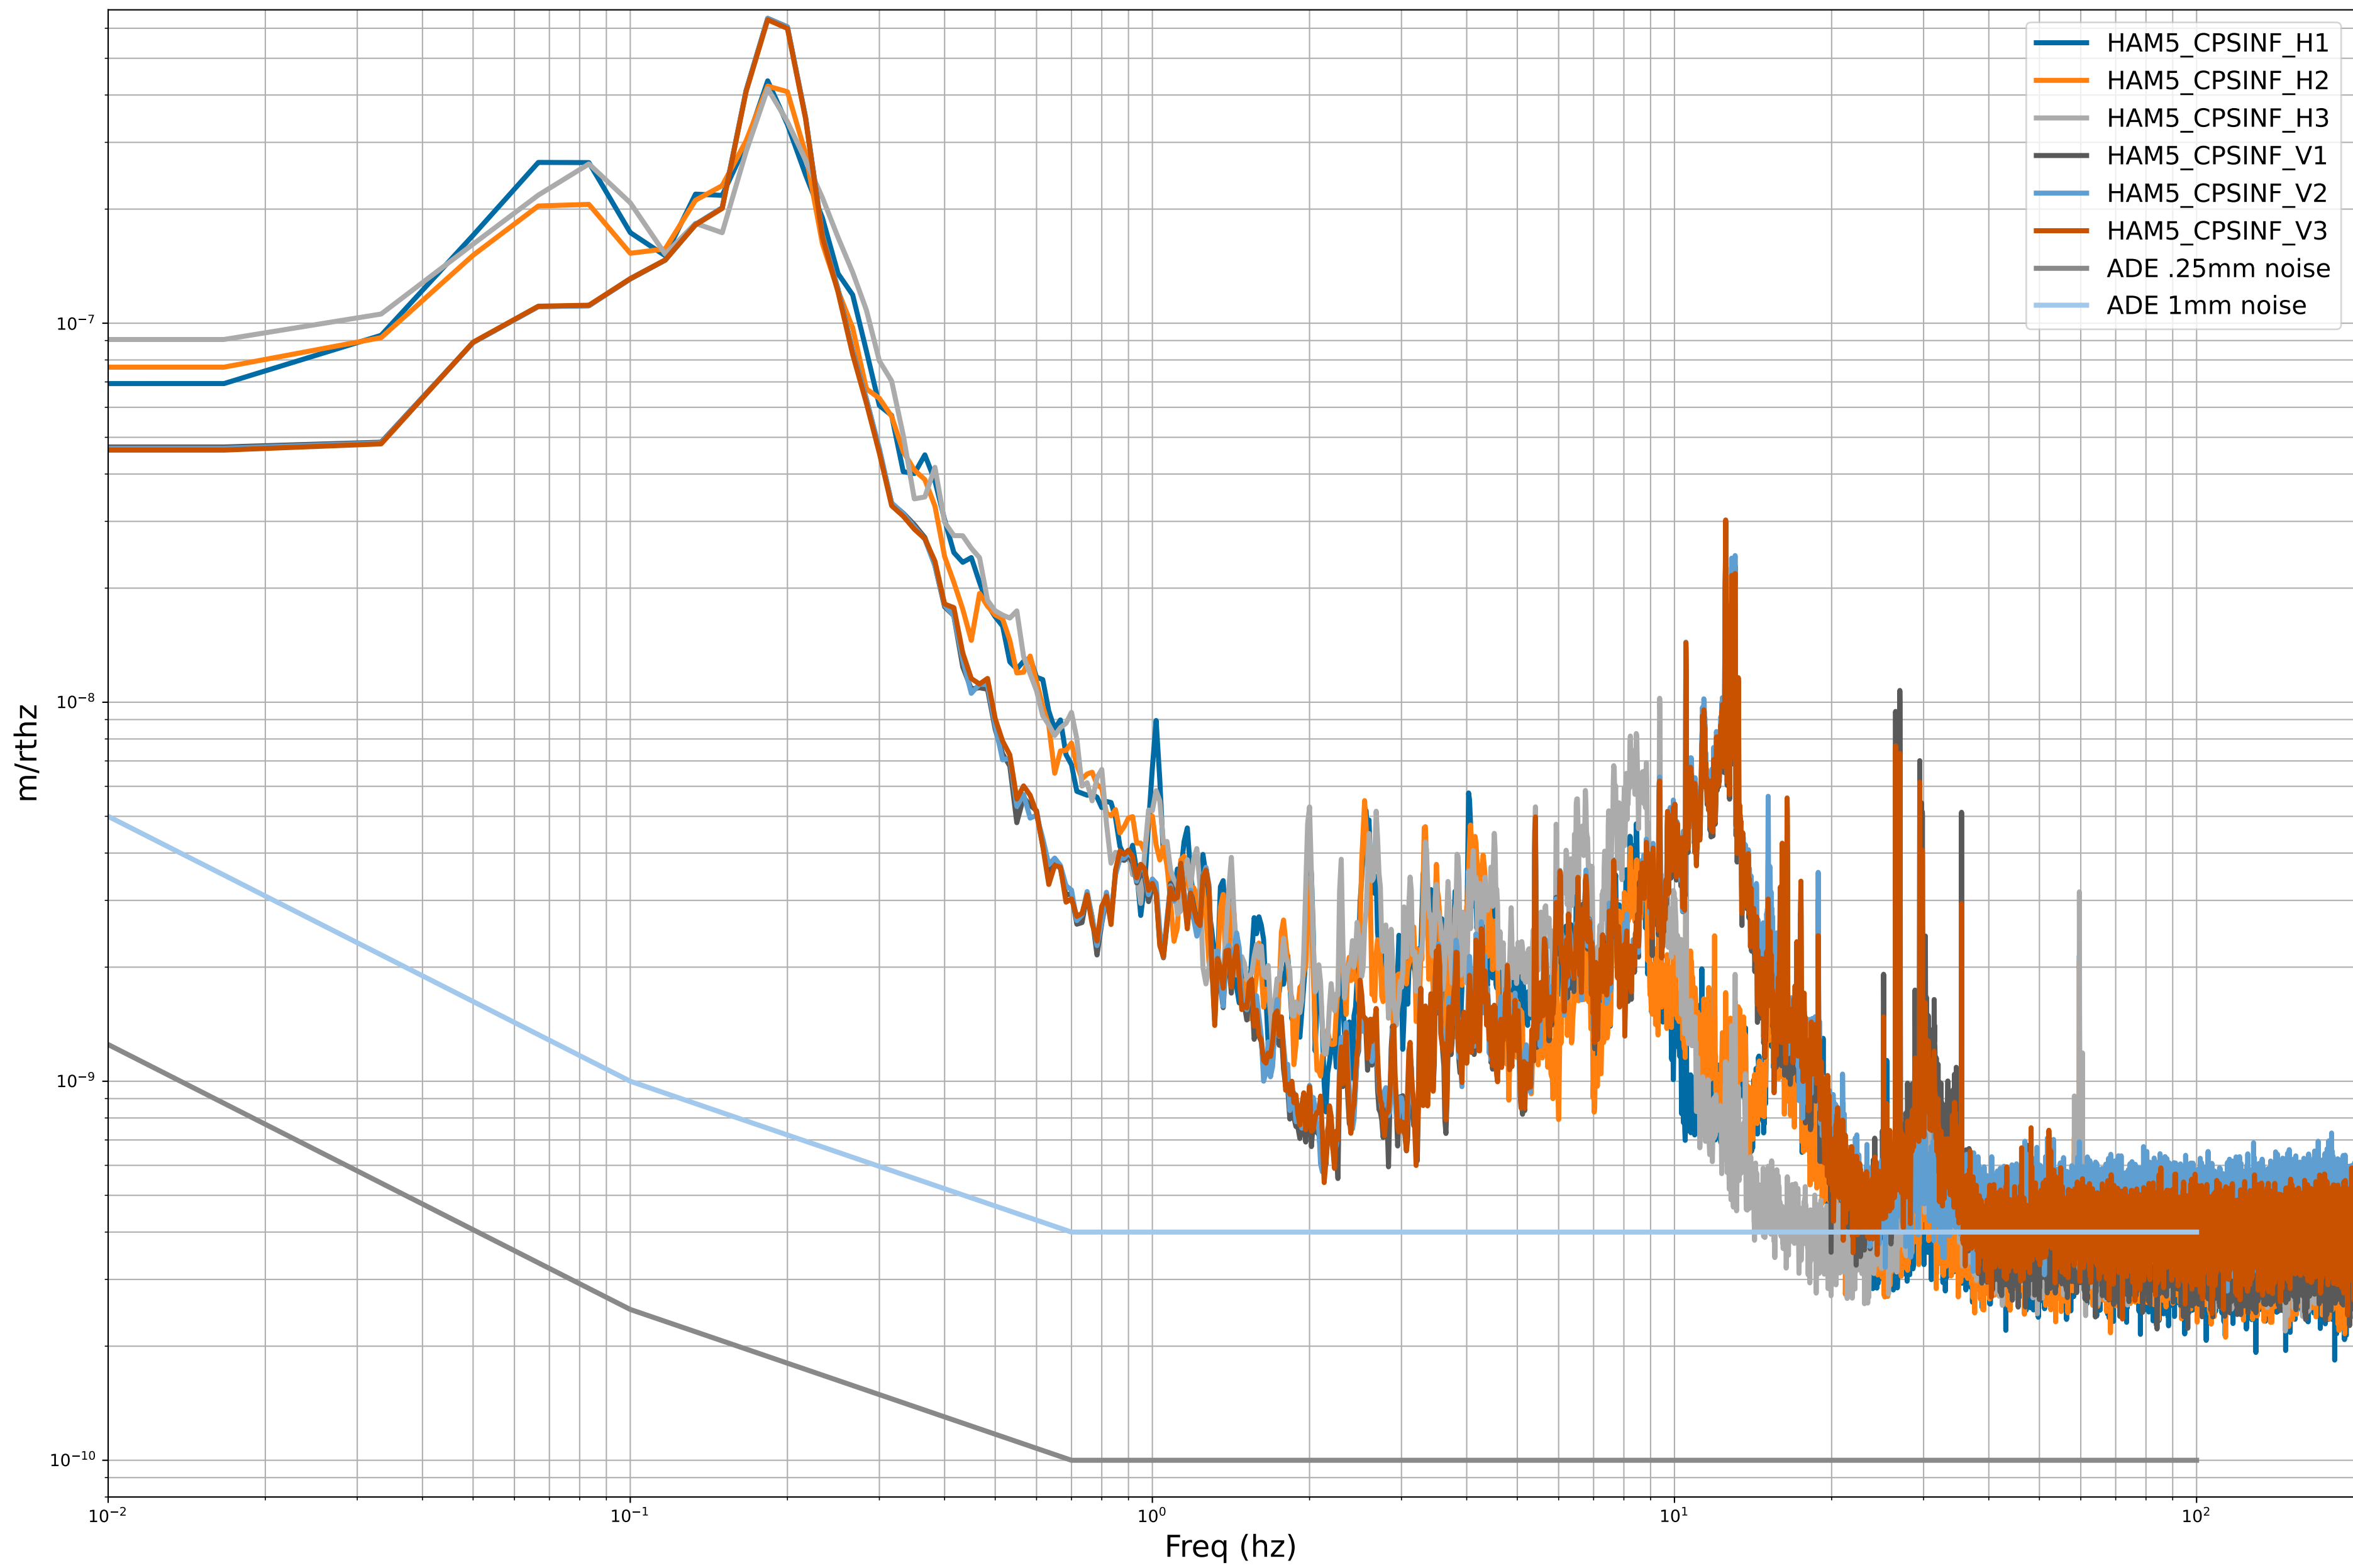

HAM2 CPS Spectra 1398592800 to 1398593400

calibration only >10hz

HAM3 CPS Spectra 1398592800 to 1398593400

calibration only >10hz

HAM4 CPS Spectra 1398592800 to 1398593400

calibration only >10hz

HAM5 CPS Spectra 1398592800 to 1398593400

calibration only >10hz

HAM6 CPS Spectra 1398592800 to 1398593400

calibration only >10hz

HAM7 CPS Spectra 1398592800 to 1398593400

calibration only >10hz

HAM8 CPS Spectra 1398592800 to 1398593400

calibration only >10hz

CPS Spectra 1398592800 to 1398593400

calibration only >10hz

CPS Spectra 1398592800 to 1398593400

calibration only >10hz

CPS Spectra 1398592800 to 1398593400

BS_ST1

BS_ST2

calibration only >10hz

CPS Spectra 1398592800 to 1398593400

calibration only >10hz

CPS Spectra 1398592800 to 1398593400

calibration only >10hz