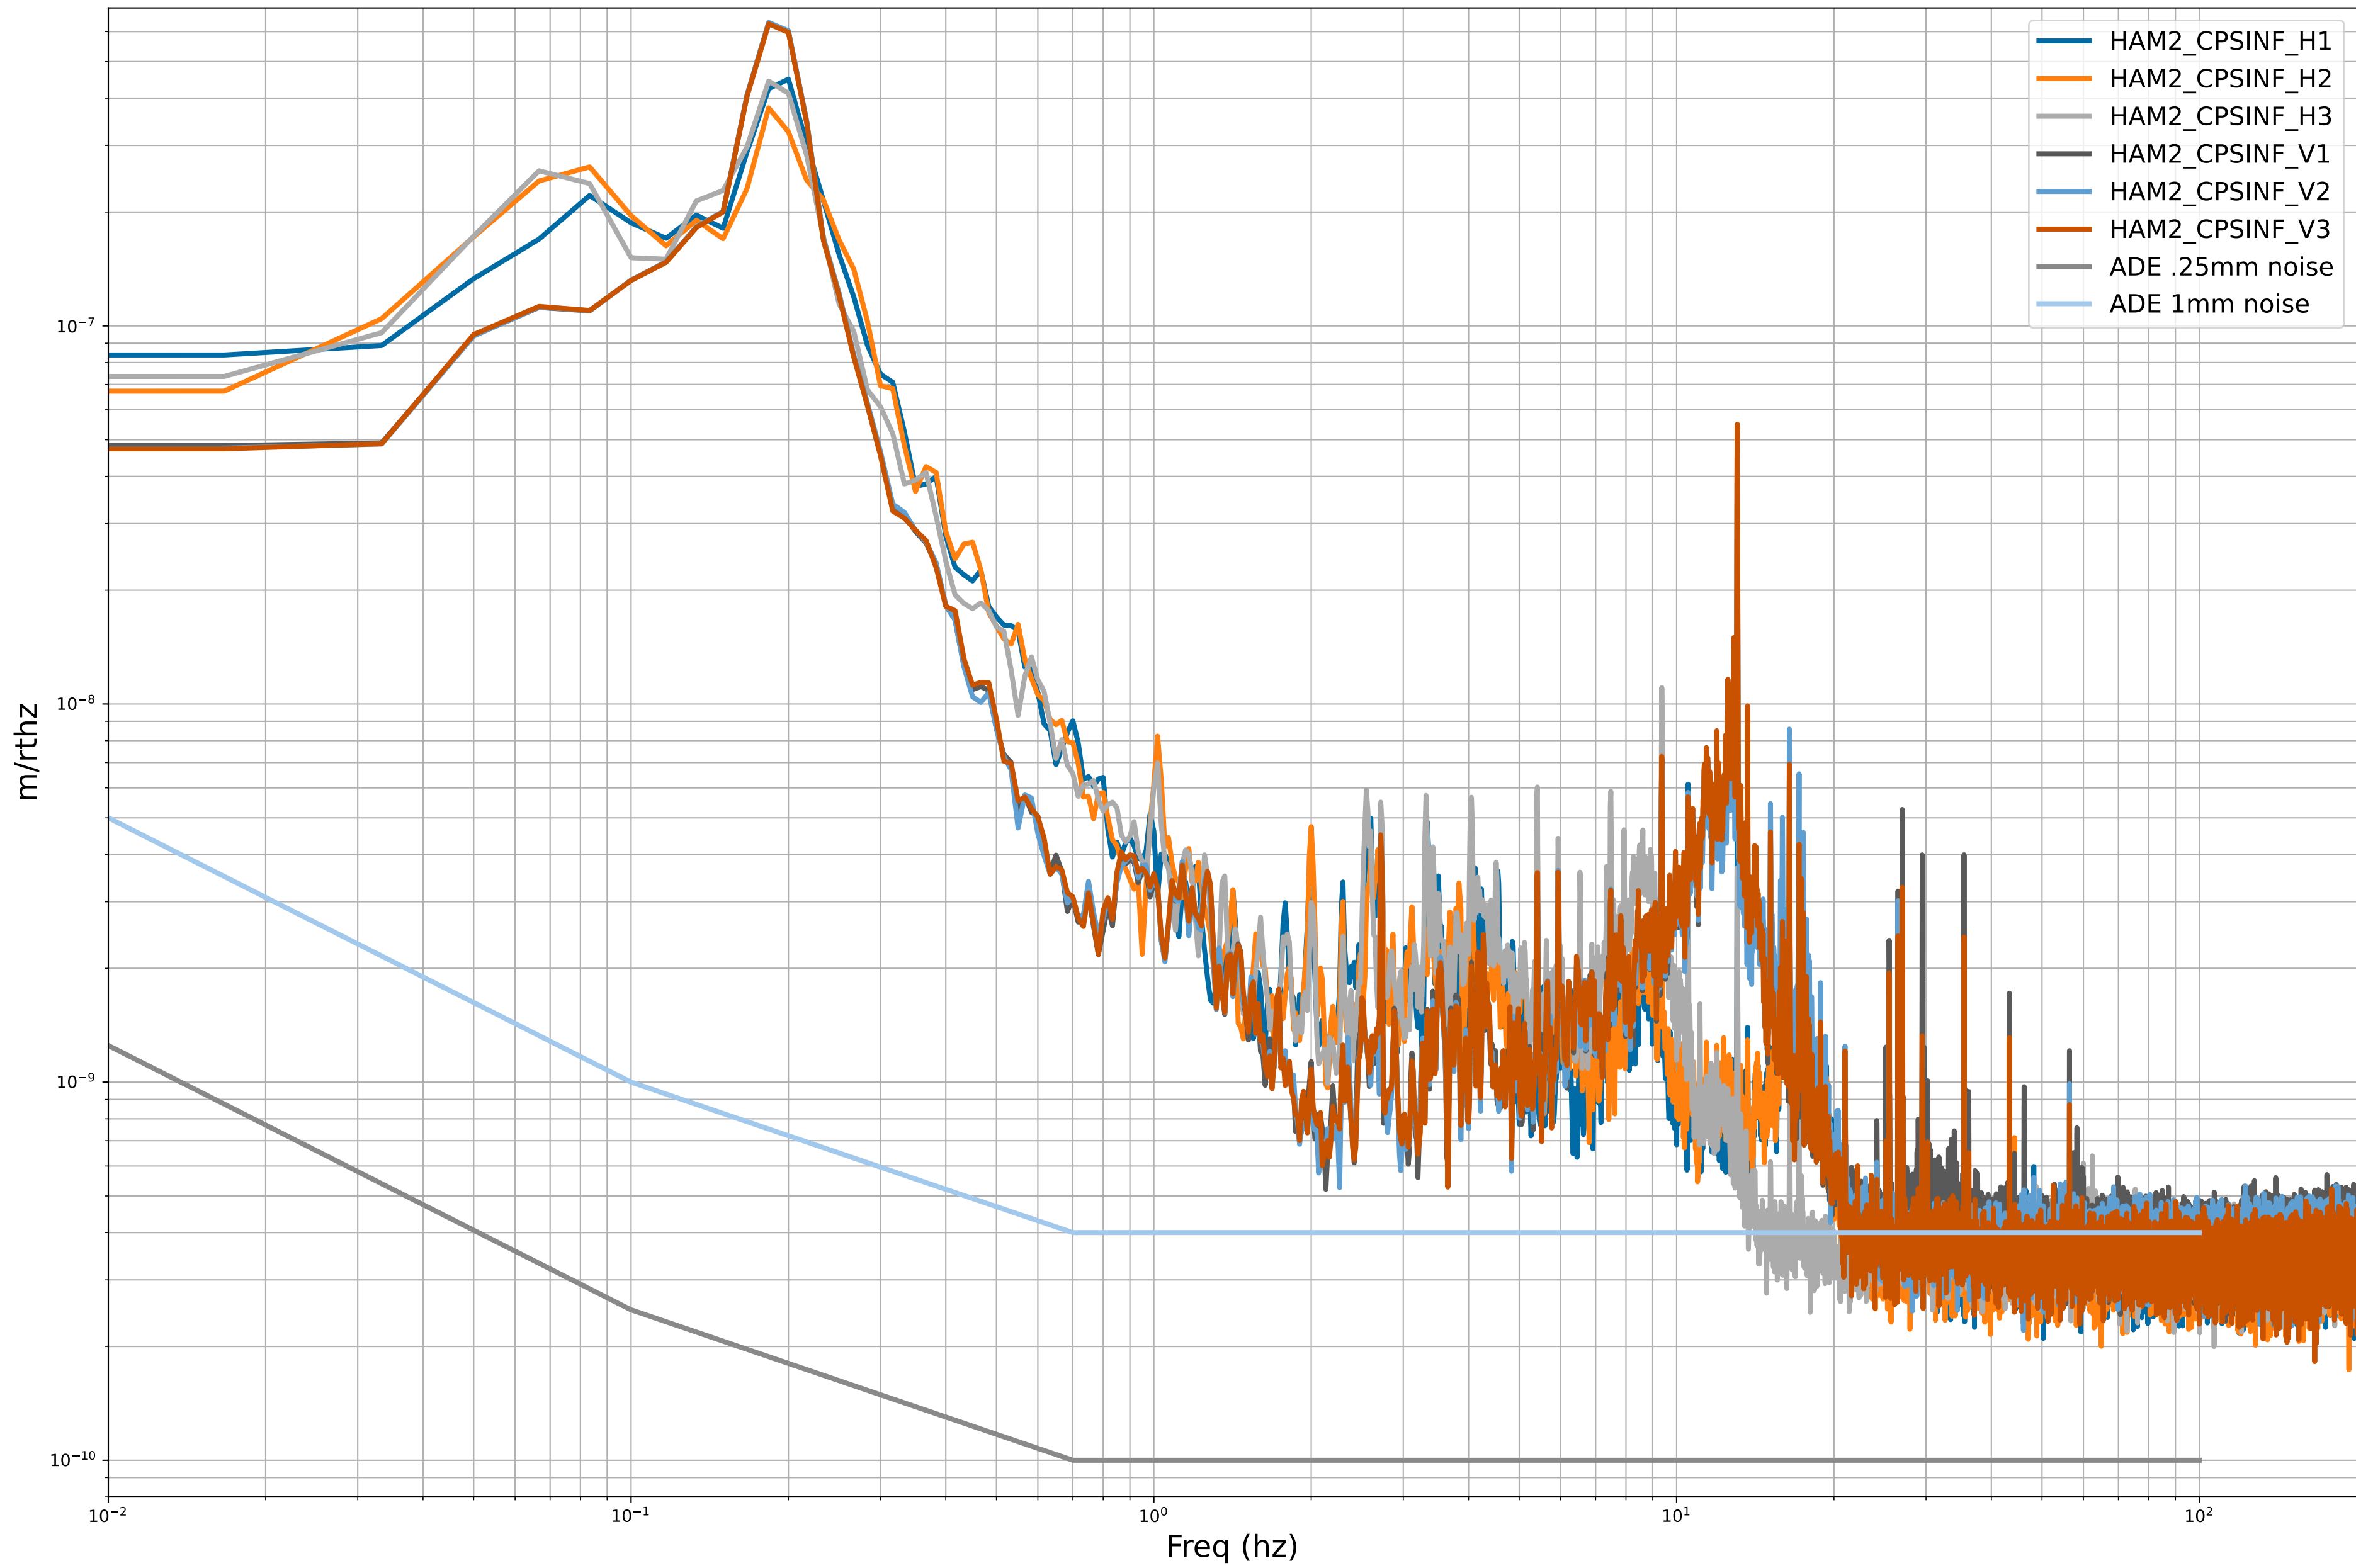

HAM2 CPS Spectra 1398592800 to 1398593400

calibration only >10hz

HAM3 CPS Spectra 1398592800 to 1398593400

calibration only >10hz

HAM4 CPS Spectra 1398592800 to 1398593400

calibration only >10hz

HAM5 CPS Spectra 1398592800 to 1398593400

calibration only >10hz

HAM6 CPS Spectra 1398592800 to 1398593400

calibration only >10hz

HAM7 CPS Spectra 1398592800 to 1398593400

calibration only >10hz

HAM8 CPS Spectra 1398592800 to 1398593400

calibration only >10hz

CPS Spectra 1398592800 to 1398593400

calibration only >10hz

CPS Spectra 1398592800 to 1398593400

calibration only >10hz

CPS Spectra 1398592800 to 1398593400

BS_ST1

BS_ST2

calibration only >10hz

CPS Spectra 1398592800 to 1398593400

calibration only >10hz

CPS Spectra 1398592800 to 1398593400

calibration only >10hz