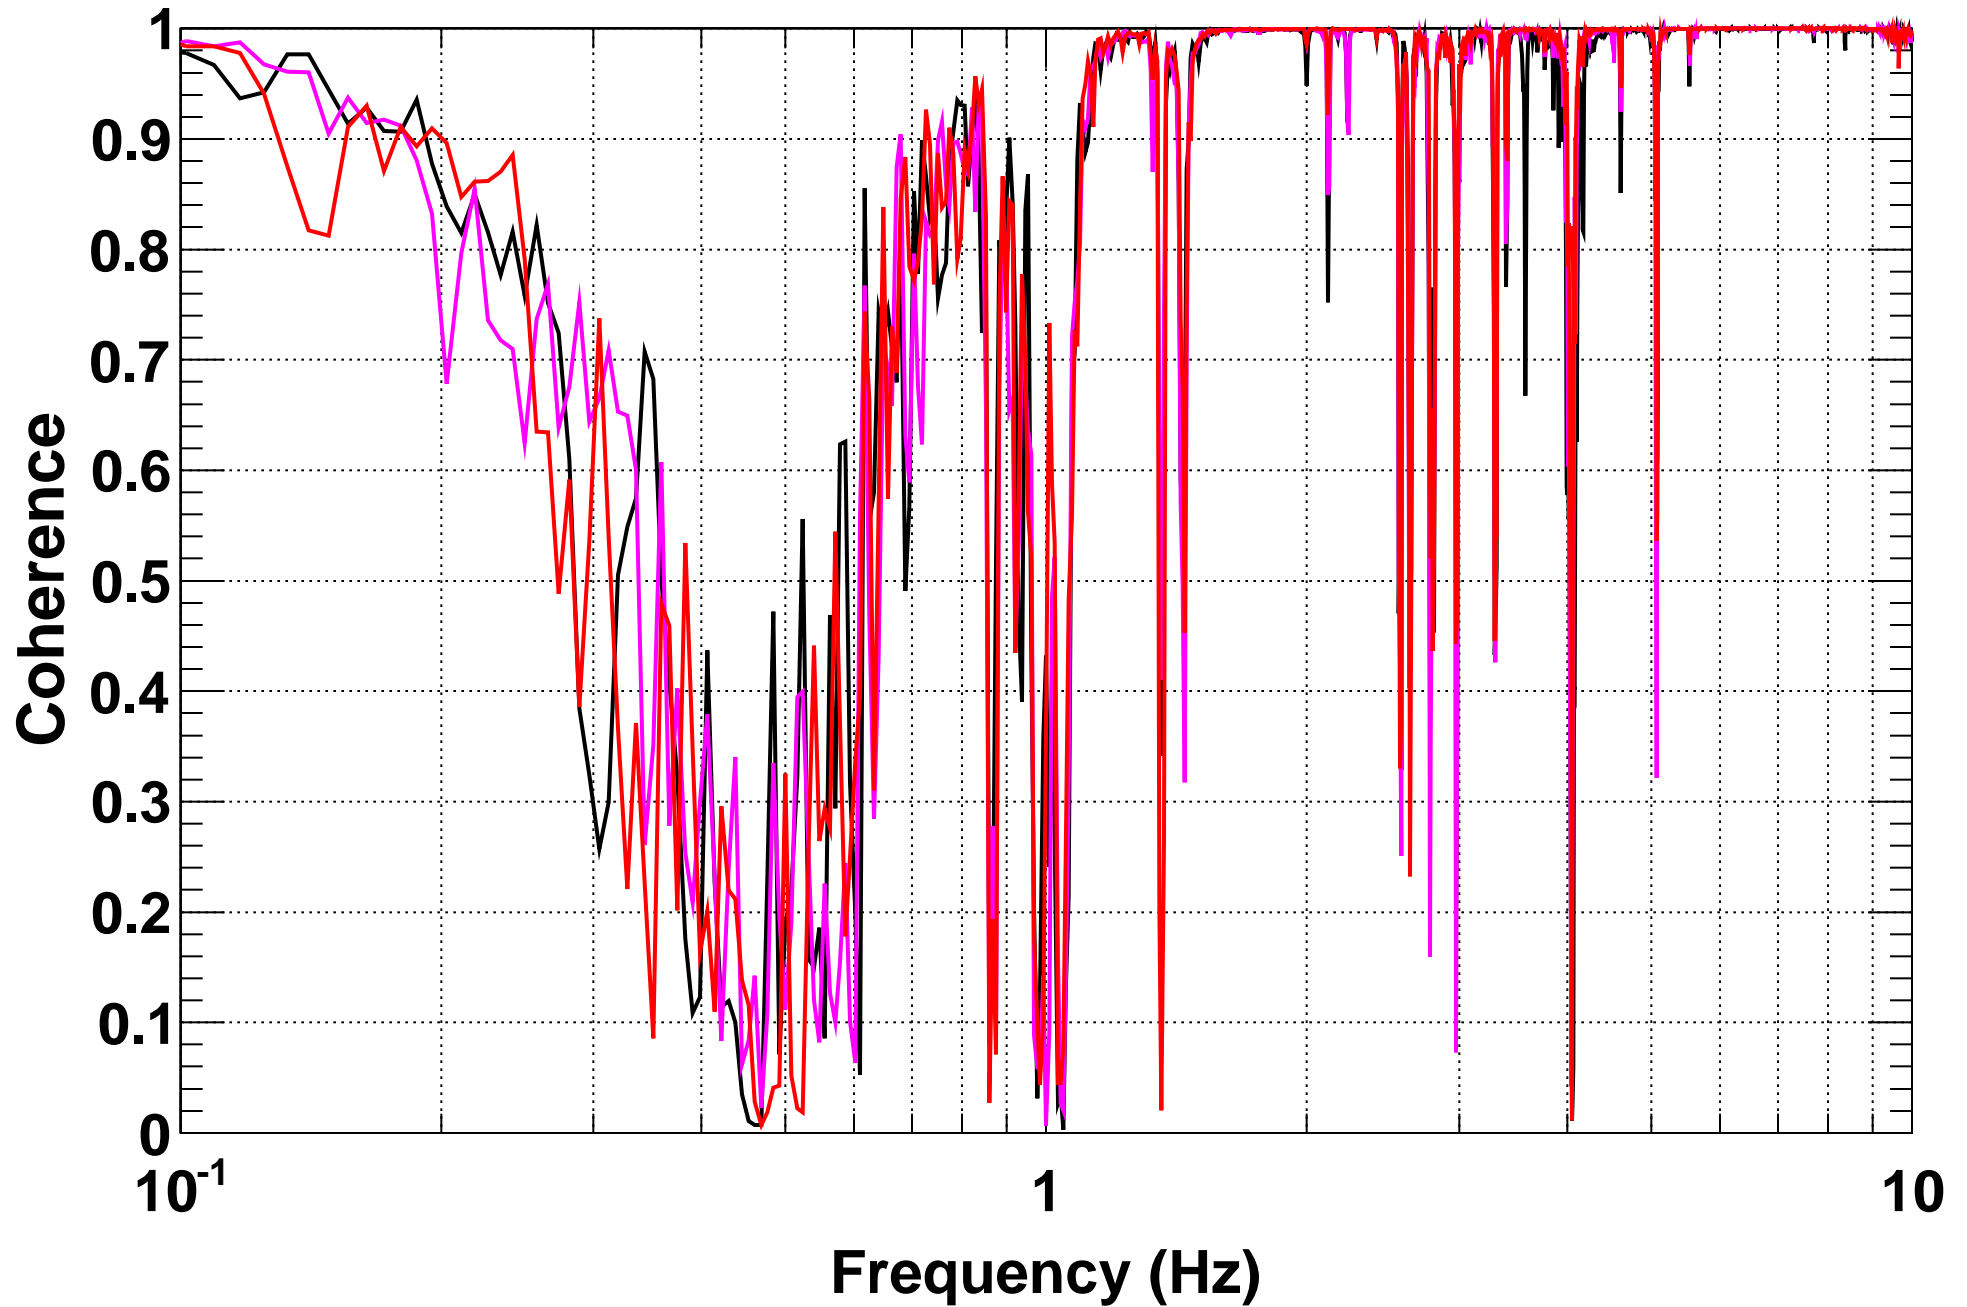

Transfer function

***T0=13/09/2013 00:14:58**

Avg=10

BW=0.0117187

Coherence

***T0=13/09/2013 00:14:58**

Avg=10

BW=0.0117187

Transfer function

***T0=13/09/2013 00:14:58**

Avg=10

BW=0.0117187