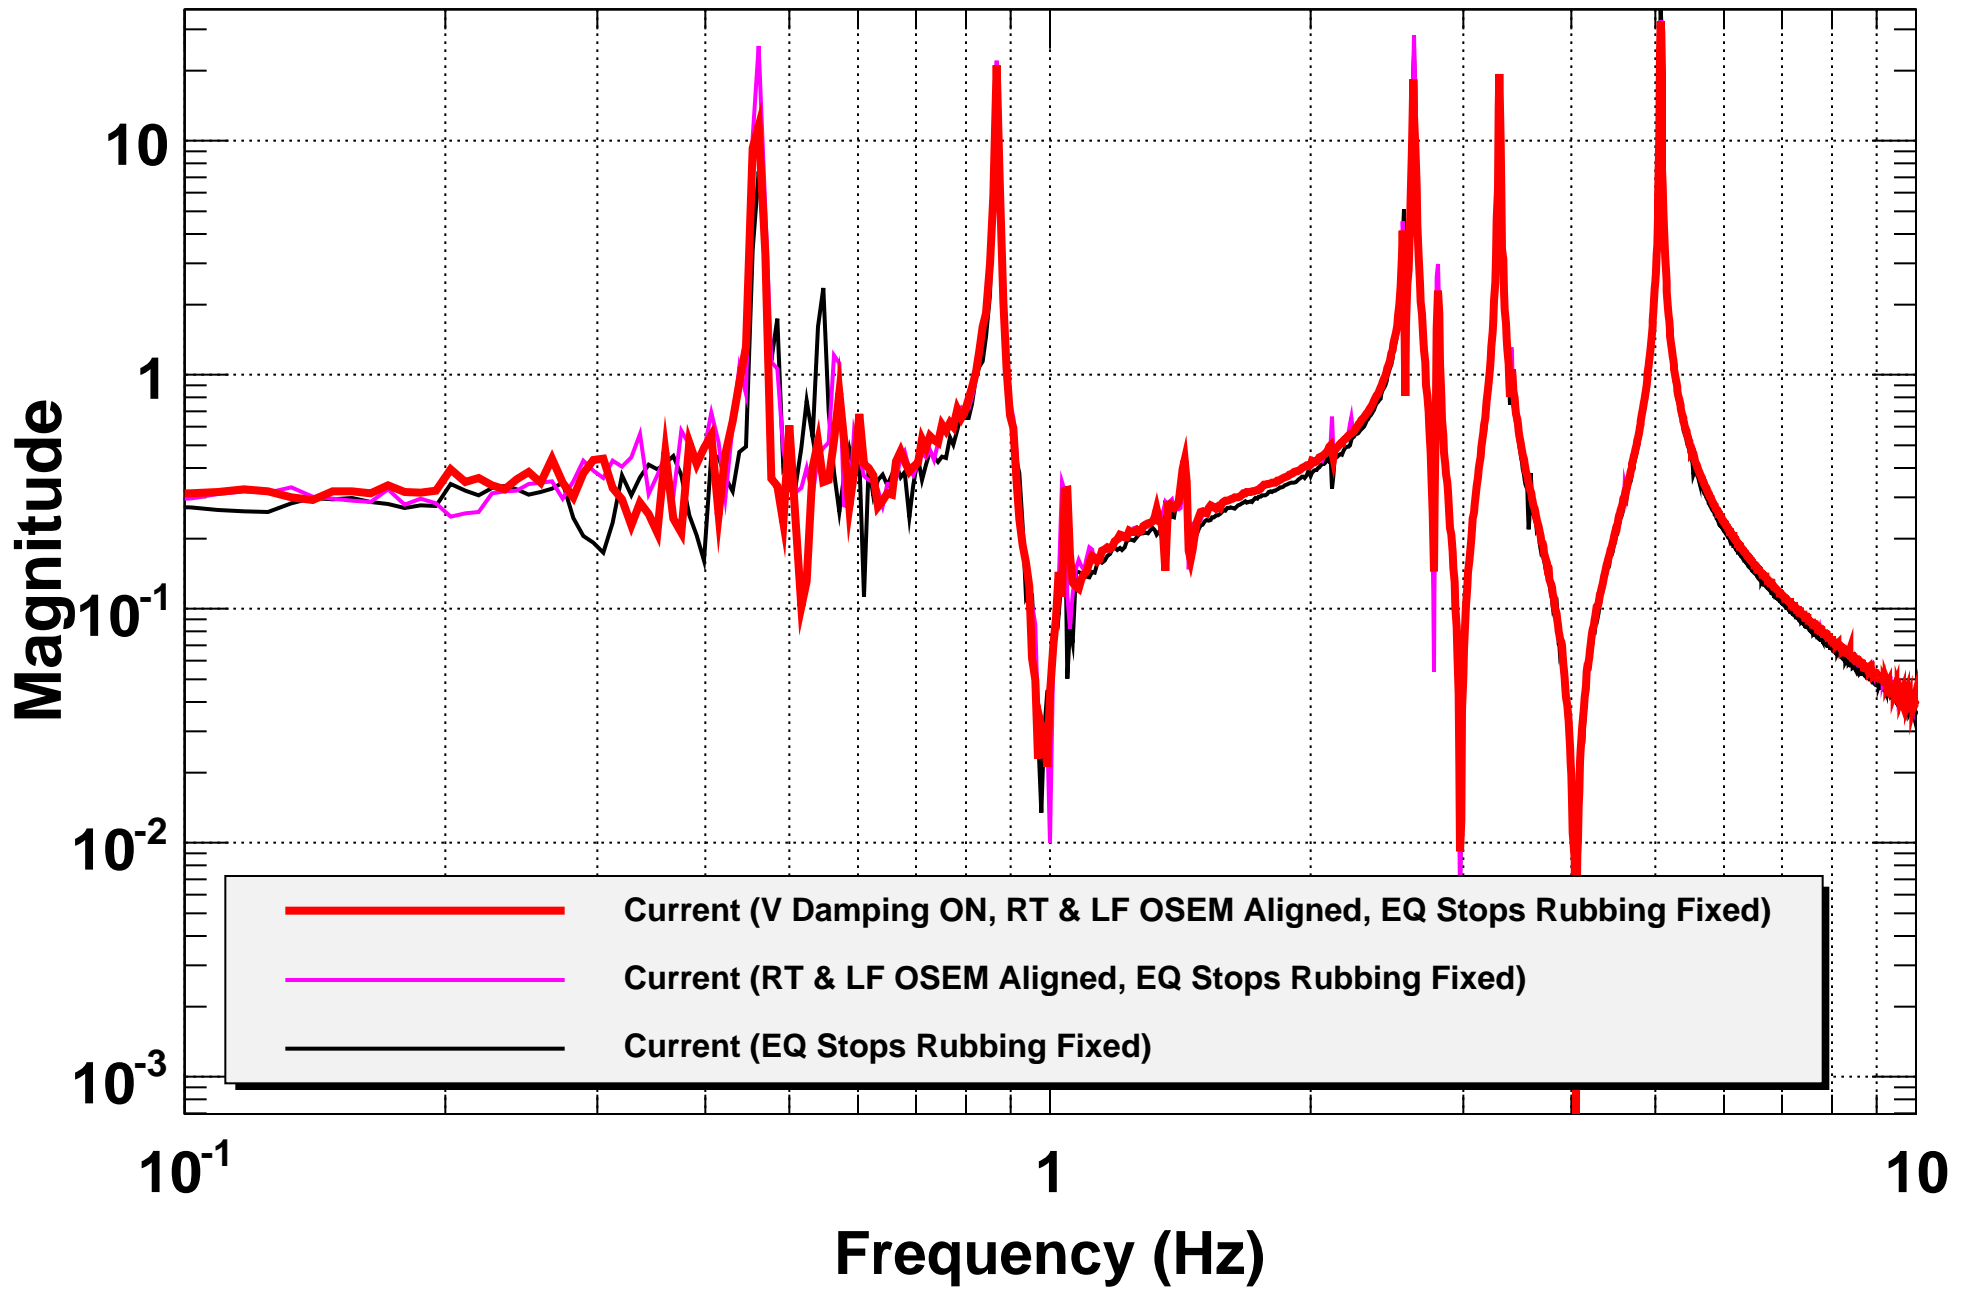

Transfer function

***T0=13/09/2013 00:14:58**

Avg=10

BW=0.0117187

Coherence

***T0=13/09/2013 00:14:58**

Avg=10

BW=0.0117187

Transfer function

***T0=13/09/2013 00:14:58**

Avg=10

BW=0.0117187