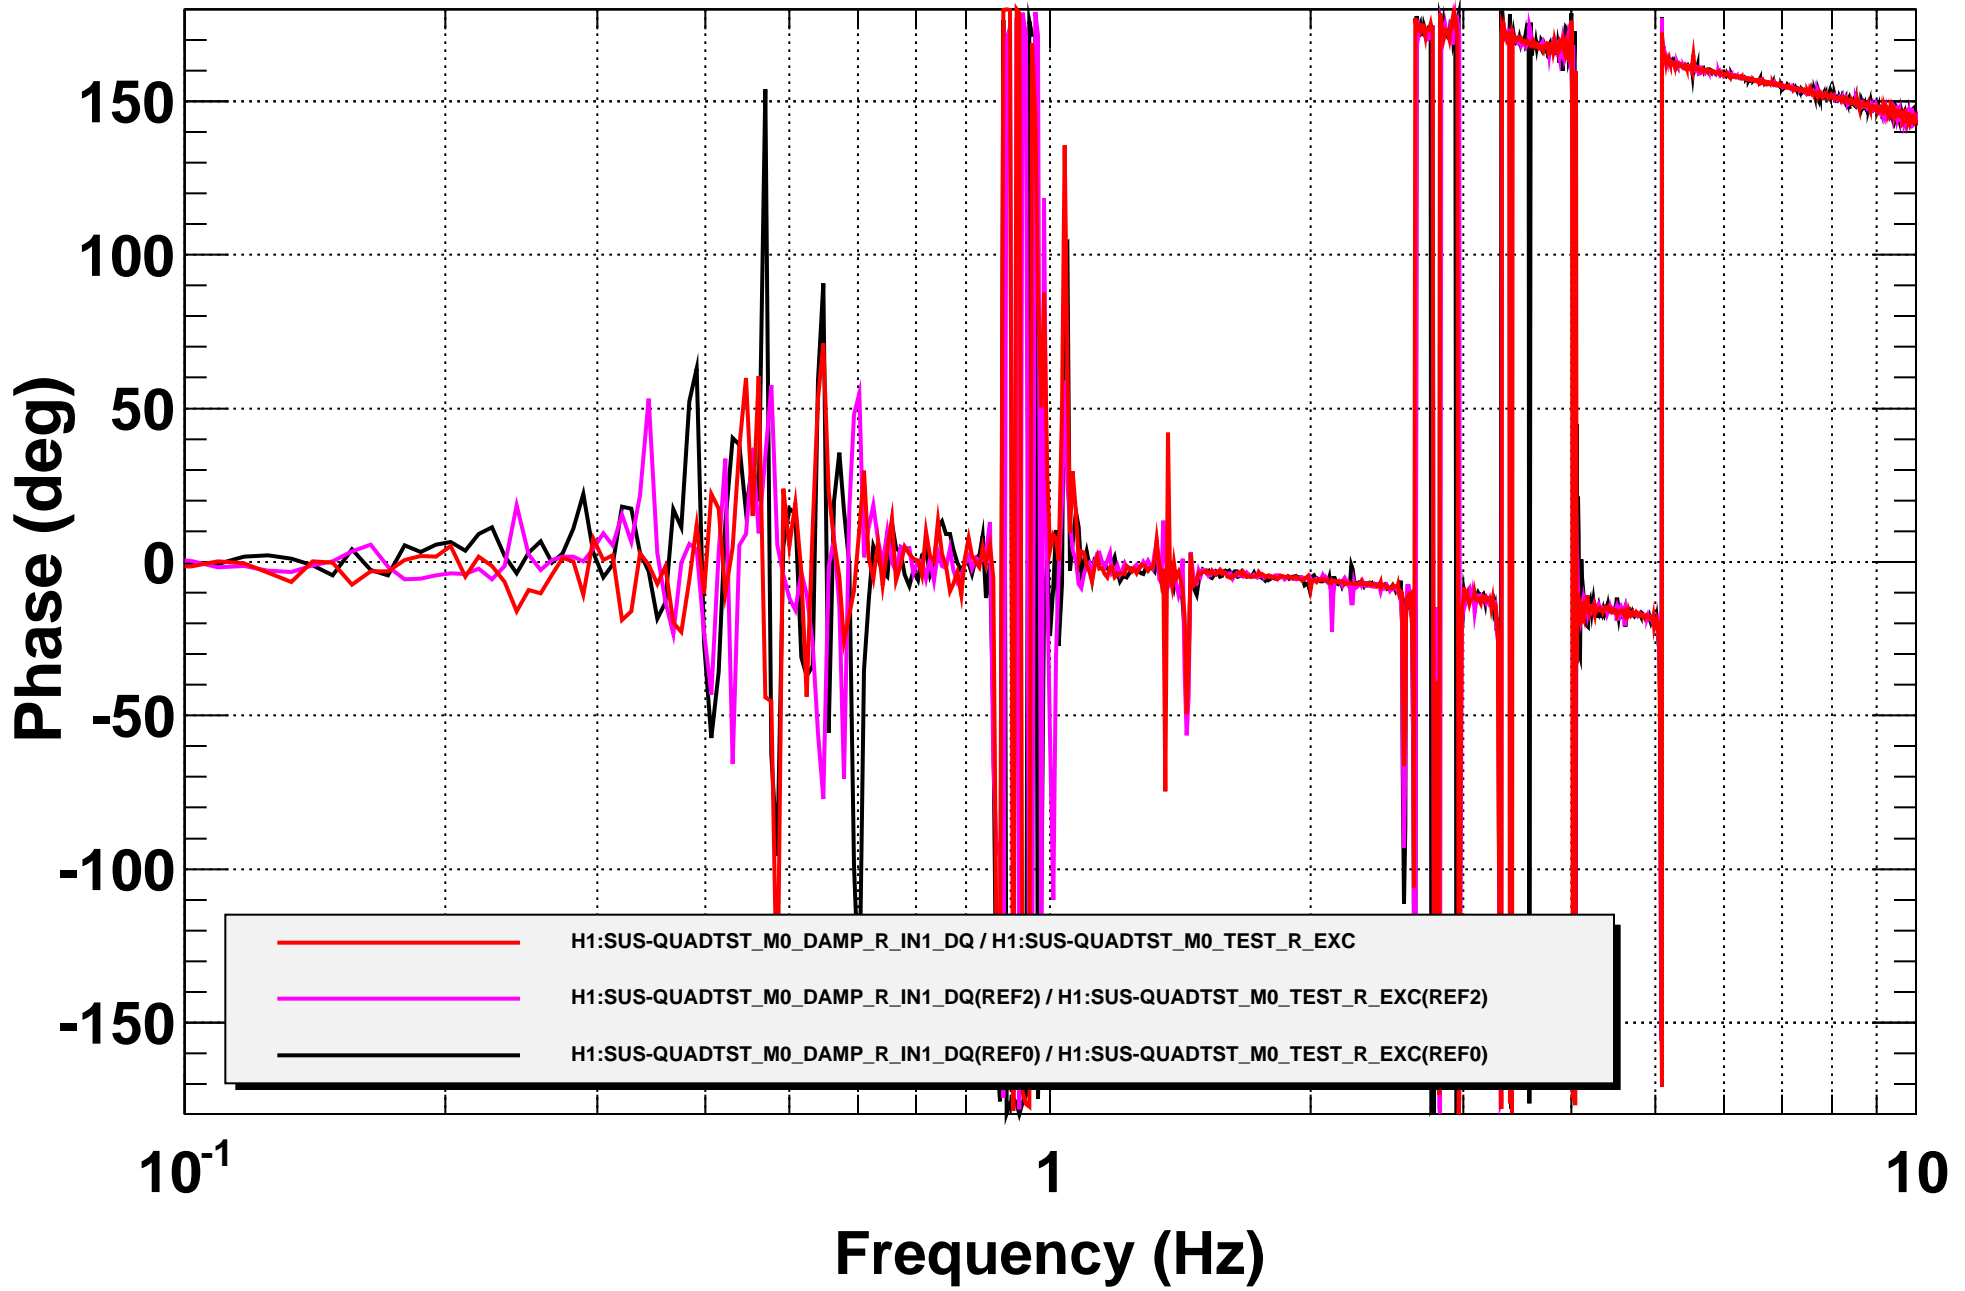

Transfer function

***T0=13/09/2013 00:14:58**

Avg=10

BW=0.0117187

Coherence

***T0=13/09/2013 00:14:58**

Avg=10

BW=0.0117187

Transfer function

***T0=13/09/2013 00:14:58**

Avg=10

BW=0.0117187