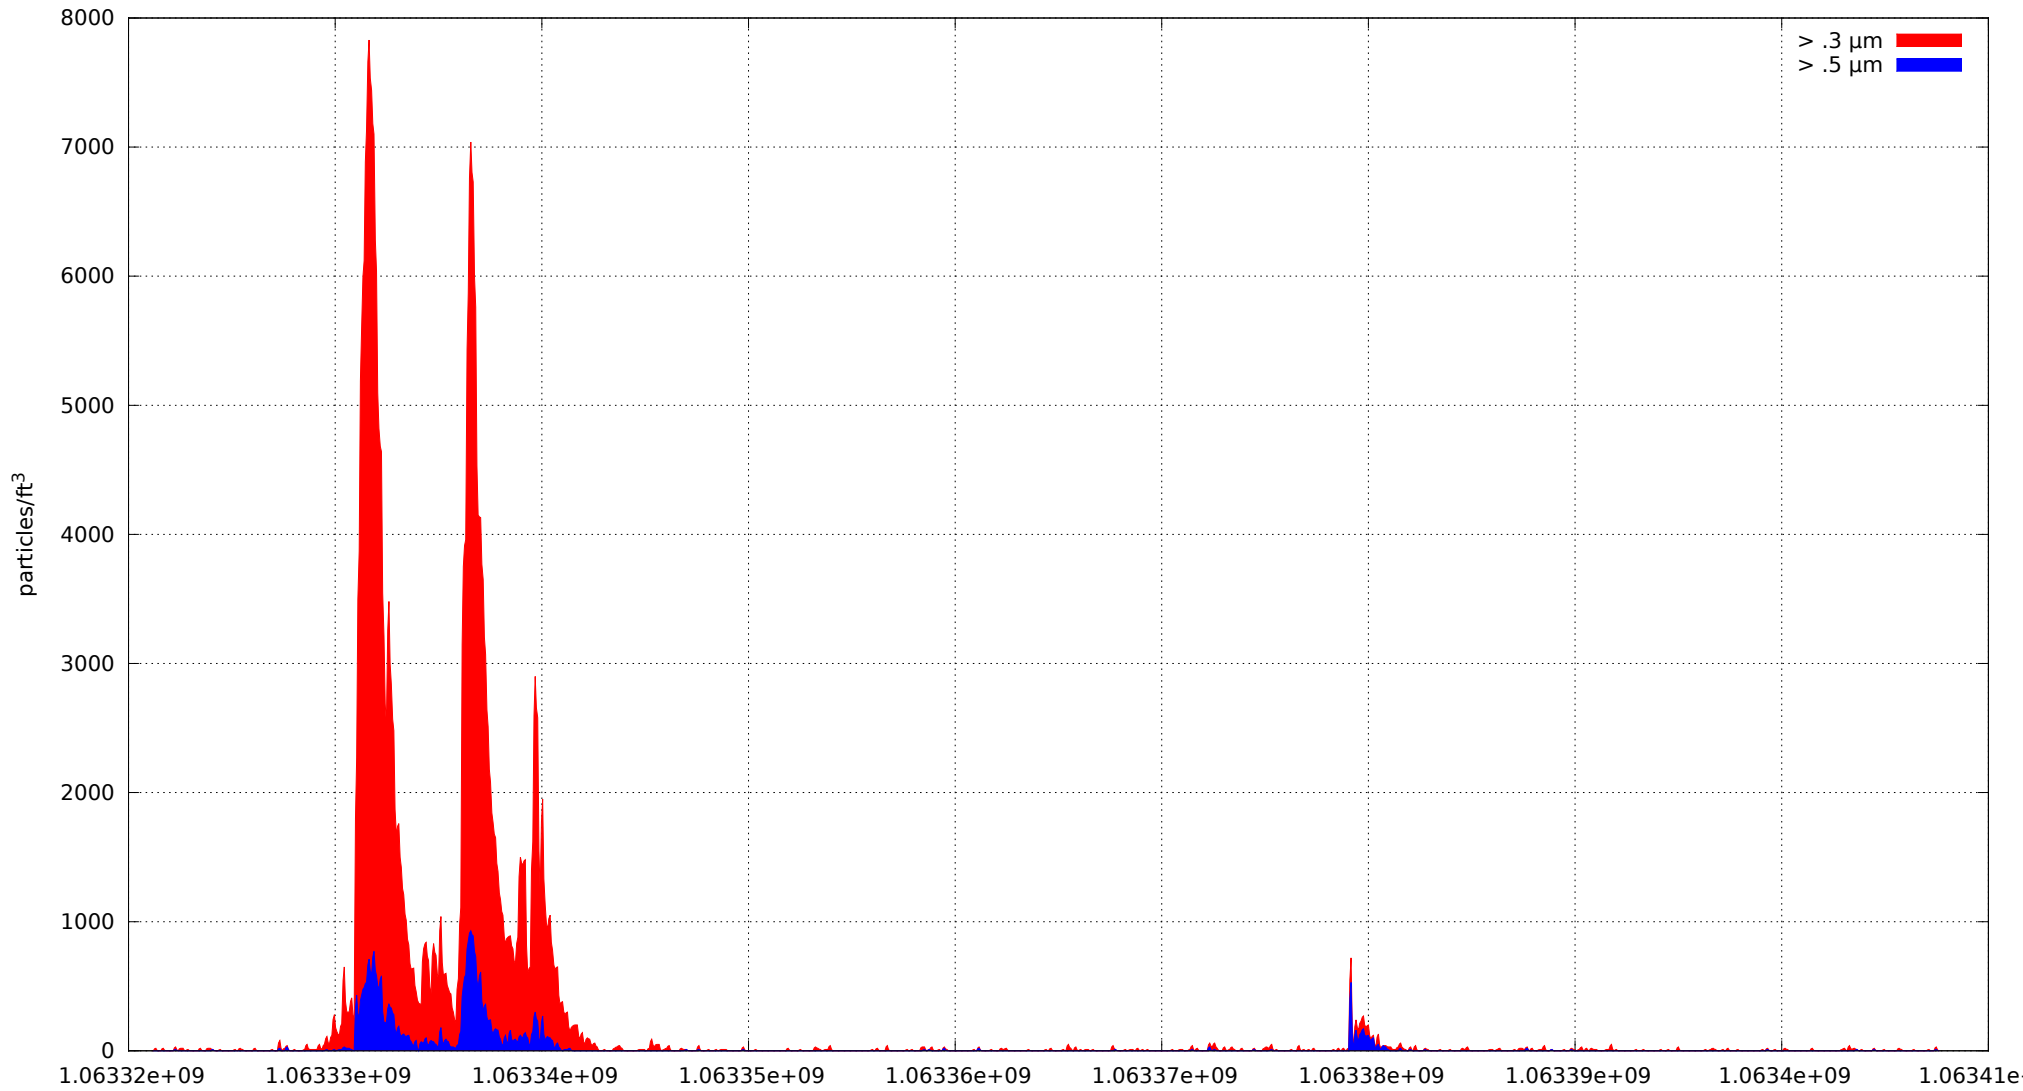

0: no alarms, 1: calibrate failure, 2: low battery, 3: cal. fail, low batt., 4: alarm/count alarm, 5: cal. fail and alarm, 6: low batt. and alarm, 7: cal. fail, low batt., and alarm, 8: manifold home error, 9: analog alarm