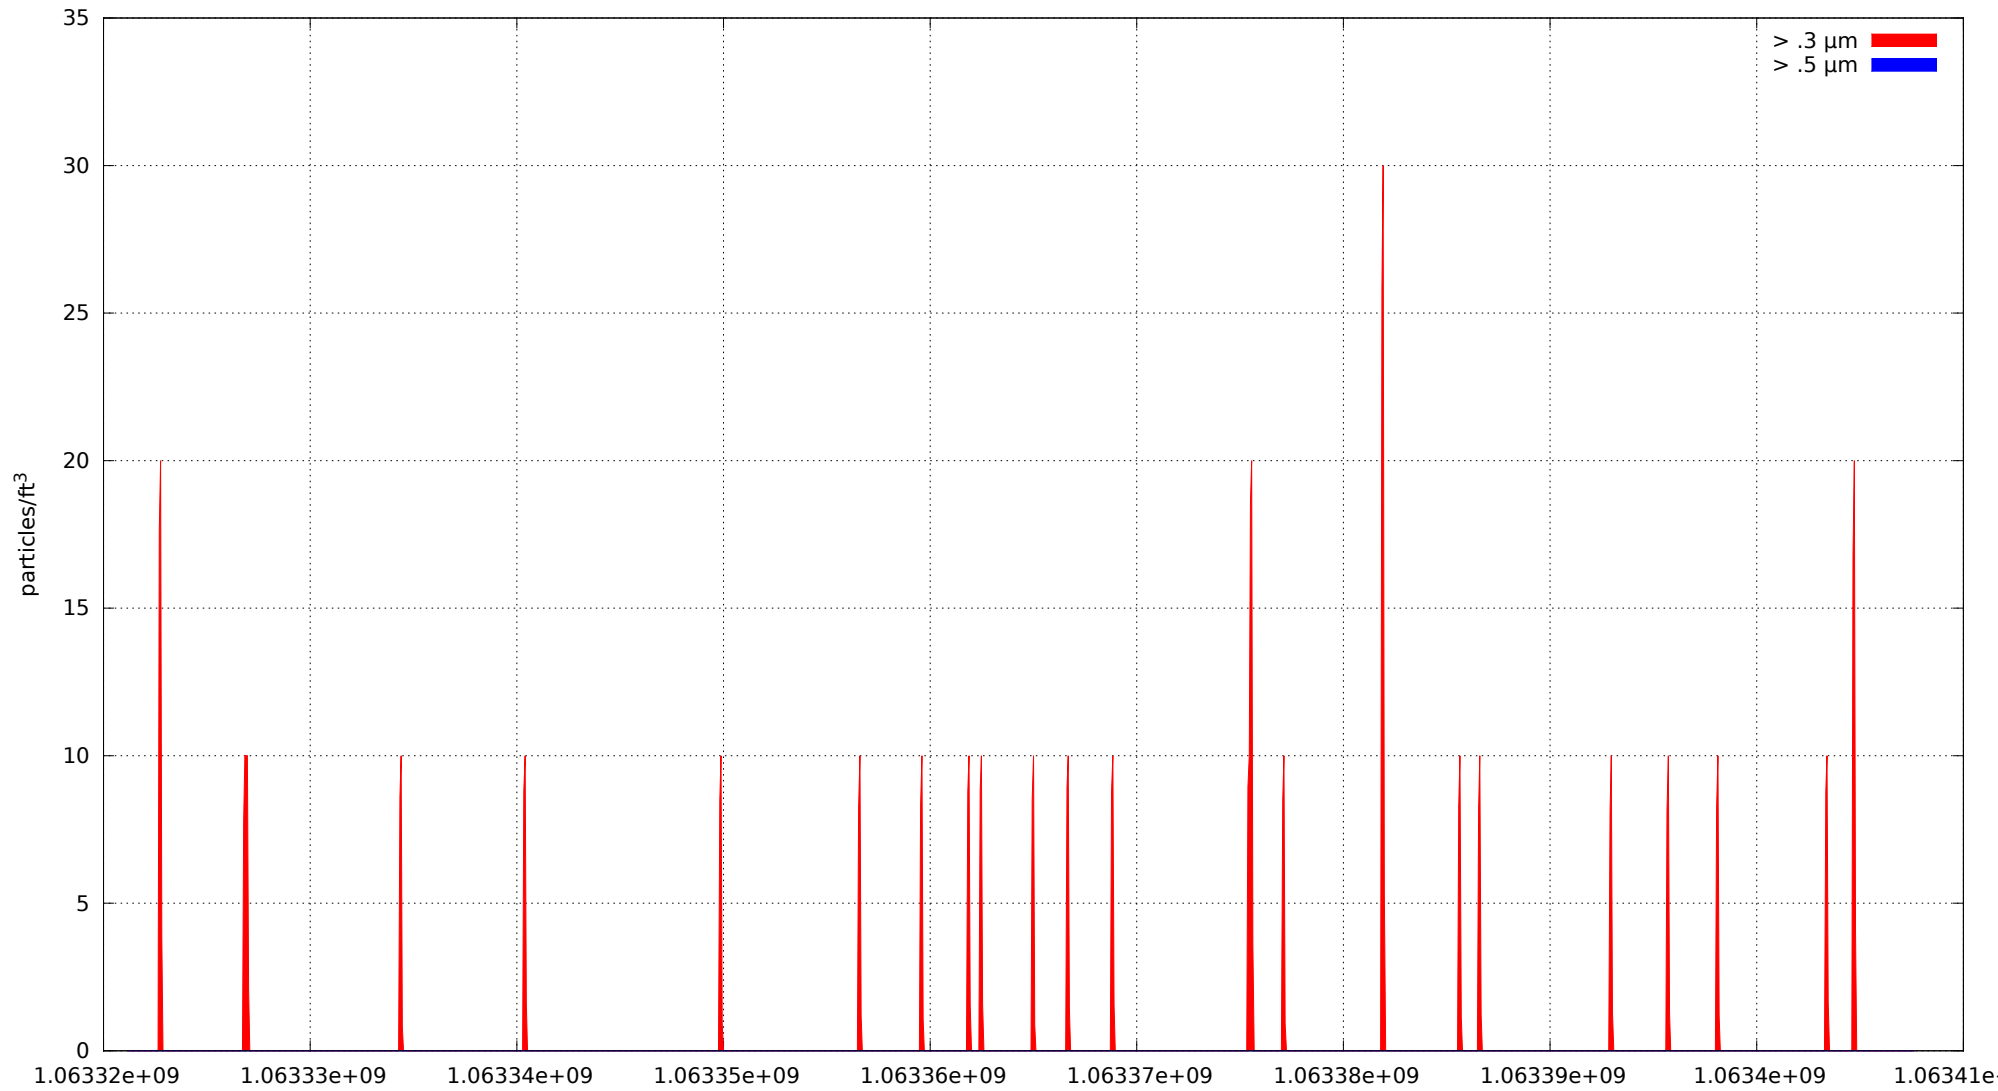

0: no alarms, 1: calibrate failure, 2: low battery, 3: cal. fail, low batt., 4: alarm/count alarm, 5: cal. fail and alarm, 6: low batt. and alarm, 7: cal. fail, low batt., and alarm, 8: manifold home error, 9: analog alarm