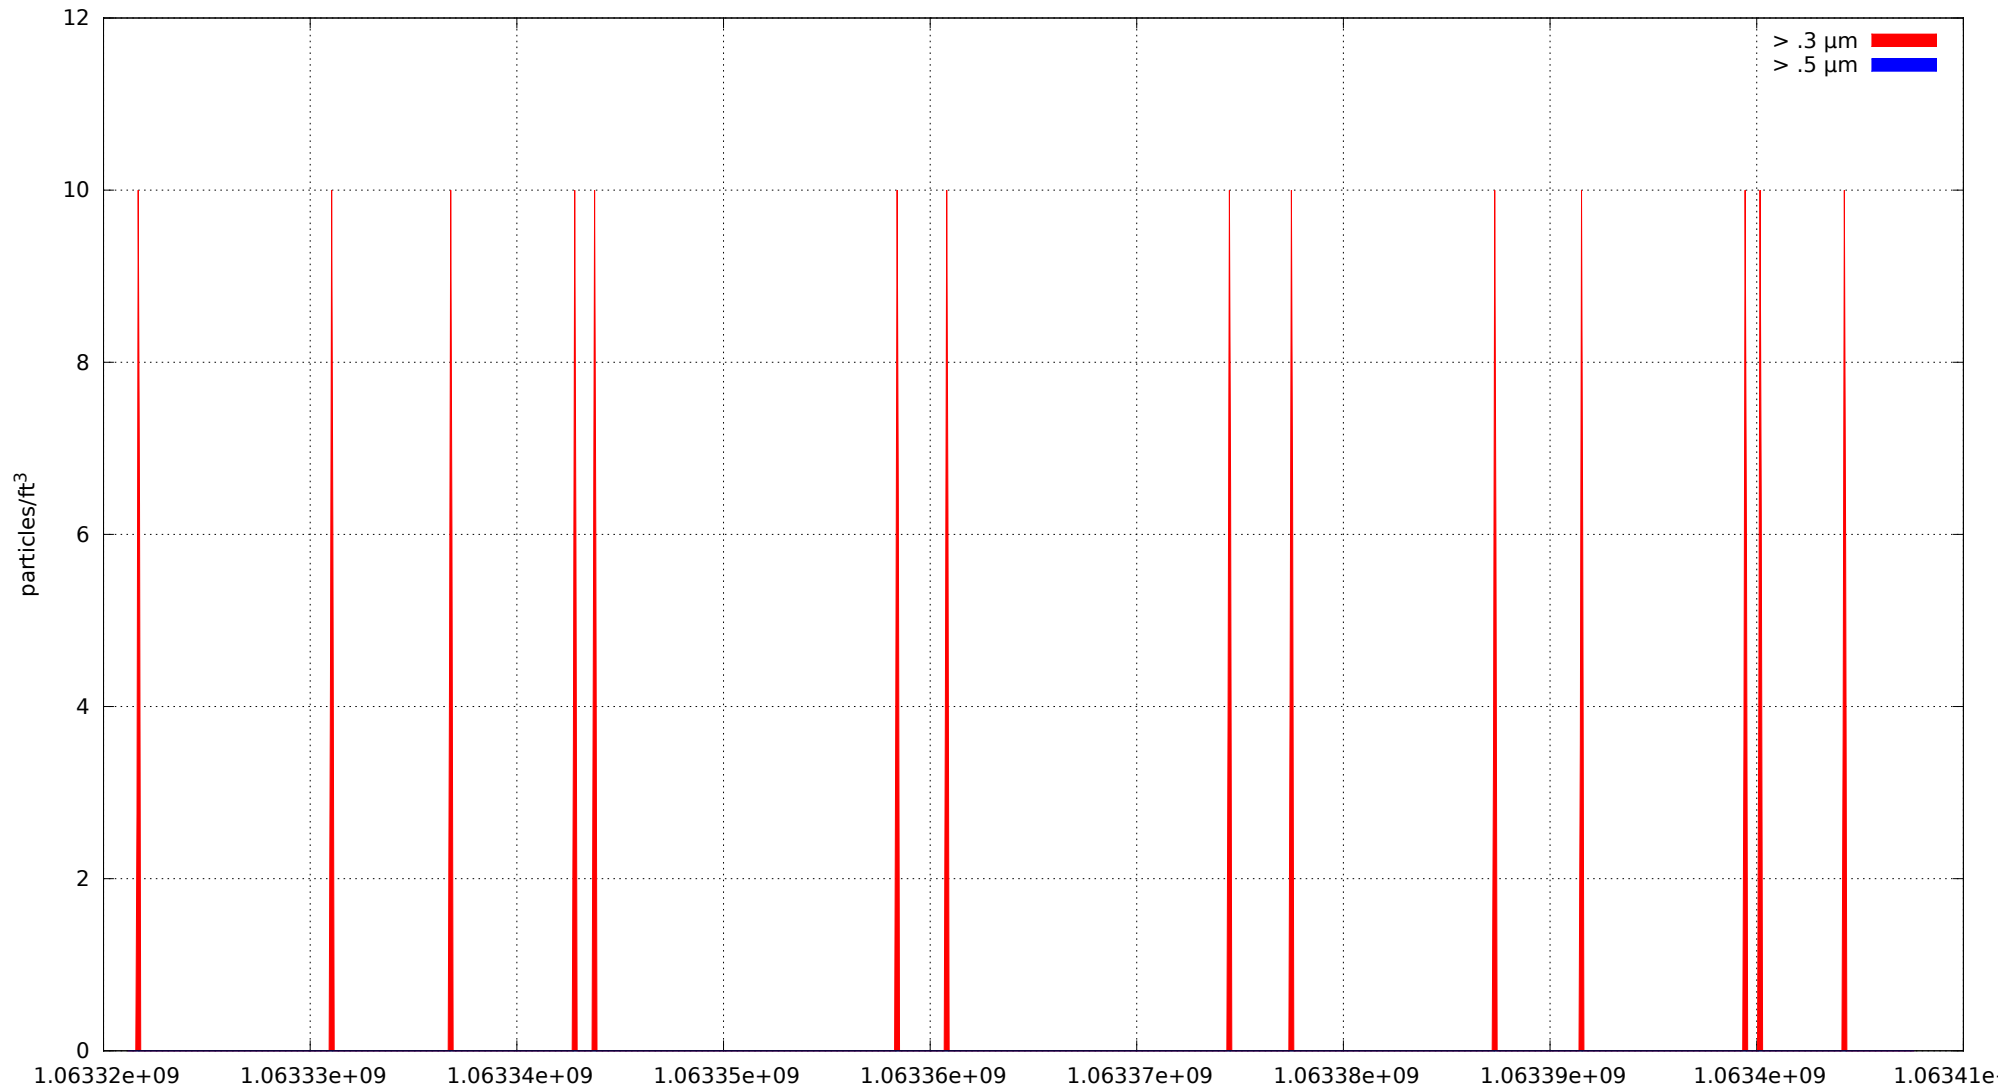

0: no alarms, 1: calibrate failure, 2: low battery, 3: cal. fail, low batt., 4: alarm/count alarm, 5: cal. fail and alarm, 6: low batt. and alarm, 7: cal. fail, low batt., and alarm, 8: manifold home error, 9: analog alarm