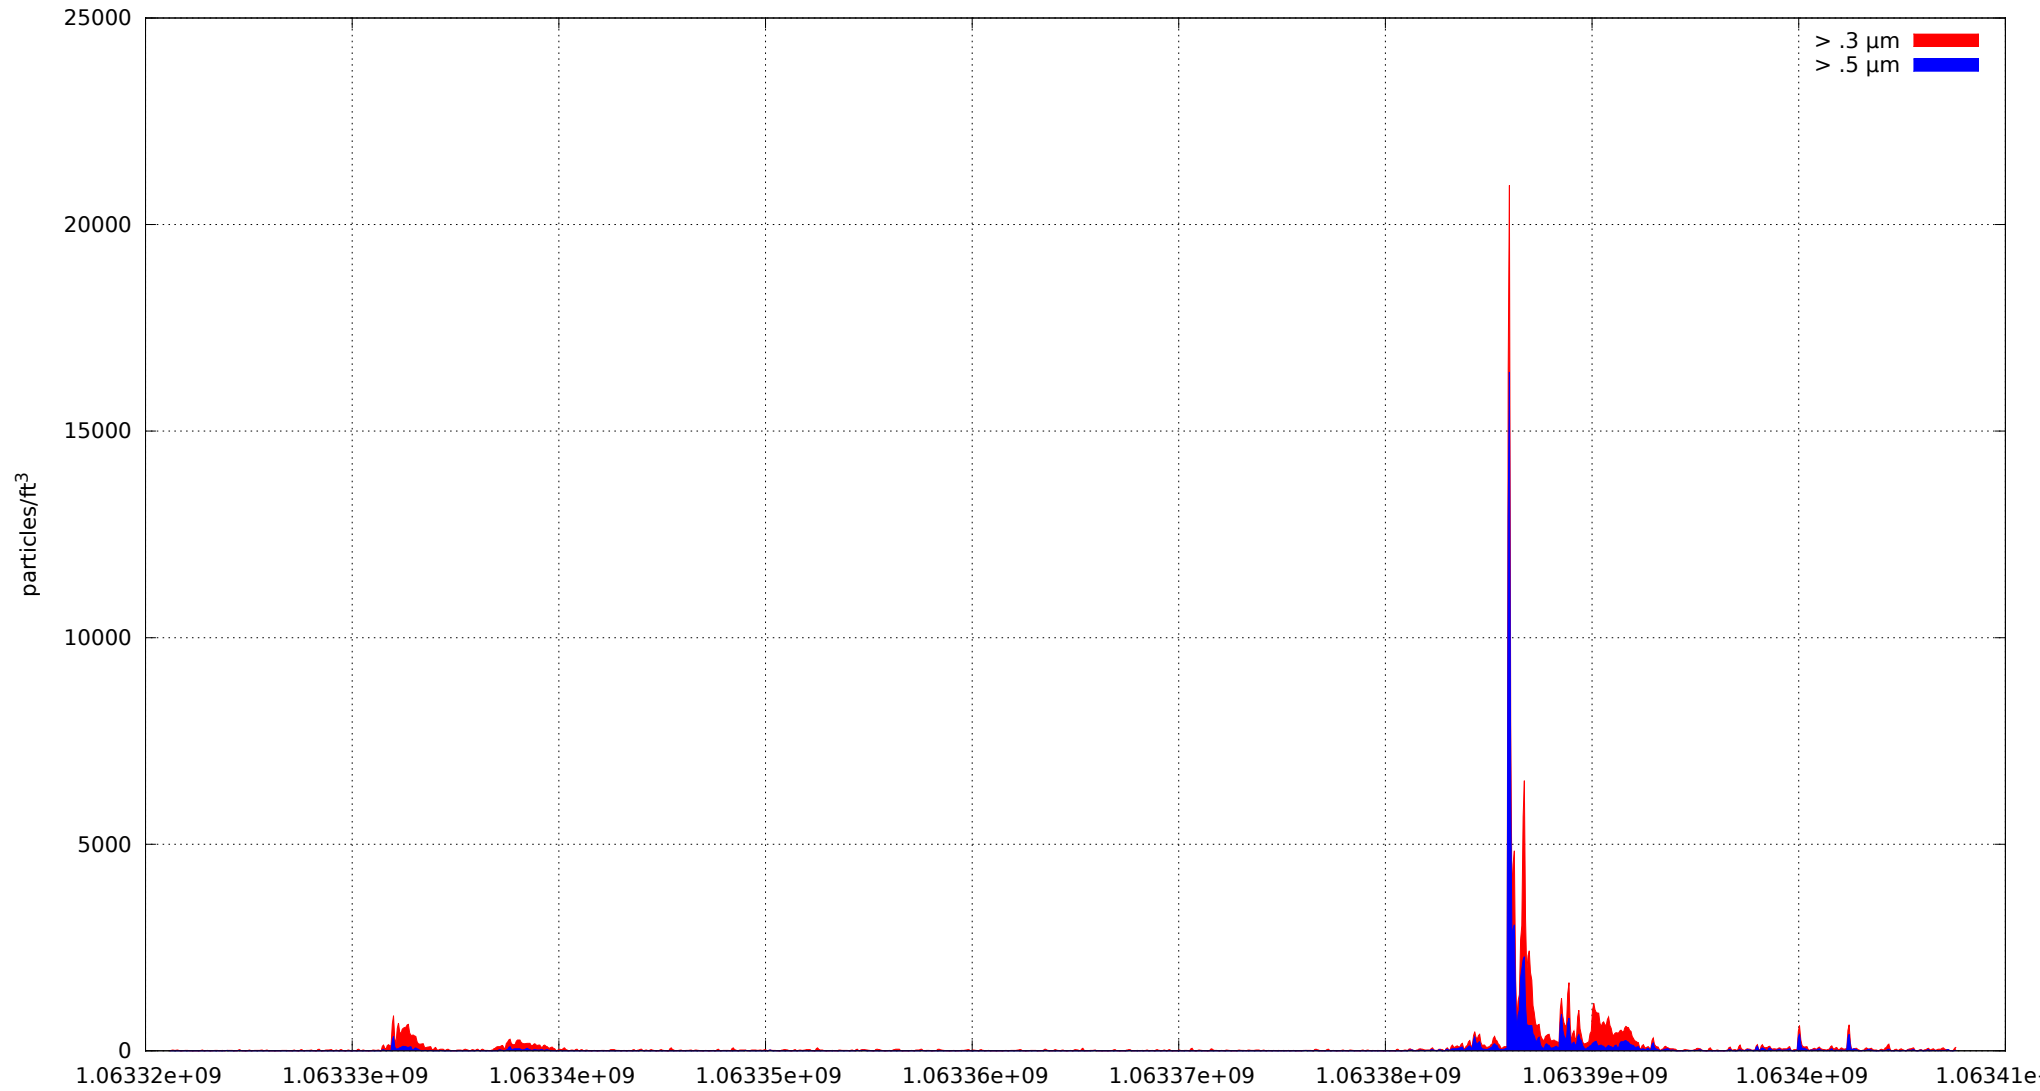

0: no alarms, 1: calibrate failure, 2: low battery, 3: cal. fail, low batt., 4: alarm/count alarm, 5: cal. fail and alarm, 6: low batt. and alarm, 7: cal. fail, low batt., and alarm, 8: manifold home error, 9: analog alarm