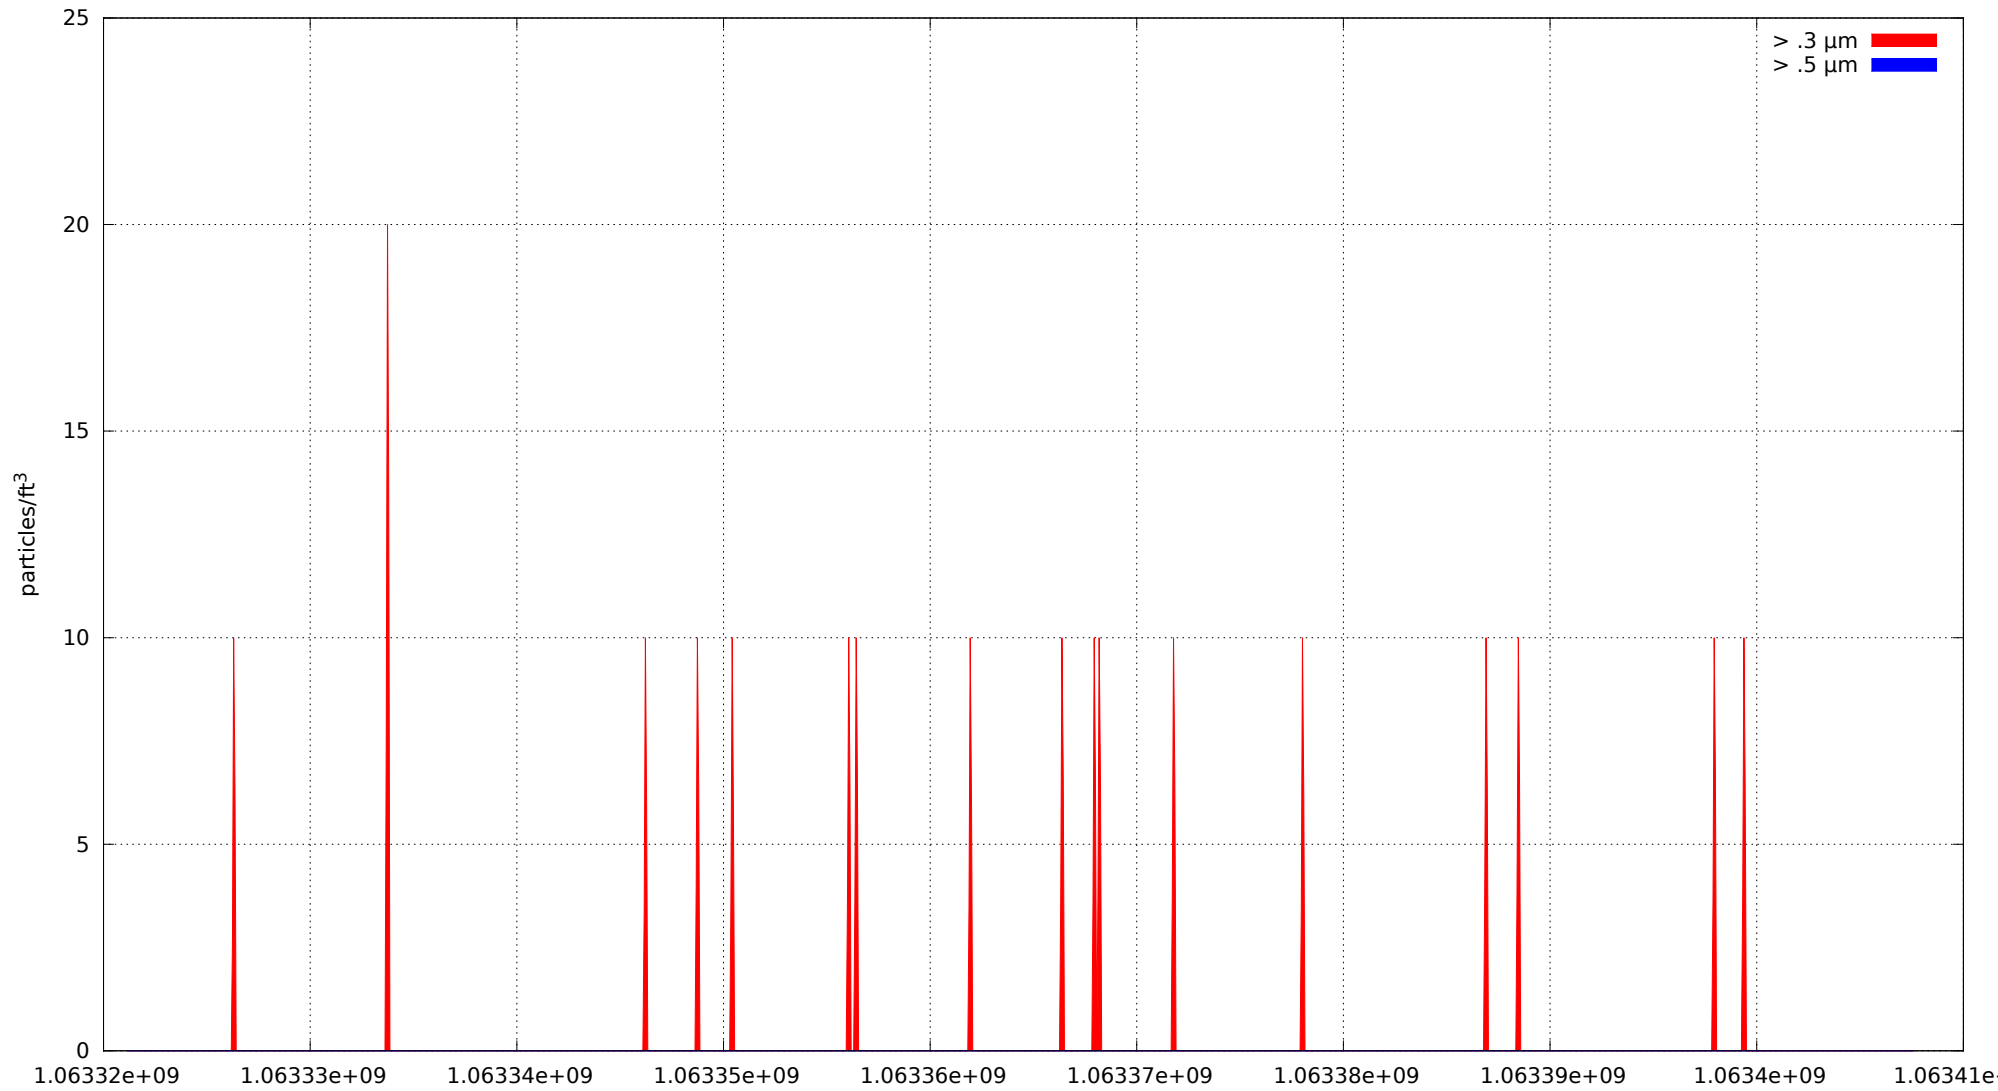

0: no alarms, 1: calibrate failure, 2: low battery, 3: cal. fail, low batt., 4: alarm/count alarm, 5: cal. fail and alarm, 6: low batt. and alarm, 7: cal. fail, low batt., and alarm, 8: manifold home error, 9: analog alarm