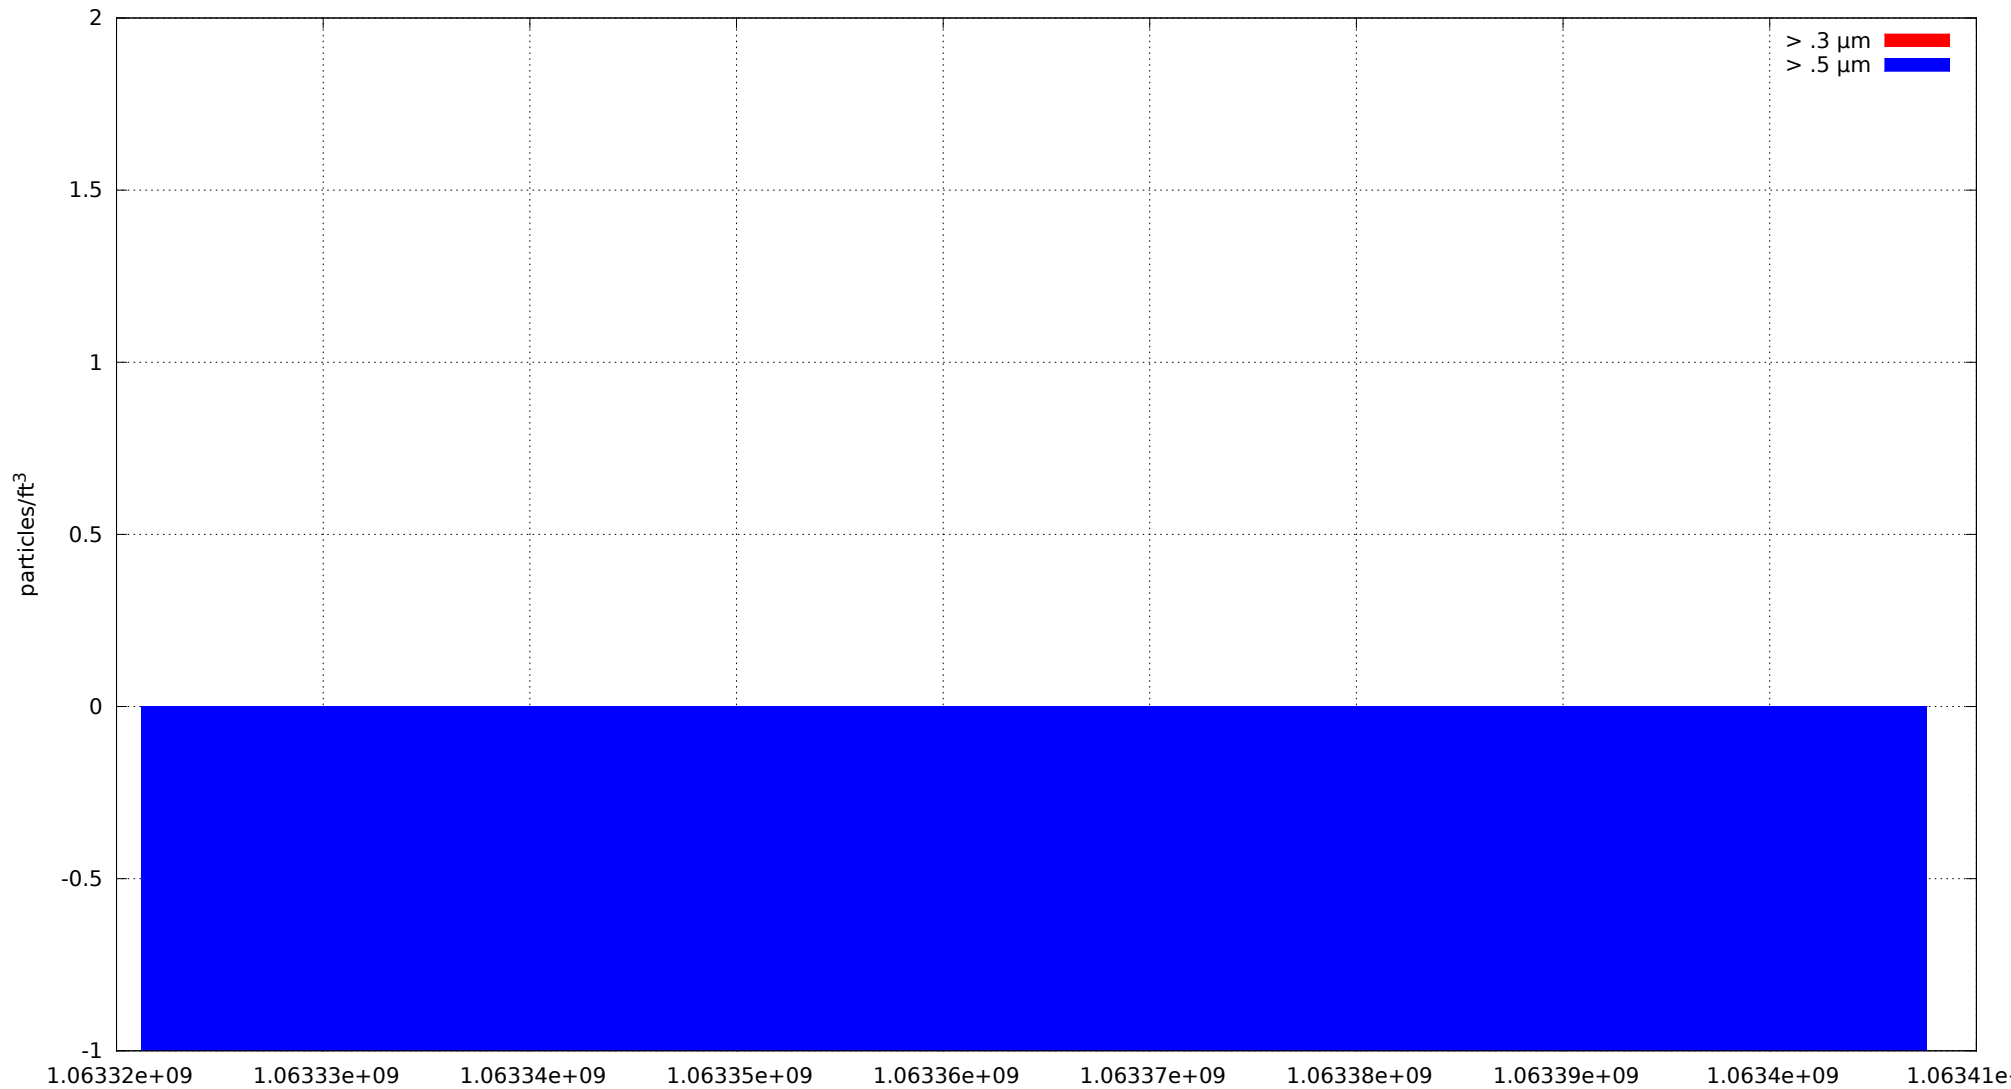

0: no alarms, 1: calibrate failure, 2: low battery, 3: cal. fail, low batt., 4: alarm/count alarm, 5: cal. fail and alarm, 6: low batt. and alarm, 7: cal. fail, low batt., and alarm, 8: manifold home error, 9: analog alarm