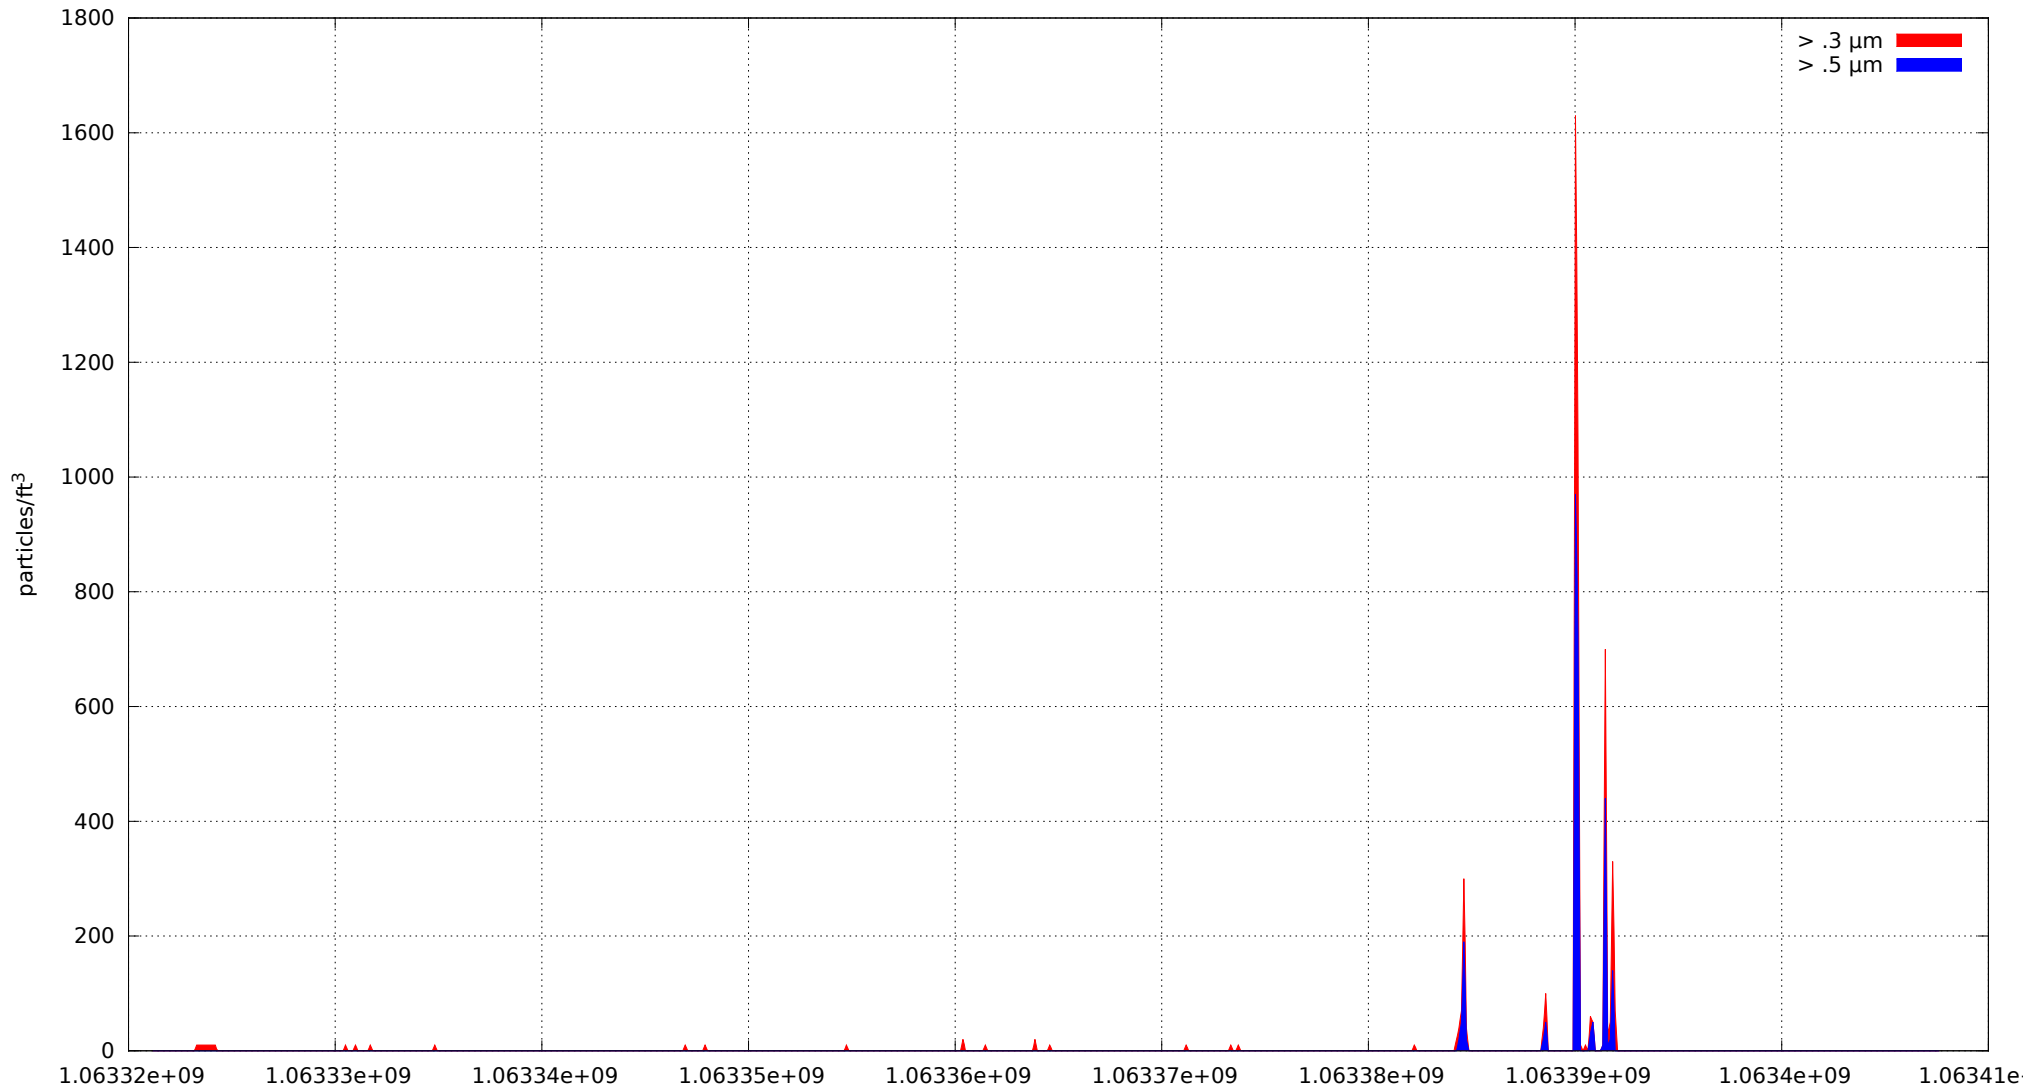

0: no alarms, 1: calibrate failure, 2: low battery, 3: cal. fail, low batt., 4: alarm/count alarm, 5: cal. fail and alarm, 6: low batt. and alarm, 7: cal. fail, low batt., and alarm, 8: manifold home error, 9: analog alarm