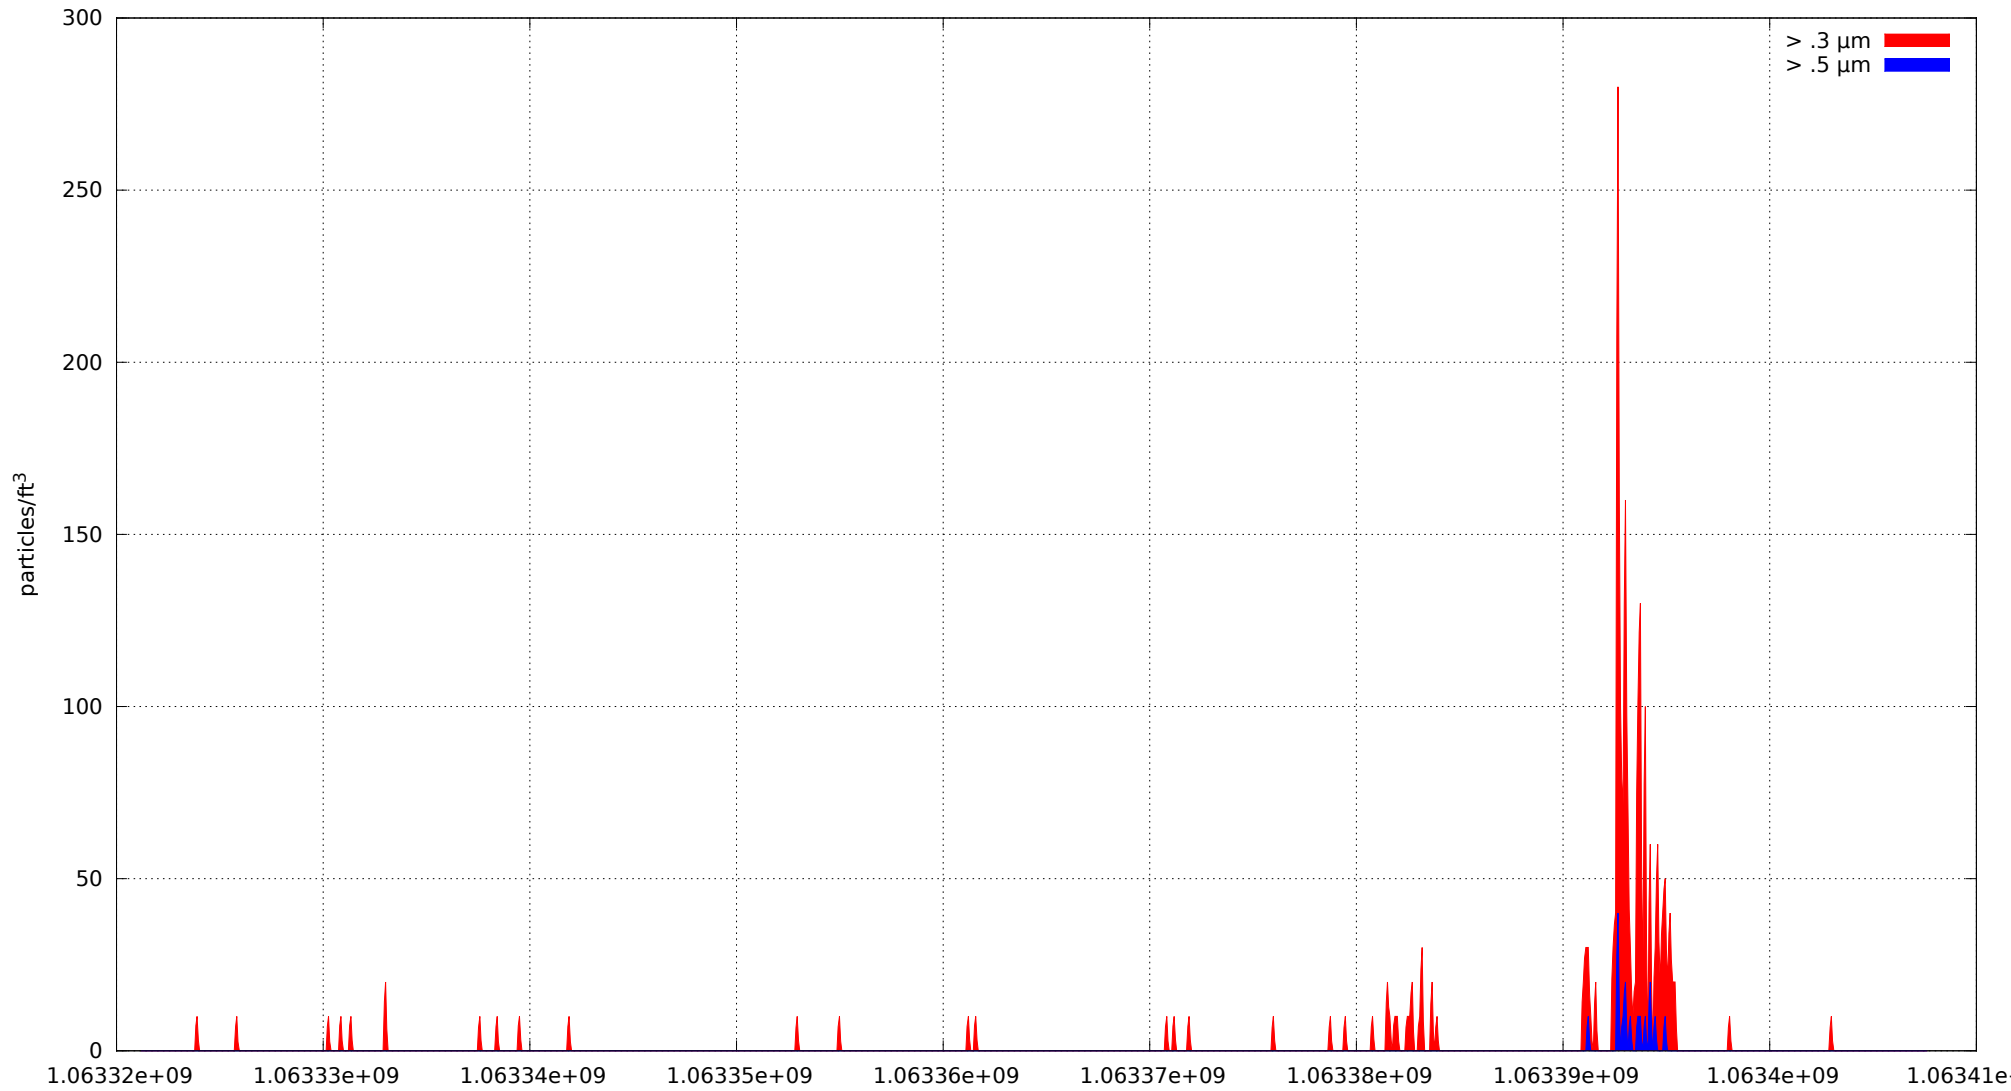

0: no alarms, 1: calibrate failure, 2: low battery, 3: cal. fail, low batt., 4: alarm/count alarm, 5: cal. fail and alarm, 6: low batt. and alarm, 7: cal. fail, low batt., and alarm, 8: manifold home error, 9: analog alarm