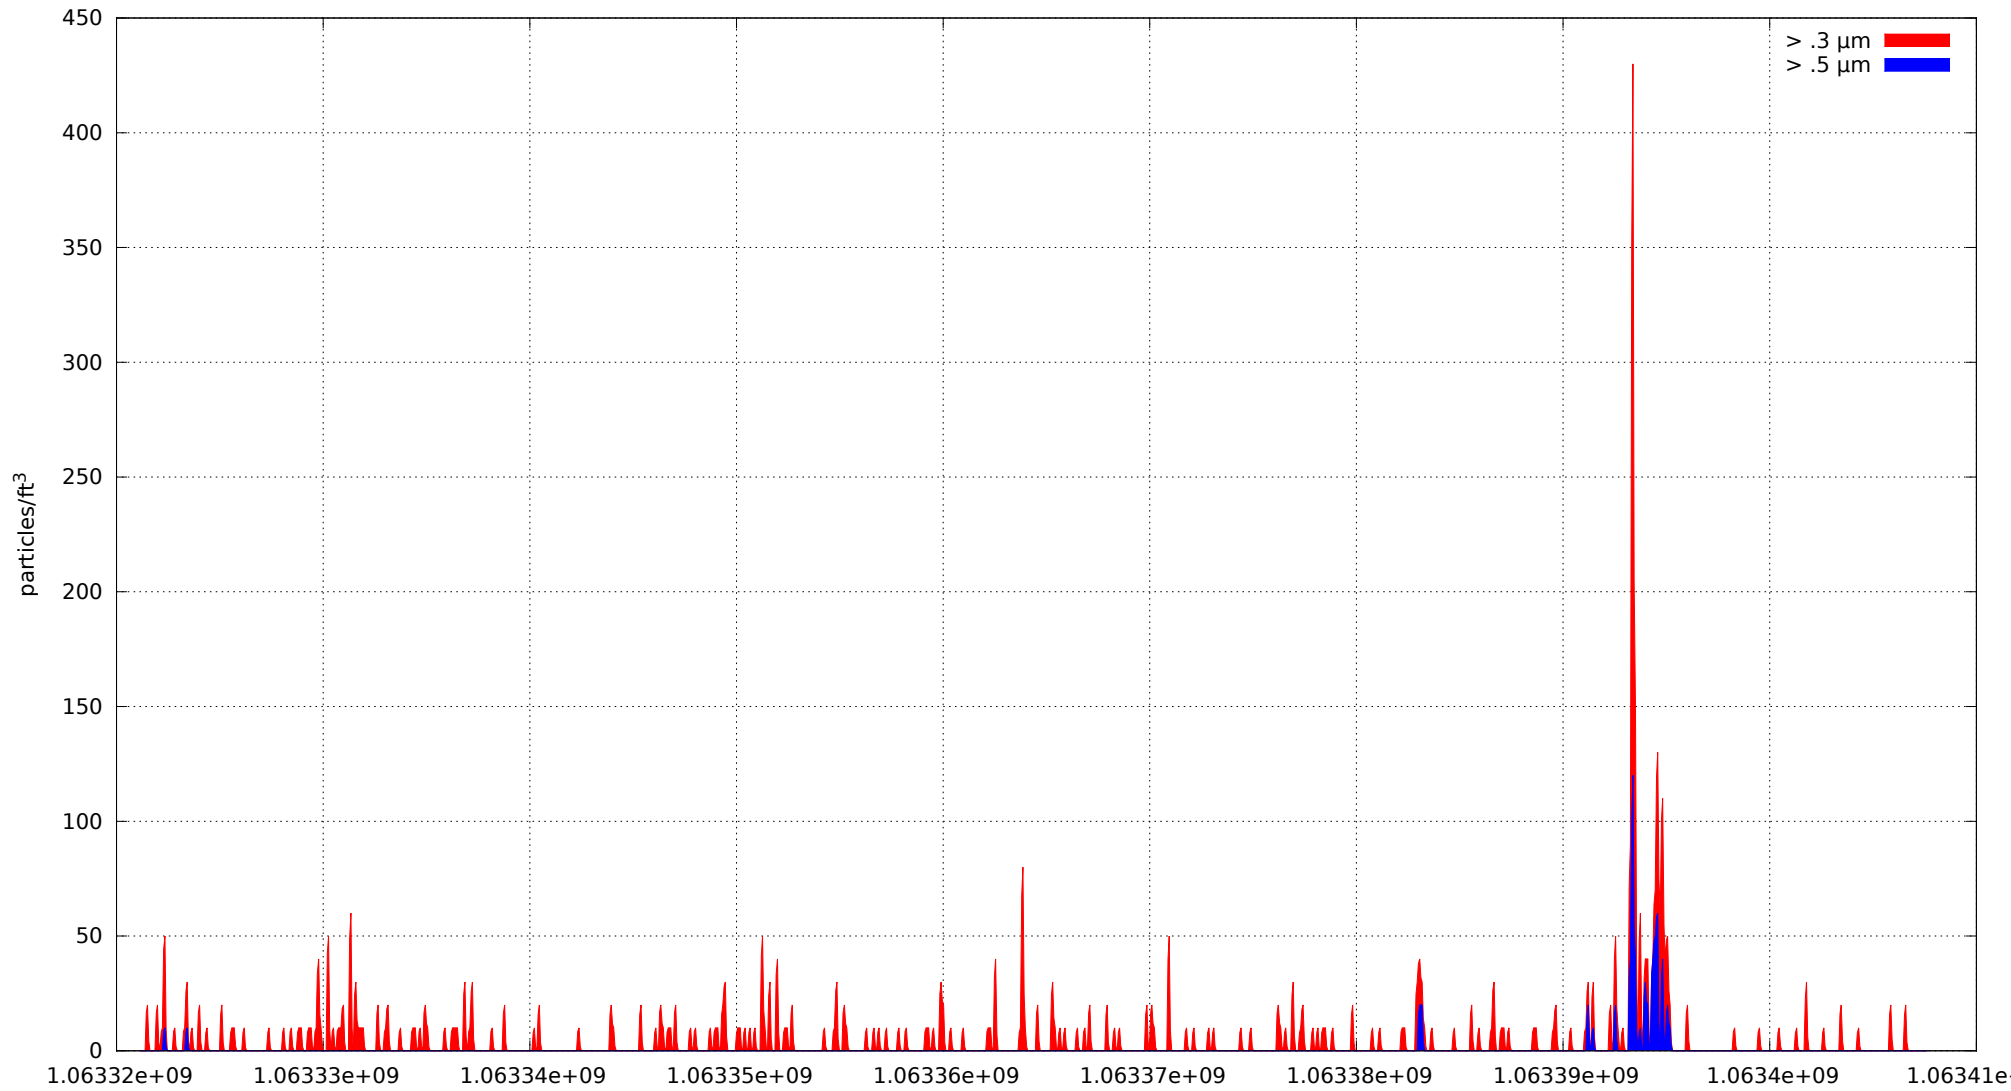

0: no alarms, 1: calibrate failure, 2: low battery, 3: cal. fail, low batt., 4: alarm/count alarm, 5: cal. fail and alarm, 6: low batt. and alarm, 7: cal. fail, low batt., and alarm, 8: manifold home error, 9: analog alarm