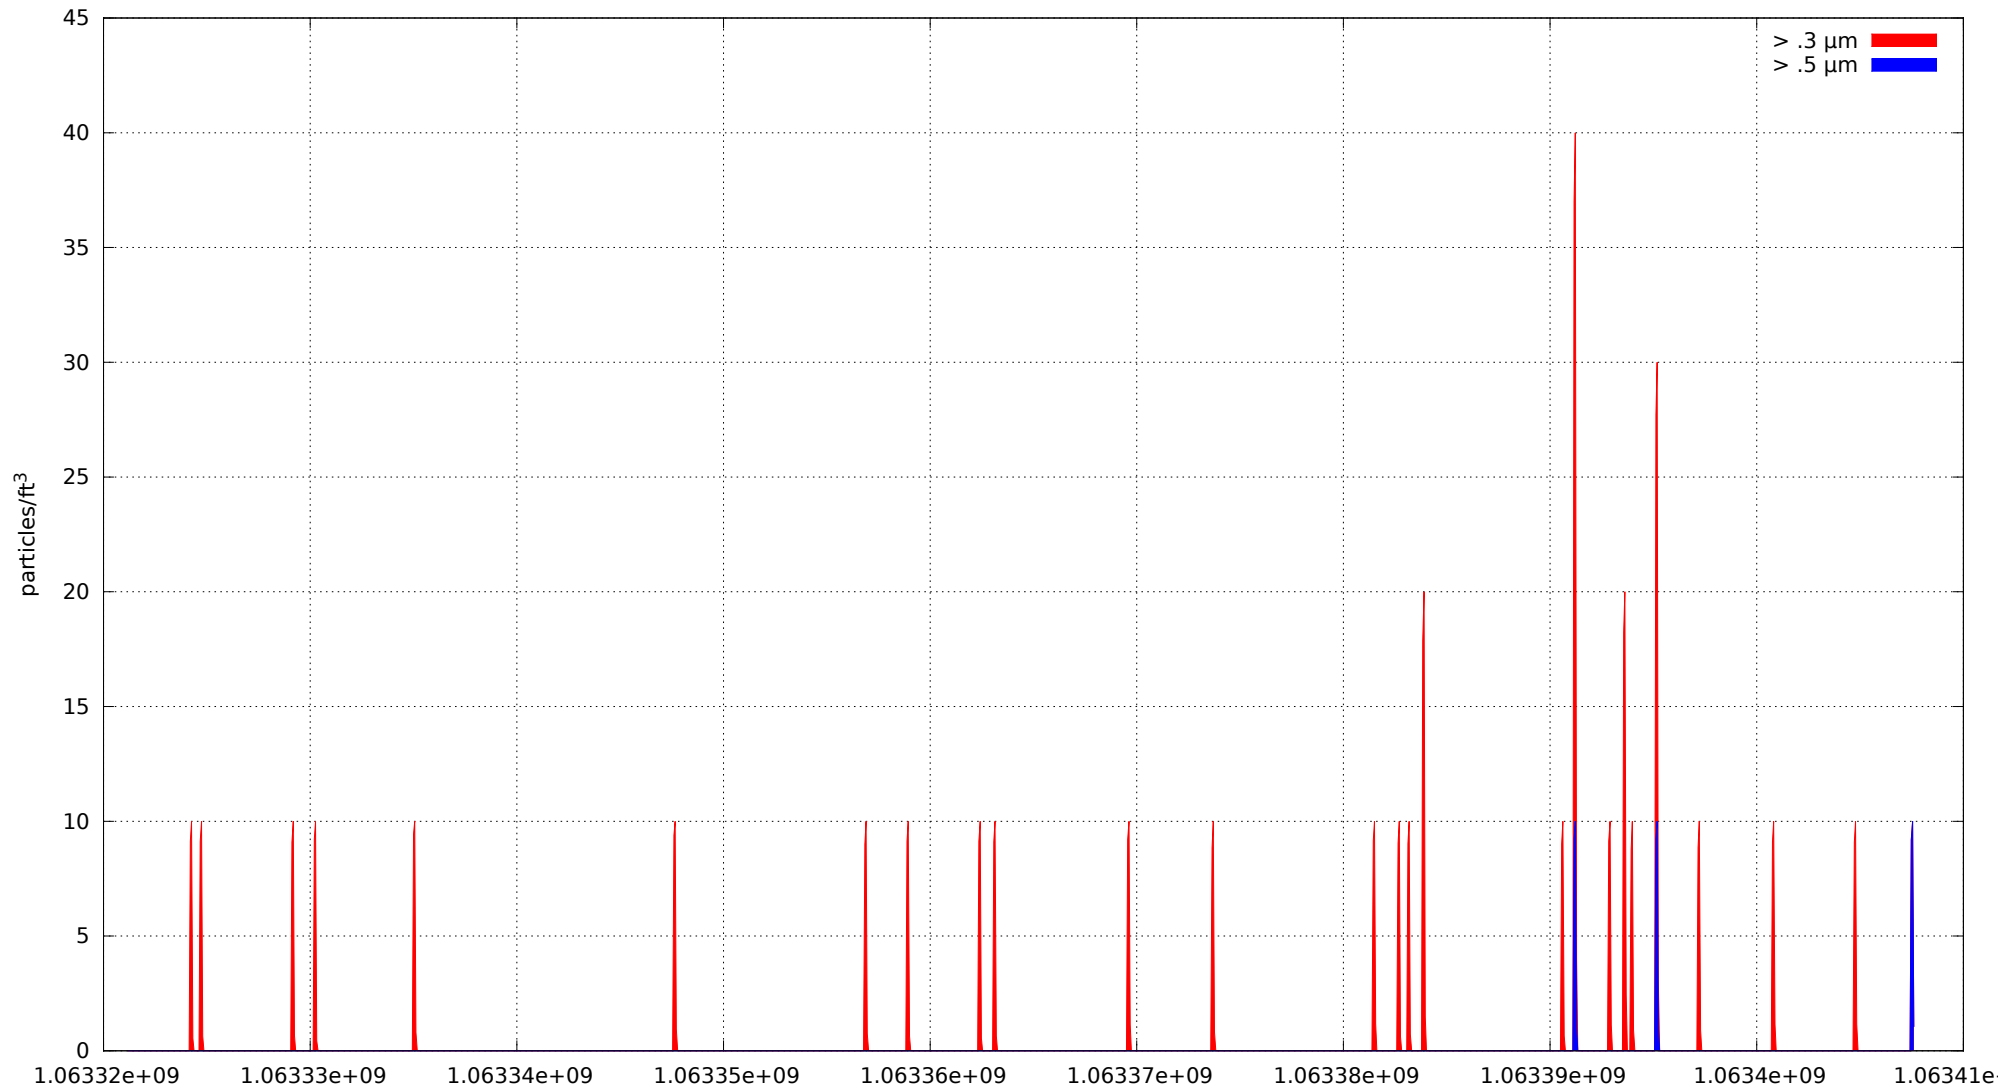

0: no alarms, 1: calibrate failure, 2: low battery, 3: cal. fail, low batt., 4: alarm/count alarm, 5: cal. fail and alarm, 6: low batt. and alarm, 7: cal. fail, low batt., and alarm, 8: manifold home error, 9: analog alarm