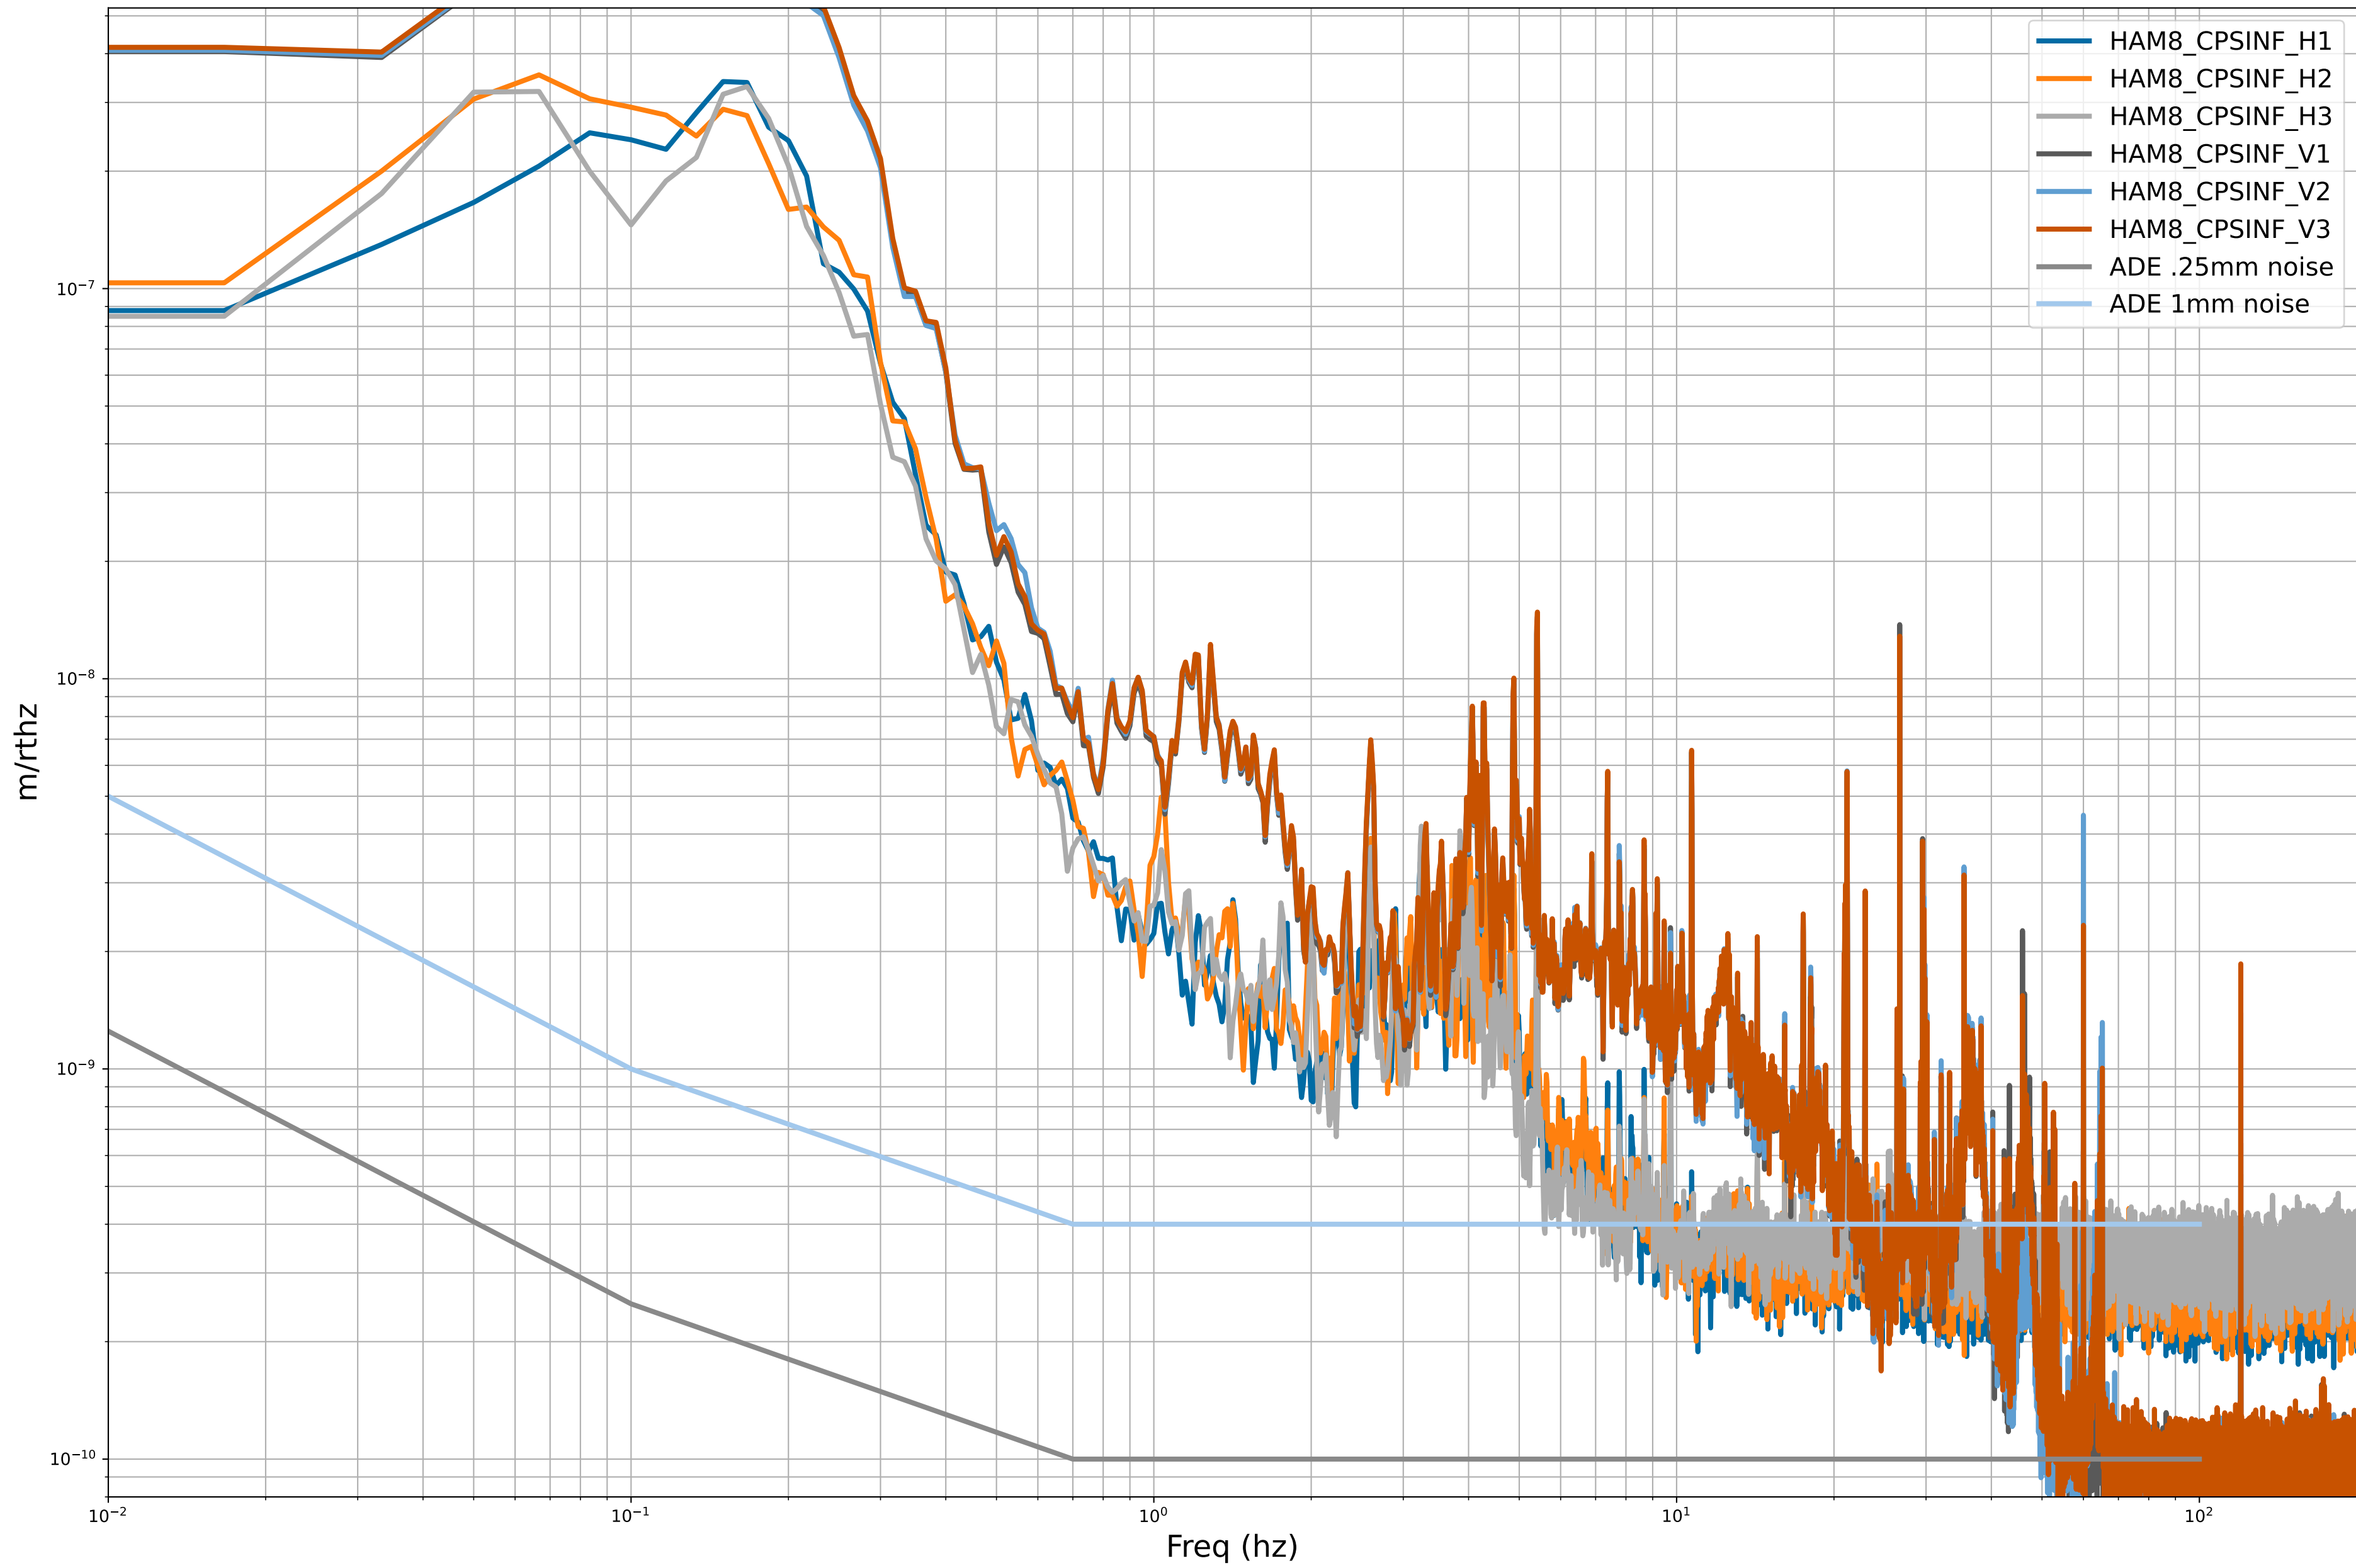

HAM8 CPS Spectra 1399456800 to 1399457400

calibration only >10hz