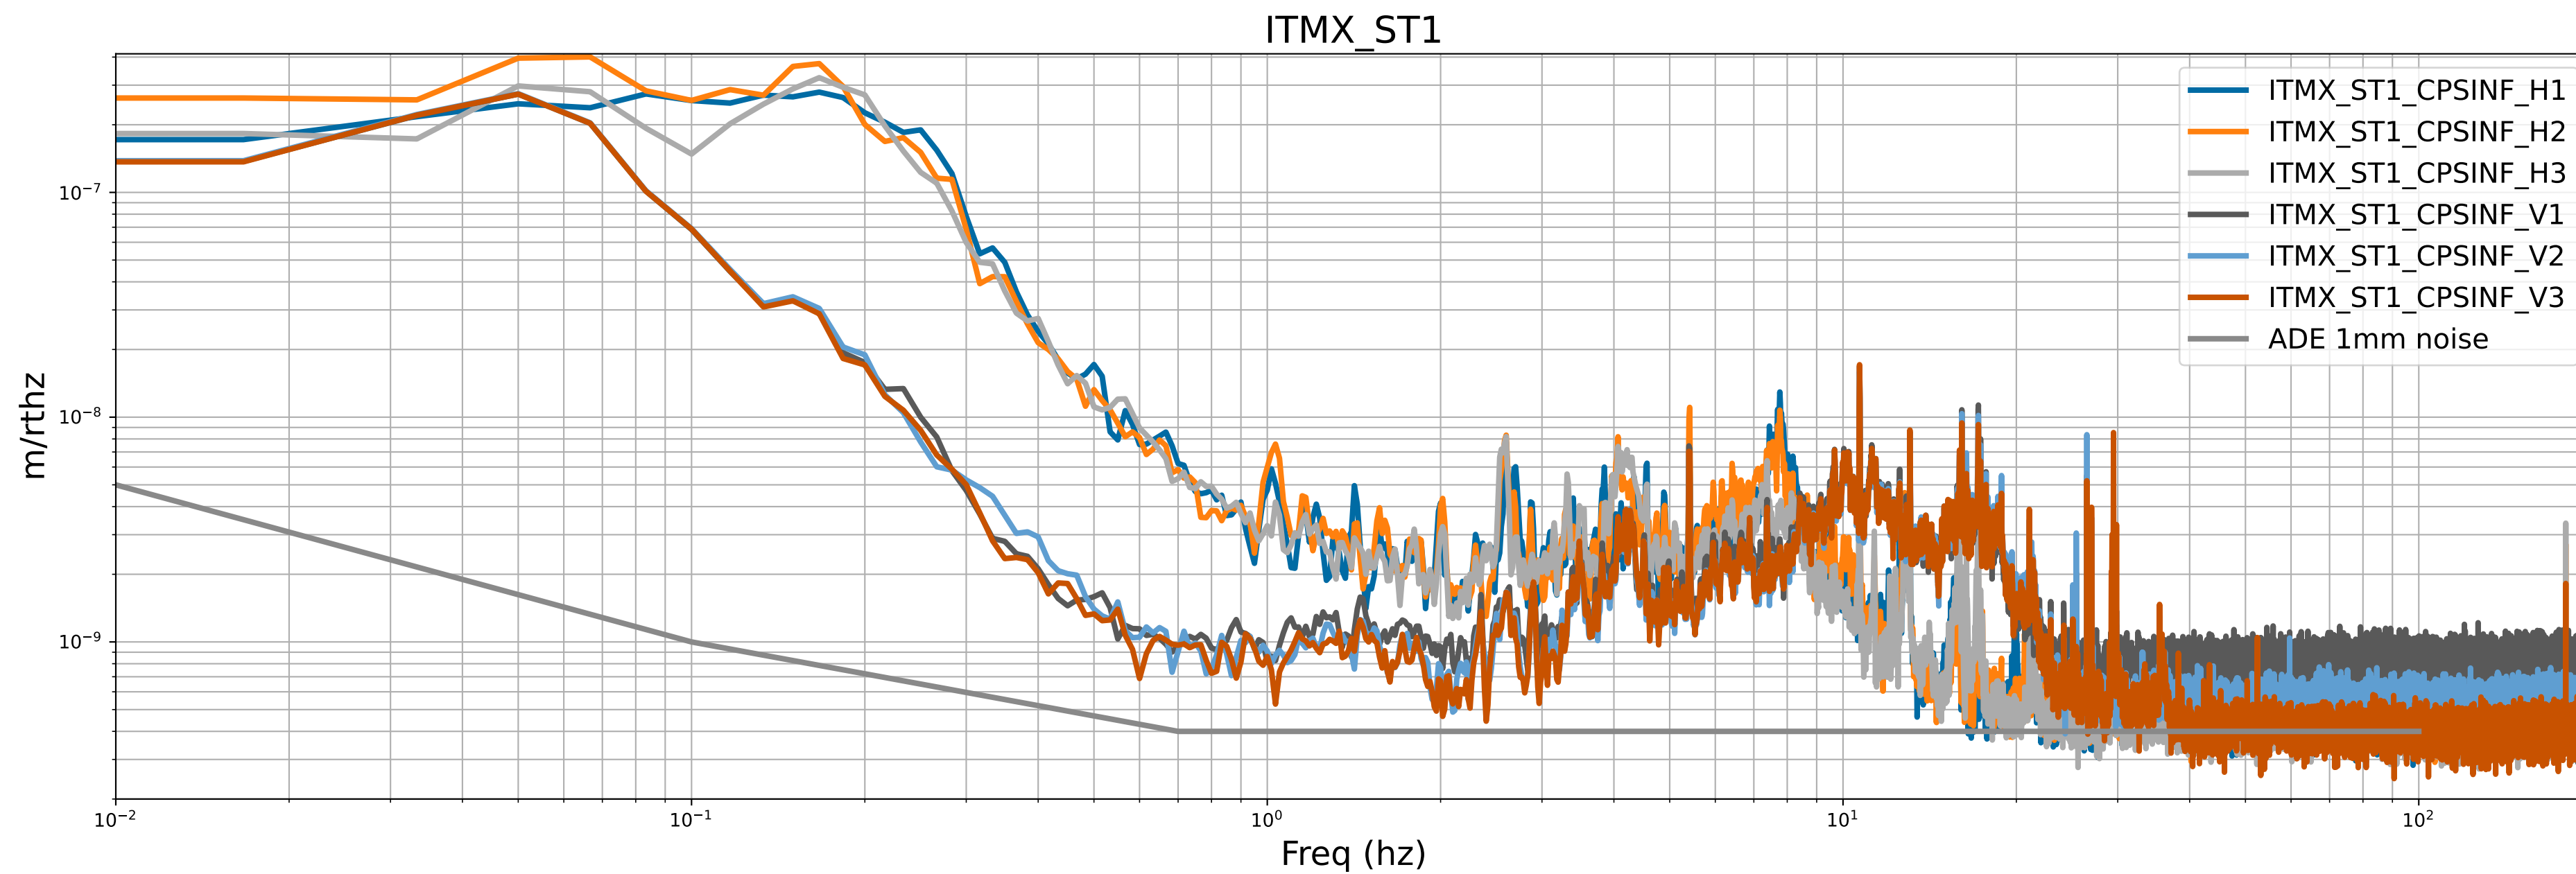

CPS Spectra 1399456800 to 1399457400

calibration only >10hz