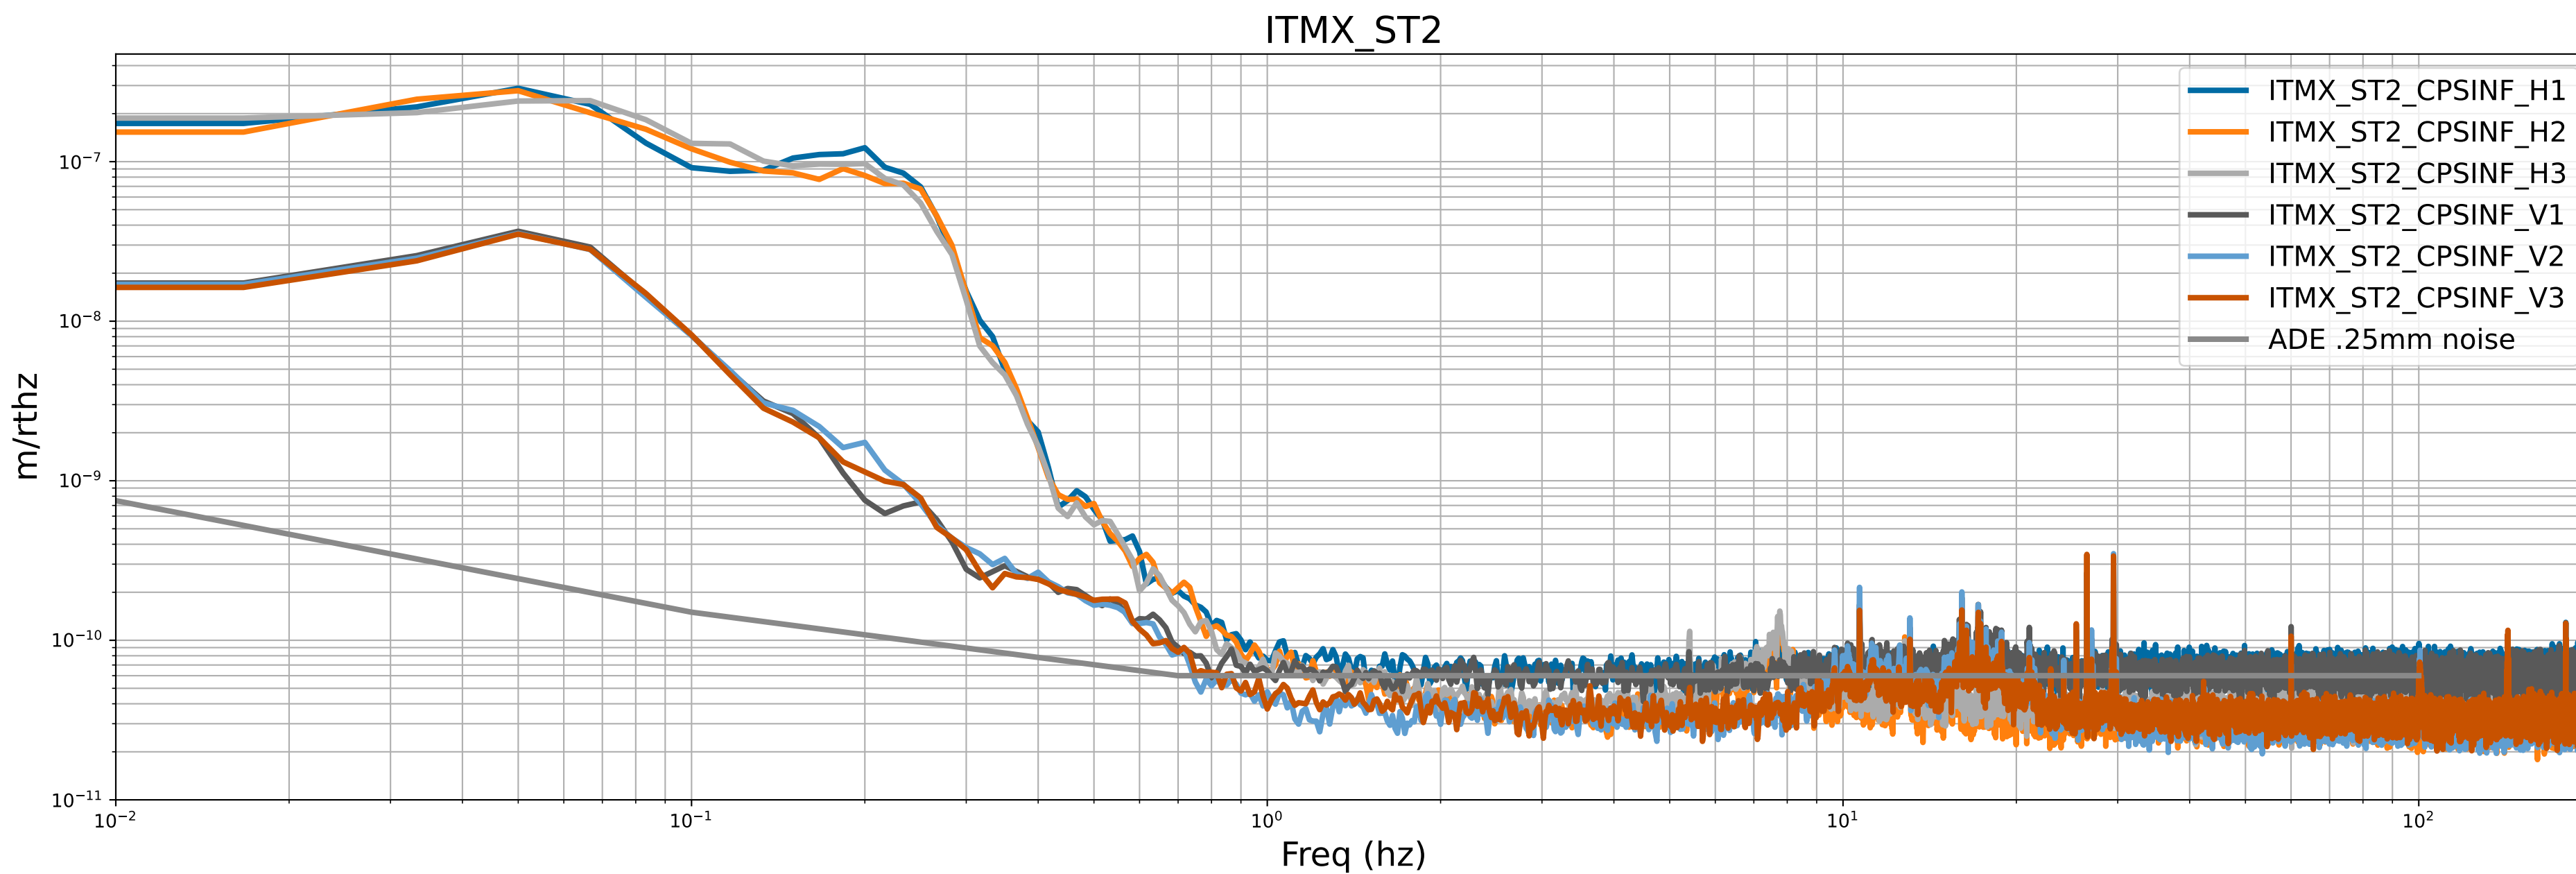

ITMY_ST1

CPS Spectra 1399456800 to 1399457400

calibration only >10hz