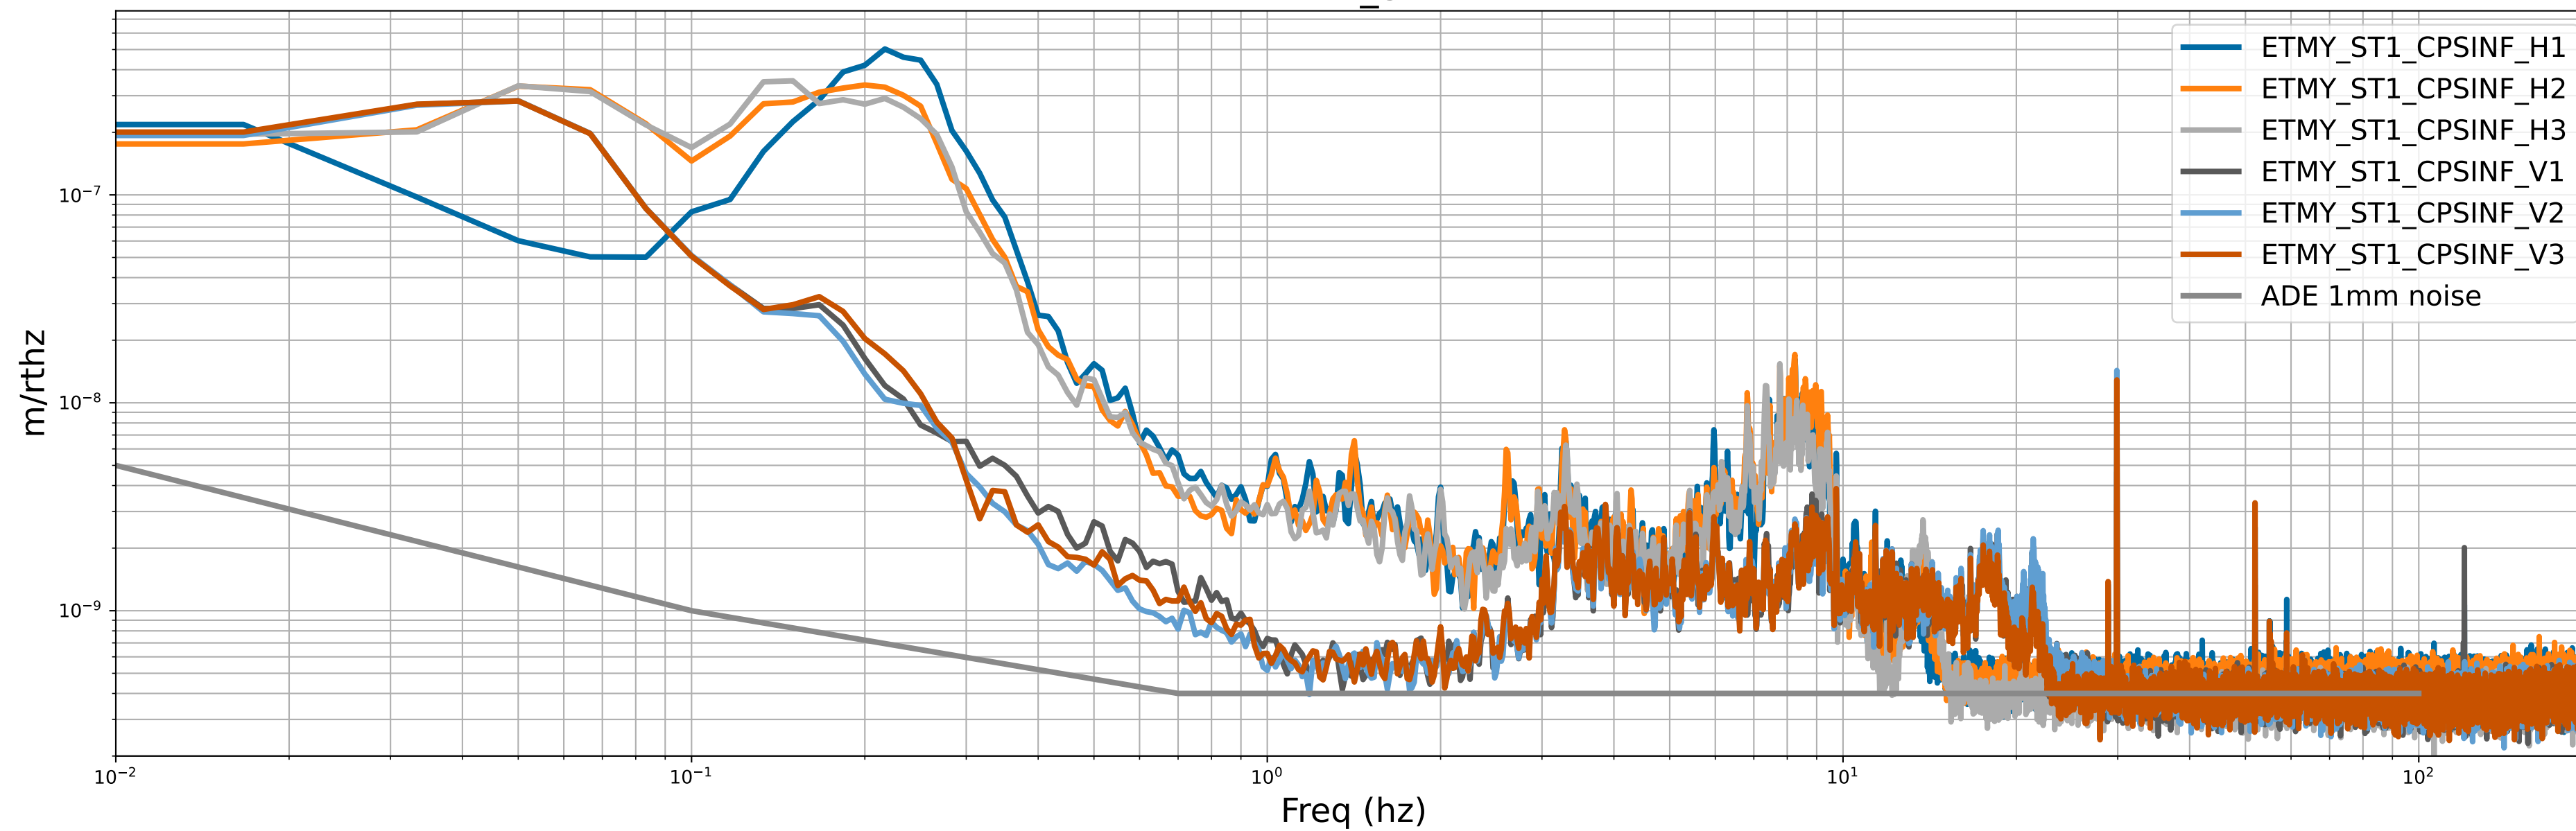

ETMY_ST2

CPS Spectra 1399456800 to 1399457400

ETMY_ST1