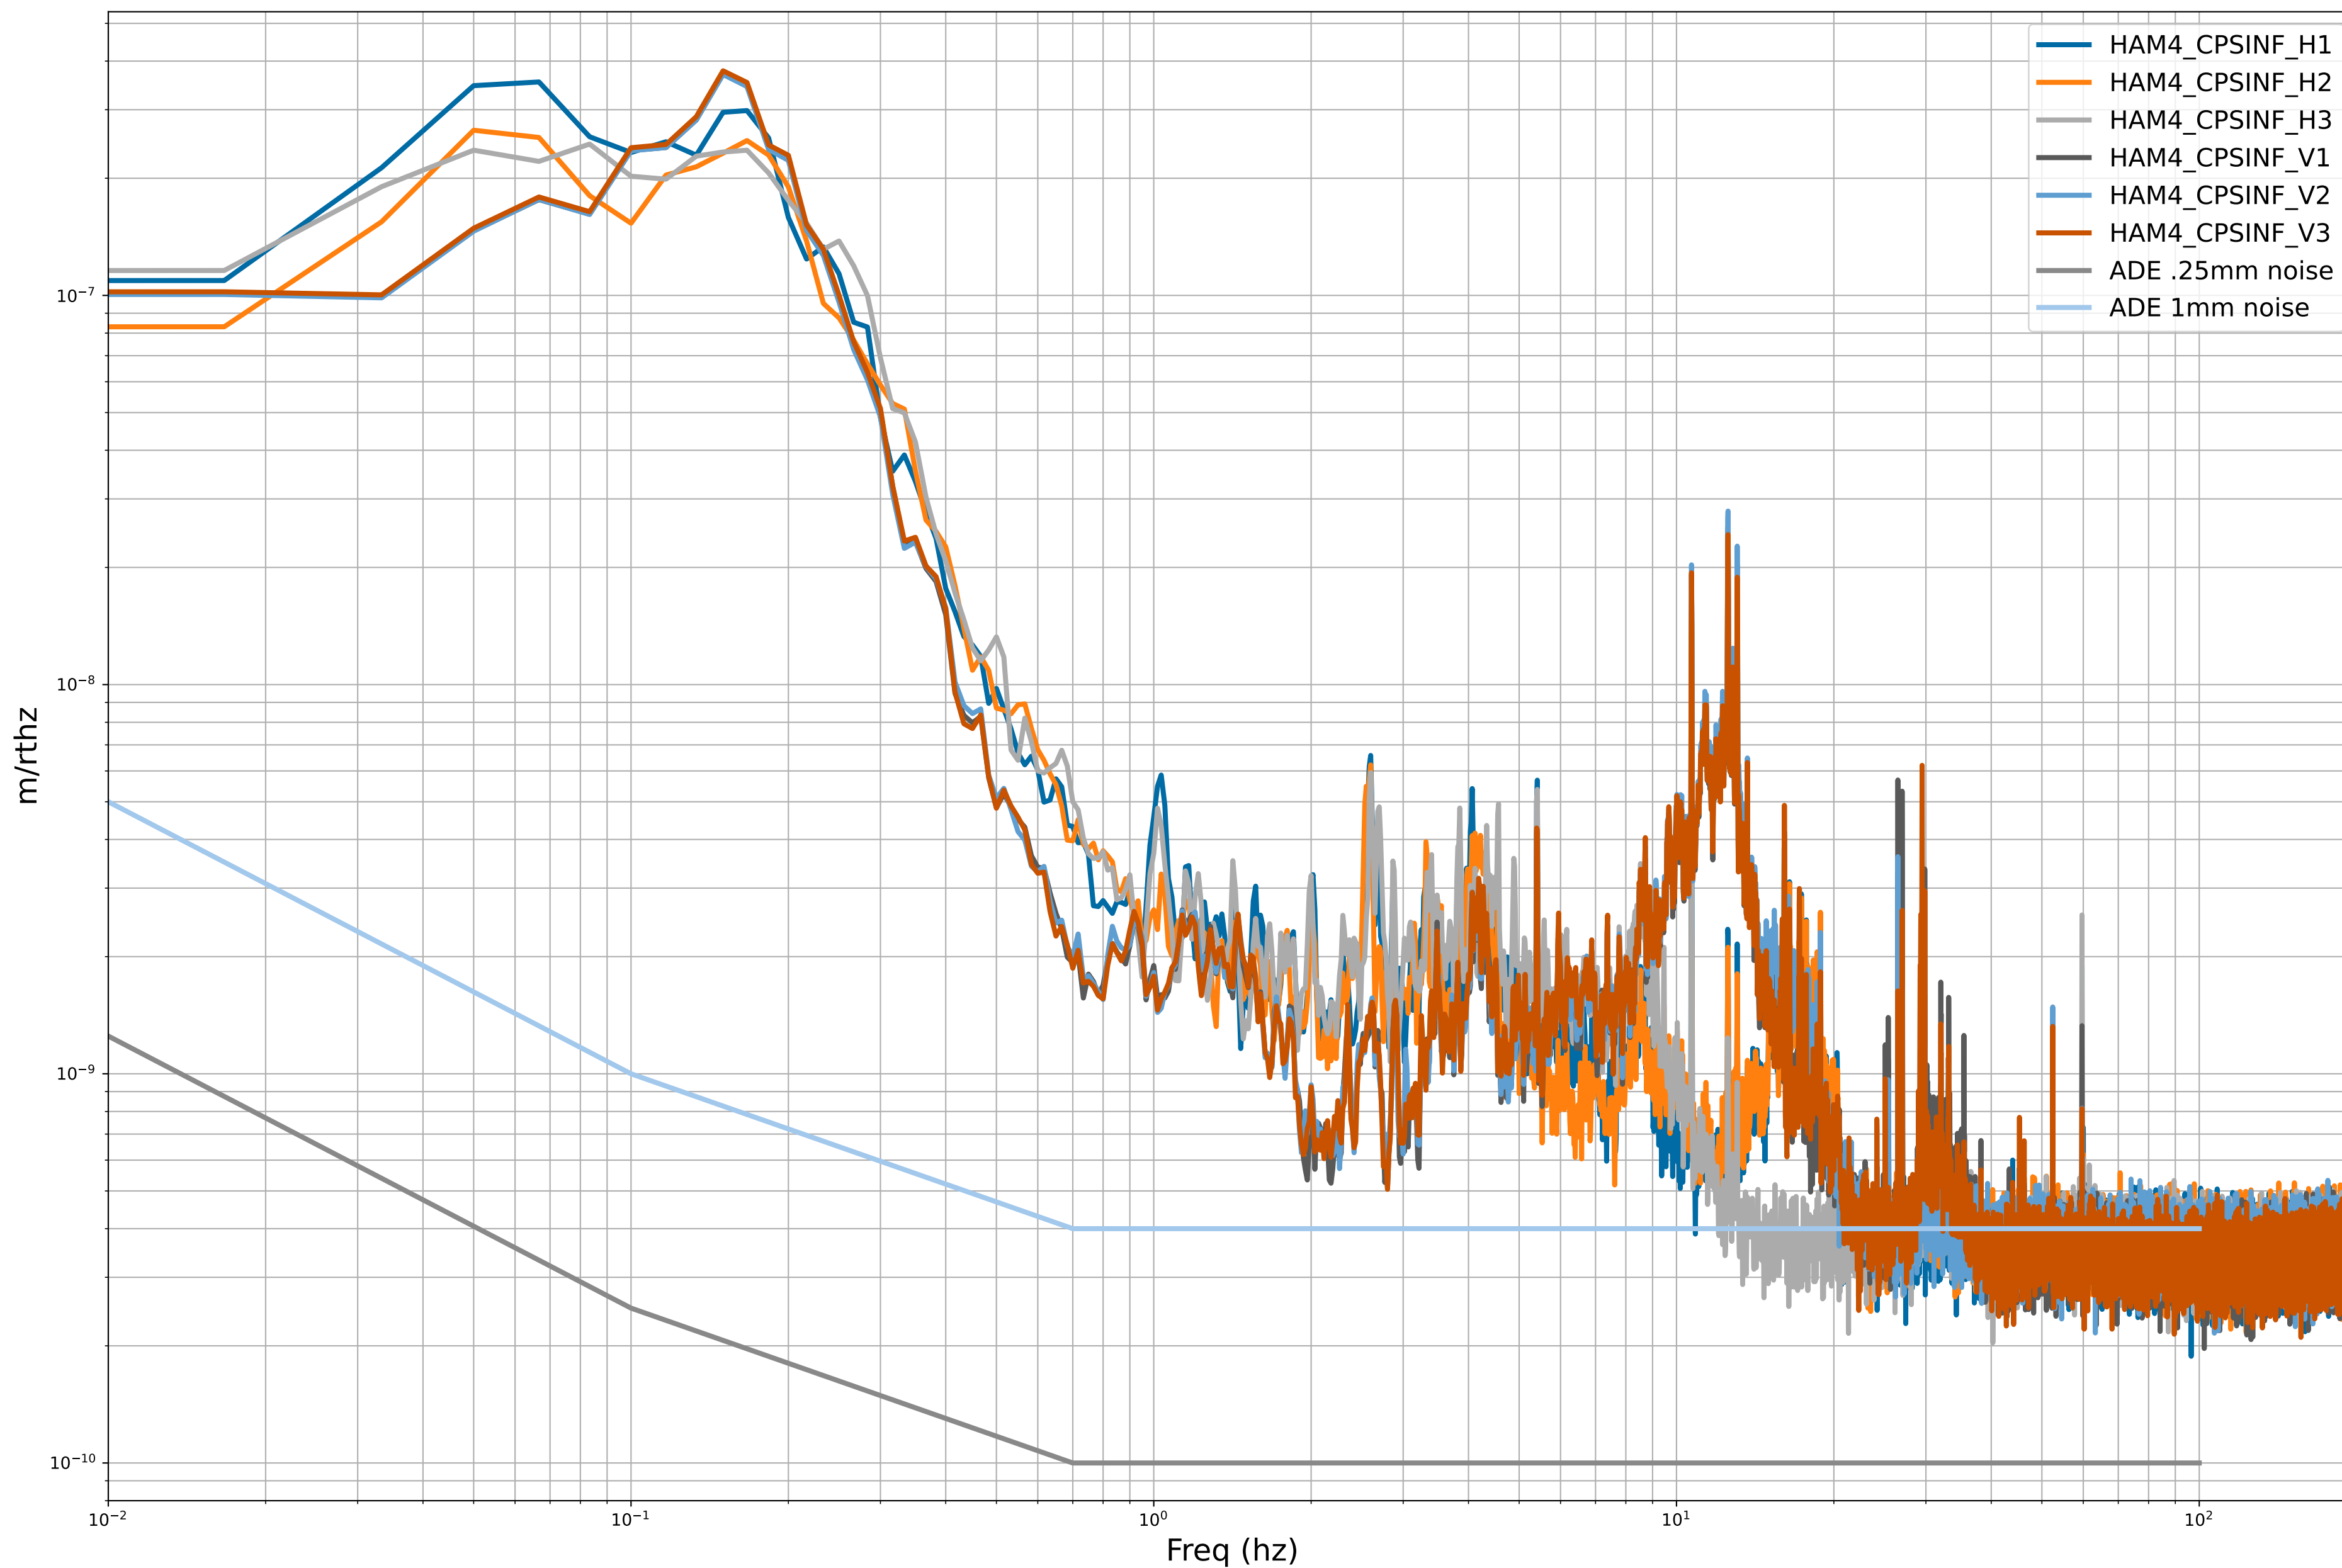

HAM4 CPS Spectra 1399456800 to 1399457400