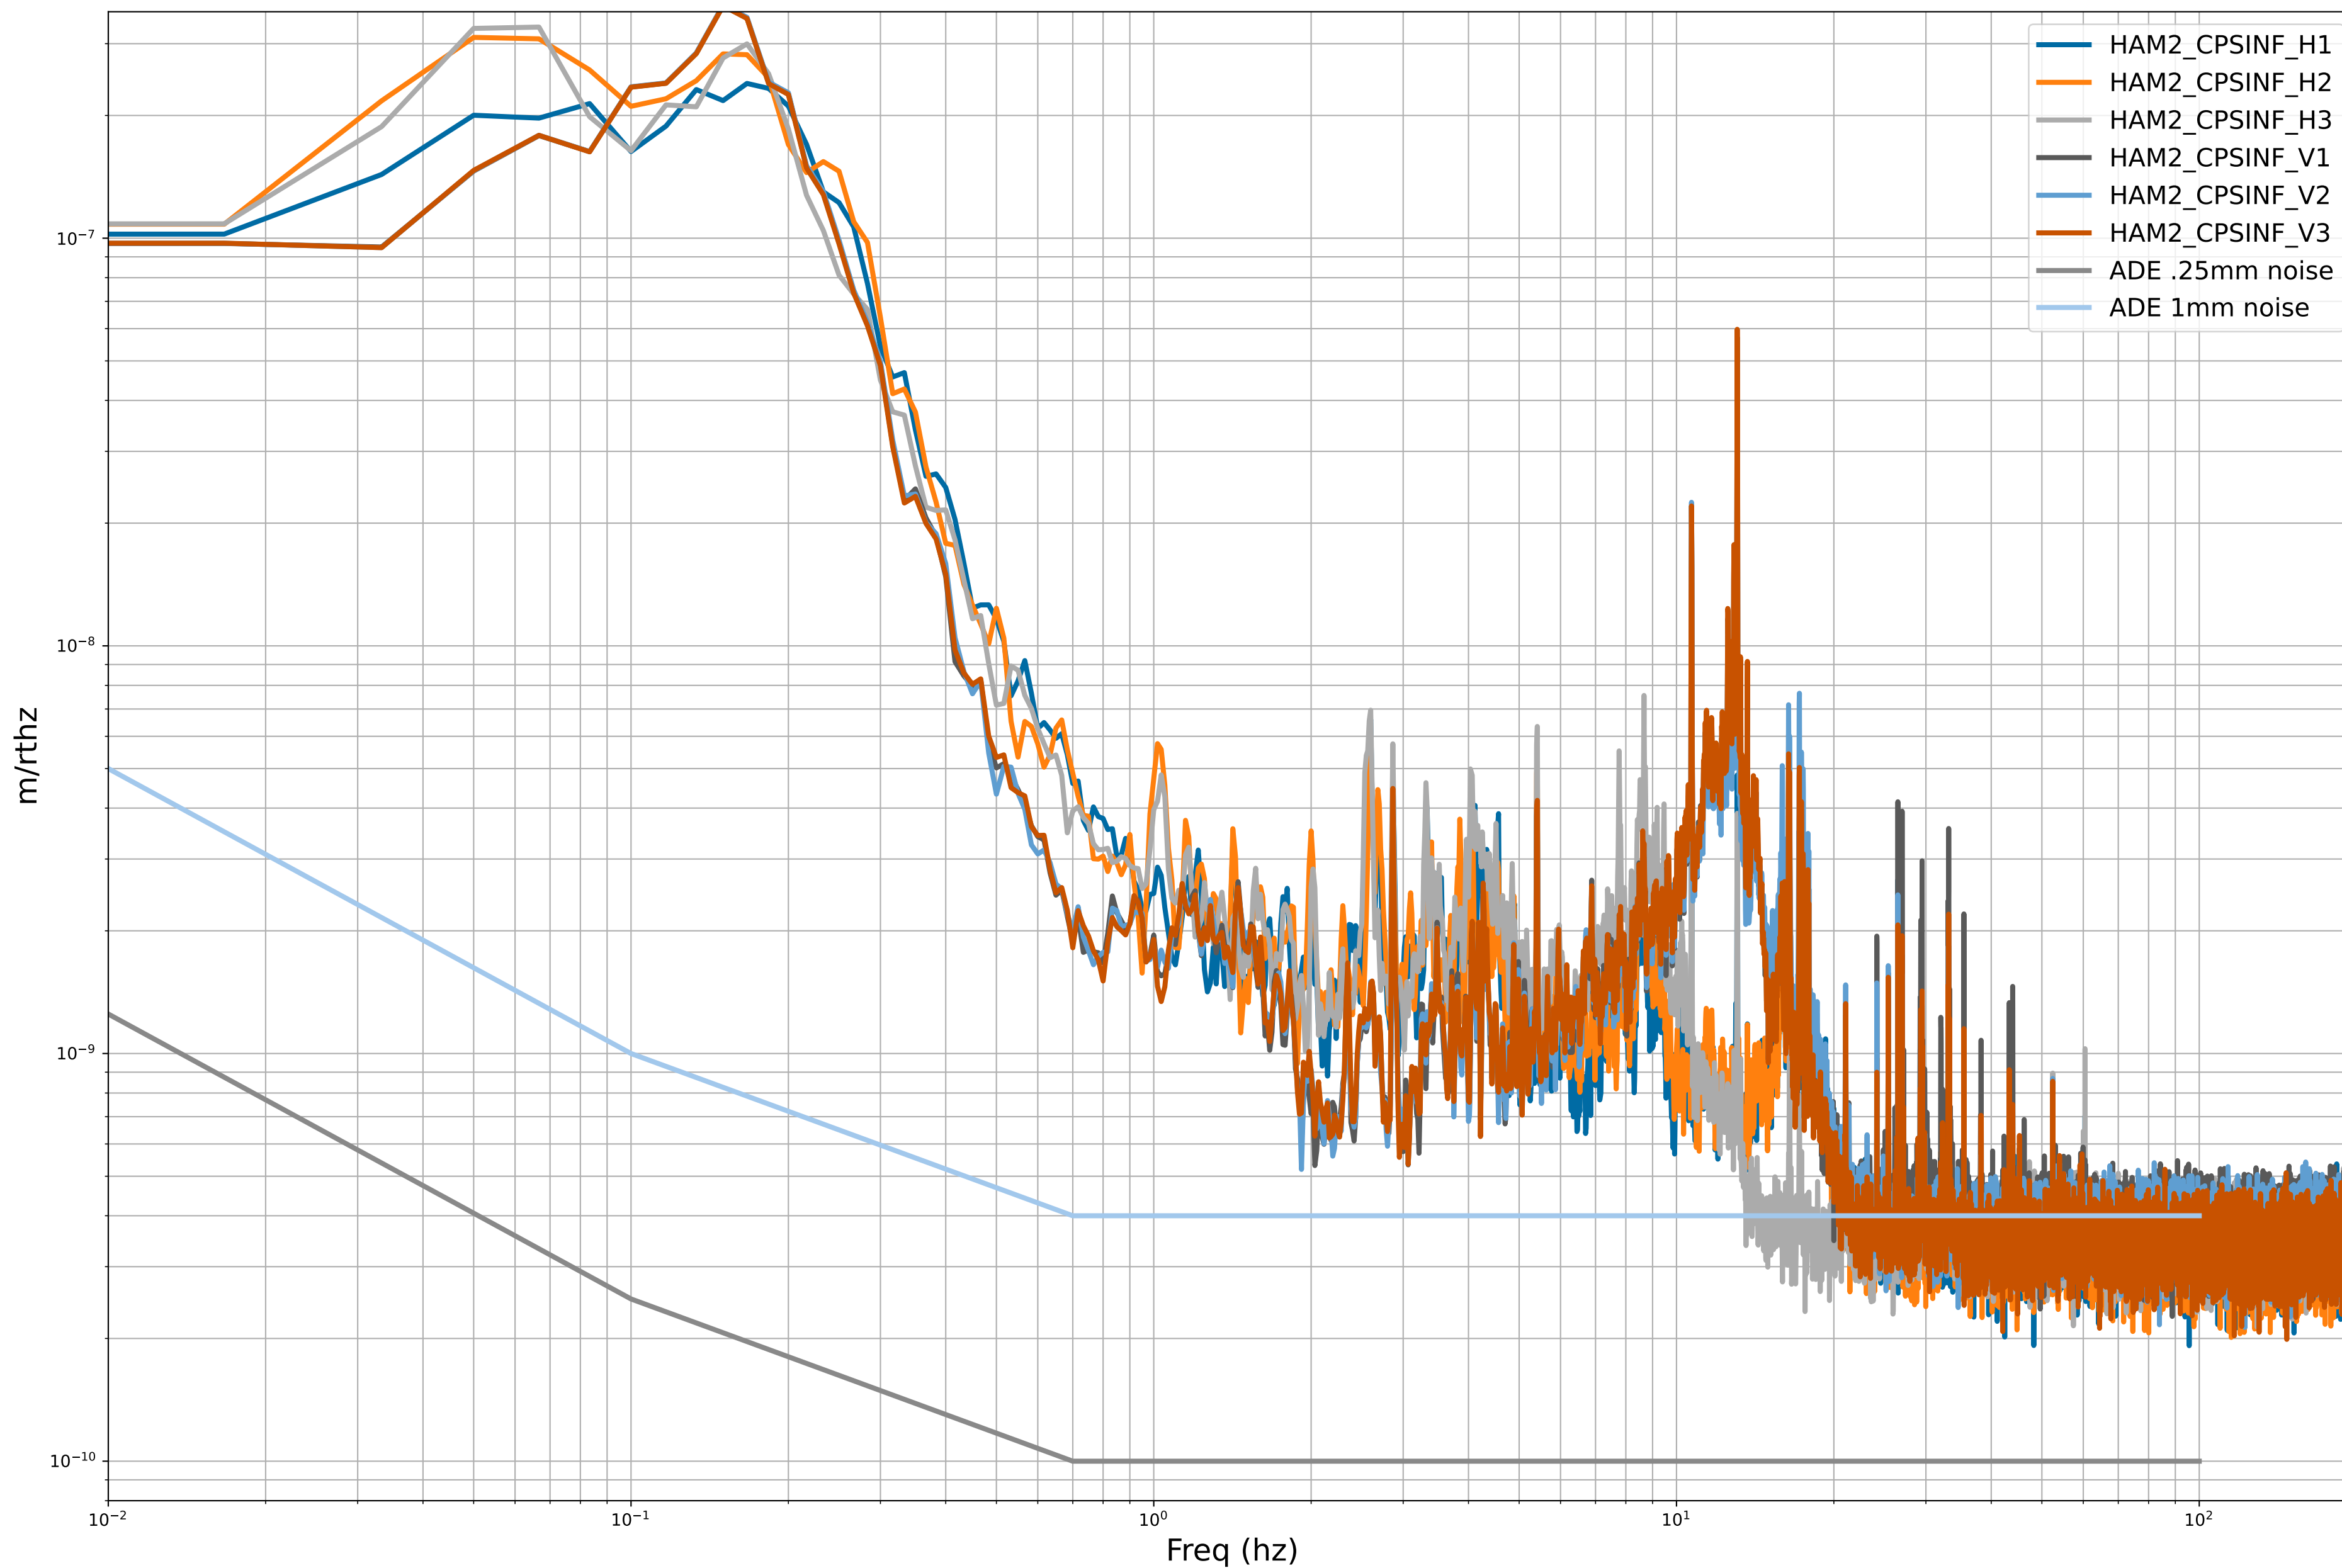

# HAM2 CPS Spectra 1399456800 to 1399457400

calibration only >10hz

# HAM3 CPS Spectra 1399456800 to 1399457400

calibration only >10hz