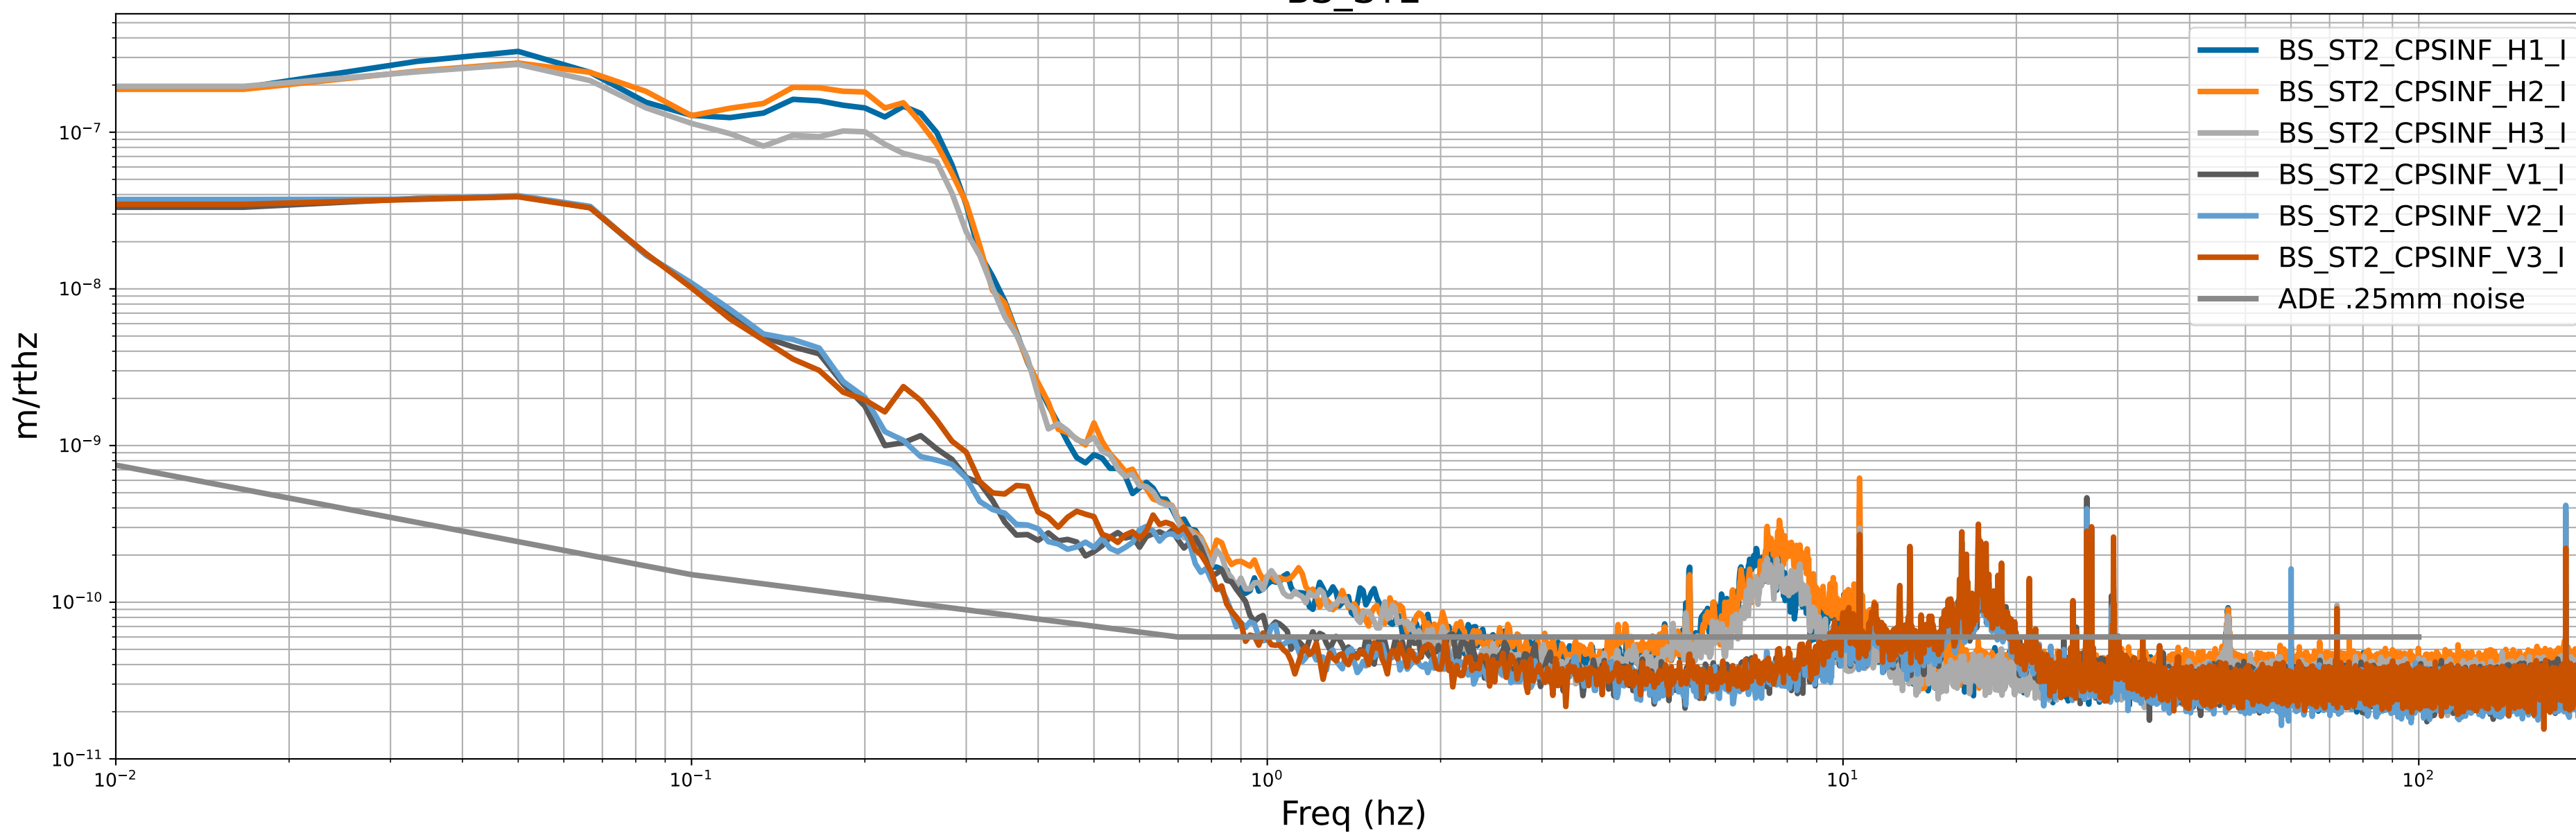

BS_ST2

calibration only >10hz