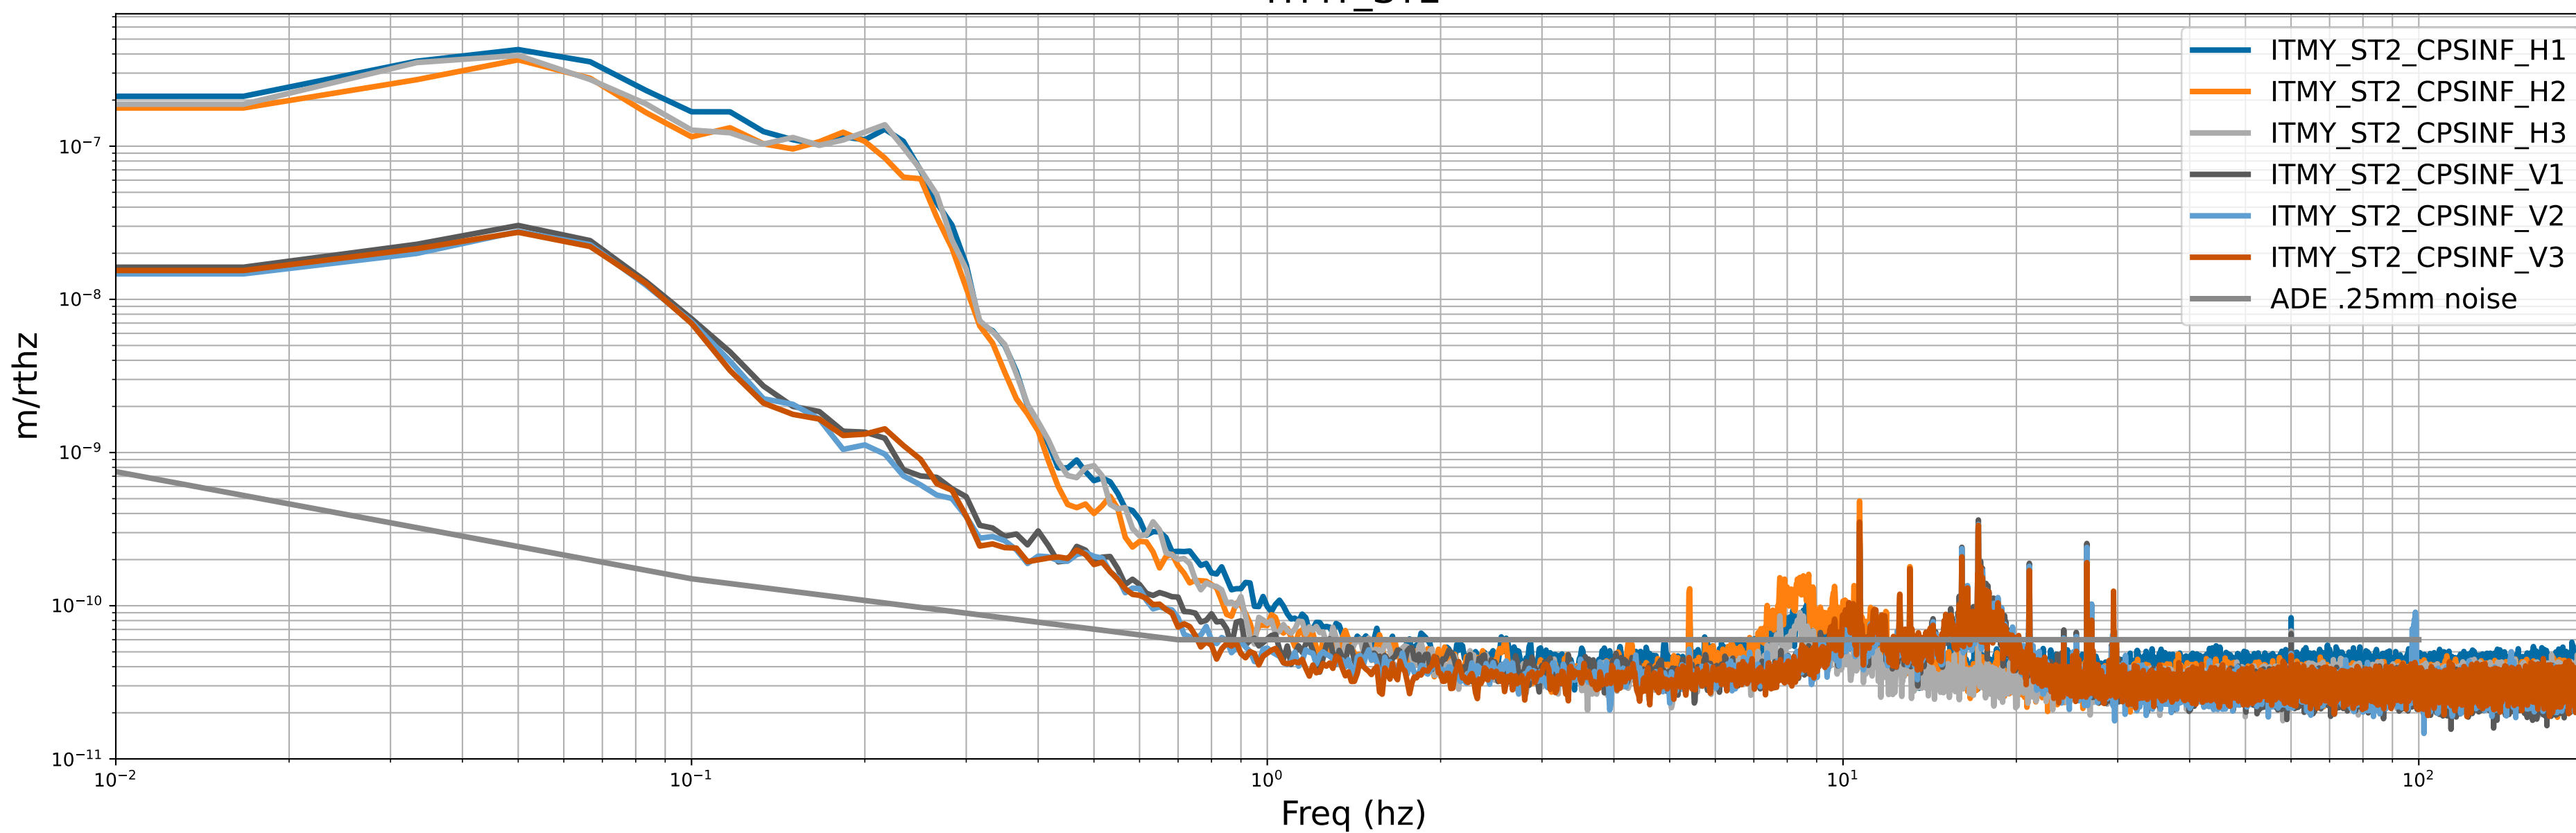

BS_ST1

ITMY_ST2

calibration only >10hz