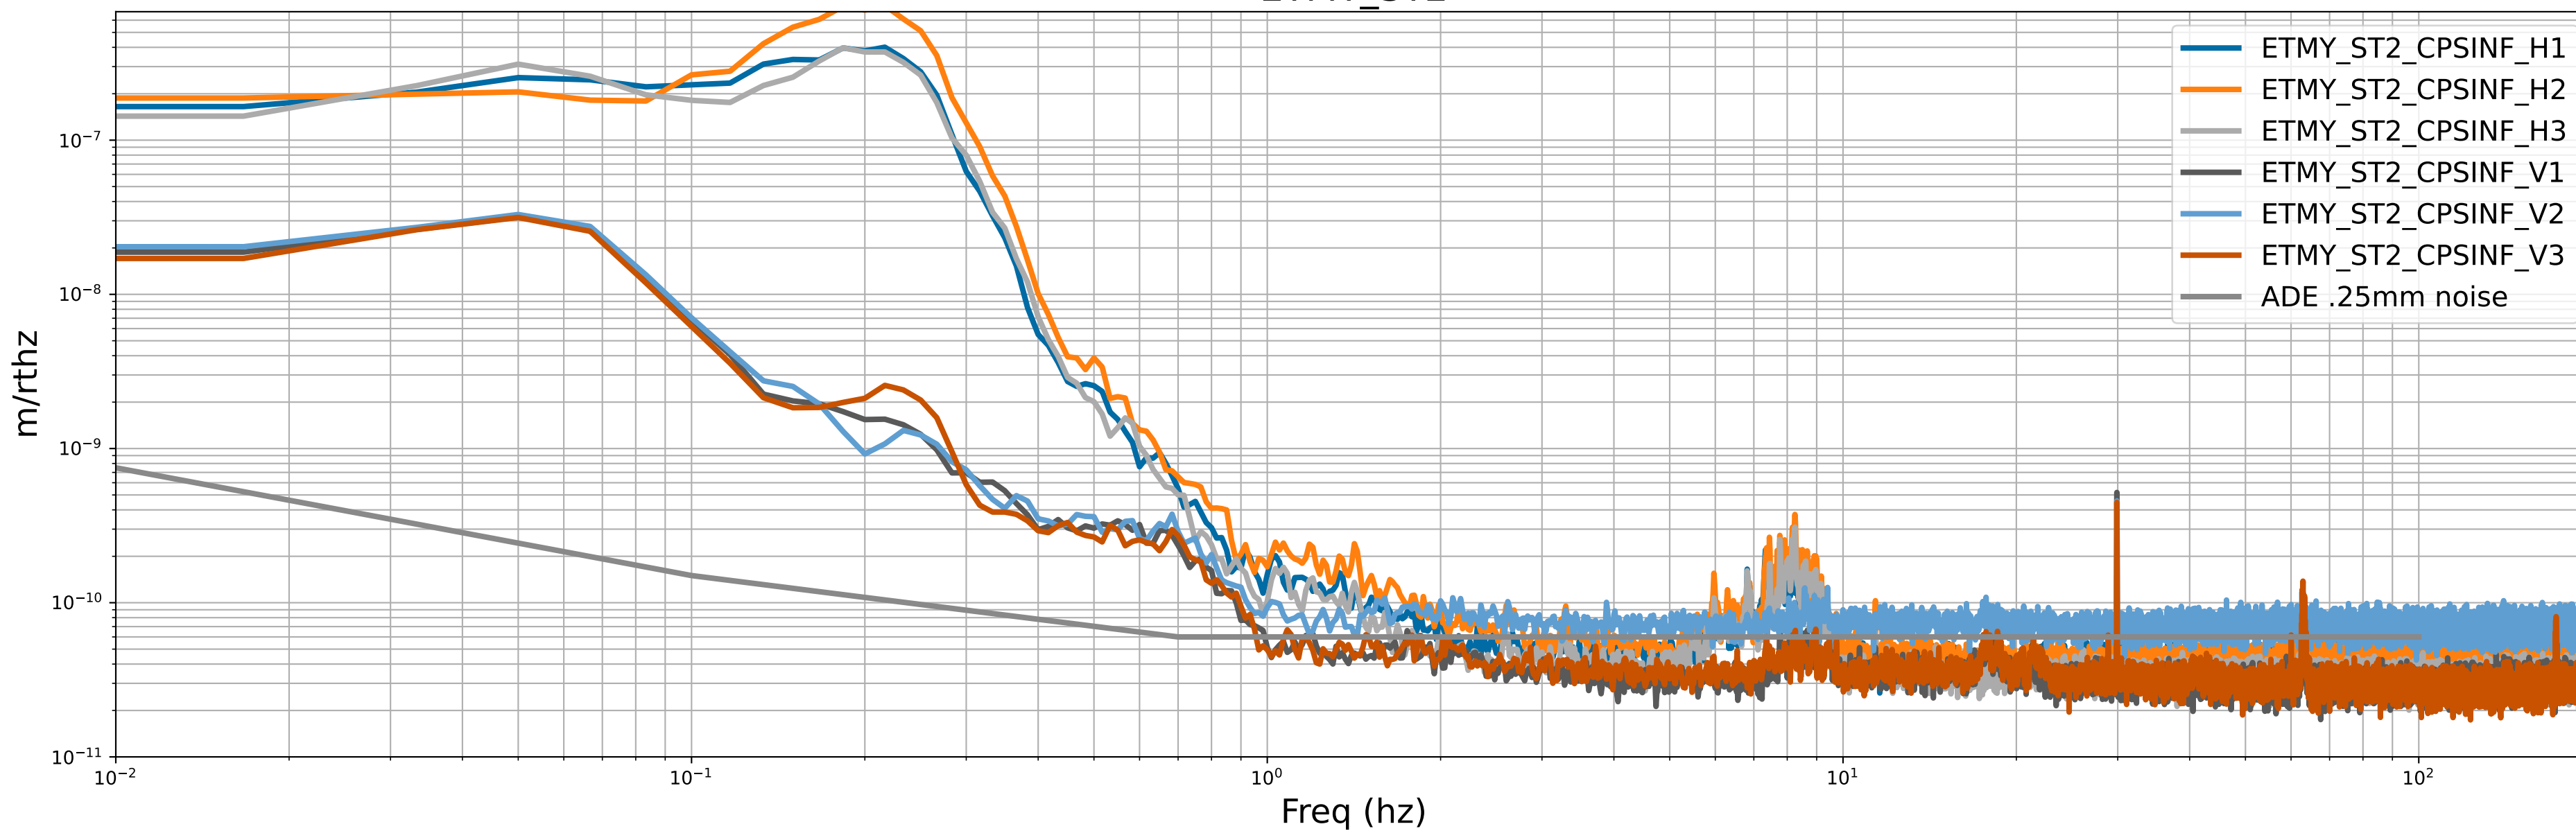

ETMY_ST2

calibration only >10hz