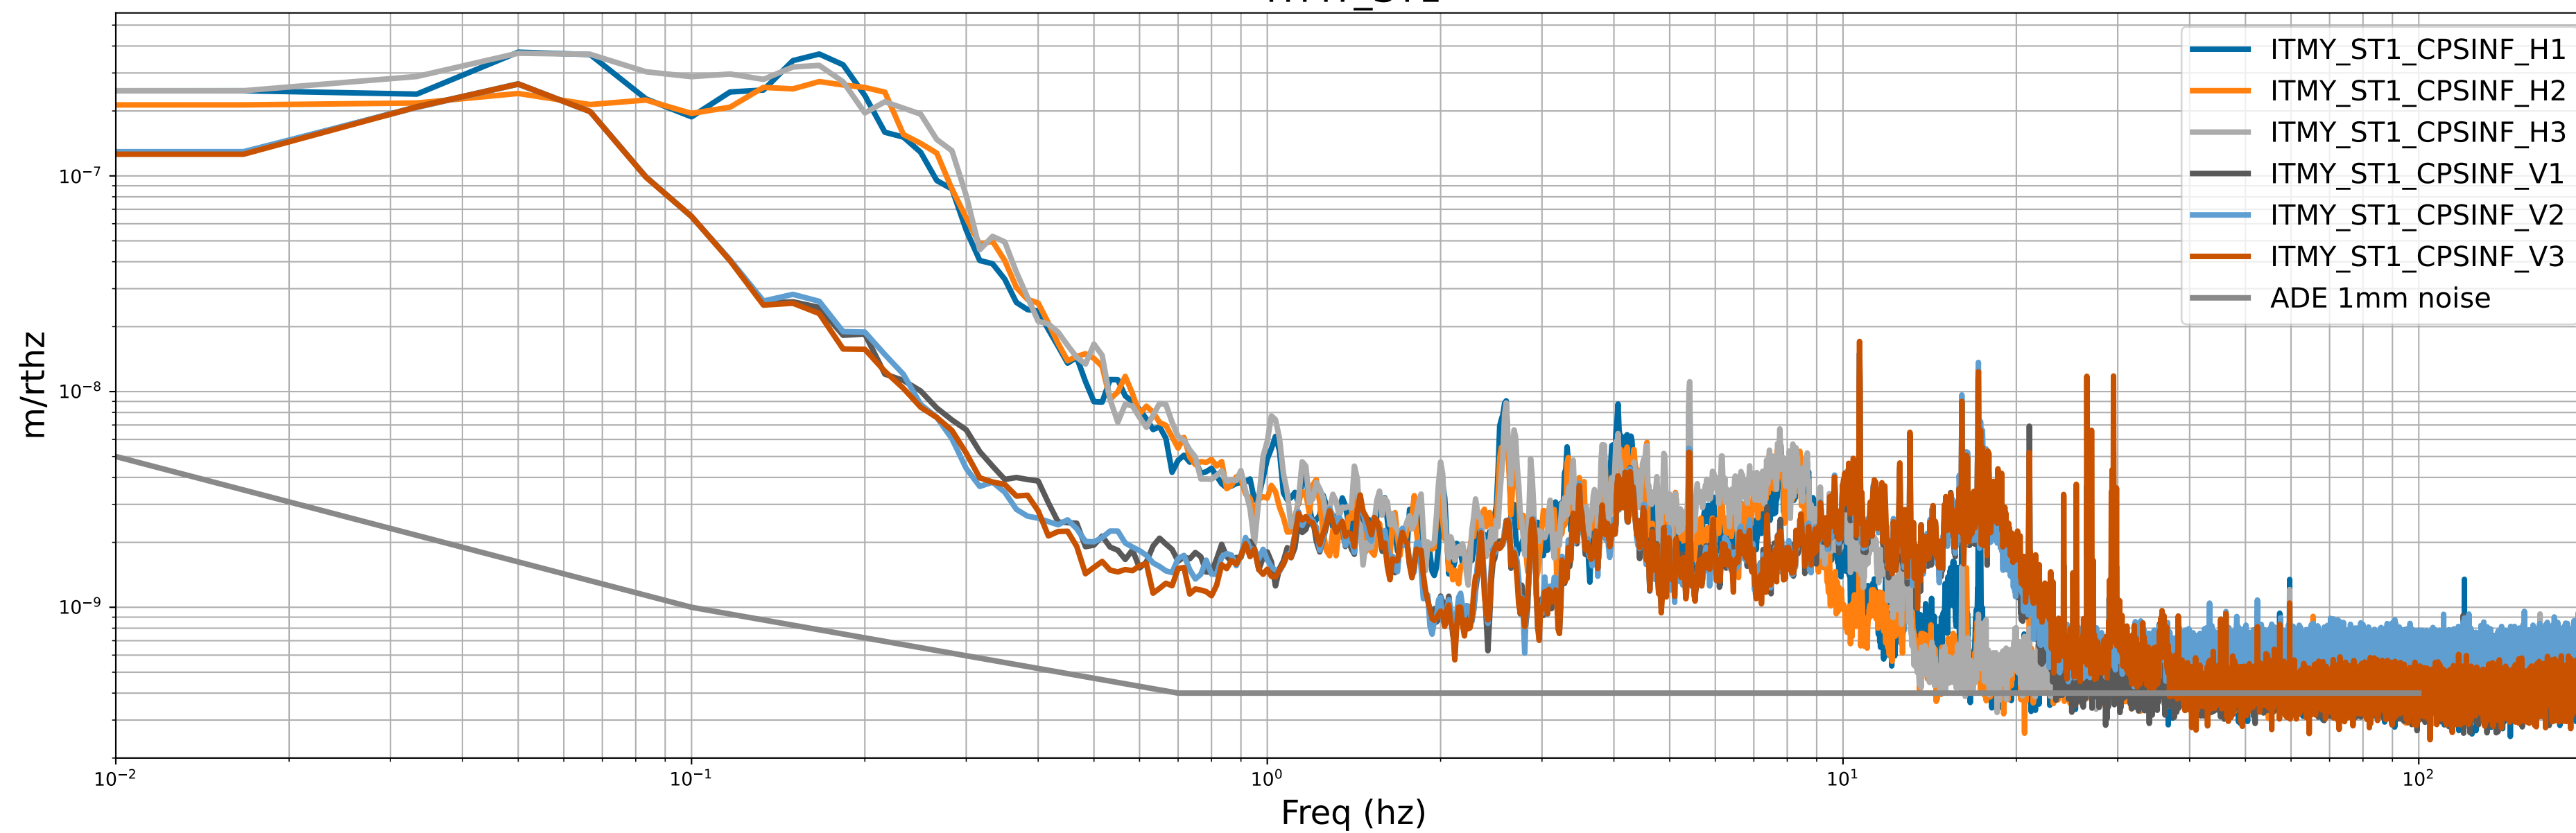

ITMY_ST2

CPS Spectra 1399456800 to 1399457400

ITMY_ST1