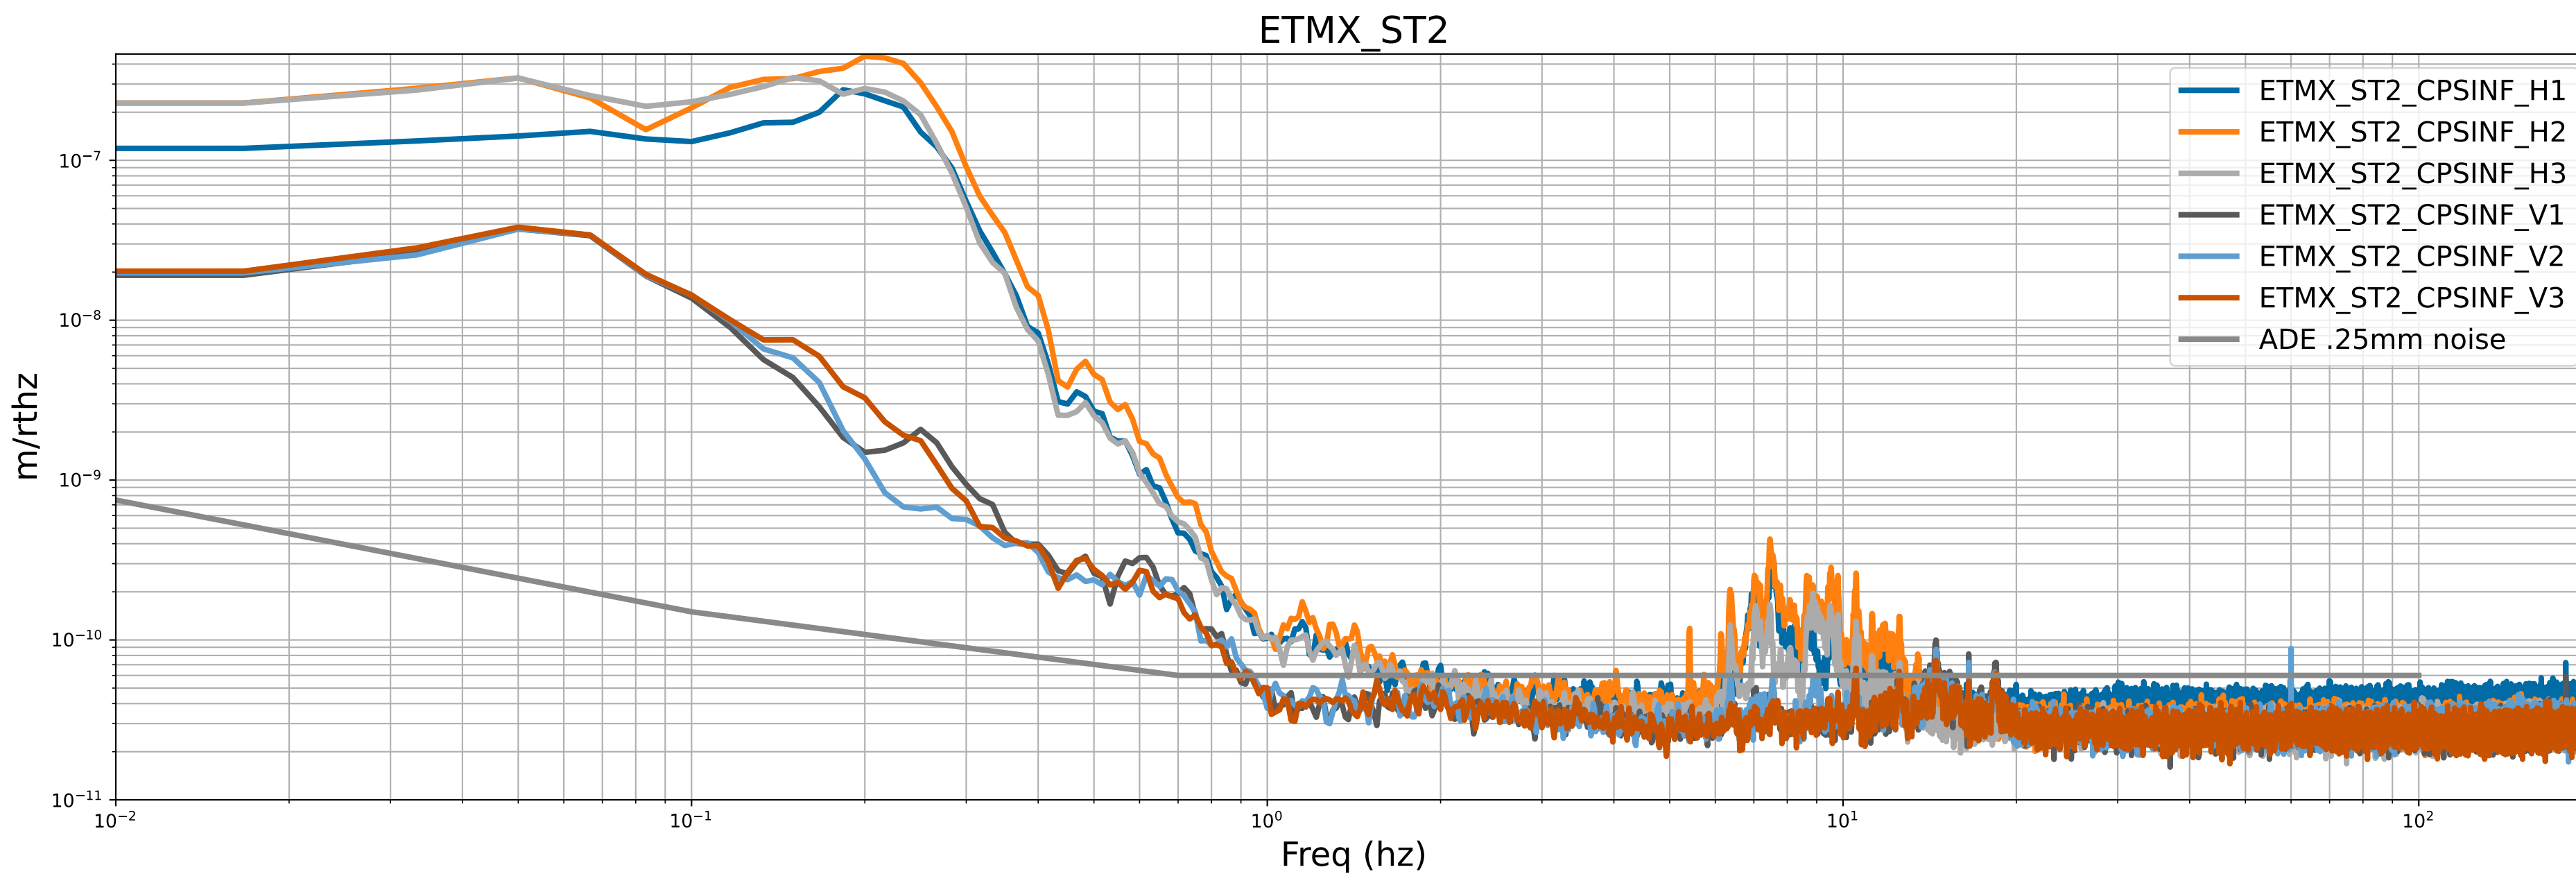

ETMY_ST1

CPS Spectra 1399456800 to 1399457400

calibration only >10hz