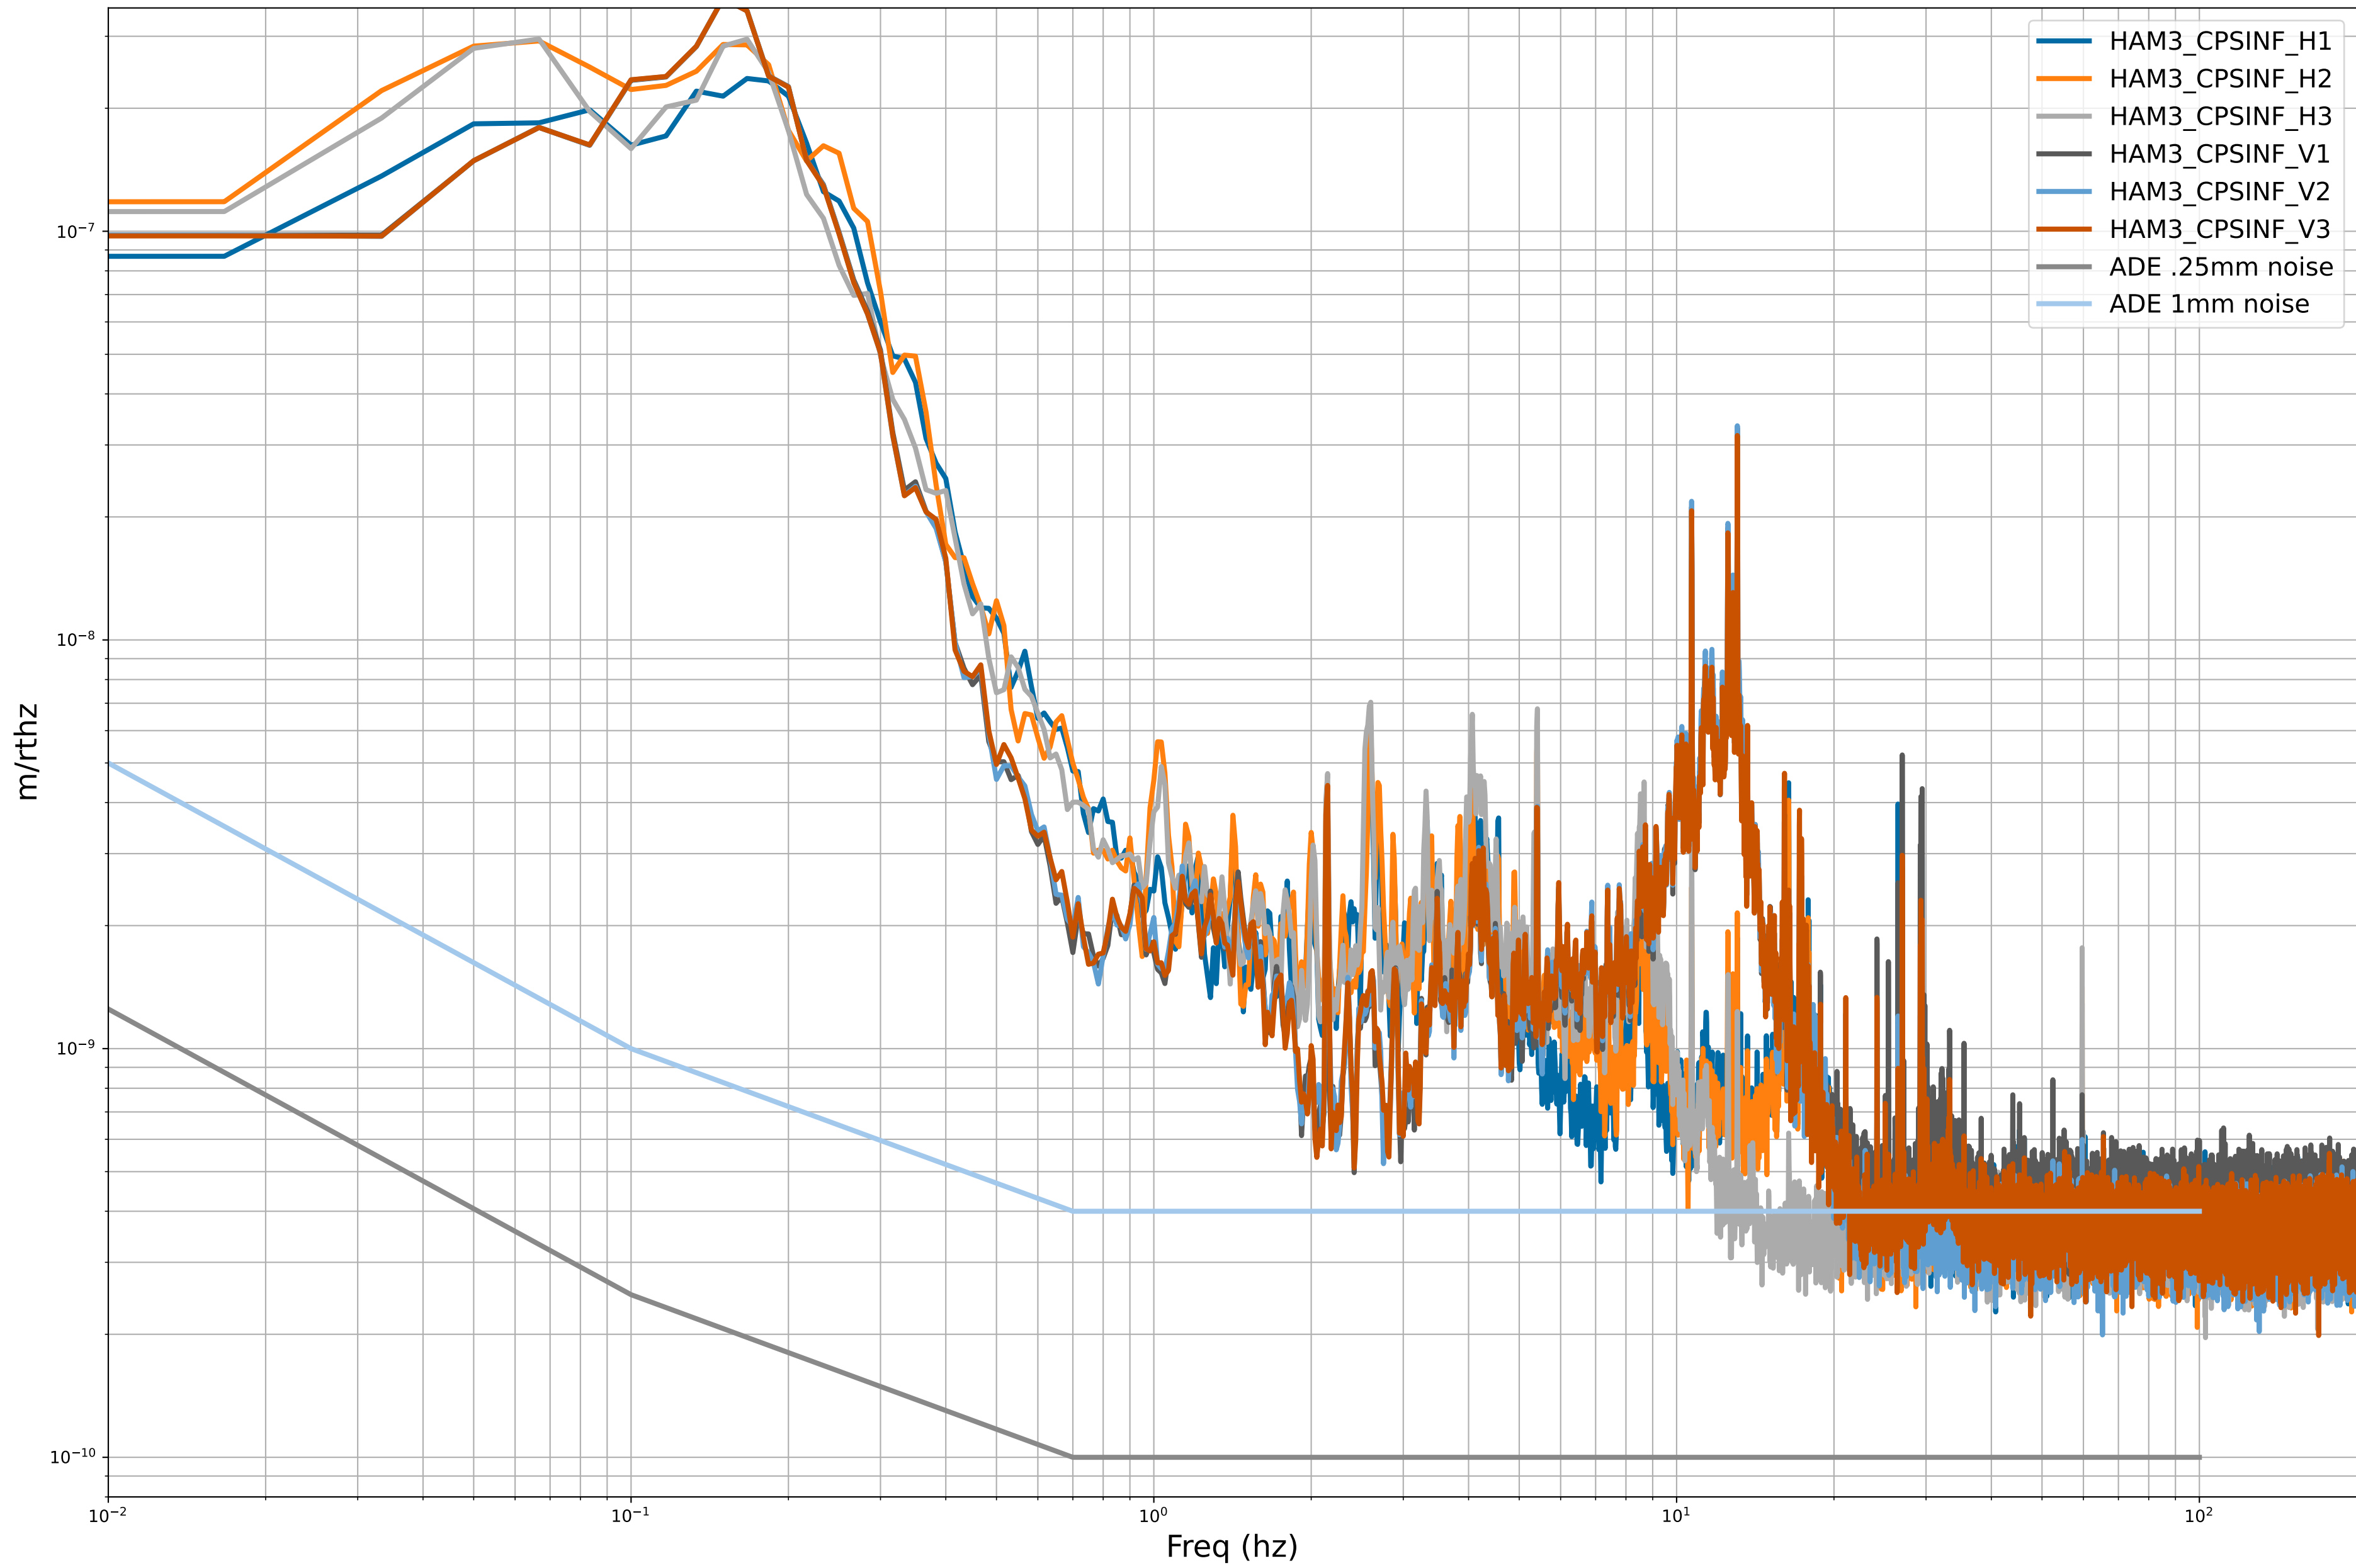

# HAM2 CPS Spectra 1399456800 to 1399457400

calibration only >10hz

# HAM3 CPS Spectra 1399456800 to 1399457400

calibration only >10hz