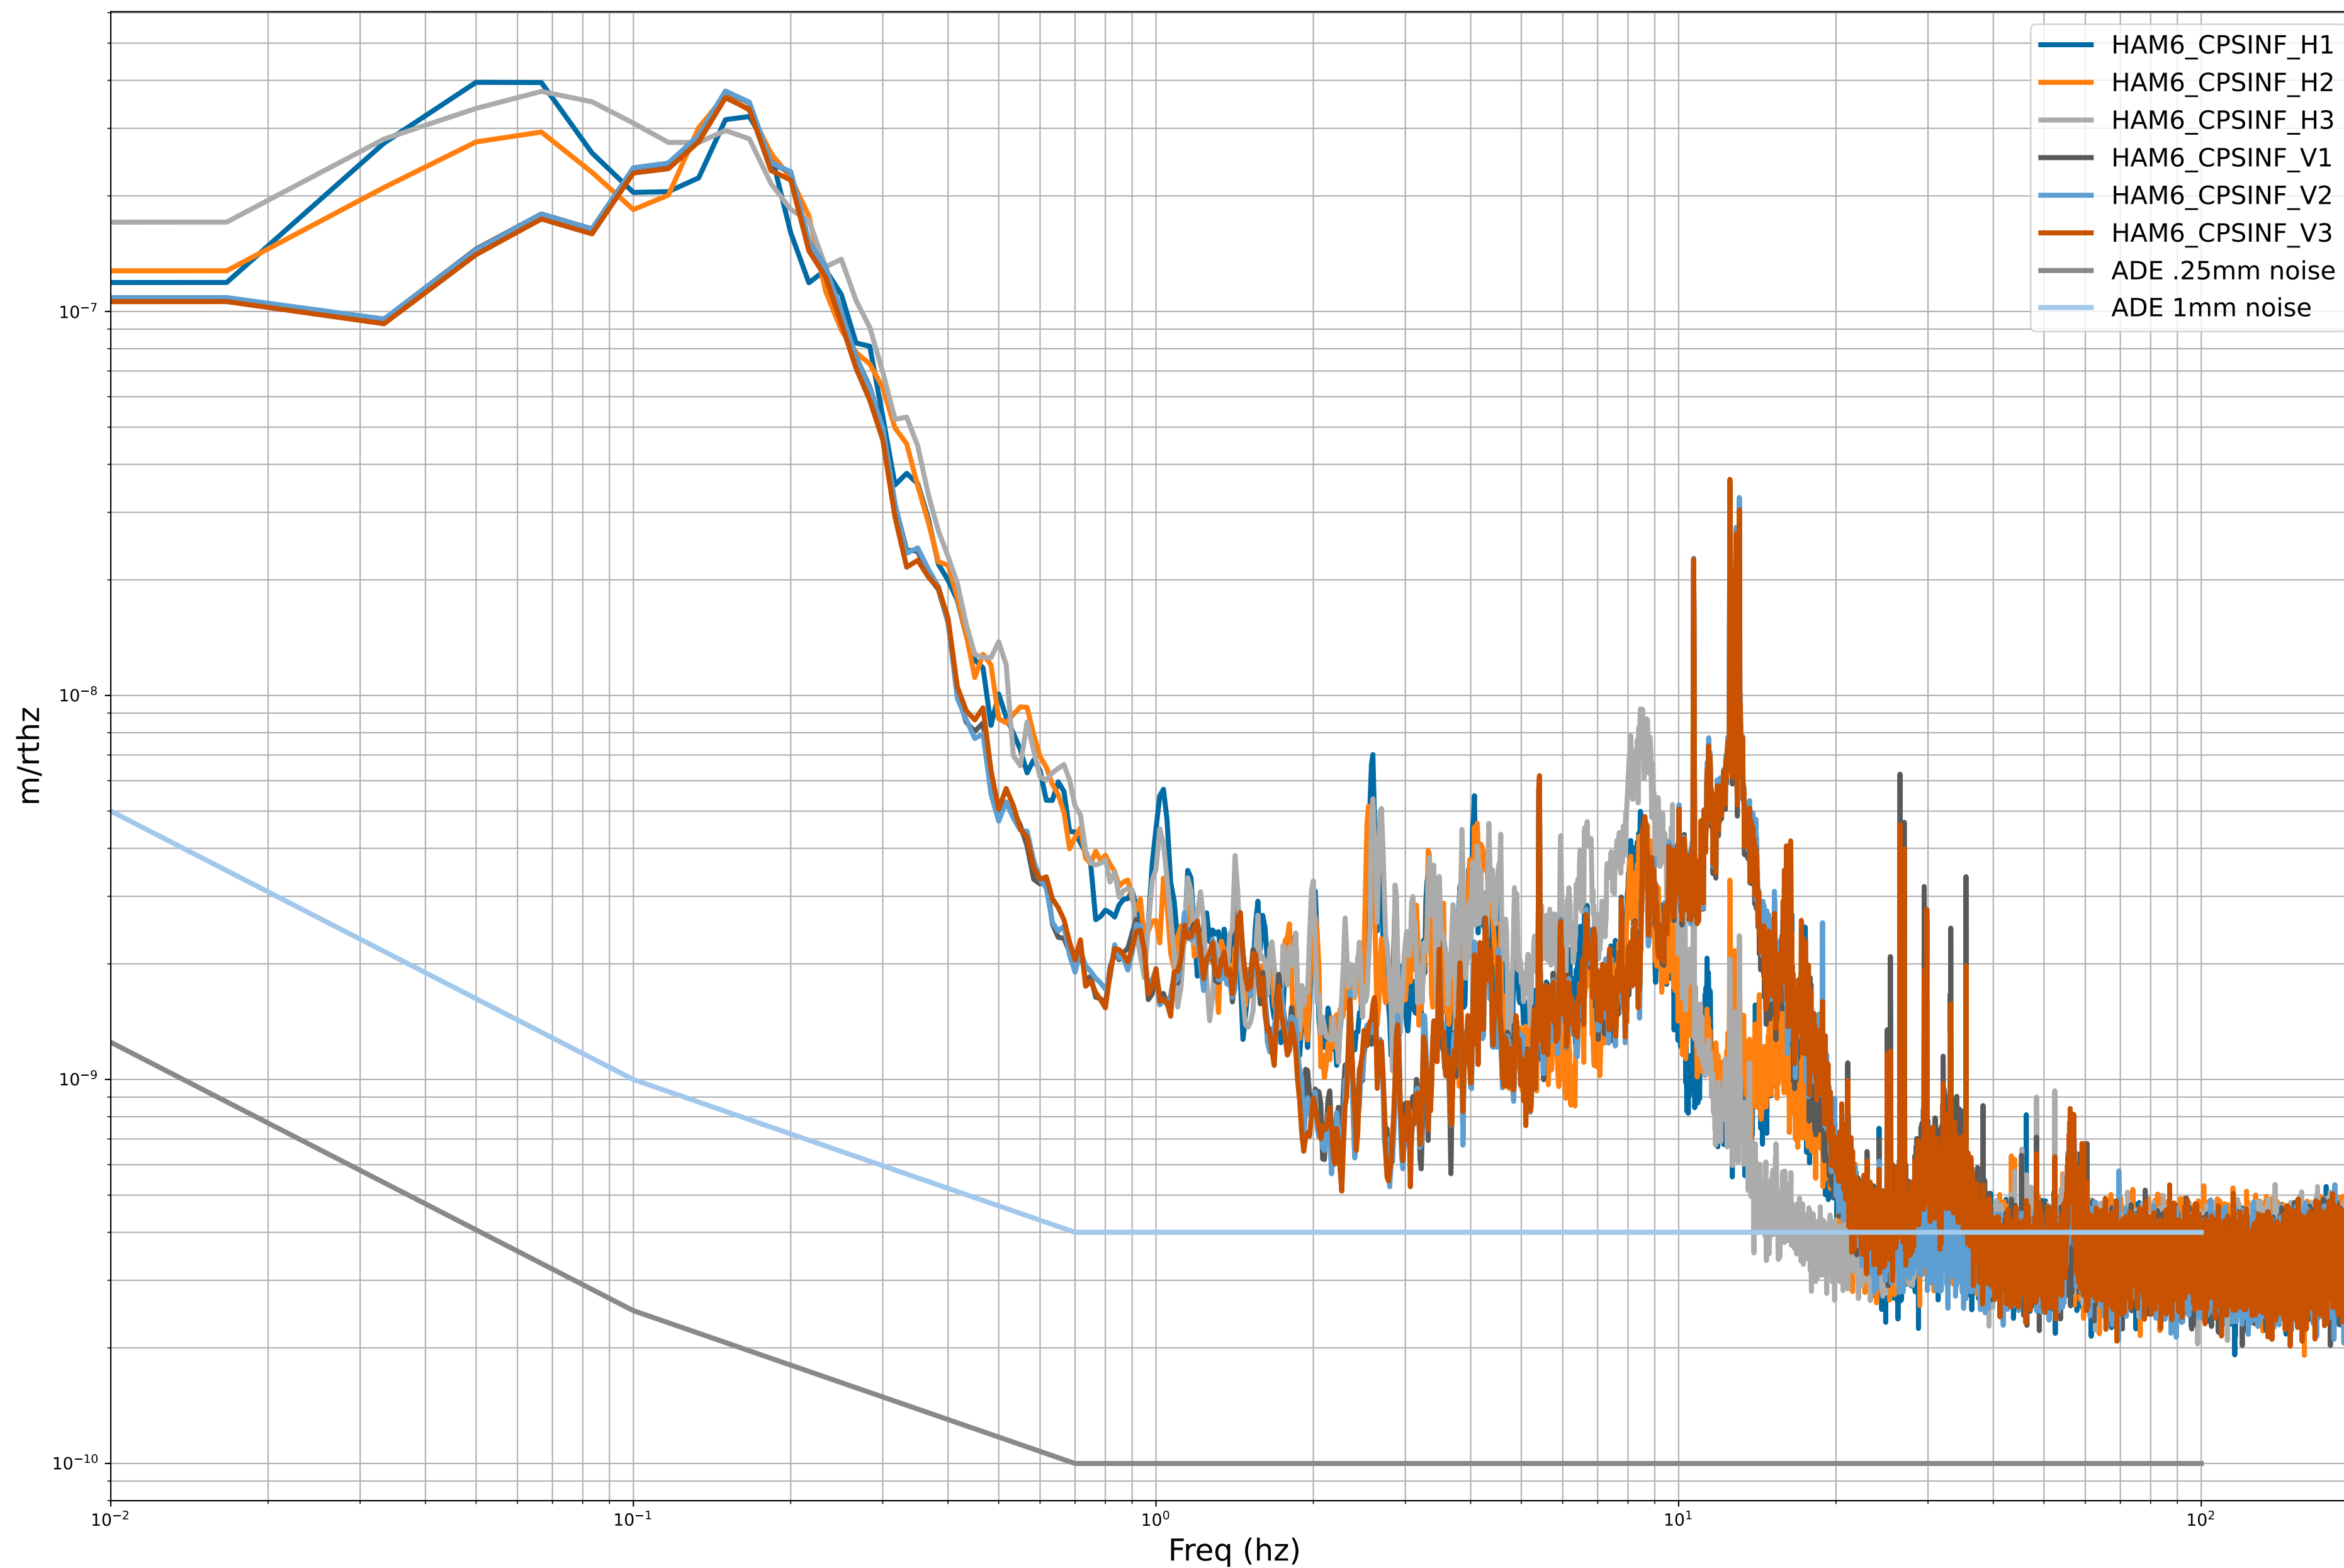

HAM6 CPS Spectra 1399456800 to 1399457400

calibration only >10hz