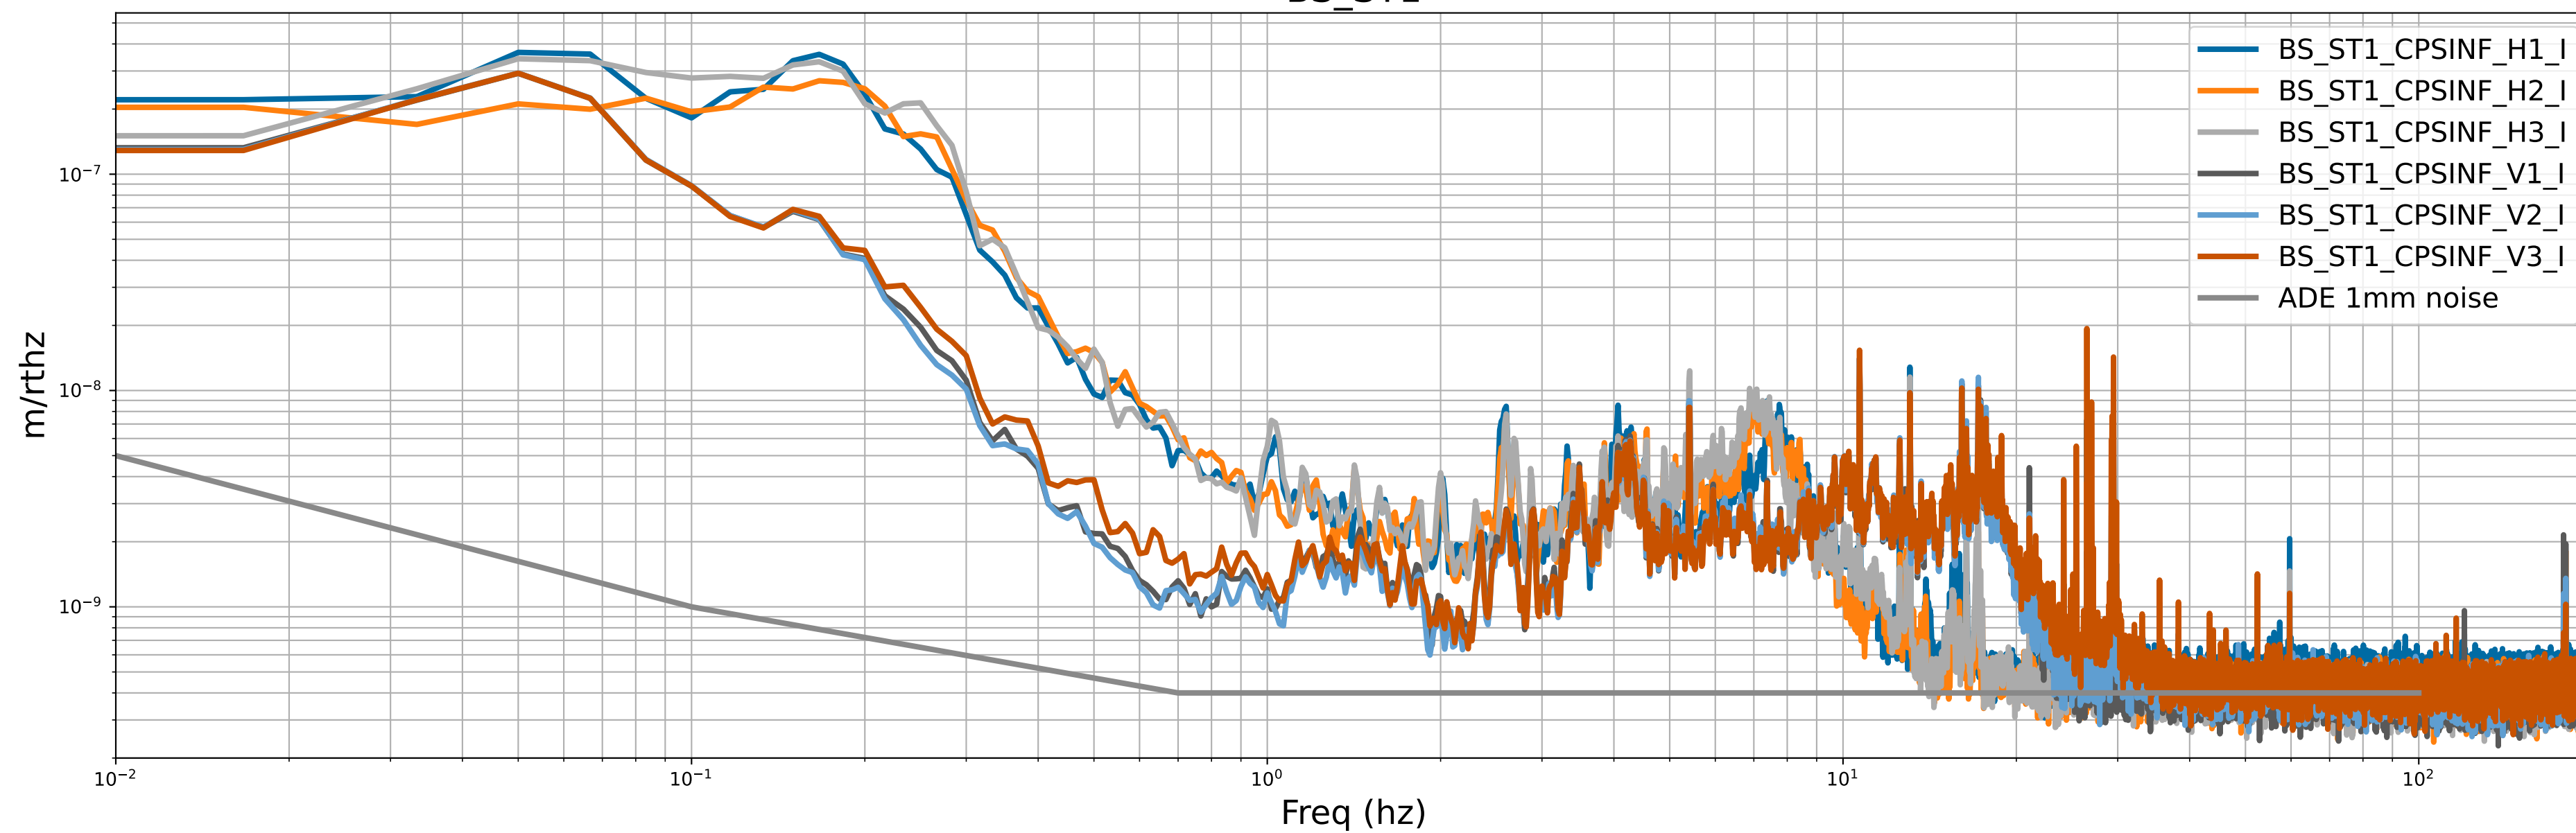

BS_ST2

CPS Spectra 1399456800 to 1399457400

BS_ST1