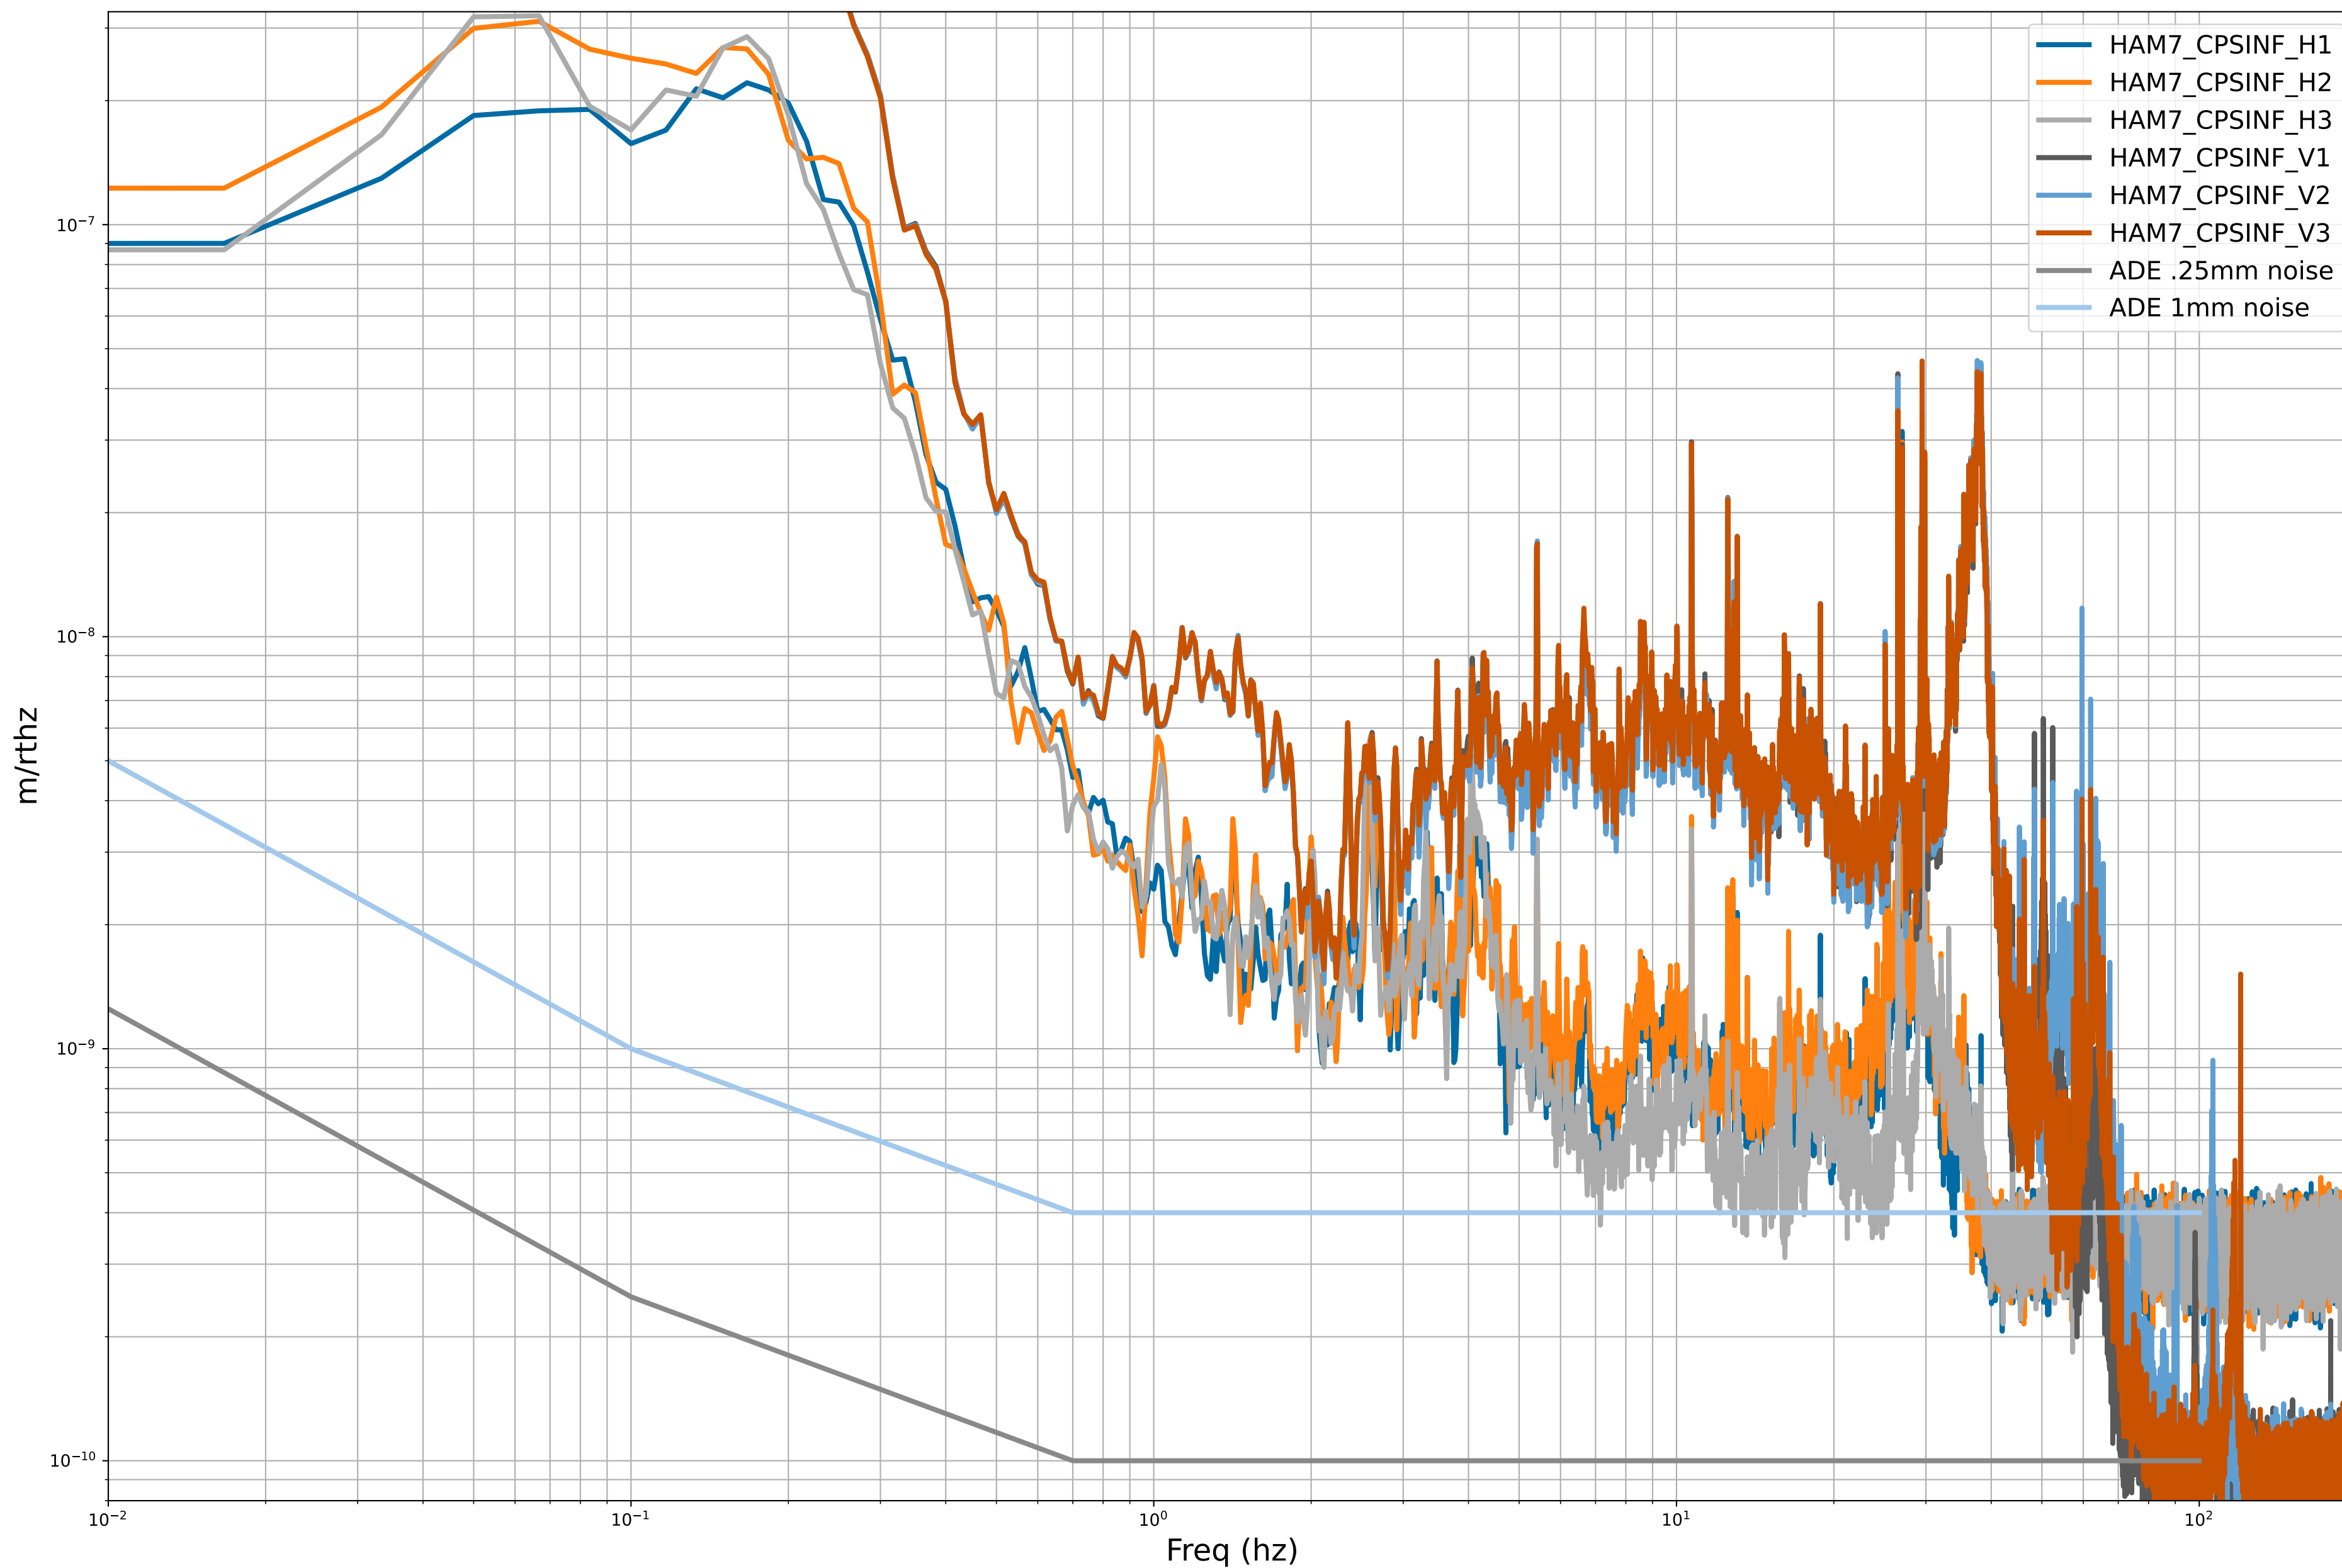

HAM7 CPS Spectra 1399456800 to 1399457400

calibration only >10hz