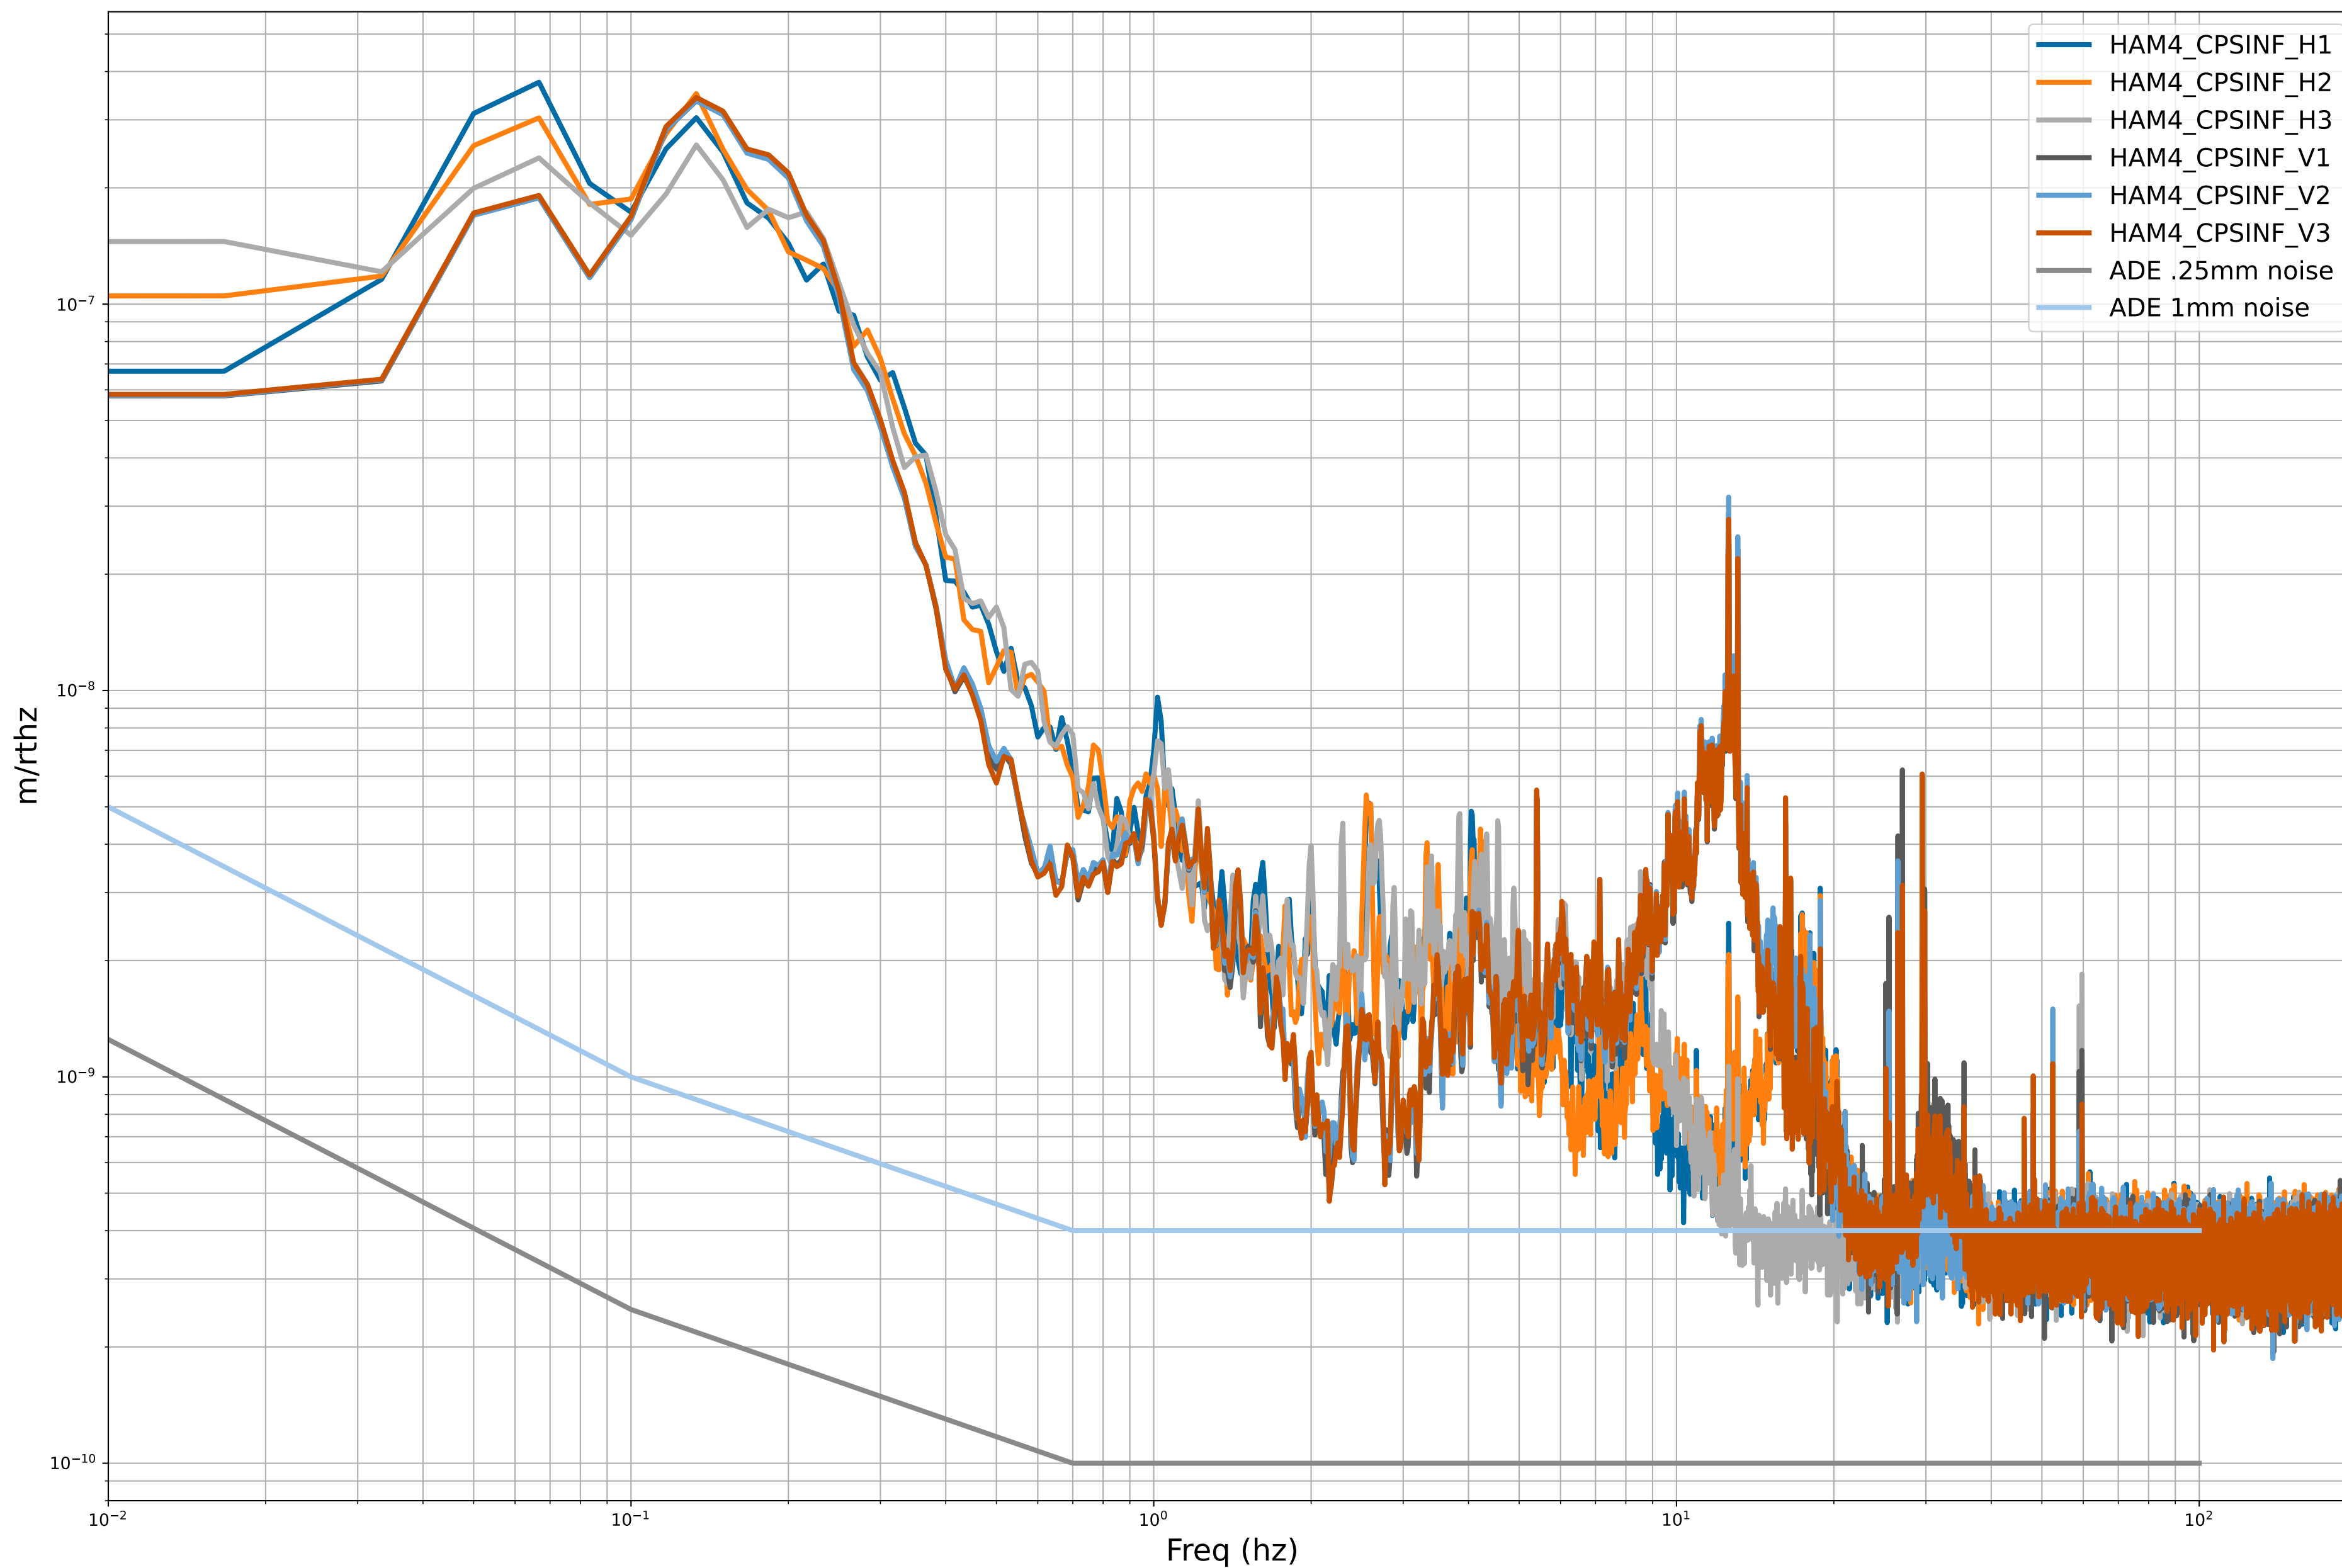

HAM4 CPS Spectra 1399802400 to 1399803000