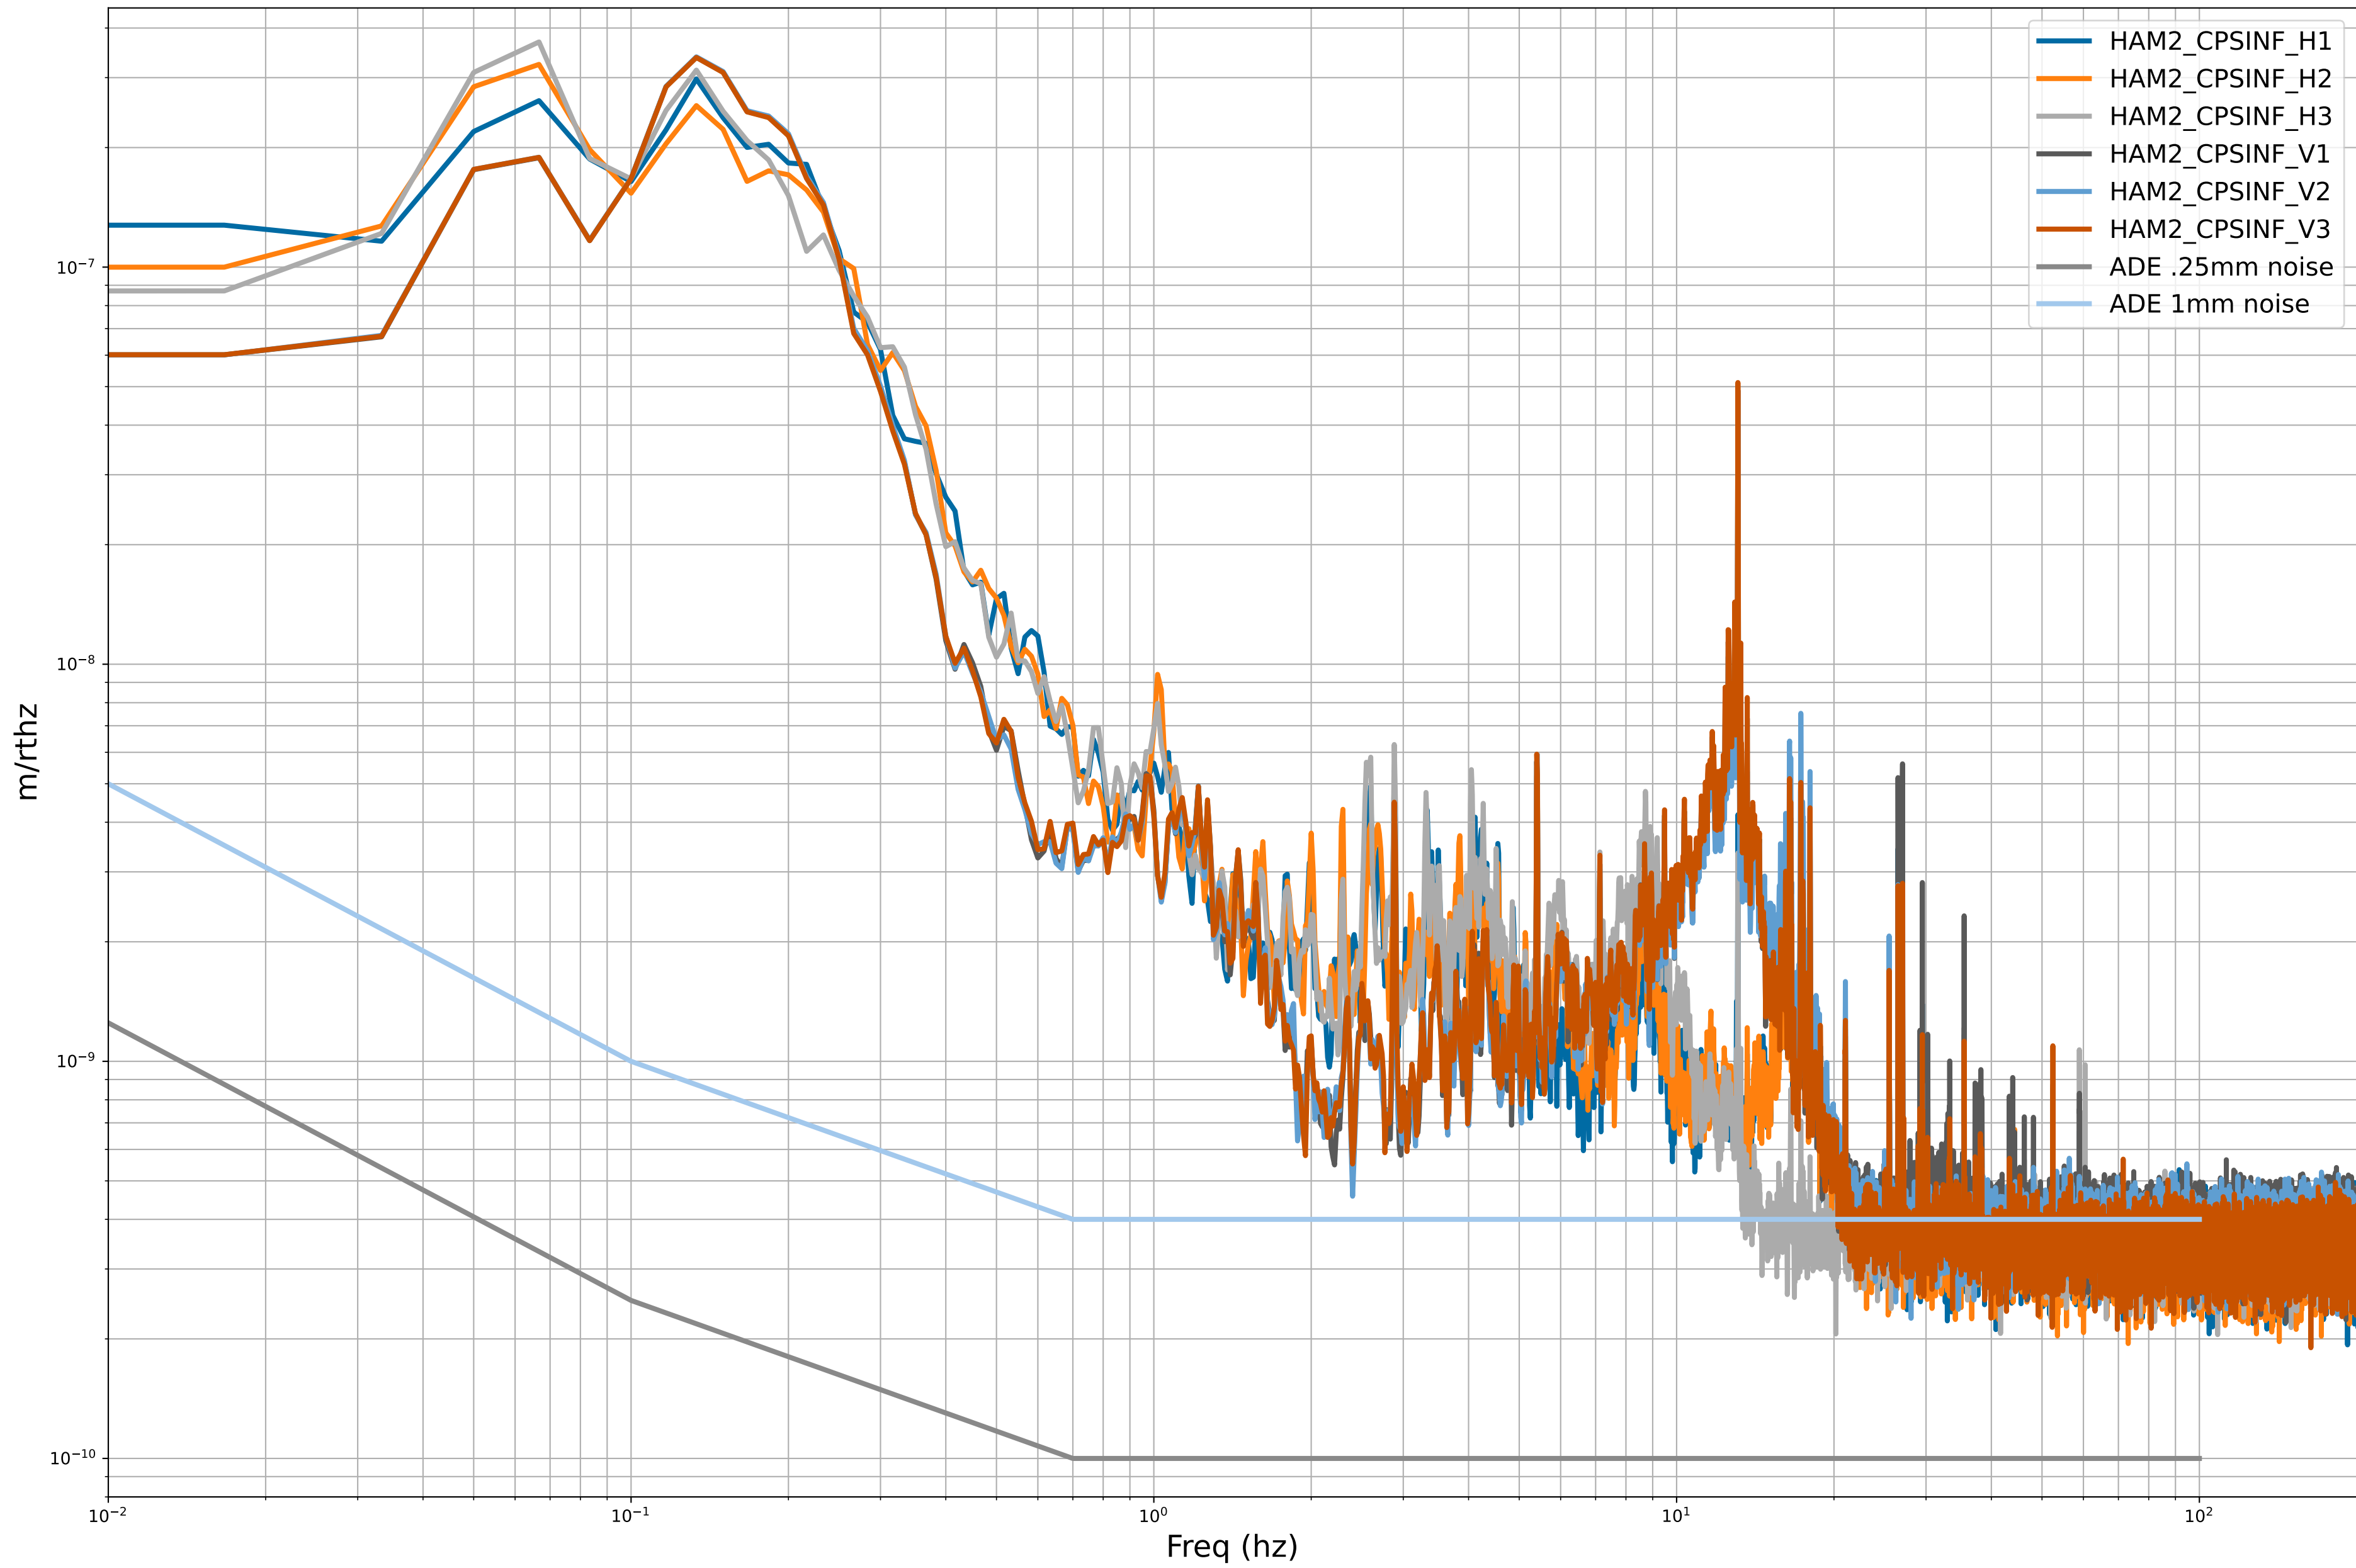

# HAM2 CPS Spectra 1399802400 to 1399803000

calibration only >10hz

# HAM3 CPS Spectra 1399802400 to 1399803000

calibration only >10hz