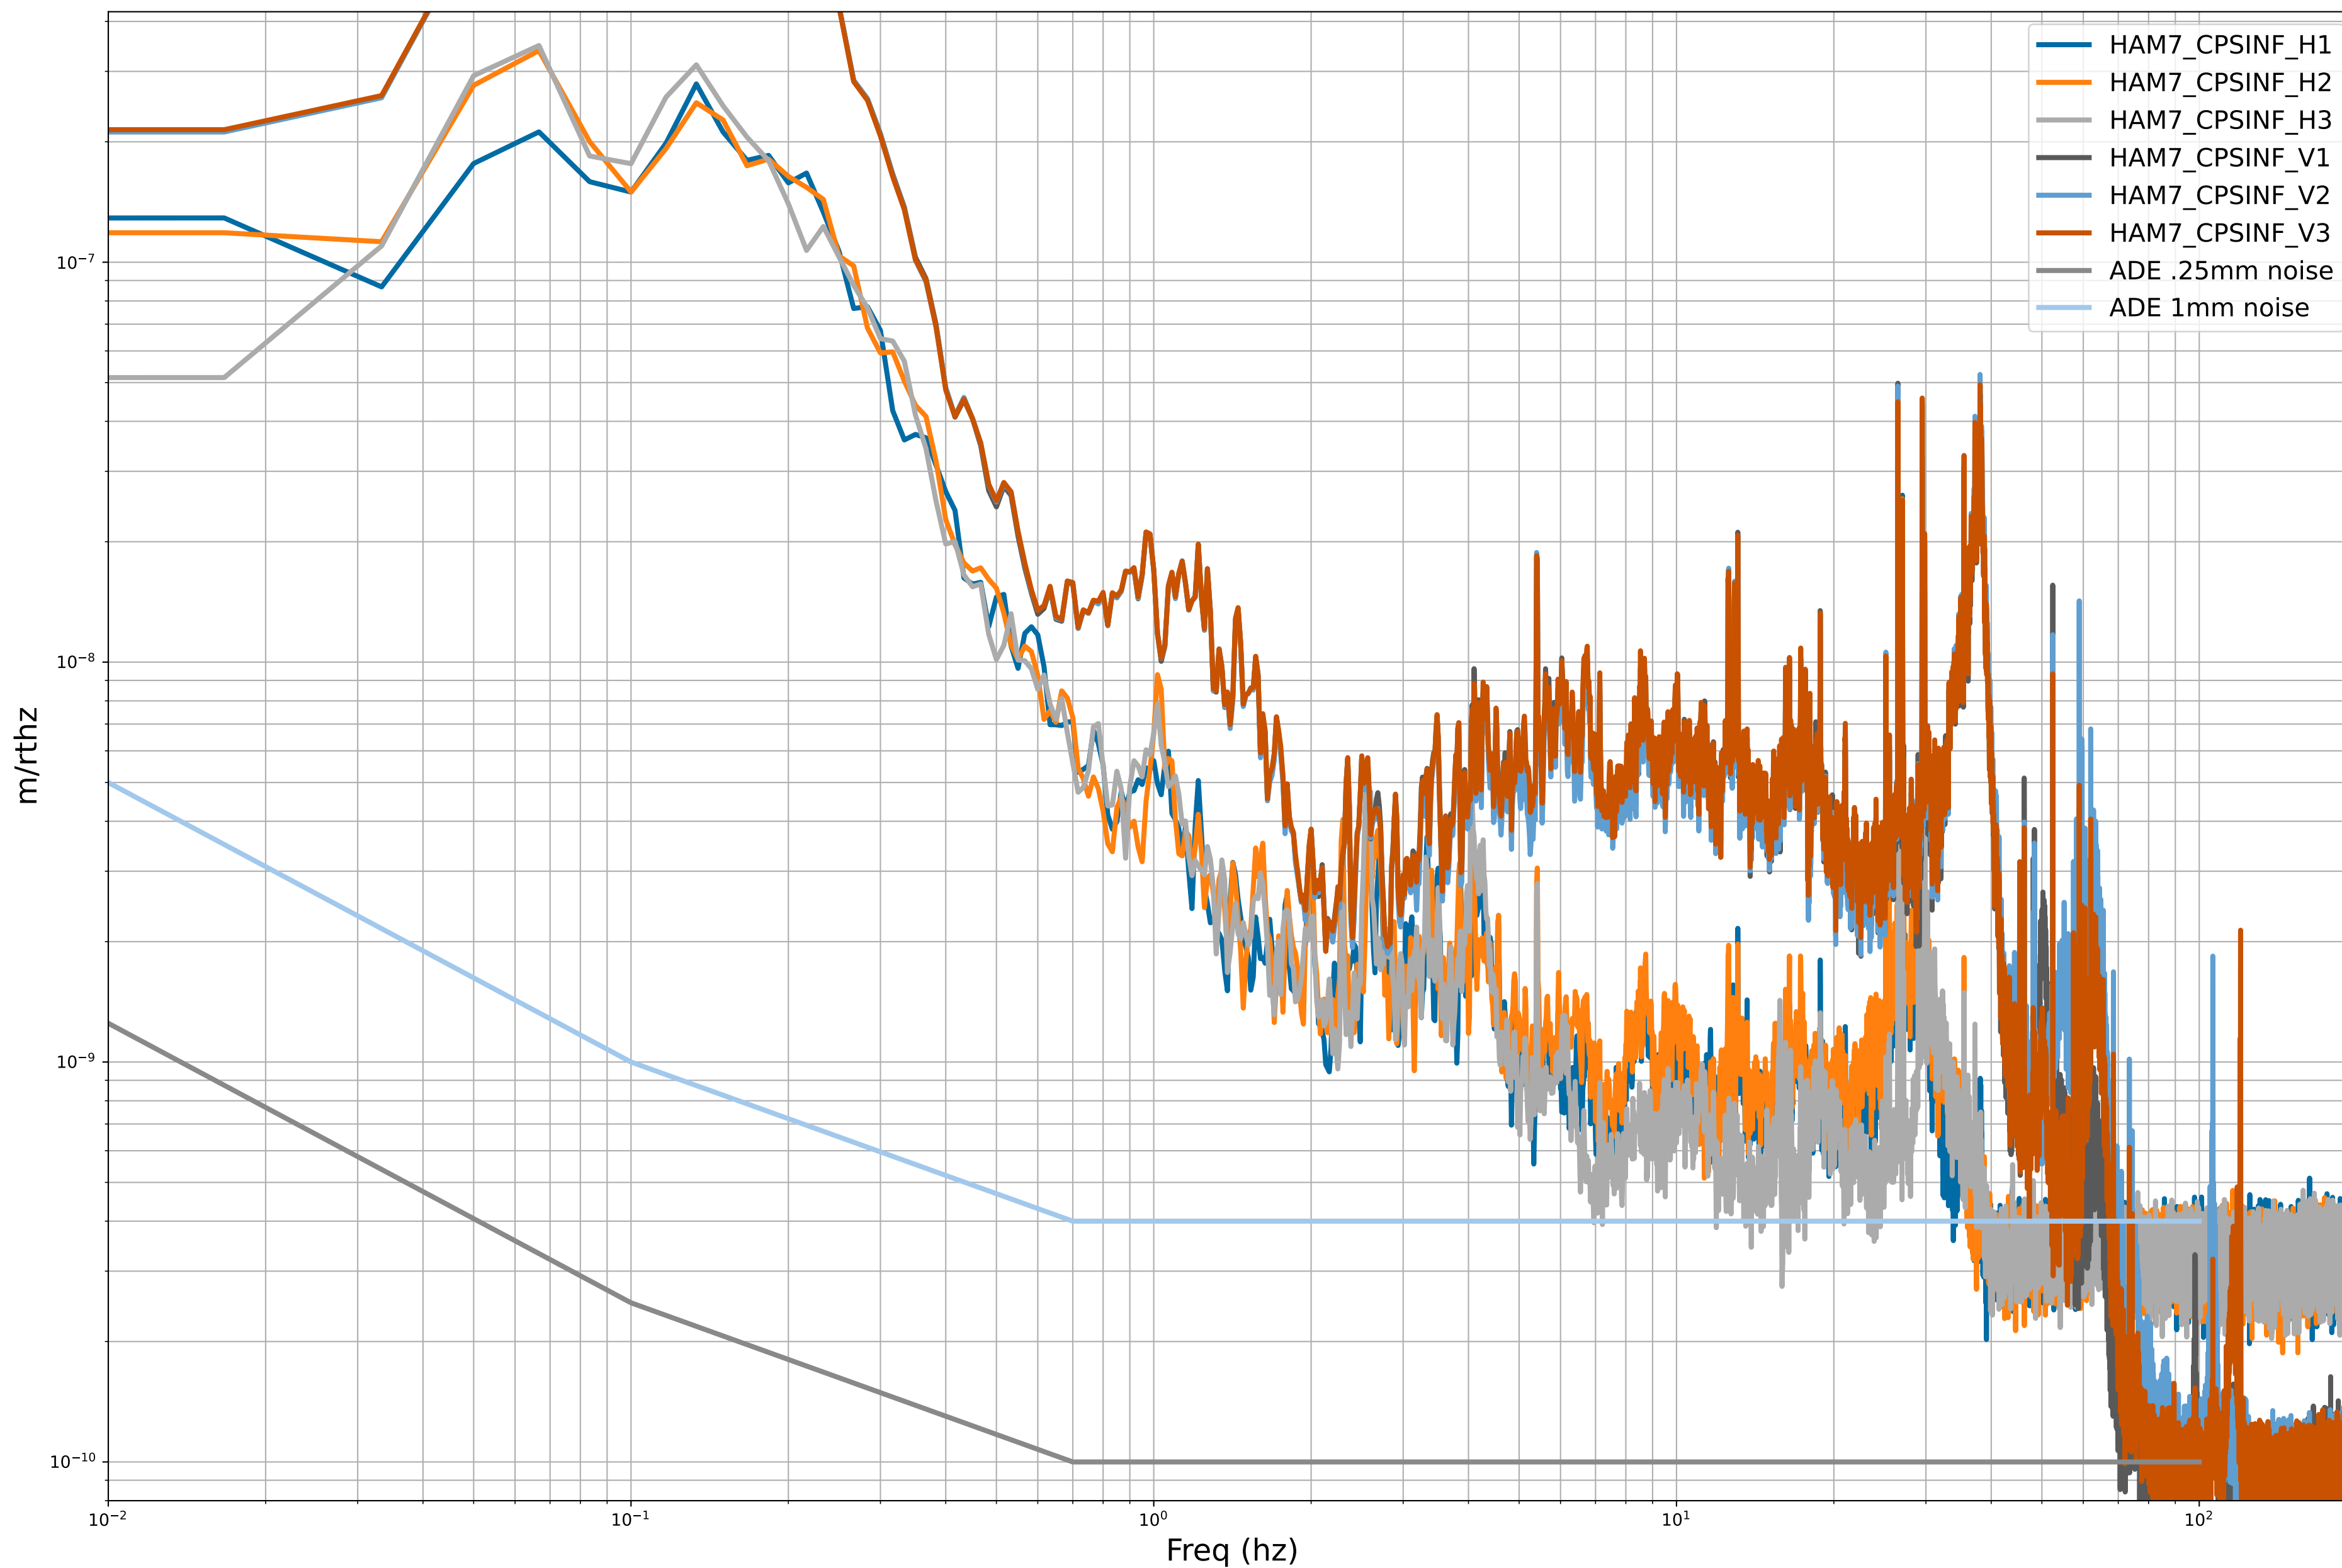

HAM7 CPS Spectra 1399802400 to 1399803000

calibration only >10hz