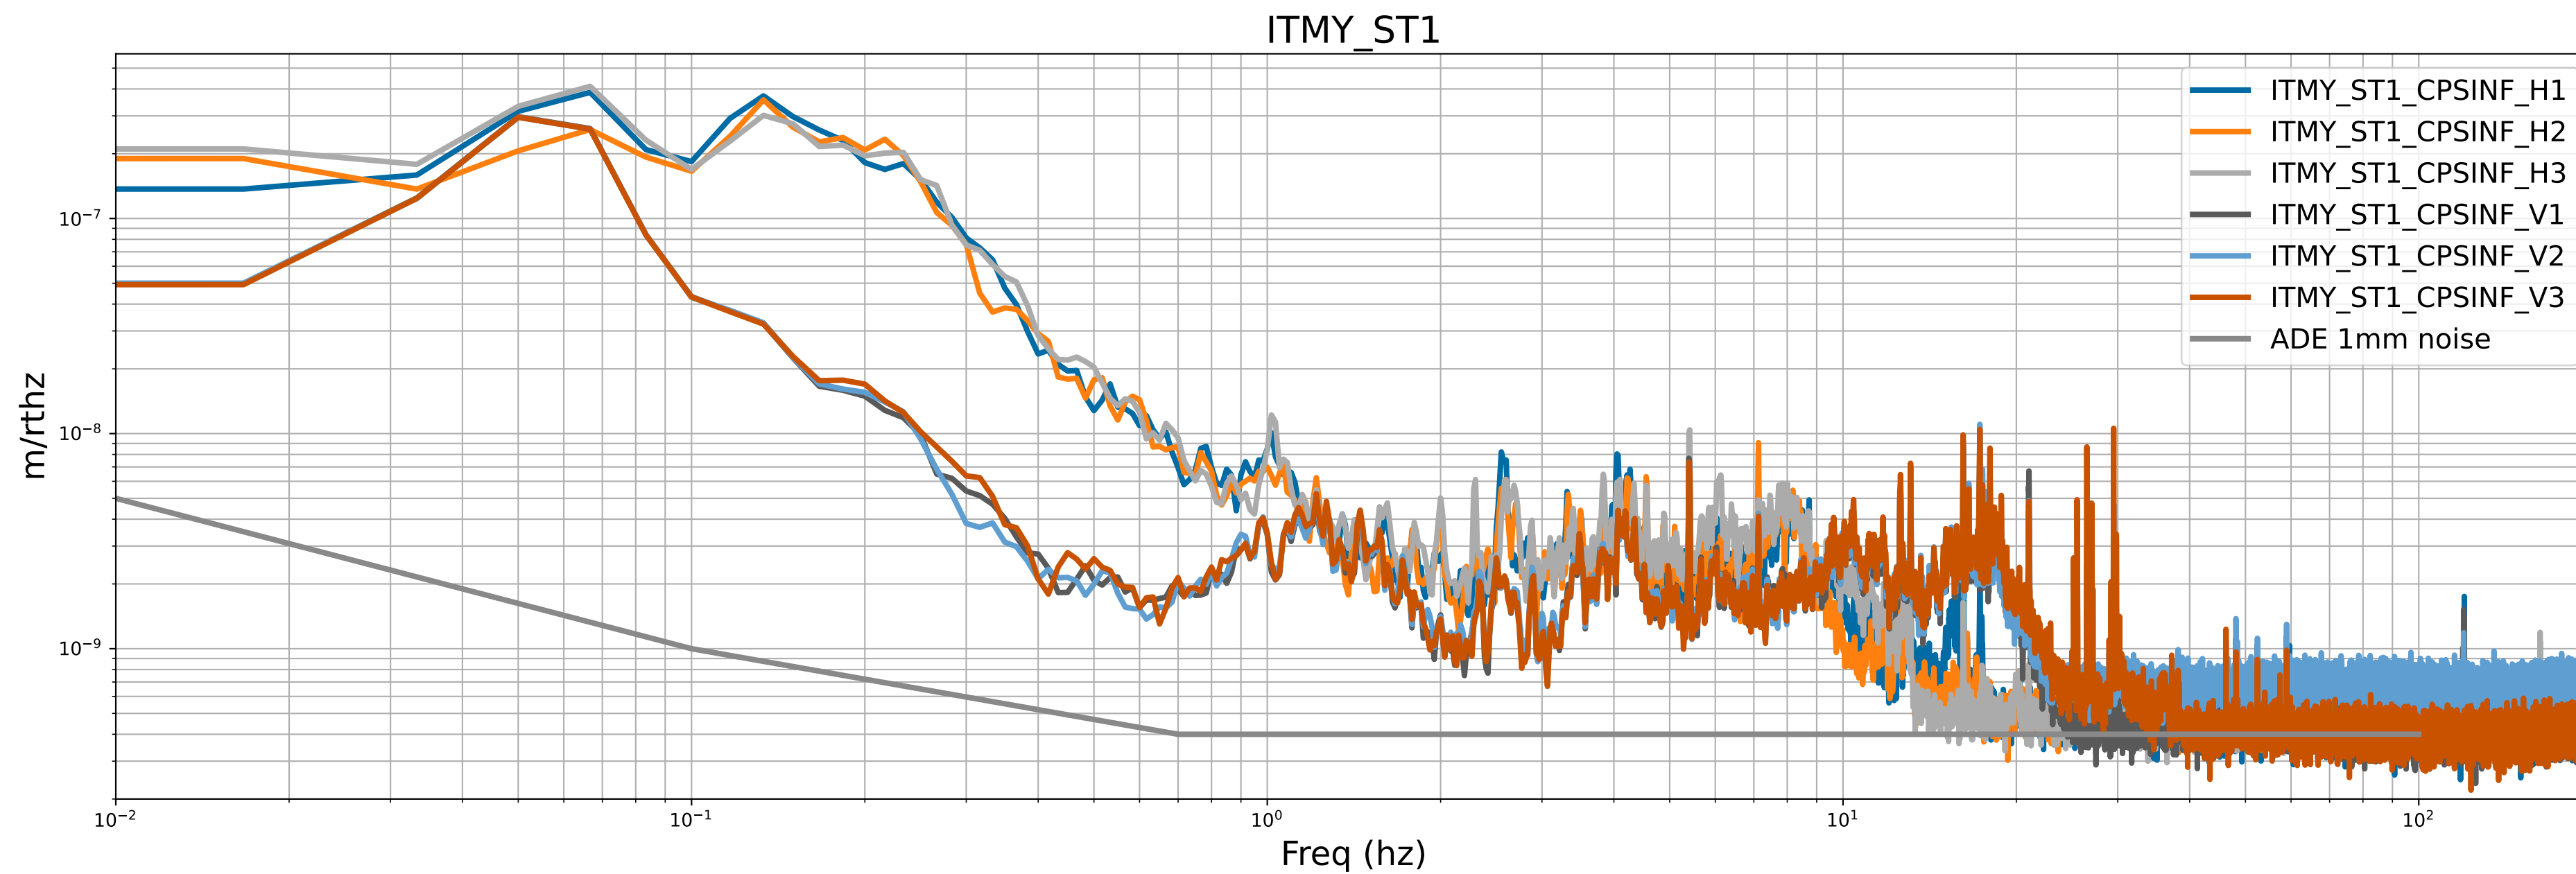

CPS Spectra 1399802400 to 1399803000

calibration only >10hz