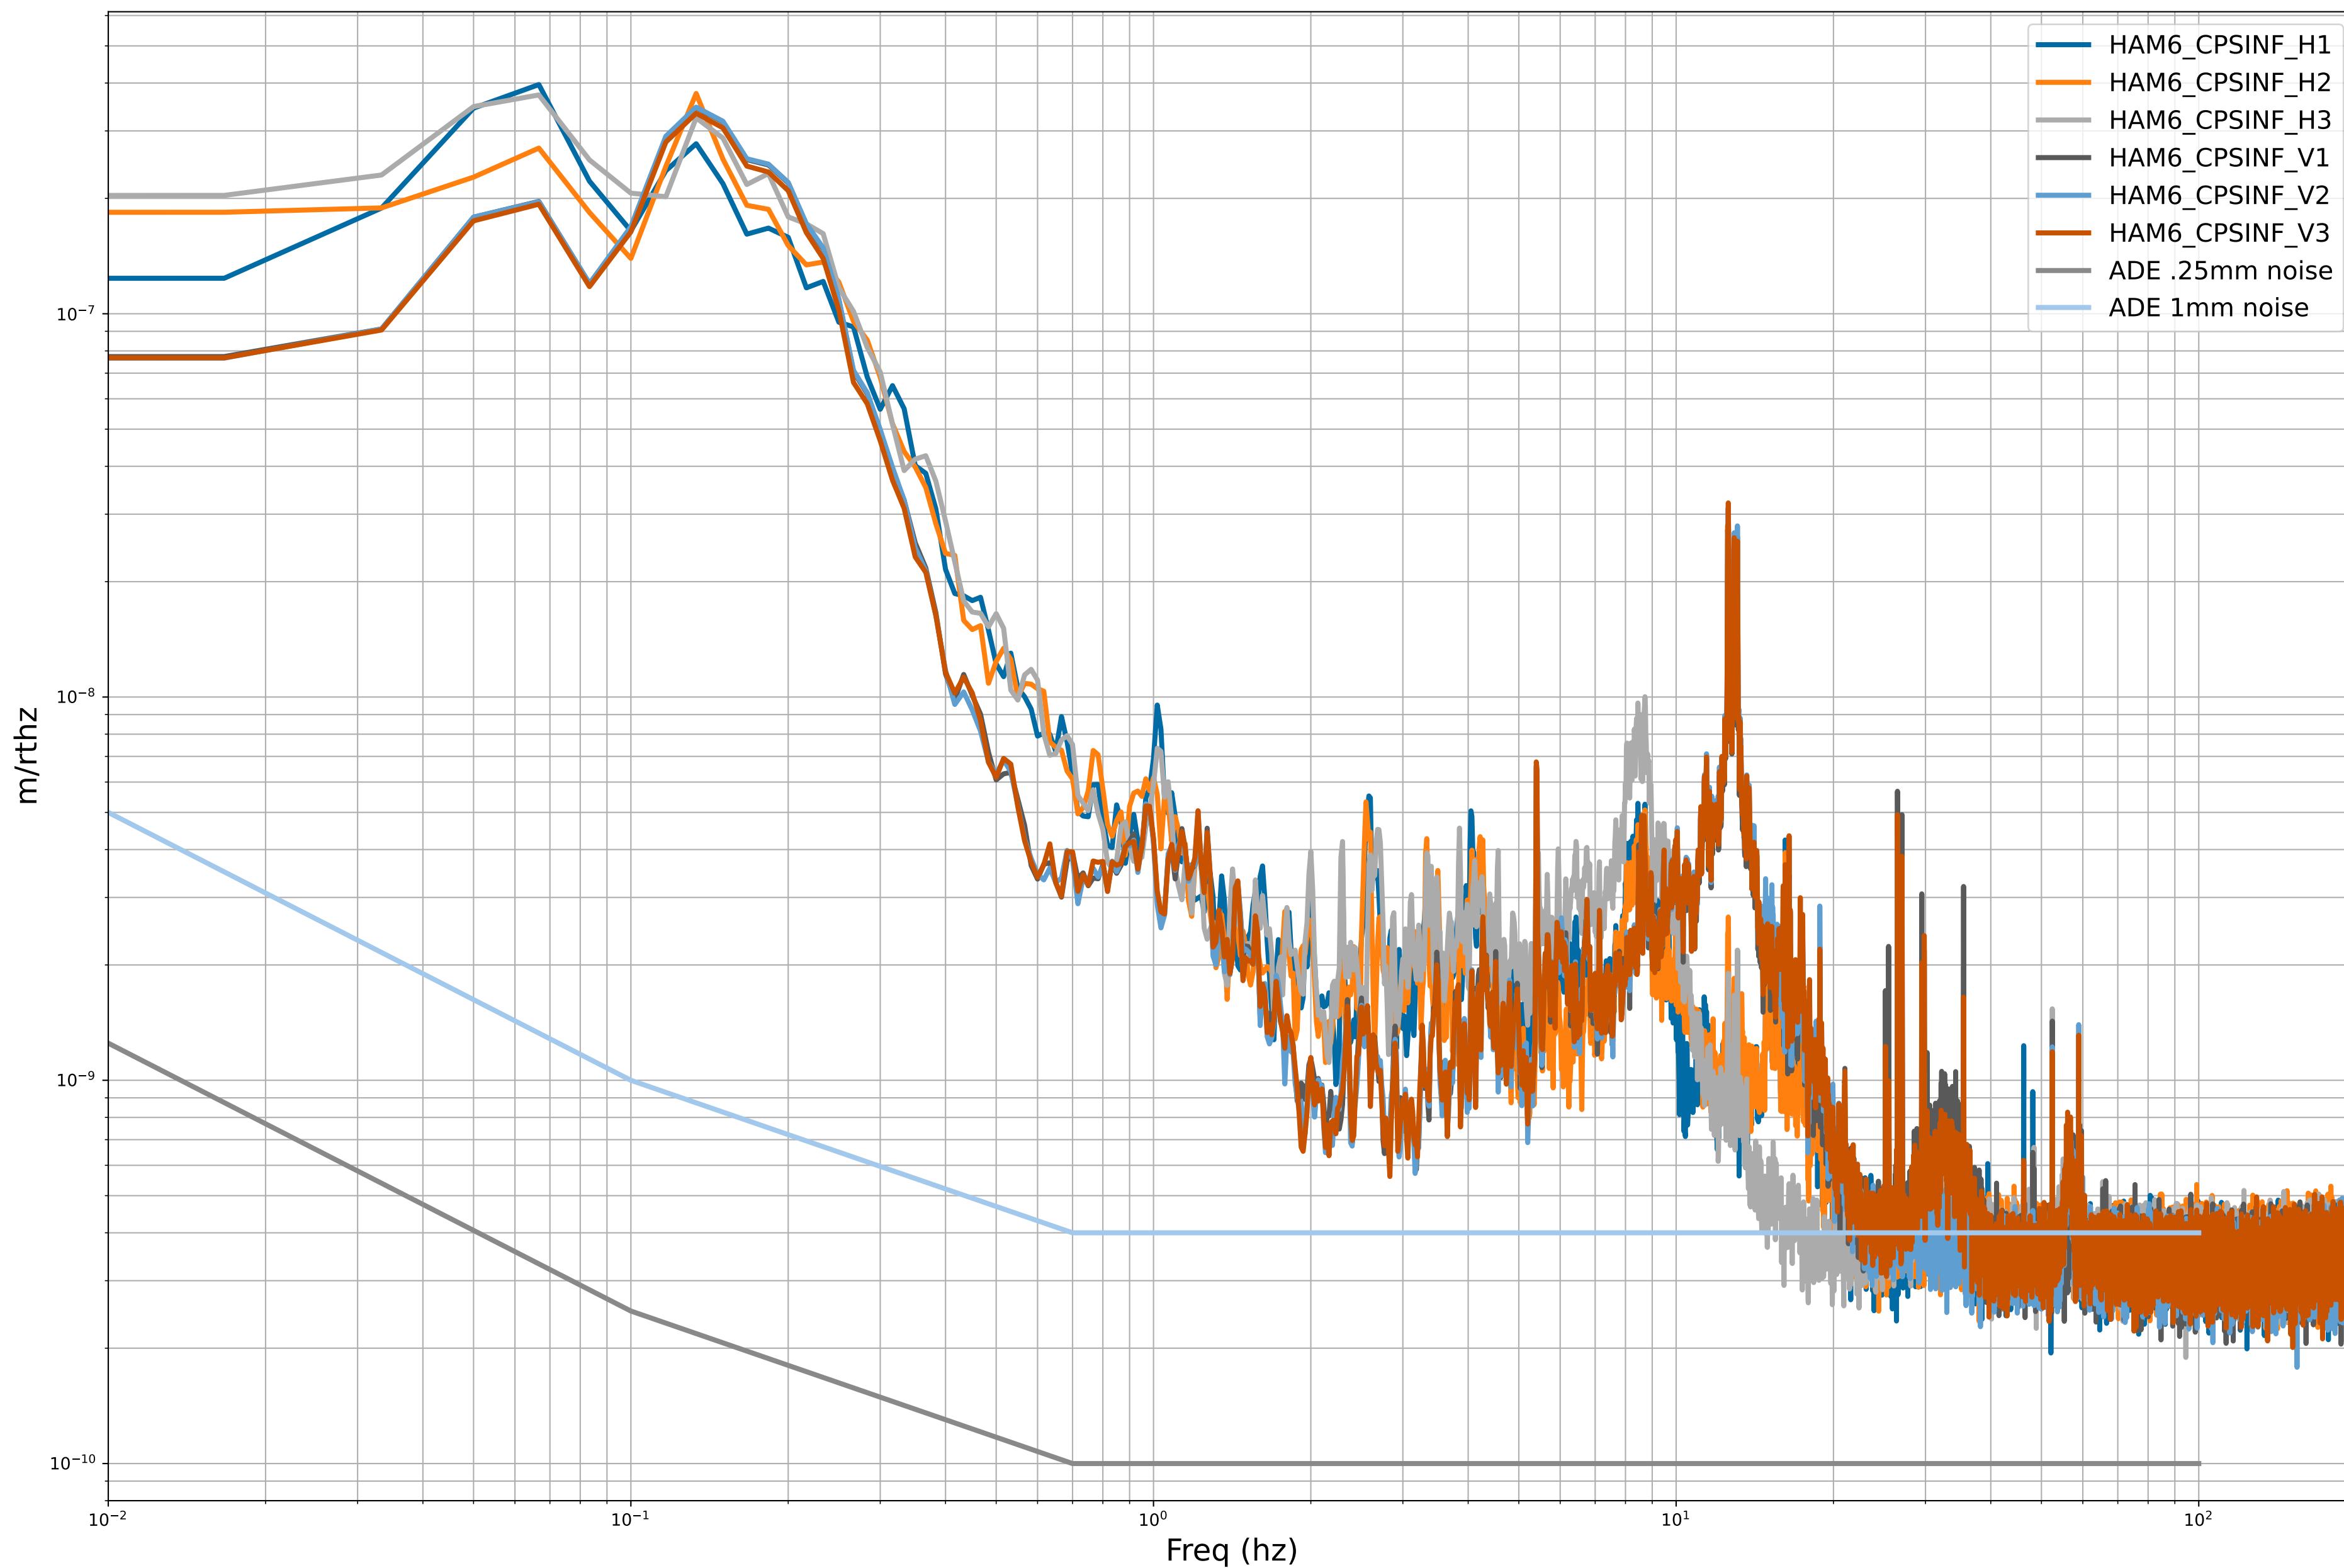

HAM6 CPS Spectra 1399802400 to 1399803000