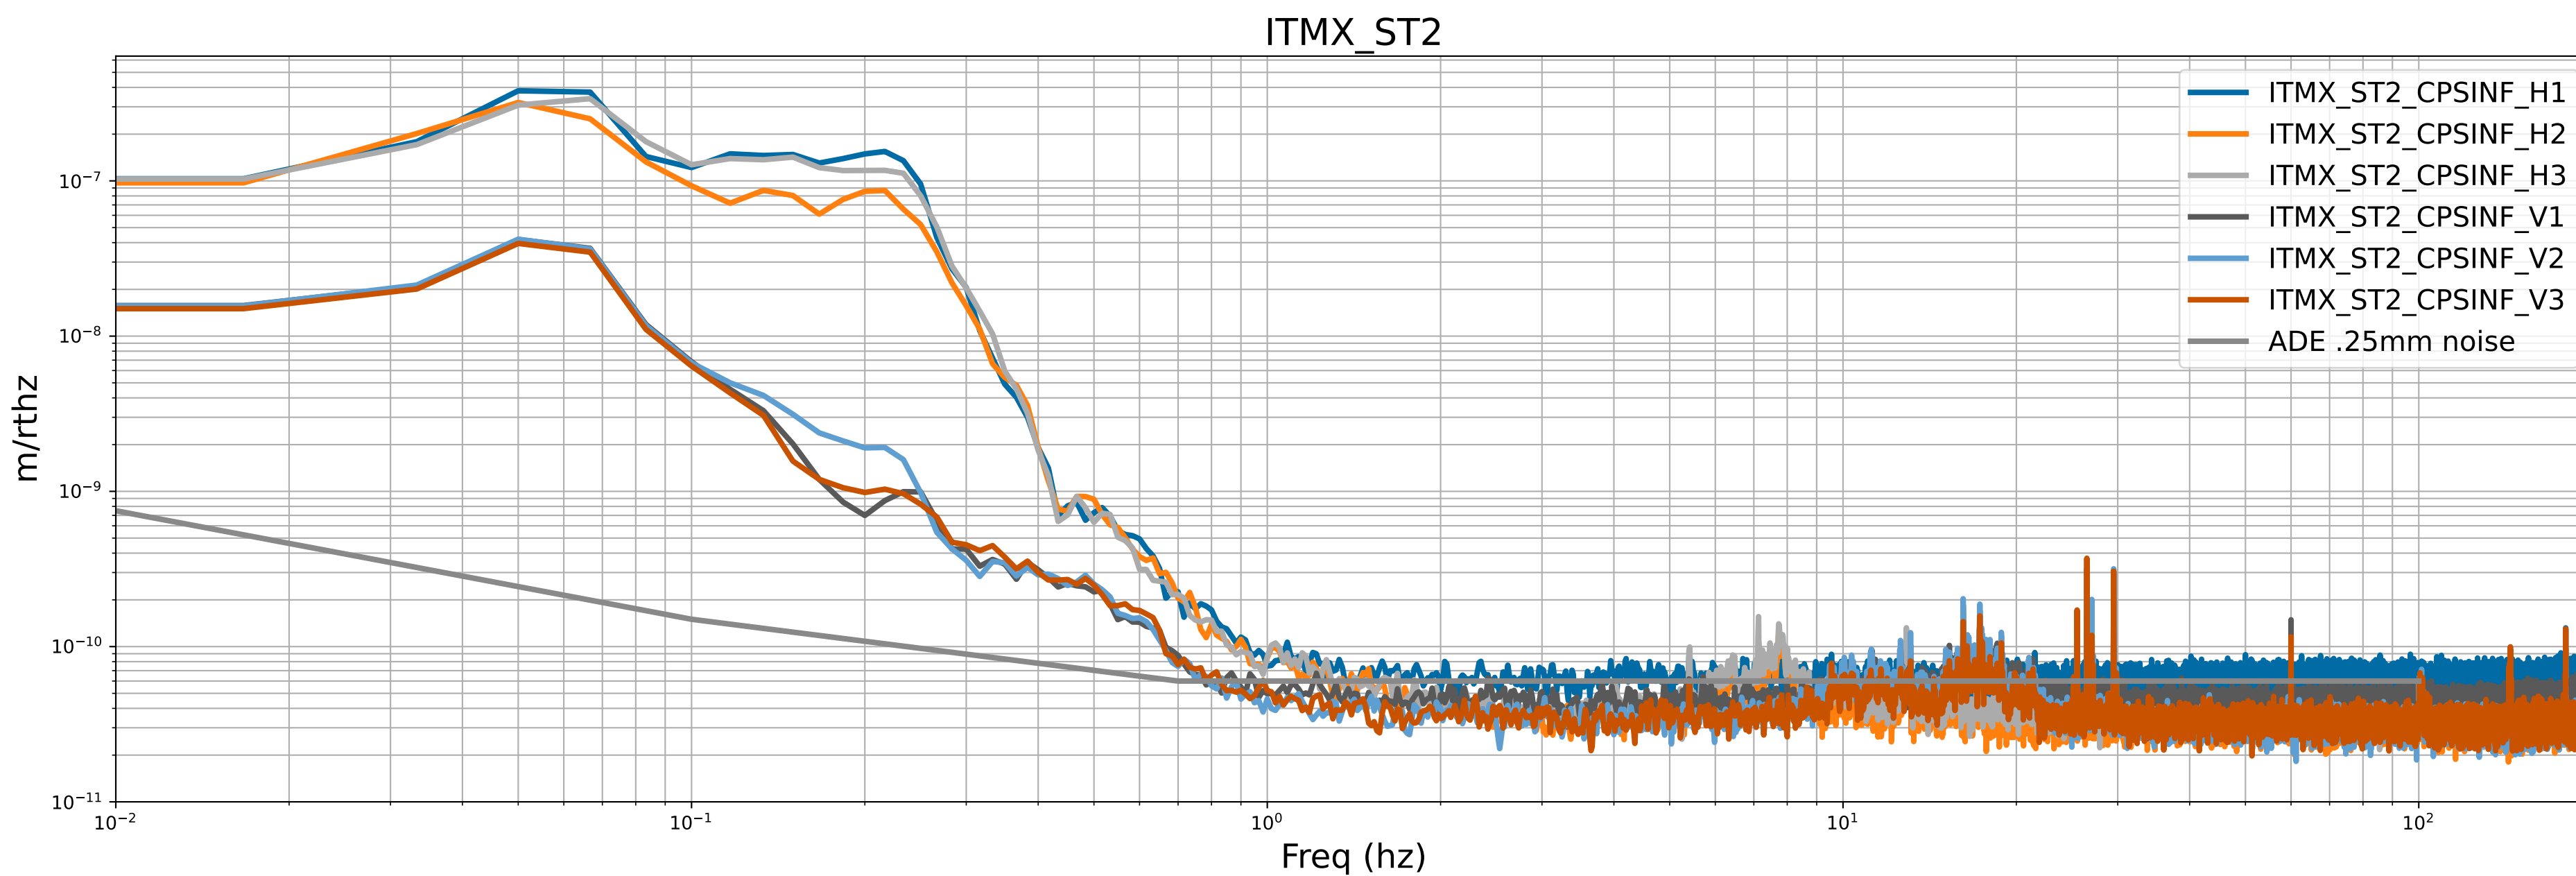

CPS Spectra 1399802400 to 1399803000

calibration only >10hz