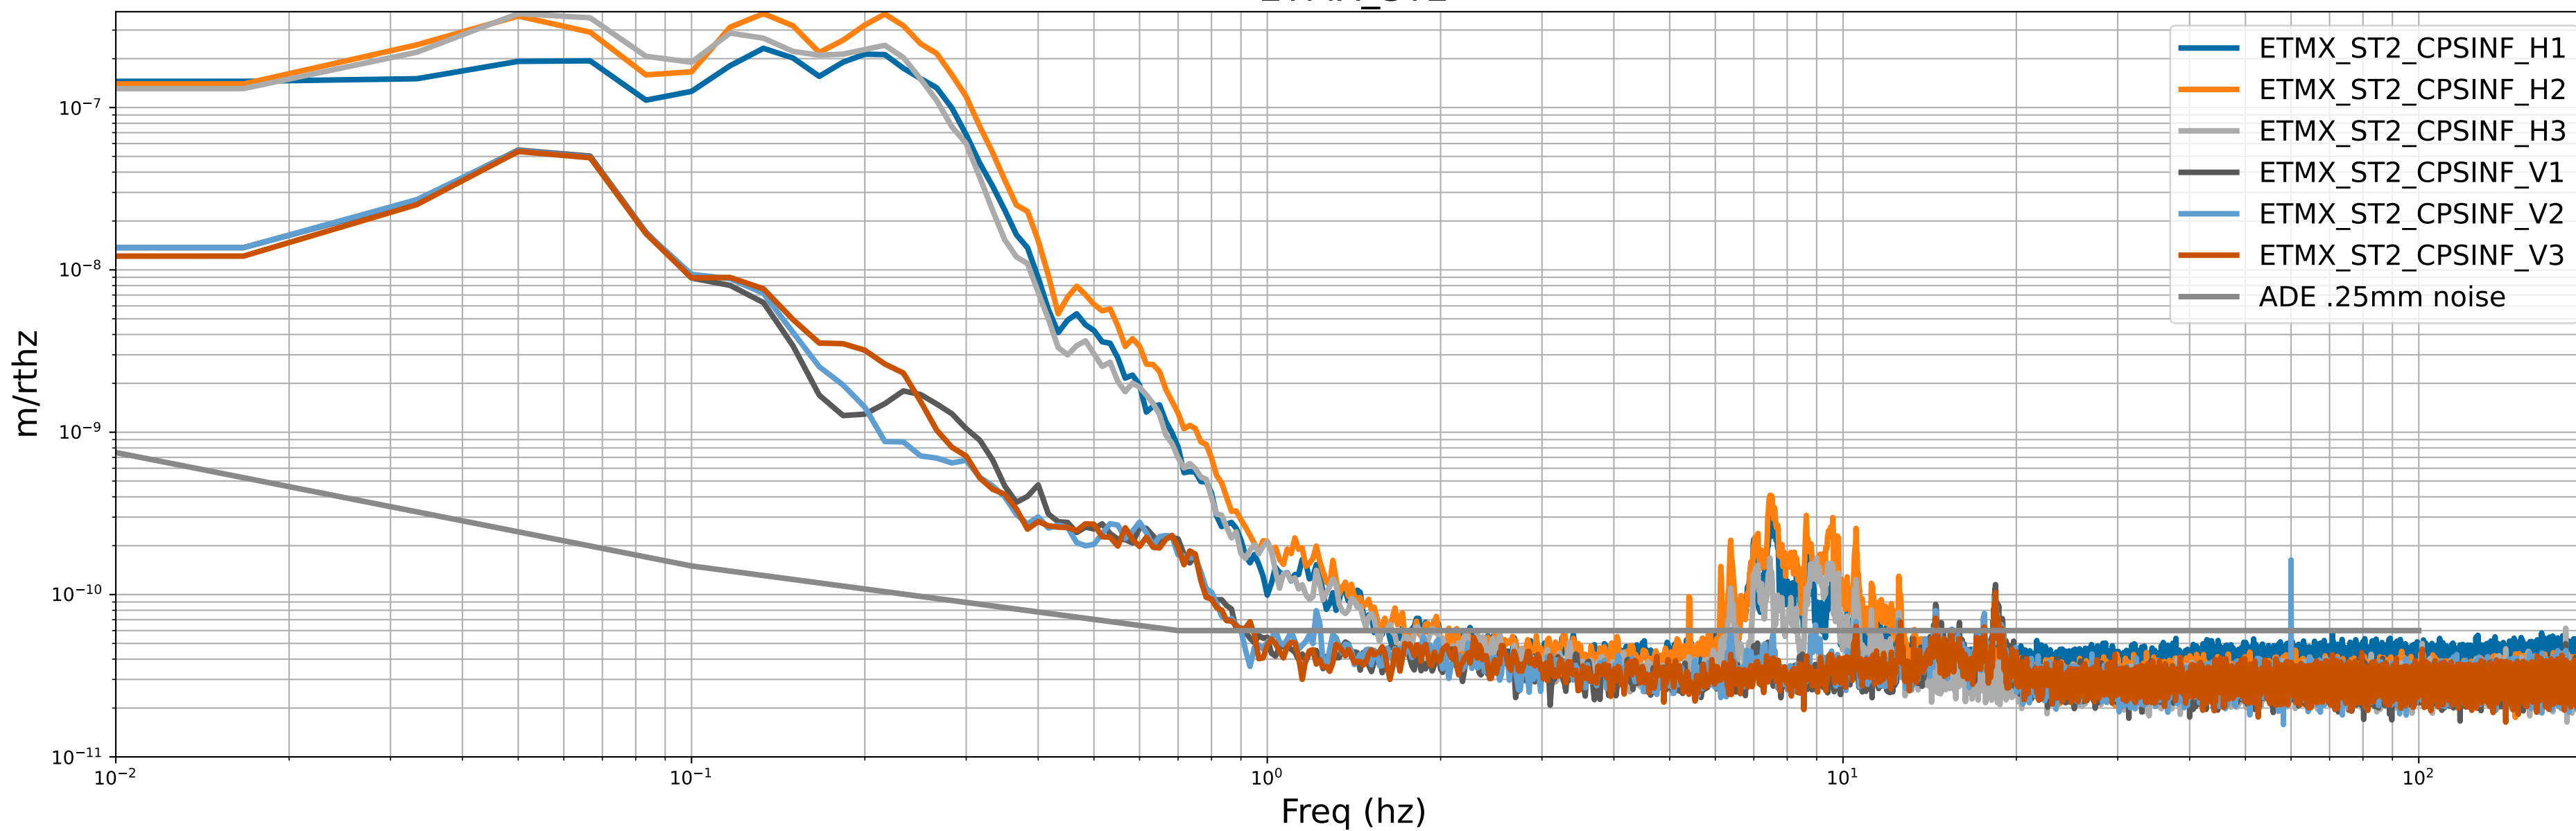

ETMY_ST1

ETMX_ST2

calibration only >10hz