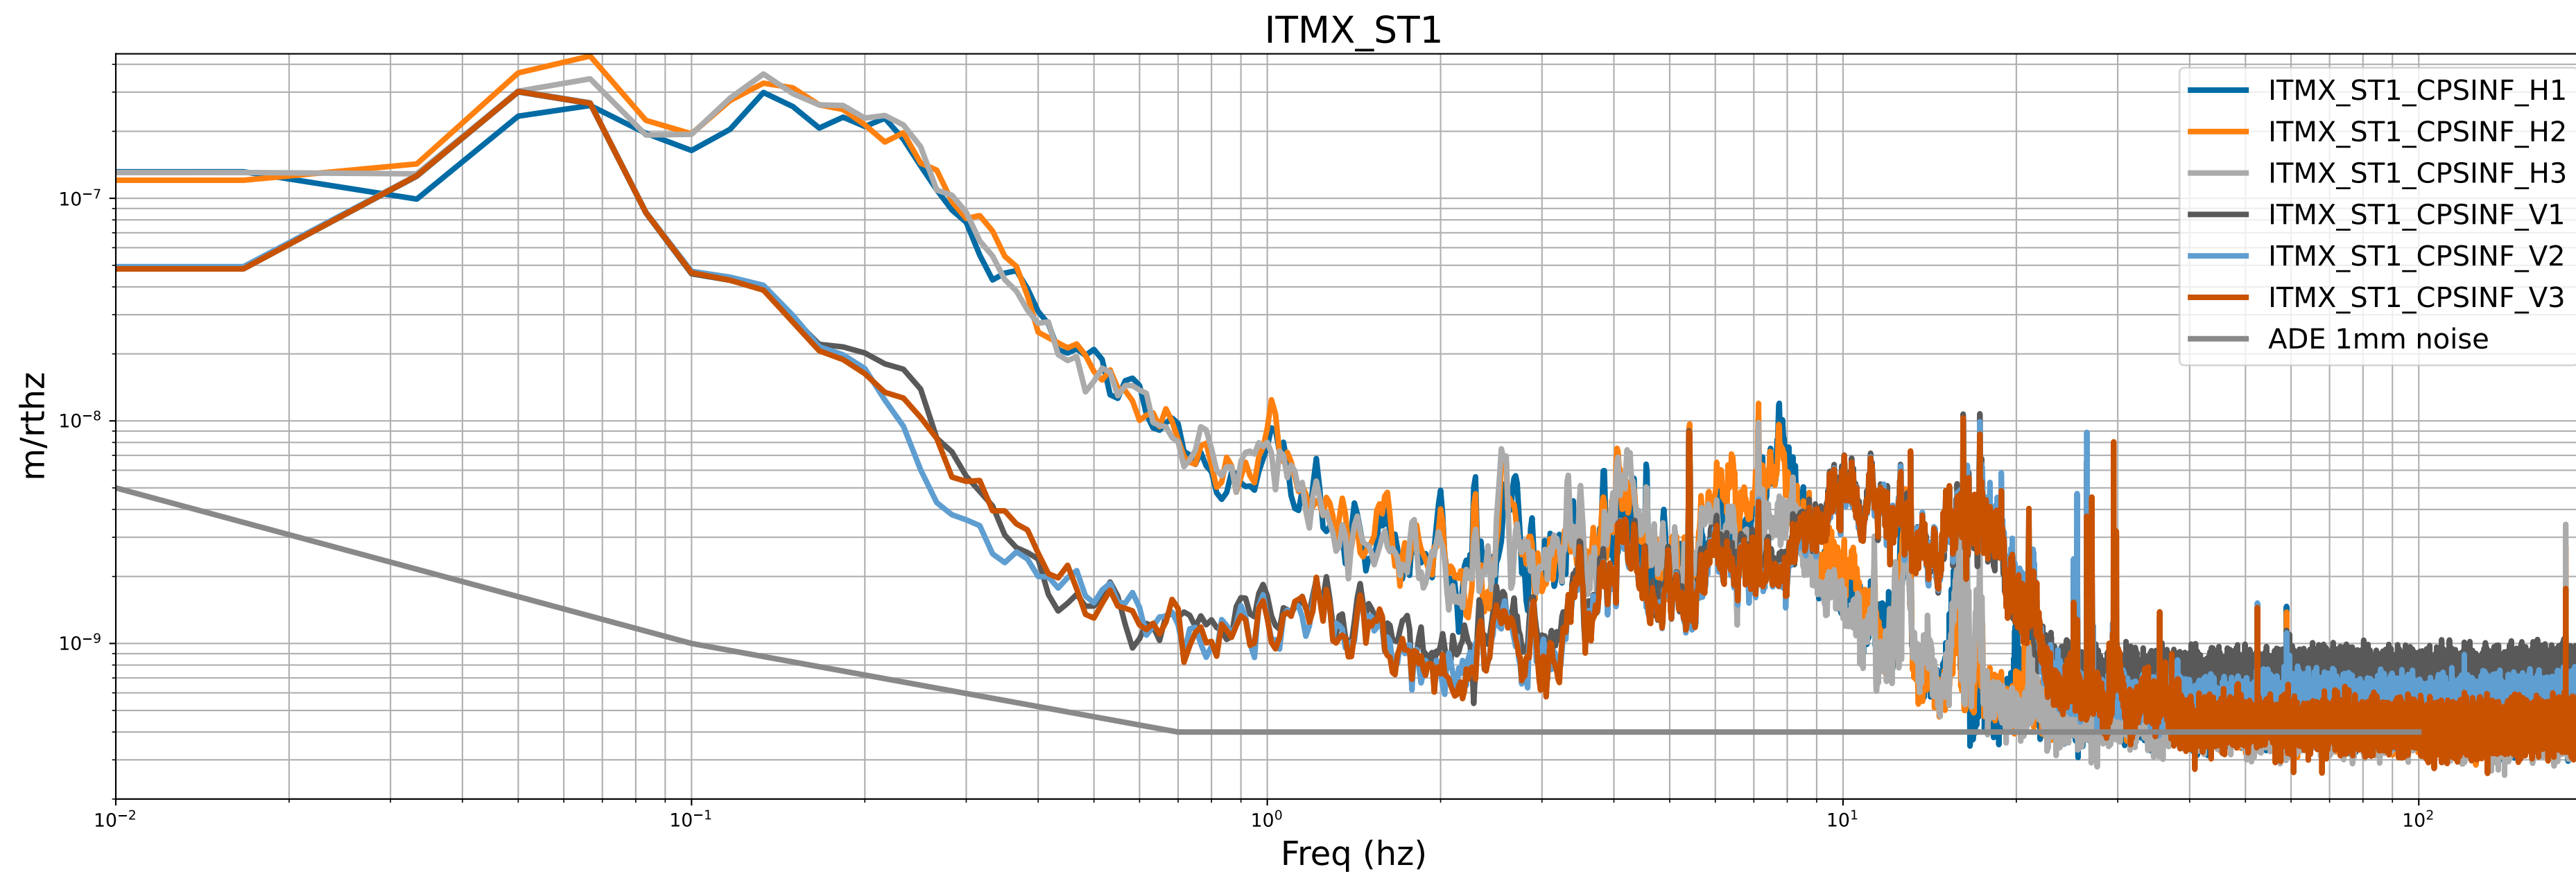

CPS Spectra 1399802400 to 1399803000

calibration only >10hz