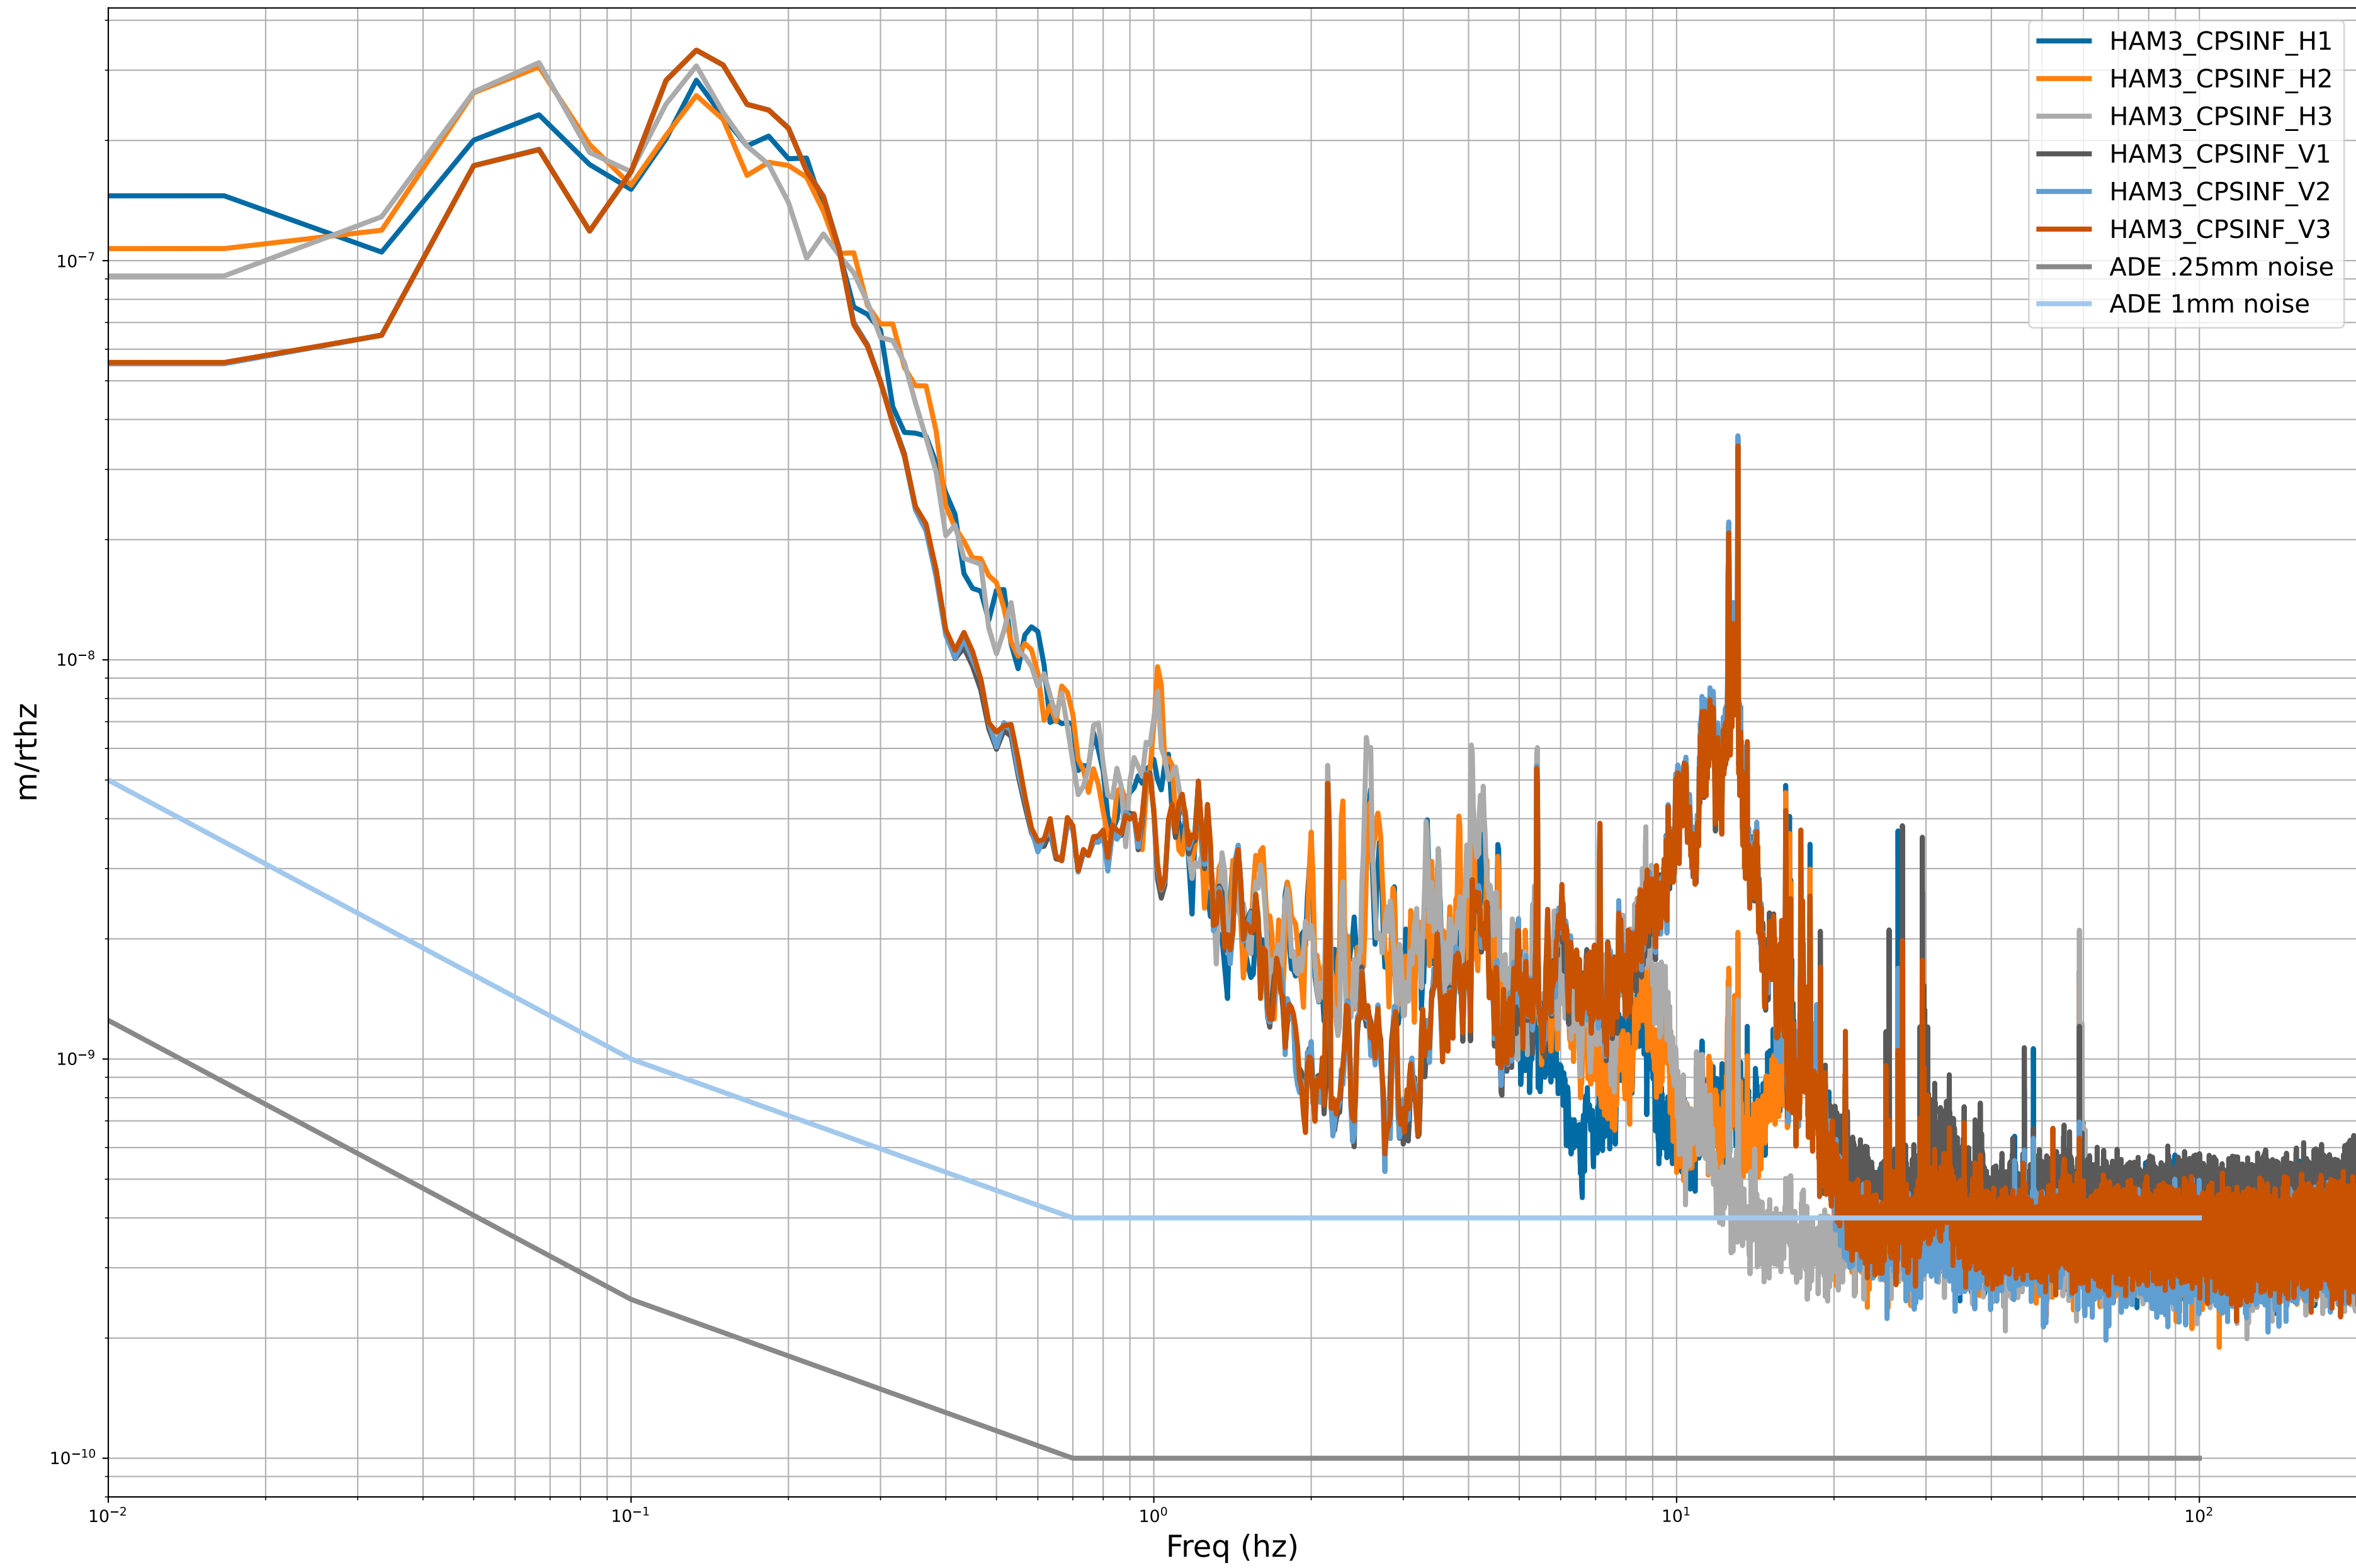

# HAM2 CPS Spectra 1399802400 to 1399803000

calibration only >10hz

# HAM3 CPS Spectra 1399802400 to 1399803000

calibration only >10hz