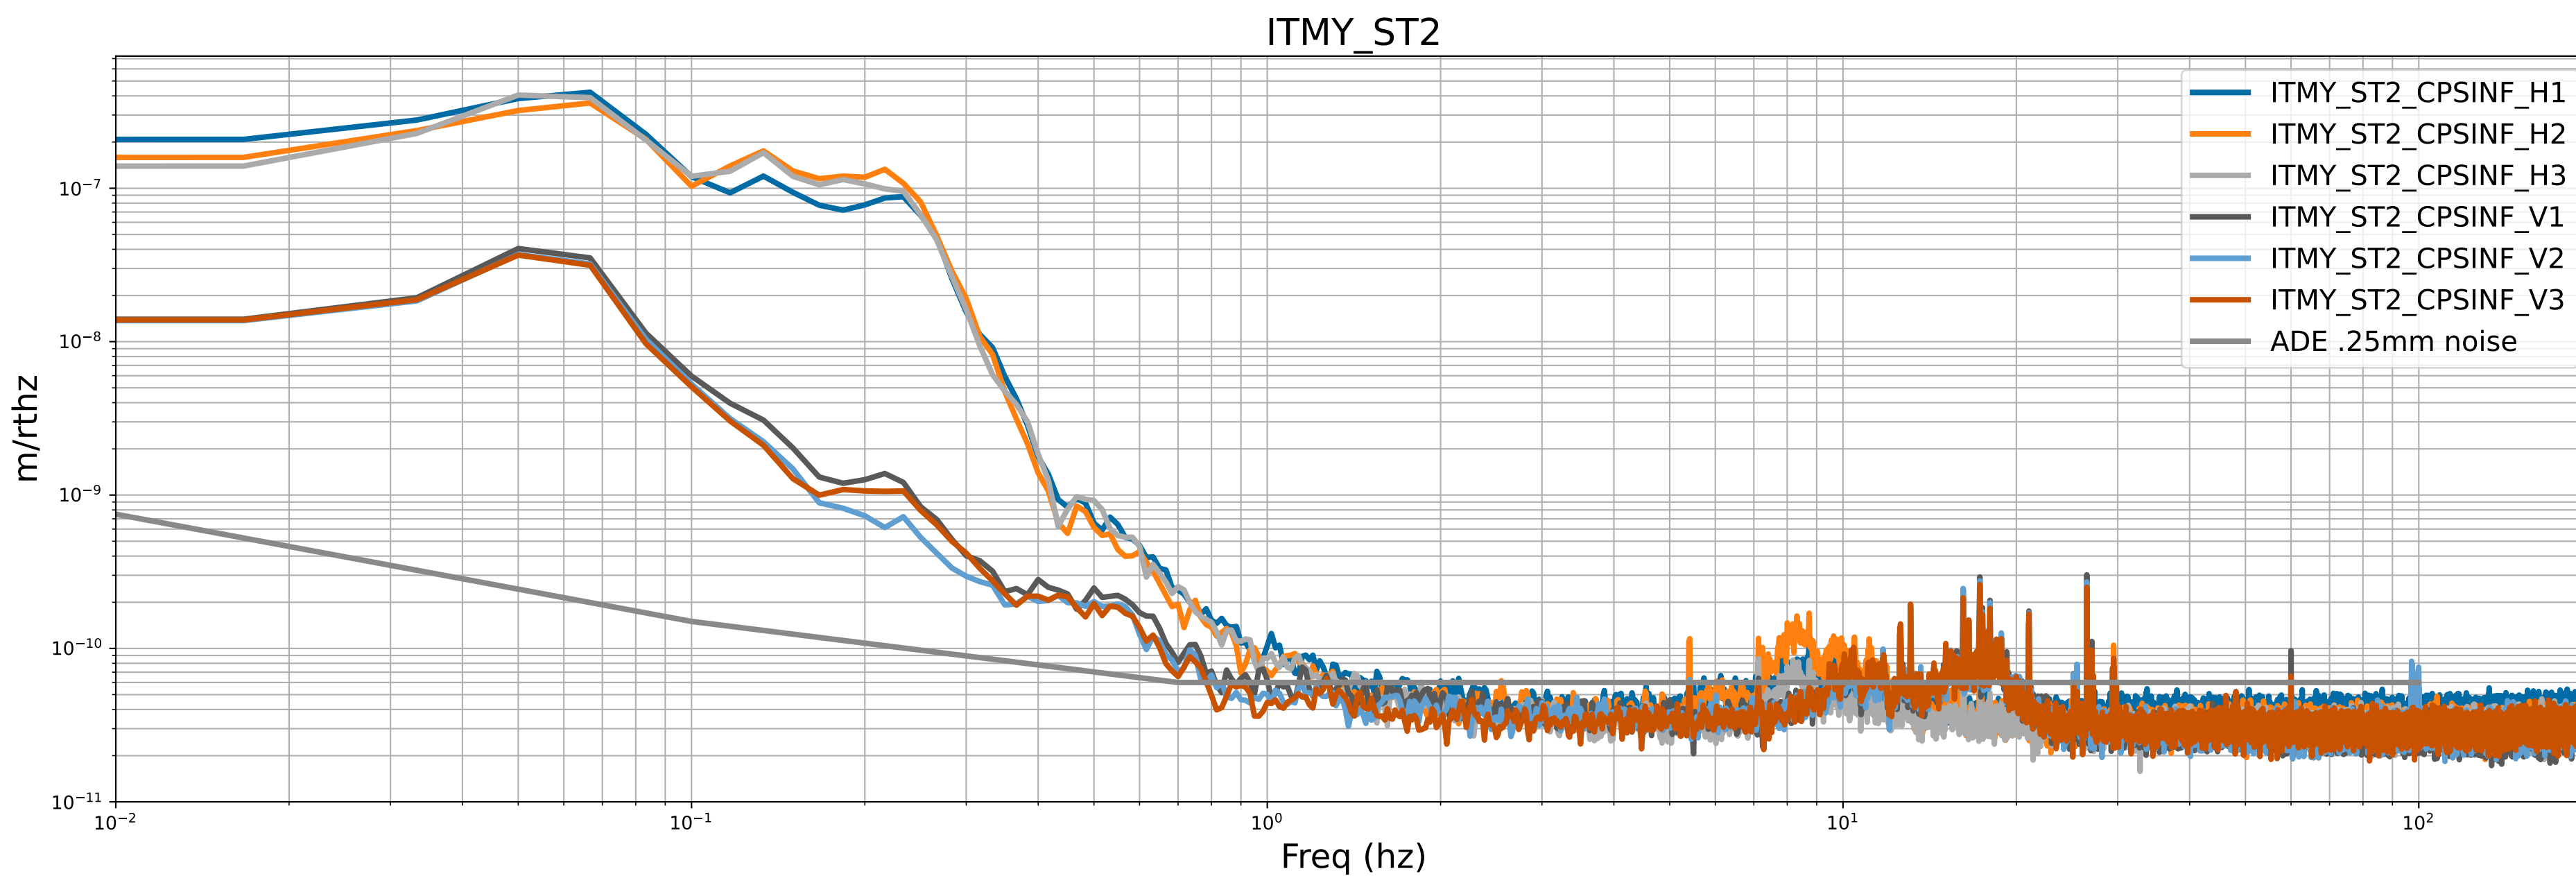

BS_ST1

CPS Spectra 1399802400 to 1399803000

calibration only >10hz