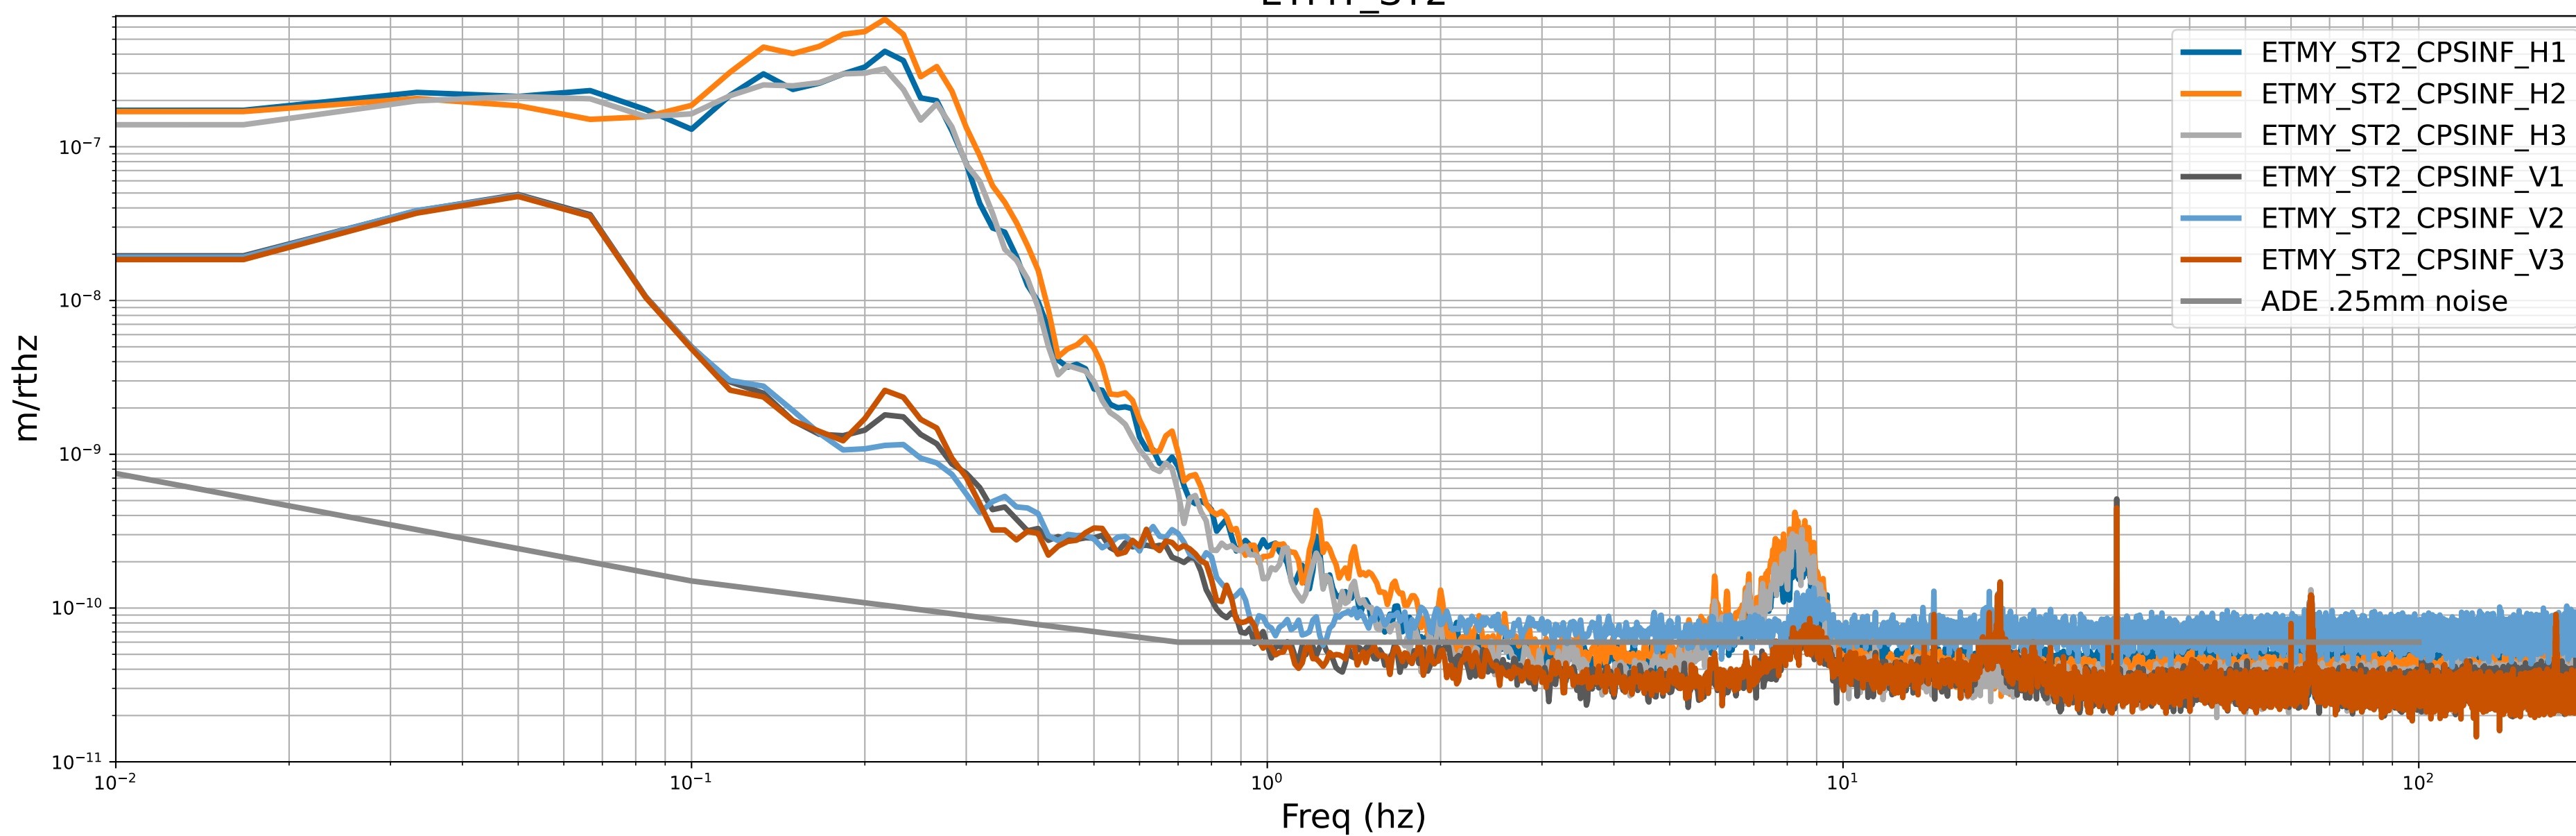

ETMY_ST2

calibration only >10hz