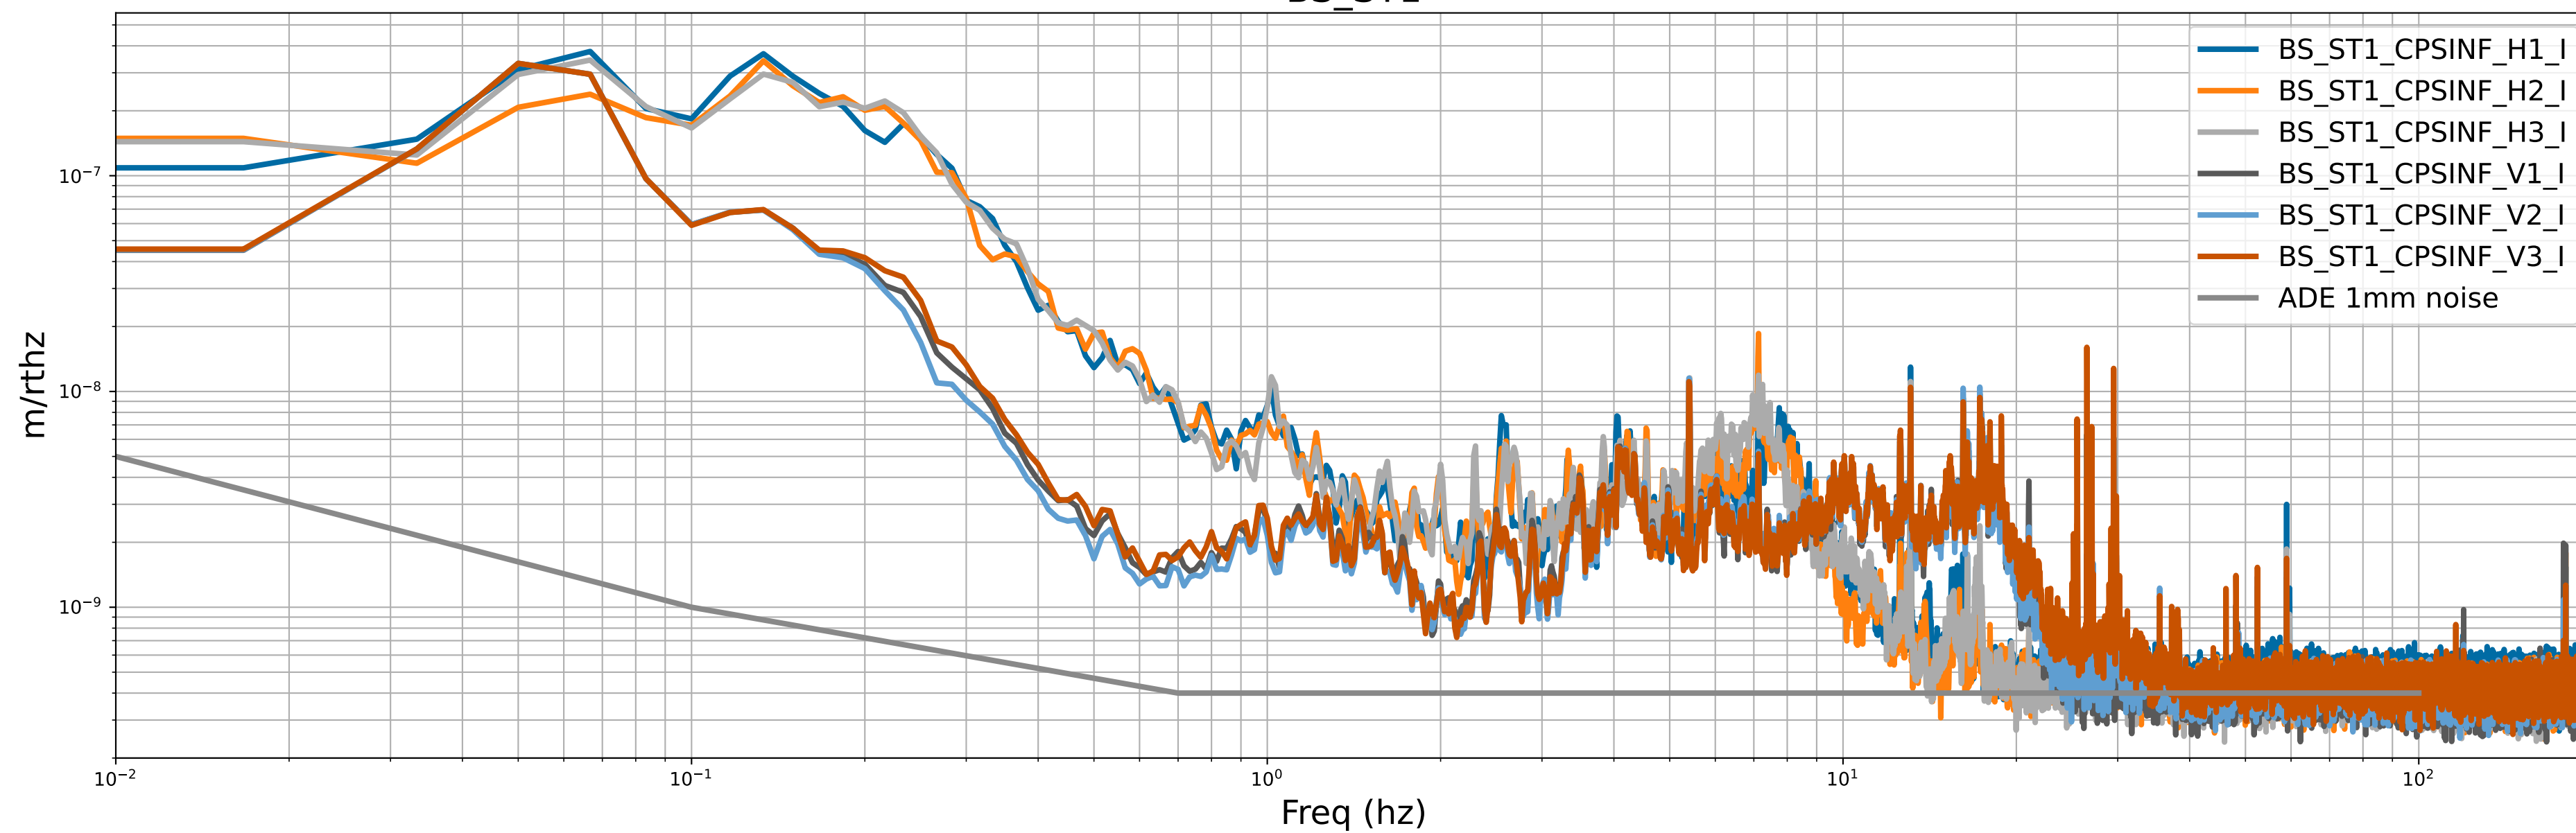

BS_ST2

CPS Spectra 1399802400 to 1399803000

BS_ST1