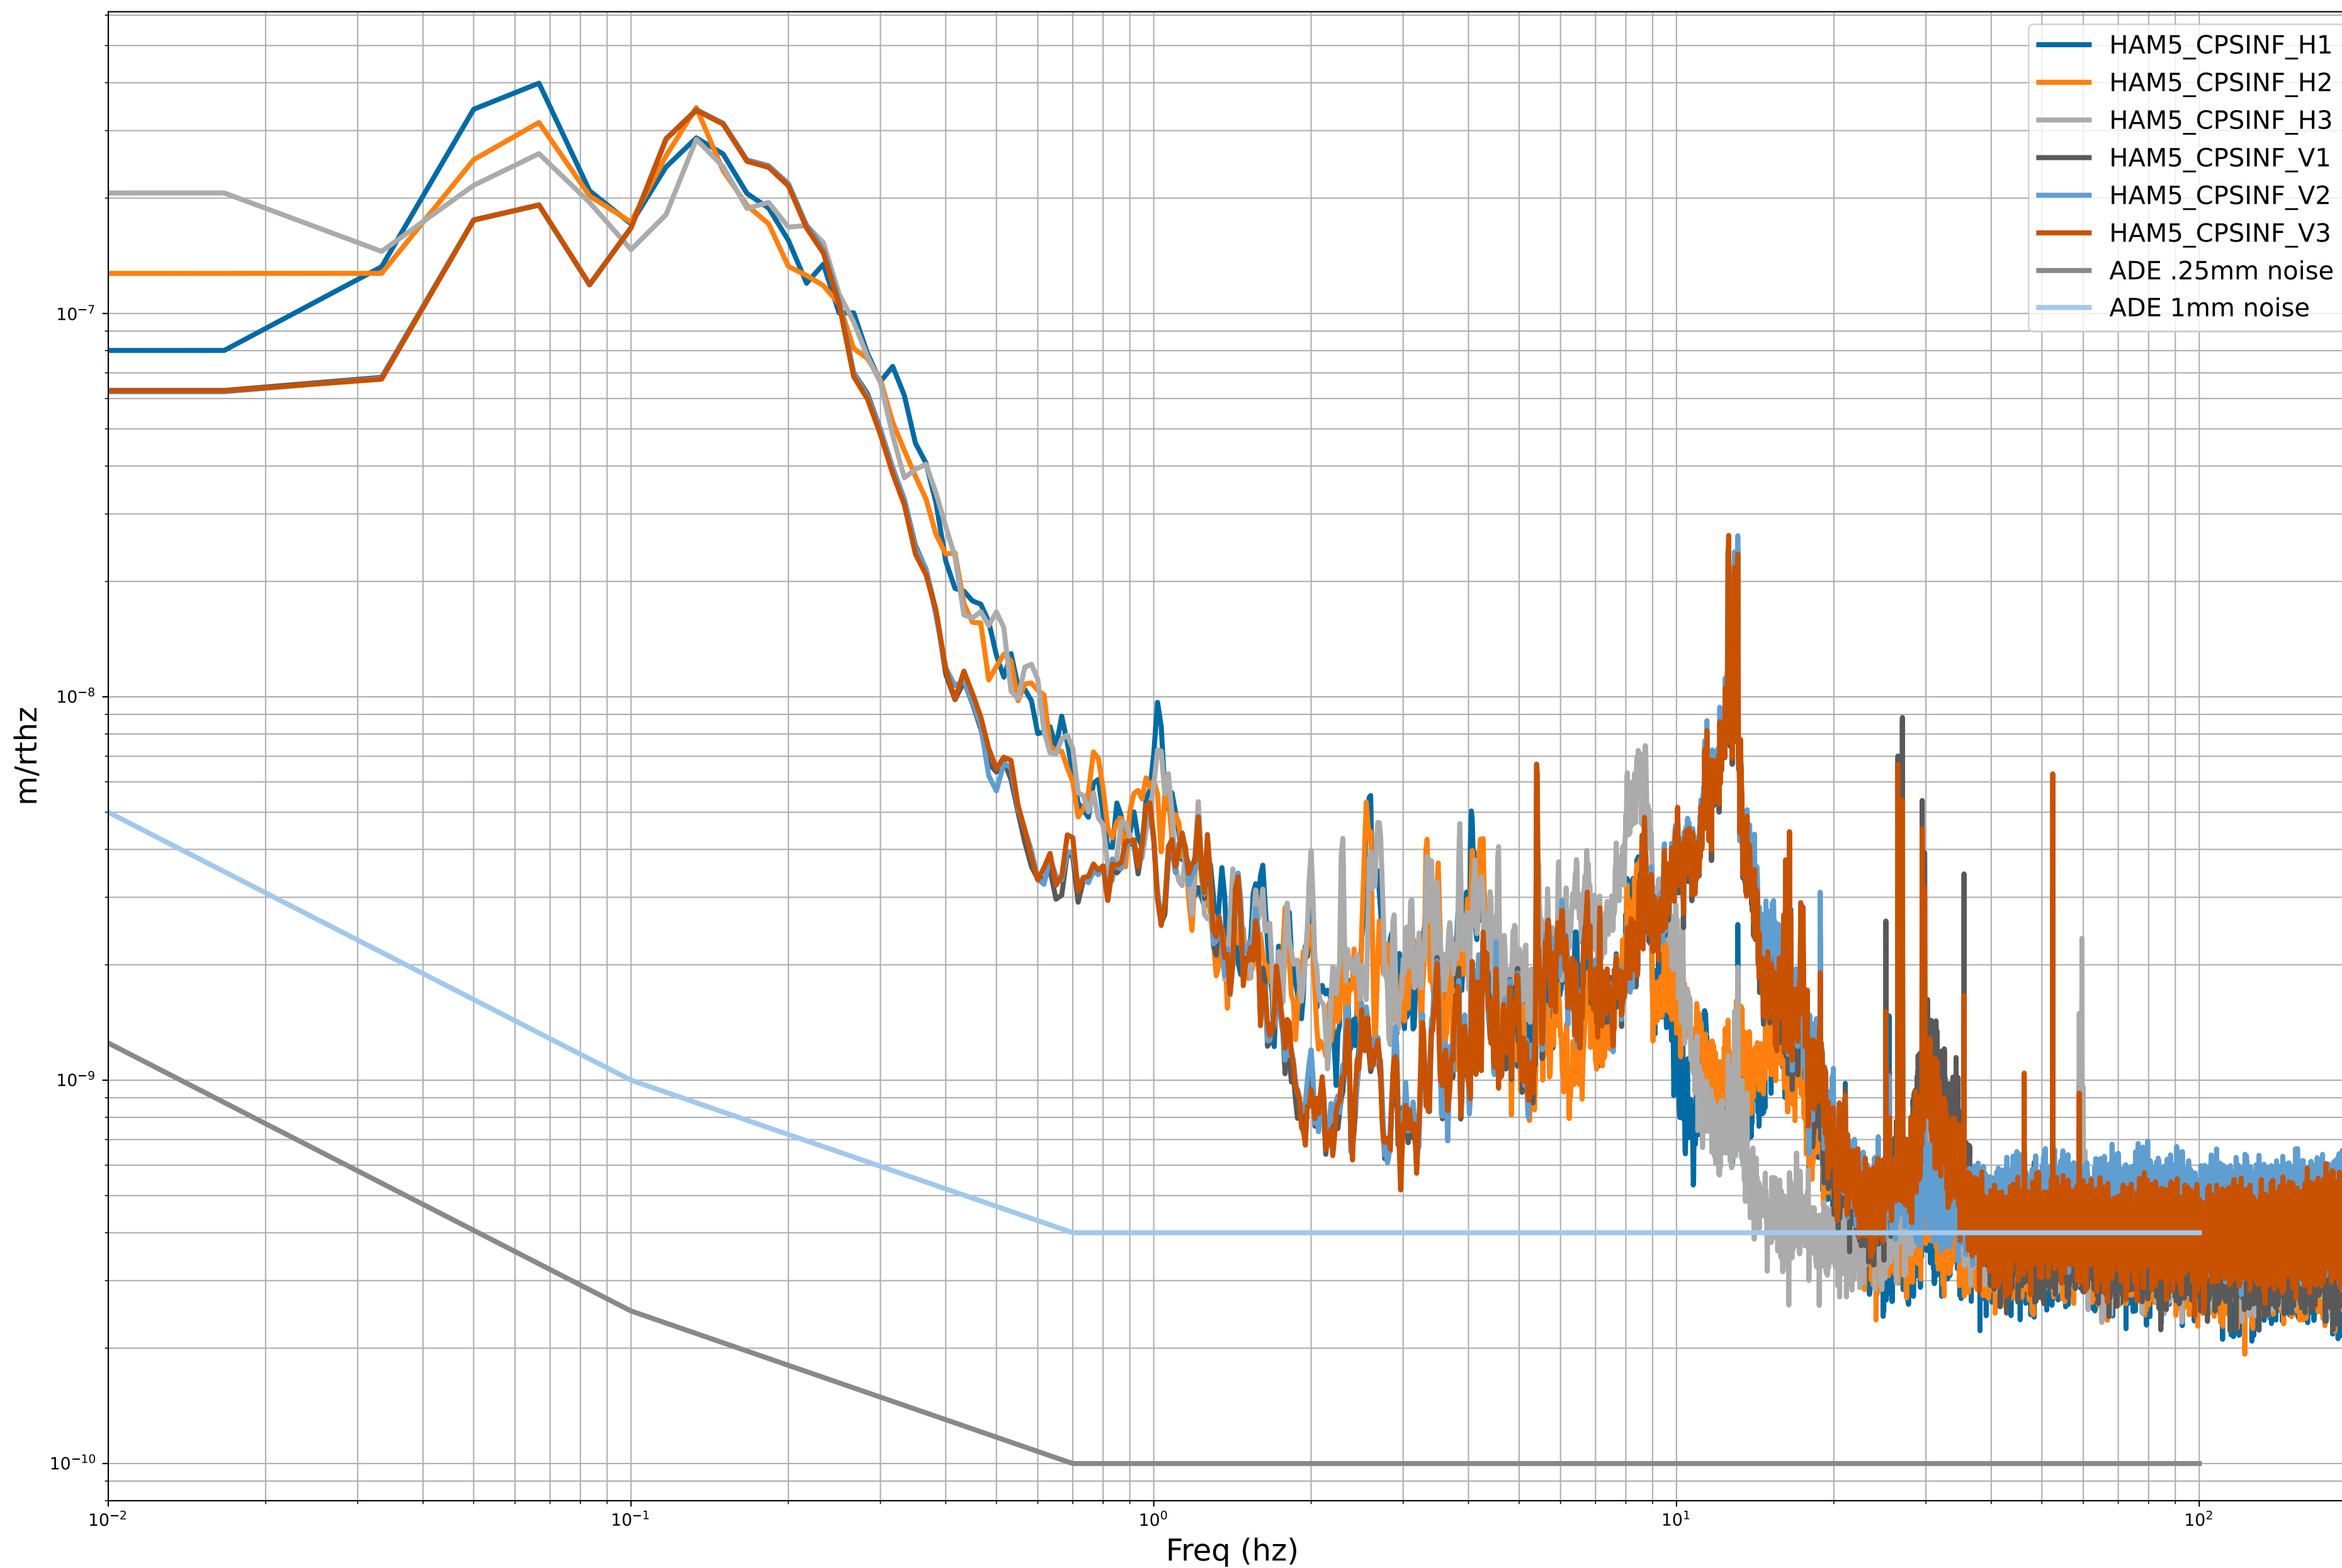

HAM5 CPS Spectra 1399802400 to 1399803000

calibration only >10hz