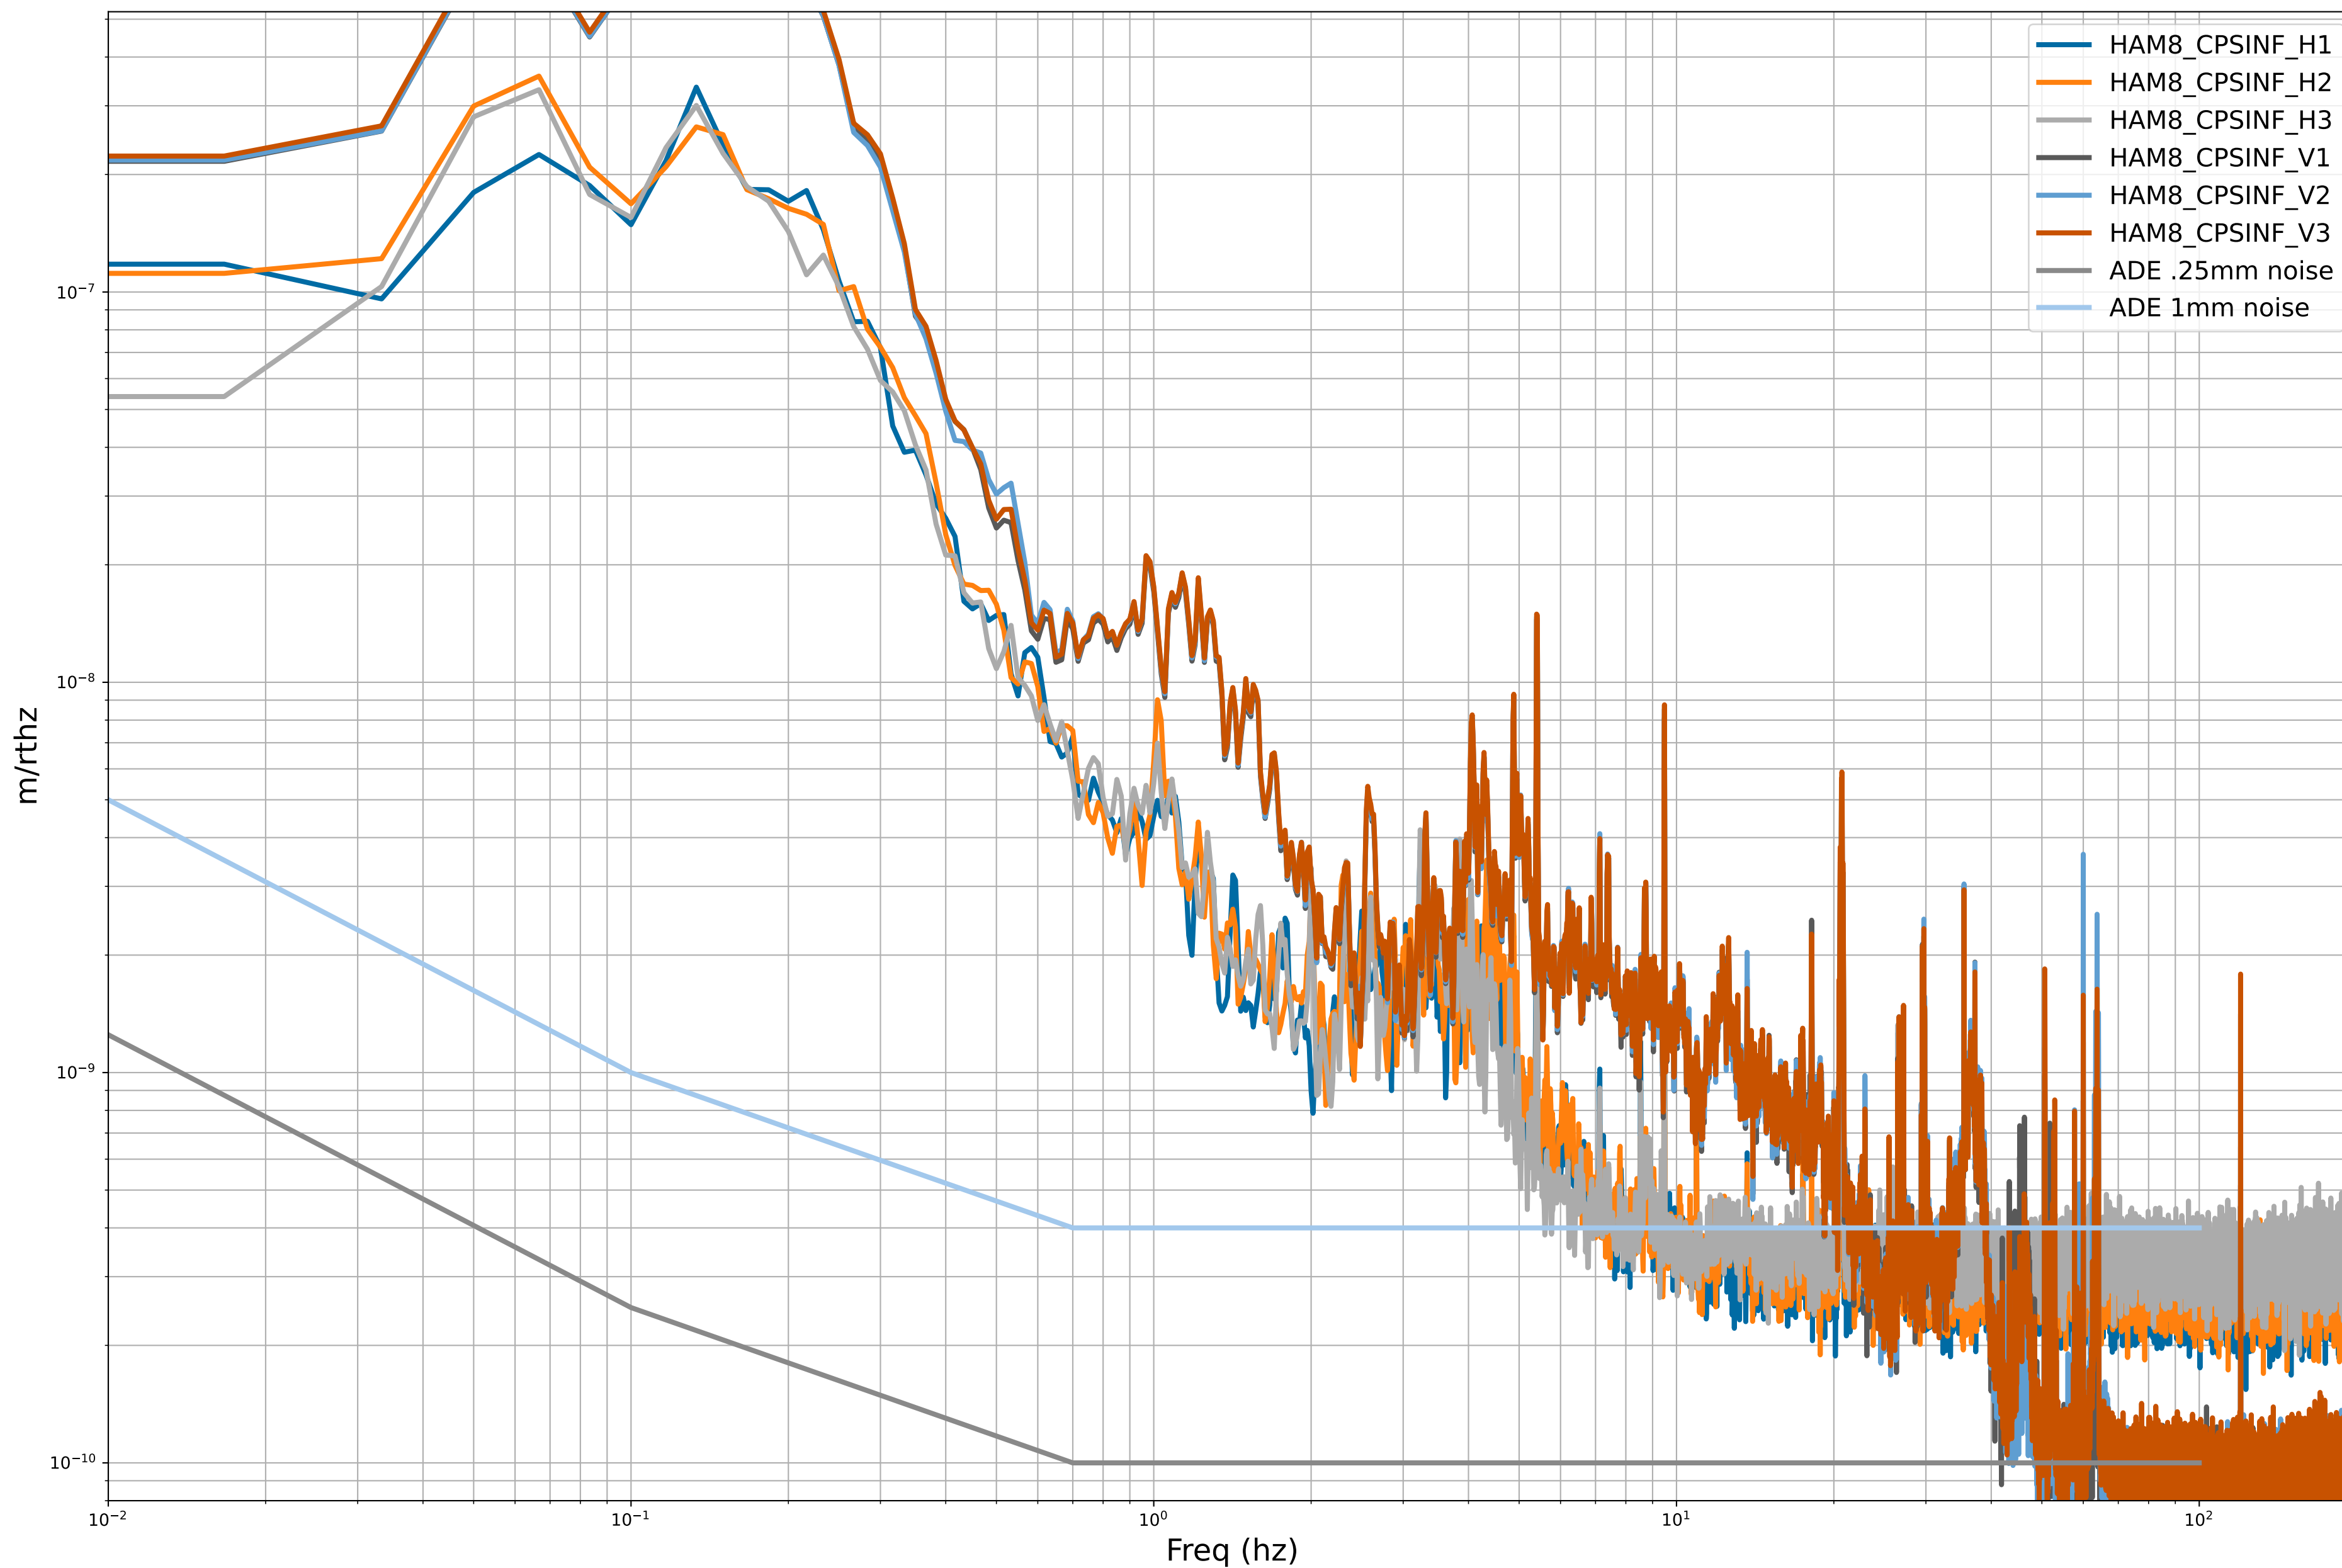

HAM8 CPS Spectra 1399802400 to 1399803000

calibration only >10hz