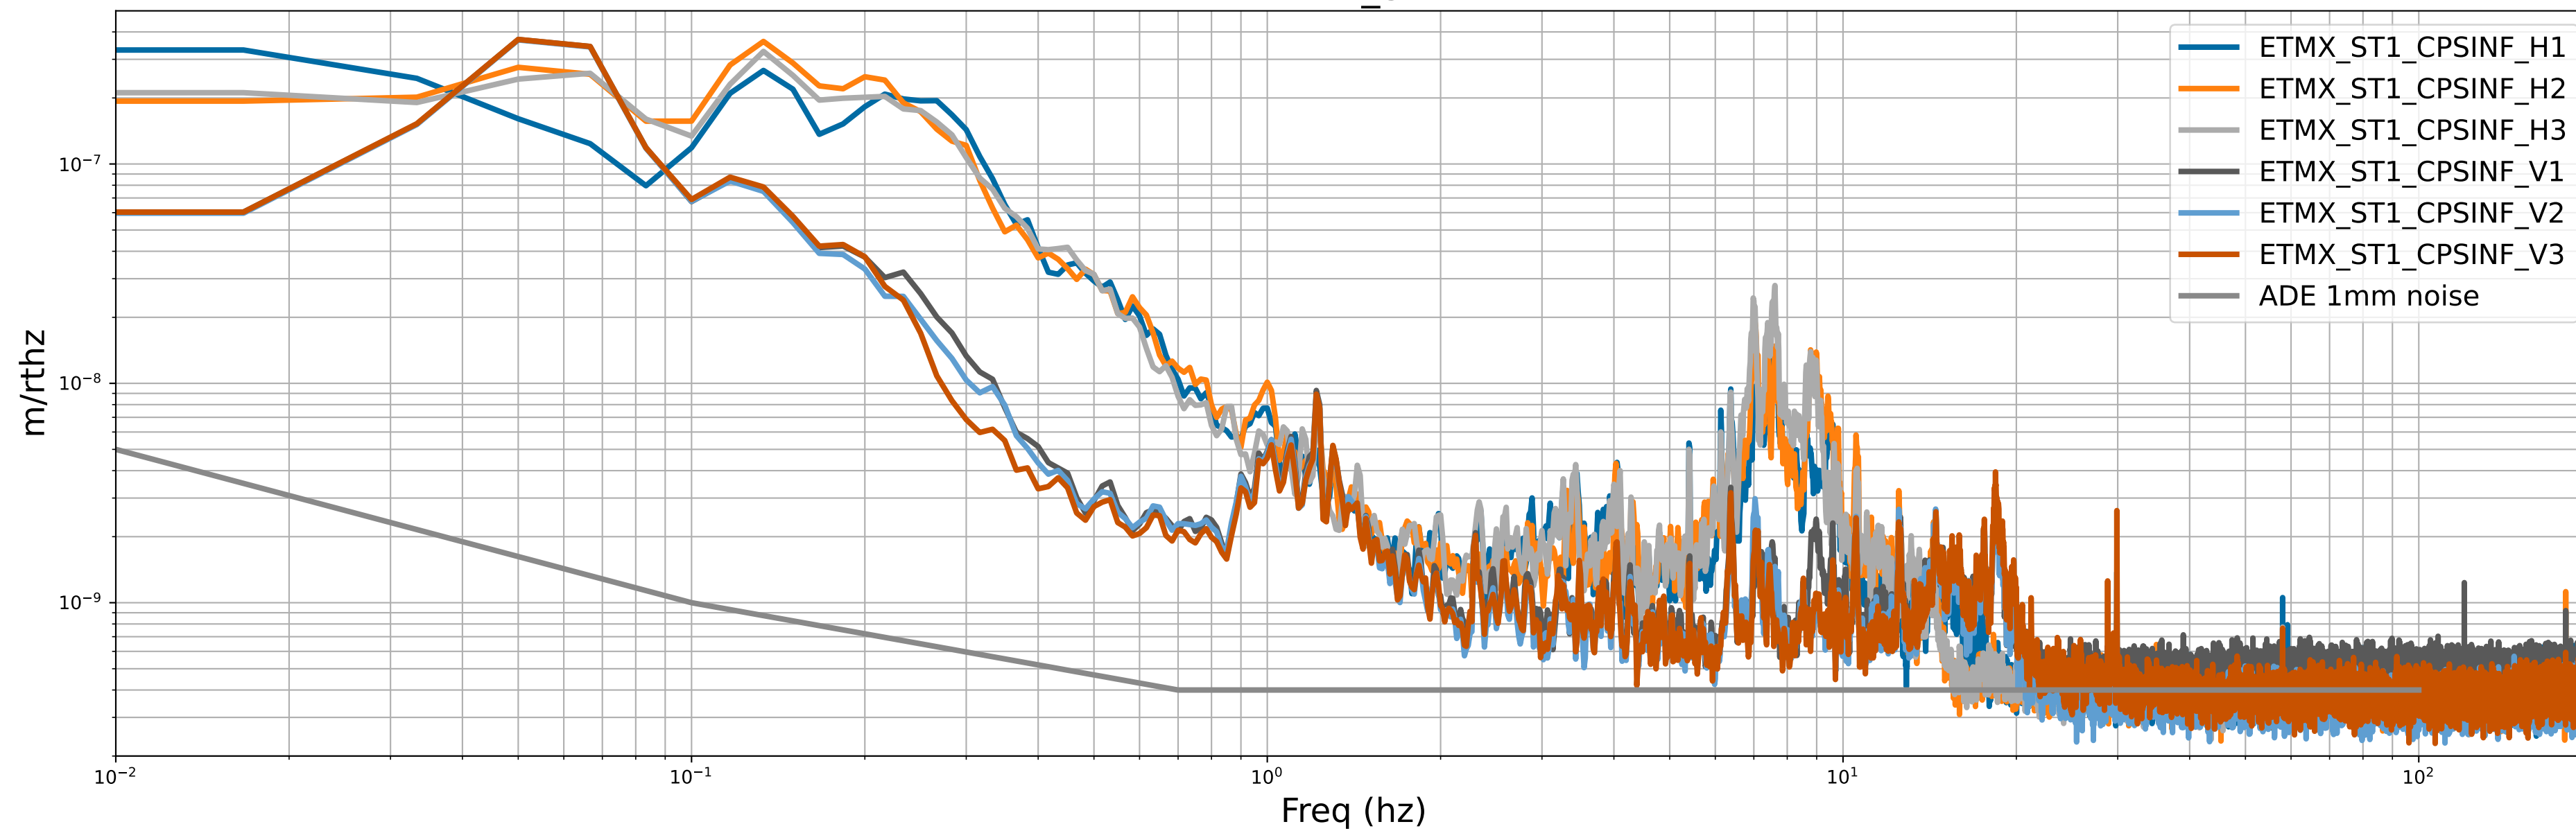

ETMX_ST2

CPS Spectra 1399802400 to 1399803000

ETMX_ST1