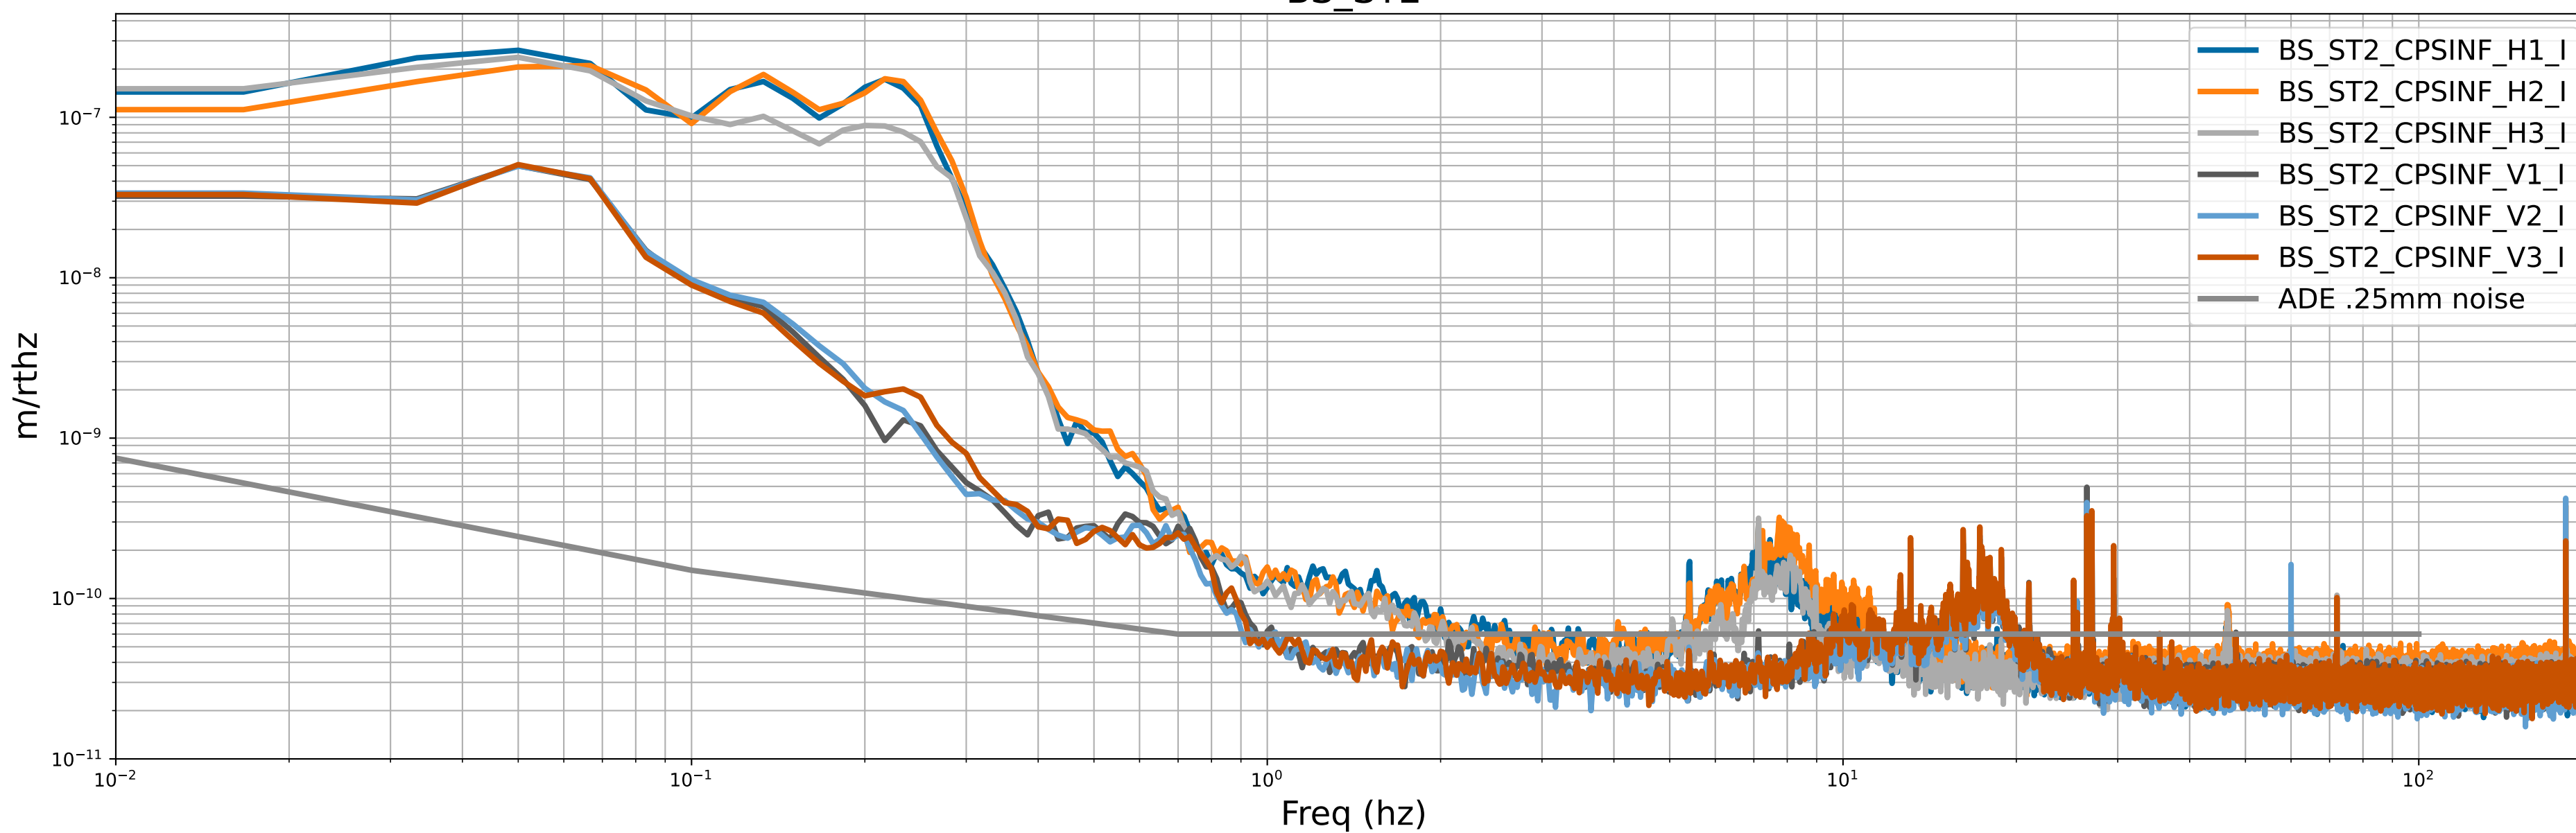

ETMX_ST1

BS_ST2

calibration only >10hz