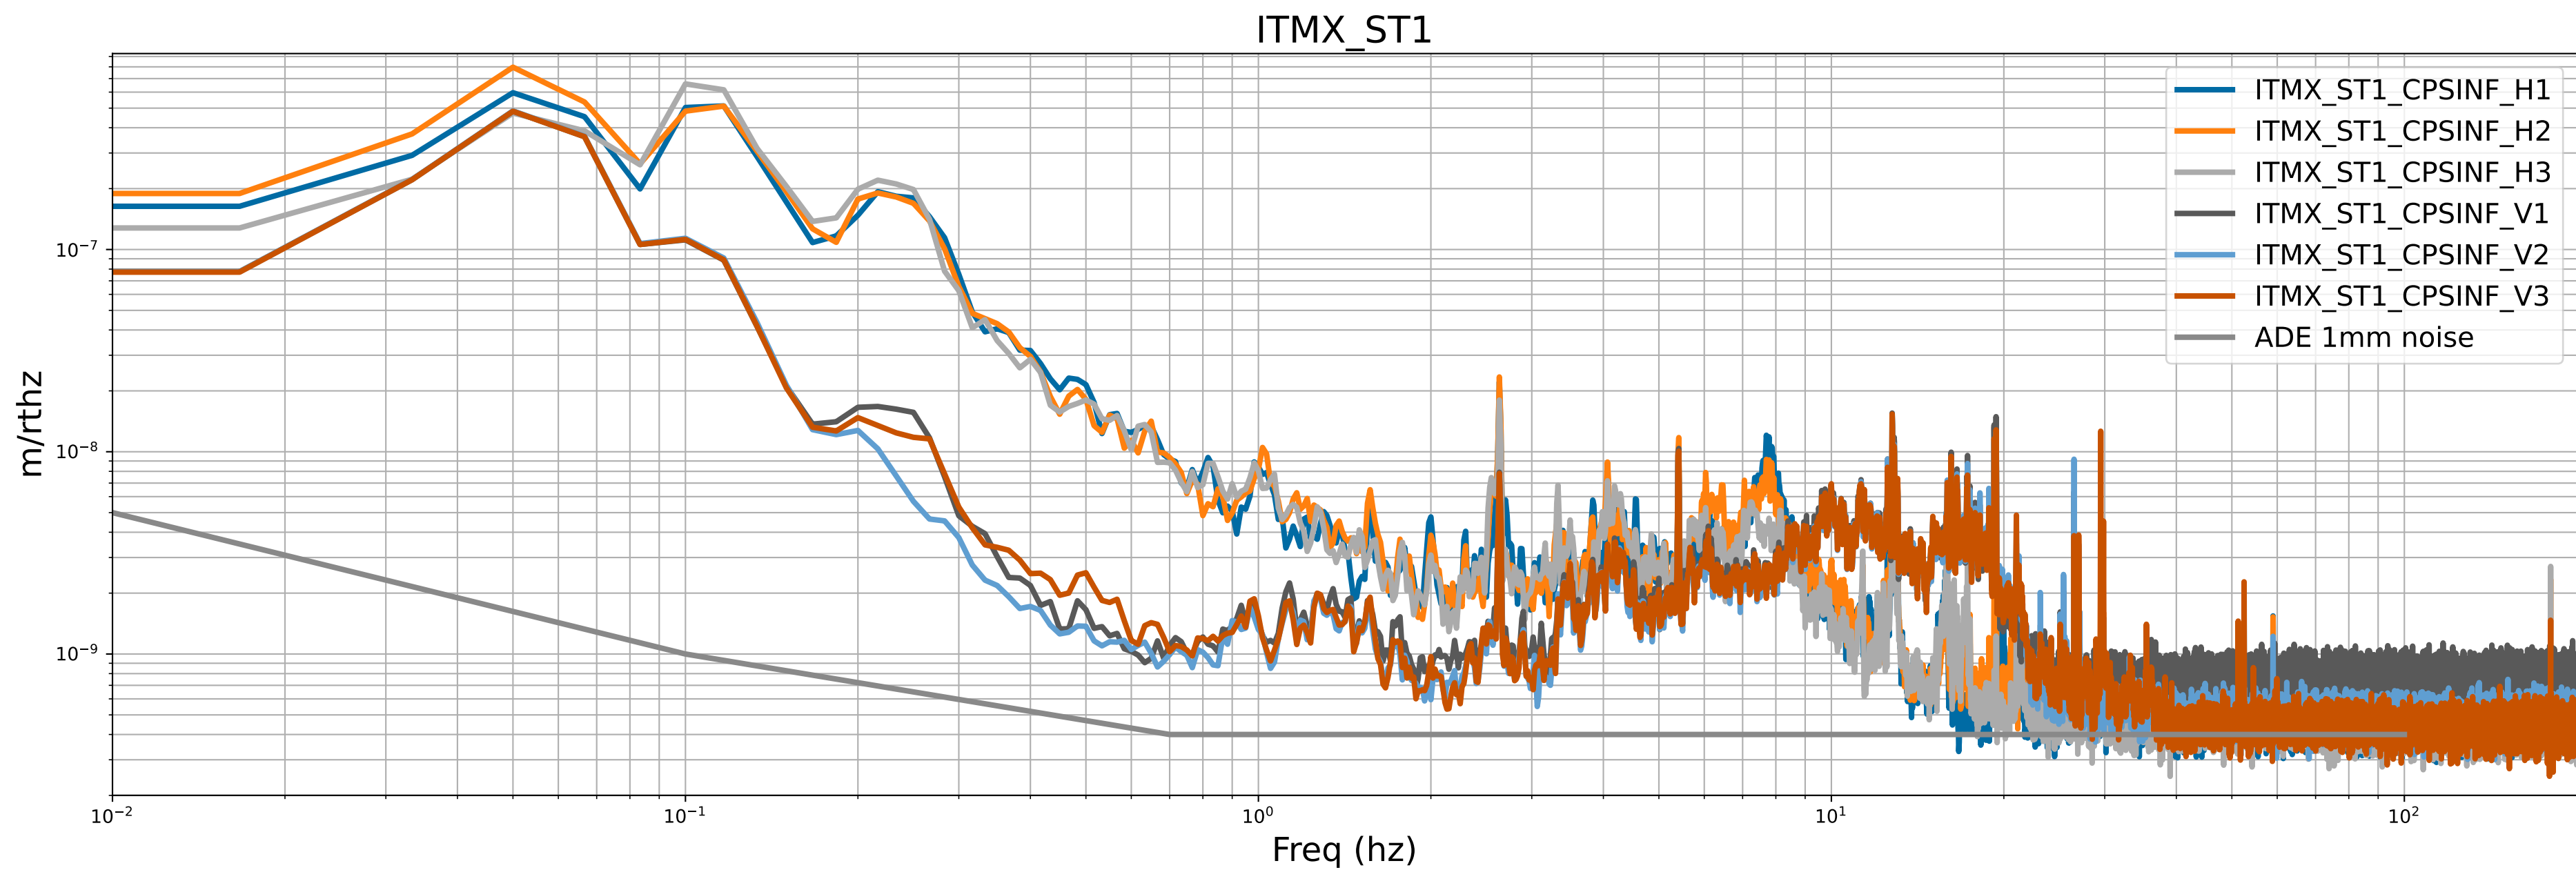

HAM2 CPS Spectra 1400234400 to 1400235000

calibration only >10hz

HAM3 CPS Spectra 1400234400 to 1400235000

calibration only >10hz

HAM4 CPS Spectra 1400234400 to 1400235000

calibration only >10hz

HAM5 CPS Spectra 1400234400 to 1400235000

calibration only >10hz

HAM6 CPS Spectra 1400234400 to 1400235000

calibration only >10hz

HAM7 CPS Spectra 1400234400 to 1400235000

calibration only >10hz

HAM8 CPS Spectra 1400234400 to 1400235000

calibration only >10hz

CPS Spectra 1400234400 to 1400235000

calibration only >10hz

CPS Spectra 1400234400 to 1400235000

calibration only >10hz

CPS Spectra 1400234400 to 1400235000

calibration only >10hz

CPS Spectra 1400234400 to 1400235000

calibration only >10hz

CPS Spectra 1400234400 to 1400235000

calibration only >10hz