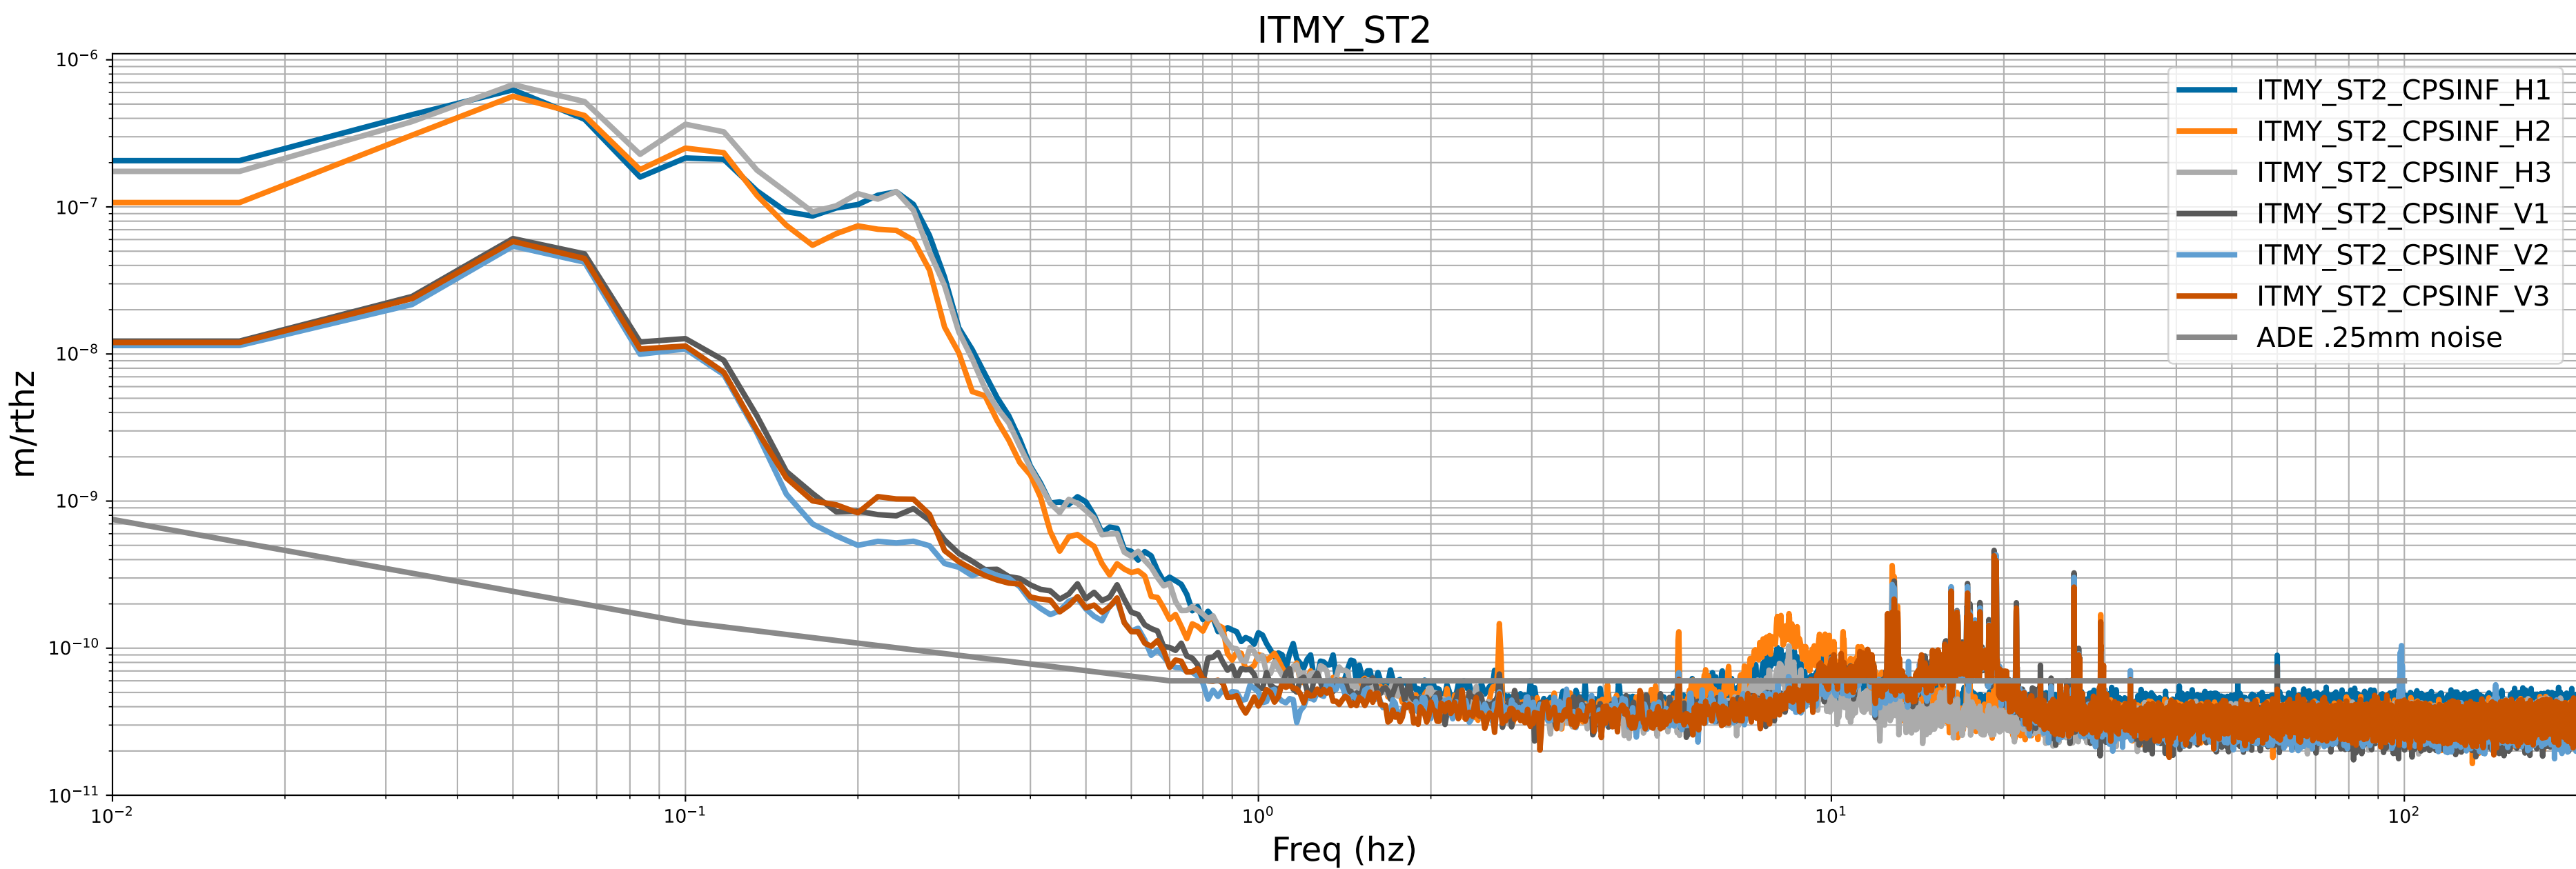

HAM2 CPS Spectra 1400234400 to 1400235000

calibration only >10hz

HAM3 CPS Spectra 1400234400 to 1400235000

calibration only >10hz

HAM4 CPS Spectra 1400234400 to 1400235000

calibration only >10hz

HAM5 CPS Spectra 1400234400 to 1400235000

calibration only >10hz

HAM6 CPS Spectra 1400234400 to 1400235000

calibration only >10hz

HAM7 CPS Spectra 1400234400 to 1400235000

calibration only >10hz

HAM8 CPS Spectra 1400234400 to 1400235000

calibration only >10hz

CPS Spectra 1400234400 to 1400235000

calibration only >10hz

CPS Spectra 1400234400 to 1400235000

calibration only >10hz

CPS Spectra 1400234400 to 1400235000

calibration only >10hz

CPS Spectra 1400234400 to 1400235000

calibration only >10hz

CPS Spectra 1400234400 to 1400235000

calibration only >10hz