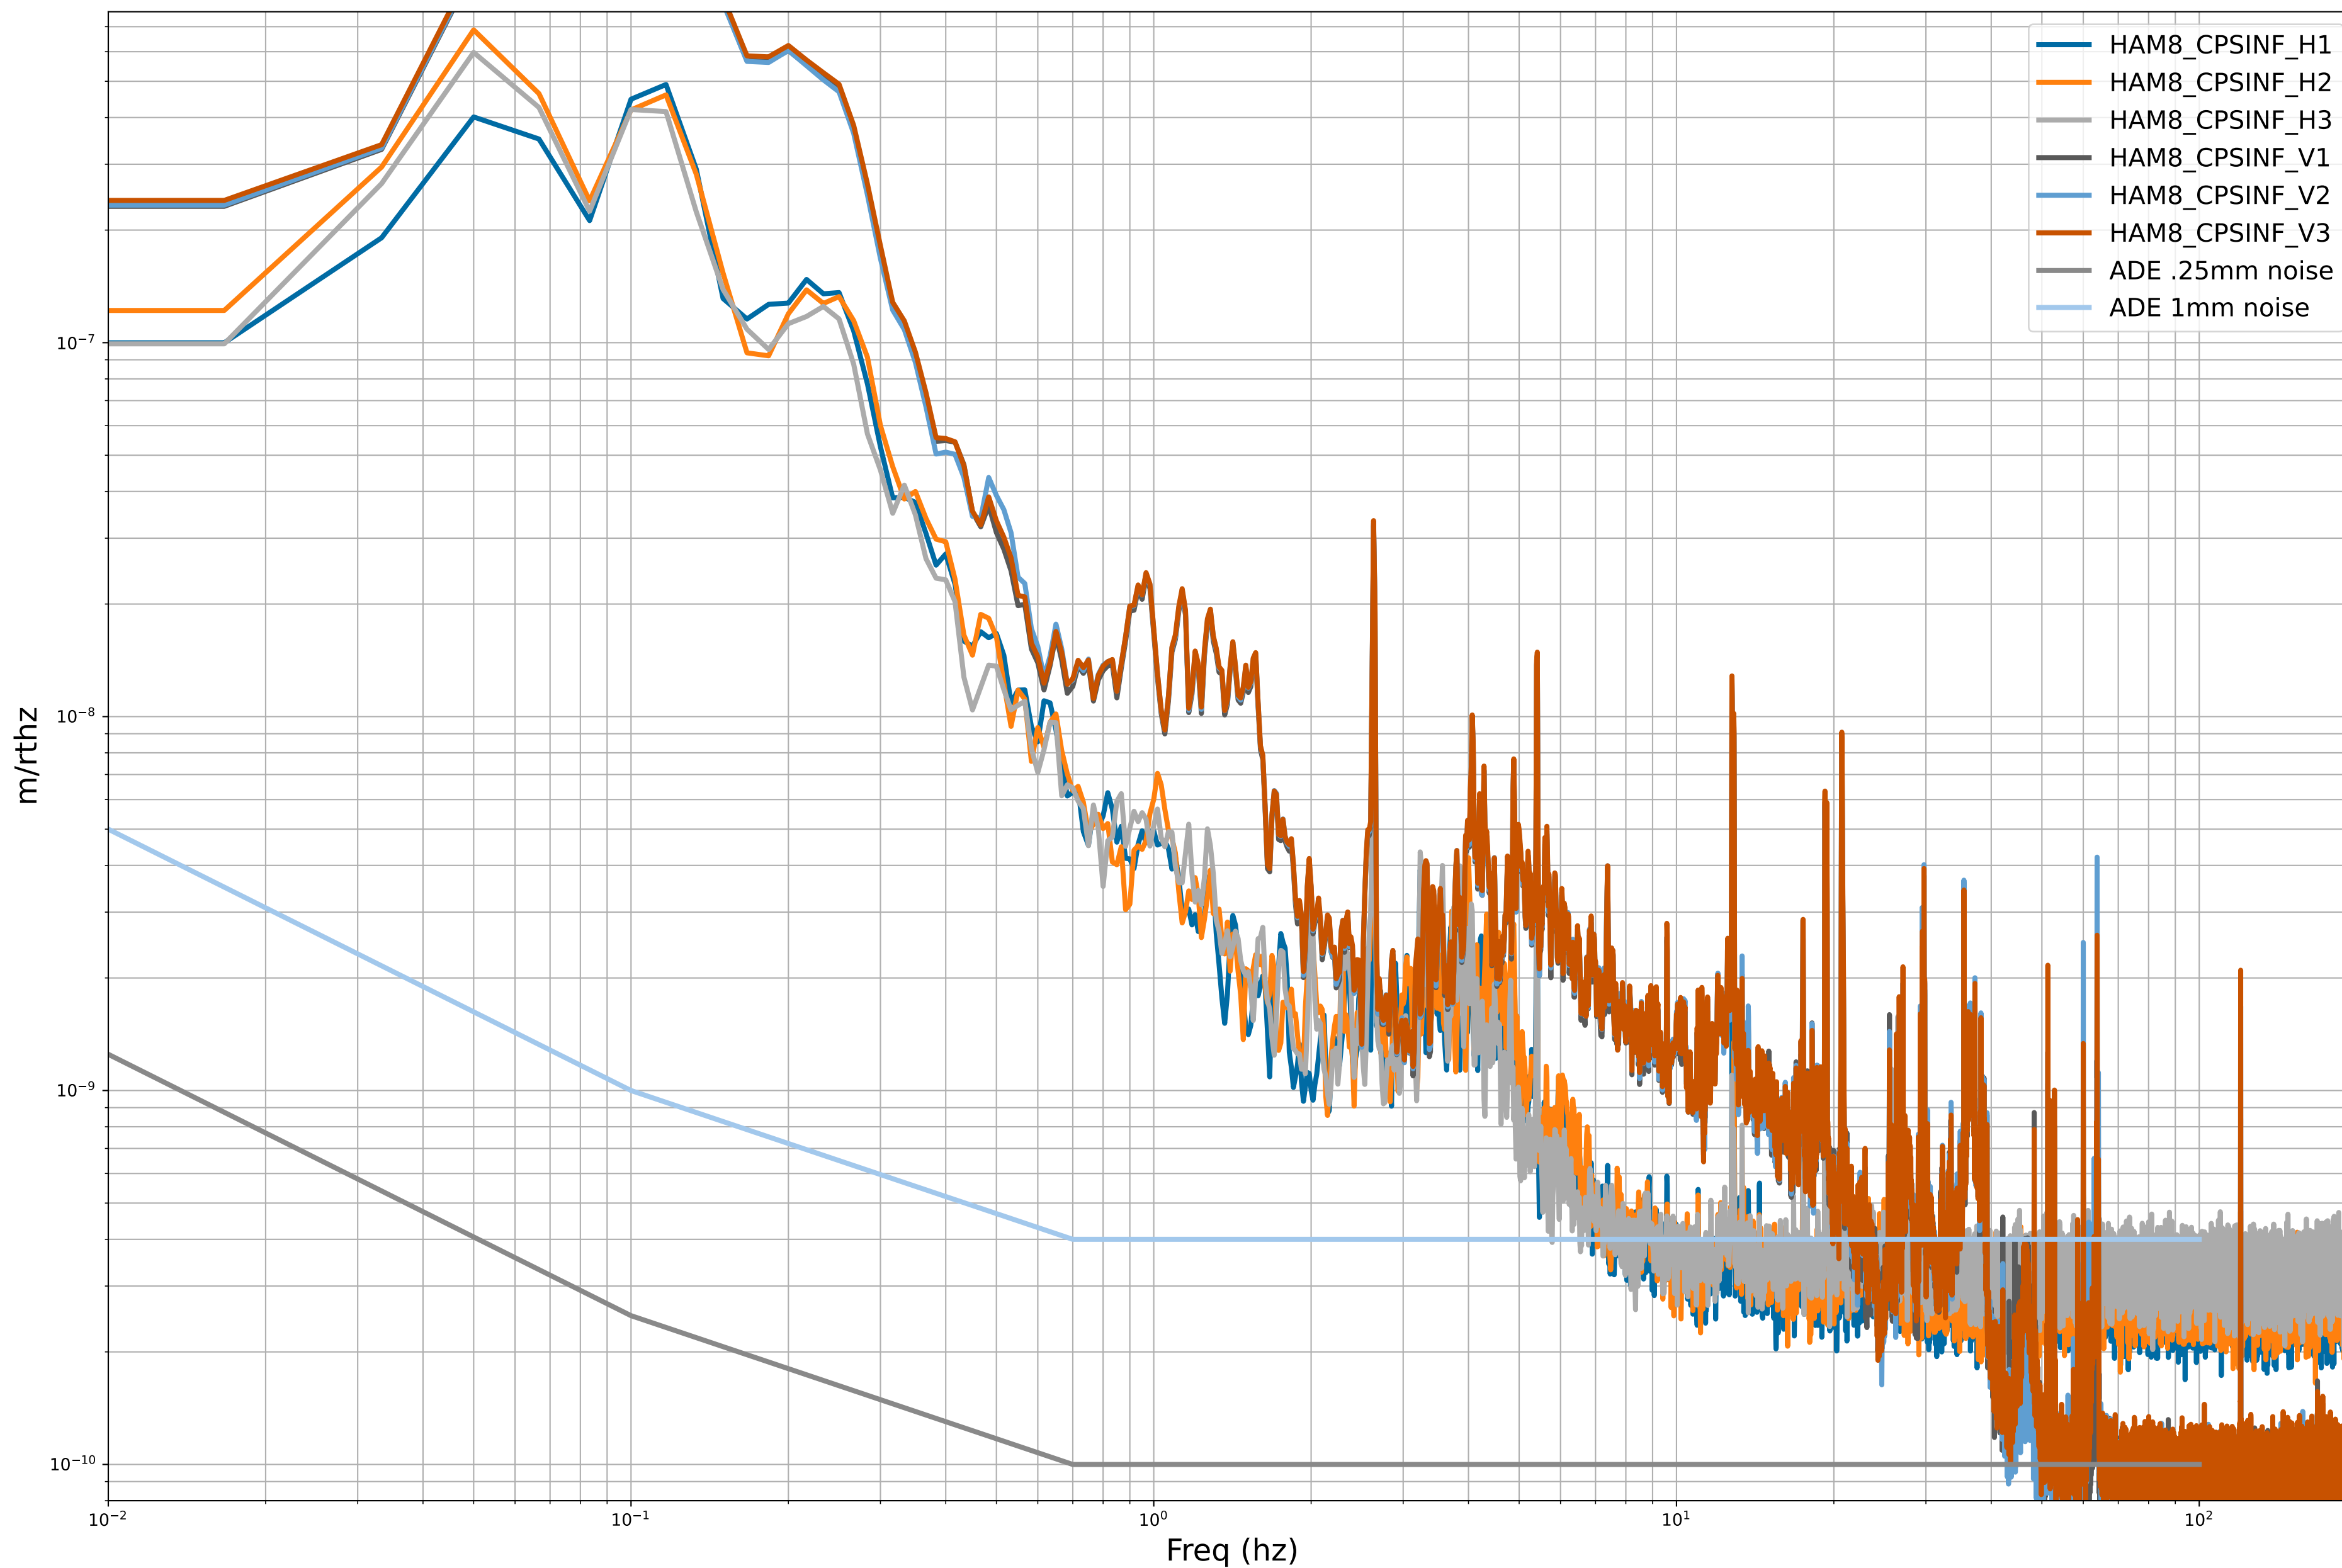

HAM2 CPS Spectra 1400234400 to 1400235000

calibration only >10hz

HAM3 CPS Spectra 1400234400 to 1400235000

calibration only >10hz

HAM4 CPS Spectra 1400234400 to 1400235000

calibration only >10hz

HAM5 CPS Spectra 1400234400 to 1400235000

calibration only >10hz

HAM6 CPS Spectra 1400234400 to 1400235000

calibration only >10hz

HAM7 CPS Spectra 1400234400 to 1400235000

calibration only >10hz

HAM8 CPS Spectra 1400234400 to 1400235000

calibration only >10hz

CPS Spectra 1400234400 to 1400235000

calibration only >10hz

CPS Spectra 1400234400 to 1400235000

calibration only >10hz

CPS Spectra 1400234400 to 1400235000

calibration only >10hz

CPS Spectra 1400234400 to 1400235000

calibration only >10hz

CPS Spectra 1400234400 to 1400235000

calibration only >10hz