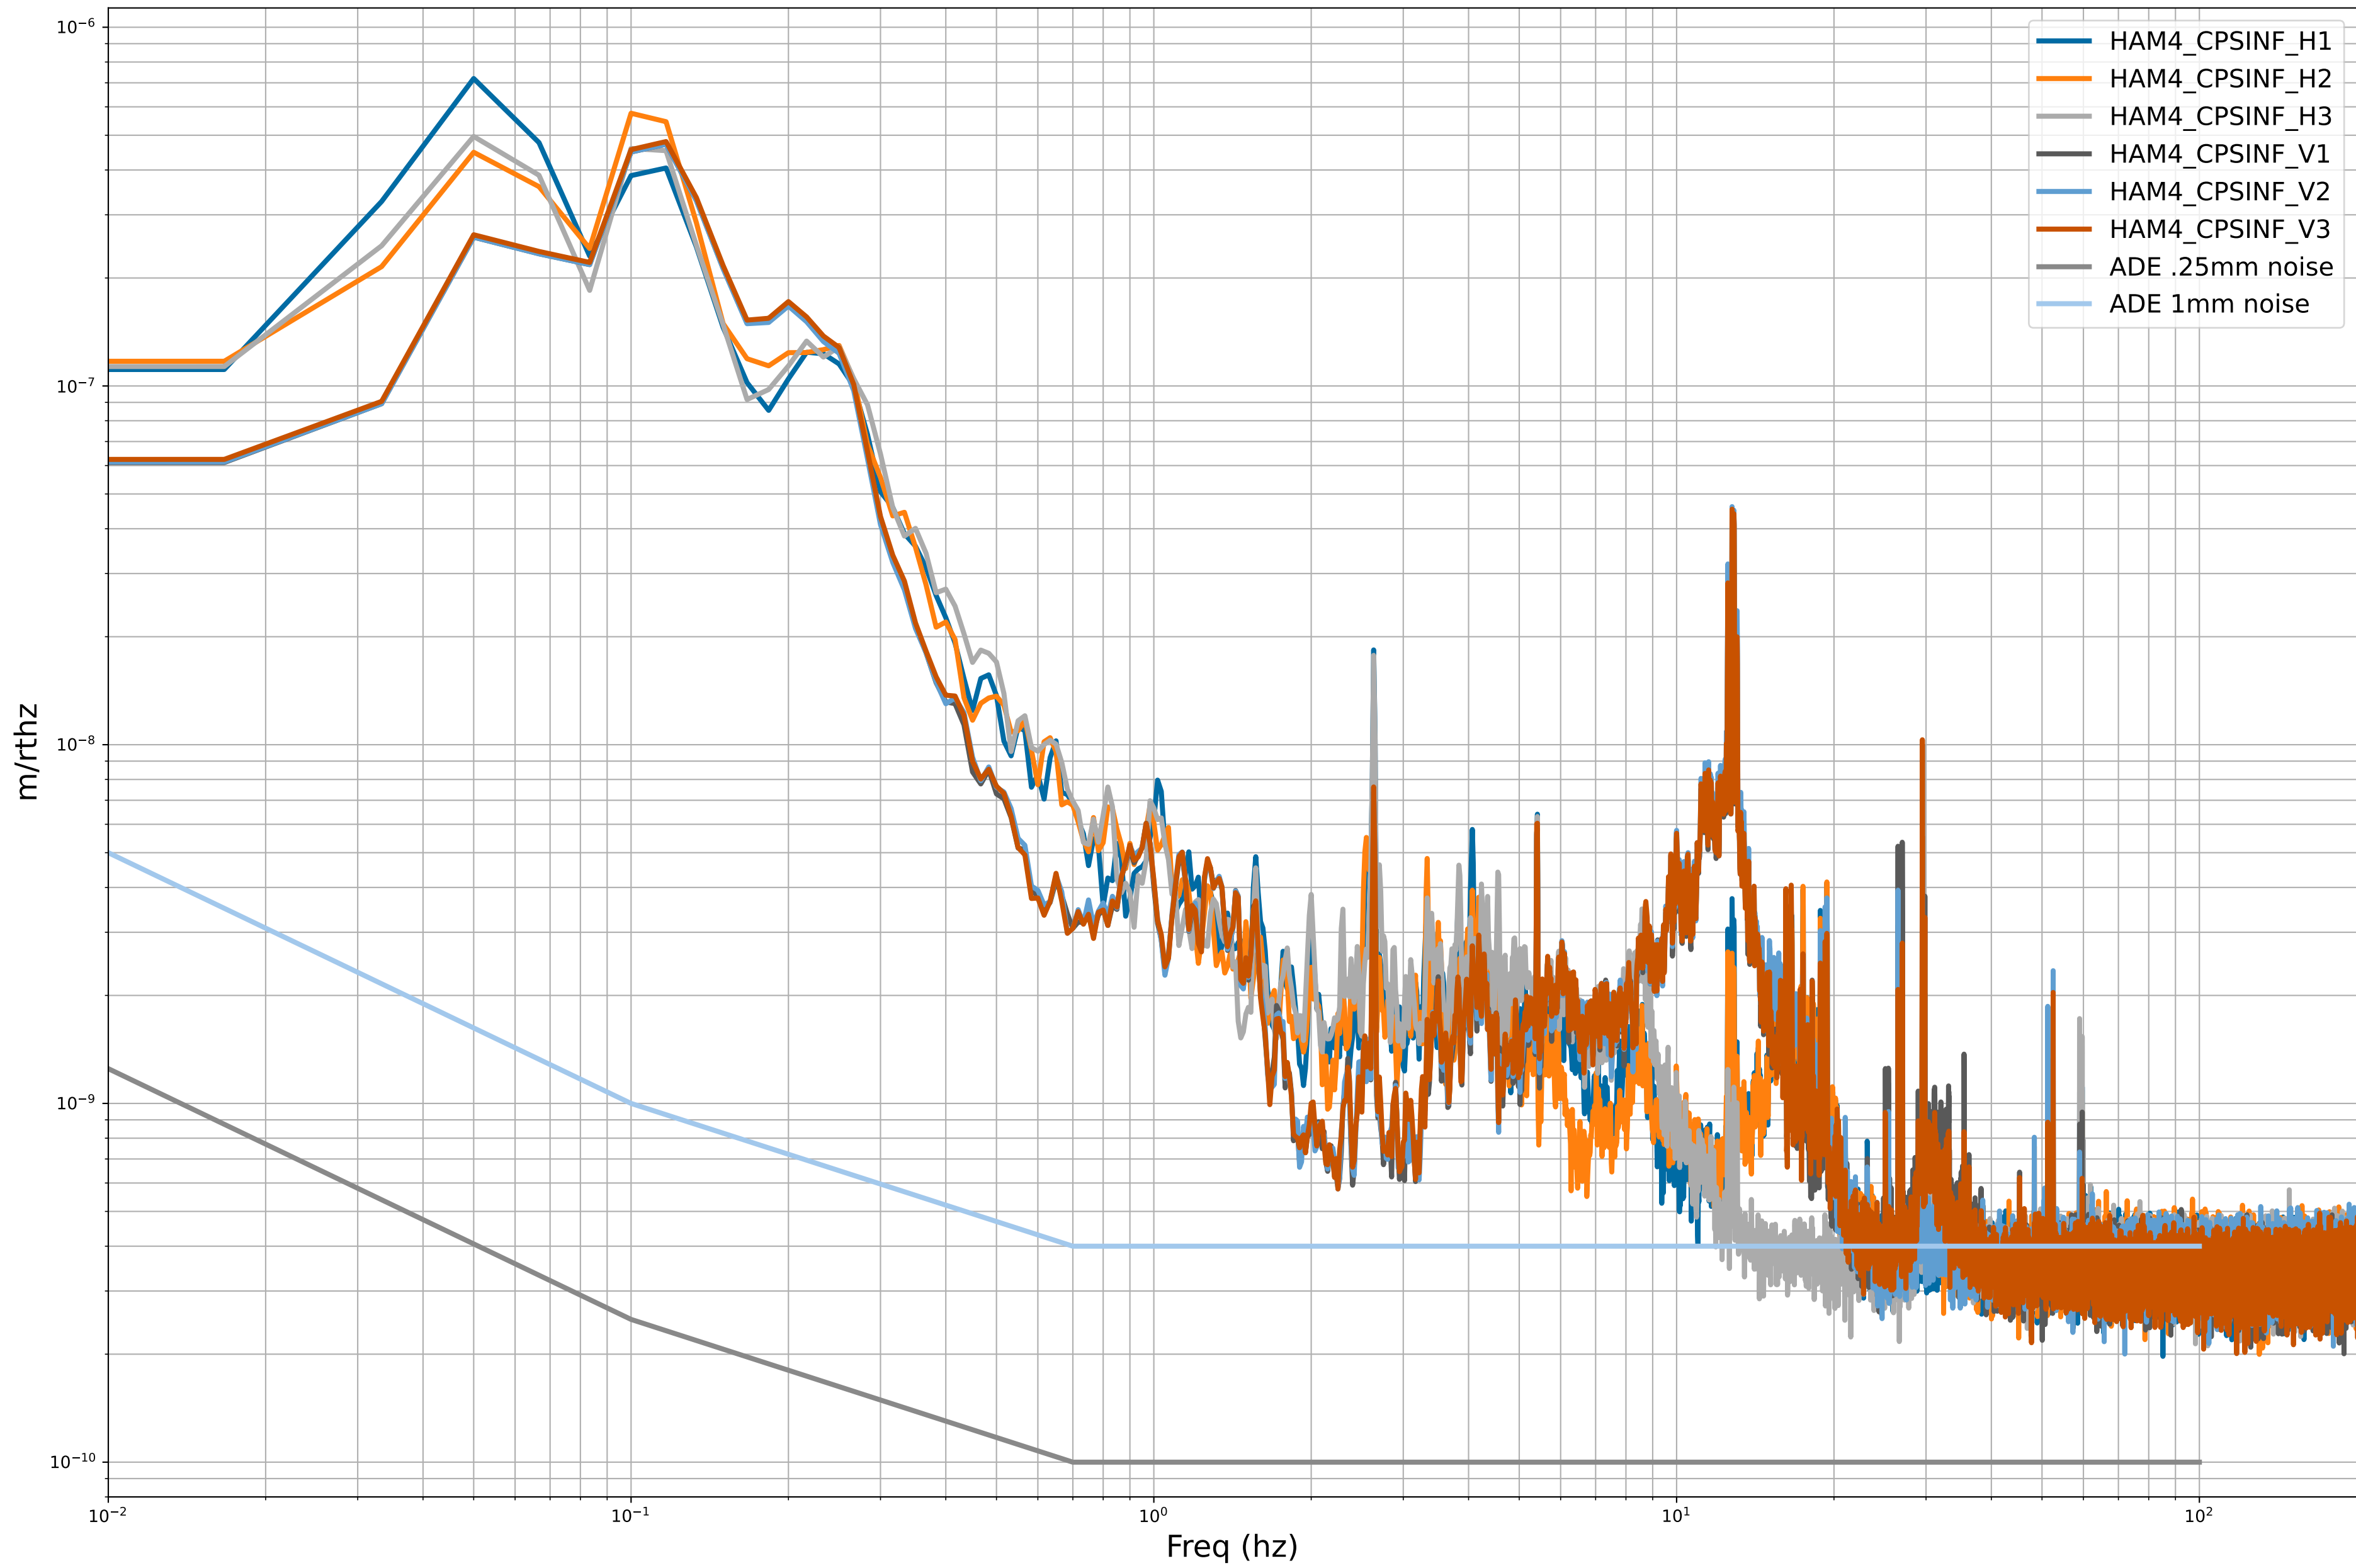

HAM2 CPS Spectra 1400234400 to 1400235000

calibration only >10hz

HAM3 CPS Spectra 1400234400 to 1400235000

calibration only >10hz

HAM4 CPS Spectra 1400234400 to 1400235000

calibration only >10hz

HAM5 CPS Spectra 1400234400 to 1400235000

calibration only >10hz

HAM6 CPS Spectra 1400234400 to 1400235000

calibration only >10hz

HAM7 CPS Spectra 1400234400 to 1400235000

calibration only >10hz

HAM8 CPS Spectra 1400234400 to 1400235000

calibration only >10hz

CPS Spectra 1400234400 to 1400235000

calibration only >10hz

CPS Spectra 1400234400 to 1400235000

calibration only >10hz

CPS Spectra 1400234400 to 1400235000

calibration only >10hz

CPS Spectra 1400234400 to 1400235000

calibration only >10hz

CPS Spectra 1400234400 to 1400235000

calibration only >10hz