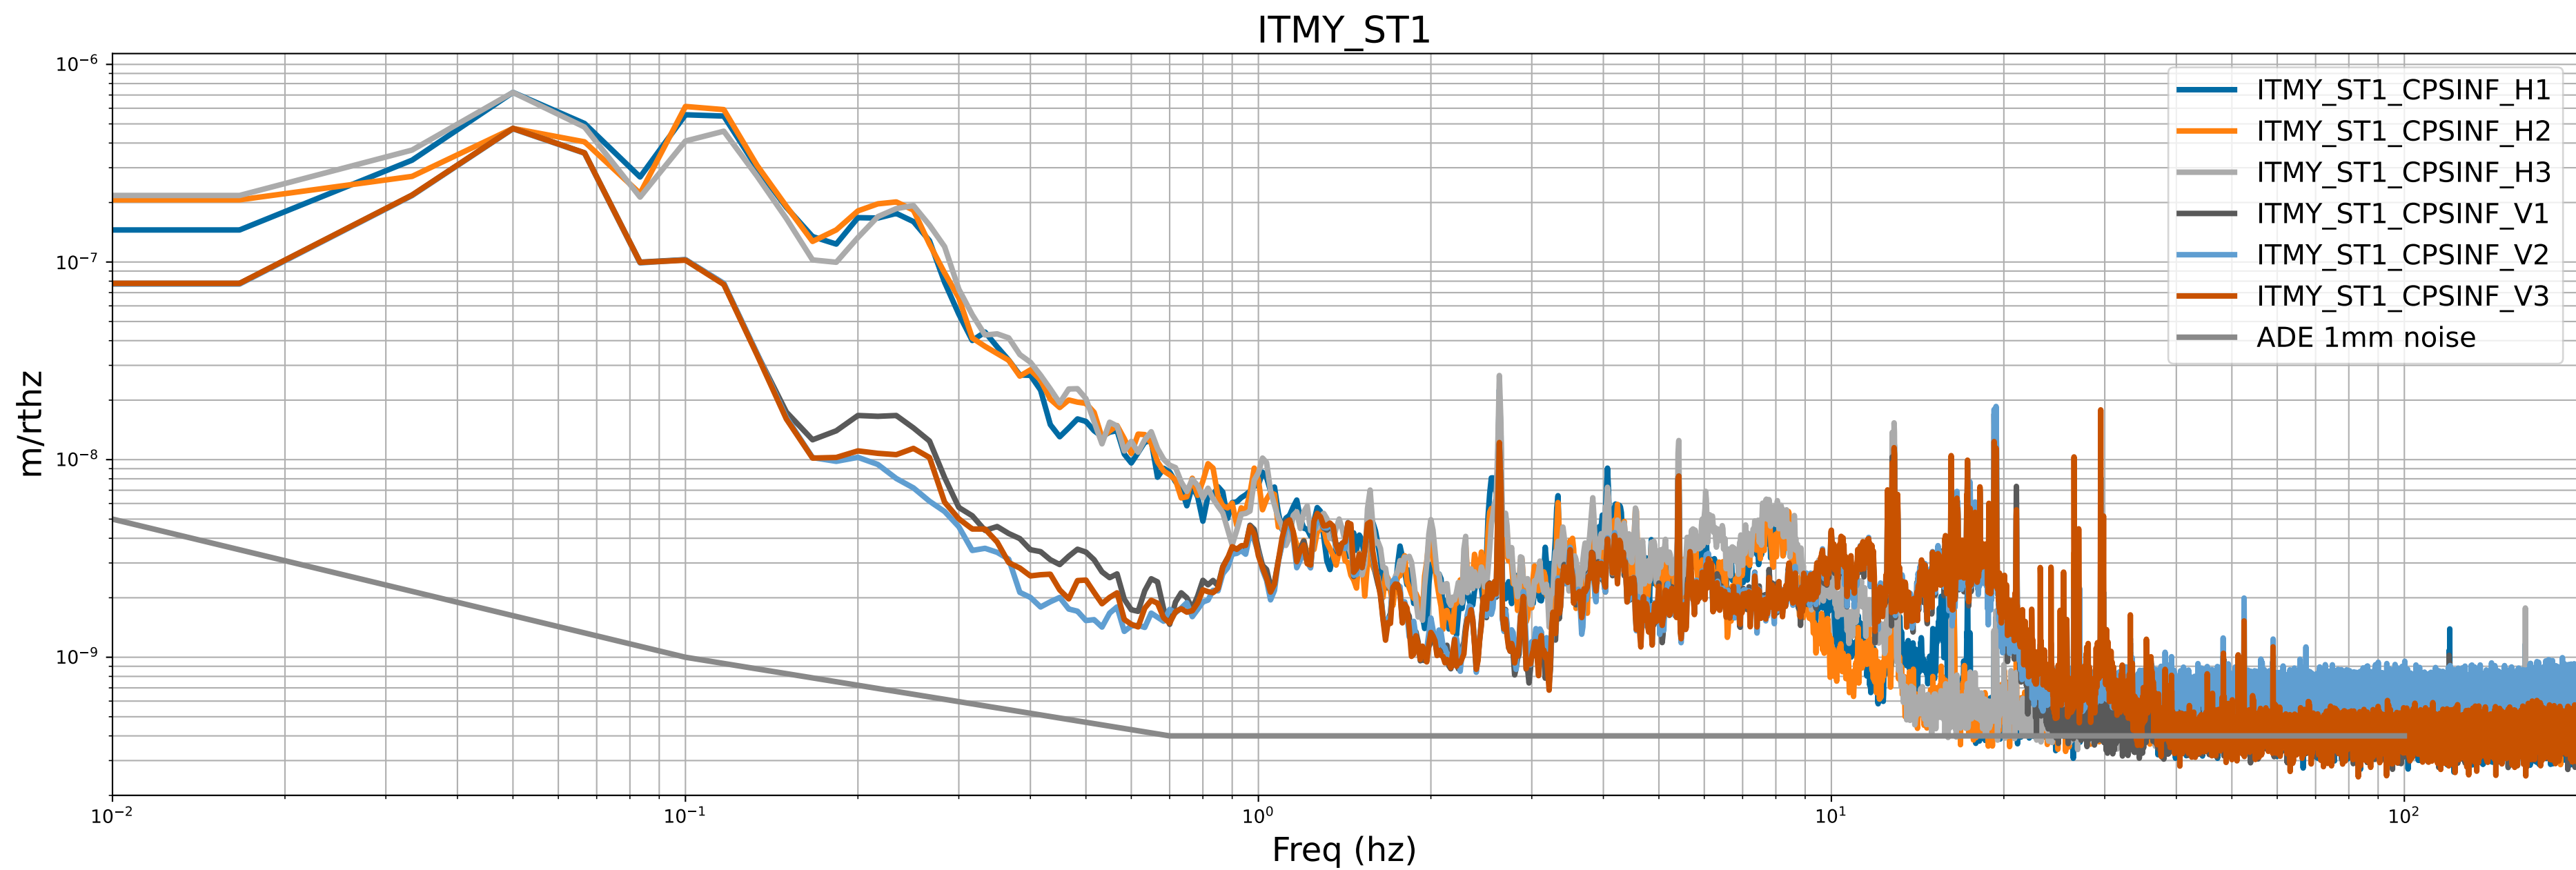

HAM2 CPS Spectra 1400234400 to 1400235000

calibration only >10hz

HAM3 CPS Spectra 1400234400 to 1400235000

calibration only >10hz

HAM4 CPS Spectra 1400234400 to 1400235000

calibration only >10hz

HAM5 CPS Spectra 1400234400 to 1400235000

calibration only >10hz

HAM6 CPS Spectra 1400234400 to 1400235000

calibration only >10hz

HAM7 CPS Spectra 1400234400 to 1400235000

calibration only >10hz

HAM8 CPS Spectra 1400234400 to 1400235000

calibration only >10hz

CPS Spectra 1400234400 to 1400235000

calibration only >10hz

CPS Spectra 1400234400 to 1400235000

calibration only >10hz

CPS Spectra 1400234400 to 1400235000

calibration only >10hz

CPS Spectra 1400234400 to 1400235000

calibration only >10hz

CPS Spectra 1400234400 to 1400235000

calibration only >10hz