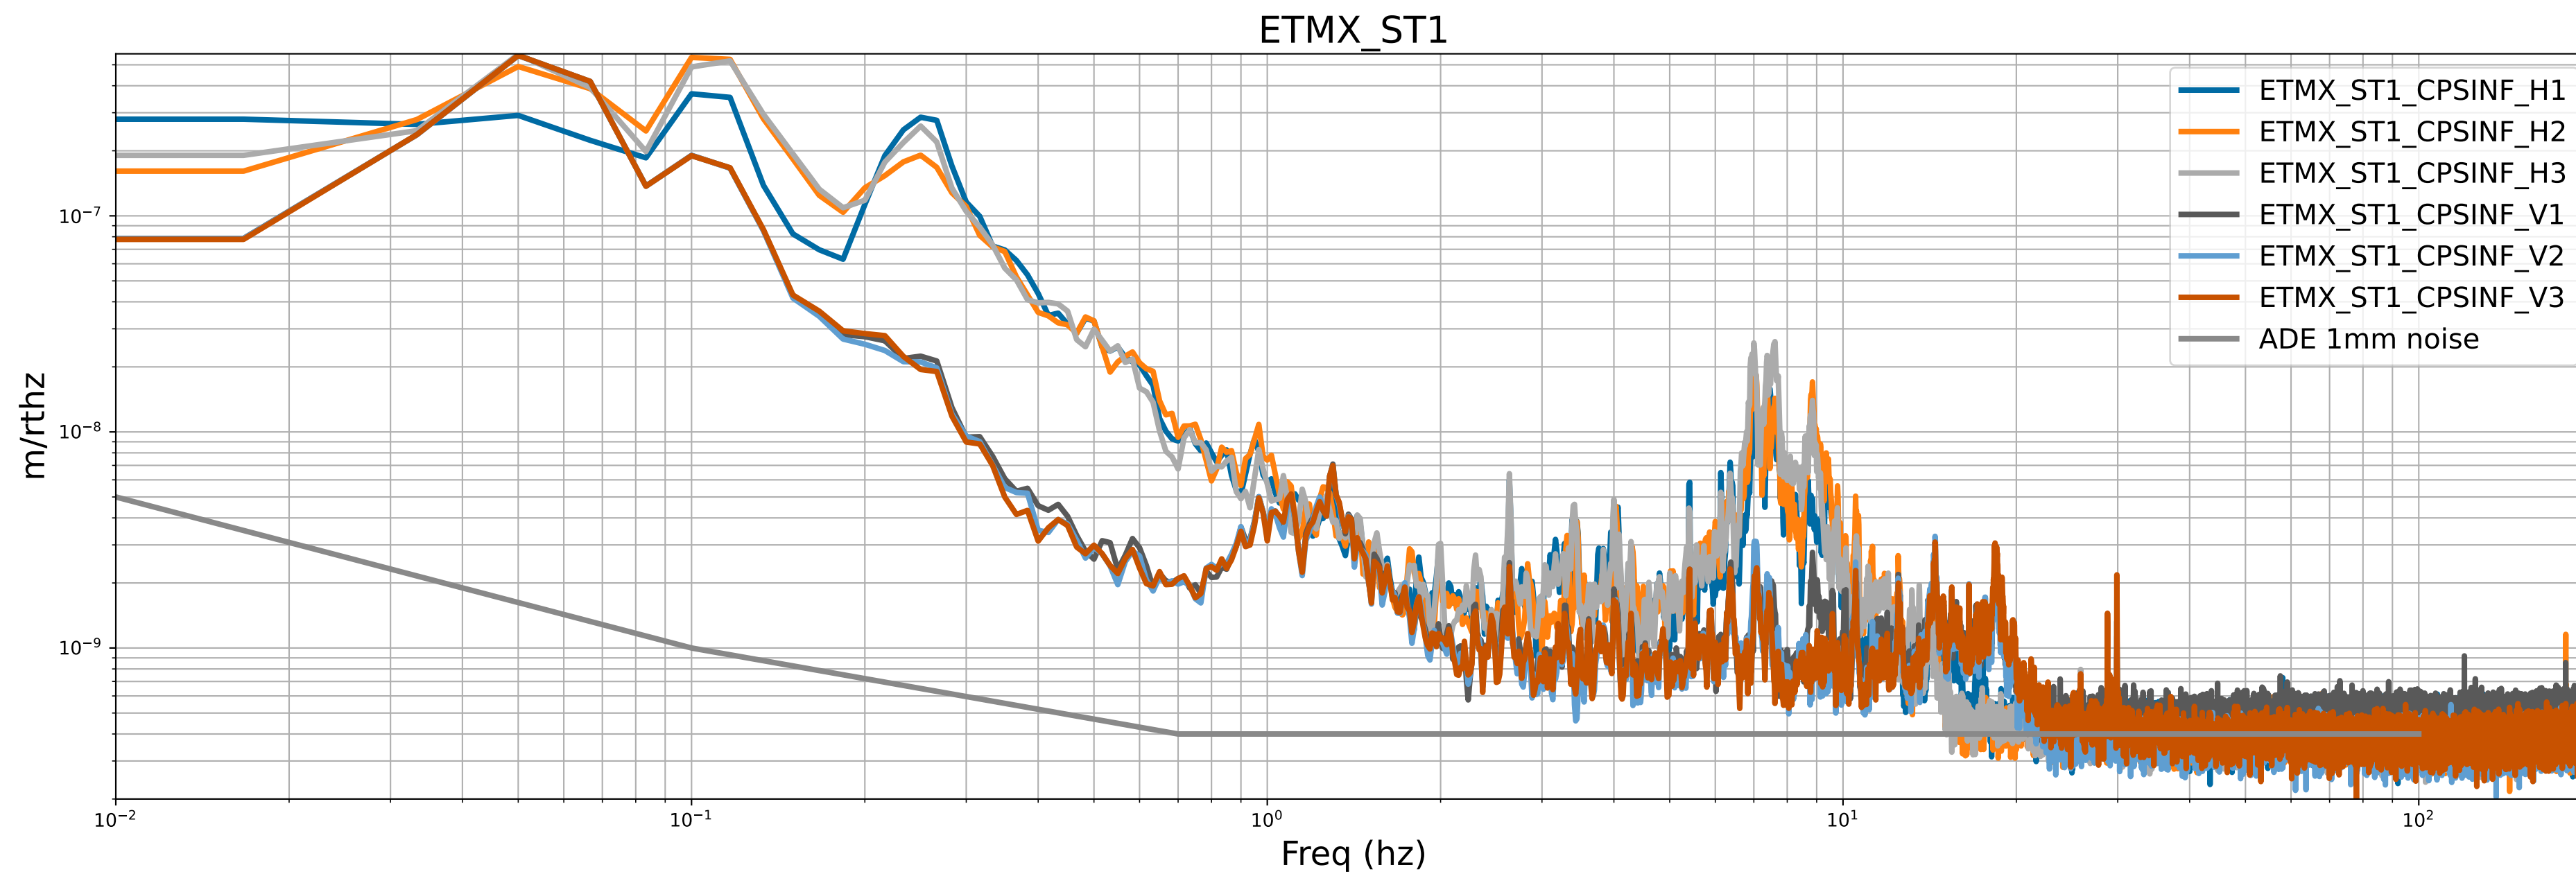

HAM2 CPS Spectra 1400234400 to 1400235000

calibration only >10hz

HAM3 CPS Spectra 1400234400 to 1400235000

calibration only >10hz

HAM4 CPS Spectra 1400234400 to 1400235000

calibration only >10hz

HAM5 CPS Spectra 1400234400 to 1400235000

calibration only >10hz

HAM6 CPS Spectra 1400234400 to 1400235000

calibration only >10hz

HAM7 CPS Spectra 1400234400 to 1400235000

calibration only >10hz

HAM8 CPS Spectra 1400234400 to 1400235000

calibration only >10hz

CPS Spectra 1400234400 to 1400235000

calibration only >10hz

CPS Spectra 1400234400 to 1400235000

calibration only >10hz

CPS Spectra 1400234400 to 1400235000

calibration only >10hz

CPS Spectra 1400234400 to 1400235000

calibration only >10hz

CPS Spectra 1400234400 to 1400235000

calibration only >10hz