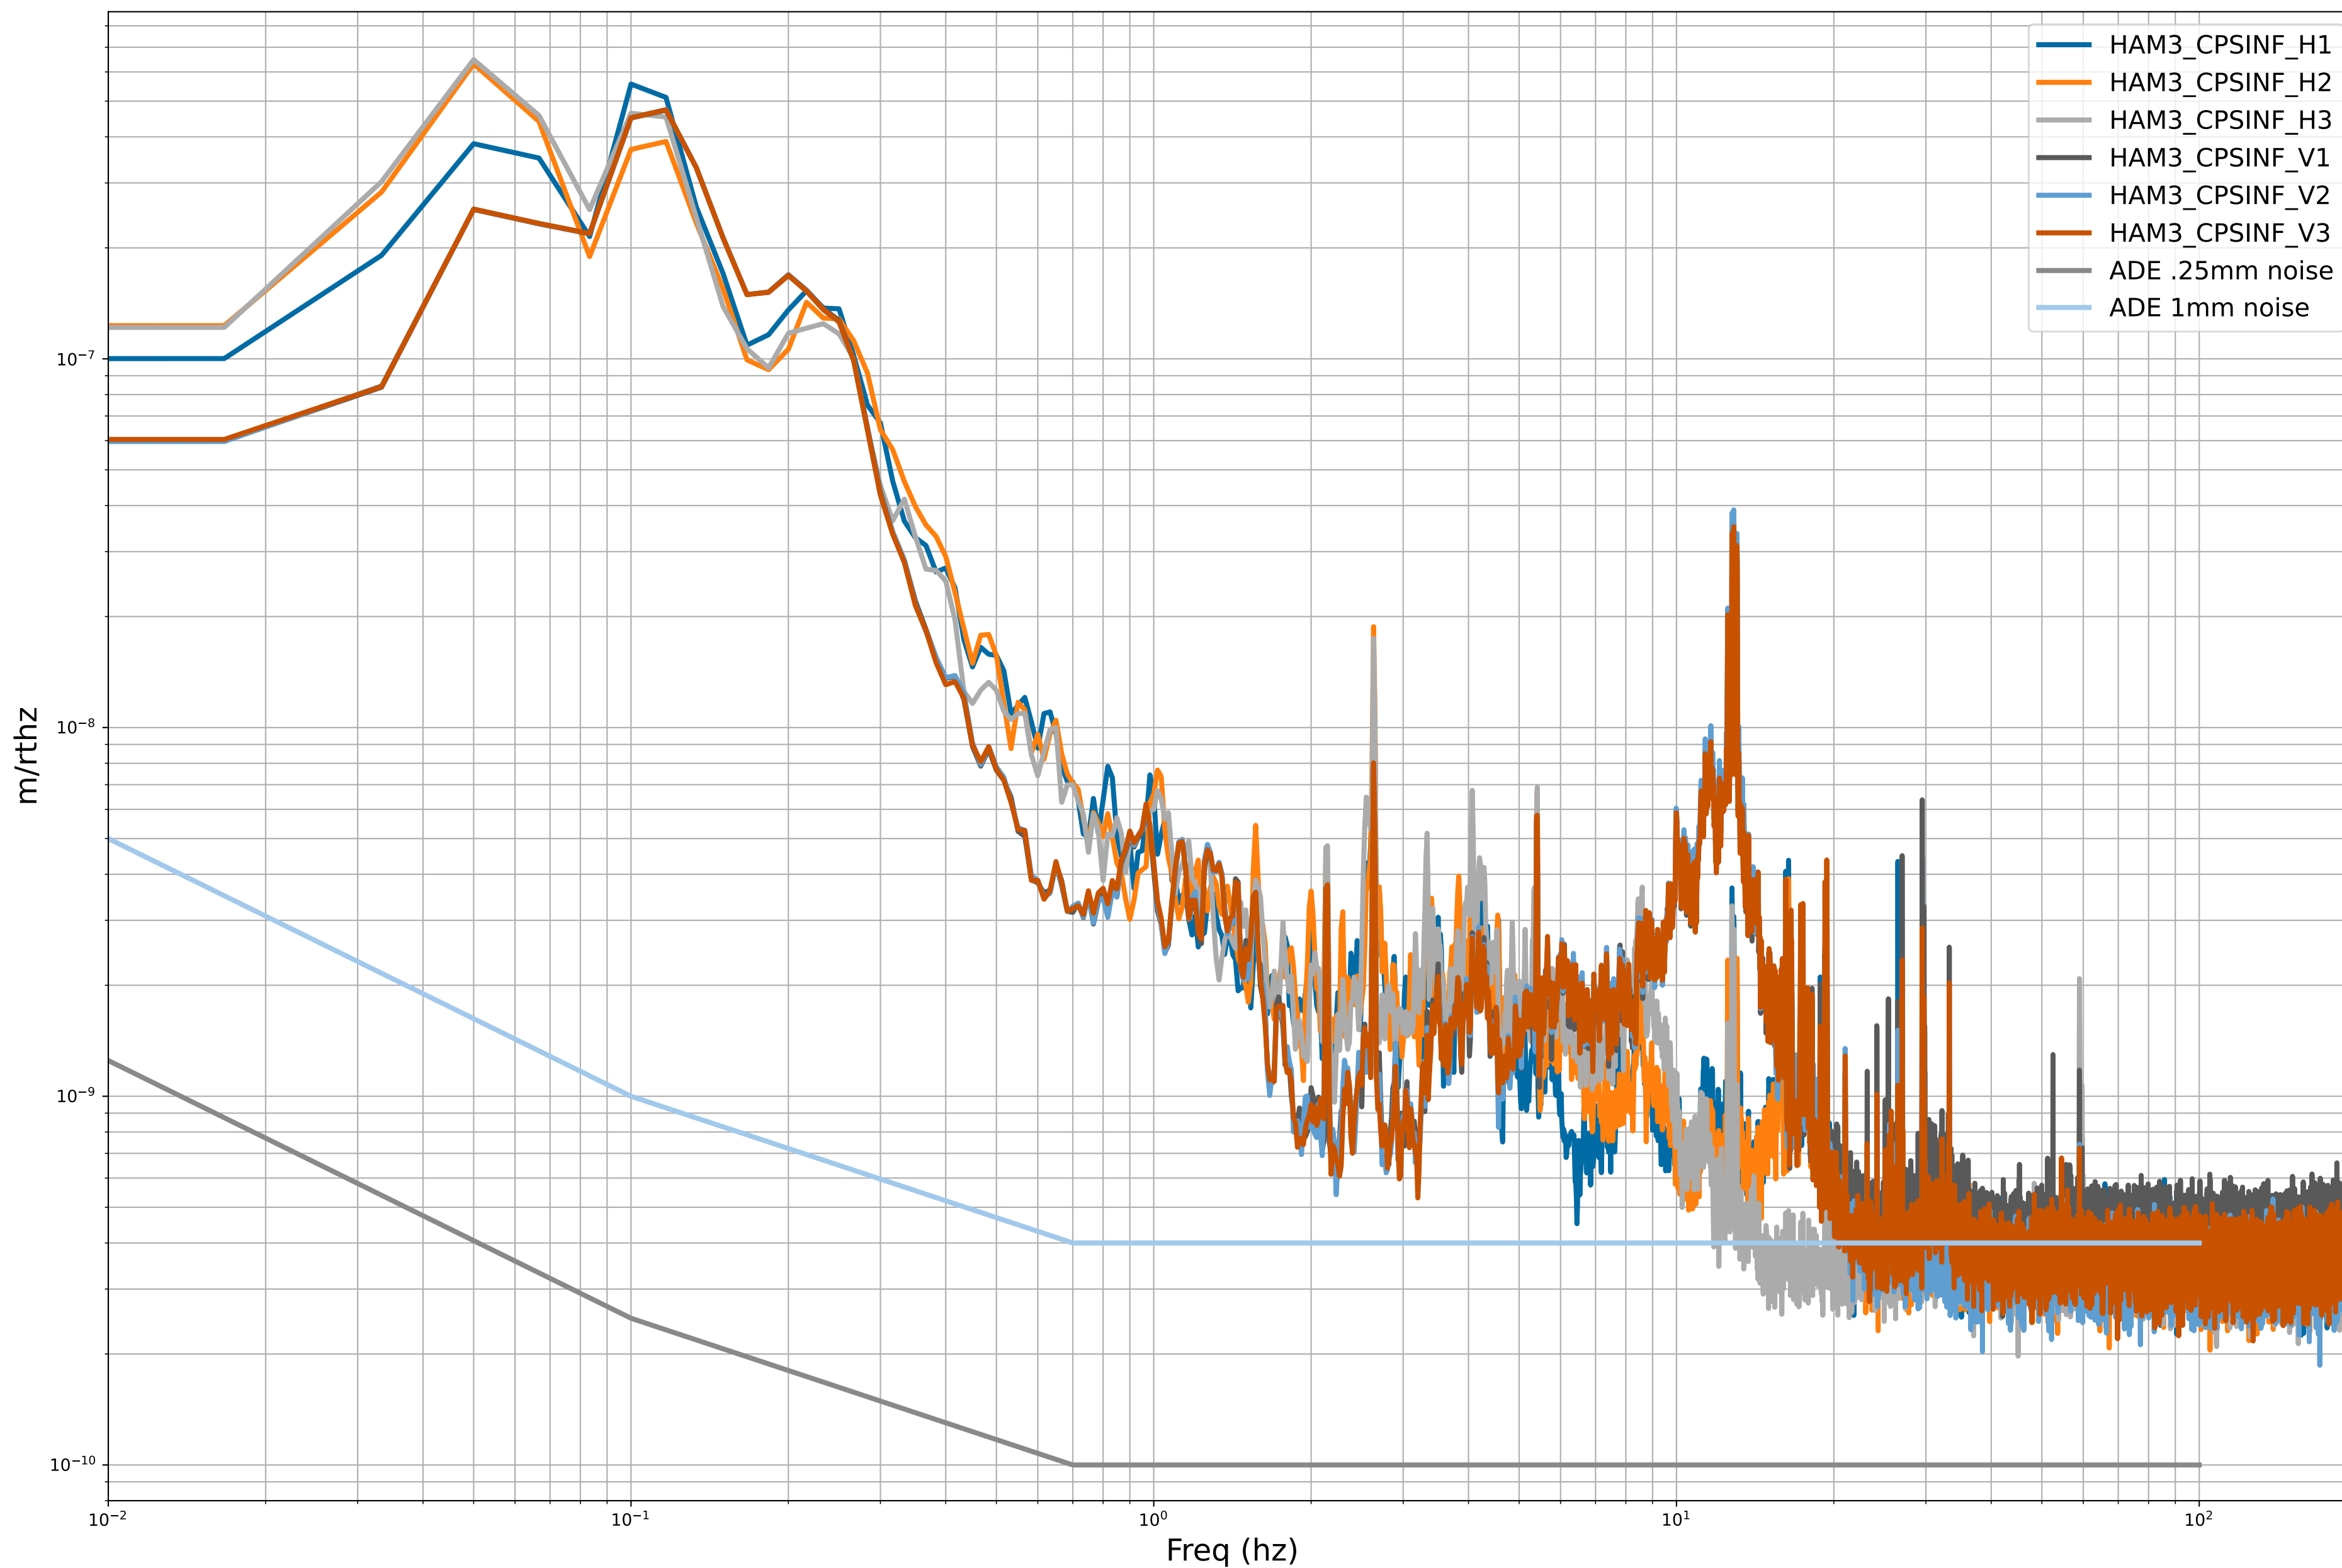

HAM2 CPS Spectra 1400234400 to 1400235000

calibration only >10hz

HAM3 CPS Spectra 1400234400 to 1400235000

calibration only >10hz

HAM4 CPS Spectra 1400234400 to 1400235000

calibration only >10hz

HAM5 CPS Spectra 1400234400 to 1400235000

calibration only >10hz

HAM6 CPS Spectra 1400234400 to 1400235000

calibration only >10hz

HAM7 CPS Spectra 1400234400 to 1400235000

calibration only >10hz

HAM8 CPS Spectra 1400234400 to 1400235000

calibration only >10hz

CPS Spectra 1400234400 to 1400235000

calibration only >10hz

CPS Spectra 1400234400 to 1400235000

calibration only >10hz

CPS Spectra 1400234400 to 1400235000

calibration only >10hz

CPS Spectra 1400234400 to 1400235000

calibration only >10hz

CPS Spectra 1400234400 to 1400235000

calibration only >10hz