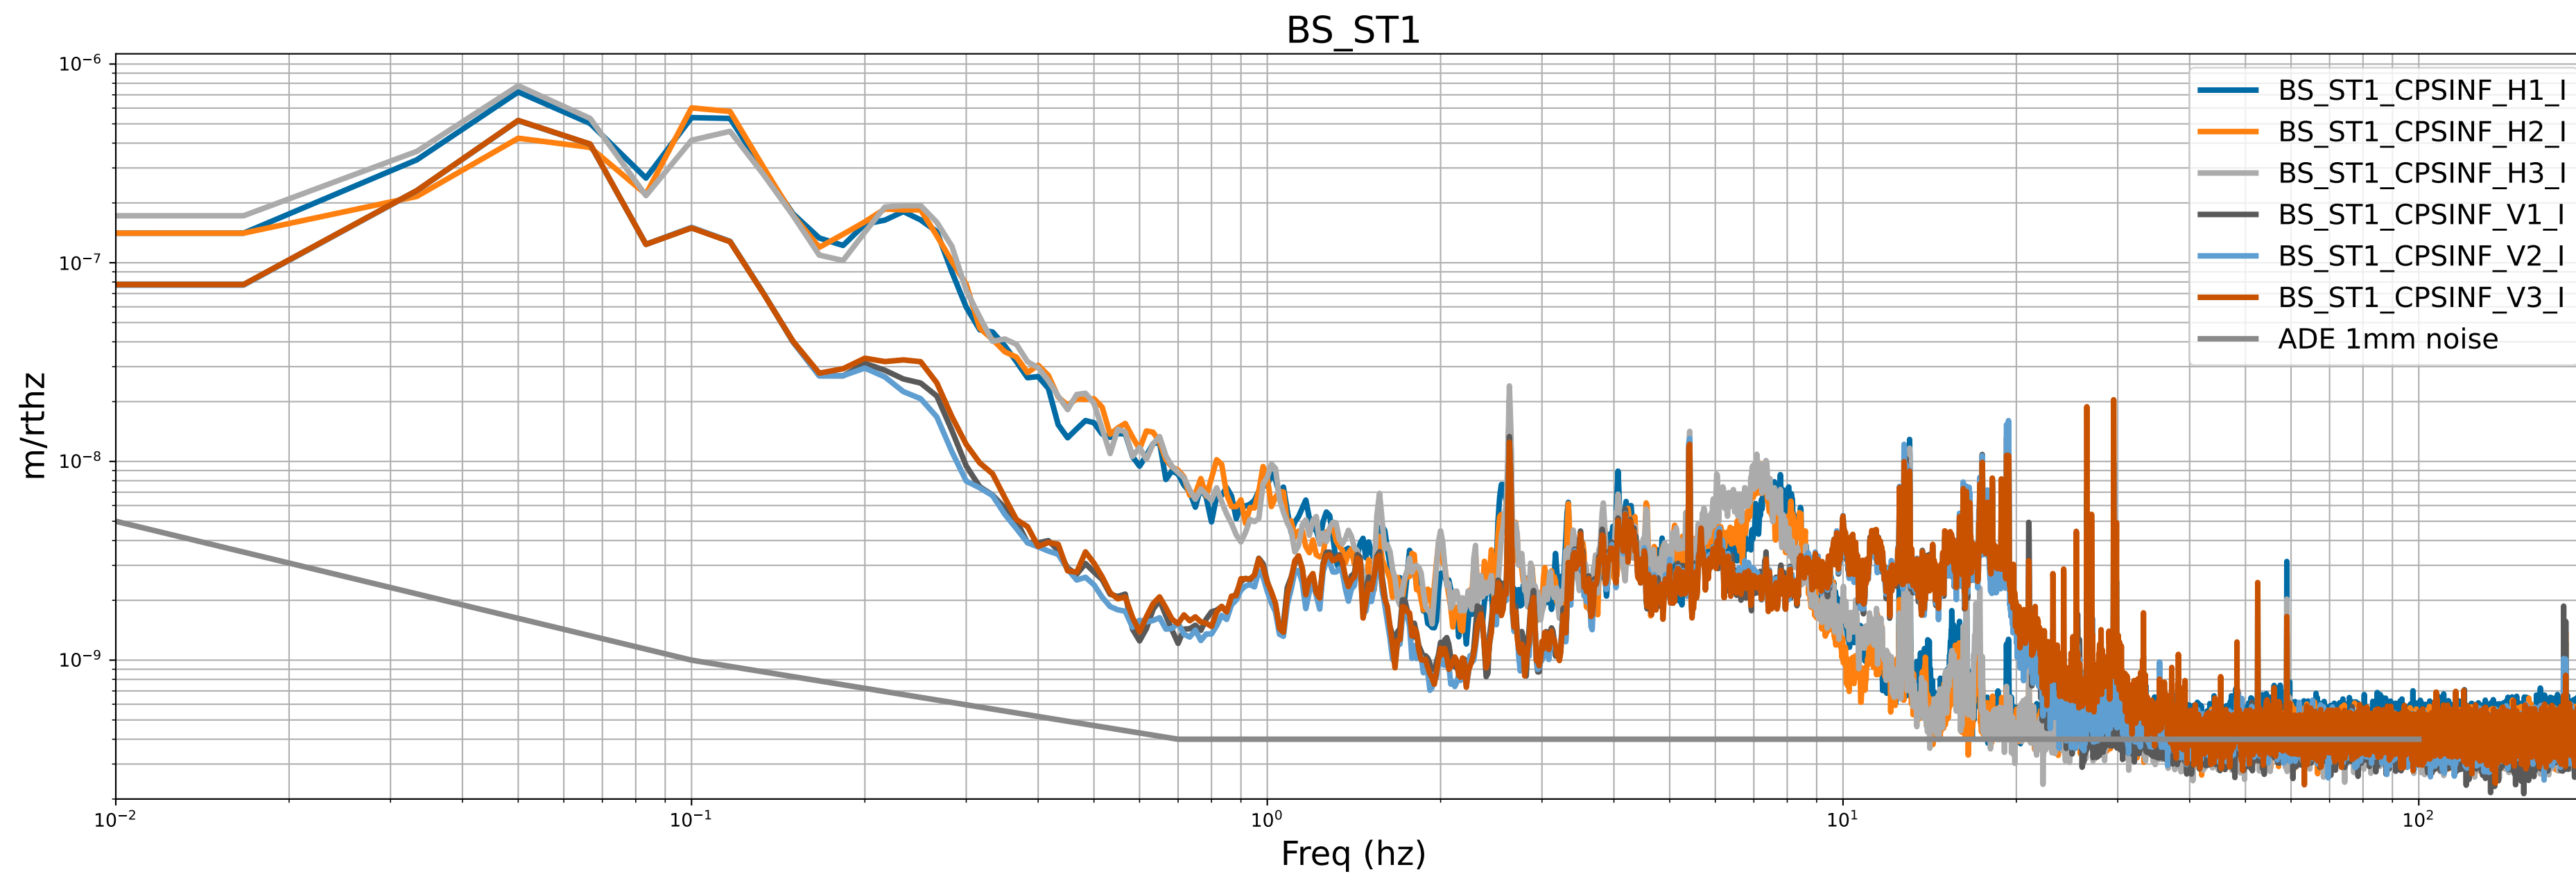

HAM2 CPS Spectra 1400234400 to 1400235000

calibration only >10hz

HAM3 CPS Spectra 1400234400 to 1400235000

calibration only >10hz

HAM4 CPS Spectra 1400234400 to 1400235000

calibration only >10hz

HAM5 CPS Spectra 1400234400 to 1400235000

calibration only >10hz

HAM6 CPS Spectra 1400234400 to 1400235000

calibration only >10hz

HAM7 CPS Spectra 1400234400 to 1400235000

calibration only >10hz

HAM8 CPS Spectra 1400234400 to 1400235000

calibration only >10hz

CPS Spectra 1400234400 to 1400235000

calibration only >10hz

CPS Spectra 1400234400 to 1400235000

calibration only >10hz

CPS Spectra 1400234400 to 1400235000

calibration only >10hz

CPS Spectra 1400234400 to 1400235000

calibration only >10hz

CPS Spectra 1400234400 to 1400235000

calibration only >10hz