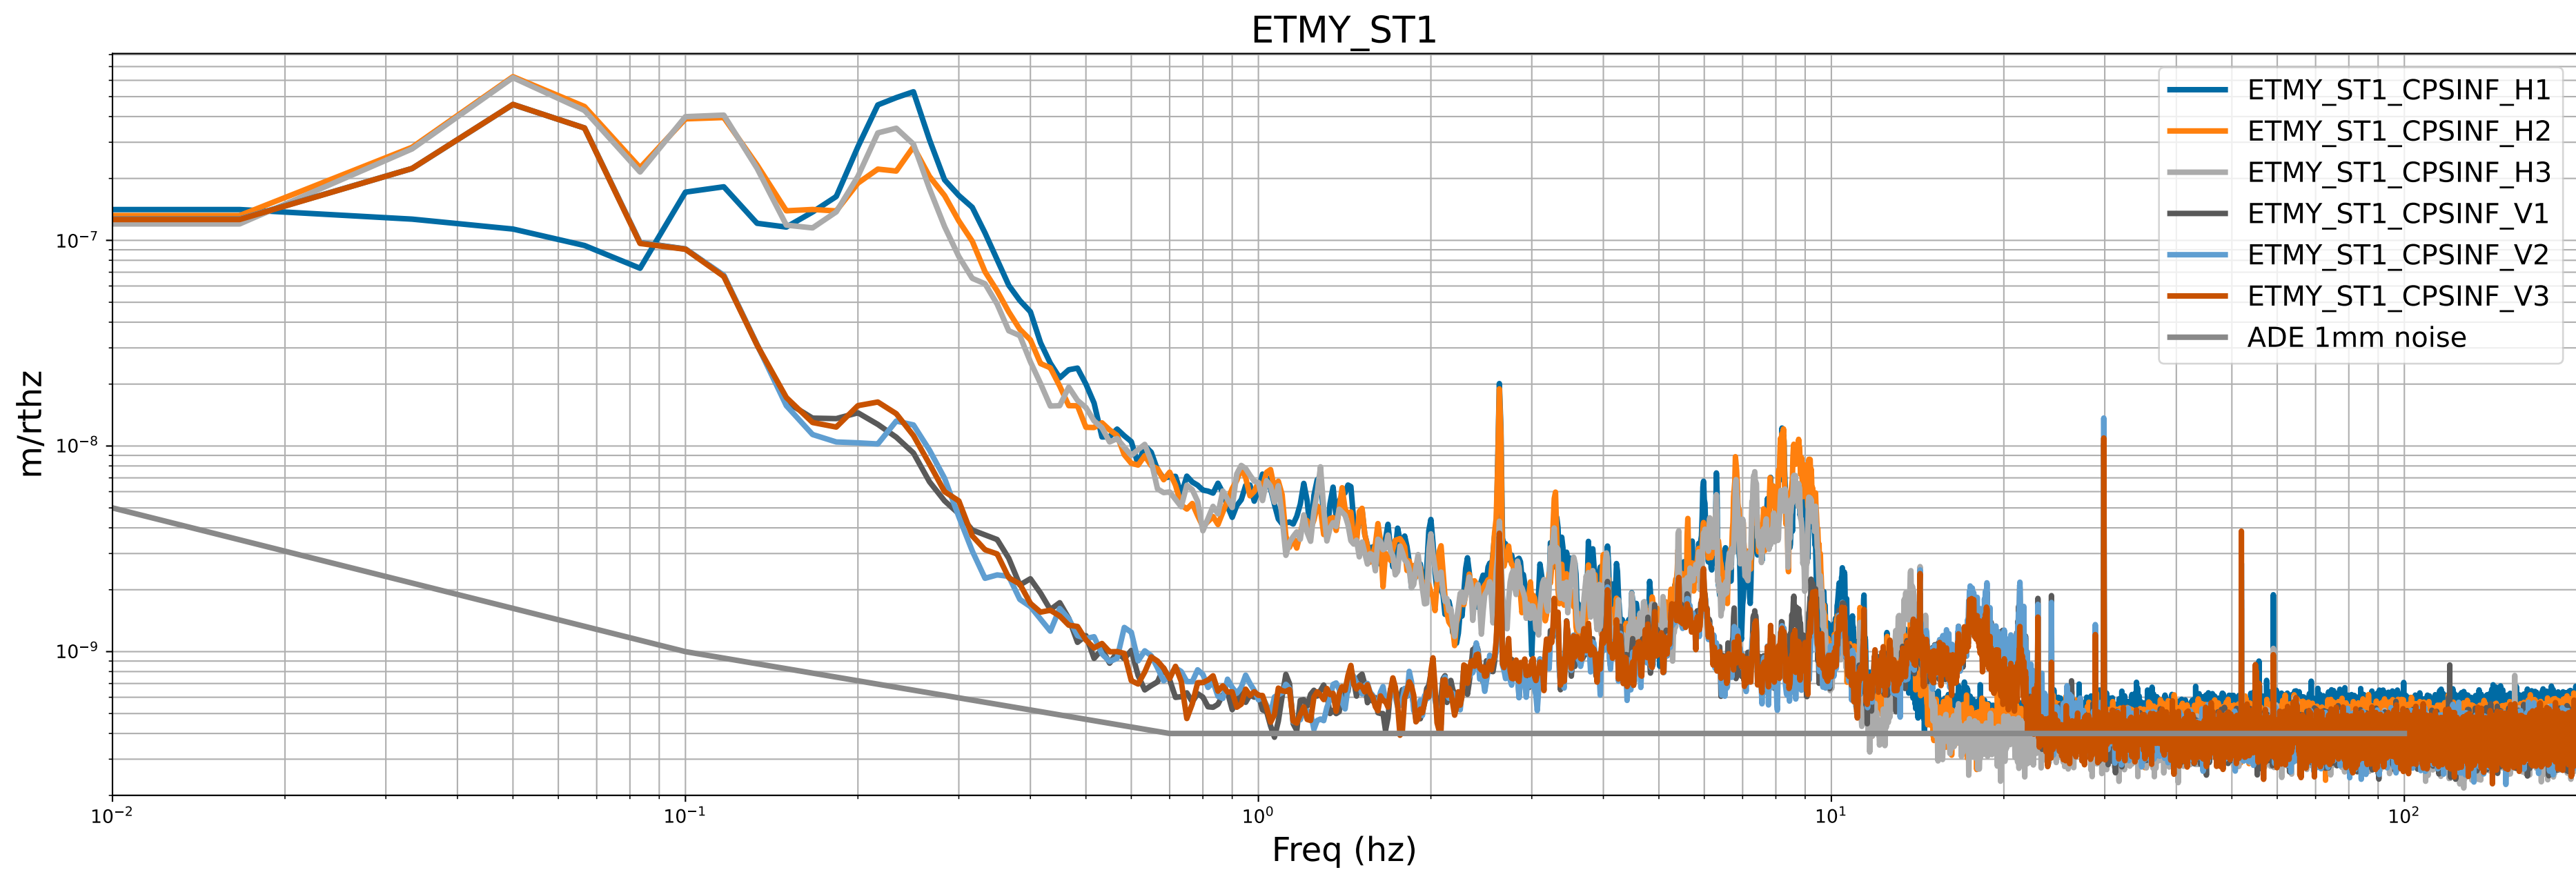

HAM2 CPS Spectra 1400234400 to 1400235000

calibration only >10hz

HAM3 CPS Spectra 1400234400 to 1400235000

calibration only >10hz

HAM4 CPS Spectra 1400234400 to 1400235000

calibration only >10hz

HAM5 CPS Spectra 1400234400 to 1400235000

calibration only >10hz

HAM6 CPS Spectra 1400234400 to 1400235000

calibration only >10hz

HAM7 CPS Spectra 1400234400 to 1400235000

calibration only >10hz

HAM8 CPS Spectra 1400234400 to 1400235000

calibration only >10hz

CPS Spectra 1400234400 to 1400235000

calibration only >10hz

CPS Spectra 1400234400 to 1400235000

calibration only >10hz

CPS Spectra 1400234400 to 1400235000

calibration only >10hz

CPS Spectra 1400234400 to 1400235000

calibration only >10hz

CPS Spectra 1400234400 to 1400235000

calibration only >10hz