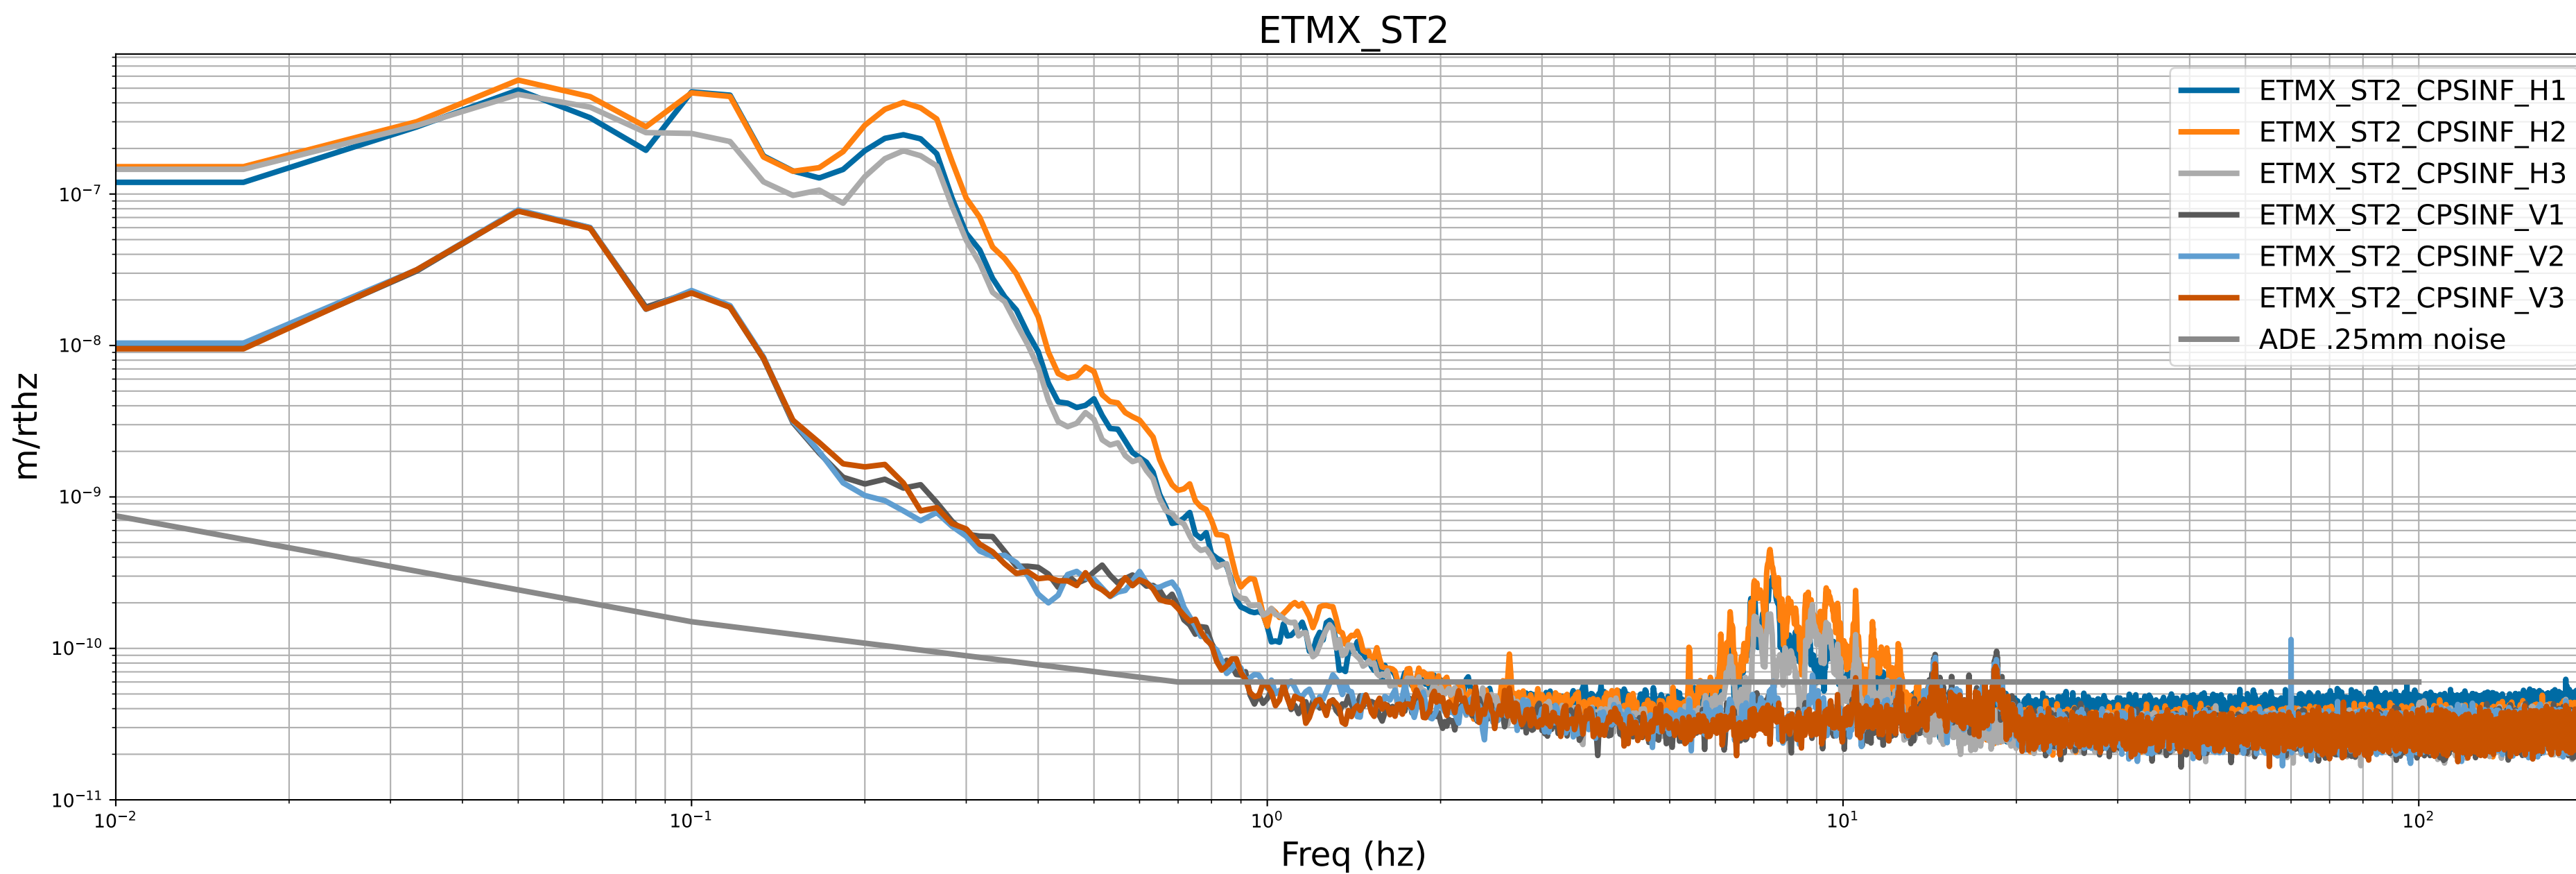

HAM2 CPS Spectra 1400234400 to 1400235000

calibration only >10hz

HAM3 CPS Spectra 1400234400 to 1400235000

calibration only >10hz

HAM4 CPS Spectra 1400234400 to 1400235000

calibration only >10hz

HAM5 CPS Spectra 1400234400 to 1400235000

calibration only >10hz

HAM6 CPS Spectra 1400234400 to 1400235000

calibration only >10hz

HAM7 CPS Spectra 1400234400 to 1400235000

calibration only >10hz

HAM8 CPS Spectra 1400234400 to 1400235000

calibration only >10hz

CPS Spectra 1400234400 to 1400235000

calibration only >10hz

CPS Spectra 1400234400 to 1400235000

calibration only >10hz

CPS Spectra 1400234400 to 1400235000

calibration only >10hz

CPS Spectra 1400234400 to 1400235000

calibration only >10hz

CPS Spectra 1400234400 to 1400235000

calibration only >10hz