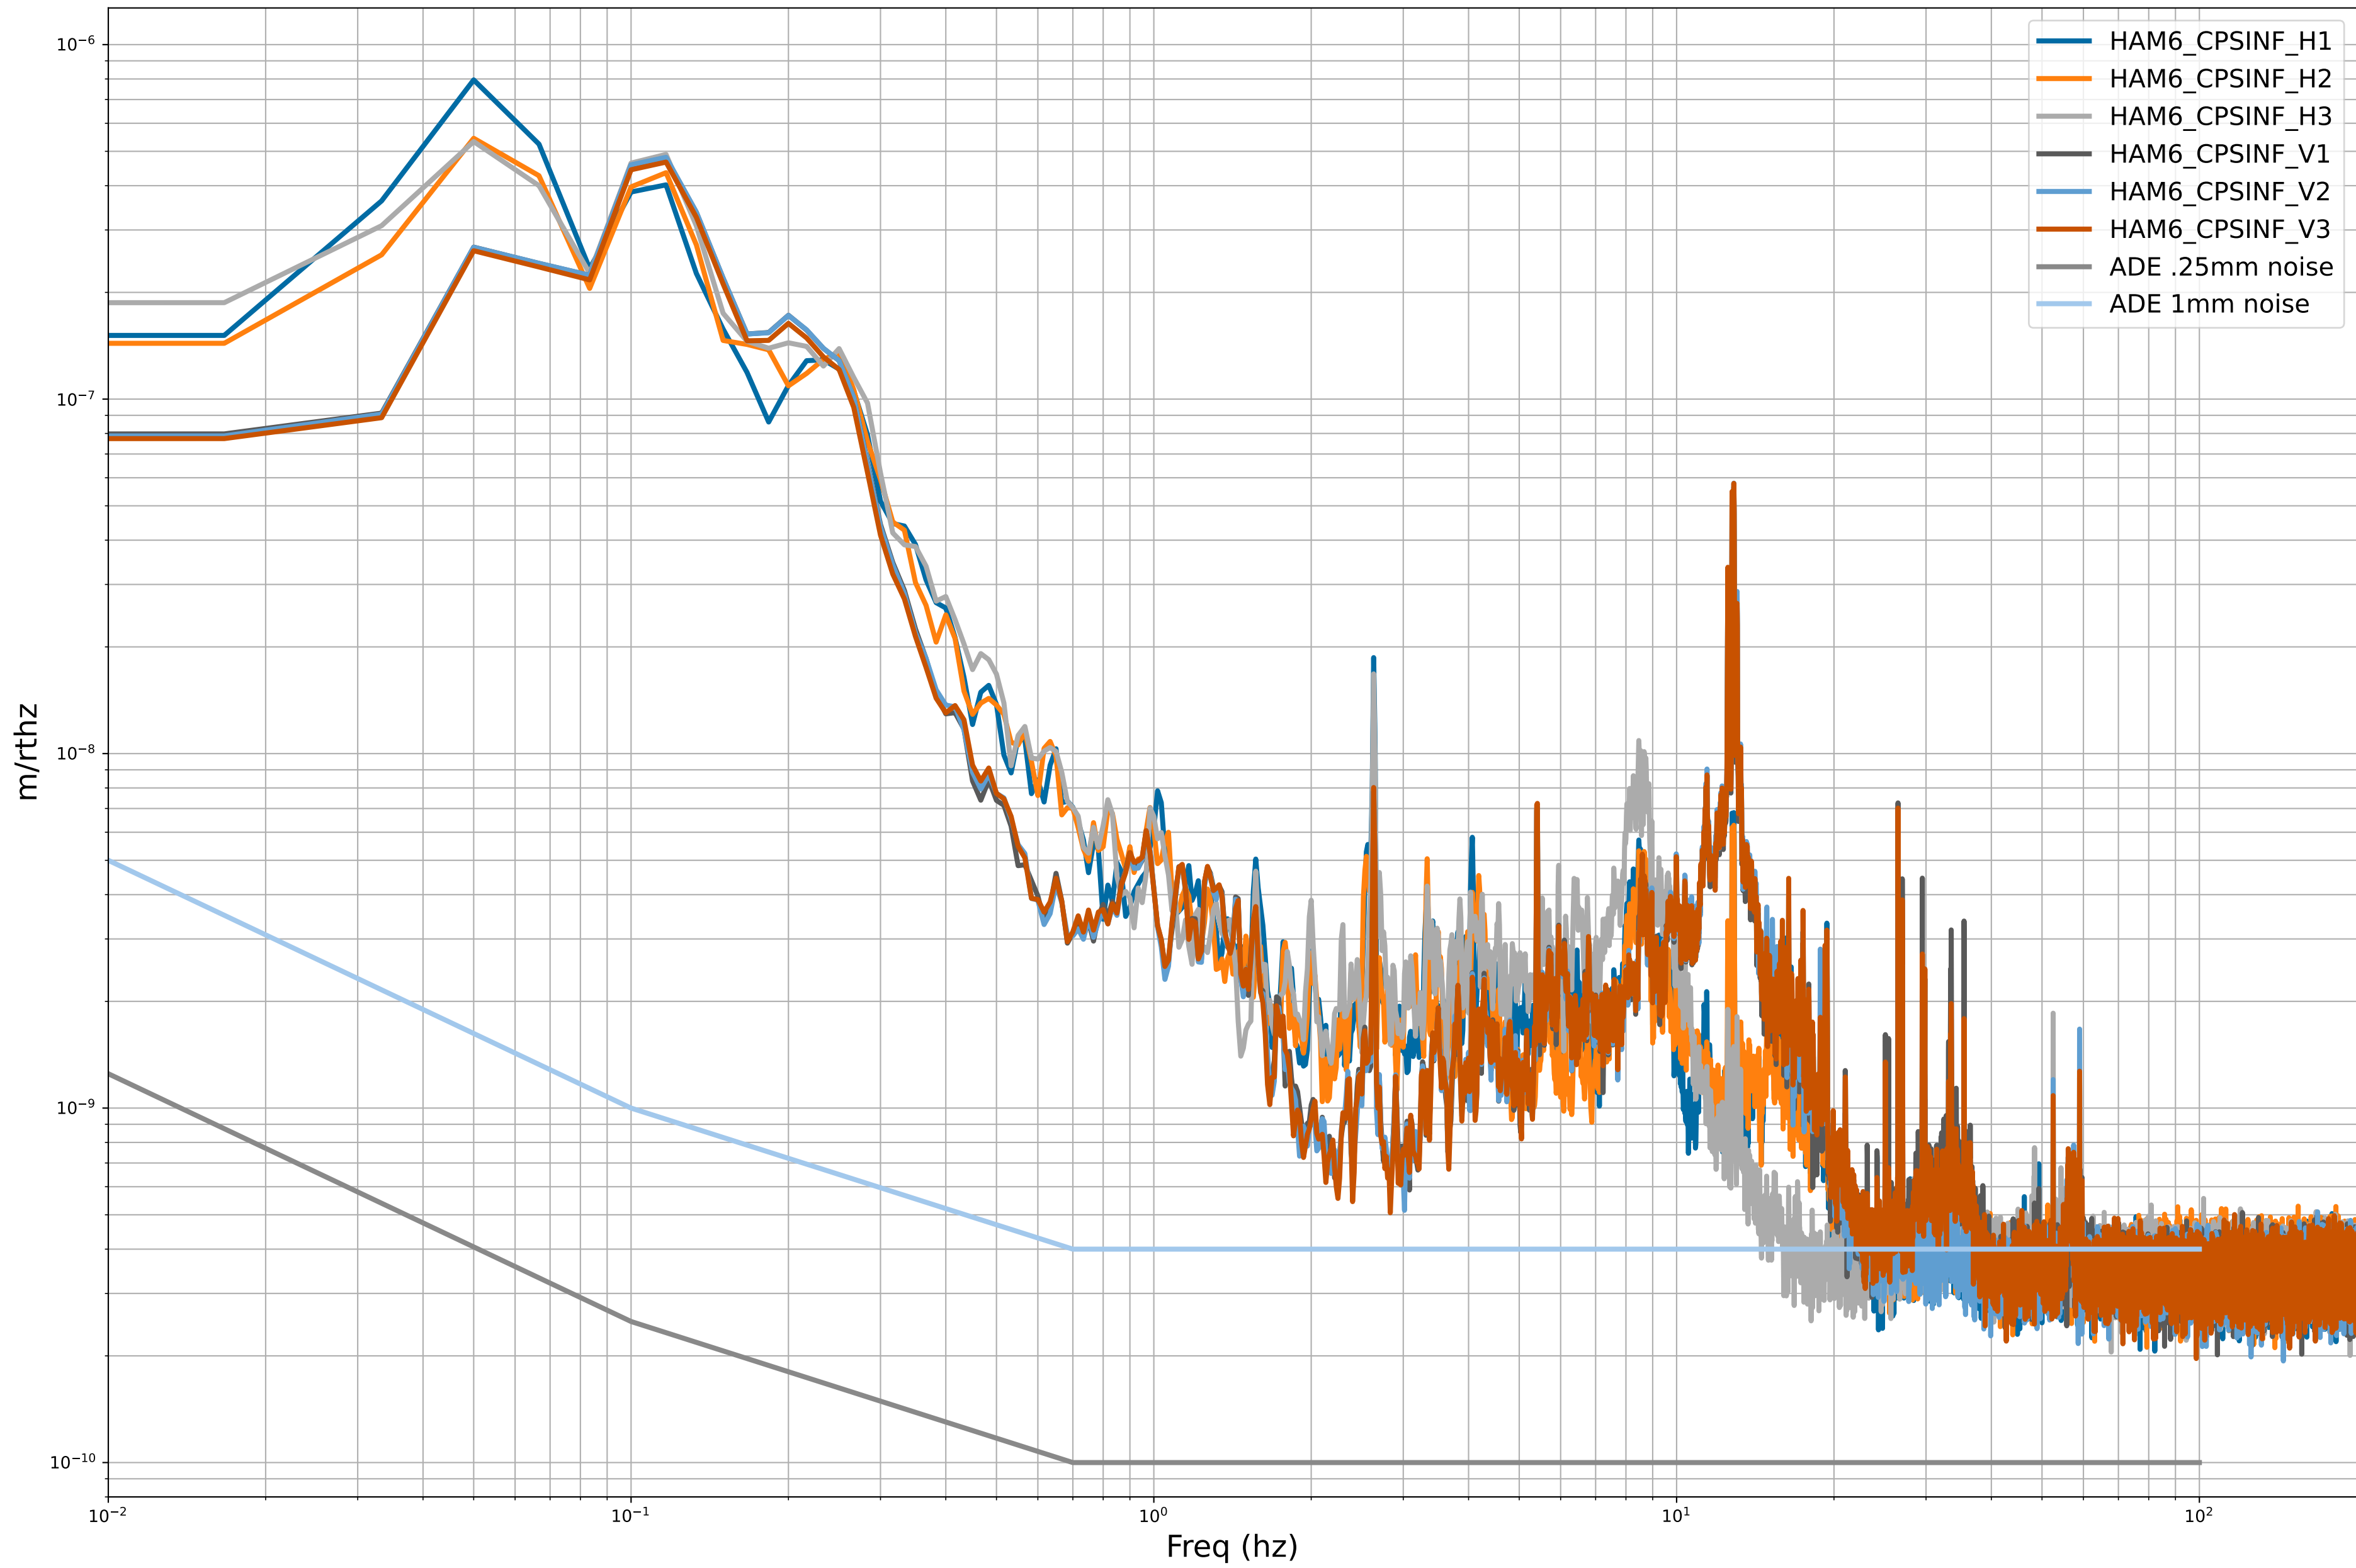

HAM2 CPS Spectra 1400234400 to 1400235000

calibration only >10hz

HAM3 CPS Spectra 1400234400 to 1400235000

calibration only >10hz

HAM4 CPS Spectra 1400234400 to 1400235000

calibration only >10hz

HAM5 CPS Spectra 1400234400 to 1400235000

calibration only >10hz

HAM6 CPS Spectra 1400234400 to 1400235000

calibration only >10hz

HAM7 CPS Spectra 1400234400 to 1400235000

calibration only >10hz

HAM8 CPS Spectra 1400234400 to 1400235000

calibration only >10hz

CPS Spectra 1400234400 to 1400235000

calibration only >10hz

CPS Spectra 1400234400 to 1400235000

calibration only >10hz

CPS Spectra 1400234400 to 1400235000

calibration only >10hz

CPS Spectra 1400234400 to 1400235000

calibration only >10hz

CPS Spectra 1400234400 to 1400235000

calibration only >10hz