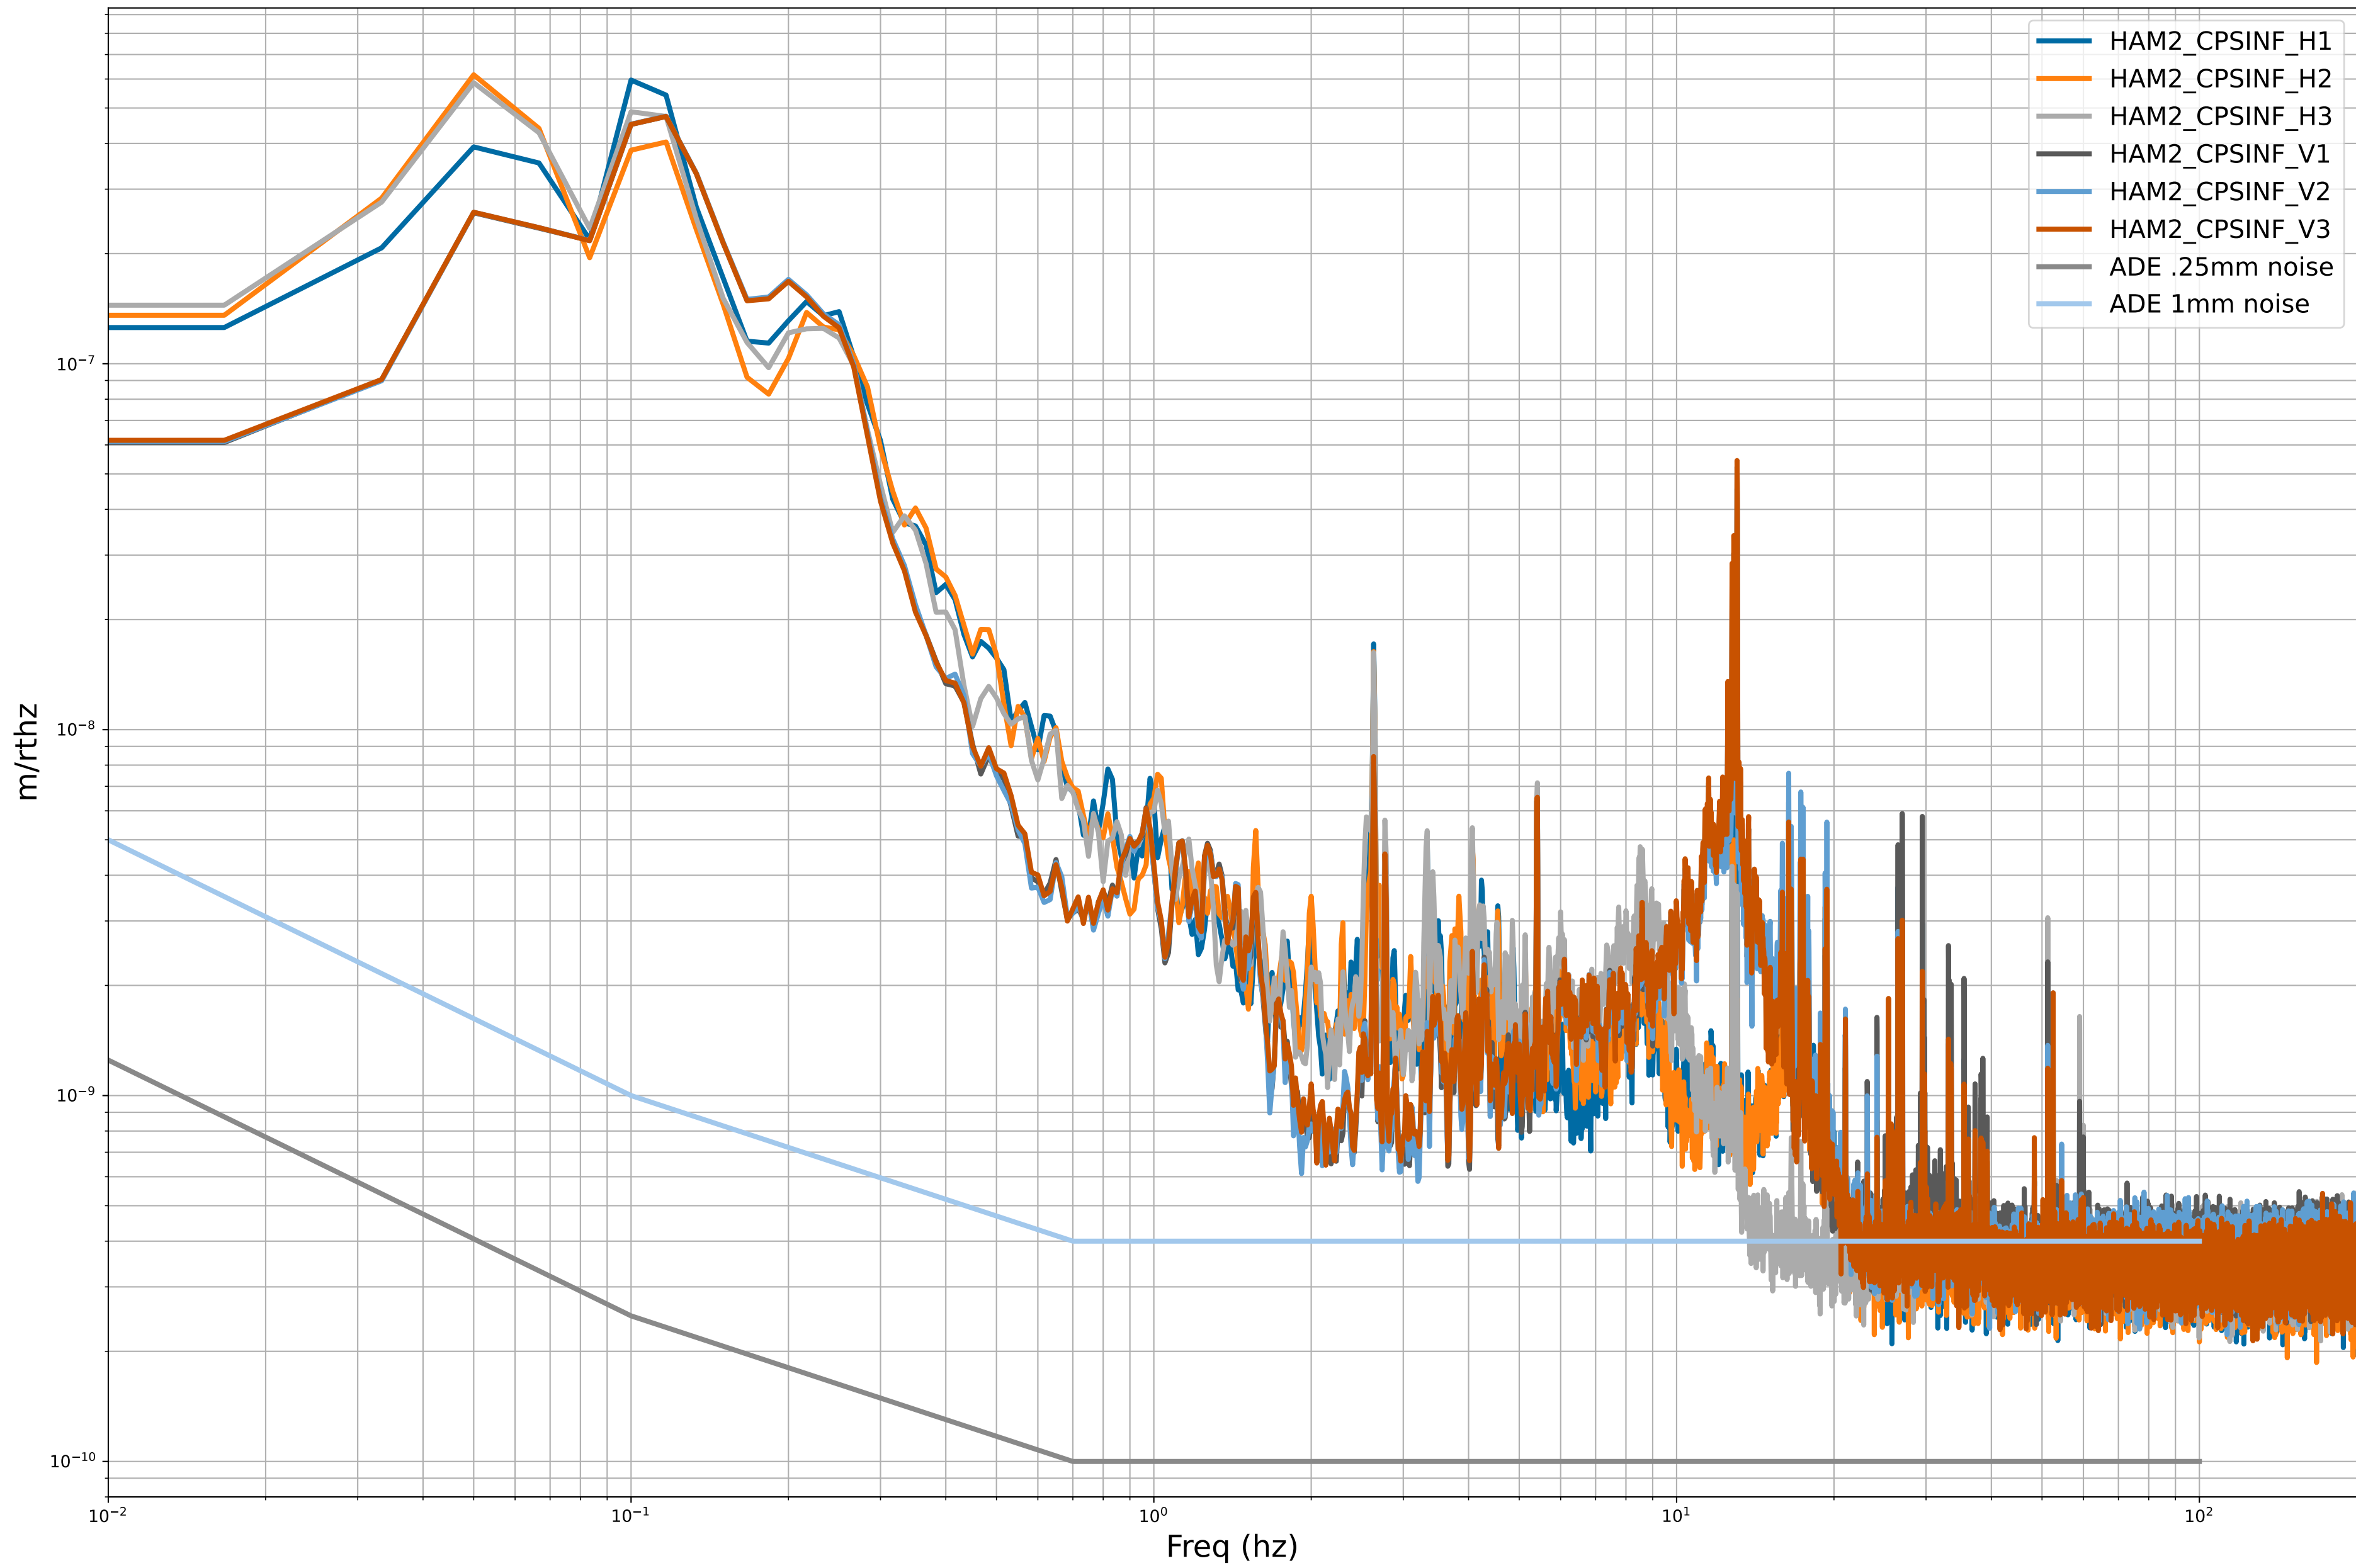

HAM2 CPS Spectra 1400234400 to 1400235000

calibration only >10hz

HAM3 CPS Spectra 1400234400 to 1400235000

calibration only >10hz

HAM4 CPS Spectra 1400234400 to 1400235000

calibration only >10hz

HAM5 CPS Spectra 1400234400 to 1400235000

calibration only >10hz

HAM6 CPS Spectra 1400234400 to 1400235000

calibration only >10hz

HAM7 CPS Spectra 1400234400 to 1400235000

calibration only >10hz

HAM8 CPS Spectra 1400234400 to 1400235000

calibration only >10hz

CPS Spectra 1400234400 to 1400235000

calibration only >10hz

CPS Spectra 1400234400 to 1400235000

calibration only >10hz

CPS Spectra 1400234400 to 1400235000

calibration only >10hz

CPS Spectra 1400234400 to 1400235000

calibration only >10hz

CPS Spectra 1400234400 to 1400235000

calibration only >10hz