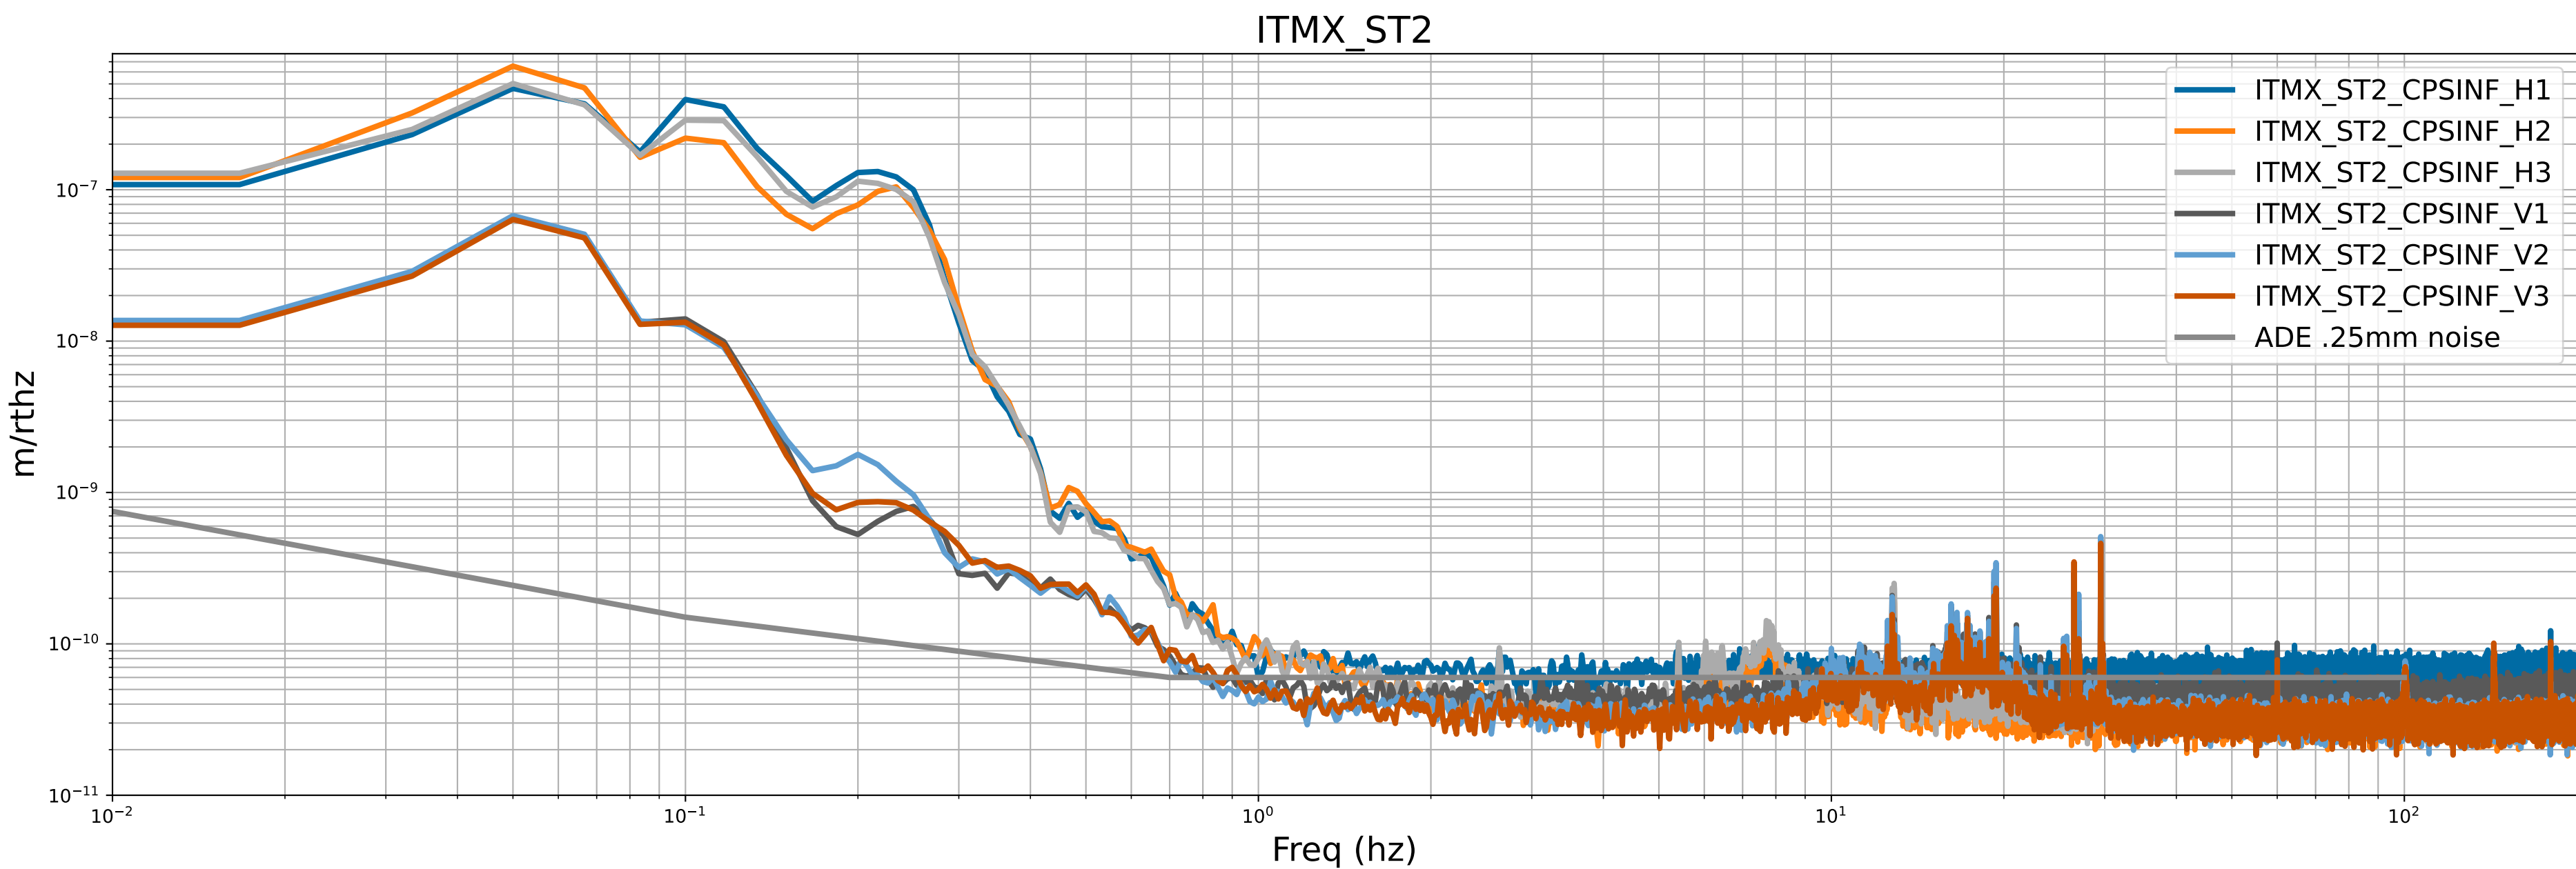

HAM2 CPS Spectra 1400234400 to 1400235000

calibration only >10hz

HAM3 CPS Spectra 1400234400 to 1400235000

calibration only >10hz

HAM4 CPS Spectra 1400234400 to 1400235000

calibration only >10hz

HAM5 CPS Spectra 1400234400 to 1400235000

calibration only >10hz

HAM6 CPS Spectra 1400234400 to 1400235000

calibration only >10hz

HAM7 CPS Spectra 1400234400 to 1400235000

calibration only >10hz

HAM8 CPS Spectra 1400234400 to 1400235000

calibration only >10hz

CPS Spectra 1400234400 to 1400235000

calibration only >10hz

CPS Spectra 1400234400 to 1400235000

calibration only >10hz

CPS Spectra 1400234400 to 1400235000

calibration only >10hz

CPS Spectra 1400234400 to 1400235000

calibration only >10hz

CPS Spectra 1400234400 to 1400235000

calibration only >10hz