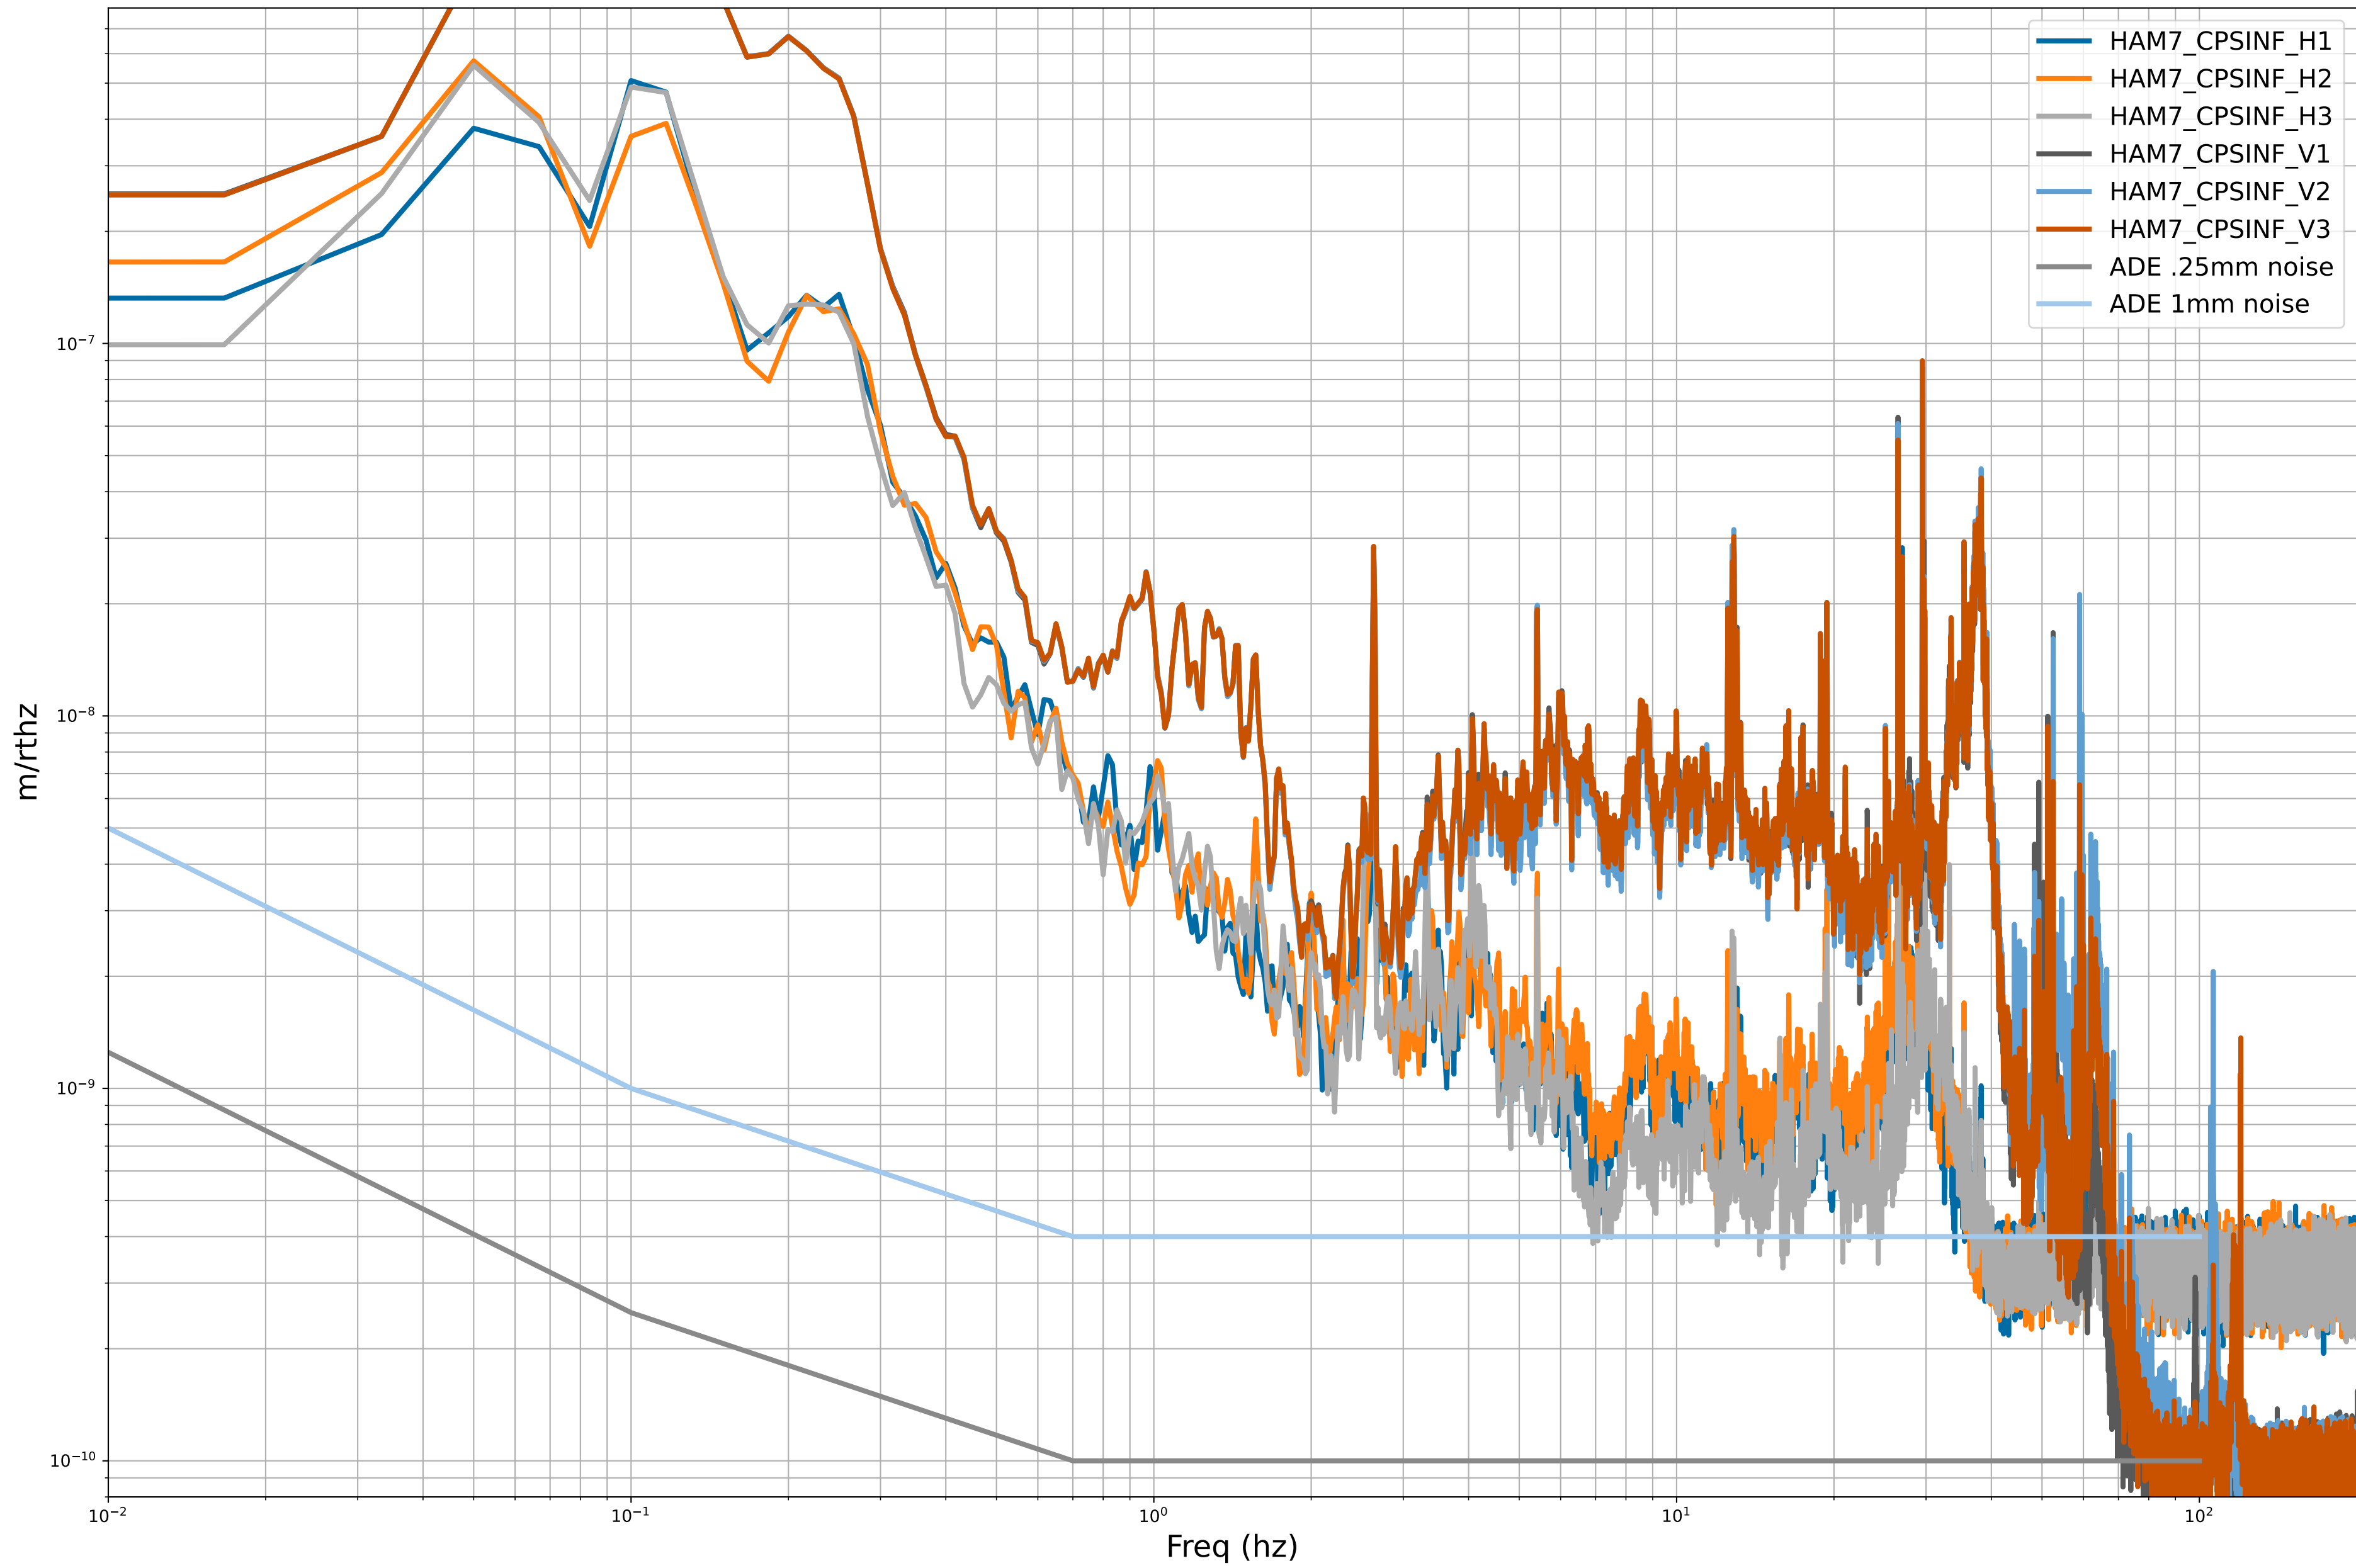

HAM2 CPS Spectra 1400234400 to 1400235000

calibration only >10hz

HAM3 CPS Spectra 1400234400 to 1400235000

calibration only >10hz

HAM4 CPS Spectra 1400234400 to 1400235000

calibration only >10hz

HAM5 CPS Spectra 1400234400 to 1400235000

calibration only >10hz

HAM6 CPS Spectra 1400234400 to 1400235000

calibration only >10hz

HAM7 CPS Spectra 1400234400 to 1400235000

calibration only >10hz

HAM8 CPS Spectra 1400234400 to 1400235000

calibration only >10hz

CPS Spectra 1400234400 to 1400235000

calibration only >10hz

CPS Spectra 1400234400 to 1400235000

calibration only >10hz

CPS Spectra 1400234400 to 1400235000

calibration only >10hz

CPS Spectra 1400234400 to 1400235000

calibration only >10hz

CPS Spectra 1400234400 to 1400235000

calibration only >10hz