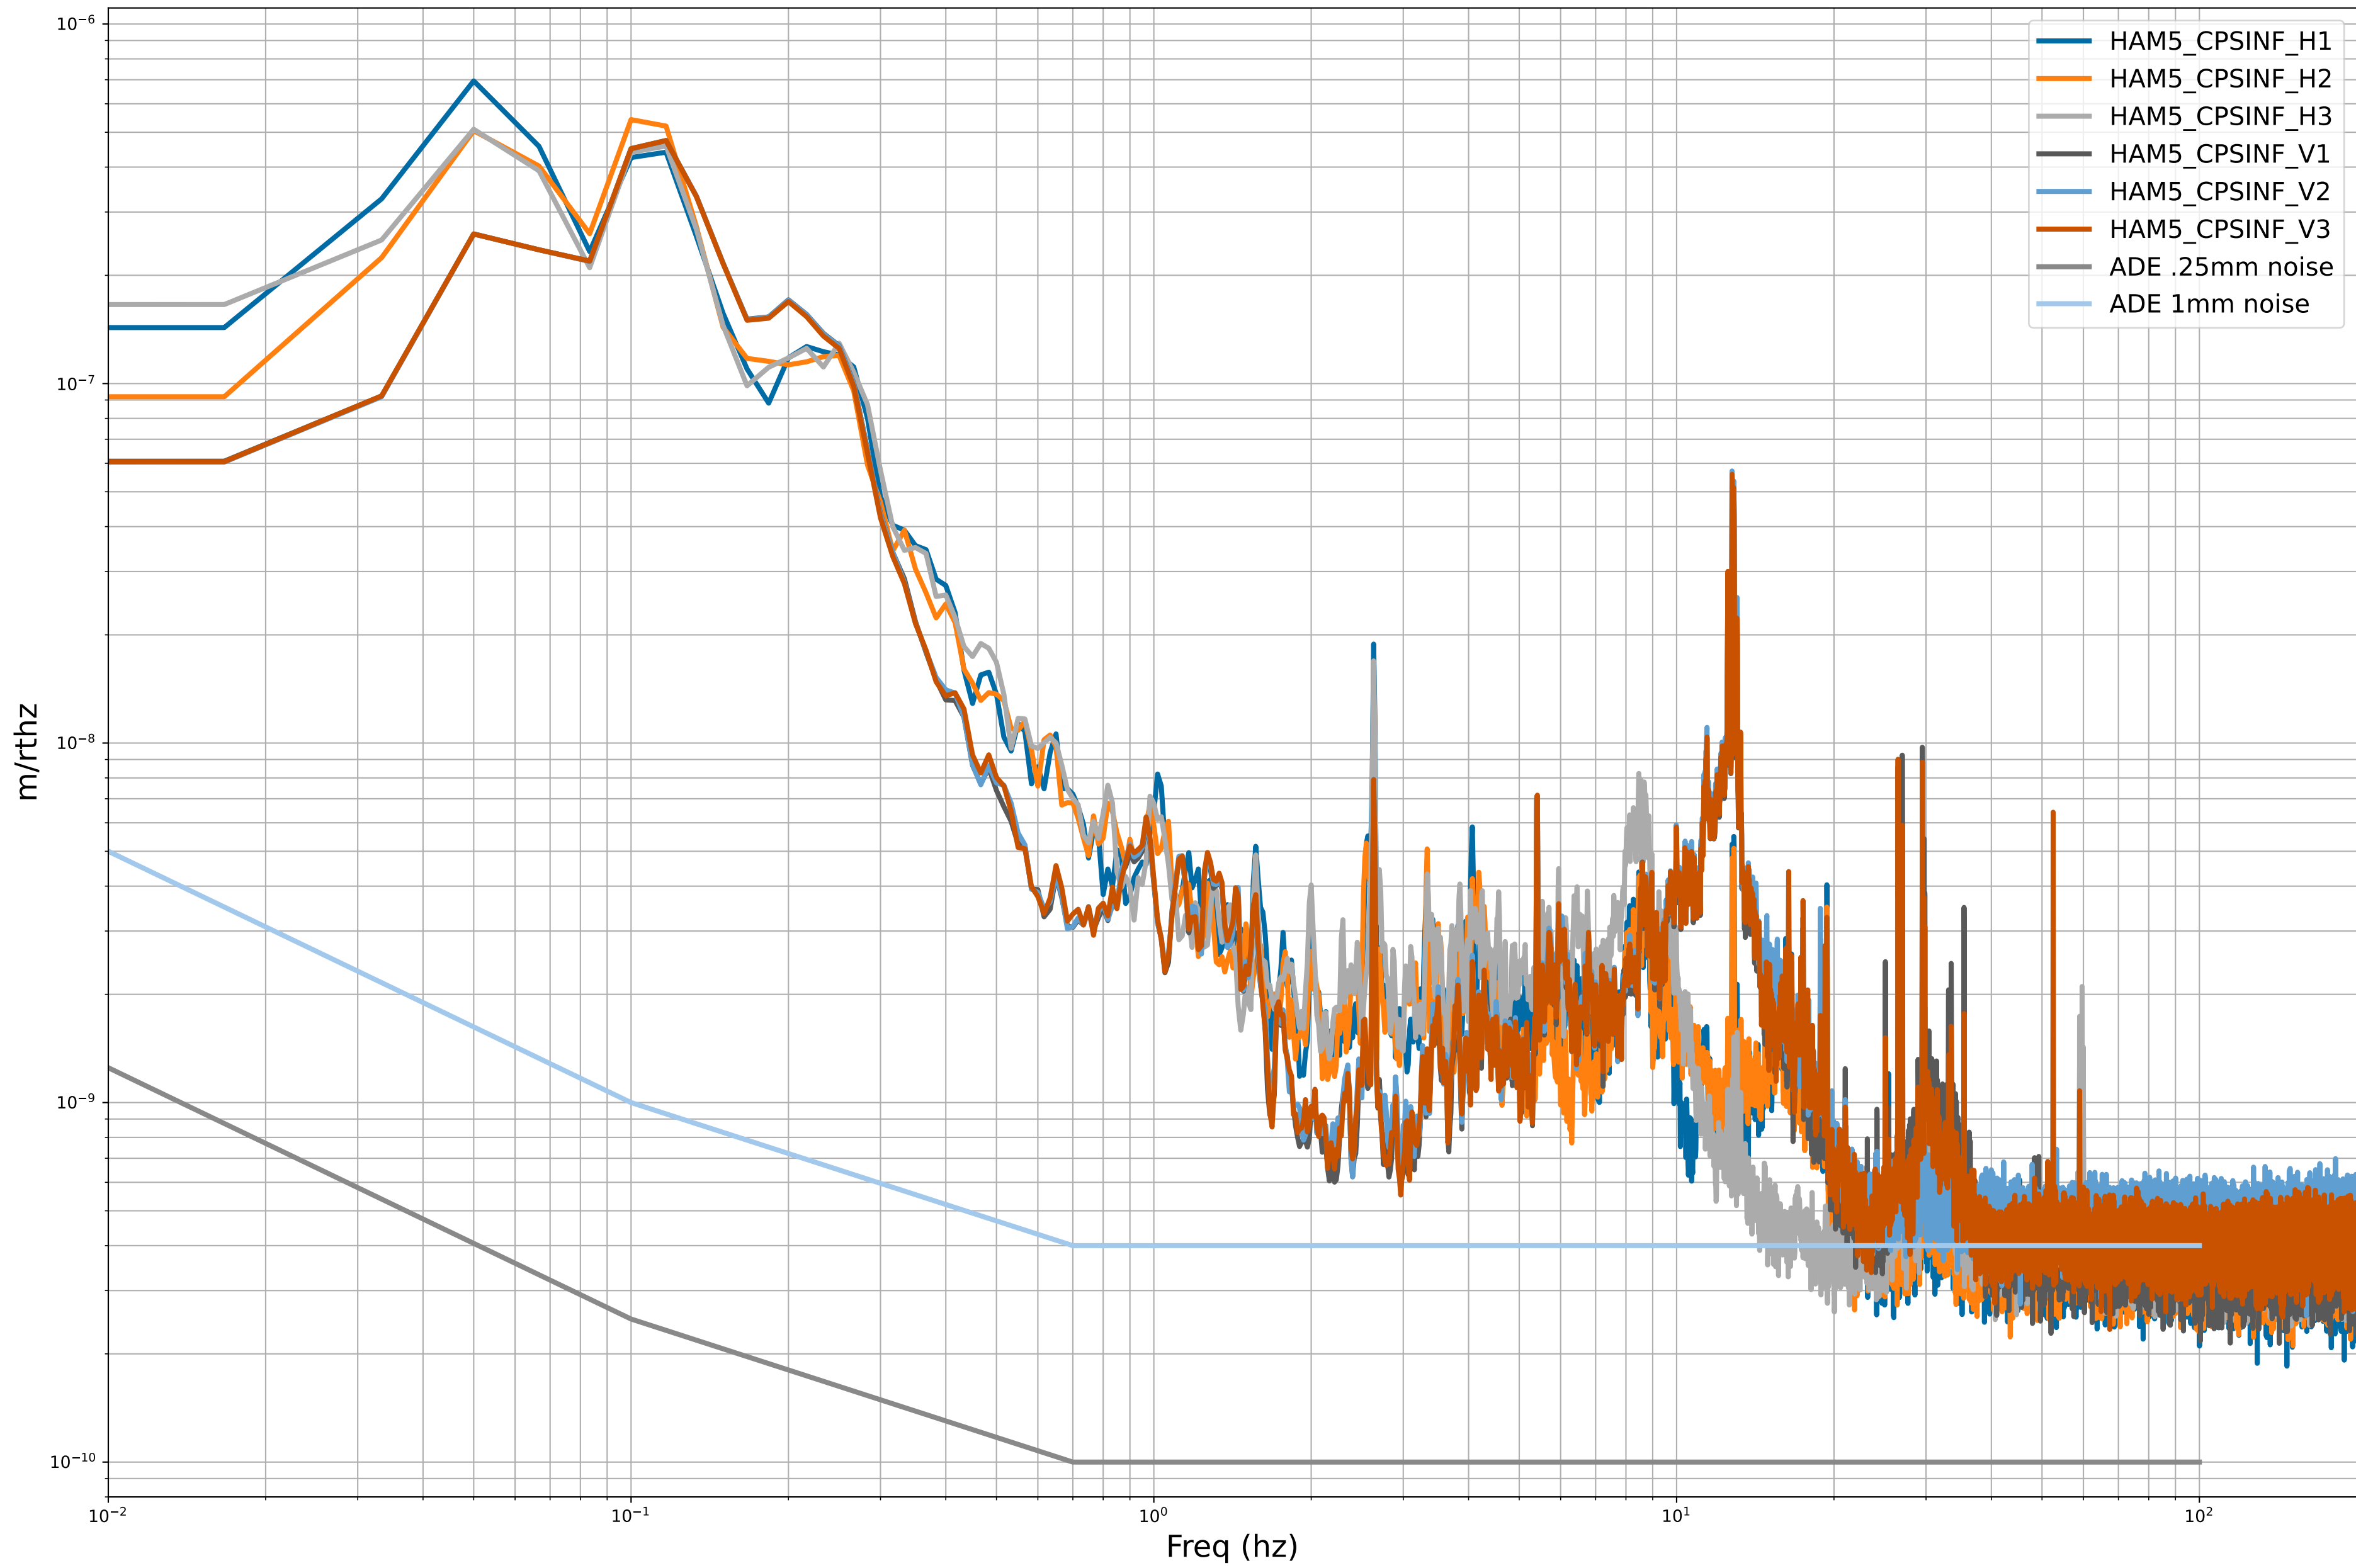

HAM2 CPS Spectra 1400234400 to 1400235000

calibration only >10hz

HAM3 CPS Spectra 1400234400 to 1400235000

calibration only >10hz

HAM4 CPS Spectra 1400234400 to 1400235000

calibration only >10hz

HAM5 CPS Spectra 1400234400 to 1400235000

calibration only >10hz

HAM6 CPS Spectra 1400234400 to 1400235000

calibration only >10hz

HAM7 CPS Spectra 1400234400 to 1400235000

calibration only >10hz

HAM8 CPS Spectra 1400234400 to 1400235000

calibration only >10hz

CPS Spectra 1400234400 to 1400235000

calibration only >10hz

CPS Spectra 1400234400 to 1400235000

calibration only >10hz

CPS Spectra 1400234400 to 1400235000

calibration only >10hz

CPS Spectra 1400234400 to 1400235000

calibration only >10hz

CPS Spectra 1400234400 to 1400235000

calibration only >10hz