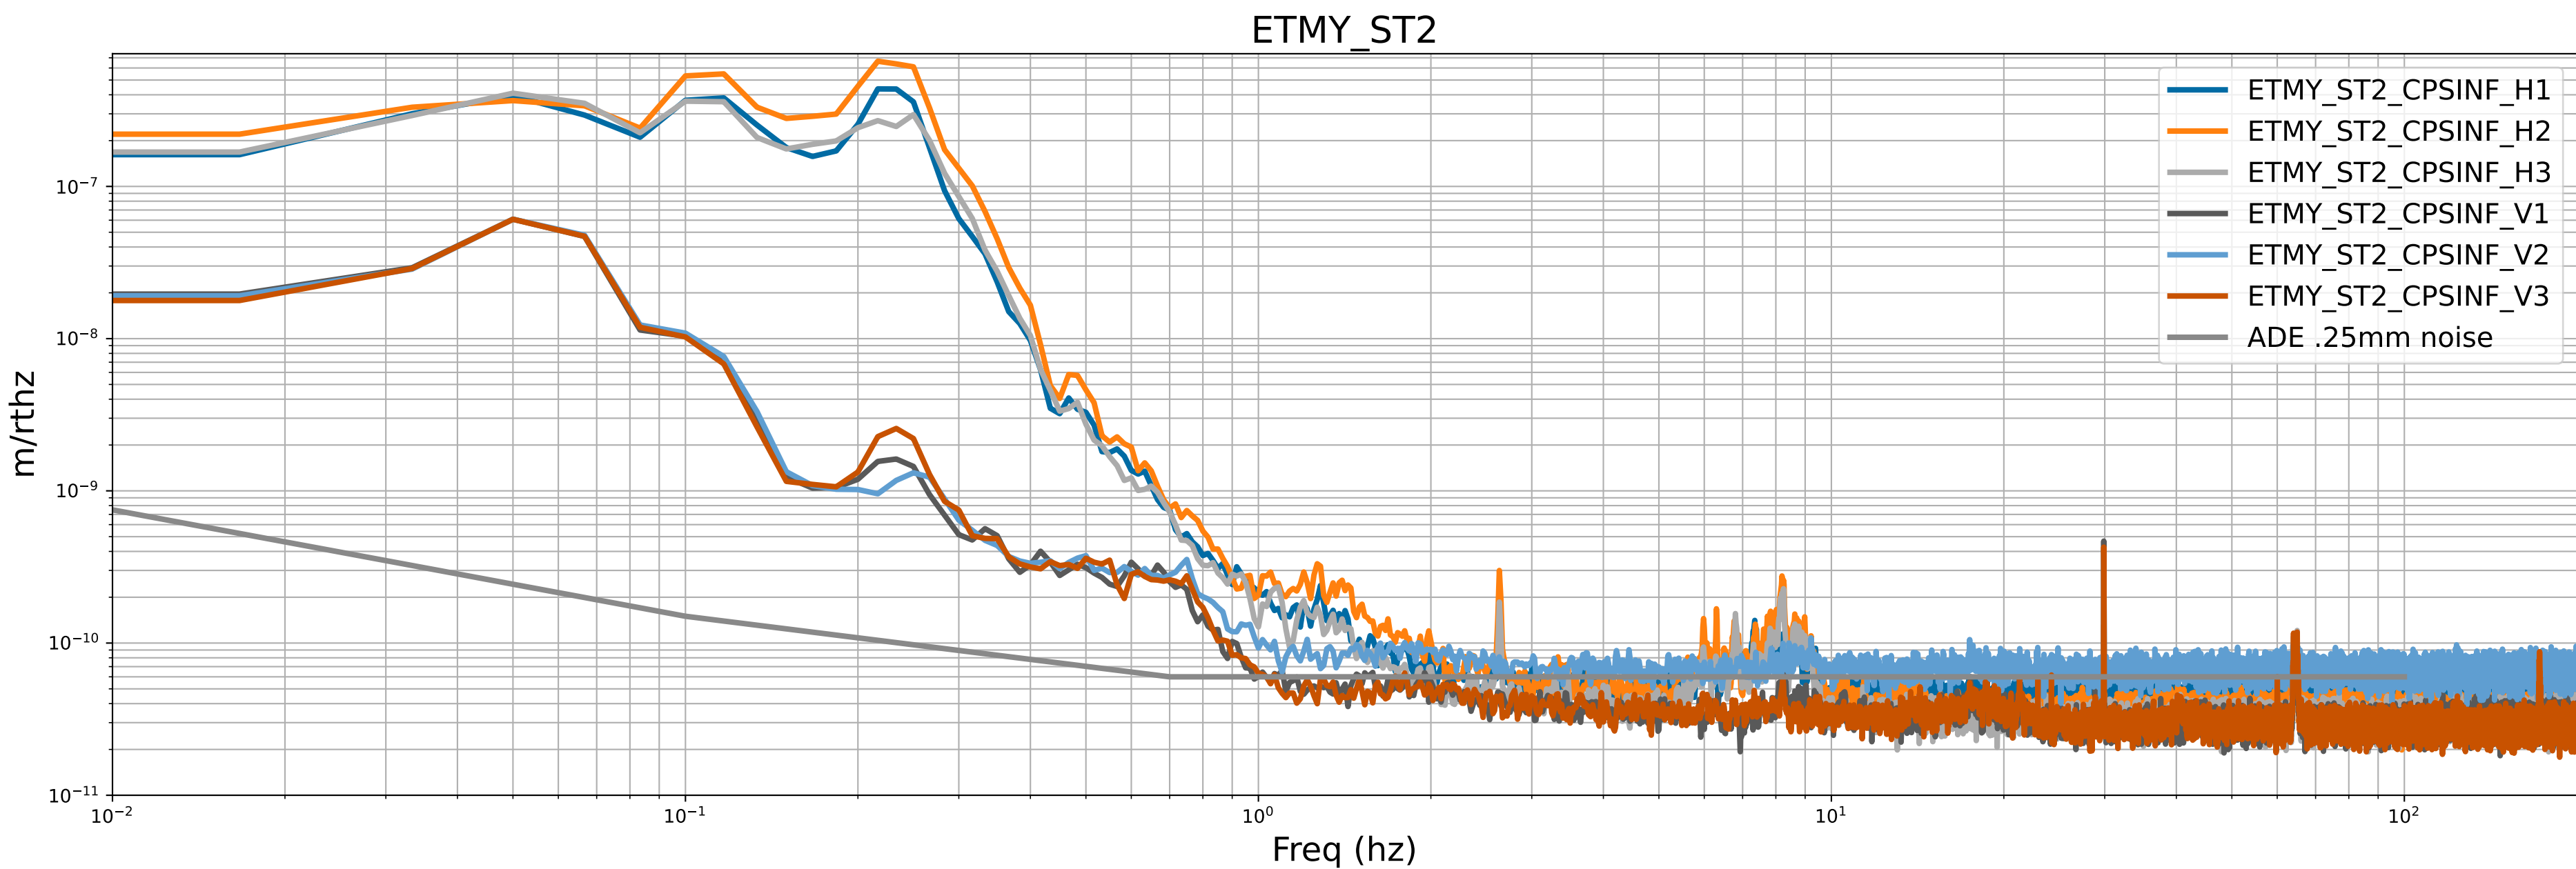

HAM2 CPS Spectra 1400234400 to 1400235000

calibration only >10hz

HAM3 CPS Spectra 1400234400 to 1400235000

calibration only >10hz

HAM4 CPS Spectra 1400234400 to 1400235000

calibration only >10hz

HAM5 CPS Spectra 1400234400 to 1400235000

calibration only >10hz

HAM6 CPS Spectra 1400234400 to 1400235000

calibration only >10hz

HAM7 CPS Spectra 1400234400 to 1400235000

calibration only >10hz

HAM8 CPS Spectra 1400234400 to 1400235000

calibration only >10hz

CPS Spectra 1400234400 to 1400235000

calibration only >10hz

CPS Spectra 1400234400 to 1400235000

calibration only >10hz

CPS Spectra 1400234400 to 1400235000

calibration only >10hz

CPS Spectra 1400234400 to 1400235000

calibration only >10hz

CPS Spectra 1400234400 to 1400235000

calibration only >10hz