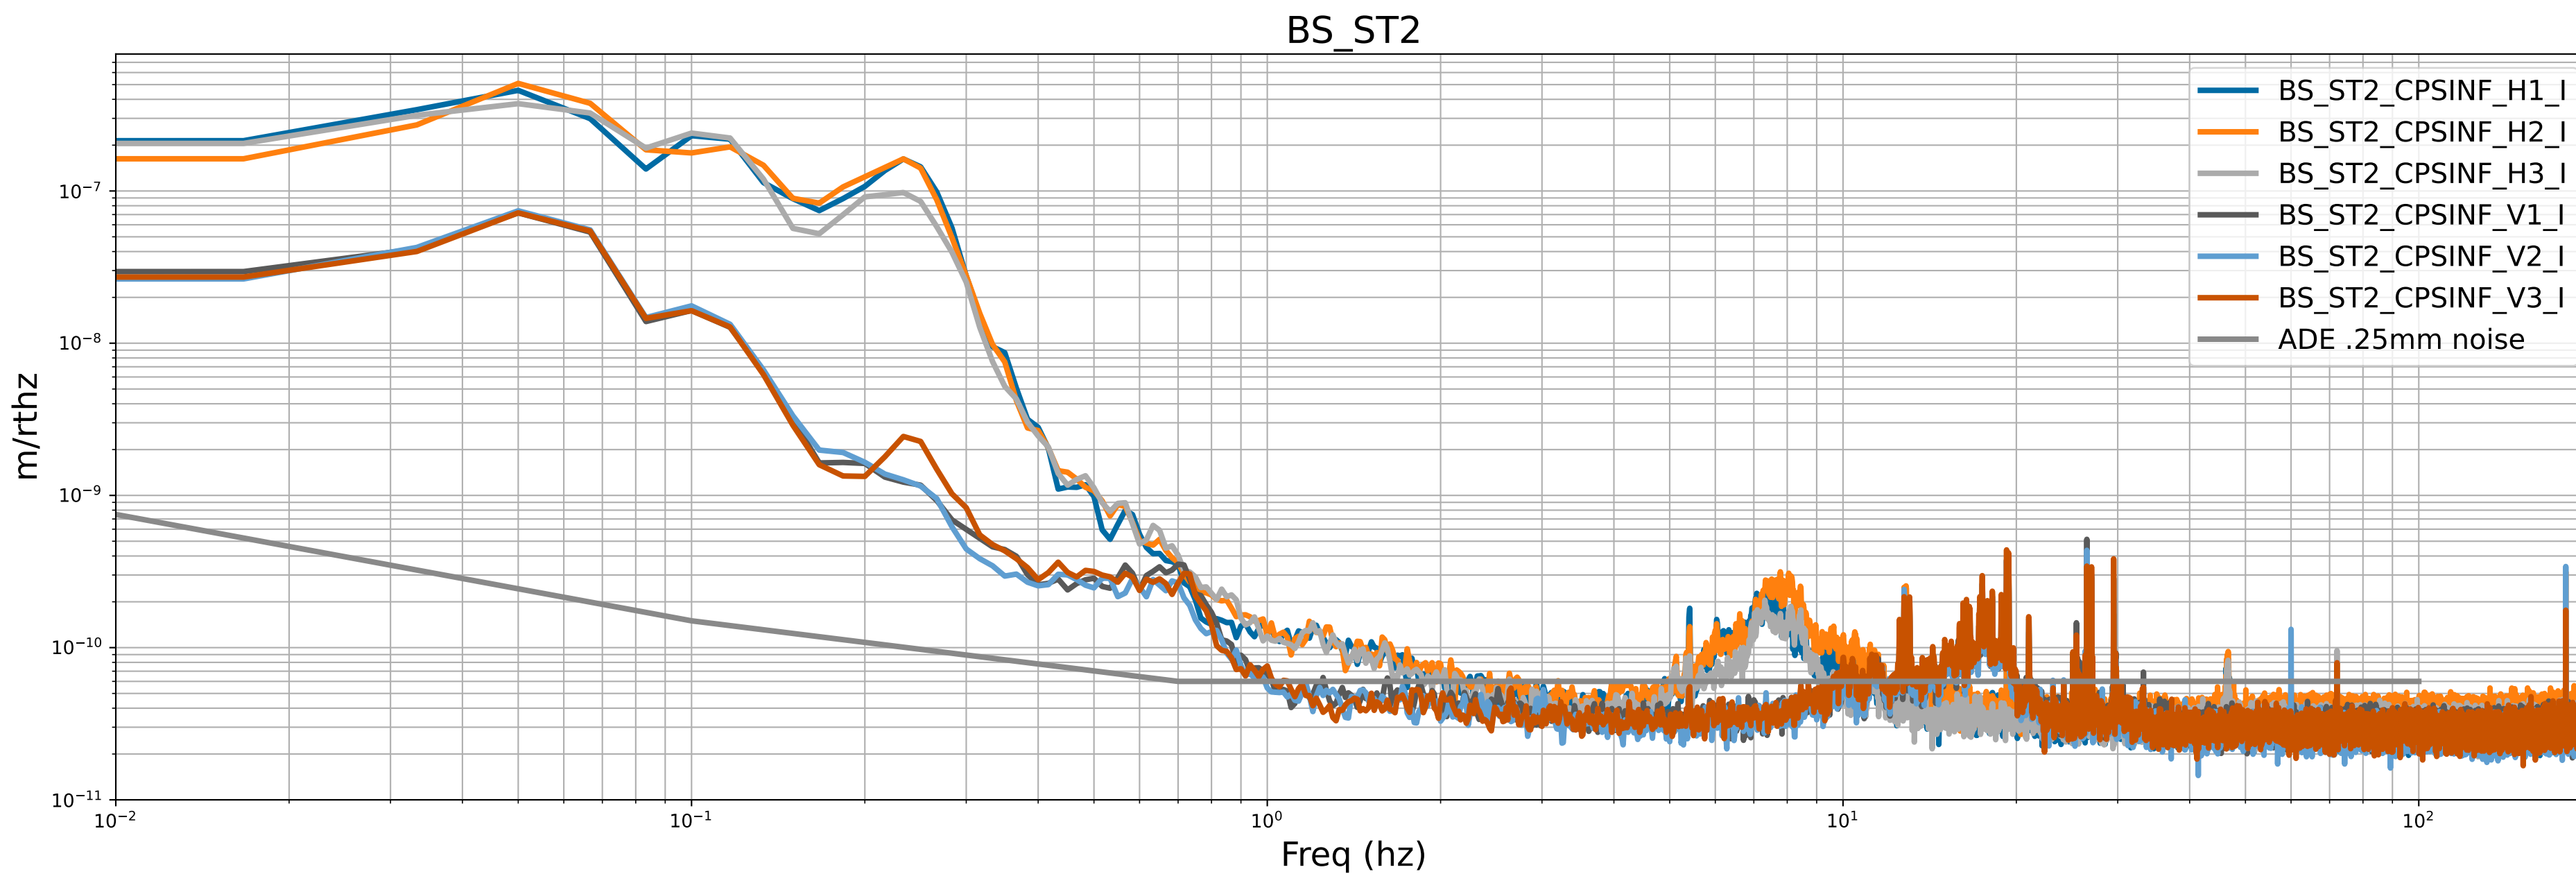

HAM2 CPS Spectra 1400234400 to 1400235000

calibration only >10hz

HAM3 CPS Spectra 1400234400 to 1400235000

calibration only >10hz

HAM4 CPS Spectra 1400234400 to 1400235000

calibration only >10hz

HAM5 CPS Spectra 1400234400 to 1400235000

calibration only >10hz

HAM6 CPS Spectra 1400234400 to 1400235000

calibration only >10hz

HAM7 CPS Spectra 1400234400 to 1400235000

calibration only >10hz

HAM8 CPS Spectra 1400234400 to 1400235000

calibration only >10hz

CPS Spectra 1400234400 to 1400235000

calibration only >10hz

CPS Spectra 1400234400 to 1400235000

calibration only >10hz

CPS Spectra 1400234400 to 1400235000

calibration only >10hz

CPS Spectra 1400234400 to 1400235000

calibration only >10hz

CPS Spectra 1400234400 to 1400235000

calibration only >10hz