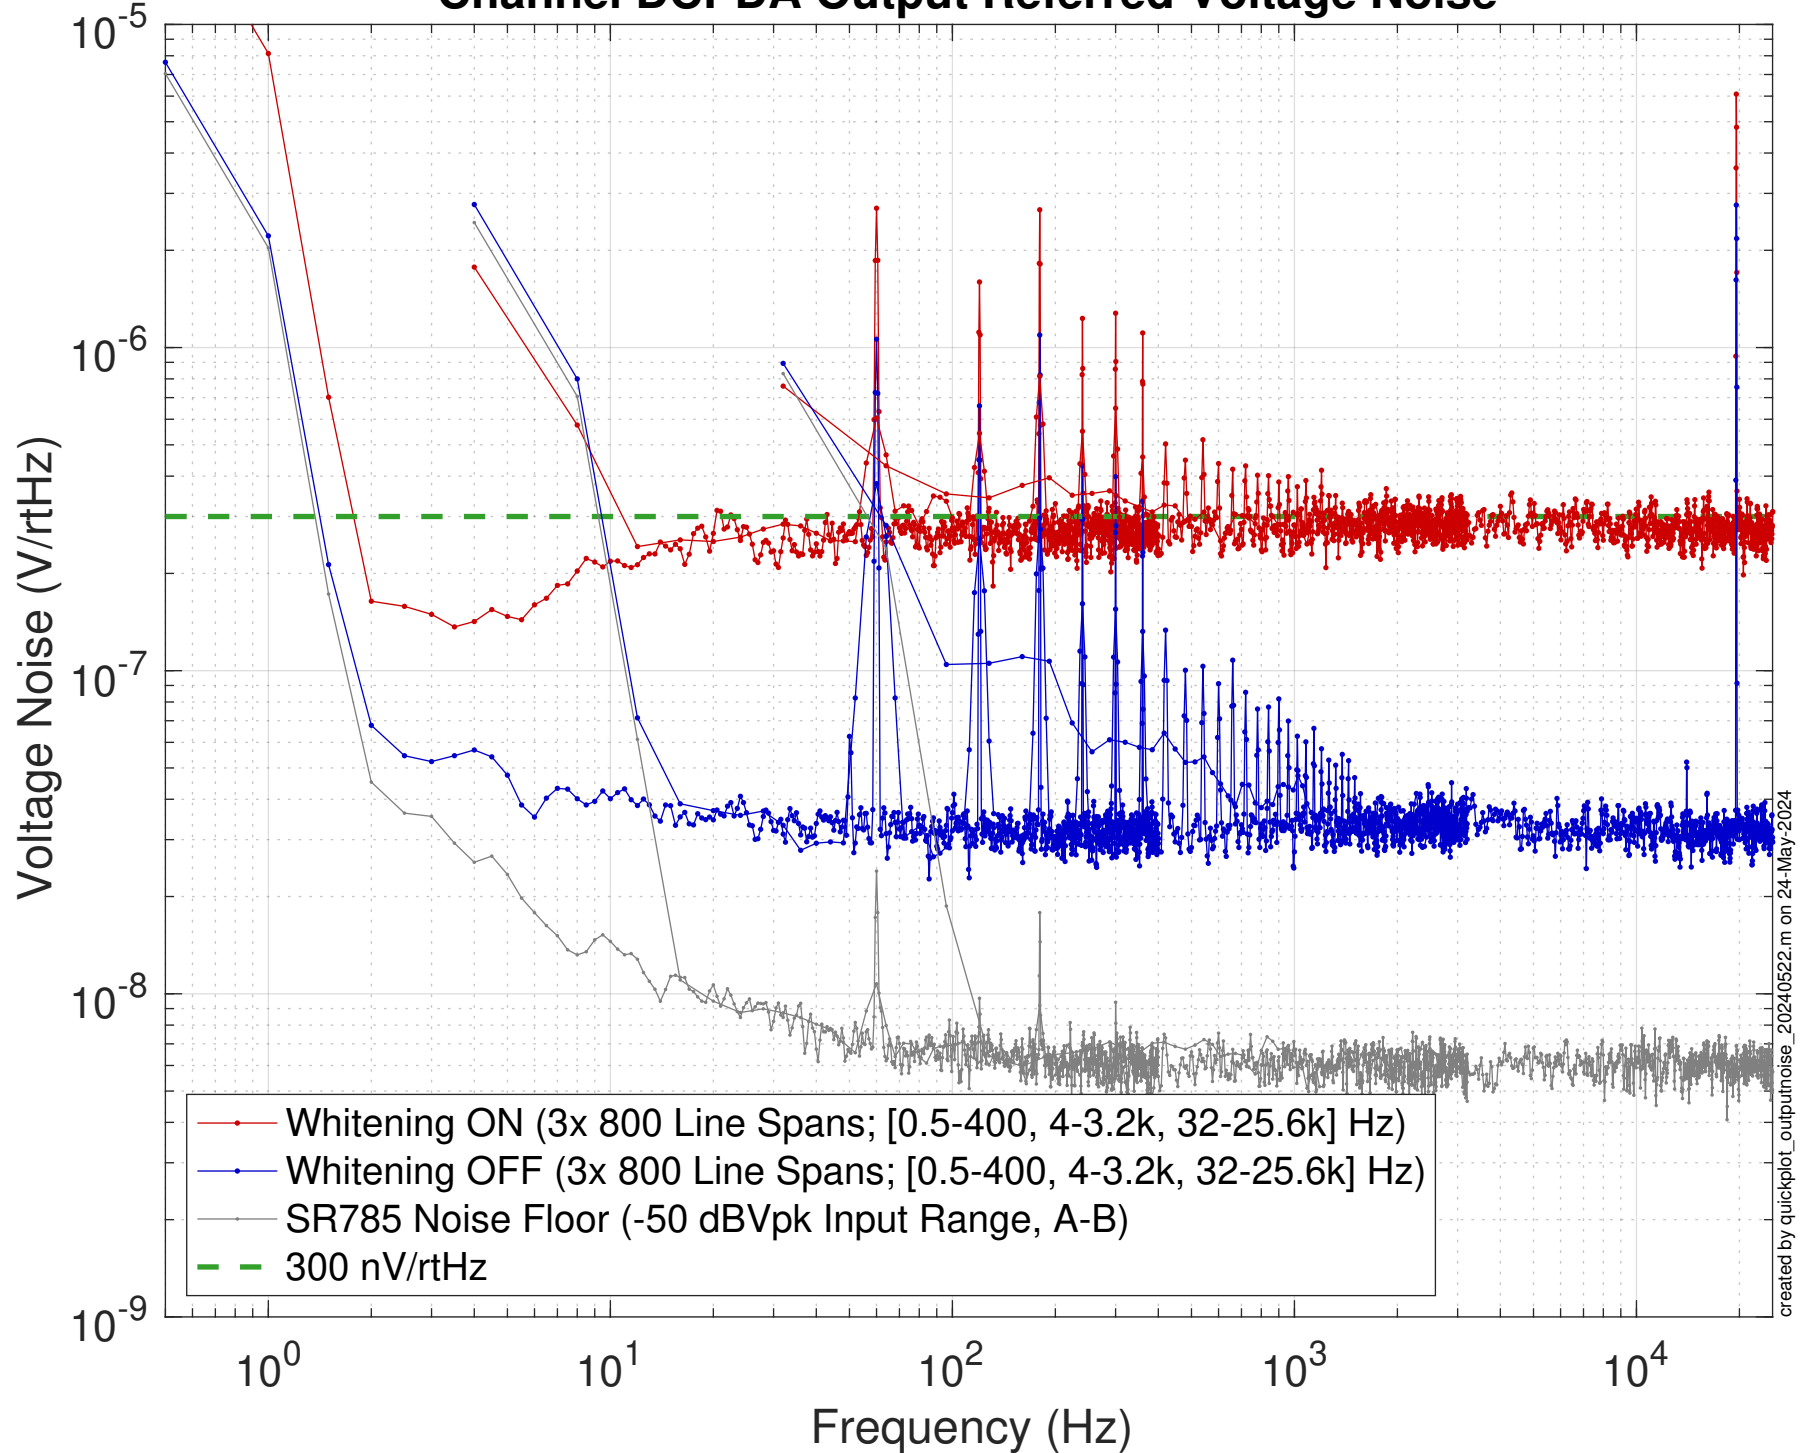

2024-05-22 OMC DCPD Whitening Chassis S2300002

Channel DCPDA Output Referred Voltage Noise

2024-05-22 OMC DCPD Whitening Chassis S2300002

Channel DCPDB Output Referred Voltage Noise