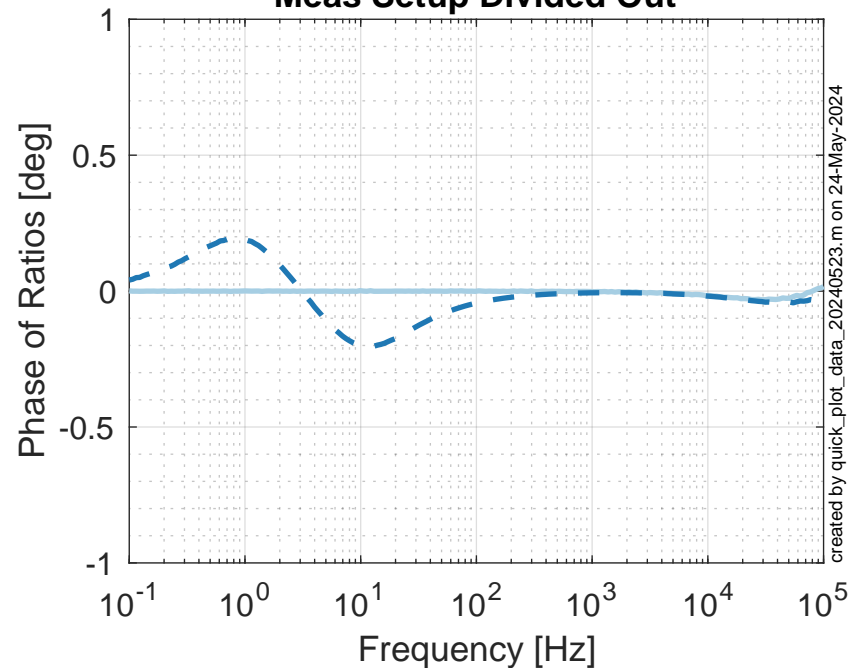

2024-05-23 OMC Whitening Chassis

Final Good Data

S2300002

Meas Setup Divided Out

created by quick_plot_data_20240523.m on 24-May-2024