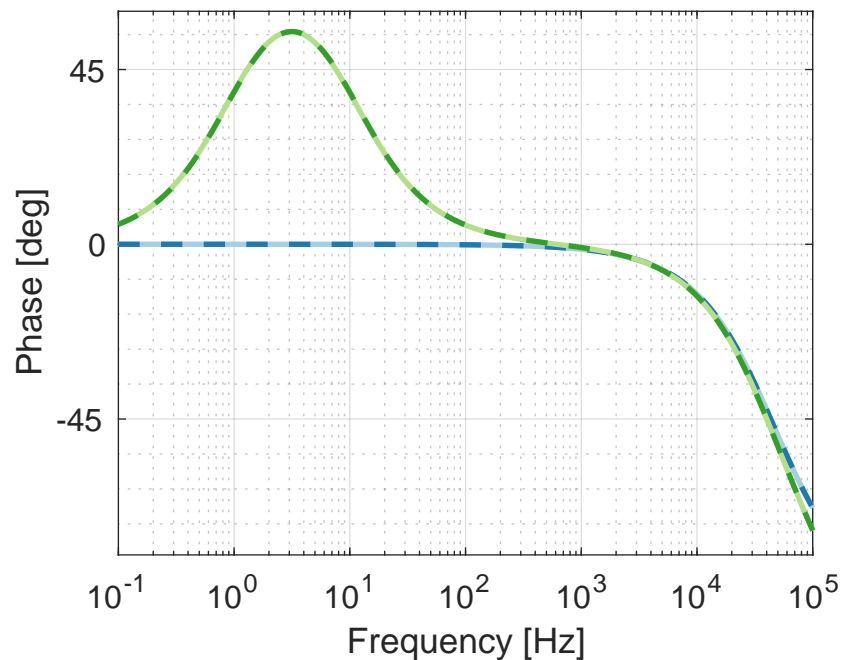

2024-05-23 OMC Whitening Chassis

Final Good Data

S2300002

Meas Setup Divided Out

created by quick_plot_data_20240523.m on 24-May-2024