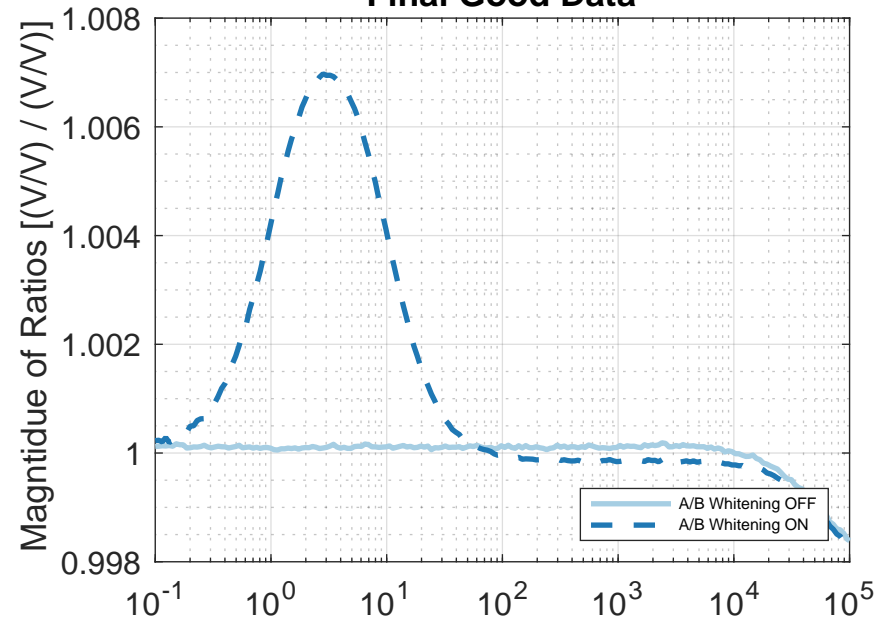

2024-05-23 OMC Whitening Chassis

Final Good Data

S2300002

Meas Setup Divided Out

created by quick_plot_data_20240523.m on 24-May-2024