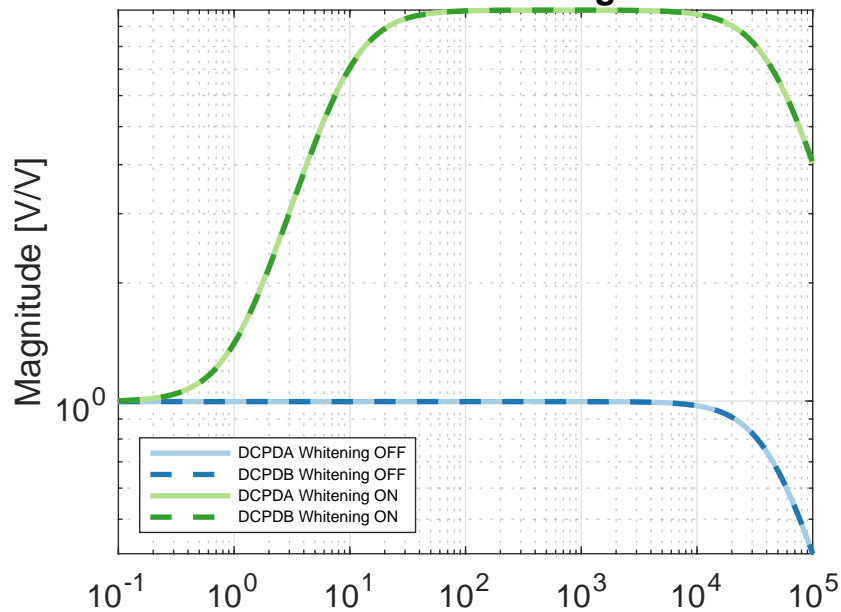

2024-05-23 OMC Whitening Chassis

Final Good Data

S2300002

Meas Setup Divided Out

created by quick_plot_data_20240523.m on 24-May-2024