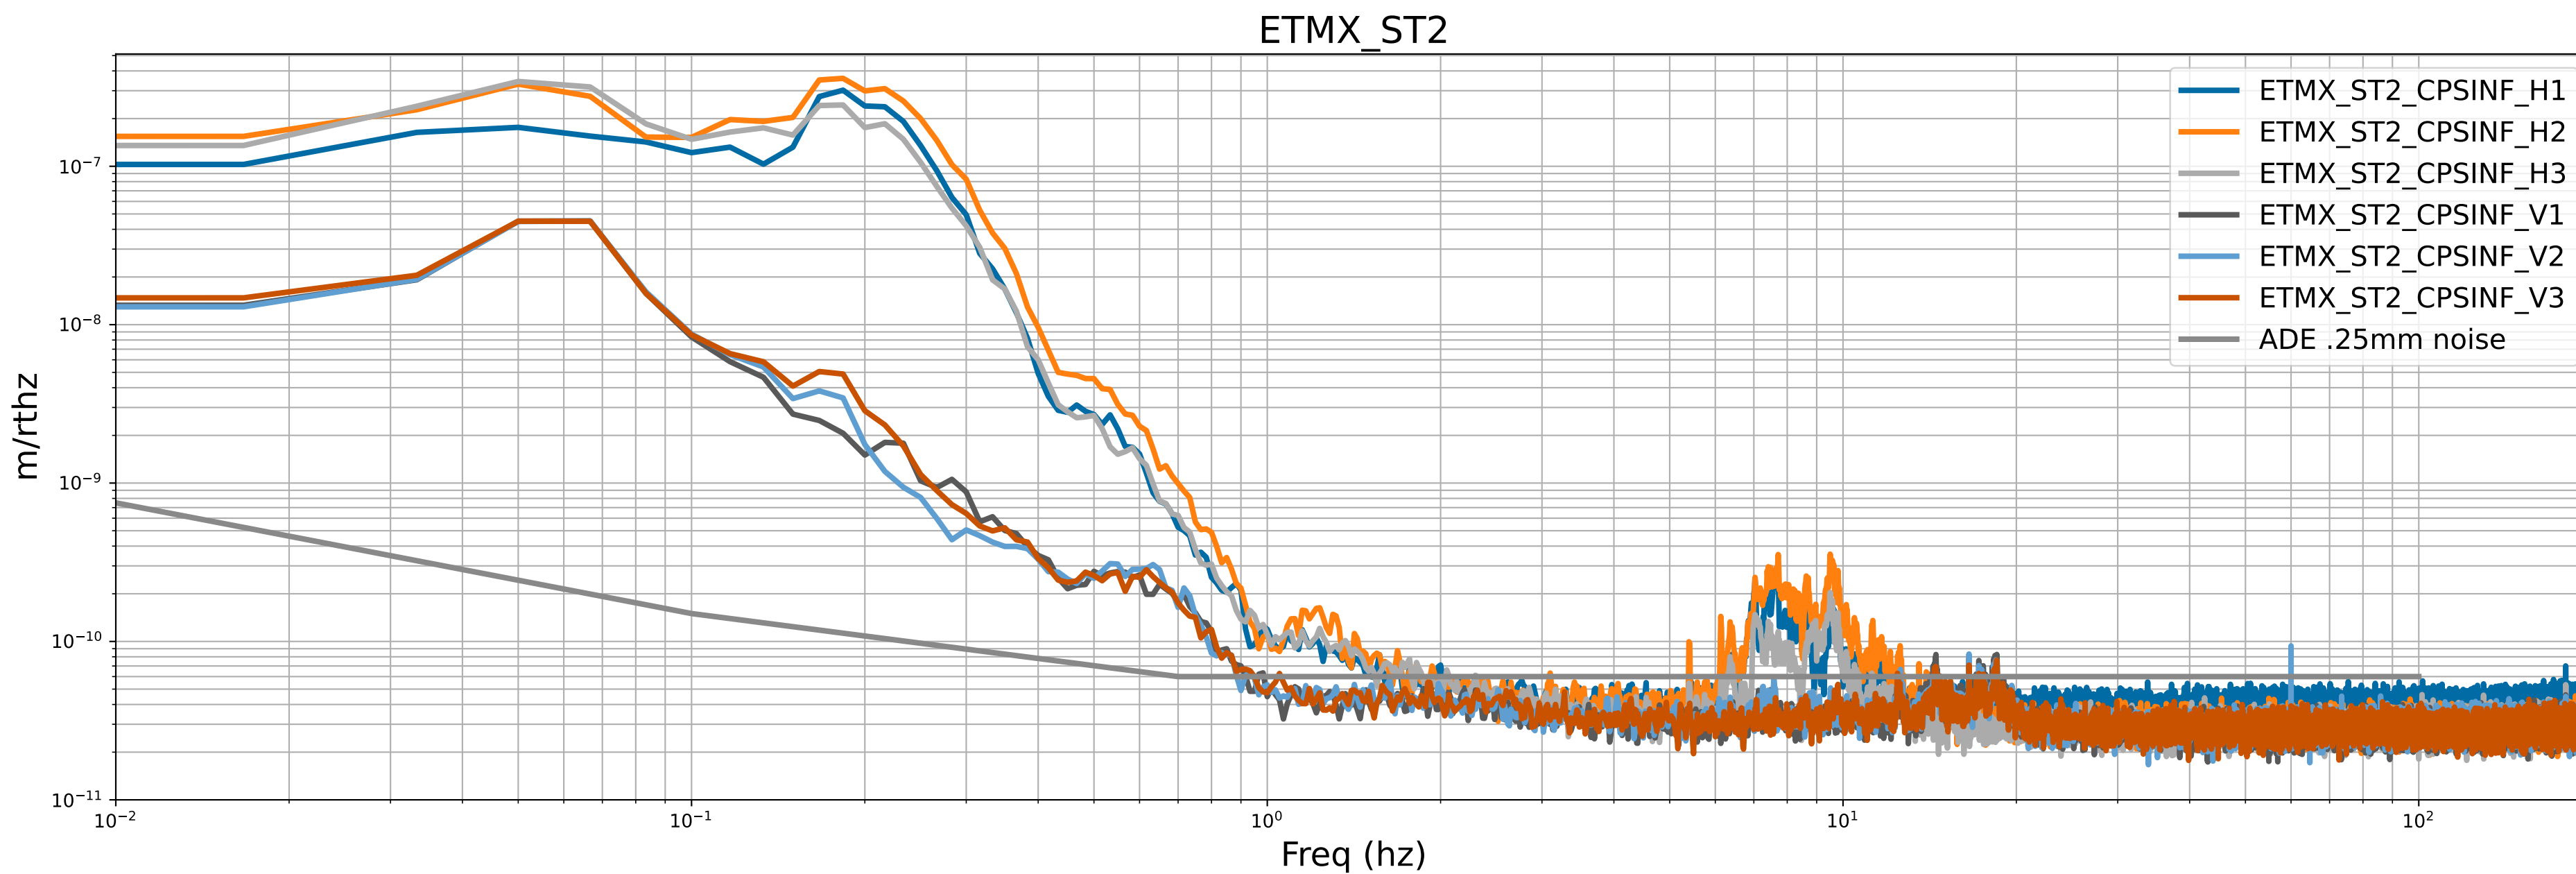

ETMY_ST1

CPS Spectra 1401012000 to 1401012600

calibration only >10hz