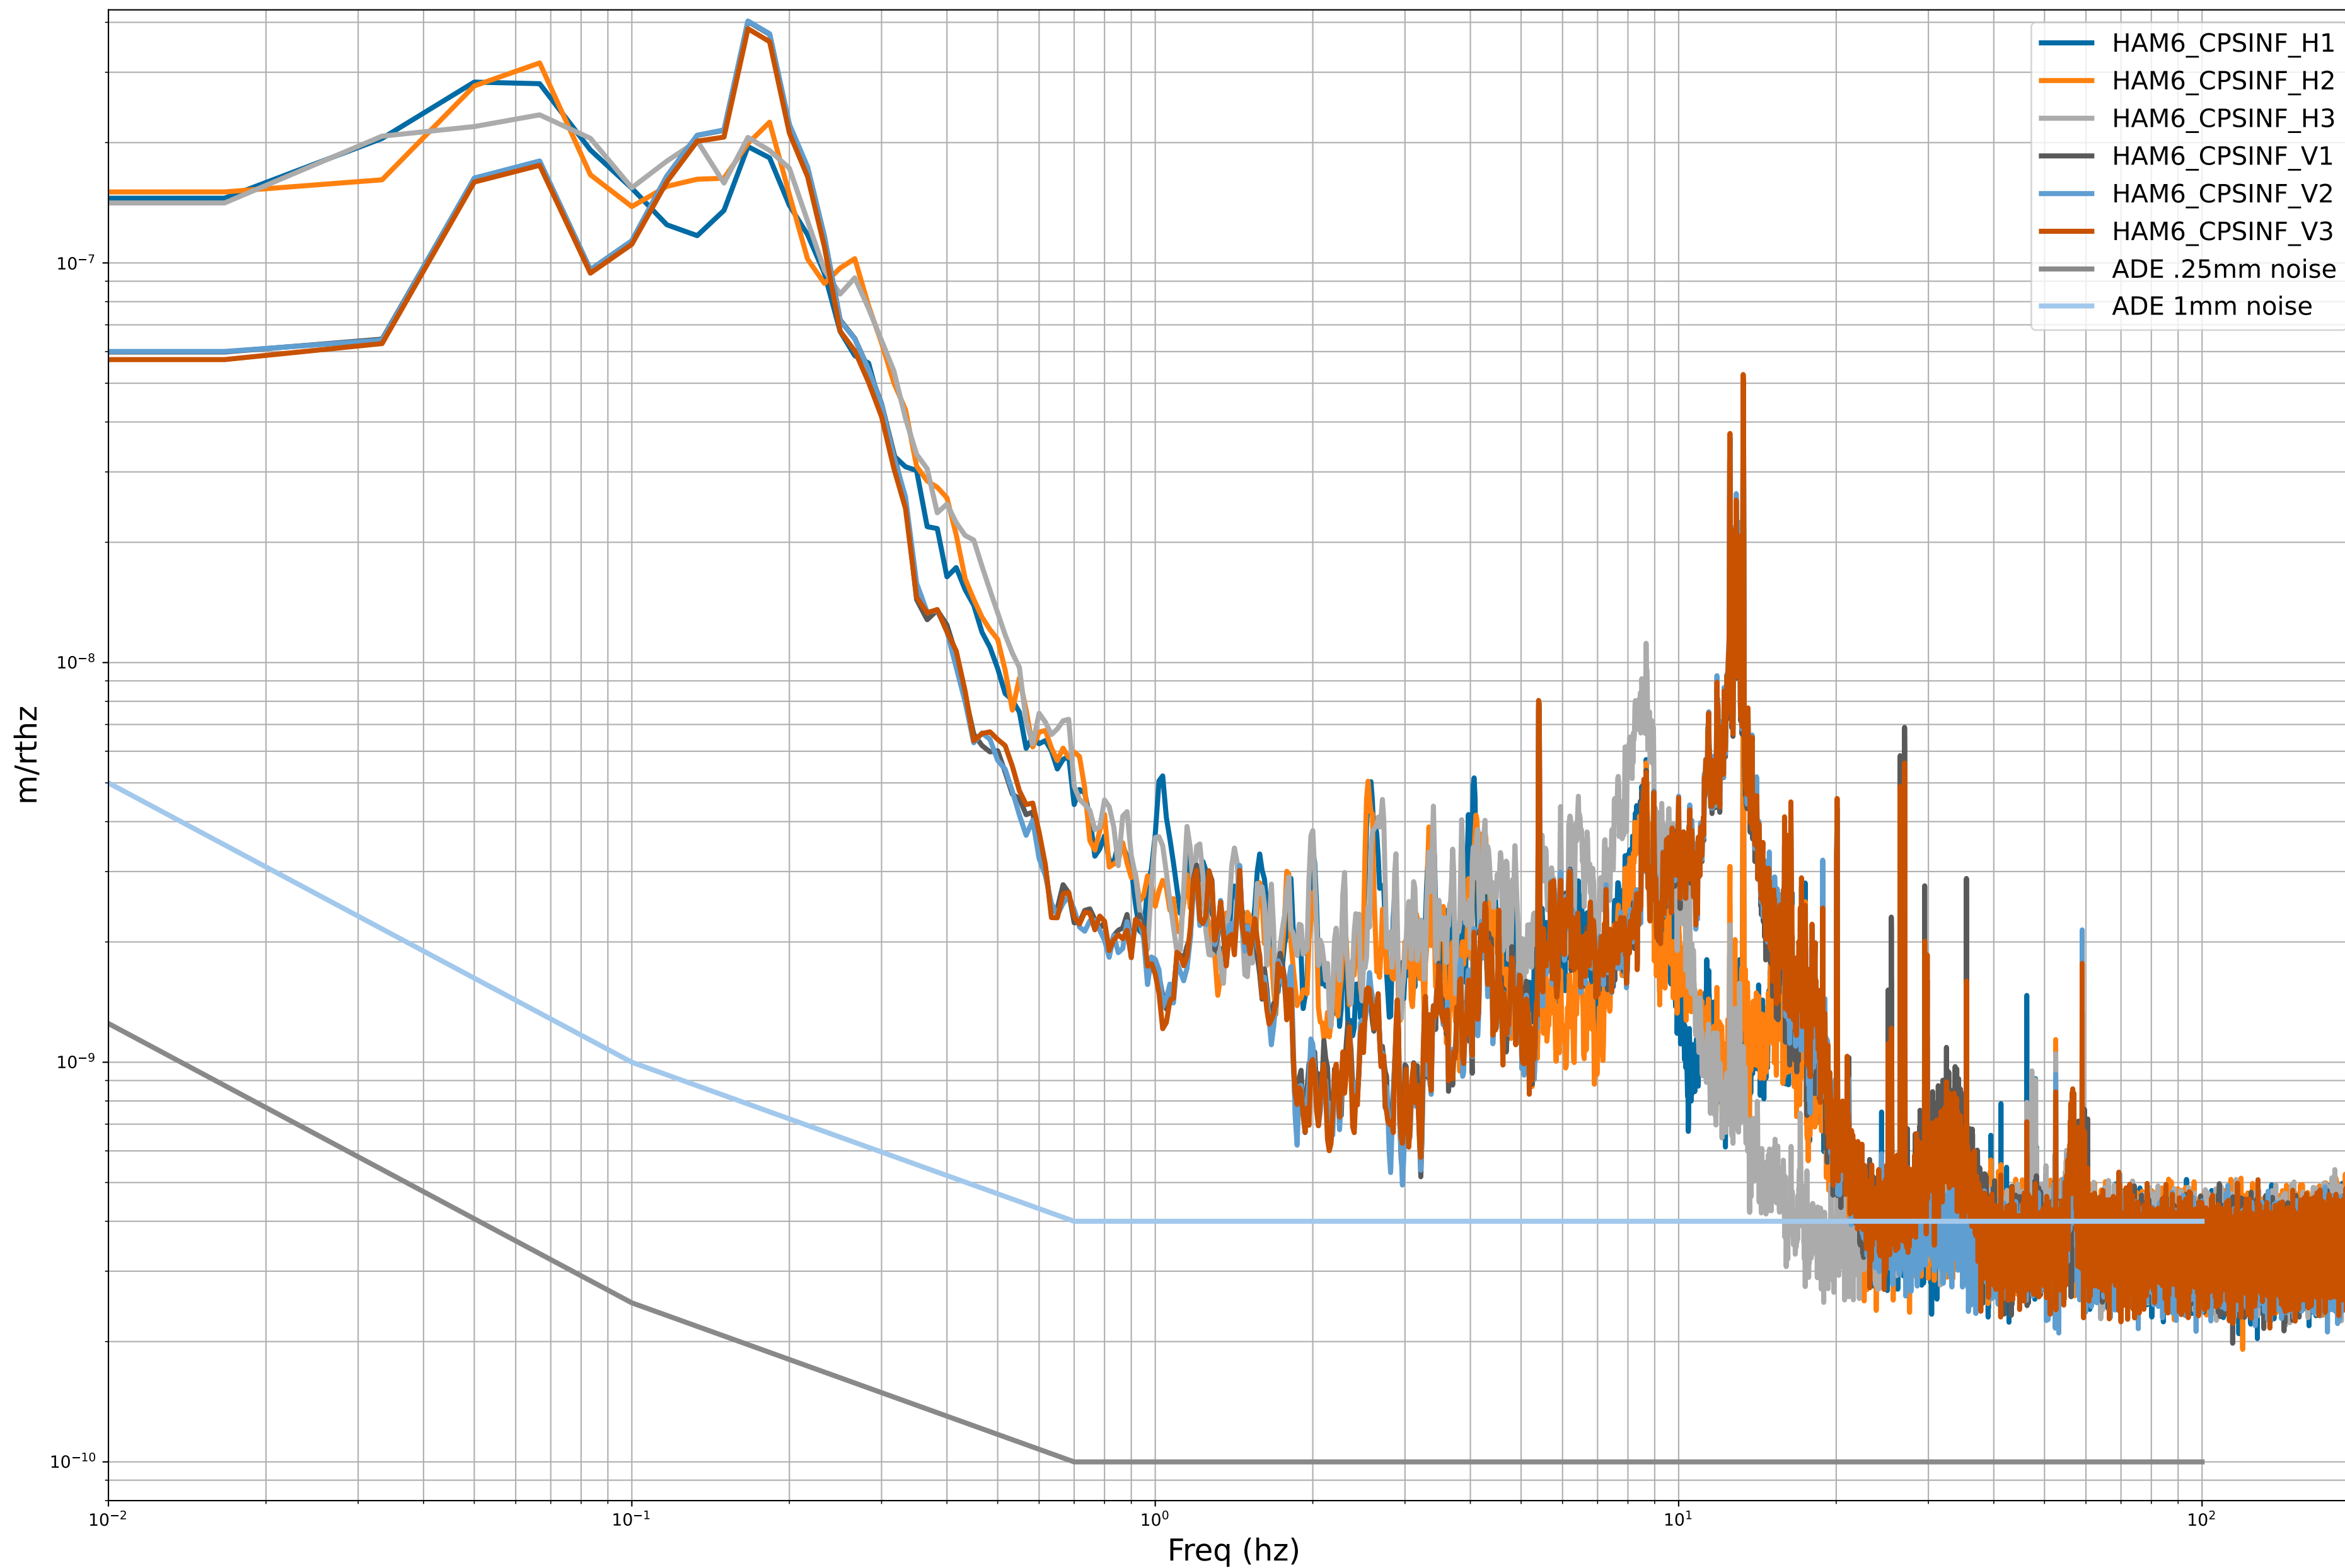

HAM6 CPS Spectra 1401012000 to 1401012600