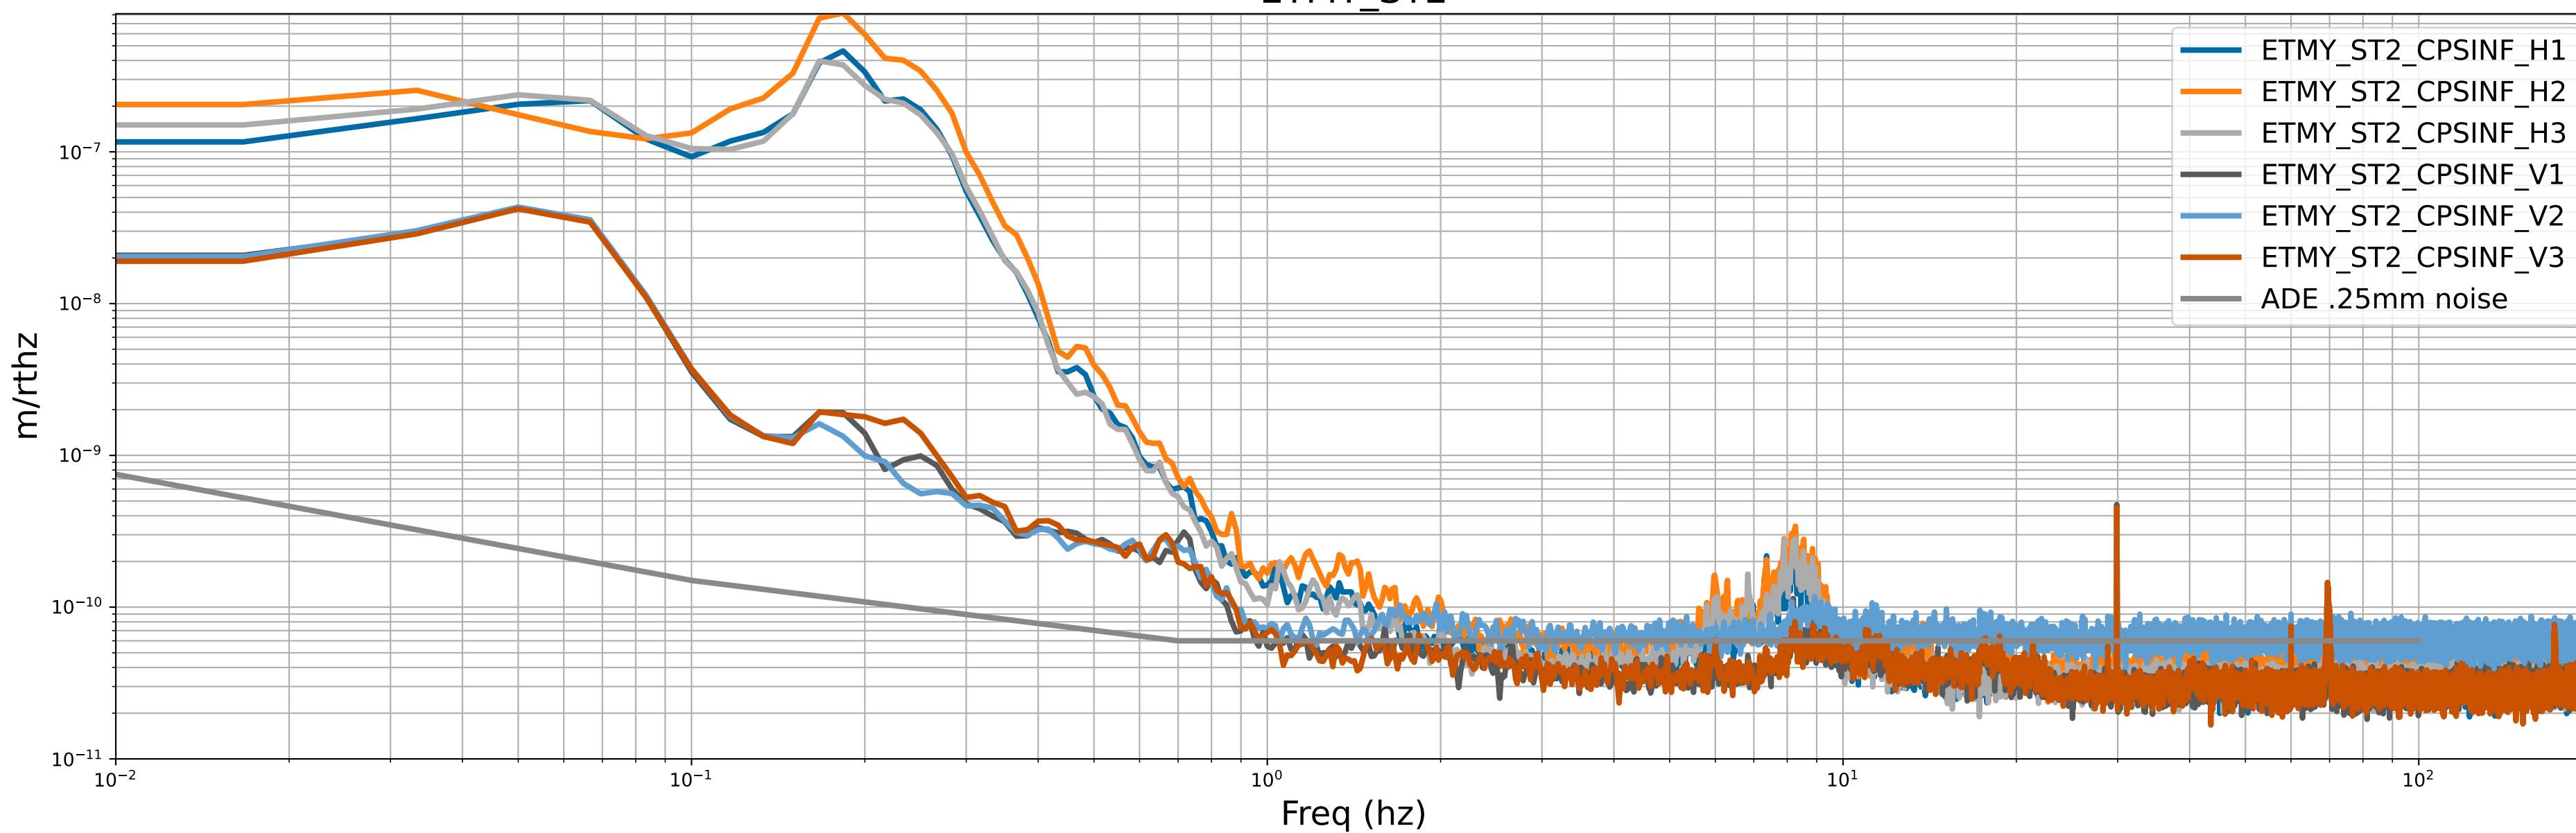

ETMY_ST2

calibration only >10hz