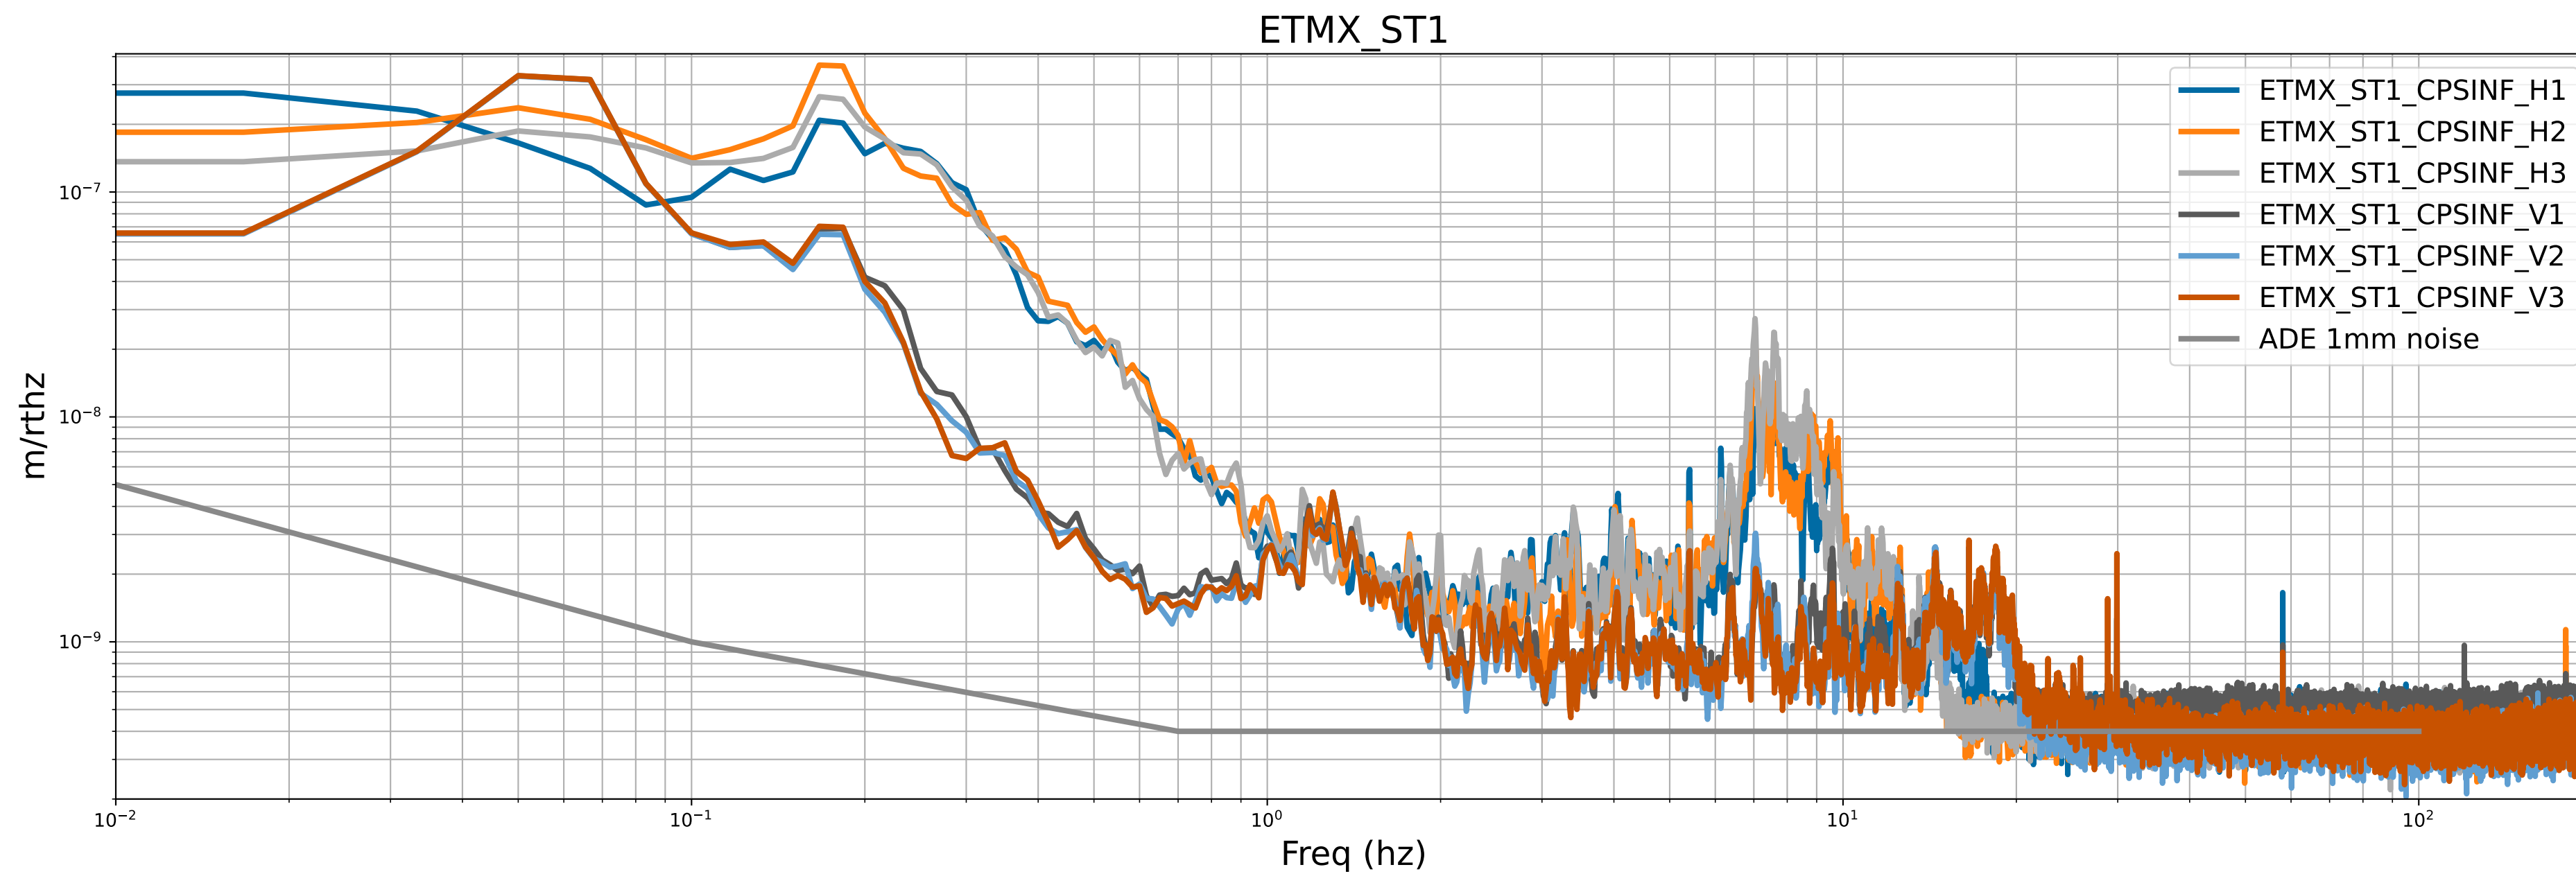

CPS Spectra 1401012000 to 1401012600

calibration only >10hz