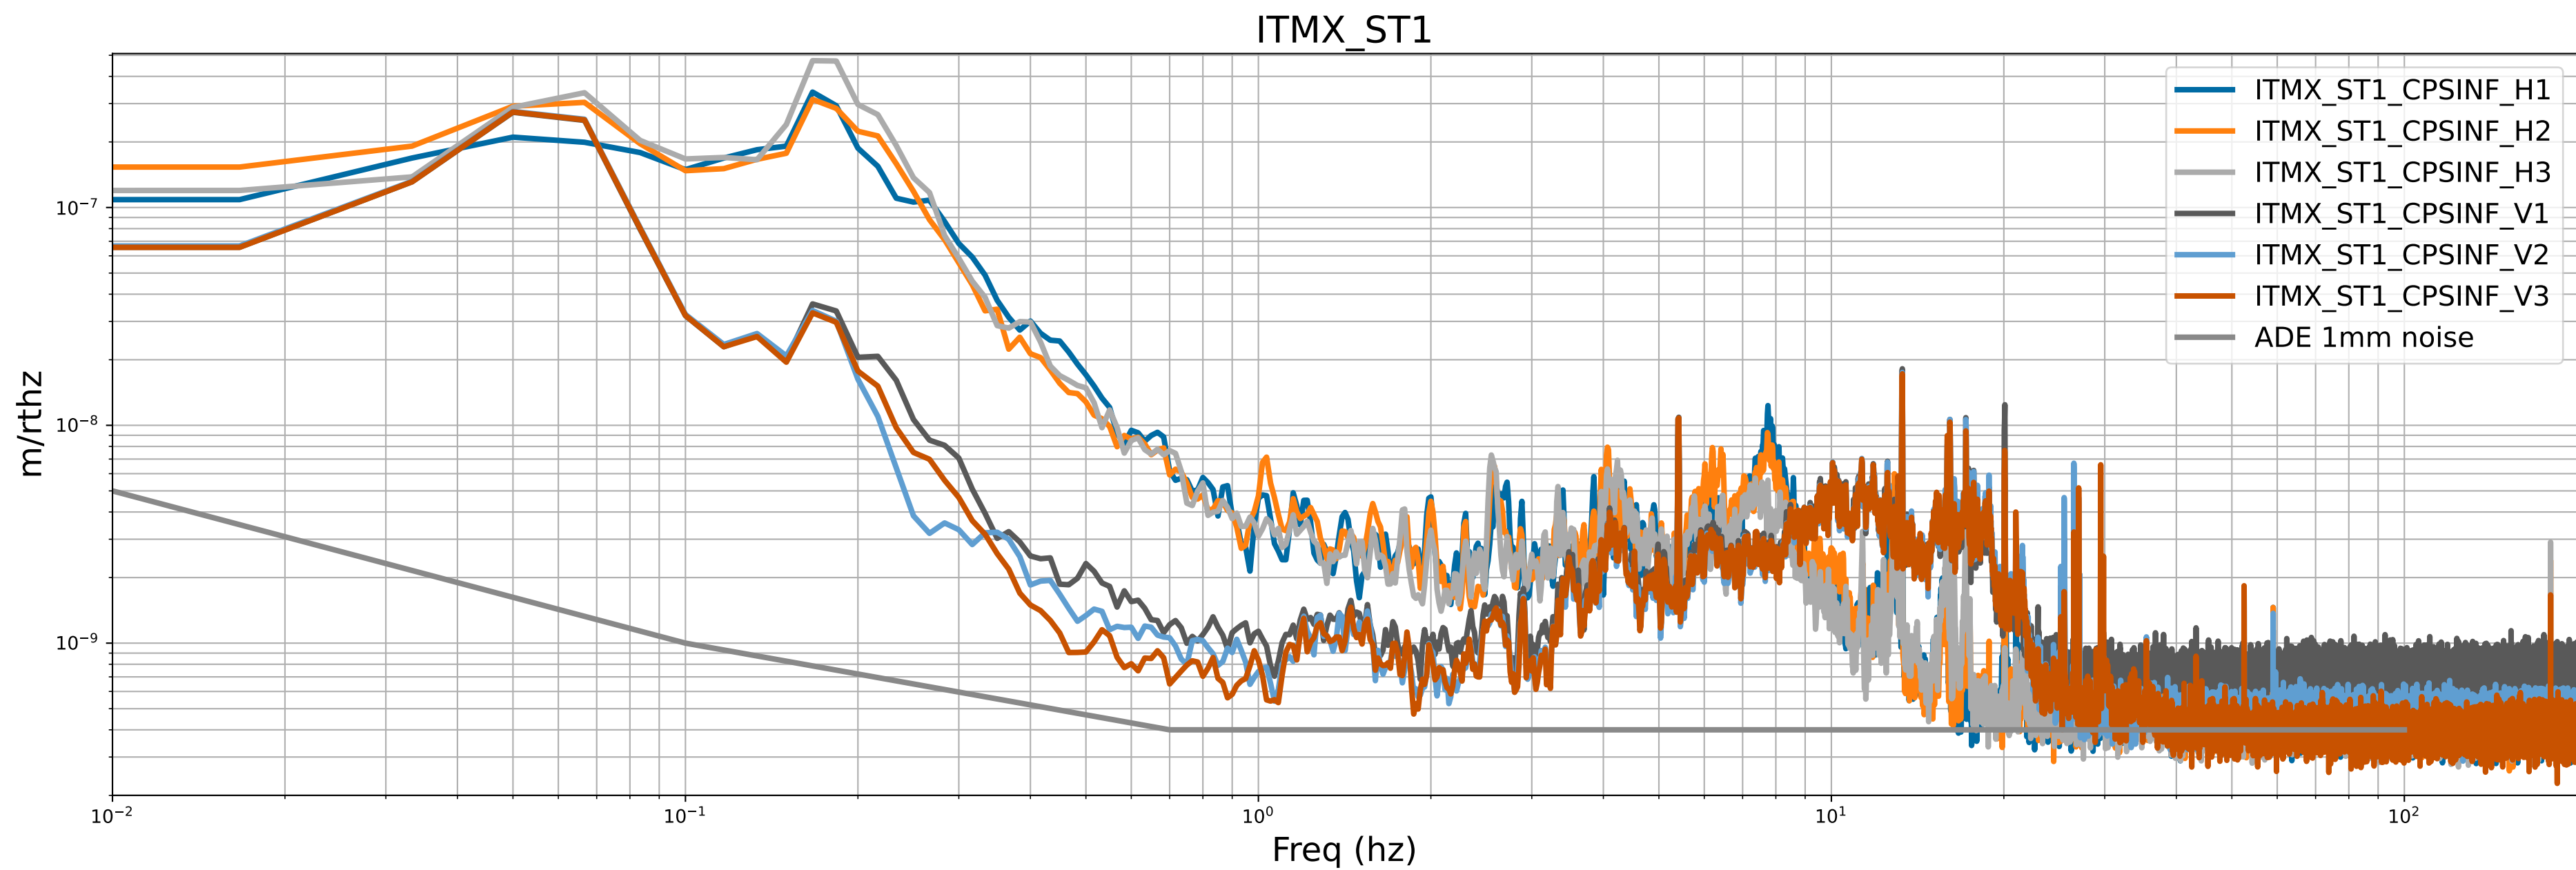

CPS Spectra 1401012000 to 1401012600

calibration only >10hz