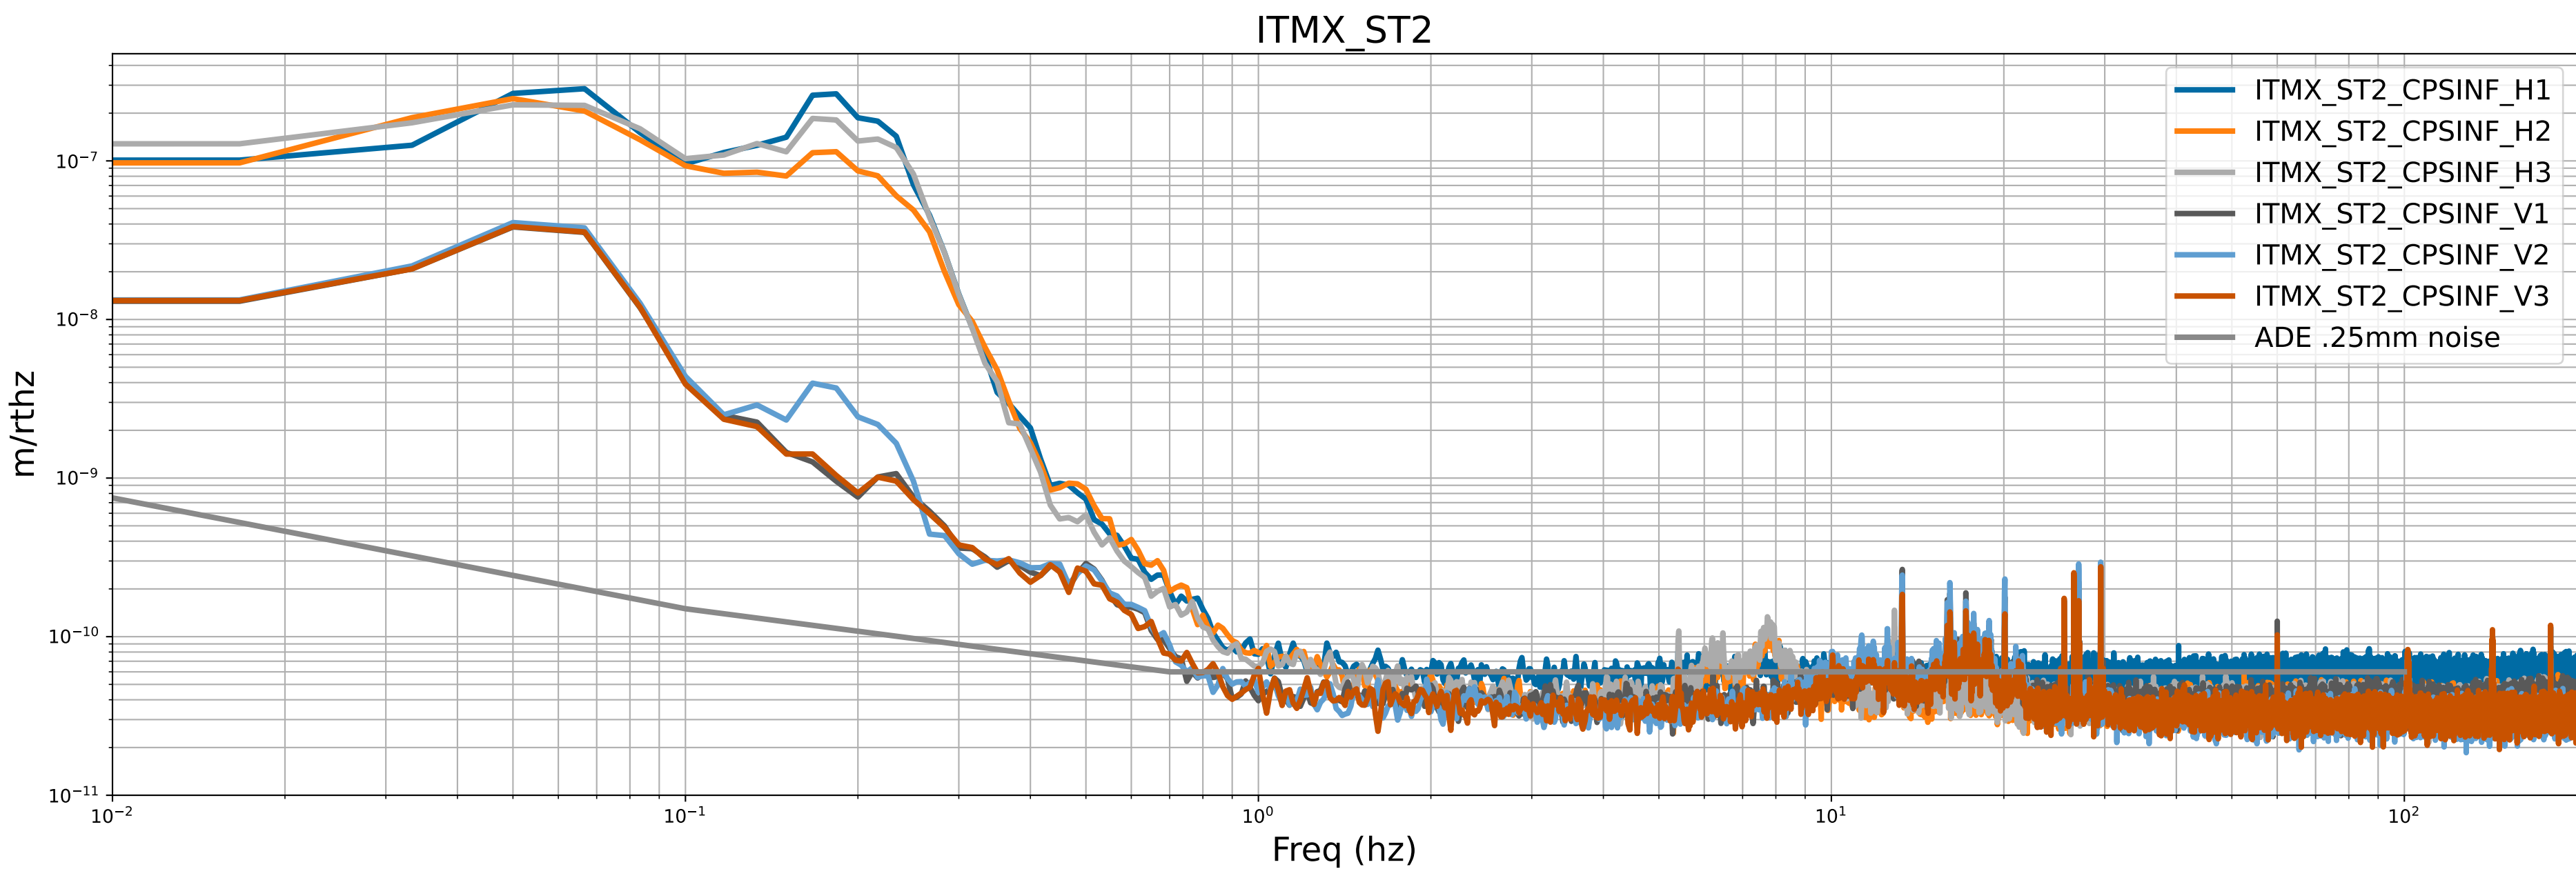

CPS Spectra 1401012000 to 1401012600

calibration only >10hz