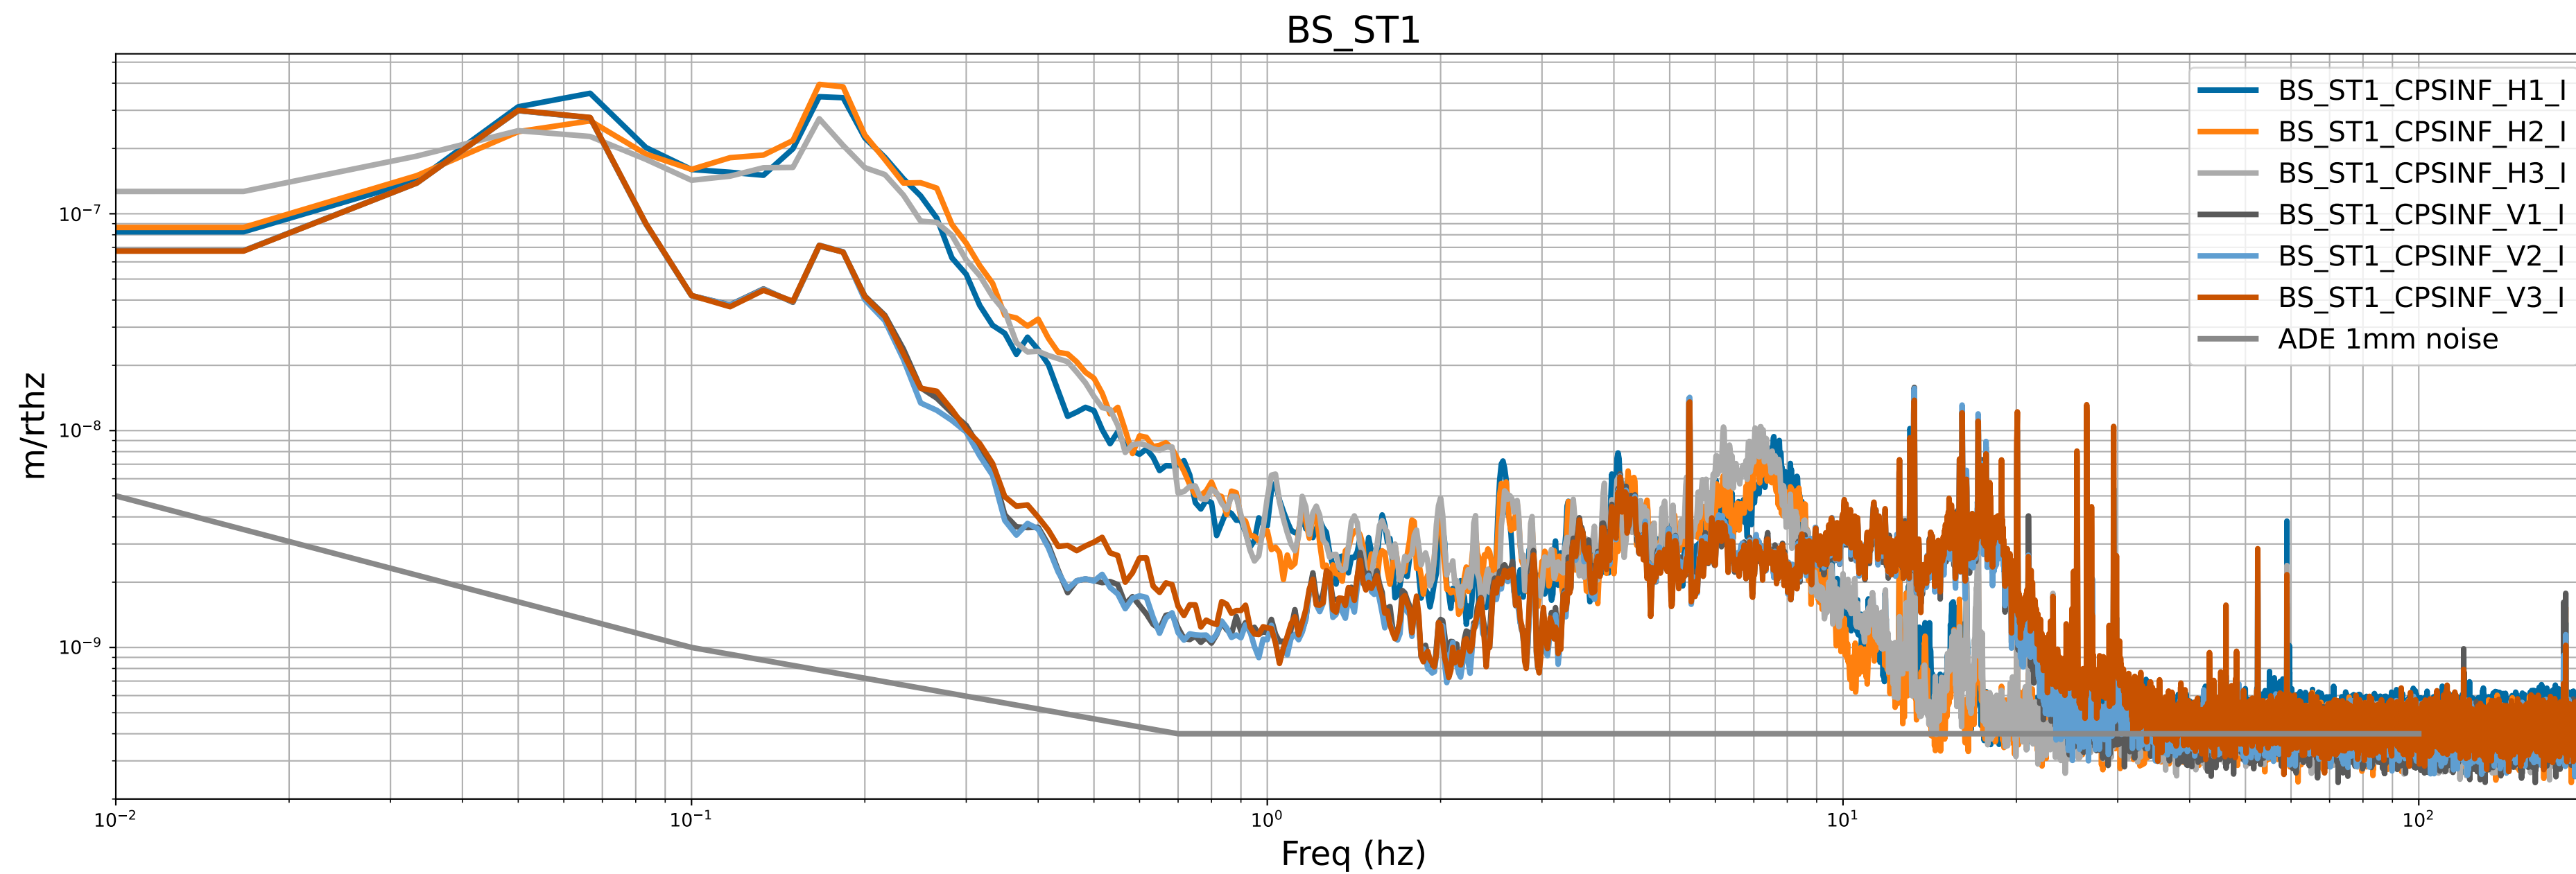

CPS Spectra 1401012000 to 1401012600

calibration only >10hz