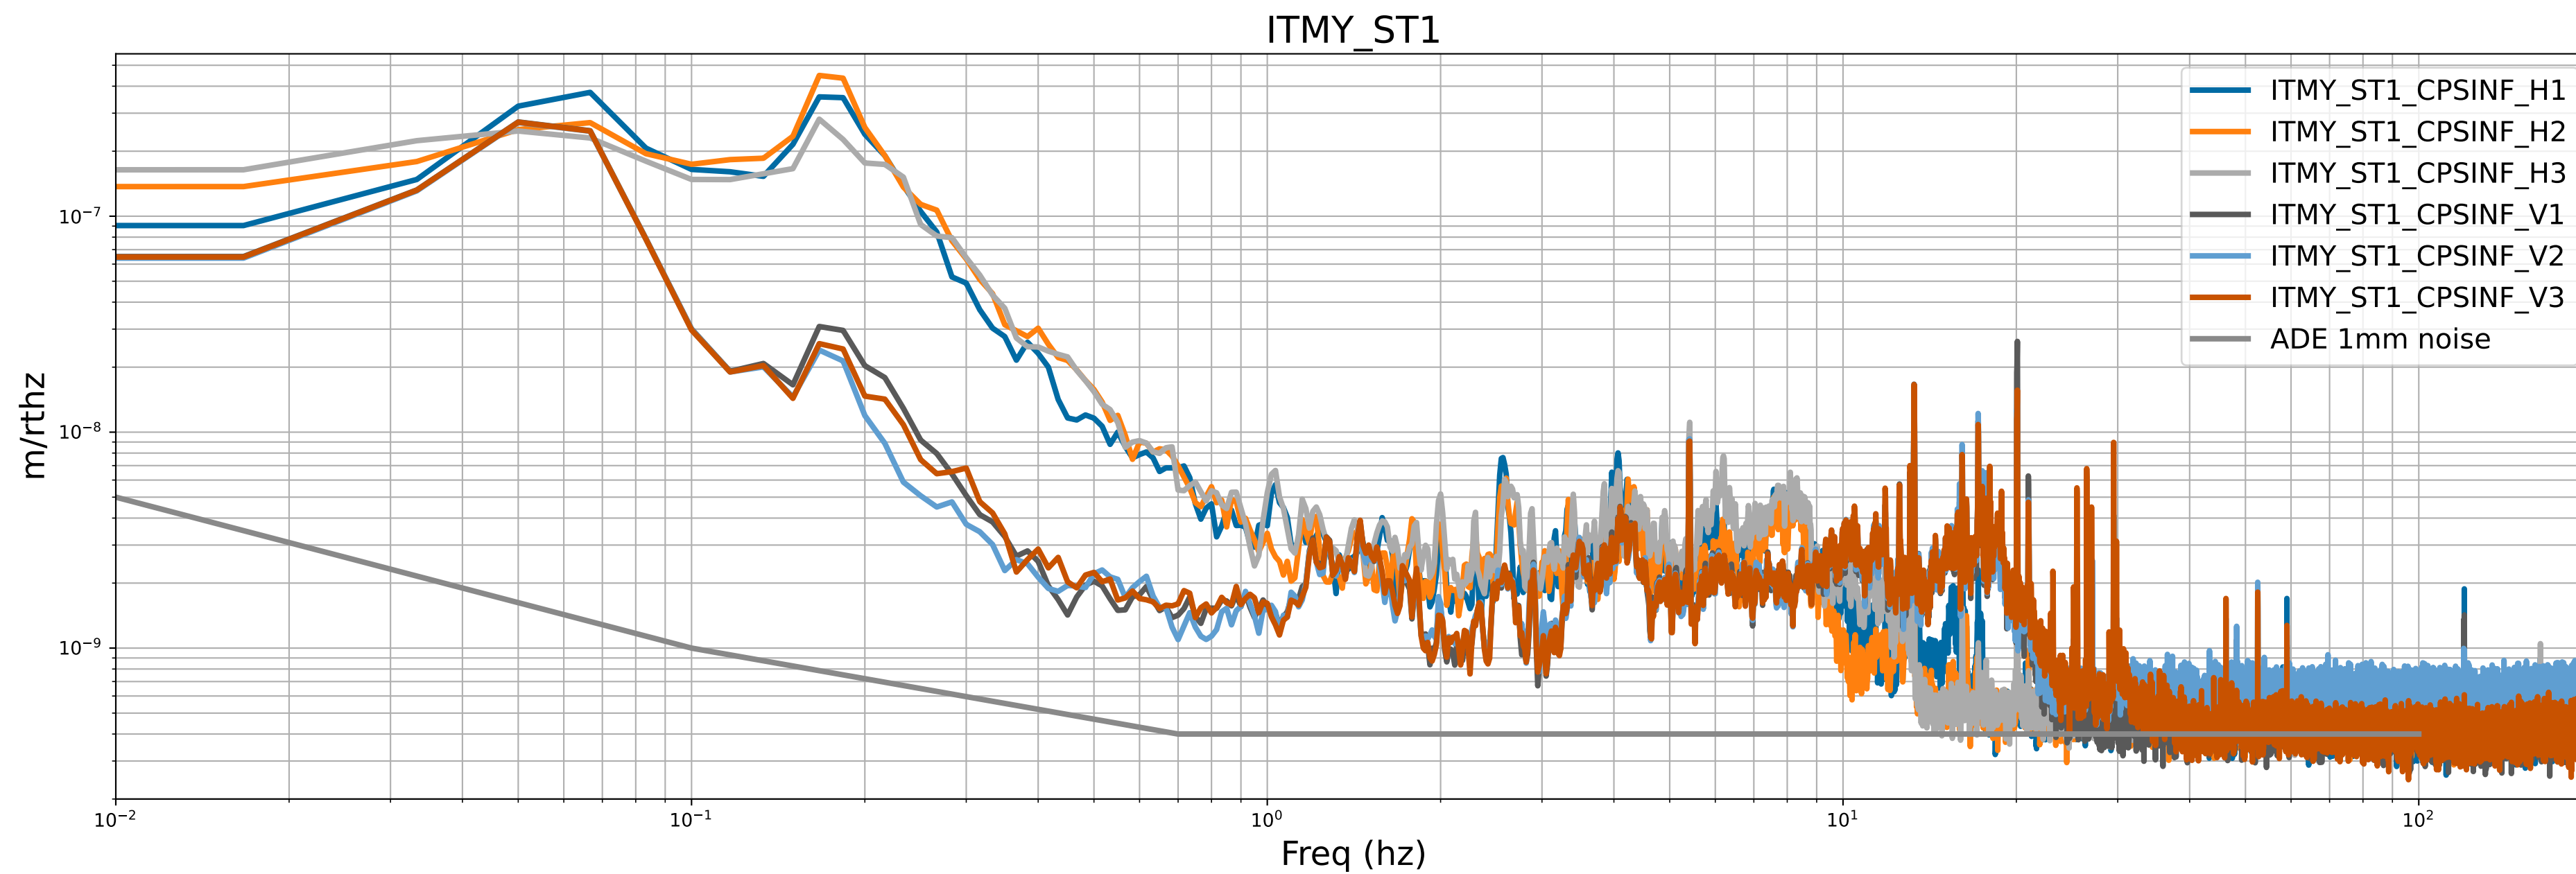

CPS Spectra 1401012000 to 1401012600

calibration only >10hz