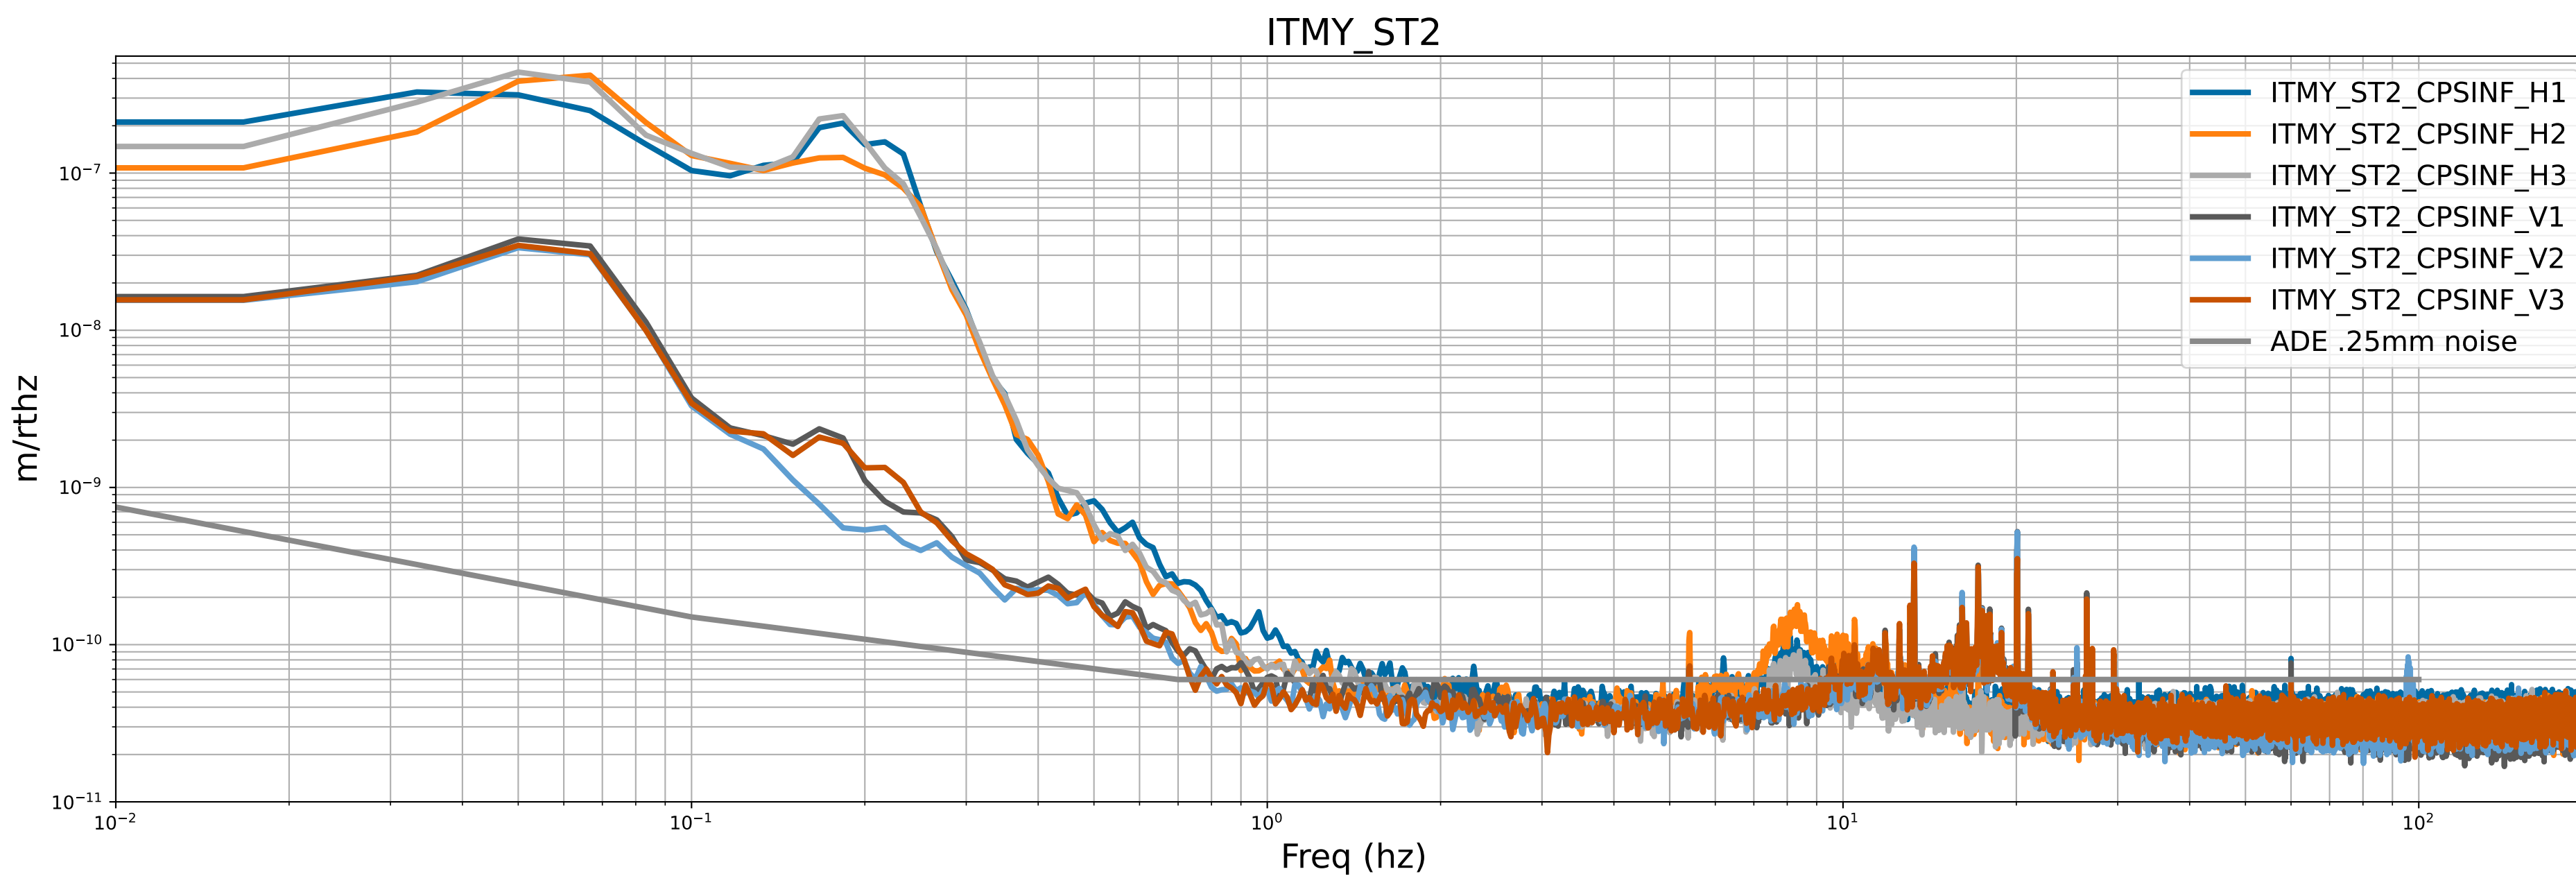

CPS Spectra 1401012000 to 1401012600

calibration only >10hz