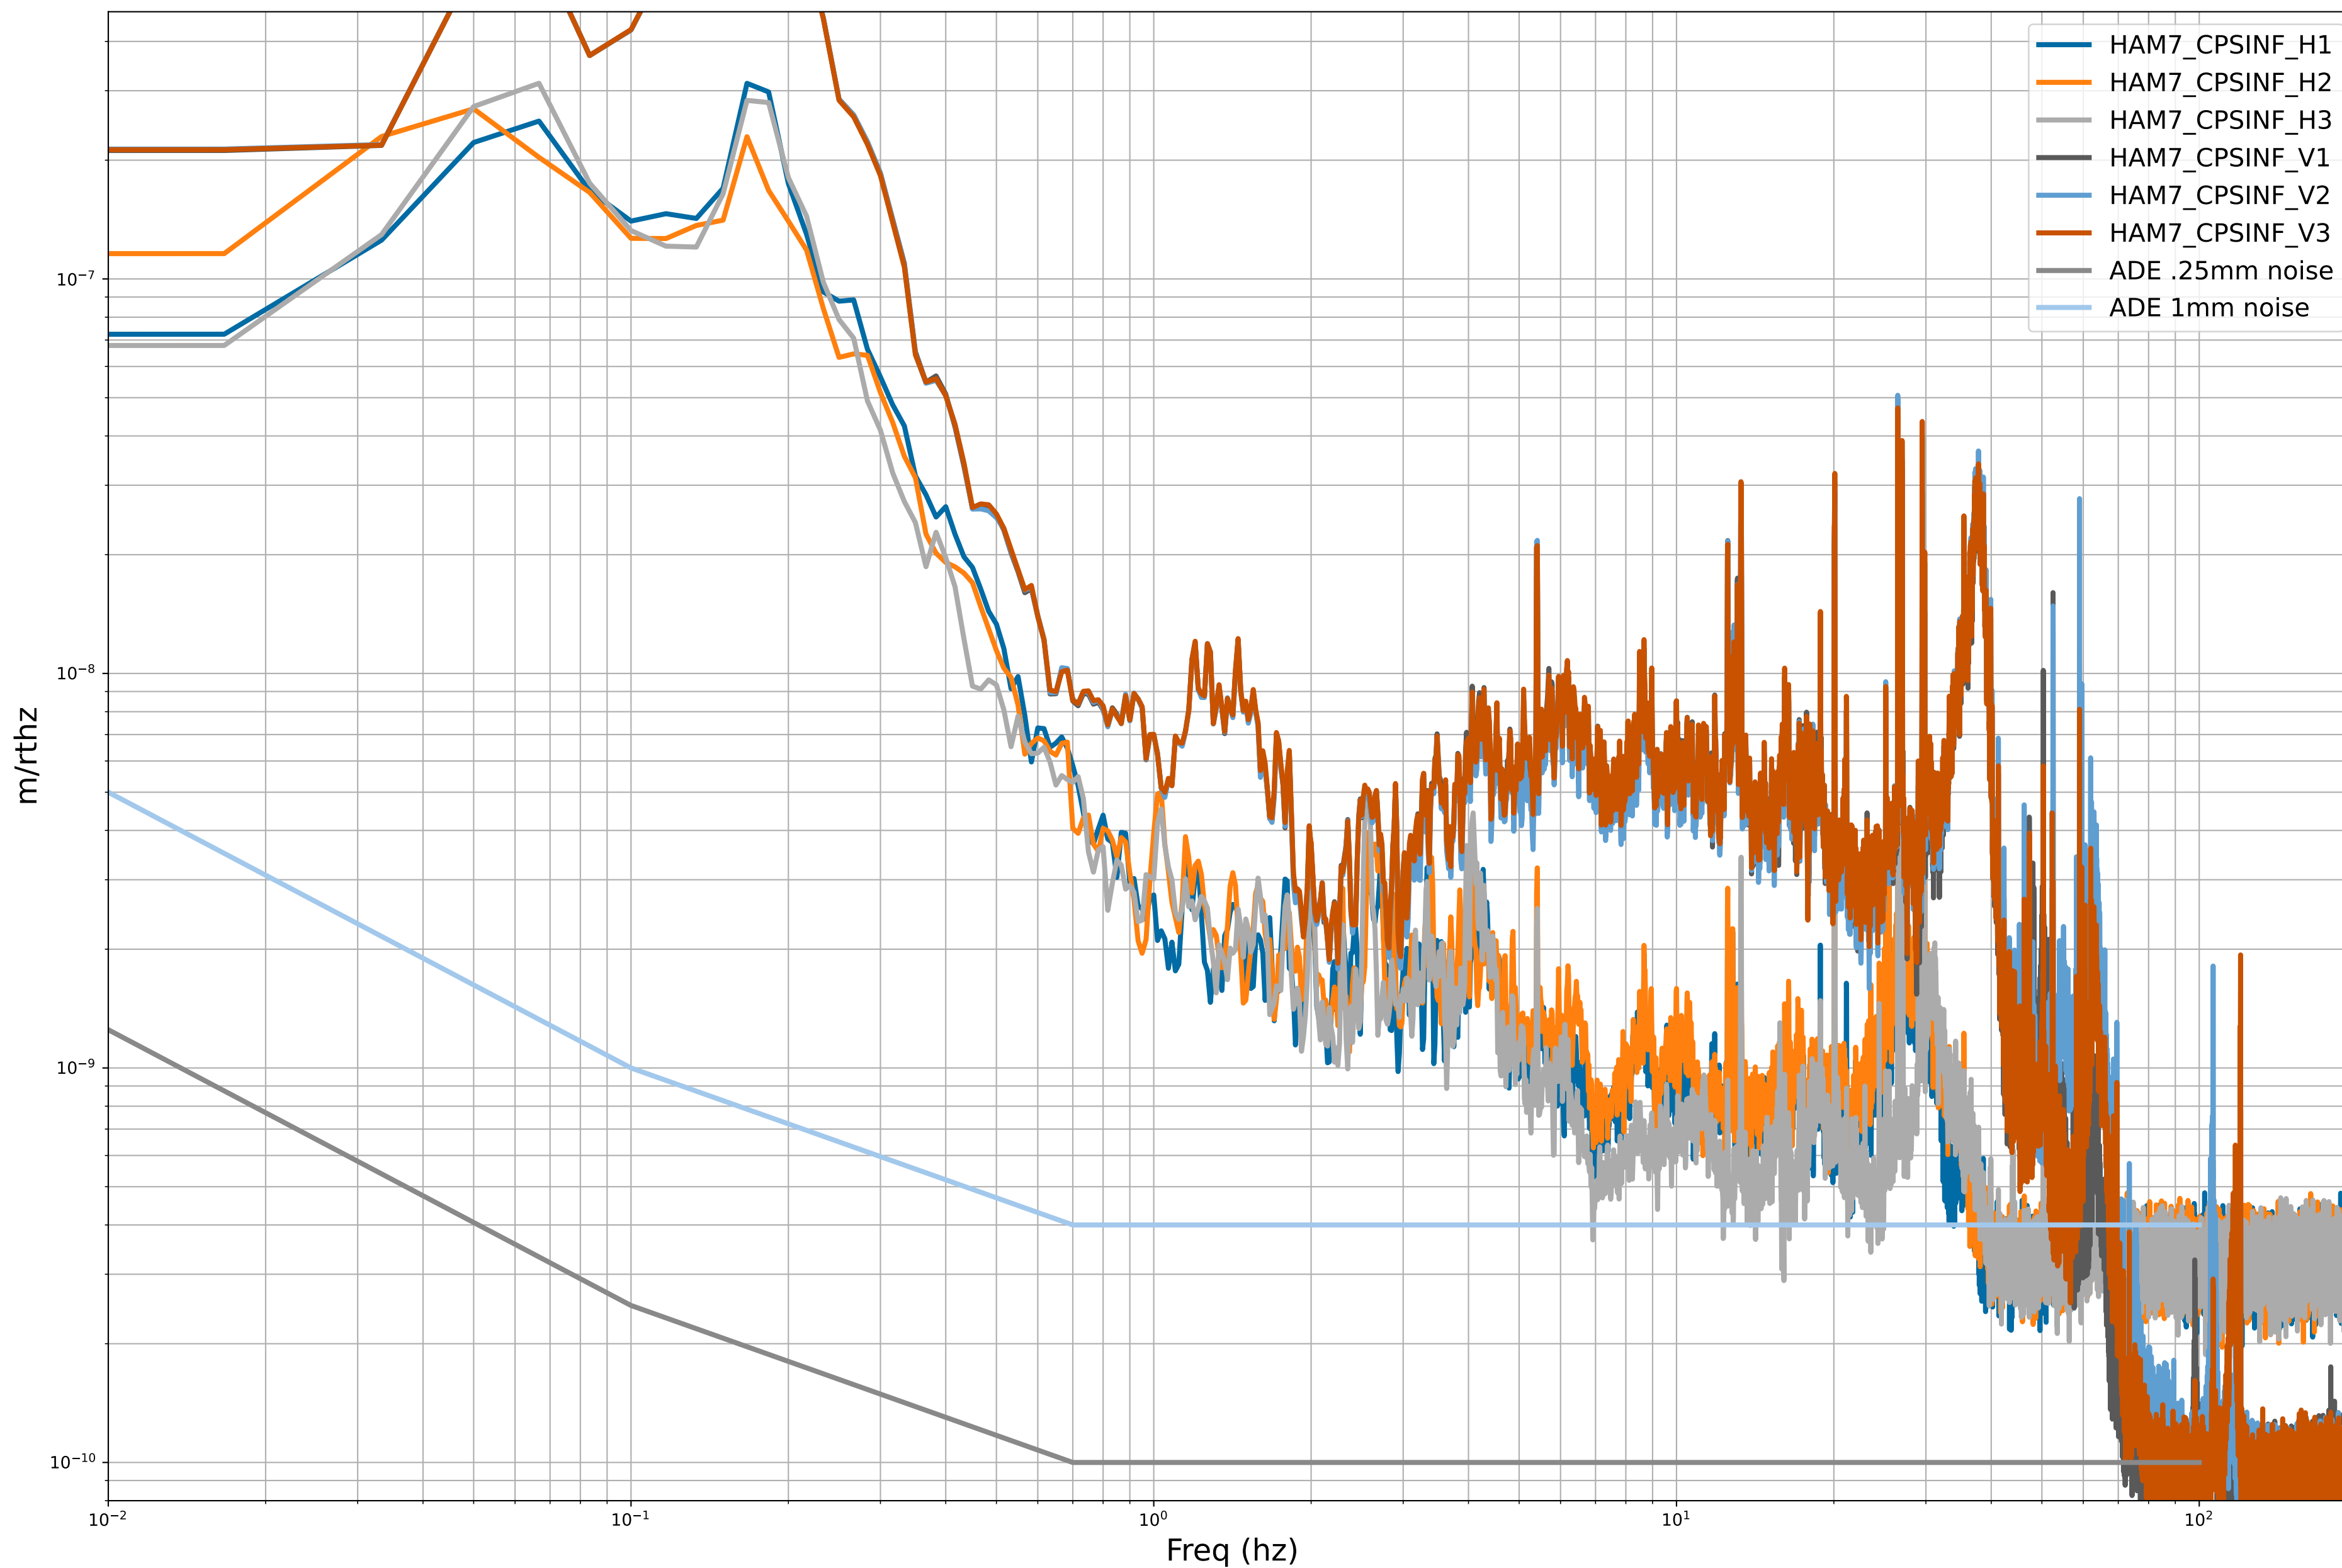

HAM7 CPS Spectra 1401012000 to 1401012600

calibration only >10hz