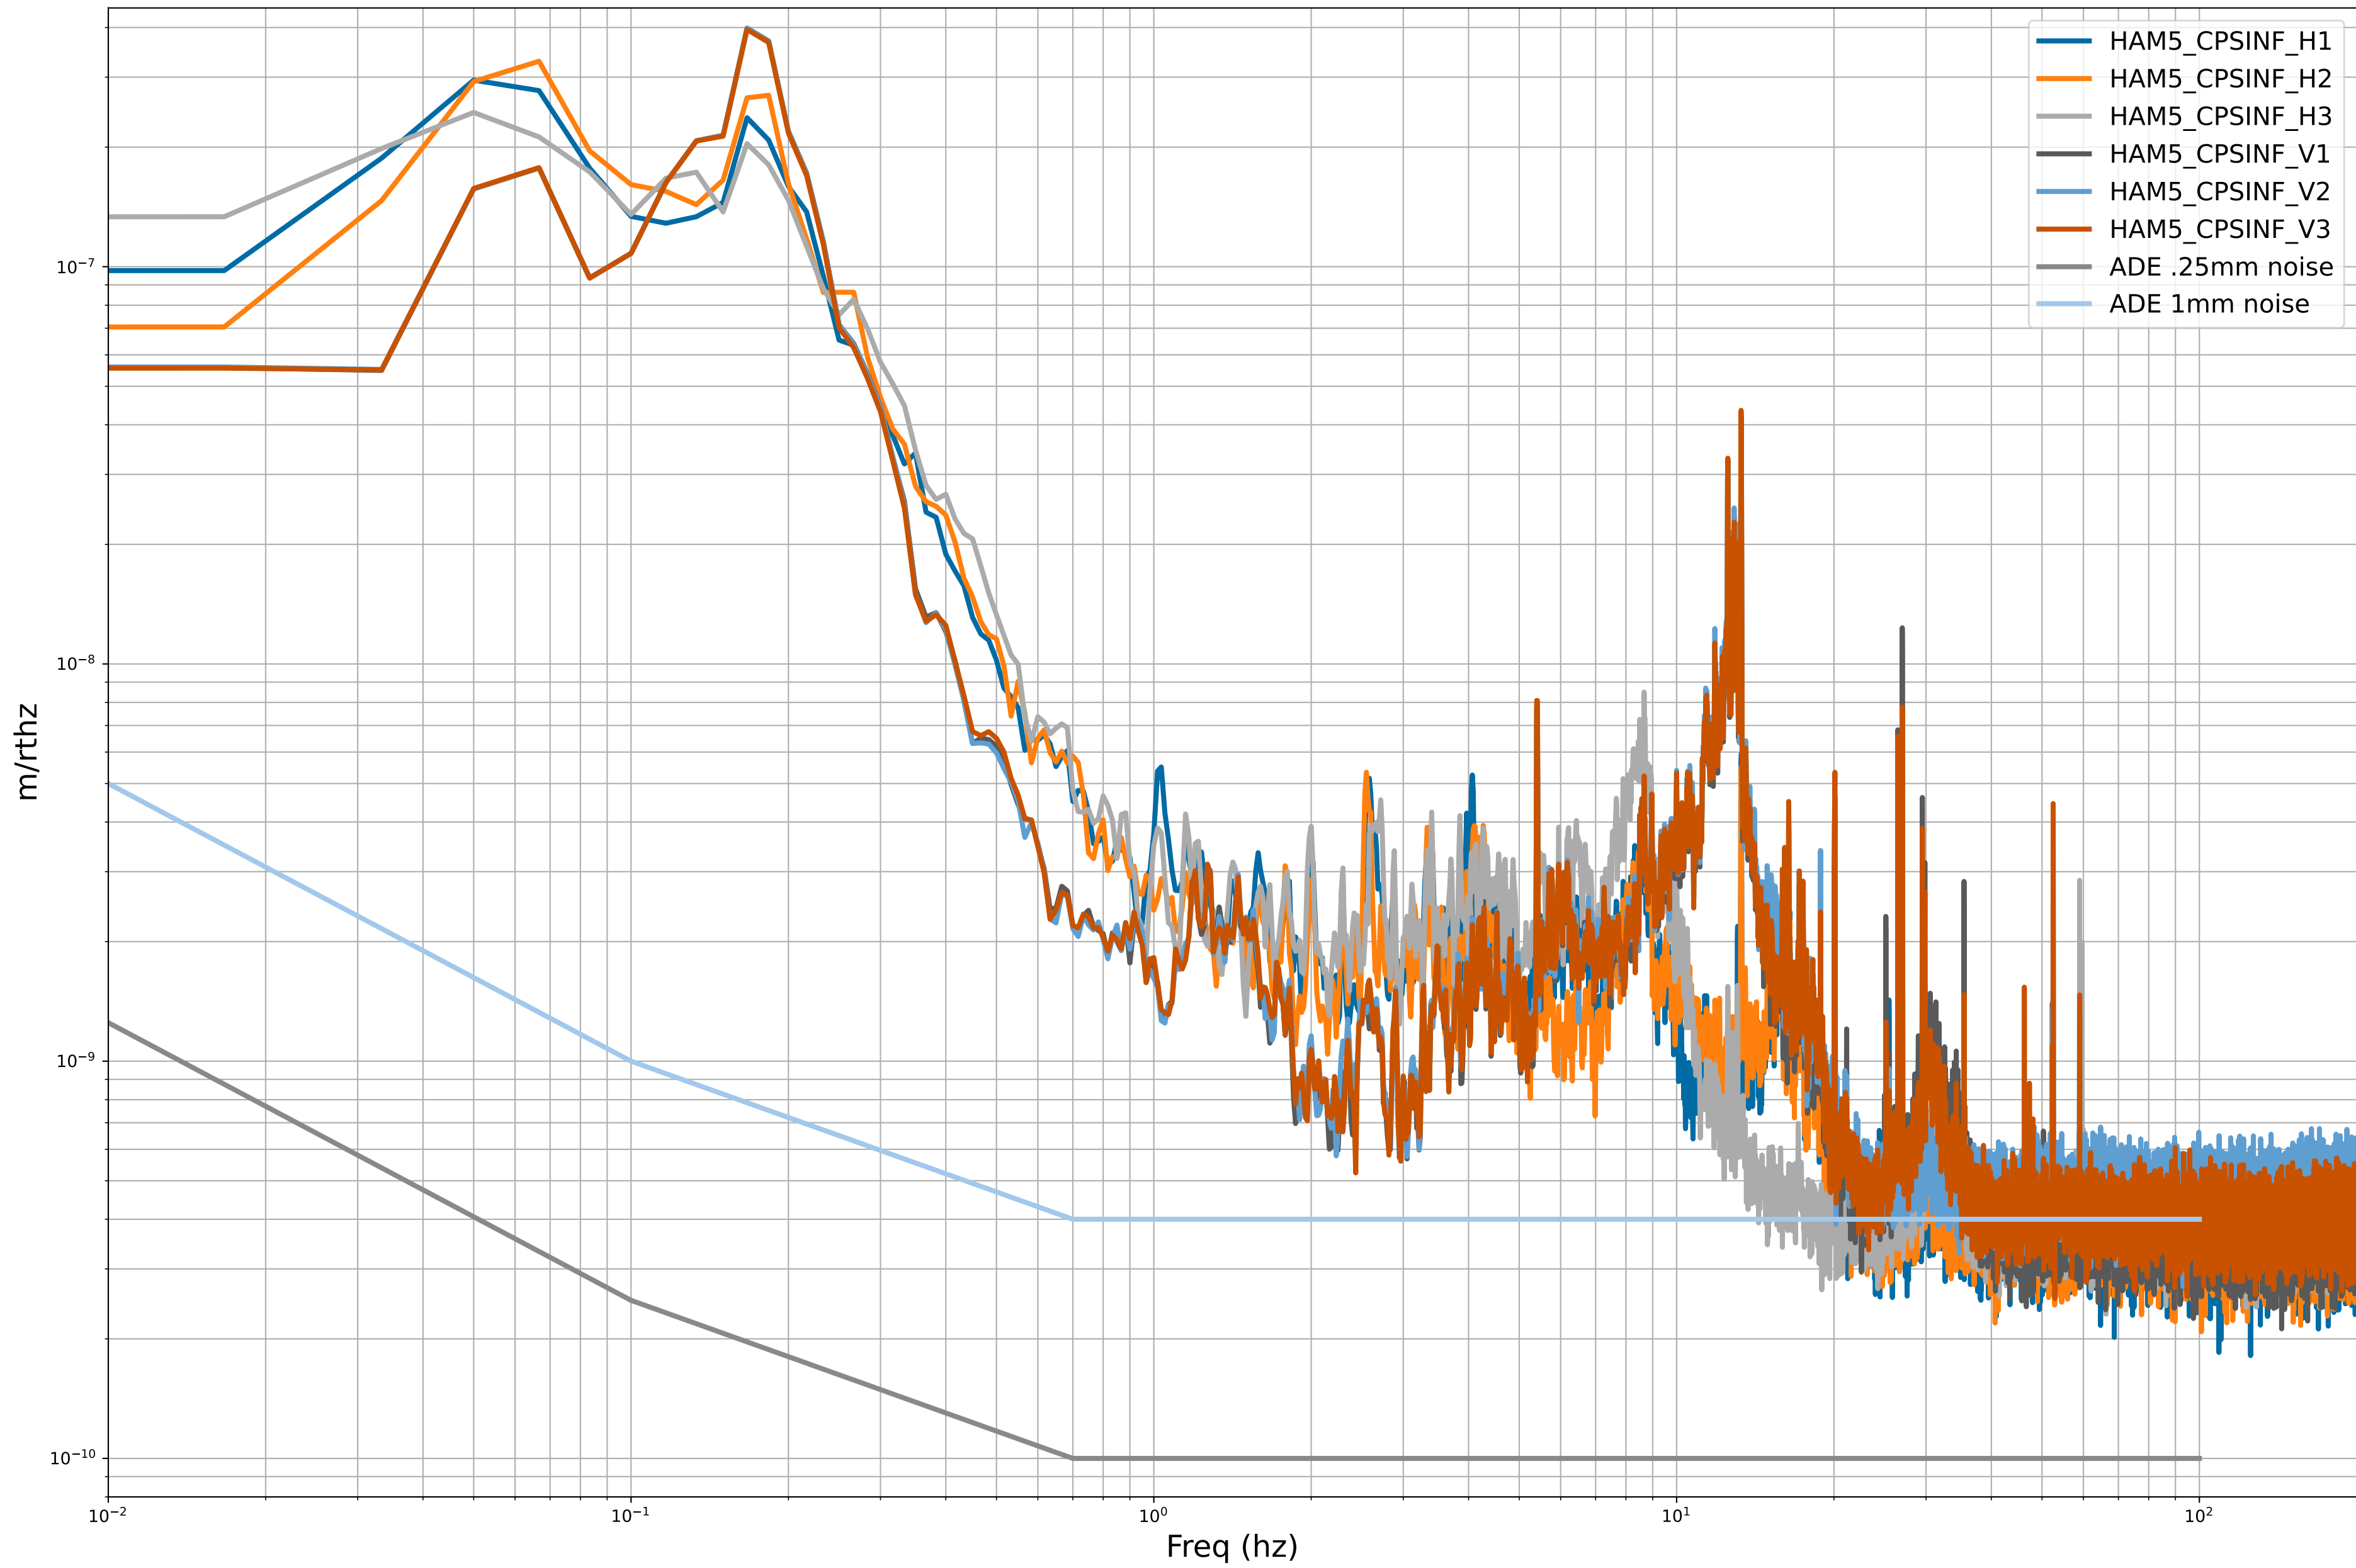

HAM5 CPS Spectra 1401012000 to 1401012600

calibration only >10hz