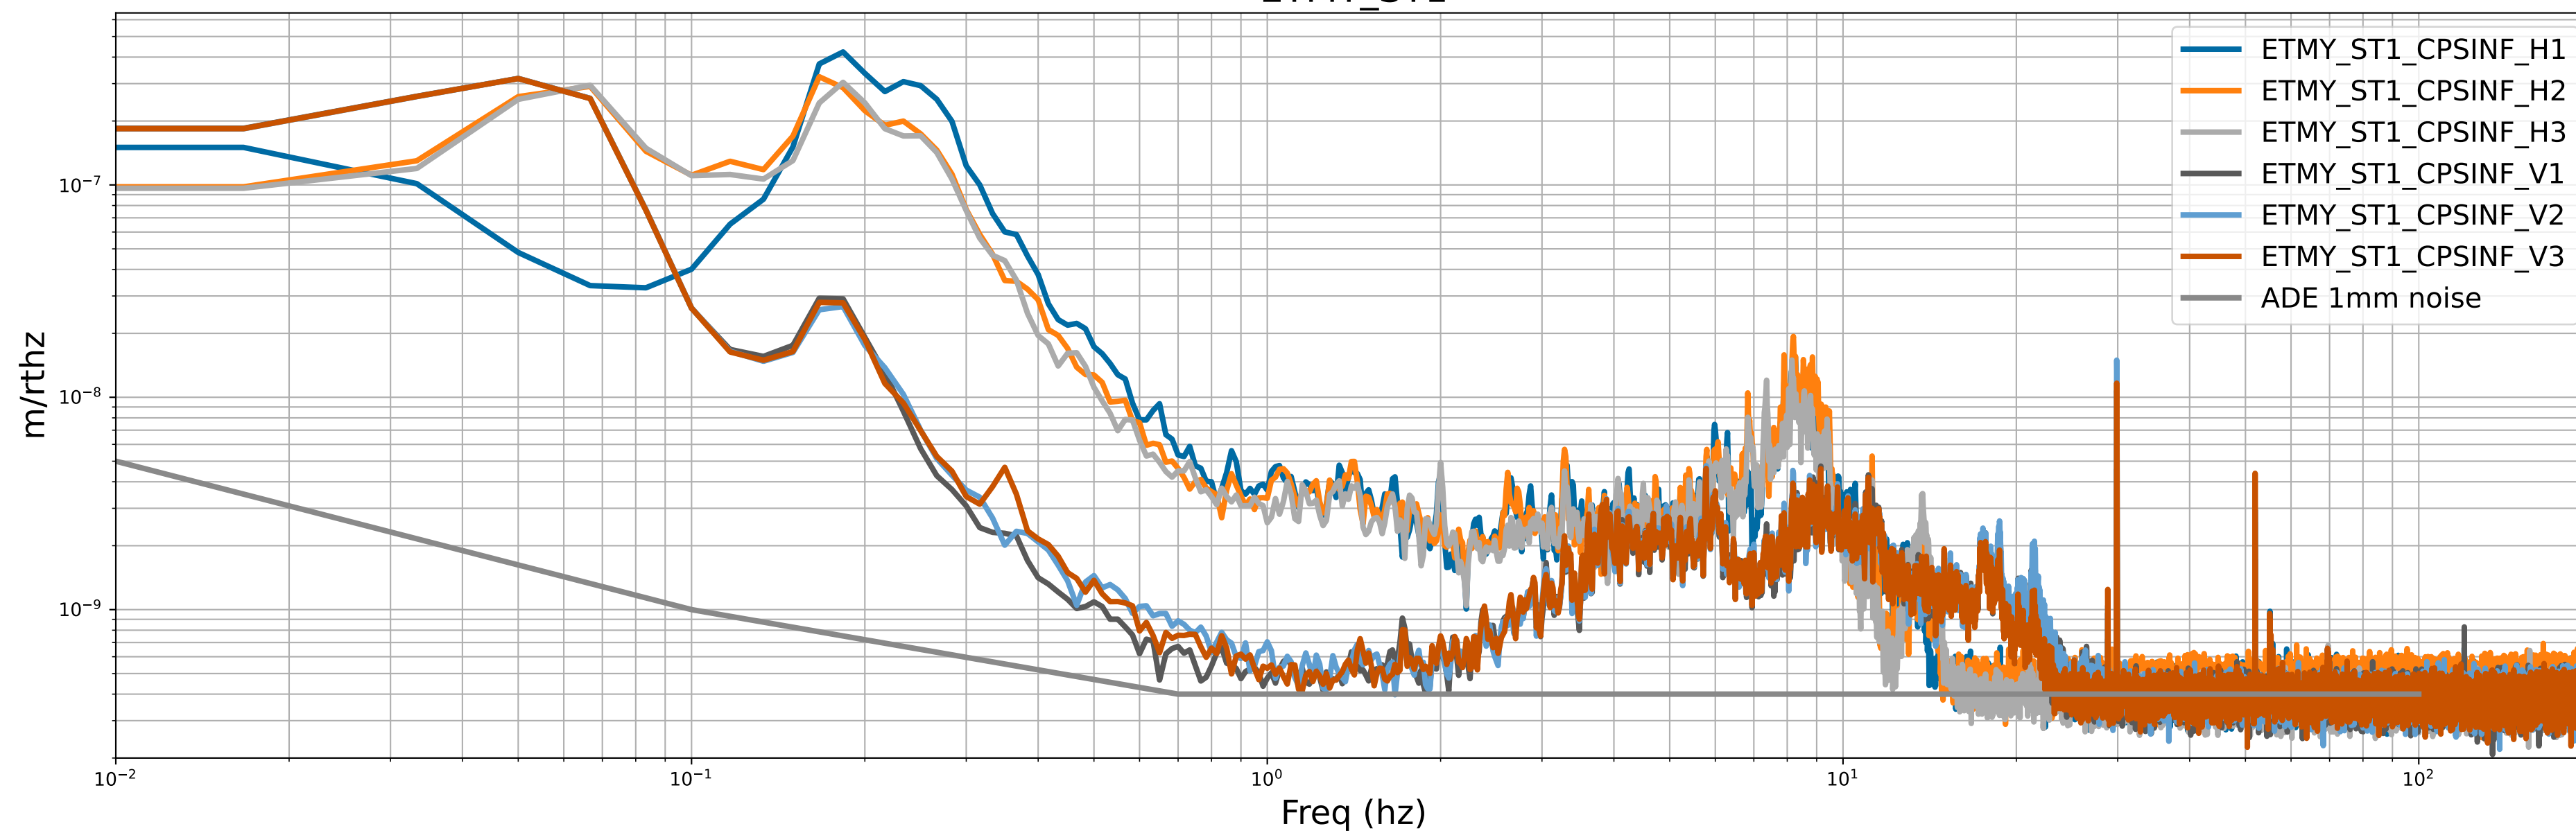

ETMY_ST2

CPS Spectra 1401012000 to 1401012600

ETMY_ST1