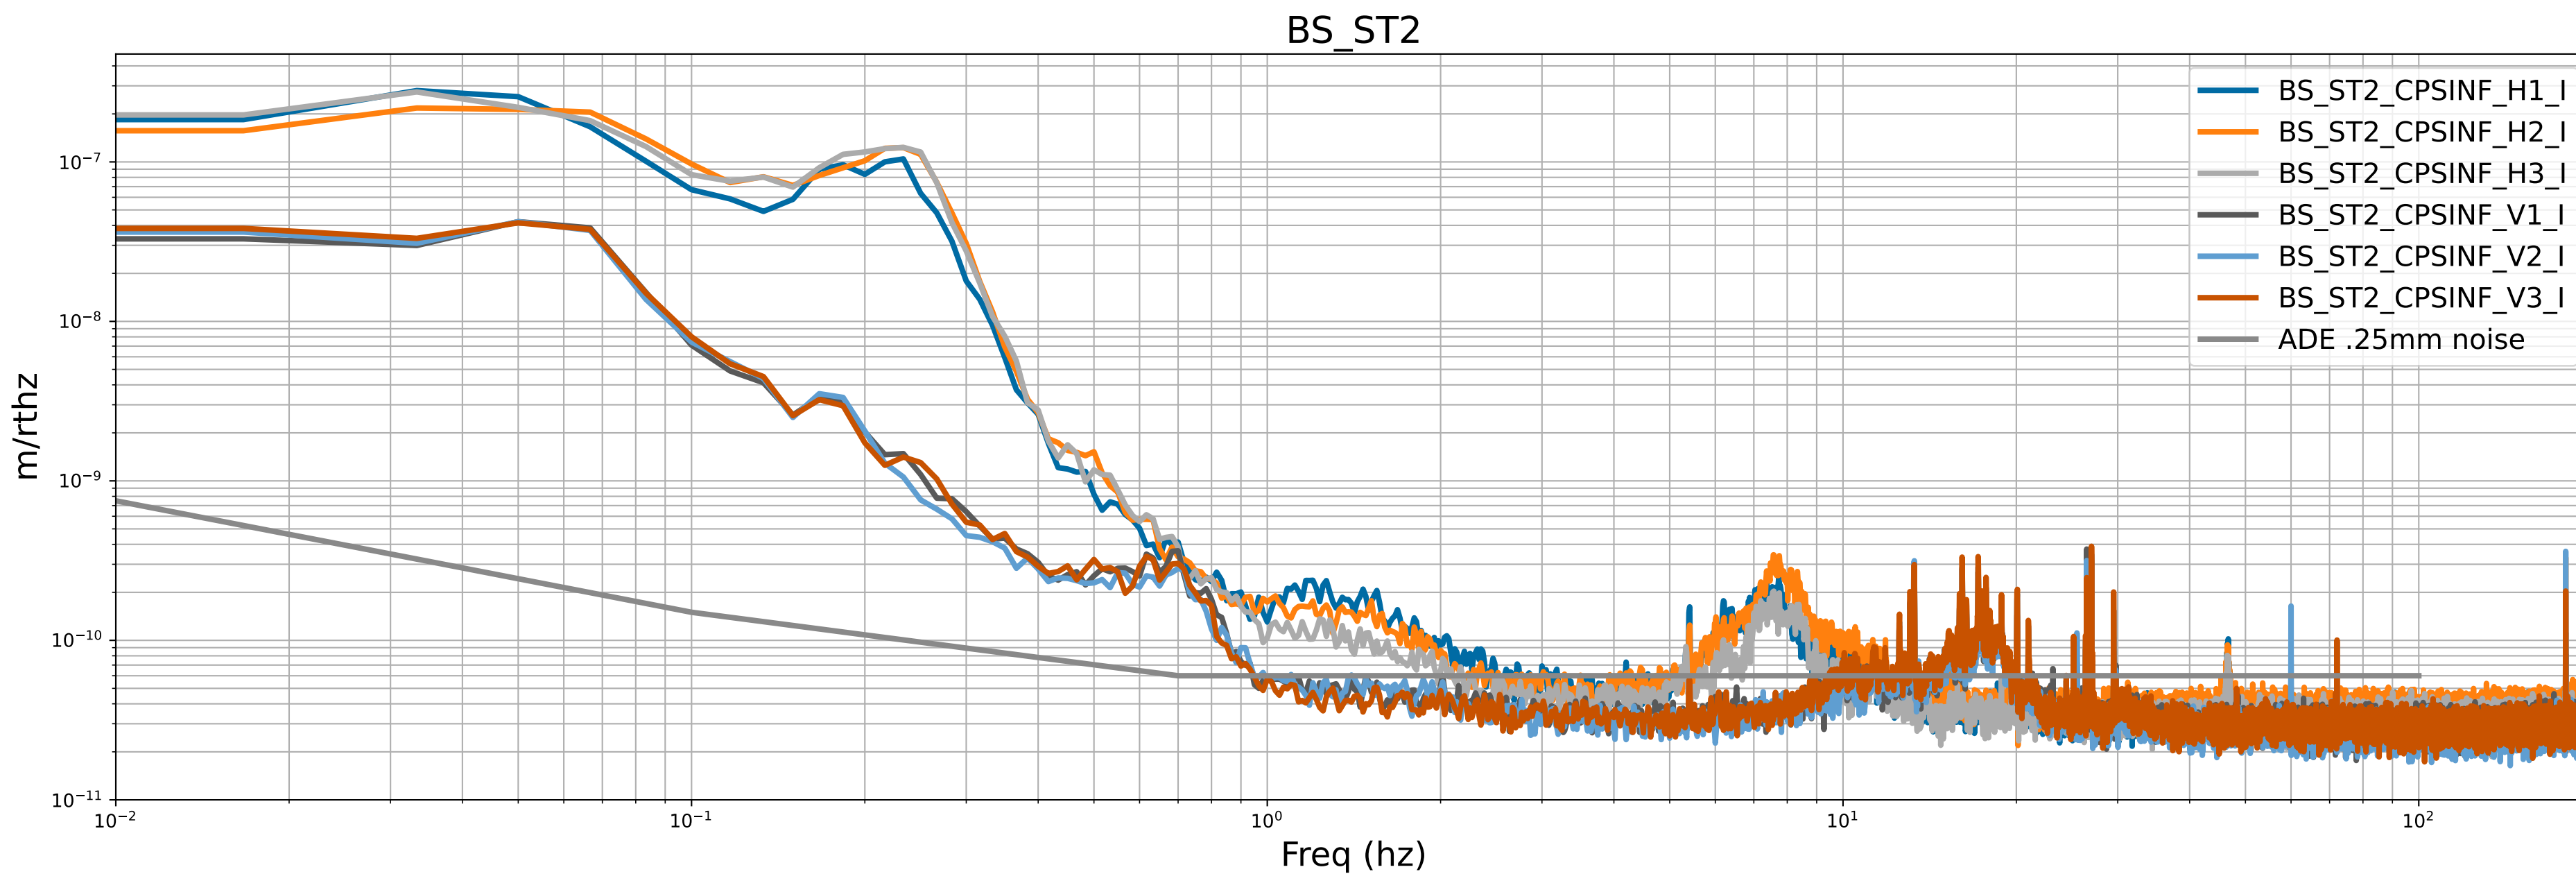

CPS Spectra 1401012000 to 1401012600

calibration only >10hz