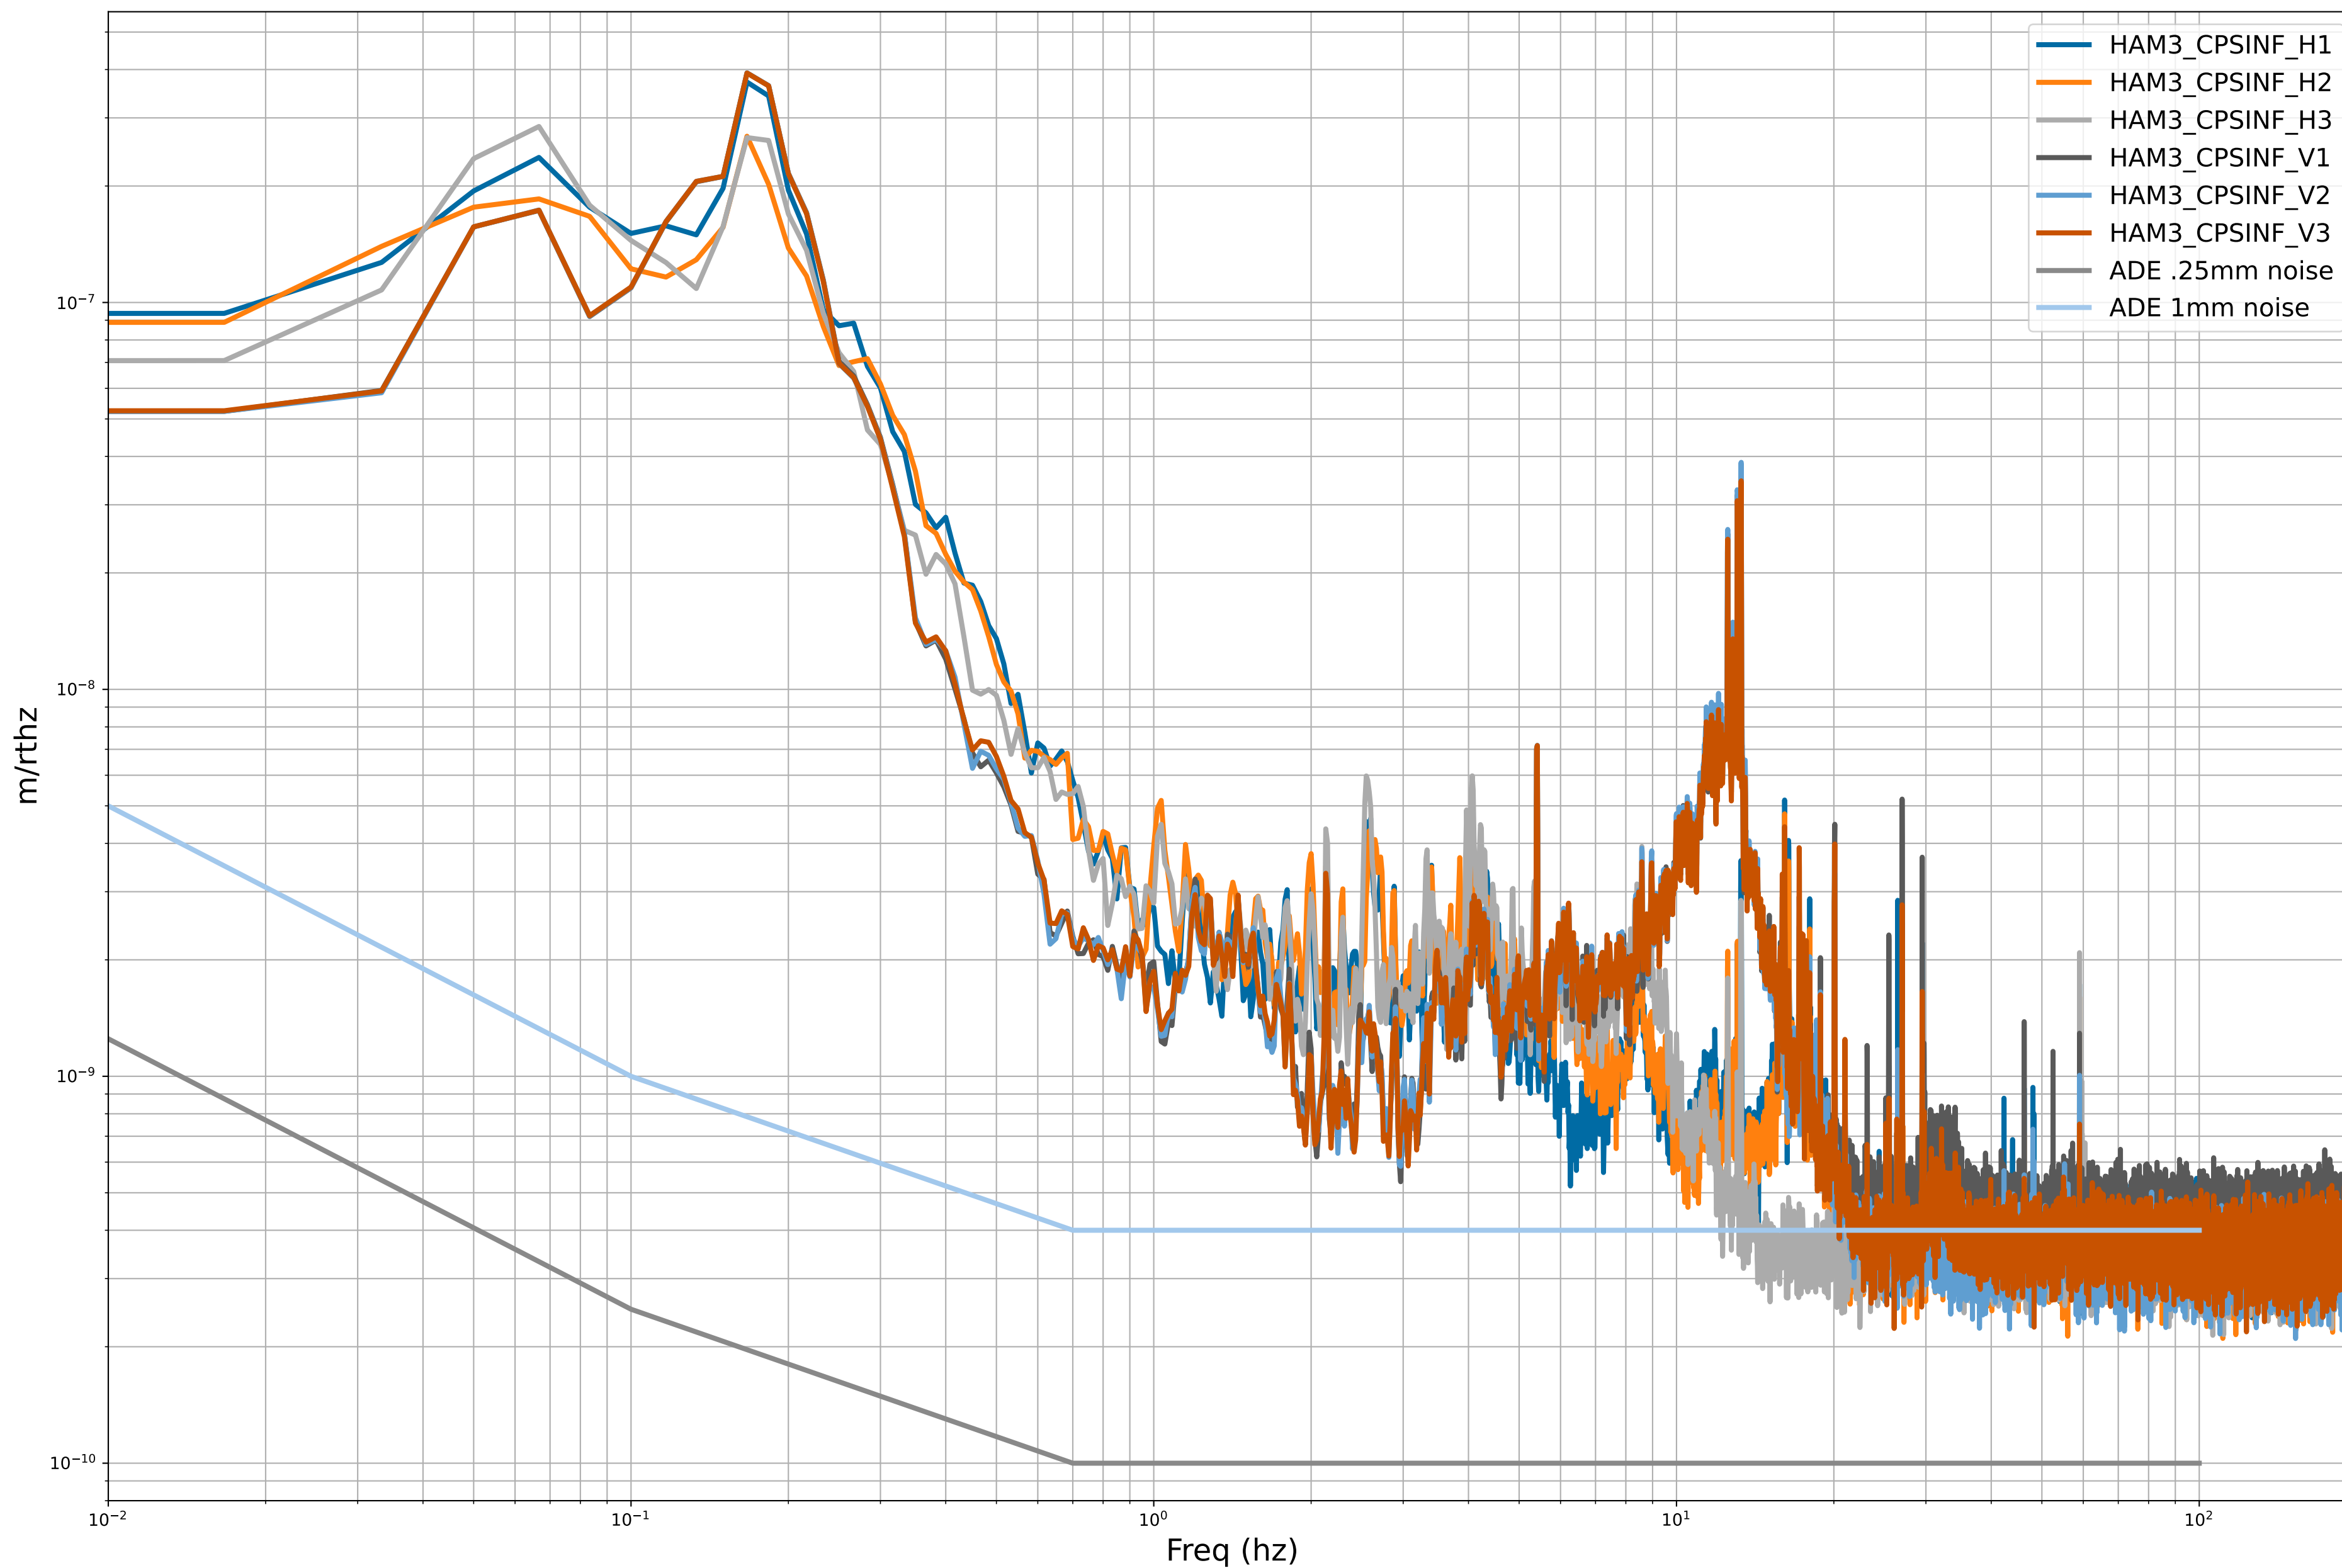

# HAM2 CPS Spectra 1401012000 to 1401012600

calibration only >10hz

# HAM3 CPS Spectra 1401012000 to 1401012600

calibration only >10hz

# HAM4 CPS Spectra 1401012000 to 1401012600

calibration only >10hz