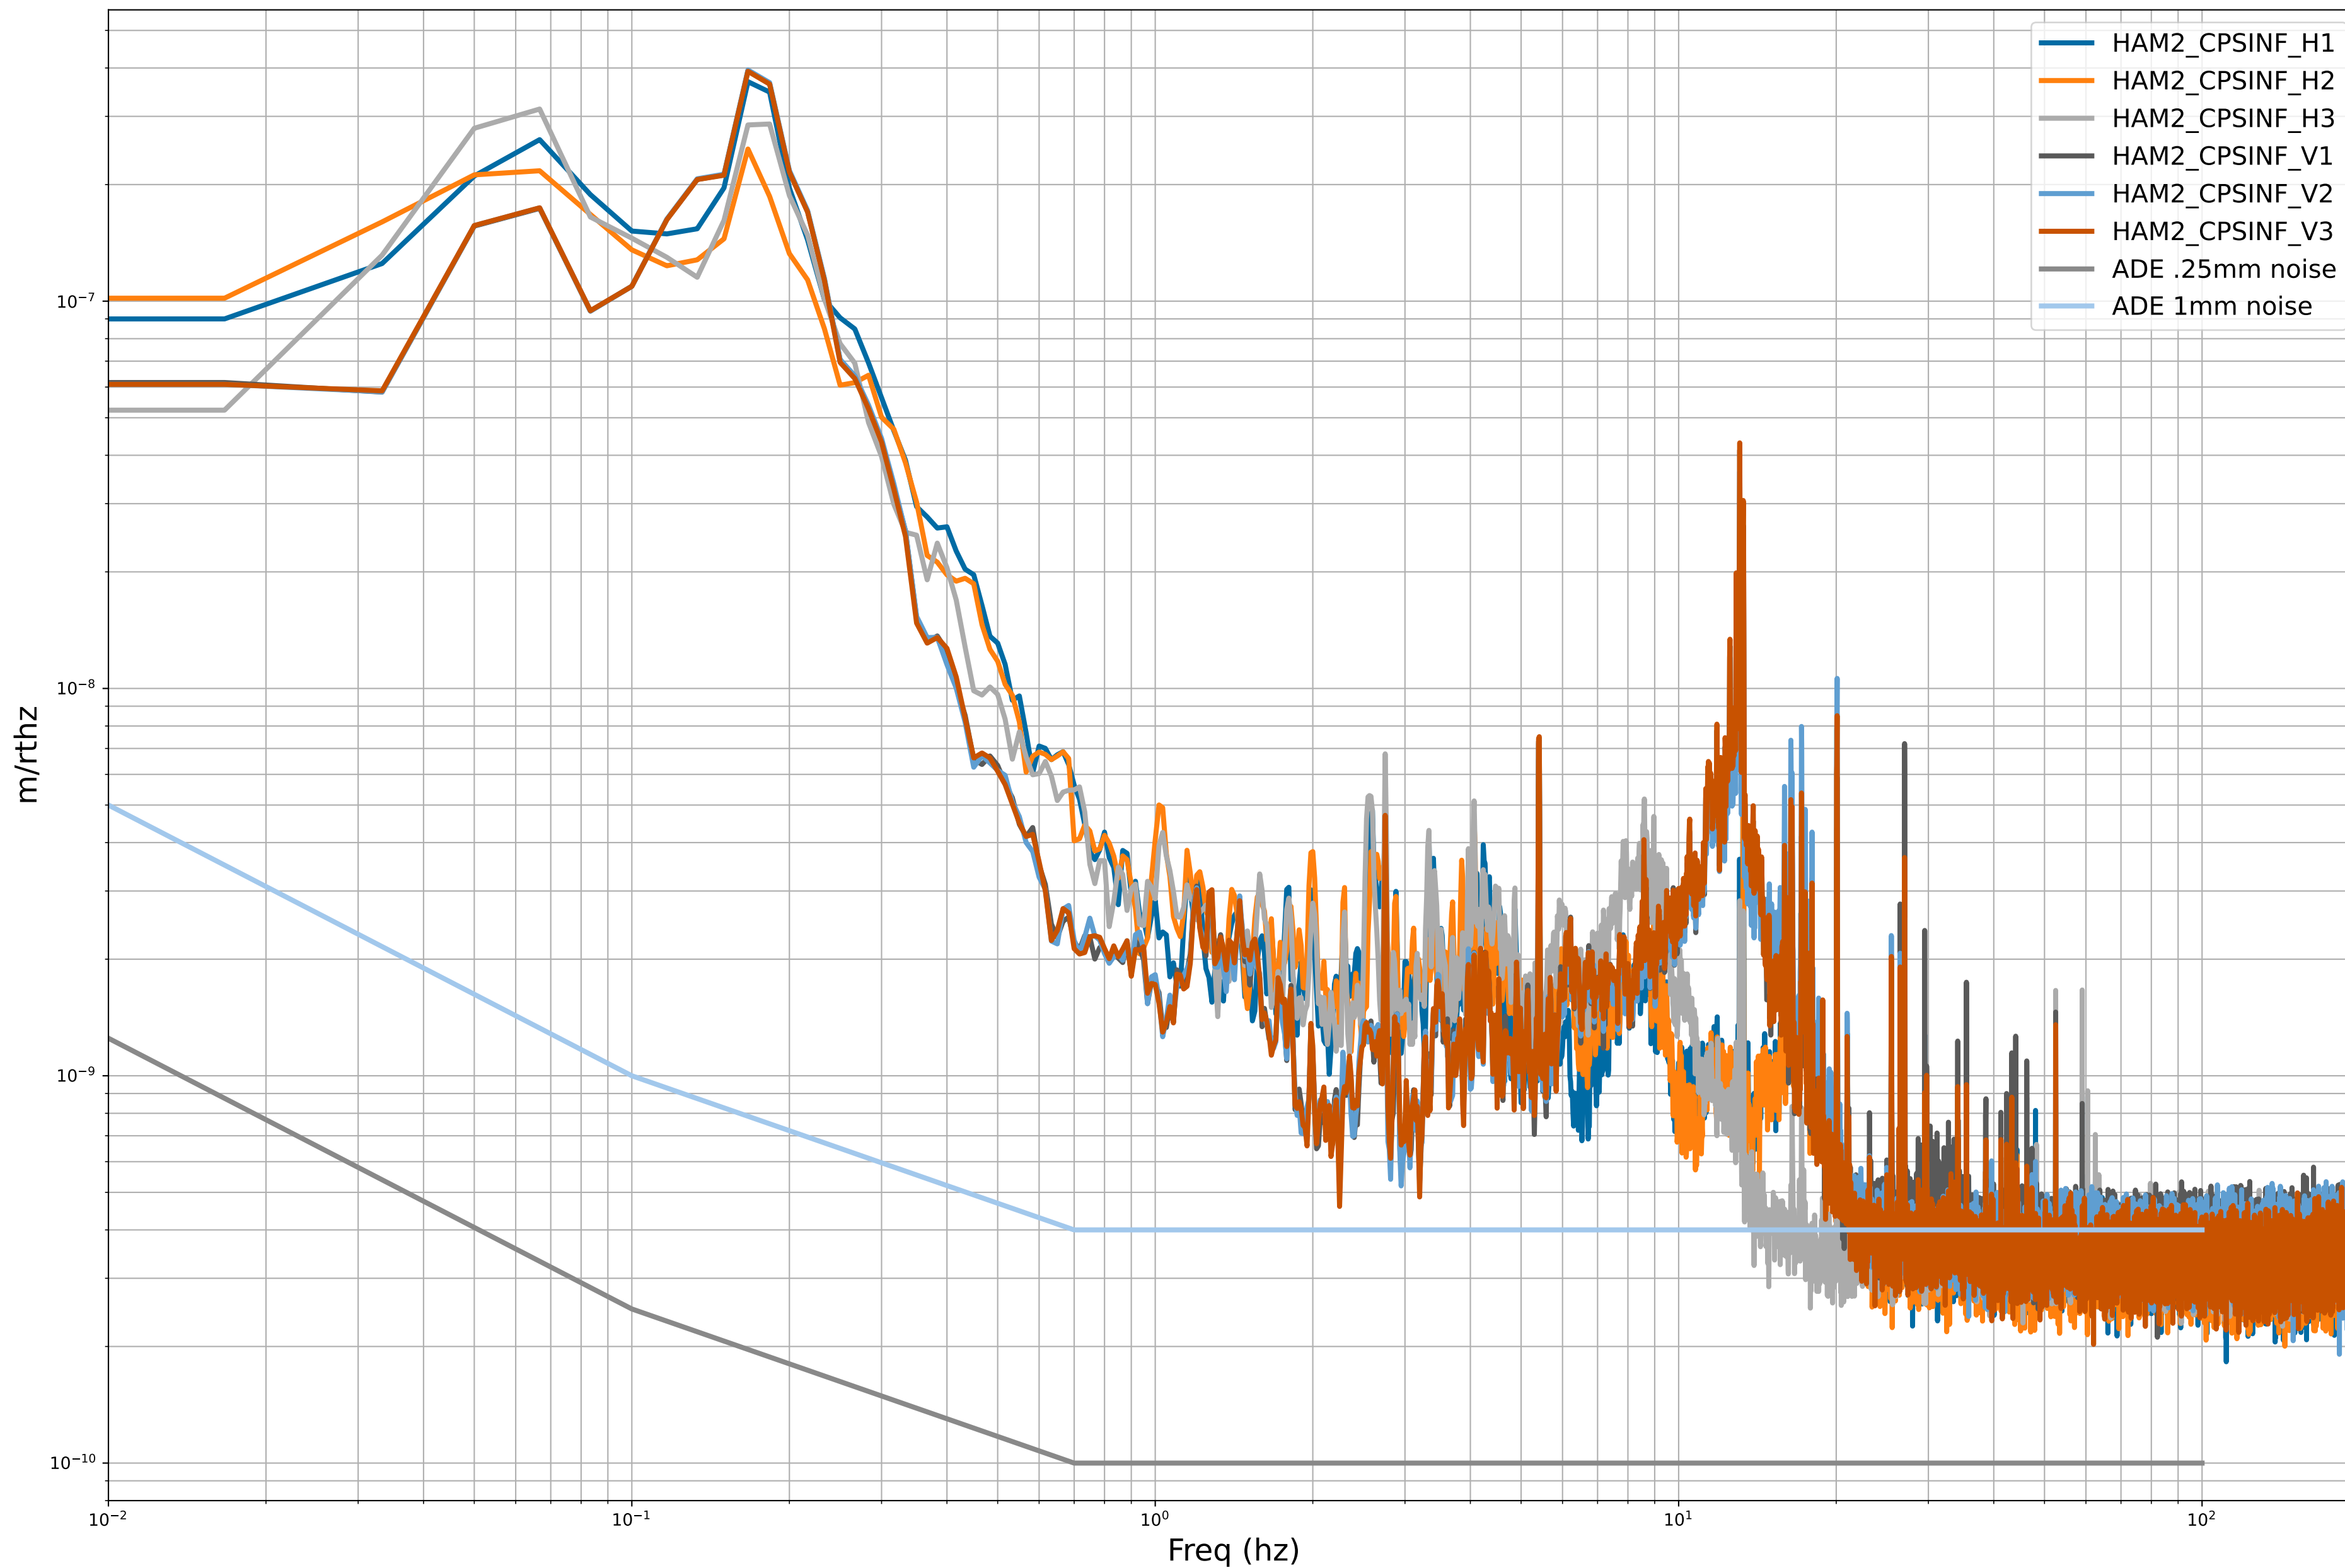

# HAM2 CPS Spectra 1401012000 to 1401012600

calibration only >10hz

# HAM3 CPS Spectra 1401012000 to 1401012600

calibration only >10hz

# HAM4 CPS Spectra 1401012000 to 1401012600

calibration only >10hz