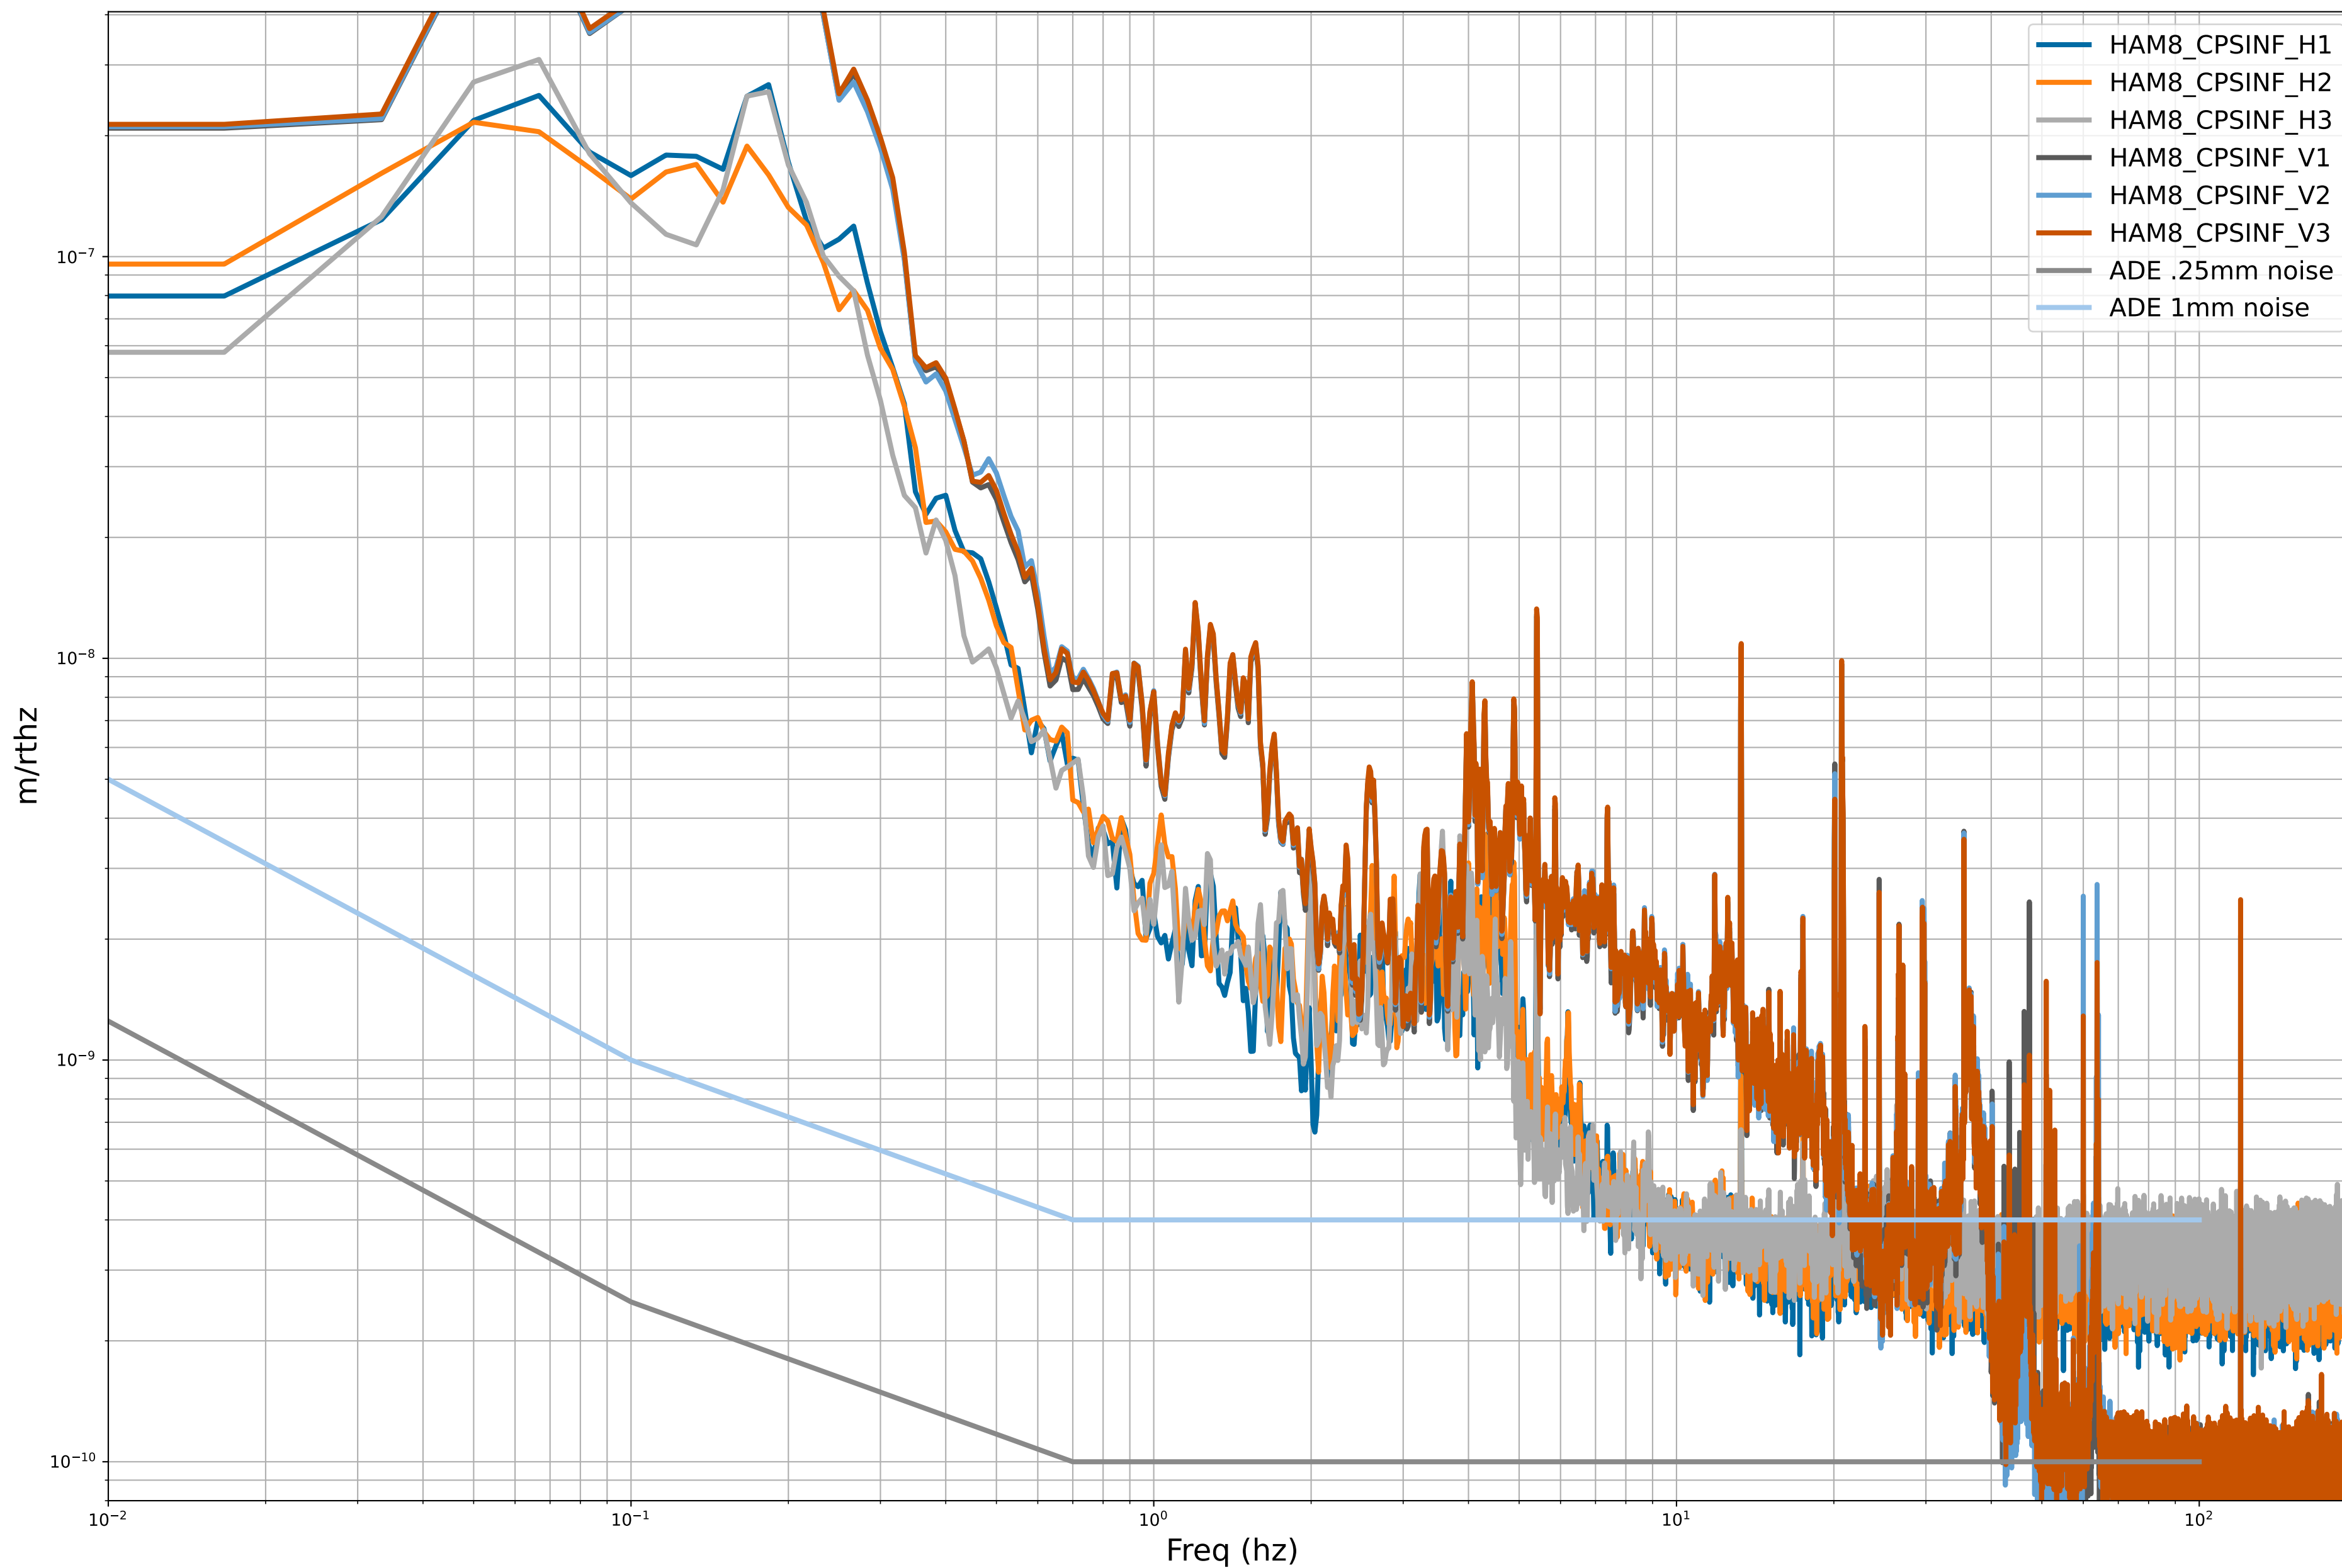

HAM8 CPS Spectra 1401012000 to 1401012600

calibration only >10hz