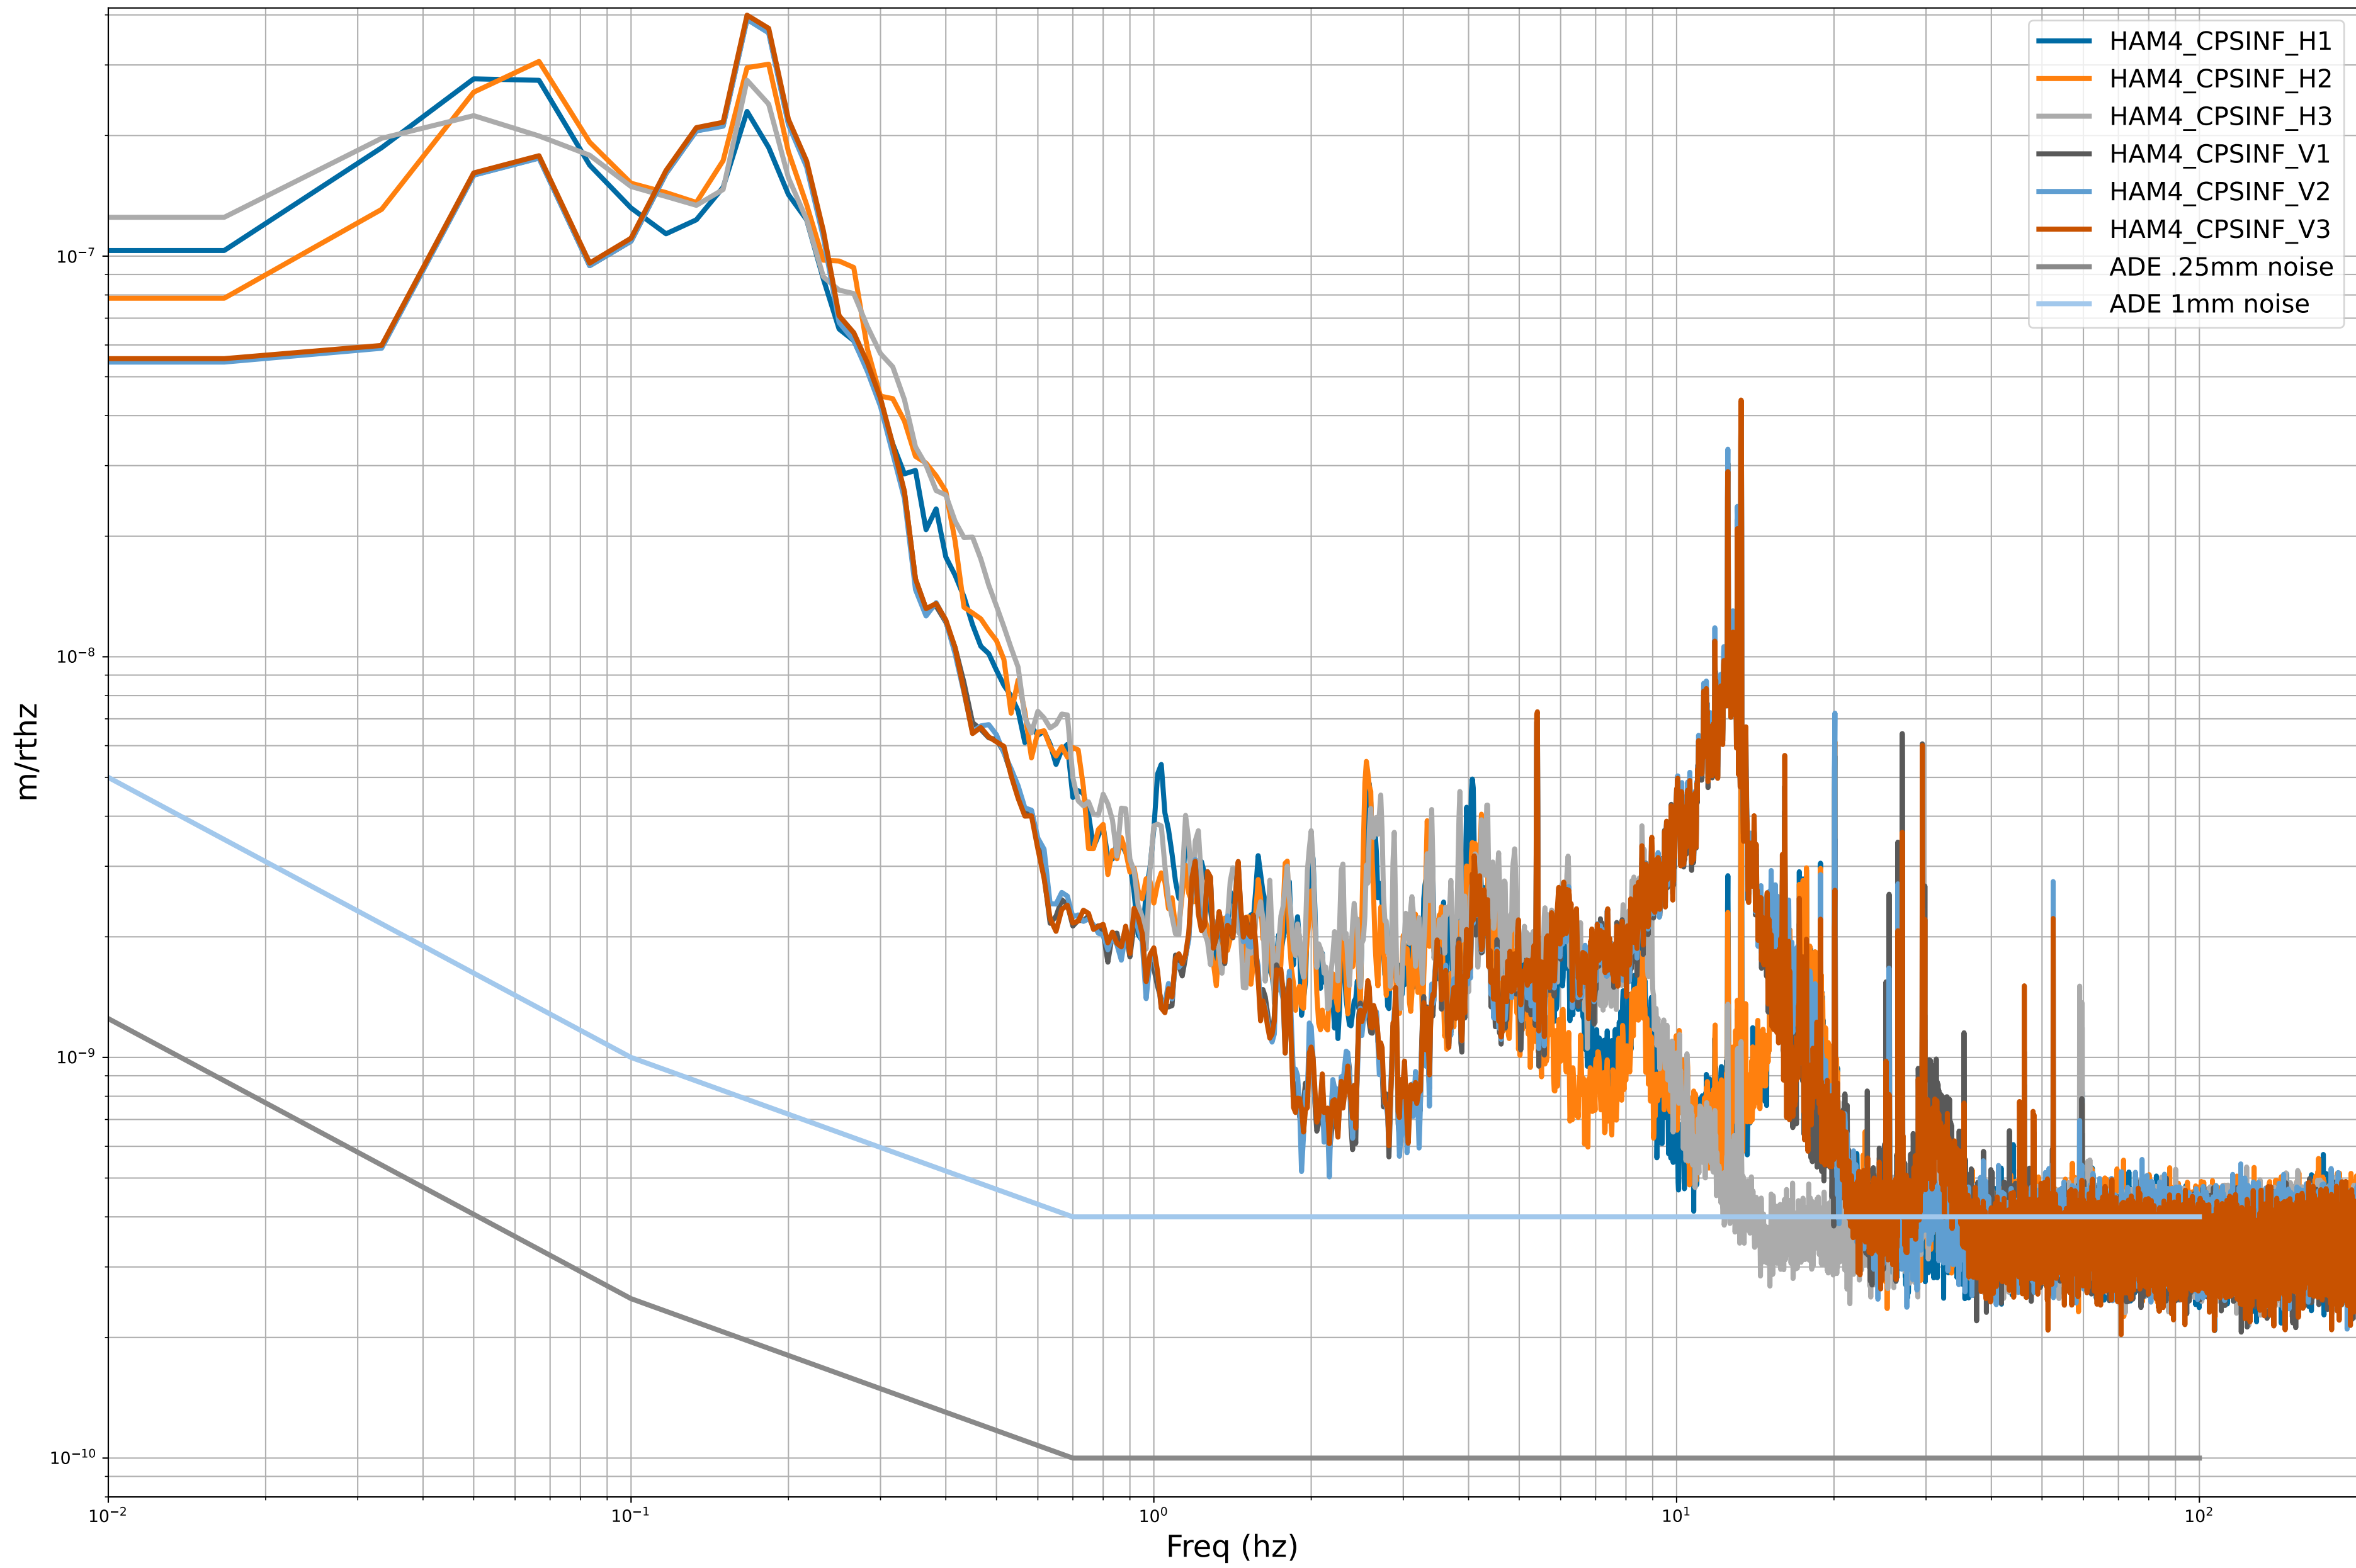

# HAM2 CPS Spectra 1401012000 to 1401012600

calibration only >10hz

# HAM3 CPS Spectra 1401012000 to 1401012600

calibration only >10hz

# HAM4 CPS Spectra 1401012000 to 1401012600

calibration only >10hz