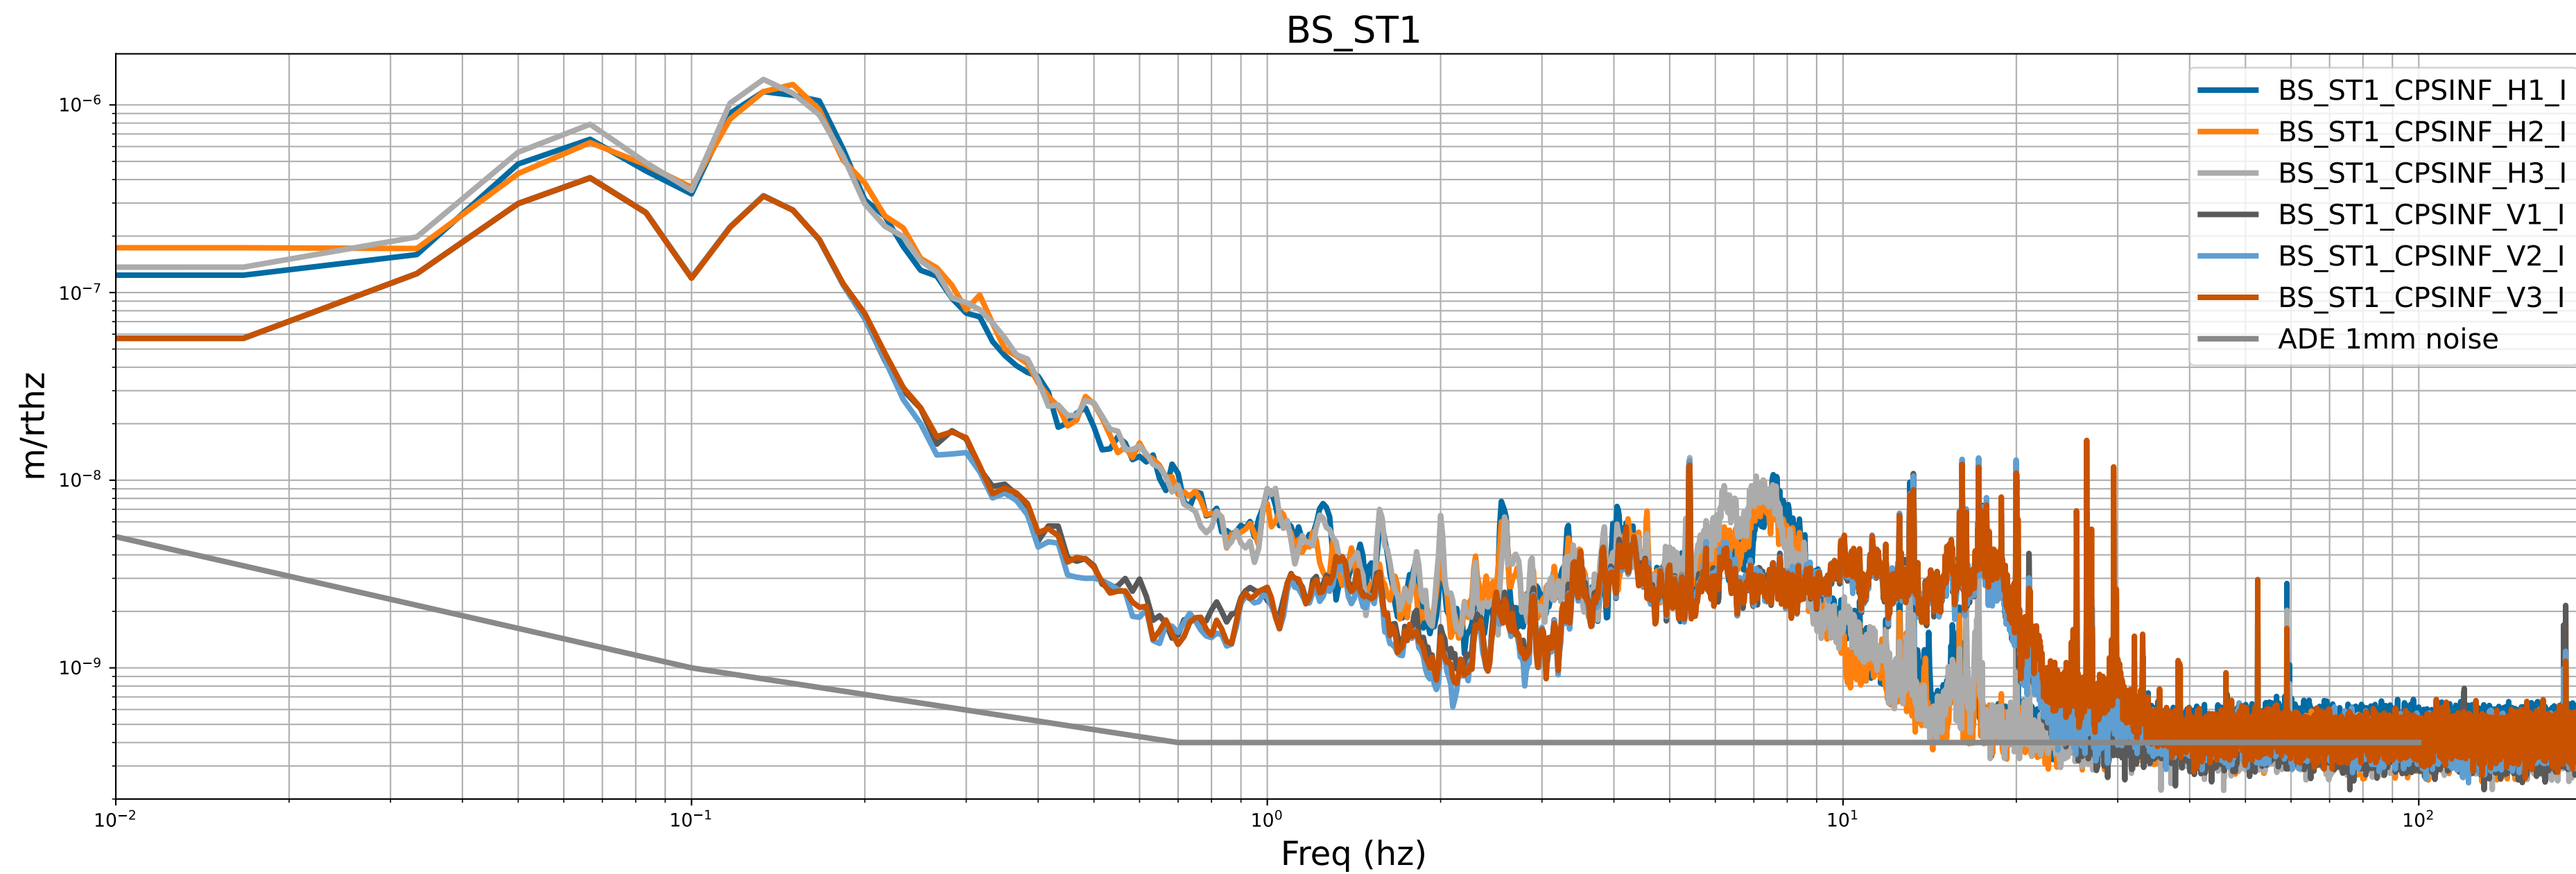

CPS Spectra 1401703200 to 1401703800

calibration only >10hz

CPS Spectra 1401703200 to 1401703800

calibration only >10hz

CPS Spectra 1401703200 to 1401703800

calibration only >10hz

CPS Spectra 1401703200 to 1401703800

calibration only >10hz

CPS Spectra 1401703200 to 1401703800

calibration only >10hz