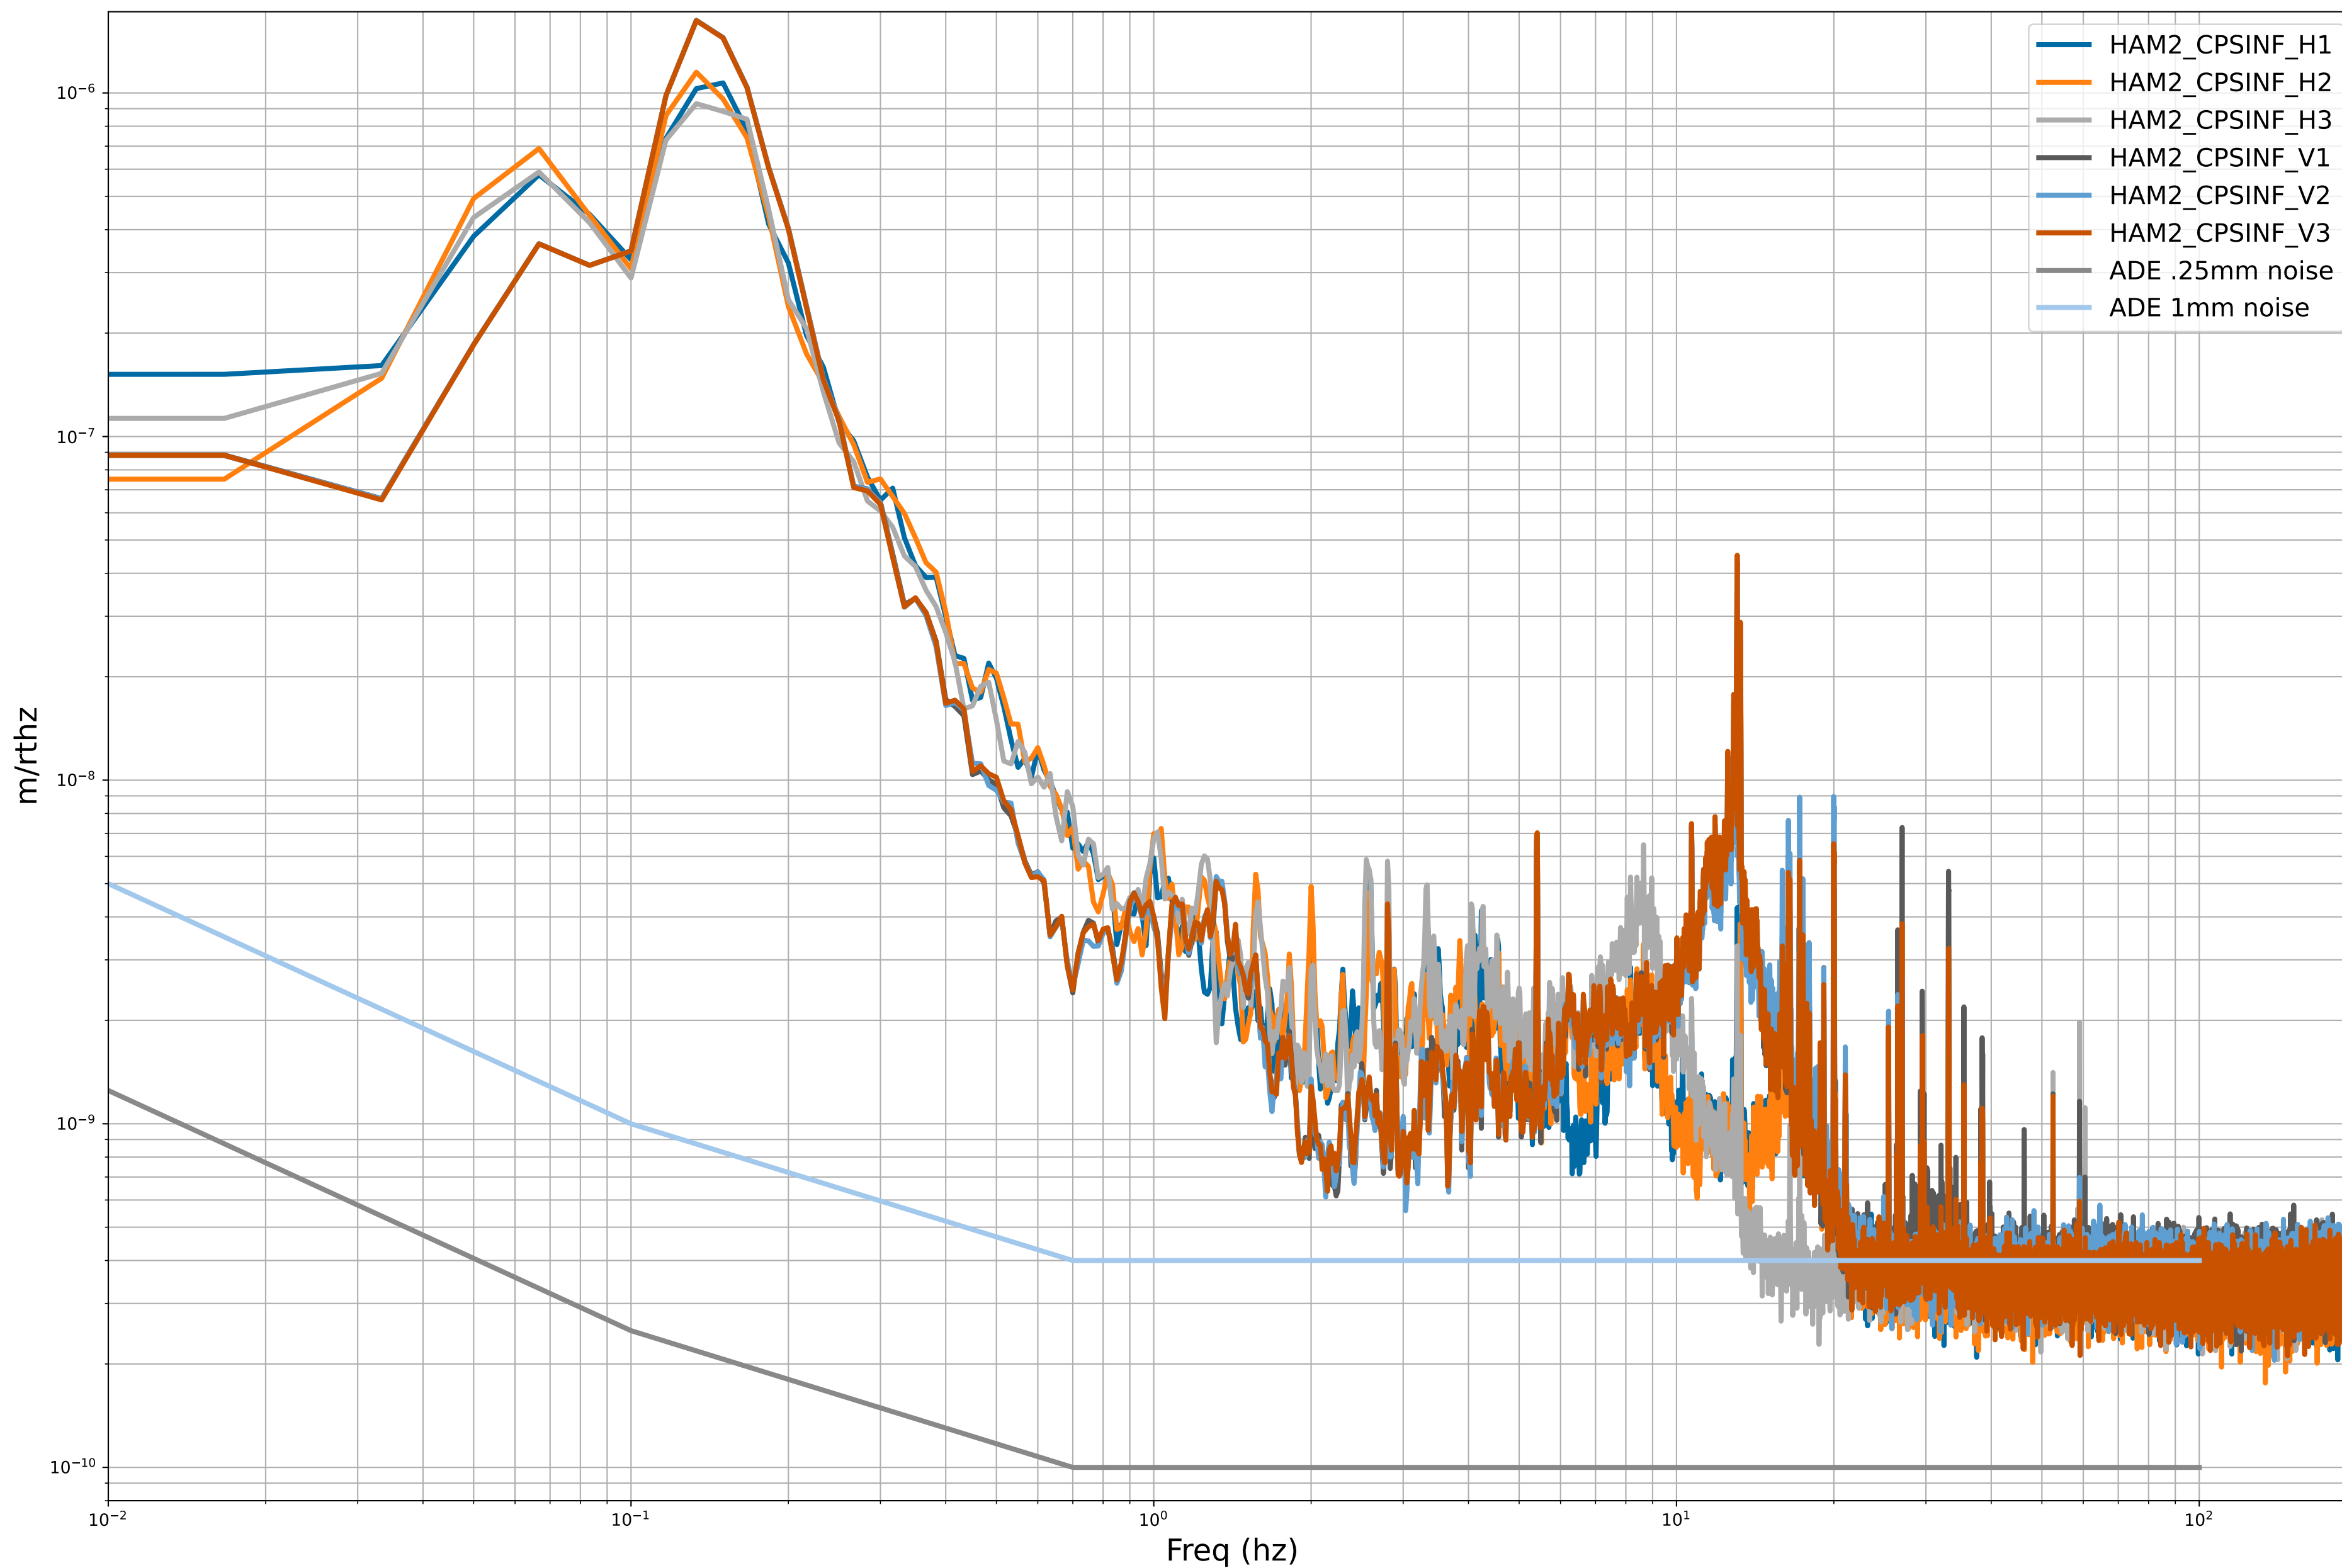

HAM2 CPS Spectra 1401703200 to 1401703800

HAM3 CPS Spectra 1401703200 to 1401703800

calibration only >10hz

HAM4 CPS Spectra 1401703200 to 1401703800

calibration only >10hz

HAM5 CPS Spectra 1401703200 to 1401703800

calibration only >10hz

HAM6 CPS Spectra 1401703200 to 1401703800

calibration only >10hz

HAM7 CPS Spectra 1401703200 to 1401703800

calibration only >10hz

HAM8 CPS Spectra 1401703200 to 1401703800

calibration only >10hz

CPS Spectra 1401703200 to 1401703800

calibration only >10hz

CPS Spectra 1401703200 to 1401703800

calibration only >10hz

CPS Spectra 1401703200 to 1401703800

calibration only >10hz

CPS Spectra 1401703200 to 1401703800