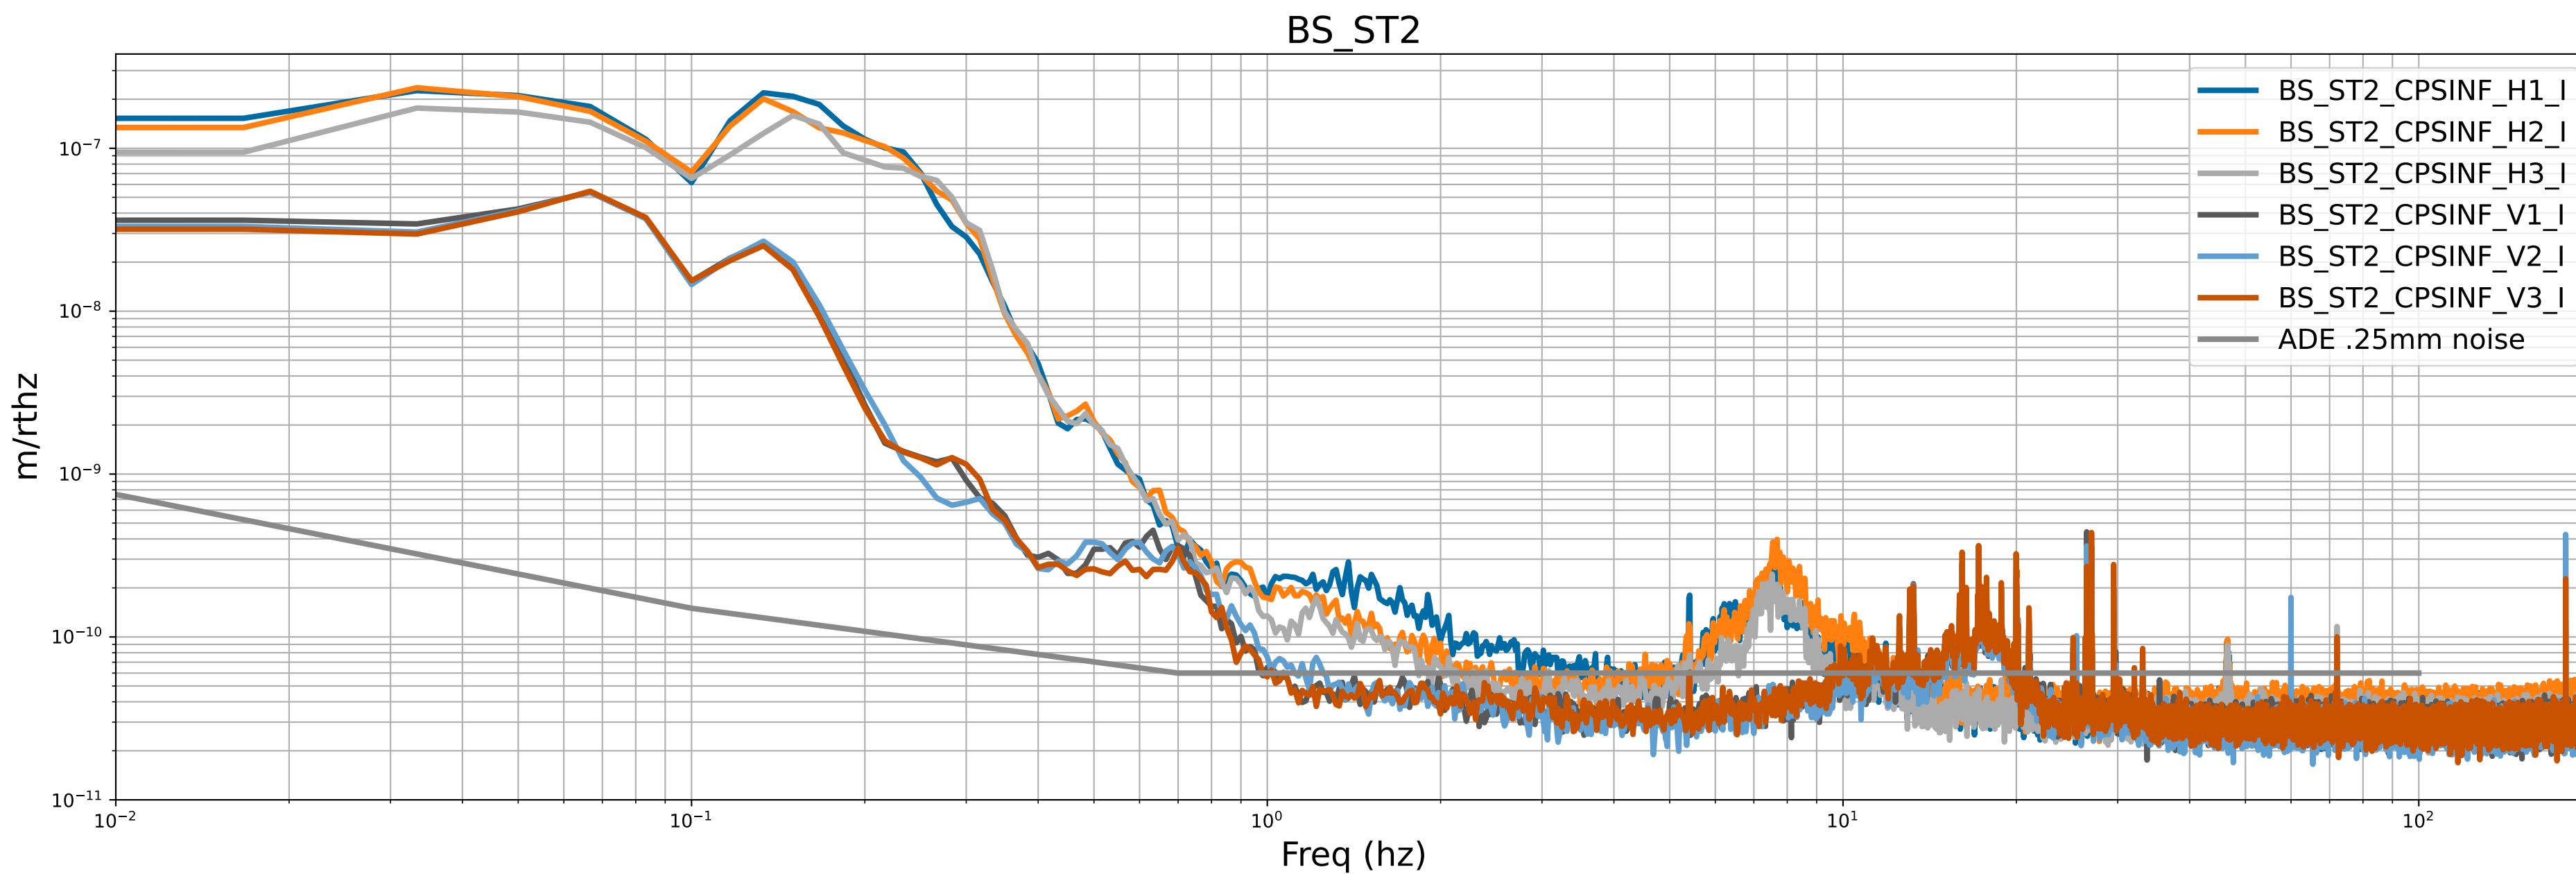

CPS Spectra 1401703200 to 1401703800

calibration only >10hz

CPS Spectra 1401703200 to 1401703800

calibration only >10hz

CPS Spectra 1401703200 to 1401703800

calibration only >10hz

CPS Spectra 1401703200 to 1401703800

calibration only >10hz

CPS Spectra 1401703200 to 1401703800

calibration only >10hz