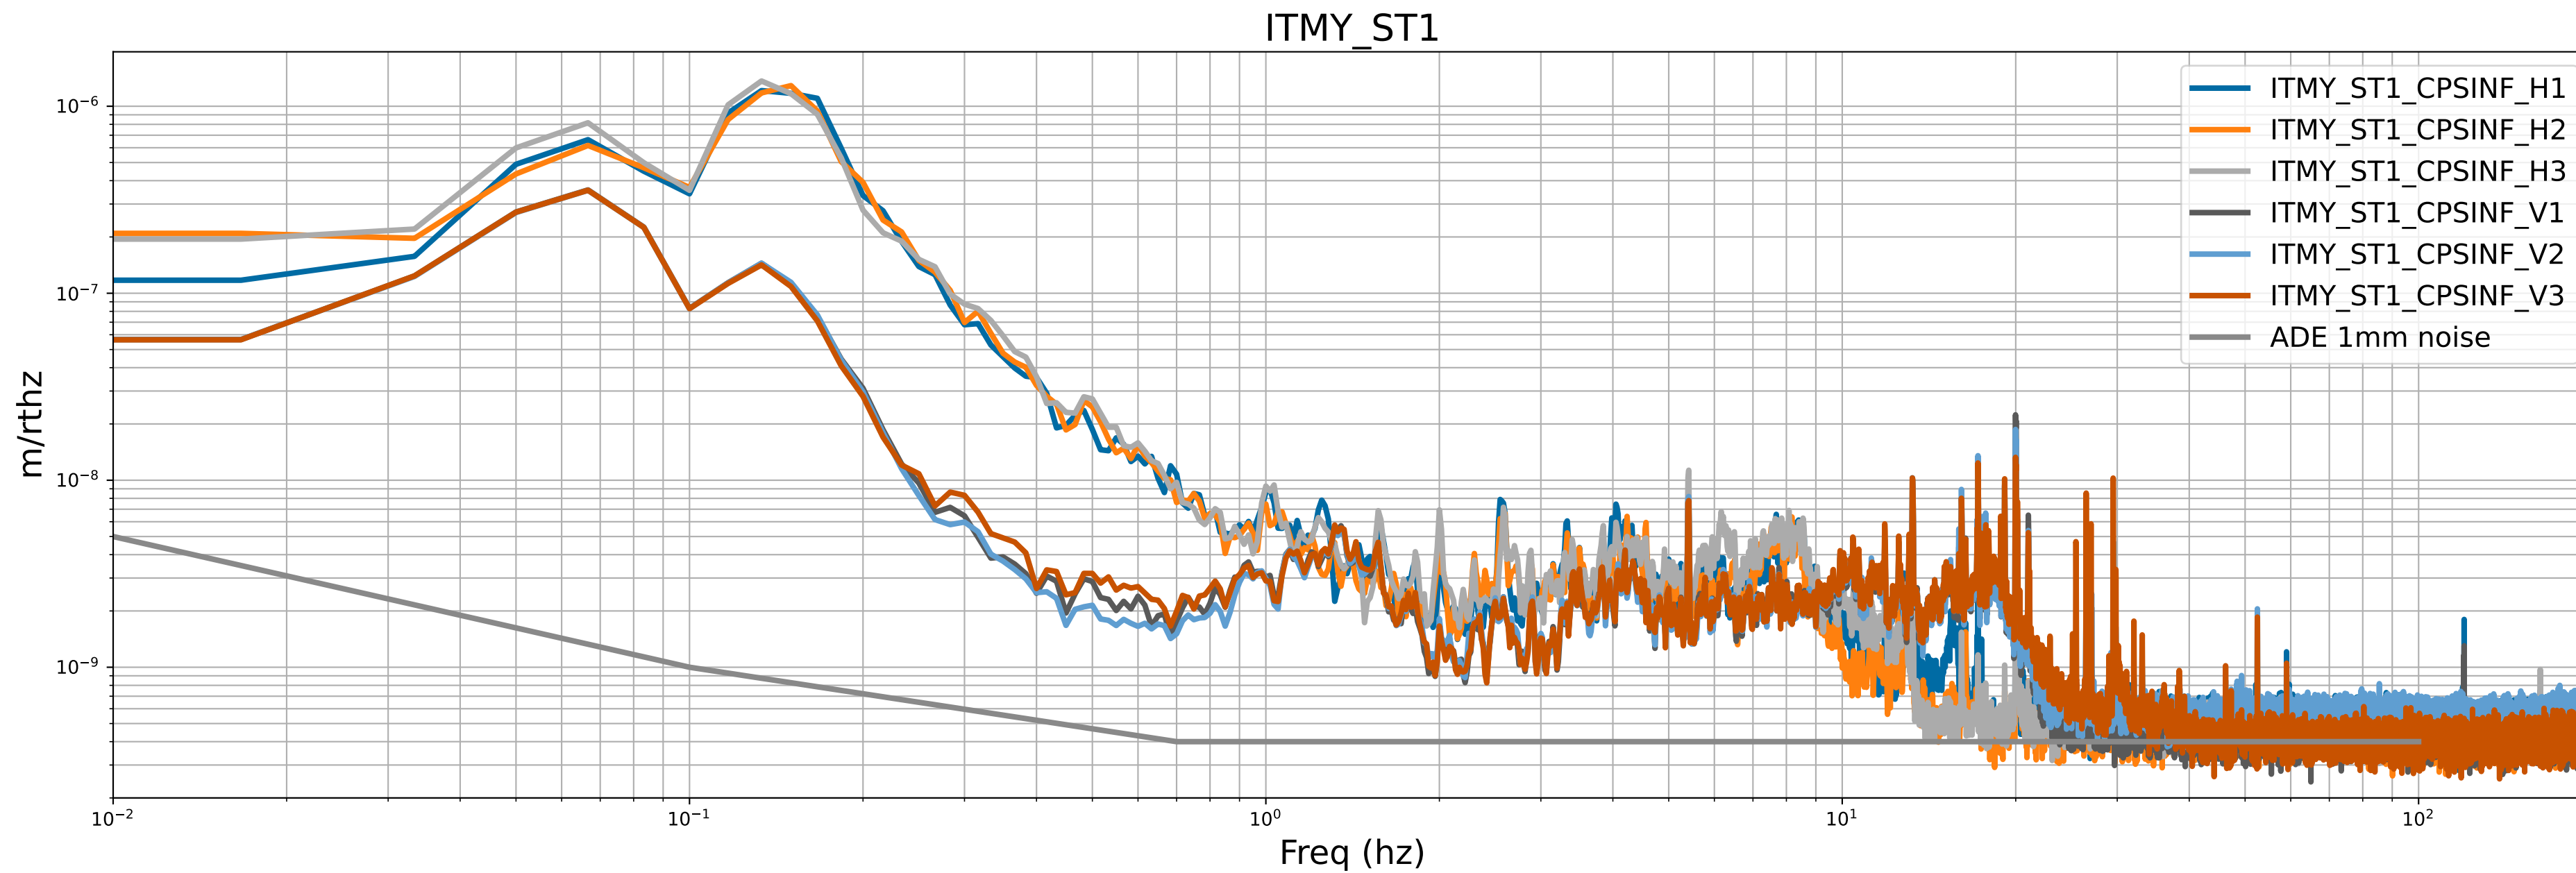

HAM2 CPS Spectra 1401703200 to 1401703800

HAM3 CPS Spectra 1401703200 to 1401703800

calibration only >10hz

HAM4 CPS Spectra 1401703200 to 1401703800

calibration only >10hz

HAM5 CPS Spectra 1401703200 to 1401703800

calibration only >10hz

HAM6 CPS Spectra 1401703200 to 1401703800

calibration only >10hz

HAM7 CPS Spectra 1401703200 to 1401703800

calibration only >10hz

HAM8 CPS Spectra 1401703200 to 1401703800

calibration only >10hz

CPS Spectra 1401703200 to 1401703800

calibration only >10hz

CPS Spectra 1401703200 to 1401703800

calibration only >10hz

CPS Spectra 1401703200 to 1401703800

calibration only >10hz

CPS Spectra 1401703200 to 1401703800

calibration only >10hz

CPS Spectra 1401703200 to 1401703800

calibration only >10hz