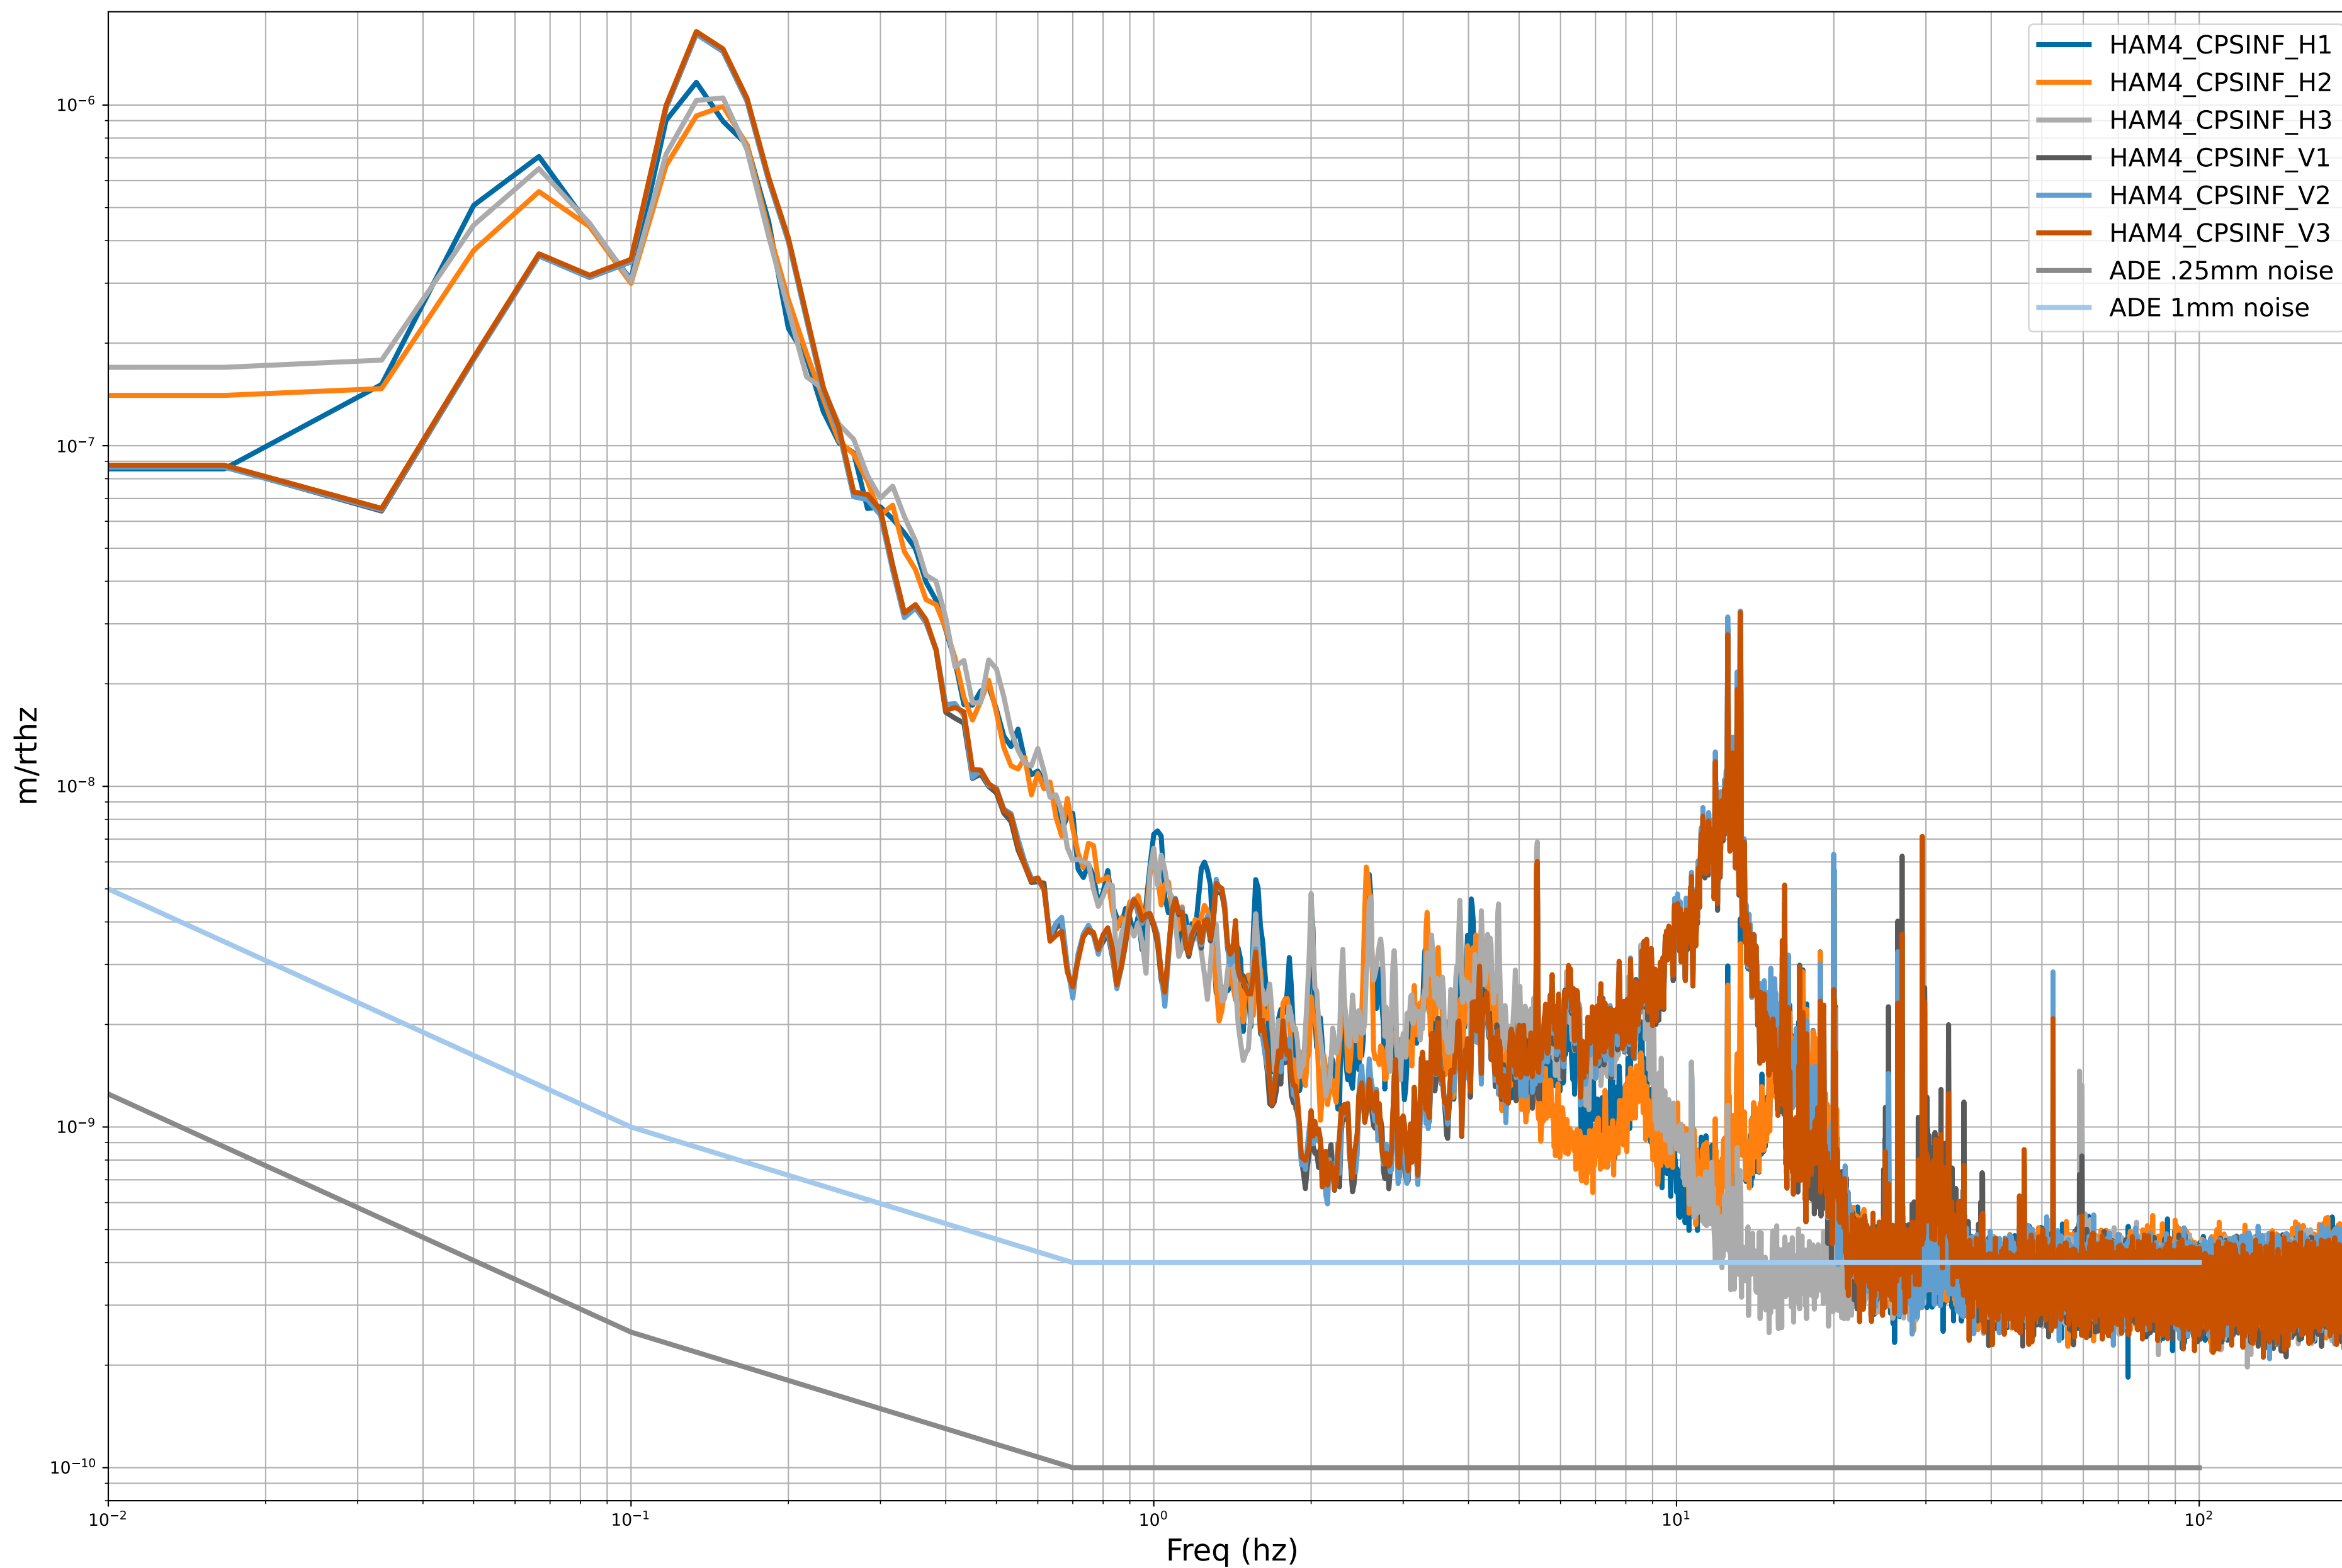

HAM2 CPS Spectra 1401703200 to 1401703800

HAM3 CPS Spectra 1401703200 to 1401703800

calibration only >10hz

HAM4 CPS Spectra 1401703200 to 1401703800

calibration only >10hz

HAM5 CPS Spectra 1401703200 to 1401703800

calibration only >10hz

HAM6 CPS Spectra 1401703200 to 1401703800

calibration only >10hz

HAM7 CPS Spectra 1401703200 to 1401703800

calibration only >10hz

HAM8 CPS Spectra 1401703200 to 1401703800

calibration only >10hz

CPS Spectra 1401703200 to 1401703800

calibration only >10hz

CPS Spectra 1401703200 to 1401703800

calibration only >10hz

CPS Spectra 1401703200 to 1401703800

calibration only >10hz

CPS Spectra 1401703200 to 1401703800