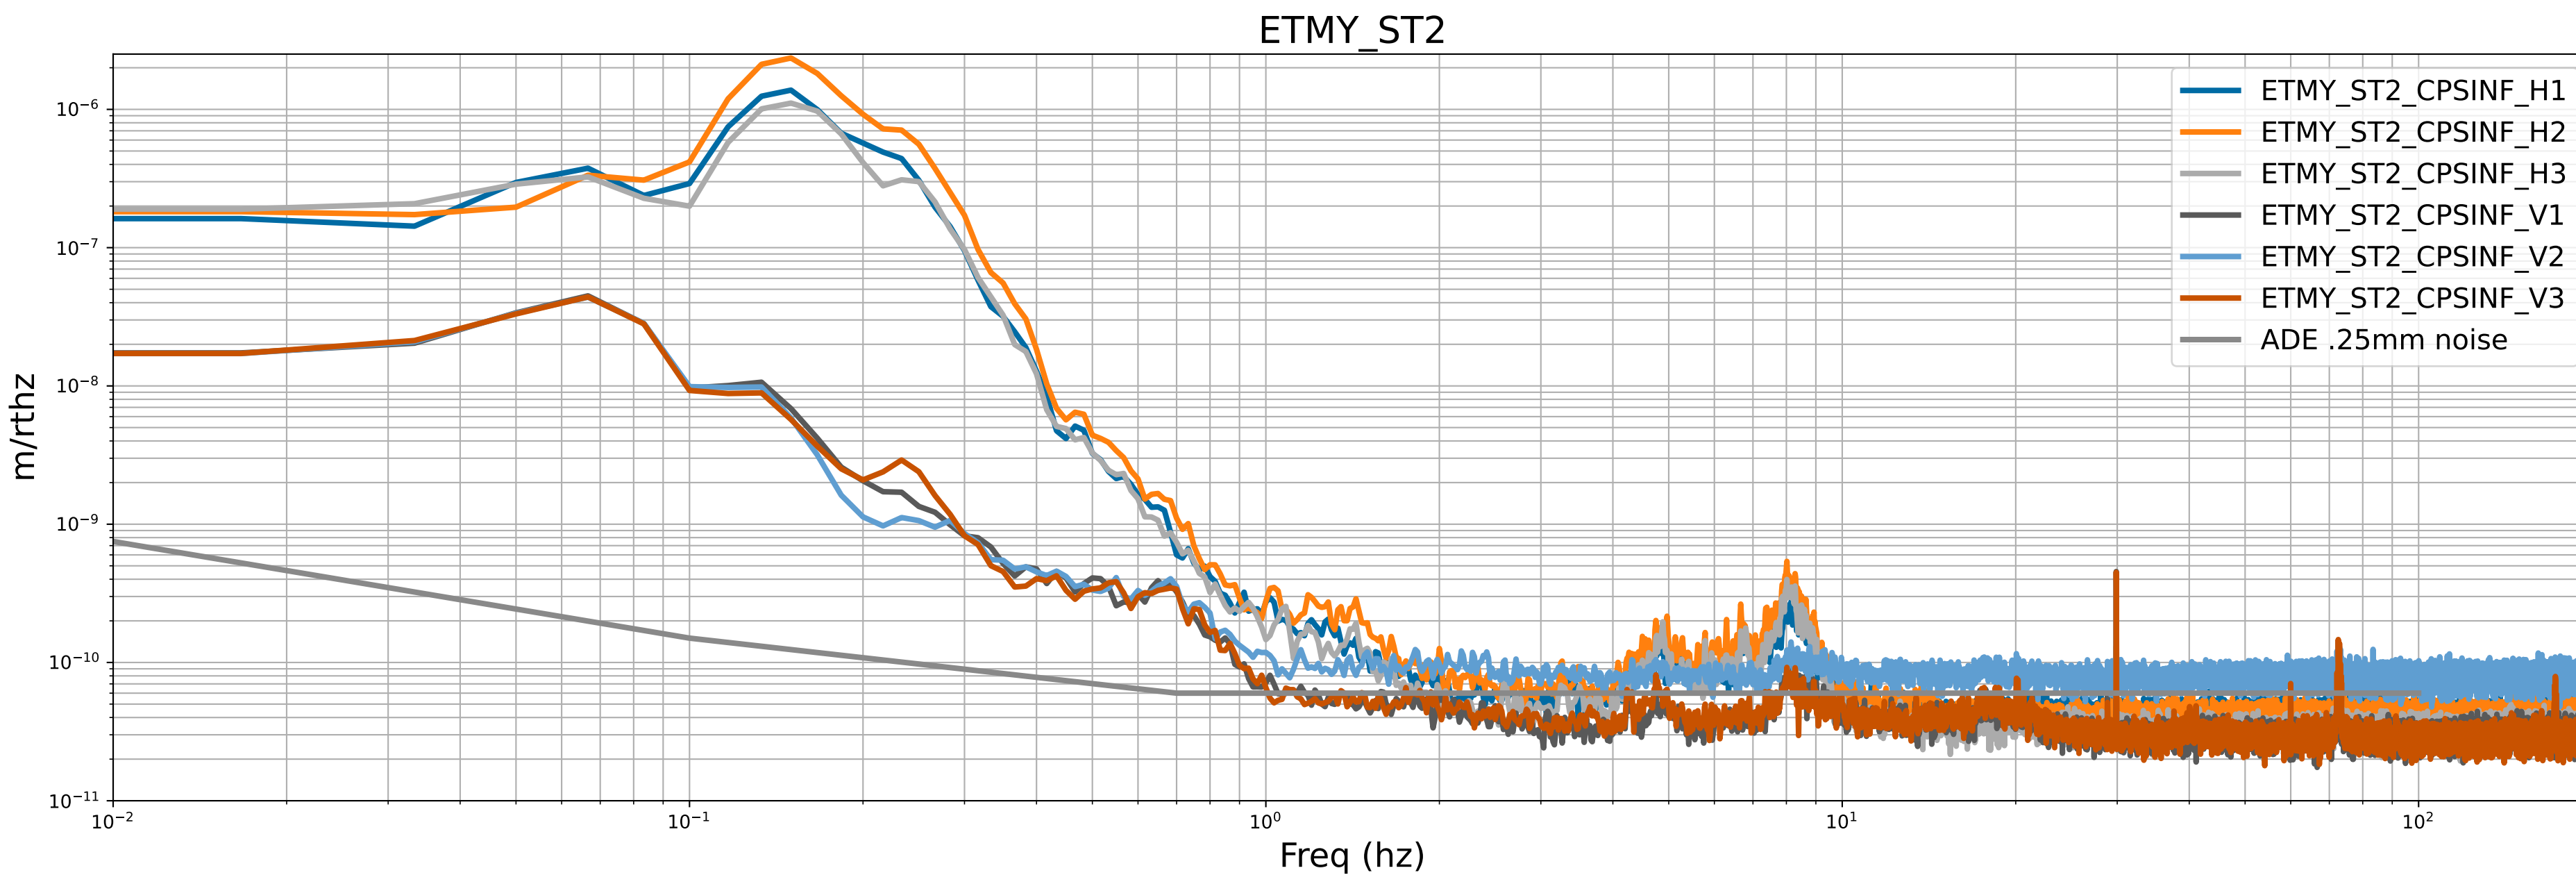

CPS Spectra 1401703200 to 1401703800

calibration only >10hz

CPS Spectra 1401703200 to 1401703800

calibration only >10hz

CPS Spectra 1401703200 to 1401703800

calibration only >10hz

CPS Spectra 1401703200 to 1401703800

calibration only >10hz

CPS Spectra 1401703200 to 1401703800

calibration only >10hz