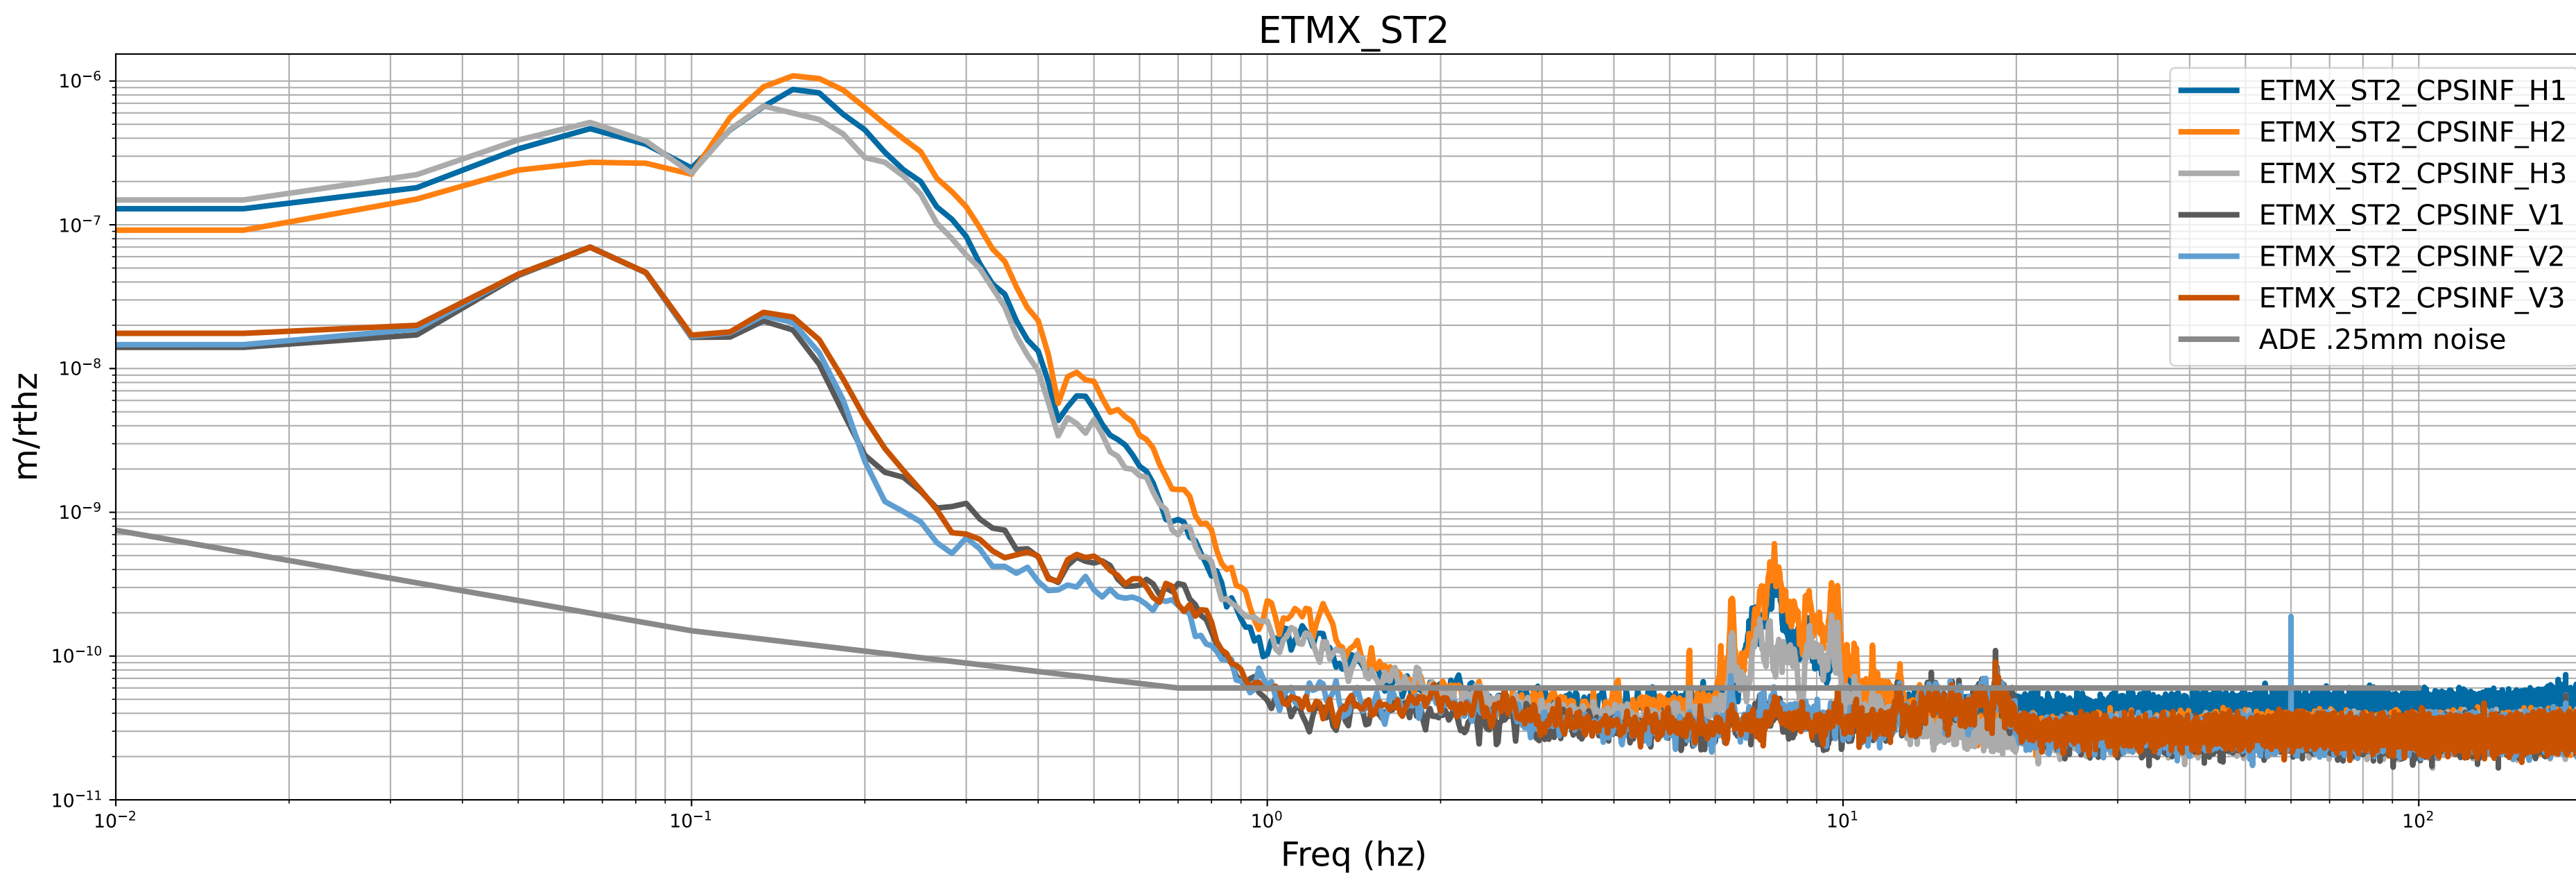

CPS Spectra 1401703200 to 1401703800

calibration only >10hz

CPS Spectra 1401703200 to 1401703800

calibration only >10hz

CPS Spectra 1401703200 to 1401703800

calibration only >10hz

CPS Spectra 1401703200 to 1401703800

calibration only >10hz

CPS Spectra 1401703200 to 1401703800

calibration only >10hz