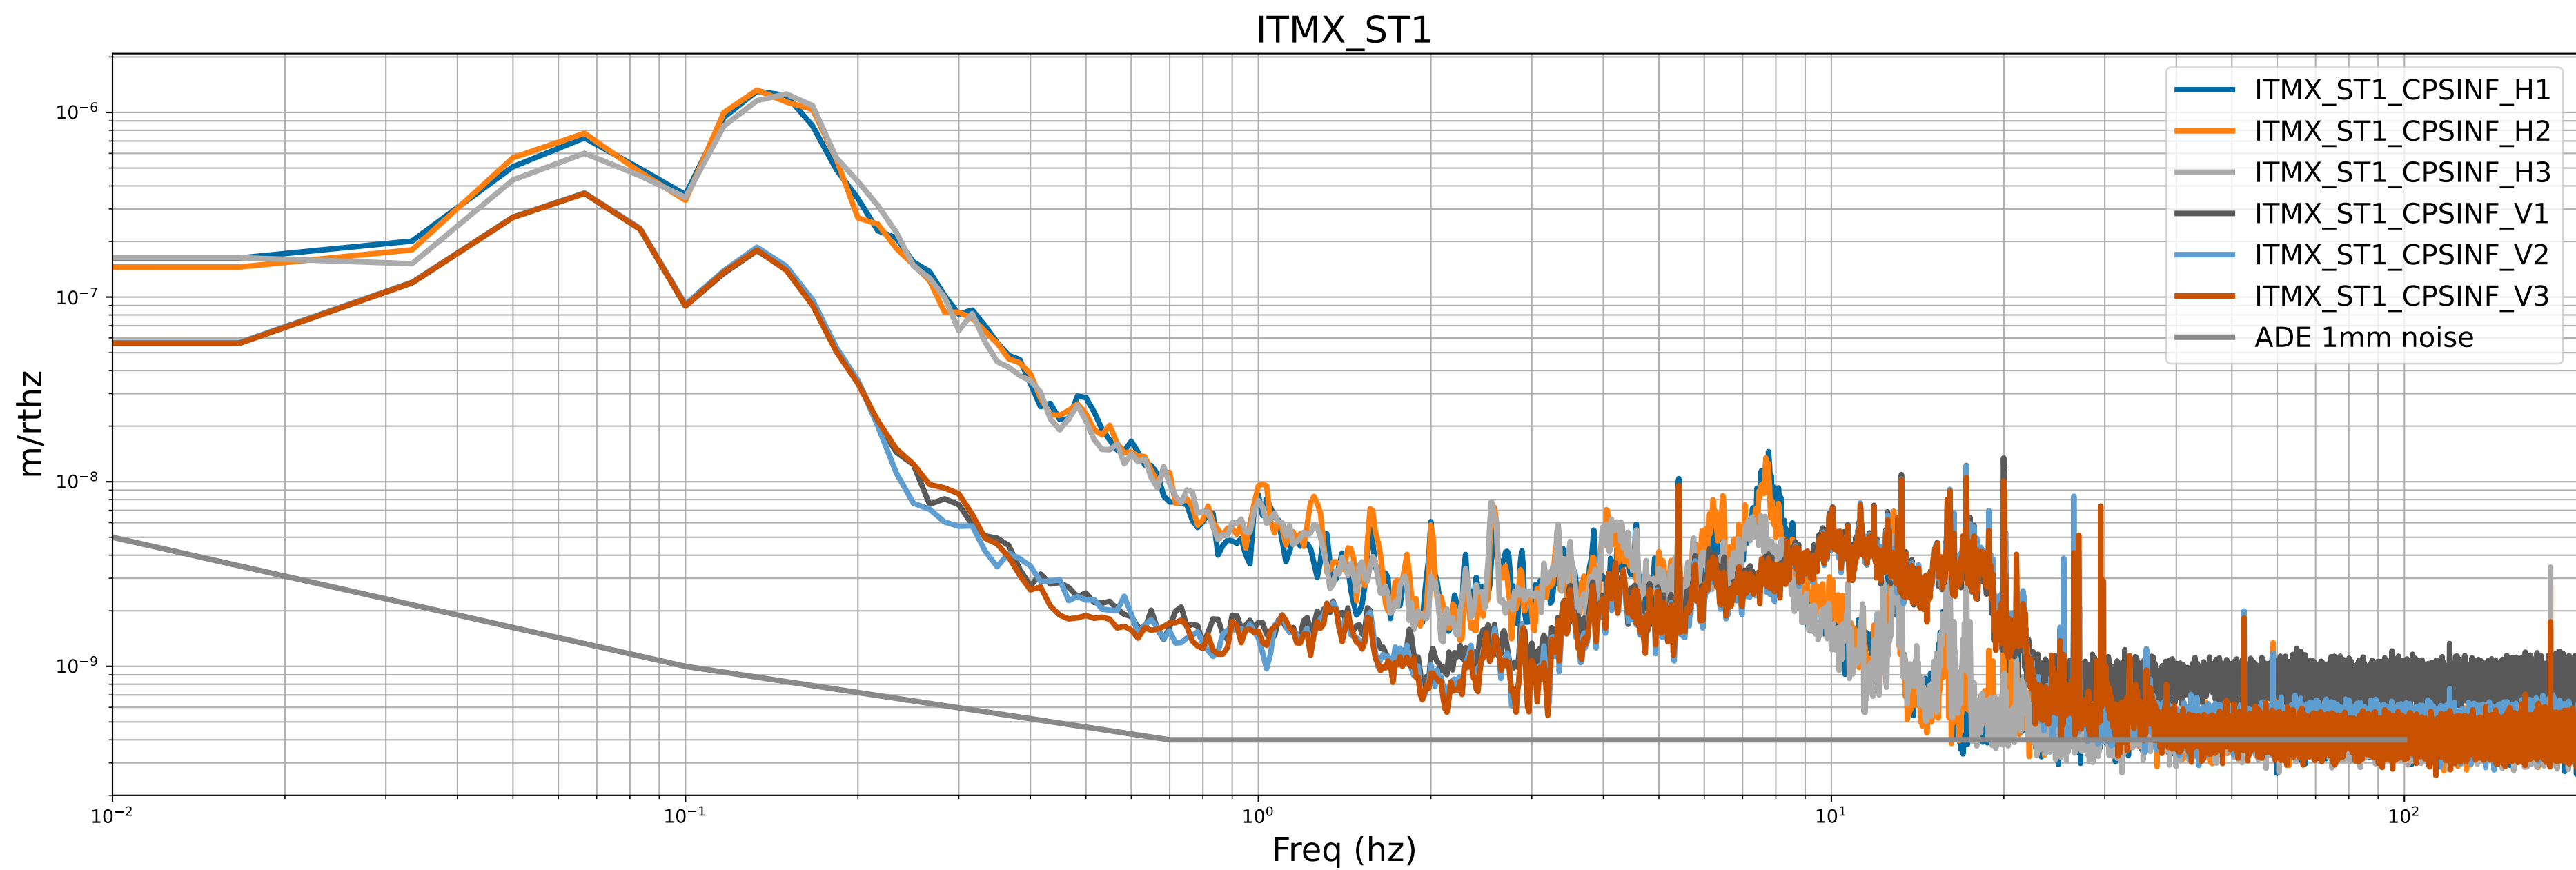

HAM2 CPS Spectra 1401703200 to 1401703800

HAM3 CPS Spectra 1401703200 to 1401703800

calibration only >10hz

HAM4 CPS Spectra 1401703200 to 1401703800

calibration only >10hz

HAM5 CPS Spectra 1401703200 to 1401703800

calibration only >10hz

HAM6 CPS Spectra 1401703200 to 1401703800

calibration only >10hz

HAM7 CPS Spectra 1401703200 to 1401703800

calibration only >10hz

HAM8 CPS Spectra 1401703200 to 1401703800

calibration only >10hz

CPS Spectra 1401703200 to 1401703800

calibration only >10hz

CPS Spectra 1401703200 to 1401703800

calibration only >10hz

CPS Spectra 1401703200 to 1401703800

calibration only >10hz

CPS Spectra 1401703200 to 1401703800

calibration only >10hz

CPS Spectra 1401703200 to 1401703800

calibration only >10hz