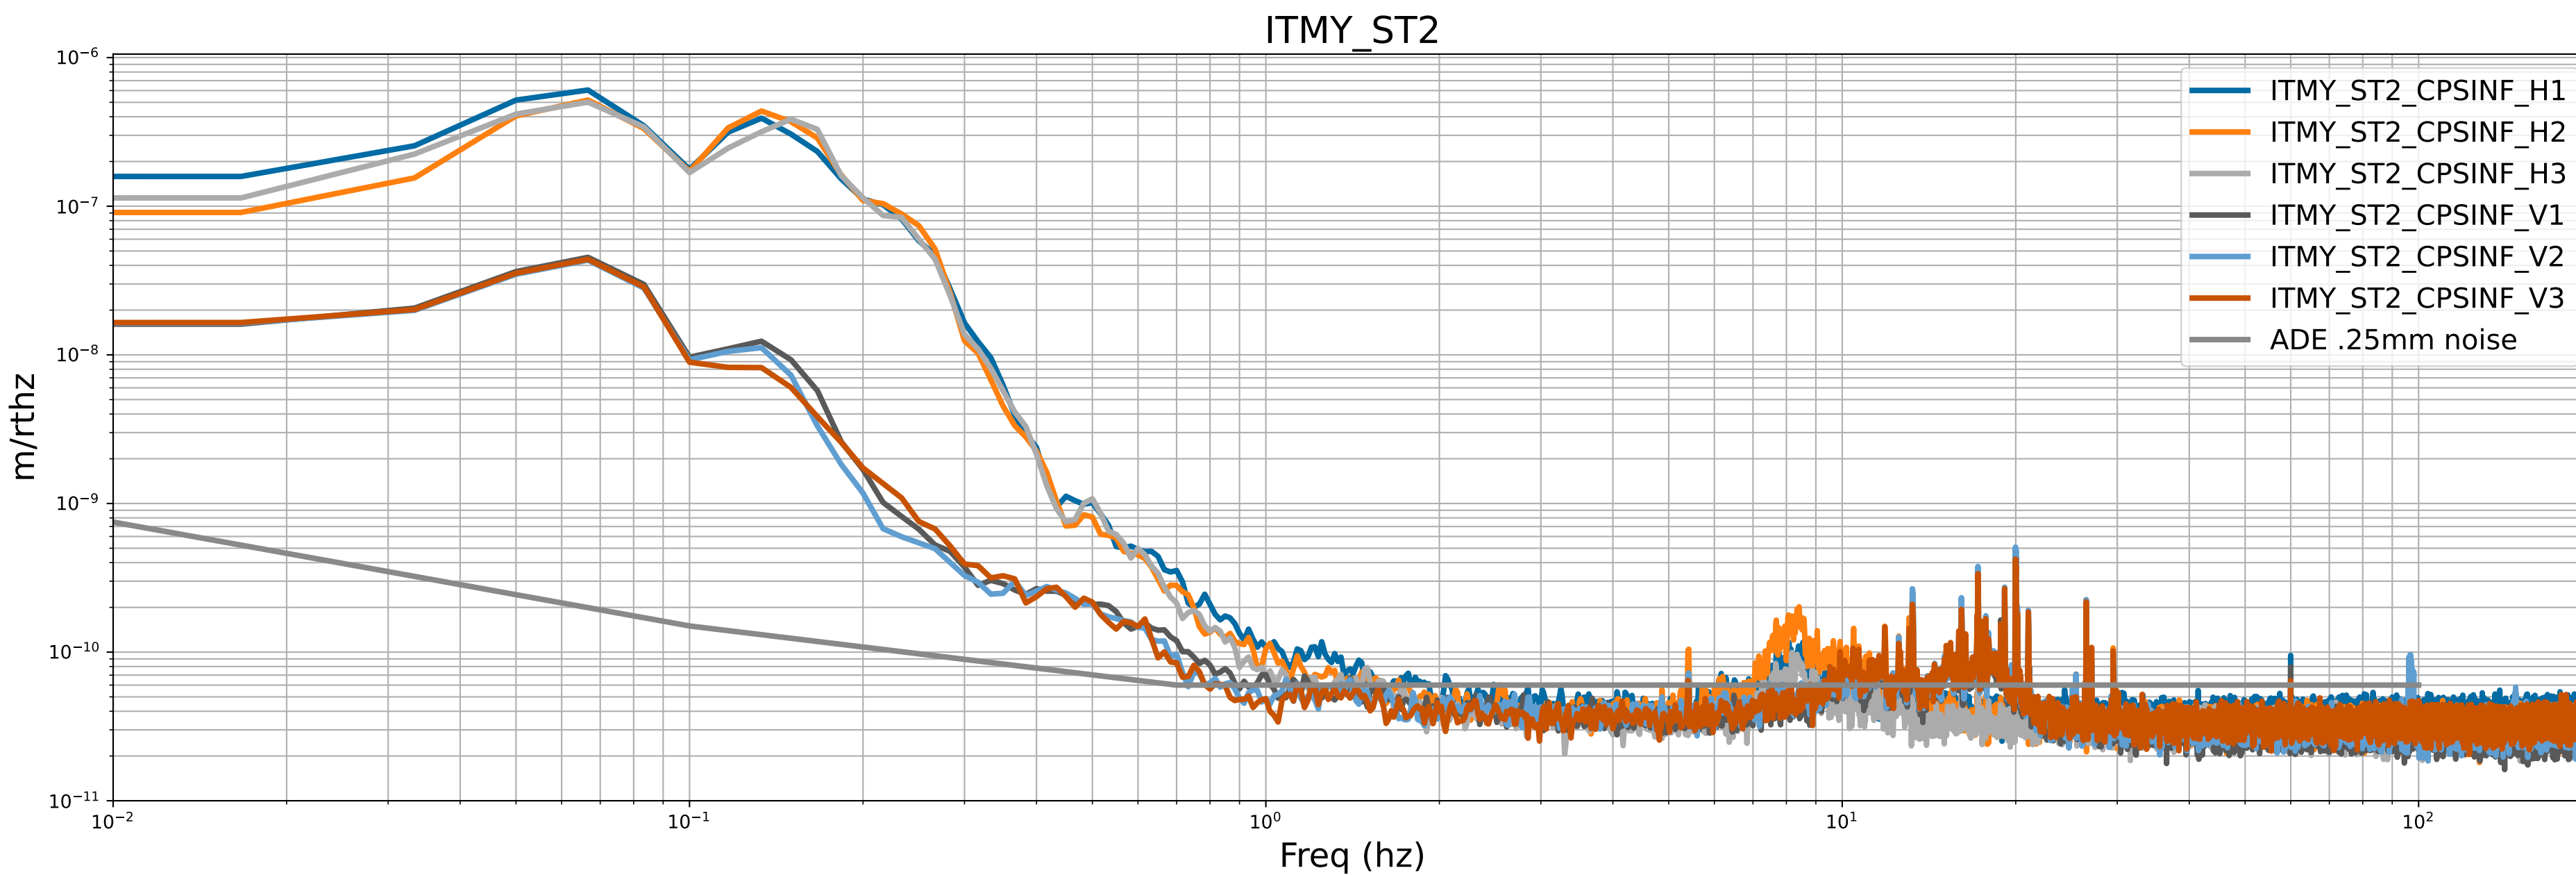

HAM2 CPS Spectra 1401703200 to 1401703800

HAM3 CPS Spectra 1401703200 to 1401703800

calibration only >10hz

HAM4 CPS Spectra 1401703200 to 1401703800

calibration only >10hz

HAM5 CPS Spectra 1401703200 to 1401703800

calibration only >10hz

HAM6 CPS Spectra 1401703200 to 1401703800

calibration only >10hz

HAM7 CPS Spectra 1401703200 to 1401703800

calibration only >10hz

HAM8 CPS Spectra 1401703200 to 1401703800

calibration only >10hz

CPS Spectra 1401703200 to 1401703800

calibration only >10hz

CPS Spectra 1401703200 to 1401703800

calibration only >10hz

CPS Spectra 1401703200 to 1401703800

calibration only >10hz

CPS Spectra 1401703200 to 1401703800

calibration only >10hz

CPS Spectra 1401703200 to 1401703800

calibration only >10hz