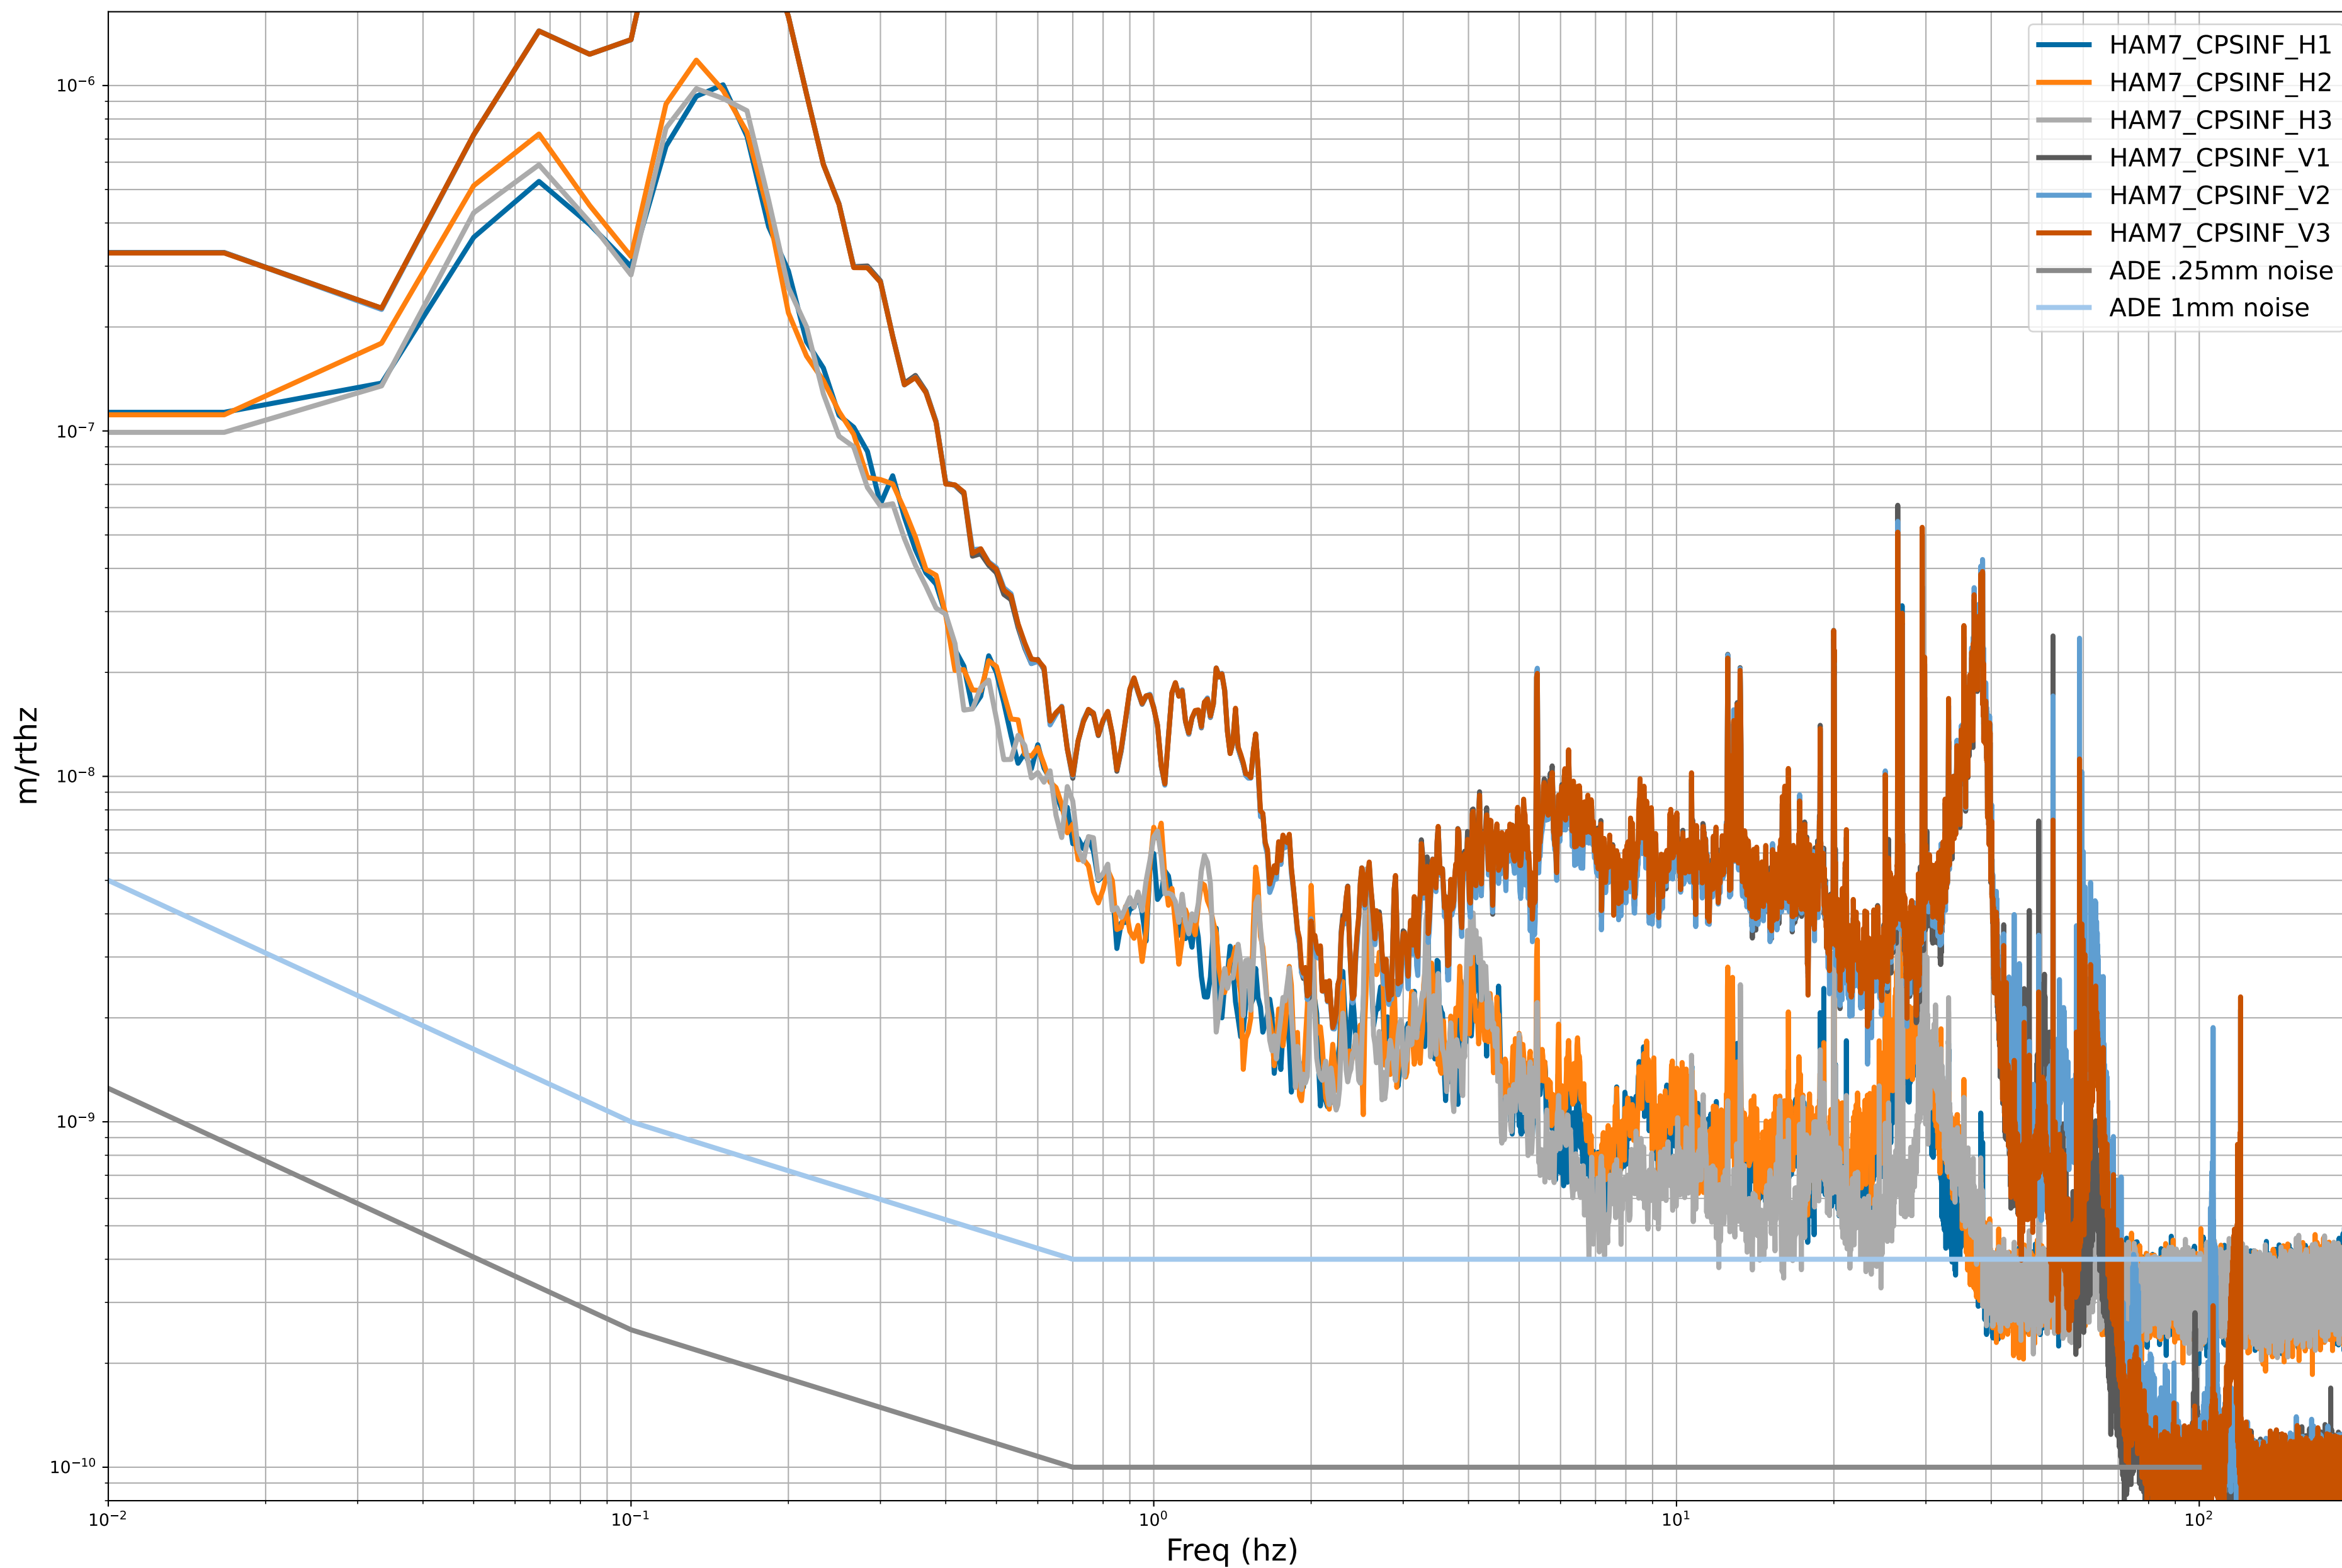

HAM2 CPS Spectra 1401703200 to 1401703800

HAM3 CPS Spectra 1401703200 to 1401703800

calibration only >10hz

HAM4 CPS Spectra 1401703200 to 1401703800

calibration only >10hz

HAM5 CPS Spectra 1401703200 to 1401703800

calibration only >10hz

HAM6 CPS Spectra 1401703200 to 1401703800

calibration only >10hz

HAM7 CPS Spectra 1401703200 to 1401703800

calibration only >10hz

HAM8 CPS Spectra 1401703200 to 1401703800

calibration only >10hz

CPS Spectra 1401703200 to 1401703800

calibration only >10hz

CPS Spectra 1401703200 to 1401703800

calibration only >10hz

CPS Spectra 1401703200 to 1401703800

calibration only >10hz

CPS Spectra 1401703200 to 1401703800

calibration only >10hz

CPS Spectra 1401703200 to 1401703800

calibration only >10hz