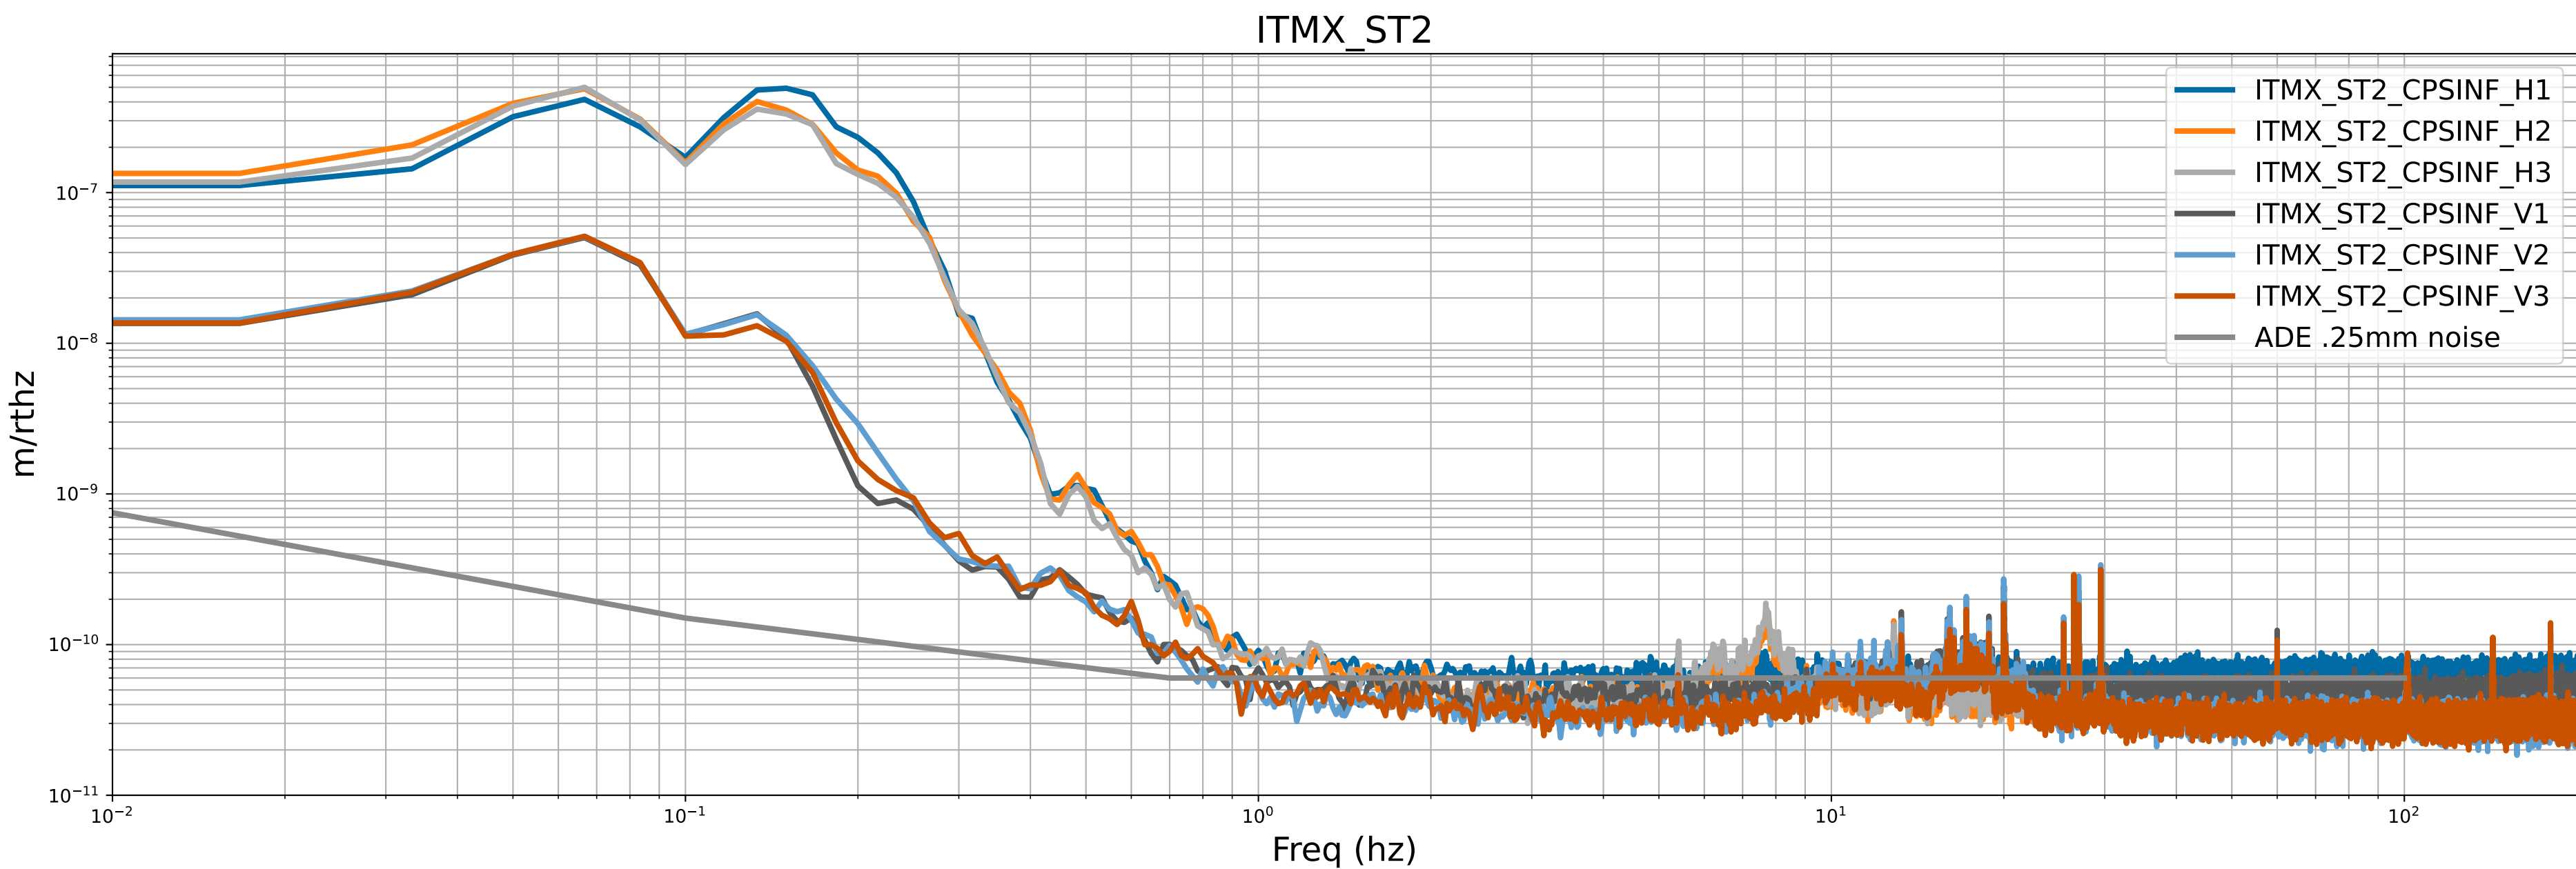

HAM2 CPS Spectra 1401703200 to 1401703800

HAM3 CPS Spectra 1401703200 to 1401703800

calibration only >10hz

HAM4 CPS Spectra 1401703200 to 1401703800

calibration only >10hz

HAM5 CPS Spectra 1401703200 to 1401703800

calibration only >10hz

HAM6 CPS Spectra 1401703200 to 1401703800

calibration only >10hz

HAM7 CPS Spectra 1401703200 to 1401703800

calibration only >10hz

HAM8 CPS Spectra 1401703200 to 1401703800

calibration only >10hz

CPS Spectra 1401703200 to 1401703800

calibration only >10hz

CPS Spectra 1401703200 to 1401703800

calibration only >10hz

CPS Spectra 1401703200 to 1401703800

calibration only >10hz

CPS Spectra 1401703200 to 1401703800

calibration only >10hz

CPS Spectra 1401703200 to 1401703800

calibration only >10hz