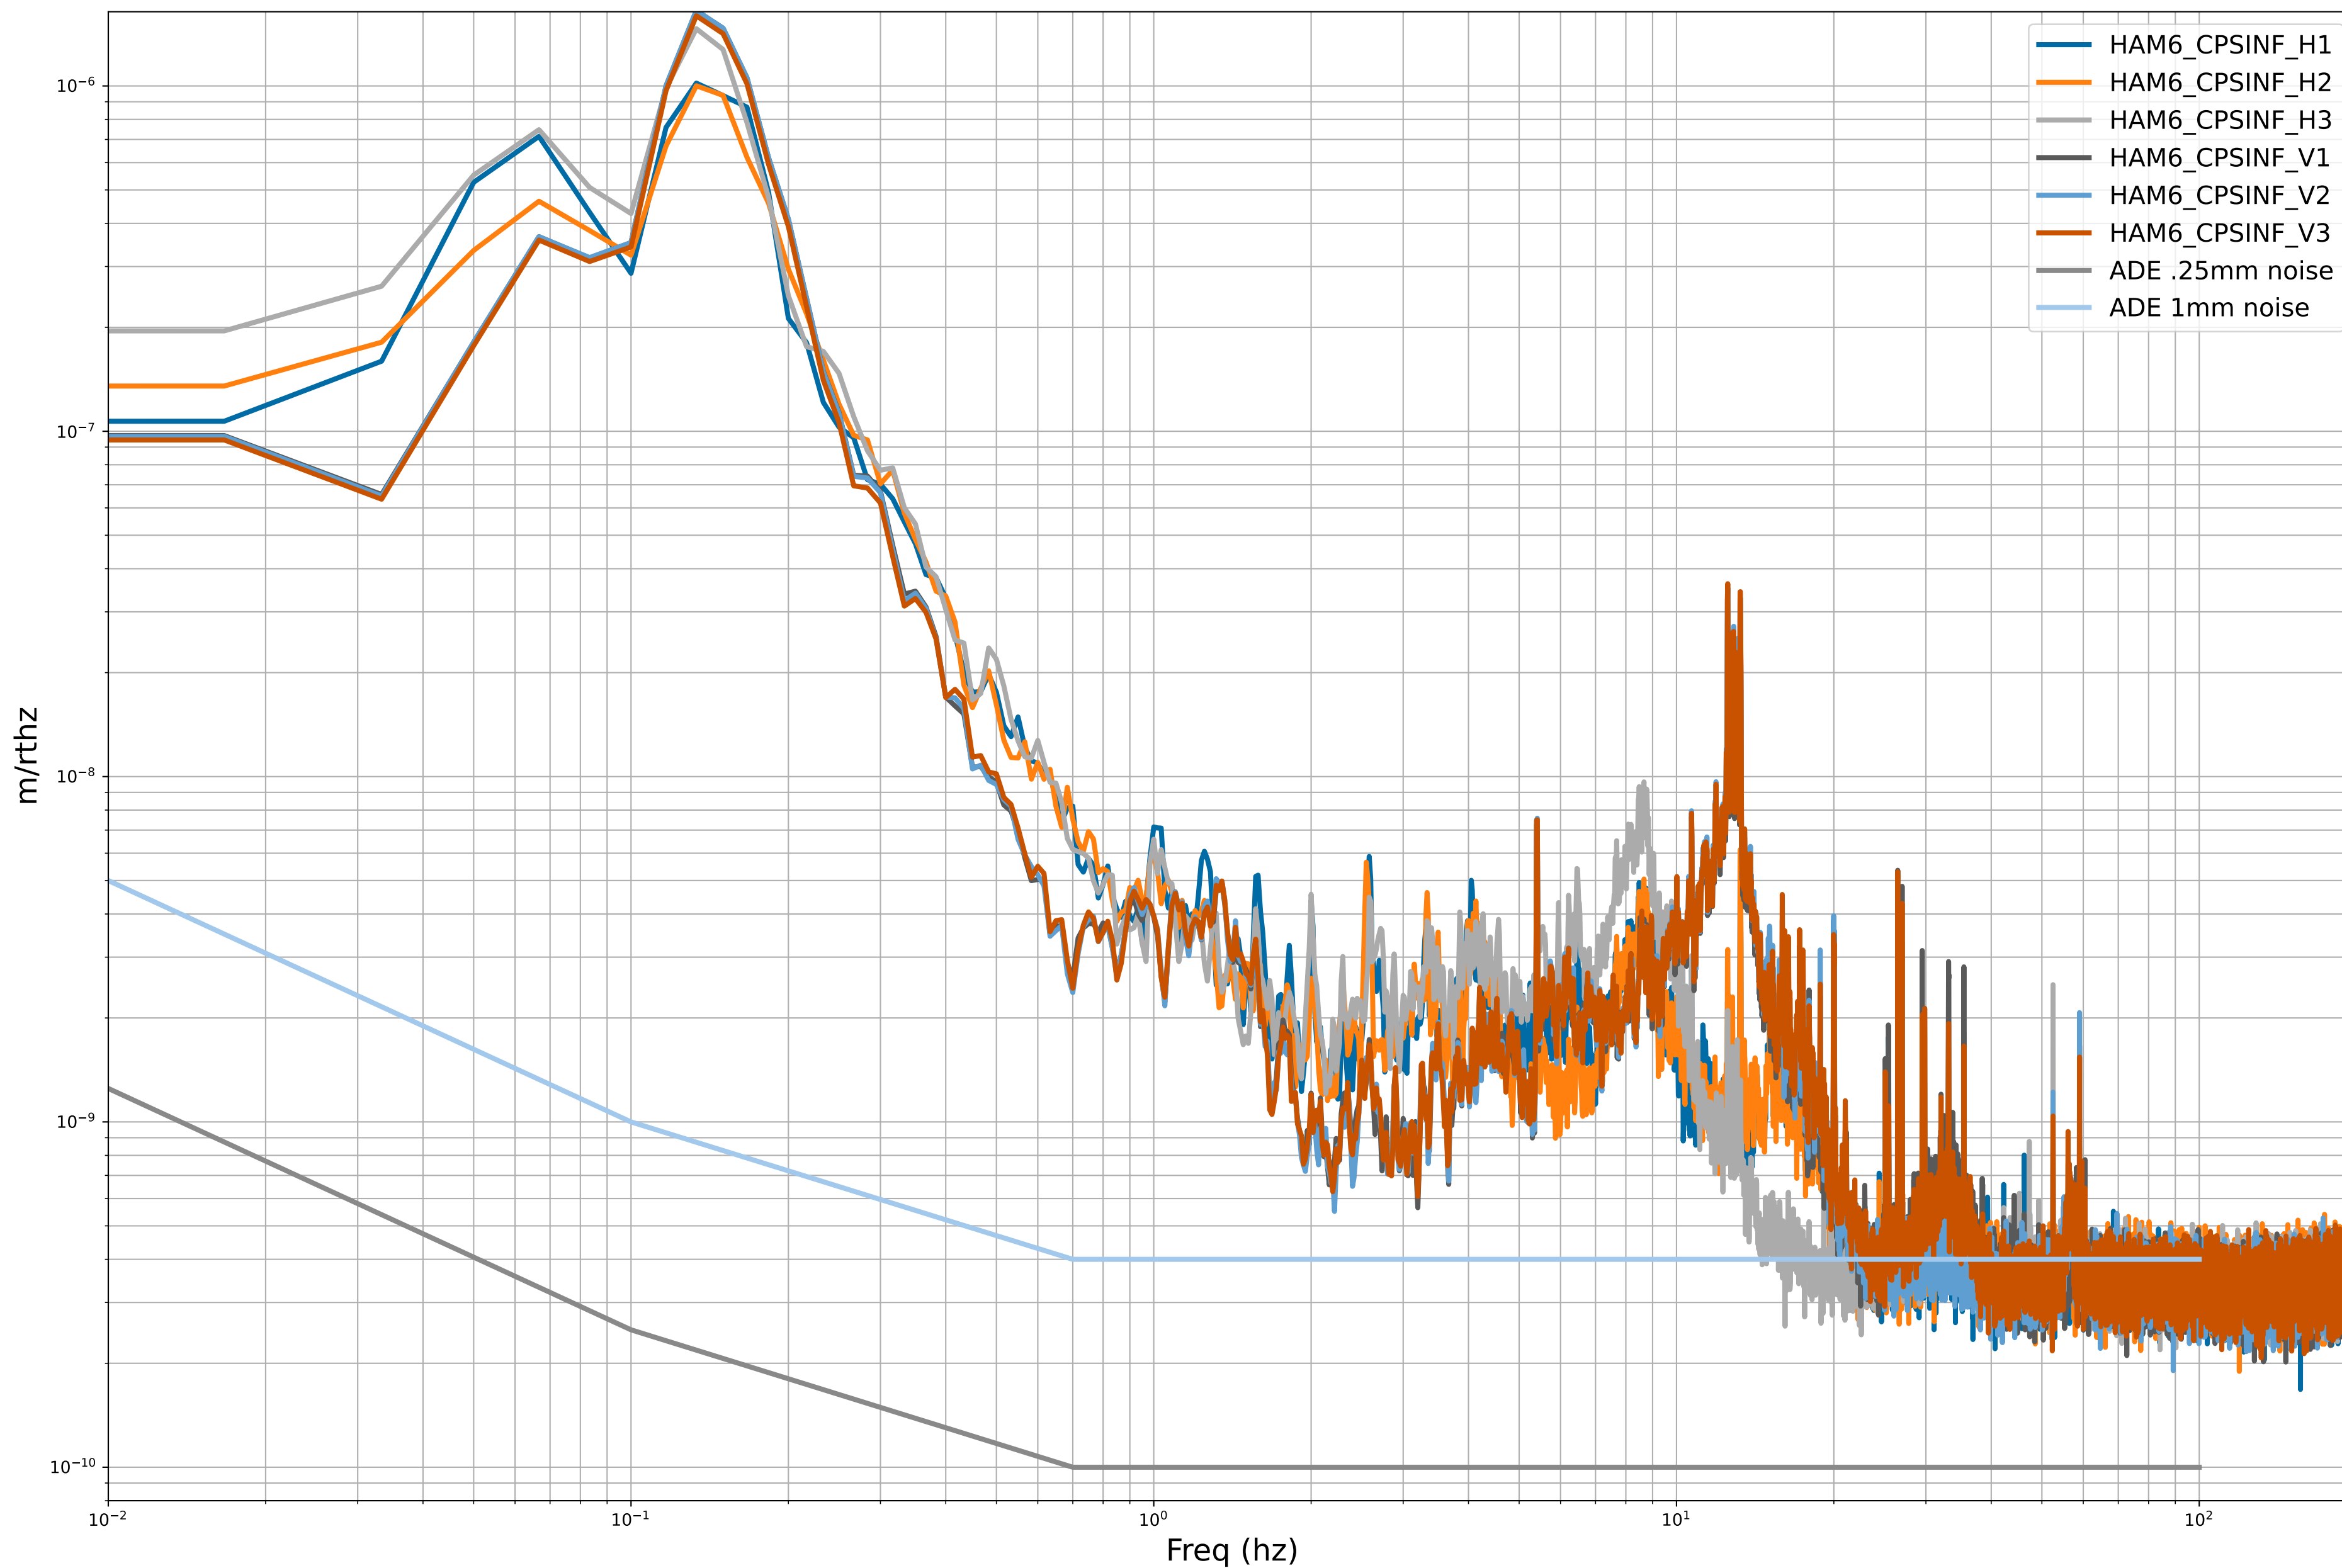

HAM2 CPS Spectra 1401703200 to 1401703800

HAM3 CPS Spectra 1401703200 to 1401703800

calibration only >10hz

HAM4 CPS Spectra 1401703200 to 1401703800

calibration only >10hz

HAM5 CPS Spectra 1401703200 to 1401703800

calibration only >10hz

HAM6 CPS Spectra 1401703200 to 1401703800

calibration only >10hz

HAM7 CPS Spectra 1401703200 to 1401703800

calibration only >10hz

HAM8 CPS Spectra 1401703200 to 1401703800

calibration only >10hz

CPS Spectra 1401703200 to 1401703800

calibration only >10hz

CPS Spectra 1401703200 to 1401703800

calibration only >10hz

CPS Spectra 1401703200 to 1401703800

calibration only >10hz

CPS Spectra 1401703200 to 1401703800