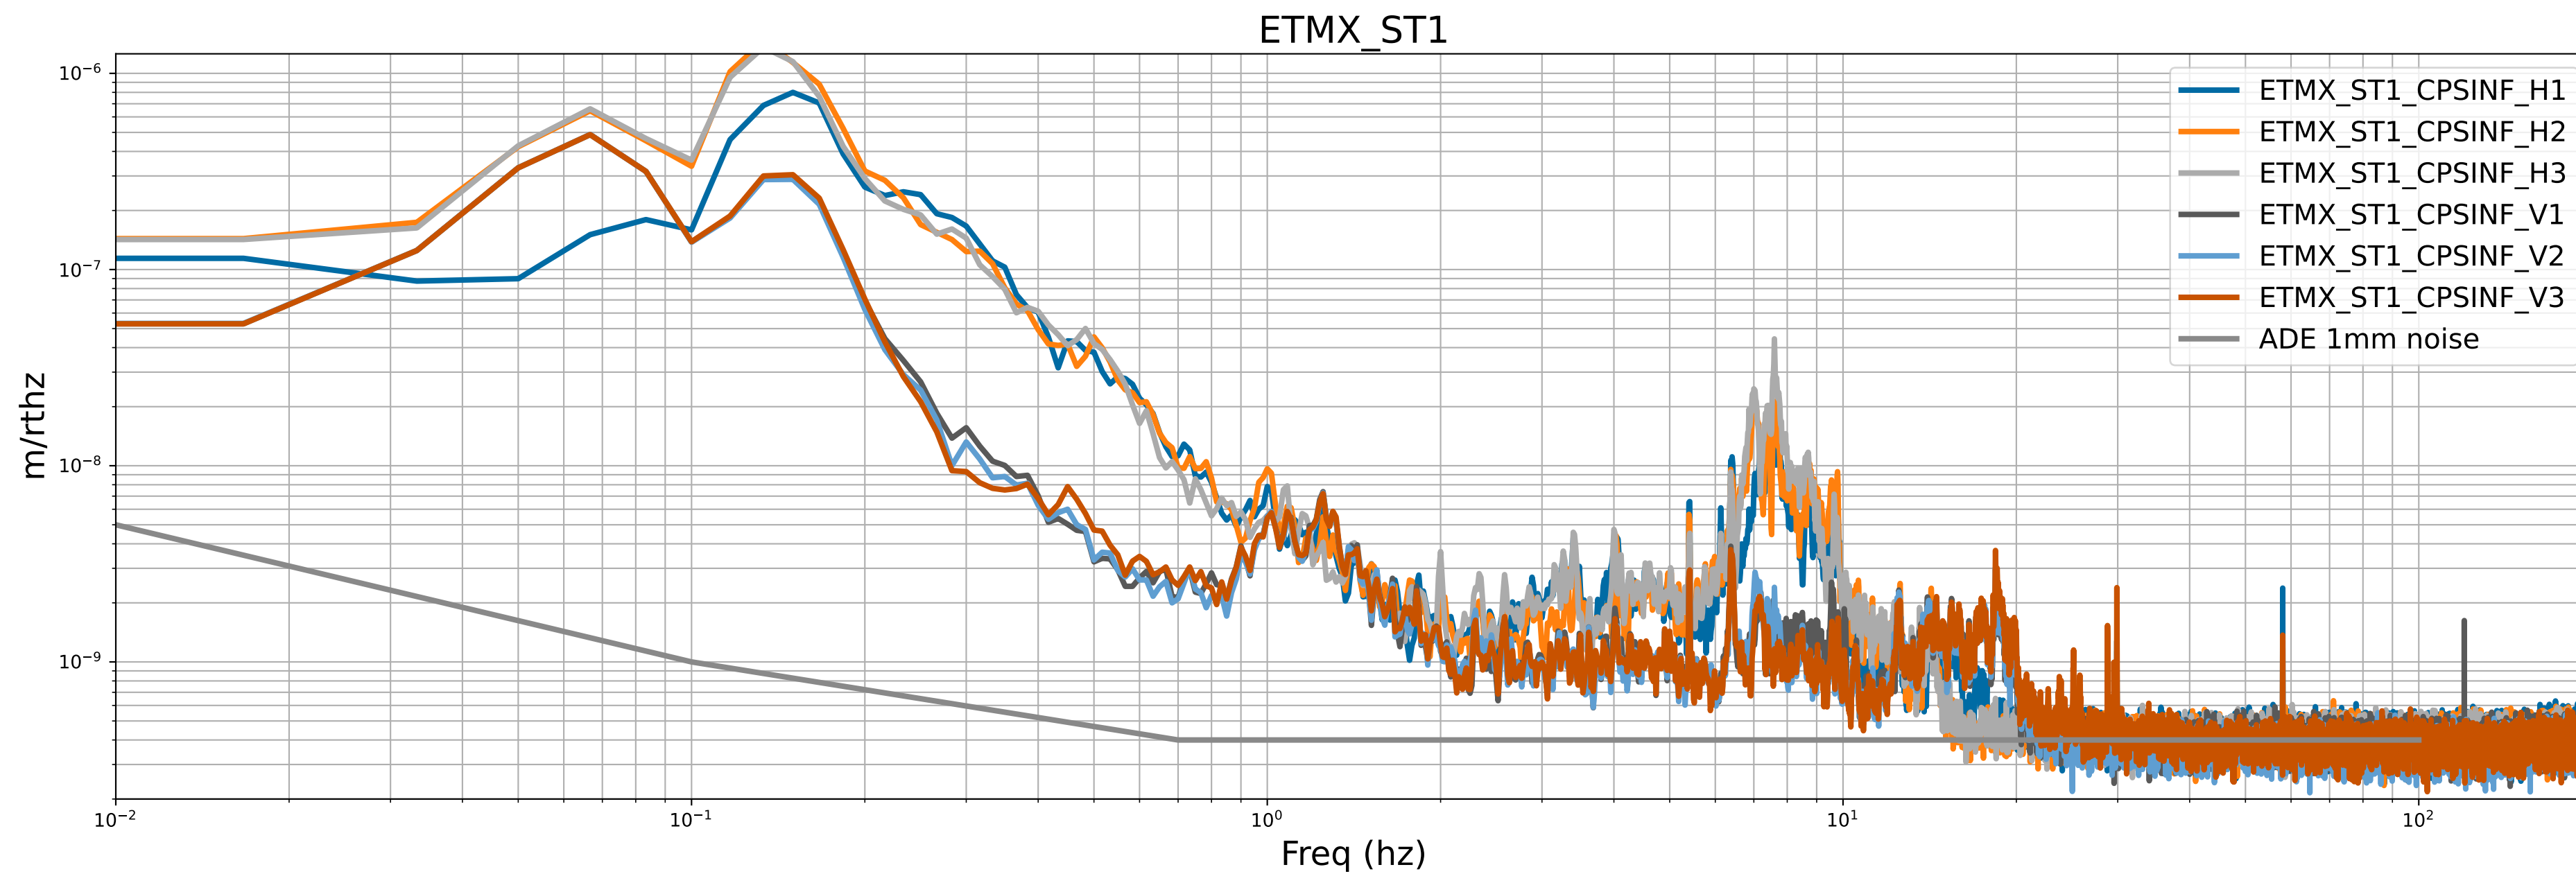

CPS Spectra 1401703200 to 1401703800

calibration only >10hz

CPS Spectra 1401703200 to 1401703800

calibration only >10hz

CPS Spectra 1401703200 to 1401703800

calibration only >10hz

CPS Spectra 1401703200 to 1401703800

calibration only >10hz

CPS Spectra 1401703200 to 1401703800

calibration only >10hz