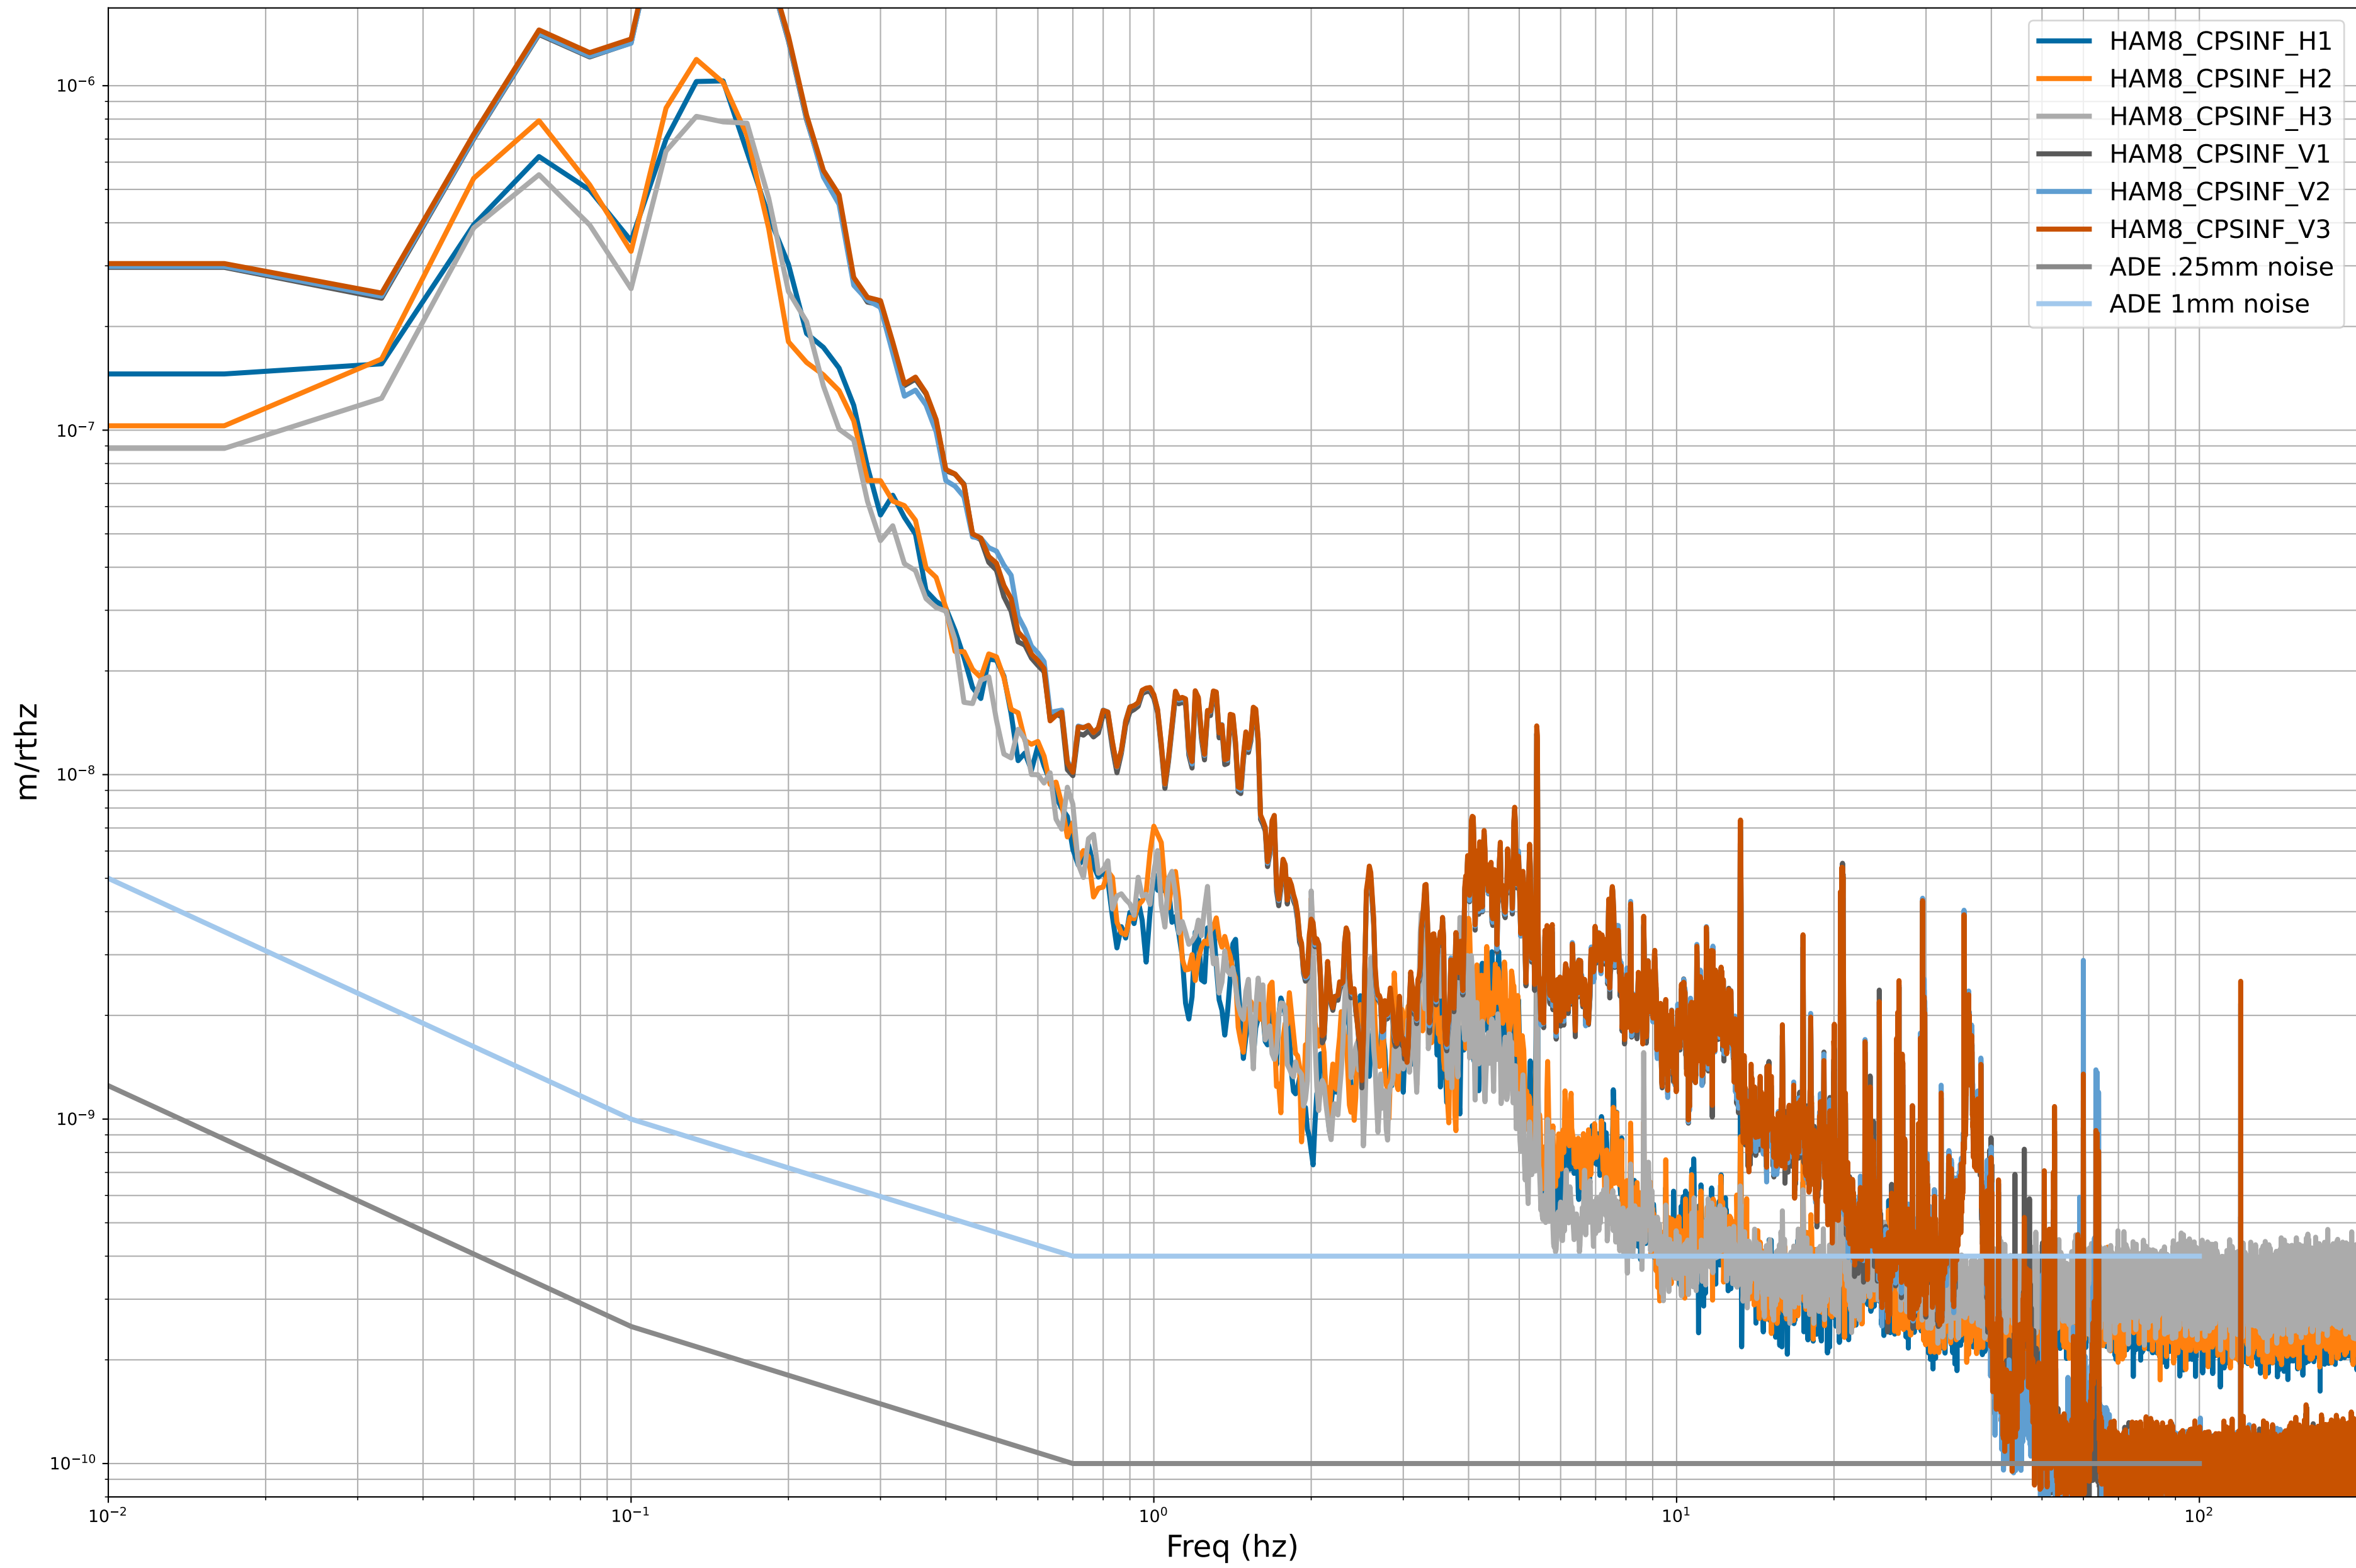

HAM2 CPS Spectra 1401703200 to 1401703800

HAM3 CPS Spectra 1401703200 to 1401703800

calibration only >10hz

HAM4 CPS Spectra 1401703200 to 1401703800

calibration only >10hz

HAM5 CPS Spectra 1401703200 to 1401703800

calibration only >10hz

HAM6 CPS Spectra 1401703200 to 1401703800

calibration only >10hz

HAM7 CPS Spectra 1401703200 to 1401703800

calibration only >10hz

HAM8 CPS Spectra 1401703200 to 1401703800

calibration only >10hz

CPS Spectra 1401703200 to 1401703800

calibration only >10hz

CPS Spectra 1401703200 to 1401703800

calibration only >10hz

CPS Spectra 1401703200 to 1401703800

calibration only >10hz

CPS Spectra 1401703200 to 1401703800

calibration only >10hz

CPS Spectra 1401703200 to 1401703800

calibration only >10hz