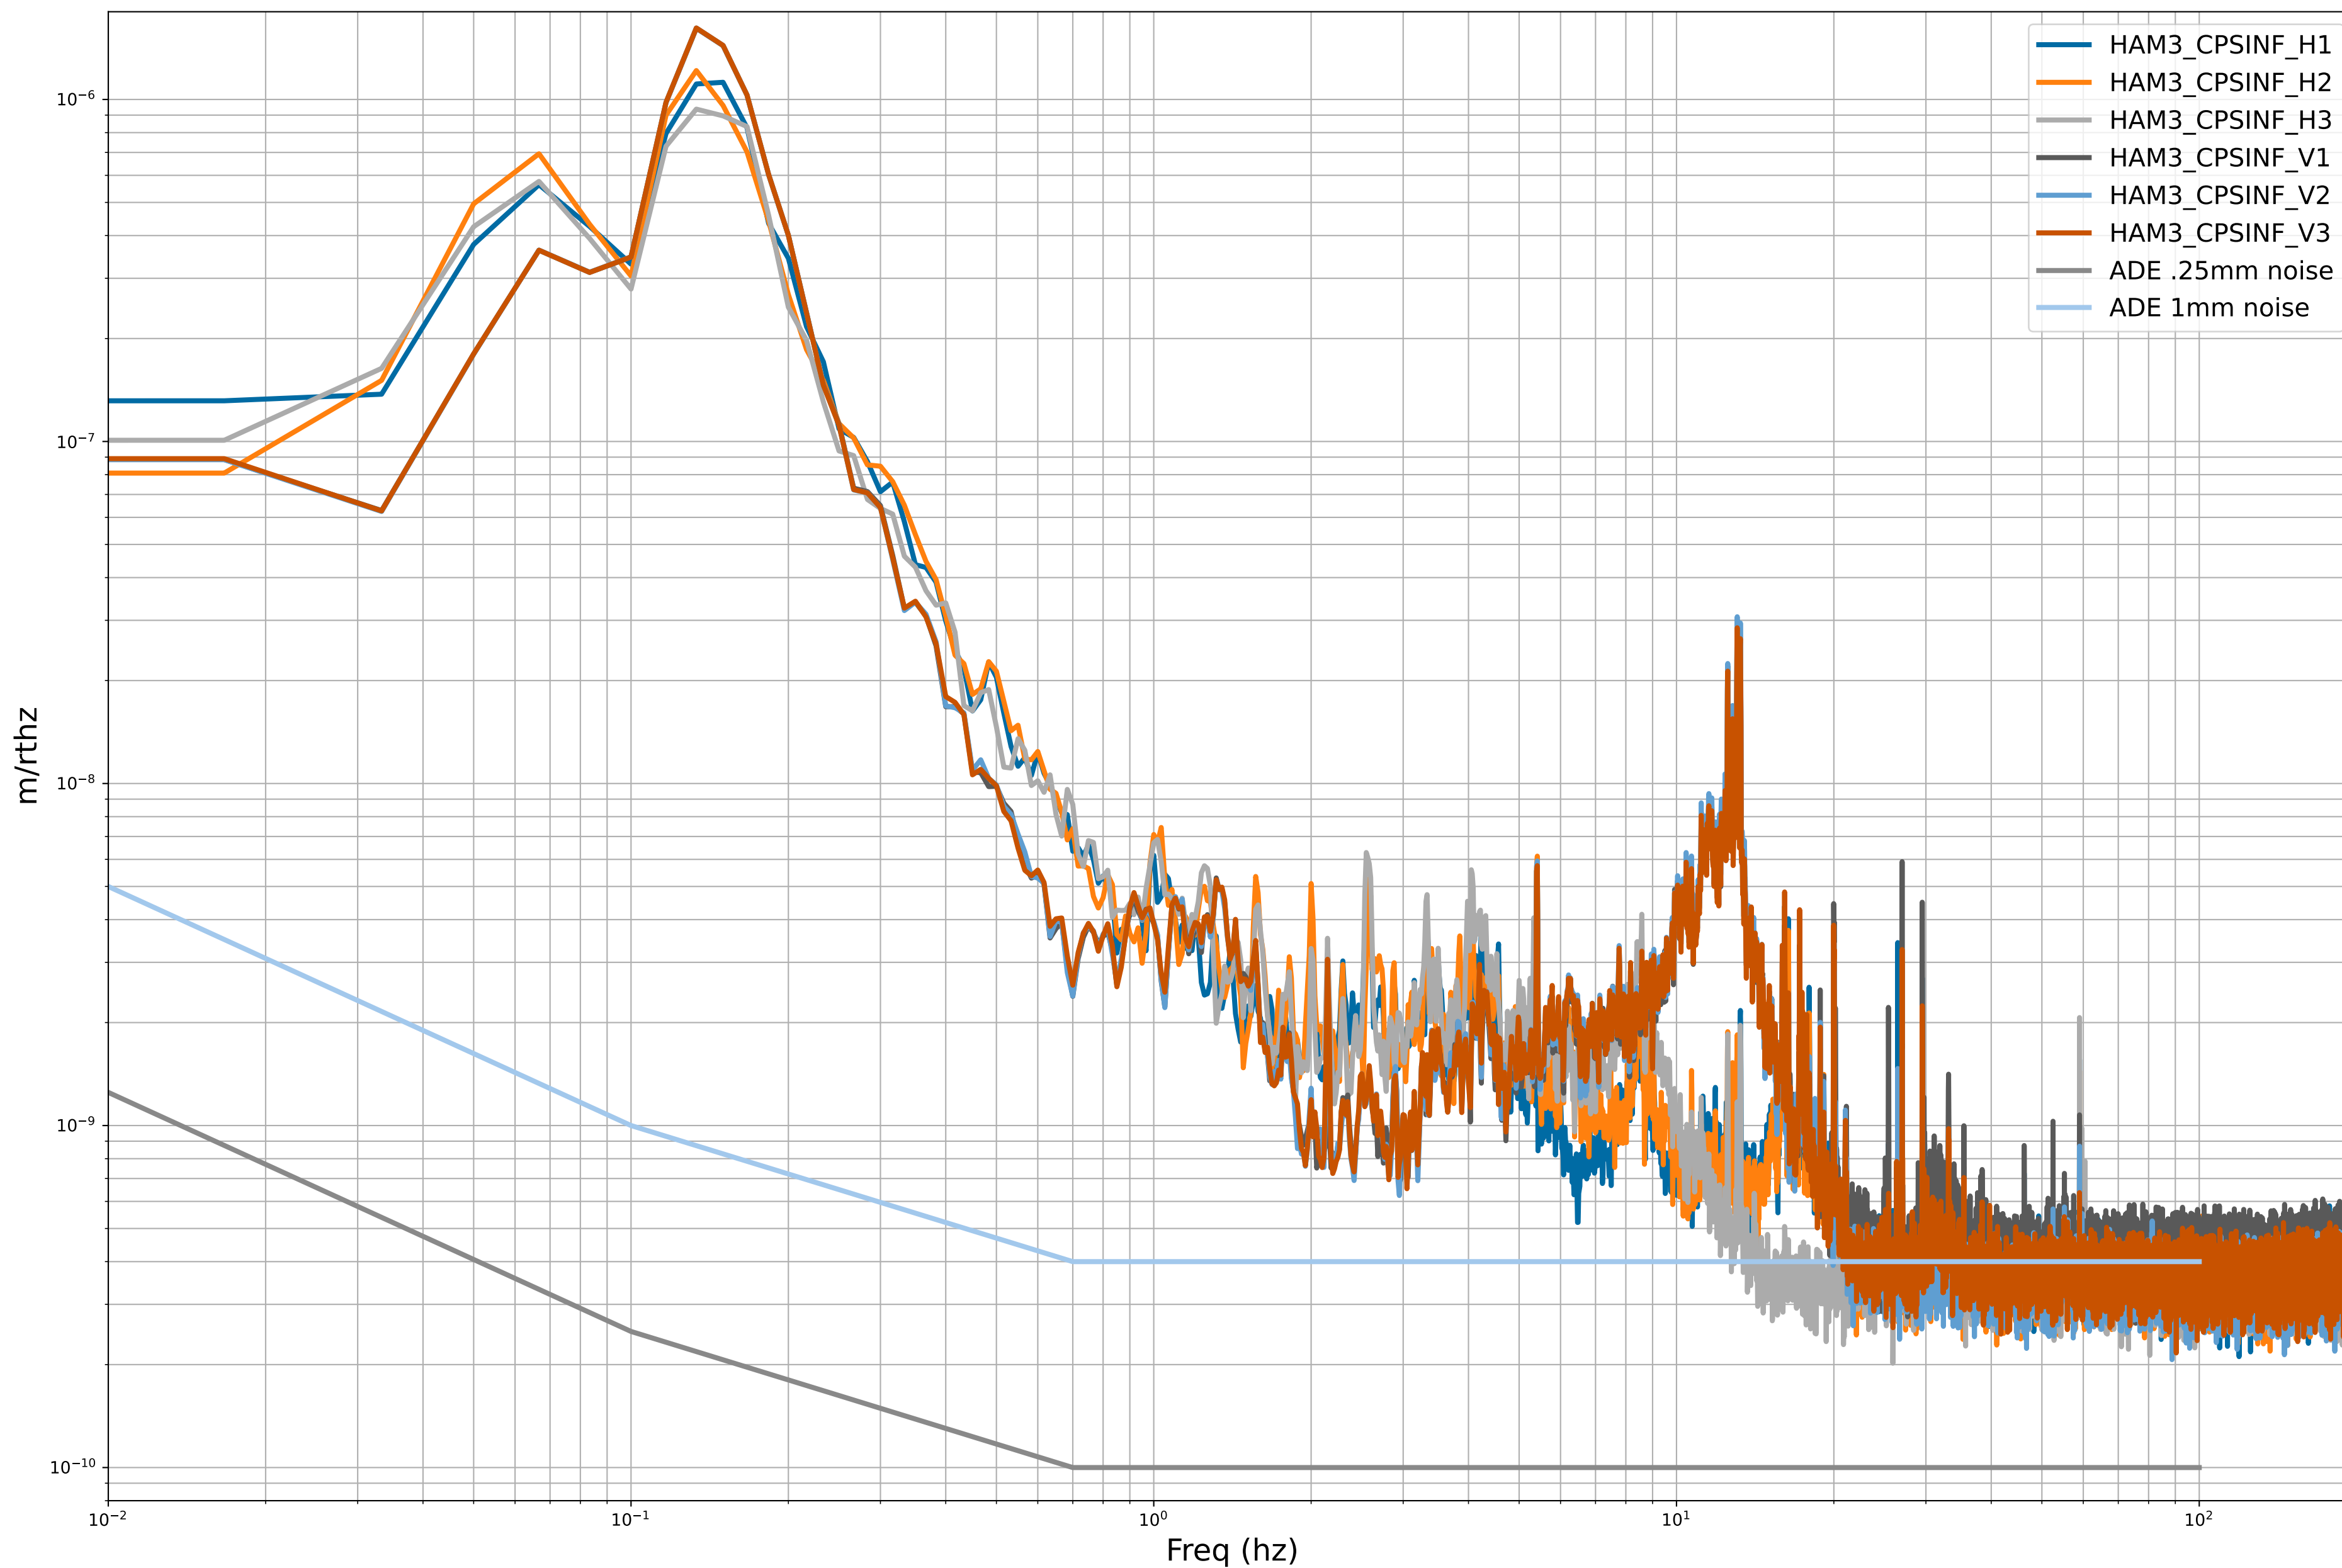

HAM2 CPS Spectra 1401703200 to 1401703800

HAM3 CPS Spectra 1401703200 to 1401703800

calibration only >10hz

HAM4 CPS Spectra 1401703200 to 1401703800

calibration only >10hz

HAM5 CPS Spectra 1401703200 to 1401703800

calibration only >10hz

HAM6 CPS Spectra 1401703200 to 1401703800

calibration only >10hz

HAM7 CPS Spectra 1401703200 to 1401703800

calibration only >10hz

HAM8 CPS Spectra 1401703200 to 1401703800

calibration only >10hz

CPS Spectra 1401703200 to 1401703800

calibration only >10hz

CPS Spectra 1401703200 to 1401703800

calibration only >10hz

CPS Spectra 1401703200 to 1401703800

calibration only >10hz

CPS Spectra 1401703200 to 1401703800