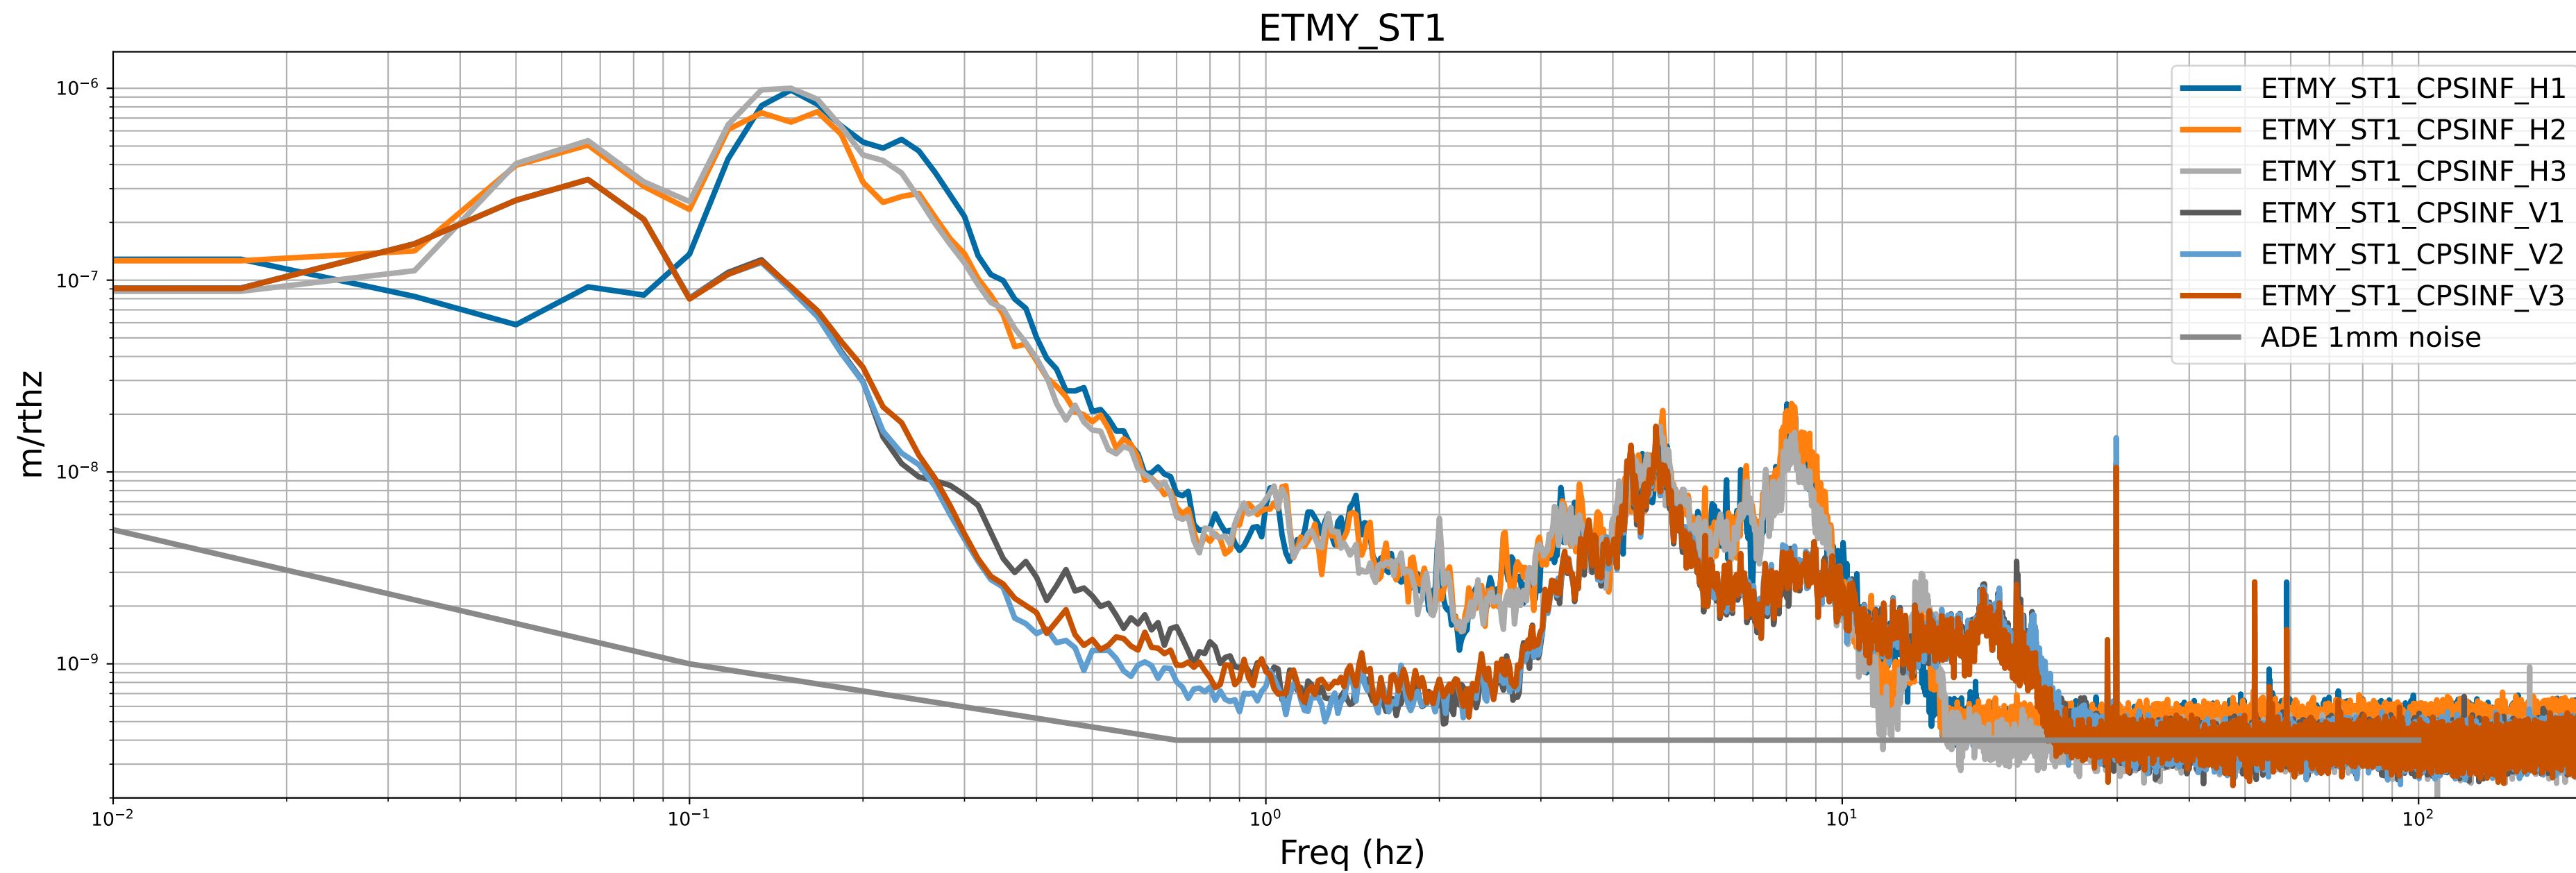

CPS Spectra 1401703200 to 1401703800

calibration only >10hz

CPS Spectra 1401703200 to 1401703800

calibration only >10hz

CPS Spectra 1401703200 to 1401703800

calibration only >10hz

CPS Spectra 1401703200 to 1401703800

calibration only >10hz

CPS Spectra 1401703200 to 1401703800

calibration only >10hz