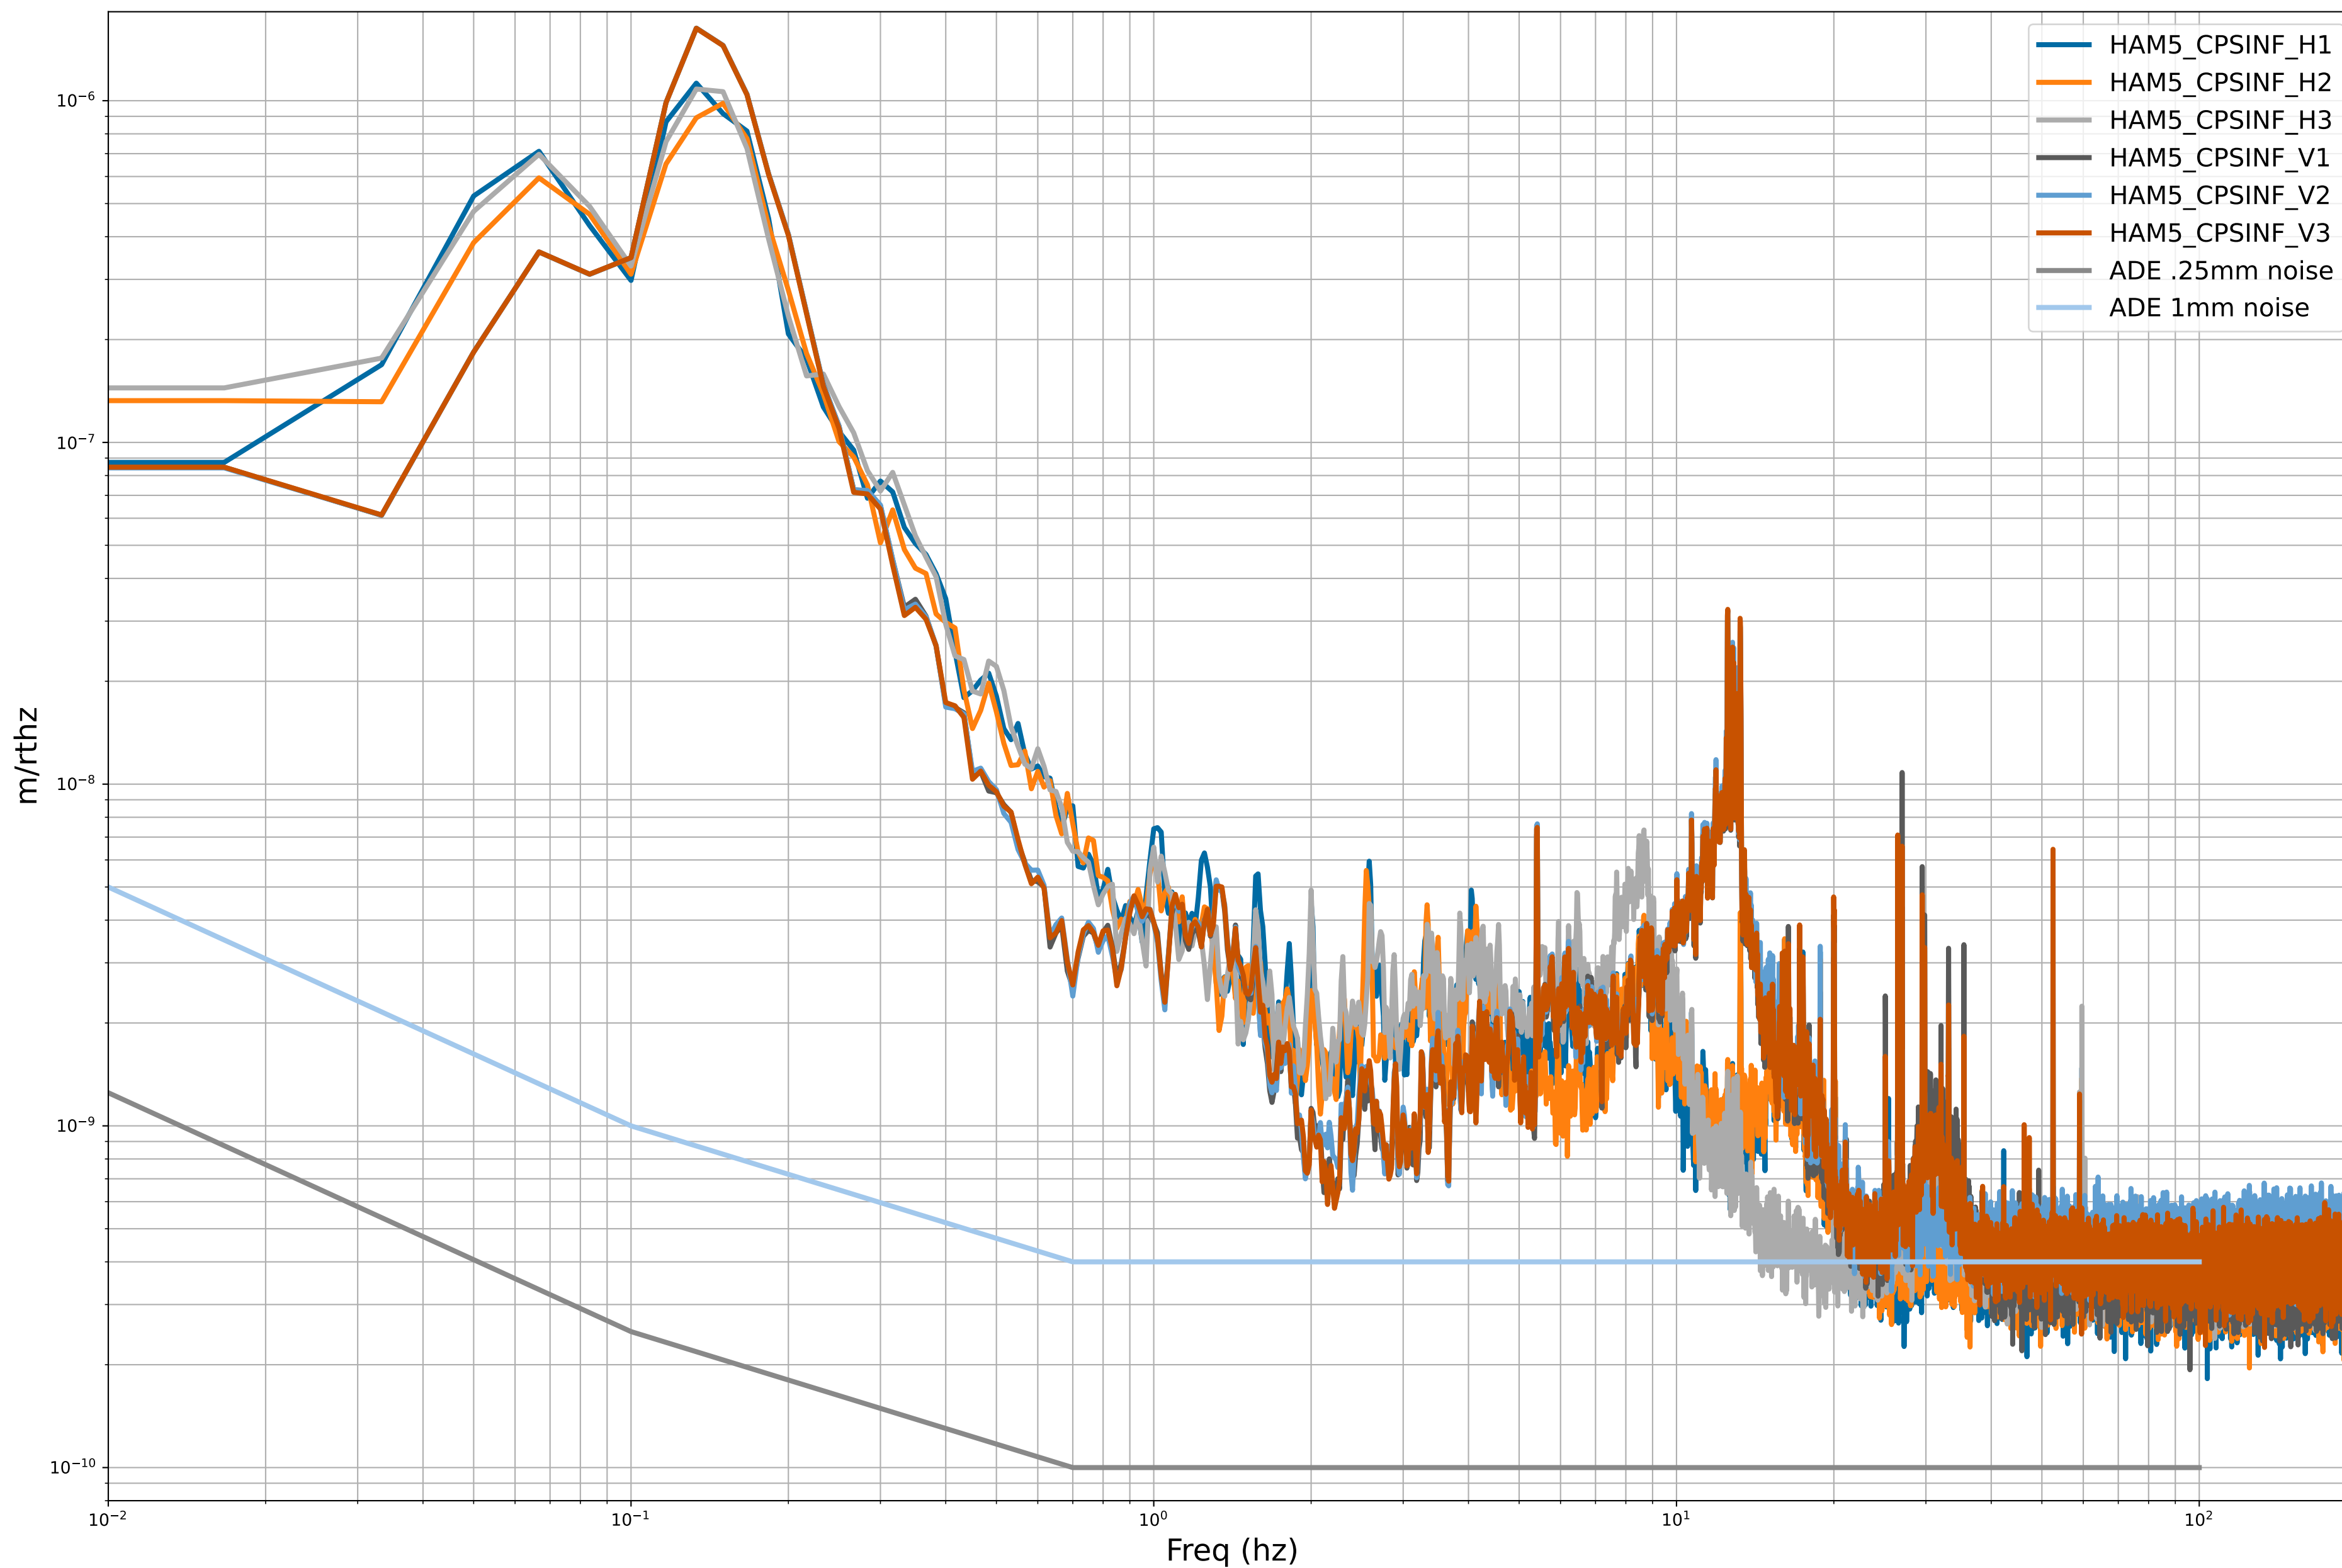

HAM2 CPS Spectra 1401703200 to 1401703800

HAM3 CPS Spectra 1401703200 to 1401703800

calibration only >10hz

HAM4 CPS Spectra 1401703200 to 1401703800

calibration only >10hz

HAM5 CPS Spectra 1401703200 to 1401703800

calibration only >10hz

HAM6 CPS Spectra 1401703200 to 1401703800

calibration only >10hz

HAM7 CPS Spectra 1401703200 to 1401703800

calibration only >10hz

HAM8 CPS Spectra 1401703200 to 1401703800

calibration only >10hz

CPS Spectra 1401703200 to 1401703800

calibration only >10hz

CPS Spectra 1401703200 to 1401703800

calibration only >10hz

CPS Spectra 1401703200 to 1401703800

calibration only >10hz

CPS Spectra 1401703200 to 1401703800