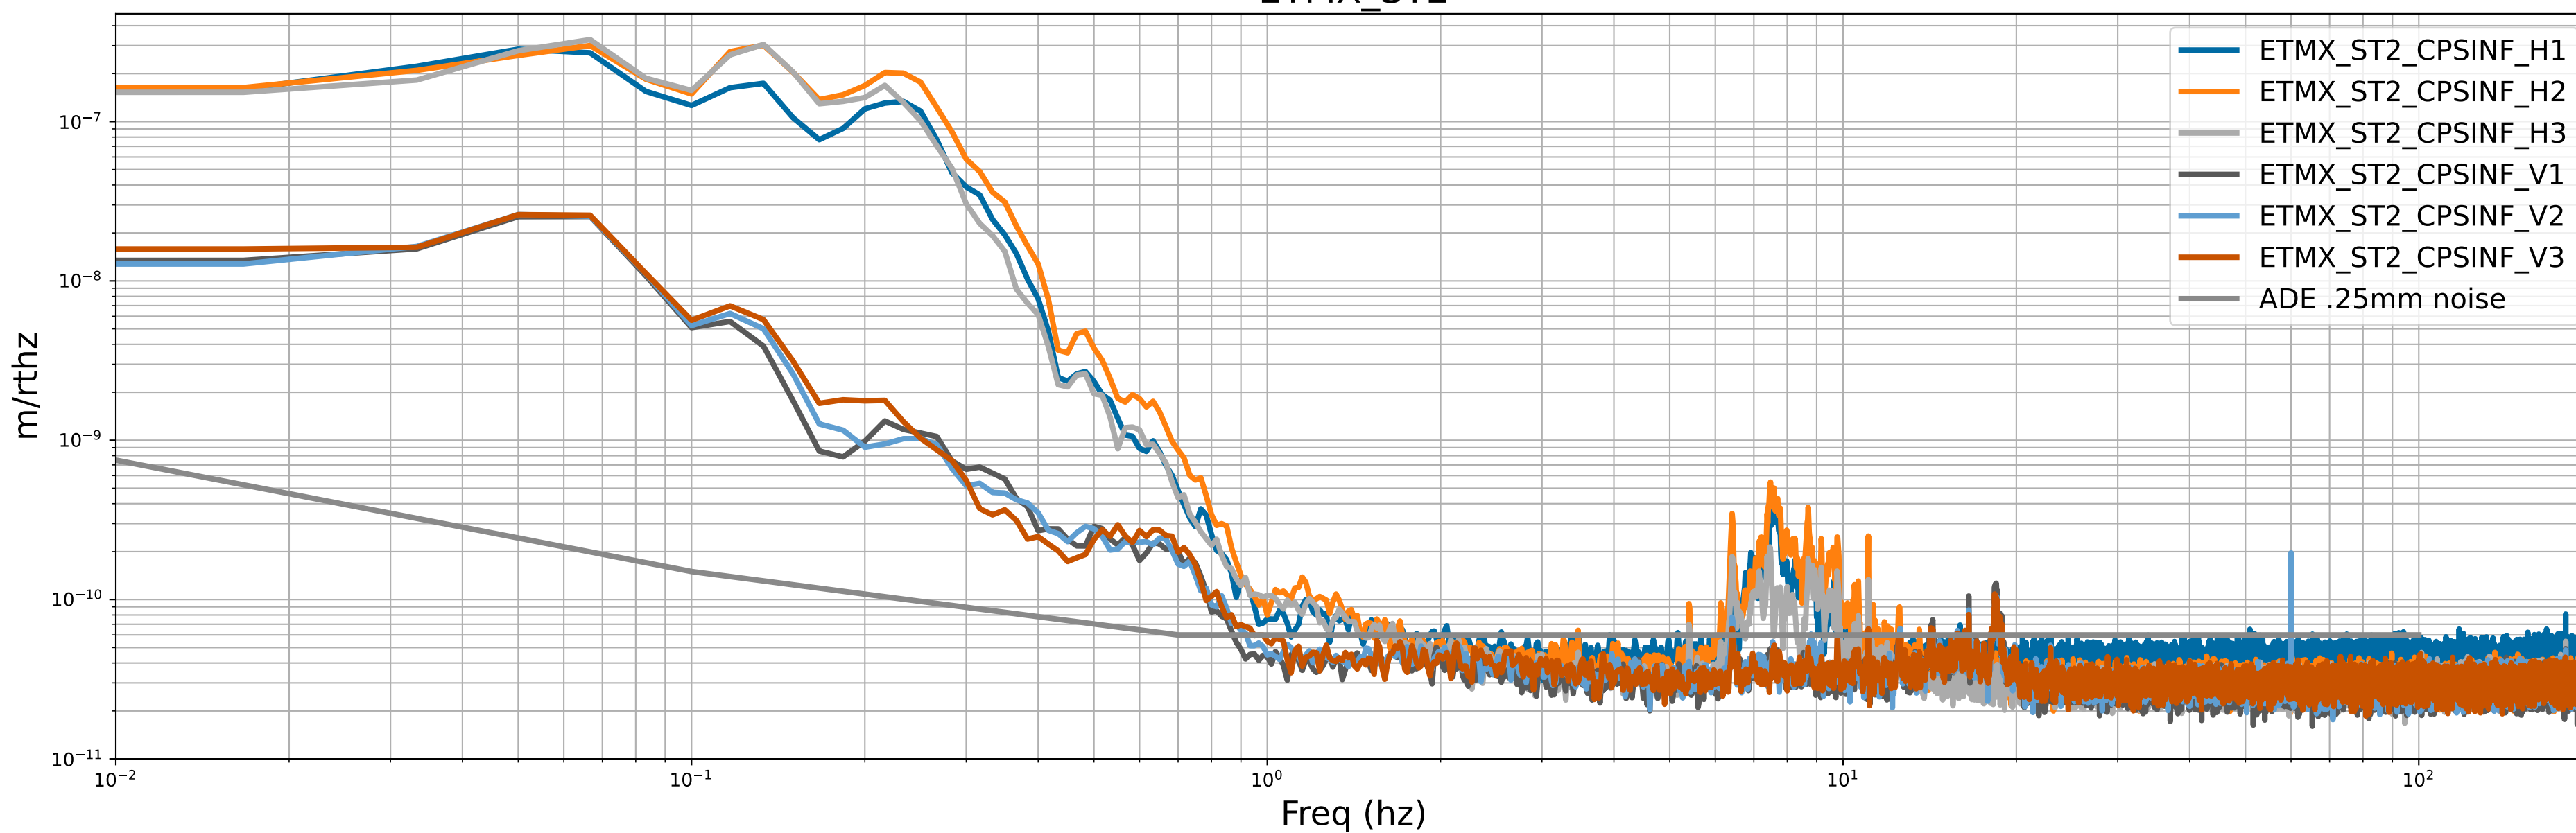

ETMX_ST2

calibration only >10hz