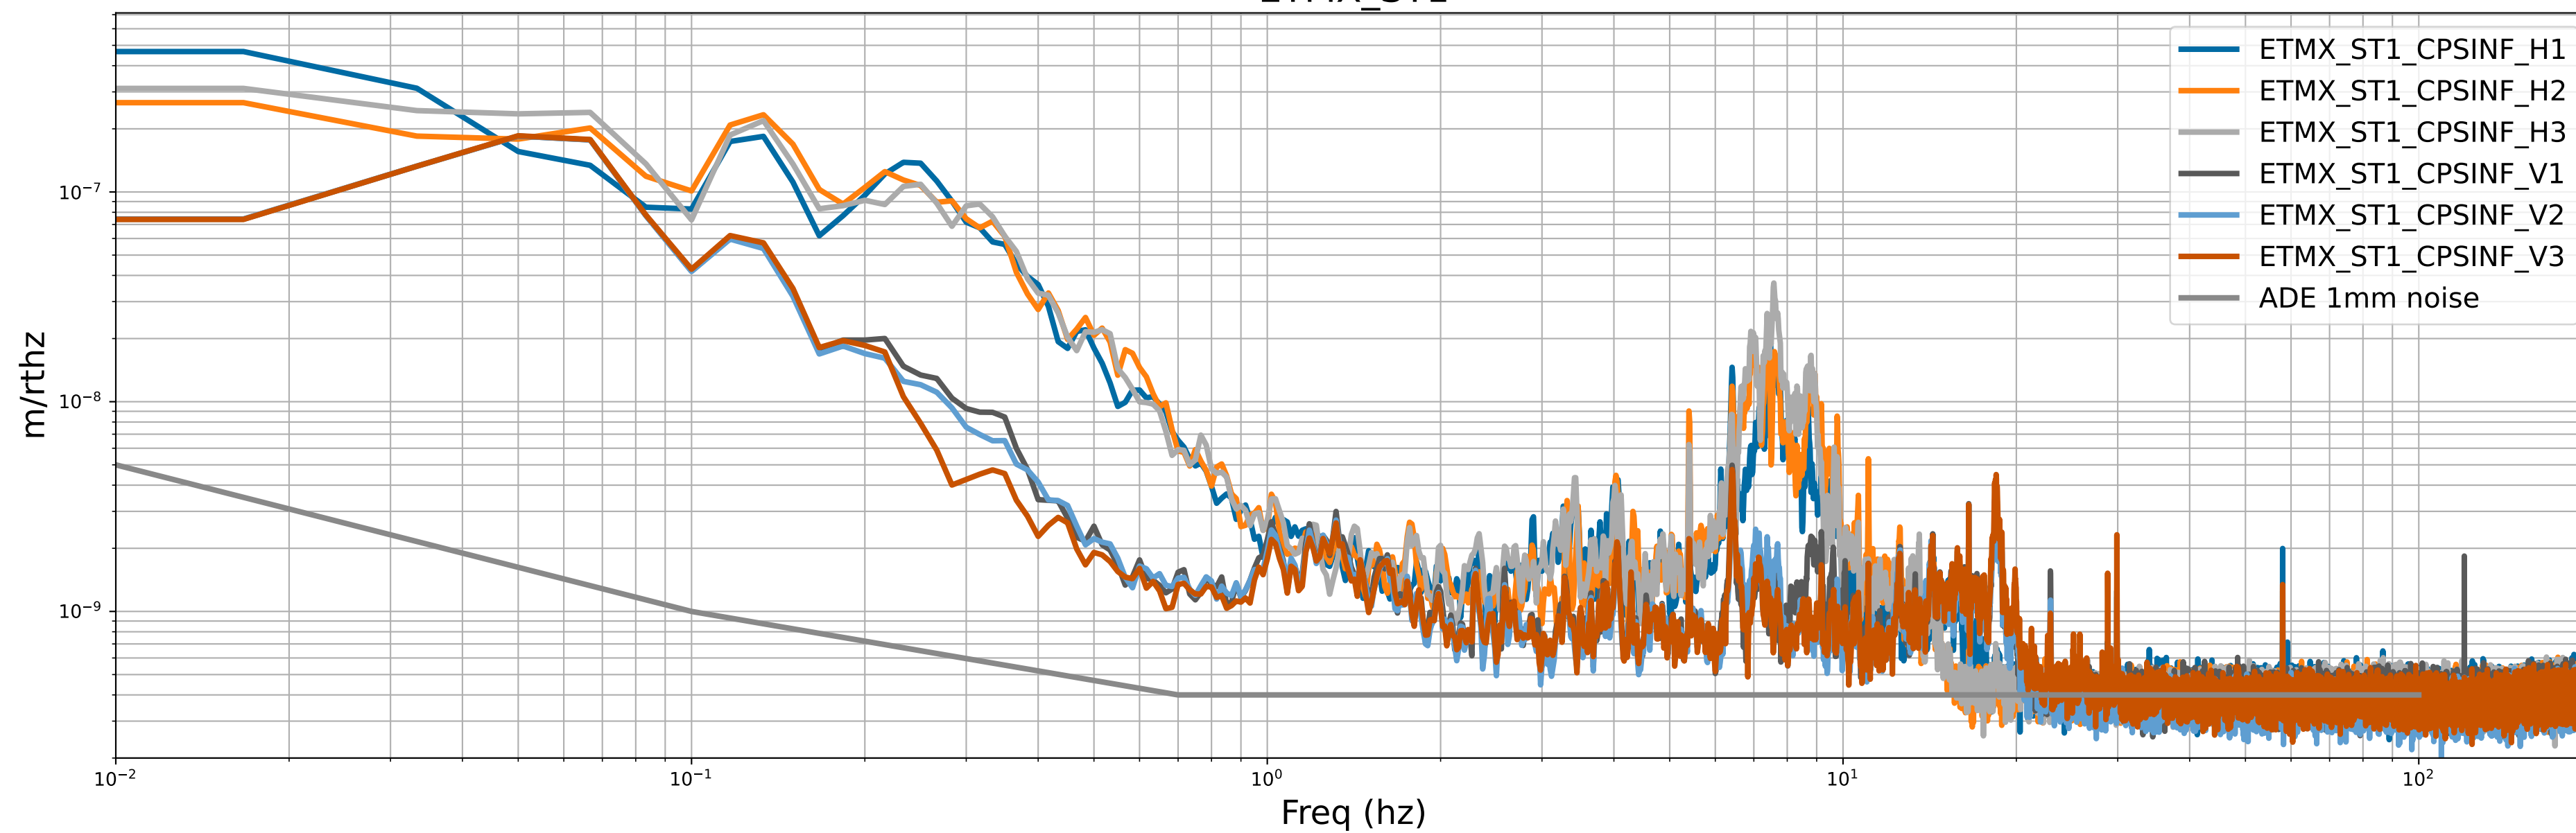

ETMX_ST2

CPS Spectra 1402912800 to 1402913400

ETMX_ST1