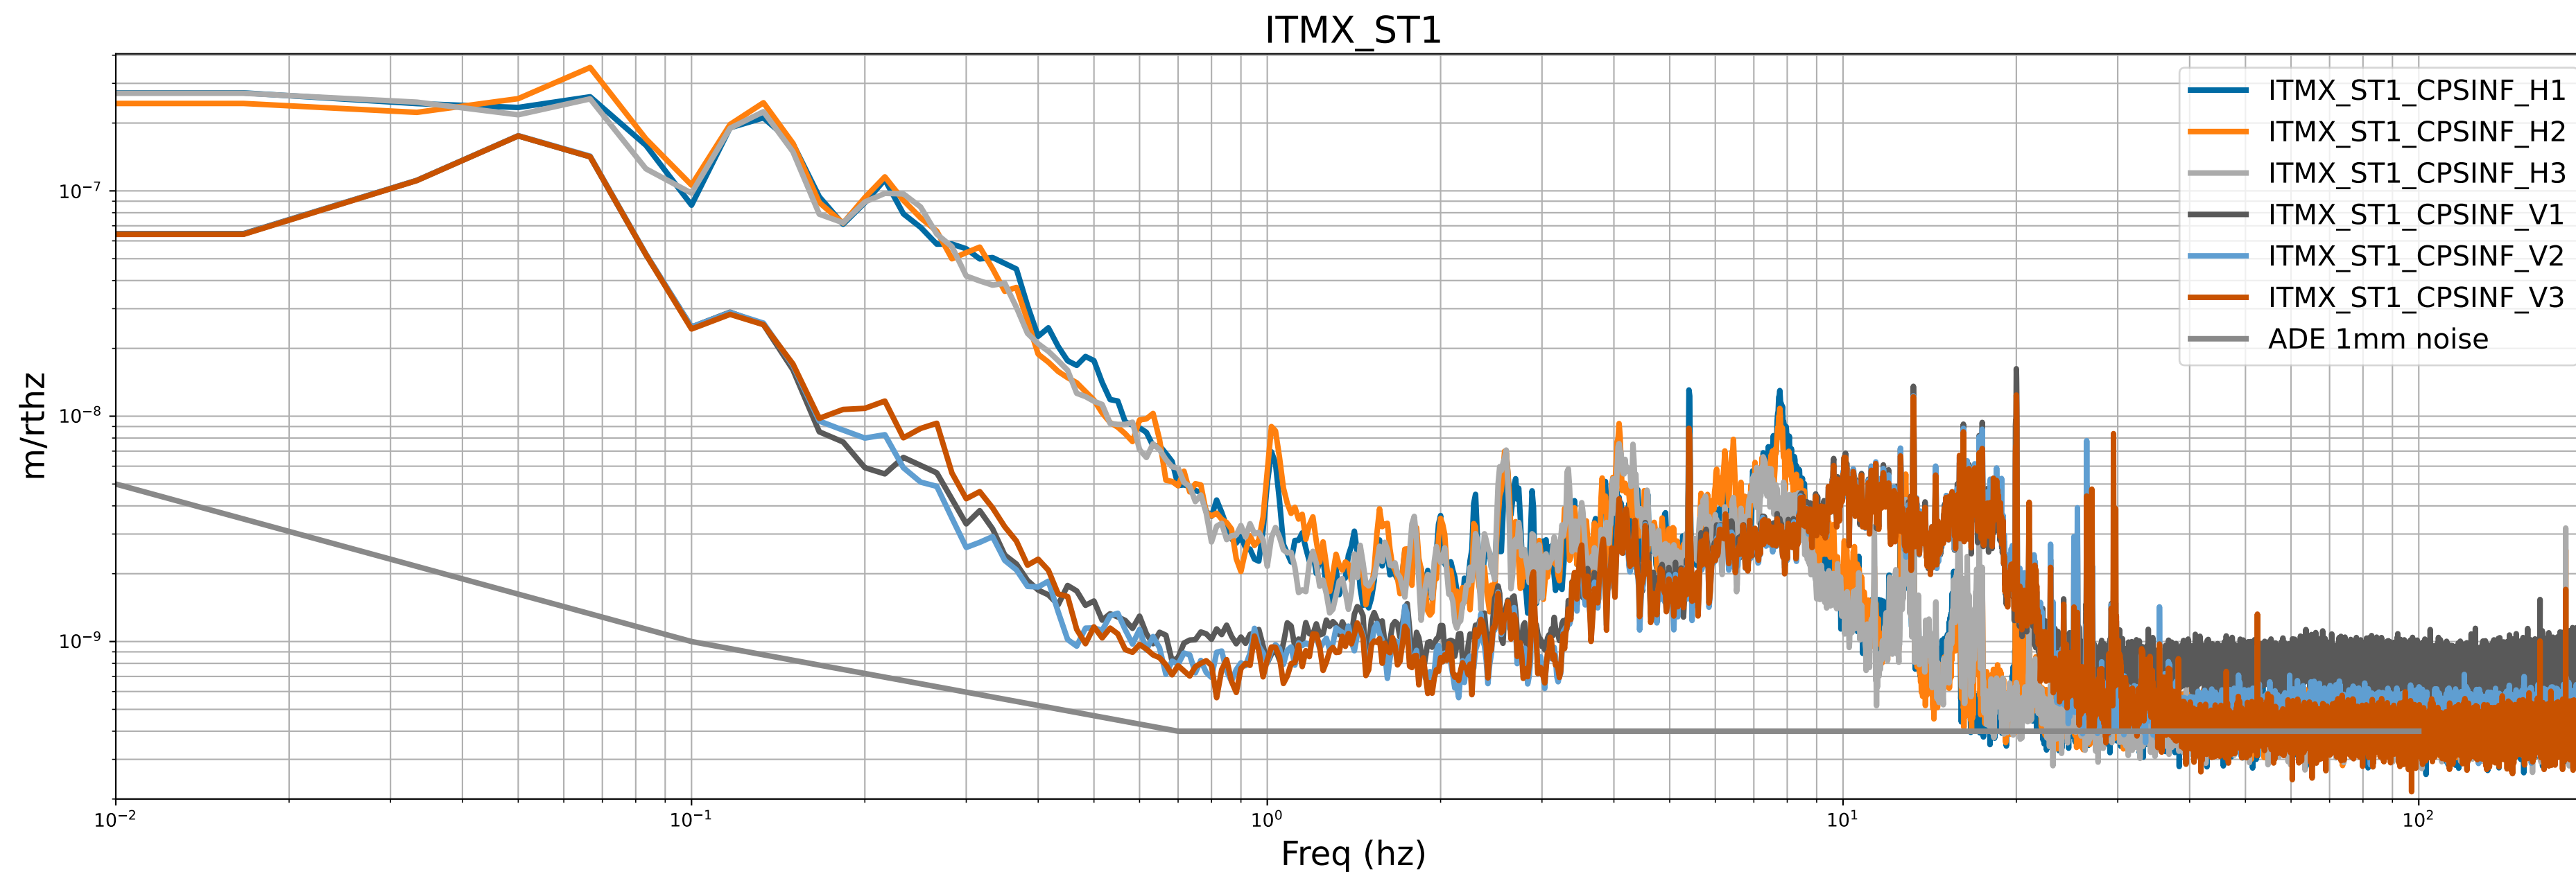

CPS Spectra 1402912800 to 1402913400

calibration only >10hz