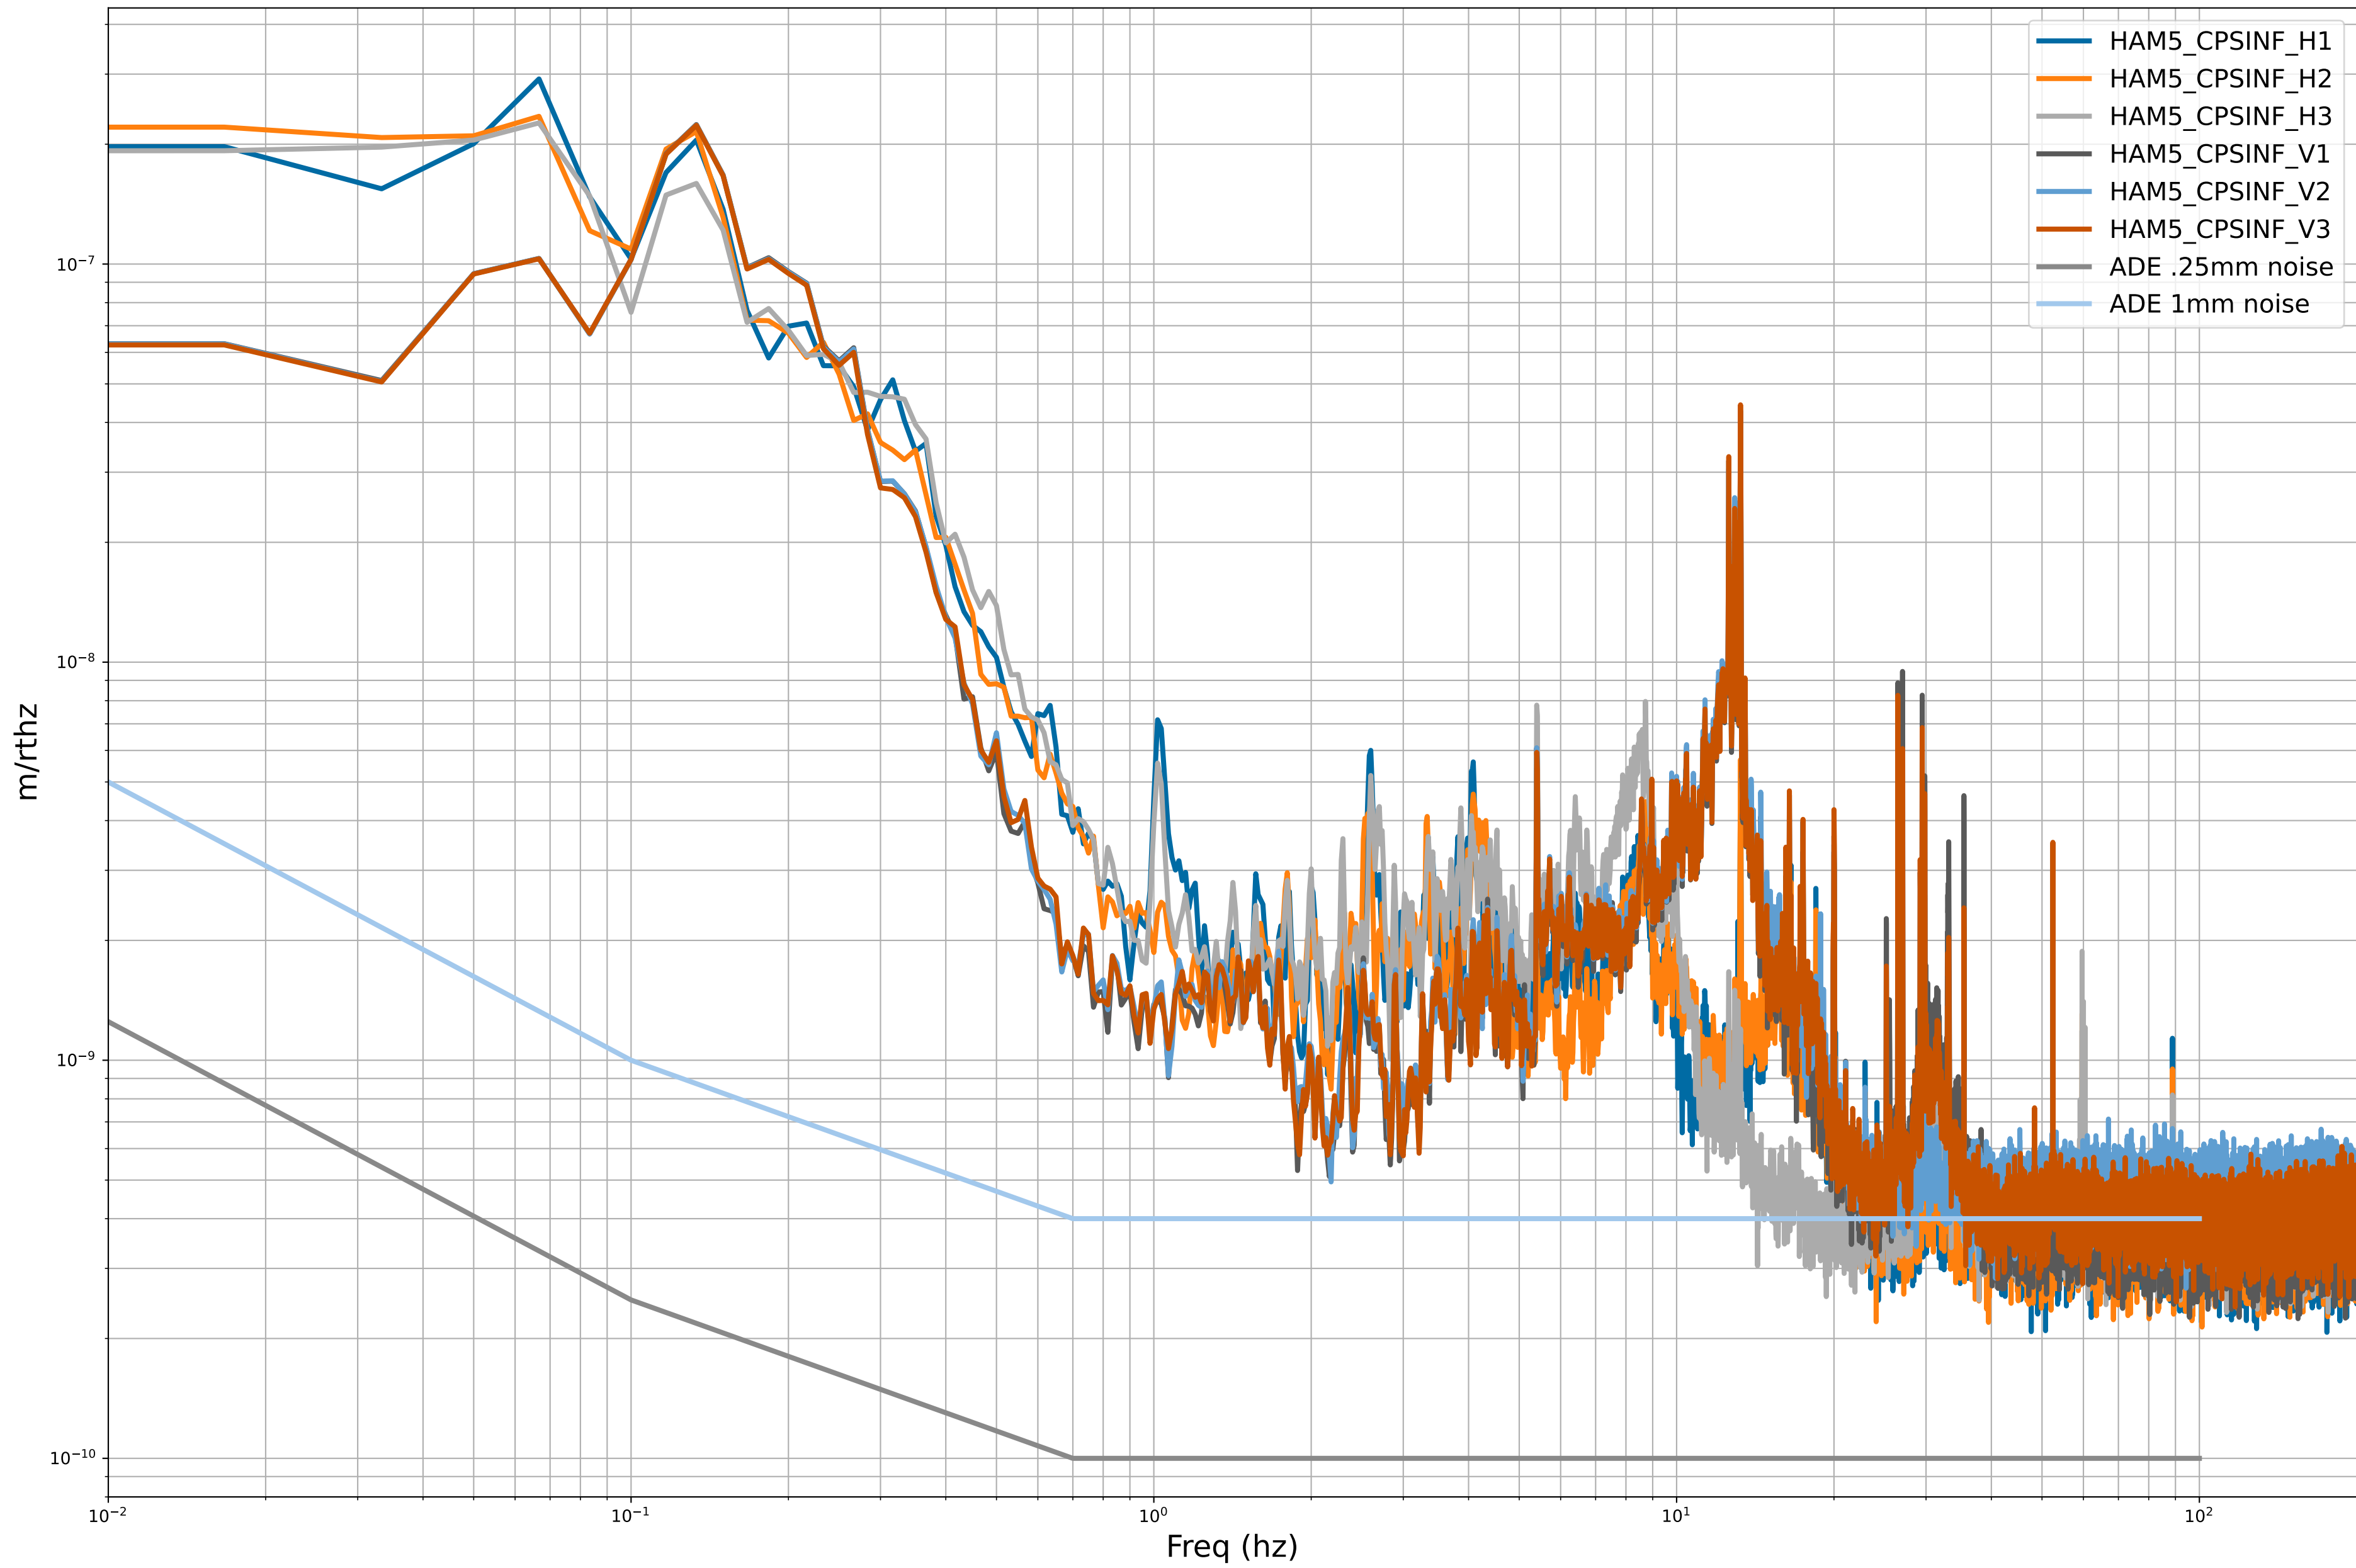

HAM5 CPS Spectra 1402912800 to 1402913400

calibration only >10hz