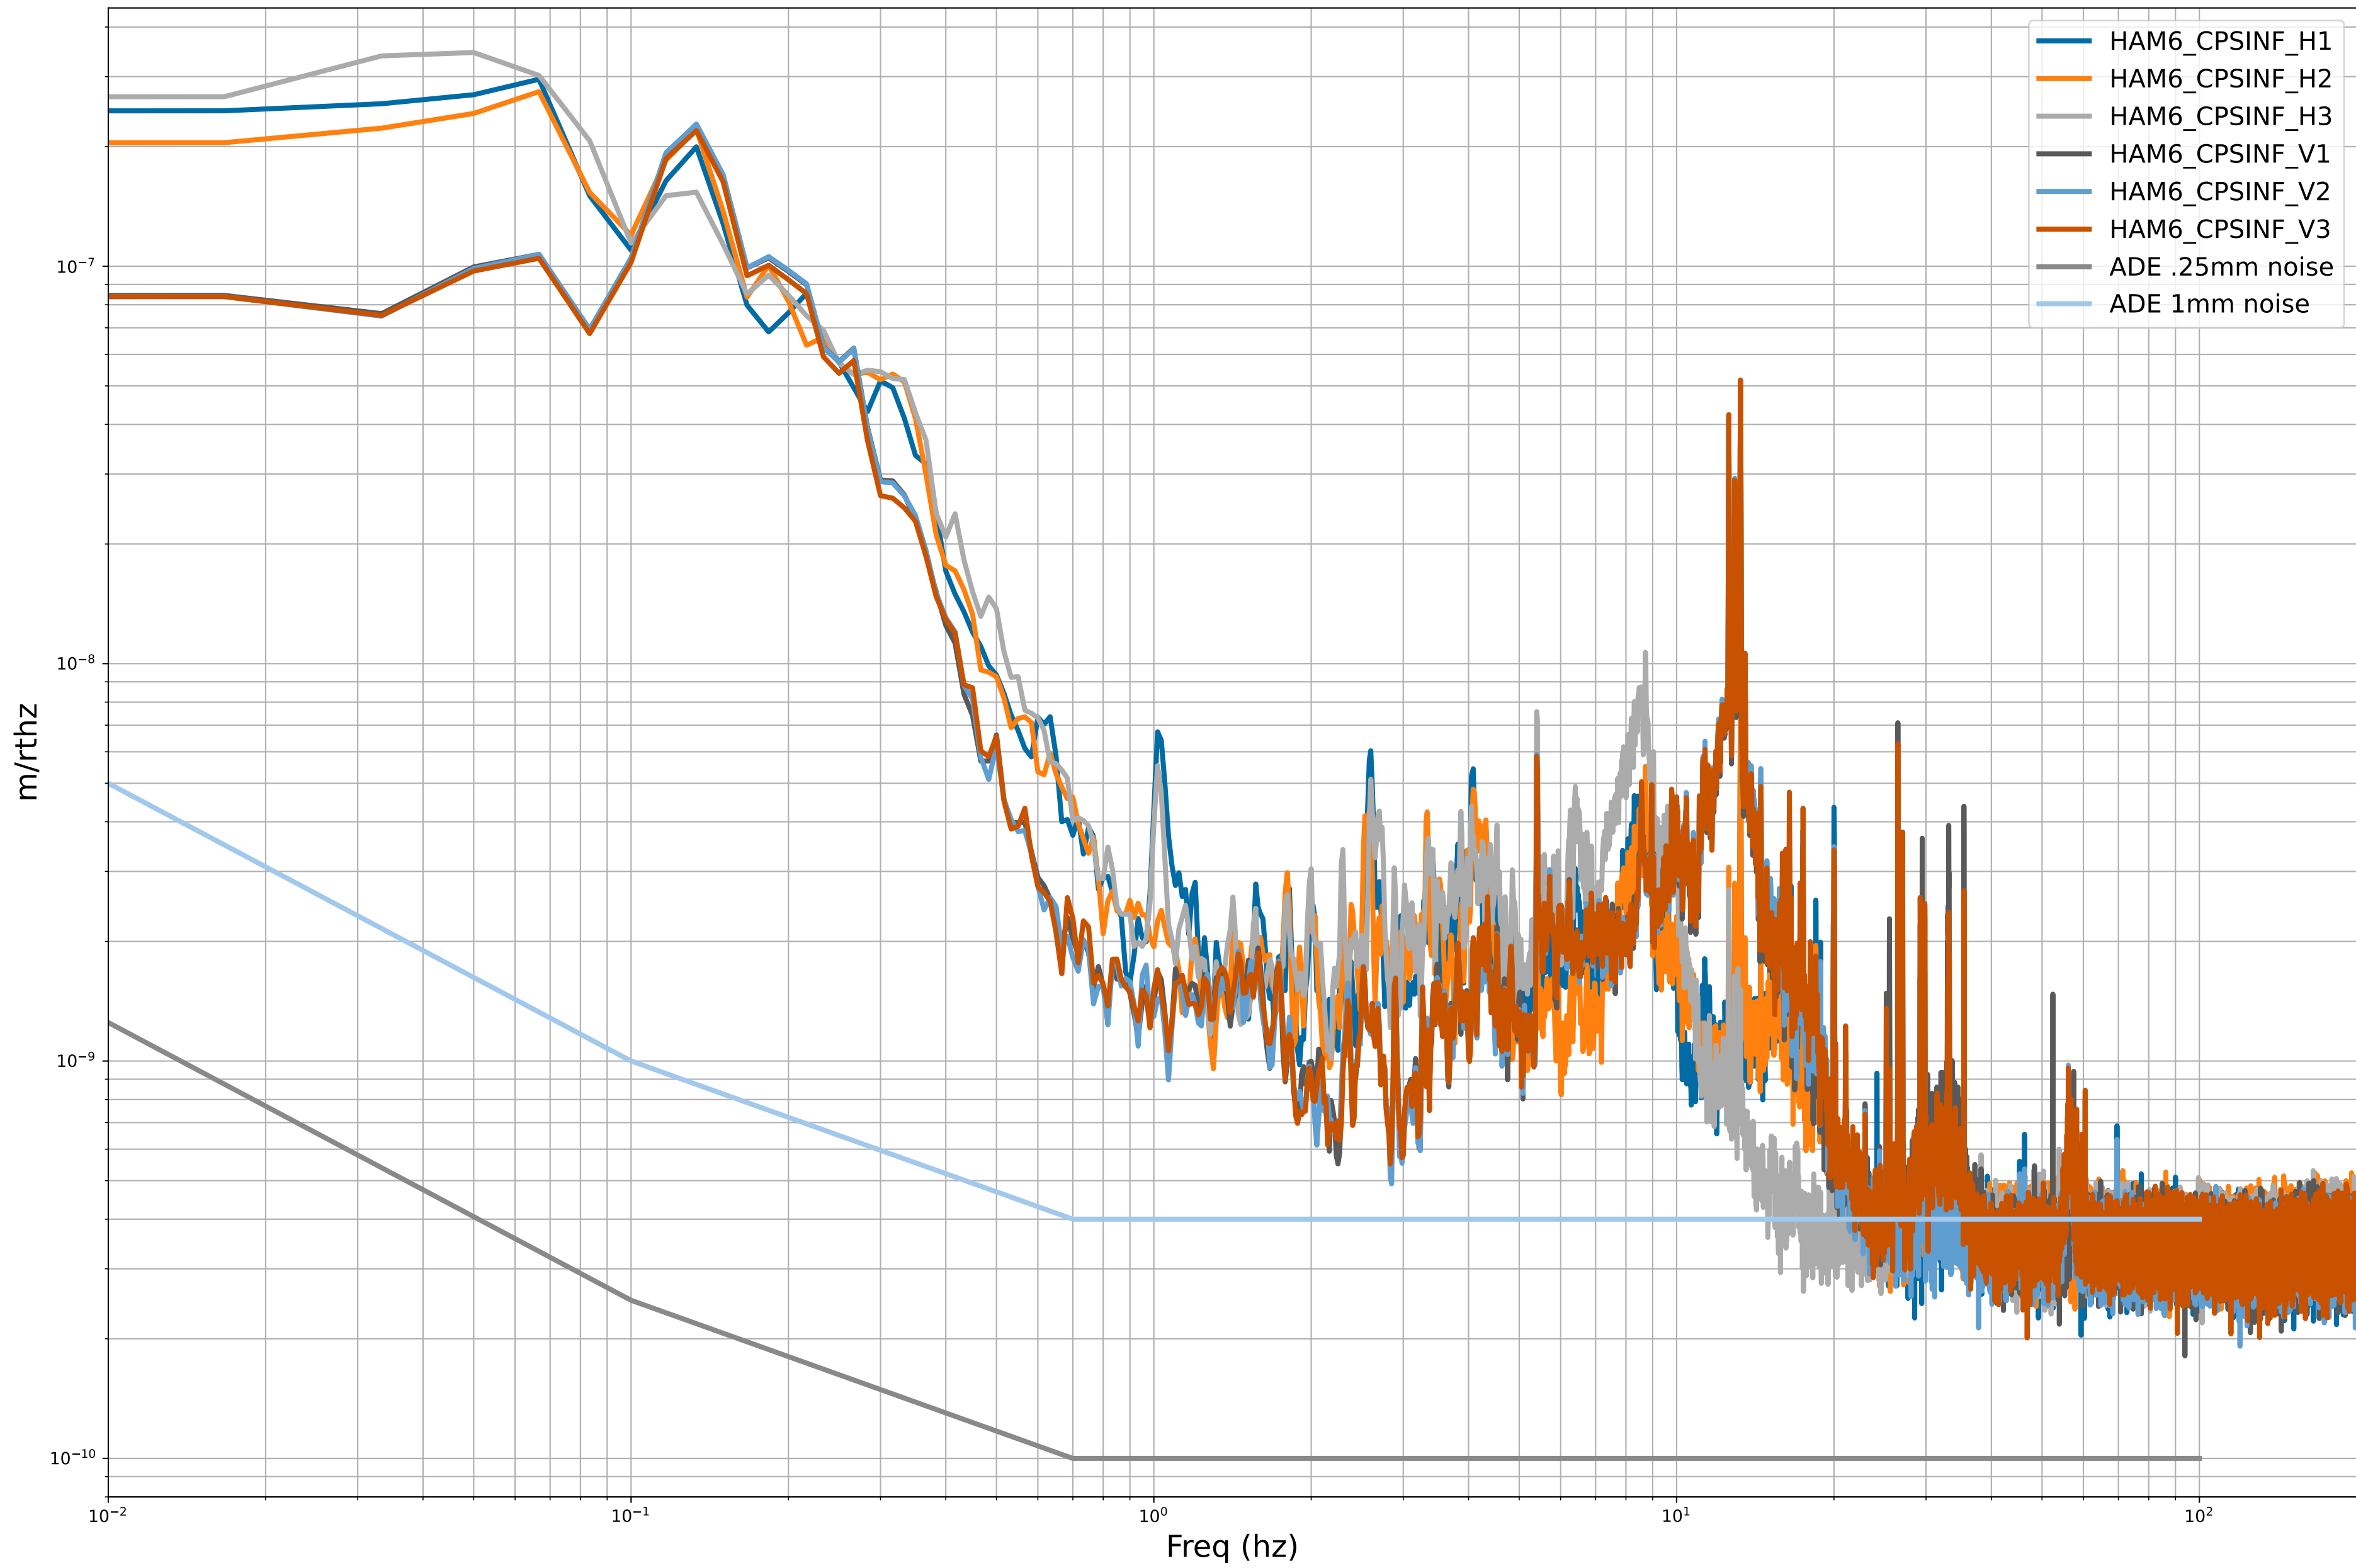

HAM6 CPS Spectra 1402912800 to 1402913400

calibration only >10hz