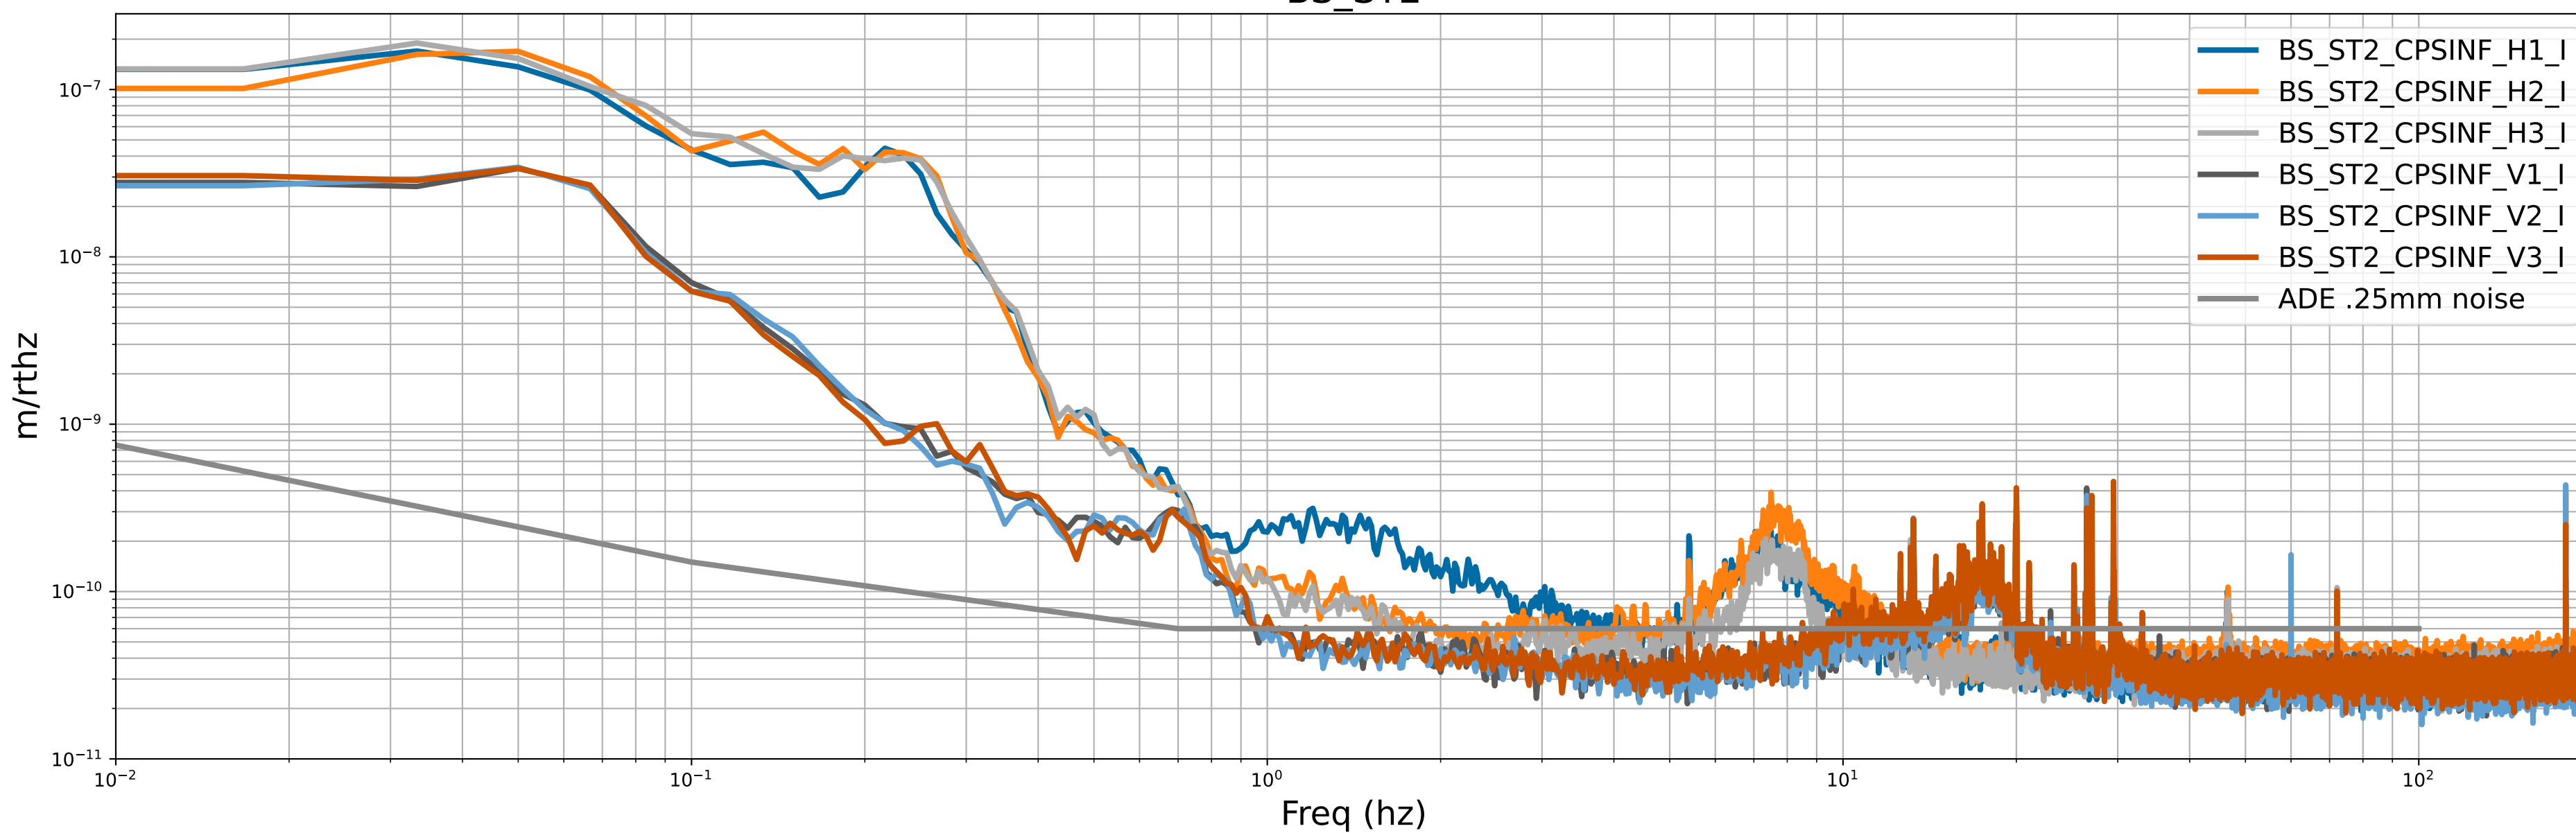

ETMX_ST1

BS_ST2

calibration only >10hz