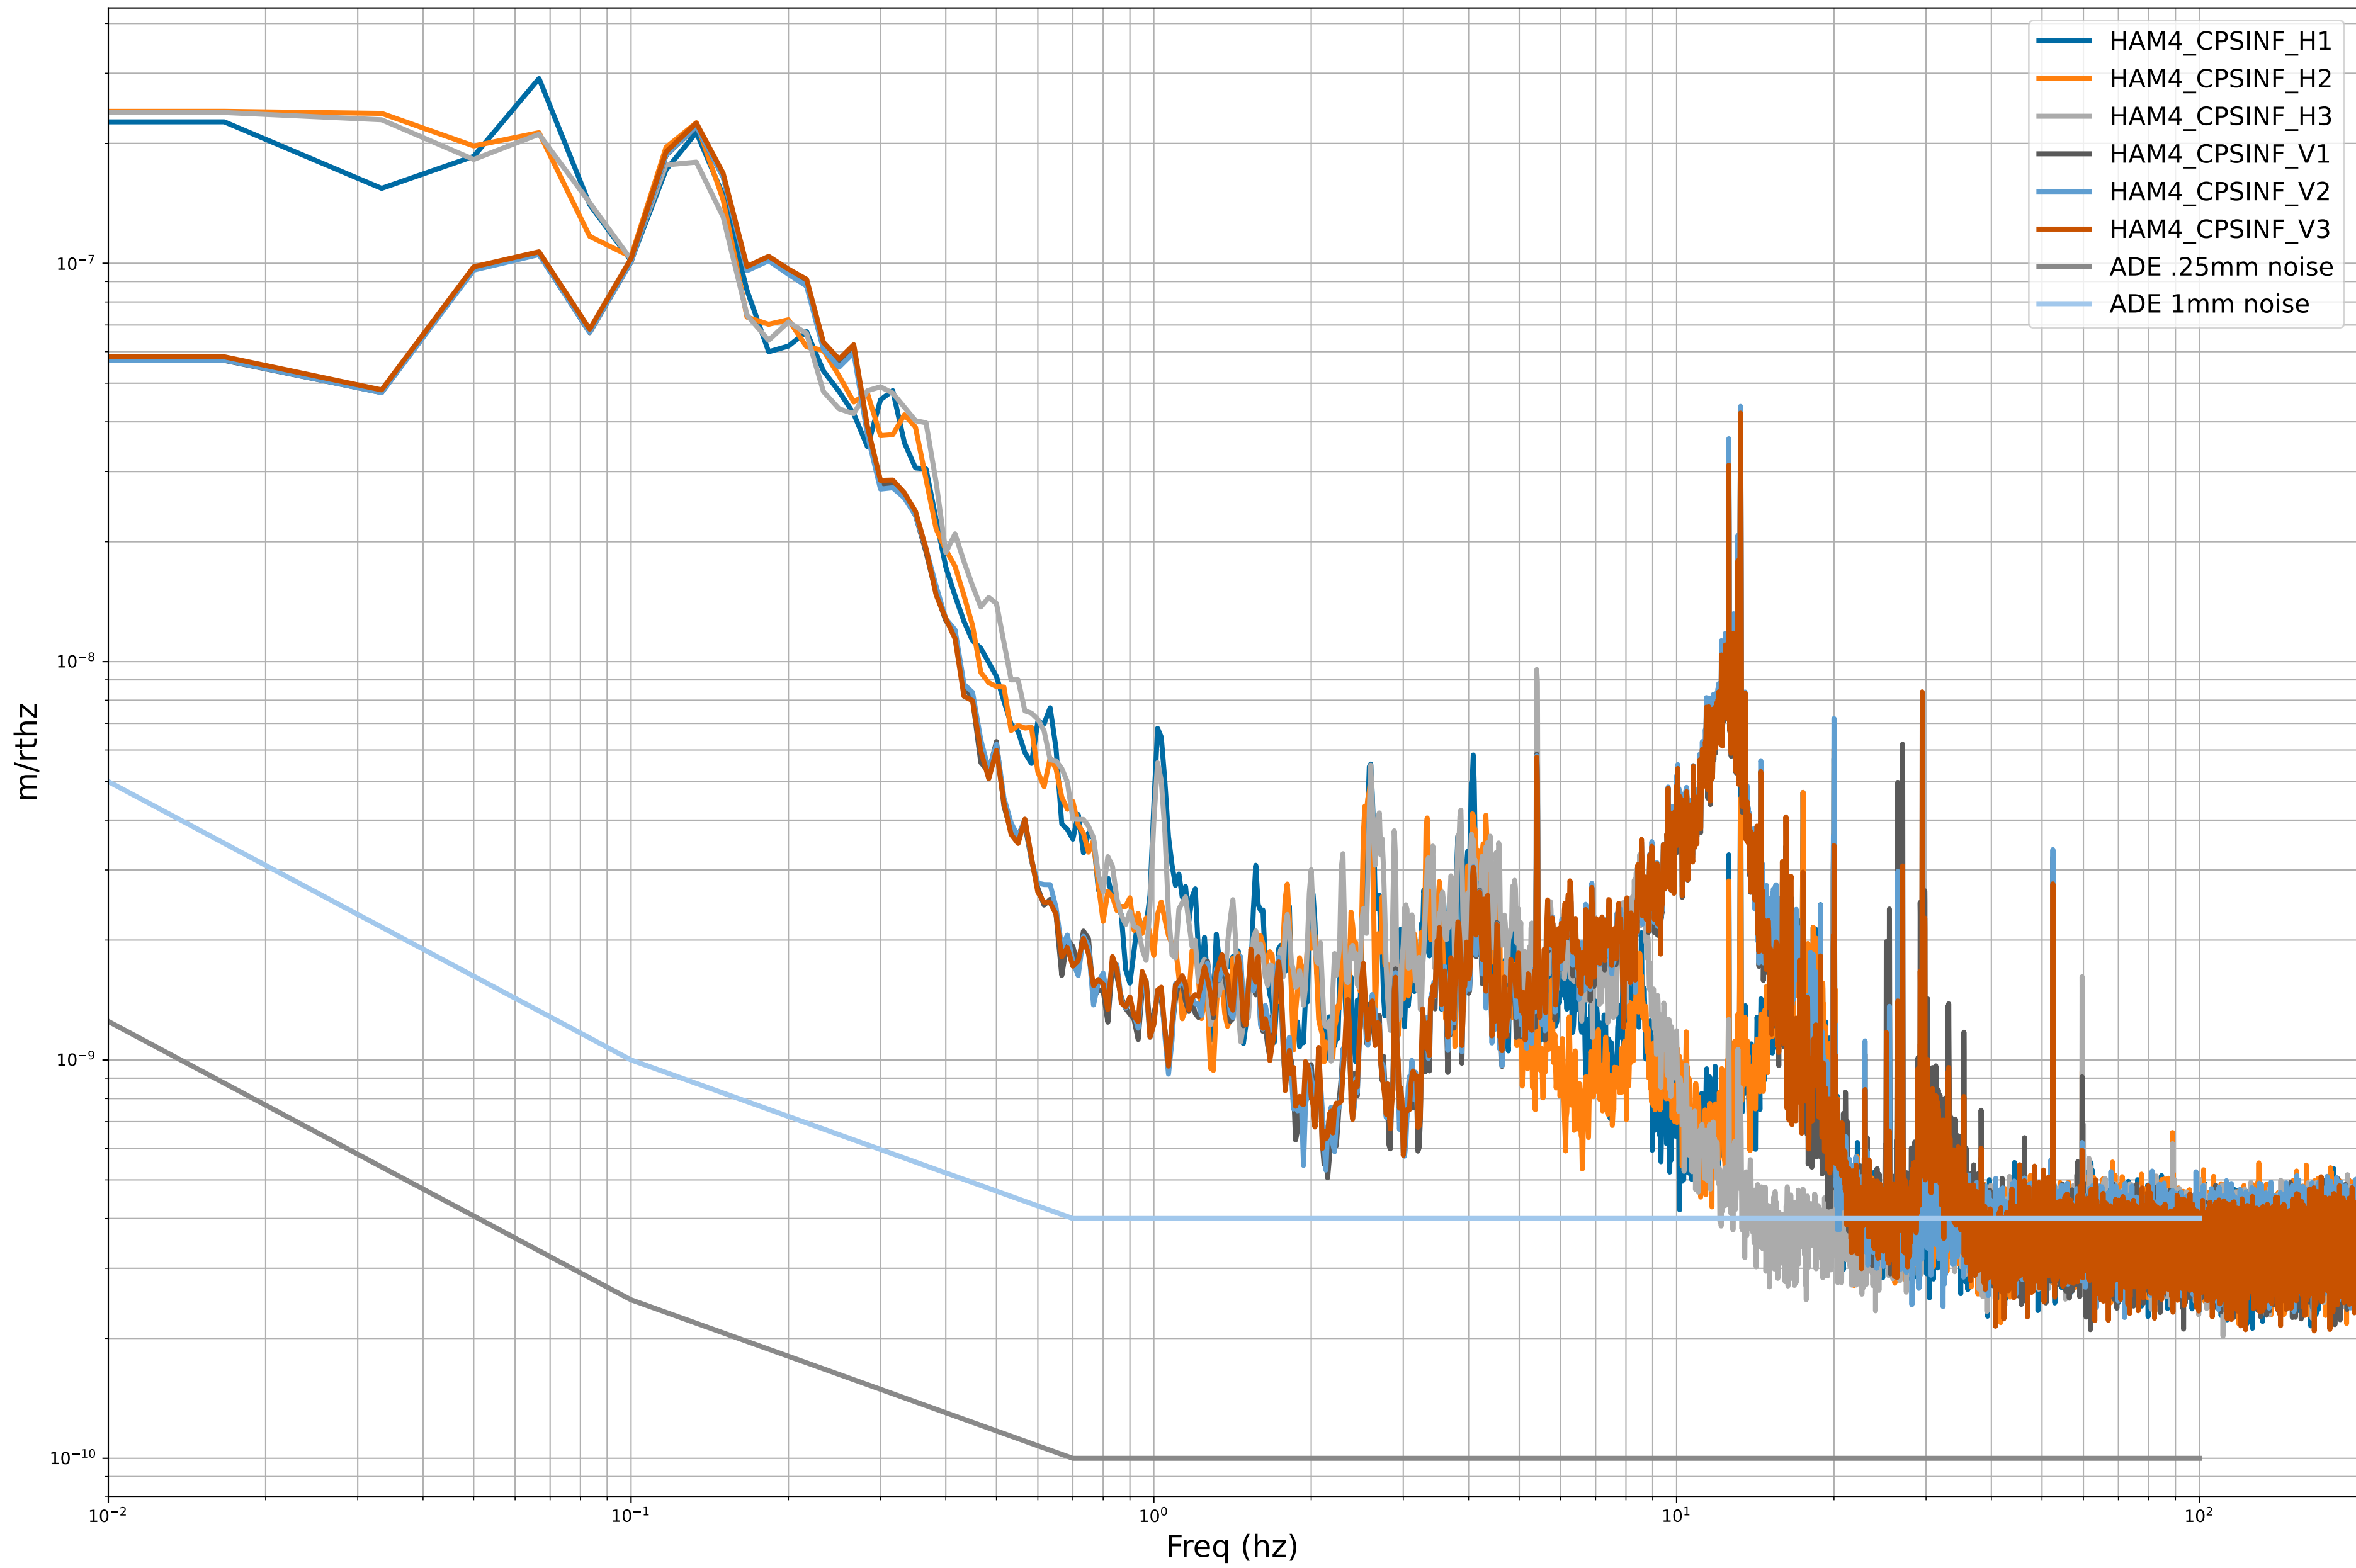

HAM4 CPS Spectra 1402912800 to 1402913400

calibration only >10hz