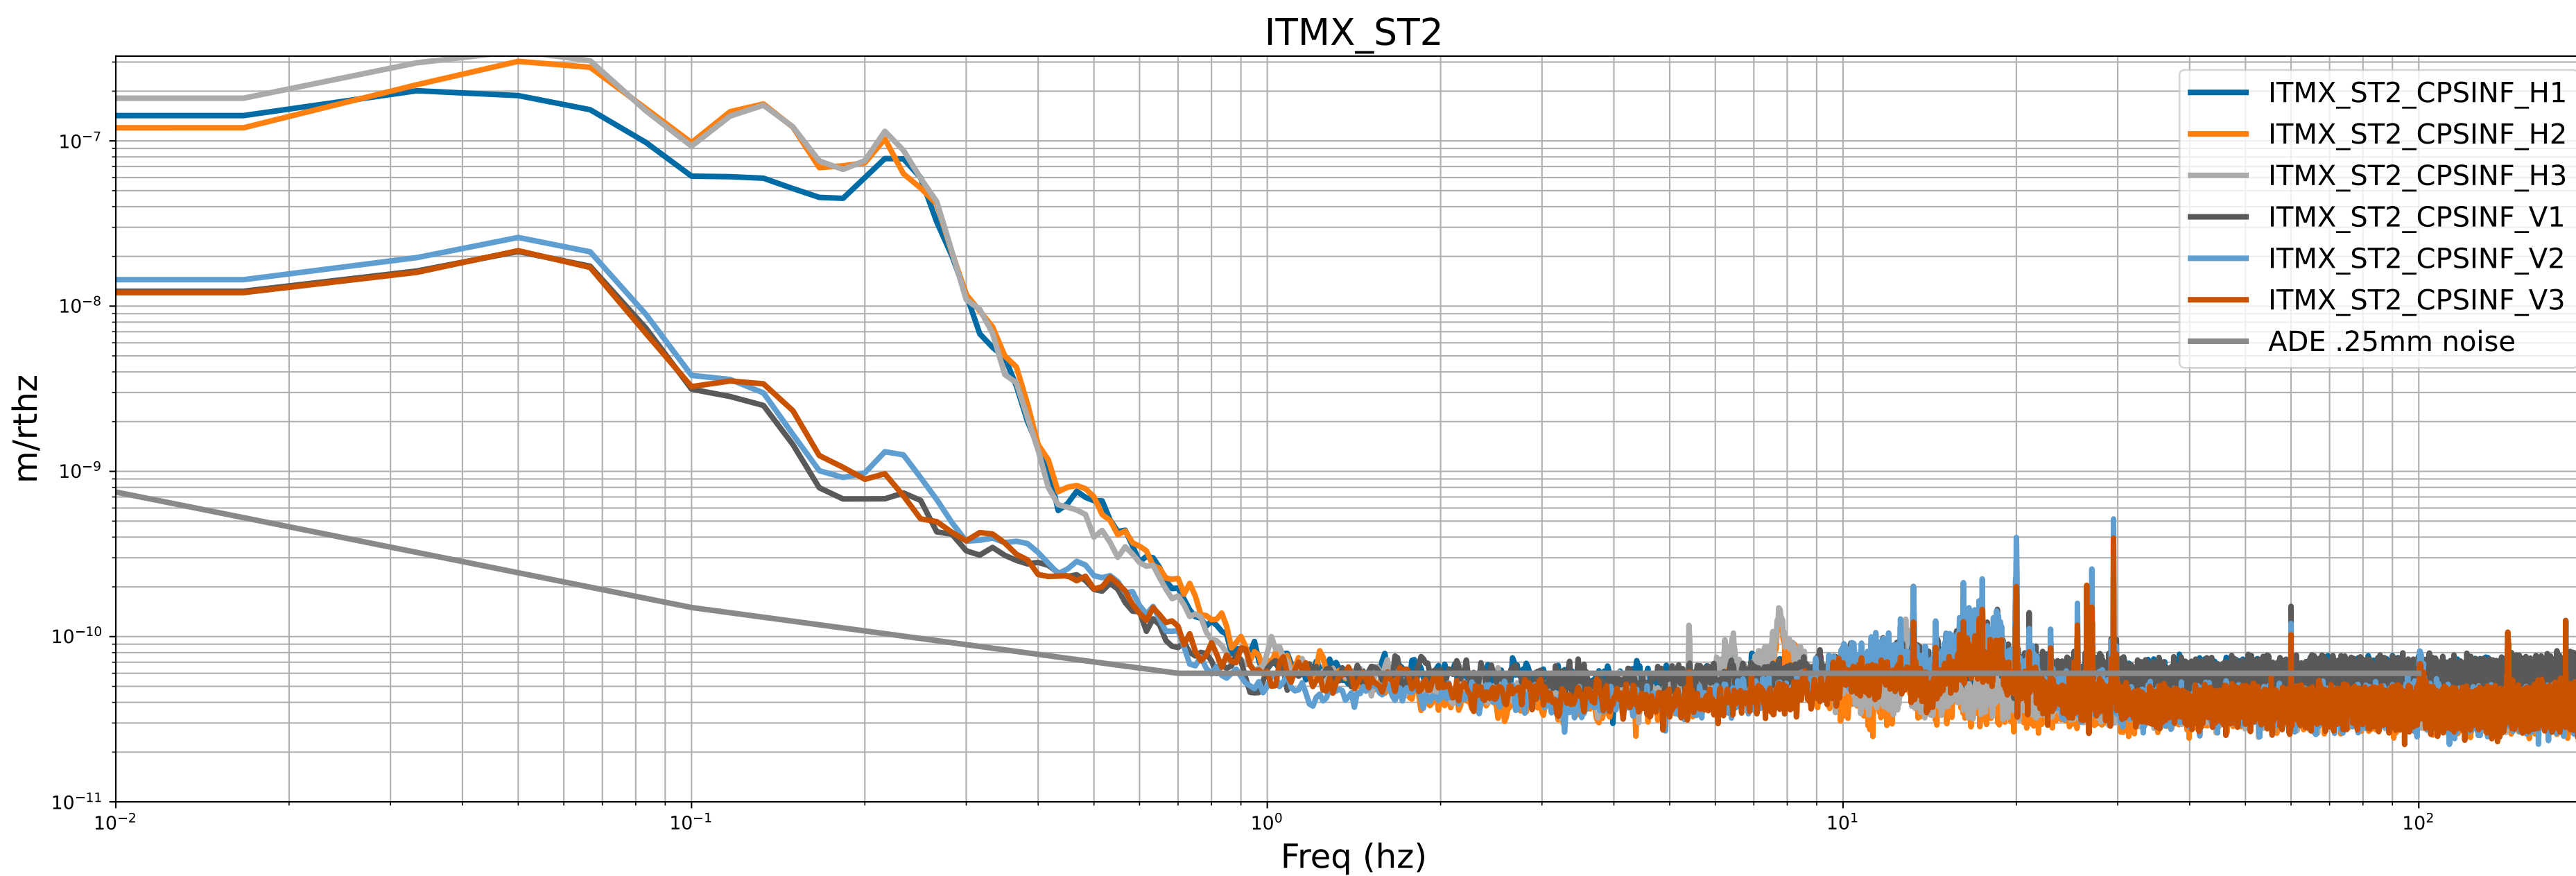

CPS Spectra 1402912800 to 1402913400

calibration only >10hz