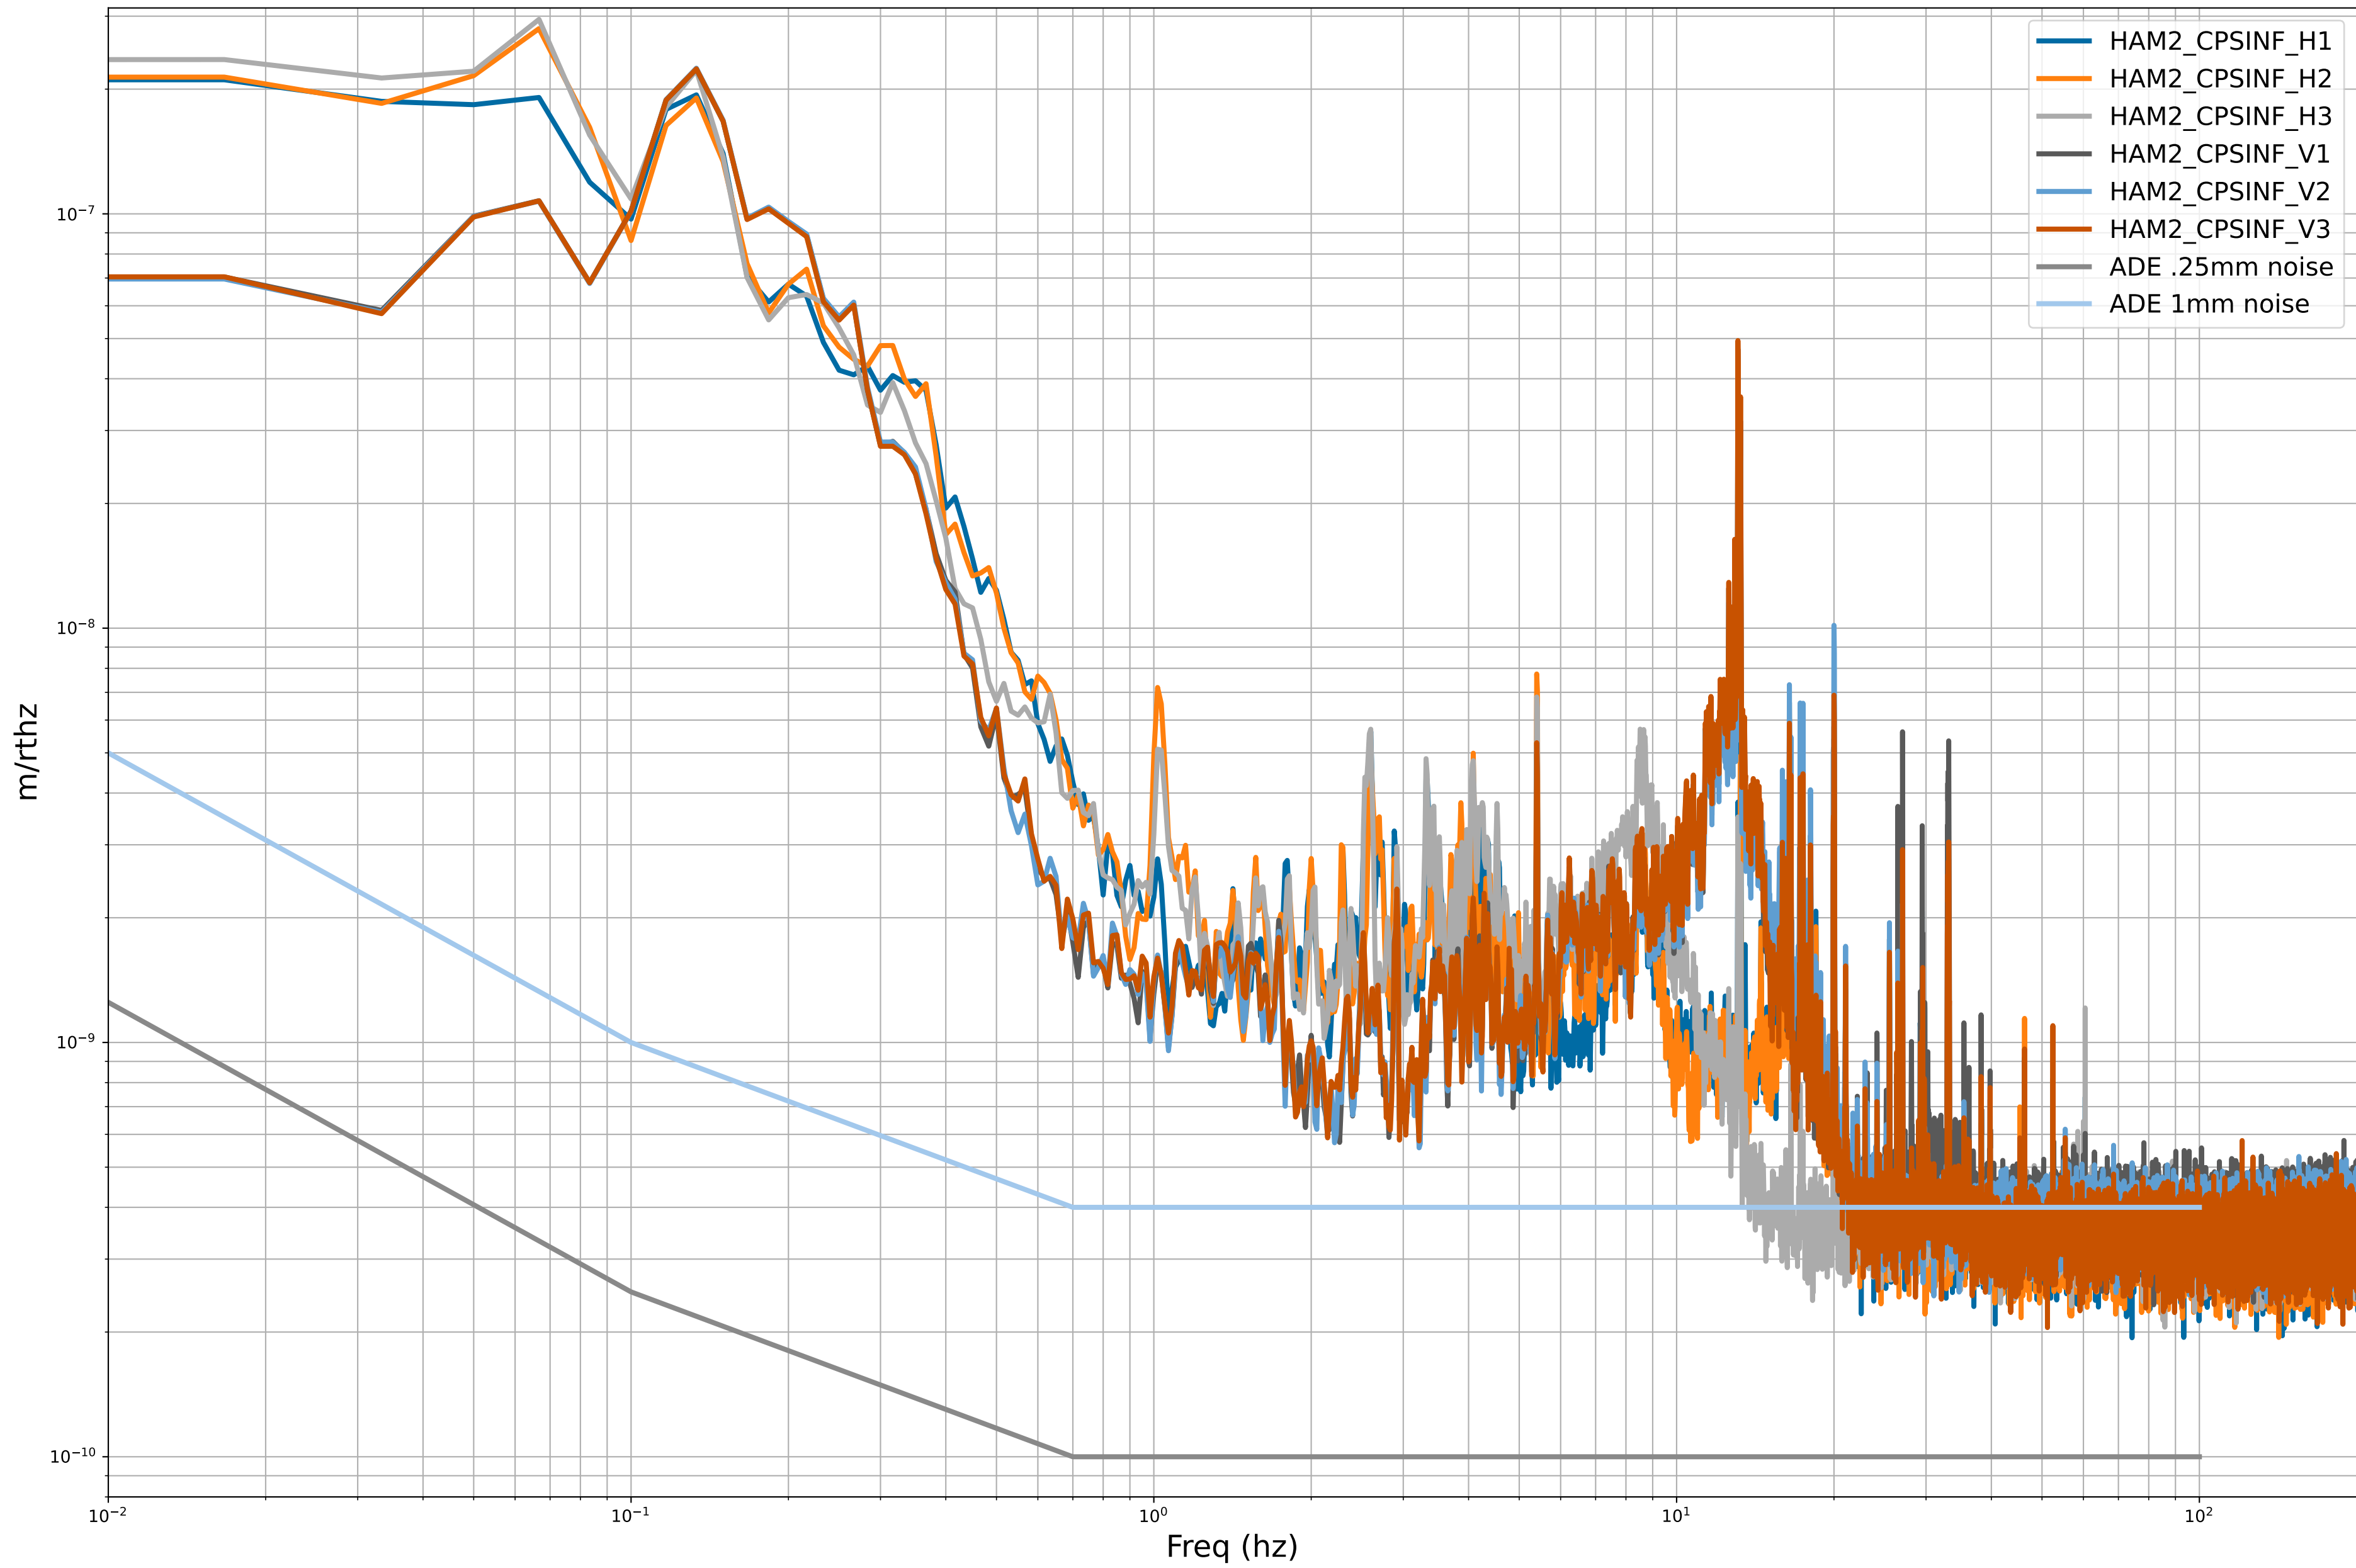

# HAM2 CPS Spectra 1402912800 to 1402913400

calibration only >10hz

# HAM3 CPS Spectra 1402912800 to 1402913400

calibration only >10hz