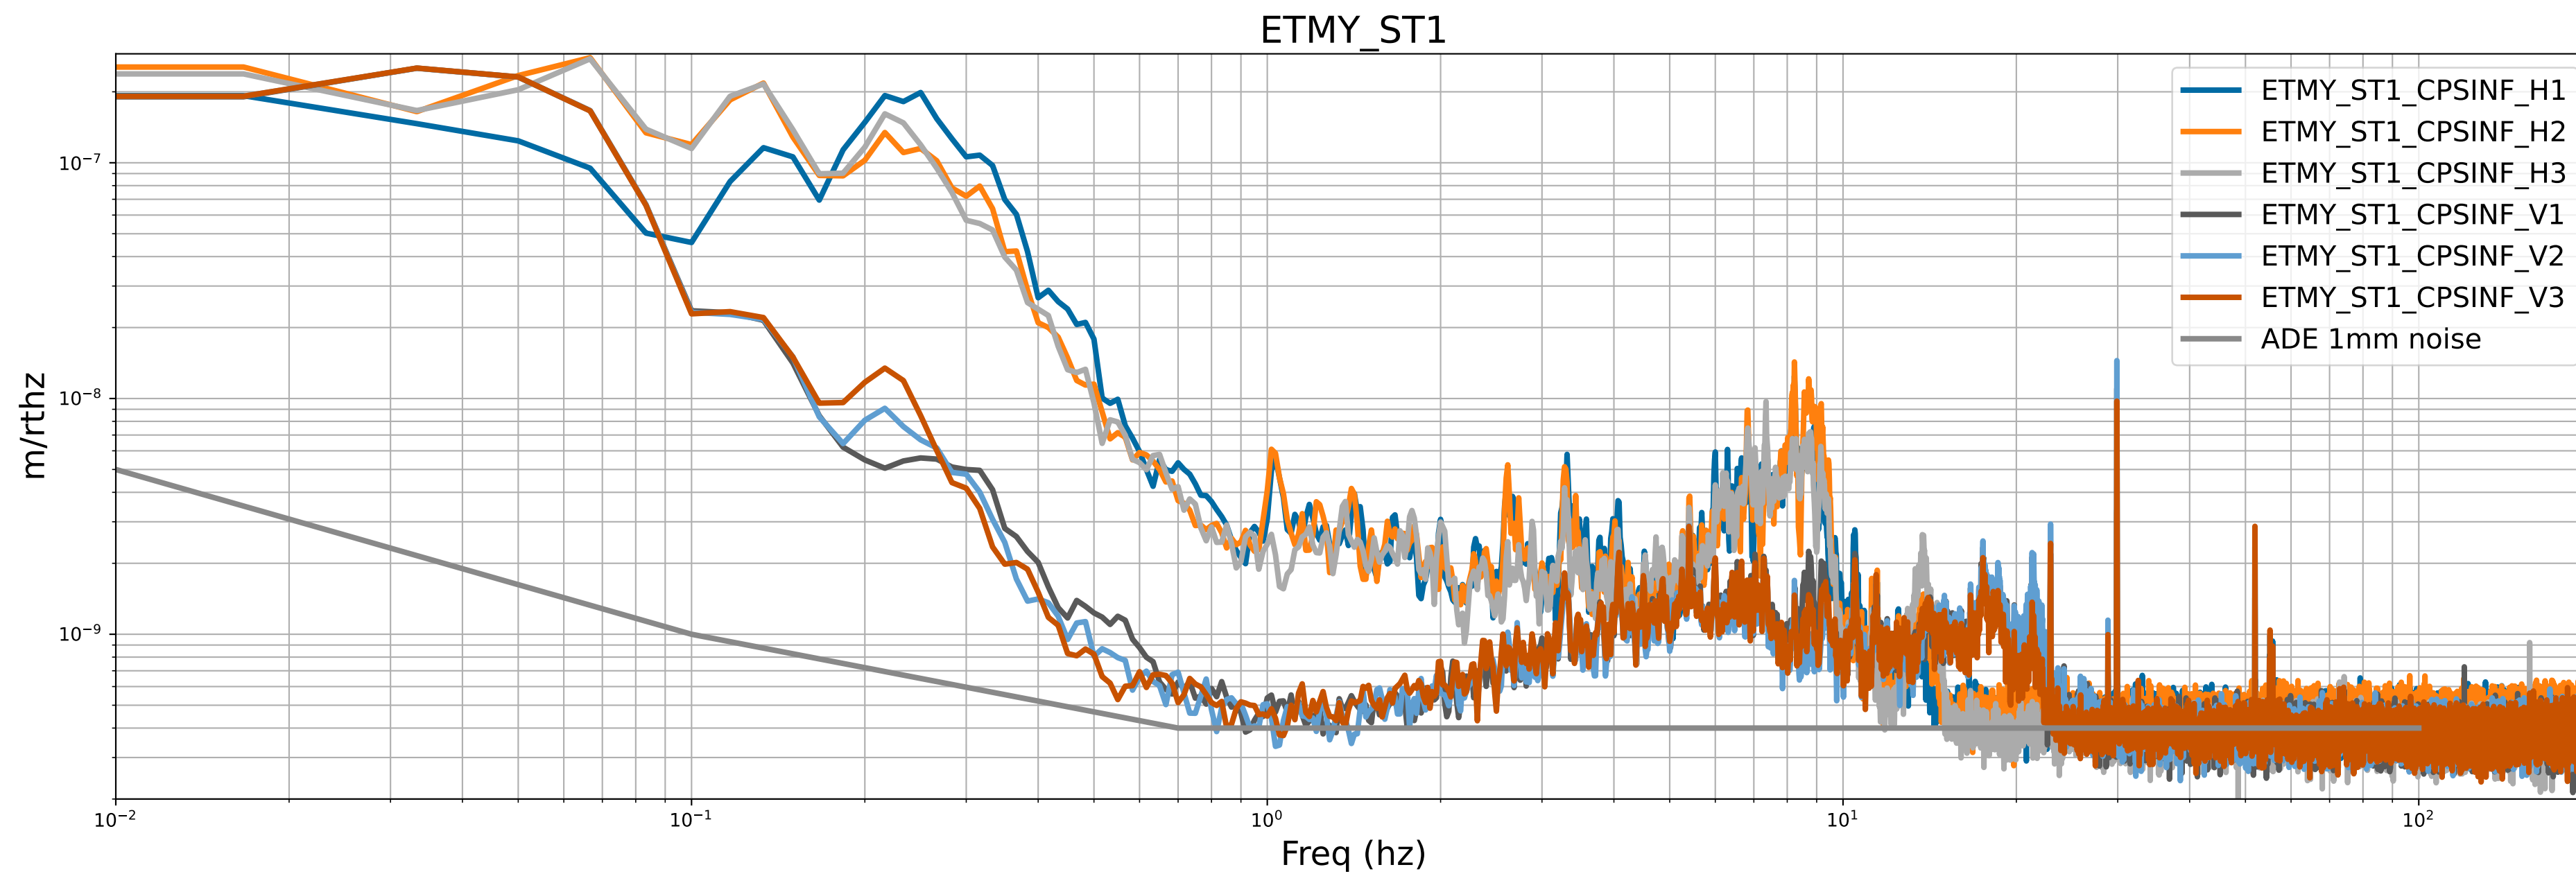

CPS Spectra 1402912800 to 1402913400

calibration only >10hz