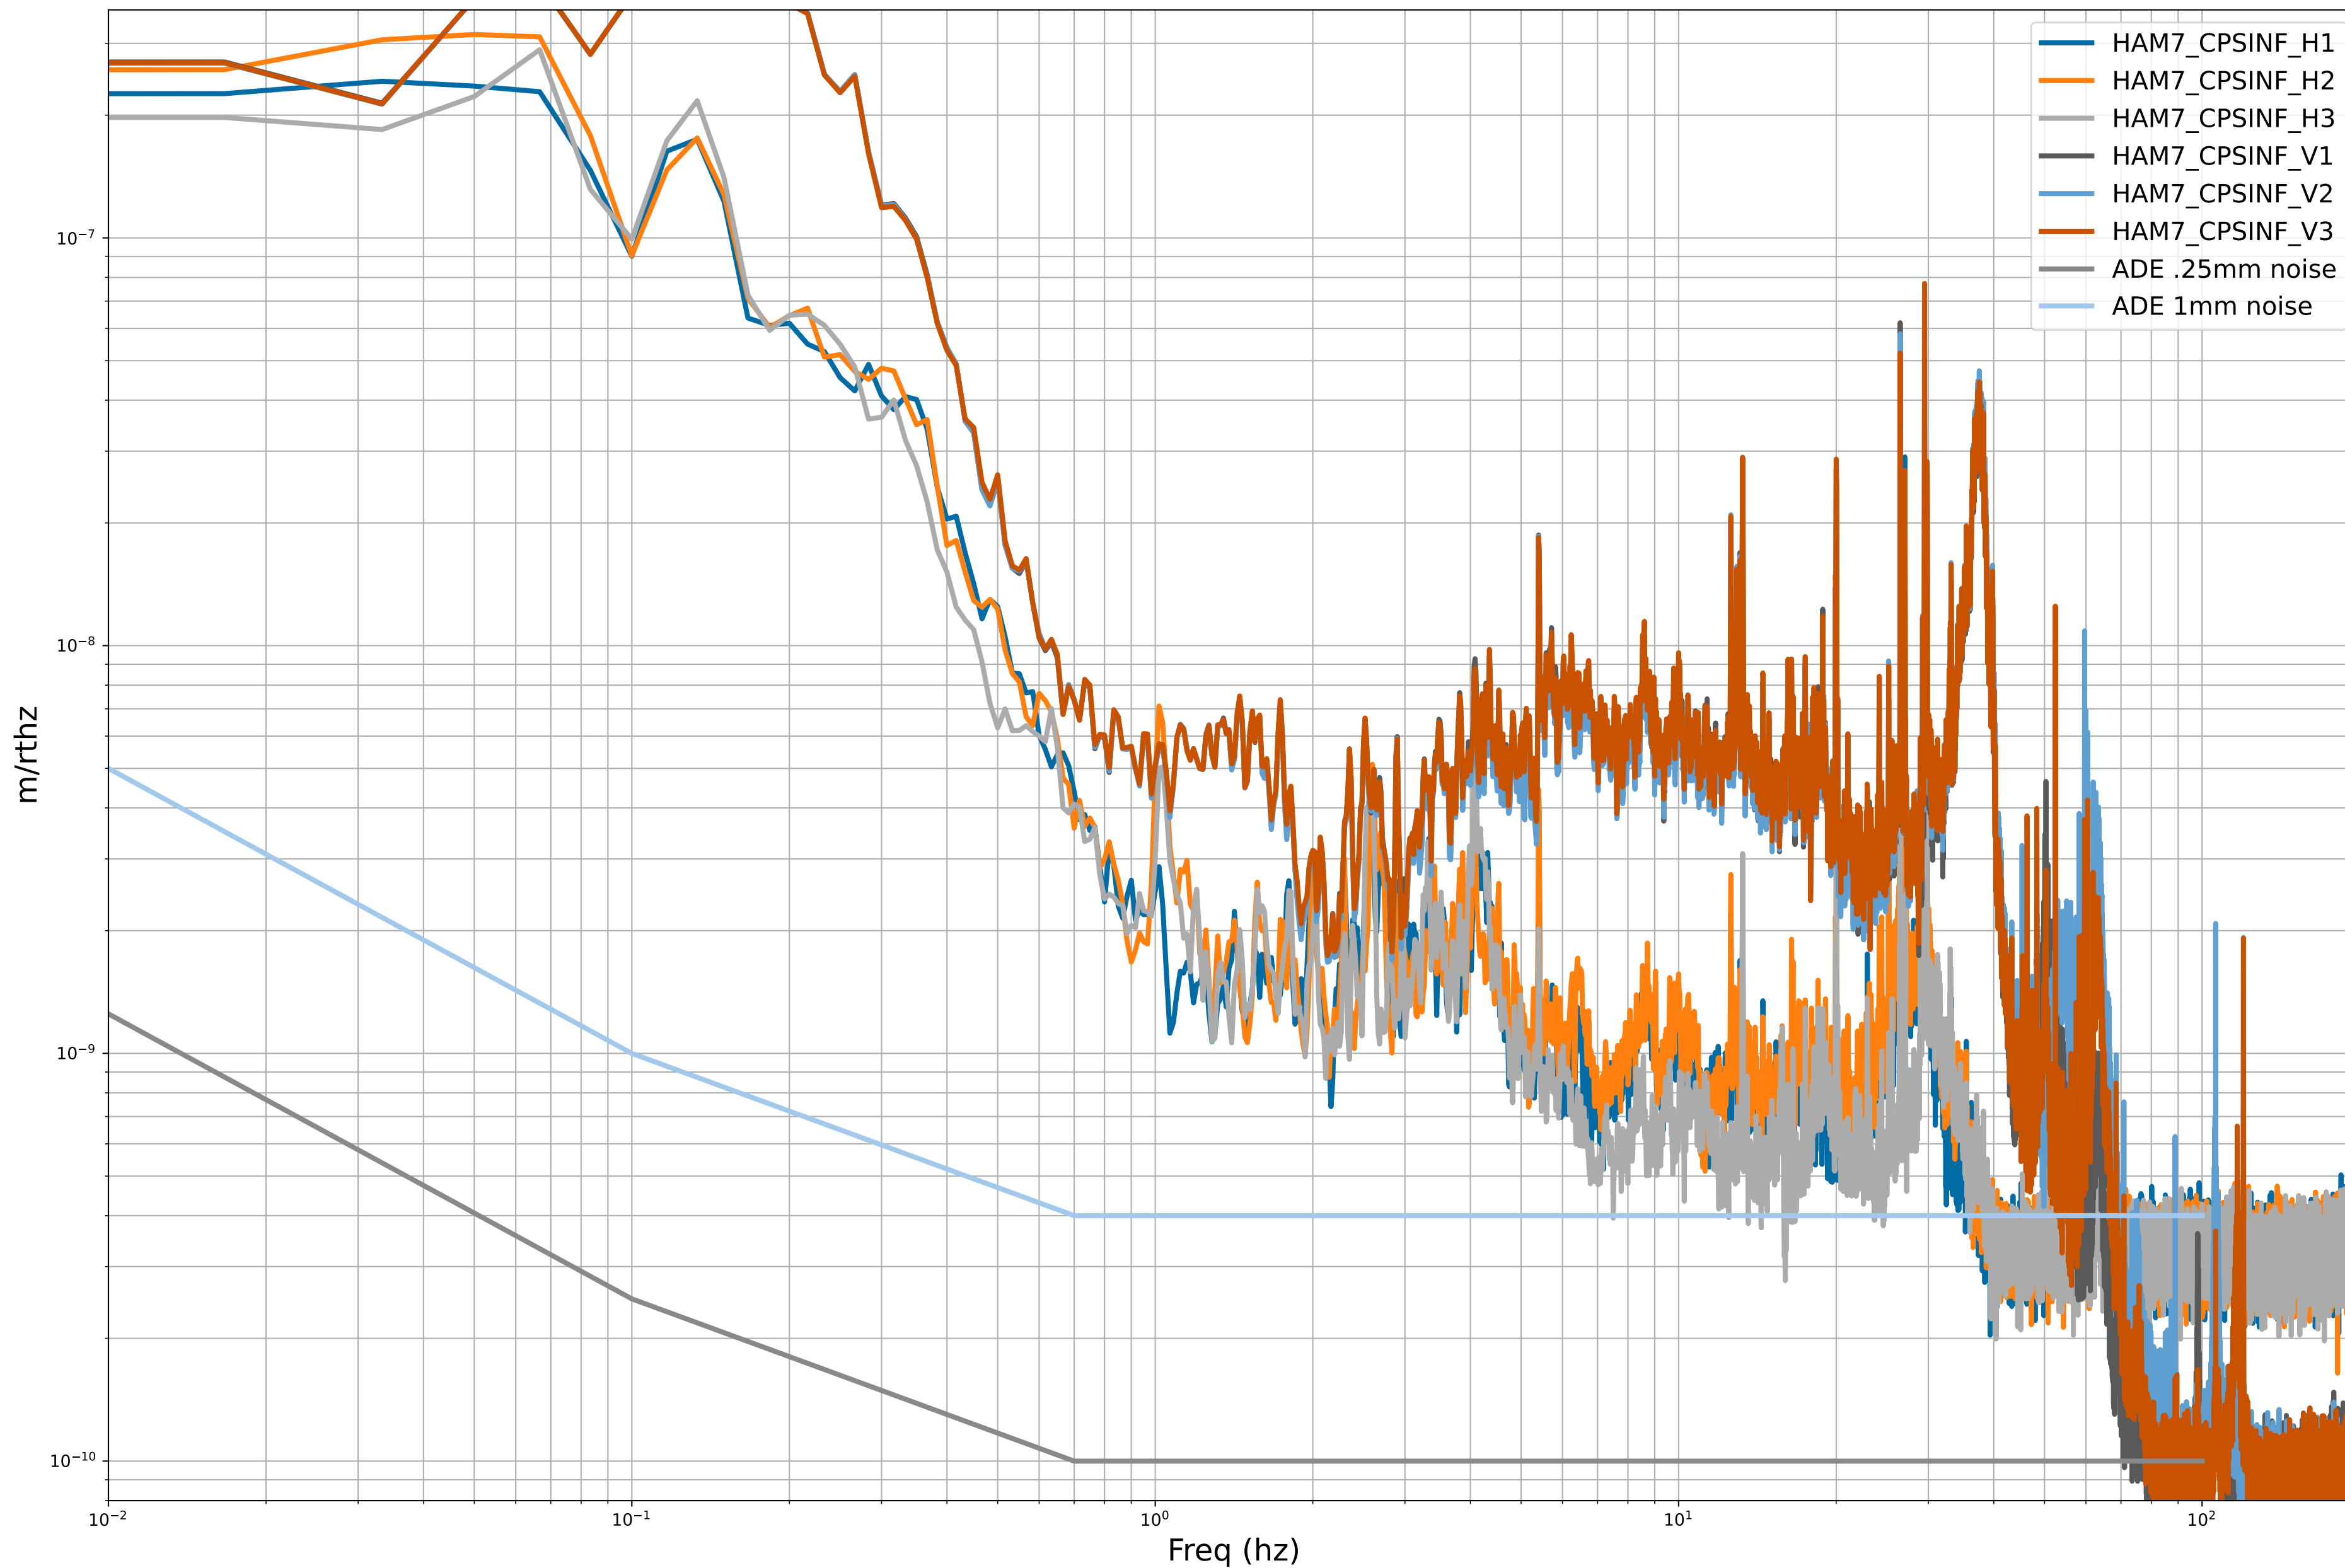

HAM7 CPS Spectra 1402912800 to 1402913400

calibration only >10hz