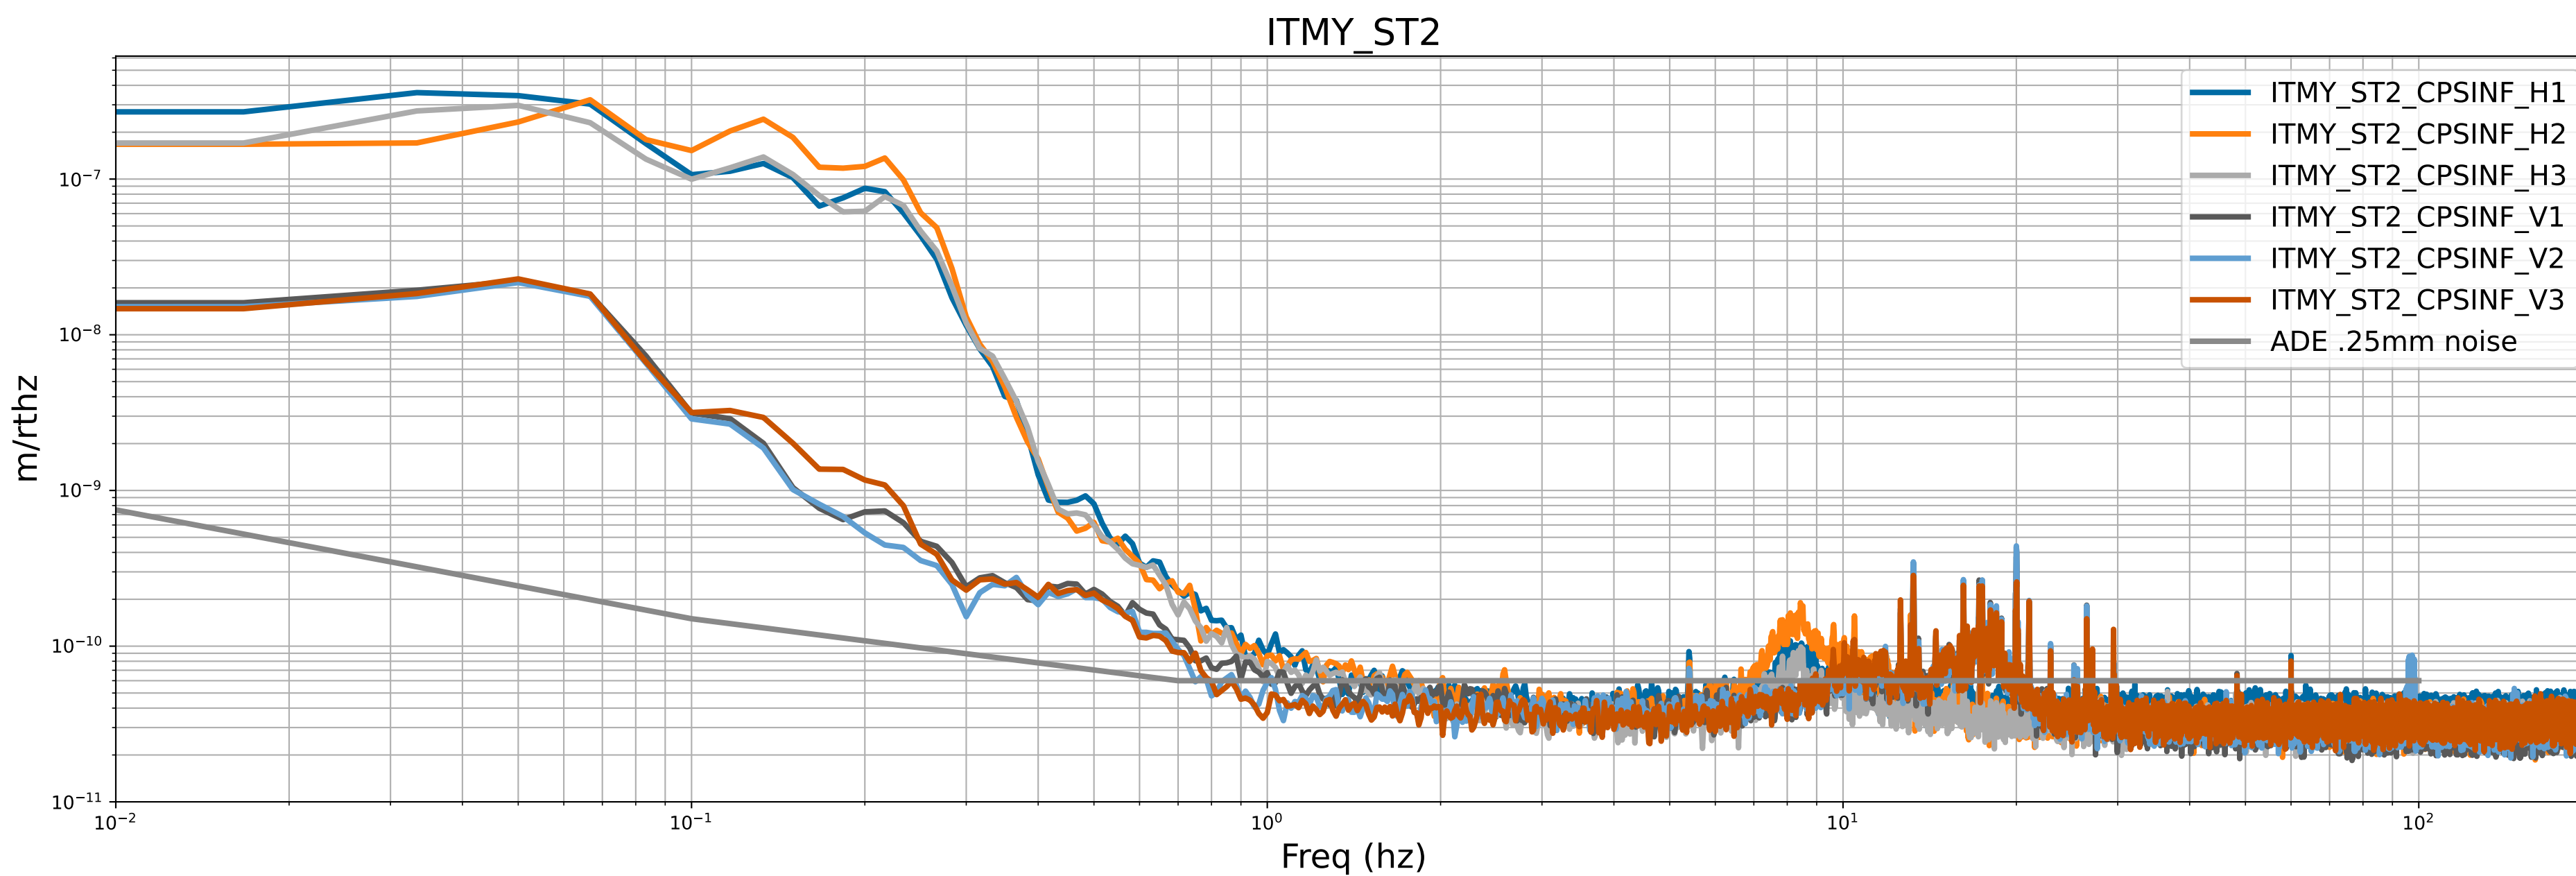

BS_ST1

CPS Spectra 1402912800 to 1402913400

calibration only >10hz