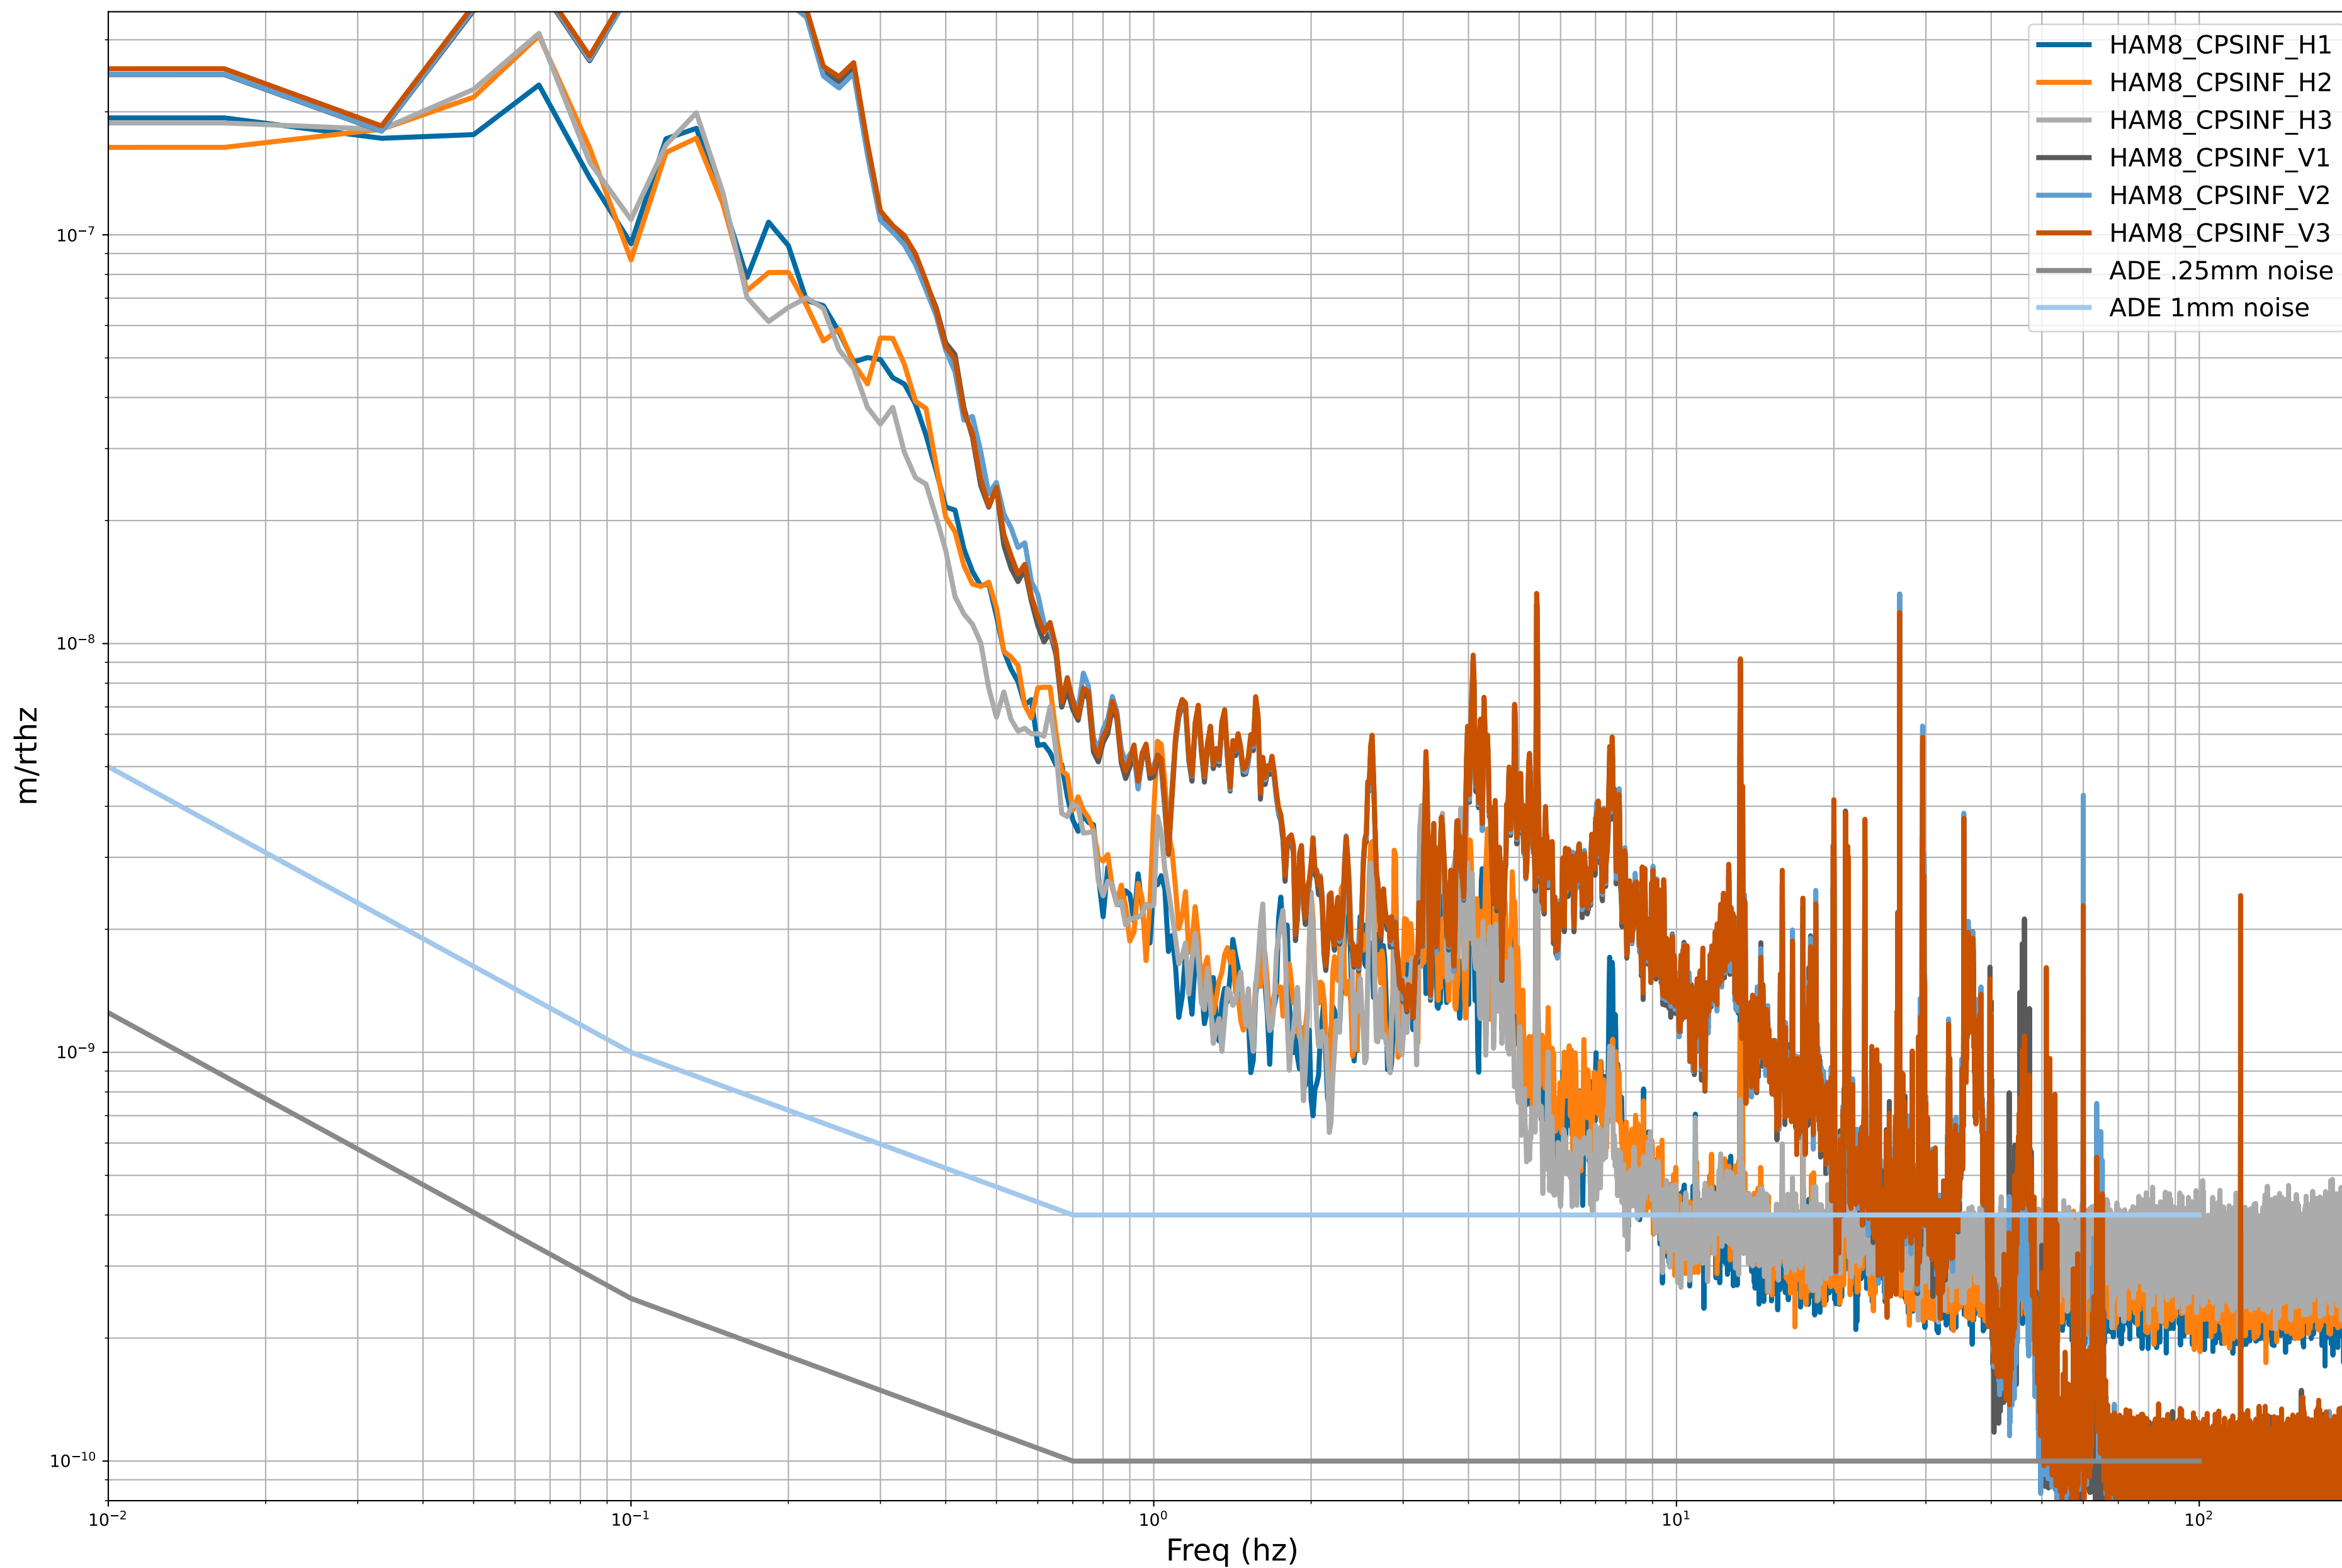

HAM8 CPS Spectra 1402912800 to 1402913400

calibration only >10hz