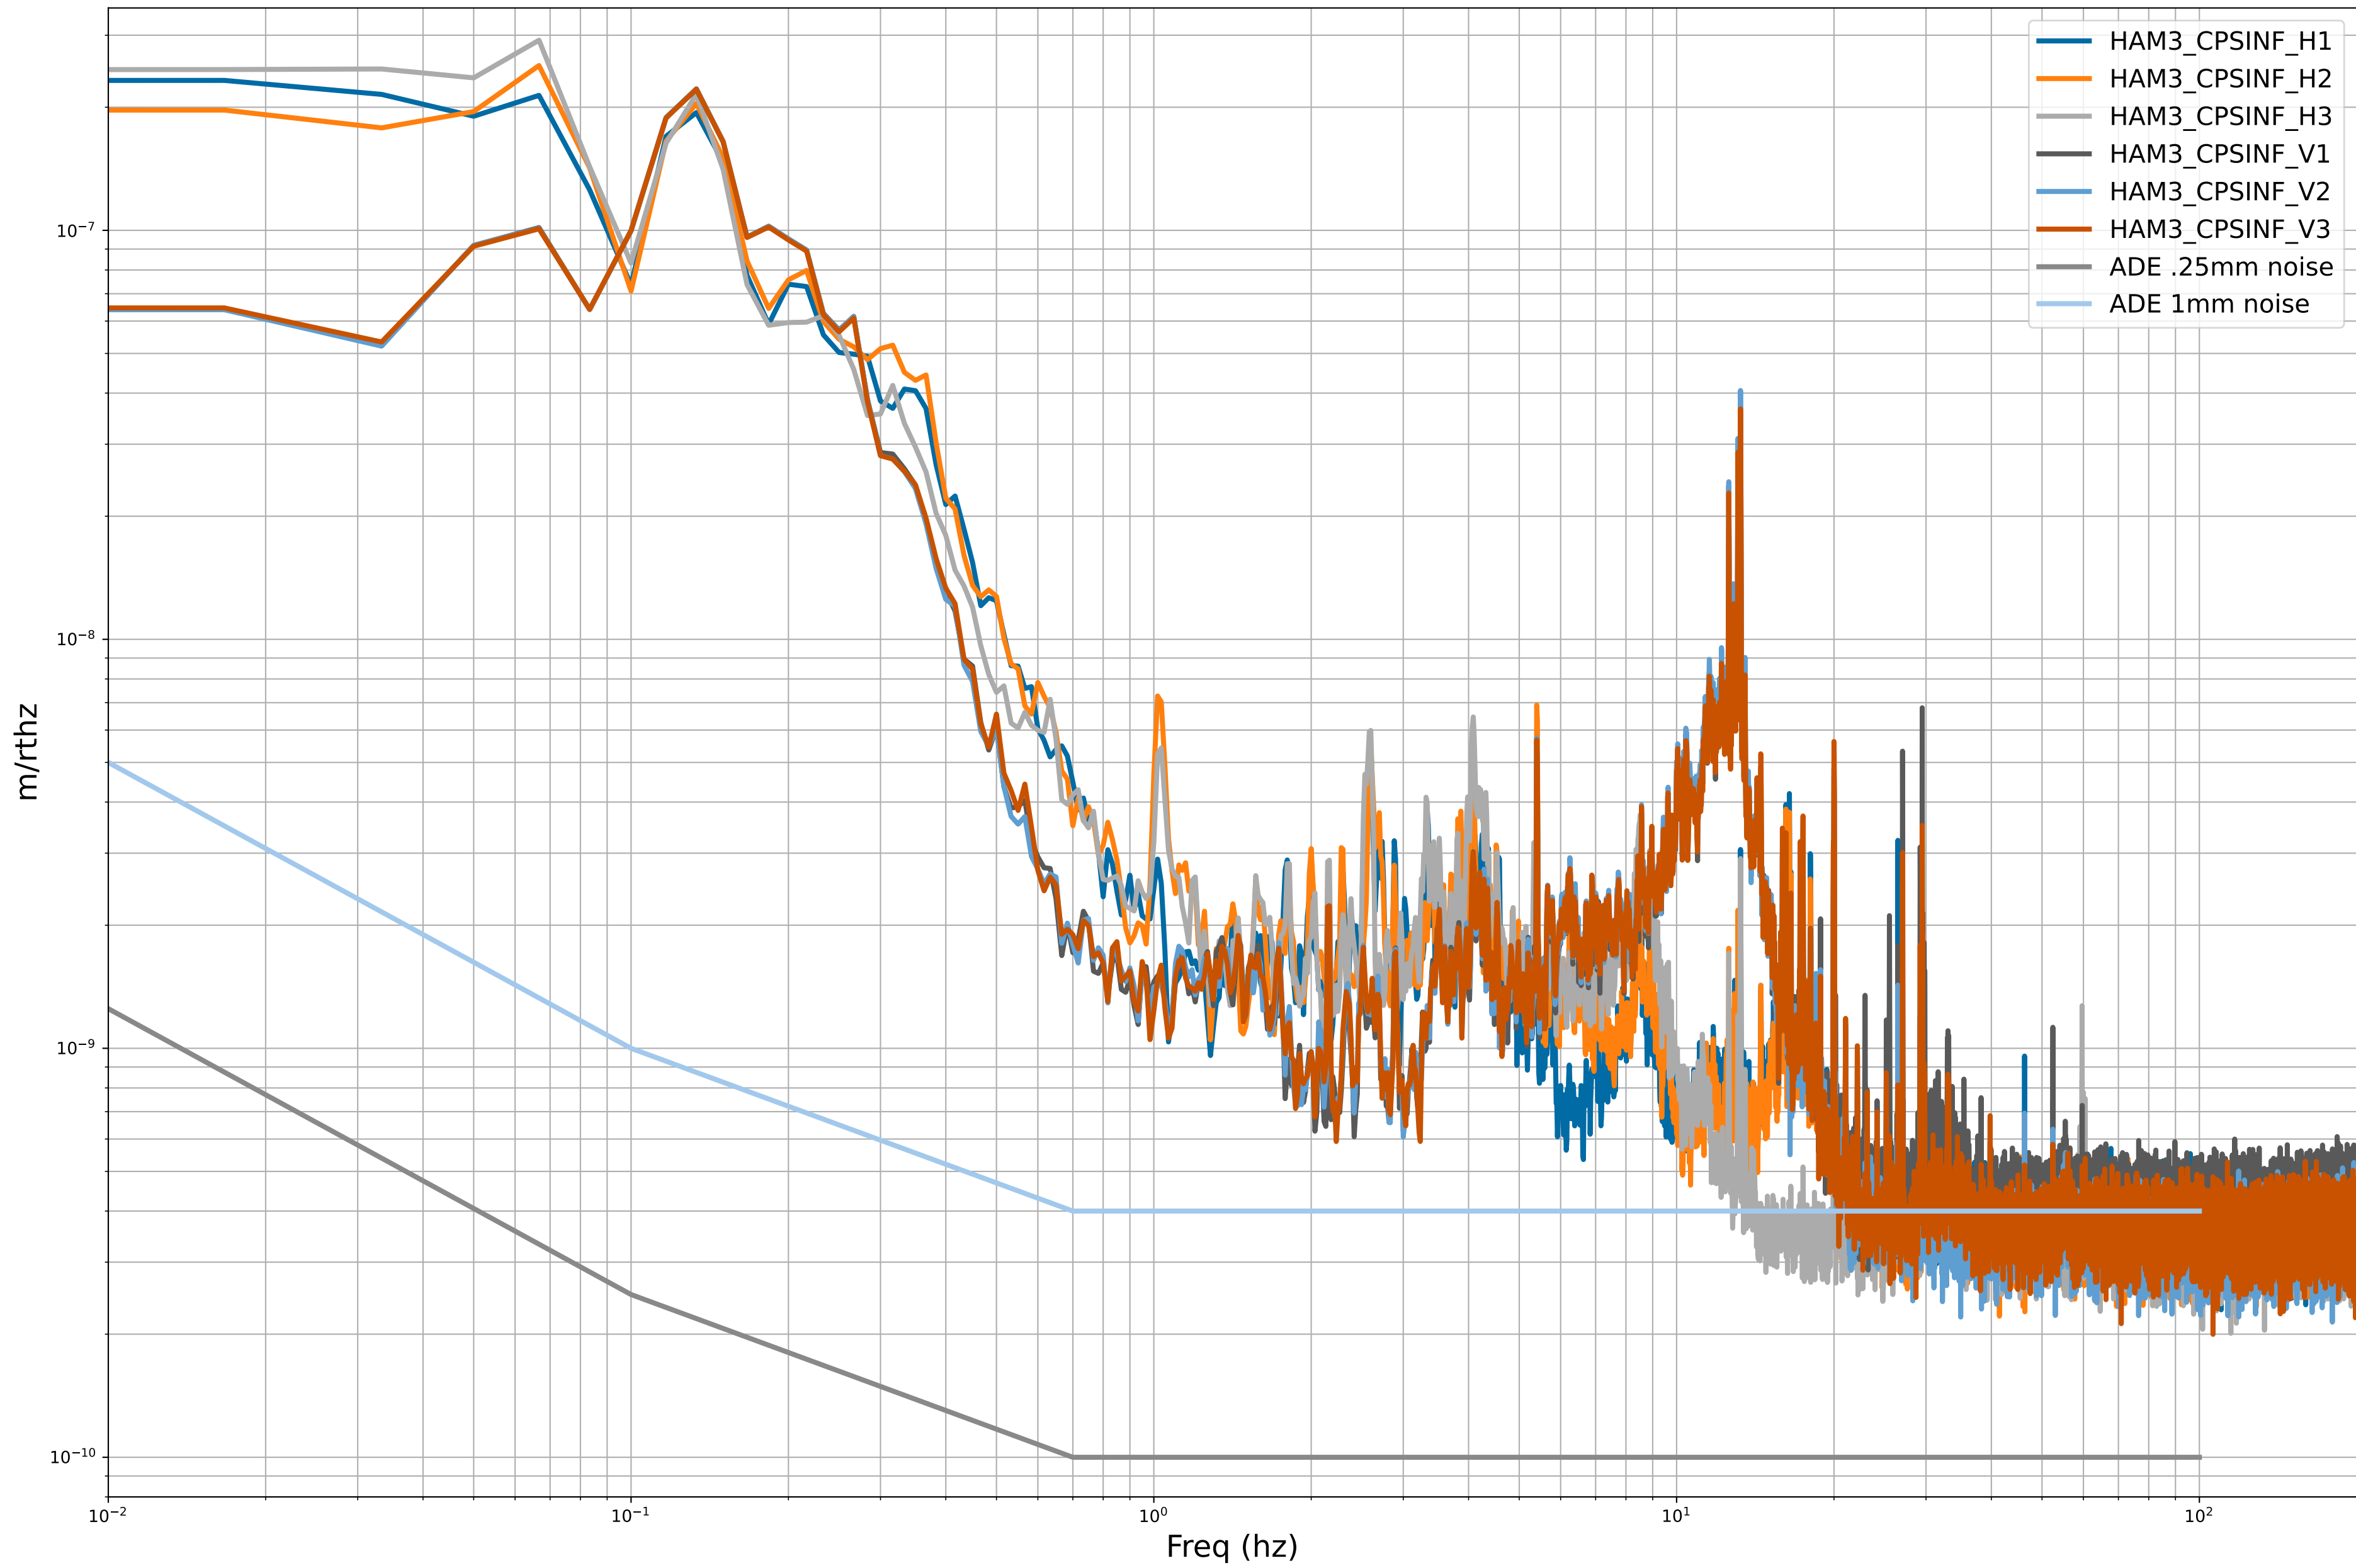

# HAM2 CPS Spectra 1402912800 to 1402913400

calibration only >10hz

# HAM3 CPS Spectra 1402912800 to 1402913400

calibration only >10hz

# HAM4 CPS Spectra 1402912800 to 1402913400

calibration only >10hz