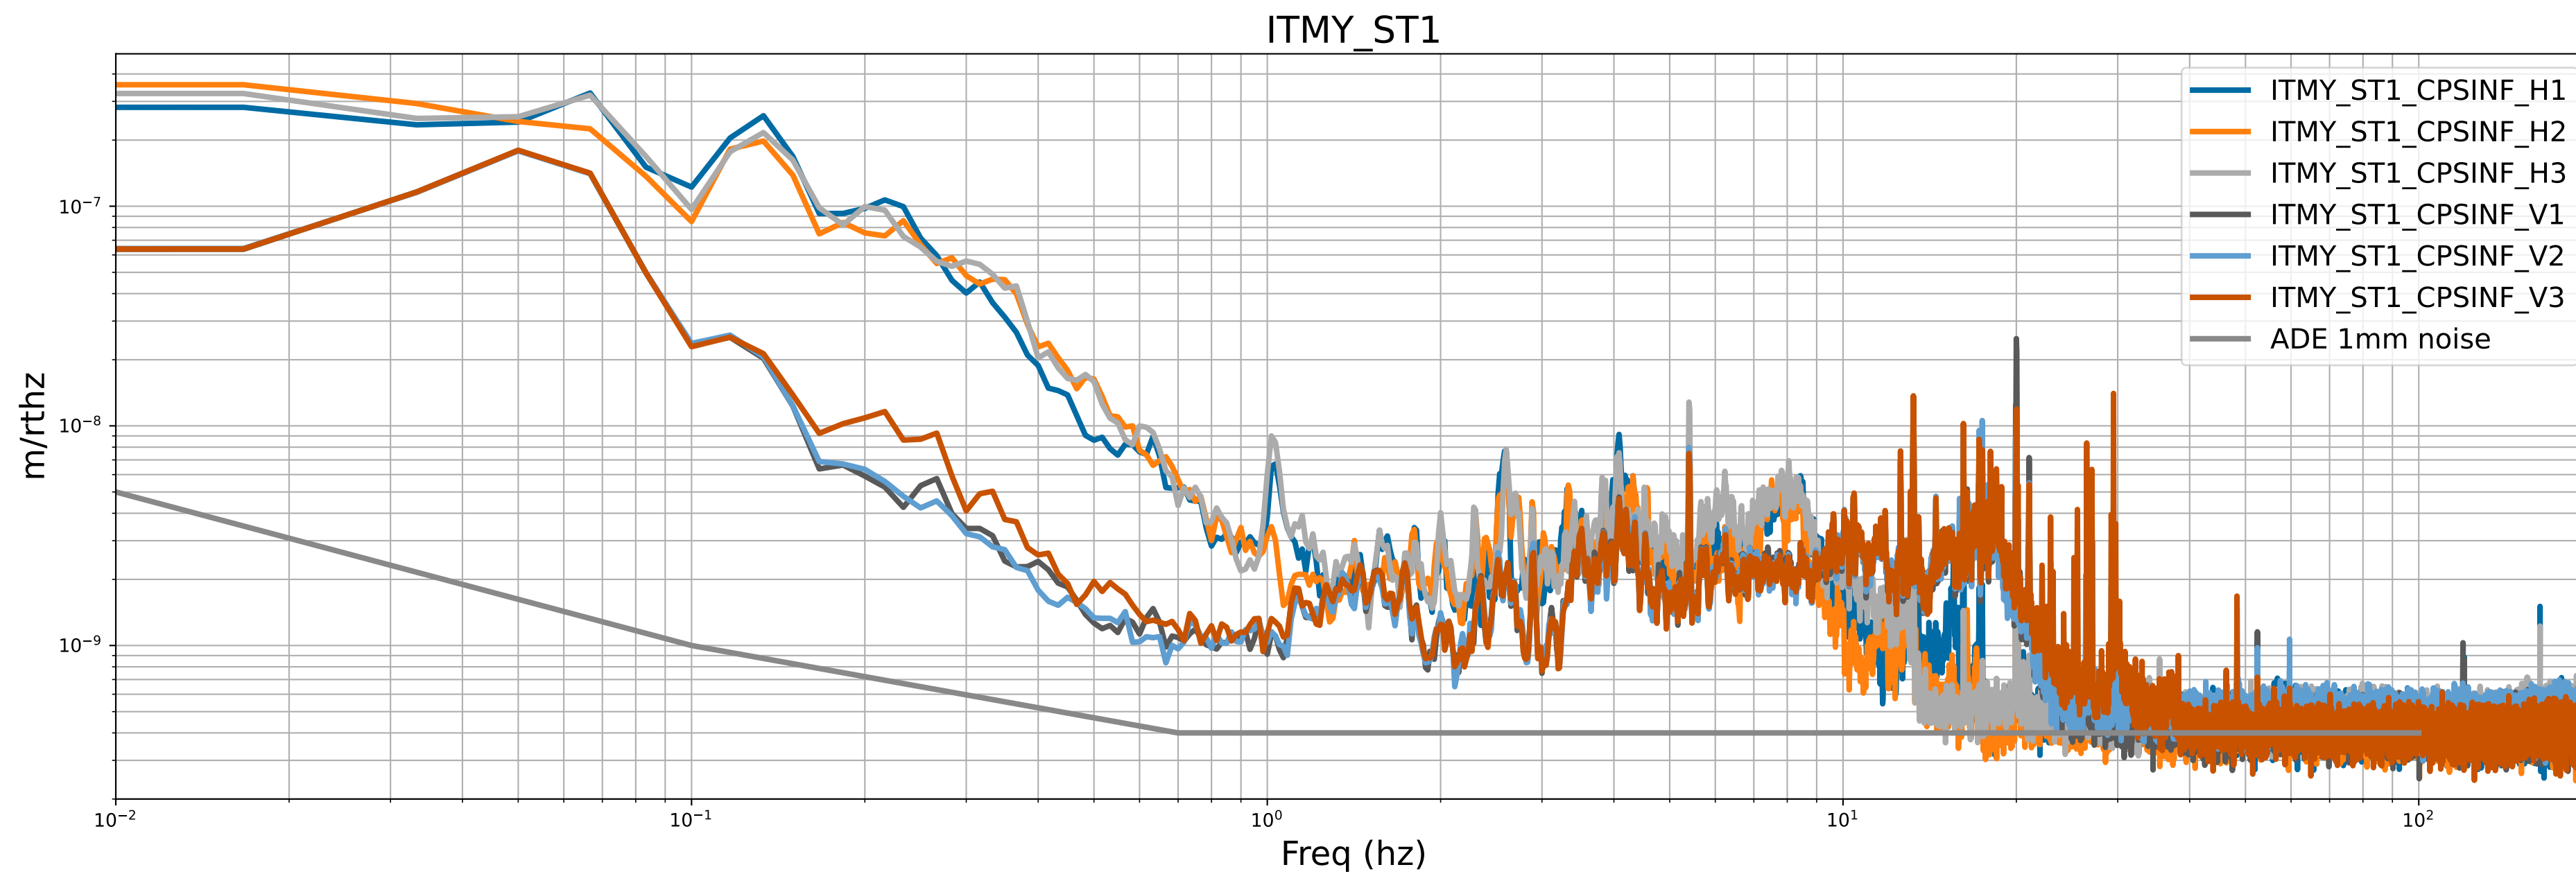

CPS Spectra 1402912800 to 1402913400

calibration only >10hz