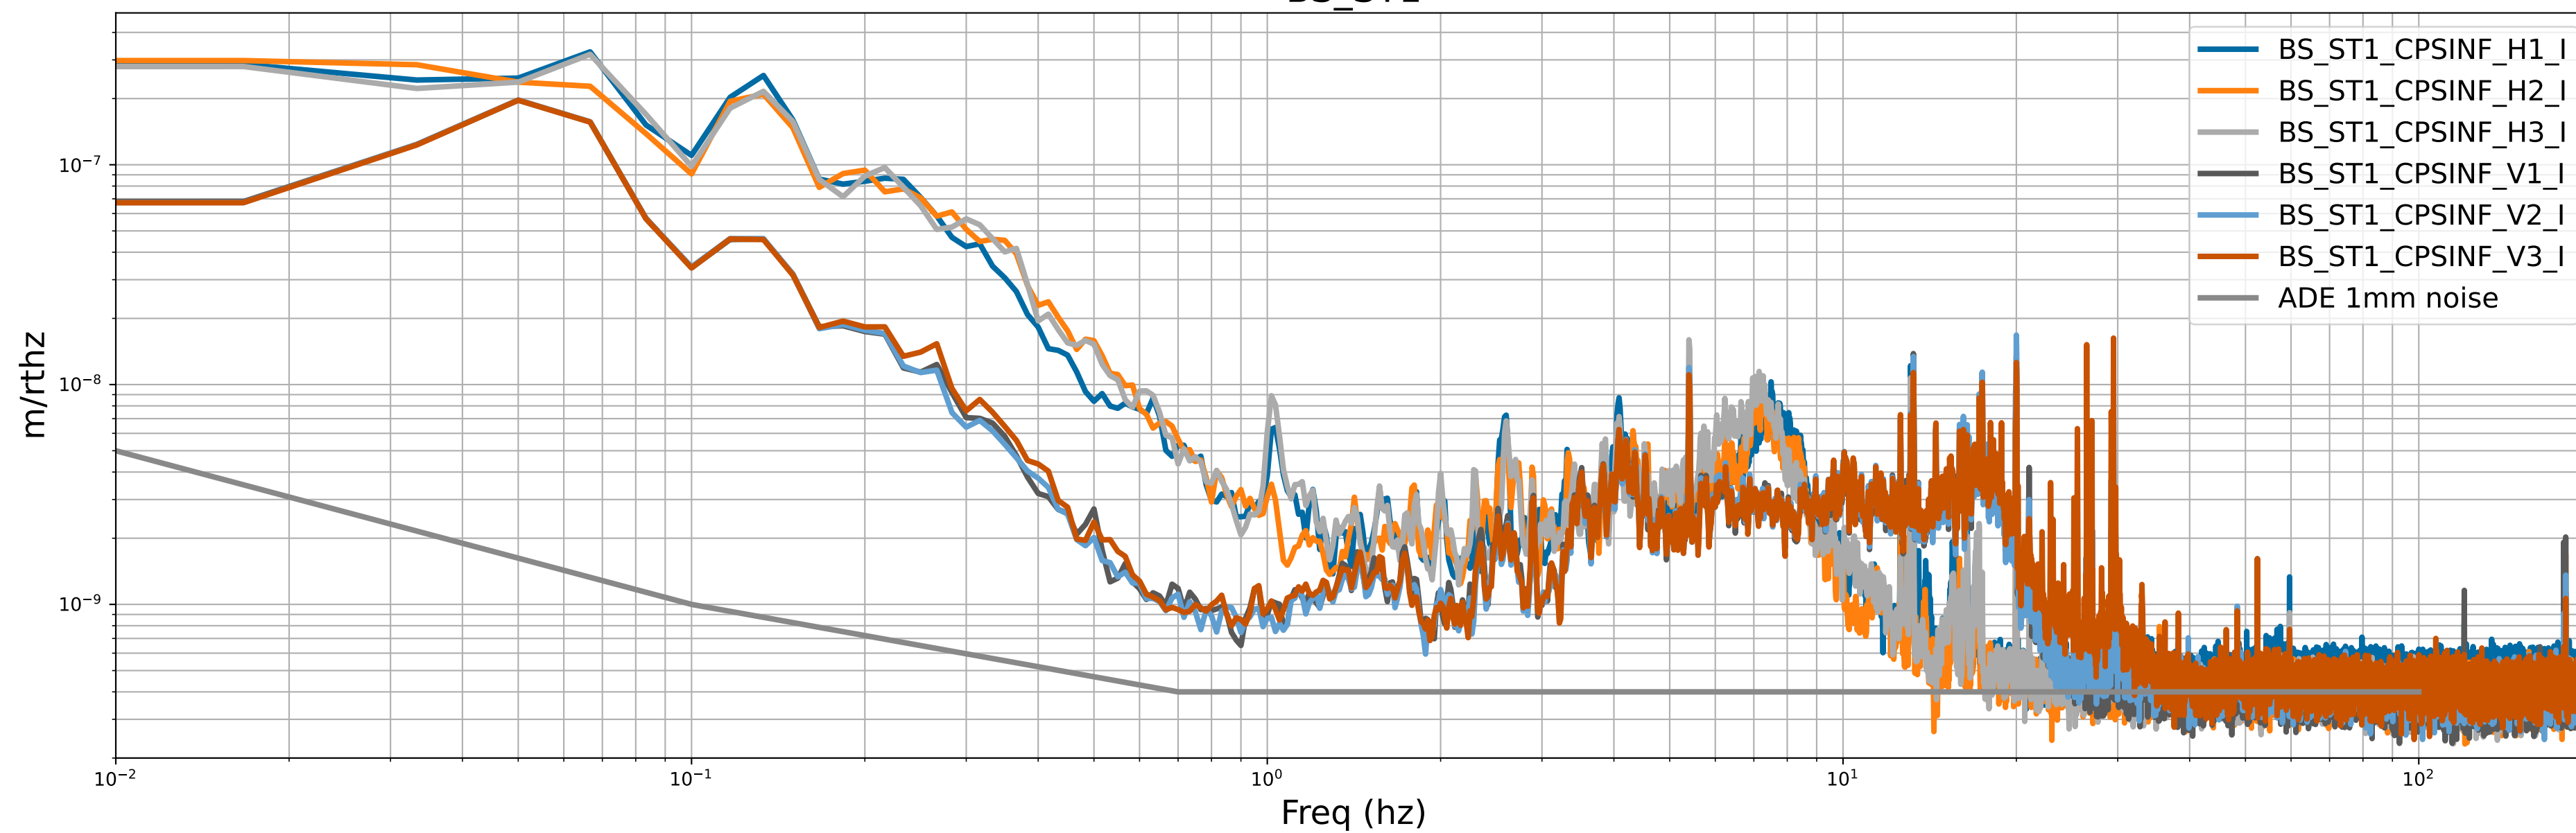

BS_ST2

CPS Spectra 1402912800 to 1402913400

BS_ST1