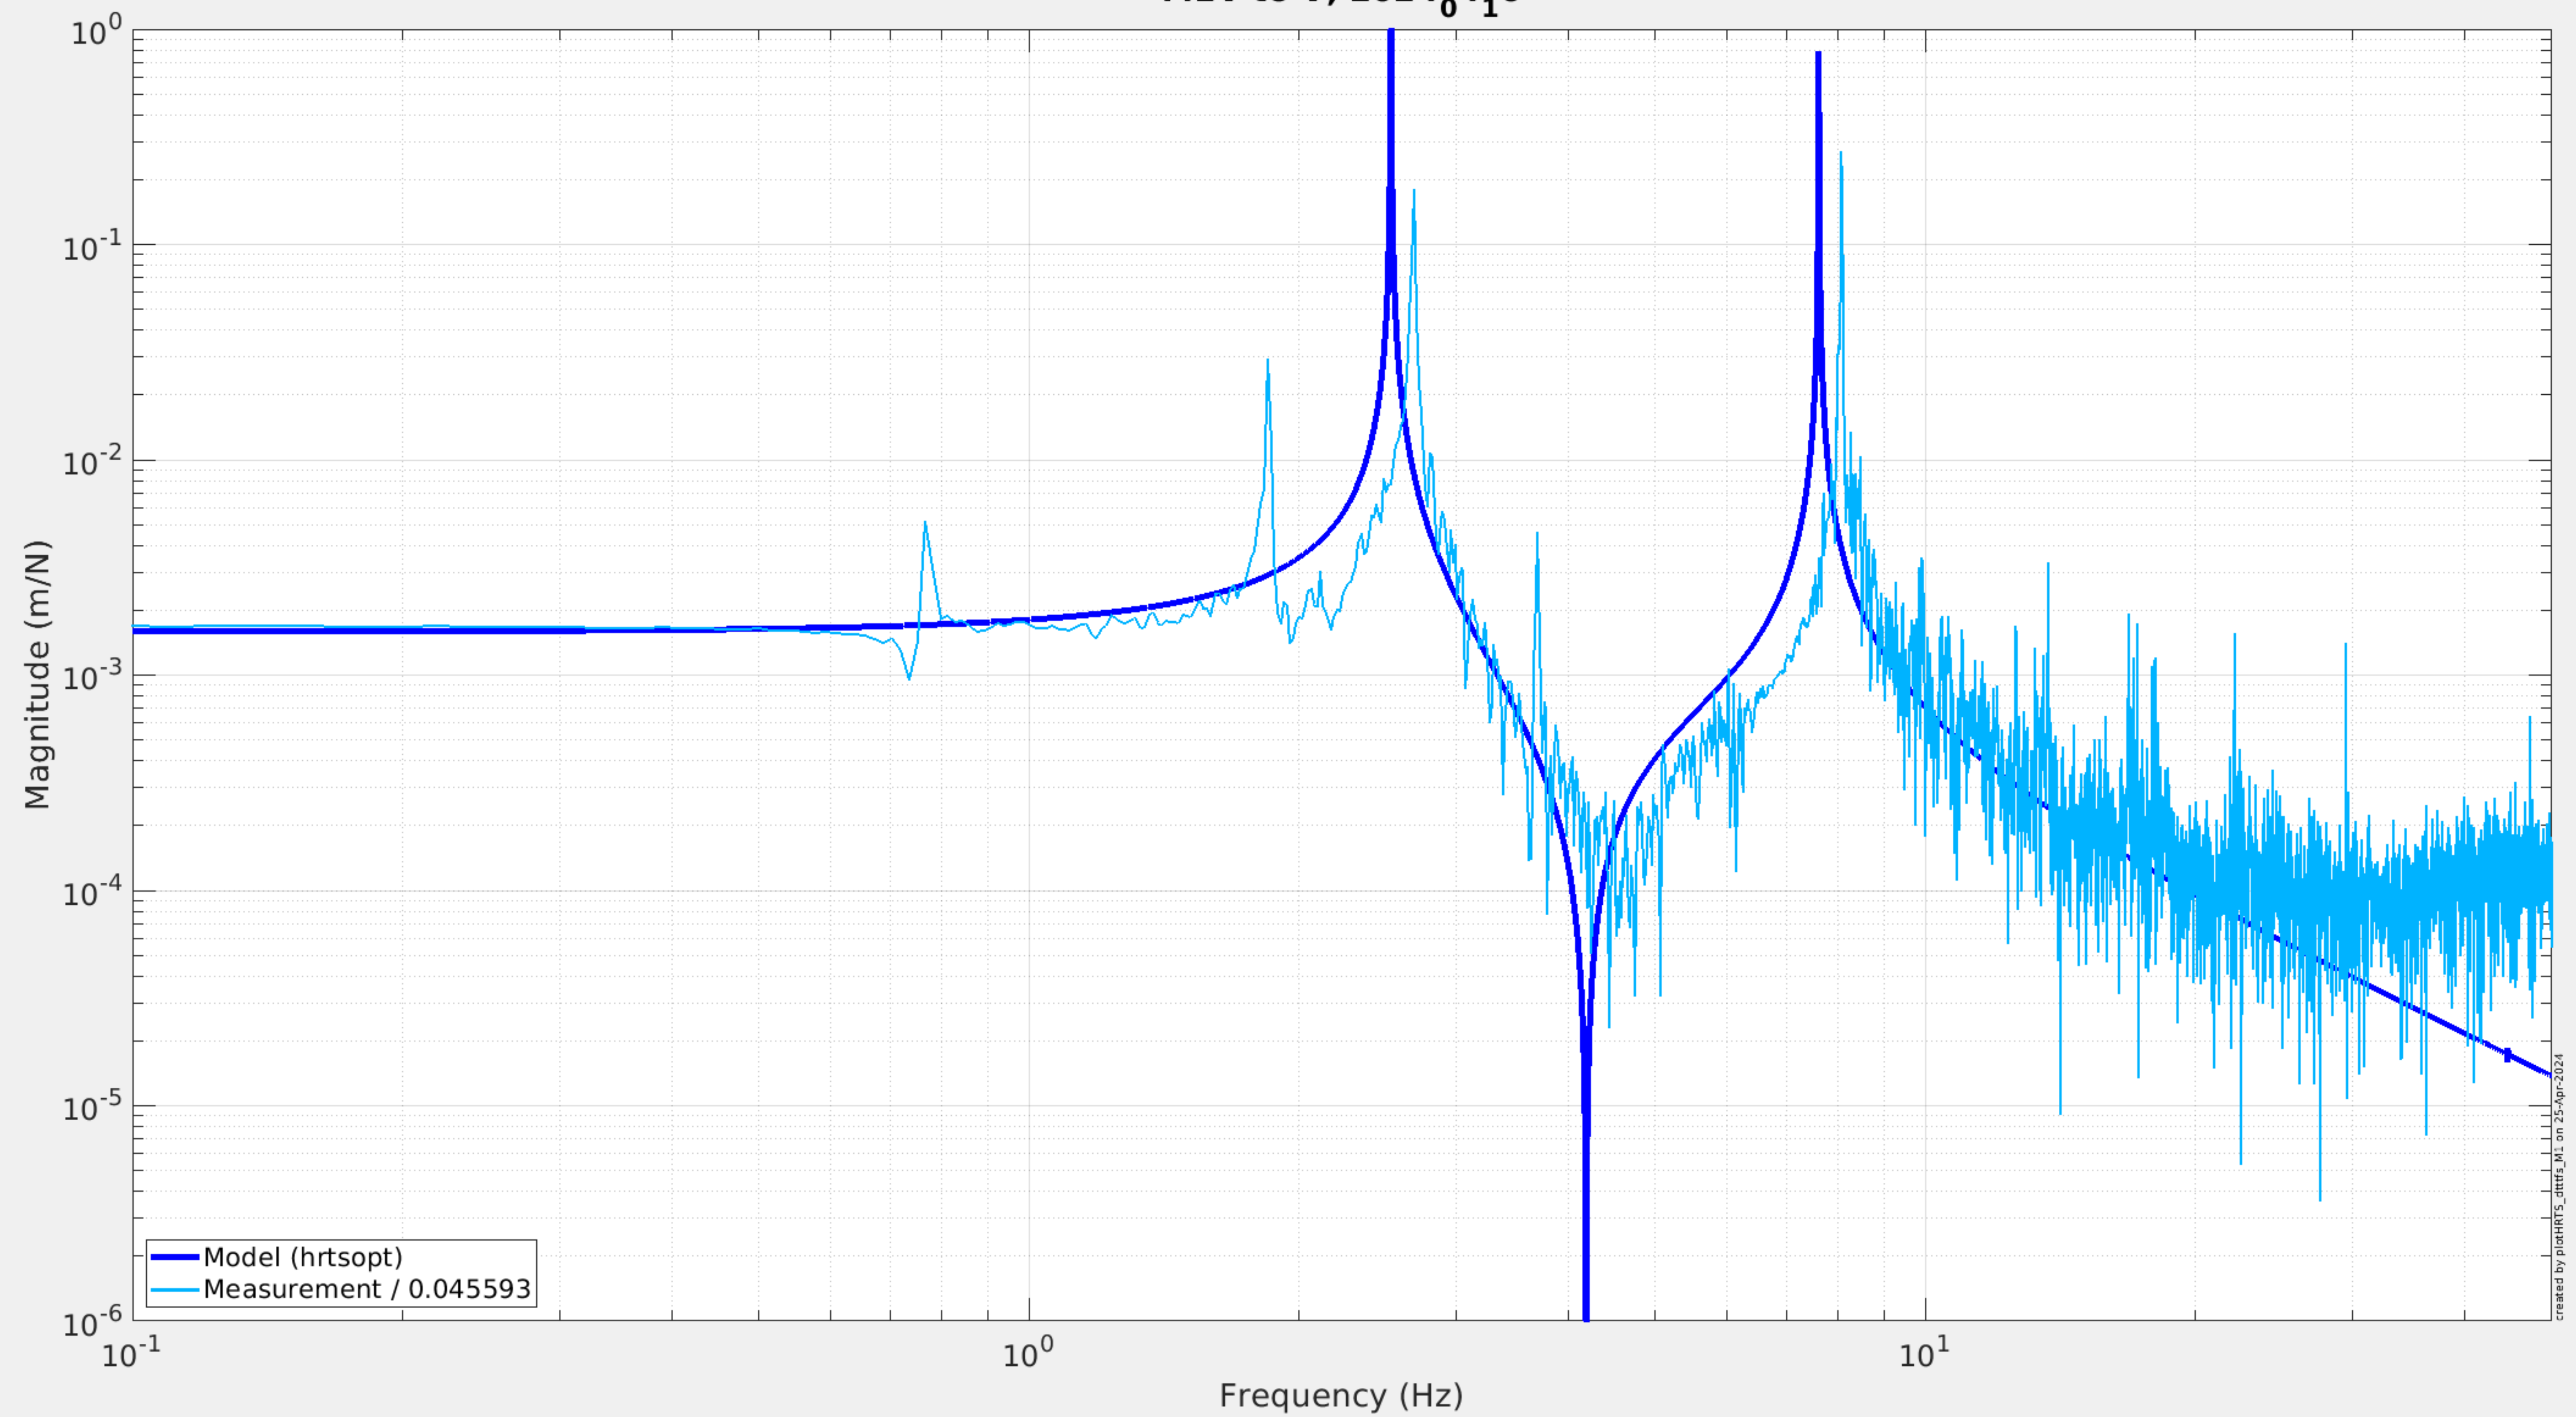

X1SUSLO1 BUILD
M1L to L, 2024_04_16

X1SUSLO1 BUILD
M1P to P, 2024_04_16

Model (hrtsopt)
Measurement / 0.045593

X1SUSLO1 BUILD
M1R to R, 2024_04_16

X1SUSLO1 BUILD M1T to T, 2024_04_16

X1SUSLO1 BUILD
M1V to V, 2024_04_16

X1SUSLO1 BUILD
M1Y to Y, 2024₀4₁6

Model (hrtsopt)
Measurement / 0.045593