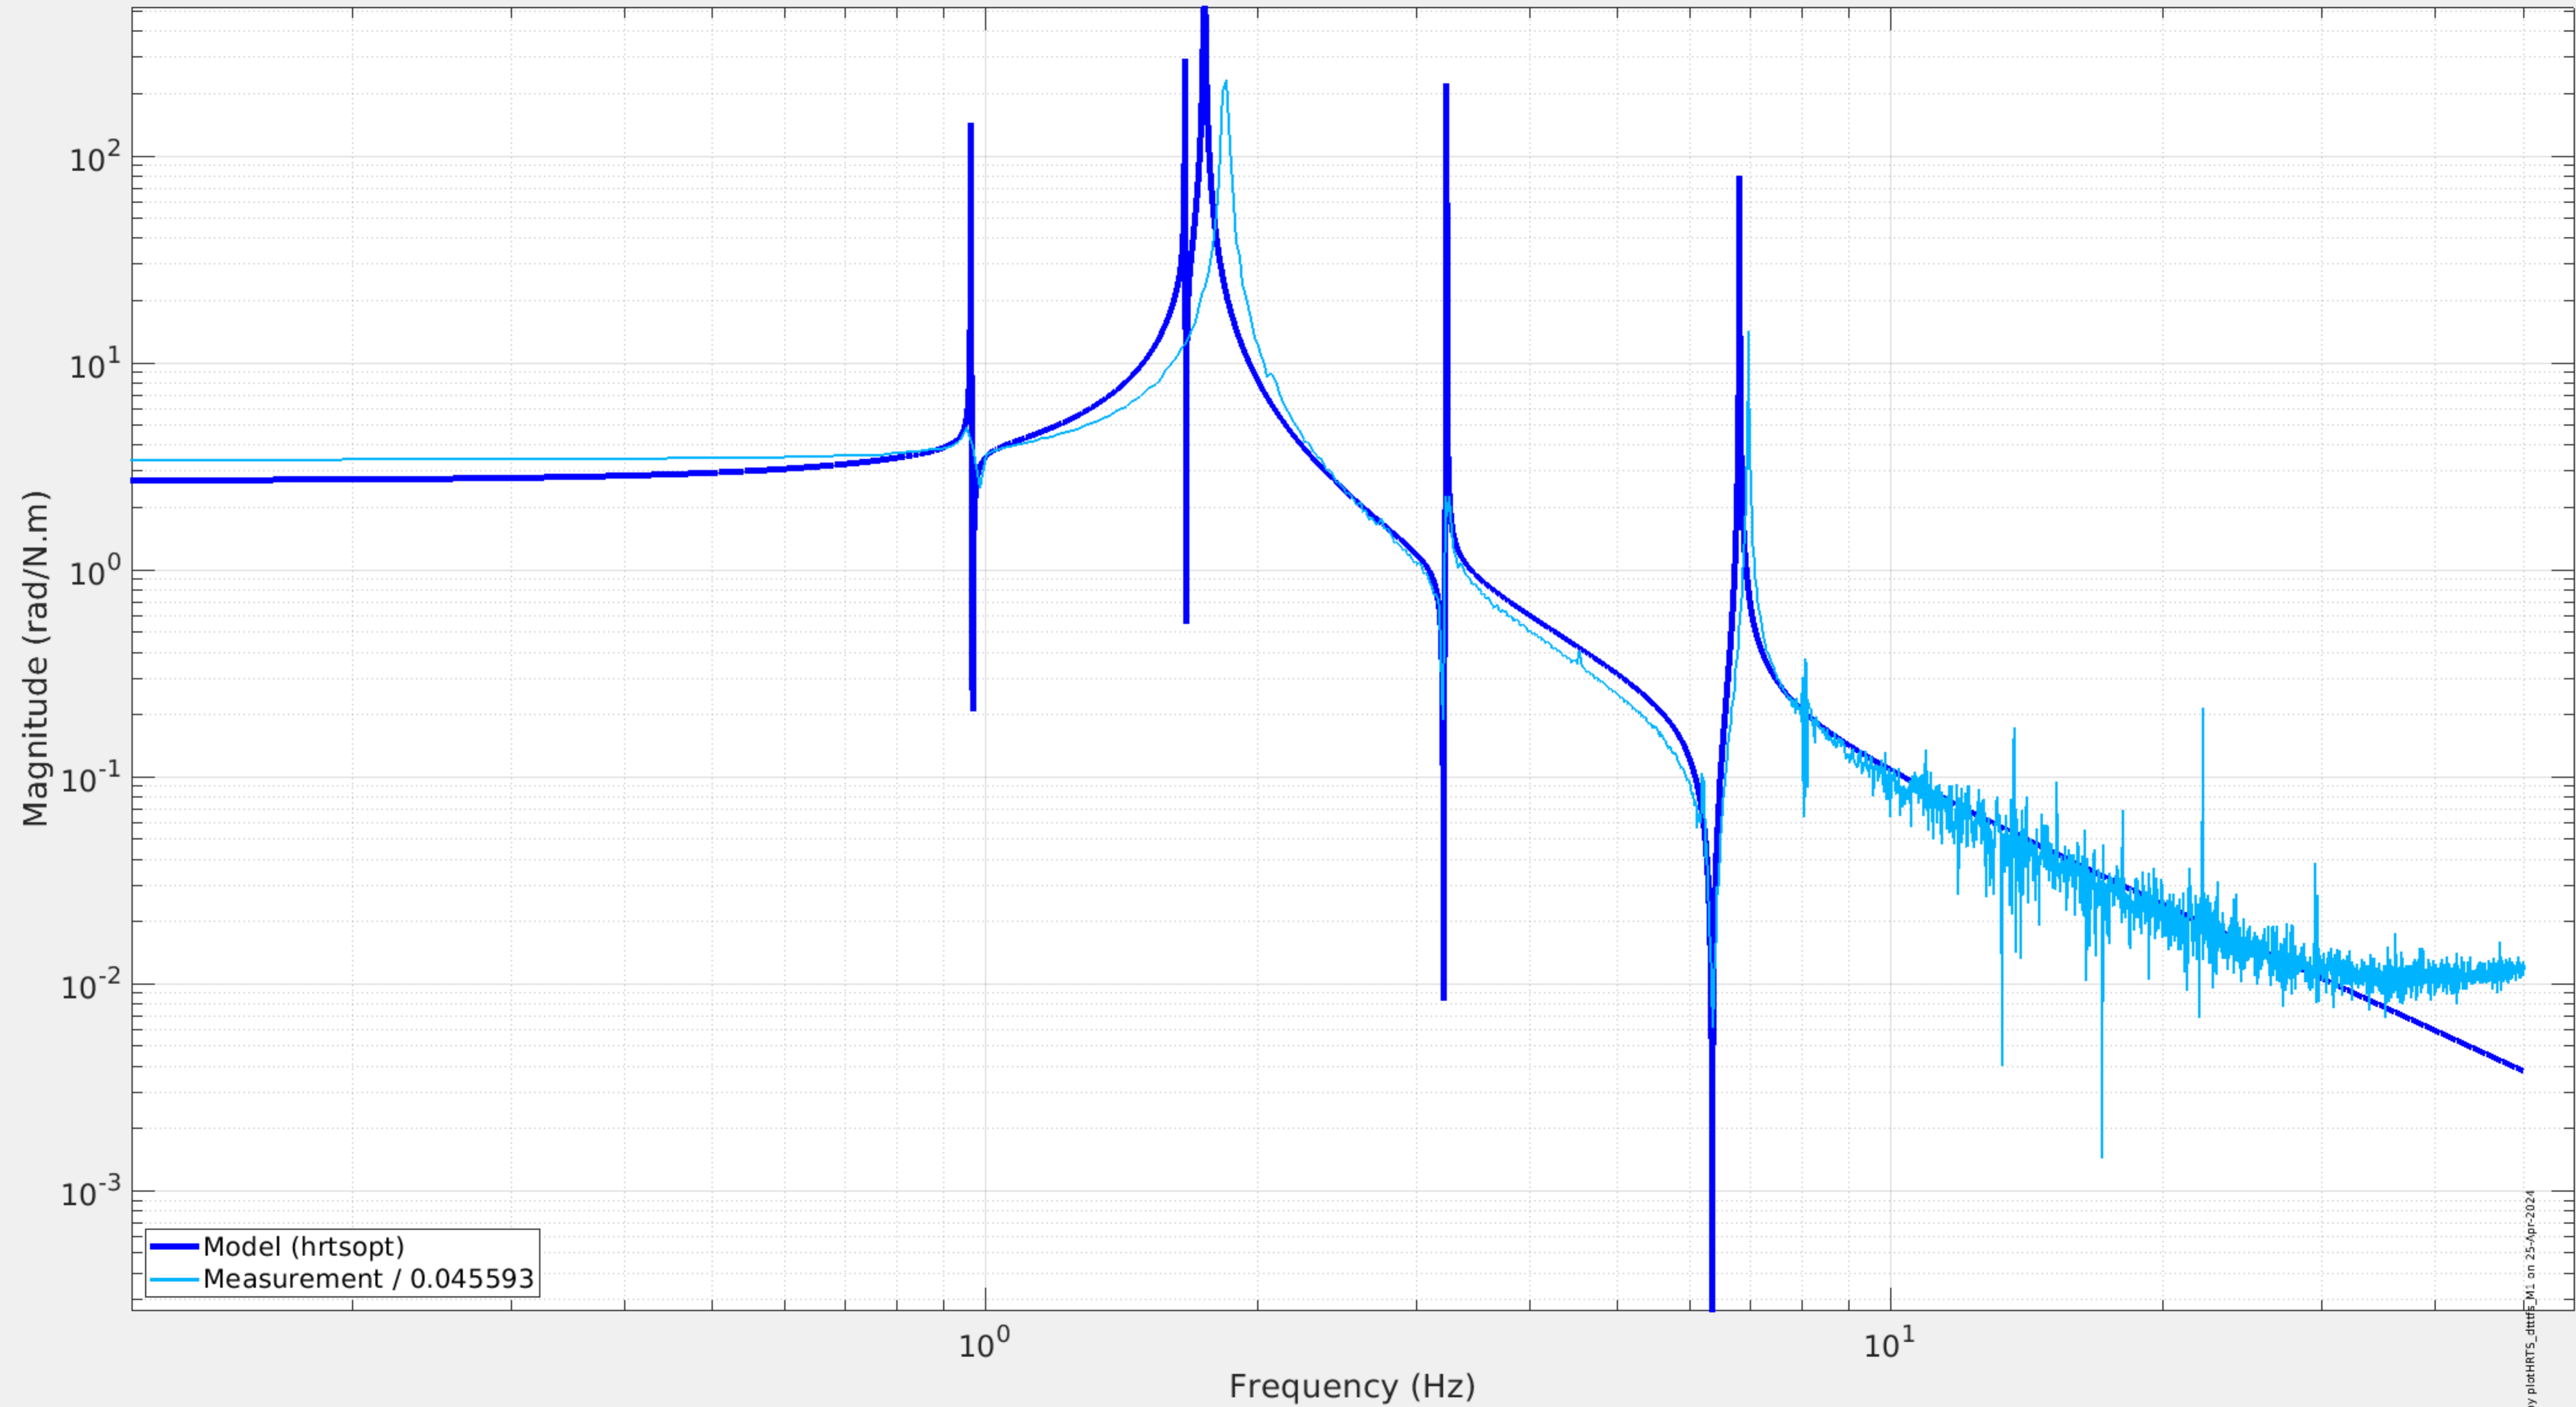

X1SUSLO1 BUILD
M1L to L, 2024_04_16

X1SUSLO1 BUILD
M1P to P, 2024_04_16

Model (hrtsopt)
Measurement / 0.045593

X1SUSLO1 BUILD
M1R to R, 2024_04_16

X1SUSLO1 BUILD M1T to T, 2024_04_16

X1SUSLO1 BUILD
M1V to V, 2024_04_16

X1SUSLO1 BUILD
M1Y to Y, 2024₀4₁6

Model (hrtsopt)
Measurement / 0.045593