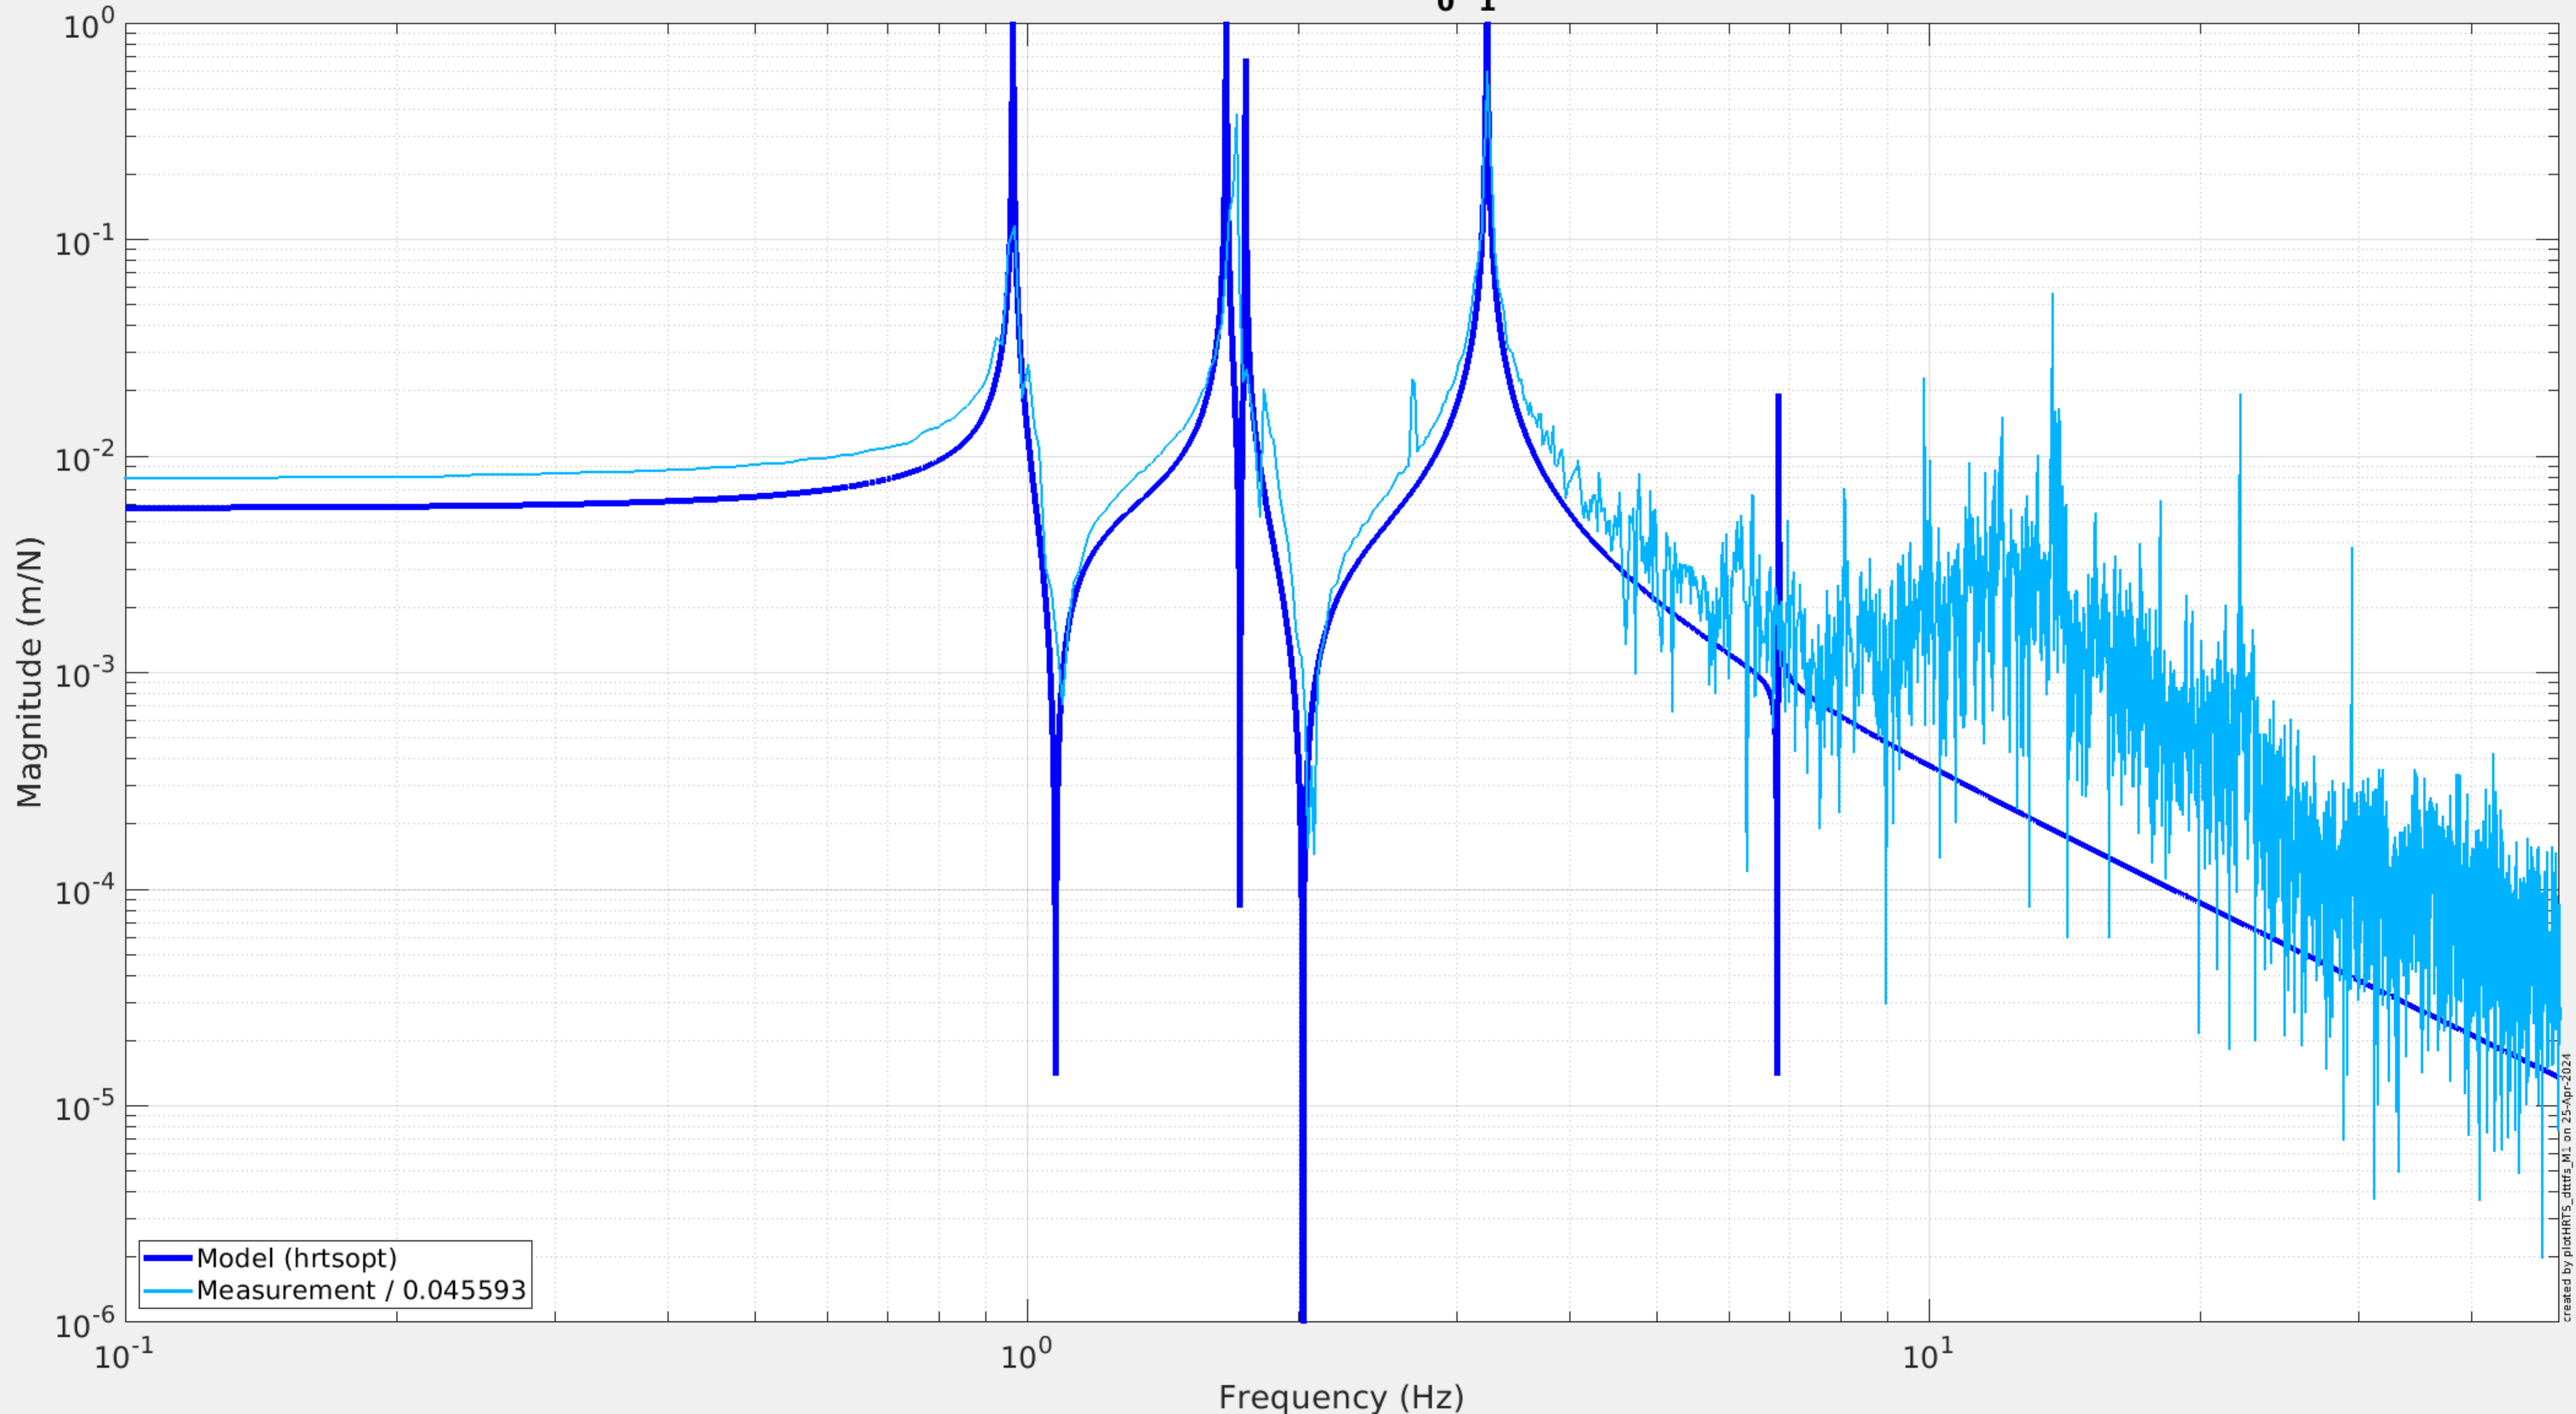

X1SUSLO1 BUILD
M1L to L, 2024_04_16

X1SUSLO1 BUILD
M1P to P, 2024_04_16

Model (hrtsopt)
Measurement / 0.045593

X1SUSLO1 BUILD
M1R to R, 2024_04_16

X1SUSLO1 BUILD M1T to T, 2024_04_16

X1SUSLO1 BUILD
M1V to V, 2024_04_16

X1SUSLO1 BUILD
M1Y to Y, 2024₀4₁6

Model (hrtsopt)
Measurement / 0.045593