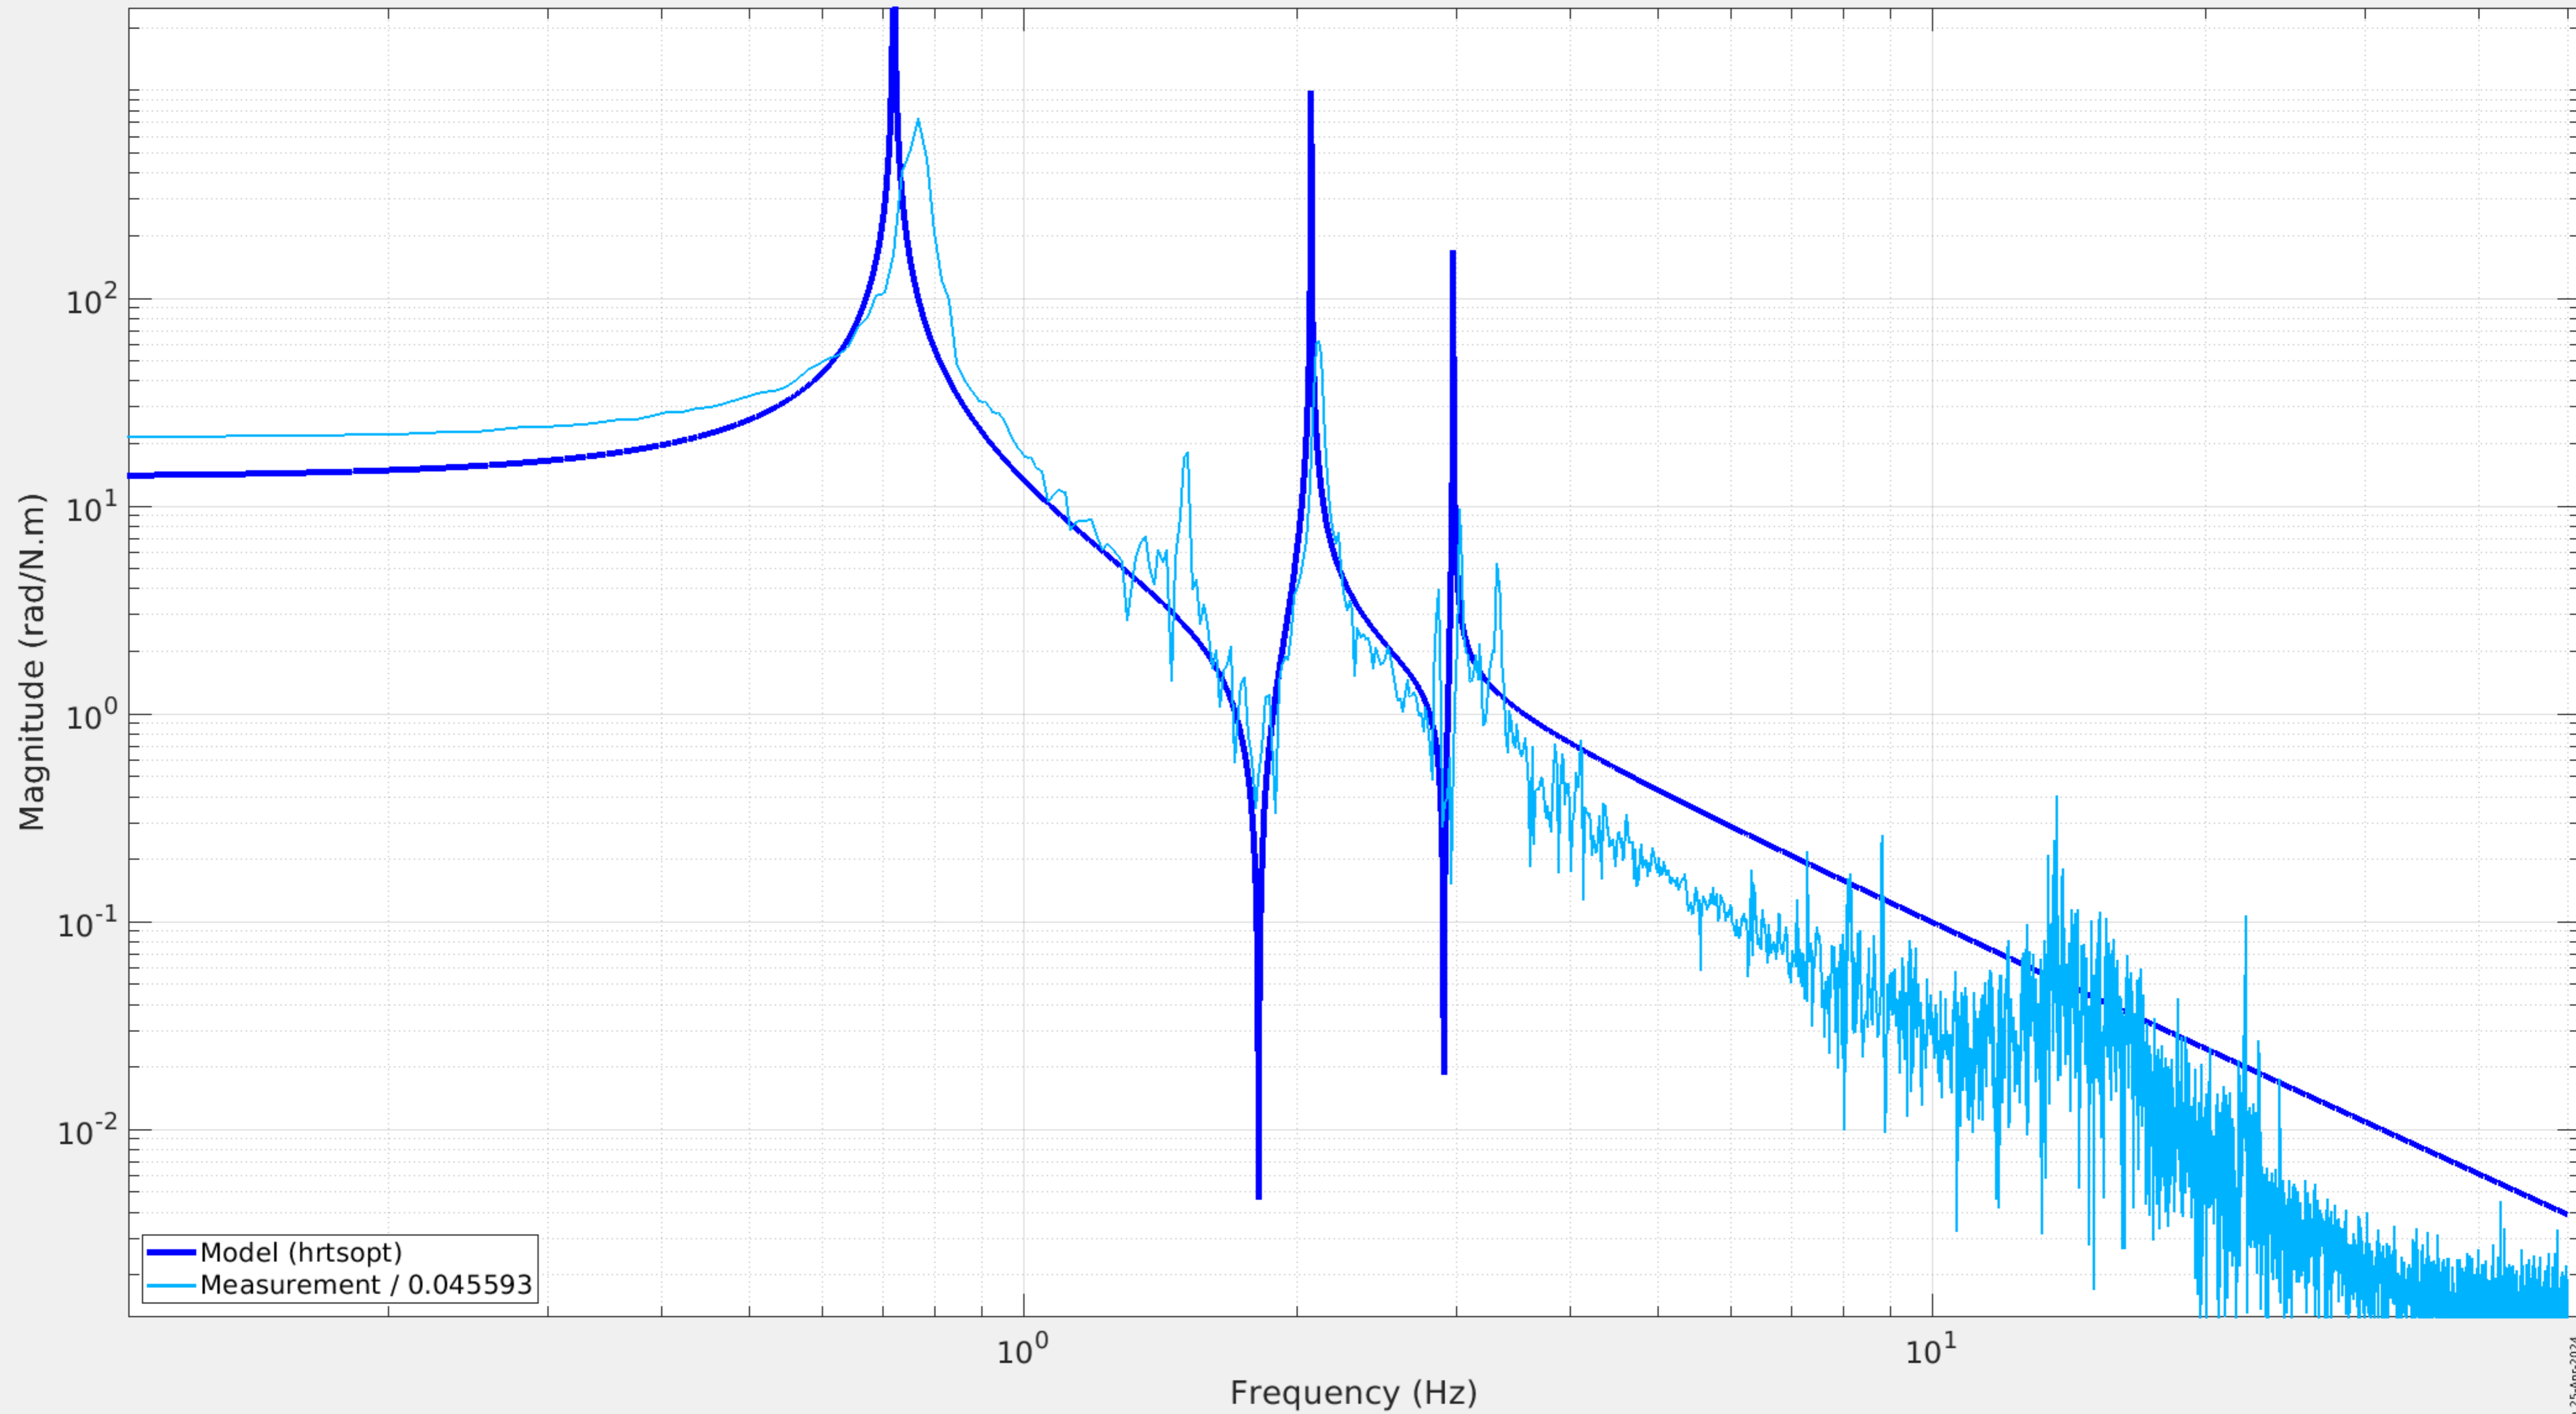

X1SUSLO1 BUILD
M1L to L, 2024_04_16

X1SUSLO1 BUILD
M1P to P, 2024_04_16

Model (hrtsopt)
Measurement / 0.045593

X1SUSLO1 BUILD
M1R to R, 2024_04_16

X1SUSLO1 BUILD M1T to T, 2024_04_16

X1SUSLO1 BUILD
M1V to V, 2024_04_16

X1SUSLO1 BUILD
M1Y to Y, 2024₀4₁6

Model (hrtsopt)
Measurement / 0.045593