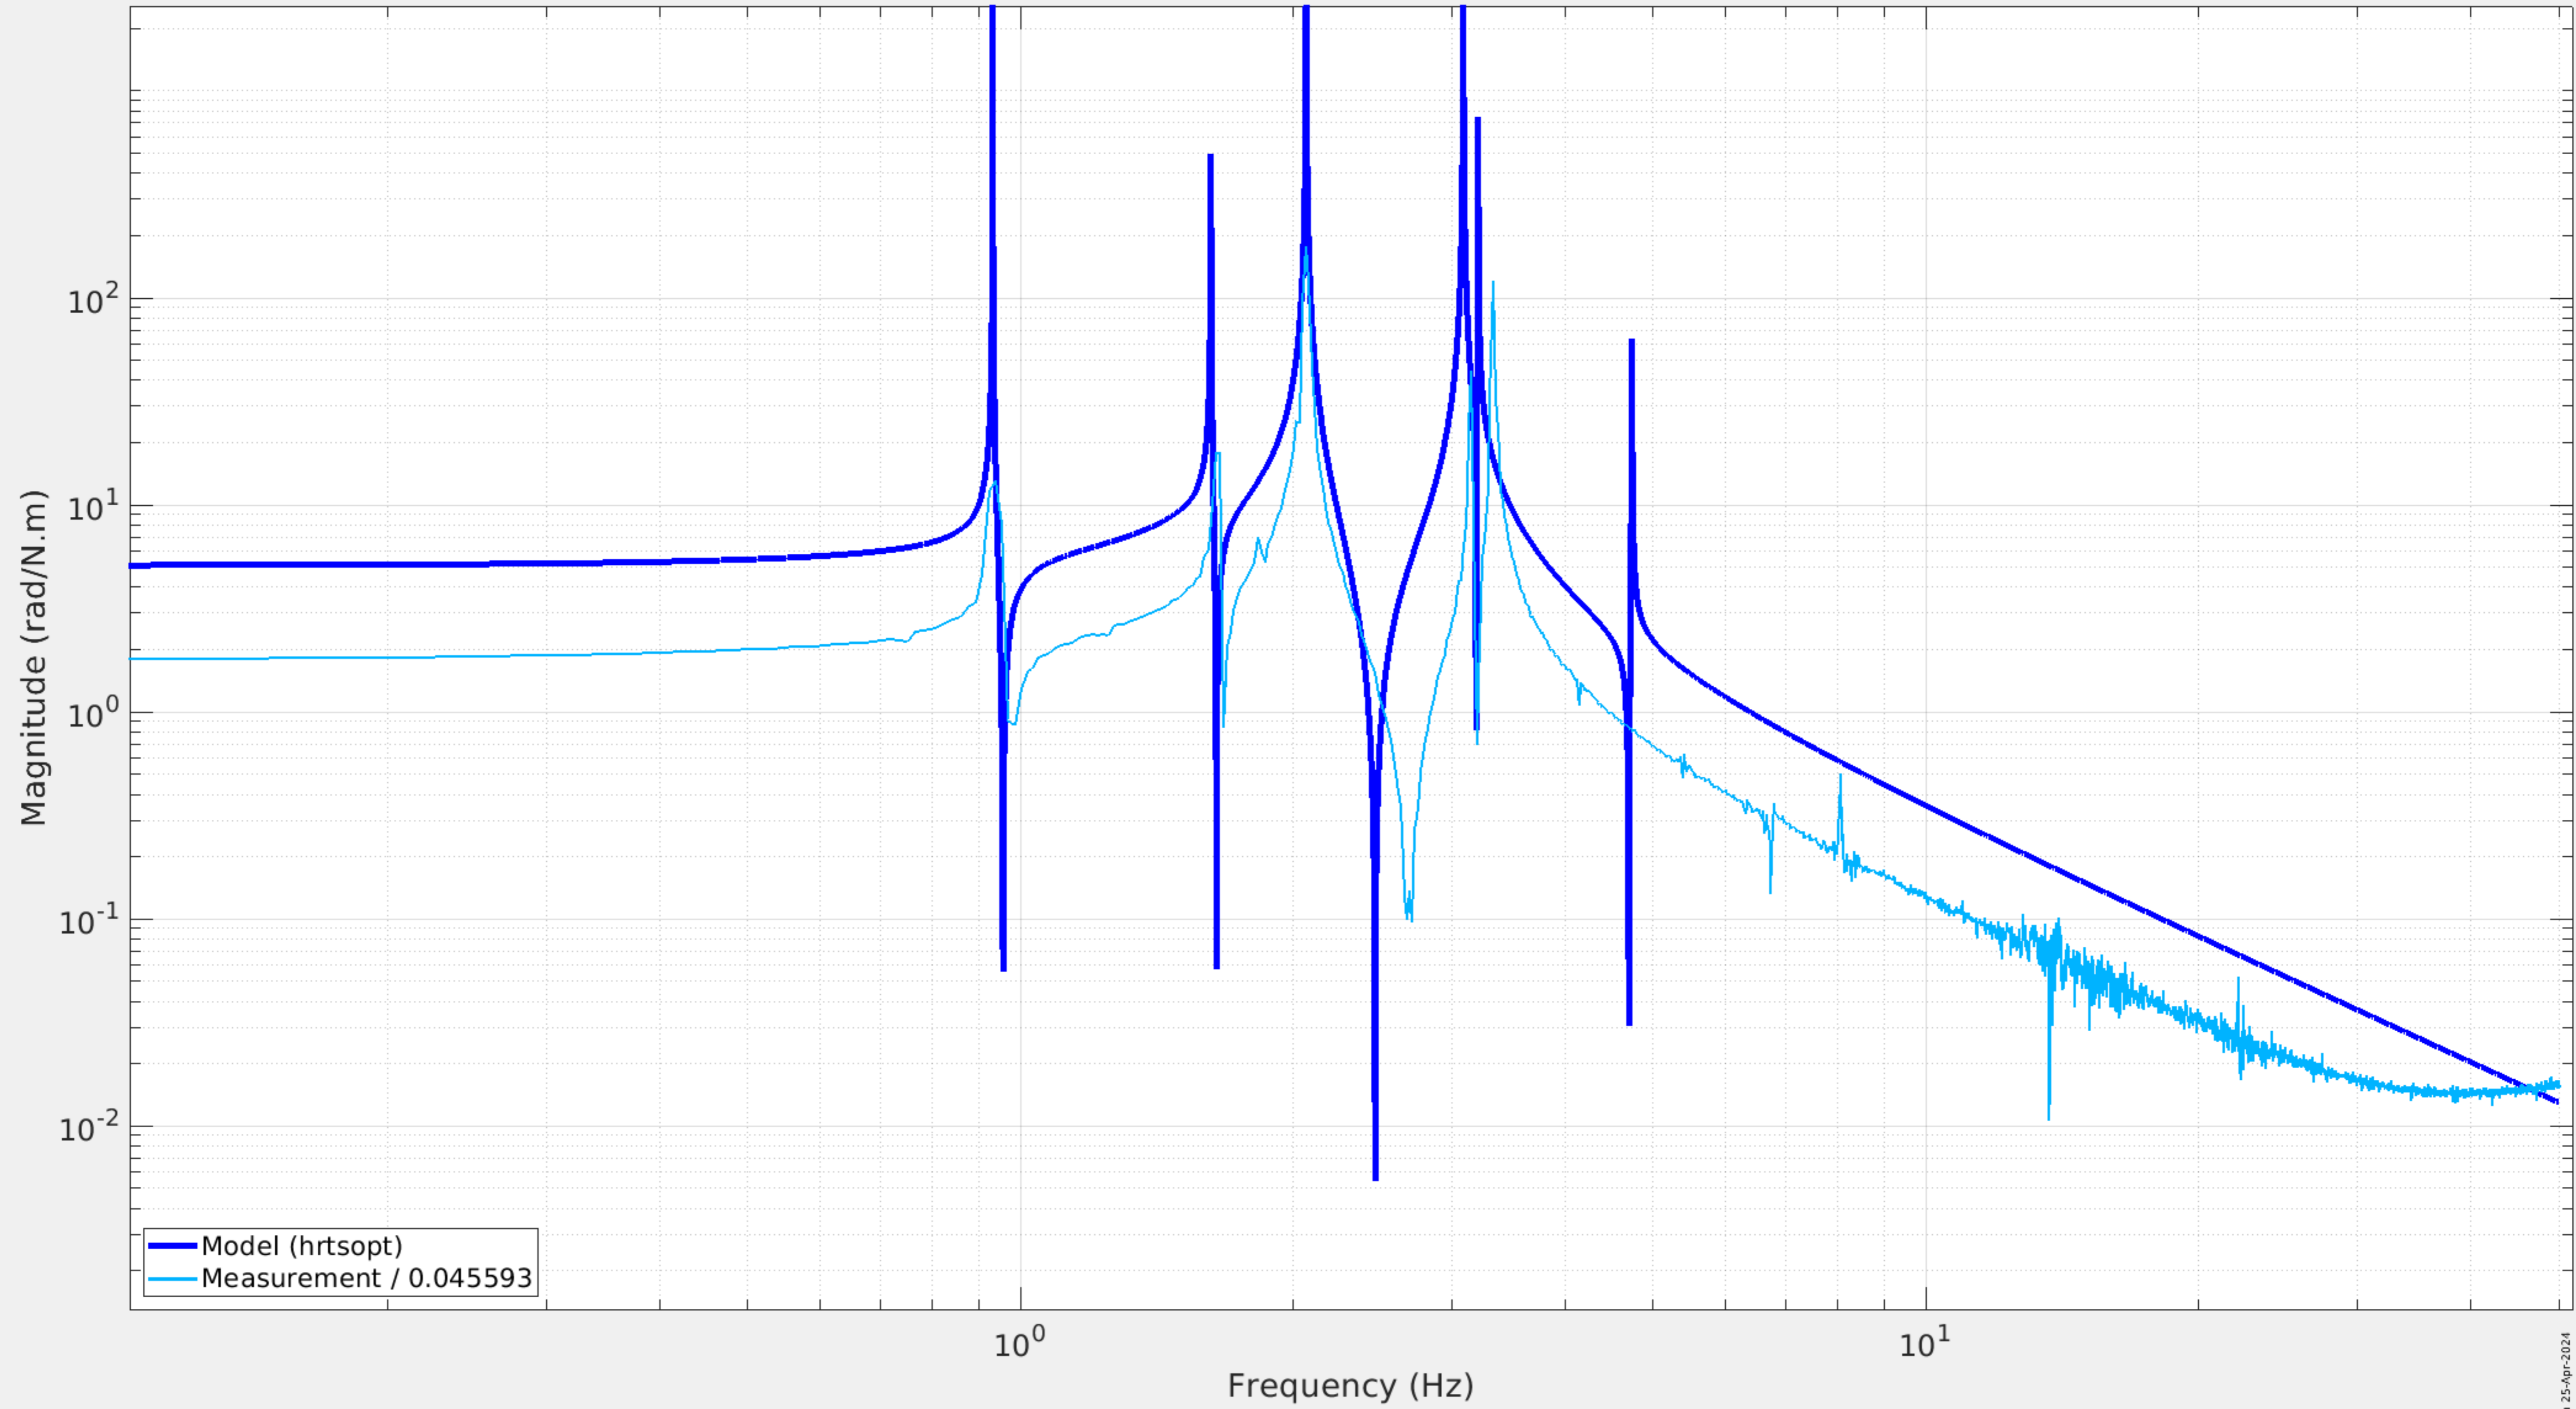

X1SUSLO1 BUILD
M1L to L, 2024_04_16

X1SUSLO1 BUILD
M1P to P, 2024_04_16

Model (hrtsopt)
Measurement / 0.045593

X1SUSLO1 BUILD
M1R to R, 2024_04_16

X1SUSLO1 BUILD M1T to T, 2024_04_16

X1SUSLO1 BUILD
M1V to V, 2024_04_16

X1SUSLO1 BUILD
M1Y to Y, 2024₀4₁6

Model (hrtsopt)
Measurement / 0.045593