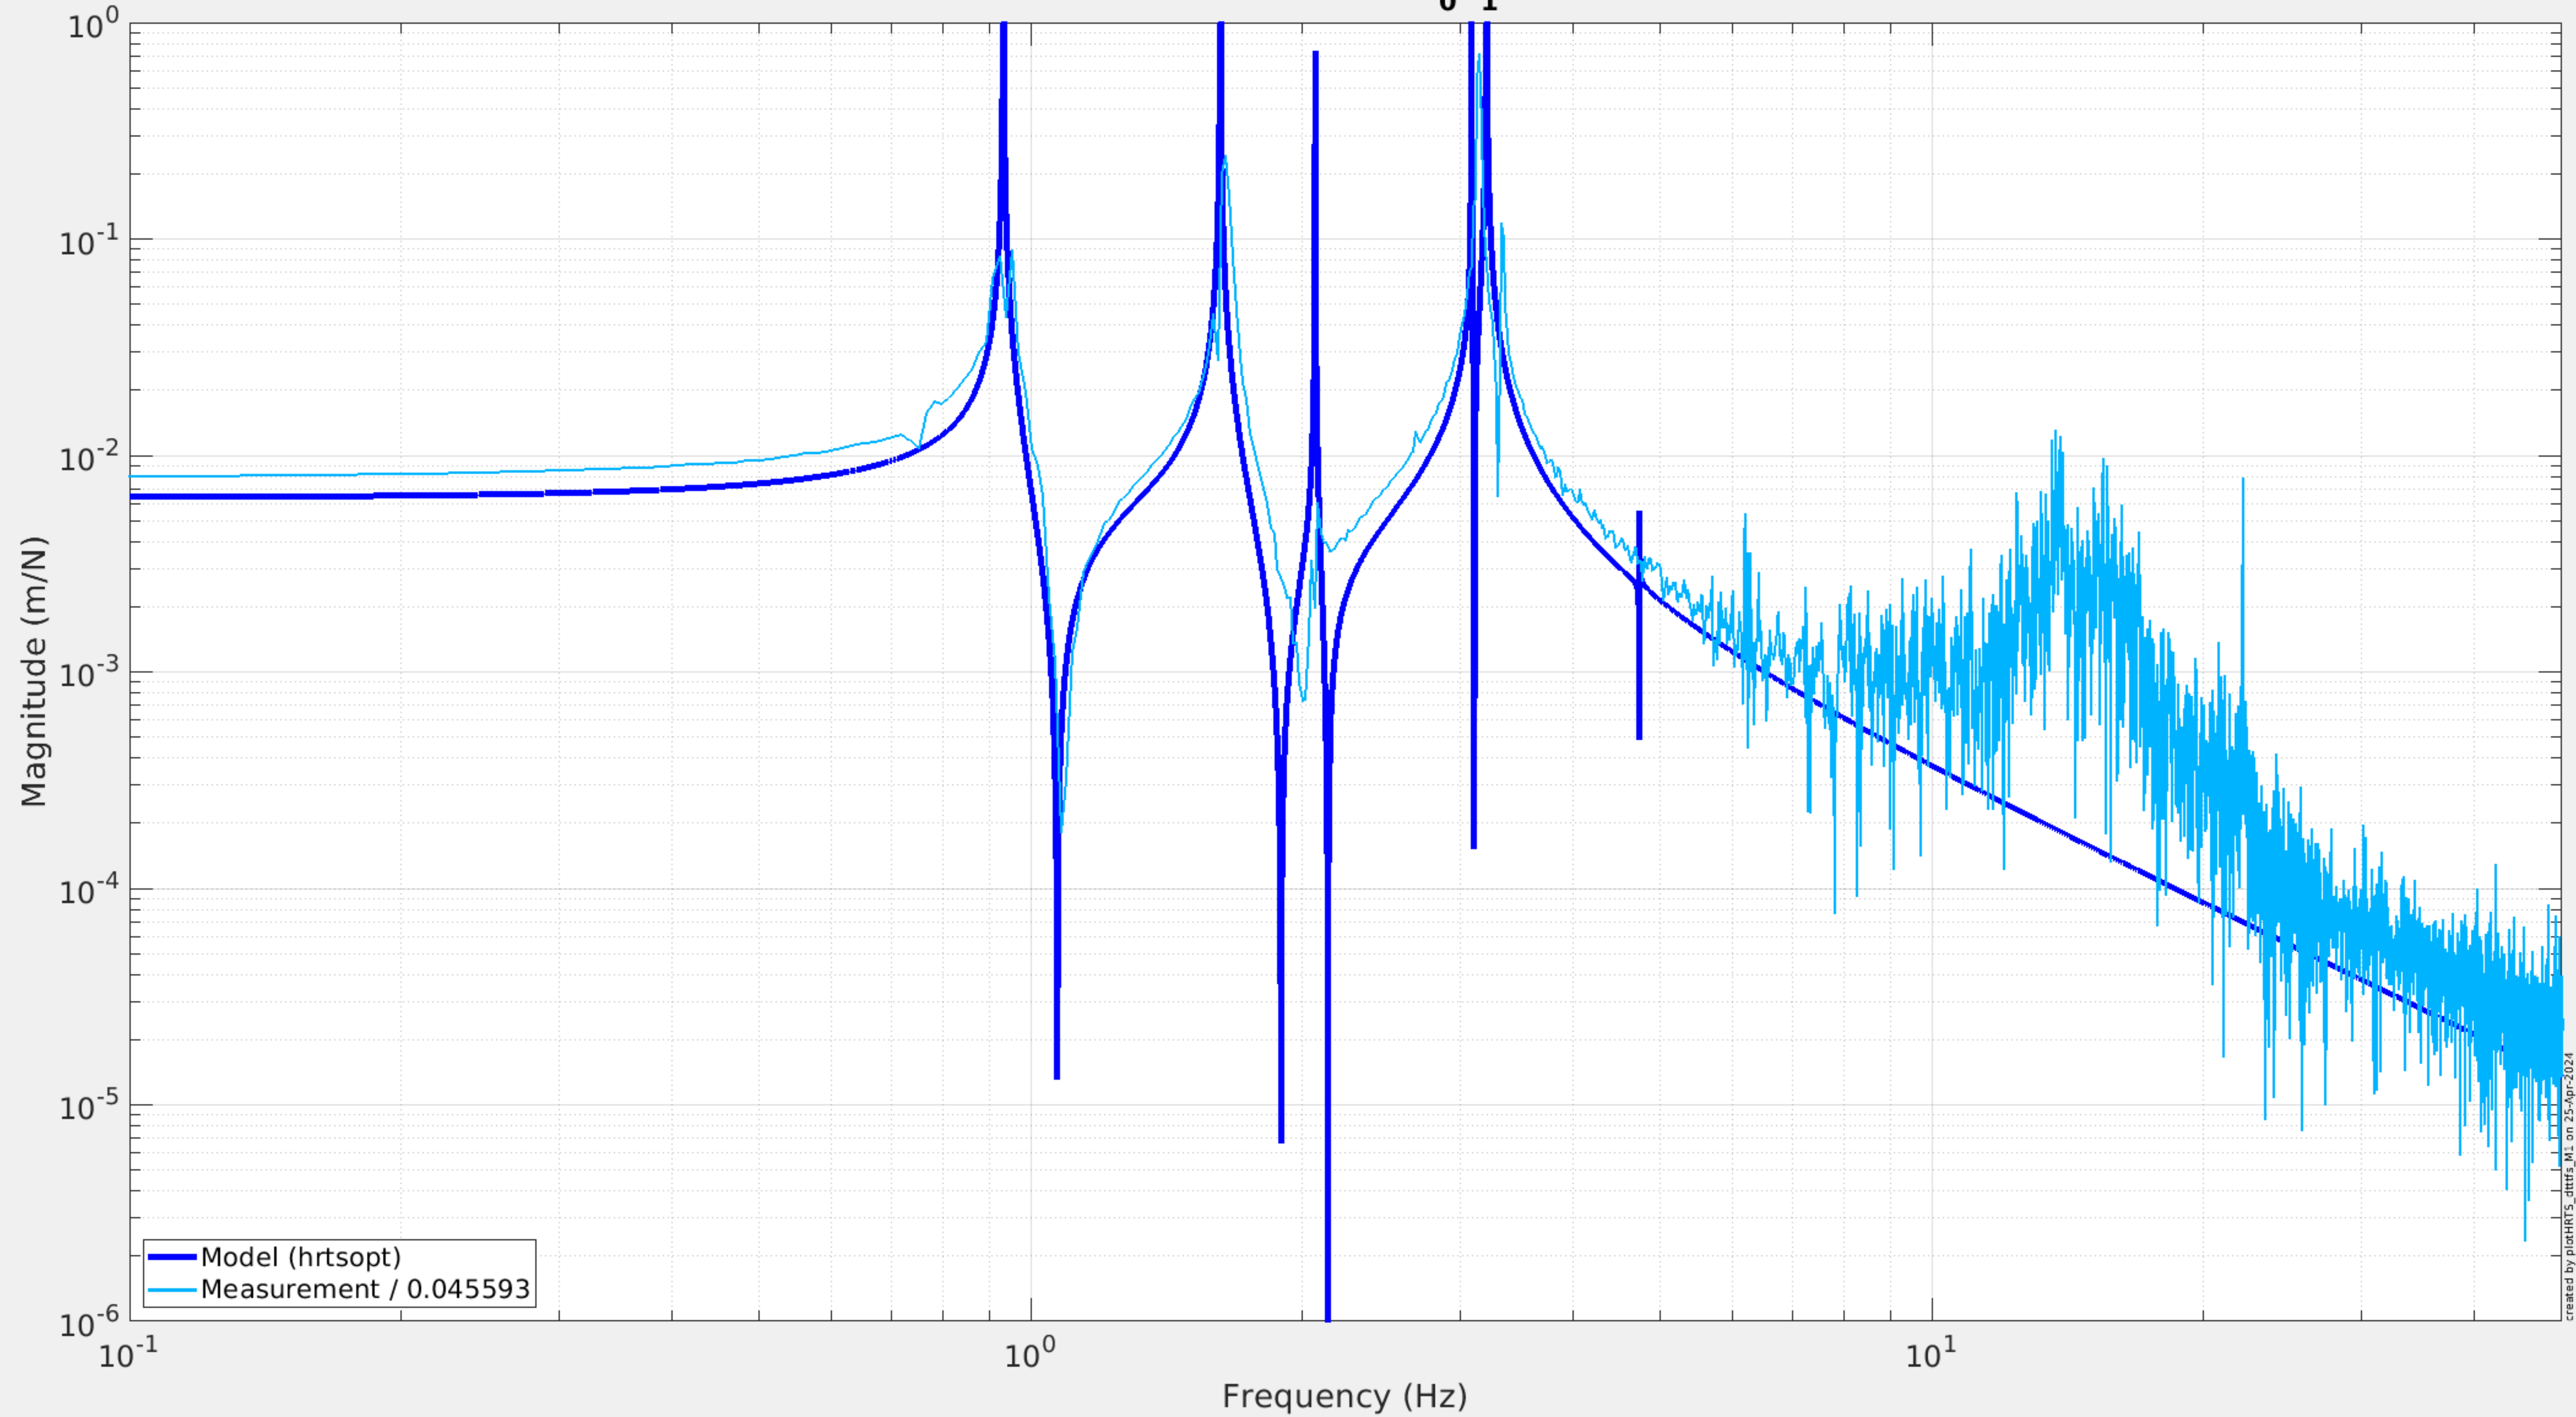

X1SUSLO1 BUILD
M1L to L, 2024_04_16

X1SUSLO1 BUILD
M1P to P, 2024_04_16

Model (hrtsopt)
Measurement / 0.045593

X1SUSLO1 BUILD
M1R to R, 2024_04_16

X1SUSLO1 BUILD M1T to T, 2024_04_16

X1SUSLO1 BUILD
M1V to V, 2024_04_16

X1SUSLO1 BUILD
M1Y to Y, 2024₀4₁6

Model (hrtsopt)
Measurement / 0.045593