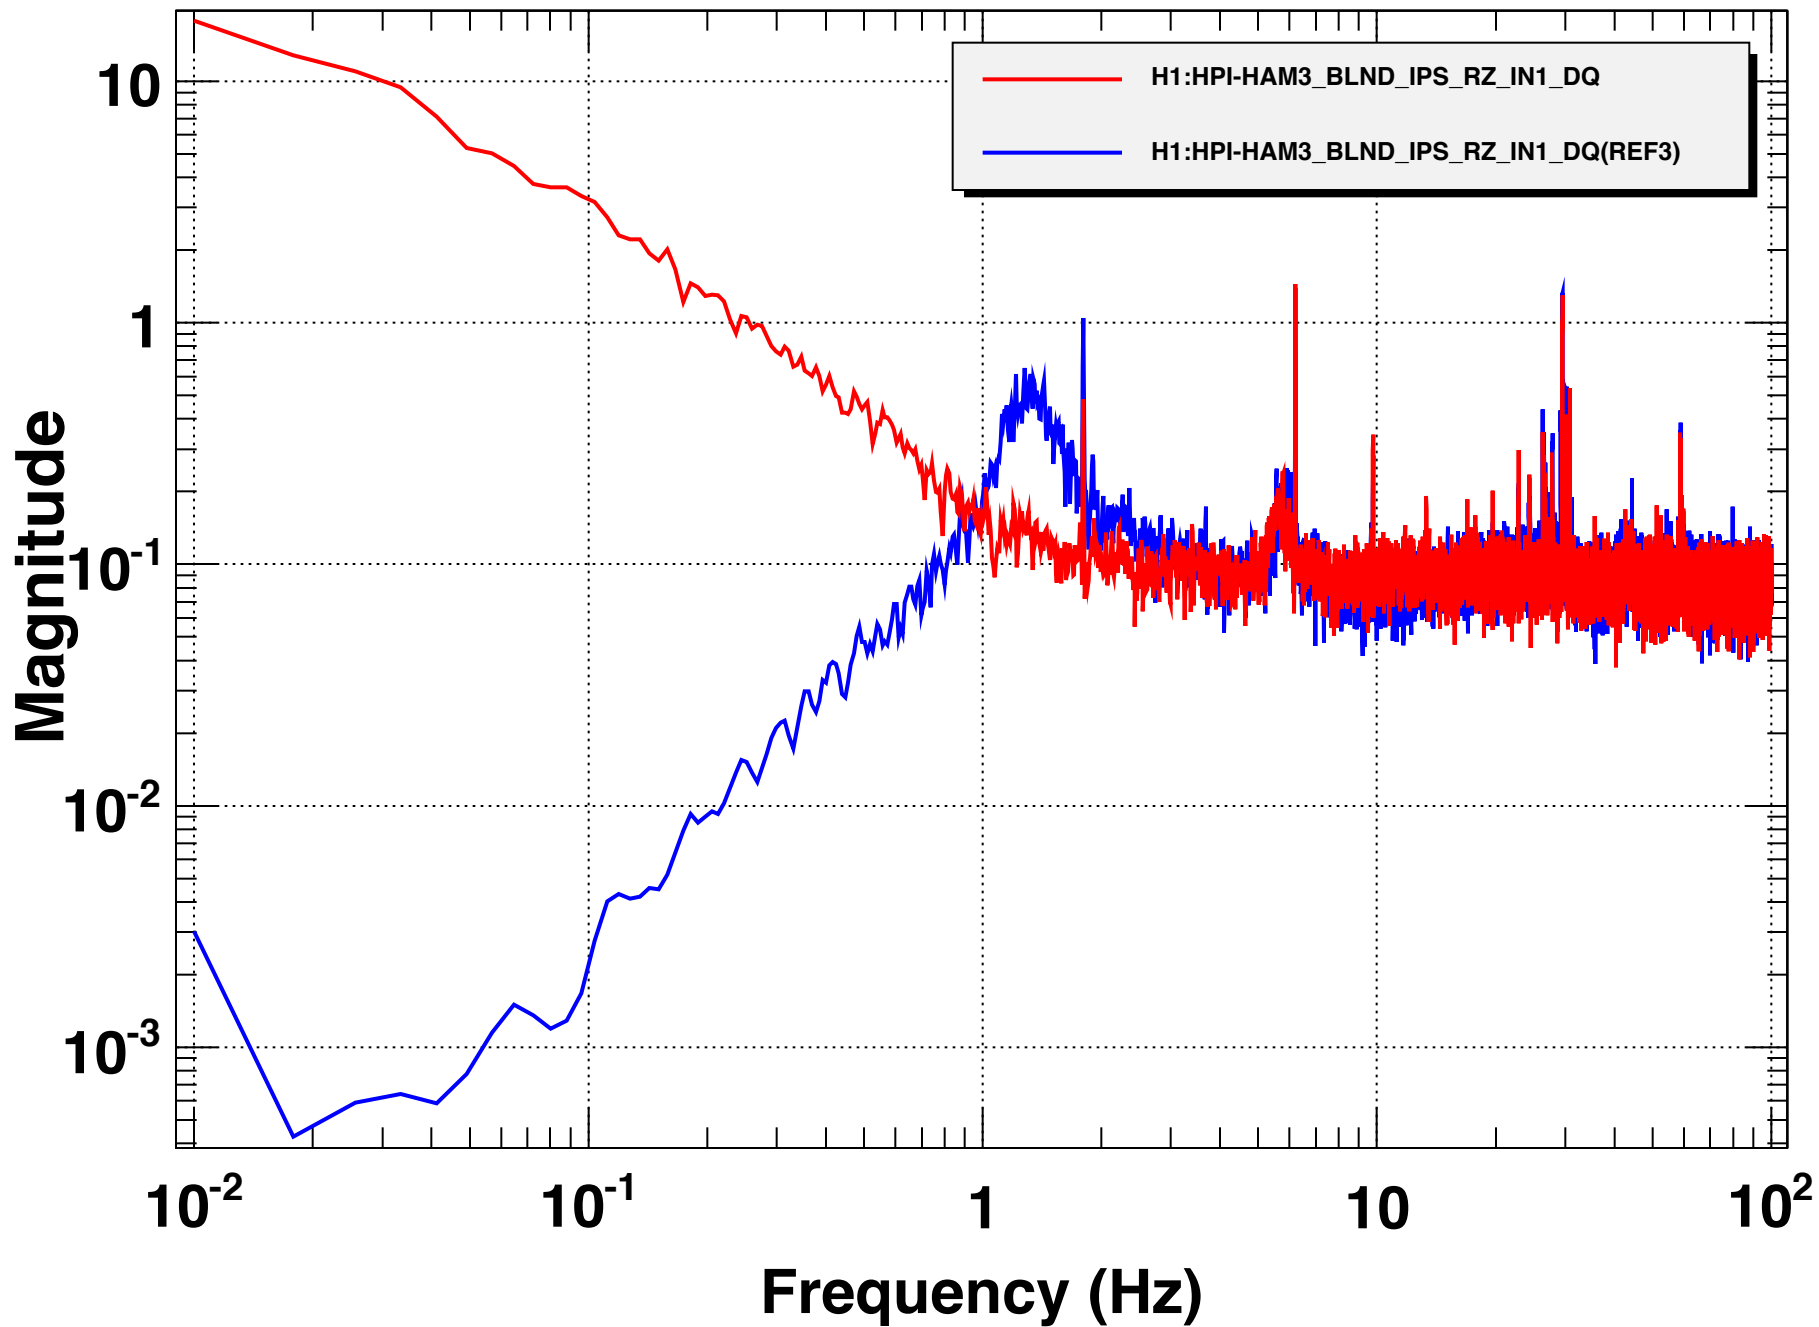

Power spectrum

***T0=25/09/2013 23:38:10**

Avg=10

BW=0.0117187

Power spectrum

*T0=25/09/2013 23:38:10

Avg=10

BW=0.0117187

Power spectrum

***T0=25/09/2013 23:38:10**

Avg=10

BW=0.0117187

Power spectrum

***T0=25/09/2013 23:38:10**

Avg=10

BW=0.0117187