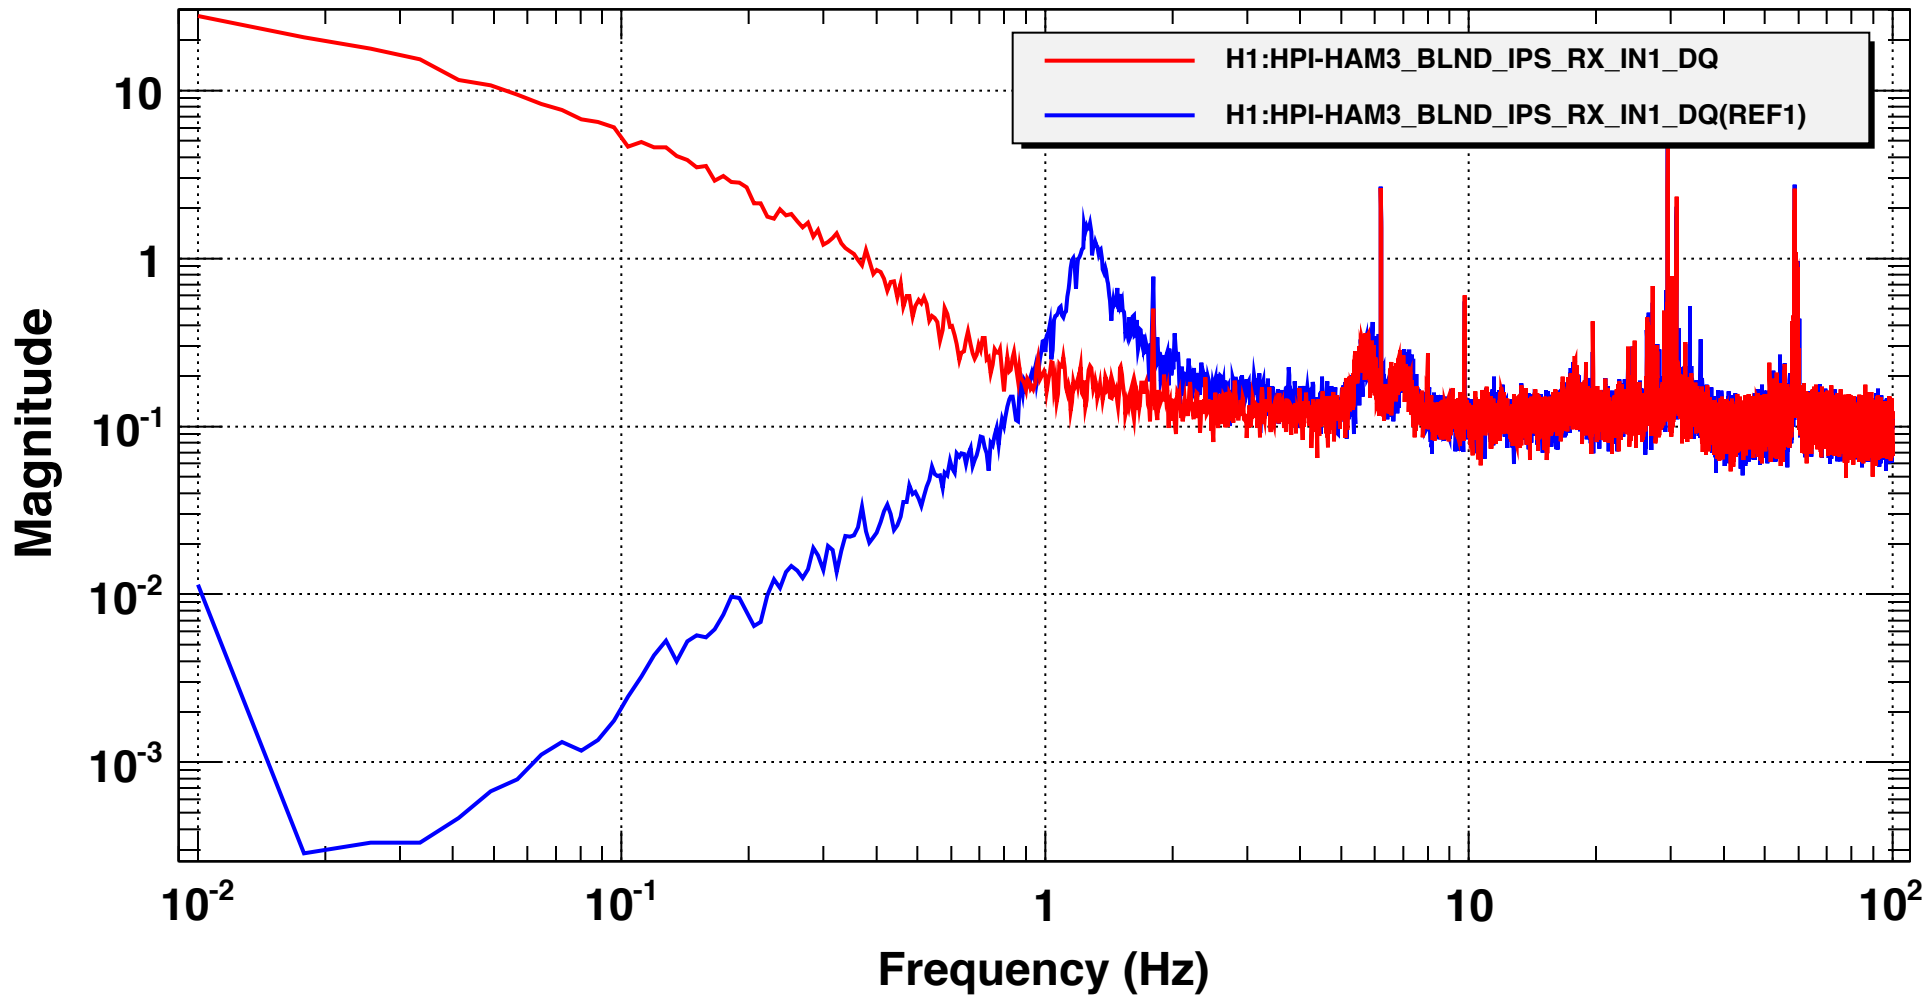

Power spectrum

***T0=25/09/2013 23:38:10**

Avg=10

BW=0.0117187

Power spectrum

*T0=25/09/2013 23:38:10

Avg=10

BW=0.0117187

Power spectrum

***T0=25/09/2013 23:38:10**

Avg=10

BW=0.0117187

Power spectrum

***T0=25/09/2013 23:38:10**

Avg=10

BW=0.0117187