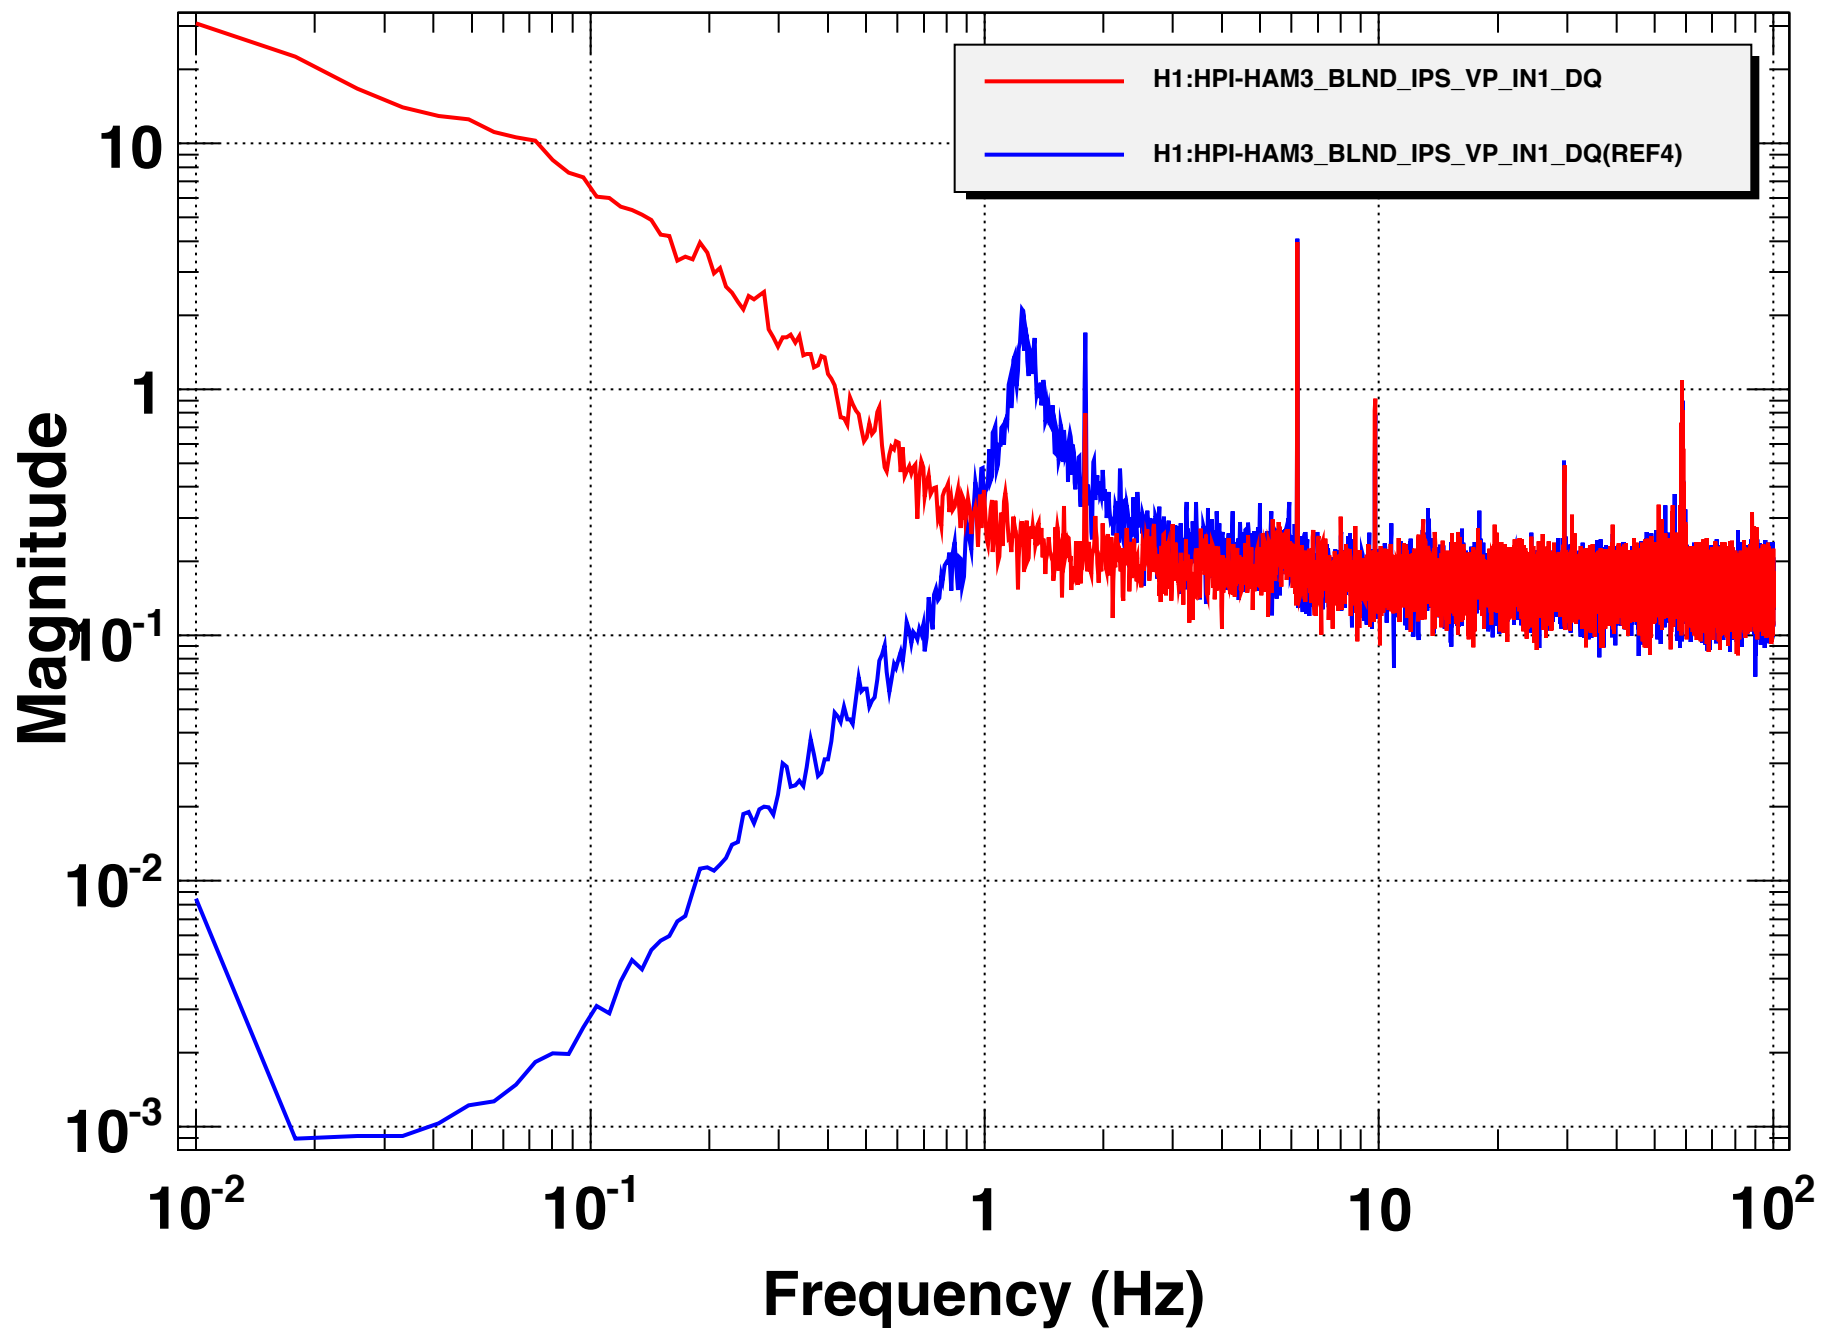

Power spectrum

***T0=25/09/2013 23:38:10**

Avg=10

BW=0.0117187

Power spectrum

*T0=25/09/2013 23:38:10

Avg=10

BW=0.0117187

Power spectrum

***T0=25/09/2013 23:38:10**

Avg=10

BW=0.0117187

Power spectrum

***T0=25/09/2013 23:38:10**

Avg=10

BW=0.0117187