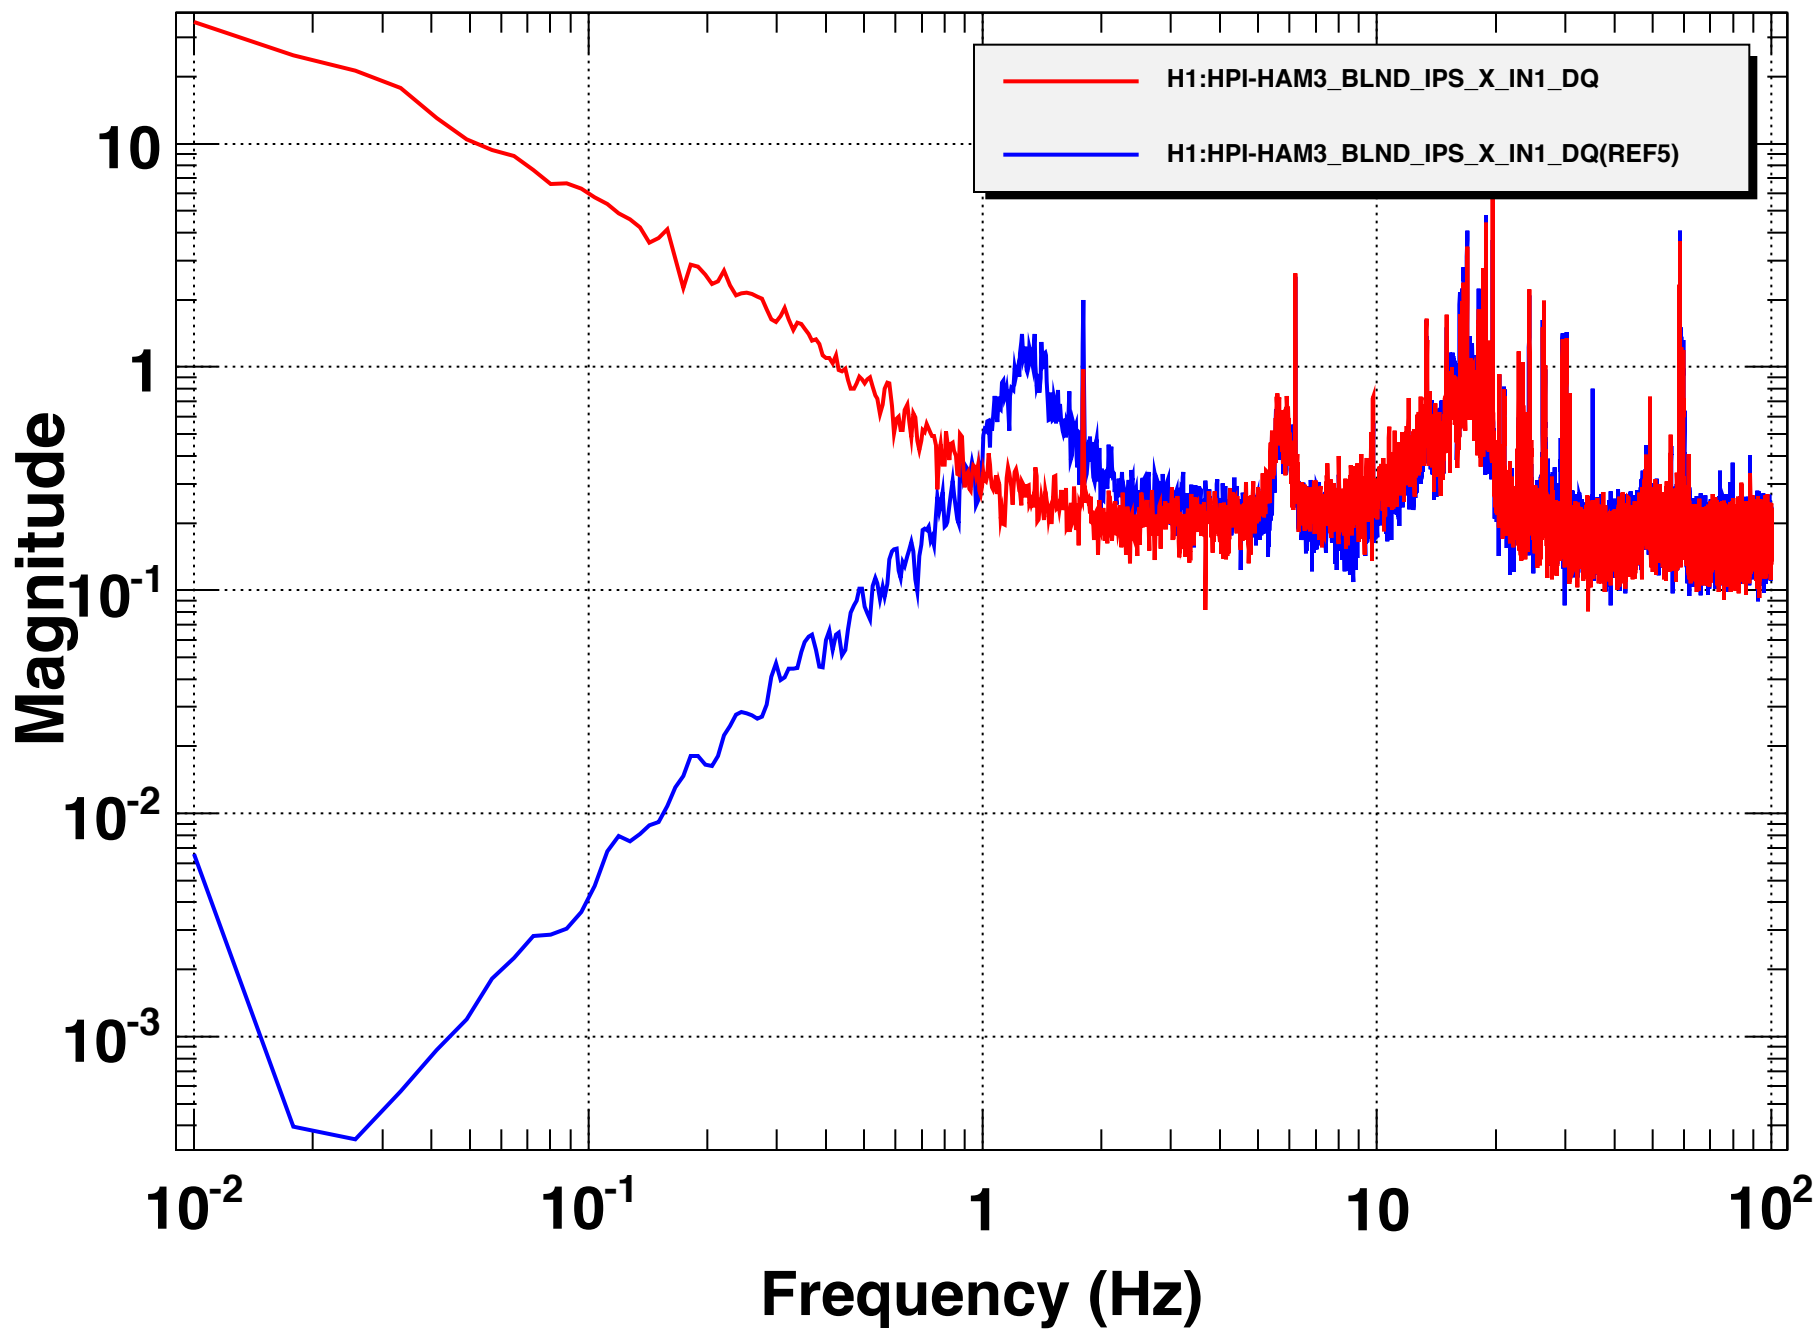

Power spectrum

***T0=25/09/2013 23:38:10**

Avg=10

BW=0.0117187

Power spectrum

*T0=25/09/2013 23:38:10

Avg=10

BW=0.0117187

Power spectrum

***T0=25/09/2013 23:38:10**

Avg=10

BW=0.0117187

Power spectrum

***T0=25/09/2013 23:38:10**

Avg=10

BW=0.0117187