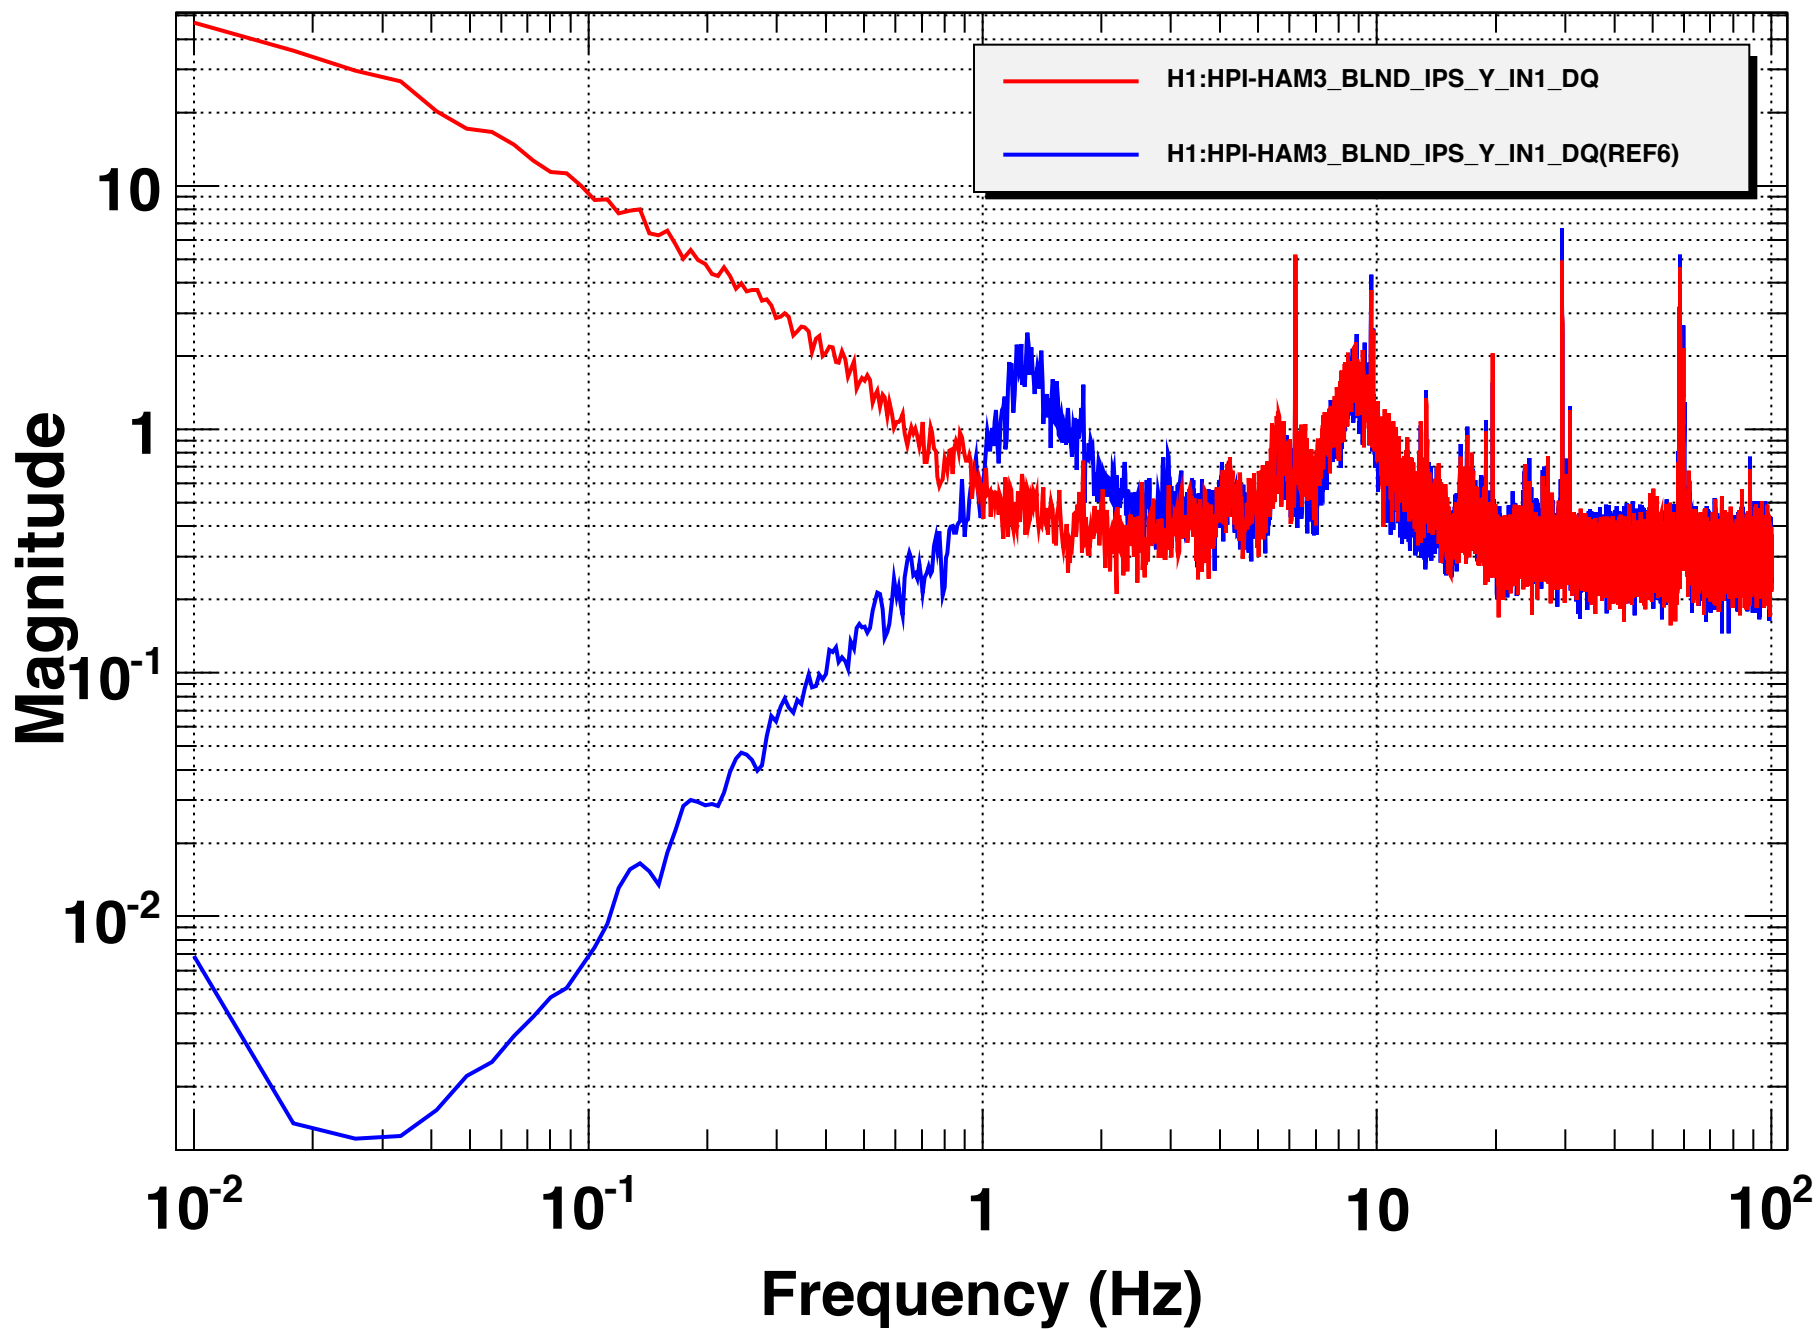

Power spectrum

***T0=25/09/2013 23:38:10**

Avg=10

BW=0.0117187

Power spectrum

*T0=25/09/2013 23:38:10

Avg=10

BW=0.0117187

Power spectrum

***T0=25/09/2013 23:38:10**

Avg=10

BW=0.0117187

Power spectrum

***T0=25/09/2013 23:38:10**

Avg=10

BW=0.0117187