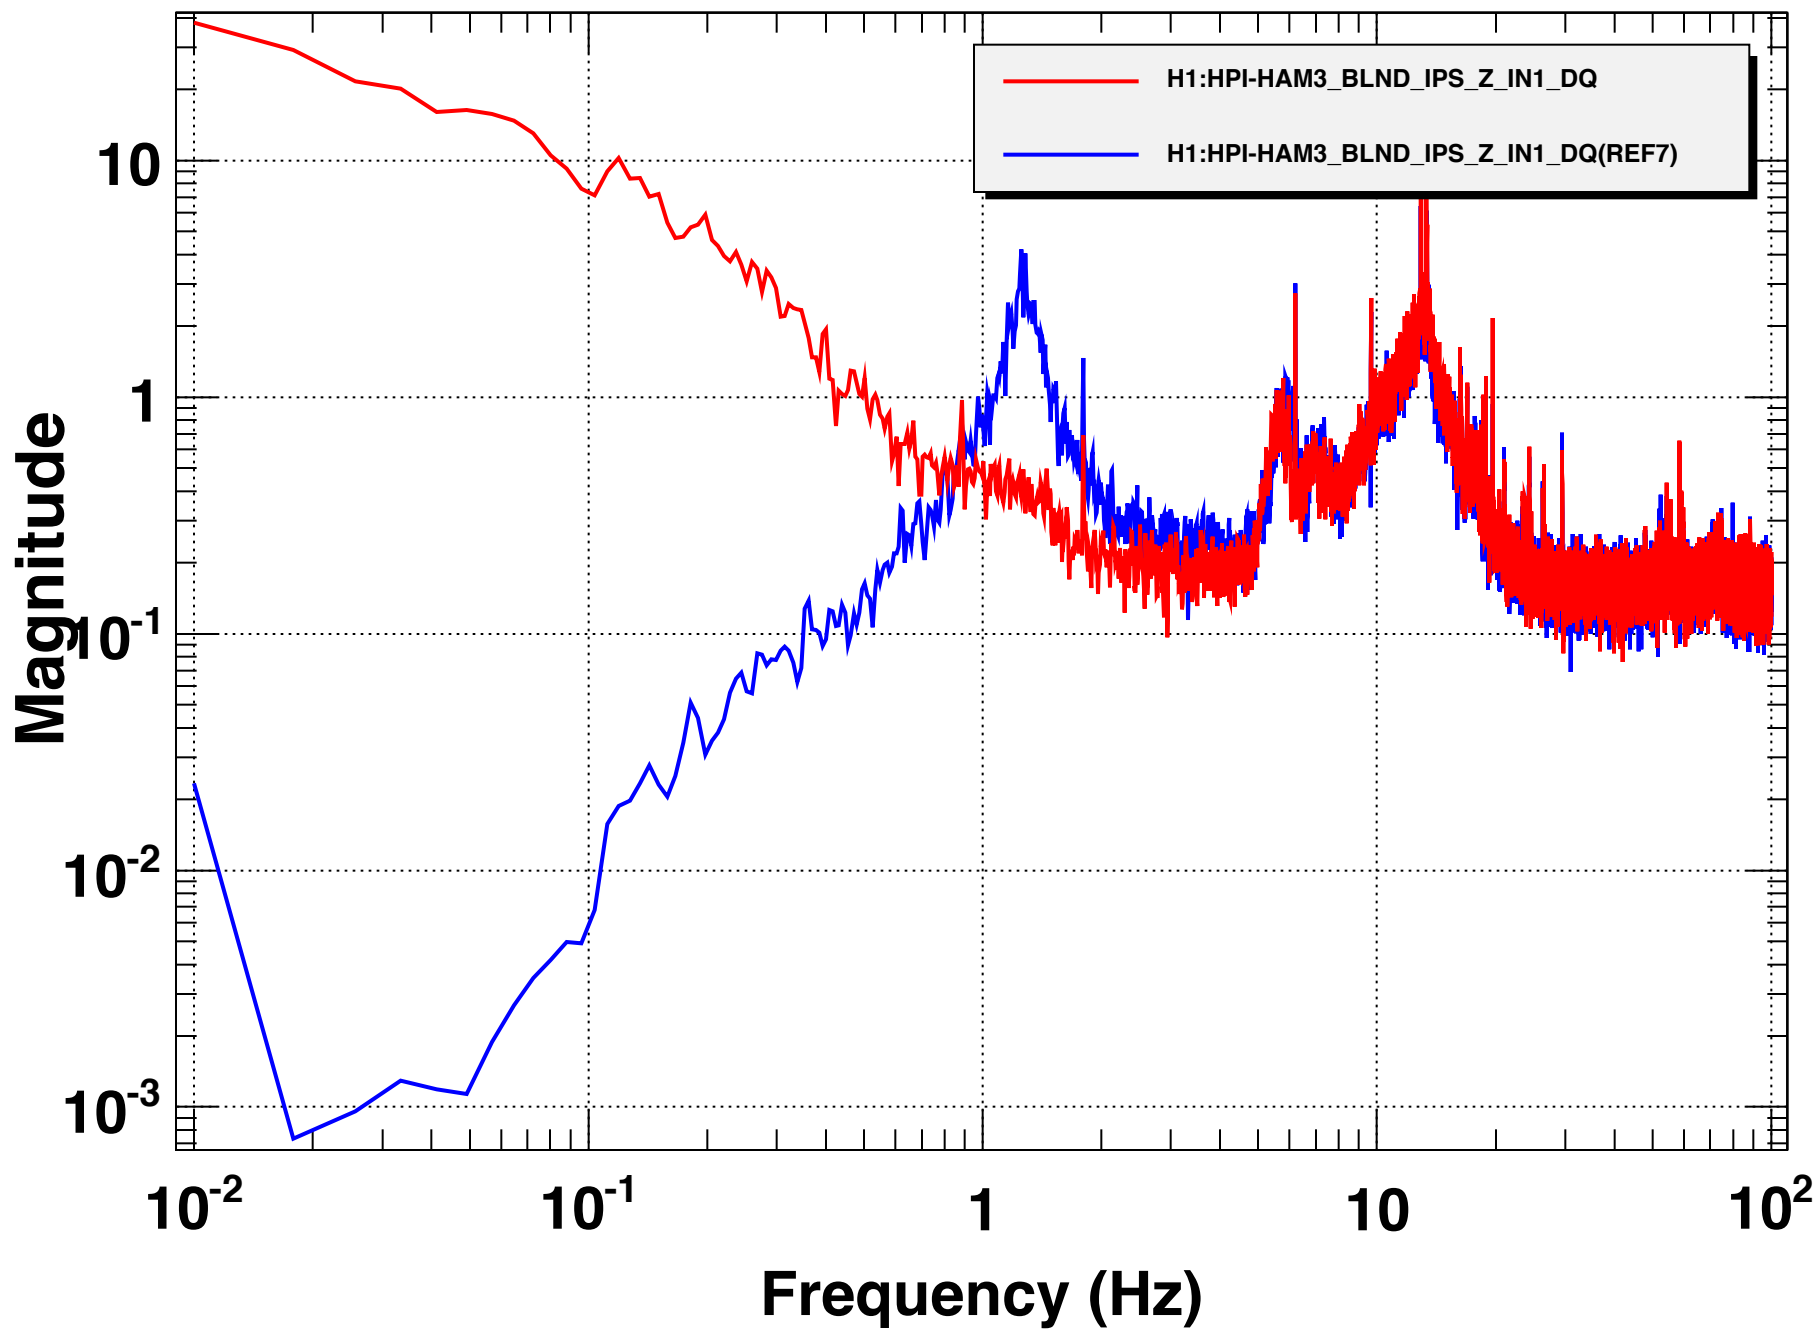

Power spectrum

***T0=25/09/2013 23:38:10**

Avg=10

BW=0.0117187

Power spectrum

*T0=25/09/2013 23:38:10

Avg=10

BW=0.0117187

Power spectrum

***T0=25/09/2013 23:38:10**

Avg=10

BW=0.0117187

Power spectrum

***T0=25/09/2013 23:38:10**

Avg=10

BW=0.0117187