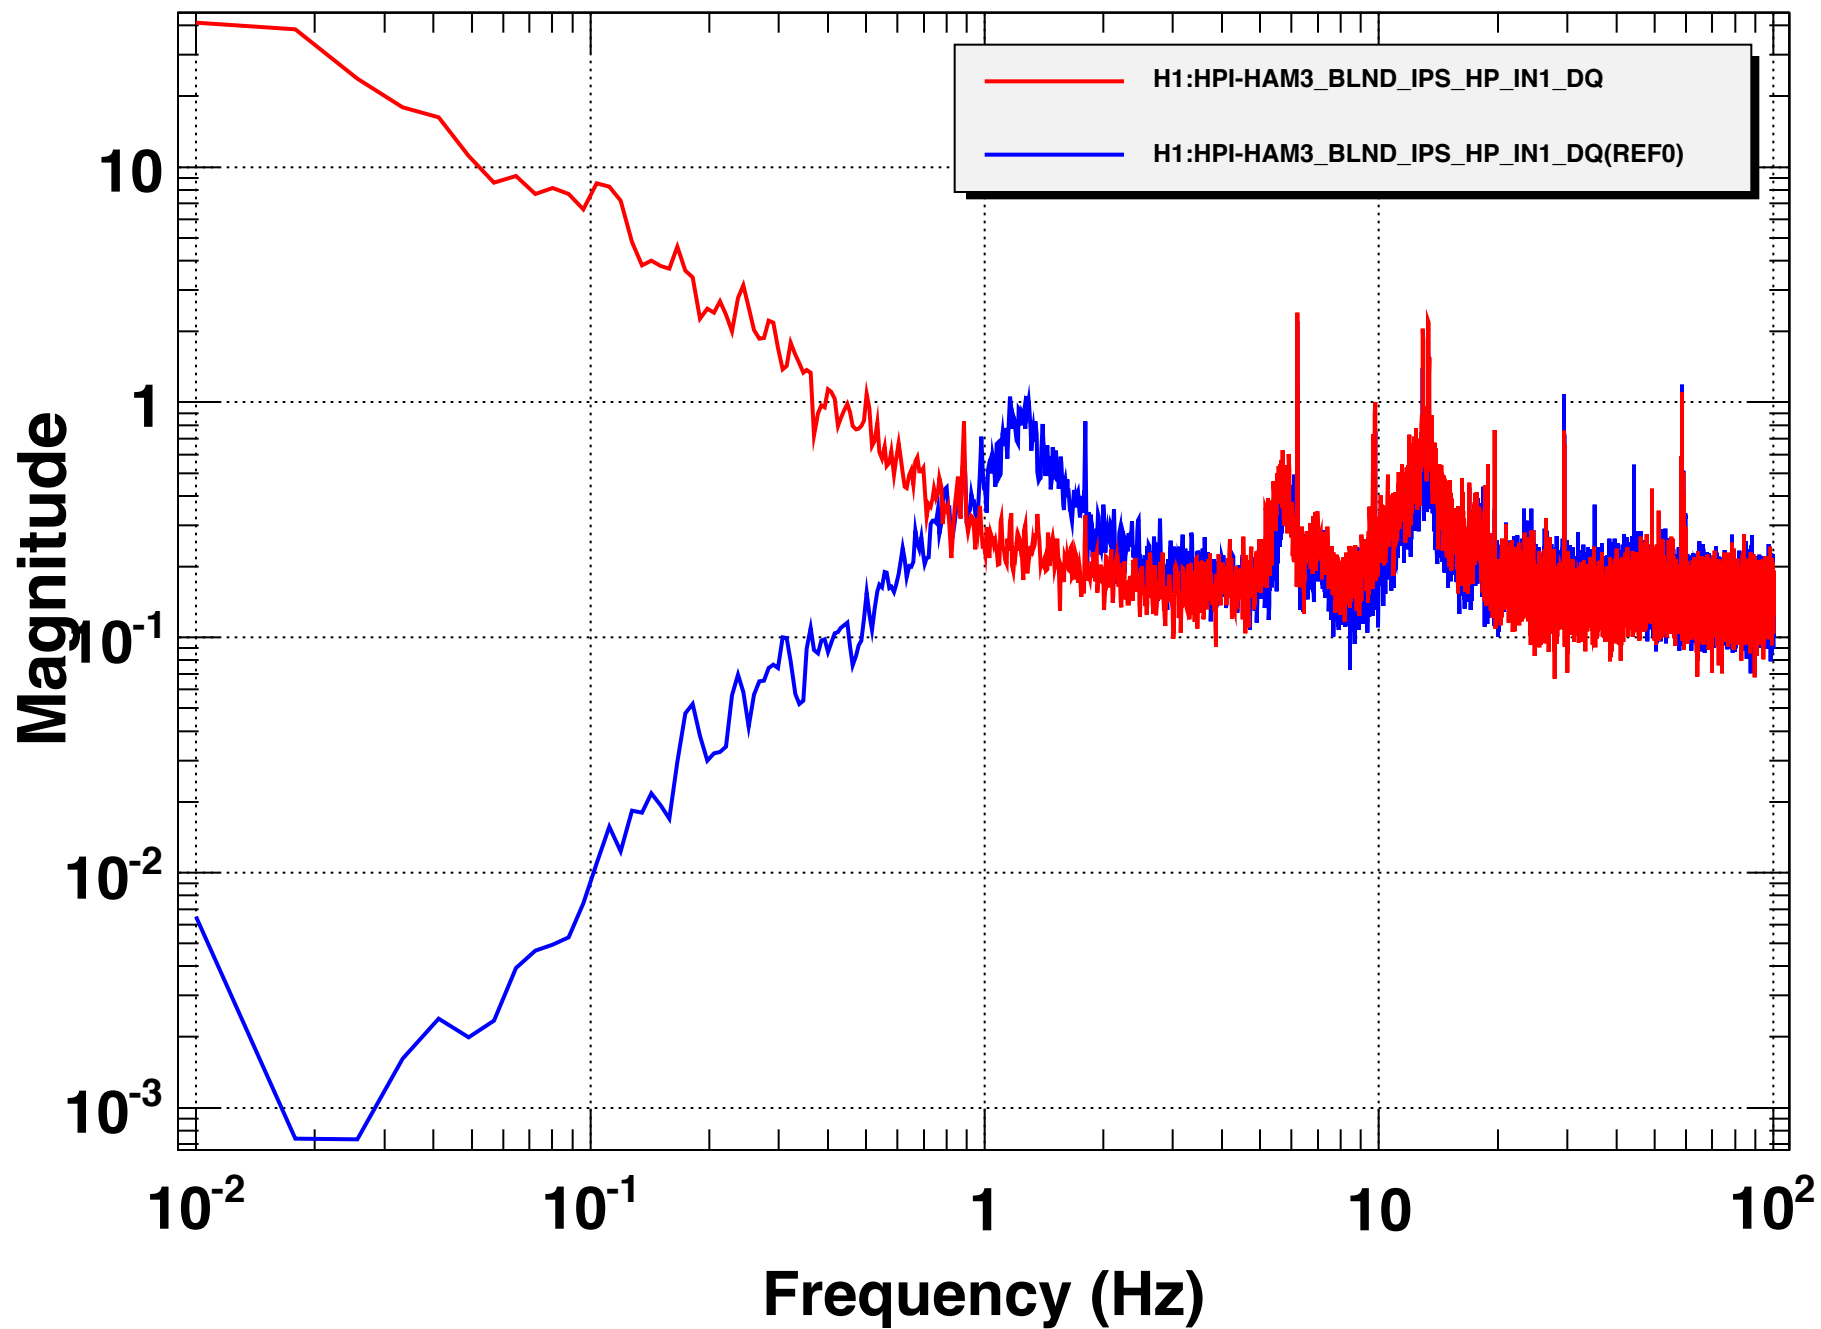

Power spectrum

***T0=25/09/2013 23:38:10**

Avg=10

BW=0.0117187

Power spectrum

*T0=25/09/2013 23:38:10

Avg=10

BW=0.0117187

Power spectrum

***T0=25/09/2013 23:38:10**

Avg=10

BW=0.0117187

Power spectrum

***T0=25/09/2013 23:38:10**

Avg=10

BW=0.0117187