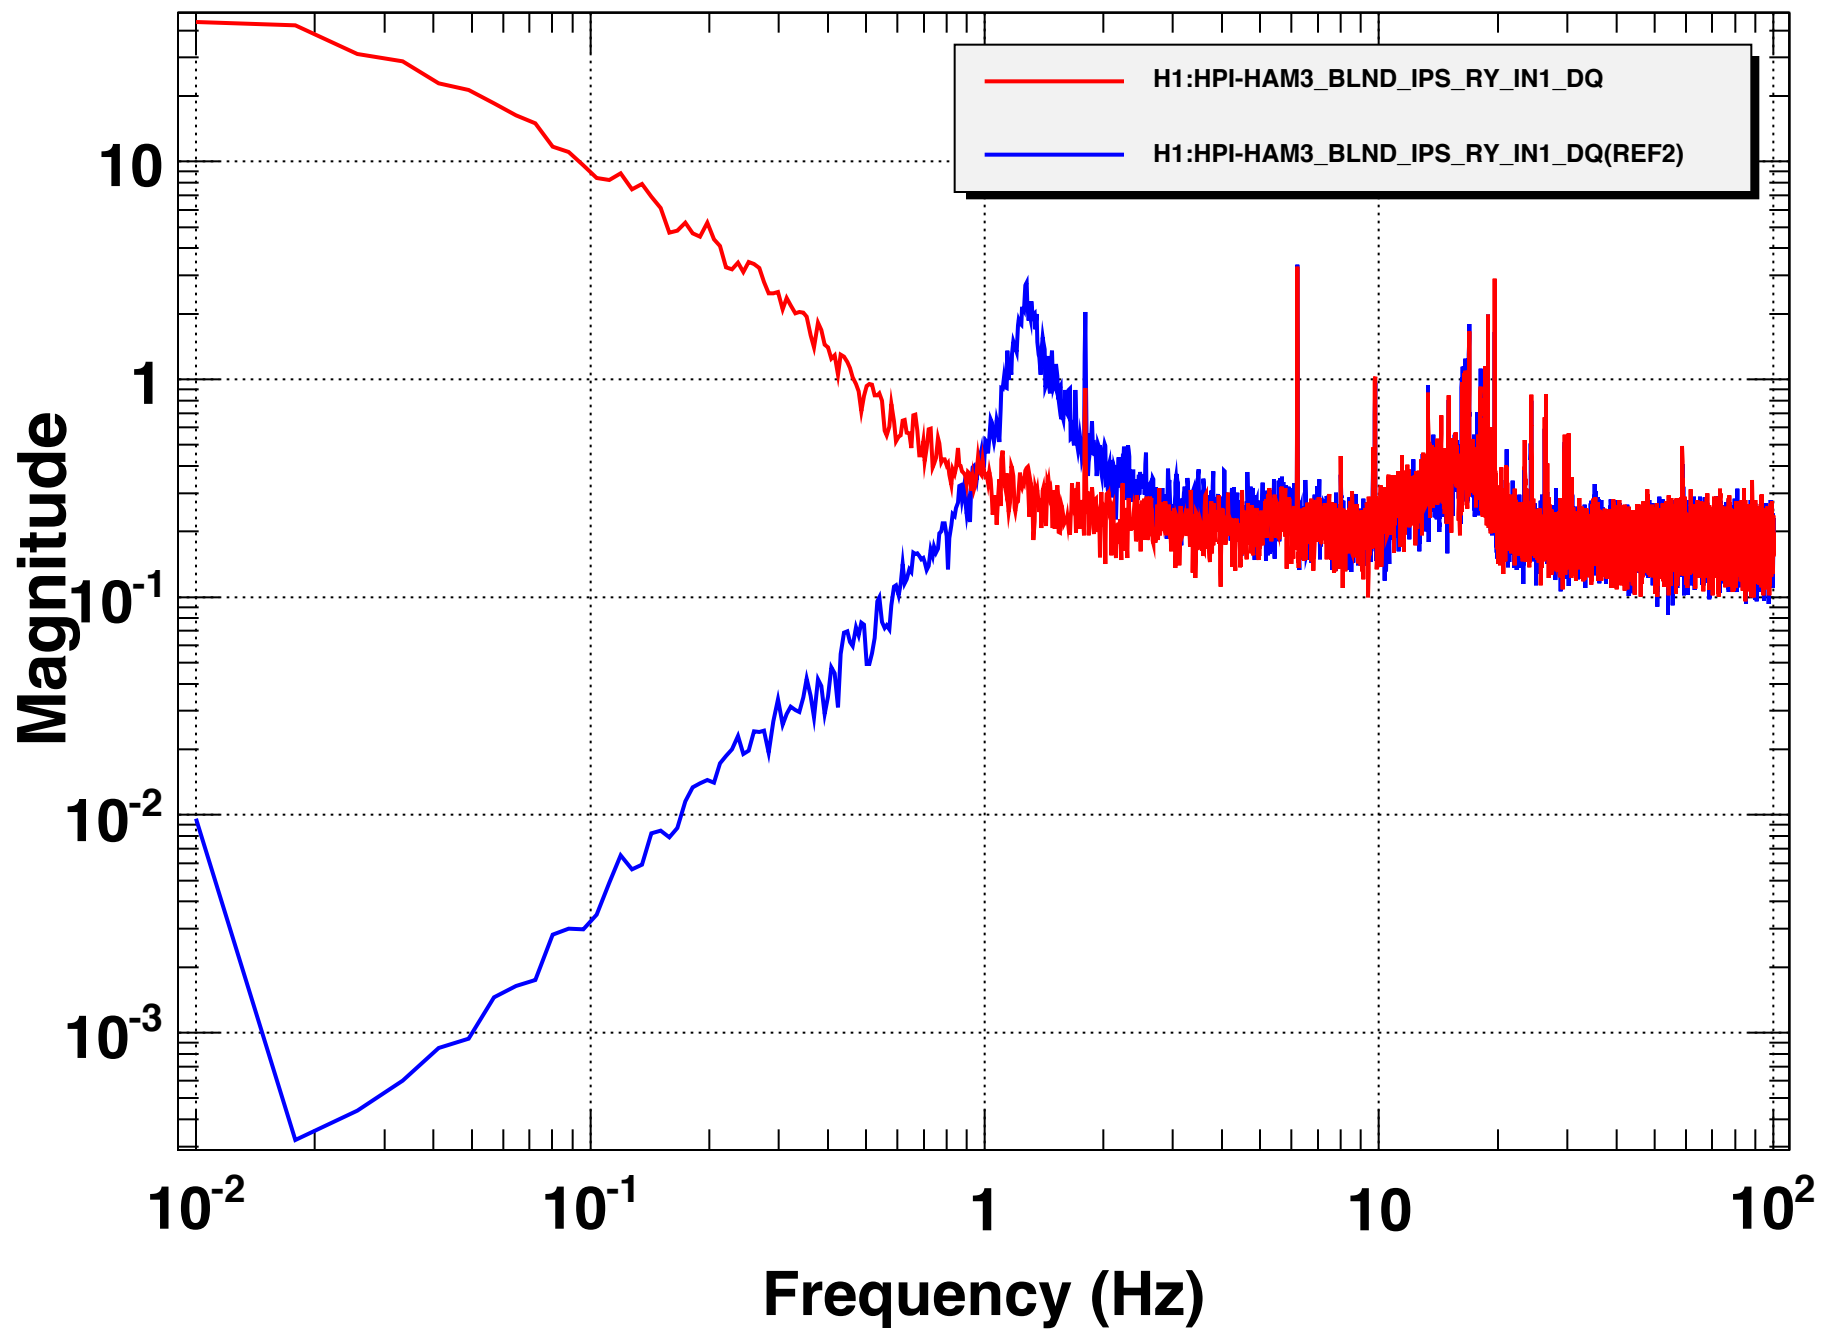

Power spectrum

***T0=25/09/2013 23:38:10**

Avg=10

BW=0.0117187

Power spectrum

*T0=25/09/2013 23:38:10

Avg=10

BW=0.0117187

Power spectrum

***T0=25/09/2013 23:38:10**

Avg=10

BW=0.0117187

Power spectrum

***T0=25/09/2013 23:38:10**

Avg=10

BW=0.0117187