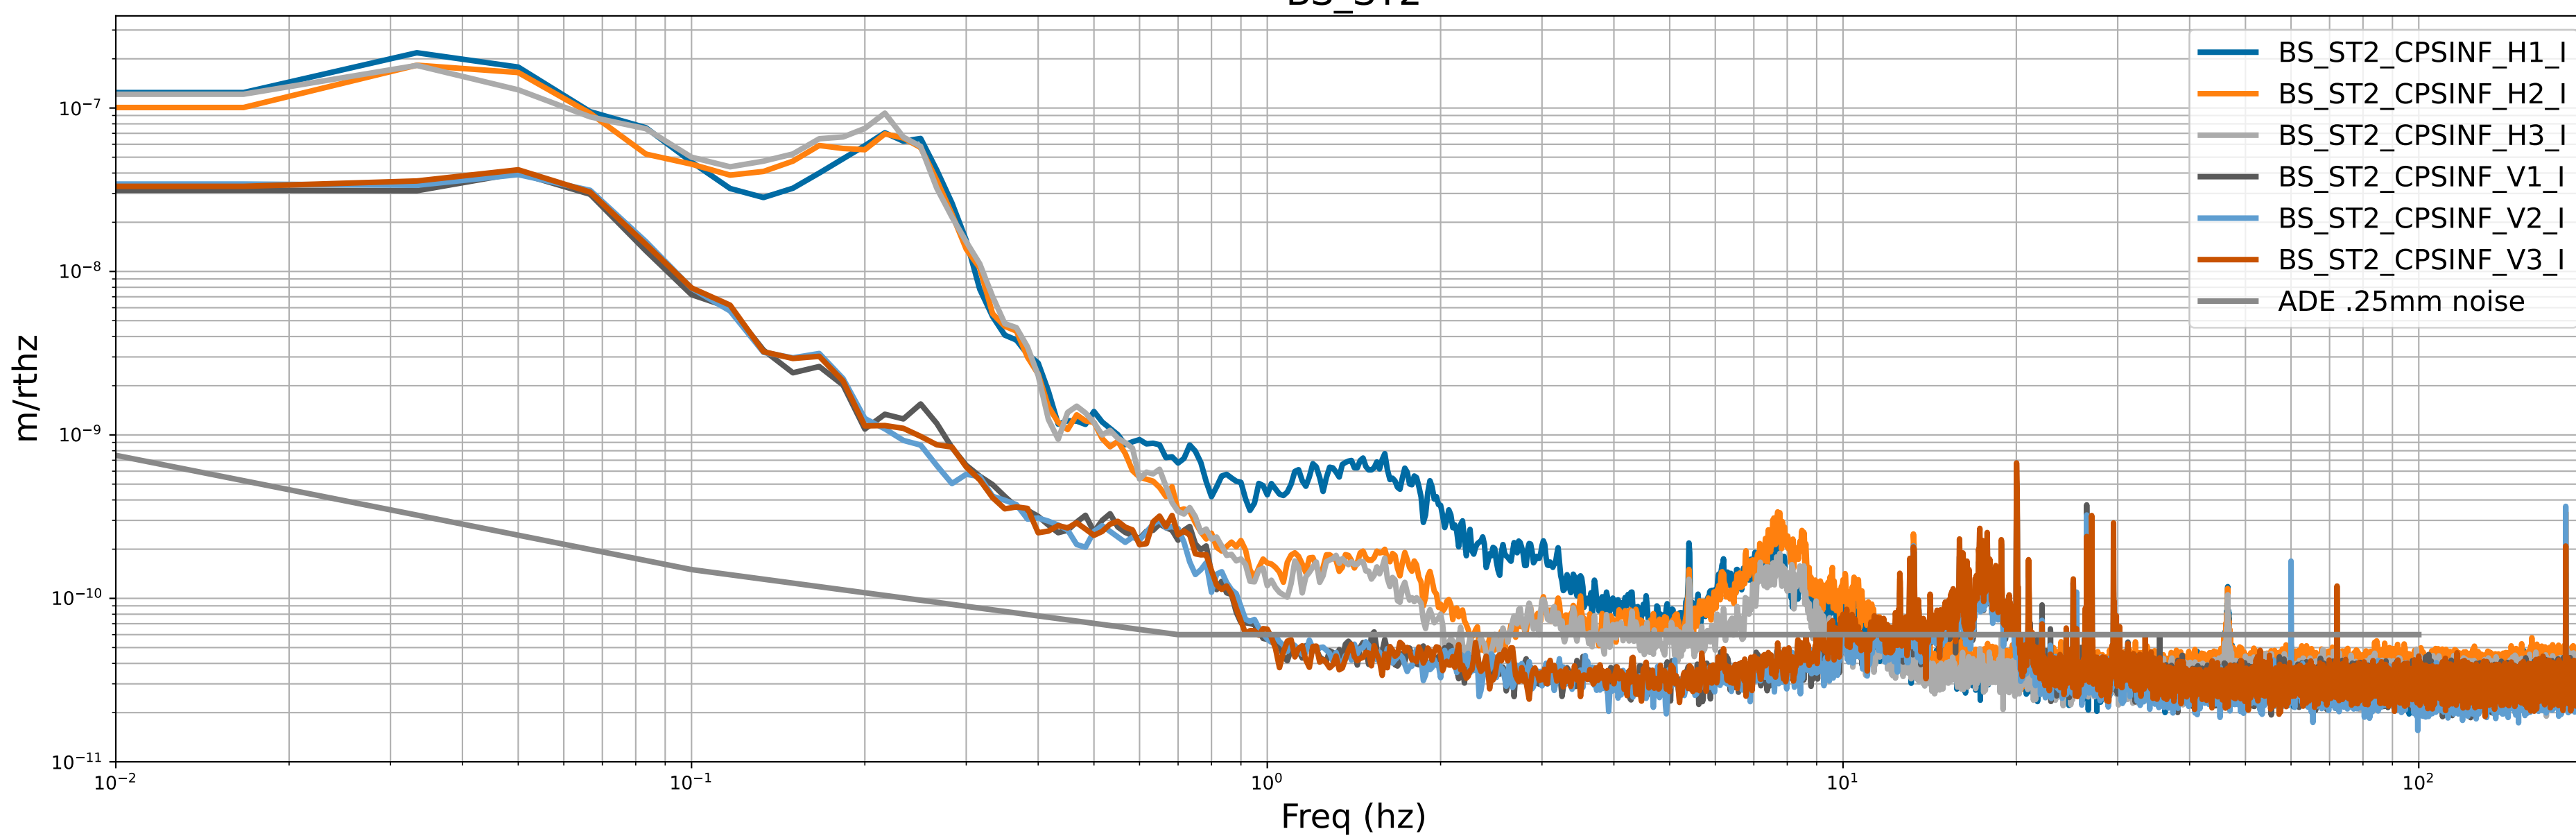

calibration only >10hz

CPS Spectra 1404122400 to 1404123000

calibration only >10hz

CPS Spectra 1404122400 to 1404123000

BS_ST1

BS_ST2

calibration only >10hz

CPS Spectra 1404122400 to 1404123000

calibration only >10hz

CPS Spectra 1404122400 to 1404123000

calibration only >10hz