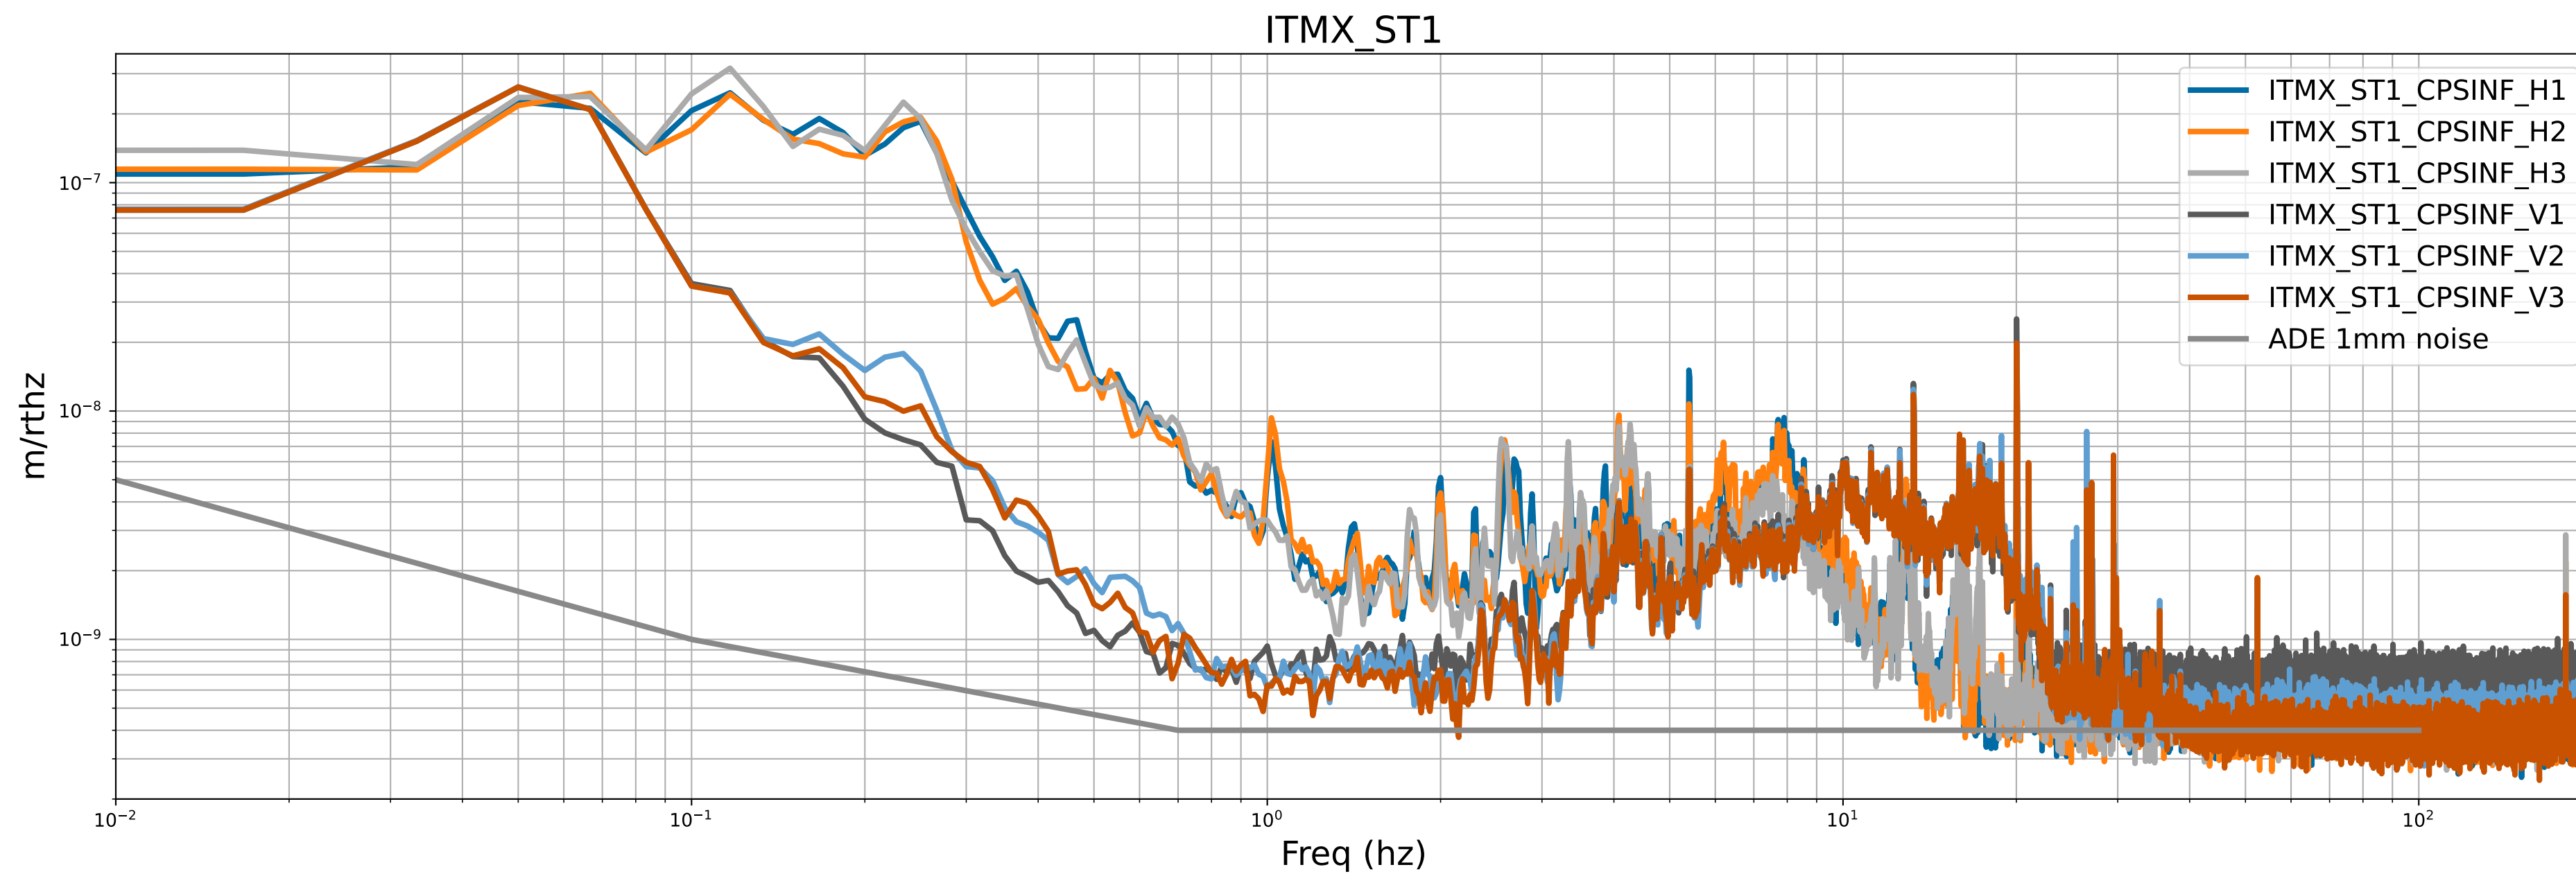

HAM2 CPS Spectra 1404122400 to 1404123000

calibration only >10hz

HAM3 CPS Spectra 1404122400 to 1404123000

calibration only >10hz

HAM4 CPS Spectra 1404122400 to 1404123000

calibration only >10hz

HAM5 CPS Spectra 1404122400 to 1404123000

calibration only >10hz

HAM6 CPS Spectra 1404122400 to 1404123000

calibration only >10hz

HAM7 CPS Spectra 1404122400 to 1404123000

HAM8 CPS Spectra 1404122400 to 1404123000

calibration only >10hz

CPS Spectra 1404122400 to 1404123000

calibration only >10hz

CPS Spectra 1404122400 to 1404123000

calibration only >10hz

CPS Spectra 1404122400 to 1404123000

BS_ST1

BS_ST2

calibration only >10hz

CPS Spectra 1404122400 to 1404123000

calibration only >10hz

CPS Spectra 1404122400 to 1404123000

calibration only >10hz