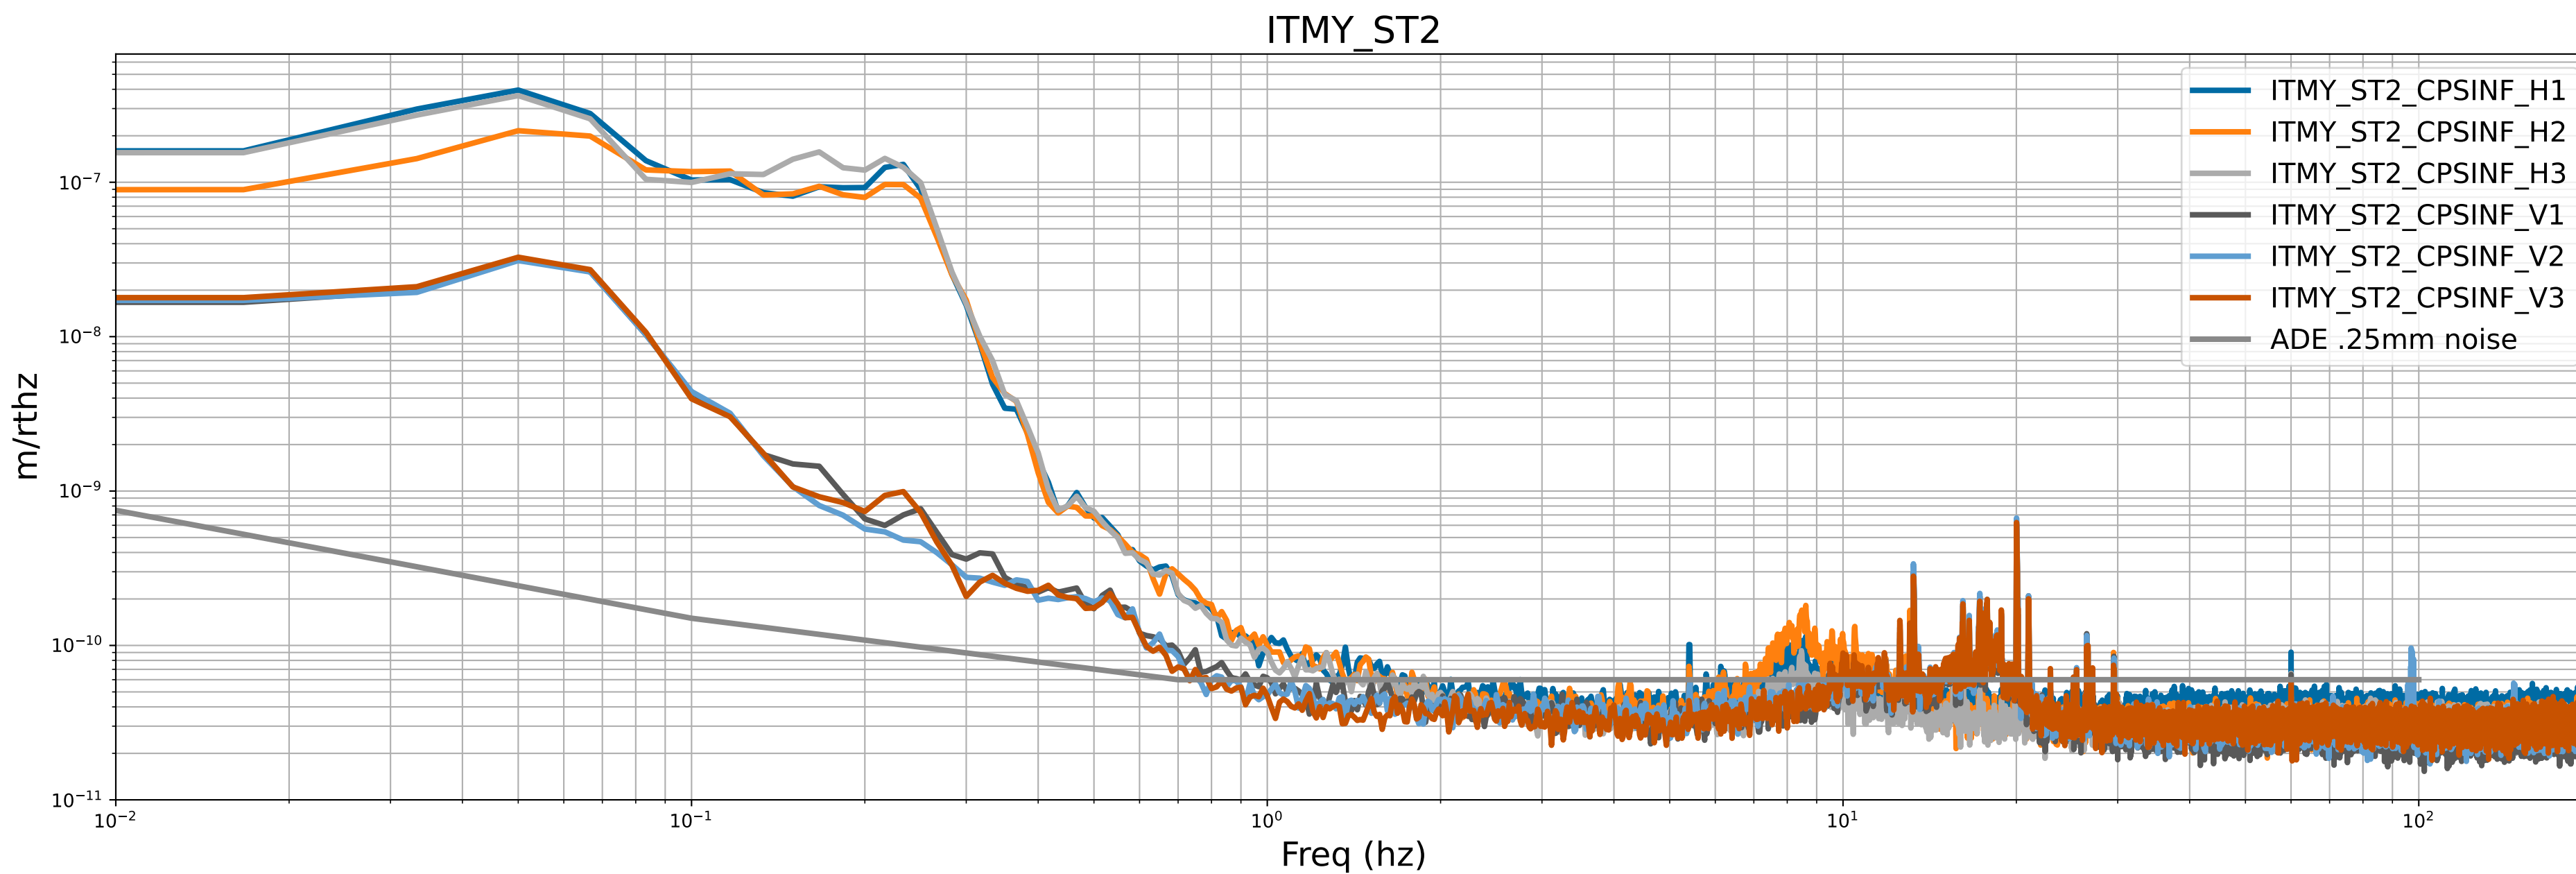

HAM2 CPS Spectra 1404122400 to 1404123000

calibration only >10hz

HAM3 CPS Spectra 1404122400 to 1404123000

calibration only >10hz

HAM4 CPS Spectra 1404122400 to 1404123000

calibration only >10hz

HAM5 CPS Spectra 1404122400 to 1404123000

calibration only >10hz

HAM6 CPS Spectra 1404122400 to 1404123000

calibration only >10hz

HAM7 CPS Spectra 1404122400 to 1404123000

HAM8 CPS Spectra 1404122400 to 1404123000

calibration only >10hz

CPS Spectra 1404122400 to 1404123000

calibration only >10hz

CPS Spectra 1404122400 to 1404123000

calibration only >10hz

CPS Spectra 1404122400 to 1404123000

BS_ST1

BS_ST2

calibration only >10hz

CPS Spectra 1404122400 to 1404123000

calibration only >10hz

CPS Spectra 1404122400 to 1404123000

calibration only >10hz