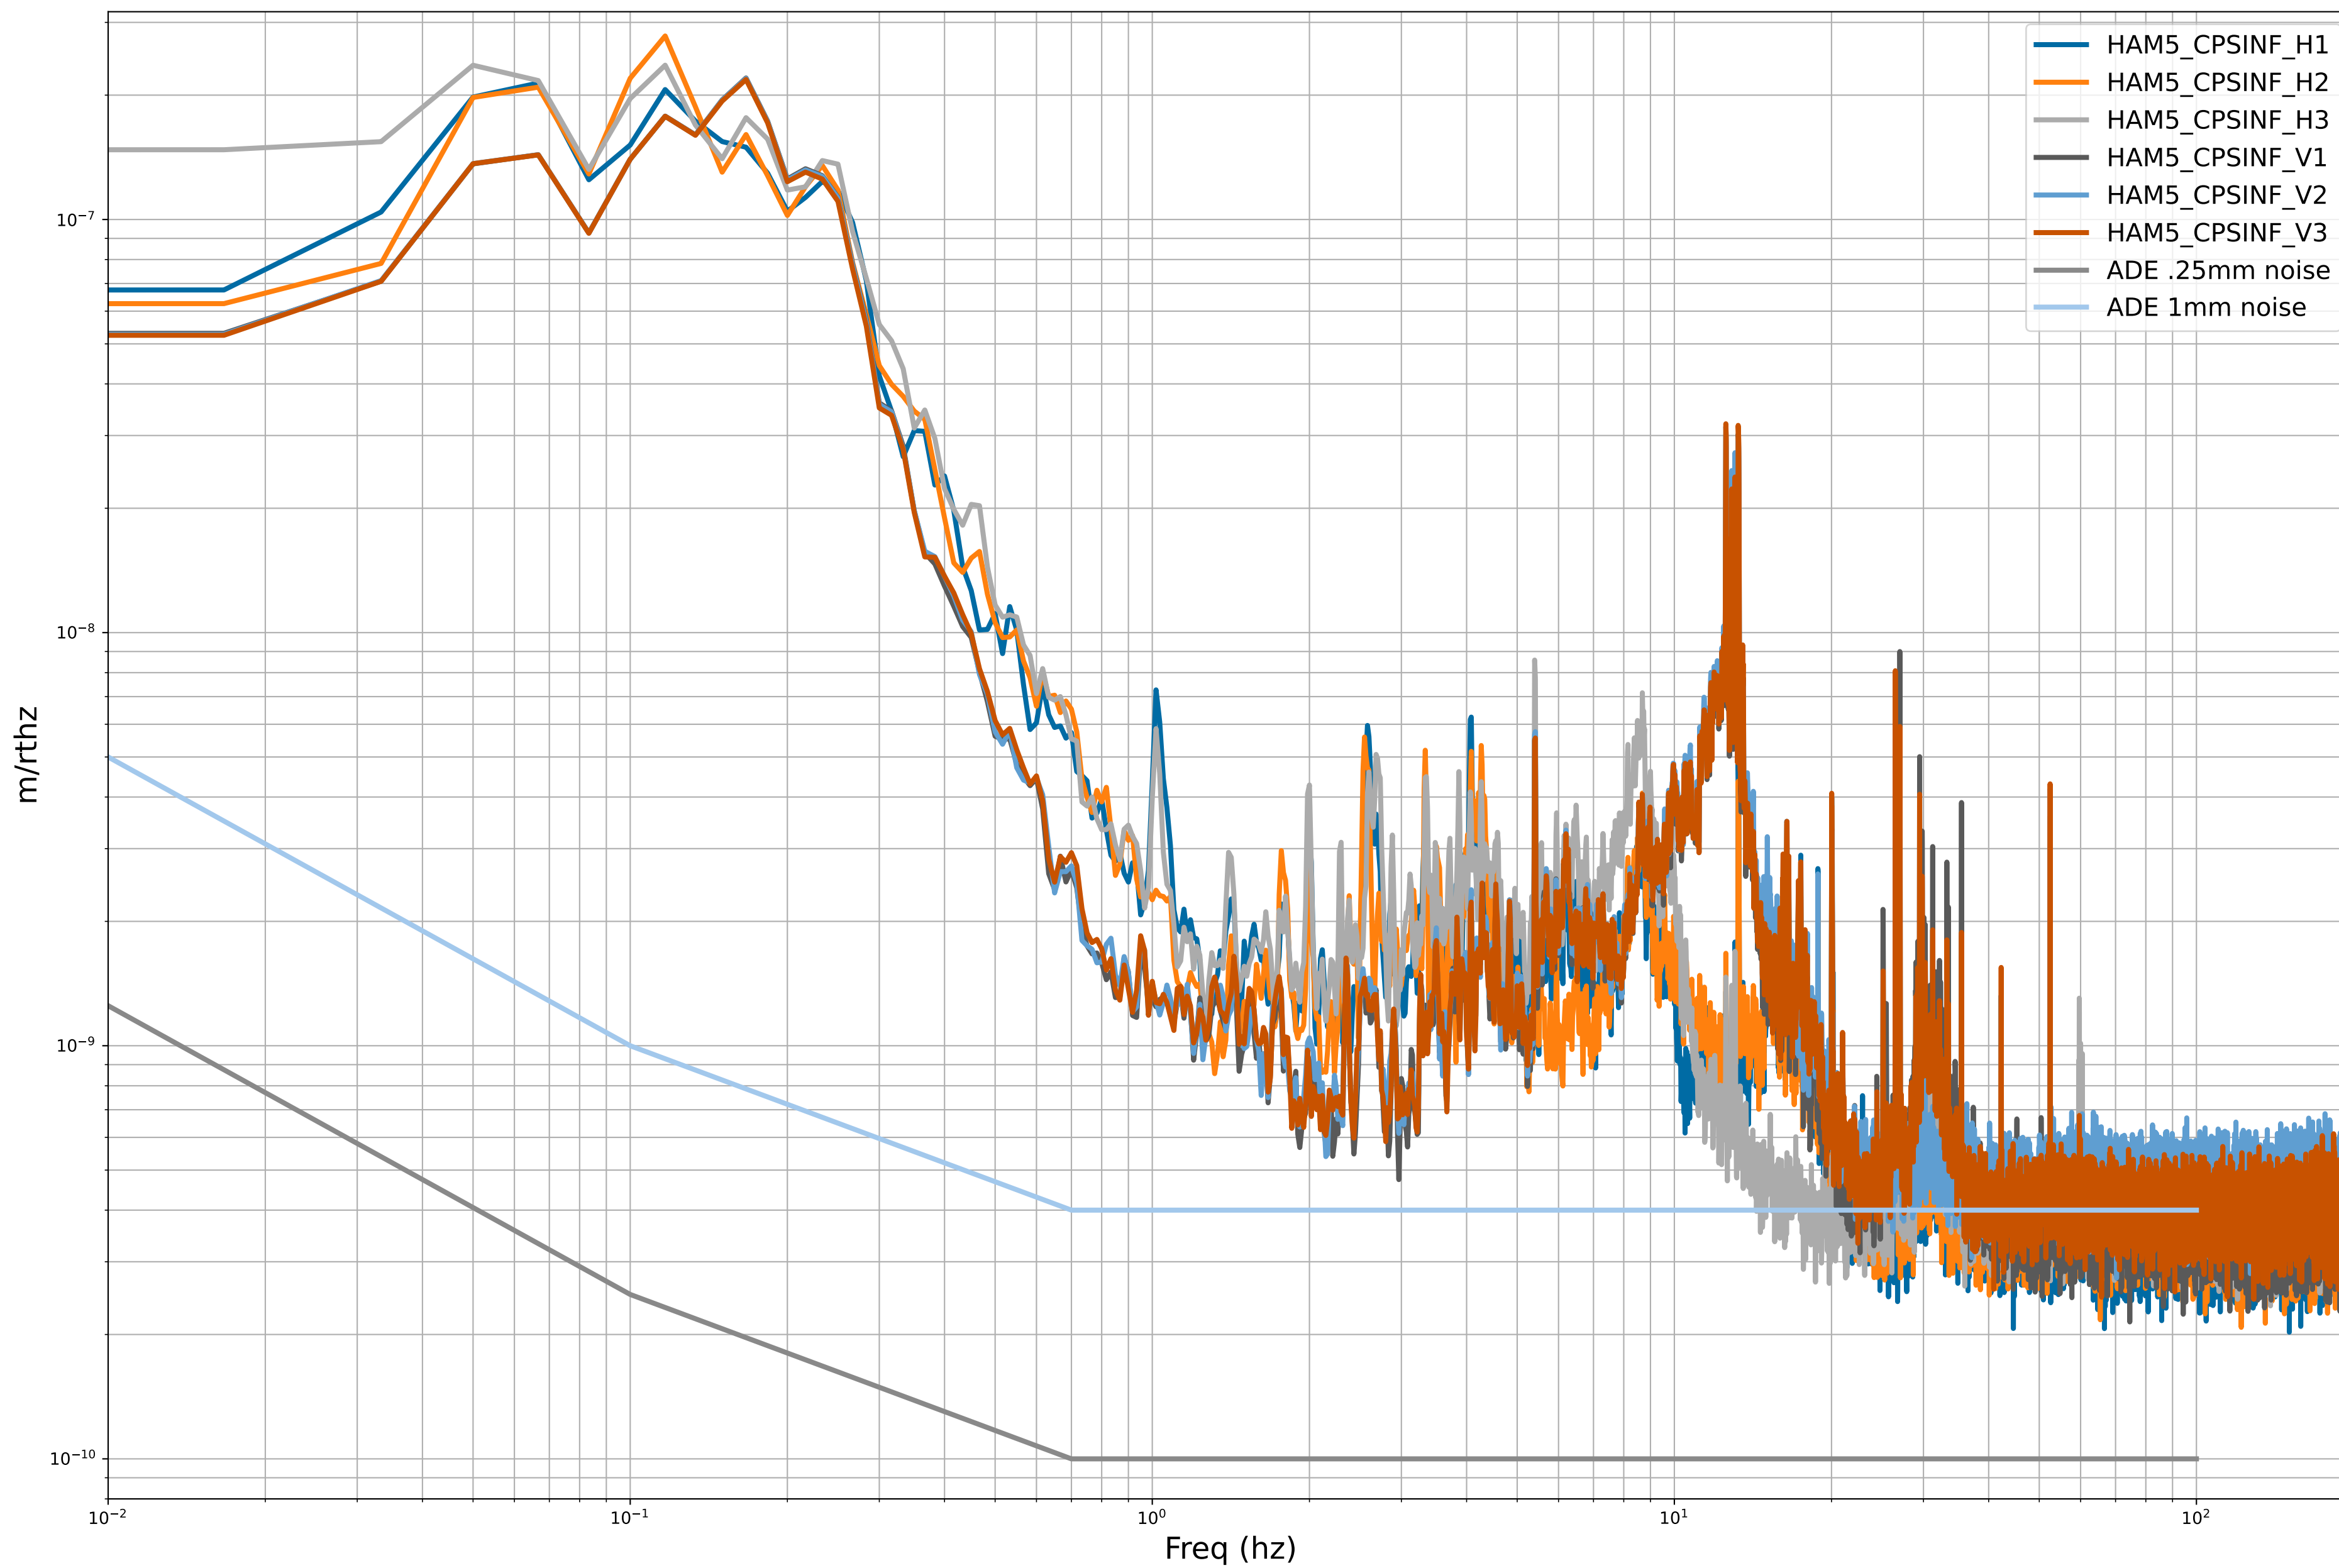

HAM2 CPS Spectra 1404122400 to 1404123000

calibration only >10hz

HAM3 CPS Spectra 1404122400 to 1404123000

calibration only >10hz

HAM4 CPS Spectra 1404122400 to 1404123000

calibration only >10hz

HAM5 CPS Spectra 1404122400 to 1404123000

calibration only >10hz

HAM6 CPS Spectra 1404122400 to 1404123000

calibration only >10hz

HAM7 CPS Spectra 1404122400 to 1404123000

HAM8 CPS Spectra 1404122400 to 1404123000

calibration only >10hz

CPS Spectra 1404122400 to 1404123000

calibration only >10hz

CPS Spectra 1404122400 to 1404123000

calibration only >10hz

CPS Spectra 1404122400 to 1404123000

BS_ST1

BS_ST2

calibration only >10hz

CPS Spectra 1404122400 to 1404123000