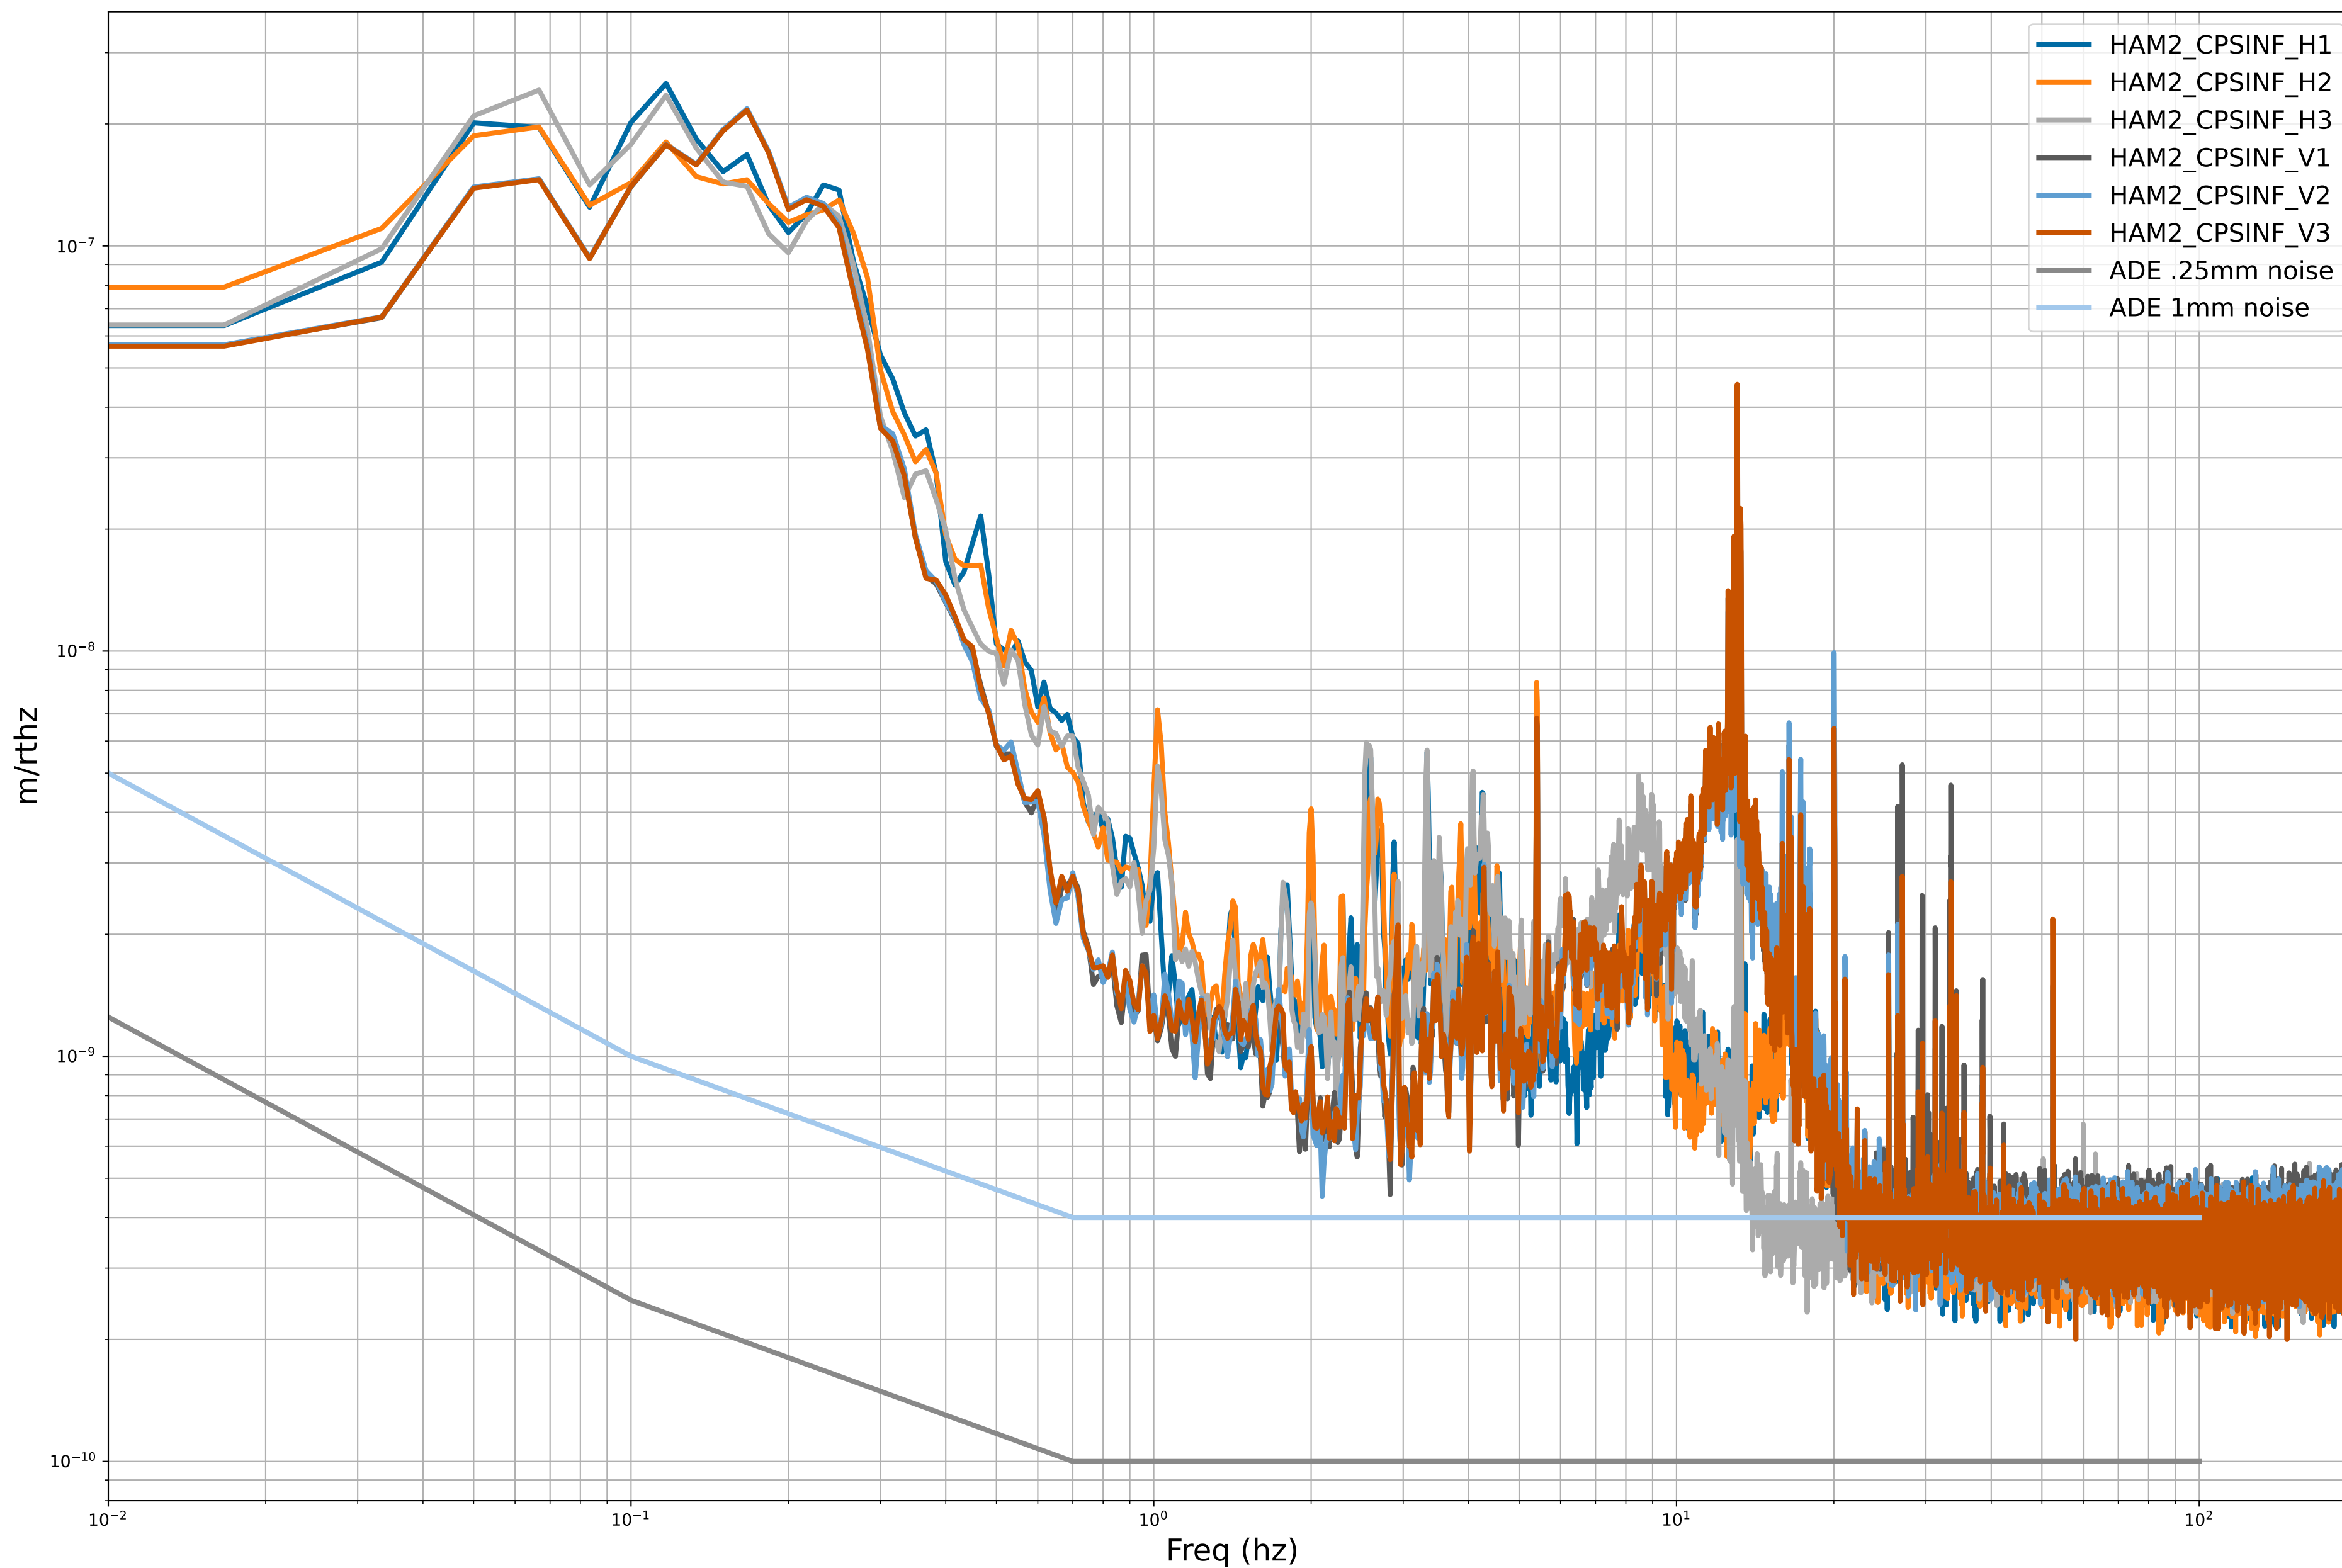

HAM2 CPS Spectra 1404122400 to 1404123000

calibration only >10hz

HAM3 CPS Spectra 1404122400 to 1404123000

calibration only >10hz

HAM4 CPS Spectra 1404122400 to 1404123000

calibration only >10hz

HAM5 CPS Spectra 1404122400 to 1404123000

calibration only >10hz

HAM6 CPS Spectra 1404122400 to 1404123000

calibration only >10hz

HAM7 CPS Spectra 1404122400 to 1404123000

HAM8 CPS Spectra 1404122400 to 1404123000

calibration only >10hz

CPS Spectra 1404122400 to 1404123000

calibration only >10hz

CPS Spectra 1404122400 to 1404123000

calibration only >10hz

CPS Spectra 1404122400 to 1404123000

BS_ST1

BS_ST2

calibration only >10hz

CPS Spectra 1404122400 to 1404123000