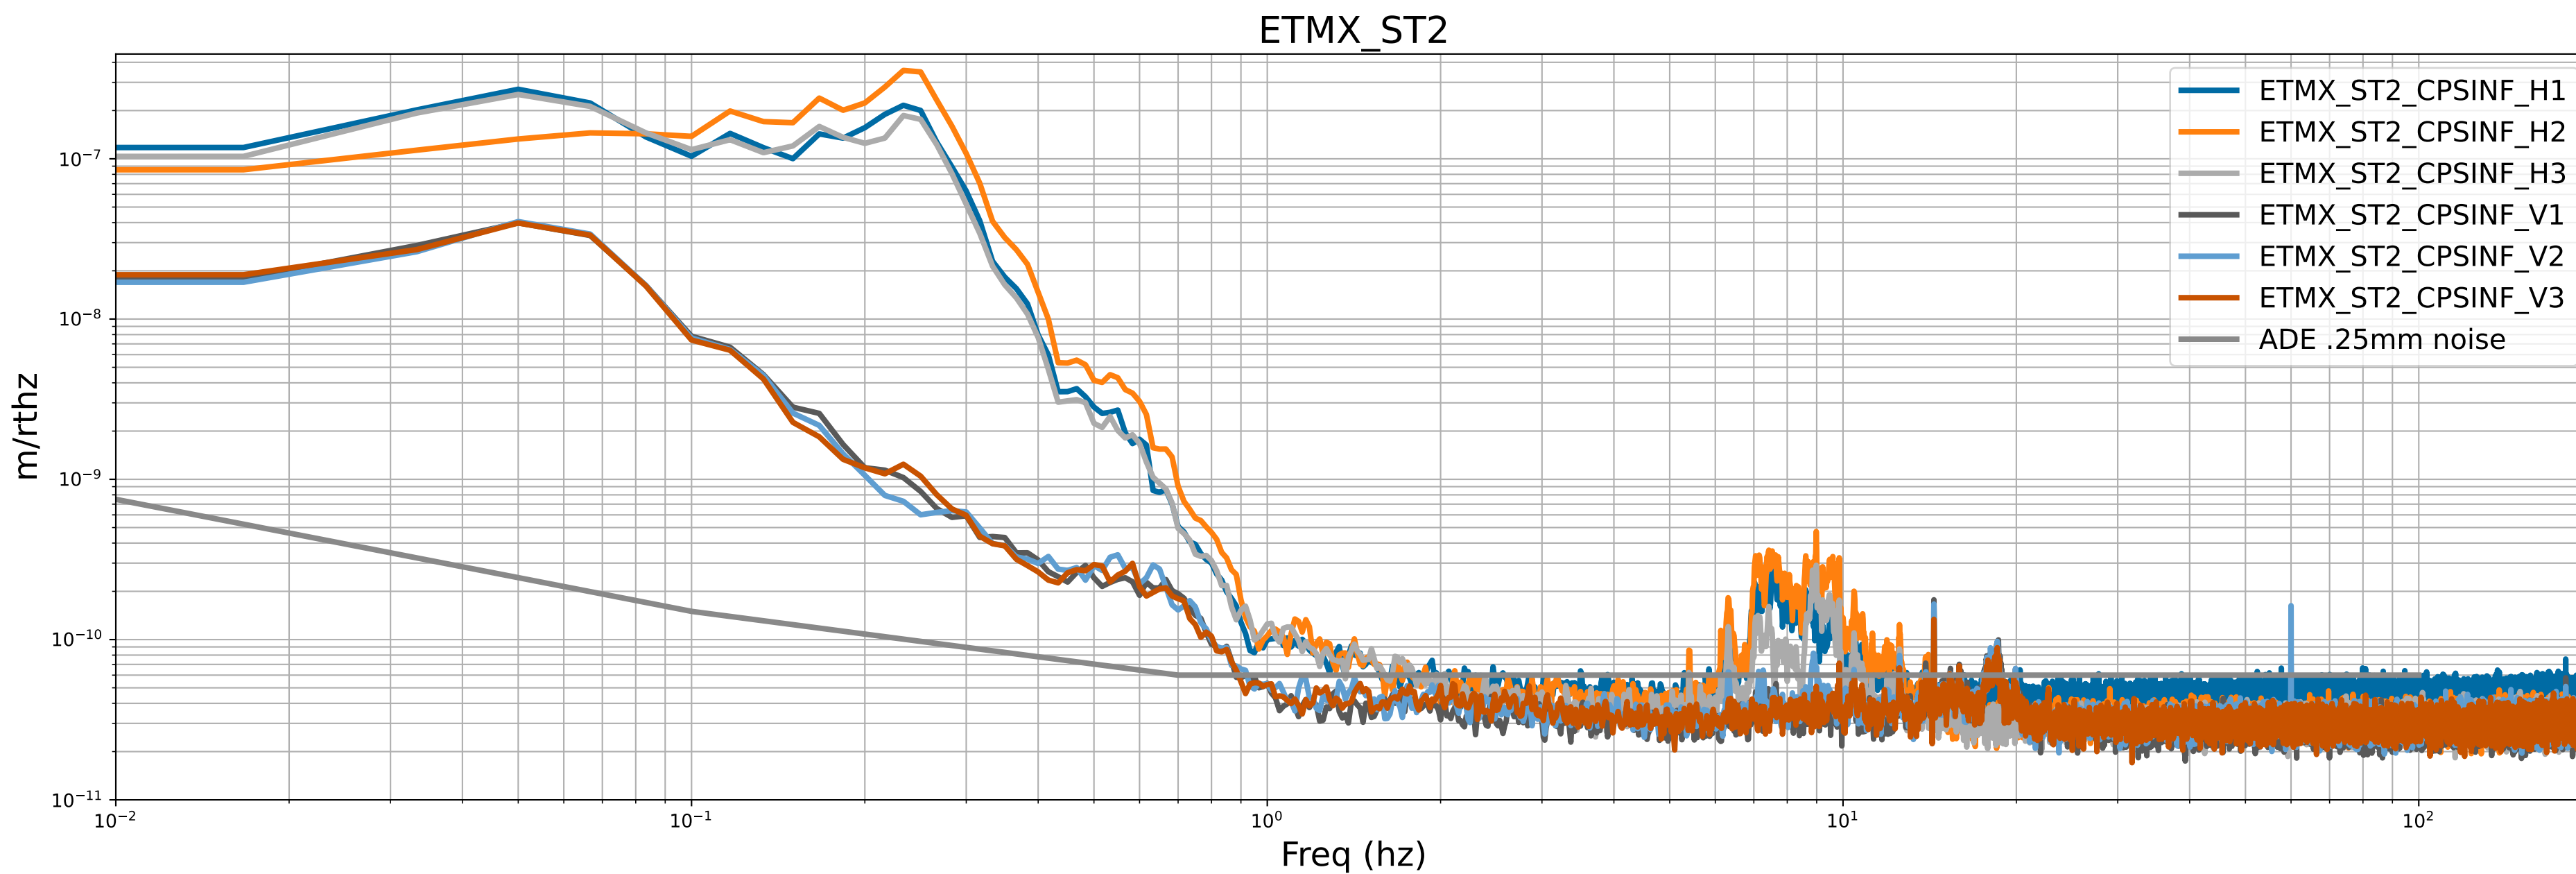

calibration only >10hz

CPS Spectra 1404122400 to 1404123000

calibration only >10hz

CPS Spectra 1404122400 to 1404123000

BS_ST1

BS_ST2

calibration only >10hz

CPS Spectra 1404122400 to 1404123000

calibration only >10hz

CPS Spectra 1404122400 to 1404123000

calibration only >10hz