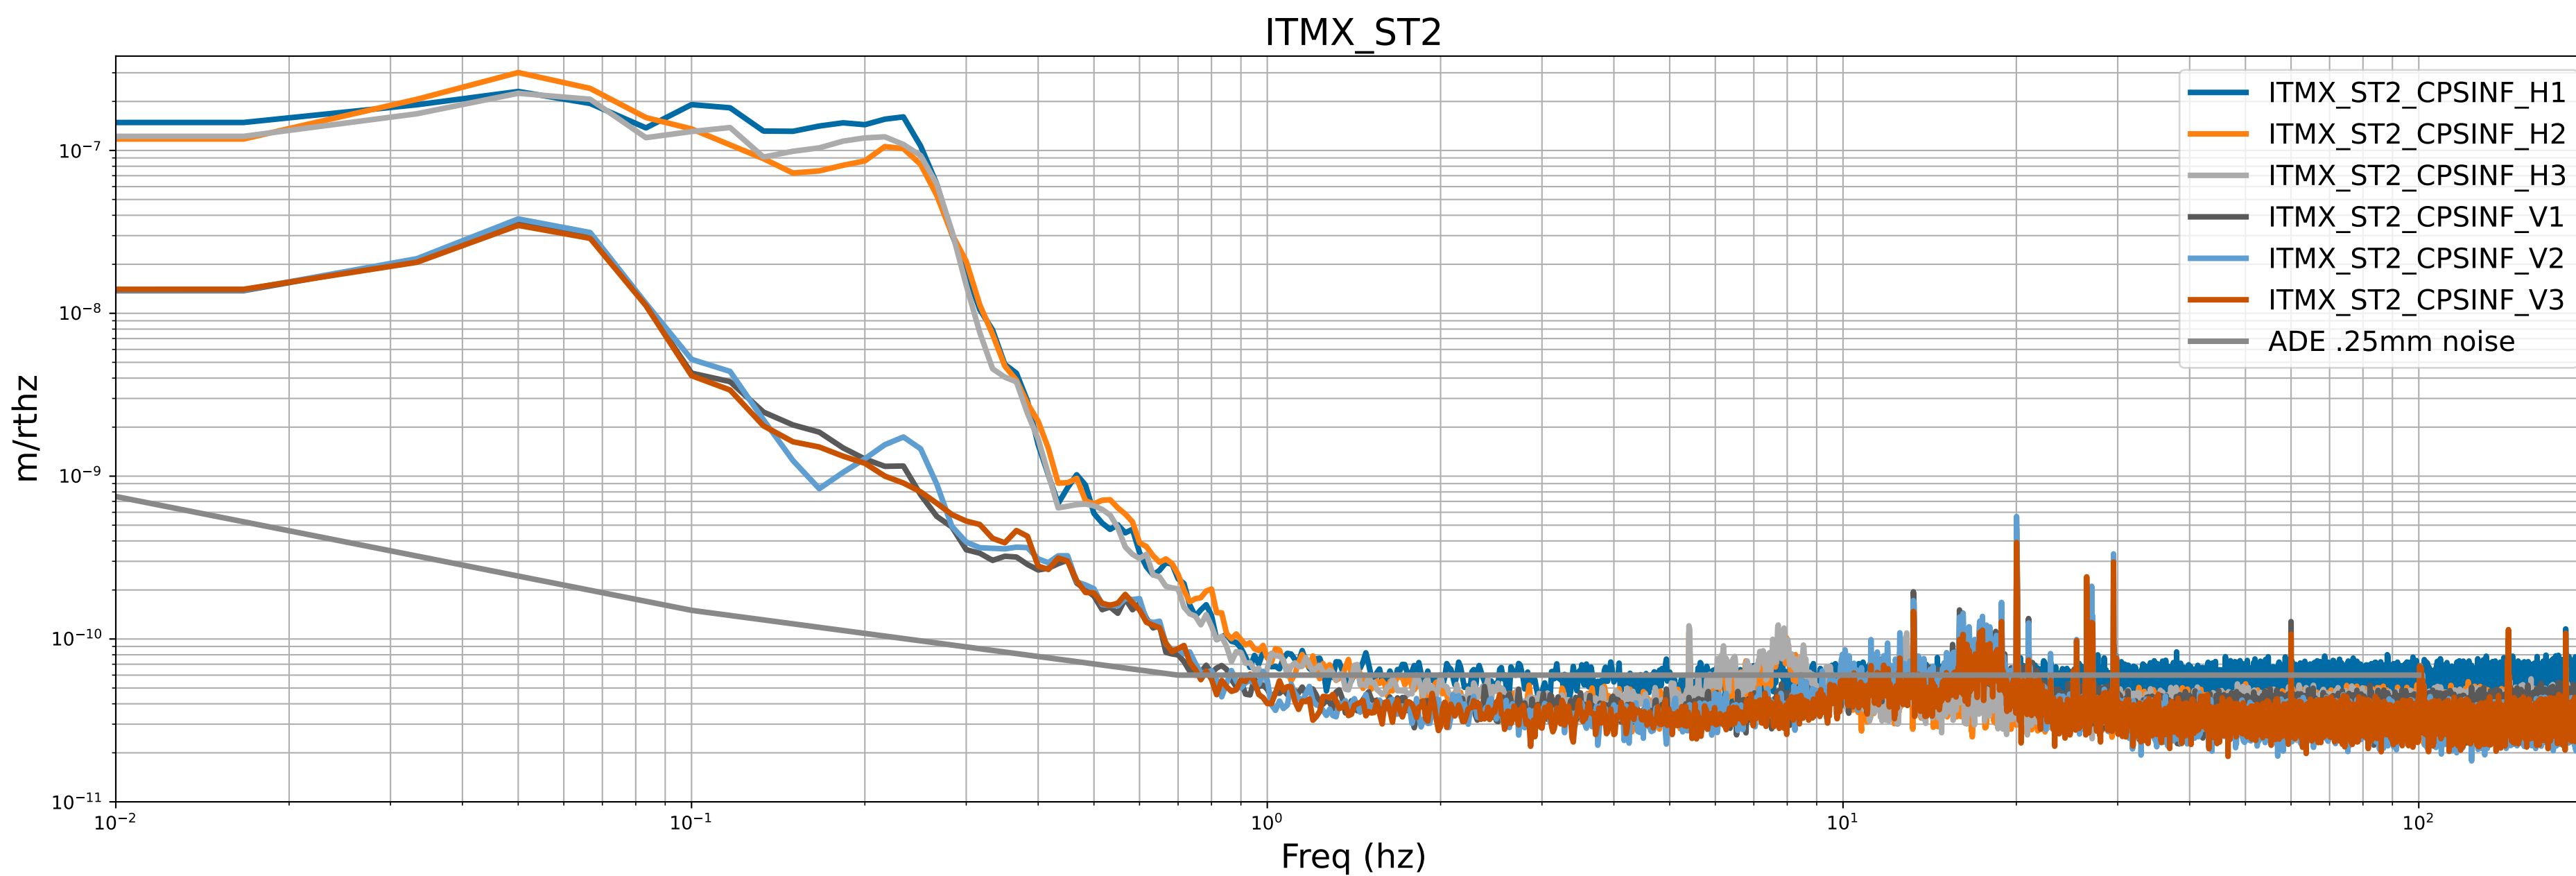

HAM2 CPS Spectra 1404122400 to 1404123000

calibration only >10hz

HAM3 CPS Spectra 1404122400 to 1404123000

calibration only >10hz

HAM4 CPS Spectra 1404122400 to 1404123000

calibration only >10hz

HAM5 CPS Spectra 1404122400 to 1404123000

calibration only >10hz

HAM6 CPS Spectra 1404122400 to 1404123000

calibration only >10hz

HAM7 CPS Spectra 1404122400 to 1404123000

HAM8 CPS Spectra 1404122400 to 1404123000

calibration only >10hz

CPS Spectra 1404122400 to 1404123000

calibration only >10hz

CPS Spectra 1404122400 to 1404123000

calibration only >10hz

CPS Spectra 1404122400 to 1404123000

BS_ST1

BS_ST2

calibration only >10hz

CPS Spectra 1404122400 to 1404123000

calibration only >10hz

CPS Spectra 1404122400 to 1404123000

calibration only >10hz