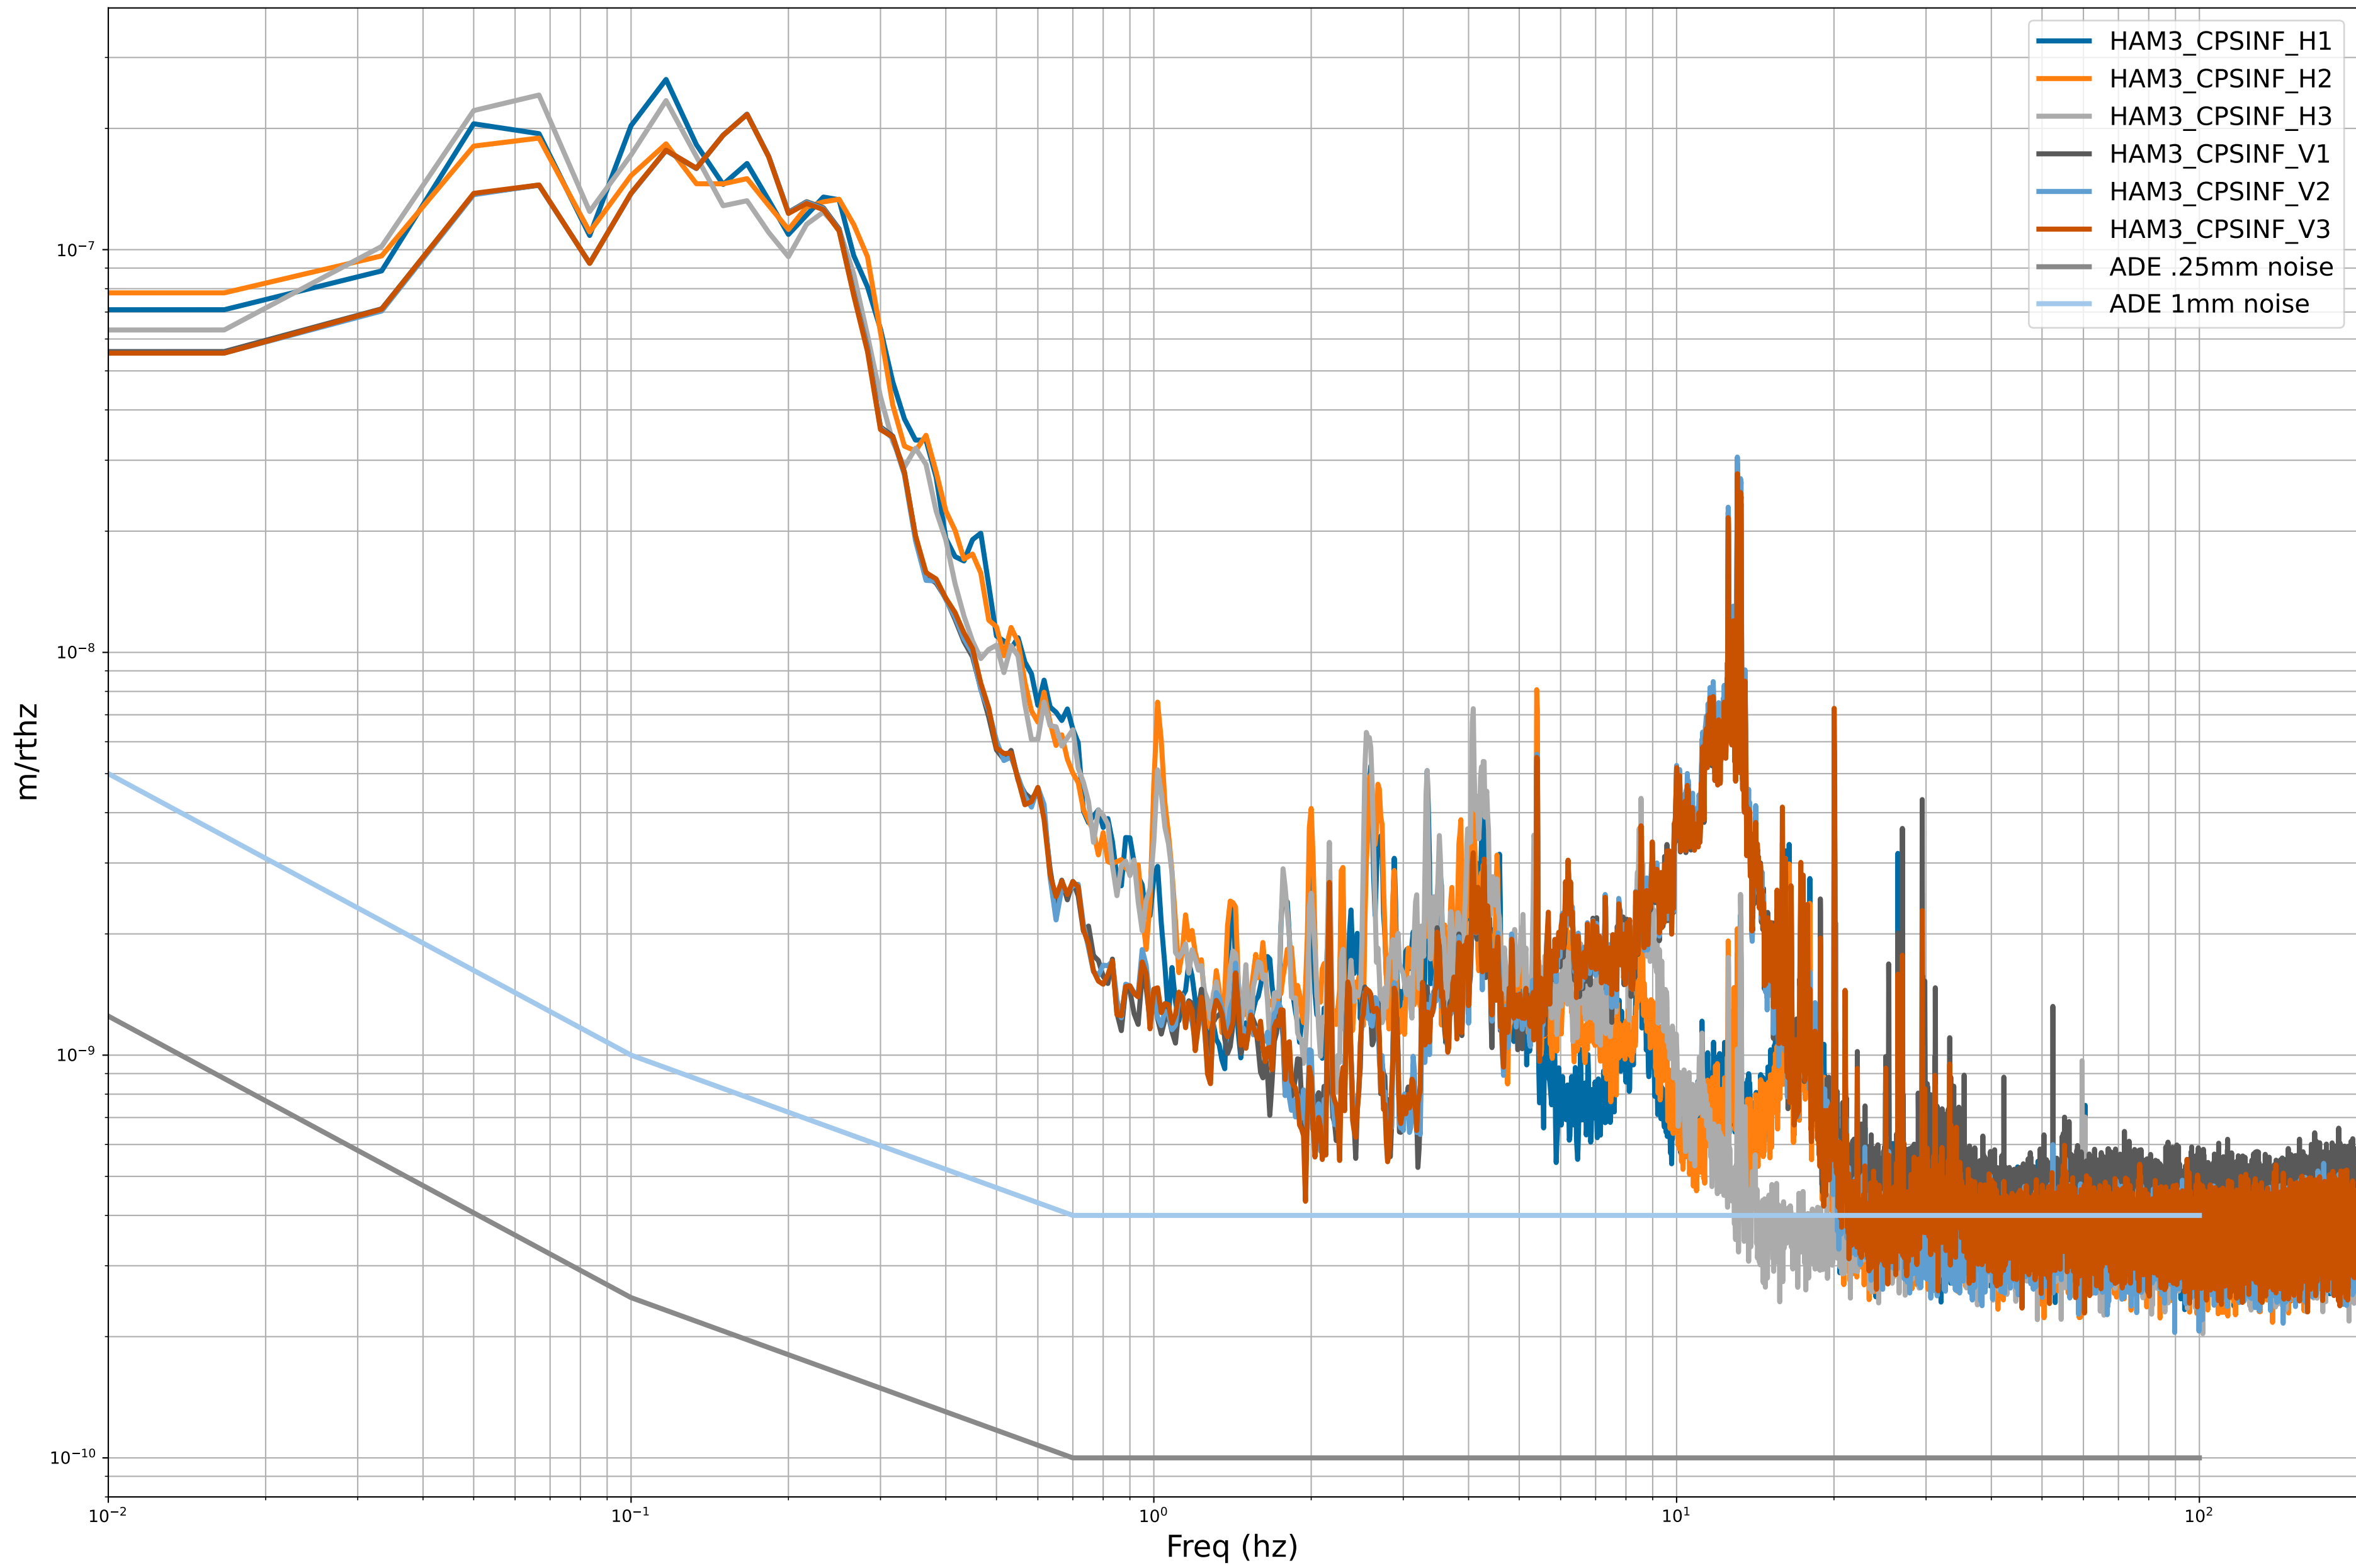

HAM2 CPS Spectra 1404122400 to 1404123000

calibration only >10hz

HAM3 CPS Spectra 1404122400 to 1404123000

calibration only >10hz

HAM4 CPS Spectra 1404122400 to 1404123000

calibration only >10hz

HAM5 CPS Spectra 1404122400 to 1404123000

calibration only >10hz

HAM6 CPS Spectra 1404122400 to 1404123000

calibration only >10hz

HAM7 CPS Spectra 1404122400 to 1404123000

HAM8 CPS Spectra 1404122400 to 1404123000

calibration only >10hz

CPS Spectra 1404122400 to 1404123000

calibration only >10hz

CPS Spectra 1404122400 to 1404123000

calibration only >10hz

CPS Spectra 1404122400 to 1404123000

BS_ST1

BS_ST2

calibration only >10hz

CPS Spectra 1404122400 to 1404123000