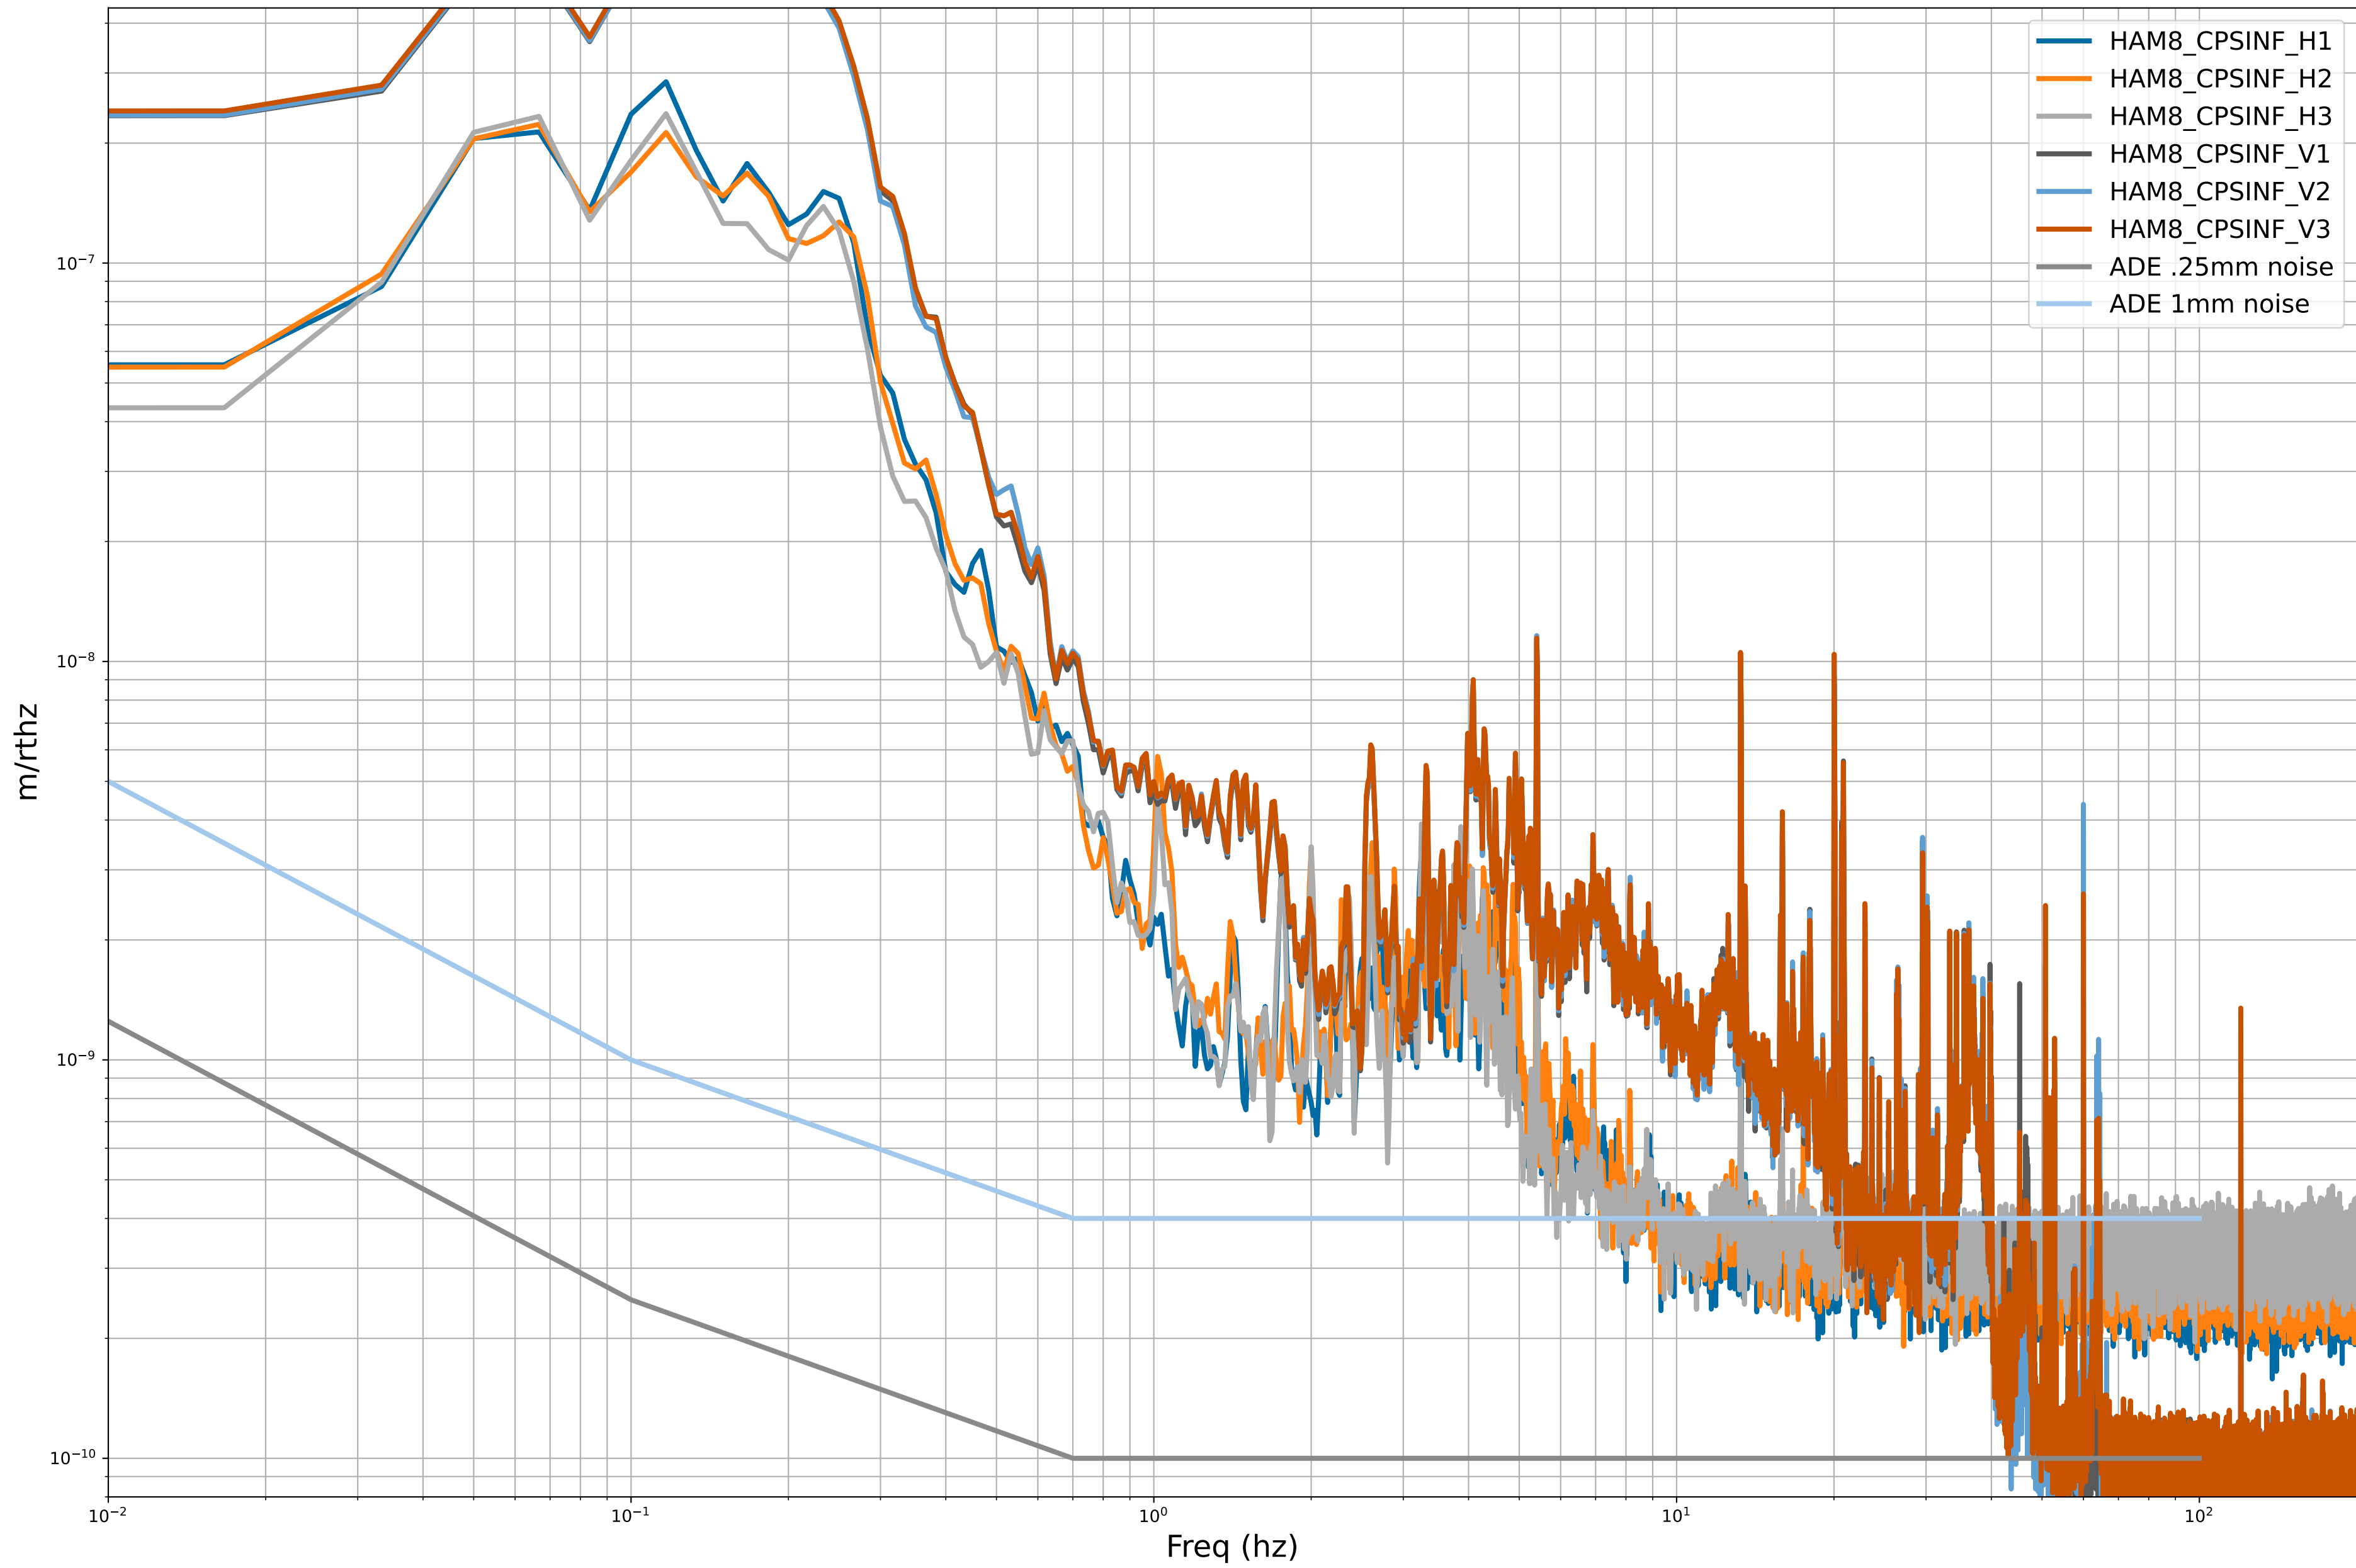

HAM2 CPS Spectra 1404122400 to 1404123000

calibration only >10hz

HAM3 CPS Spectra 1404122400 to 1404123000

calibration only >10hz

HAM4 CPS Spectra 1404122400 to 1404123000

calibration only >10hz

HAM5 CPS Spectra 1404122400 to 1404123000

calibration only >10hz

HAM6 CPS Spectra 1404122400 to 1404123000

calibration only >10hz

HAM7 CPS Spectra 1404122400 to 1404123000

HAM8 CPS Spectra 1404122400 to 1404123000

calibration only >10hz

CPS Spectra 1404122400 to 1404123000

calibration only >10hz

CPS Spectra 1404122400 to 1404123000

calibration only >10hz

CPS Spectra 1404122400 to 1404123000

BS_ST1

BS_ST2

calibration only >10hz

CPS Spectra 1404122400 to 1404123000

calibration only >10hz

CPS Spectra 1404122400 to 1404123000

calibration only >10hz