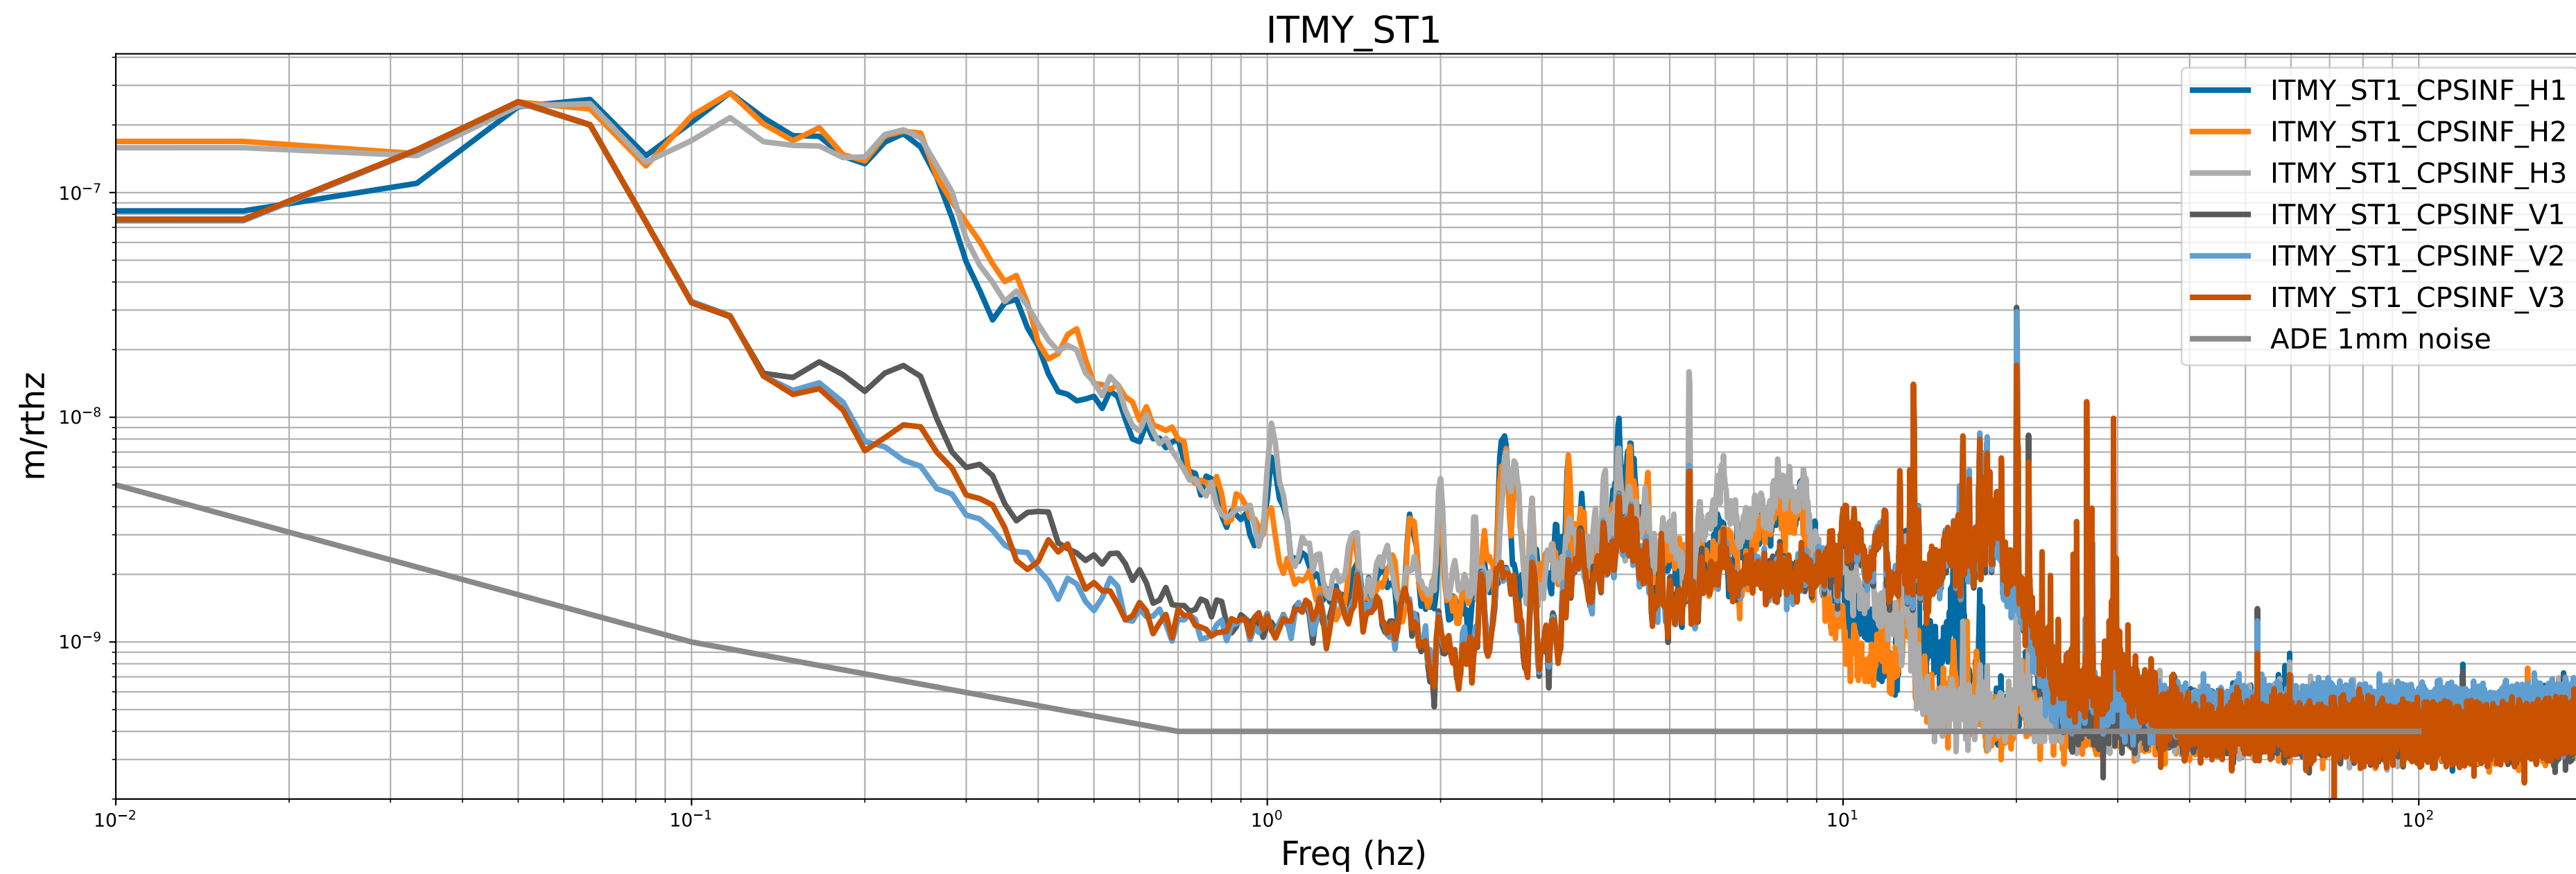

HAM2 CPS Spectra 1404122400 to 1404123000

calibration only >10hz

HAM3 CPS Spectra 1404122400 to 1404123000

calibration only >10hz

HAM4 CPS Spectra 1404122400 to 1404123000

calibration only >10hz

HAM5 CPS Spectra 1404122400 to 1404123000

calibration only >10hz

HAM6 CPS Spectra 1404122400 to 1404123000

calibration only >10hz

HAM7 CPS Spectra 1404122400 to 1404123000

HAM8 CPS Spectra 1404122400 to 1404123000

calibration only >10hz

CPS Spectra 1404122400 to 1404123000

calibration only >10hz

CPS Spectra 1404122400 to 1404123000

calibration only >10hz

CPS Spectra 1404122400 to 1404123000

BS_ST1

BS_ST2

calibration only >10hz

CPS Spectra 1404122400 to 1404123000

calibration only >10hz

CPS Spectra 1404122400 to 1404123000

calibration only >10hz