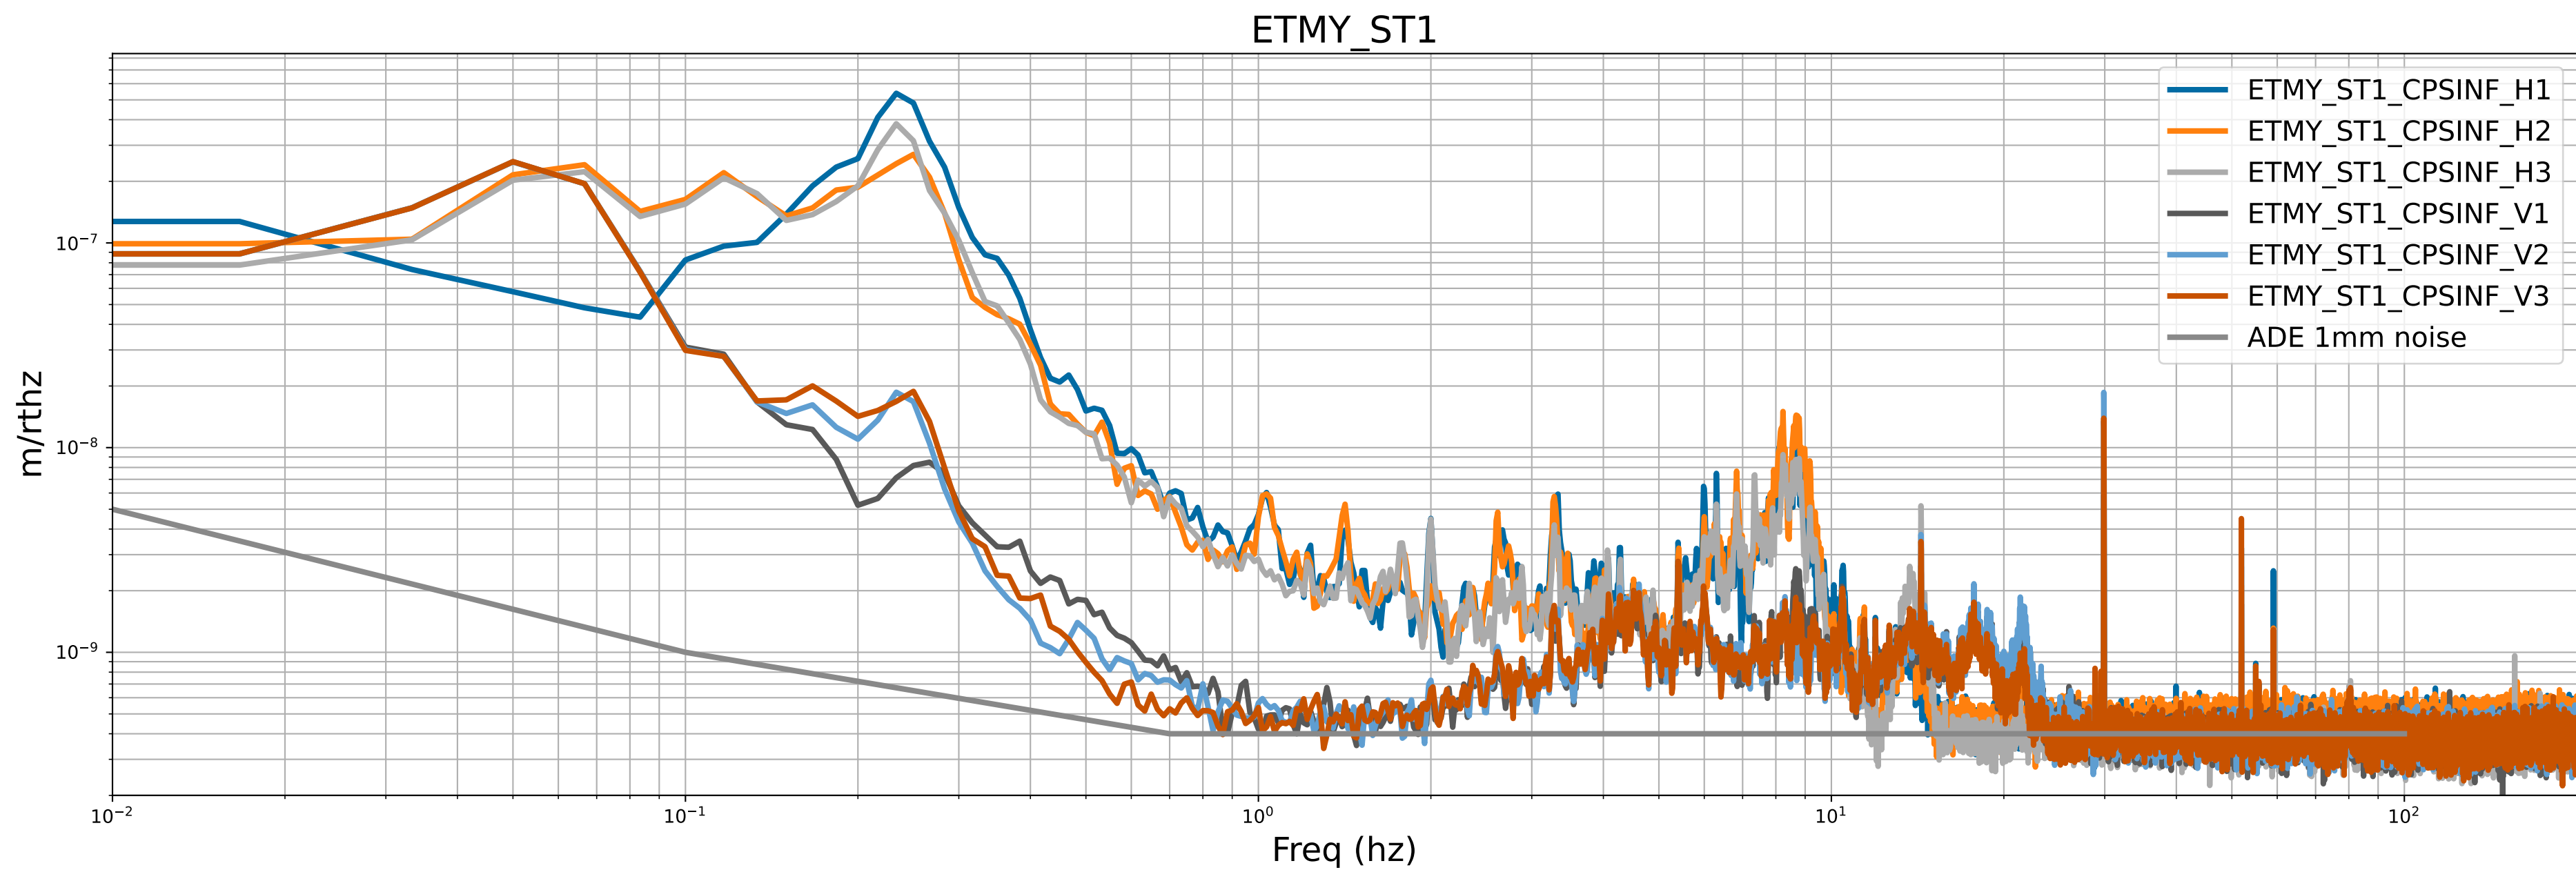

HAM2 CPS Spectra 1404122400 to 1404123000

calibration only >10hz

HAM3 CPS Spectra 1404122400 to 1404123000

calibration only >10hz

HAM4 CPS Spectra 1404122400 to 1404123000

calibration only >10hz

HAM5 CPS Spectra 1404122400 to 1404123000

calibration only >10hz

HAM6 CPS Spectra 1404122400 to 1404123000

calibration only >10hz

HAM7 CPS Spectra 1404122400 to 1404123000

HAM8 CPS Spectra 1404122400 to 1404123000

calibration only >10hz

CPS Spectra 1404122400 to 1404123000

calibration only >10hz

CPS Spectra 1404122400 to 1404123000

calibration only >10hz

CPS Spectra 1404122400 to 1404123000

BS_ST1

BS_ST2

calibration only >10hz

CPS Spectra 1404122400 to 1404123000

calibration only >10hz

CPS Spectra 1404122400 to 1404123000

calibration only >10hz