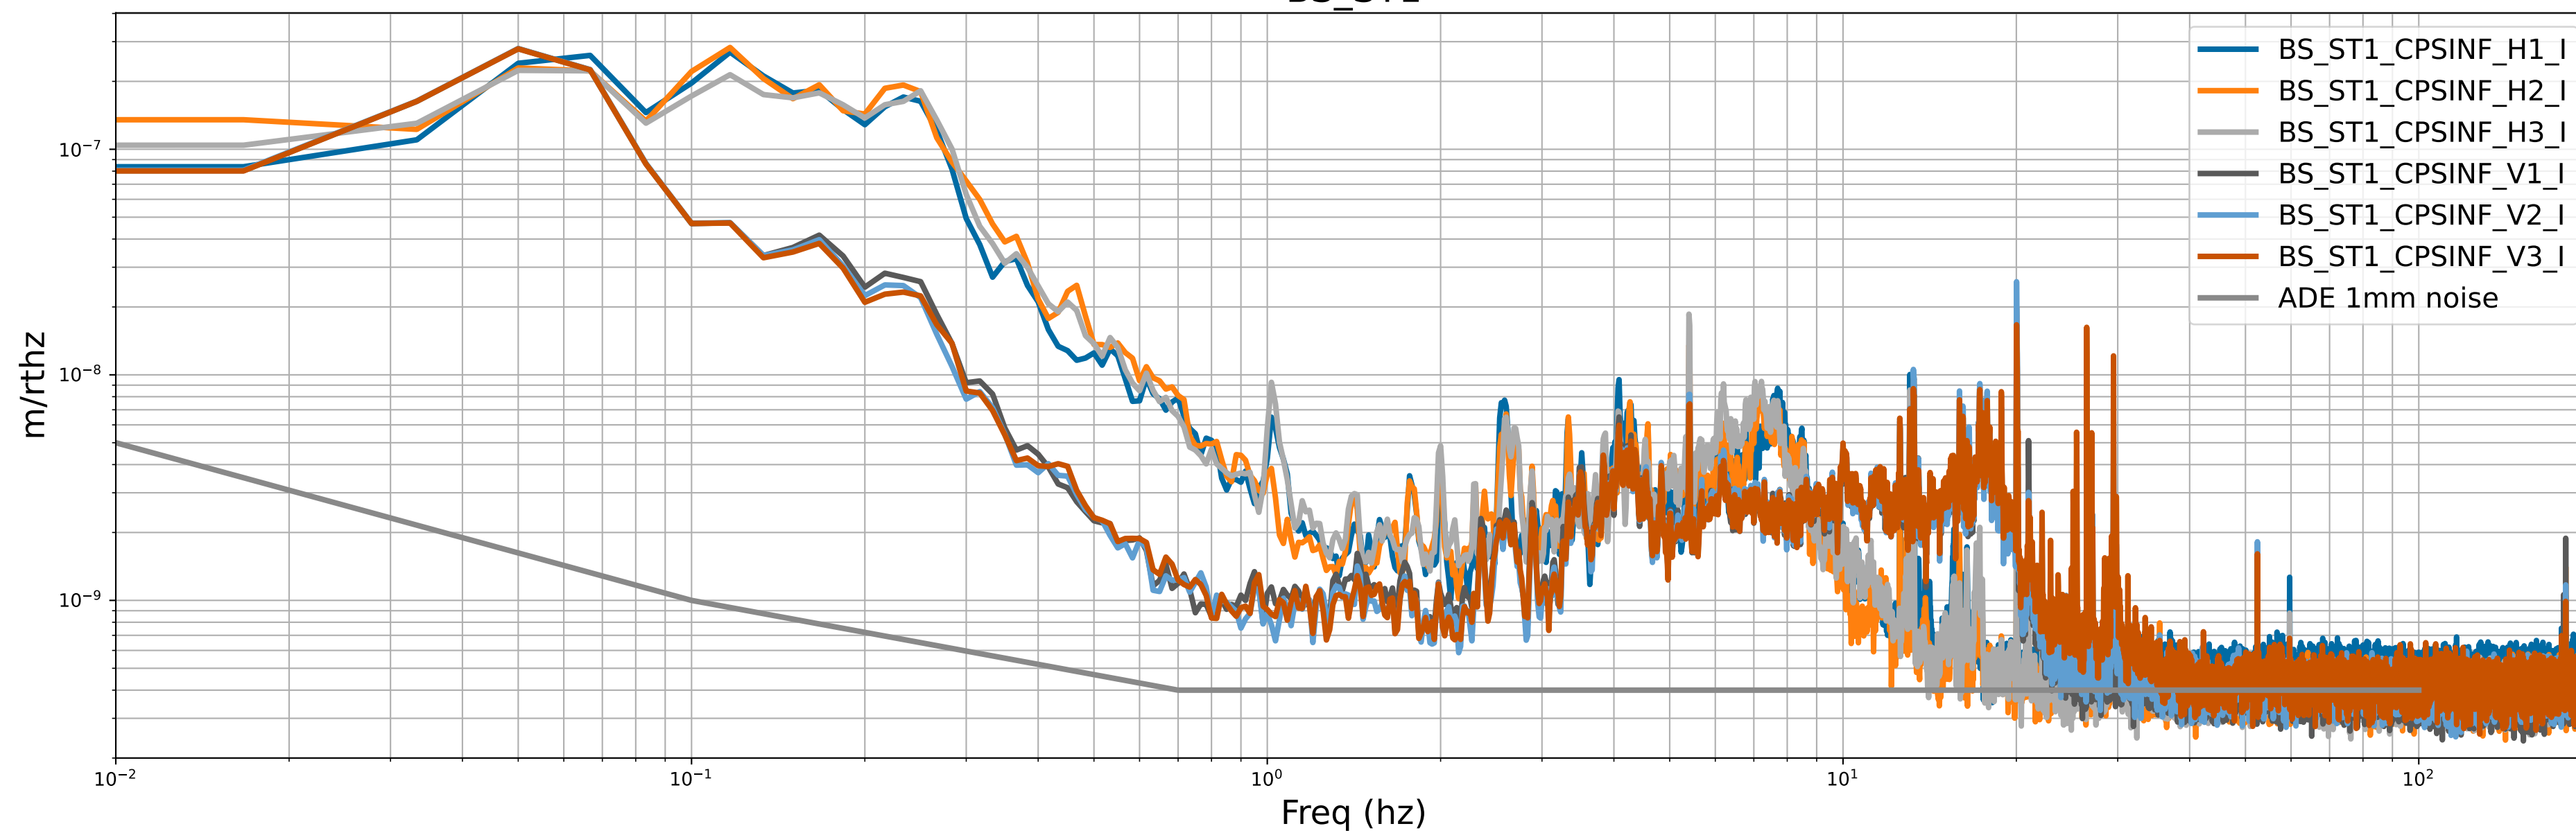

calibration only >10hz

CPS Spectra 1404122400 to 1404123000

calibration only >10hz

CPS Spectra 1404122400 to 1404123000

BS_ST1

BS_ST2

calibration only >10hz

CPS Spectra 1404122400 to 1404123000

calibration only >10hz

CPS Spectra 1404122400 to 1404123000

calibration only >10hz