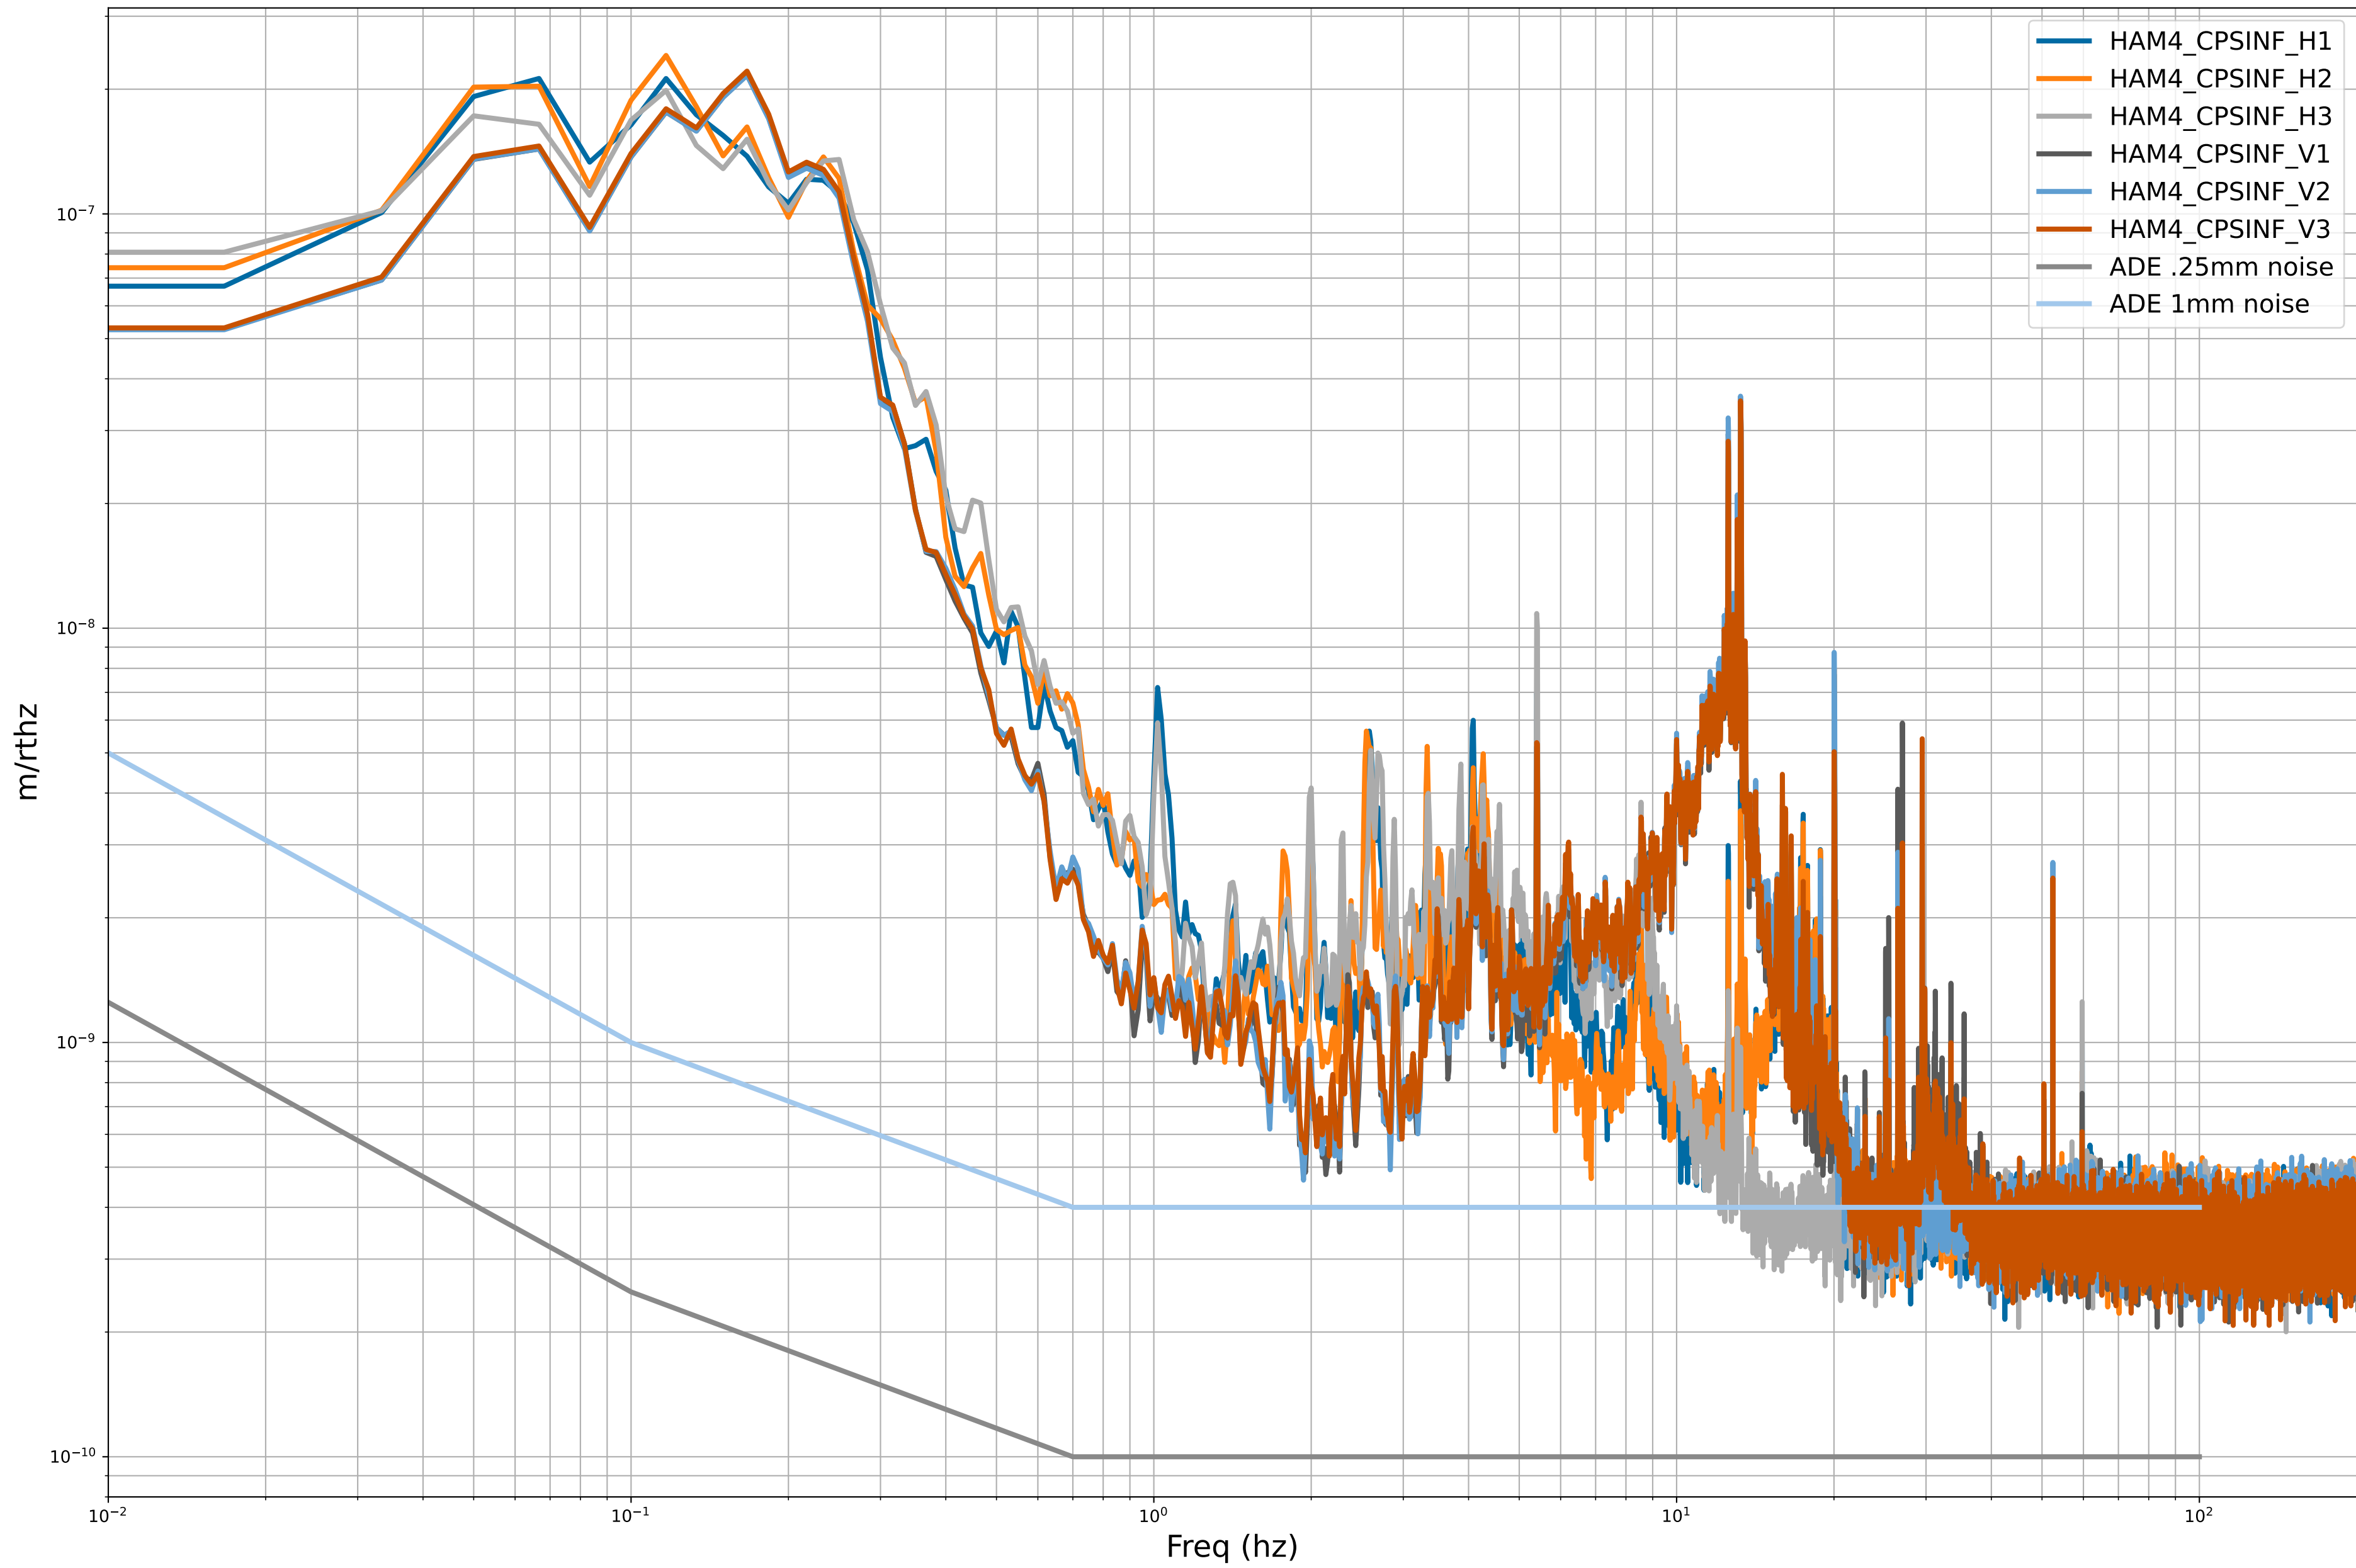

HAM2 CPS Spectra 1404122400 to 1404123000

calibration only >10hz

HAM3 CPS Spectra 1404122400 to 1404123000

calibration only >10hz

HAM4 CPS Spectra 1404122400 to 1404123000

calibration only >10hz

HAM5 CPS Spectra 1404122400 to 1404123000

calibration only >10hz

HAM6 CPS Spectra 1404122400 to 1404123000

calibration only >10hz

HAM7 CPS Spectra 1404122400 to 1404123000

HAM8 CPS Spectra 1404122400 to 1404123000

calibration only >10hz

CPS Spectra 1404122400 to 1404123000

calibration only >10hz

CPS Spectra 1404122400 to 1404123000

calibration only >10hz

CPS Spectra 1404122400 to 1404123000

BS_ST1

BS_ST2

calibration only >10hz

CPS Spectra 1404122400 to 1404123000