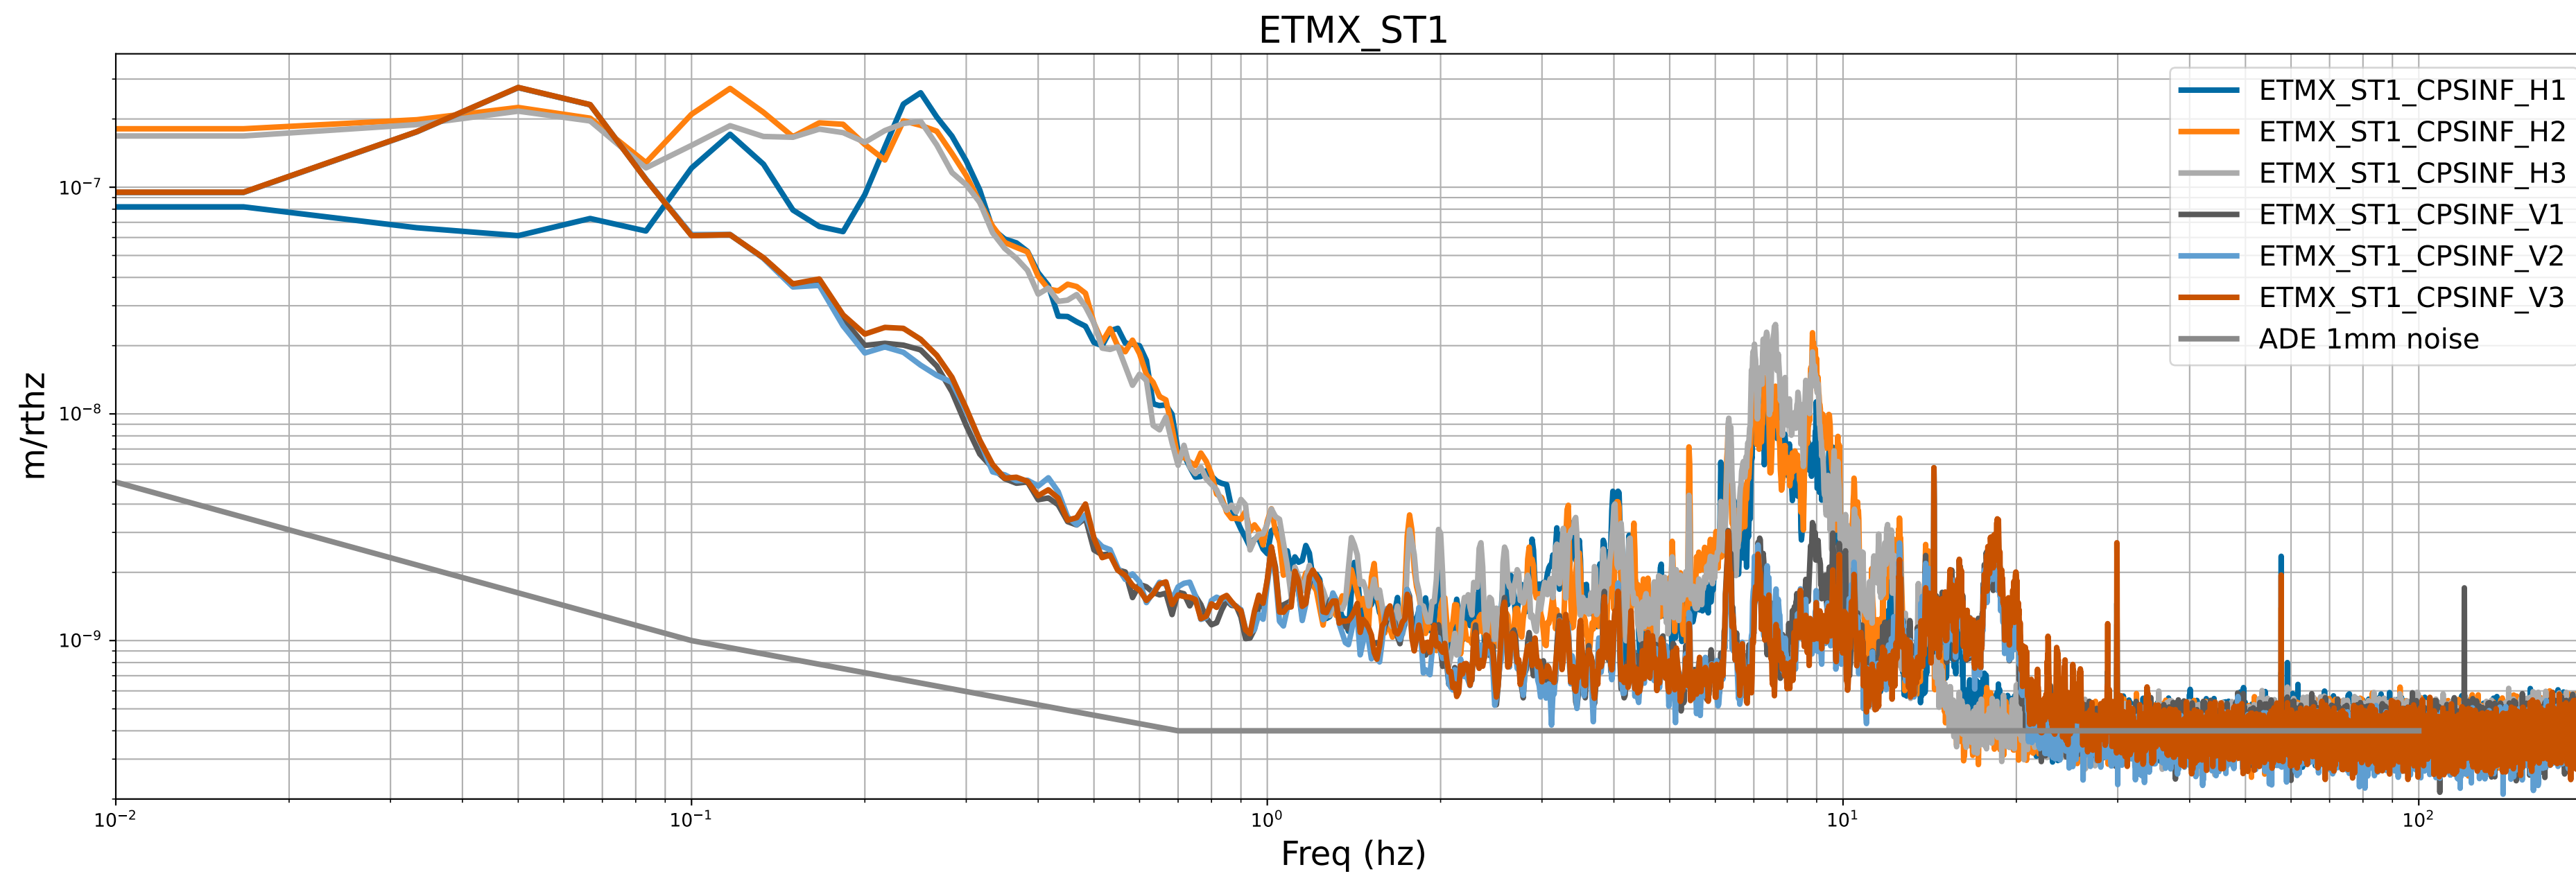

calibration only >10hz

CPS Spectra 1404122400 to 1404123000

calibration only >10hz

CPS Spectra 1404122400 to 1404123000

BS_ST1

BS_ST2

calibration only >10hz

CPS Spectra 1404122400 to 1404123000

calibration only >10hz

CPS Spectra 1404122400 to 1404123000

calibration only >10hz