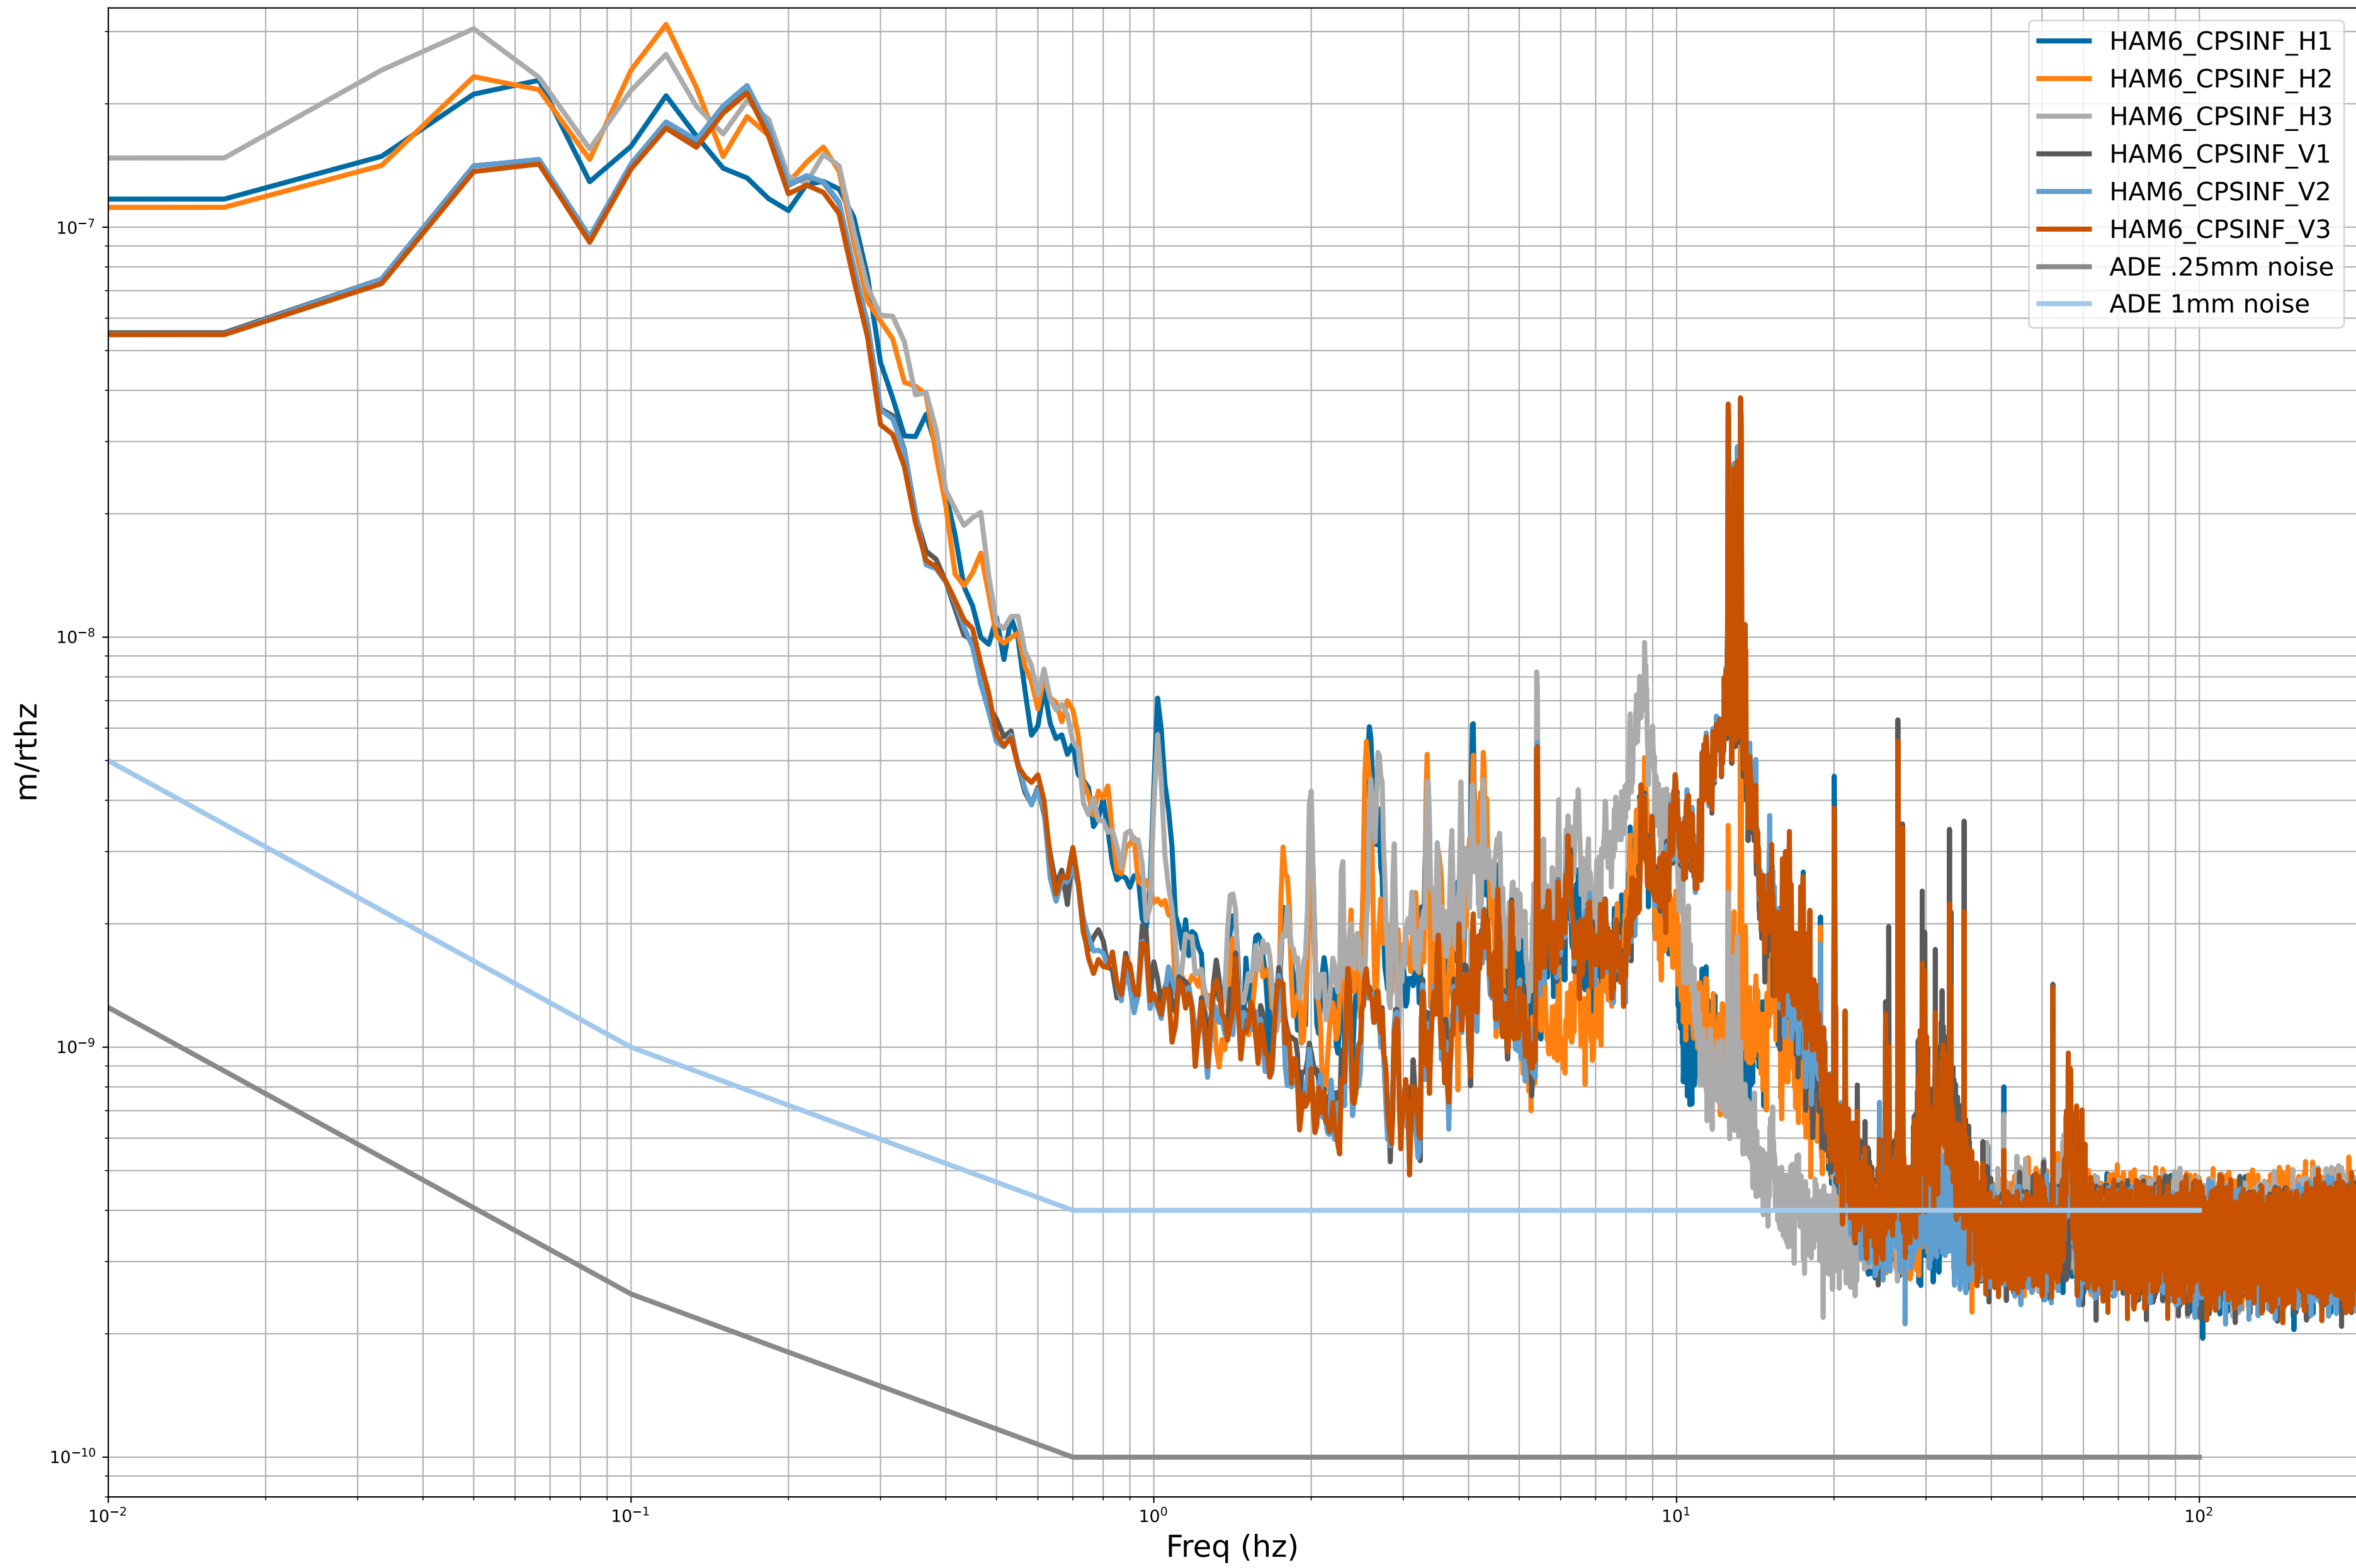

HAM2 CPS Spectra 1404122400 to 1404123000

calibration only >10hz

HAM3 CPS Spectra 1404122400 to 1404123000

calibration only >10hz

HAM4 CPS Spectra 1404122400 to 1404123000

calibration only >10hz

HAM5 CPS Spectra 1404122400 to 1404123000

calibration only >10hz

HAM6 CPS Spectra 1404122400 to 1404123000

calibration only >10hz

HAM7 CPS Spectra 1404122400 to 1404123000

HAM8 CPS Spectra 1404122400 to 1404123000

calibration only >10hz

CPS Spectra 1404122400 to 1404123000

calibration only >10hz

CPS Spectra 1404122400 to 1404123000

calibration only >10hz

CPS Spectra 1404122400 to 1404123000

BS_ST1

BS_ST2

calibration only >10hz

CPS Spectra 1404122400 to 1404123000