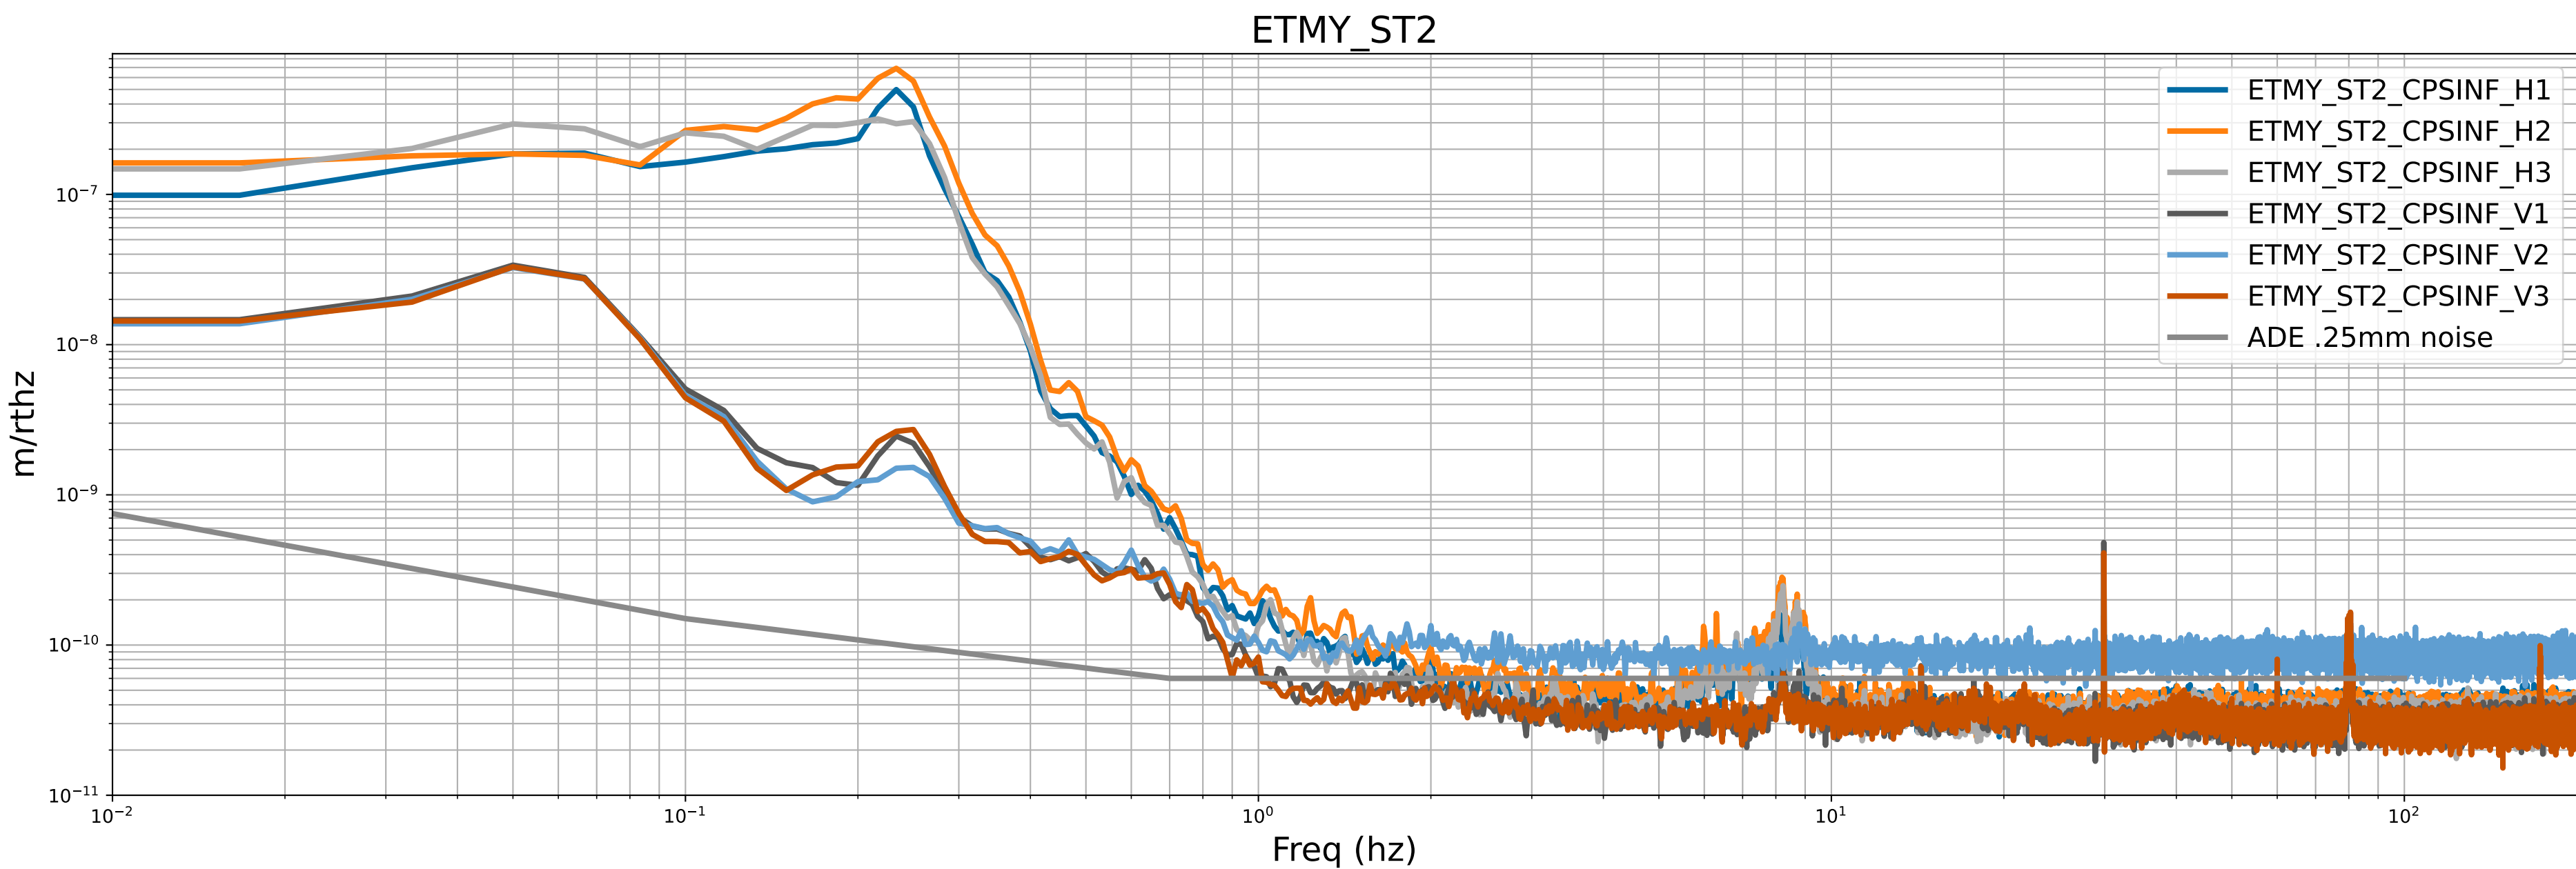

calibration only >10hz

HAM6 CPS Spectra 1404122400 to 1404123000

calibration only >10hz

HAM7 CPS Spectra 1404122400 to 1404123000

HAM8 CPS Spectra 1404122400 to 1404123000

calibration only >10hz

CPS Spectra 1404122400 to 1404123000

calibration only >10hz

CPS Spectra 1404122400 to 1404123000

calibration only >10hz

CPS Spectra 1404122400 to 1404123000

BS_ST1

BS_ST2

calibration only >10hz

CPS Spectra 1404122400 to 1404123000

calibration only >10hz

CPS Spectra 1404122400 to 1404123000

calibration only >10hz