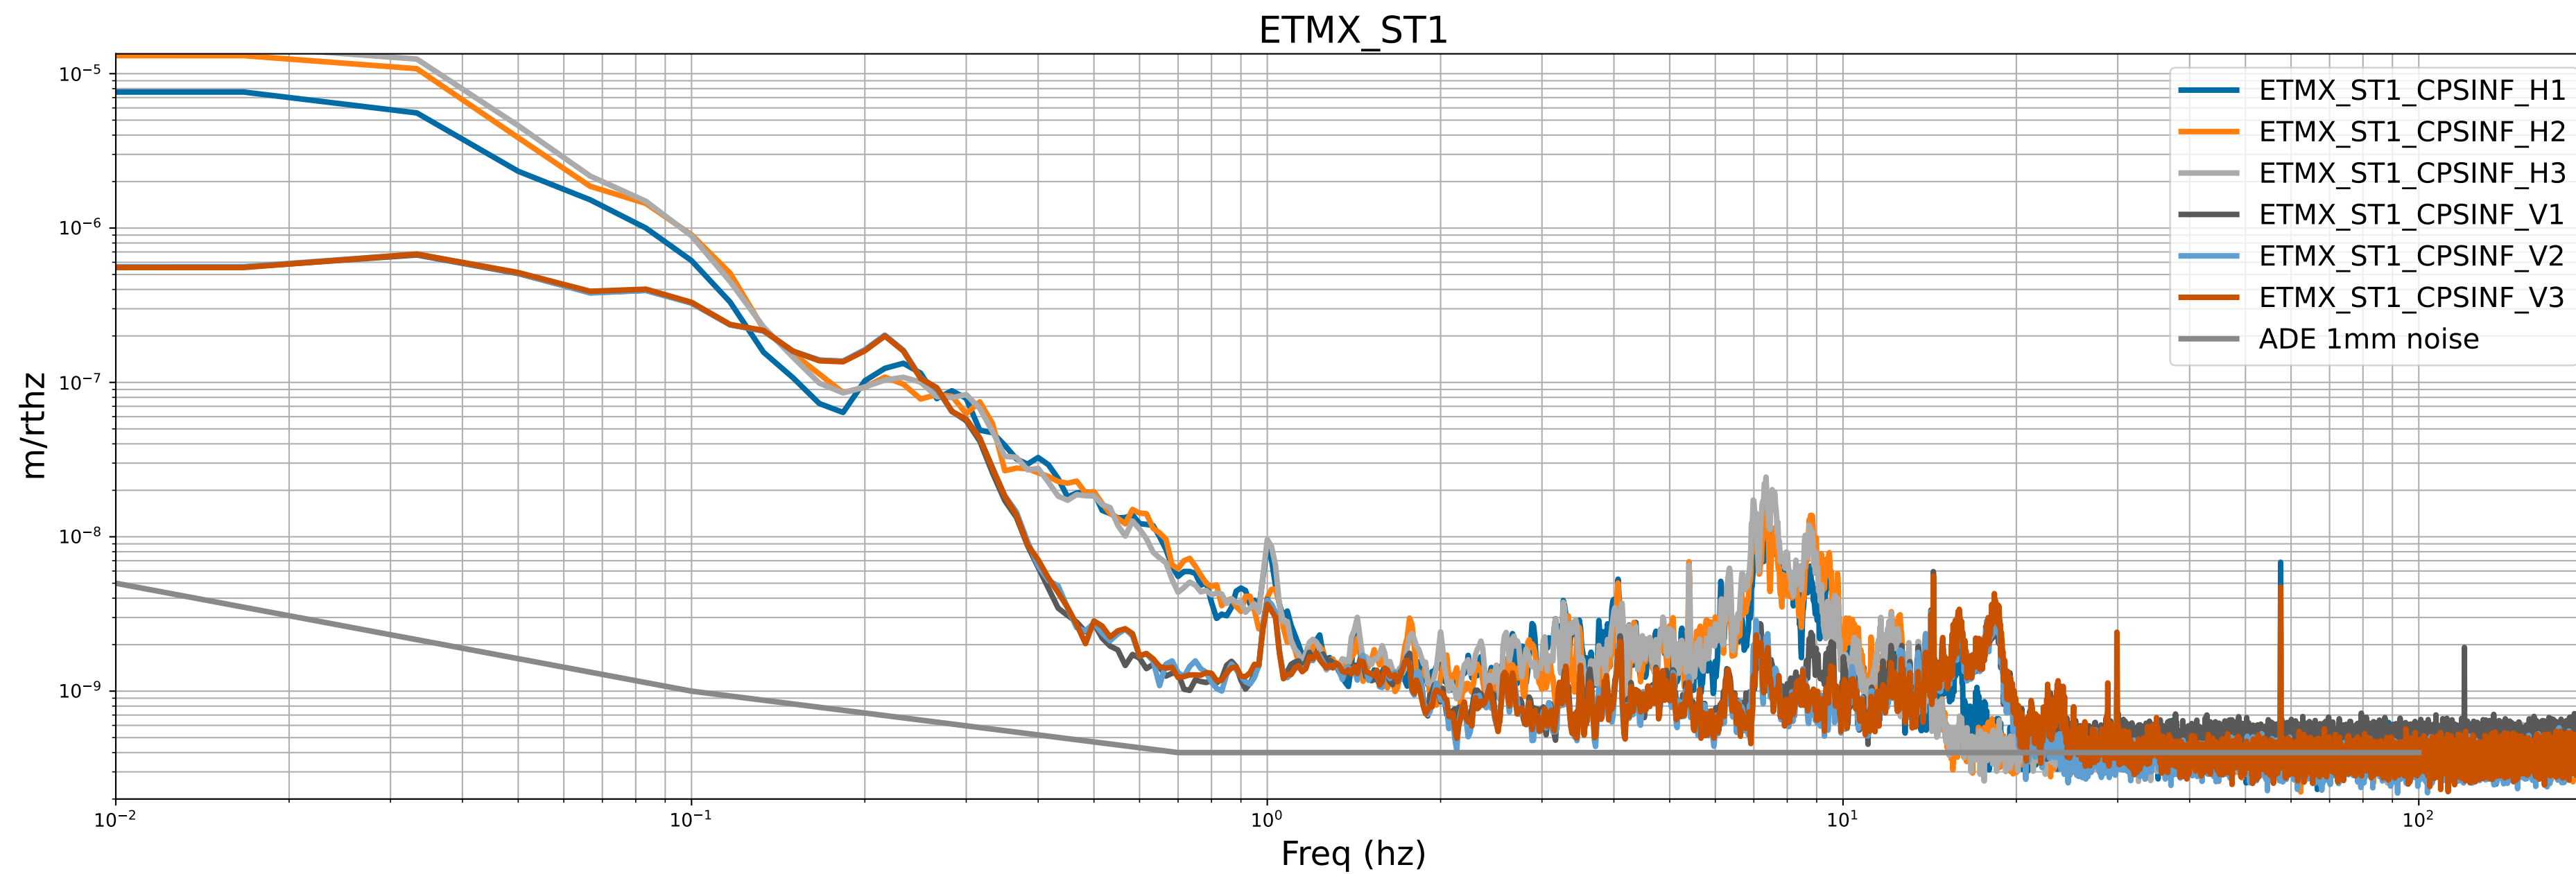

CPS Spectra 1404626400 to 1404627000

calibration only >10hz

CPS Spectra 1404626400 to 1404627000

calibration only >10hz

CPS Spectra 1404626400 to 1404627000

calibration only >10hz

CPS Spectra 1404626400 to 1404627000

calibration only >10hz

CPS Spectra 1404626400 to 1404627000

calibration only >10hz