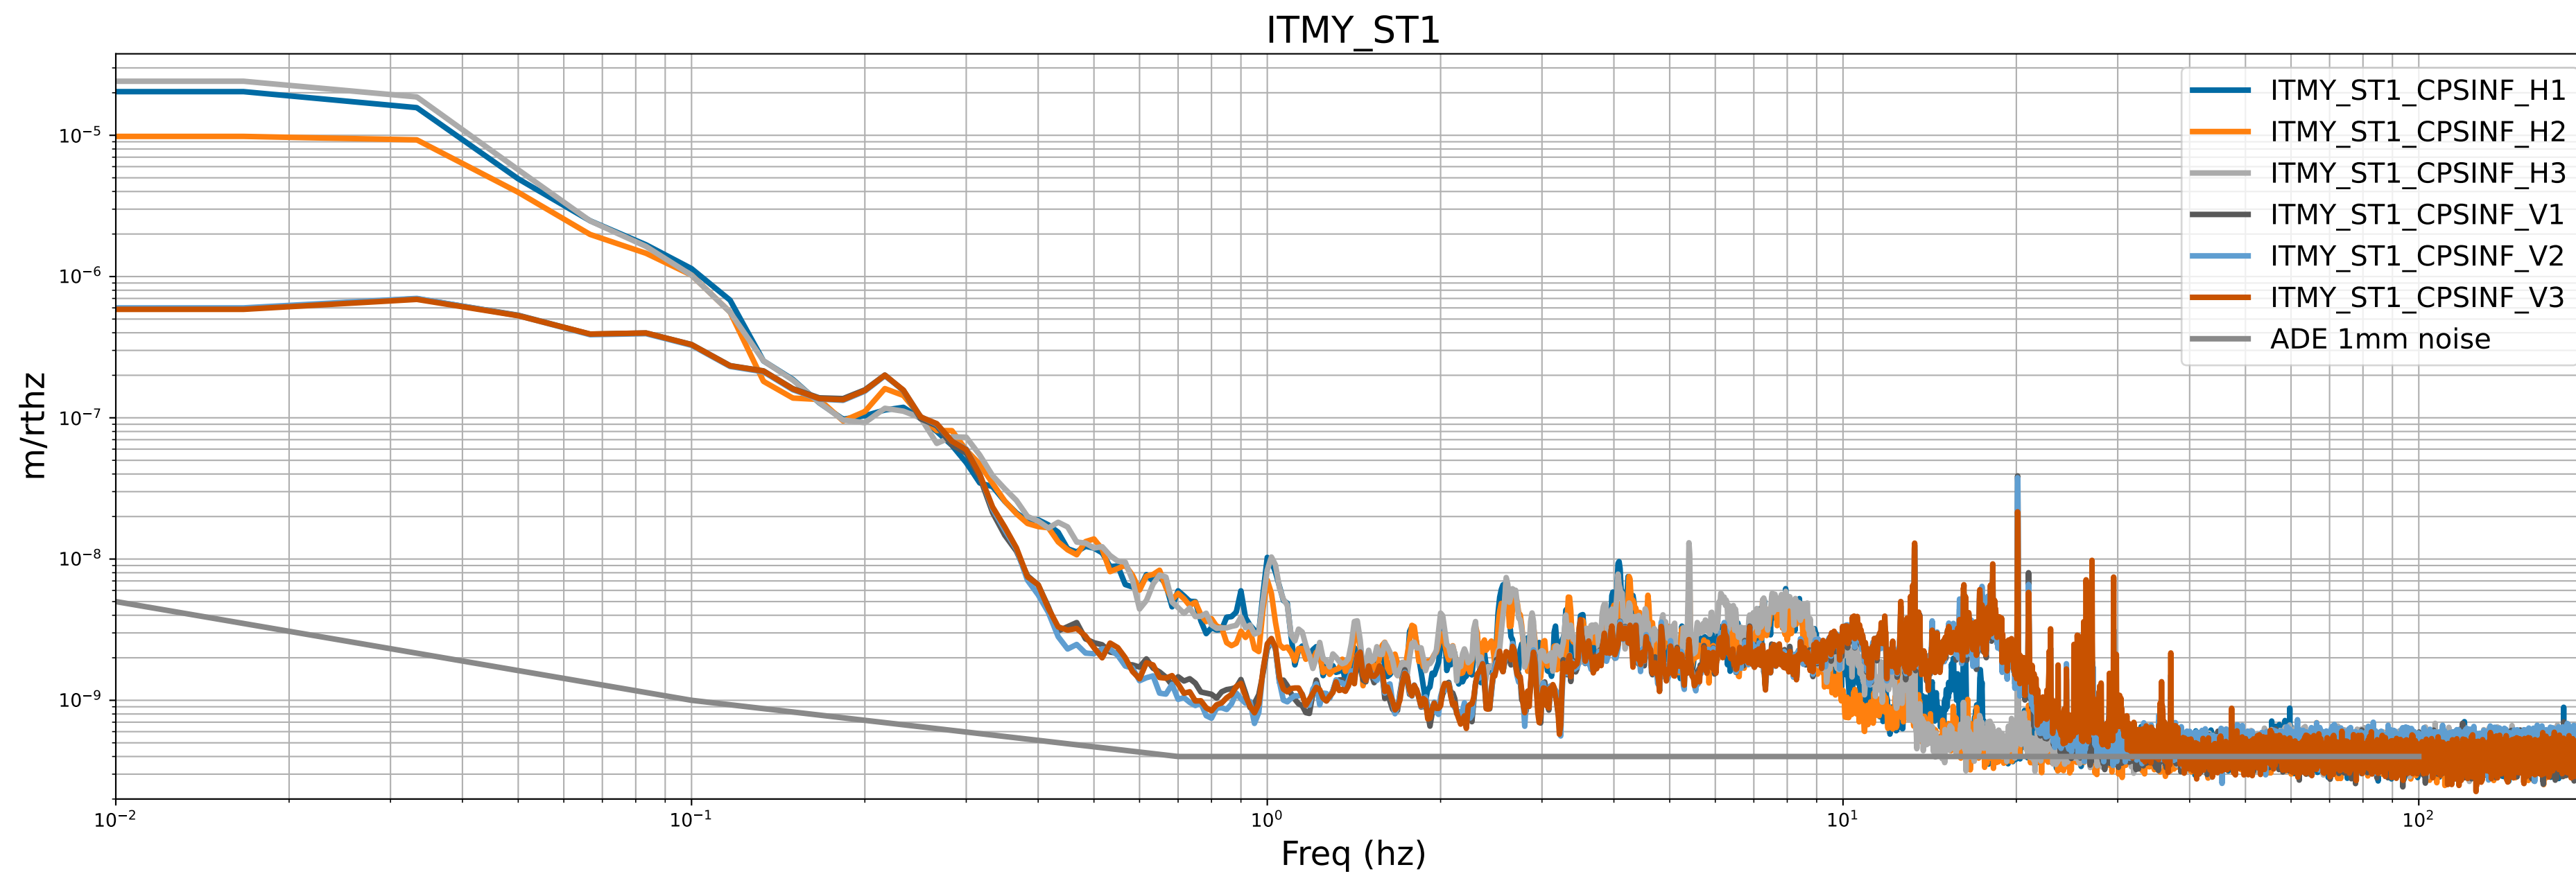

HAM2 CPS Spectra 1404626400 to 1404627000

calibration only >10hz

HAM3 CPS Spectra 1404626400 to 1404627000

calibration only >10hz

HAM4 CPS Spectra 1404626400 to 1404627000

calibration only >10hz

HAM5 CPS Spectra 1404626400 to 1404627000

calibration only >10hz

HAM6 CPS Spectra 1404626400 to 1404627000

calibration only >10hz

HAM7 CPS Spectra 1404626400 to 1404627000

calibration only >10hz

HAM8 CPS Spectra 1404626400 to 1404627000

calibration only >10hz

CPS Spectra 1404626400 to 1404627000

calibration only >10hz

CPS Spectra 1404626400 to 1404627000

calibration only >10hz

CPS Spectra 1404626400 to 1404627000

calibration only >10hz

CPS Spectra 1404626400 to 1404627000

calibration only >10hz

CPS Spectra 1404626400 to 1404627000

calibration only >10hz