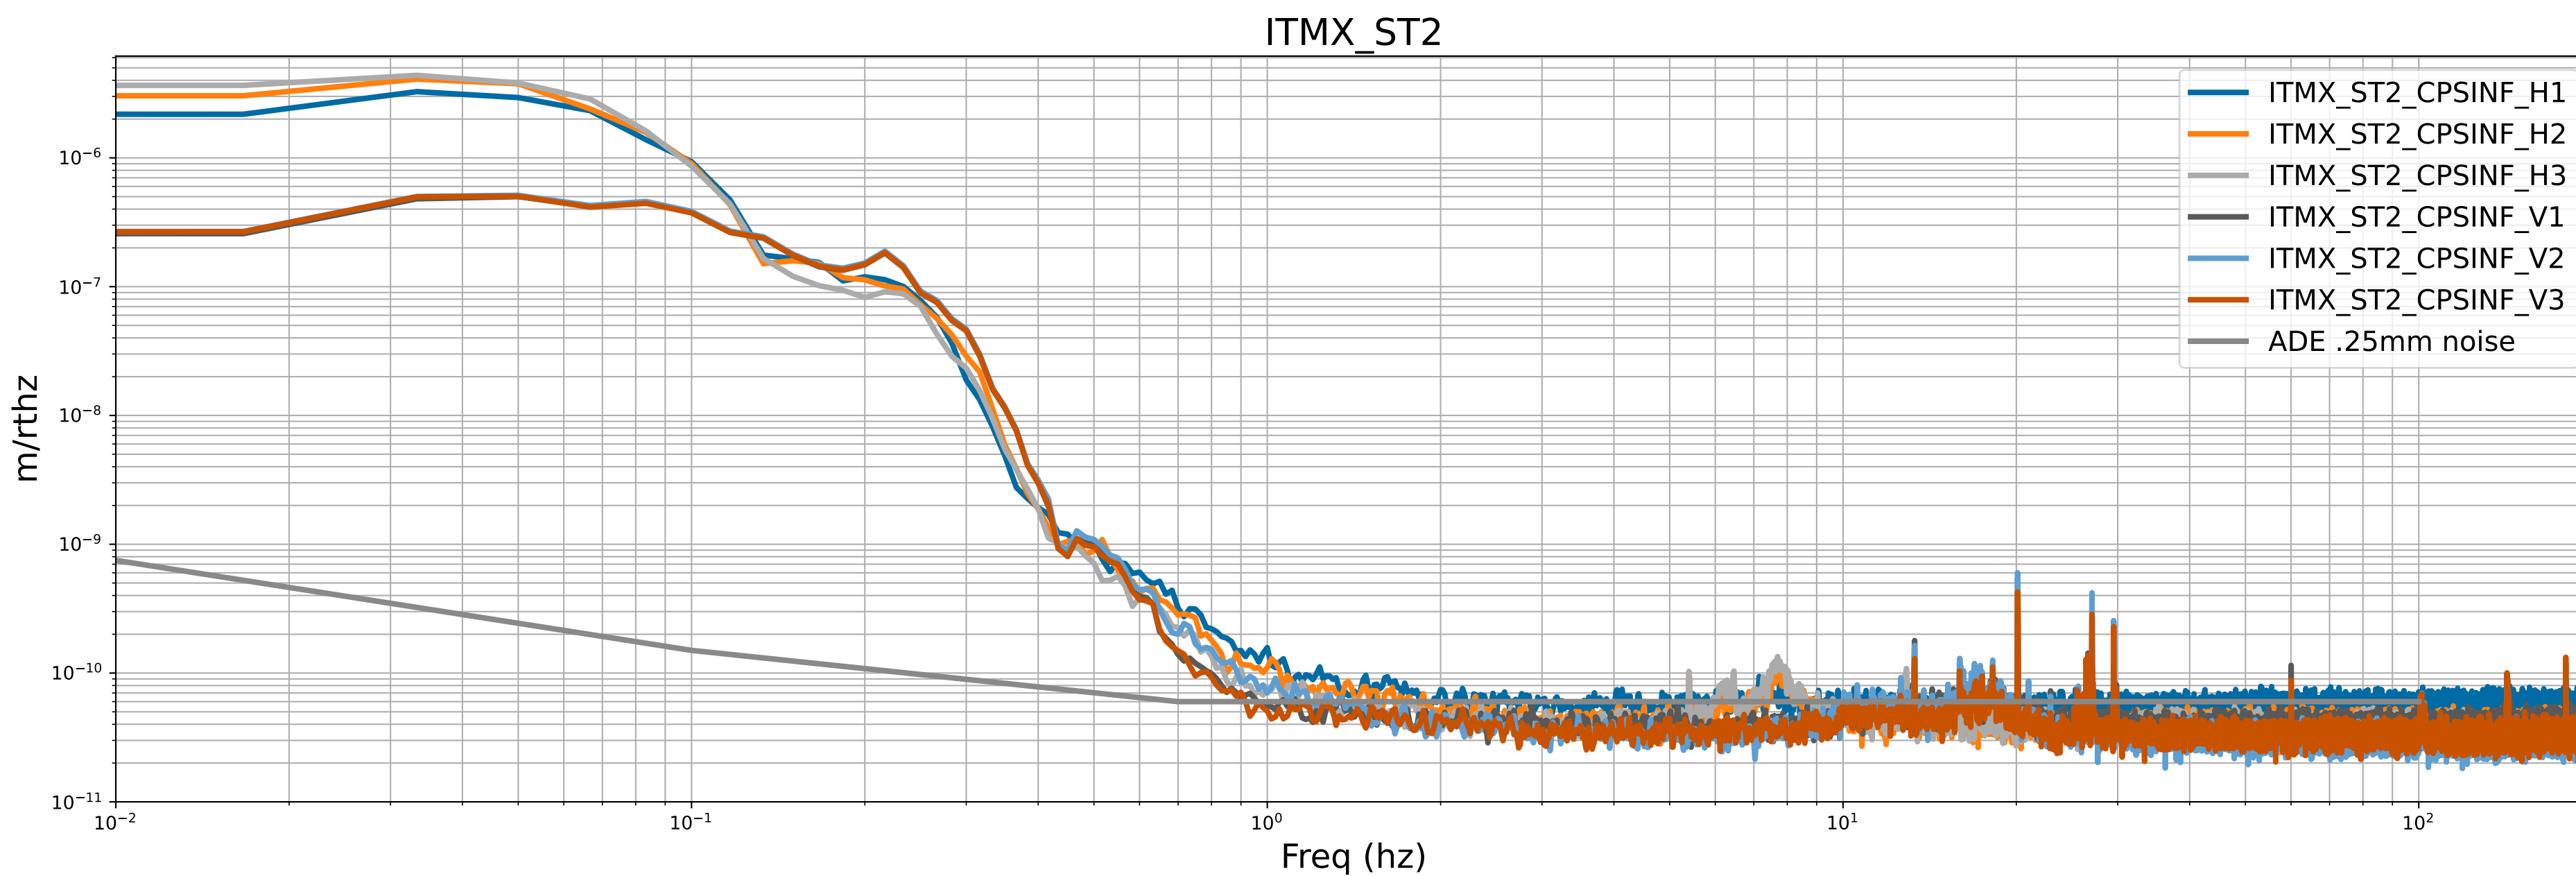

HAM2 CPS Spectra 1404626400 to 1404627000

calibration only >10hz

HAM3 CPS Spectra 1404626400 to 1404627000

calibration only >10hz

HAM4 CPS Spectra 1404626400 to 1404627000

calibration only >10hz

HAM5 CPS Spectra 1404626400 to 1404627000

calibration only >10hz

HAM6 CPS Spectra 1404626400 to 1404627000

calibration only >10hz

HAM7 CPS Spectra 1404626400 to 1404627000

calibration only >10hz

HAM8 CPS Spectra 1404626400 to 1404627000

calibration only >10hz

CPS Spectra 1404626400 to 1404627000

calibration only >10hz

CPS Spectra 1404626400 to 1404627000

calibration only >10hz

CPS Spectra 1404626400 to 1404627000

calibration only >10hz

CPS Spectra 1404626400 to 1404627000

calibration only >10hz

CPS Spectra 1404626400 to 1404627000

calibration only >10hz