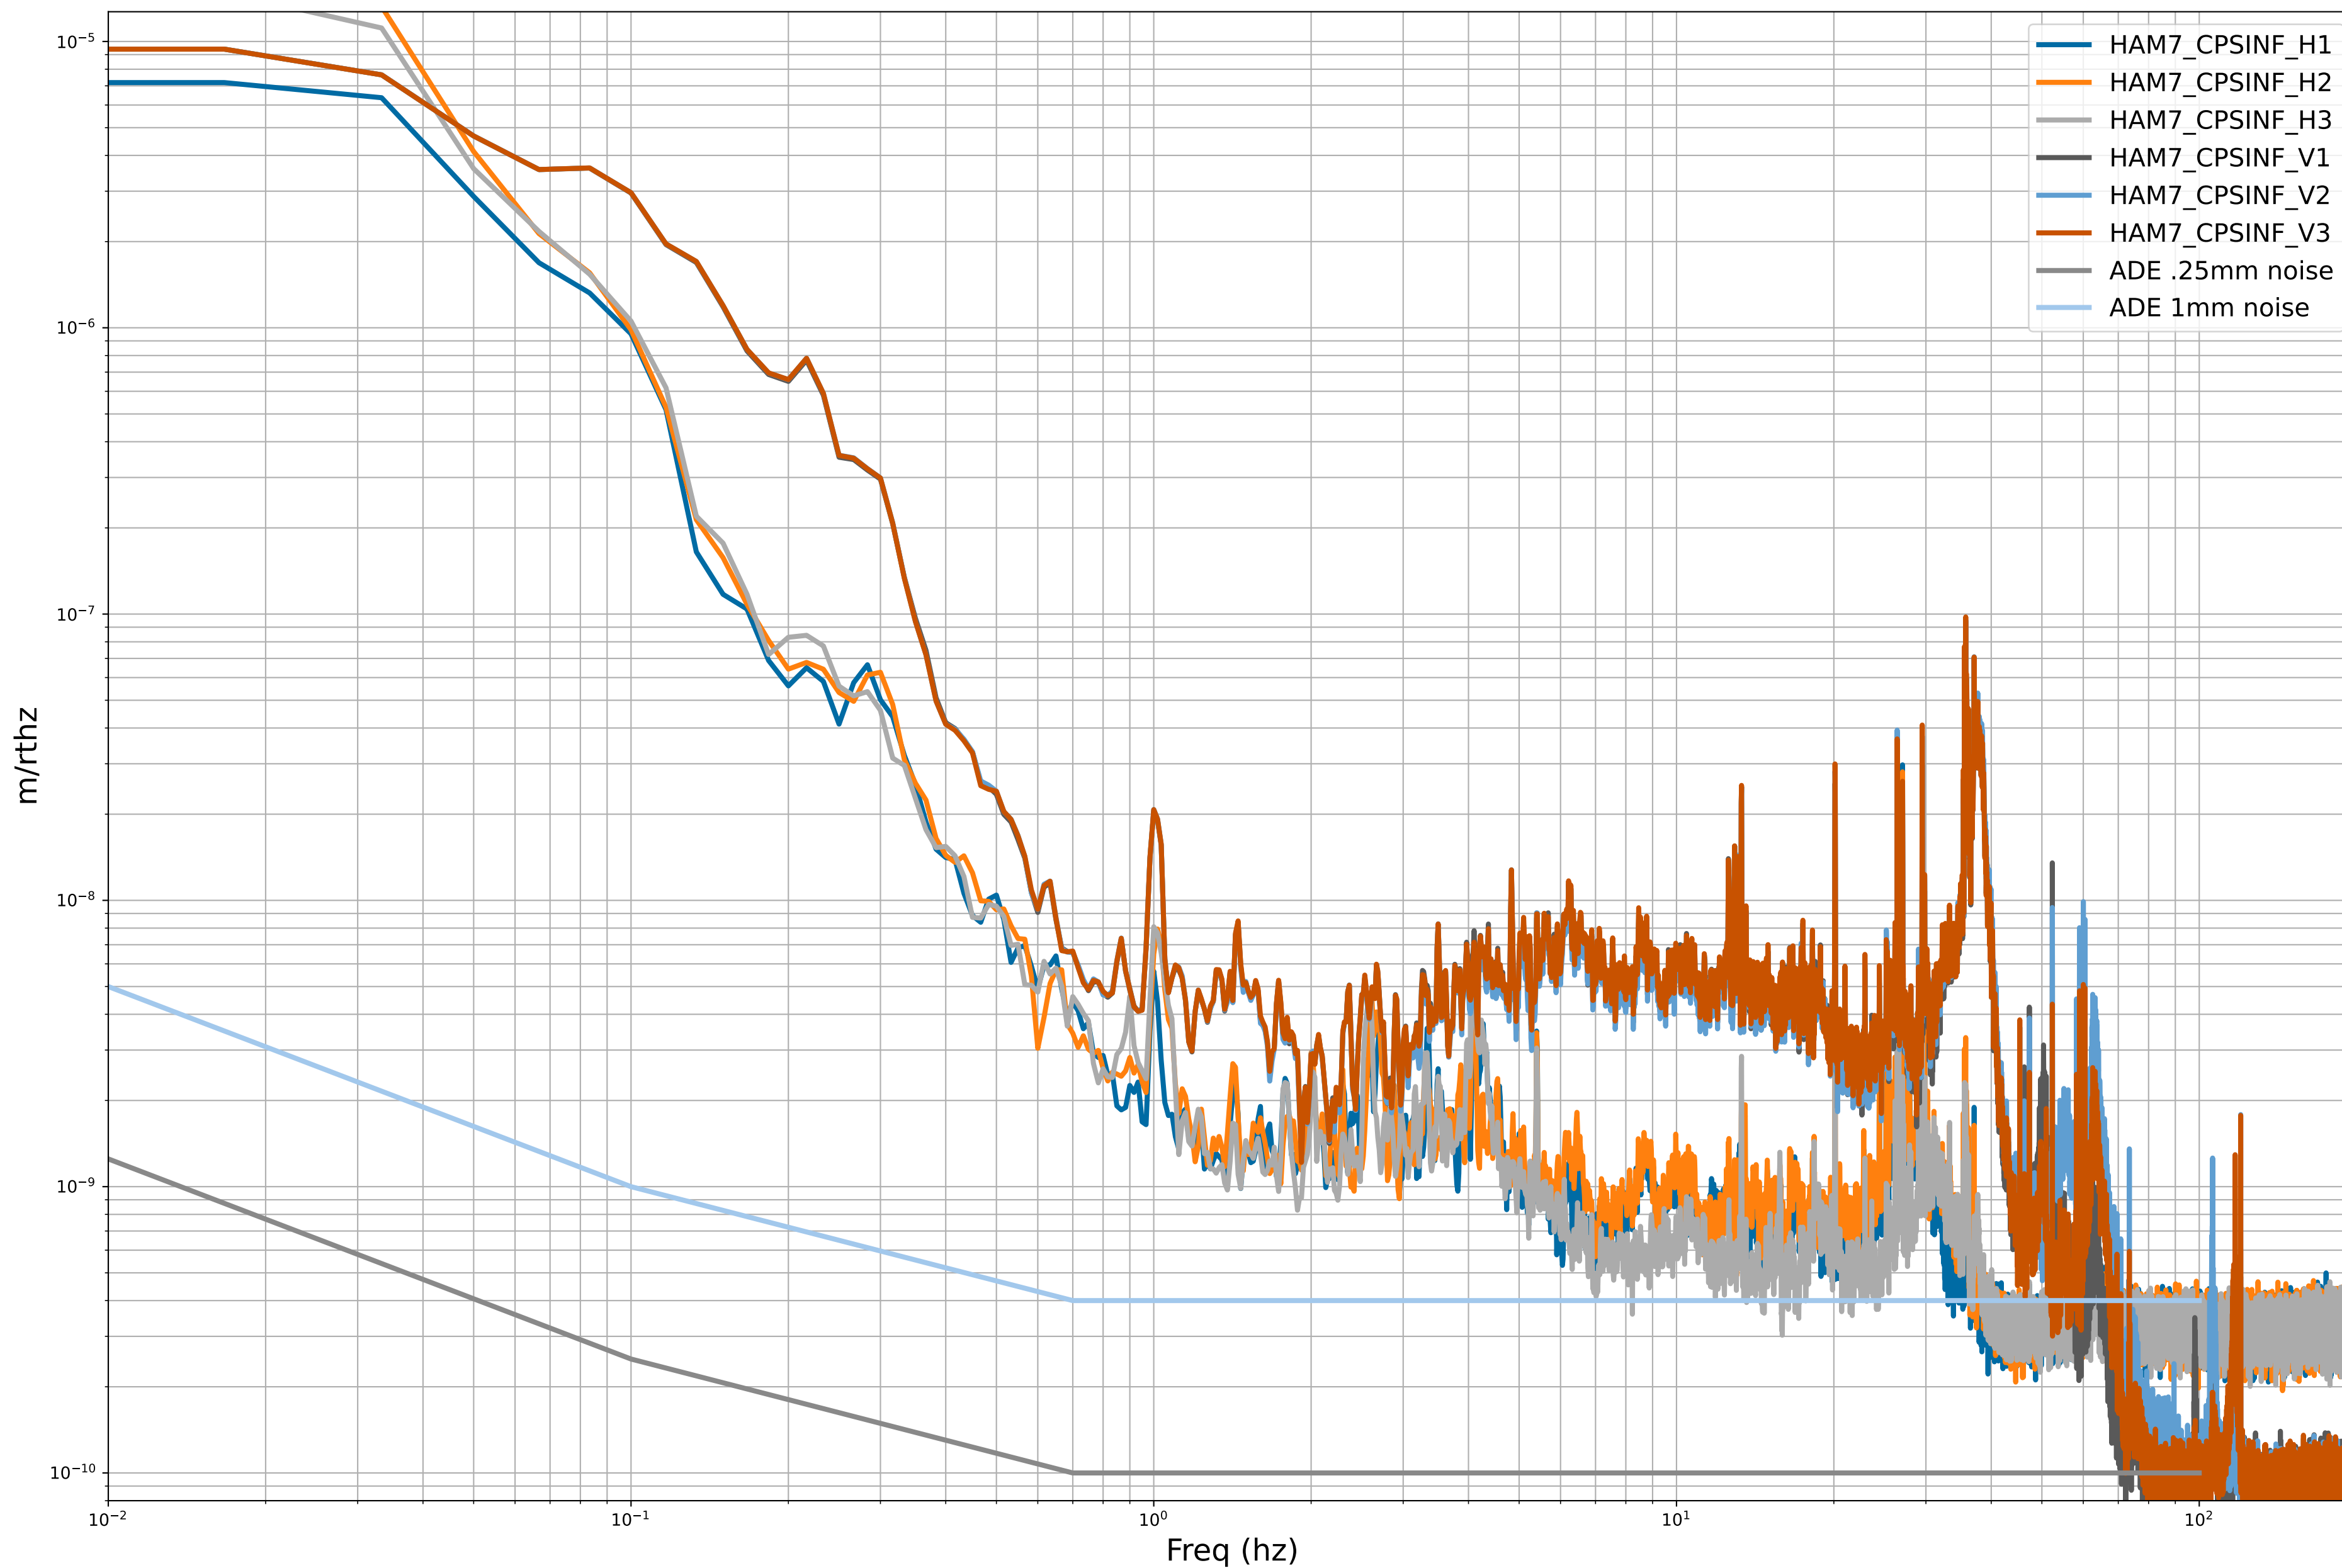

HAM2 CPS Spectra 1404626400 to 1404627000

calibration only >10hz

HAM3 CPS Spectra 1404626400 to 1404627000

calibration only >10hz

HAM4 CPS Spectra 1404626400 to 1404627000

calibration only >10hz

HAM5 CPS Spectra 1404626400 to 1404627000

calibration only >10hz

HAM6 CPS Spectra 1404626400 to 1404627000

calibration only >10hz

HAM7 CPS Spectra 1404626400 to 1404627000

calibration only >10hz

HAM8 CPS Spectra 1404626400 to 1404627000

calibration only >10hz

CPS Spectra 1404626400 to 1404627000

calibration only >10hz

CPS Spectra 1404626400 to 1404627000

calibration only >10hz

CPS Spectra 1404626400 to 1404627000

calibration only >10hz

CPS Spectra 1404626400 to 1404627000

calibration only >10hz

CPS Spectra 1404626400 to 1404627000

calibration only >10hz