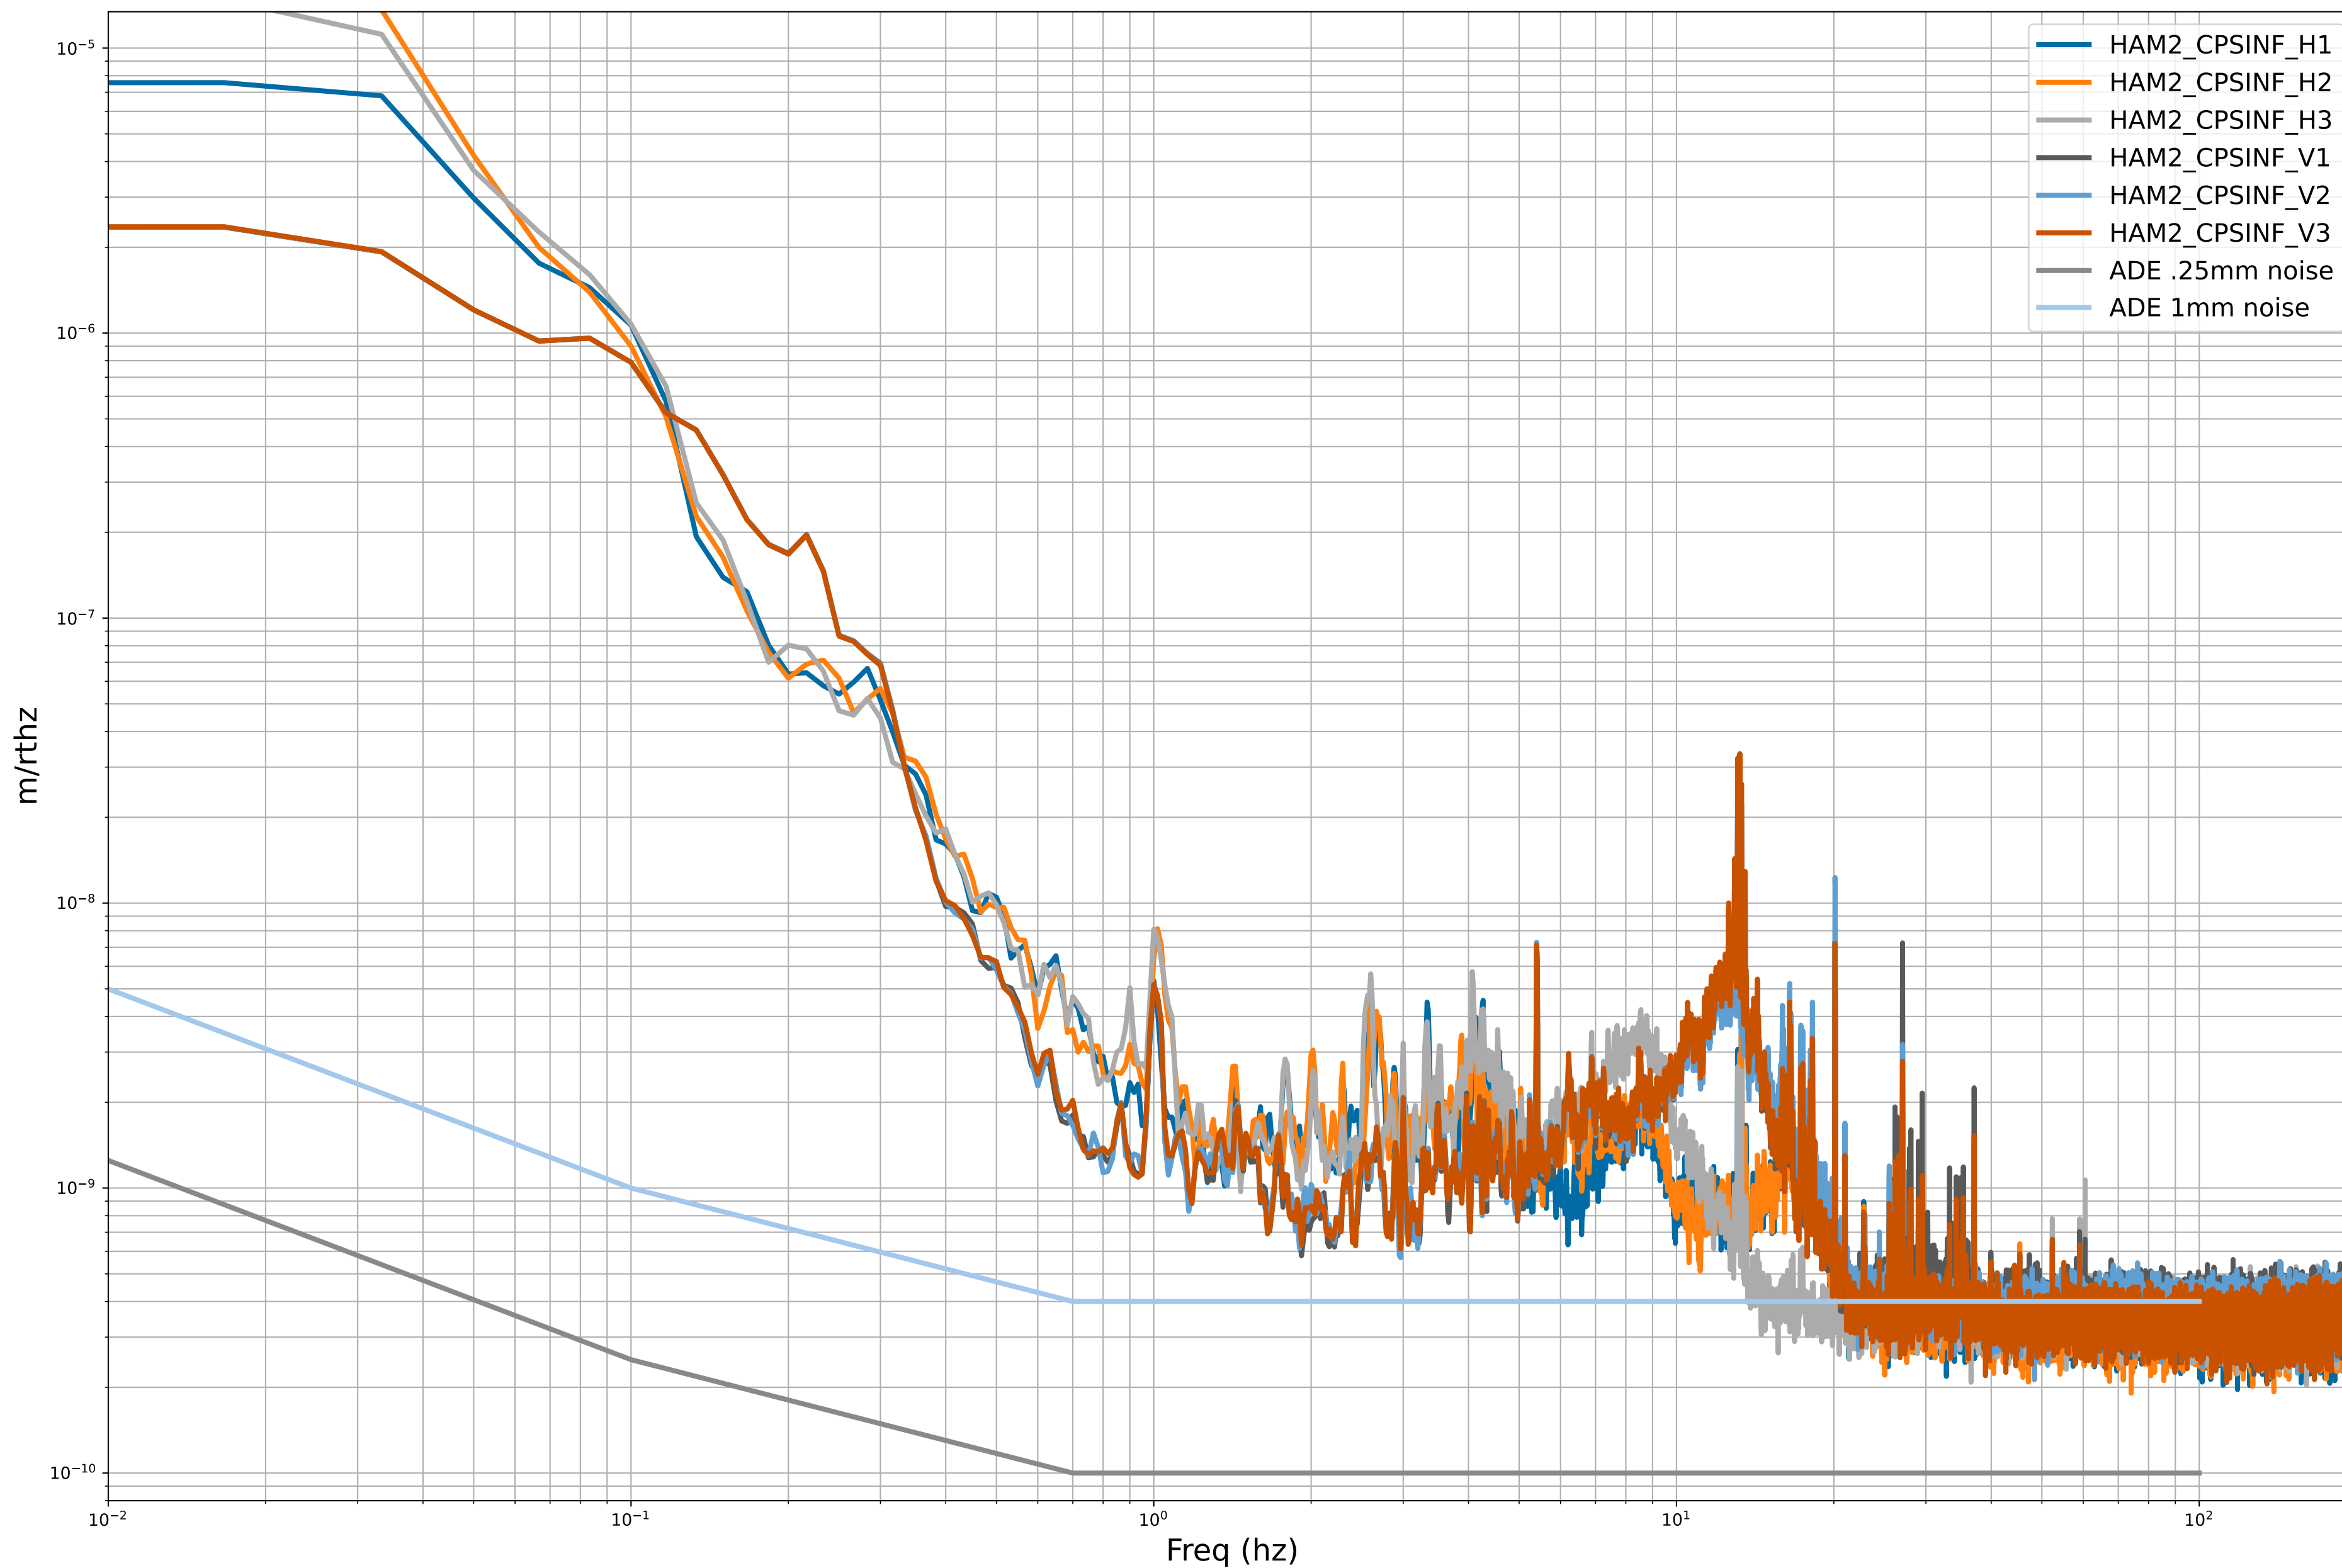

HAM2 CPS Spectra 1404626400 to 1404627000

calibration only >10hz

HAM3 CPS Spectra 1404626400 to 1404627000

calibration only >10hz

HAM4 CPS Spectra 1404626400 to 1404627000

calibration only >10hz

HAM5 CPS Spectra 1404626400 to 1404627000

calibration only >10hz

HAM6 CPS Spectra 1404626400 to 1404627000

calibration only >10hz

HAM7 CPS Spectra 1404626400 to 1404627000

calibration only >10hz

HAM8 CPS Spectra 1404626400 to 1404627000

calibration only >10hz

CPS Spectra 1404626400 to 1404627000

calibration only >10hz

CPS Spectra 1404626400 to 1404627000

calibration only >10hz

CPS Spectra 1404626400 to 1404627000

calibration only >10hz

CPS Spectra 1404626400 to 1404627000