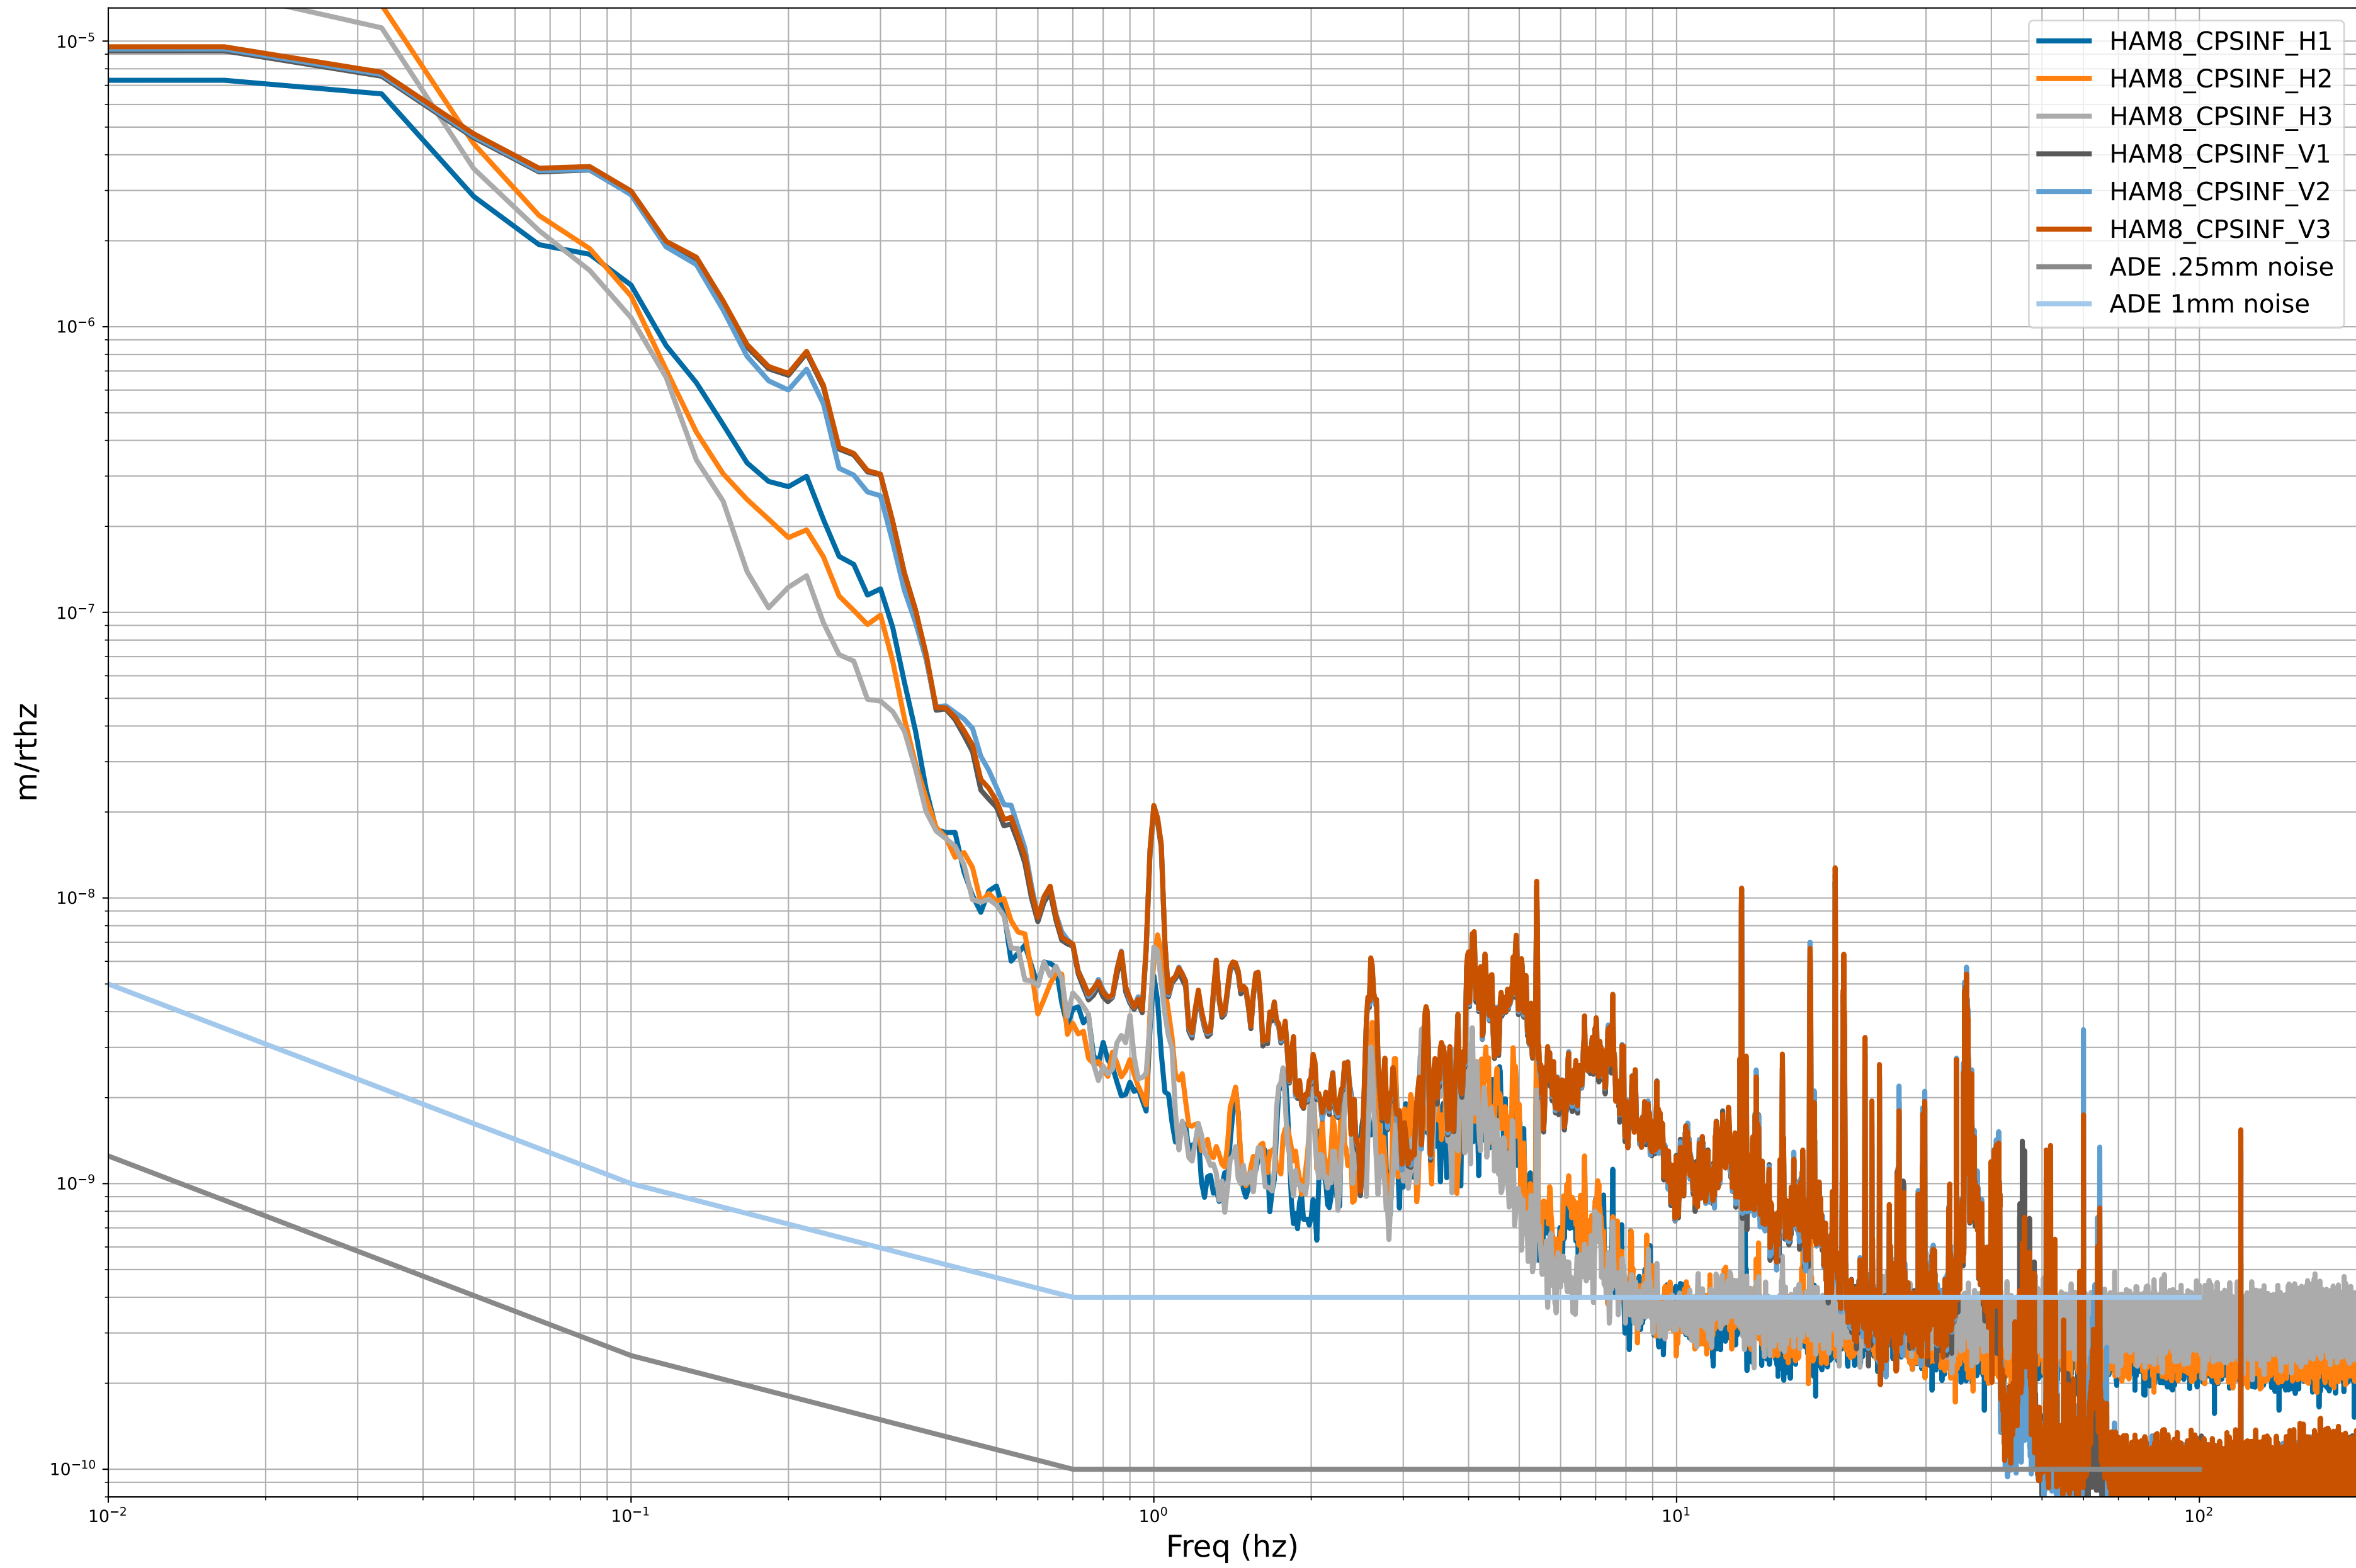

HAM2 CPS Spectra 1404626400 to 1404627000

calibration only >10hz

HAM3 CPS Spectra 1404626400 to 1404627000

calibration only >10hz

HAM4 CPS Spectra 1404626400 to 1404627000

calibration only >10hz

HAM5 CPS Spectra 1404626400 to 1404627000

calibration only >10hz

HAM6 CPS Spectra 1404626400 to 1404627000

calibration only >10hz

HAM7 CPS Spectra 1404626400 to 1404627000

calibration only >10hz

HAM8 CPS Spectra 1404626400 to 1404627000

calibration only >10hz

CPS Spectra 1404626400 to 1404627000

calibration only >10hz

CPS Spectra 1404626400 to 1404627000

calibration only >10hz

CPS Spectra 1404626400 to 1404627000

calibration only >10hz

CPS Spectra 1404626400 to 1404627000

calibration only >10hz

CPS Spectra 1404626400 to 1404627000

calibration only >10hz