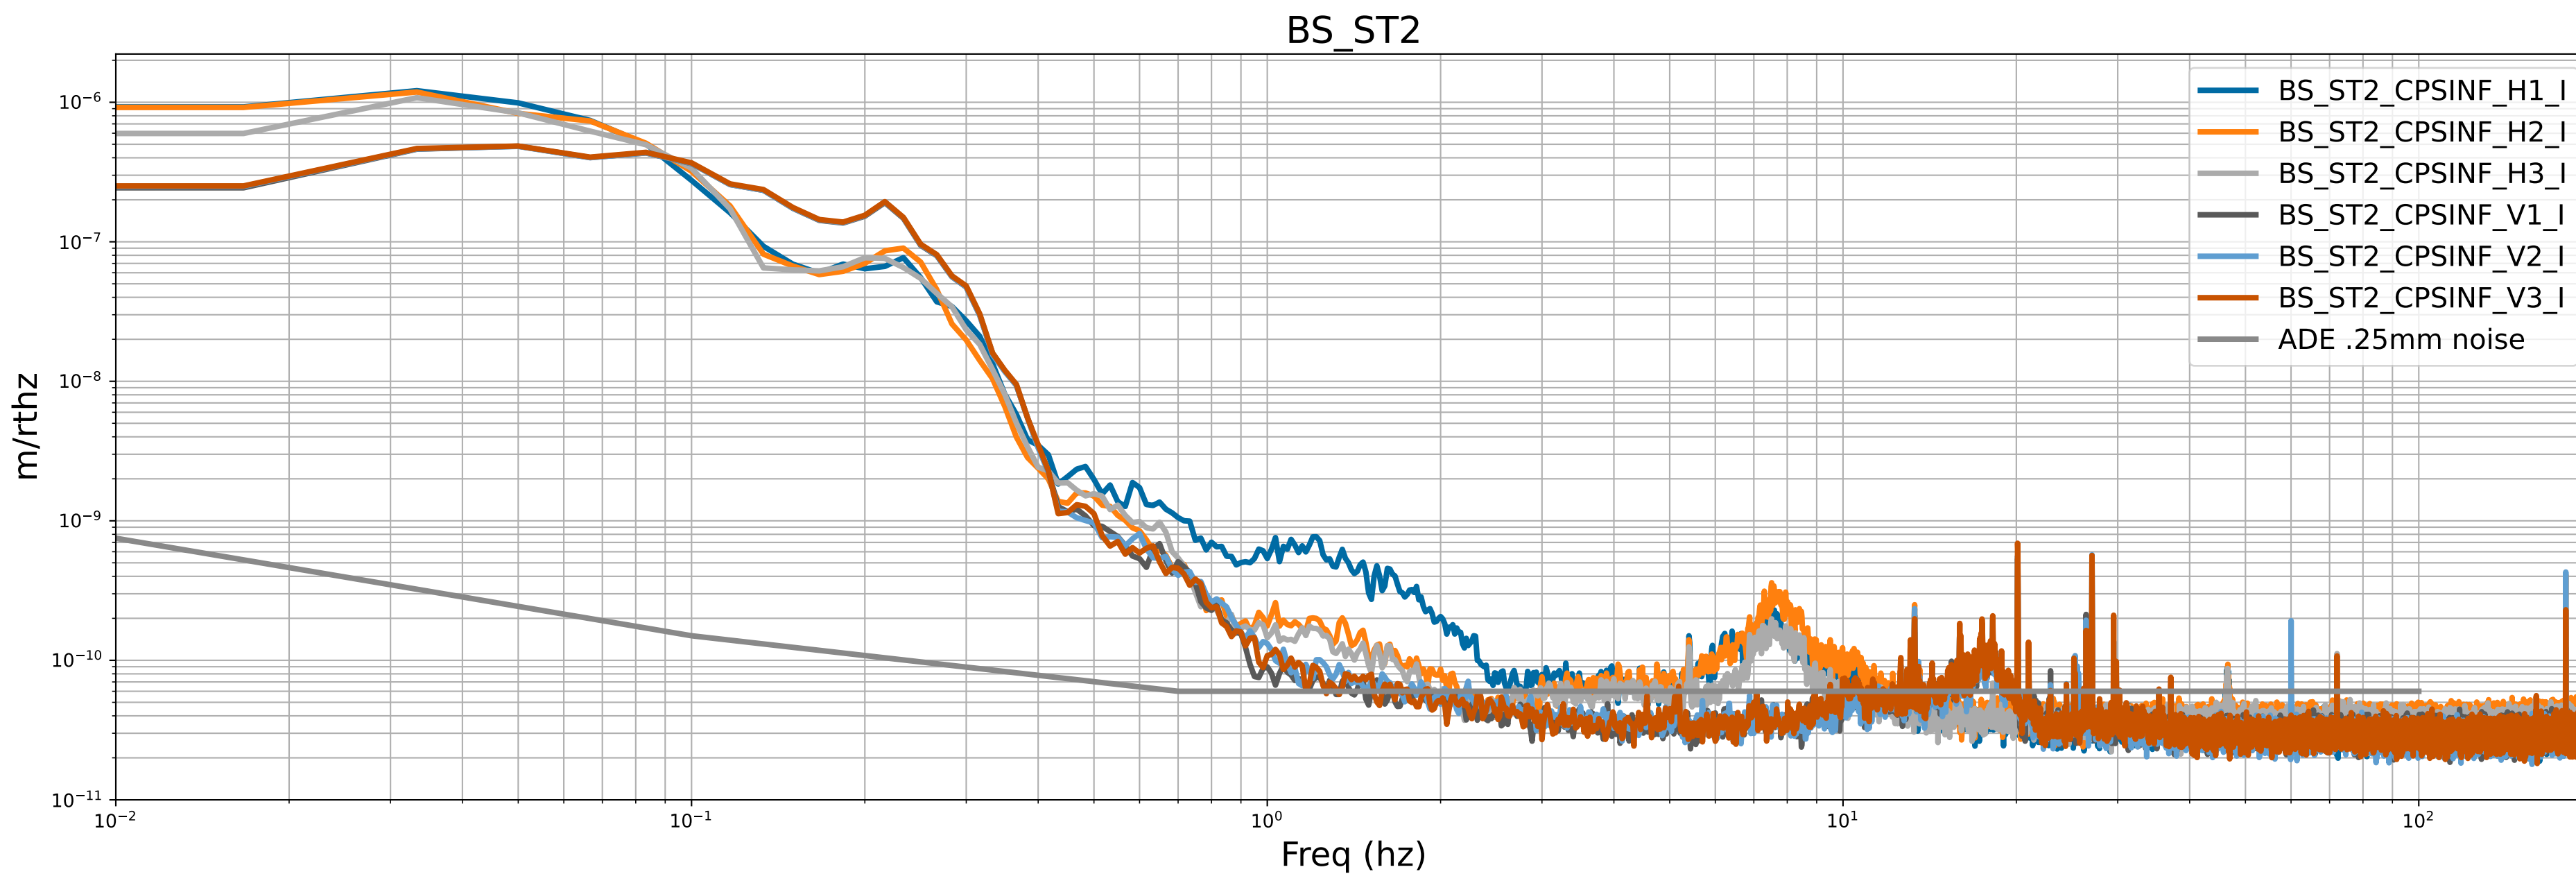

CPS Spectra 1404626400 to 1404627000

calibration only >10hz

CPS Spectra 1404626400 to 1404627000

calibration only >10hz

CPS Spectra 1404626400 to 1404627000

calibration only >10hz

CPS Spectra 1404626400 to 1404627000

calibration only >10hz

CPS Spectra 1404626400 to 1404627000

calibration only >10hz