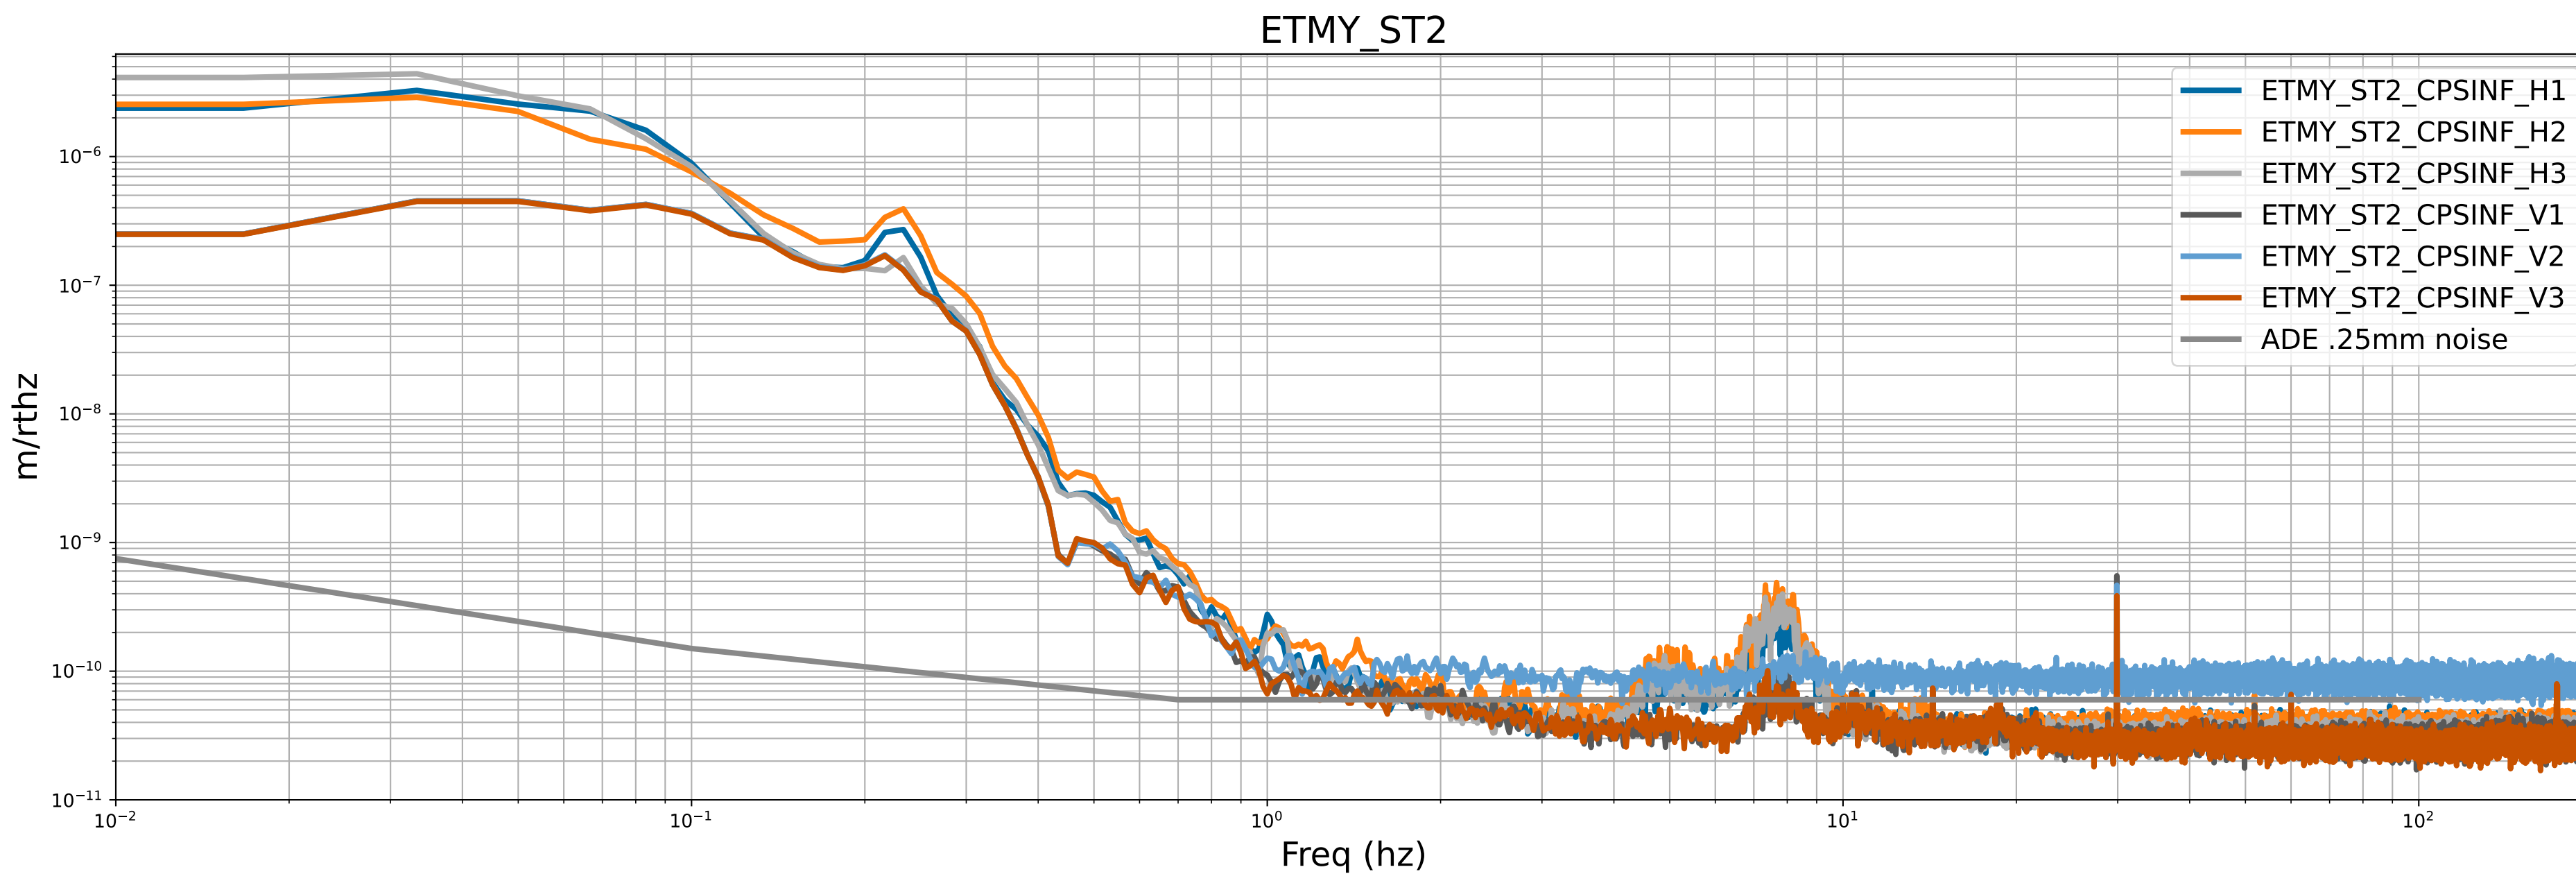

CPS Spectra 1404626400 to 1404627000

calibration only >10hz

CPS Spectra 1404626400 to 1404627000

calibration only >10hz

CPS Spectra 1404626400 to 1404627000

calibration only >10hz

CPS Spectra 1404626400 to 1404627000

calibration only >10hz

CPS Spectra 1404626400 to 1404627000

calibration only >10hz