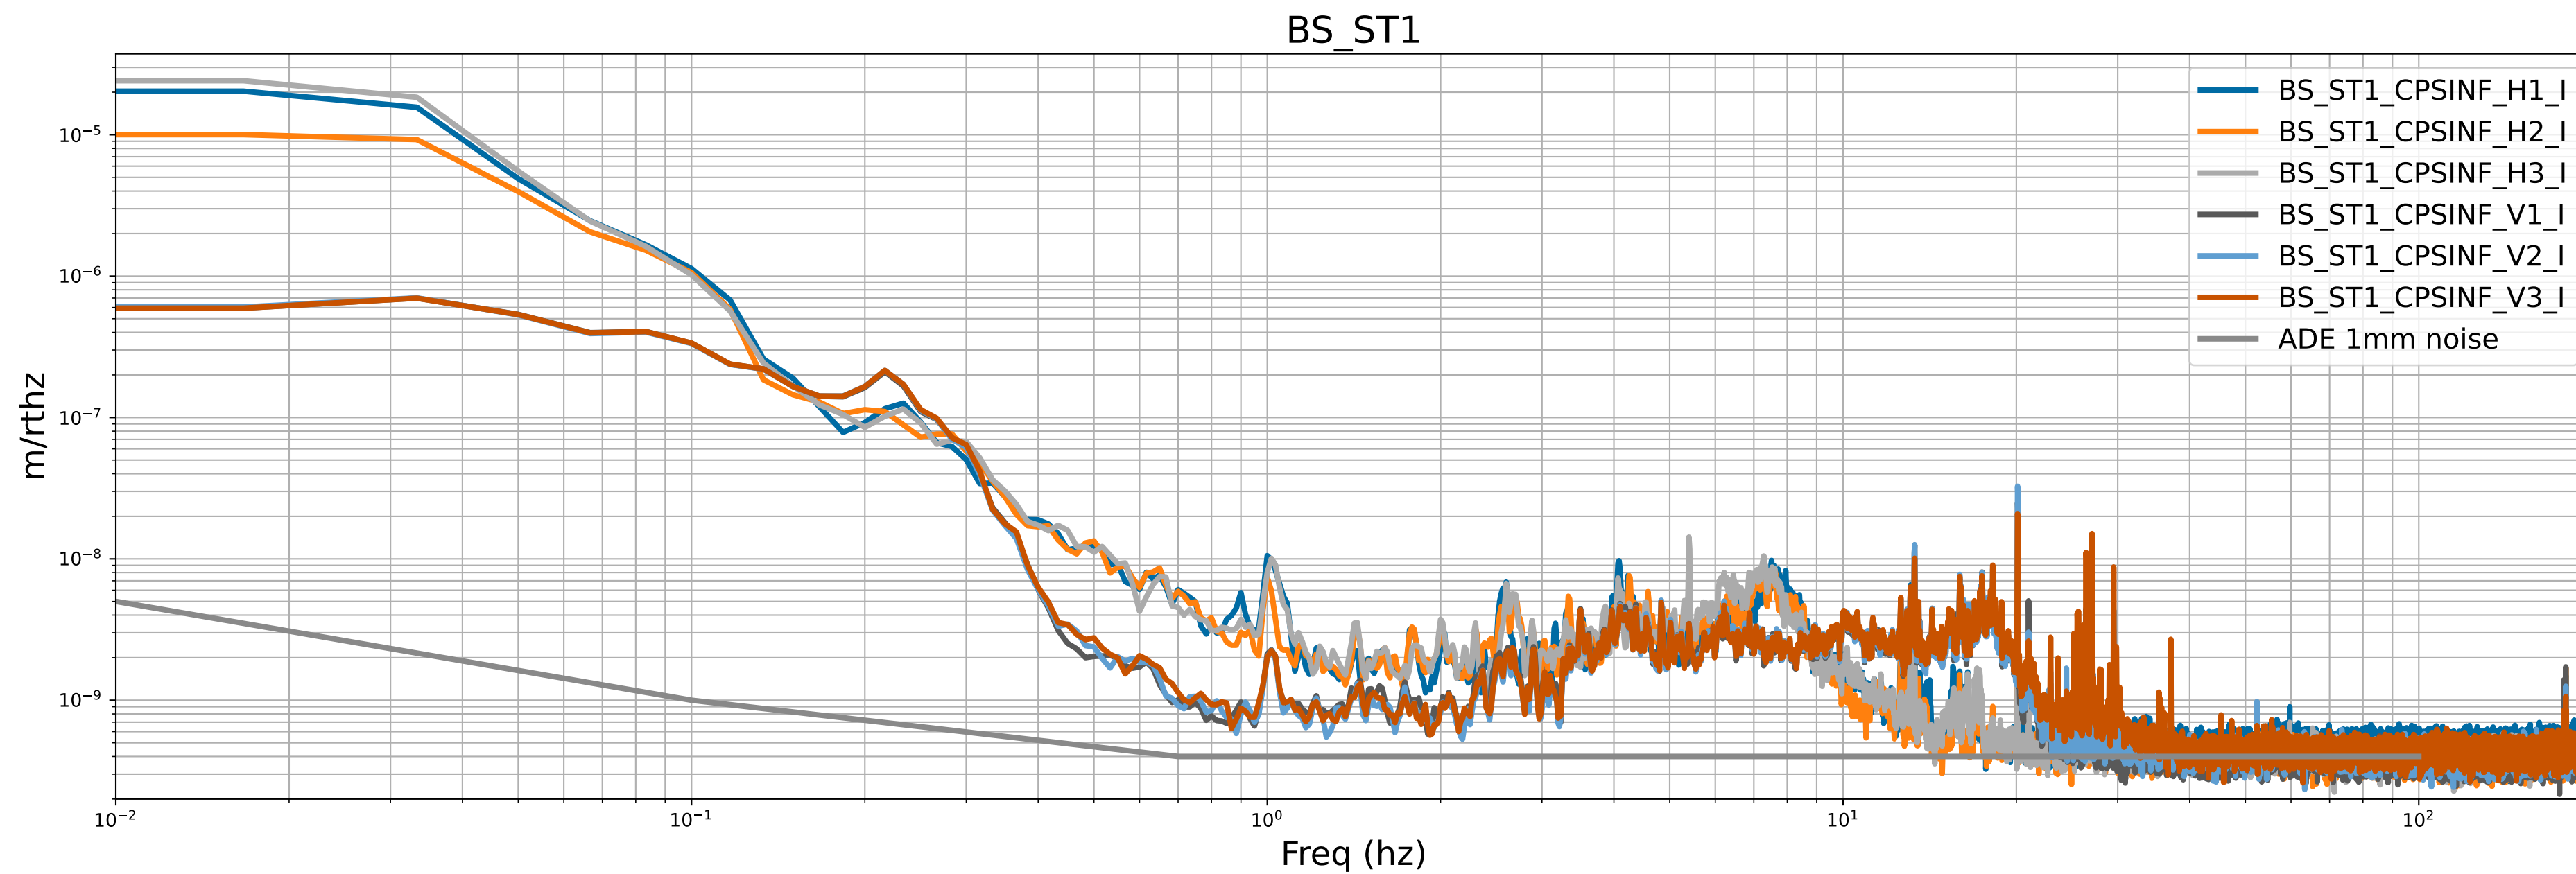

CPS Spectra 1404626400 to 1404627000

calibration only >10hz

CPS Spectra 1404626400 to 1404627000

calibration only >10hz

CPS Spectra 1404626400 to 1404627000

calibration only >10hz

CPS Spectra 1404626400 to 1404627000

calibration only >10hz

CPS Spectra 1404626400 to 1404627000

calibration only >10hz