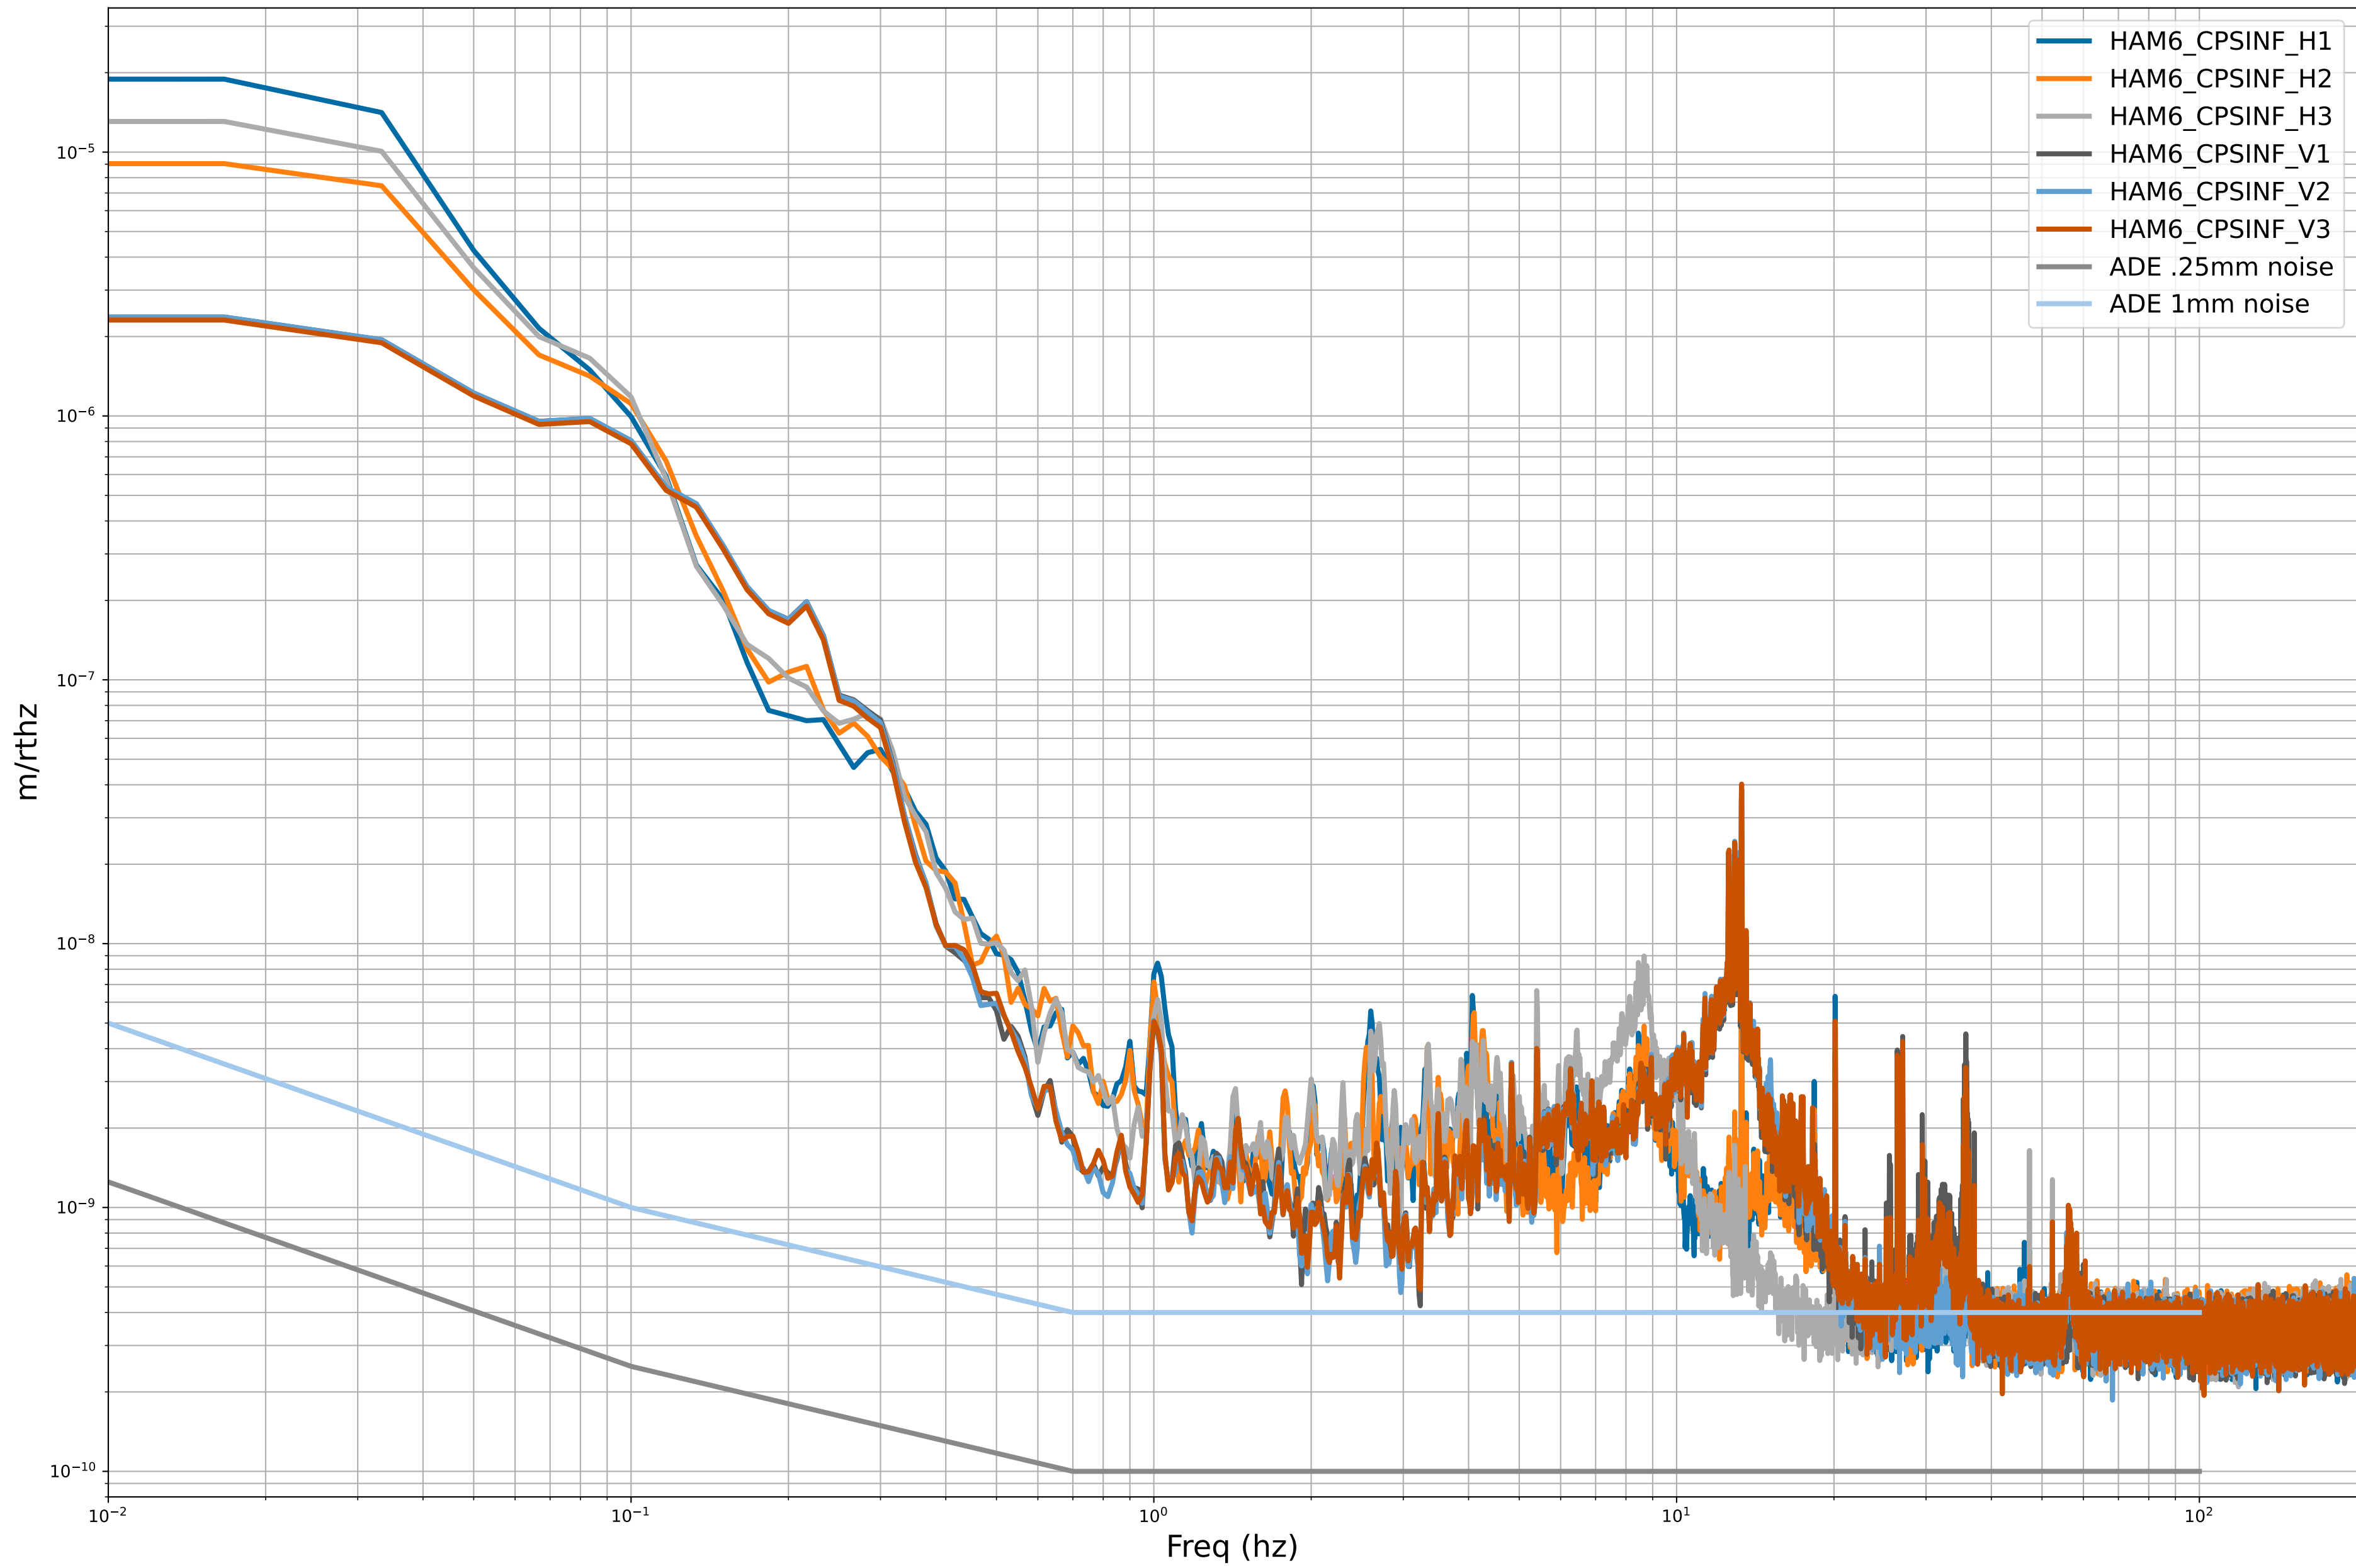

HAM2 CPS Spectra 1404626400 to 1404627000

calibration only >10hz

HAM3 CPS Spectra 1404626400 to 1404627000

calibration only >10hz

HAM4 CPS Spectra 1404626400 to 1404627000

calibration only >10hz

HAM5 CPS Spectra 1404626400 to 1404627000

calibration only >10hz

HAM6 CPS Spectra 1404626400 to 1404627000

calibration only >10hz

HAM7 CPS Spectra 1404626400 to 1404627000

calibration only >10hz

HAM8 CPS Spectra 1404626400 to 1404627000

calibration only >10hz

CPS Spectra 1404626400 to 1404627000

calibration only >10hz

CPS Spectra 1404626400 to 1404627000

calibration only >10hz

CPS Spectra 1404626400 to 1404627000

calibration only >10hz

CPS Spectra 1404626400 to 1404627000