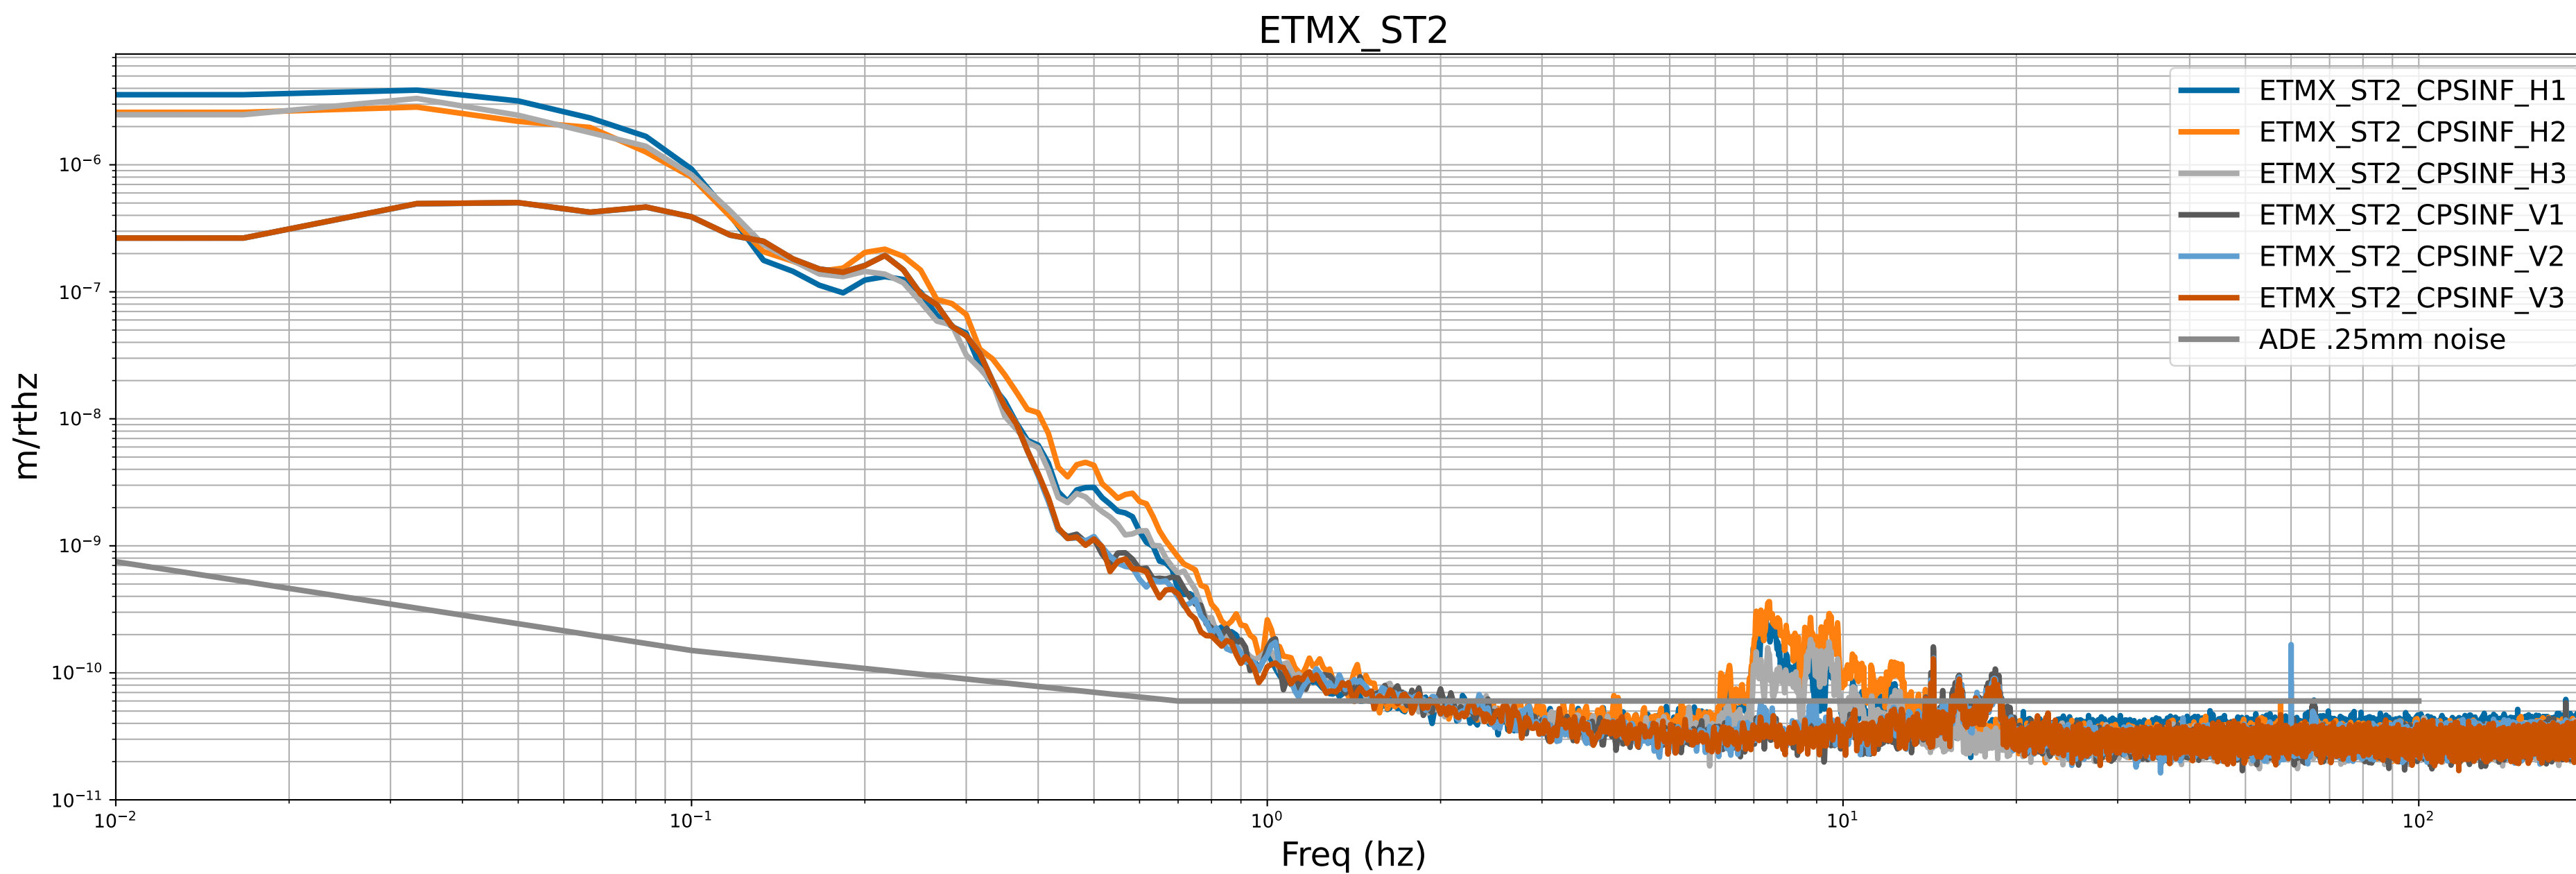

CPS Spectra 1404626400 to 1404627000

calibration only >10hz

CPS Spectra 1404626400 to 1404627000

calibration only >10hz

CPS Spectra 1404626400 to 1404627000

calibration only >10hz

CPS Spectra 1404626400 to 1404627000

calibration only >10hz

CPS Spectra 1404626400 to 1404627000

calibration only >10hz