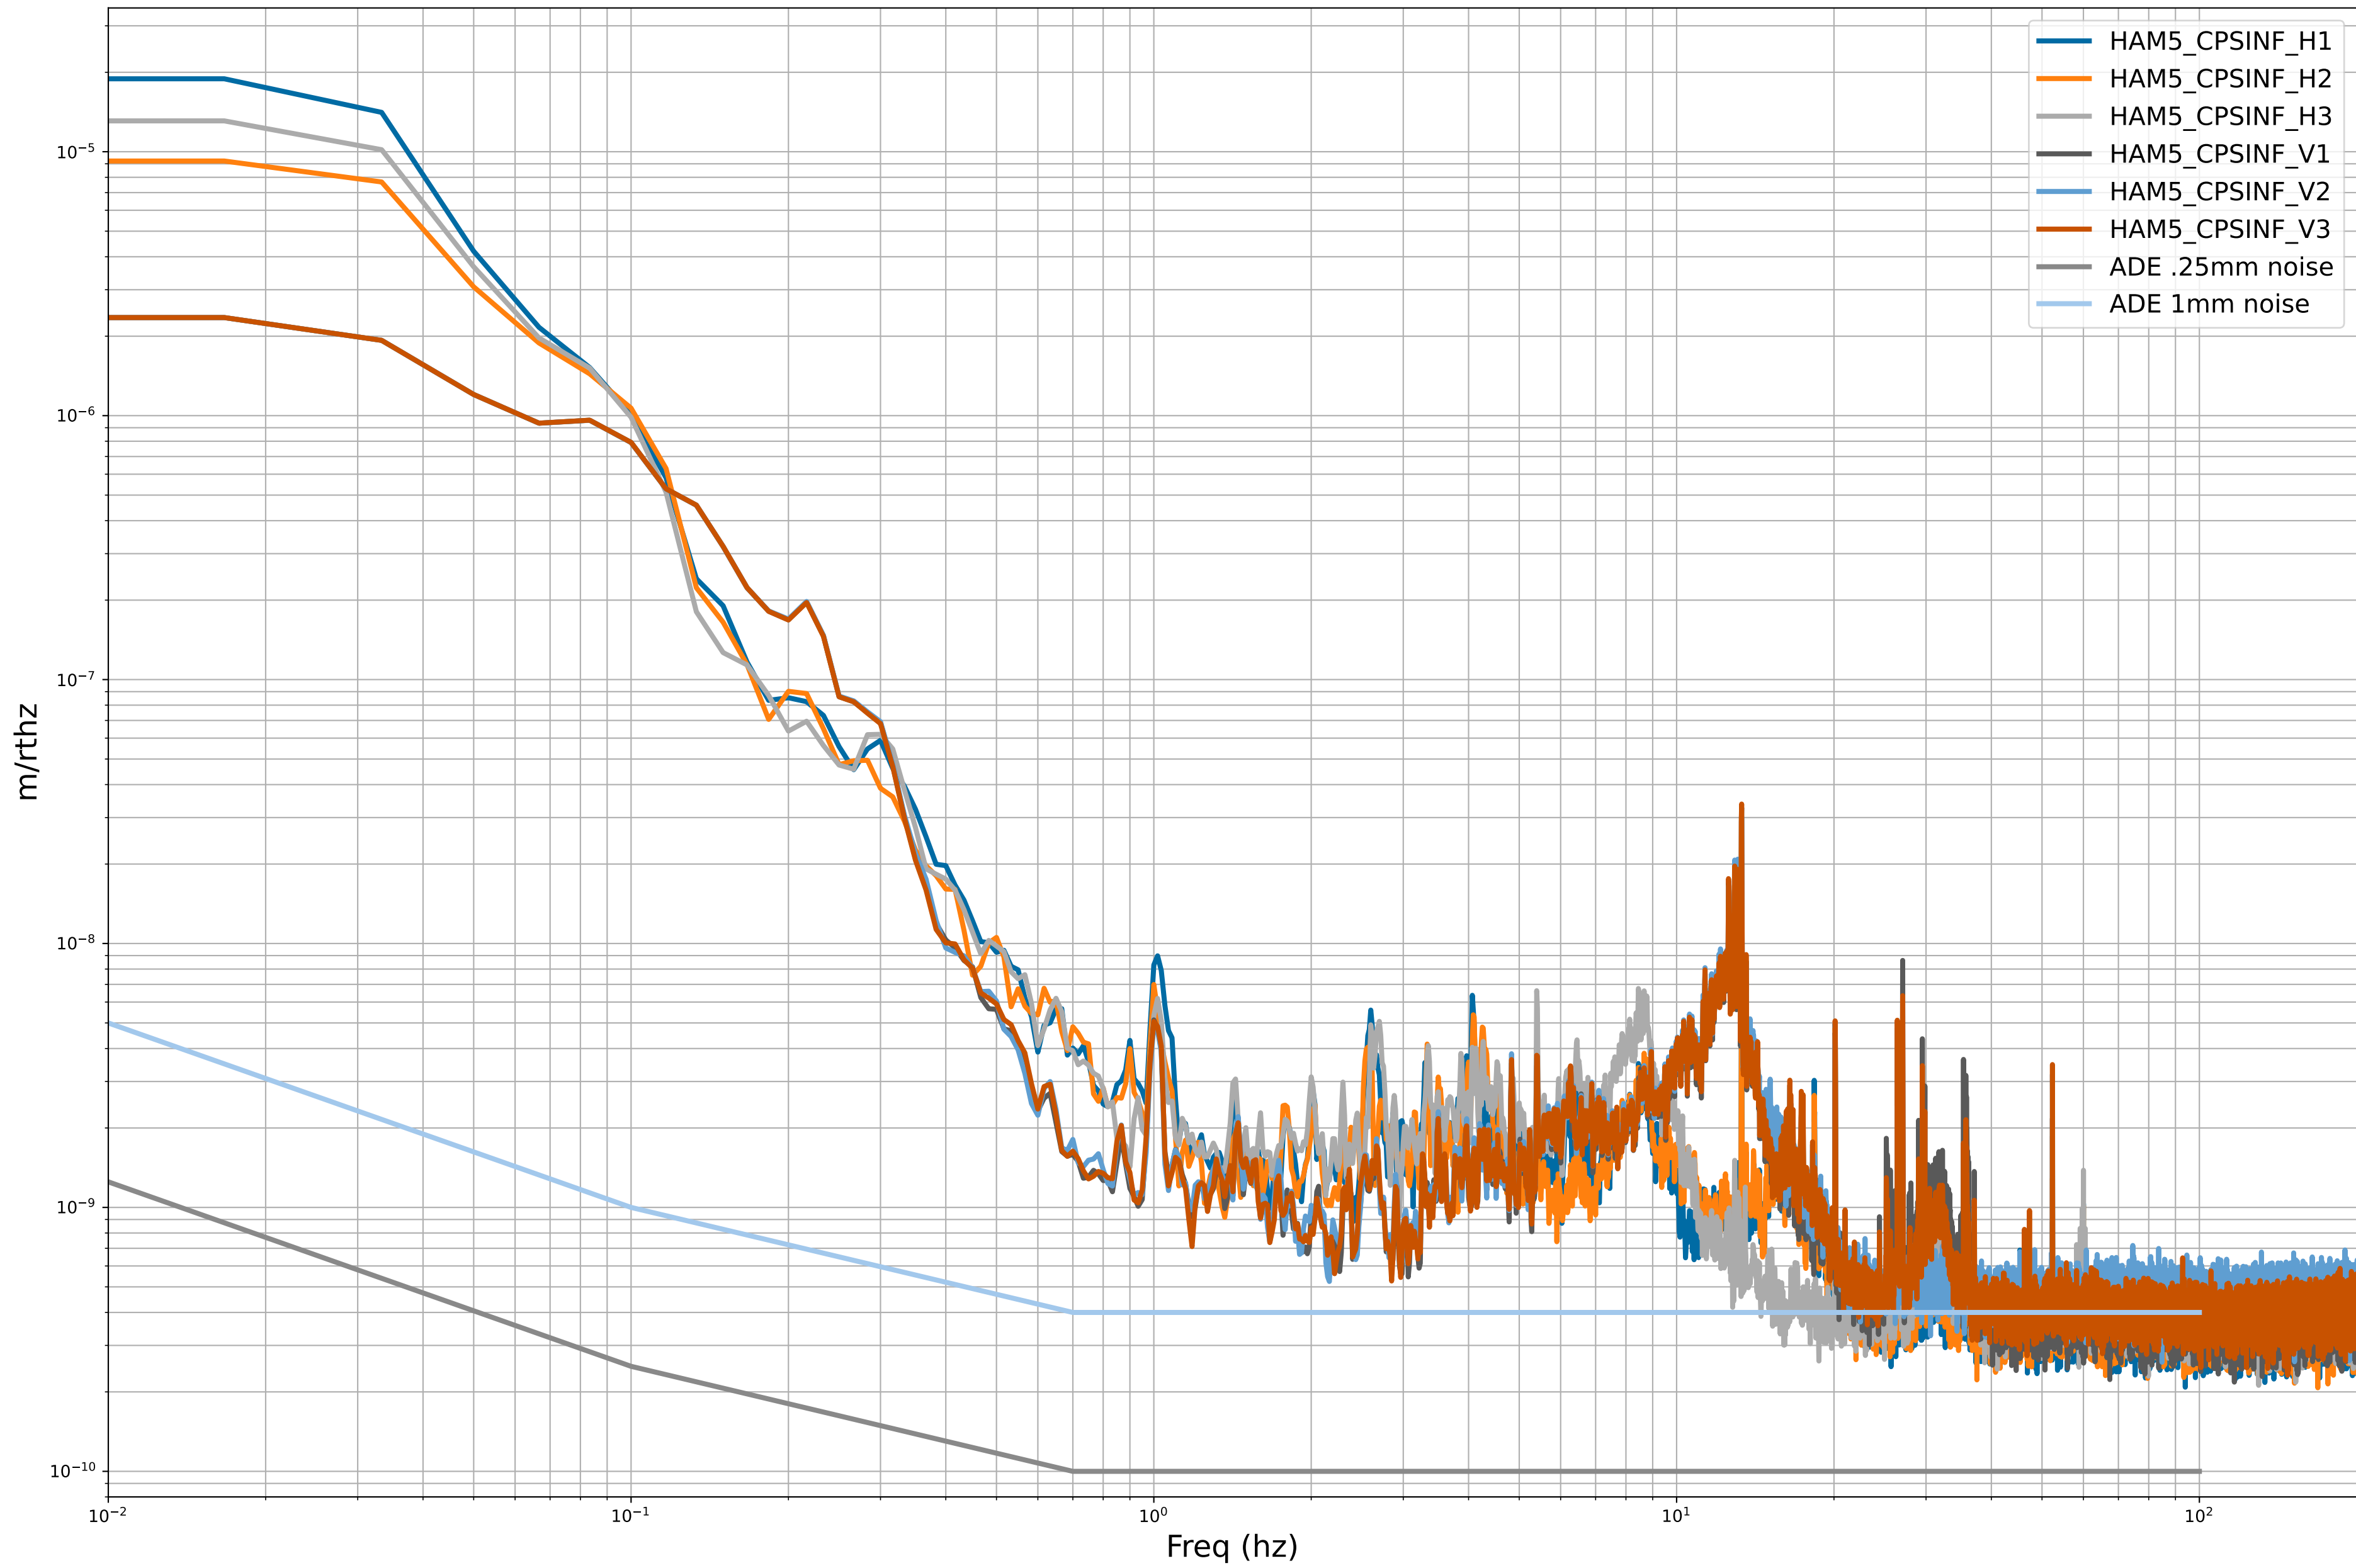

HAM2 CPS Spectra 1404626400 to 1404627000

calibration only >10hz

HAM3 CPS Spectra 1404626400 to 1404627000

calibration only >10hz

HAM4 CPS Spectra 1404626400 to 1404627000

calibration only >10hz

HAM5 CPS Spectra 1404626400 to 1404627000

calibration only >10hz

HAM6 CPS Spectra 1404626400 to 1404627000

calibration only >10hz

HAM7 CPS Spectra 1404626400 to 1404627000

calibration only >10hz

HAM8 CPS Spectra 1404626400 to 1404627000

calibration only >10hz

CPS Spectra 1404626400 to 1404627000

calibration only >10hz

CPS Spectra 1404626400 to 1404627000

calibration only >10hz

CPS Spectra 1404626400 to 1404627000

calibration only >10hz

CPS Spectra 1404626400 to 1404627000