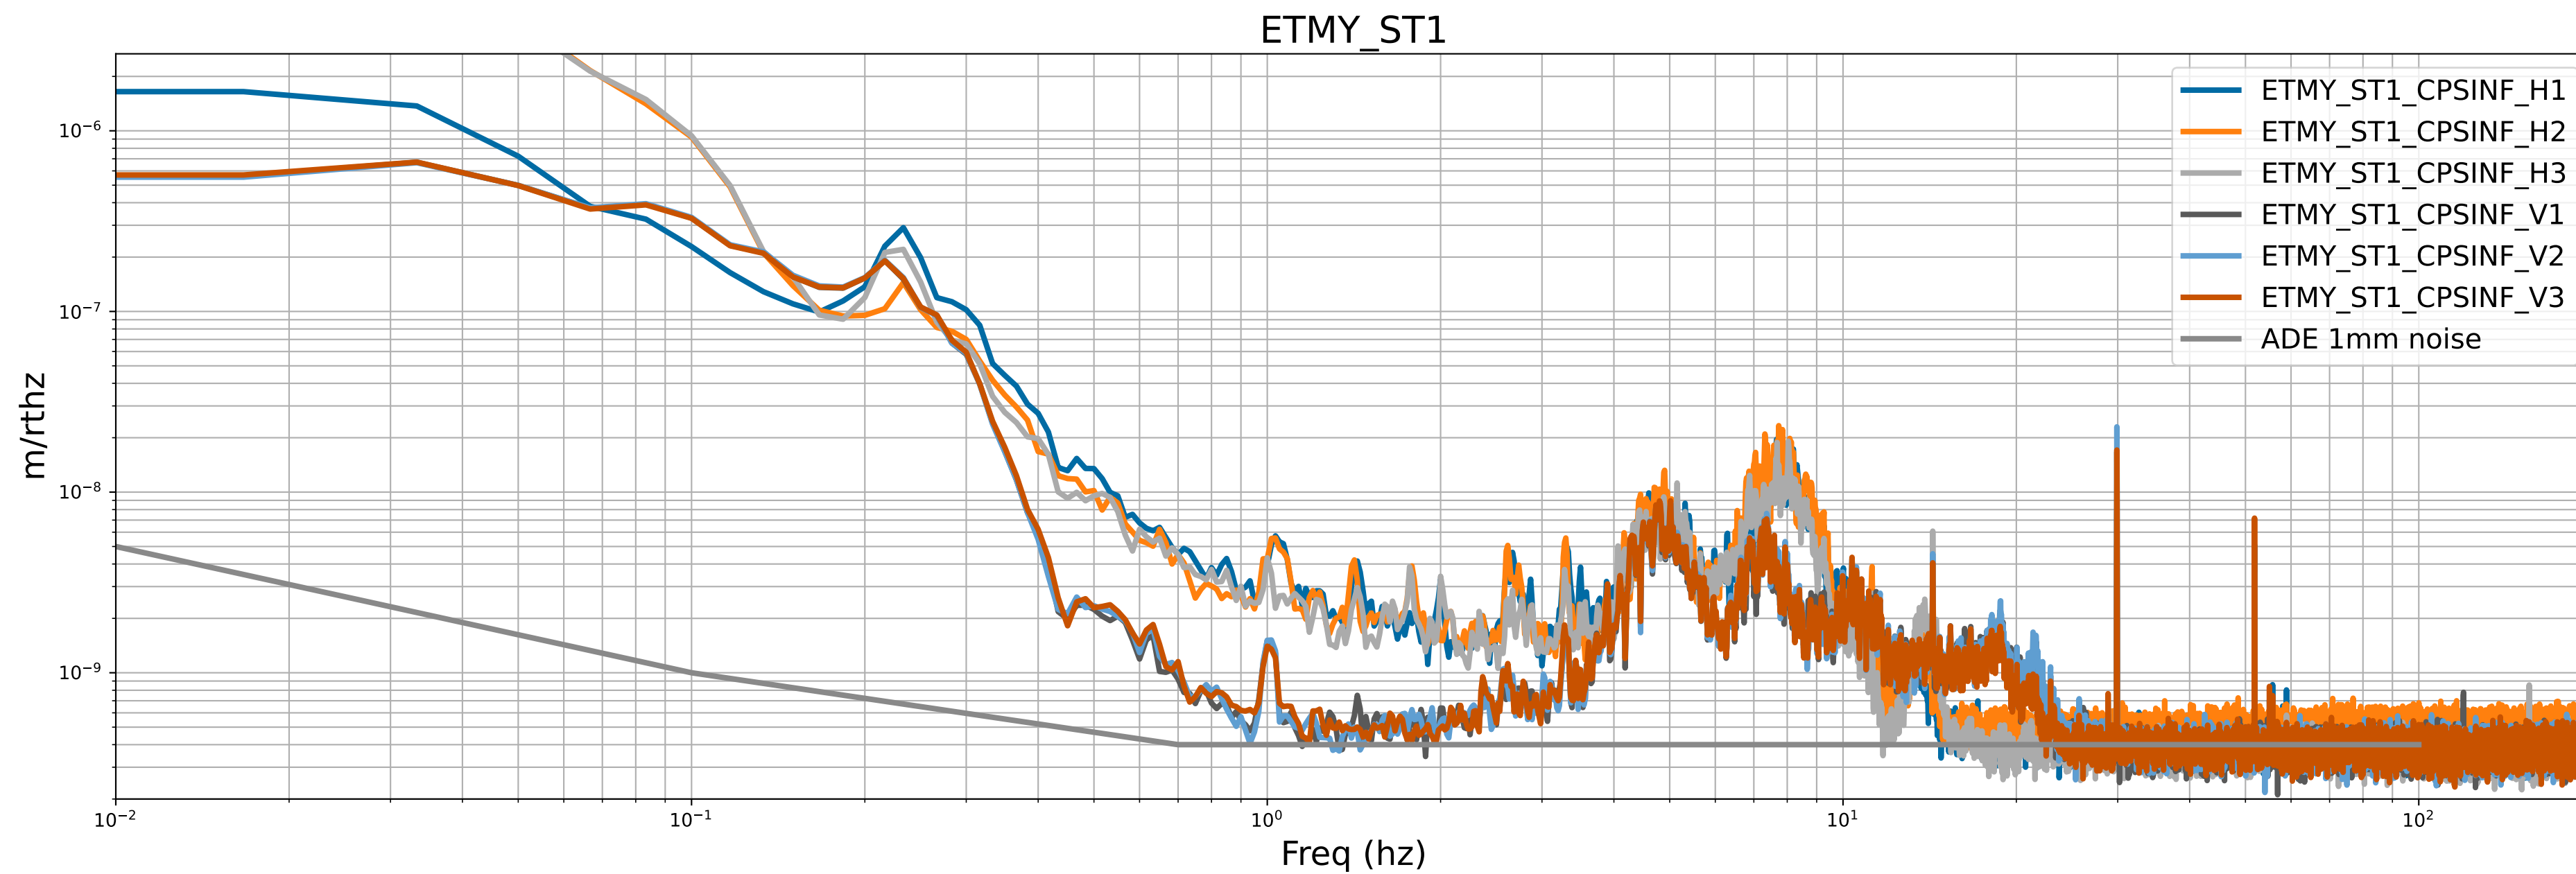

CPS Spectra 1404626400 to 1404627000

calibration only >10hz

CPS Spectra 1404626400 to 1404627000

calibration only >10hz

CPS Spectra 1404626400 to 1404627000

calibration only >10hz

CPS Spectra 1404626400 to 1404627000

calibration only >10hz

CPS Spectra 1404626400 to 1404627000

calibration only >10hz