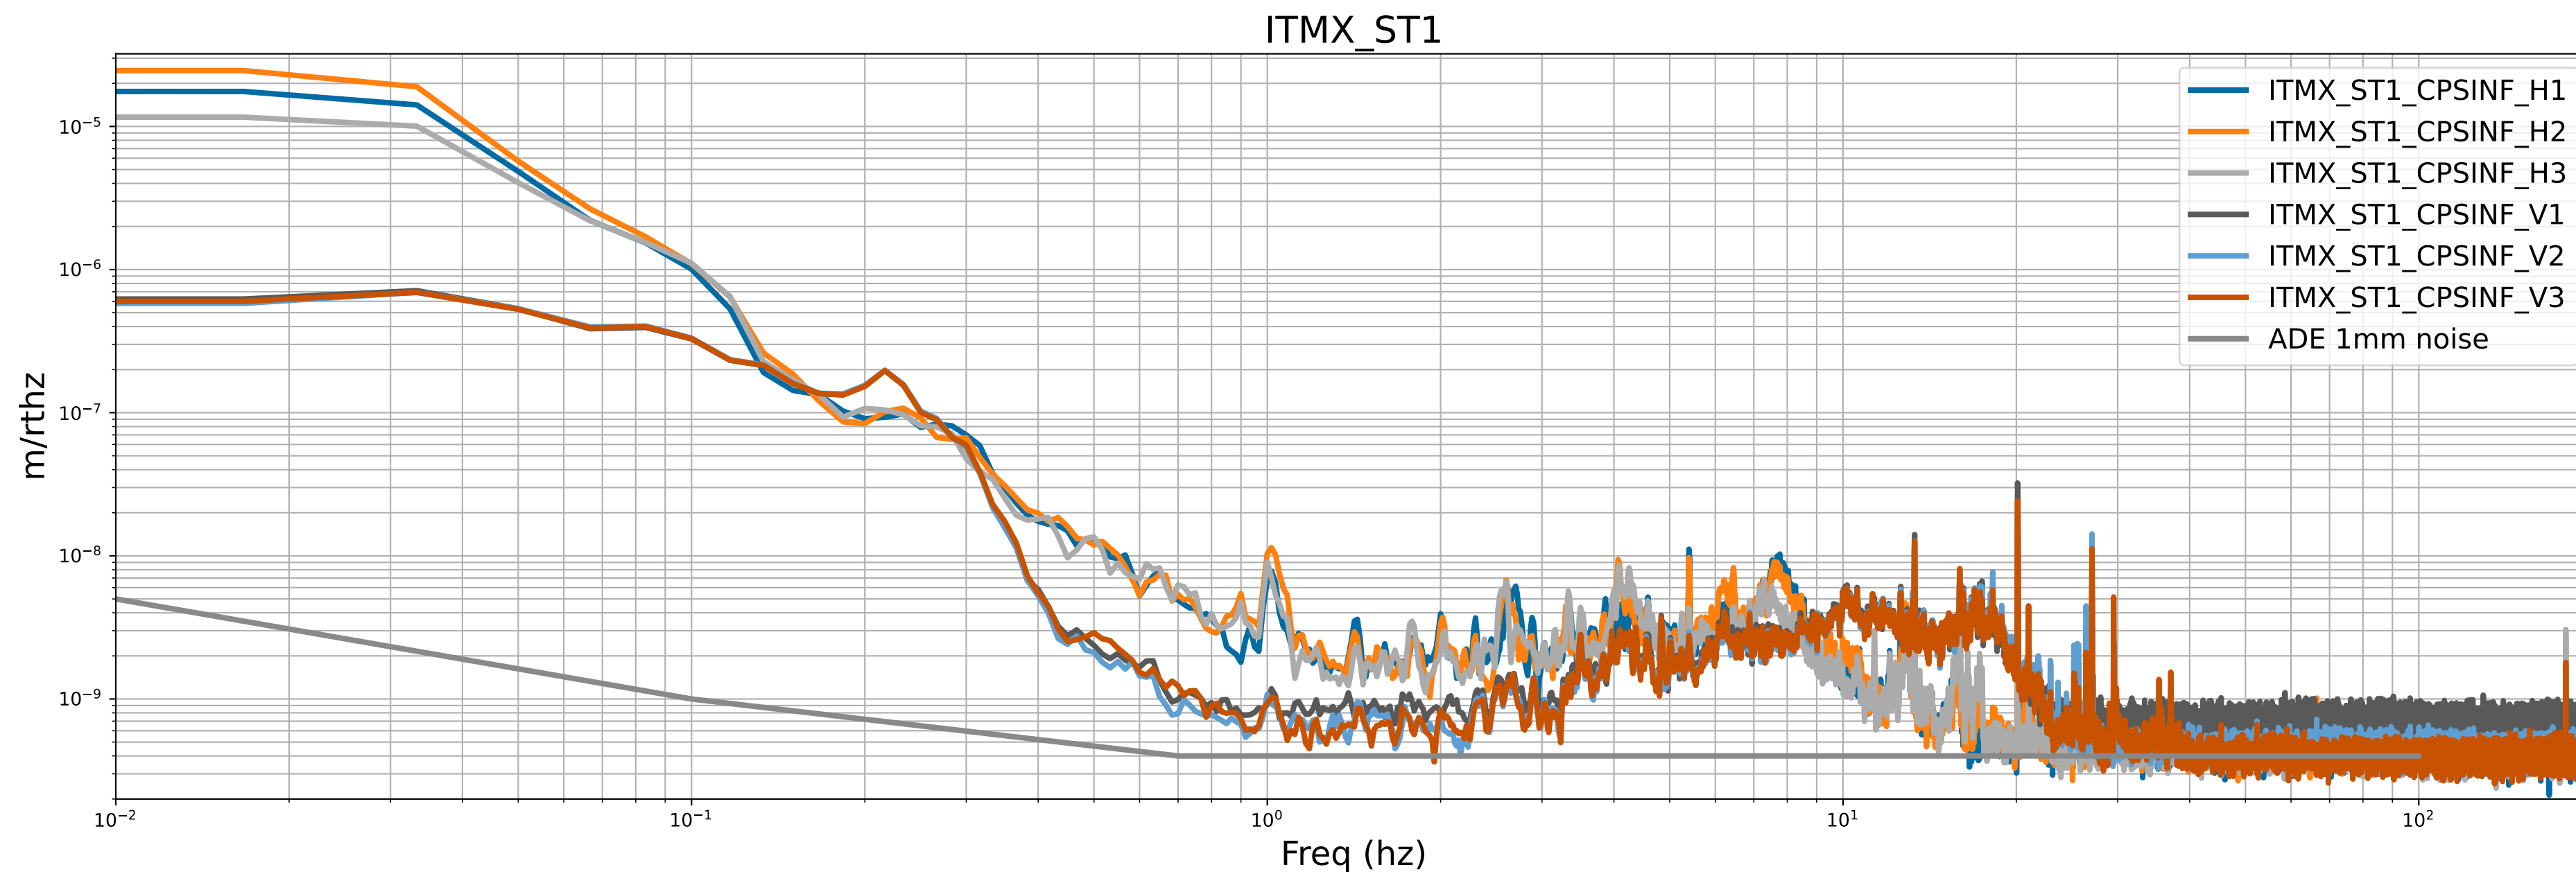

HAM2 CPS Spectra 1404626400 to 1404627000

calibration only >10hz

HAM3 CPS Spectra 1404626400 to 1404627000

calibration only >10hz

HAM4 CPS Spectra 1404626400 to 1404627000

calibration only >10hz

HAM5 CPS Spectra 1404626400 to 1404627000

calibration only >10hz

HAM6 CPS Spectra 1404626400 to 1404627000

calibration only >10hz

HAM7 CPS Spectra 1404626400 to 1404627000

calibration only >10hz

HAM8 CPS Spectra 1404626400 to 1404627000

calibration only >10hz

CPS Spectra 1404626400 to 1404627000

calibration only >10hz

CPS Spectra 1404626400 to 1404627000

calibration only >10hz

CPS Spectra 1404626400 to 1404627000

calibration only >10hz

CPS Spectra 1404626400 to 1404627000

calibration only >10hz

CPS Spectra 1404626400 to 1404627000

calibration only >10hz