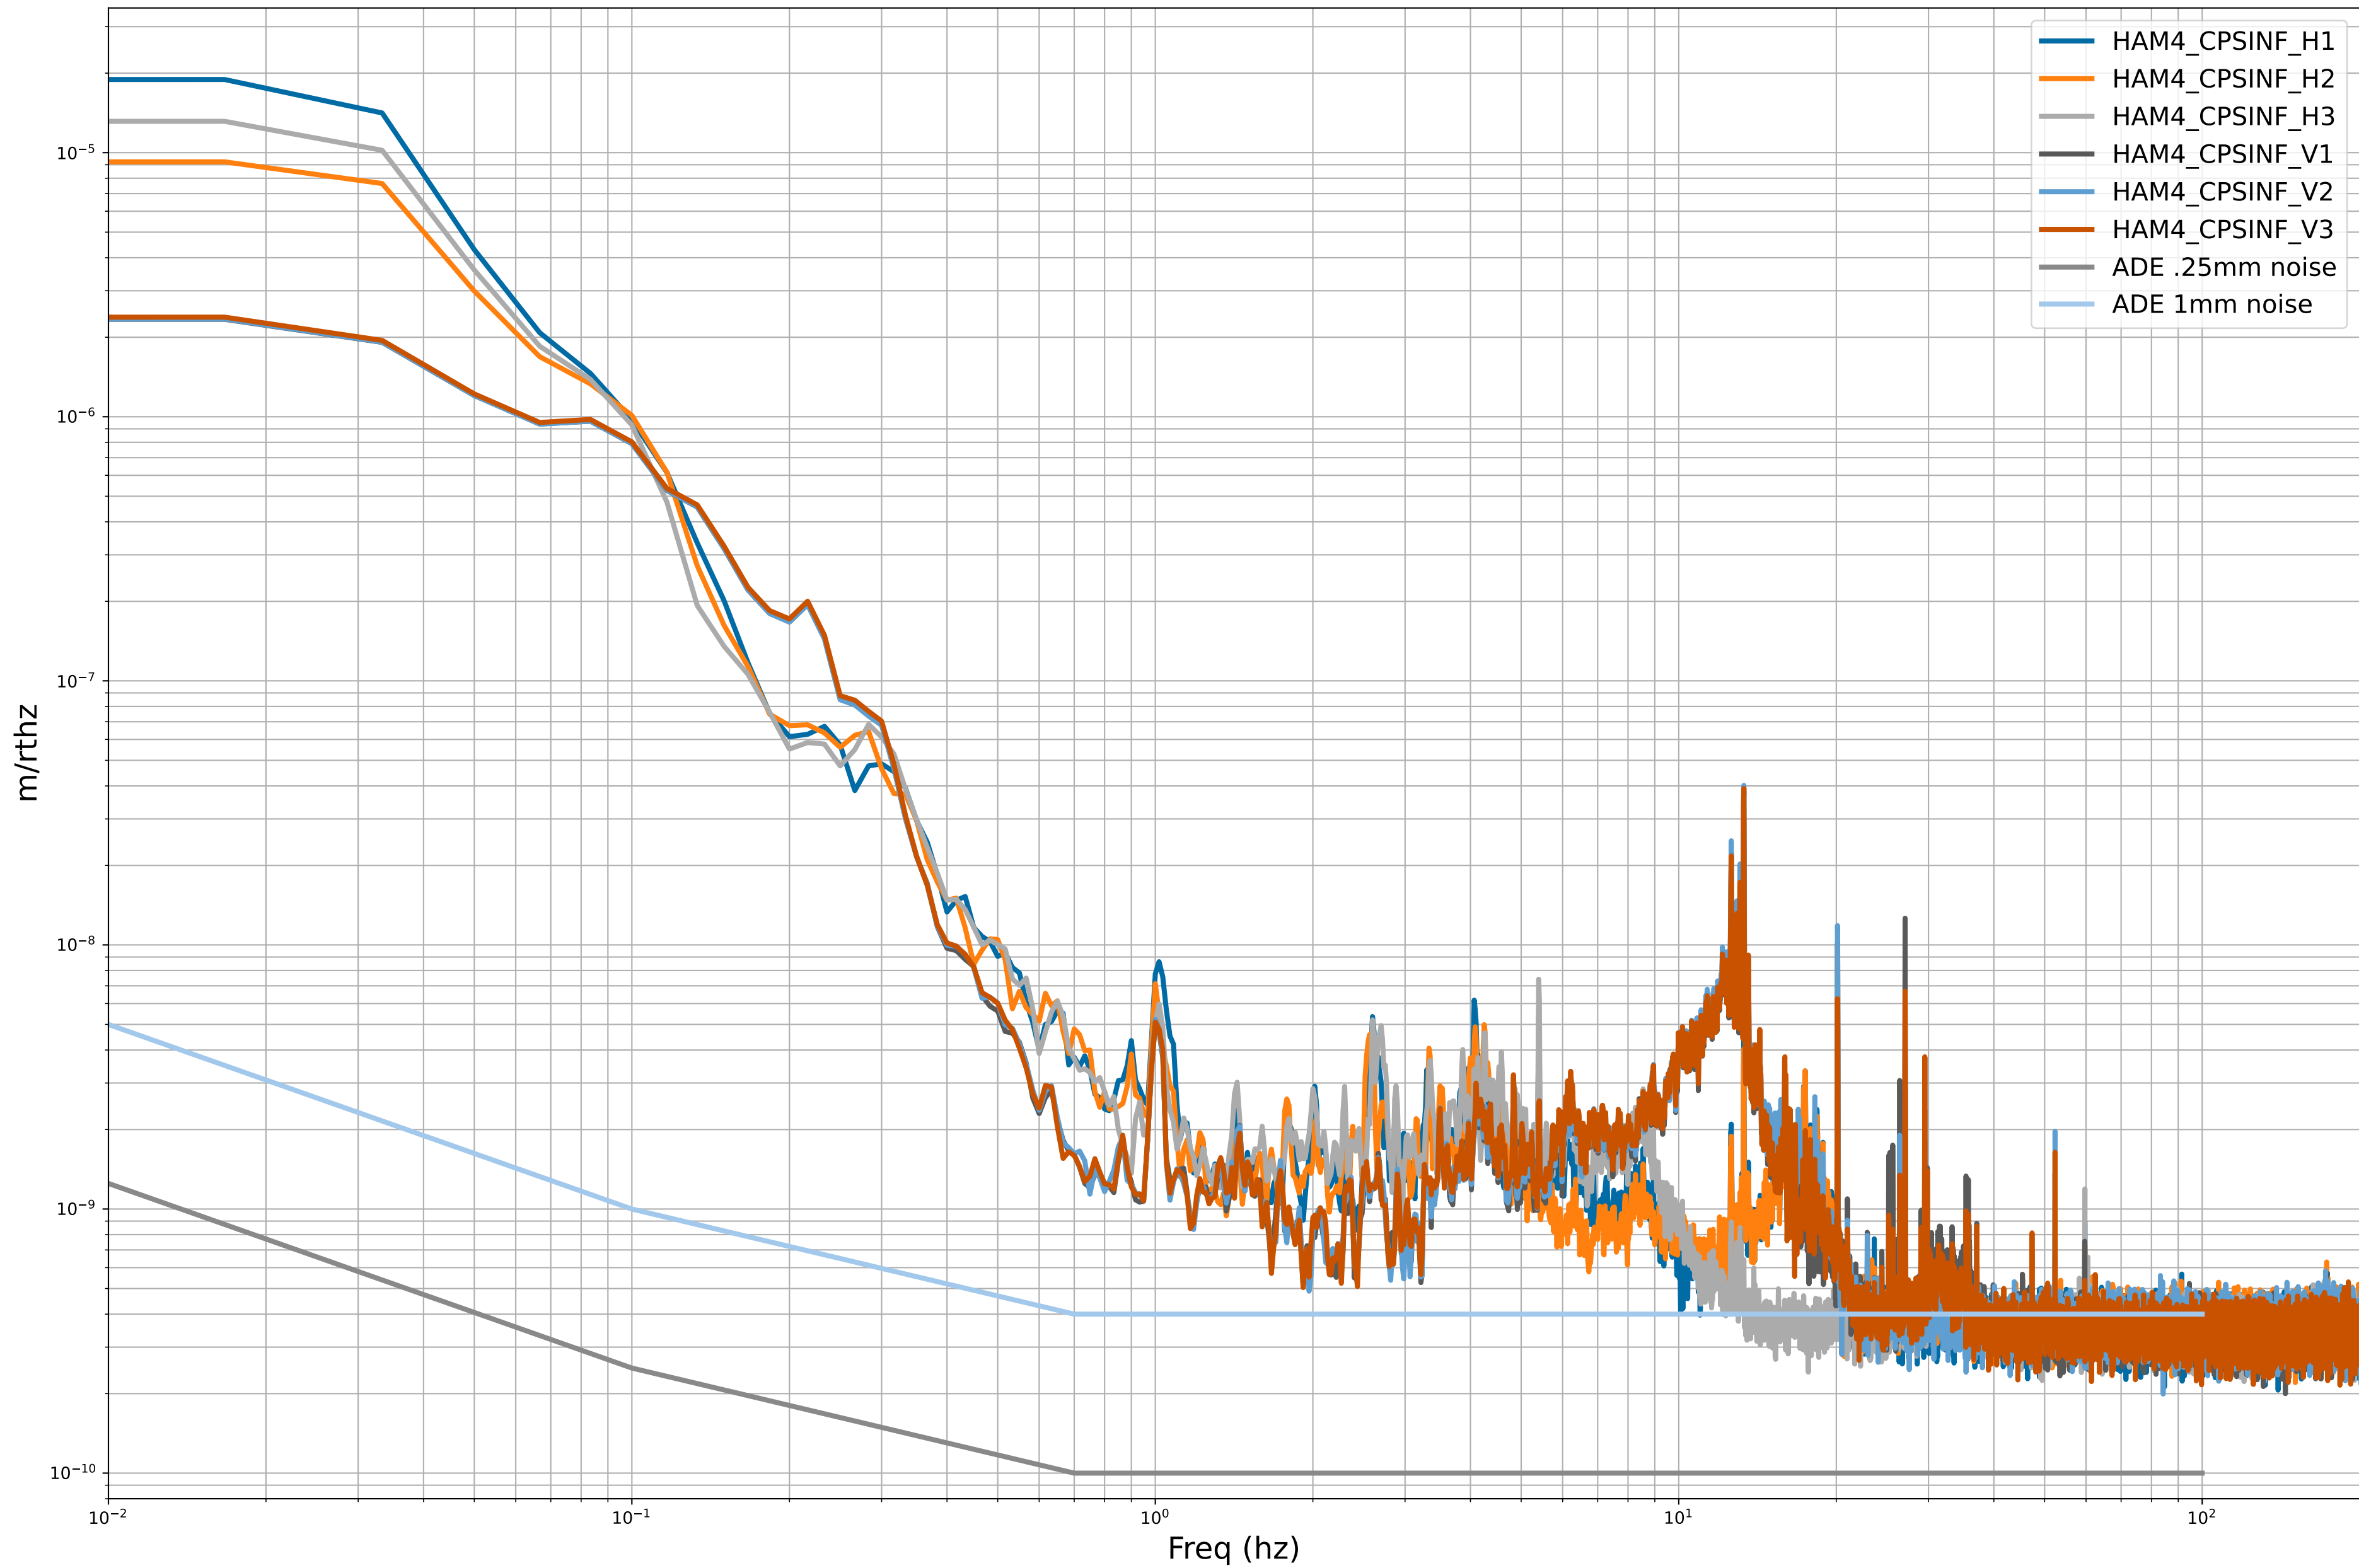

HAM2 CPS Spectra 1404626400 to 1404627000

calibration only >10hz

HAM3 CPS Spectra 1404626400 to 1404627000

calibration only >10hz

HAM4 CPS Spectra 1404626400 to 1404627000

calibration only >10hz

HAM5 CPS Spectra 1404626400 to 1404627000

calibration only >10hz

HAM6 CPS Spectra 1404626400 to 1404627000

calibration only >10hz

HAM7 CPS Spectra 1404626400 to 1404627000

calibration only >10hz

HAM8 CPS Spectra 1404626400 to 1404627000

calibration only >10hz

CPS Spectra 1404626400 to 1404627000

calibration only >10hz

CPS Spectra 1404626400 to 1404627000

calibration only >10hz

CPS Spectra 1404626400 to 1404627000

calibration only >10hz

CPS Spectra 1404626400 to 1404627000