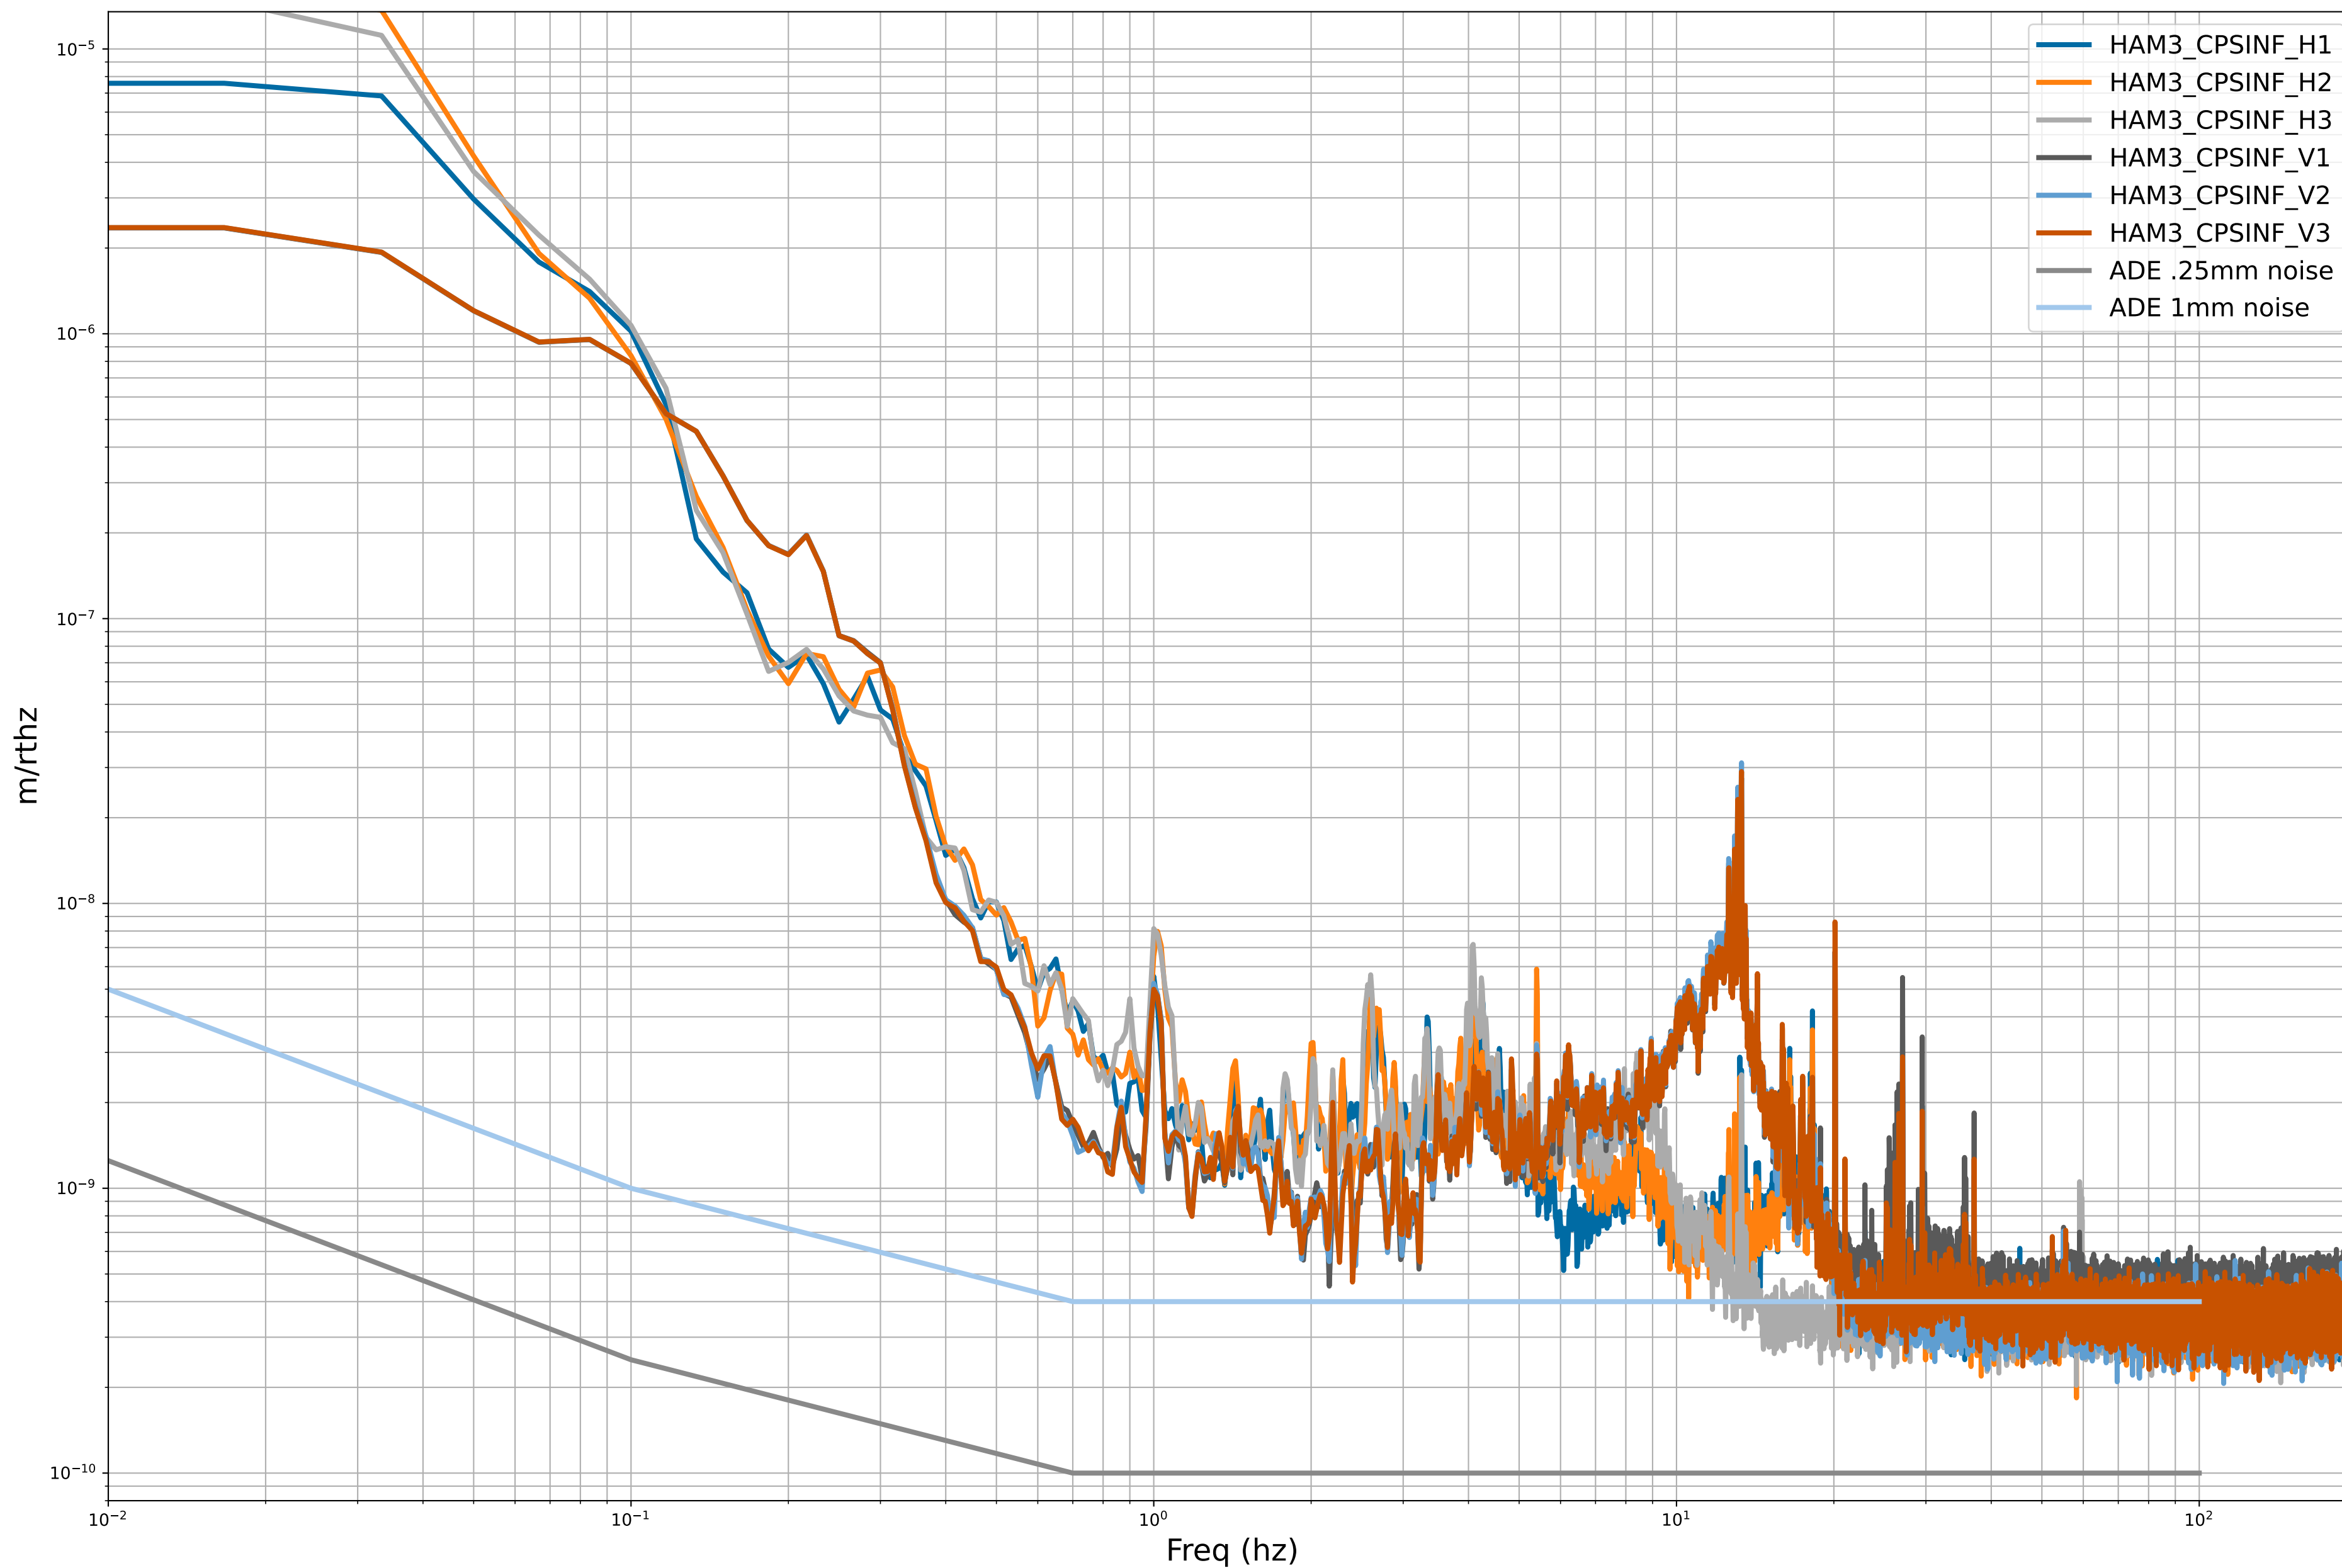

HAM2 CPS Spectra 1404626400 to 1404627000

calibration only >10hz

HAM3 CPS Spectra 1404626400 to 1404627000

calibration only >10hz

HAM4 CPS Spectra 1404626400 to 1404627000

calibration only >10hz

HAM5 CPS Spectra 1404626400 to 1404627000

calibration only >10hz

HAM6 CPS Spectra 1404626400 to 1404627000

calibration only >10hz

HAM7 CPS Spectra 1404626400 to 1404627000

calibration only >10hz

HAM8 CPS Spectra 1404626400 to 1404627000

calibration only >10hz

CPS Spectra 1404626400 to 1404627000

calibration only >10hz

CPS Spectra 1404626400 to 1404627000

calibration only >10hz

CPS Spectra 1404626400 to 1404627000

calibration only >10hz

CPS Spectra 1404626400 to 1404627000