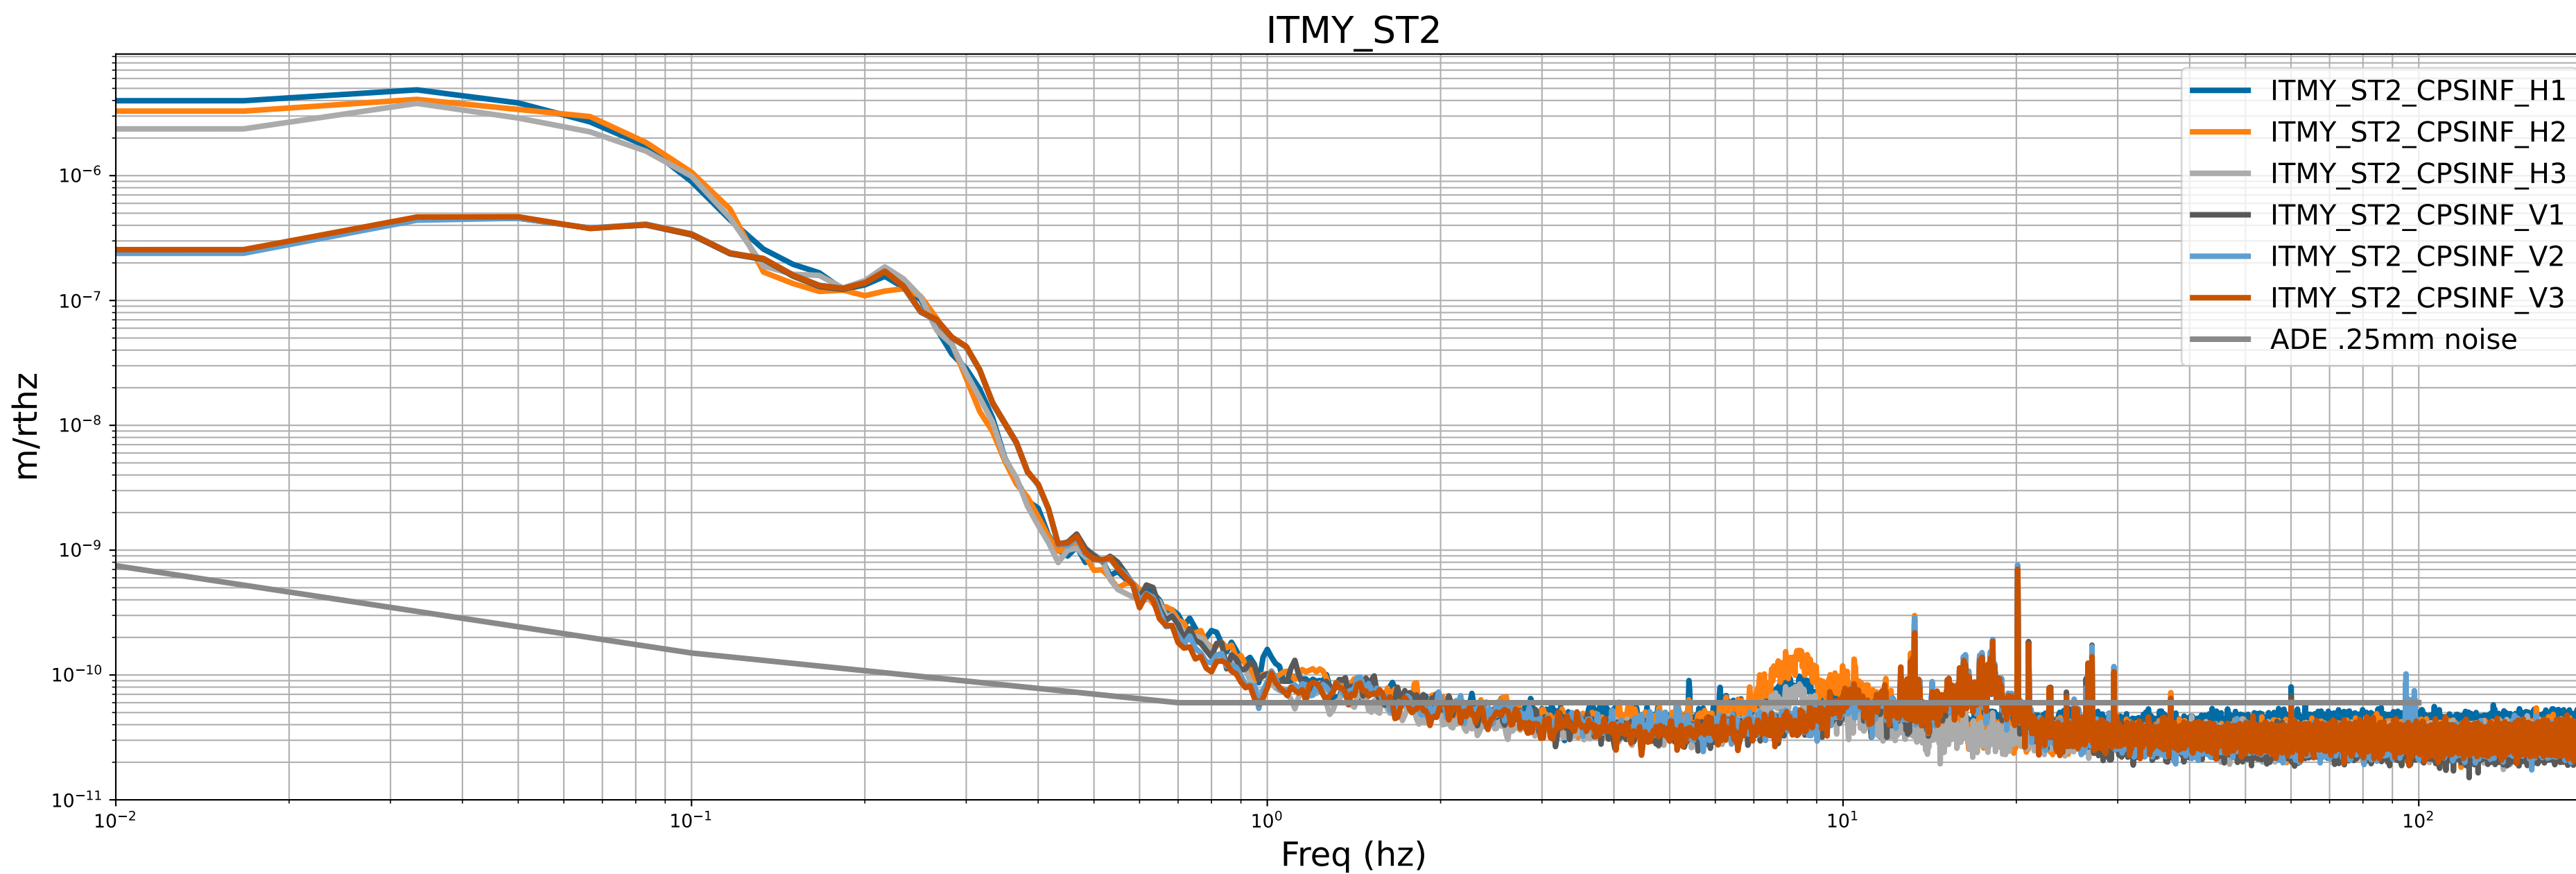

HAM2 CPS Spectra 1404626400 to 1404627000

calibration only >10hz

HAM3 CPS Spectra 1404626400 to 1404627000

calibration only >10hz

HAM4 CPS Spectra 1404626400 to 1404627000

calibration only >10hz

HAM5 CPS Spectra 1404626400 to 1404627000

calibration only >10hz

HAM6 CPS Spectra 1404626400 to 1404627000

calibration only >10hz

HAM7 CPS Spectra 1404626400 to 1404627000

calibration only >10hz

HAM8 CPS Spectra 1404626400 to 1404627000

calibration only >10hz

CPS Spectra 1404626400 to 1404627000

calibration only >10hz

CPS Spectra 1404626400 to 1404627000

calibration only >10hz

CPS Spectra 1404626400 to 1404627000

calibration only >10hz

CPS Spectra 1404626400 to 1404627000

calibration only >10hz

CPS Spectra 1404626400 to 1404627000

calibration only >10hz