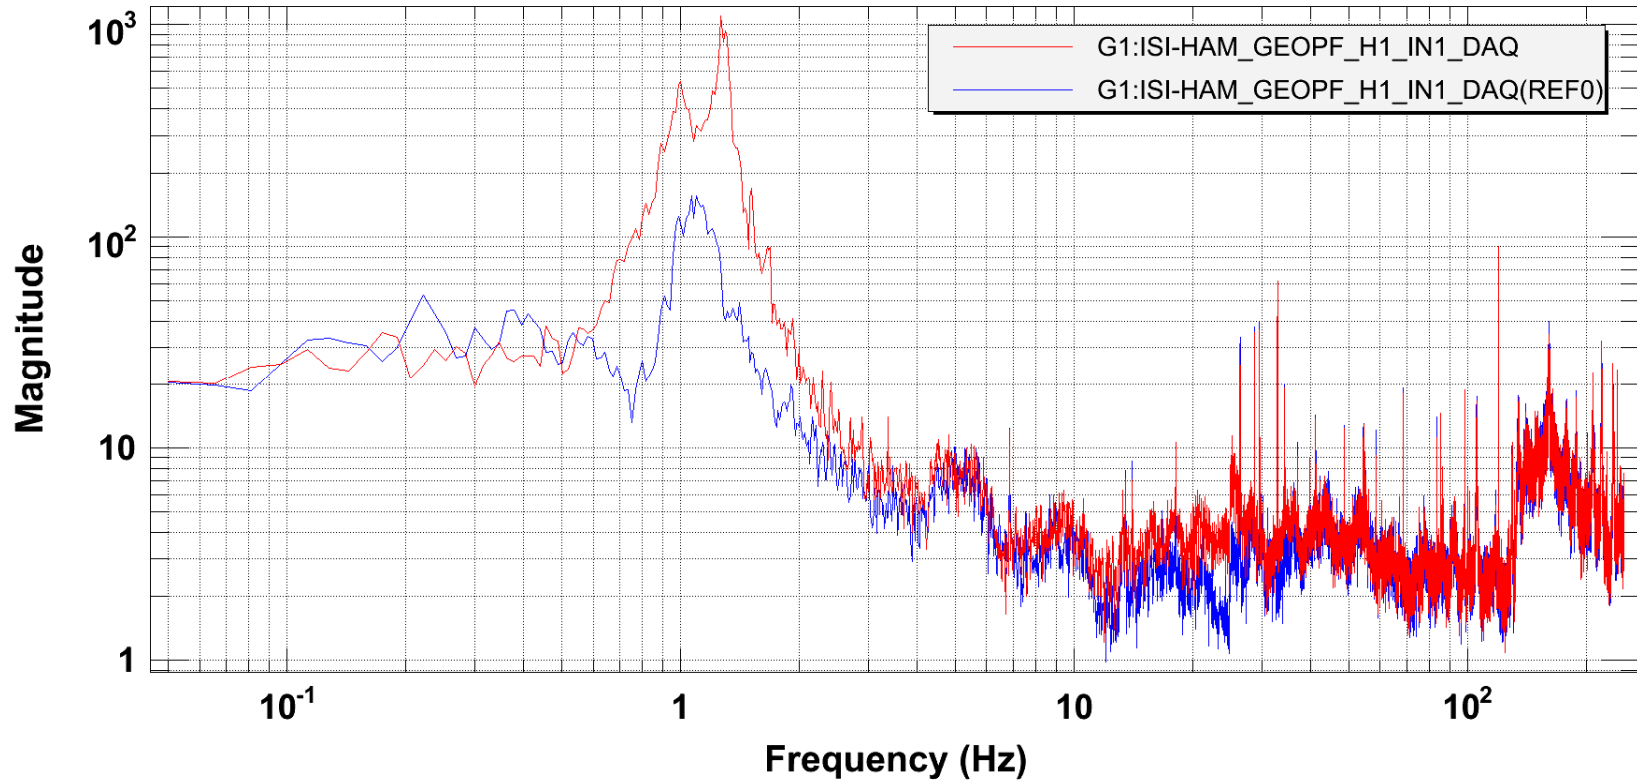

Power spectrum

***T0=16/07/2010 22:01:18**

***Avg=10**

BW=0.0234371

RED: Damping loop off

BLUE: Damping Loop On

HAM-ISI Dampig loop sensitivity ('Undamped'/'Damped')