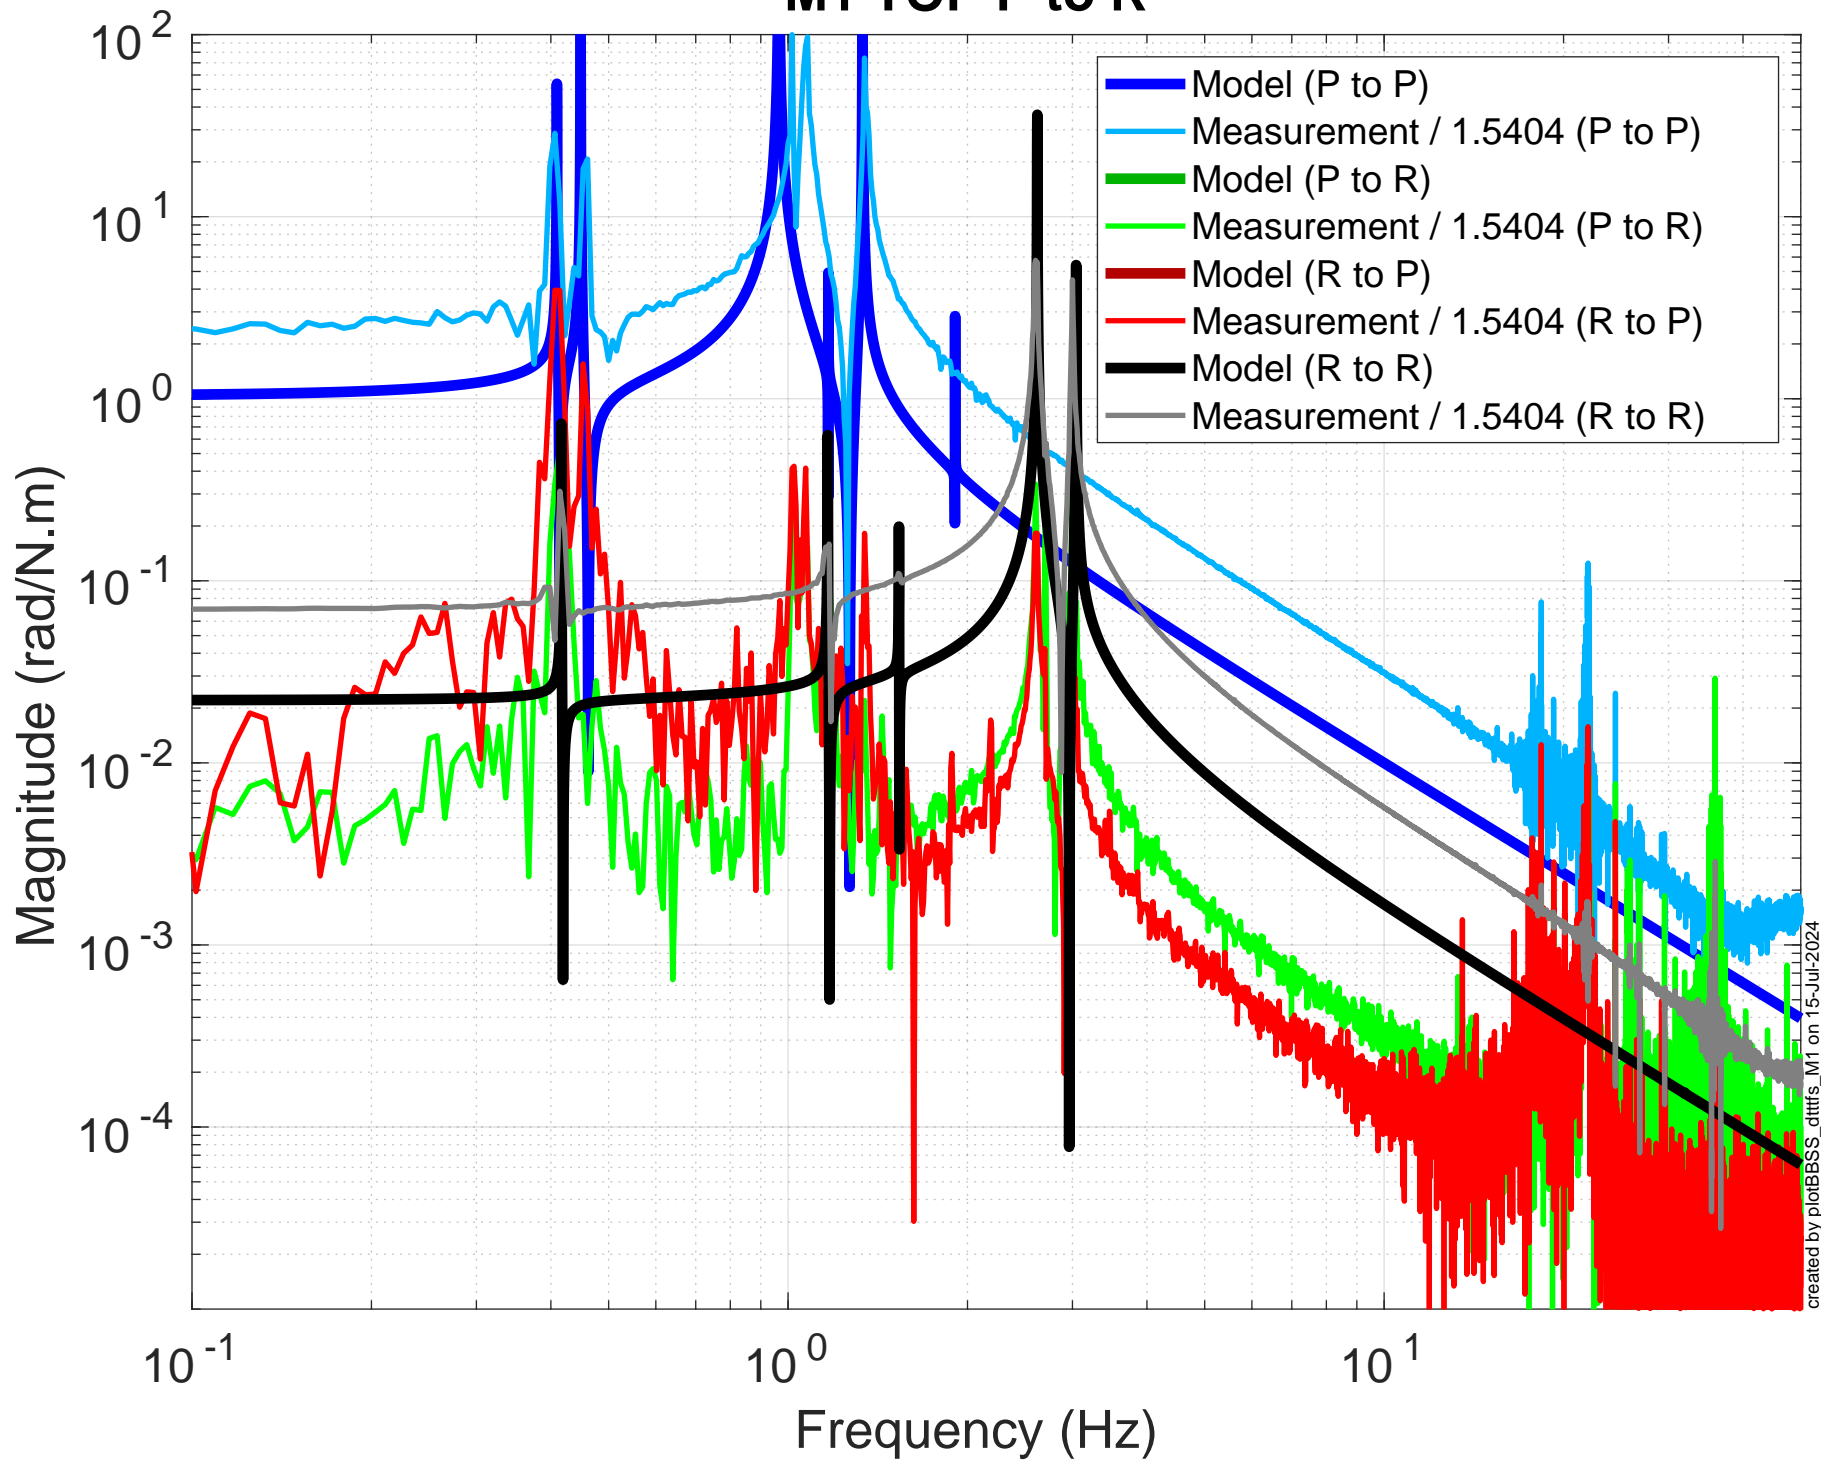

M1R to R

2024-07-12 X1SUSBS BUILD

M1P to P

2024-07-12 X1SUSBS BUILD

M1Y to Y

2024-07-12 X1SUSBS BUILD

M1 TOP V to L

created by plotBSS_dtrfis_M1 on 15-Jul-2024

2024-07-12 X1SUSBS BUILD

M1 TOP R to T

2024-07-12 X1SUSBS BUILD

M1 TOP R to V

2024-07-12 X1SUSBS BUILD

M1 TOP P to L

2024-07-12 X1SUSBS BUILD

M1 TOP P to V

2024-07-12 X1SUSBS BUILD

M1 TOP P to R

2024-07-12 X1SUSBS BUILD

M1 TOP L to F2,F3

2024-07-12 X1SUSBS BUILD

M1 TOP T to SD

2024-07-12 X1SUSBS BUILD M1 TOP V to LF,RT

2024-07-12 X1SUSBS BUILD M1 TOP R to LF,RT