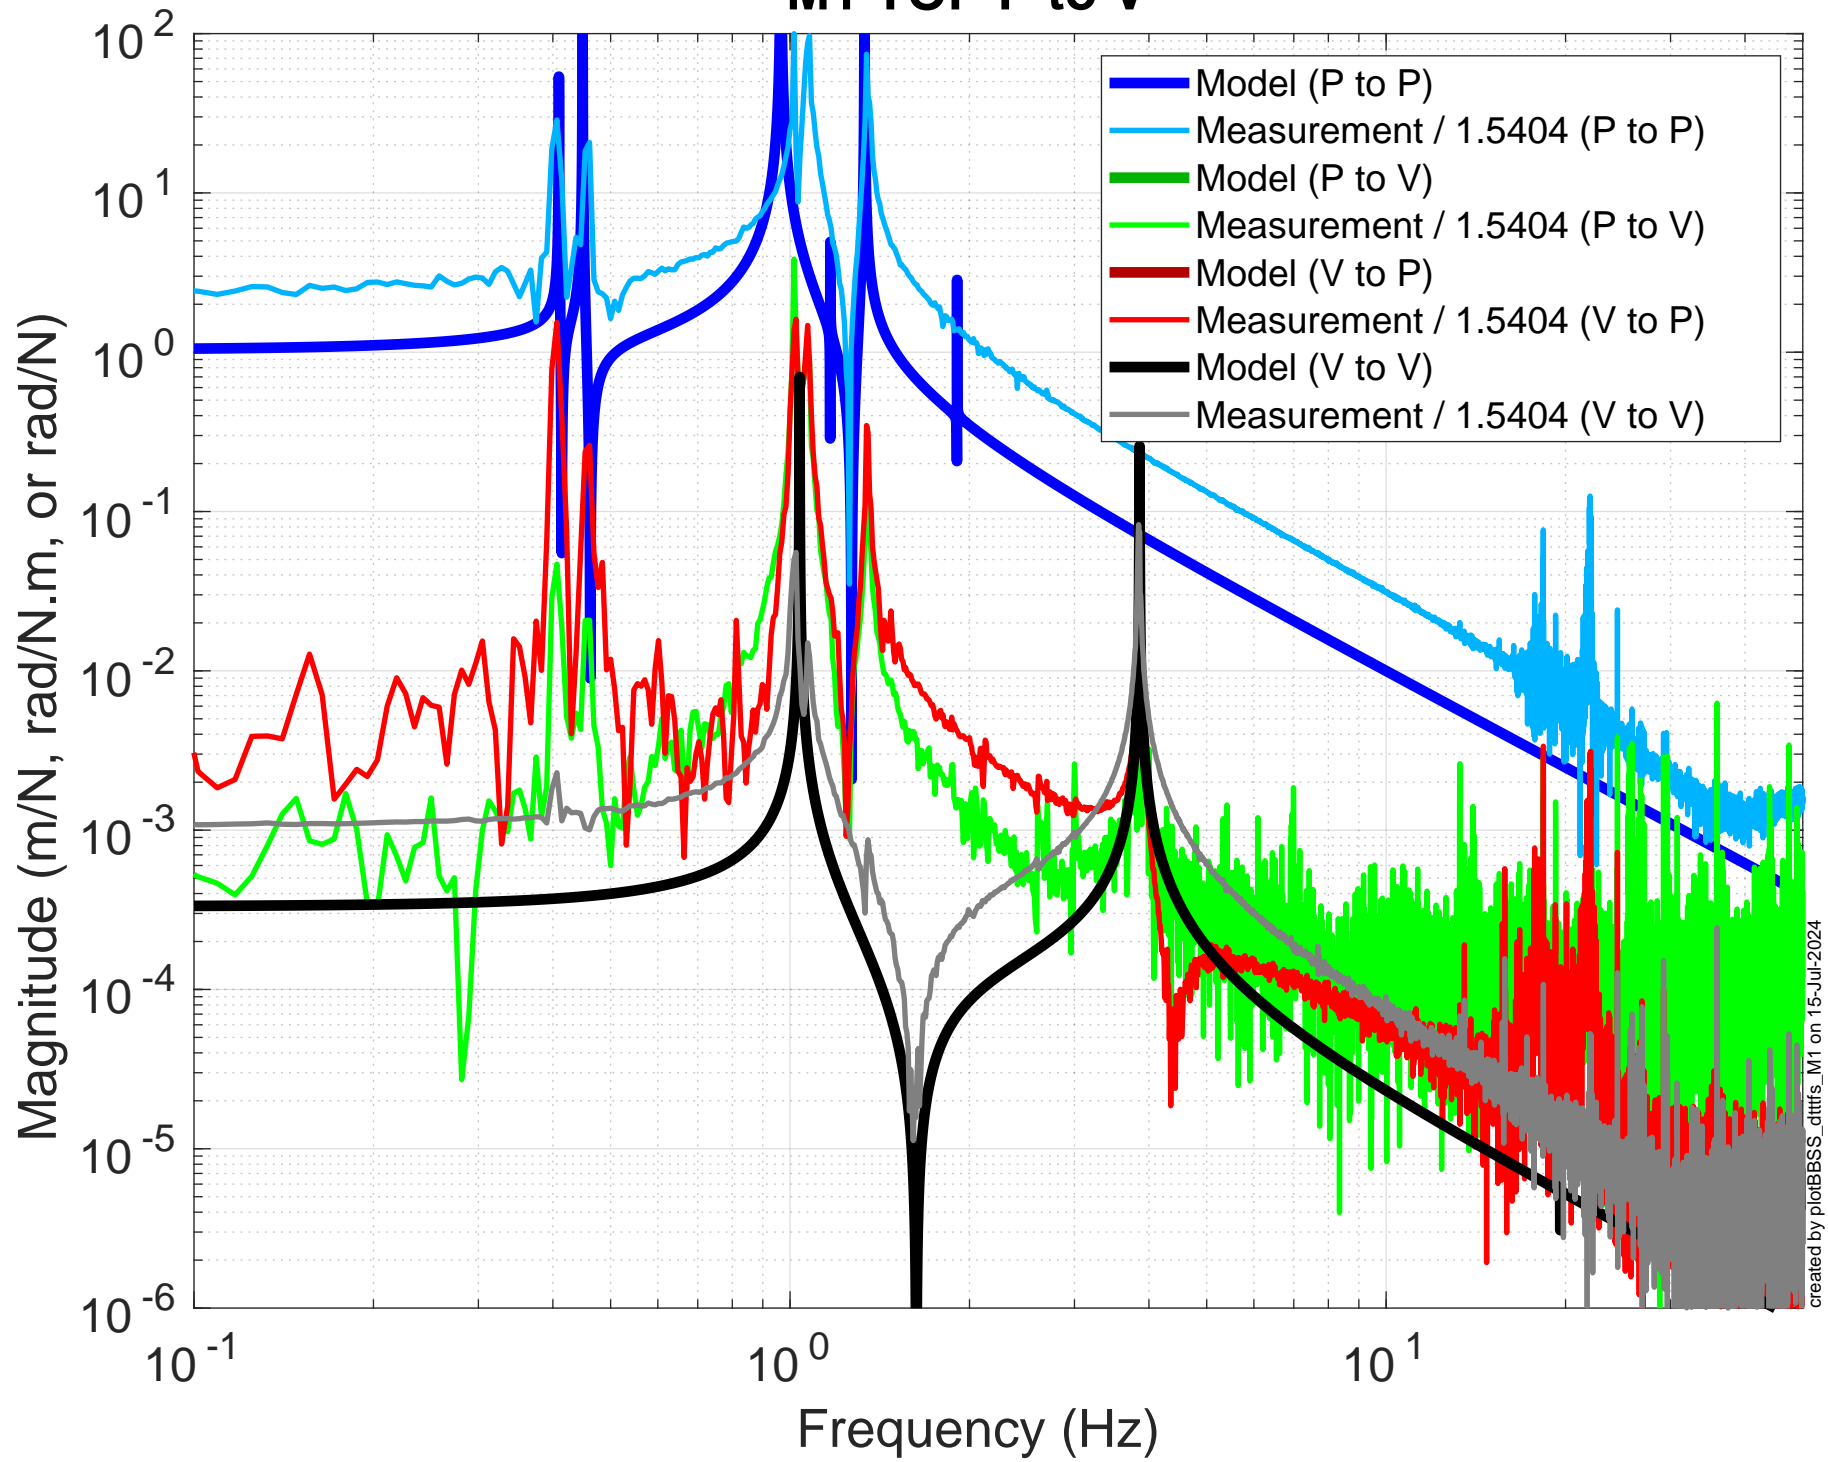

M1R to R

2024-07-12 X1SUSBS BUILD

M1P to P

2024-07-12 X1SUSBS BUILD

M1Y to Y

2024-07-12 X1SUSBS BUILD

M1 TOP V to L

created by plotBSS_dtrfis_M1 on 15-Jul-2024

2024-07-12 X1SUSBS BUILD

M1 TOP R to T

2024-07-12 X1SUSBS BUILD

M1 TOP R to V

2024-07-12 X1SUSBS BUILD

M1 TOP P to L

2024-07-12 X1SUSBS BUILD

M1 TOP P to V

2024-07-12 X1SUSBS BUILD

M1 TOP P to R

2024-07-12 X1SUSBS BUILD

M1 TOP L to F2,F3

2024-07-12 X1SUSBS BUILD

M1 TOP T to SD

2024-07-12 X1SUSBS BUILD M1 TOP V to LF,RT

2024-07-12 X1SUSBS BUILD M1 TOP R to LF,RT