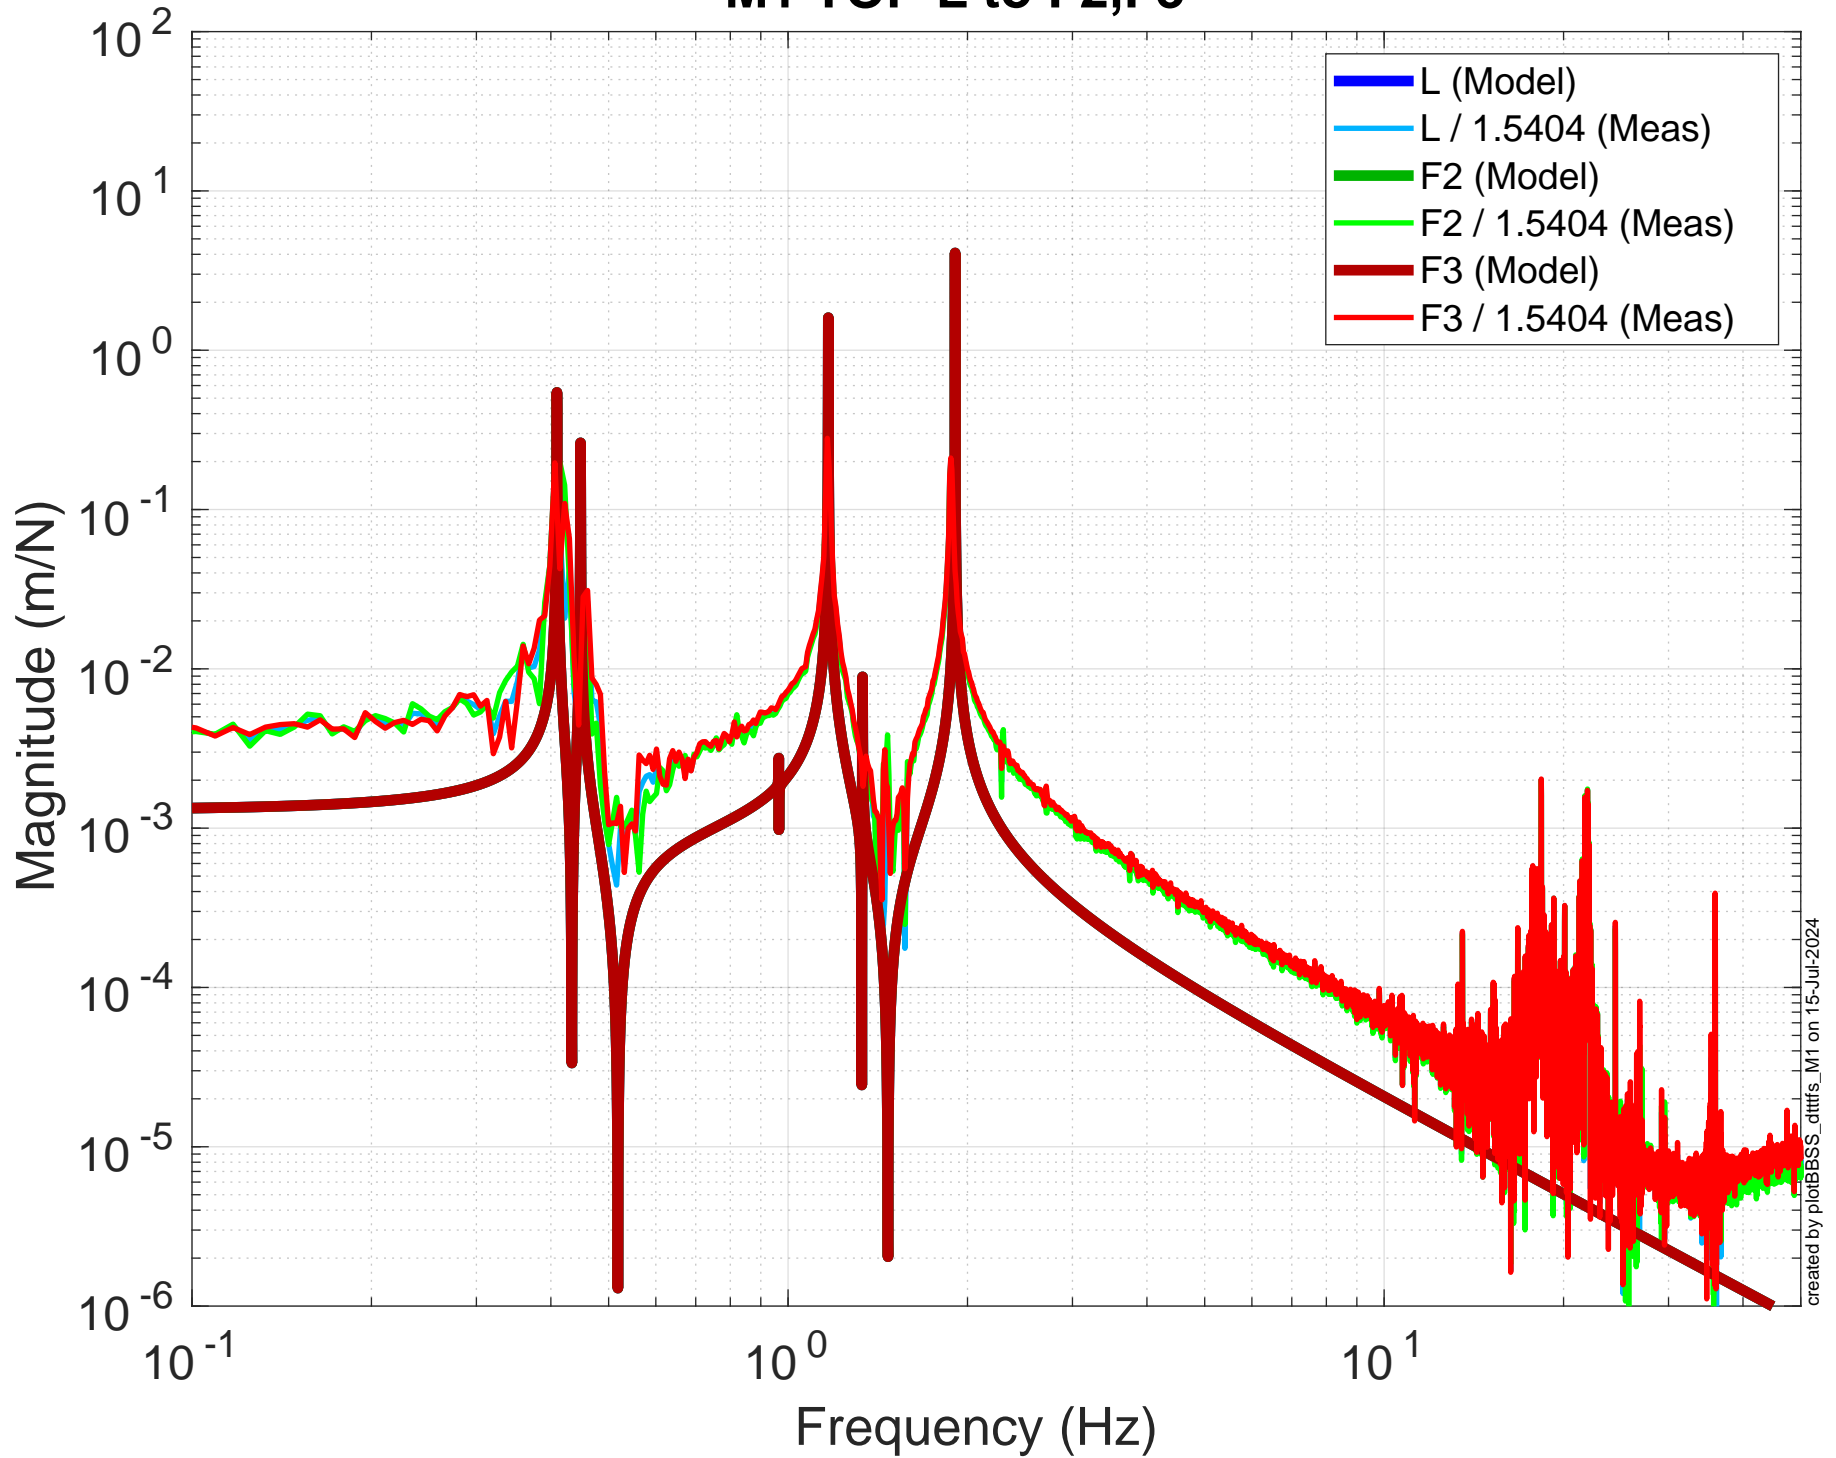

M1R to R

2024-07-12 X1SUSBS BUILD

M1P to P

2024-07-12 X1SUSBS BUILD

M1Y to Y

2024-07-12 X1SUSBS BUILD

M1 TOP V to L

created by plotBSS_dtrfis_M1 on 15-Jul-2024

2024-07-12 X1SUSBS BUILD

M1 TOP R to T

2024-07-12 X1SUSBS BUILD

M1 TOP R to V

2024-07-12 X1SUSBS BUILD

M1 TOP P to L

2024-07-12 X1SUSBS BUILD

M1 TOP P to V

2024-07-12 X1SUSBS BUILD

M1 TOP P to R

2024-07-12 X1SUSBS BUILD

M1 TOP L to F2,F3

2024-07-12 X1SUSBS BUILD

M1 TOP T to SD

2024-07-12 X1SUSBS BUILD M1 TOP V to LF,RT

2024-07-12 X1SUSBS BUILD M1 TOP R to LF,RT