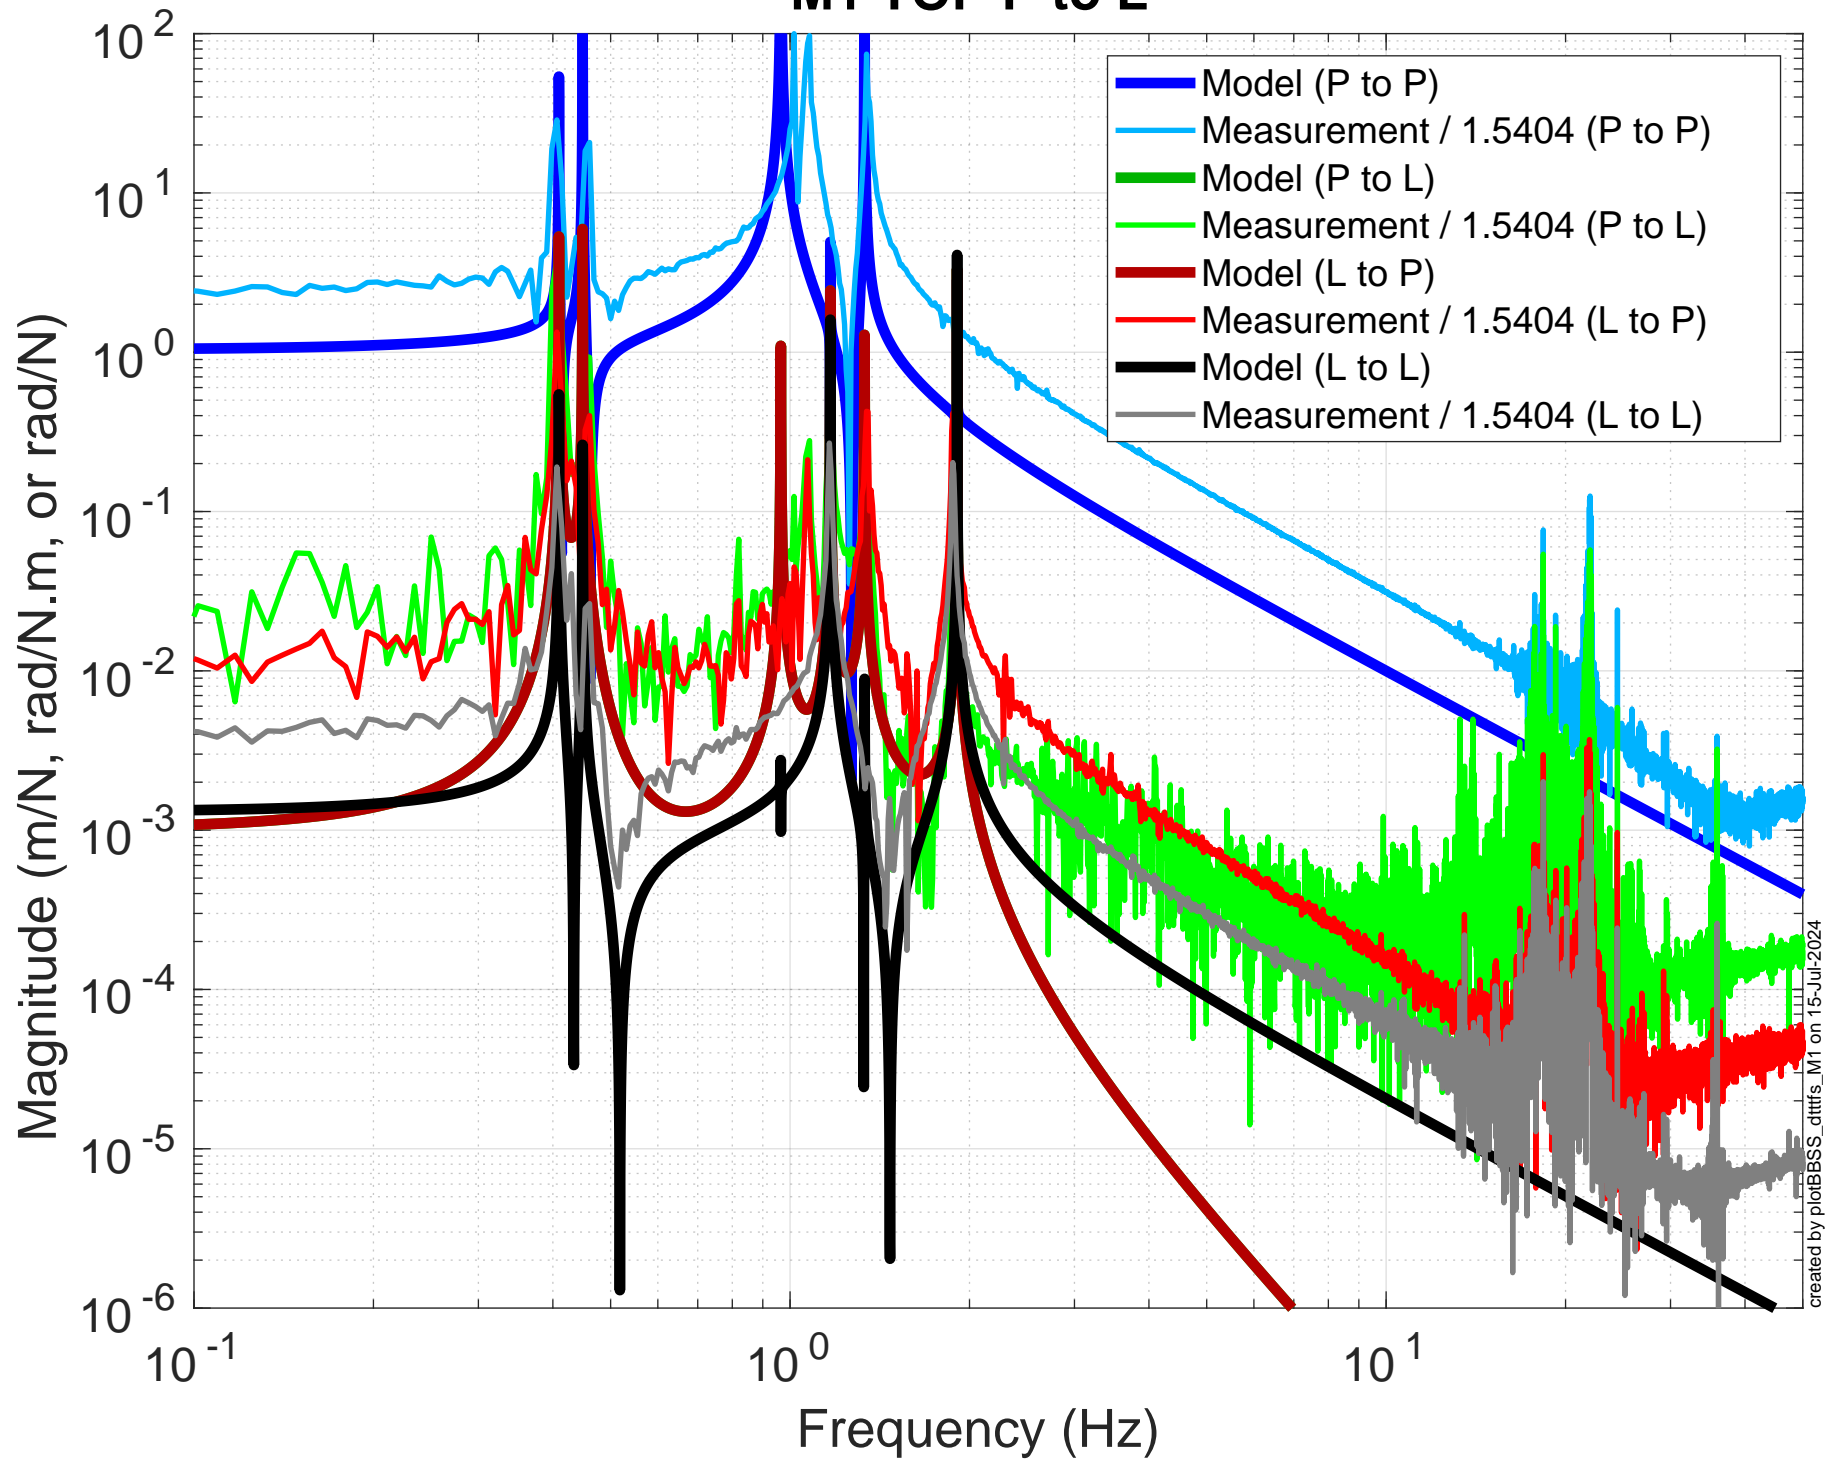

M1R to R

2024-07-12 X1SUSBS BUILD

M1P to P

2024-07-12 X1SUSBS BUILD

M1Y to Y

2024-07-12 X1SUSBS BUILD

M1 TOP V to L

created by plotBSS_dtrfis_M1 on 15-Jul-2024

2024-07-12 X1SUSBS BUILD

M1 TOP R to T

2024-07-12 X1SUSBS BUILD

M1 TOP R to V

2024-07-12 X1SUSBS BUILD

M1 TOP P to L

2024-07-12 X1SUSBS BUILD

M1 TOP P to V

2024-07-12 X1SUSBS BUILD

M1 TOP P to R

2024-07-12 X1SUSBS BUILD

M1 TOP L to F2,F3

2024-07-12 X1SUSBS BUILD

M1 TOP T to SD

2024-07-12 X1SUSBS BUILD M1 TOP V to LF,RT

2024-07-12 X1SUSBS BUILD M1 TOP R to LF,RT