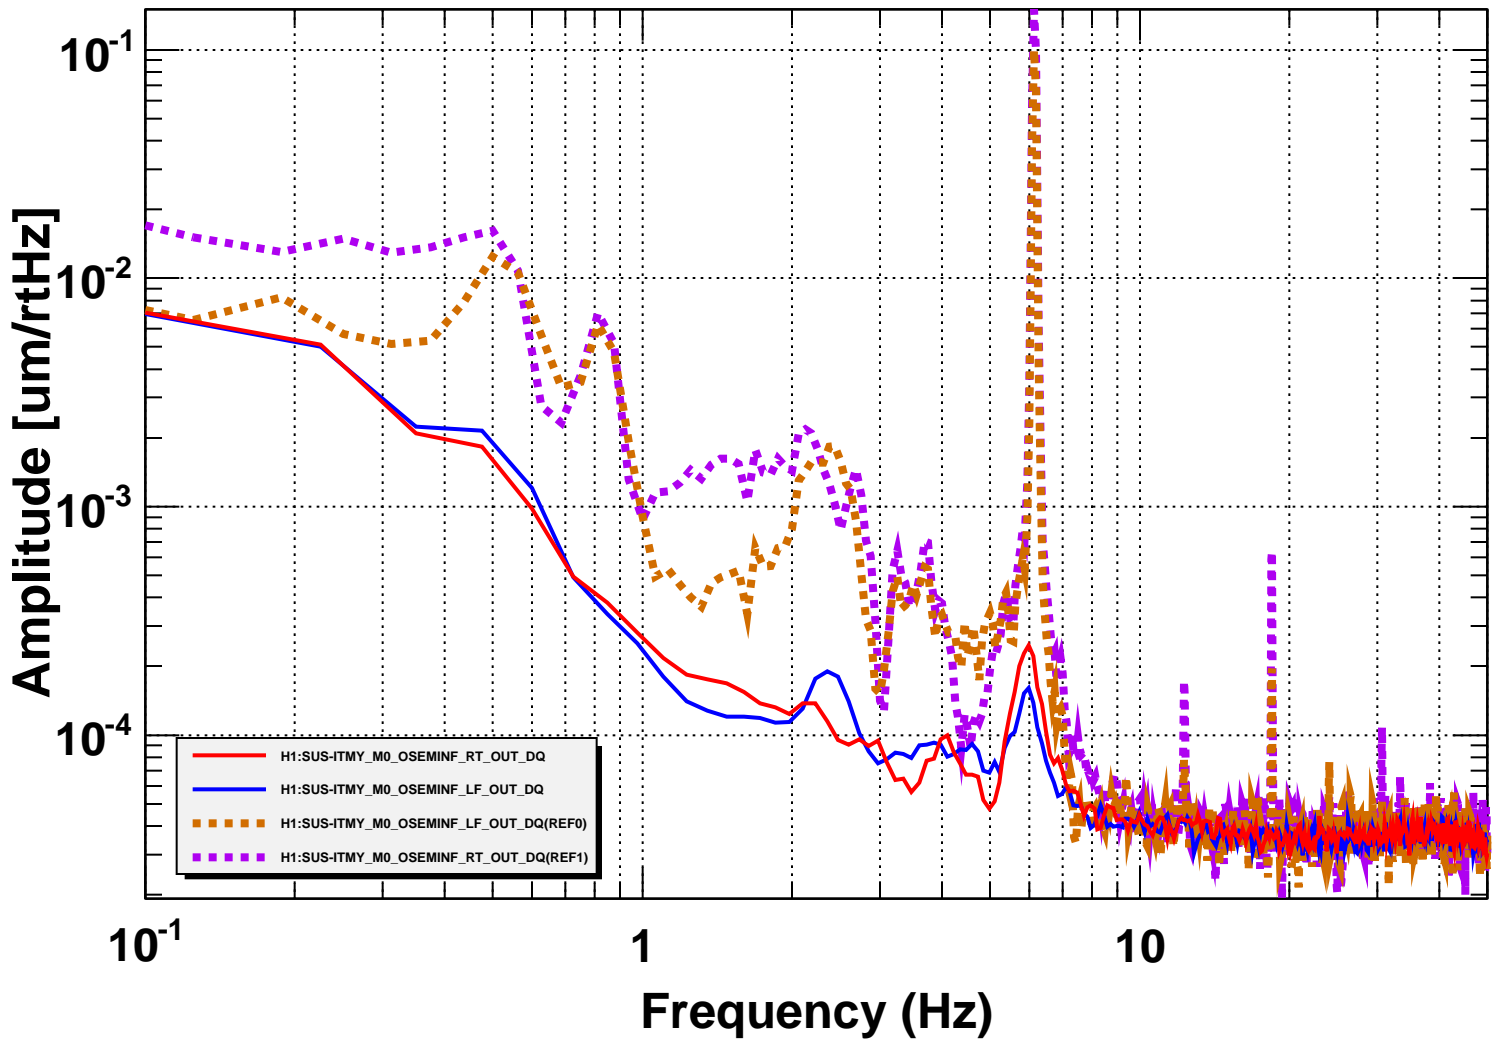

Amplitude Spectral Density

*T0=28/09/2013 01:11:14

*Avg=50

*BW=0.1875