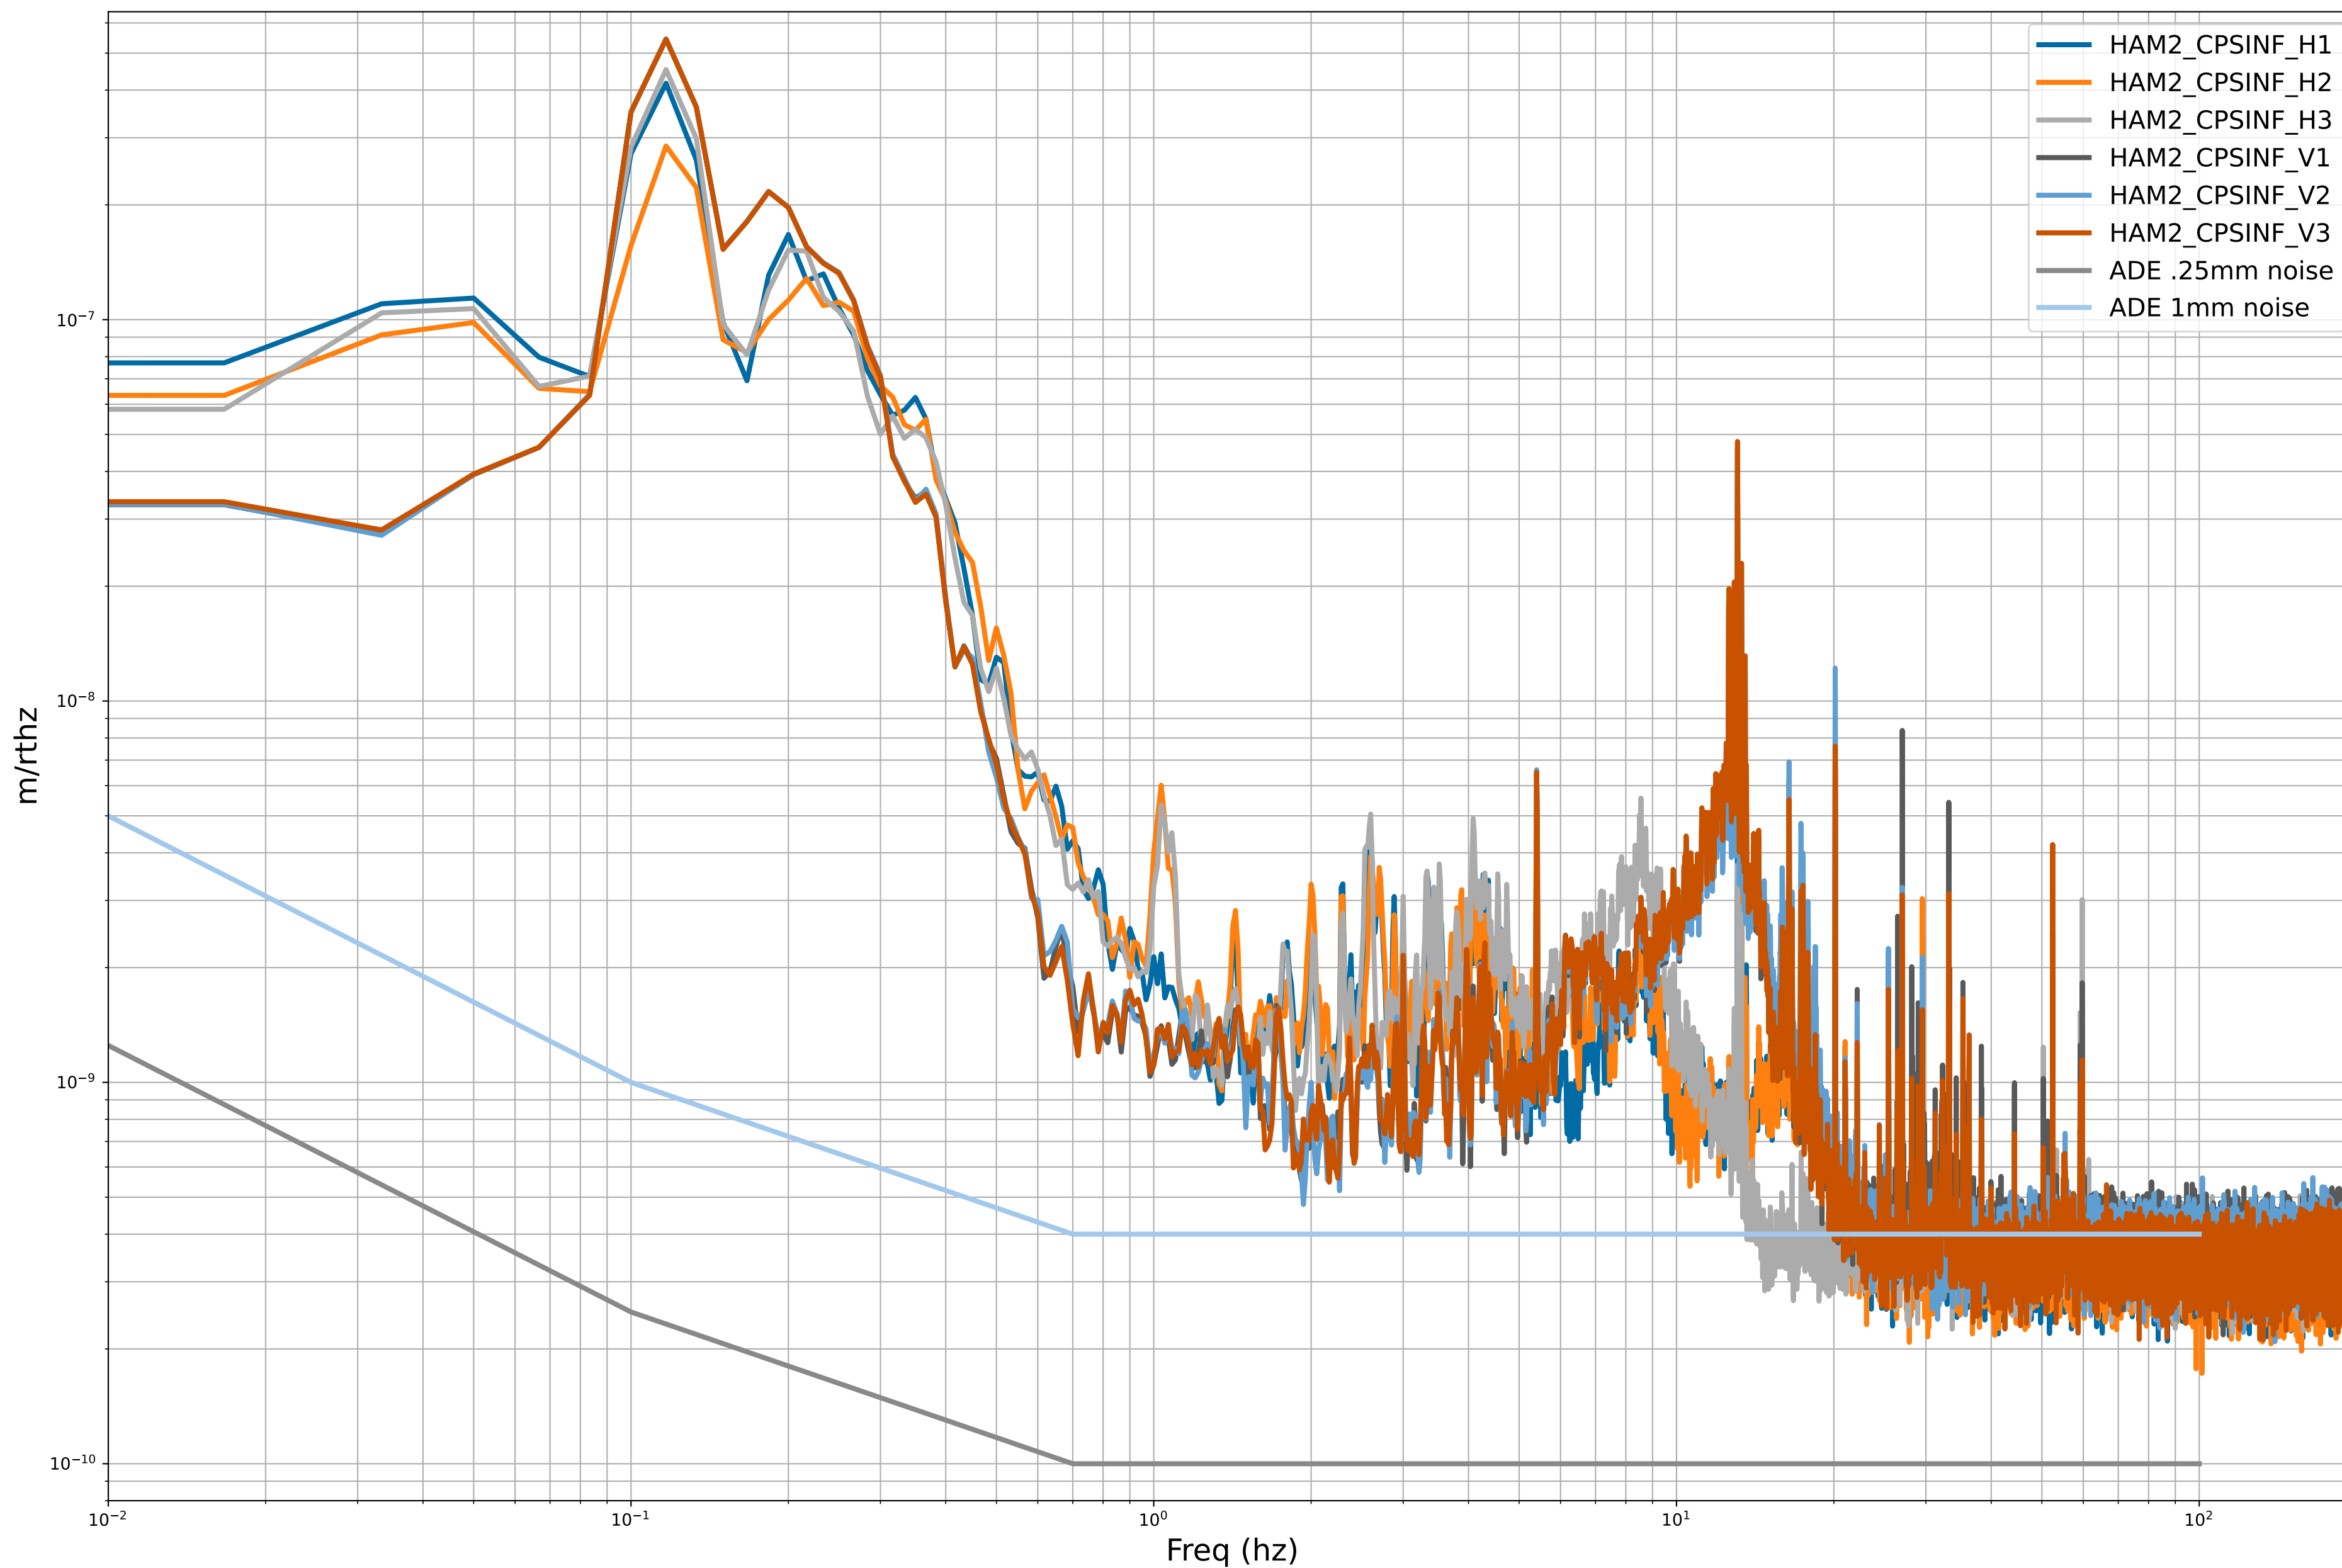

HAM2 CPS Spectra 1405332000 to 1405332600

calibration only >10hz

HAM3 CPS Spectra 1405332000 to 1405332600

calibration only >10hz

HAM4 CPS Spectra 1405332000 to 1405332600

calibration only >10hz

HAM5 CPS Spectra 1405332000 to 1405332600

calibration only >10hz

HAM6 CPS Spectra 1405332000 to 1405332600

HAM7 CPS Spectra 1405332000 to 1405332600

calibration only >10hz

HAM8 CPS Spectra 1405332000 to 1405332600

calibration only >10hz

CPS Spectra 1405332000 to 1405332600

calibration only >10hz

CPS Spectra 1405332000 to 1405332600

calibration only >10hz

CPS Spectra 1405332000 to 1405332600

BS_ST1

BS_ST2

calibration only >10hz

CPS Spectra 1405332000 to 1405332600

calibration only >10hz

CPS Spectra 1405332000 to 1405332600

calibration only >10hz