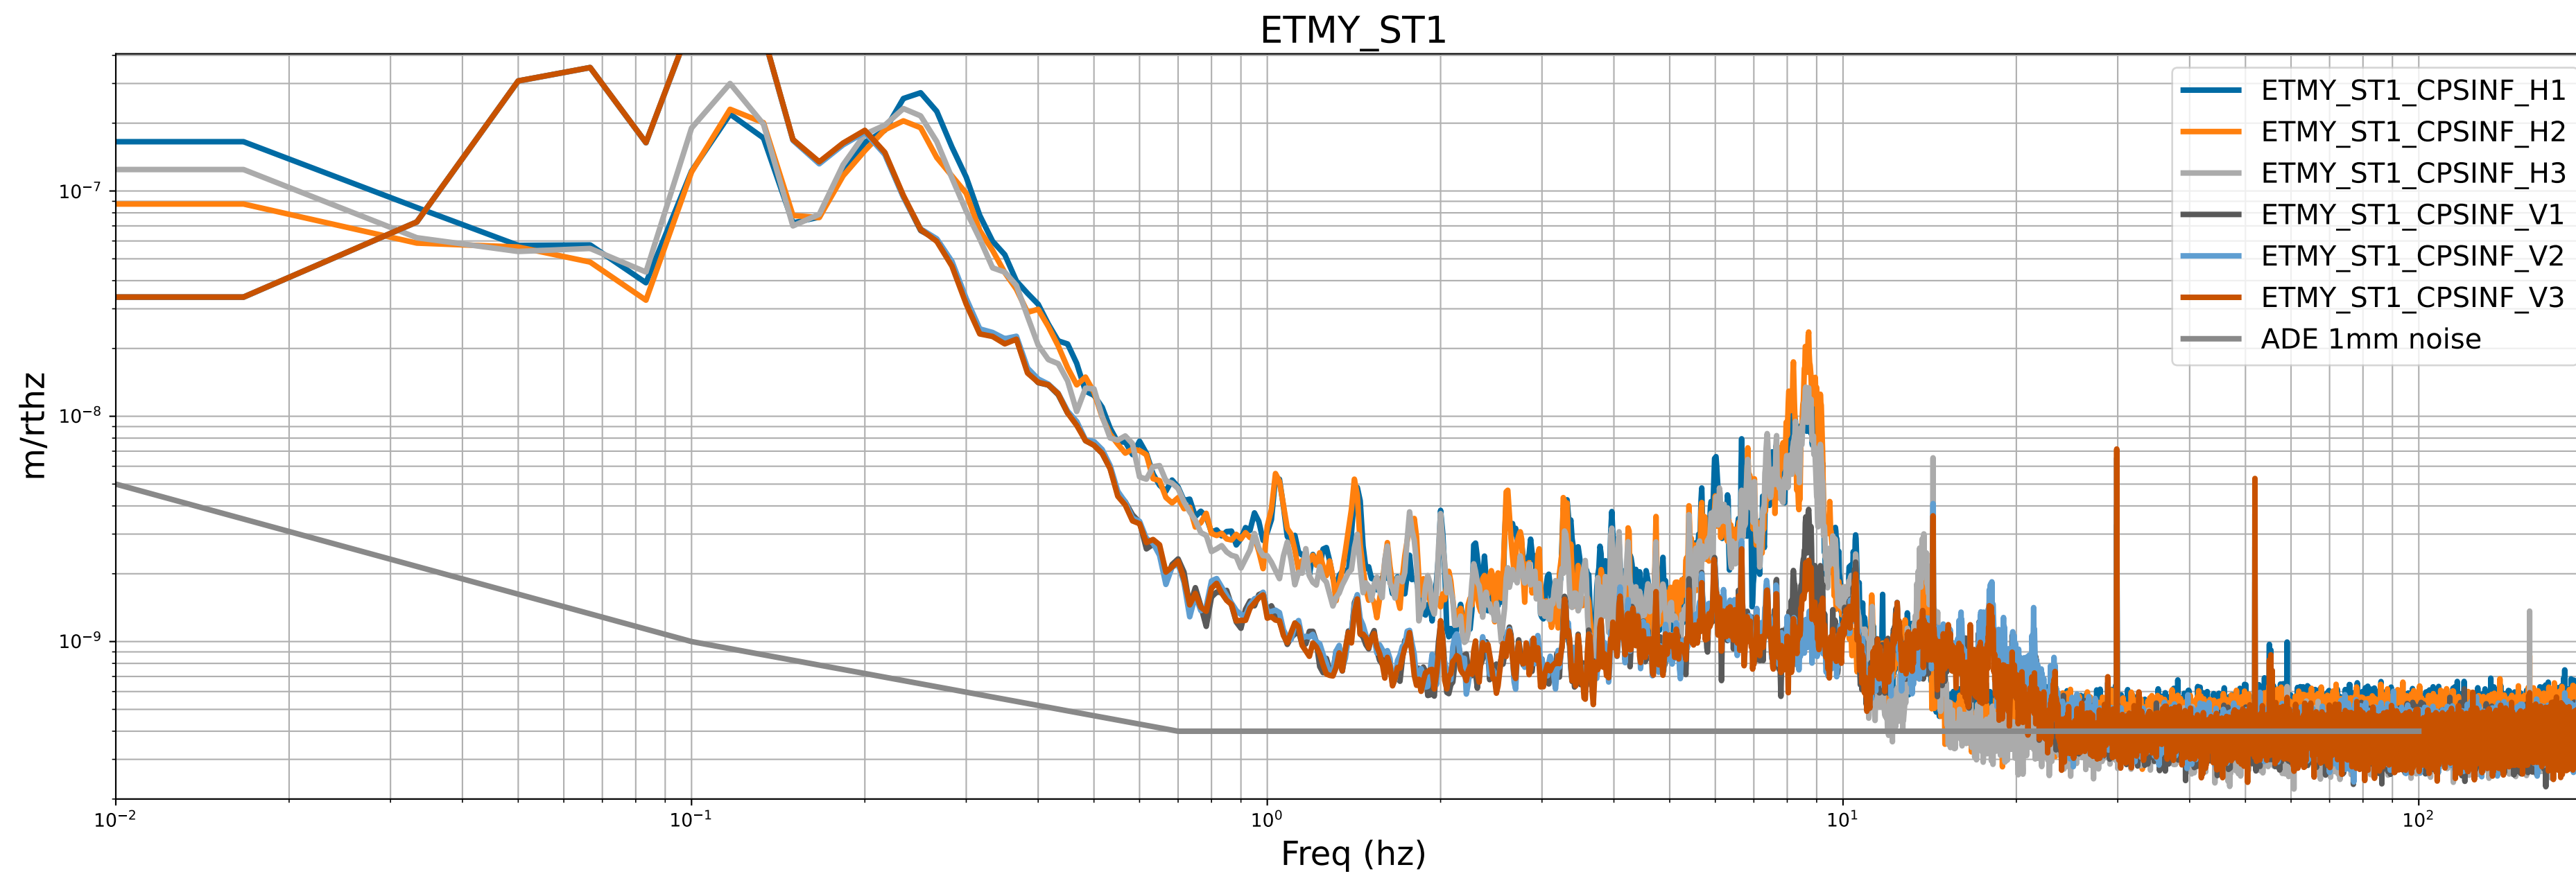

calibration only >10hz

CPS Spectra 1405332000 to 1405332600

calibration only >10hz

CPS Spectra 1405332000 to 1405332600

BS_ST1

BS_ST2

calibration only >10hz

CPS Spectra 1405332000 to 1405332600

calibration only >10hz

CPS Spectra 1405332000 to 1405332600

calibration only >10hz