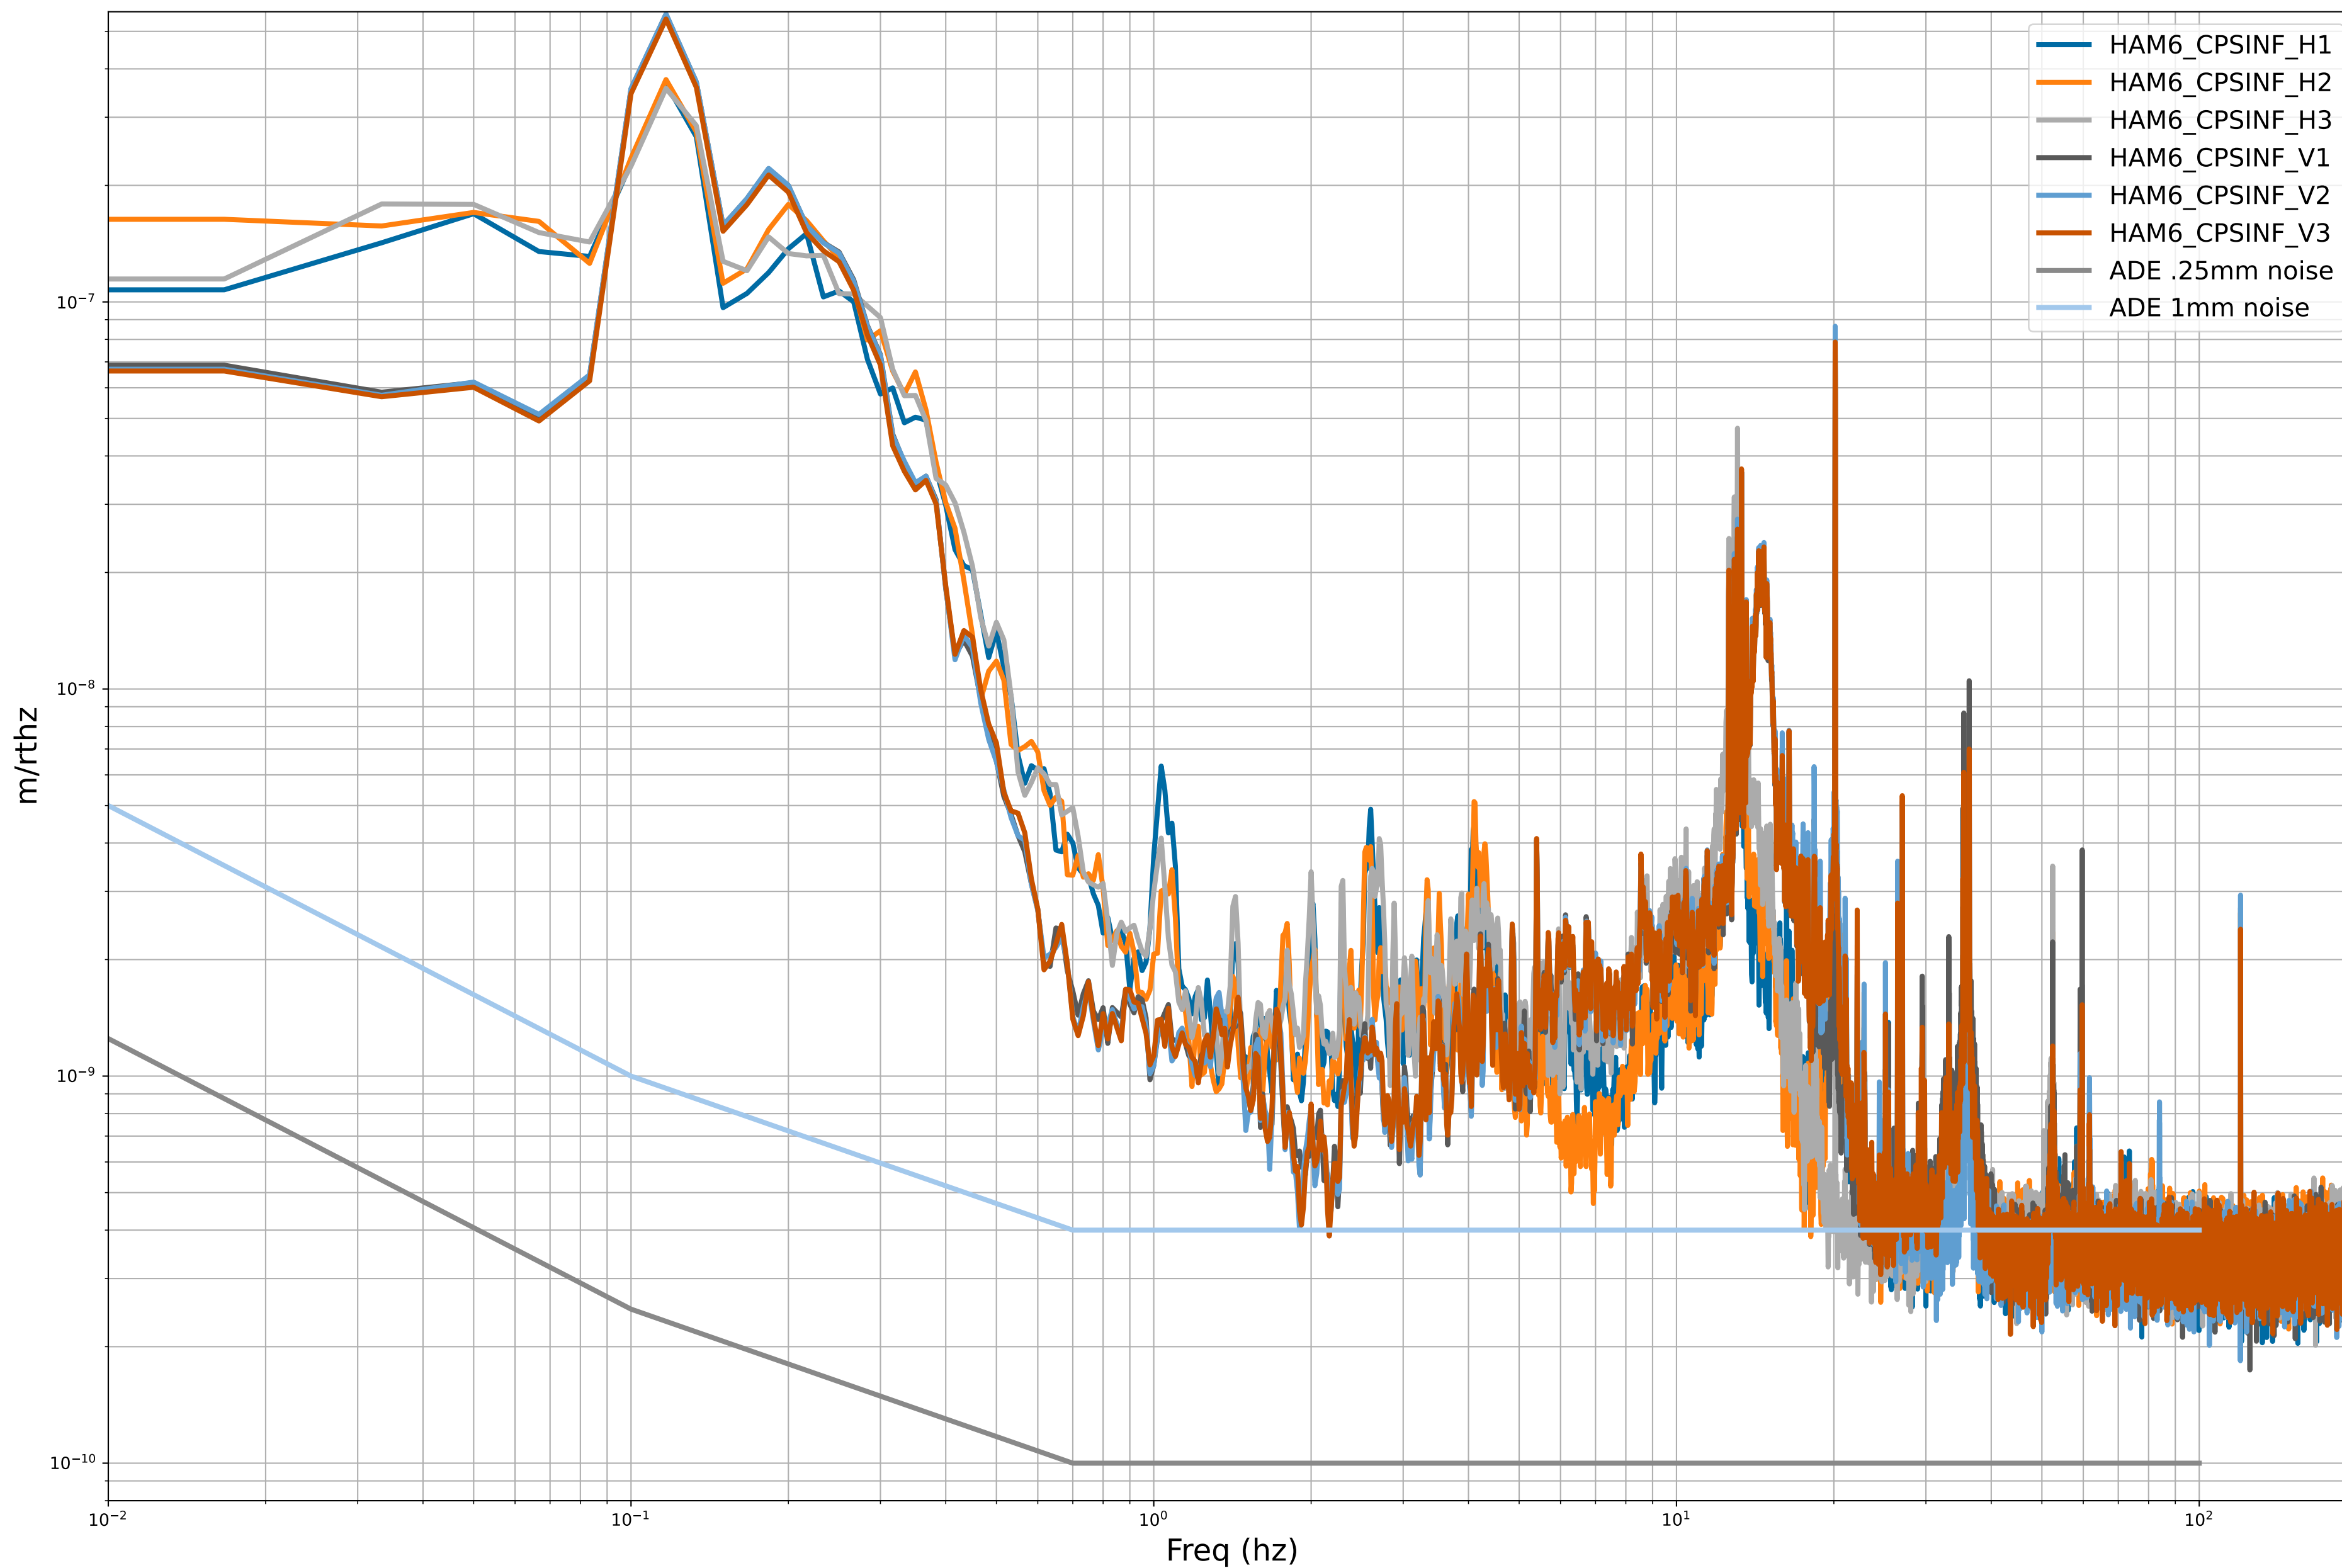

HAM2 CPS Spectra 1405332000 to 1405332600

calibration only >10hz

HAM3 CPS Spectra 1405332000 to 1405332600

calibration only >10hz

HAM4 CPS Spectra 1405332000 to 1405332600

calibration only >10hz

HAM5 CPS Spectra 1405332000 to 1405332600

calibration only >10hz

HAM6 CPS Spectra 1405332000 to 1405332600

HAM7 CPS Spectra 1405332000 to 1405332600

calibration only >10hz

HAM8 CPS Spectra 1405332000 to 1405332600

calibration only >10hz

CPS Spectra 1405332000 to 1405332600

calibration only >10hz

CPS Spectra 1405332000 to 1405332600

calibration only >10hz

CPS Spectra 1405332000 to 1405332600

BS_ST1

BS_ST2

calibration only >10hz

CPS Spectra 1405332000 to 1405332600

calibration only >10hz

CPS Spectra 1405332000 to 1405332600

calibration only >10hz