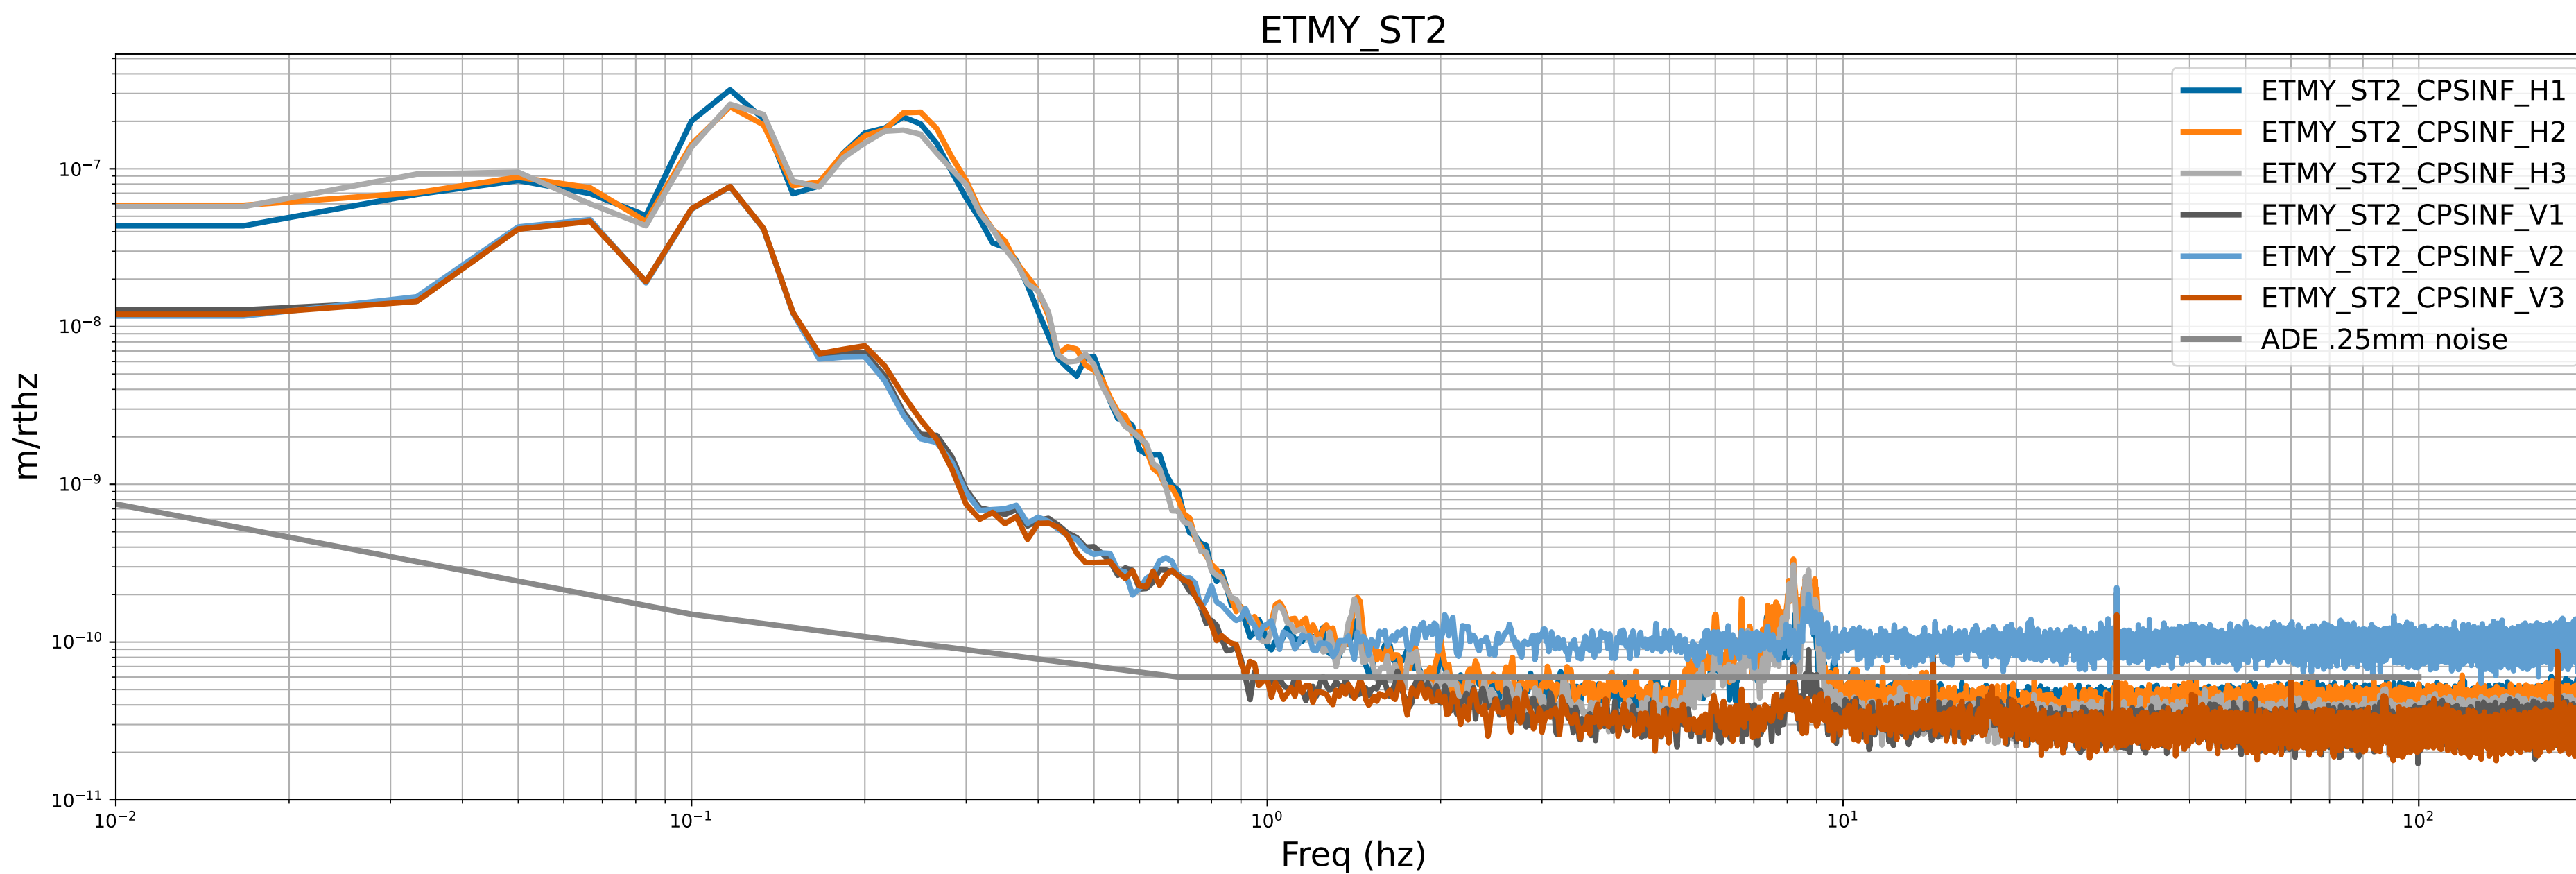

HAM2 CPS Spectra 1405332000 to 1405332600

calibration only >10hz

HAM3 CPS Spectra 1405332000 to 1405332600

calibration only >10hz

HAM4 CPS Spectra 1405332000 to 1405332600

calibration only >10hz

HAM5 CPS Spectra 1405332000 to 1405332600

calibration only >10hz

HAM6 CPS Spectra 1405332000 to 1405332600

HAM7 CPS Spectra 1405332000 to 1405332600

calibration only >10hz

HAM8 CPS Spectra 1405332000 to 1405332600

calibration only >10hz

CPS Spectra 1405332000 to 1405332600

calibration only >10hz

CPS Spectra 1405332000 to 1405332600

calibration only >10hz

CPS Spectra 1405332000 to 1405332600

BS_ST1

BS_ST2

calibration only >10hz

CPS Spectra 1405332000 to 1405332600

calibration only >10hz

CPS Spectra 1405332000 to 1405332600

calibration only >10hz