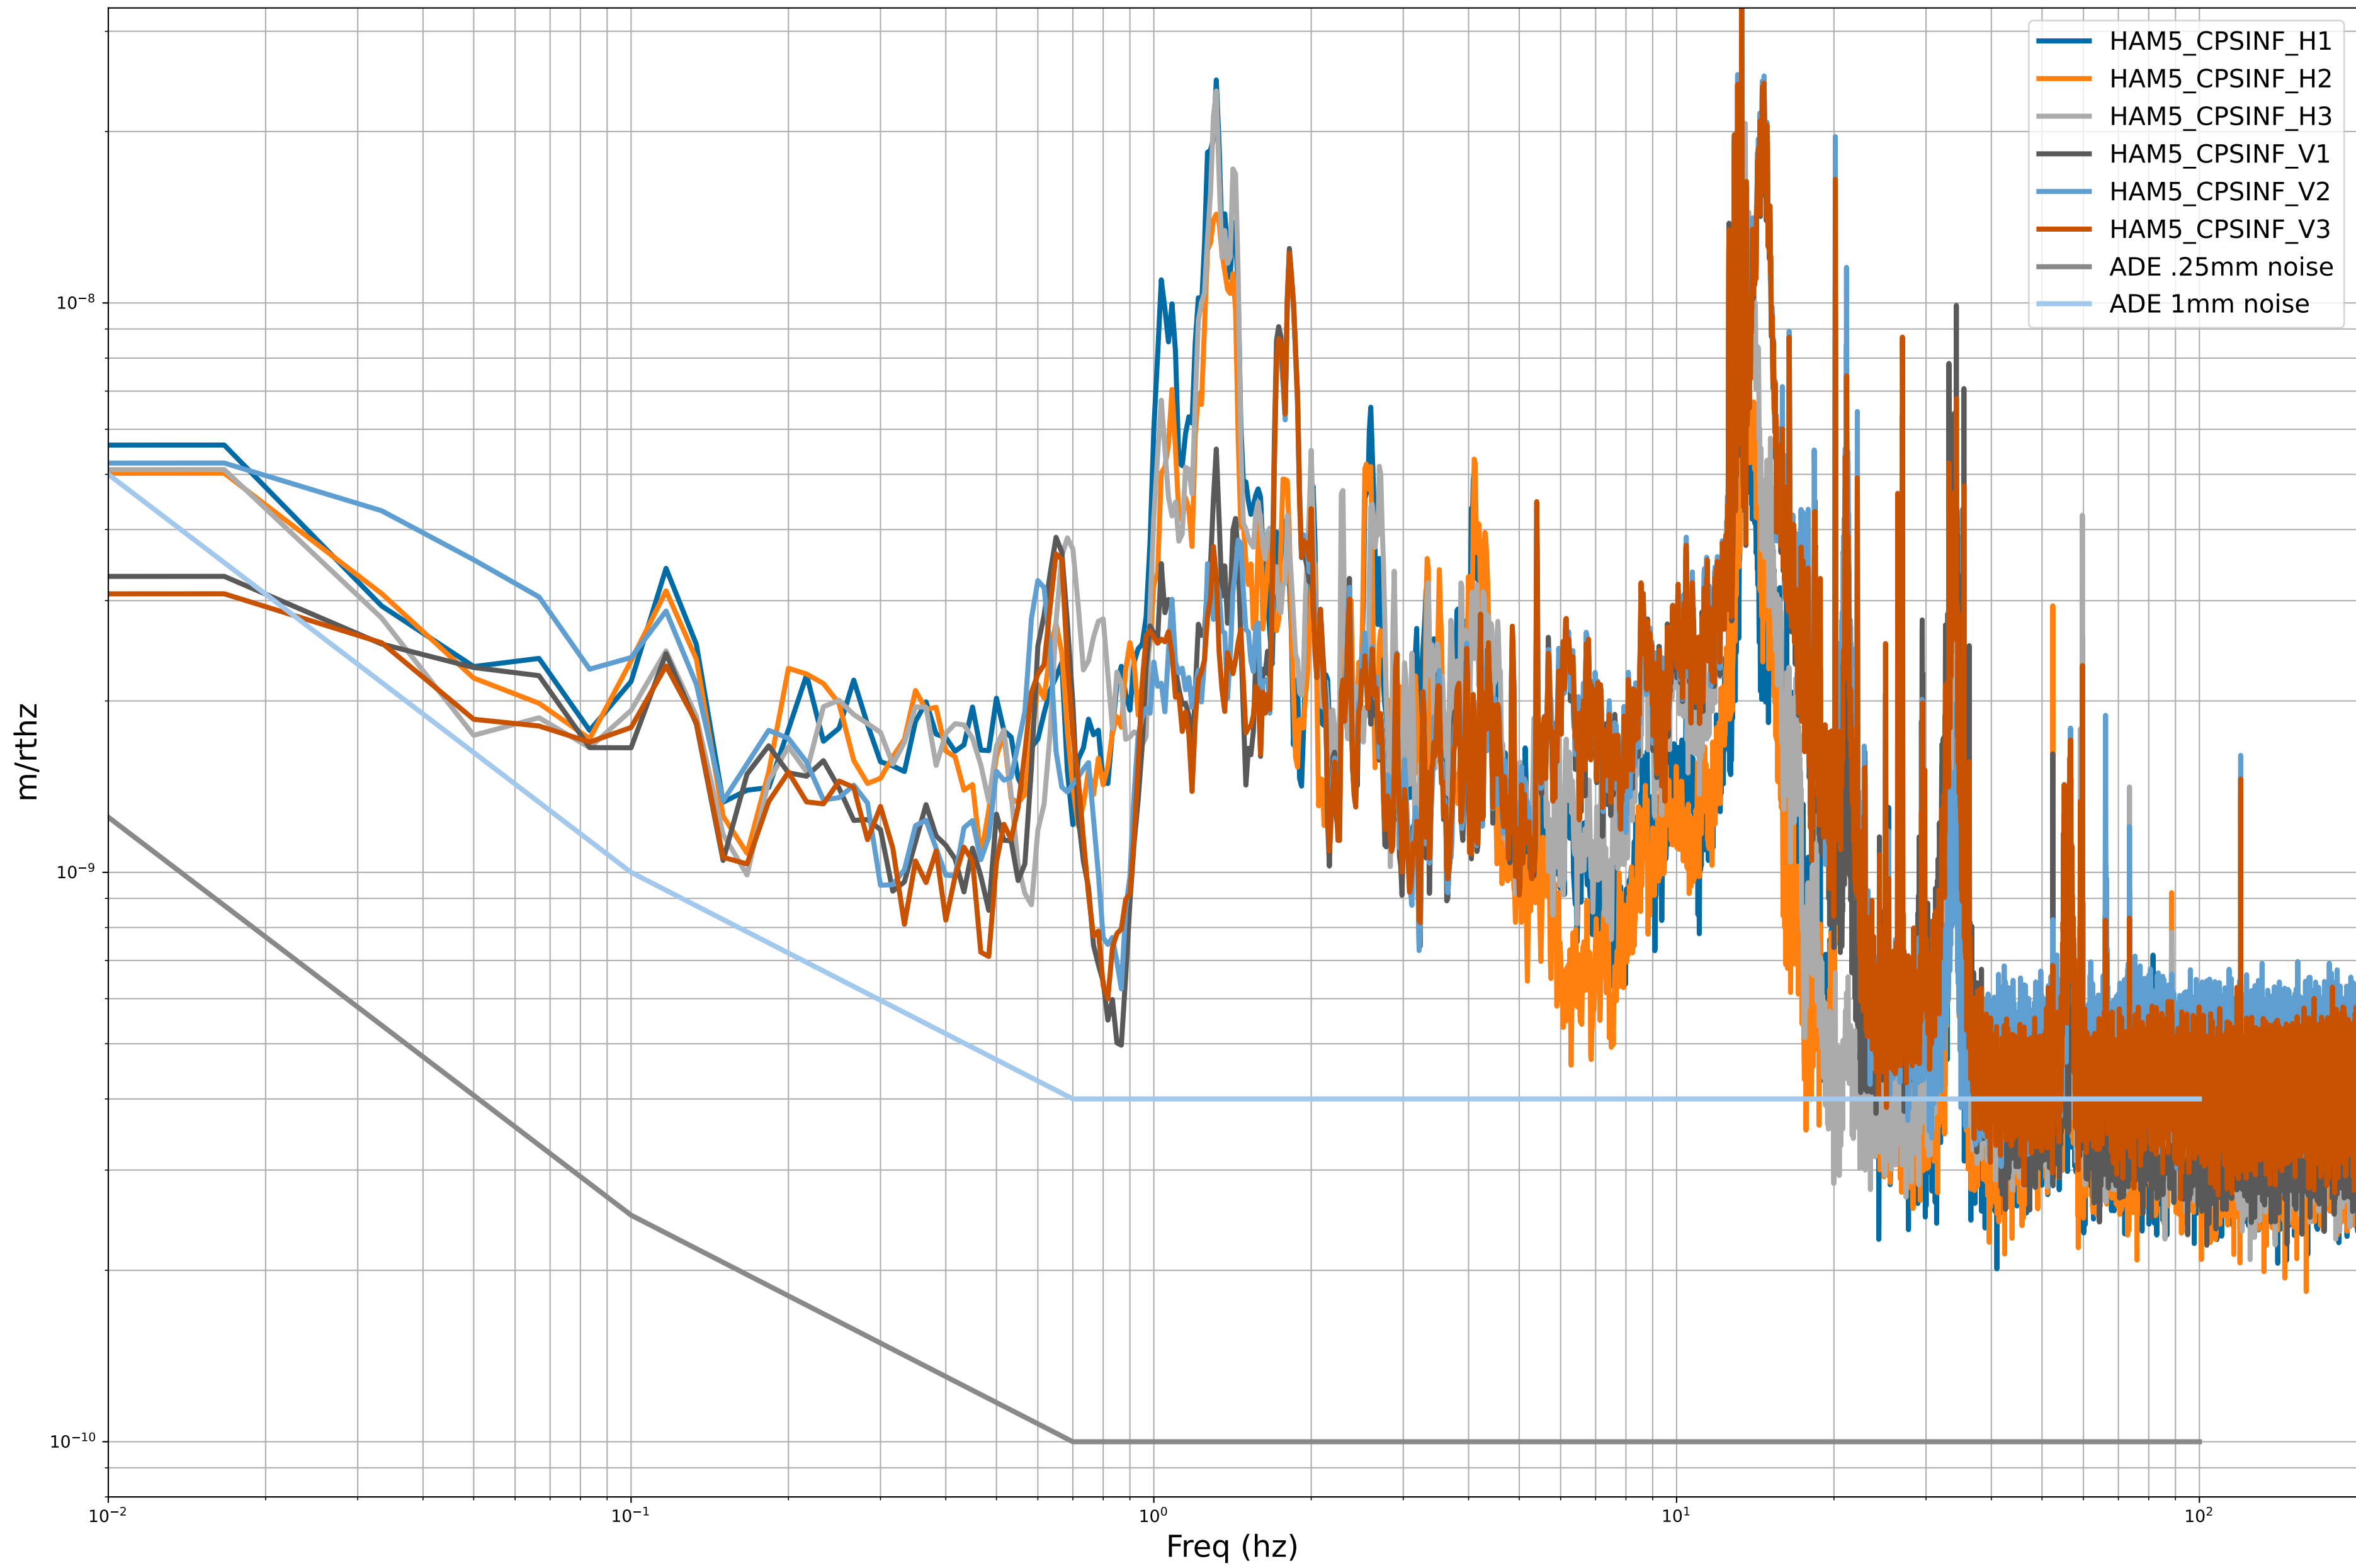

HAM2 CPS Spectra 1405332000 to 1405332600

calibration only >10hz

HAM3 CPS Spectra 1405332000 to 1405332600

calibration only >10hz

HAM4 CPS Spectra 1405332000 to 1405332600

calibration only >10hz

HAM5 CPS Spectra 1405332000 to 1405332600

calibration only >10hz

HAM6 CPS Spectra 1405332000 to 1405332600

HAM7 CPS Spectra 1405332000 to 1405332600

calibration only >10hz

HAM8 CPS Spectra 1405332000 to 1405332600

calibration only >10hz

CPS Spectra 1405332000 to 1405332600

calibration only >10hz

CPS Spectra 1405332000 to 1405332600

calibration only >10hz

CPS Spectra 1405332000 to 1405332600

BS_ST1

BS_ST2

calibration only >10hz

CPS Spectra 1405332000 to 1405332600

calibration only >10hz

CPS Spectra 1405332000 to 1405332600

calibration only >10hz