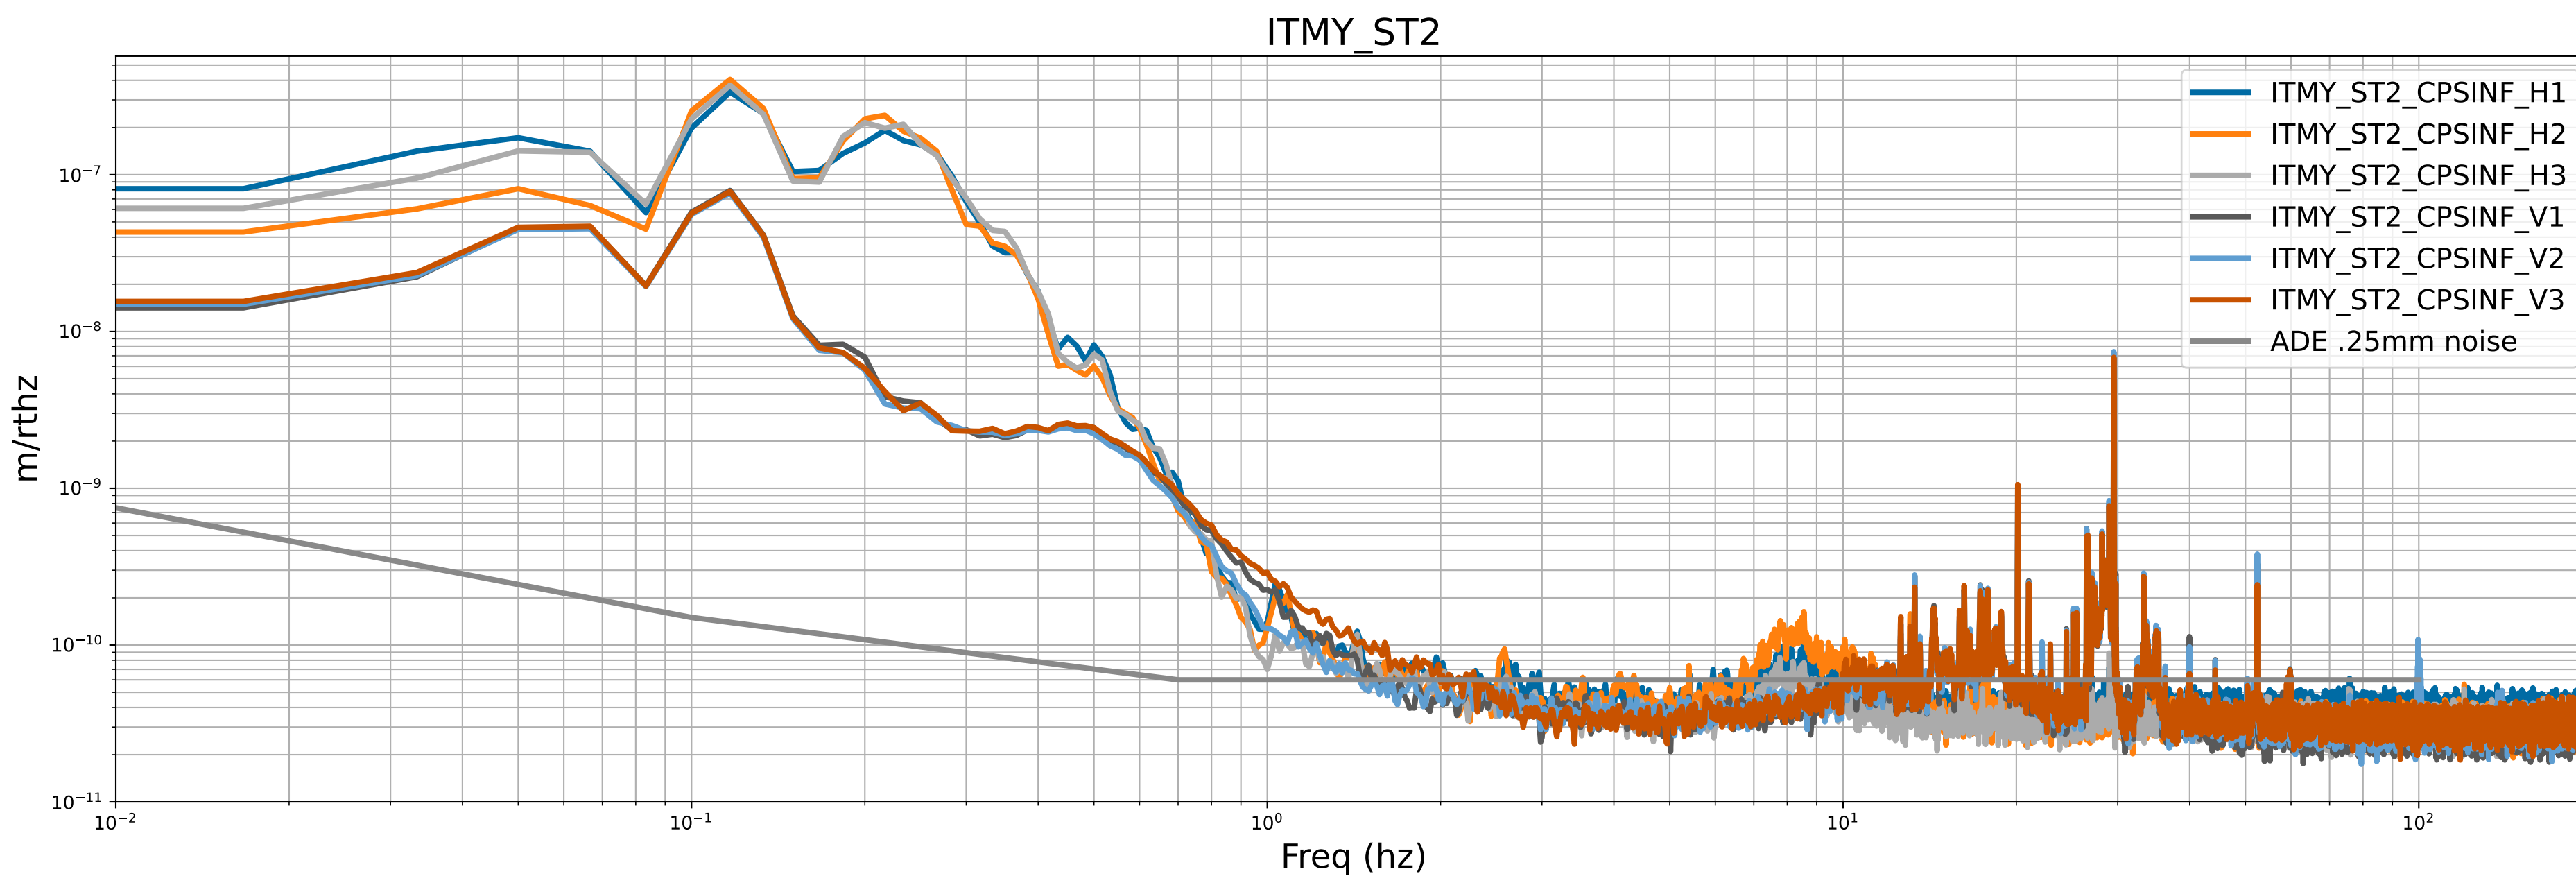

HAM2 CPS Spectra 1405332000 to 1405332600

calibration only >10hz

HAM3 CPS Spectra 1405332000 to 1405332600

calibration only >10hz

HAM4 CPS Spectra 1405332000 to 1405332600

calibration only >10hz

HAM5 CPS Spectra 1405332000 to 1405332600

calibration only >10hz

HAM6 CPS Spectra 1405332000 to 1405332600

HAM7 CPS Spectra 1405332000 to 1405332600

calibration only >10hz

HAM8 CPS Spectra 1405332000 to 1405332600

calibration only >10hz

CPS Spectra 1405332000 to 1405332600

calibration only >10hz

CPS Spectra 1405332000 to 1405332600

calibration only >10hz

CPS Spectra 1405332000 to 1405332600

BS_ST1

BS_ST2

calibration only >10hz

CPS Spectra 1405332000 to 1405332600

calibration only >10hz

CPS Spectra 1405332000 to 1405332600

calibration only >10hz