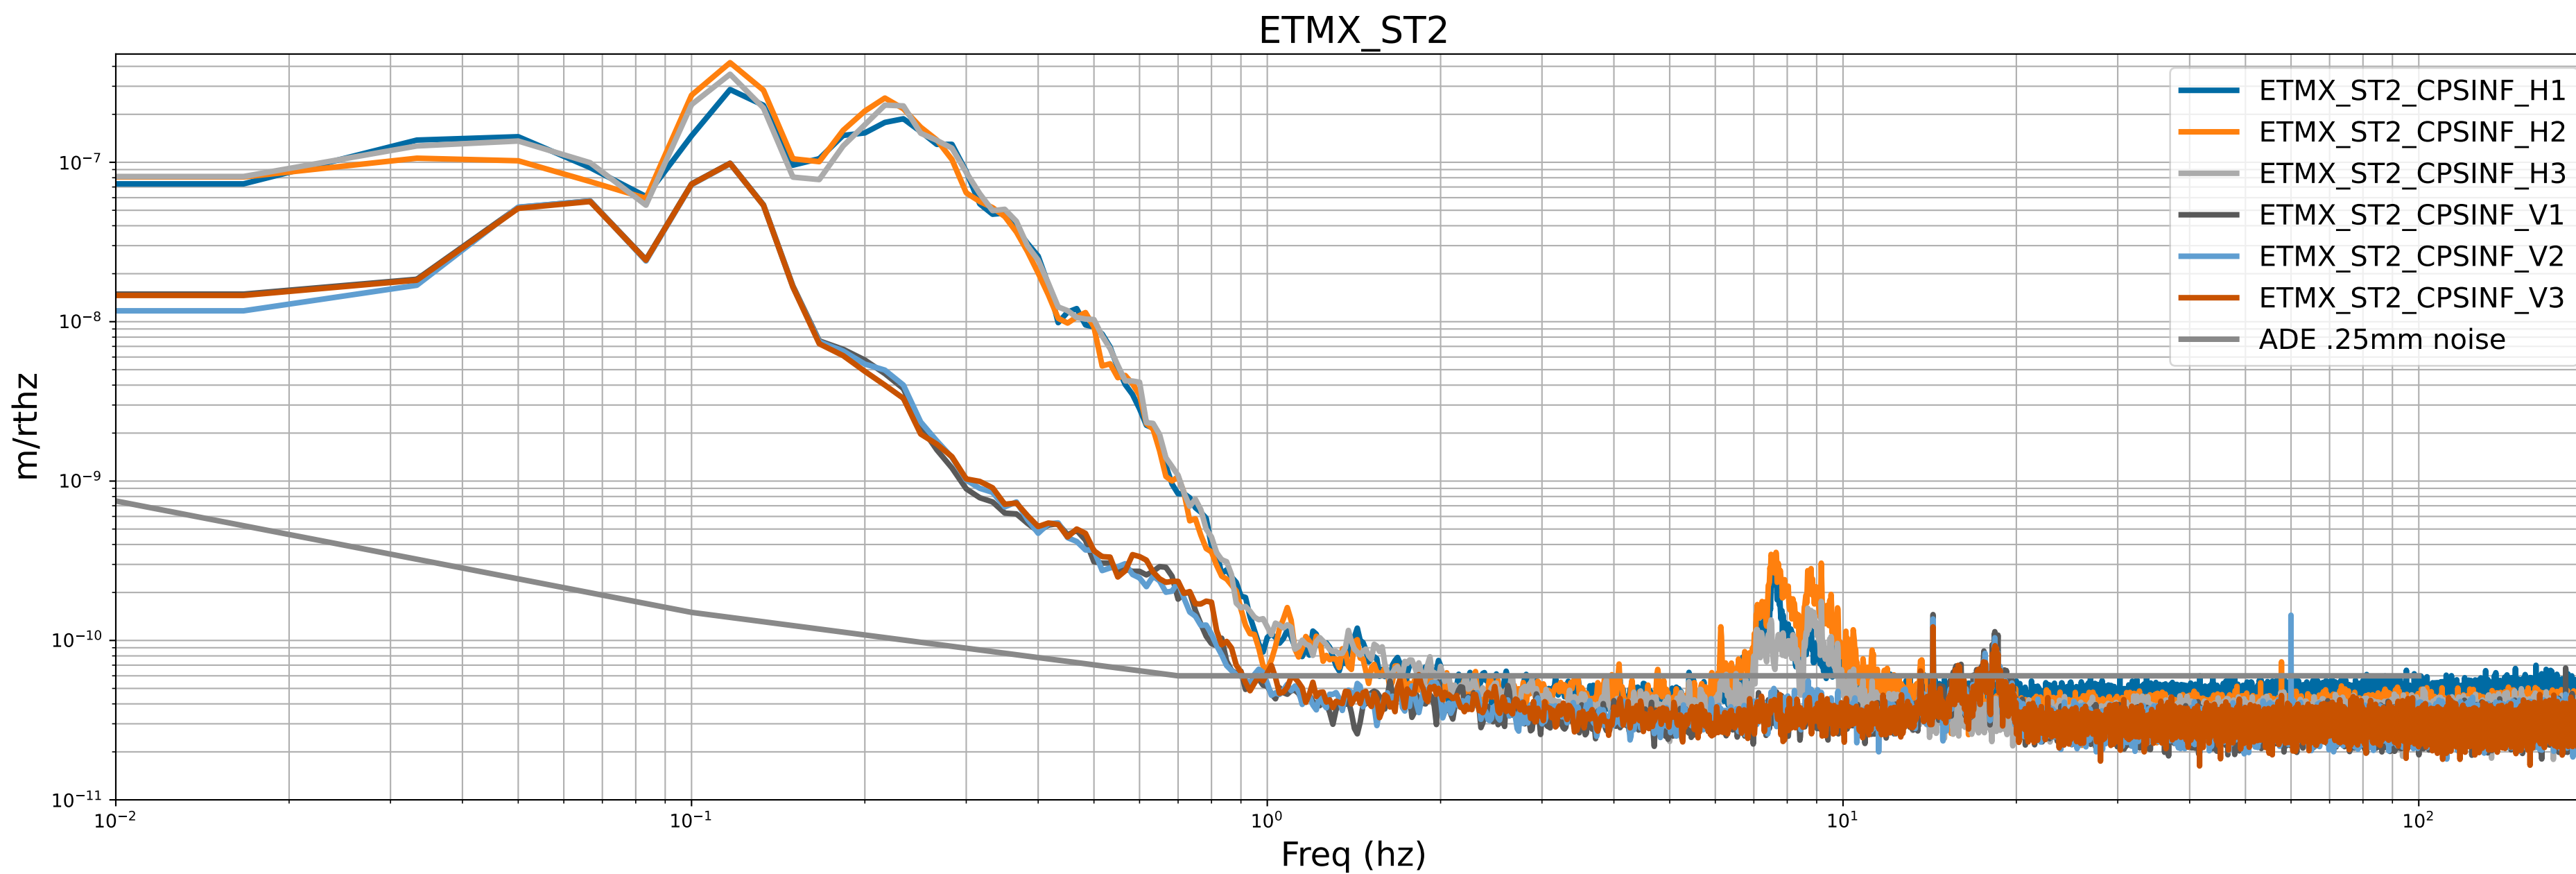

HAM2 CPS Spectra 1405332000 to 1405332600

calibration only >10hz

HAM3 CPS Spectra 1405332000 to 1405332600

calibration only >10hz

HAM4 CPS Spectra 1405332000 to 1405332600

calibration only >10hz

HAM5 CPS Spectra 1405332000 to 1405332600

calibration only >10hz

HAM6 CPS Spectra 1405332000 to 1405332600

HAM7 CPS Spectra 1405332000 to 1405332600

calibration only >10hz

HAM8 CPS Spectra 1405332000 to 1405332600

calibration only >10hz

CPS Spectra 1405332000 to 1405332600

calibration only >10hz

CPS Spectra 1405332000 to 1405332600

calibration only >10hz

CPS Spectra 1405332000 to 1405332600

BS_ST1

BS_ST2

calibration only >10hz

CPS Spectra 1405332000 to 1405332600

calibration only >10hz

CPS Spectra 1405332000 to 1405332600

calibration only >10hz