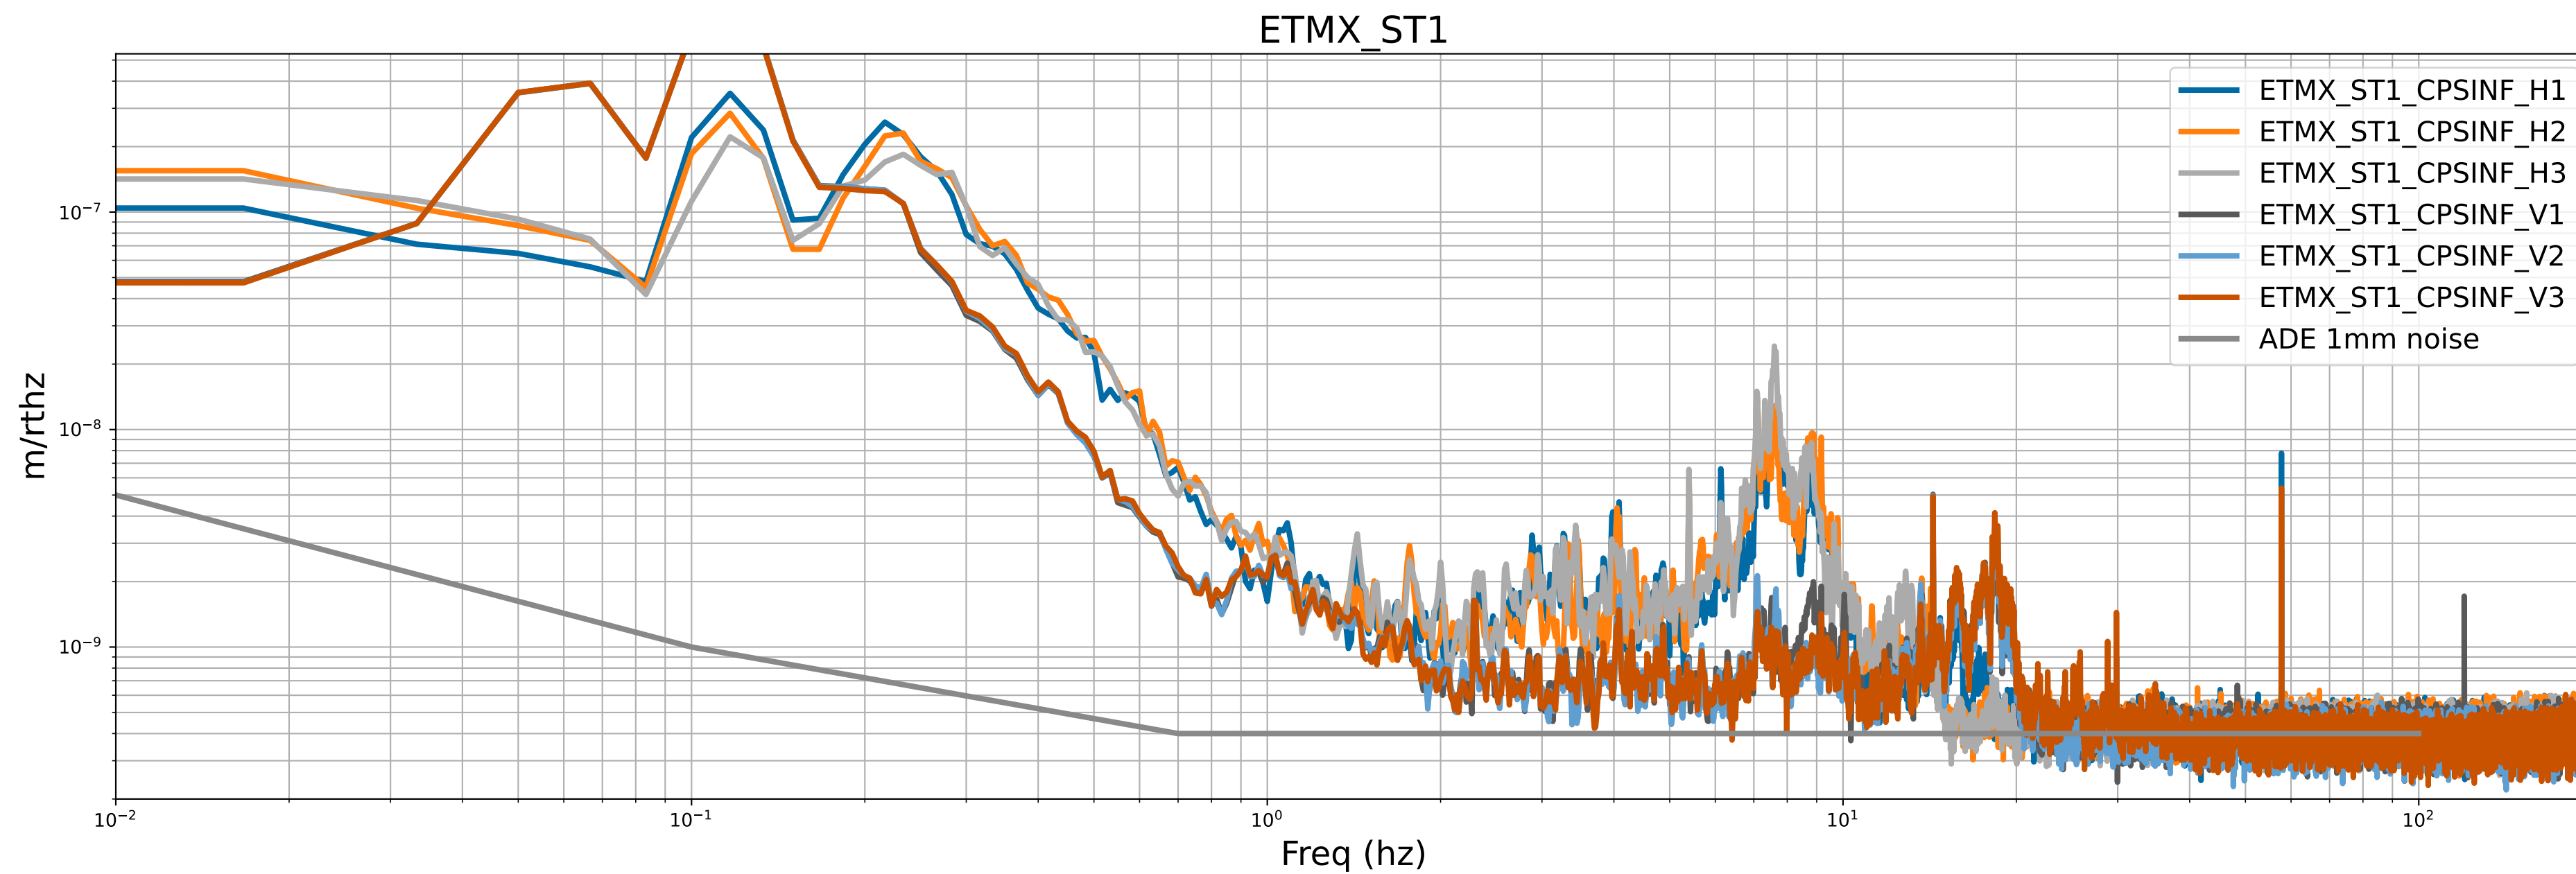

calibration only >10hz

HAM6 CPS Spectra 1405332000 to 1405332600

HAM7 CPS Spectra 1405332000 to 1405332600

calibration only >10hz

HAM8 CPS Spectra 1405332000 to 1405332600

calibration only >10hz

CPS Spectra 1405332000 to 1405332600

calibration only >10hz

CPS Spectra 1405332000 to 1405332600

calibration only >10hz

CPS Spectra 1405332000 to 1405332600

BS_ST1

BS_ST2

calibration only >10hz

CPS Spectra 1405332000 to 1405332600

calibration only >10hz

CPS Spectra 1405332000 to 1405332600

calibration only >10hz