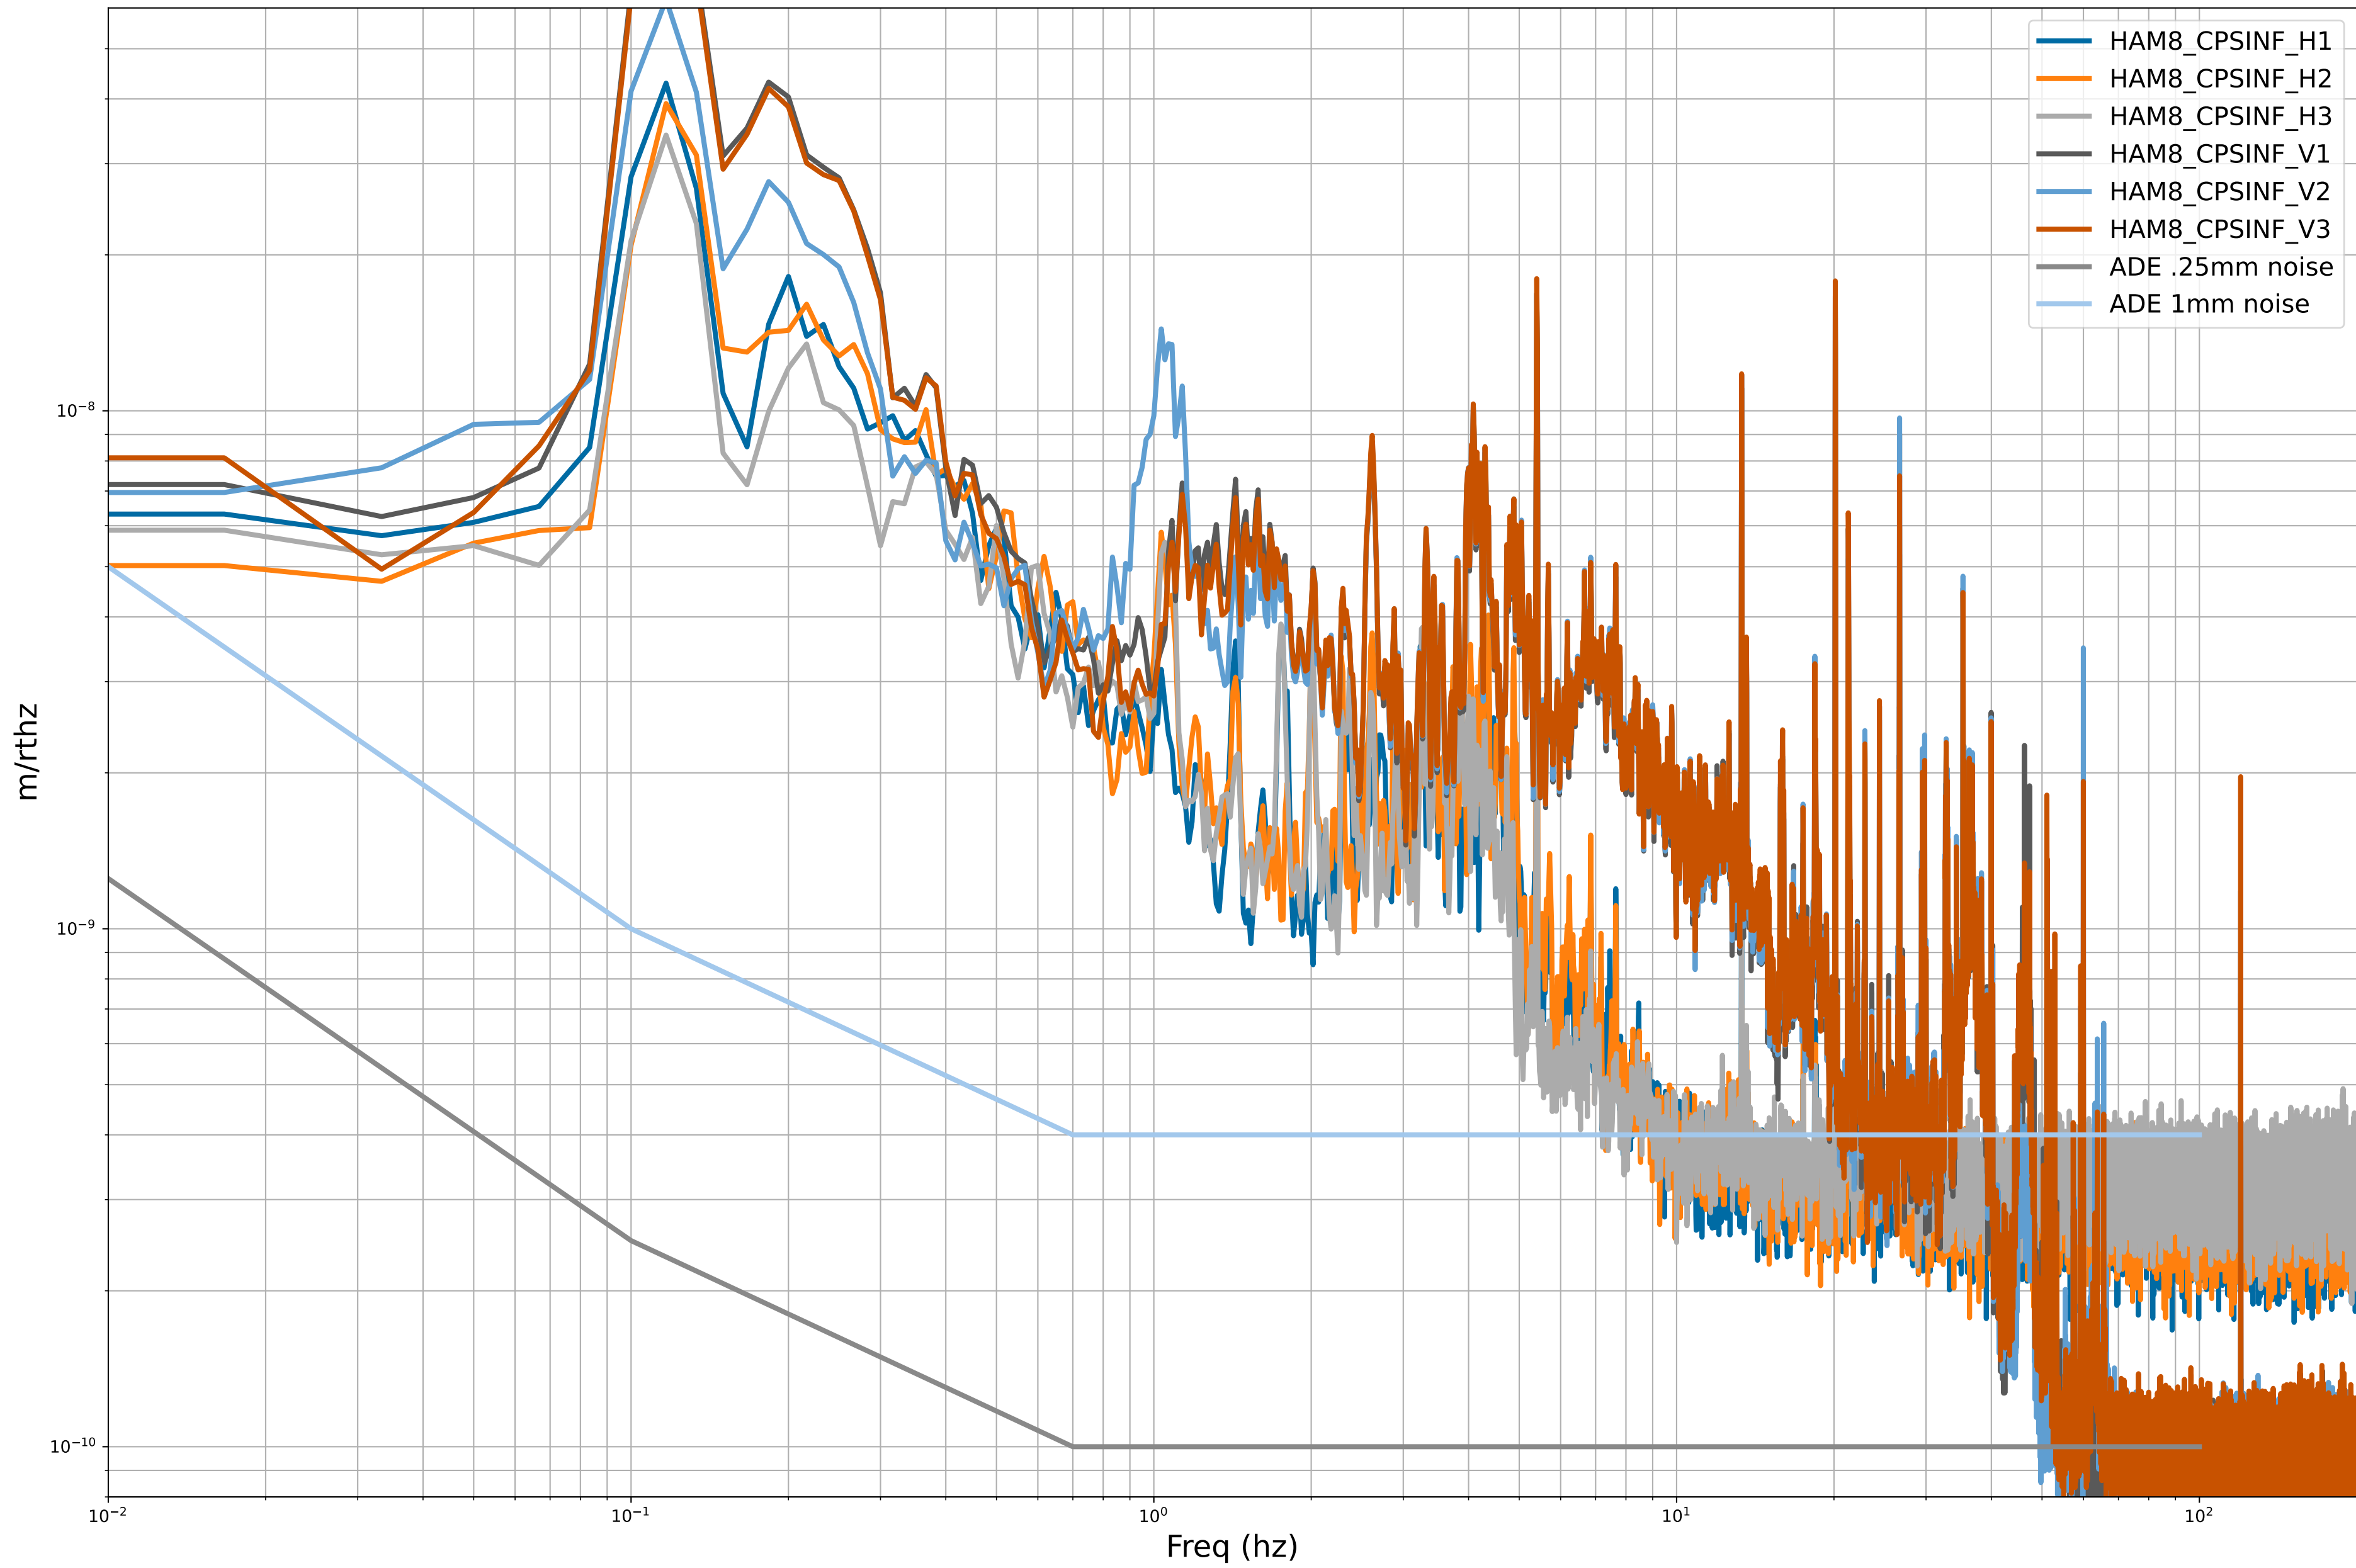

HAM2 CPS Spectra 1405332000 to 1405332600

calibration only >10hz

HAM3 CPS Spectra 1405332000 to 1405332600

calibration only >10hz

HAM4 CPS Spectra 1405332000 to 1405332600

calibration only >10hz

HAM5 CPS Spectra 1405332000 to 1405332600

calibration only >10hz

HAM6 CPS Spectra 1405332000 to 1405332600

HAM7 CPS Spectra 1405332000 to 1405332600

calibration only >10hz

HAM8 CPS Spectra 1405332000 to 1405332600

calibration only >10hz

CPS Spectra 1405332000 to 1405332600

calibration only >10hz

CPS Spectra 1405332000 to 1405332600

calibration only >10hz

CPS Spectra 1405332000 to 1405332600

BS_ST1

BS_ST2

calibration only >10hz

CPS Spectra 1405332000 to 1405332600

calibration only >10hz

CPS Spectra 1405332000 to 1405332600

calibration only >10hz