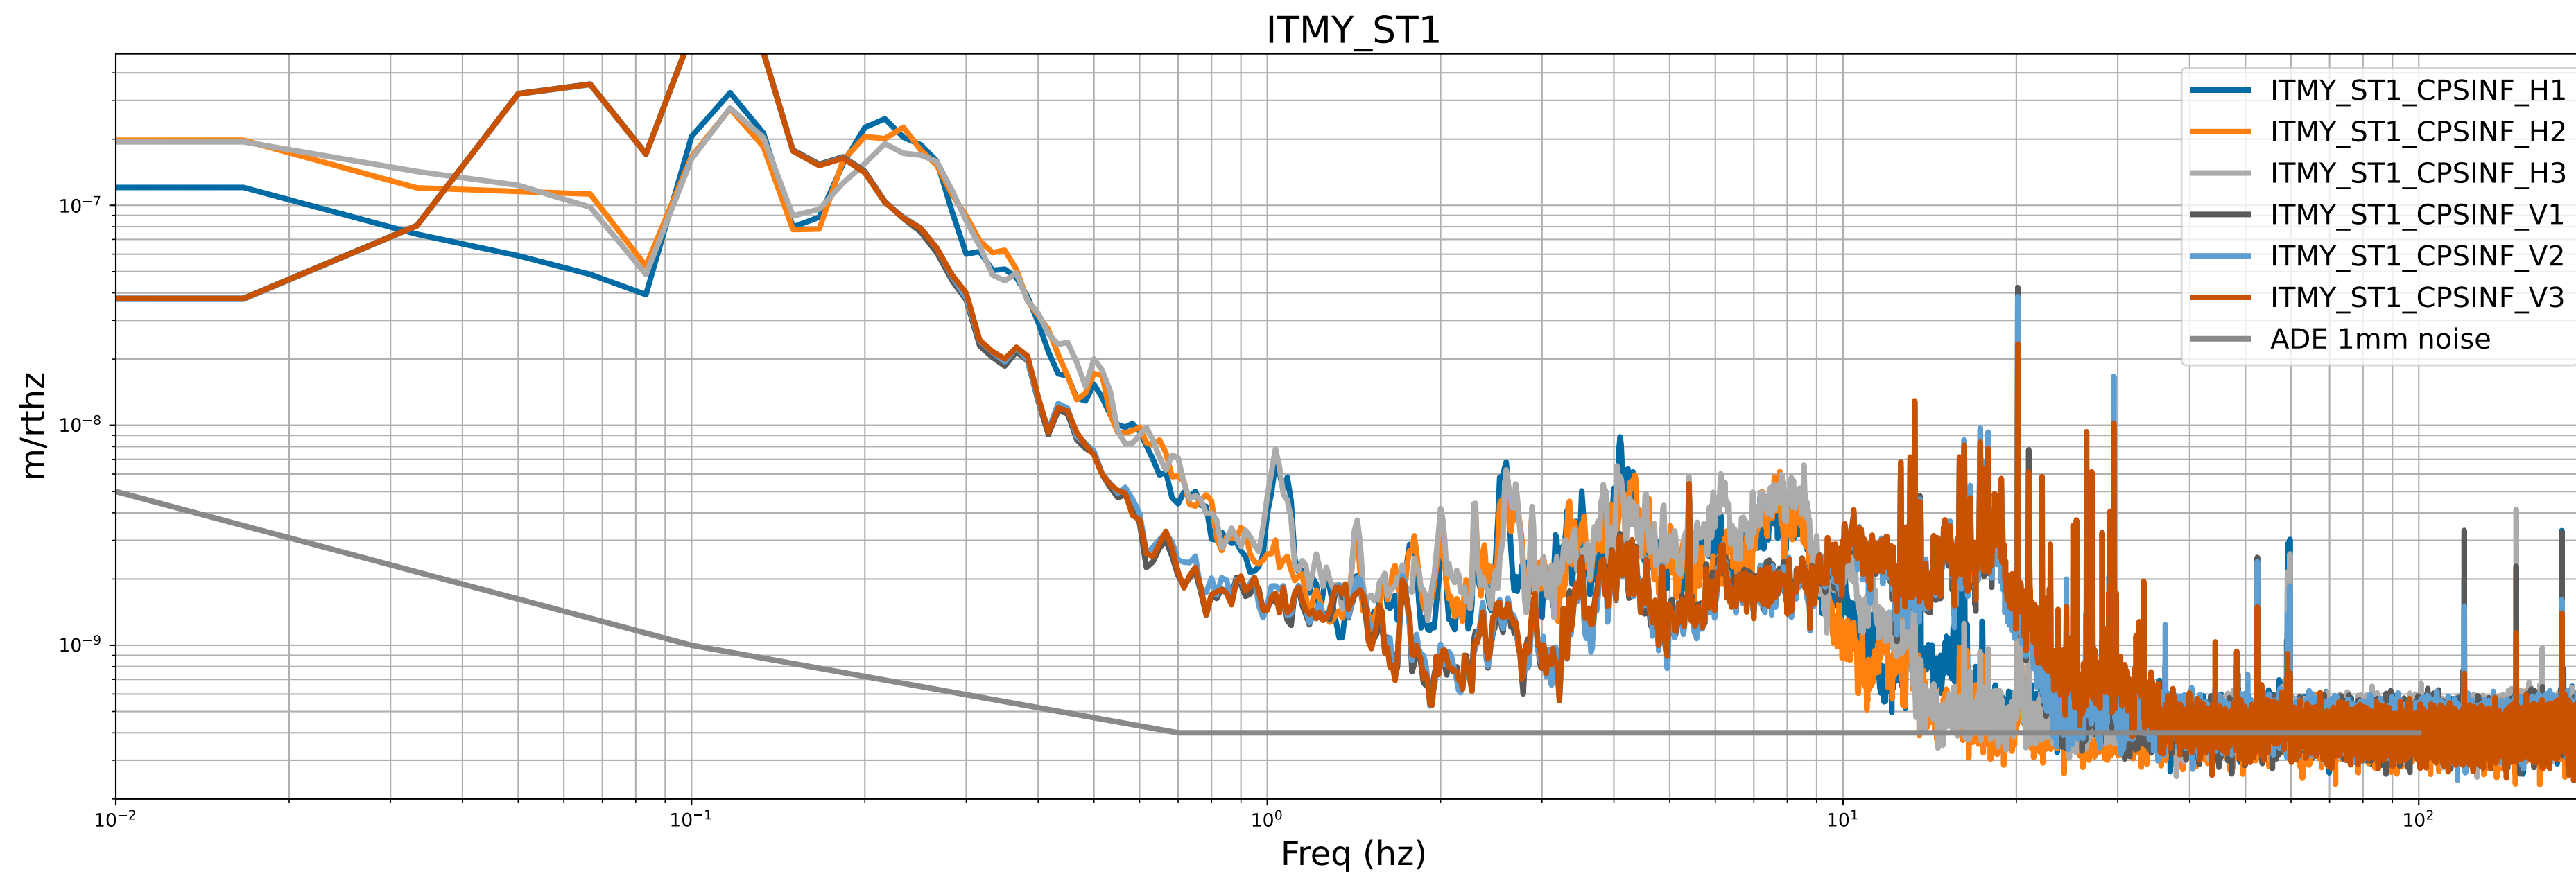

HAM2 CPS Spectra 1405332000 to 1405332600

calibration only >10hz

HAM3 CPS Spectra 1405332000 to 1405332600

calibration only >10hz

HAM4 CPS Spectra 1405332000 to 1405332600

calibration only >10hz

HAM5 CPS Spectra 1405332000 to 1405332600

calibration only >10hz

HAM6 CPS Spectra 1405332000 to 1405332600

HAM7 CPS Spectra 1405332000 to 1405332600

calibration only >10hz

HAM8 CPS Spectra 1405332000 to 1405332600

calibration only >10hz

CPS Spectra 1405332000 to 1405332600

calibration only >10hz

CPS Spectra 1405332000 to 1405332600

calibration only >10hz

CPS Spectra 1405332000 to 1405332600

BS_ST1

BS_ST2

calibration only >10hz

CPS Spectra 1405332000 to 1405332600

calibration only >10hz

CPS Spectra 1405332000 to 1405332600

calibration only >10hz