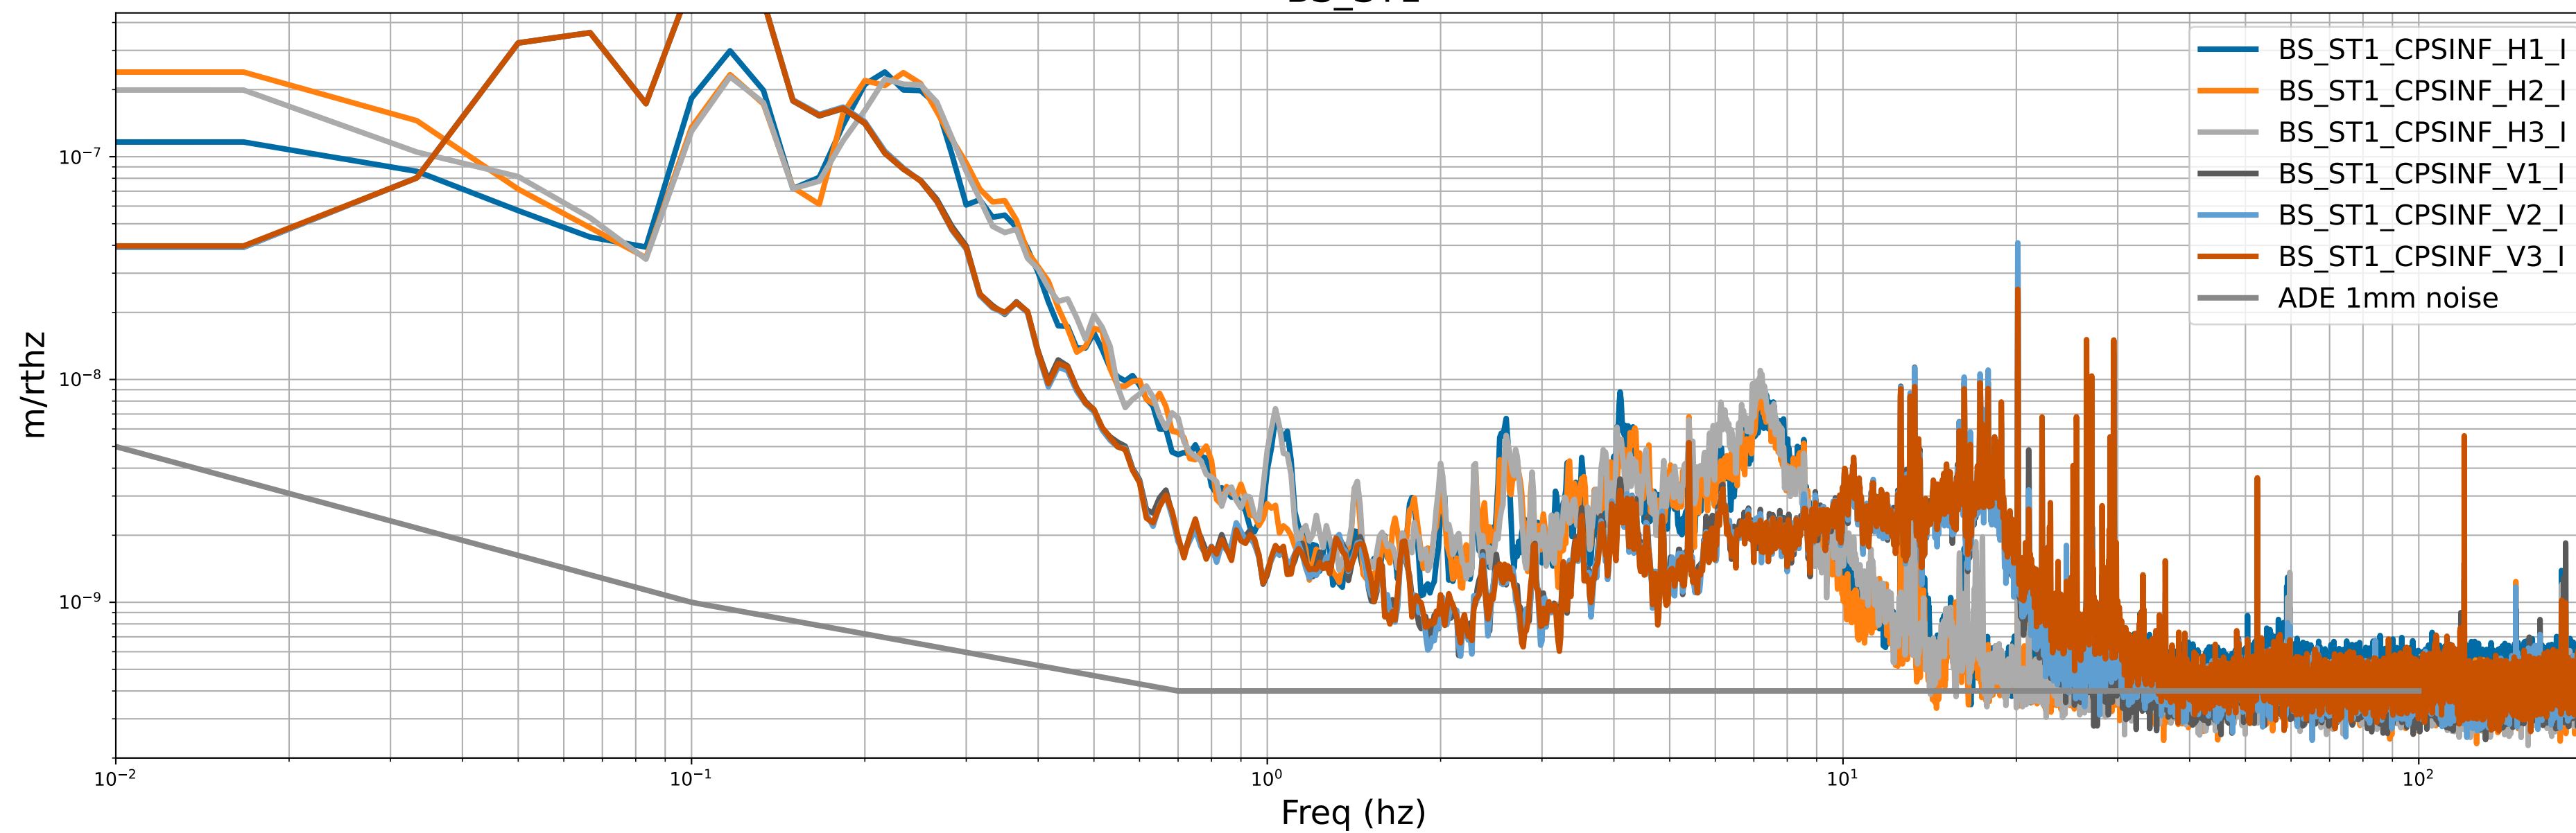

HAM2 CPS Spectra 1405332000 to 1405332600

calibration only >10hz

HAM3 CPS Spectra 1405332000 to 1405332600

calibration only >10hz

HAM4 CPS Spectra 1405332000 to 1405332600

calibration only >10hz

HAM5 CPS Spectra 1405332000 to 1405332600

calibration only >10hz

HAM6 CPS Spectra 1405332000 to 1405332600

HAM7 CPS Spectra 1405332000 to 1405332600

calibration only >10hz

HAM8 CPS Spectra 1405332000 to 1405332600

calibration only >10hz

CPS Spectra 1405332000 to 1405332600

calibration only >10hz

CPS Spectra 1405332000 to 1405332600

calibration only >10hz

CPS Spectra 1405332000 to 1405332600

BS_ST1

BS_ST2

calibration only >10hz

CPS Spectra 1405332000 to 1405332600

calibration only >10hz

CPS Spectra 1405332000 to 1405332600

calibration only >10hz