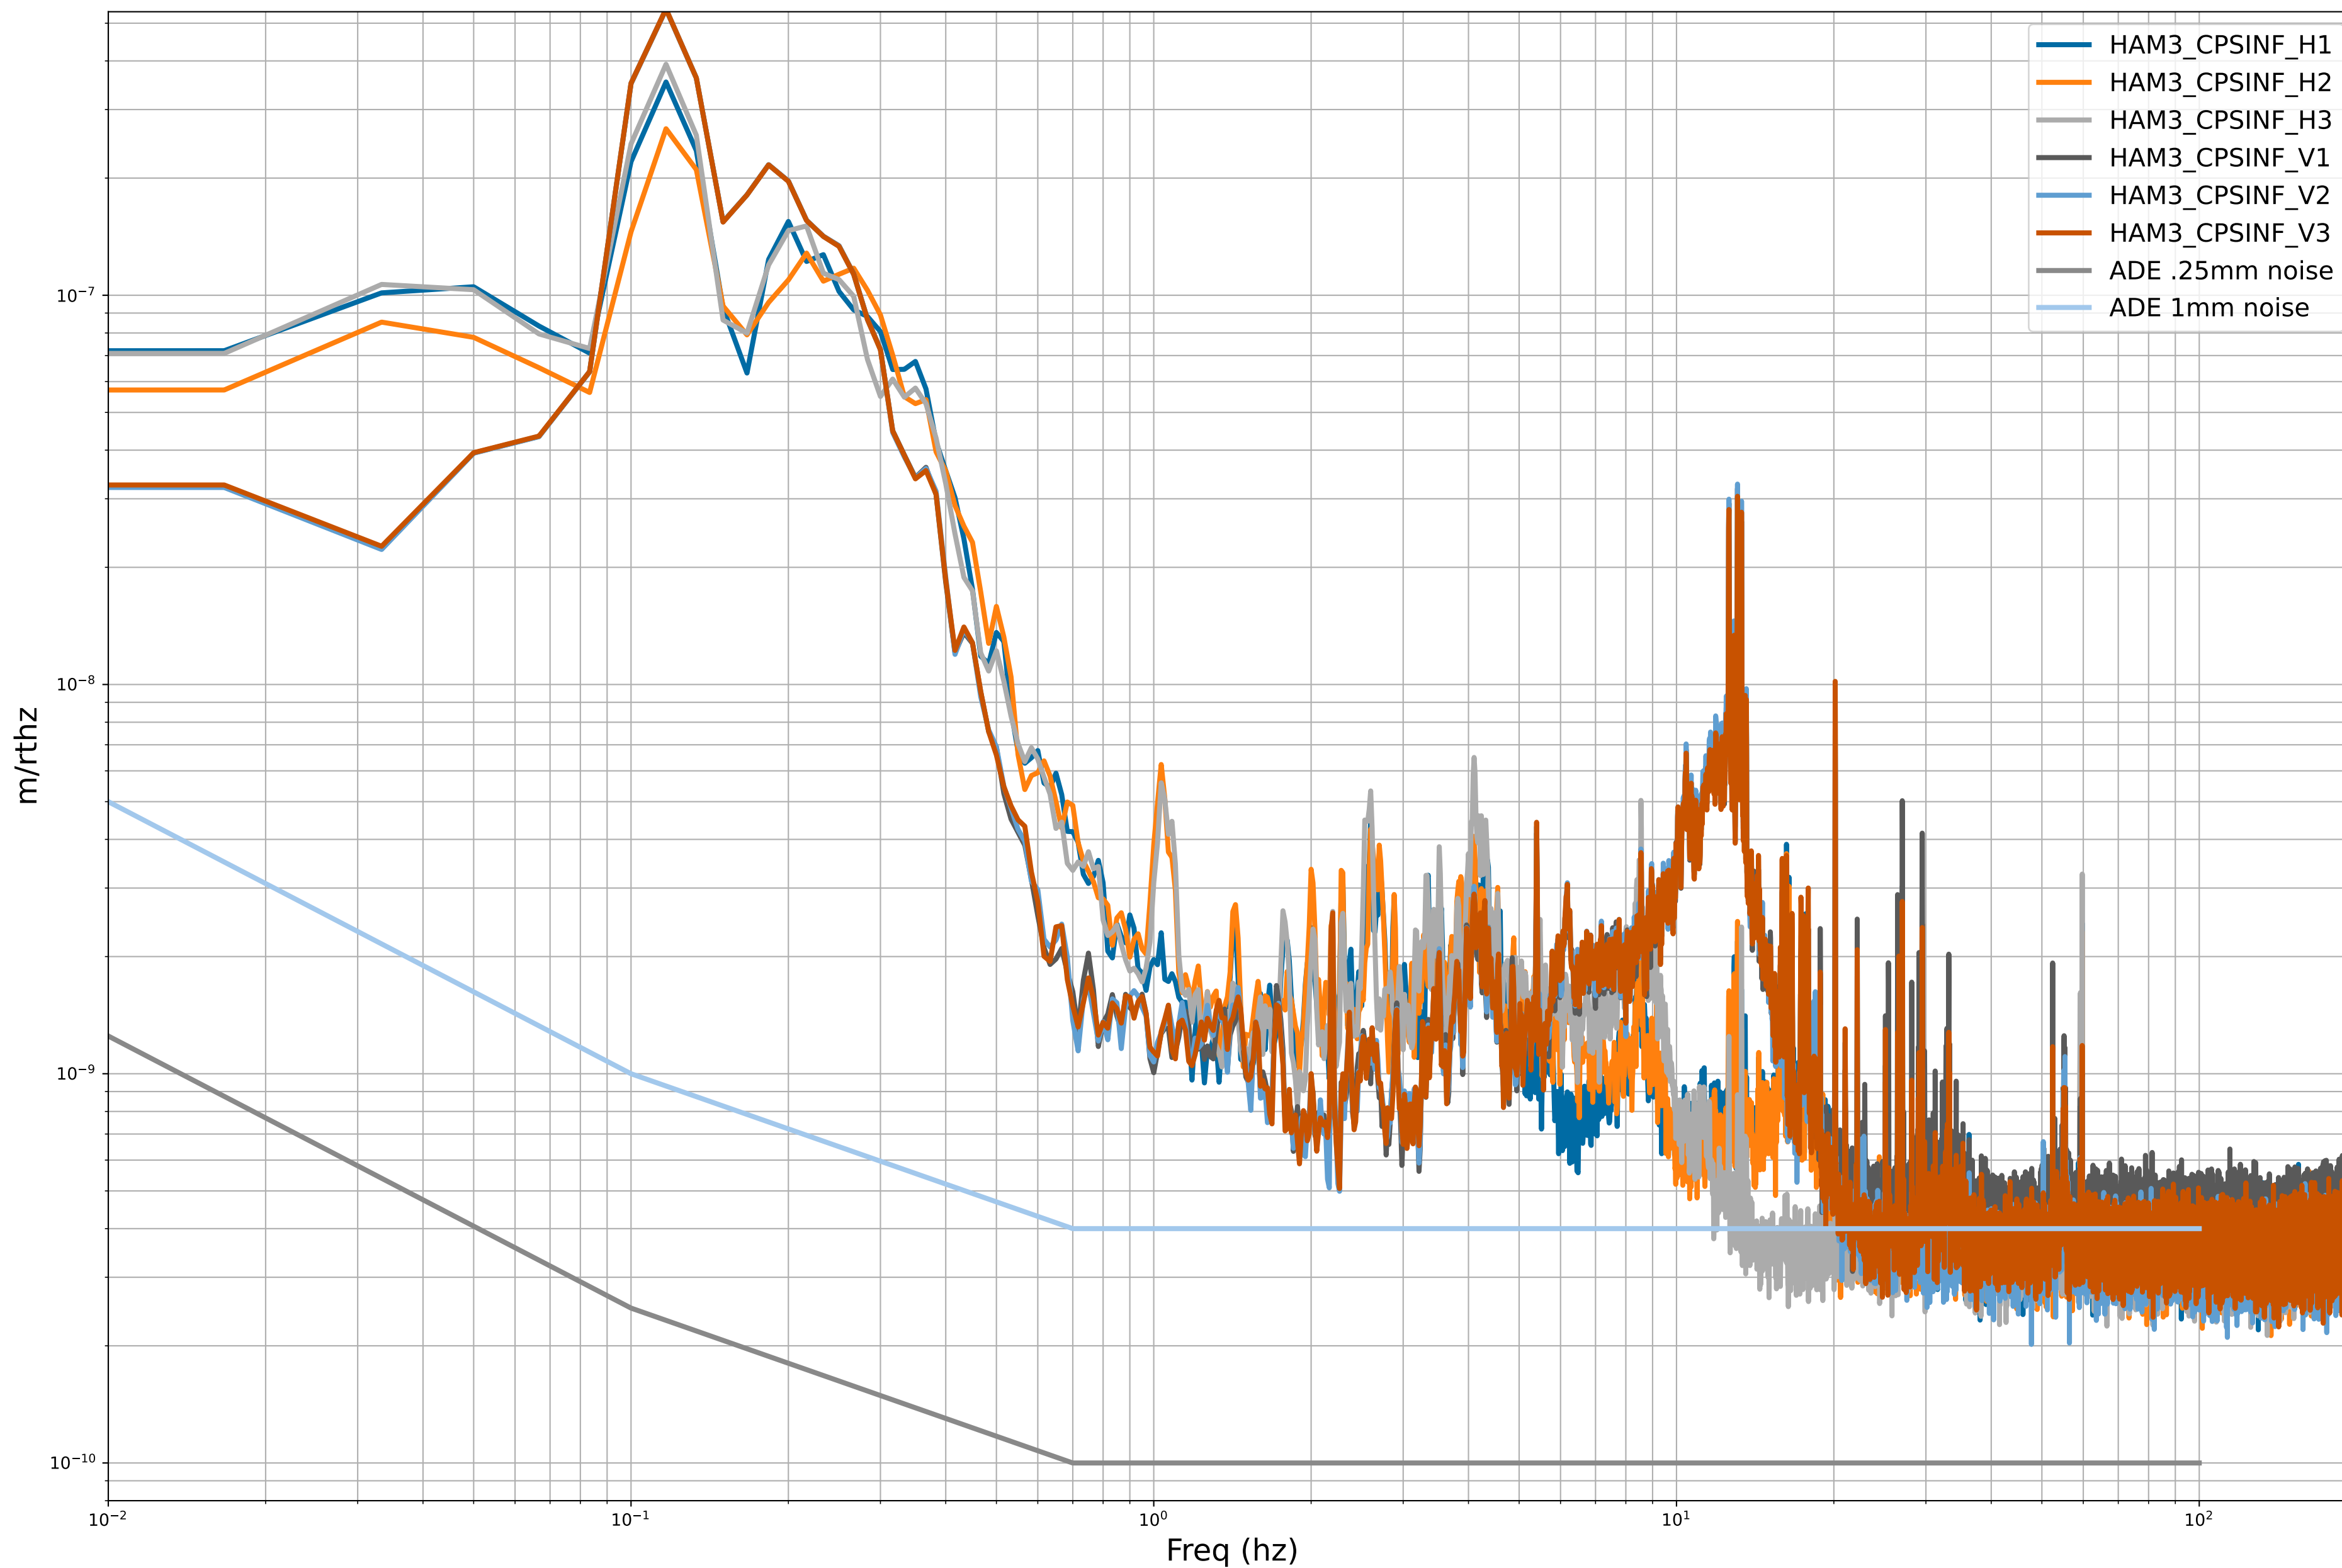

HAM2 CPS Spectra 1405332000 to 1405332600

calibration only >10hz

HAM3 CPS Spectra 1405332000 to 1405332600

calibration only >10hz

HAM4 CPS Spectra 1405332000 to 1405332600

calibration only >10hz

HAM5 CPS Spectra 1405332000 to 1405332600

calibration only >10hz

HAM6 CPS Spectra 1405332000 to 1405332600

HAM7 CPS Spectra 1405332000 to 1405332600

calibration only >10hz

HAM8 CPS Spectra 1405332000 to 1405332600

calibration only >10hz

CPS Spectra 1405332000 to 1405332600

calibration only >10hz

CPS Spectra 1405332000 to 1405332600

calibration only >10hz

CPS Spectra 1405332000 to 1405332600

BS_ST1

BS_ST2

calibration only >10hz

CPS Spectra 1405332000 to 1405332600