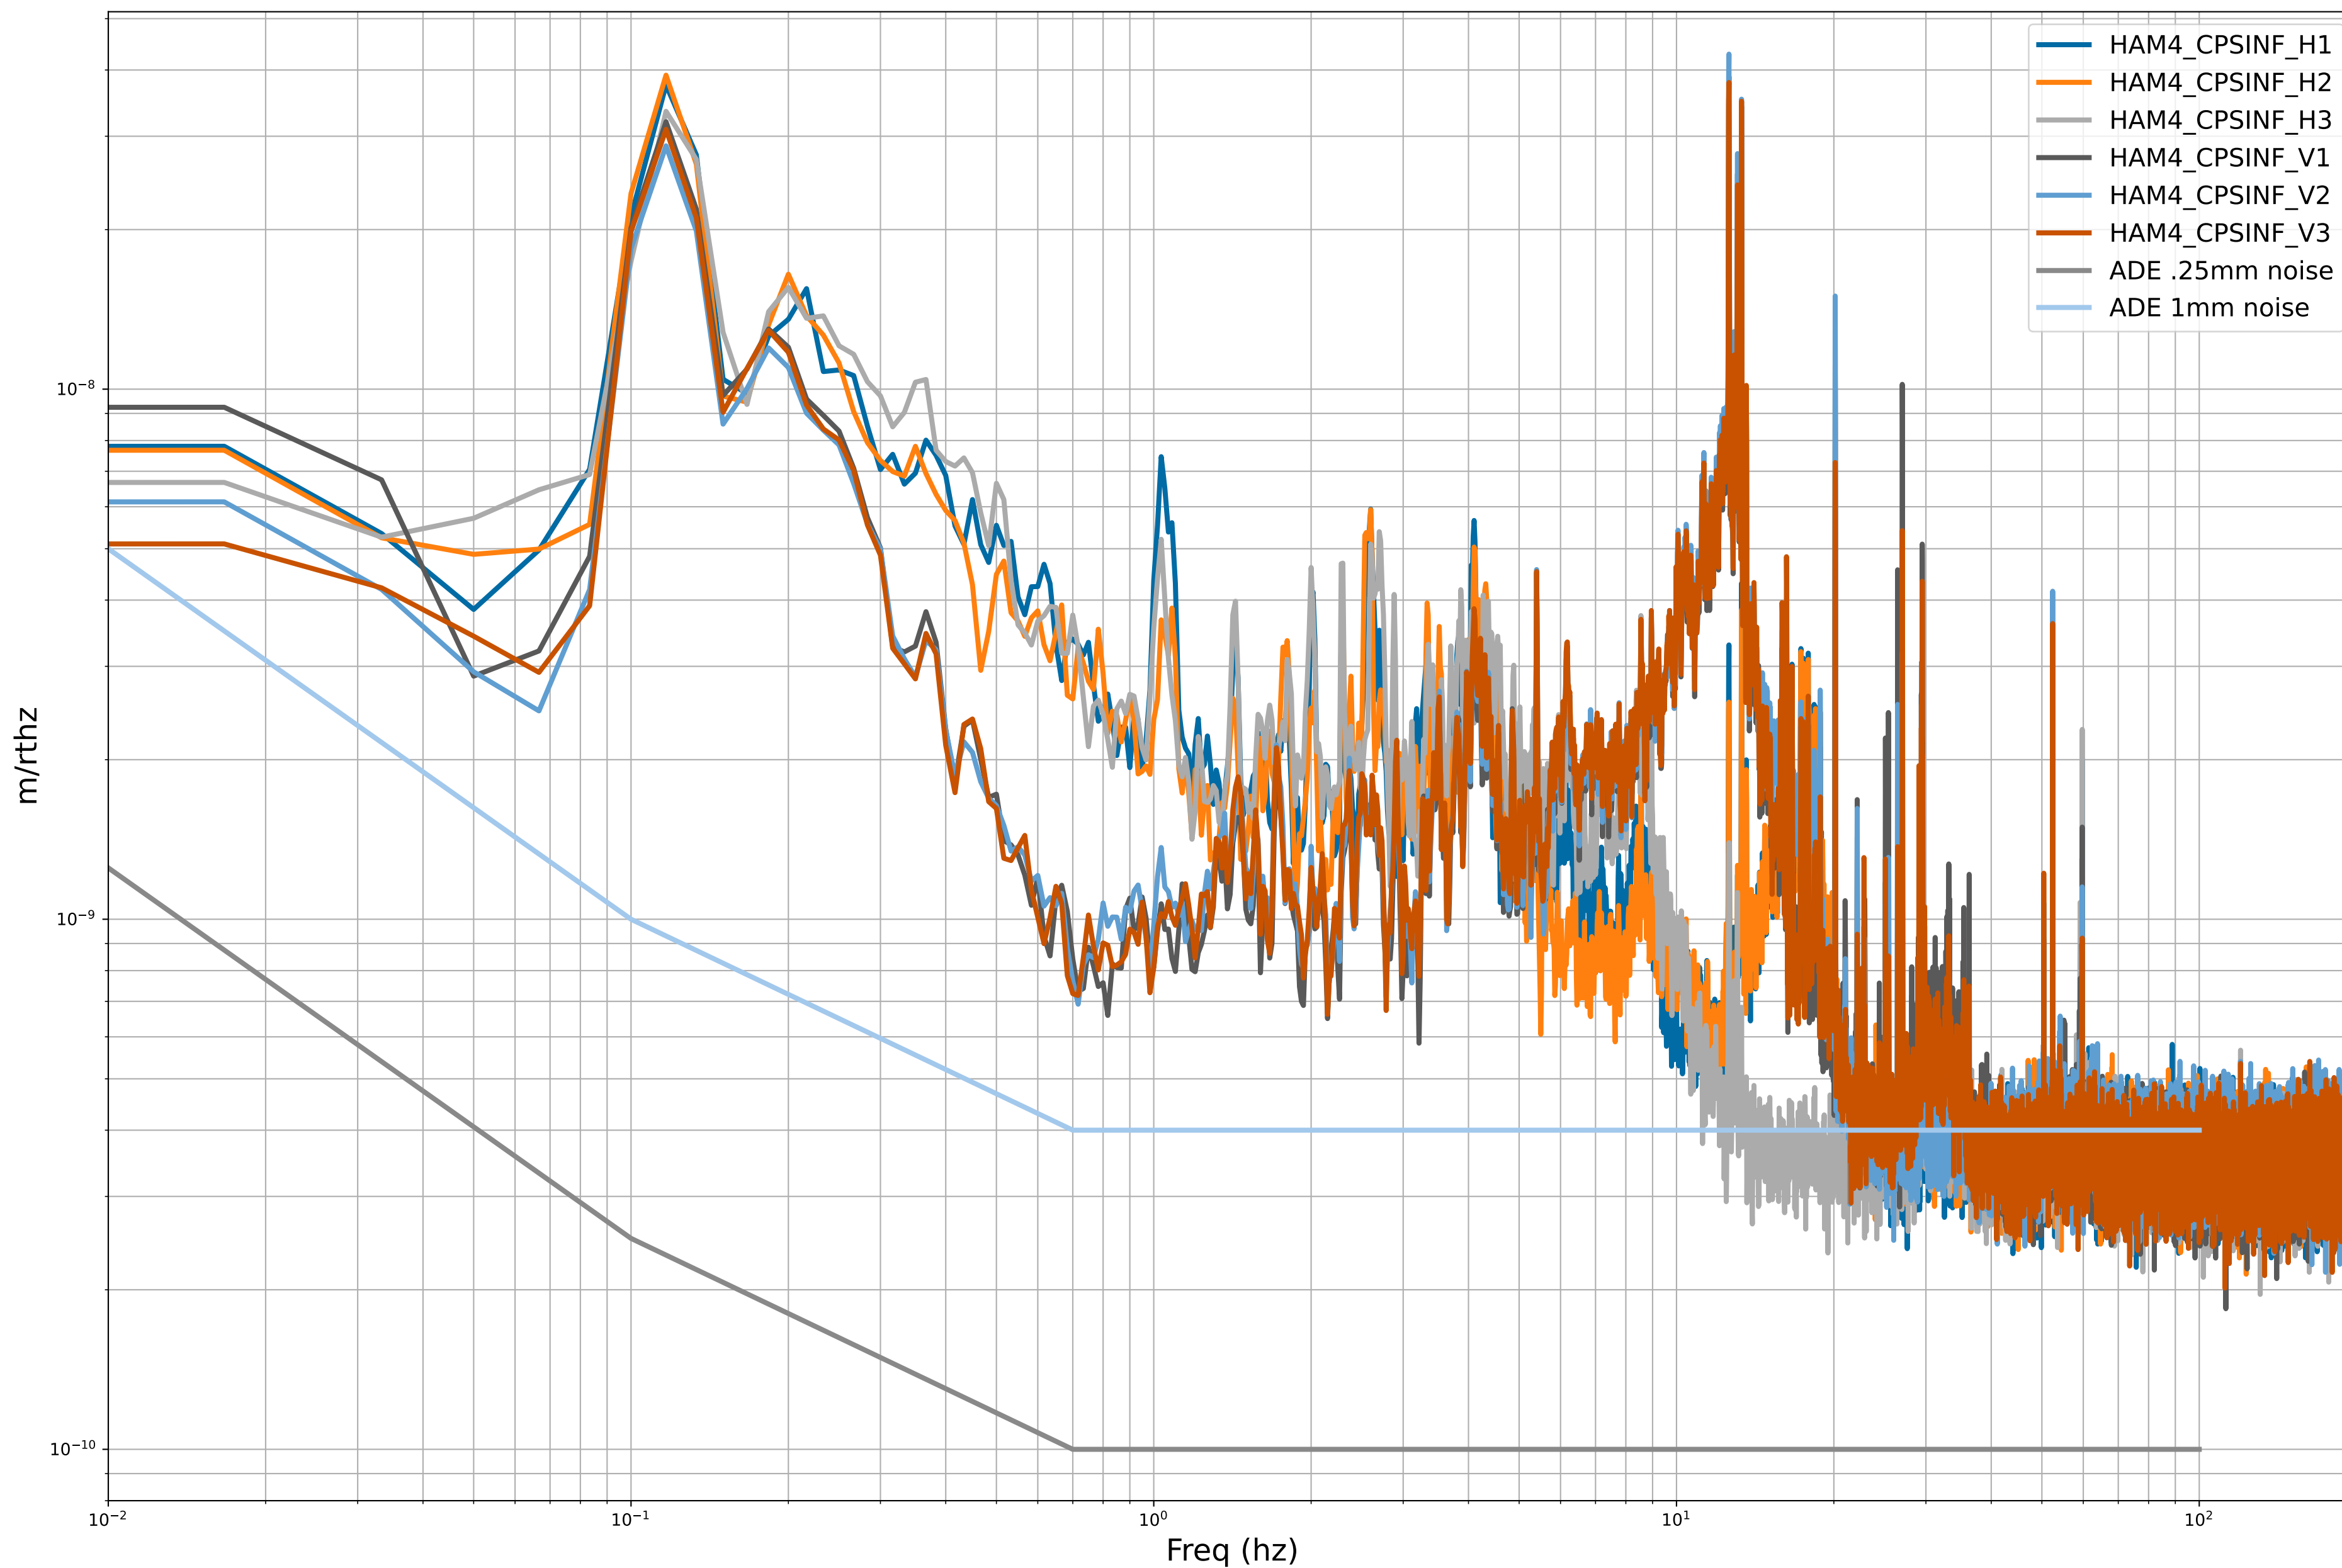

HAM2 CPS Spectra 1405332000 to 1405332600

calibration only >10hz

HAM3 CPS Spectra 1405332000 to 1405332600

calibration only >10hz

HAM4 CPS Spectra 1405332000 to 1405332600

calibration only >10hz

HAM5 CPS Spectra 1405332000 to 1405332600

calibration only >10hz

HAM6 CPS Spectra 1405332000 to 1405332600

HAM7 CPS Spectra 1405332000 to 1405332600

calibration only >10hz

HAM8 CPS Spectra 1405332000 to 1405332600

calibration only >10hz

CPS Spectra 1405332000 to 1405332600

calibration only >10hz

CPS Spectra 1405332000 to 1405332600

calibration only >10hz

CPS Spectra 1405332000 to 1405332600

BS_ST1

BS_ST2

calibration only >10hz

CPS Spectra 1405332000 to 1405332600