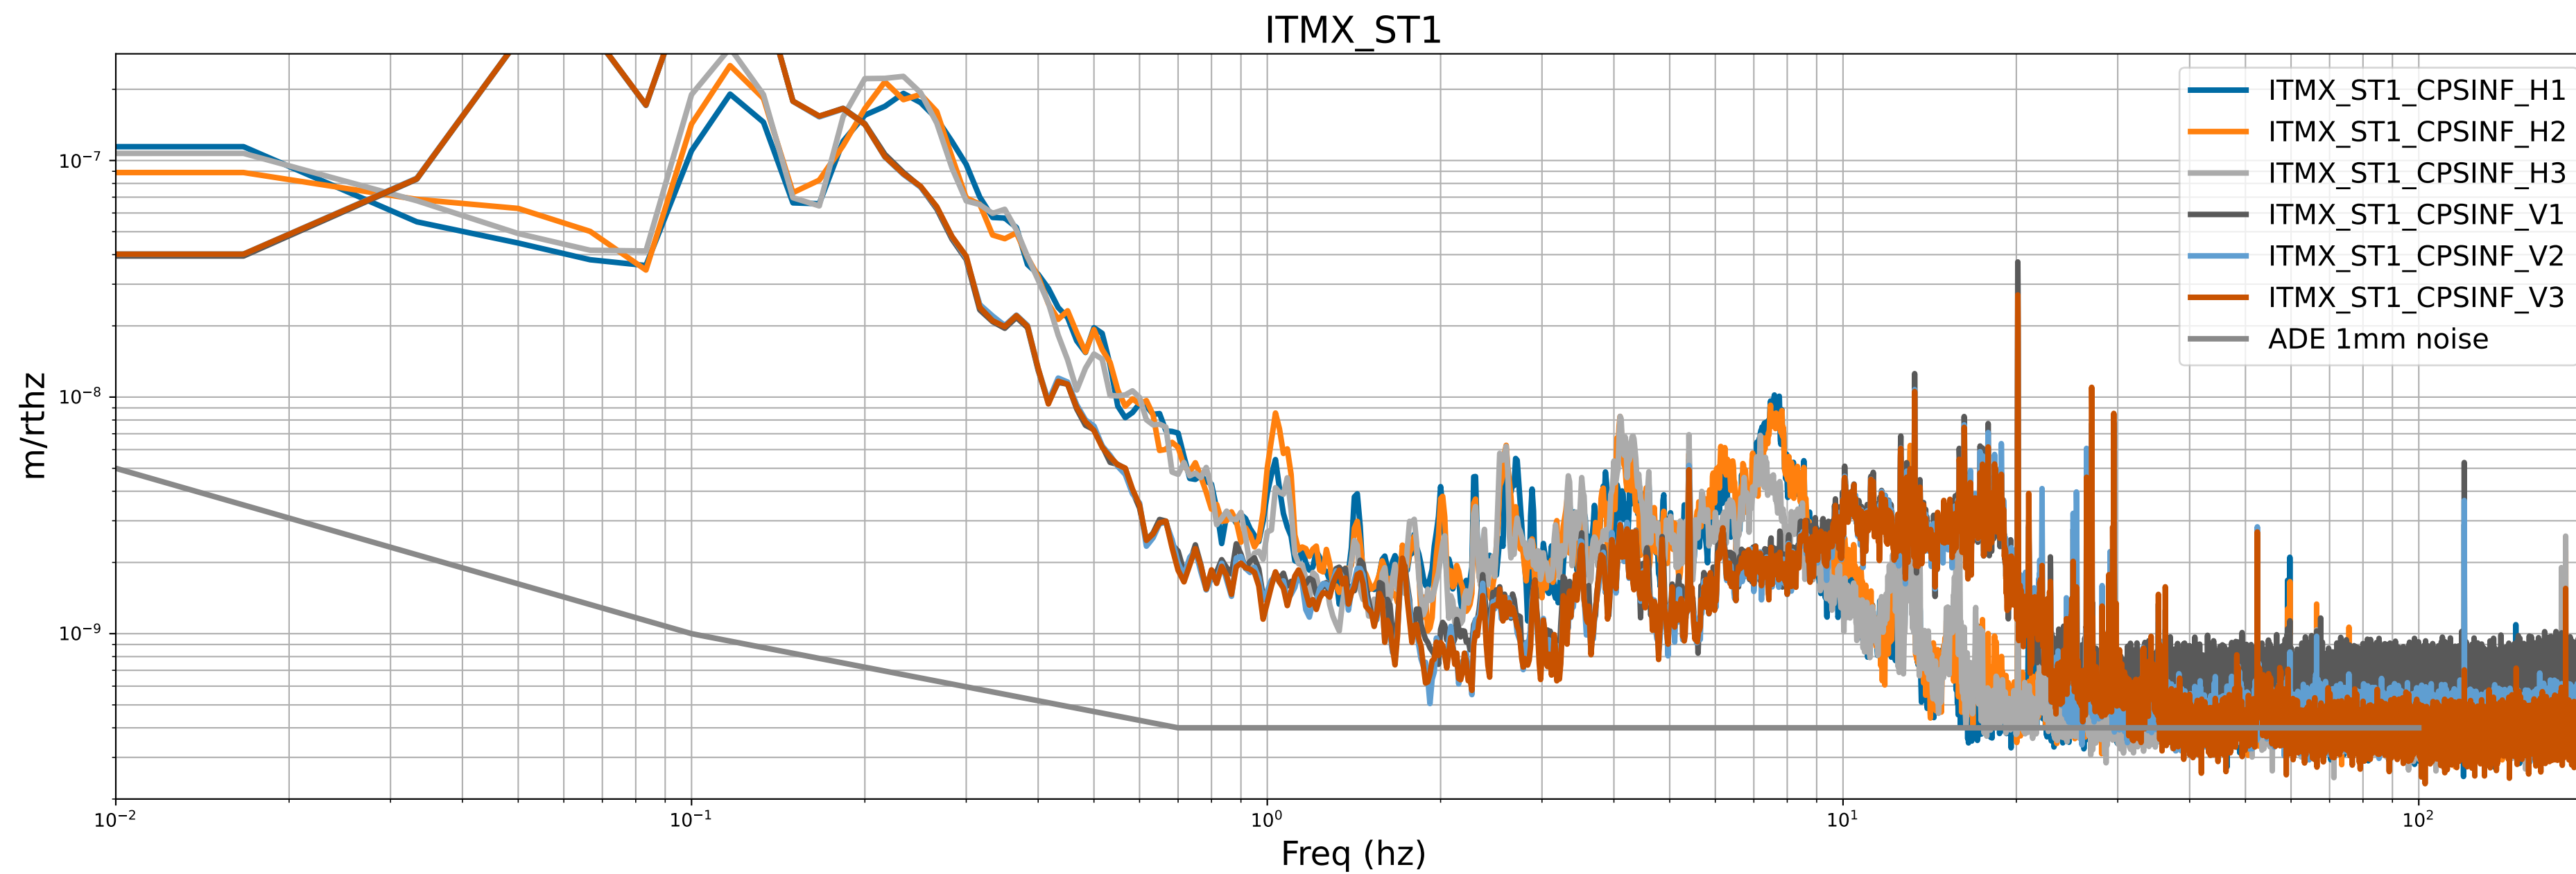

HAM2 CPS Spectra 1405332000 to 1405332600

calibration only >10hz

HAM3 CPS Spectra 1405332000 to 1405332600

calibration only >10hz

HAM4 CPS Spectra 1405332000 to 1405332600

calibration only >10hz

HAM5 CPS Spectra 1405332000 to 1405332600

calibration only >10hz

HAM6 CPS Spectra 1405332000 to 1405332600

HAM7 CPS Spectra 1405332000 to 1405332600

calibration only >10hz

HAM8 CPS Spectra 1405332000 to 1405332600

calibration only >10hz

CPS Spectra 1405332000 to 1405332600

calibration only >10hz

CPS Spectra 1405332000 to 1405332600

calibration only >10hz

CPS Spectra 1405332000 to 1405332600

BS_ST1

BS_ST2

calibration only >10hz

CPS Spectra 1405332000 to 1405332600

calibration only >10hz

CPS Spectra 1405332000 to 1405332600

calibration only >10hz