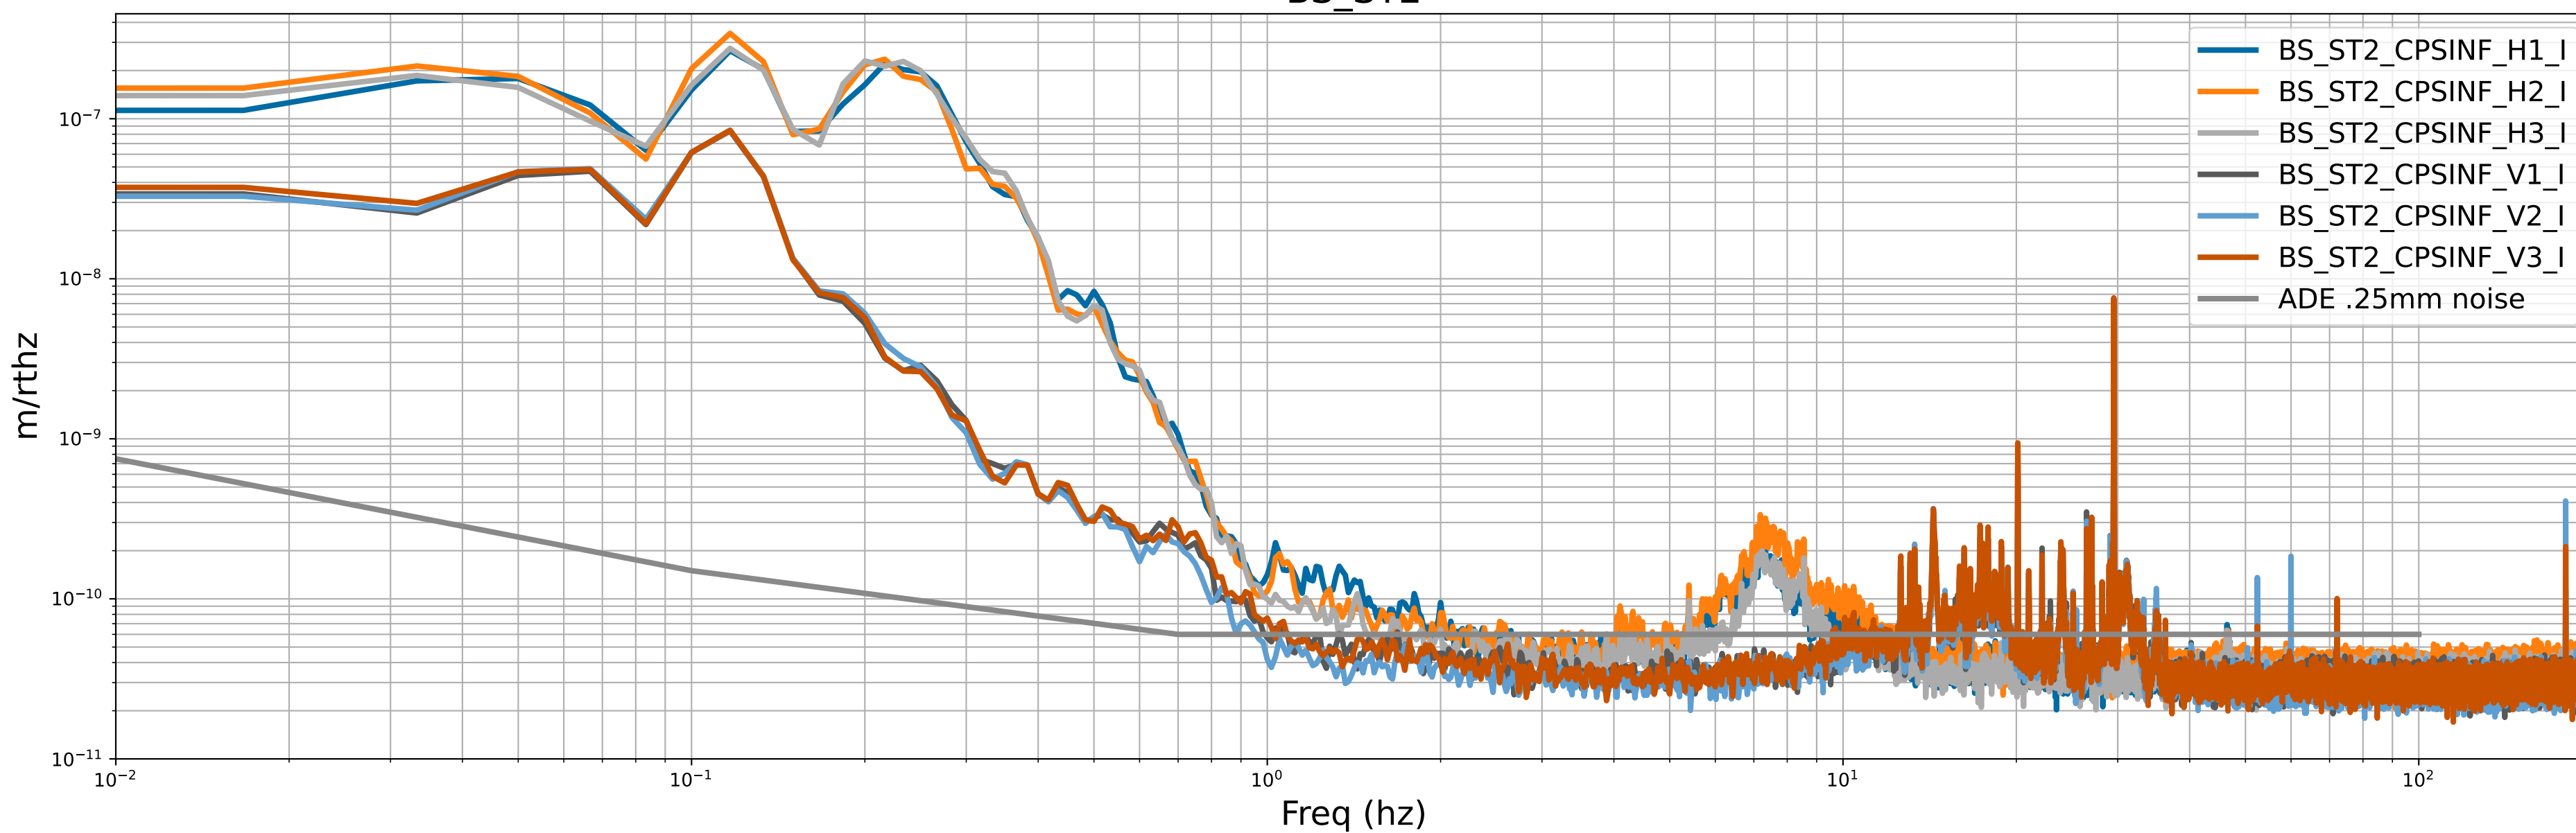

HAM2 CPS Spectra 1405332000 to 1405332600

calibration only >10hz

HAM3 CPS Spectra 1405332000 to 1405332600

calibration only >10hz

HAM4 CPS Spectra 1405332000 to 1405332600

calibration only >10hz

HAM5 CPS Spectra 1405332000 to 1405332600

calibration only >10hz

HAM6 CPS Spectra 1405332000 to 1405332600

HAM7 CPS Spectra 1405332000 to 1405332600

calibration only >10hz

HAM8 CPS Spectra 1405332000 to 1405332600

calibration only >10hz

CPS Spectra 1405332000 to 1405332600

calibration only >10hz

CPS Spectra 1405332000 to 1405332600

calibration only >10hz

CPS Spectra 1405332000 to 1405332600

BS_ST1

BS_ST2

calibration only >10hz

CPS Spectra 1405332000 to 1405332600

calibration only >10hz

CPS Spectra 1405332000 to 1405332600

calibration only >10hz