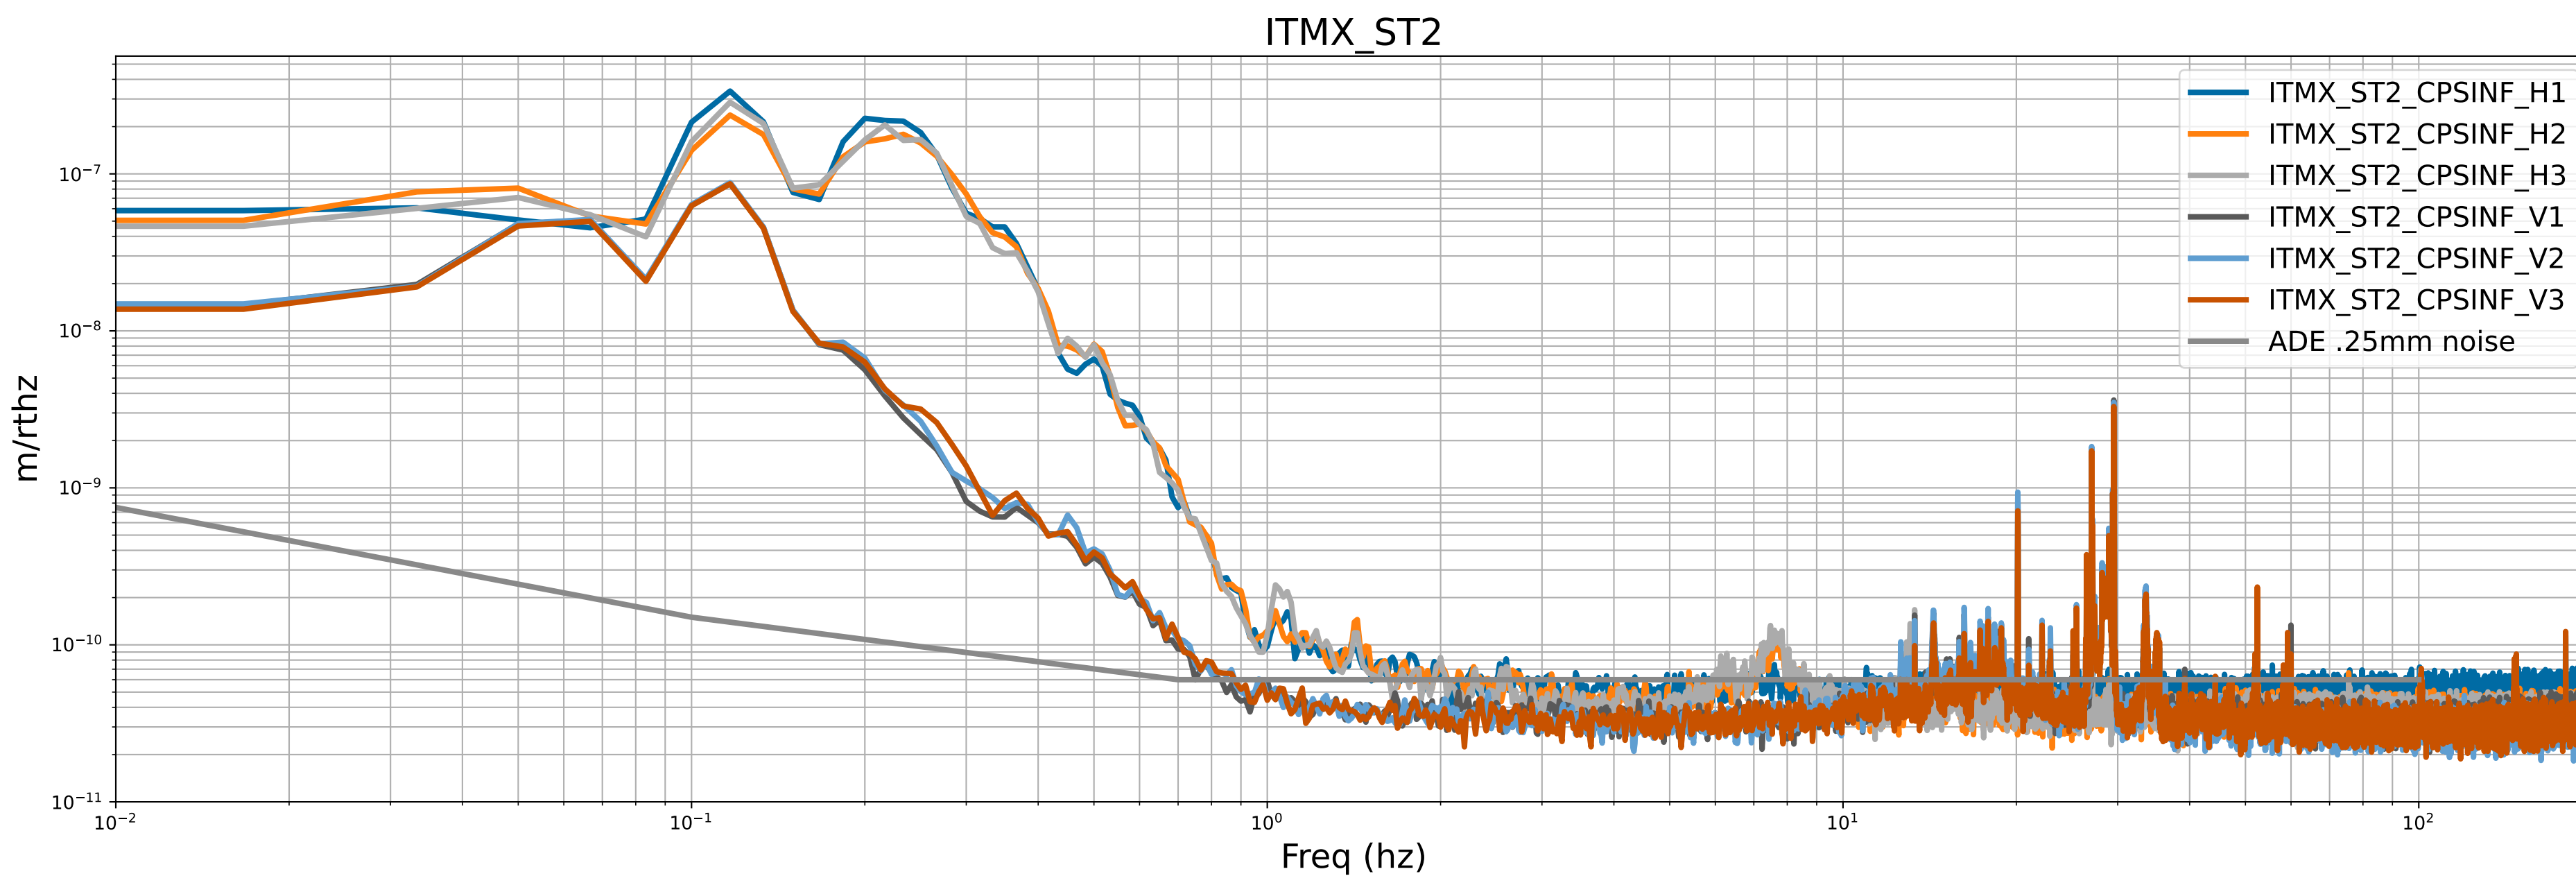

HAM2 CPS Spectra 1405332000 to 1405332600

calibration only >10hz

HAM3 CPS Spectra 1405332000 to 1405332600

calibration only >10hz

HAM4 CPS Spectra 1405332000 to 1405332600

calibration only >10hz

HAM5 CPS Spectra 1405332000 to 1405332600

calibration only >10hz

HAM6 CPS Spectra 1405332000 to 1405332600

HAM7 CPS Spectra 1405332000 to 1405332600

calibration only >10hz

HAM8 CPS Spectra 1405332000 to 1405332600

calibration only >10hz

CPS Spectra 1405332000 to 1405332600

calibration only >10hz

CPS Spectra 1405332000 to 1405332600

calibration only >10hz

CPS Spectra 1405332000 to 1405332600

BS_ST1

BS_ST2

calibration only >10hz

CPS Spectra 1405332000 to 1405332600

calibration only >10hz

CPS Spectra 1405332000 to 1405332600

calibration only >10hz