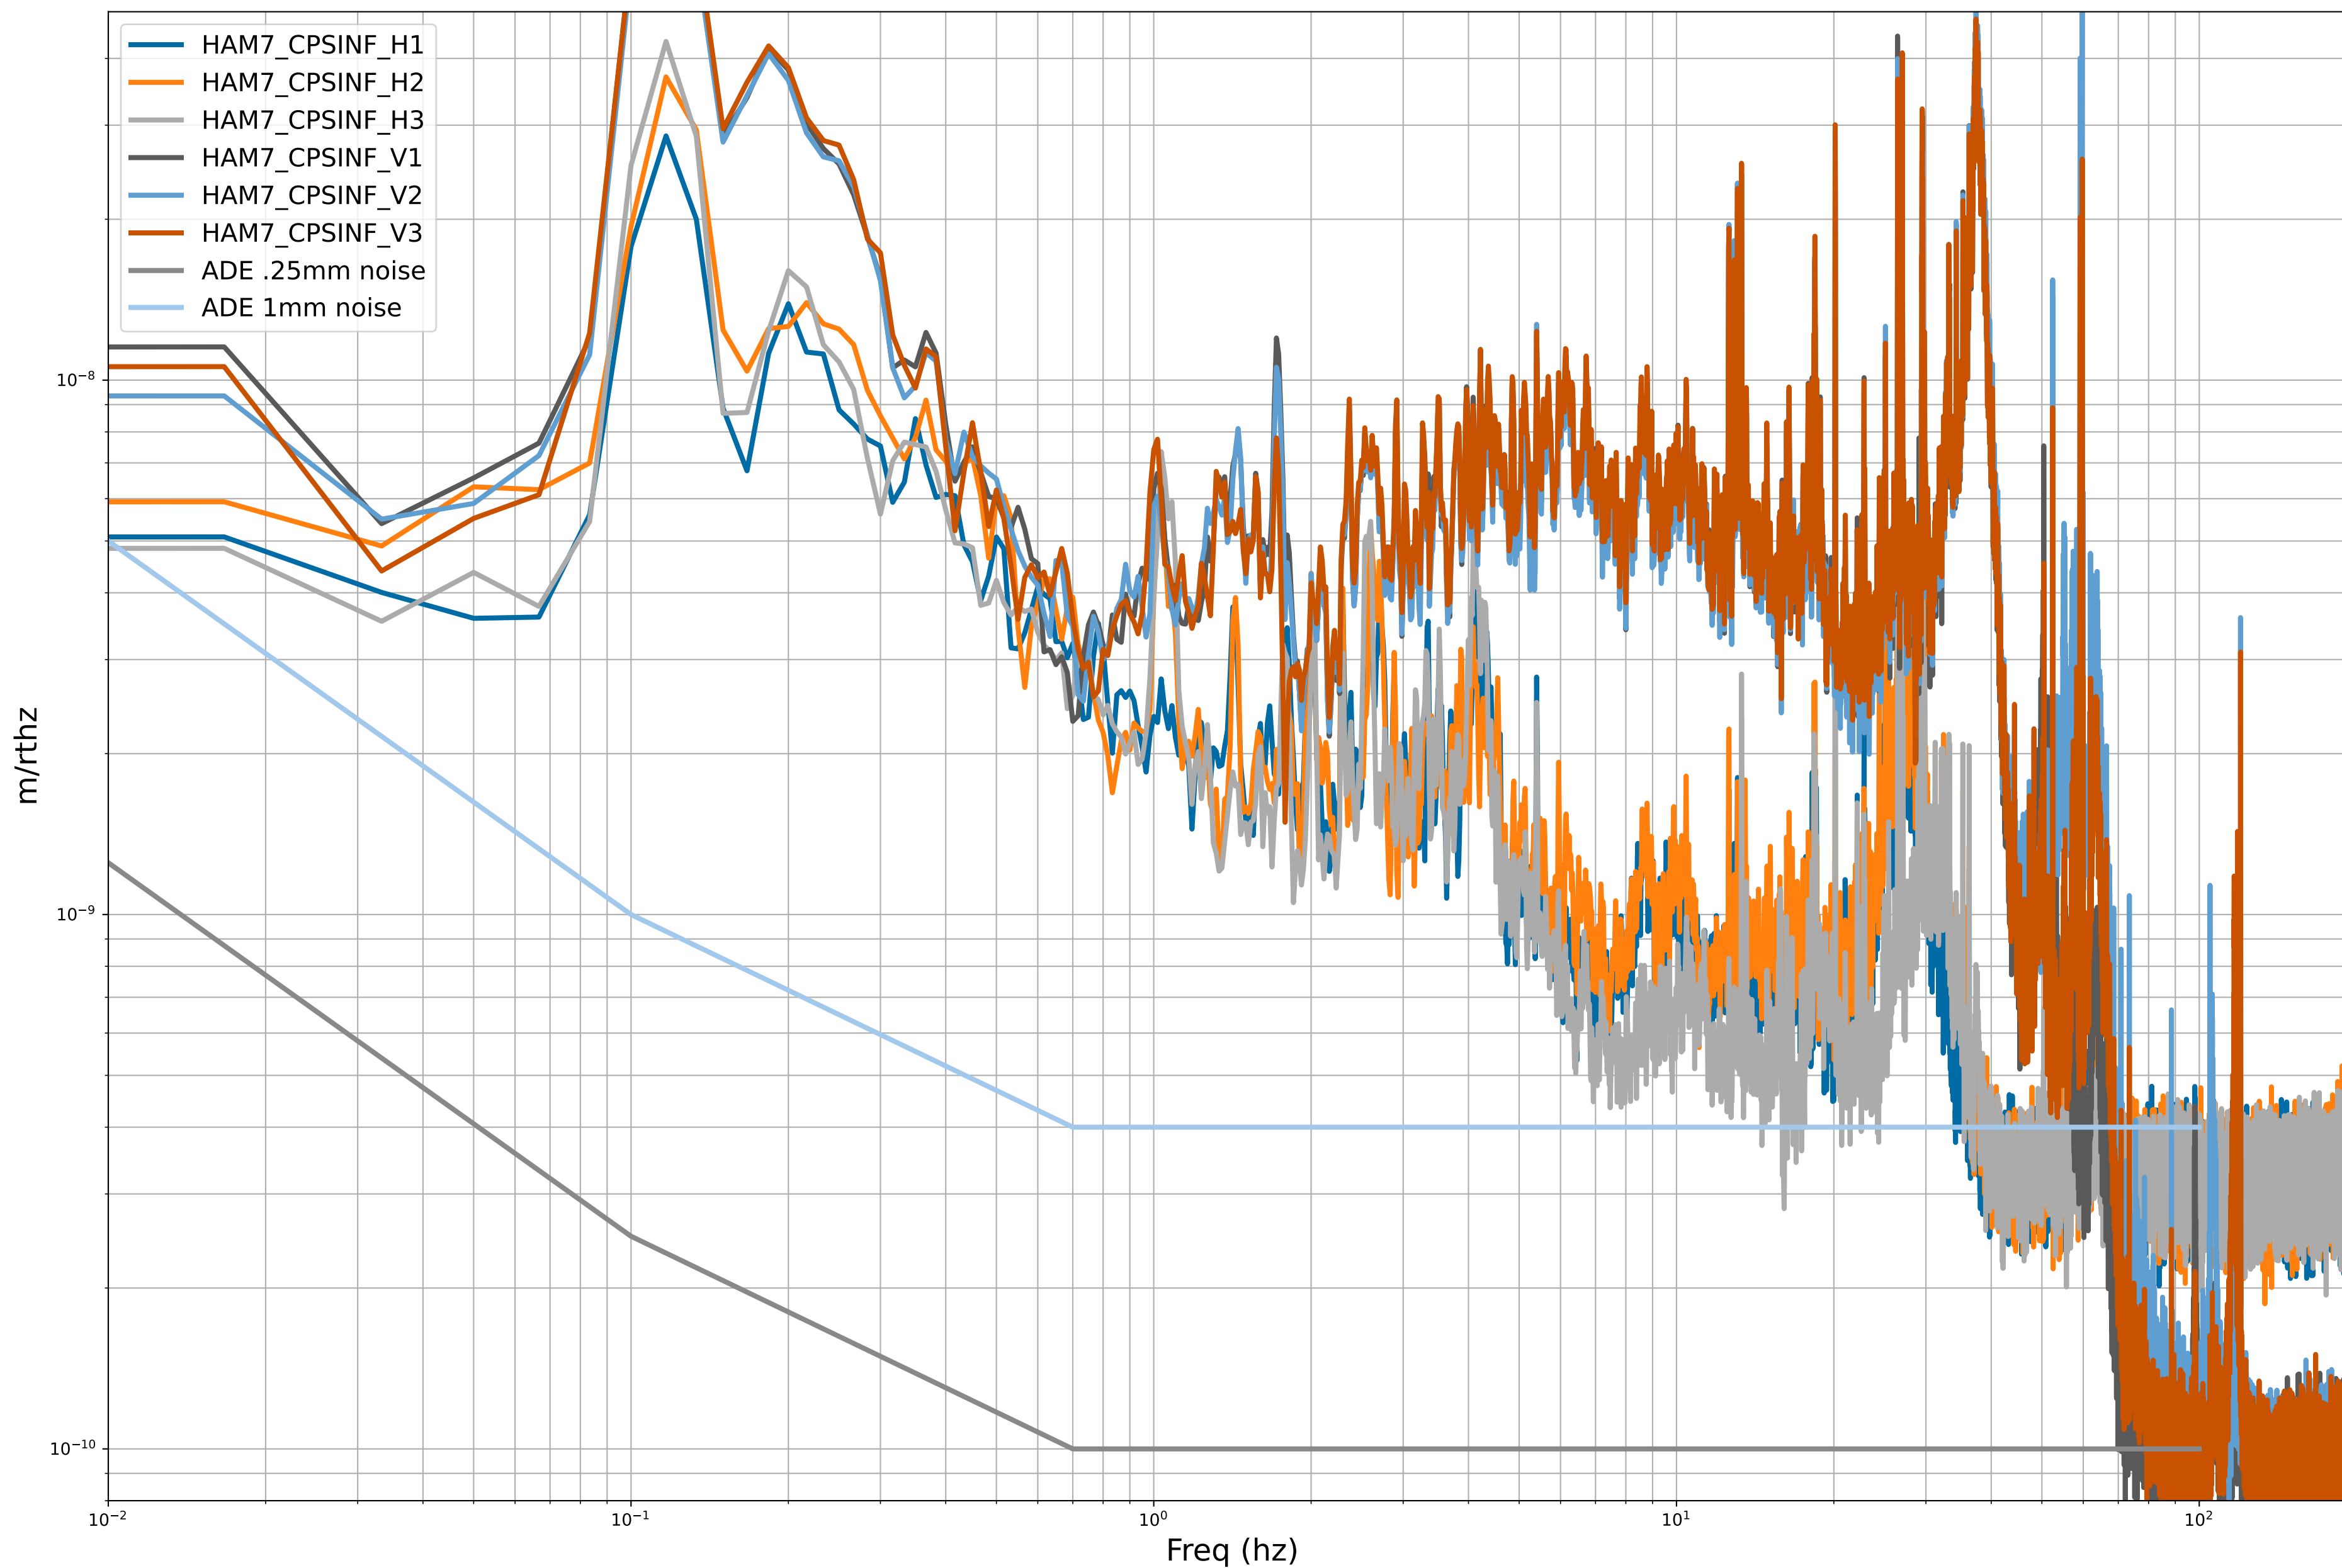

HAM2 CPS Spectra 1405332000 to 1405332600

calibration only >10hz

HAM3 CPS Spectra 1405332000 to 1405332600

calibration only >10hz

HAM4 CPS Spectra 1405332000 to 1405332600

calibration only >10hz

HAM5 CPS Spectra 1405332000 to 1405332600

calibration only >10hz

HAM6 CPS Spectra 1405332000 to 1405332600

HAM7 CPS Spectra 1405332000 to 1405332600

calibration only >10hz

HAM8 CPS Spectra 1405332000 to 1405332600

calibration only >10hz

CPS Spectra 1405332000 to 1405332600

calibration only >10hz

CPS Spectra 1405332000 to 1405332600

calibration only >10hz

CPS Spectra 1405332000 to 1405332600

BS_ST1

BS_ST2

calibration only >10hz

CPS Spectra 1405332000 to 1405332600

calibration only >10hz

CPS Spectra 1405332000 to 1405332600

calibration only >10hz