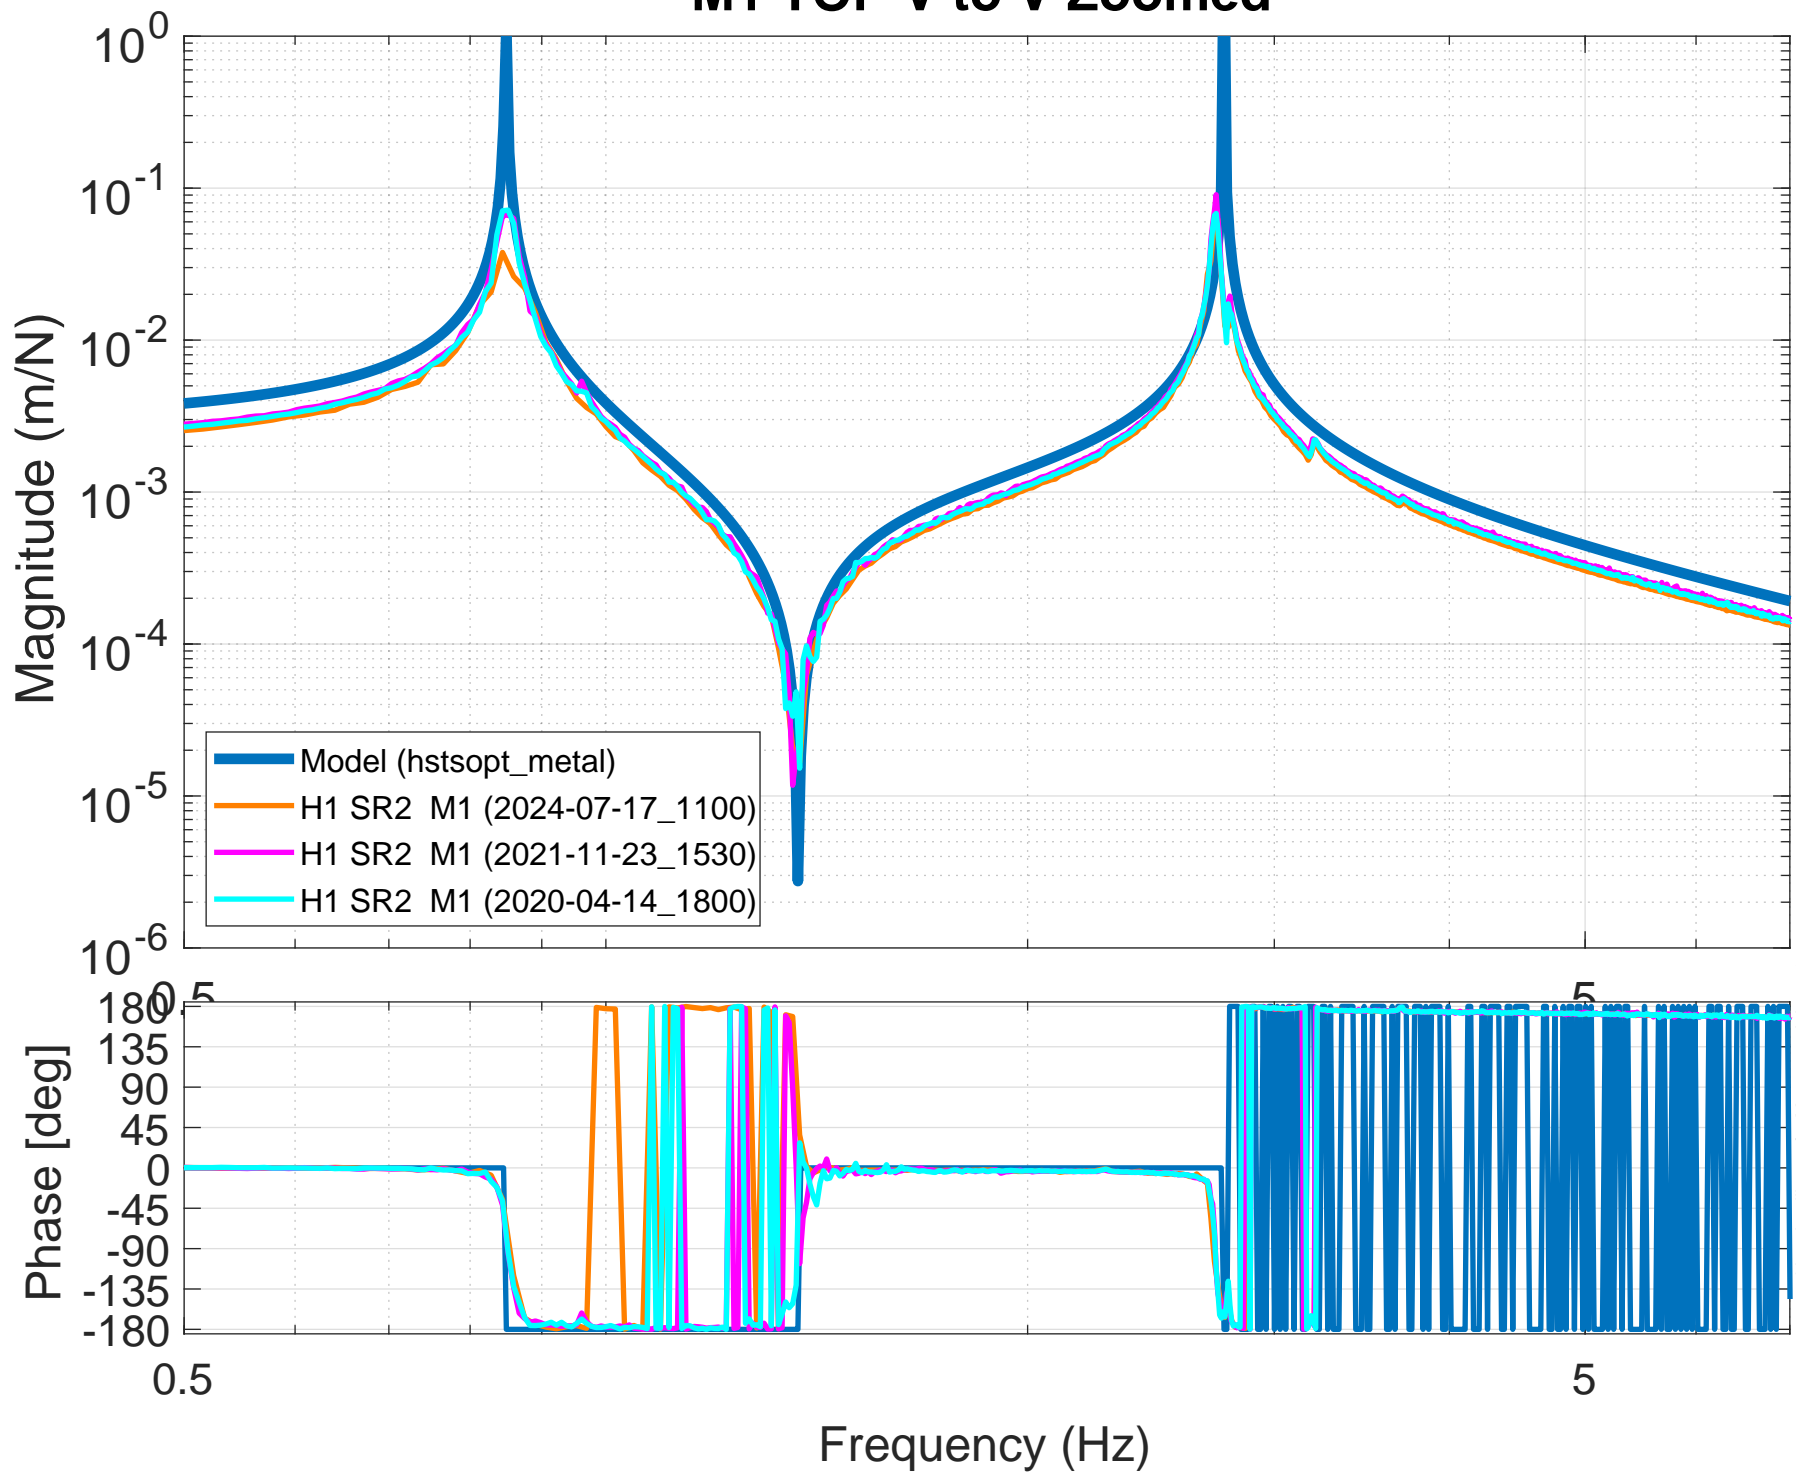

# M1 TOP L to L Zoomed

created by plotlthsis\_ ffs\_ M1 on 18-Jul-2024

# M1 TOP T to T Zoomed

created by plotlthsis\_ ffs\_ M1 on 18-Jul-2024

# M1 TOP V to V Zoomed

created by plotlthsis\_ ffs\_ M1 on 18-Jul-2024