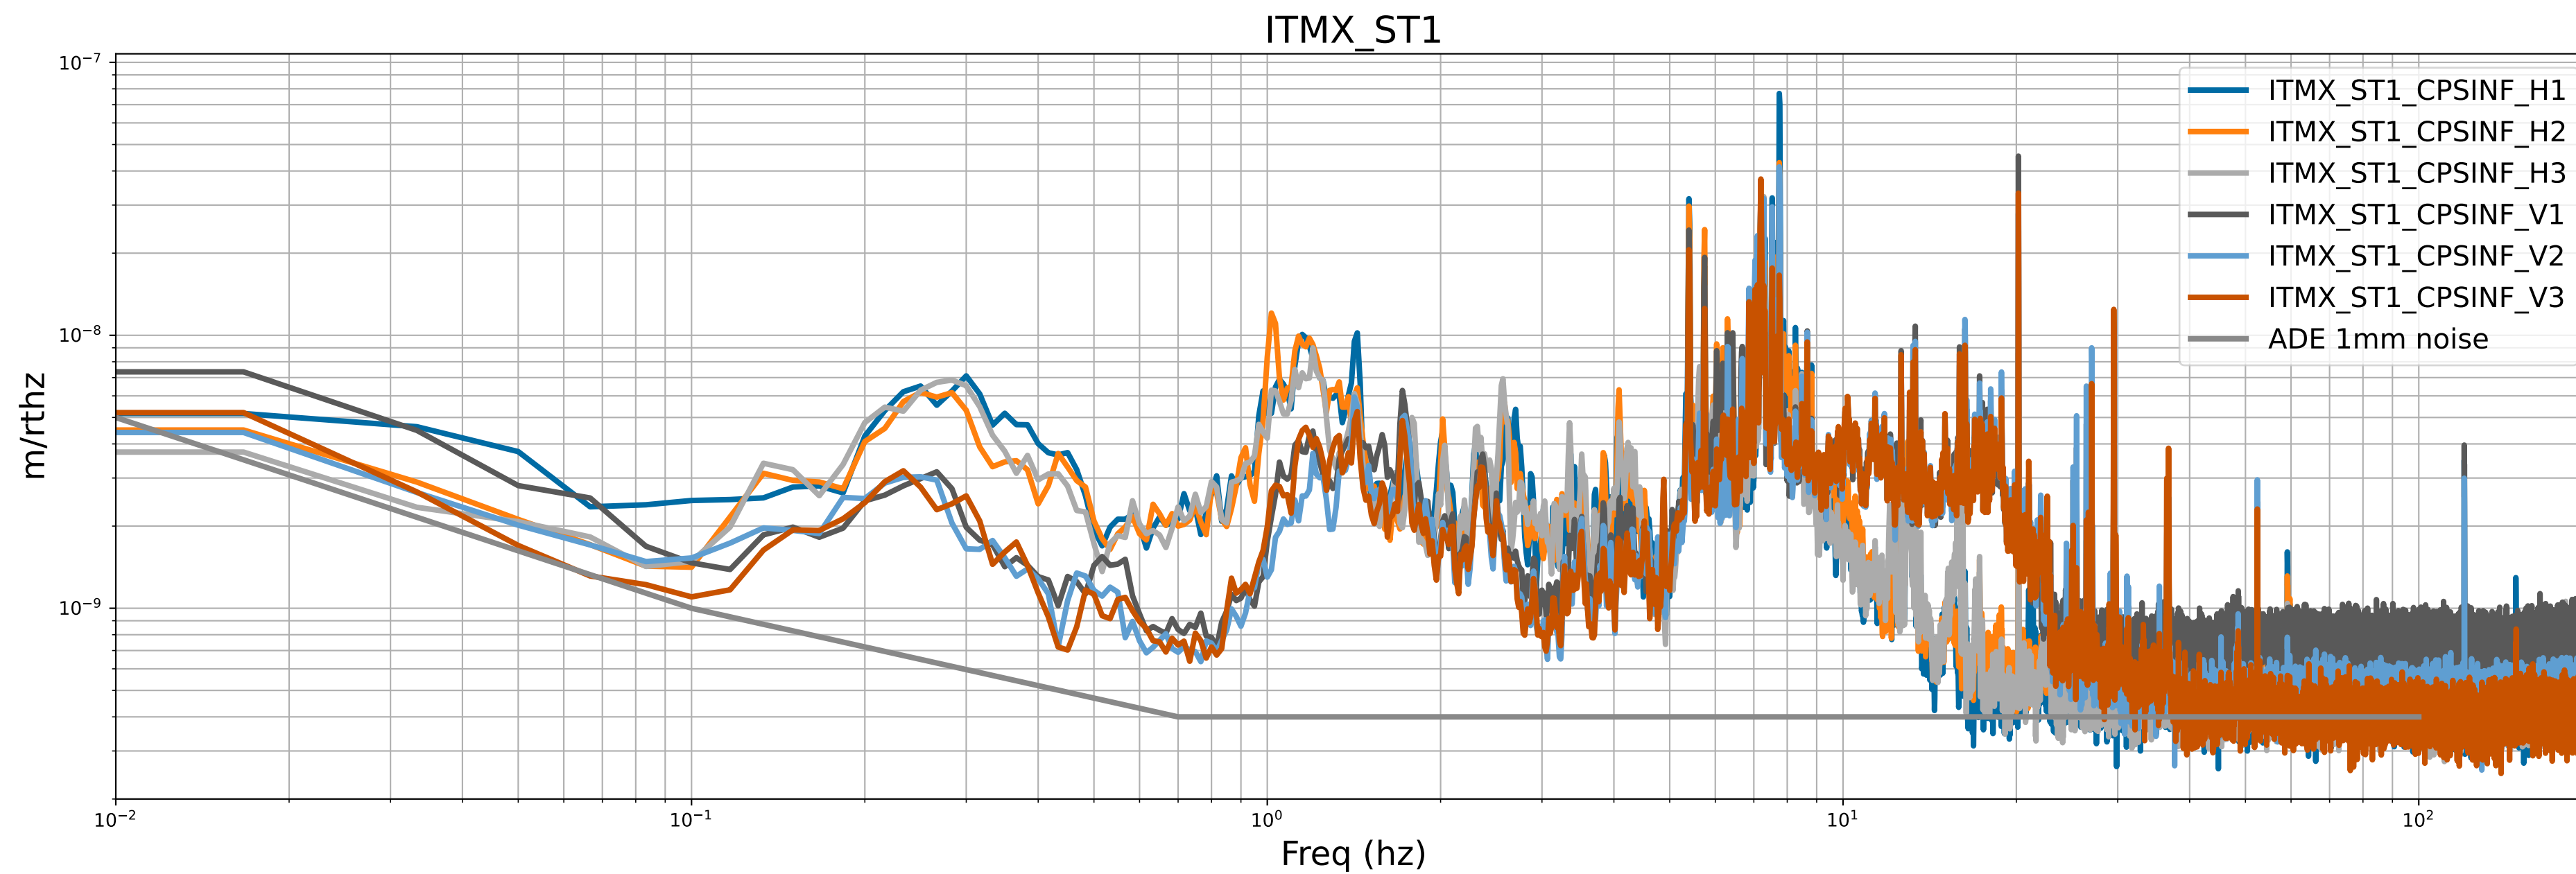

HAM2 CPS Spectra 1406973600 to 1406974200

calibration only >10hz

HAM3 CPS Spectra 1406973600 to 1406974200

calibration only >10hz

HAM4 CPS Spectra 1406973600 to 1406974200

calibration only >10hz

HAM5 CPS Spectra 1406973600 to 1406974200

calibration only >10hz

HAM6 CPS Spectra 1406973600 to 1406974200

calibration only >10hz

HAM7 CPS Spectra 1406973600 to 1406974200

HAM8 CPS Spectra 1406973600 to 1406974200

calibration only >10hz

CPS Spectra 1406973600 to 1406974200

calibration only >10hz

CPS Spectra 1406973600 to 1406974200

calibration only >10hz

CPS Spectra 1406973600 to 1406974200

calibration only >10hz

CPS Spectra 1406973600 to 1406974200

calibration only >10hz

CPS Spectra 1406973600 to 1406974200