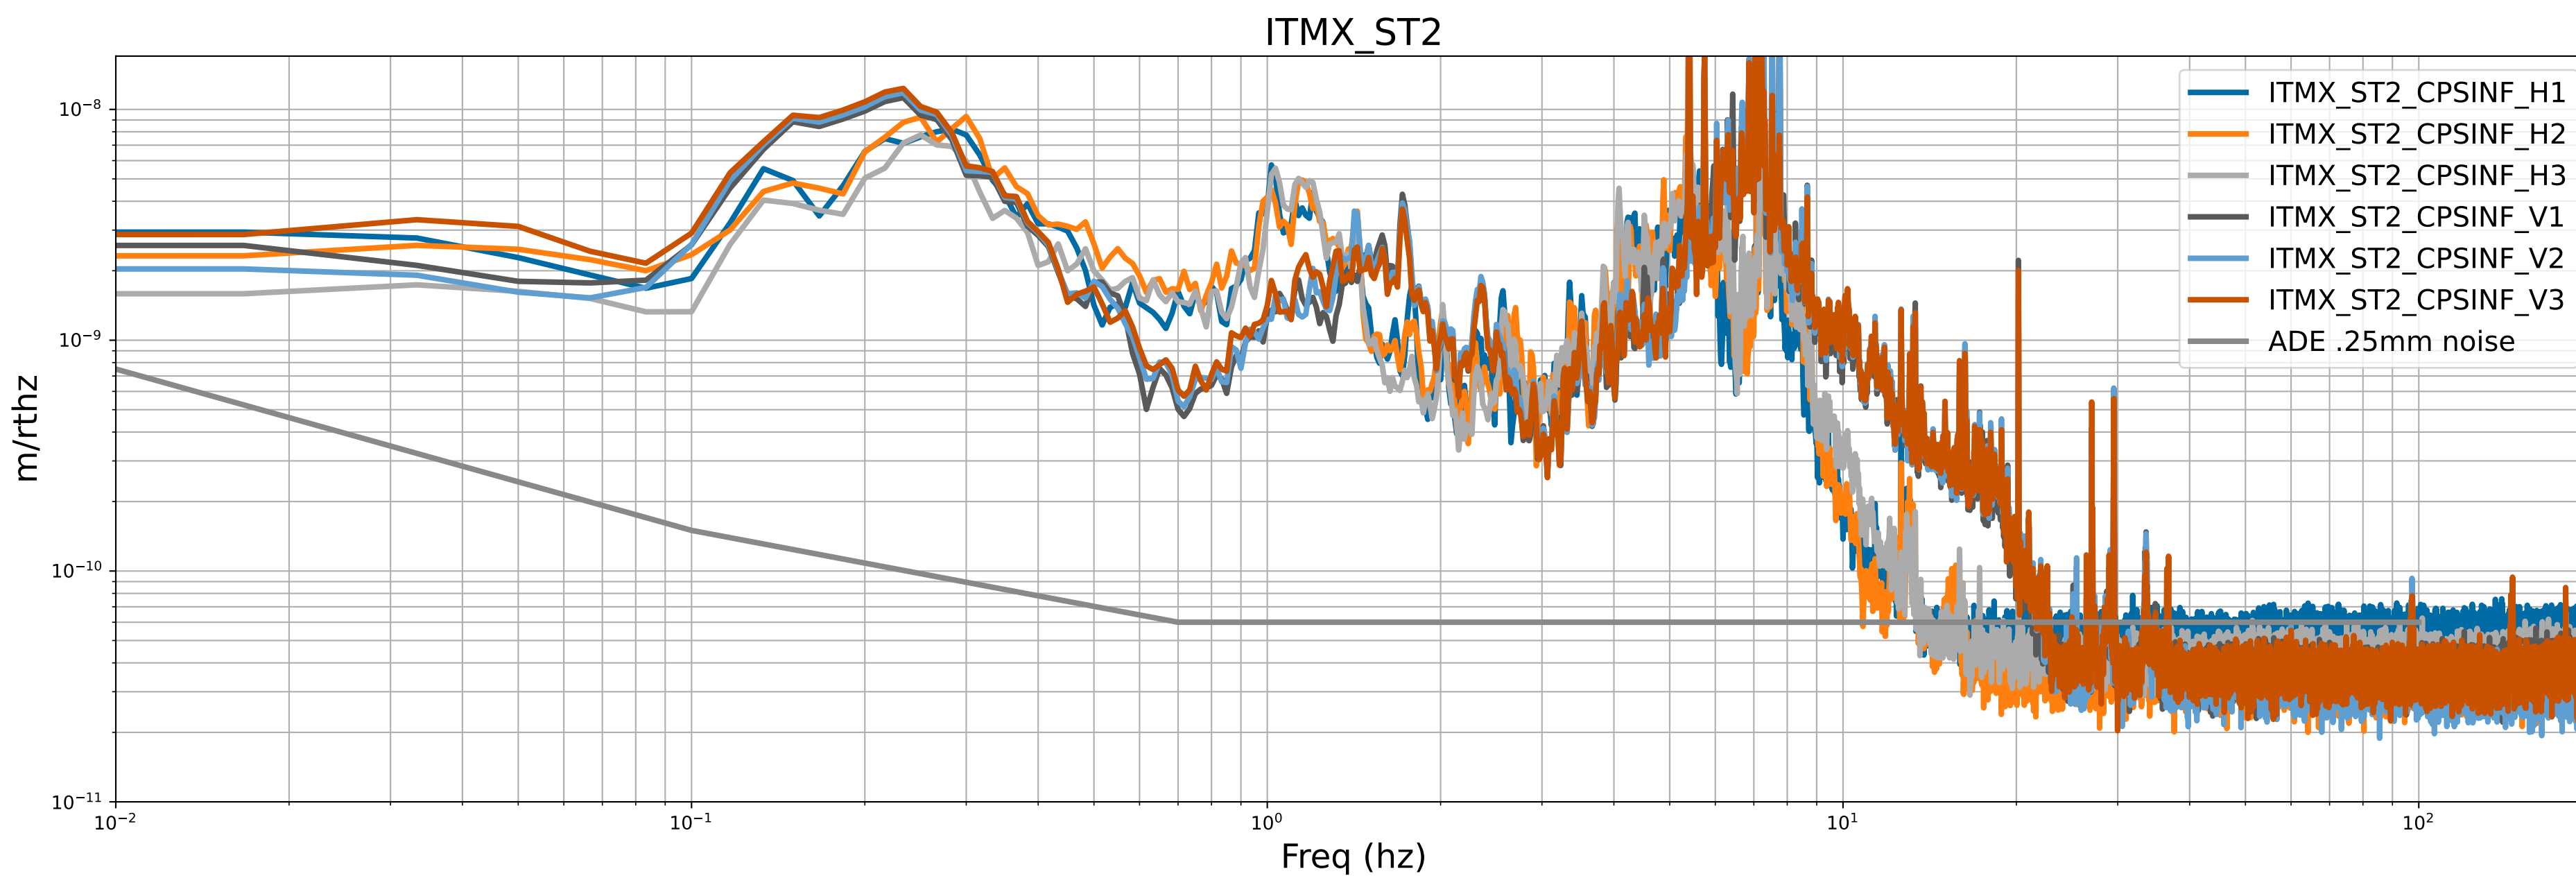

HAM2 CPS Spectra 1406973600 to 1406974200

calibration only >10hz

HAM3 CPS Spectra 1406973600 to 1406974200

calibration only >10hz

HAM4 CPS Spectra 1406973600 to 1406974200

calibration only >10hz

HAM5 CPS Spectra 1406973600 to 1406974200

calibration only >10hz

HAM6 CPS Spectra 1406973600 to 1406974200

calibration only >10hz

HAM7 CPS Spectra 1406973600 to 1406974200

HAM8 CPS Spectra 1406973600 to 1406974200

calibration only >10hz

CPS Spectra 1406973600 to 1406974200

calibration only >10hz

CPS Spectra 1406973600 to 1406974200

calibration only >10hz

CPS Spectra 1406973600 to 1406974200

calibration only >10hz

CPS Spectra 1406973600 to 1406974200

calibration only >10hz

CPS Spectra 1406973600 to 1406974200