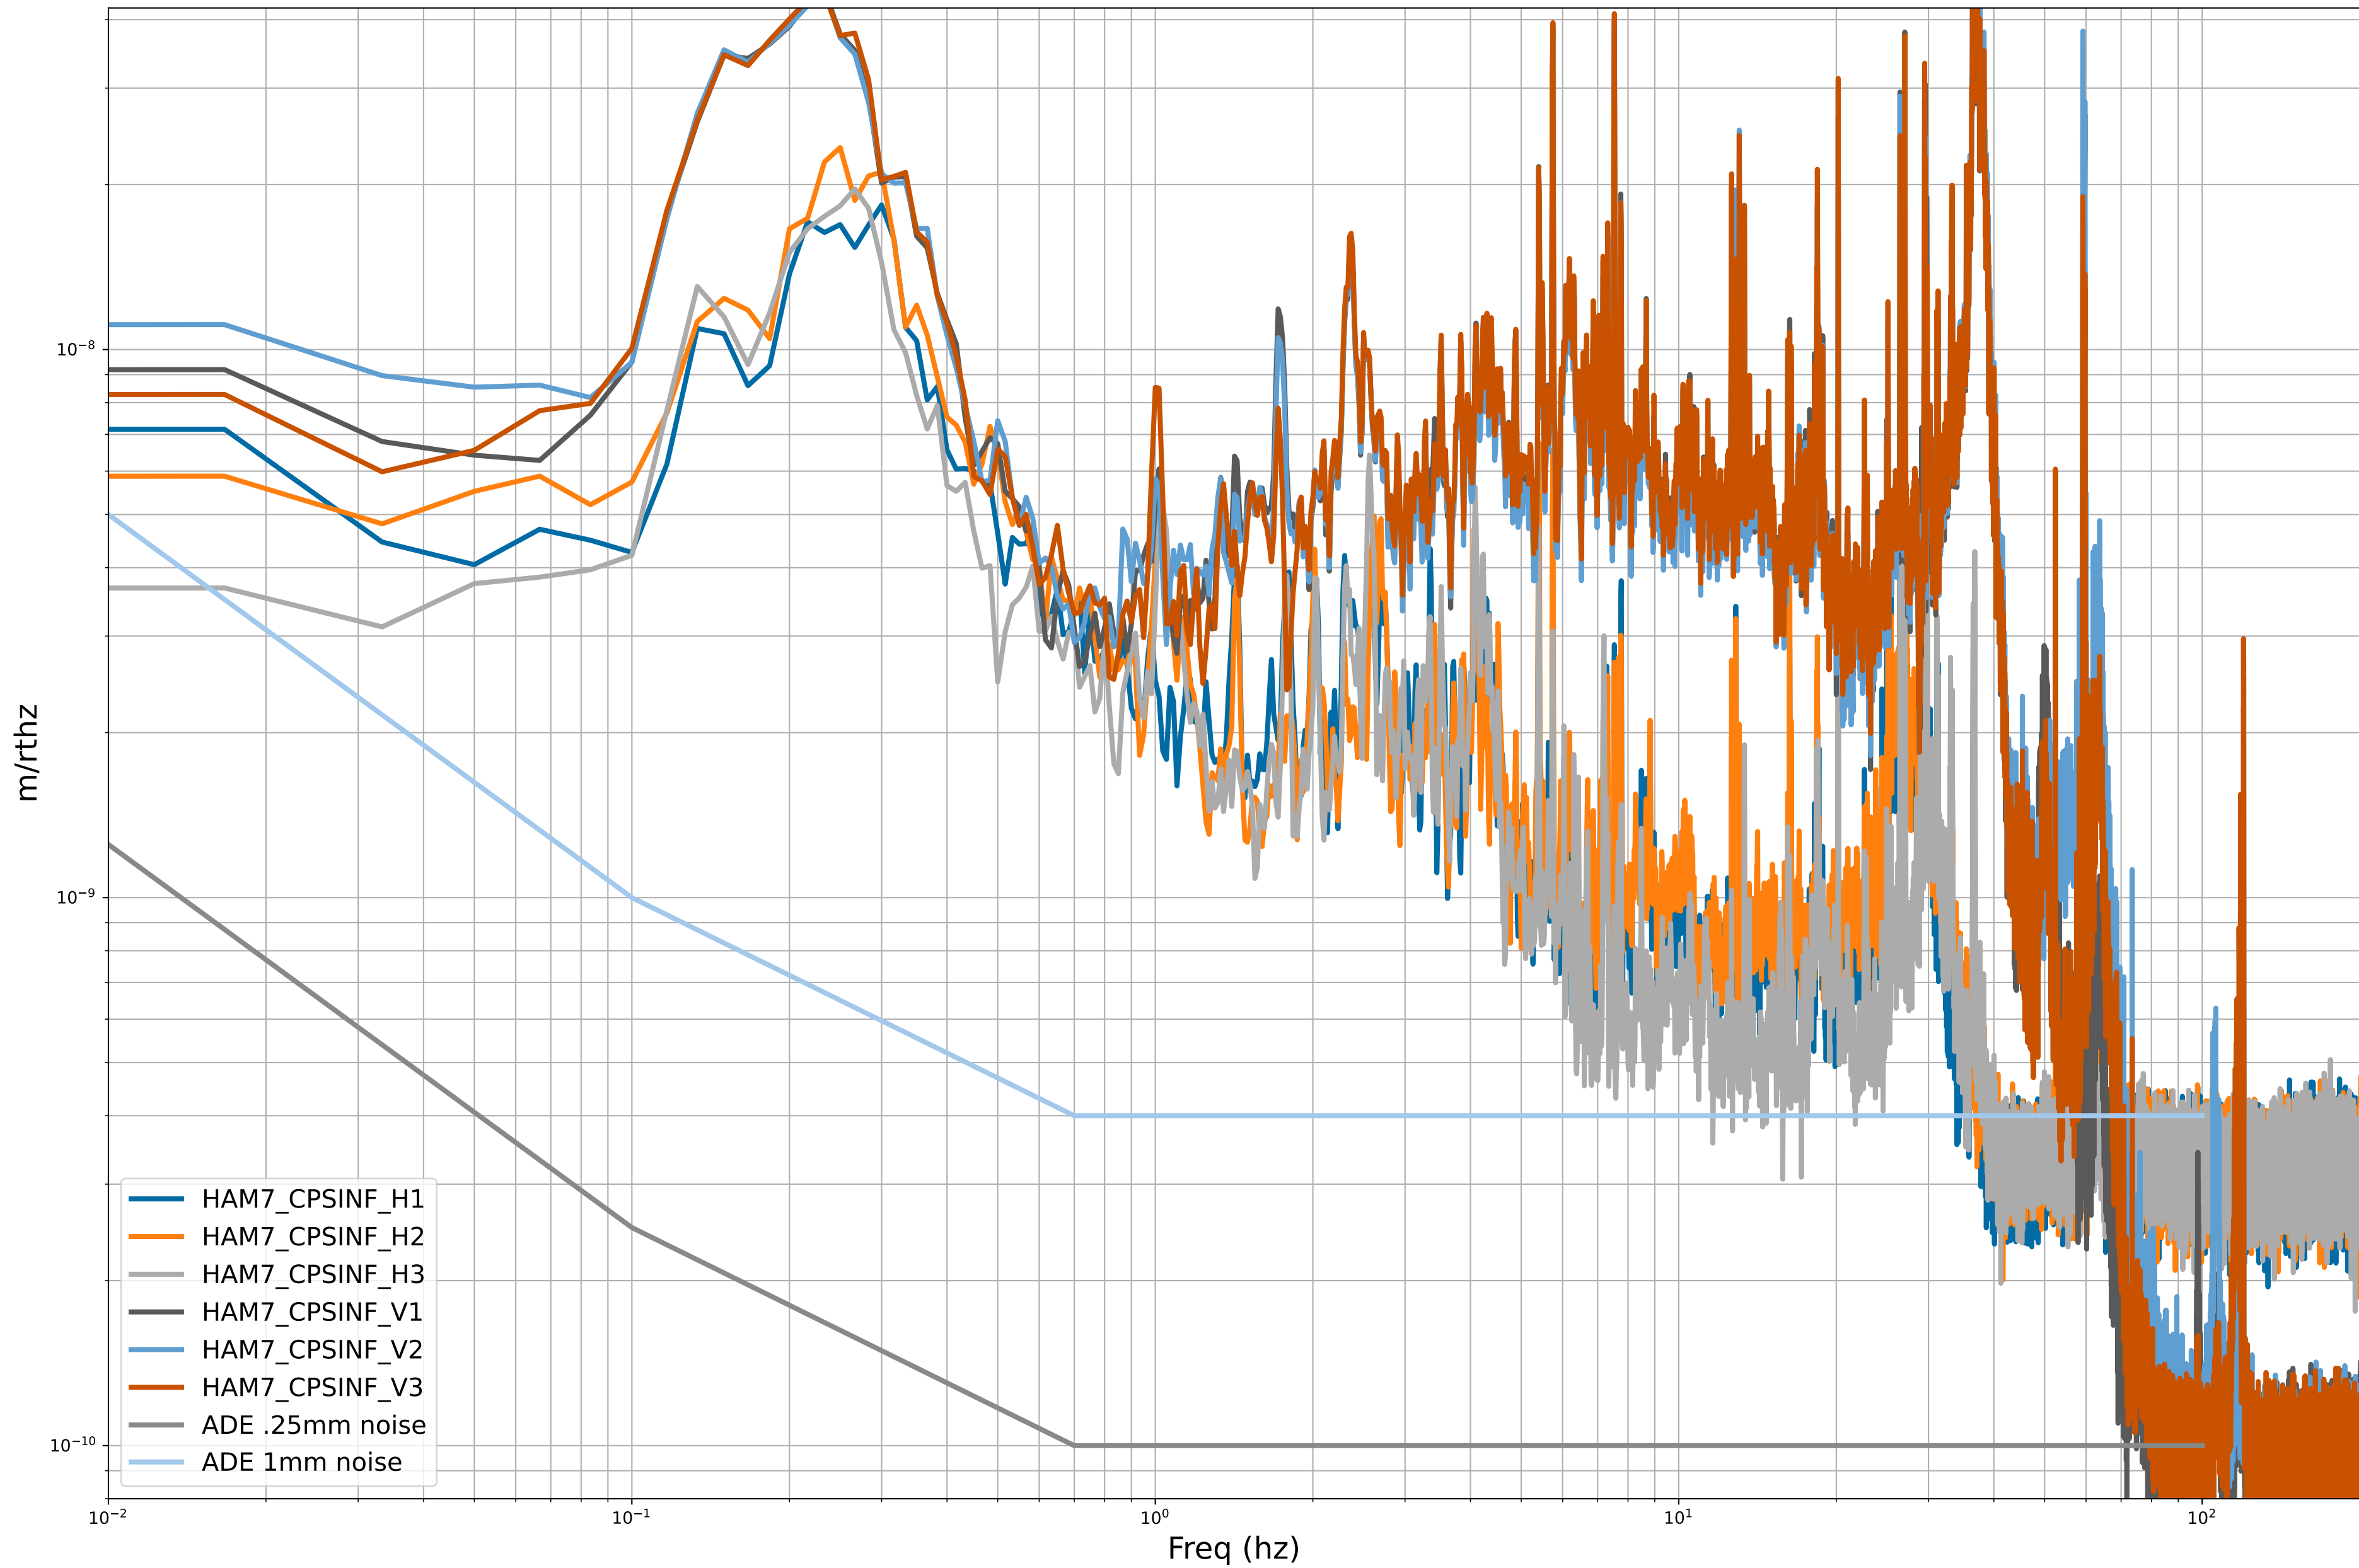

HAM2 CPS Spectra 1406973600 to 1406974200

calibration only >10hz

HAM3 CPS Spectra 1406973600 to 1406974200

calibration only >10hz

HAM4 CPS Spectra 1406973600 to 1406974200

calibration only >10hz

HAM5 CPS Spectra 1406973600 to 1406974200

calibration only >10hz

HAM6 CPS Spectra 1406973600 to 1406974200

calibration only >10hz

HAM7 CPS Spectra 1406973600 to 1406974200

HAM8 CPS Spectra 1406973600 to 1406974200

calibration only >10hz

CPS Spectra 1406973600 to 1406974200

calibration only >10hz

CPS Spectra 1406973600 to 1406974200

calibration only >10hz

CPS Spectra 1406973600 to 1406974200

calibration only >10hz

CPS Spectra 1406973600 to 1406974200

calibration only >10hz

CPS Spectra 1406973600 to 1406974200

calibration only >10hz