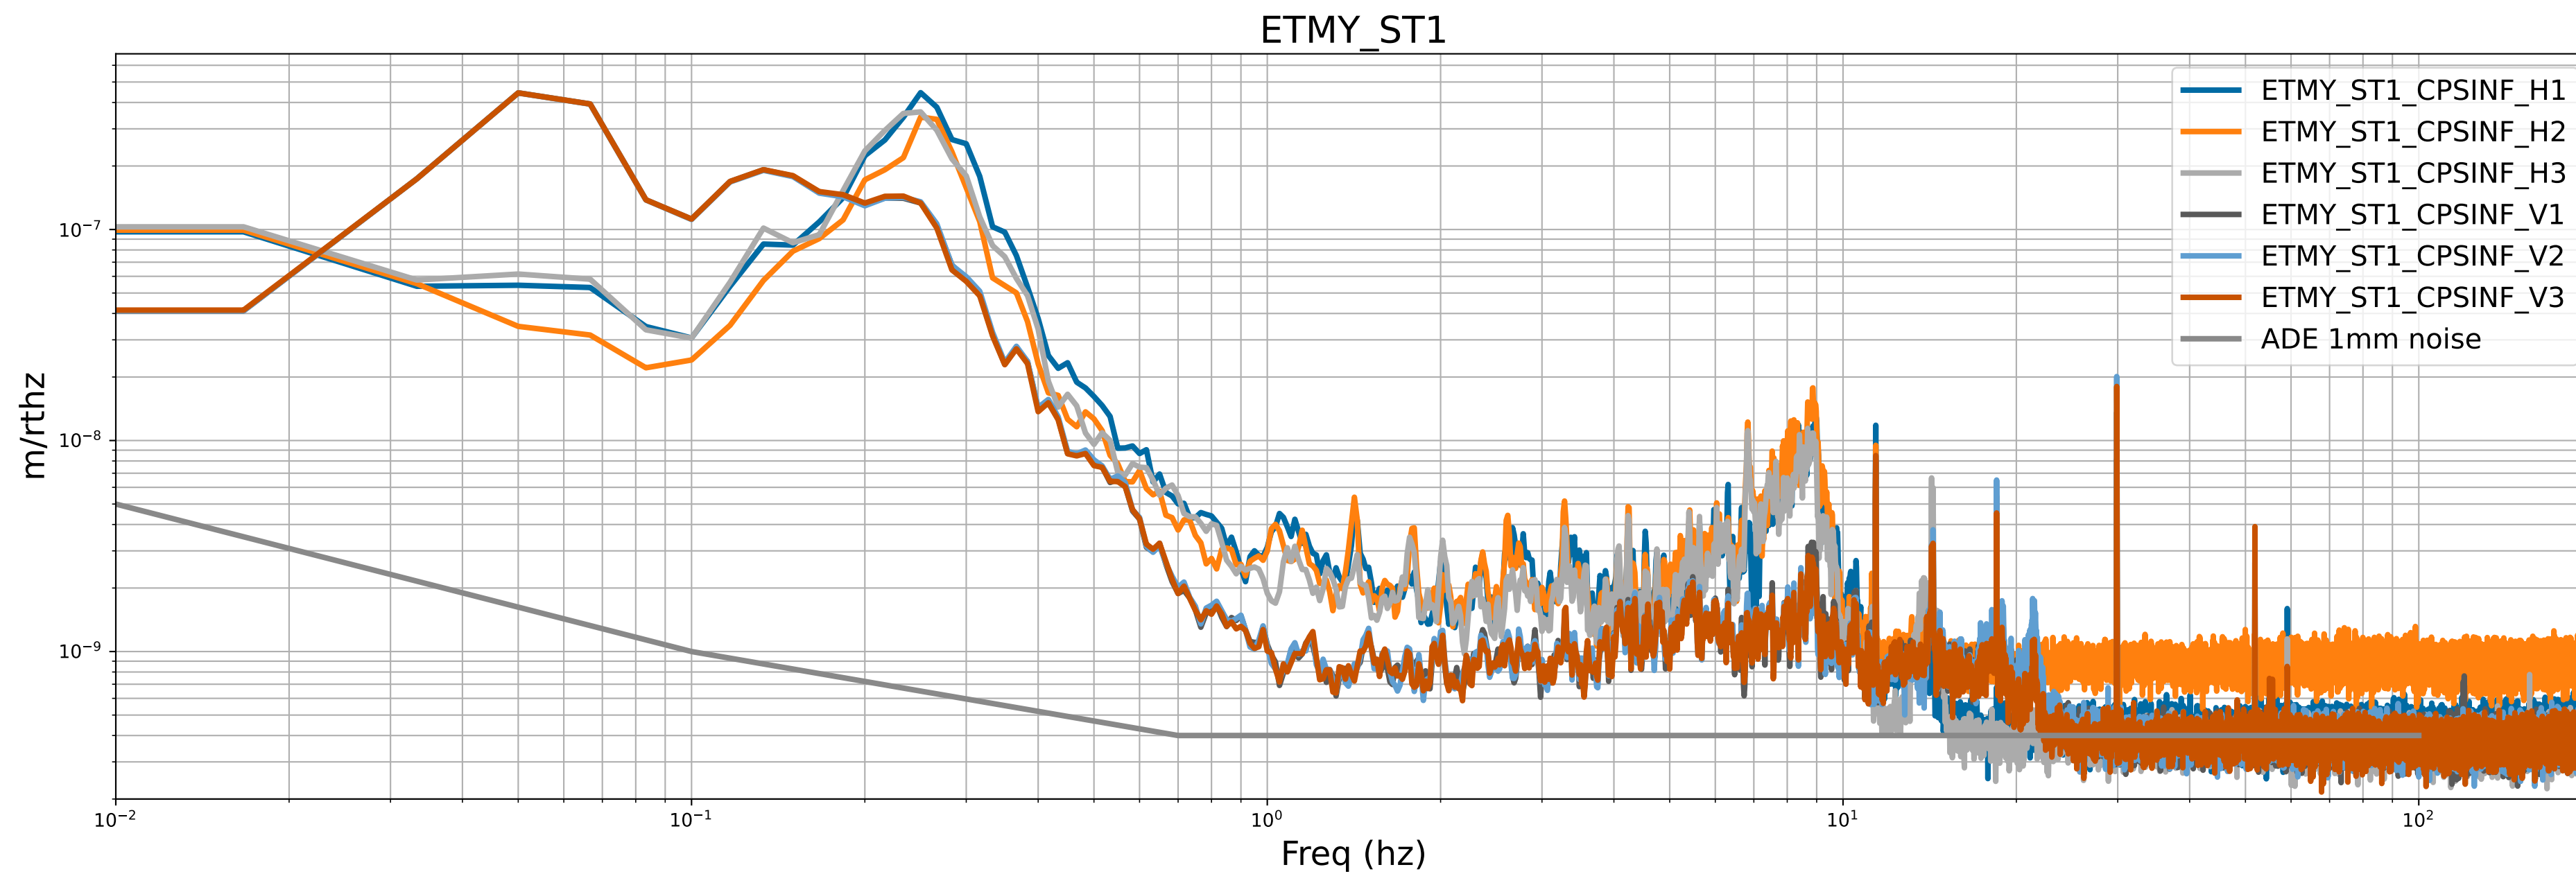

calibration only >10hz

CPS Spectra 1406973600 to 1406974200

calibration only >10hz

CPS Spectra 1406973600 to 1406974200

calibration only >10hz

CPS Spectra 1406973600 to 1406974200

calibration only >10hz

CPS Spectra 1406973600 to 1406974200

calibration only >10hz