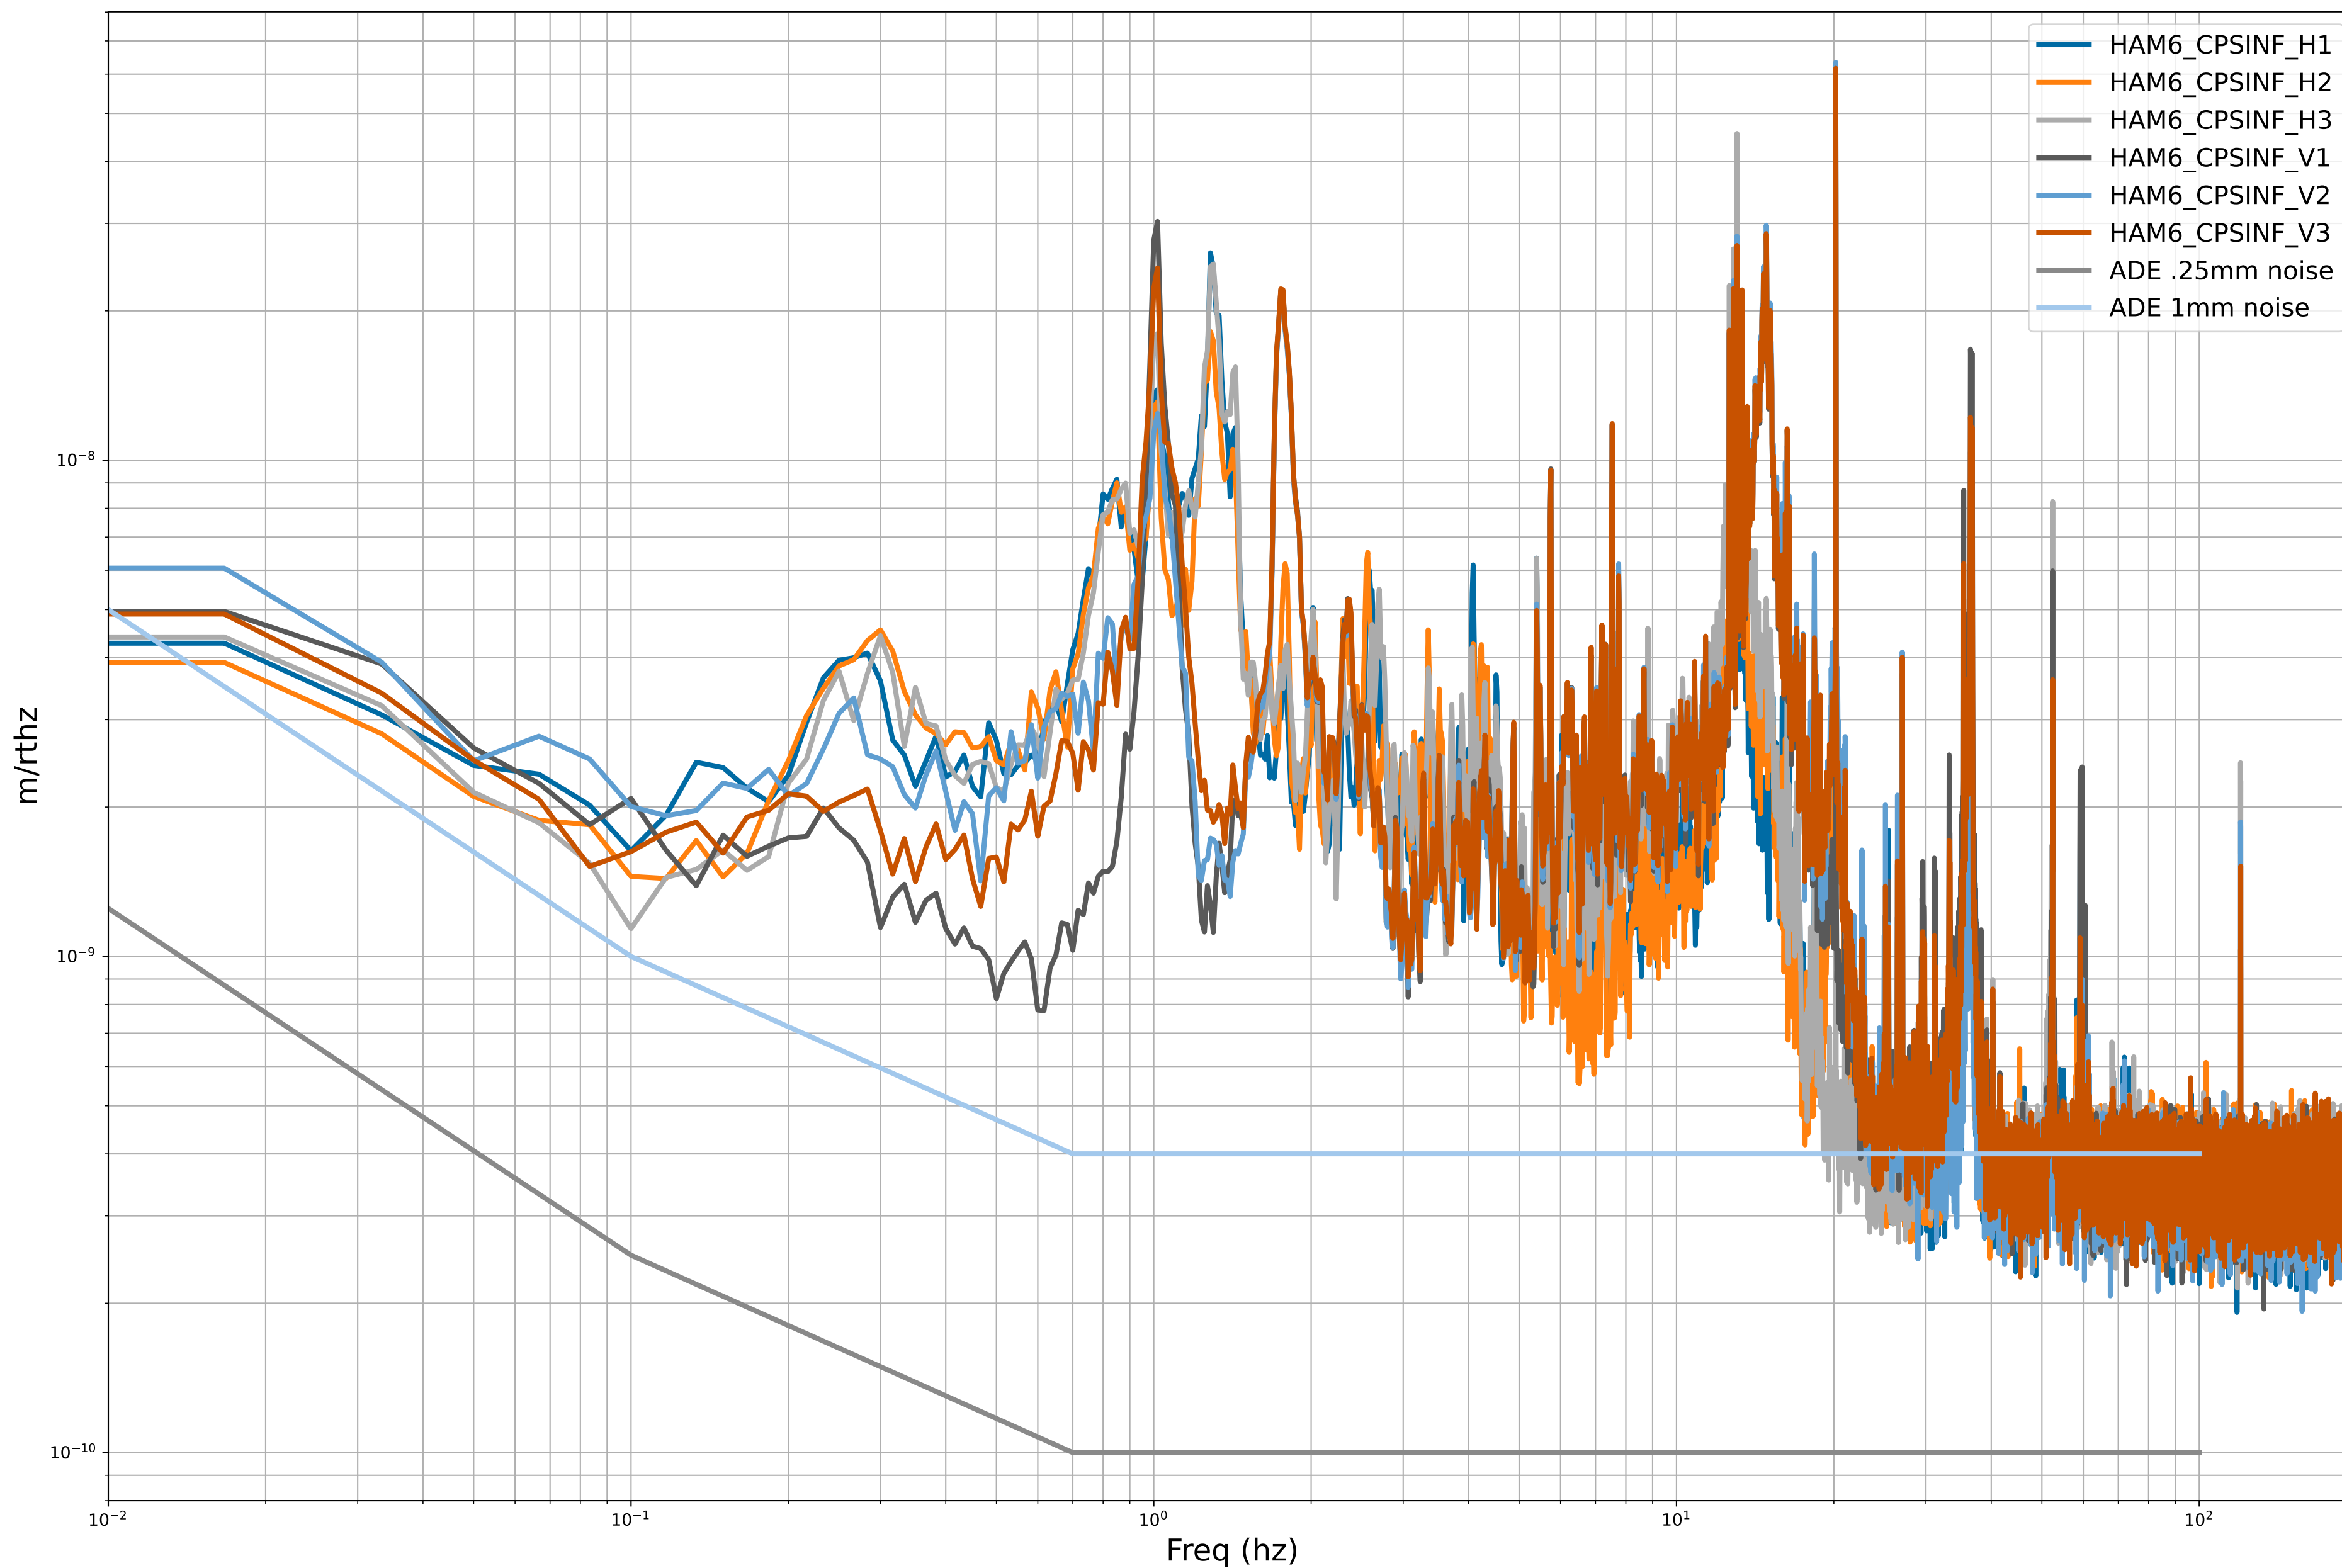

HAM2 CPS Spectra 1406973600 to 1406974200

calibration only >10hz

HAM3 CPS Spectra 1406973600 to 1406974200

calibration only >10hz

HAM4 CPS Spectra 1406973600 to 1406974200

calibration only >10hz

HAM5 CPS Spectra 1406973600 to 1406974200

calibration only >10hz

HAM6 CPS Spectra 1406973600 to 1406974200

calibration only >10hz

HAM7 CPS Spectra 1406973600 to 1406974200

HAM8 CPS Spectra 1406973600 to 1406974200

calibration only >10hz

CPS Spectra 1406973600 to 1406974200

calibration only >10hz

CPS Spectra 1406973600 to 1406974200

calibration only >10hz

CPS Spectra 1406973600 to 1406974200

calibration only >10hz

CPS Spectra 1406973600 to 1406974200

calibration only >10hz

CPS Spectra 1406973600 to 1406974200

calibration only >10hz