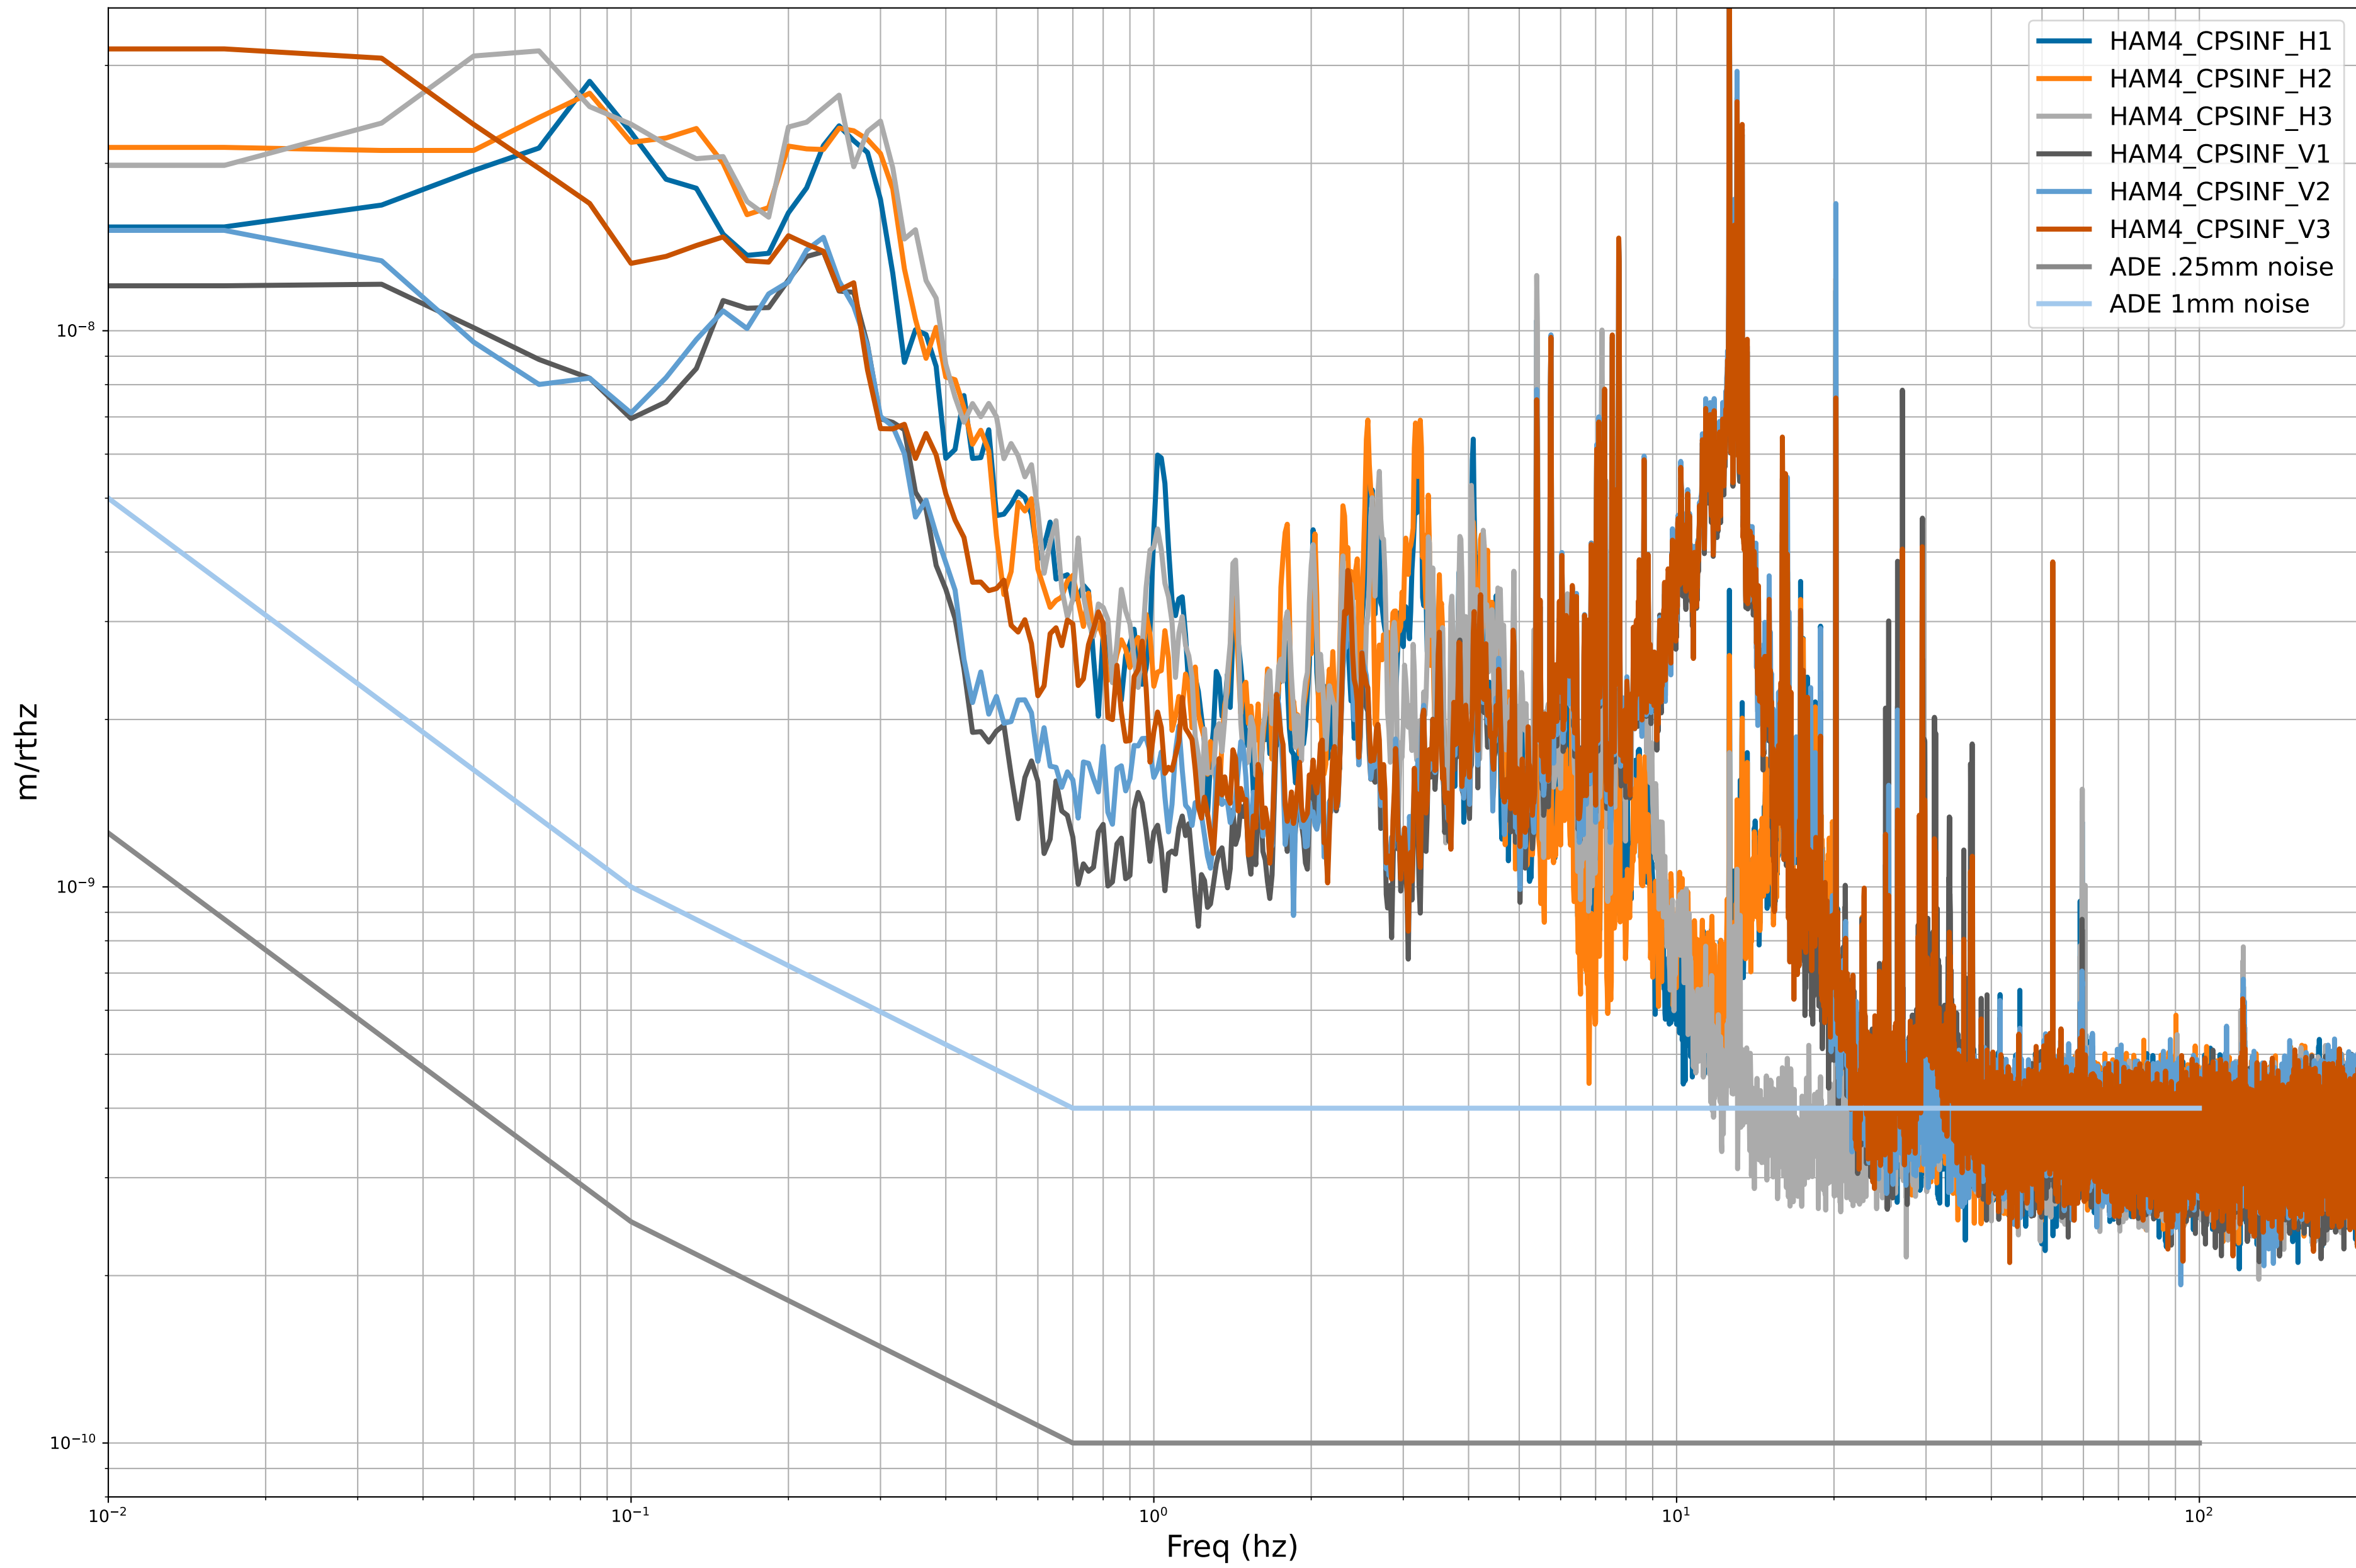

HAM2 CPS Spectra 1406973600 to 1406974200

calibration only >10hz

HAM3 CPS Spectra 1406973600 to 1406974200

calibration only >10hz

HAM4 CPS Spectra 1406973600 to 1406974200

calibration only >10hz

HAM5 CPS Spectra 1406973600 to 1406974200

calibration only >10hz

HAM6 CPS Spectra 1406973600 to 1406974200

calibration only >10hz

HAM7 CPS Spectra 1406973600 to 1406974200

HAM8 CPS Spectra 1406973600 to 1406974200

calibration only >10hz

CPS Spectra 1406973600 to 1406974200

calibration only >10hz

CPS Spectra 1406973600 to 1406974200

calibration only >10hz

CPS Spectra 1406973600 to 1406974200

calibration only >10hz

CPS Spectra 1406973600 to 1406974200

calibration only >10hz

CPS Spectra 1406973600 to 1406974200

calibration only >10hz