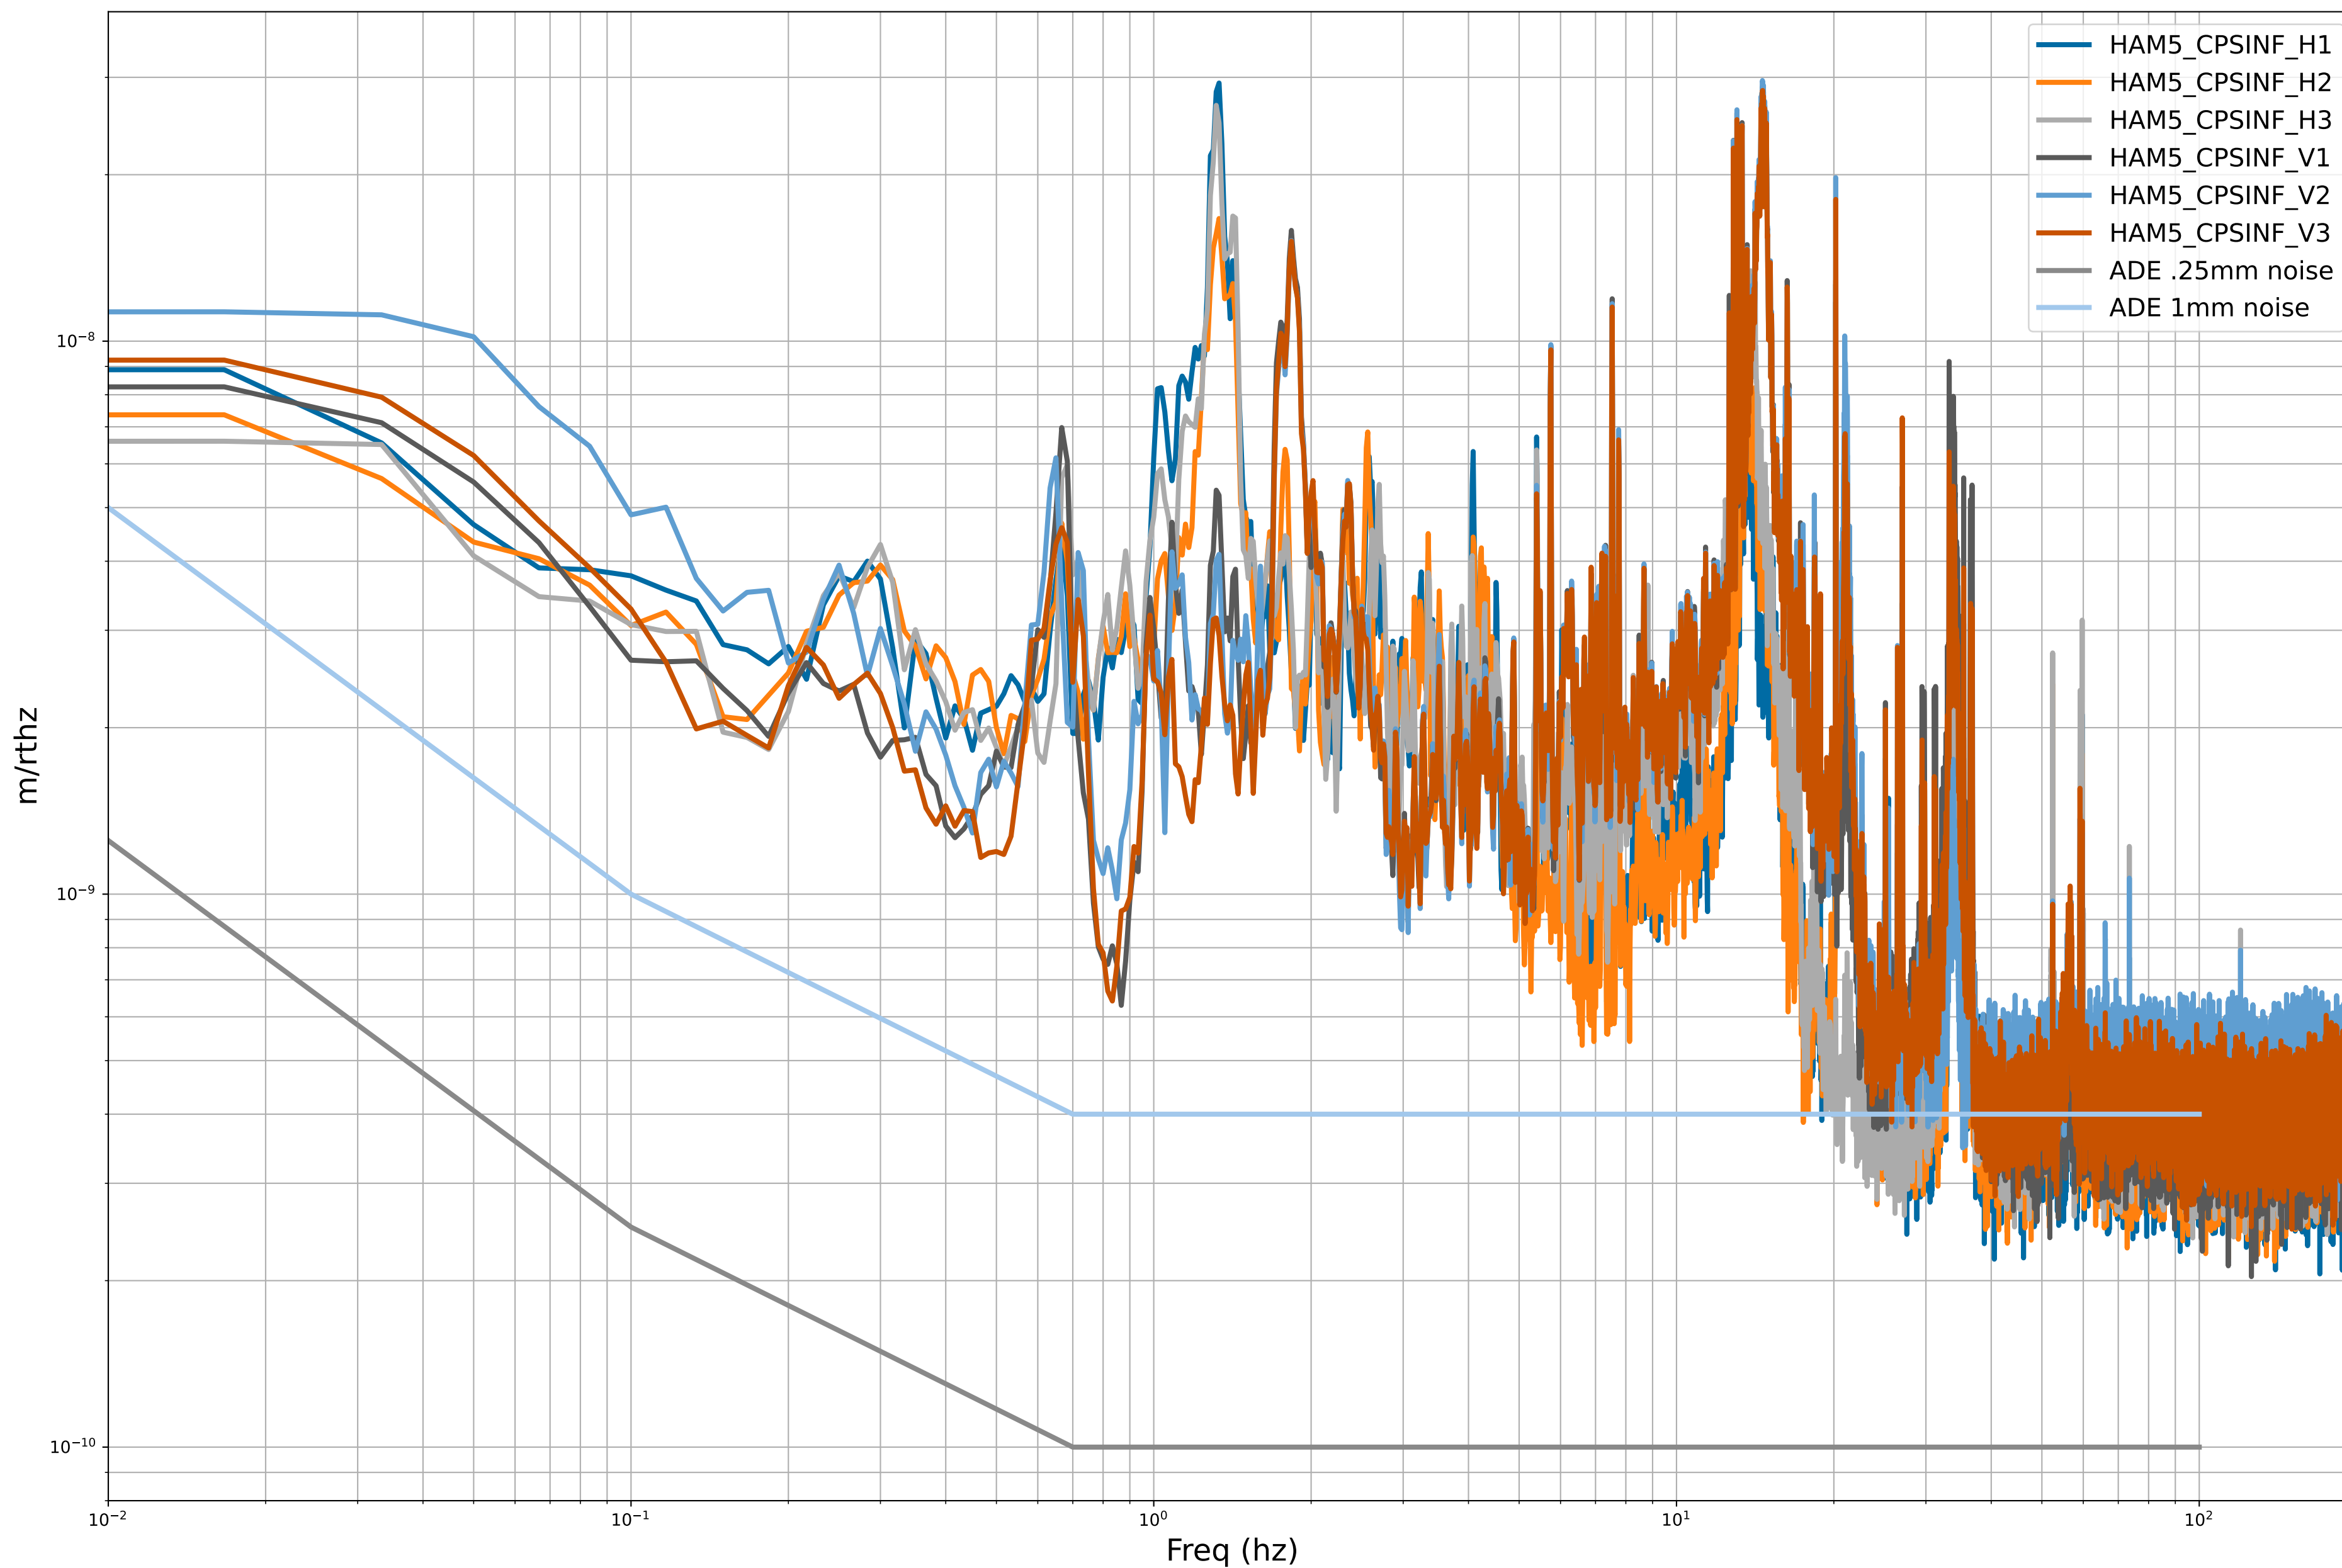

HAM2 CPS Spectra 1406973600 to 1406974200

calibration only >10hz

HAM3 CPS Spectra 1406973600 to 1406974200

calibration only >10hz

HAM4 CPS Spectra 1406973600 to 1406974200

calibration only >10hz

HAM5 CPS Spectra 1406973600 to 1406974200

calibration only >10hz

HAM6 CPS Spectra 1406973600 to 1406974200

calibration only >10hz

HAM7 CPS Spectra 1406973600 to 1406974200

HAM8 CPS Spectra 1406973600 to 1406974200

calibration only >10hz

CPS Spectra 1406973600 to 1406974200

calibration only >10hz

CPS Spectra 1406973600 to 1406974200

calibration only >10hz

CPS Spectra 1406973600 to 1406974200

calibration only >10hz

CPS Spectra 1406973600 to 1406974200

calibration only >10hz

CPS Spectra 1406973600 to 1406974200

calibration only >10hz