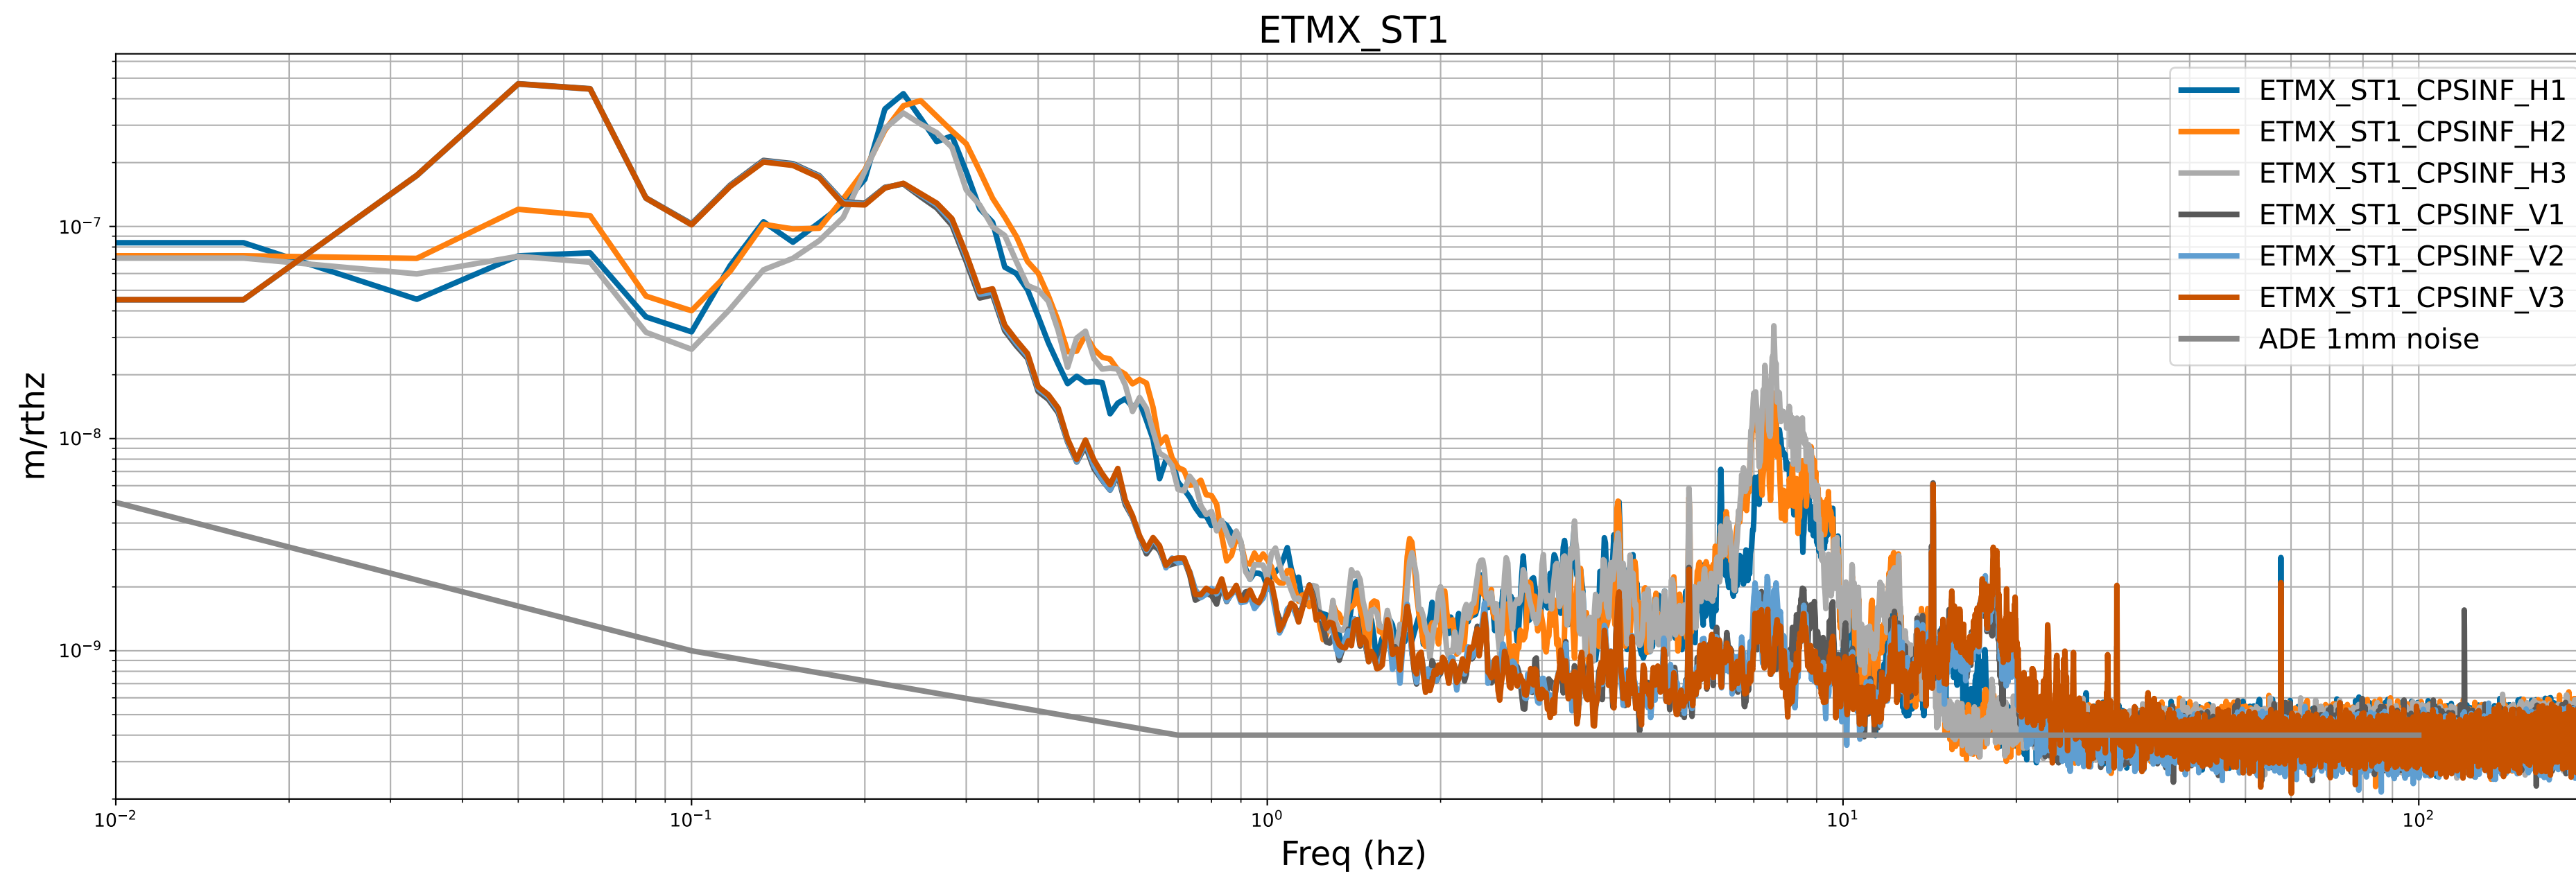

HAM2 CPS Spectra 1406973600 to 1406974200

calibration only >10hz

HAM3 CPS Spectra 1406973600 to 1406974200

calibration only >10hz

HAM4 CPS Spectra 1406973600 to 1406974200

calibration only >10hz

HAM5 CPS Spectra 1406973600 to 1406974200

calibration only >10hz

CPS Spectra 1406973600 to 1406974200

calibration only >10hz

CPS Spectra 1406973600 to 1406974200

calibration only >10hz

CPS Spectra 1406973600 to 1406974200

calibration only >10hz

CPS Spectra 1406973600 to 1406974200

calibration only >10hz