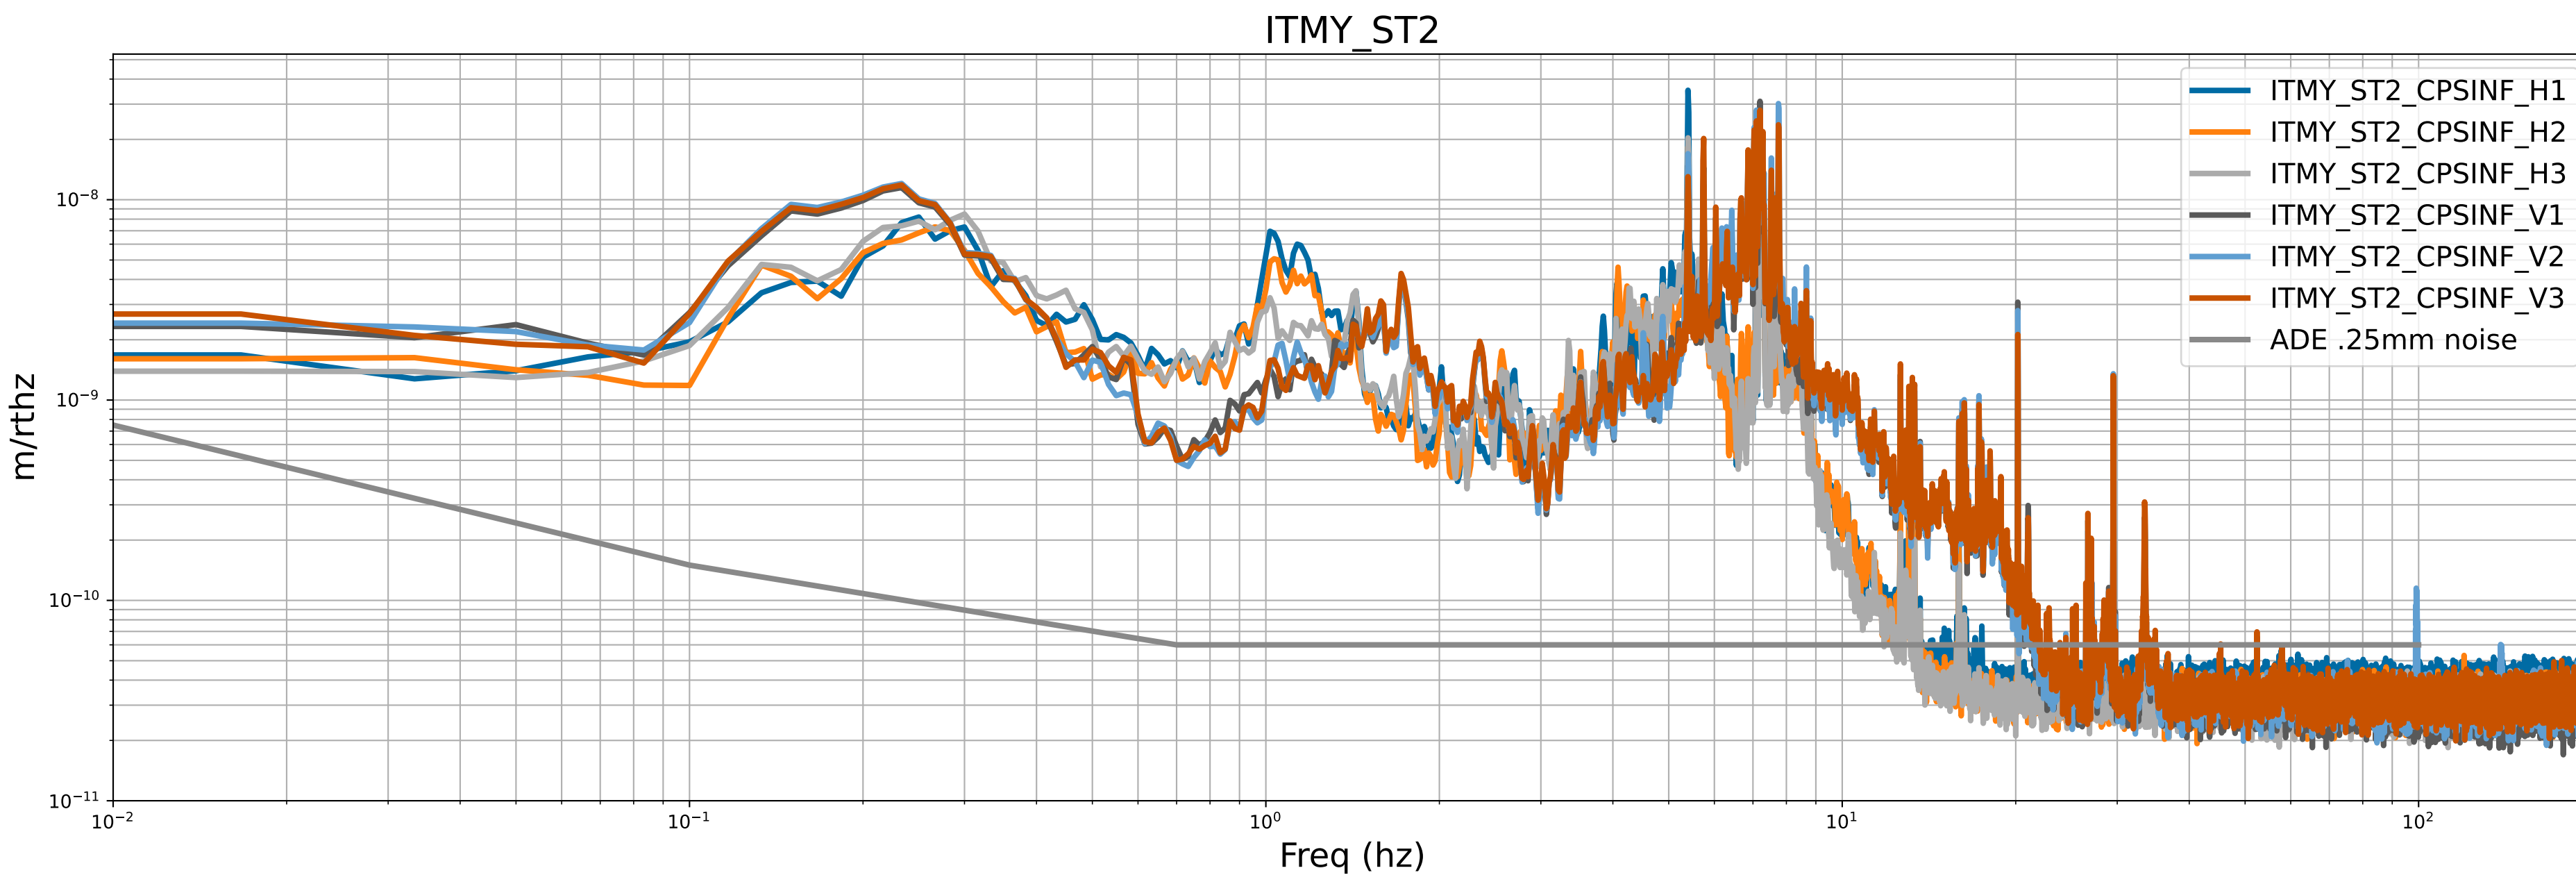

HAM2 CPS Spectra 1406973600 to 1406974200

calibration only >10hz

HAM3 CPS Spectra 1406973600 to 1406974200

calibration only >10hz

HAM4 CPS Spectra 1406973600 to 1406974200

calibration only >10hz

HAM5 CPS Spectra 1406973600 to 1406974200

calibration only >10hz

HAM6 CPS Spectra 1406973600 to 1406974200

calibration only >10hz

HAM7 CPS Spectra 1406973600 to 1406974200

HAM8 CPS Spectra 1406973600 to 1406974200

calibration only >10hz

CPS Spectra 1406973600 to 1406974200

calibration only >10hz

CPS Spectra 1406973600 to 1406974200

calibration only >10hz

CPS Spectra 1406973600 to 1406974200

calibration only >10hz

CPS Spectra 1406973600 to 1406974200

calibration only >10hz

CPS Spectra 1406973600 to 1406974200

calibration only >10hz