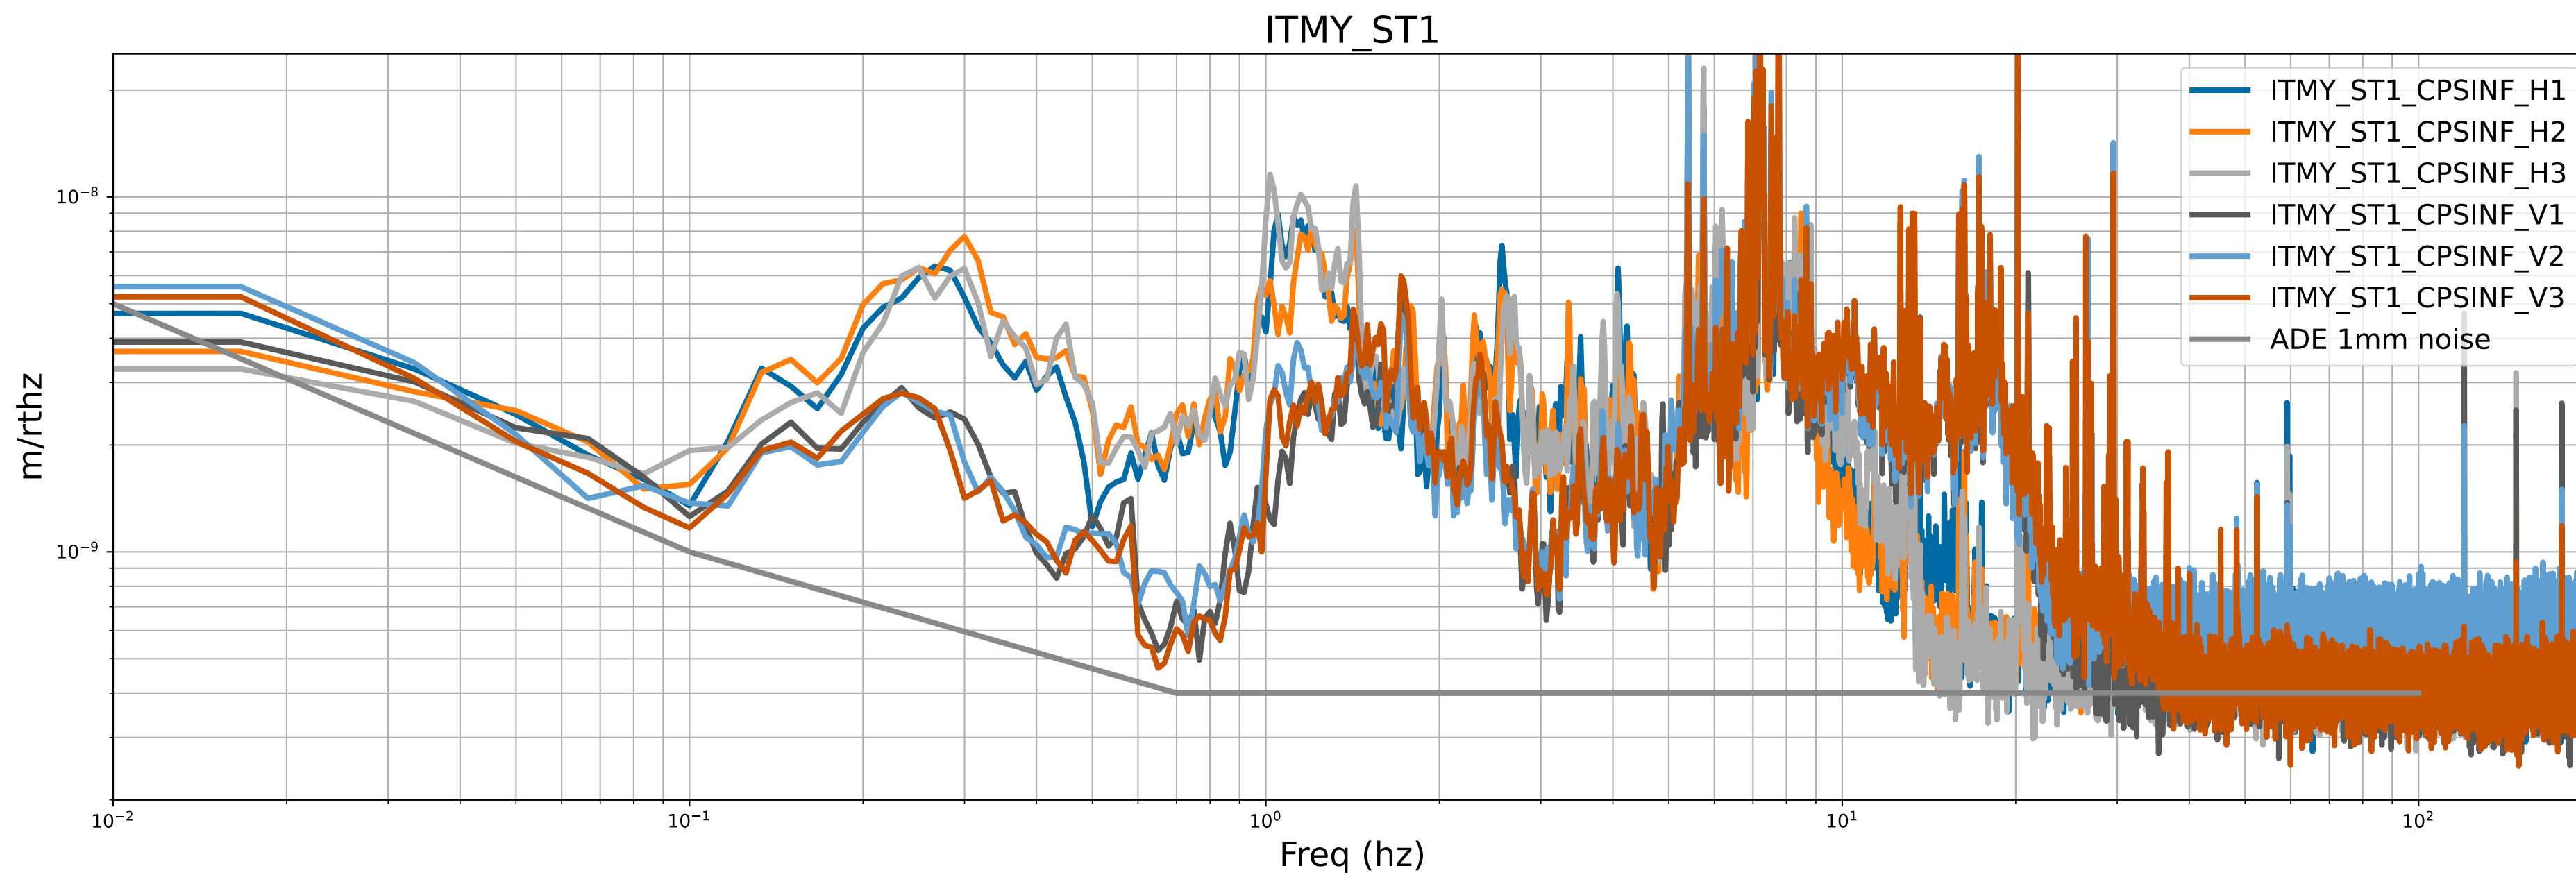

HAM2 CPS Spectra 1406973600 to 1406974200

calibration only >10hz

HAM3 CPS Spectra 1406973600 to 1406974200

calibration only >10hz

HAM4 CPS Spectra 1406973600 to 1406974200

calibration only >10hz

HAM5 CPS Spectra 1406973600 to 1406974200

calibration only >10hz

HAM6 CPS Spectra 1406973600 to 1406974200

calibration only >10hz

HAM7 CPS Spectra 1406973600 to 1406974200

HAM8 CPS Spectra 1406973600 to 1406974200

calibration only >10hz

CPS Spectra 1406973600 to 1406974200

calibration only >10hz

CPS Spectra 1406973600 to 1406974200

calibration only >10hz

CPS Spectra 1406973600 to 1406974200

calibration only >10hz

CPS Spectra 1406973600 to 1406974200

calibration only >10hz

CPS Spectra 1406973600 to 1406974200

calibration only >10hz