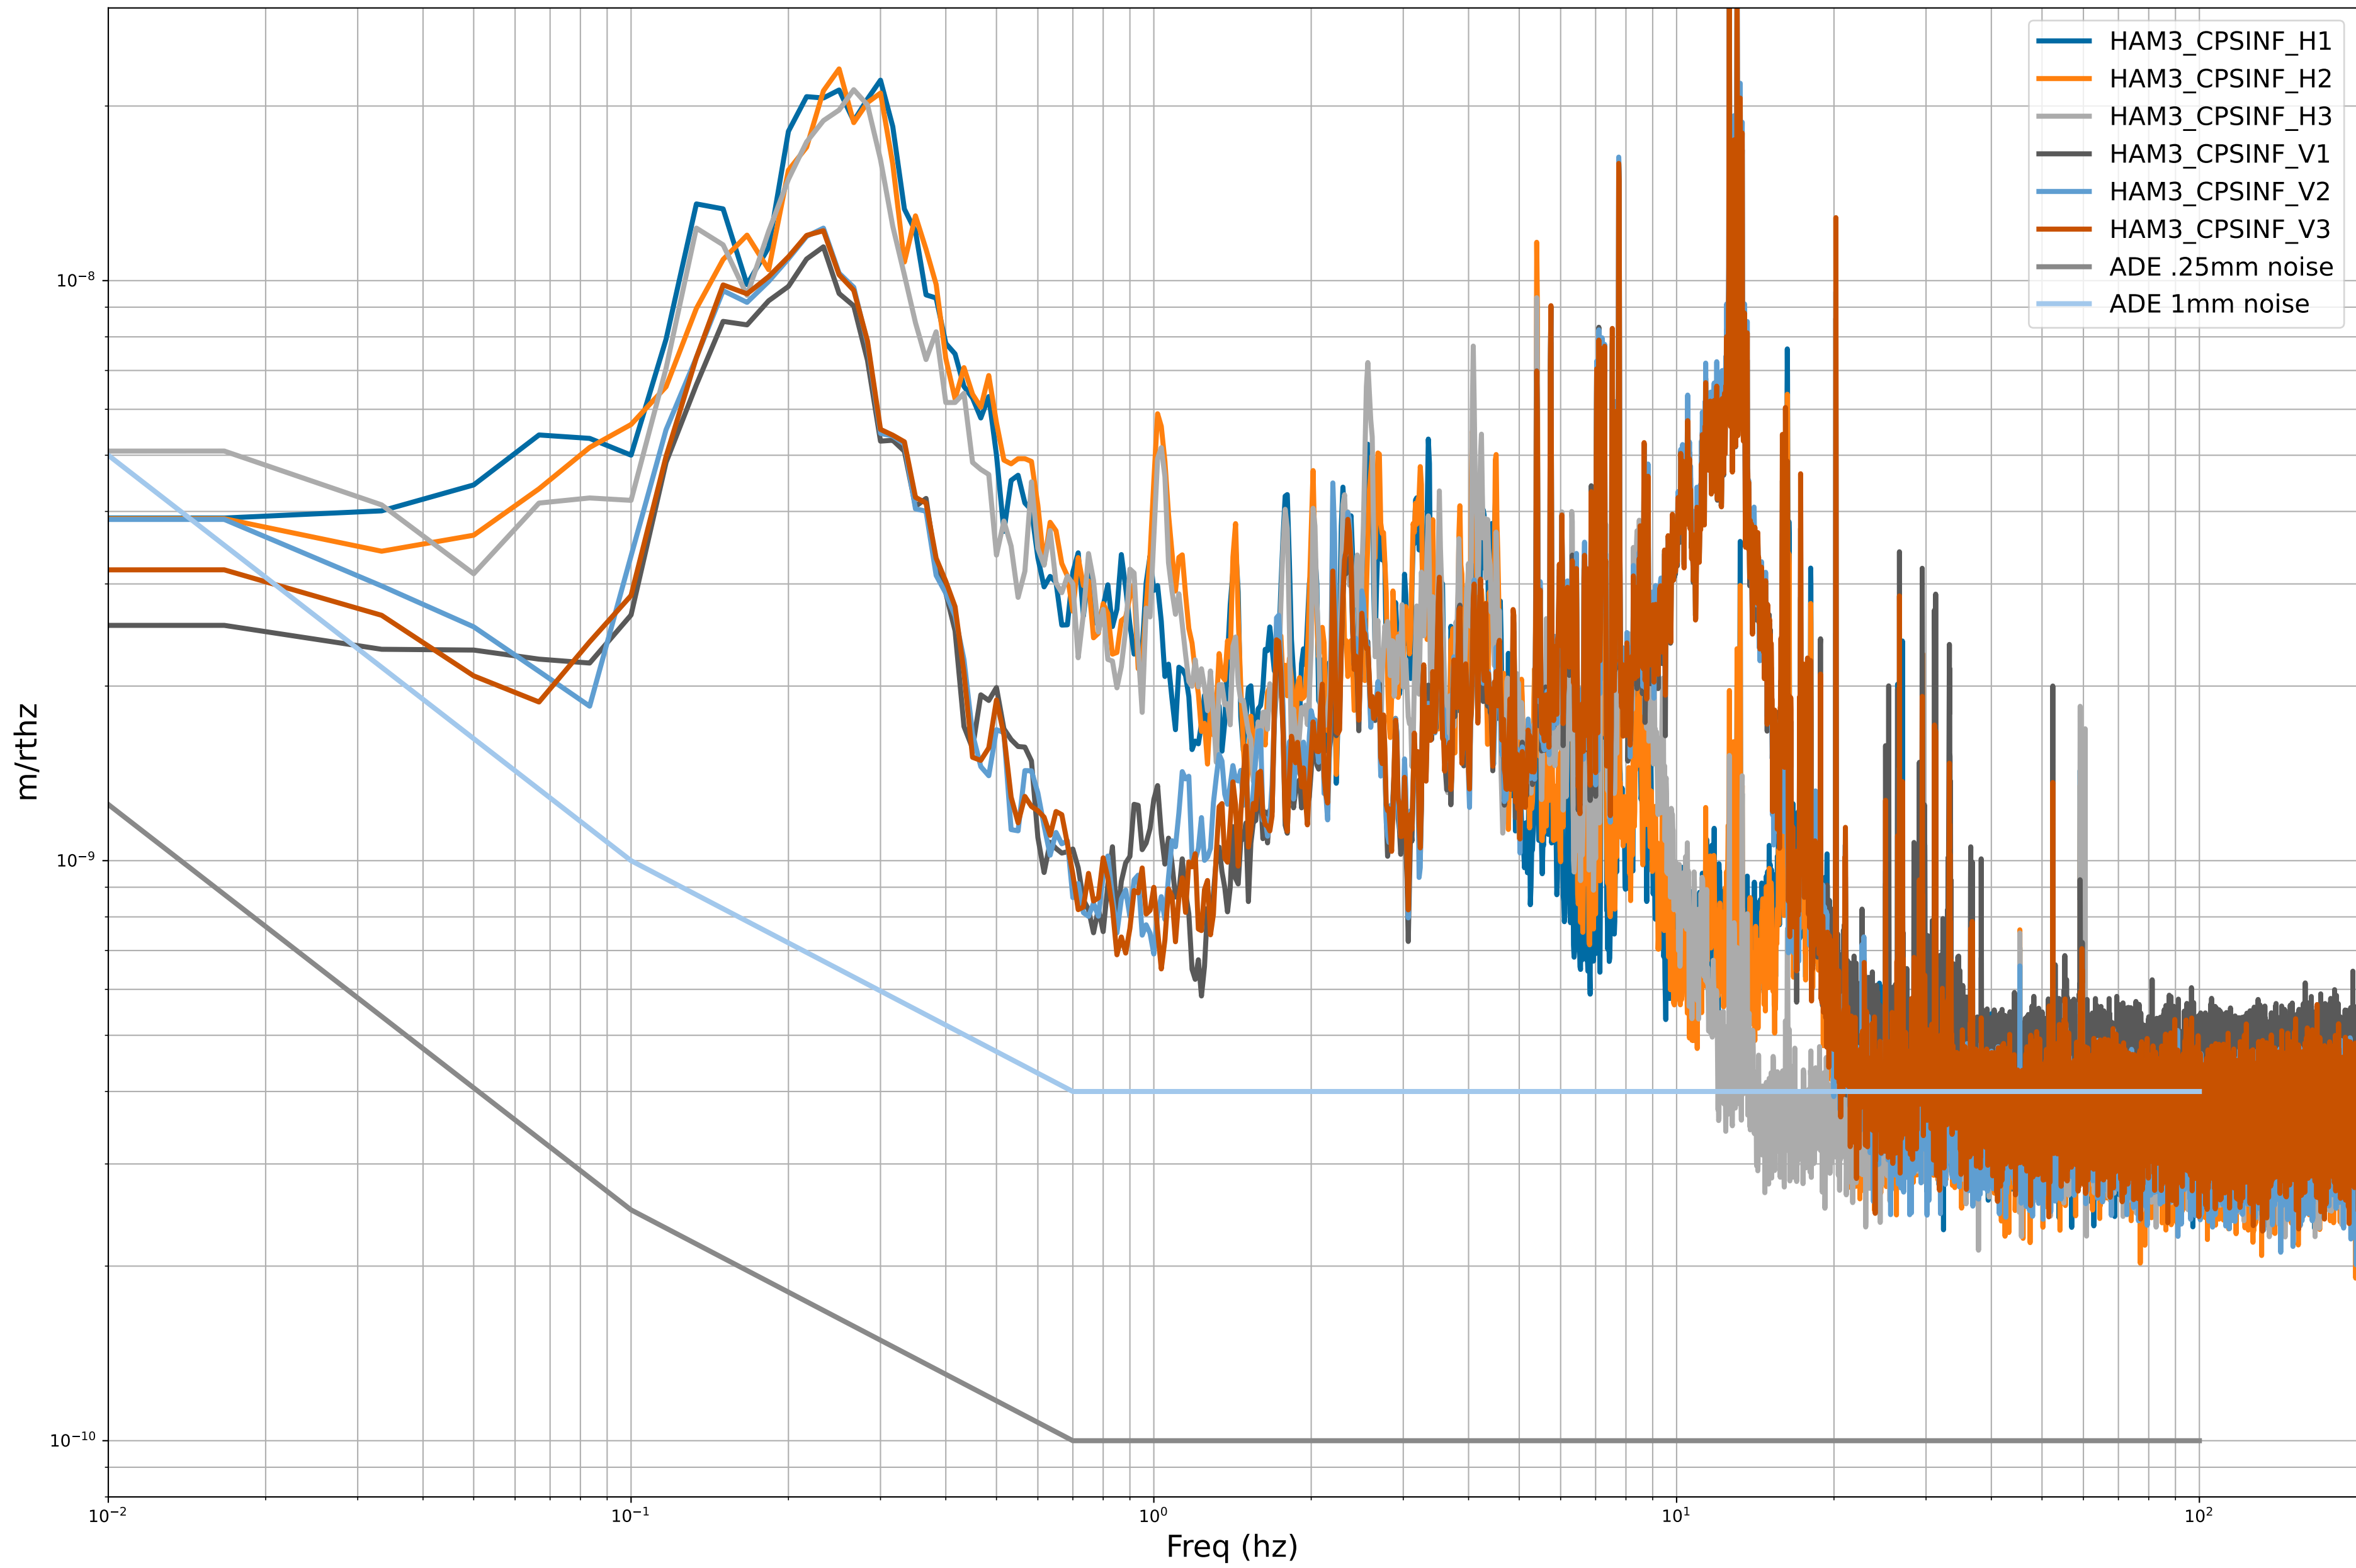

HAM2 CPS Spectra 1406973600 to 1406974200

calibration only >10hz

HAM3 CPS Spectra 1406973600 to 1406974200

calibration only >10hz

HAM4 CPS Spectra 1406973600 to 1406974200

calibration only >10hz

HAM5 CPS Spectra 1406973600 to 1406974200

calibration only >10hz

HAM6 CPS Spectra 1406973600 to 1406974200

calibration only >10hz

HAM7 CPS Spectra 1406973600 to 1406974200

HAM8 CPS Spectra 1406973600 to 1406974200

calibration only >10hz

CPS Spectra 1406973600 to 1406974200

calibration only >10hz

CPS Spectra 1406973600 to 1406974200

calibration only >10hz

CPS Spectra 1406973600 to 1406974200

calibration only >10hz

CPS Spectra 1406973600 to 1406974200

calibration only >10hz

CPS Spectra 1406973600 to 1406974200

calibration only >10hz