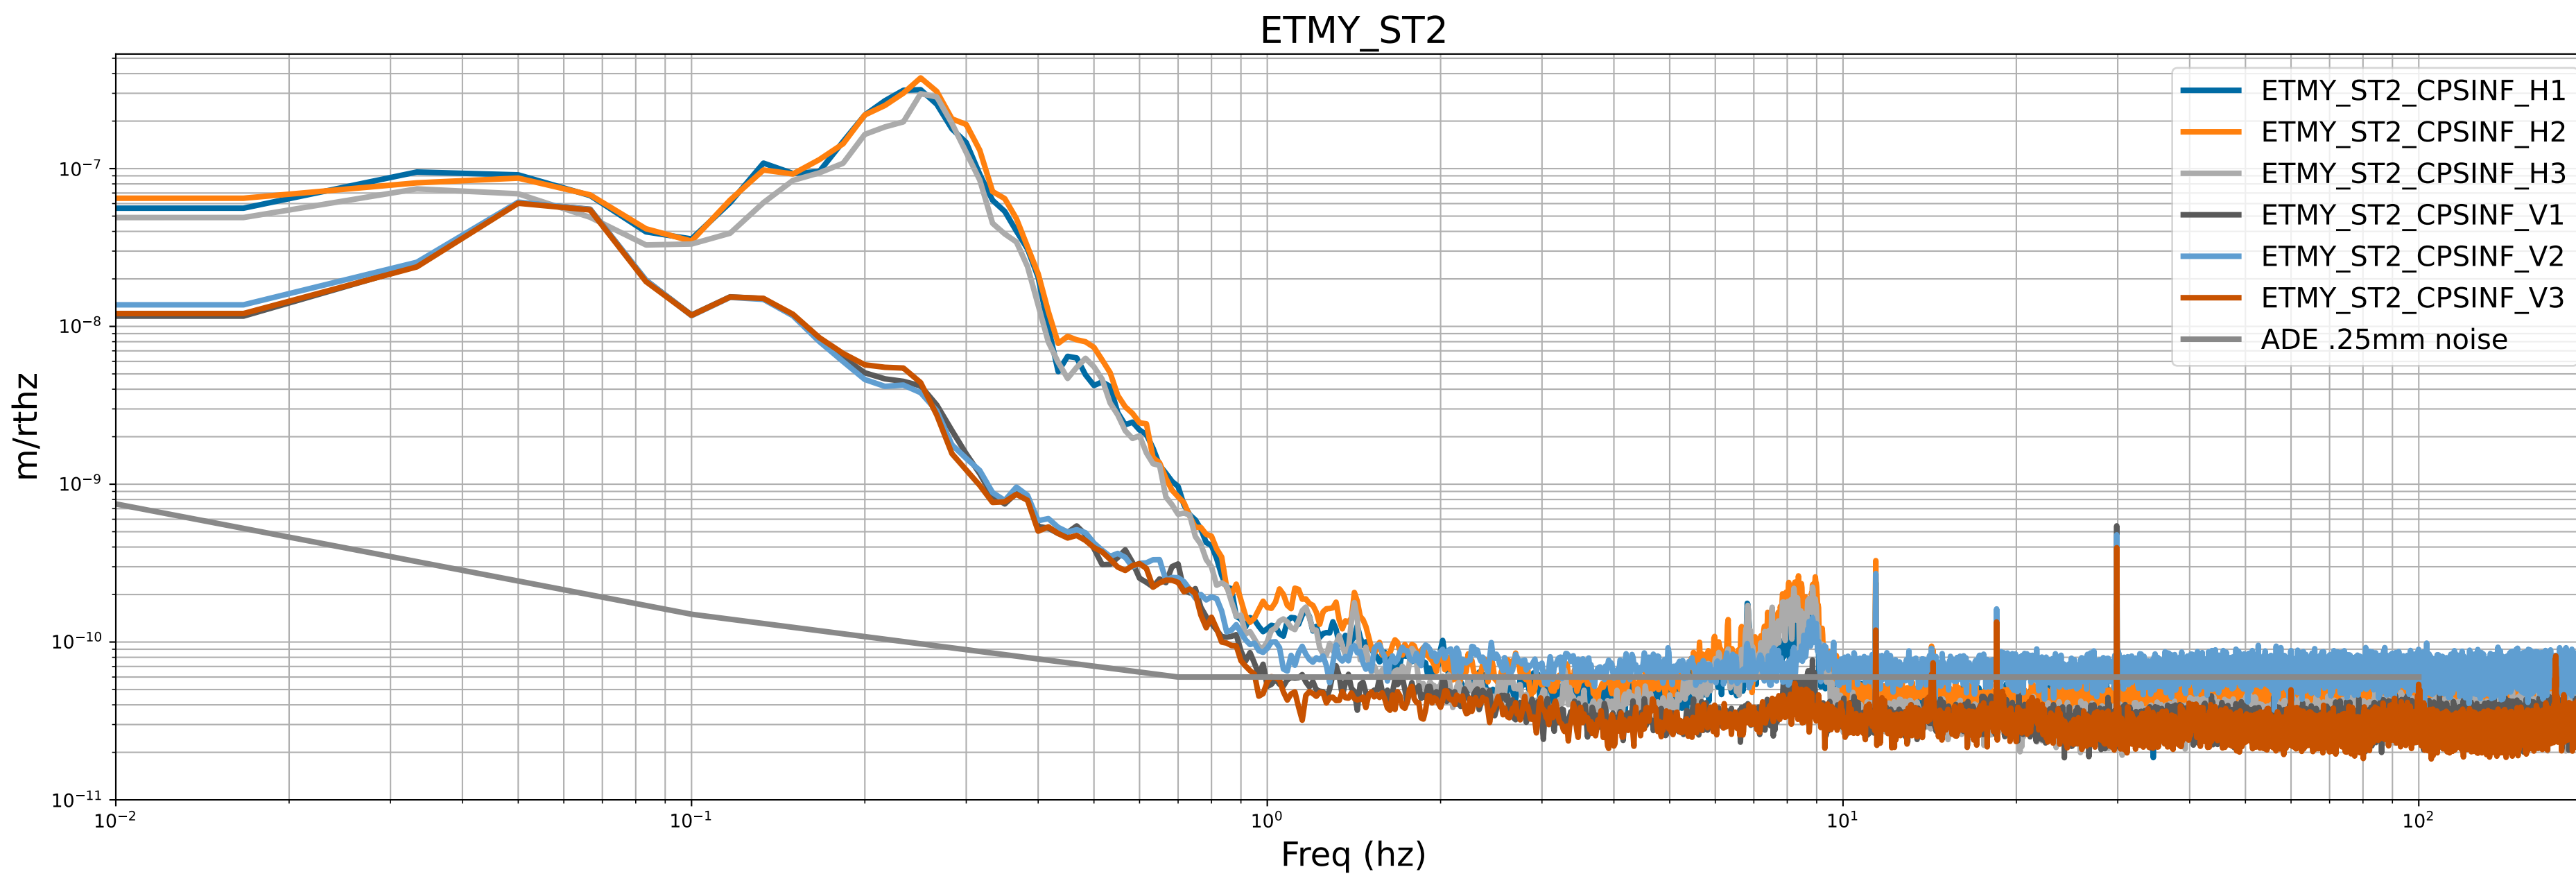

HAM2 CPS Spectra 1406973600 to 1406974200

calibration only >10hz

HAM3 CPS Spectra 1406973600 to 1406974200

calibration only >10hz

HAM4 CPS Spectra 1406973600 to 1406974200

calibration only >10hz

HAM5 CPS Spectra 1406973600 to 1406974200

calibration only >10hz

CPS Spectra 1406973600 to 1406974200

calibration only >10hz

CPS Spectra 1406973600 to 1406974200

calibration only >10hz

CPS Spectra 1406973600 to 1406974200

calibration only >10hz

CPS Spectra 1406973600 to 1406974200

calibration only >10hz