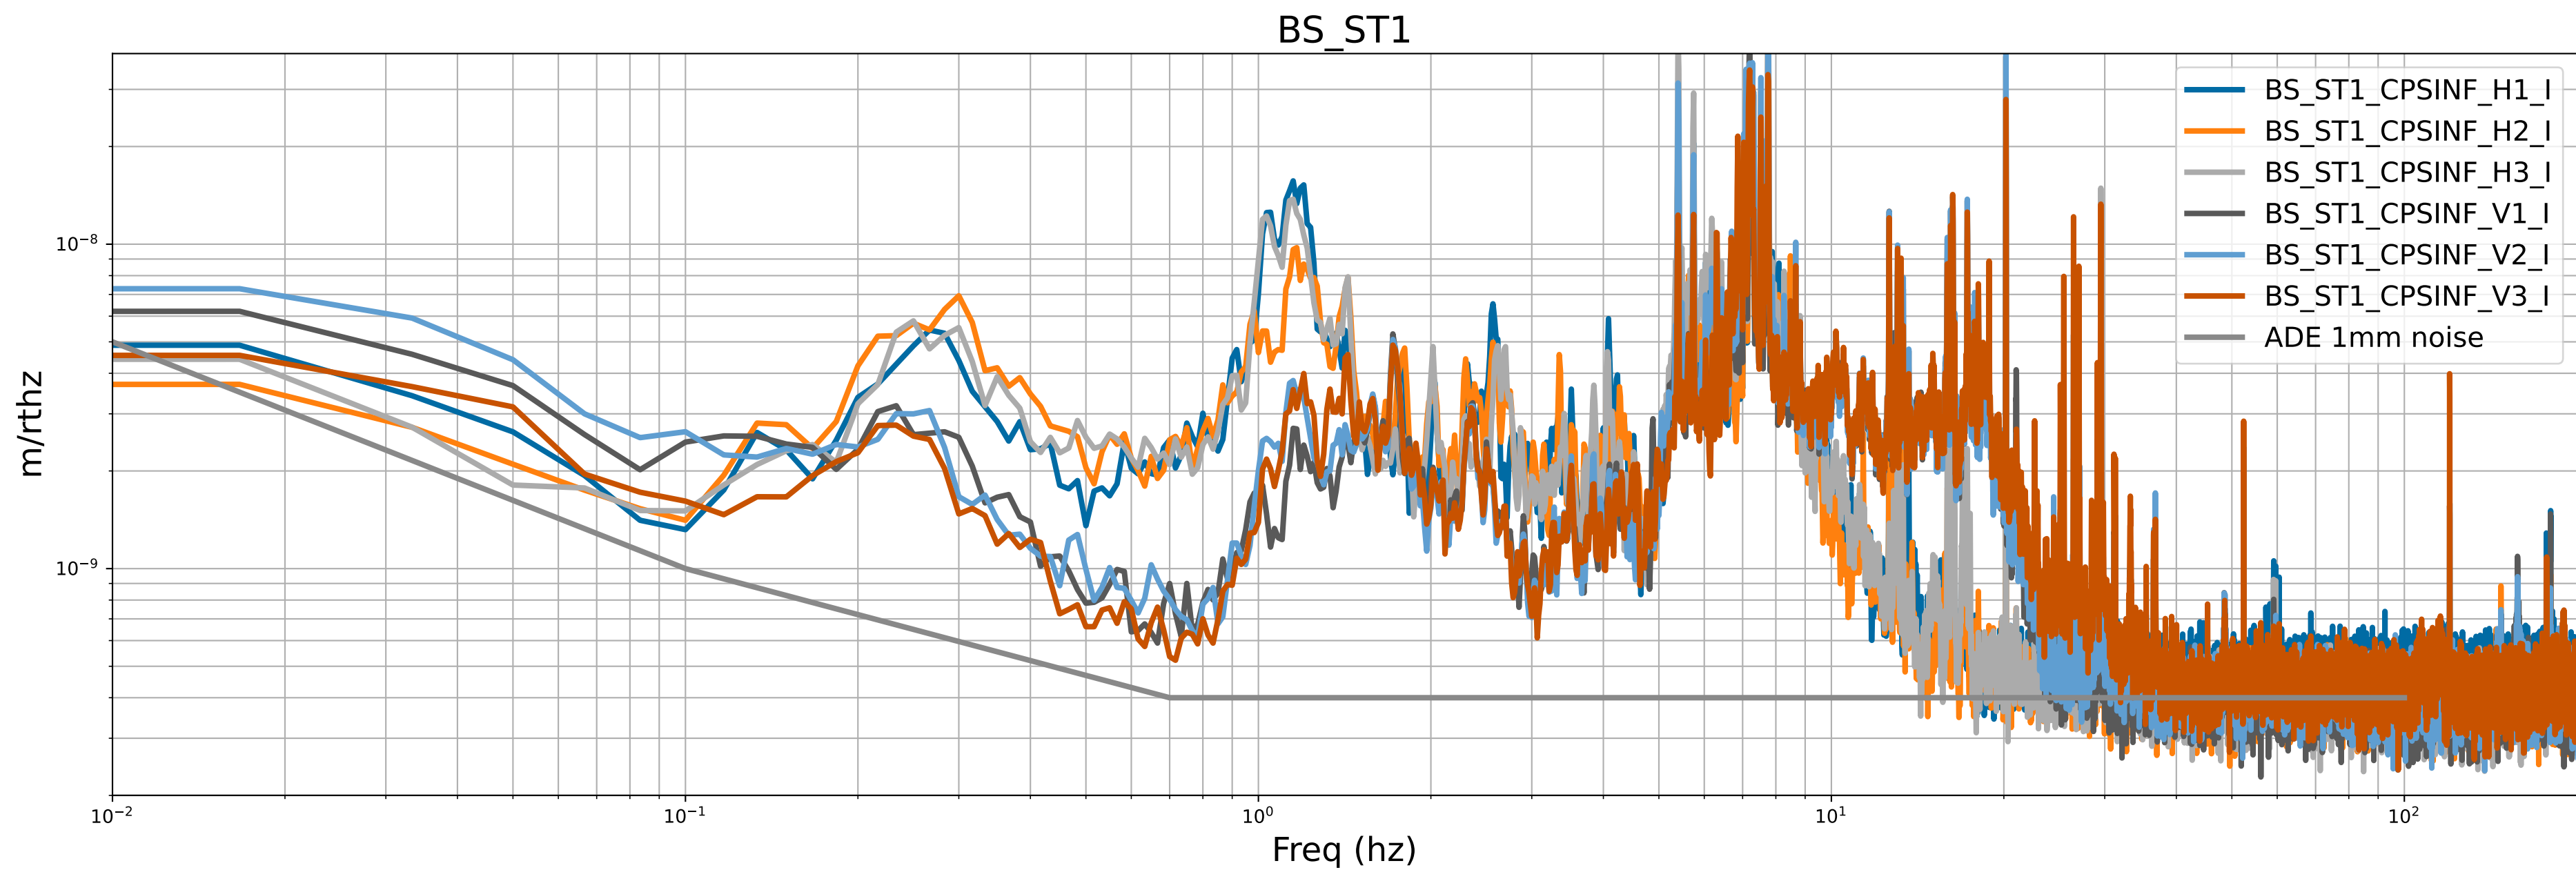

HAM2 CPS Spectra 1406973600 to 1406974200

calibration only >10hz

HAM3 CPS Spectra 1406973600 to 1406974200

calibration only >10hz

HAM4 CPS Spectra 1406973600 to 1406974200

calibration only >10hz

HAM5 CPS Spectra 1406973600 to 1406974200

calibration only >10hz

HAM6 CPS Spectra 1406973600 to 1406974200

calibration only >10hz

HAM7 CPS Spectra 1406973600 to 1406974200

HAM8 CPS Spectra 1406973600 to 1406974200

calibration only >10hz

CPS Spectra 1406973600 to 1406974200

calibration only >10hz

CPS Spectra 1406973600 to 1406974200

calibration only >10hz

CPS Spectra 1406973600 to 1406974200

calibration only >10hz

CPS Spectra 1406973600 to 1406974200

calibration only >10hz

CPS Spectra 1406973600 to 1406974200

calibration only >10hz