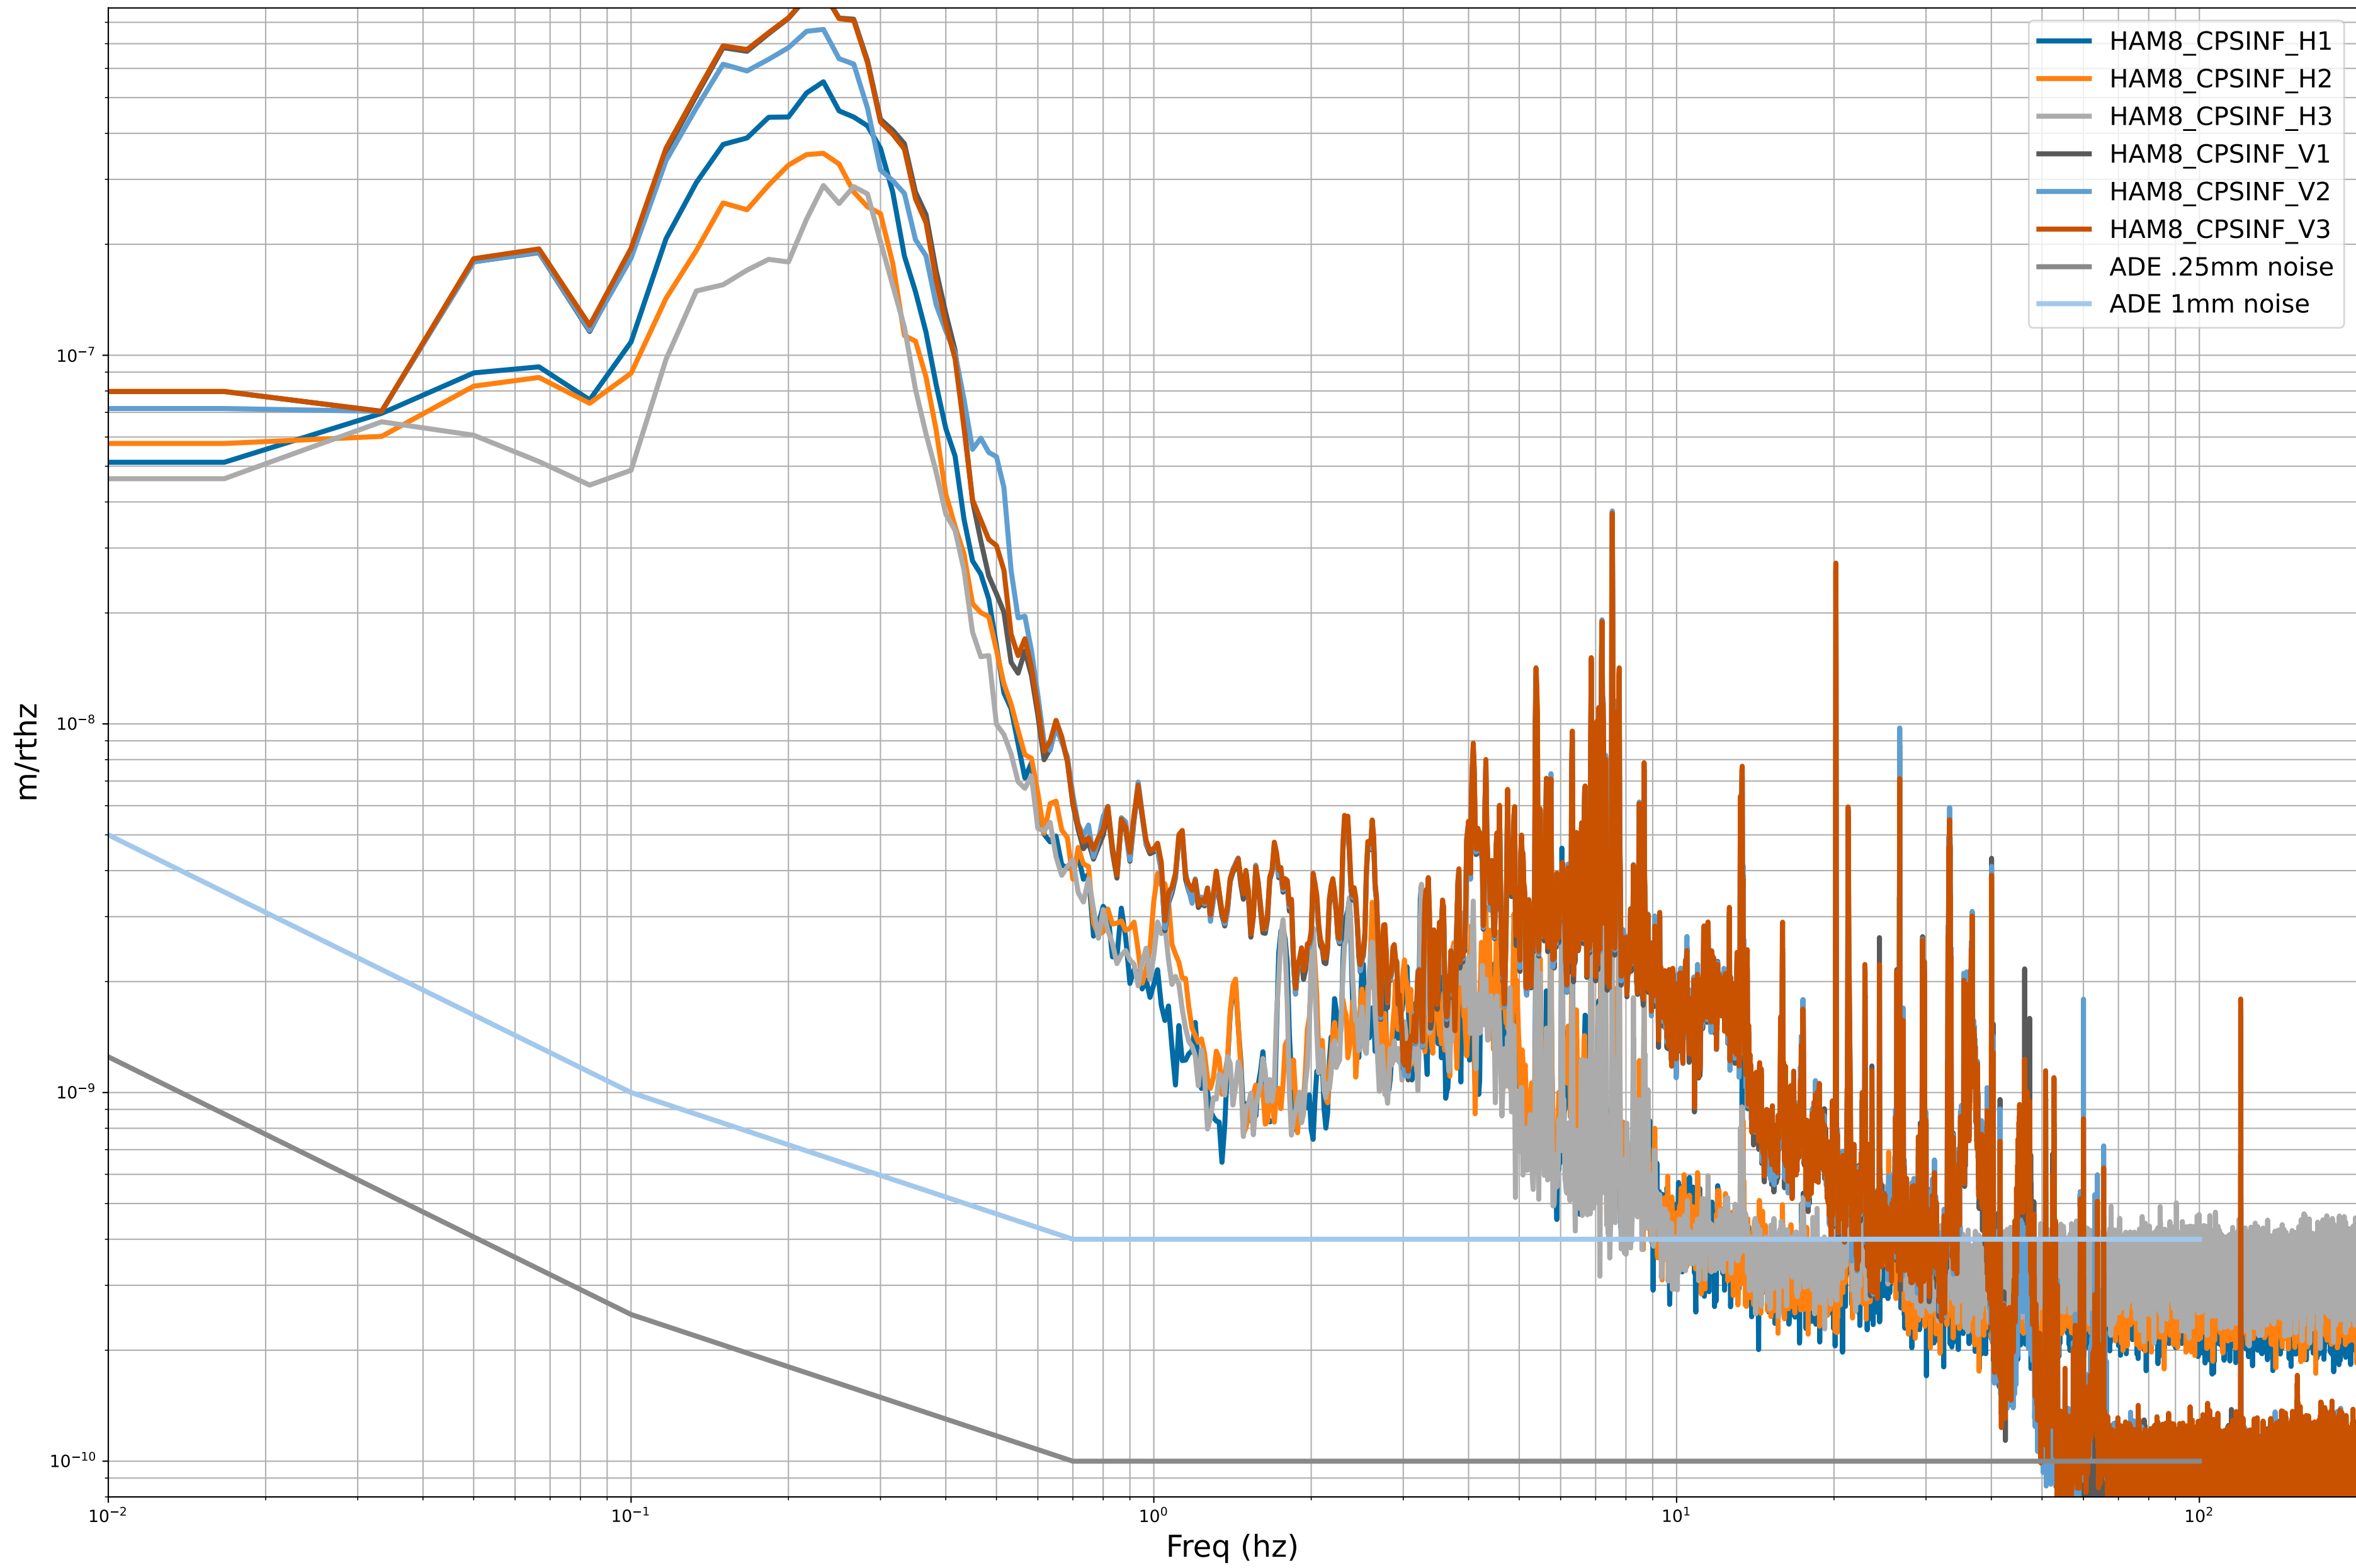

HAM2 CPS Spectra 1406973600 to 1406974200

calibration only >10hz

HAM3 CPS Spectra 1406973600 to 1406974200

calibration only >10hz

HAM4 CPS Spectra 1406973600 to 1406974200

calibration only >10hz

HAM5 CPS Spectra 1406973600 to 1406974200

calibration only >10hz

HAM6 CPS Spectra 1406973600 to 1406974200

calibration only >10hz

HAM7 CPS Spectra 1406973600 to 1406974200

HAM8 CPS Spectra 1406973600 to 1406974200

calibration only >10hz

CPS Spectra 1406973600 to 1406974200

calibration only >10hz

CPS Spectra 1406973600 to 1406974200

calibration only >10hz

CPS Spectra 1406973600 to 1406974200

calibration only >10hz

CPS Spectra 1406973600 to 1406974200

calibration only >10hz

CPS Spectra 1406973600 to 1406974200

calibration only >10hz