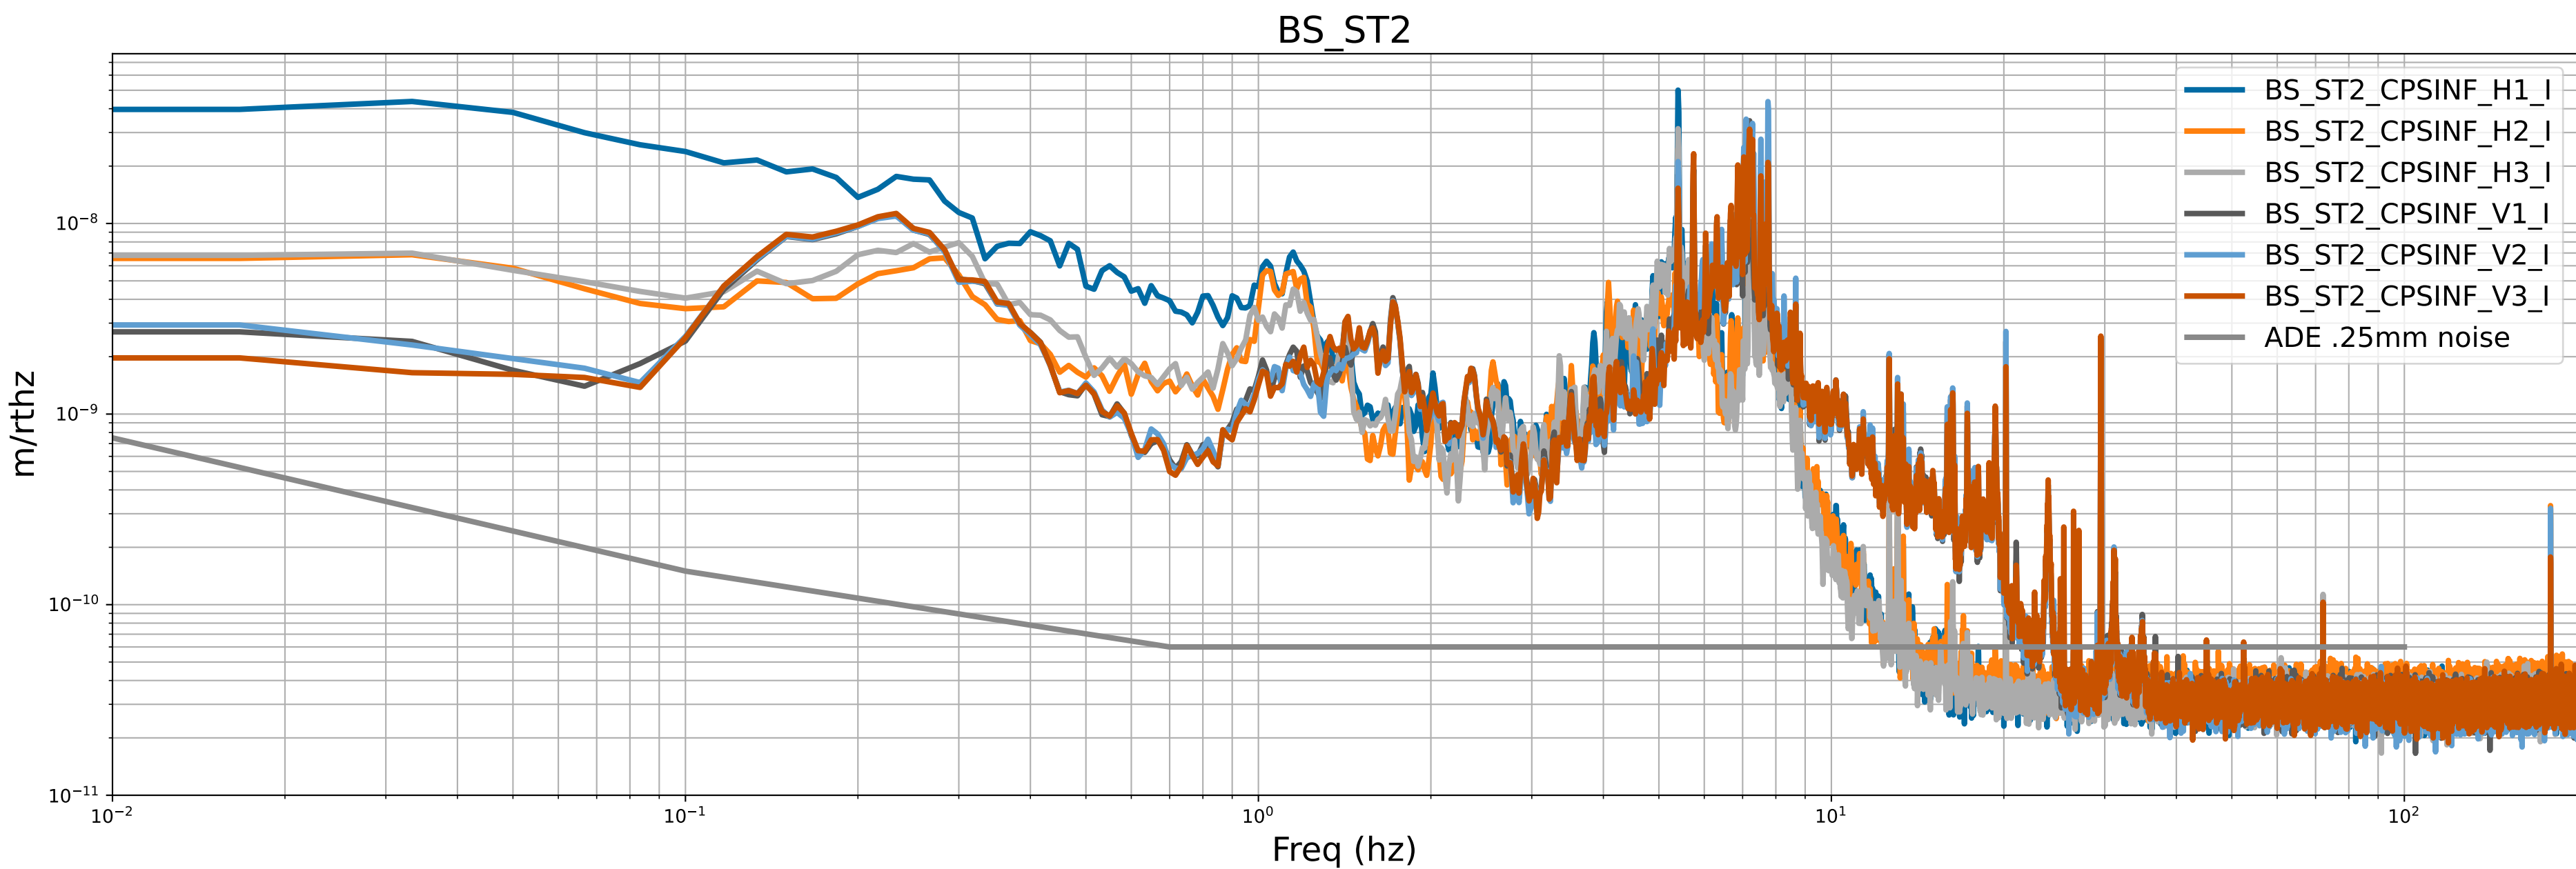

HAM2 CPS Spectra 1406973600 to 1406974200

calibration only >10hz

HAM3 CPS Spectra 1406973600 to 1406974200

calibration only >10hz

HAM4 CPS Spectra 1406973600 to 1406974200

calibration only >10hz

HAM5 CPS Spectra 1406973600 to 1406974200

calibration only >10hz

HAM6 CPS Spectra 1406973600 to 1406974200

calibration only >10hz

HAM7 CPS Spectra 1406973600 to 1406974200

HAM8 CPS Spectra 1406973600 to 1406974200

calibration only >10hz

CPS Spectra 1406973600 to 1406974200

calibration only >10hz

CPS Spectra 1406973600 to 1406974200

calibration only >10hz

CPS Spectra 1406973600 to 1406974200

calibration only >10hz

CPS Spectra 1406973600 to 1406974200

calibration only >10hz

CPS Spectra 1406973600 to 1406974200

calibration only >10hz