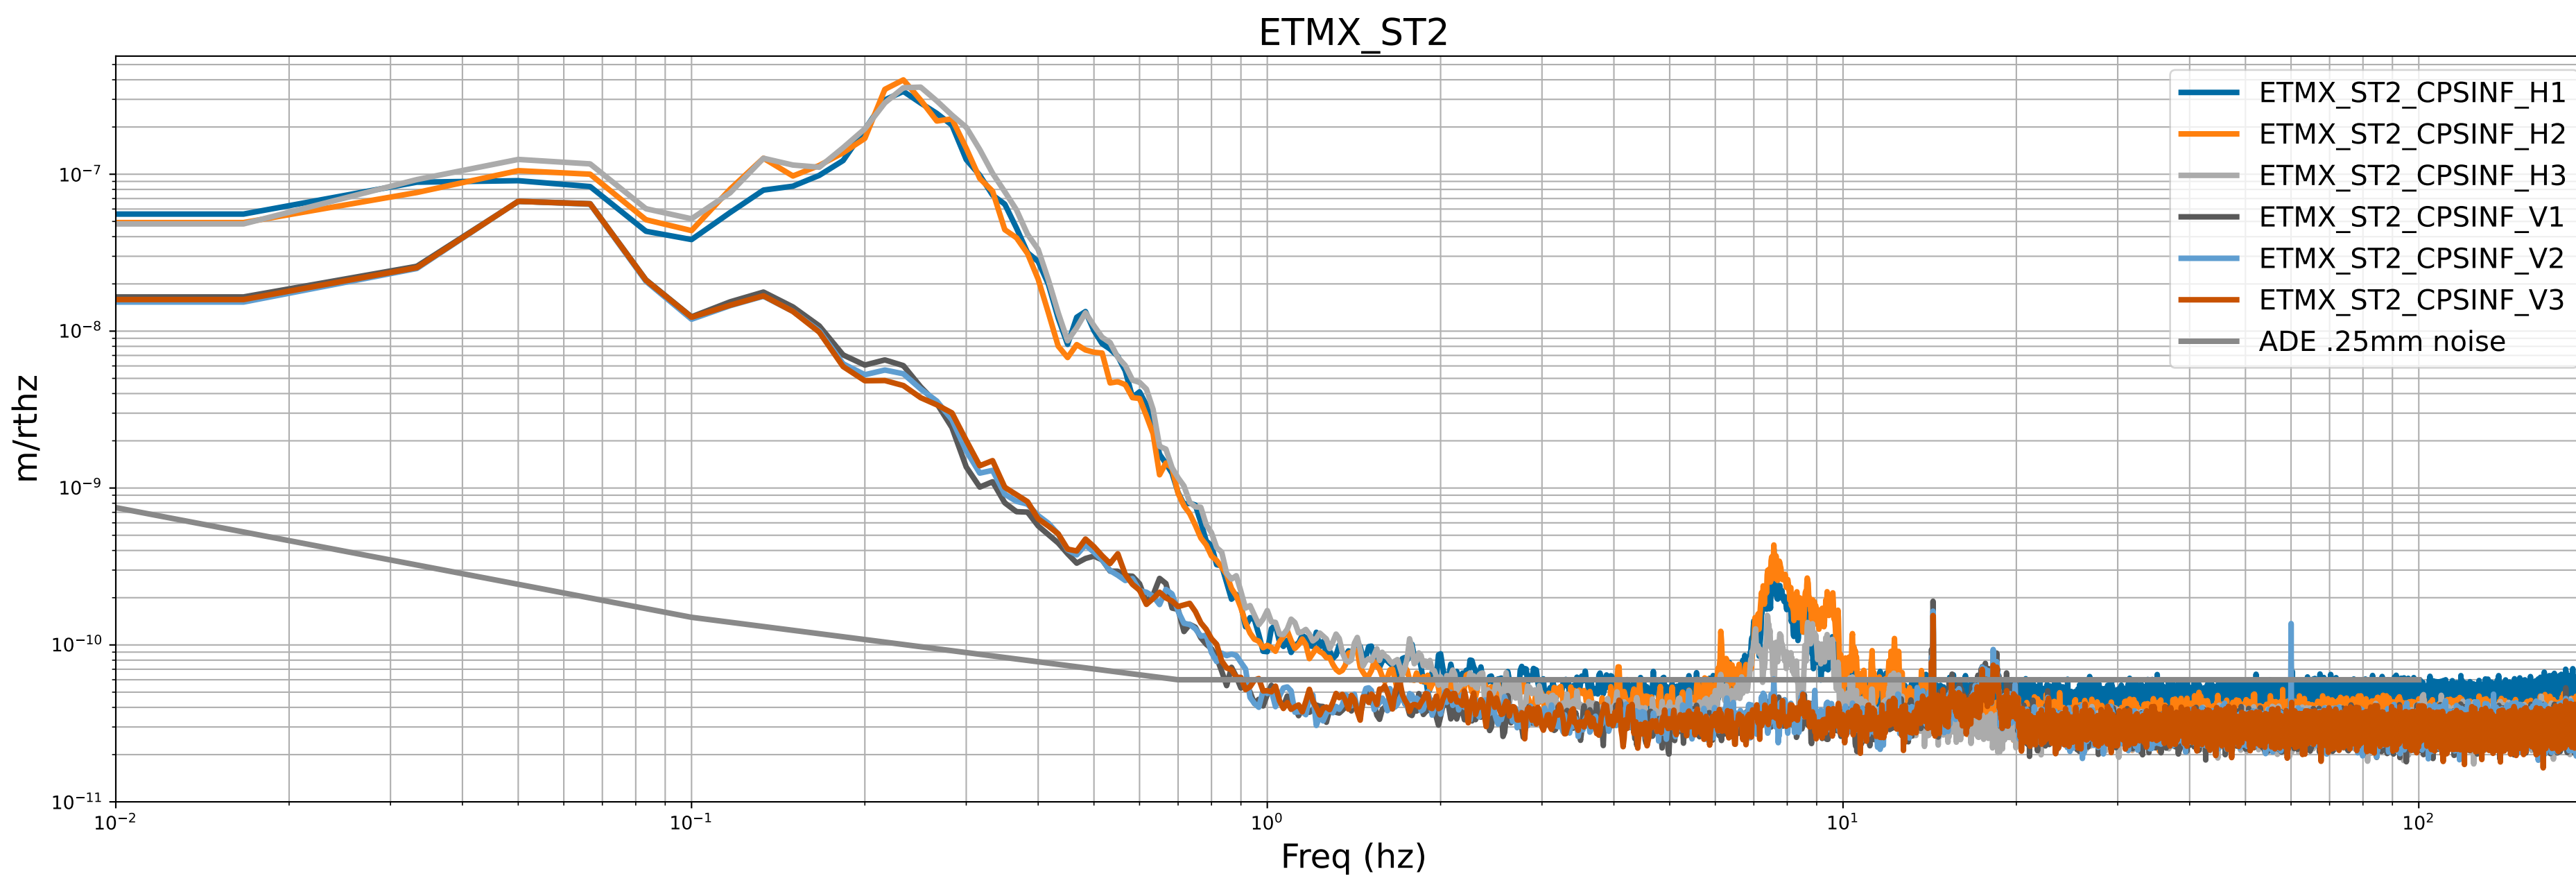

HAM2 CPS Spectra 1406973600 to 1406974200

calibration only >10hz

HAM3 CPS Spectra 1406973600 to 1406974200

calibration only >10hz

HAM4 CPS Spectra 1406973600 to 1406974200

calibration only >10hz

HAM5 CPS Spectra 1406973600 to 1406974200

calibration only >10hz

HAM6 CPS Spectra 1406973600 to 1406974200

calibration only >10hz

HAM7 CPS Spectra 1406973600 to 1406974200

HAM8 CPS Spectra 1406973600 to 1406974200

calibration only >10hz

CPS Spectra 1406973600 to 1406974200

calibration only >10hz

CPS Spectra 1406973600 to 1406974200

calibration only >10hz

CPS Spectra 1406973600 to 1406974200

calibration only >10hz

CPS Spectra 1406973600 to 1406974200

calibration only >10hz

CPS Spectra 1406973600 to 1406974200

calibration only >10hz