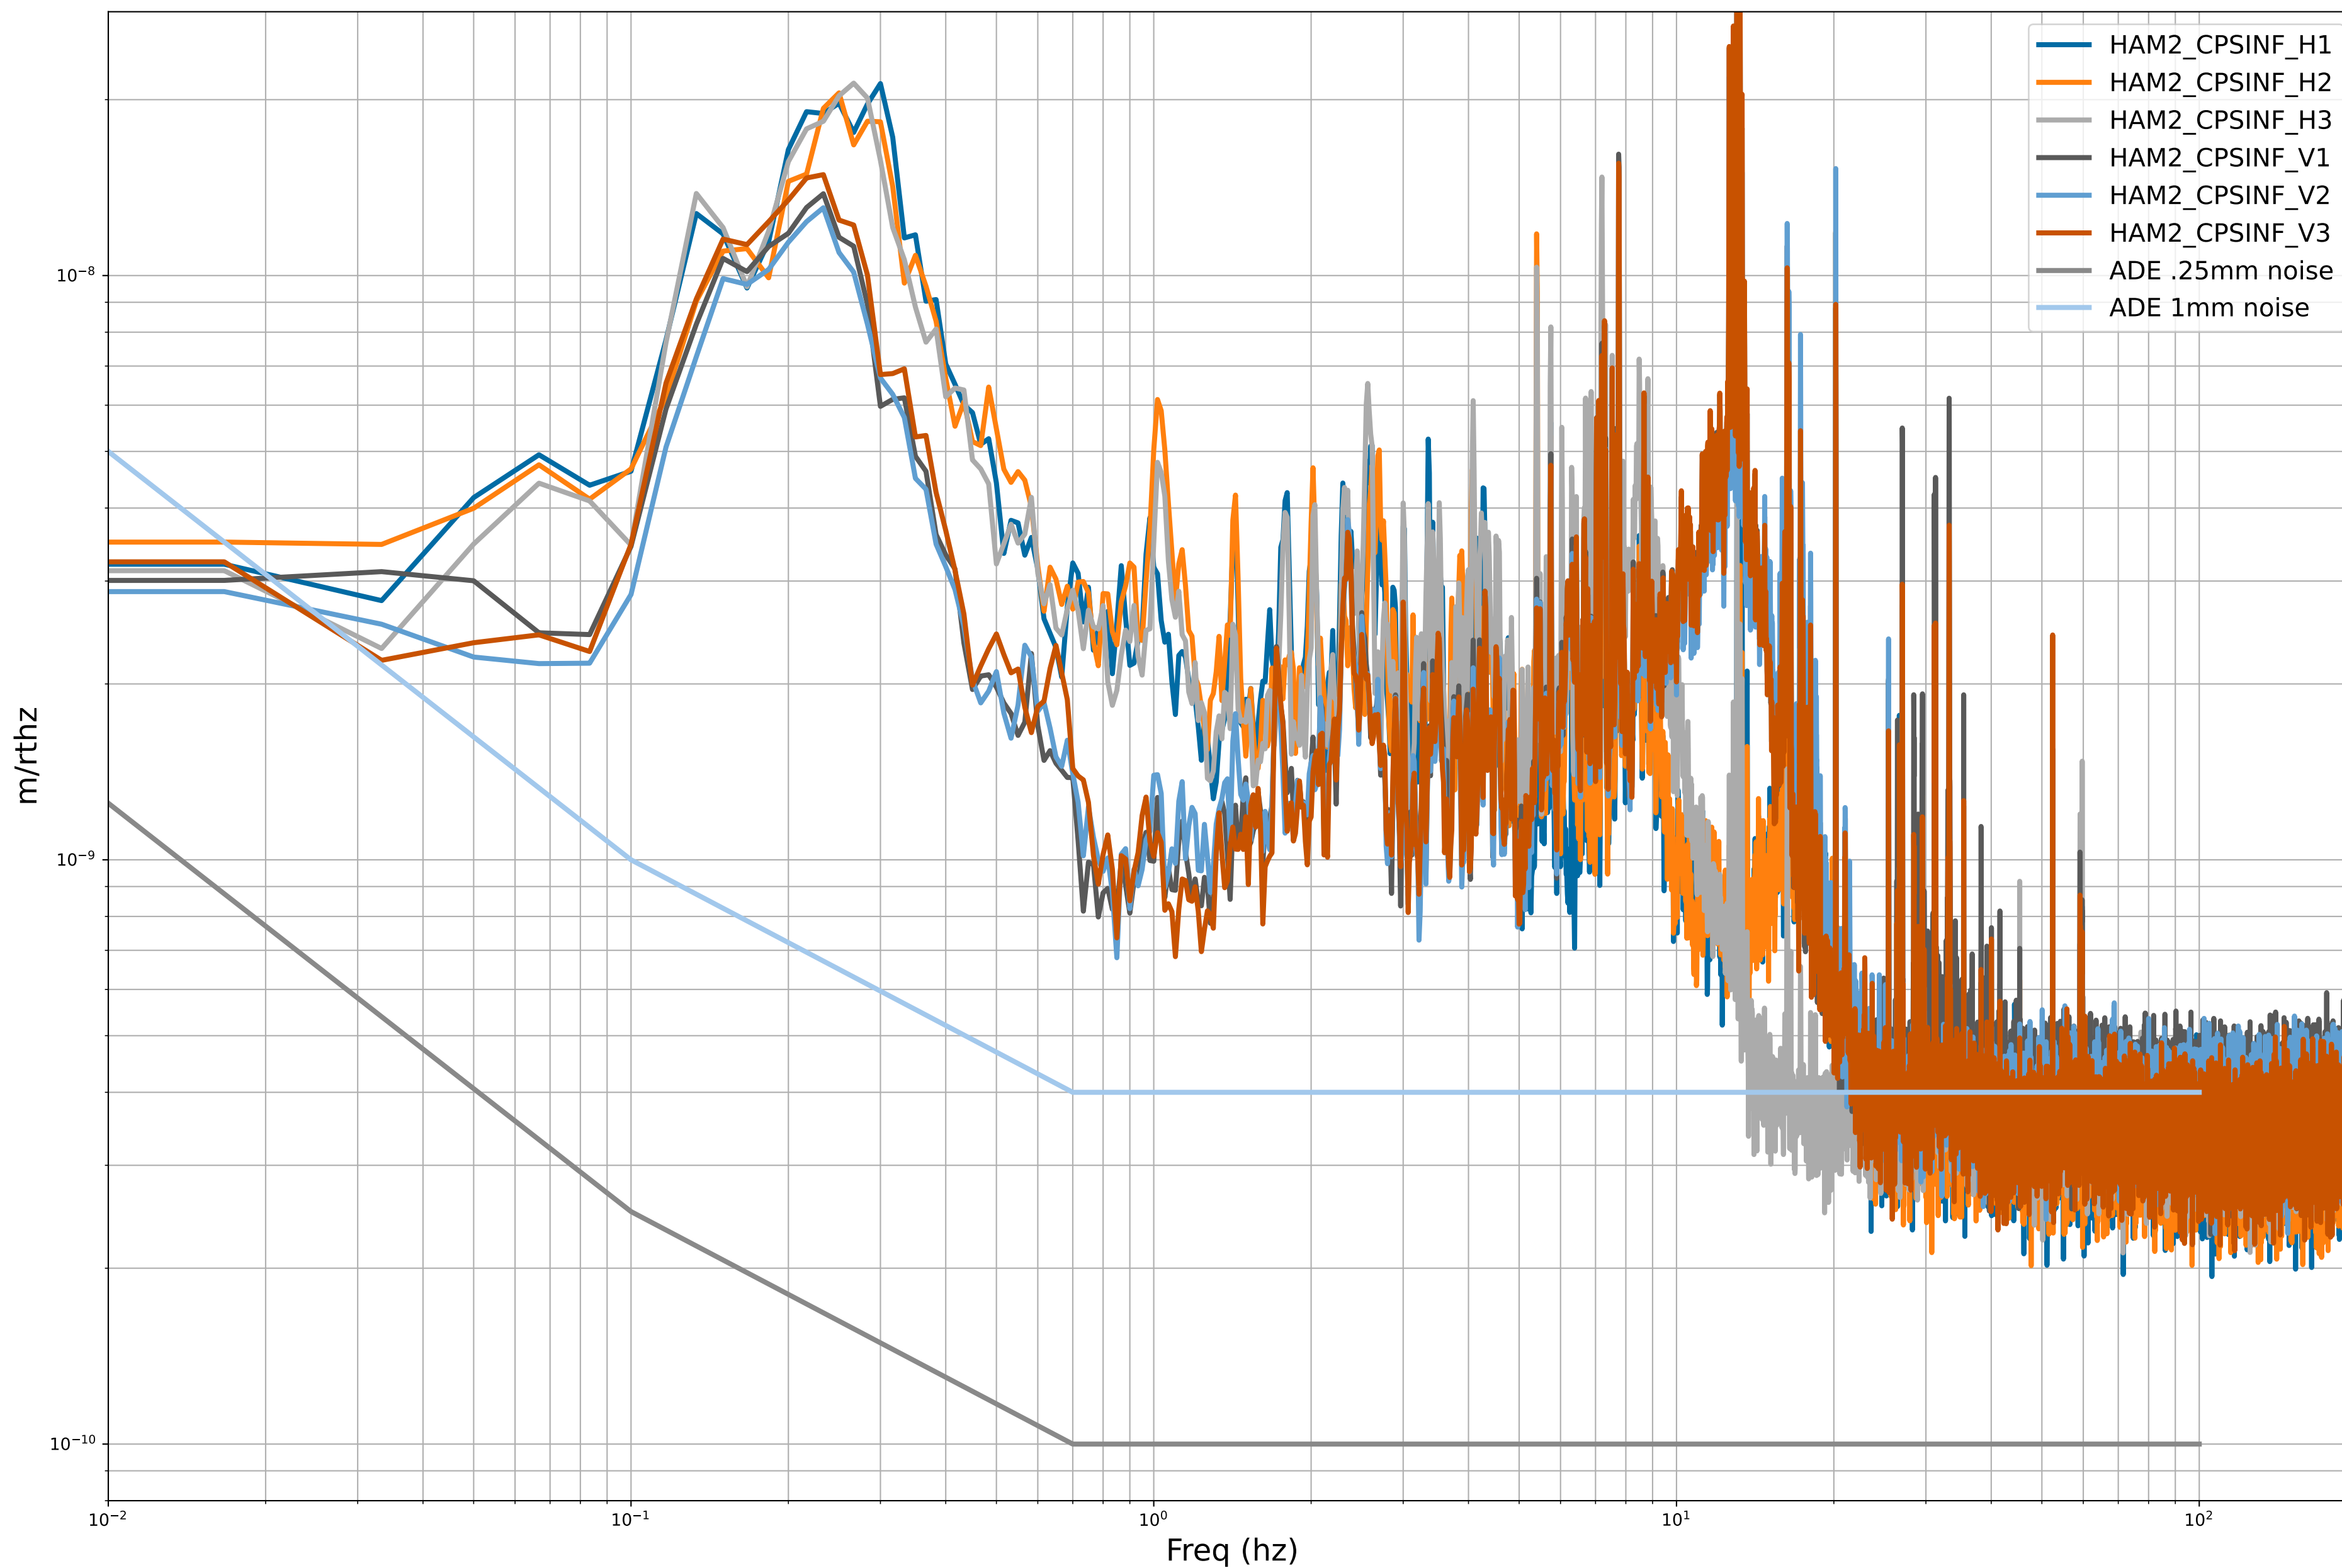

HAM2 CPS Spectra 1406973600 to 1406974200

calibration only >10hz

HAM3 CPS Spectra 1406973600 to 1406974200

calibration only >10hz

HAM4 CPS Spectra 1406973600 to 1406974200

calibration only >10hz

HAM5 CPS Spectra 1406973600 to 1406974200

calibration only >10hz

HAM6 CPS Spectra 1406973600 to 1406974200

calibration only >10hz

HAM7 CPS Spectra 1406973600 to 1406974200

HAM8 CPS Spectra 1406973600 to 1406974200

calibration only >10hz

CPS Spectra 1406973600 to 1406974200

calibration only >10hz

CPS Spectra 1406973600 to 1406974200

calibration only >10hz

CPS Spectra 1406973600 to 1406974200

calibration only >10hz

CPS Spectra 1406973600 to 1406974200

calibration only >10hz

CPS Spectra 1406973600 to 1406974200