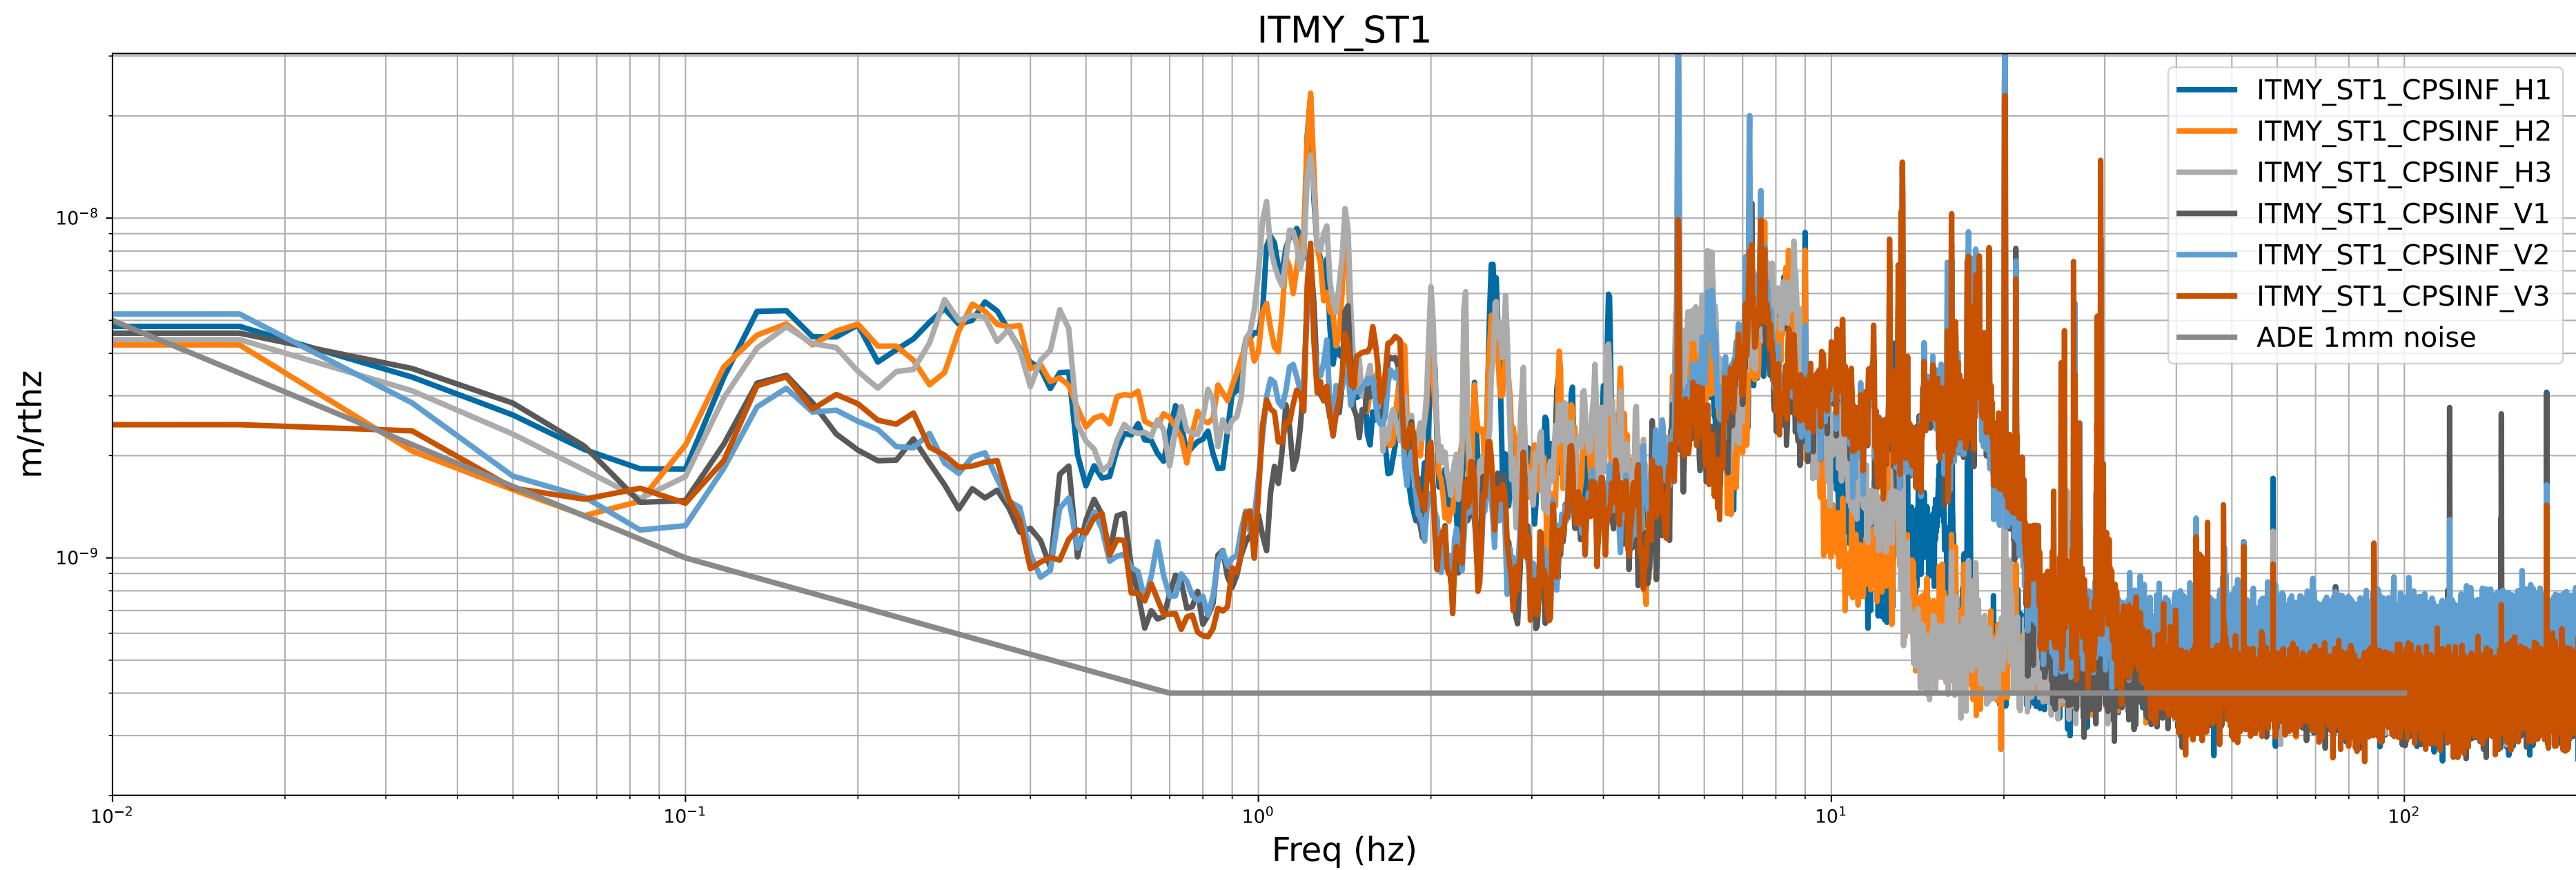

HAM2 CPS Spectra 1408096800 to 1408097400

calibration only >10hz

HAM3 CPS Spectra 1408096800 to 1408097400

calibration only >10hz

HAM4 CPS Spectra 1408096800 to 1408097400

calibration only >10hz

HAM5 CPS Spectra 1408096800 to 1408097400

calibration only >10hz

HAM6 CPS Spectra 1408096800 to 1408097400

calibration only >10hz

HAM7 CPS Spectra 1408096800 to 1408097400

calibration only >10hz

HAM8 CPS Spectra 1408096800 to 1408097400

calibration only >10hz

CPS Spectra 1408096800 to 1408097400

ITMX_ST1

ITMX_ST2

calibration only >10hz

CPS Spectra 1408096800 to 1408097400

calibration only >10hz

CPS Spectra 1408096800 to 1408097400

calibration only >10hz

CPS Spectra 1408096800 to 1408097400

calibration only >10hz

CPS Spectra 1408096800 to 1408097400

calibration only >10hz