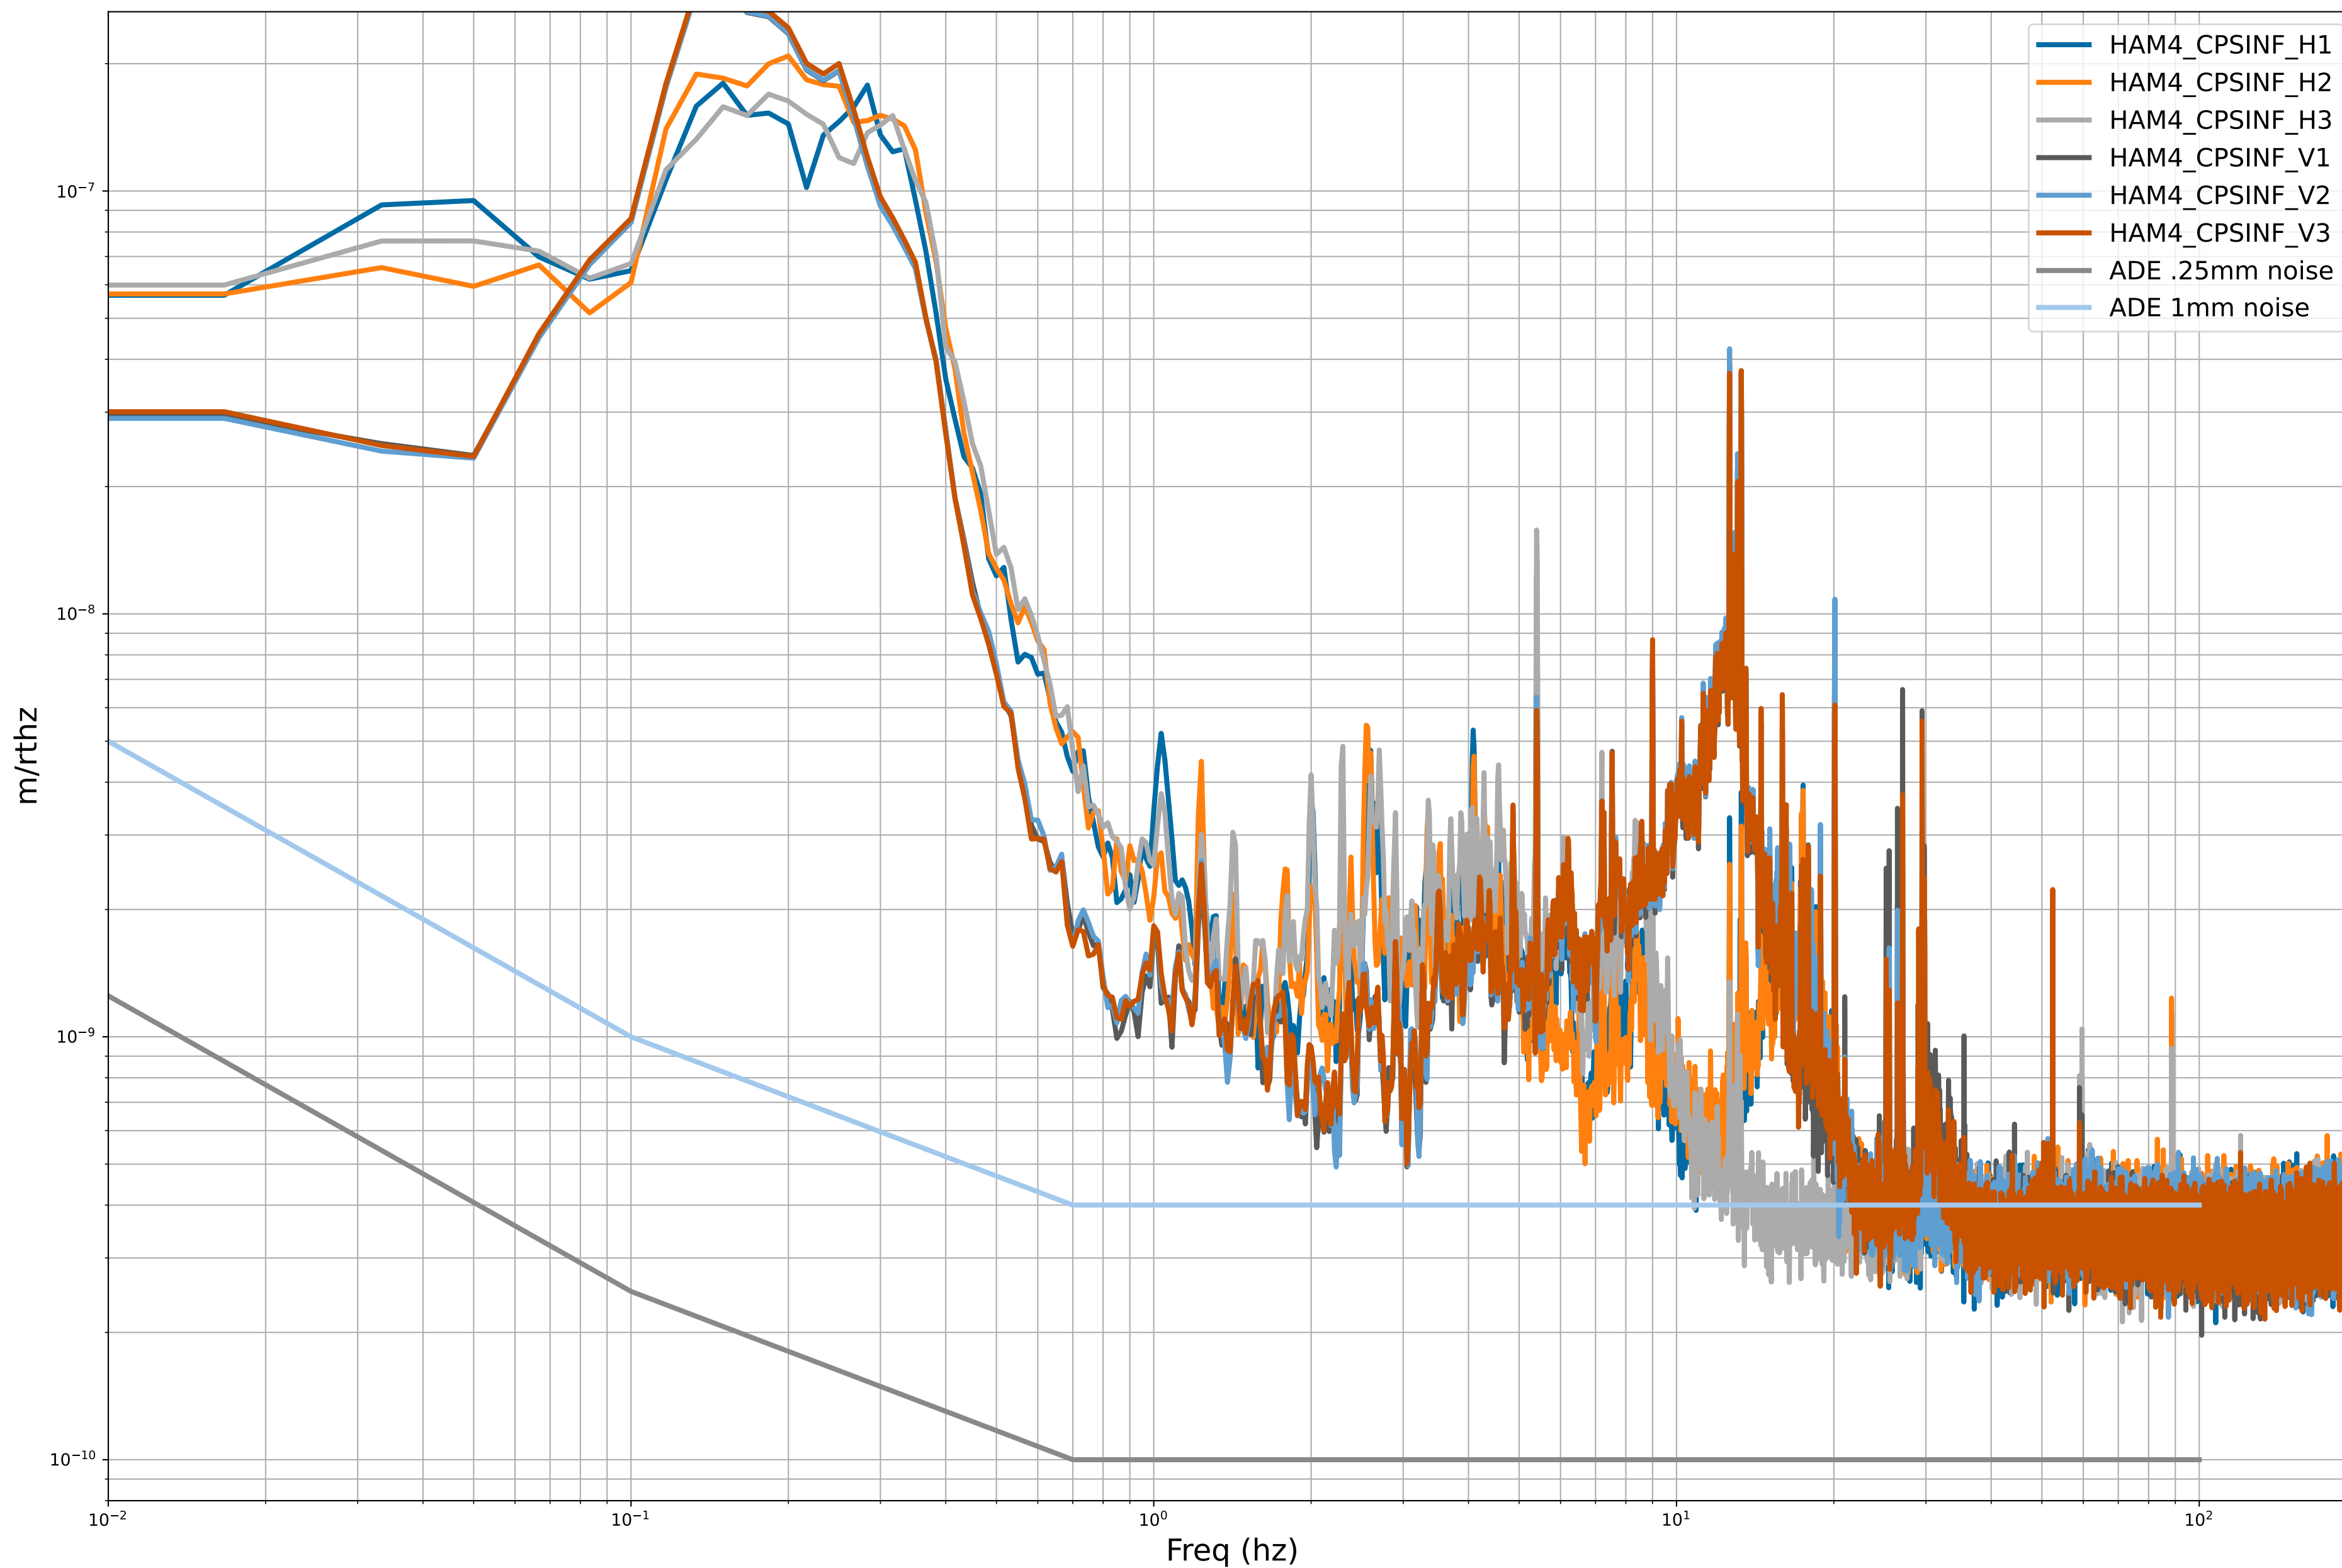

HAM2 CPS Spectra 1408096800 to 1408097400

calibration only >10hz

HAM3 CPS Spectra 1408096800 to 1408097400

calibration only >10hz

HAM4 CPS Spectra 1408096800 to 1408097400

calibration only >10hz

HAM5 CPS Spectra 1408096800 to 1408097400

calibration only >10hz

HAM6 CPS Spectra 1408096800 to 1408097400

calibration only >10hz

HAM7 CPS Spectra 1408096800 to 1408097400

calibration only >10hz

HAM8 CPS Spectra 1408096800 to 1408097400

calibration only >10hz

CPS Spectra 1408096800 to 1408097400

ITMX_ST1

ITMX_ST2

calibration only >10hz

CPS Spectra 1408096800 to 1408097400

calibration only >10hz

CPS Spectra 1408096800 to 1408097400

calibration only >10hz

CPS Spectra 1408096800 to 1408097400

calibration only >10hz

CPS Spectra 1408096800 to 1408097400

calibration only >10hz