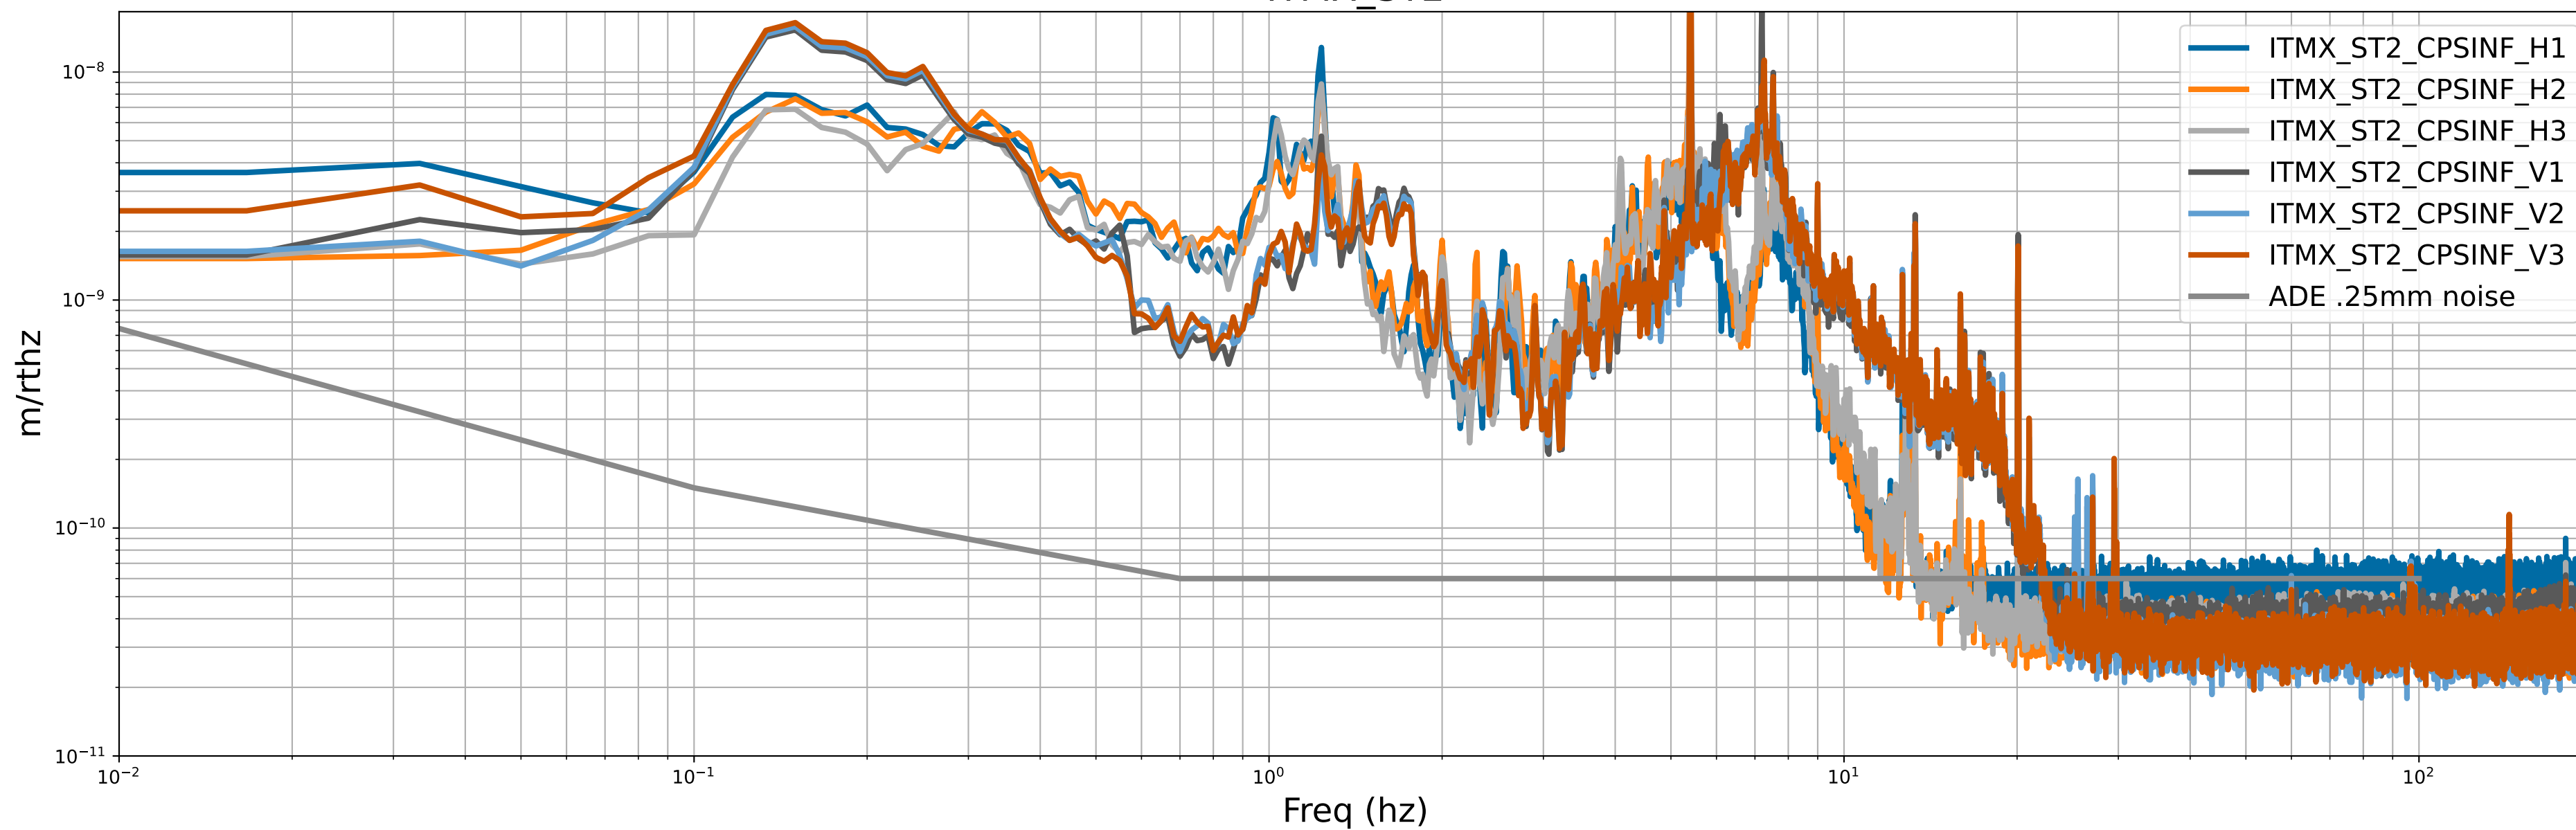

HAM2 CPS Spectra 1408096800 to 1408097400

calibration only >10hz

HAM3 CPS Spectra 1408096800 to 1408097400

calibration only >10hz

HAM4 CPS Spectra 1408096800 to 1408097400

calibration only >10hz

HAM5 CPS Spectra 1408096800 to 1408097400

calibration only >10hz

HAM6 CPS Spectra 1408096800 to 1408097400

calibration only >10hz

HAM7 CPS Spectra 1408096800 to 1408097400

calibration only >10hz

HAM8 CPS Spectra 1408096800 to 1408097400

calibration only >10hz

CPS Spectra 1408096800 to 1408097400

ITMX_ST1

ITMX_ST2

calibration only >10hz

CPS Spectra 1408096800 to 1408097400

calibration only >10hz

CPS Spectra 1408096800 to 1408097400

calibration only >10hz

CPS Spectra 1408096800 to 1408097400

calibration only >10hz

CPS Spectra 1408096800 to 1408097400

calibration only >10hz