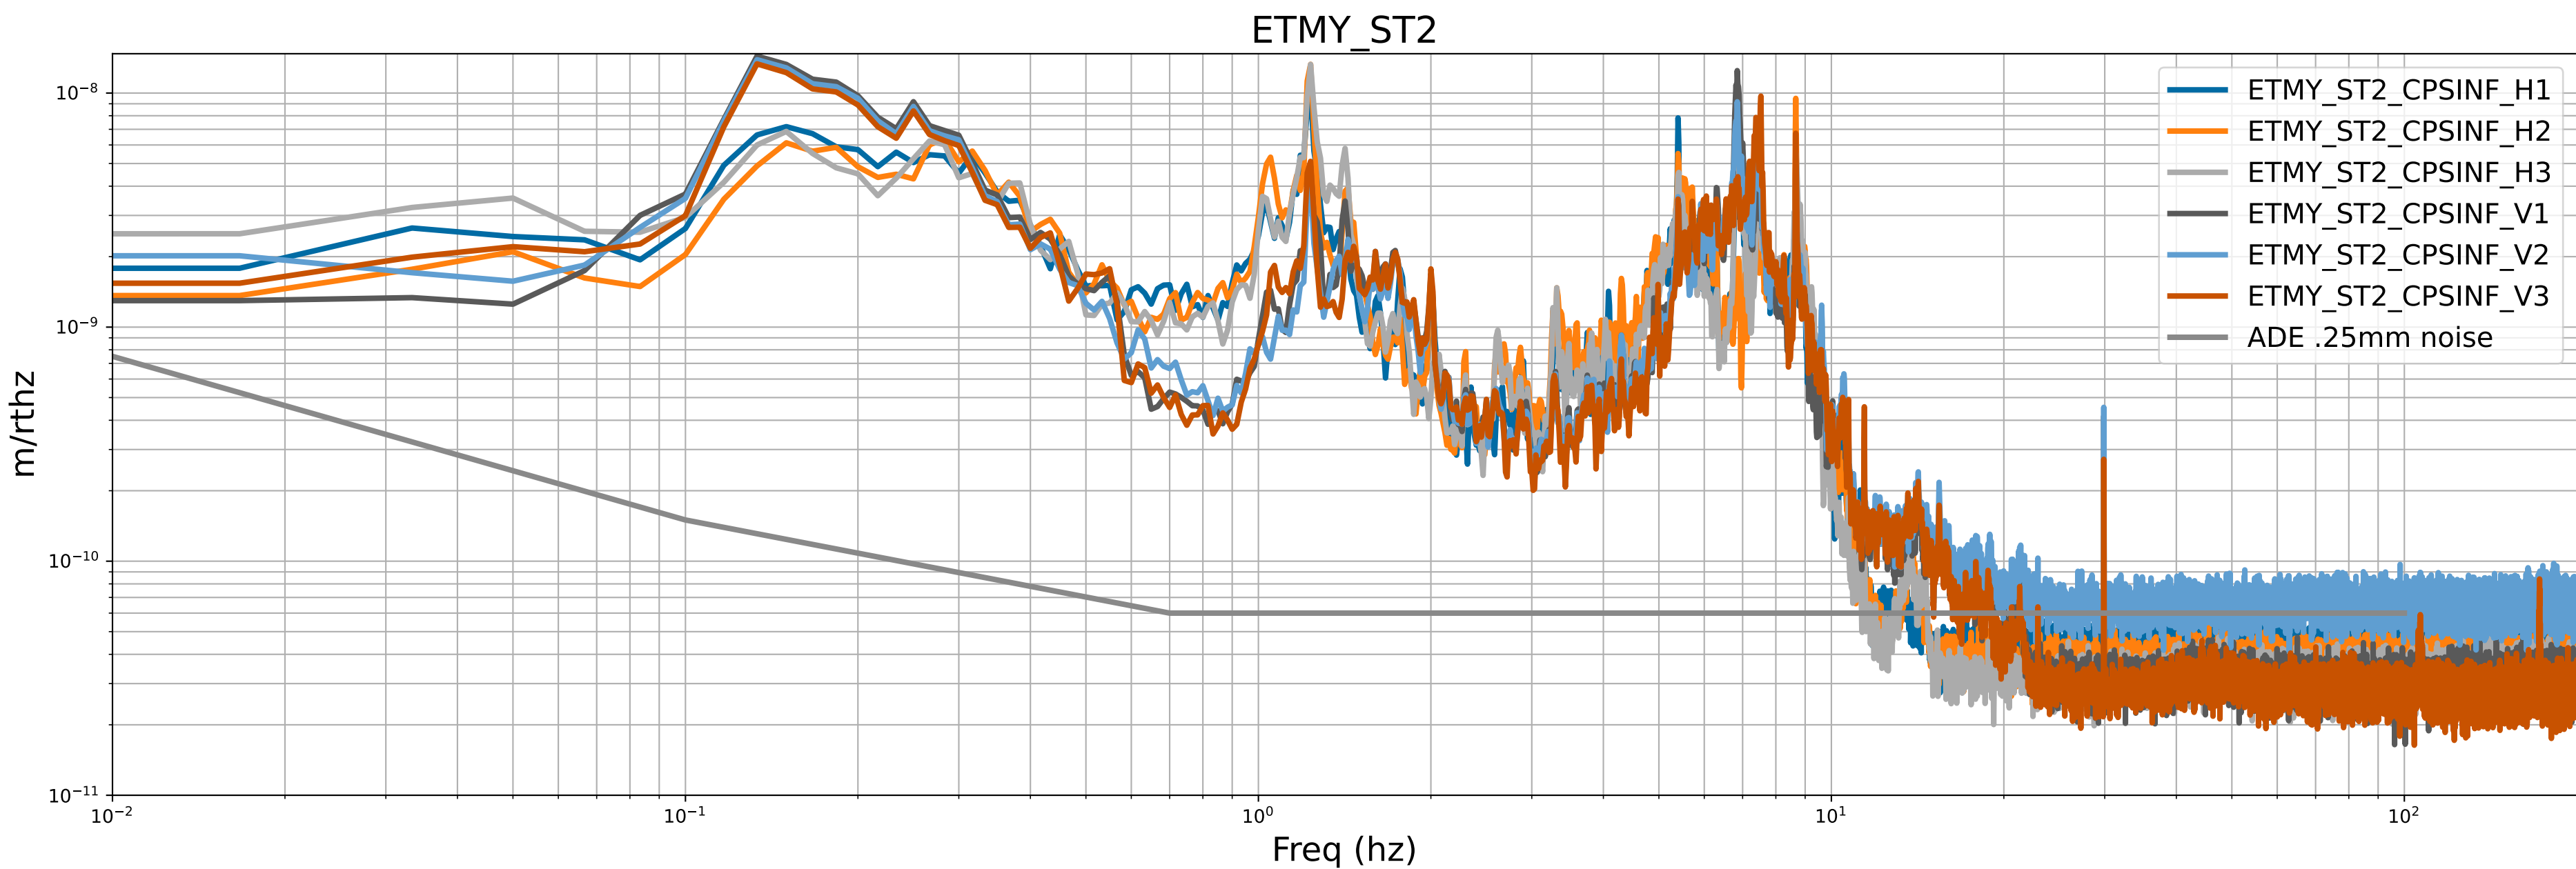

HAM2 CPS Spectra 1408096800 to 1408097400

calibration only >10hz

HAM3 CPS Spectra 1408096800 to 1408097400

calibration only >10hz

HAM4 CPS Spectra 1408096800 to 1408097400

calibration only >10hz

HAM5 CPS Spectra 1408096800 to 1408097400

calibration only >10hz

HAM6 CPS Spectra 1408096800 to 1408097400

calibration only >10hz

HAM7 CPS Spectra 1408096800 to 1408097400

calibration only >10hz

HAM8 CPS Spectra 1408096800 to 1408097400

calibration only >10hz

CPS Spectra 1408096800 to 1408097400

ITMX_ST1

ITMX_ST2

calibration only >10hz

CPS Spectra 1408096800 to 1408097400

calibration only >10hz

CPS Spectra 1408096800 to 1408097400

calibration only >10hz

CPS Spectra 1408096800 to 1408097400

calibration only >10hz

CPS Spectra 1408096800 to 1408097400

calibration only >10hz