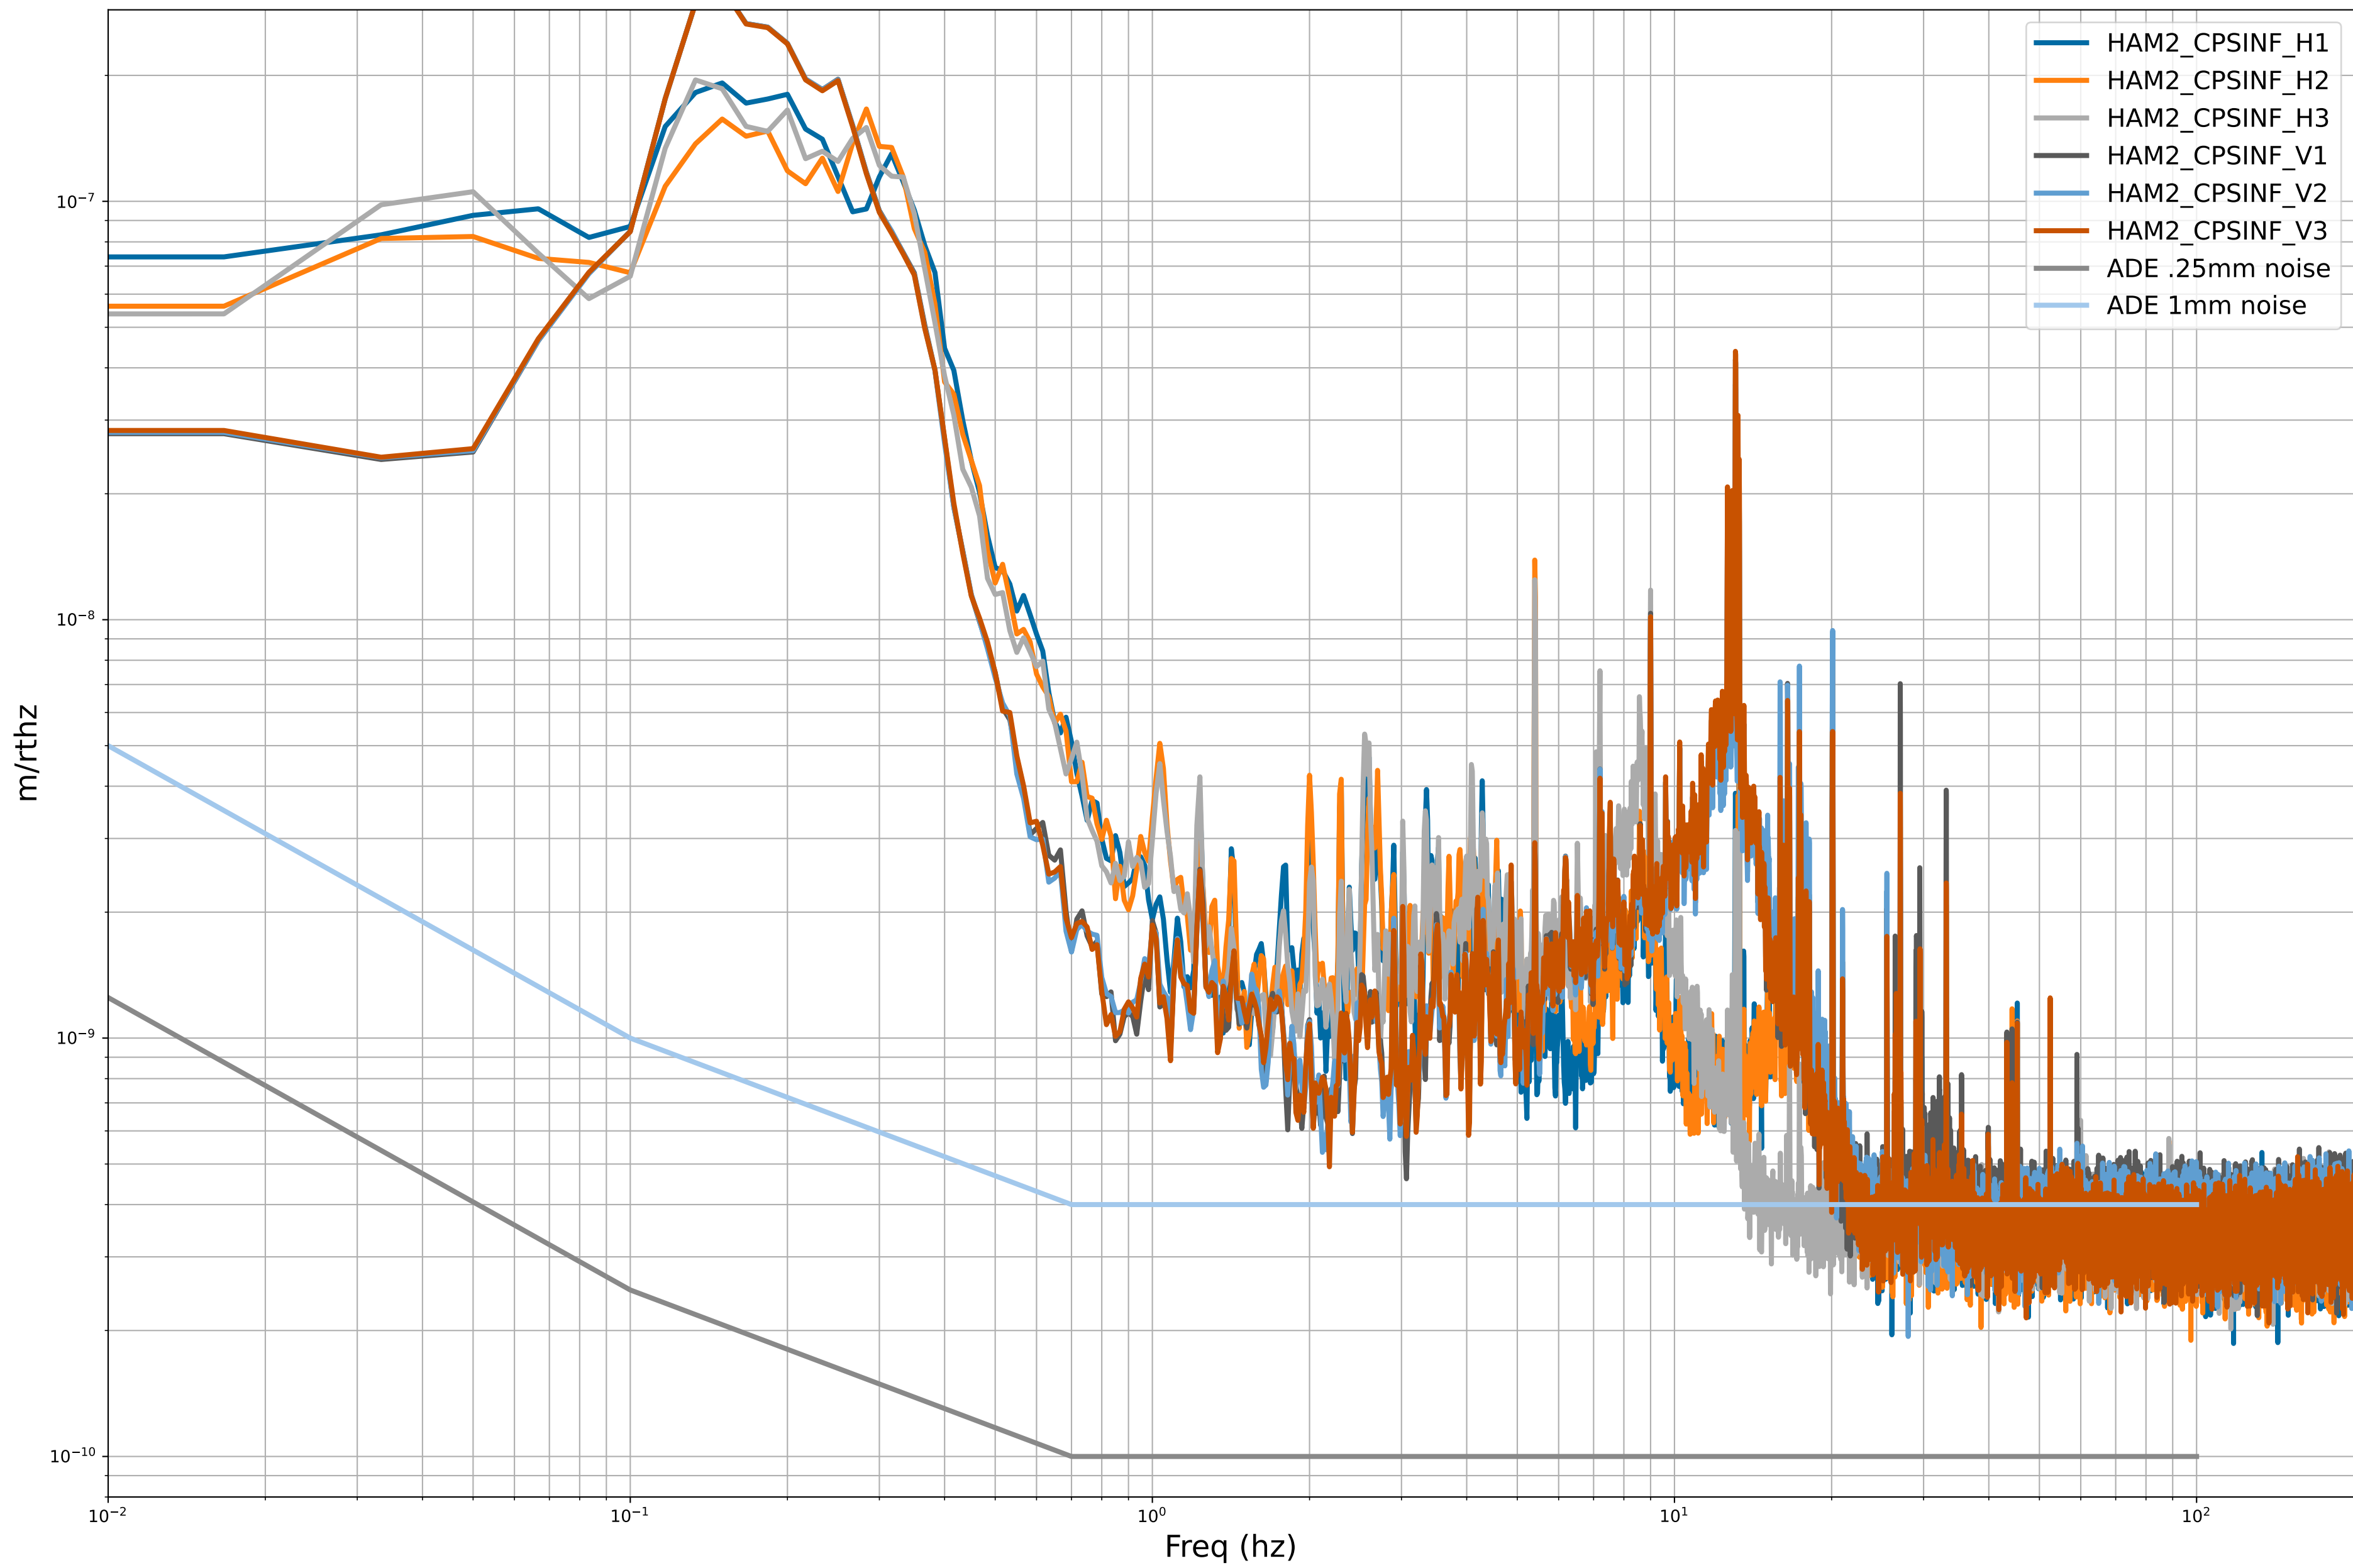

HAM2 CPS Spectra 1408096800 to 1408097400

calibration only >10hz

HAM3 CPS Spectra 1408096800 to 1408097400

calibration only >10hz

HAM4 CPS Spectra 1408096800 to 1408097400

calibration only >10hz

HAM5 CPS Spectra 1408096800 to 1408097400

calibration only >10hz

HAM6 CPS Spectra 1408096800 to 1408097400

calibration only >10hz

HAM7 CPS Spectra 1408096800 to 1408097400

calibration only >10hz

HAM8 CPS Spectra 1408096800 to 1408097400

calibration only >10hz

CPS Spectra 1408096800 to 1408097400

ITMX_ST1

ITMX_ST2

calibration only >10hz

CPS Spectra 1408096800 to 1408097400

calibration only >10hz

CPS Spectra 1408096800 to 1408097400

calibration only >10hz

CPS Spectra 1408096800 to 1408097400

calibration only >10hz

CPS Spectra 1408096800 to 1408097400

calibration only >10hz