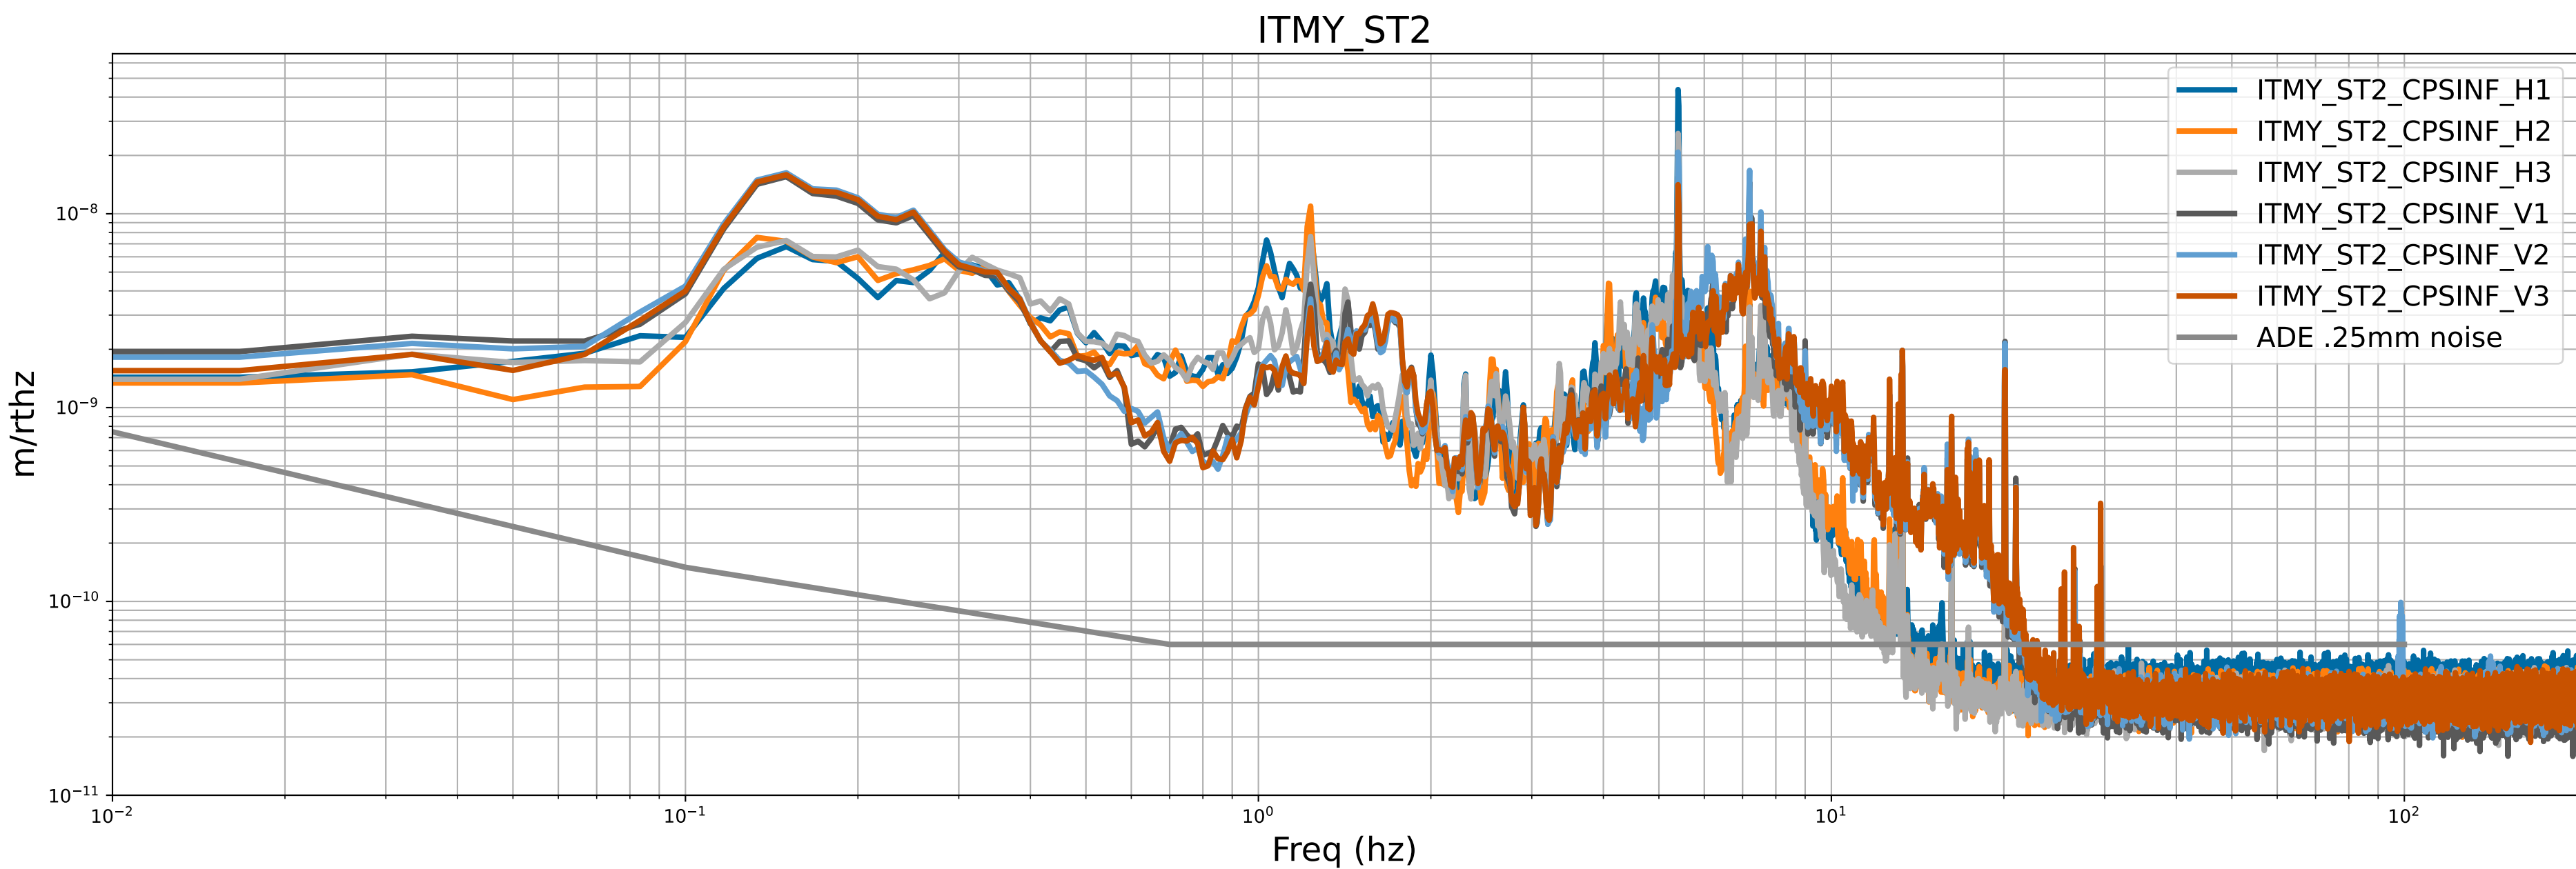

HAM2 CPS Spectra 1408096800 to 1408097400

calibration only >10hz

HAM3 CPS Spectra 1408096800 to 1408097400

calibration only >10hz

HAM4 CPS Spectra 1408096800 to 1408097400

calibration only >10hz

HAM5 CPS Spectra 1408096800 to 1408097400

calibration only >10hz

HAM6 CPS Spectra 1408096800 to 1408097400

calibration only >10hz

HAM7 CPS Spectra 1408096800 to 1408097400

calibration only >10hz

HAM8 CPS Spectra 1408096800 to 1408097400

calibration only >10hz

CPS Spectra 1408096800 to 1408097400

ITMX_ST1

ITMX_ST2

calibration only >10hz

CPS Spectra 1408096800 to 1408097400

calibration only >10hz

CPS Spectra 1408096800 to 1408097400

calibration only >10hz

CPS Spectra 1408096800 to 1408097400

calibration only >10hz

CPS Spectra 1408096800 to 1408097400

calibration only >10hz