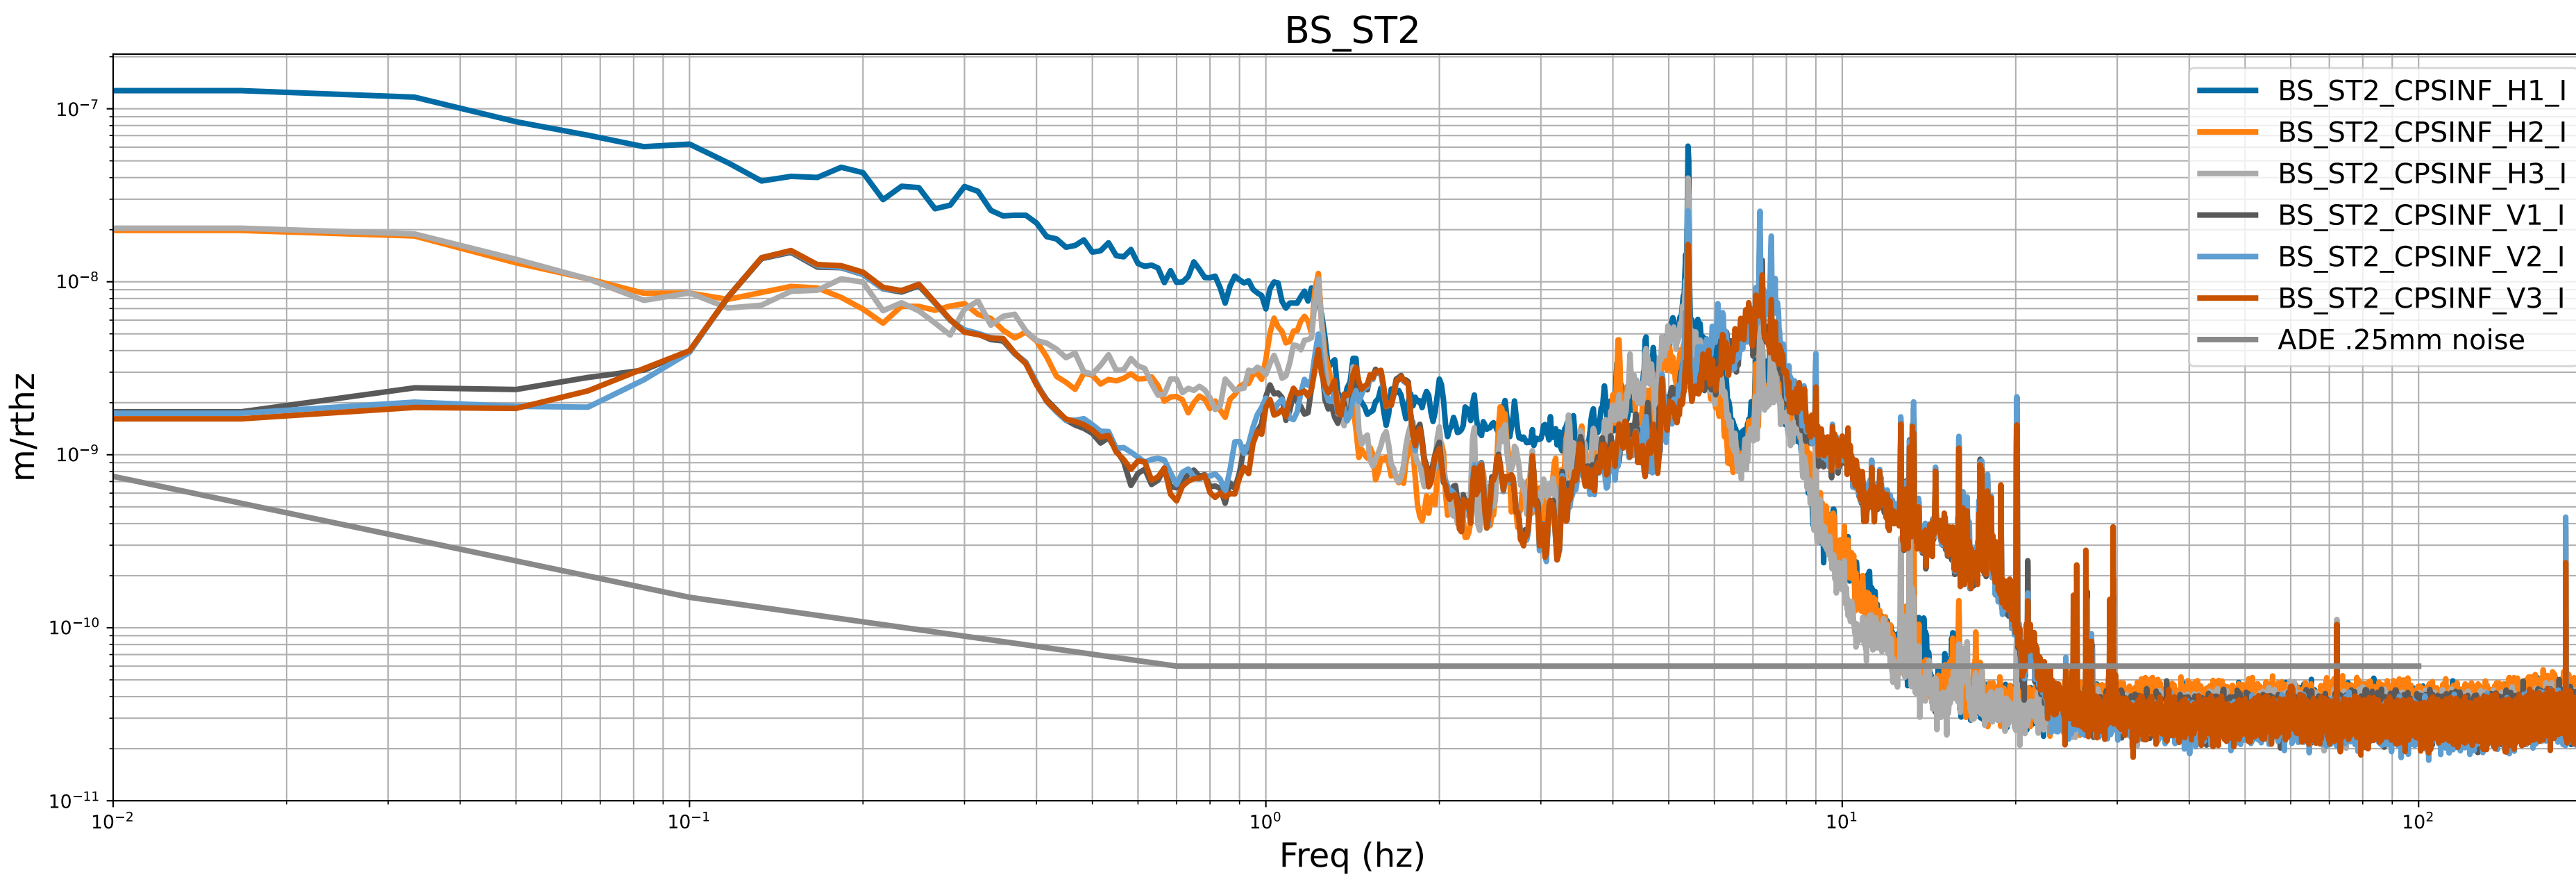

HAM2 CPS Spectra 1408096800 to 1408097400

calibration only >10hz

HAM3 CPS Spectra 1408096800 to 1408097400

calibration only >10hz

HAM4 CPS Spectra 1408096800 to 1408097400

calibration only >10hz

HAM5 CPS Spectra 1408096800 to 1408097400

calibration only >10hz

HAM6 CPS Spectra 1408096800 to 1408097400

calibration only >10hz

HAM7 CPS Spectra 1408096800 to 1408097400

calibration only >10hz

HAM8 CPS Spectra 1408096800 to 1408097400

calibration only >10hz

CPS Spectra 1408096800 to 1408097400

ITMX_ST1

ITMX_ST2

calibration only >10hz

CPS Spectra 1408096800 to 1408097400

calibration only >10hz

CPS Spectra 1408096800 to 1408097400

calibration only >10hz

CPS Spectra 1408096800 to 1408097400

calibration only >10hz

CPS Spectra 1408096800 to 1408097400

calibration only >10hz