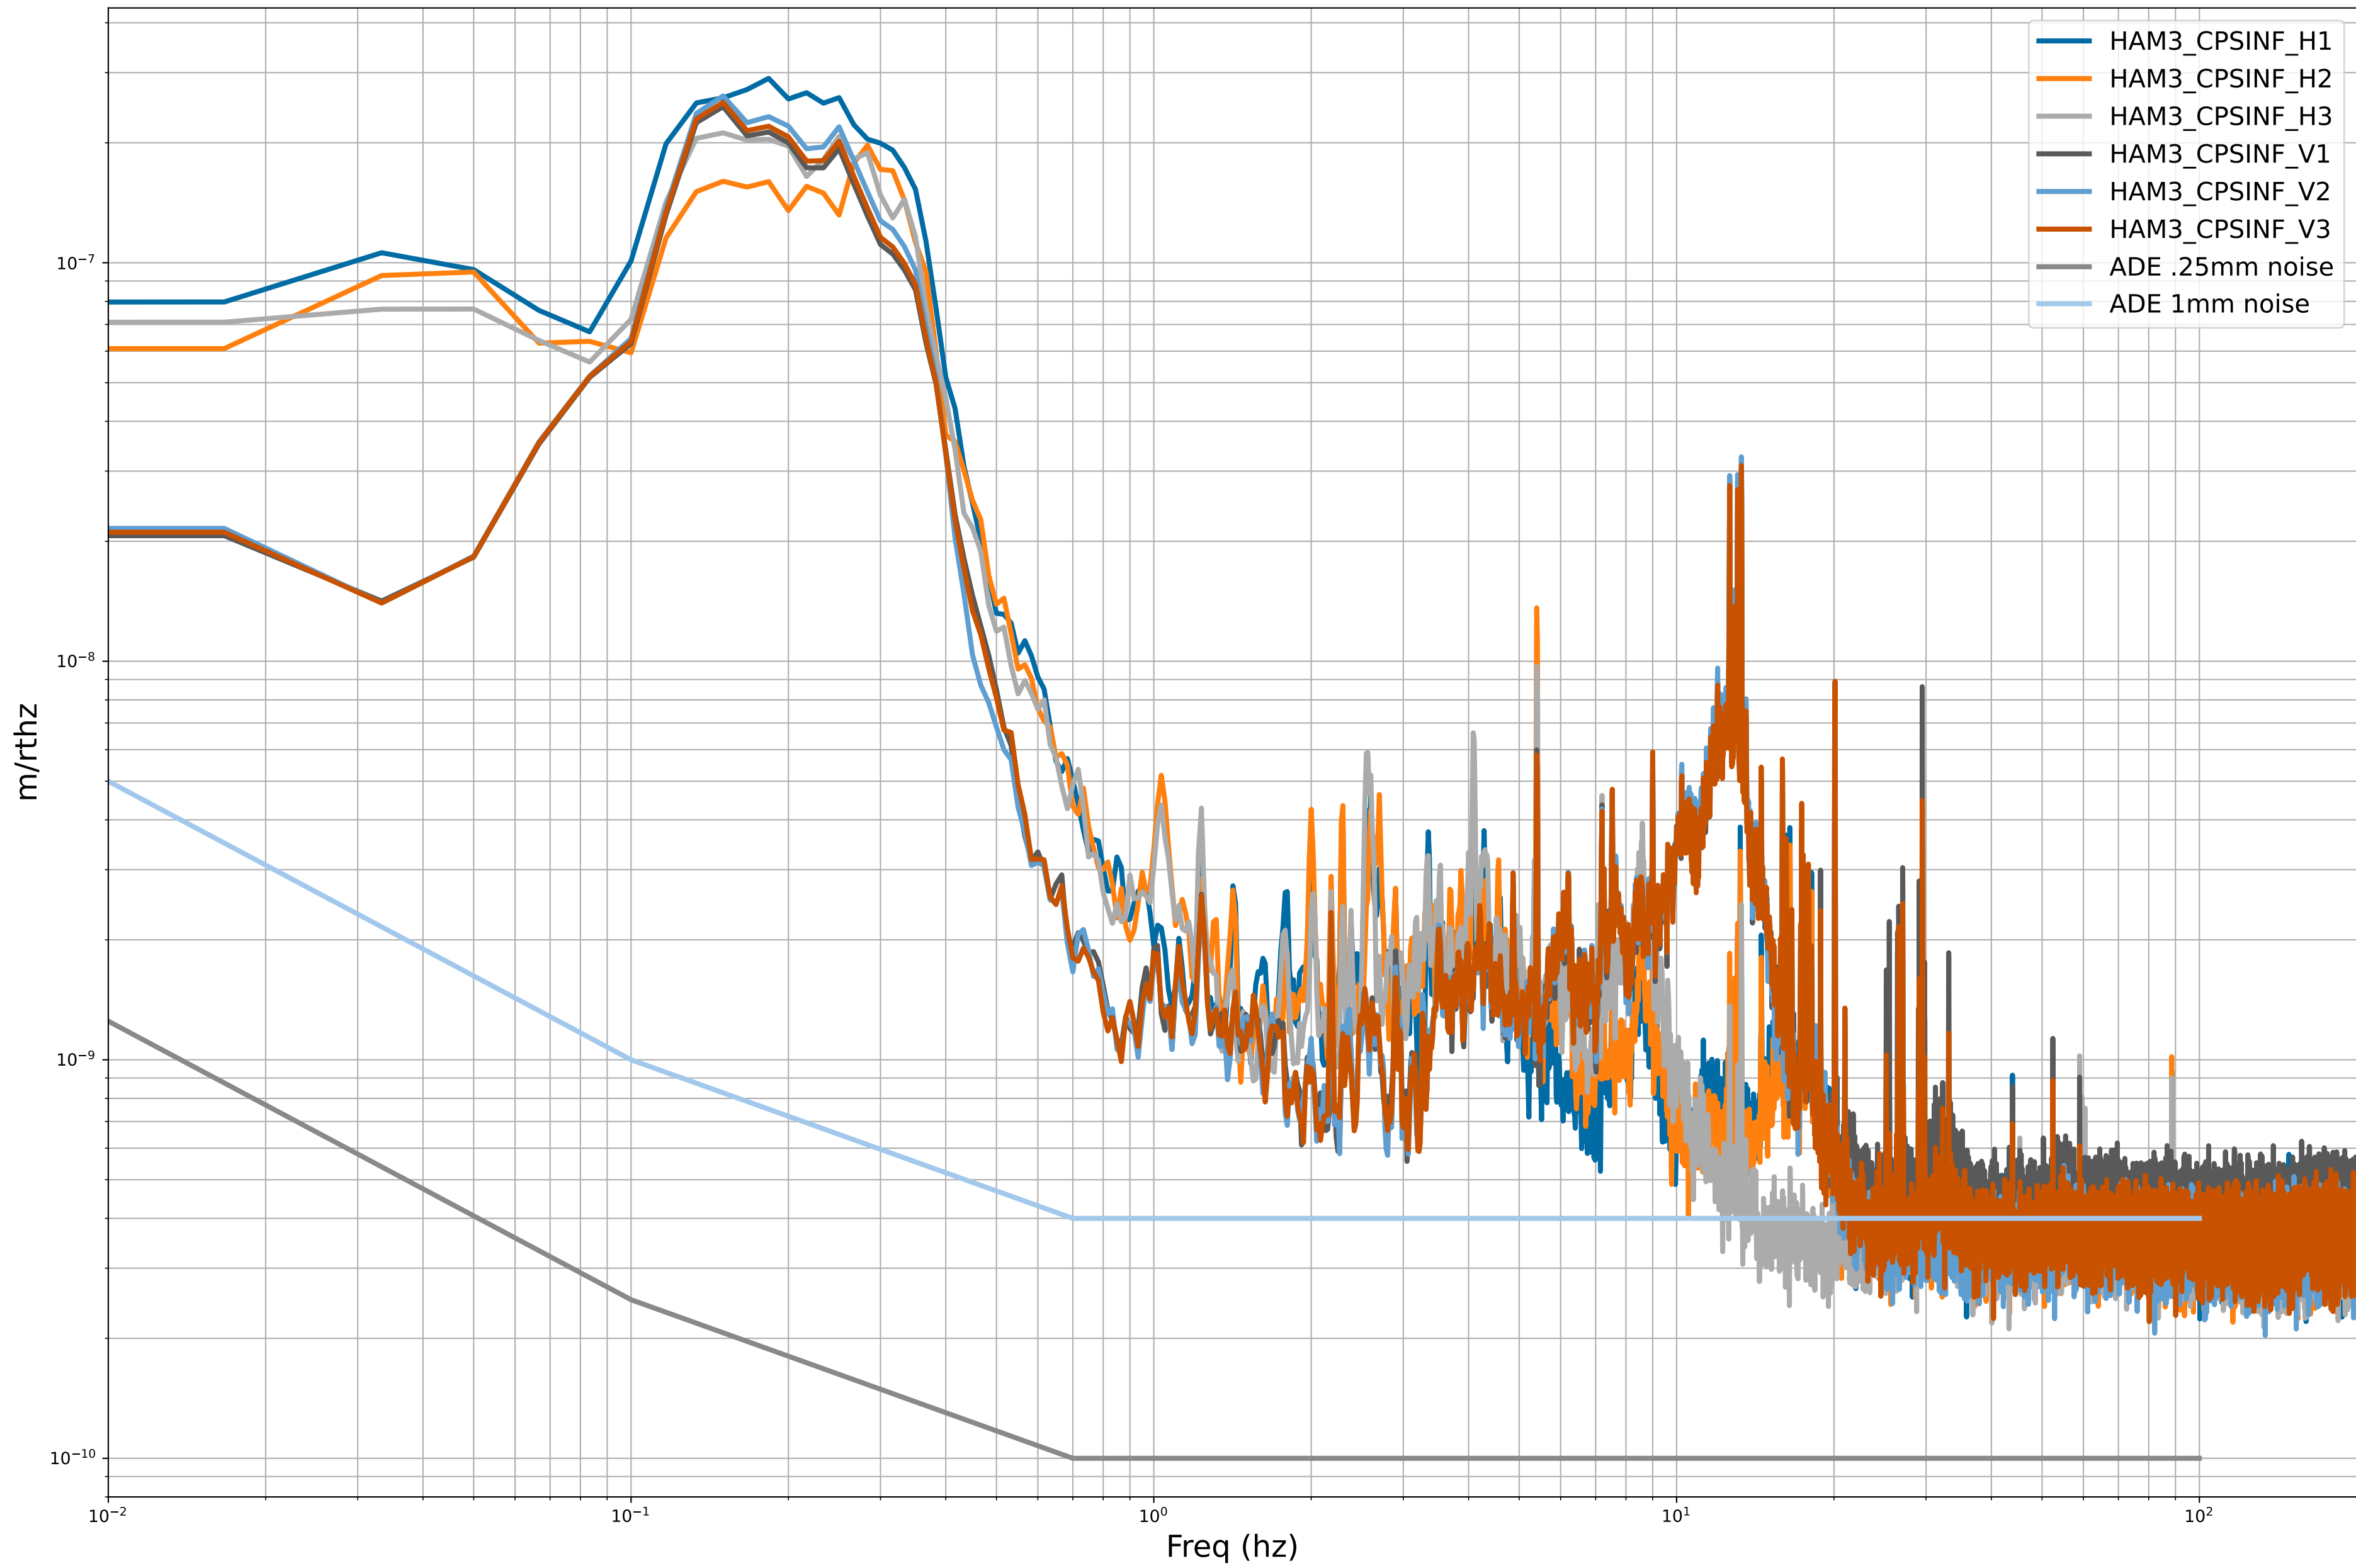

HAM2 CPS Spectra 1408096800 to 1408097400

calibration only >10hz

HAM3 CPS Spectra 1408096800 to 1408097400

calibration only >10hz

HAM4 CPS Spectra 1408096800 to 1408097400

calibration only >10hz

HAM5 CPS Spectra 1408096800 to 1408097400

calibration only >10hz

HAM6 CPS Spectra 1408096800 to 1408097400

calibration only >10hz

HAM7 CPS Spectra 1408096800 to 1408097400

calibration only >10hz

HAM8 CPS Spectra 1408096800 to 1408097400

calibration only >10hz

CPS Spectra 1408096800 to 1408097400

ITMX_ST1

ITMX_ST2

calibration only >10hz

CPS Spectra 1408096800 to 1408097400

calibration only >10hz

CPS Spectra 1408096800 to 1408097400

calibration only >10hz

CPS Spectra 1408096800 to 1408097400

calibration only >10hz

CPS Spectra 1408096800 to 1408097400

calibration only >10hz