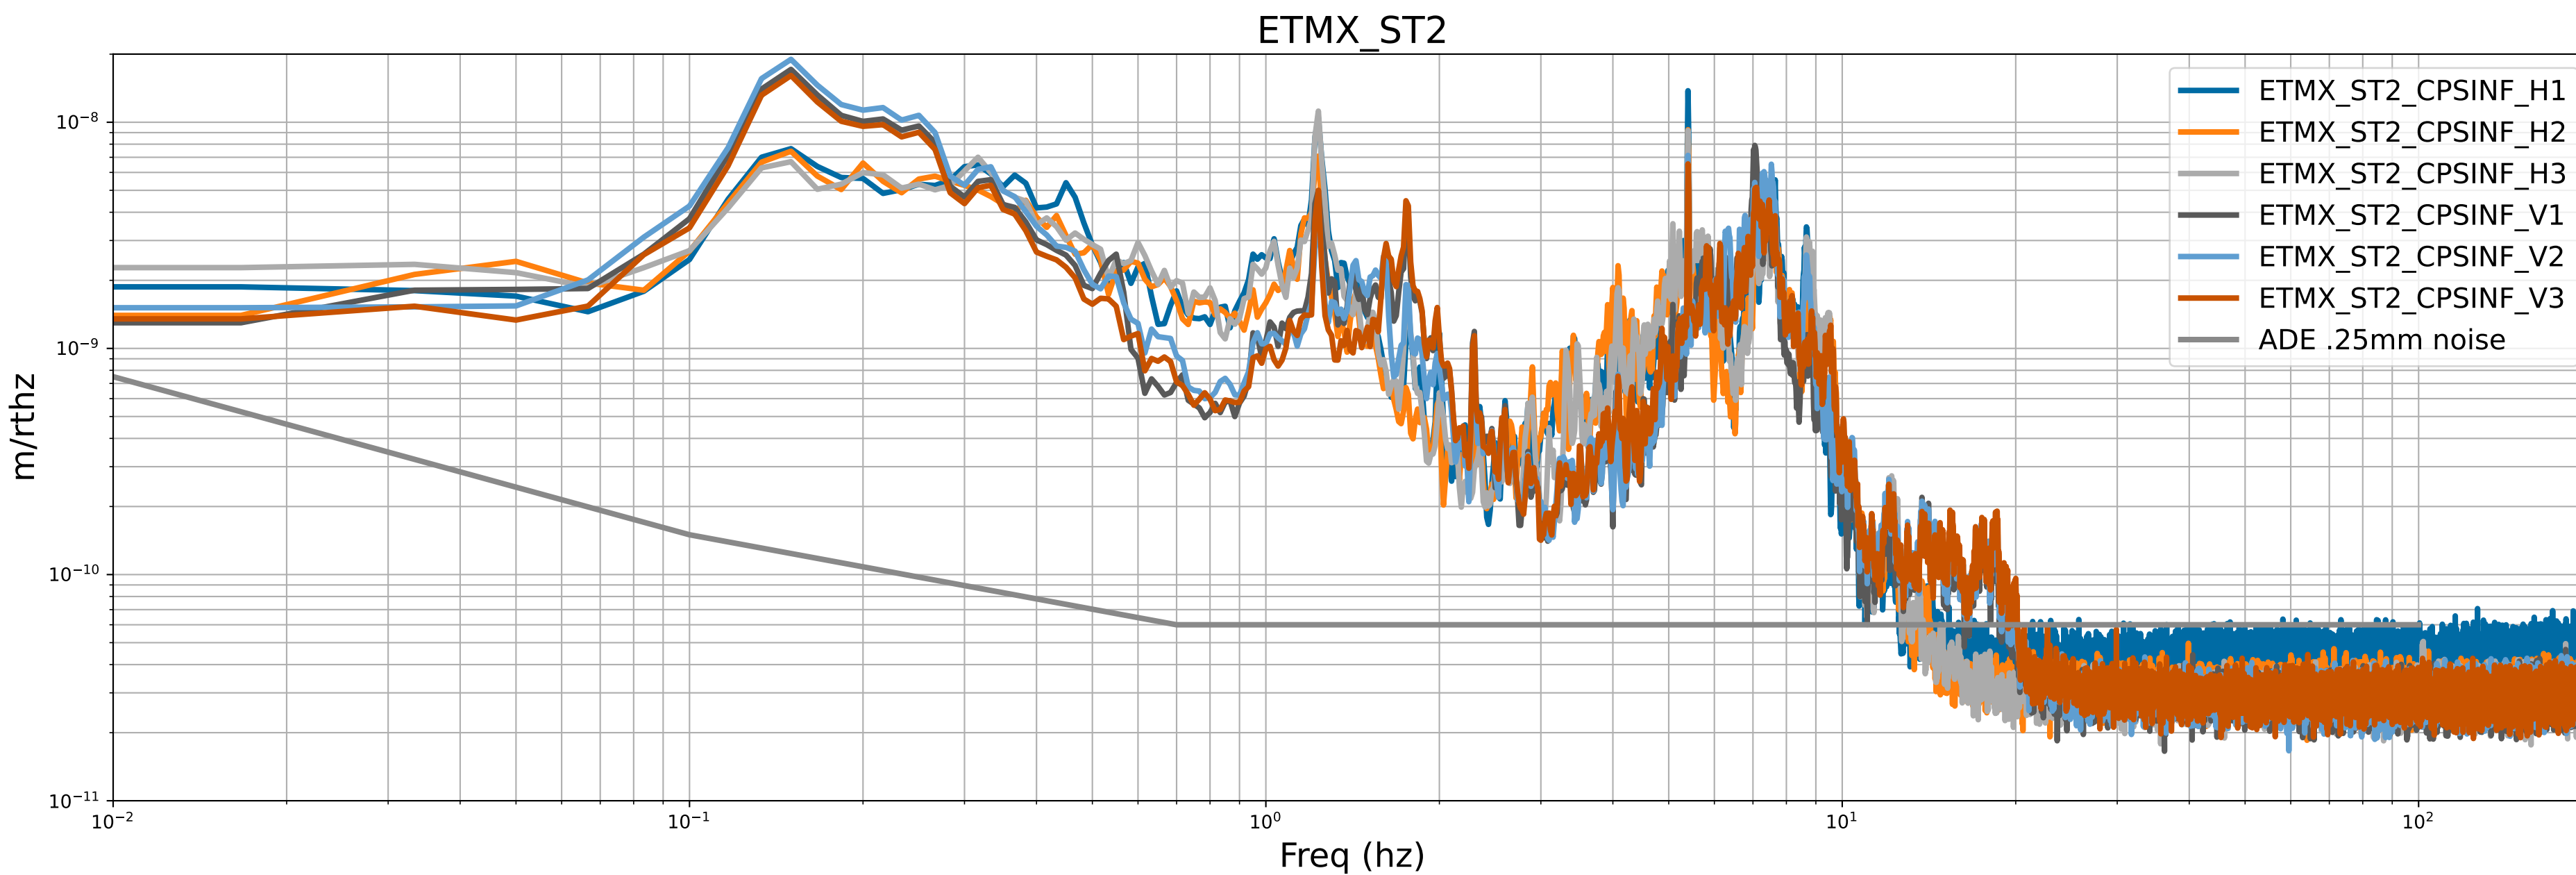

HAM2 CPS Spectra 1408096800 to 1408097400

calibration only >10hz

HAM3 CPS Spectra 1408096800 to 1408097400

calibration only >10hz

HAM4 CPS Spectra 1408096800 to 1408097400

calibration only >10hz

HAM5 CPS Spectra 1408096800 to 1408097400

calibration only >10hz

HAM6 CPS Spectra 1408096800 to 1408097400

calibration only >10hz

HAM7 CPS Spectra 1408096800 to 1408097400

calibration only >10hz

HAM8 CPS Spectra 1408096800 to 1408097400

calibration only >10hz

CPS Spectra 1408096800 to 1408097400

ITMX_ST1

ITMX_ST2

calibration only >10hz

CPS Spectra 1408096800 to 1408097400

calibration only >10hz

CPS Spectra 1408096800 to 1408097400

calibration only >10hz

CPS Spectra 1408096800 to 1408097400

calibration only >10hz

CPS Spectra 1408096800 to 1408097400

calibration only >10hz