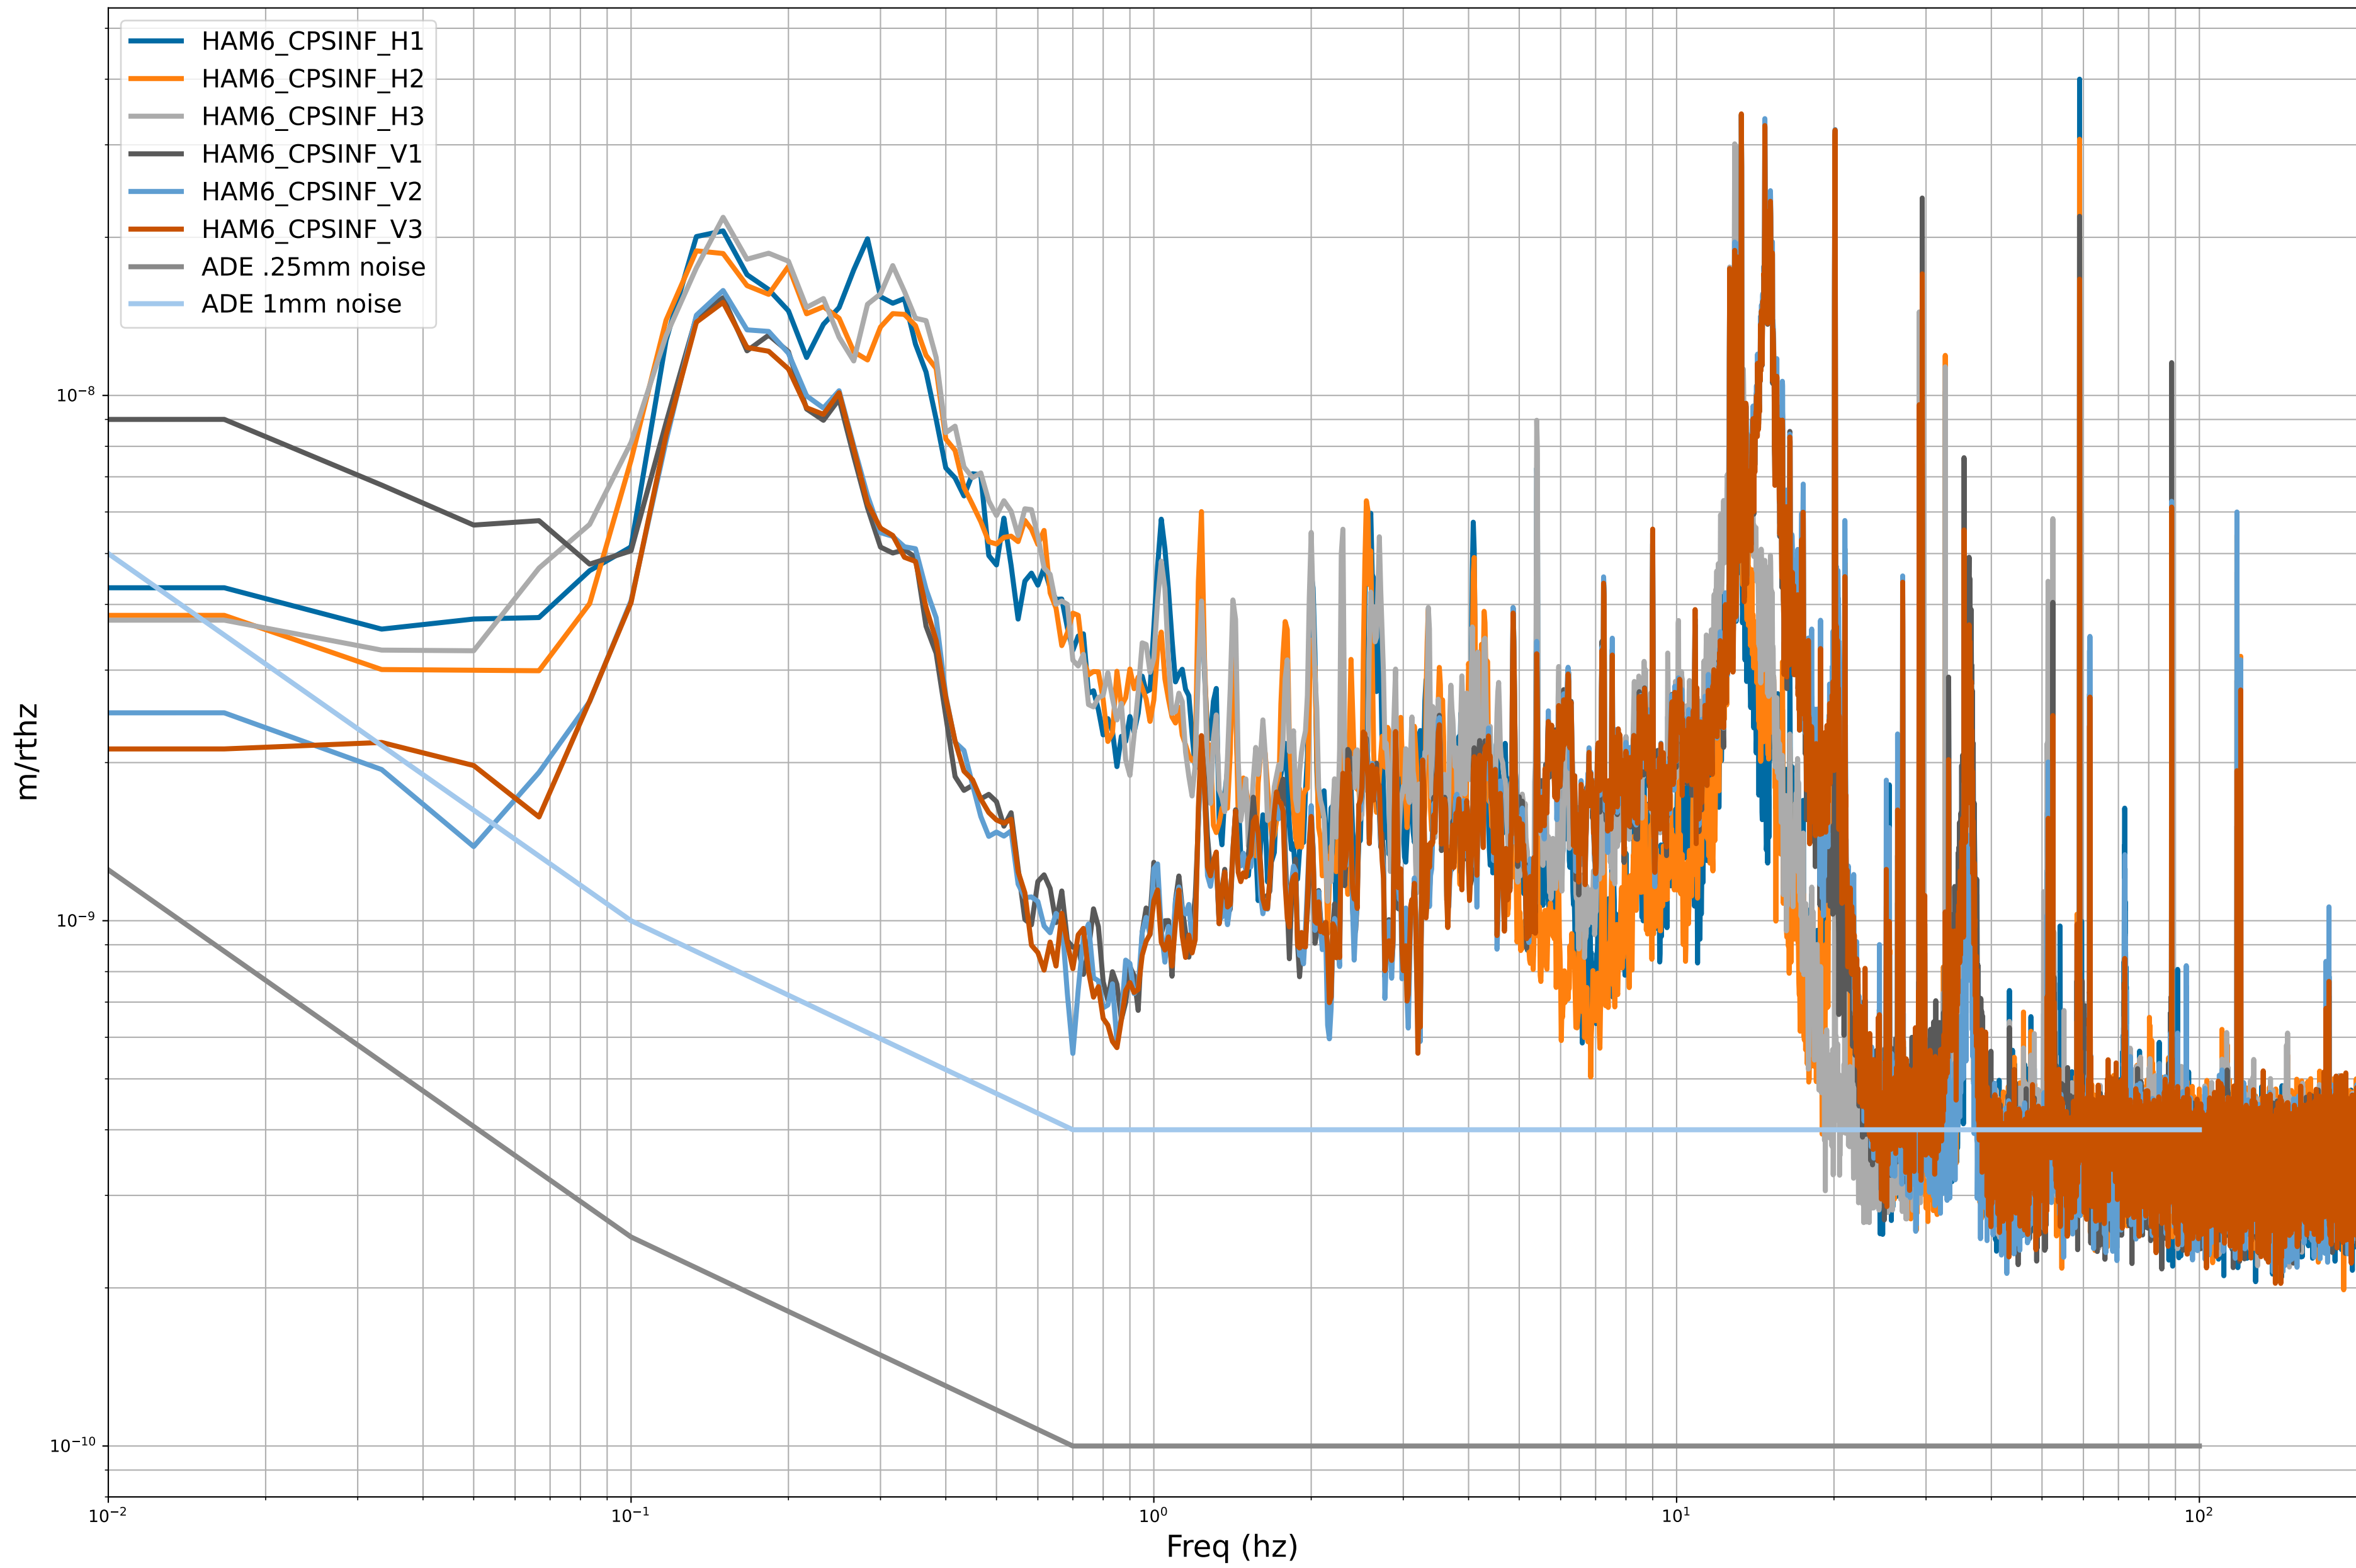

HAM2 CPS Spectra 1408096800 to 1408097400

calibration only >10hz

HAM3 CPS Spectra 1408096800 to 1408097400

calibration only >10hz

HAM4 CPS Spectra 1408096800 to 1408097400

calibration only >10hz

HAM5 CPS Spectra 1408096800 to 1408097400

calibration only >10hz

HAM6 CPS Spectra 1408096800 to 1408097400

calibration only >10hz

HAM7 CPS Spectra 1408096800 to 1408097400

calibration only >10hz

HAM8 CPS Spectra 1408096800 to 1408097400

calibration only >10hz

CPS Spectra 1408096800 to 1408097400

ITMX_ST1

ITMX_ST2

calibration only >10hz

CPS Spectra 1408096800 to 1408097400

calibration only >10hz

CPS Spectra 1408096800 to 1408097400

calibration only >10hz

CPS Spectra 1408096800 to 1408097400

calibration only >10hz

CPS Spectra 1408096800 to 1408097400

calibration only >10hz