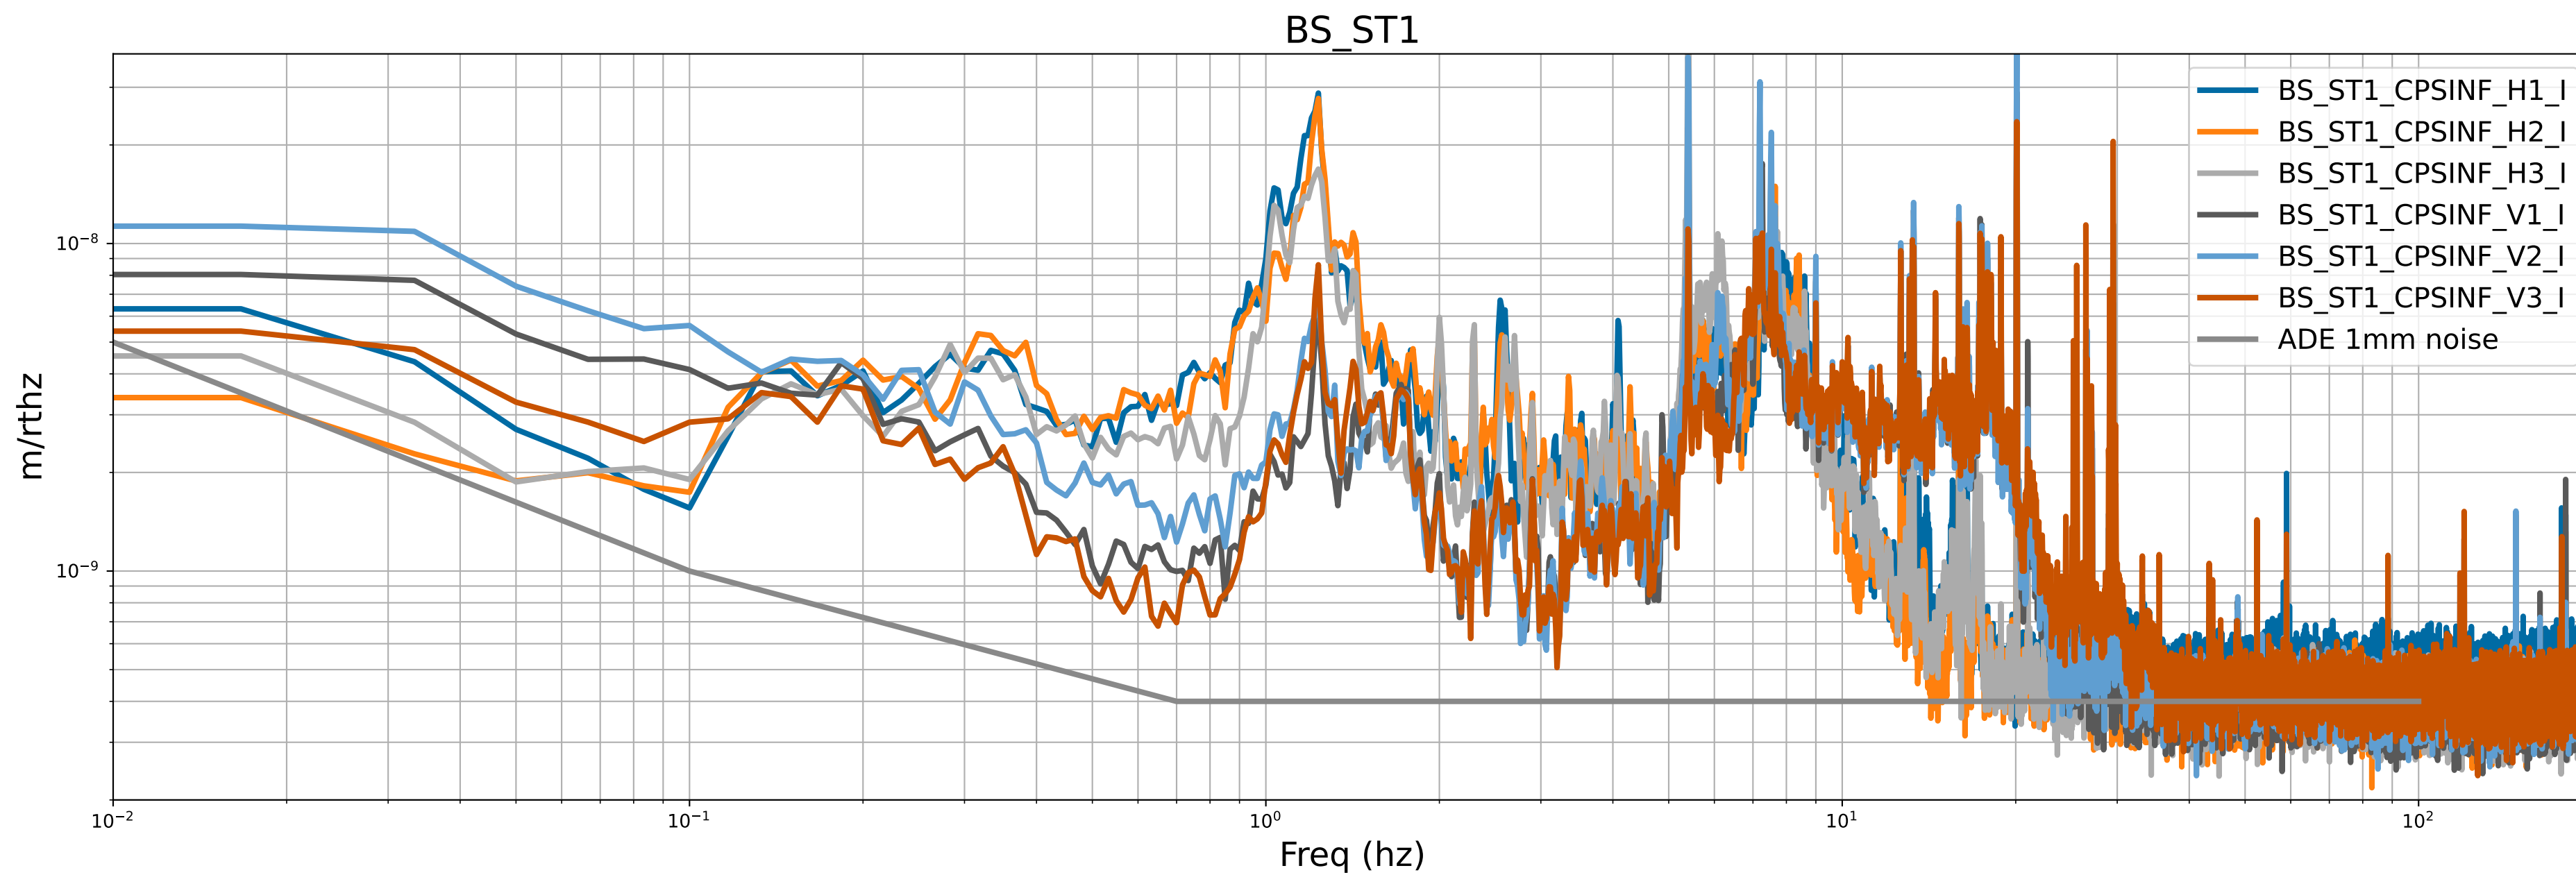

HAM2 CPS Spectra 1408096800 to 1408097400

calibration only >10hz

HAM3 CPS Spectra 1408096800 to 1408097400

calibration only >10hz

HAM4 CPS Spectra 1408096800 to 1408097400

calibration only >10hz

HAM5 CPS Spectra 1408096800 to 1408097400

calibration only >10hz

HAM6 CPS Spectra 1408096800 to 1408097400

calibration only >10hz

HAM7 CPS Spectra 1408096800 to 1408097400

calibration only >10hz

HAM8 CPS Spectra 1408096800 to 1408097400

calibration only >10hz

CPS Spectra 1408096800 to 1408097400

ITMX_ST1

ITMX_ST2

calibration only >10hz

CPS Spectra 1408096800 to 1408097400

calibration only >10hz

CPS Spectra 1408096800 to 1408097400

calibration only >10hz

CPS Spectra 1408096800 to 1408097400

calibration only >10hz

CPS Spectra 1408096800 to 1408097400

calibration only >10hz