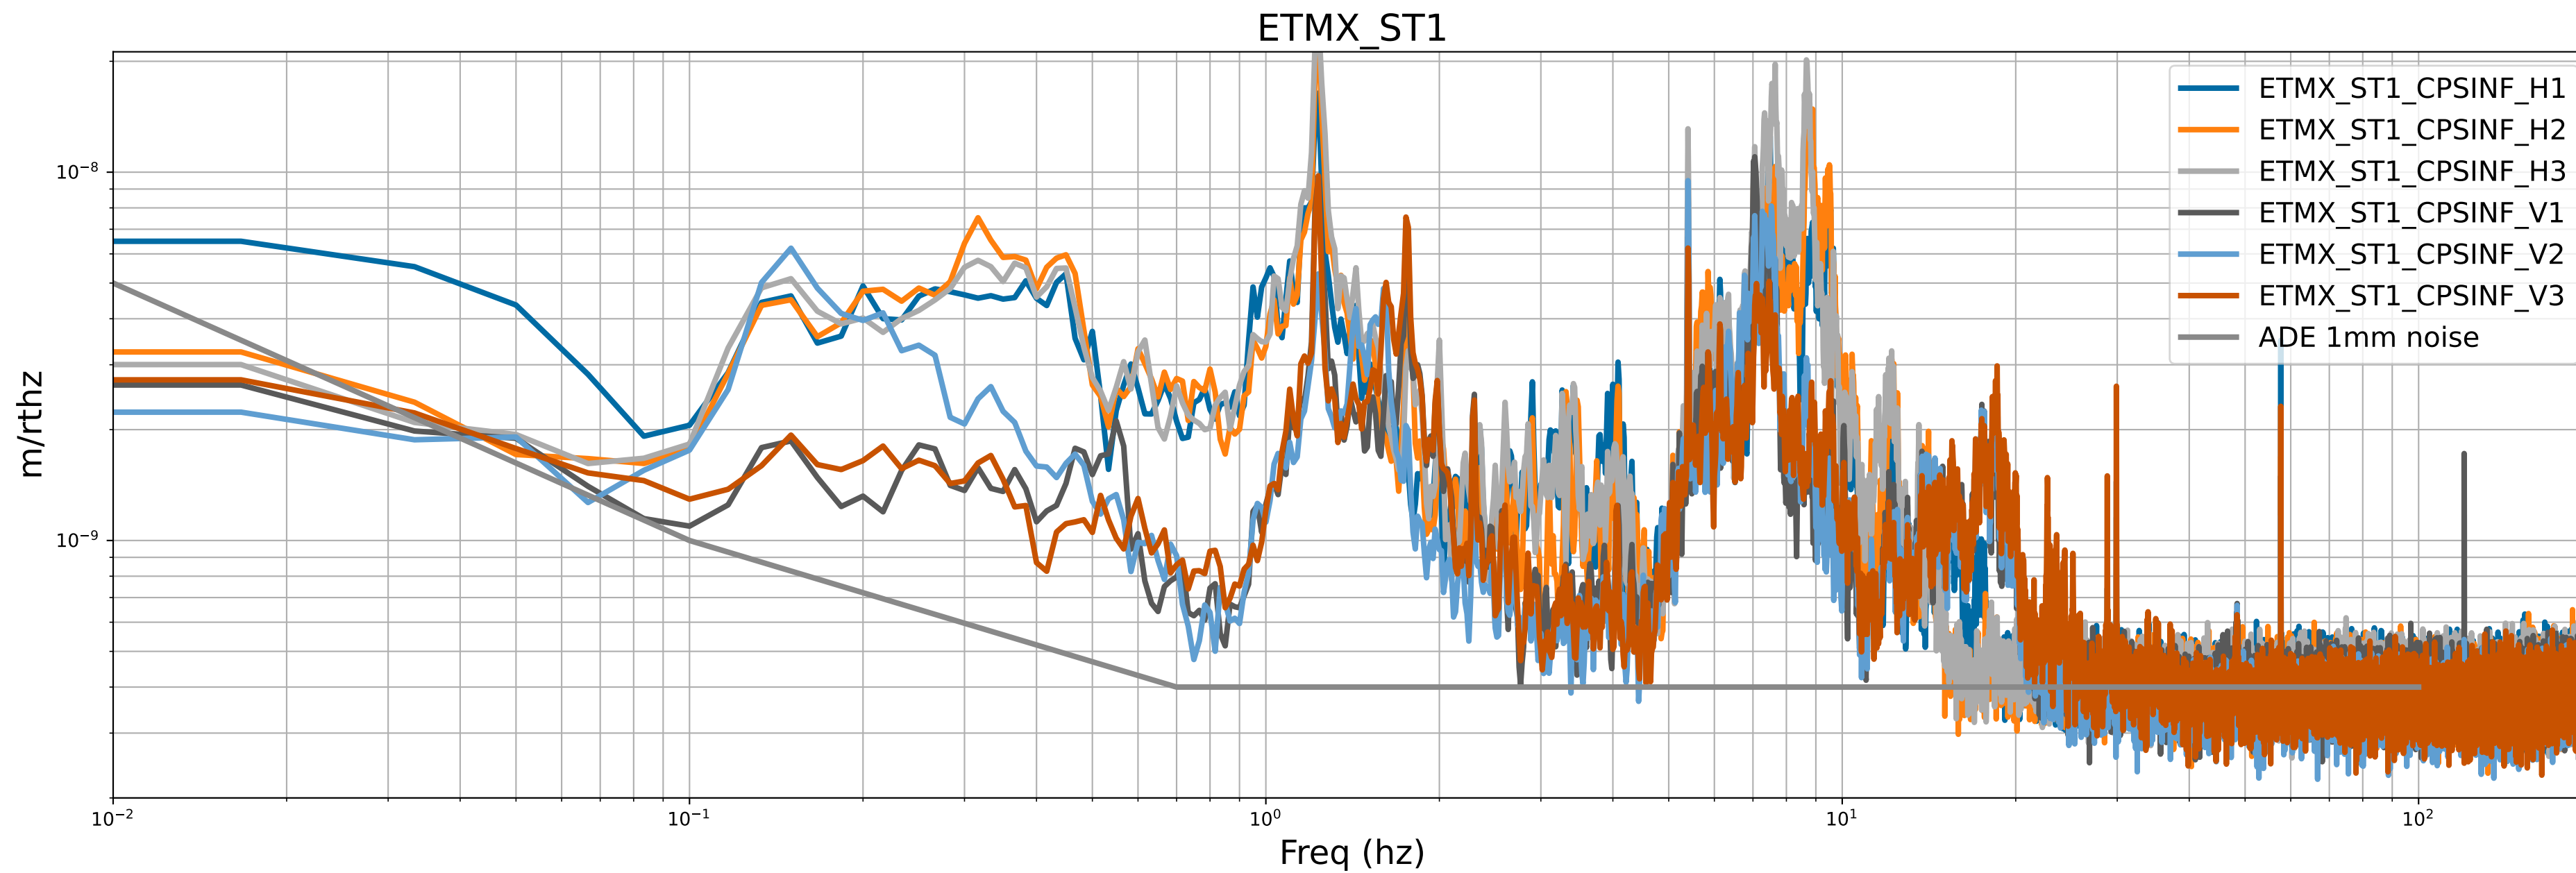

HAM2 CPS Spectra 1408096800 to 1408097400

calibration only >10hz

HAM3 CPS Spectra 1408096800 to 1408097400

calibration only >10hz

HAM4 CPS Spectra 1408096800 to 1408097400

calibration only >10hz

HAM5 CPS Spectra 1408096800 to 1408097400

calibration only >10hz

HAM6 CPS Spectra 1408096800 to 1408097400

calibration only >10hz

HAM7 CPS Spectra 1408096800 to 1408097400

calibration only >10hz

HAM8 CPS Spectra 1408096800 to 1408097400

calibration only >10hz

CPS Spectra 1408096800 to 1408097400

ITMX_ST1

ITMX_ST2

calibration only >10hz

CPS Spectra 1408096800 to 1408097400

calibration only >10hz

CPS Spectra 1408096800 to 1408097400

calibration only >10hz

CPS Spectra 1408096800 to 1408097400

calibration only >10hz

CPS Spectra 1408096800 to 1408097400

calibration only >10hz