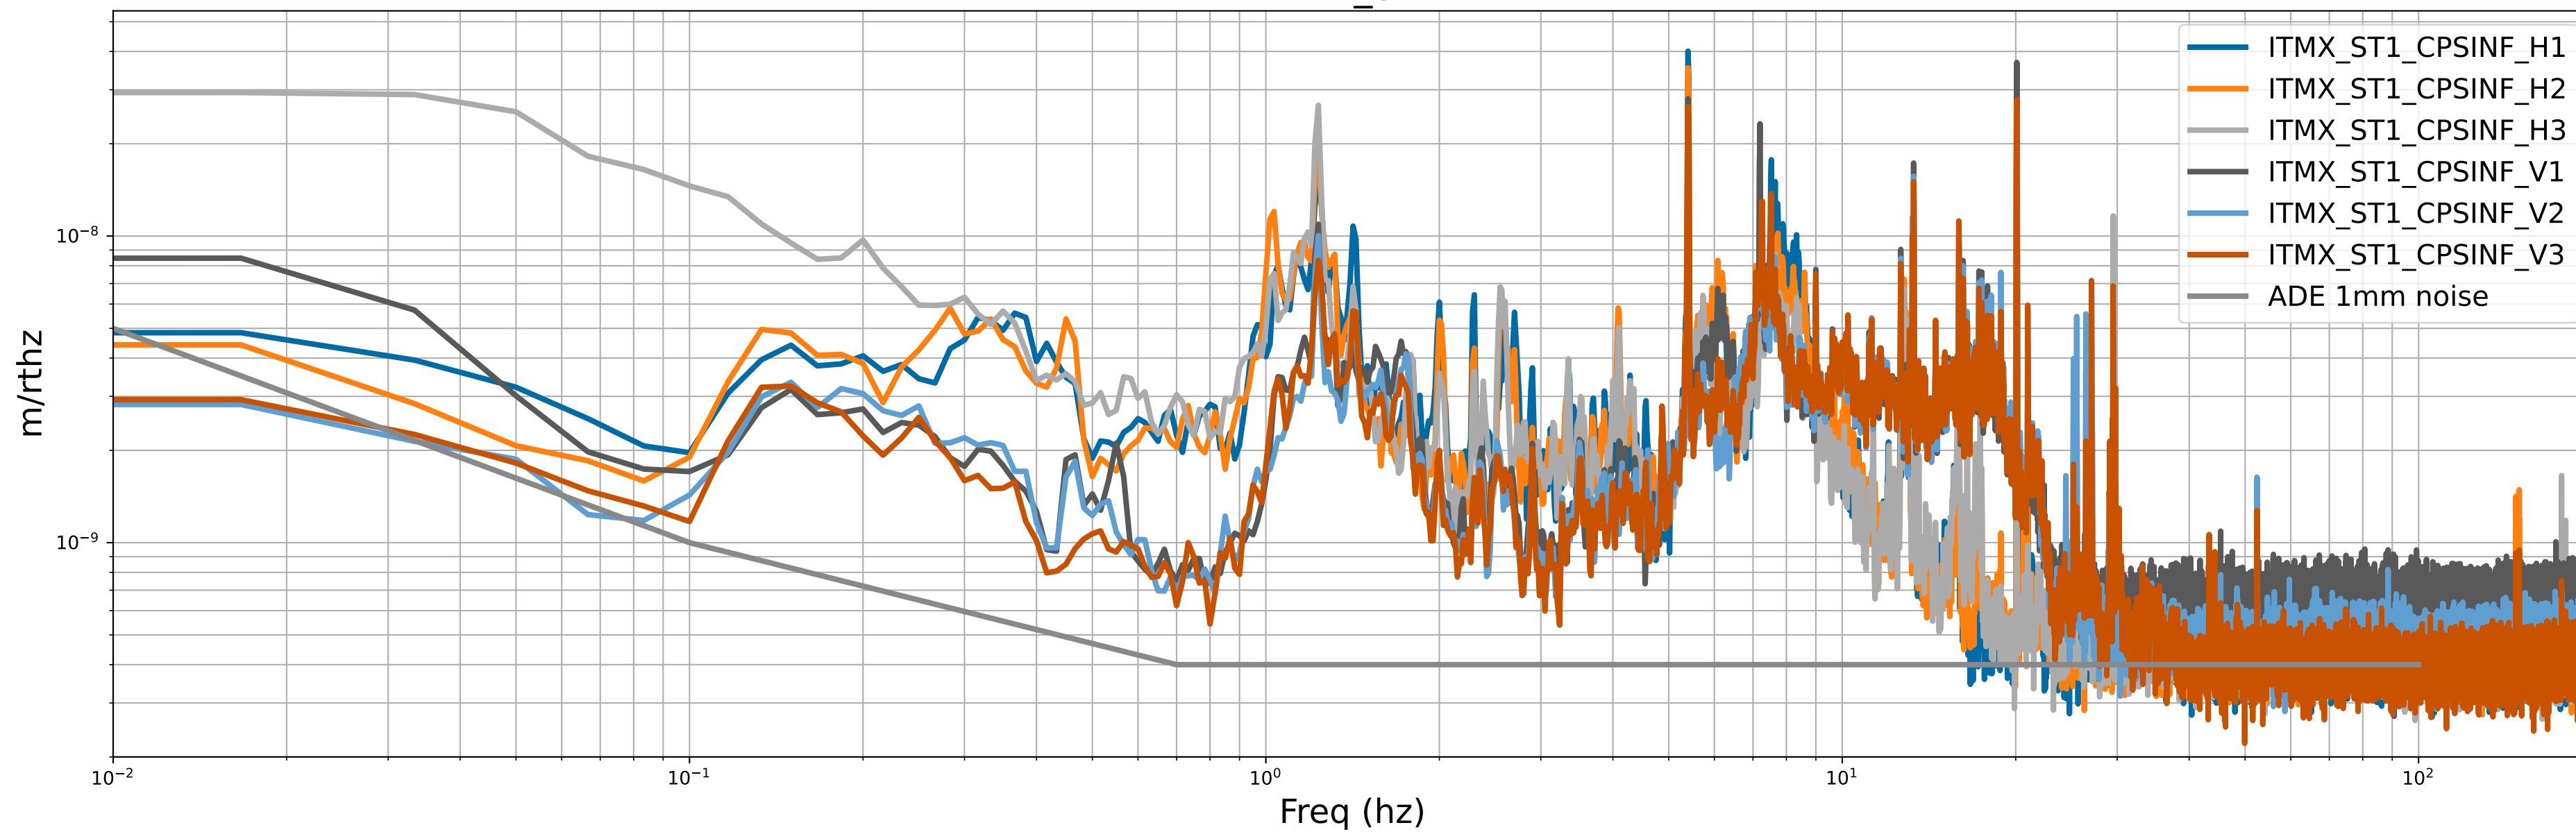

HAM2 CPS Spectra 1408096800 to 1408097400

calibration only >10hz

HAM3 CPS Spectra 1408096800 to 1408097400

calibration only >10hz

HAM4 CPS Spectra 1408096800 to 1408097400

calibration only >10hz

HAM5 CPS Spectra 1408096800 to 1408097400

calibration only >10hz

HAM6 CPS Spectra 1408096800 to 1408097400

calibration only >10hz

HAM7 CPS Spectra 1408096800 to 1408097400

calibration only >10hz

HAM8 CPS Spectra 1408096800 to 1408097400

calibration only >10hz

CPS Spectra 1408096800 to 1408097400

ITMX_ST1

ITMX_ST2

calibration only >10hz

CPS Spectra 1408096800 to 1408097400

calibration only >10hz

CPS Spectra 1408096800 to 1408097400

calibration only >10hz

CPS Spectra 1408096800 to 1408097400

calibration only >10hz

CPS Spectra 1408096800 to 1408097400

calibration only >10hz