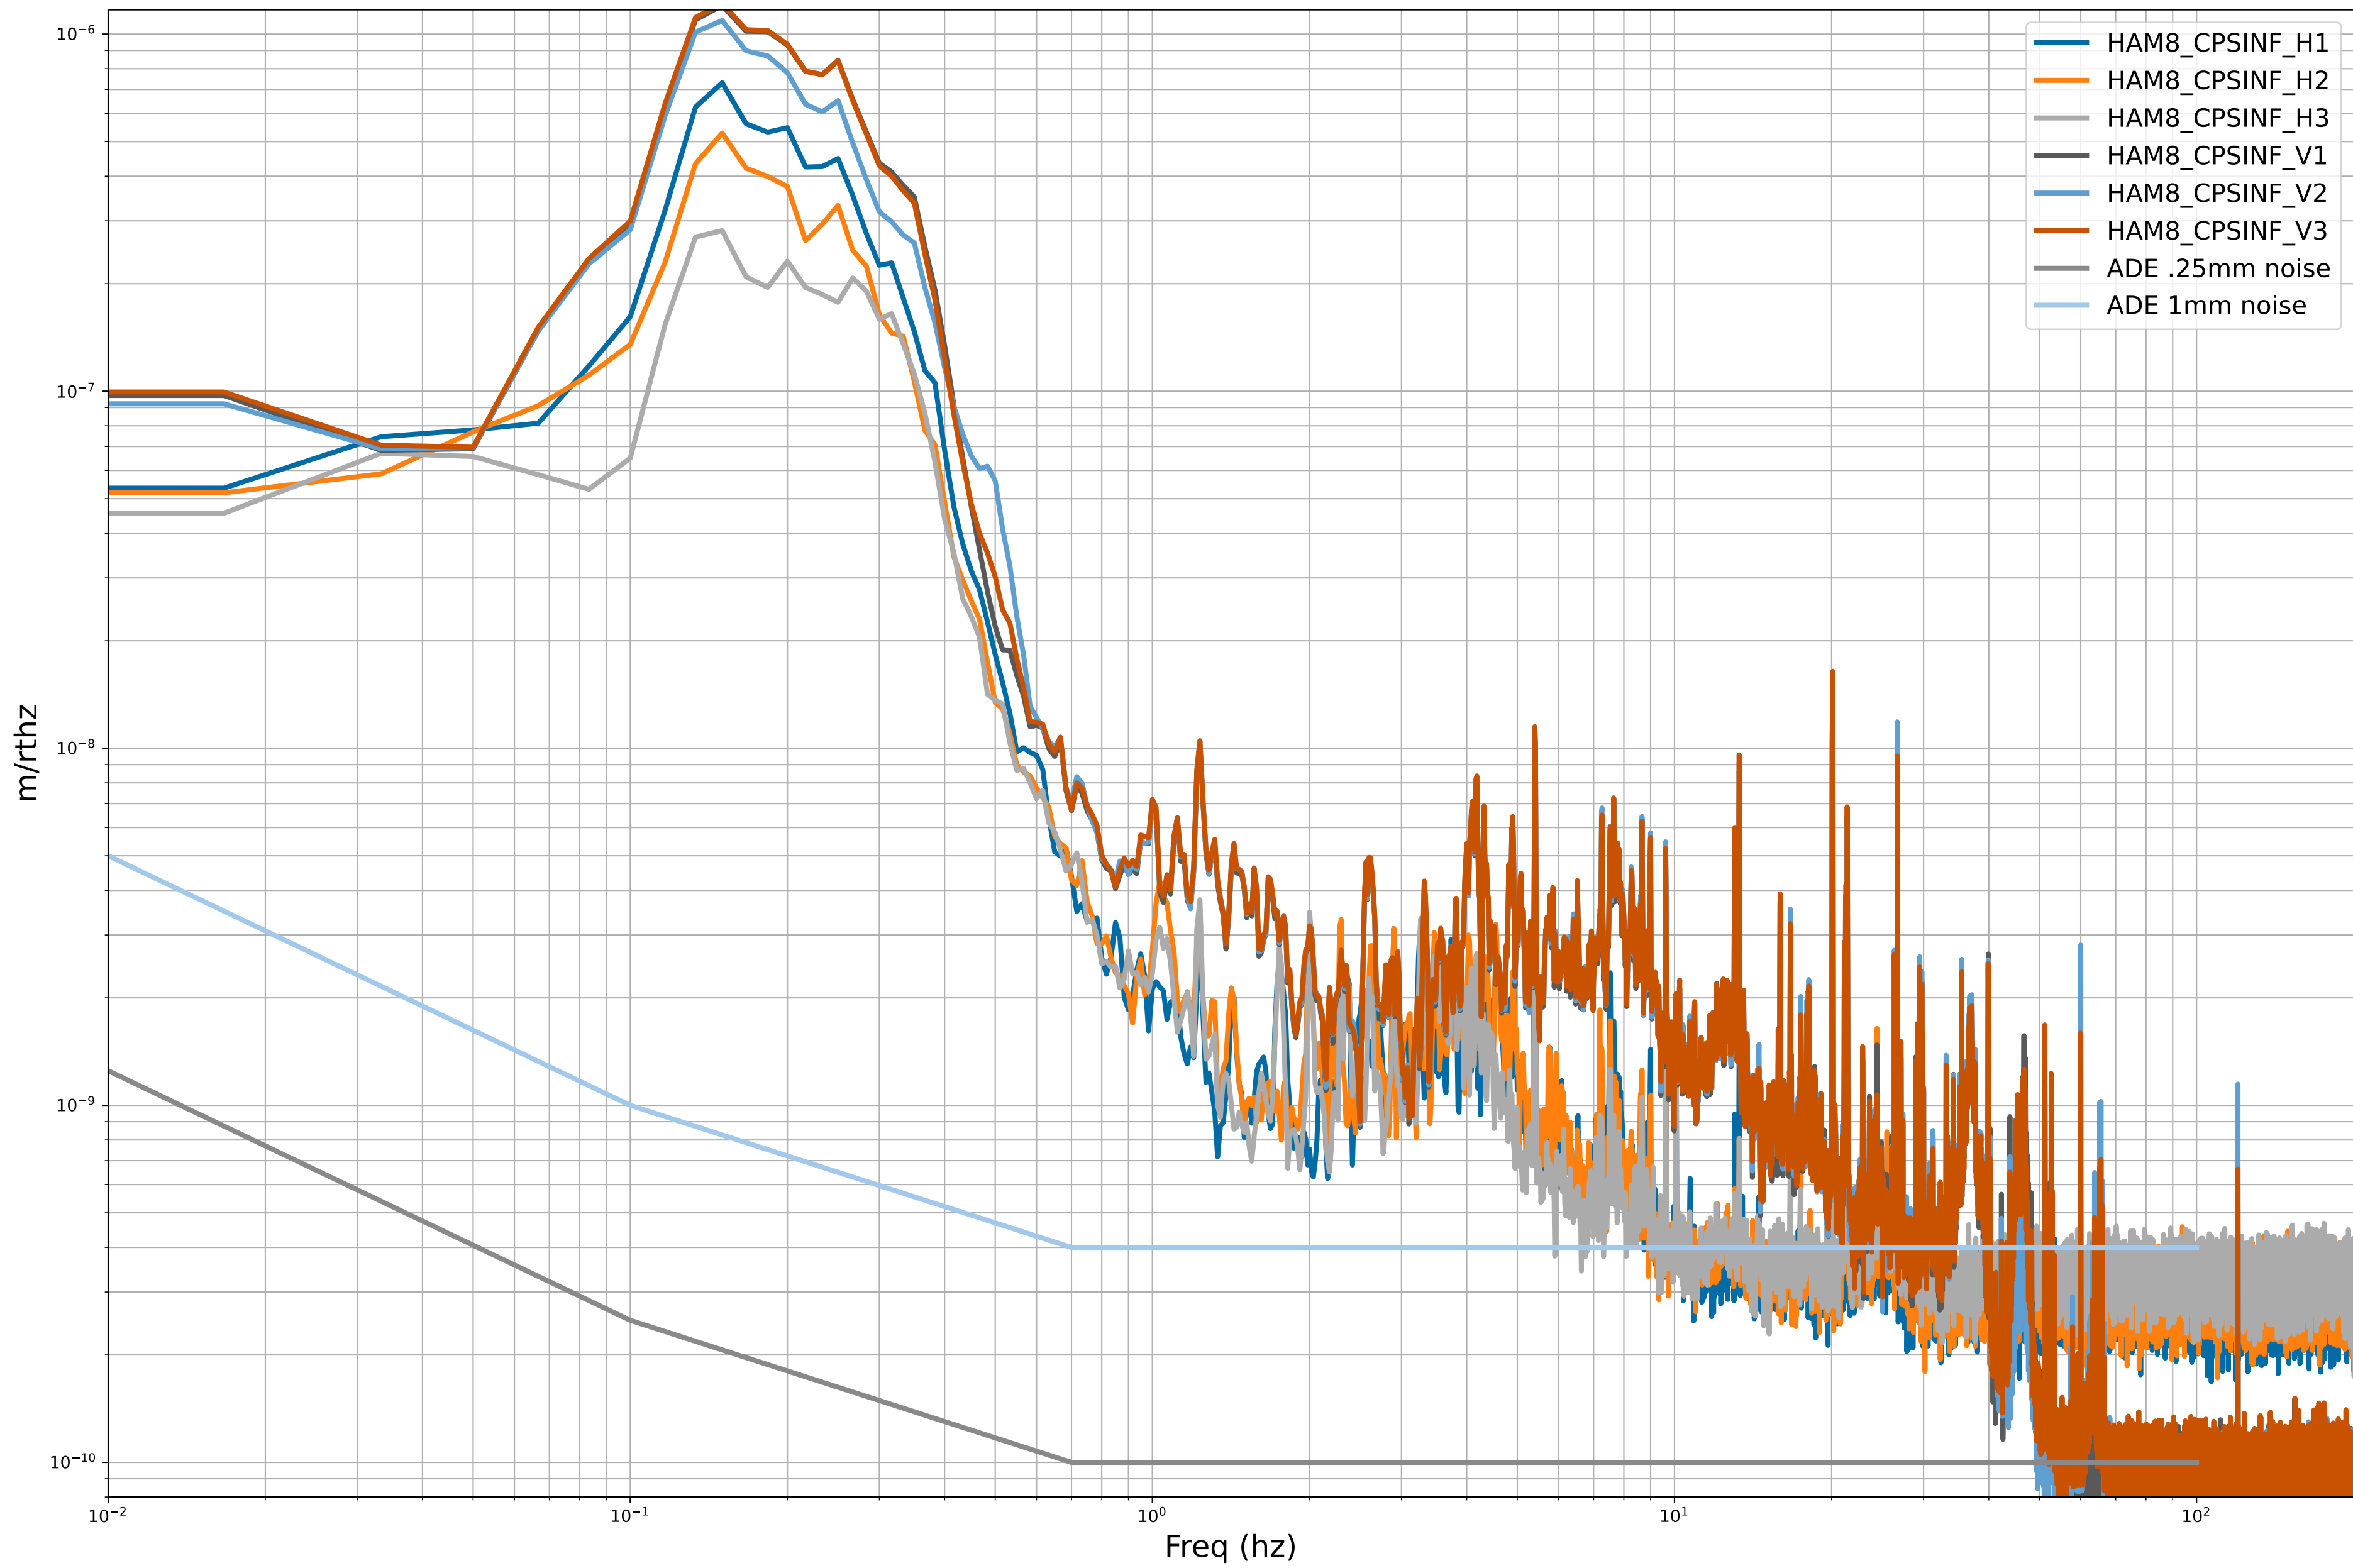

HAM2 CPS Spectra 1408096800 to 1408097400

calibration only >10hz

HAM3 CPS Spectra 1408096800 to 1408097400

calibration only >10hz

HAM4 CPS Spectra 1408096800 to 1408097400

calibration only >10hz

HAM5 CPS Spectra 1408096800 to 1408097400

calibration only >10hz

HAM6 CPS Spectra 1408096800 to 1408097400

calibration only >10hz

HAM7 CPS Spectra 1408096800 to 1408097400

calibration only >10hz

HAM8 CPS Spectra 1408096800 to 1408097400

calibration only >10hz

CPS Spectra 1408096800 to 1408097400

ITMX_ST1

ITMX_ST2

calibration only >10hz

CPS Spectra 1408096800 to 1408097400

calibration only >10hz

CPS Spectra 1408096800 to 1408097400

calibration only >10hz

CPS Spectra 1408096800 to 1408097400

calibration only >10hz

CPS Spectra 1408096800 to 1408097400

calibration only >10hz