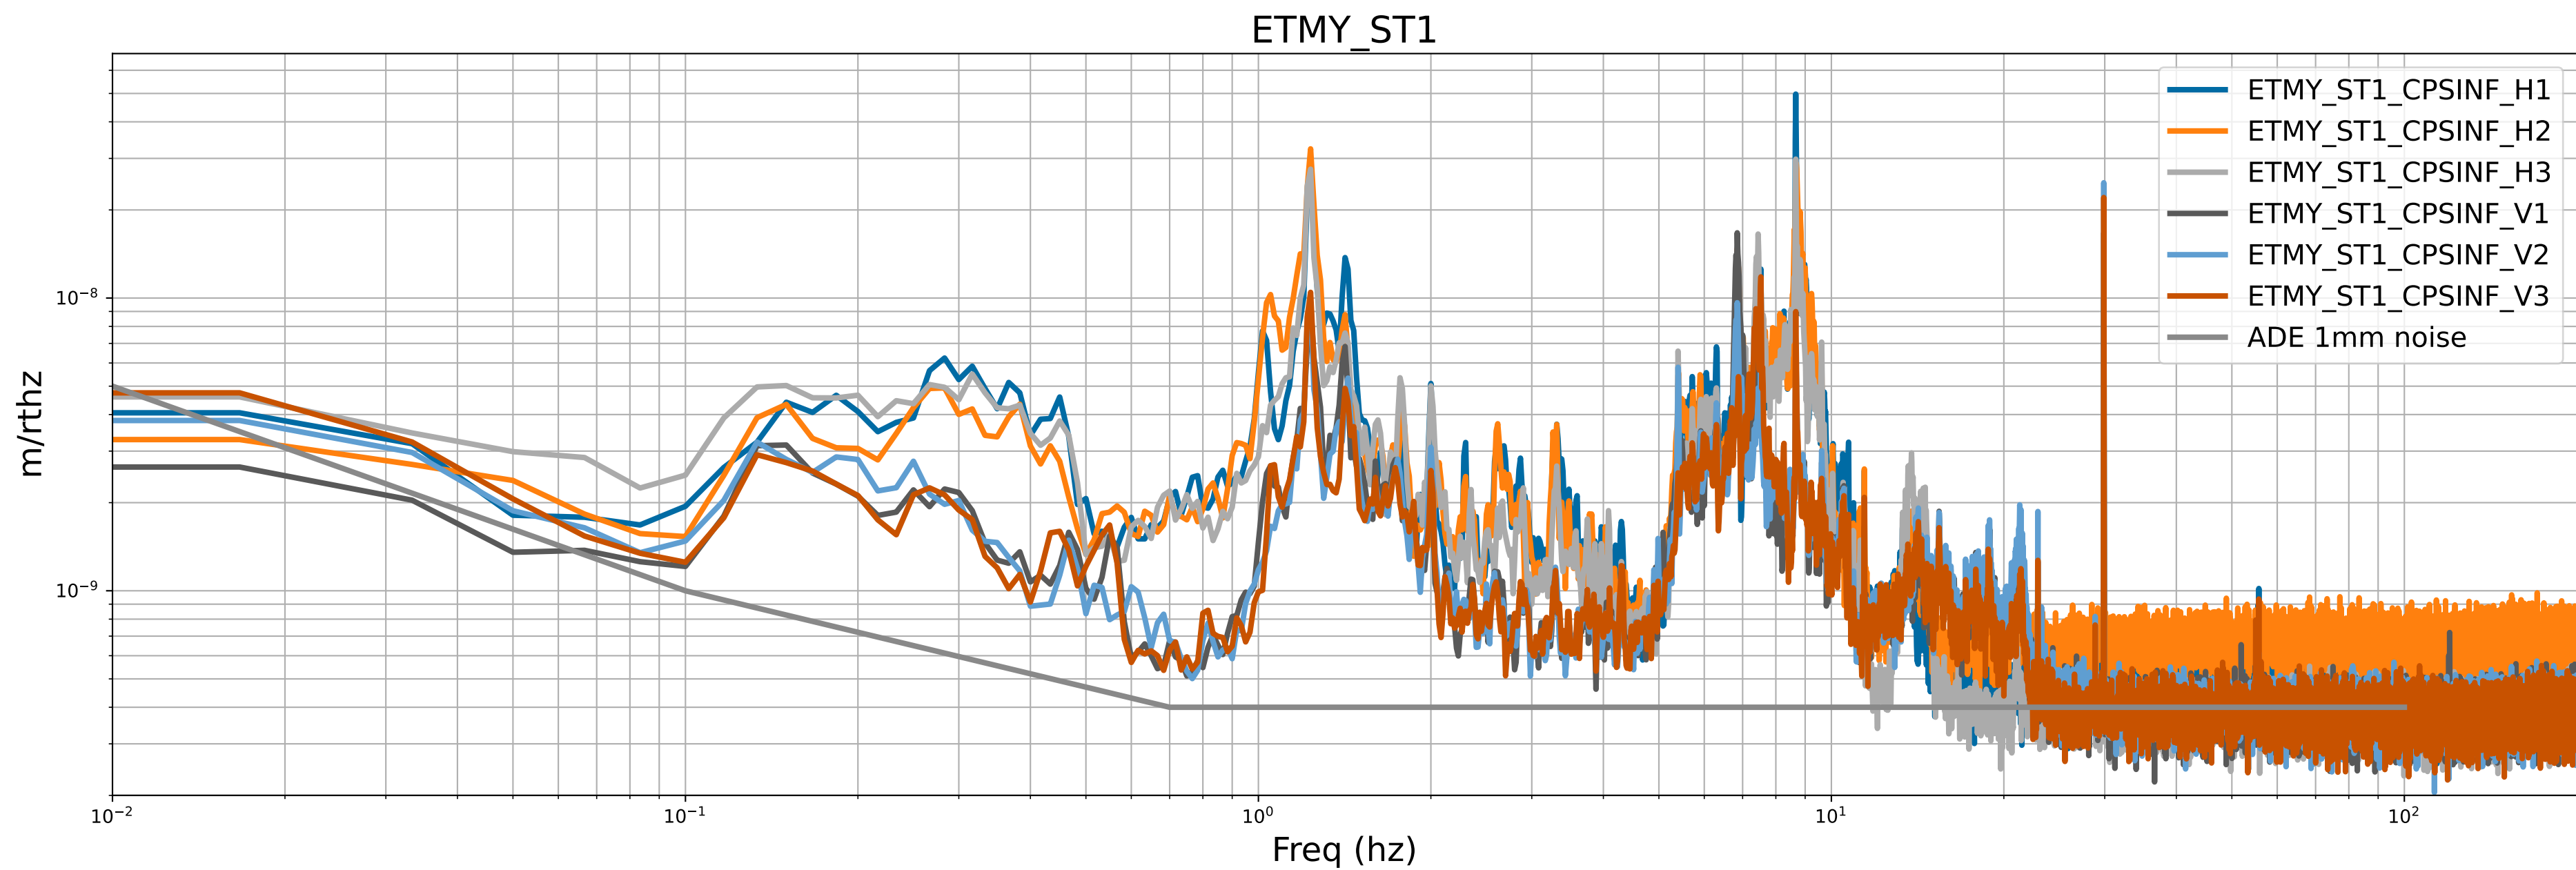

HAM2 CPS Spectra 1408096800 to 1408097400

calibration only >10hz

HAM3 CPS Spectra 1408096800 to 1408097400

calibration only >10hz

HAM4 CPS Spectra 1408096800 to 1408097400

calibration only >10hz

HAM5 CPS Spectra 1408096800 to 1408097400

calibration only >10hz

HAM6 CPS Spectra 1408096800 to 1408097400

calibration only >10hz

HAM7 CPS Spectra 1408096800 to 1408097400

calibration only >10hz

HAM8 CPS Spectra 1408096800 to 1408097400

calibration only >10hz

CPS Spectra 1408096800 to 1408097400

ITMX_ST1

ITMX_ST2

calibration only >10hz

CPS Spectra 1408096800 to 1408097400

calibration only >10hz

CPS Spectra 1408096800 to 1408097400

calibration only >10hz

CPS Spectra 1408096800 to 1408097400

calibration only >10hz

CPS Spectra 1408096800 to 1408097400

calibration only >10hz