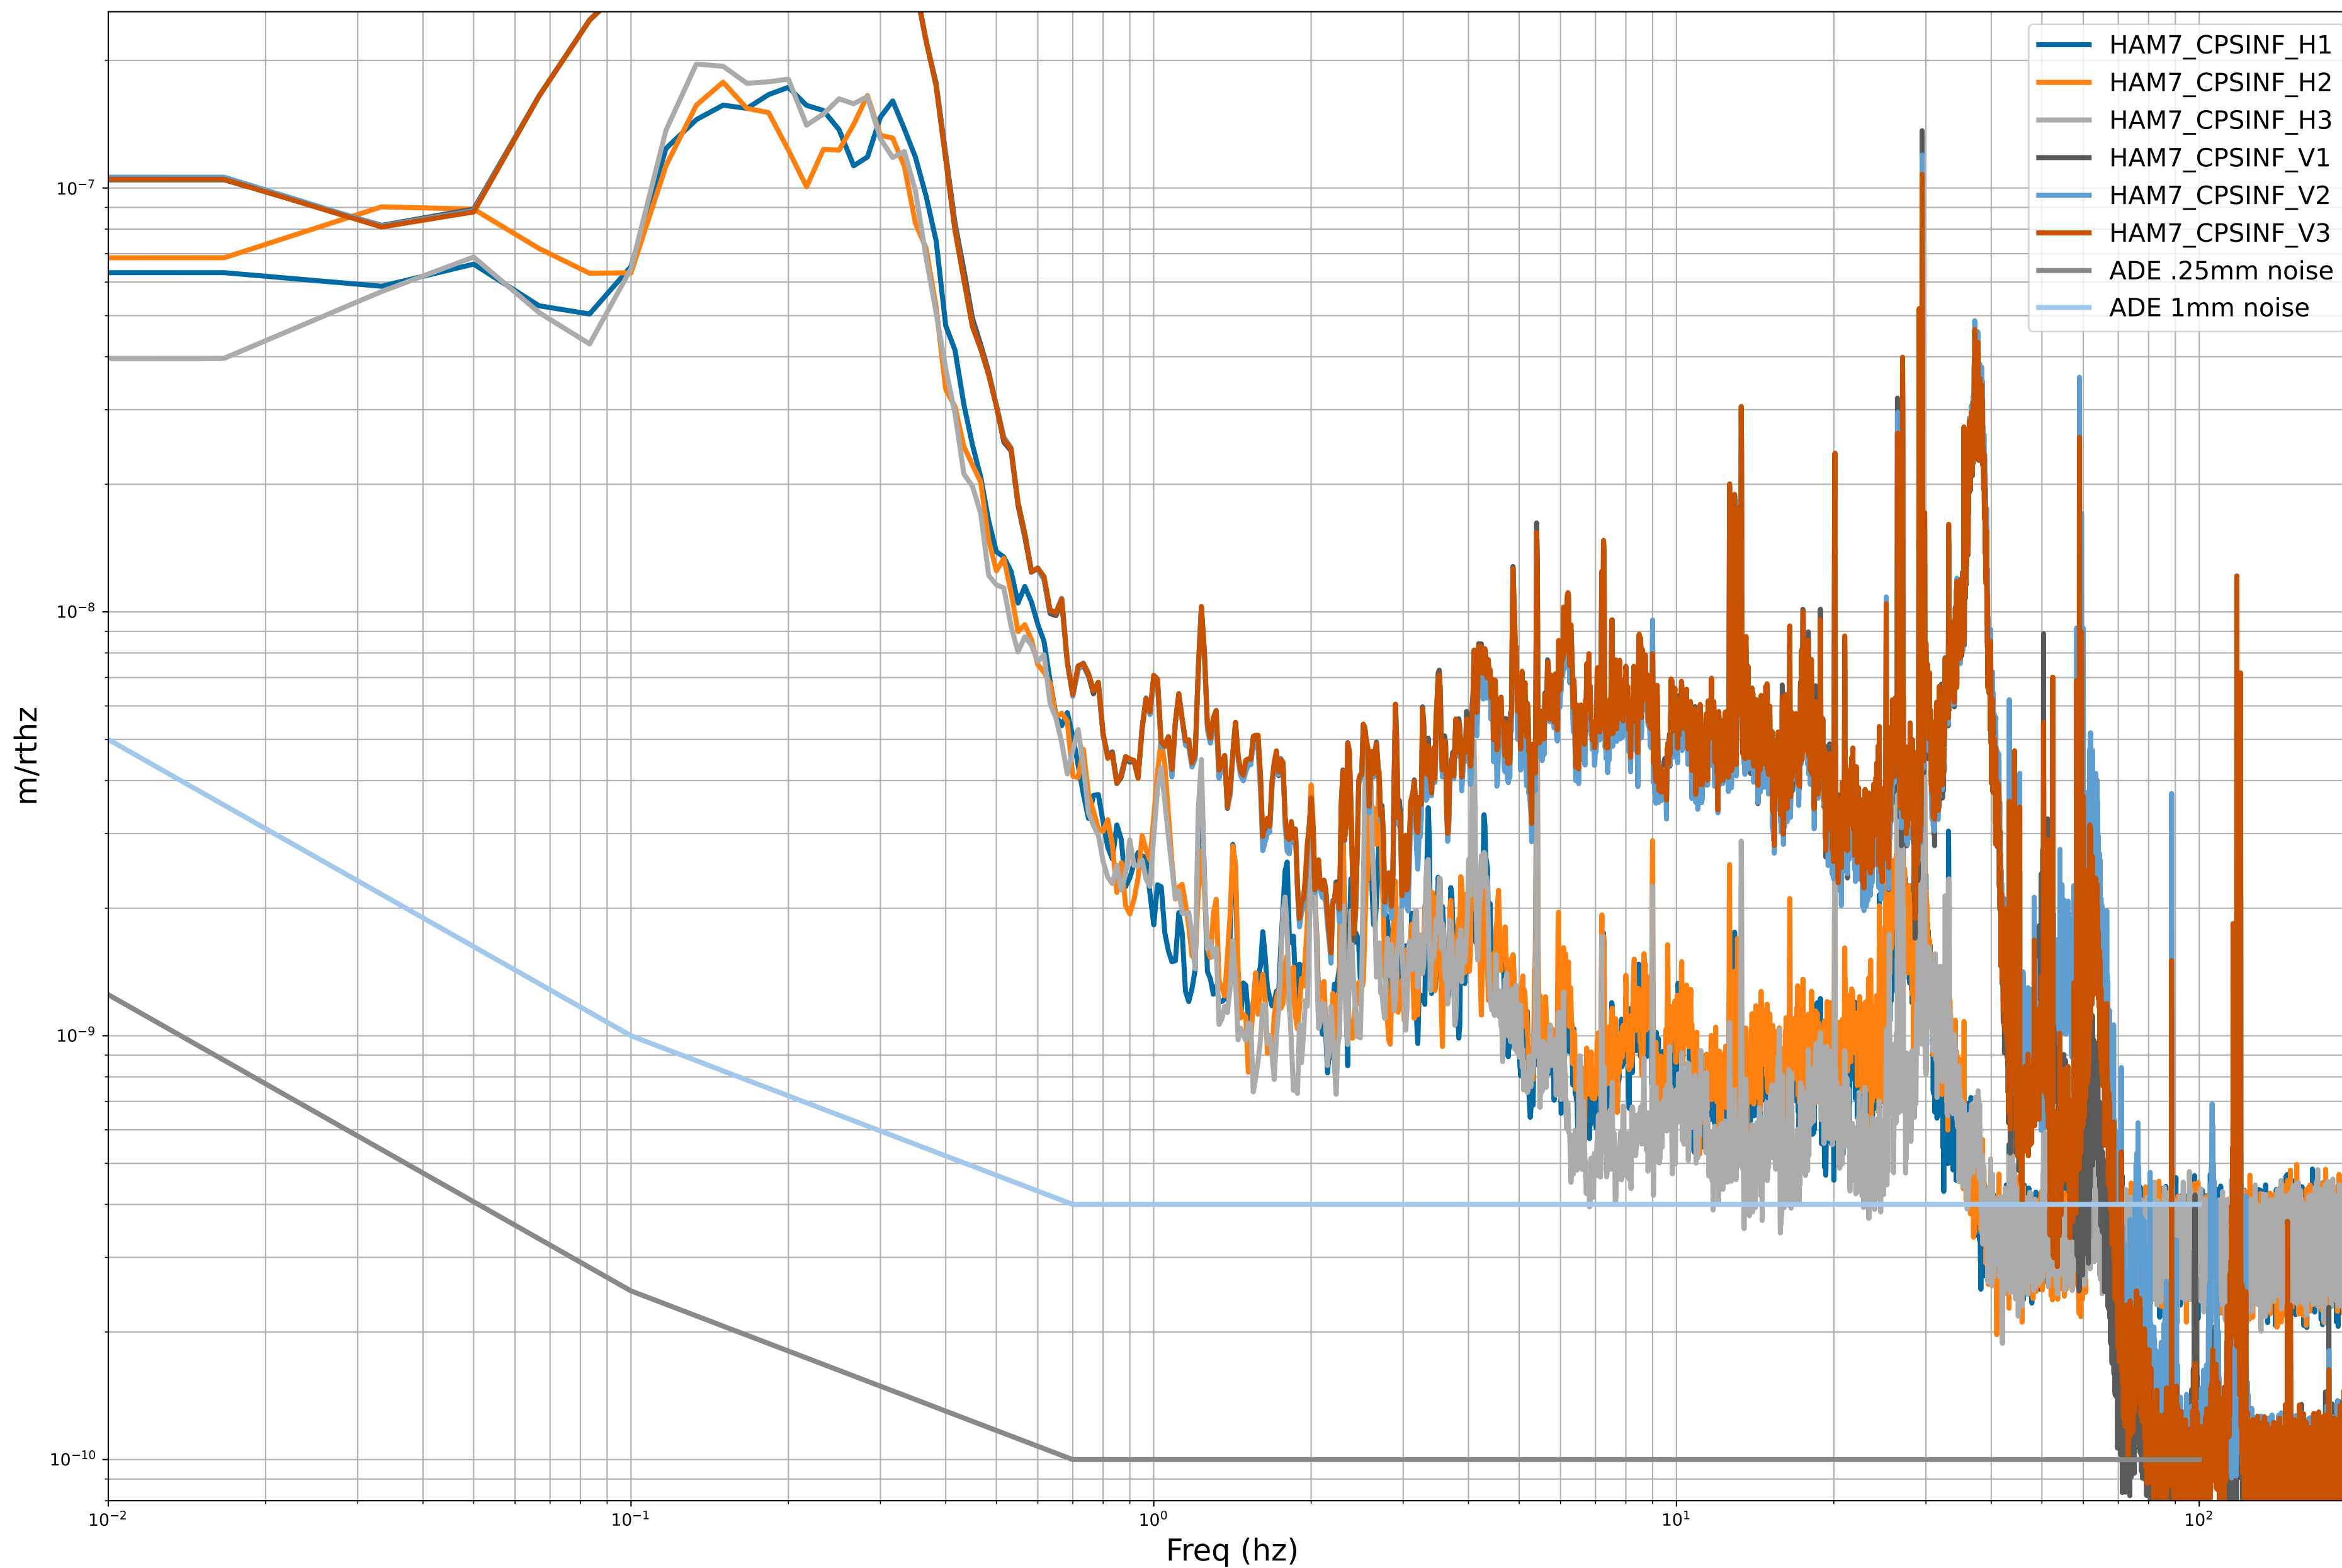

HAM2 CPS Spectra 1408096800 to 1408097400

calibration only >10hz

HAM3 CPS Spectra 1408096800 to 1408097400

calibration only >10hz

HAM4 CPS Spectra 1408096800 to 1408097400

calibration only >10hz

HAM5 CPS Spectra 1408096800 to 1408097400

calibration only >10hz

HAM6 CPS Spectra 1408096800 to 1408097400

calibration only >10hz

HAM7 CPS Spectra 1408096800 to 1408097400

calibration only >10hz

HAM8 CPS Spectra 1408096800 to 1408097400

calibration only >10hz

CPS Spectra 1408096800 to 1408097400

ITMX_ST1

ITMX_ST2

calibration only >10hz

CPS Spectra 1408096800 to 1408097400

calibration only >10hz

CPS Spectra 1408096800 to 1408097400

calibration only >10hz

CPS Spectra 1408096800 to 1408097400

calibration only >10hz

CPS Spectra 1408096800 to 1408097400

calibration only >10hz