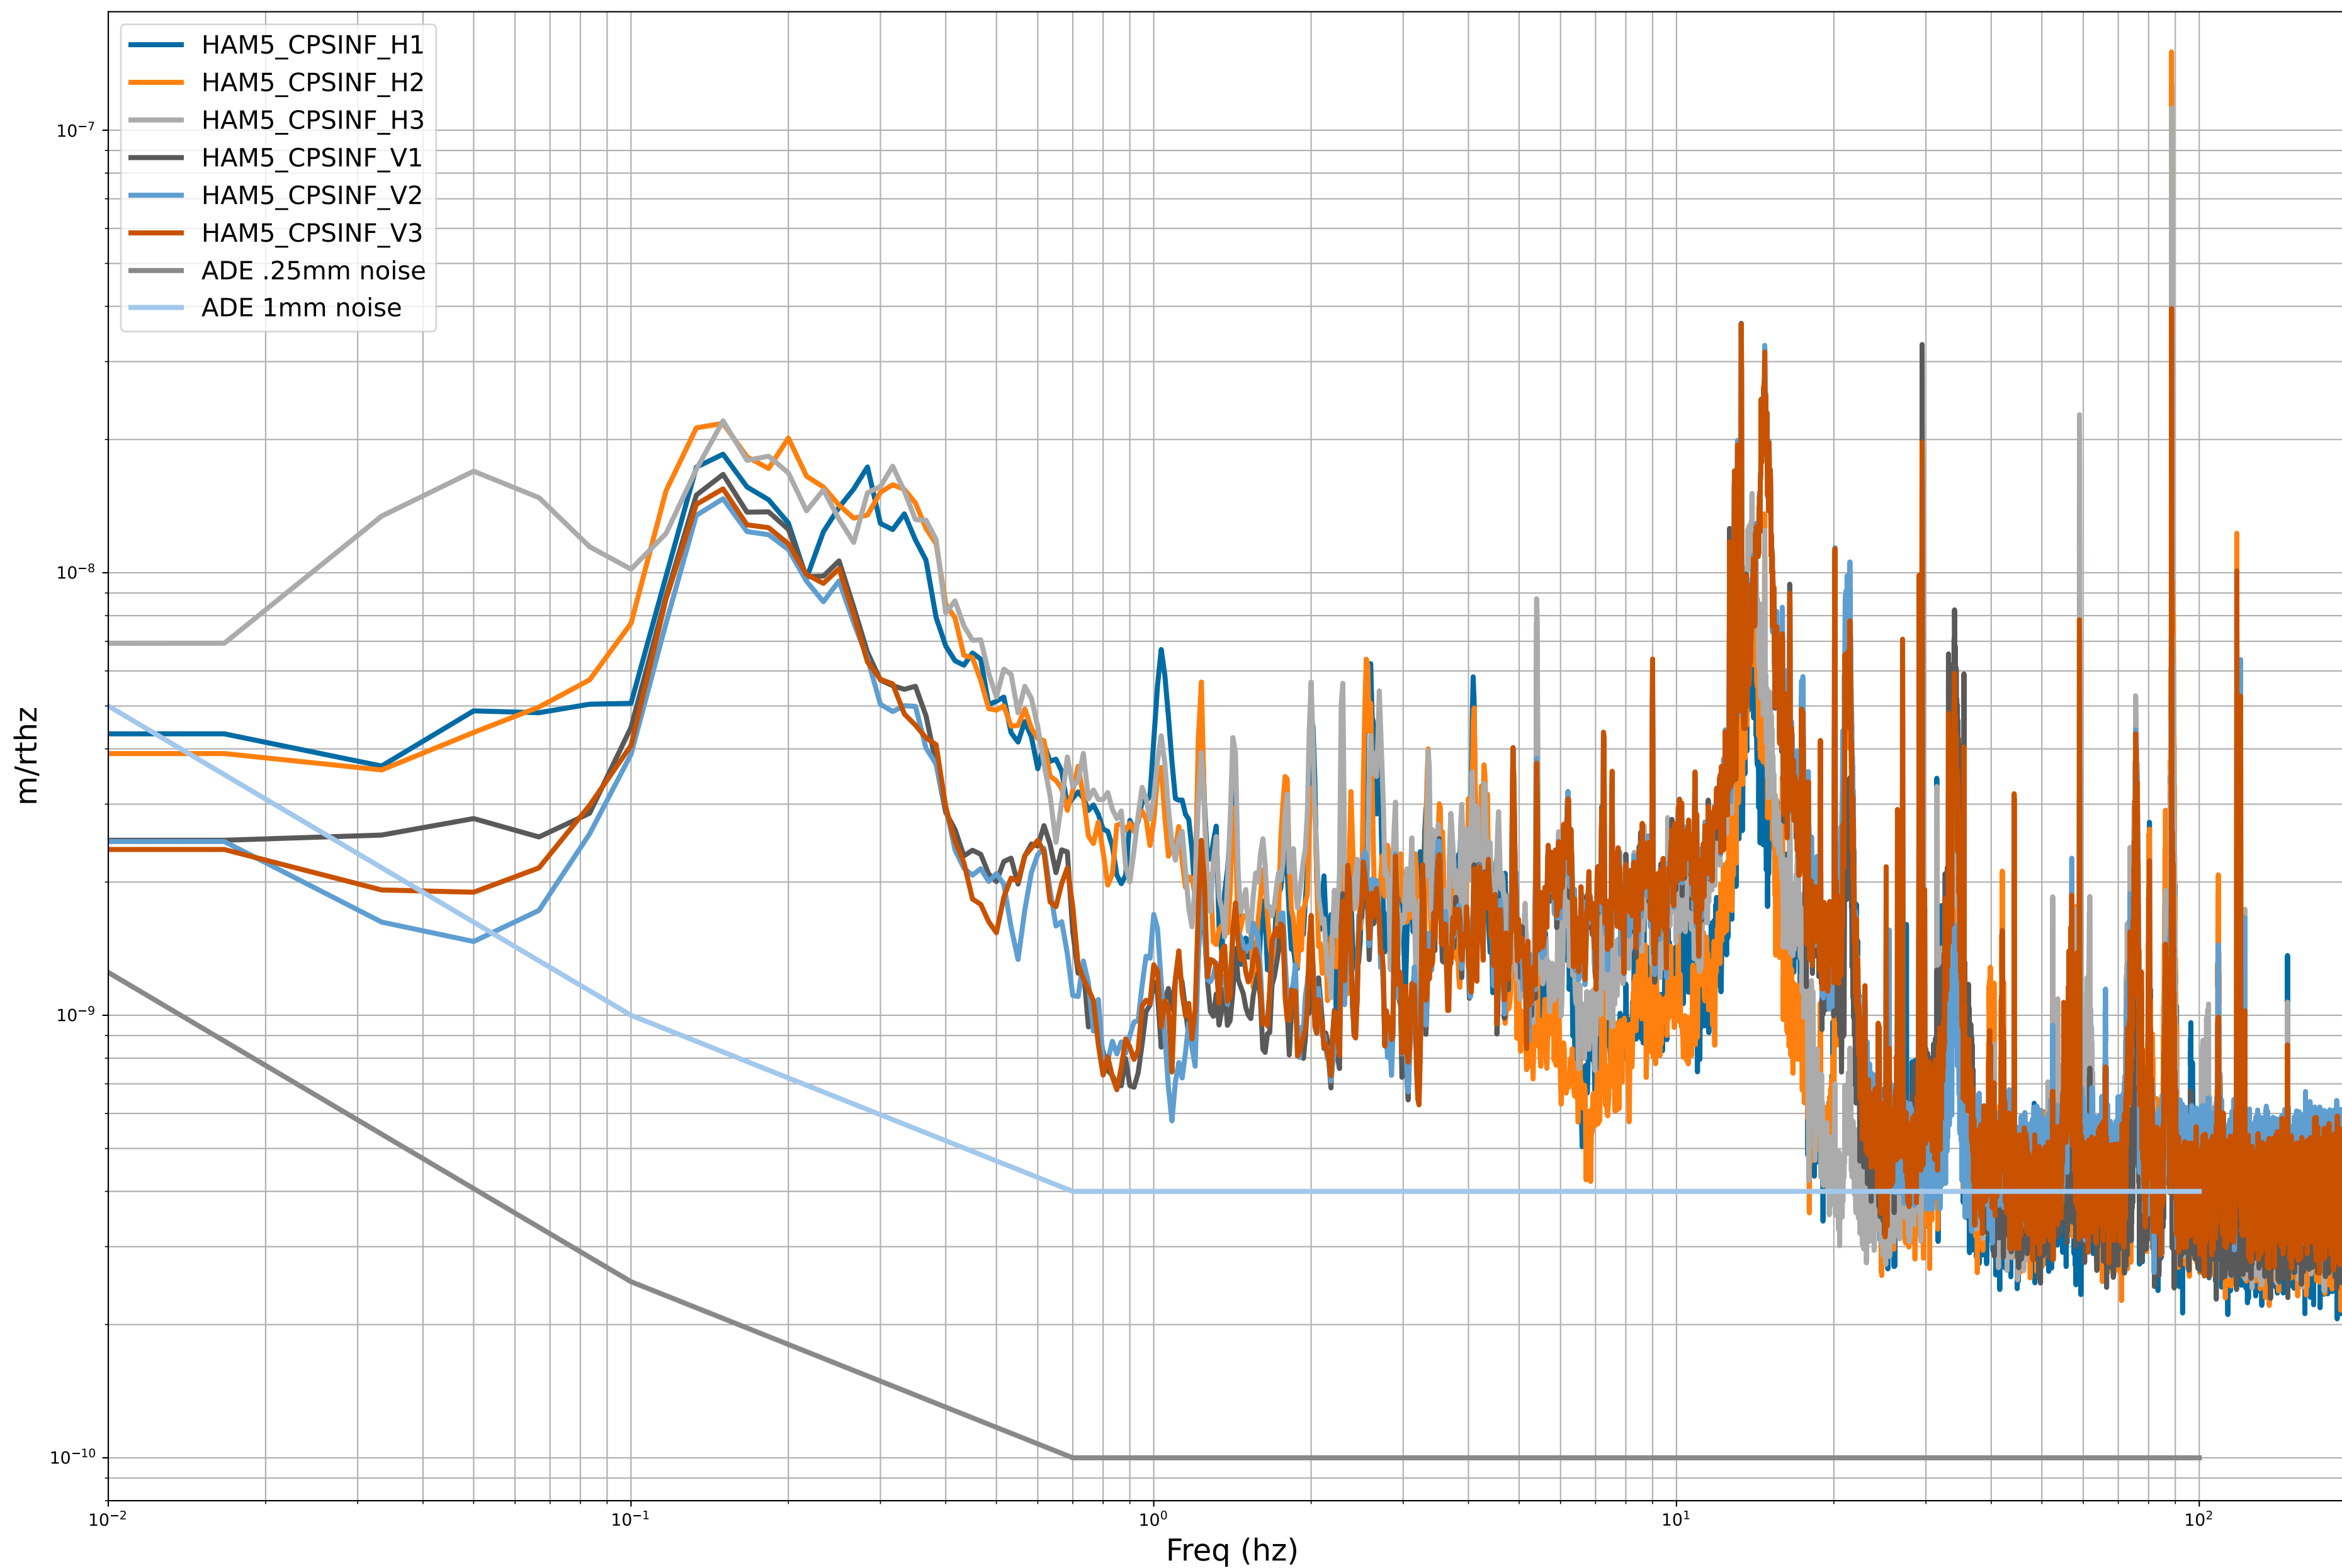

HAM2 CPS Spectra 1408096800 to 1408097400

calibration only >10hz

HAM3 CPS Spectra 1408096800 to 1408097400

calibration only >10hz

HAM4 CPS Spectra 1408096800 to 1408097400

calibration only >10hz

HAM5 CPS Spectra 1408096800 to 1408097400

calibration only >10hz

HAM6 CPS Spectra 1408096800 to 1408097400

calibration only >10hz

HAM7 CPS Spectra 1408096800 to 1408097400

calibration only >10hz

HAM8 CPS Spectra 1408096800 to 1408097400

calibration only >10hz

CPS Spectra 1408096800 to 1408097400

ITMX_ST1

ITMX_ST2

calibration only >10hz

CPS Spectra 1408096800 to 1408097400

calibration only >10hz

CPS Spectra 1408096800 to 1408097400

calibration only >10hz