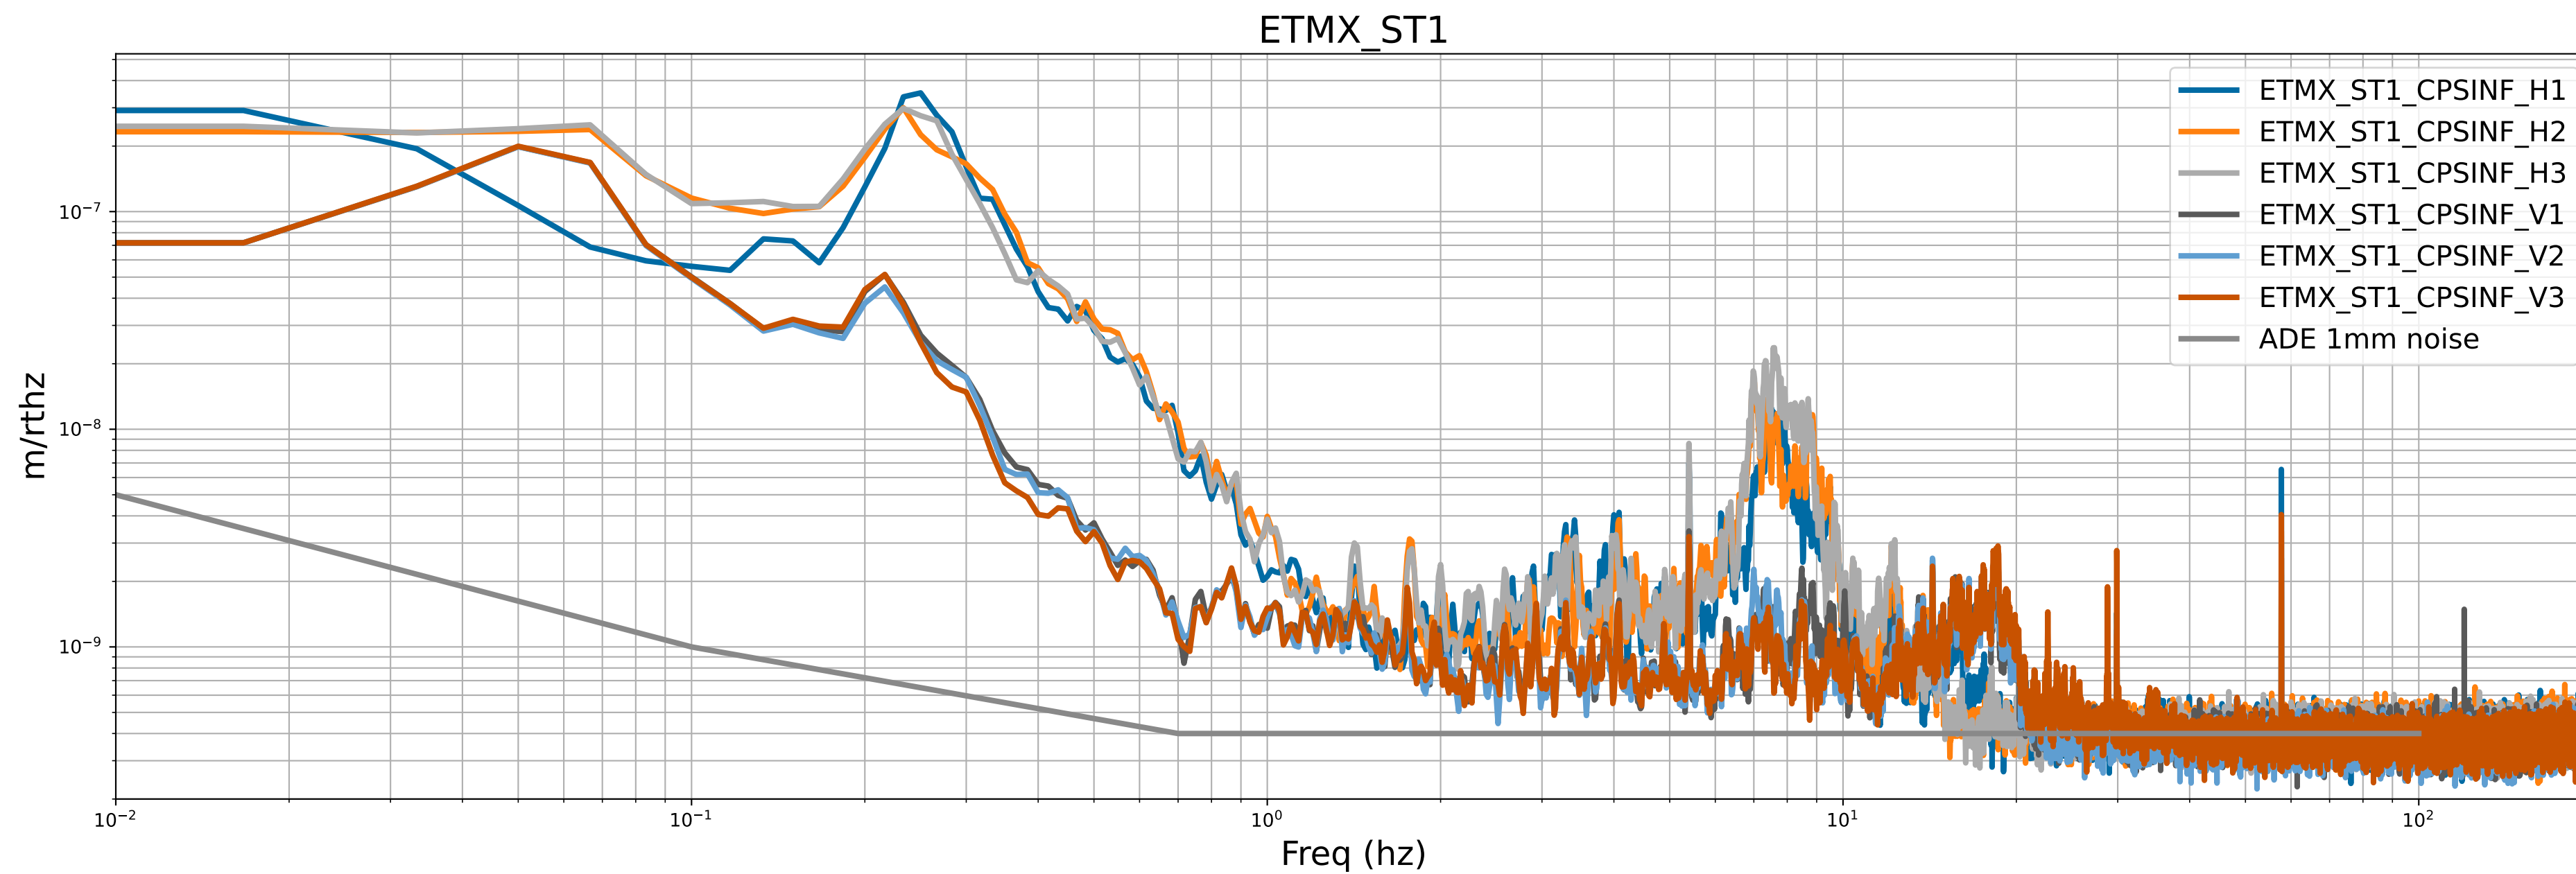

CPS Spectra 1408874400 to 1408875000

calibration only >10hz