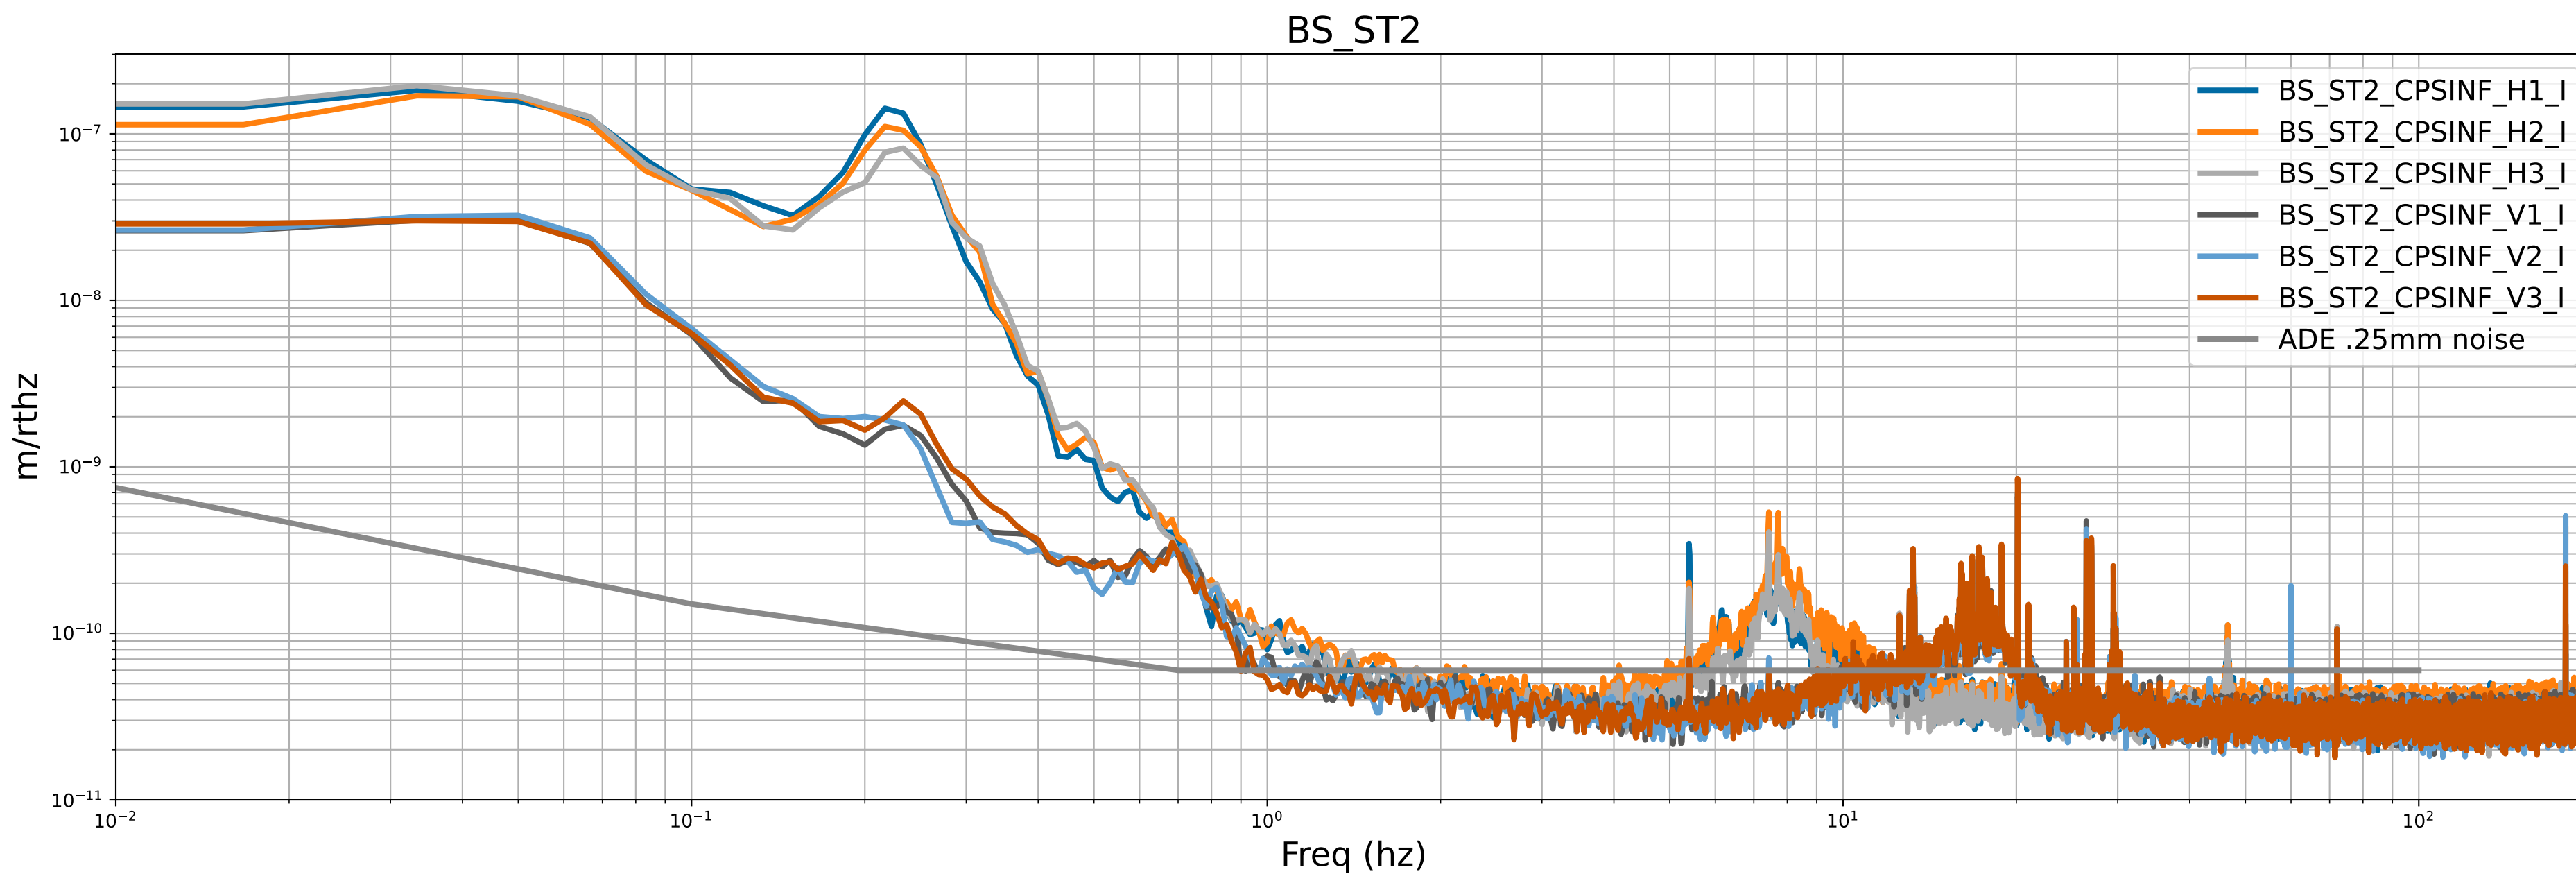

CPS Spectra 1408874400 to 1408875000

calibration only >10hz