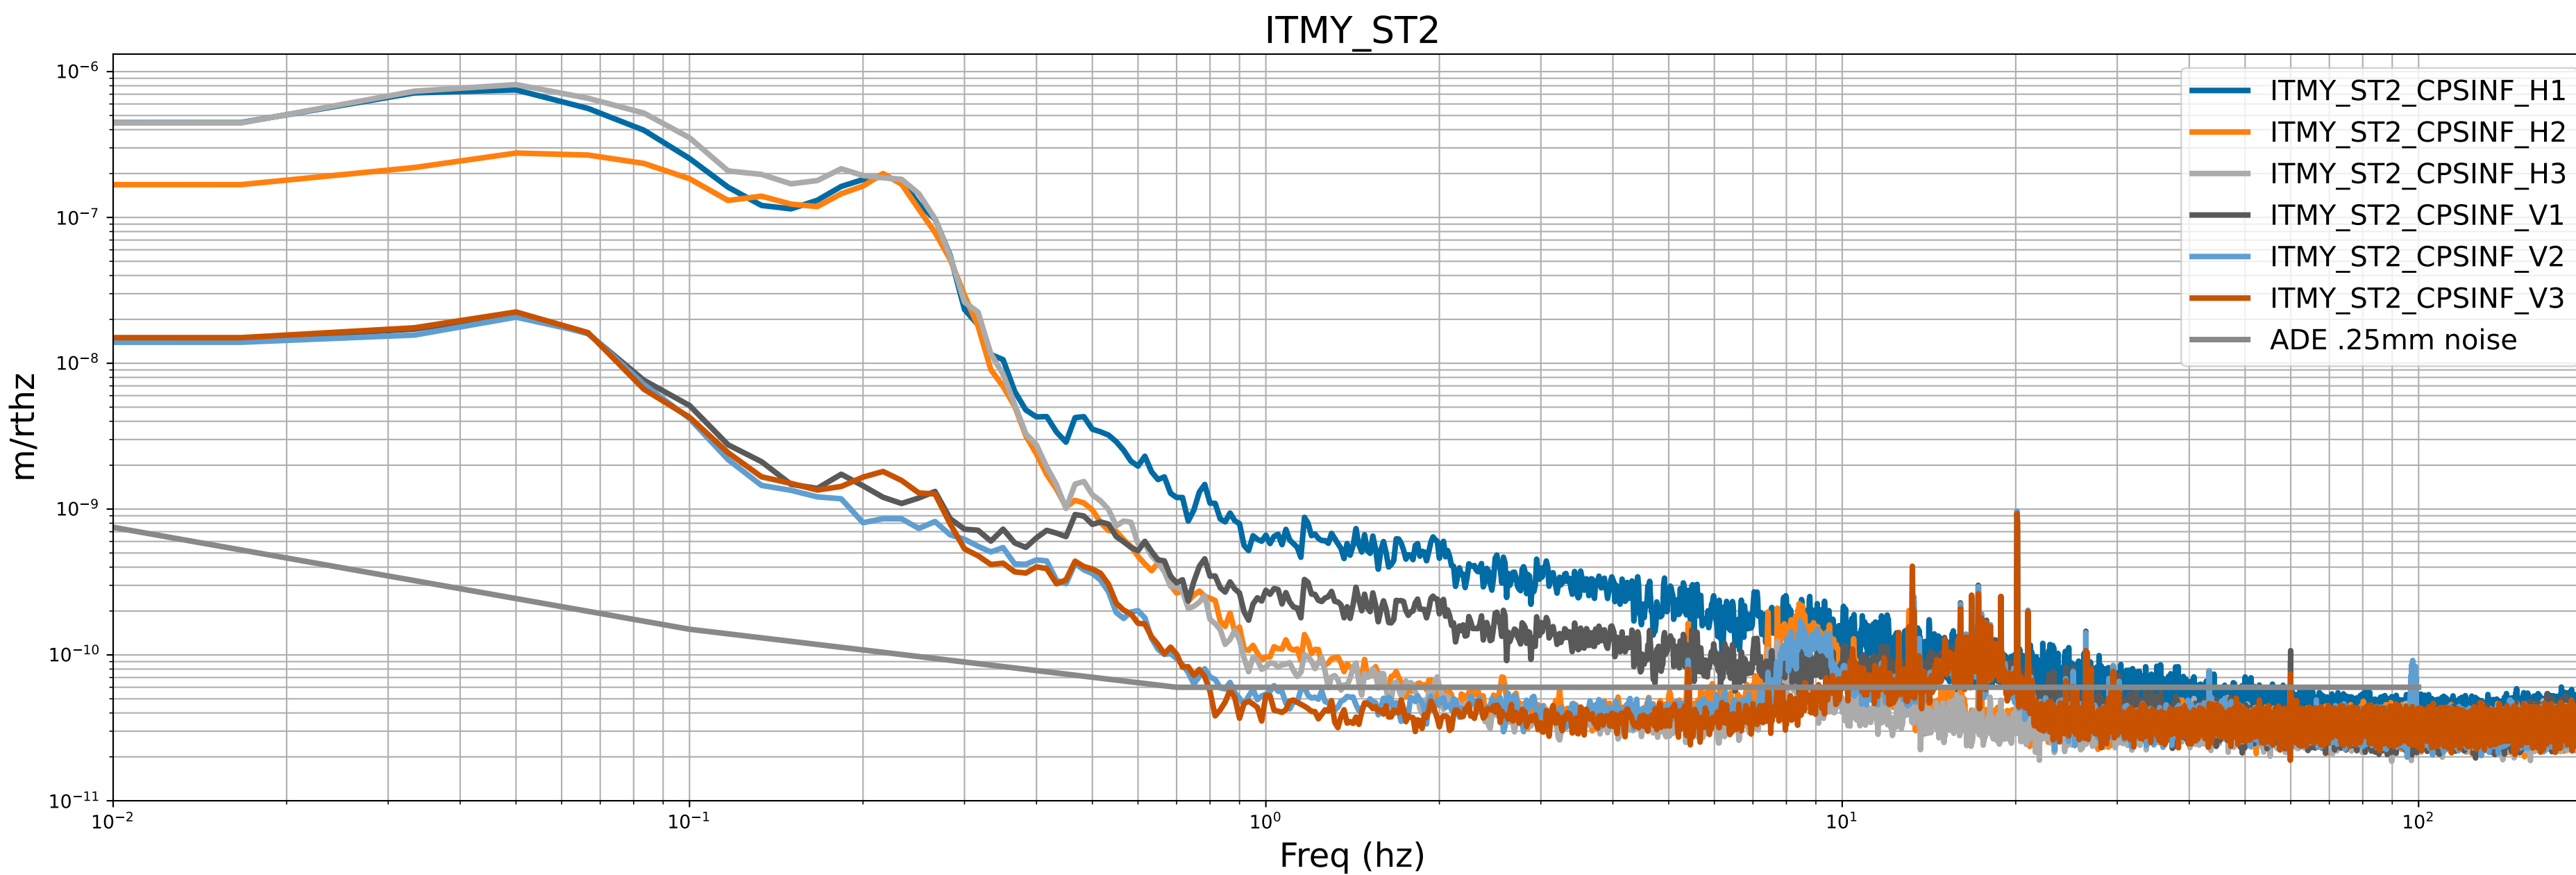

CPS Spectra 1408874400 to 1408875000

calibration only >10hz