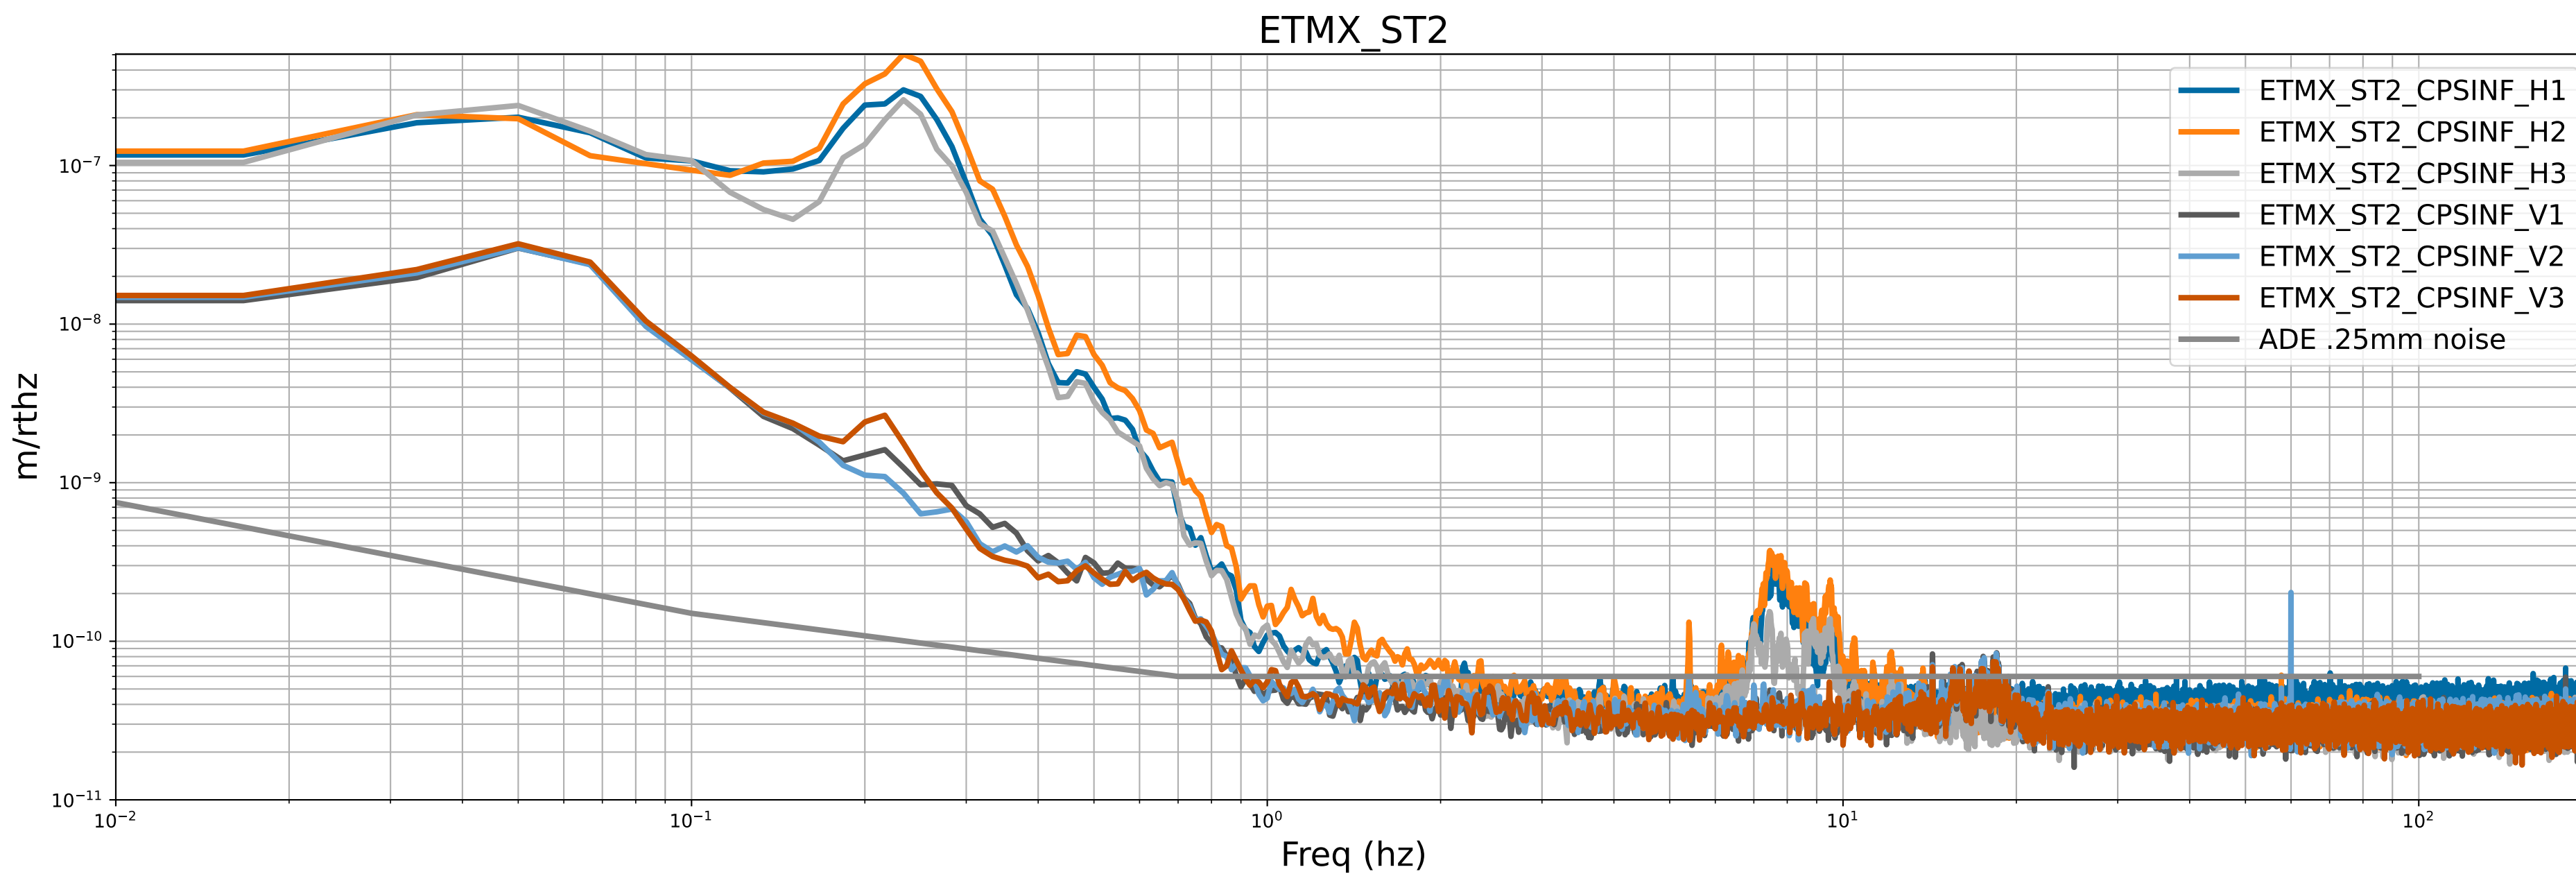

ETMY_ST1

CPS Spectra 1408874400 to 1408875000

calibration only >10hz