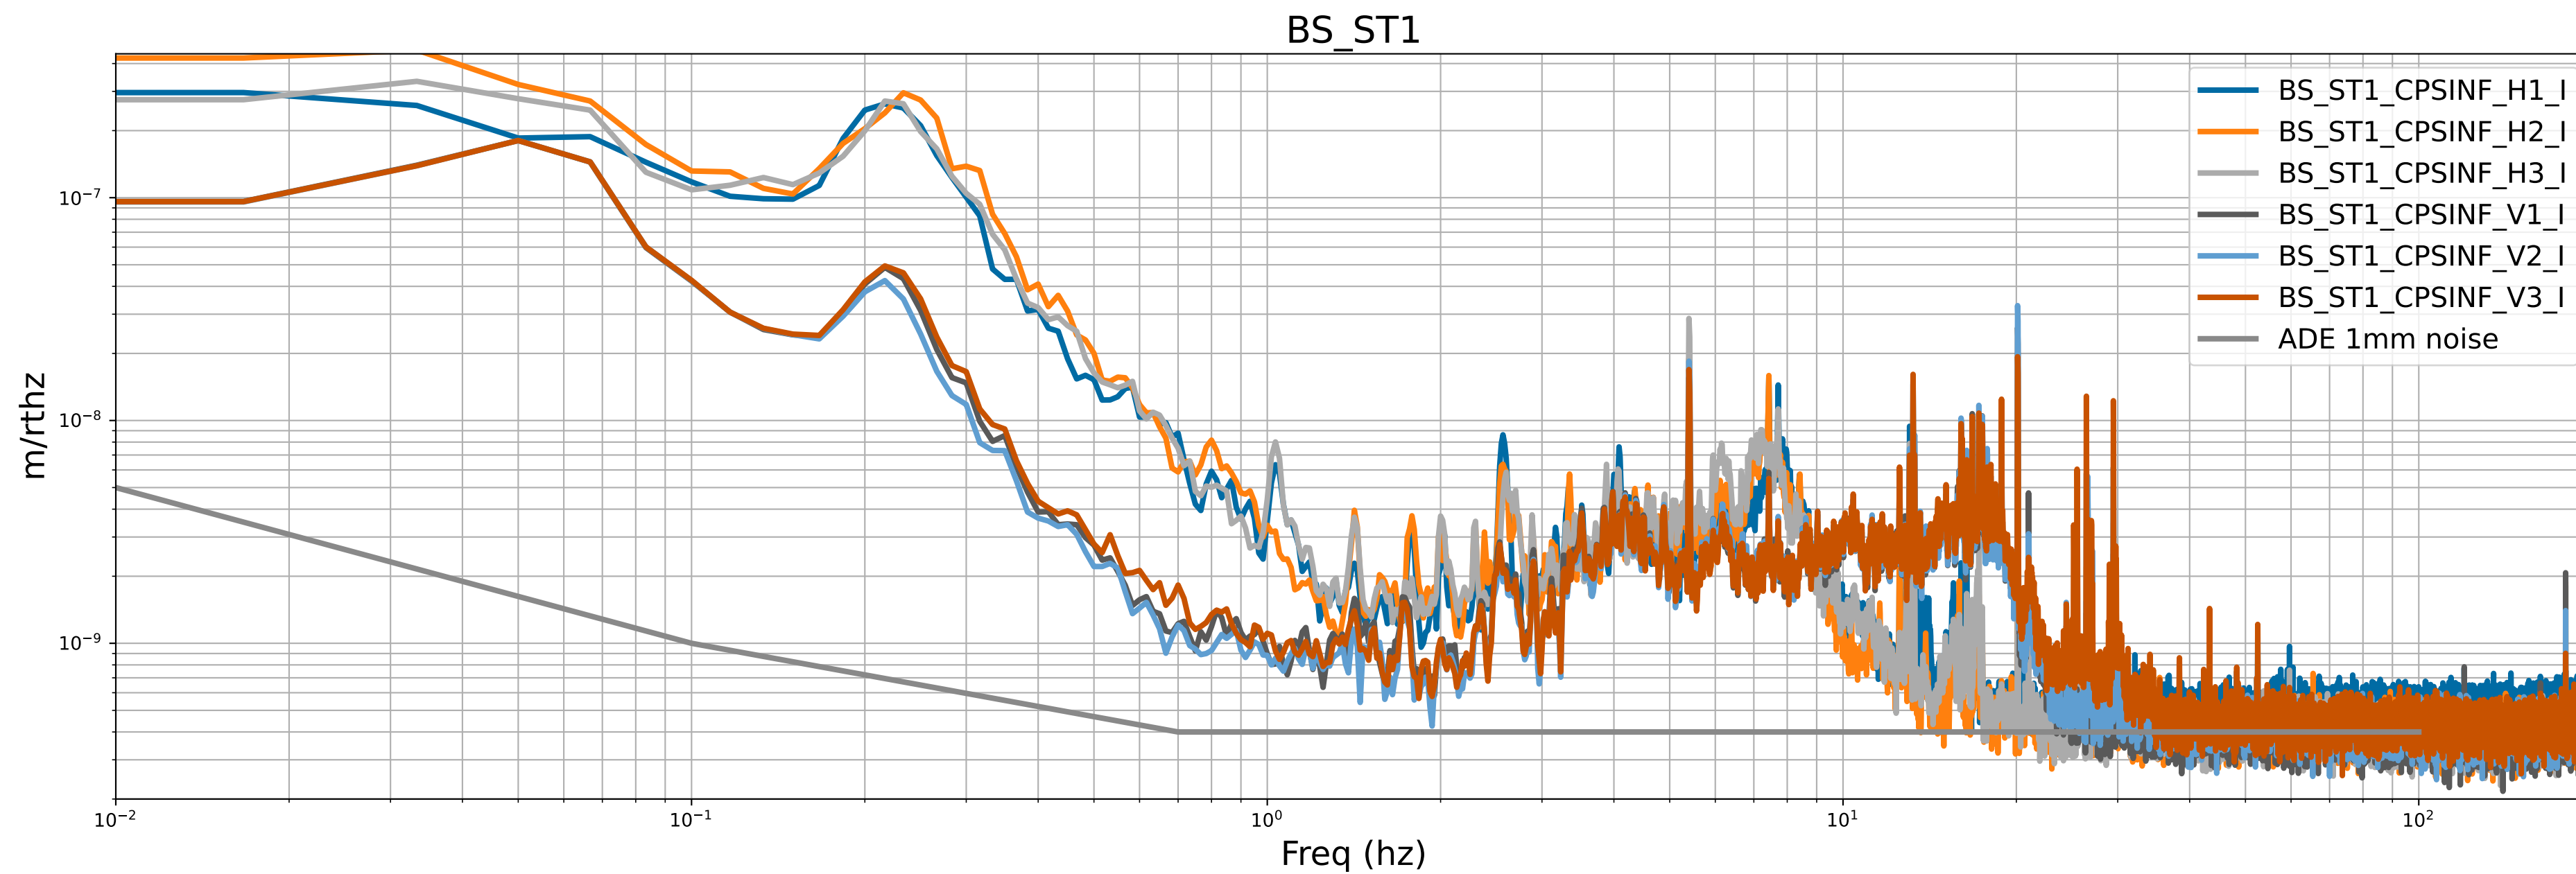

CPS Spectra 1408874400 to 1408875000

calibration only >10hz