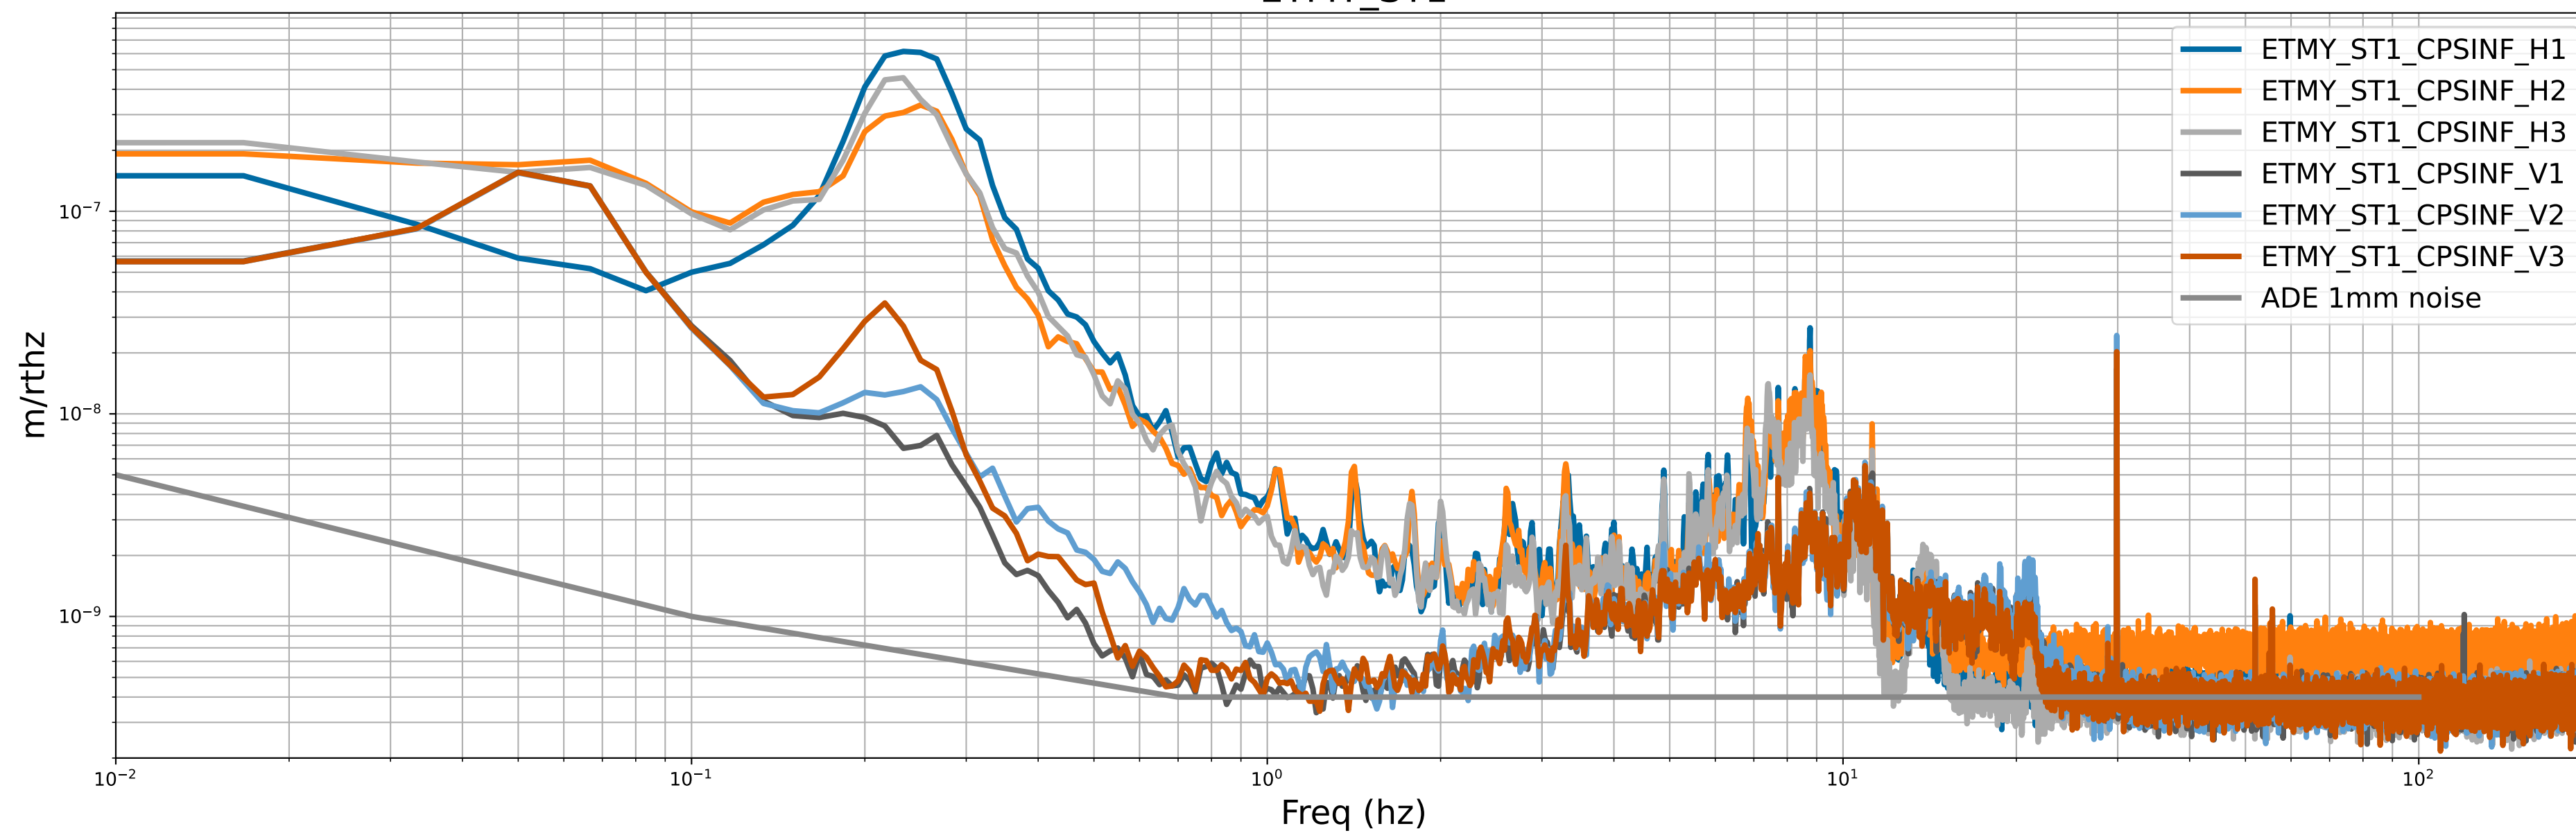

ETMY_ST2

CPS Spectra 1408874400 to 1408875000