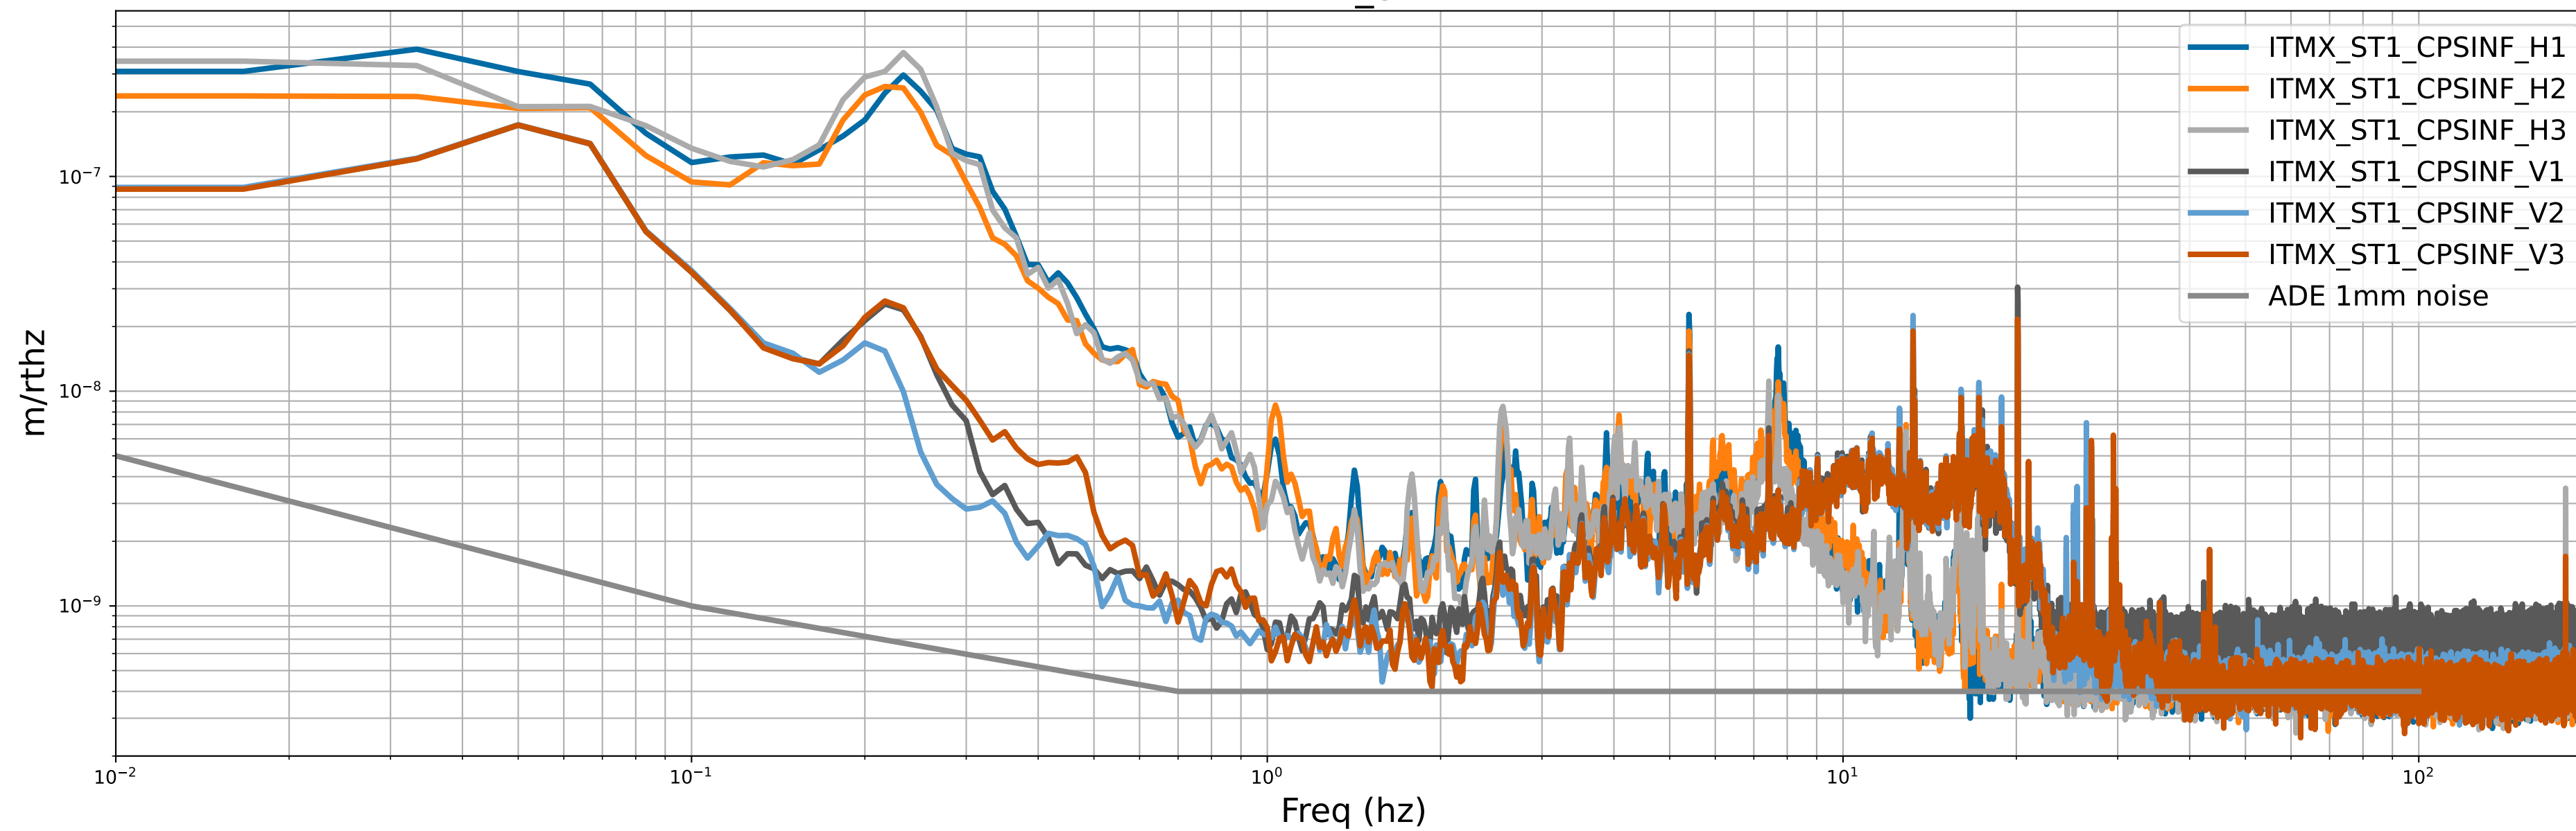

ITMX_ST2

CPS Spectra 1408874400 to 1408875000