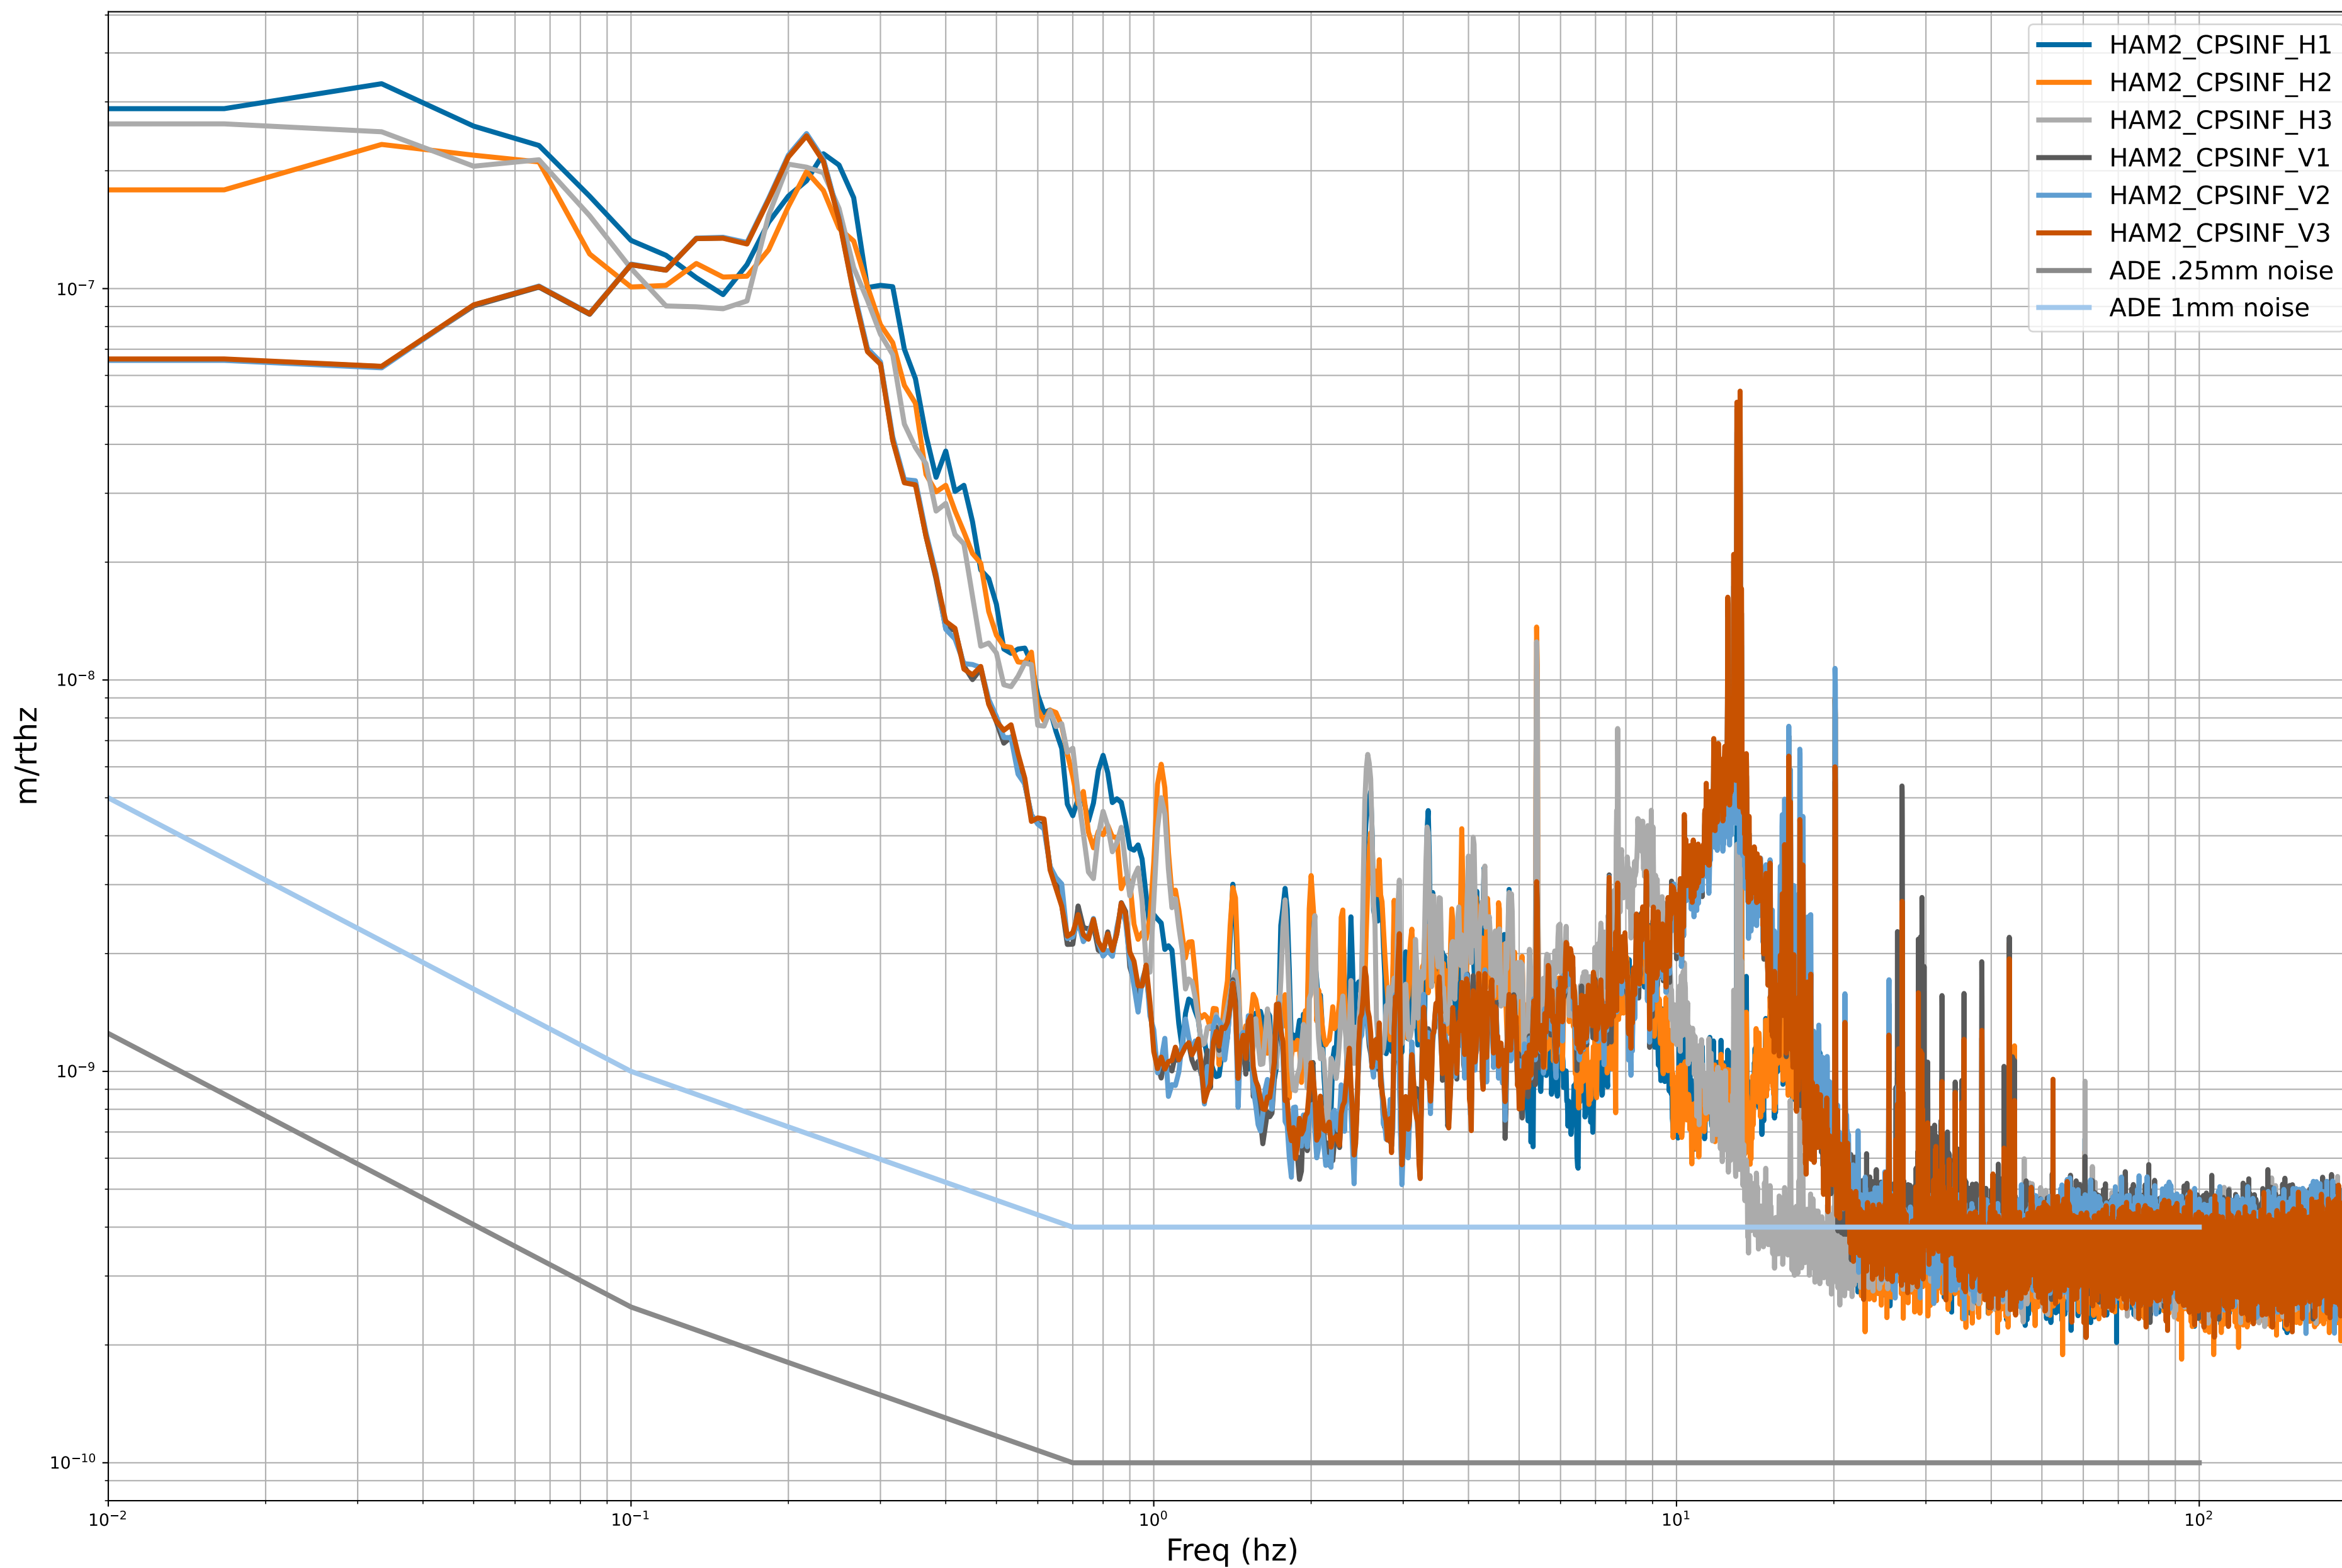

# HAM2 CPS Spectra 1408874400 to 1408875000

calibration only >10hz

# HAM3 CPS Spectra 1408874400 to 1408875000

calibration only >10hz

# HAM4 CPS Spectra 1408874400 to 1408875000

calibration only >10hz