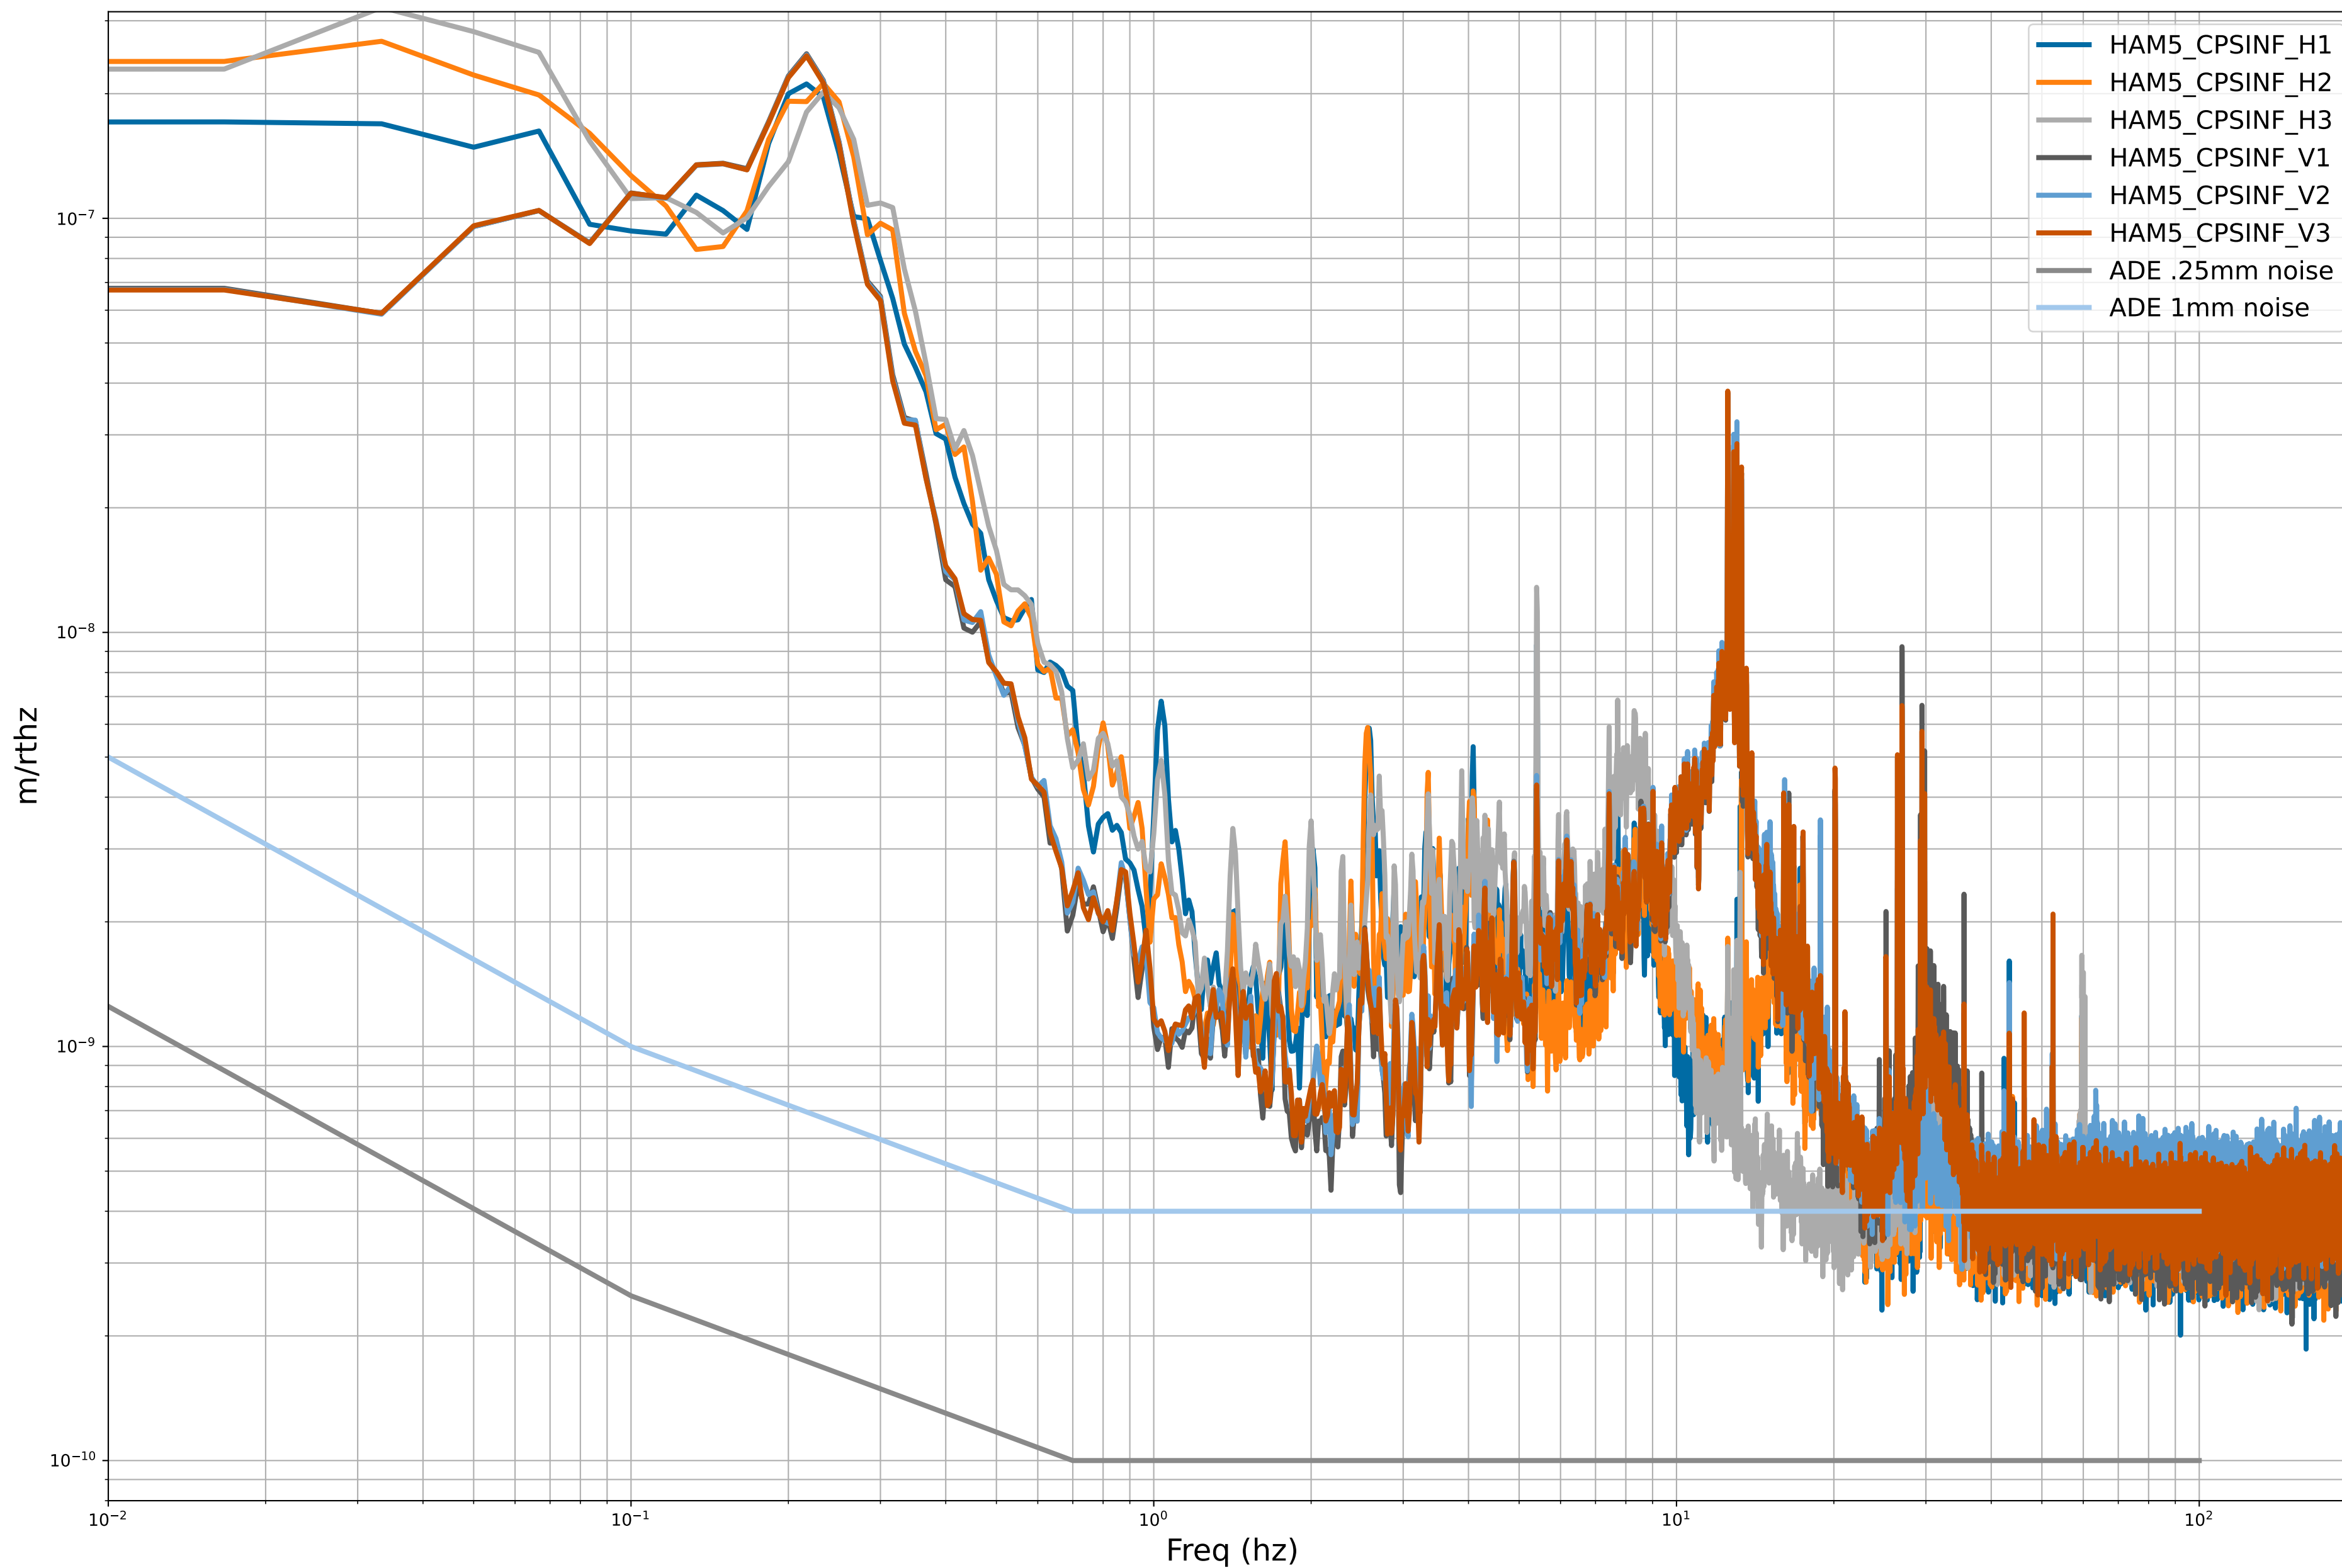

HAM5 CPS Spectra 1408874400 to 1408875000