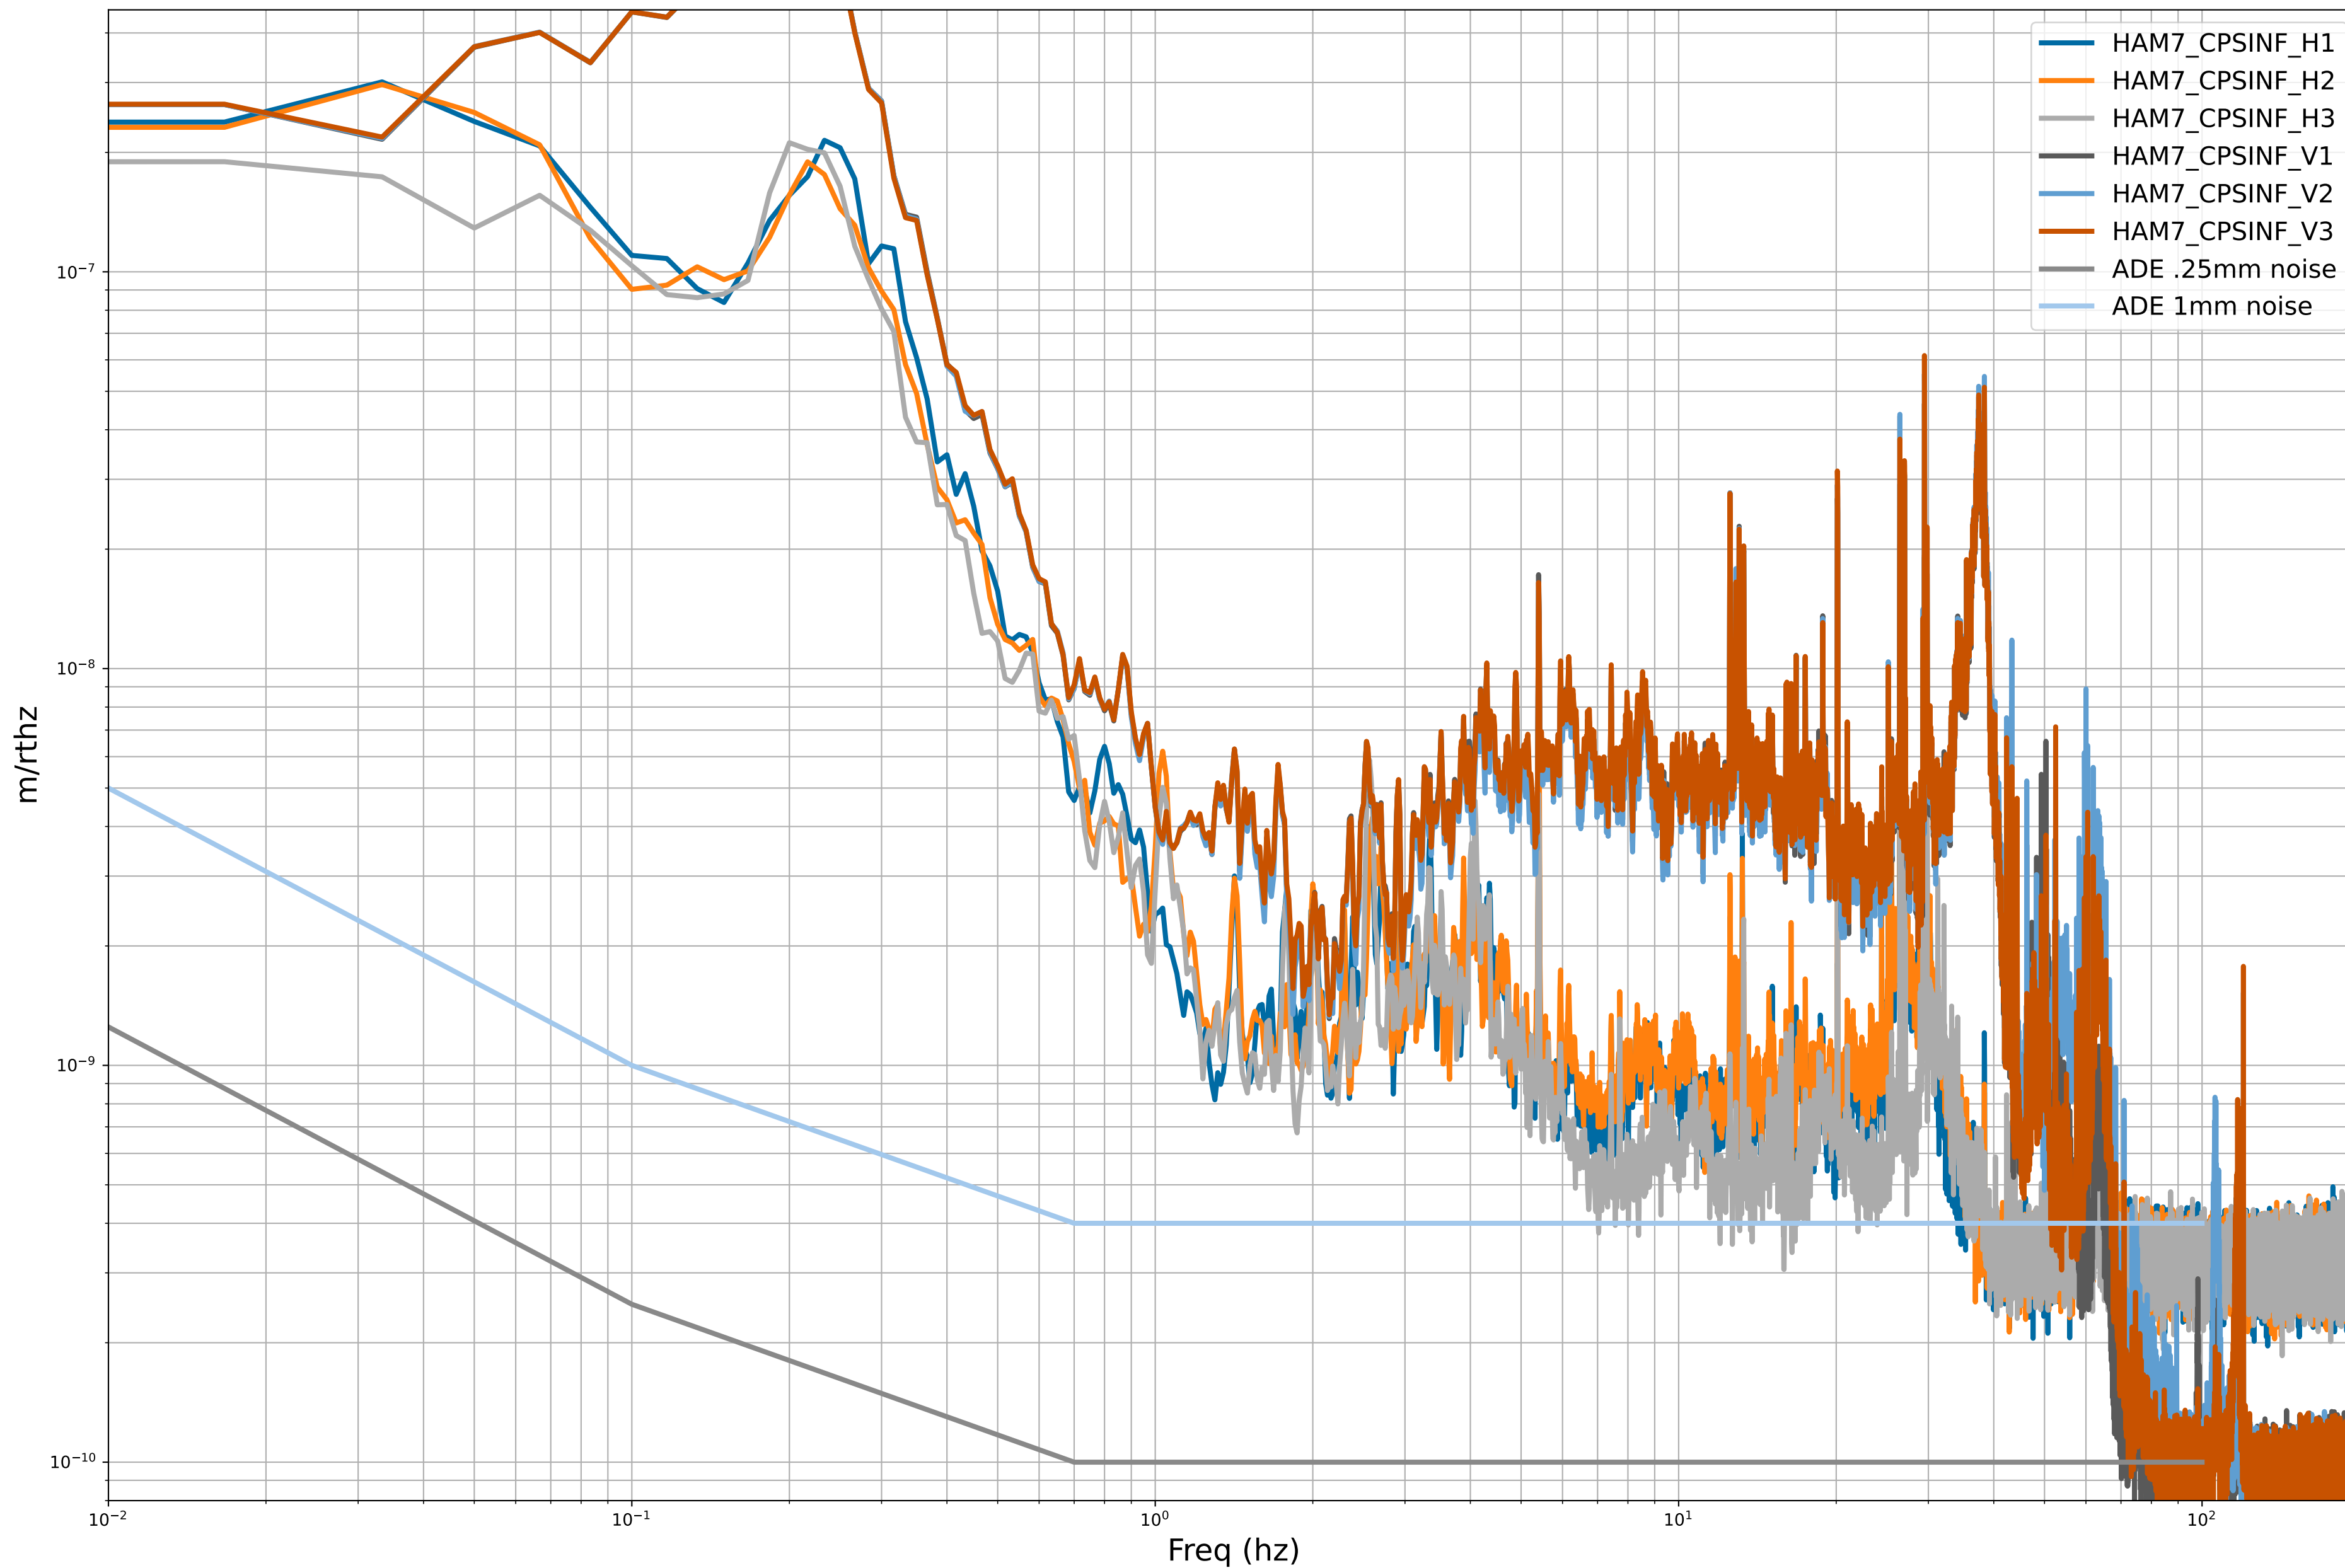

HAM7 CPS Spectra 1408874400 to 1408875000

calibration only >10hz