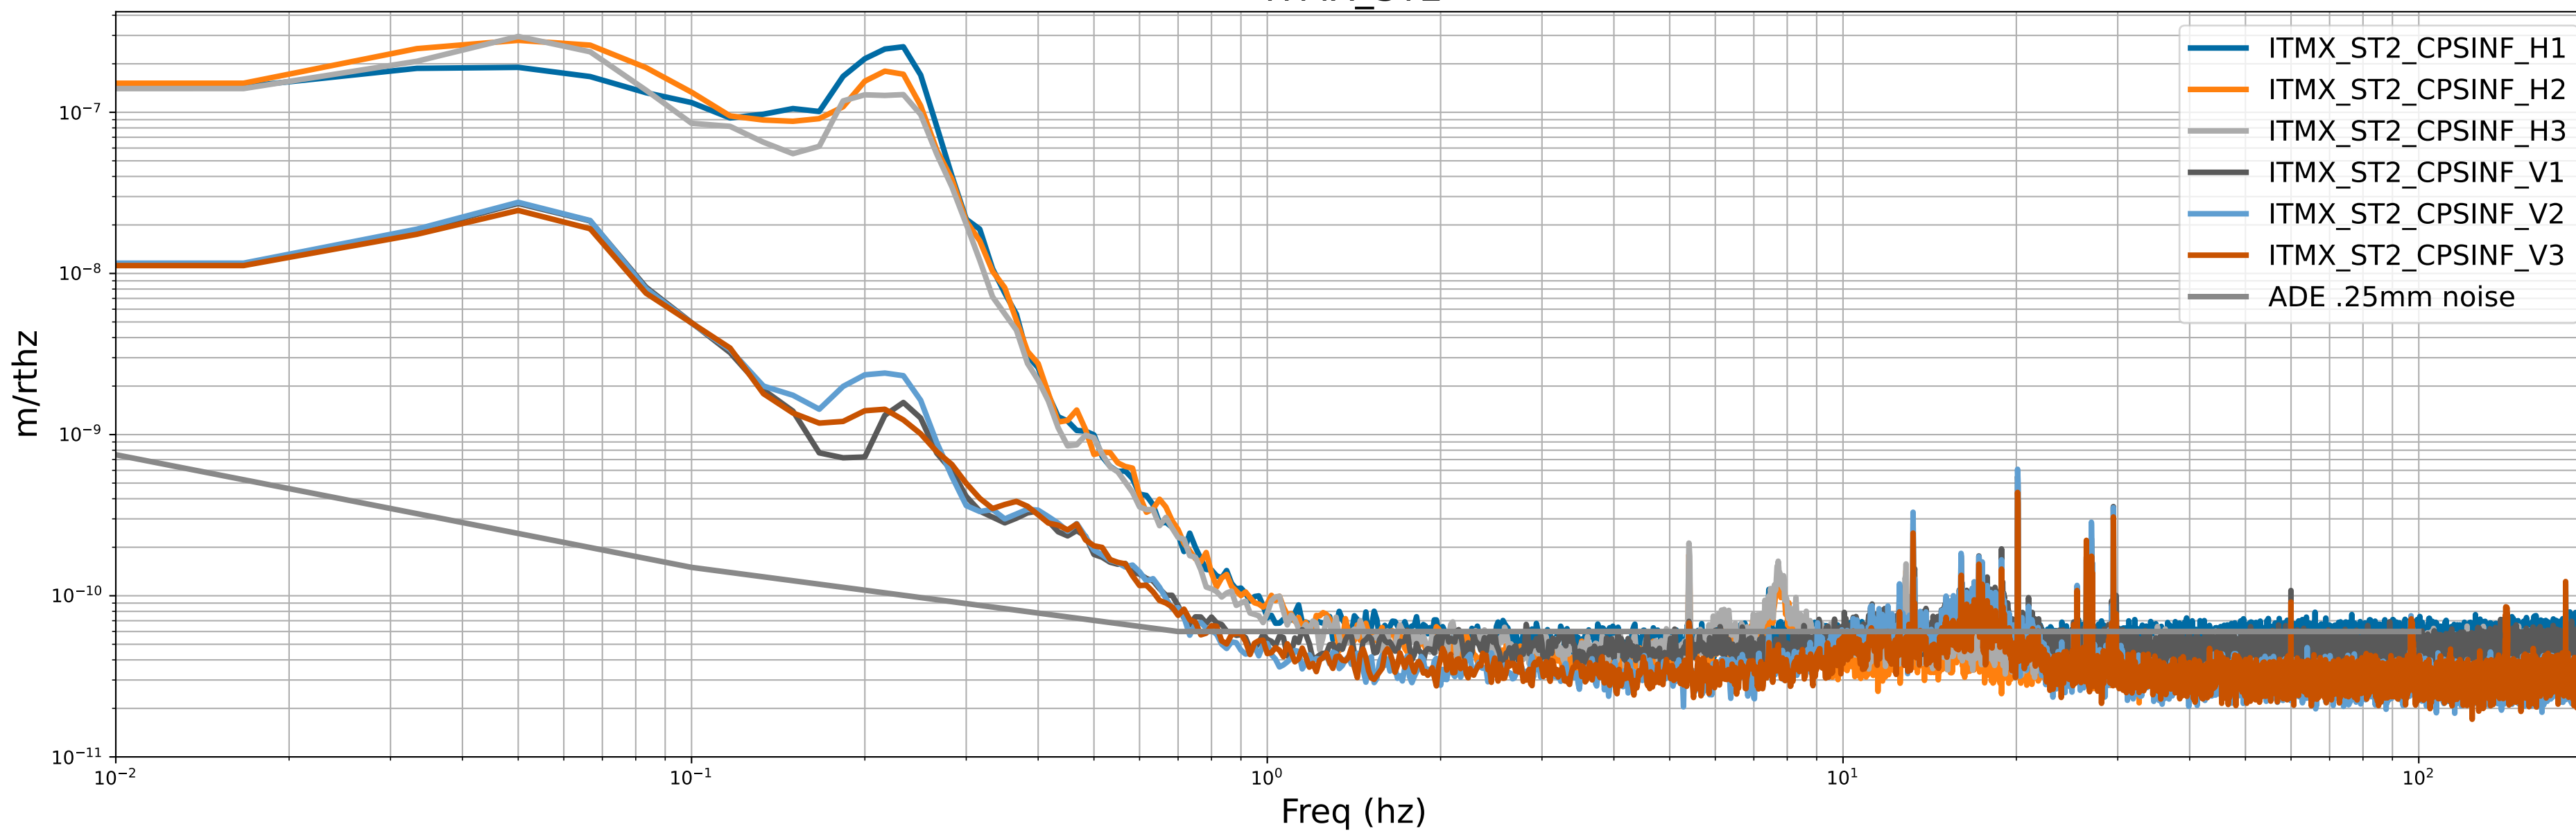

calibration only >10hz