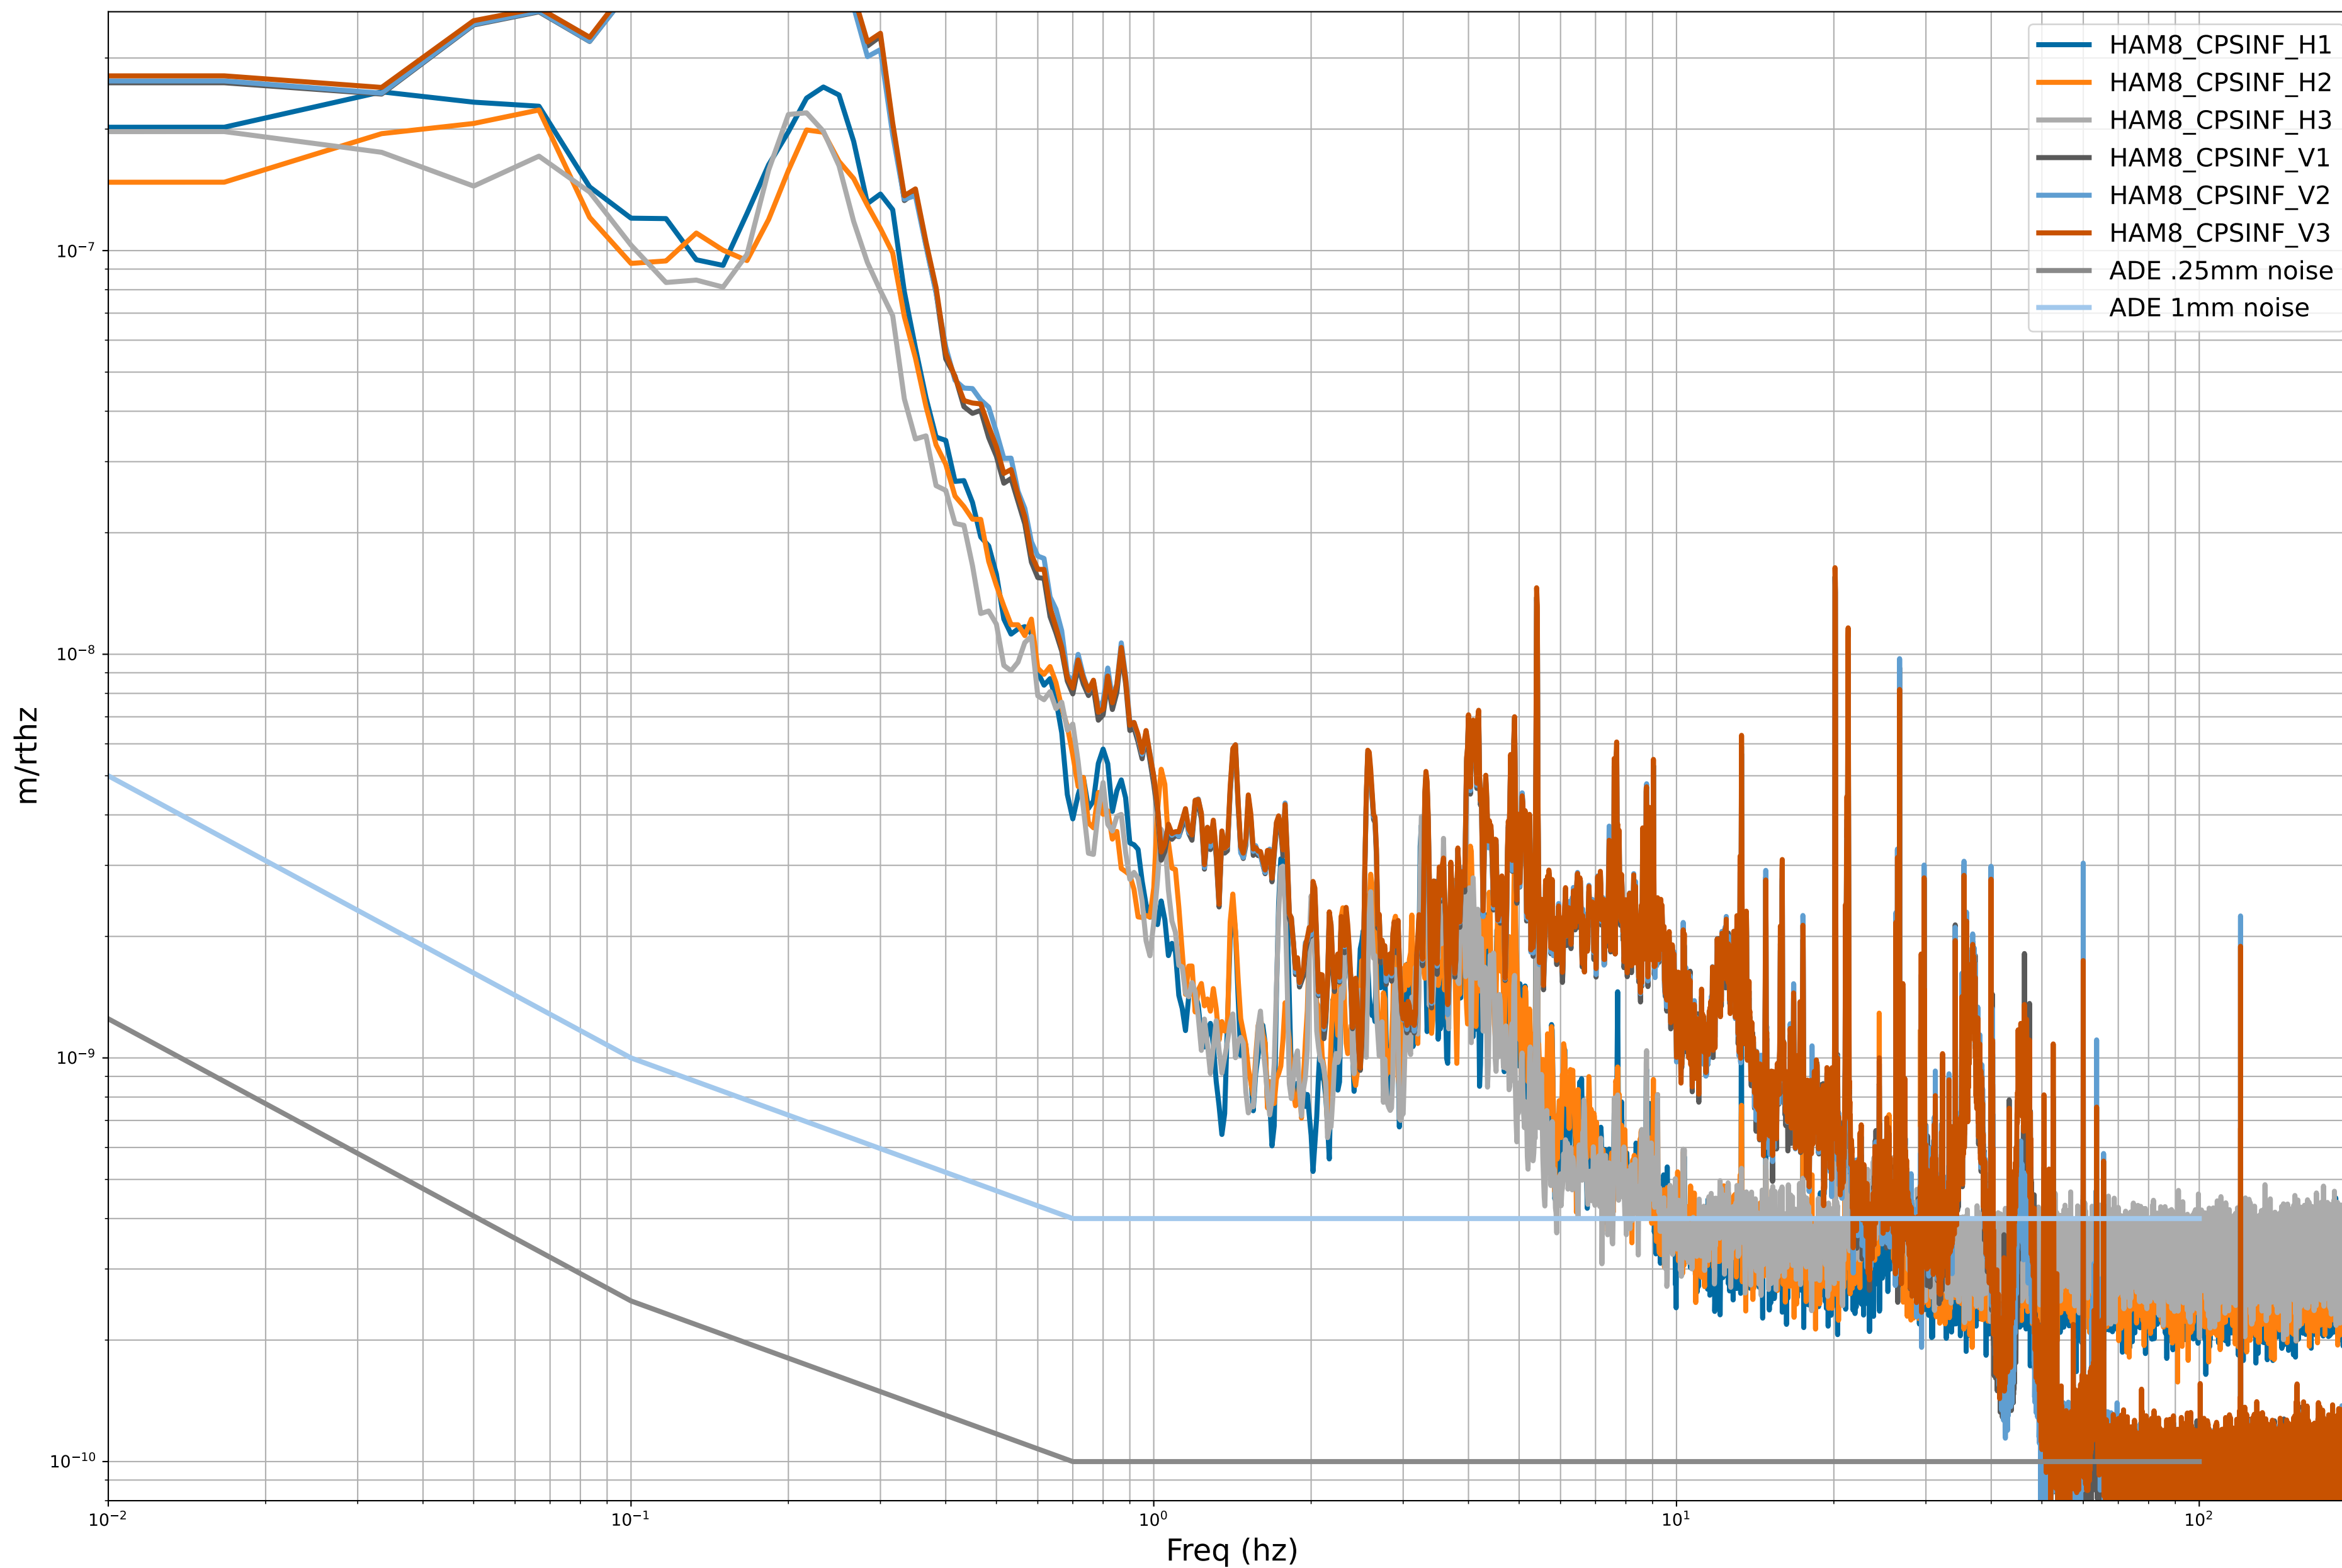

ITMX_ST1

HAM8 CPS Spectra 1408874400 to 1408875000

calibration only >10hz