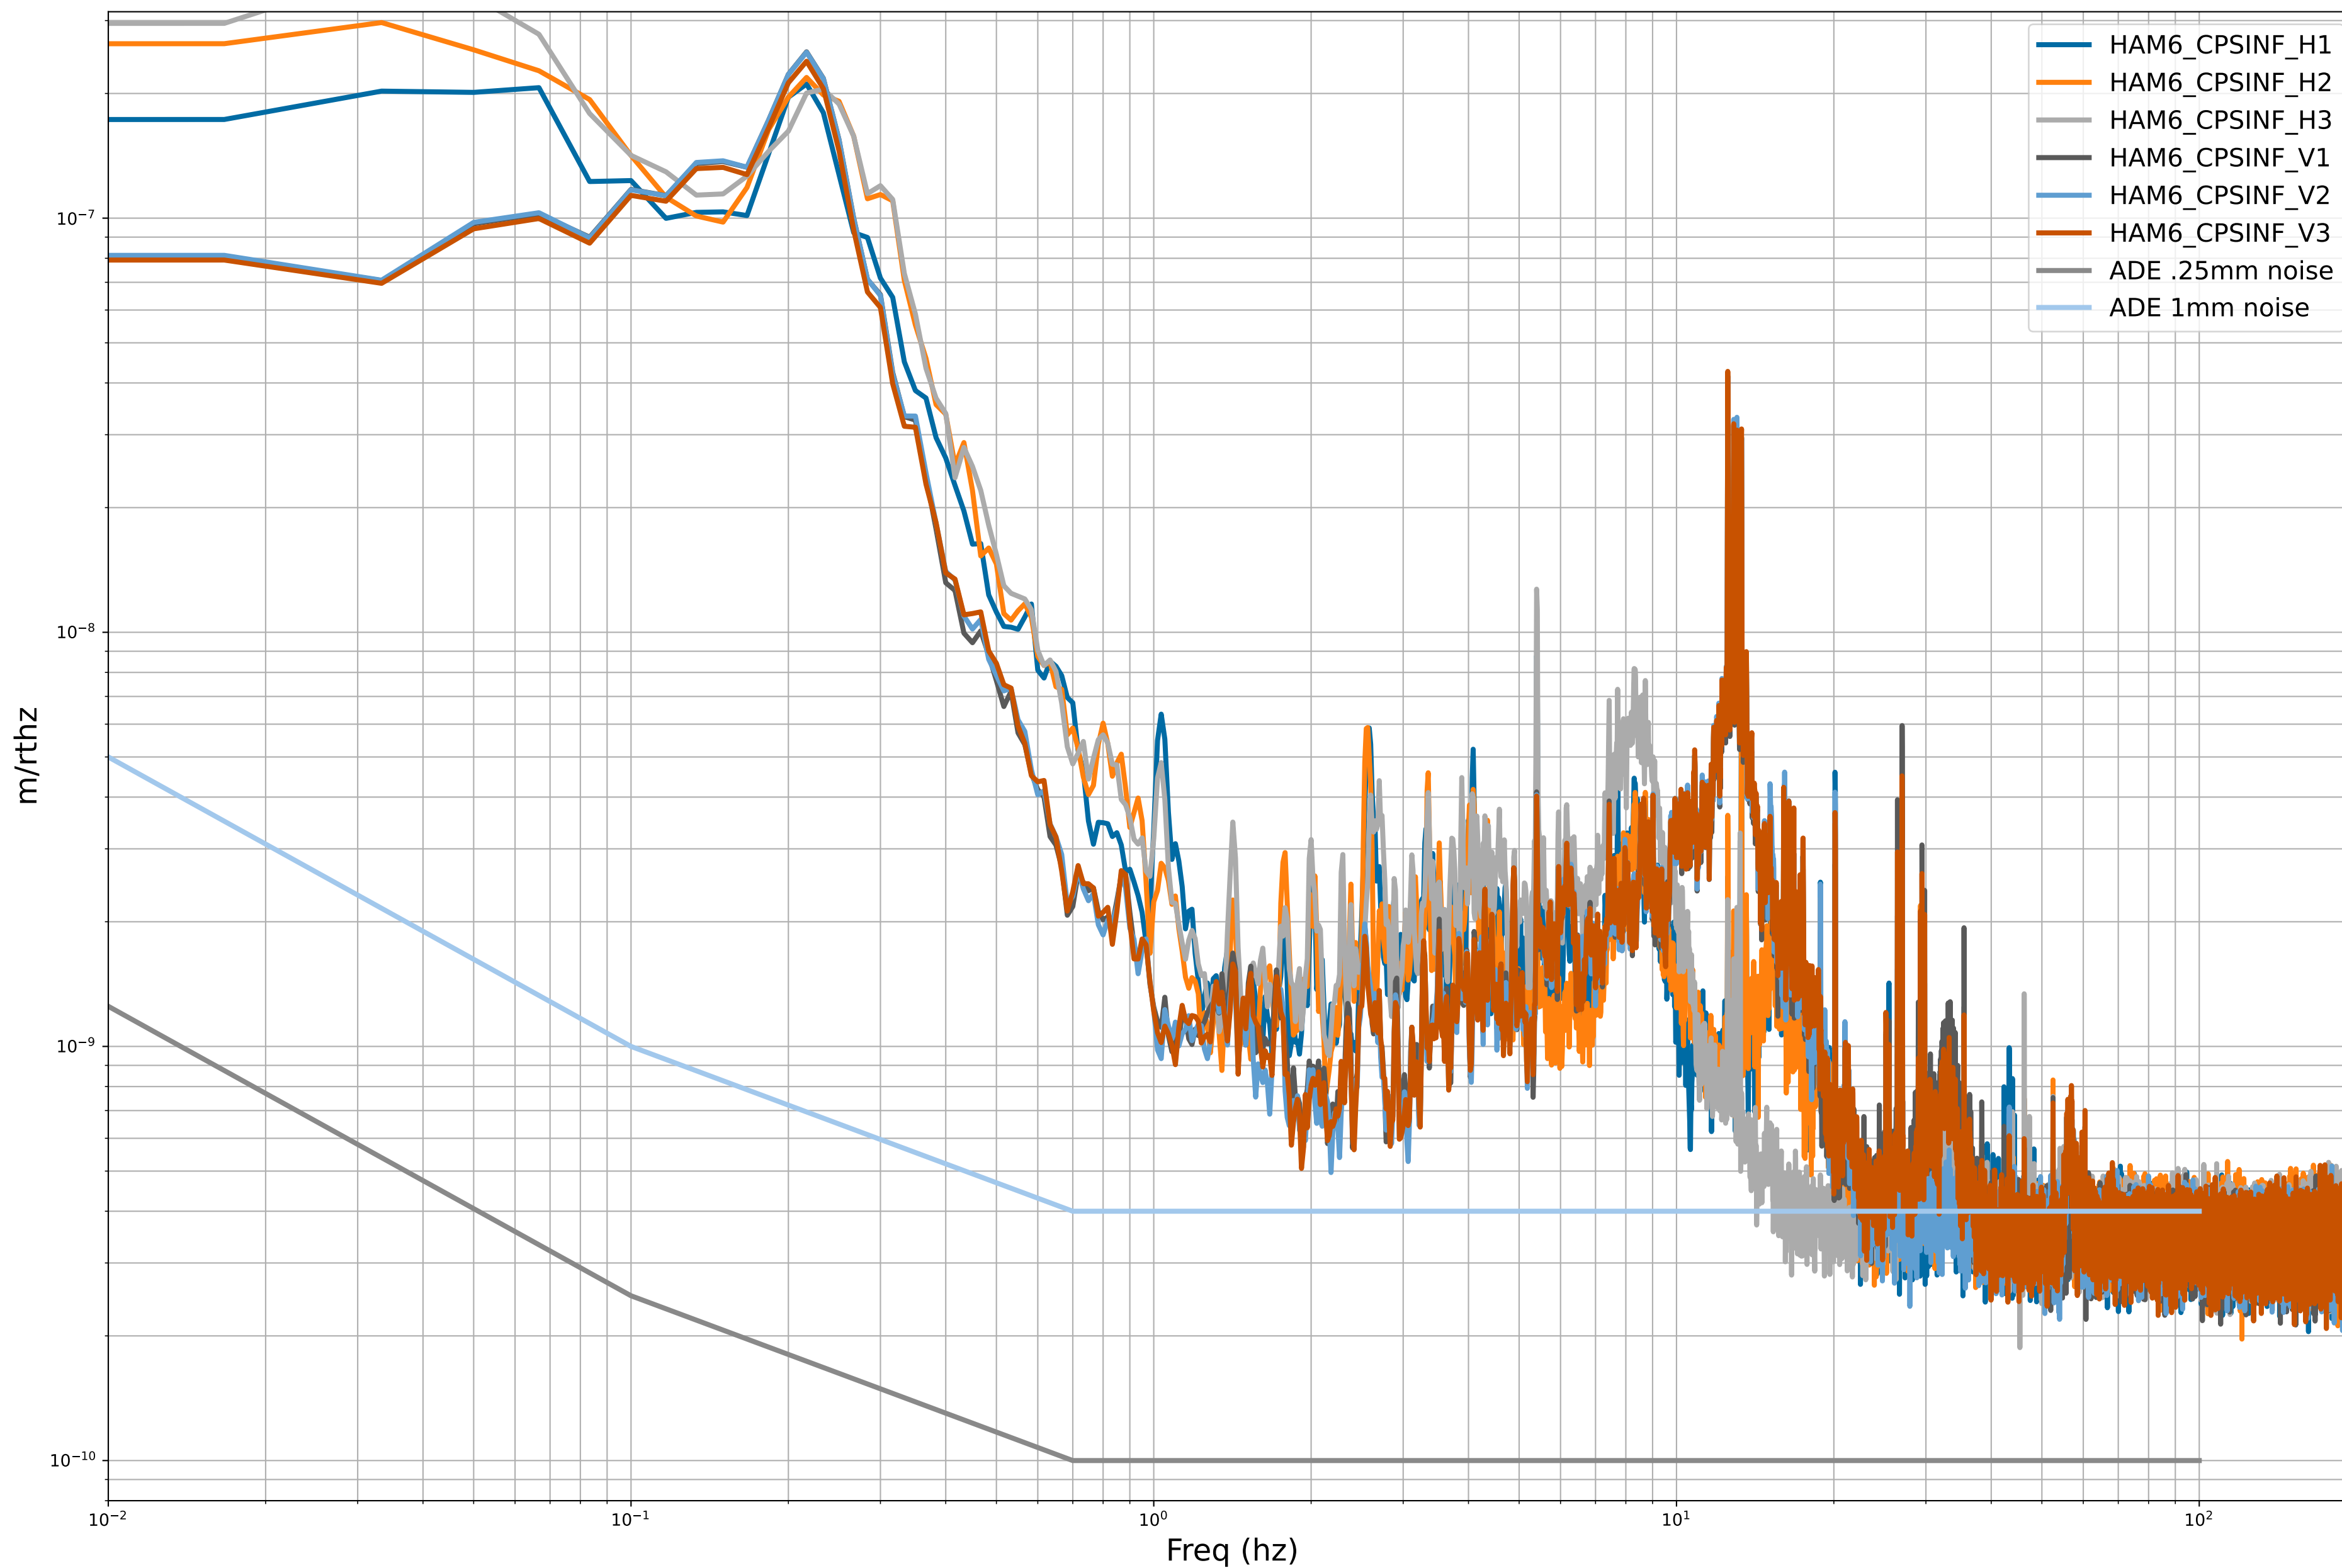

HAM6 CPS Spectra 1408874400 to 1408875000

calibration only >10hz