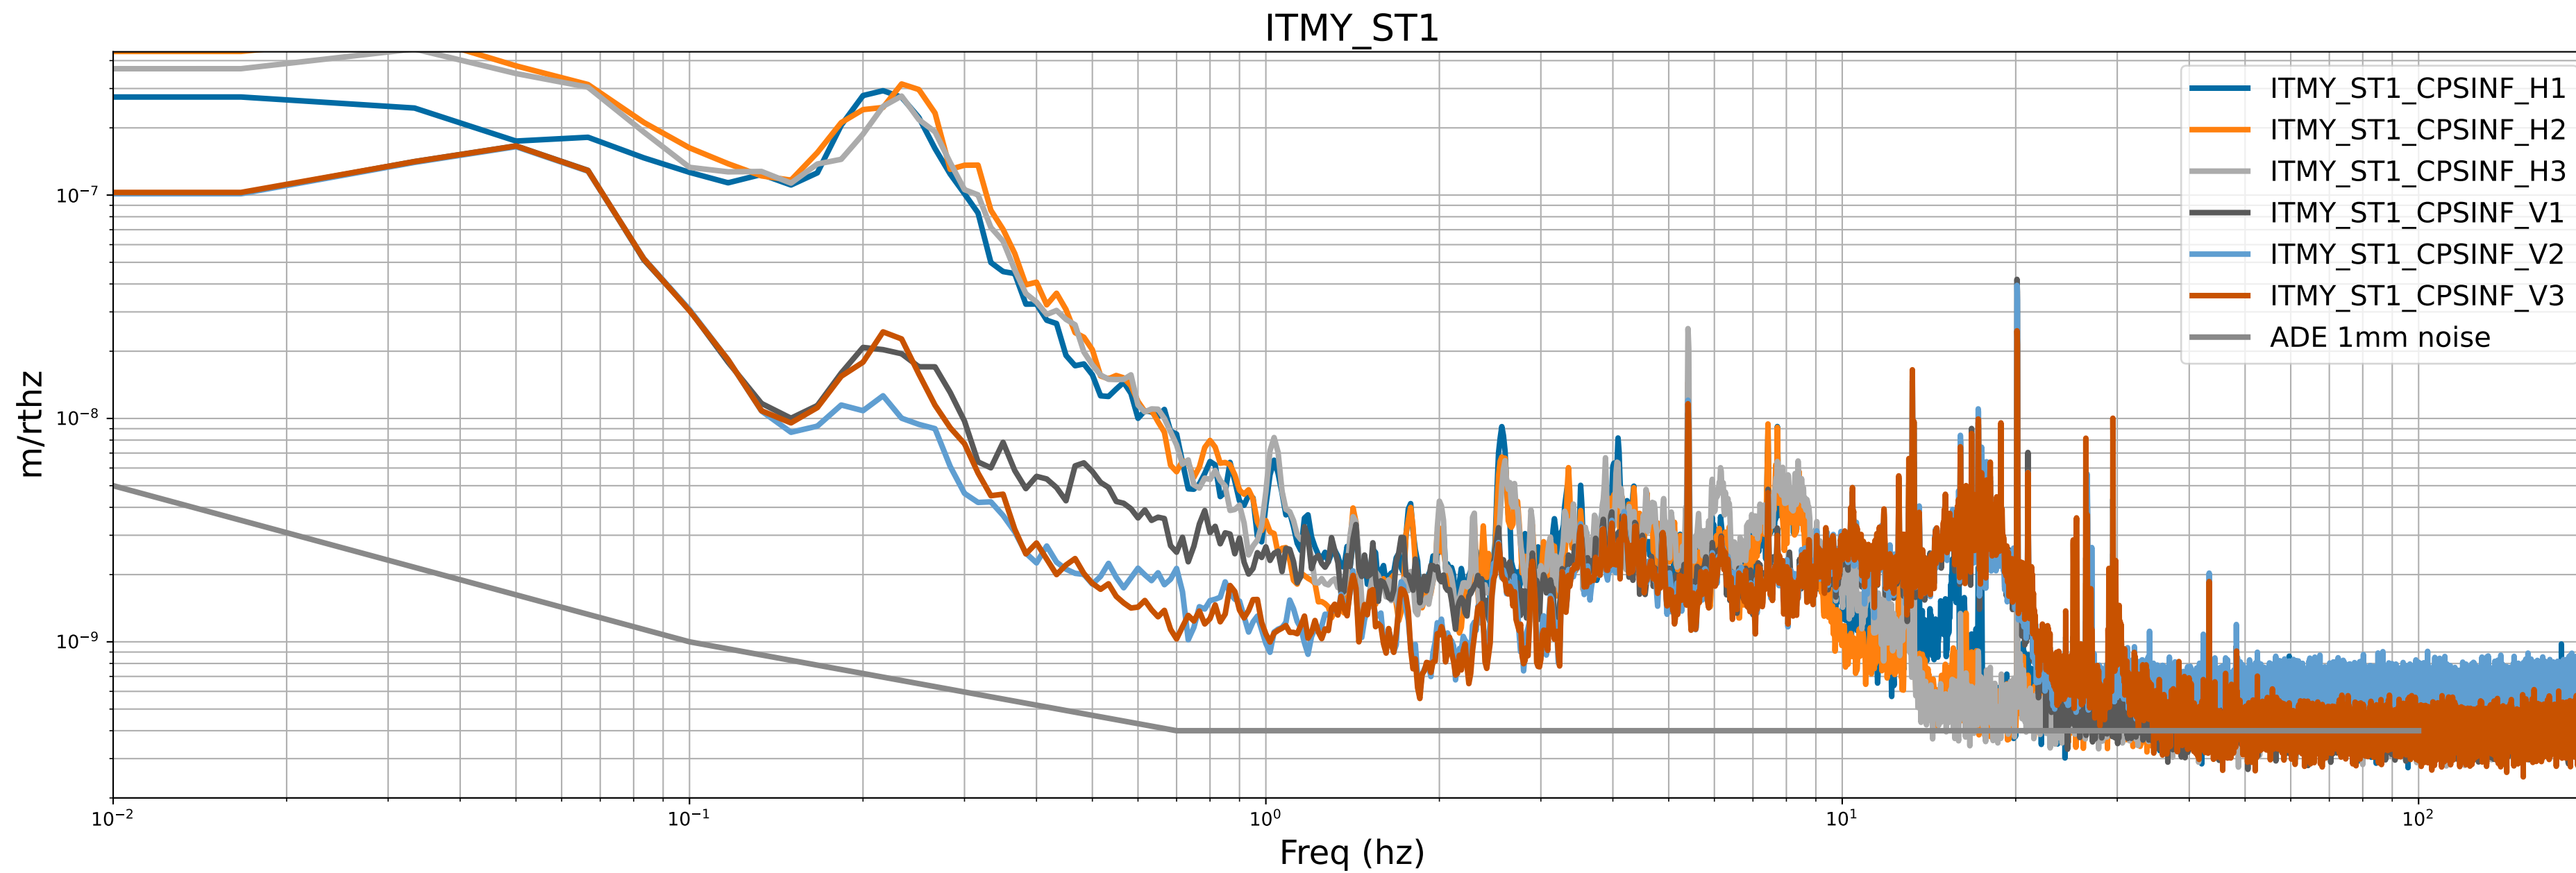

CPS Spectra 1408874400 to 1408875000

calibration only >10hz