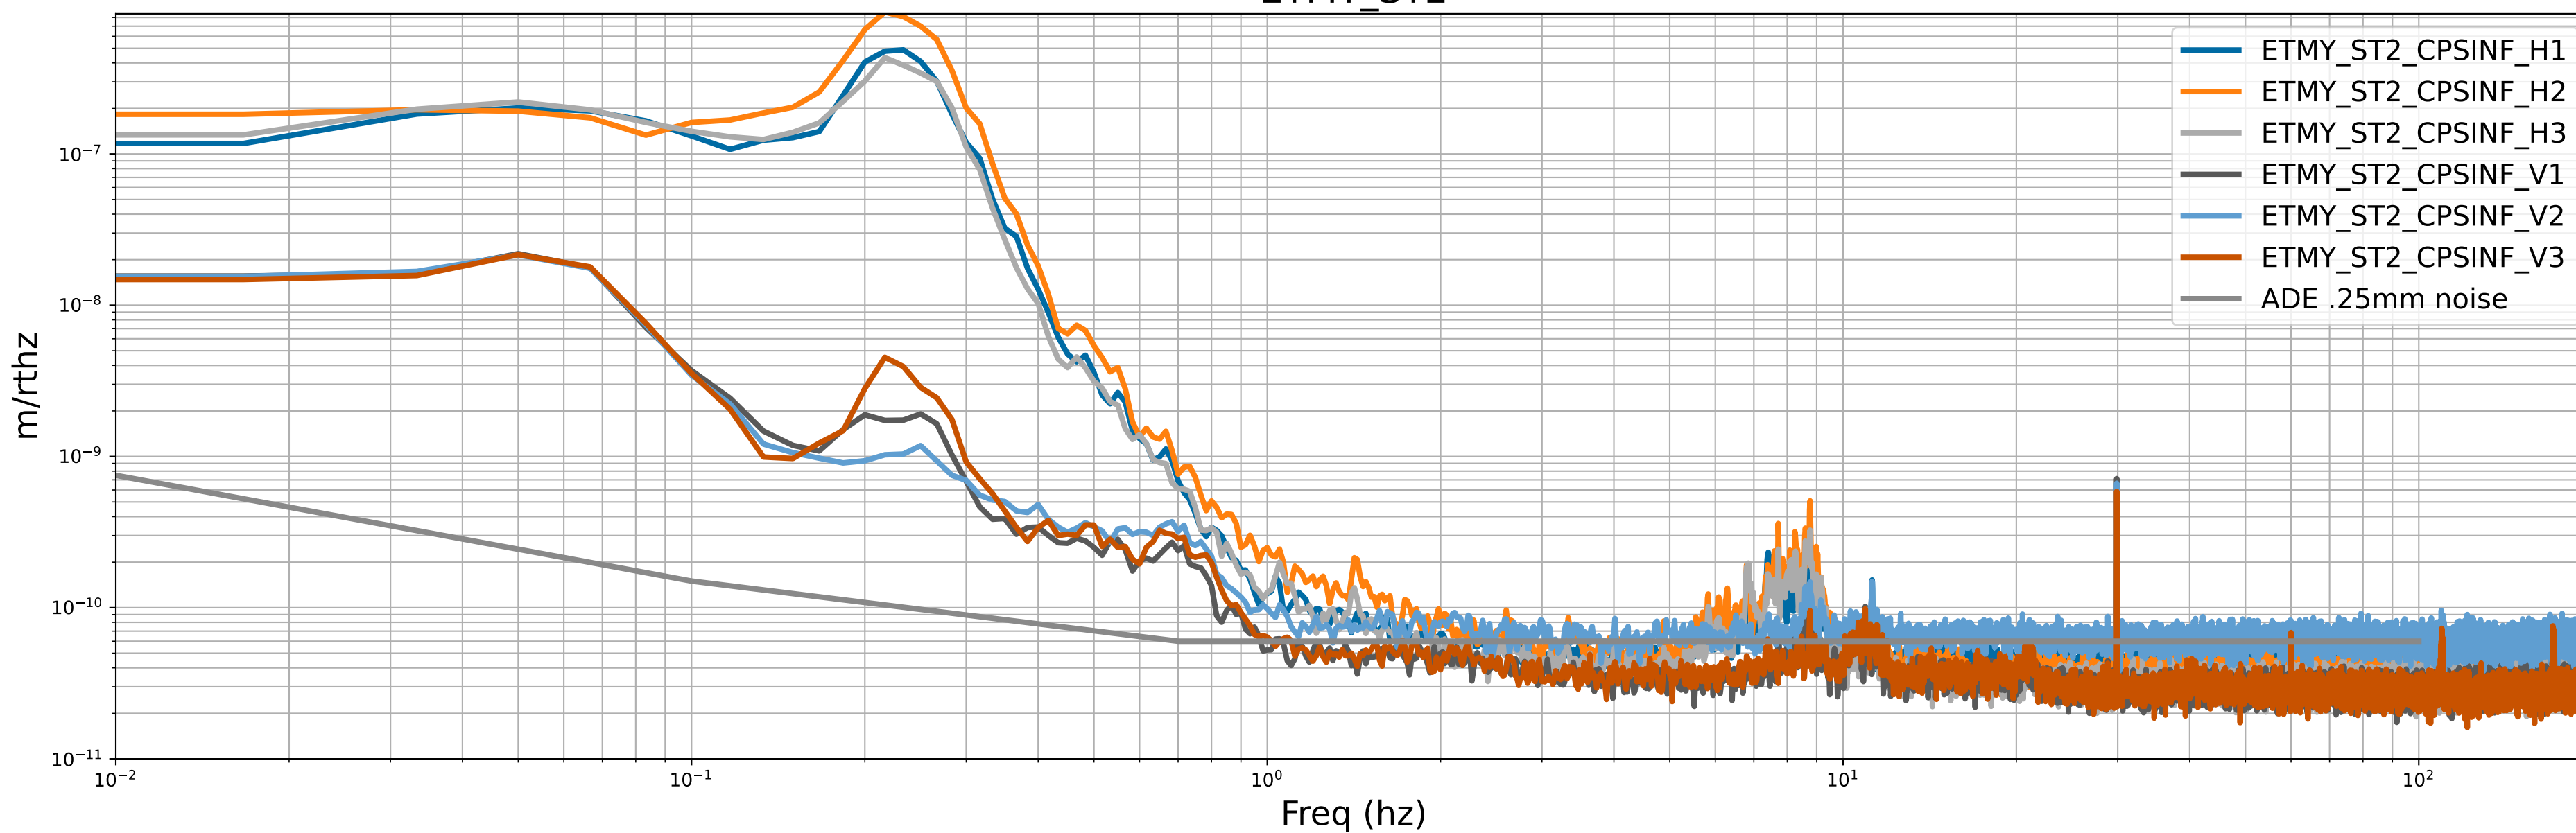

calibration only >10hz