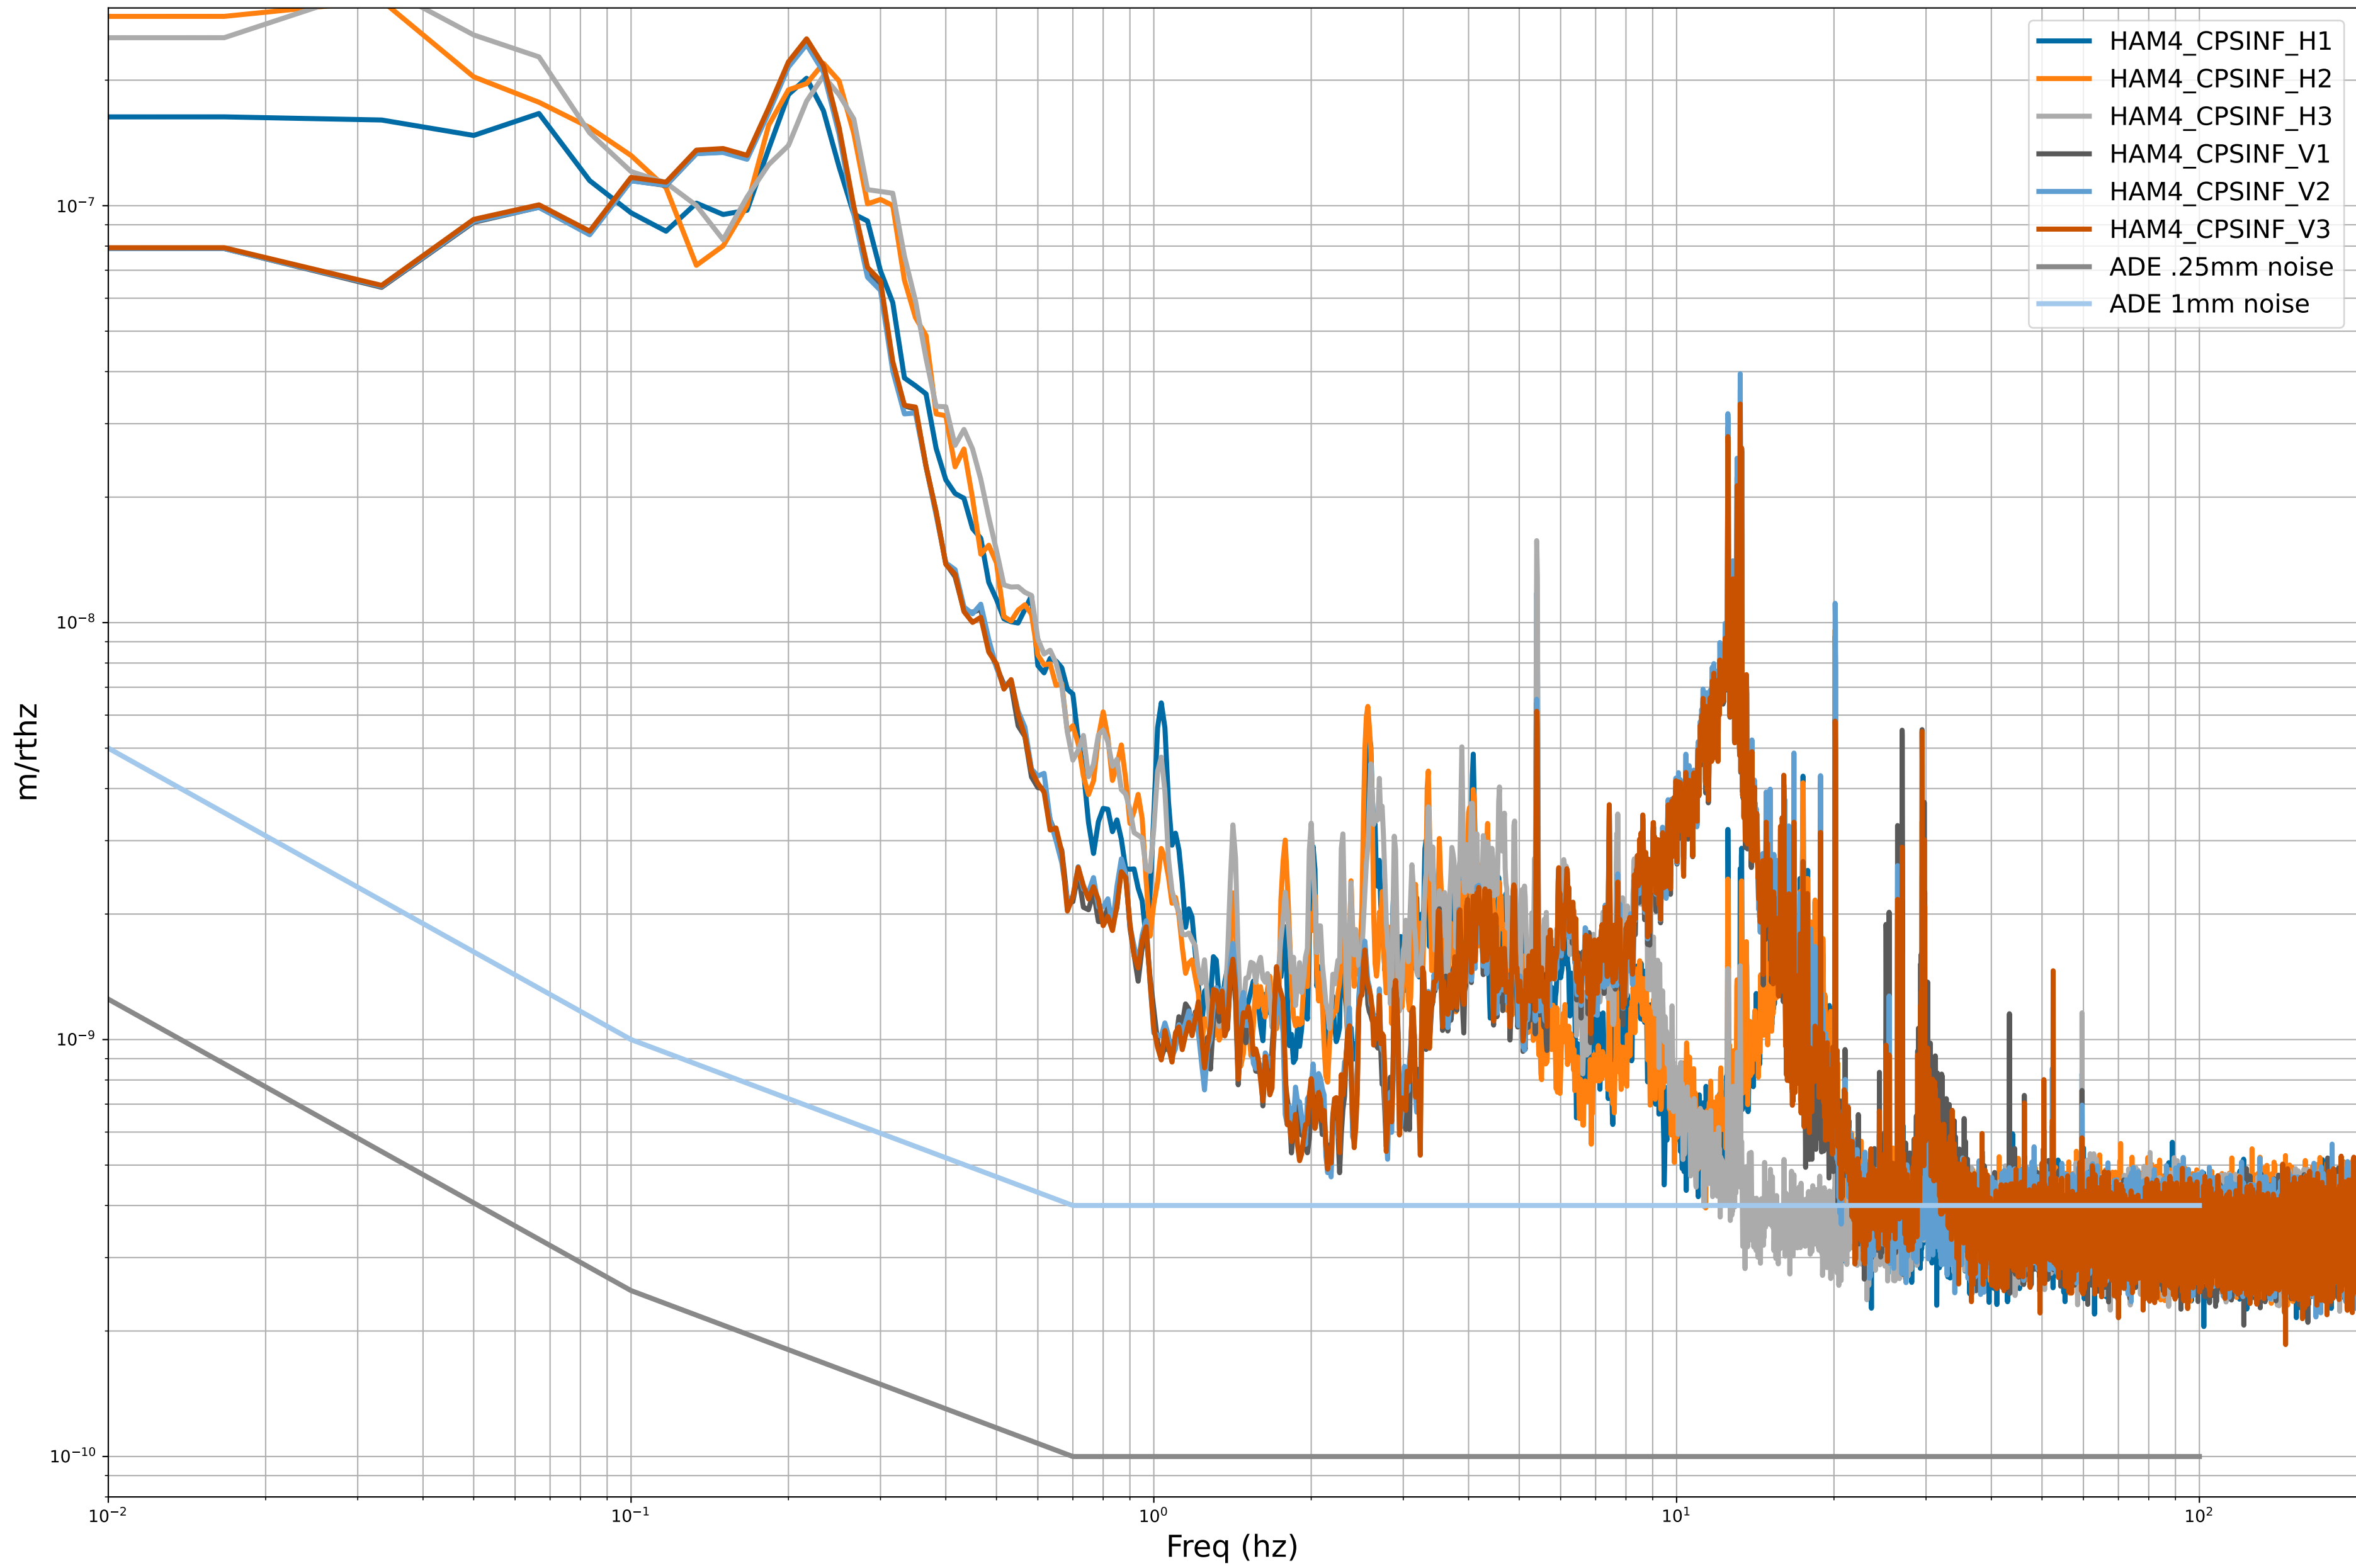

# HAM2 CPS Spectra 1408874400 to 1408875000

calibration only >10hz

# HAM3 CPS Spectra 1408874400 to 1408875000

calibration only >10hz

# HAM4 CPS Spectra 1408874400 to 1408875000

calibration only >10hz