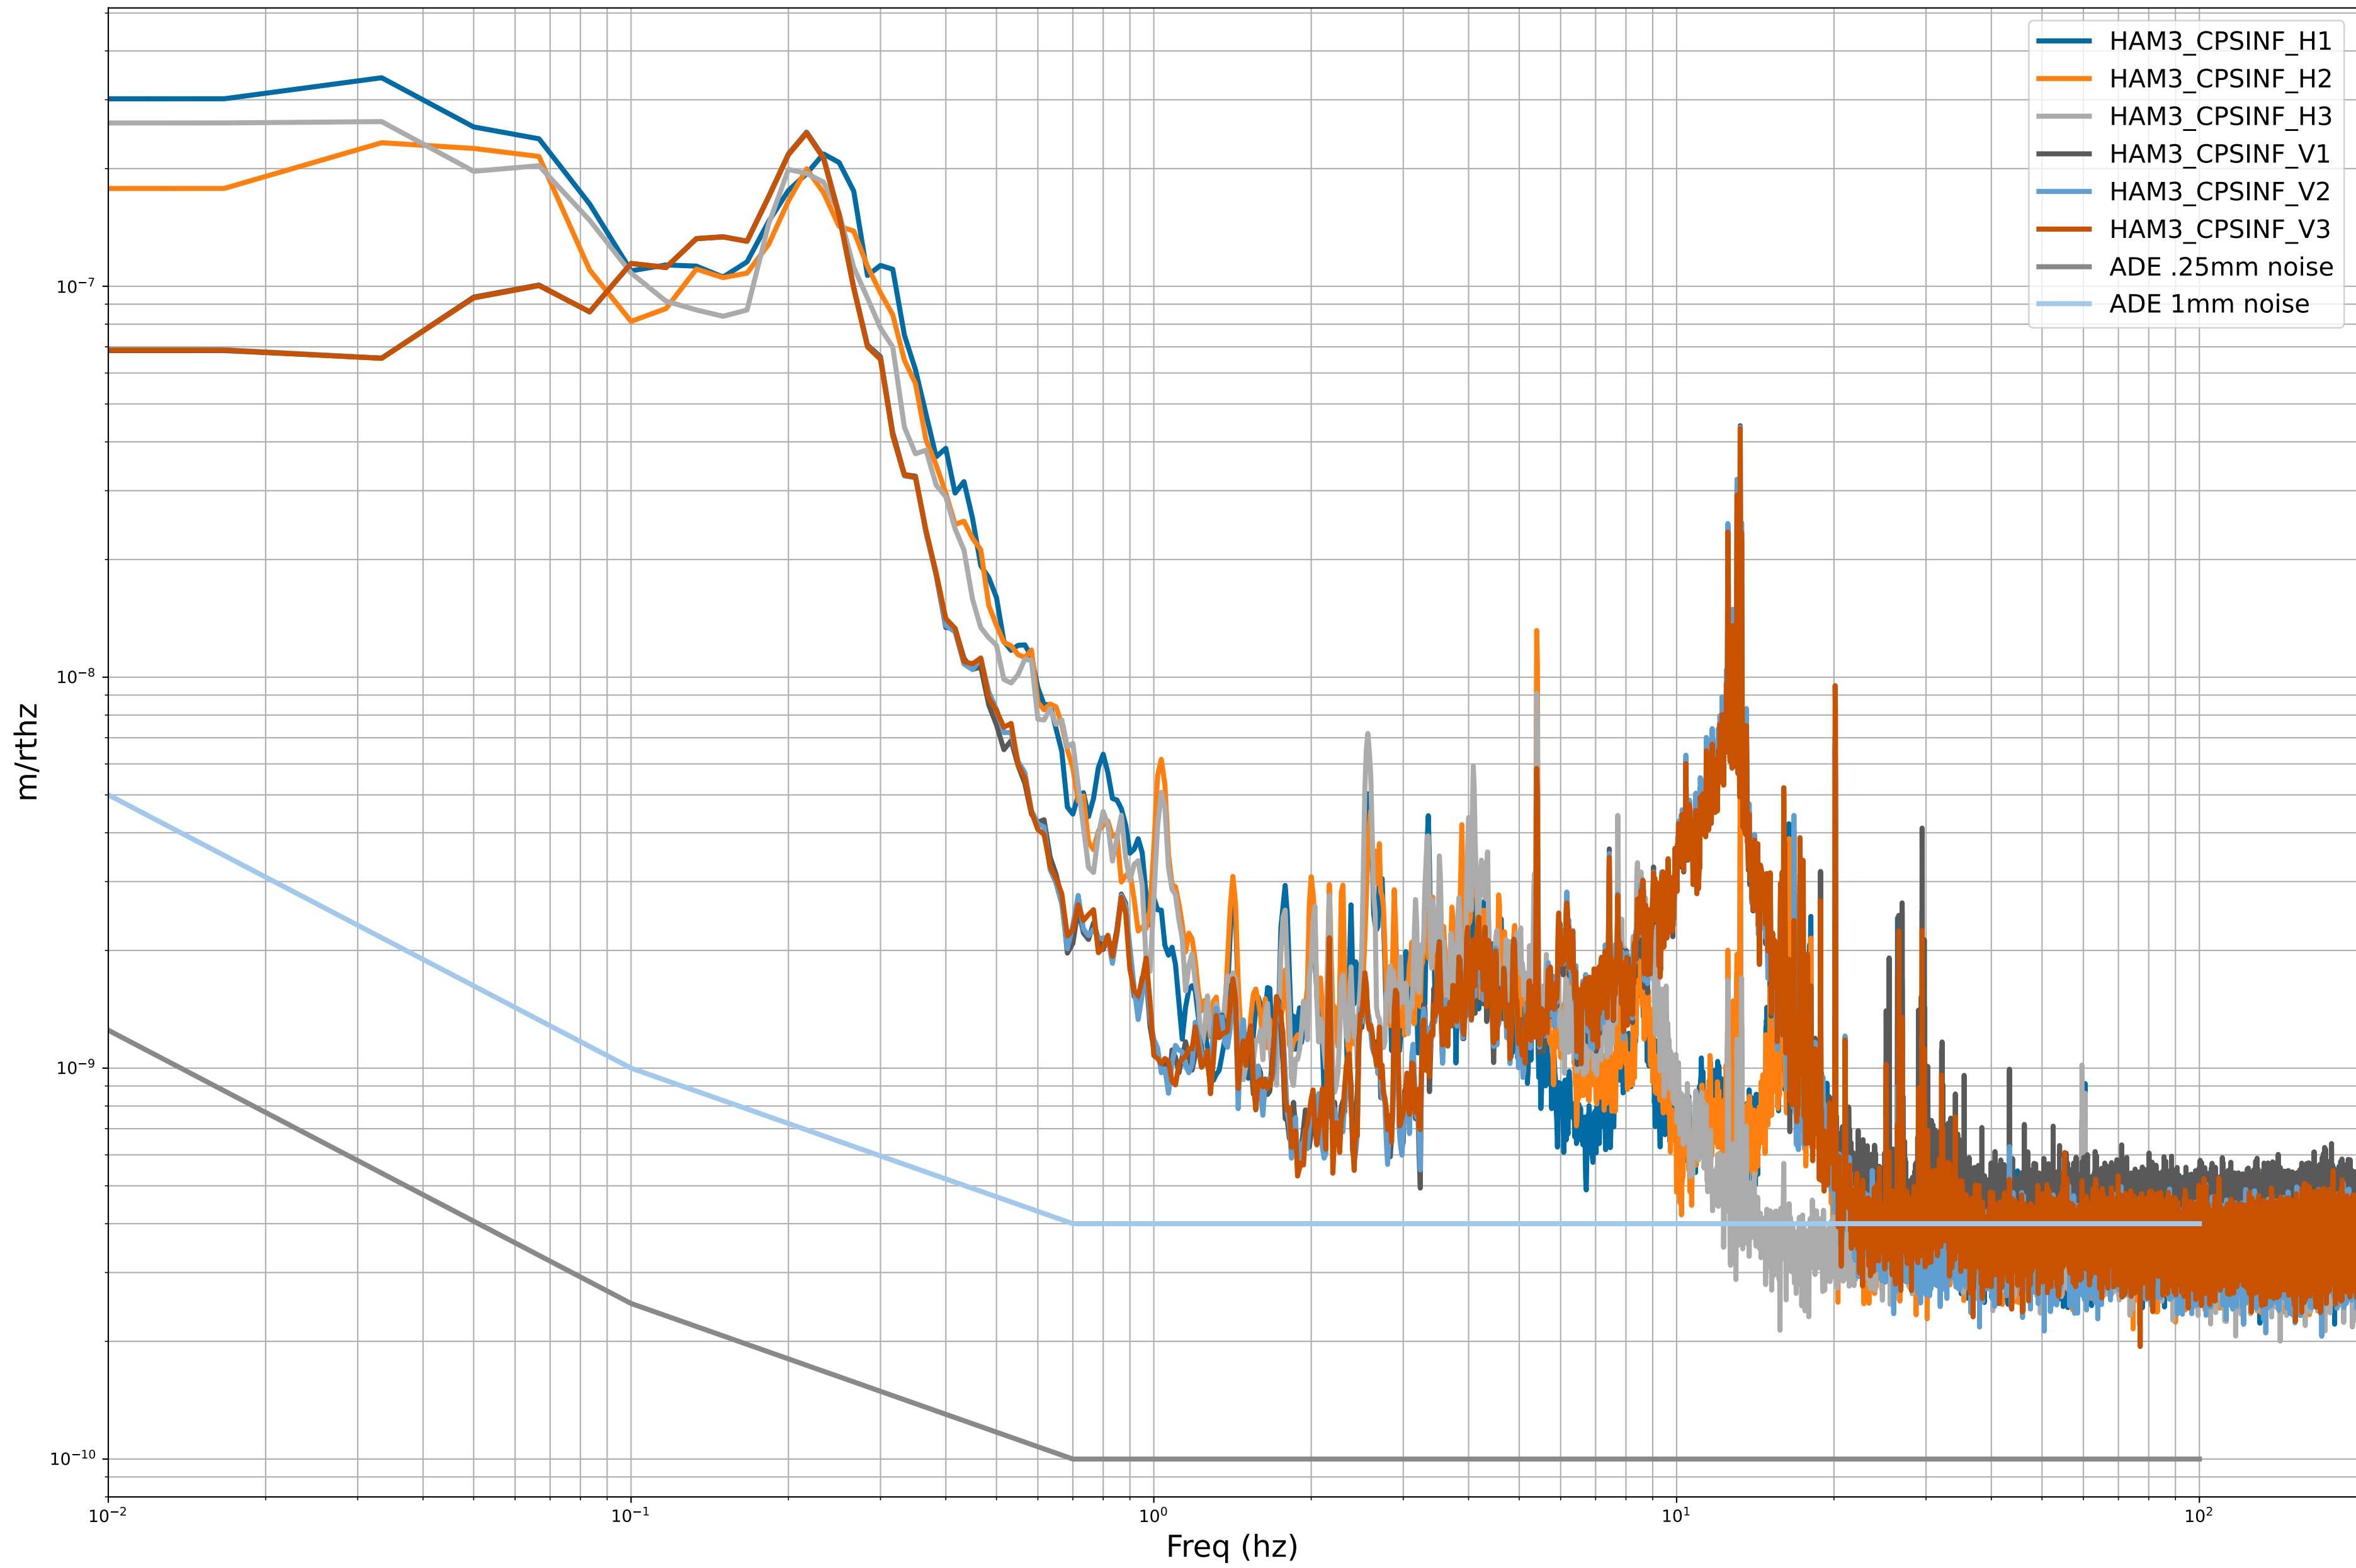

# HAM2 CPS Spectra 1408874400 to 1408875000

calibration only >10hz

# HAM3 CPS Spectra 1408874400 to 1408875000

calibration only >10hz

# HAM4 CPS Spectra 1408874400 to 1408875000

calibration only >10hz