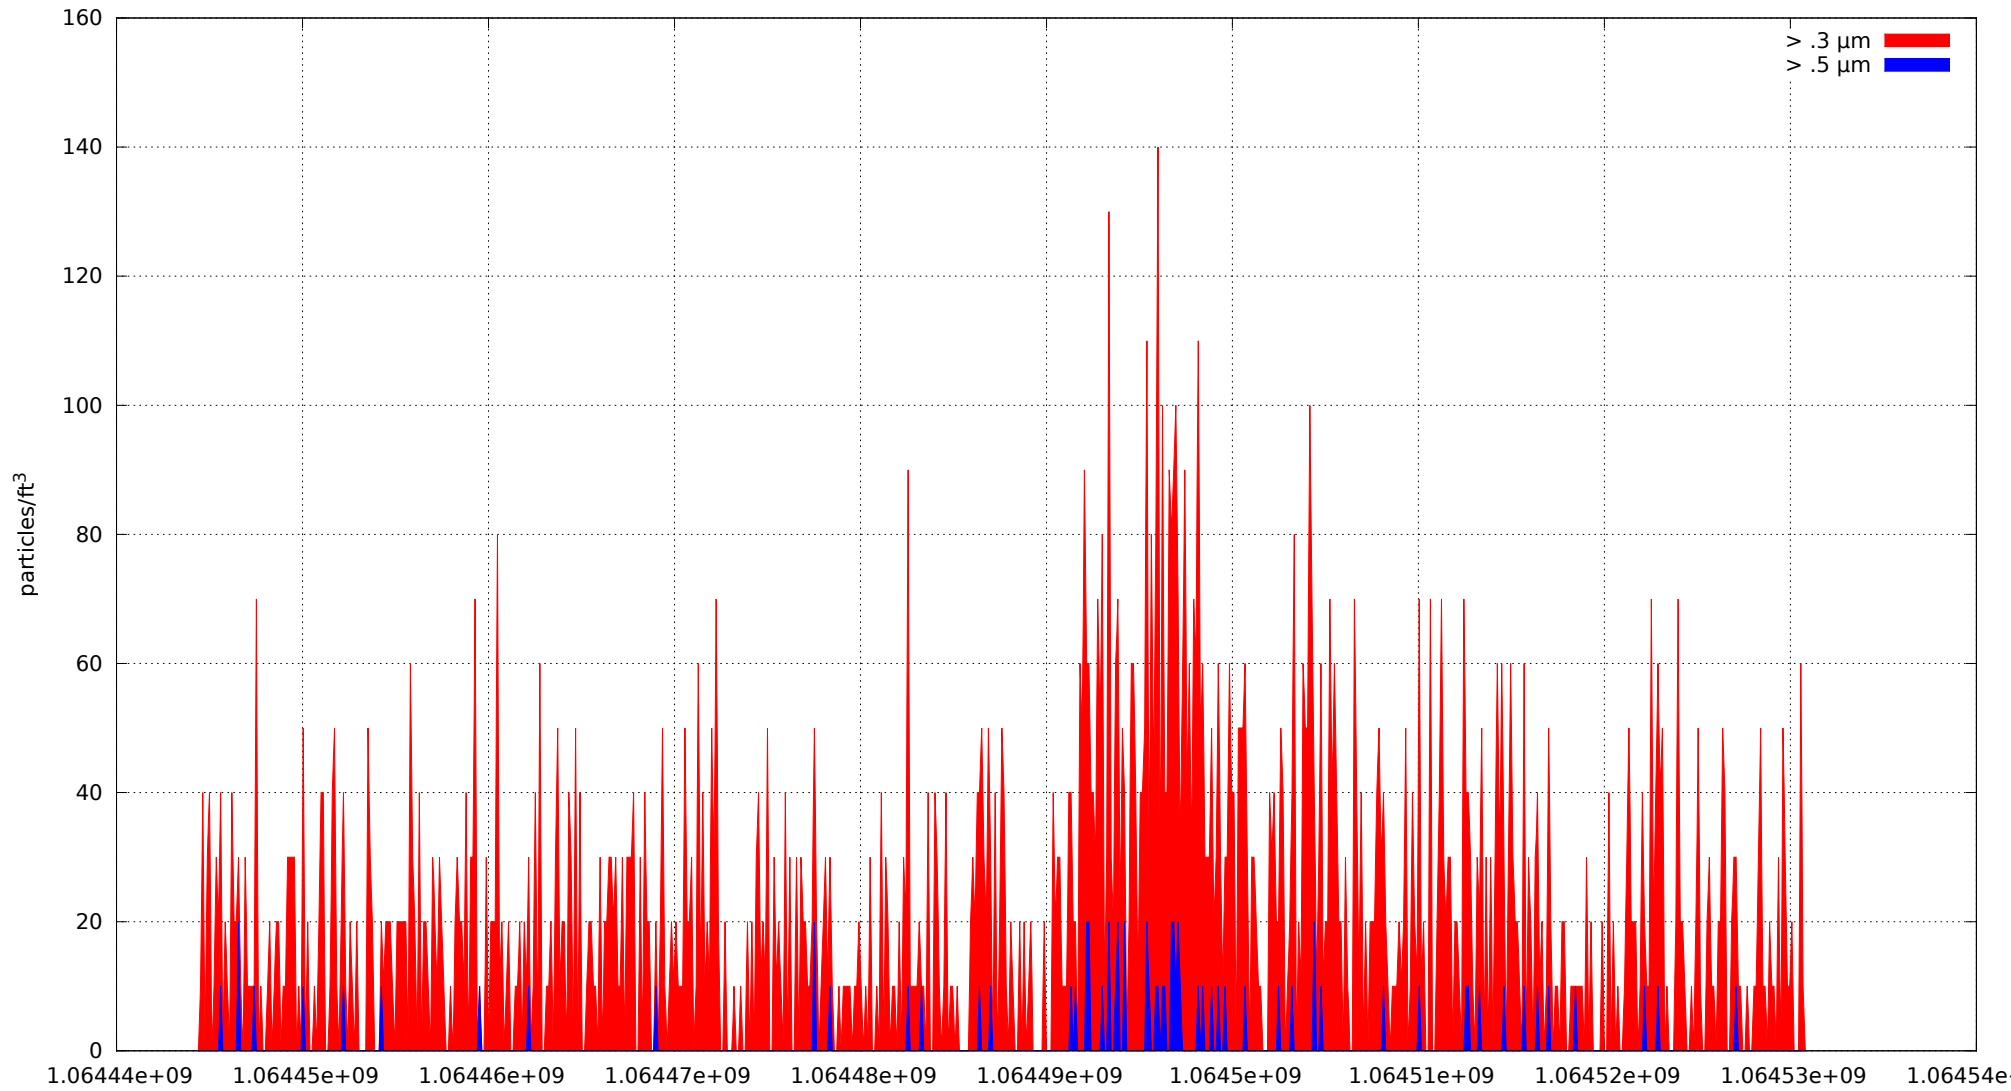

0: no alarms, 1: calibrate failure, 2: low battery, 3: cal. fail, low batt., 4: alarm/count alarm, 5: cal. fail and alarm, 6: low batt. and alarm, 7: cal. fail, low batt., and alarm, 8: manifold home error, 9: analog alarm