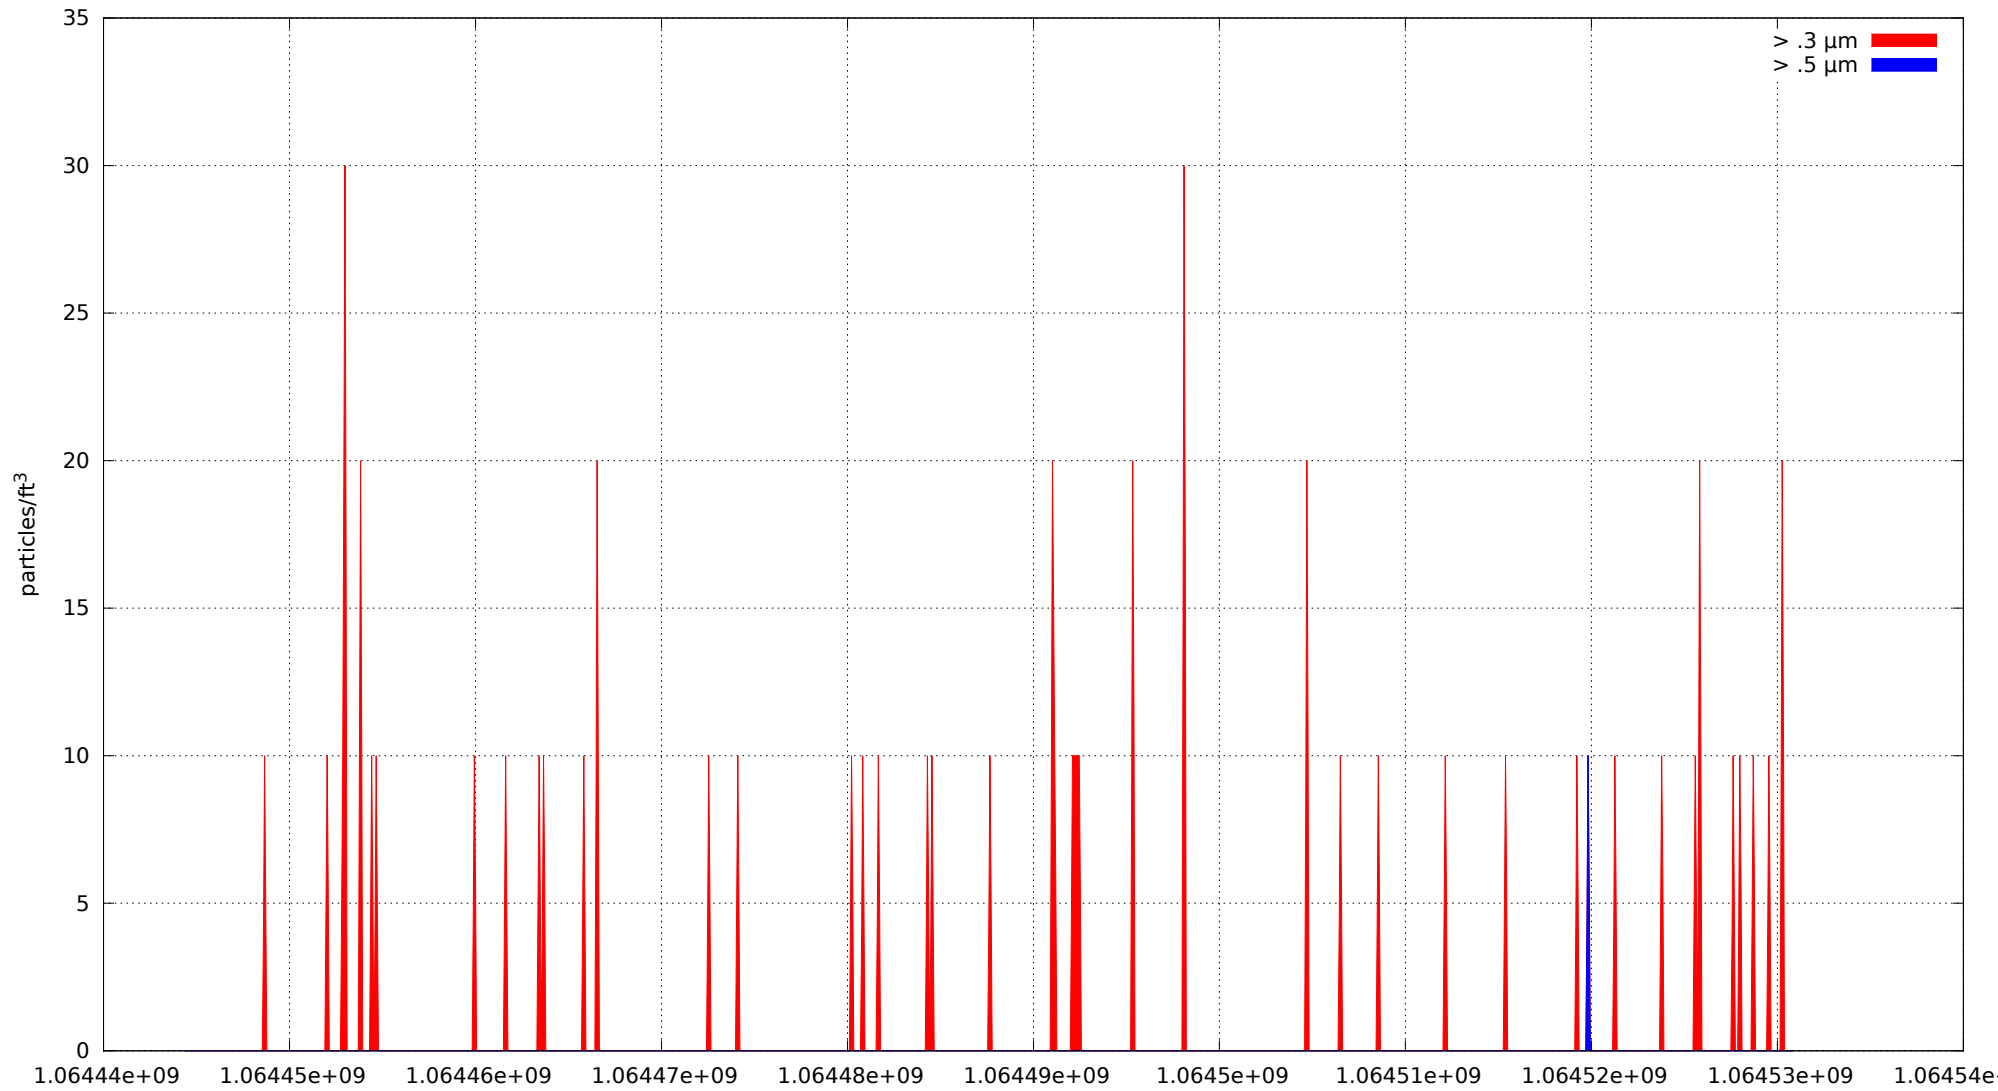

0: no alarms, 1: calibrate failure, 2: low battery, 3: cal. fail, low batt., 4: alarm/count alarm, 5: cal. fail and alarm, 6: low batt. and alarm, 7: cal. fail, low batt., and alarm, 8: manifold home error, 9: analog alarm