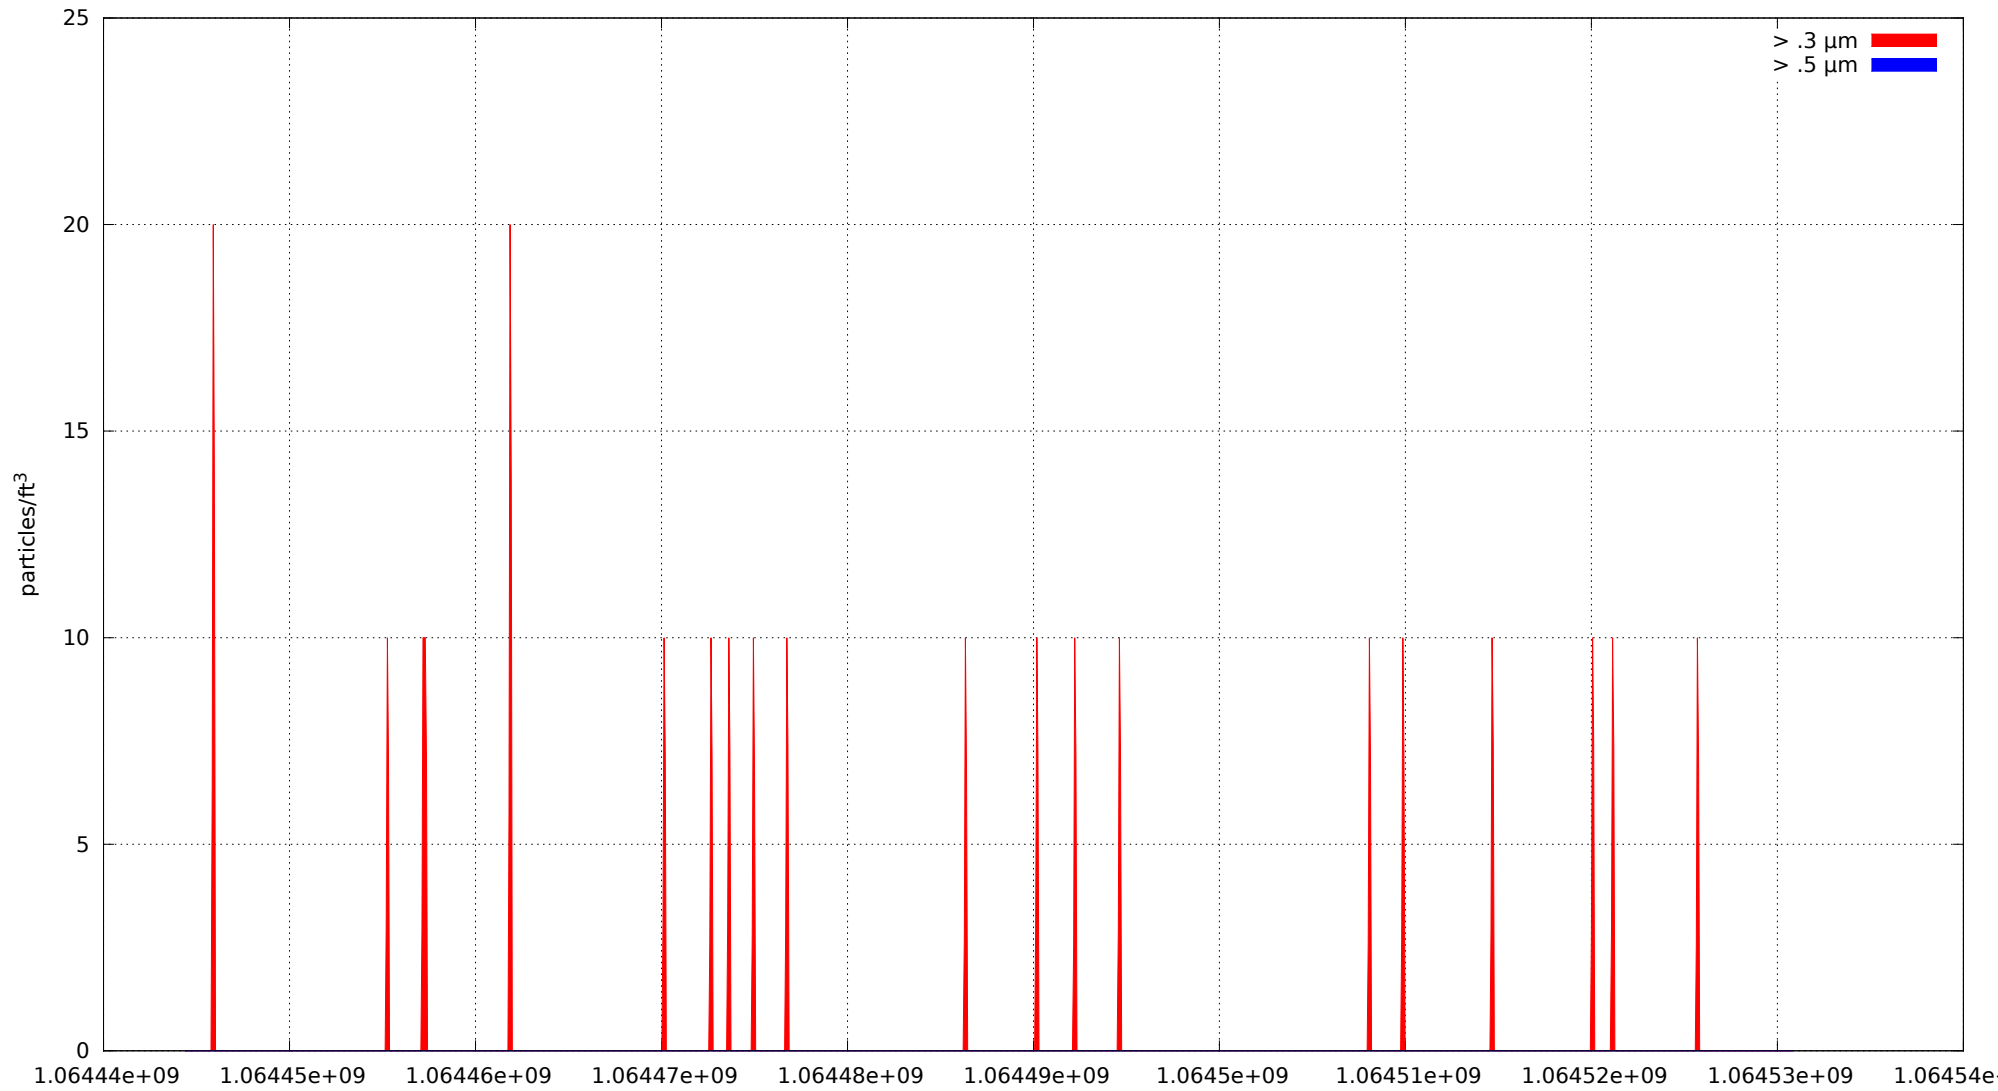

0: no alarms, 1: calibrate failure, 2: low battery, 3: cal. fail, low batt., 4: alarm/count alarm, 5: cal. fail and alarm, 6: low batt. and alarm, 7: cal. fail, low batt., and alarm, 8: manifold home error, 9: analog alarm