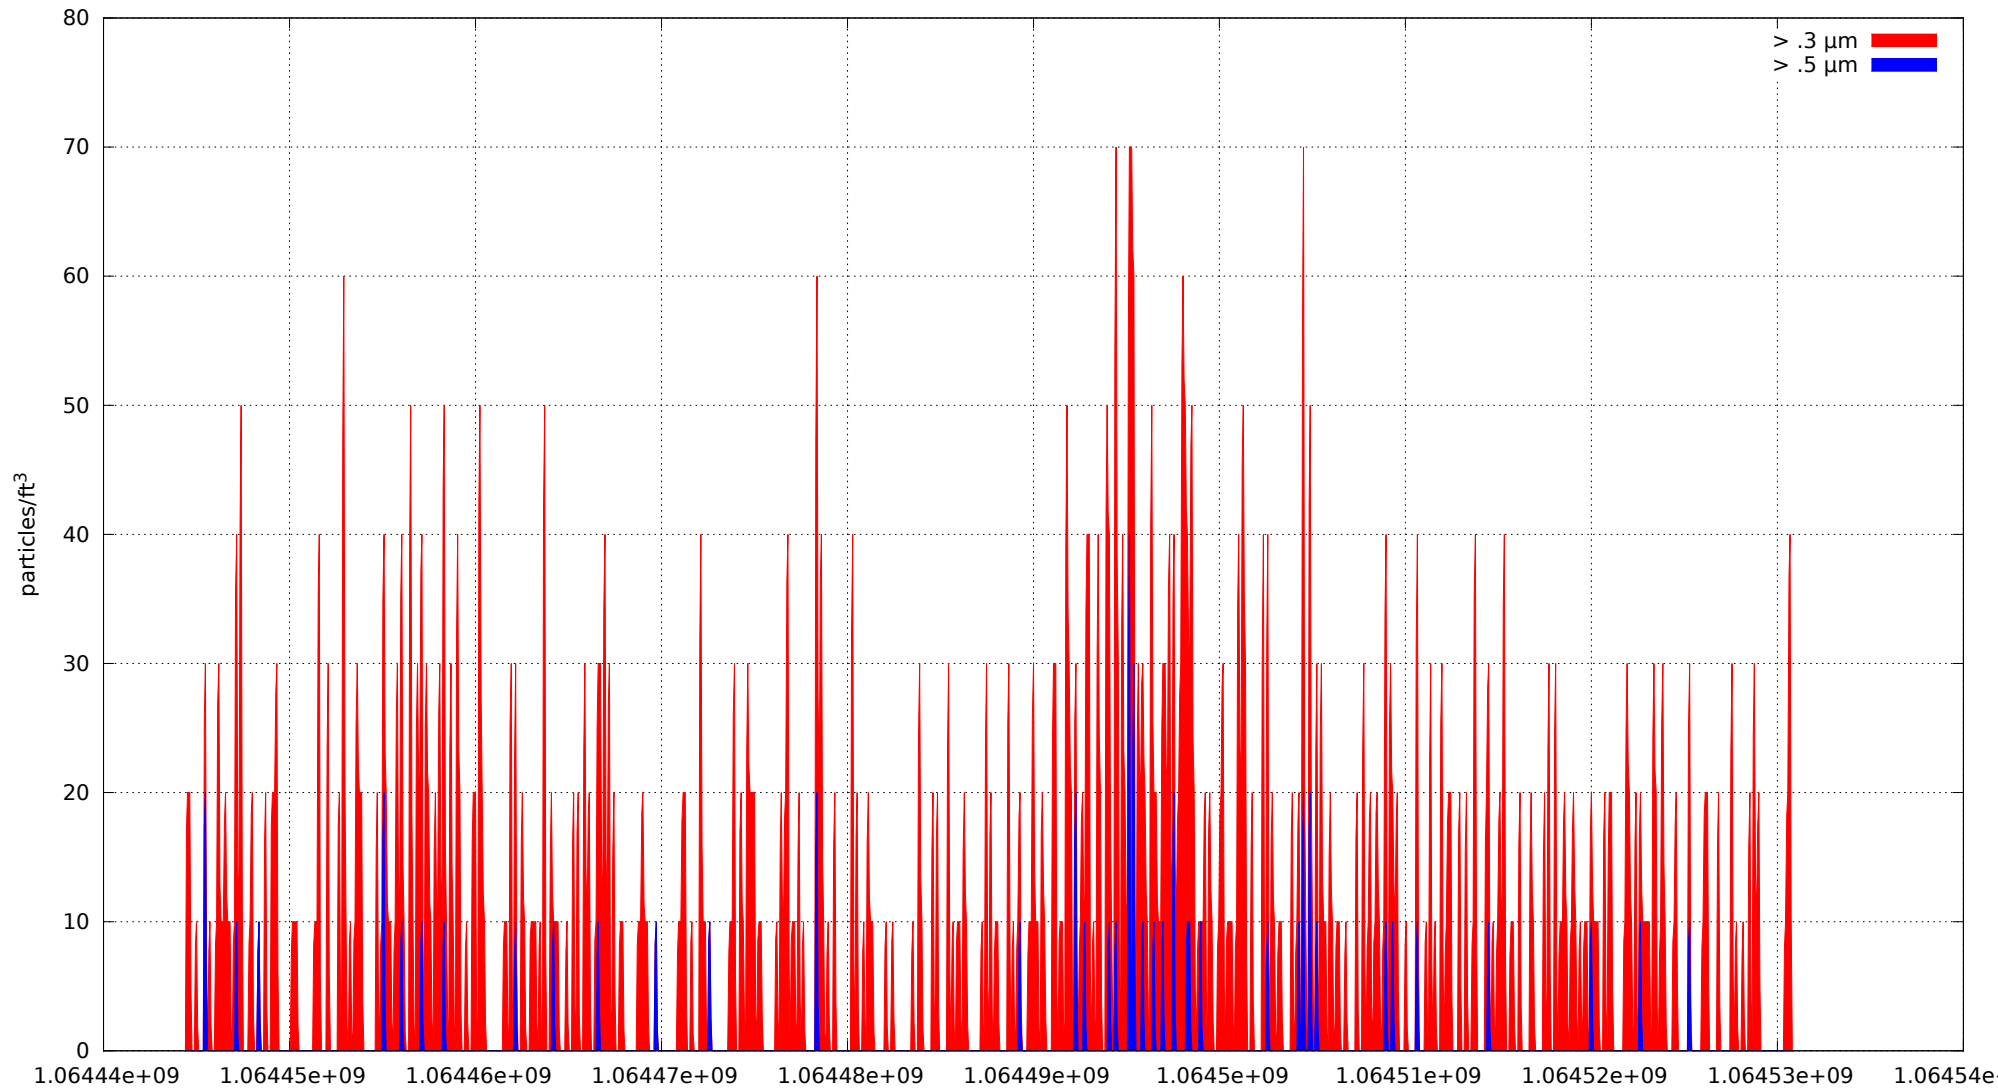

0: no alarms, 1: calibrate failure, 2: low battery, 3: cal. fail, low batt., 4: alarm/count alarm, 5: cal. fail and alarm, 6: low batt. and alarm, 7: cal. fail, low batt., and alarm, 8: manifold home error, 9: analog alarm