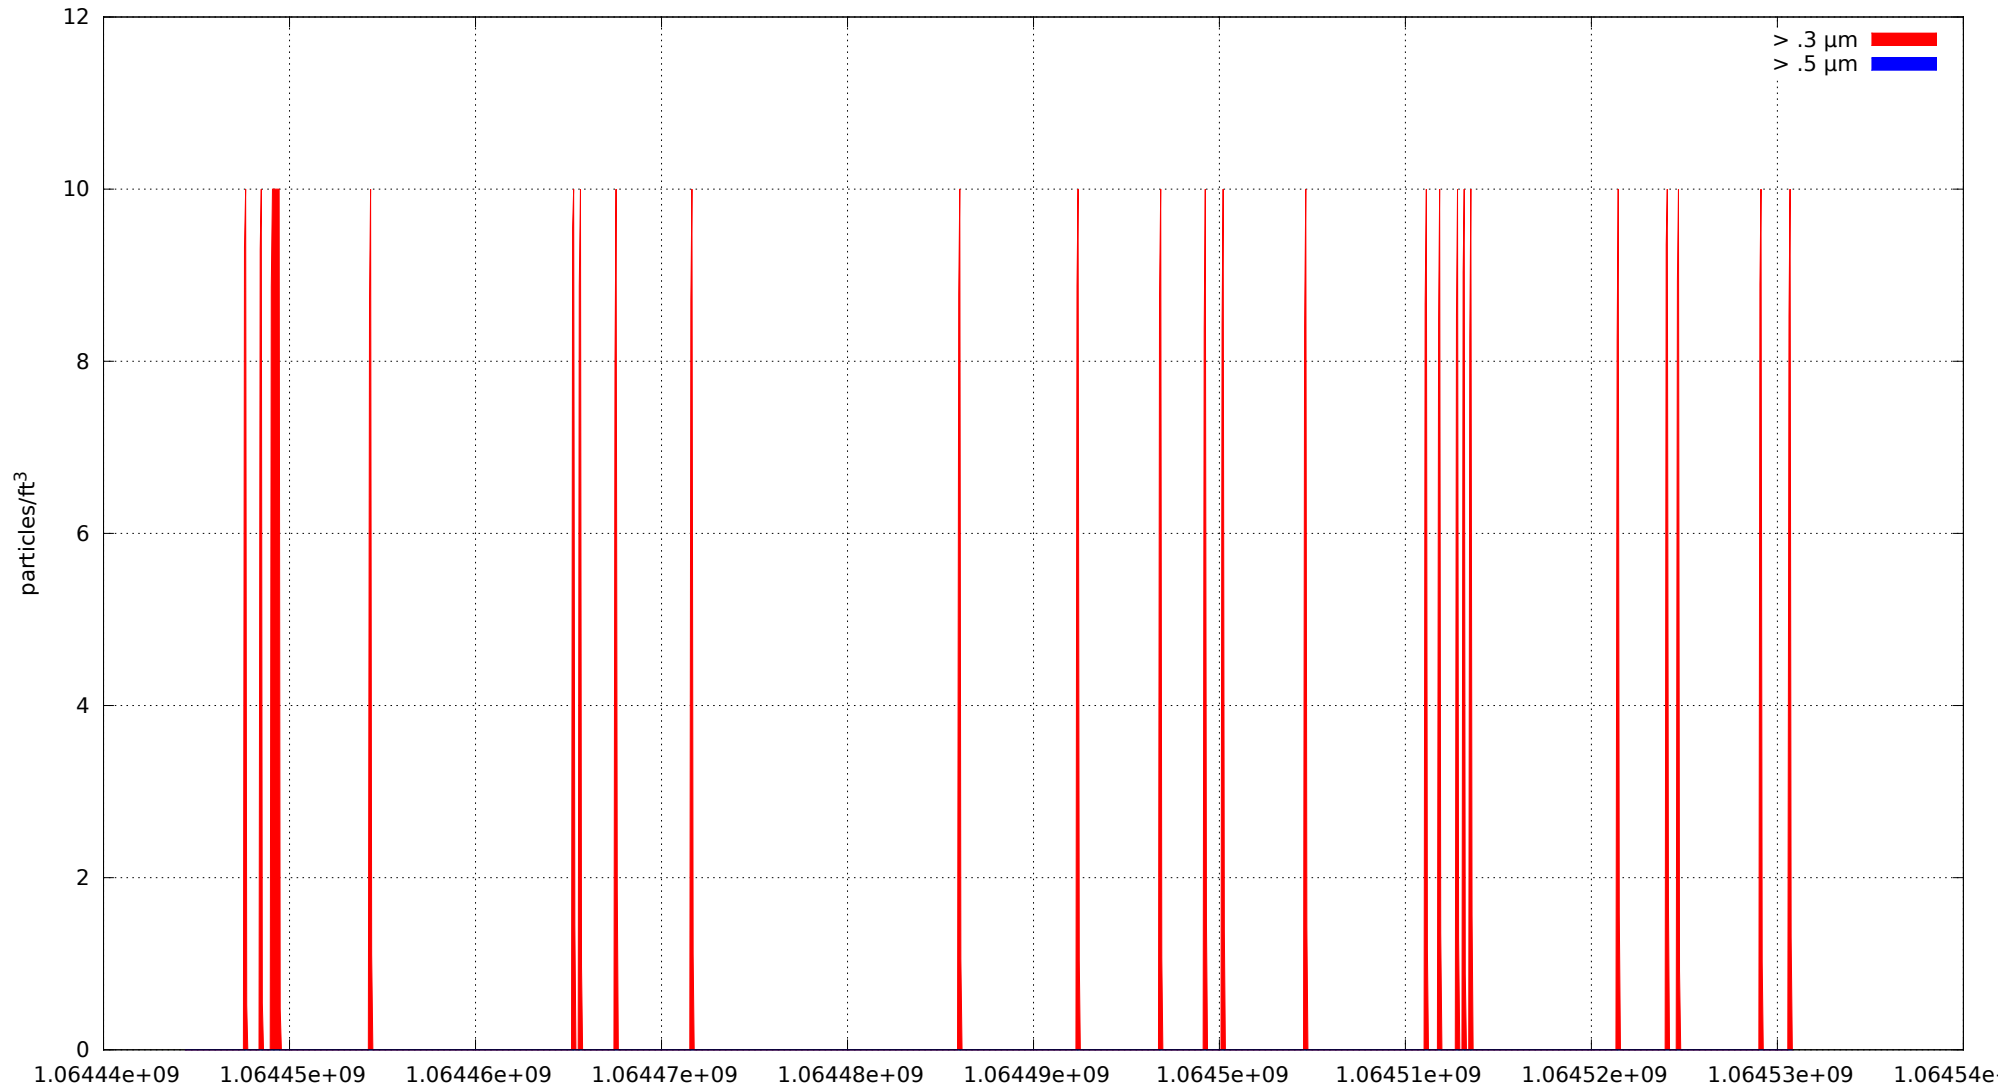

0: no alarms, 1: calibrate failure, 2: low battery, 3: cal. fail, low batt., 4: alarm/count alarm, 5: cal. fail and alarm, 6: low batt. and alarm, 7: cal. fail, low batt., and alarm, 8: manifold home error, 9: analog alarm