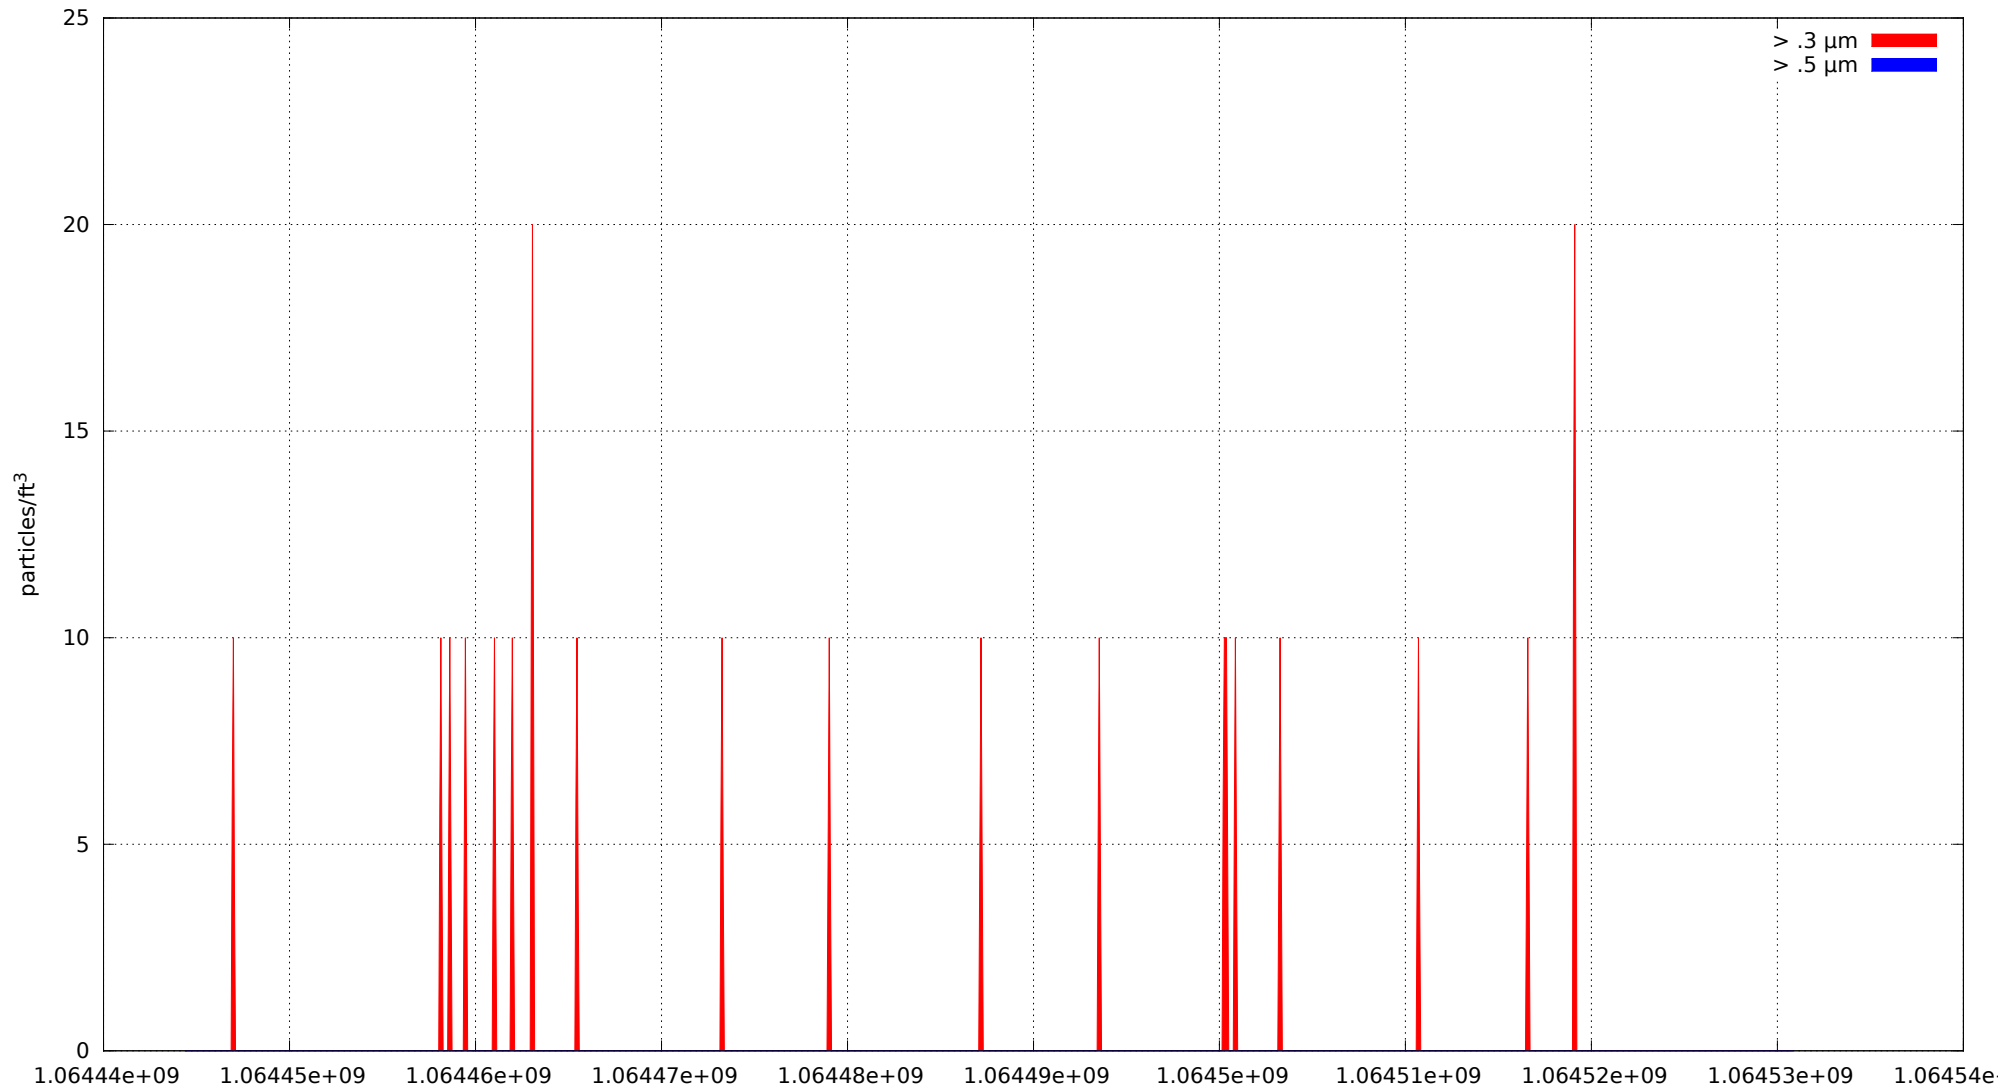

0: no alarms, 1: calibrate failure, 2: low battery, 3: cal. fail, low batt., 4: alarm/count alarm, 5: cal. fail and alarm, 6: low batt. and alarm, 7: cal. fail, low batt., and alarm, 8: manifold home error, 9: analog alarm