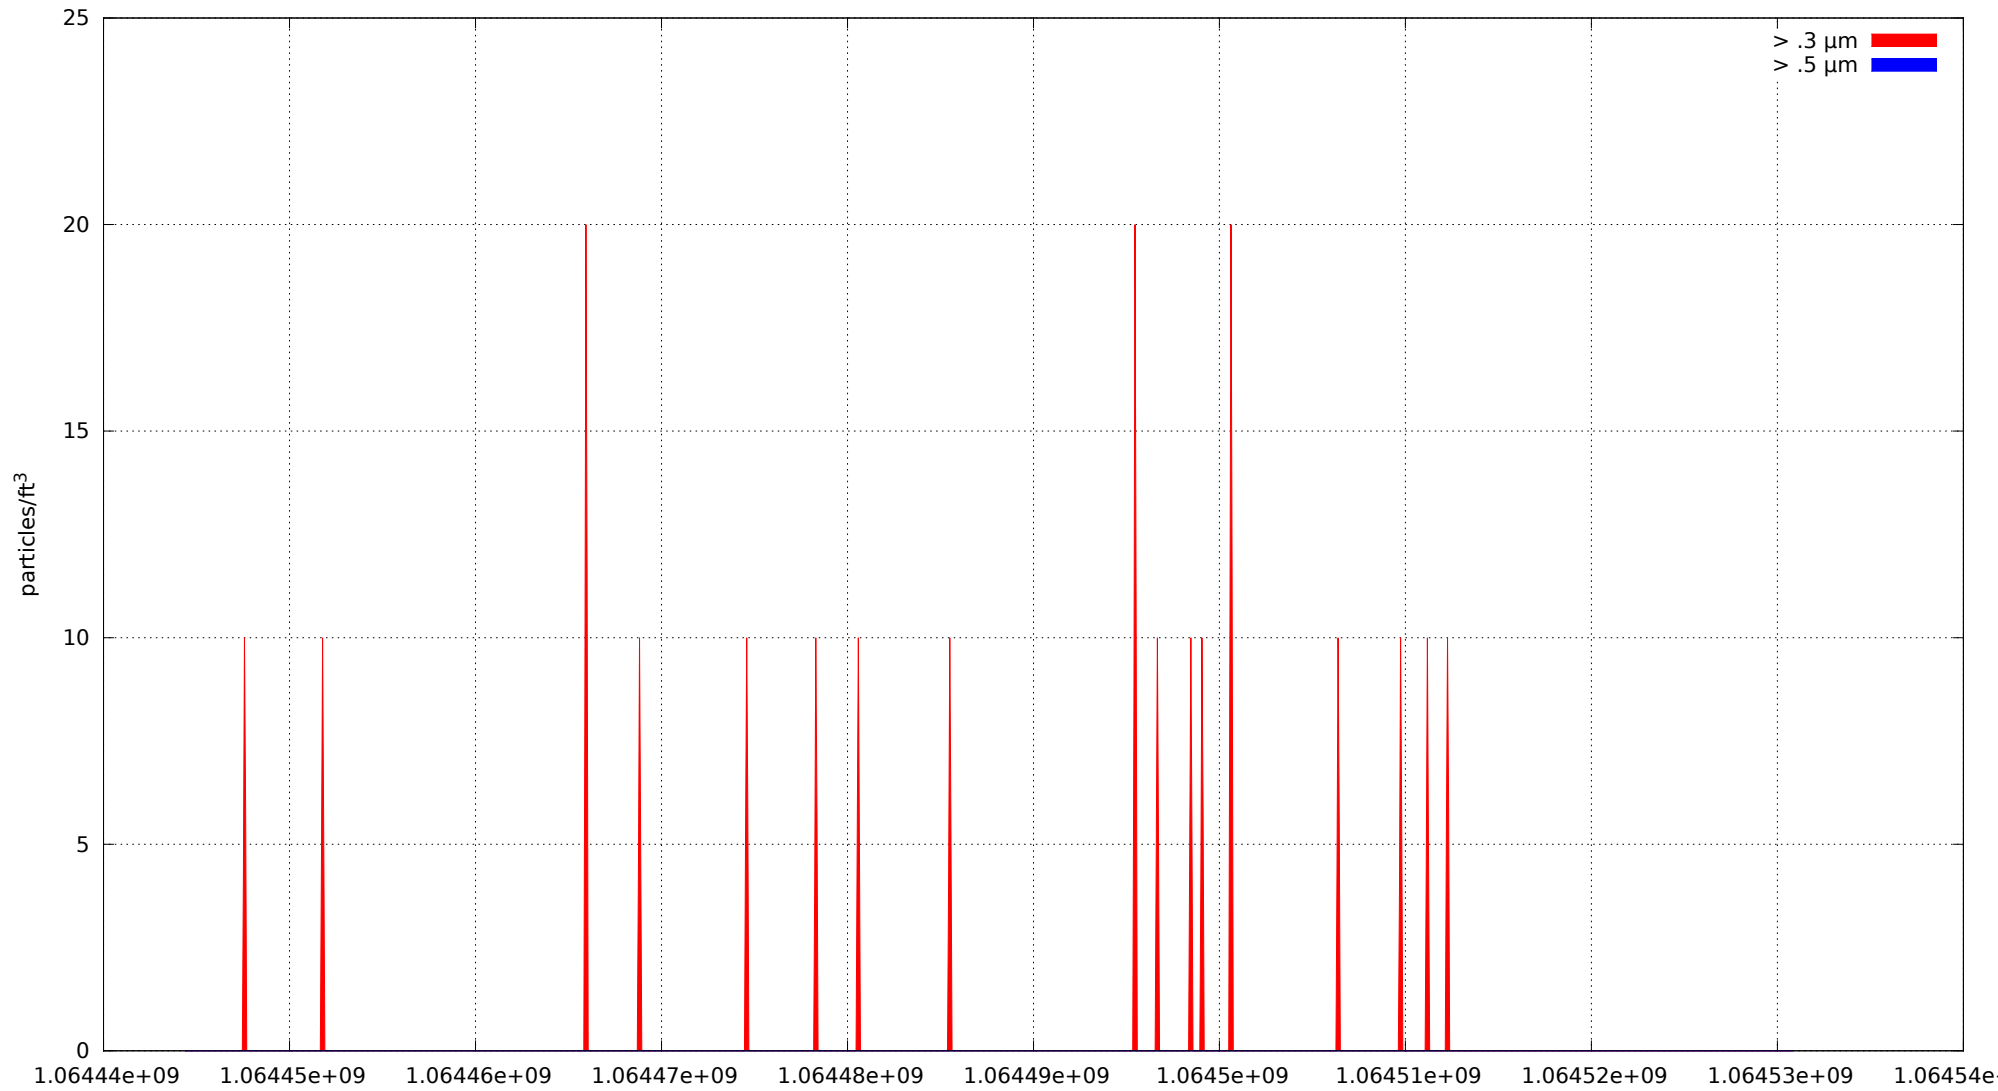

0: no alarms, 1: calibrate failure, 2: low battery, 3: cal. fail, low batt., 4: alarm/count alarm, 5: cal. fail and alarm, 6: low batt. and alarm, 7: cal. fail, low batt., and alarm, 8: manifold home error, 9: analog alarm