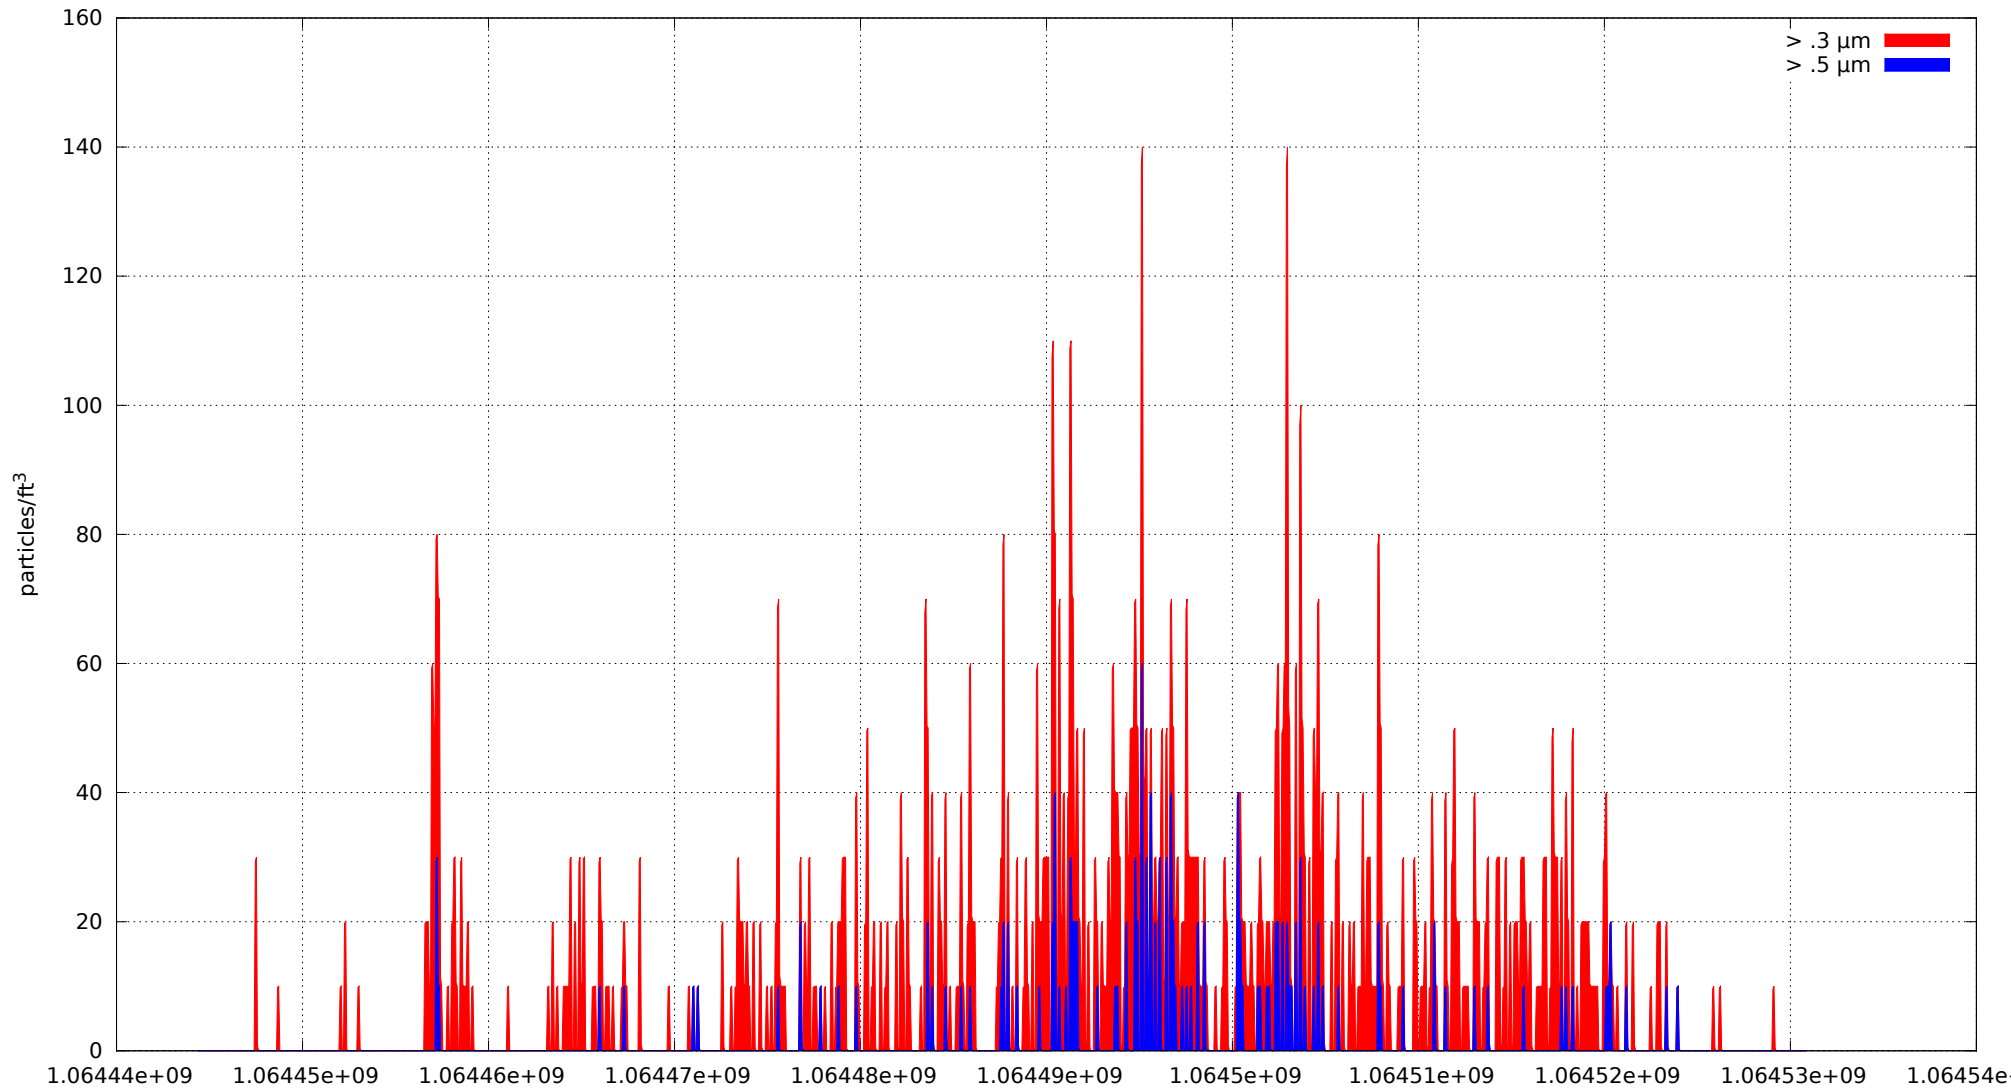

0: no alarms, 1: calibrate failure, 2: low battery, 3: cal. fail, low batt., 4: alarm/count alarm, 5: cal. fail and alarm, 6: low batt. and alarm, 7: cal. fail, low batt., and alarm, 8: manifold home error, 9: analog alarm