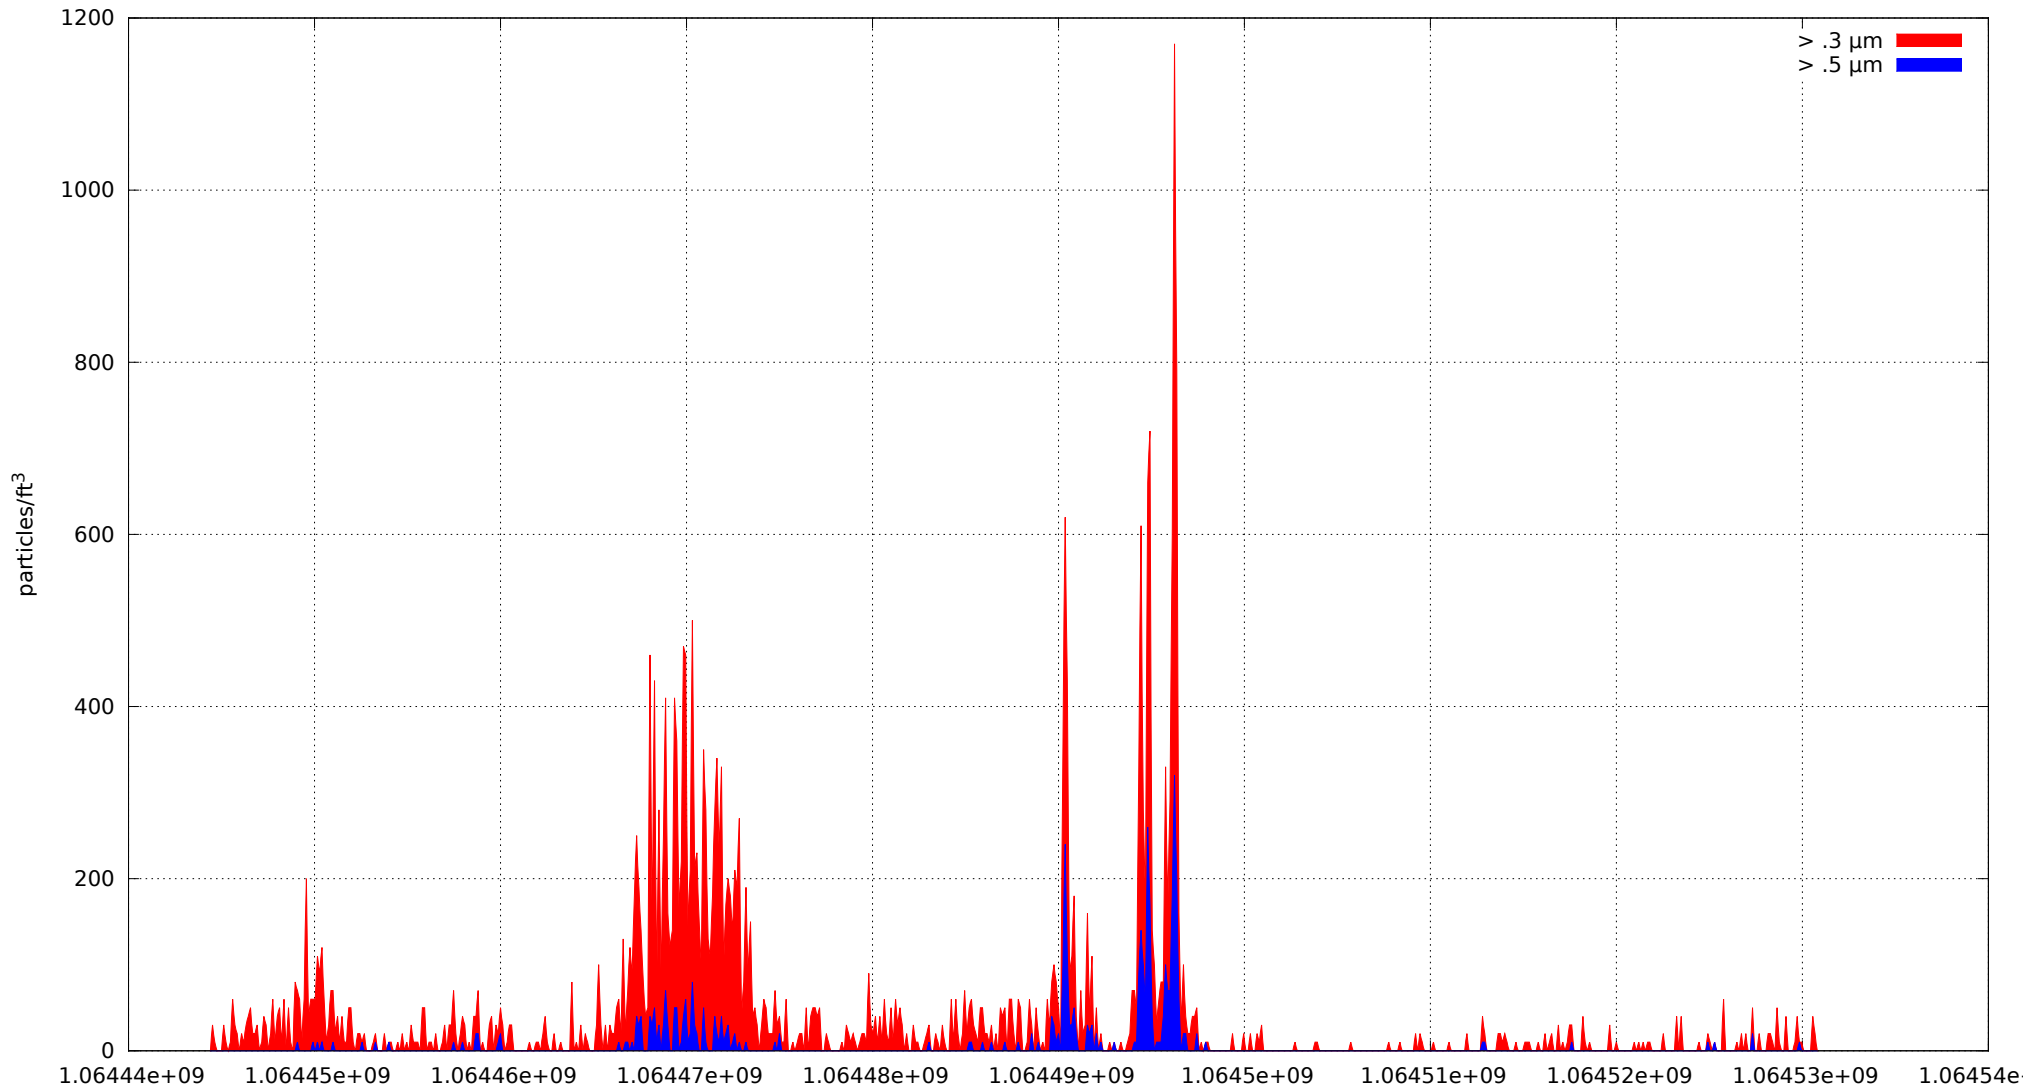

0: no alarms, 1: calibrate failure, 2: low battery, 3: cal. fail, low batt., 4: alarm/count alarm, 5: cal. fail and alarm, 6: low batt. and alarm, 7: cal. fail, low batt., and alarm, 8: manifold home error, 9: analog alarm