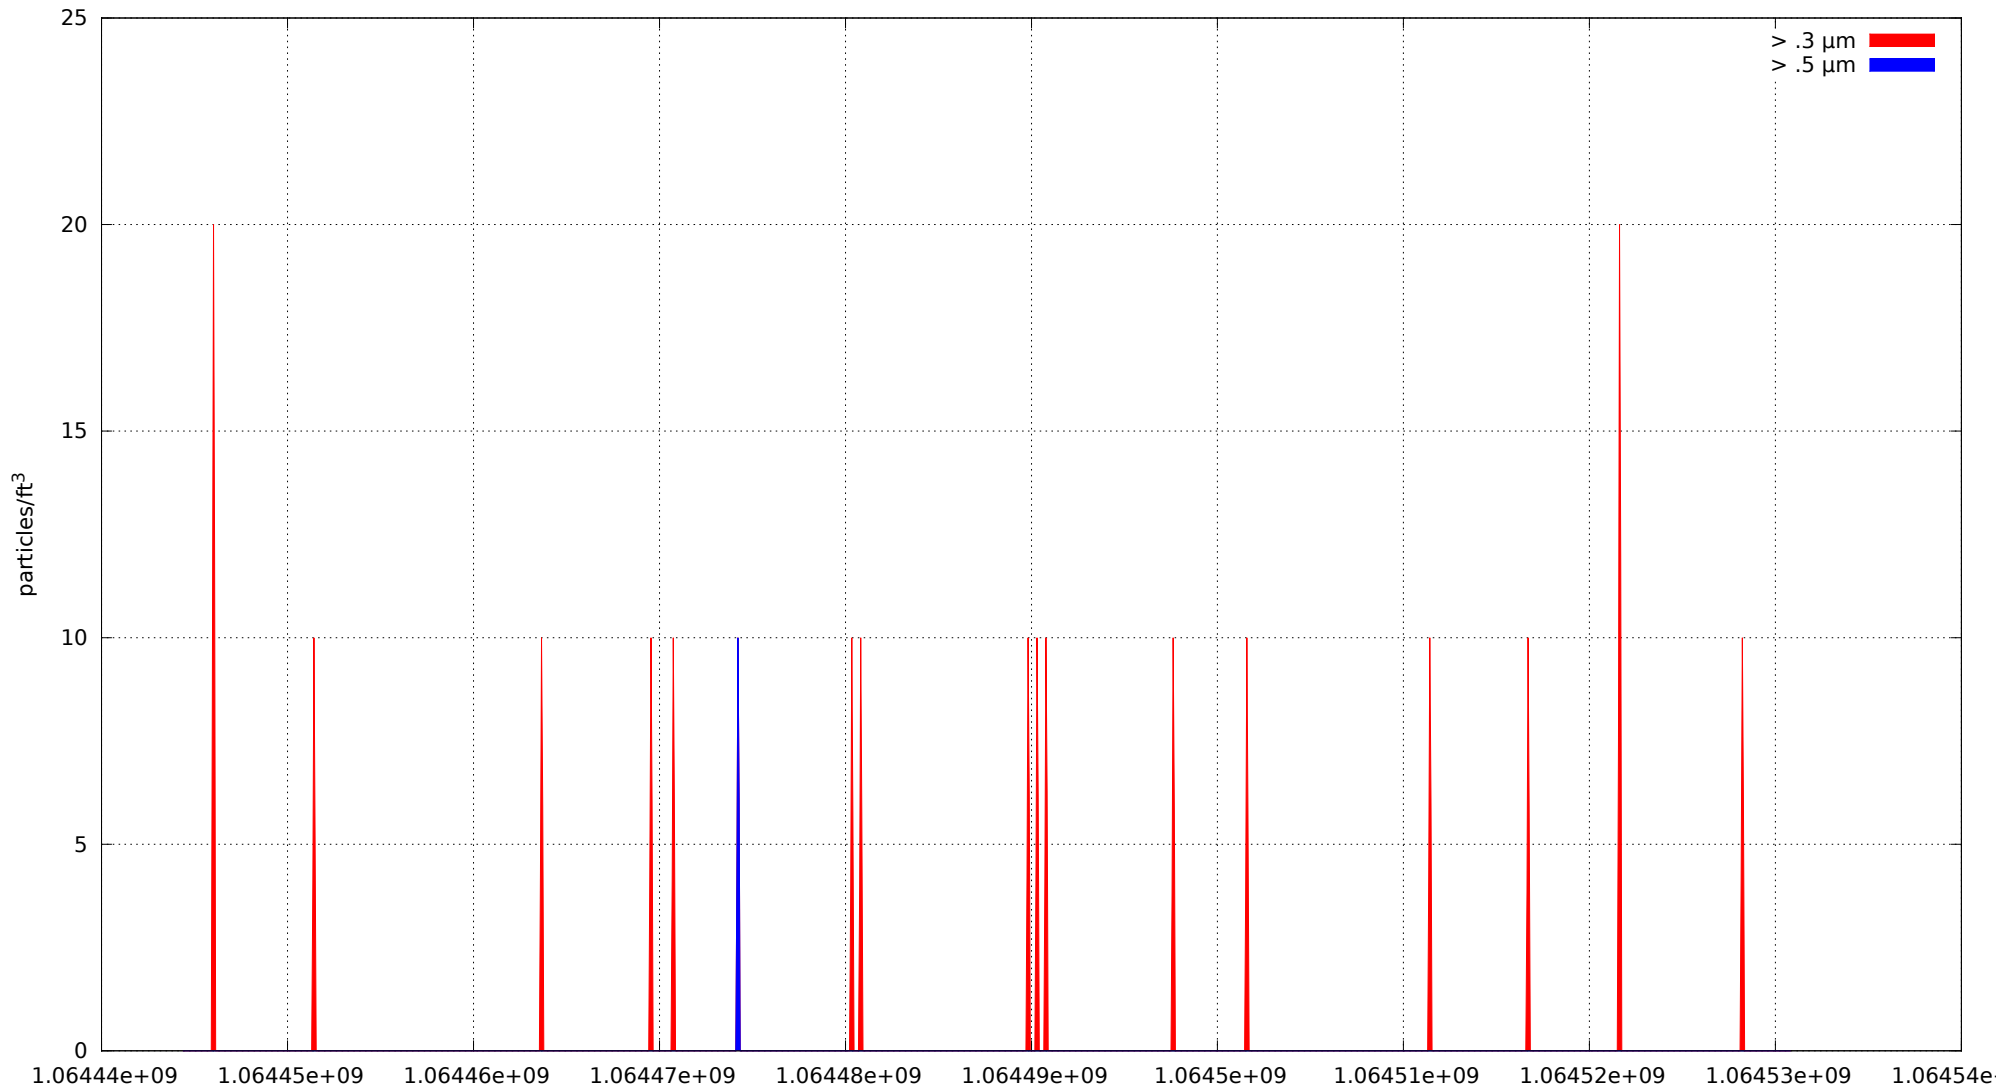

0: no alarms, 1: calibrate failure, 2: low battery, 3: cal. fail, low batt., 4: alarm/count alarm, 5: cal. fail and alarm, 6: low batt. and alarm, 7: cal. fail, low batt., and alarm, 8: manifold home error, 9: analog alarm