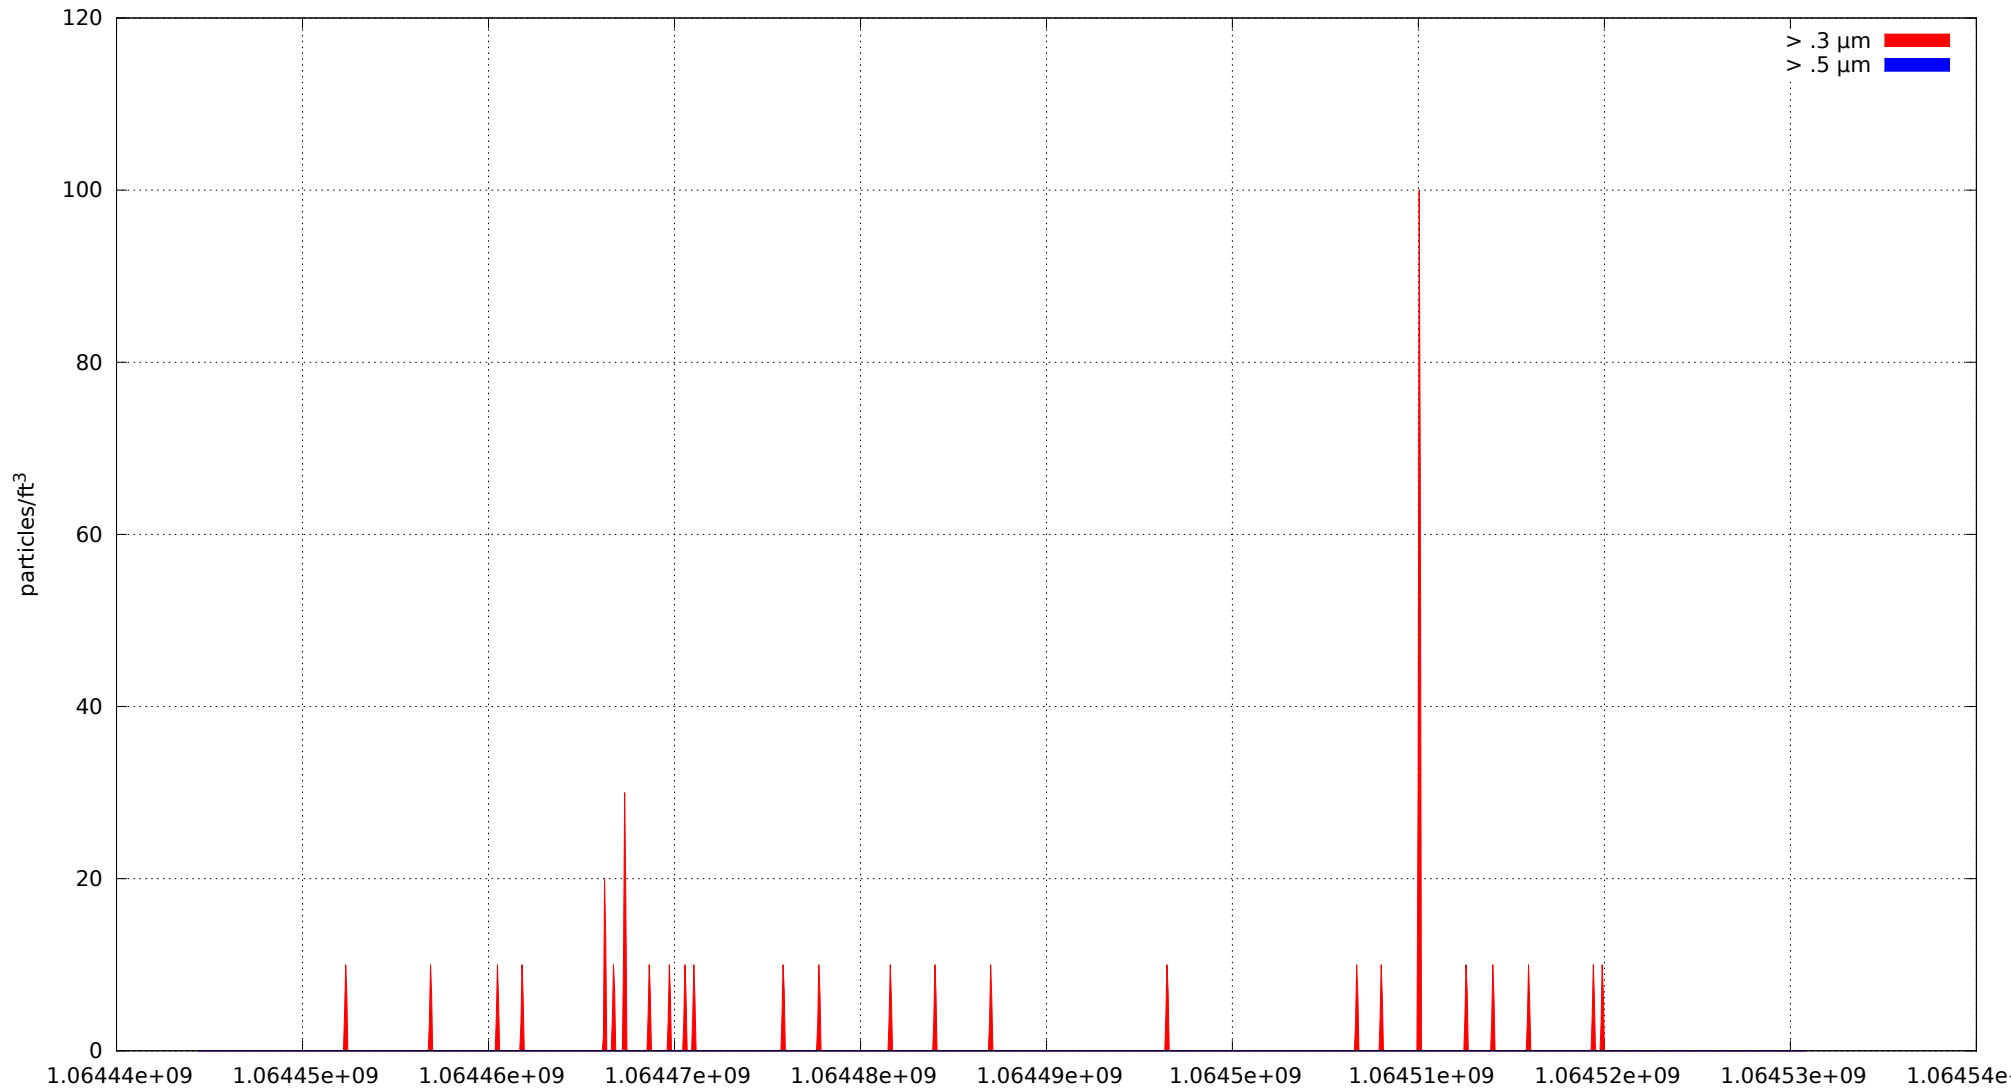

0: no alarms, 1: calibrate failure, 2: low battery, 3: cal. fail, low batt., 4: alarm/count alarm, 5: cal. fail and alarm, 6: low batt. and alarm, 7: cal. fail, low batt., and alarm, 8: manifold home error, 9: analog alarm