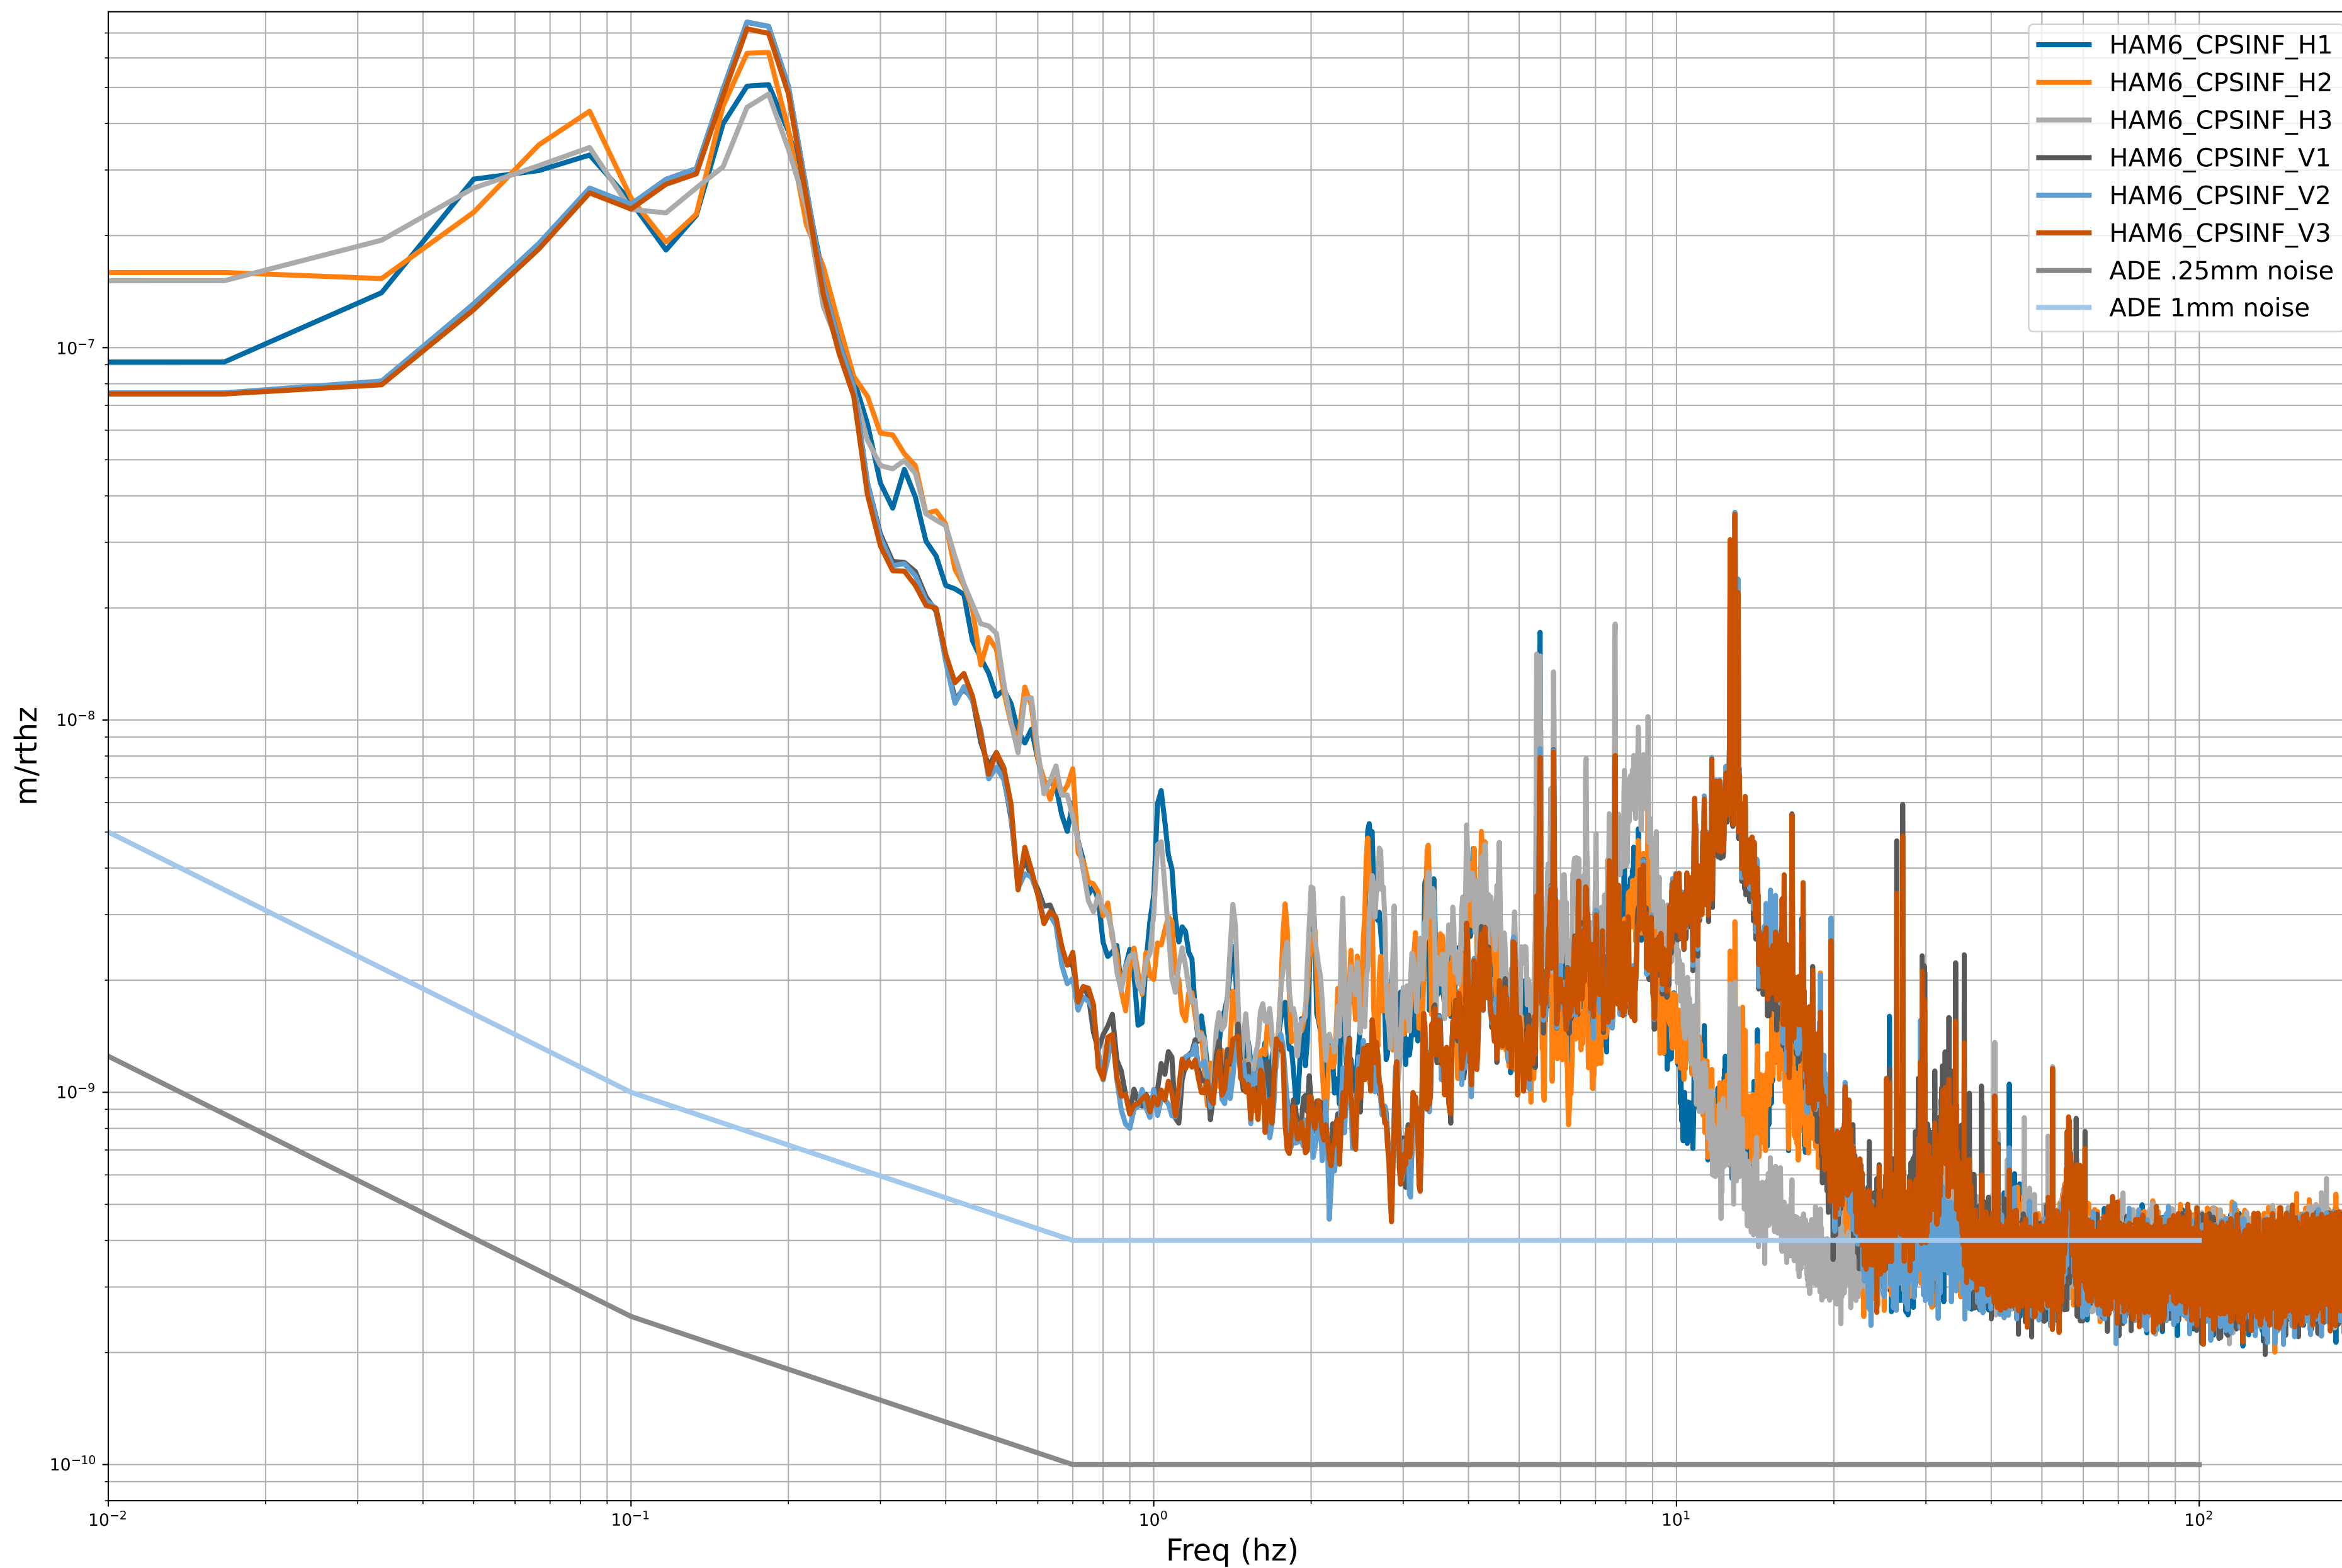

HAM2 CPS Spectra 1411207200 to 1411207800

calibration only >10hz

HAM3 CPS Spectra 1411207200 to 1411207800

calibration only >10hz

HAM4 CPS Spectra 1411207200 to 1411207800

calibration only >10hz

HAM5 CPS Spectra 1411207200 to 1411207800

calibration only >10hz

HAM6 CPS Spectra 1411207200 to 1411207800

calibration only >10hz

HAM7 CPS Spectra 1411207200 to 1411207800

calibration only >10hz

HAM8 CPS Spectra 1411207200 to 1411207800

calibration only >10hz

CPS Spectra 1411207200 to 1411207800

calibration only >10hz

CPS Spectra 1411207200 to 1411207800

ITMY_ST1

ITMY_ST2

calibration only >10hz

CPS Spectra 1411207200 to 1411207800

calibration only >10hz

CPS Spectra 1411207200 to 1411207800

calibration only >10hz

CPS Spectra 1411207200 to 1411207800

calibration only >10hz