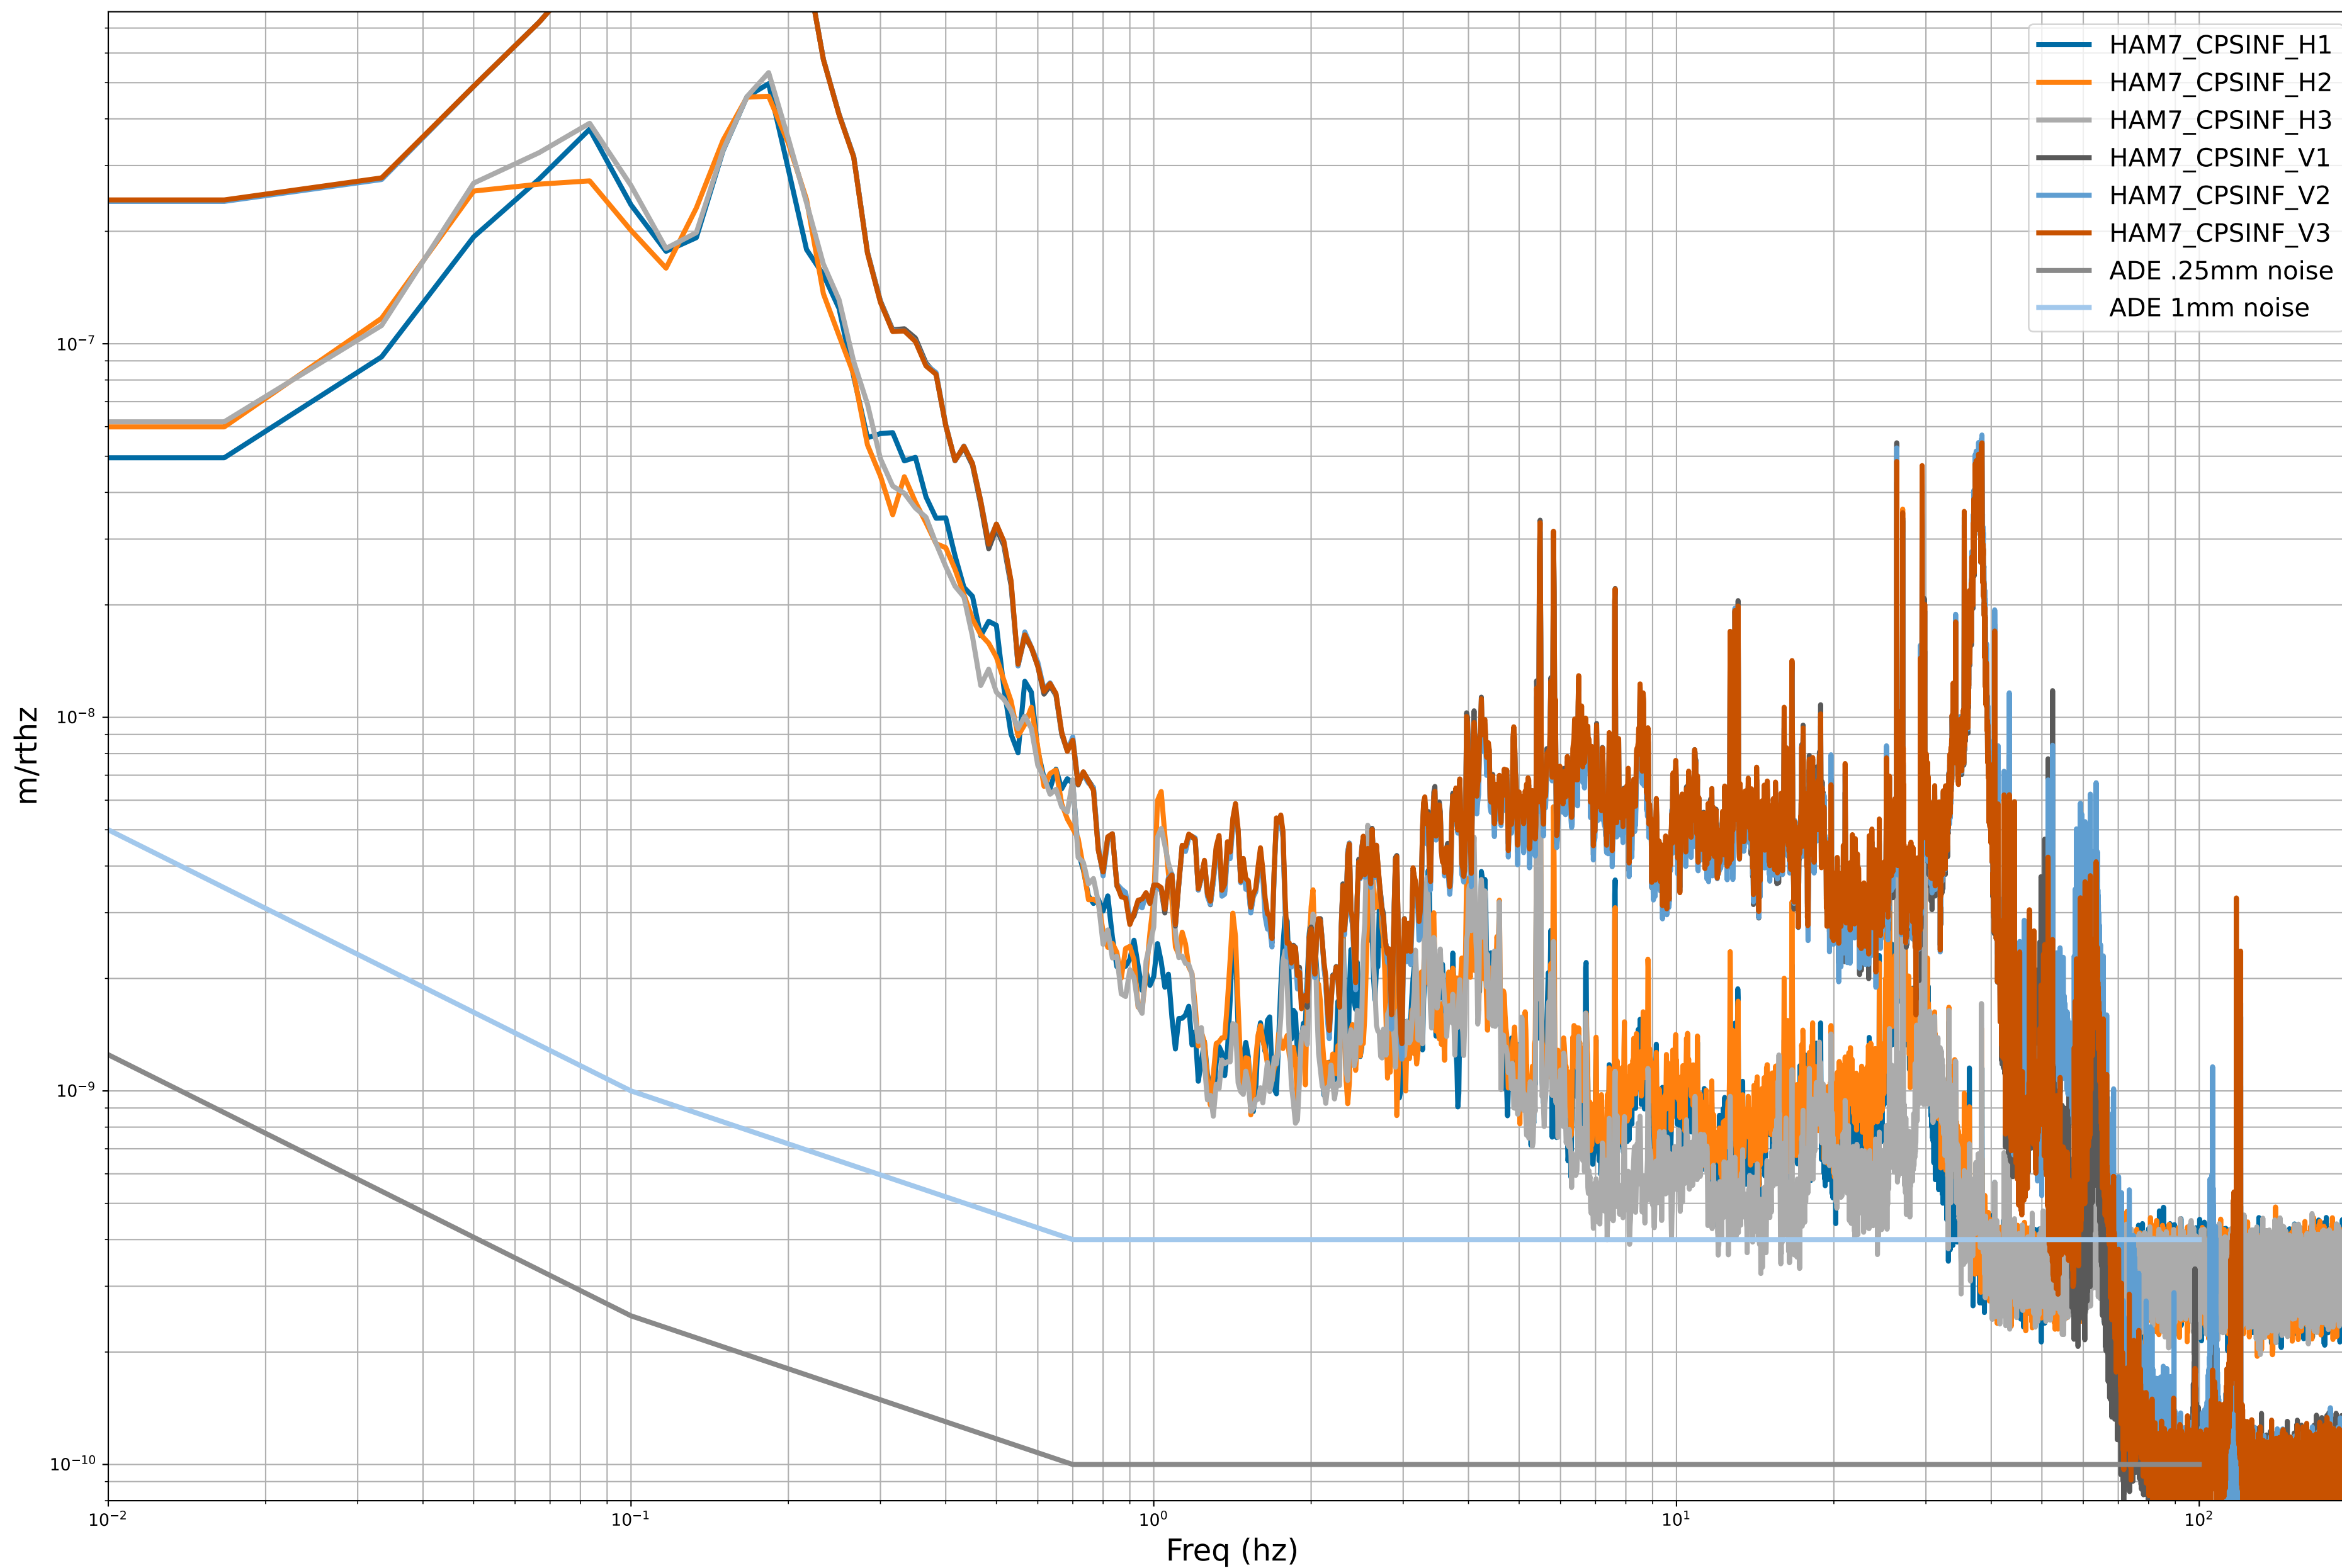

HAM2 CPS Spectra 1411207200 to 1411207800

calibration only >10hz

HAM3 CPS Spectra 1411207200 to 1411207800

calibration only >10hz

HAM4 CPS Spectra 1411207200 to 1411207800

calibration only >10hz

HAM5 CPS Spectra 1411207200 to 1411207800

calibration only >10hz

HAM6 CPS Spectra 1411207200 to 1411207800

calibration only >10hz

HAM7 CPS Spectra 1411207200 to 1411207800

calibration only >10hz

HAM8 CPS Spectra 1411207200 to 1411207800

calibration only >10hz

CPS Spectra 1411207200 to 1411207800

calibration only >10hz

CPS Spectra 1411207200 to 1411207800

ITMY_ST1

ITMY_ST2

calibration only >10hz

CPS Spectra 1411207200 to 1411207800

calibration only >10hz

CPS Spectra 1411207200 to 1411207800

calibration only >10hz

CPS Spectra 1411207200 to 1411207800

calibration only >10hz