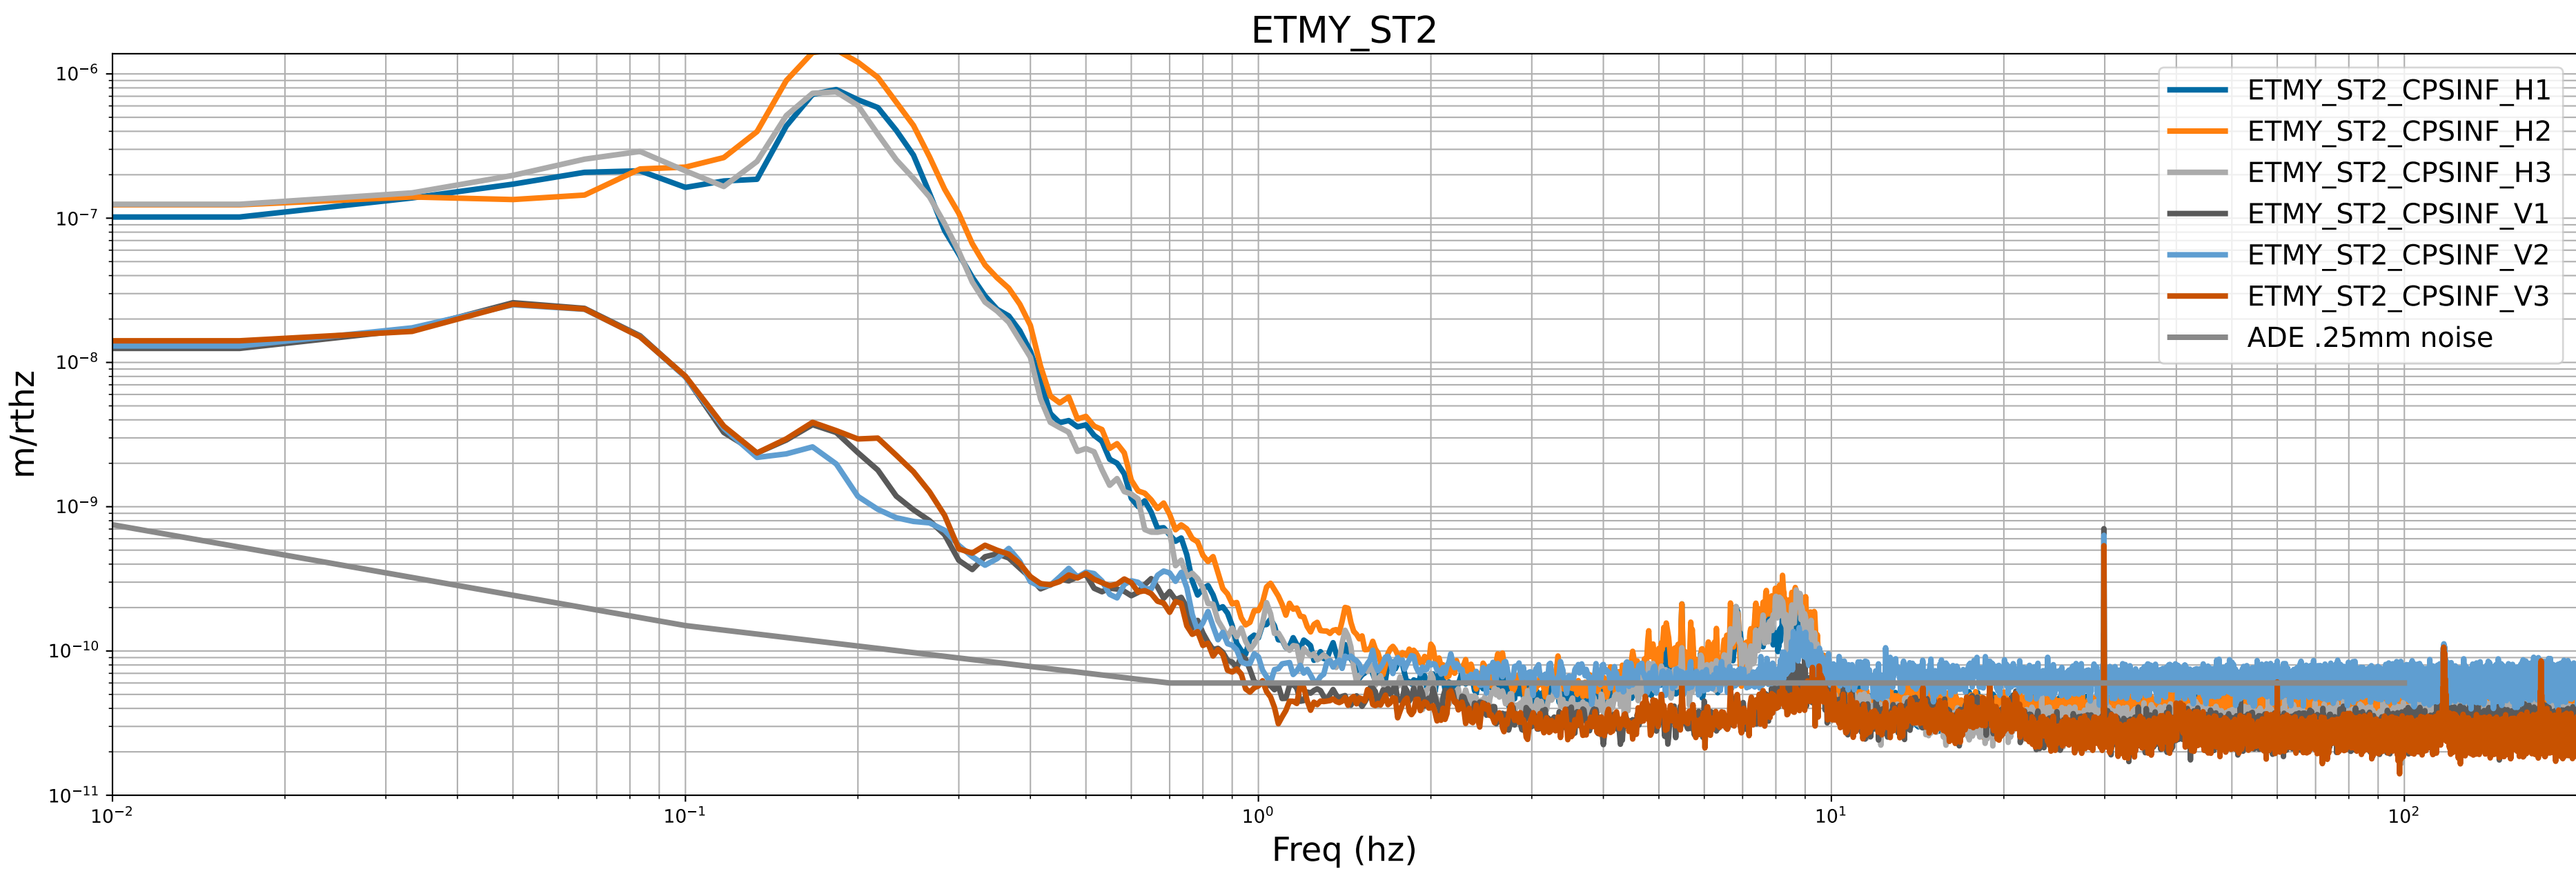

HAM2 CPS Spectra 1411207200 to 1411207800

calibration only >10hz

HAM3 CPS Spectra 1411207200 to 1411207800

calibration only >10hz

HAM4 CPS Spectra 1411207200 to 1411207800

calibration only >10hz

HAM5 CPS Spectra 1411207200 to 1411207800

calibration only >10hz

HAM6 CPS Spectra 1411207200 to 1411207800

calibration only >10hz

HAM7 CPS Spectra 1411207200 to 1411207800

calibration only >10hz

HAM8 CPS Spectra 1411207200 to 1411207800

calibration only >10hz

CPS Spectra 1411207200 to 1411207800

calibration only >10hz

CPS Spectra 1411207200 to 1411207800

ITMY_ST1

ITMY_ST2

calibration only >10hz

CPS Spectra 1411207200 to 1411207800

calibration only >10hz

CPS Spectra 1411207200 to 1411207800

calibration only >10hz

CPS Spectra 1411207200 to 1411207800

calibration only >10hz