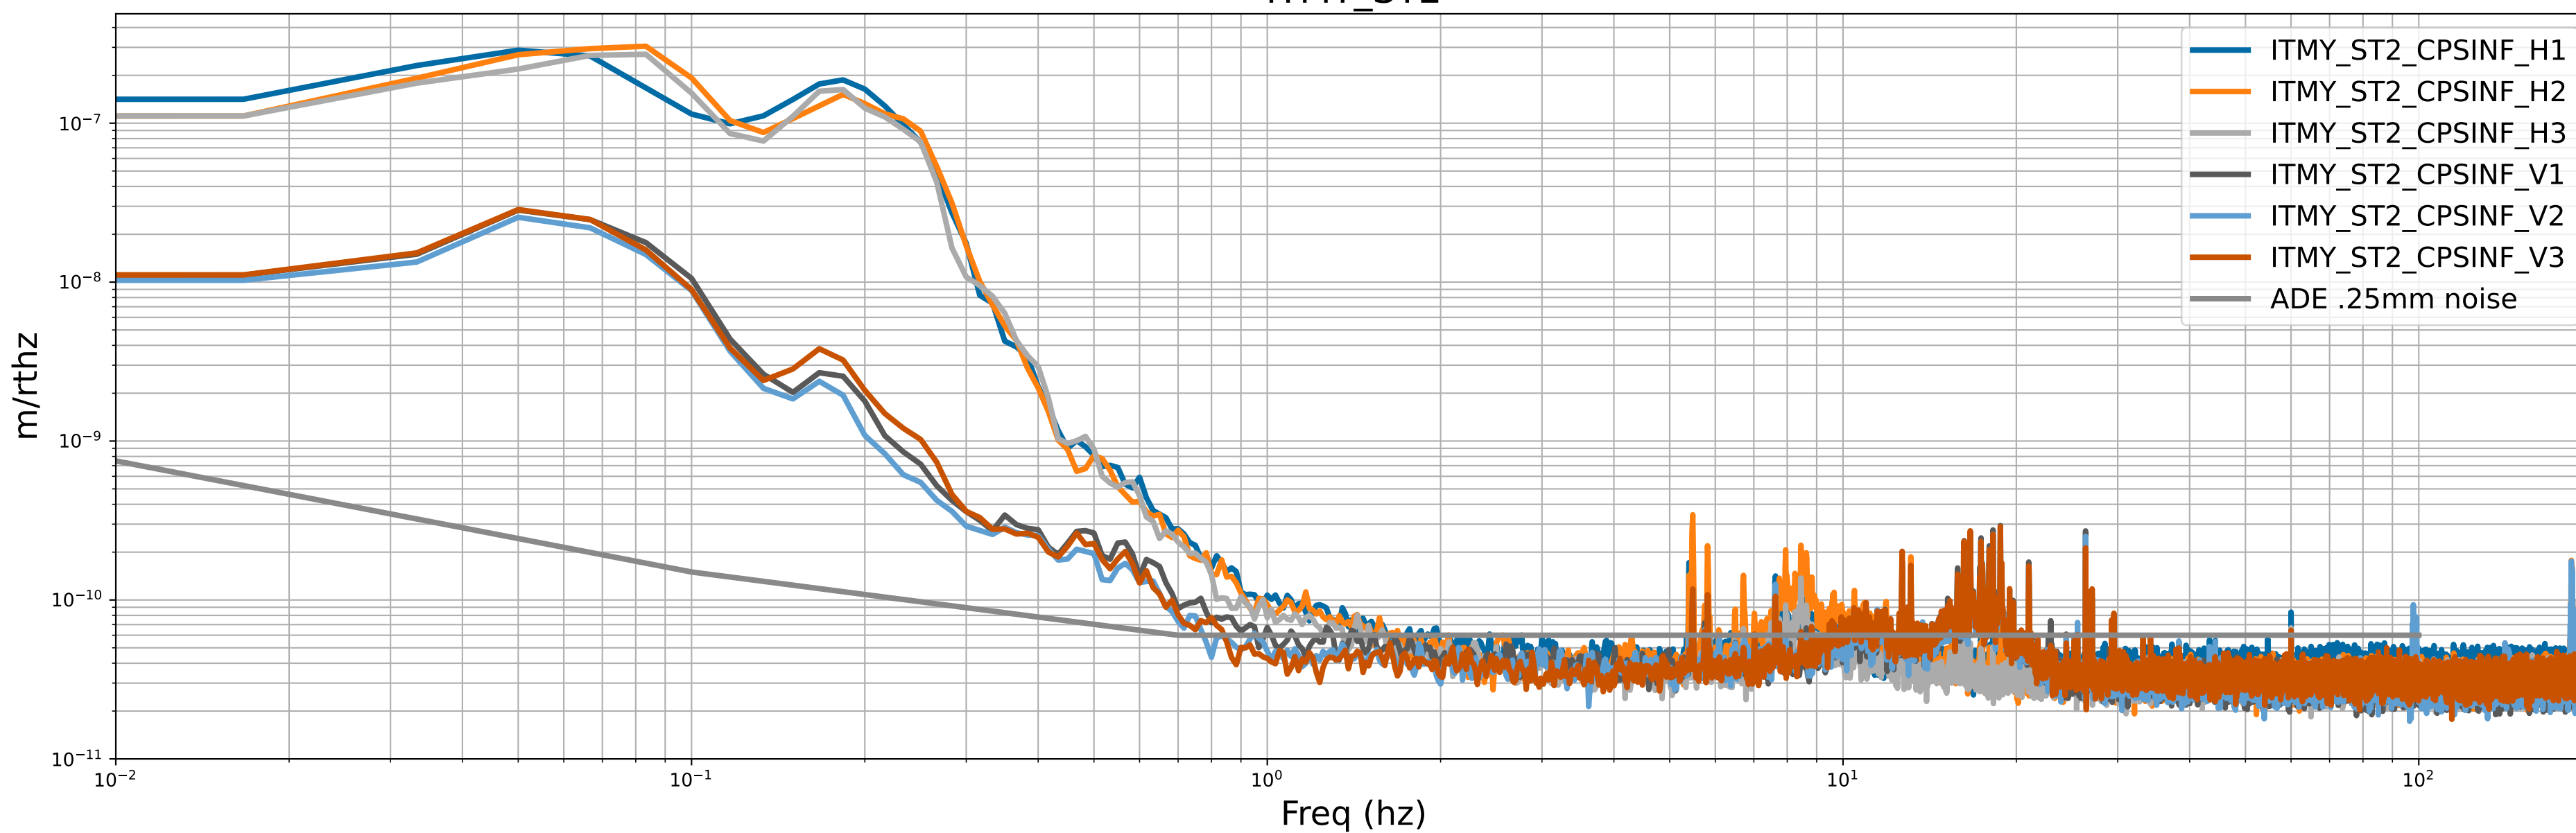

HAM2 CPS Spectra 1411207200 to 1411207800

calibration only >10hz

HAM3 CPS Spectra 1411207200 to 1411207800

calibration only >10hz

HAM4 CPS Spectra 1411207200 to 1411207800

calibration only >10hz

HAM5 CPS Spectra 1411207200 to 1411207800

calibration only >10hz

HAM6 CPS Spectra 1411207200 to 1411207800

calibration only >10hz

HAM7 CPS Spectra 1411207200 to 1411207800

calibration only >10hz

HAM8 CPS Spectra 1411207200 to 1411207800

calibration only >10hz

CPS Spectra 1411207200 to 1411207800

calibration only >10hz

CPS Spectra 1411207200 to 1411207800

ITMY_ST1

ITMY_ST2

calibration only >10hz

CPS Spectra 1411207200 to 1411207800

calibration only >10hz

CPS Spectra 1411207200 to 1411207800

calibration only >10hz

CPS Spectra 1411207200 to 1411207800

calibration only >10hz