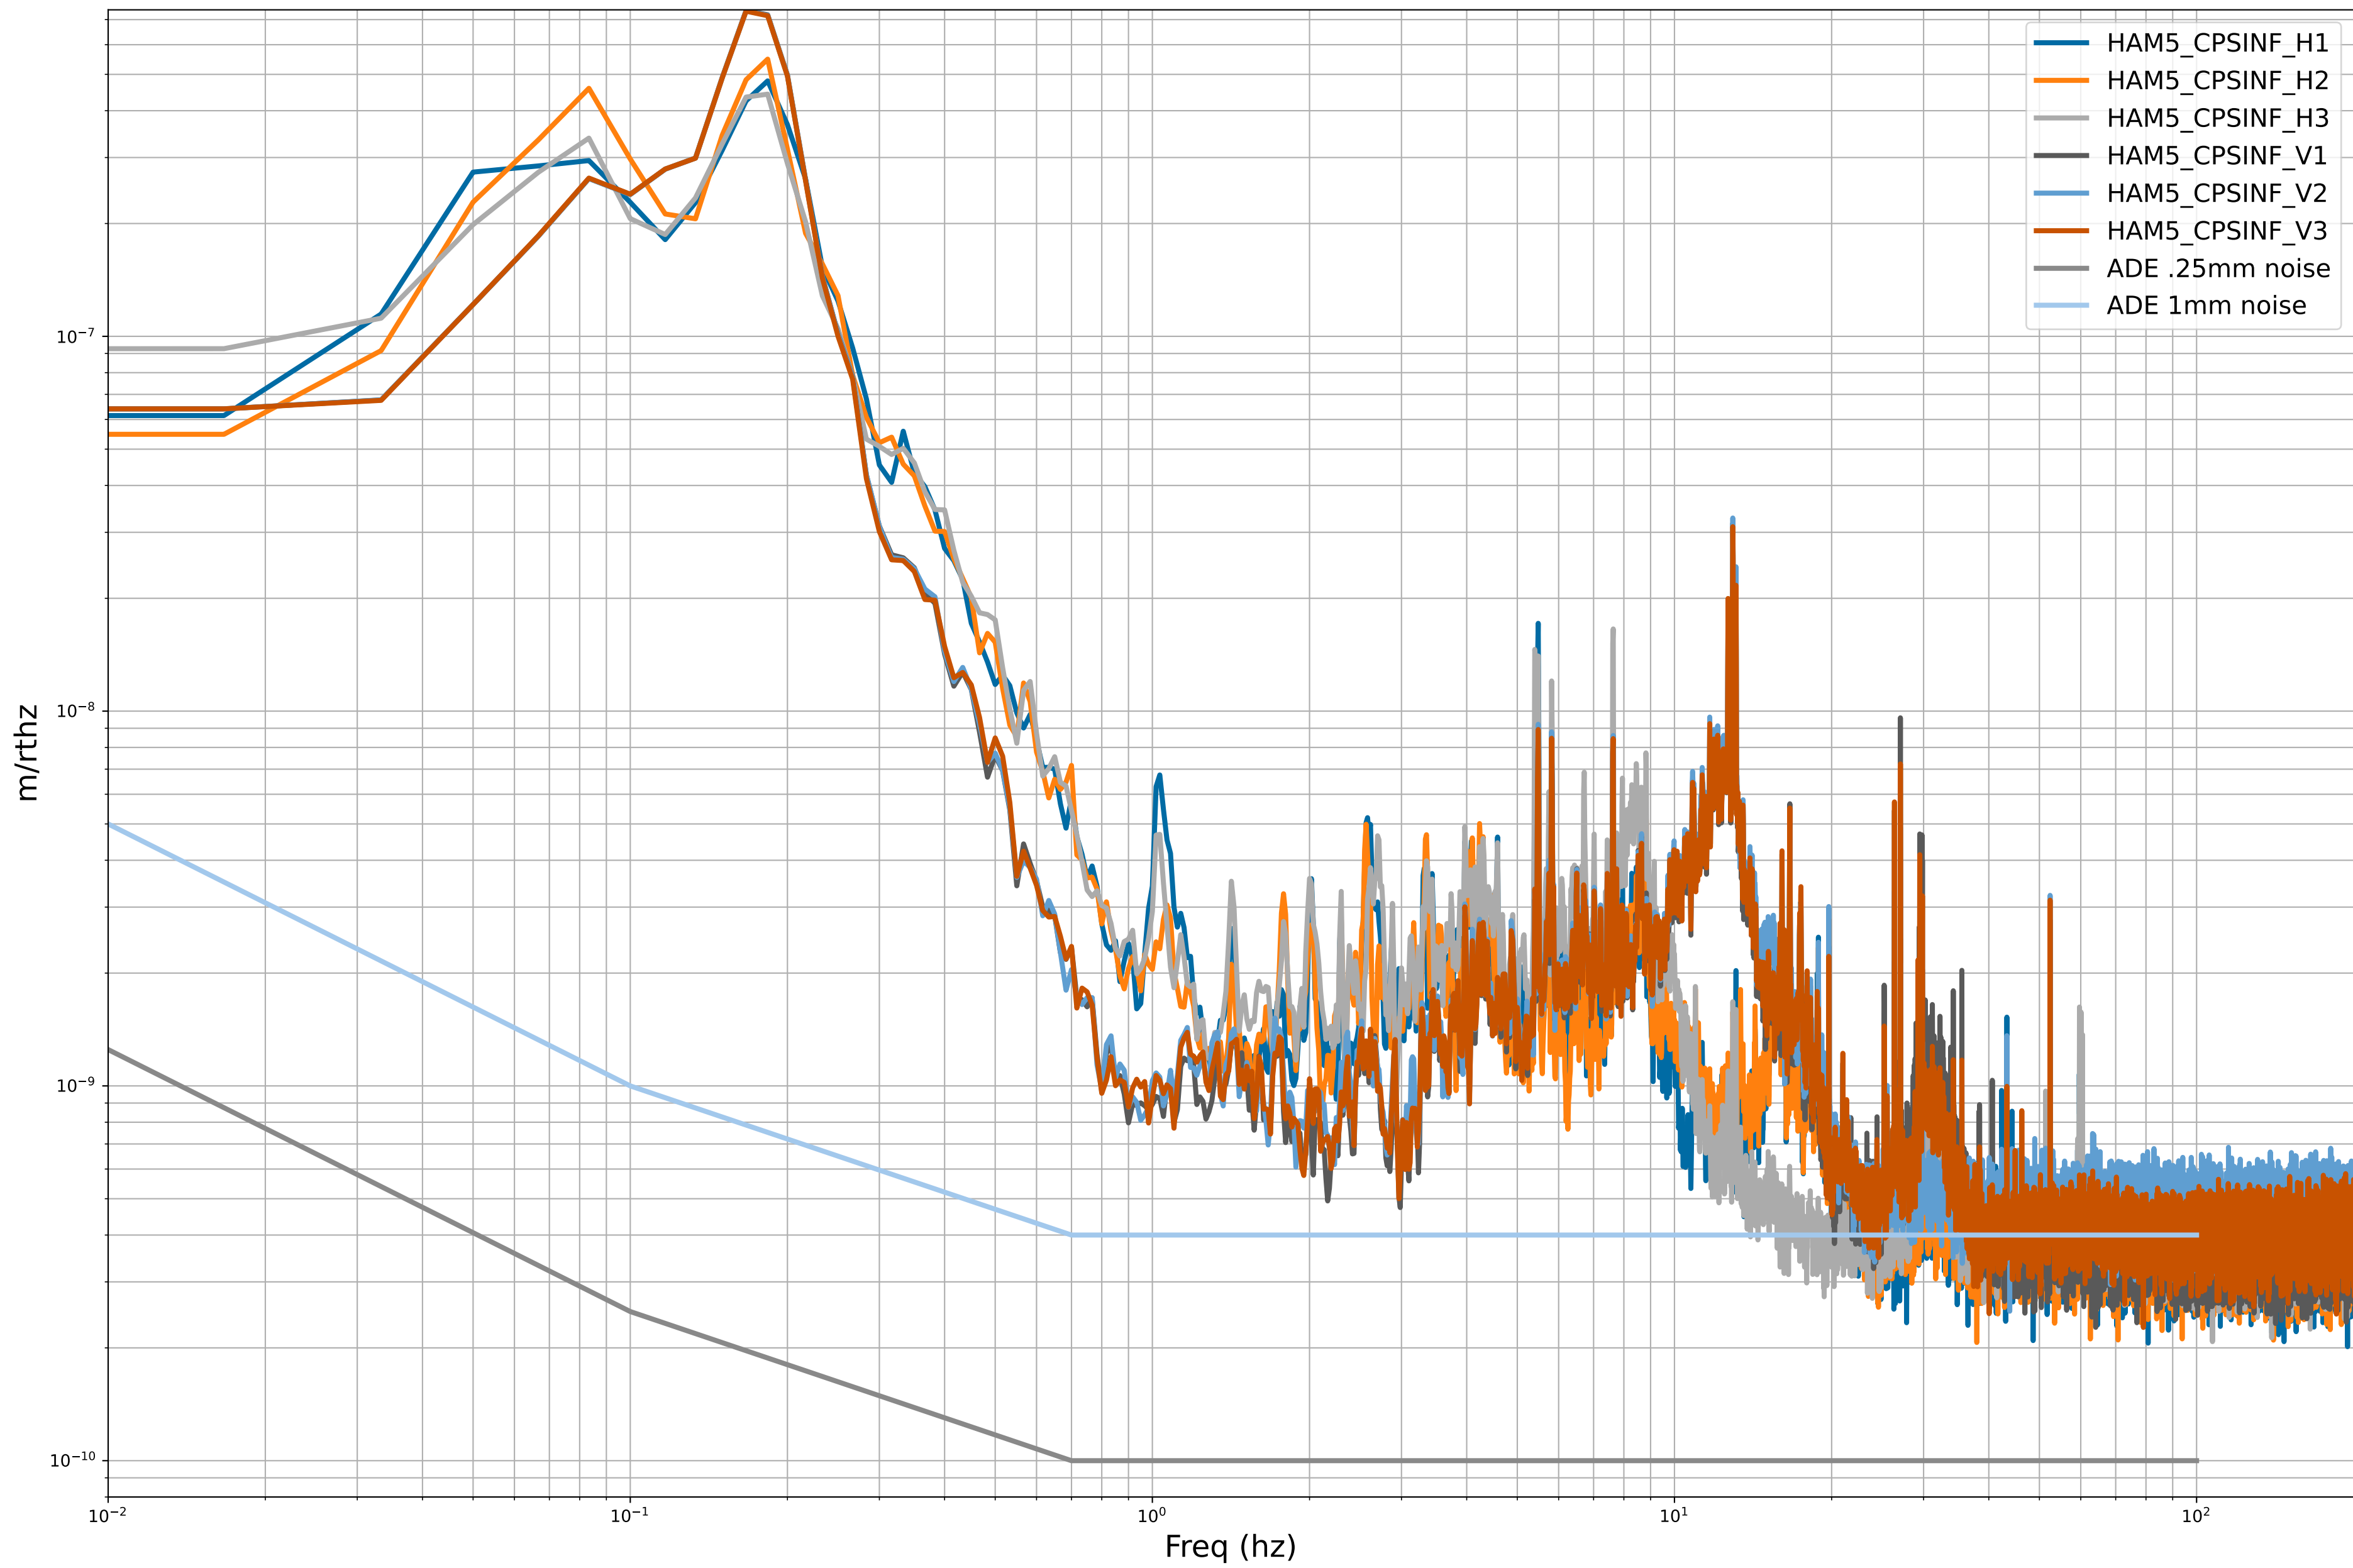

HAM2 CPS Spectra 1411207200 to 1411207800

calibration only >10hz

HAM3 CPS Spectra 1411207200 to 1411207800

calibration only >10hz

HAM4 CPS Spectra 1411207200 to 1411207800

calibration only >10hz

HAM5 CPS Spectra 1411207200 to 1411207800

calibration only >10hz

HAM6 CPS Spectra 1411207200 to 1411207800

calibration only >10hz

HAM7 CPS Spectra 1411207200 to 1411207800

calibration only >10hz

HAM8 CPS Spectra 1411207200 to 1411207800

calibration only >10hz

CPS Spectra 1411207200 to 1411207800

calibration only >10hz

CPS Spectra 1411207200 to 1411207800

ITMY_ST1

ITMY_ST2

calibration only >10hz

CPS Spectra 1411207200 to 1411207800

calibration only >10hz