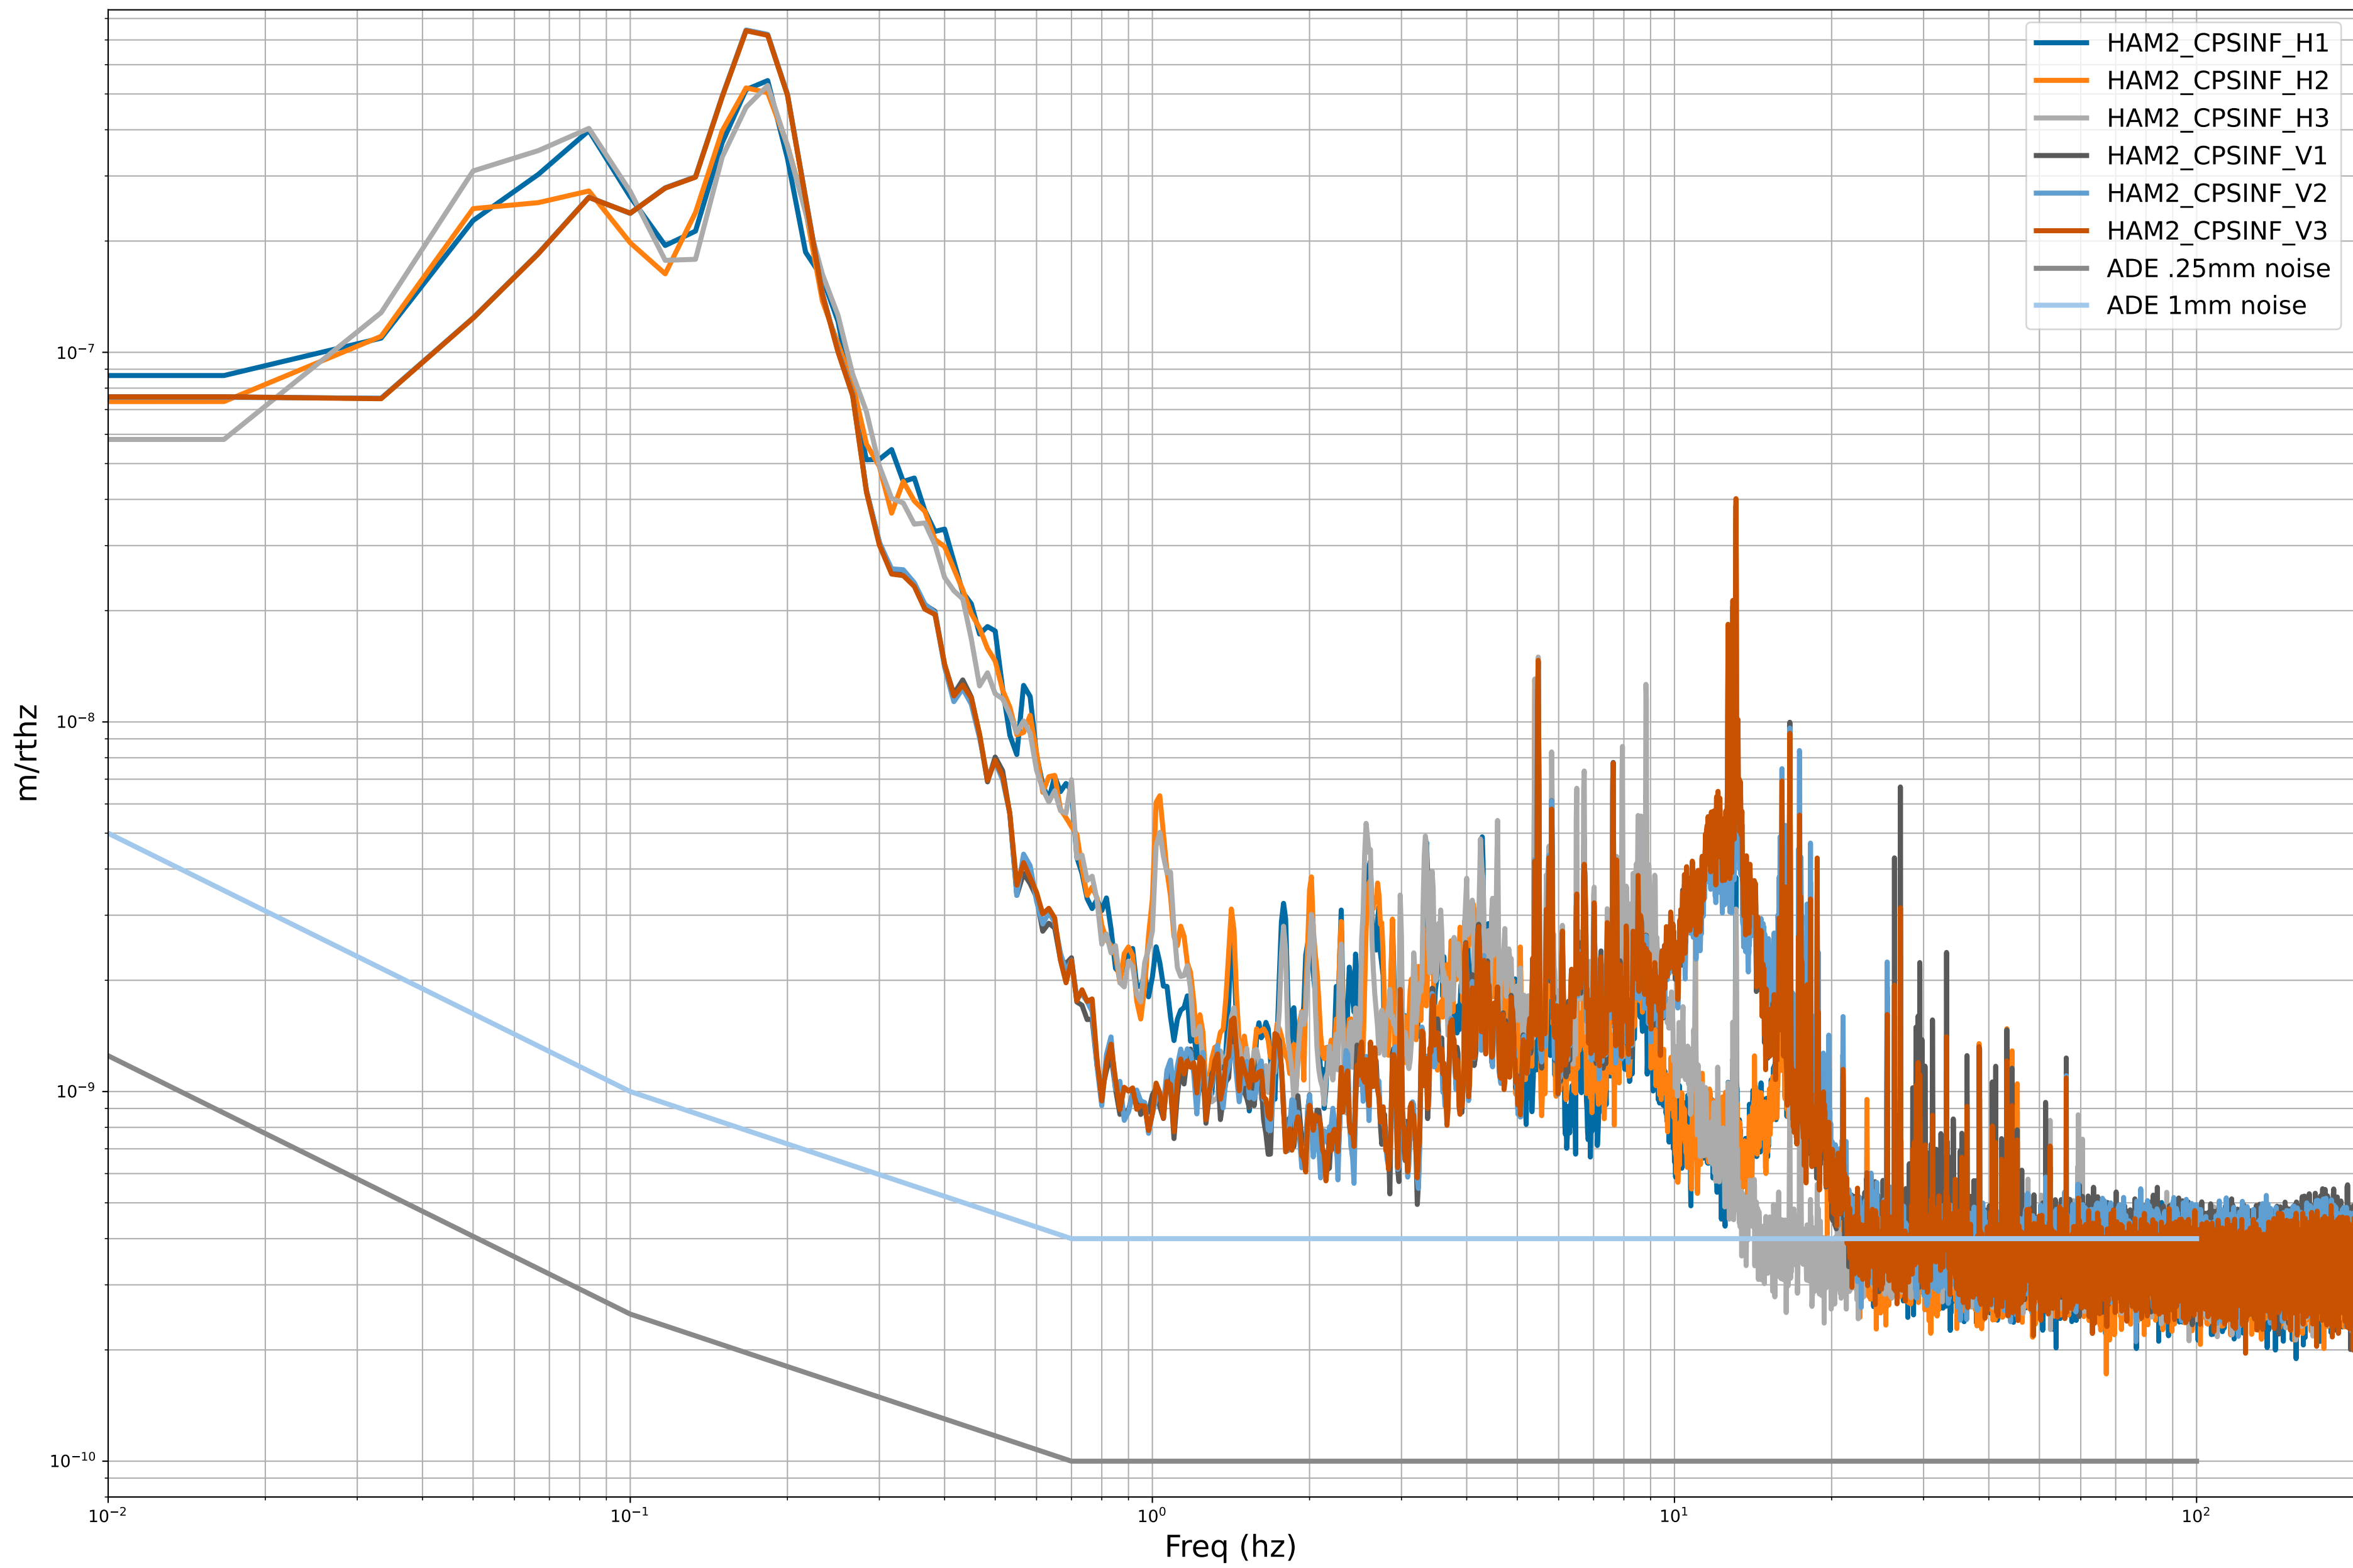

HAM2 CPS Spectra 1411207200 to 1411207800

calibration only >10hz

HAM3 CPS Spectra 1411207200 to 1411207800

calibration only >10hz

HAM4 CPS Spectra 1411207200 to 1411207800

calibration only >10hz

HAM5 CPS Spectra 1411207200 to 1411207800

calibration only >10hz

HAM6 CPS Spectra 1411207200 to 1411207800

calibration only >10hz

HAM7 CPS Spectra 1411207200 to 1411207800

calibration only >10hz

HAM8 CPS Spectra 1411207200 to 1411207800

calibration only >10hz

CPS Spectra 1411207200 to 1411207800

calibration only >10hz

CPS Spectra 1411207200 to 1411207800

ITMY_ST1

ITMY_ST2

calibration only >10hz

CPS Spectra 1411207200 to 1411207800

calibration only >10hz

CPS Spectra 1411207200 to 1411207800

calibration only >10hz

CPS Spectra 1411207200 to 1411207800

calibration only >10hz