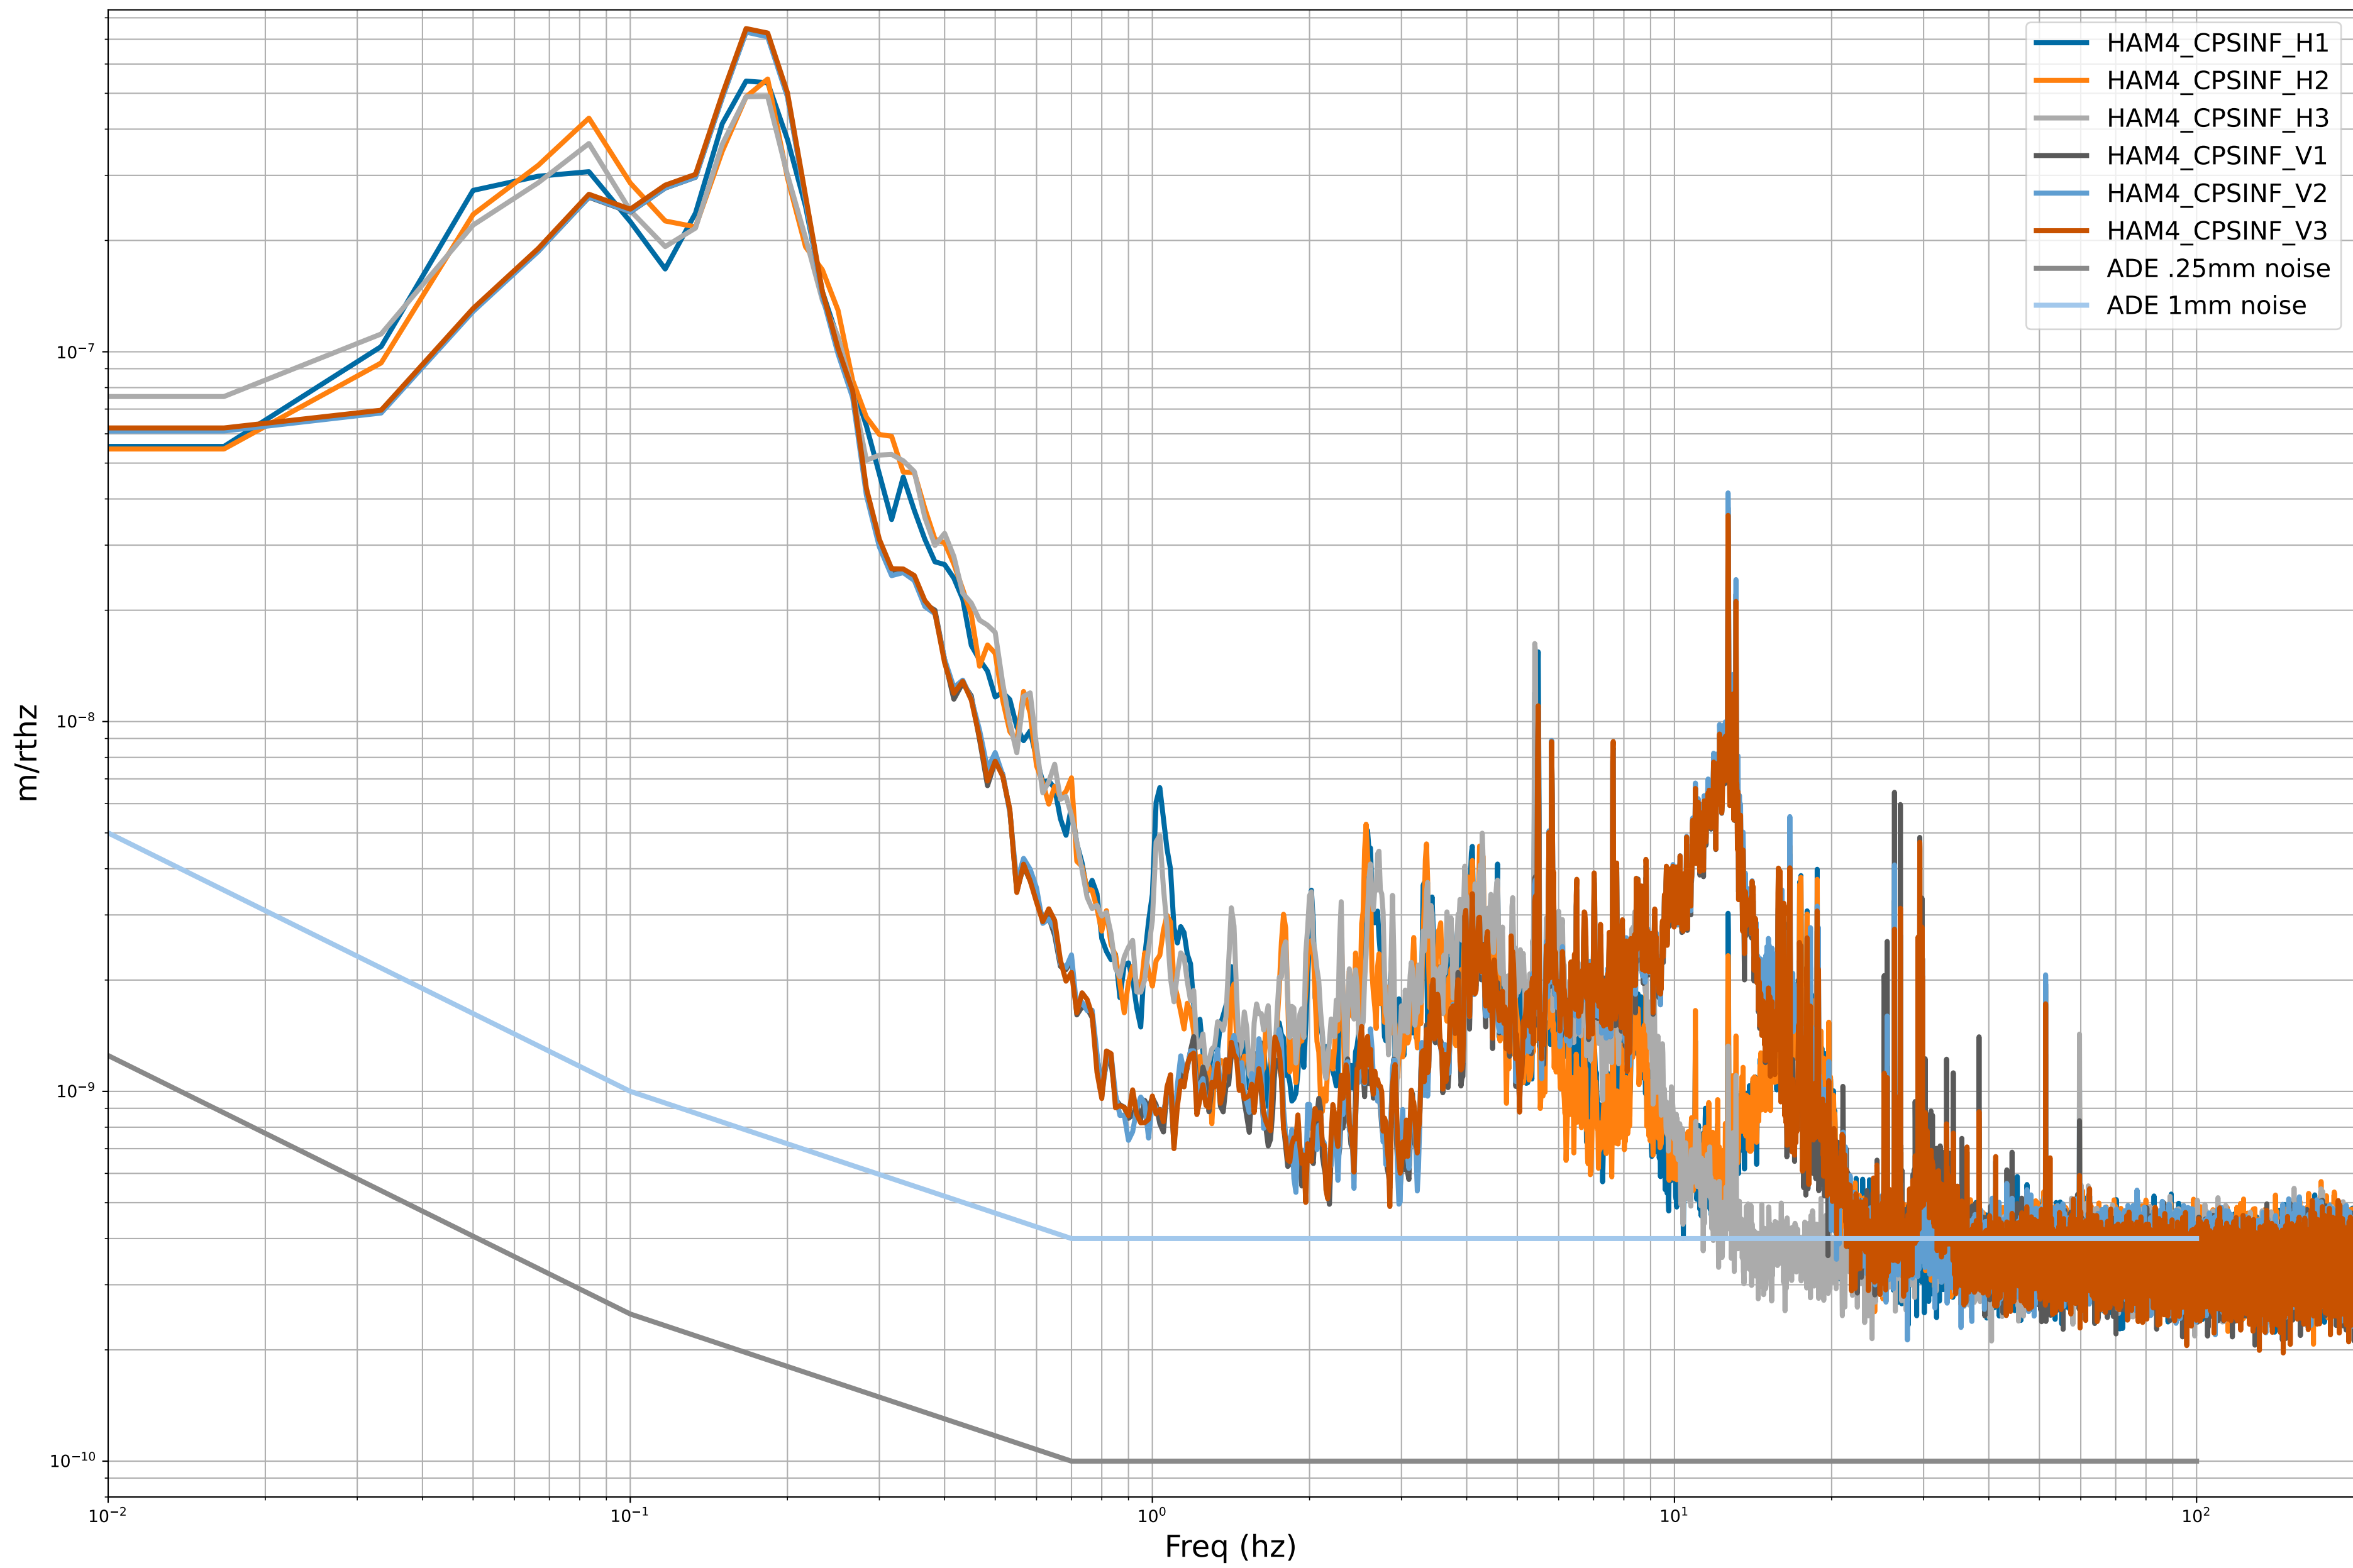

HAM2 CPS Spectra 1411207200 to 1411207800

calibration only >10hz

HAM3 CPS Spectra 1411207200 to 1411207800

calibration only >10hz

HAM4 CPS Spectra 1411207200 to 1411207800

calibration only >10hz

HAM5 CPS Spectra 1411207200 to 1411207800

calibration only >10hz

HAM6 CPS Spectra 1411207200 to 1411207800

calibration only >10hz

HAM7 CPS Spectra 1411207200 to 1411207800

calibration only >10hz

HAM8 CPS Spectra 1411207200 to 1411207800

calibration only >10hz

CPS Spectra 1411207200 to 1411207800

calibration only >10hz

CPS Spectra 1411207200 to 1411207800

ITMY_ST1

ITMY_ST2

calibration only >10hz

CPS Spectra 1411207200 to 1411207800

calibration only >10hz

CPS Spectra 1411207200 to 1411207800

calibration only >10hz

CPS Spectra 1411207200 to 1411207800

calibration only >10hz