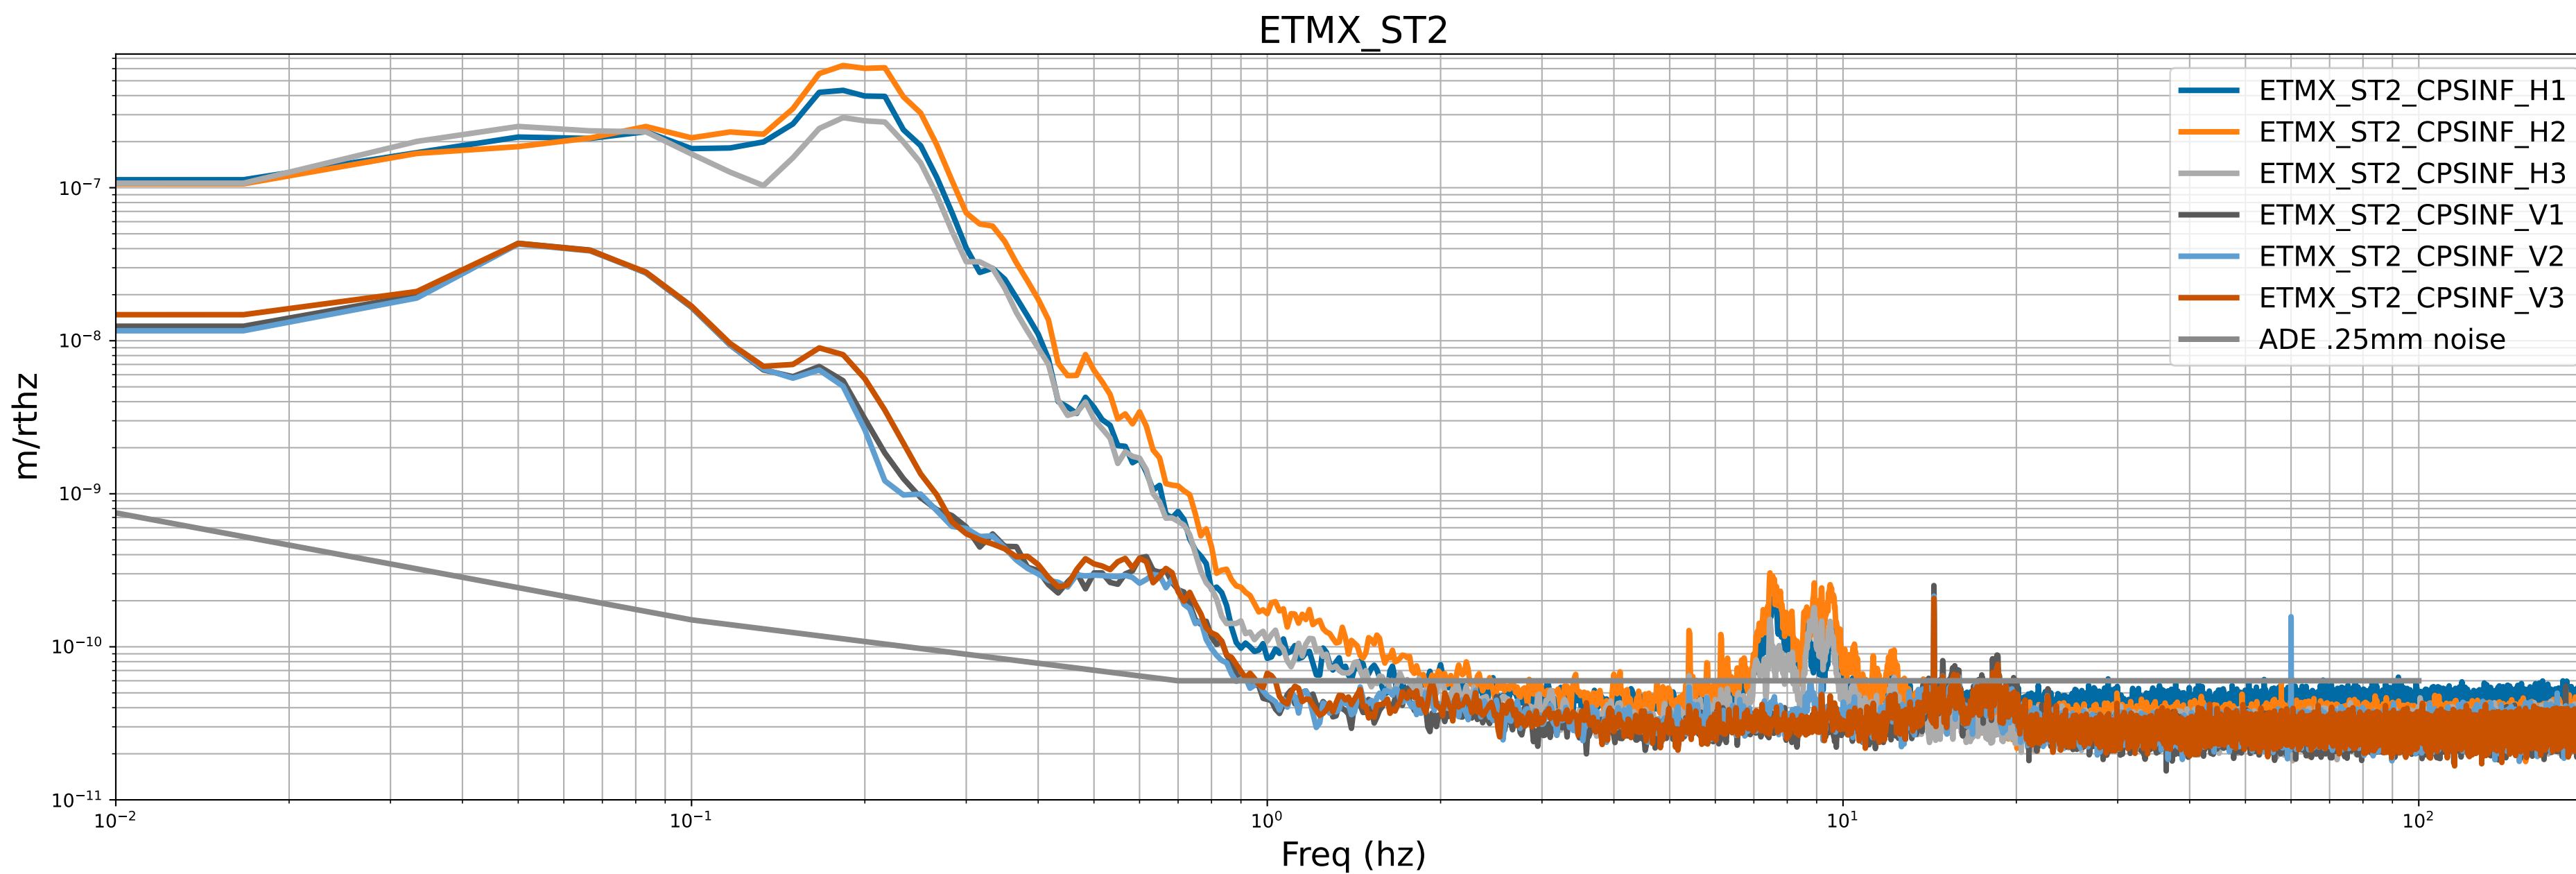

HAM2 CPS Spectra 1411207200 to 1411207800

calibration only >10hz

HAM3 CPS Spectra 1411207200 to 1411207800

calibration only >10hz

HAM4 CPS Spectra 1411207200 to 1411207800

calibration only >10hz

HAM5 CPS Spectra 1411207200 to 1411207800

calibration only >10hz

HAM6 CPS Spectra 1411207200 to 1411207800

calibration only >10hz

HAM7 CPS Spectra 1411207200 to 1411207800

calibration only >10hz

HAM8 CPS Spectra 1411207200 to 1411207800

calibration only >10hz

CPS Spectra 1411207200 to 1411207800

calibration only >10hz

CPS Spectra 1411207200 to 1411207800

ITMY_ST1

ITMY_ST2

calibration only >10hz

CPS Spectra 1411207200 to 1411207800

calibration only >10hz

CPS Spectra 1411207200 to 1411207800

calibration only >10hz

CPS Spectra 1411207200 to 1411207800

calibration only >10hz