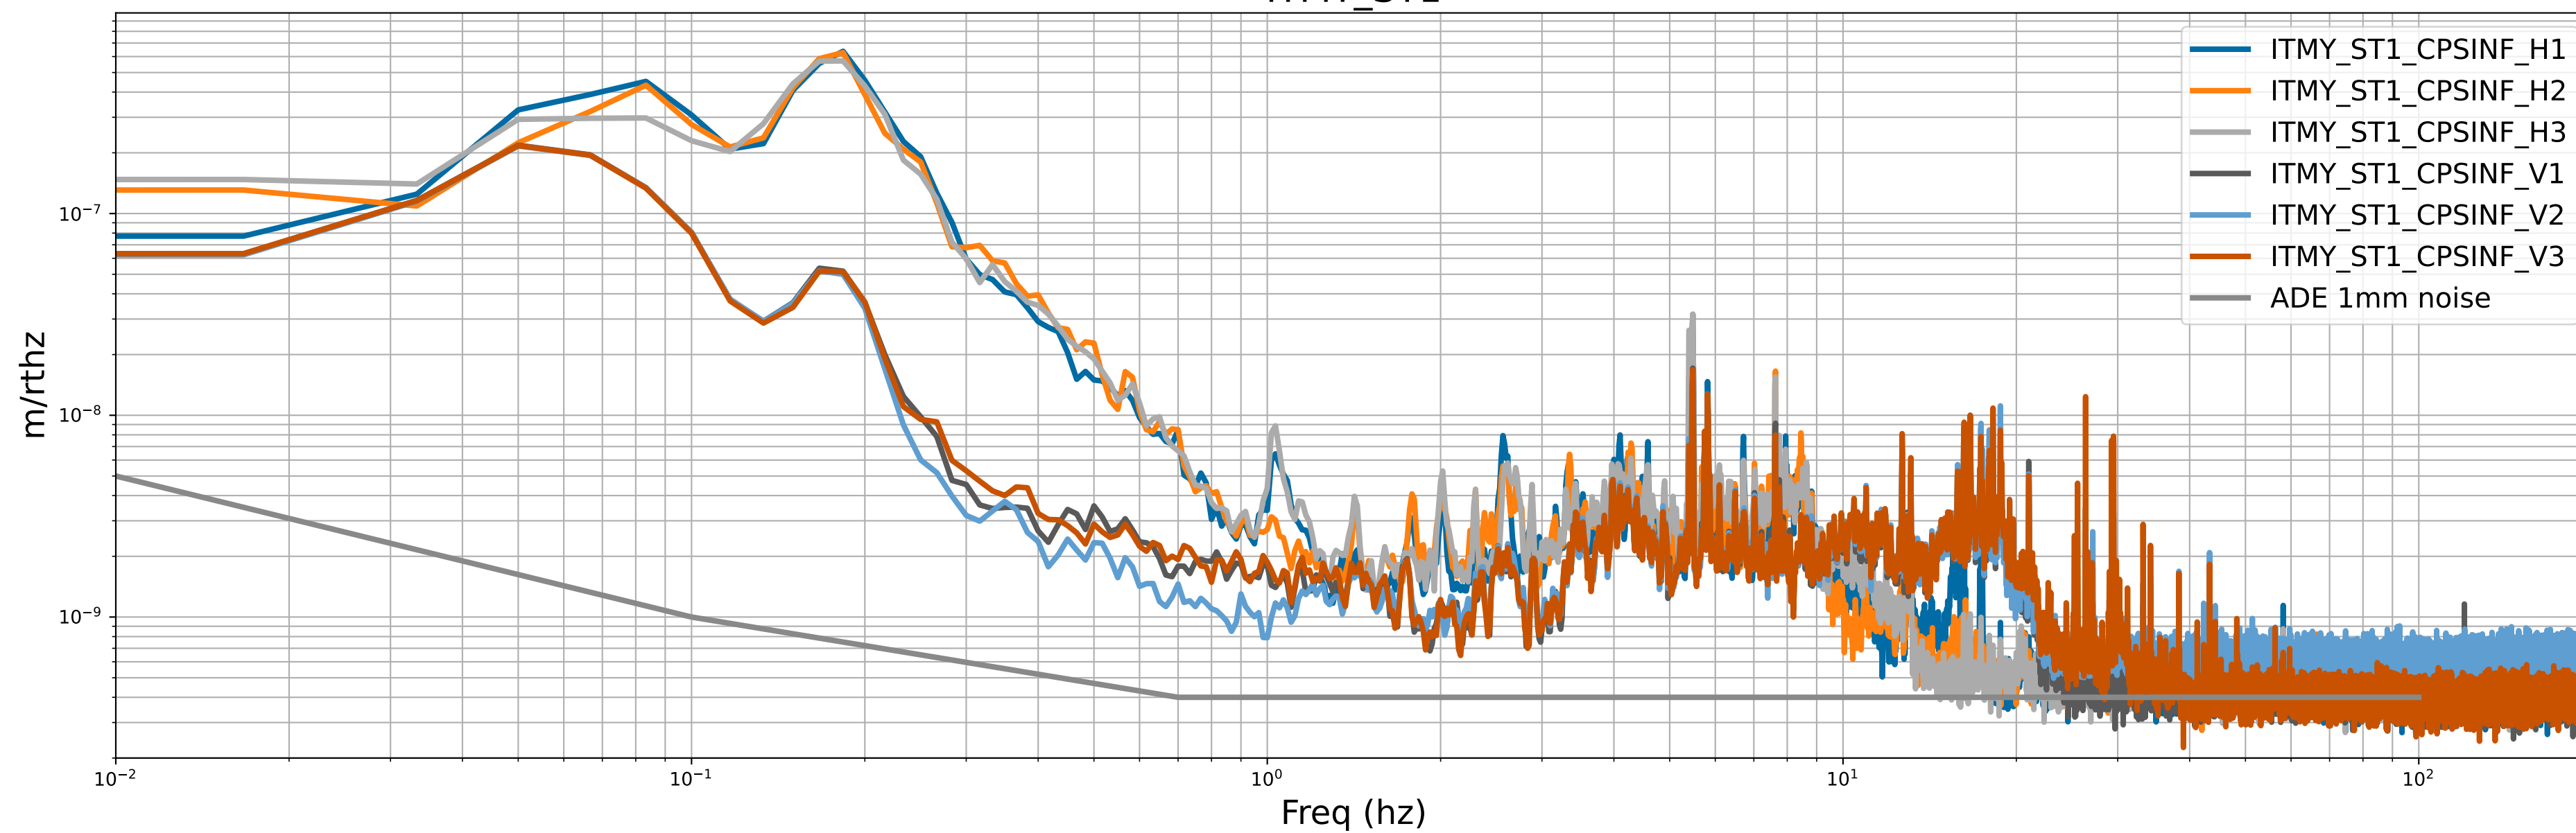

HAM2 CPS Spectra 1411207200 to 1411207800

calibration only >10hz

HAM3 CPS Spectra 1411207200 to 1411207800

calibration only >10hz

HAM4 CPS Spectra 1411207200 to 1411207800

calibration only >10hz

HAM5 CPS Spectra 1411207200 to 1411207800

calibration only >10hz

HAM6 CPS Spectra 1411207200 to 1411207800

calibration only >10hz

HAM7 CPS Spectra 1411207200 to 1411207800

calibration only >10hz

HAM8 CPS Spectra 1411207200 to 1411207800

calibration only >10hz

CPS Spectra 1411207200 to 1411207800

calibration only >10hz

CPS Spectra 1411207200 to 1411207800

ITMY_ST1

ITMY_ST2

calibration only >10hz

CPS Spectra 1411207200 to 1411207800

calibration only >10hz

CPS Spectra 1411207200 to 1411207800

calibration only >10hz

CPS Spectra 1411207200 to 1411207800

calibration only >10hz