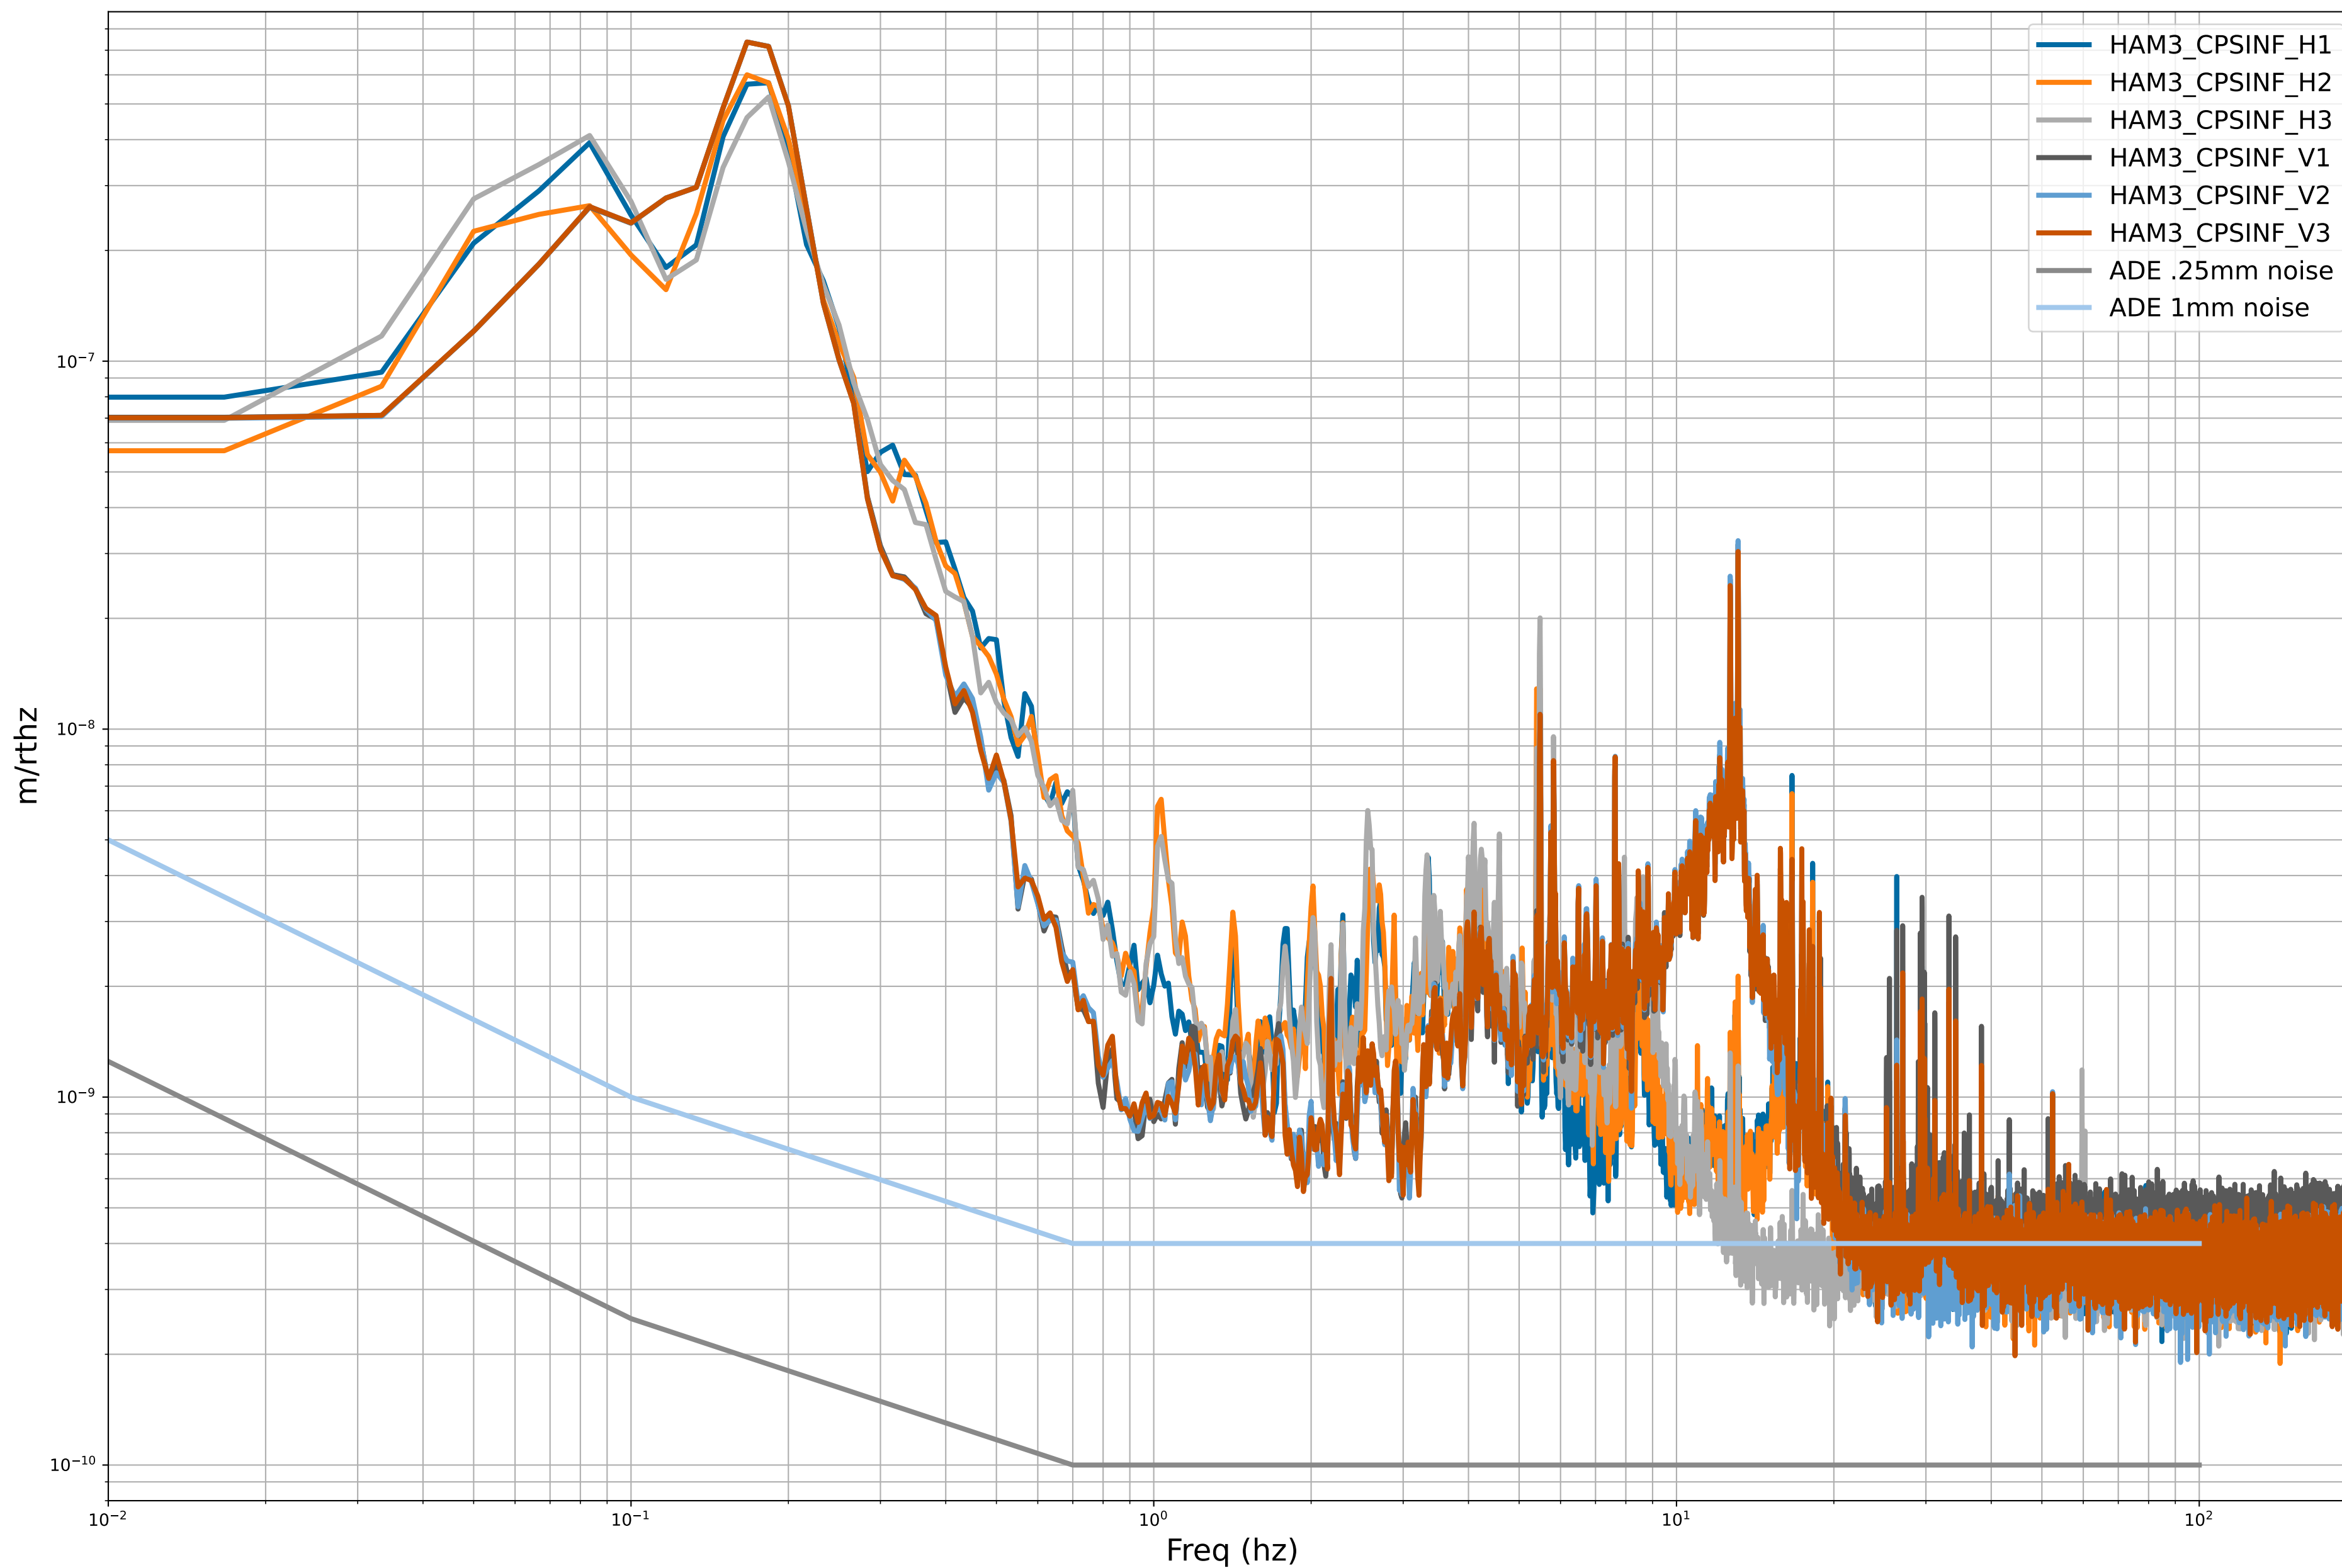

HAM2 CPS Spectra 1411207200 to 1411207800

calibration only >10hz

HAM3 CPS Spectra 1411207200 to 1411207800

calibration only >10hz

HAM4 CPS Spectra 1411207200 to 1411207800

calibration only >10hz

HAM5 CPS Spectra 1411207200 to 1411207800

calibration only >10hz

HAM6 CPS Spectra 1411207200 to 1411207800

calibration only >10hz

HAM7 CPS Spectra 1411207200 to 1411207800

calibration only >10hz

HAM8 CPS Spectra 1411207200 to 1411207800

calibration only >10hz

CPS Spectra 1411207200 to 1411207800

calibration only >10hz

CPS Spectra 1411207200 to 1411207800

ITMY_ST1

ITMY_ST2

calibration only >10hz

CPS Spectra 1411207200 to 1411207800

calibration only >10hz

CPS Spectra 1411207200 to 1411207800

calibration only >10hz

CPS Spectra 1411207200 to 1411207800

calibration only >10hz