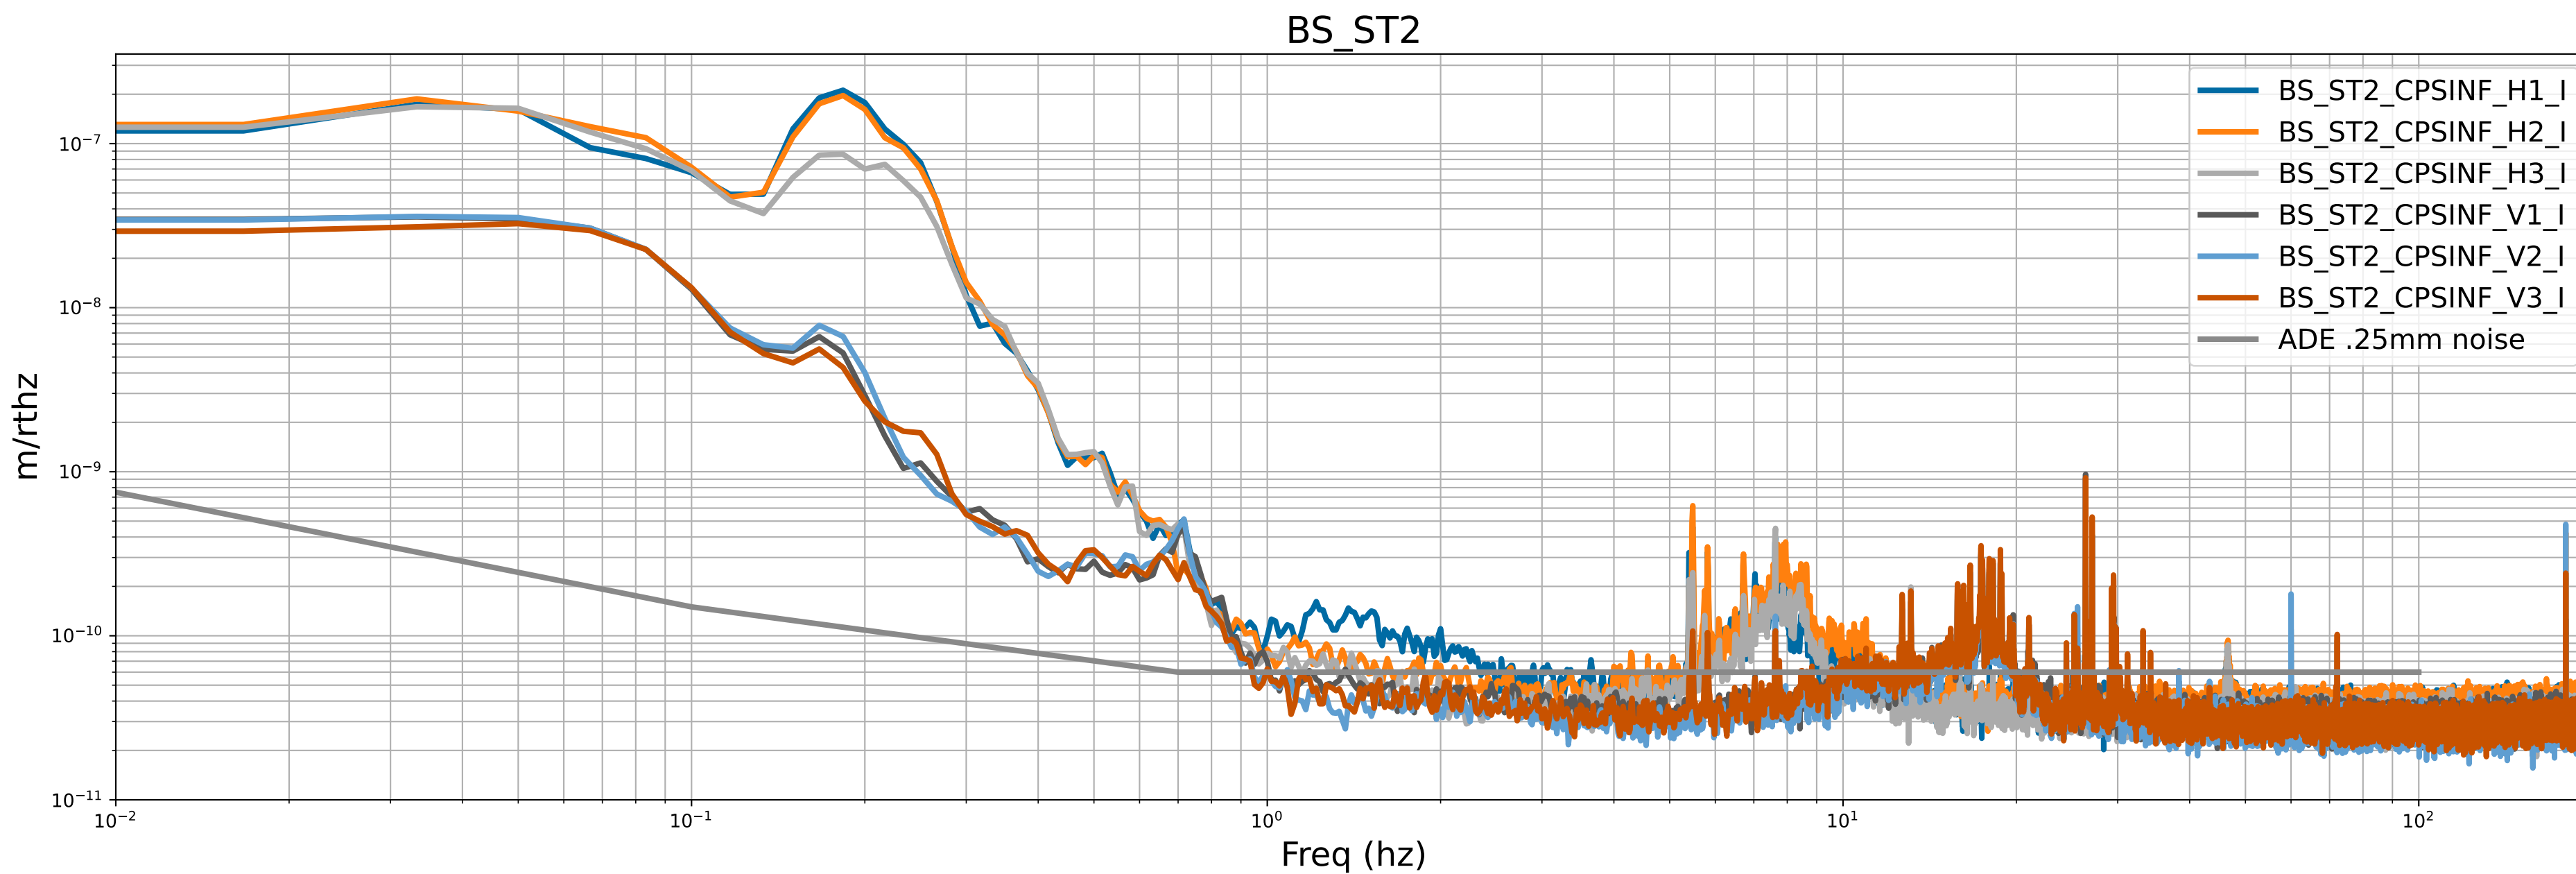

HAM2 CPS Spectra 1411207200 to 1411207800

calibration only >10hz

HAM3 CPS Spectra 1411207200 to 1411207800

calibration only >10hz

HAM4 CPS Spectra 1411207200 to 1411207800

calibration only >10hz

HAM5 CPS Spectra 1411207200 to 1411207800

calibration only >10hz

HAM6 CPS Spectra 1411207200 to 1411207800

calibration only >10hz

HAM7 CPS Spectra 1411207200 to 1411207800

calibration only >10hz

HAM8 CPS Spectra 1411207200 to 1411207800

calibration only >10hz

CPS Spectra 1411207200 to 1411207800

calibration only >10hz

CPS Spectra 1411207200 to 1411207800

ITMY_ST1

ITMY_ST2

calibration only >10hz

CPS Spectra 1411207200 to 1411207800

calibration only >10hz

CPS Spectra 1411207200 to 1411207800

calibration only >10hz

CPS Spectra 1411207200 to 1411207800

calibration only >10hz