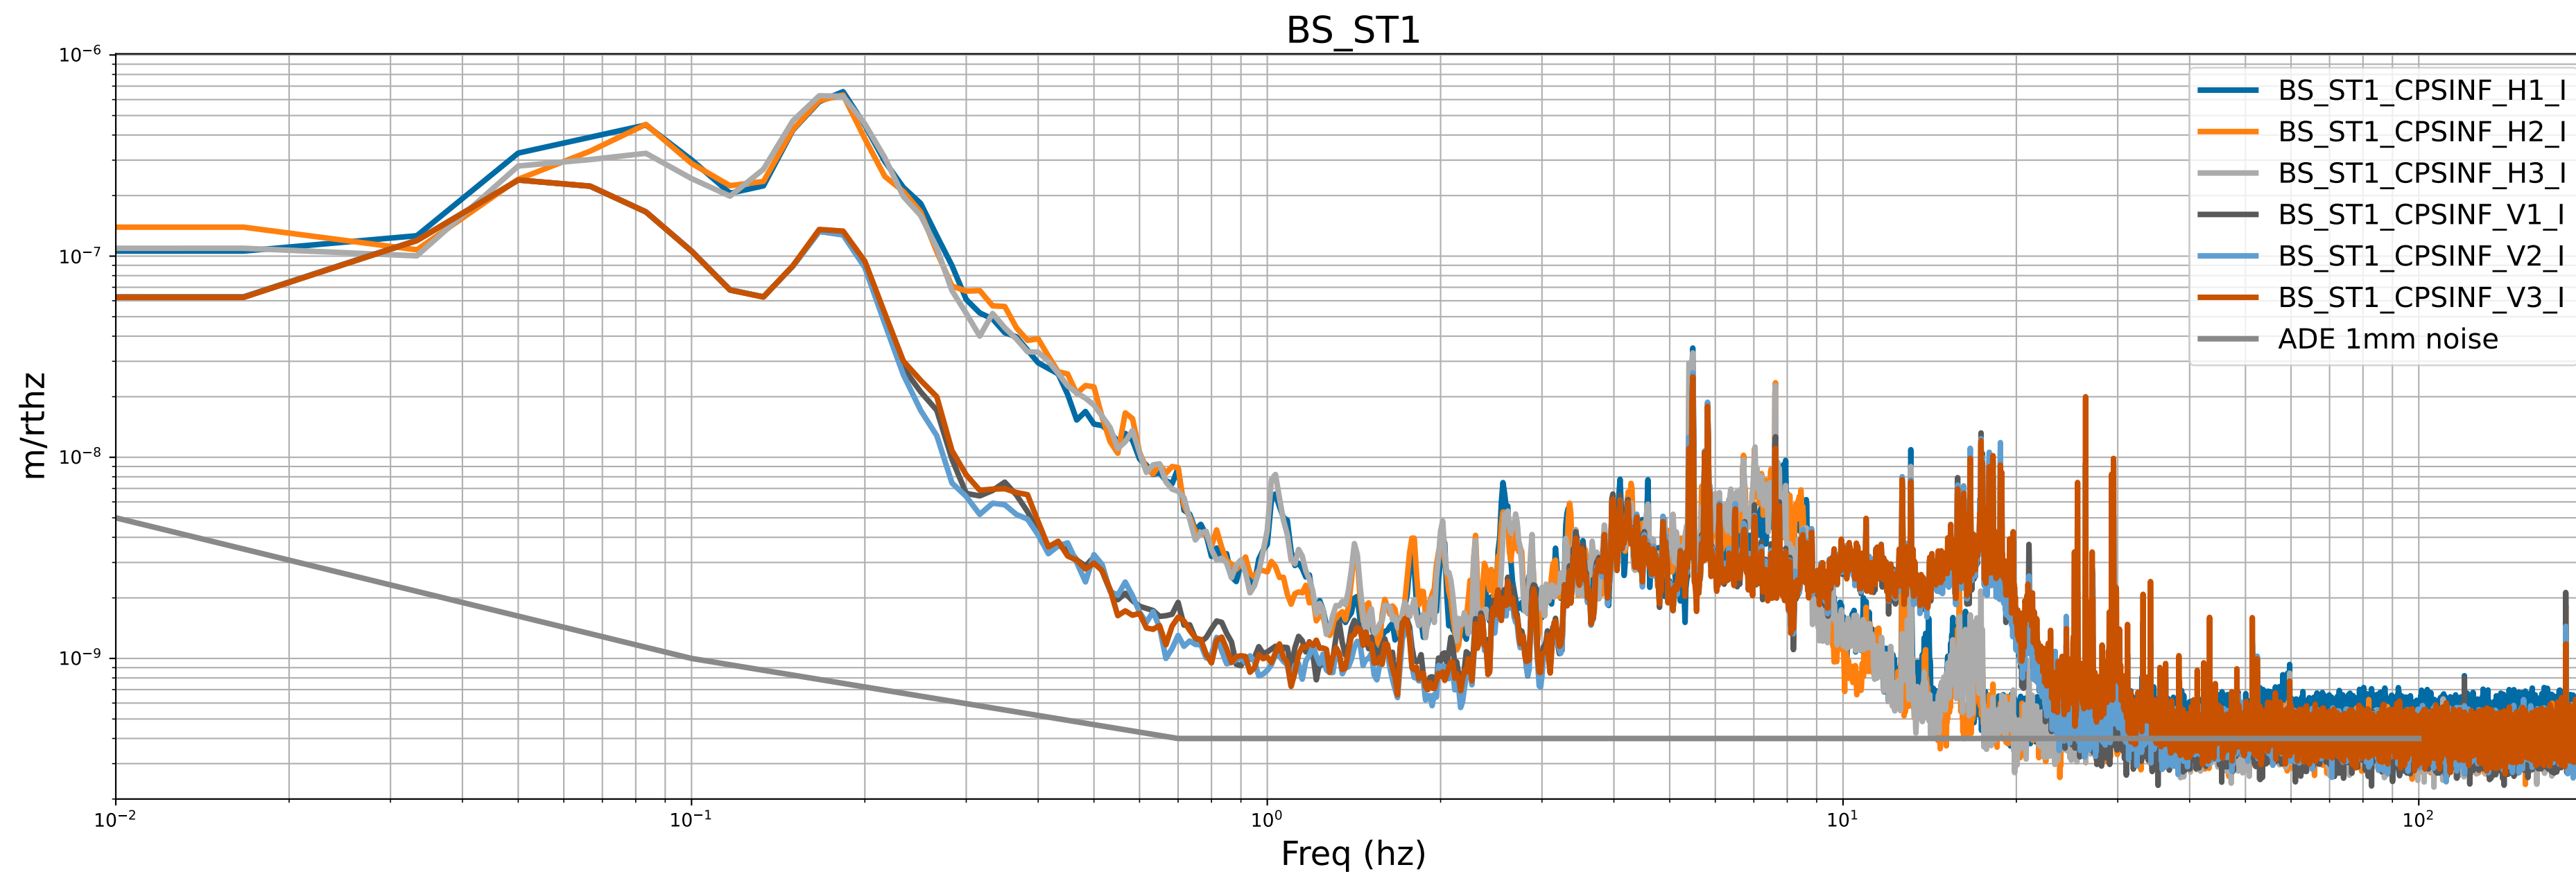

HAM2 CPS Spectra 1411207200 to 1411207800

calibration only >10hz

HAM3 CPS Spectra 1411207200 to 1411207800

calibration only >10hz

HAM4 CPS Spectra 1411207200 to 1411207800

calibration only >10hz

HAM5 CPS Spectra 1411207200 to 1411207800

calibration only >10hz

HAM6 CPS Spectra 1411207200 to 1411207800

calibration only >10hz

HAM7 CPS Spectra 1411207200 to 1411207800

calibration only >10hz

HAM8 CPS Spectra 1411207200 to 1411207800

calibration only >10hz

CPS Spectra 1411207200 to 1411207800

calibration only >10hz

CPS Spectra 1411207200 to 1411207800

ITMY_ST1

ITMY_ST2

calibration only >10hz

CPS Spectra 1411207200 to 1411207800

calibration only >10hz

CPS Spectra 1411207200 to 1411207800

calibration only >10hz

CPS Spectra 1411207200 to 1411207800

calibration only >10hz