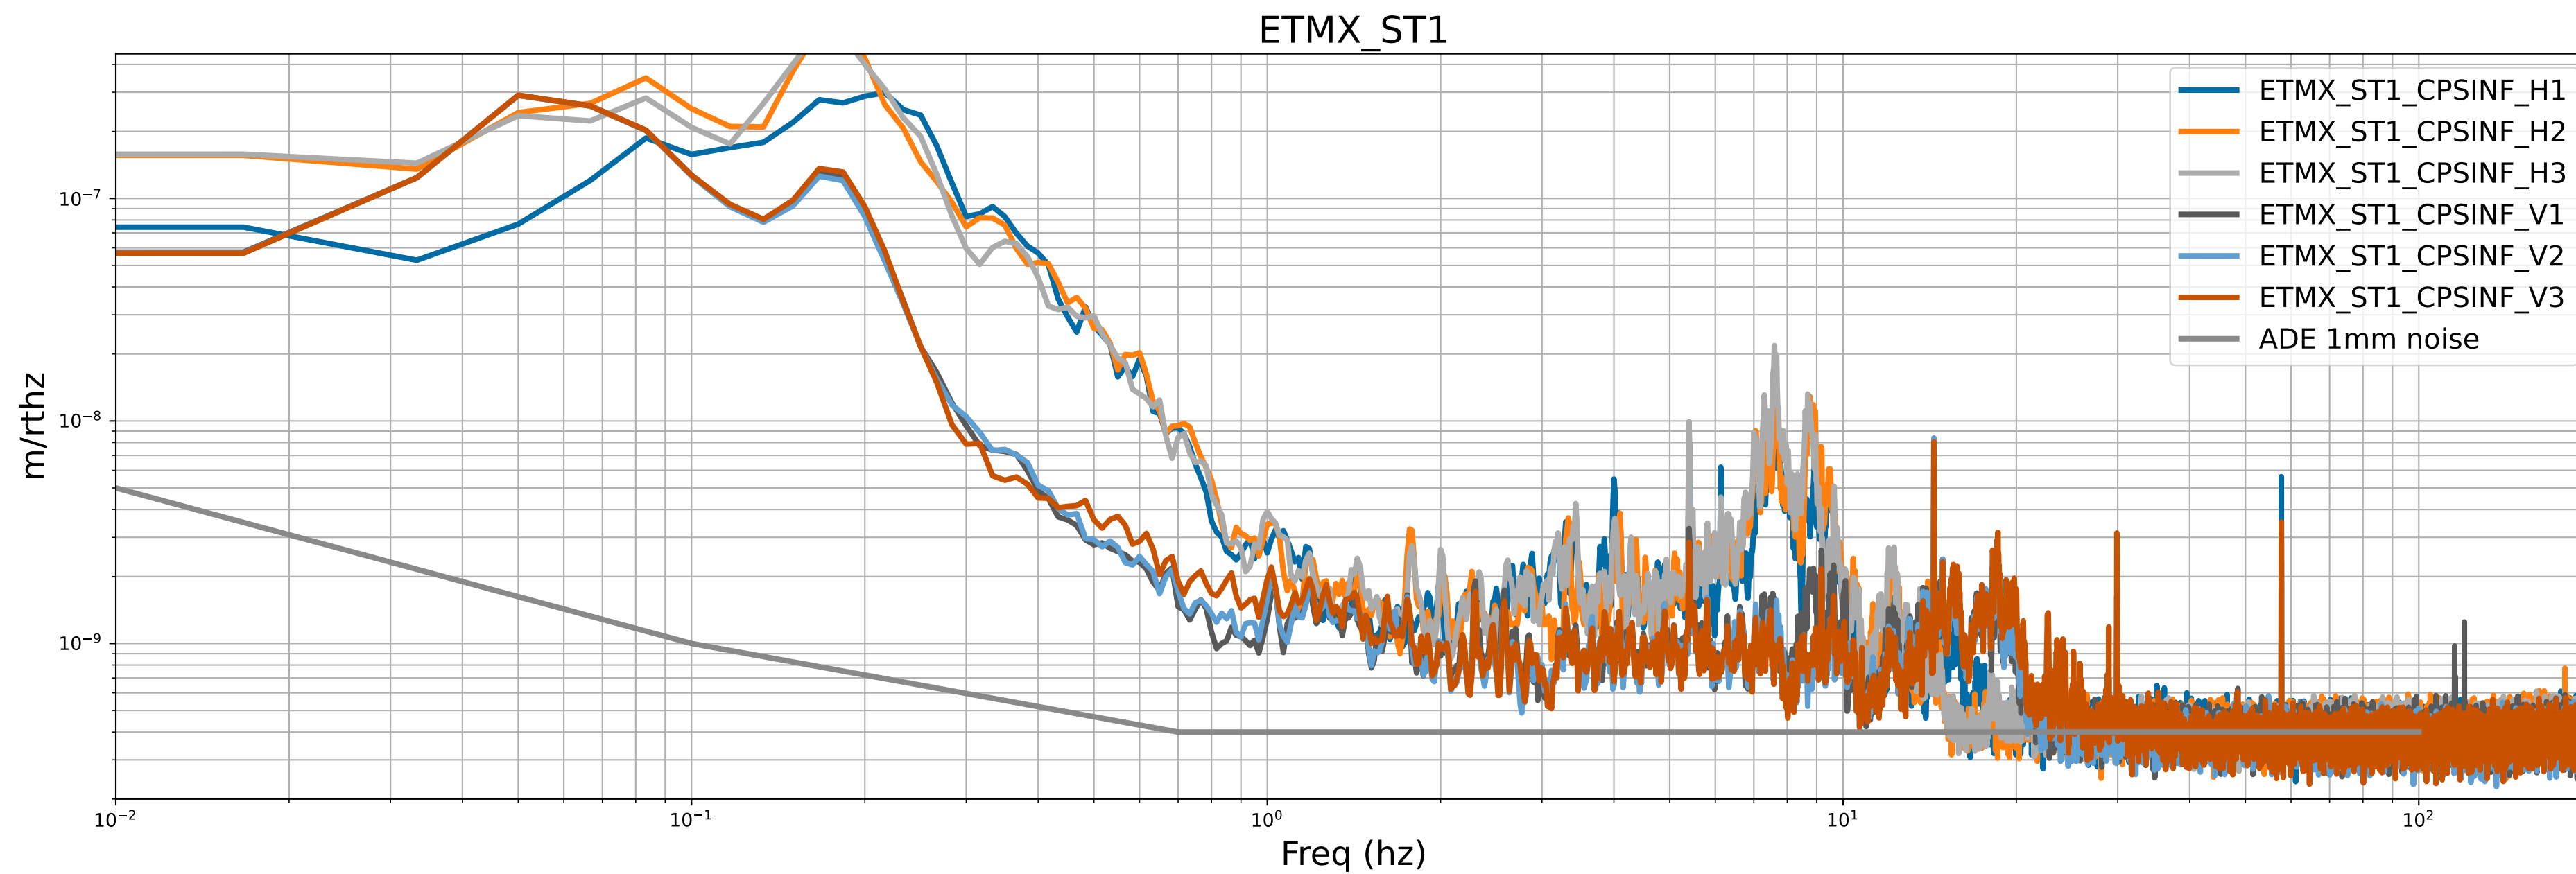

calibration only >10hz

HAM6 CPS Spectra 1411207200 to 1411207800

calibration only >10hz

HAM7 CPS Spectra 1411207200 to 1411207800

calibration only >10hz

HAM8 CPS Spectra 1411207200 to 1411207800

calibration only >10hz

CPS Spectra 1411207200 to 1411207800

calibration only >10hz

CPS Spectra 1411207200 to 1411207800

ITMY_ST1

ITMY_ST2

calibration only >10hz

CPS Spectra 1411207200 to 1411207800

calibration only >10hz

CPS Spectra 1411207200 to 1411207800

calibration only >10hz

CPS Spectra 1411207200 to 1411207800

calibration only >10hz