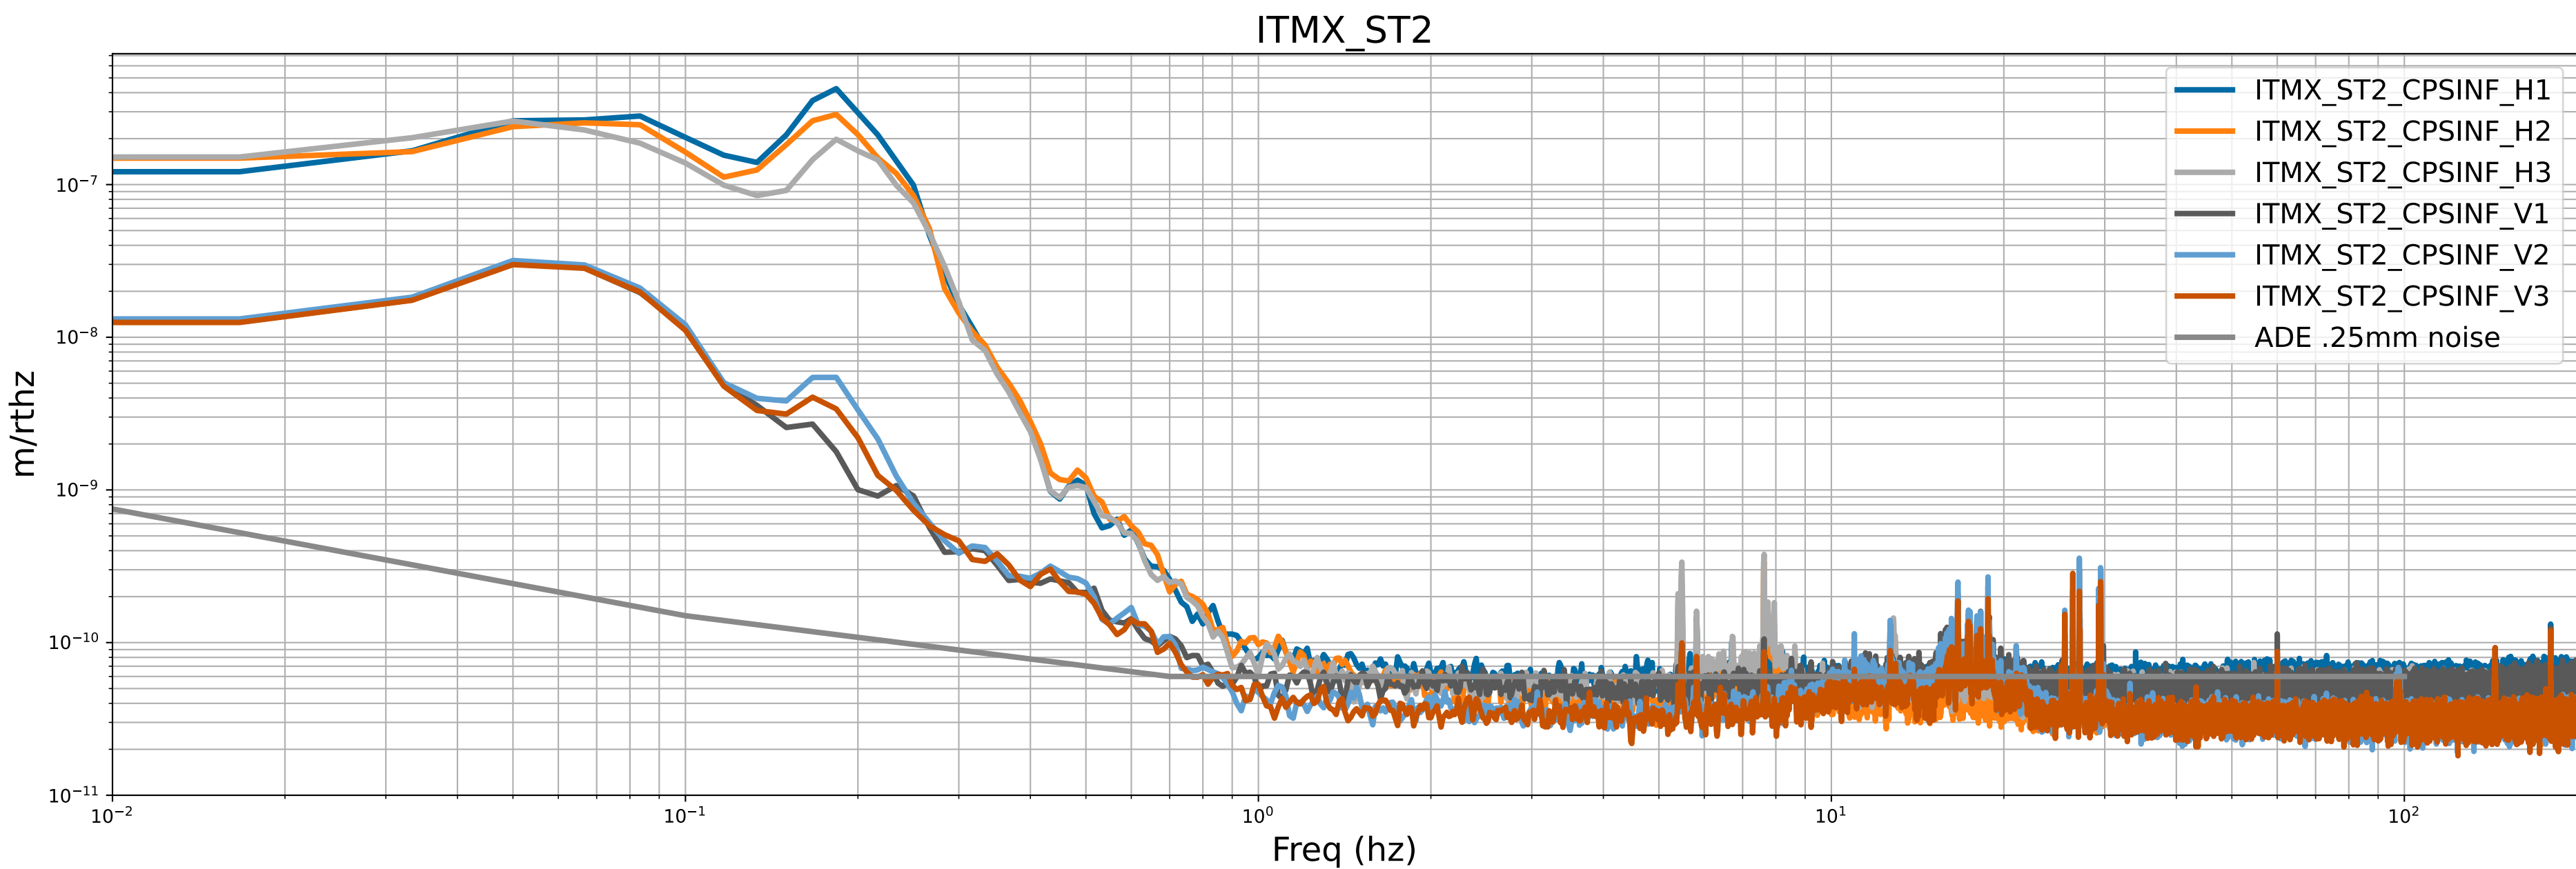

HAM2 CPS Spectra 1411207200 to 1411207800

calibration only >10hz

HAM3 CPS Spectra 1411207200 to 1411207800

calibration only >10hz

HAM4 CPS Spectra 1411207200 to 1411207800

calibration only >10hz

HAM5 CPS Spectra 1411207200 to 1411207800

calibration only >10hz

HAM6 CPS Spectra 1411207200 to 1411207800

calibration only >10hz

HAM7 CPS Spectra 1411207200 to 1411207800

calibration only >10hz

HAM8 CPS Spectra 1411207200 to 1411207800

calibration only >10hz

CPS Spectra 1411207200 to 1411207800

calibration only >10hz

CPS Spectra 1411207200 to 1411207800

ITMY_ST1

ITMY_ST2

calibration only >10hz

CPS Spectra 1411207200 to 1411207800

calibration only >10hz

CPS Spectra 1411207200 to 1411207800

calibration only >10hz

CPS Spectra 1411207200 to 1411207800

calibration only >10hz