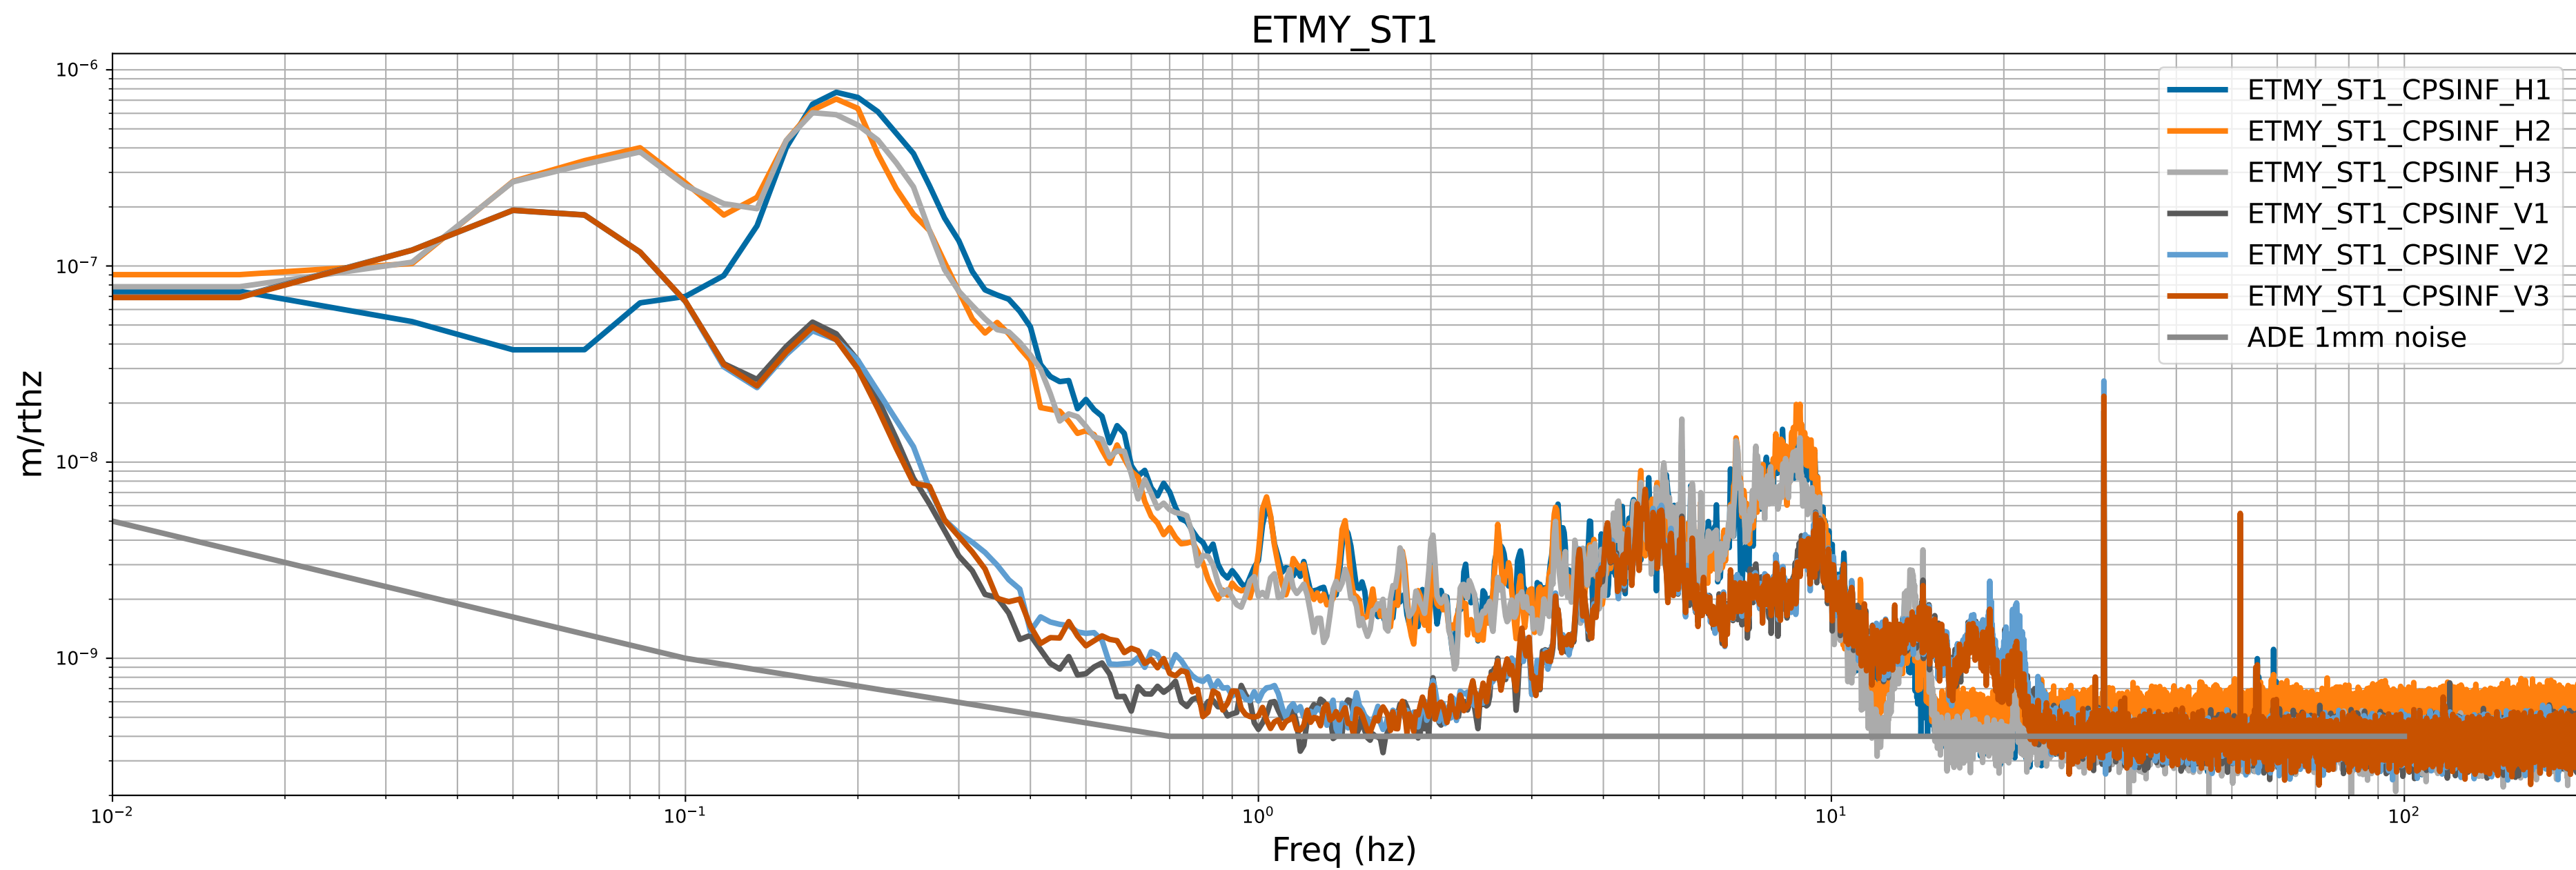

HAM2 CPS Spectra 1411207200 to 1411207800

calibration only >10hz

HAM3 CPS Spectra 1411207200 to 1411207800

calibration only >10hz

HAM4 CPS Spectra 1411207200 to 1411207800

calibration only >10hz

HAM5 CPS Spectra 1411207200 to 1411207800

calibration only >10hz

HAM6 CPS Spectra 1411207200 to 1411207800

calibration only >10hz

HAM7 CPS Spectra 1411207200 to 1411207800

calibration only >10hz

HAM8 CPS Spectra 1411207200 to 1411207800

calibration only >10hz

CPS Spectra 1411207200 to 1411207800

calibration only >10hz

CPS Spectra 1411207200 to 1411207800

ITMY_ST1

ITMY_ST2

calibration only >10hz

CPS Spectra 1411207200 to 1411207800

calibration only >10hz

CPS Spectra 1411207200 to 1411207800

calibration only >10hz

CPS Spectra 1411207200 to 1411207800

calibration only >10hz