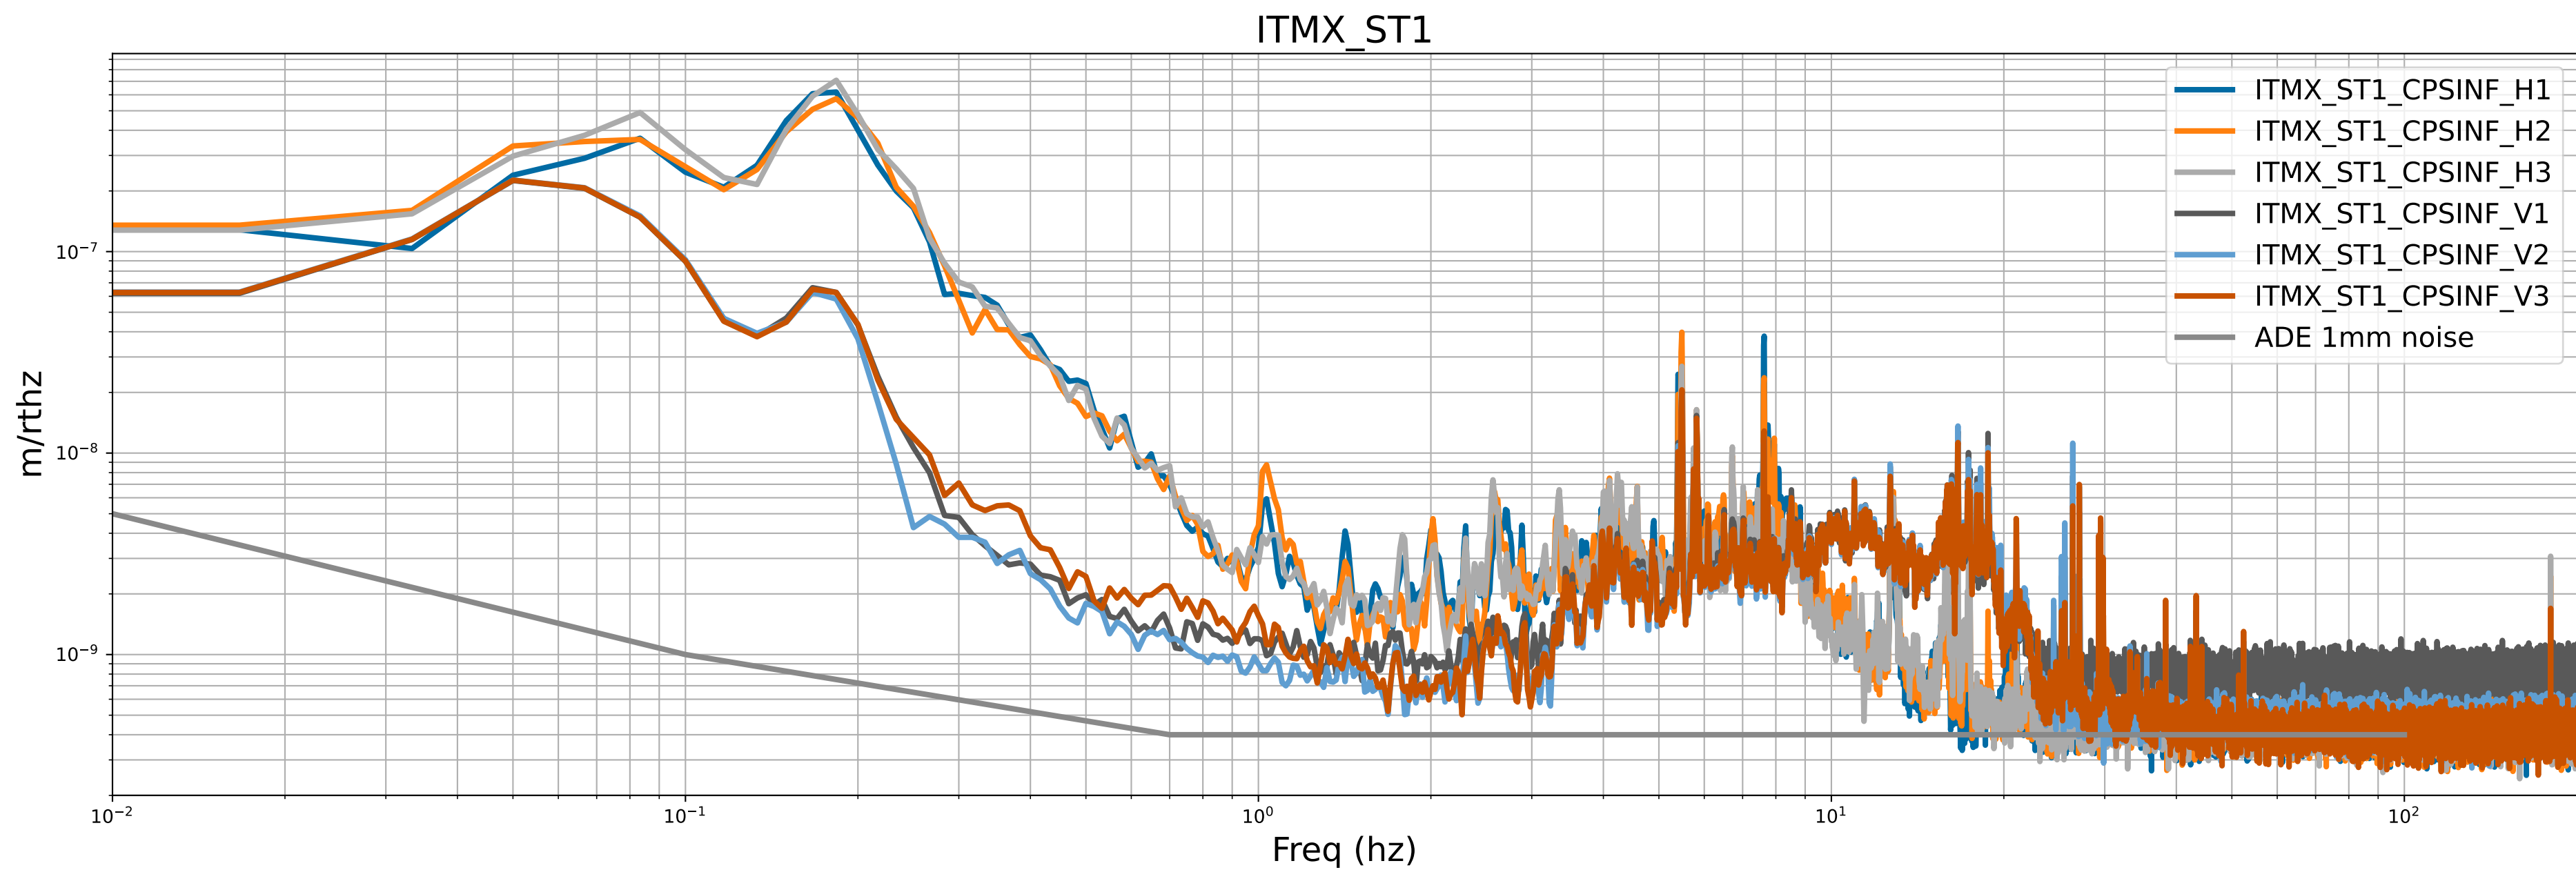

HAM2 CPS Spectra 1411207200 to 1411207800

calibration only >10hz

HAM3 CPS Spectra 1411207200 to 1411207800

calibration only >10hz

HAM4 CPS Spectra 1411207200 to 1411207800

calibration only >10hz

HAM5 CPS Spectra 1411207200 to 1411207800

calibration only >10hz

HAM6 CPS Spectra 1411207200 to 1411207800

calibration only >10hz

HAM7 CPS Spectra 1411207200 to 1411207800

calibration only >10hz

HAM8 CPS Spectra 1411207200 to 1411207800

calibration only >10hz

CPS Spectra 1411207200 to 1411207800

calibration only >10hz

CPS Spectra 1411207200 to 1411207800

ITMY_ST1

ITMY_ST2

calibration only >10hz

CPS Spectra 1411207200 to 1411207800

calibration only >10hz

CPS Spectra 1411207200 to 1411207800

calibration only >10hz

CPS Spectra 1411207200 to 1411207800

calibration only >10hz