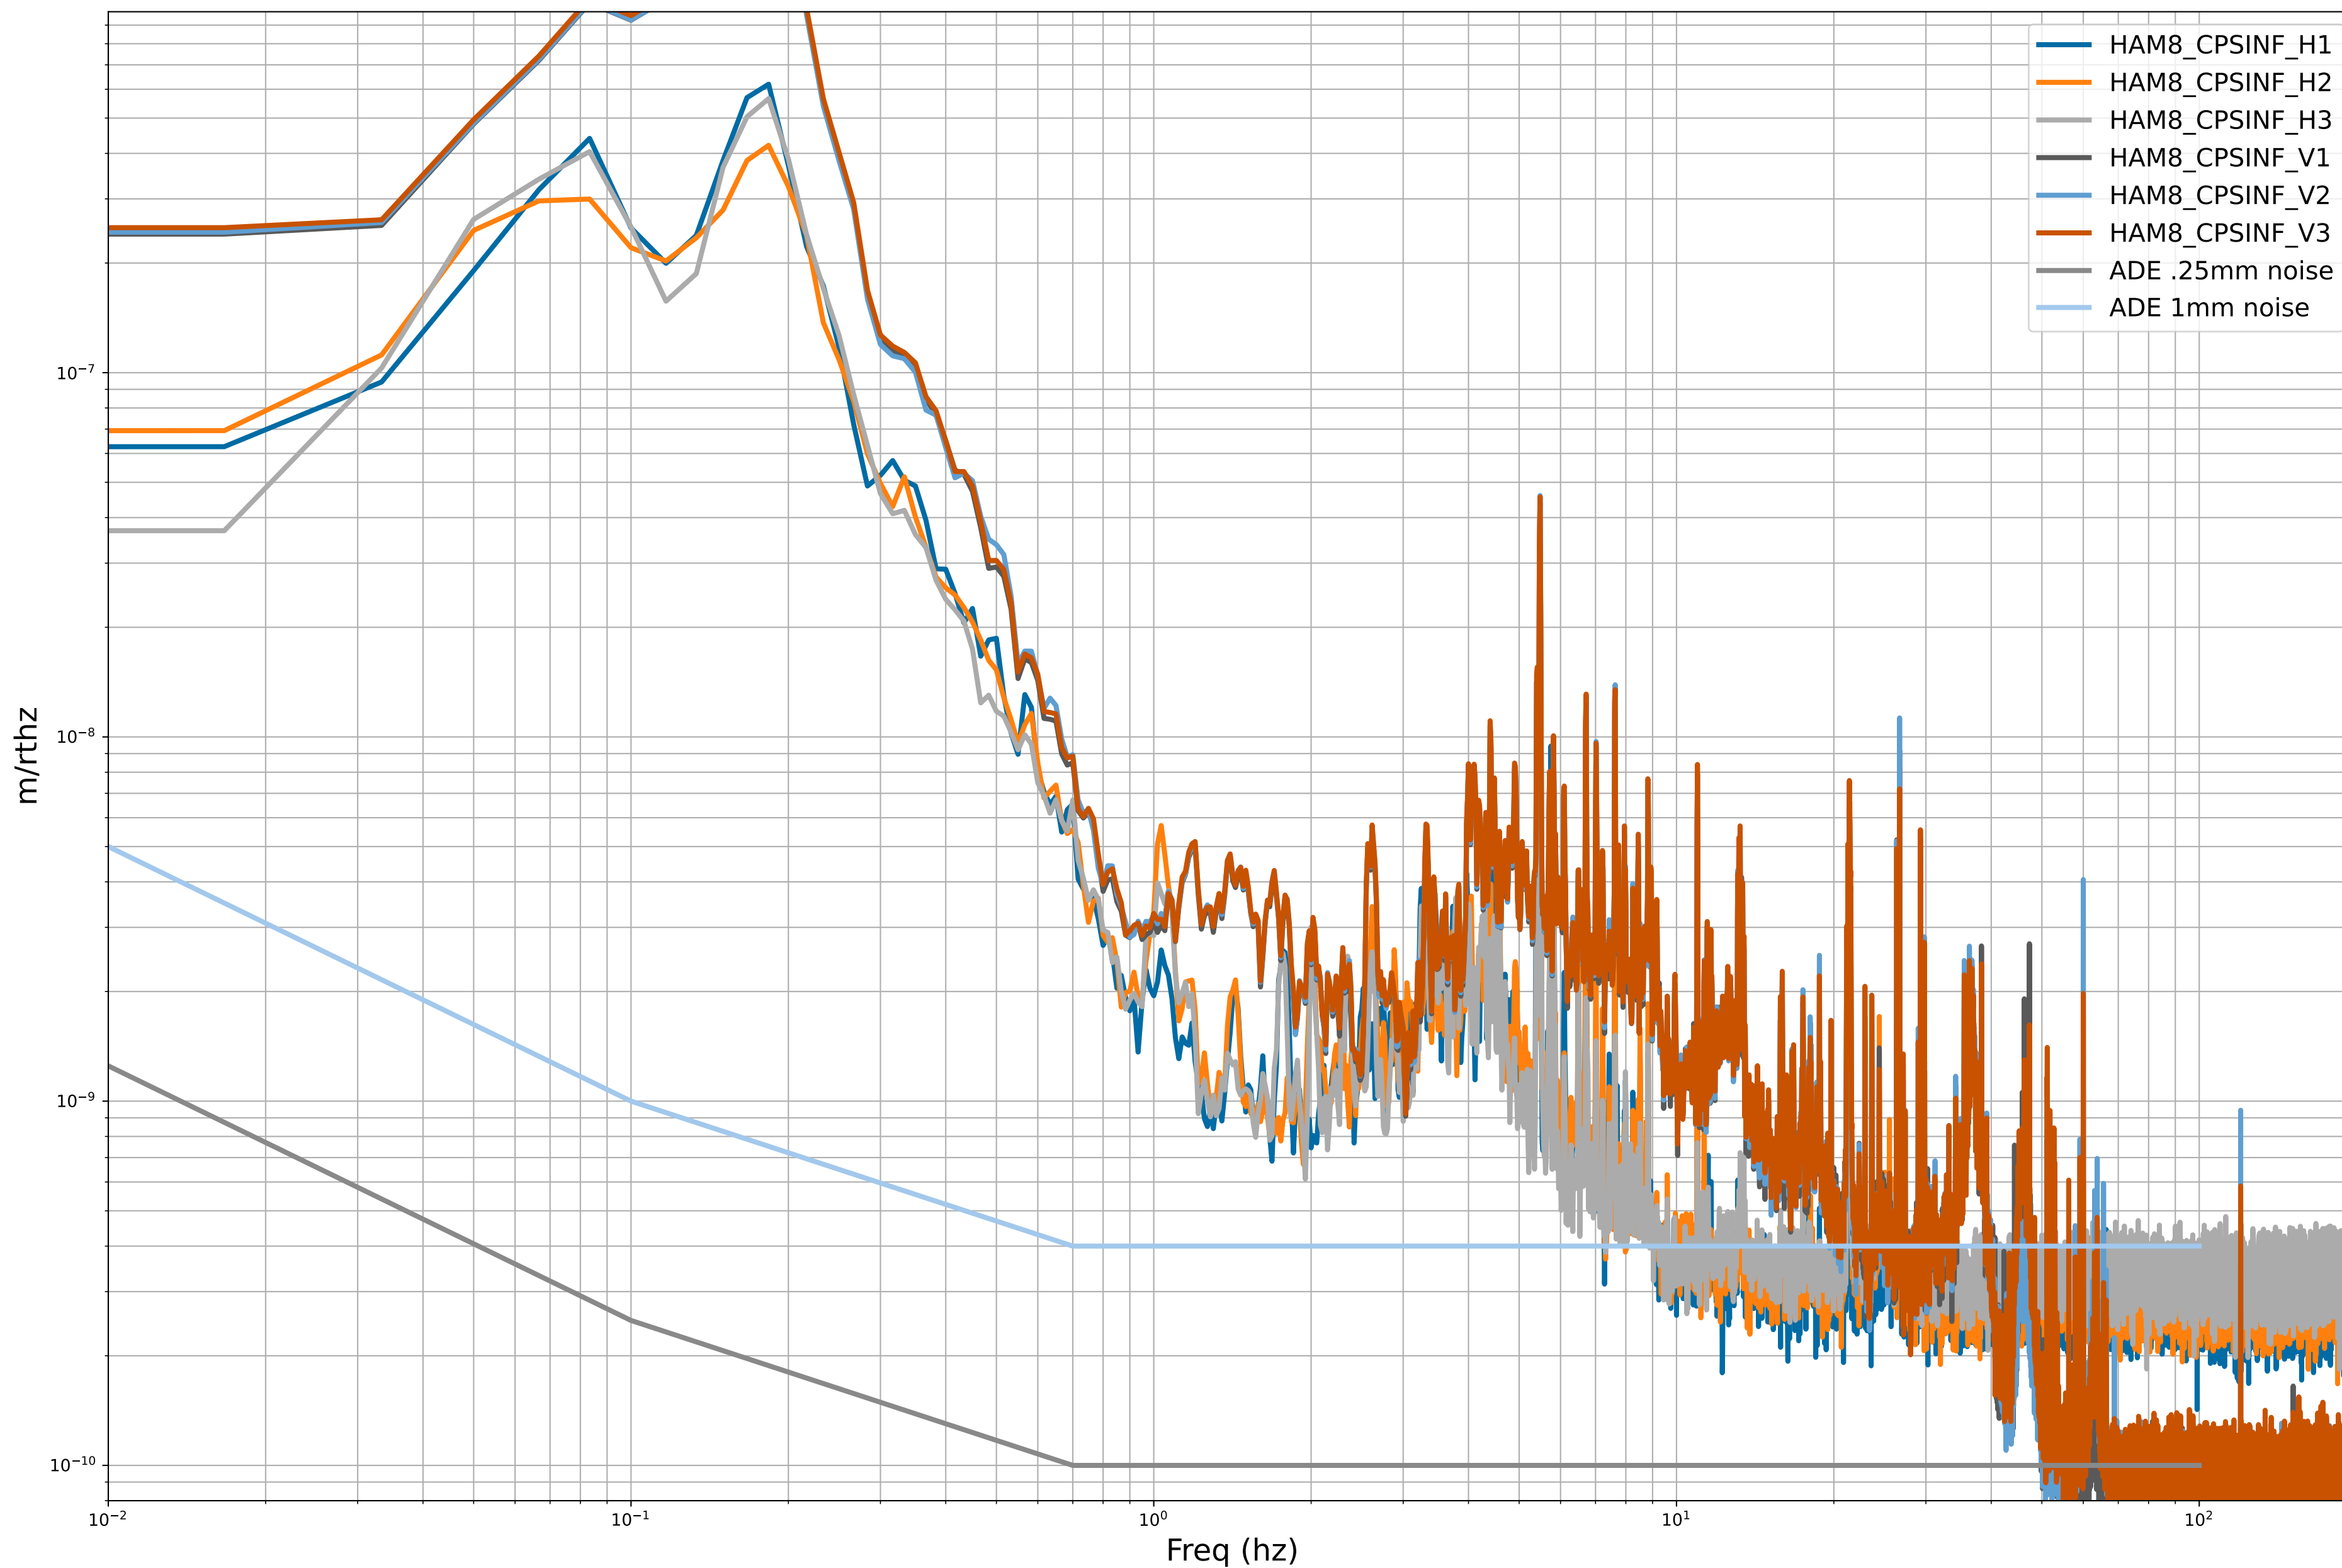

HAM2 CPS Spectra 1411207200 to 1411207800

calibration only >10hz

HAM3 CPS Spectra 1411207200 to 1411207800

calibration only >10hz

HAM4 CPS Spectra 1411207200 to 1411207800

calibration only >10hz

HAM5 CPS Spectra 1411207200 to 1411207800

calibration only >10hz

HAM6 CPS Spectra 1411207200 to 1411207800

calibration only >10hz

HAM7 CPS Spectra 1411207200 to 1411207800

calibration only >10hz

HAM8 CPS Spectra 1411207200 to 1411207800

calibration only >10hz

CPS Spectra 1411207200 to 1411207800

calibration only >10hz

CPS Spectra 1411207200 to 1411207800

ITMY_ST1

ITMY_ST2

calibration only >10hz

CPS Spectra 1411207200 to 1411207800

calibration only >10hz

CPS Spectra 1411207200 to 1411207800

calibration only >10hz

CPS Spectra 1411207200 to 1411207800

calibration only >10hz