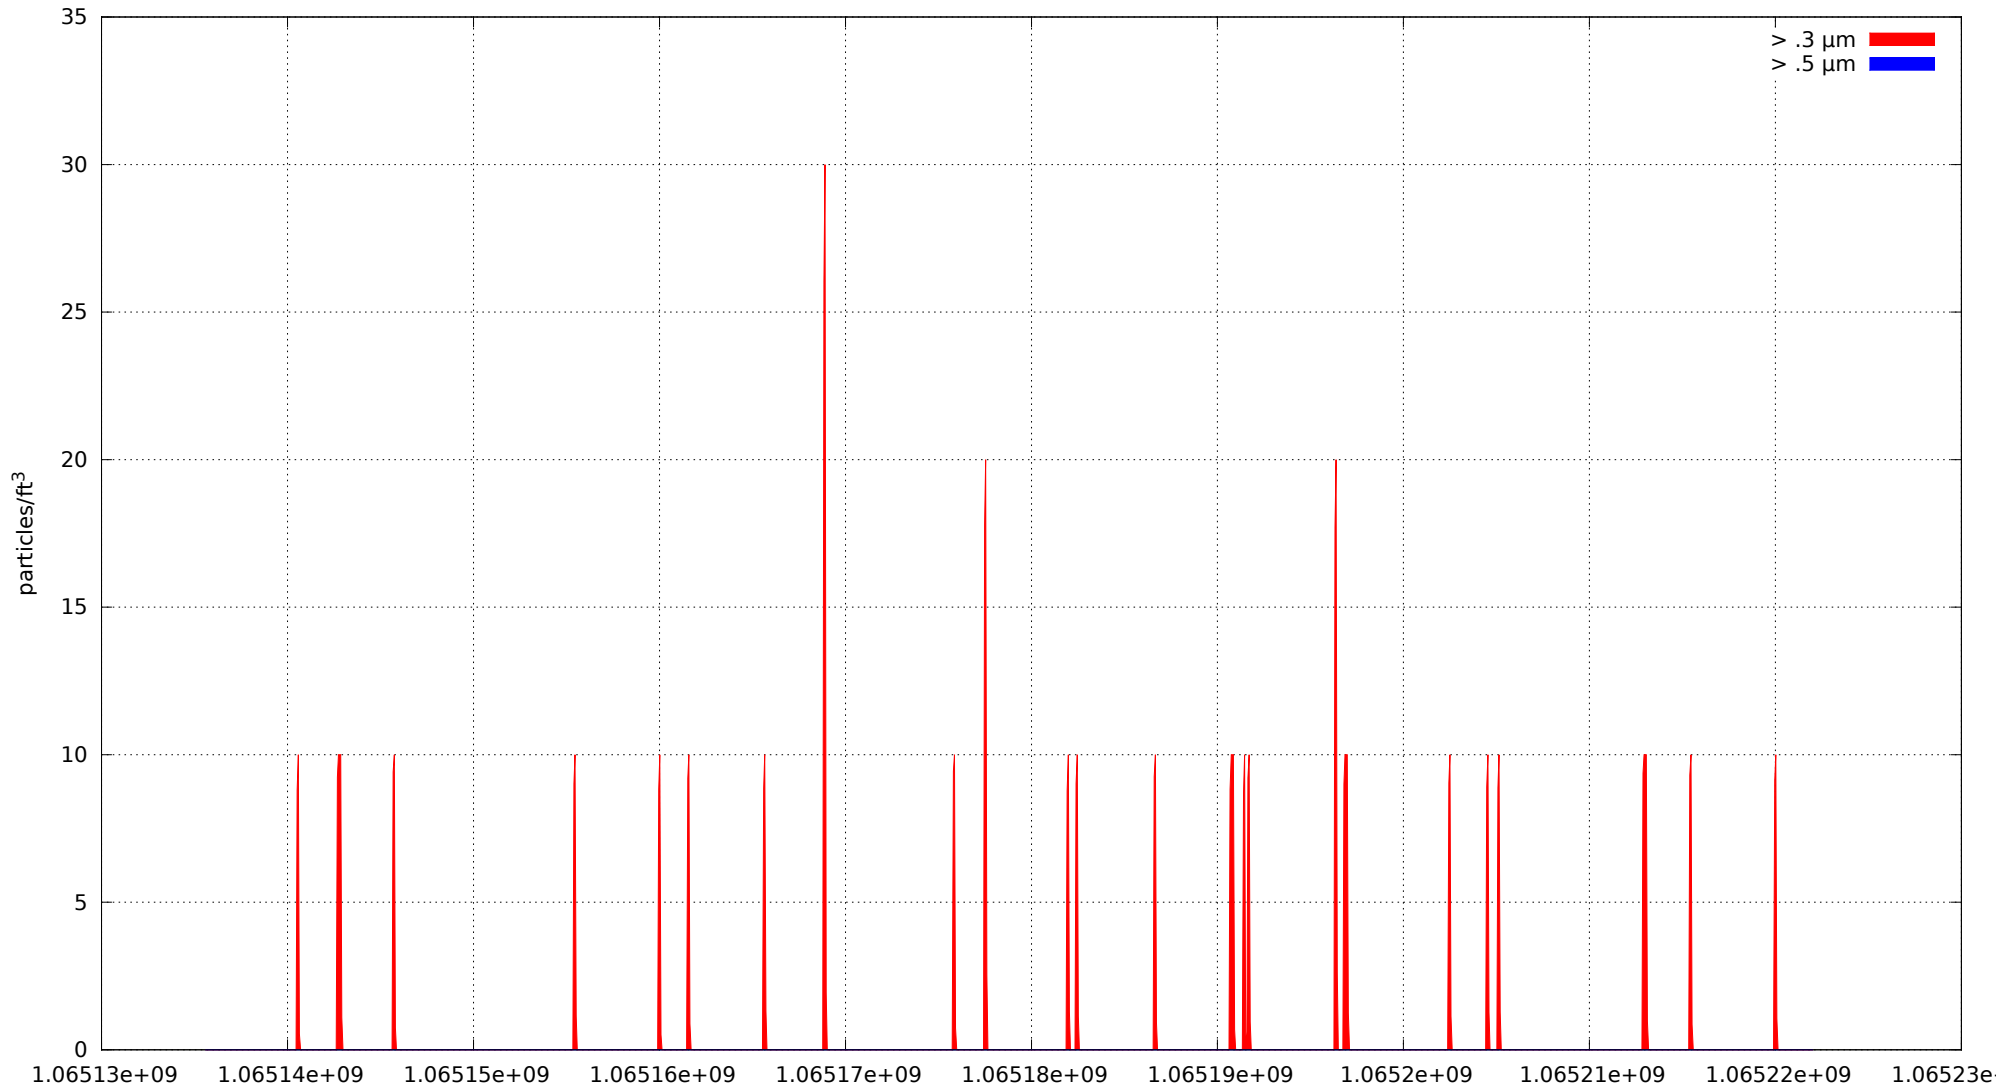

0: no alarms, 1: calibrate failure, 2: low battery, 3: cal. fail, low batt., 4: alarm/count alarm, 5: cal. fail and alarm, 6: low batt. and alarm, 7: cal. fail, low batt., and alarm, 8: manifold home error, 9: analog alarm