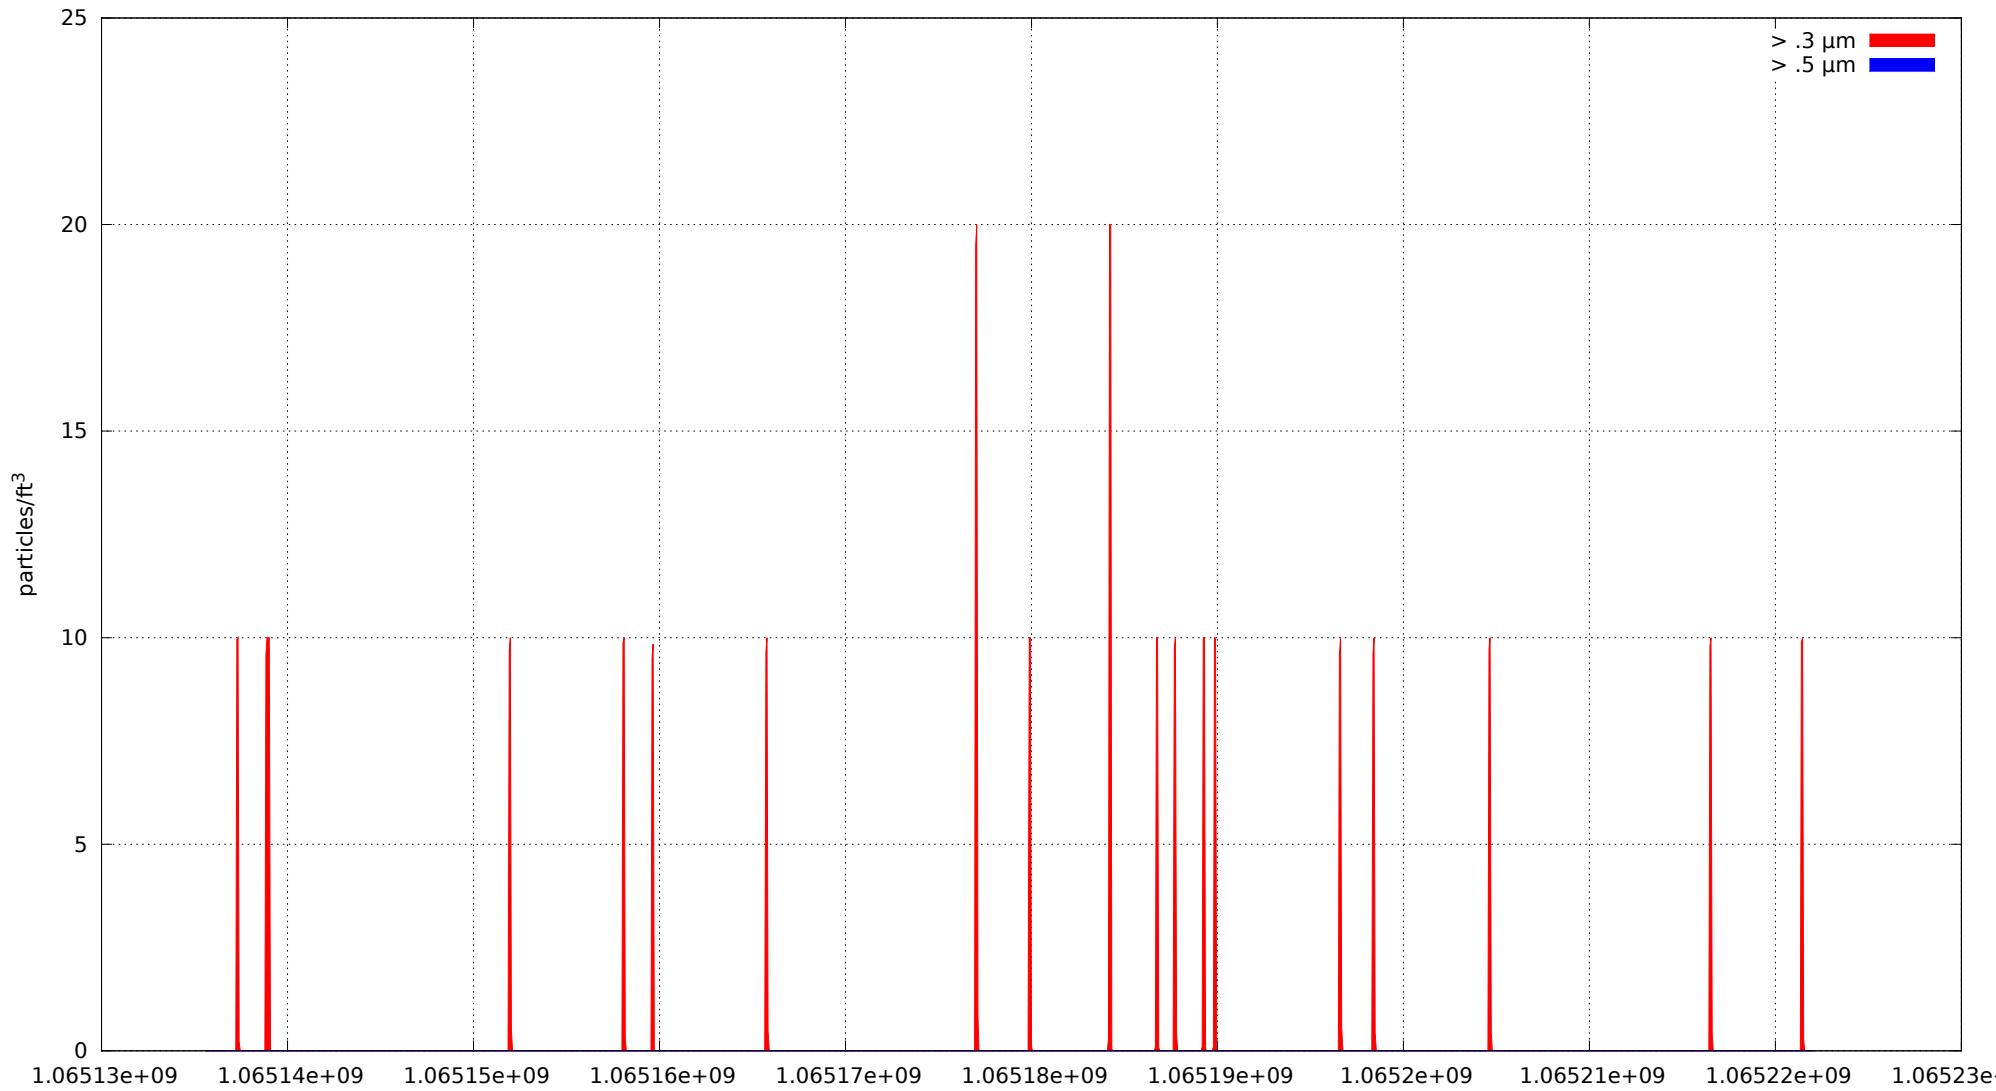

0: no alarms, 1: calibrate failure, 2: low battery, 3: cal. fail, low batt., 4: alarm/count alarm, 5: cal. fail and alarm, 6: low batt. and alarm, 7: cal. fail, low batt., and alarm, 8: manifold home error, 9: analog alarm