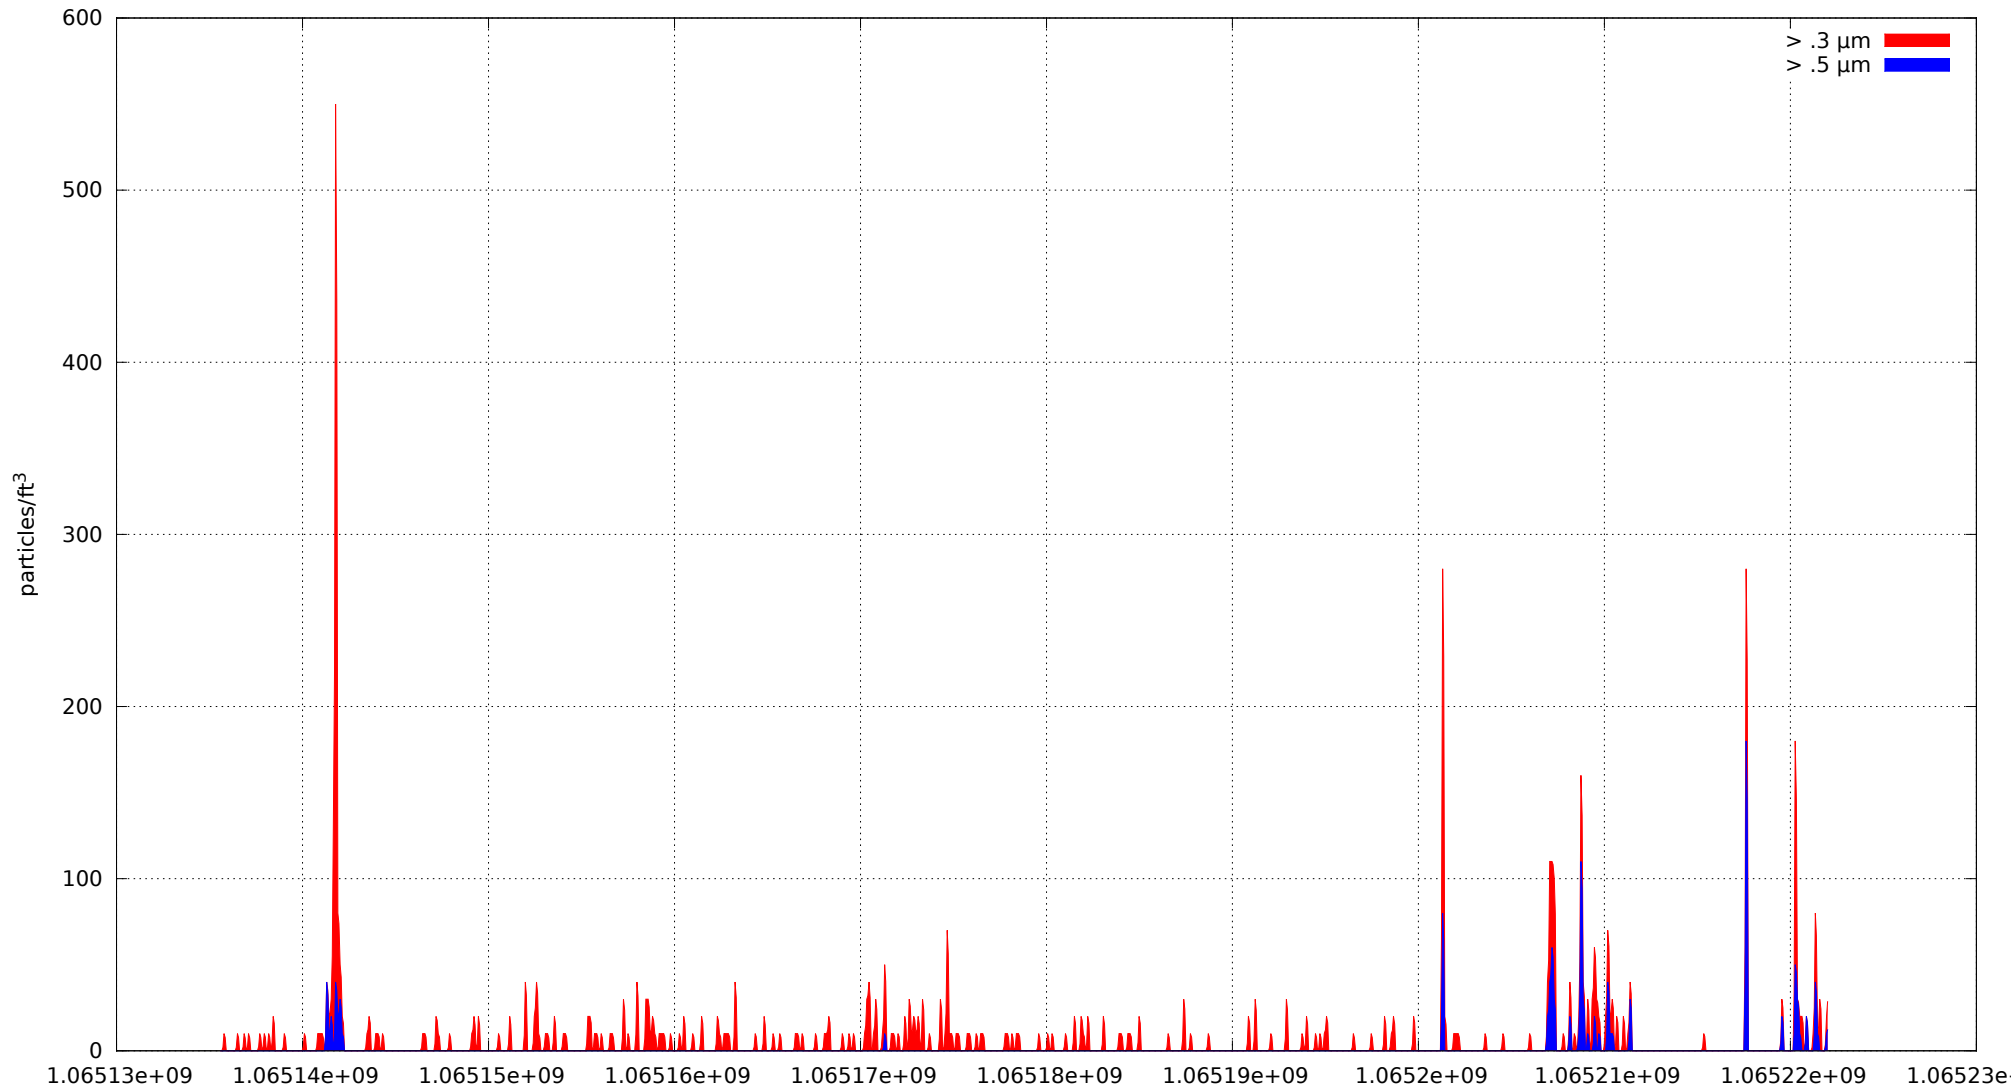

0: no alarms, 1: calibrate failure, 2: low battery, 3: cal. fail, low batt., 4: alarm/count alarm, 5: cal. fail and alarm, 6: low batt. and alarm, 7: cal. fail, low batt., and alarm, 8: manifold home error, 9: analog alarm