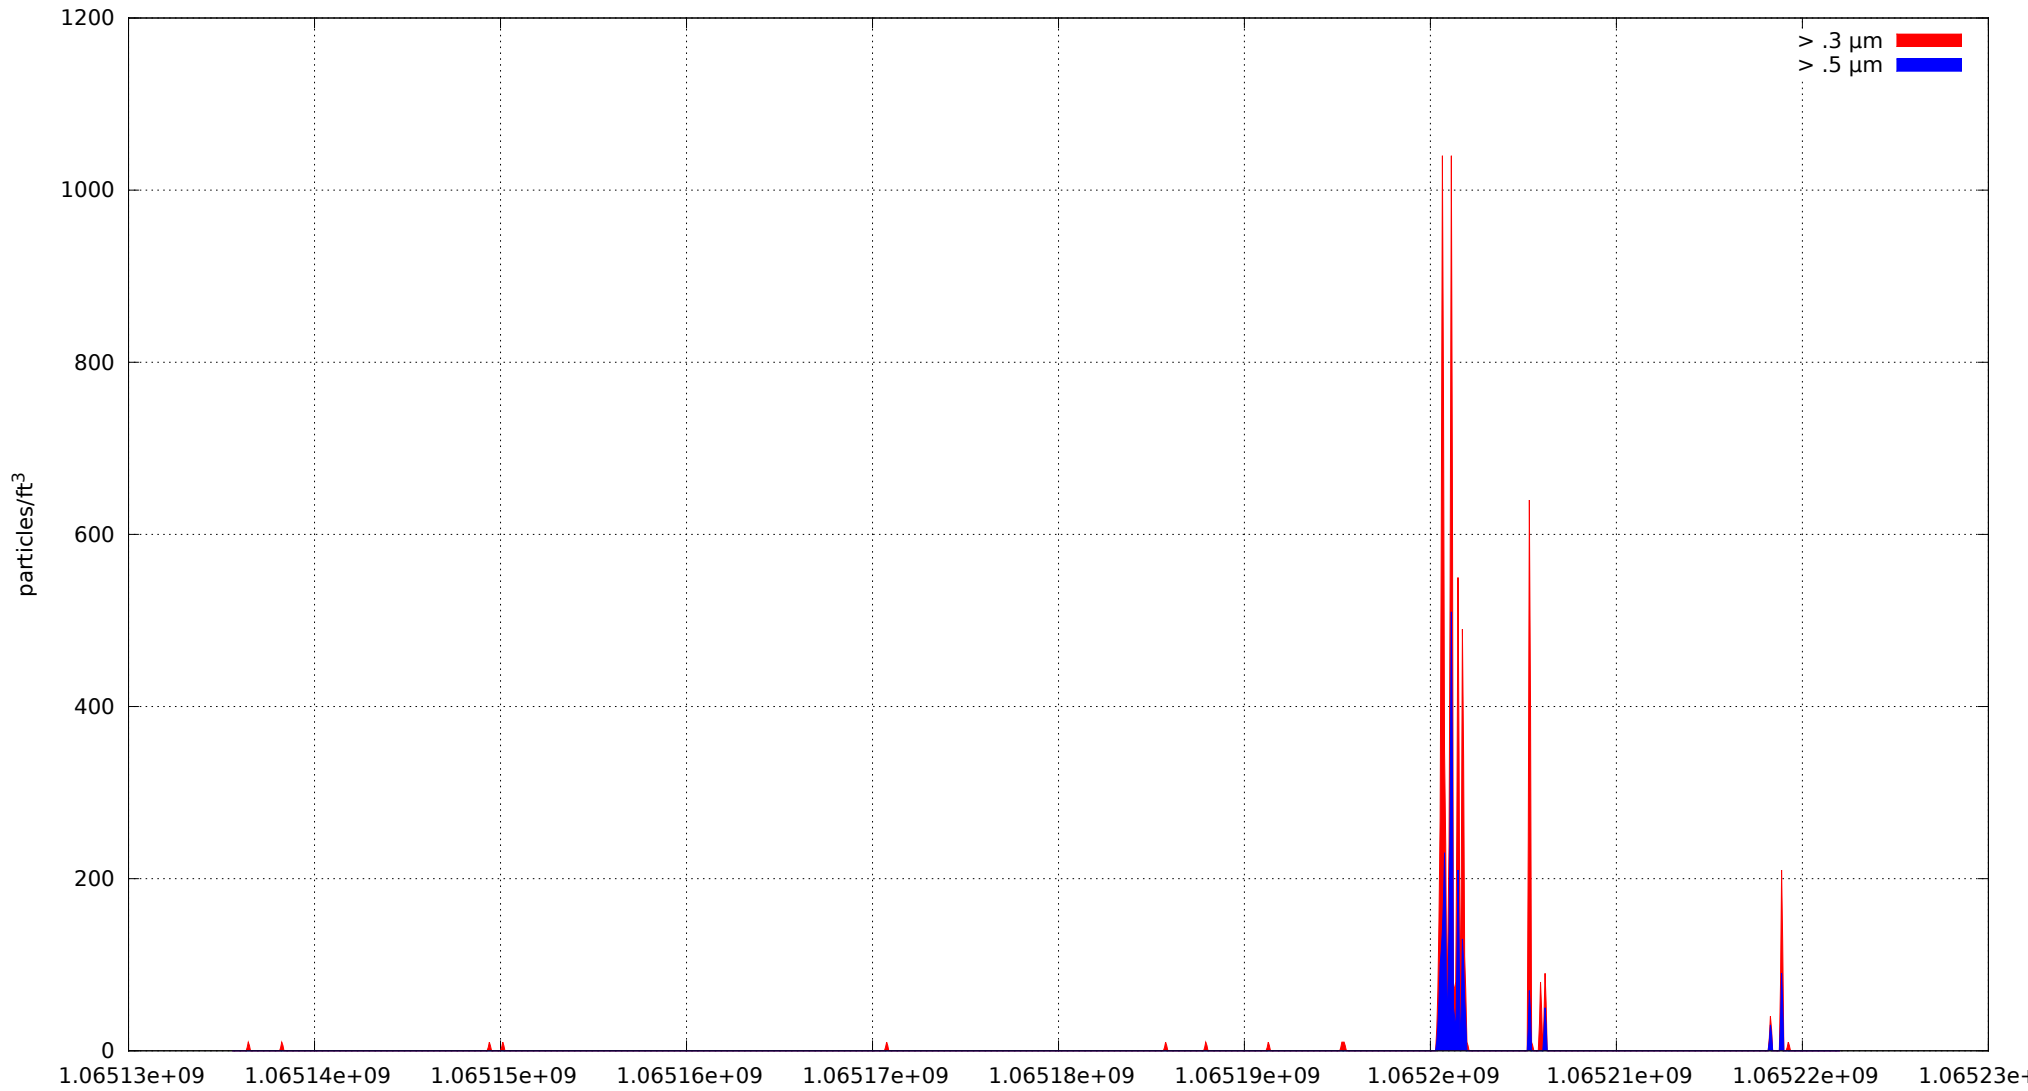

0: no alarms, 1: calibrate failure, 2: low battery, 3: cal. fail, low batt., 4: alarm/count alarm, 5: cal. fail and alarm, 6: low batt. and alarm, 7: cal. fail, low batt., and alarm, 8: manifold home error, 9: analog alarm