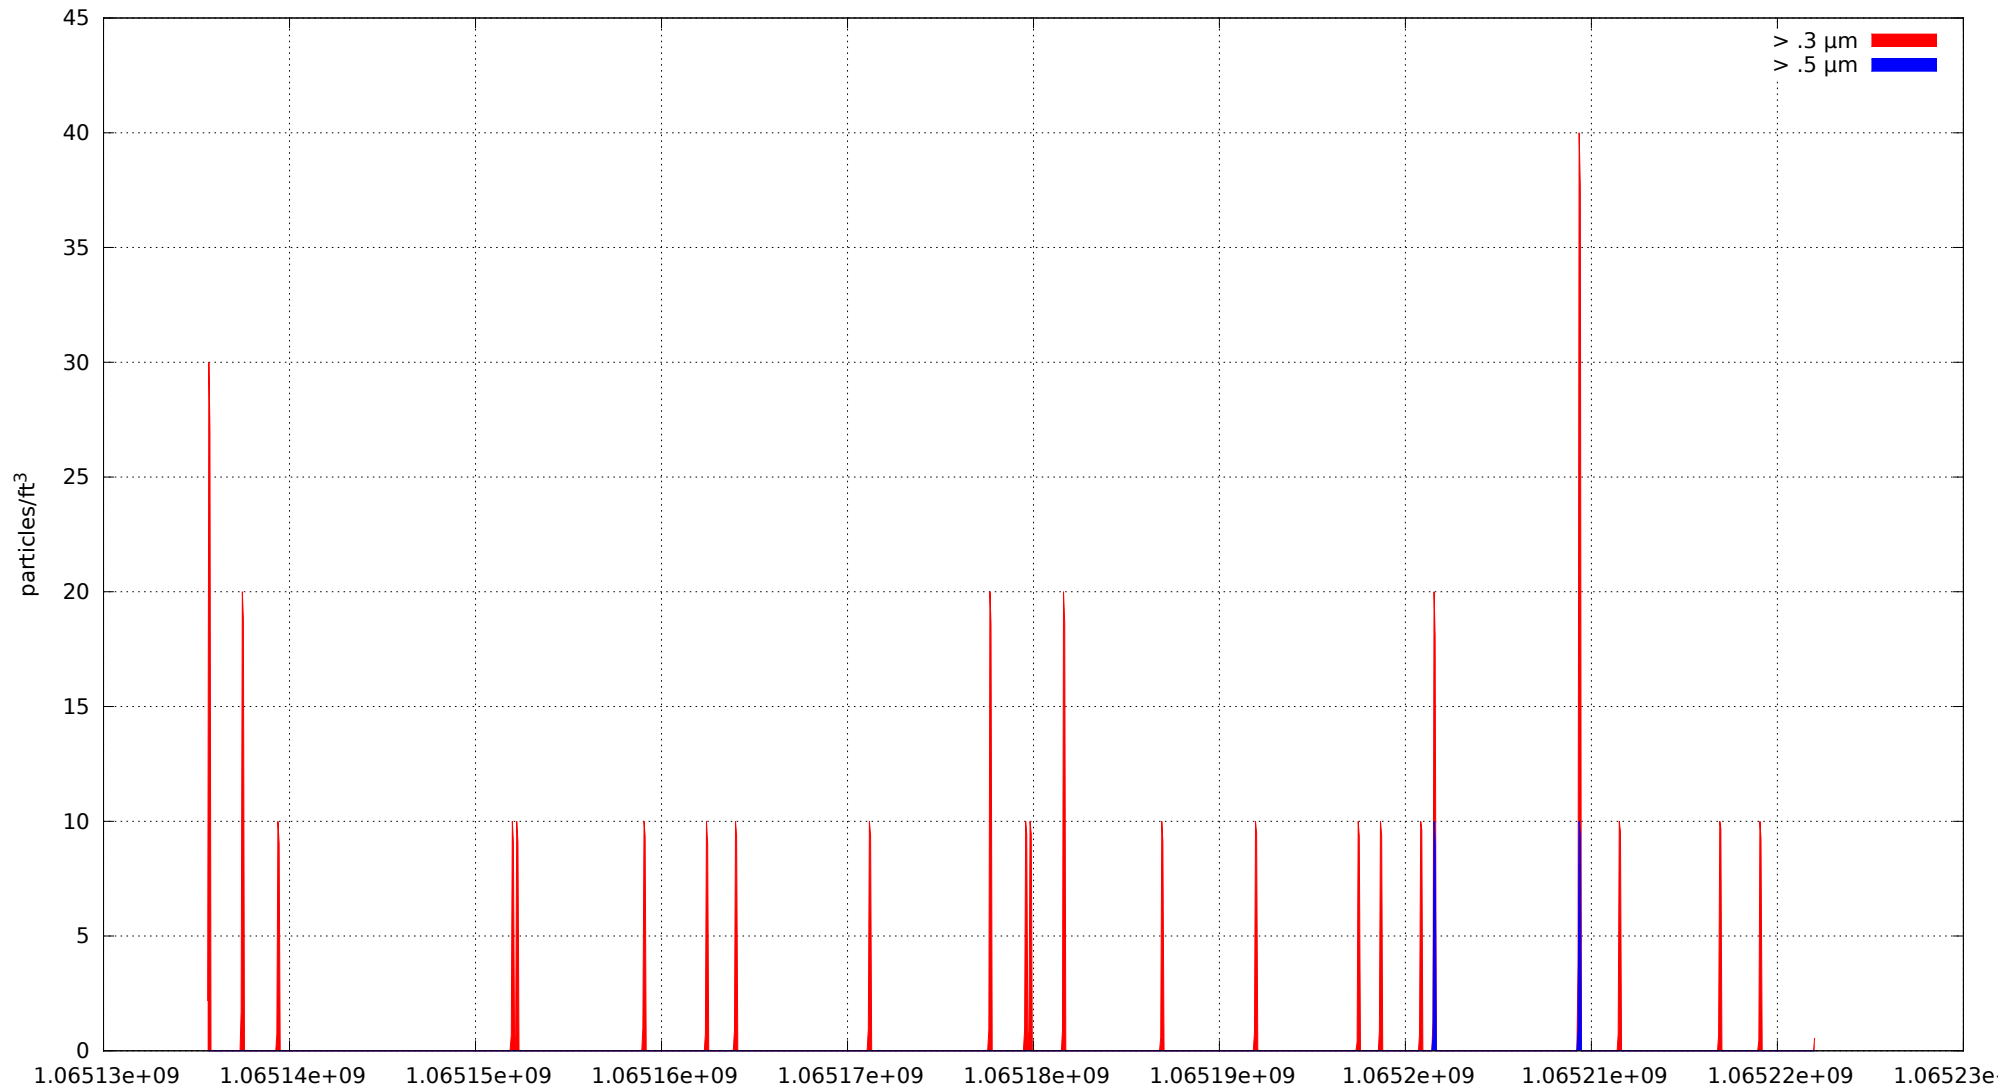

0: no alarms, 1: calibrate failure, 2: low battery, 3: cal. fail, low batt., 4: alarm/count alarm, 5: cal. fail and alarm, 6: low batt. and alarm, 7: cal. fail, low batt., and alarm, 8: manifold home error, 9: analog alarm