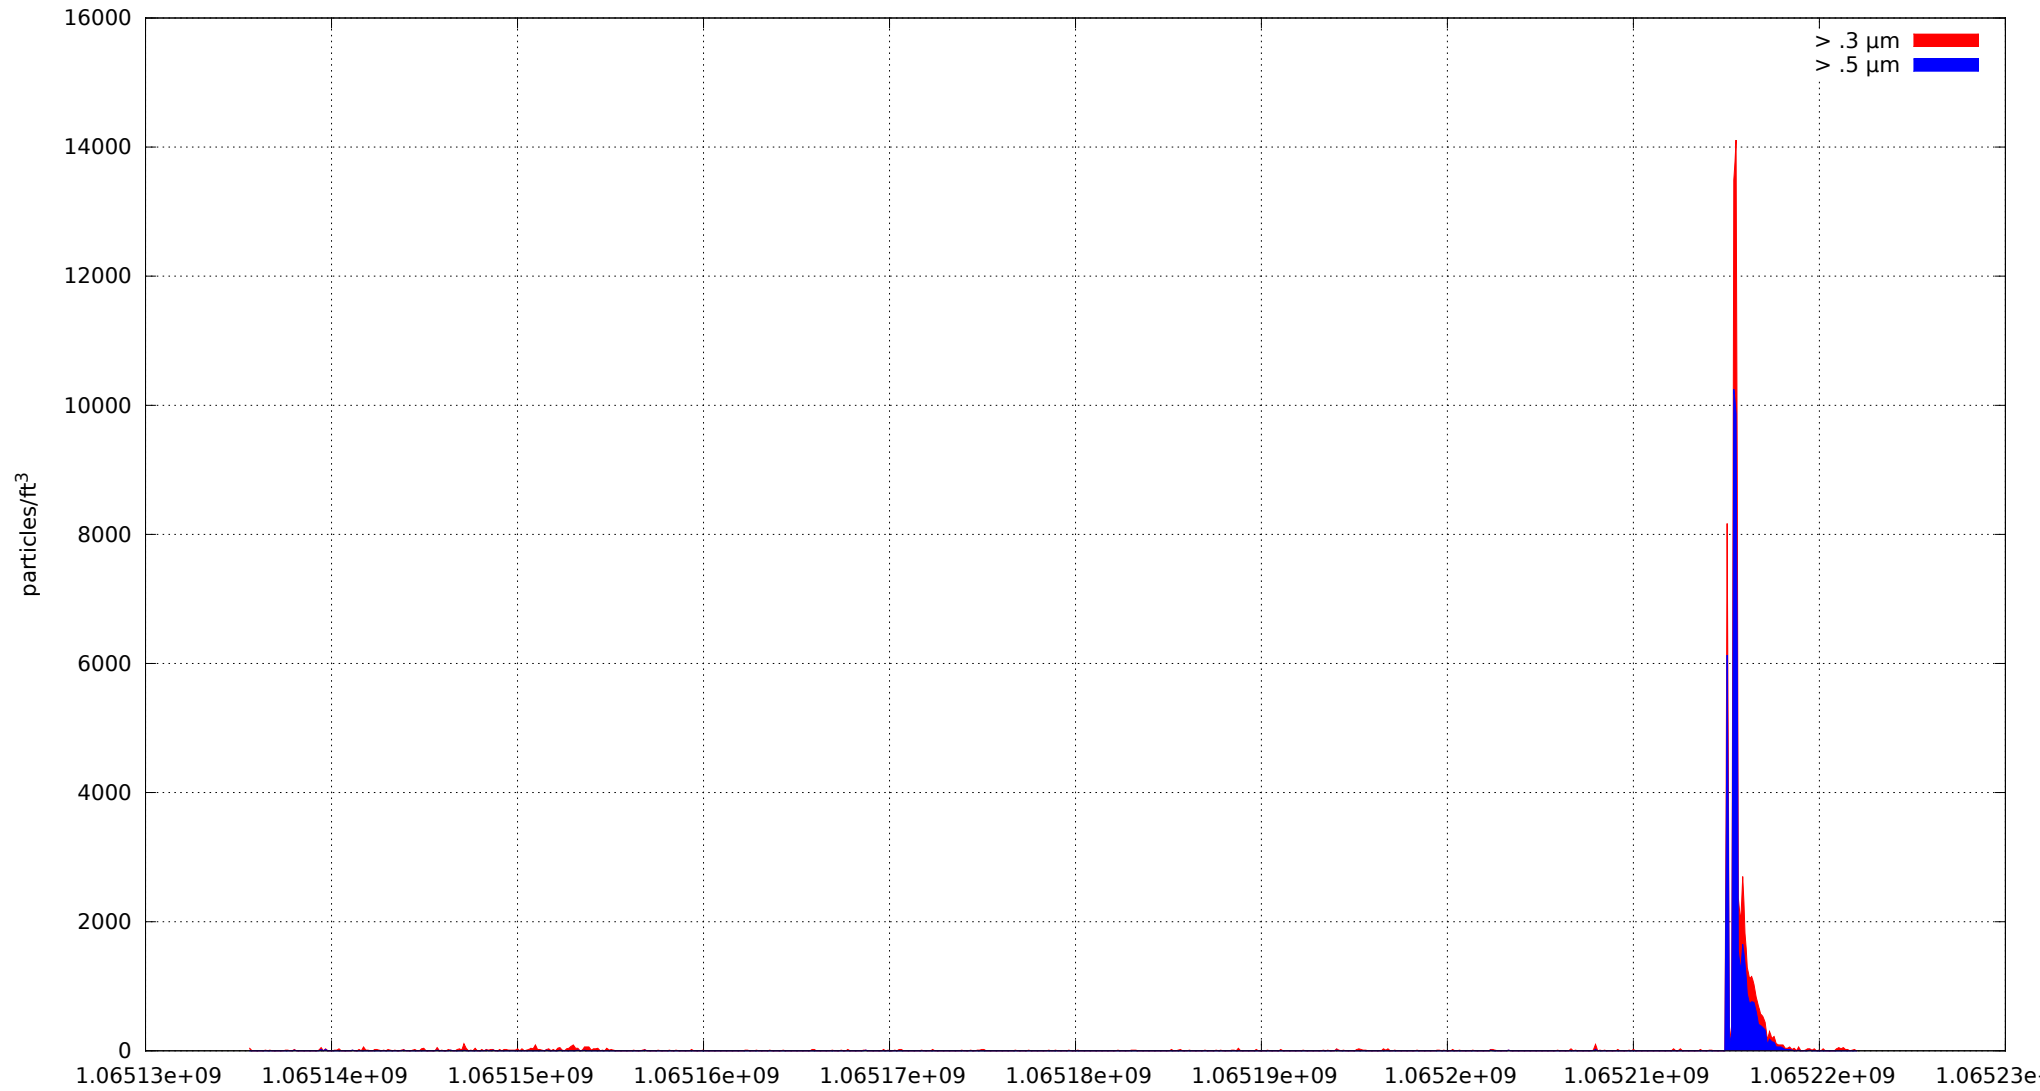

0: no alarms, 1: calibrate failure, 2: low battery, 3: cal. fail, low batt., 4: alarm/count alarm, 5: cal. fail and alarm, 6: low batt. and alarm, 7: cal. fail, low batt., and alarm, 8: manifold home error, 9: analog alarm