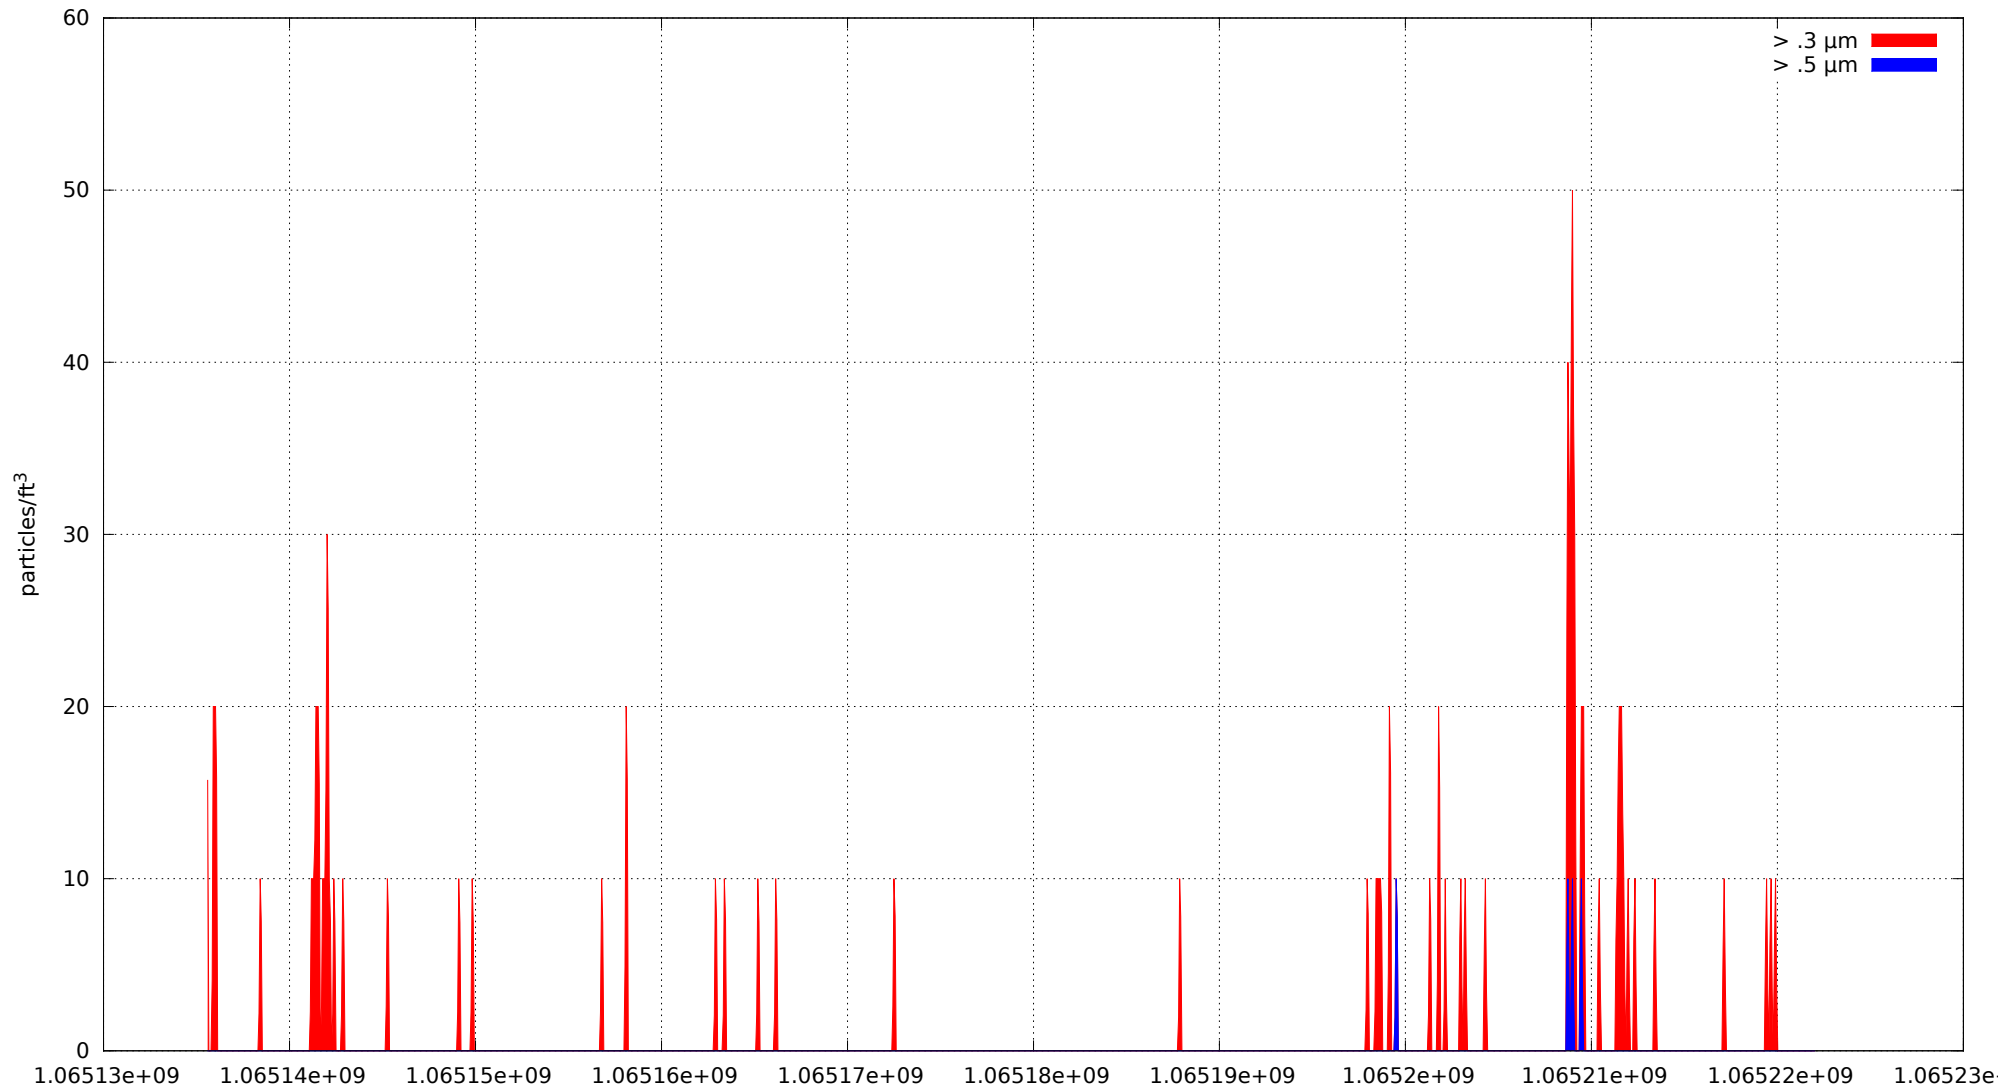

0: no alarms, 1: calibrate failure, 2: low battery, 3: cal. fail, low batt., 4: alarm/count alarm, 5: cal. fail and alarm, 6: low batt. and alarm, 7: cal. fail, low batt., and alarm, 8: manifold home error, 9: analog alarm