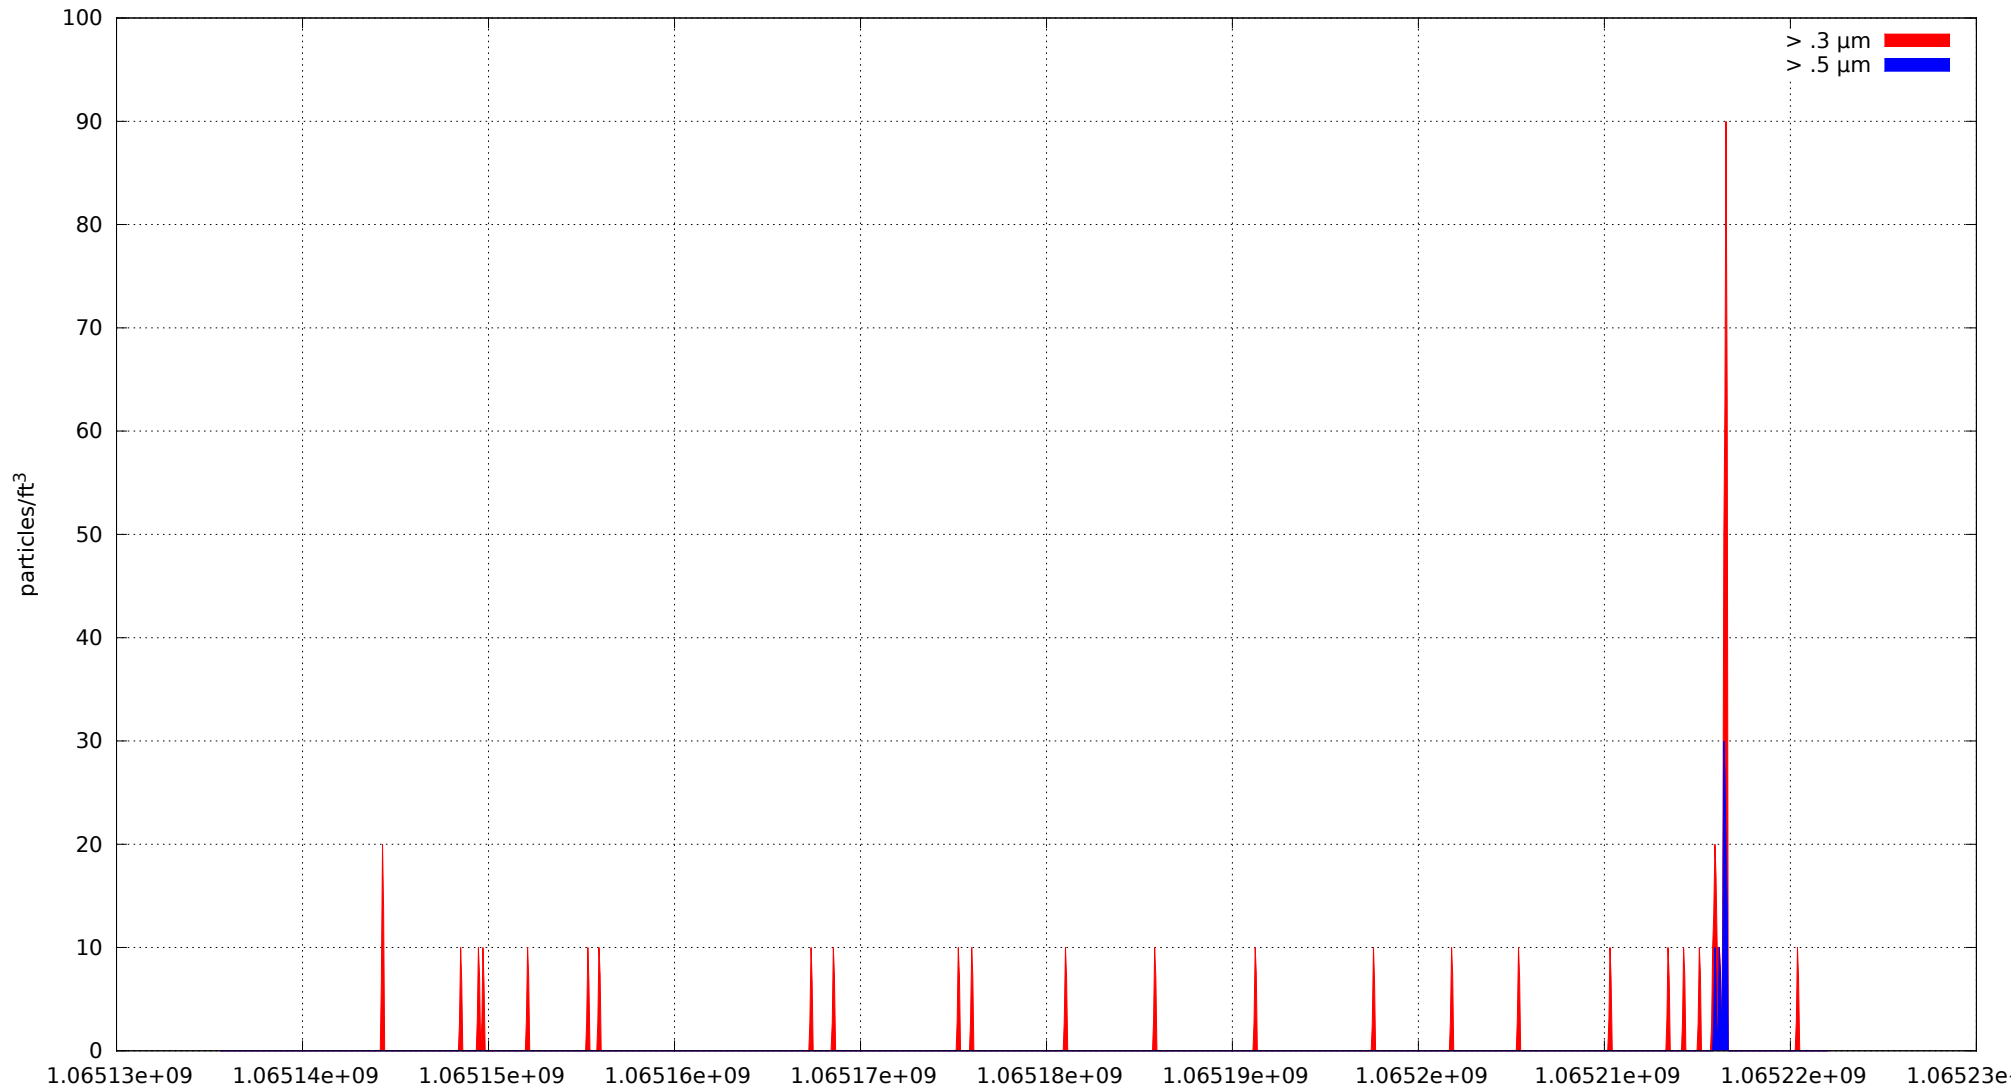

0: no alarms, 1: calibrate failure, 2: low battery, 3: cal. fail, low batt., 4: alarm/count alarm, 5: cal. fail and alarm, 6: low batt. and alarm, 7: cal. fail, low batt., and alarm, 8: manifold home error, 9: analog alarm