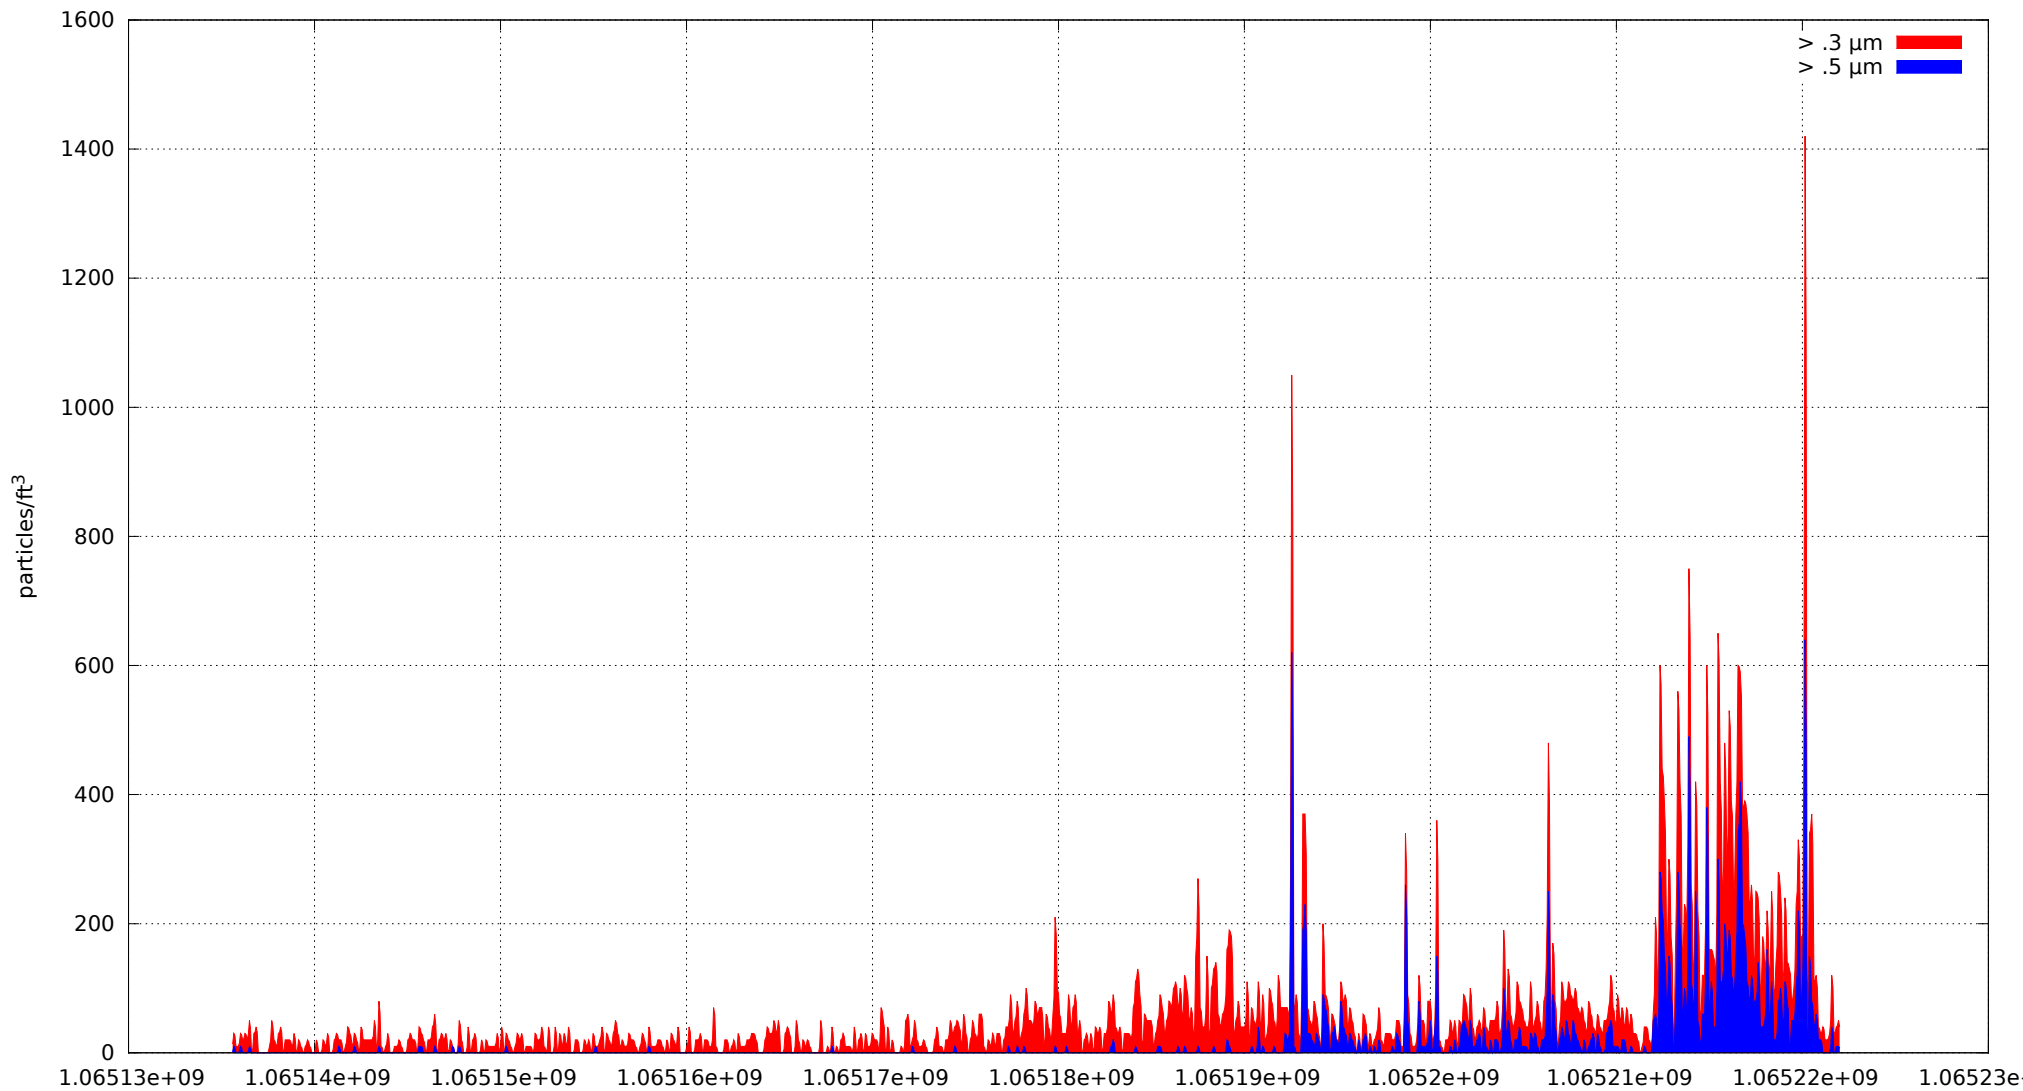

0: no alarms, 1: calibrate failure, 2: low battery, 3: cal. fail, low batt., 4: alarm/count alarm, 5: cal. fail and alarm, 6: low batt. and alarm, 7: cal. fail, low batt., and alarm, 8: manifold home error, 9: analog alarm