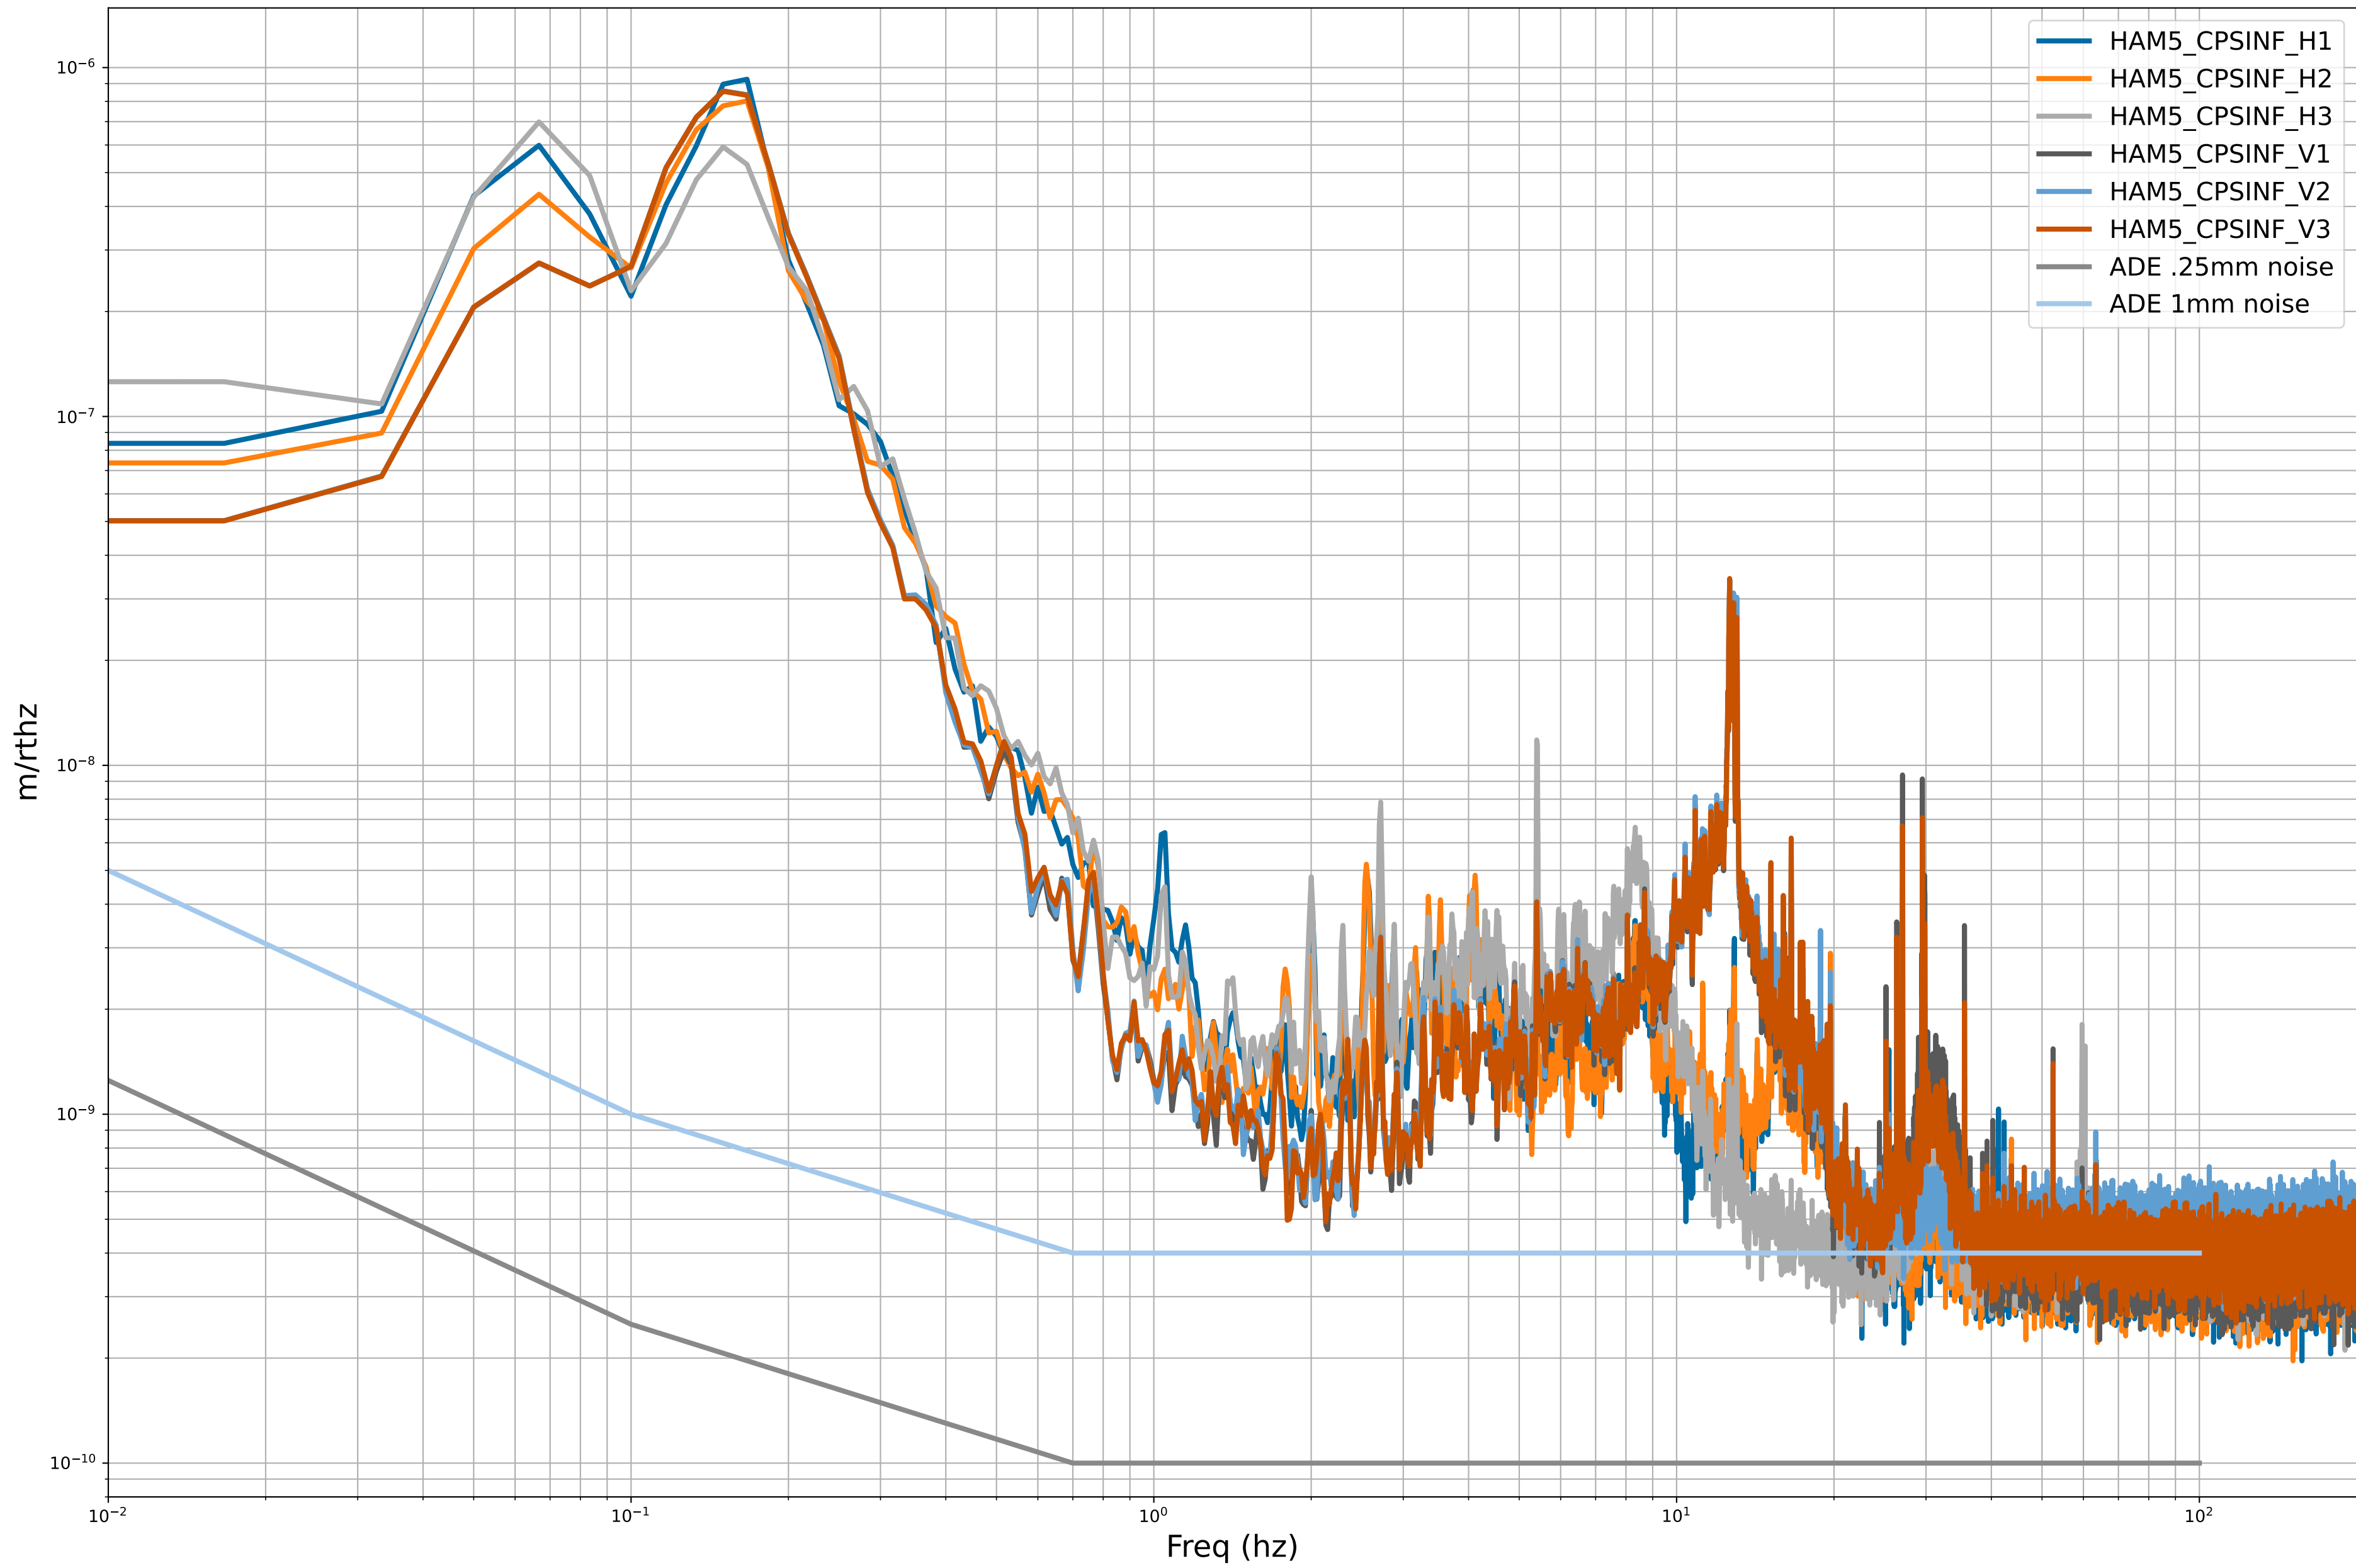

HAM2 CPS Spectra 1412589600 to 1412590200

calibration only >10hz

HAM3 CPS Spectra 1412589600 to 1412590200

calibration only >10hz

HAM4 CPS Spectra 1412589600 to 1412590200

calibration only >10hz

HAM5 CPS Spectra 1412589600 to 1412590200

calibration only >10hz

HAM6 CPS Spectra 1412589600 to 1412590200

HAM7 CPS Spectra 1412589600 to 1412590200

calibration only >10hz

HAM8 CPS Spectra 1412589600 to 1412590200

calibration only >10hz

CPS Spectra 1412589600 to 1412590200

calibration only >10hz

CPS Spectra 1412589600 to 1412590200

calibration only >10hz

CPS Spectra 1412589600 to 1412590200

calibration only >10hz

CPS Spectra 1412589600 to 1412590200

calibration only >10hz

CPS Spectra 1412589600 to 1412590200