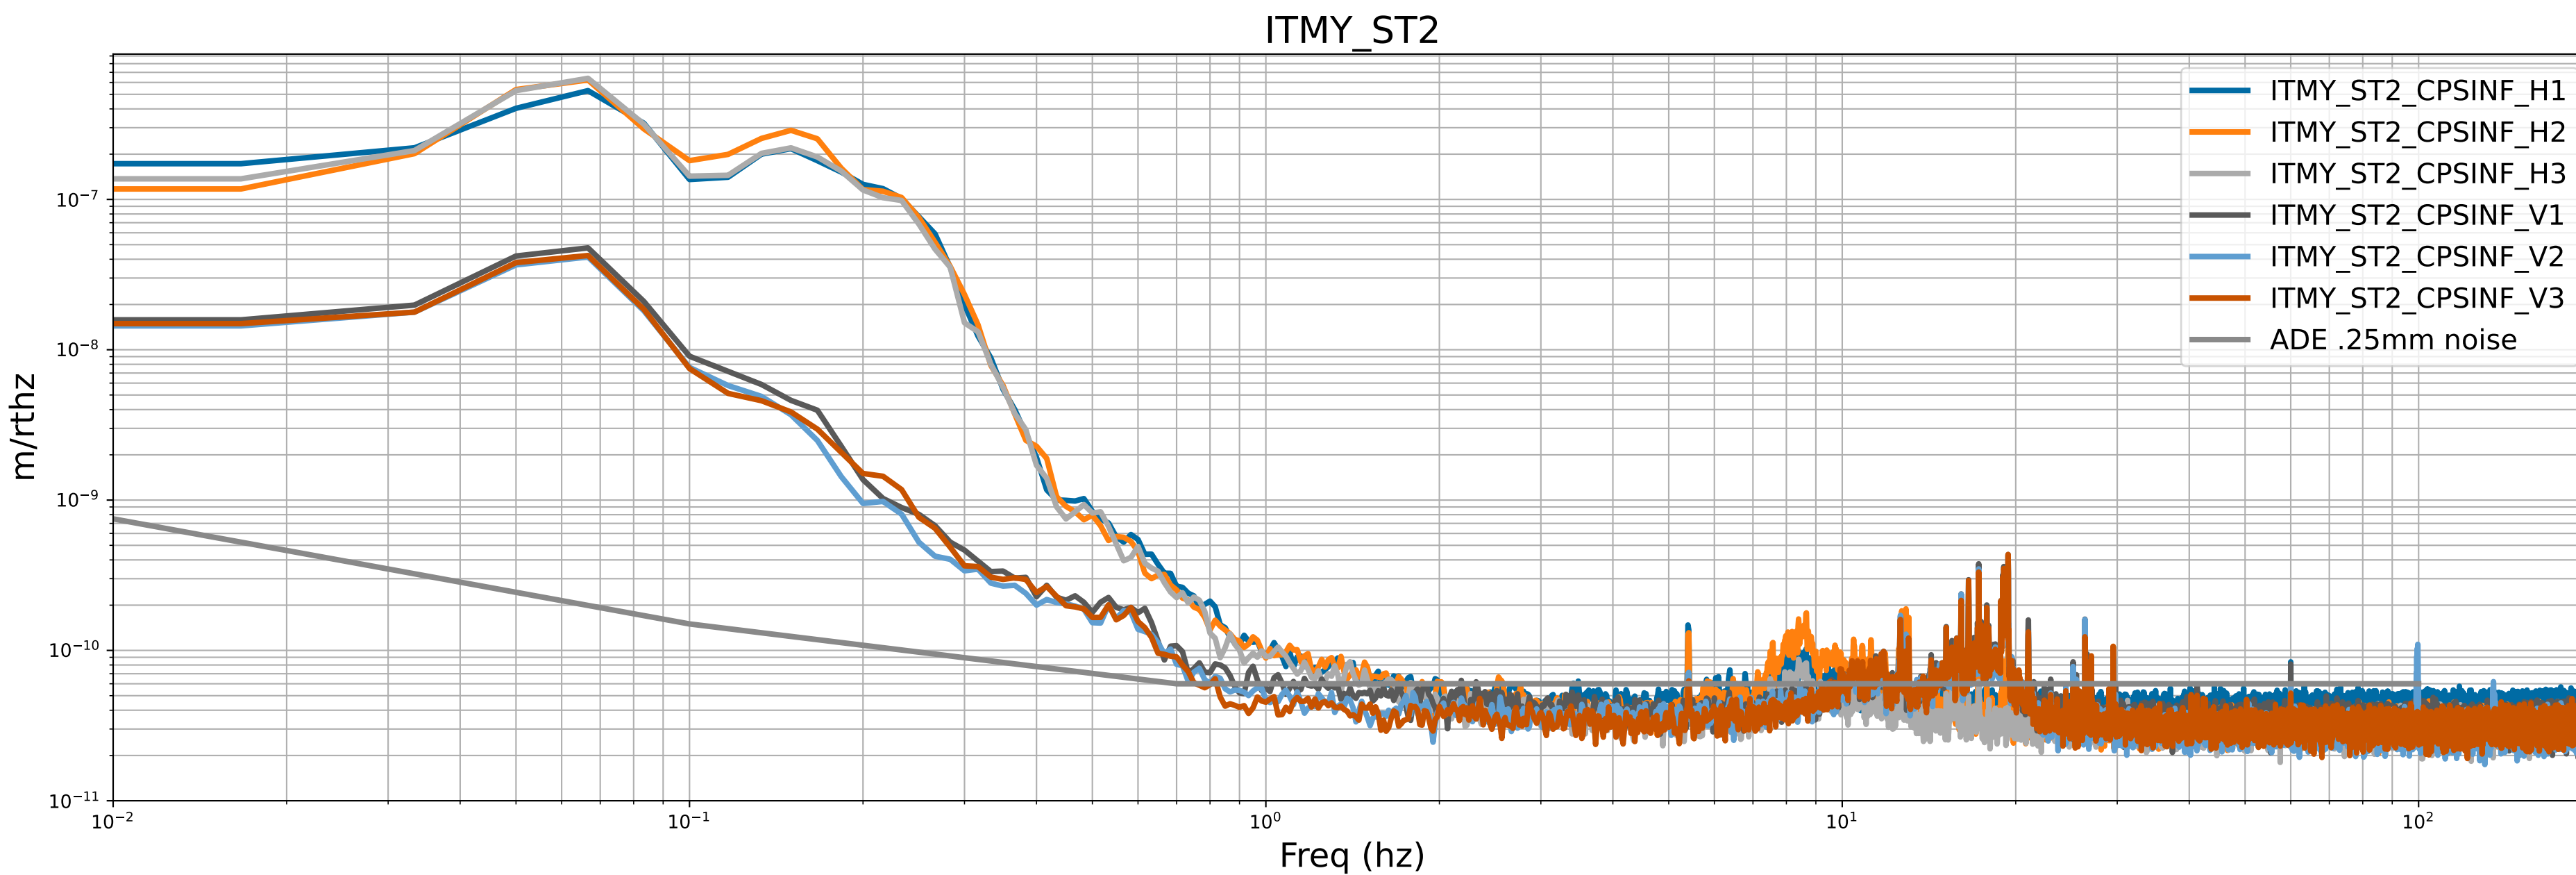

HAM2 CPS Spectra 1412589600 to 1412590200

calibration only >10hz

HAM3 CPS Spectra 1412589600 to 1412590200

calibration only >10hz

HAM4 CPS Spectra 1412589600 to 1412590200

calibration only >10hz

HAM5 CPS Spectra 1412589600 to 1412590200

calibration only >10hz

HAM6 CPS Spectra 1412589600 to 1412590200

HAM7 CPS Spectra 1412589600 to 1412590200

calibration only >10hz

HAM8 CPS Spectra 1412589600 to 1412590200

calibration only >10hz

CPS Spectra 1412589600 to 1412590200

calibration only >10hz

CPS Spectra 1412589600 to 1412590200

calibration only >10hz

CPS Spectra 1412589600 to 1412590200

calibration only >10hz

CPS Spectra 1412589600 to 1412590200

calibration only >10hz

CPS Spectra 1412589600 to 1412590200

calibration only >10hz