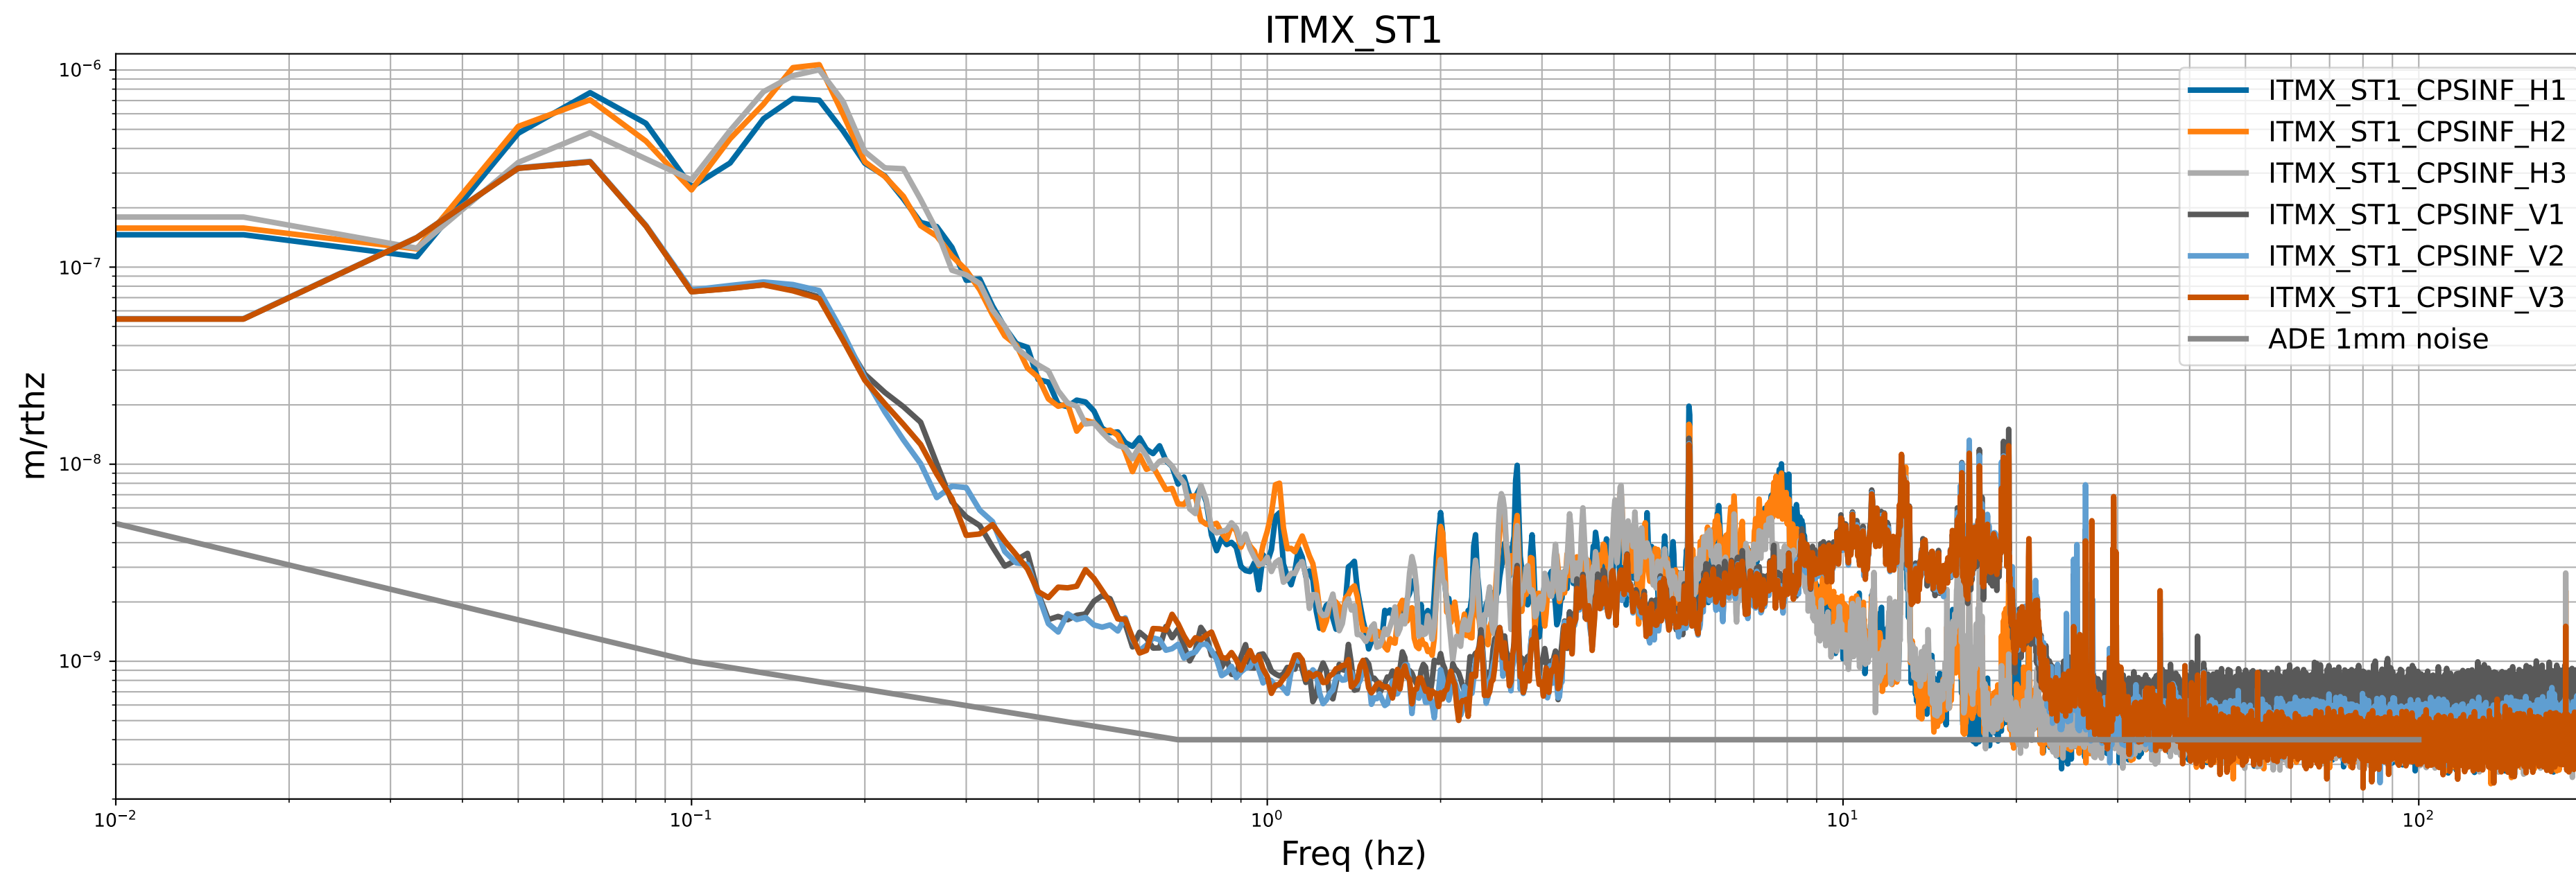

HAM2 CPS Spectra 1412589600 to 1412590200

calibration only >10hz

HAM3 CPS Spectra 1412589600 to 1412590200

calibration only >10hz

HAM4 CPS Spectra 1412589600 to 1412590200

calibration only >10hz

HAM5 CPS Spectra 1412589600 to 1412590200

calibration only >10hz

HAM6 CPS Spectra 1412589600 to 1412590200

HAM7 CPS Spectra 1412589600 to 1412590200

calibration only >10hz

HAM8 CPS Spectra 1412589600 to 1412590200

calibration only >10hz

CPS Spectra 1412589600 to 1412590200

calibration only >10hz

CPS Spectra 1412589600 to 1412590200

calibration only >10hz

CPS Spectra 1412589600 to 1412590200

calibration only >10hz

CPS Spectra 1412589600 to 1412590200

calibration only >10hz

CPS Spectra 1412589600 to 1412590200