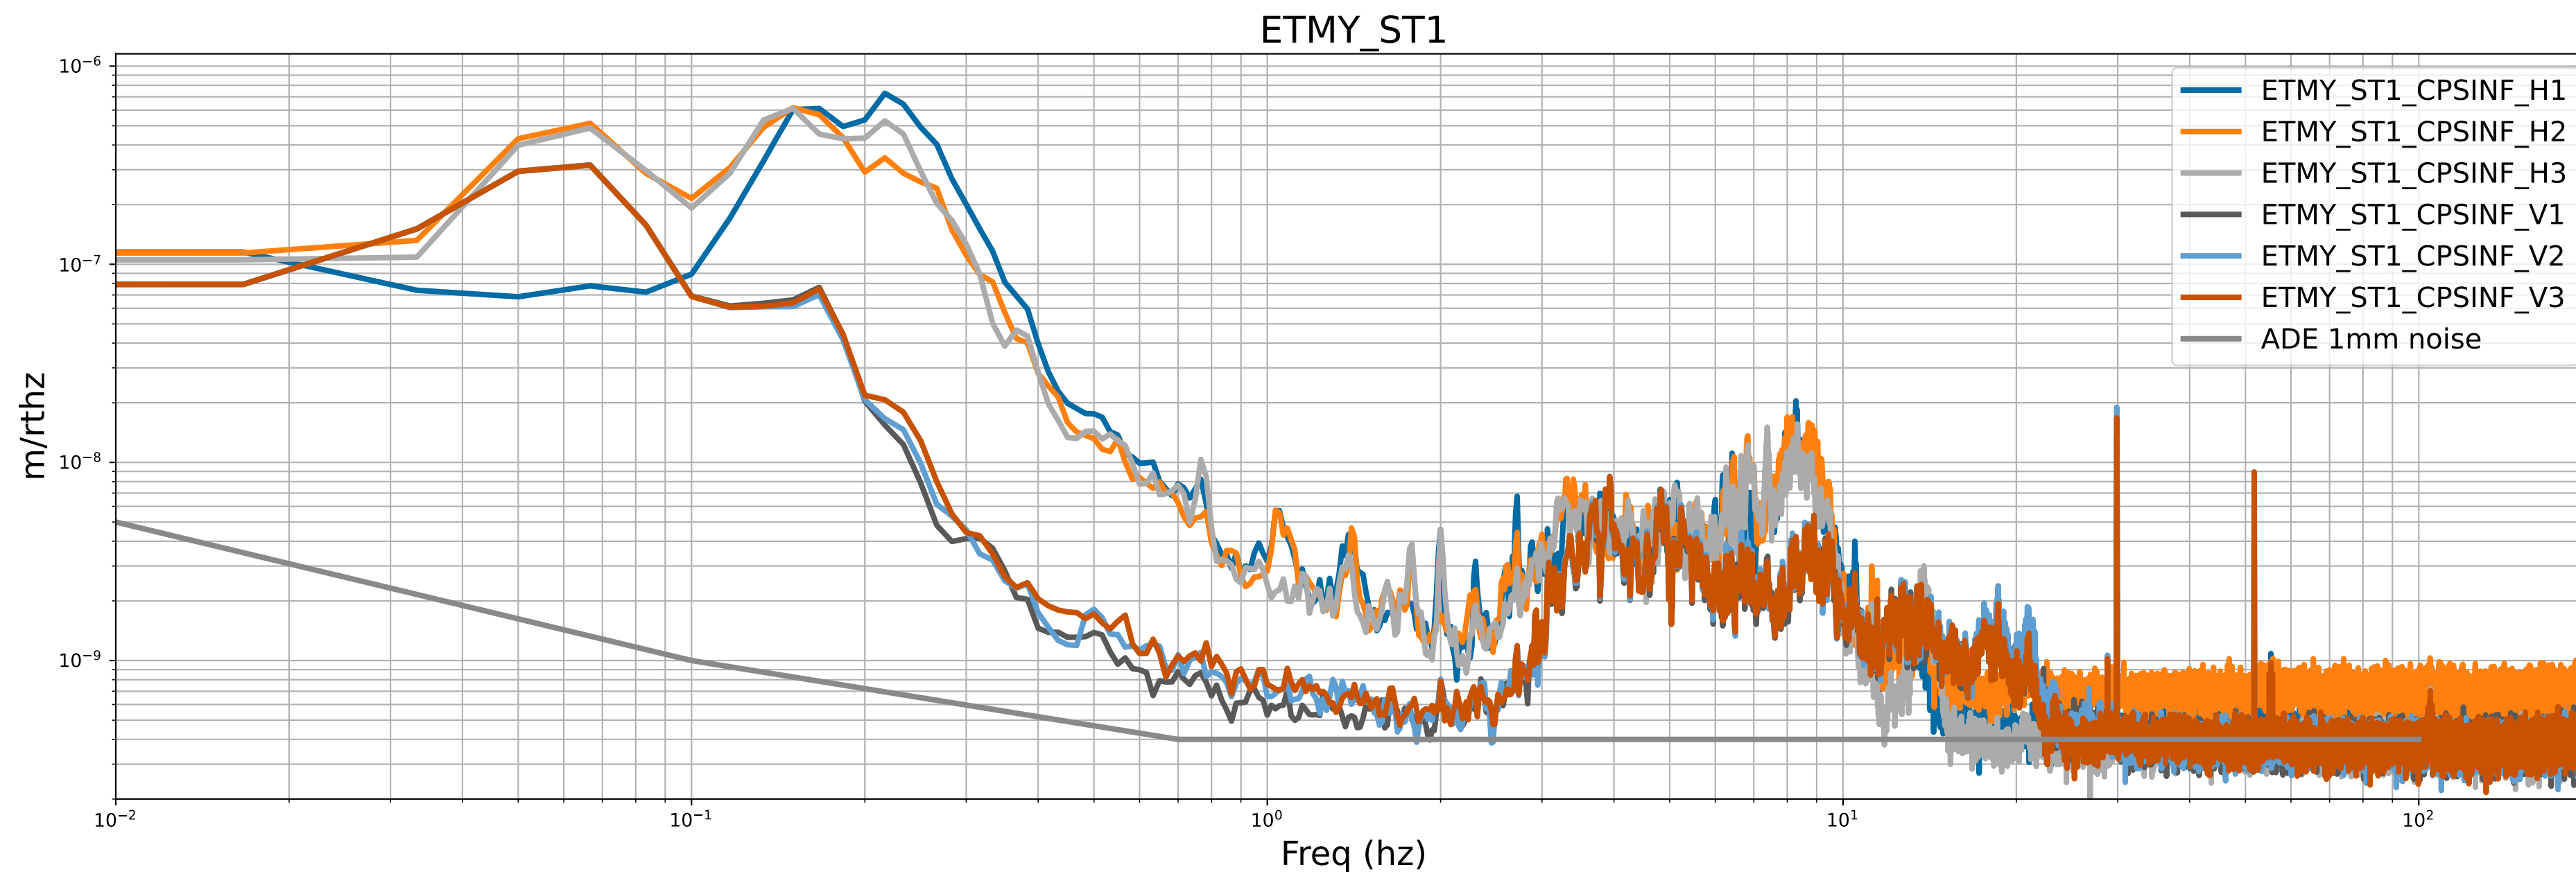

HAM2 CPS Spectra 1412589600 to 1412590200

calibration only >10hz

HAM3 CPS Spectra 1412589600 to 1412590200

calibration only >10hz

HAM4 CPS Spectra 1412589600 to 1412590200

calibration only >10hz

HAM5 CPS Spectra 1412589600 to 1412590200

calibration only >10hz

HAM6 CPS Spectra 1412589600 to 1412590200

HAM7 CPS Spectra 1412589600 to 1412590200

calibration only >10hz

HAM8 CPS Spectra 1412589600 to 1412590200

calibration only >10hz

CPS Spectra 1412589600 to 1412590200

calibration only >10hz

CPS Spectra 1412589600 to 1412590200

calibration only >10hz

CPS Spectra 1412589600 to 1412590200

calibration only >10hz

CPS Spectra 1412589600 to 1412590200

calibration only >10hz

CPS Spectra 1412589600 to 1412590200

calibration only >10hz