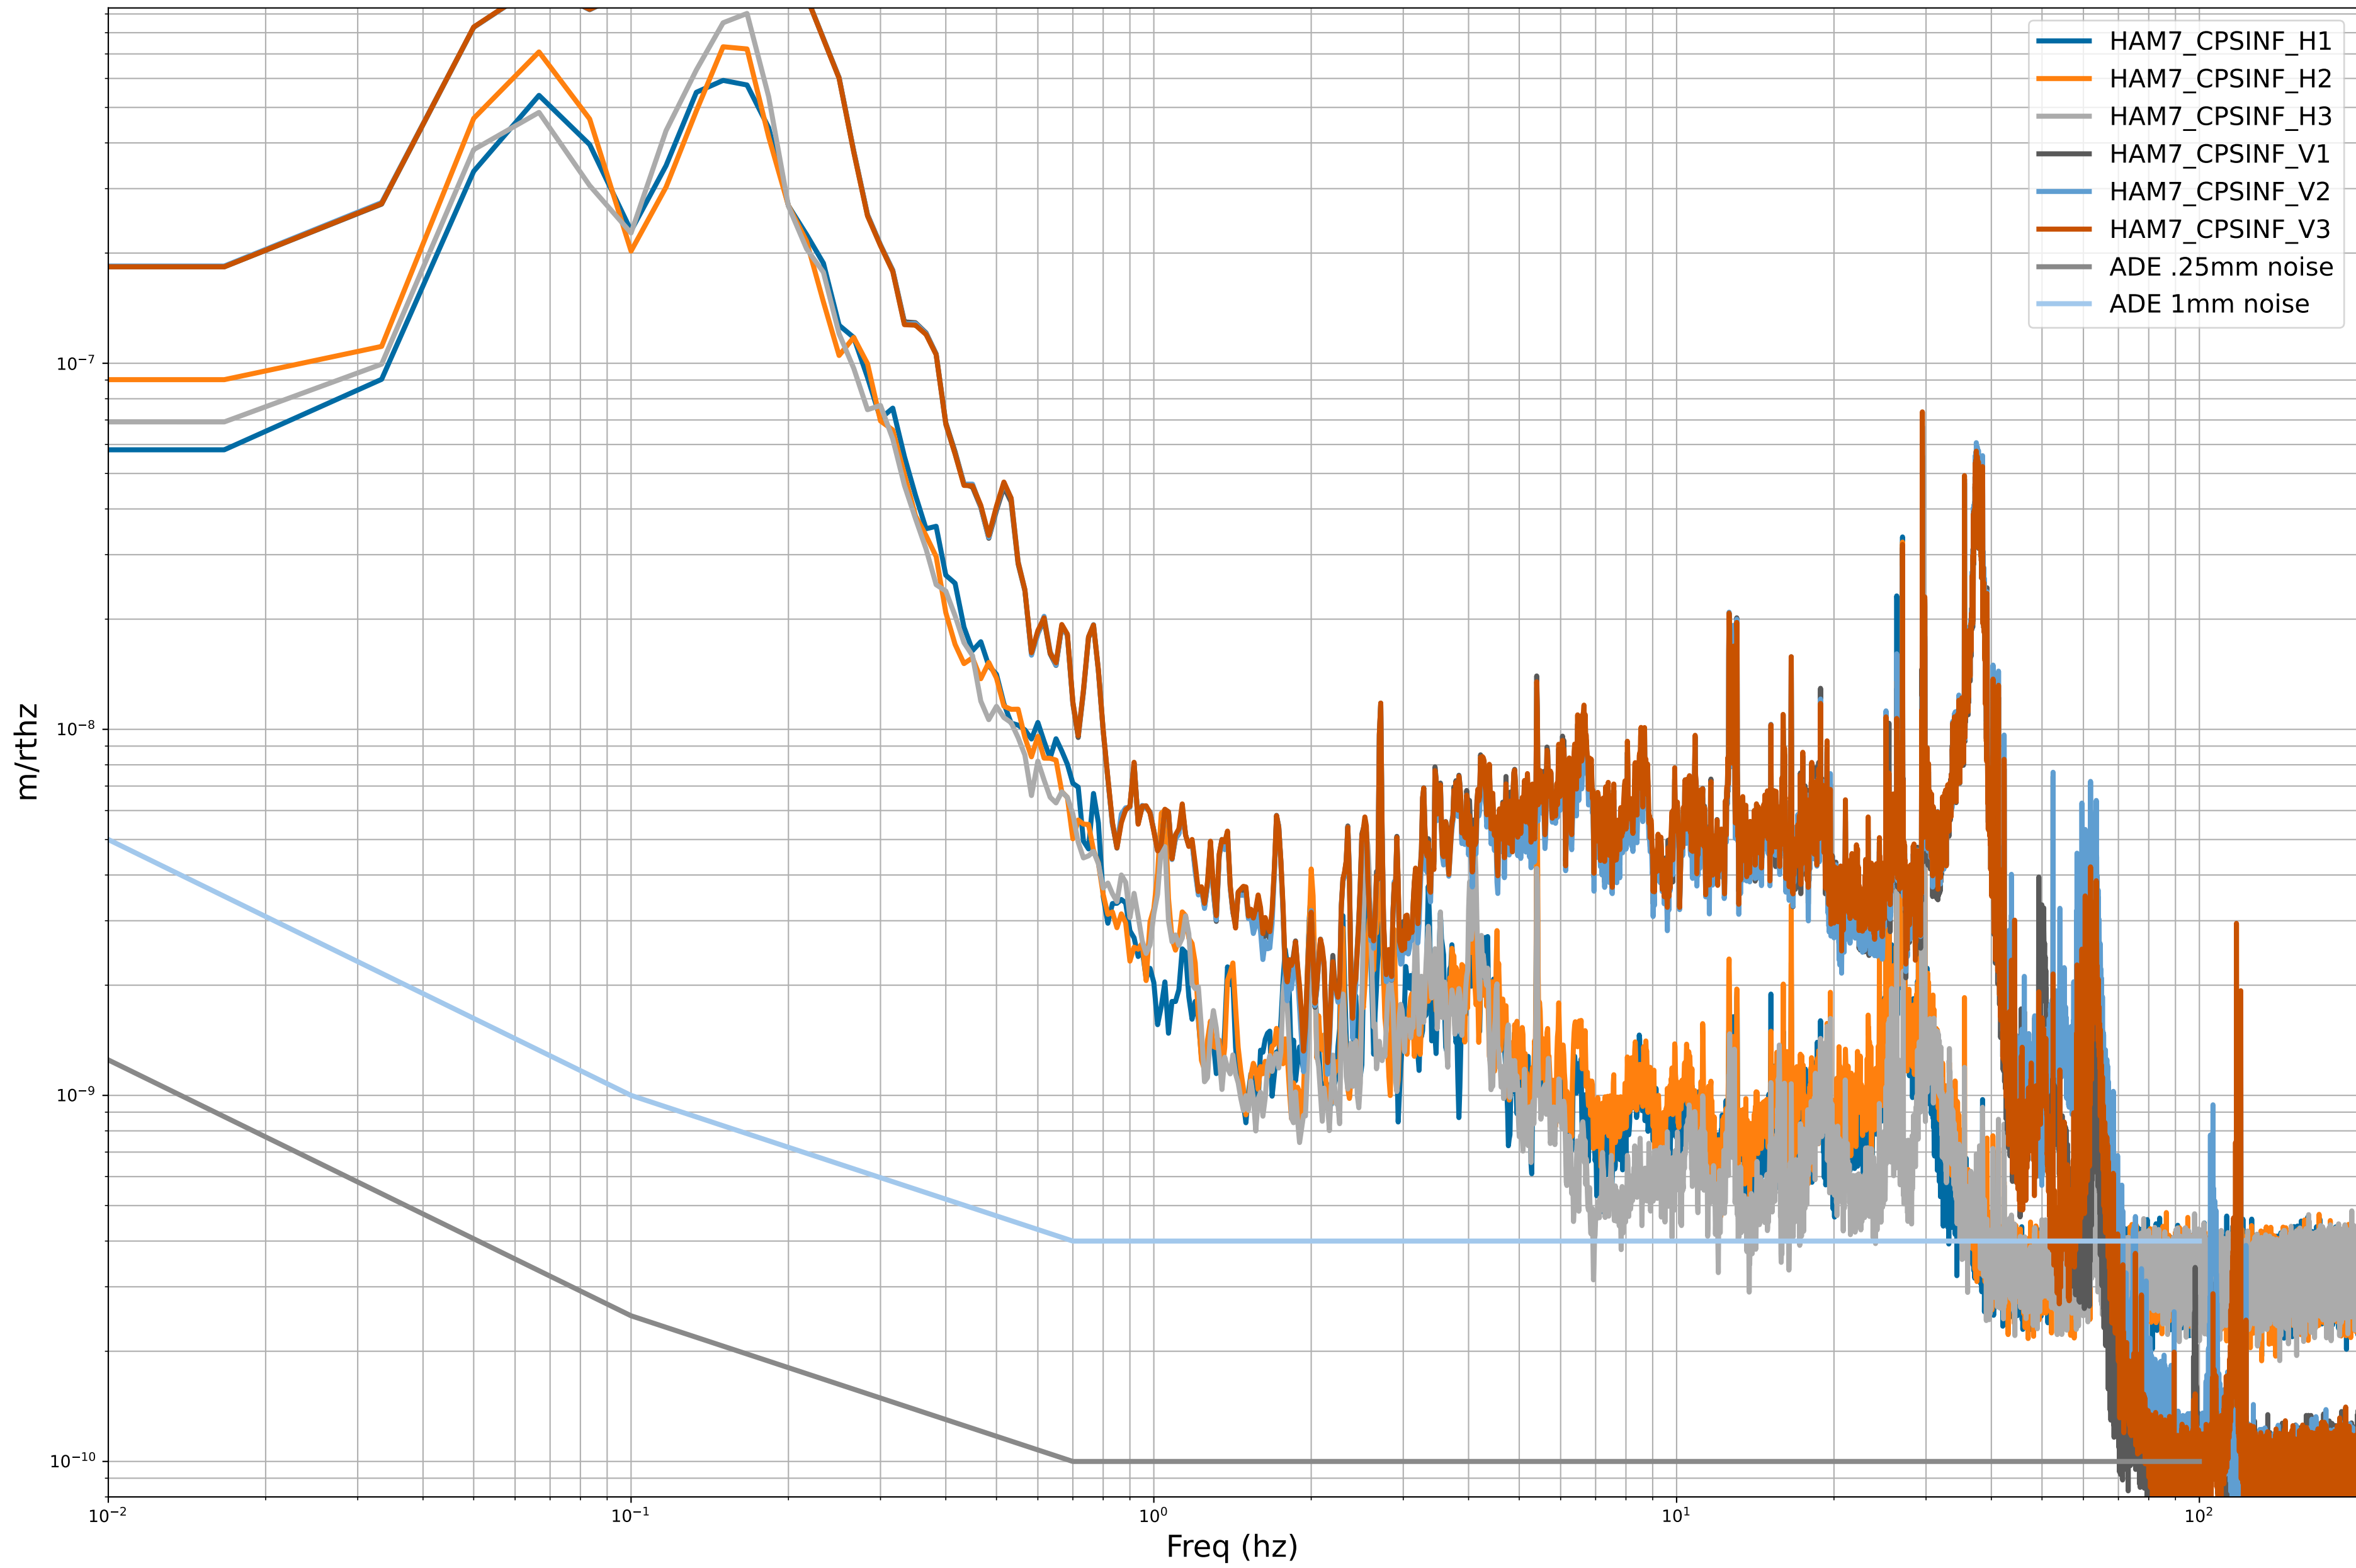

HAM2 CPS Spectra 1412589600 to 1412590200

calibration only >10hz

HAM3 CPS Spectra 1412589600 to 1412590200

calibration only >10hz

HAM4 CPS Spectra 1412589600 to 1412590200

calibration only >10hz

HAM5 CPS Spectra 1412589600 to 1412590200

calibration only >10hz

HAM6 CPS Spectra 1412589600 to 1412590200

HAM7 CPS Spectra 1412589600 to 1412590200

calibration only >10hz

HAM8 CPS Spectra 1412589600 to 1412590200

calibration only >10hz

CPS Spectra 1412589600 to 1412590200

calibration only >10hz

CPS Spectra 1412589600 to 1412590200

calibration only >10hz

CPS Spectra 1412589600 to 1412590200

calibration only >10hz

CPS Spectra 1412589600 to 1412590200

calibration only >10hz

CPS Spectra 1412589600 to 1412590200

calibration only >10hz