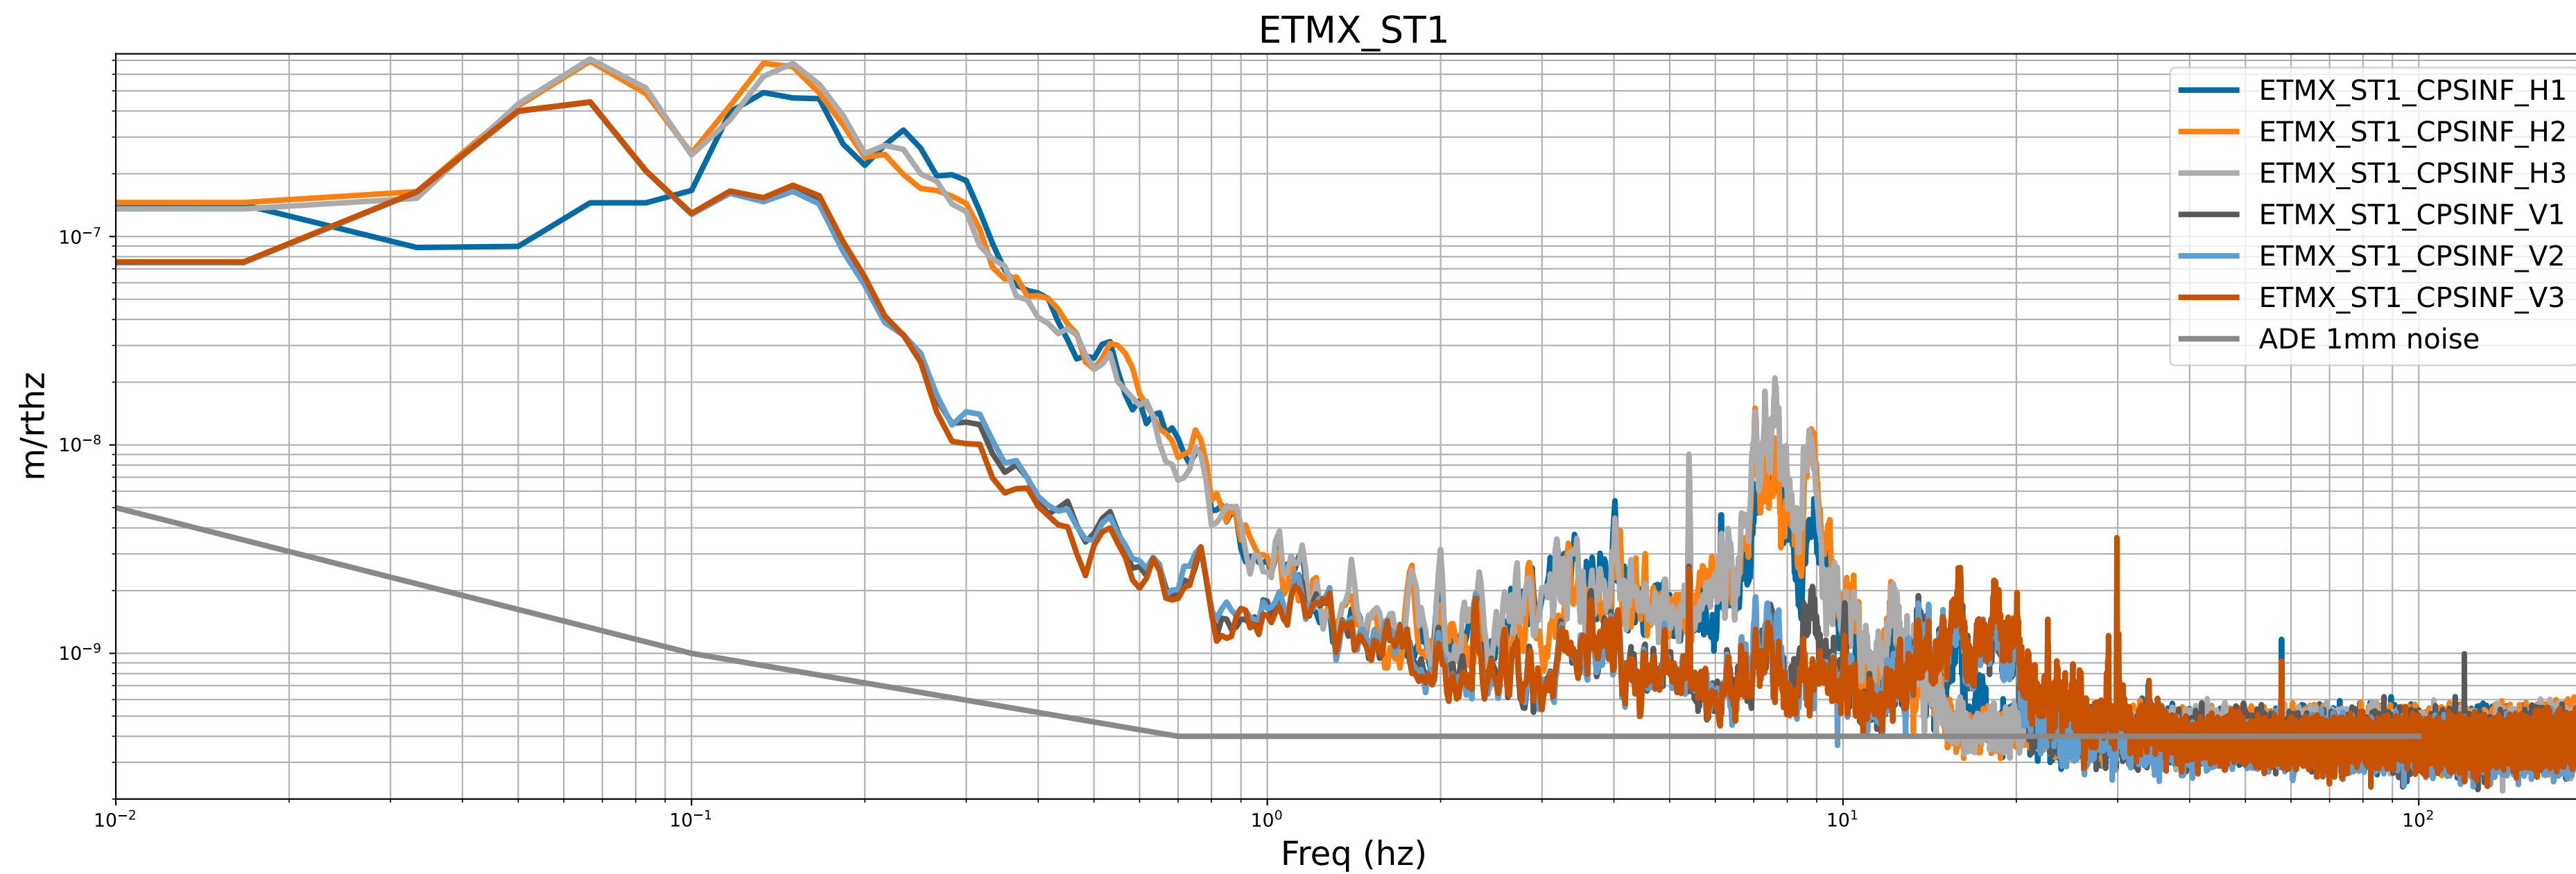

HAM2 CPS Spectra 1412589600 to 1412590200

calibration only >10hz

HAM3 CPS Spectra 1412589600 to 1412590200

calibration only >10hz

HAM4 CPS Spectra 1412589600 to 1412590200

calibration only >10hz

HAM5 CPS Spectra 1412589600 to 1412590200

calibration only >10hz

HAM6 CPS Spectra 1412589600 to 1412590200

HAM7 CPS Spectra 1412589600 to 1412590200

calibration only >10hz

HAM8 CPS Spectra 1412589600 to 1412590200

calibration only >10hz

CPS Spectra 1412589600 to 1412590200

calibration only >10hz

CPS Spectra 1412589600 to 1412590200

calibration only >10hz

CPS Spectra 1412589600 to 1412590200

calibration only >10hz

CPS Spectra 1412589600 to 1412590200

calibration only >10hz

CPS Spectra 1412589600 to 1412590200

calibration only >10hz