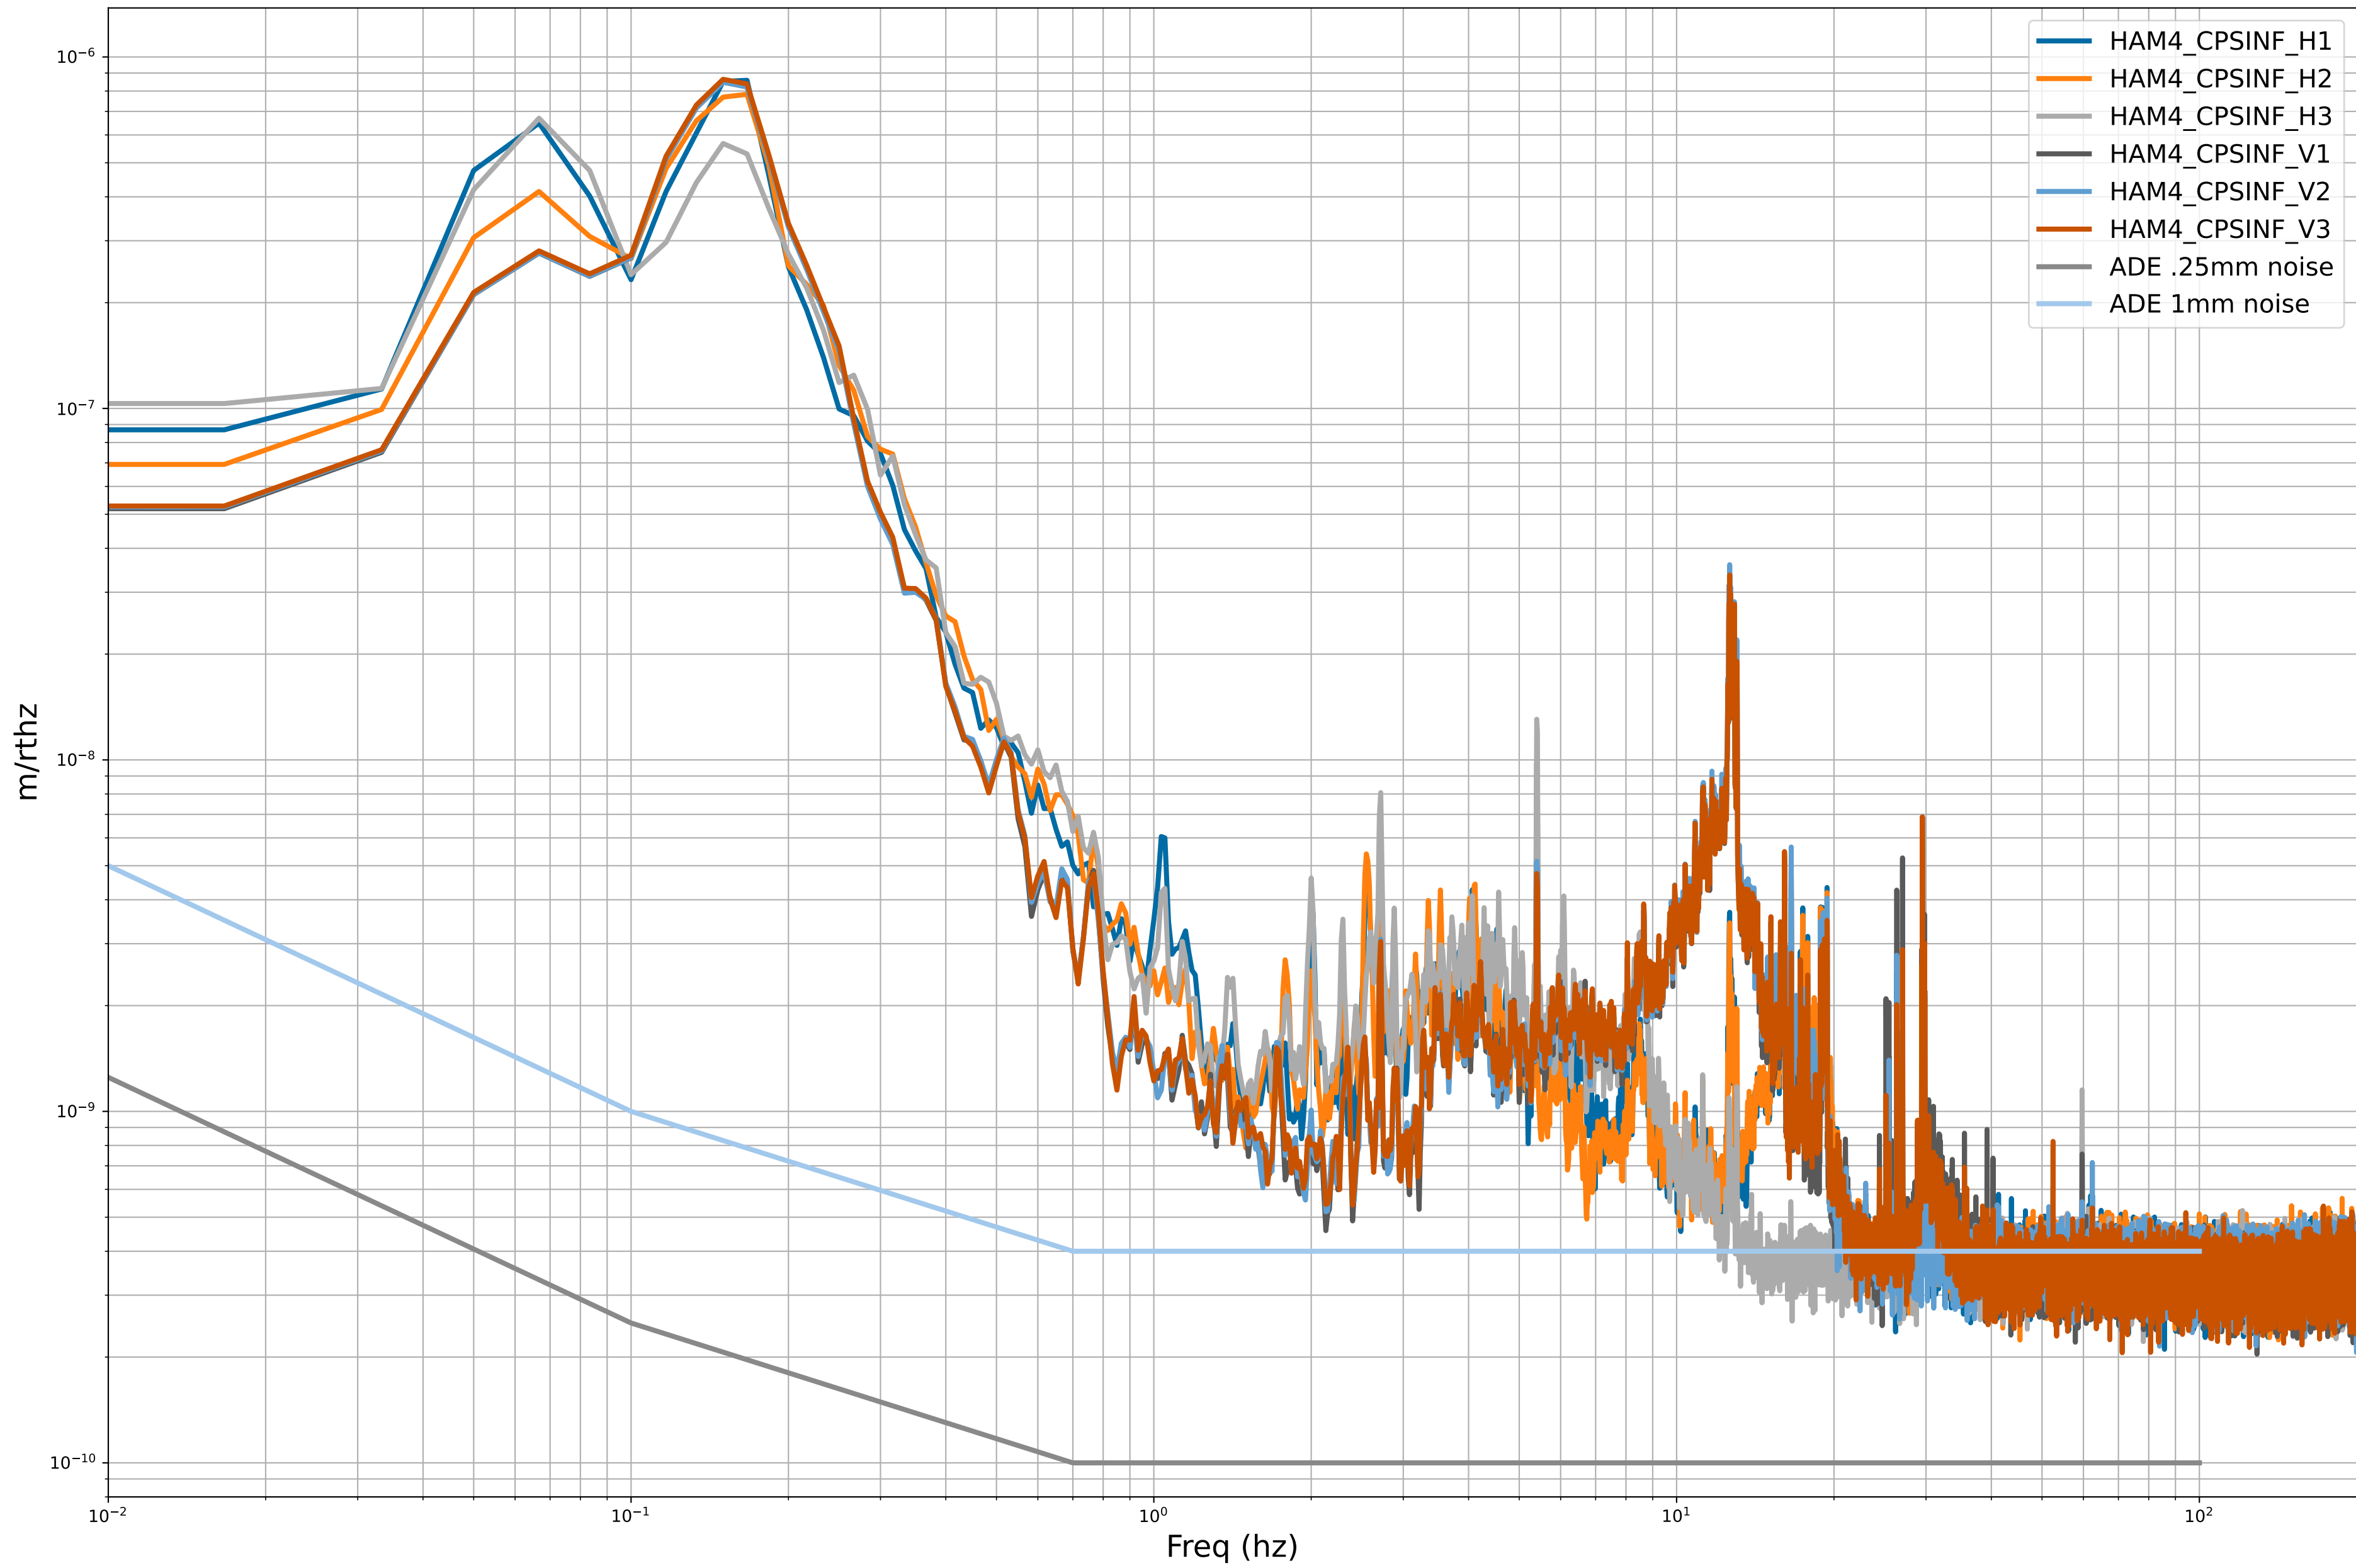

HAM2 CPS Spectra 1412589600 to 1412590200

calibration only >10hz

HAM3 CPS Spectra 1412589600 to 1412590200

calibration only >10hz

HAM4 CPS Spectra 1412589600 to 1412590200

calibration only >10hz

HAM5 CPS Spectra 1412589600 to 1412590200

calibration only >10hz

HAM6 CPS Spectra 1412589600 to 1412590200

HAM7 CPS Spectra 1412589600 to 1412590200

calibration only >10hz

HAM8 CPS Spectra 1412589600 to 1412590200

calibration only >10hz

CPS Spectra 1412589600 to 1412590200

calibration only >10hz

CPS Spectra 1412589600 to 1412590200

calibration only >10hz

CPS Spectra 1412589600 to 1412590200

calibration only >10hz

CPS Spectra 1412589600 to 1412590200

calibration only >10hz

CPS Spectra 1412589600 to 1412590200

calibration only >10hz