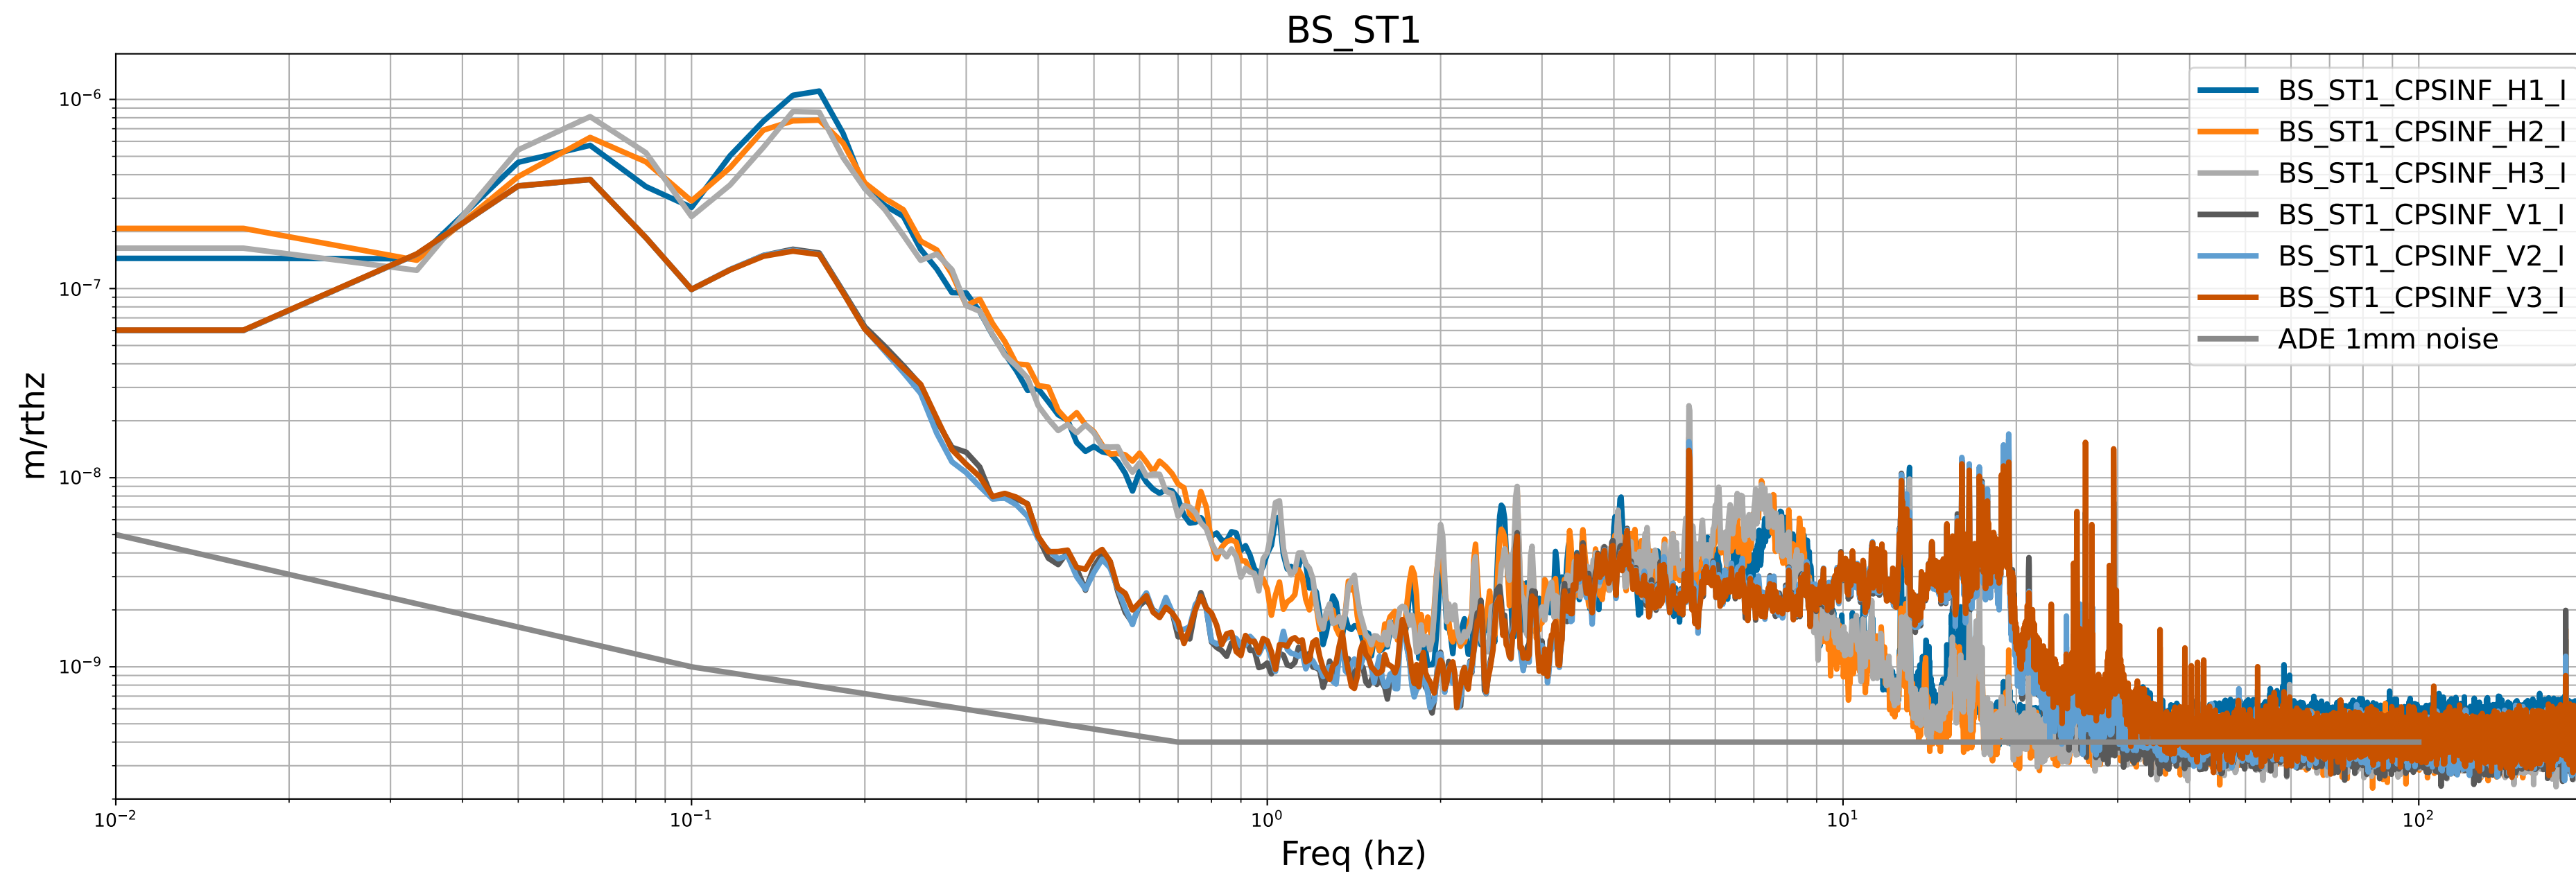

HAM2 CPS Spectra 1412589600 to 1412590200

calibration only >10hz

HAM3 CPS Spectra 1412589600 to 1412590200

calibration only >10hz

HAM4 CPS Spectra 1412589600 to 1412590200

calibration only >10hz

HAM5 CPS Spectra 1412589600 to 1412590200

calibration only >10hz

HAM6 CPS Spectra 1412589600 to 1412590200

HAM7 CPS Spectra 1412589600 to 1412590200

calibration only >10hz

HAM8 CPS Spectra 1412589600 to 1412590200

calibration only >10hz

CPS Spectra 1412589600 to 1412590200

calibration only >10hz

CPS Spectra 1412589600 to 1412590200

calibration only >10hz

CPS Spectra 1412589600 to 1412590200

calibration only >10hz

CPS Spectra 1412589600 to 1412590200

calibration only >10hz

CPS Spectra 1412589600 to 1412590200

calibration only >10hz