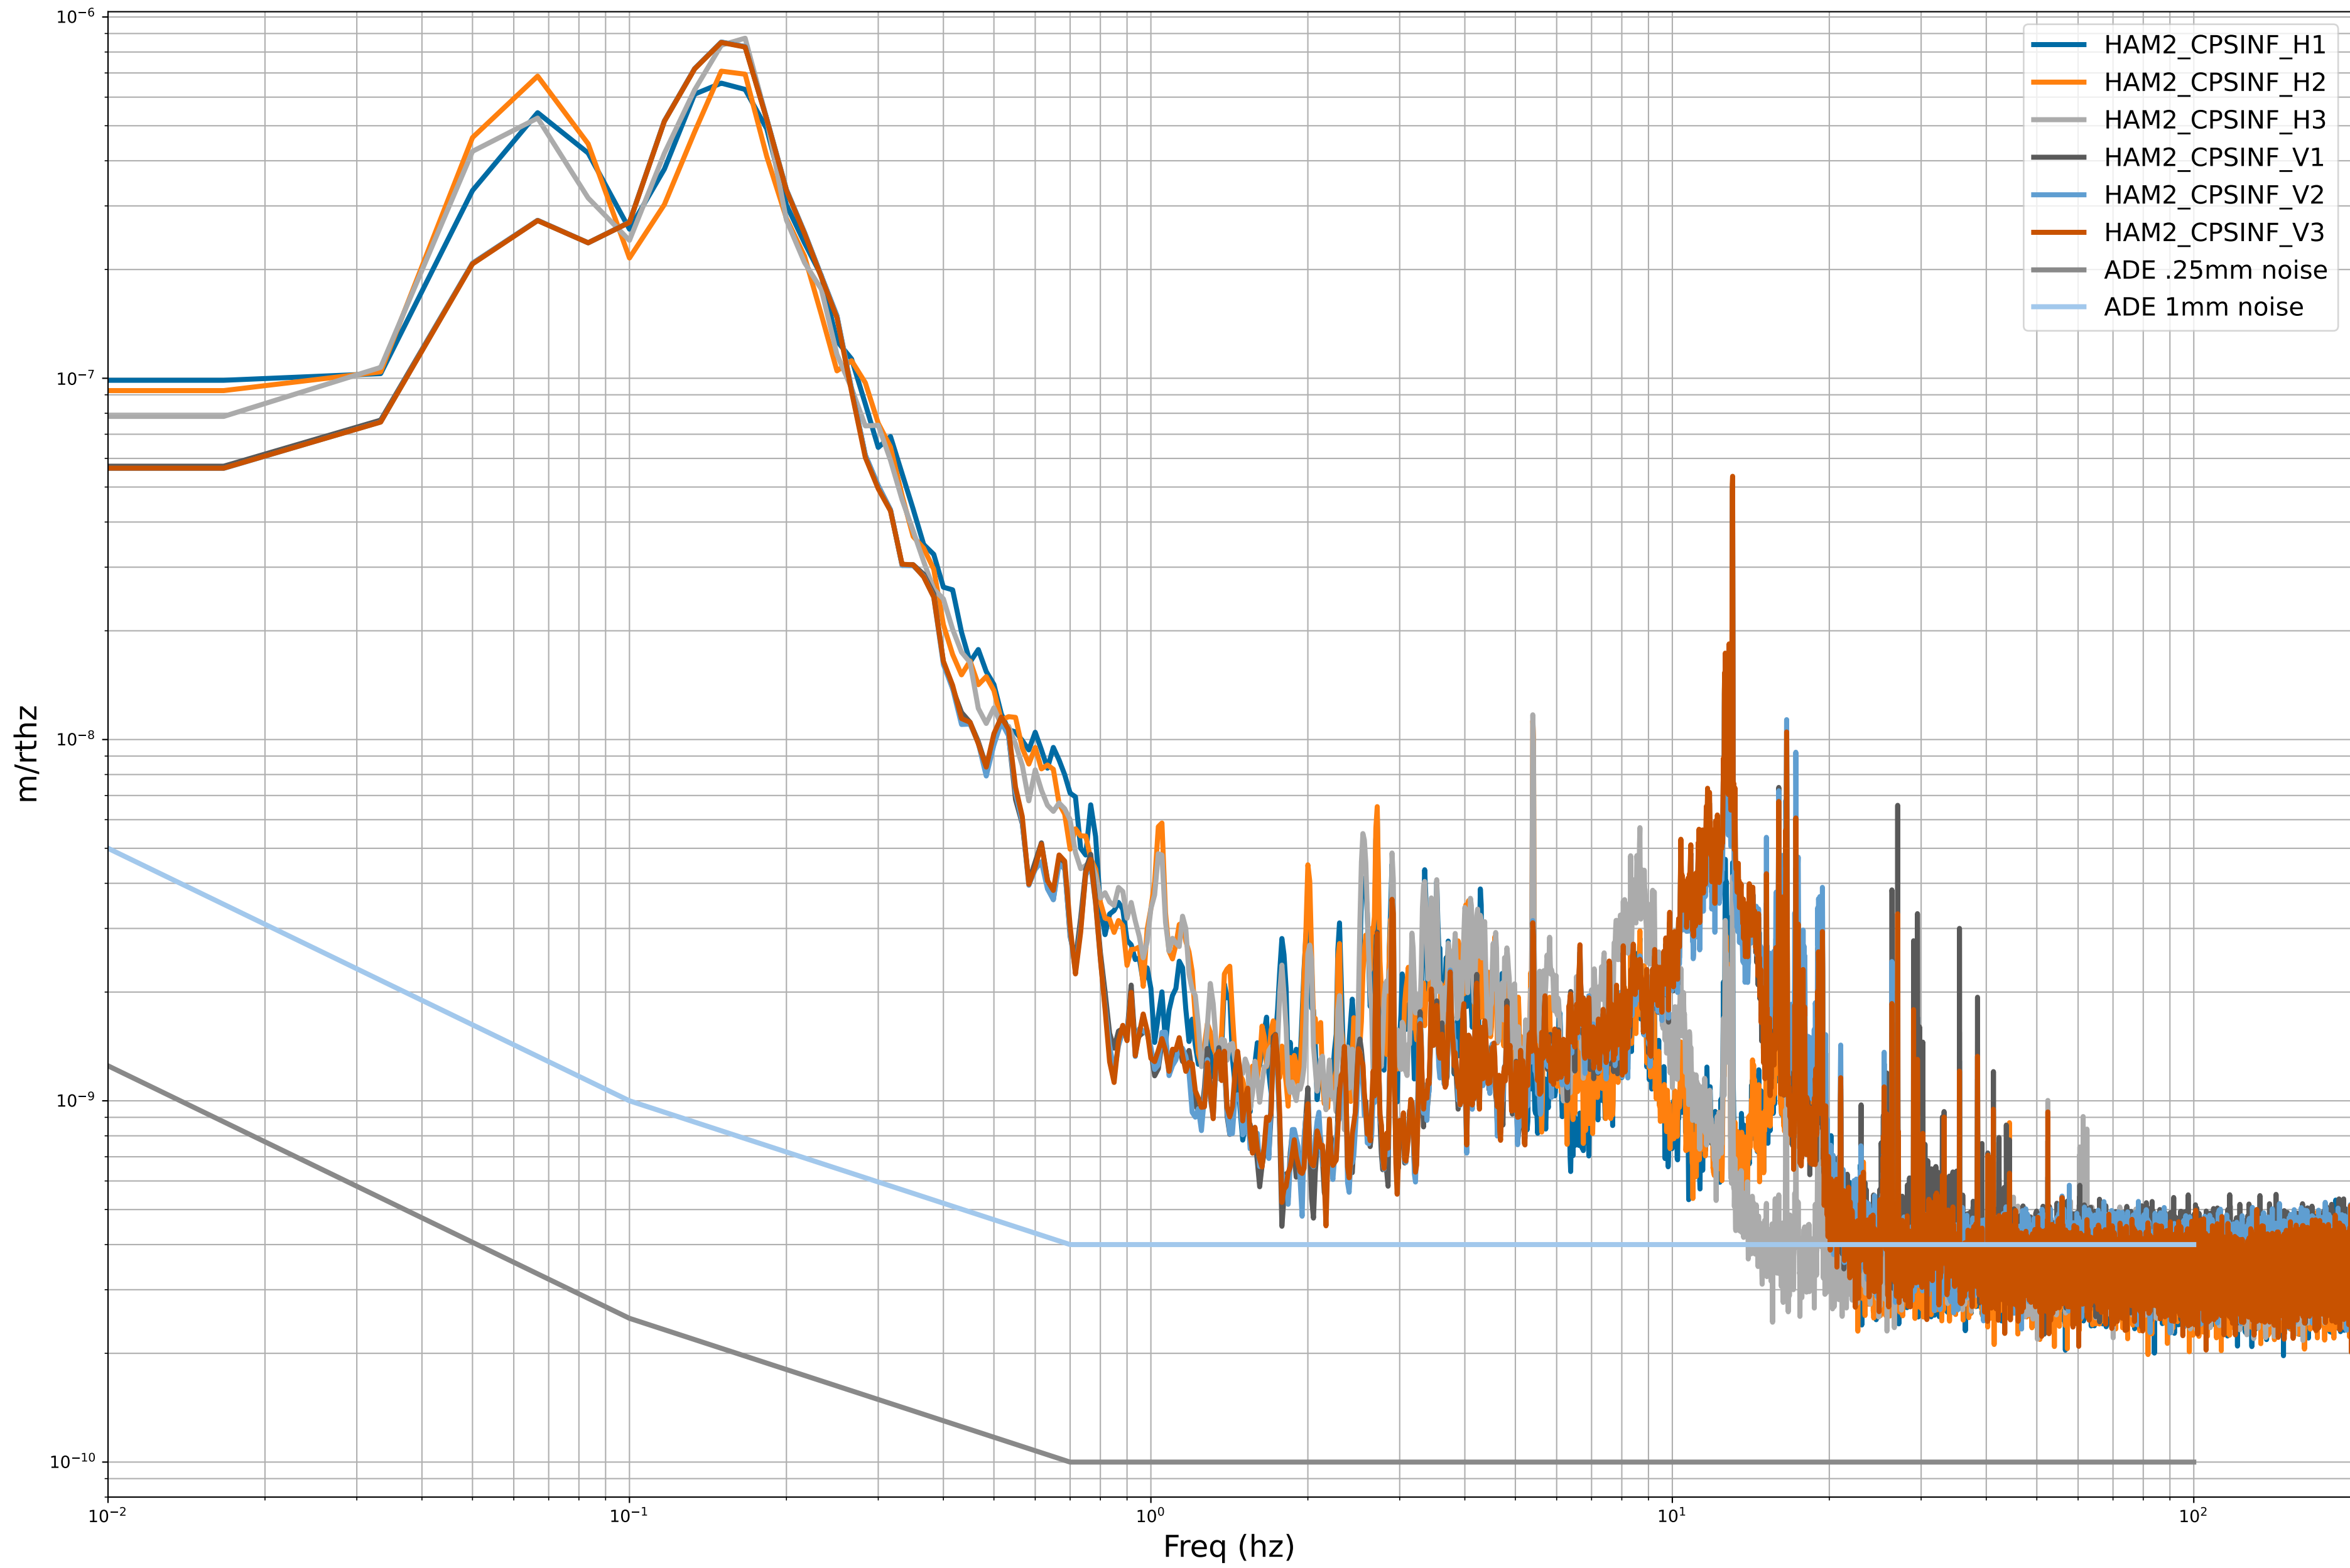

HAM2 CPS Spectra 1412589600 to 1412590200

calibration only >10hz

HAM3 CPS Spectra 1412589600 to 1412590200

calibration only >10hz

HAM4 CPS Spectra 1412589600 to 1412590200

calibration only >10hz

HAM5 CPS Spectra 1412589600 to 1412590200

calibration only >10hz

HAM6 CPS Spectra 1412589600 to 1412590200

HAM7 CPS Spectra 1412589600 to 1412590200

calibration only >10hz

HAM8 CPS Spectra 1412589600 to 1412590200

calibration only >10hz

CPS Spectra 1412589600 to 1412590200

calibration only >10hz

CPS Spectra 1412589600 to 1412590200

calibration only >10hz

CPS Spectra 1412589600 to 1412590200

calibration only >10hz

CPS Spectra 1412589600 to 1412590200

calibration only >10hz

CPS Spectra 1412589600 to 1412590200

calibration only >10hz