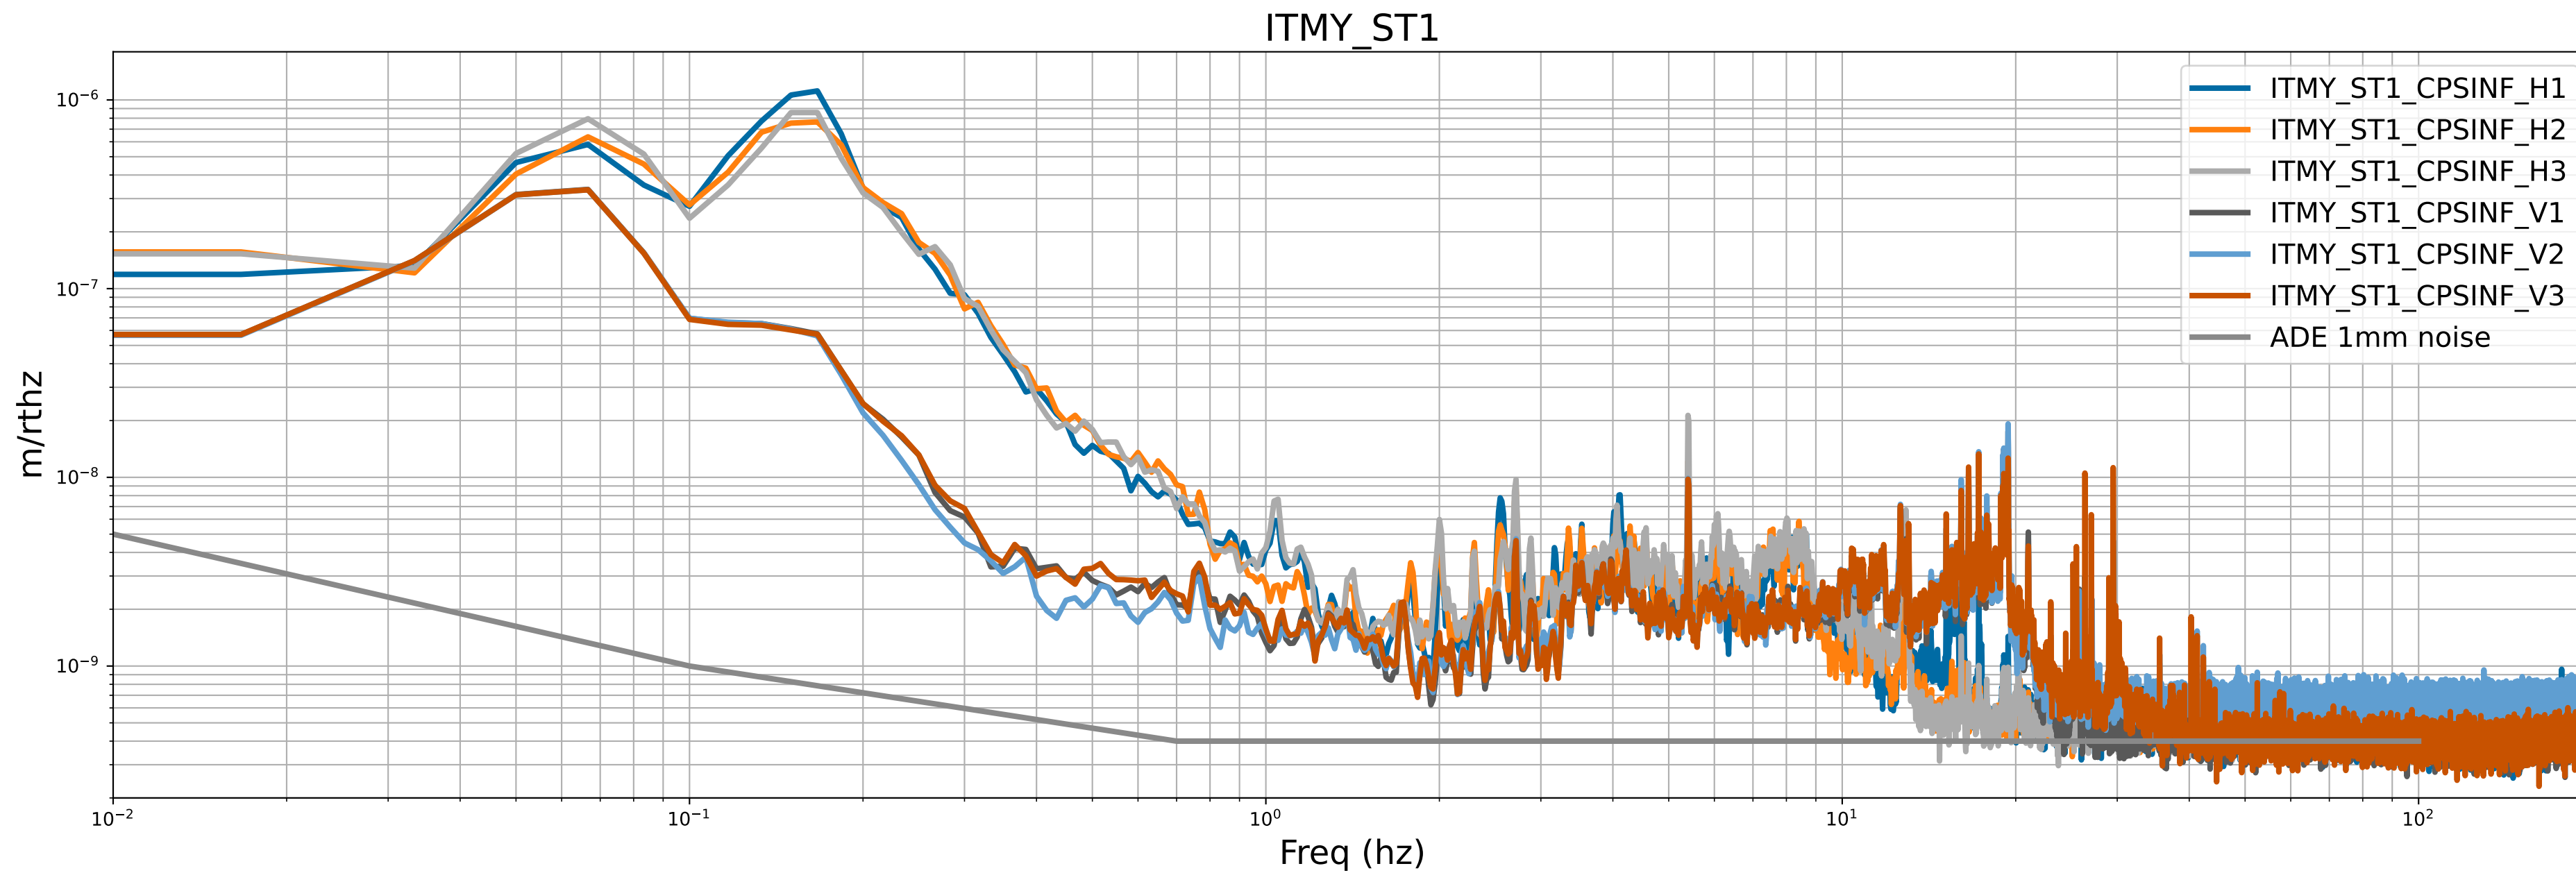

HAM2 CPS Spectra 1412589600 to 1412590200

calibration only >10hz

HAM3 CPS Spectra 1412589600 to 1412590200

calibration only >10hz

HAM4 CPS Spectra 1412589600 to 1412590200

calibration only >10hz

HAM5 CPS Spectra 1412589600 to 1412590200

calibration only >10hz

HAM6 CPS Spectra 1412589600 to 1412590200

HAM7 CPS Spectra 1412589600 to 1412590200

calibration only >10hz

HAM8 CPS Spectra 1412589600 to 1412590200

calibration only >10hz

CPS Spectra 1412589600 to 1412590200

calibration only >10hz

CPS Spectra 1412589600 to 1412590200

calibration only >10hz

CPS Spectra 1412589600 to 1412590200

calibration only >10hz

CPS Spectra 1412589600 to 1412590200

calibration only >10hz

CPS Spectra 1412589600 to 1412590200

calibration only >10hz