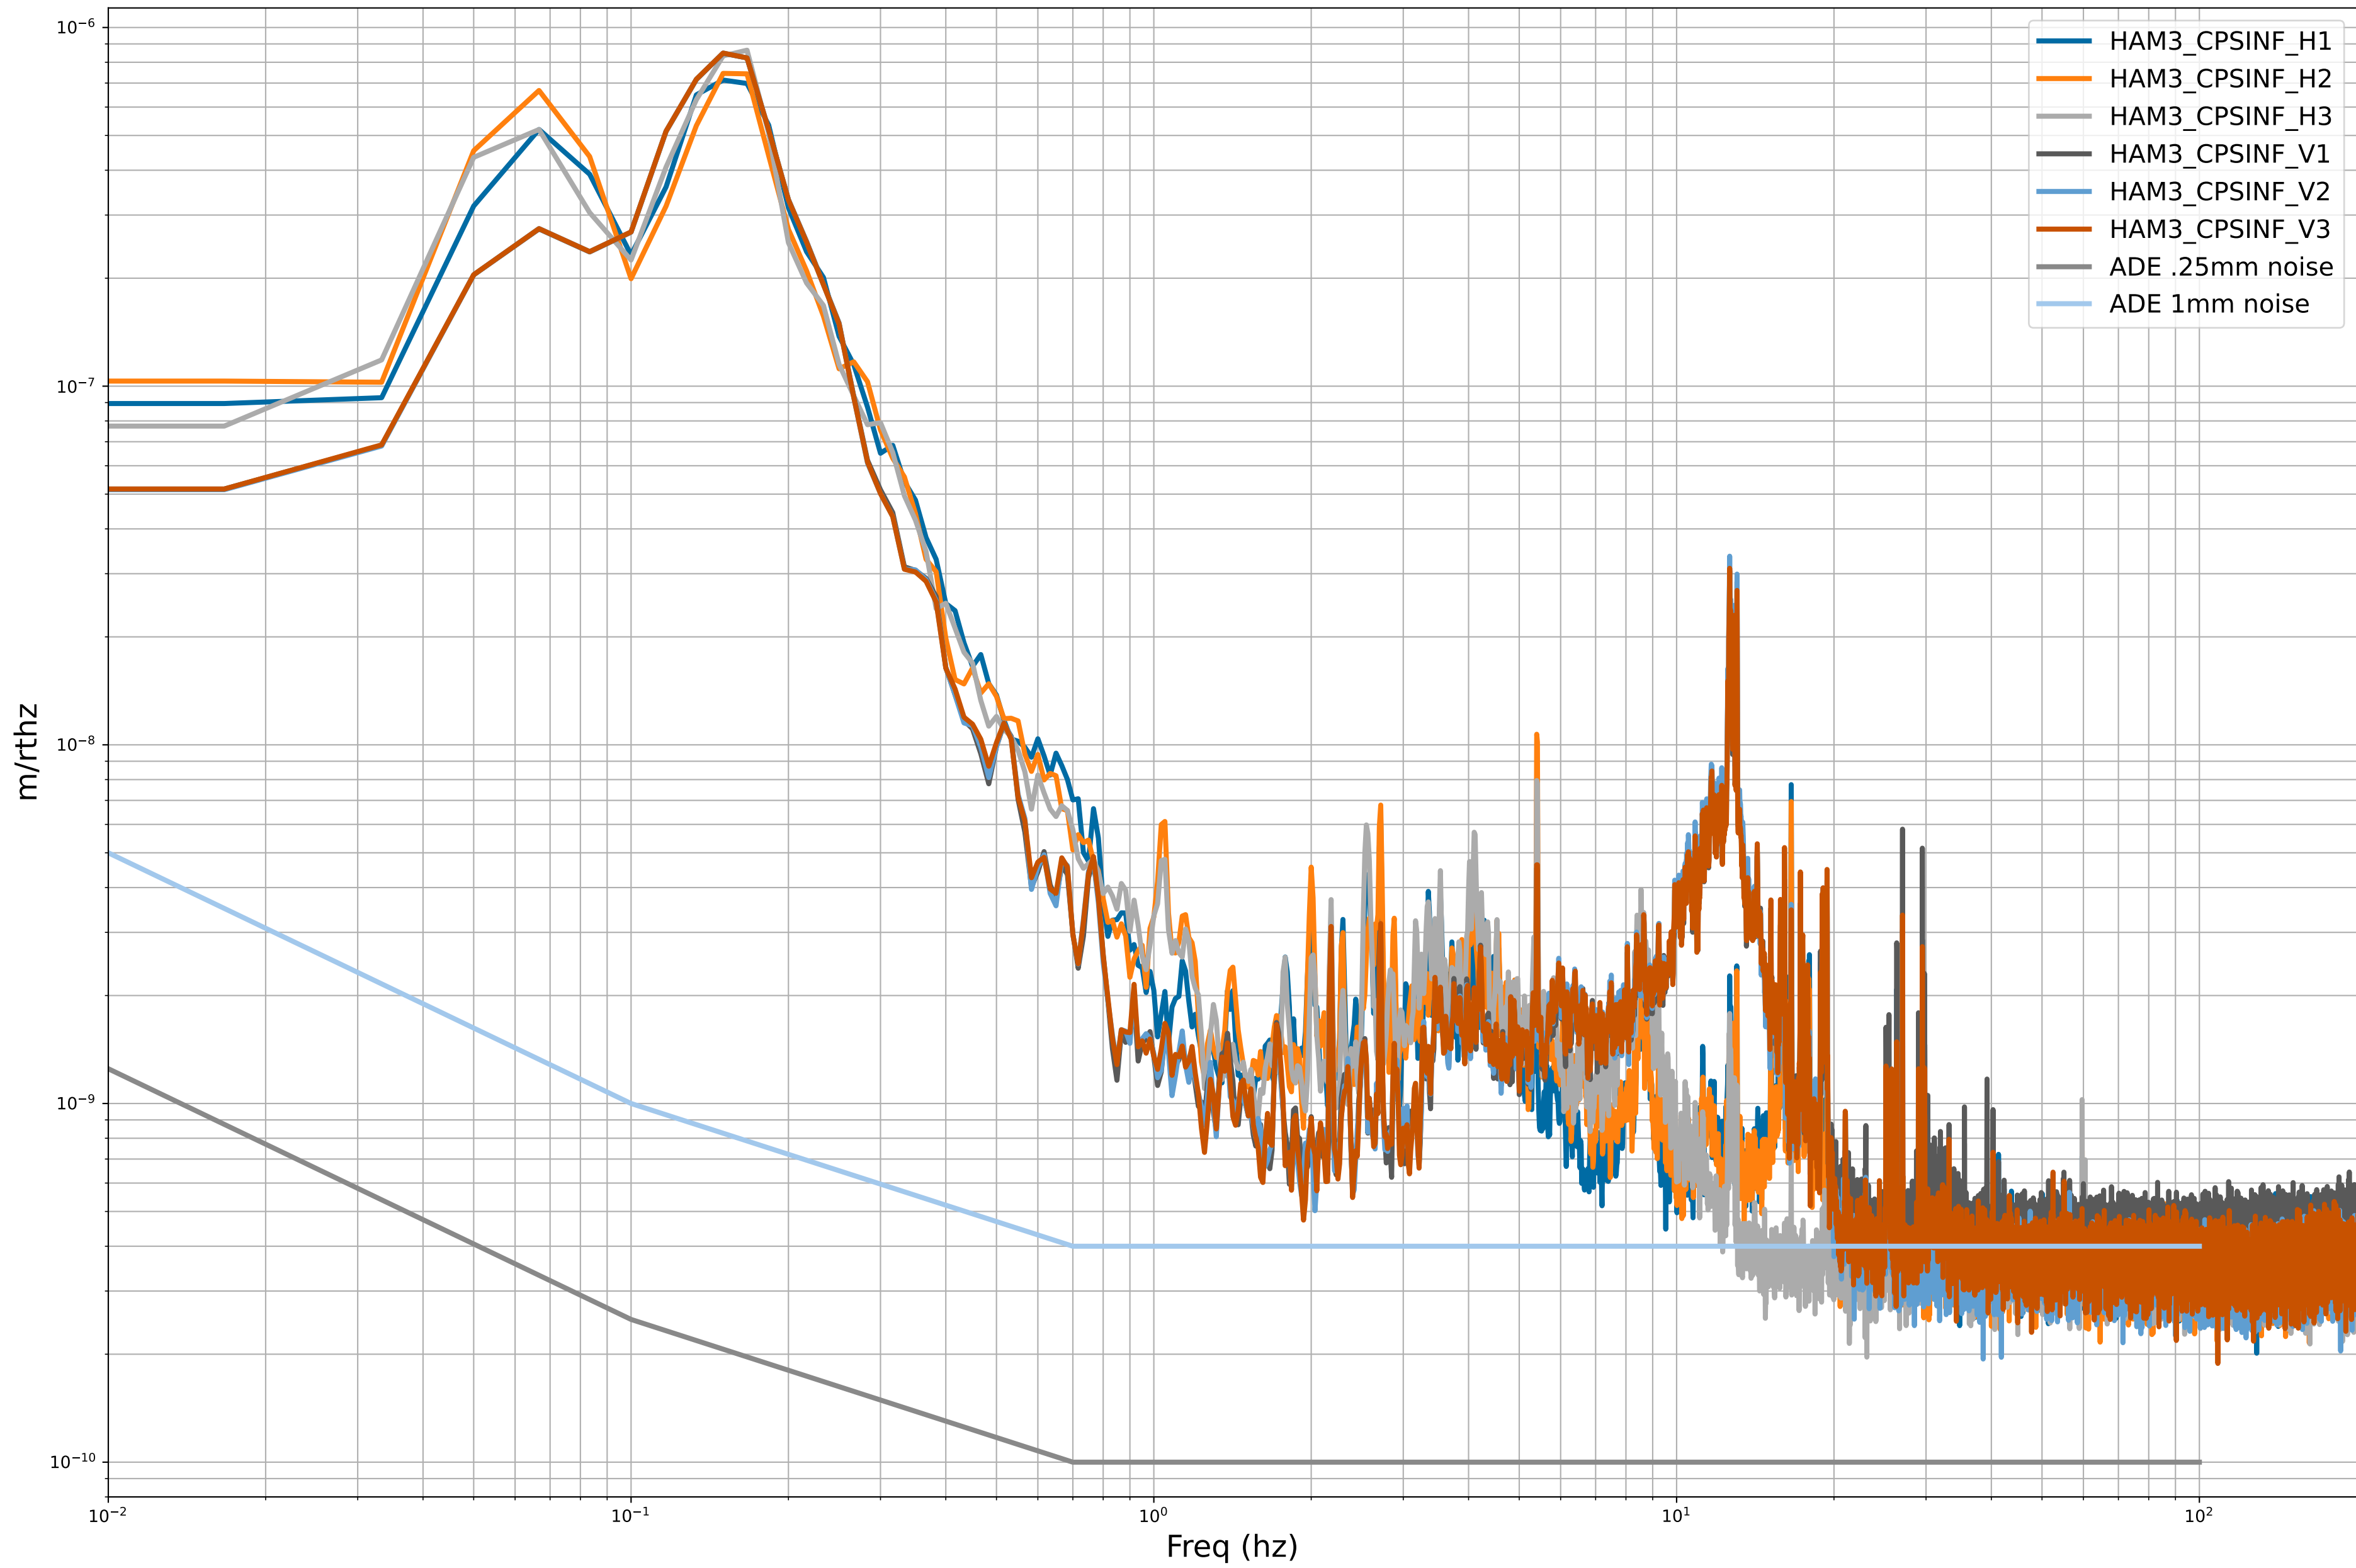

HAM2 CPS Spectra 1412589600 to 1412590200

calibration only >10hz

HAM3 CPS Spectra 1412589600 to 1412590200

calibration only >10hz

HAM4 CPS Spectra 1412589600 to 1412590200

calibration only >10hz

HAM5 CPS Spectra 1412589600 to 1412590200

calibration only >10hz

HAM6 CPS Spectra 1412589600 to 1412590200

HAM7 CPS Spectra 1412589600 to 1412590200

calibration only >10hz

HAM8 CPS Spectra 1412589600 to 1412590200

calibration only >10hz

CPS Spectra 1412589600 to 1412590200

calibration only >10hz

CPS Spectra 1412589600 to 1412590200

calibration only >10hz

CPS Spectra 1412589600 to 1412590200

calibration only >10hz

CPS Spectra 1412589600 to 1412590200

calibration only >10hz

CPS Spectra 1412589600 to 1412590200

calibration only >10hz