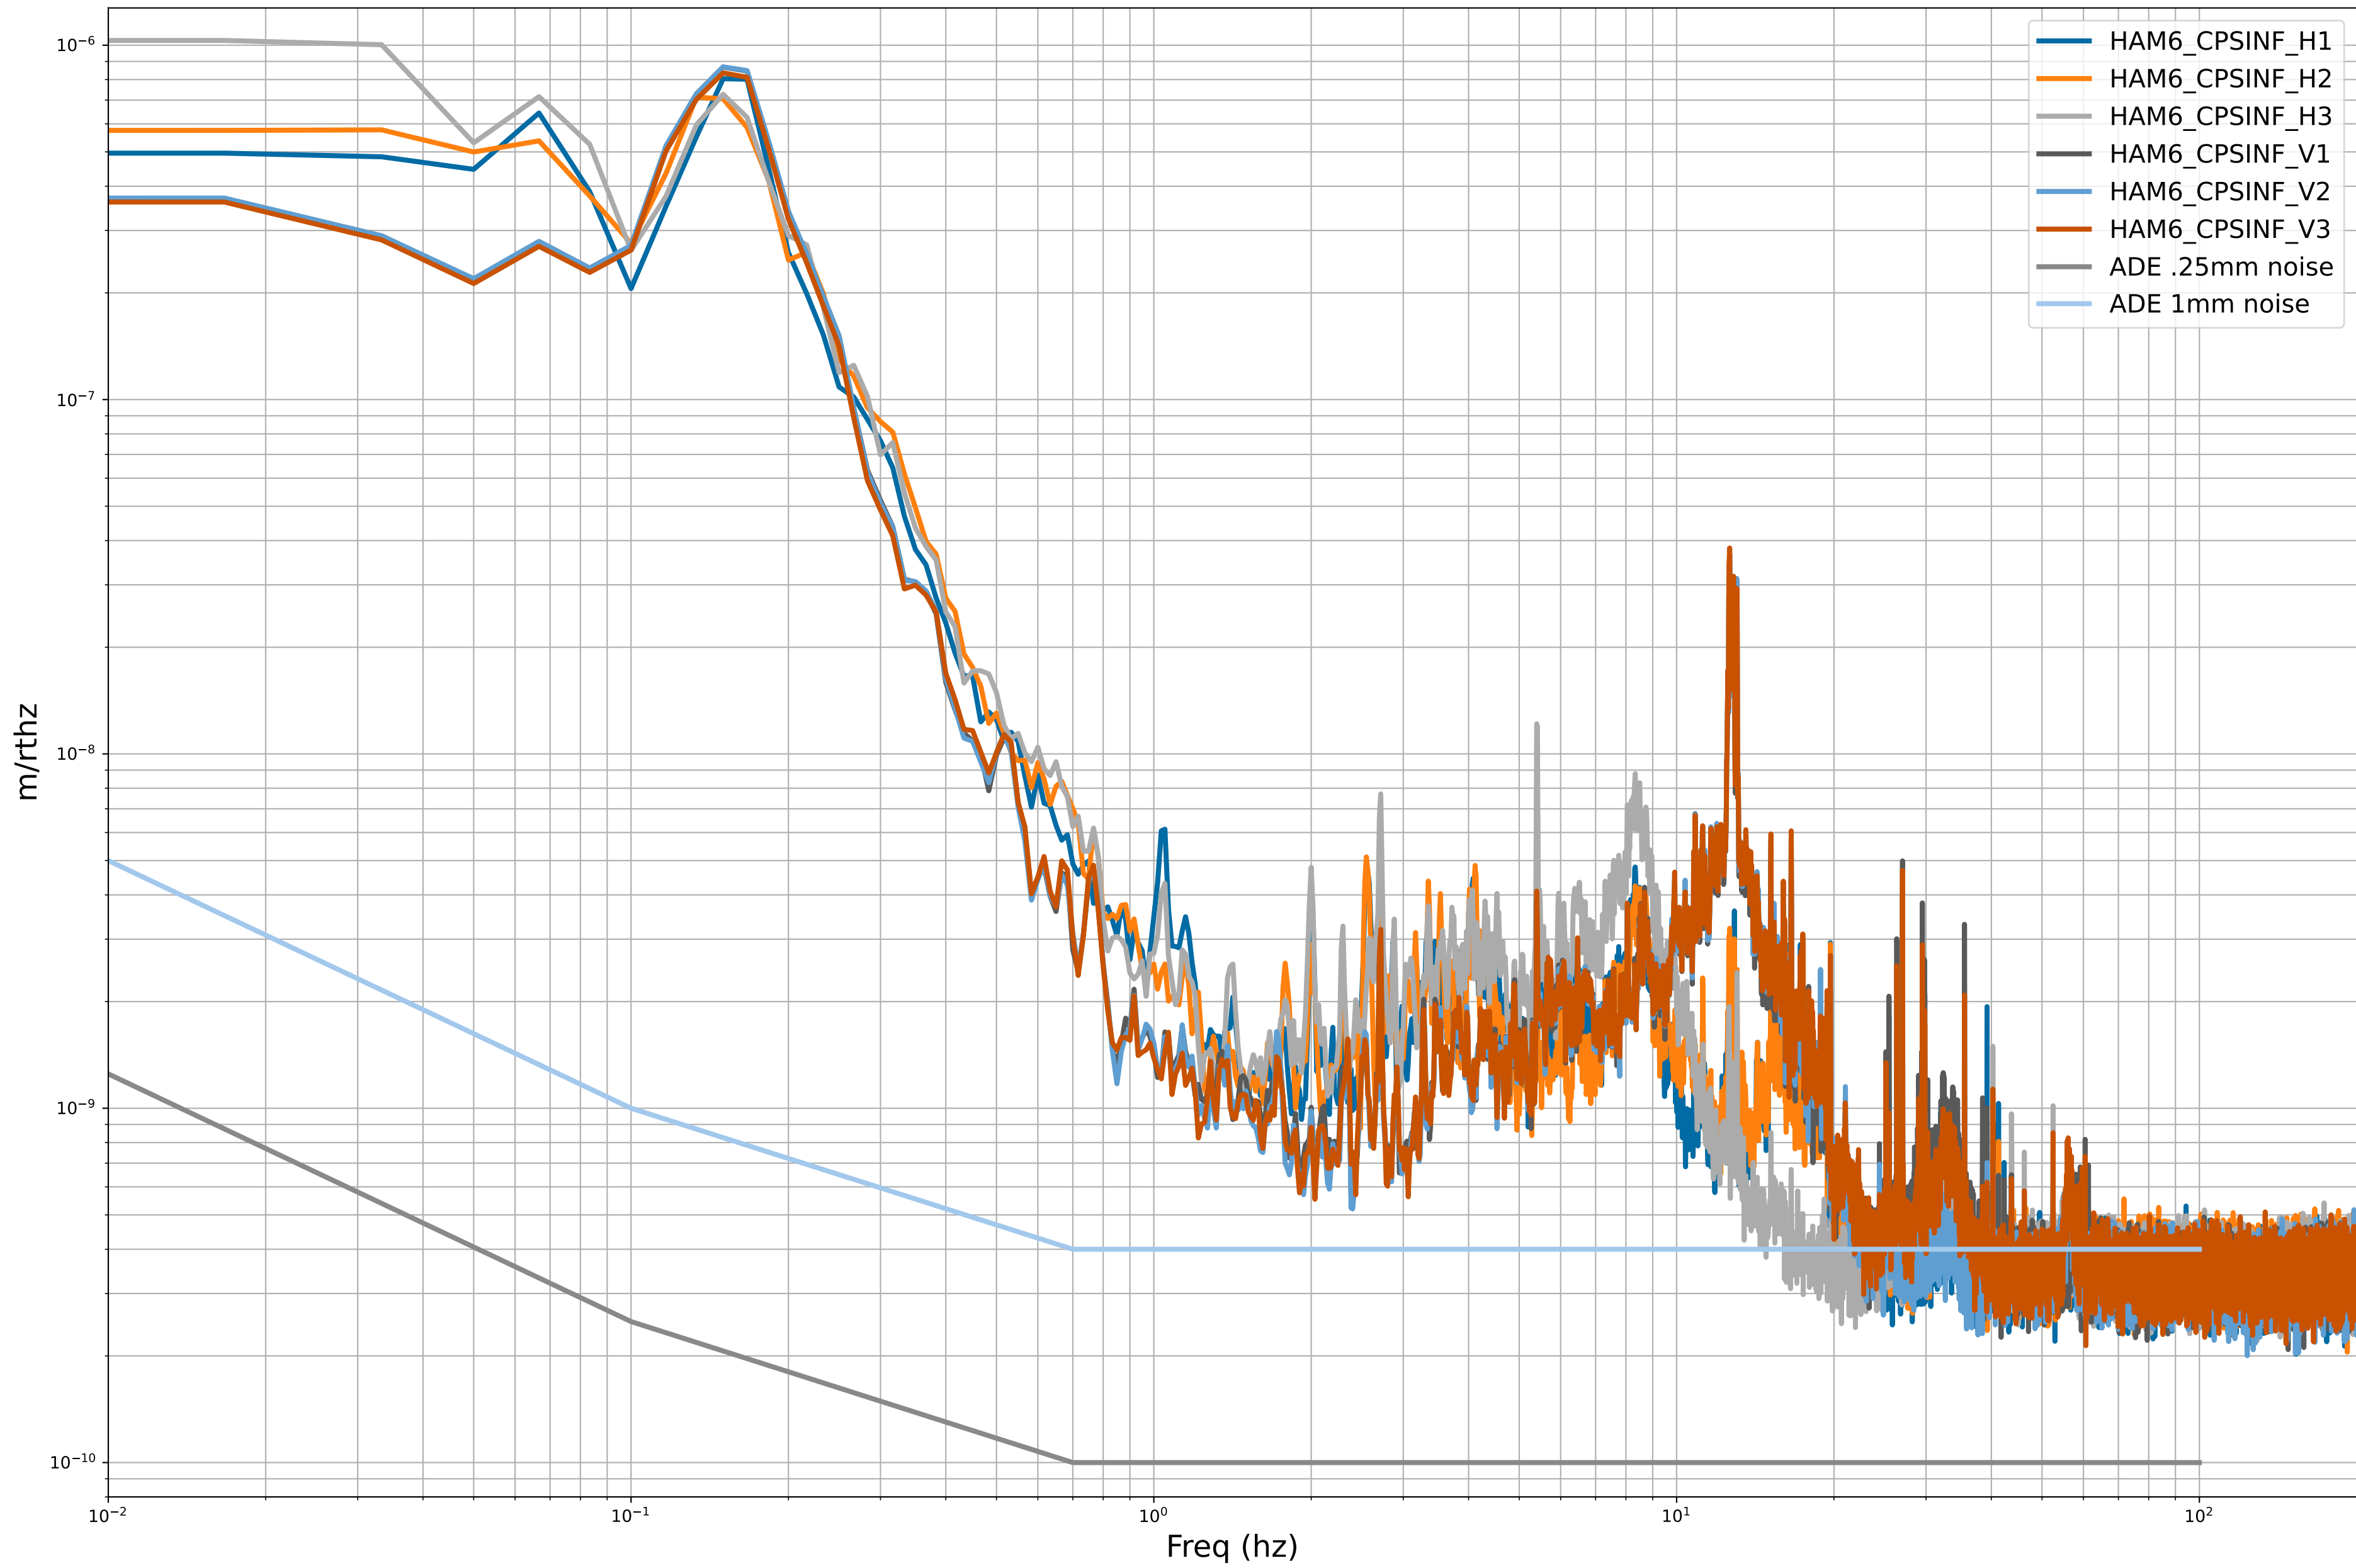

HAM2 CPS Spectra 1412589600 to 1412590200

calibration only >10hz

HAM3 CPS Spectra 1412589600 to 1412590200

calibration only >10hz

HAM4 CPS Spectra 1412589600 to 1412590200

calibration only >10hz

HAM5 CPS Spectra 1412589600 to 1412590200

calibration only >10hz

HAM6 CPS Spectra 1412589600 to 1412590200

HAM7 CPS Spectra 1412589600 to 1412590200

calibration only >10hz

HAM8 CPS Spectra 1412589600 to 1412590200

calibration only >10hz

CPS Spectra 1412589600 to 1412590200

calibration only >10hz

CPS Spectra 1412589600 to 1412590200

calibration only >10hz

CPS Spectra 1412589600 to 1412590200

calibration only >10hz

CPS Spectra 1412589600 to 1412590200

calibration only >10hz

CPS Spectra 1412589600 to 1412590200

calibration only >10hz