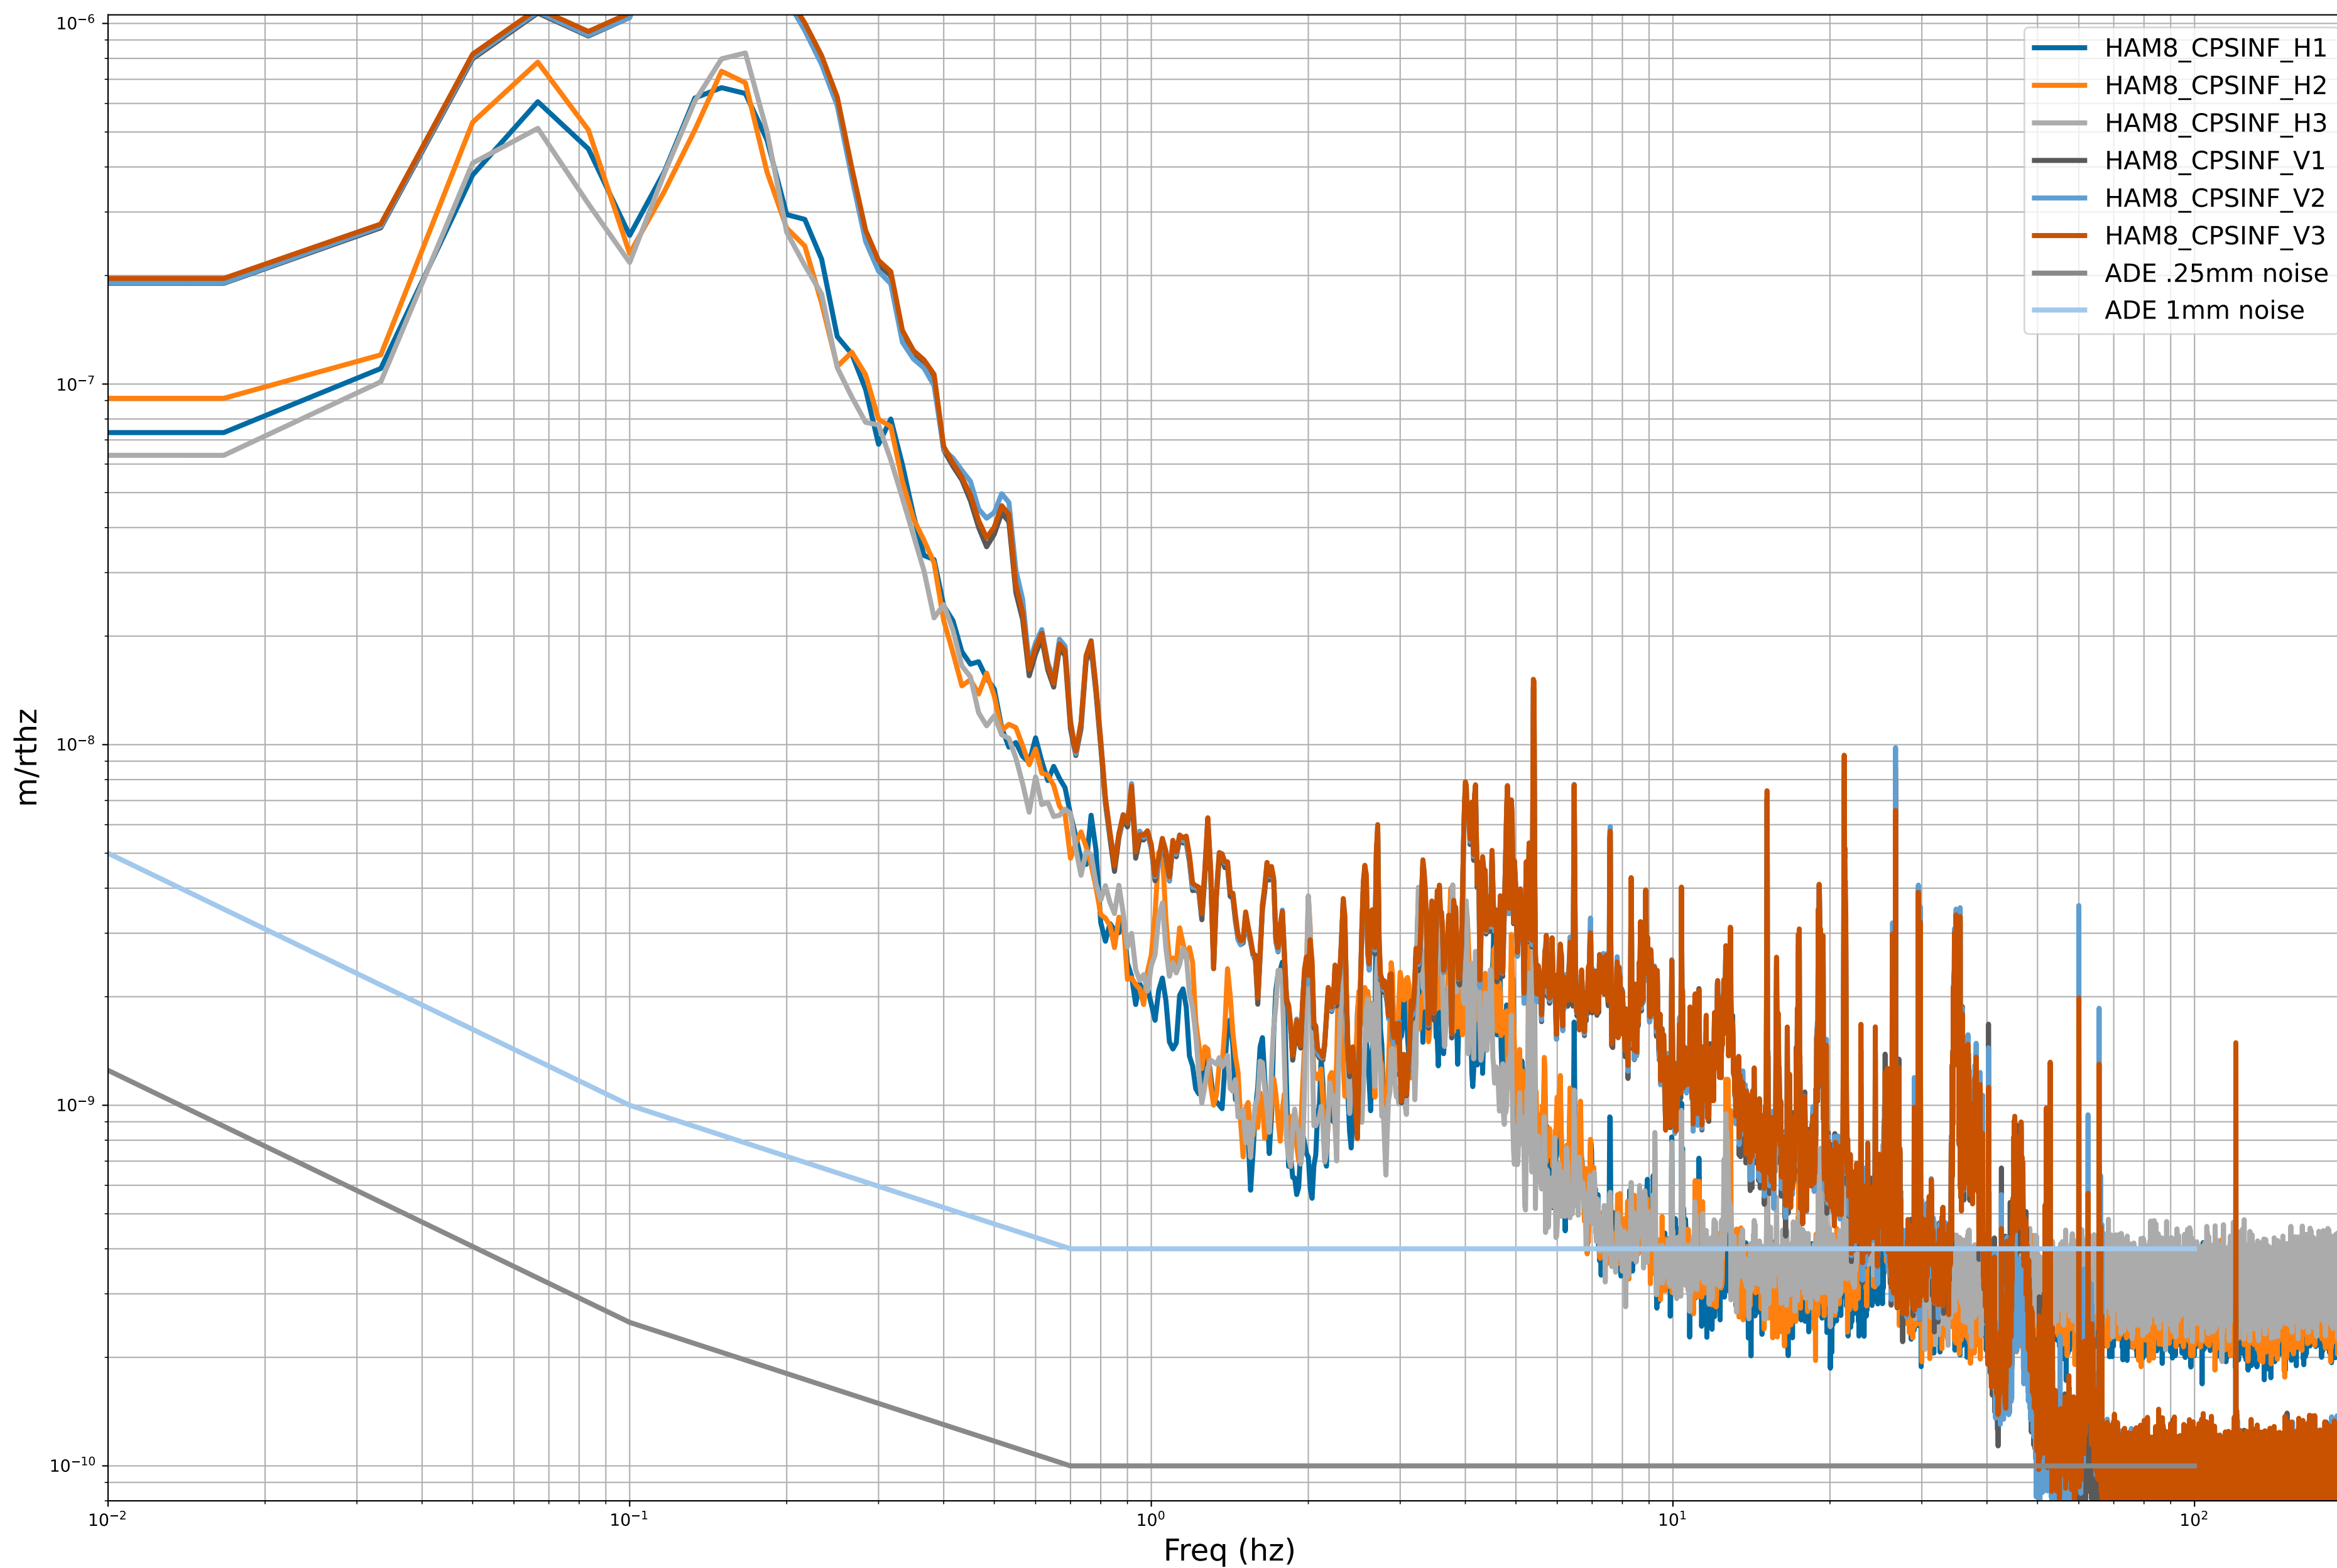

HAM2 CPS Spectra 1412589600 to 1412590200

calibration only >10hz

HAM3 CPS Spectra 1412589600 to 1412590200

calibration only >10hz

HAM4 CPS Spectra 1412589600 to 1412590200

calibration only >10hz

HAM5 CPS Spectra 1412589600 to 1412590200

calibration only >10hz

HAM6 CPS Spectra 1412589600 to 1412590200

HAM7 CPS Spectra 1412589600 to 1412590200

calibration only >10hz

HAM8 CPS Spectra 1412589600 to 1412590200

calibration only >10hz

CPS Spectra 1412589600 to 1412590200

calibration only >10hz

CPS Spectra 1412589600 to 1412590200

calibration only >10hz

CPS Spectra 1412589600 to 1412590200

calibration only >10hz

CPS Spectra 1412589600 to 1412590200

calibration only >10hz

CPS Spectra 1412589600 to 1412590200

calibration only >10hz