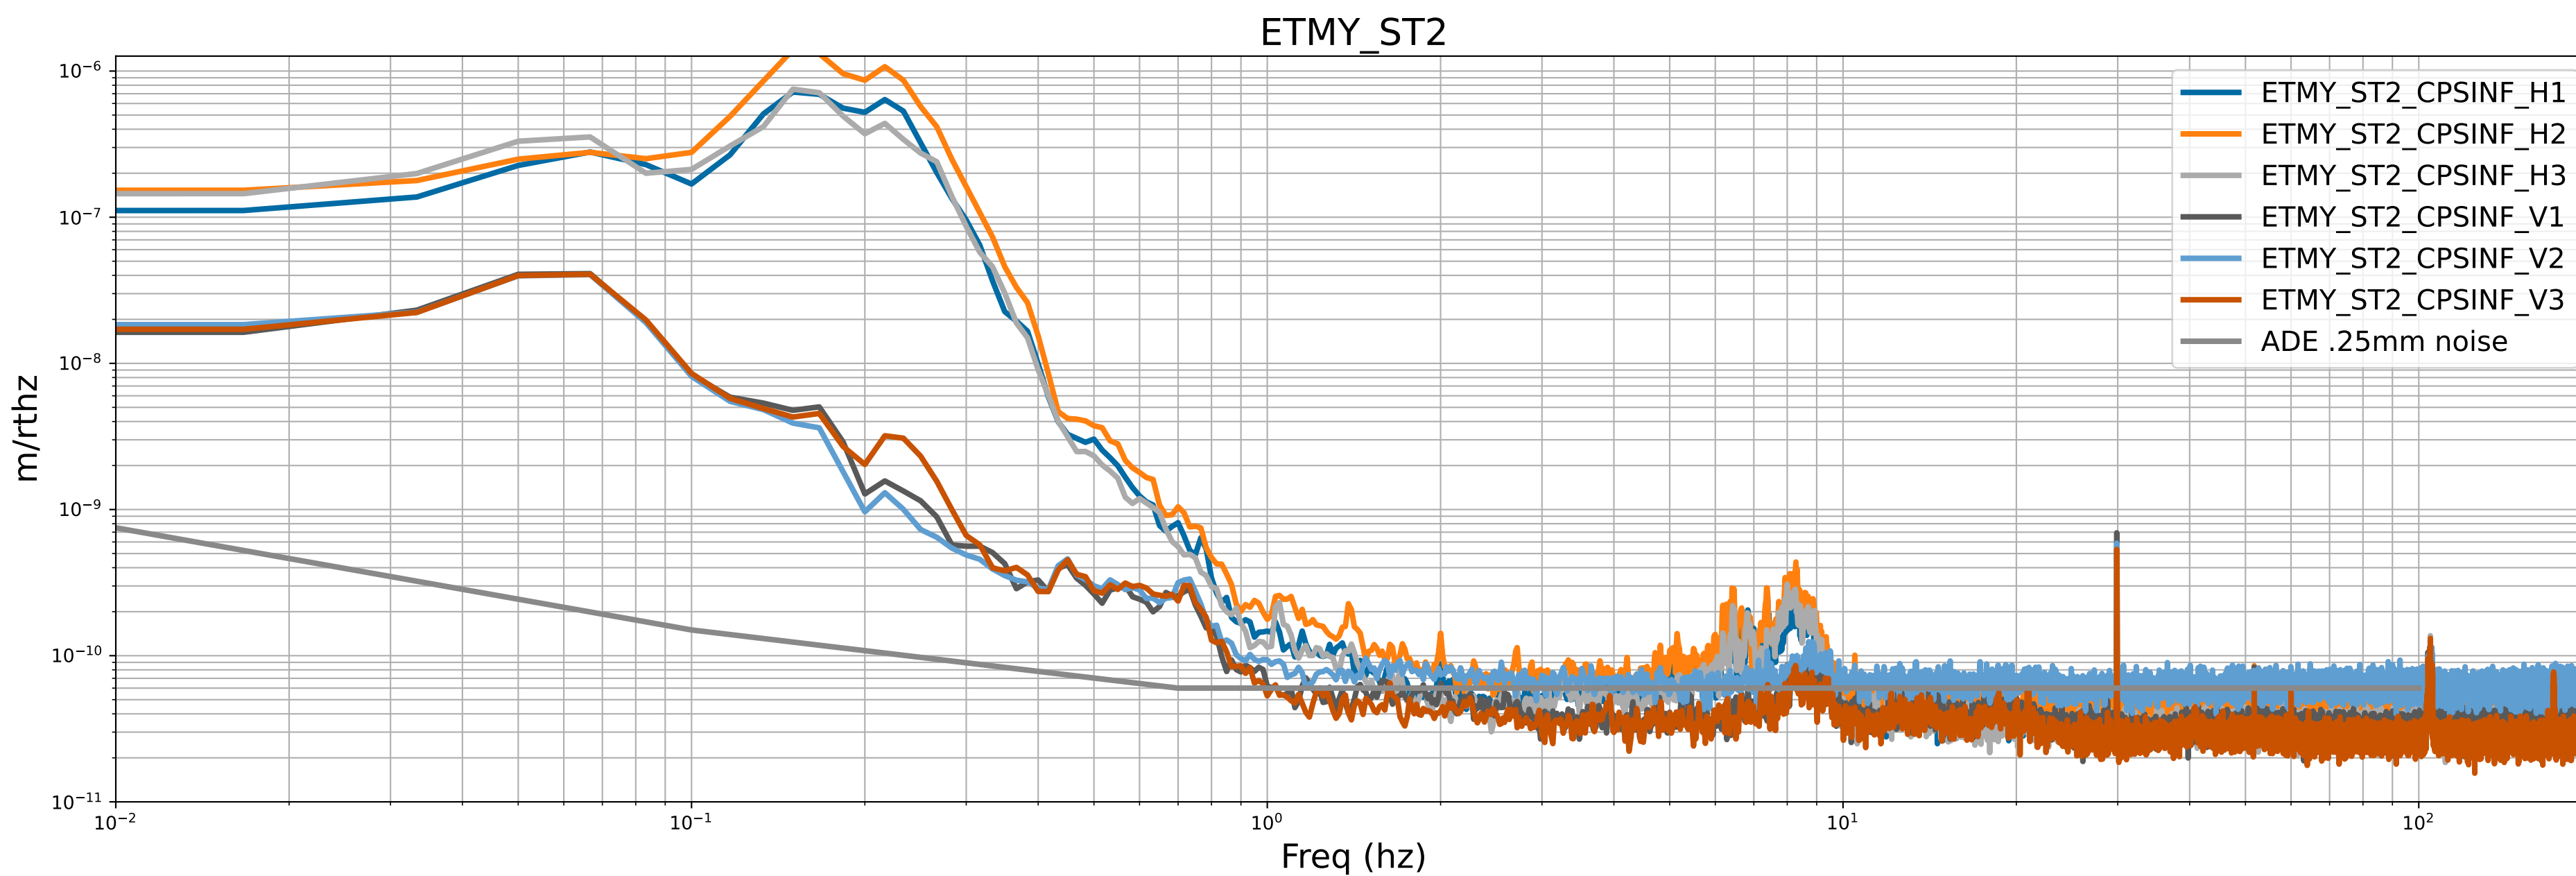

HAM2 CPS Spectra 1412589600 to 1412590200

calibration only >10hz

HAM3 CPS Spectra 1412589600 to 1412590200

calibration only >10hz

HAM4 CPS Spectra 1412589600 to 1412590200

calibration only >10hz

HAM5 CPS Spectra 1412589600 to 1412590200

calibration only >10hz

HAM6 CPS Spectra 1412589600 to 1412590200

HAM7 CPS Spectra 1412589600 to 1412590200

calibration only >10hz

HAM8 CPS Spectra 1412589600 to 1412590200

calibration only >10hz

CPS Spectra 1412589600 to 1412590200

calibration only >10hz

CPS Spectra 1412589600 to 1412590200

calibration only >10hz

CPS Spectra 1412589600 to 1412590200

calibration only >10hz

CPS Spectra 1412589600 to 1412590200

calibration only >10hz

CPS Spectra 1412589600 to 1412590200

calibration only >10hz