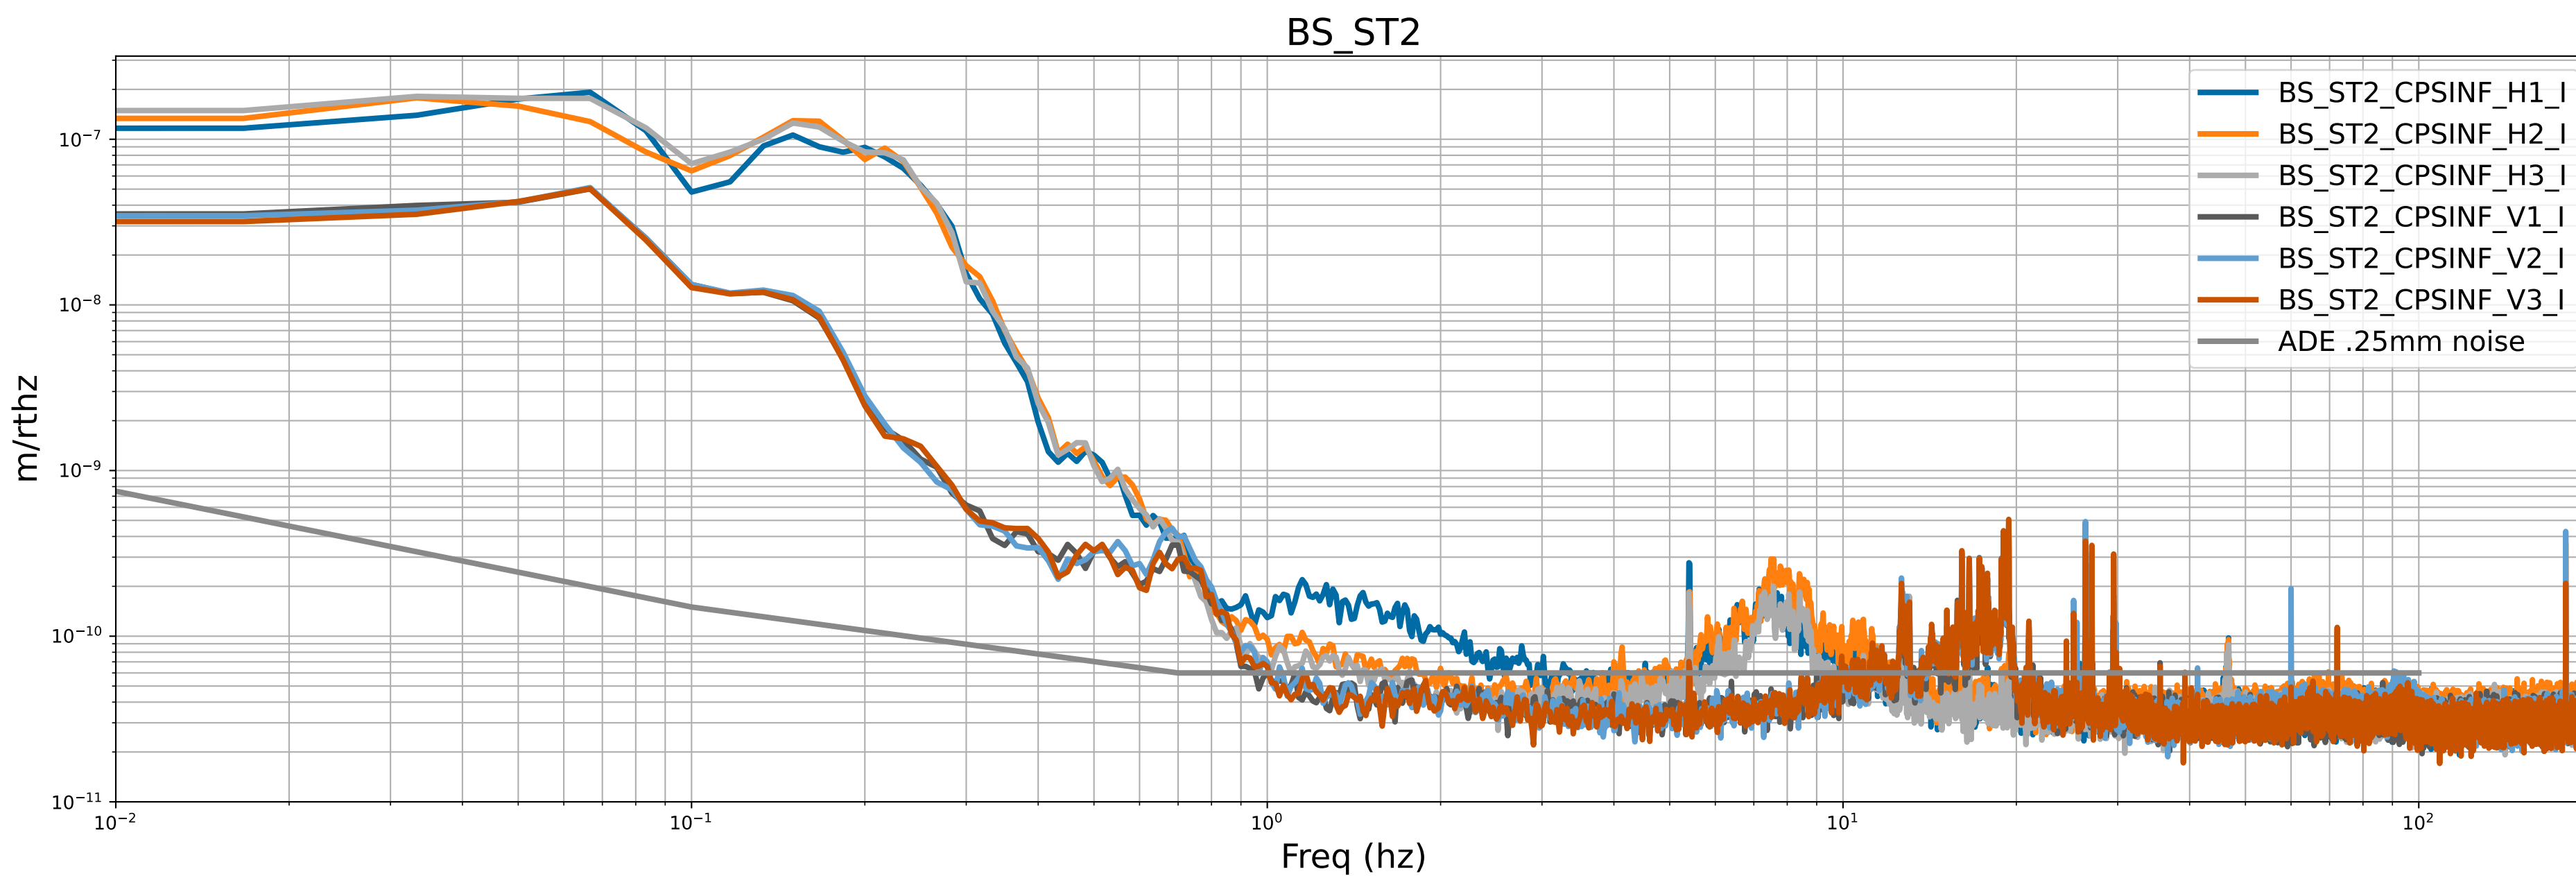

HAM2 CPS Spectra 1412589600 to 1412590200

calibration only >10hz

HAM3 CPS Spectra 1412589600 to 1412590200

calibration only >10hz

HAM4 CPS Spectra 1412589600 to 1412590200

calibration only >10hz

HAM5 CPS Spectra 1412589600 to 1412590200

calibration only >10hz

HAM6 CPS Spectra 1412589600 to 1412590200

HAM7 CPS Spectra 1412589600 to 1412590200

calibration only >10hz

HAM8 CPS Spectra 1412589600 to 1412590200

calibration only >10hz

CPS Spectra 1412589600 to 1412590200

calibration only >10hz

CPS Spectra 1412589600 to 1412590200

calibration only >10hz

CPS Spectra 1412589600 to 1412590200

calibration only >10hz

CPS Spectra 1412589600 to 1412590200

calibration only >10hz

CPS Spectra 1412589600 to 1412590200