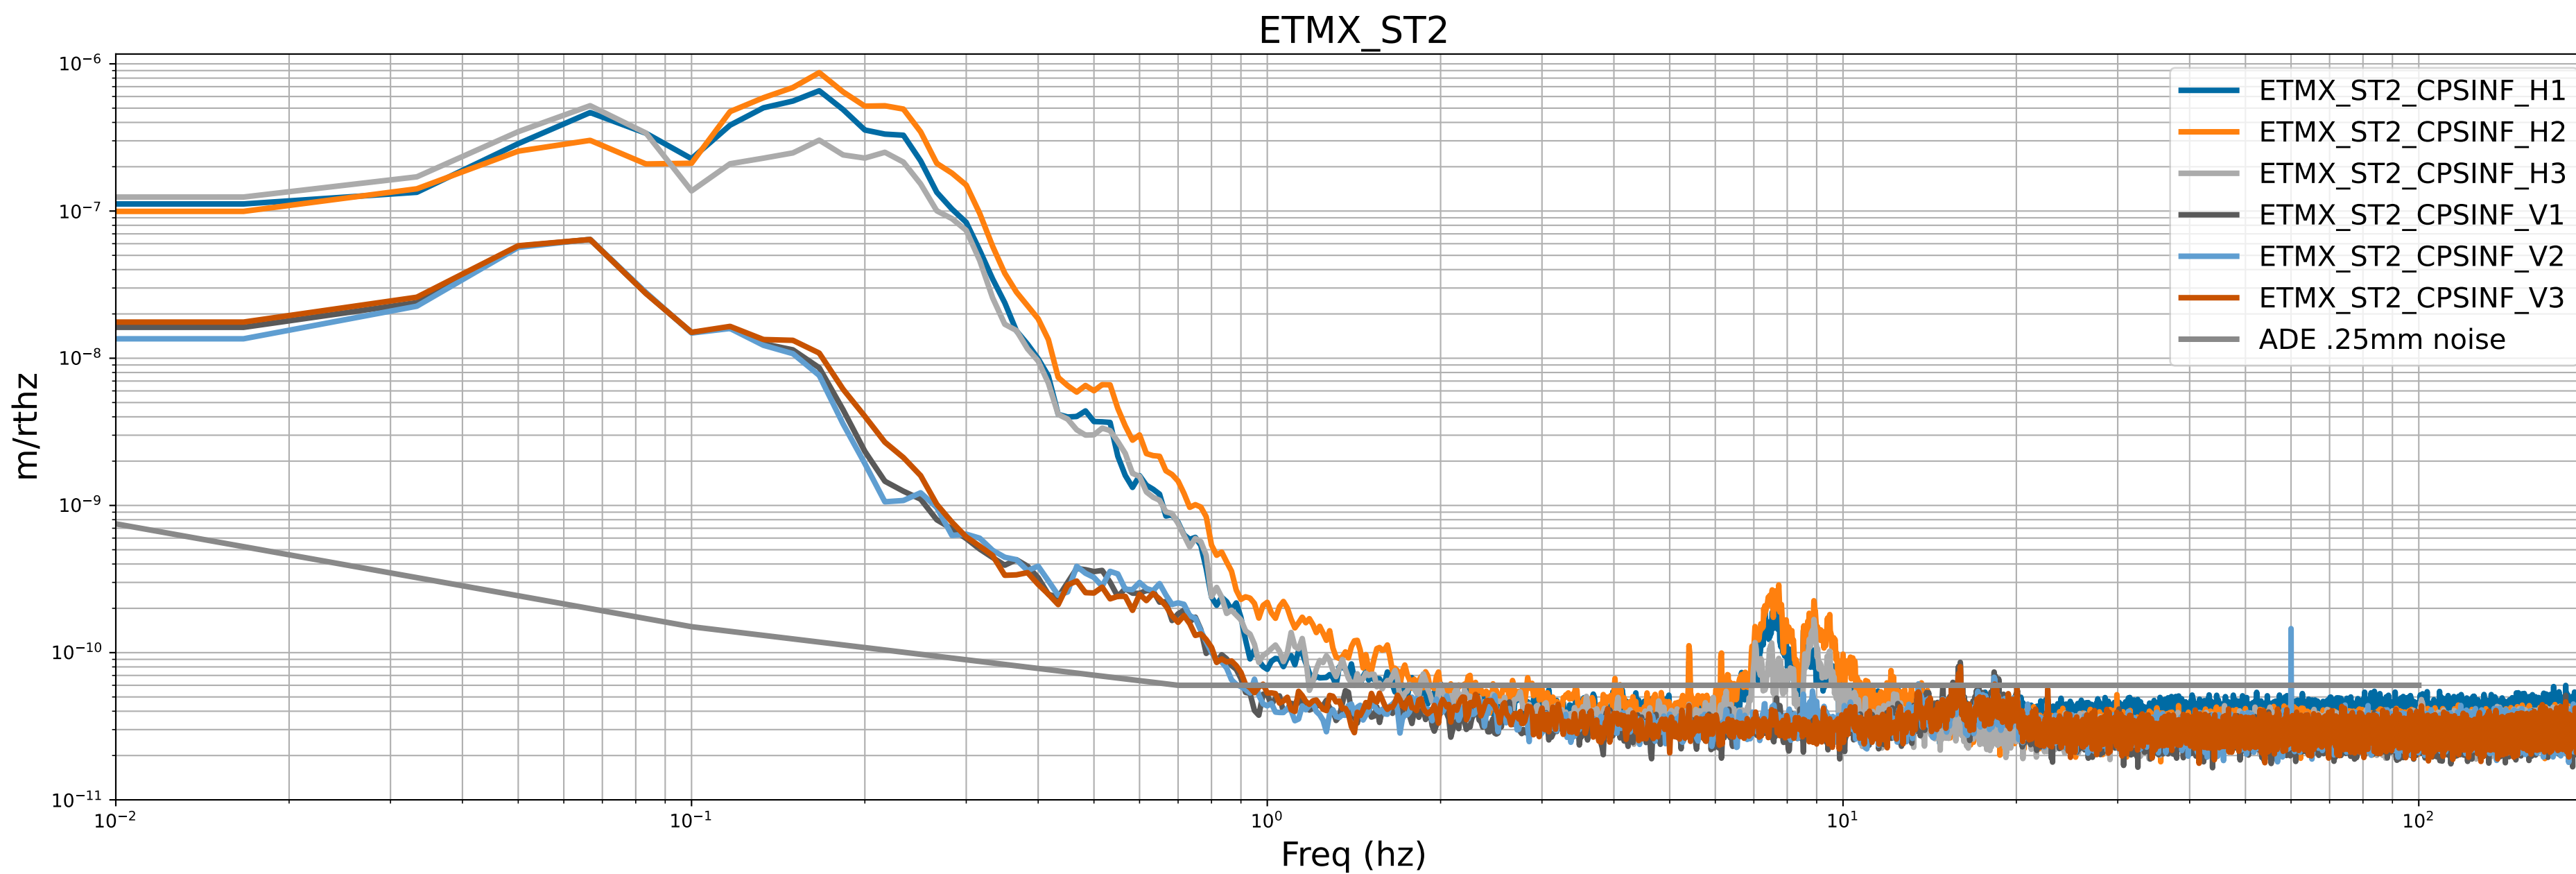

HAM2 CPS Spectra 1412589600 to 1412590200

calibration only >10hz

HAM3 CPS Spectra 1412589600 to 1412590200

calibration only >10hz

HAM4 CPS Spectra 1412589600 to 1412590200

calibration only >10hz

HAM5 CPS Spectra 1412589600 to 1412590200

calibration only >10hz

HAM6 CPS Spectra 1412589600 to 1412590200

HAM7 CPS Spectra 1412589600 to 1412590200

calibration only >10hz

HAM8 CPS Spectra 1412589600 to 1412590200

calibration only >10hz

CPS Spectra 1412589600 to 1412590200

calibration only >10hz

CPS Spectra 1412589600 to 1412590200

calibration only >10hz

CPS Spectra 1412589600 to 1412590200

calibration only >10hz

CPS Spectra 1412589600 to 1412590200

calibration only >10hz

CPS Spectra 1412589600 to 1412590200

calibration only >10hz