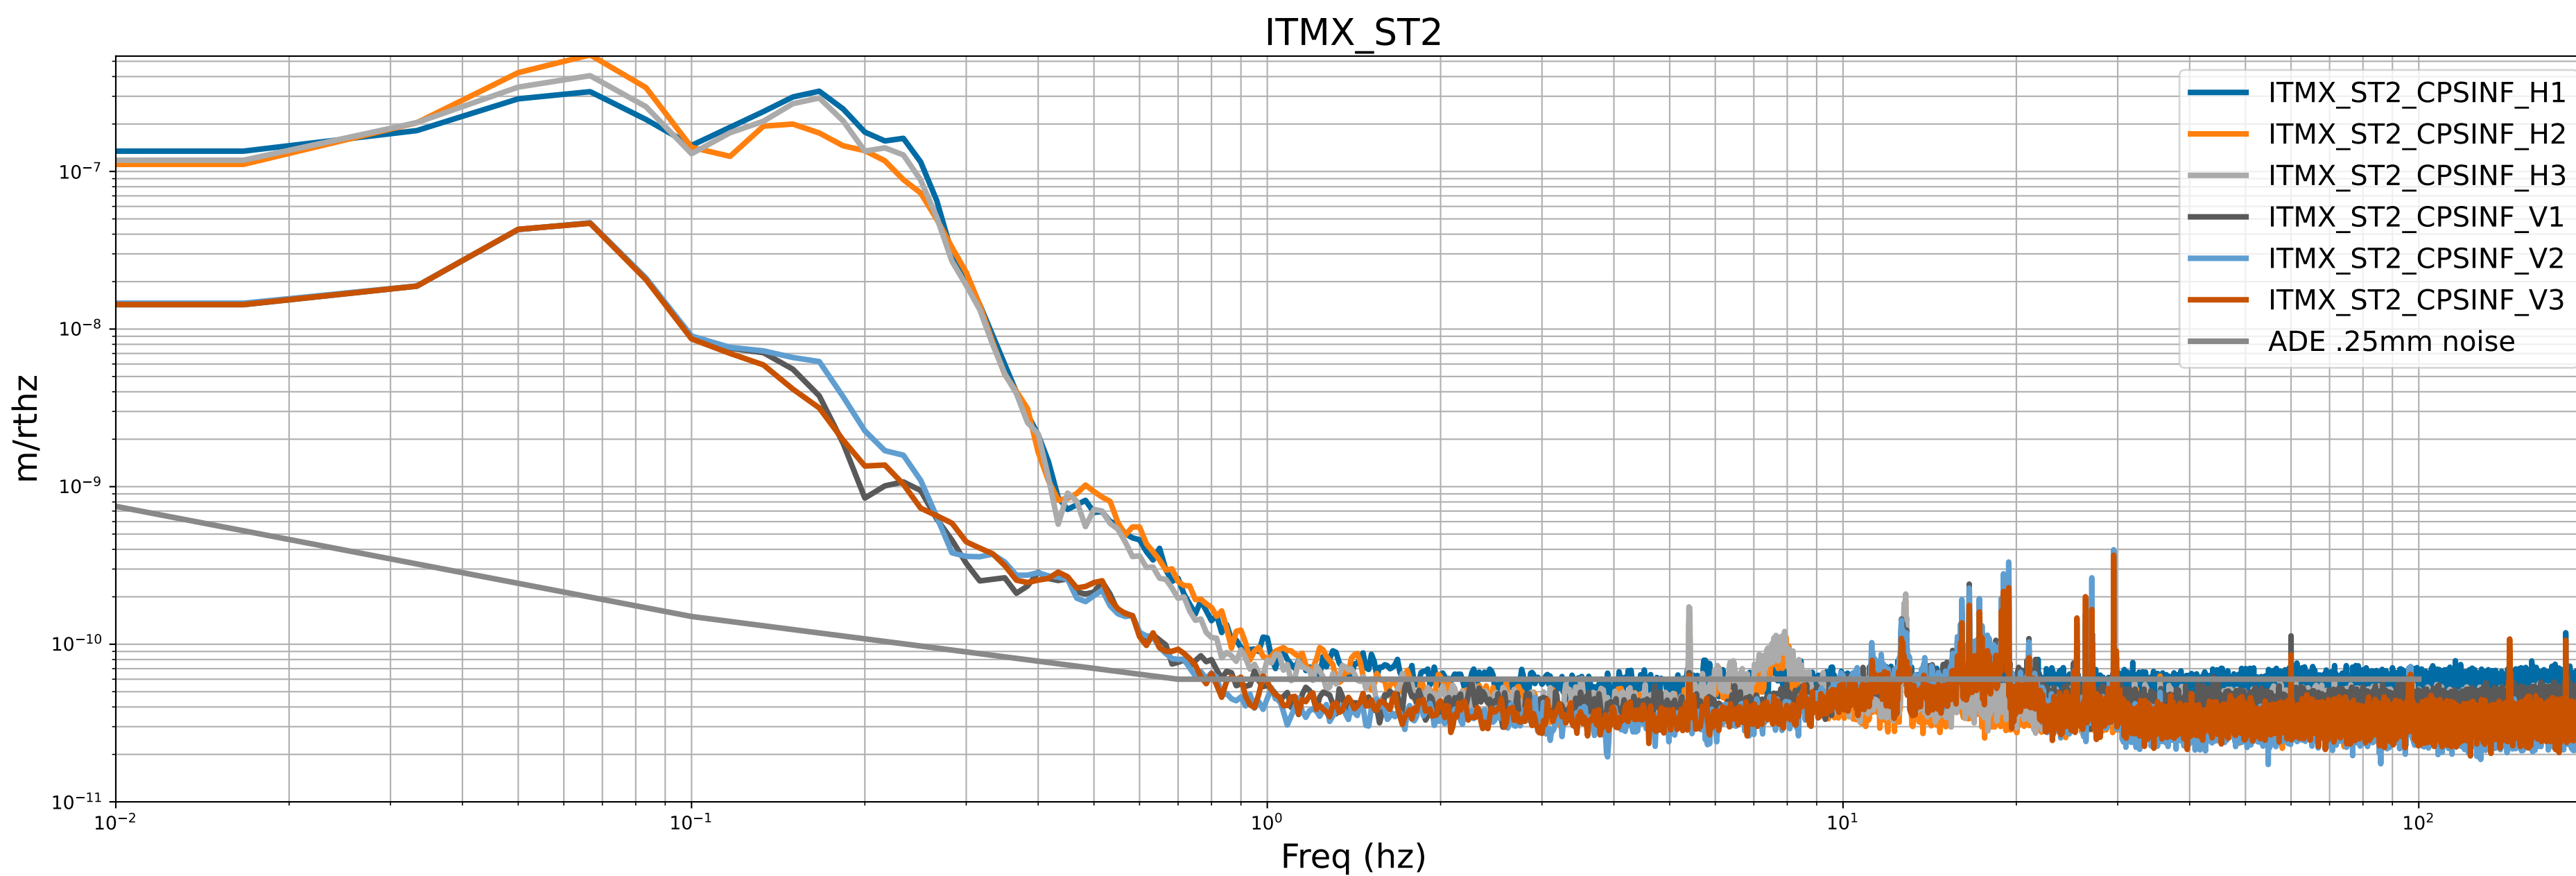

HAM2 CPS Spectra 1412589600 to 1412590200

calibration only >10hz

HAM3 CPS Spectra 1412589600 to 1412590200

calibration only >10hz

HAM4 CPS Spectra 1412589600 to 1412590200

calibration only >10hz

HAM5 CPS Spectra 1412589600 to 1412590200

calibration only >10hz

HAM6 CPS Spectra 1412589600 to 1412590200

HAM7 CPS Spectra 1412589600 to 1412590200

calibration only >10hz

HAM8 CPS Spectra 1412589600 to 1412590200

calibration only >10hz

CPS Spectra 1412589600 to 1412590200

calibration only >10hz

CPS Spectra 1412589600 to 1412590200

calibration only >10hz

CPS Spectra 1412589600 to 1412590200

calibration only >10hz

CPS Spectra 1412589600 to 1412590200

calibration only >10hz

CPS Spectra 1412589600 to 1412590200