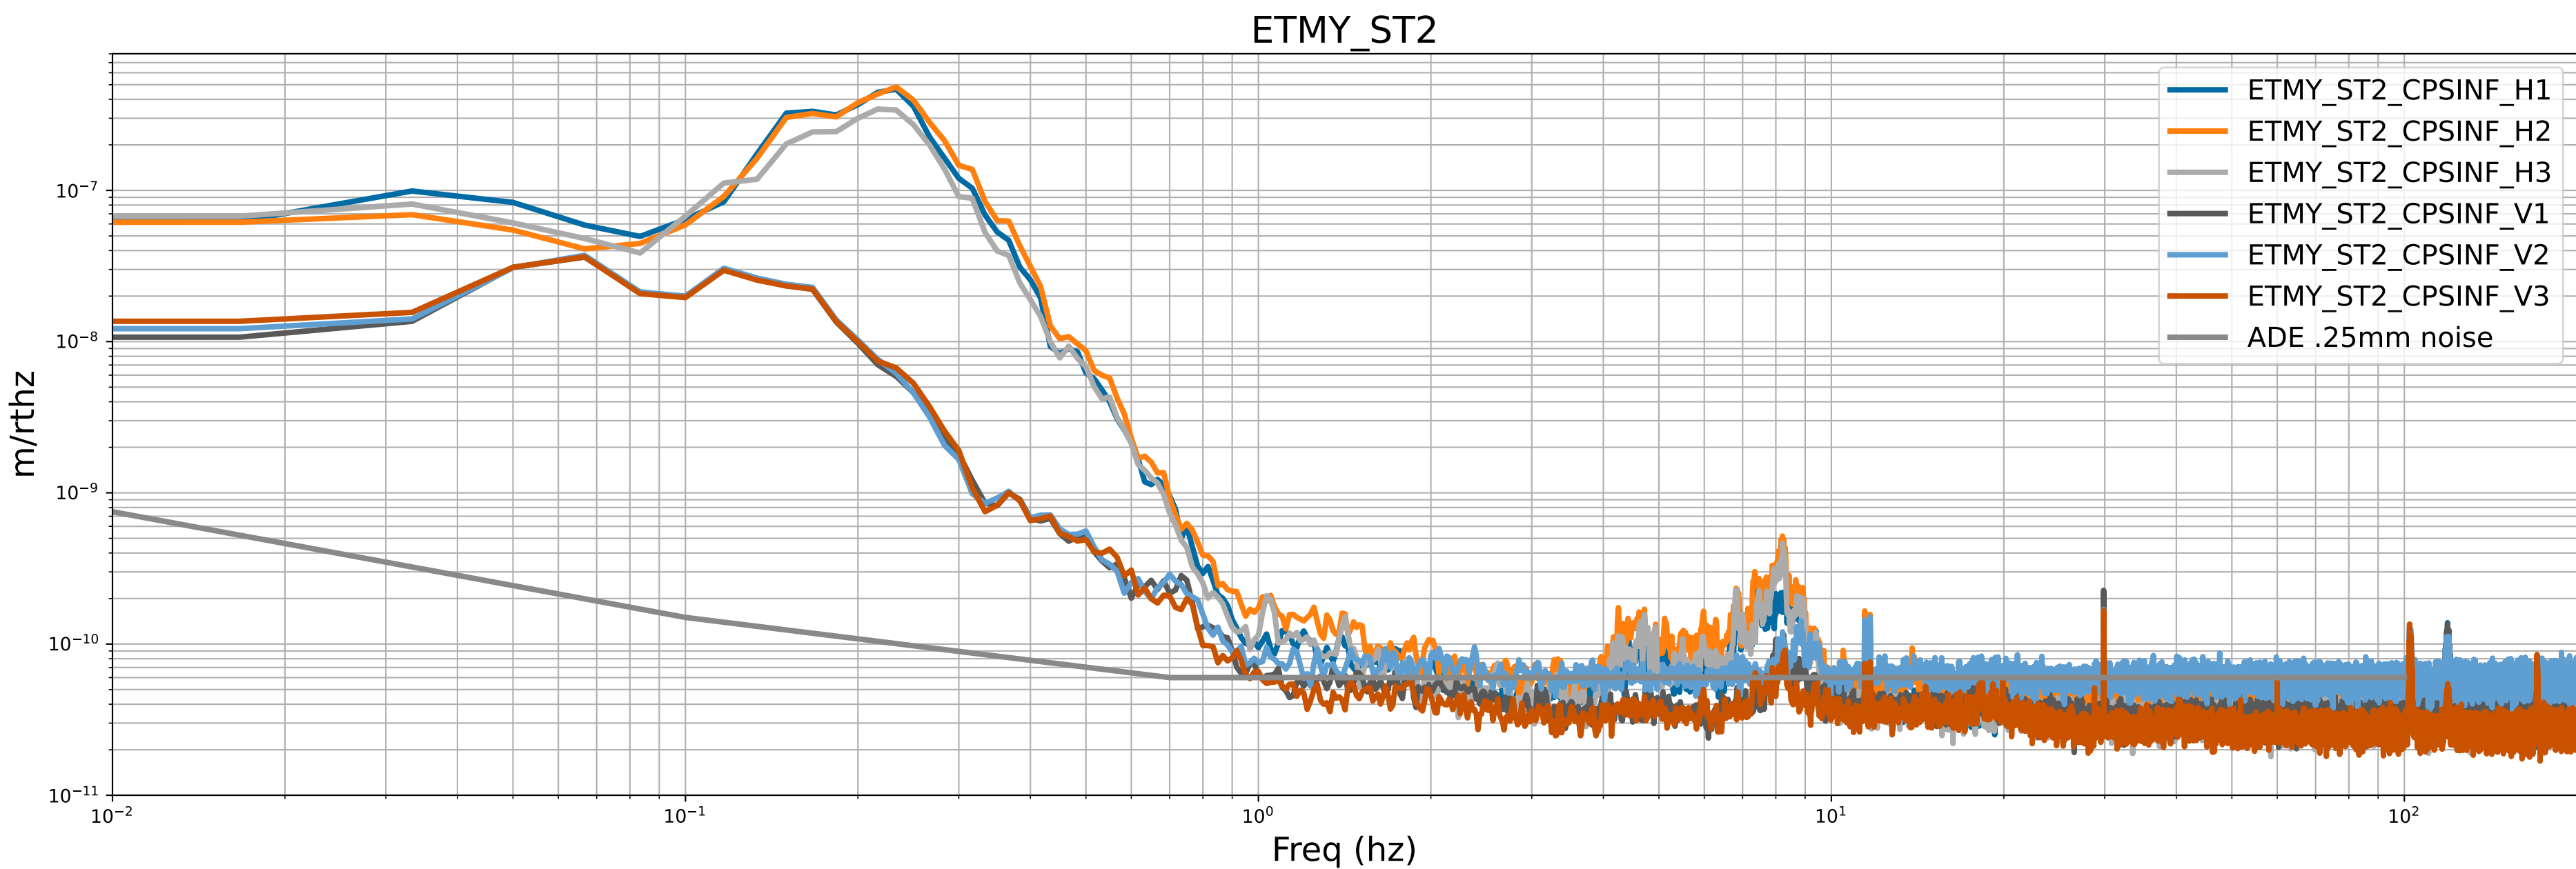

HAM2 CPS Spectra 1413712800 to 1413713400

calibration only >10hz

HAM3 CPS Spectra 1413712800 to 1413713400

calibration only >10hz

HAM4 CPS Spectra 1413712800 to 1413713400

calibration only >10hz

HAM5 CPS Spectra 1413712800 to 1413713400

CPS Spectra 1413712800 to 1413713400

calibration only >10hz

CPS Spectra 1413712800 to 1413713400

calibration only >10hz

CPS Spectra 1413712800 to 1413713400

calibration only >10hz

CPS Spectra 1413712800 to 1413713400

ETMX_ST1

ETMX_ST2

calibration only >10hz

CPS Spectra 1413712800 to 1413713400

calibration only >10hz