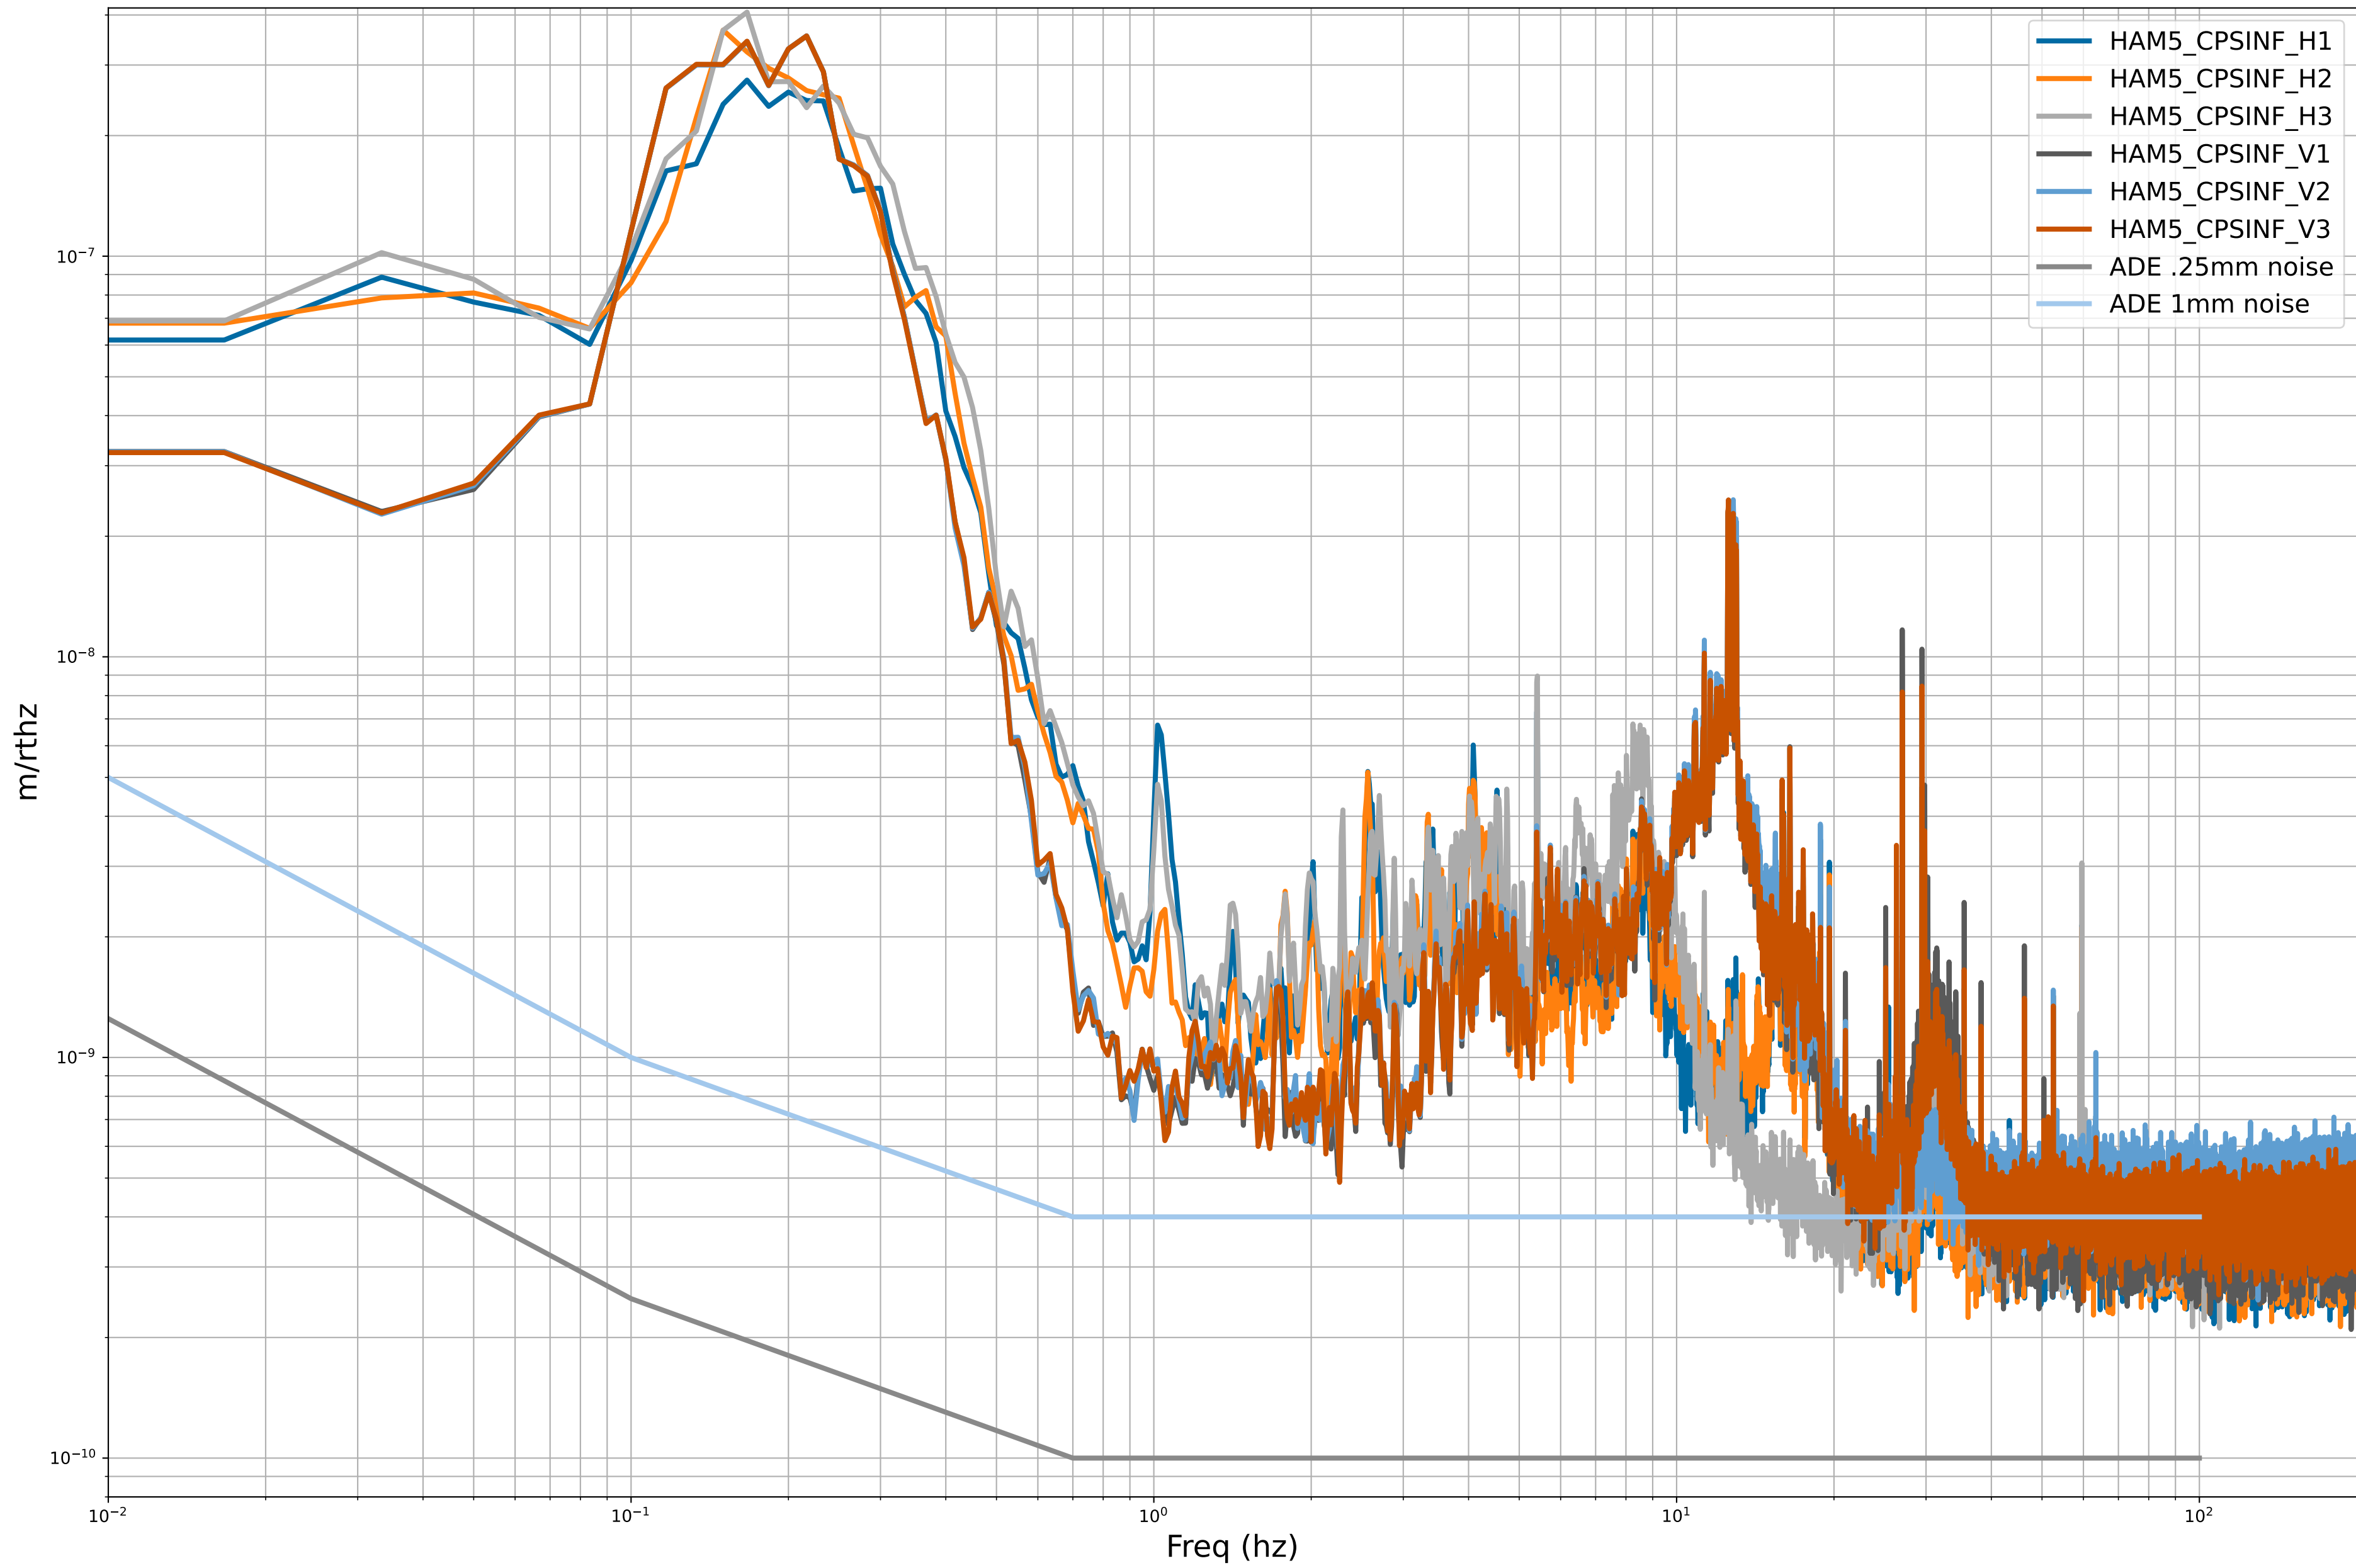

HAM2 CPS Spectra 1413712800 to 1413713400

calibration only >10hz

HAM3 CPS Spectra 1413712800 to 1413713400

calibration only >10hz

HAM4 CPS Spectra 1413712800 to 1413713400

calibration only >10hz

HAM5 CPS Spectra 1413712800 to 1413713400

calibration only >10hz

HAM6 CPS Spectra 1413712800 to 1413713400

calibration only >10hz

HAM7 CPS Spectra 1413712800 to 1413713400

calibration only >10hz

HAM8 CPS Spectra 1413712800 to 1413713400

calibration only >10hz

CPS Spectra 1413712800 to 1413713400

calibration only >10hz

CPS Spectra 1413712800 to 1413713400

calibration only >10hz

CPS Spectra 1413712800 to 1413713400

calibration only >10hz

CPS Spectra 1413712800 to 1413713400