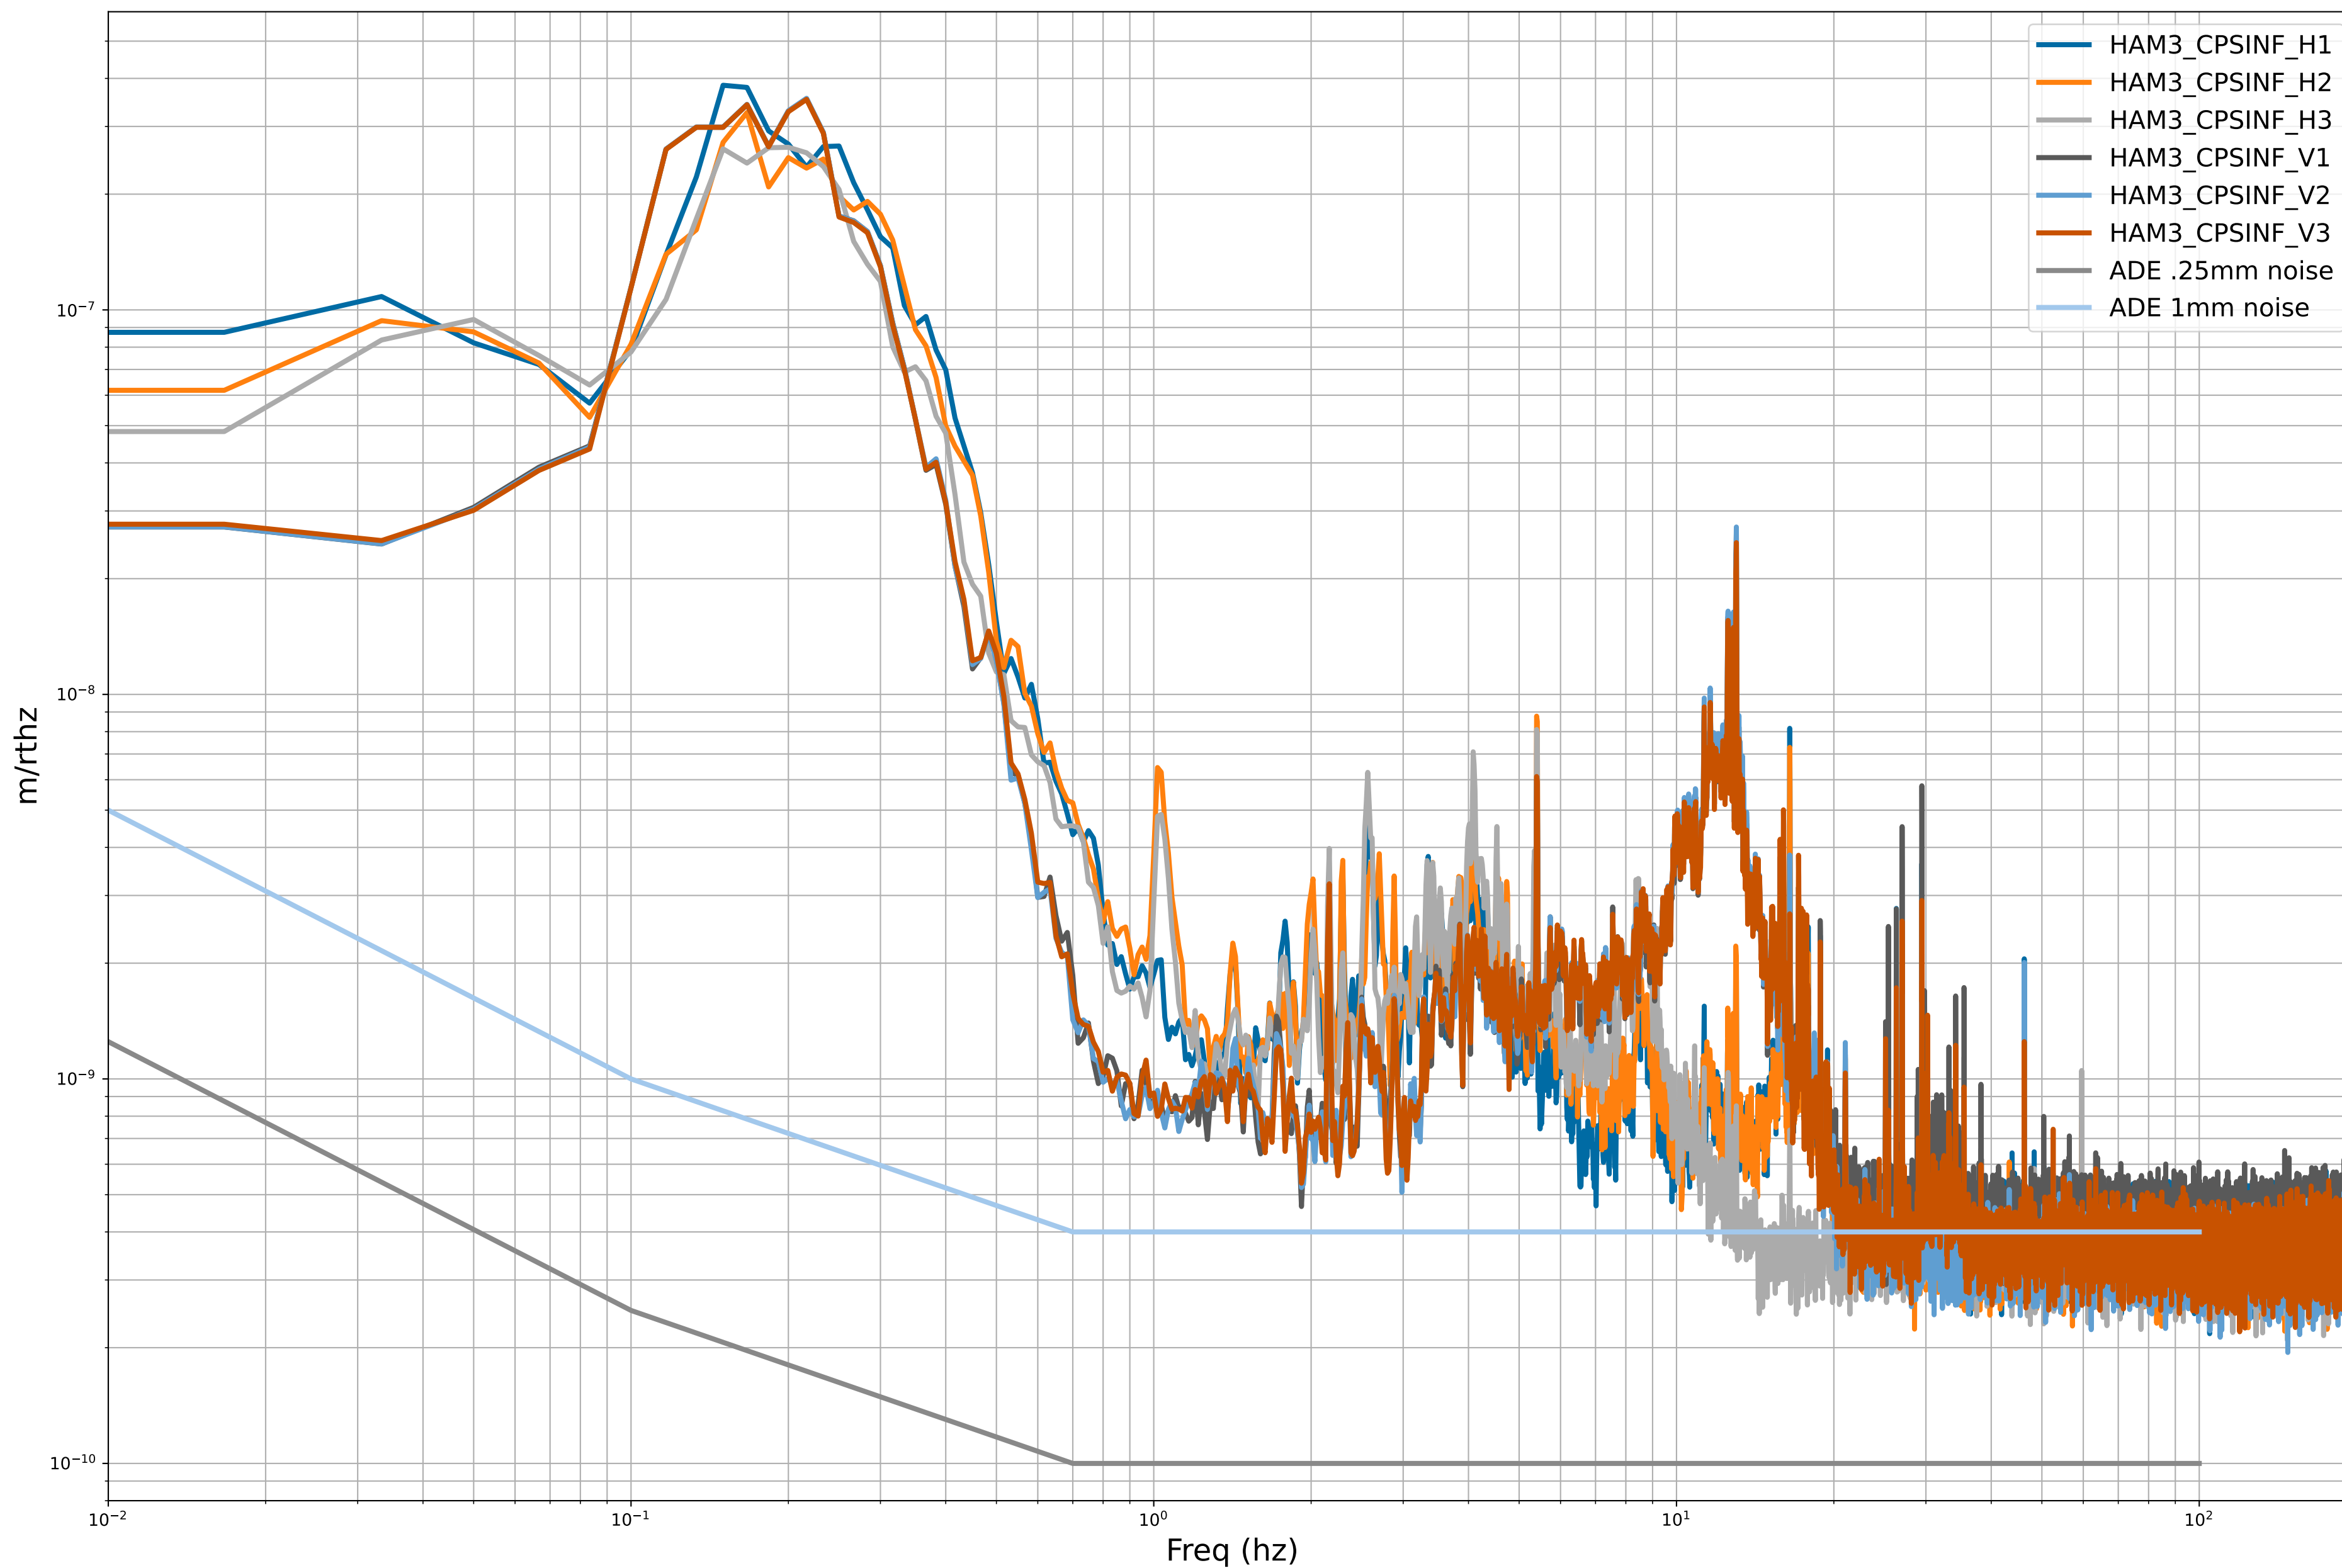

HAM2 CPS Spectra 1413712800 to 1413713400

calibration only >10hz

HAM3 CPS Spectra 1413712800 to 1413713400

calibration only >10hz

HAM4 CPS Spectra 1413712800 to 1413713400

calibration only >10hz

HAM5 CPS Spectra 1413712800 to 1413713400

calibration only >10hz

HAM6 CPS Spectra 1413712800 to 1413713400

calibration only >10hz

HAM7 CPS Spectra 1413712800 to 1413713400

calibration only >10hz

HAM8 CPS Spectra 1413712800 to 1413713400

calibration only >10hz

CPS Spectra 1413712800 to 1413713400

calibration only >10hz

CPS Spectra 1413712800 to 1413713400

calibration only >10hz

CPS Spectra 1413712800 to 1413713400

calibration only >10hz

CPS Spectra 1413712800 to 1413713400

ETMX_ST1

ETMX_ST2

calibration only >10hz

CPS Spectra 1413712800 to 1413713400

calibration only >10hz