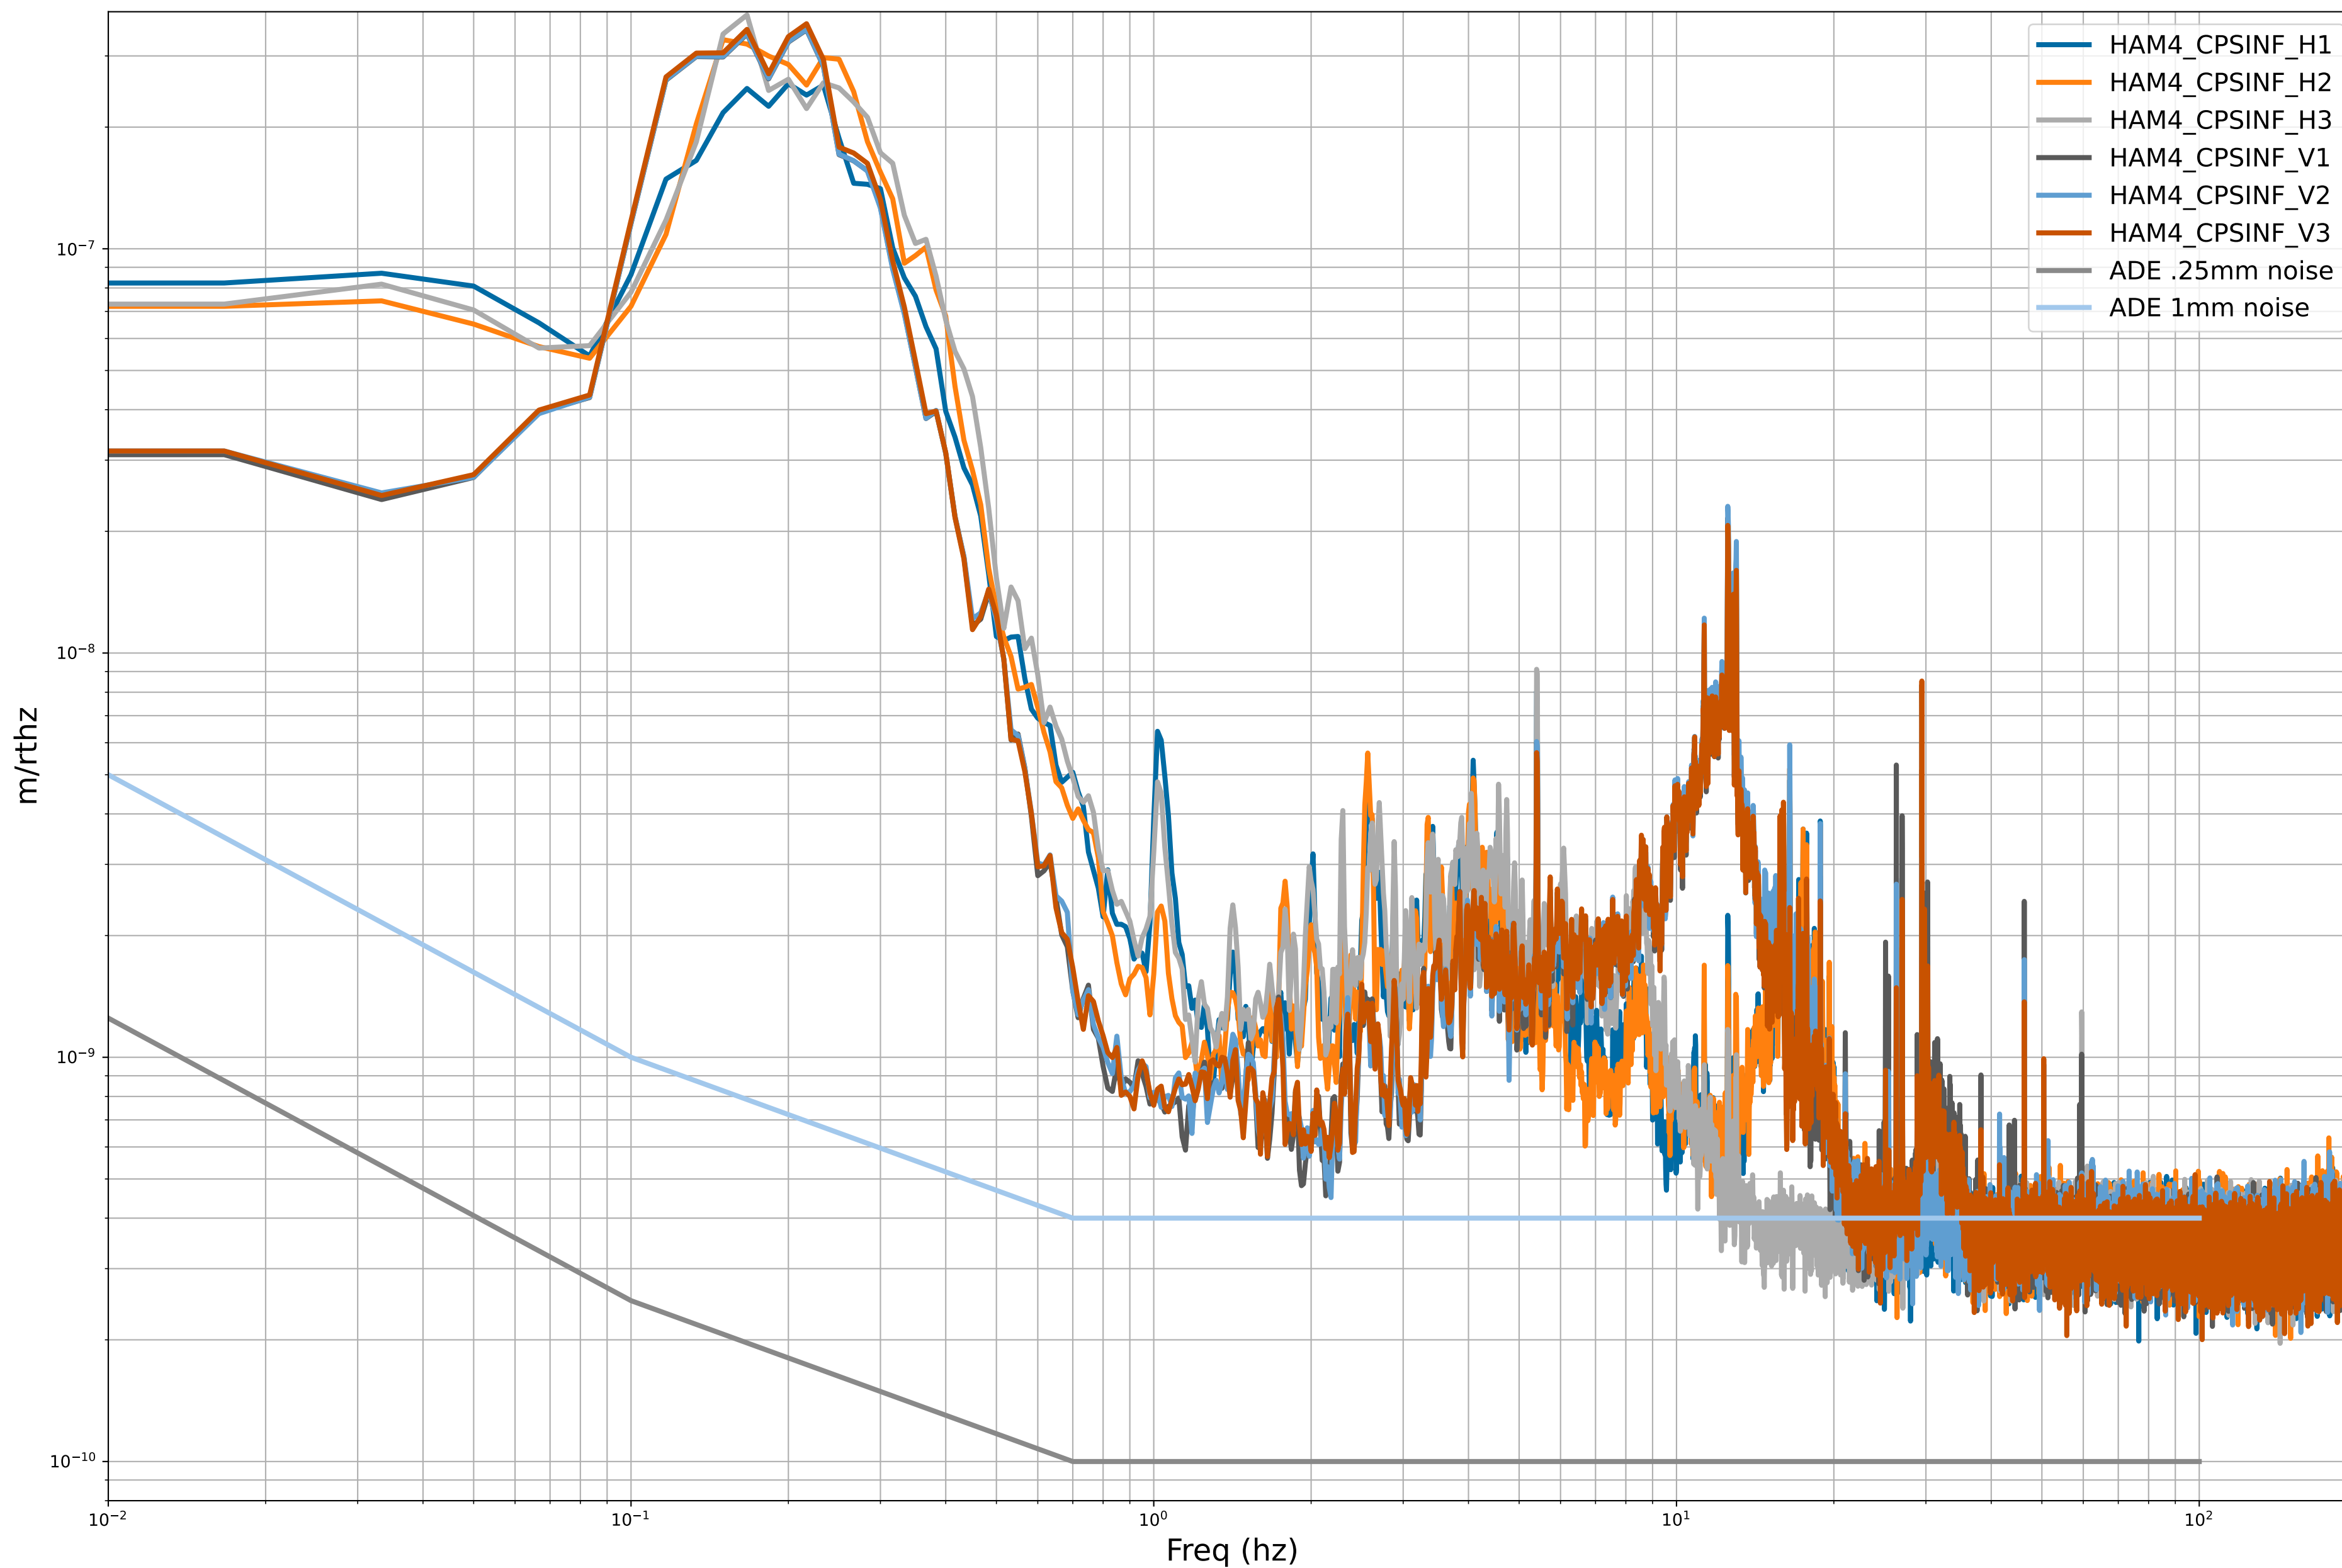

HAM2 CPS Spectra 1413712800 to 1413713400

calibration only >10hz

HAM3 CPS Spectra 1413712800 to 1413713400

calibration only >10hz

HAM4 CPS Spectra 1413712800 to 1413713400

calibration only >10hz

HAM5 CPS Spectra 1413712800 to 1413713400

calibration only >10hz

HAM6 CPS Spectra 1413712800 to 1413713400

calibration only >10hz

HAM7 CPS Spectra 1413712800 to 1413713400

calibration only >10hz

HAM8 CPS Spectra 1413712800 to 1413713400

calibration only >10hz

CPS Spectra 1413712800 to 1413713400

calibration only >10hz

CPS Spectra 1413712800 to 1413713400

calibration only >10hz

CPS Spectra 1413712800 to 1413713400

calibration only >10hz

CPS Spectra 1413712800 to 1413713400

ETMX_ST1

ETMX_ST2

calibration only >10hz

CPS Spectra 1413712800 to 1413713400

calibration only >10hz