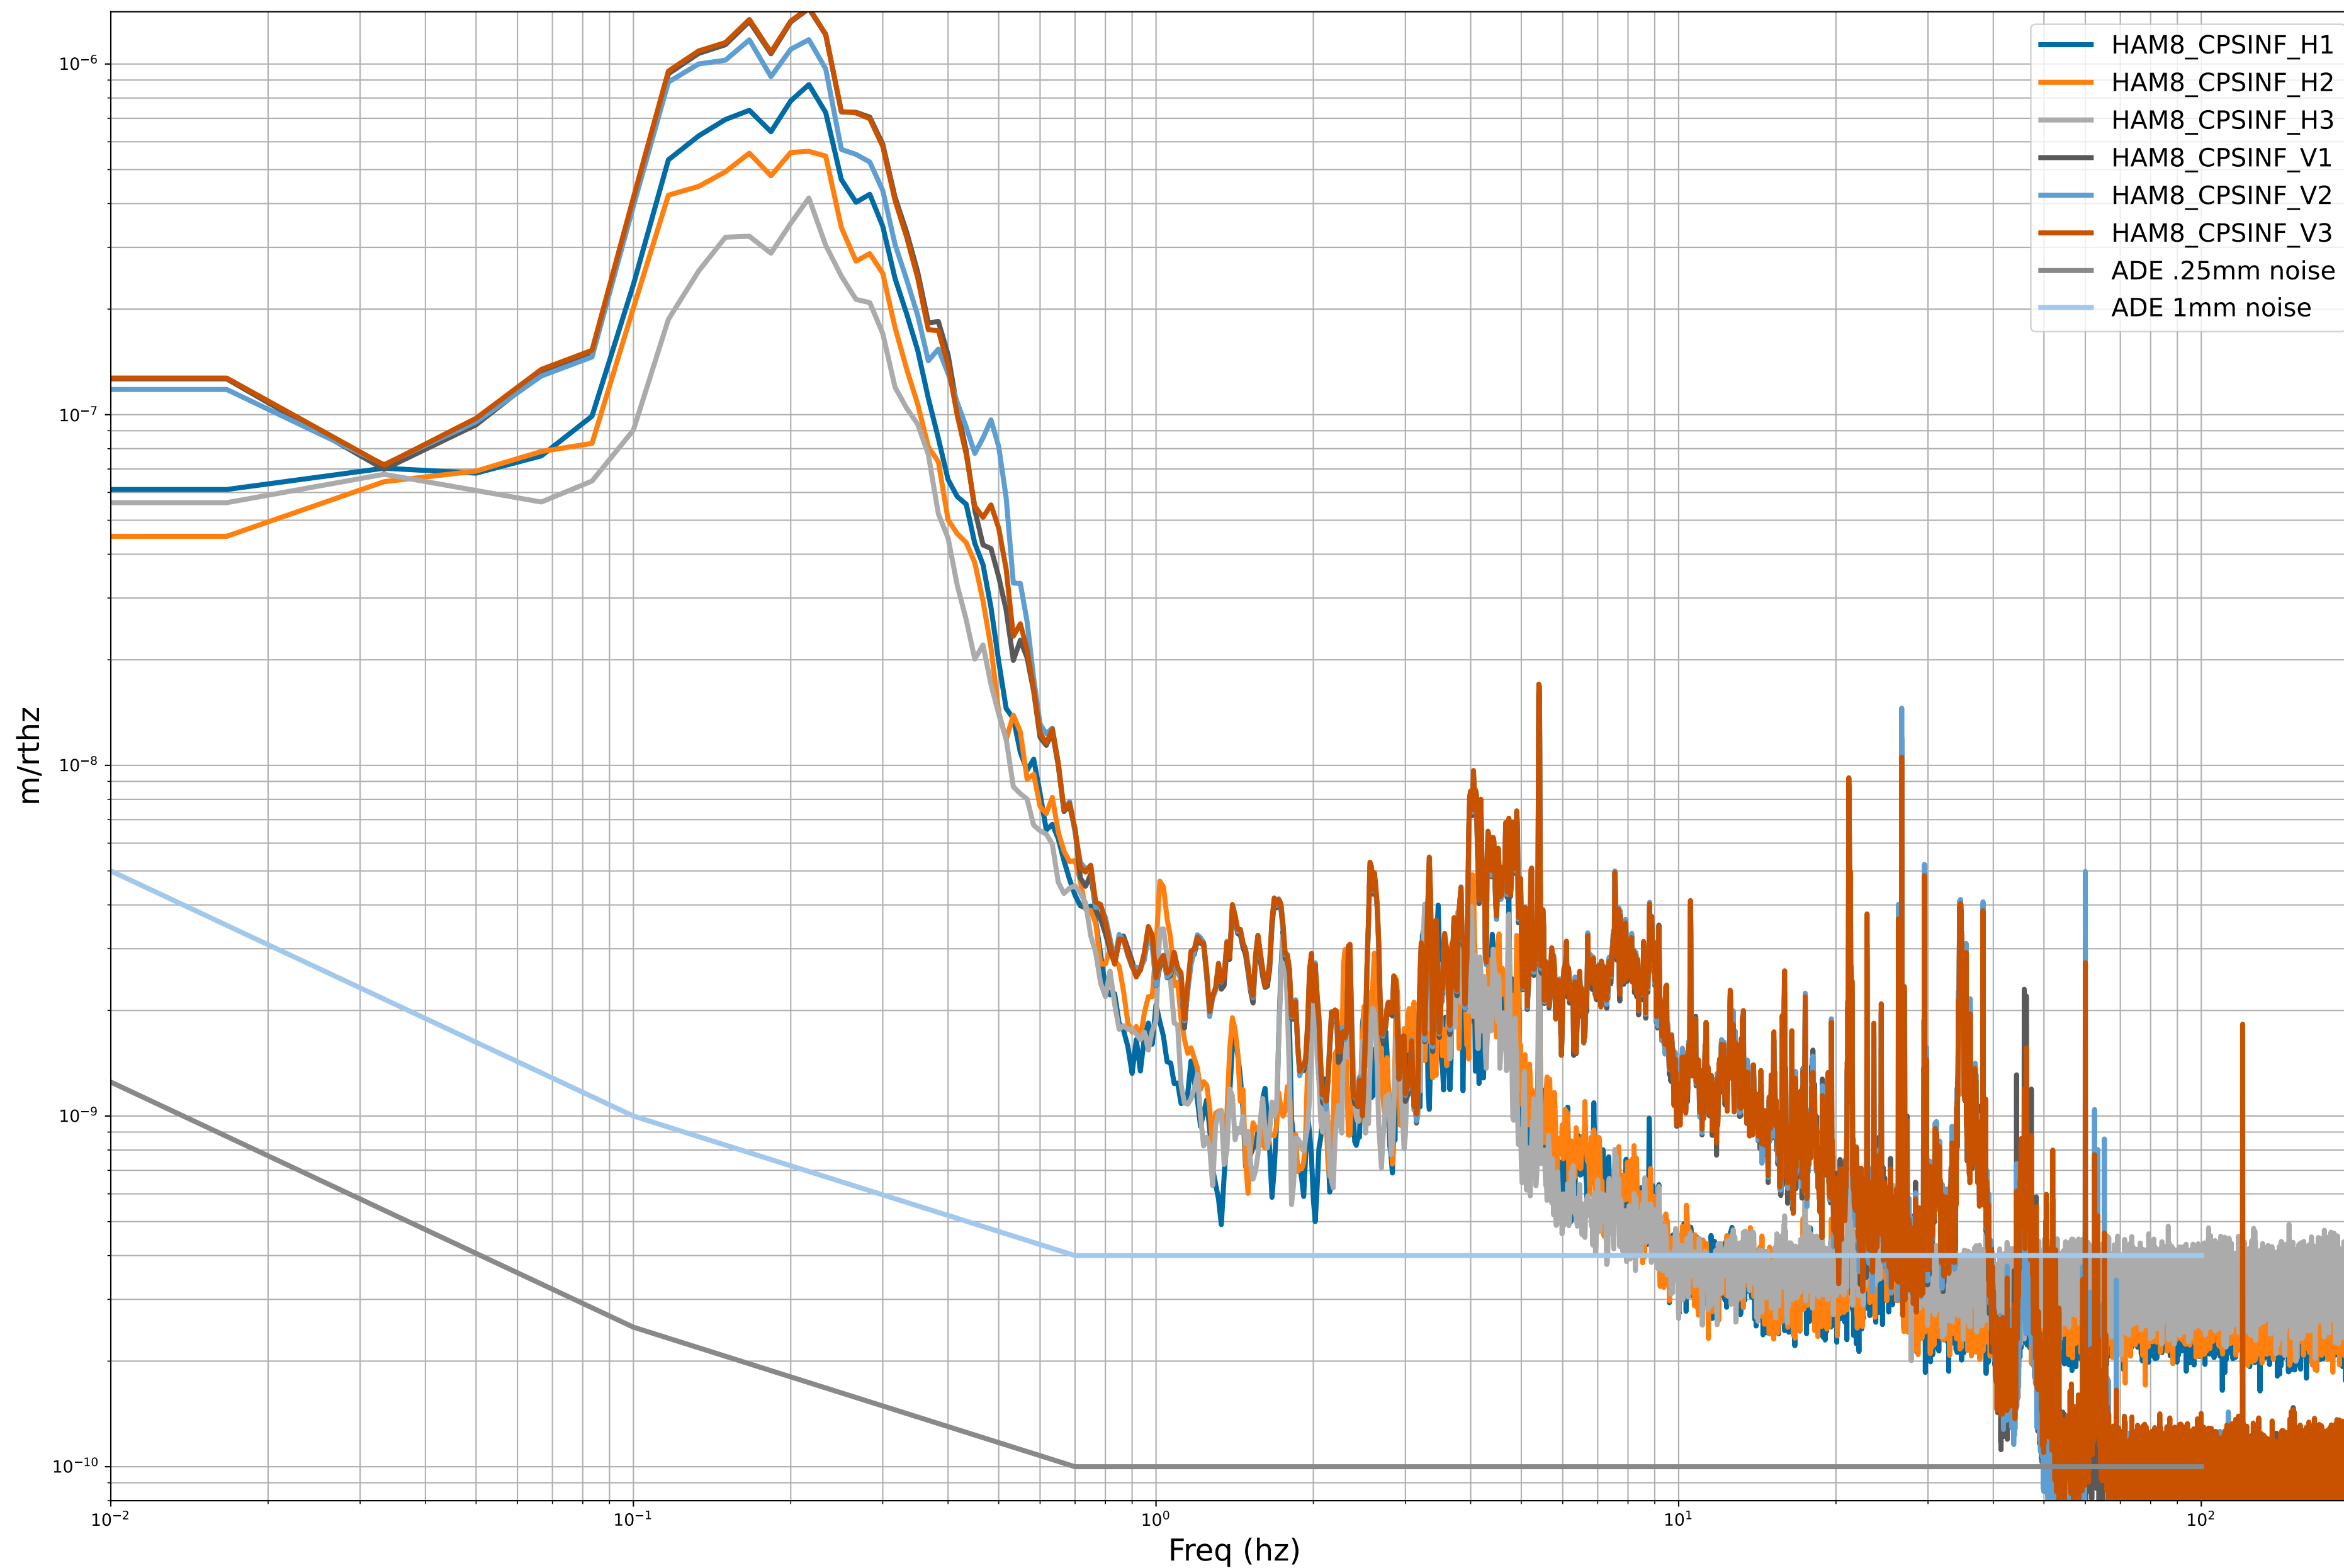

HAM2 CPS Spectra 1413712800 to 1413713400

calibration only >10hz

HAM3 CPS Spectra 1413712800 to 1413713400

calibration only >10hz

HAM4 CPS Spectra 1413712800 to 1413713400

calibration only >10hz

HAM5 CPS Spectra 1413712800 to 1413713400

calibration only >10hz

HAM6 CPS Spectra 1413712800 to 1413713400

calibration only >10hz

HAM7 CPS Spectra 1413712800 to 1413713400

calibration only >10hz

HAM8 CPS Spectra 1413712800 to 1413713400

calibration only >10hz

CPS Spectra 1413712800 to 1413713400

calibration only >10hz

CPS Spectra 1413712800 to 1413713400

calibration only >10hz

CPS Spectra 1413712800 to 1413713400

calibration only >10hz

CPS Spectra 1413712800 to 1413713400

ETMX_ST1

ETMX_ST2

calibration only >10hz

CPS Spectra 1413712800 to 1413713400

calibration only >10hz