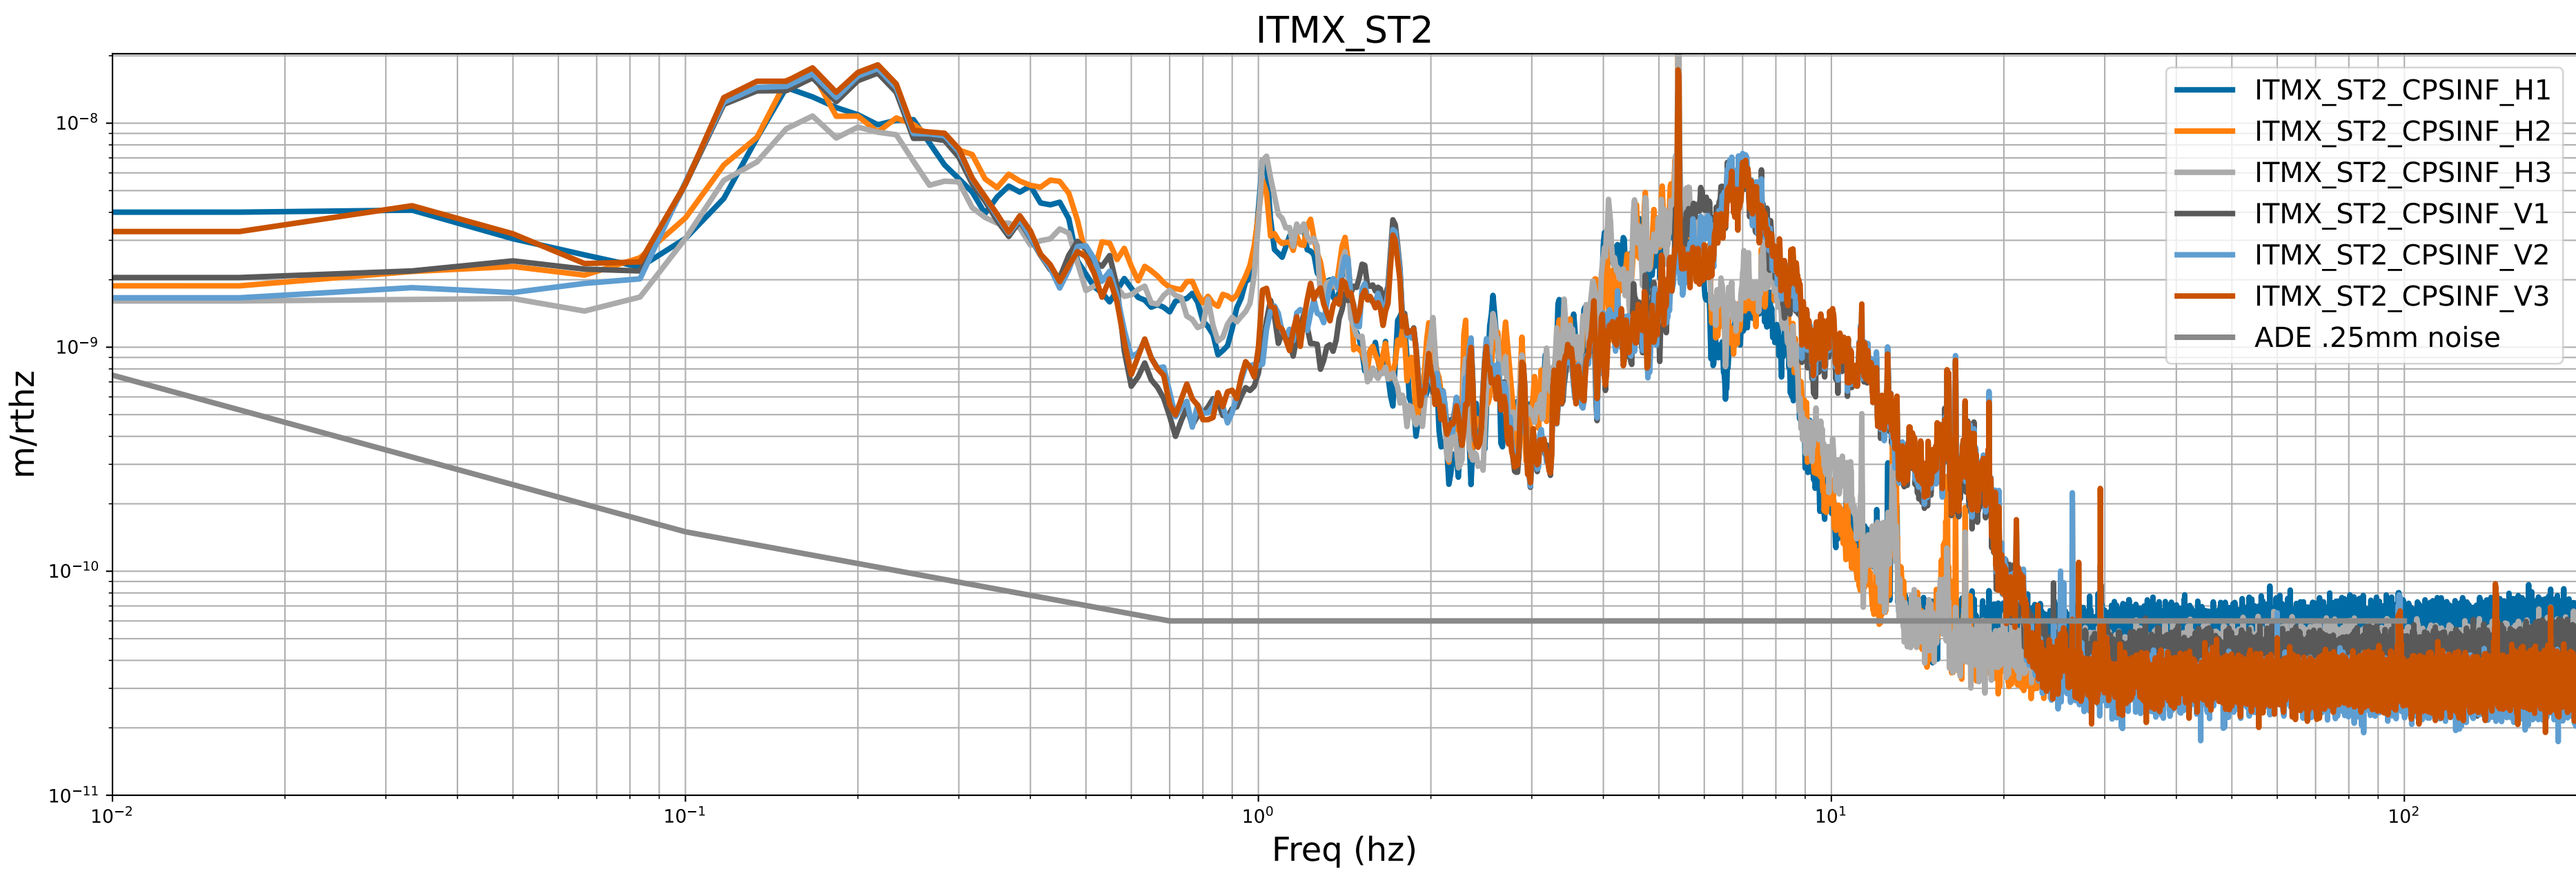

HAM2 CPS Spectra 1413712800 to 1413713400

calibration only >10hz

HAM3 CPS Spectra 1413712800 to 1413713400

calibration only >10hz

HAM4 CPS Spectra 1413712800 to 1413713400

calibration only >10hz

HAM5 CPS Spectra 1413712800 to 1413713400

calibration only >10hz

HAM6 CPS Spectra 1413712800 to 1413713400

calibration only >10hz

HAM7 CPS Spectra 1413712800 to 1413713400

calibration only >10hz

HAM8 CPS Spectra 1413712800 to 1413713400

calibration only >10hz

CPS Spectra 1413712800 to 1413713400

calibration only >10hz

CPS Spectra 1413712800 to 1413713400

calibration only >10hz

CPS Spectra 1413712800 to 1413713400

calibration only >10hz

CPS Spectra 1413712800 to 1413713400

ETMX_ST1

ETMX_ST2

calibration only >10hz

CPS Spectra 1413712800 to 1413713400

calibration only >10hz