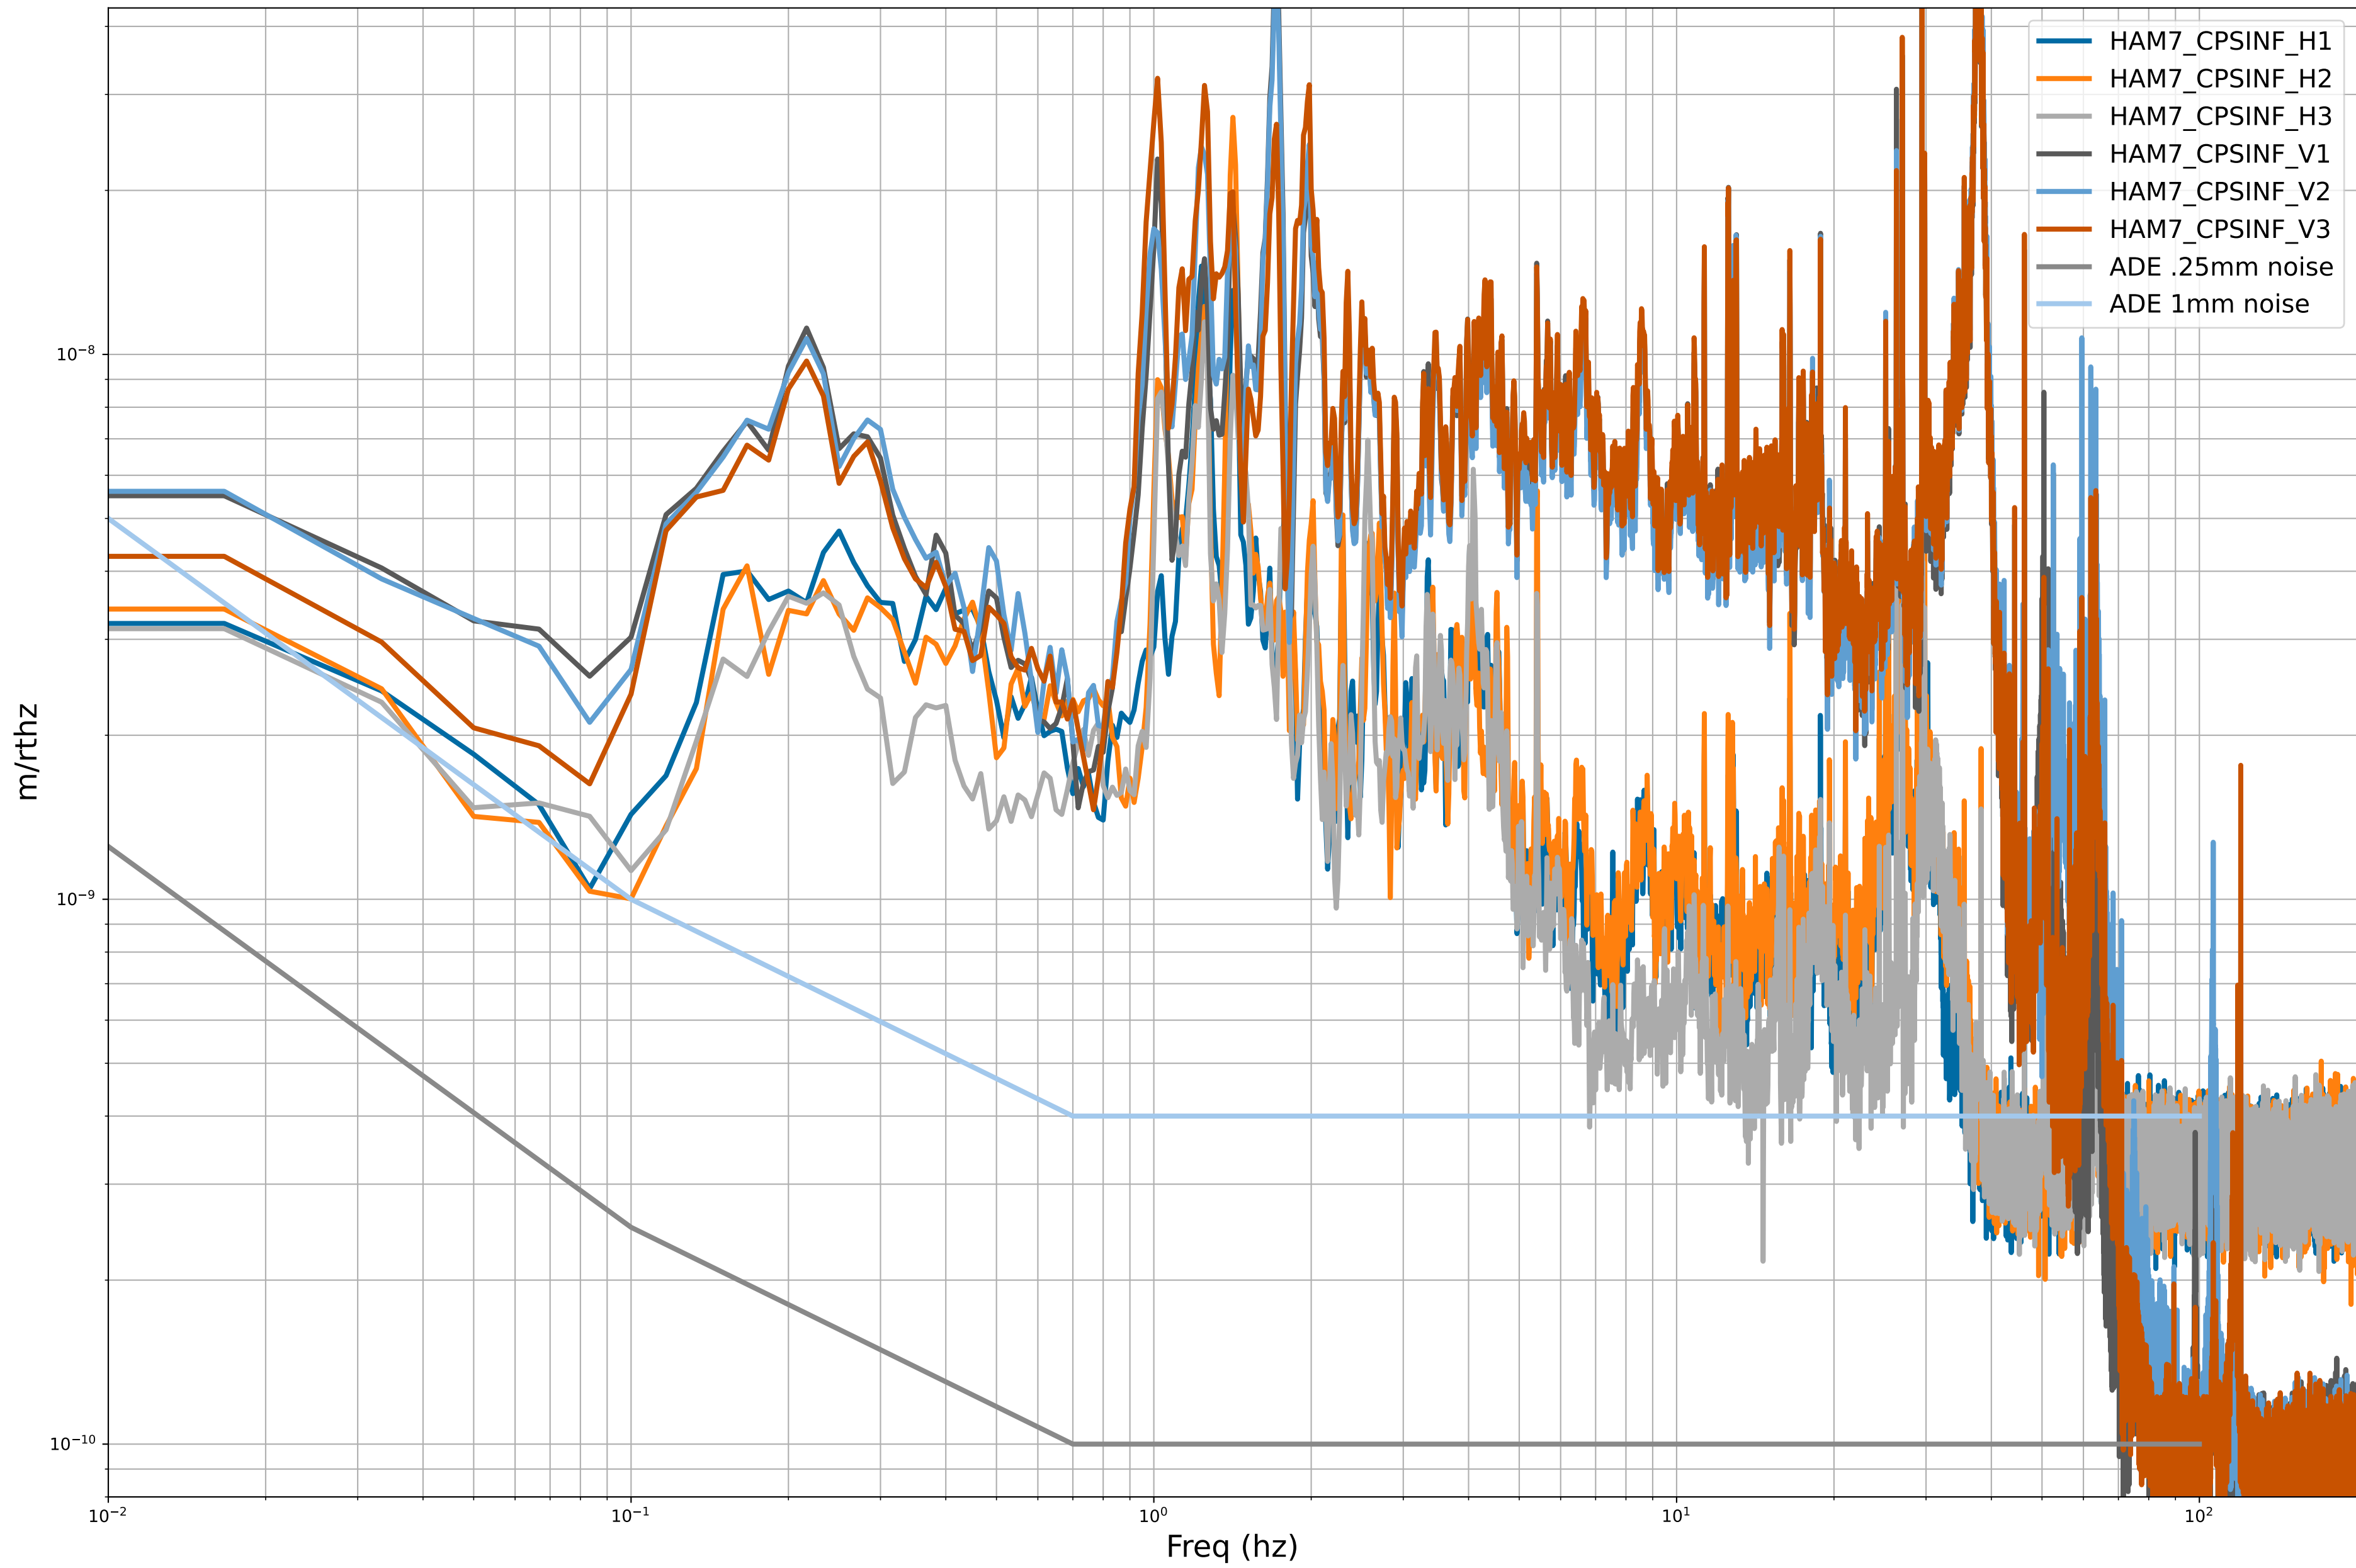

HAM2 CPS Spectra 1413712800 to 1413713400

calibration only >10hz

HAM3 CPS Spectra 1413712800 to 1413713400

calibration only >10hz

HAM4 CPS Spectra 1413712800 to 1413713400

calibration only >10hz

HAM5 CPS Spectra 1413712800 to 1413713400

calibration only >10hz

HAM6 CPS Spectra 1413712800 to 1413713400

calibration only >10hz

HAM7 CPS Spectra 1413712800 to 1413713400

calibration only >10hz

HAM8 CPS Spectra 1413712800 to 1413713400

calibration only >10hz

CPS Spectra 1413712800 to 1413713400

calibration only >10hz

CPS Spectra 1413712800 to 1413713400

calibration only >10hz

CPS Spectra 1413712800 to 1413713400

calibration only >10hz

CPS Spectra 1413712800 to 1413713400

ETMX_ST1

ETMX_ST2

calibration only >10hz

CPS Spectra 1413712800 to 1413713400

calibration only >10hz