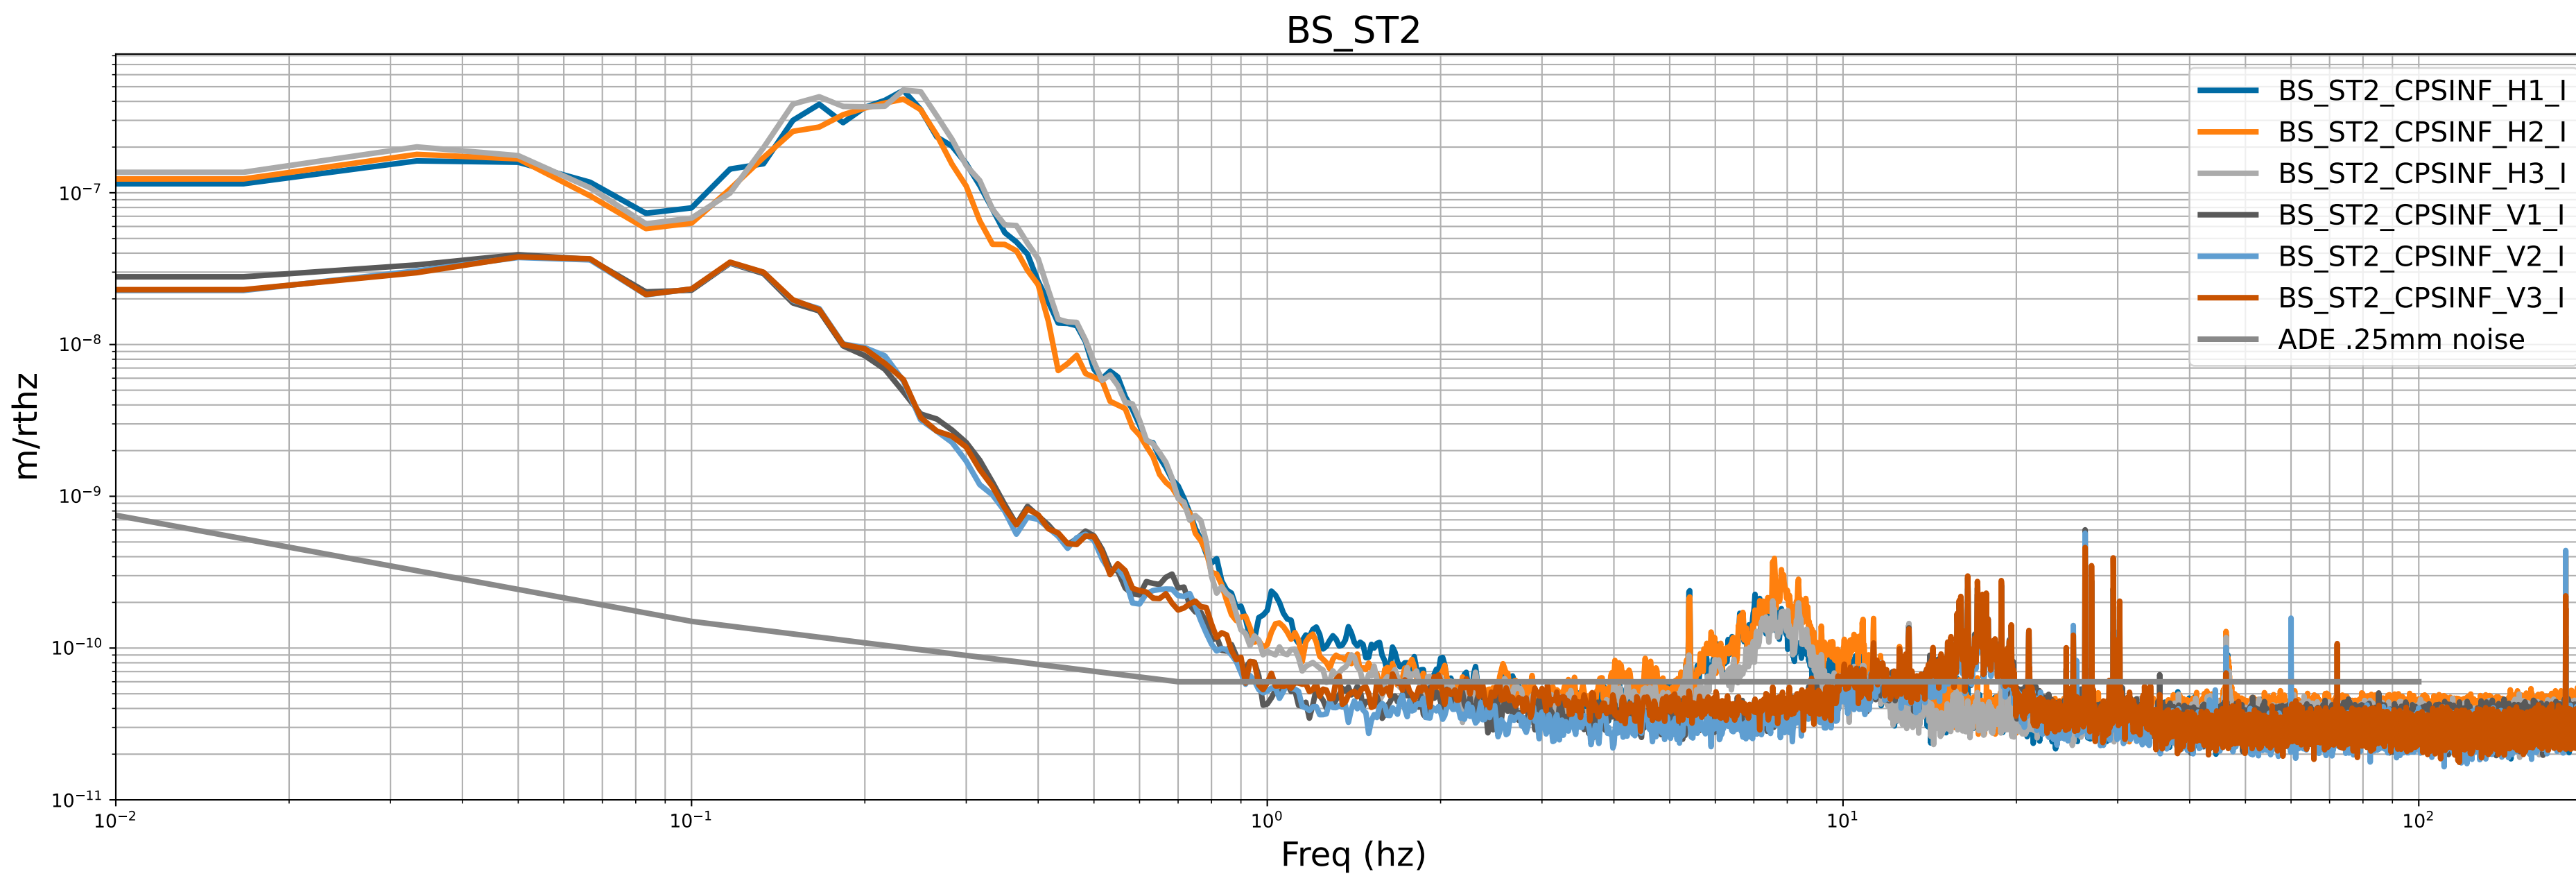

HAM2 CPS Spectra 1413712800 to 1413713400

calibration only >10hz

HAM3 CPS Spectra 1413712800 to 1413713400

calibration only >10hz

HAM4 CPS Spectra 1413712800 to 1413713400

calibration only >10hz

HAM5 CPS Spectra 1413712800 to 1413713400

calibration only >10hz

HAM6 CPS Spectra 1413712800 to 1413713400

calibration only >10hz

HAM7 CPS Spectra 1413712800 to 1413713400

calibration only >10hz

HAM8 CPS Spectra 1413712800 to 1413713400

calibration only >10hz

CPS Spectra 1413712800 to 1413713400

calibration only >10hz

CPS Spectra 1413712800 to 1413713400

calibration only >10hz

CPS Spectra 1413712800 to 1413713400

calibration only >10hz

CPS Spectra 1413712800 to 1413713400

ETMX_ST1

ETMX_ST2

calibration only >10hz

CPS Spectra 1413712800 to 1413713400

calibration only >10hz