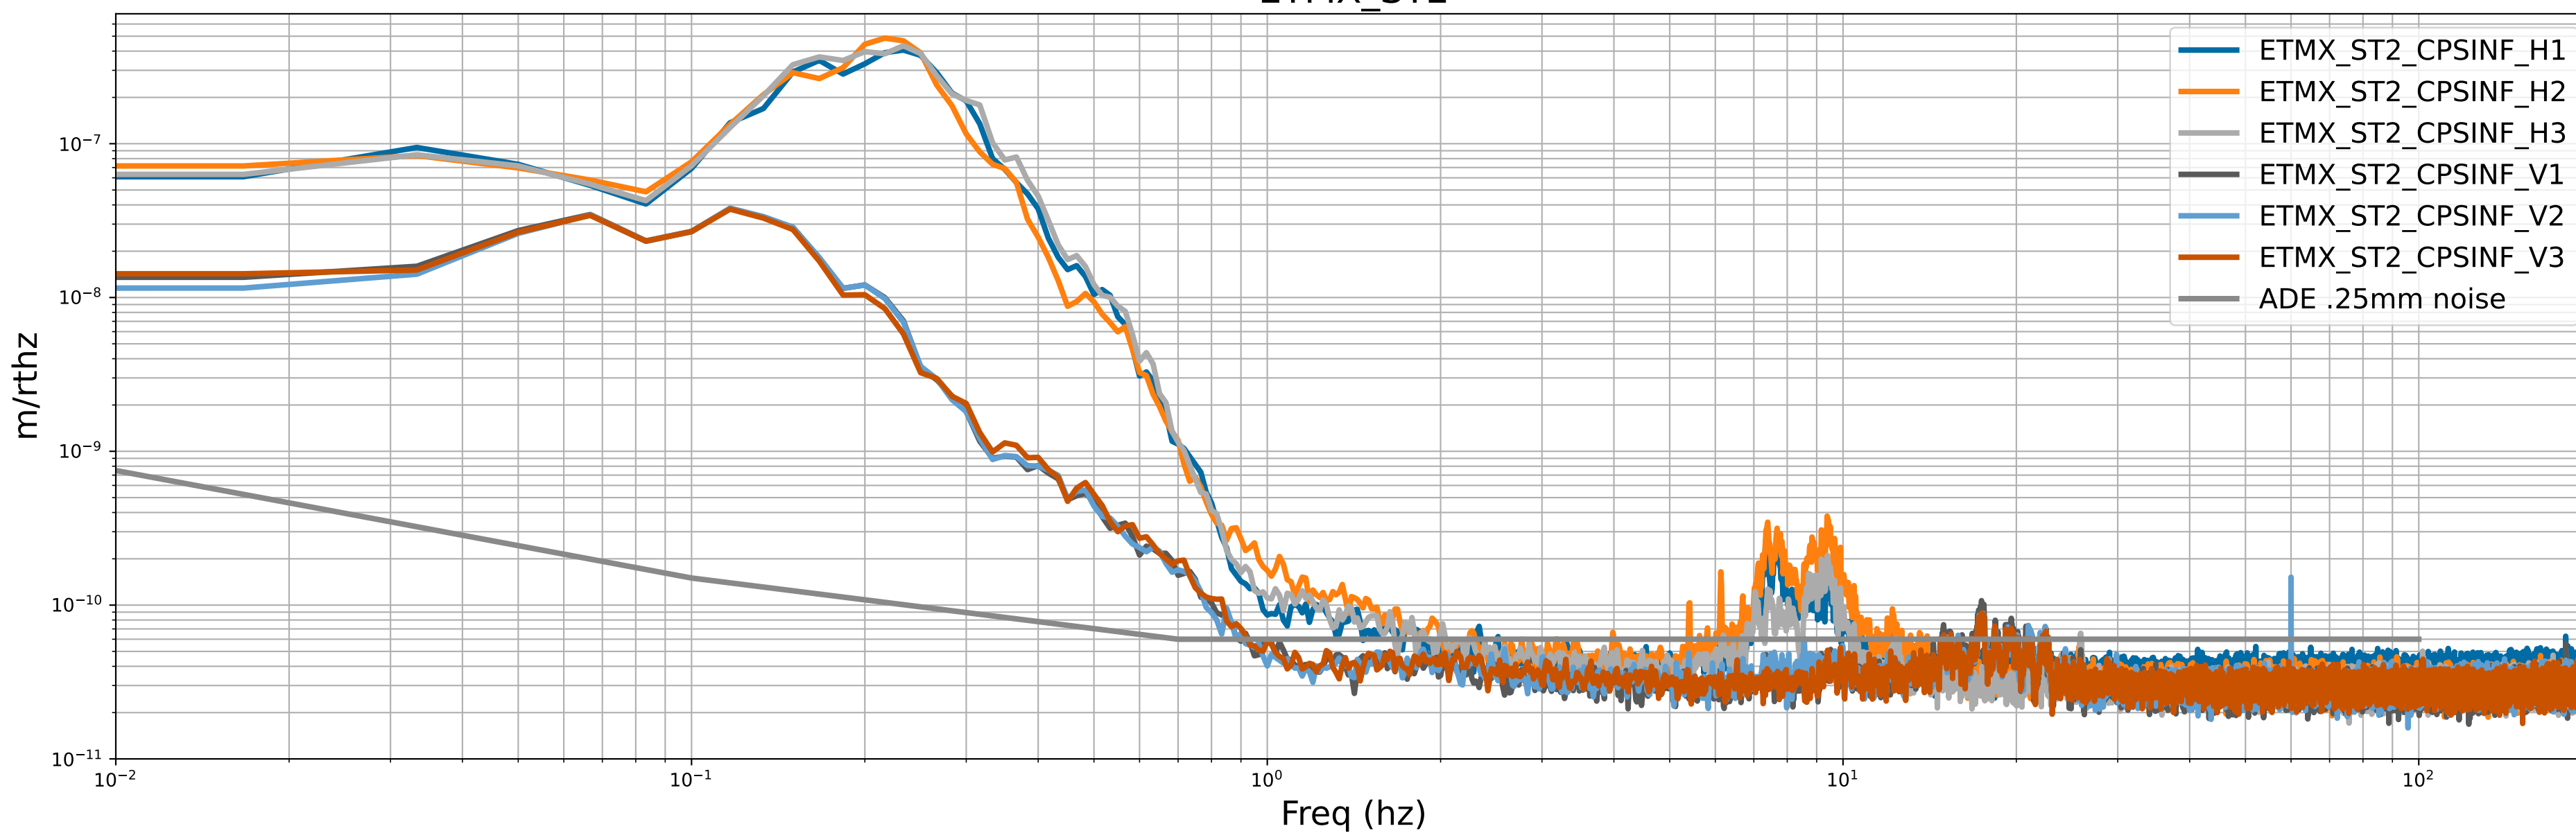

HAM2 CPS Spectra 1413712800 to 1413713400

calibration only >10hz

HAM3 CPS Spectra 1413712800 to 1413713400

calibration only >10hz

HAM4 CPS Spectra 1413712800 to 1413713400

calibration only >10hz

HAM5 CPS Spectra 1413712800 to 1413713400

calibration only >10hz

HAM6 CPS Spectra 1413712800 to 1413713400

calibration only >10hz

HAM7 CPS Spectra 1413712800 to 1413713400

calibration only >10hz

HAM8 CPS Spectra 1413712800 to 1413713400

calibration only >10hz

CPS Spectra 1413712800 to 1413713400

calibration only >10hz

CPS Spectra 1413712800 to 1413713400

calibration only >10hz

CPS Spectra 1413712800 to 1413713400

calibration only >10hz

CPS Spectra 1413712800 to 1413713400

ETMX_ST1

ETMX_ST2

calibration only >10hz

CPS Spectra 1413712800 to 1413713400

calibration only >10hz