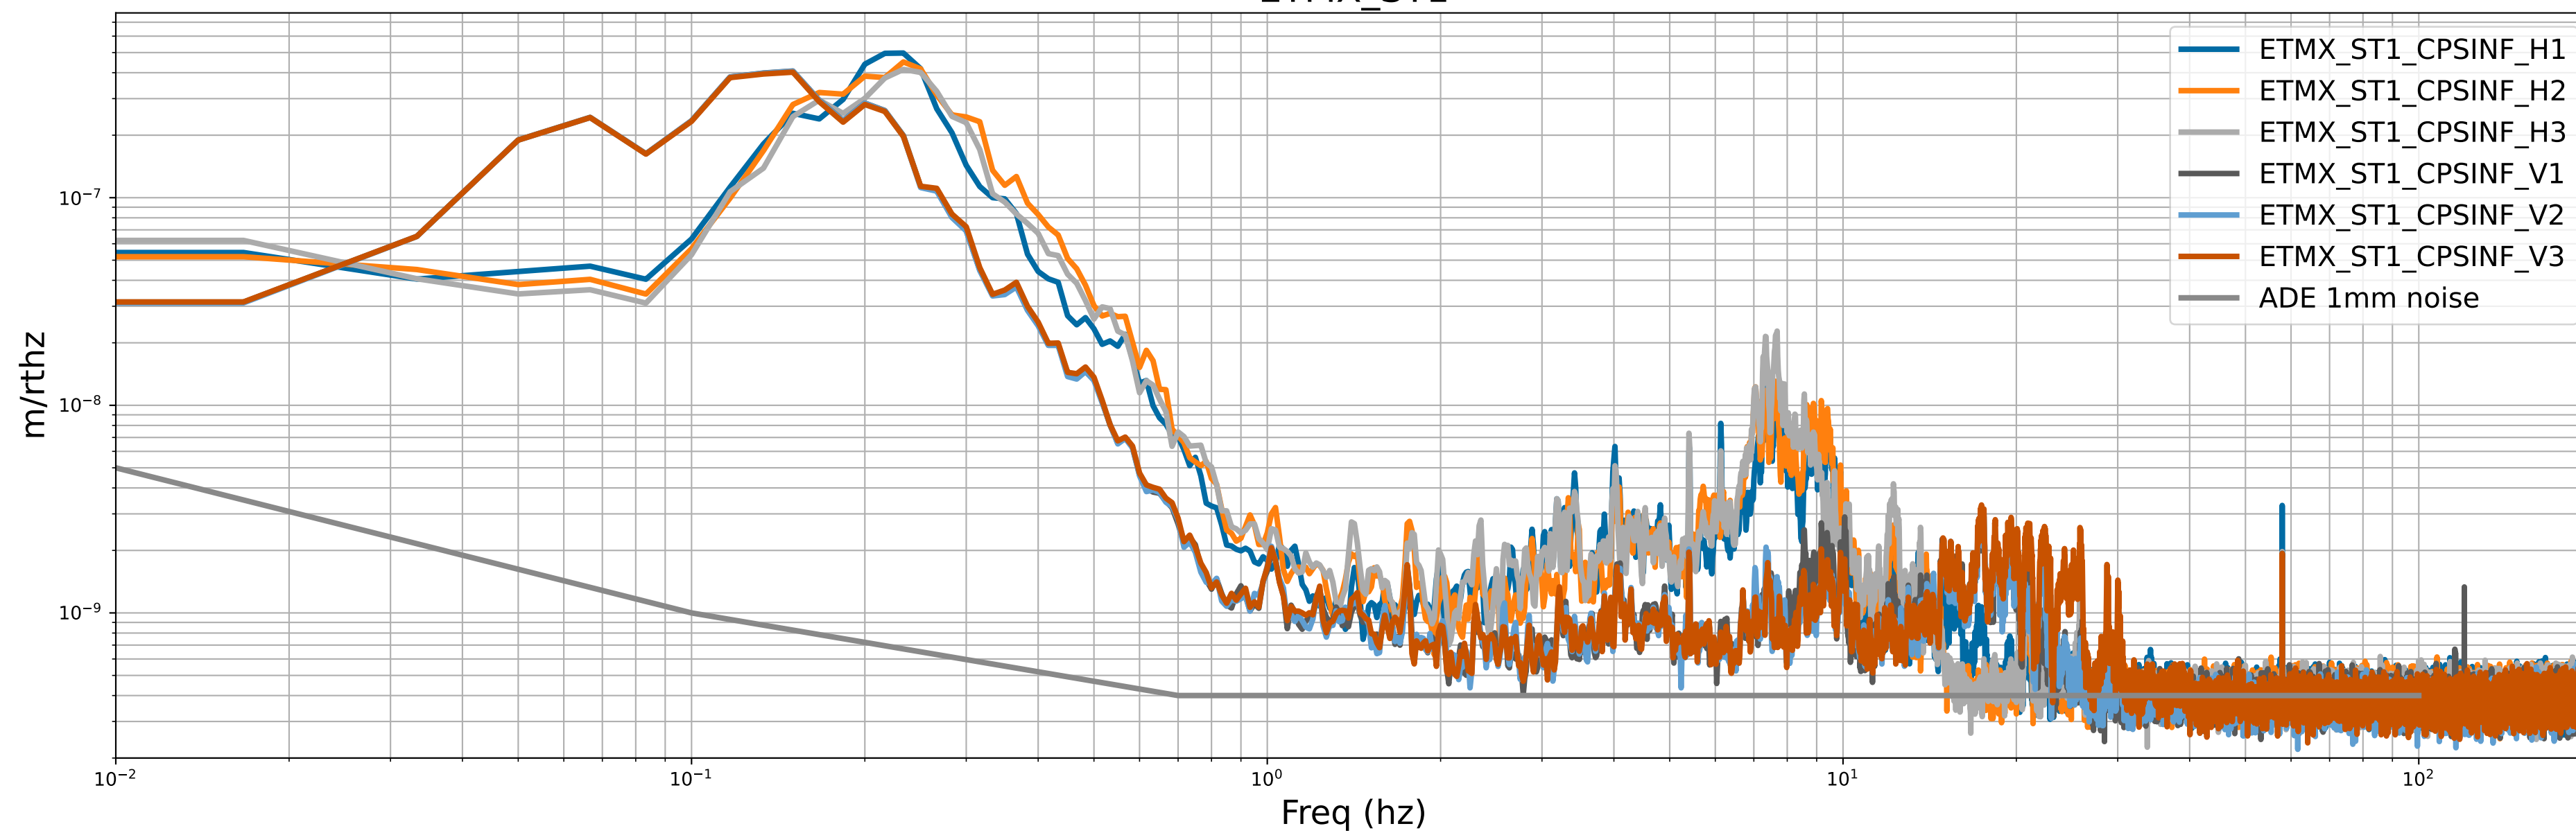

HAM2 CPS Spectra 1413712800 to 1413713400

calibration only >10hz

HAM3 CPS Spectra 1413712800 to 1413713400

calibration only >10hz

HAM4 CPS Spectra 1413712800 to 1413713400

calibration only >10hz

HAM5 CPS Spectra 1413712800 to 1413713400

calibration only >10hz

HAM6 CPS Spectra 1413712800 to 1413713400

calibration only >10hz

HAM7 CPS Spectra 1413712800 to 1413713400

calibration only >10hz

HAM8 CPS Spectra 1413712800 to 1413713400

calibration only >10hz

CPS Spectra 1413712800 to 1413713400

calibration only >10hz

CPS Spectra 1413712800 to 1413713400

calibration only >10hz

CPS Spectra 1413712800 to 1413713400

calibration only >10hz

CPS Spectra 1413712800 to 1413713400

ETMX_ST1

ETMX_ST2

calibration only >10hz

CPS Spectra 1413712800 to 1413713400

calibration only >10hz