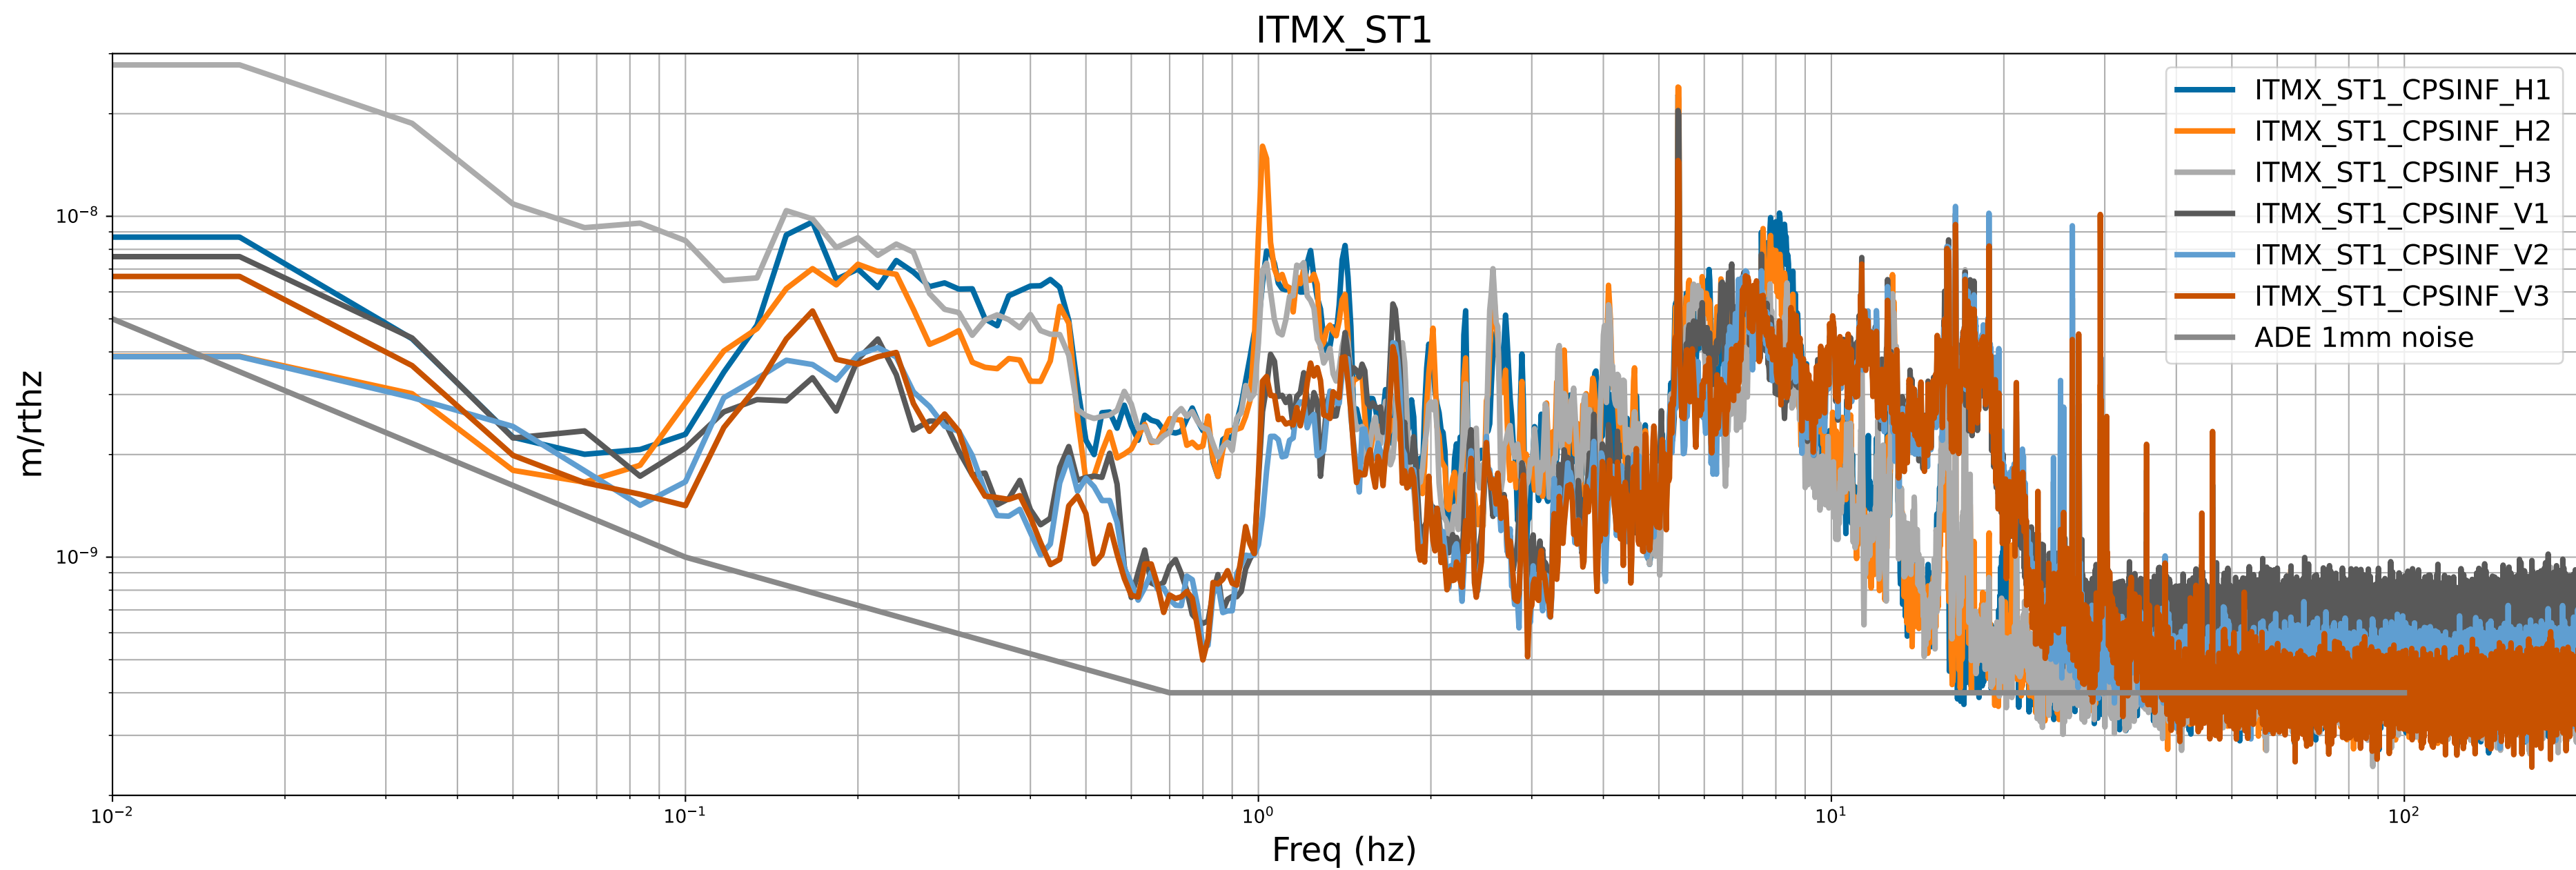

HAM2 CPS Spectra 1413712800 to 1413713400

calibration only >10hz

HAM3 CPS Spectra 1413712800 to 1413713400

calibration only >10hz

HAM4 CPS Spectra 1413712800 to 1413713400

calibration only >10hz

HAM5 CPS Spectra 1413712800 to 1413713400

calibration only >10hz

HAM6 CPS Spectra 1413712800 to 1413713400

calibration only >10hz

HAM7 CPS Spectra 1413712800 to 1413713400

calibration only >10hz

HAM8 CPS Spectra 1413712800 to 1413713400

calibration only >10hz

CPS Spectra 1413712800 to 1413713400

calibration only >10hz

CPS Spectra 1413712800 to 1413713400

calibration only >10hz

CPS Spectra 1413712800 to 1413713400

calibration only >10hz

CPS Spectra 1413712800 to 1413713400

ETMX_ST1

ETMX_ST2

calibration only >10hz

CPS Spectra 1413712800 to 1413713400

calibration only >10hz