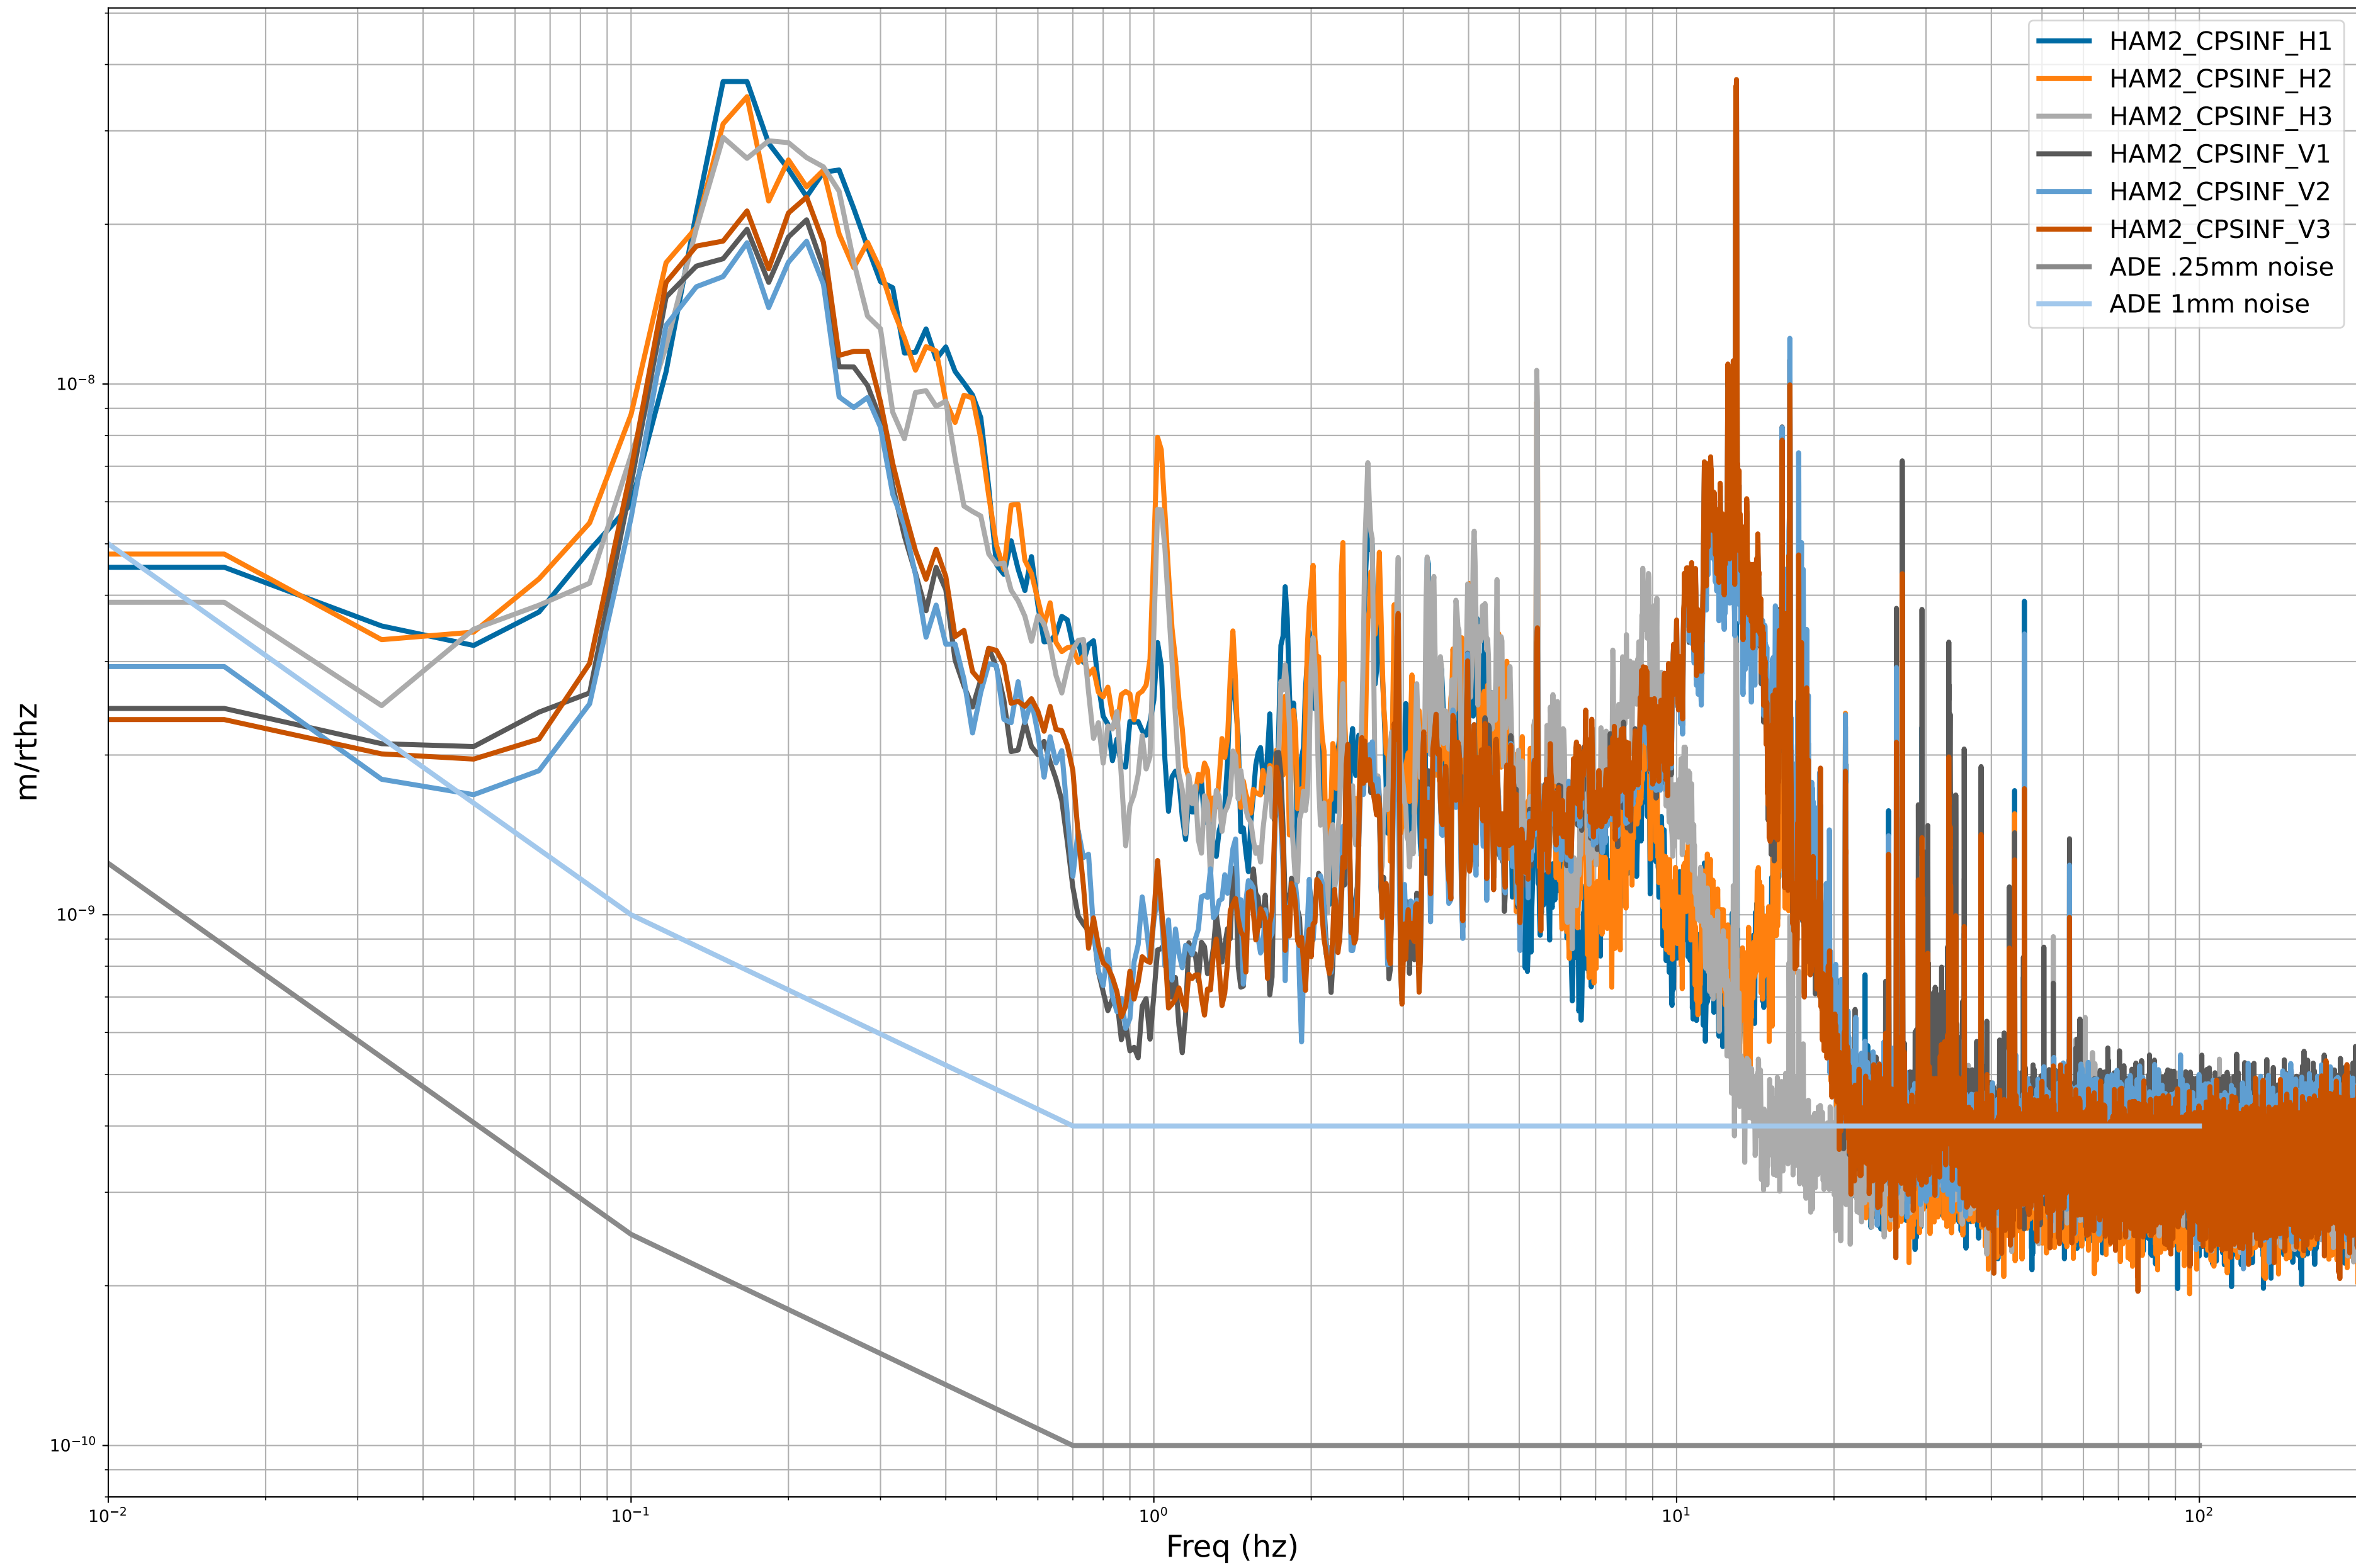

HAM2 CPS Spectra 1413712800 to 1413713400

calibration only >10hz

HAM3 CPS Spectra 1413712800 to 1413713400

calibration only >10hz

HAM4 CPS Spectra 1413712800 to 1413713400

calibration only >10hz

HAM5 CPS Spectra 1413712800 to 1413713400

calibration only >10hz

HAM6 CPS Spectra 1413712800 to 1413713400

calibration only >10hz

HAM7 CPS Spectra 1413712800 to 1413713400

calibration only >10hz

HAM8 CPS Spectra 1413712800 to 1413713400

calibration only >10hz

CPS Spectra 1413712800 to 1413713400

calibration only >10hz

CPS Spectra 1413712800 to 1413713400

calibration only >10hz

CPS Spectra 1413712800 to 1413713400

calibration only >10hz

CPS Spectra 1413712800 to 1413713400

ETMX_ST1

ETMX_ST2

calibration only >10hz

CPS Spectra 1413712800 to 1413713400

calibration only >10hz