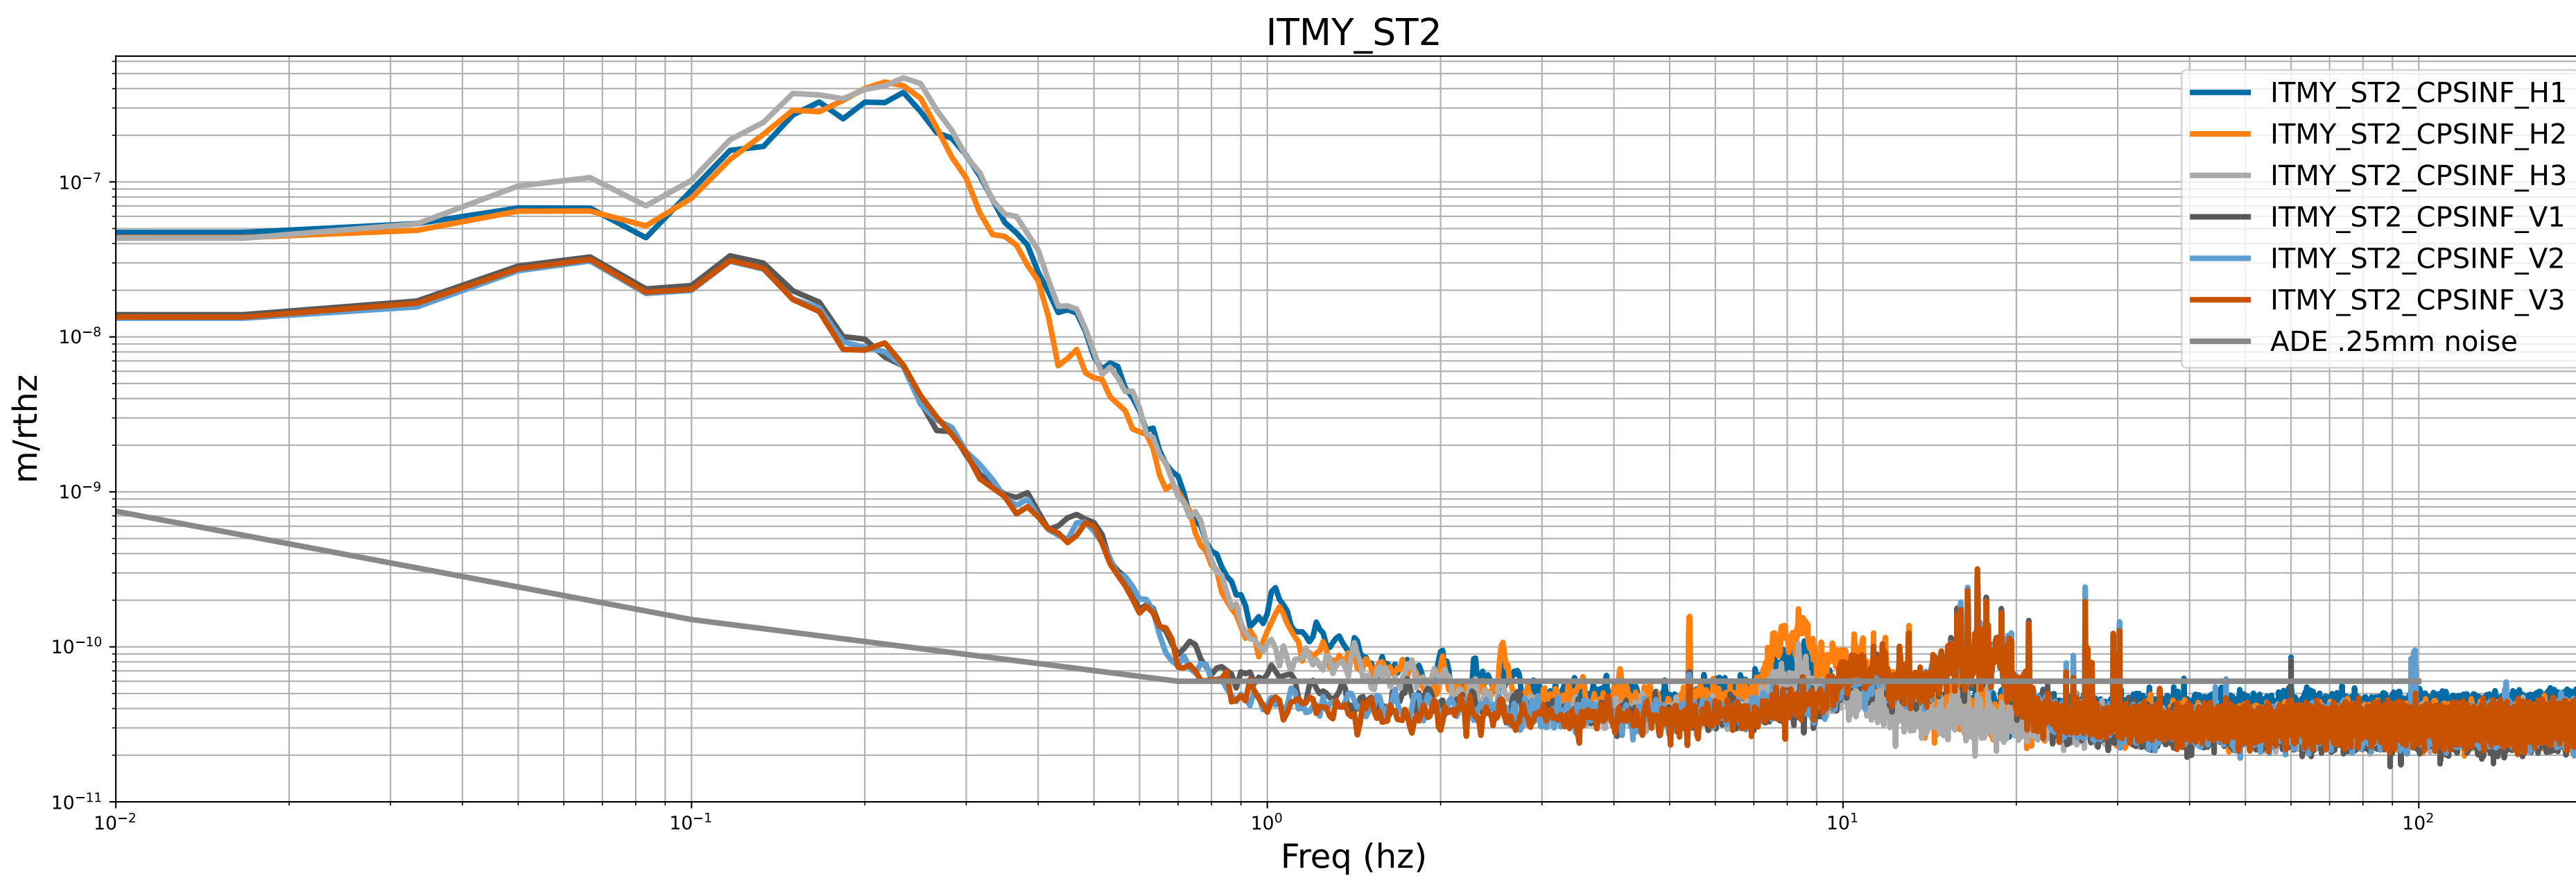

HAM2 CPS Spectra 1413712800 to 1413713400

calibration only >10hz

HAM3 CPS Spectra 1413712800 to 1413713400

calibration only >10hz

HAM4 CPS Spectra 1413712800 to 1413713400

calibration only >10hz

HAM5 CPS Spectra 1413712800 to 1413713400

calibration only >10hz

HAM6 CPS Spectra 1413712800 to 1413713400

calibration only >10hz

HAM7 CPS Spectra 1413712800 to 1413713400

calibration only >10hz

HAM8 CPS Spectra 1413712800 to 1413713400

calibration only >10hz

CPS Spectra 1413712800 to 1413713400

calibration only >10hz

CPS Spectra 1413712800 to 1413713400

calibration only >10hz

CPS Spectra 1413712800 to 1413713400

calibration only >10hz

CPS Spectra 1413712800 to 1413713400

ETMX_ST1

ETMX_ST2

calibration only >10hz

CPS Spectra 1413712800 to 1413713400

calibration only >10hz