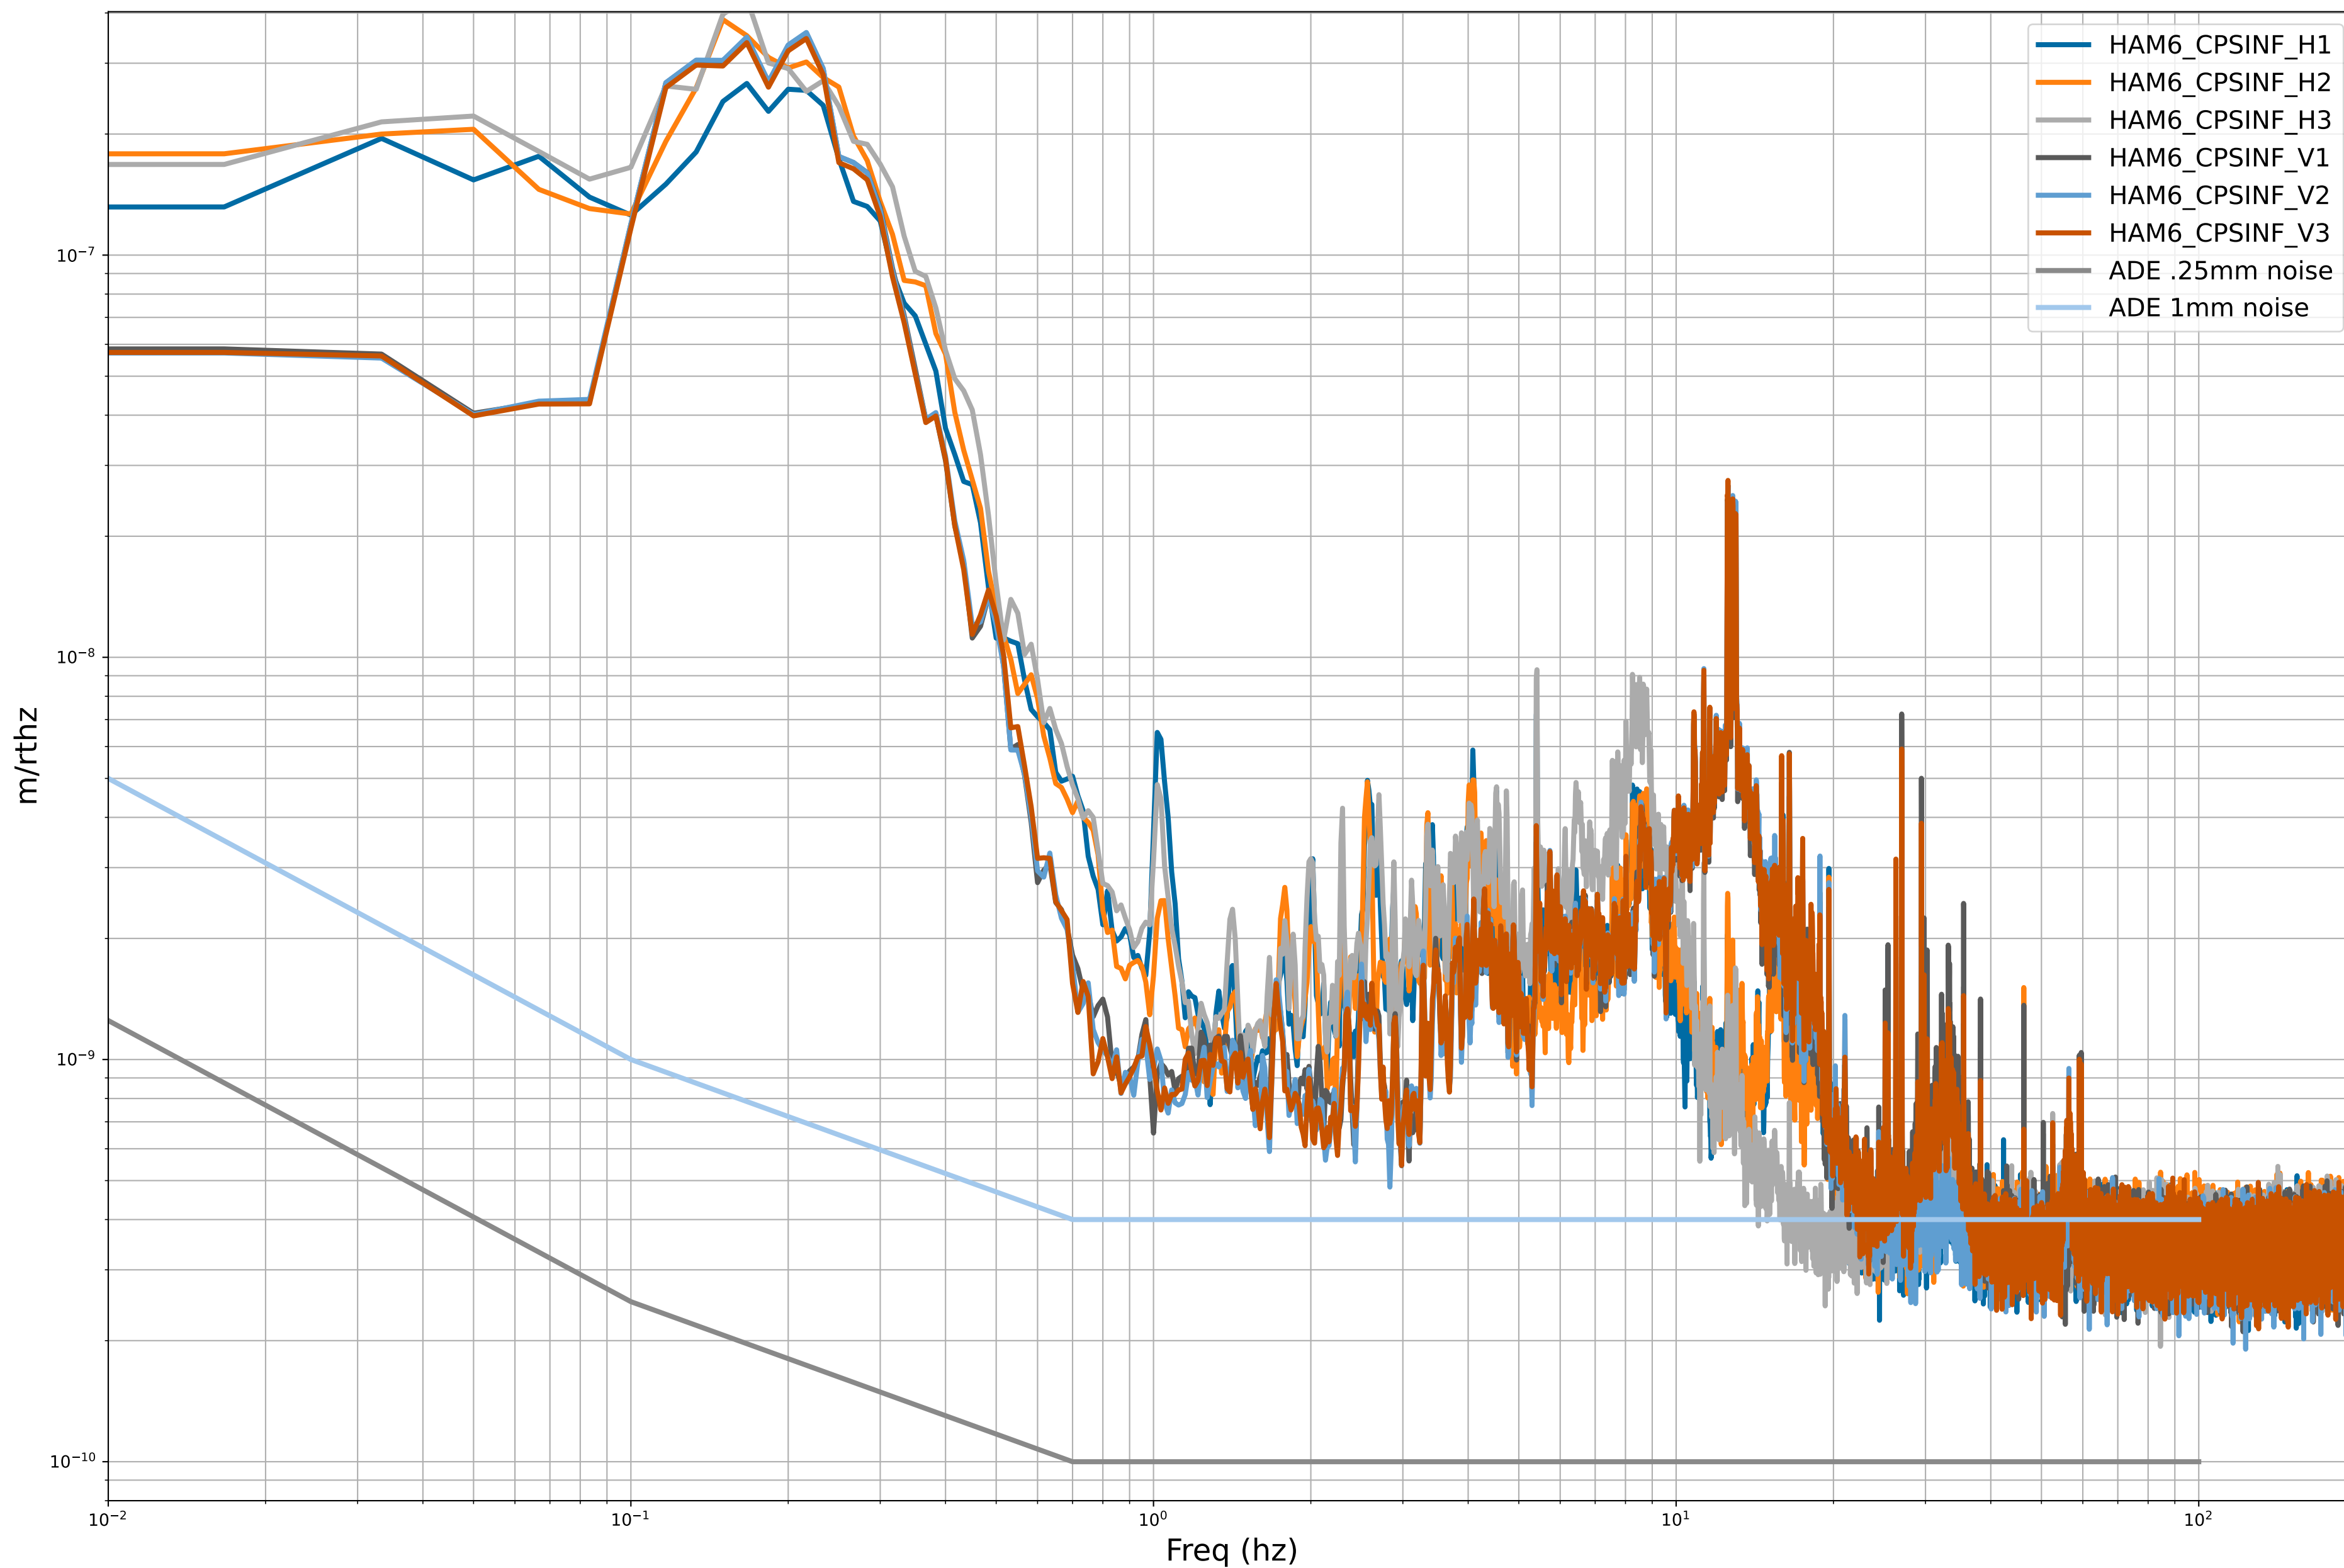

HAM2 CPS Spectra 1413712800 to 1413713400

calibration only >10hz

HAM3 CPS Spectra 1413712800 to 1413713400

calibration only >10hz

HAM4 CPS Spectra 1413712800 to 1413713400

calibration only >10hz

HAM5 CPS Spectra 1413712800 to 1413713400

calibration only >10hz

HAM6 CPS Spectra 1413712800 to 1413713400

calibration only >10hz

HAM7 CPS Spectra 1413712800 to 1413713400

calibration only >10hz

HAM8 CPS Spectra 1413712800 to 1413713400

calibration only >10hz

CPS Spectra 1413712800 to 1413713400

calibration only >10hz

CPS Spectra 1413712800 to 1413713400

calibration only >10hz

CPS Spectra 1413712800 to 1413713400

calibration only >10hz

CPS Spectra 1413712800 to 1413713400