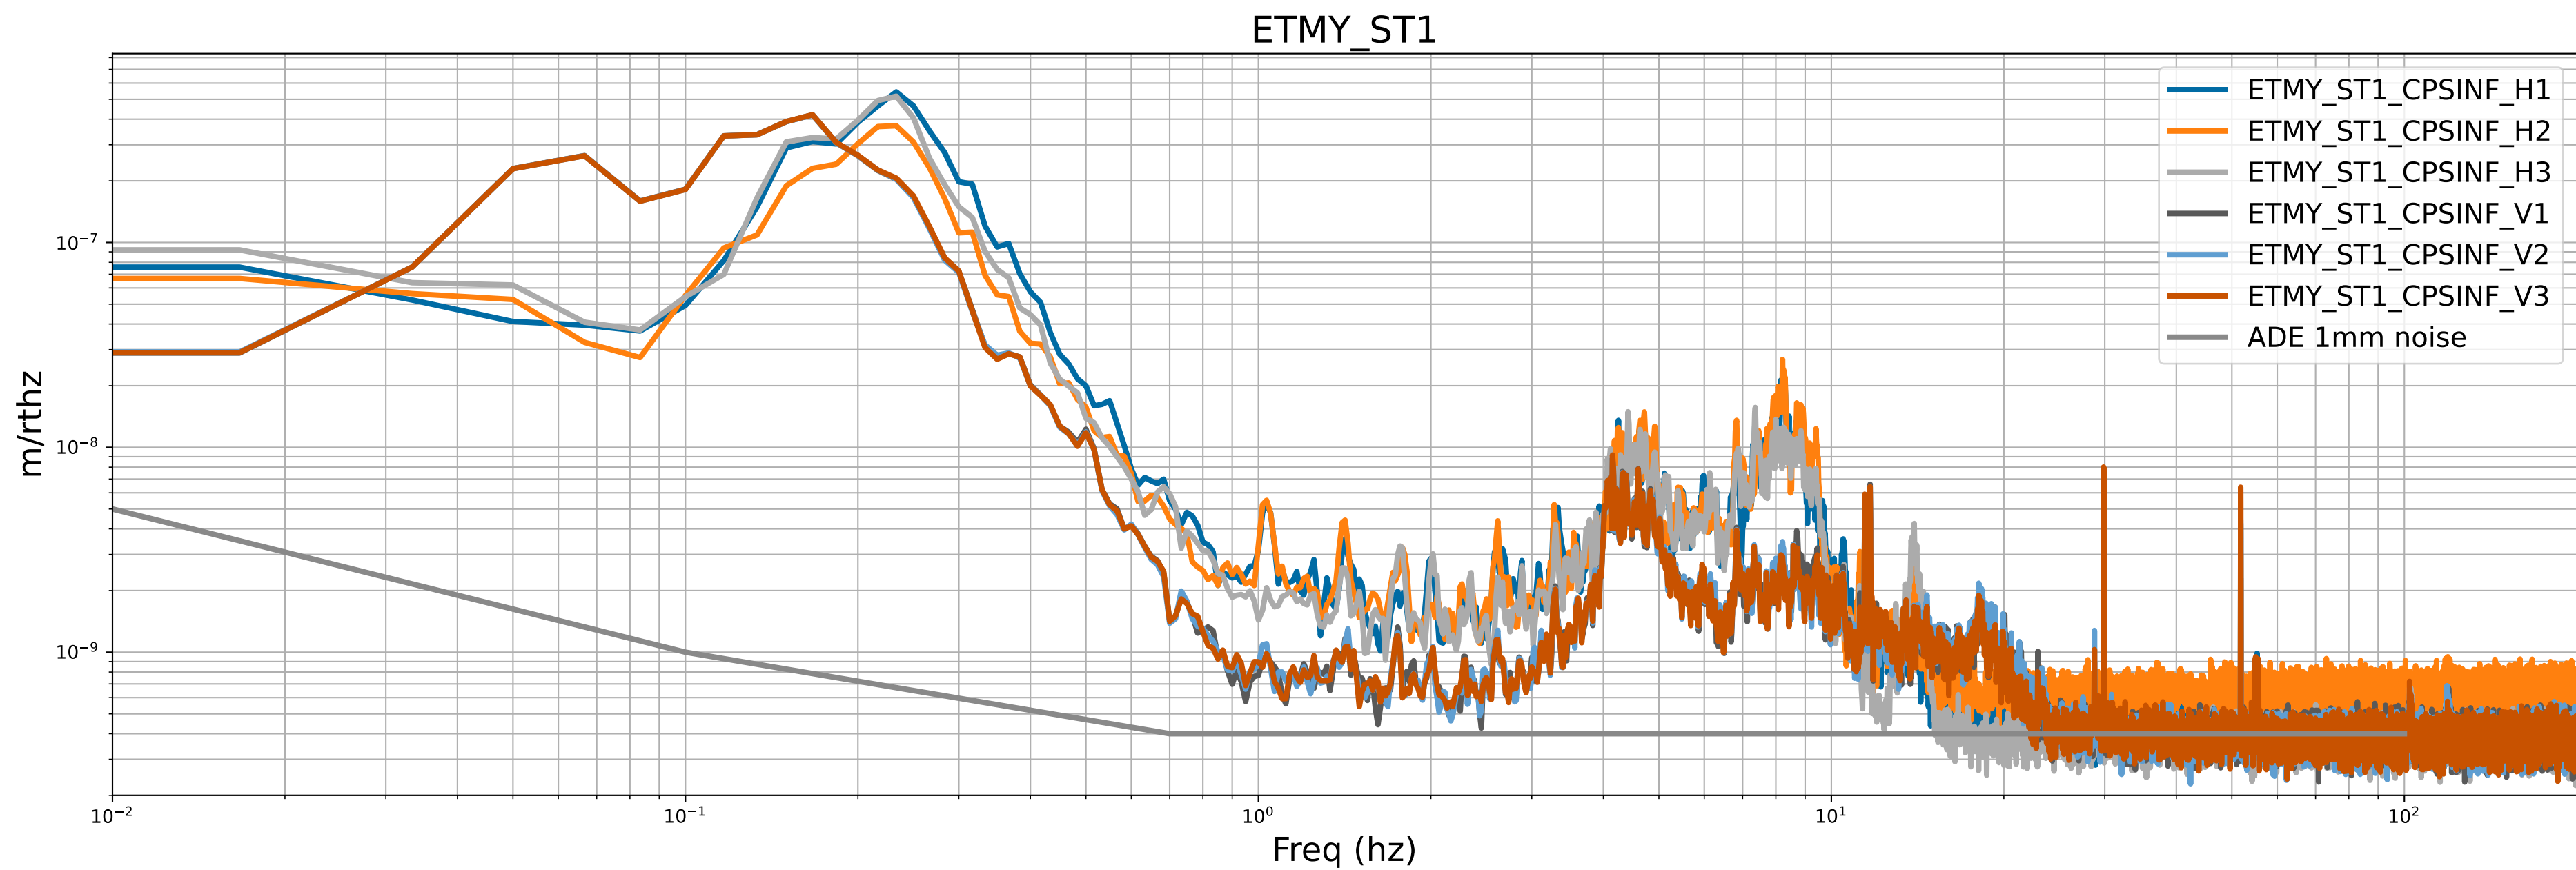

HAM2 CPS Spectra 1413712800 to 1413713400

calibration only >10hz

HAM3 CPS Spectra 1413712800 to 1413713400

calibration only >10hz

HAM4 CPS Spectra 1413712800 to 1413713400

calibration only >10hz

HAM5 CPS Spectra 1413712800 to 1413713400

CPS Spectra 1413712800 to 1413713400

calibration only >10hz

CPS Spectra 1413712800 to 1413713400

calibration only >10hz

CPS Spectra 1413712800 to 1413713400

calibration only >10hz

CPS Spectra 1413712800 to 1413713400

ETMX_ST1

ETMX_ST2

calibration only >10hz

CPS Spectra 1413712800 to 1413713400

calibration only >10hz