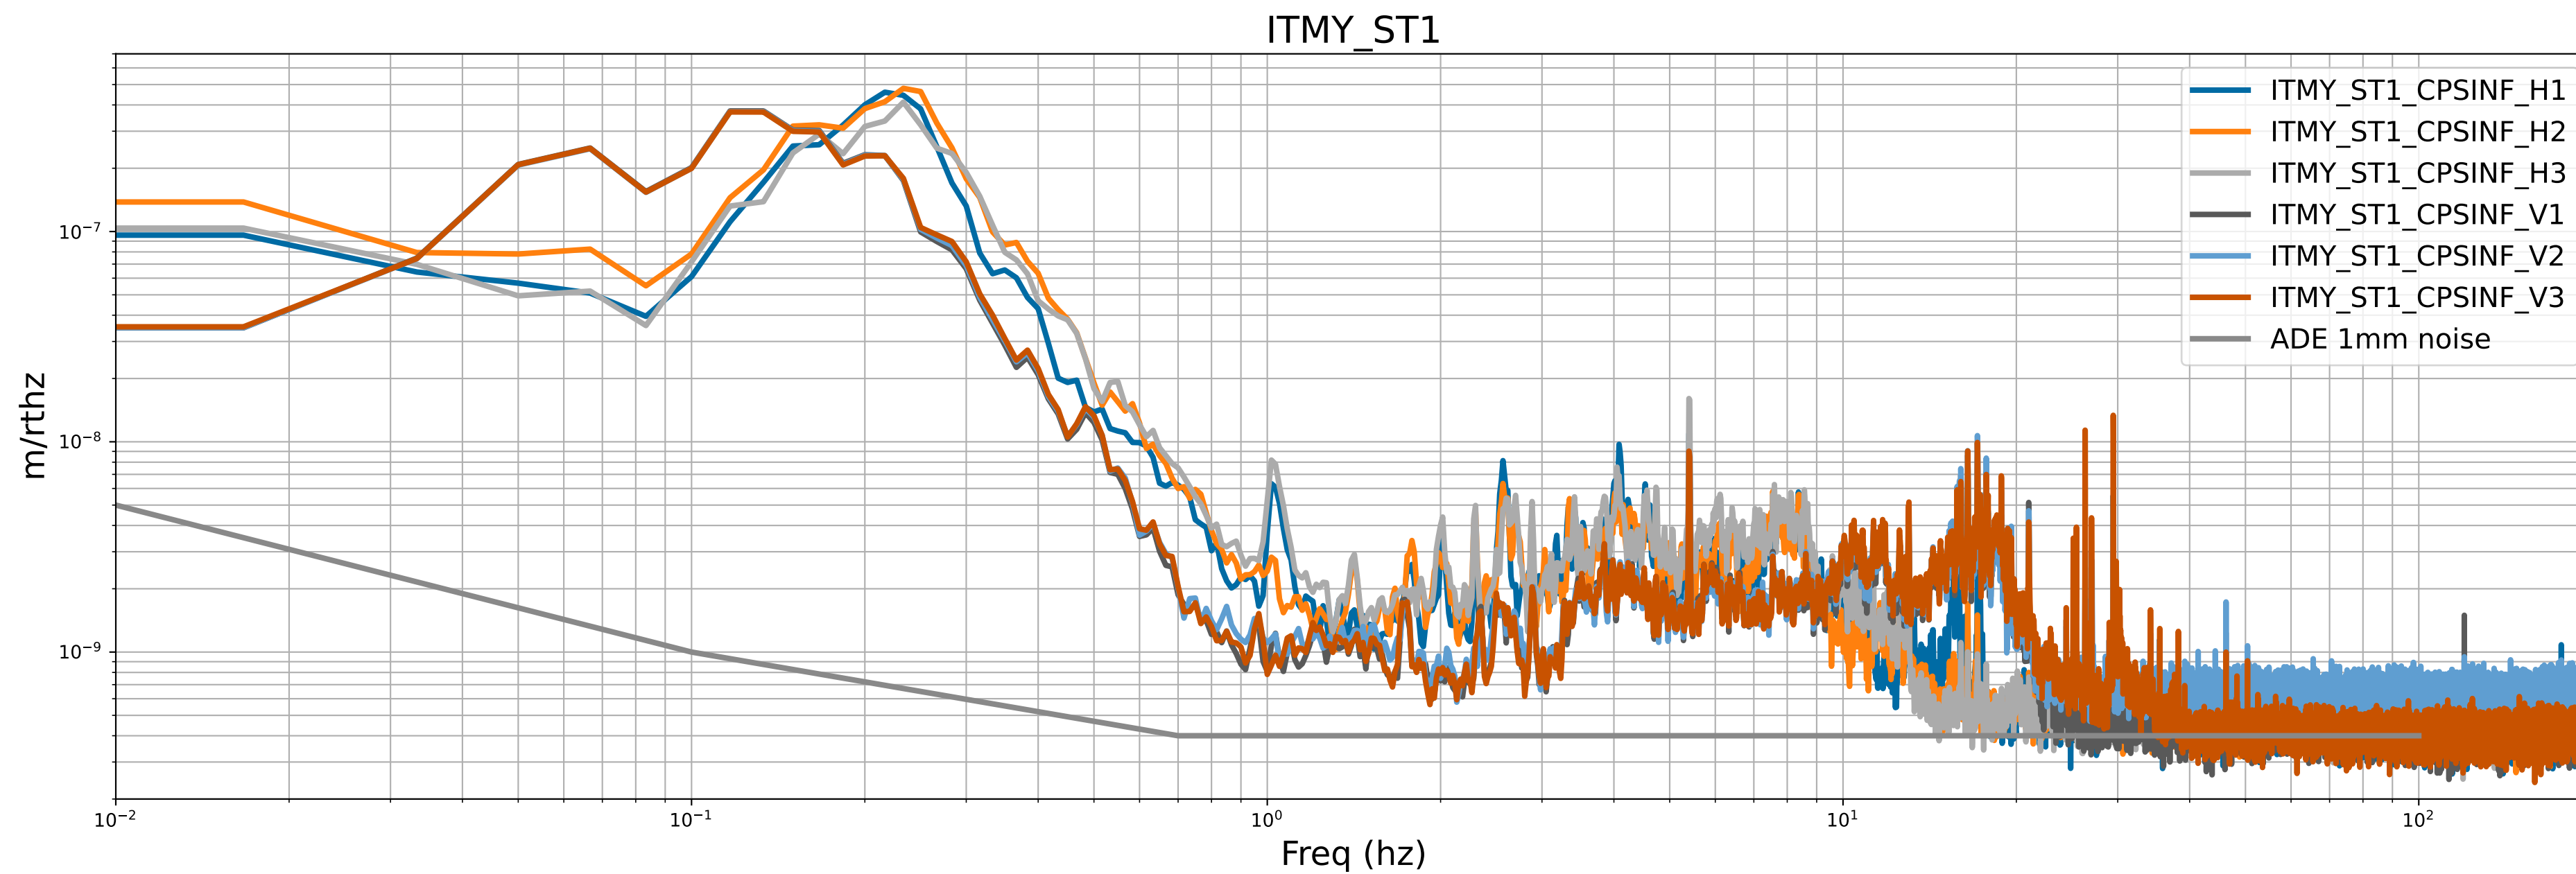

HAM2 CPS Spectra 1413712800 to 1413713400

calibration only >10hz

HAM3 CPS Spectra 1413712800 to 1413713400

calibration only >10hz

HAM4 CPS Spectra 1413712800 to 1413713400

calibration only >10hz

HAM5 CPS Spectra 1413712800 to 1413713400

calibration only >10hz

HAM6 CPS Spectra 1413712800 to 1413713400

calibration only >10hz

HAM7 CPS Spectra 1413712800 to 1413713400

calibration only >10hz

HAM8 CPS Spectra 1413712800 to 1413713400

calibration only >10hz

CPS Spectra 1413712800 to 1413713400

calibration only >10hz

CPS Spectra 1413712800 to 1413713400

calibration only >10hz

CPS Spectra 1413712800 to 1413713400

calibration only >10hz

CPS Spectra 1413712800 to 1413713400

ETMX_ST1

ETMX_ST2

calibration only >10hz

CPS Spectra 1413712800 to 1413713400

calibration only >10hz