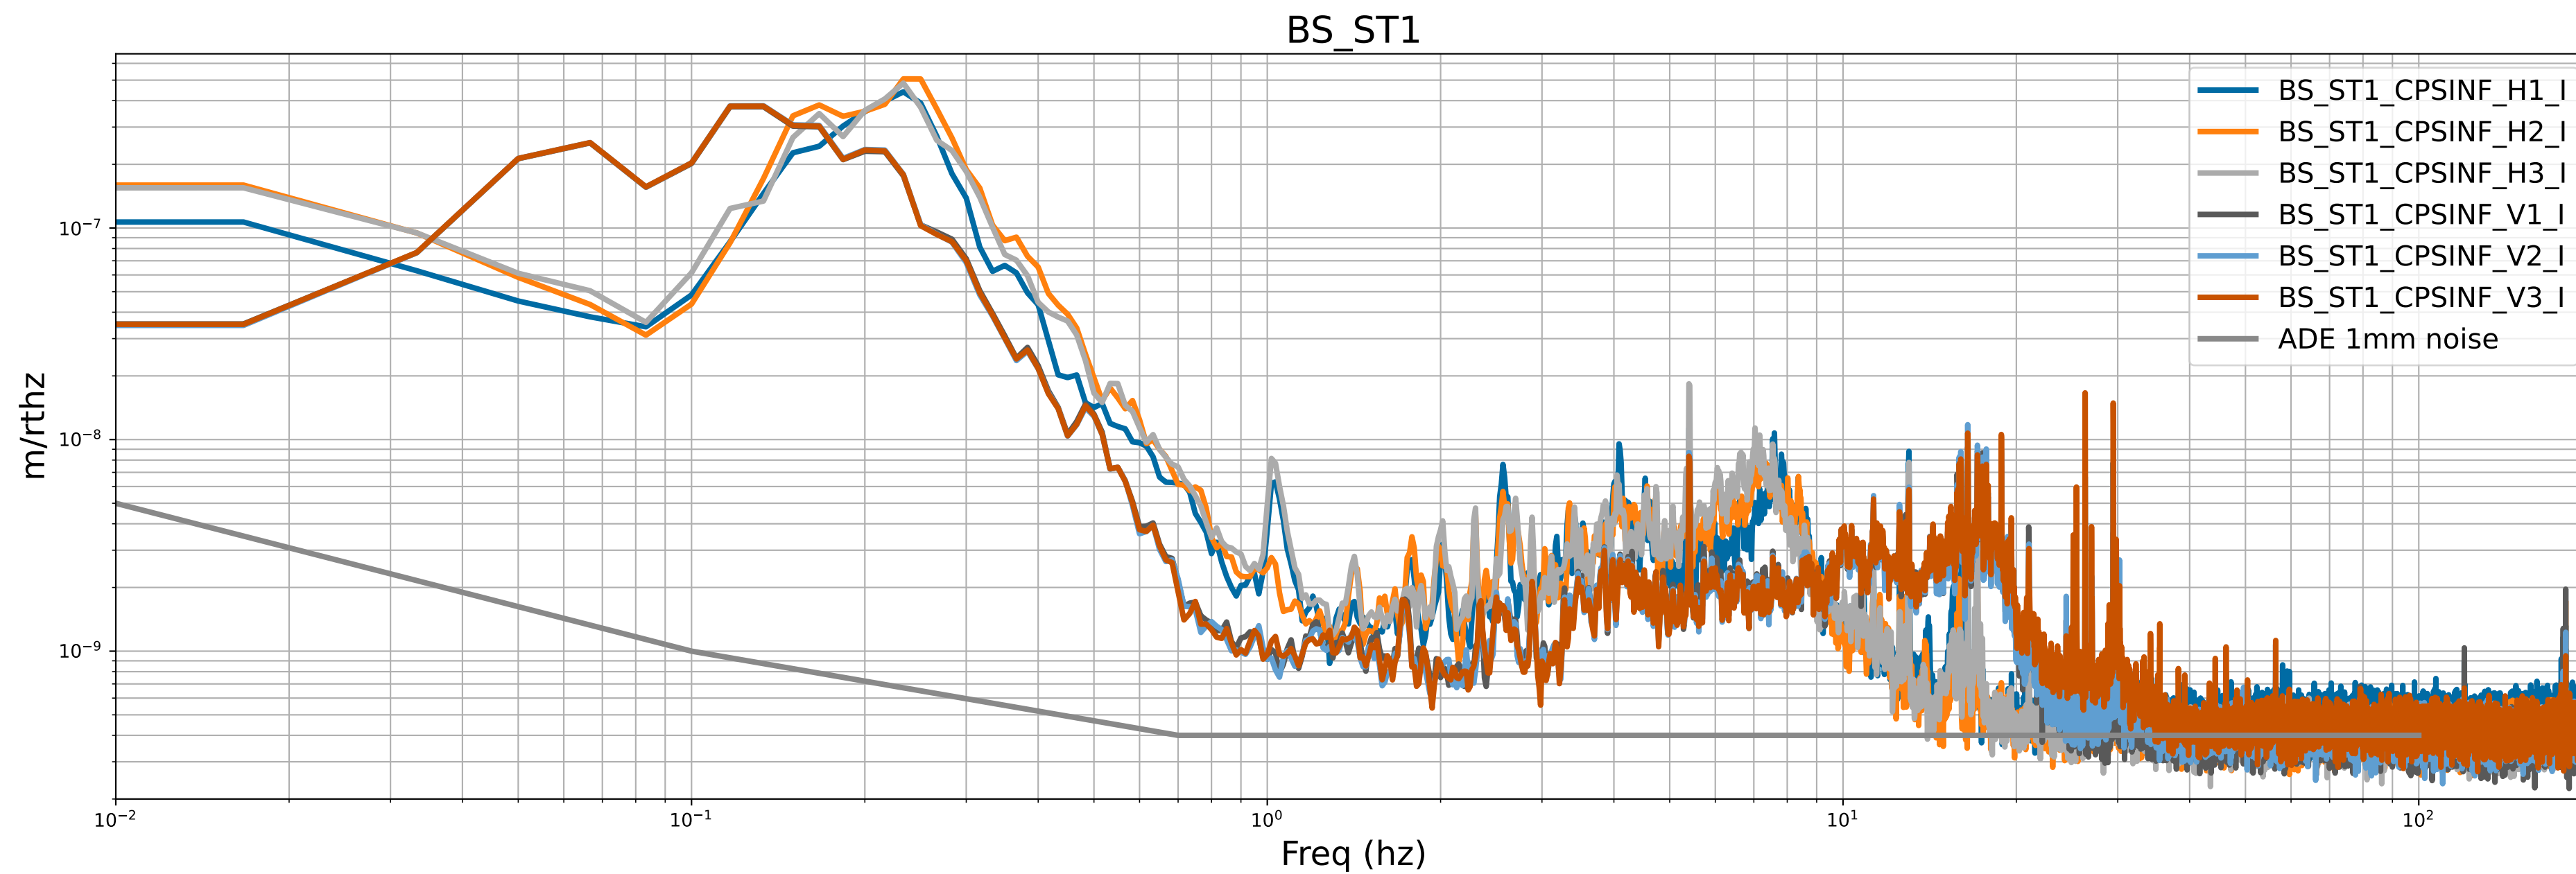

HAM2 CPS Spectra 1413712800 to 1413713400

calibration only >10hz

HAM3 CPS Spectra 1413712800 to 1413713400

calibration only >10hz

HAM4 CPS Spectra 1413712800 to 1413713400

calibration only >10hz

HAM5 CPS Spectra 1413712800 to 1413713400

calibration only >10hz

HAM6 CPS Spectra 1413712800 to 1413713400

calibration only >10hz

HAM7 CPS Spectra 1413712800 to 1413713400

calibration only >10hz

HAM8 CPS Spectra 1413712800 to 1413713400

calibration only >10hz

CPS Spectra 1413712800 to 1413713400

calibration only >10hz

CPS Spectra 1413712800 to 1413713400

calibration only >10hz

CPS Spectra 1413712800 to 1413713400

calibration only >10hz

CPS Spectra 1413712800 to 1413713400

ETMX_ST1

ETMX_ST2

calibration only >10hz

CPS Spectra 1413712800 to 1413713400

calibration only >10hz