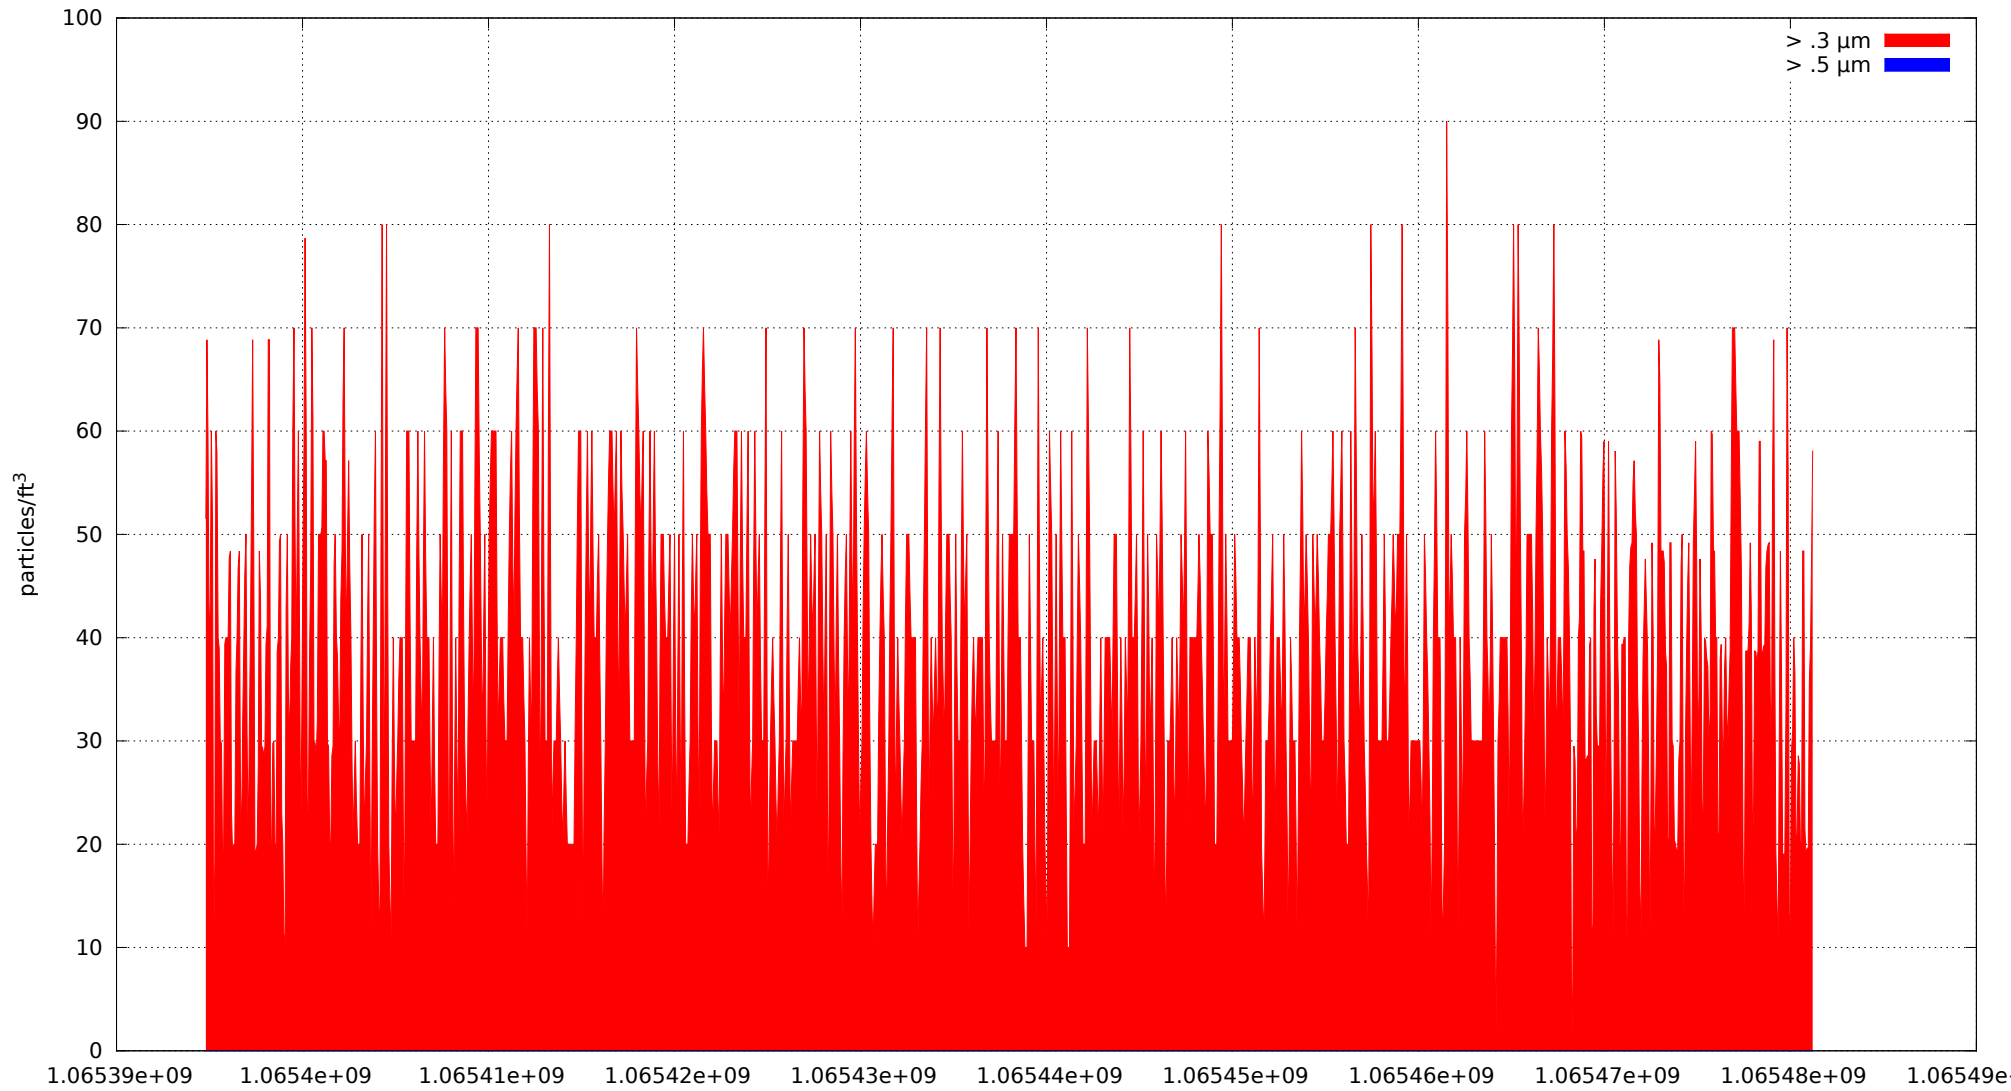

0: no alarms, 1: calibrate failure, 2: low battery, 3: cal. fail, low batt., 4: alarm/count alarm, 5: cal. fail and alarm, 6: low batt. and alarm, 7: cal. fail, low batt., and alarm, 8: manifold home error, 9: analog alarm