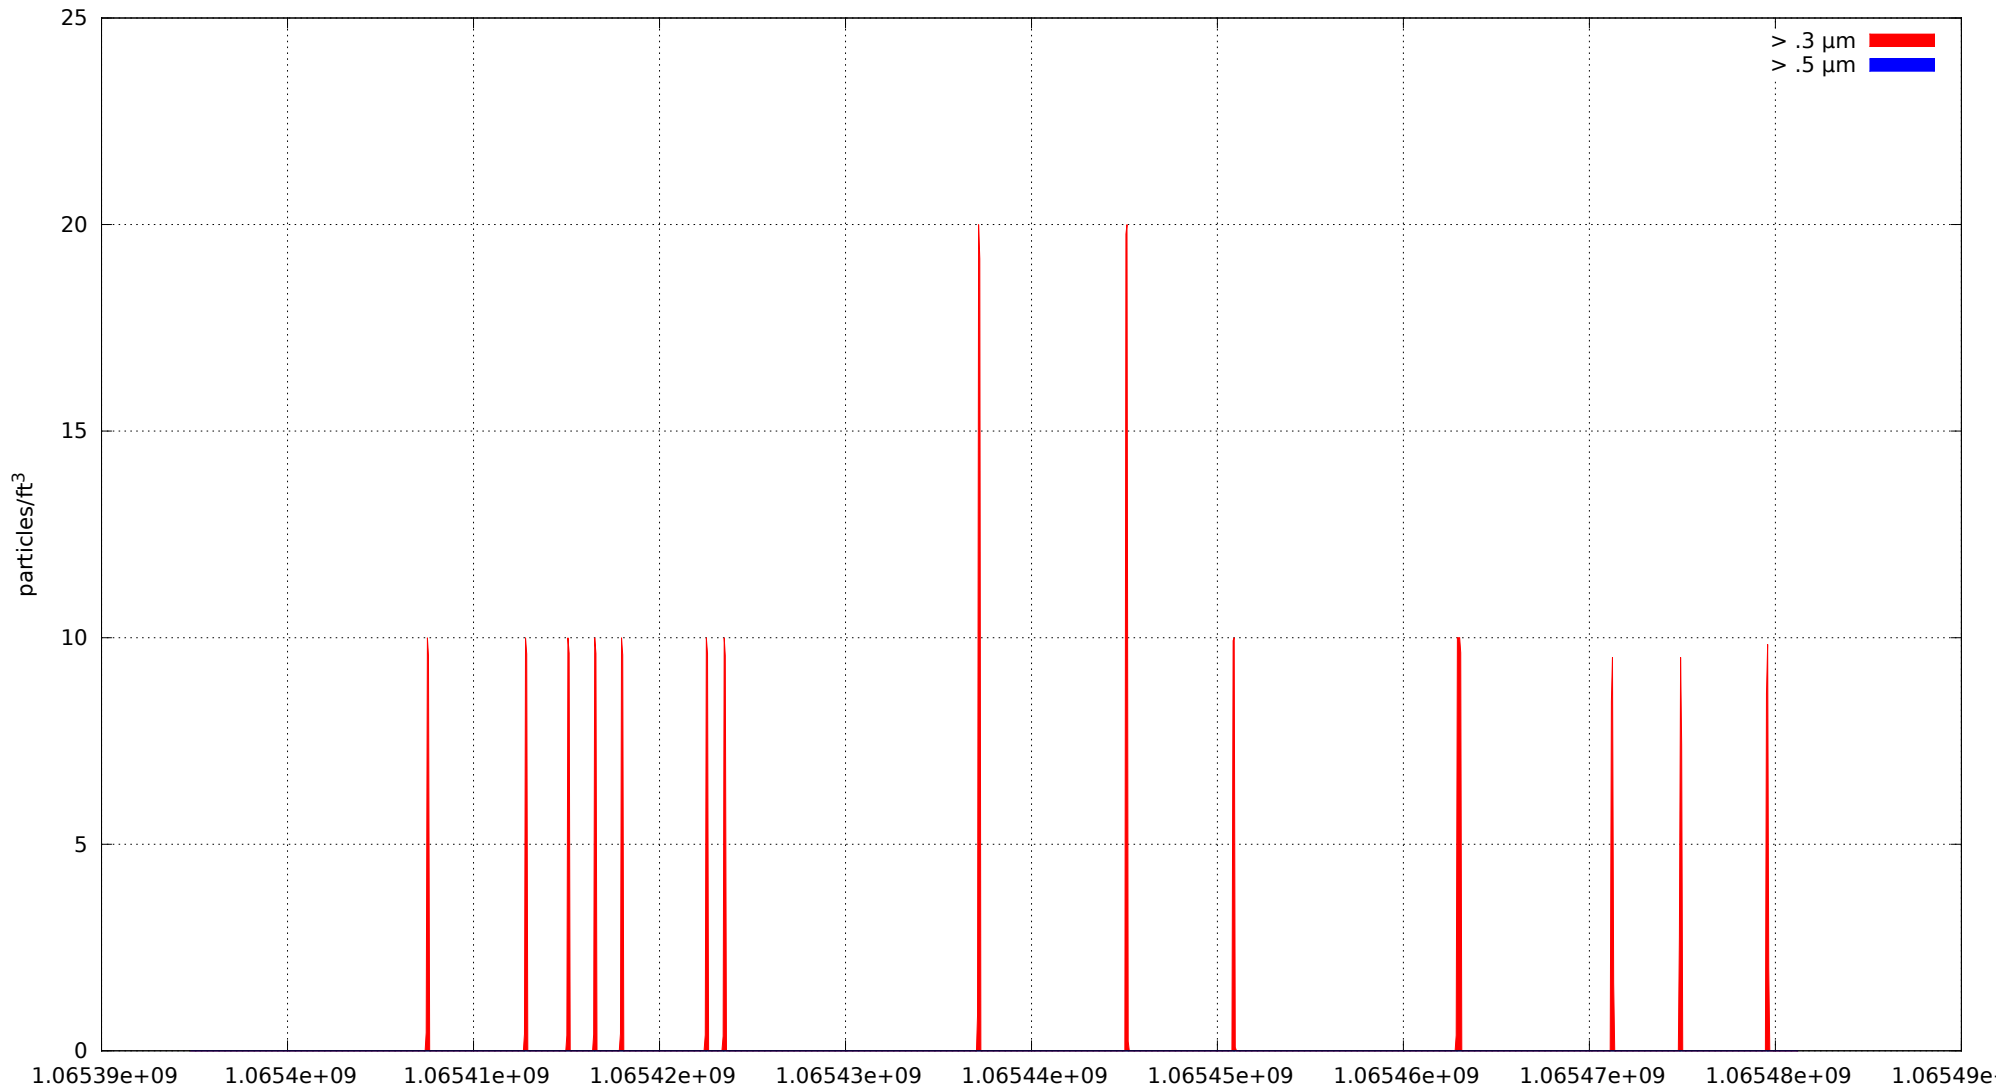

0: no alarms, 1: calibrate failure, 2: low battery, 3: cal. fail, low batt., 4: alarm/count alarm, 5: cal. fail and alarm, 6: low batt. and alarm, 7: cal. fail, low batt., and alarm, 8: manifold home error, 9: analog alarm