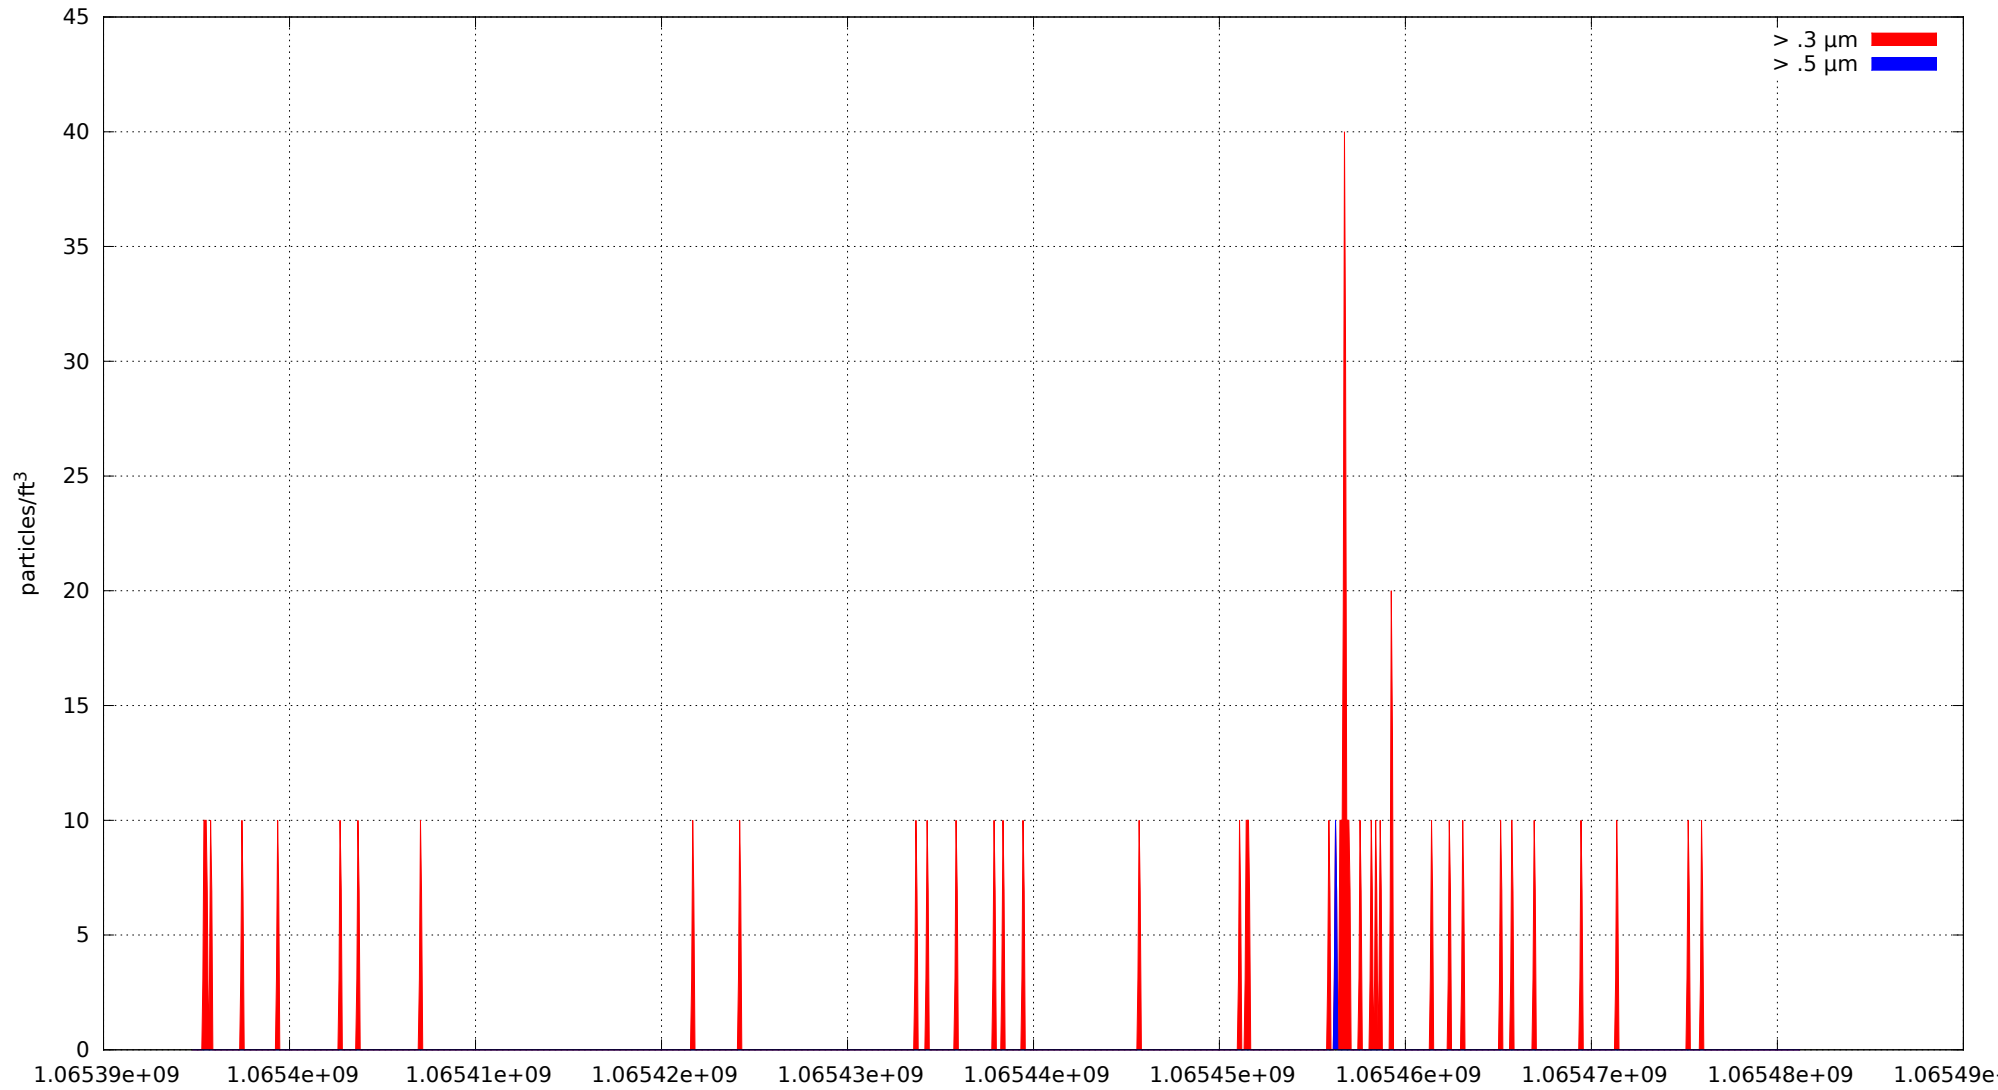

0: no alarms, 1: calibrate failure, 2: low battery, 3: cal. fail, low batt., 4: alarm/count alarm, 5: cal. fail and alarm, 6: low batt. and alarm, 7: cal. fail, low batt., and alarm, 8: manifold home error, 9: analog alarm