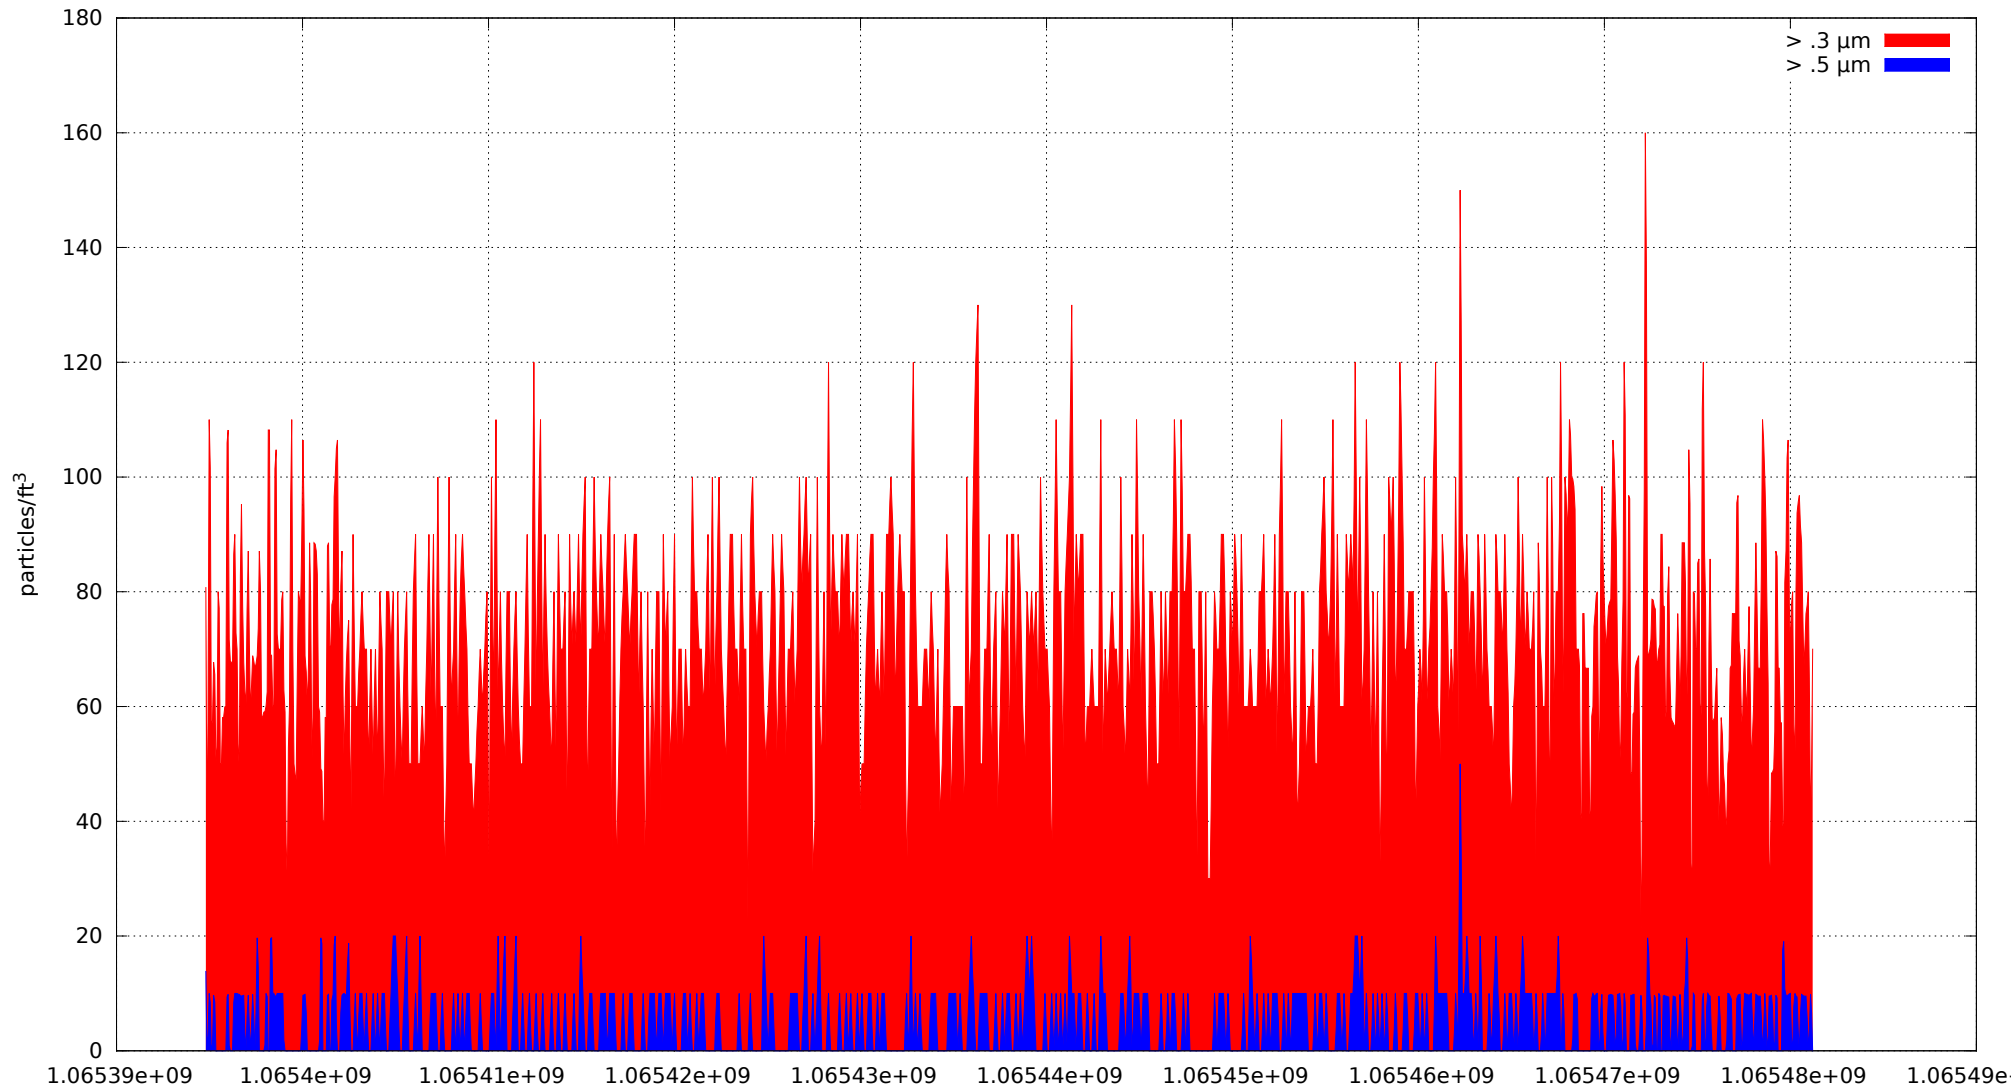

0: no alarms, 1: calibrate failure, 2: low battery, 3: cal. fail, low batt., 4: alarm/count alarm, 5: cal. fail and alarm, 6: low batt. and alarm, 7: cal. fail, low batt., and alarm, 8: manifold home error, 9: analog alarm