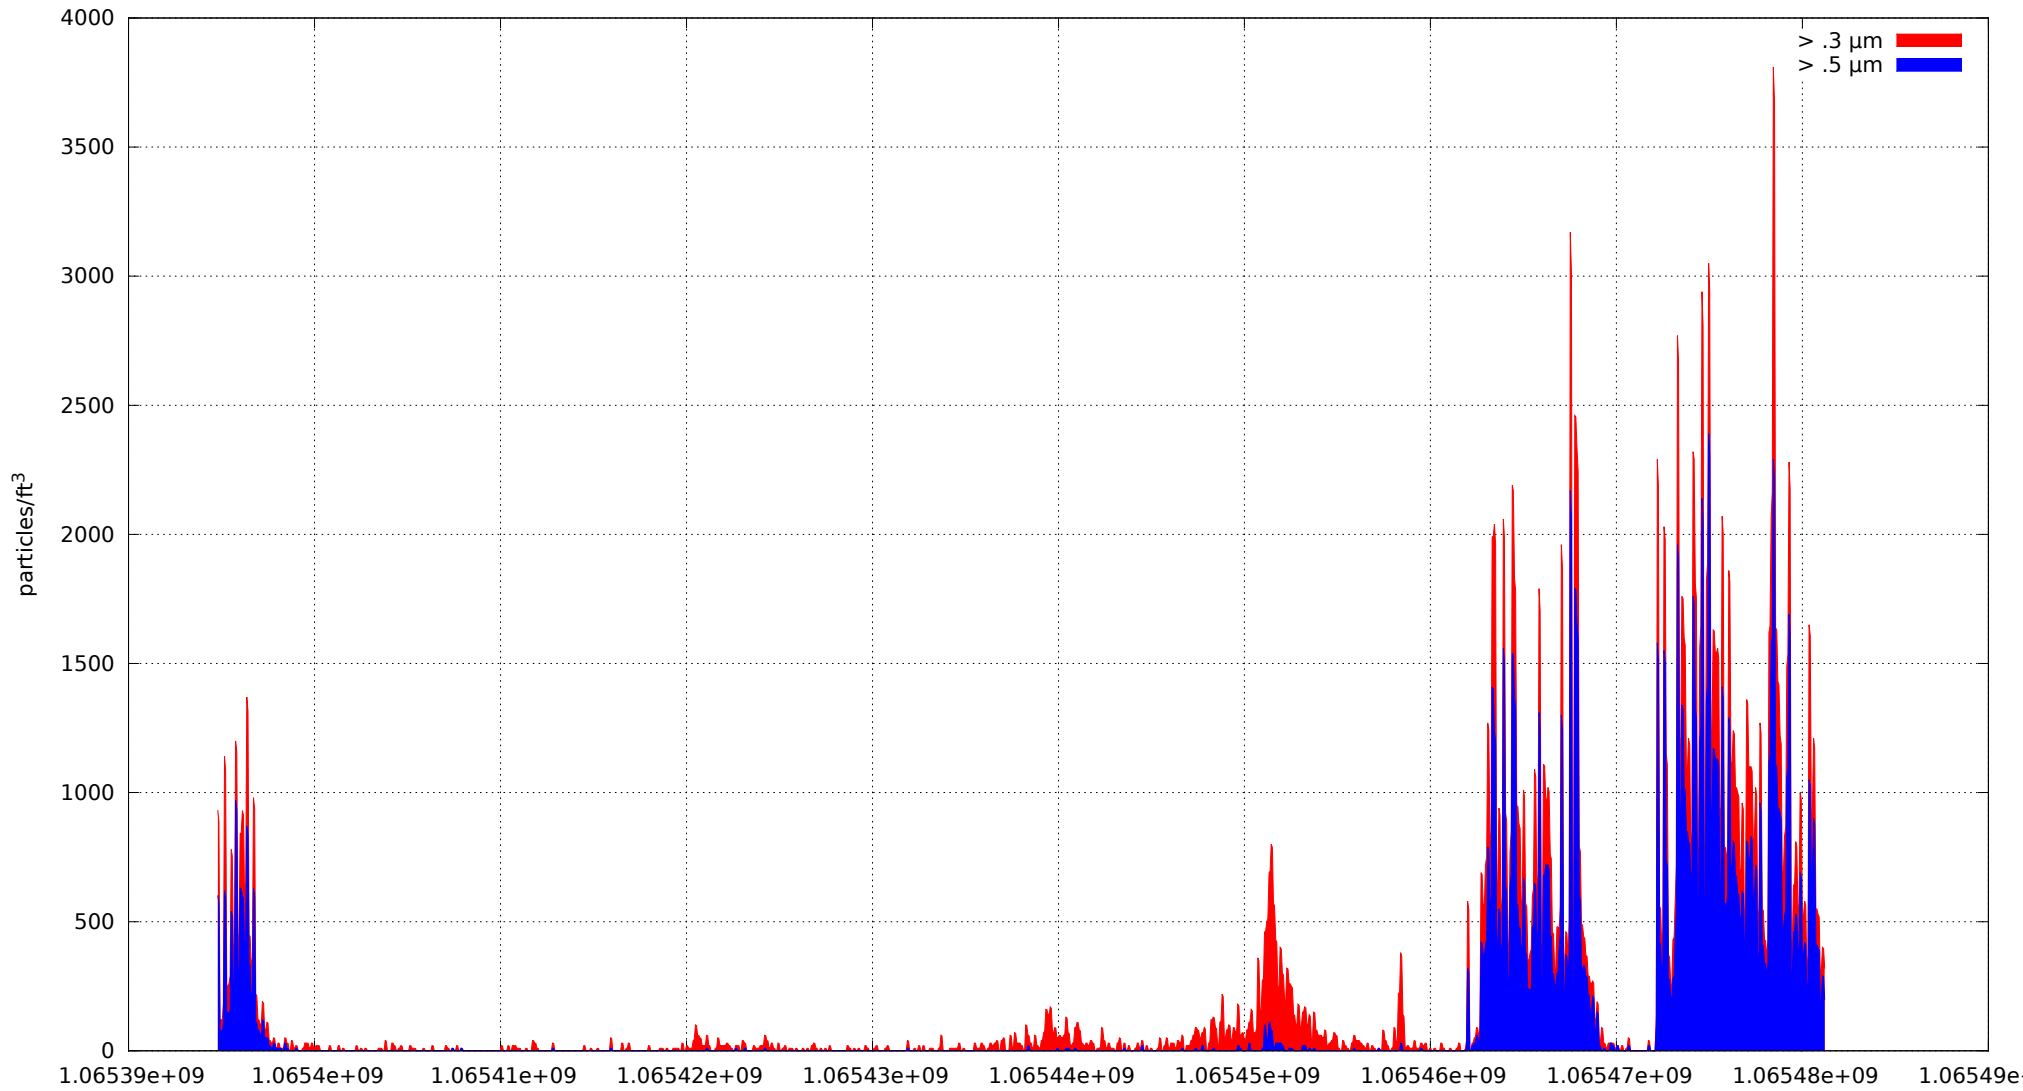

0: no alarms, 1: calibrate failure, 2: low battery, 3: cal. fail, low batt., 4: alarm/count alarm, 5: cal. fail and alarm, 6: low batt. and alarm, 7: cal. fail, low batt., and alarm, 8: manifold home error, 9: analog alarm