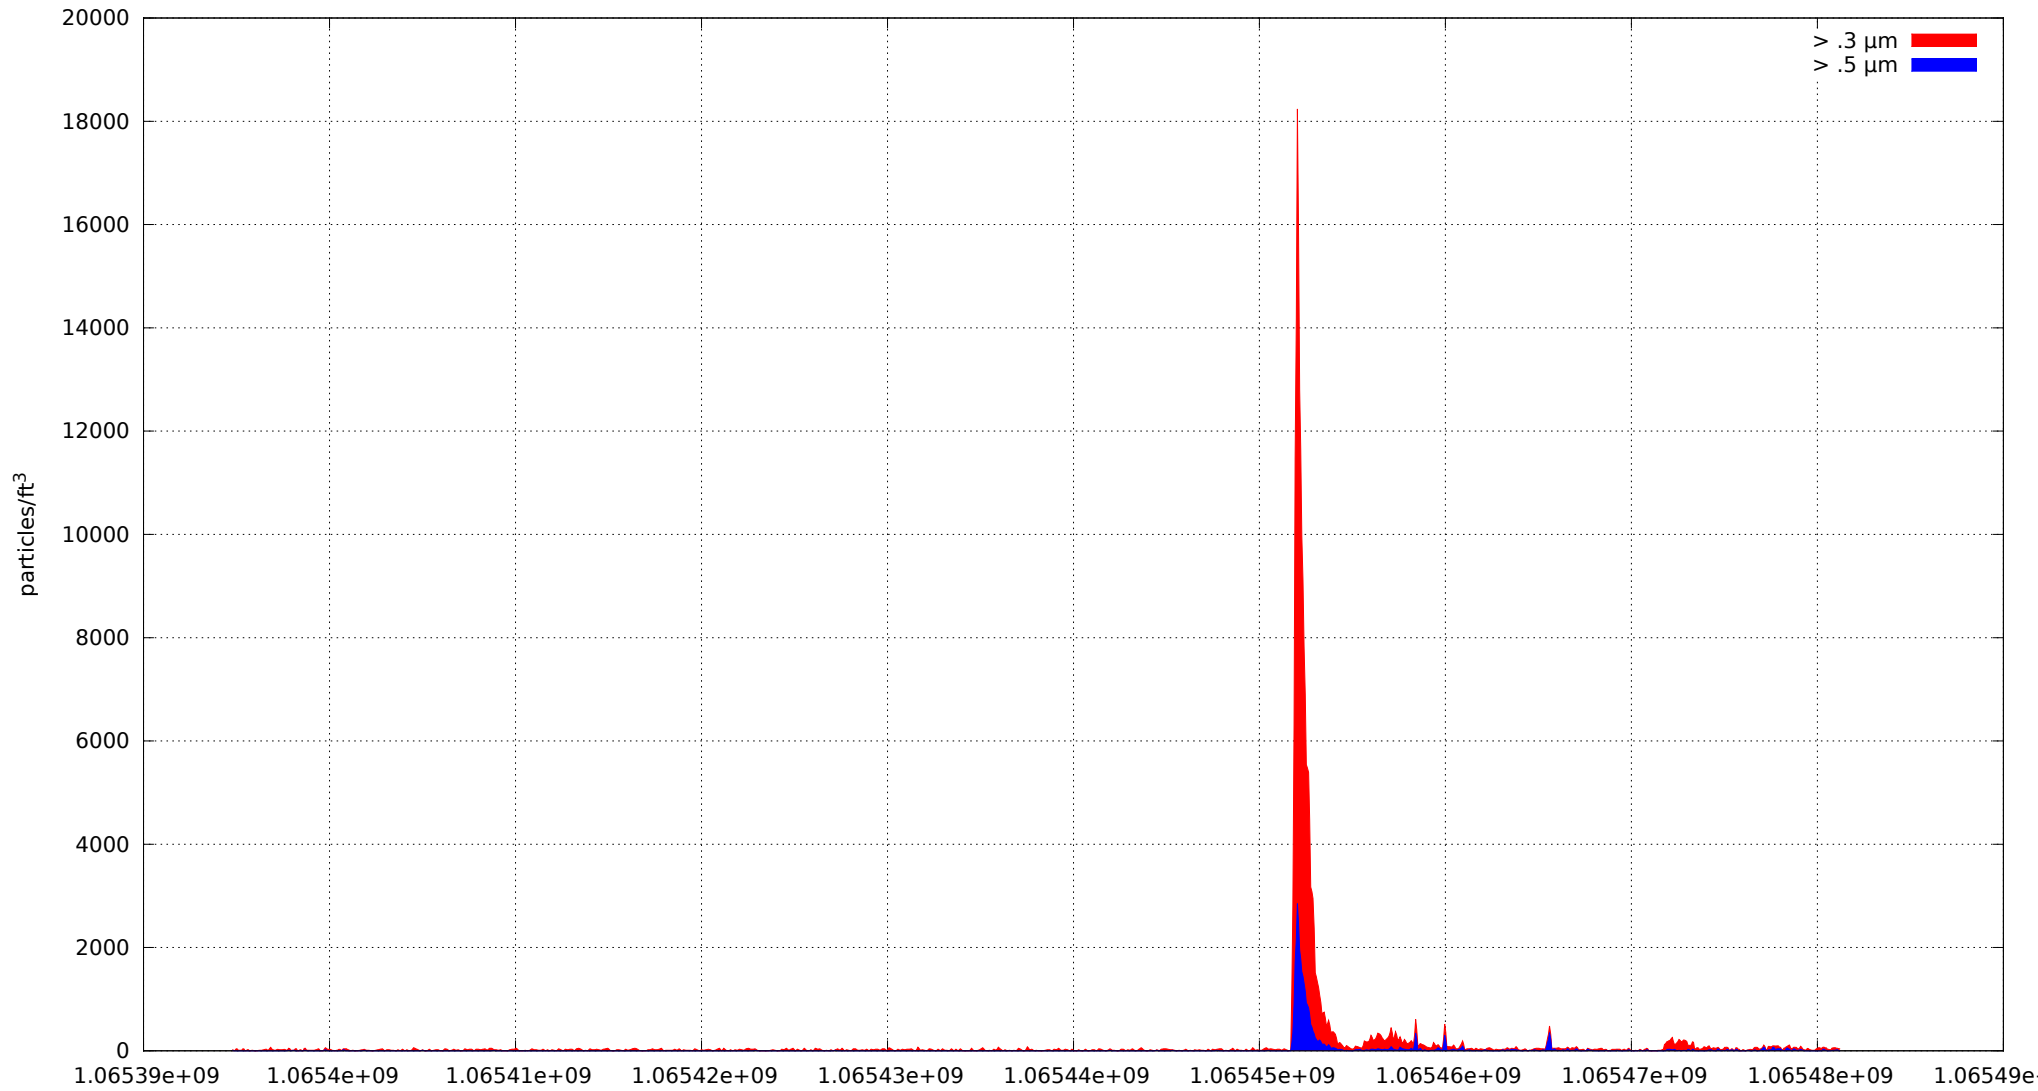

0: no alarms, 1: calibrate failure, 2: low battery, 3: cal. fail, low batt., 4: alarm/count alarm, 5: cal. fail and alarm, 6: low batt. and alarm, 7: cal. fail, low batt., and alarm, 8: manifold home error, 9: analog alarm