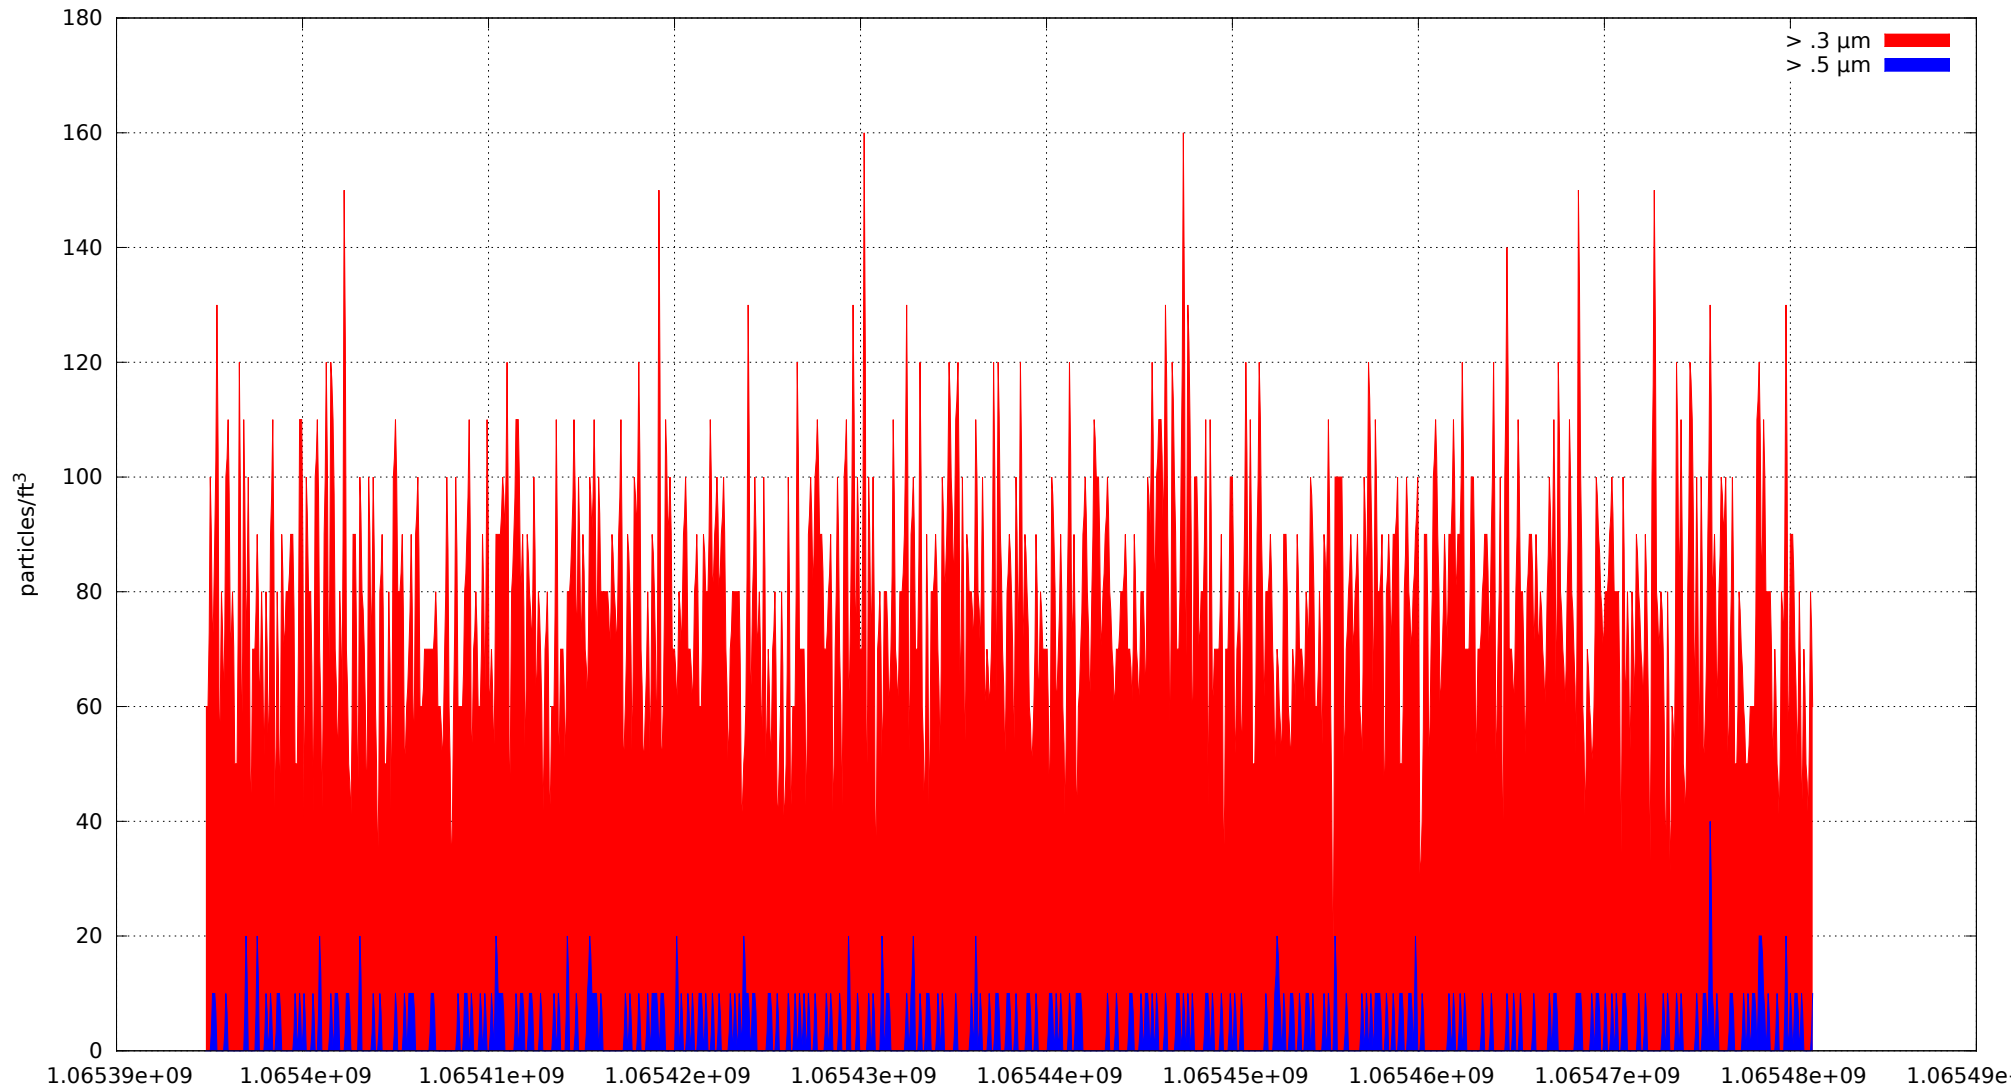

0: no alarms, 1: calibrate failure, 2: low battery, 3: cal. fail, low batt., 4: alarm/count alarm, 5: cal. fail and alarm, 6: low batt. and alarm, 7: cal. fail, low batt., and alarm, 8: manifold home error, 9: analog alarm