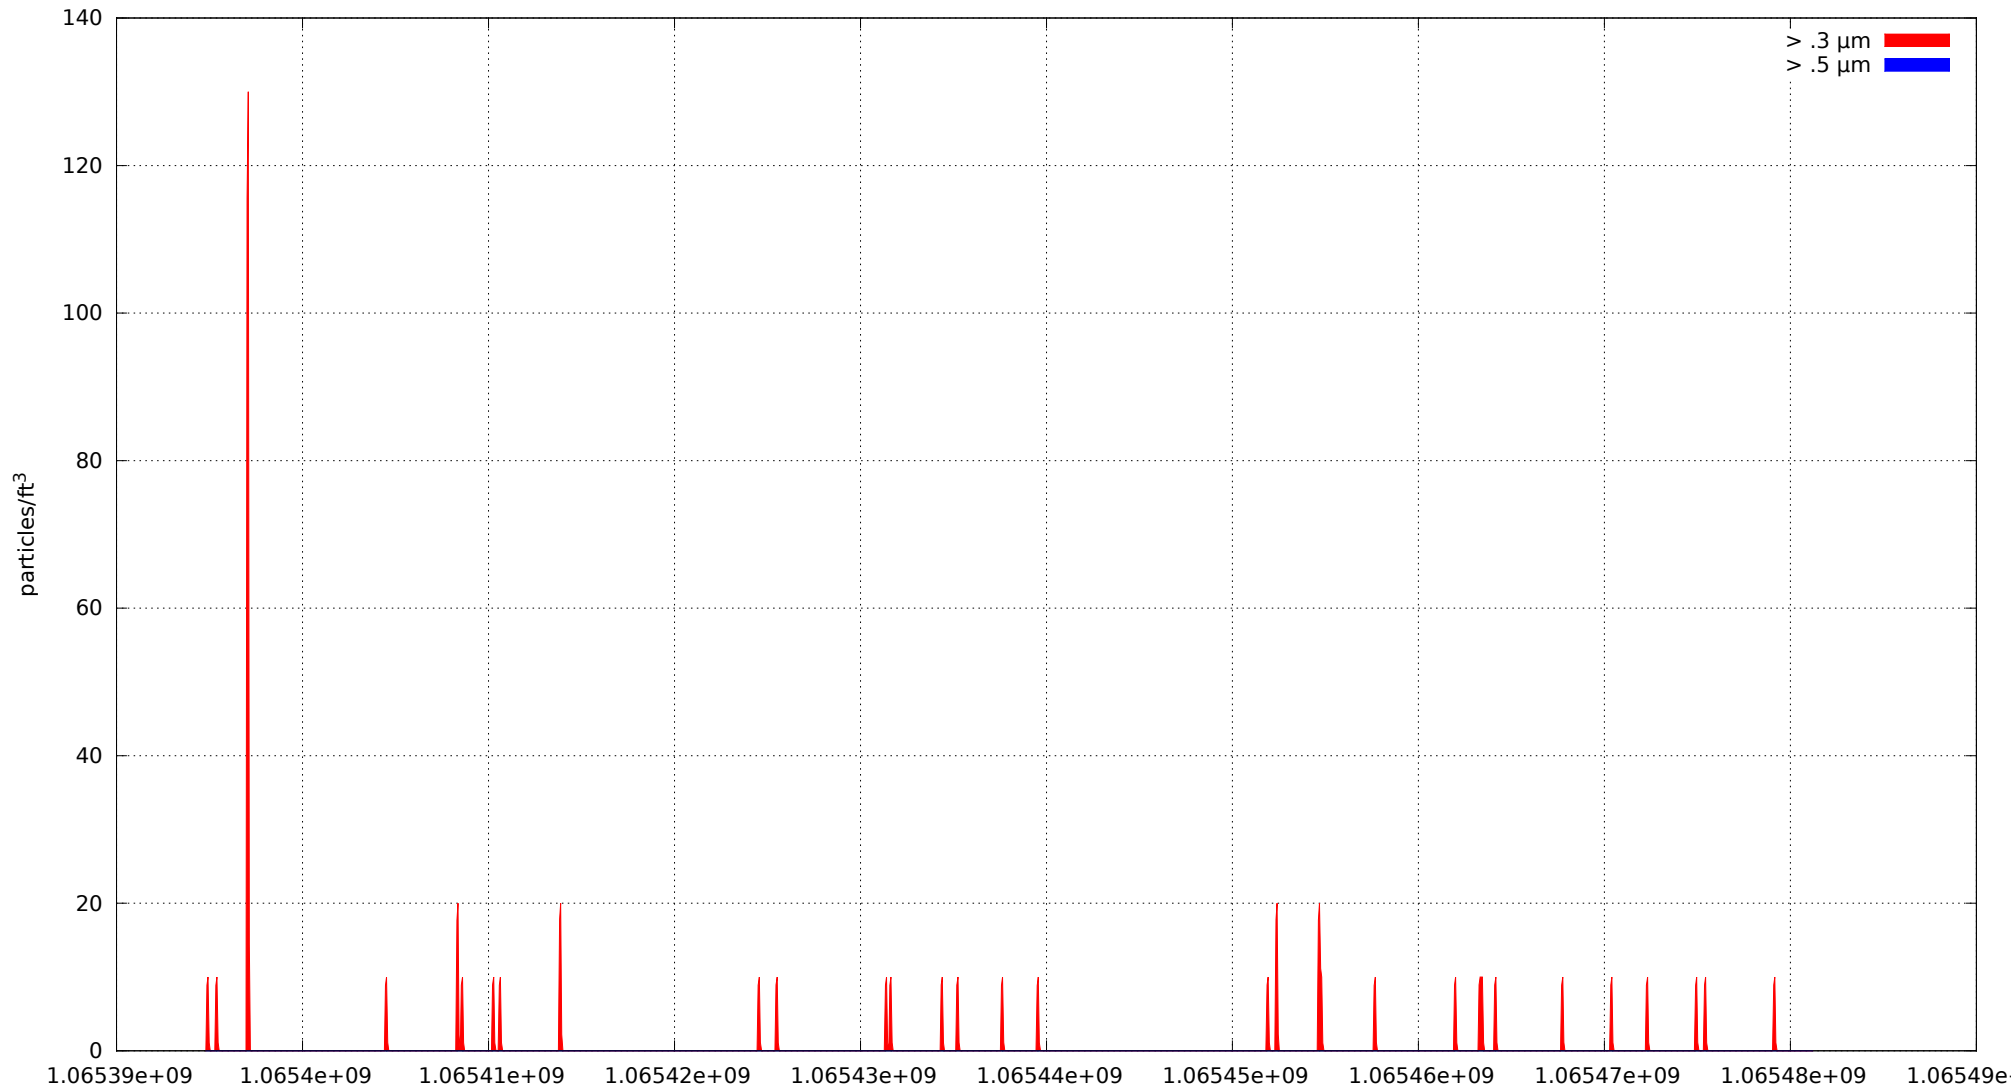

0: no alarms, 1: calibrate failure, 2: low battery, 3: cal. fail, low batt., 4: alarm/count alarm, 5: cal. fail and alarm, 6: low batt. and alarm, 7: cal. fail, low batt., and alarm, 8: manifold home error, 9: analog alarm