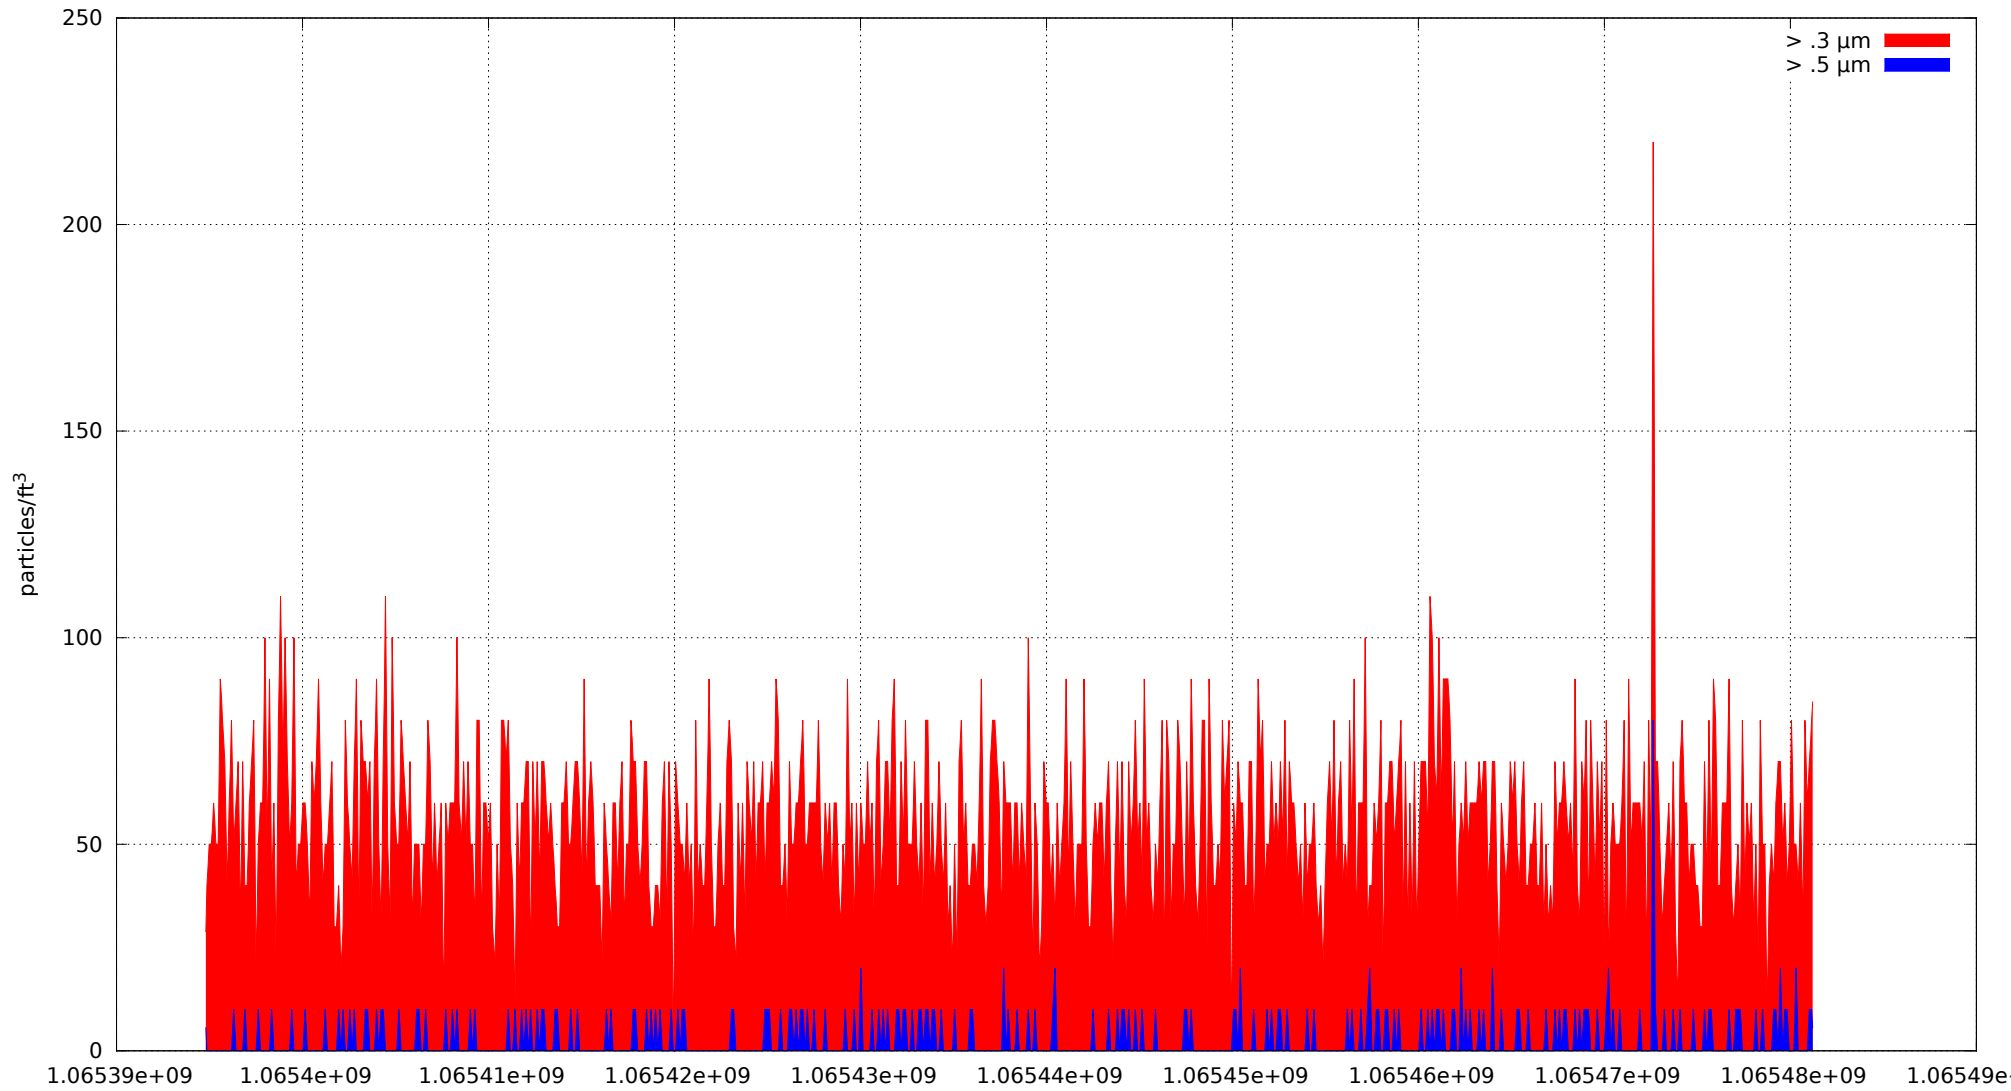

0: no alarms, 1: calibrate failure, 2: low battery, 3: cal. fail, low batt., 4: alarm/count alarm, 5: cal. fail and alarm, 6: low batt. and alarm, 7: cal. fail, low batt., and alarm, 8: manifold home error, 9: analog alarm