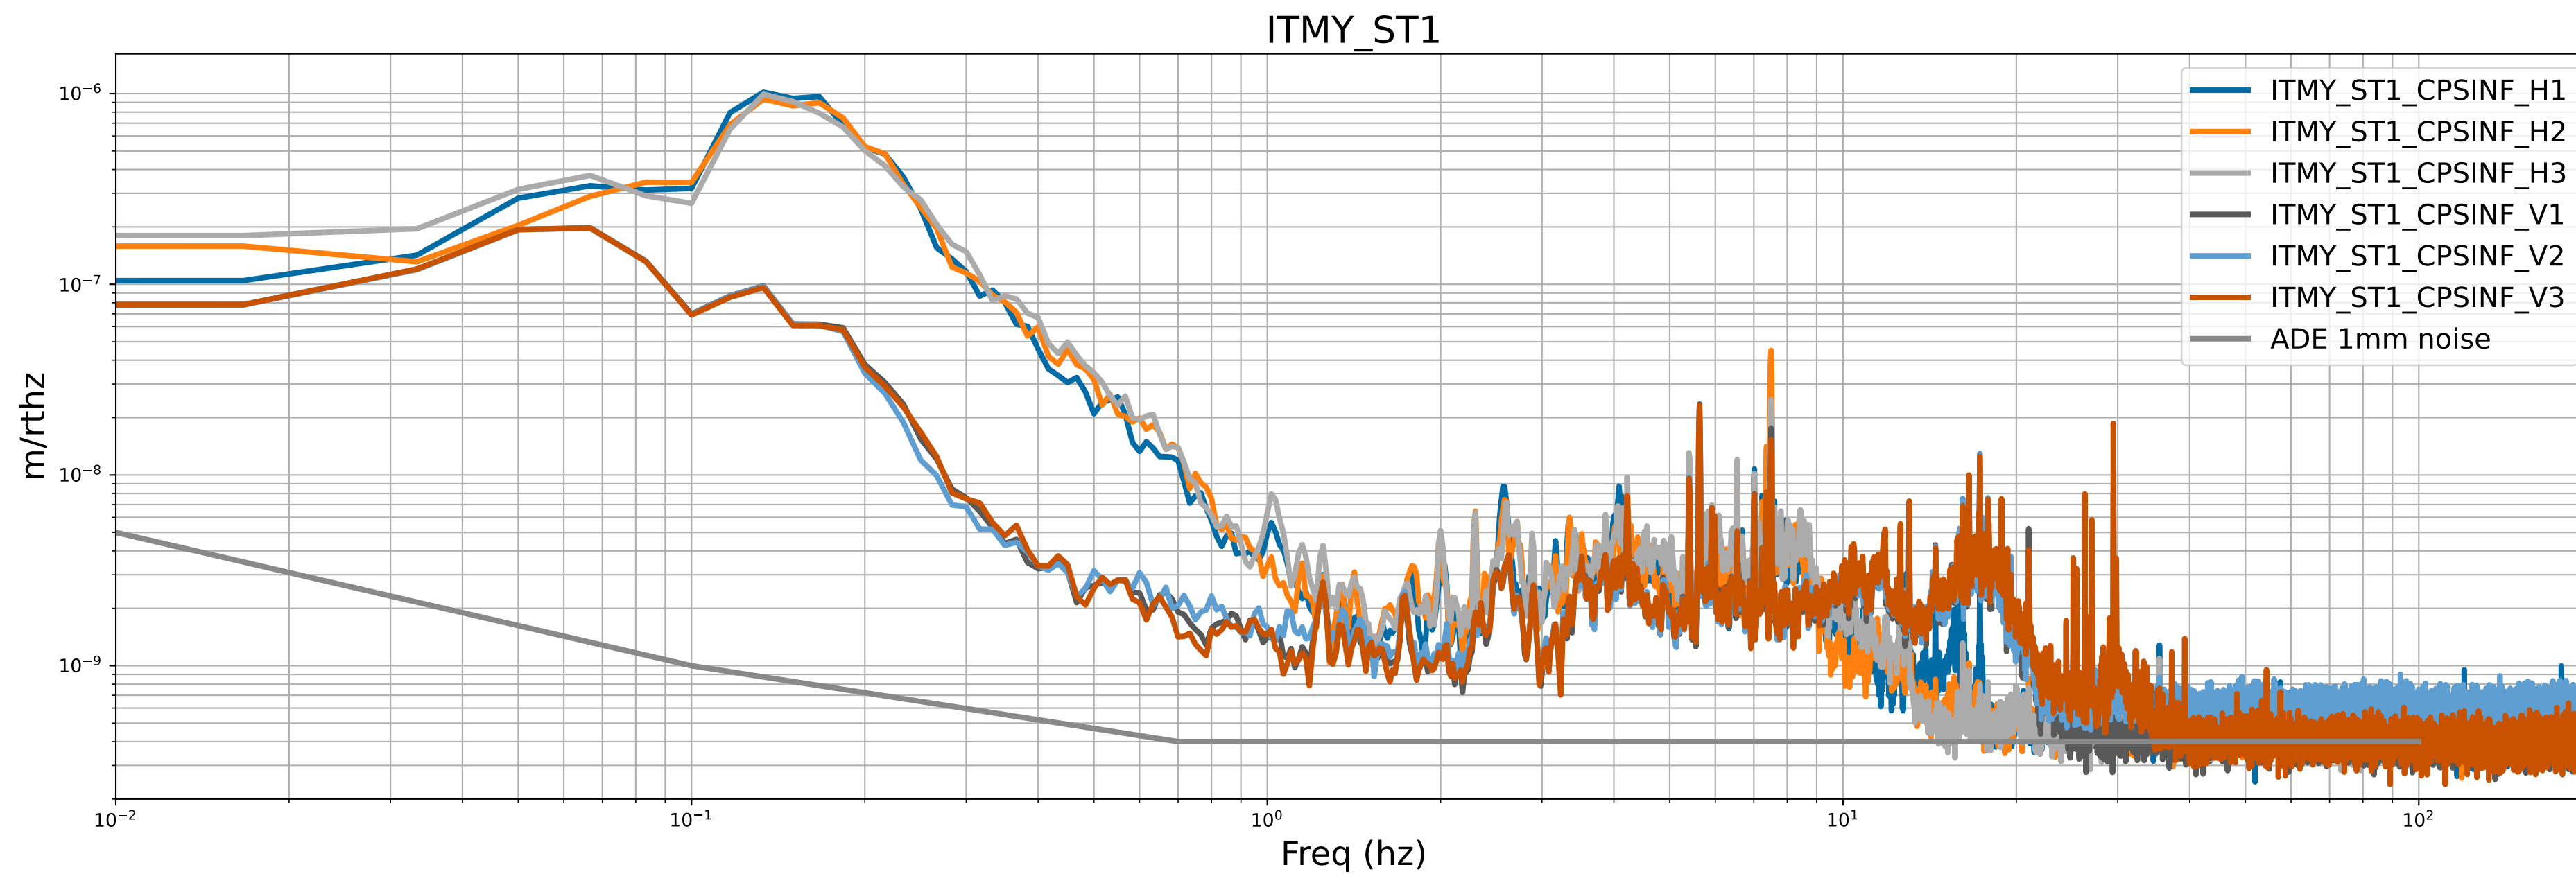

HAM2 CPS Spectra 1414231200 to 1414231800

calibration only >10hz

HAM3 CPS Spectra 1414231200 to 1414231800

calibration only >10hz

HAM4 CPS Spectra 1414231200 to 1414231800

calibration only >10hz

HAM5 CPS Spectra 1414231200 to 1414231800

calibration only >10hz

HAM6 CPS Spectra 1414231200 to 1414231800

calibration only >10hz

HAM7 CPS Spectra 1414231200 to 1414231800

calibration only >10hz

HAM8 CPS Spectra 1414231200 to 1414231800

calibration only >10hz

CPS Spectra 1414231200 to 1414231800

ITMX_ST1

ITMX_ST2

calibration only >10hz

CPS Spectra 1414231200 to 1414231800

calibration only >10hz

CPS Spectra 1414231200 to 1414231800

BS_ST1

BS_ST2

calibration only >10hz

CPS Spectra 1414231200 to 1414231800

calibration only >10hz

CPS Spectra 1414231200 to 1414231800

calibration only >10hz