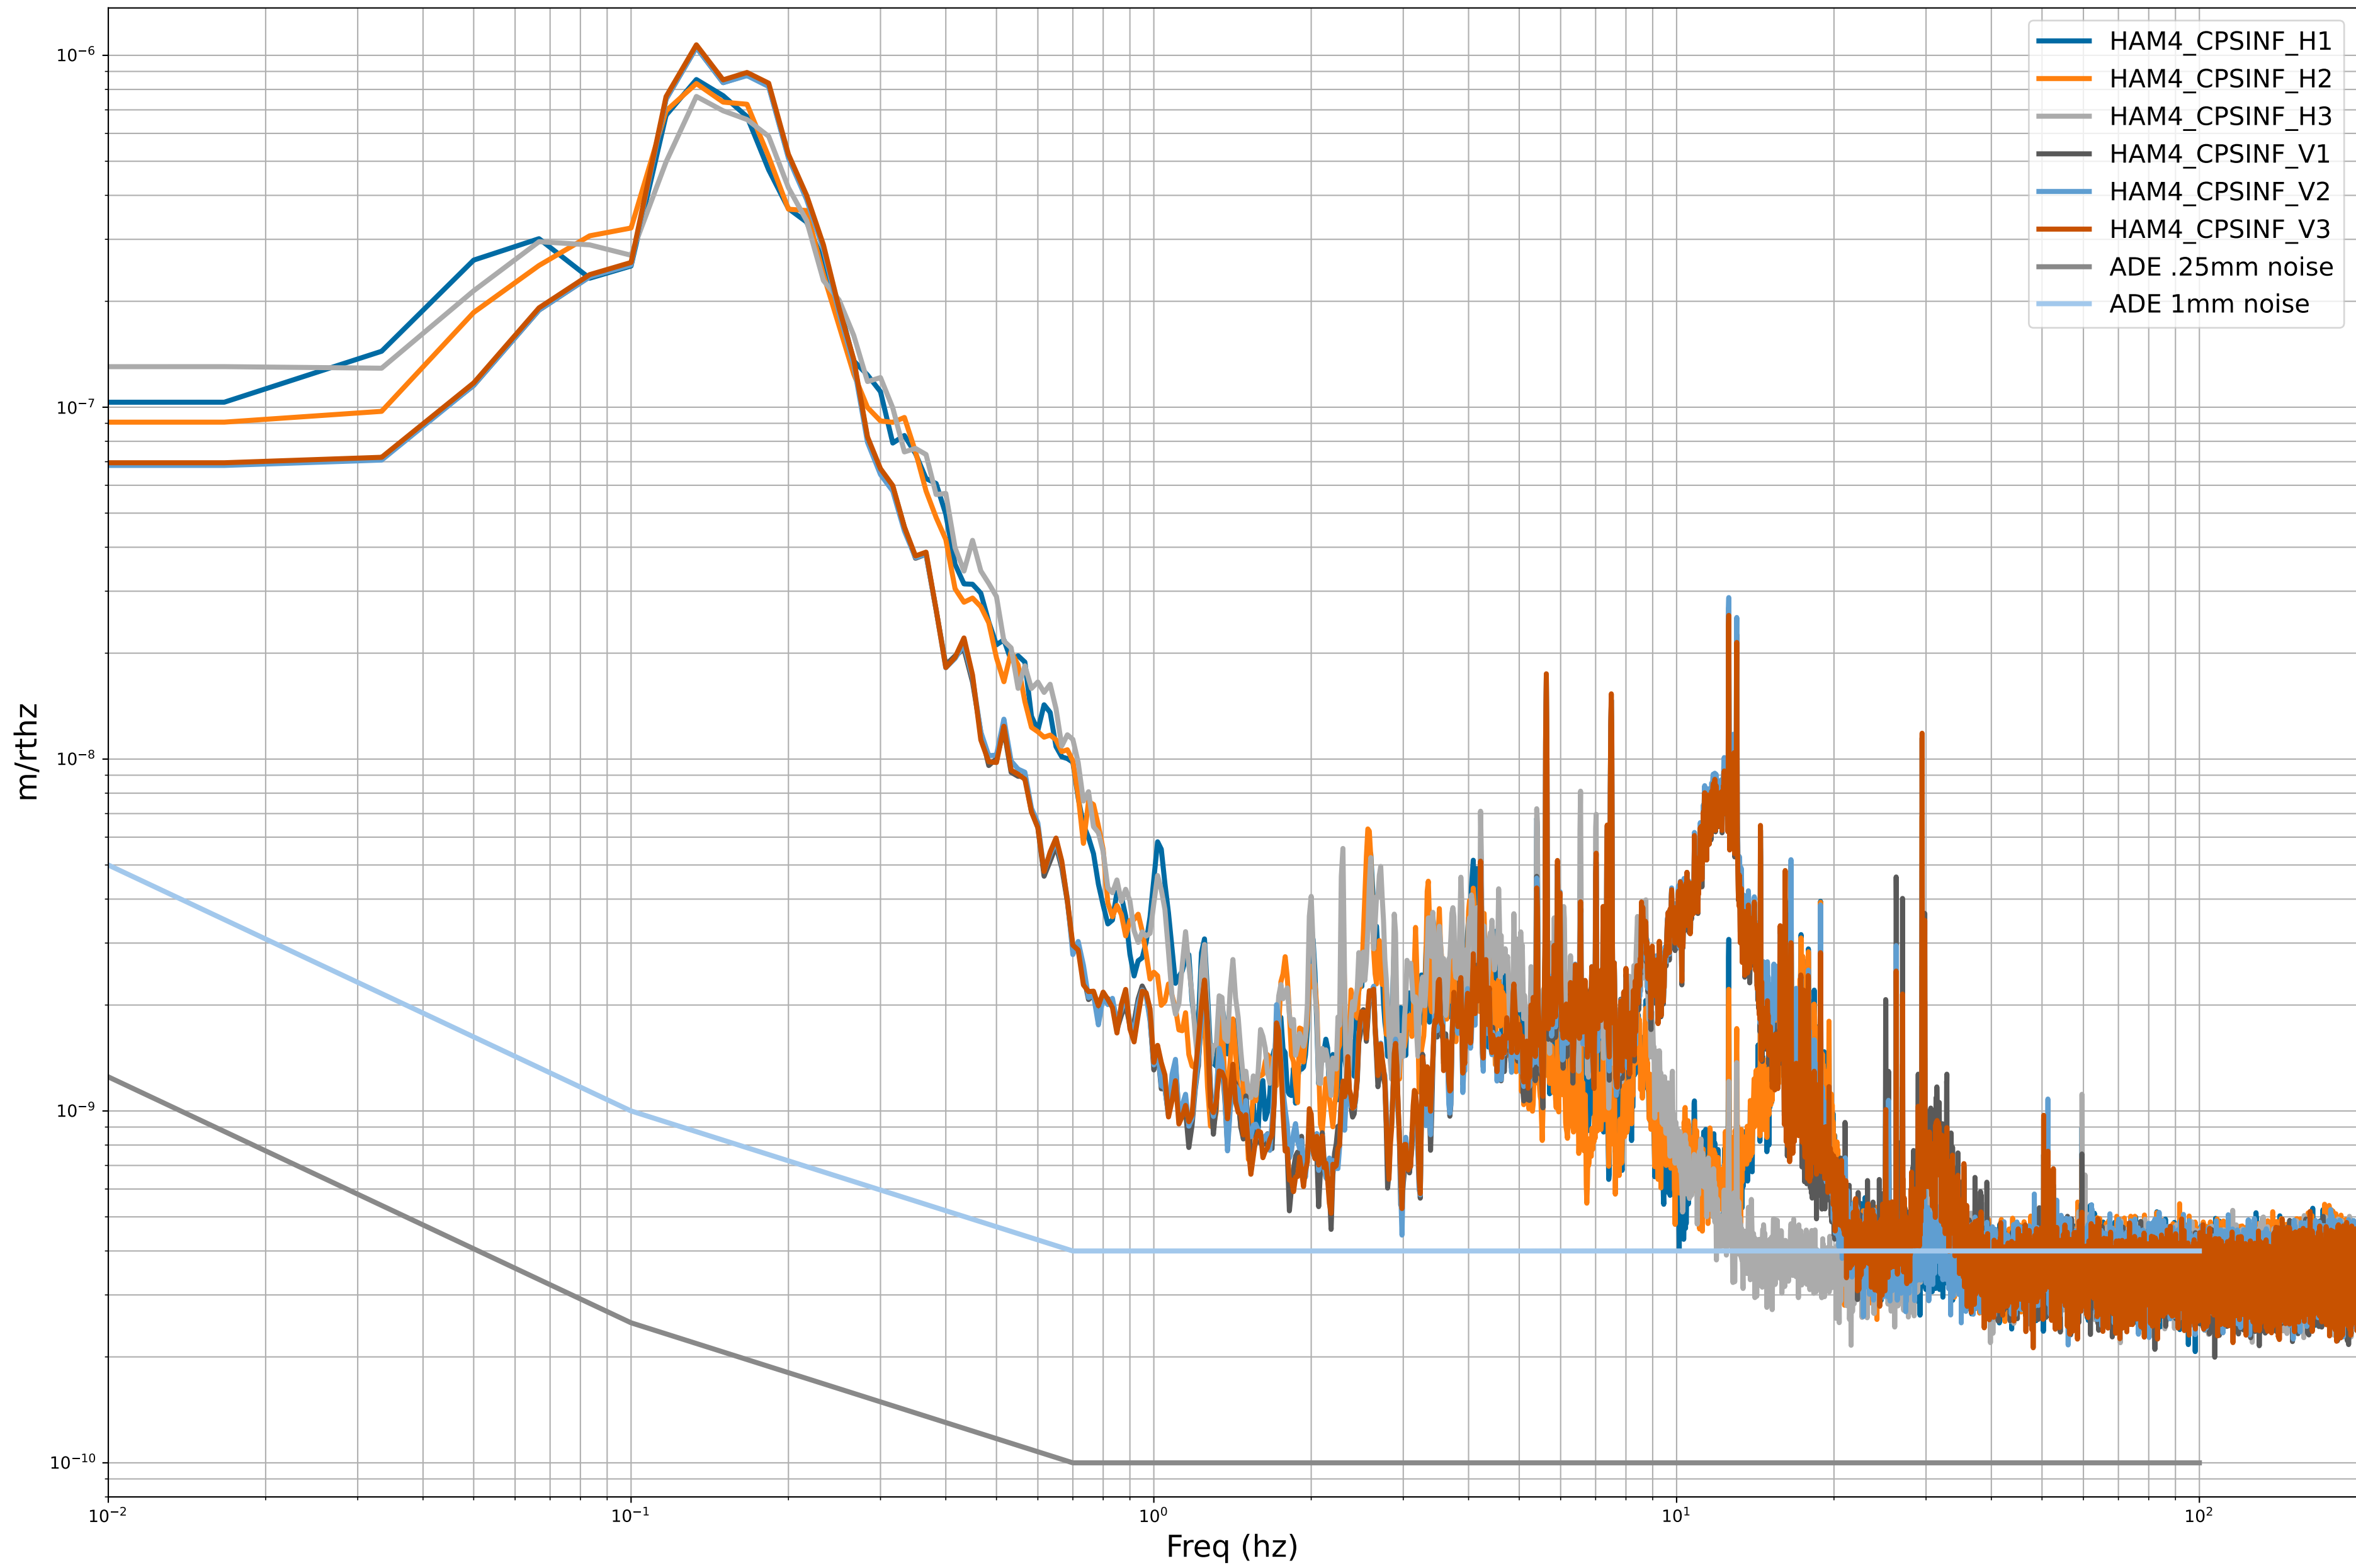

HAM2 CPS Spectra 1414231200 to 1414231800

calibration only >10hz

HAM3 CPS Spectra 1414231200 to 1414231800

calibration only >10hz

HAM4 CPS Spectra 1414231200 to 1414231800

calibration only >10hz

HAM5 CPS Spectra 1414231200 to 1414231800

calibration only >10hz

HAM6 CPS Spectra 1414231200 to 1414231800

calibration only >10hz

HAM7 CPS Spectra 1414231200 to 1414231800

calibration only >10hz

HAM8 CPS Spectra 1414231200 to 1414231800

calibration only >10hz

CPS Spectra 1414231200 to 1414231800

ITMX_ST1

ITMX_ST2

calibration only >10hz

CPS Spectra 1414231200 to 1414231800

calibration only >10hz

CPS Spectra 1414231200 to 1414231800

BS_ST1