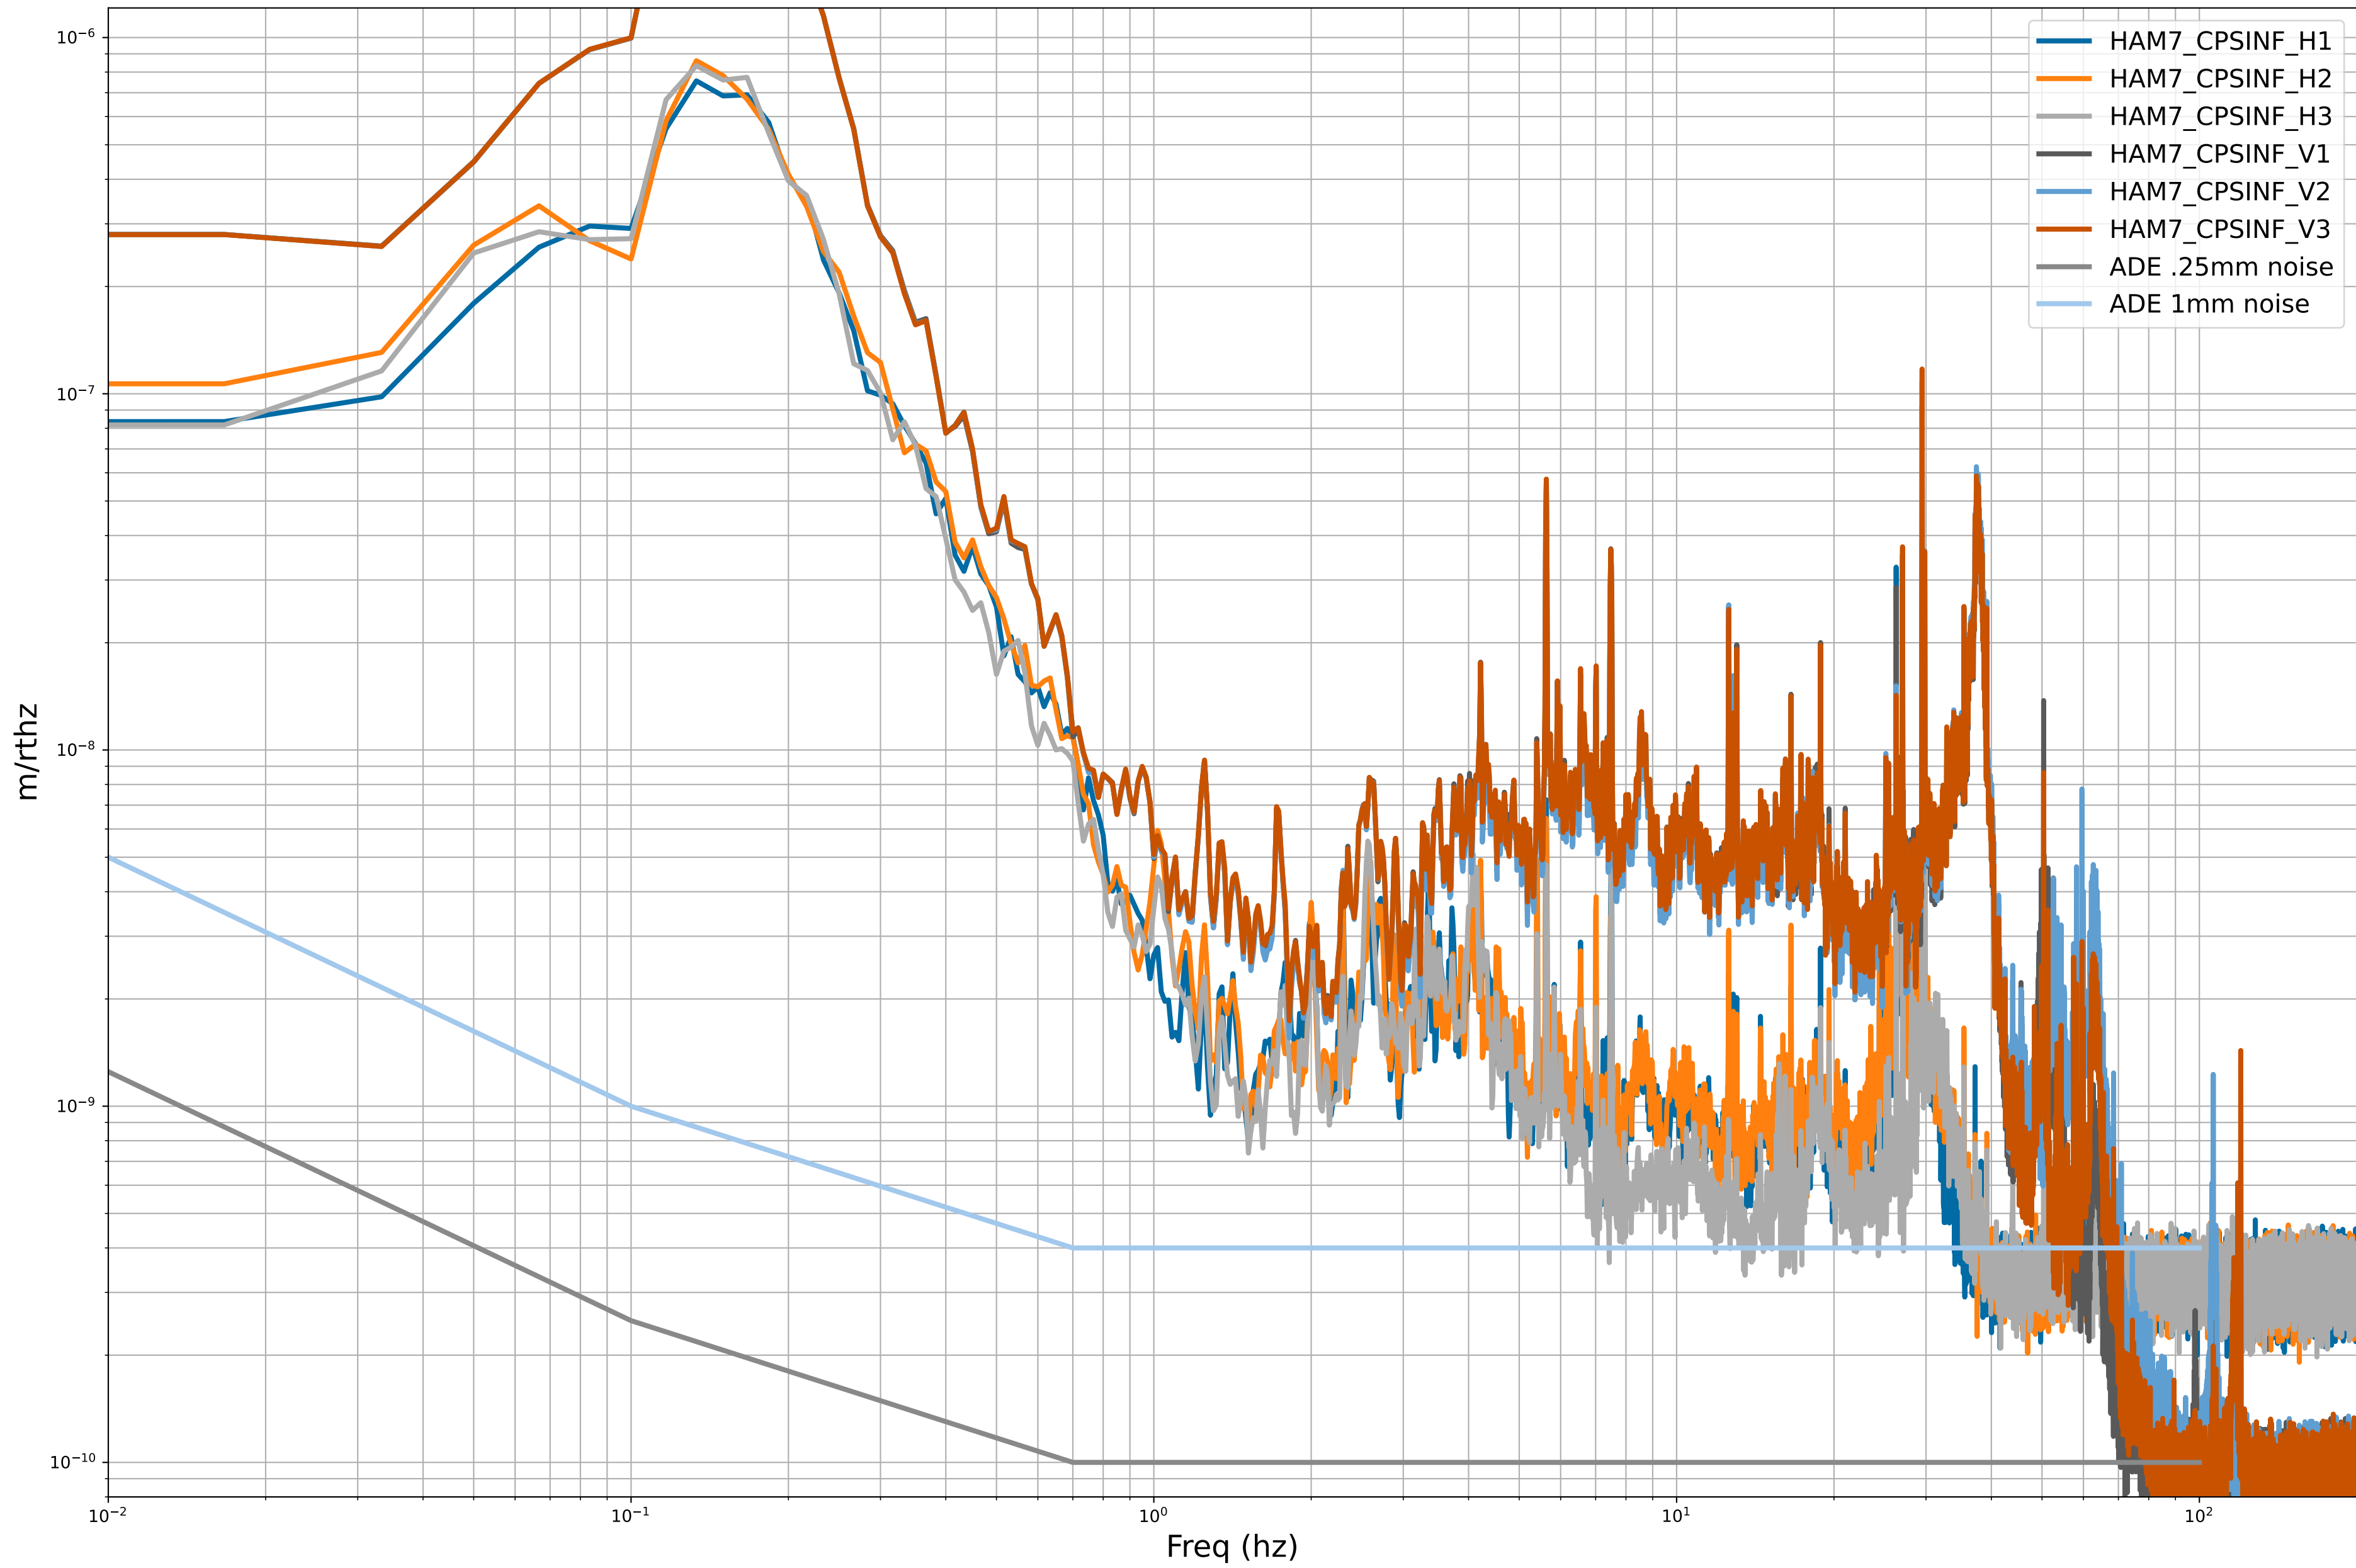

HAM2 CPS Spectra 1414231200 to 1414231800

calibration only >10hz

HAM3 CPS Spectra 1414231200 to 1414231800

calibration only >10hz

HAM4 CPS Spectra 1414231200 to 1414231800

calibration only >10hz

HAM5 CPS Spectra 1414231200 to 1414231800

calibration only >10hz

HAM6 CPS Spectra 1414231200 to 1414231800

calibration only >10hz

HAM7 CPS Spectra 1414231200 to 1414231800

calibration only >10hz

HAM8 CPS Spectra 1414231200 to 1414231800

calibration only >10hz

CPS Spectra 1414231200 to 1414231800

ITMX_ST1

ITMX_ST2

calibration only >10hz

CPS Spectra 1414231200 to 1414231800

calibration only >10hz

CPS Spectra 1414231200 to 1414231800

BS_ST1