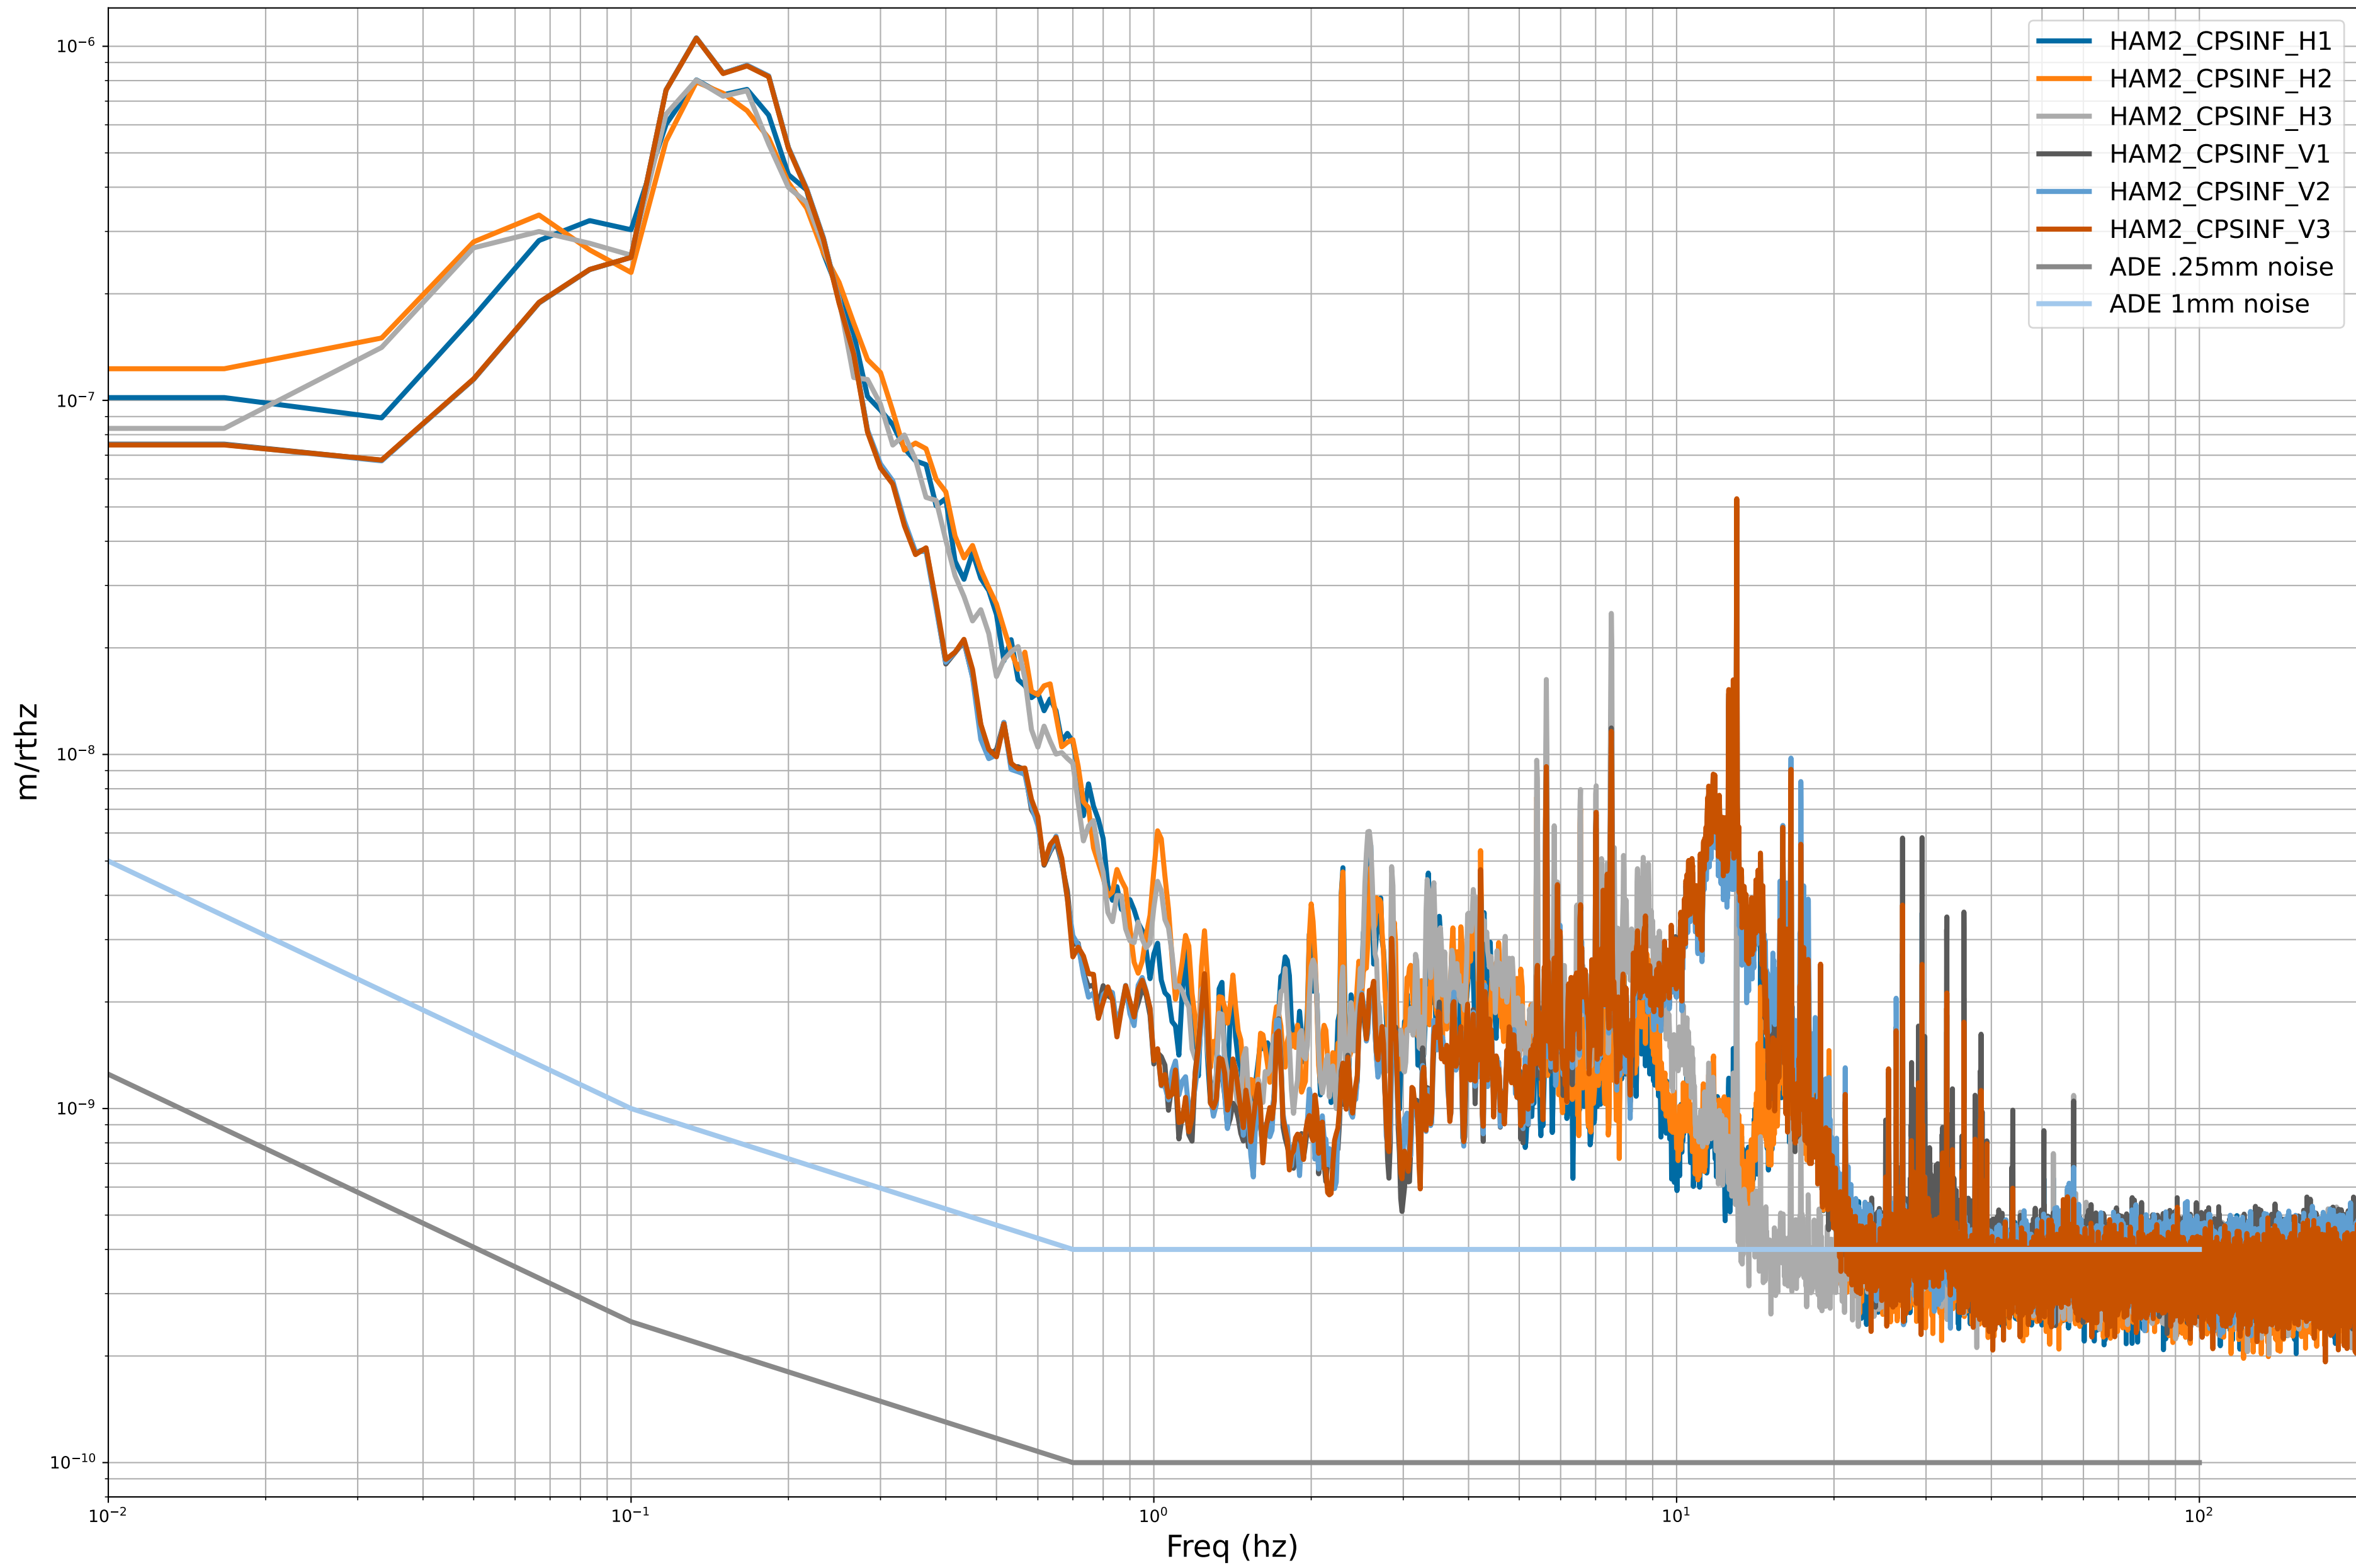

HAM2 CPS Spectra 1414231200 to 1414231800

calibration only >10hz

HAM3 CPS Spectra 1414231200 to 1414231800

calibration only >10hz

HAM4 CPS Spectra 1414231200 to 1414231800

calibration only >10hz

HAM5 CPS Spectra 1414231200 to 1414231800

calibration only >10hz

HAM6 CPS Spectra 1414231200 to 1414231800

calibration only >10hz

HAM7 CPS Spectra 1414231200 to 1414231800

calibration only >10hz

HAM8 CPS Spectra 1414231200 to 1414231800

calibration only >10hz

CPS Spectra 1414231200 to 1414231800

ITMX_ST1

ITMX_ST2

calibration only >10hz

CPS Spectra 1414231200 to 1414231800

calibration only >10hz

CPS Spectra 1414231200 to 1414231800

BS_ST1