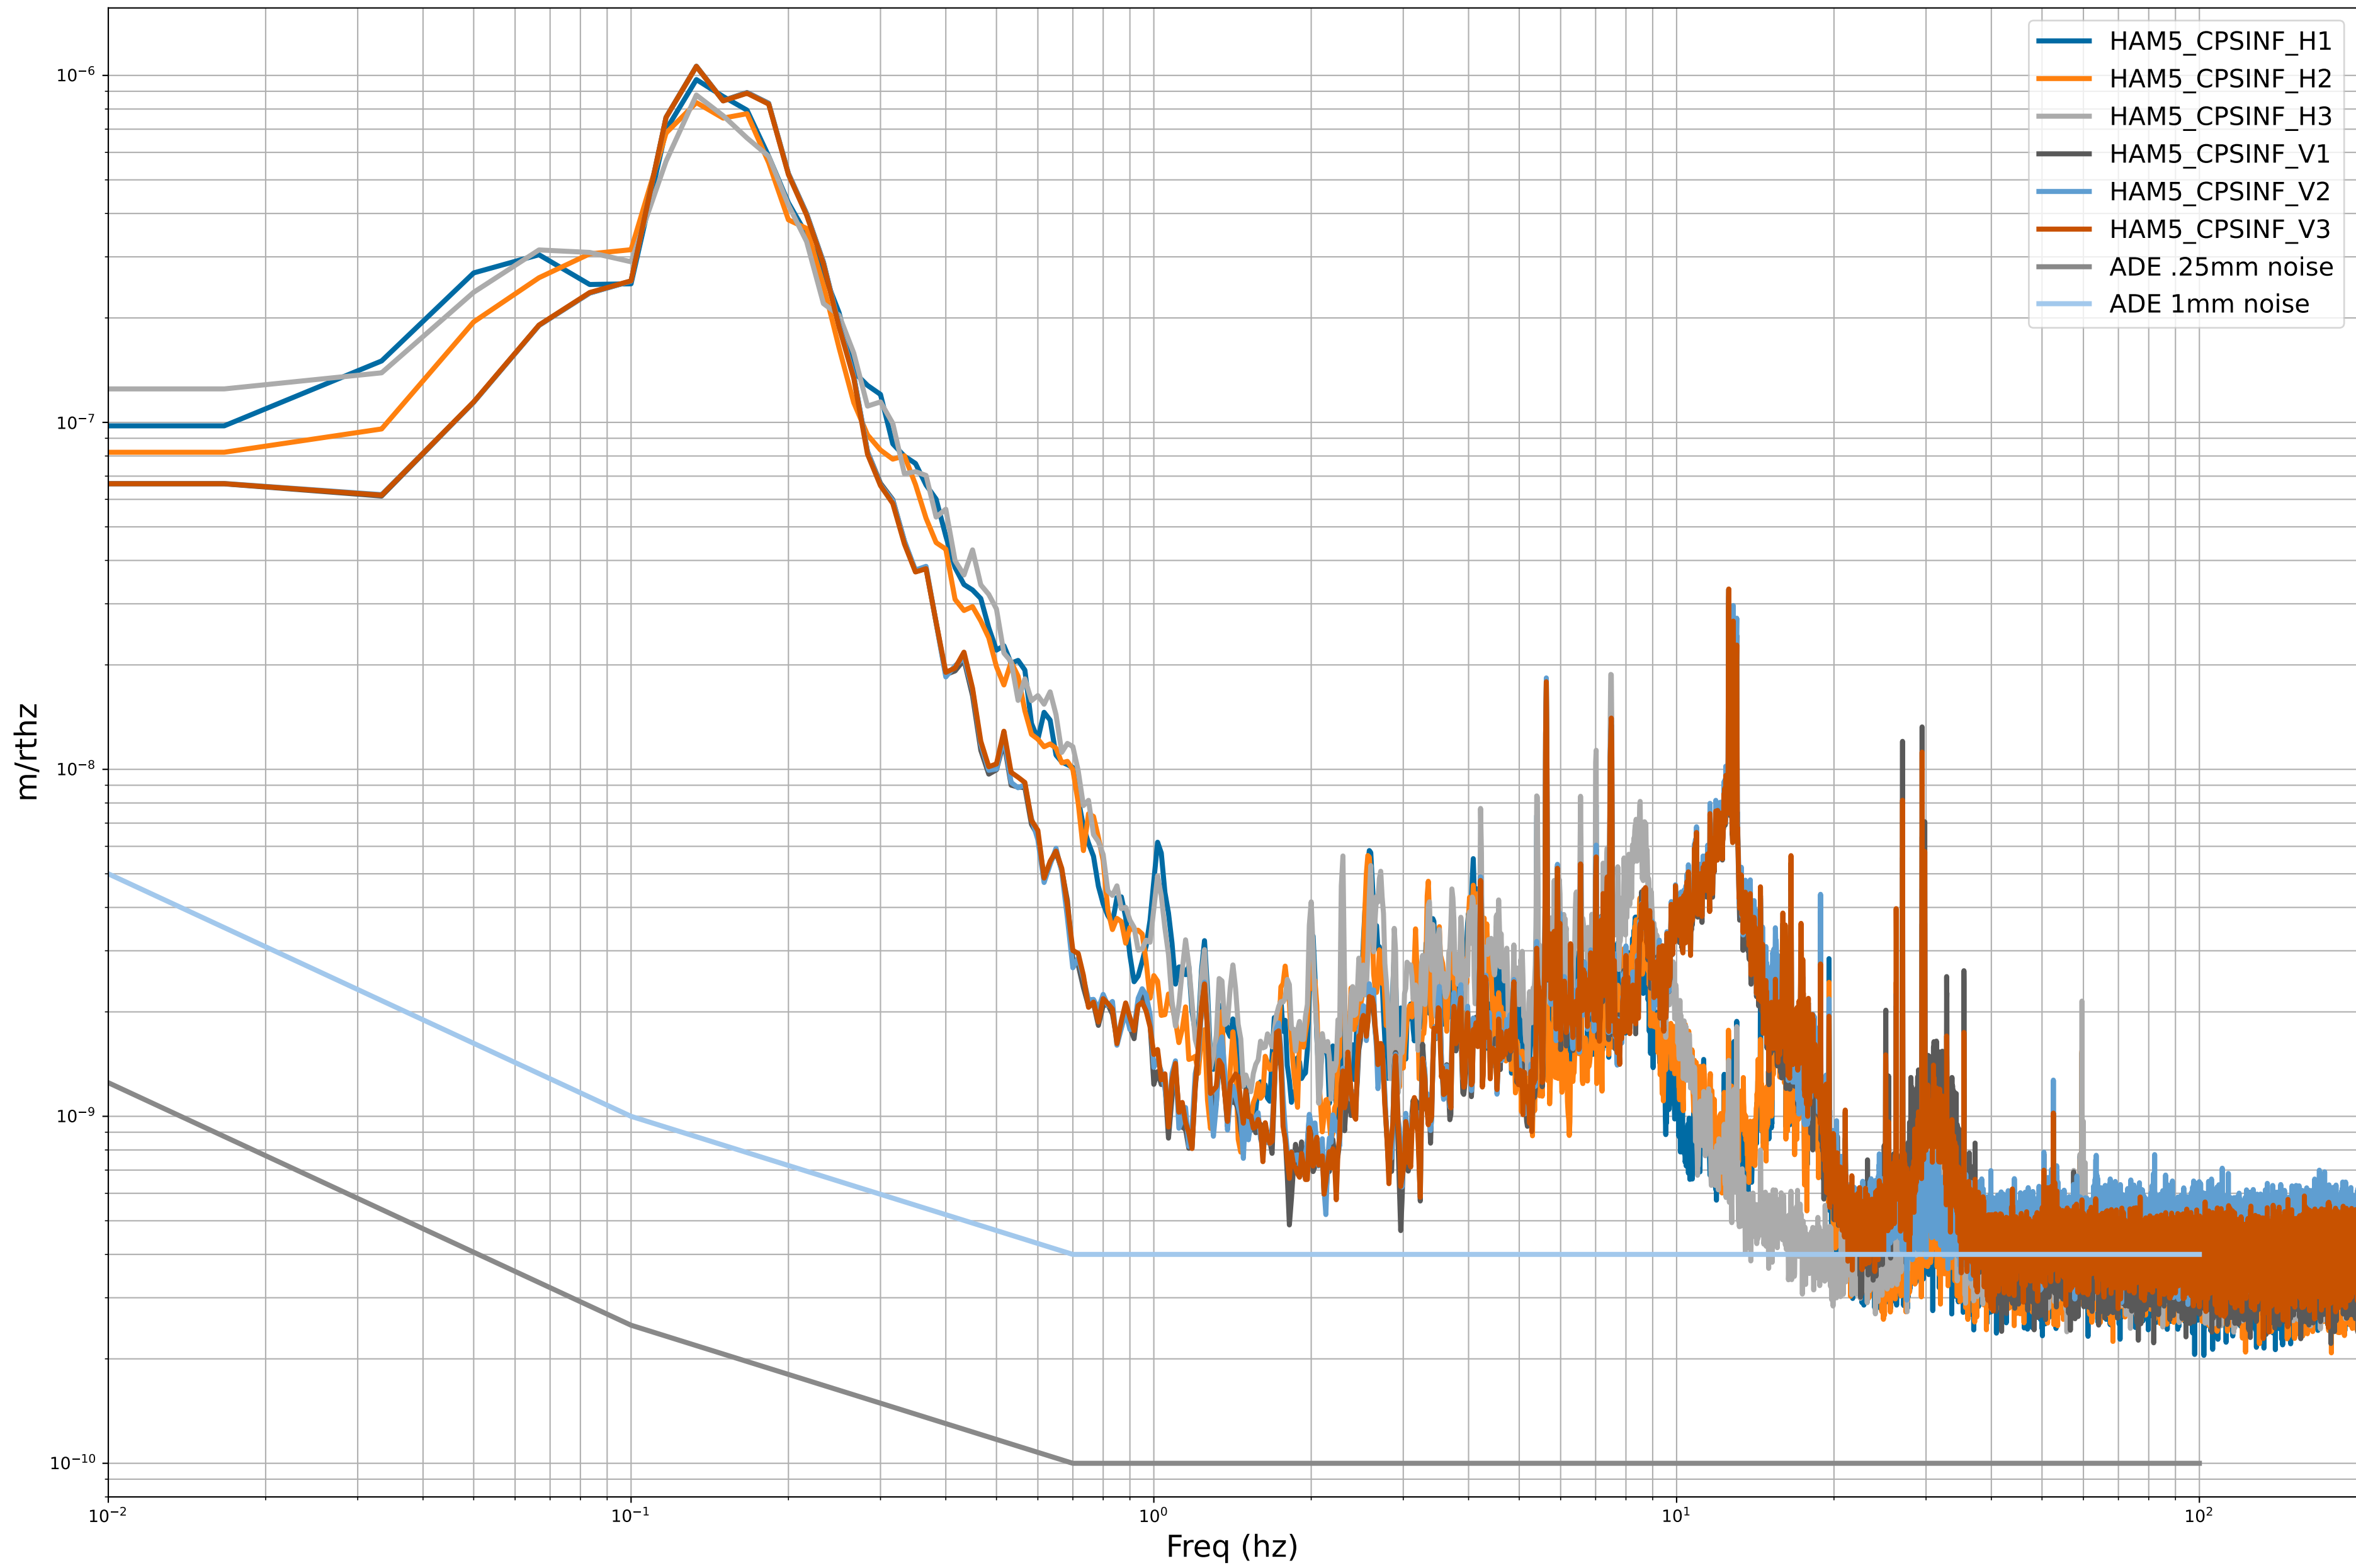

HAM2 CPS Spectra 1414231200 to 1414231800

calibration only >10hz

HAM3 CPS Spectra 1414231200 to 1414231800

calibration only >10hz

HAM4 CPS Spectra 1414231200 to 1414231800

calibration only >10hz

HAM5 CPS Spectra 1414231200 to 1414231800

calibration only >10hz

HAM6 CPS Spectra 1414231200 to 1414231800

calibration only >10hz

HAM7 CPS Spectra 1414231200 to 1414231800

calibration only >10hz

HAM8 CPS Spectra 1414231200 to 1414231800

calibration only >10hz

CPS Spectra 1414231200 to 1414231800

ITMX_ST1

ITMX_ST2

calibration only >10hz

CPS Spectra 1414231200 to 1414231800

calibration only >10hz

CPS Spectra 1414231200 to 1414231800

BS_ST1