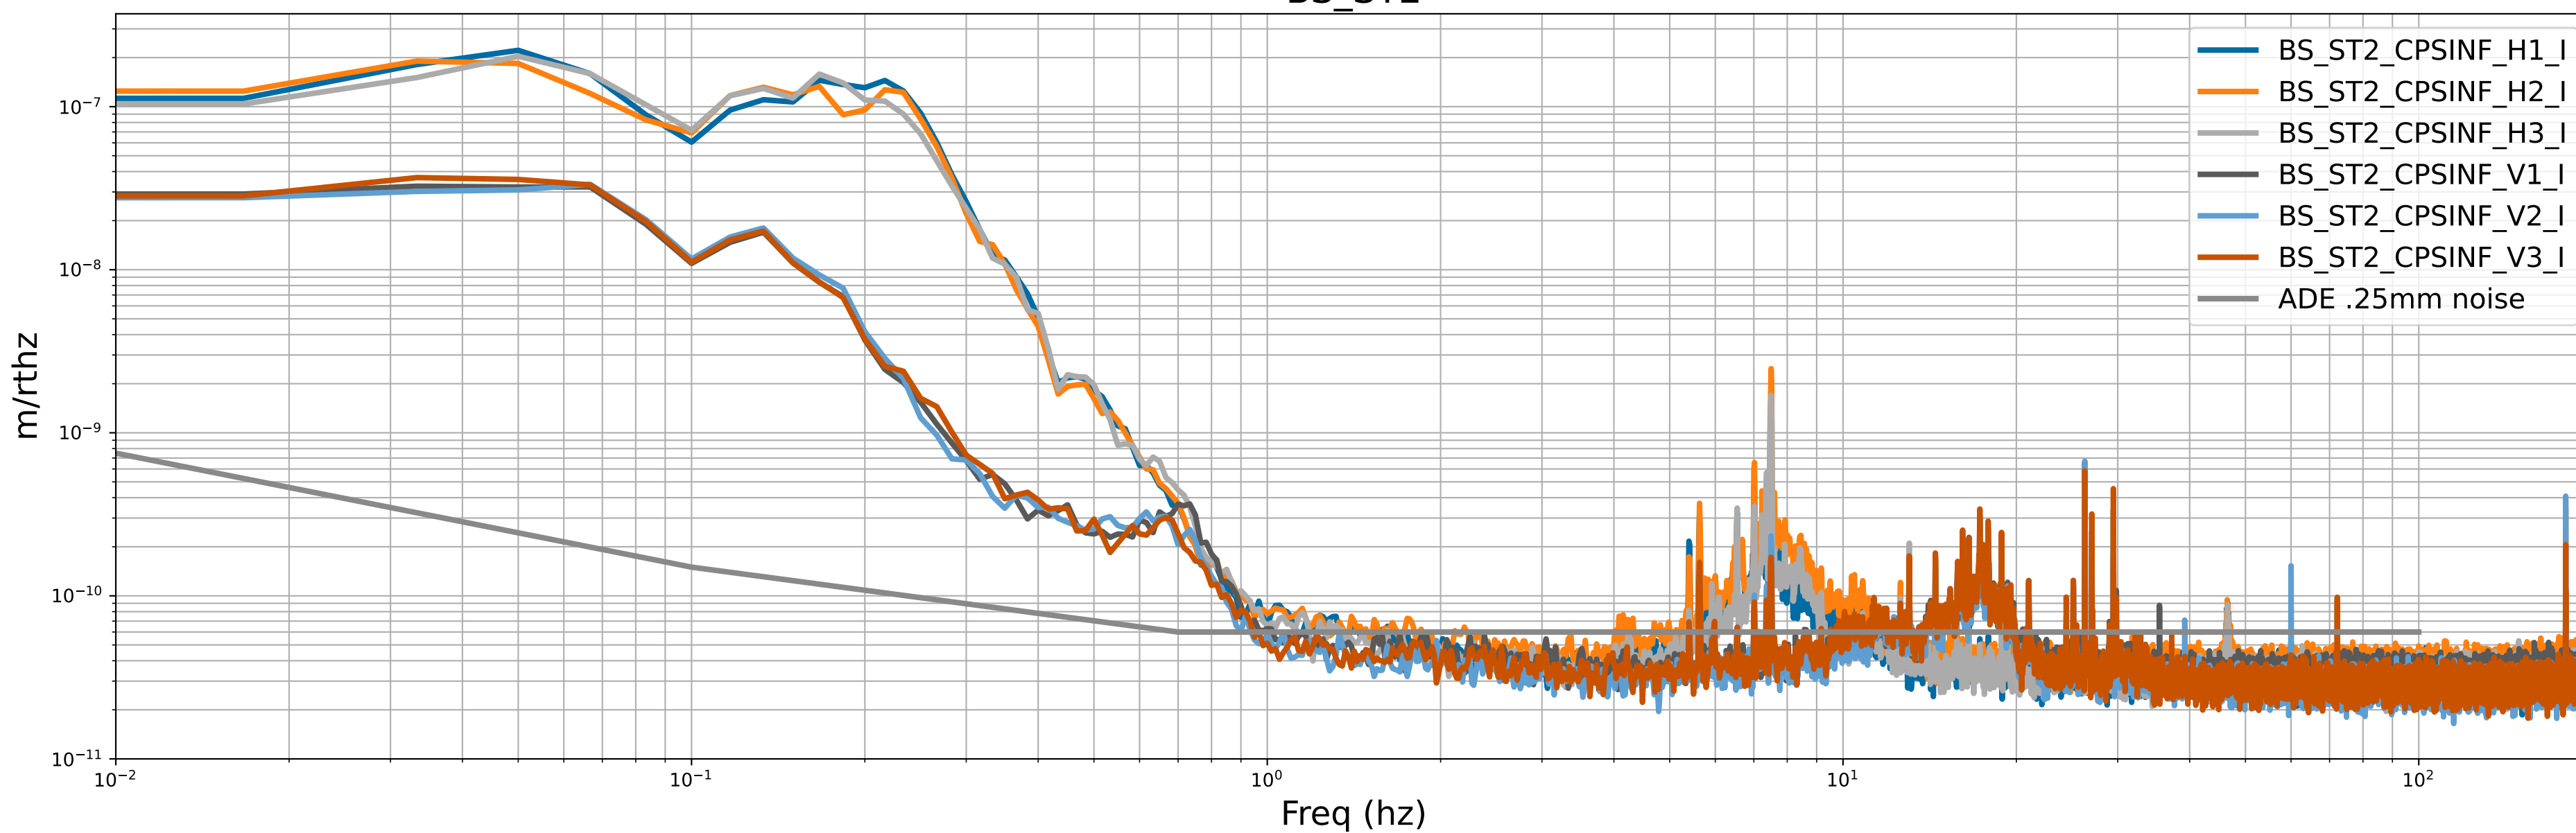

HAM2 CPS Spectra 1414231200 to 1414231800

calibration only >10hz

HAM3 CPS Spectra 1414231200 to 1414231800

calibration only >10hz

HAM4 CPS Spectra 1414231200 to 1414231800

calibration only >10hz

HAM5 CPS Spectra 1414231200 to 1414231800

calibration only >10hz

HAM6 CPS Spectra 1414231200 to 1414231800

calibration only >10hz

HAM7 CPS Spectra 1414231200 to 1414231800

calibration only >10hz

HAM8 CPS Spectra 1414231200 to 1414231800

calibration only >10hz

CPS Spectra 1414231200 to 1414231800

ITMX_ST1

ITMX_ST2

calibration only >10hz

CPS Spectra 1414231200 to 1414231800

calibration only >10hz

CPS Spectra 1414231200 to 1414231800

BS_ST1

BS_ST2

calibration only >10hz

CPS Spectra 1414231200 to 1414231800

calibration only >10hz

CPS Spectra 1414231200 to 1414231800

calibration only >10hz