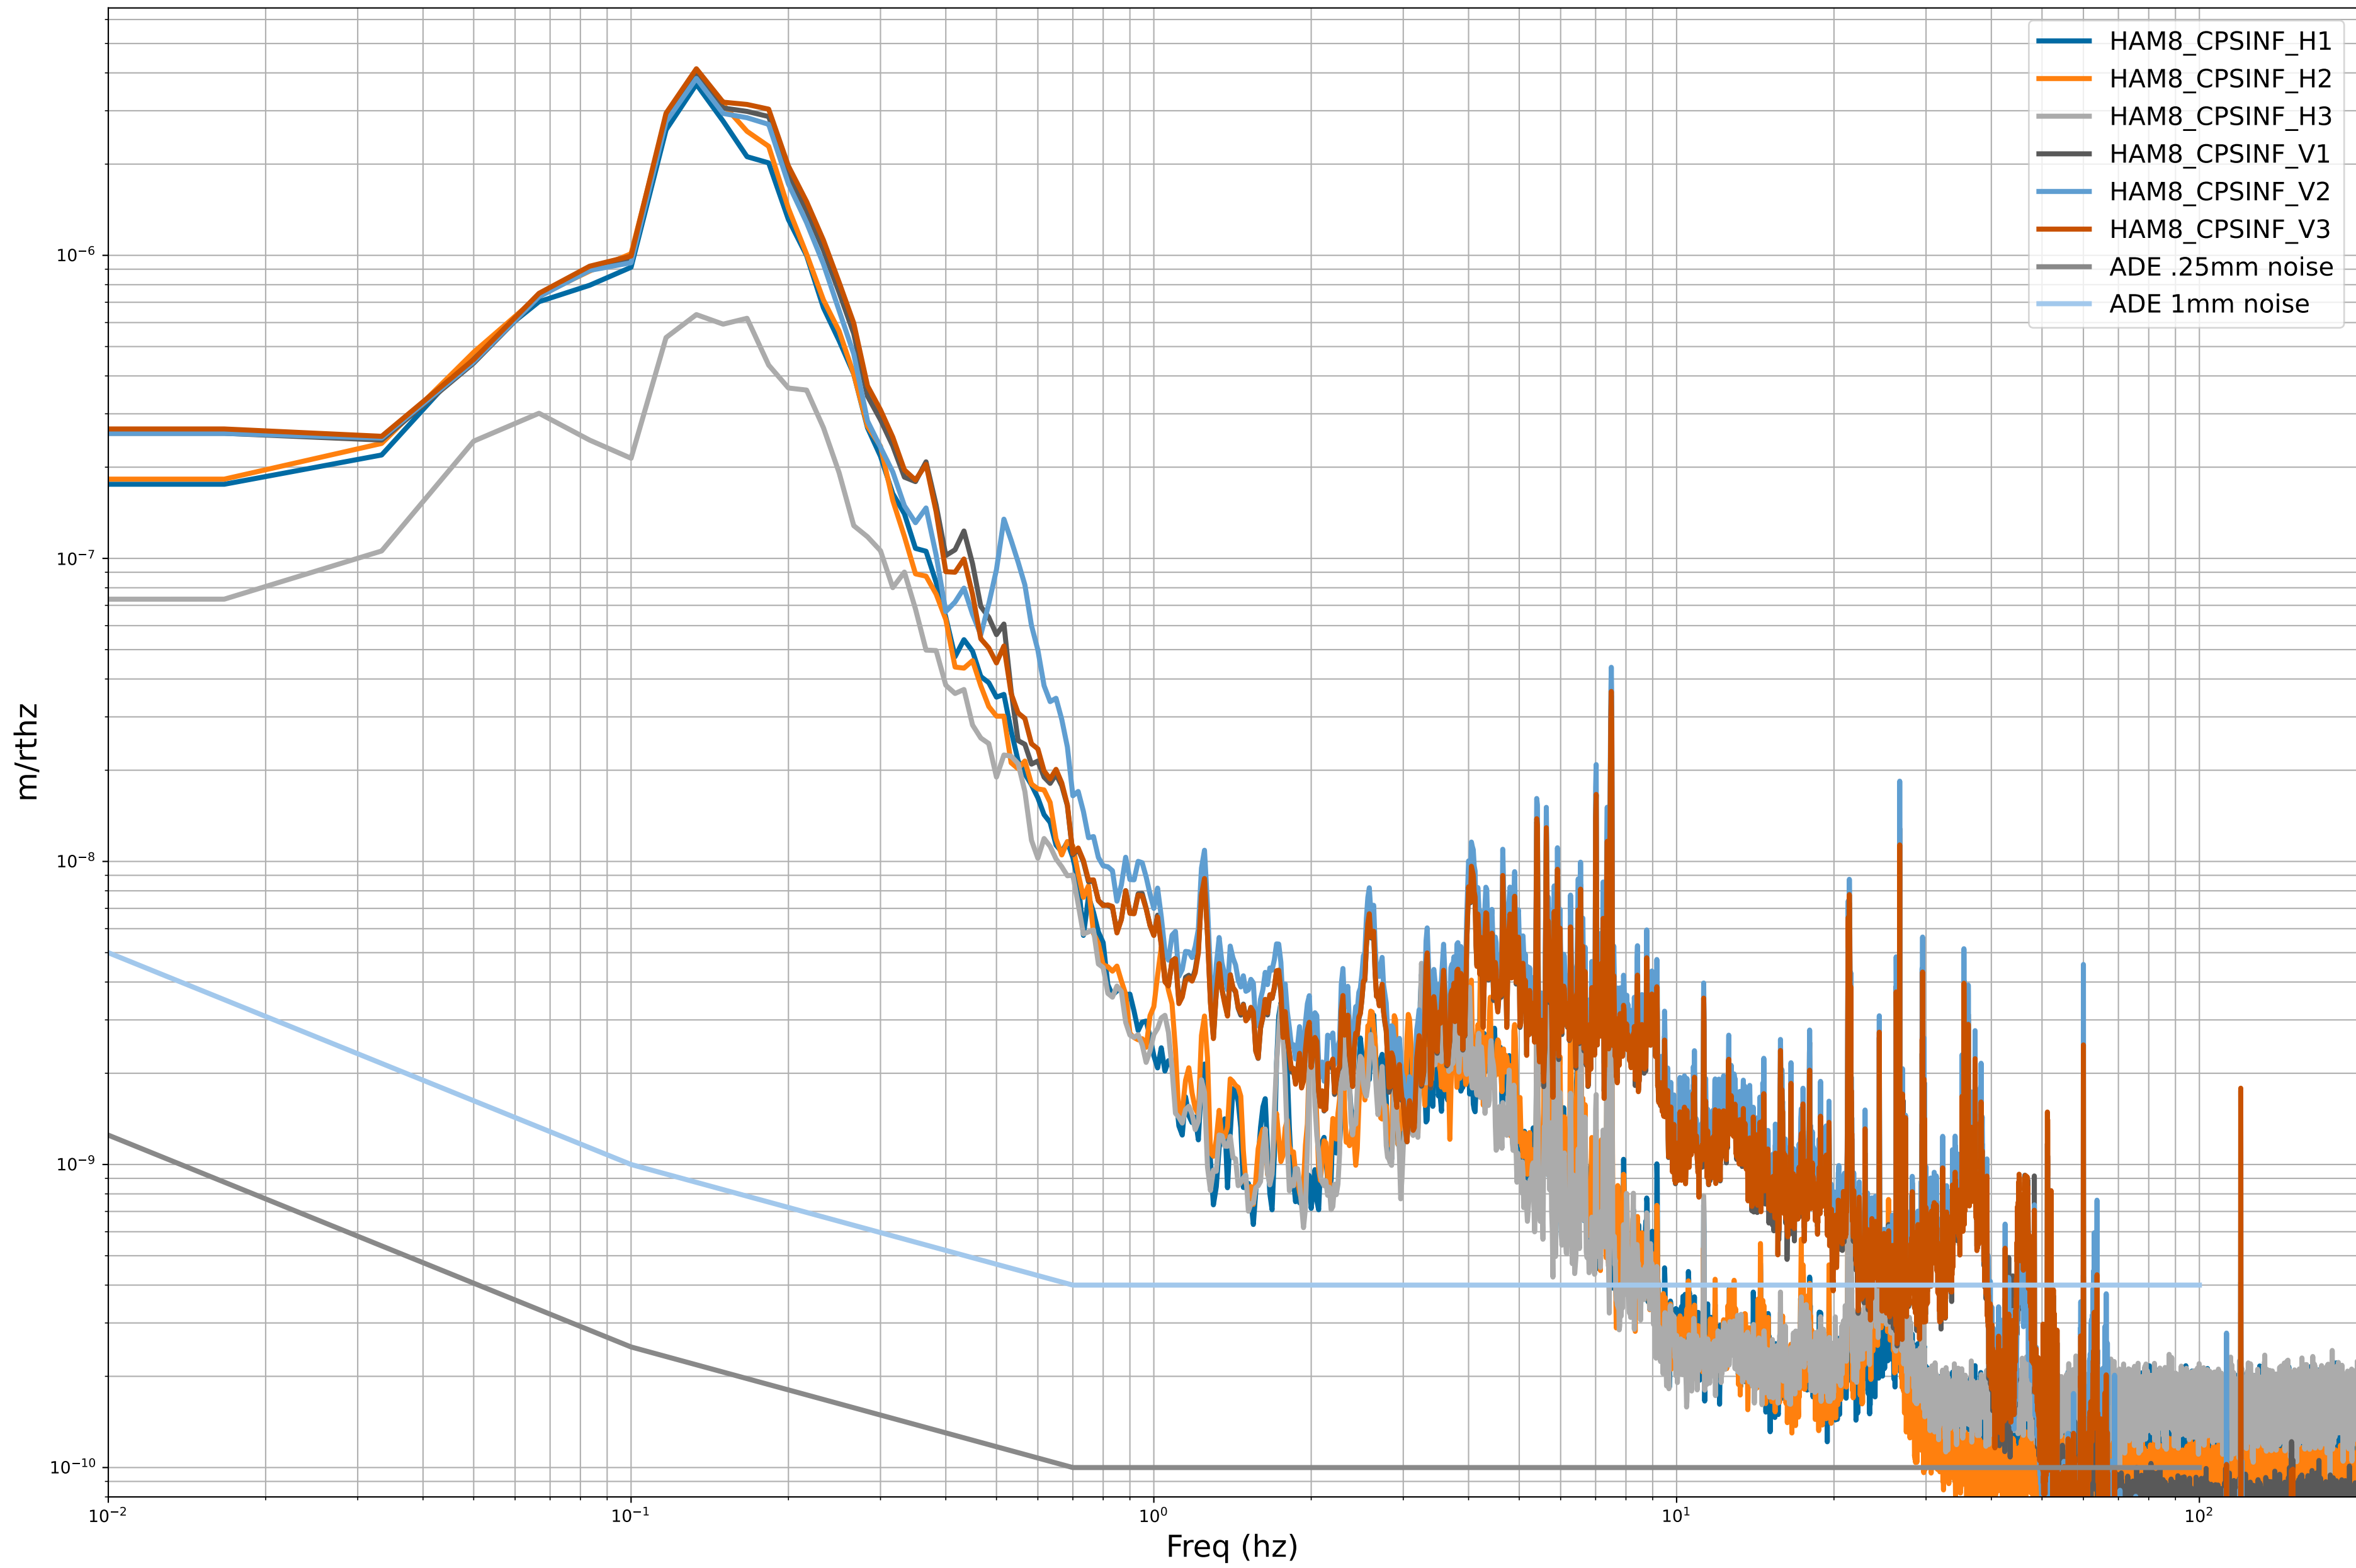

HAM2 CPS Spectra 1414231200 to 1414231800

calibration only >10hz

HAM3 CPS Spectra 1414231200 to 1414231800

calibration only >10hz

HAM4 CPS Spectra 1414231200 to 1414231800

calibration only >10hz

HAM5 CPS Spectra 1414231200 to 1414231800

calibration only >10hz

HAM6 CPS Spectra 1414231200 to 1414231800

calibration only >10hz

HAM7 CPS Spectra 1414231200 to 1414231800

calibration only >10hz

HAM8 CPS Spectra 1414231200 to 1414231800

calibration only >10hz

CPS Spectra 1414231200 to 1414231800

ITMX_ST1

ITMX_ST2

calibration only >10hz

CPS Spectra 1414231200 to 1414231800

calibration only >10hz

CPS Spectra 1414231200 to 1414231800

BS_ST1