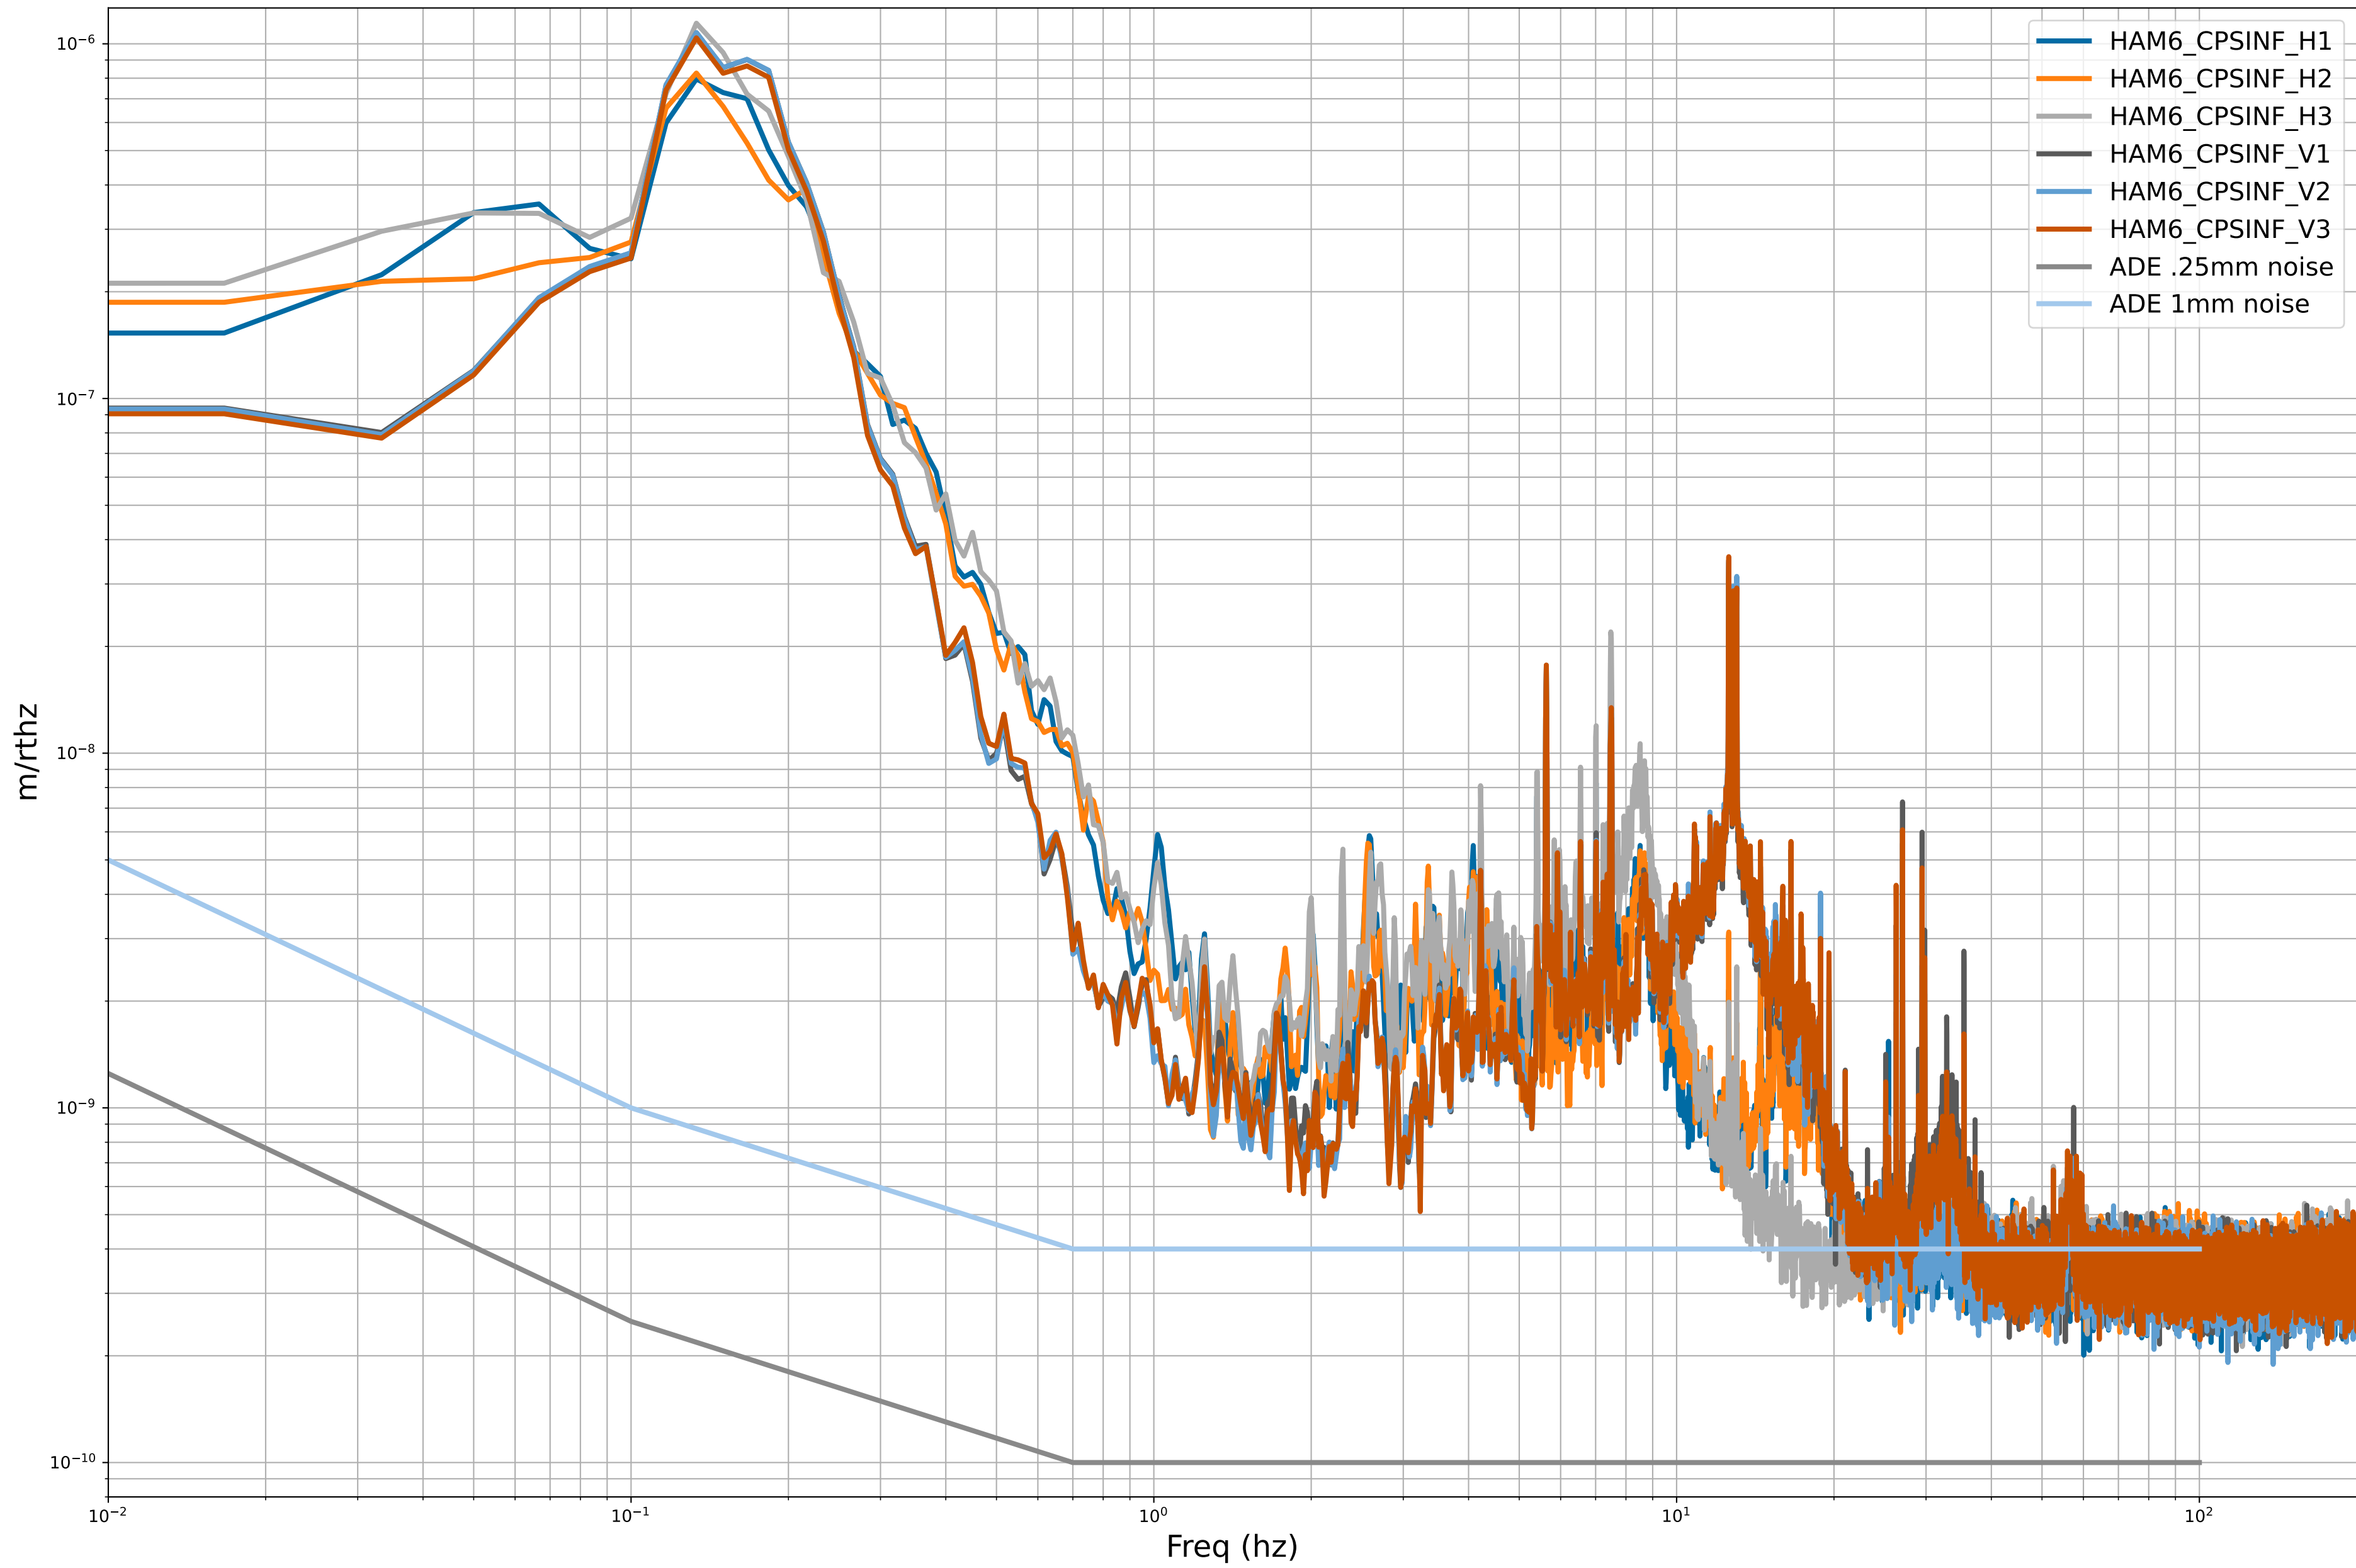

HAM2 CPS Spectra 1414231200 to 1414231800

calibration only >10hz

HAM3 CPS Spectra 1414231200 to 1414231800

calibration only >10hz

HAM4 CPS Spectra 1414231200 to 1414231800

calibration only >10hz

HAM5 CPS Spectra 1414231200 to 1414231800

calibration only >10hz

HAM6 CPS Spectra 1414231200 to 1414231800

calibration only >10hz

HAM7 CPS Spectra 1414231200 to 1414231800

calibration only >10hz

HAM8 CPS Spectra 1414231200 to 1414231800

calibration only >10hz

CPS Spectra 1414231200 to 1414231800

ITMX_ST1

ITMX_ST2

calibration only >10hz

CPS Spectra 1414231200 to 1414231800

calibration only >10hz

CPS Spectra 1414231200 to 1414231800

BS_ST1