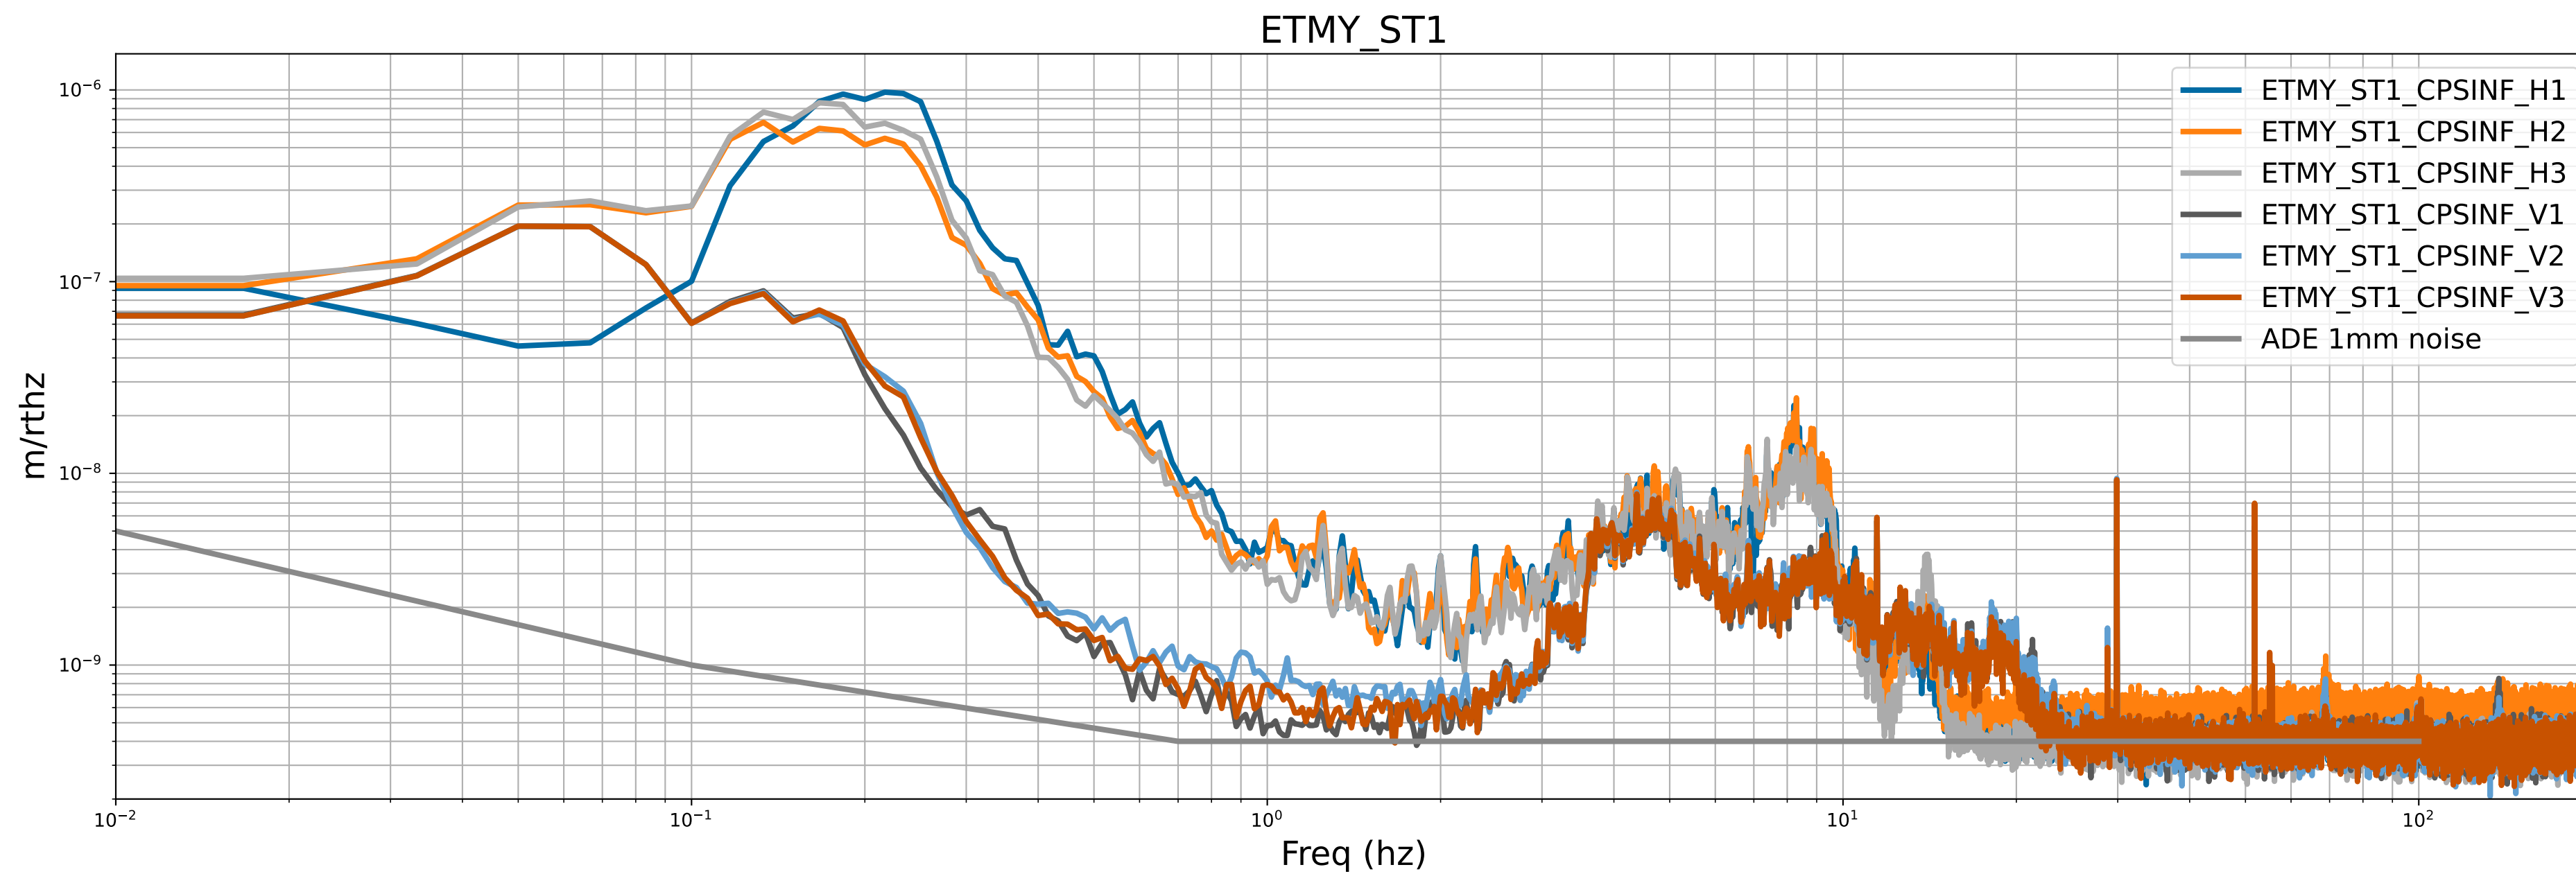

HAM2 CPS Spectra 1414231200 to 1414231800

calibration only >10hz

HAM3 CPS Spectra 1414231200 to 1414231800

calibration only >10hz

HAM4 CPS Spectra 1414231200 to 1414231800

calibration only >10hz

HAM5 CPS Spectra 1414231200 to 1414231800

CPS Spectra 1414231200 to 1414231800

ITMX_ST1

ITMX_ST2

calibration only >10hz

CPS Spectra 1414231200 to 1414231800

calibration only >10hz

CPS Spectra 1414231200 to 1414231800

BS_ST1

BS_ST2

calibration only >10hz

CPS Spectra 1414231200 to 1414231800

calibration only >10hz

CPS Spectra 1414231200 to 1414231800

calibration only >10hz