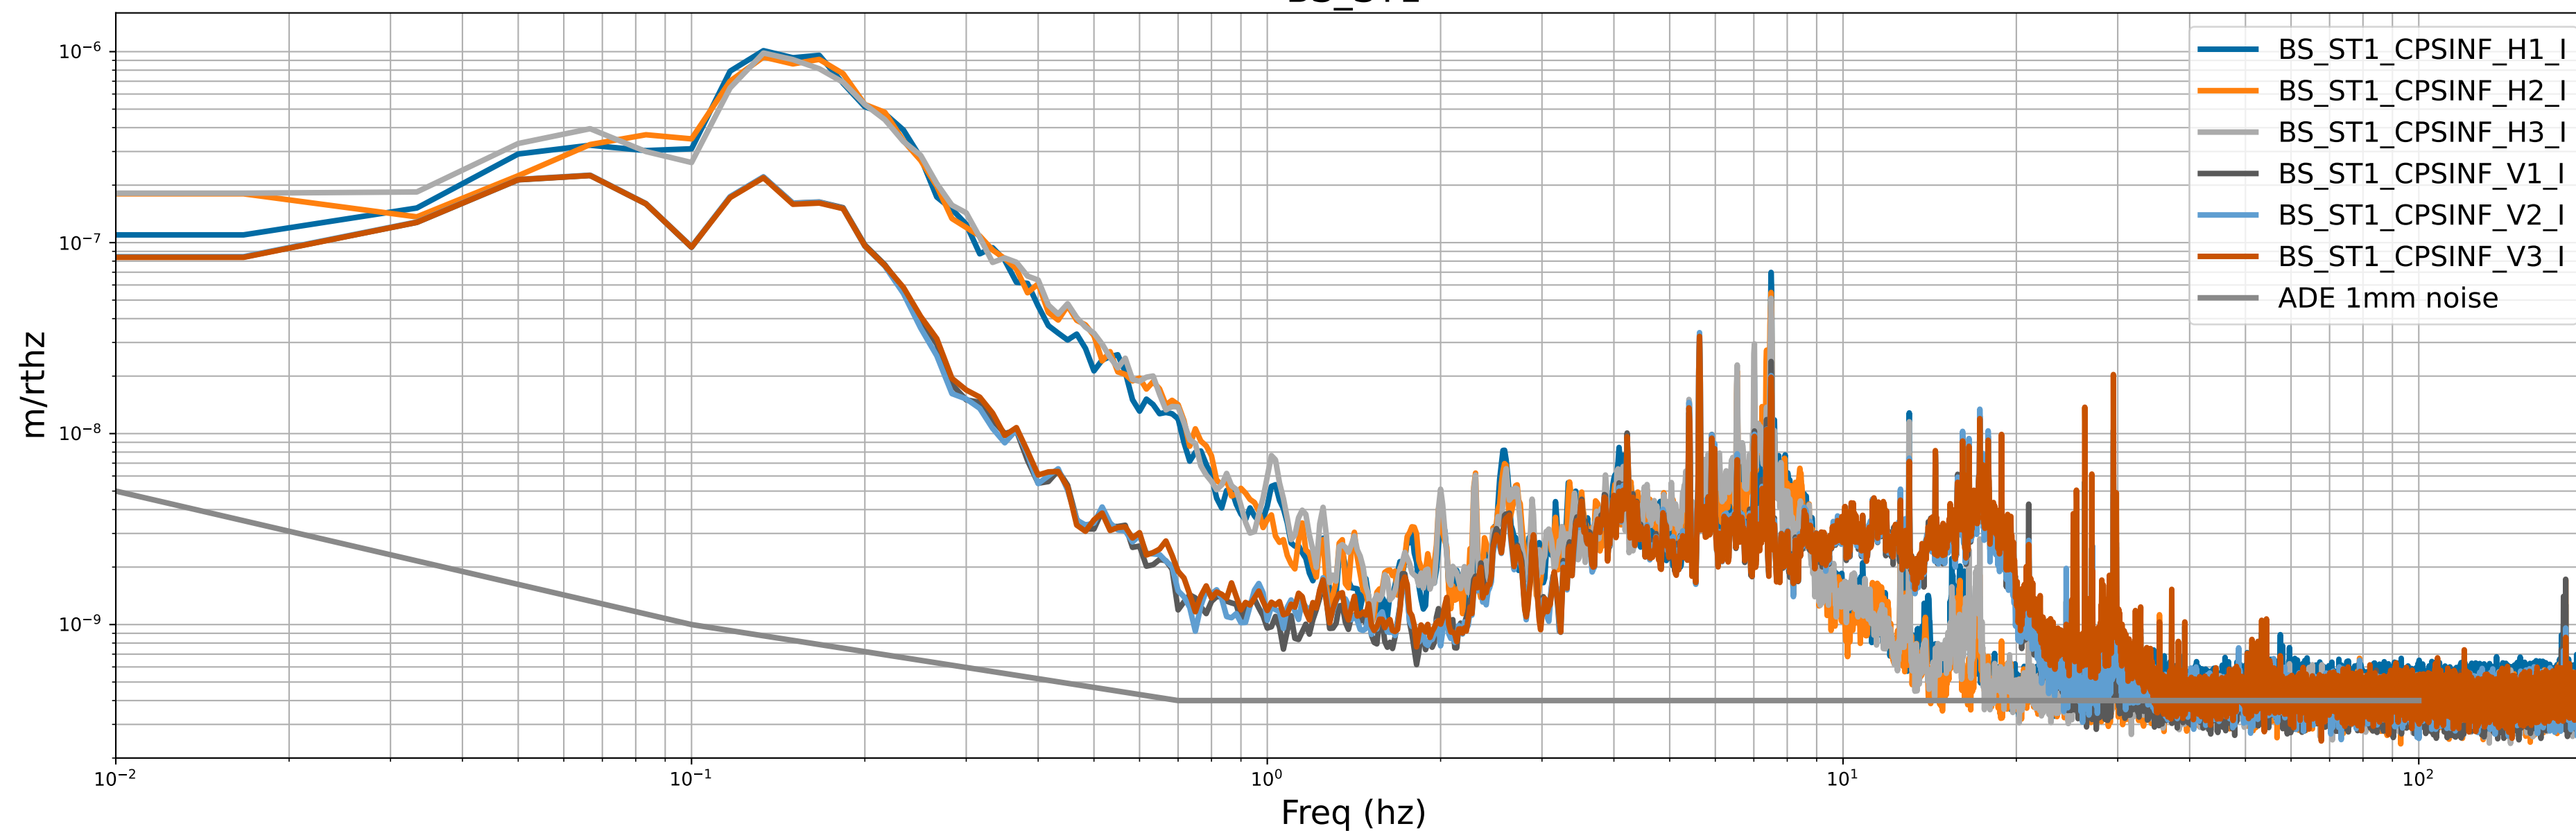

HAM2 CPS Spectra 1414231200 to 1414231800

calibration only >10hz

HAM3 CPS Spectra 1414231200 to 1414231800

calibration only >10hz

HAM4 CPS Spectra 1414231200 to 1414231800

calibration only >10hz

HAM5 CPS Spectra 1414231200 to 1414231800

calibration only >10hz

HAM6 CPS Spectra 1414231200 to 1414231800

calibration only >10hz

HAM7 CPS Spectra 1414231200 to 1414231800

calibration only >10hz

HAM8 CPS Spectra 1414231200 to 1414231800

calibration only >10hz

CPS Spectra 1414231200 to 1414231800

ITMX_ST1

ITMX_ST2

calibration only >10hz

CPS Spectra 1414231200 to 1414231800

calibration only >10hz

CPS Spectra 1414231200 to 1414231800

BS_ST1

BS_ST2

calibration only >10hz

CPS Spectra 1414231200 to 1414231800

calibration only >10hz

CPS Spectra 1414231200 to 1414231800

calibration only >10hz