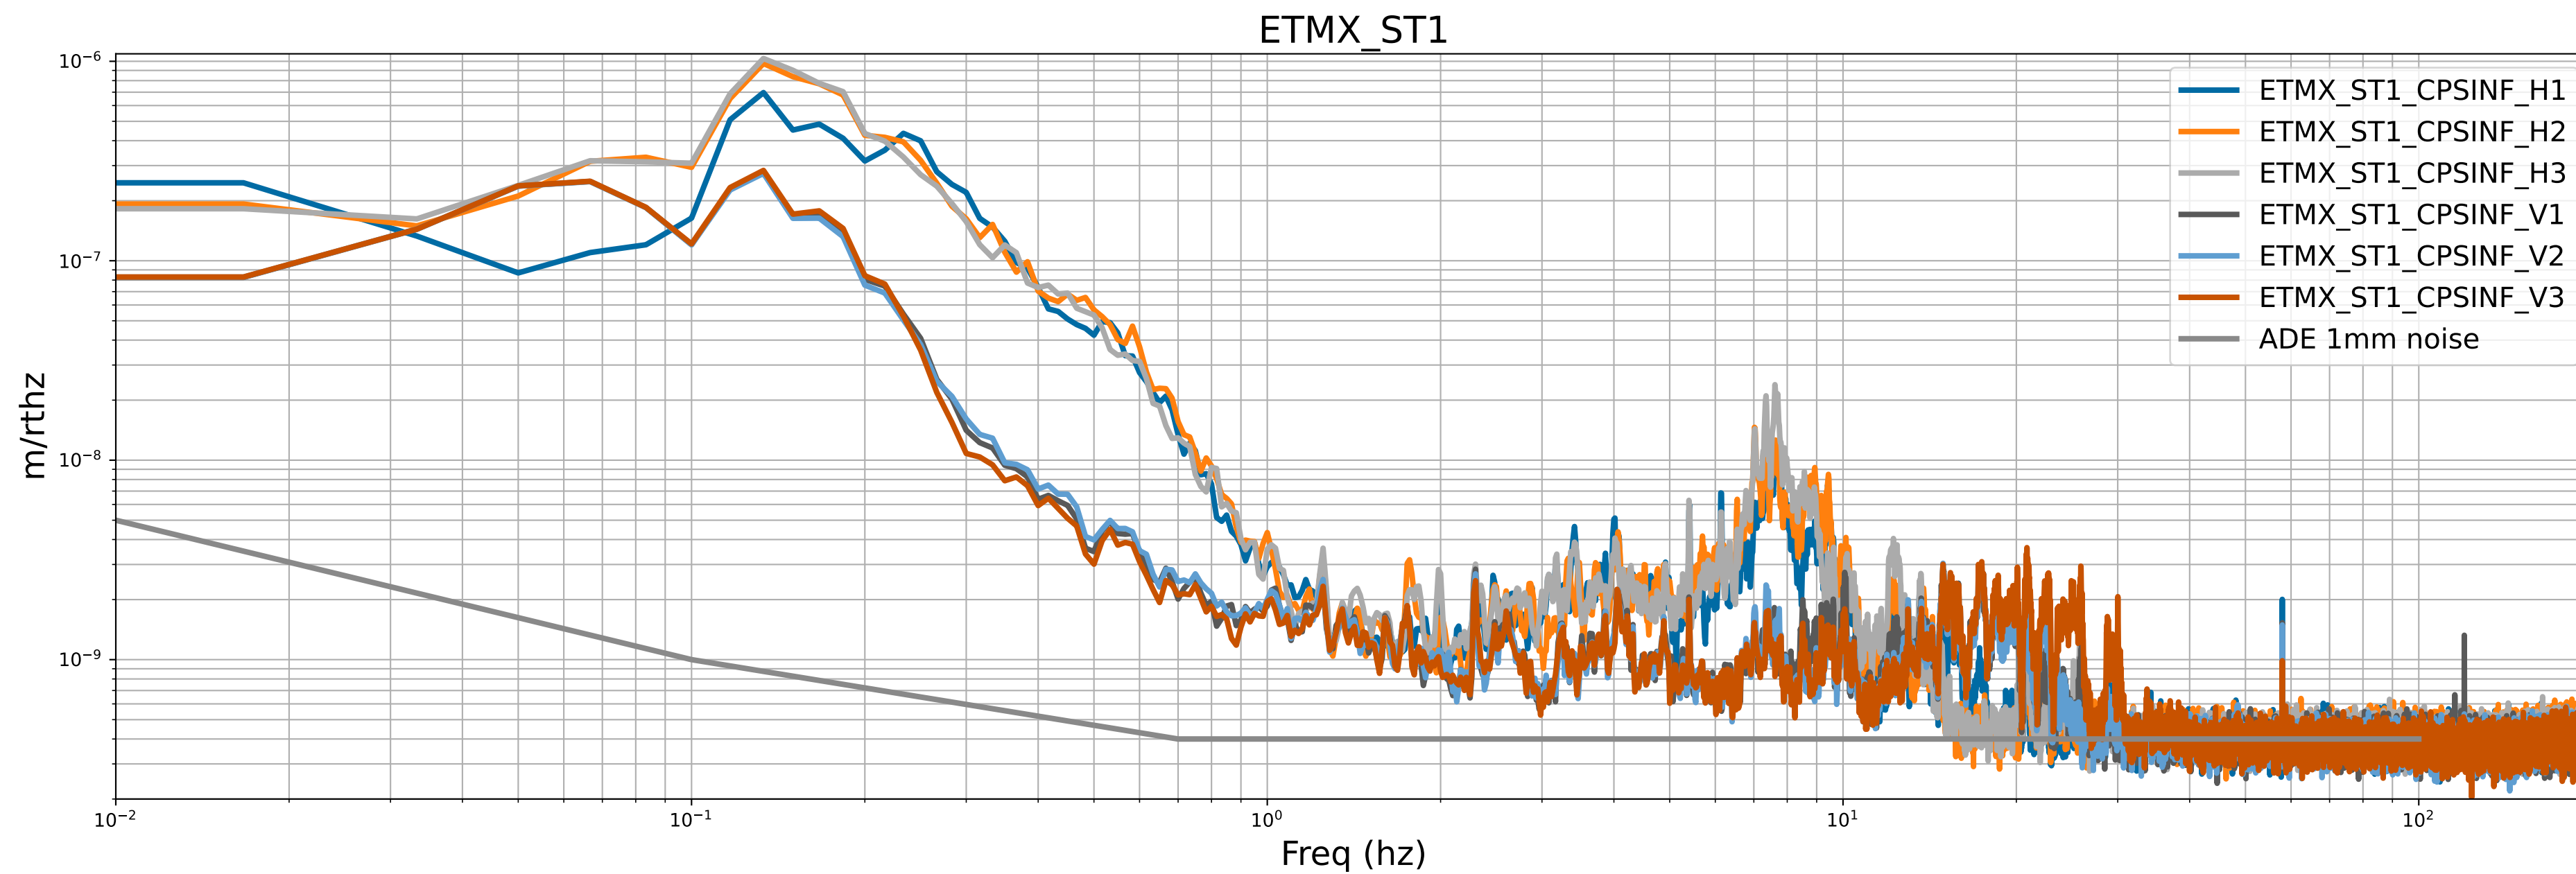

HAM2 CPS Spectra 1414231200 to 1414231800

calibration only >10hz

HAM3 CPS Spectra 1414231200 to 1414231800

calibration only >10hz

HAM4 CPS Spectra 1414231200 to 1414231800

calibration only >10hz

HAM5 CPS Spectra 1414231200 to 1414231800

calibration only >10hz

HAM6 CPS Spectra 1414231200 to 1414231800

calibration only >10hz

HAM7 CPS Spectra 1414231200 to 1414231800

calibration only >10hz

HAM8 CPS Spectra 1414231200 to 1414231800

calibration only >10hz

CPS Spectra 1414231200 to 1414231800

ITMX_ST1

ITMX_ST2

calibration only >10hz

CPS Spectra 1414231200 to 1414231800

calibration only >10hz

CPS Spectra 1414231200 to 1414231800

BS_ST1

BS_ST2

calibration only >10hz

CPS Spectra 1414231200 to 1414231800

calibration only >10hz

CPS Spectra 1414231200 to 1414231800

calibration only >10hz