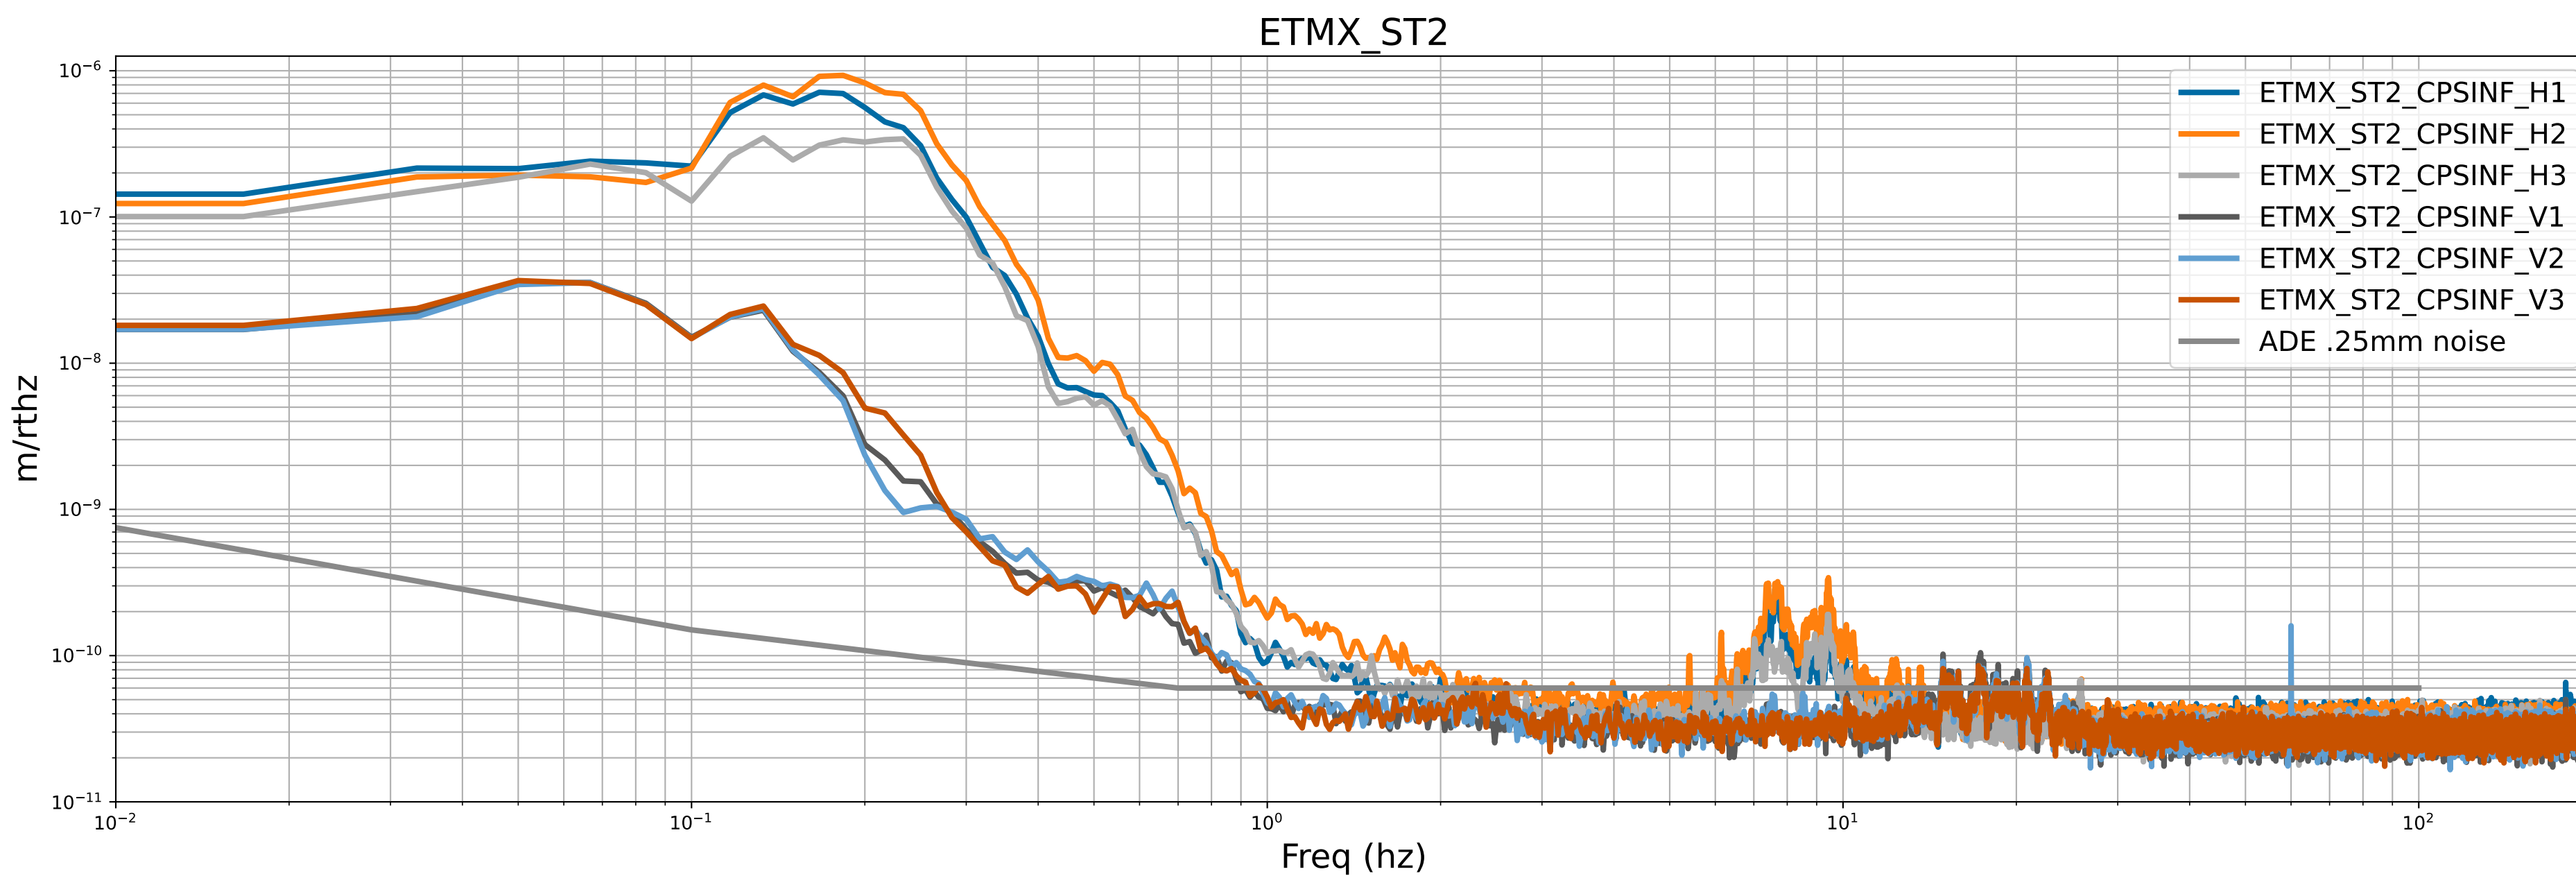

HAM2 CPS Spectra 1414231200 to 1414231800

calibration only >10hz

HAM3 CPS Spectra 1414231200 to 1414231800

calibration only >10hz

HAM4 CPS Spectra 1414231200 to 1414231800

calibration only >10hz

HAM5 CPS Spectra 1414231200 to 1414231800

calibration only >10hz

HAM6 CPS Spectra 1414231200 to 1414231800

calibration only >10hz

HAM7 CPS Spectra 1414231200 to 1414231800

calibration only >10hz

HAM8 CPS Spectra 1414231200 to 1414231800

calibration only >10hz

CPS Spectra 1414231200 to 1414231800

ITMX_ST1

ITMX_ST2

calibration only >10hz

CPS Spectra 1414231200 to 1414231800

calibration only >10hz

CPS Spectra 1414231200 to 1414231800

BS_ST1

BS_ST2

calibration only >10hz

CPS Spectra 1414231200 to 1414231800

calibration only >10hz

CPS Spectra 1414231200 to 1414231800

calibration only >10hz