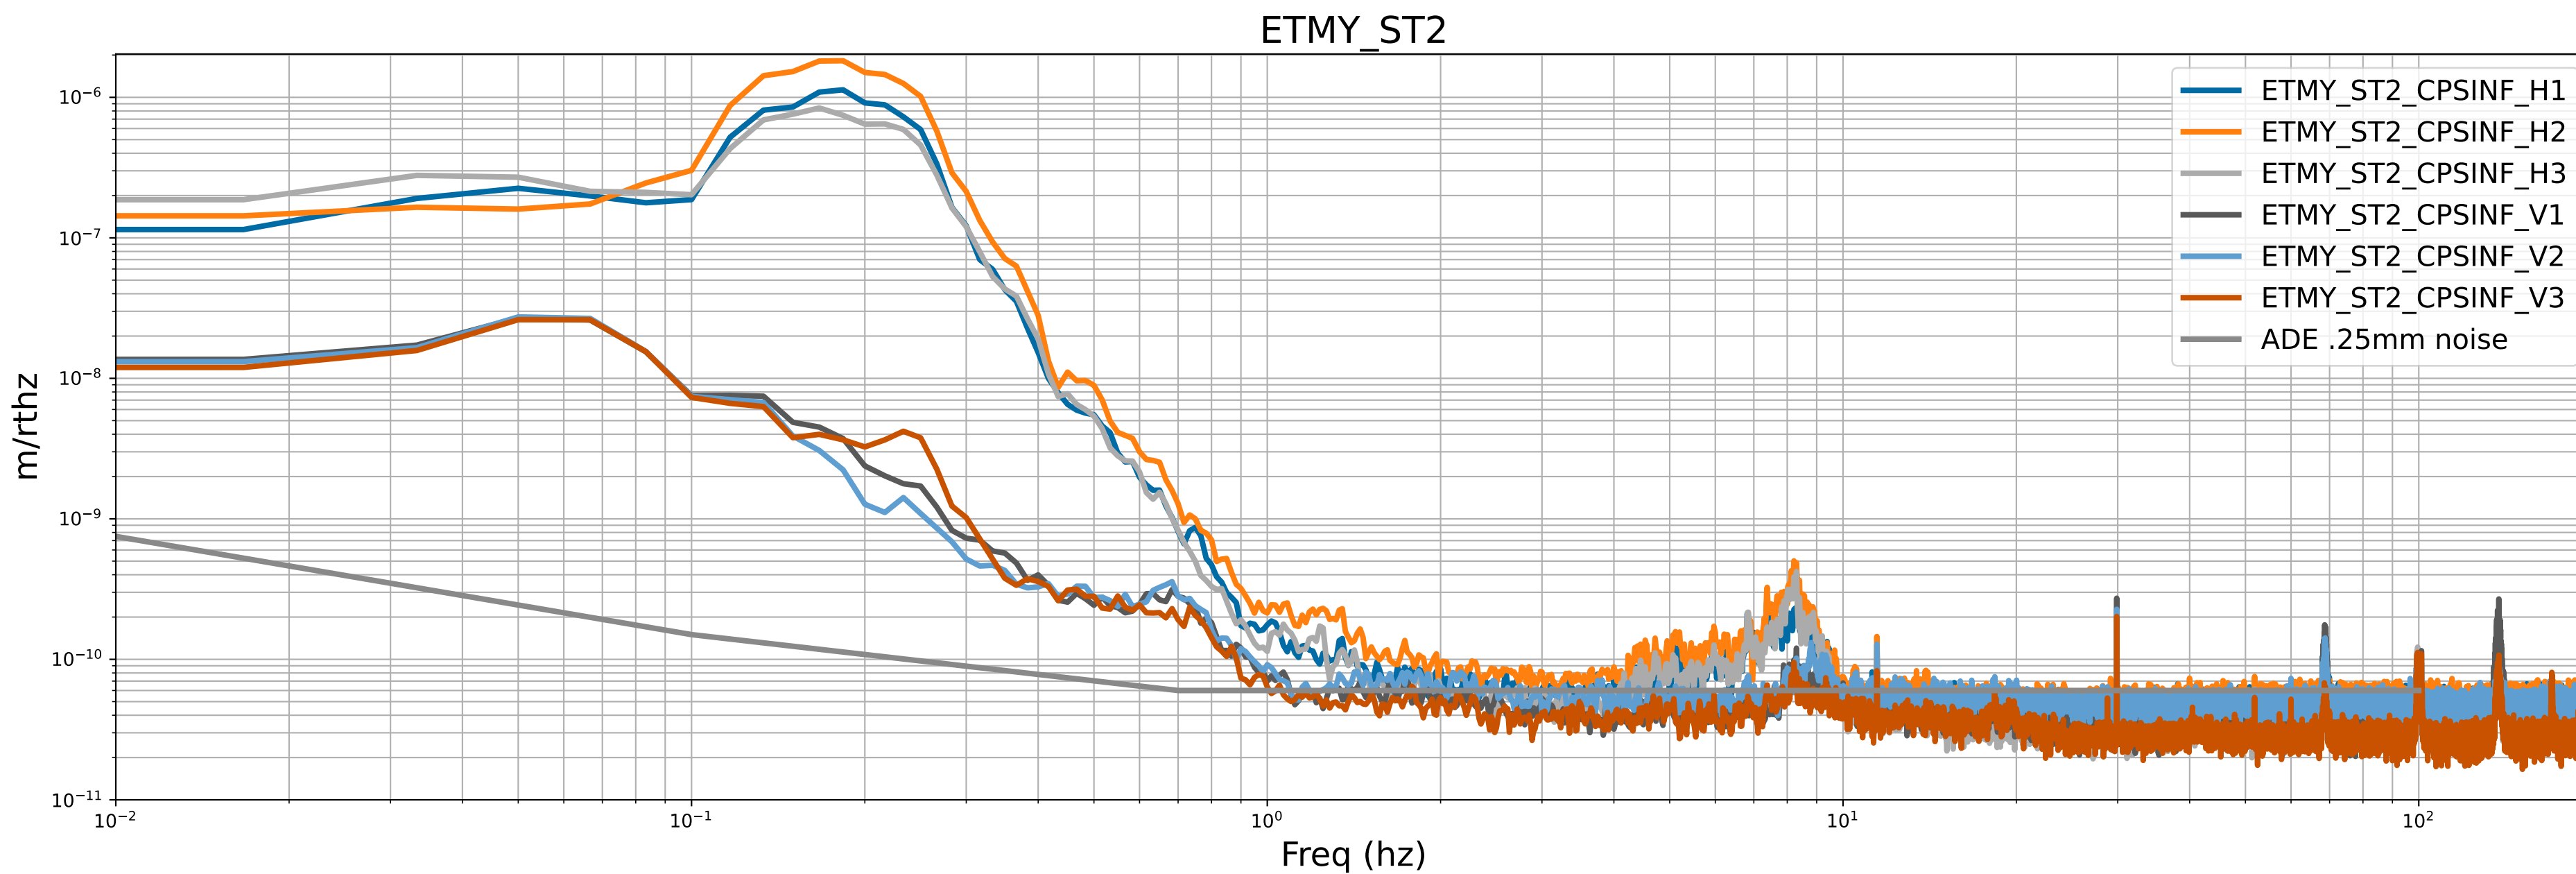

HAM2 CPS Spectra 1414231200 to 1414231800

calibration only >10hz

HAM3 CPS Spectra 1414231200 to 1414231800

calibration only >10hz

HAM4 CPS Spectra 1414231200 to 1414231800

calibration only >10hz

HAM5 CPS Spectra 1414231200 to 1414231800

CPS Spectra 1414231200 to 1414231800

ITMX_ST1

ITMX_ST2

calibration only >10hz

CPS Spectra 1414231200 to 1414231800

calibration only >10hz

CPS Spectra 1414231200 to 1414231800

BS_ST1

BS_ST2

calibration only >10hz

CPS Spectra 1414231200 to 1414231800

calibration only >10hz

CPS Spectra 1414231200 to 1414231800

calibration only >10hz