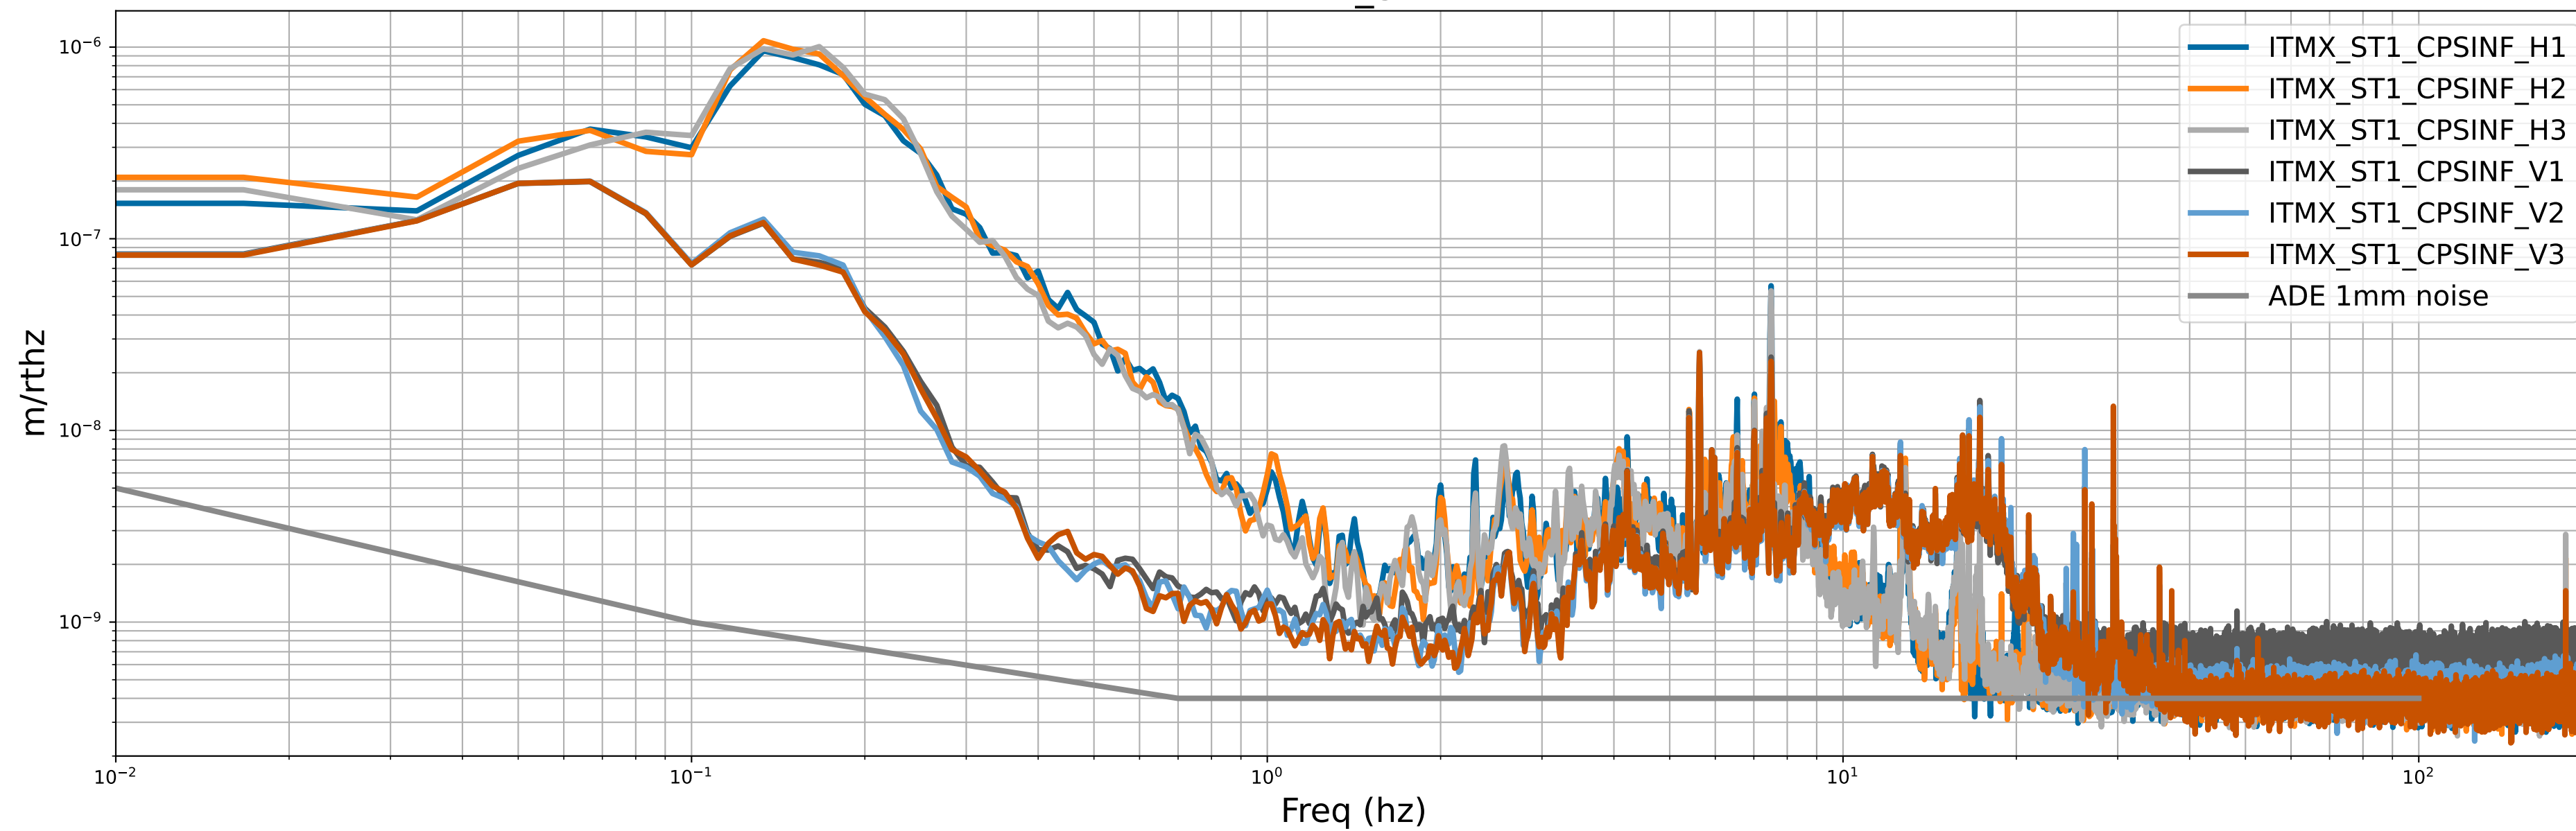

HAM2 CPS Spectra 1414231200 to 1414231800

calibration only >10hz

HAM3 CPS Spectra 1414231200 to 1414231800

calibration only >10hz

HAM4 CPS Spectra 1414231200 to 1414231800

calibration only >10hz

HAM5 CPS Spectra 1414231200 to 1414231800

calibration only >10hz

HAM6 CPS Spectra 1414231200 to 1414231800

calibration only >10hz

HAM7 CPS Spectra 1414231200 to 1414231800

calibration only >10hz

HAM8 CPS Spectra 1414231200 to 1414231800

calibration only >10hz

CPS Spectra 1414231200 to 1414231800

ITMX_ST1

ITMX_ST2

calibration only >10hz

CPS Spectra 1414231200 to 1414231800

calibration only >10hz

CPS Spectra 1414231200 to 1414231800

BS_ST1

BS_ST2

calibration only >10hz

CPS Spectra 1414231200 to 1414231800

calibration only >10hz

CPS Spectra 1414231200 to 1414231800

calibration only >10hz