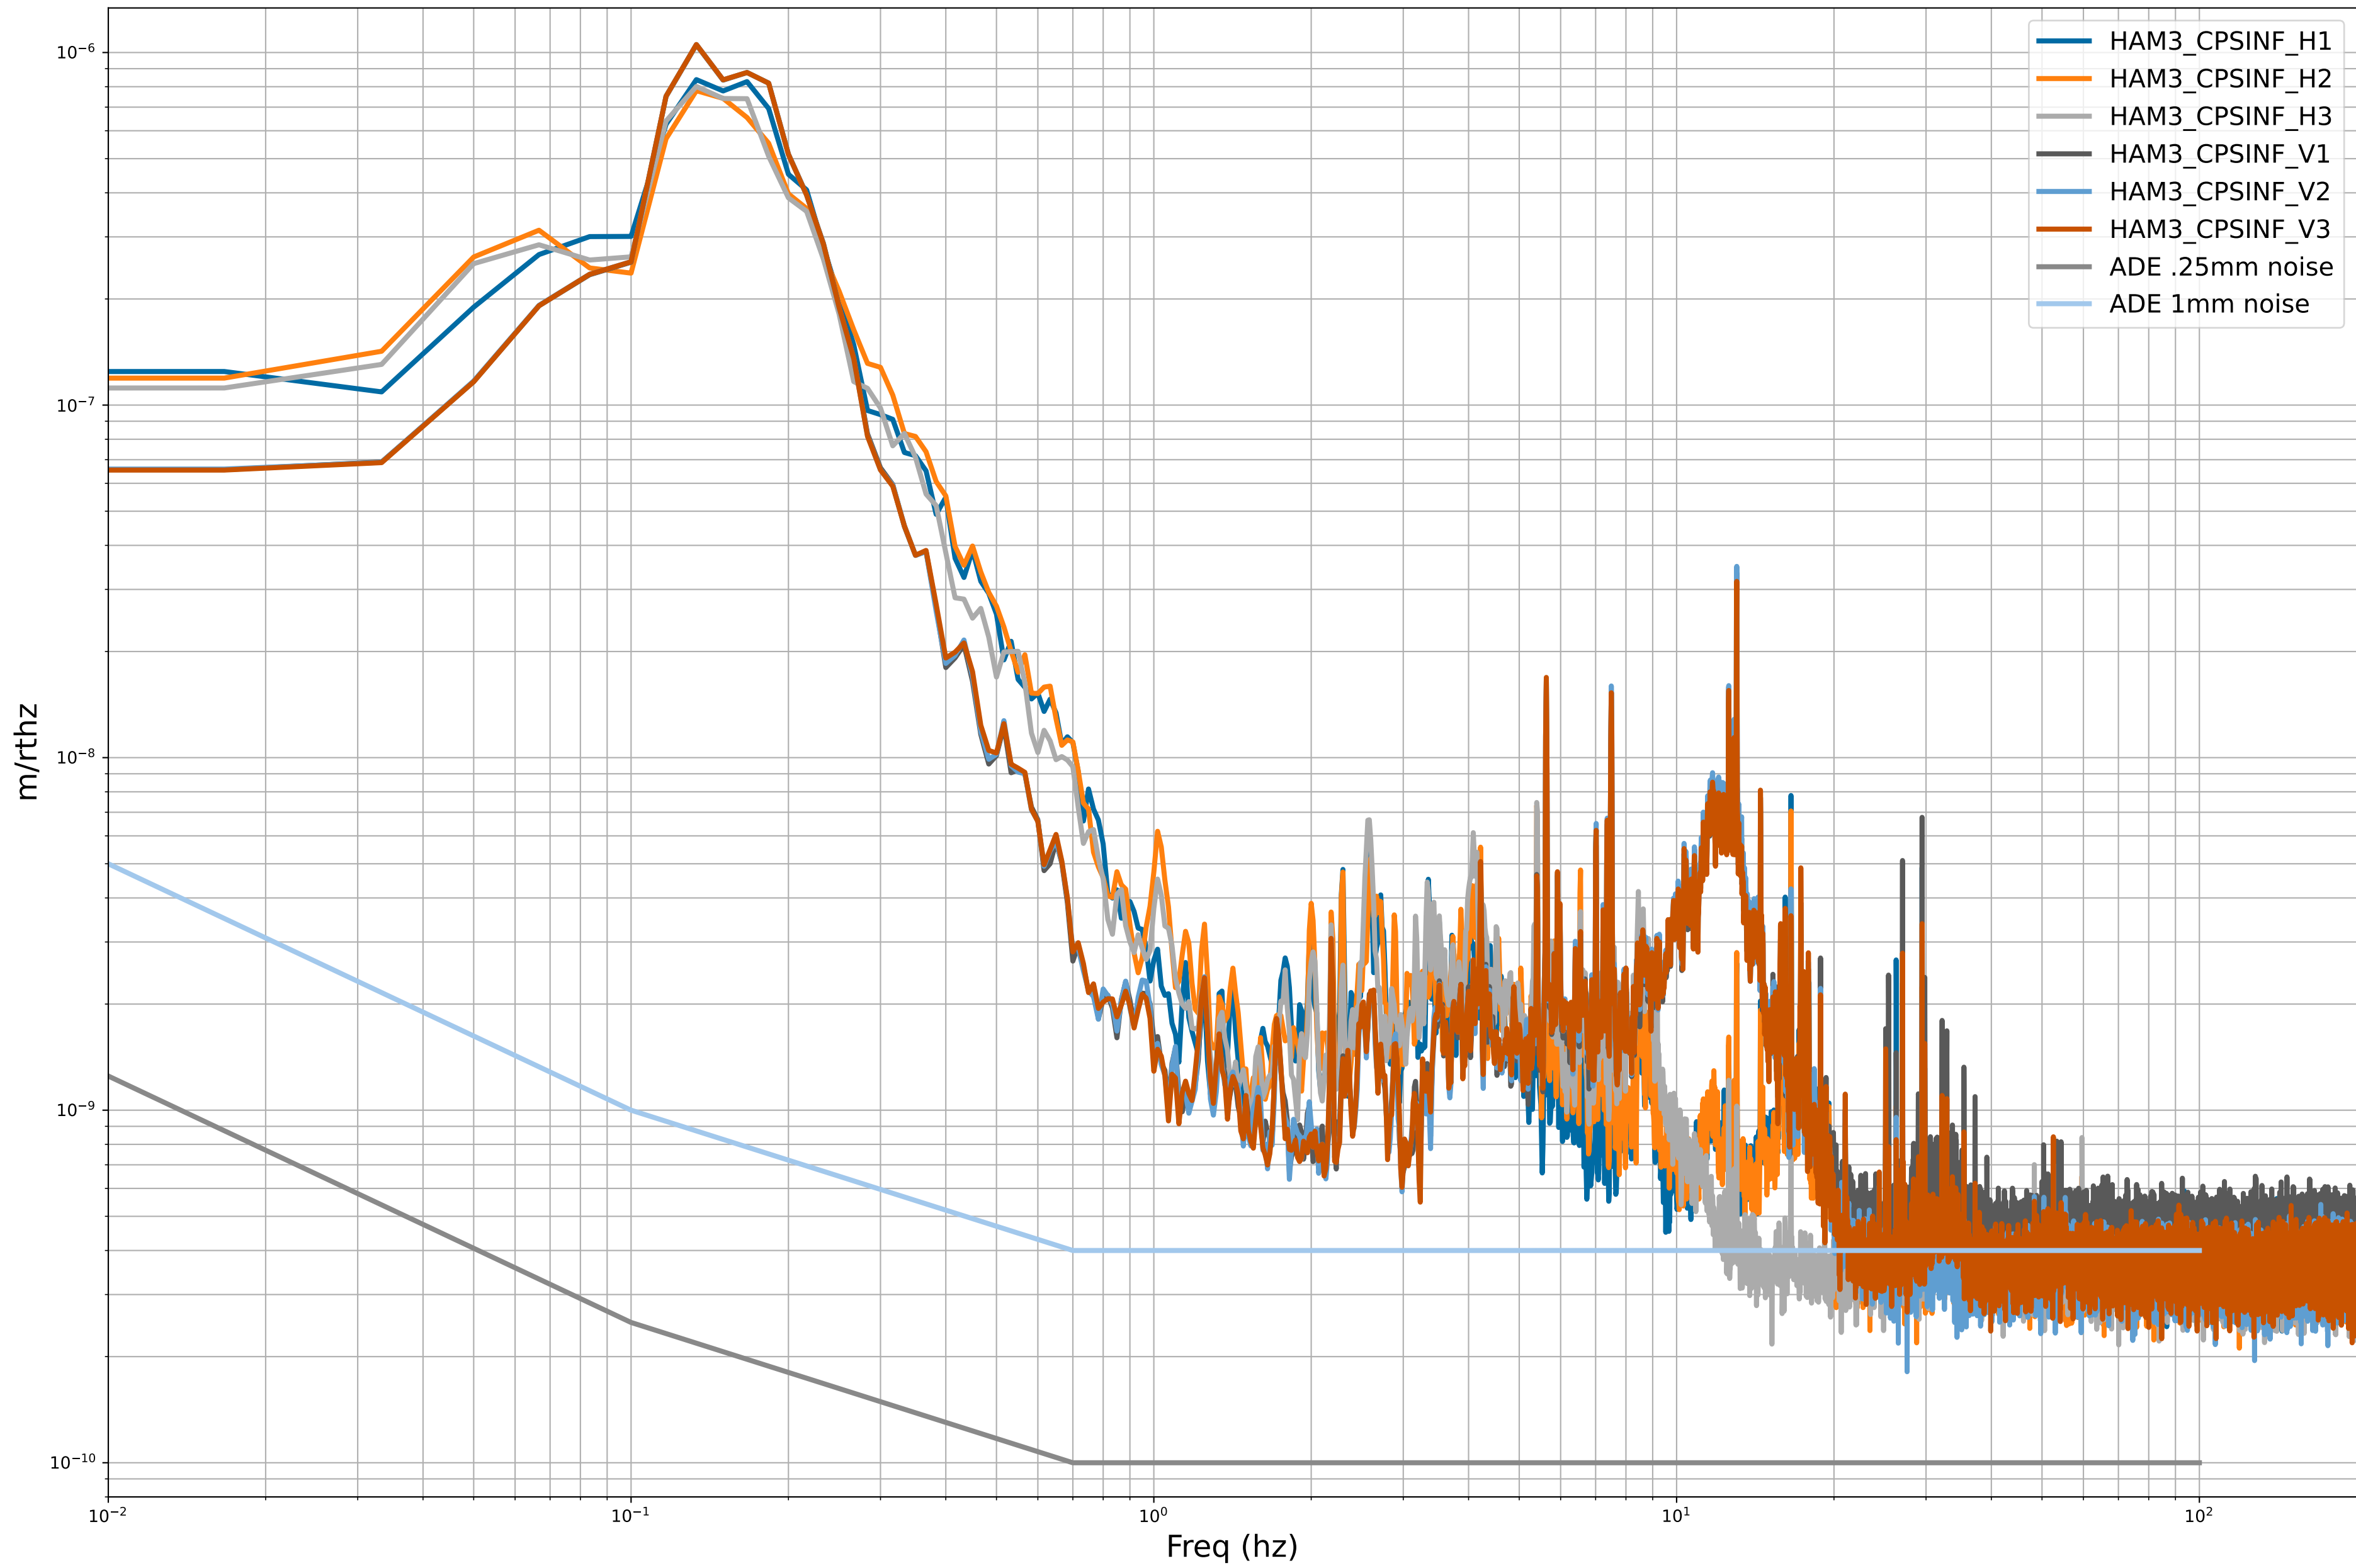

HAM2 CPS Spectra 1414231200 to 1414231800

calibration only >10hz

HAM3 CPS Spectra 1414231200 to 1414231800

calibration only >10hz

HAM4 CPS Spectra 1414231200 to 1414231800

calibration only >10hz

HAM5 CPS Spectra 1414231200 to 1414231800

calibration only >10hz

HAM6 CPS Spectra 1414231200 to 1414231800

calibration only >10hz

HAM7 CPS Spectra 1414231200 to 1414231800

calibration only >10hz

HAM8 CPS Spectra 1414231200 to 1414231800

calibration only >10hz

CPS Spectra 1414231200 to 1414231800

ITMX_ST1

ITMX_ST2

calibration only >10hz

CPS Spectra 1414231200 to 1414231800

calibration only >10hz

CPS Spectra 1414231200 to 1414231800

BS_ST1