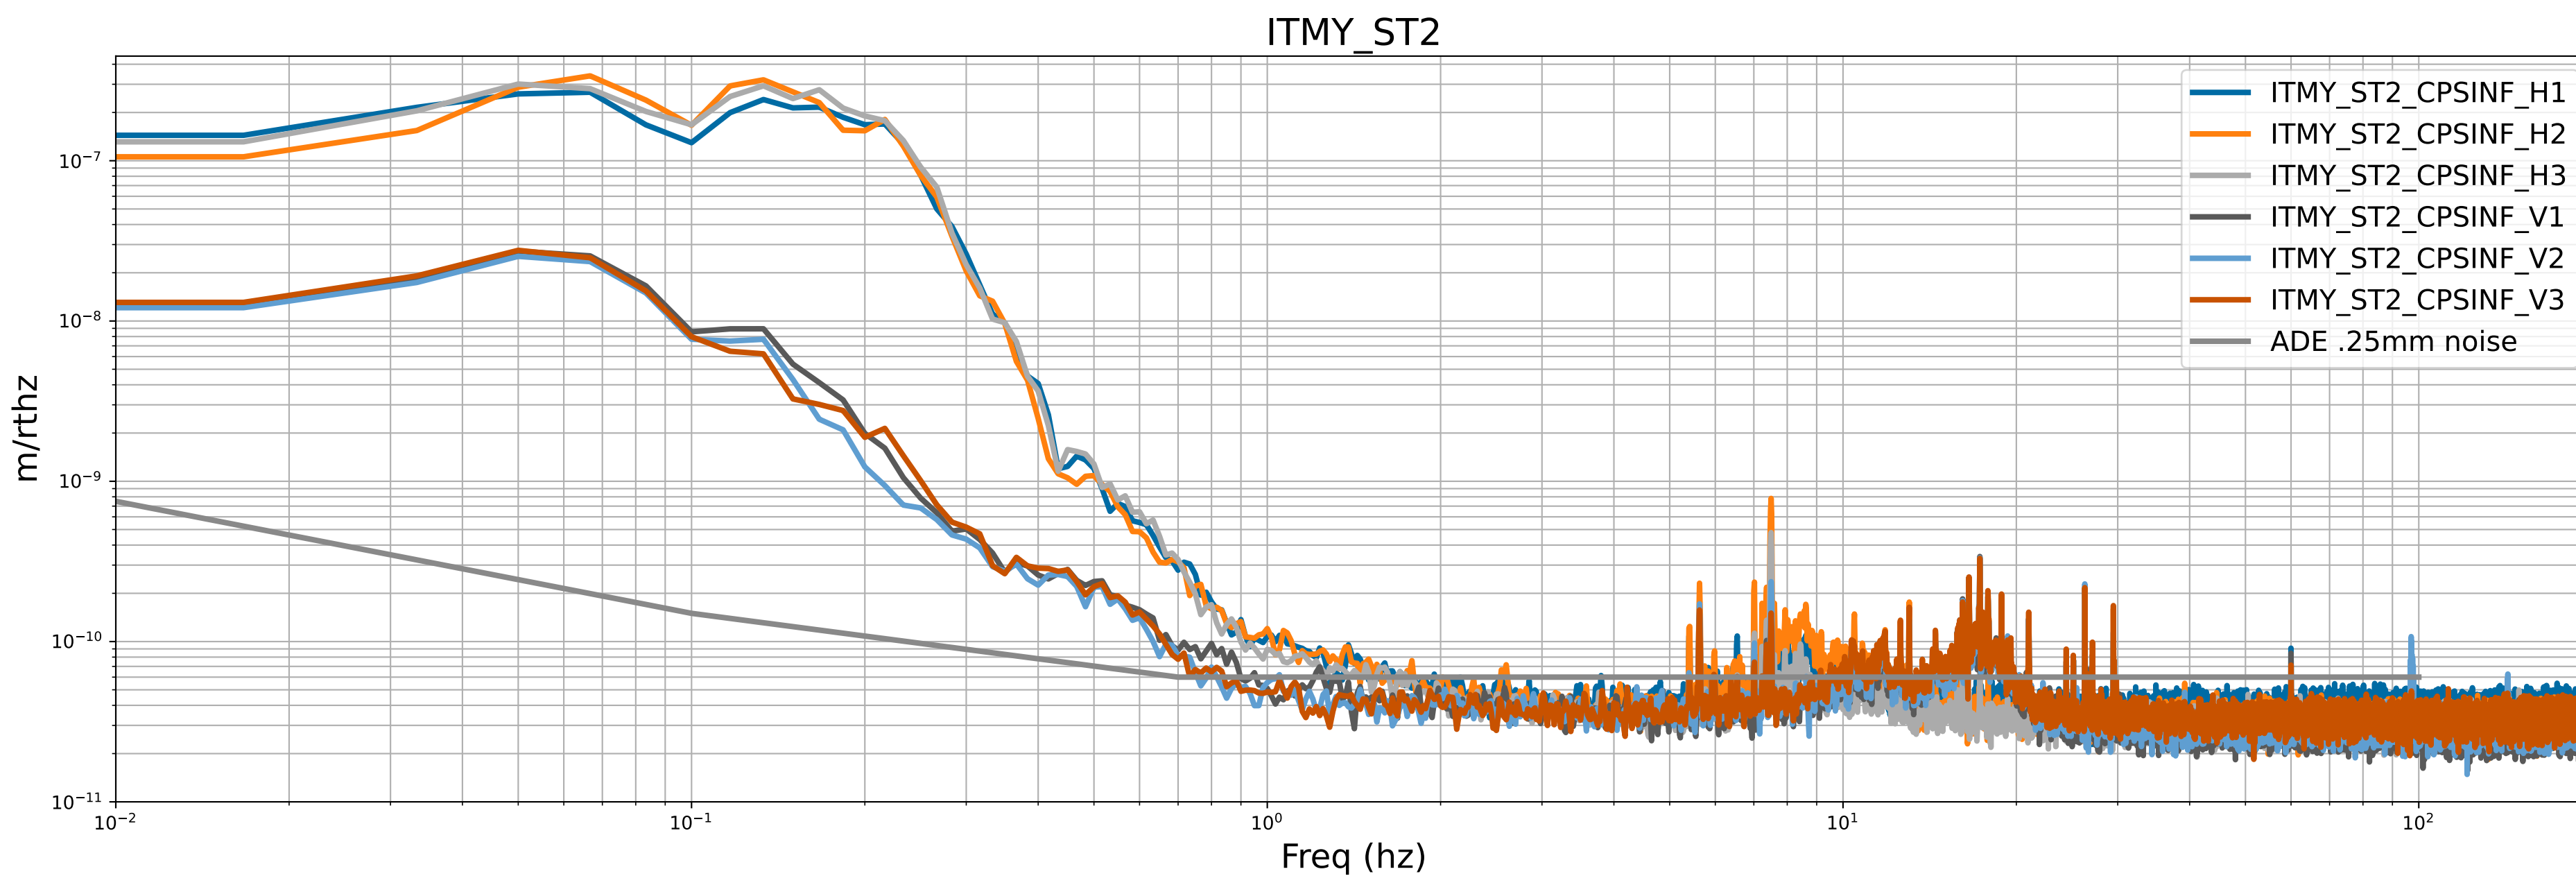

HAM2 CPS Spectra 1414231200 to 1414231800

calibration only >10hz

HAM3 CPS Spectra 1414231200 to 1414231800

calibration only >10hz

HAM4 CPS Spectra 1414231200 to 1414231800

calibration only >10hz

HAM5 CPS Spectra 1414231200 to 1414231800

calibration only >10hz

HAM6 CPS Spectra 1414231200 to 1414231800

calibration only >10hz

HAM7 CPS Spectra 1414231200 to 1414231800

calibration only >10hz

HAM8 CPS Spectra 1414231200 to 1414231800

calibration only >10hz

CPS Spectra 1414231200 to 1414231800

ITMX_ST1

ITMX_ST2

calibration only >10hz

CPS Spectra 1414231200 to 1414231800

calibration only >10hz

CPS Spectra 1414231200 to 1414231800

BS_ST1

BS_ST2

calibration only >10hz

CPS Spectra 1414231200 to 1414231800

calibration only >10hz

CPS Spectra 1414231200 to 1414231800

calibration only >10hz