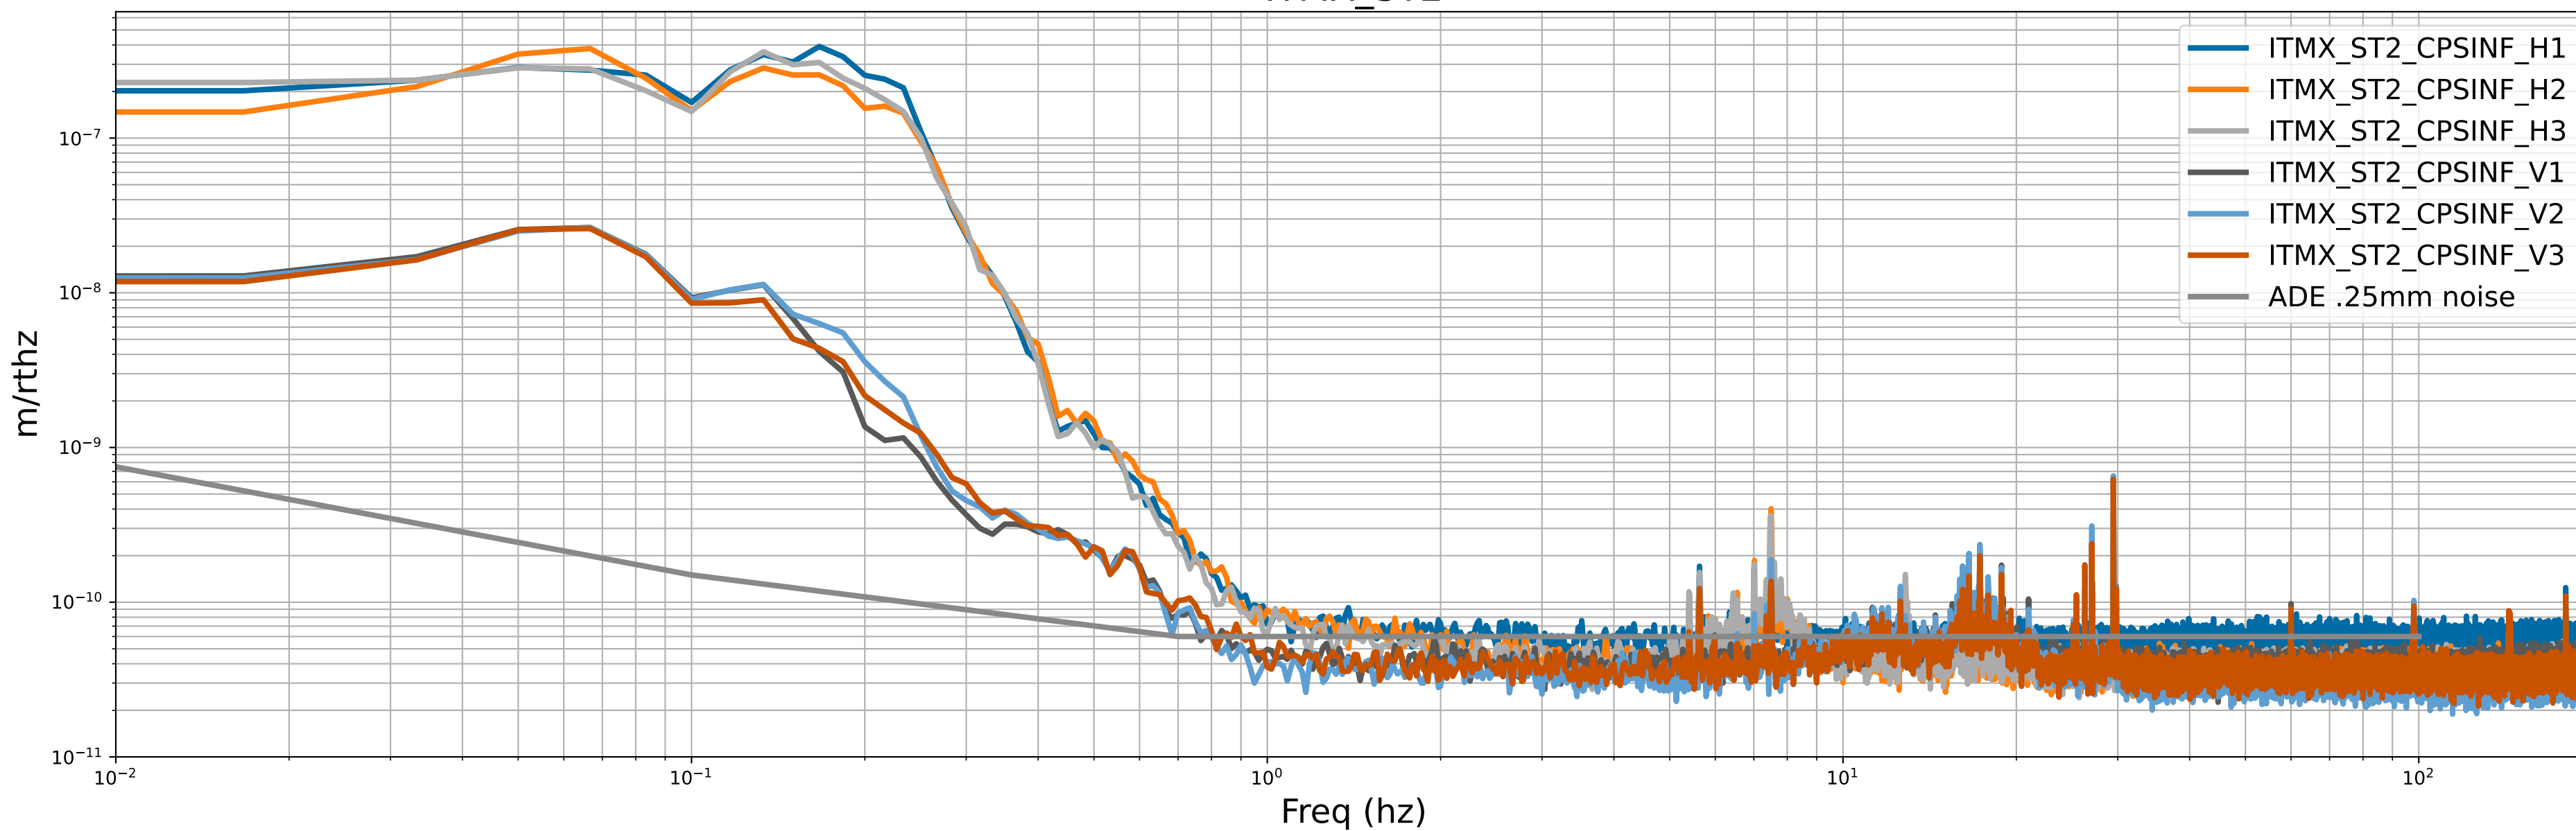

HAM2 CPS Spectra 1414231200 to 1414231800

calibration only >10hz

HAM3 CPS Spectra 1414231200 to 1414231800

calibration only >10hz

HAM4 CPS Spectra 1414231200 to 1414231800

calibration only >10hz

HAM5 CPS Spectra 1414231200 to 1414231800

calibration only >10hz

HAM6 CPS Spectra 1414231200 to 1414231800

calibration only >10hz

HAM7 CPS Spectra 1414231200 to 1414231800

calibration only >10hz

HAM8 CPS Spectra 1414231200 to 1414231800

calibration only >10hz

CPS Spectra 1414231200 to 1414231800

ITMX_ST1

ITMX_ST2

calibration only >10hz

CPS Spectra 1414231200 to 1414231800

calibration only >10hz

CPS Spectra 1414231200 to 1414231800

BS_ST1

BS_ST2

calibration only >10hz

CPS Spectra 1414231200 to 1414231800

calibration only >10hz

CPS Spectra 1414231200 to 1414231800

calibration only >10hz