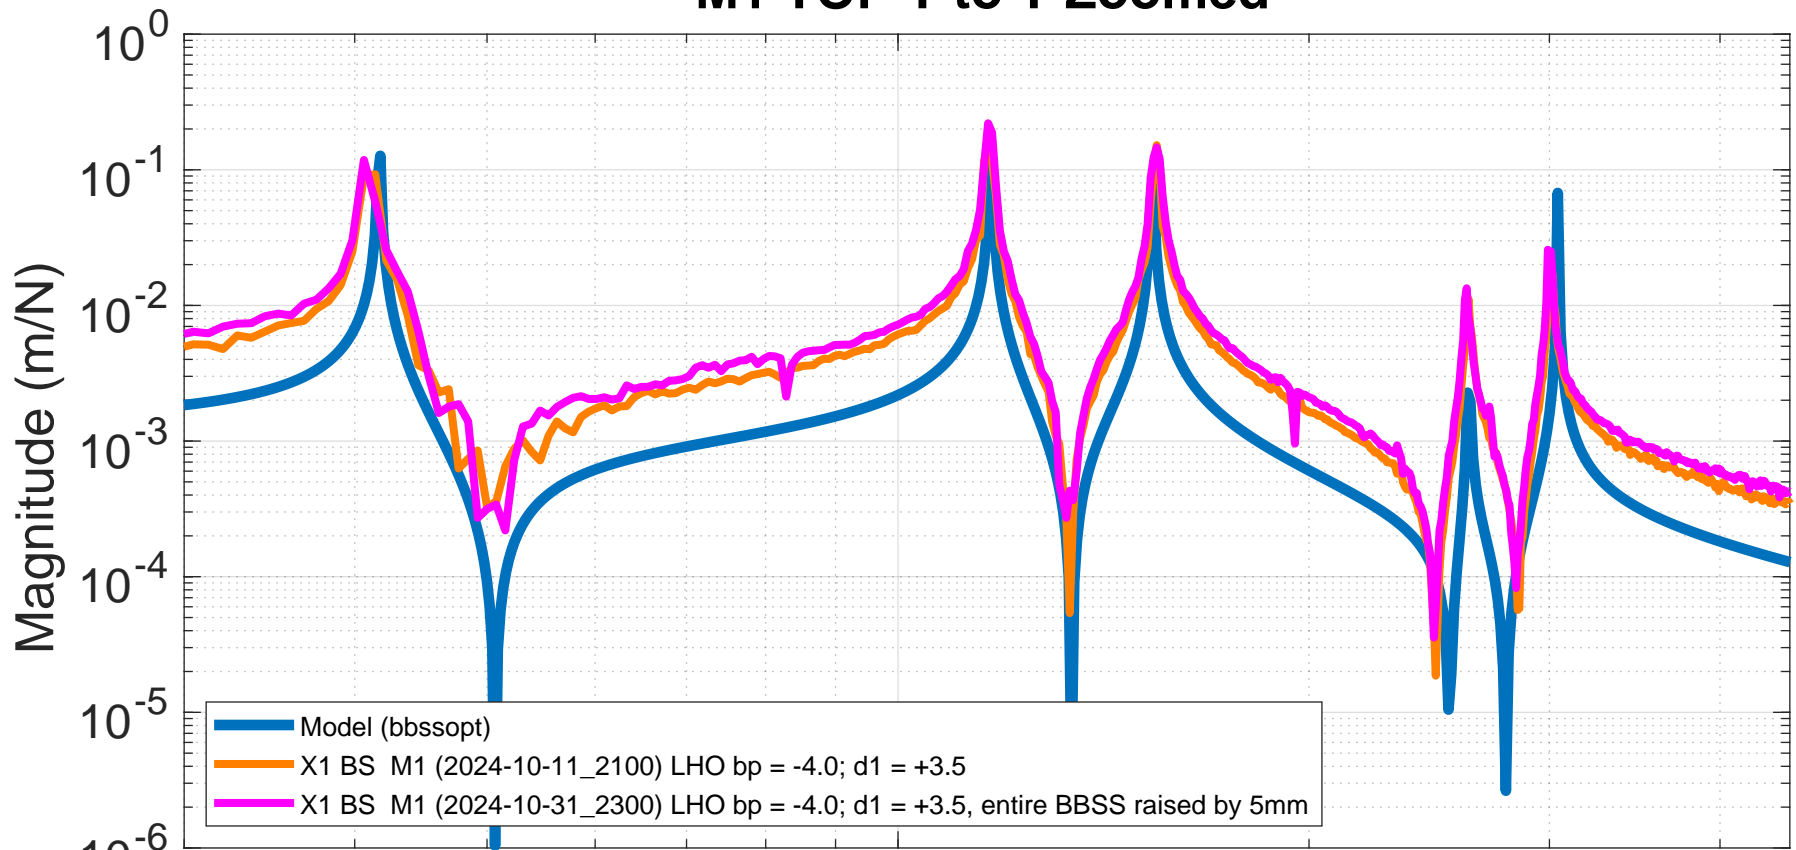

M1 TOP L to L Zoomed

created by plotallbss_ifs_M1 on 05-Nov-2024

Frequency (Hz)

M1 TOP T to T Zoomed

3

Frequency (Hz)

M1 TOP V to V Zoomed

Frequency (Hz)

3

M1 TOP R to R Zoomed

3

Frequency (Hz)

M1 TOP P to P Zoomed

Frequency (Hz)

M1 TOP Y to Y Zoomed