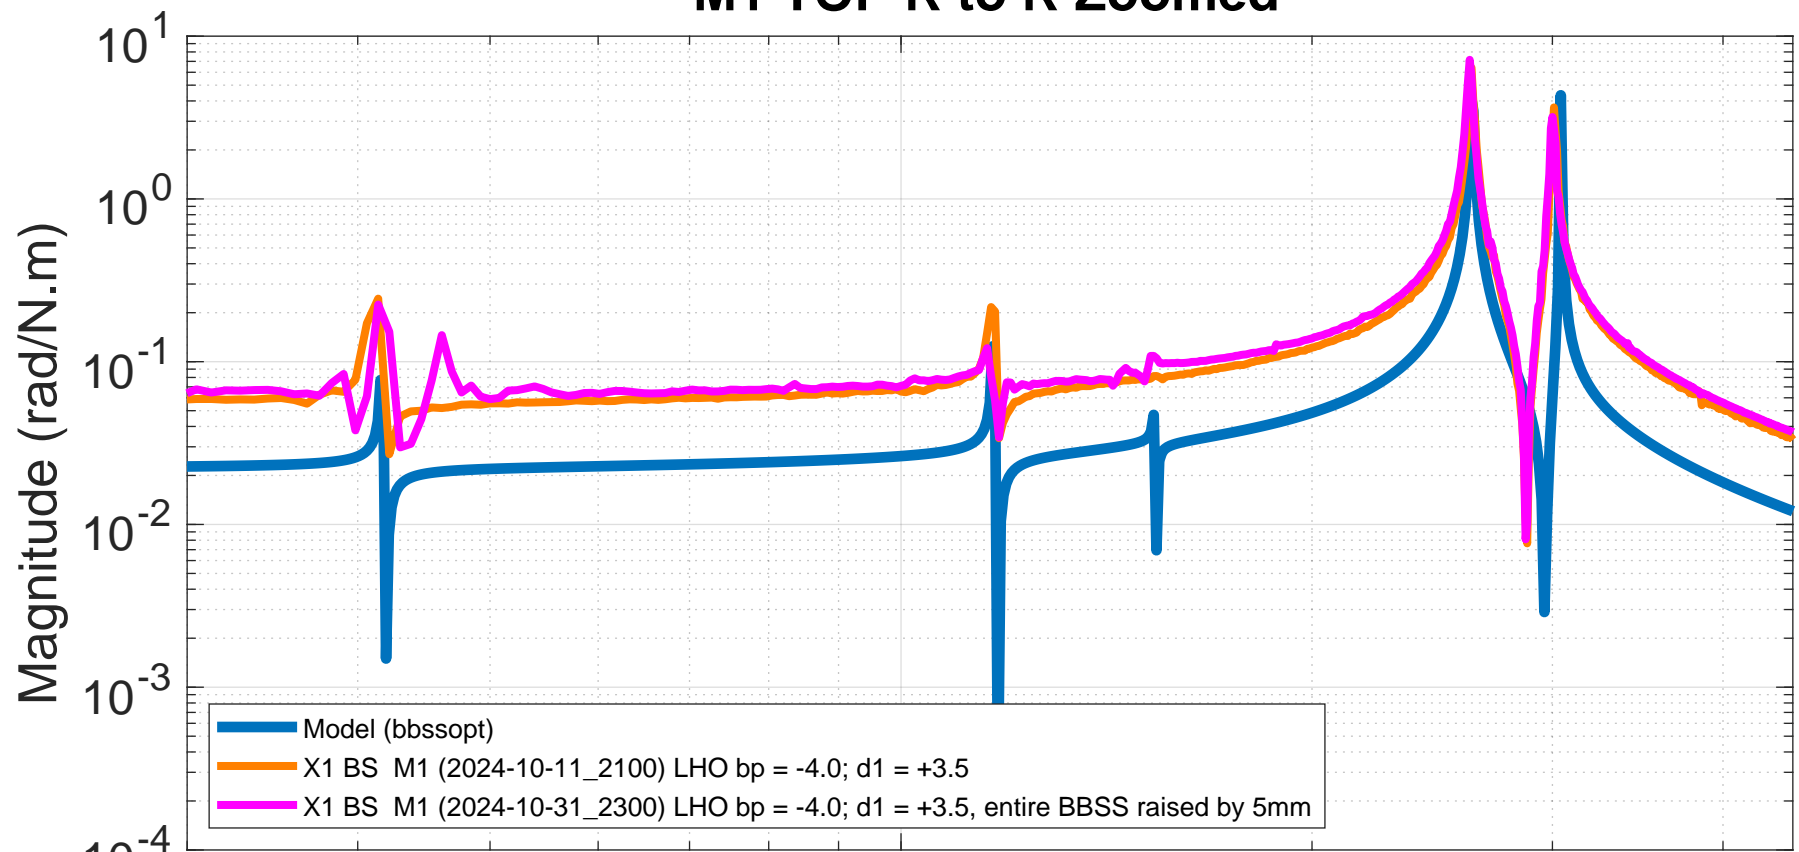

M1 TOP L to L Zoomed

created by plotallbss_ifs_M1 on 05-Nov-2024

Frequency (Hz)

M1 TOP T to T Zoomed

3

Frequency (Hz)

M1 TOP V to V Zoomed

Frequency (Hz)

3

M1 TOP R to R Zoomed

3

Frequency (Hz)

M1 TOP P to P Zoomed

Frequency (Hz)

M1 TOP Y to Y Zoomed