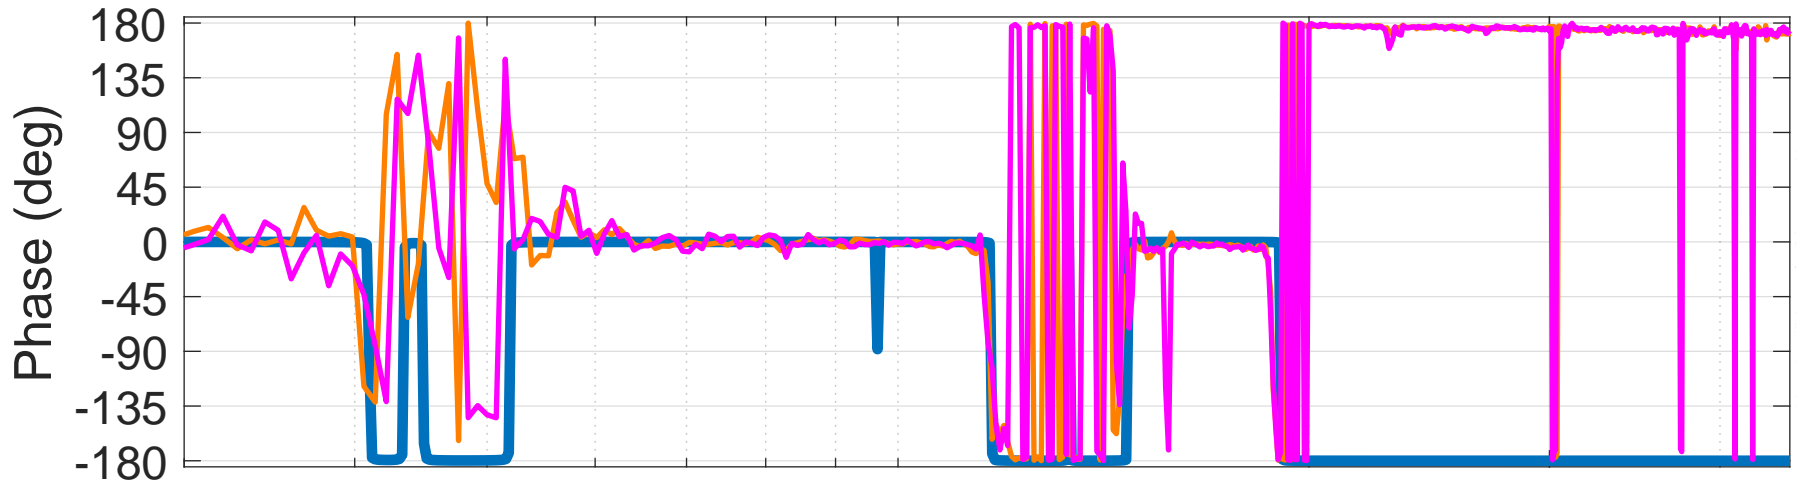

M1 TOP L to L Zoomed

created by plotallbss_ifs_M1 on 05-Nov-2024

Frequency (Hz)

M1 TOP T to T Zoomed

3

Frequency (Hz)

M1 TOP V to V Zoomed

Frequency (Hz)

3

M1 TOP R to R Zoomed

3

Frequency (Hz)

M1 TOP P to P Zoomed

Frequency (Hz)

M1 TOP Y to Y Zoomed