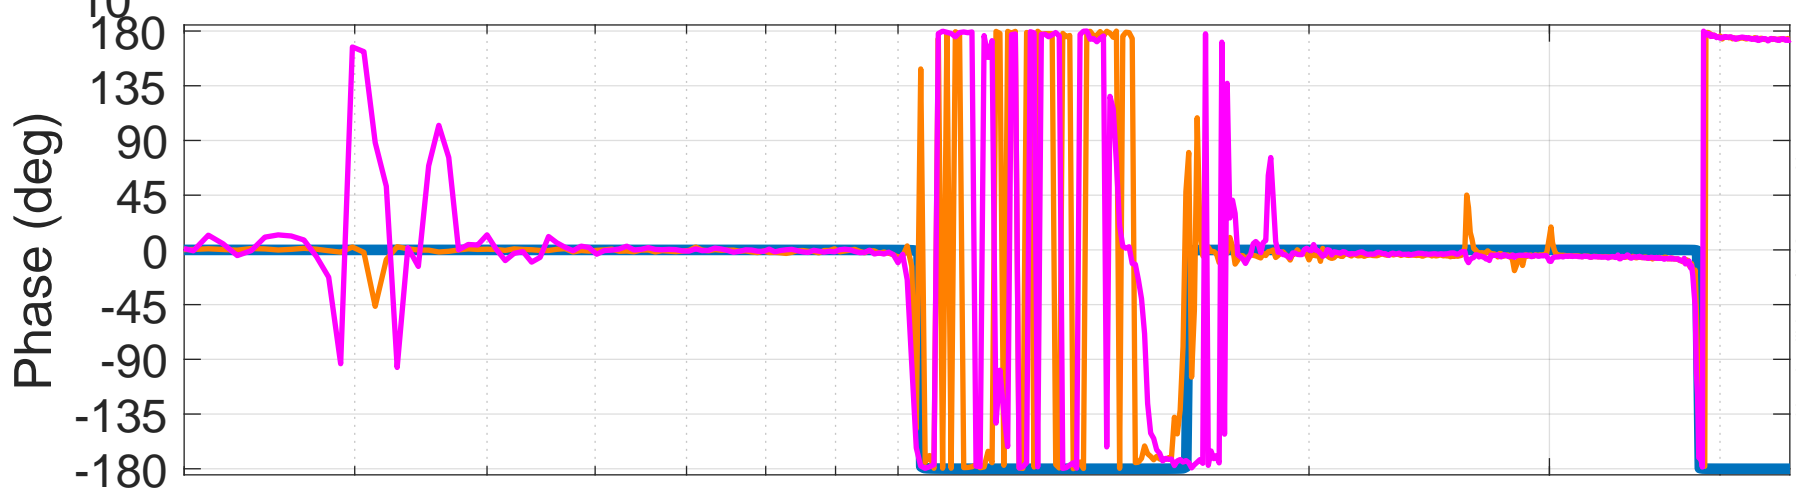

M1 TOP L to L Zoomed

created by plotallbss_ifs_M1 on 05-Nov-2024

Frequency (Hz)

M1 TOP T to T Zoomed

3

Frequency (Hz)

M1 TOP V to V Zoomed

Frequency (Hz)

3

M1 TOP R to R Zoomed

3

Frequency (Hz)

M1 TOP P to P Zoomed

Frequency (Hz)

M1 TOP Y to Y Zoomed