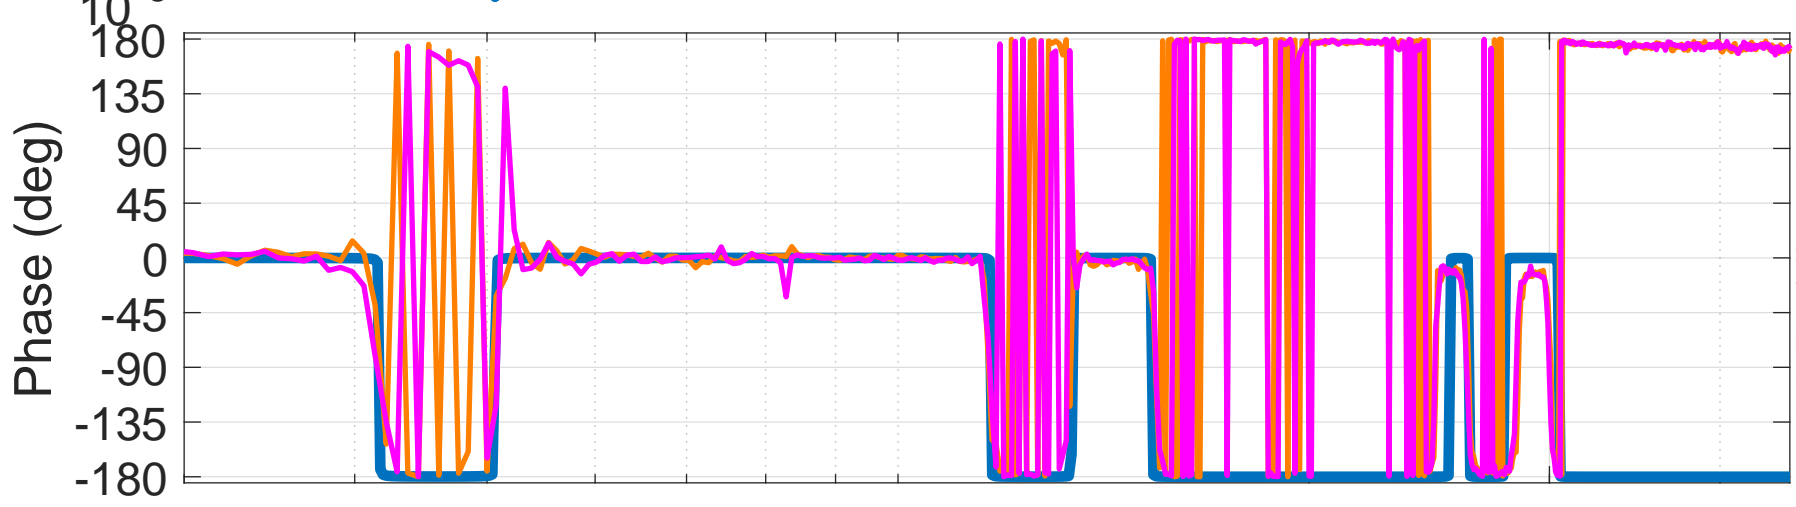

M1 TOP L to L Zoomed

created by plotallbss_ifs_M1 on 05-Nov-2024

Frequency (Hz)

M1 TOP T to T Zoomed

3

Frequency (Hz)

M1 TOP V to V Zoomed

Frequency (Hz)

3

M1 TOP R to R Zoomed

3

Frequency (Hz)

M1 TOP P to P Zoomed

Frequency (Hz)

M1 TOP Y to Y Zoomed