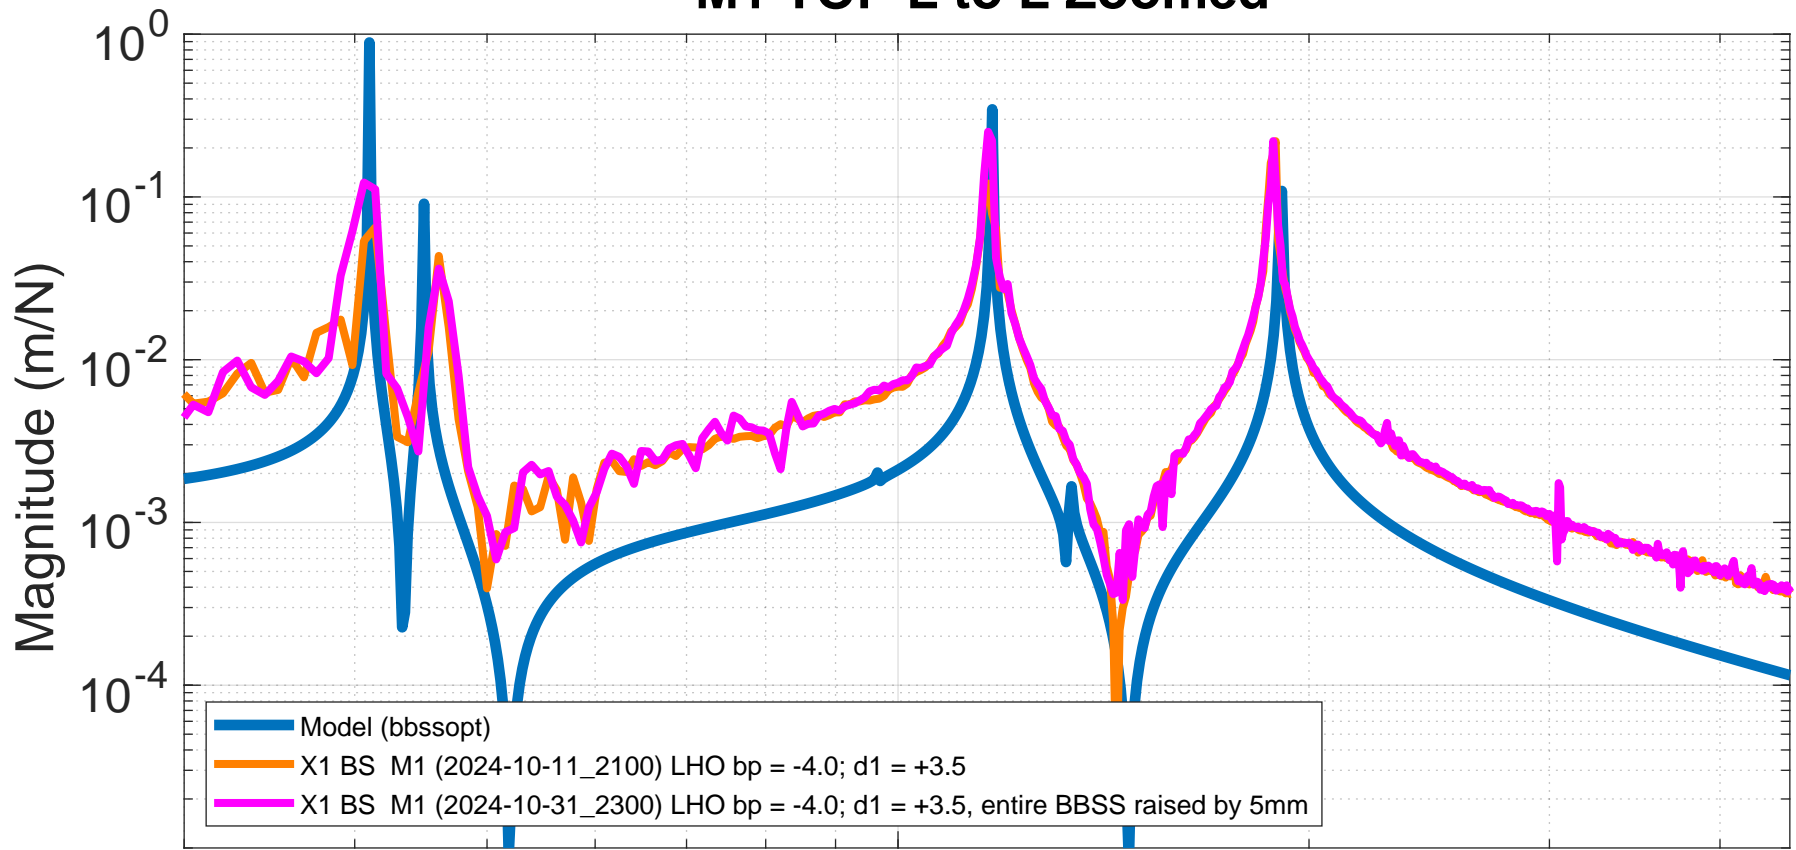

M1 TOP L to L Zoomed

created by plotallbss_ifs_M1 on 05-Nov-2024

Frequency (Hz)

M1 TOP T to T Zoomed

3

Frequency (Hz)

M1 TOP V to V Zoomed

Frequency (Hz)

3

M1 TOP R to R Zoomed

3

Frequency (Hz)

M1 TOP P to P Zoomed

Frequency (Hz)

M1 TOP Y to Y Zoomed