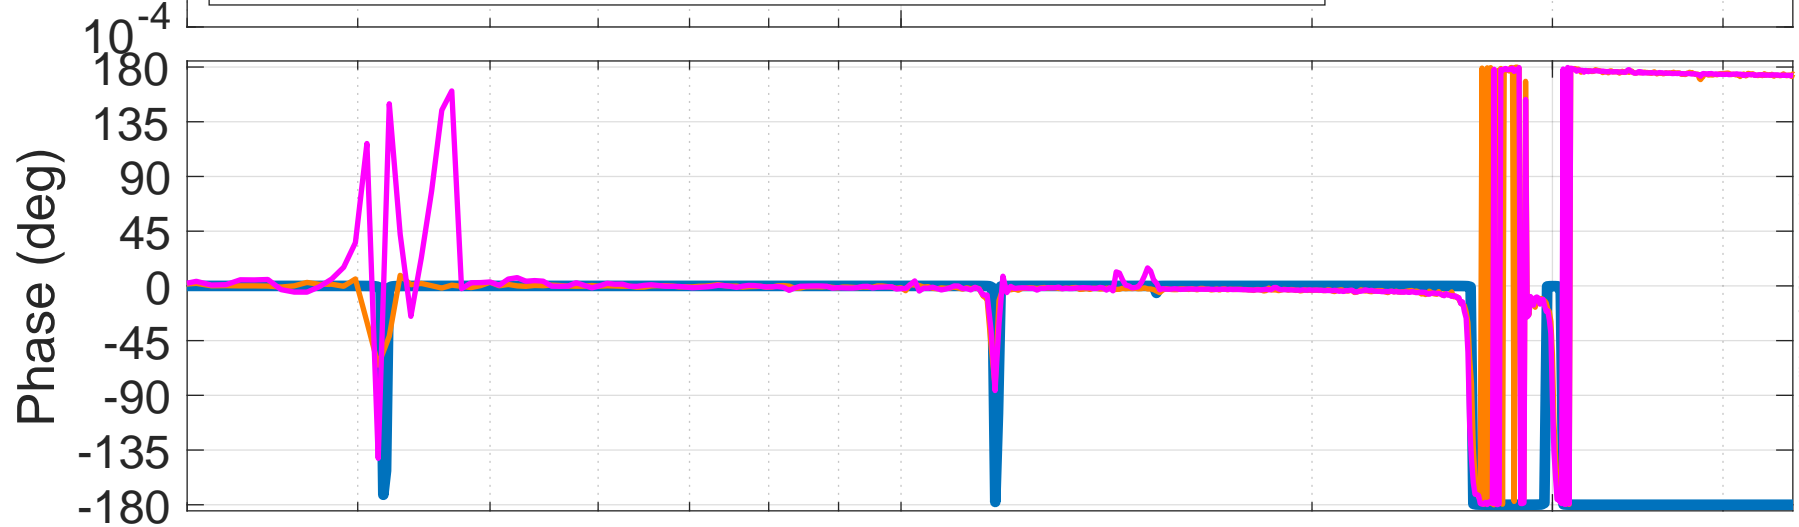

M1 TOP L to L Zoomed

created by plotallbss_ifs_M1 on 05-Nov-2024

Frequency (Hz)

M1 TOP T to T Zoomed

3

Frequency (Hz)

M1 TOP V to V Zoomed

Frequency (Hz)

3

M1 TOP R to R Zoomed

3

Frequency (Hz)

M1 TOP P to P Zoomed

Frequency (Hz)

M1 TOP Y to Y Zoomed