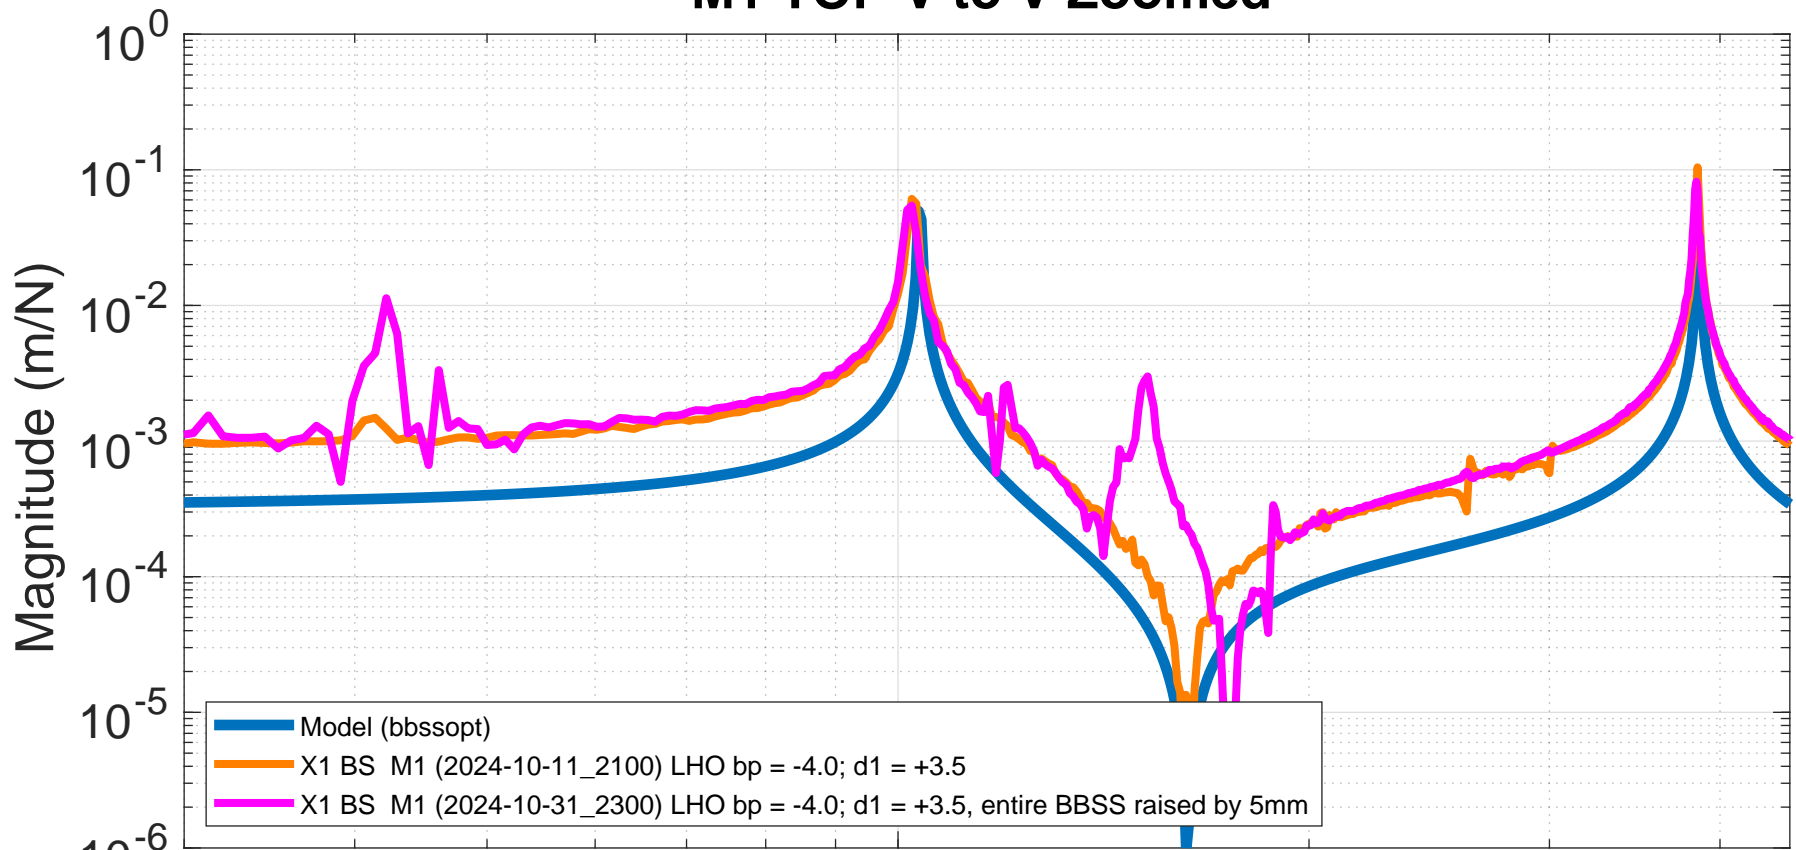

M1 TOP L to L Zoomed

created by plotallbss_ifs_M1 on 05-Nov-2024

Frequency (Hz)

M1 TOP T to T Zoomed

3

Frequency (Hz)

M1 TOP V to V Zoomed

Frequency (Hz)

3

M1 TOP R to R Zoomed

3

Frequency (Hz)

M1 TOP P to P Zoomed

Frequency (Hz)

M1 TOP Y to Y Zoomed