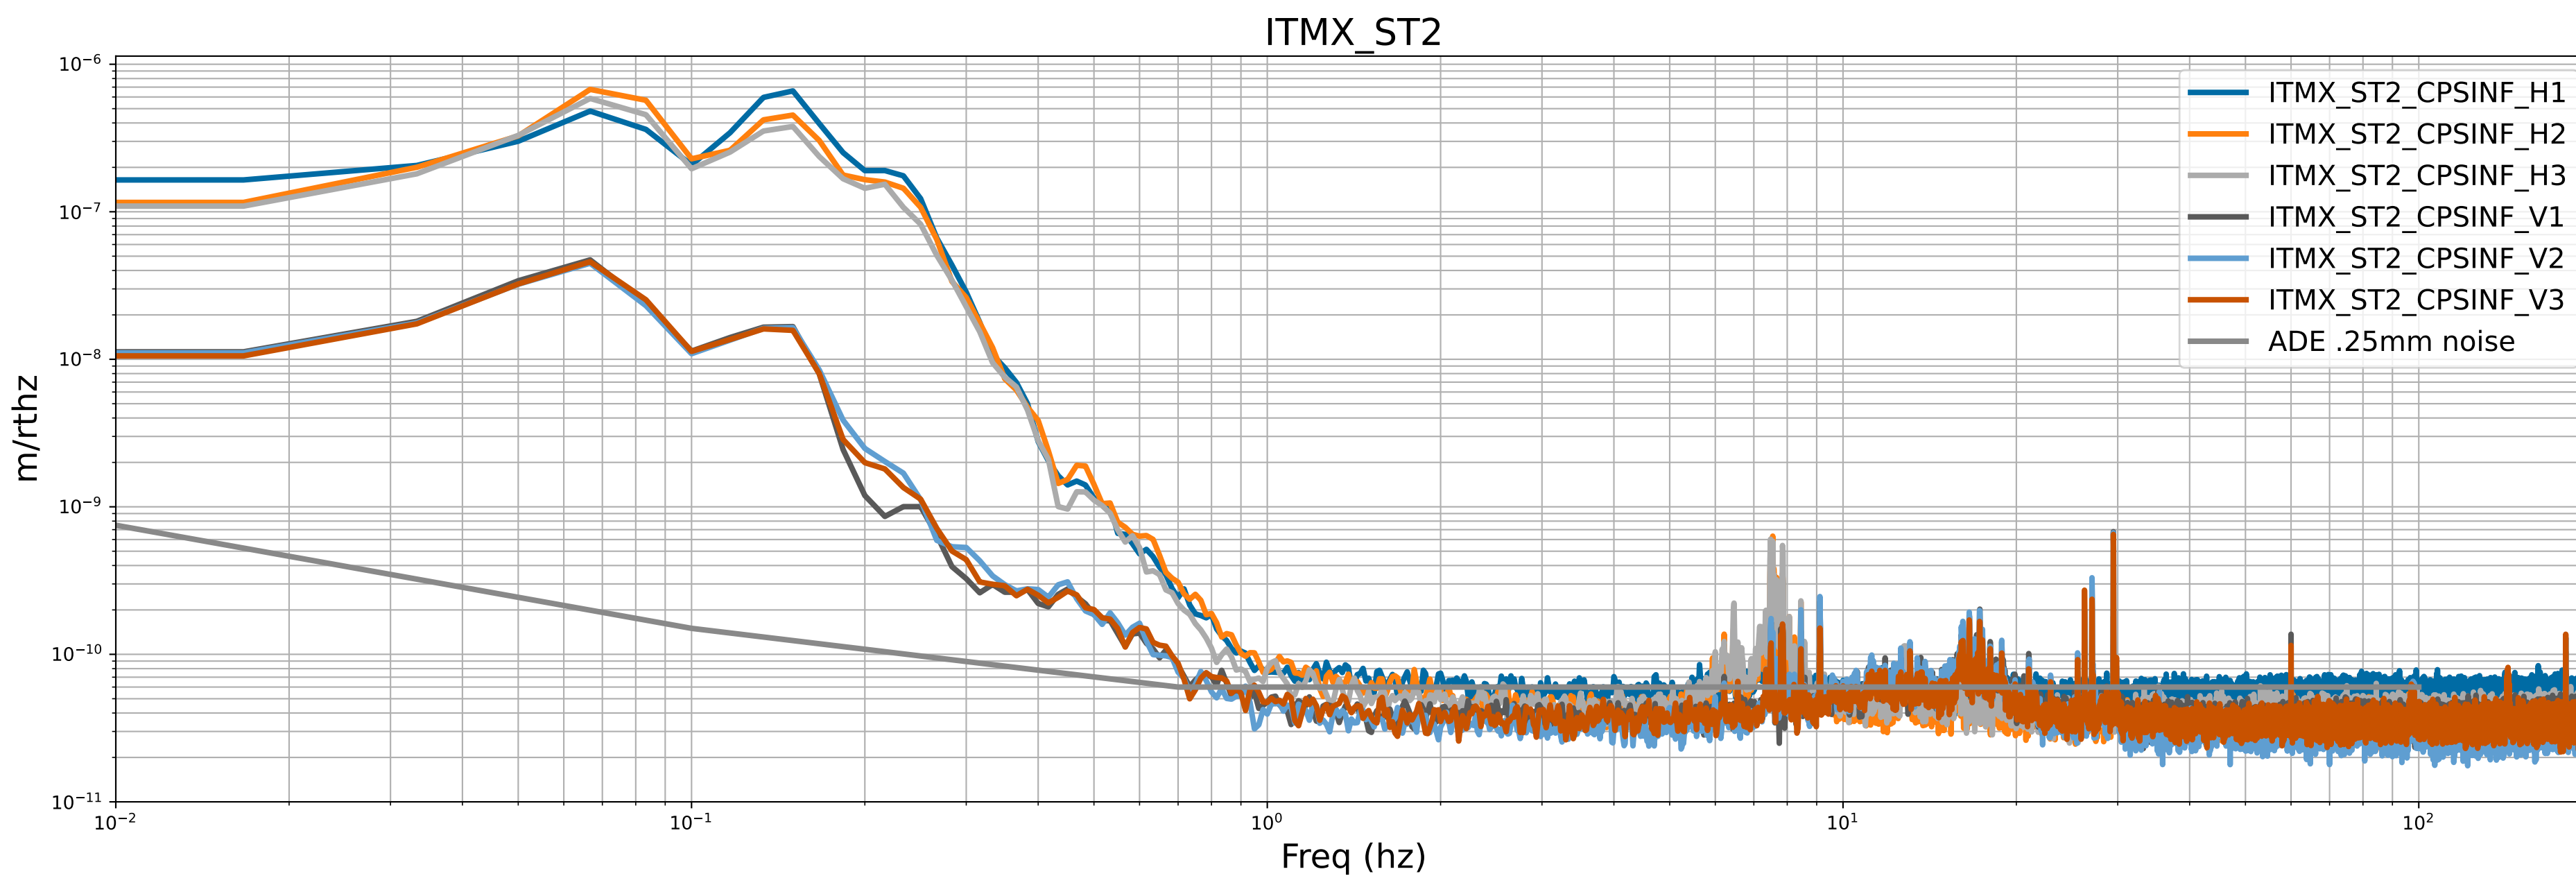

CPS Spectra 1415271600 to 1415272200

calibration only >10hz