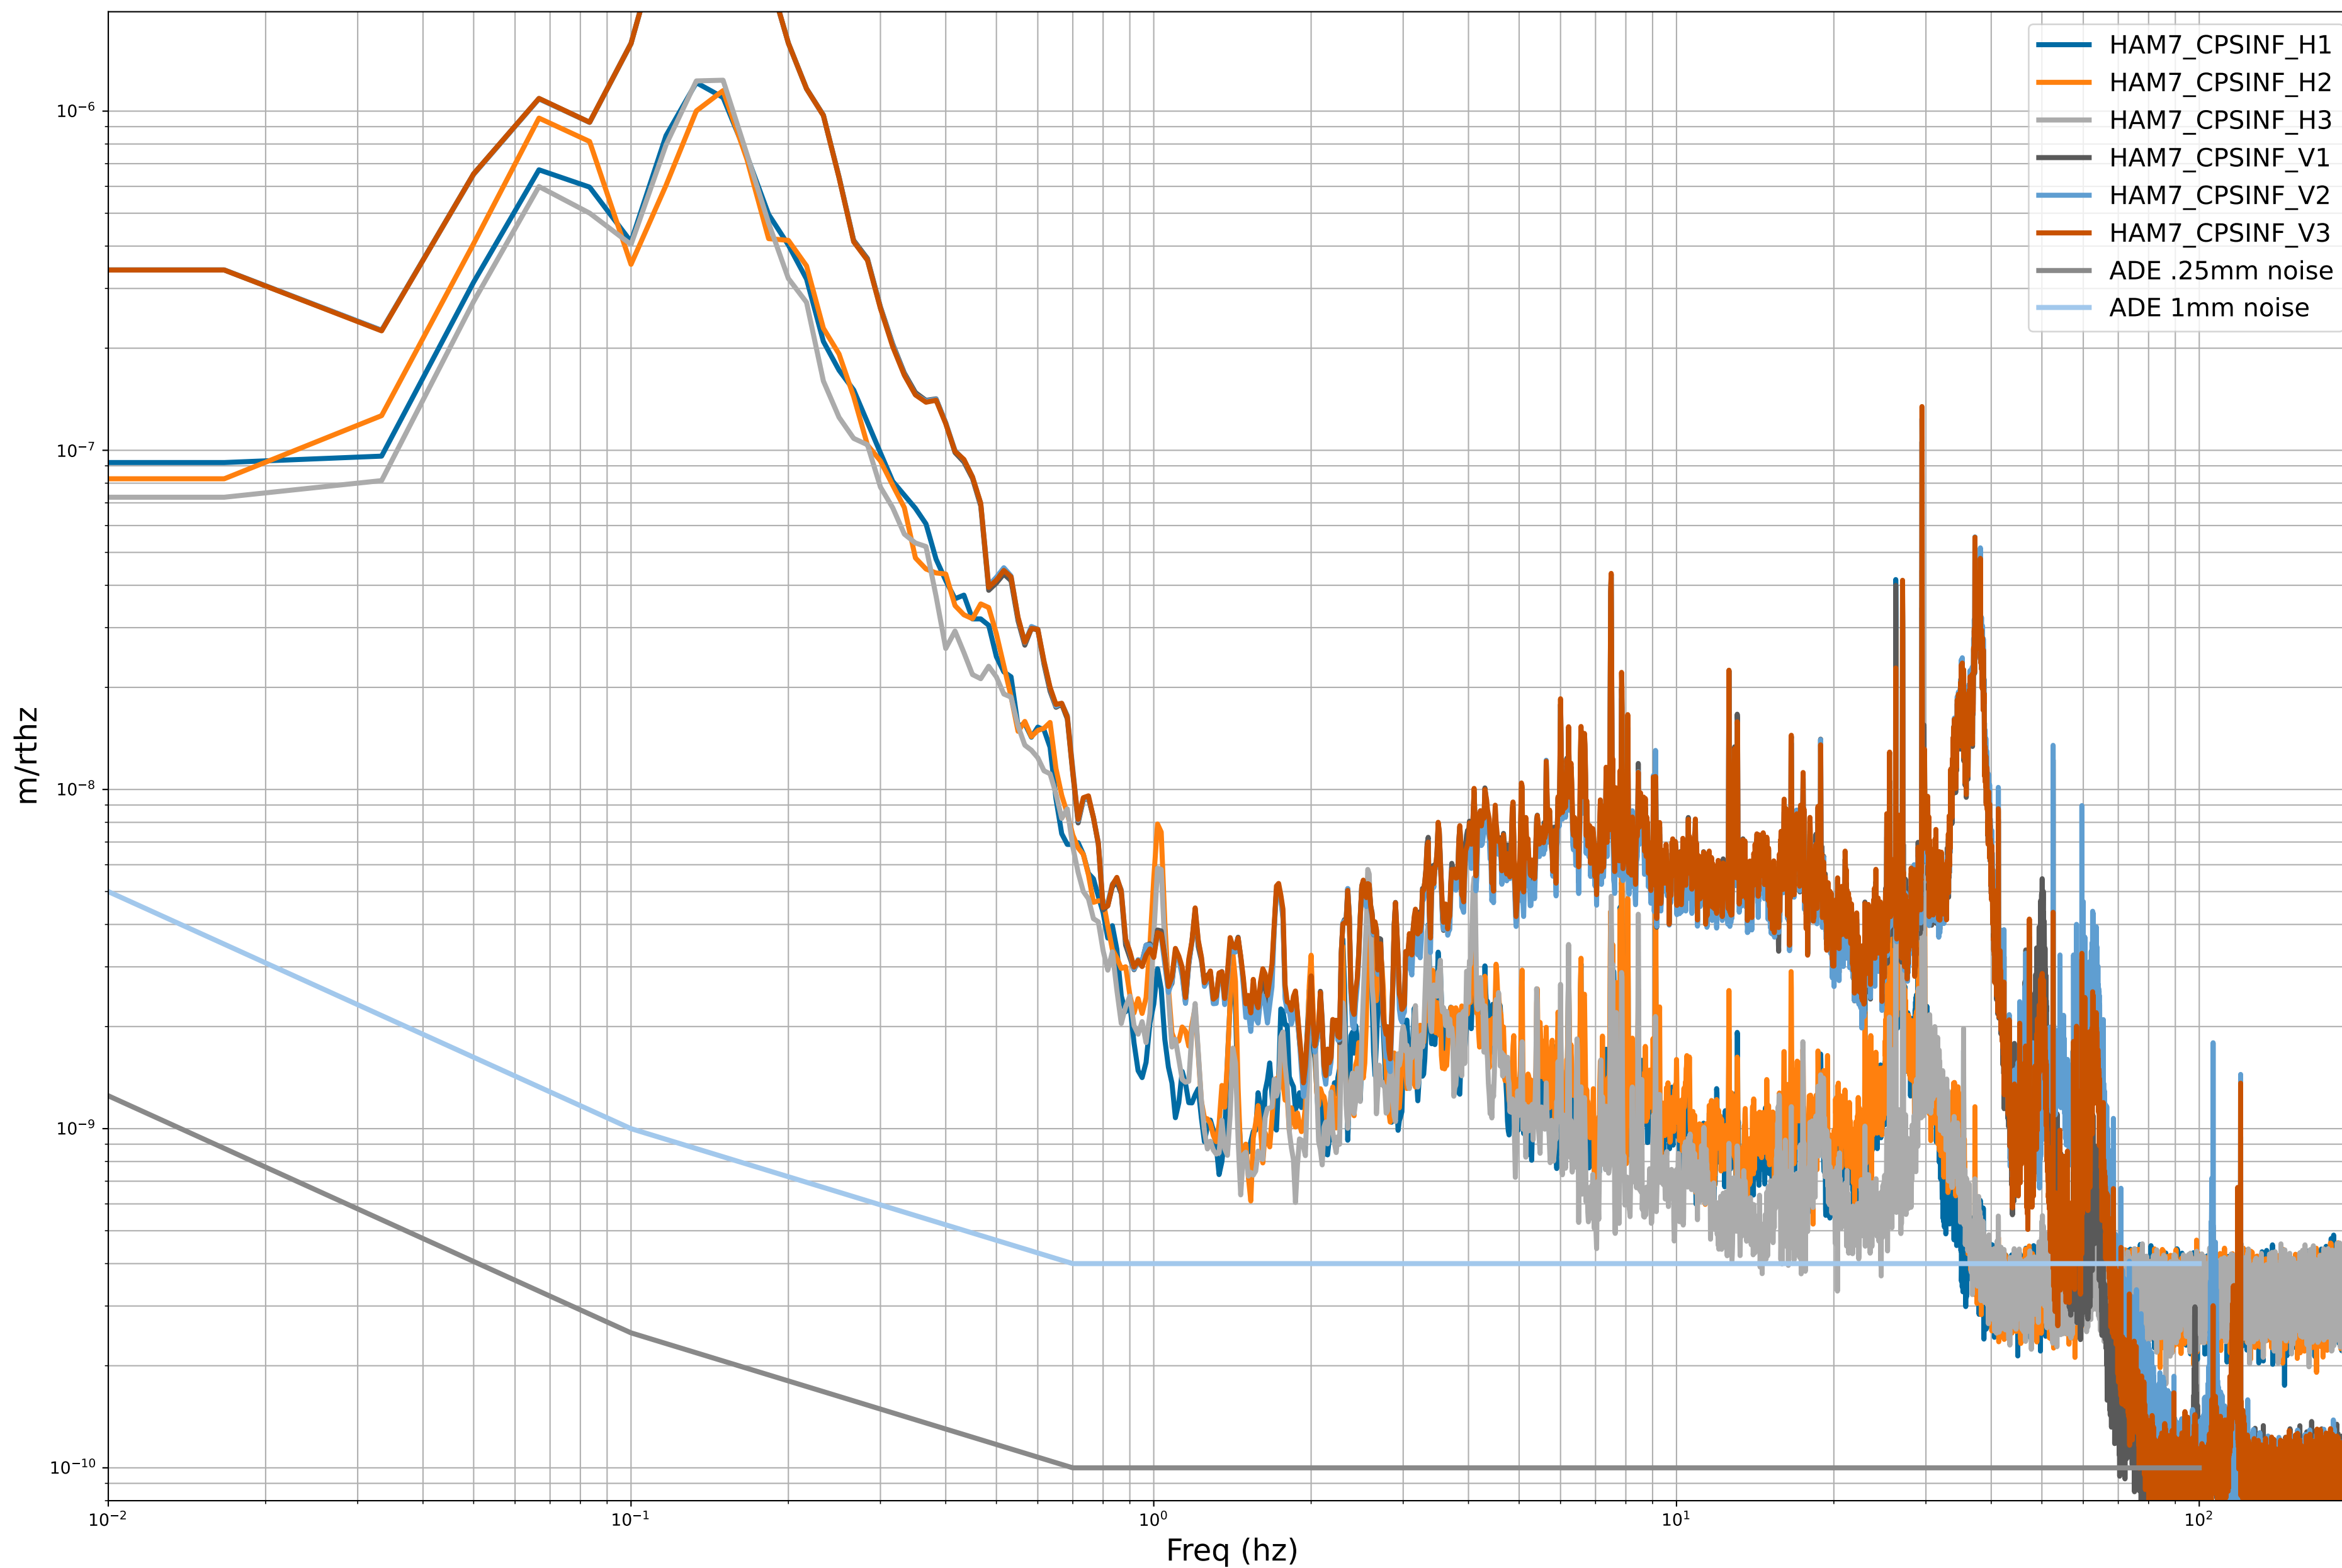

HAM7 CPS Spectra 1415271600 to 1415272200

calibration only >10hz