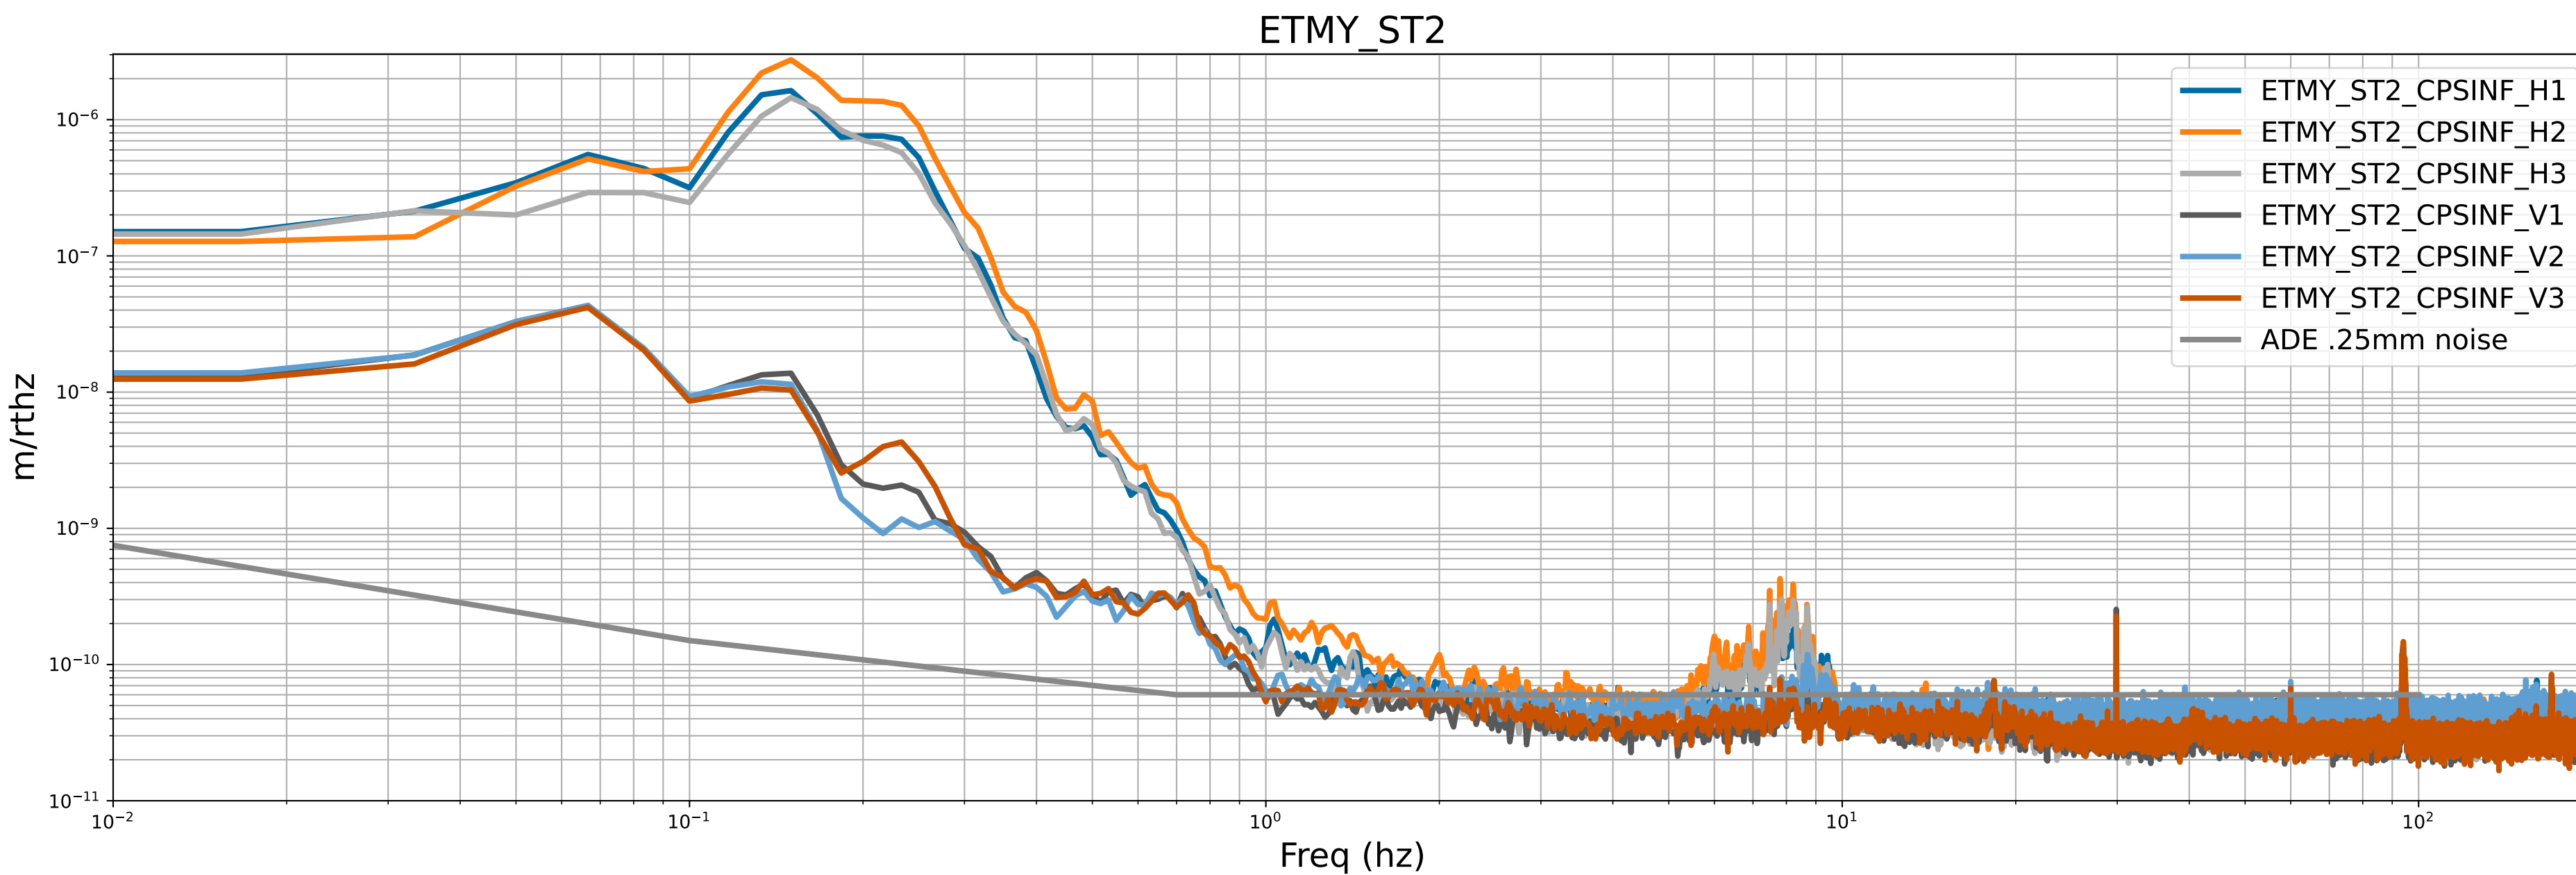

CPS Spectra 1415271600 to 1415272200

calibration only >10hz