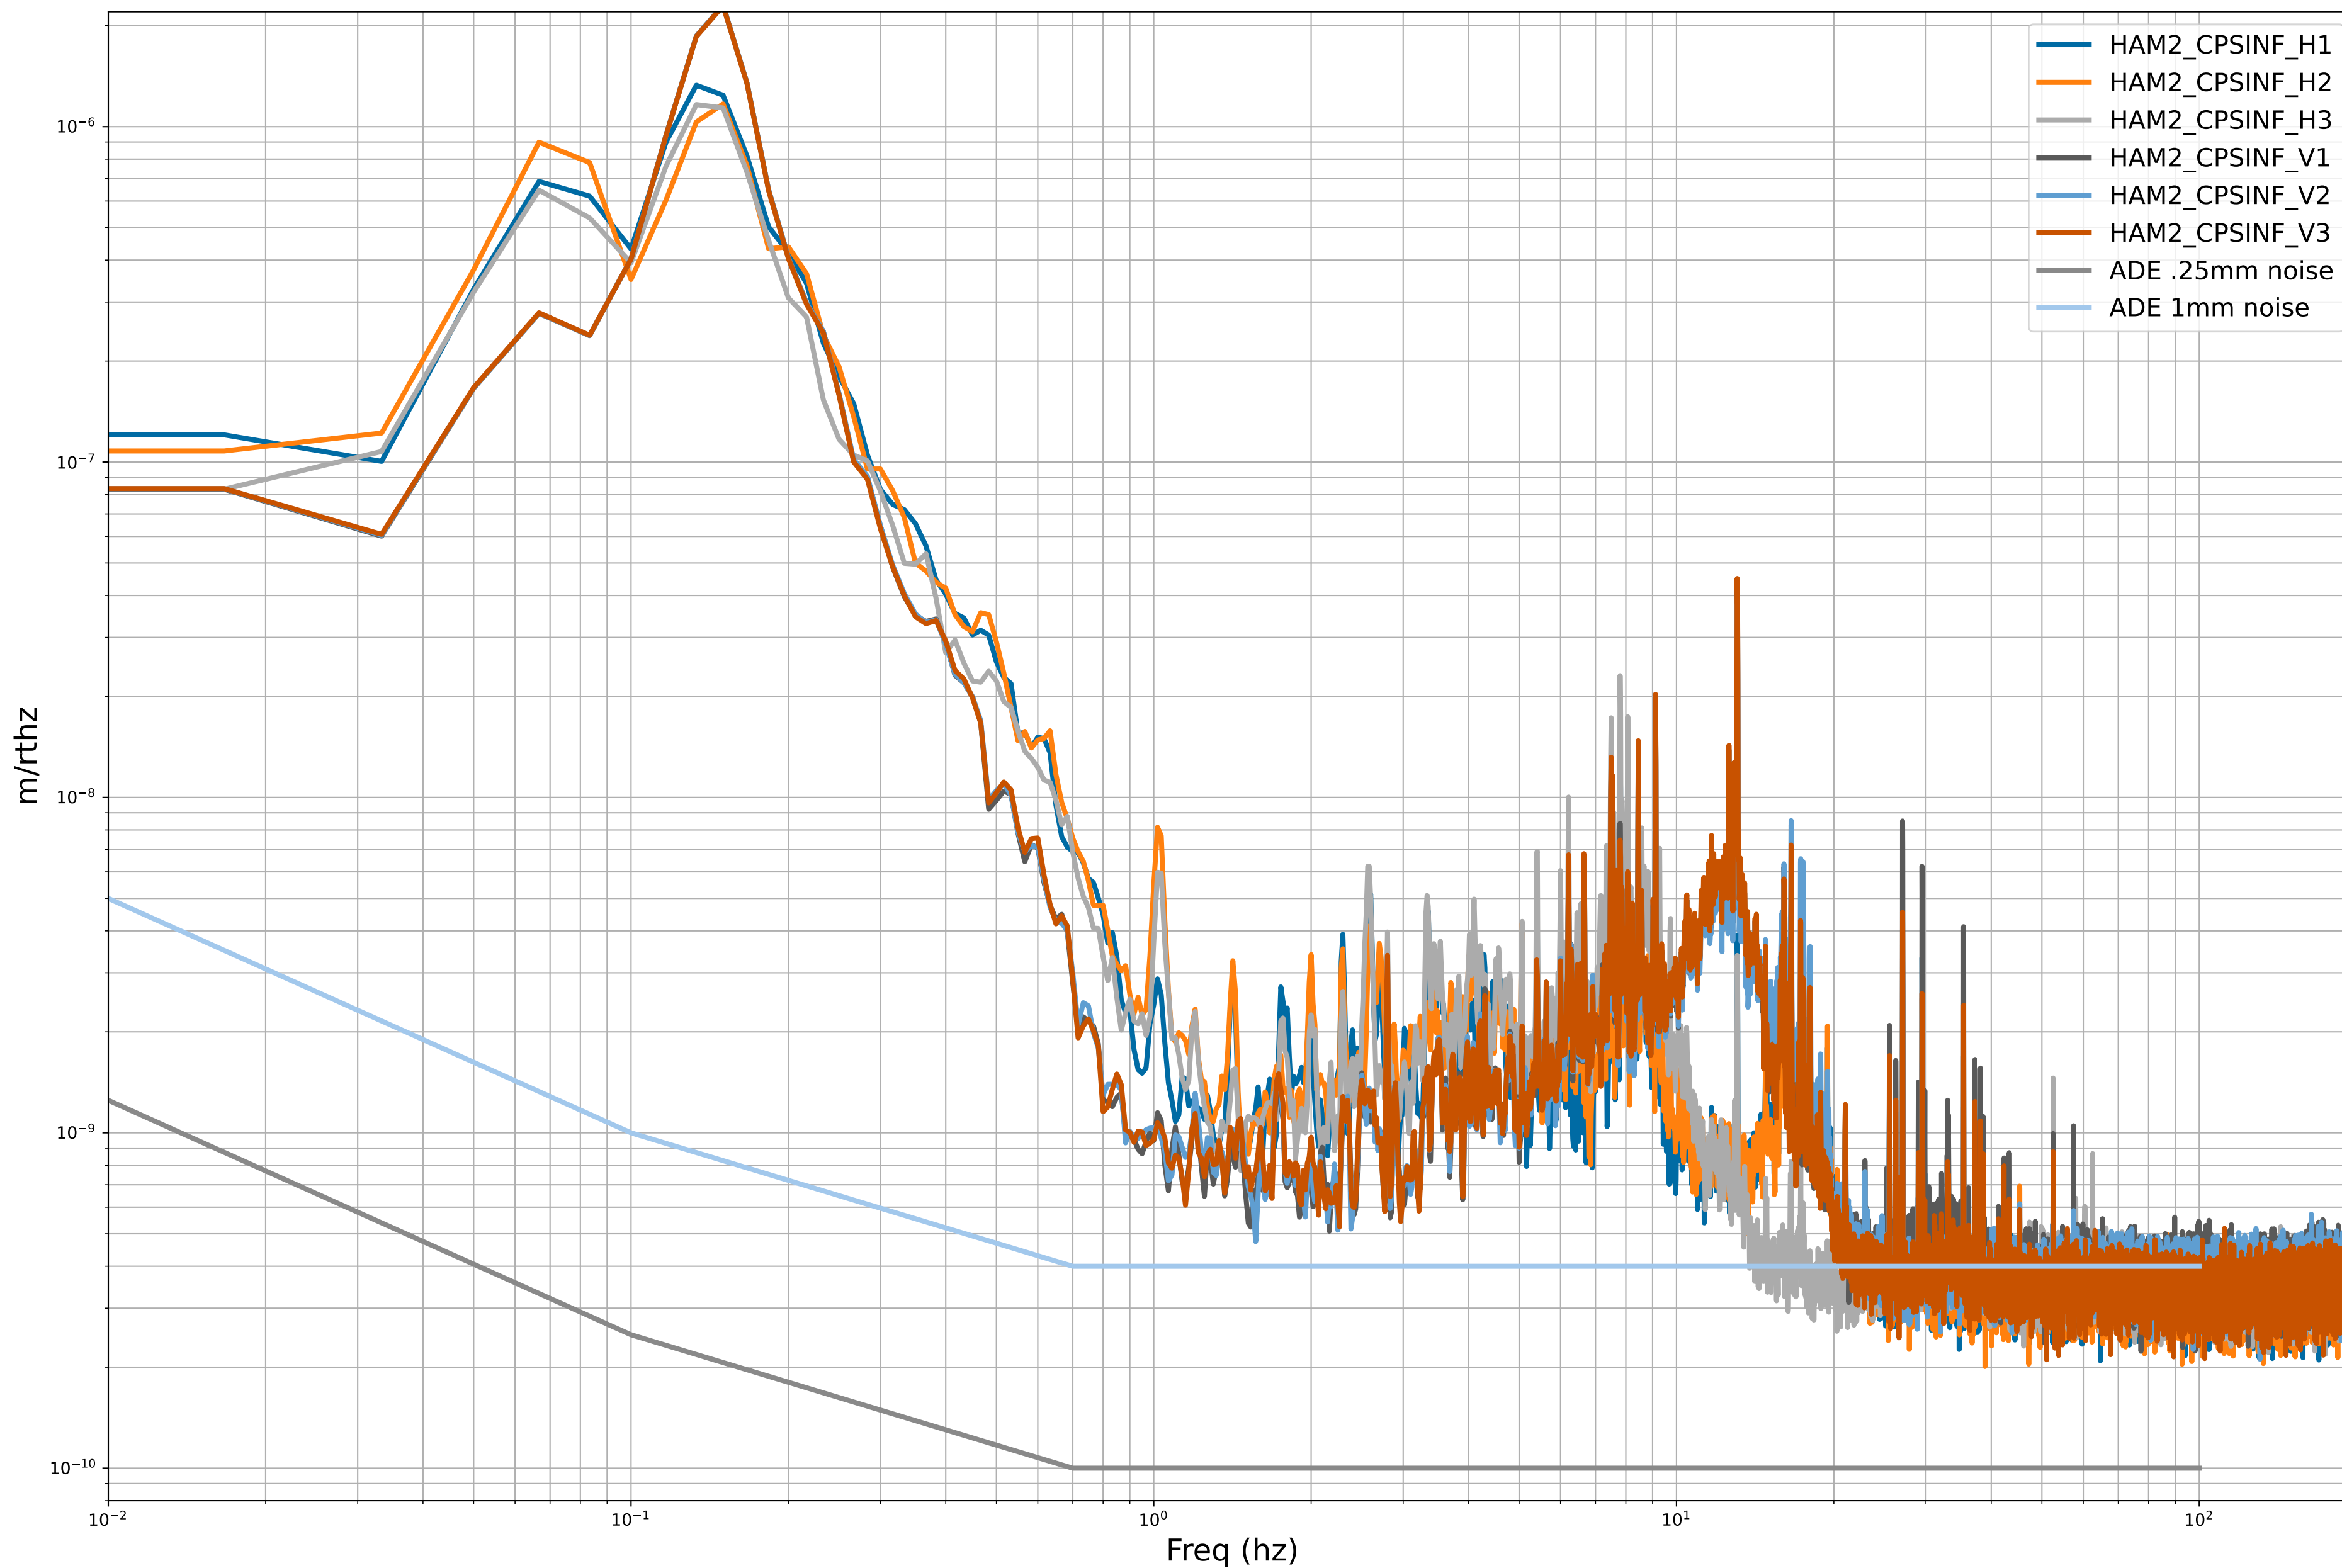

# HAM2 CPS Spectra 1415271600 to 1415272200

calibration only >10hz

# HAM3 CPS Spectra 1415271600 to 1415272200

calibration only >10hz

# HAM4 CPS Spectra 1415271600 to 1415272200

calibration only >10hz