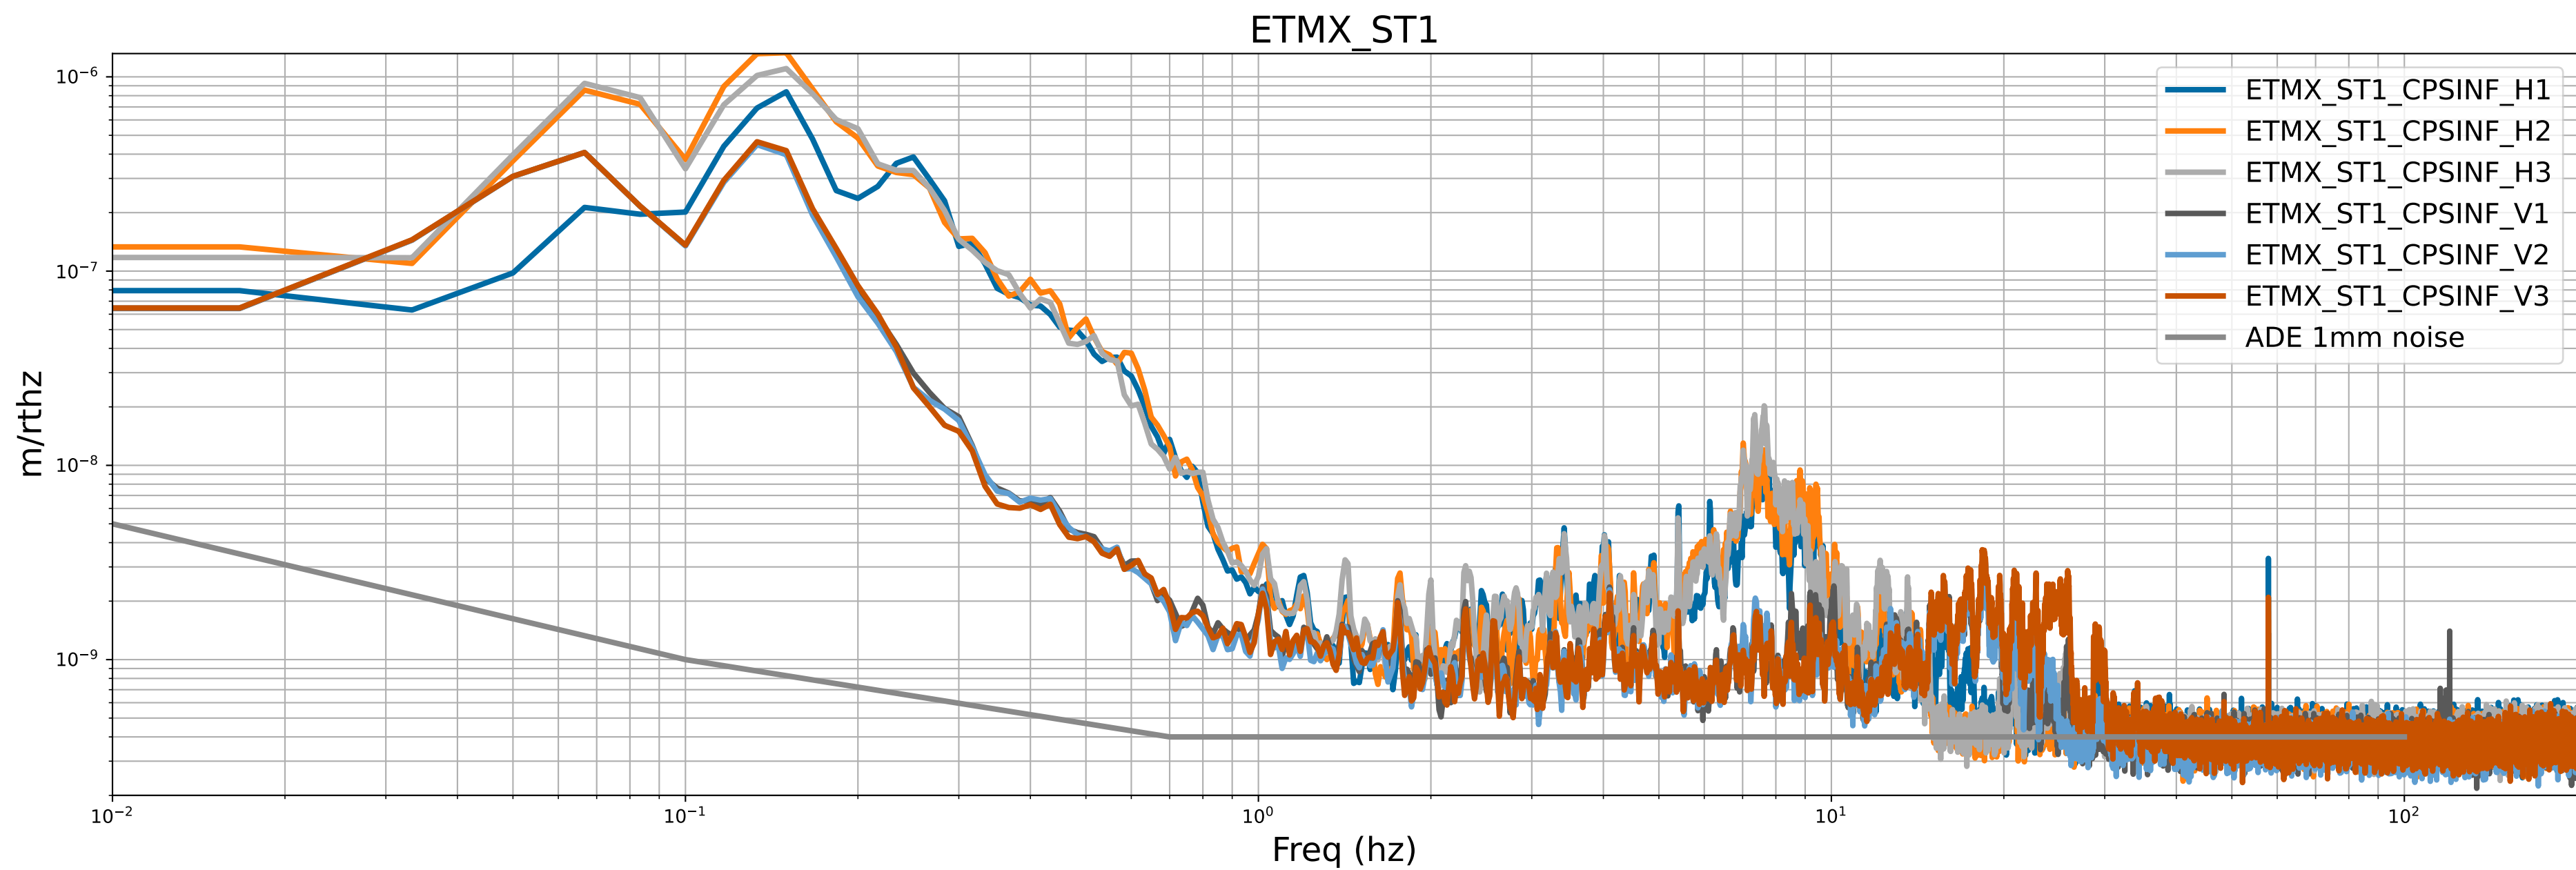

CPS Spectra 1415271600 to 1415272200

calibration only >10hz