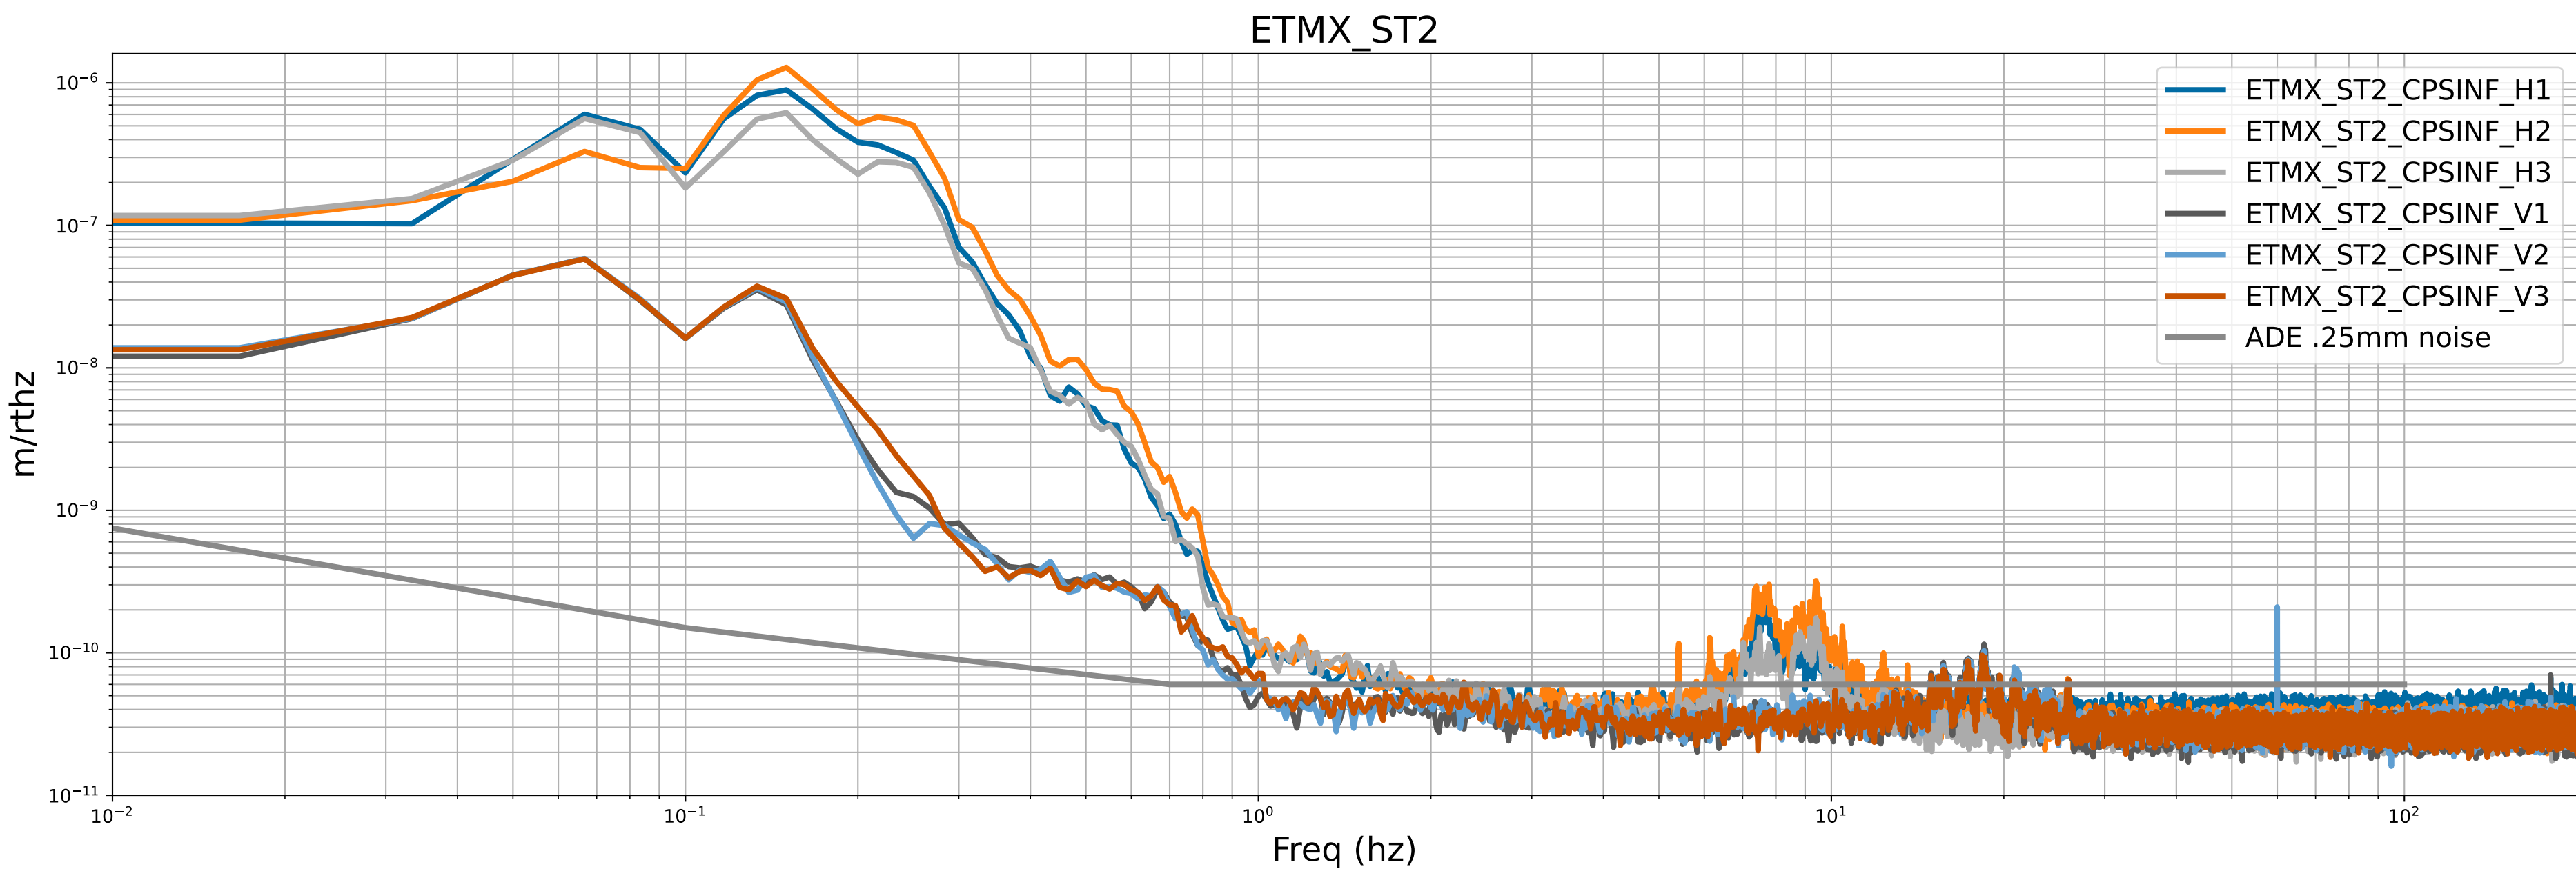

CPS Spectra 1415271600 to 1415272200

calibration only >10hz