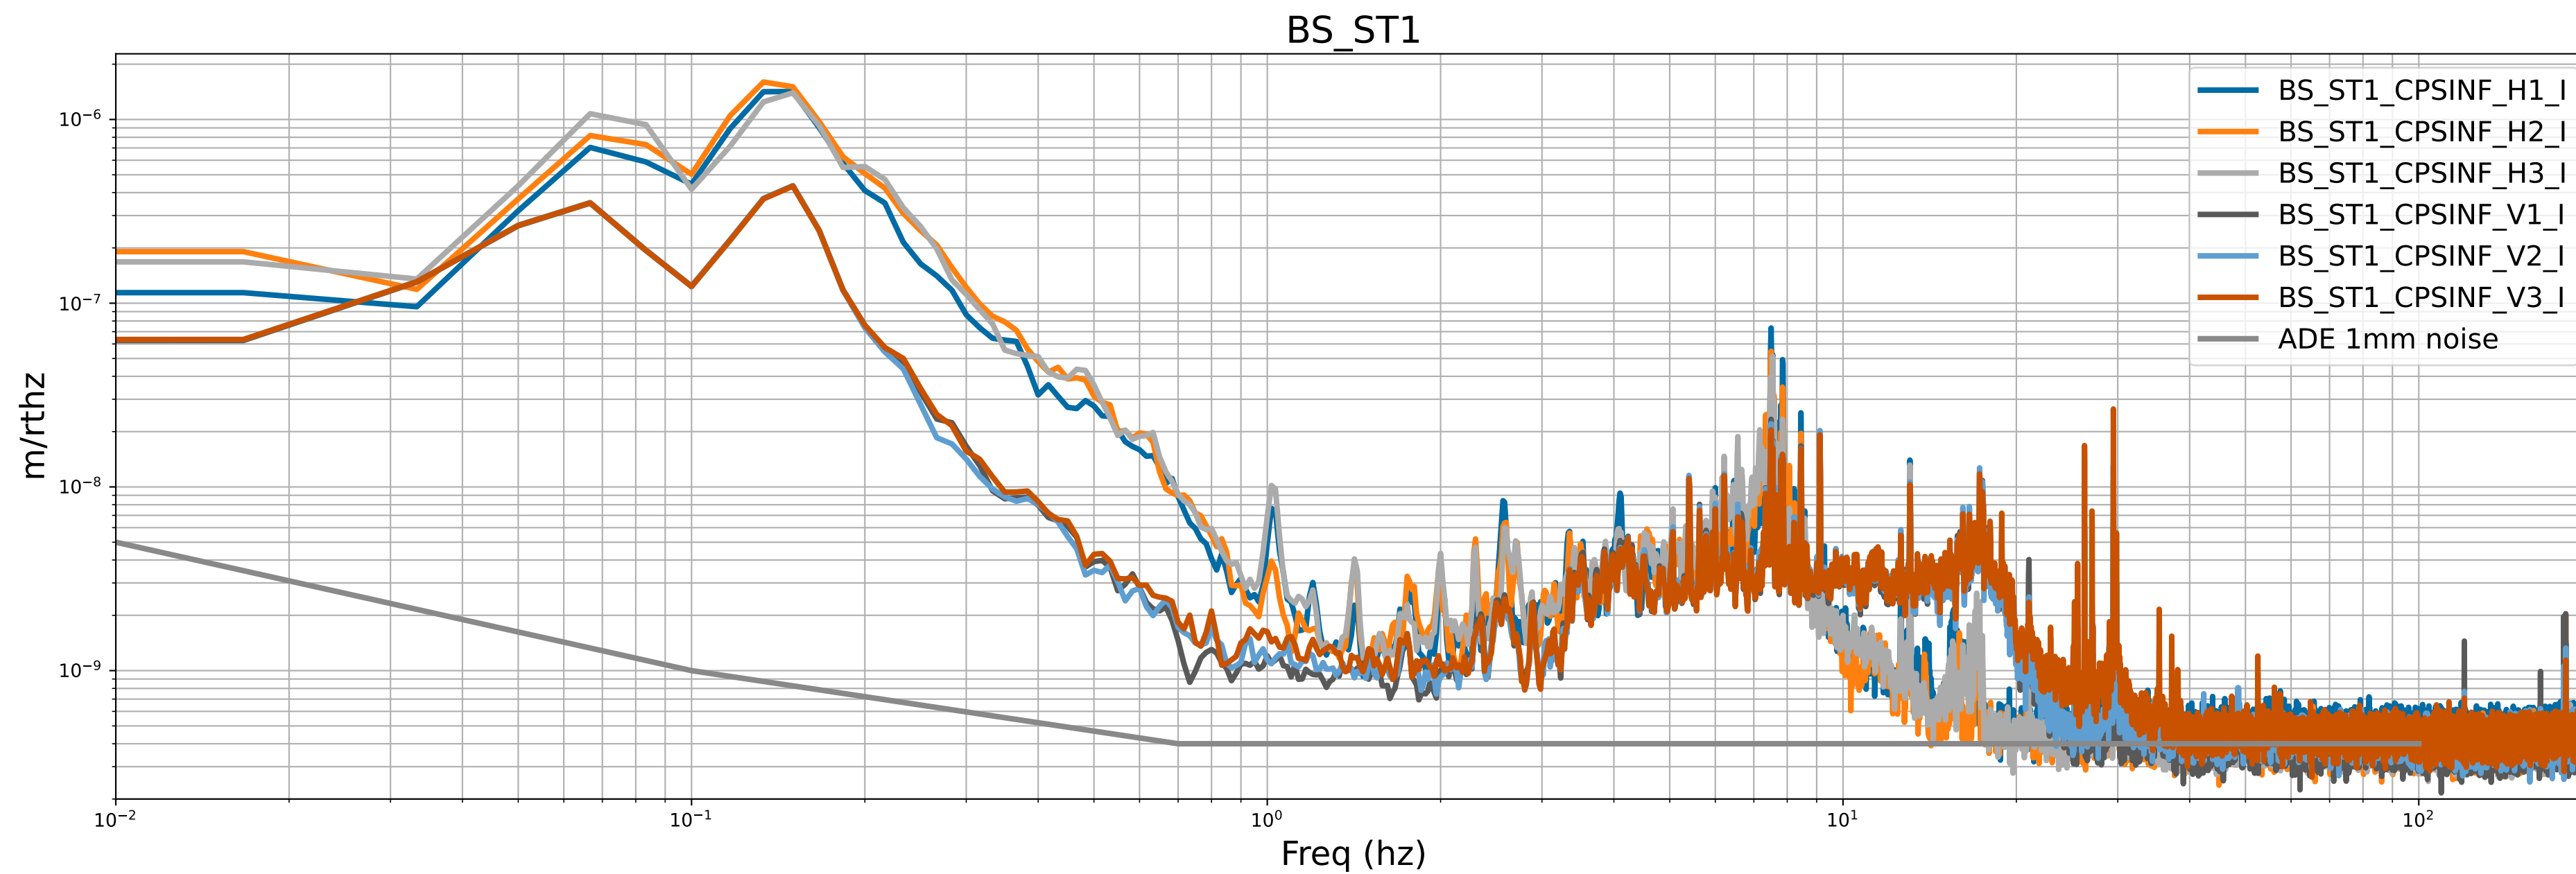

CPS Spectra 1415271600 to 1415272200

calibration only >10hz