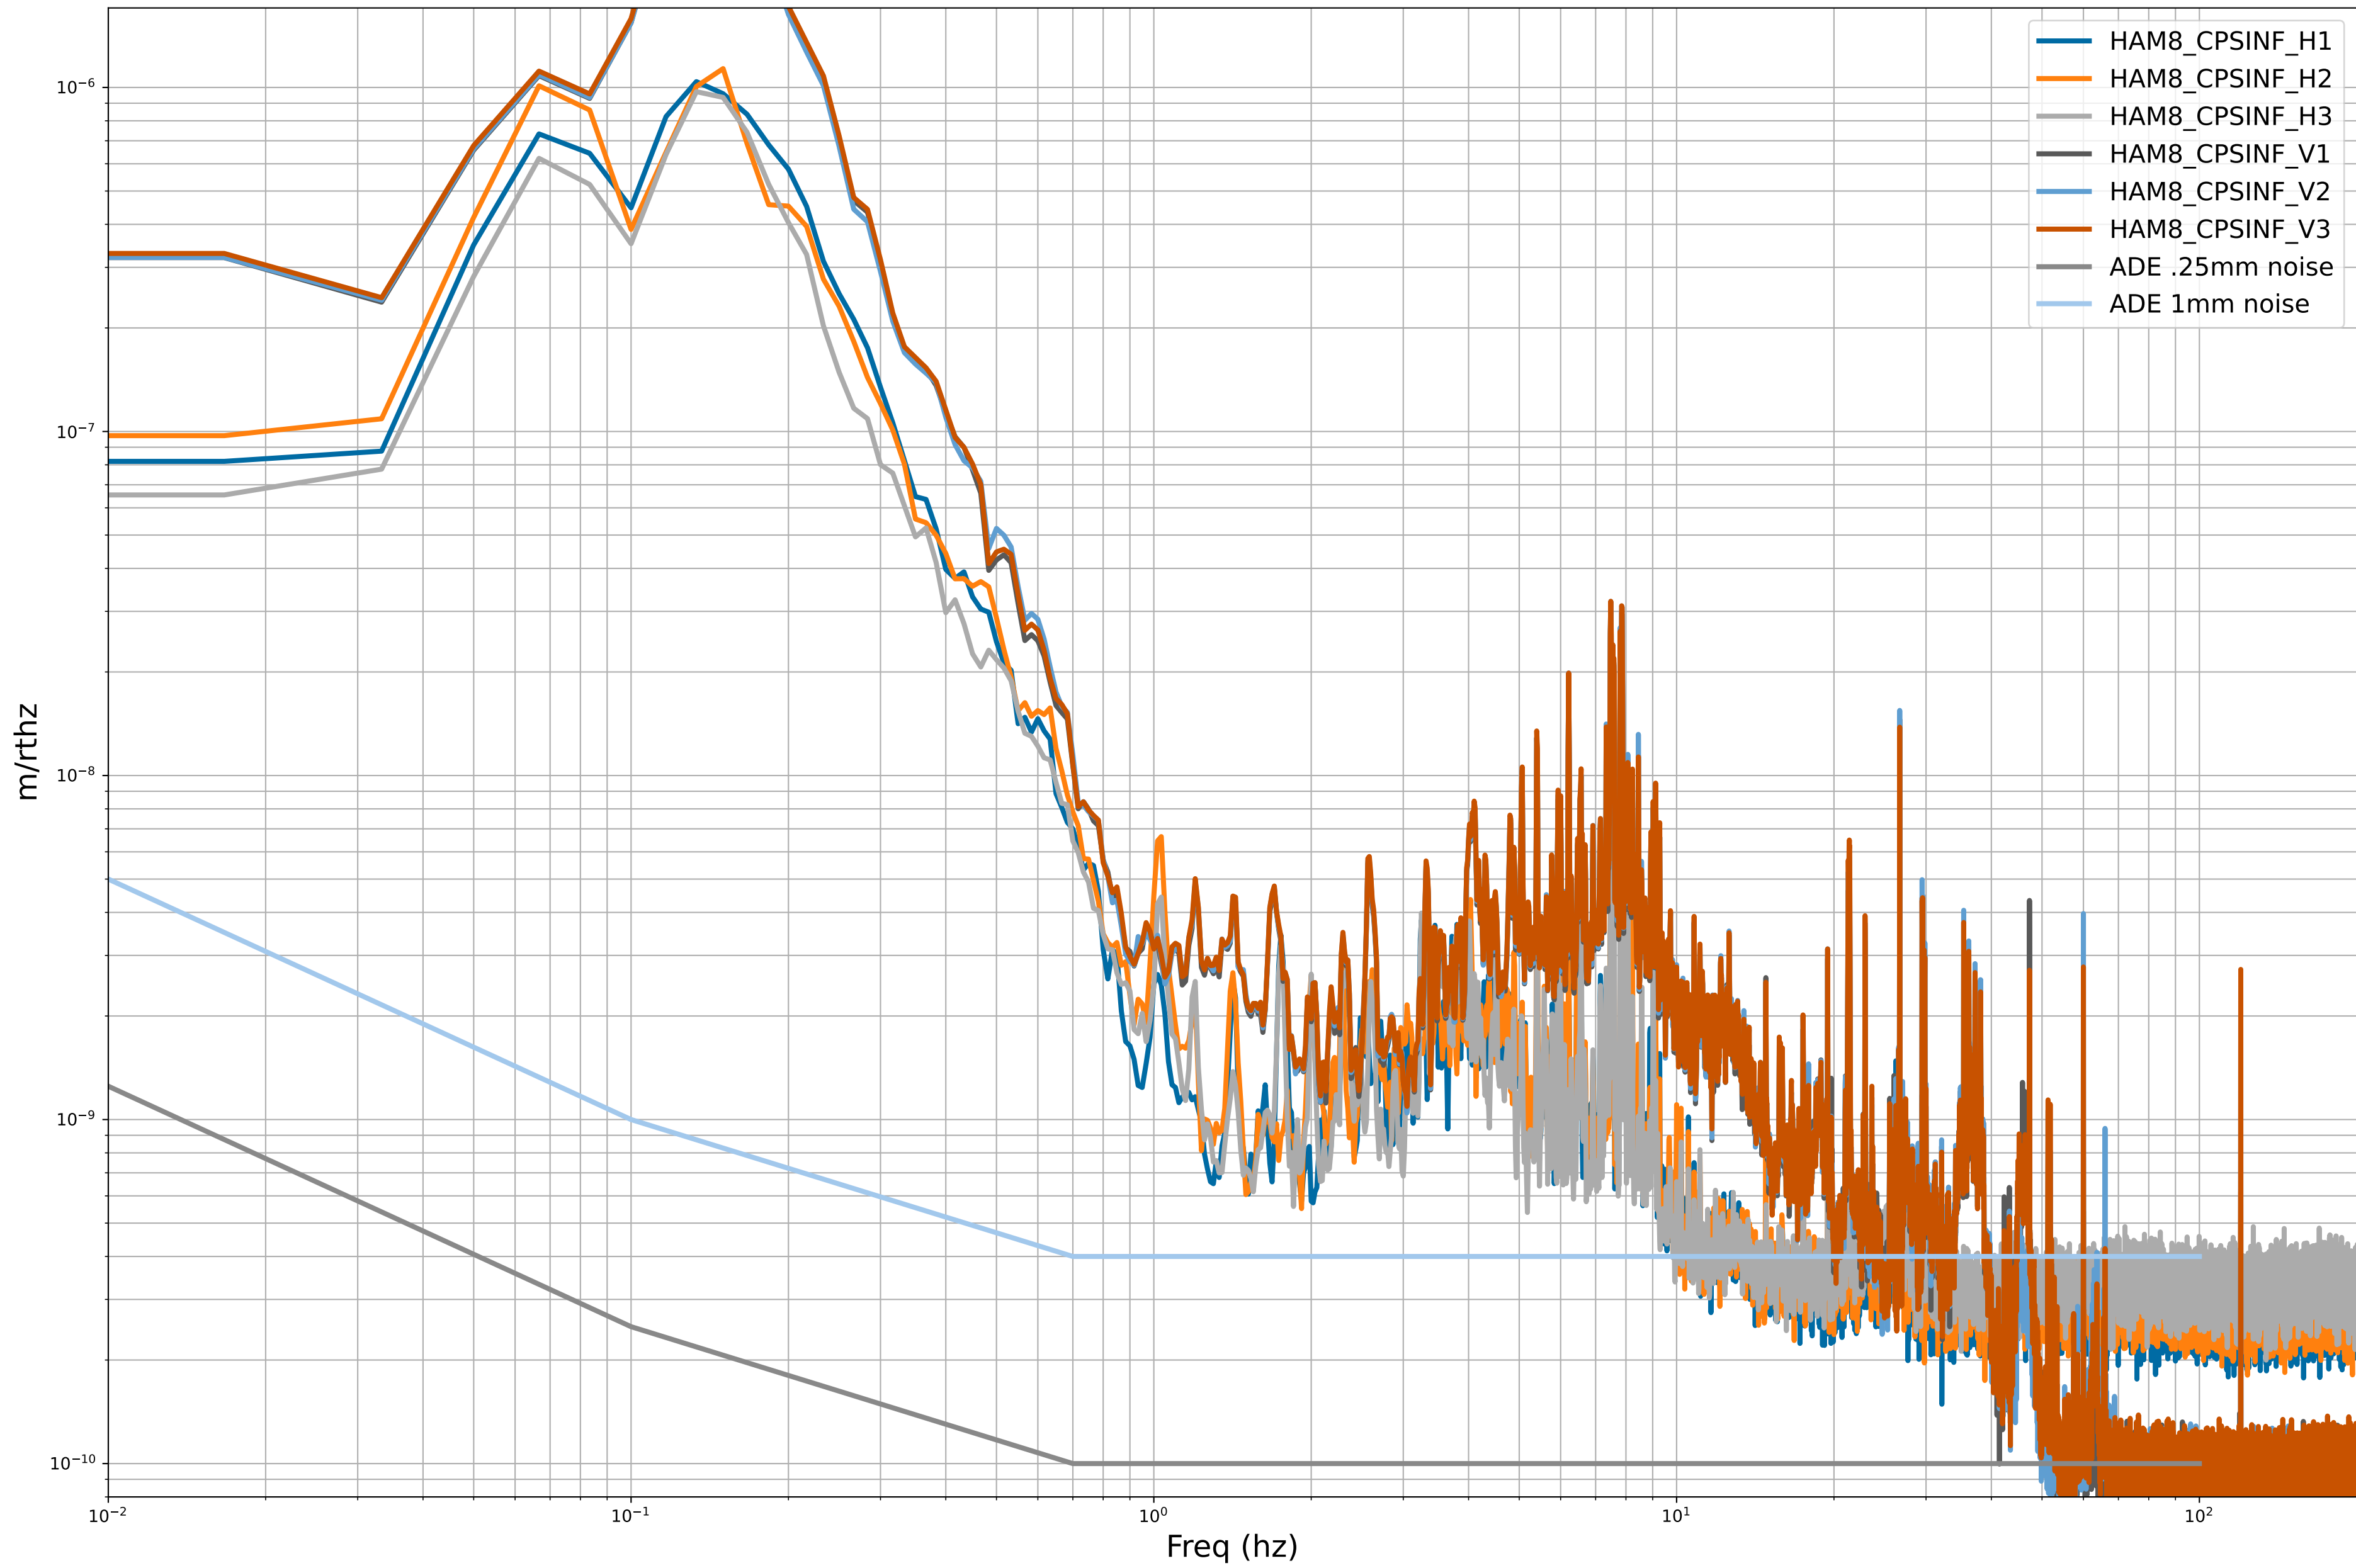

HAM8 CPS Spectra 1415271600 to 1415272200

calibration only >10hz