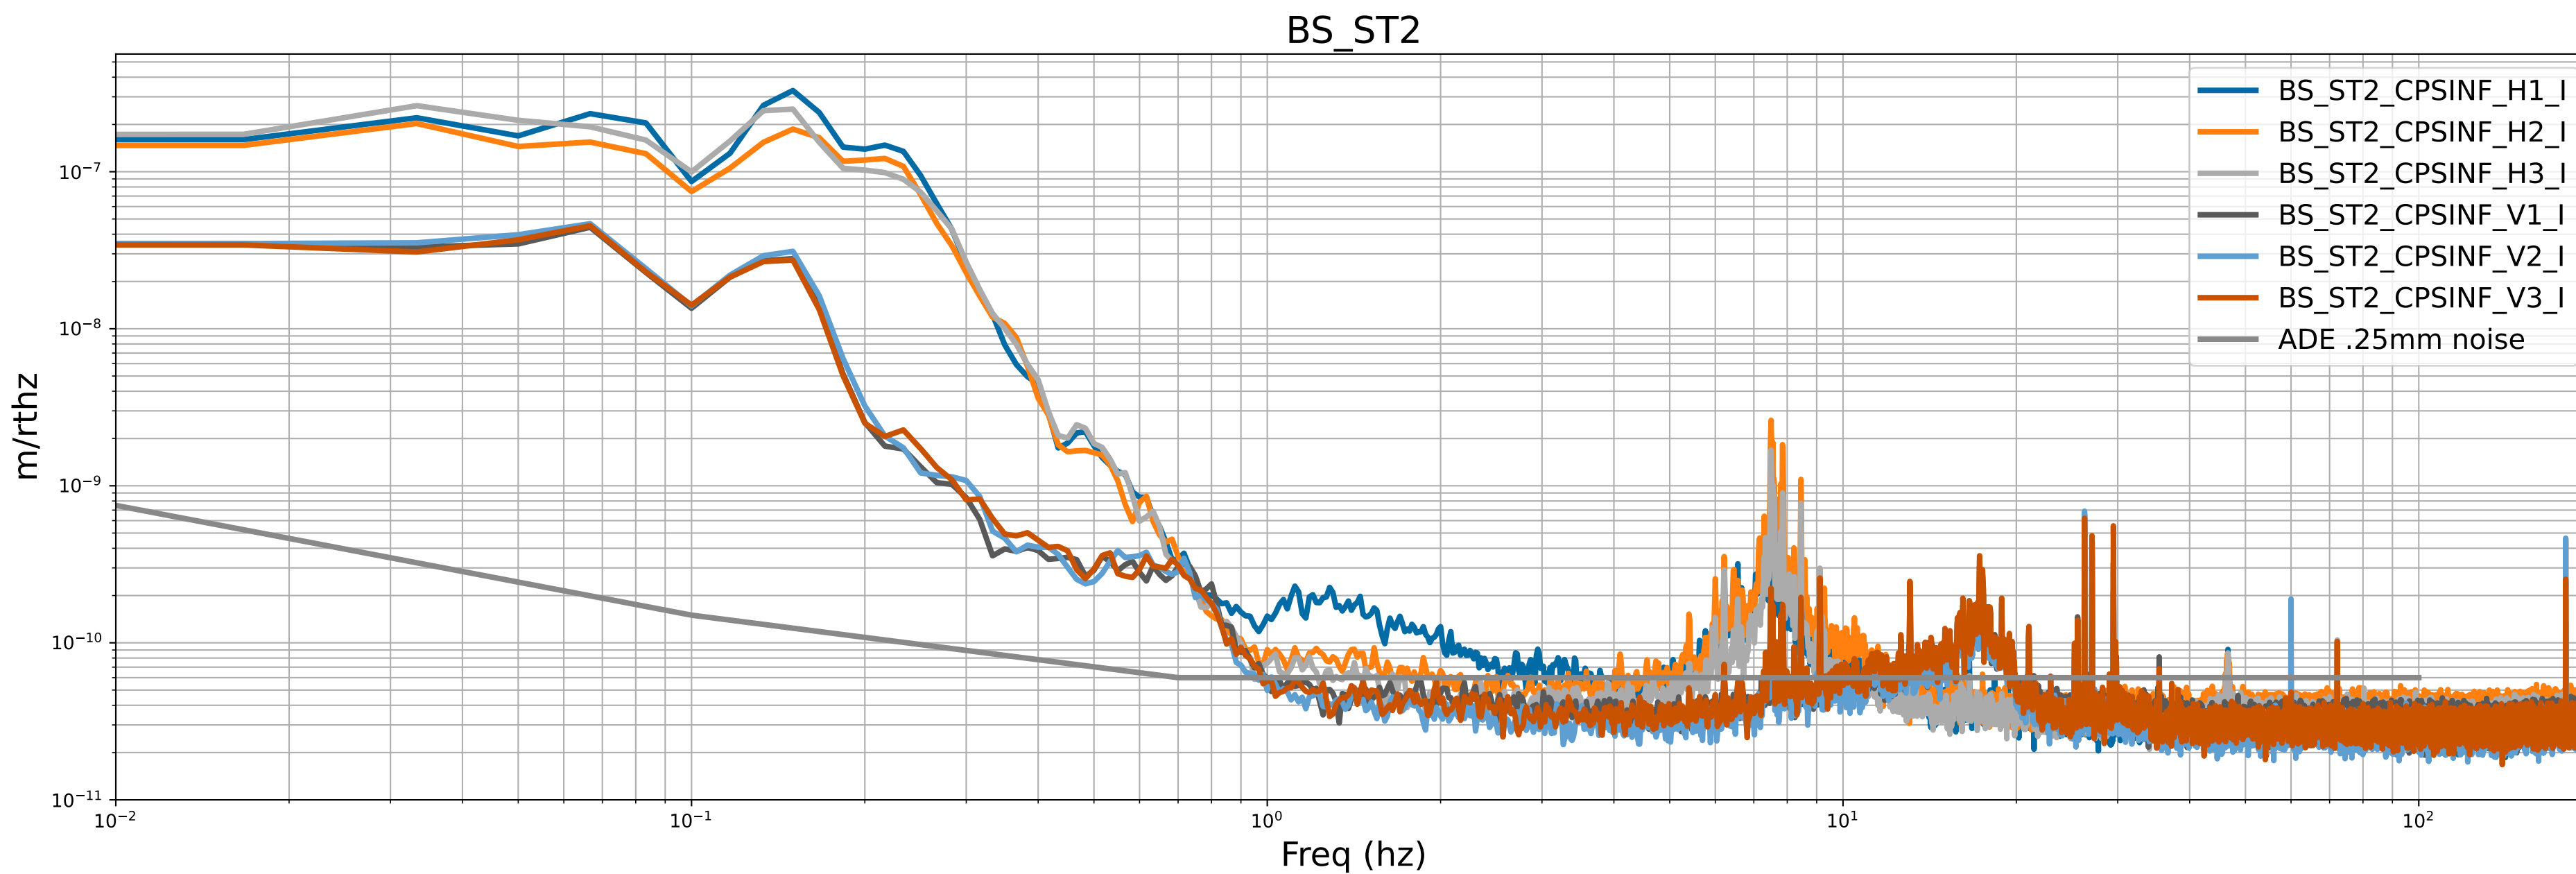

CPS Spectra 1415271600 to 1415272200

calibration only >10hz