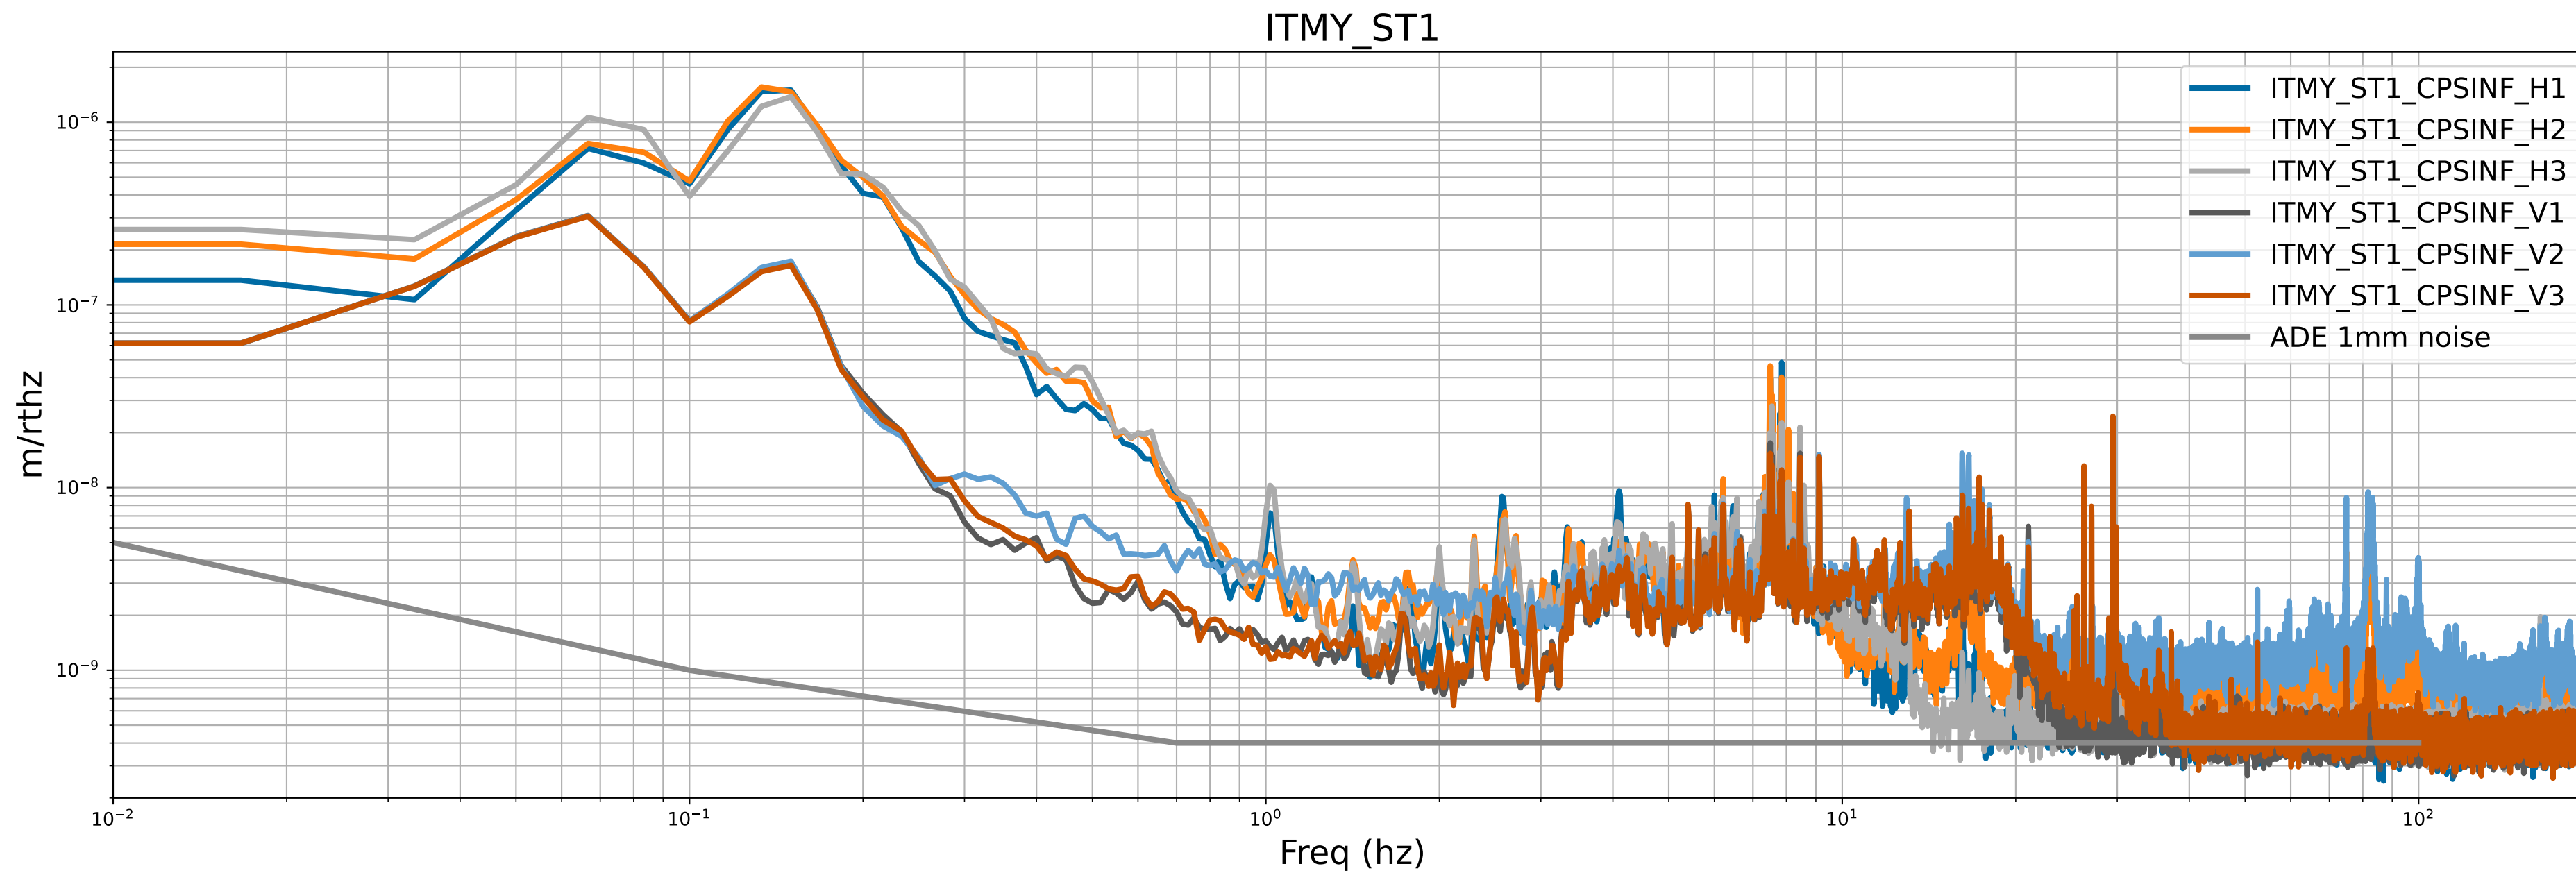

CPS Spectra 1415271600 to 1415272200

calibration only >10hz