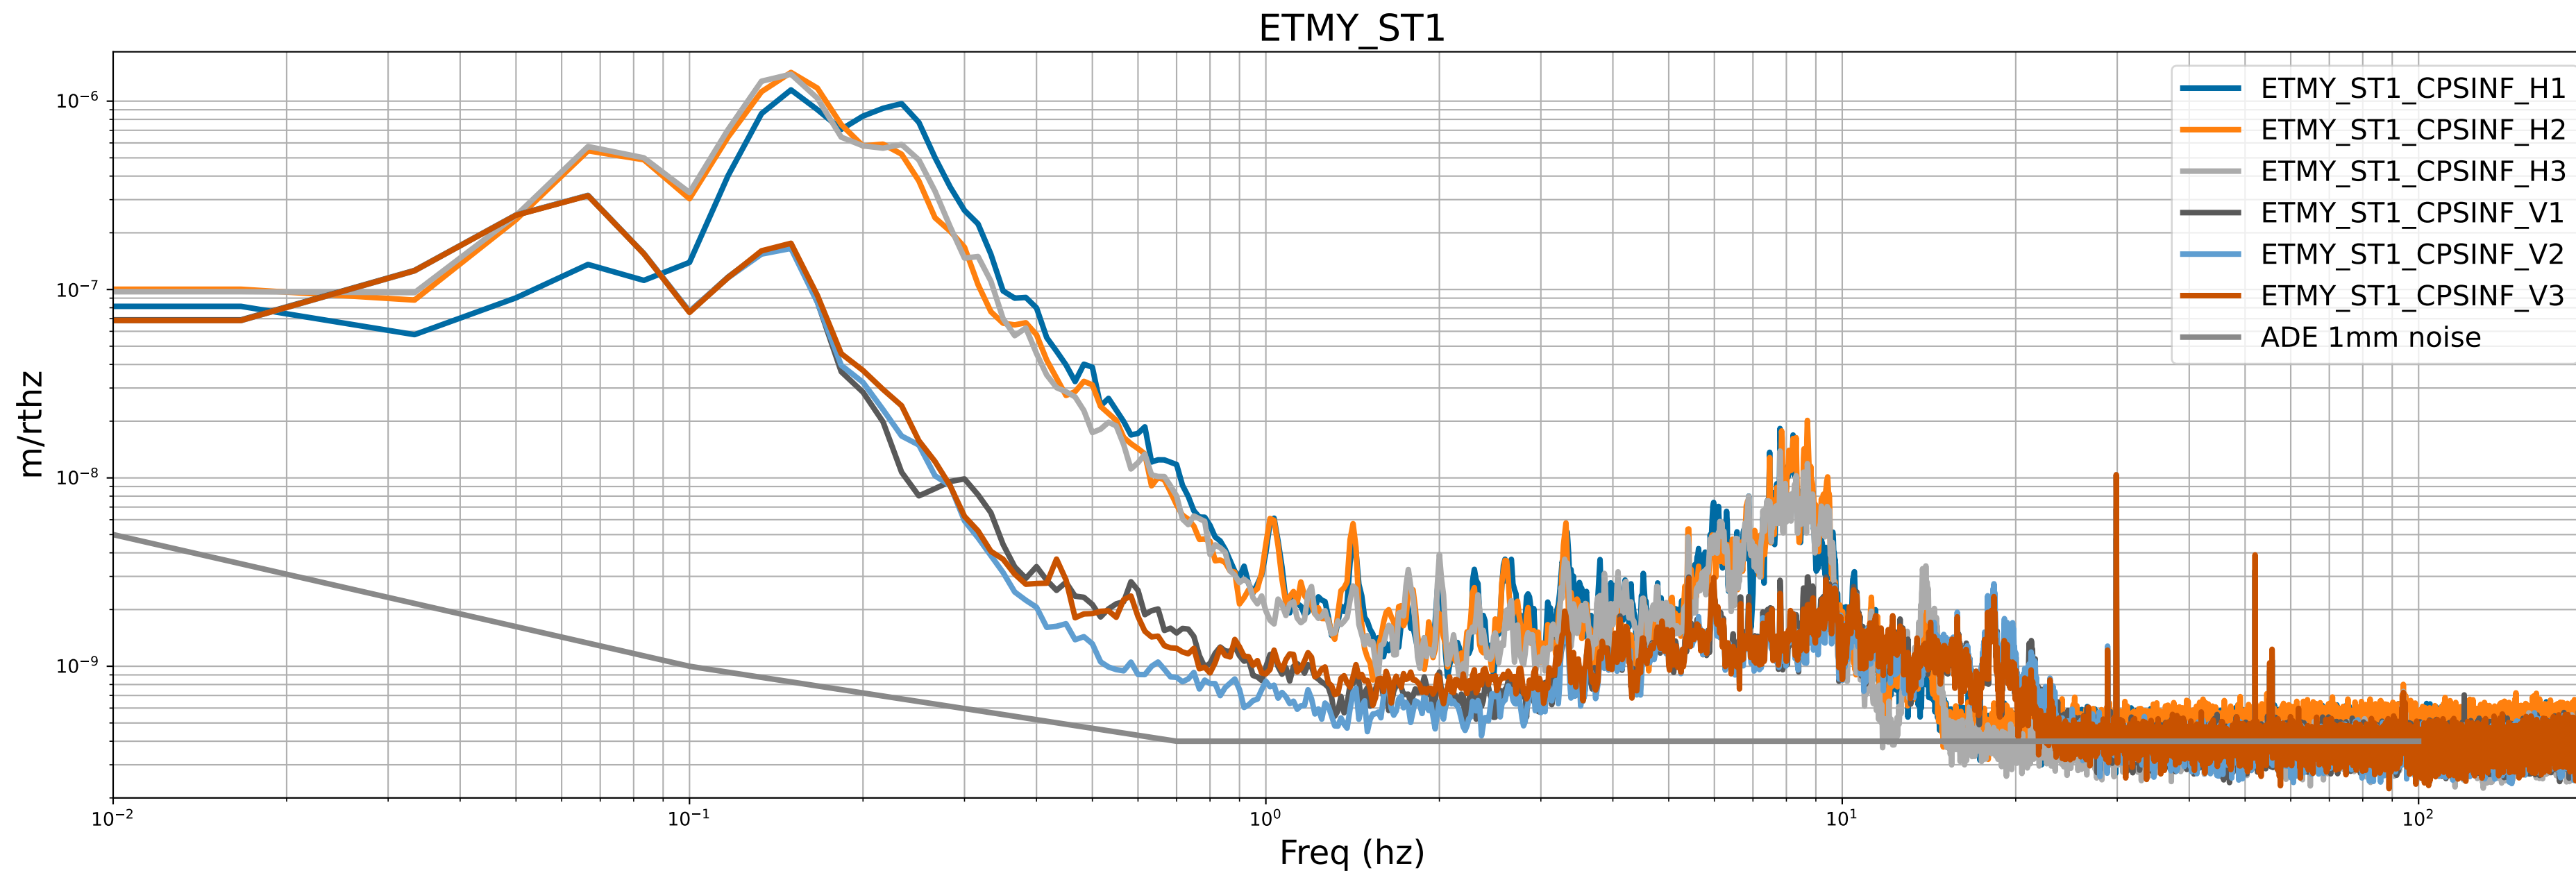

CPS Spectra 1415271600 to 1415272200

calibration only >10hz