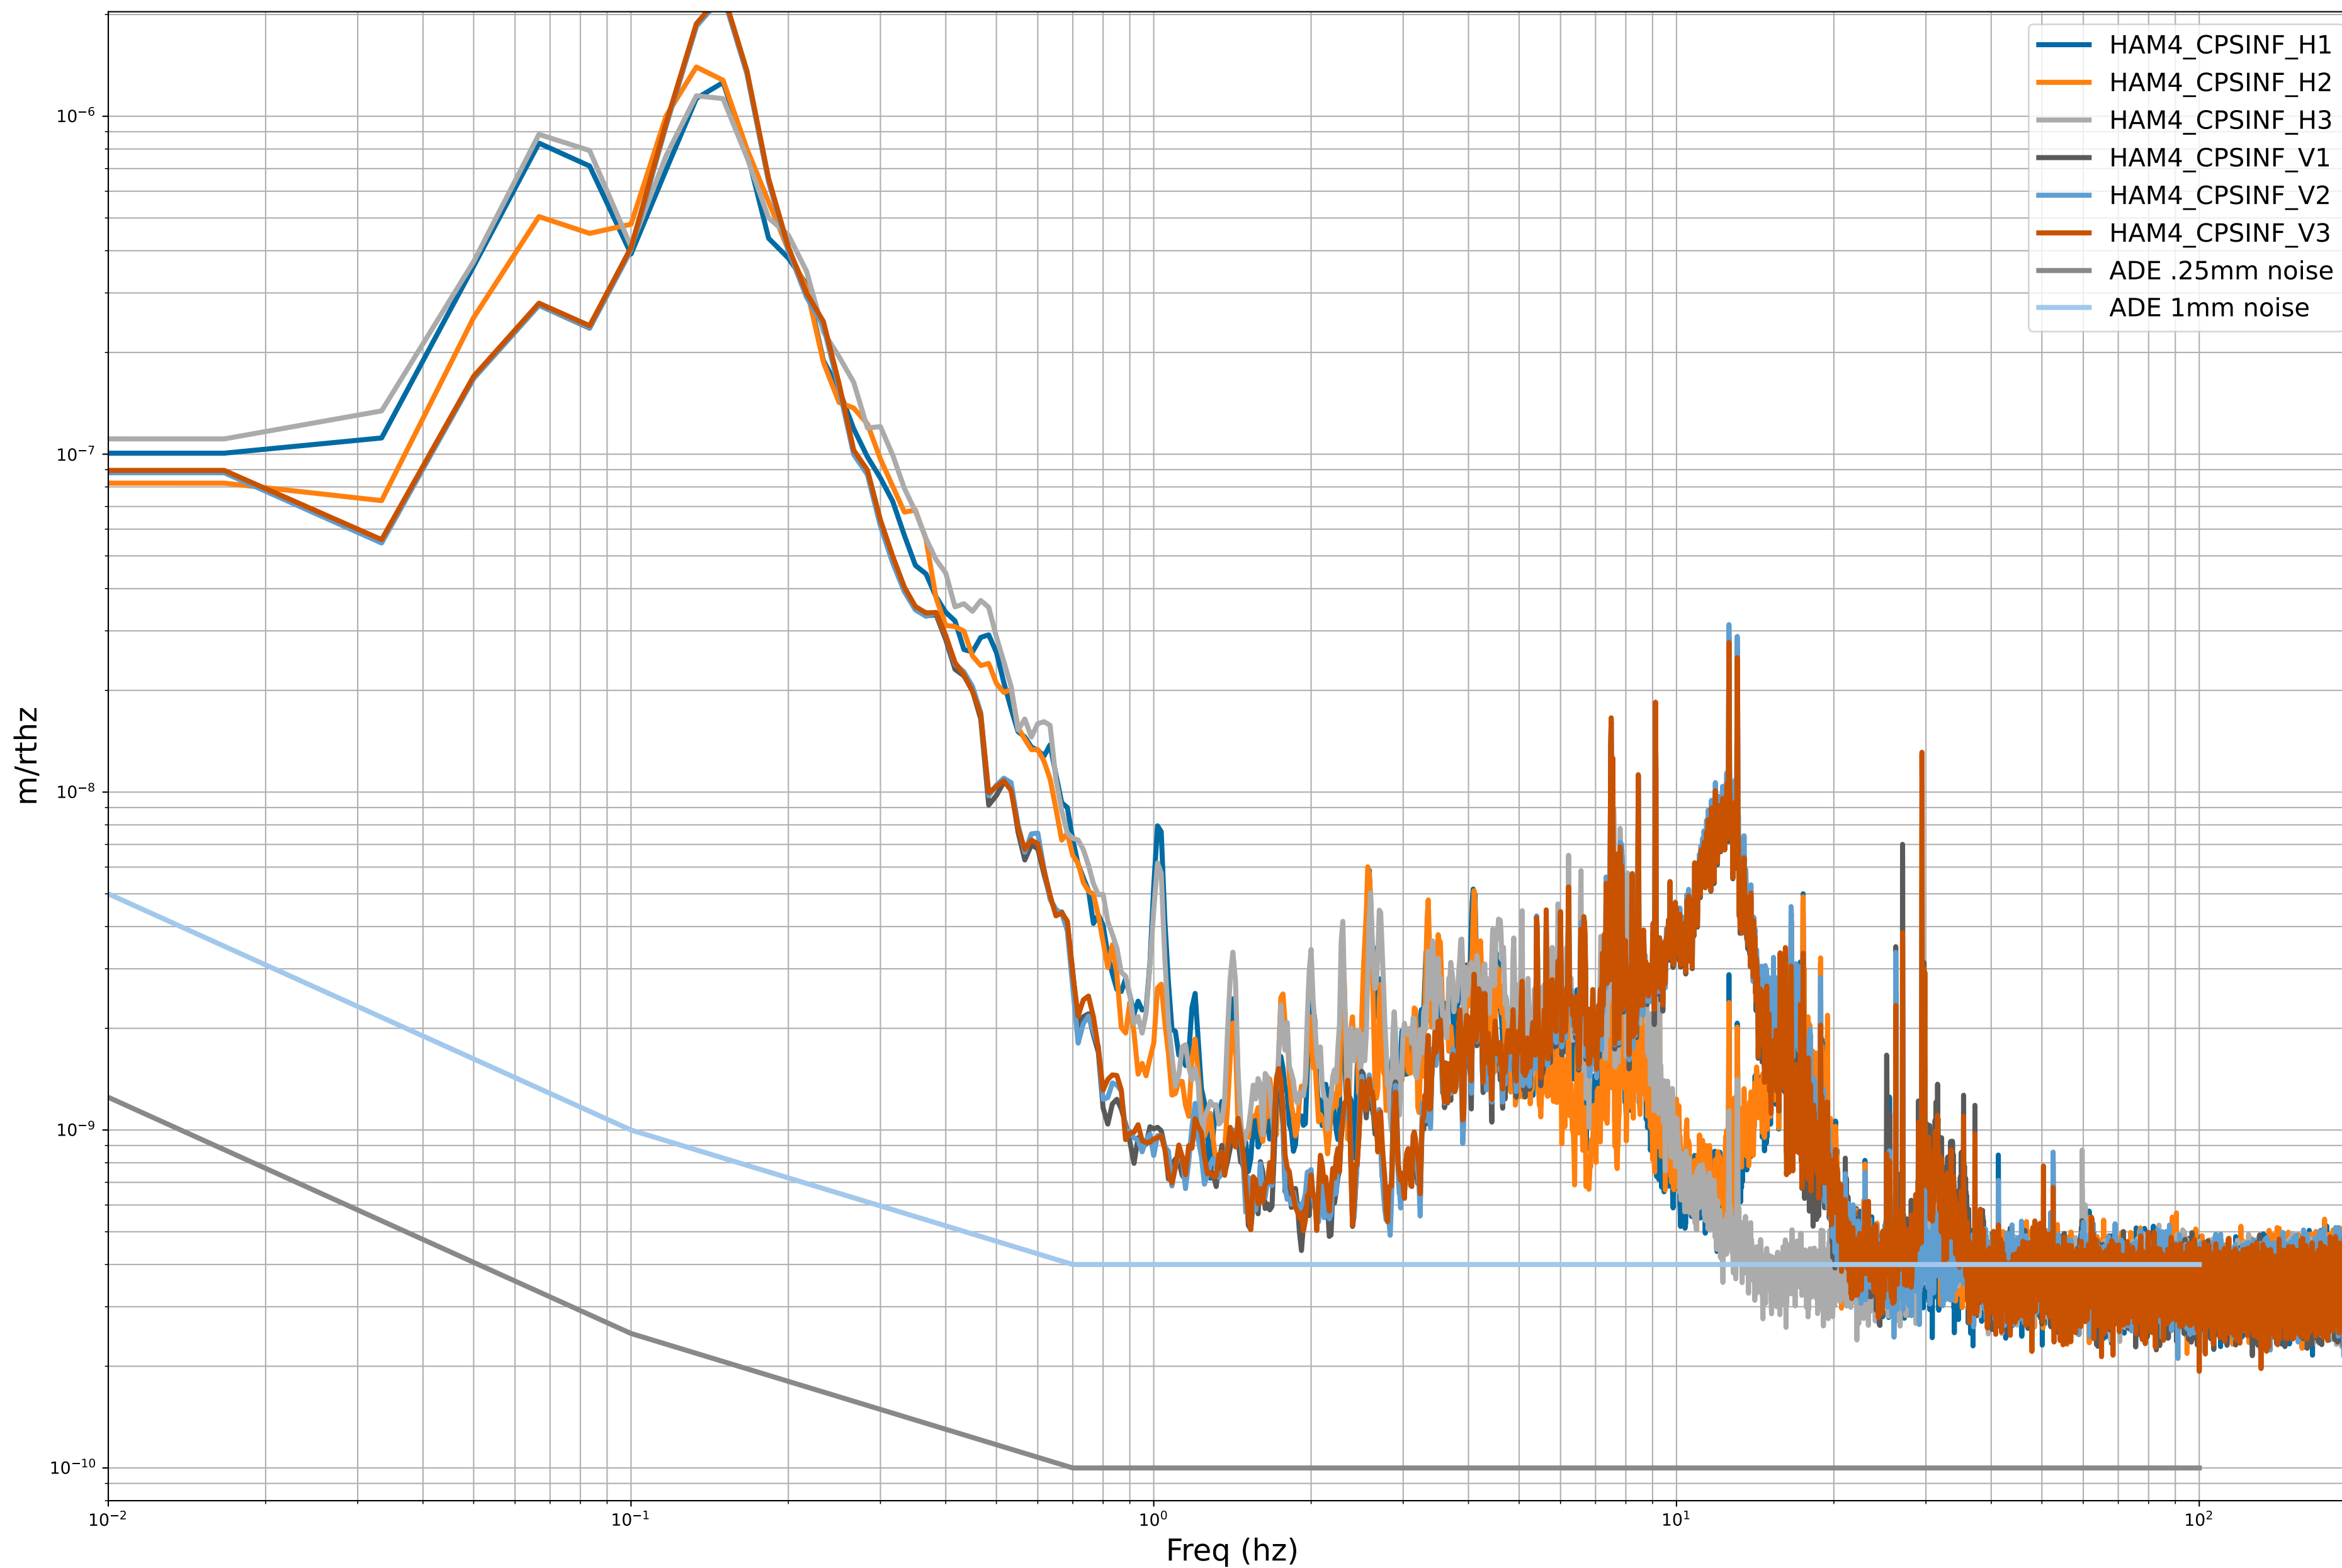

# HAM2 CPS Spectra 1415271600 to 1415272200

calibration only >10hz

# HAM3 CPS Spectra 1415271600 to 1415272200

calibration only >10hz

# HAM4 CPS Spectra 1415271600 to 1415272200

calibration only >10hz