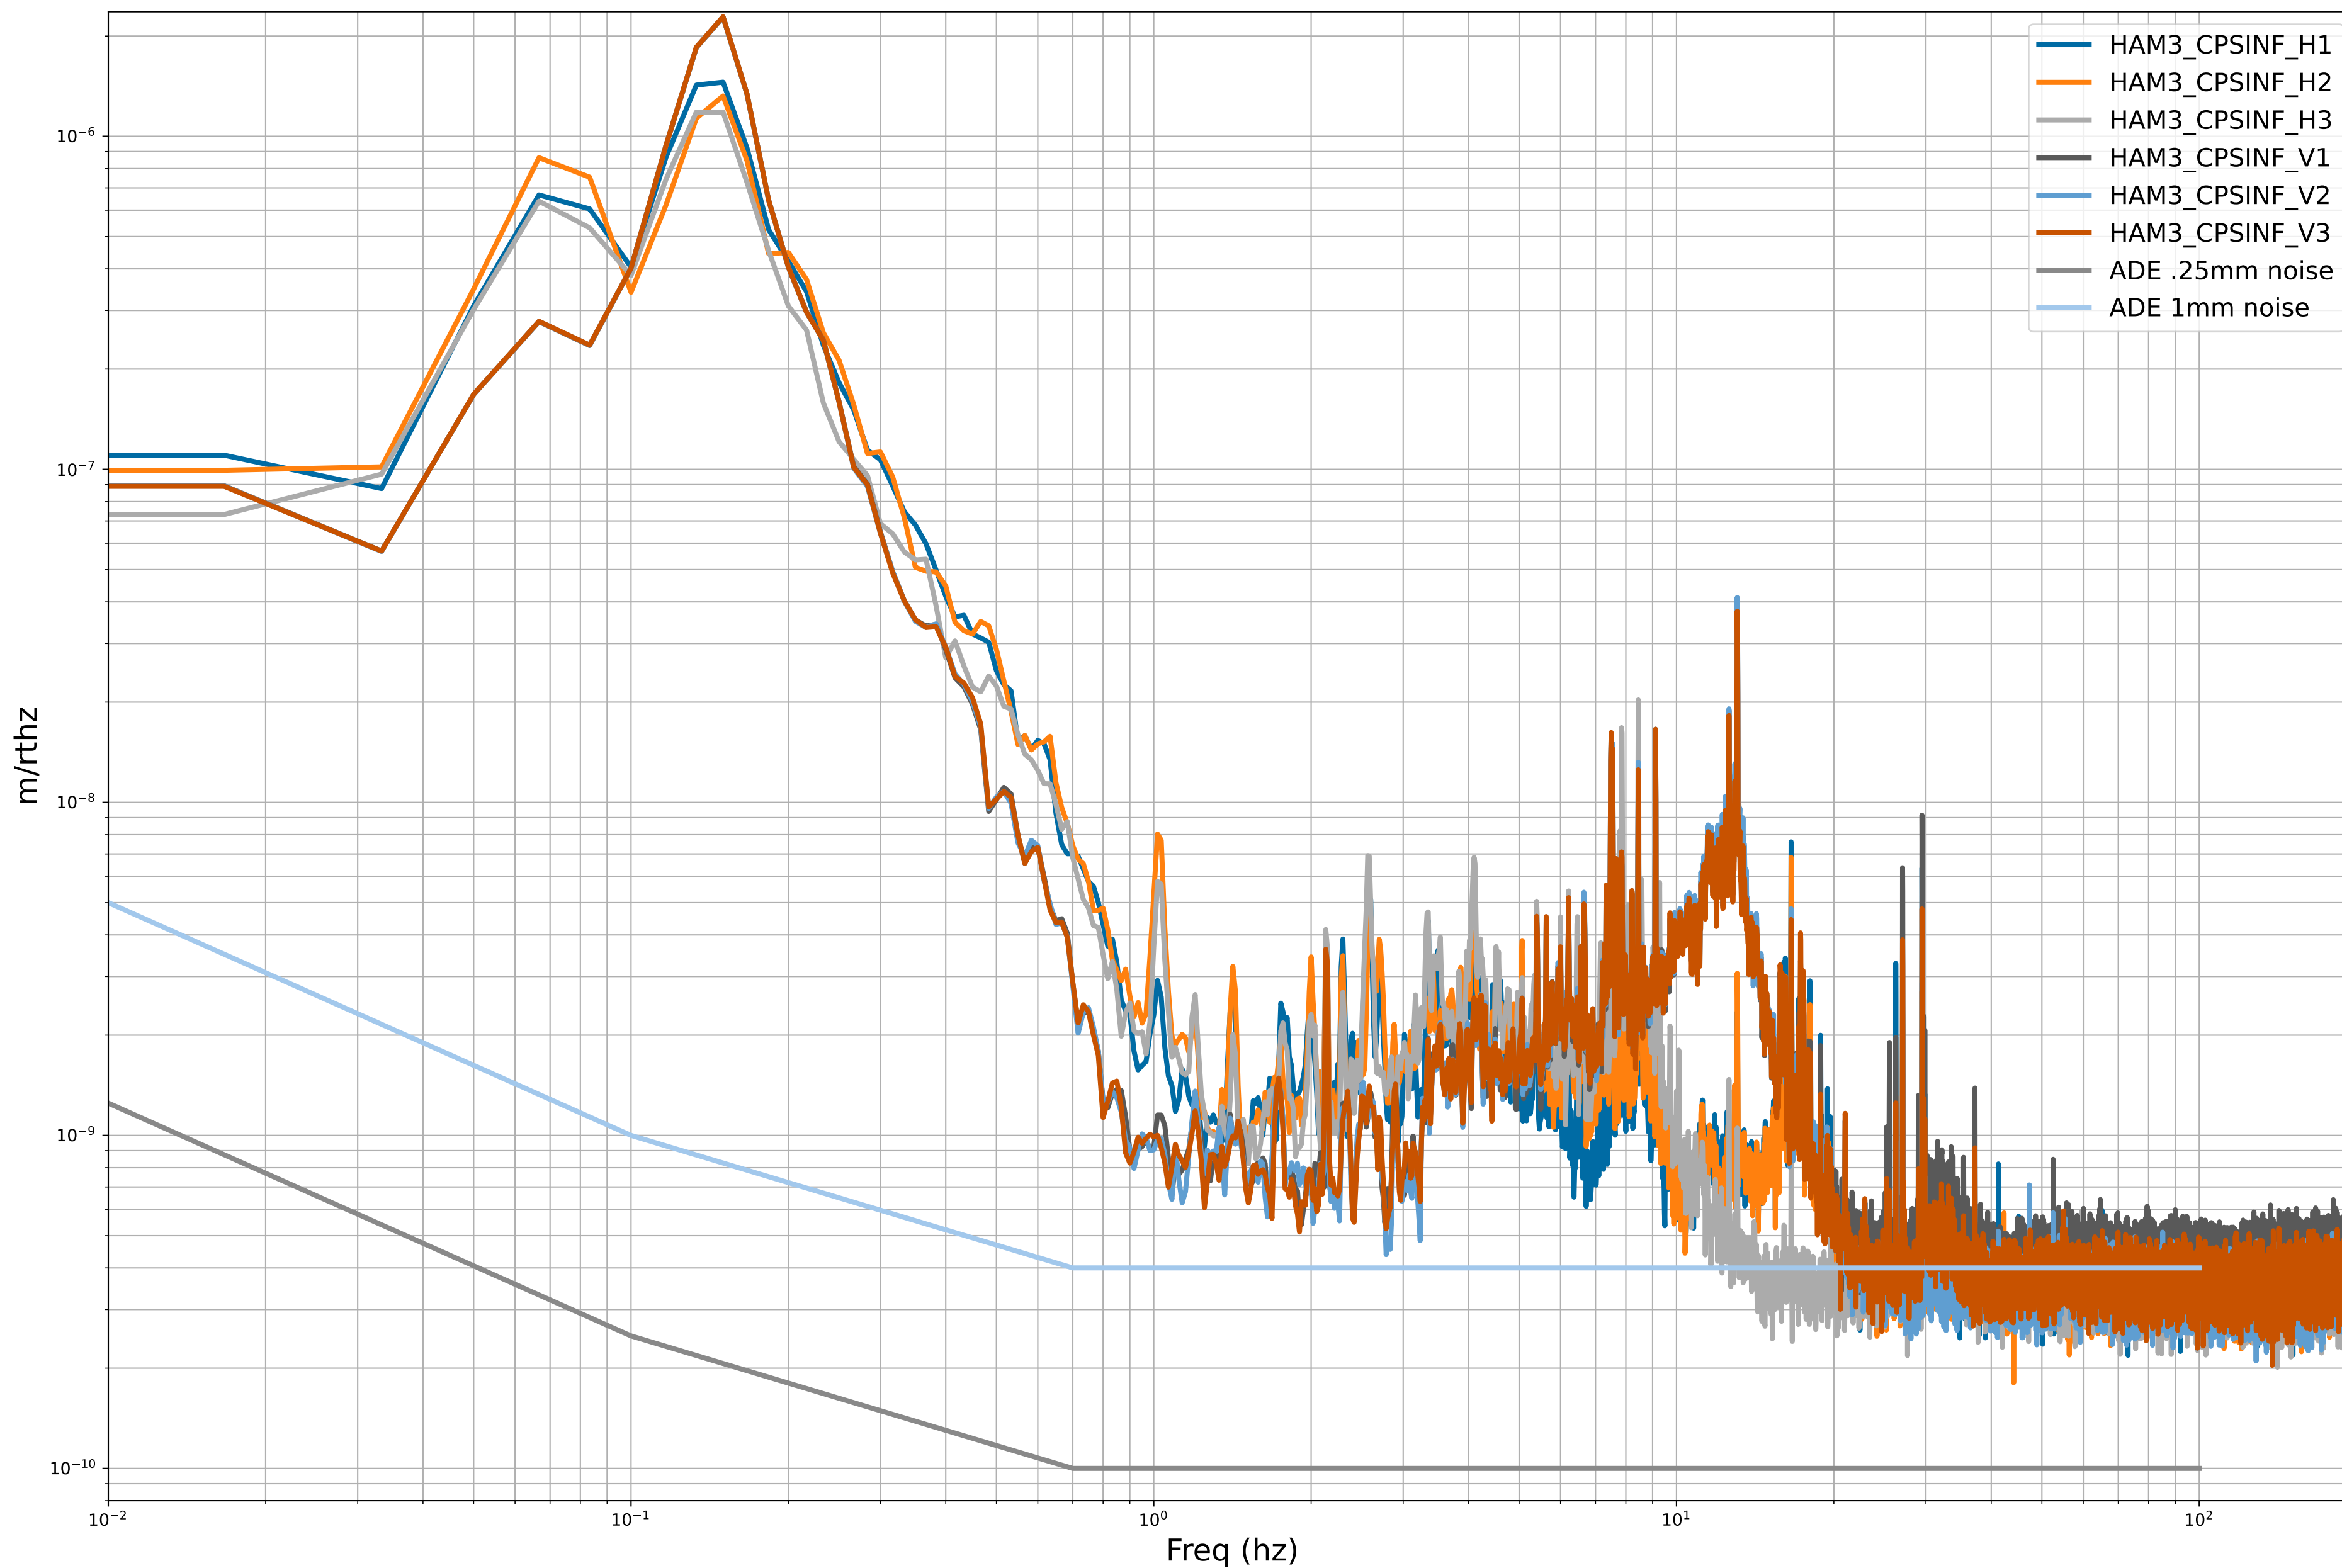

# HAM2 CPS Spectra 1415271600 to 1415272200

calibration only >10hz

# HAM3 CPS Spectra 1415271600 to 1415272200

calibration only >10hz

# HAM4 CPS Spectra 1415271600 to 1415272200

calibration only >10hz