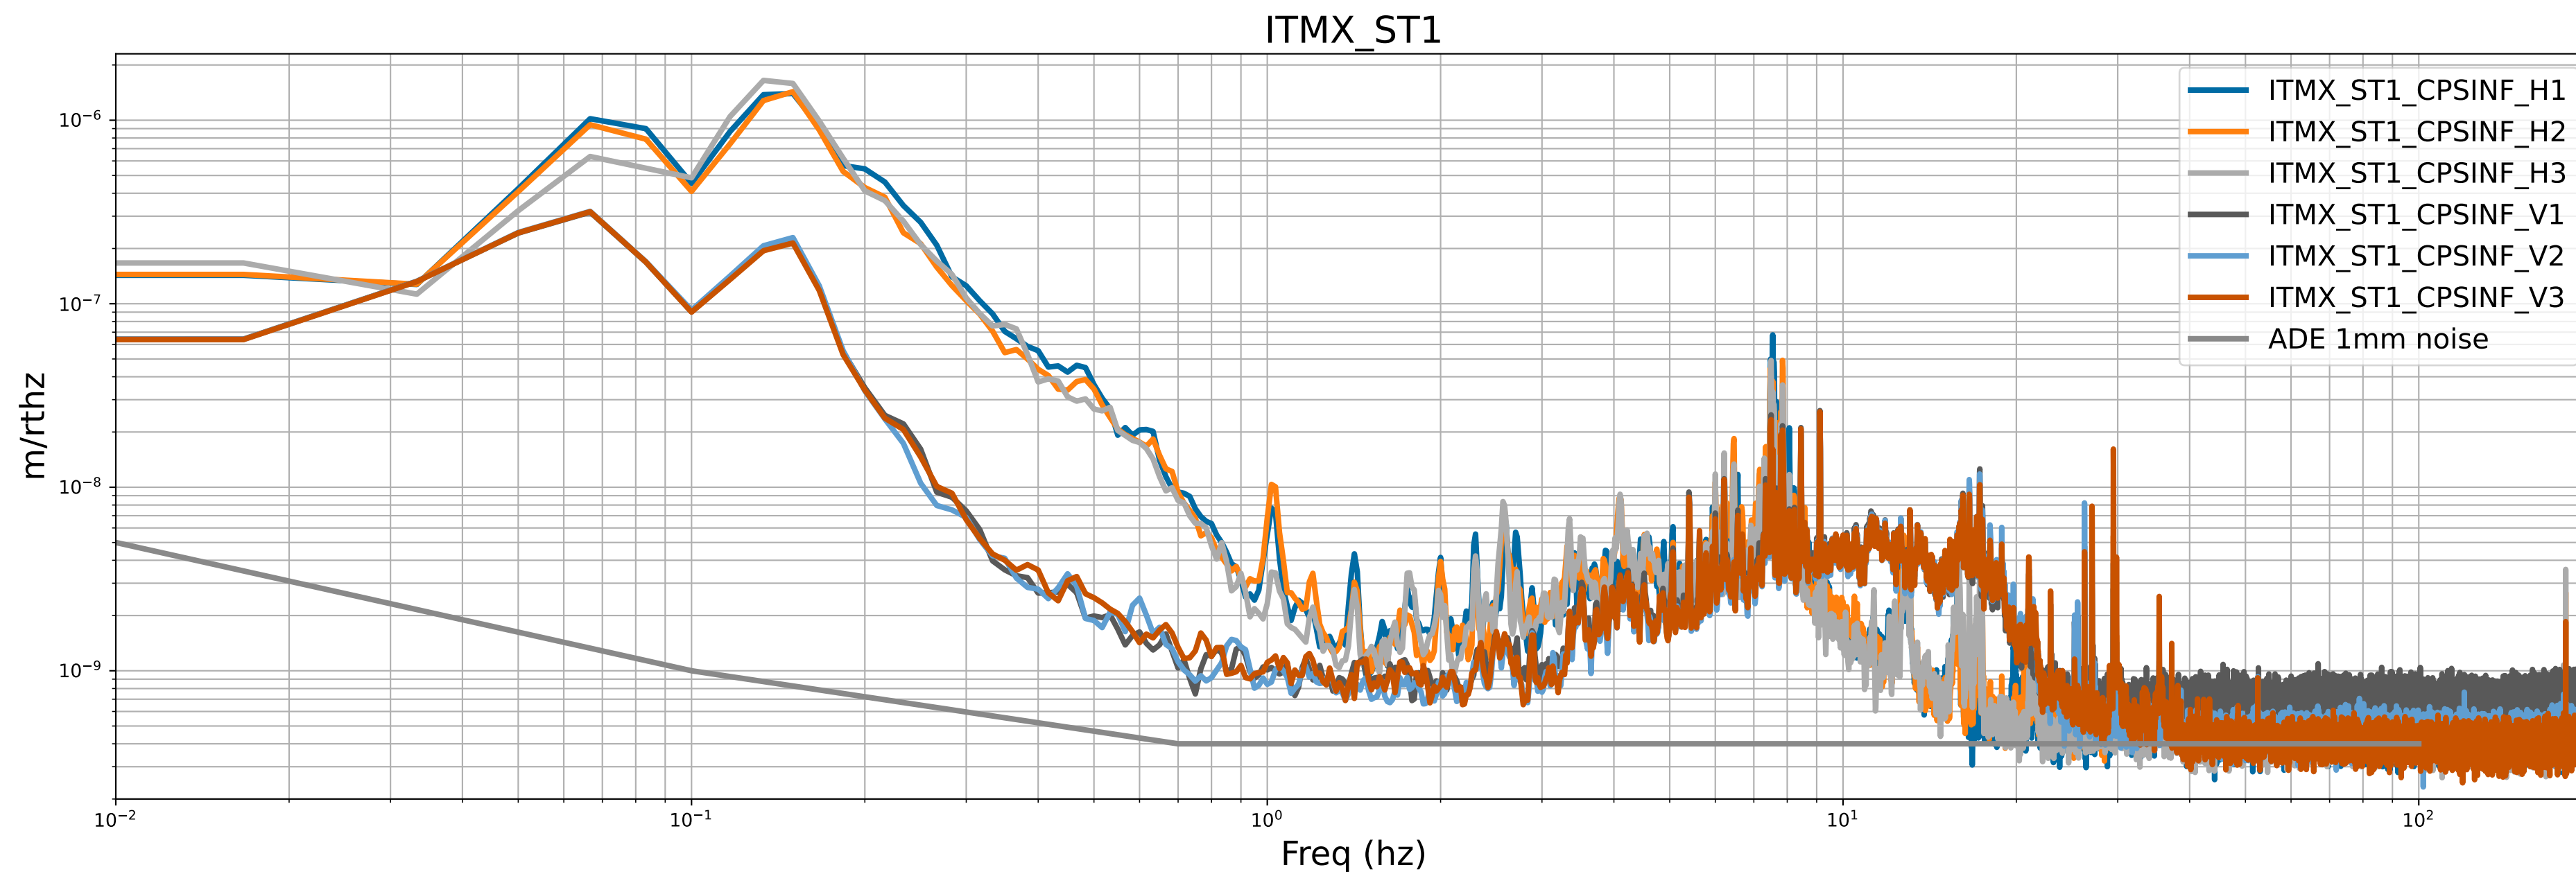

CPS Spectra 1415271600 to 1415272200

calibration only >10hz