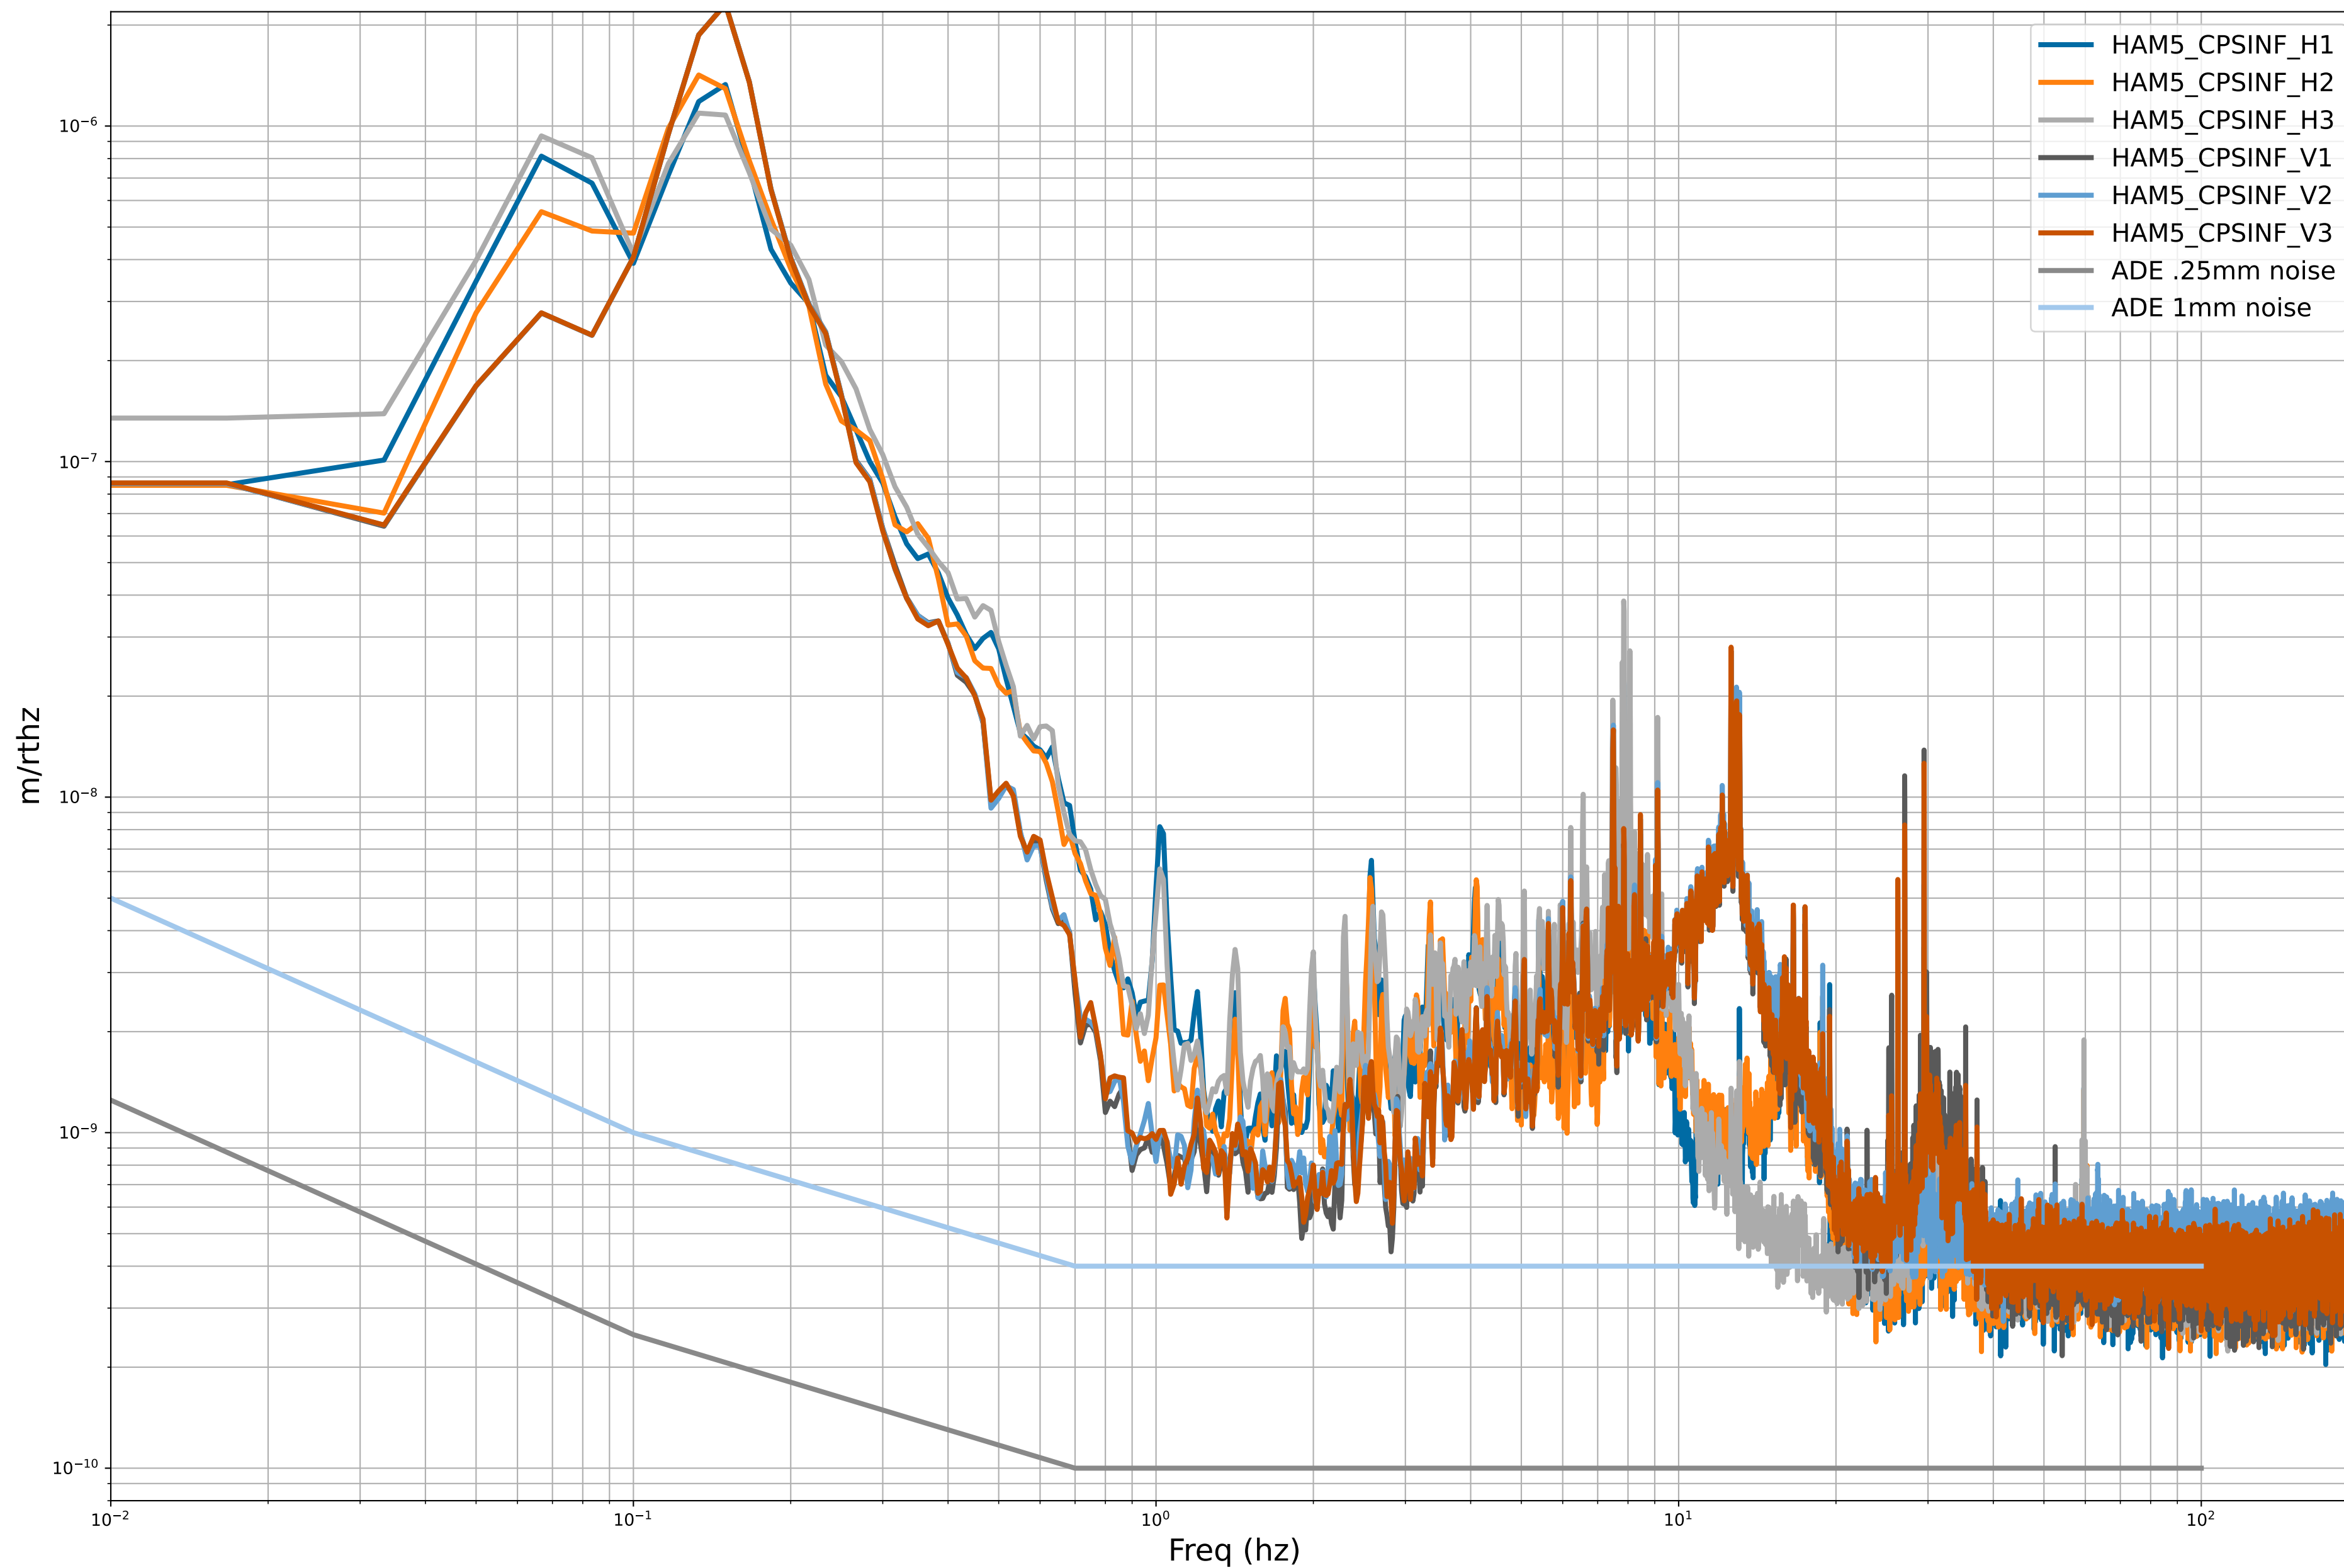

# HAM2 CPS Spectra 1415271600 to 1415272200

calibration only >10hz

# HAM3 CPS Spectra 1415271600 to 1415272200

calibration only >10hz

# HAM4 CPS Spectra 1415271600 to 1415272200

calibration only >10hz

# HAM5 CPS Spectra 1415271600 to 1415272200

calibration only >10hz