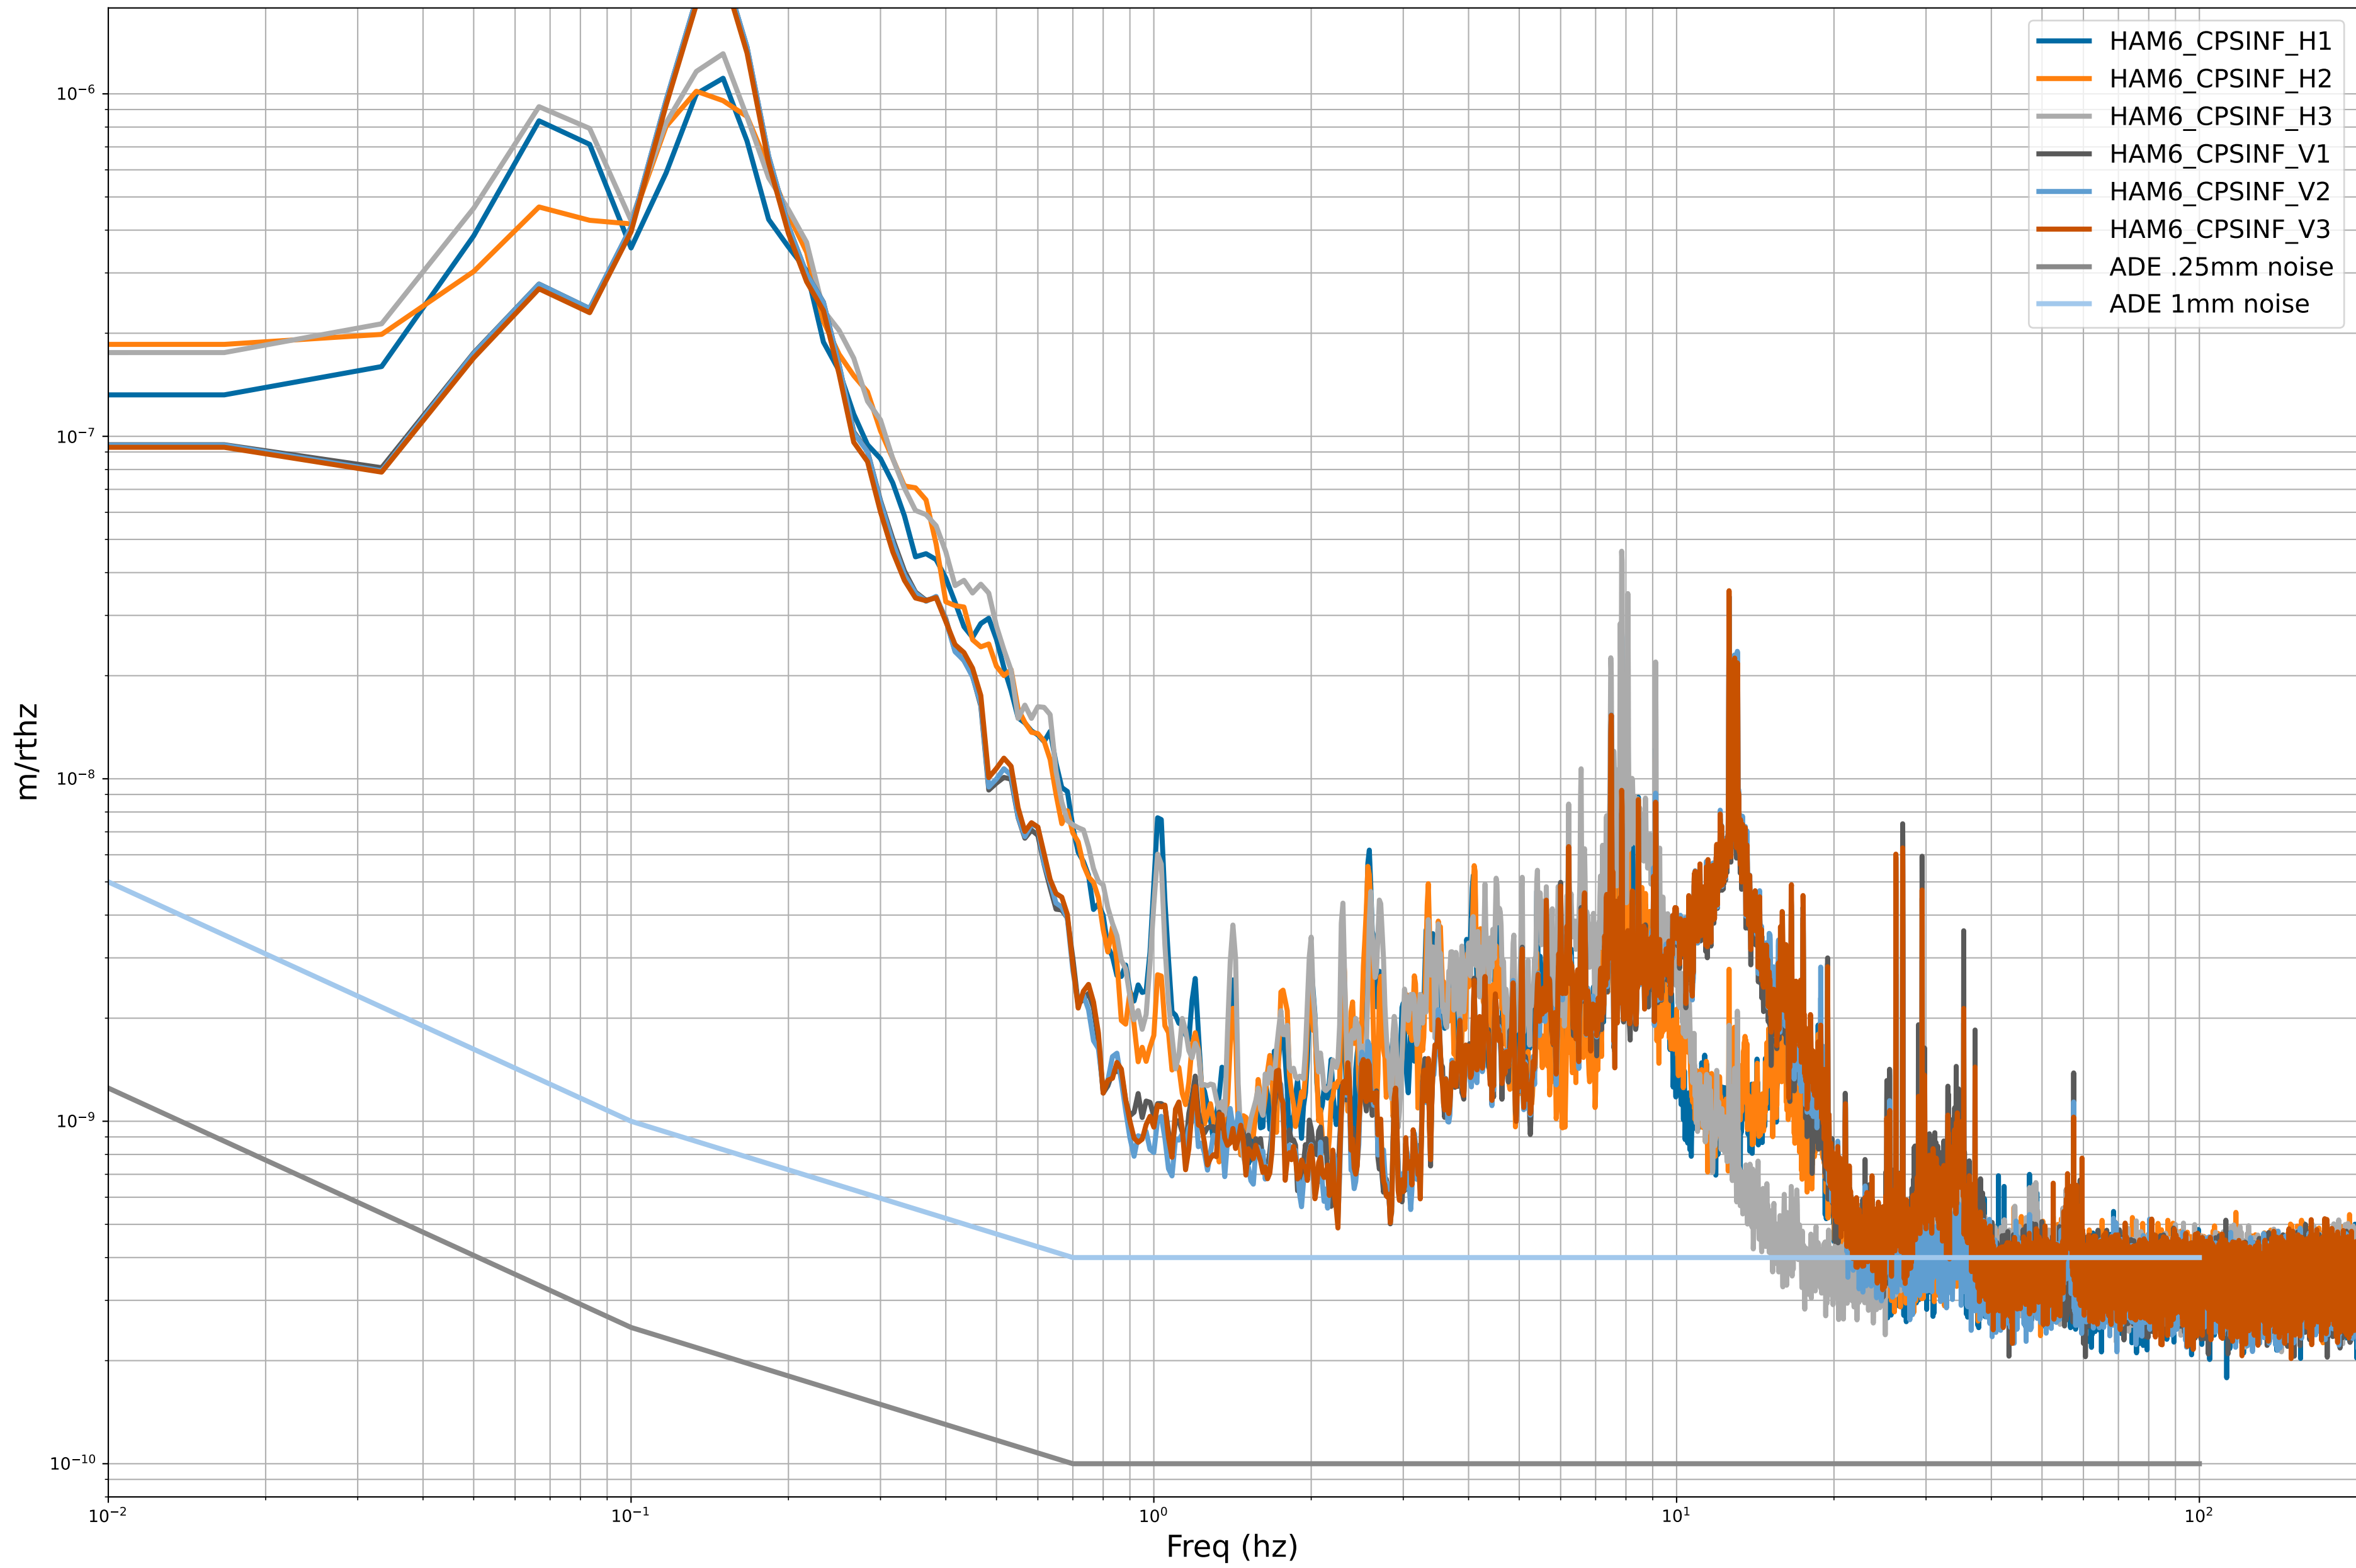

HAM6 CPS Spectra 1415271600 to 1415272200

calibration only >10hz