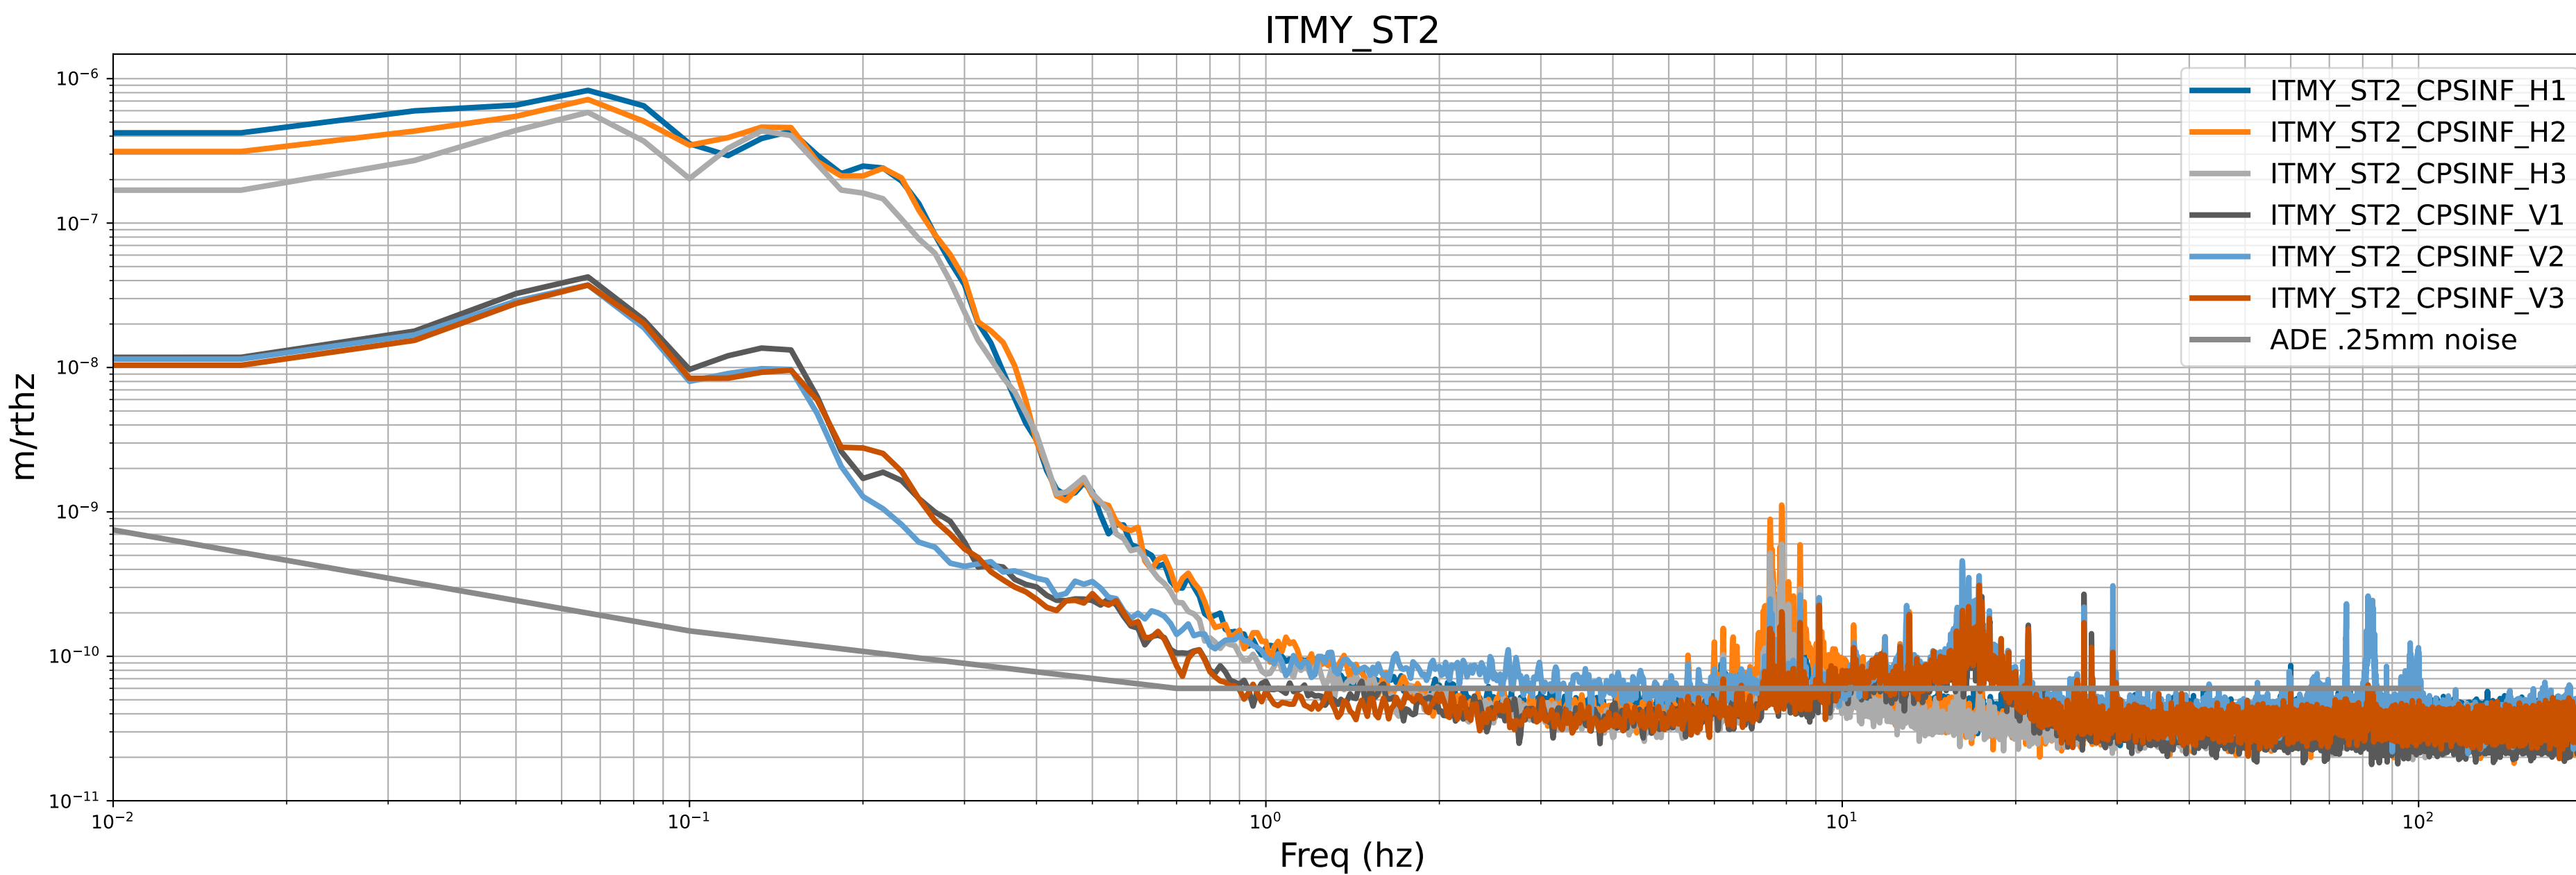

# HAM8 CPS Spectra 1415271600 to 1415272200

calibration only >10hz

# CPS Spectra 1415271600 to 1415272200

calibration only >10hz