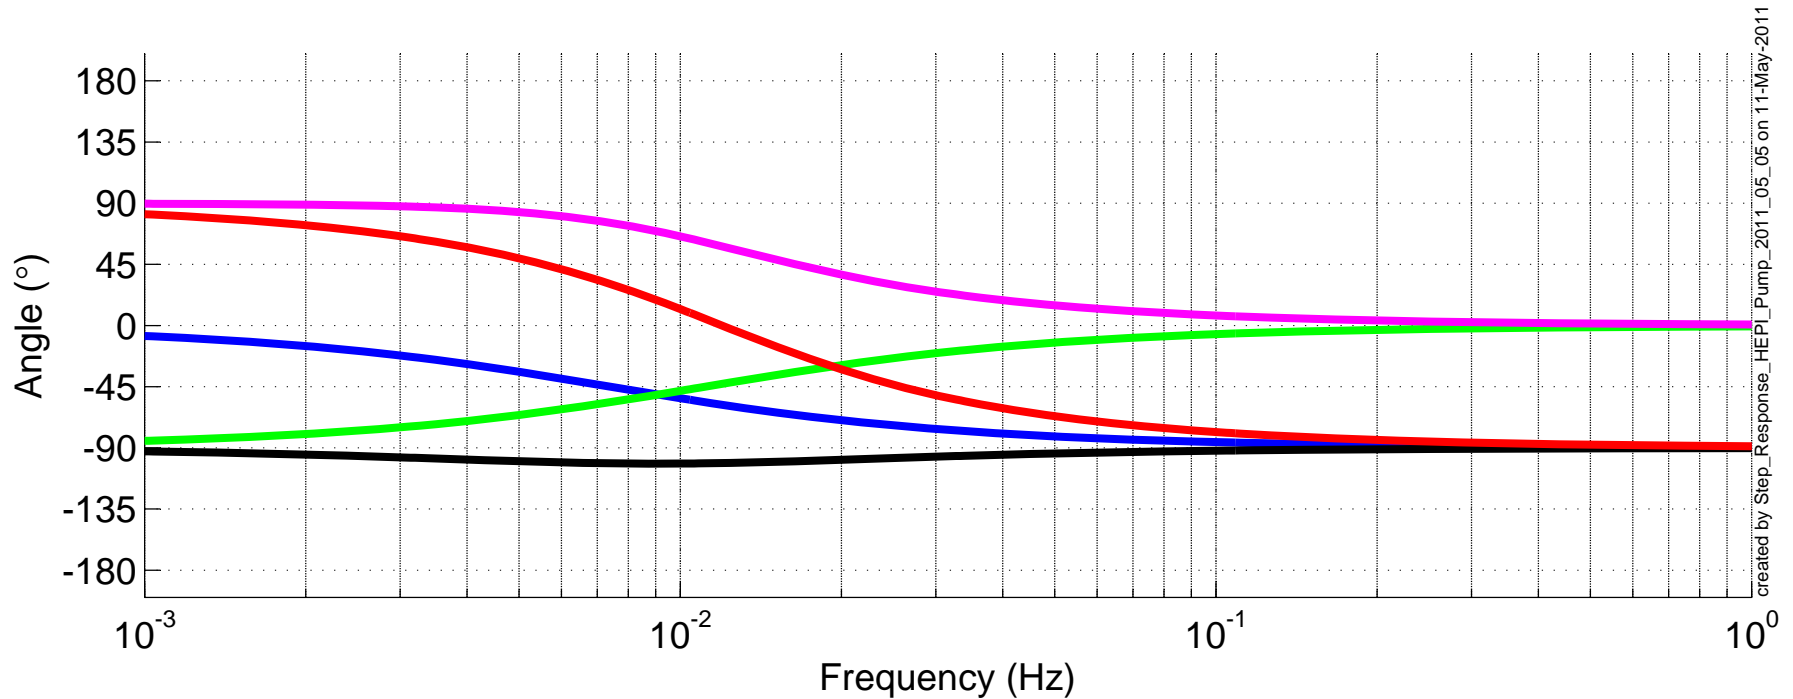

# Servo controller - HEPI Pump - Unity gain frequency: 15mHz

created by Step\_Response\_HEPI\_Pump\_2011\_05\_05 on 11-May-2011