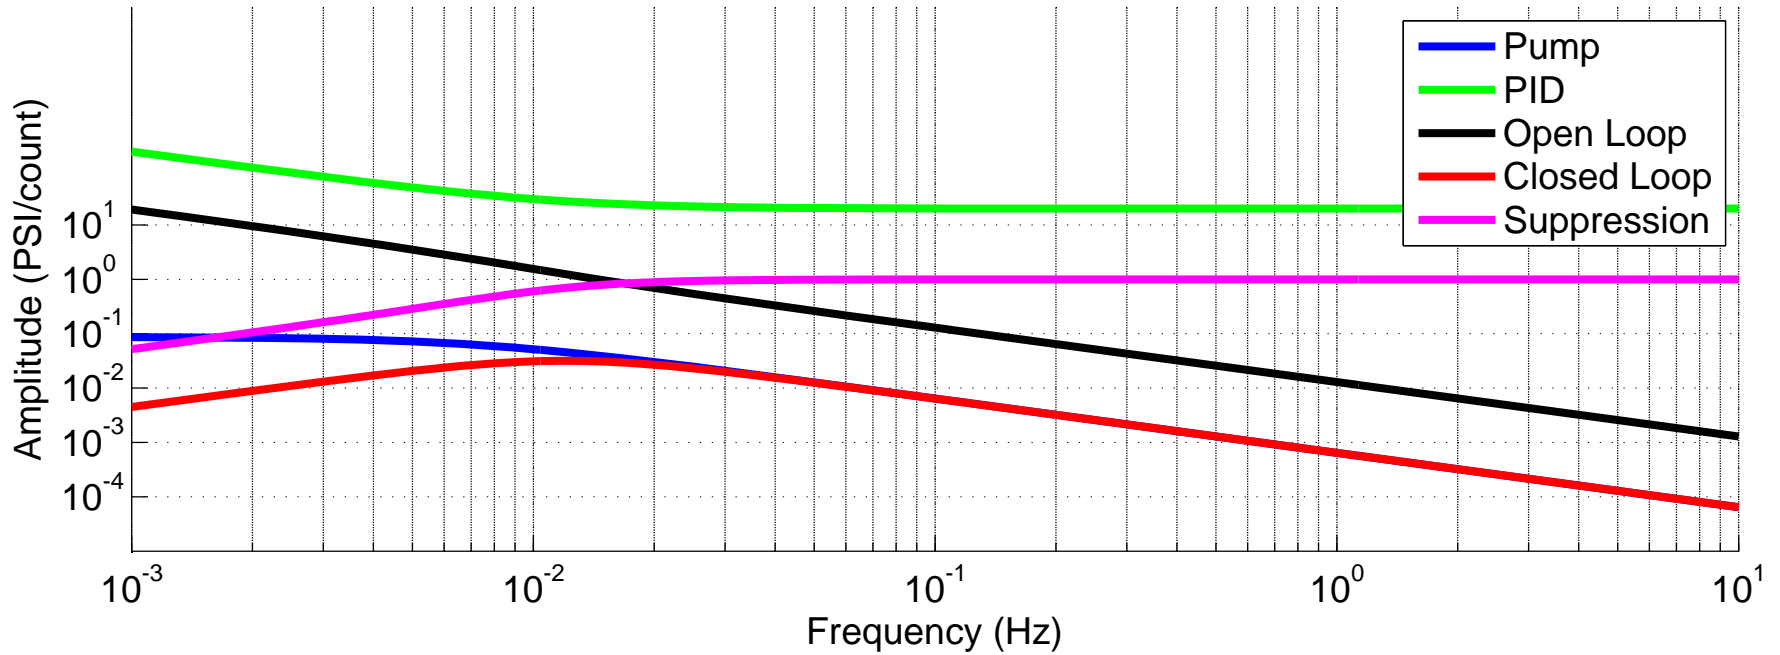

# Servo controller - HEPI Pump - Unity gain frequency: 15mHz

created by Step\_Response\_HEPI\_Pump\_2011\_05\_05 on 11-May-2011