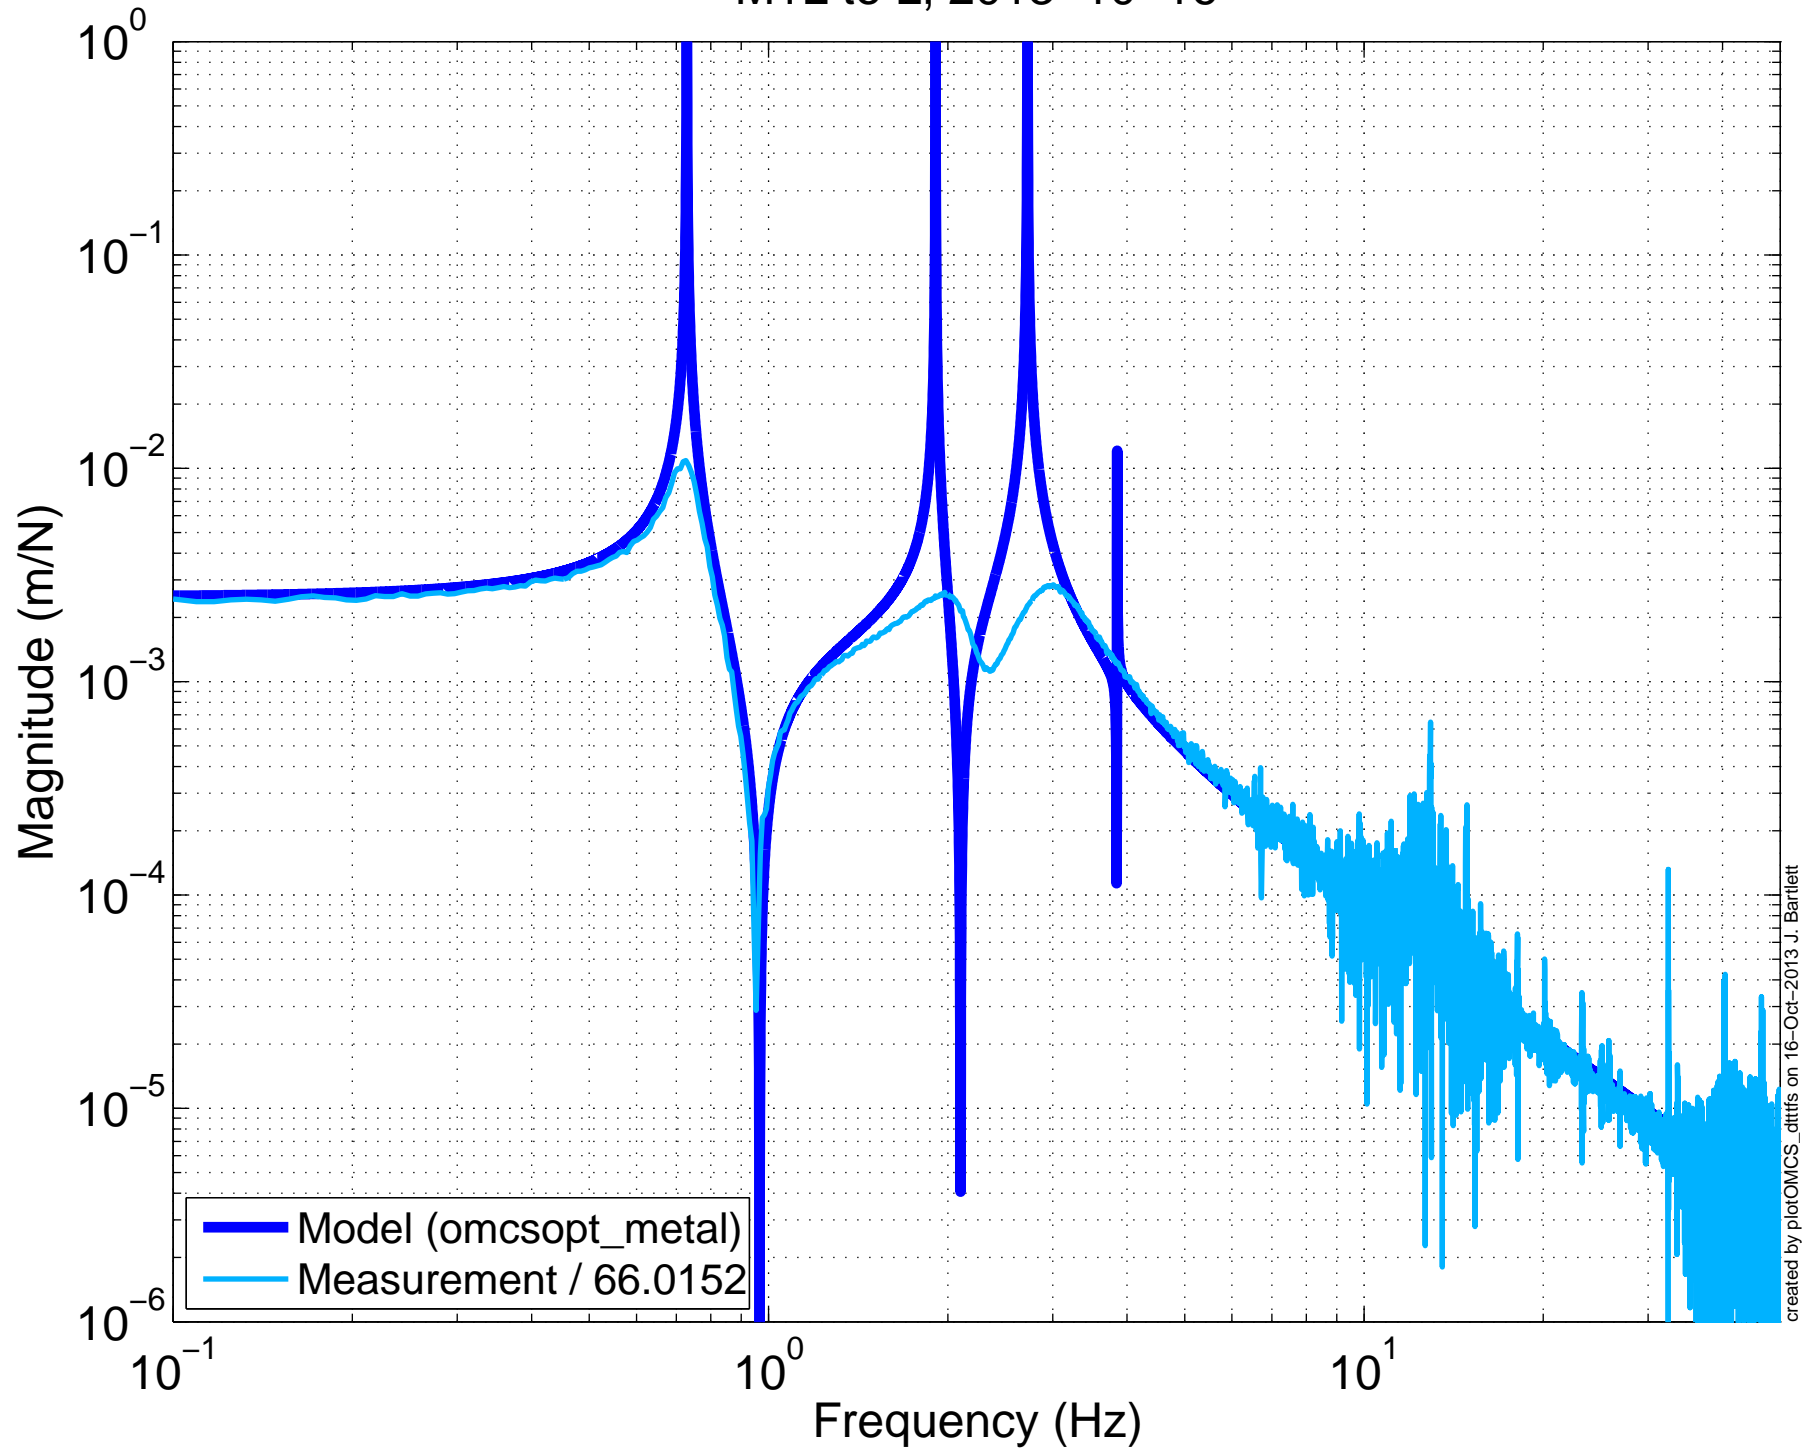

X1SUSOMC BUILD
M1L to L, 2013-10-16

created by plotOMCS_dttfs on 16-Oct-2013 J. Barlett

X1SUSOMC BUILD
M1T to T, 2013-10-16

X1SUSOMC BUILD

M1V to V, 2013-10-16

X1SUSOMC BUILD

M1R to R, 2013-10-16

X1SUSOMC BUILD

M1P to P, 2013-10-16

X1SUSOMC BUILD

M1Y to Y, 2013-10-16

X1SUSOMC BUILD
M1 TOP V to L

X1SUSOMC BUILD
M1 TOP R to T

X1SUSOMC BUILD
M1 TOP R to V

X1SUSOMC BUILD
M1 TOP P to L

X1SUSOMC BUILD
M1 TOP P to V

X1SUSOMC BUILD M1 TOP P to R

X1SUSOMC BUILD M1 TOP L to LFRT

X1SUSOMC BUILD M1 TOP T to SD

X1SUSOMC BUILD M1 TOP V to T1T2T3

X1SUSOMC BUILD M1 TOP R to T1T2T3

X1SUSOMC BUILD

M1 TOP P to T2T3

X1SUSOMC BUILD M1 TOP Y to LFRT