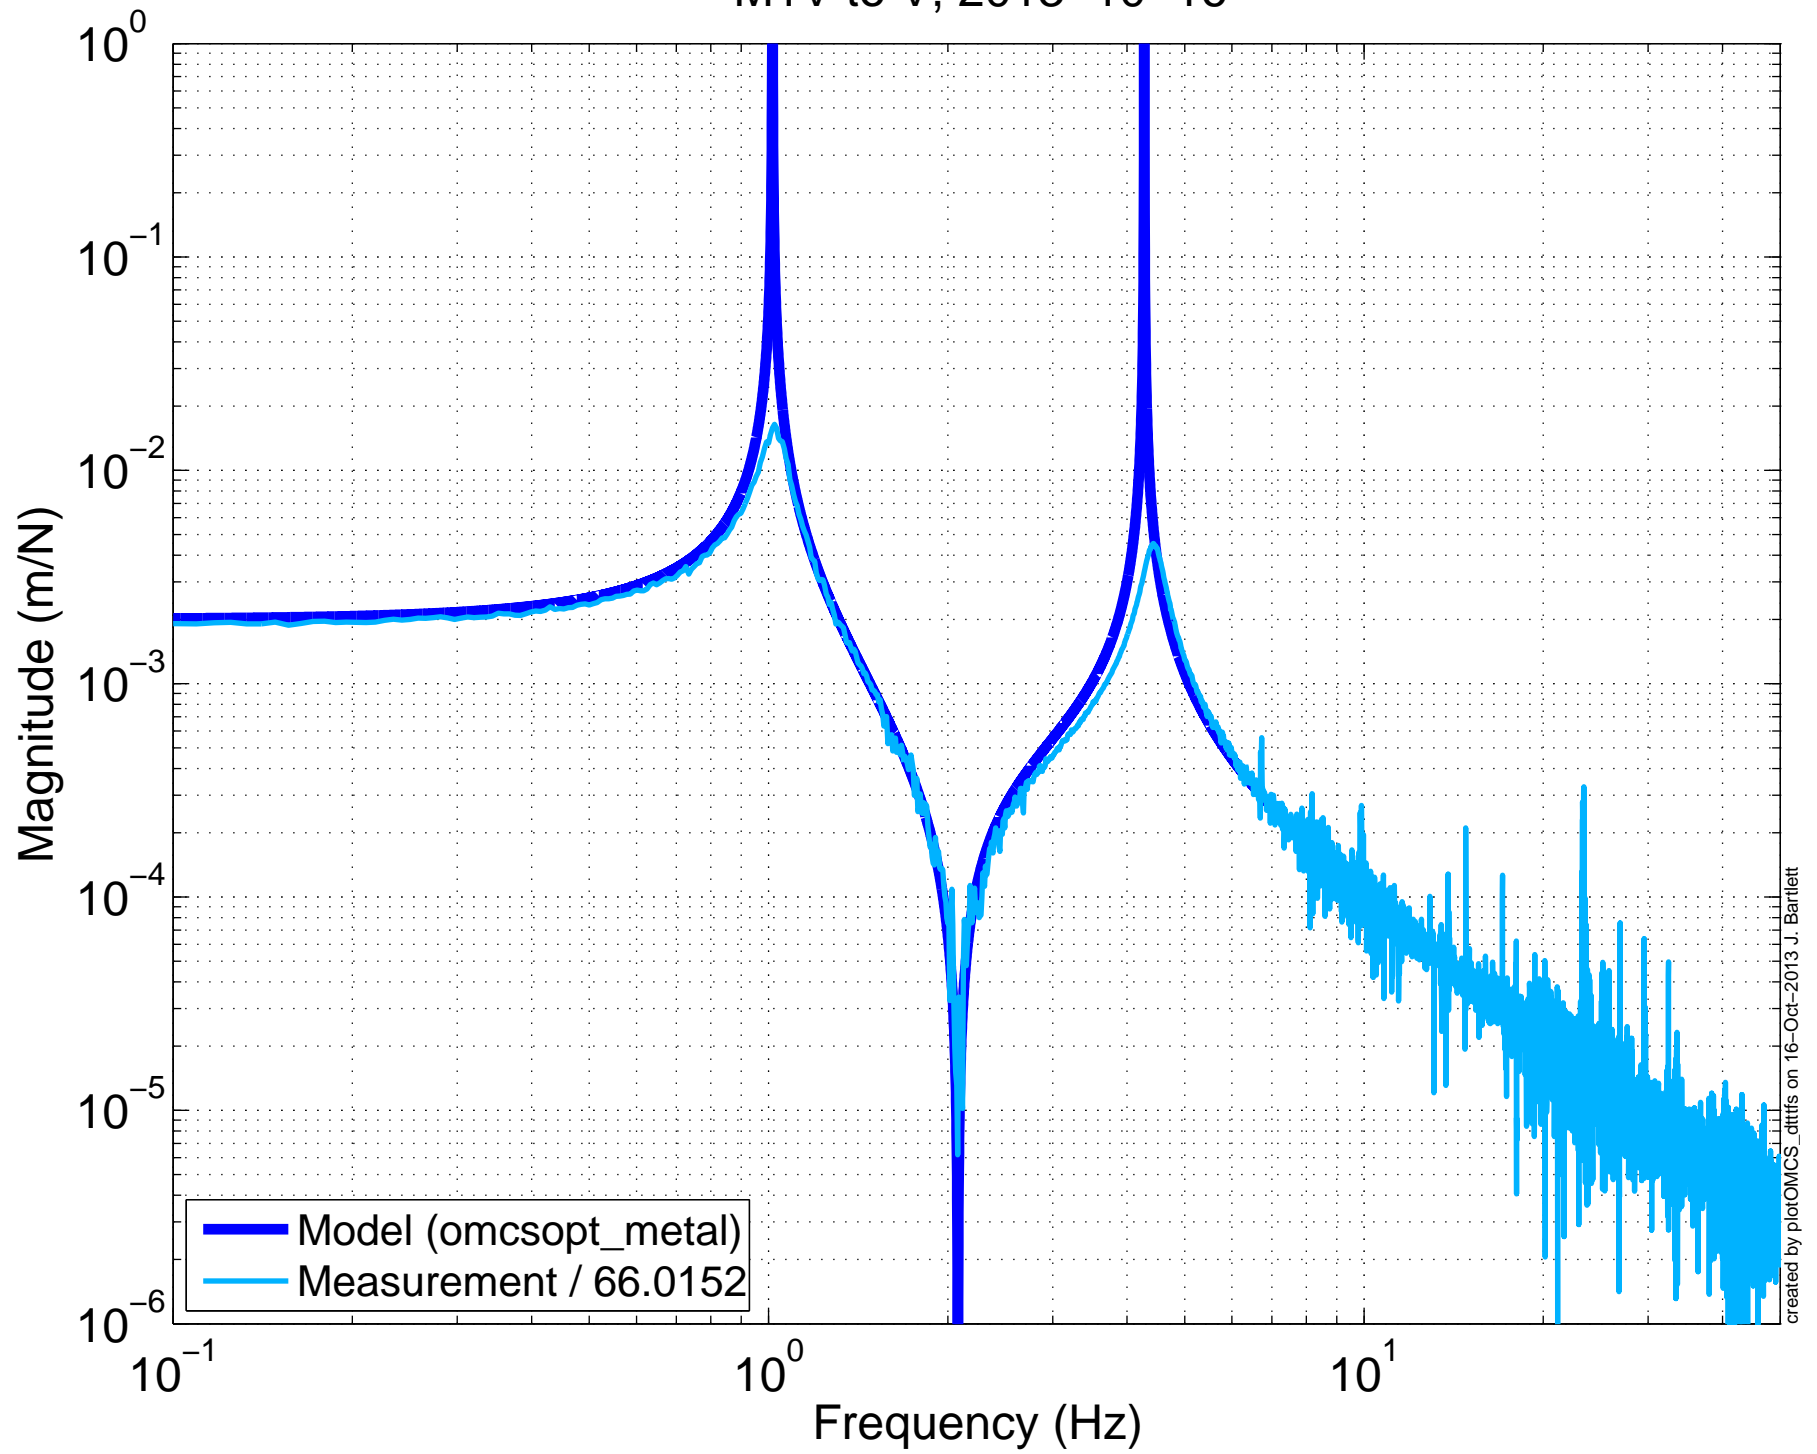

X1SUSOMC BUILD
M1L to L, 2013-10-16

created by plotOMCS_dttfs on 16-Oct-2013 J. Barlett

X1SUSOMC BUILD
M1T to T, 2013-10-16

X1SUSOMC BUILD

M1V to V, 2013-10-16

X1SUSOMC BUILD

M1R to R, 2013-10-16

X1SUSOMC BUILD

M1P to P, 2013-10-16

X1SUSOMC BUILD

M1Y to Y, 2013-10-16

X1SUSOMC BUILD
M1 TOP V to L

X1SUSOMC BUILD
M1 TOP R to T

X1SUSOMC BUILD
M1 TOP R to V

X1SUSOMC BUILD
M1 TOP P to L

X1SUSOMC BUILD
M1 TOP P to V

X1SUSOMC BUILD M1 TOP P to R

X1SUSOMC BUILD M1 TOP L to LFRT

X1SUSOMC BUILD M1 TOP T to SD

X1SUSOMC BUILD M1 TOP V to T1T2T3

X1SUSOMC BUILD M1 TOP R to T1T2T3

X1SUSOMC BUILD

M1 TOP P to T2T3

X1SUSOMC BUILD M1 TOP Y to LFRT