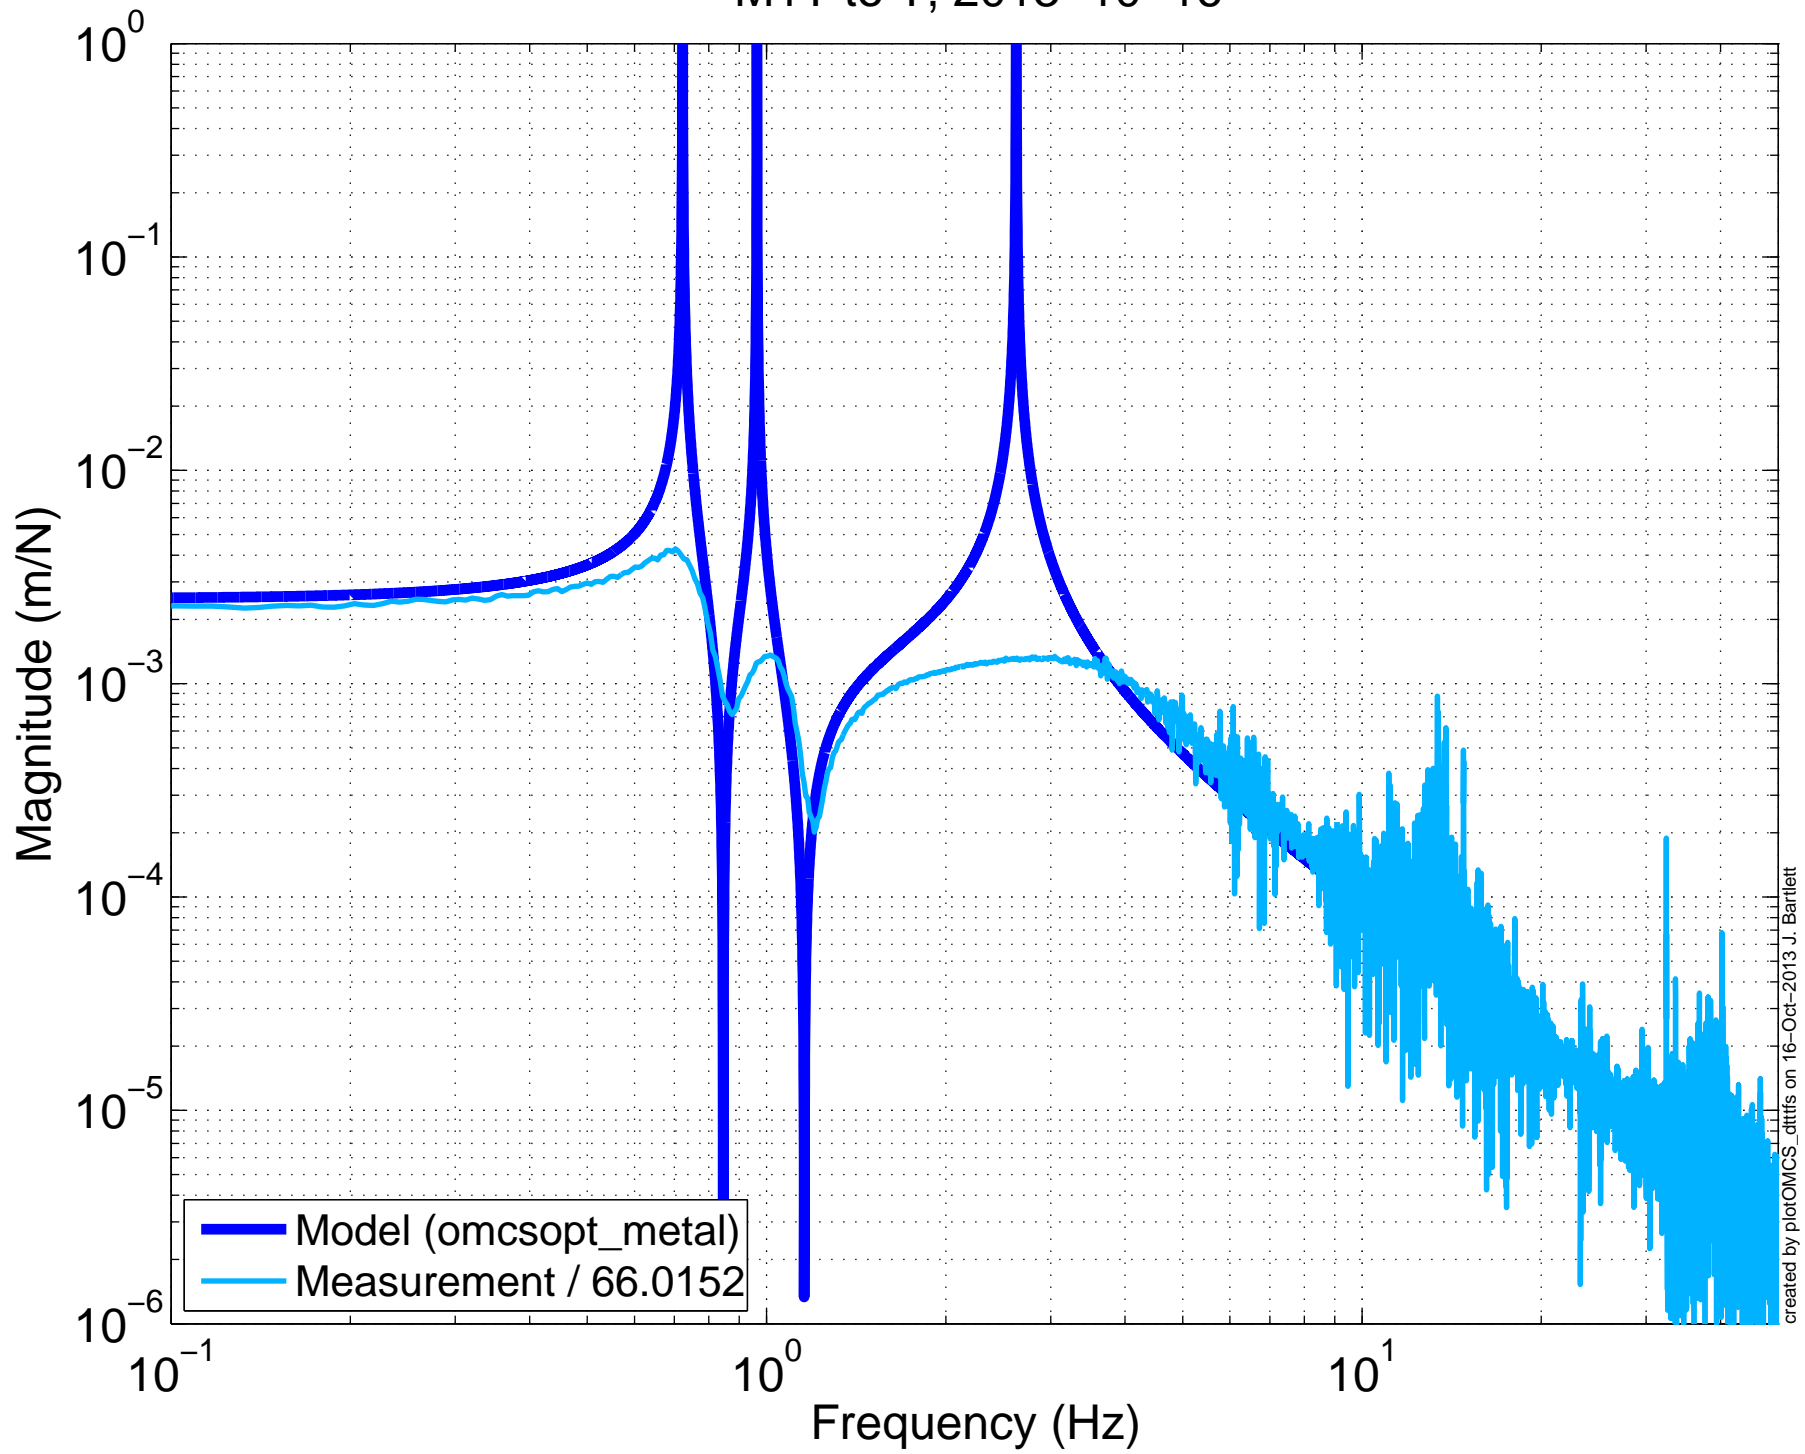

X1SUSOMC BUILD
M1L to L, 2013-10-16

created by plotOMCS_dttfs on 16-Oct-2013 J. Barlett

X1SUSOMC BUILD
M1T to T, 2013-10-16

X1SUSOMC BUILD

M1V to V, 2013-10-16

X1SUSOMC BUILD

M1R to R, 2013-10-16

X1SUSOMC BUILD

M1P to P, 2013-10-16

X1SUSOMC BUILD

M1Y to Y, 2013-10-16

X1SUSOMC BUILD
M1 TOP V to L

X1SUSOMC BUILD
M1 TOP R to T

X1SUSOMC BUILD
M1 TOP R to V

X1SUSOMC BUILD
M1 TOP P to L

X1SUSOMC BUILD
M1 TOP P to V

X1SUSOMC BUILD M1 TOP P to R

X1SUSOMC BUILD M1 TOP L to LFRT

X1SUSOMC BUILD M1 TOP T to SD

X1SUSOMC BUILD M1 TOP V to T1T2T3

X1SUSOMC BUILD M1 TOP R to T1T2T3

X1SUSOMC BUILD

M1 TOP P to T2T3

X1SUSOMC BUILD M1 TOP Y to LFRT