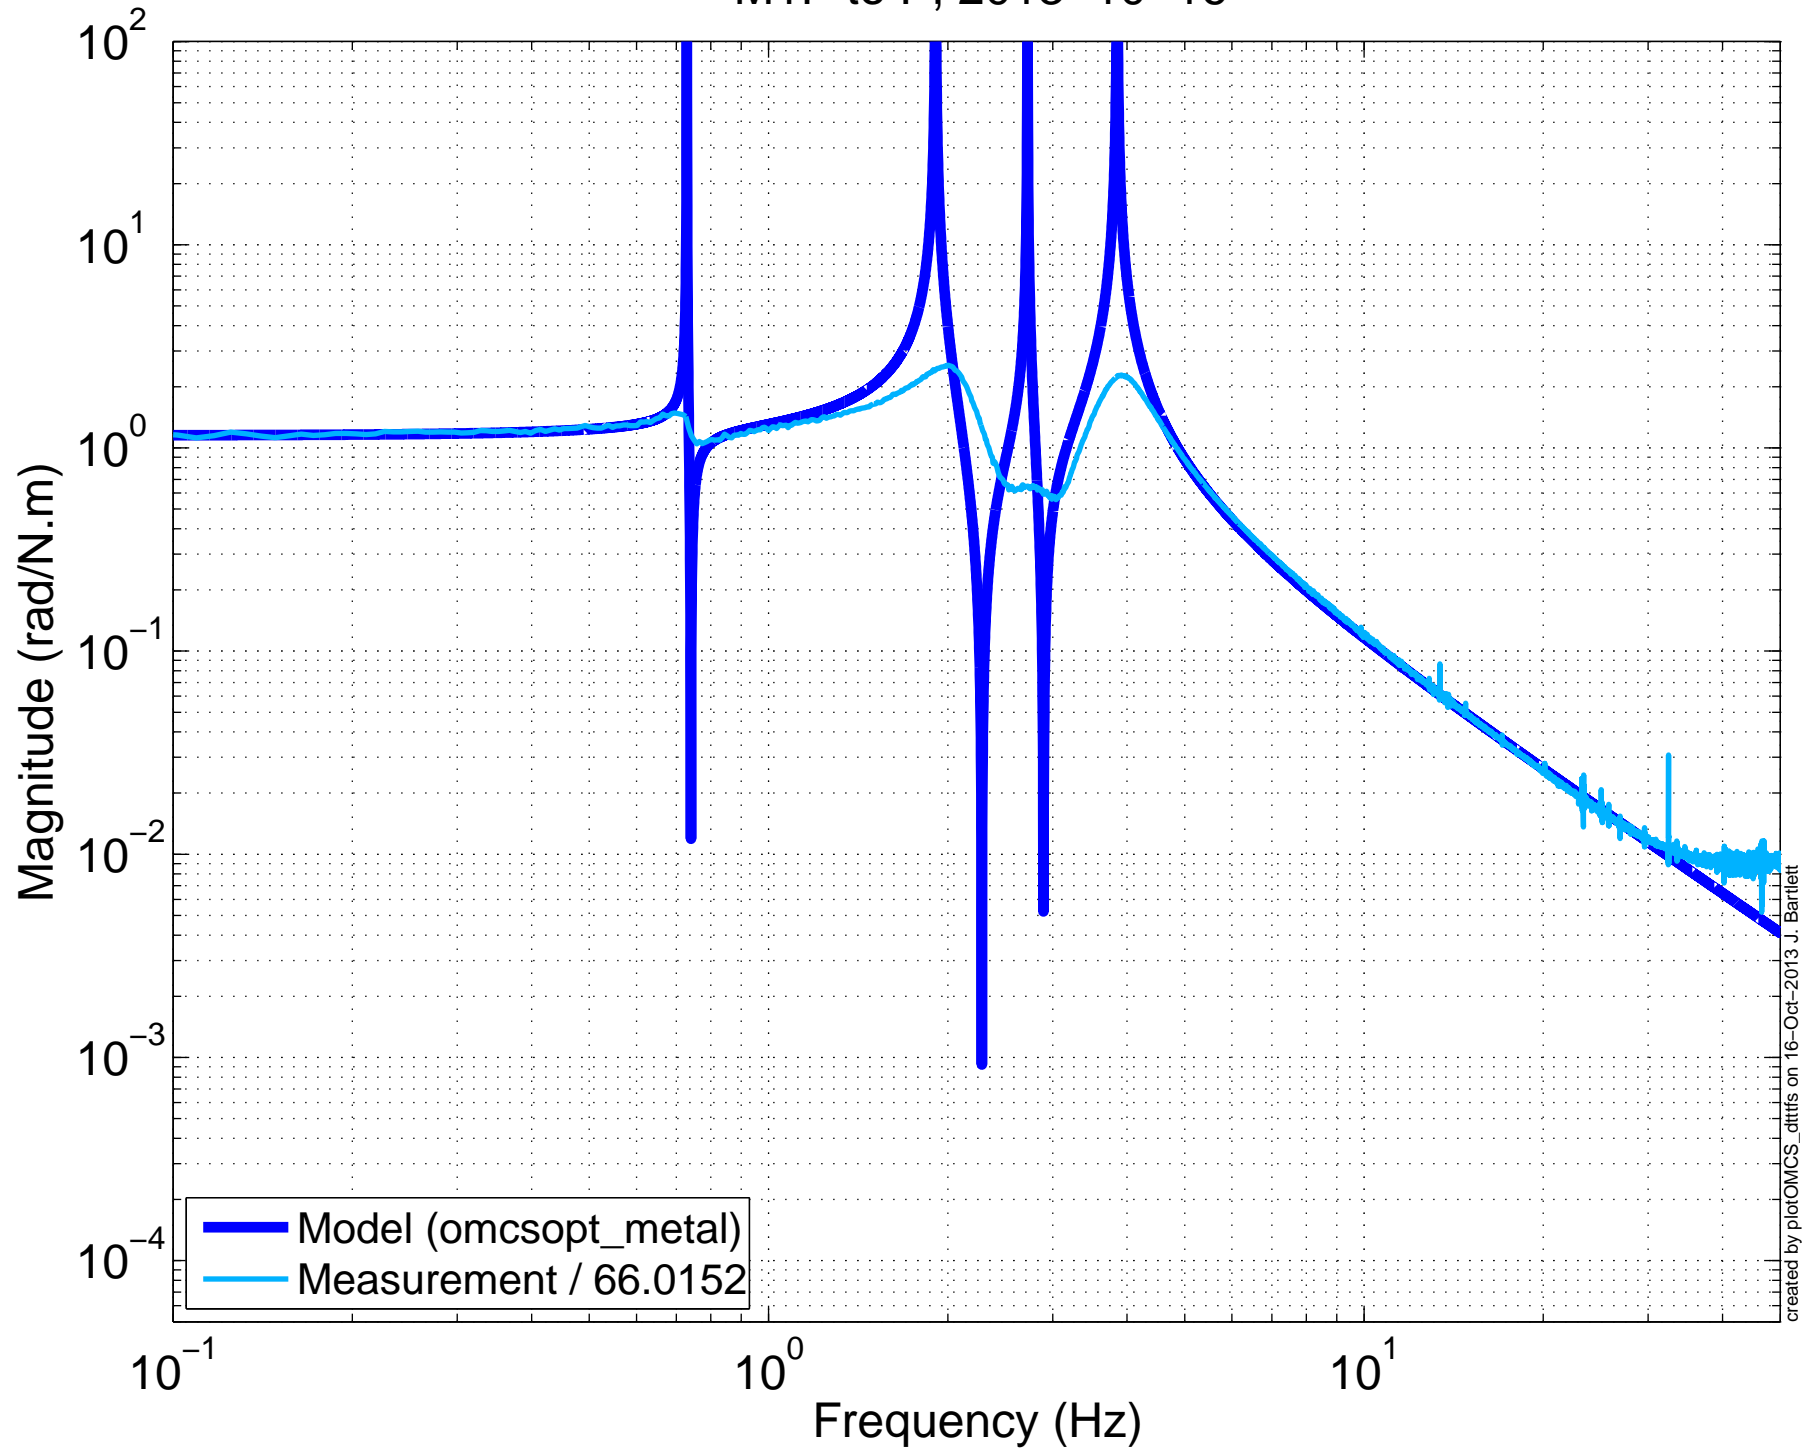

X1SUSOMC BUILD
M1L to L, 2013-10-16

created by plotOMCS_dttfs on 16-Oct-2013 J. Barlett

X1SUSOMC BUILD
M1T to T, 2013-10-16

X1SUSOMC BUILD

M1V to V, 2013-10-16

X1SUSOMC BUILD

M1R to R, 2013-10-16

X1SUSOMC BUILD

M1P to P, 2013-10-16

X1SUSOMC BUILD

M1Y to Y, 2013-10-16

X1SUSOMC BUILD
M1 TOP V to L

X1SUSOMC BUILD
M1 TOP R to T

X1SUSOMC BUILD
M1 TOP R to V

X1SUSOMC BUILD
M1 TOP P to L

X1SUSOMC BUILD
M1 TOP P to V

X1SUSOMC BUILD M1 TOP P to R

X1SUSOMC BUILD M1 TOP L to LFRT

X1SUSOMC BUILD M1 TOP T to SD

X1SUSOMC BUILD M1 TOP V to T1T2T3

X1SUSOMC BUILD M1 TOP R to T1T2T3

X1SUSOMC BUILD

M1 TOP P to T2T3

X1SUSOMC BUILD M1 TOP Y to LFRT