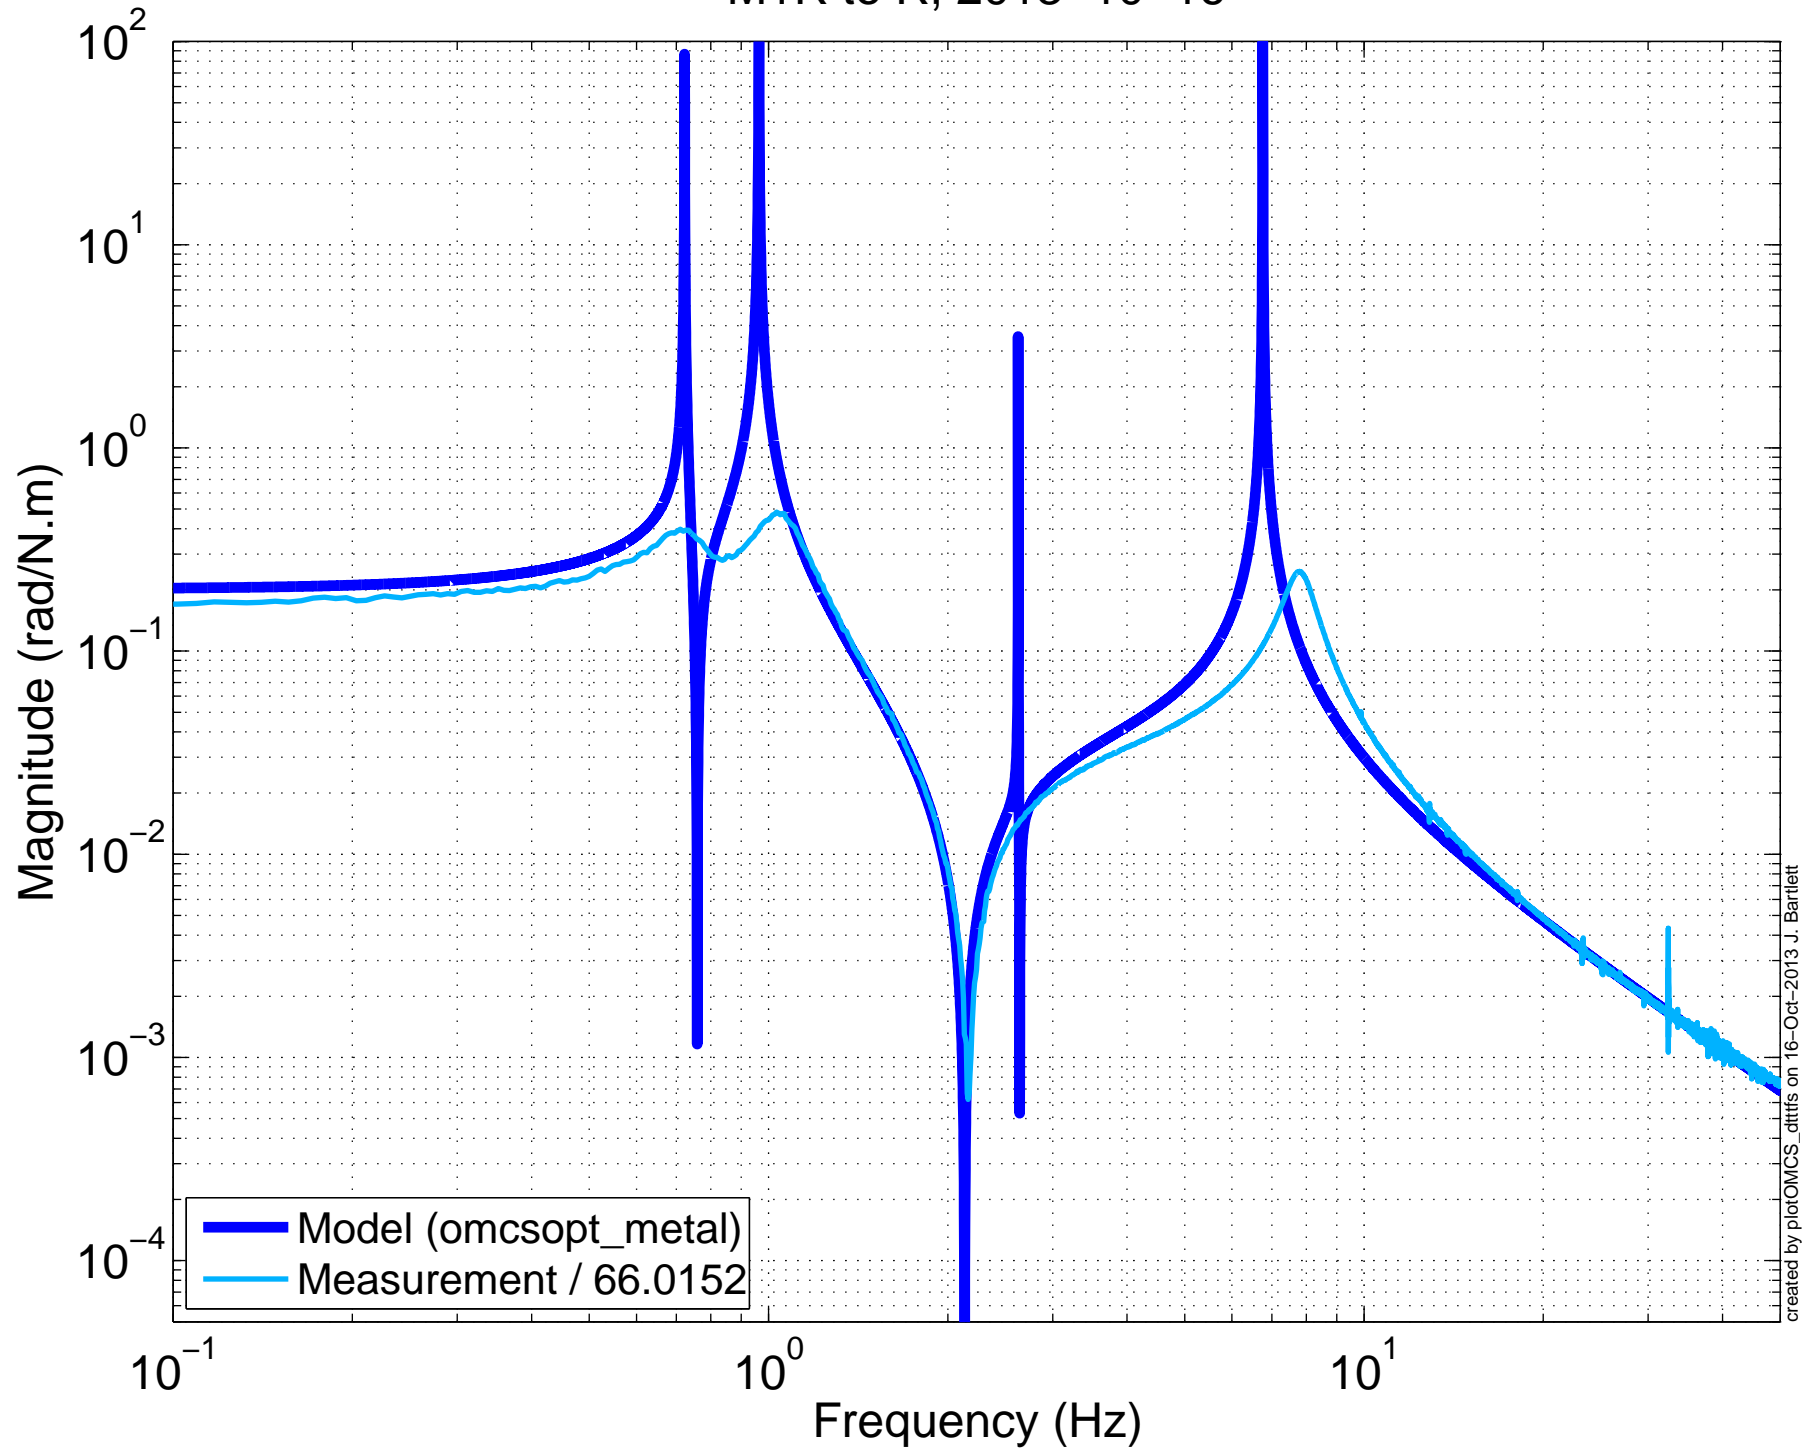

X1SUSOMC BUILD
M1L to L, 2013-10-16

created by plotOMCS_dttfs on 16-Oct-2013 J. Barlett

X1SUSOMC BUILD
M1T to T, 2013-10-16

X1SUSOMC BUILD

M1V to V, 2013-10-16

X1SUSOMC BUILD

M1R to R, 2013-10-16

X1SUSOMC BUILD

M1P to P, 2013-10-16

X1SUSOMC BUILD

M1Y to Y, 2013-10-16

X1SUSOMC BUILD
M1 TOP V to L

X1SUSOMC BUILD
M1 TOP R to T

X1SUSOMC BUILD
M1 TOP R to V

X1SUSOMC BUILD
M1 TOP P to L

X1SUSOMC BUILD
M1 TOP P to V

X1SUSOMC BUILD M1 TOP P to R

X1SUSOMC BUILD M1 TOP L to LFRT

X1SUSOMC BUILD M1 TOP T to SD

X1SUSOMC BUILD M1 TOP V to T1T2T3

X1SUSOMC BUILD M1 TOP R to T1T2T3

X1SUSOMC BUILD

M1 TOP P to T2T3

X1SUSOMC BUILD M1 TOP Y to LFRT