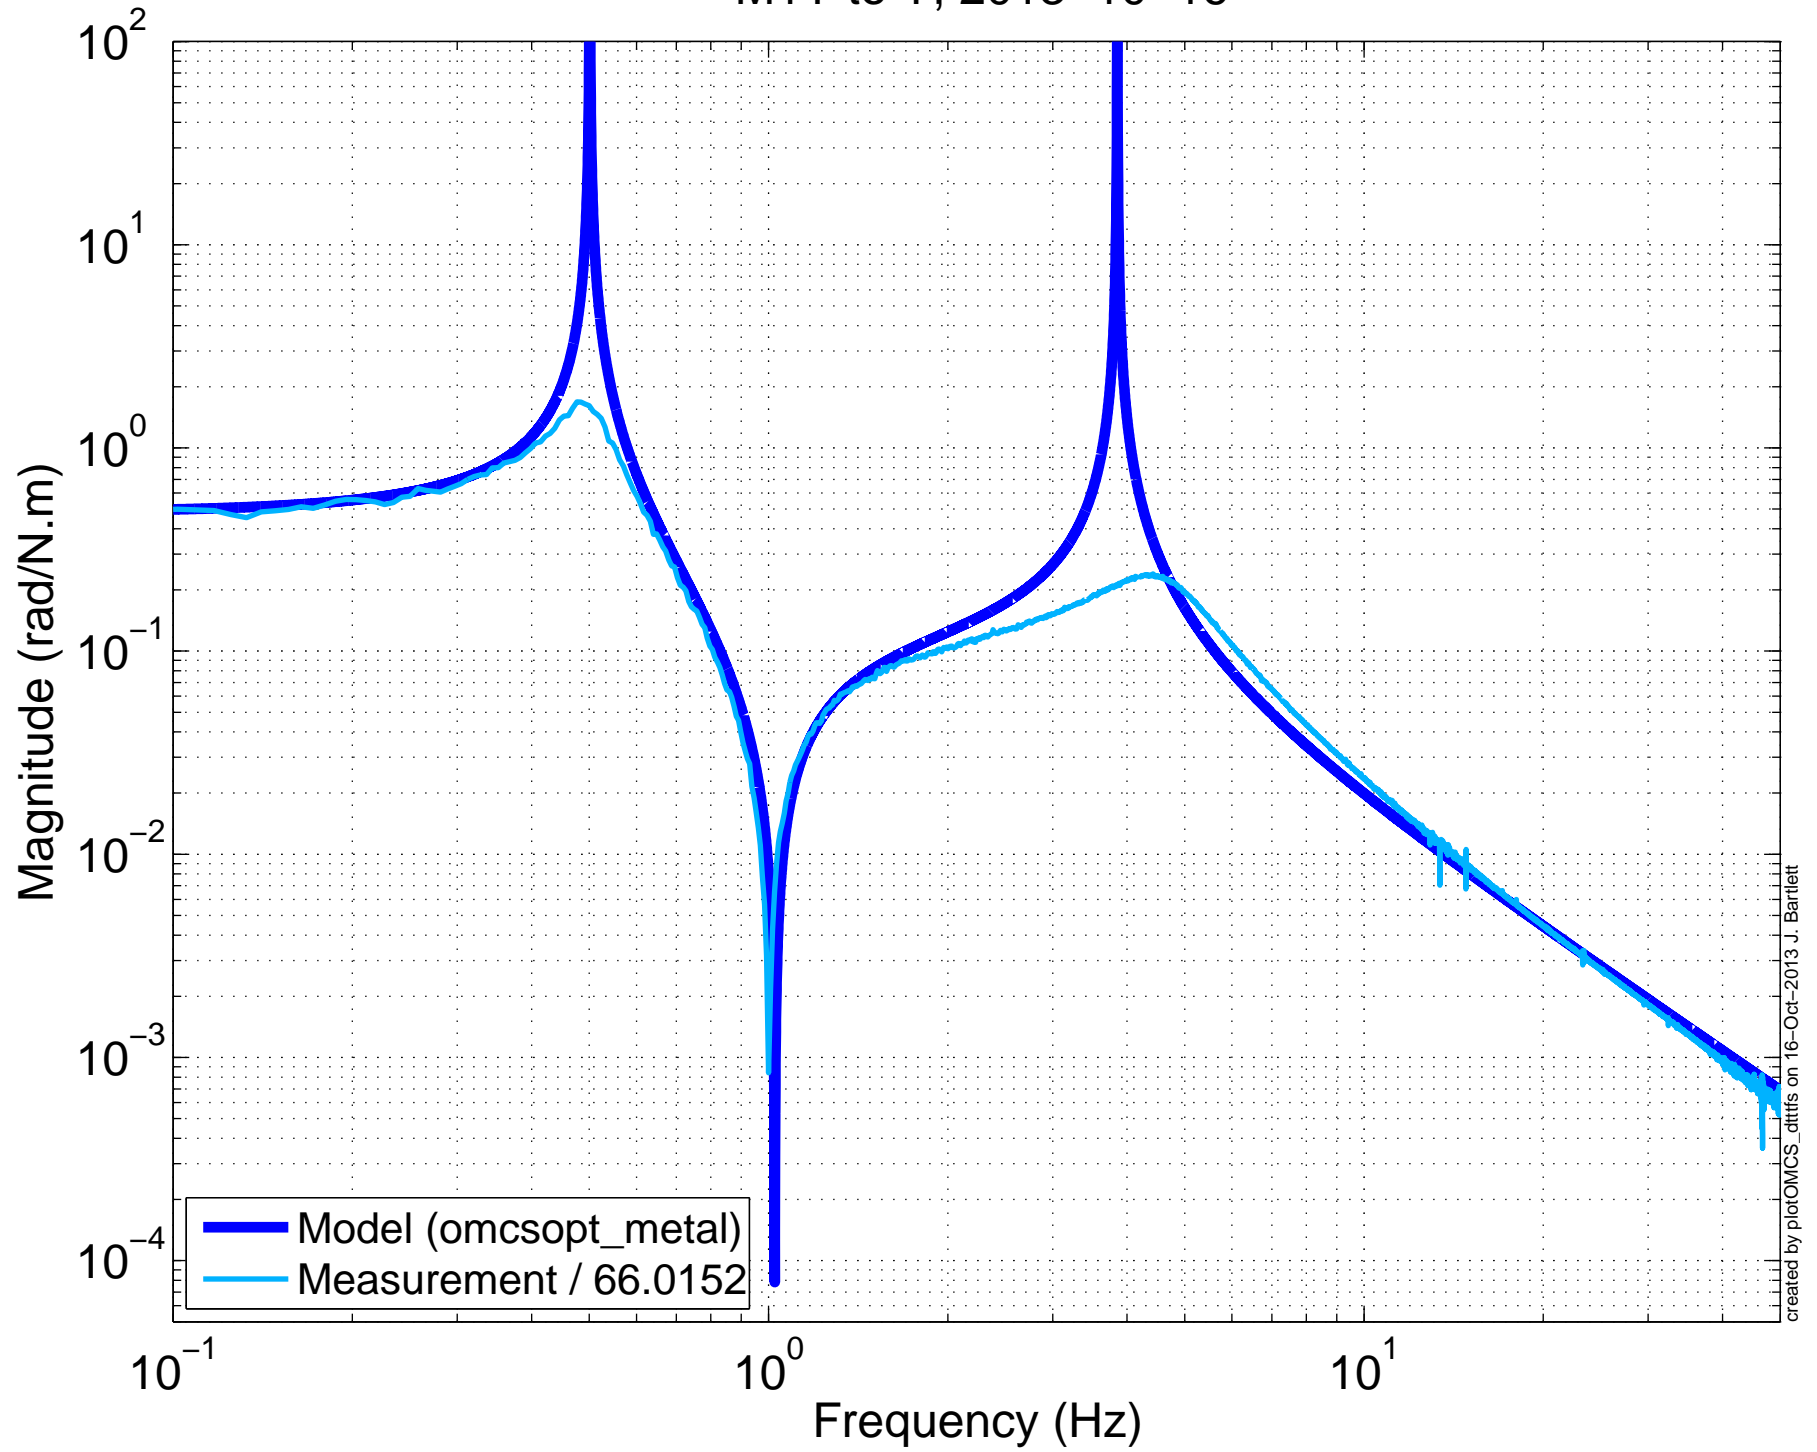

X1SUSOMC BUILD
M1L to L, 2013-10-16

created by plotOMCS_dttfs on 16-Oct-2013 J. Barlett

X1SUSOMC BUILD
M1T to T, 2013-10-16

X1SUSOMC BUILD

M1V to V, 2013-10-16

X1SUSOMC BUILD

M1R to R, 2013-10-16

X1SUSOMC BUILD

M1P to P, 2013-10-16

X1SUSOMC BUILD

M1Y to Y, 2013-10-16

X1SUSOMC BUILD
M1 TOP V to L

X1SUSOMC BUILD
M1 TOP R to T

X1SUSOMC BUILD
M1 TOP R to V

X1SUSOMC BUILD
M1 TOP P to L

X1SUSOMC BUILD
M1 TOP P to V

X1SUSOMC BUILD M1 TOP P to R

X1SUSOMC BUILD M1 TOP L to LFRT

X1SUSOMC BUILD M1 TOP T to SD

X1SUSOMC BUILD M1 TOP V to T1T2T3

X1SUSOMC BUILD M1 TOP R to T1T2T3

X1SUSOMC BUILD

M1 TOP P to T2T3

X1SUSOMC BUILD M1 TOP Y to LFRT