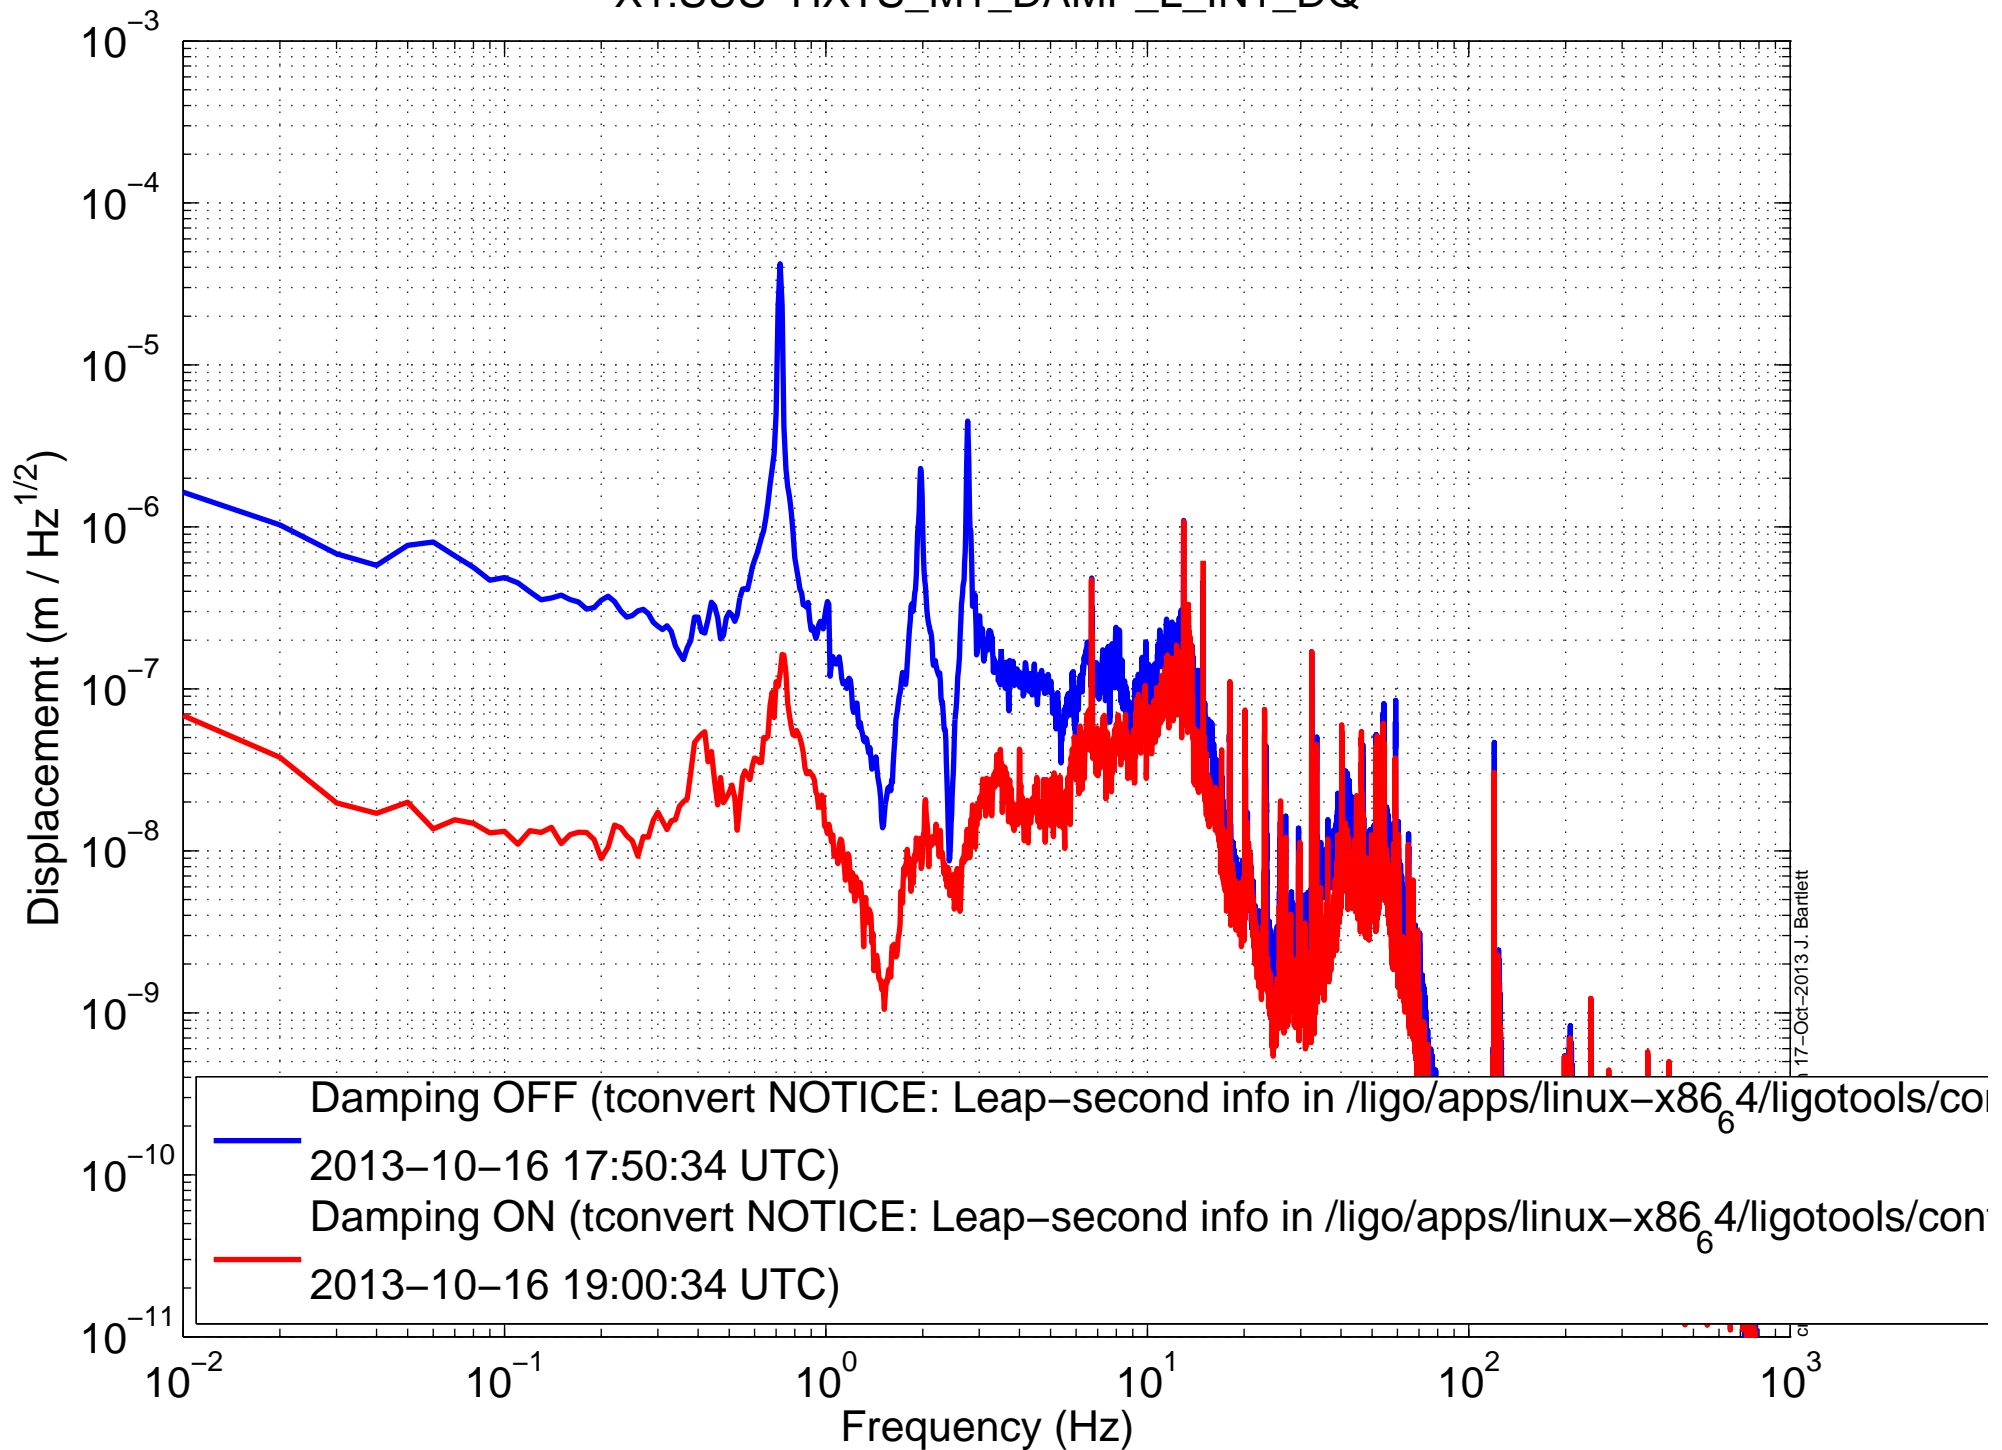

X1SUSOMC (OMCS) Amplitude Spectral Density
X1:SUS-HXTS_M1_OSEMINF_T1_OUT_DQ

X1SUSOMC (OMCS) Amplitude Spectral Density
X1:SUS-HXTS_M1_OSEMINF_T2_OUT_DQ

X1SUSOMC (OMCS) Amplitude Spectral Density
X1:SUS-HXTS_M1_OSEMINF_T3_OUT_DQ

X1SUSOMC (OMCS) Amplitude Spectral Density
X1:SUS-HXTS_M1_OSEMINF_LF_OUT_DQ

X1SUSOMC (OMCS) Amplitude Spectral Density
X1:SUS-HXTS_M1_OSEMINF_RT_OUT_DQ

X1SUSOMC (OMCS) Amplitude Spectral Density
X1:SUS-HXTS_M1_OSEMINF_SD_OUT_DQ

X1SUSOMC (OMCS) Amplitude Spectral Density
X1:SUS-HXTS_M1_DAMP_L_IN1_DQ

X1SUSOMC (OMCS) Amplitude Spectral Density
X1:SUS-HXTS_M1_DAMP_T_IN1_DQ

X1SUSOMC (OMCS) Amplitude Spectral Density
X1:SUS-HXTS_M1_DAMP_V_IN1_DQ