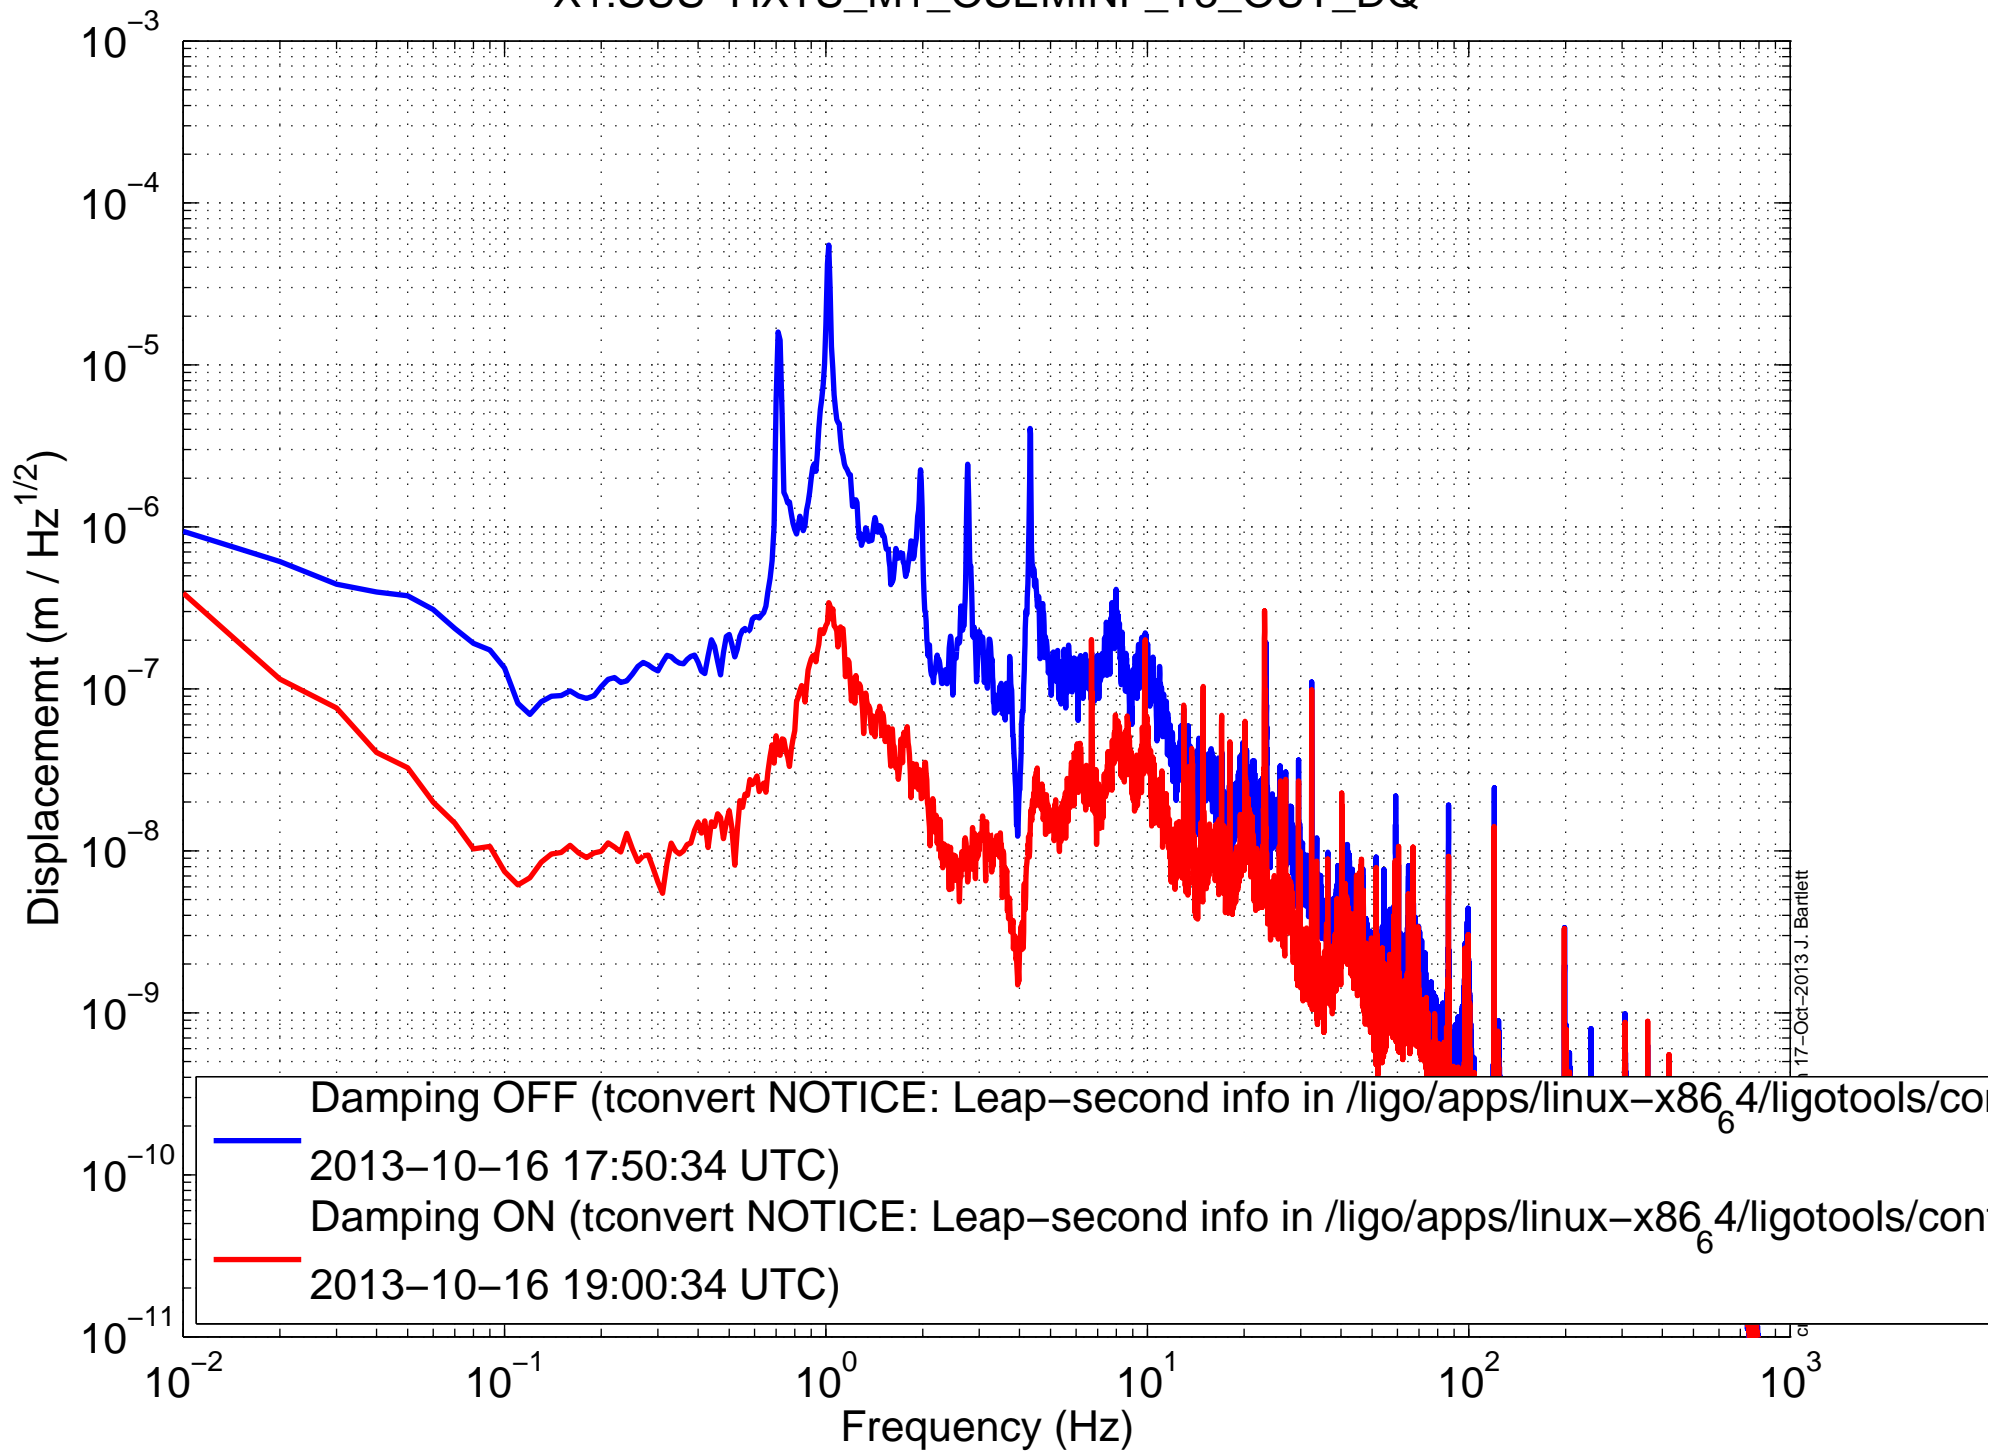

X1SUSOMC (OMCS) Amplitude Spectral Density
X1:SUS-HXTS_M1_OSEMINF_T1_OUT_DQ

X1SUSOMC (OMCS) Amplitude Spectral Density
X1:SUS-HXTS_M1_OSEMINF_T2_OUT_DQ

X1SUSOMC (OMCS) Amplitude Spectral Density
X1:SUS-HXTS_M1_OSEMINF_T3_OUT_DQ

X1SUSOMC (OMCS) Amplitude Spectral Density
X1:SUS-HXTS_M1_OSEMINF_LF_OUT_DQ

X1SUSOMC (OMCS) Amplitude Spectral Density
X1:SUS-HXTS_M1_OSEMINF_RT_OUT_DQ

X1SUSOMC (OMCS) Amplitude Spectral Density
X1:SUS-HXTS_M1_OSEMINF_SD_OUT_DQ

X1SUSOMC (OMCS) Amplitude Spectral Density
X1:SUS-HXTS_M1_DAMP_L_IN1_DQ

X1SUSOMC (OMCS) Amplitude Spectral Density
X1:SUS-HXTS_M1_DAMP_T_IN1_DQ

X1SUSOMC (OMCS) Amplitude Spectral Density
X1:SUS-HXTS_M1_DAMP_V_IN1_DQ