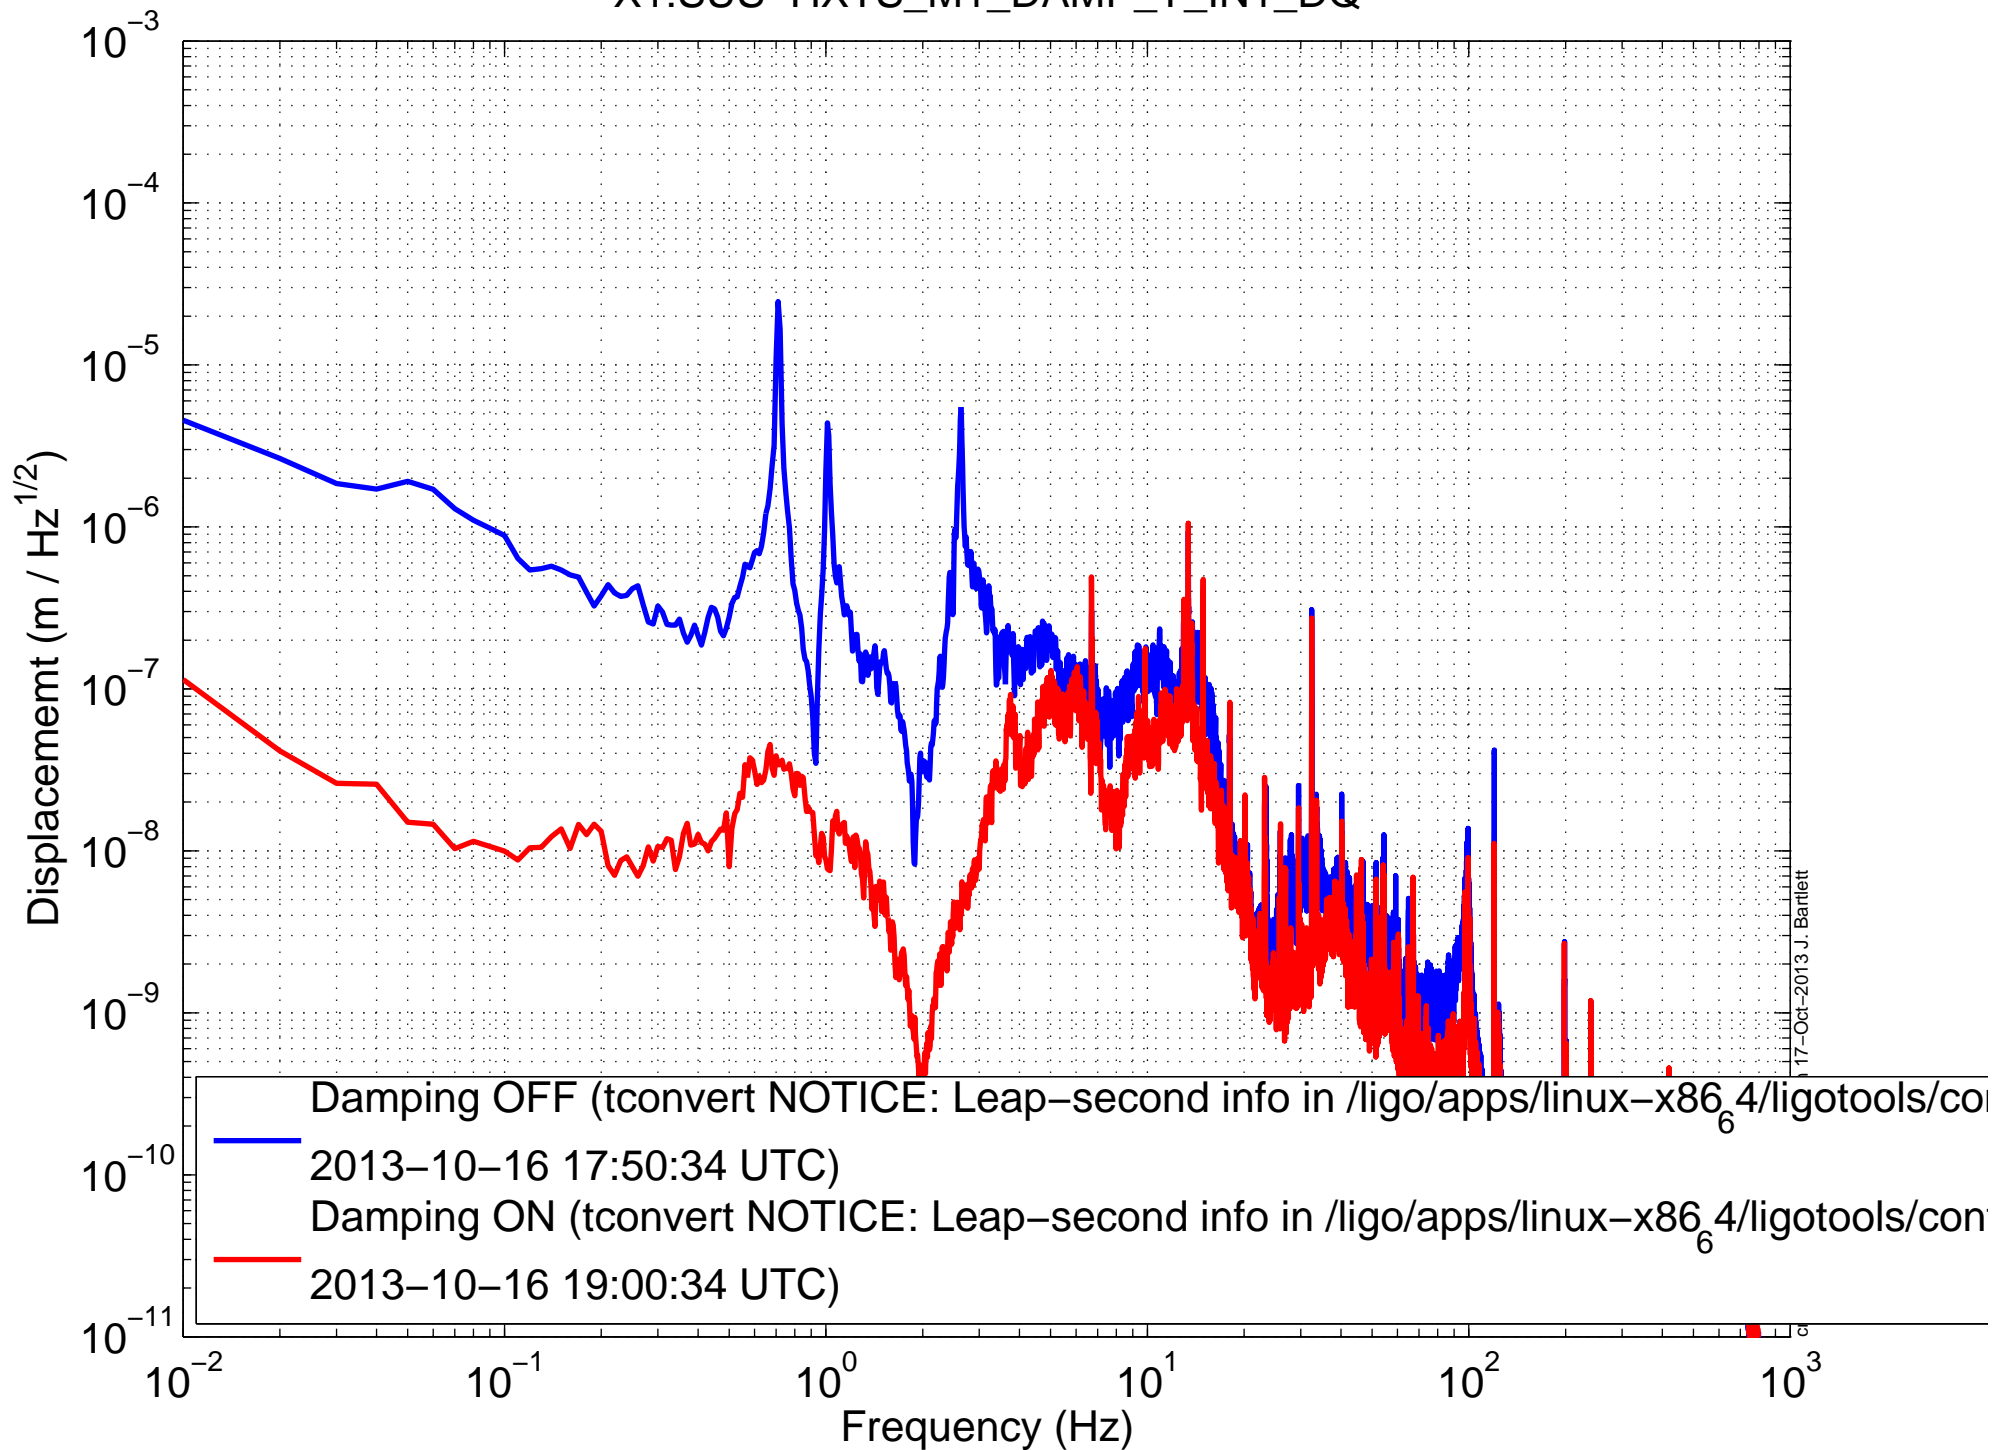

X1SUSOMC (OMCS) Amplitude Spectral Density
X1:SUS-HXTS_M1_OSEMINF_LF_OUT_DQ

X1SUSOMC (OMCS) Amplitude Spectral Density
X1:SUS-HXTS_M1_OSEMINF_RT_OUT_DQ

X1SUSOMC (OMCS) Amplitude Spectral Density
X1:SUS-HXTS_M1_OSEMINF_SD_OUT_DQ

X1SUSOMC (OMCS) Amplitude Spectral Density
X1:SUS-HXTS_M1_DAMP_L_IN1_DQ

X1SUSOMC (OMCS) Amplitude Spectral Density
X1:SUS-HXTS_M1_DAMP_T_IN1_DQ

X1SUSOMC (OMCS) Amplitude Spectral Density
X1:SUS-HXTS_M1_DAMP_V_IN1_DQ