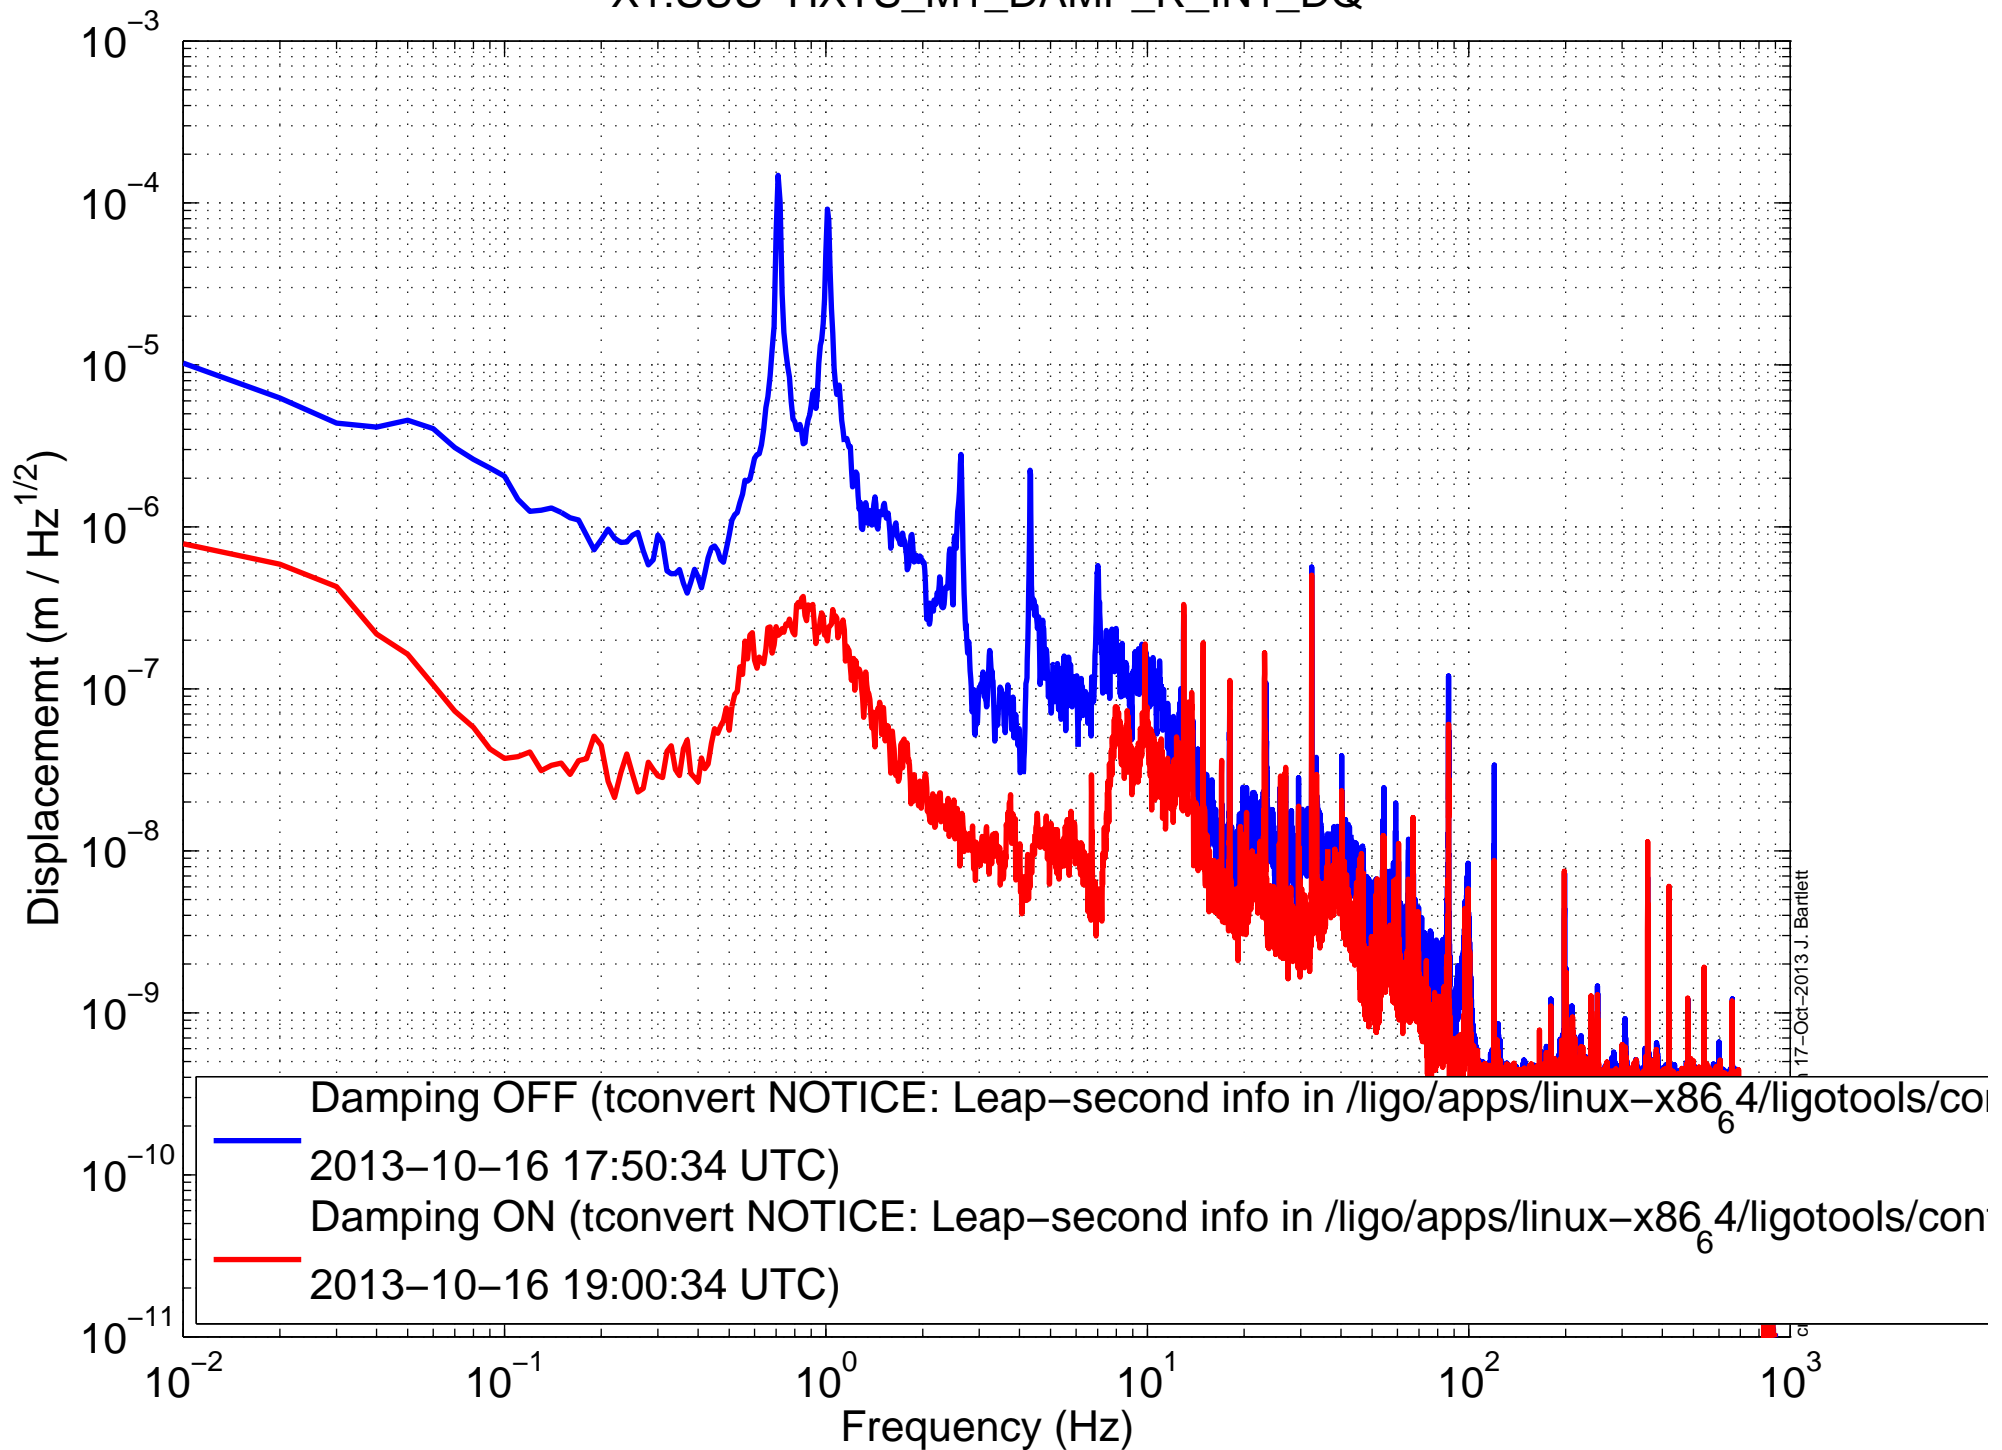

X1SUSOMC (OMCS) Amplitude Spectral Density
X1:SUS-HXTS_M1_DAMP_R_IN1_DQ