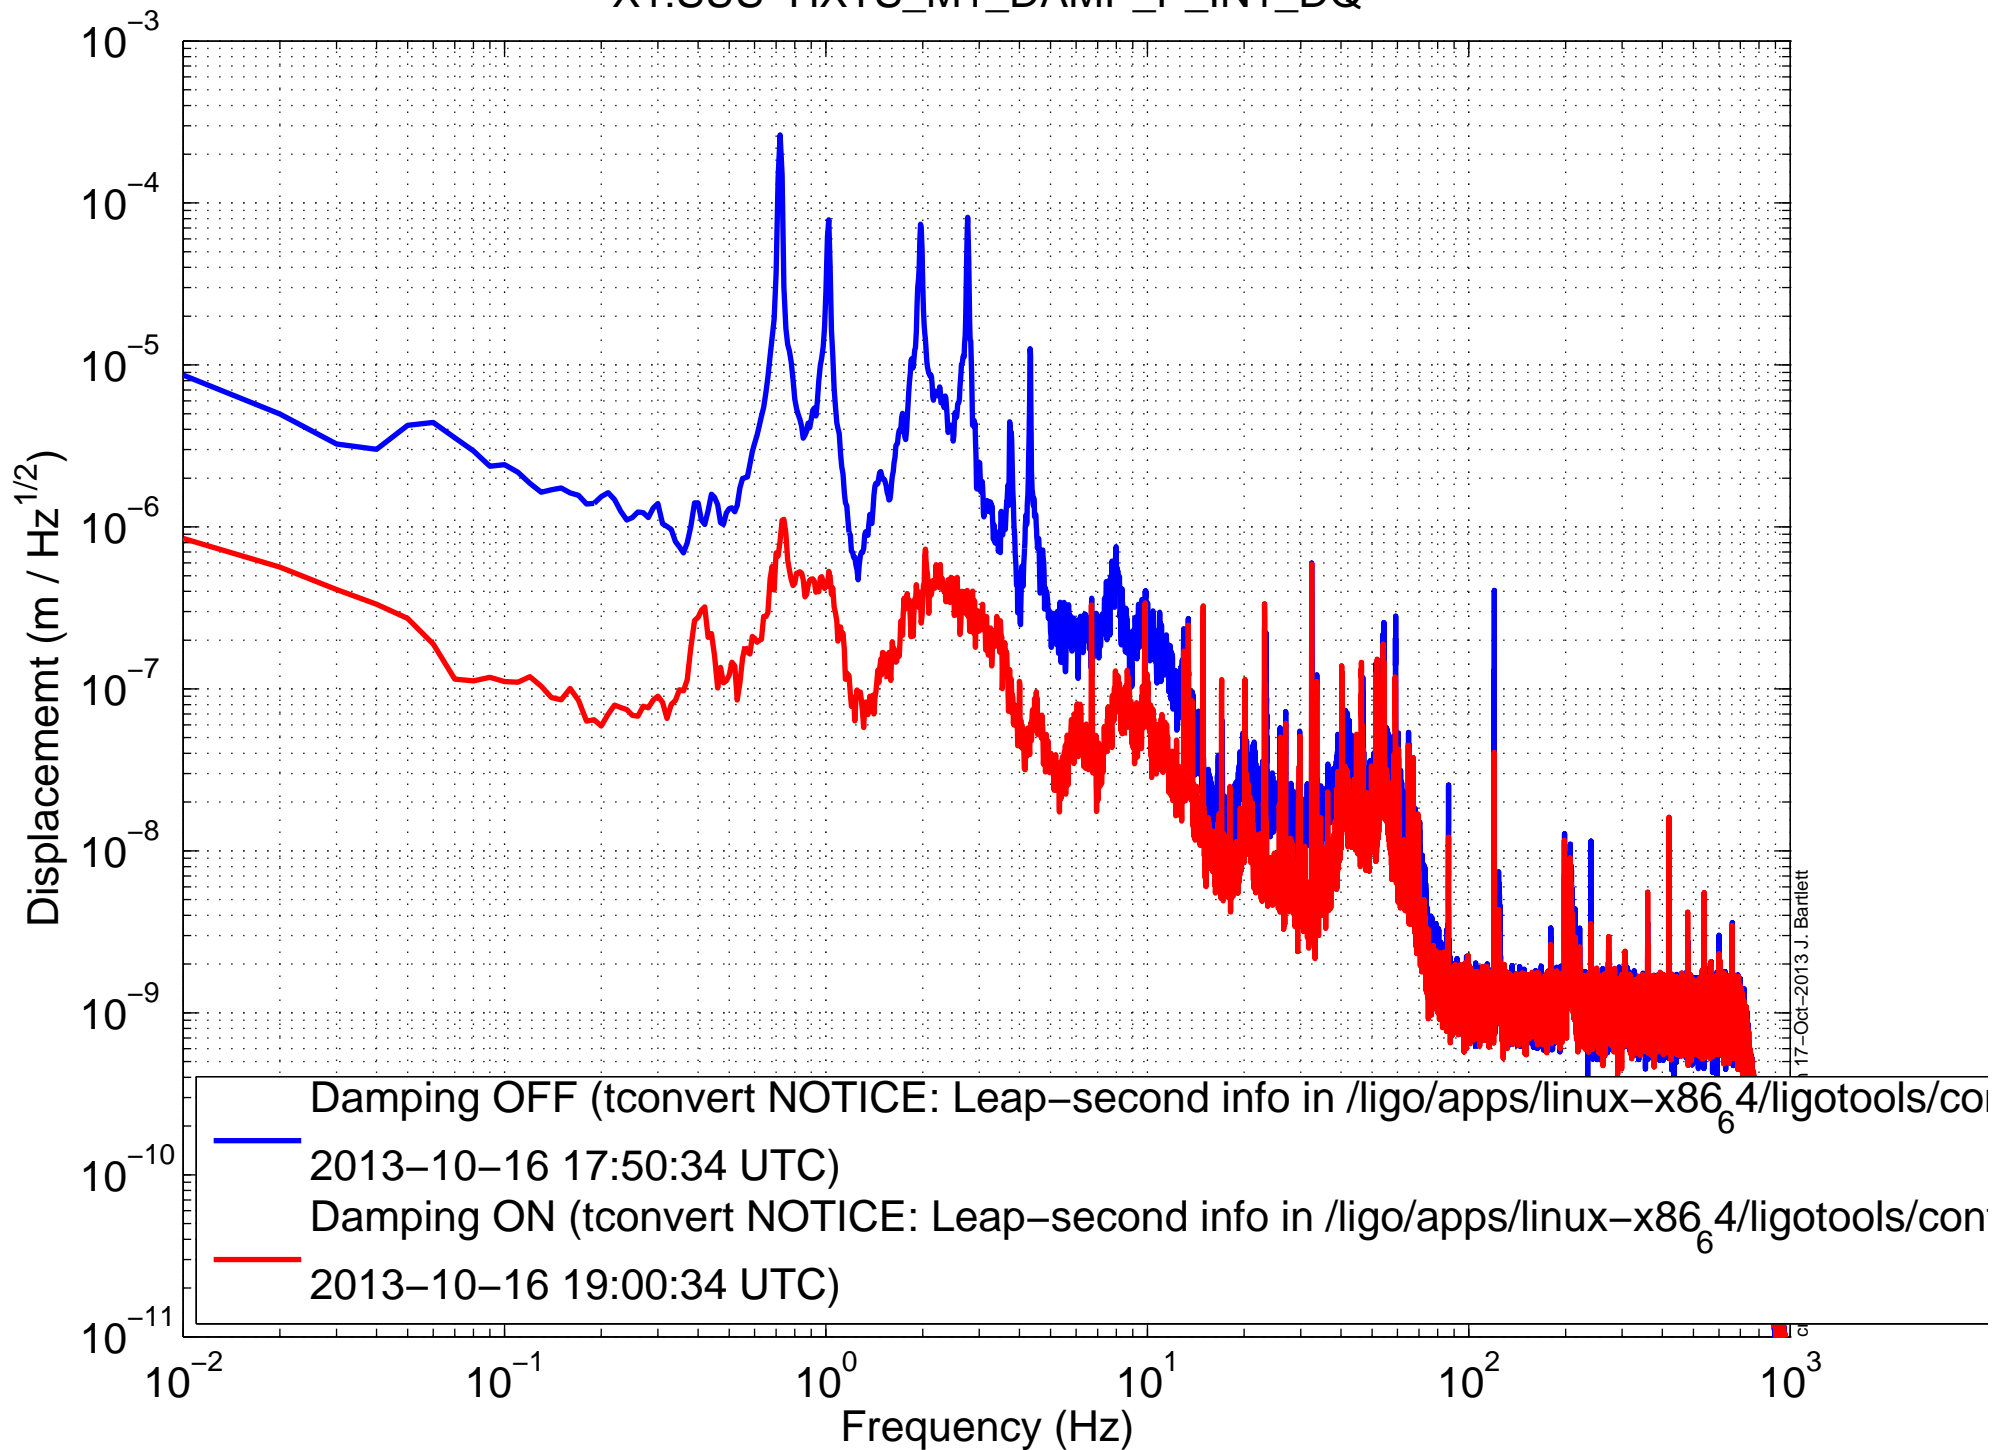

X1SUSOMC (OMCS) Amplitude Spectral Density
X1:SUS-HXTS_M1_DAMP_P_IN1_DQ