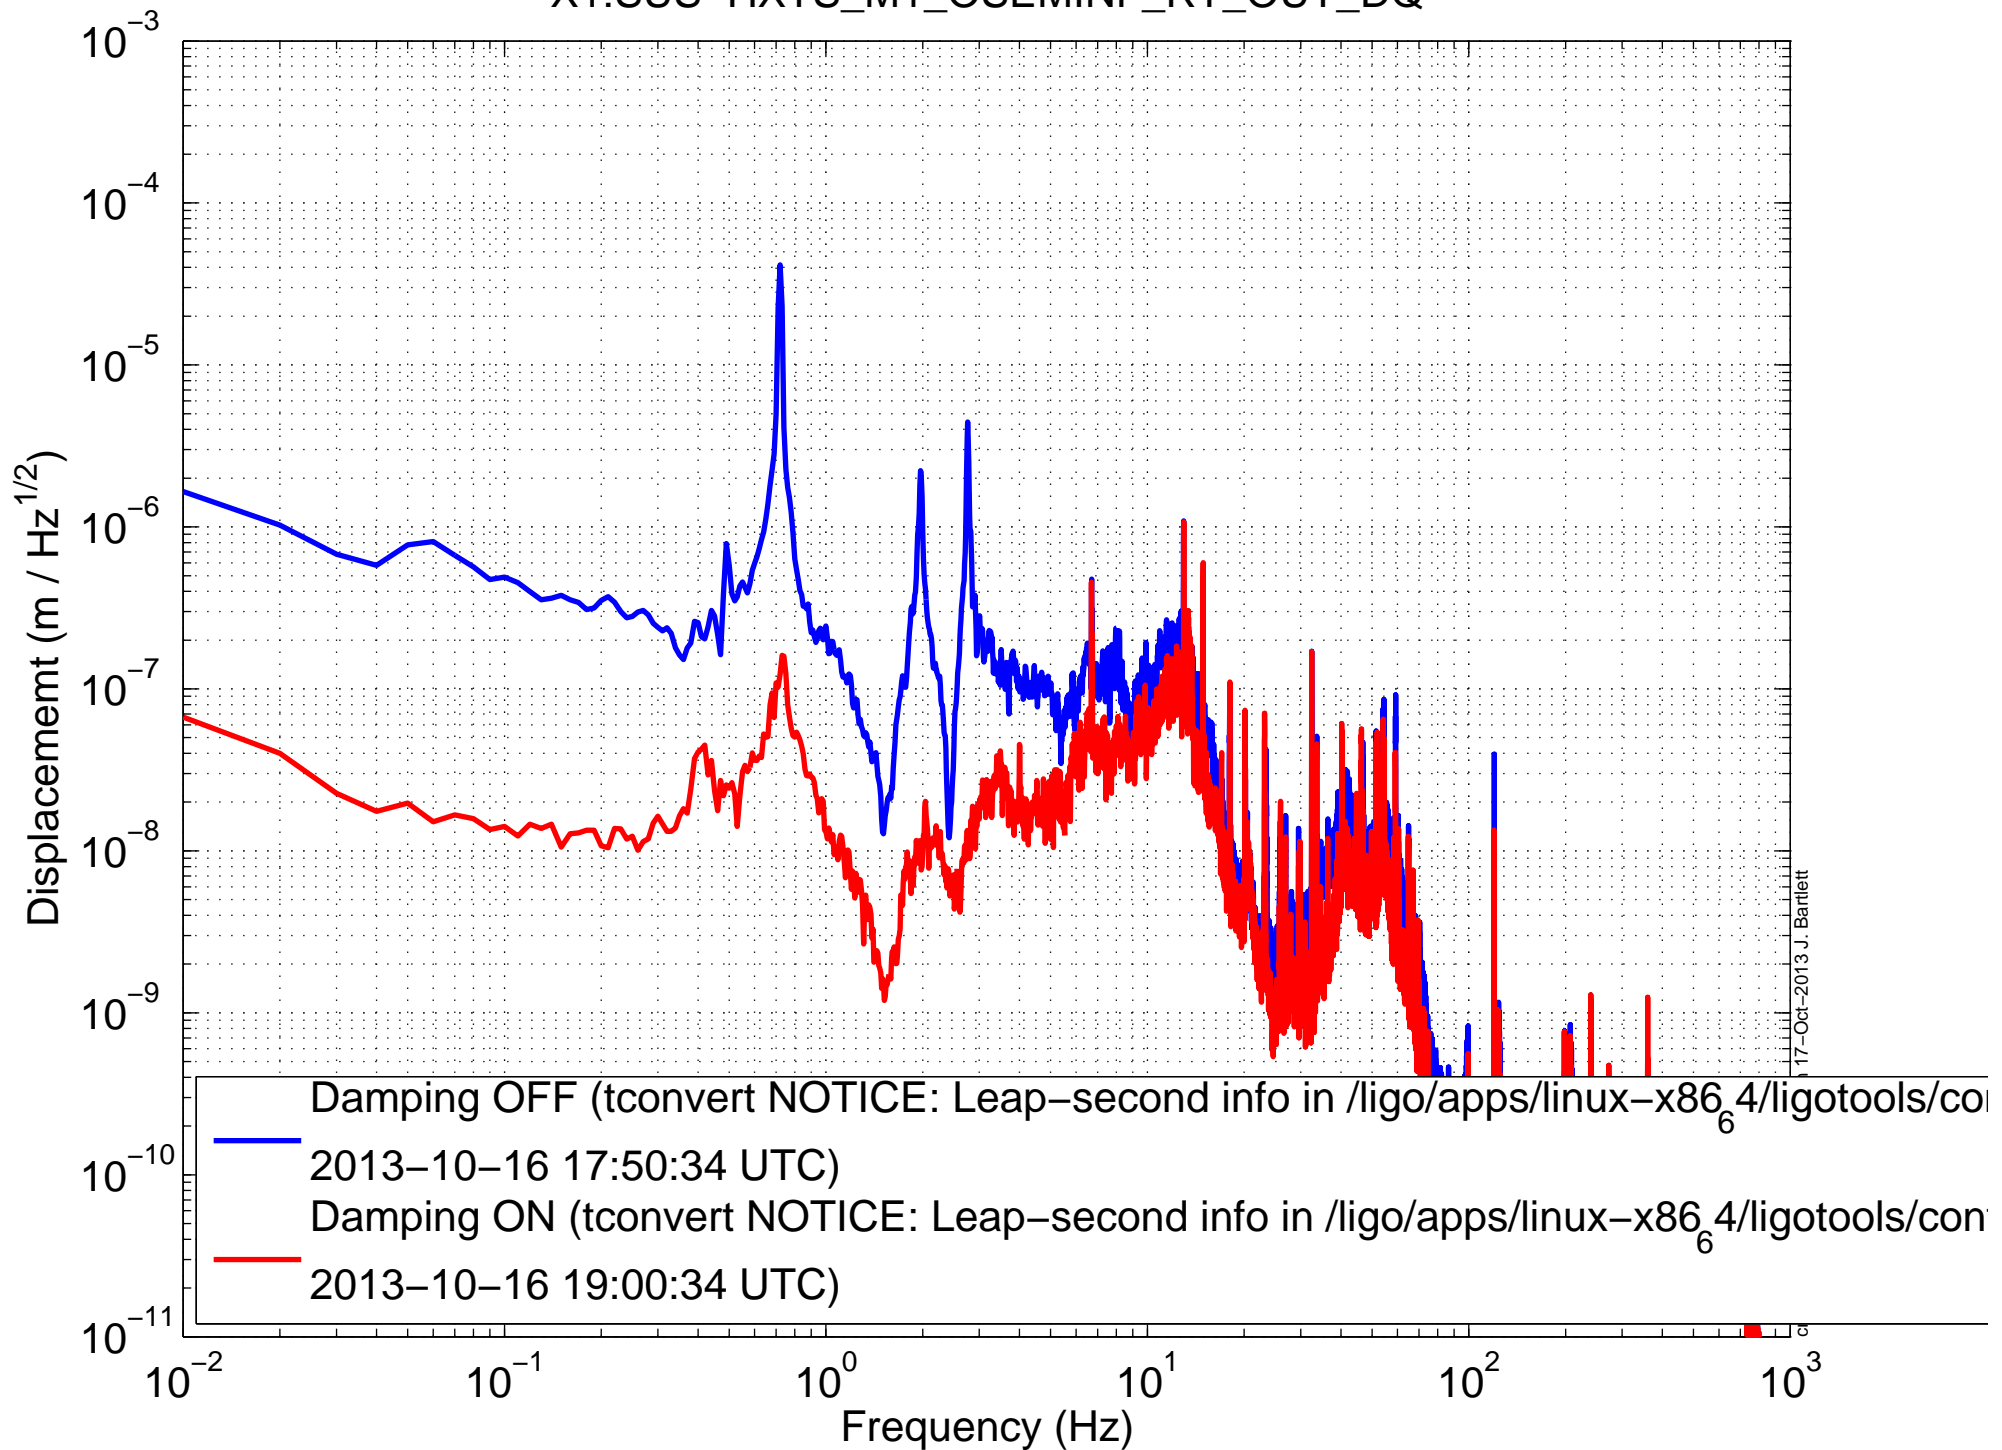

X1SUSOMC (OMCS) Amplitude Spectral Density
X1:SUS-HXTS_M1_OSEMINF_T1_OUT_DQ

X1SUSOMC (OMCS) Amplitude Spectral Density
X1:SUS-HXTS_M1_OSEMINF_T2_OUT_DQ

X1SUSOMC (OMCS) Amplitude Spectral Density
X1:SUS-HXTS_M1_OSEMINF_T3_OUT_DQ

X1SUSOMC (OMCS) Amplitude Spectral Density
X1:SUS-HXTS_M1_OSEMINF_LF_OUT_DQ

X1SUSOMC (OMCS) Amplitude Spectral Density
X1:SUS-HXTS_M1_OSEMINF_RT_OUT_DQ

X1SUSOMC (OMCS) Amplitude Spectral Density
X1:SUS-HXTS_M1_OSEMINF_SD_OUT_DQ

X1SUSOMC (OMCS) Amplitude Spectral Density
X1:SUS-HXTS_M1_DAMP_L_IN1_DQ

X1SUSOMC (OMCS) Amplitude Spectral Density
X1:SUS-HXTS_M1_DAMP_T_IN1_DQ

X1SUSOMC (OMCS) Amplitude Spectral Density
X1:SUS-HXTS_M1_DAMP_V_IN1_DQ