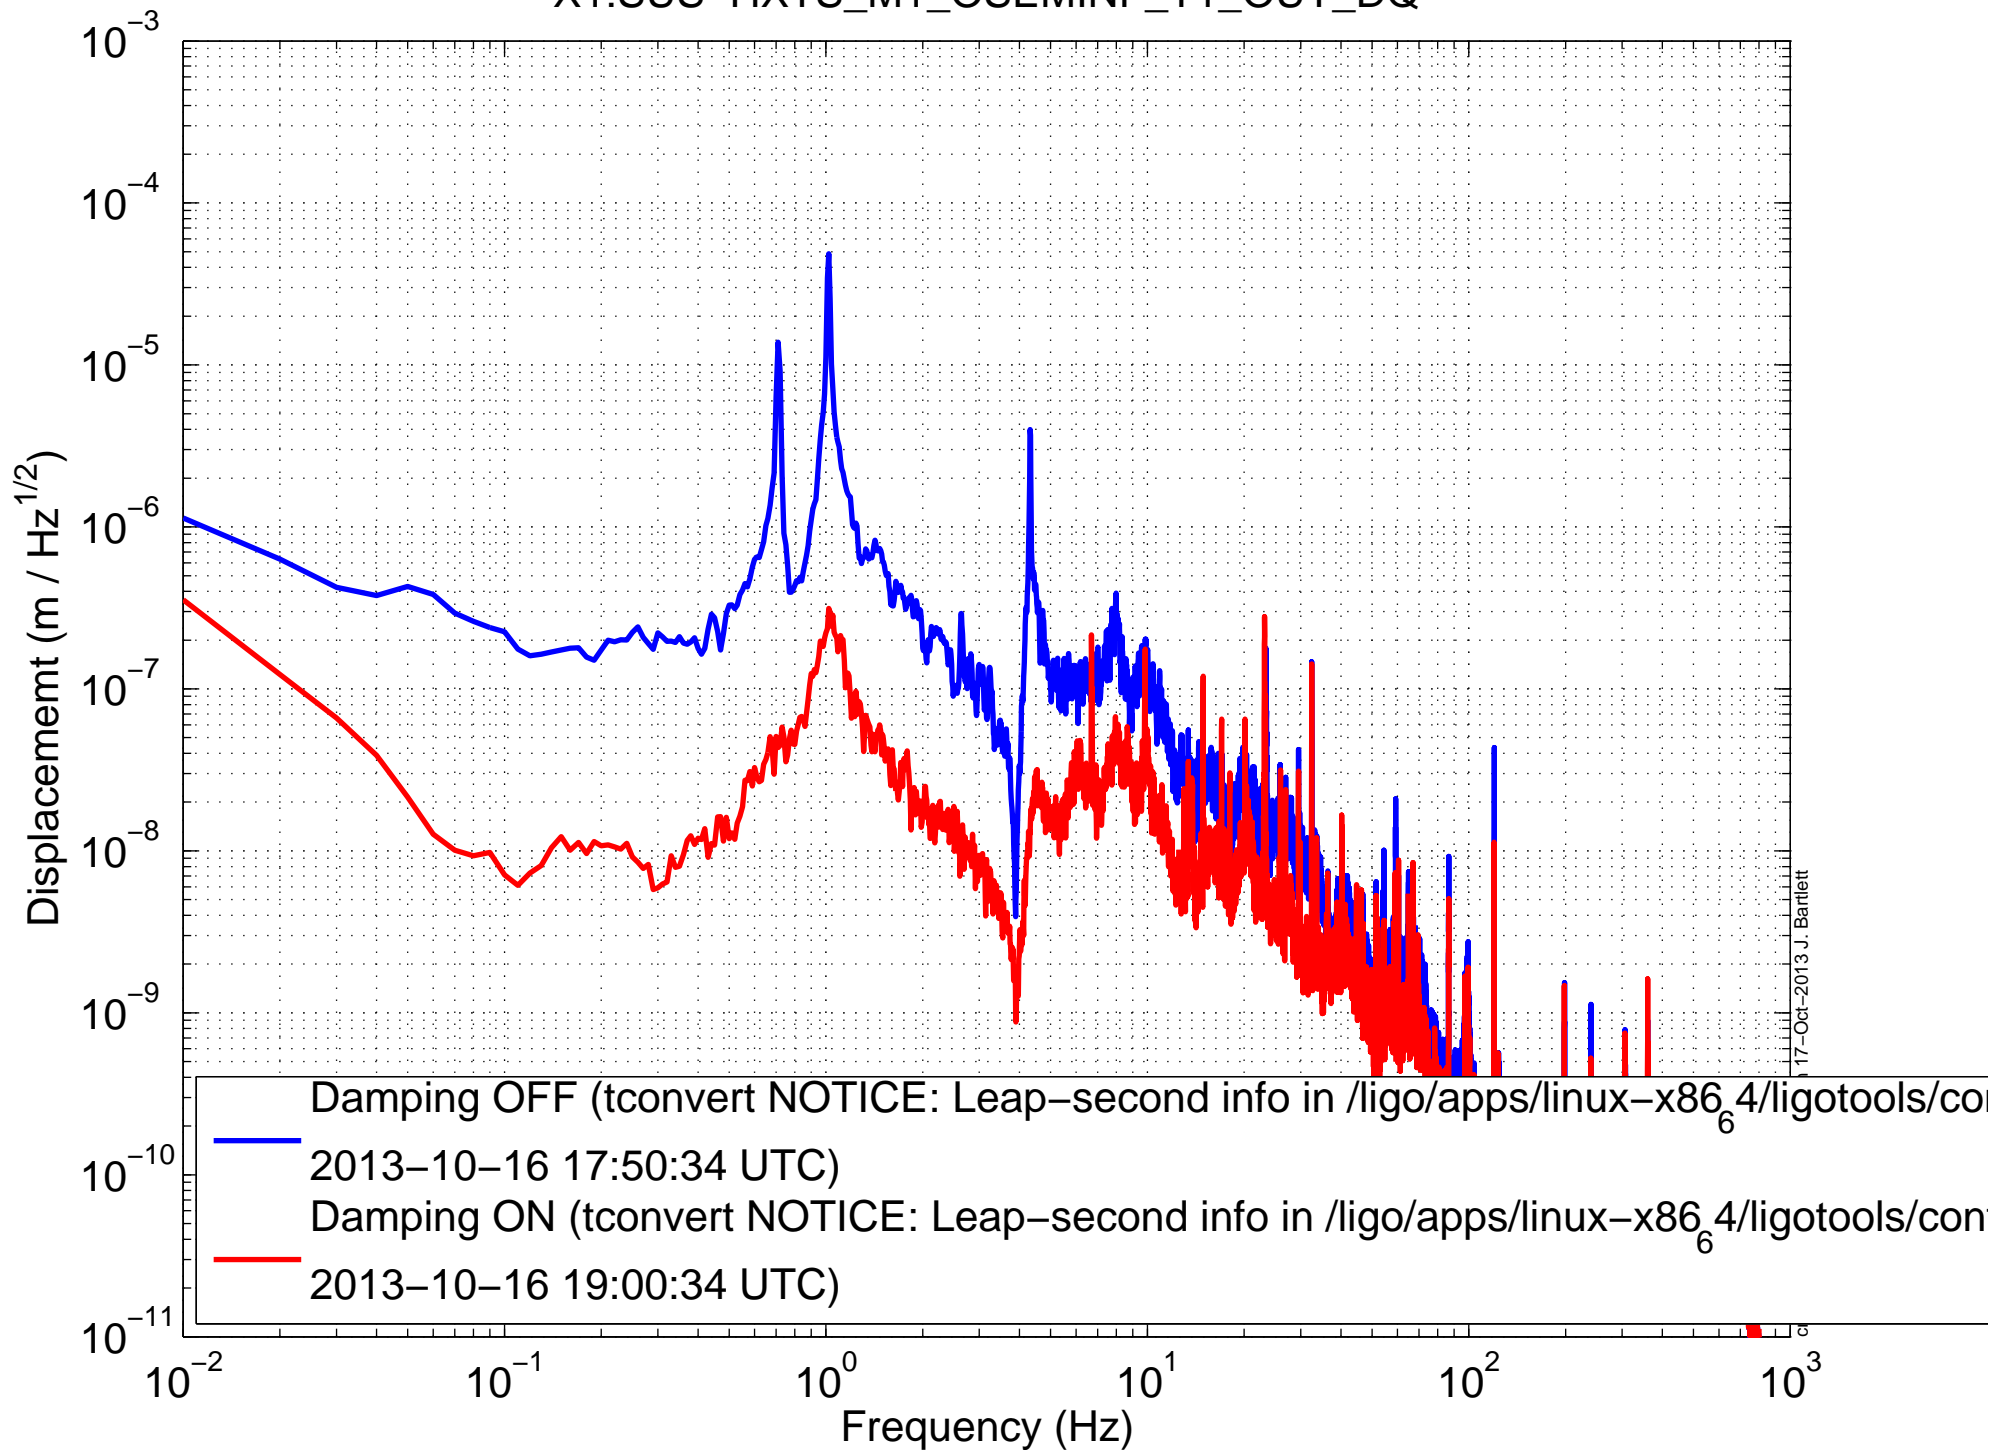

X1SUSOMC (OMCS) Amplitude Spectral Density
X1:SUS-HXTS_M1_OSEMINF_T1_OUT_DQ

X1SUSOMC (OMCS) Amplitude Spectral Density
X1:SUS-HXTS_M1_OSEMINF_T2_OUT_DQ

X1SUSOMC (OMCS) Amplitude Spectral Density
X1:SUS-HXTS_M1_OSEMINF_T3_OUT_DQ

X1SUSOMC (OMCS) Amplitude Spectral Density
X1:SUS-HXTS_M1_OSEMINF_LF_OUT_DQ

X1SUSOMC (OMCS) Amplitude Spectral Density
X1:SUS-HXTS_M1_OSEMINF_RT_OUT_DQ

X1SUSOMC (OMCS) Amplitude Spectral Density
X1:SUS-HXTS_M1_OSEMINF_SD_OUT_DQ

X1SUSOMC (OMCS) Amplitude Spectral Density
X1:SUS-HXTS_M1_DAMP_L_IN1_DQ

X1SUSOMC (OMCS) Amplitude Spectral Density
X1:SUS-HXTS_M1_DAMP_T_IN1_DQ

X1SUSOMC (OMCS) Amplitude Spectral Density
X1:SUS-HXTS_M1_DAMP_V_IN1_DQ