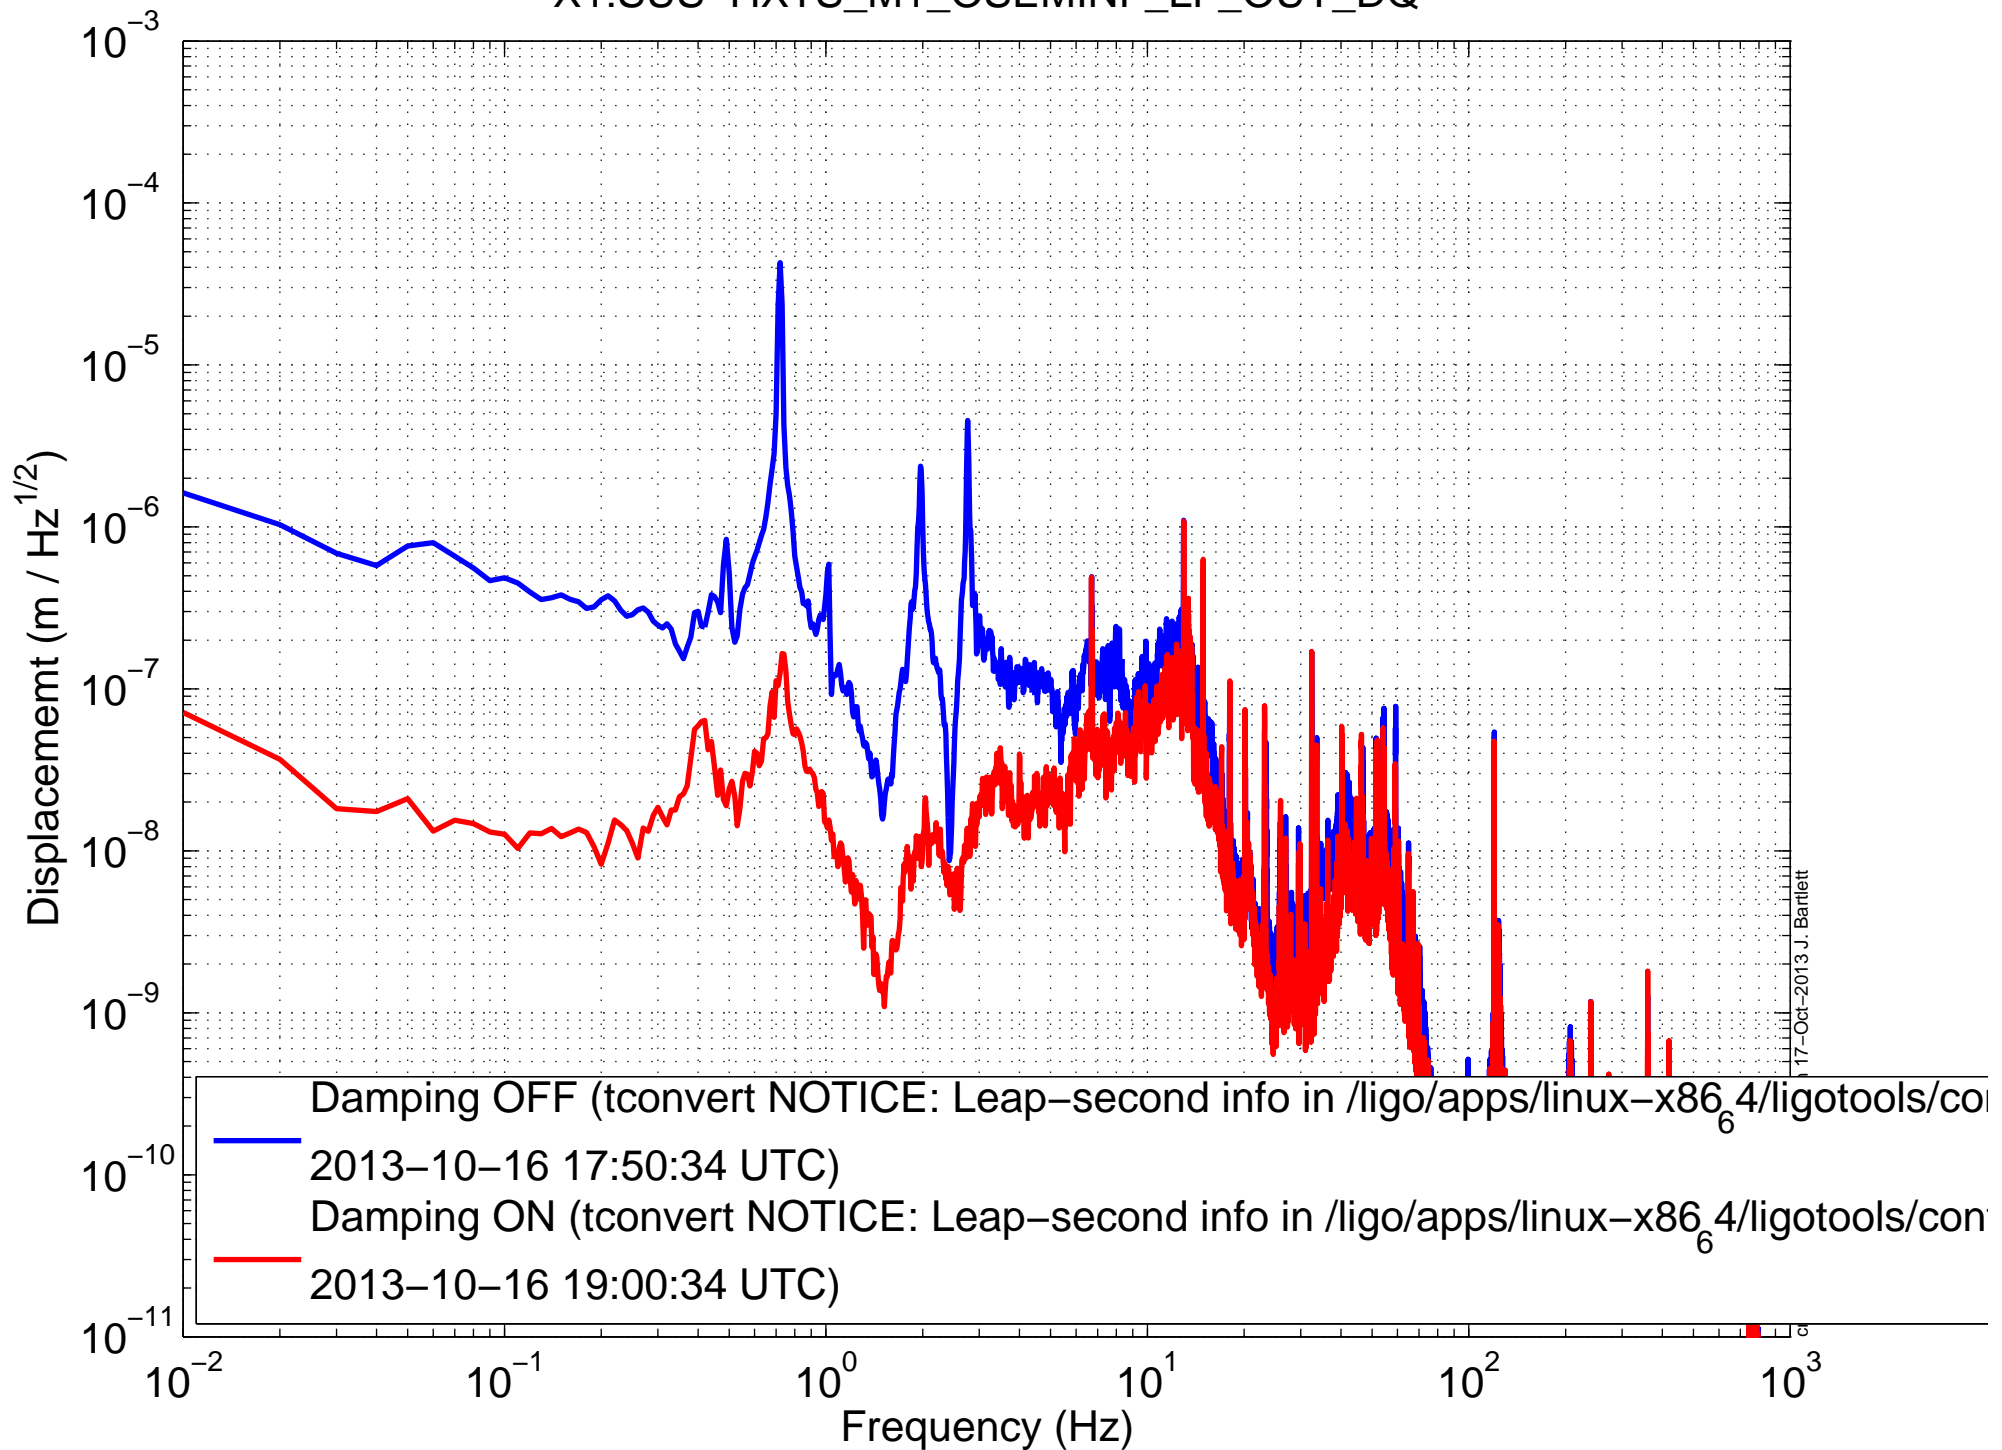

X1SUSOMC (OMCS) Amplitude Spectral Density
X1:SUS-HXTS_M1_OSEMINF_T1_OUT_DQ

X1SUSOMC (OMCS) Amplitude Spectral Density
X1:SUS-HXTS_M1_OSEMINF_T2_OUT_DQ

X1SUSOMC (OMCS) Amplitude Spectral Density
X1:SUS-HXTS_M1_OSEMINF_T3_OUT_DQ

X1SUSOMC (OMCS) Amplitude Spectral Density
X1:SUS-HXTS_M1_OSEMINF_LF_OUT_DQ

X1SUSOMC (OMCS) Amplitude Spectral Density
X1:SUS-HXTS_M1_OSEMINF_RT_OUT_DQ

X1SUSOMC (OMCS) Amplitude Spectral Density
X1:SUS-HXTS_M1_OSEMINF_SD_OUT_DQ

X1SUSOMC (OMCS) Amplitude Spectral Density
X1:SUS-HXTS_M1_DAMP_L_IN1_DQ

X1SUSOMC (OMCS) Amplitude Spectral Density
X1:SUS-HXTS_M1_DAMP_T_IN1_DQ

X1SUSOMC (OMCS) Amplitude Spectral Density
X1:SUS-HXTS_M1_DAMP_V_IN1_DQ