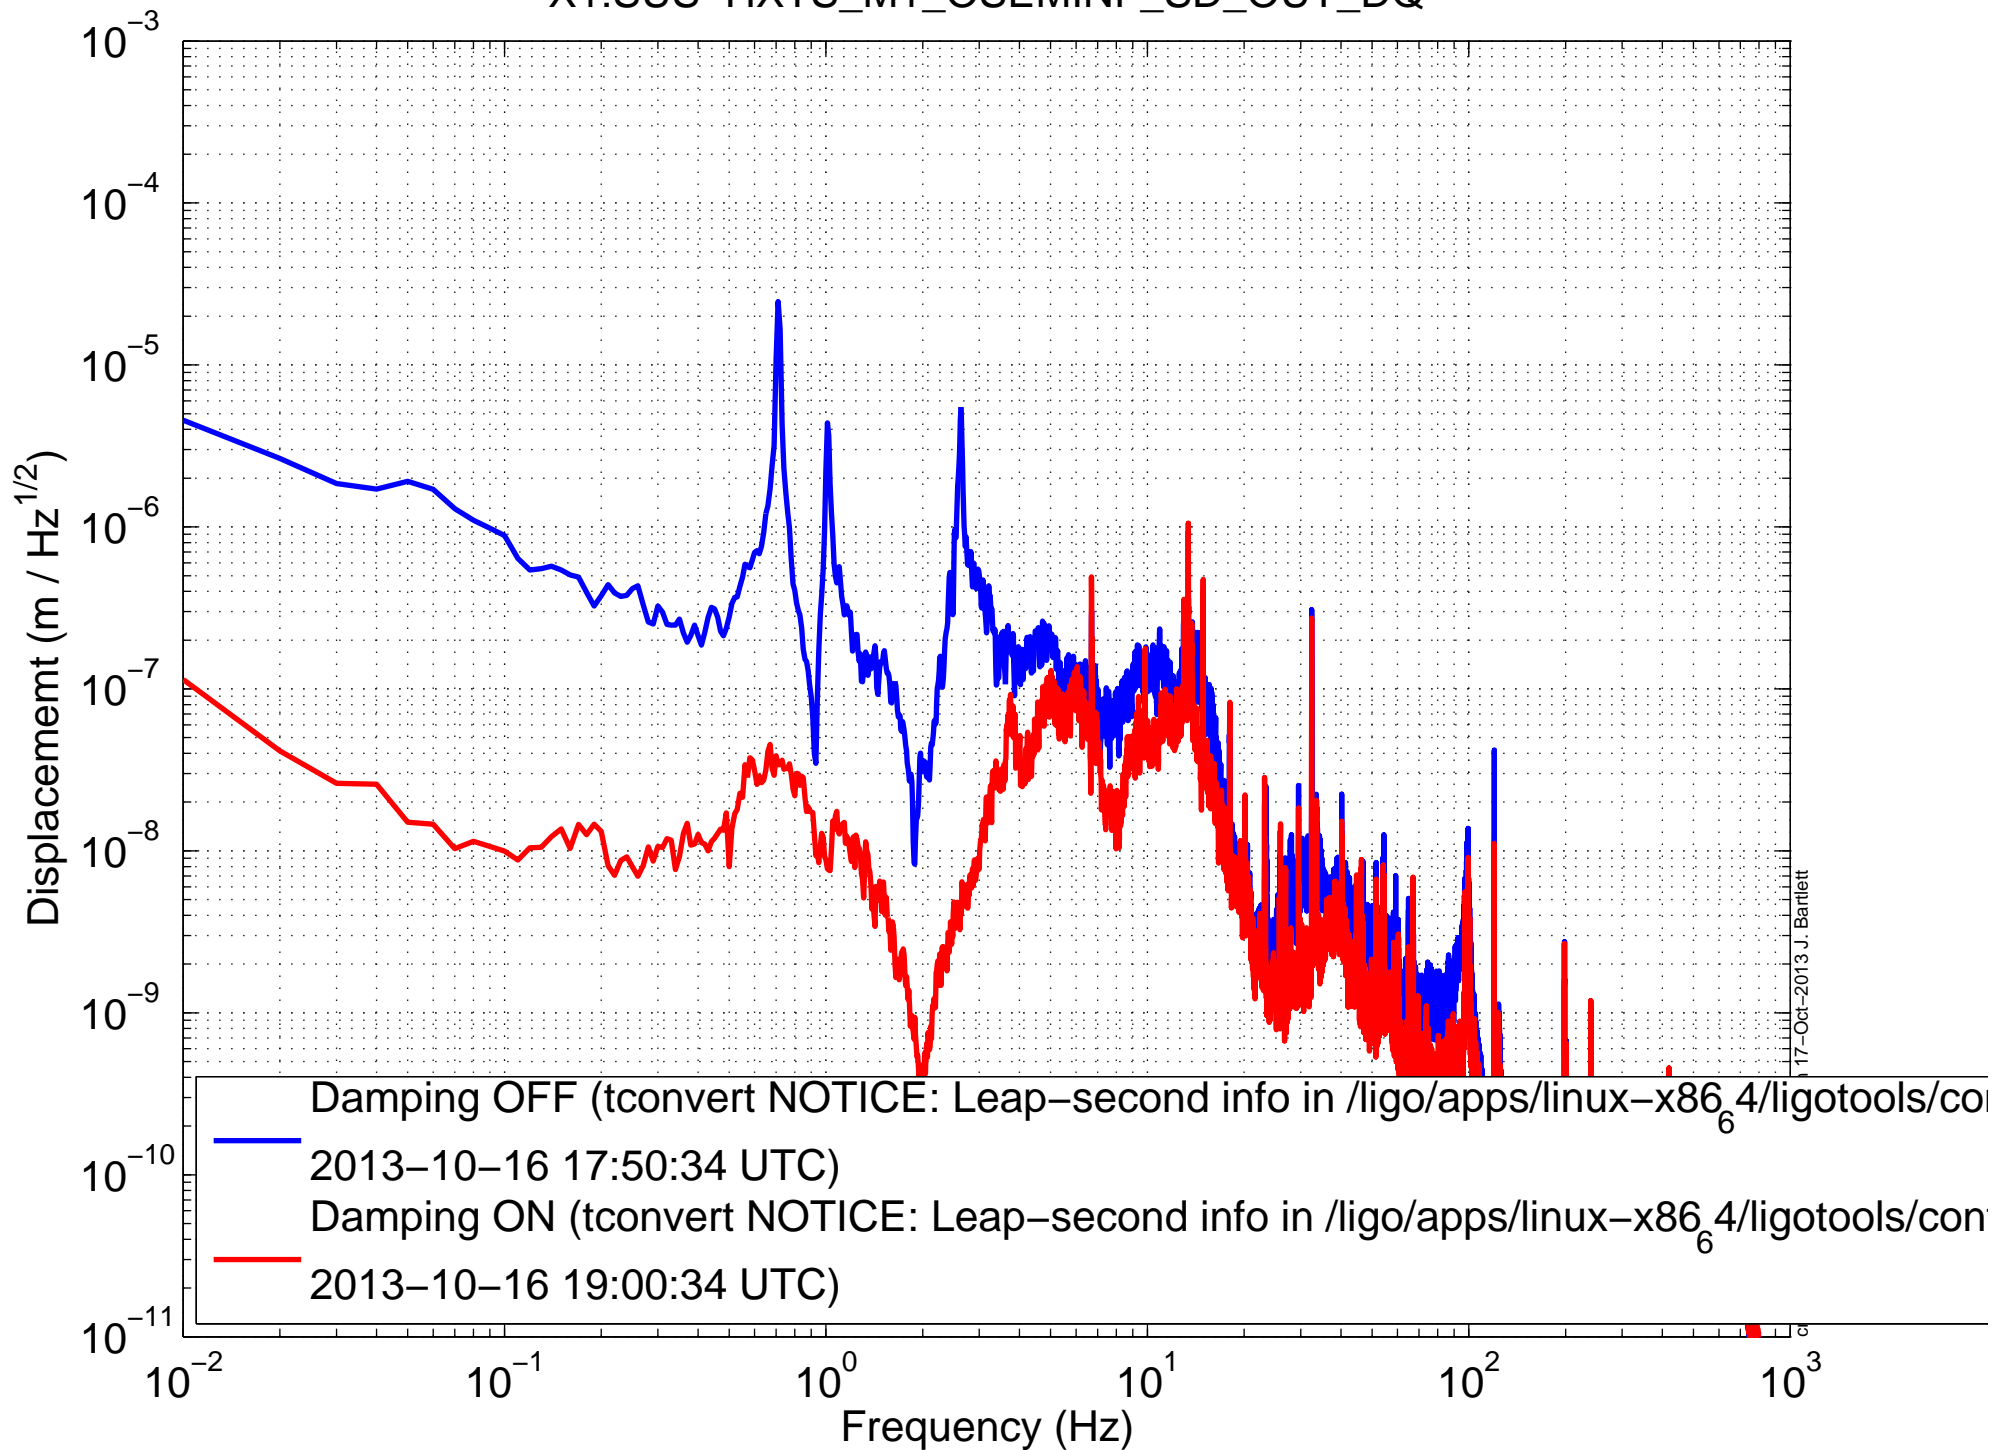

X1SUSOMC (OMCS) Amplitude Spectral Density
X1:SUS-HXTS_M1_OSEMINF_T1_OUT_DQ

X1SUSOMC (OMCS) Amplitude Spectral Density
X1:SUS-HXTS_M1_OSEMINF_T2_OUT_DQ

X1SUSOMC (OMCS) Amplitude Spectral Density
X1:SUS-HXTS_M1_OSEMINF_T3_OUT_DQ

X1SUSOMC (OMCS) Amplitude Spectral Density
X1:SUS-HXTS_M1_OSEMINF_LF_OUT_DQ

X1SUSOMC (OMCS) Amplitude Spectral Density
X1:SUS-HXTS_M1_OSEMINF_RT_OUT_DQ

X1SUSOMC (OMCS) Amplitude Spectral Density
X1:SUS-HXTS_M1_OSEMINF_SD_OUT_DQ

X1SUSOMC (OMCS) Amplitude Spectral Density
X1:SUS-HXTS_M1_DAMP_L_IN1_DQ

X1SUSOMC (OMCS) Amplitude Spectral Density
X1:SUS-HXTS_M1_DAMP_T_IN1_DQ

X1SUSOMC (OMCS) Amplitude Spectral Density
X1:SUS-HXTS_M1_DAMP_V_IN1_DQ