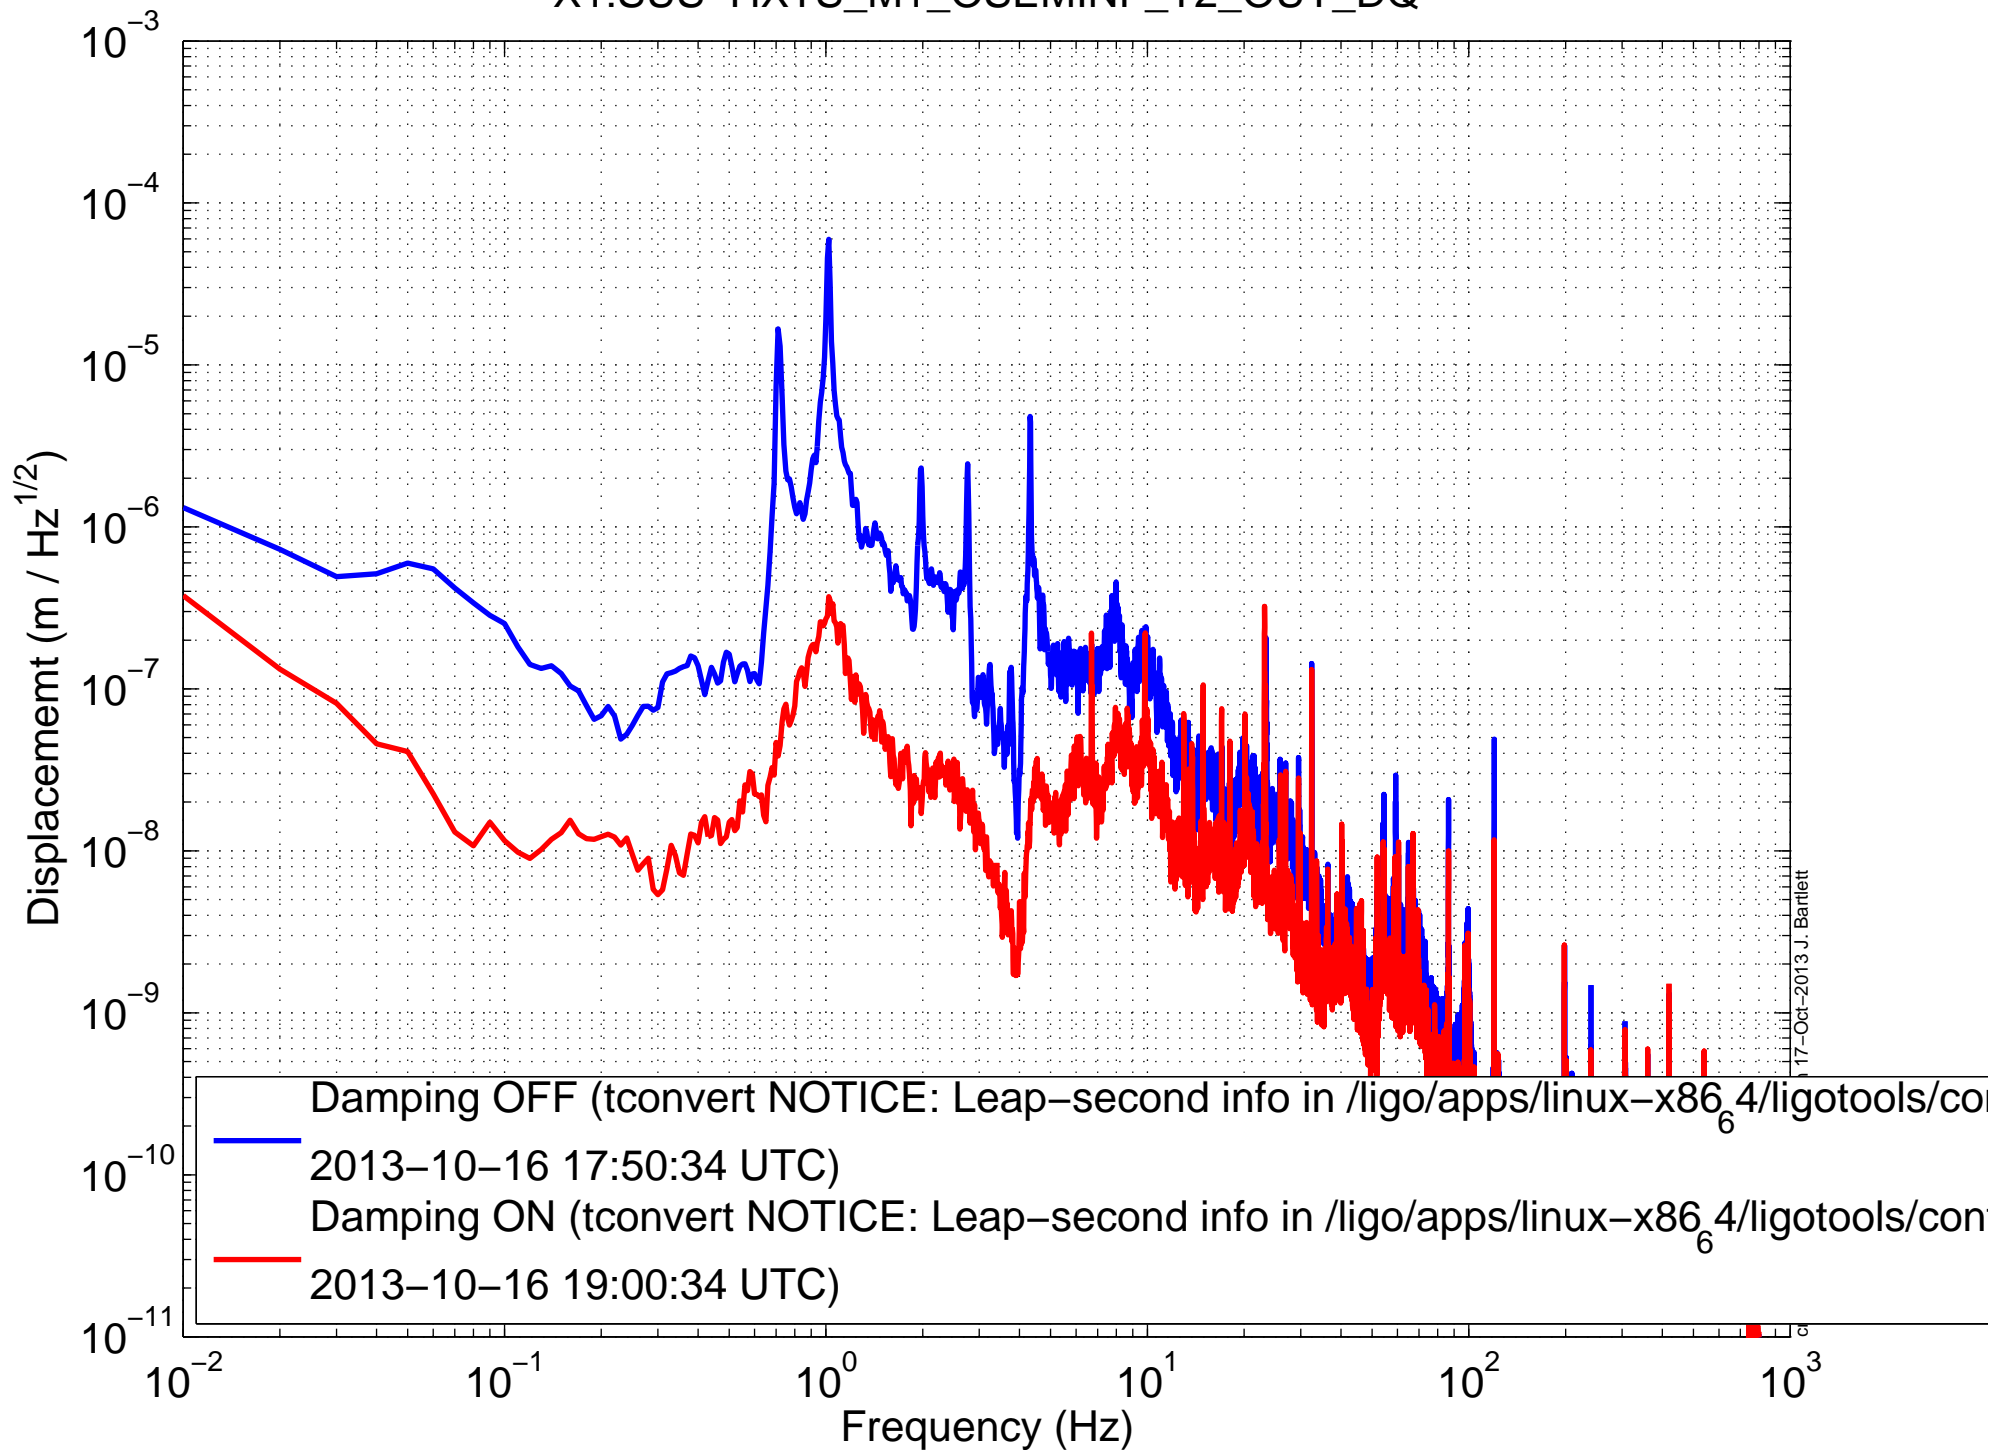

X1SUSOMC (OMCS) Amplitude Spectral Density
X1:SUS-HXTS_M1_OSEMINF_T1_OUT_DQ

X1SUSOMC (OMCS) Amplitude Spectral Density
X1:SUS-HXTS_M1_OSEMINF_T2_OUT_DQ

X1SUSOMC (OMCS) Amplitude Spectral Density
X1:SUS-HXTS_M1_OSEMINF_T3_OUT_DQ

X1SUSOMC (OMCS) Amplitude Spectral Density
X1:SUS-HXTS_M1_OSEMINF_LF_OUT_DQ

X1SUSOMC (OMCS) Amplitude Spectral Density
X1:SUS-HXTS_M1_OSEMINF_RT_OUT_DQ

X1SUSOMC (OMCS) Amplitude Spectral Density
X1:SUS-HXTS_M1_OSEMINF_SD_OUT_DQ

X1SUSOMC (OMCS) Amplitude Spectral Density
X1:SUS-HXTS_M1_DAMP_L_IN1_DQ

X1SUSOMC (OMCS) Amplitude Spectral Density
X1:SUS-HXTS_M1_DAMP_T_IN1_DQ

X1SUSOMC (OMCS) Amplitude Spectral Density
X1:SUS-HXTS_M1_DAMP_V_IN1_DQ