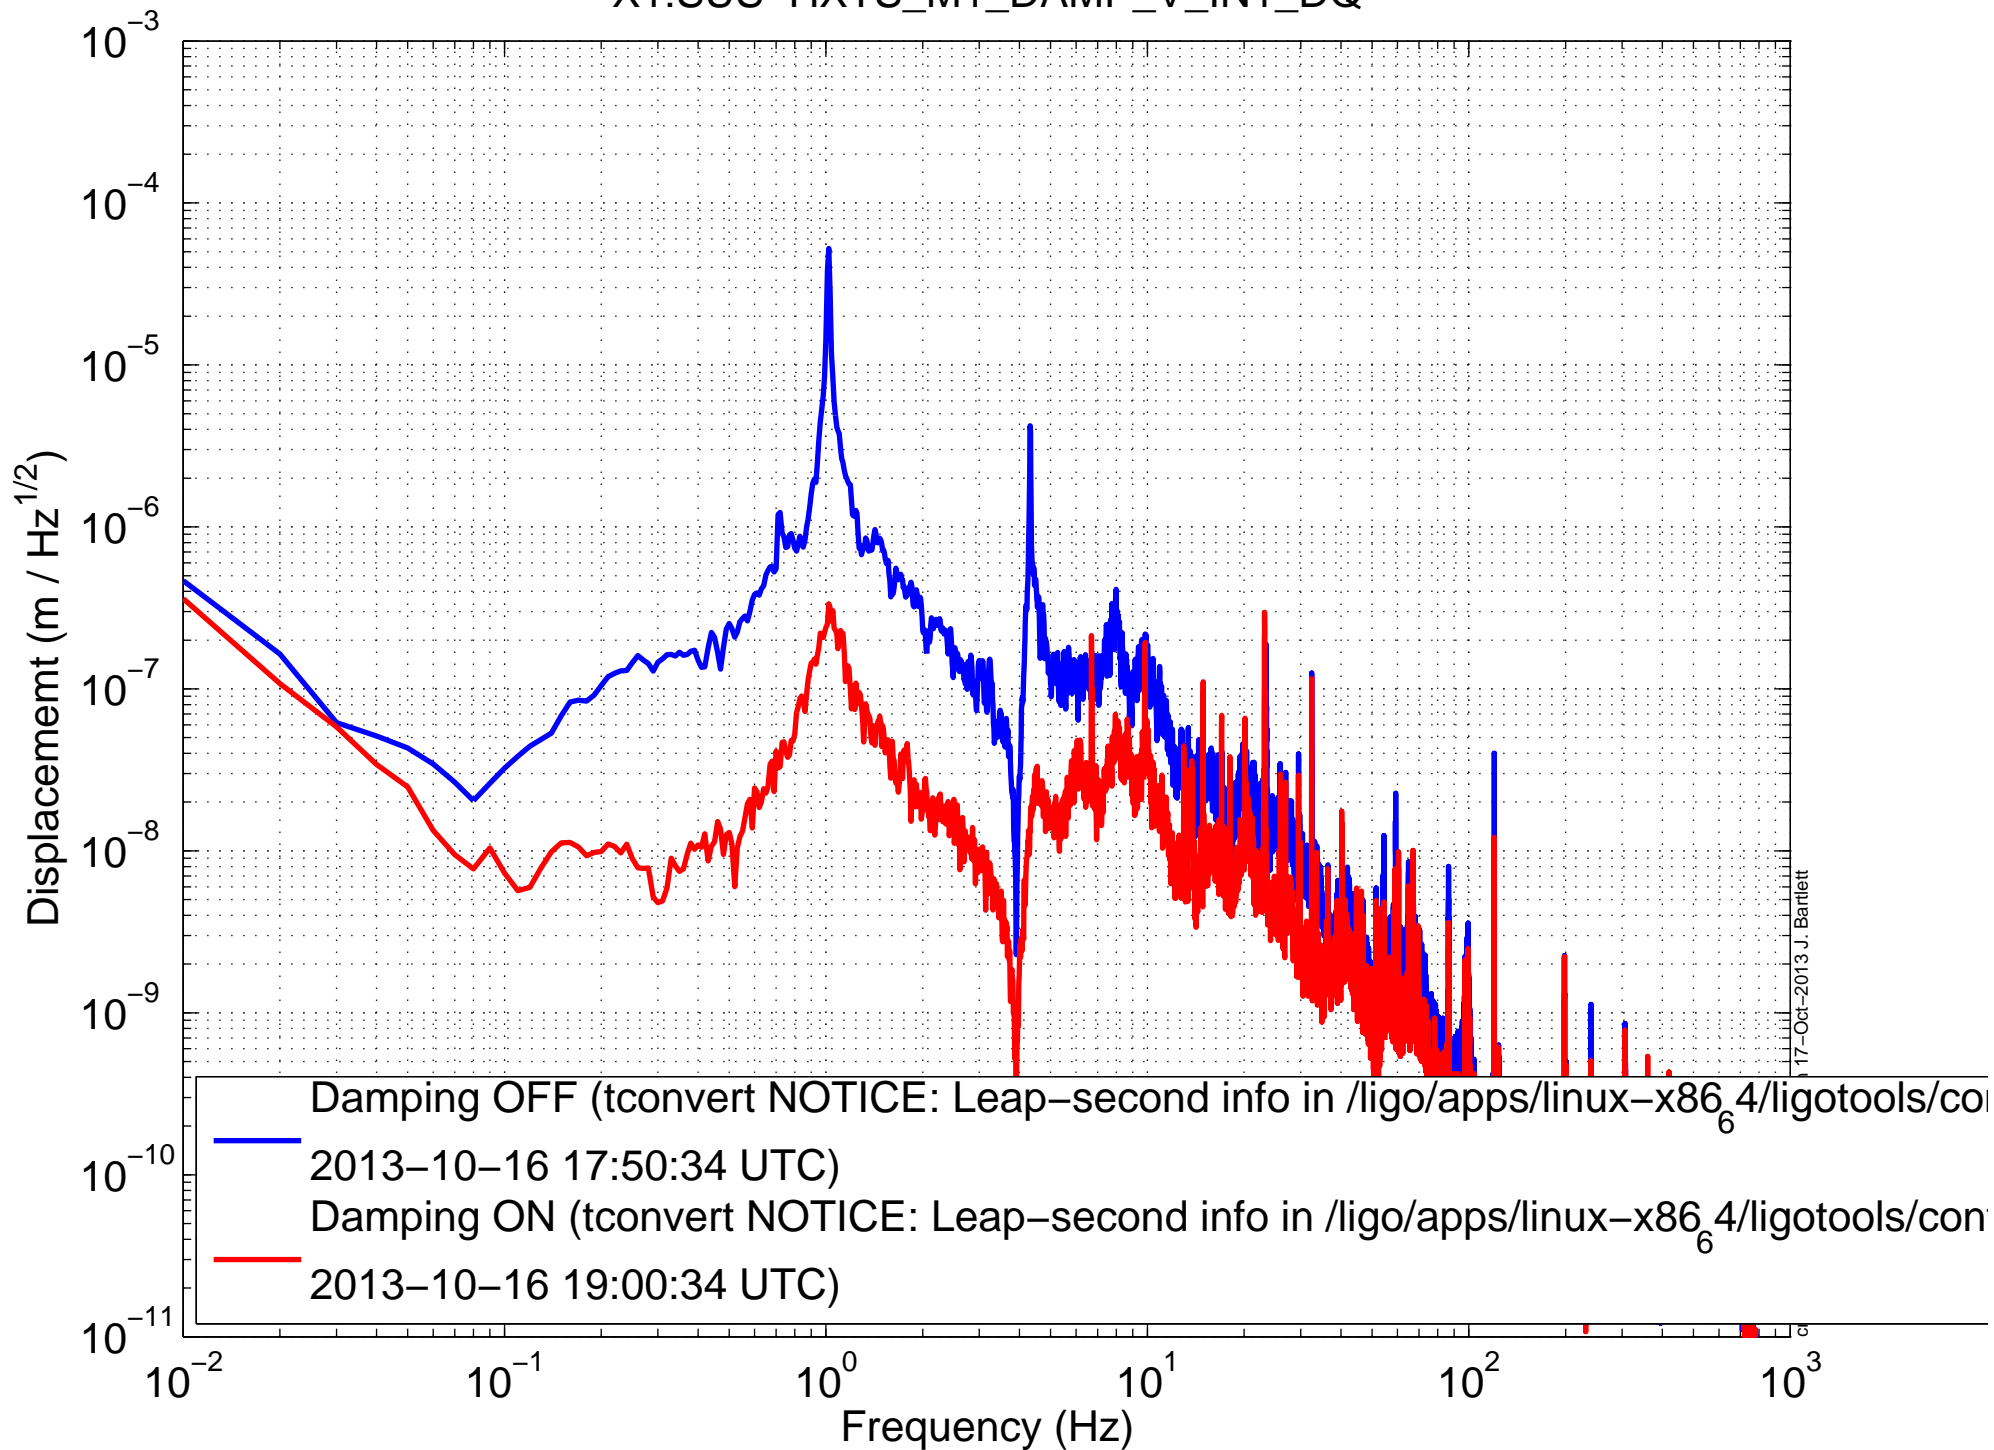

X1SUSOMC (OMCS) Amplitude Spectral Density
X1:SUS-HXTS_M1_OSEMINF_LF_OUT_DQ

X1SUSOMC (OMCS) Amplitude Spectral Density
X1:SUS-HXTS_M1_OSEMINF_RT_OUT_DQ

X1SUSOMC (OMCS) Amplitude Spectral Density
X1:SUS-HXTS_M1_OSEMINF_SD_OUT_DQ

X1SUSOMC (OMCS) Amplitude Spectral Density
X1:SUS-HXTS_M1_DAMP_L_IN1_DQ

X1SUSOMC (OMCS) Amplitude Spectral Density
X1:SUS-HXTS_M1_DAMP_T_IN1_DQ

X1SUSOMC (OMCS) Amplitude Spectral Density
X1:SUS-HXTS_M1_DAMP_V_IN1_DQ