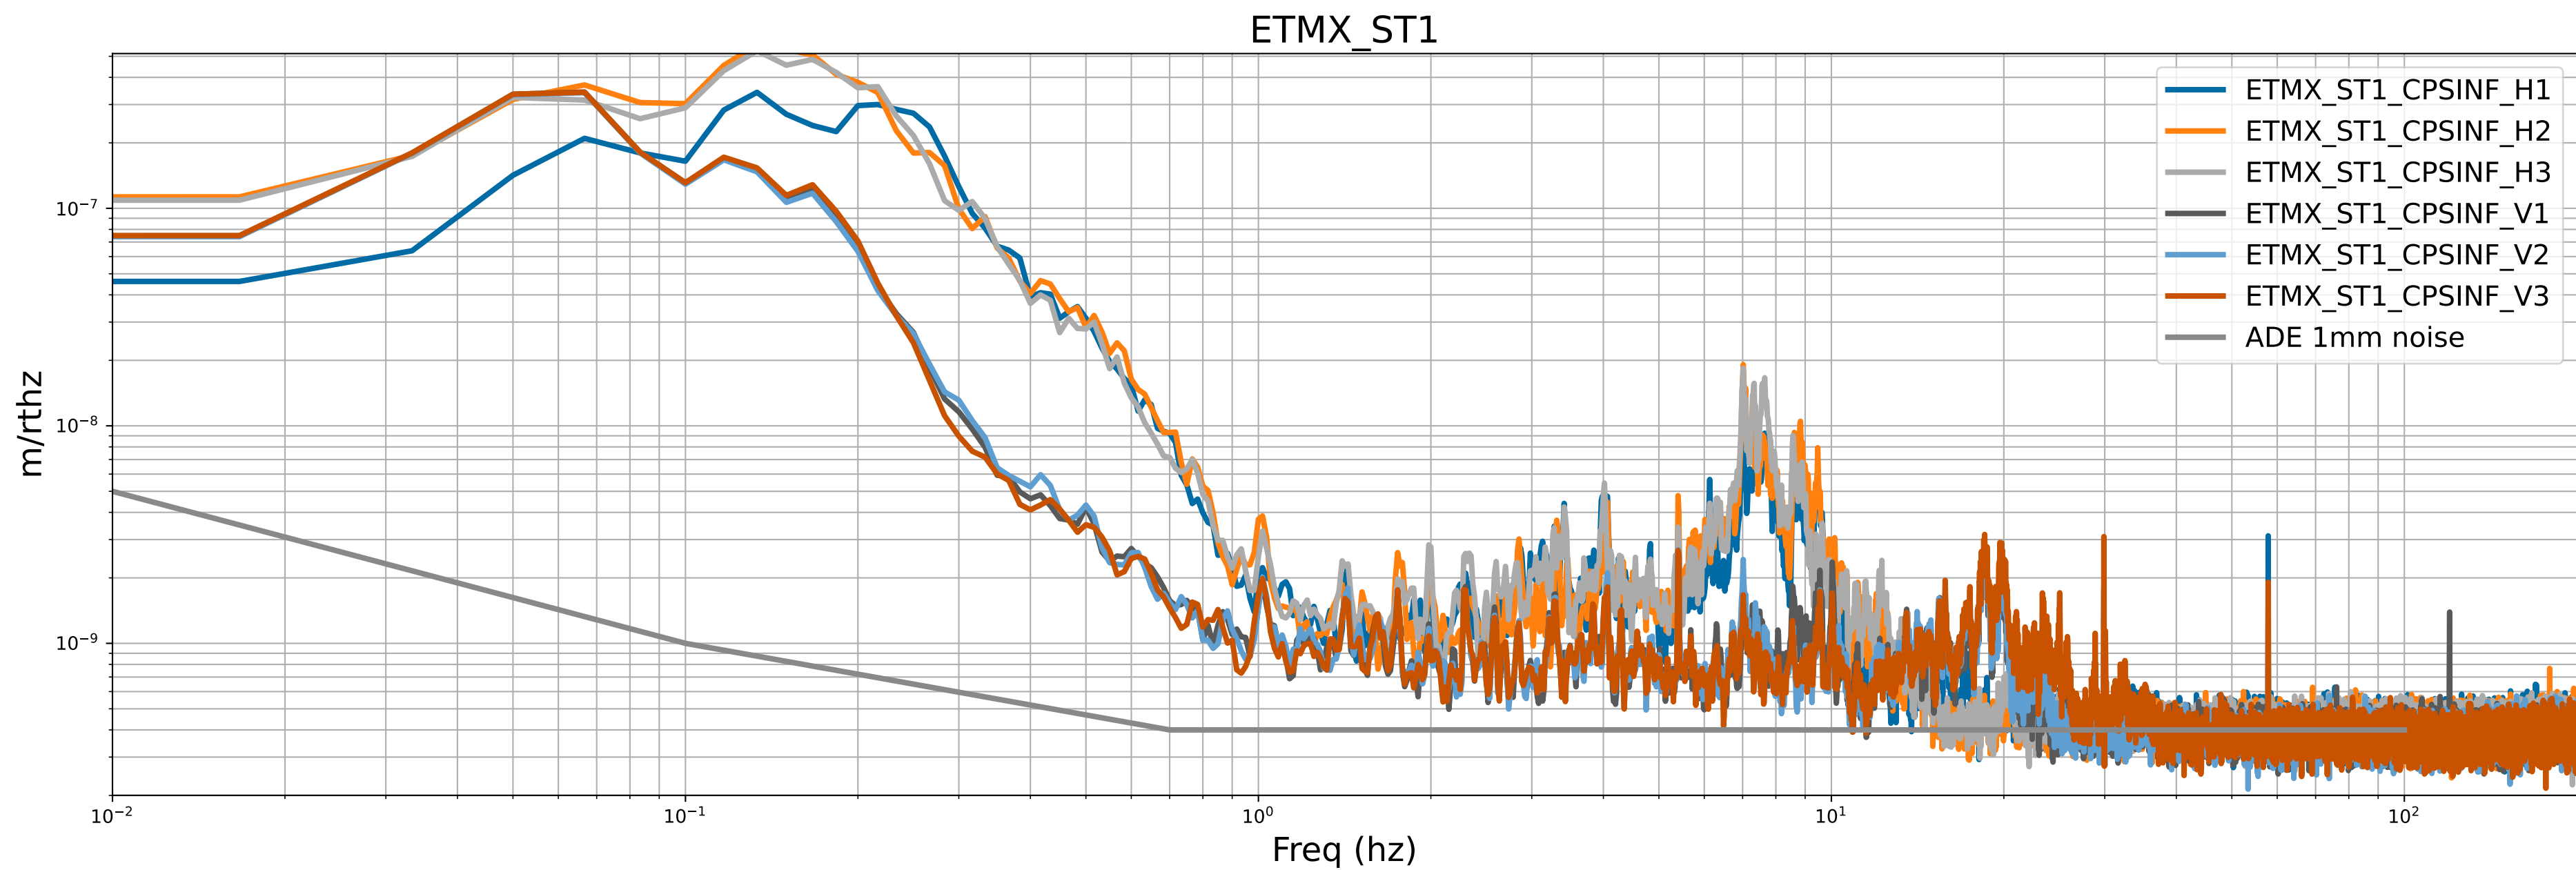

HAM2 CPS Spectra 1417345200 to 1417345800

calibration only >10hz

HAM3 CPS Spectra 1417345200 to 1417345800

calibration only >10hz

HAM4 CPS Spectra 1417345200 to 1417345800

calibration only >10hz

HAM5 CPS Spectra 1417345200 to 1417345800

calibration only >10hz

HAM6 CPS Spectra 1417345200 to 1417345800

calibration only >10hz

HAM7 CPS Spectra 1417345200 to 1417345800

calibration only >10hz

HAM8 CPS Spectra 1417345200 to 1417345800

calibration only >10hz

CPS Spectra 1417345200 to 1417345800

ITMX_ST1

ITMX_ST2

calibration only >10hz

CPS Spectra 1417345200 to 1417345800

calibration only >10hz

CPS Spectra 1417345200 to 1417345800

calibration only >10hz

CPS Spectra 1417345200 to 1417345800

calibration only >10hz

CPS Spectra 1417345200 to 1417345800

calibration only >10hz