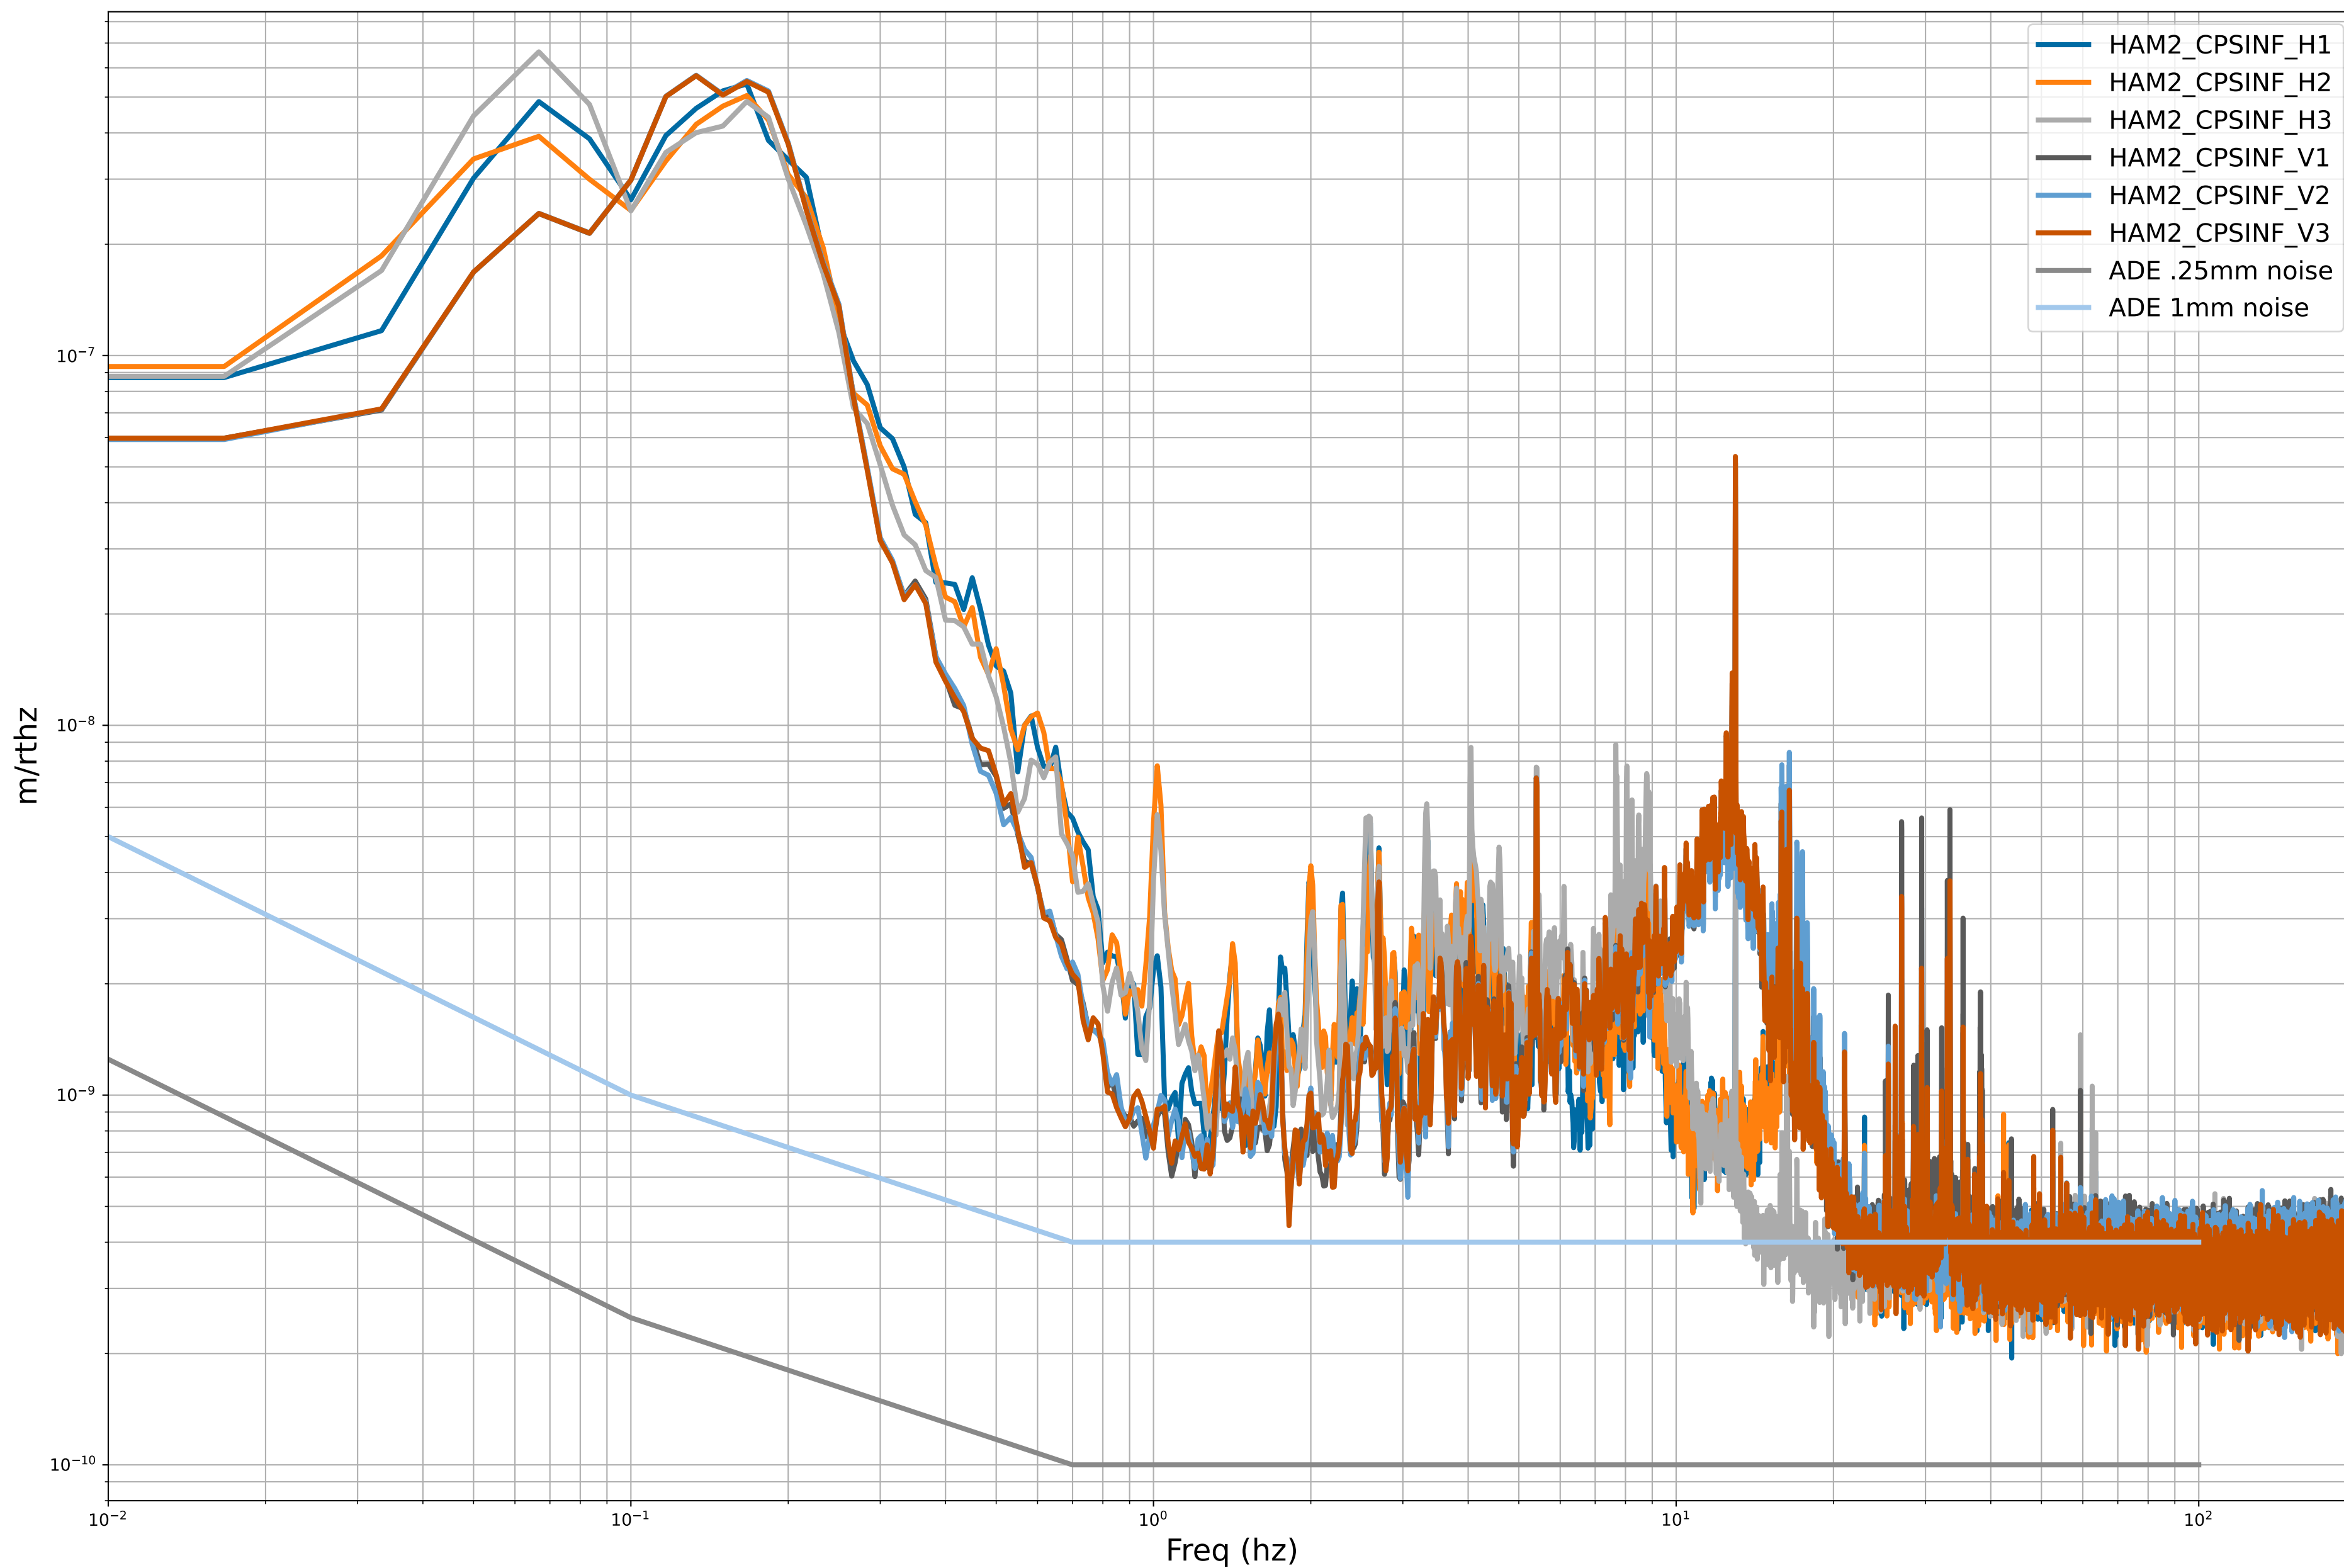

HAM2 CPS Spectra 1417345200 to 1417345800

calibration only >10hz

HAM3 CPS Spectra 1417345200 to 1417345800

calibration only >10hz

HAM4 CPS Spectra 1417345200 to 1417345800

calibration only >10hz

HAM5 CPS Spectra 1417345200 to 1417345800

calibration only >10hz

HAM6 CPS Spectra 1417345200 to 1417345800

calibration only >10hz

HAM7 CPS Spectra 1417345200 to 1417345800

calibration only >10hz

HAM8 CPS Spectra 1417345200 to 1417345800

calibration only >10hz

CPS Spectra 1417345200 to 1417345800

ITMX_ST1

ITMX_ST2

calibration only >10hz

CPS Spectra 1417345200 to 1417345800

calibration only >10hz

CPS Spectra 1417345200 to 1417345800

calibration only >10hz

CPS Spectra 1417345200 to 1417345800

calibration only >10hz

CPS Spectra 1417345200 to 1417345800

calibration only >10hz