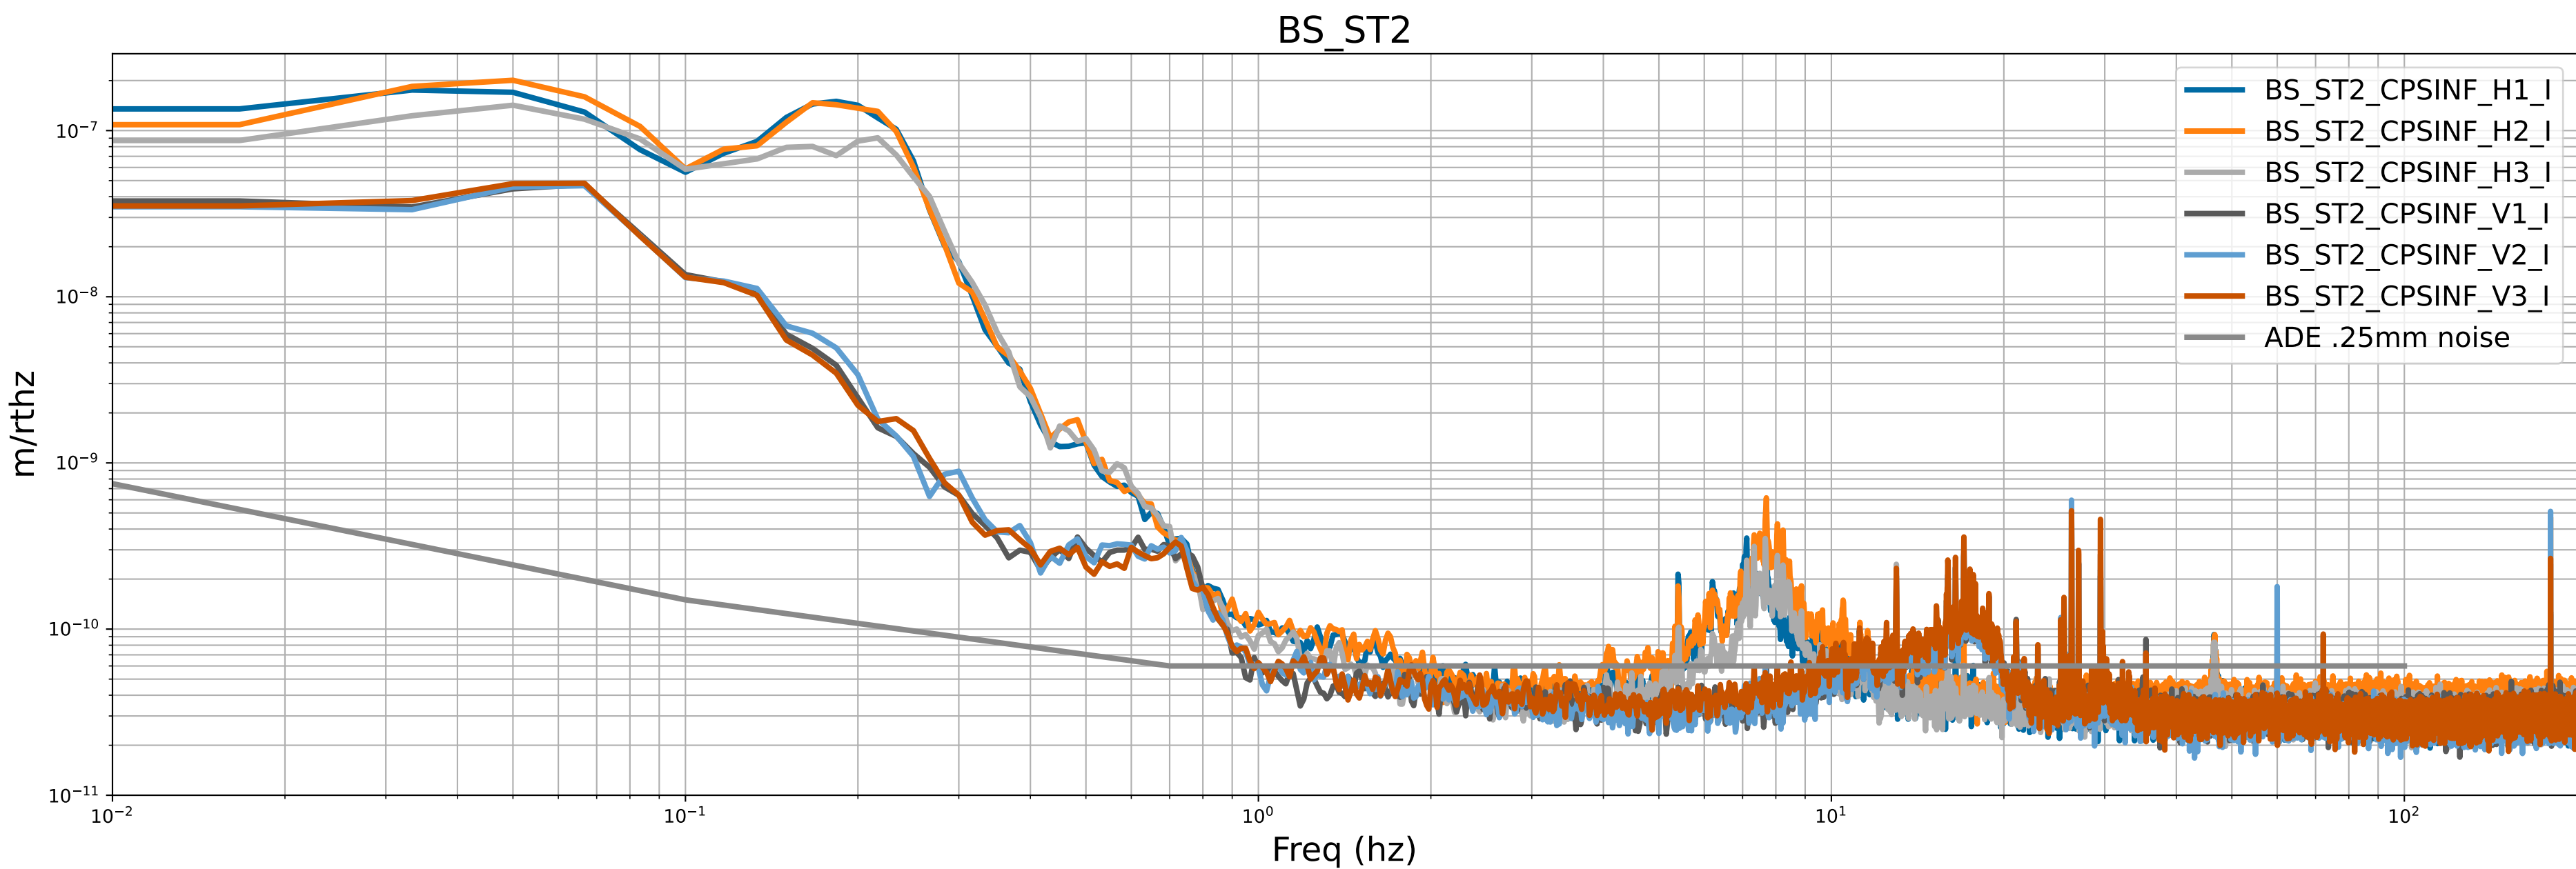

HAM2 CPS Spectra 1417345200 to 1417345800

calibration only >10hz

HAM3 CPS Spectra 1417345200 to 1417345800

calibration only >10hz

HAM4 CPS Spectra 1417345200 to 1417345800

calibration only >10hz

HAM5 CPS Spectra 1417345200 to 1417345800

calibration only >10hz

HAM6 CPS Spectra 1417345200 to 1417345800

calibration only >10hz

HAM7 CPS Spectra 1417345200 to 1417345800

calibration only >10hz

HAM8 CPS Spectra 1417345200 to 1417345800

calibration only >10hz

CPS Spectra 1417345200 to 1417345800

ITMX_ST1

ITMX_ST2

calibration only >10hz

CPS Spectra 1417345200 to 1417345800

calibration only >10hz

CPS Spectra 1417345200 to 1417345800

calibration only >10hz

CPS Spectra 1417345200 to 1417345800

calibration only >10hz

CPS Spectra 1417345200 to 1417345800

calibration only >10hz