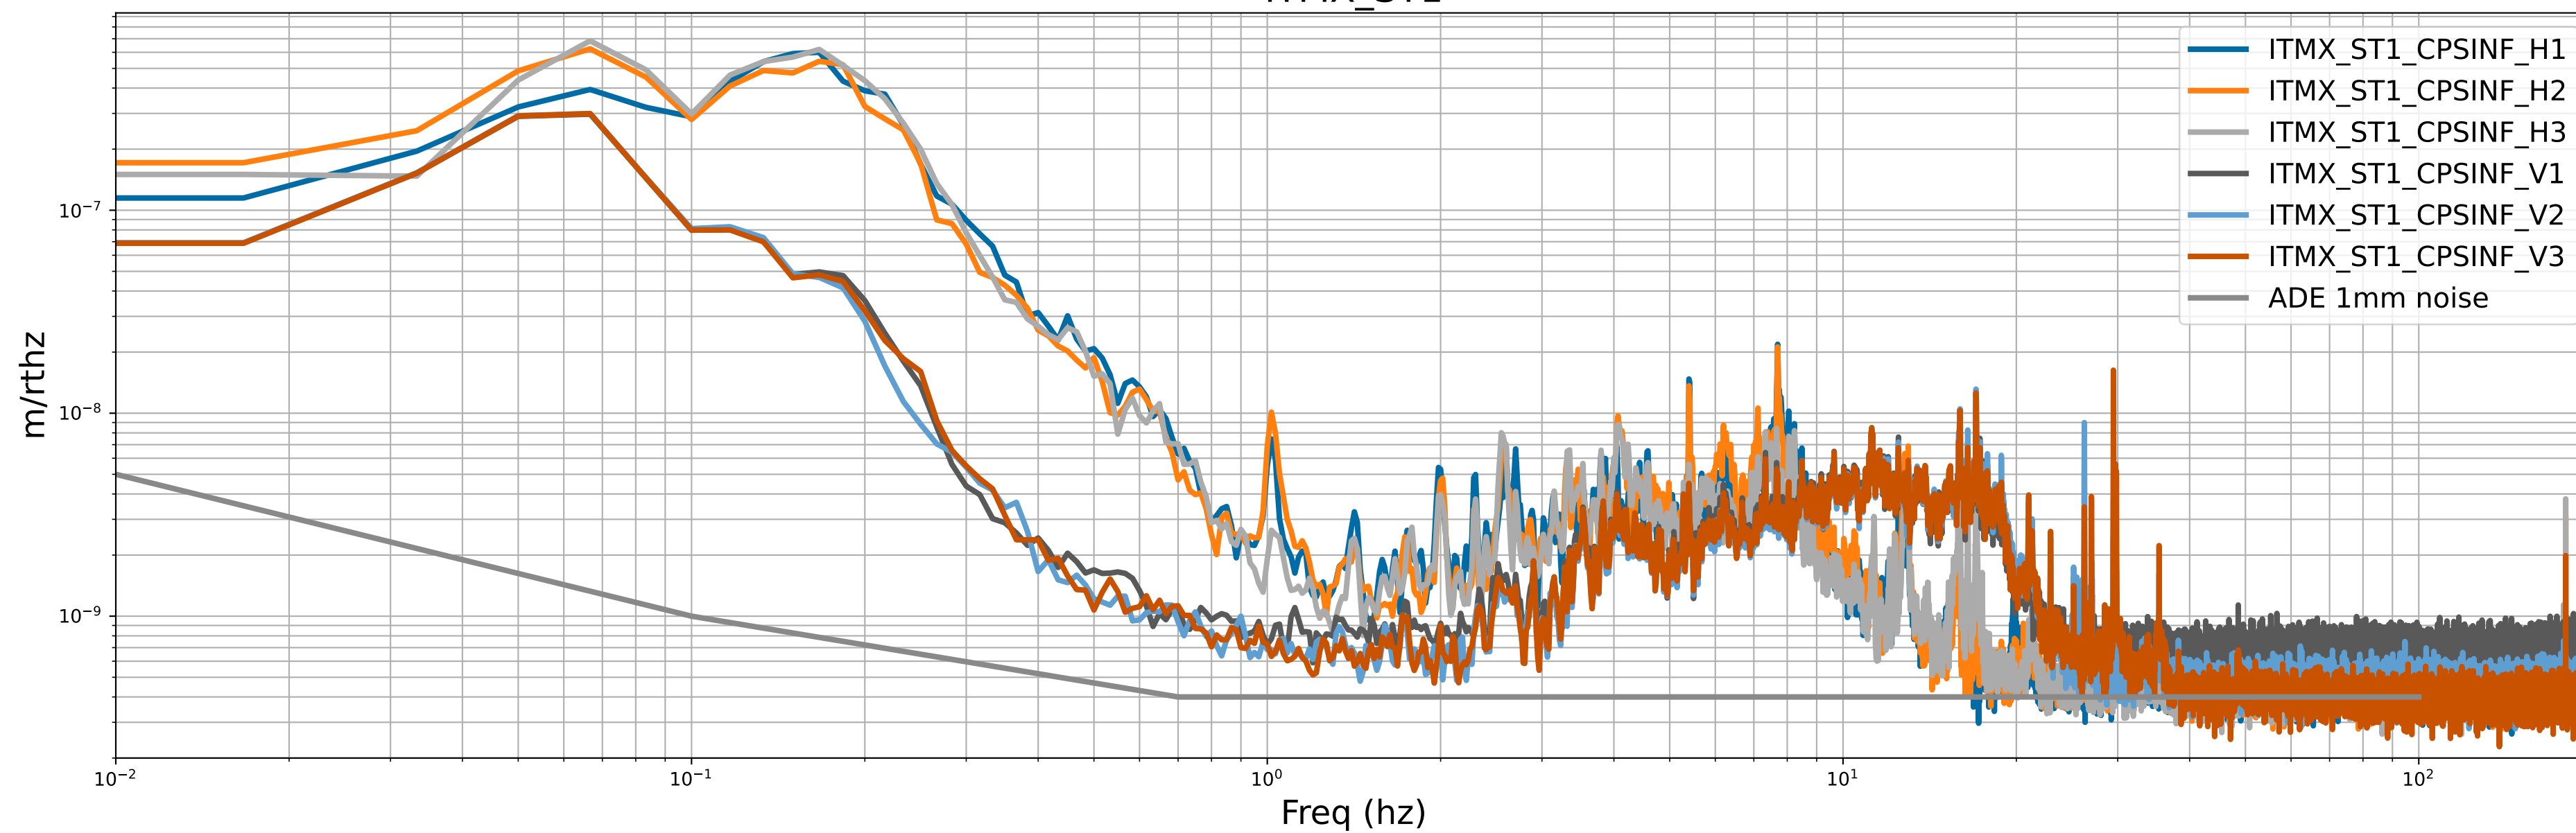

HAM2 CPS Spectra 1417345200 to 1417345800

calibration only >10hz

HAM3 CPS Spectra 1417345200 to 1417345800

calibration only >10hz

HAM4 CPS Spectra 1417345200 to 1417345800

calibration only >10hz

HAM5 CPS Spectra 1417345200 to 1417345800

calibration only >10hz

HAM6 CPS Spectra 1417345200 to 1417345800

calibration only >10hz

HAM7 CPS Spectra 1417345200 to 1417345800

calibration only >10hz

HAM8 CPS Spectra 1417345200 to 1417345800

calibration only >10hz

CPS Spectra 1417345200 to 1417345800

ITMX_ST1

ITMX_ST2

calibration only >10hz

CPS Spectra 1417345200 to 1417345800

calibration only >10hz

CPS Spectra 1417345200 to 1417345800

calibration only >10hz

CPS Spectra 1417345200 to 1417345800

calibration only >10hz

CPS Spectra 1417345200 to 1417345800

calibration only >10hz