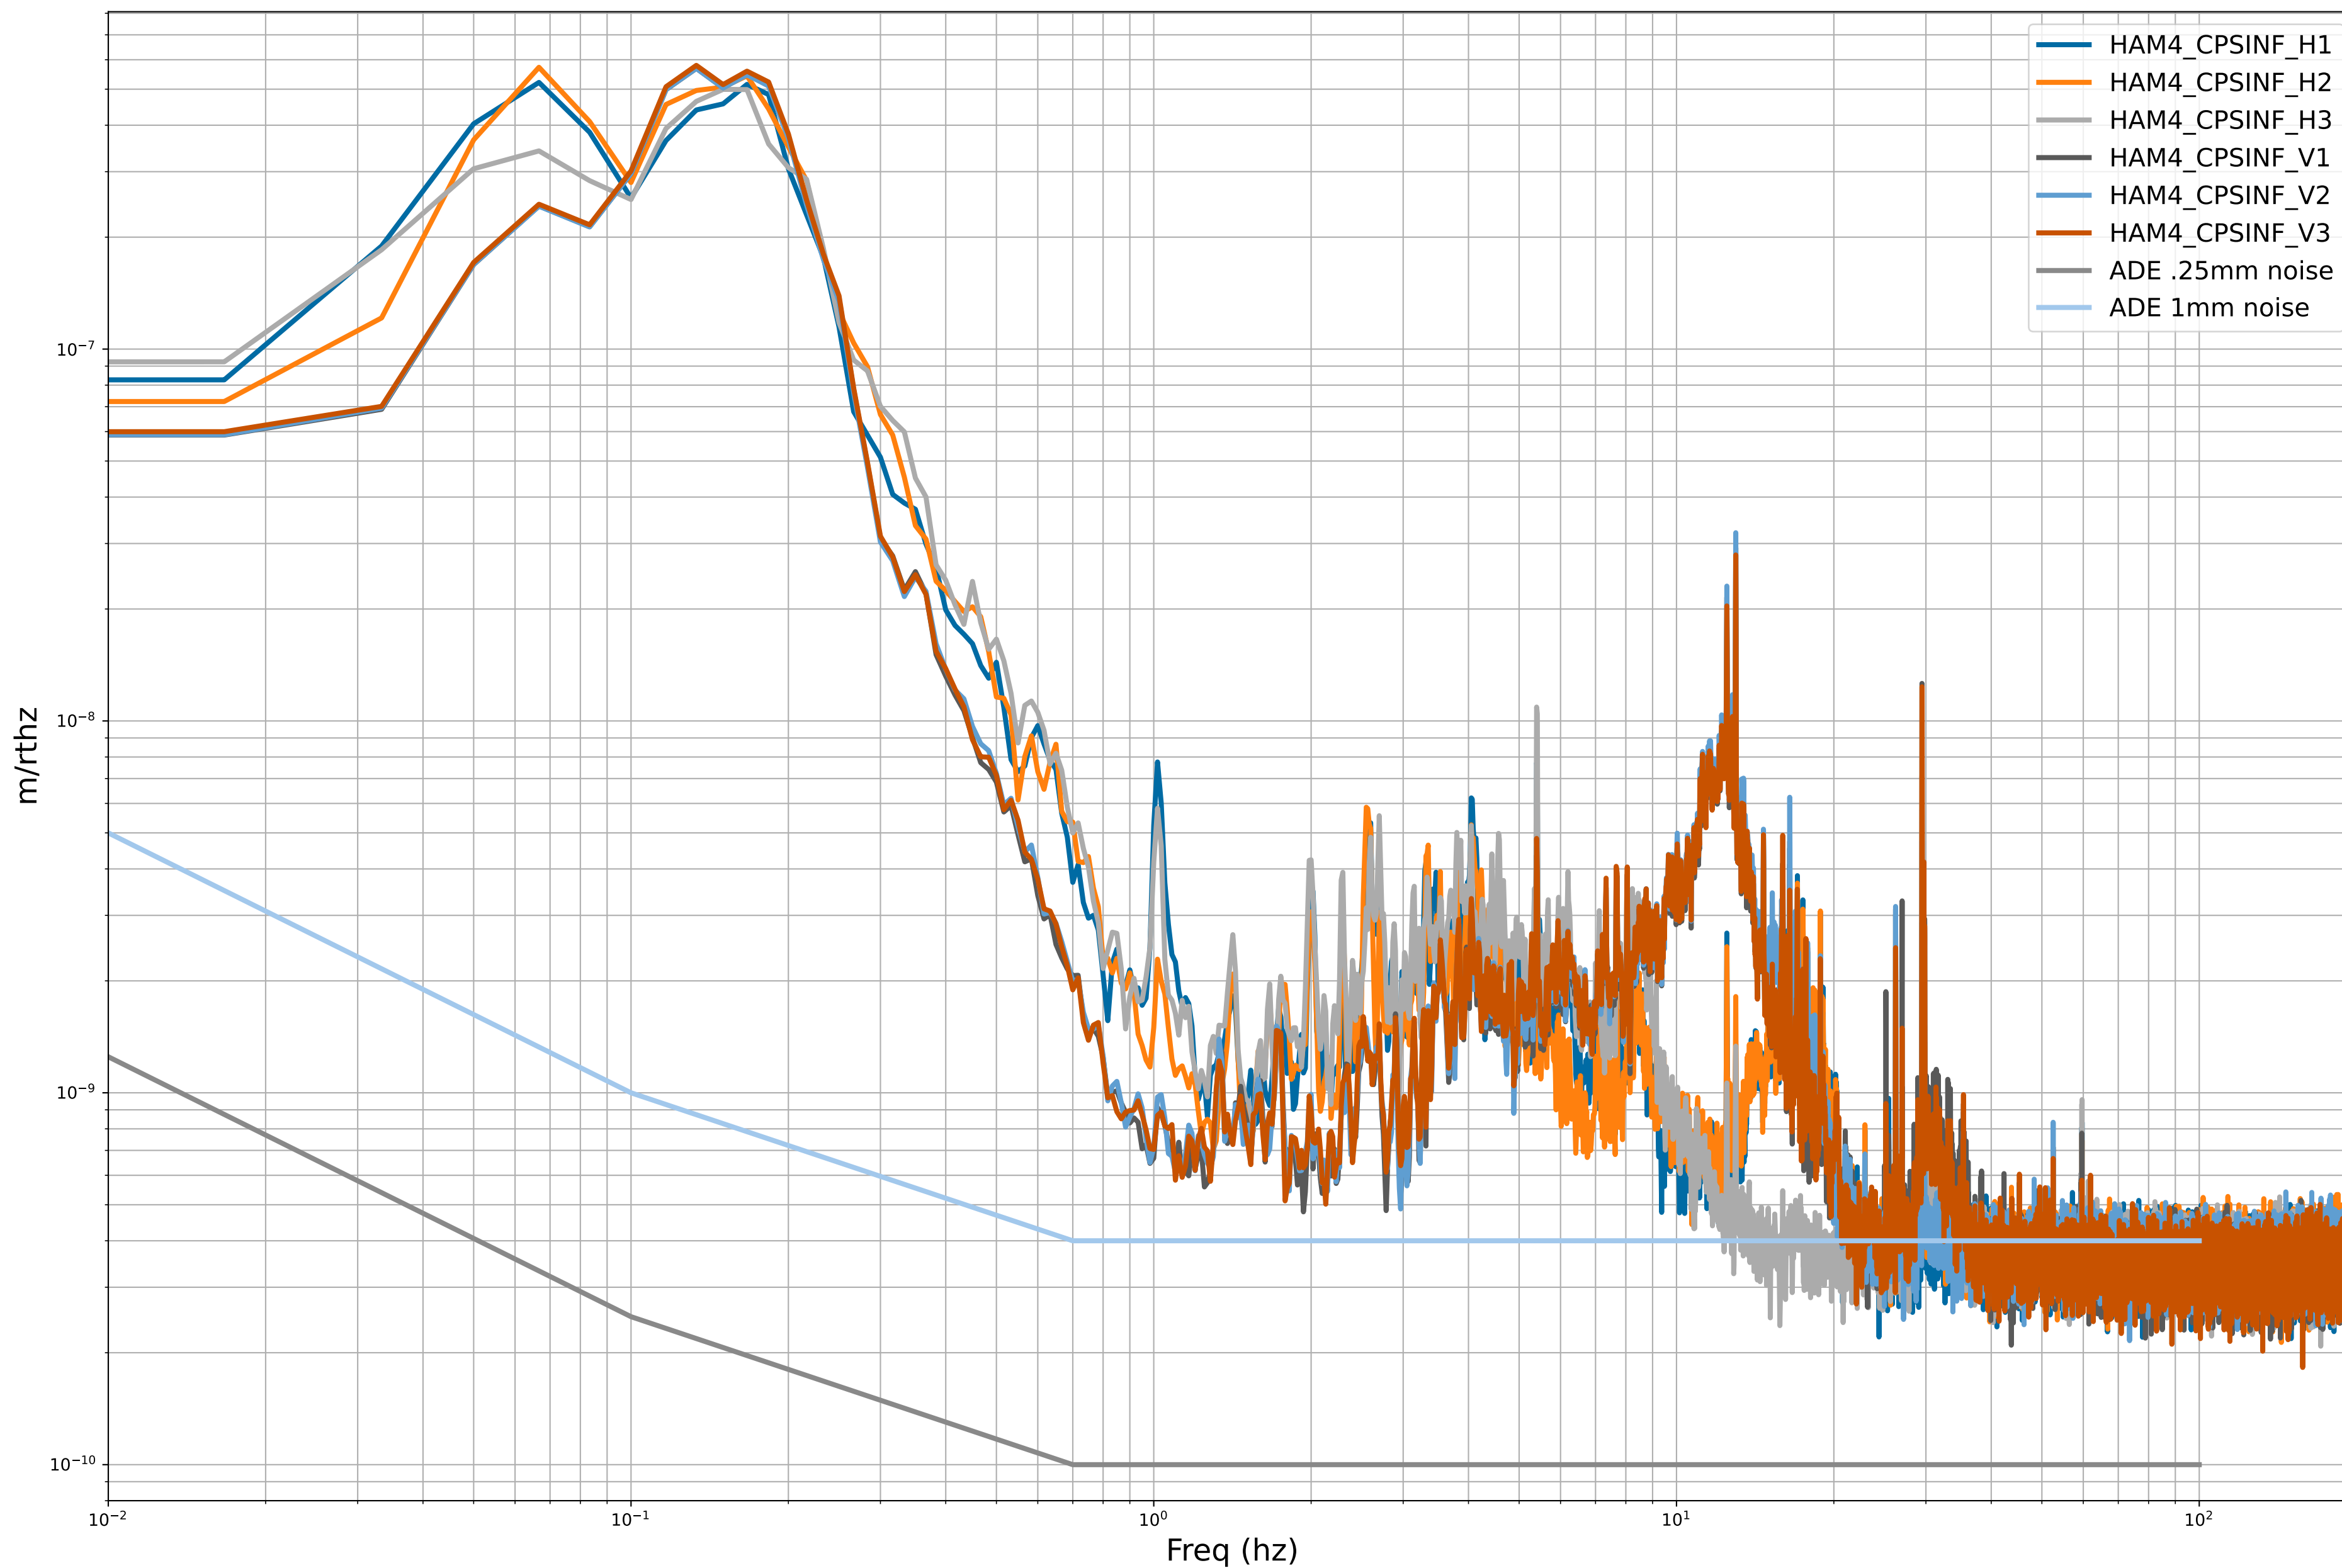

HAM2 CPS Spectra 1417345200 to 1417345800

calibration only >10hz

HAM3 CPS Spectra 1417345200 to 1417345800

calibration only >10hz

HAM4 CPS Spectra 1417345200 to 1417345800

calibration only >10hz

HAM5 CPS Spectra 1417345200 to 1417345800

calibration only >10hz

HAM6 CPS Spectra 1417345200 to 1417345800

calibration only >10hz

HAM7 CPS Spectra 1417345200 to 1417345800

calibration only >10hz

HAM8 CPS Spectra 1417345200 to 1417345800

calibration only >10hz

CPS Spectra 1417345200 to 1417345800

ITMX_ST1

ITMX_ST2

calibration only >10hz

CPS Spectra 1417345200 to 1417345800

calibration only >10hz

CPS Spectra 1417345200 to 1417345800

calibration only >10hz

CPS Spectra 1417345200 to 1417345800

calibration only >10hz

CPS Spectra 1417345200 to 1417345800

calibration only >10hz