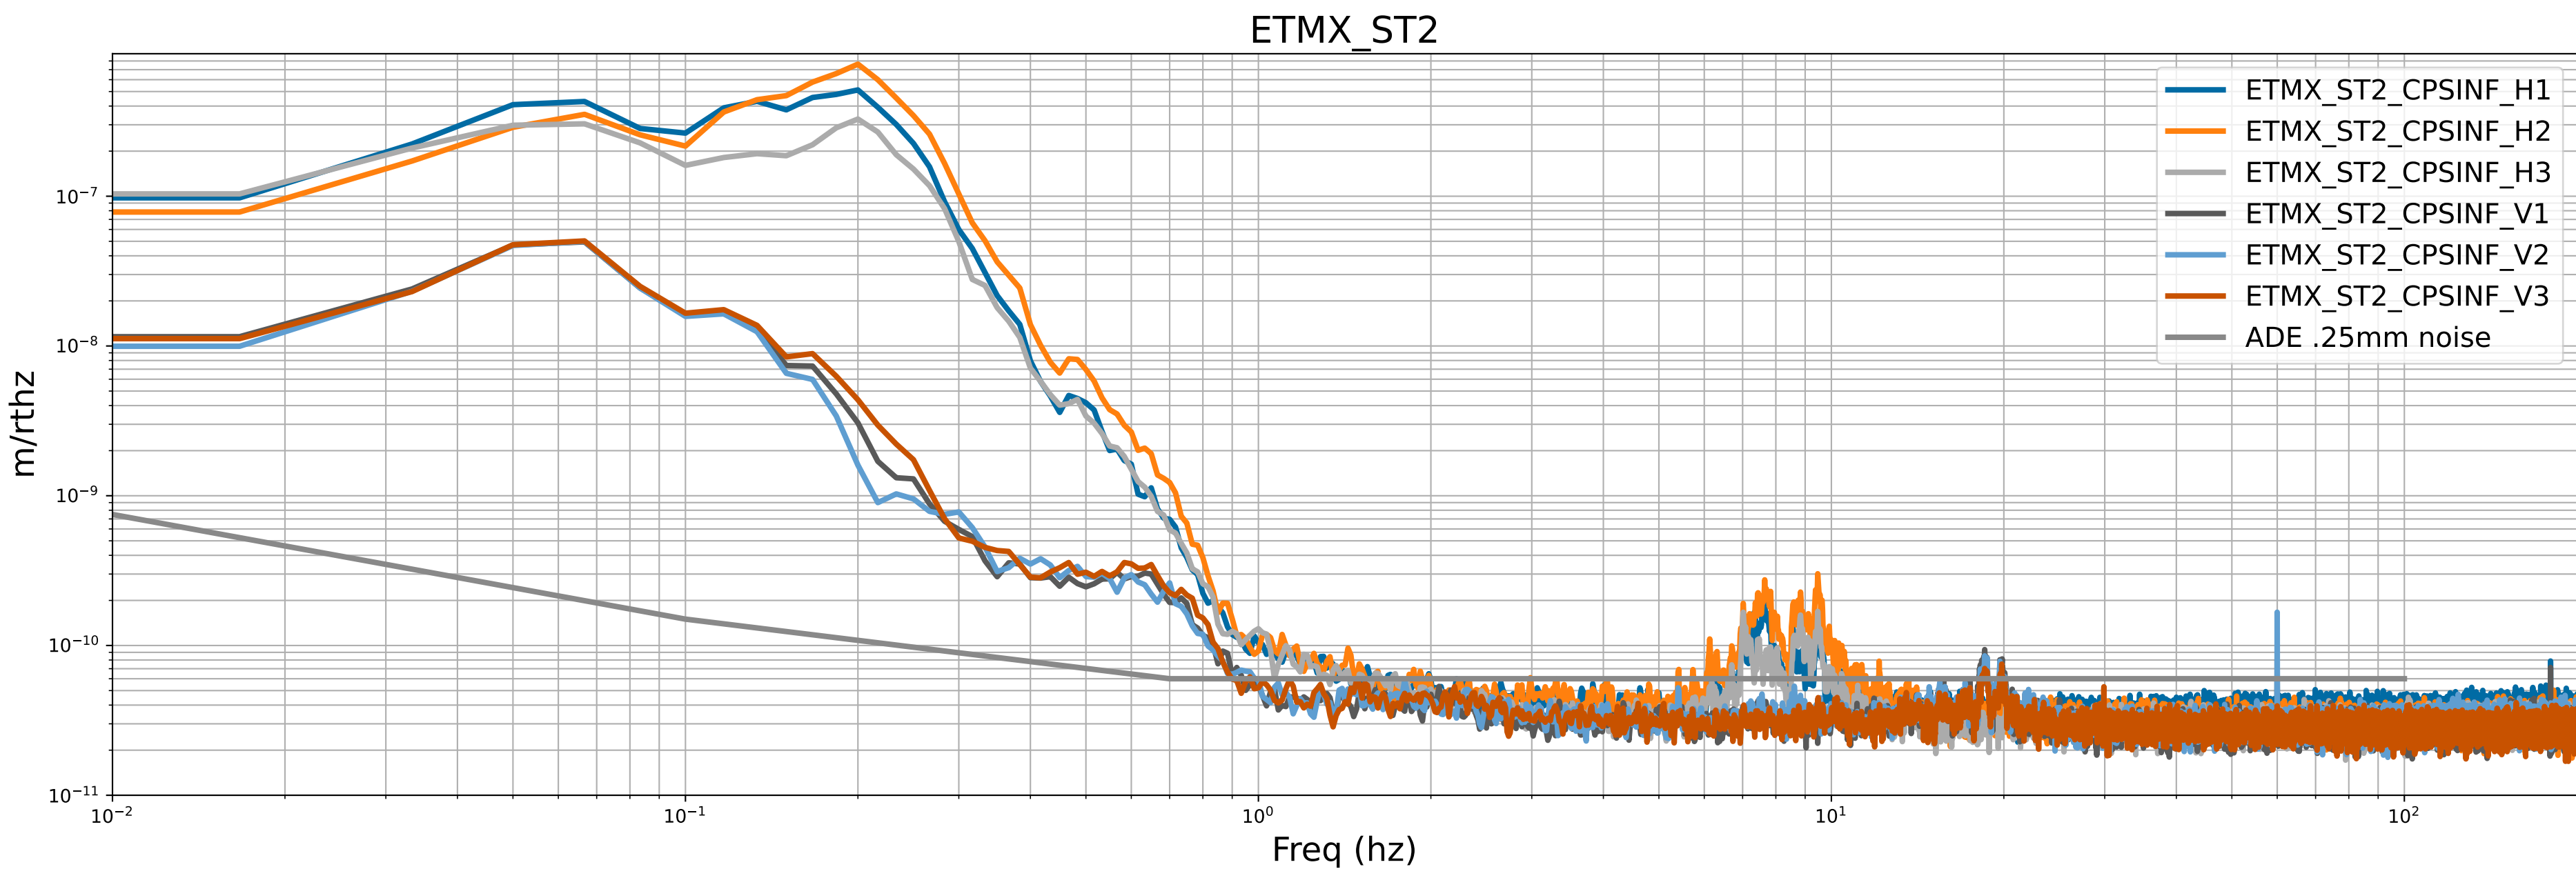

HAM2 CPS Spectra 1417345200 to 1417345800

calibration only >10hz

HAM3 CPS Spectra 1417345200 to 1417345800

calibration only >10hz

HAM4 CPS Spectra 1417345200 to 1417345800

calibration only >10hz

HAM5 CPS Spectra 1417345200 to 1417345800

calibration only >10hz

HAM6 CPS Spectra 1417345200 to 1417345800

calibration only >10hz

HAM7 CPS Spectra 1417345200 to 1417345800

calibration only >10hz

HAM8 CPS Spectra 1417345200 to 1417345800

calibration only >10hz

CPS Spectra 1417345200 to 1417345800

ITMX_ST1

ITMX_ST2

calibration only >10hz

CPS Spectra 1417345200 to 1417345800

calibration only >10hz

CPS Spectra 1417345200 to 1417345800

calibration only >10hz

CPS Spectra 1417345200 to 1417345800

calibration only >10hz

CPS Spectra 1417345200 to 1417345800

calibration only >10hz