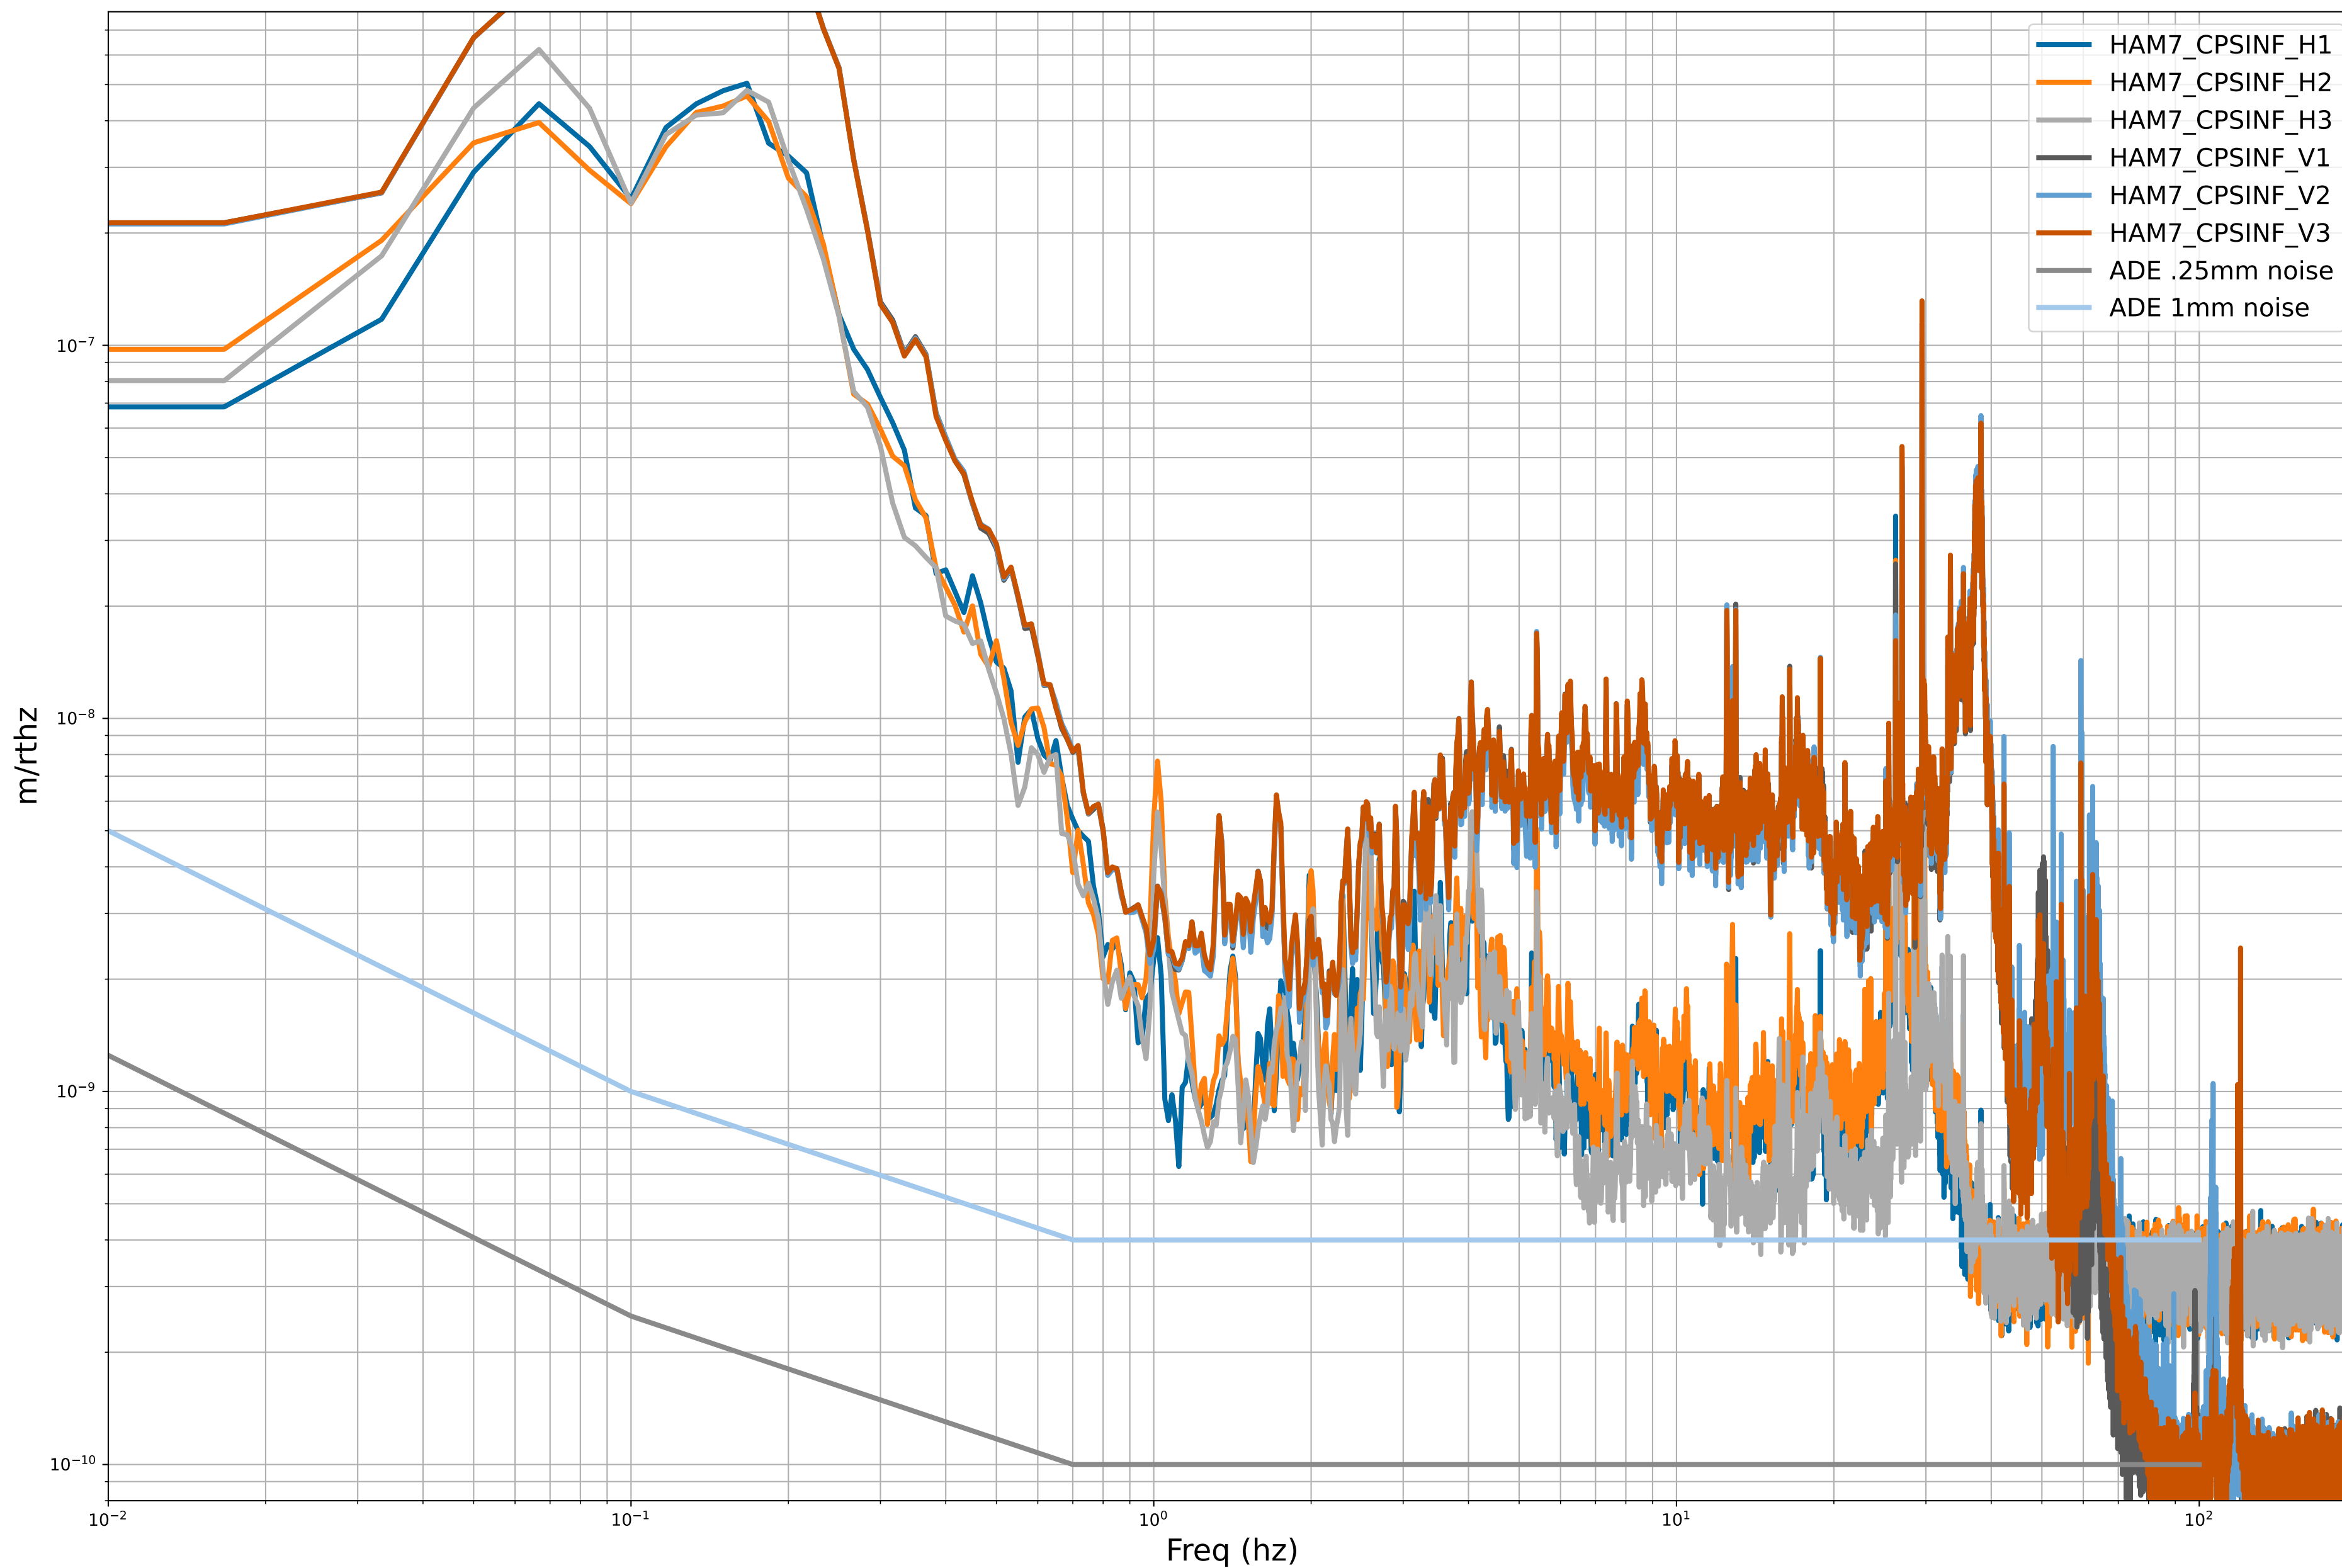

HAM2 CPS Spectra 1417345200 to 1417345800

calibration only >10hz

HAM3 CPS Spectra 1417345200 to 1417345800

calibration only >10hz

HAM4 CPS Spectra 1417345200 to 1417345800

calibration only >10hz

HAM5 CPS Spectra 1417345200 to 1417345800

calibration only >10hz

HAM6 CPS Spectra 1417345200 to 1417345800

calibration only >10hz

HAM7 CPS Spectra 1417345200 to 1417345800

calibration only >10hz

HAM8 CPS Spectra 1417345200 to 1417345800

calibration only >10hz

CPS Spectra 1417345200 to 1417345800

ITMX_ST1

ITMX_ST2

calibration only >10hz

CPS Spectra 1417345200 to 1417345800

calibration only >10hz

CPS Spectra 1417345200 to 1417345800

calibration only >10hz

CPS Spectra 1417345200 to 1417345800

calibration only >10hz

CPS Spectra 1417345200 to 1417345800

calibration only >10hz