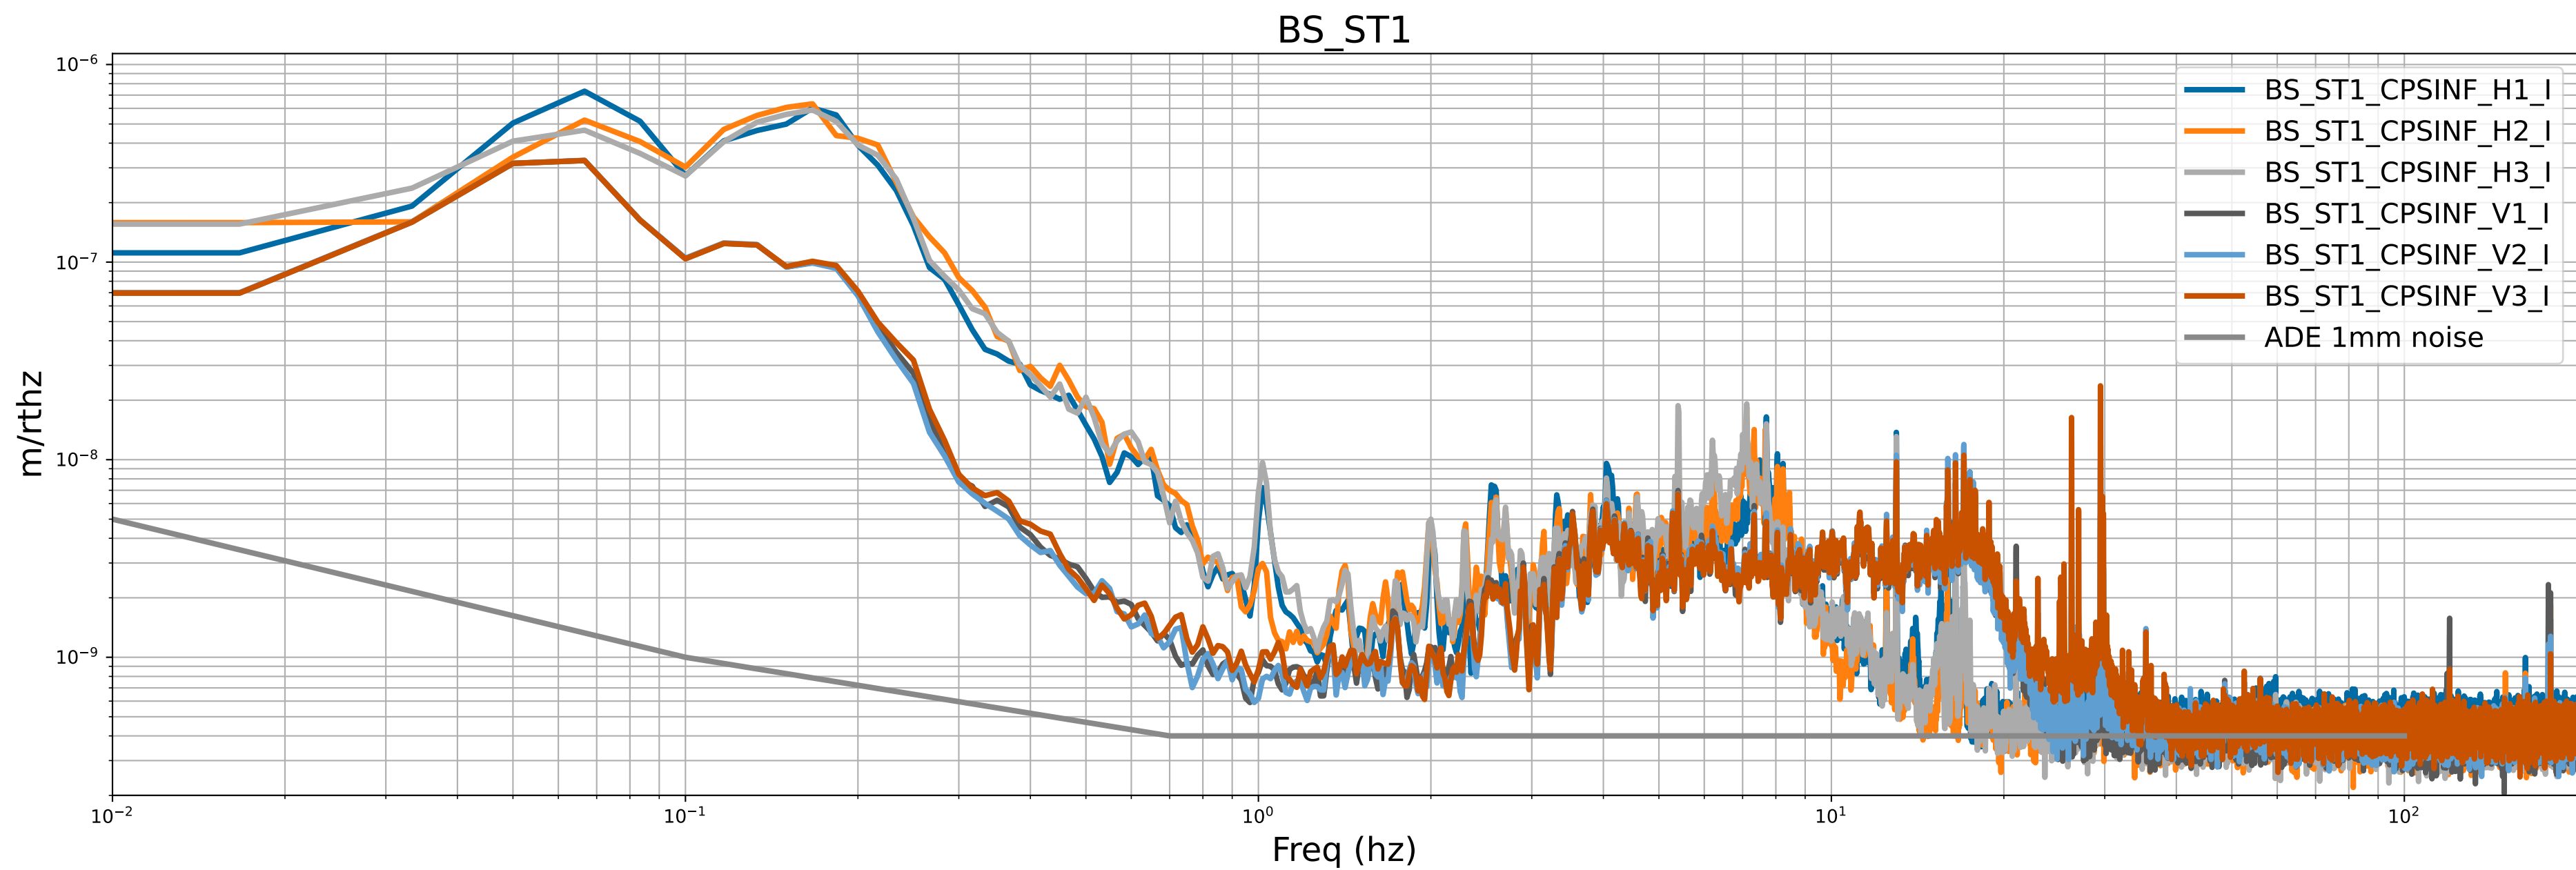

HAM2 CPS Spectra 1417345200 to 1417345800

calibration only >10hz

HAM3 CPS Spectra 1417345200 to 1417345800

calibration only >10hz

HAM4 CPS Spectra 1417345200 to 1417345800

calibration only >10hz

HAM5 CPS Spectra 1417345200 to 1417345800

calibration only >10hz

HAM6 CPS Spectra 1417345200 to 1417345800

calibration only >10hz

HAM7 CPS Spectra 1417345200 to 1417345800

calibration only >10hz

HAM8 CPS Spectra 1417345200 to 1417345800

calibration only >10hz

CPS Spectra 1417345200 to 1417345800

ITMX_ST1

ITMX_ST2

calibration only >10hz

CPS Spectra 1417345200 to 1417345800

calibration only >10hz

CPS Spectra 1417345200 to 1417345800

calibration only >10hz

CPS Spectra 1417345200 to 1417345800

calibration only >10hz

CPS Spectra 1417345200 to 1417345800

calibration only >10hz