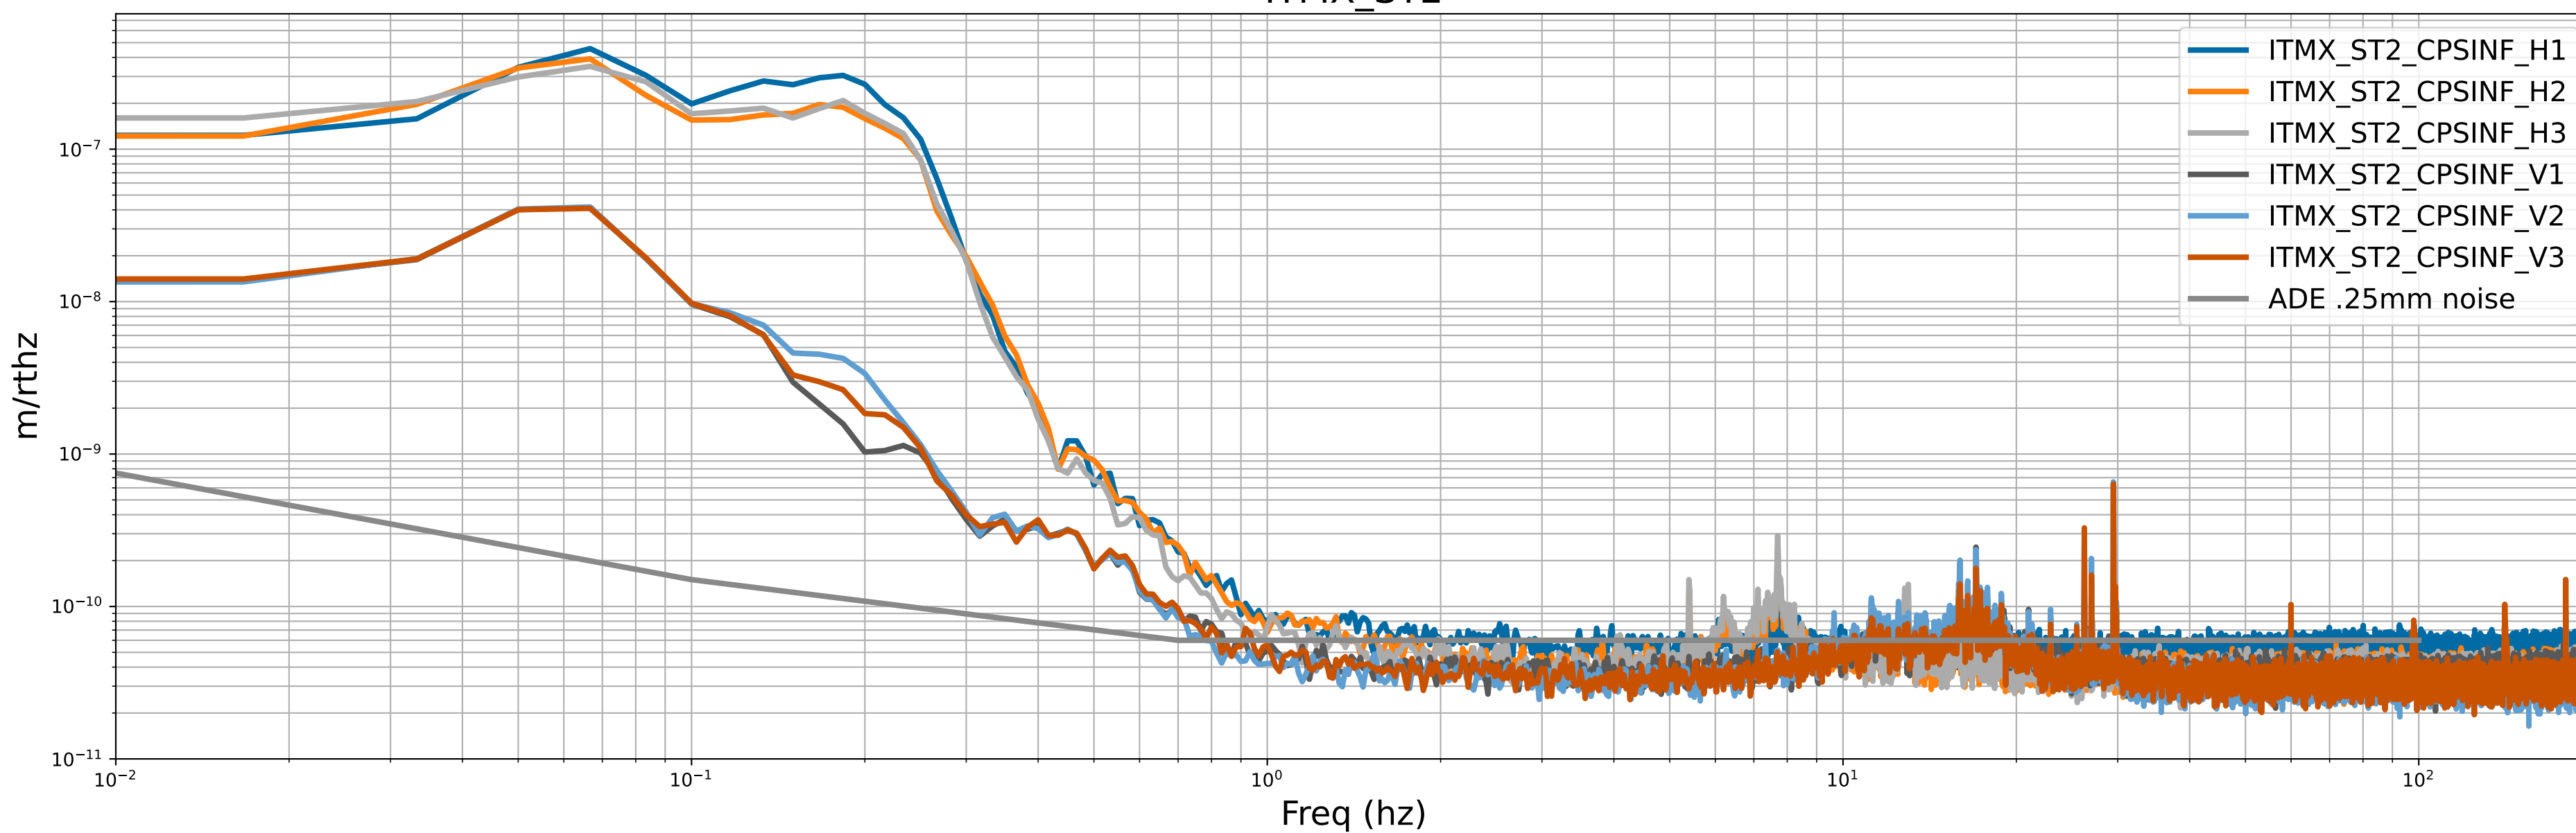

HAM2 CPS Spectra 1417345200 to 1417345800

calibration only >10hz

HAM3 CPS Spectra 1417345200 to 1417345800

calibration only >10hz

HAM4 CPS Spectra 1417345200 to 1417345800

calibration only >10hz

HAM5 CPS Spectra 1417345200 to 1417345800

calibration only >10hz

HAM6 CPS Spectra 1417345200 to 1417345800

calibration only >10hz

HAM7 CPS Spectra 1417345200 to 1417345800

calibration only >10hz

HAM8 CPS Spectra 1417345200 to 1417345800

calibration only >10hz

CPS Spectra 1417345200 to 1417345800

ITMX_ST1

ITMX_ST2

calibration only >10hz

CPS Spectra 1417345200 to 1417345800

calibration only >10hz

CPS Spectra 1417345200 to 1417345800

calibration only >10hz

CPS Spectra 1417345200 to 1417345800

calibration only >10hz

CPS Spectra 1417345200 to 1417345800

calibration only >10hz