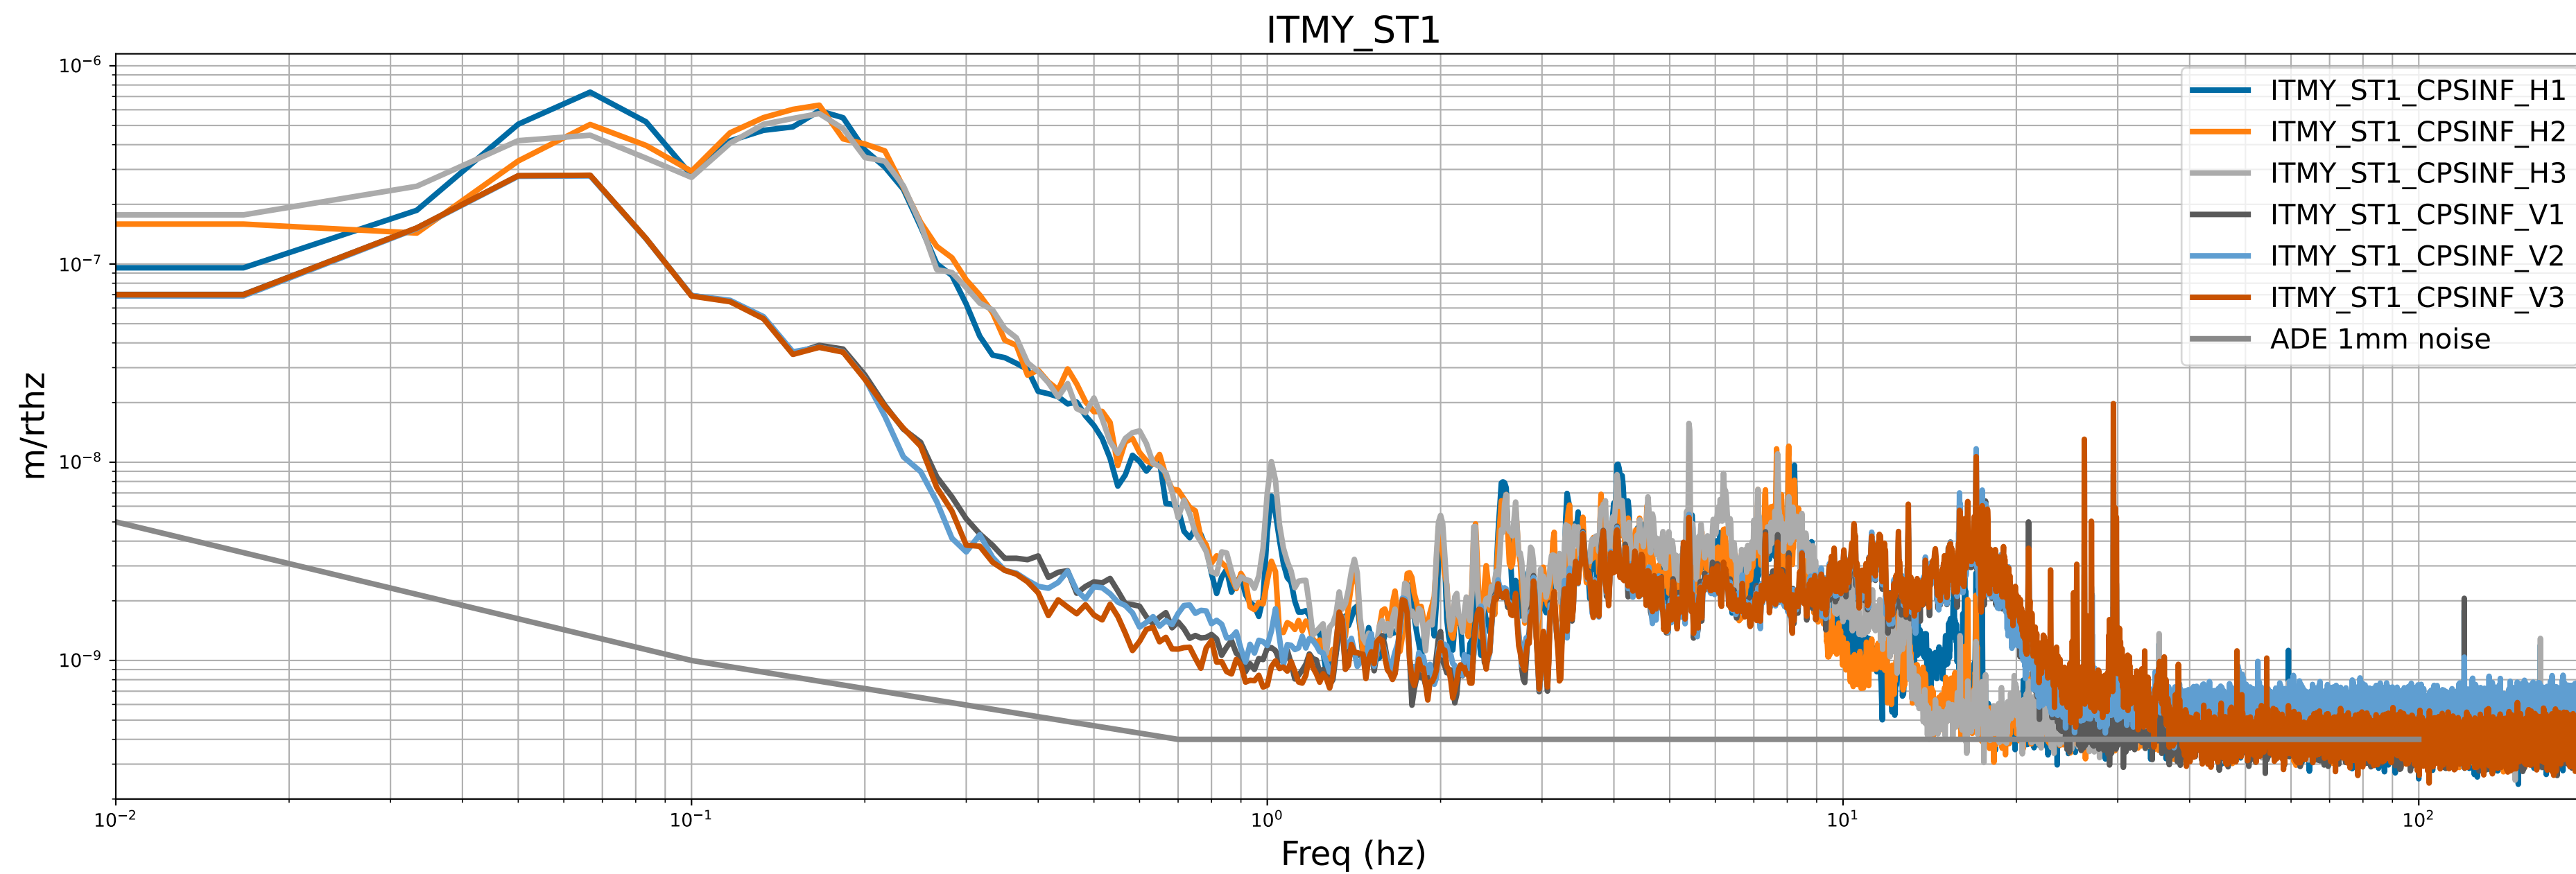

HAM2 CPS Spectra 1417345200 to 1417345800

calibration only >10hz

HAM3 CPS Spectra 1417345200 to 1417345800

calibration only >10hz

HAM4 CPS Spectra 1417345200 to 1417345800

calibration only >10hz

HAM5 CPS Spectra 1417345200 to 1417345800

calibration only >10hz

HAM6 CPS Spectra 1417345200 to 1417345800

calibration only >10hz

HAM7 CPS Spectra 1417345200 to 1417345800

calibration only >10hz

HAM8 CPS Spectra 1417345200 to 1417345800

calibration only >10hz

CPS Spectra 1417345200 to 1417345800

ITMX_ST1

ITMX_ST2

calibration only >10hz

CPS Spectra 1417345200 to 1417345800

calibration only >10hz

CPS Spectra 1417345200 to 1417345800

calibration only >10hz

CPS Spectra 1417345200 to 1417345800

calibration only >10hz

CPS Spectra 1417345200 to 1417345800

calibration only >10hz