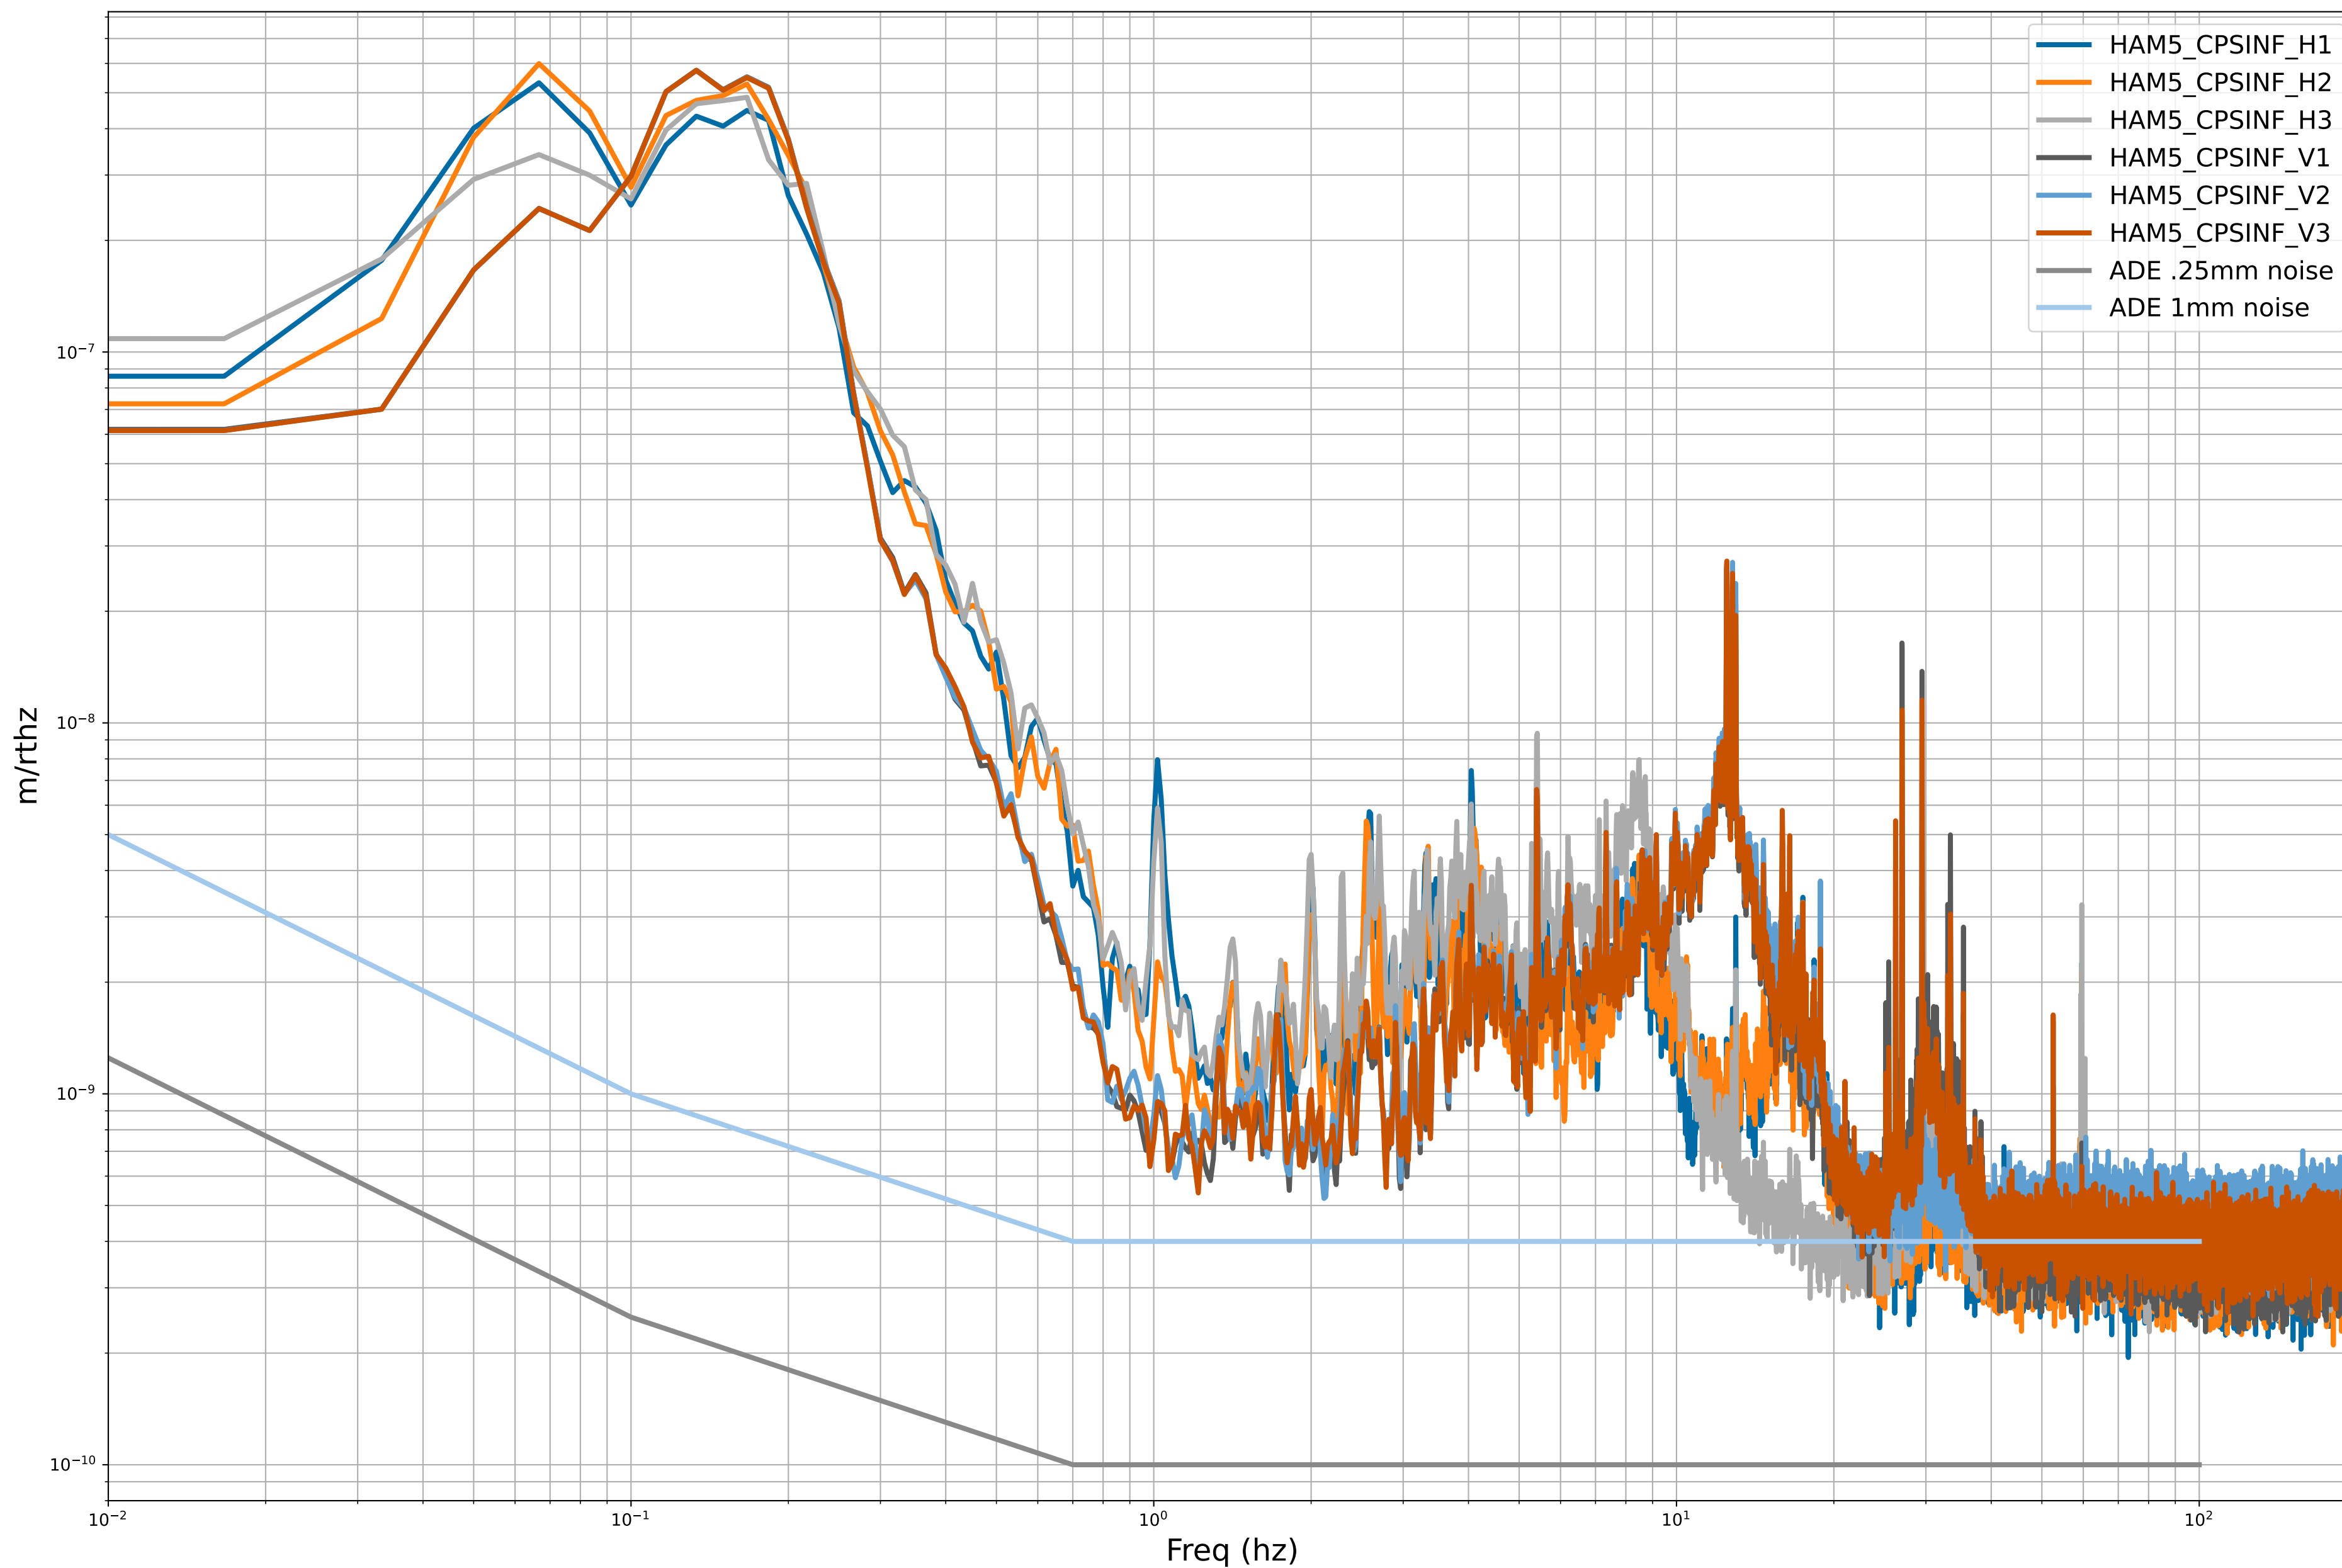

HAM2 CPS Spectra 1417345200 to 1417345800

calibration only >10hz

HAM3 CPS Spectra 1417345200 to 1417345800

calibration only >10hz

HAM4 CPS Spectra 1417345200 to 1417345800

calibration only >10hz

HAM5 CPS Spectra 1417345200 to 1417345800

calibration only >10hz

HAM6 CPS Spectra 1417345200 to 1417345800

calibration only >10hz

HAM7 CPS Spectra 1417345200 to 1417345800

calibration only >10hz

HAM8 CPS Spectra 1417345200 to 1417345800

calibration only >10hz

CPS Spectra 1417345200 to 1417345800

ITMX_ST1

ITMX_ST2

calibration only >10hz

CPS Spectra 1417345200 to 1417345800

calibration only >10hz

CPS Spectra 1417345200 to 1417345800

calibration only >10hz

CPS Spectra 1417345200 to 1417345800

calibration only >10hz

CPS Spectra 1417345200 to 1417345800

calibration only >10hz