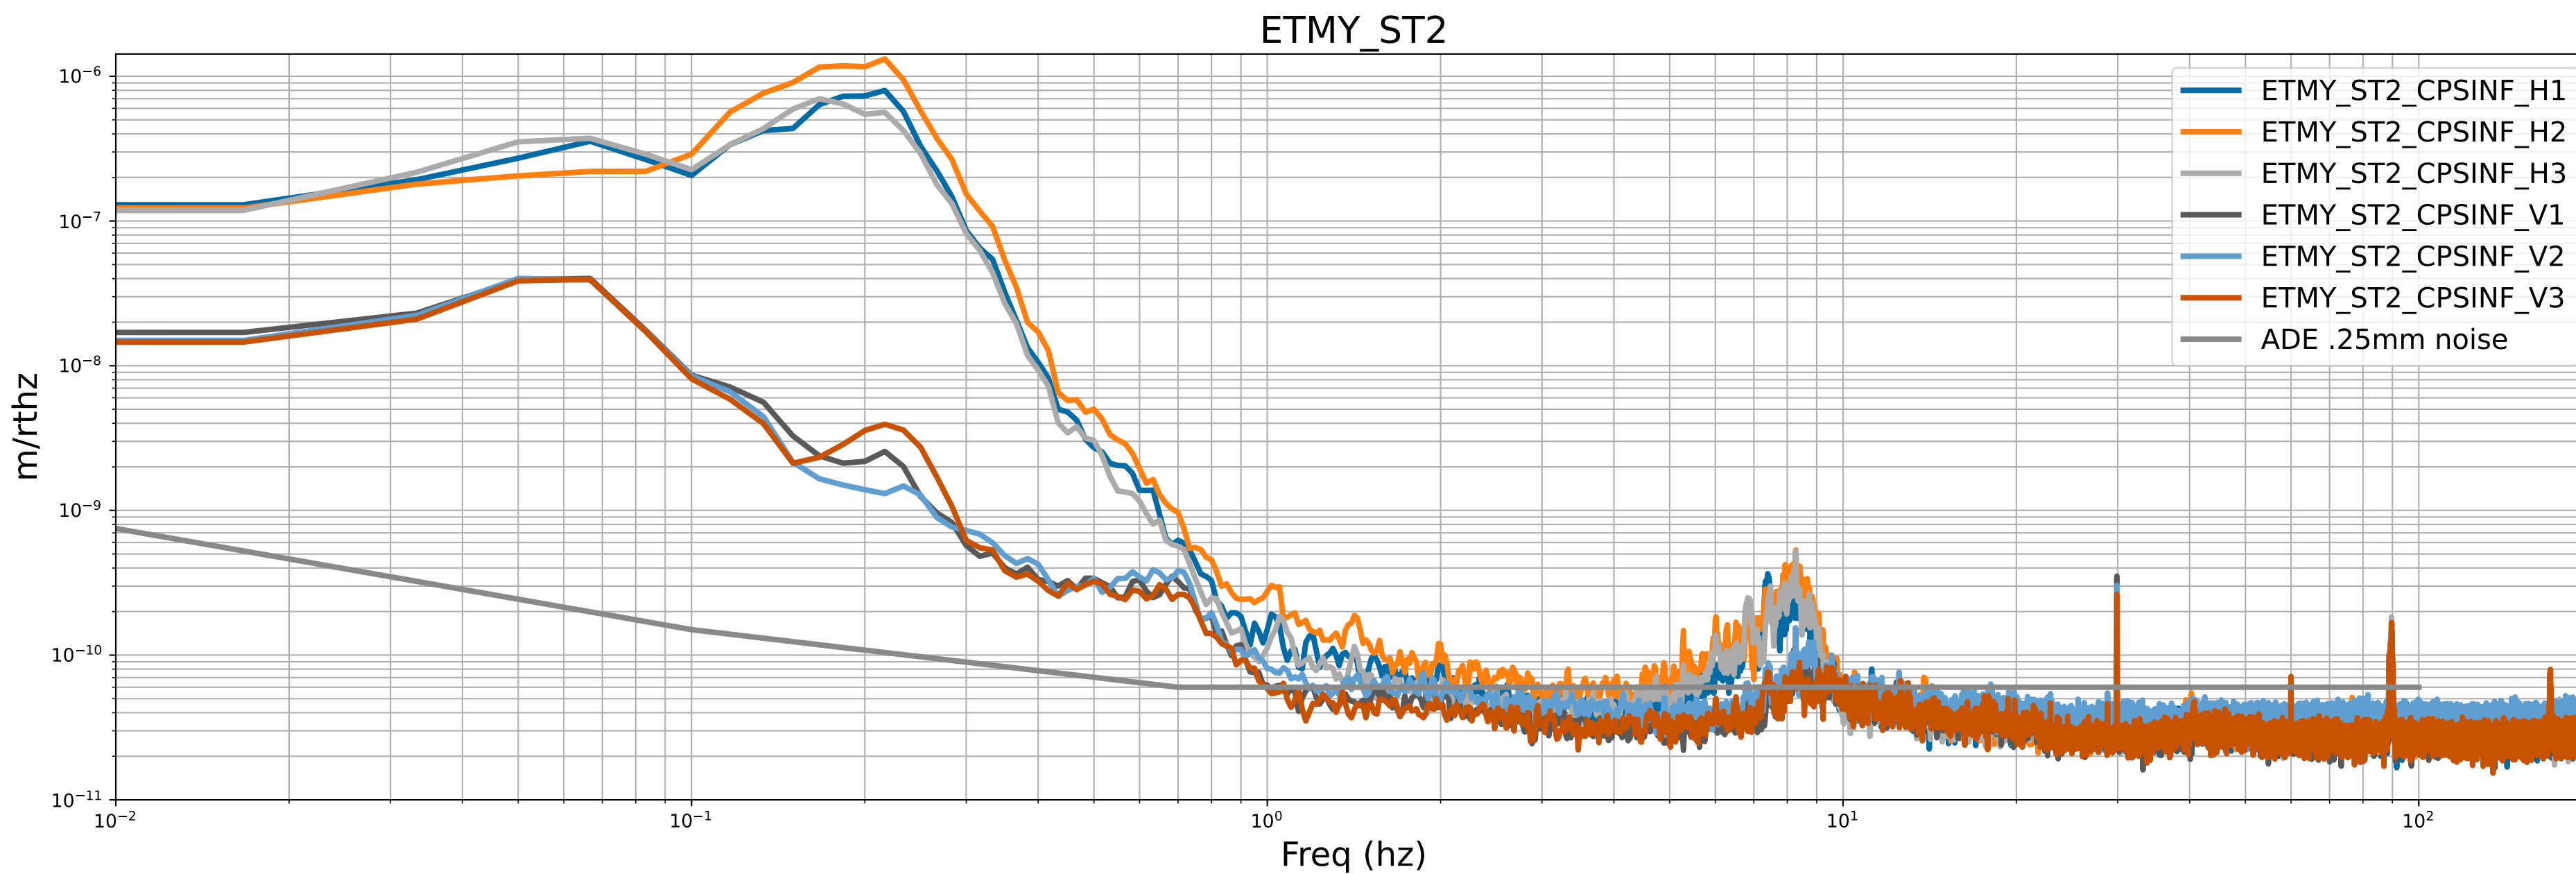

HAM2 CPS Spectra 1417345200 to 1417345800

calibration only >10hz

HAM3 CPS Spectra 1417345200 to 1417345800

calibration only >10hz

HAM4 CPS Spectra 1417345200 to 1417345800

calibration only >10hz

HAM5 CPS Spectra 1417345200 to 1417345800

calibration only >10hz

HAM6 CPS Spectra 1417345200 to 1417345800

calibration only >10hz

HAM7 CPS Spectra 1417345200 to 1417345800

calibration only >10hz

HAM8 CPS Spectra 1417345200 to 1417345800

calibration only >10hz

CPS Spectra 1417345200 to 1417345800

ITMX_ST1

ITMX_ST2

calibration only >10hz

CPS Spectra 1417345200 to 1417345800

calibration only >10hz

CPS Spectra 1417345200 to 1417345800

calibration only >10hz

CPS Spectra 1417345200 to 1417345800

calibration only >10hz

CPS Spectra 1417345200 to 1417345800

calibration only >10hz