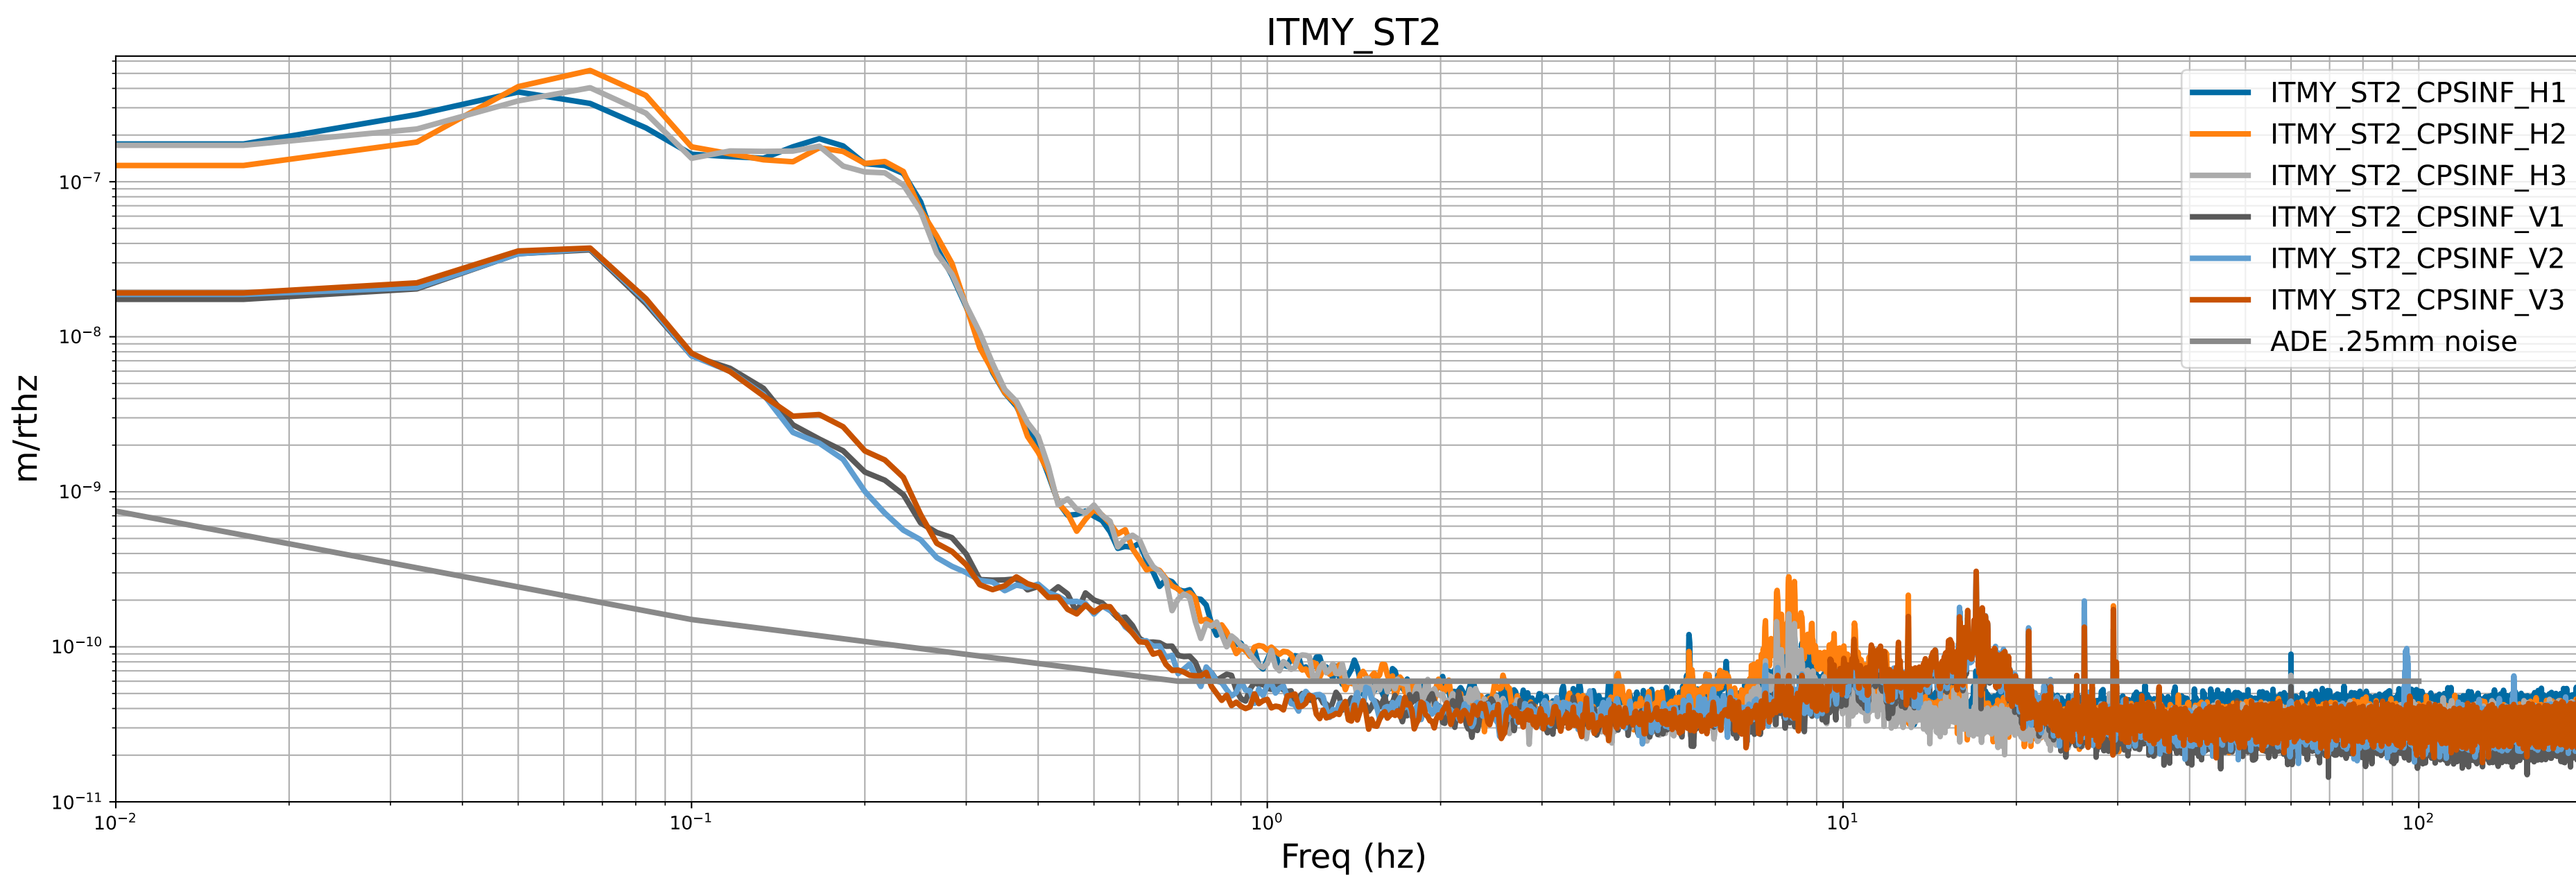

HAM2 CPS Spectra 1417345200 to 1417345800

calibration only >10hz

HAM3 CPS Spectra 1417345200 to 1417345800

calibration only >10hz

HAM4 CPS Spectra 1417345200 to 1417345800

calibration only >10hz

HAM5 CPS Spectra 1417345200 to 1417345800

calibration only >10hz

HAM6 CPS Spectra 1417345200 to 1417345800

calibration only >10hz

HAM7 CPS Spectra 1417345200 to 1417345800

calibration only >10hz

HAM8 CPS Spectra 1417345200 to 1417345800

calibration only >10hz

CPS Spectra 1417345200 to 1417345800

ITMX_ST1

ITMX_ST2

calibration only >10hz

CPS Spectra 1417345200 to 1417345800

calibration only >10hz

CPS Spectra 1417345200 to 1417345800

calibration only >10hz

CPS Spectra 1417345200 to 1417345800

calibration only >10hz

CPS Spectra 1417345200 to 1417345800

calibration only >10hz