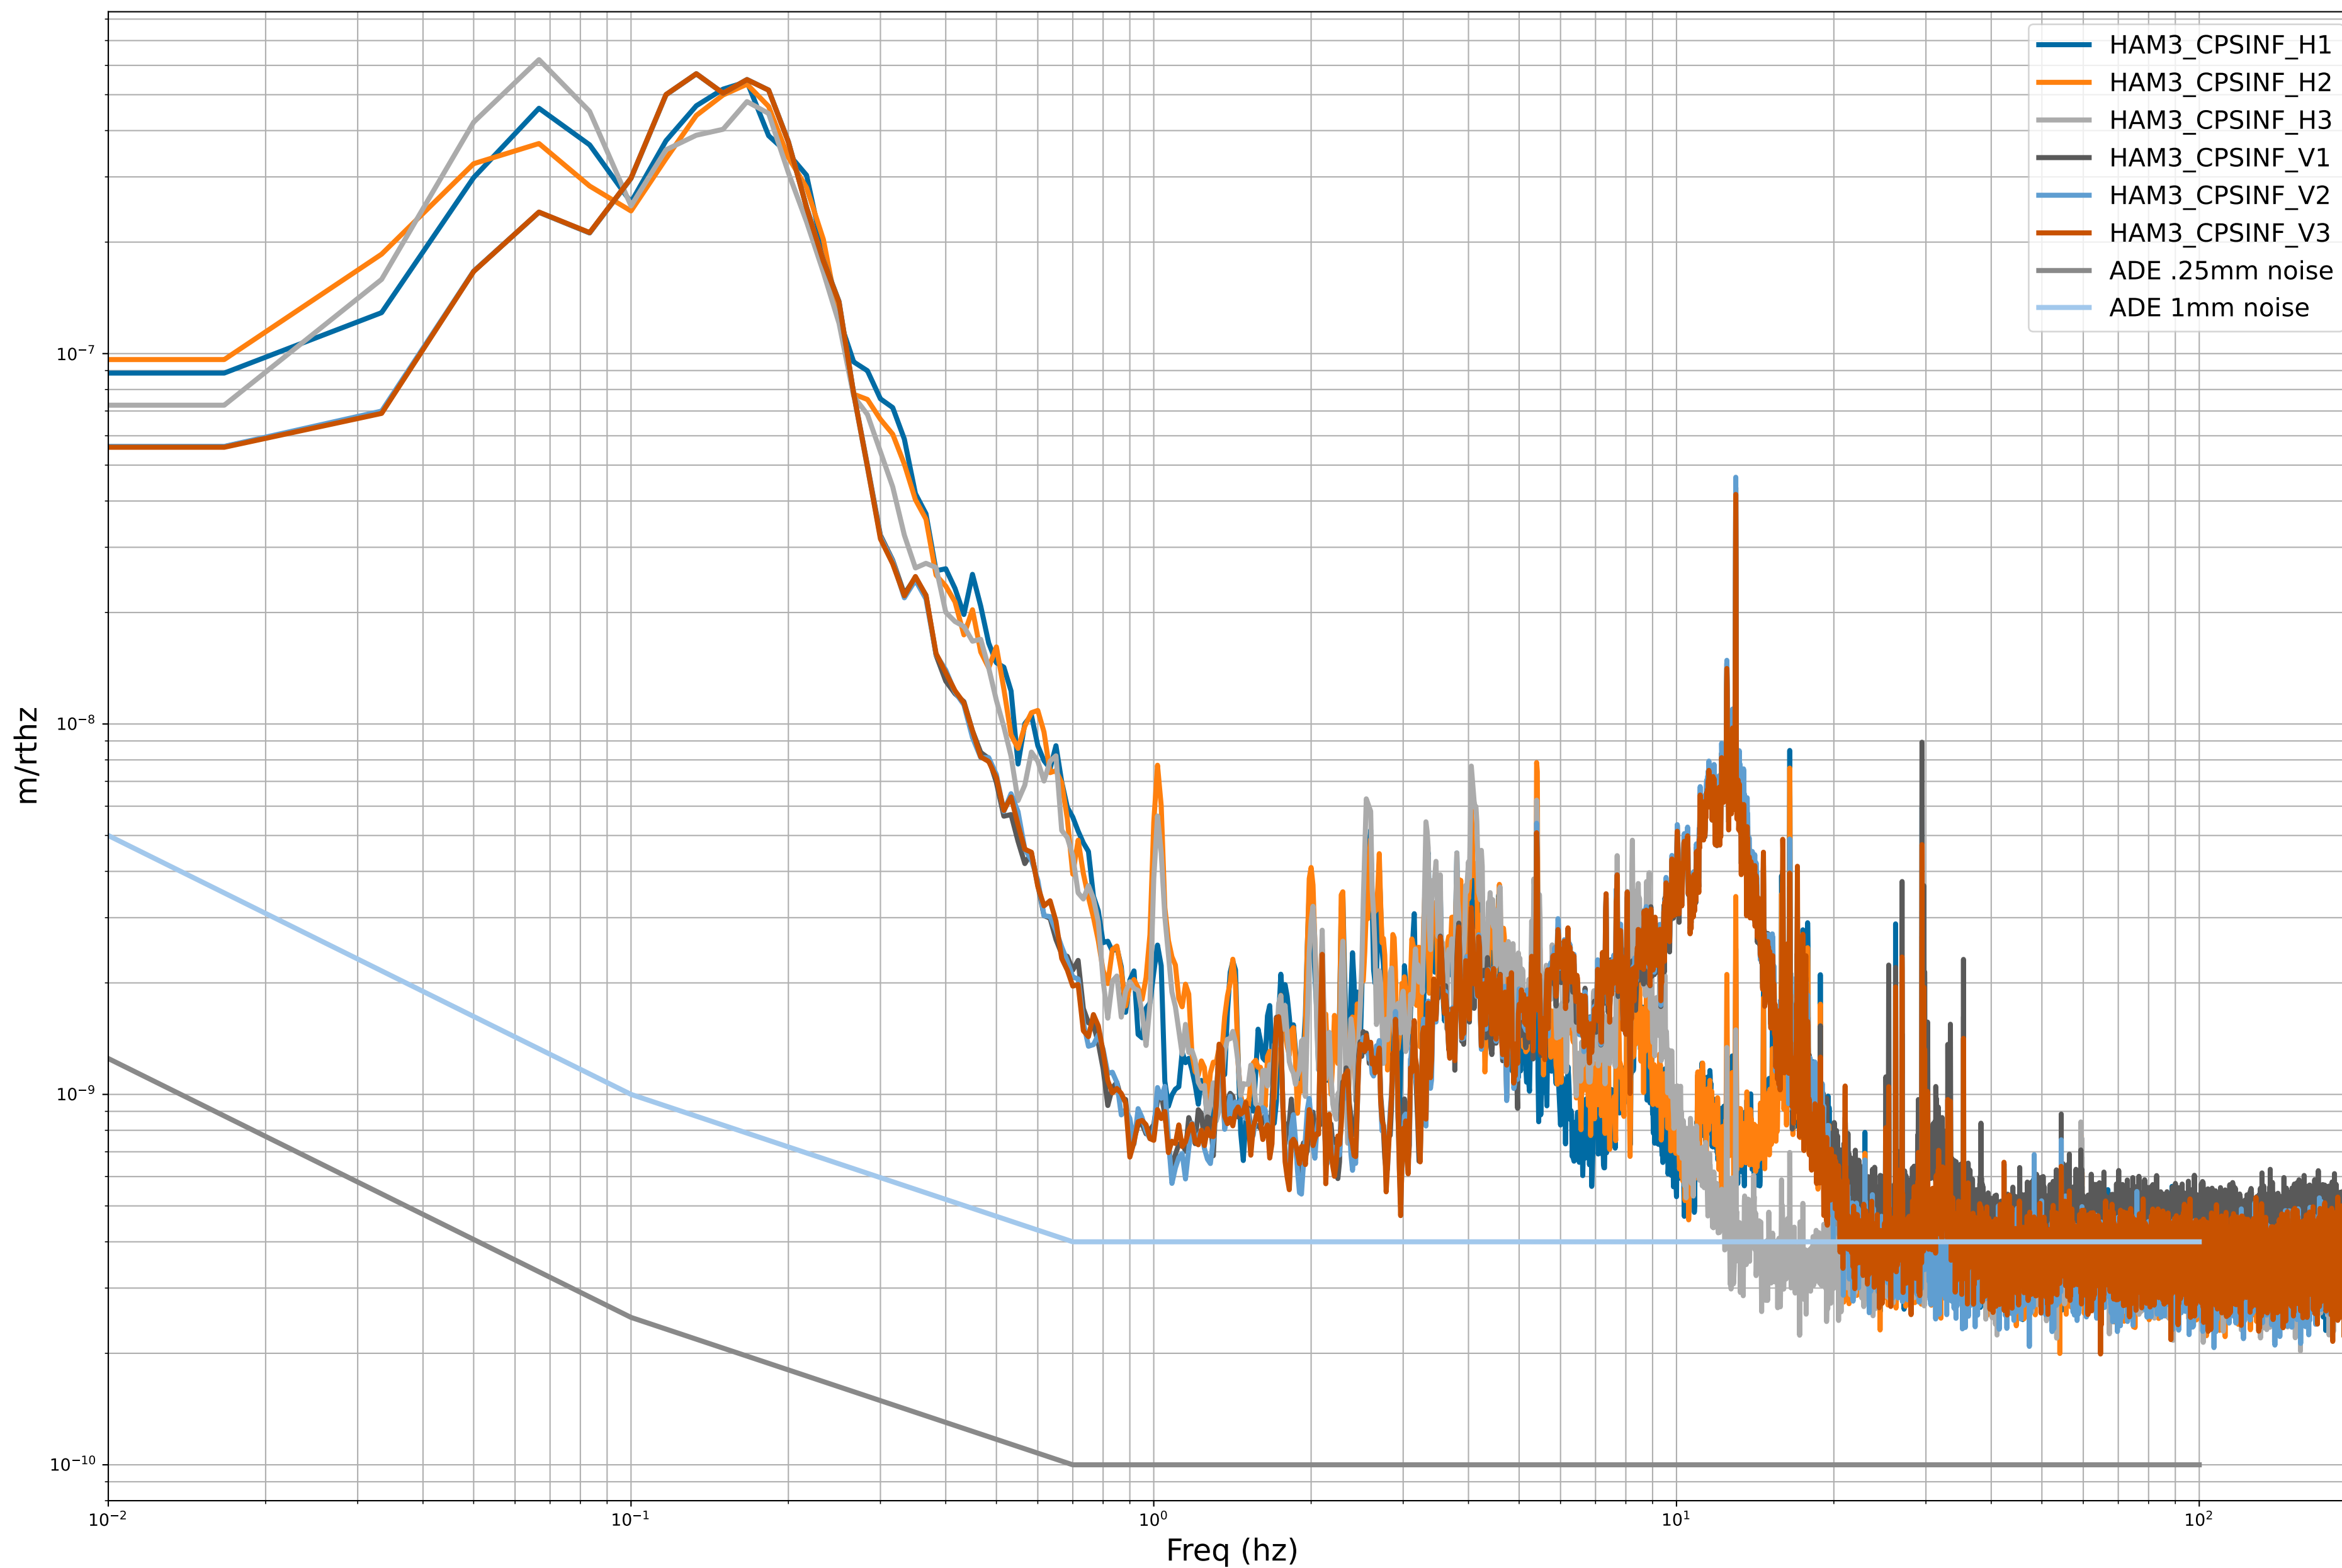

HAM2 CPS Spectra 1417345200 to 1417345800

calibration only >10hz

HAM3 CPS Spectra 1417345200 to 1417345800

calibration only >10hz

HAM4 CPS Spectra 1417345200 to 1417345800

calibration only >10hz

HAM5 CPS Spectra 1417345200 to 1417345800

calibration only >10hz

HAM6 CPS Spectra 1417345200 to 1417345800

calibration only >10hz

HAM7 CPS Spectra 1417345200 to 1417345800

calibration only >10hz

HAM8 CPS Spectra 1417345200 to 1417345800

calibration only >10hz

CPS Spectra 1417345200 to 1417345800

ITMX_ST1

ITMX_ST2

calibration only >10hz

CPS Spectra 1417345200 to 1417345800

calibration only >10hz

CPS Spectra 1417345200 to 1417345800

calibration only >10hz

CPS Spectra 1417345200 to 1417345800

calibration only >10hz

CPS Spectra 1417345200 to 1417345800

calibration only >10hz