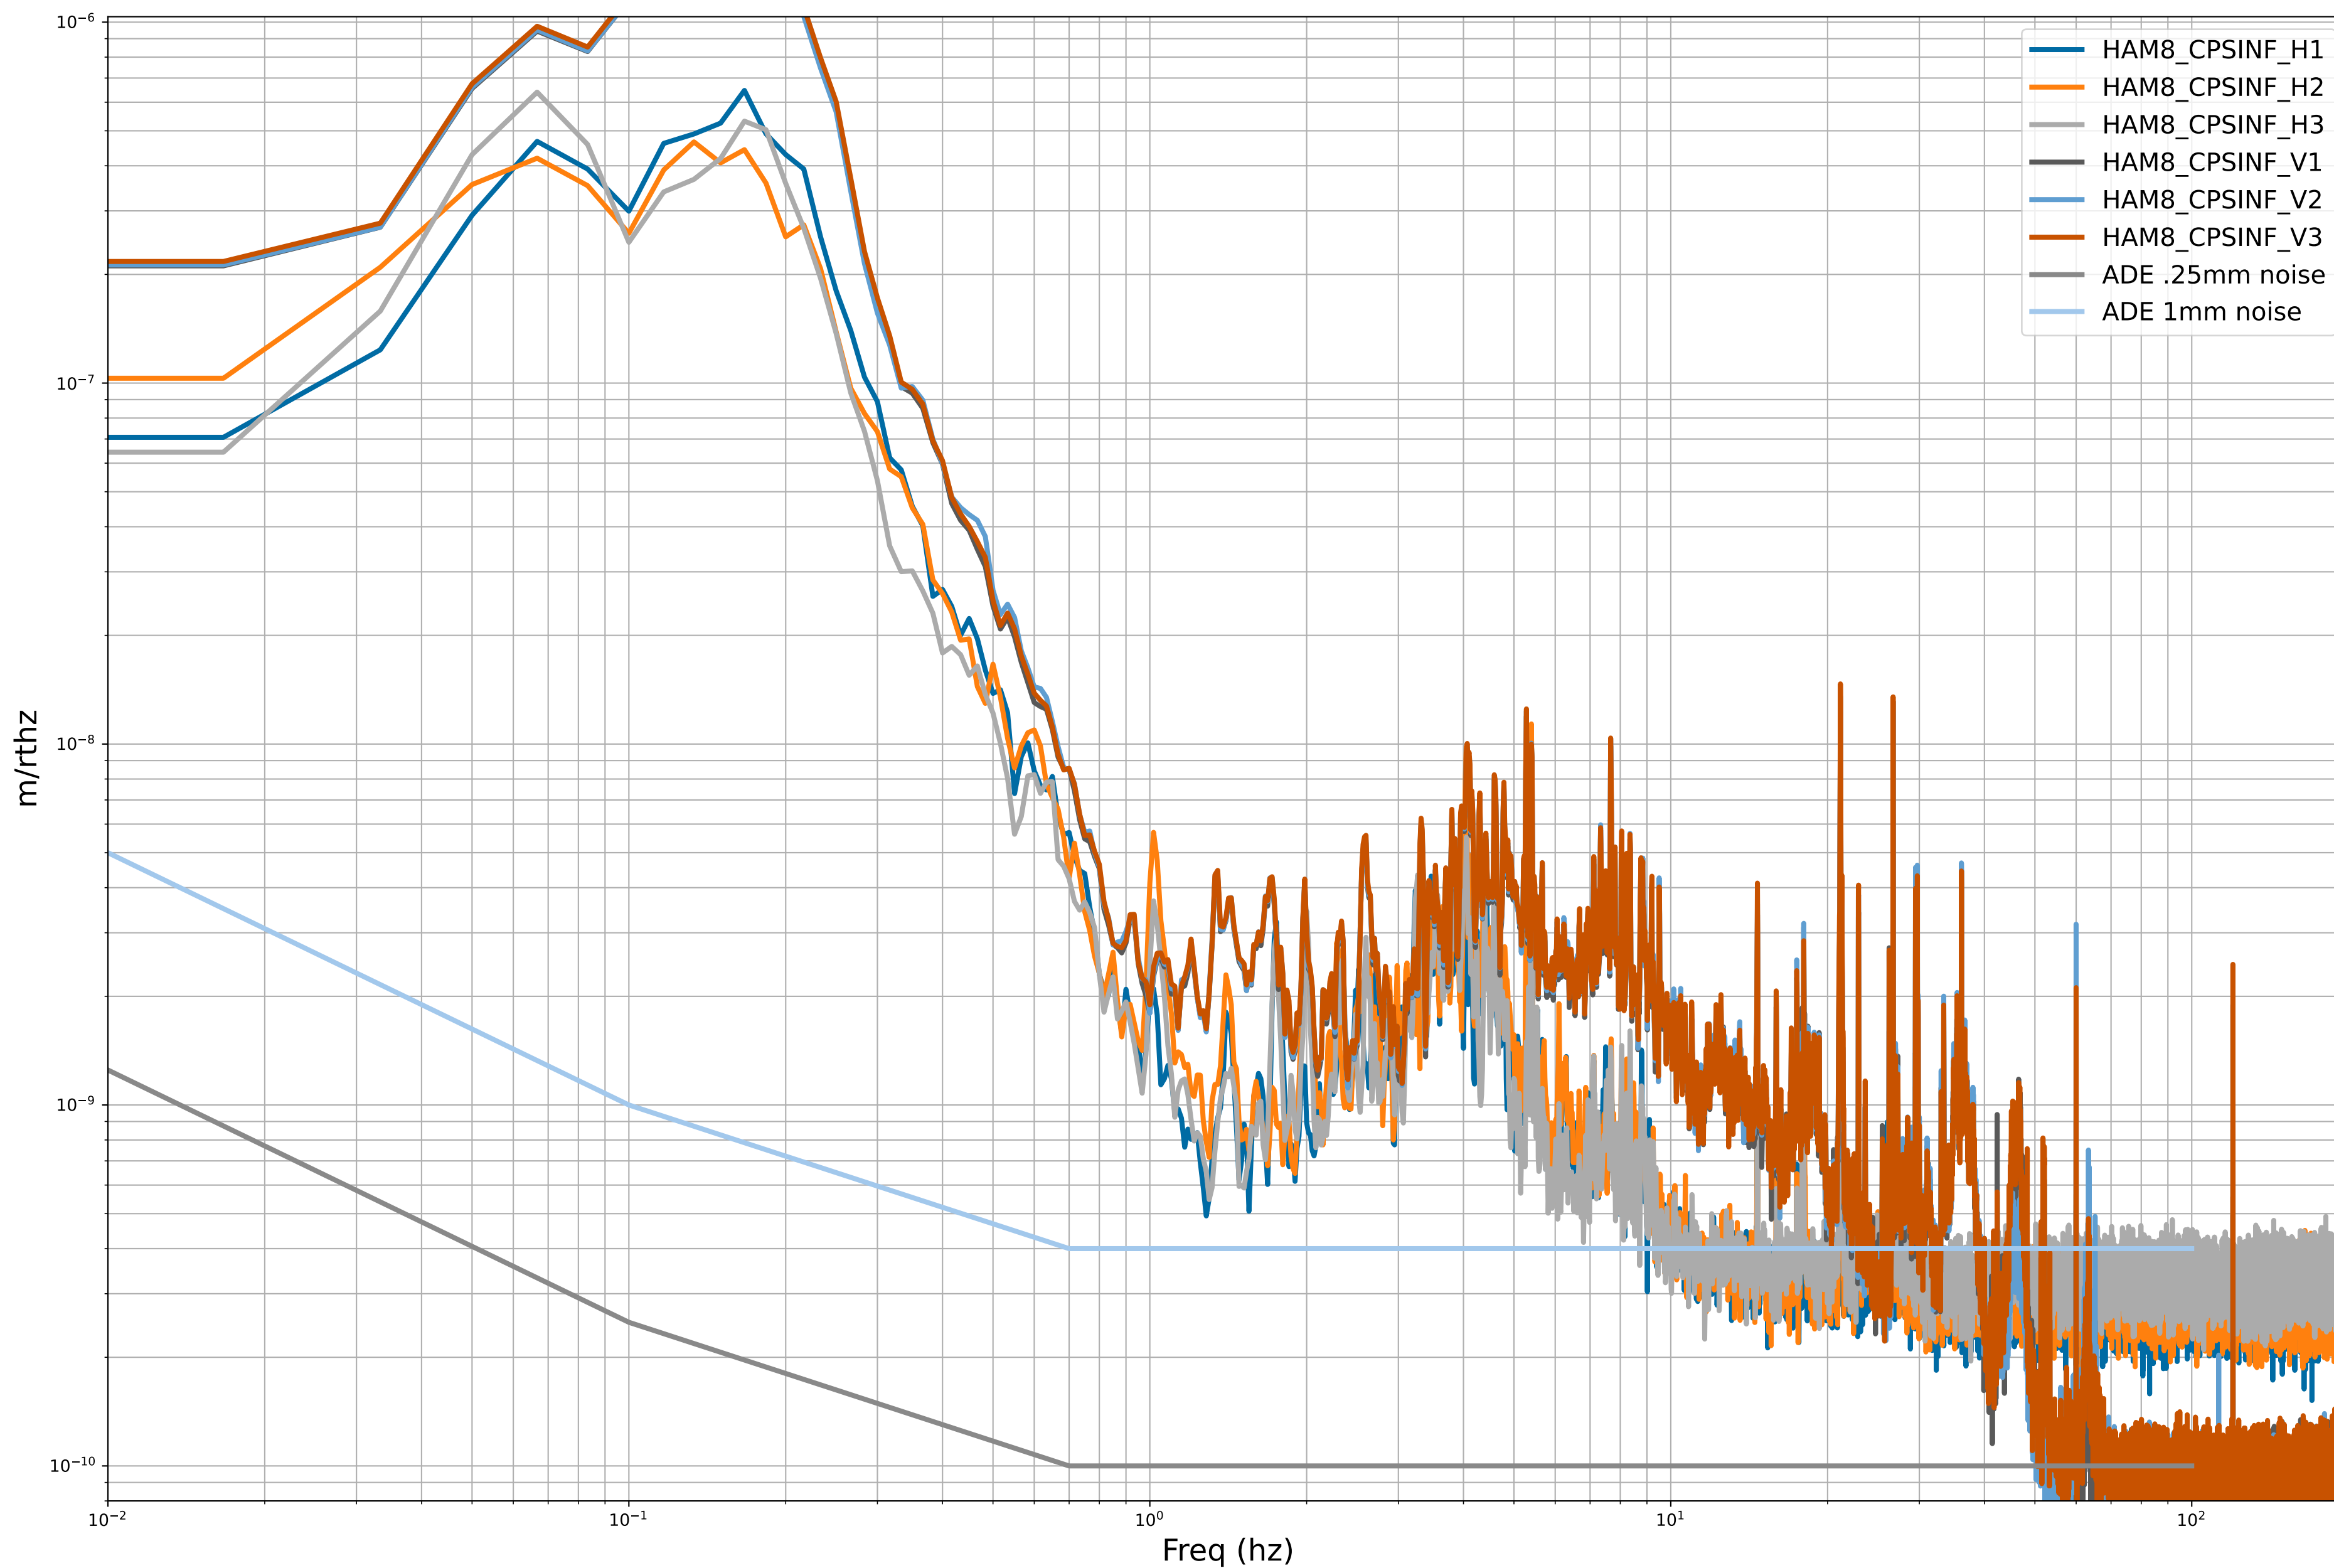

HAM2 CPS Spectra 1417345200 to 1417345800

calibration only >10hz

HAM3 CPS Spectra 1417345200 to 1417345800

calibration only >10hz

HAM4 CPS Spectra 1417345200 to 1417345800

calibration only >10hz

HAM5 CPS Spectra 1417345200 to 1417345800

calibration only >10hz

HAM6 CPS Spectra 1417345200 to 1417345800

calibration only >10hz

HAM7 CPS Spectra 1417345200 to 1417345800

calibration only >10hz

HAM8 CPS Spectra 1417345200 to 1417345800

calibration only >10hz

CPS Spectra 1417345200 to 1417345800

ITMX_ST1

ITMX_ST2

calibration only >10hz

CPS Spectra 1417345200 to 1417345800

calibration only >10hz

CPS Spectra 1417345200 to 1417345800

calibration only >10hz

CPS Spectra 1417345200 to 1417345800

calibration only >10hz

CPS Spectra 1417345200 to 1417345800

calibration only >10hz