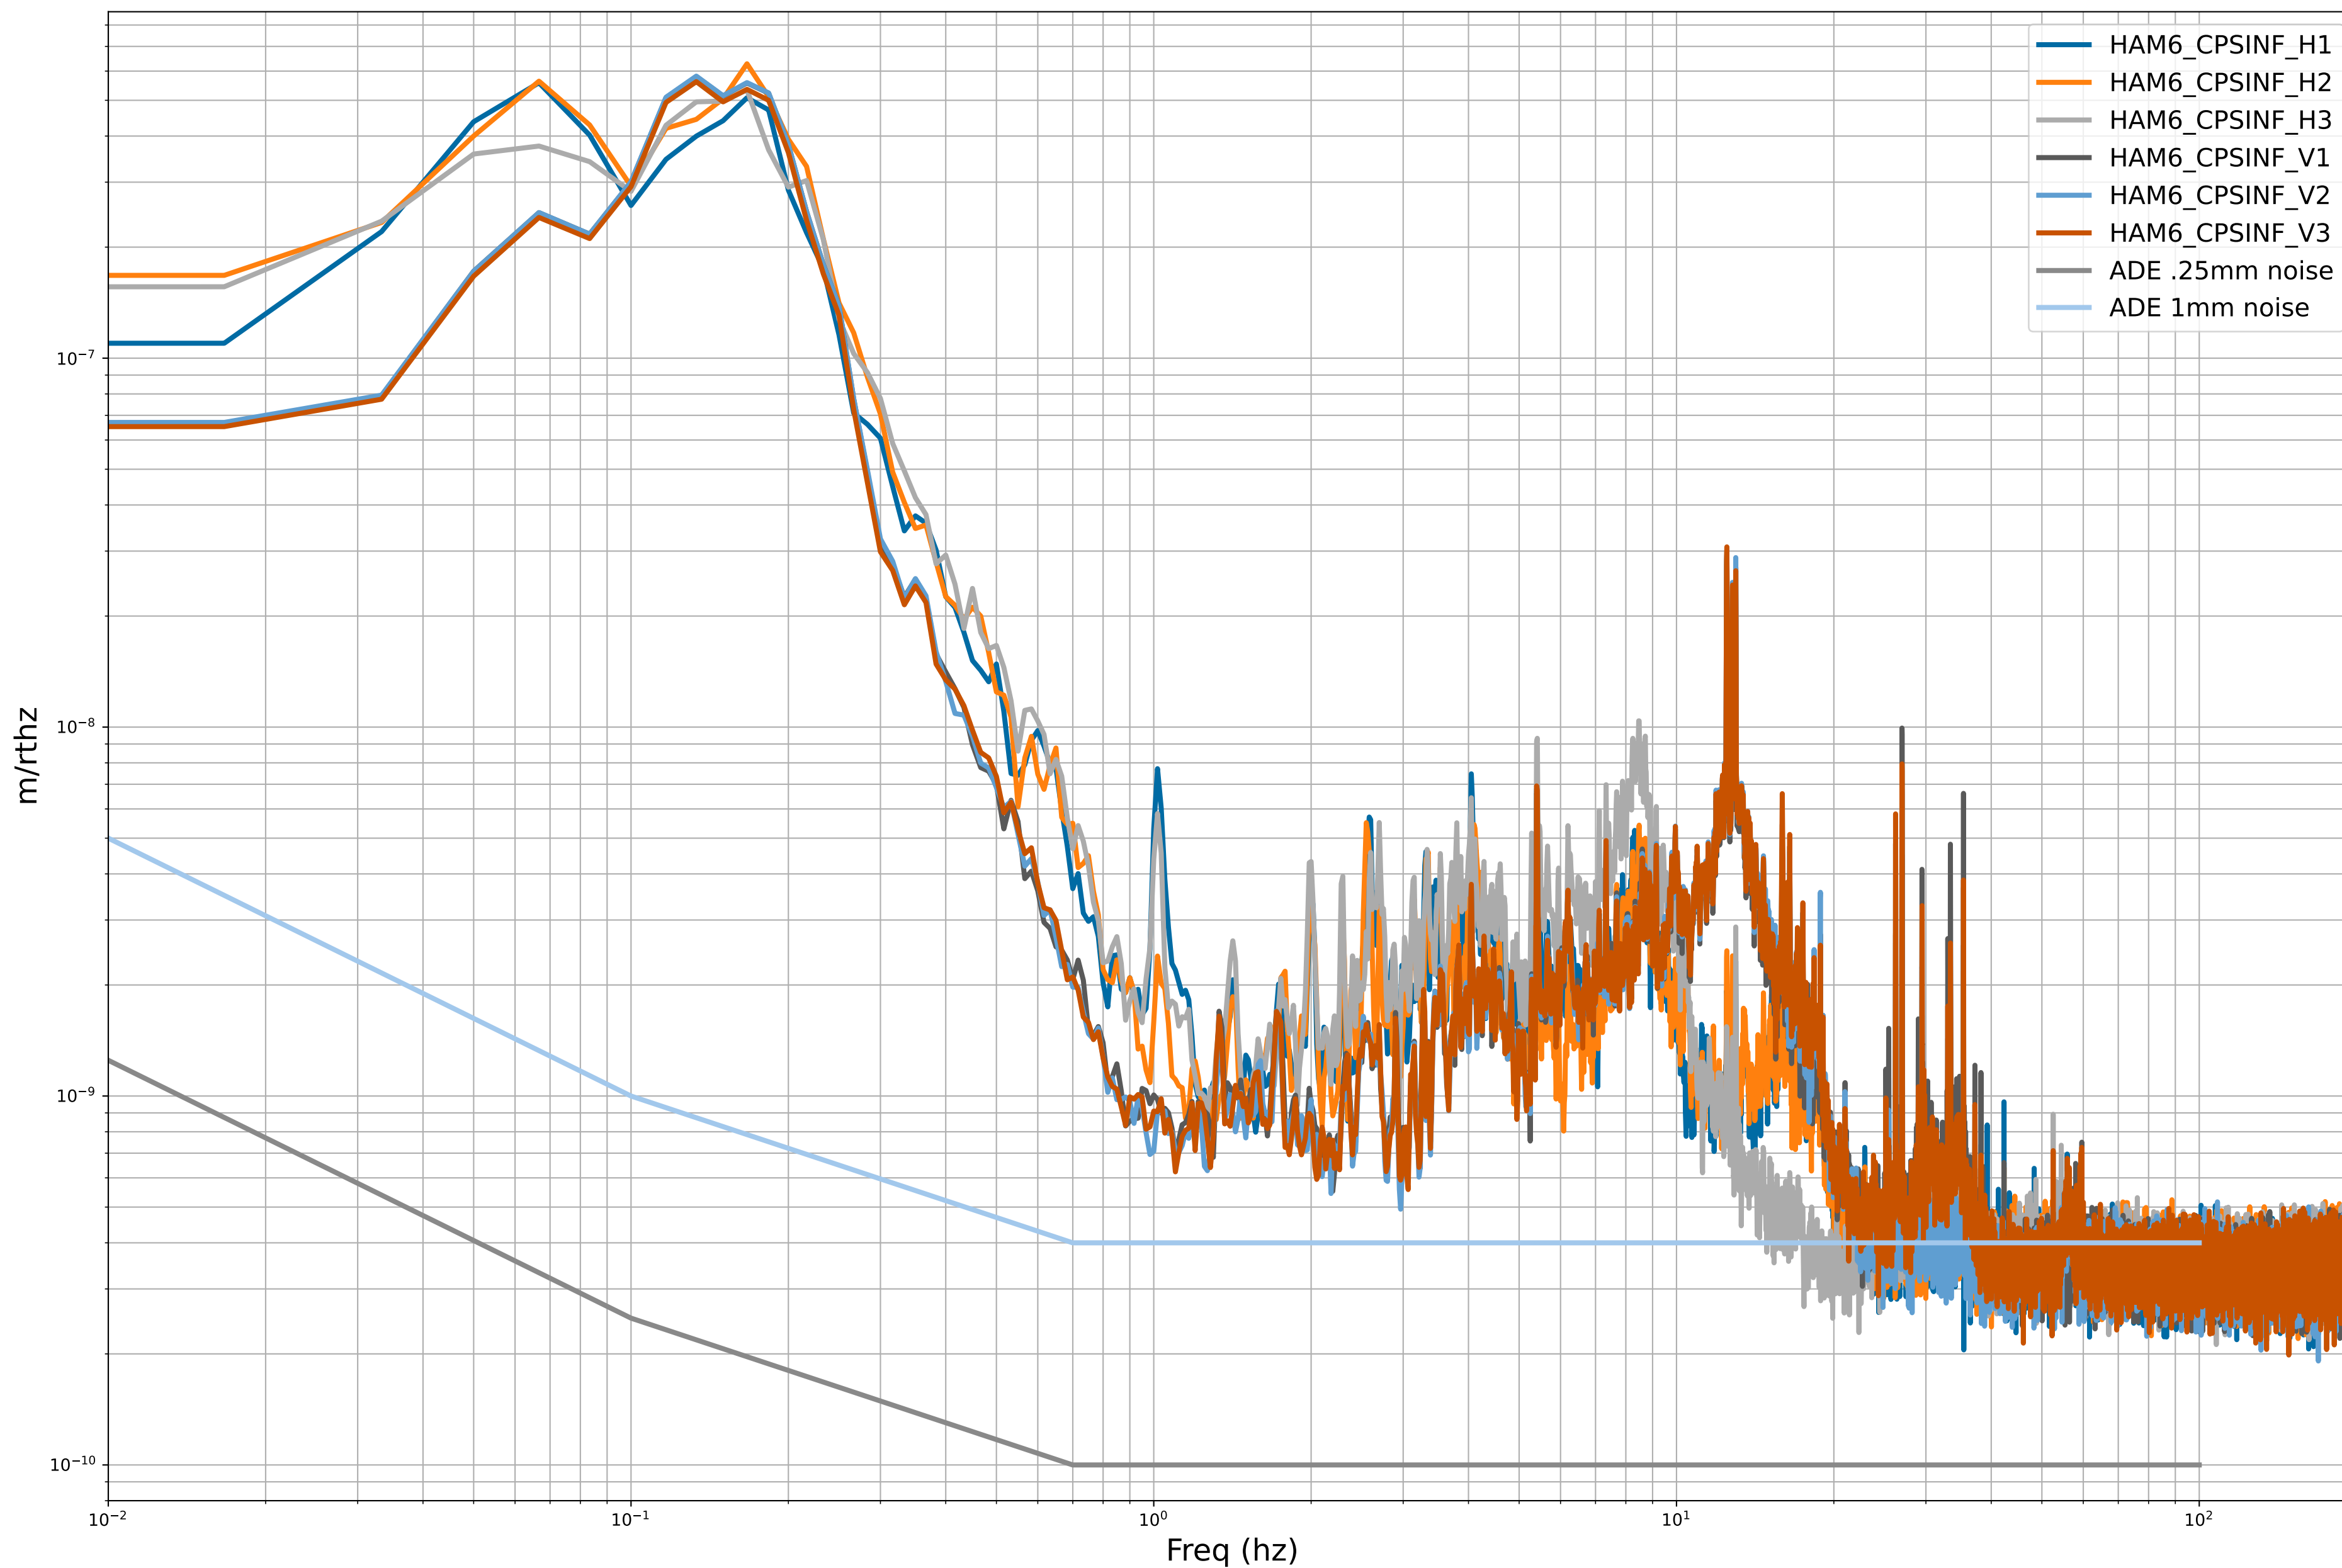

HAM2 CPS Spectra 1417345200 to 1417345800

calibration only >10hz

HAM3 CPS Spectra 1417345200 to 1417345800

calibration only >10hz

HAM4 CPS Spectra 1417345200 to 1417345800

calibration only >10hz

HAM5 CPS Spectra 1417345200 to 1417345800

calibration only >10hz

HAM6 CPS Spectra 1417345200 to 1417345800

calibration only >10hz

HAM7 CPS Spectra 1417345200 to 1417345800

calibration only >10hz

HAM8 CPS Spectra 1417345200 to 1417345800

calibration only >10hz

CPS Spectra 1417345200 to 1417345800

ITMX_ST1

ITMX_ST2

calibration only >10hz

CPS Spectra 1417345200 to 1417345800

calibration only >10hz

CPS Spectra 1417345200 to 1417345800

calibration only >10hz

CPS Spectra 1417345200 to 1417345800

calibration only >10hz

CPS Spectra 1417345200 to 1417345800

calibration only >10hz