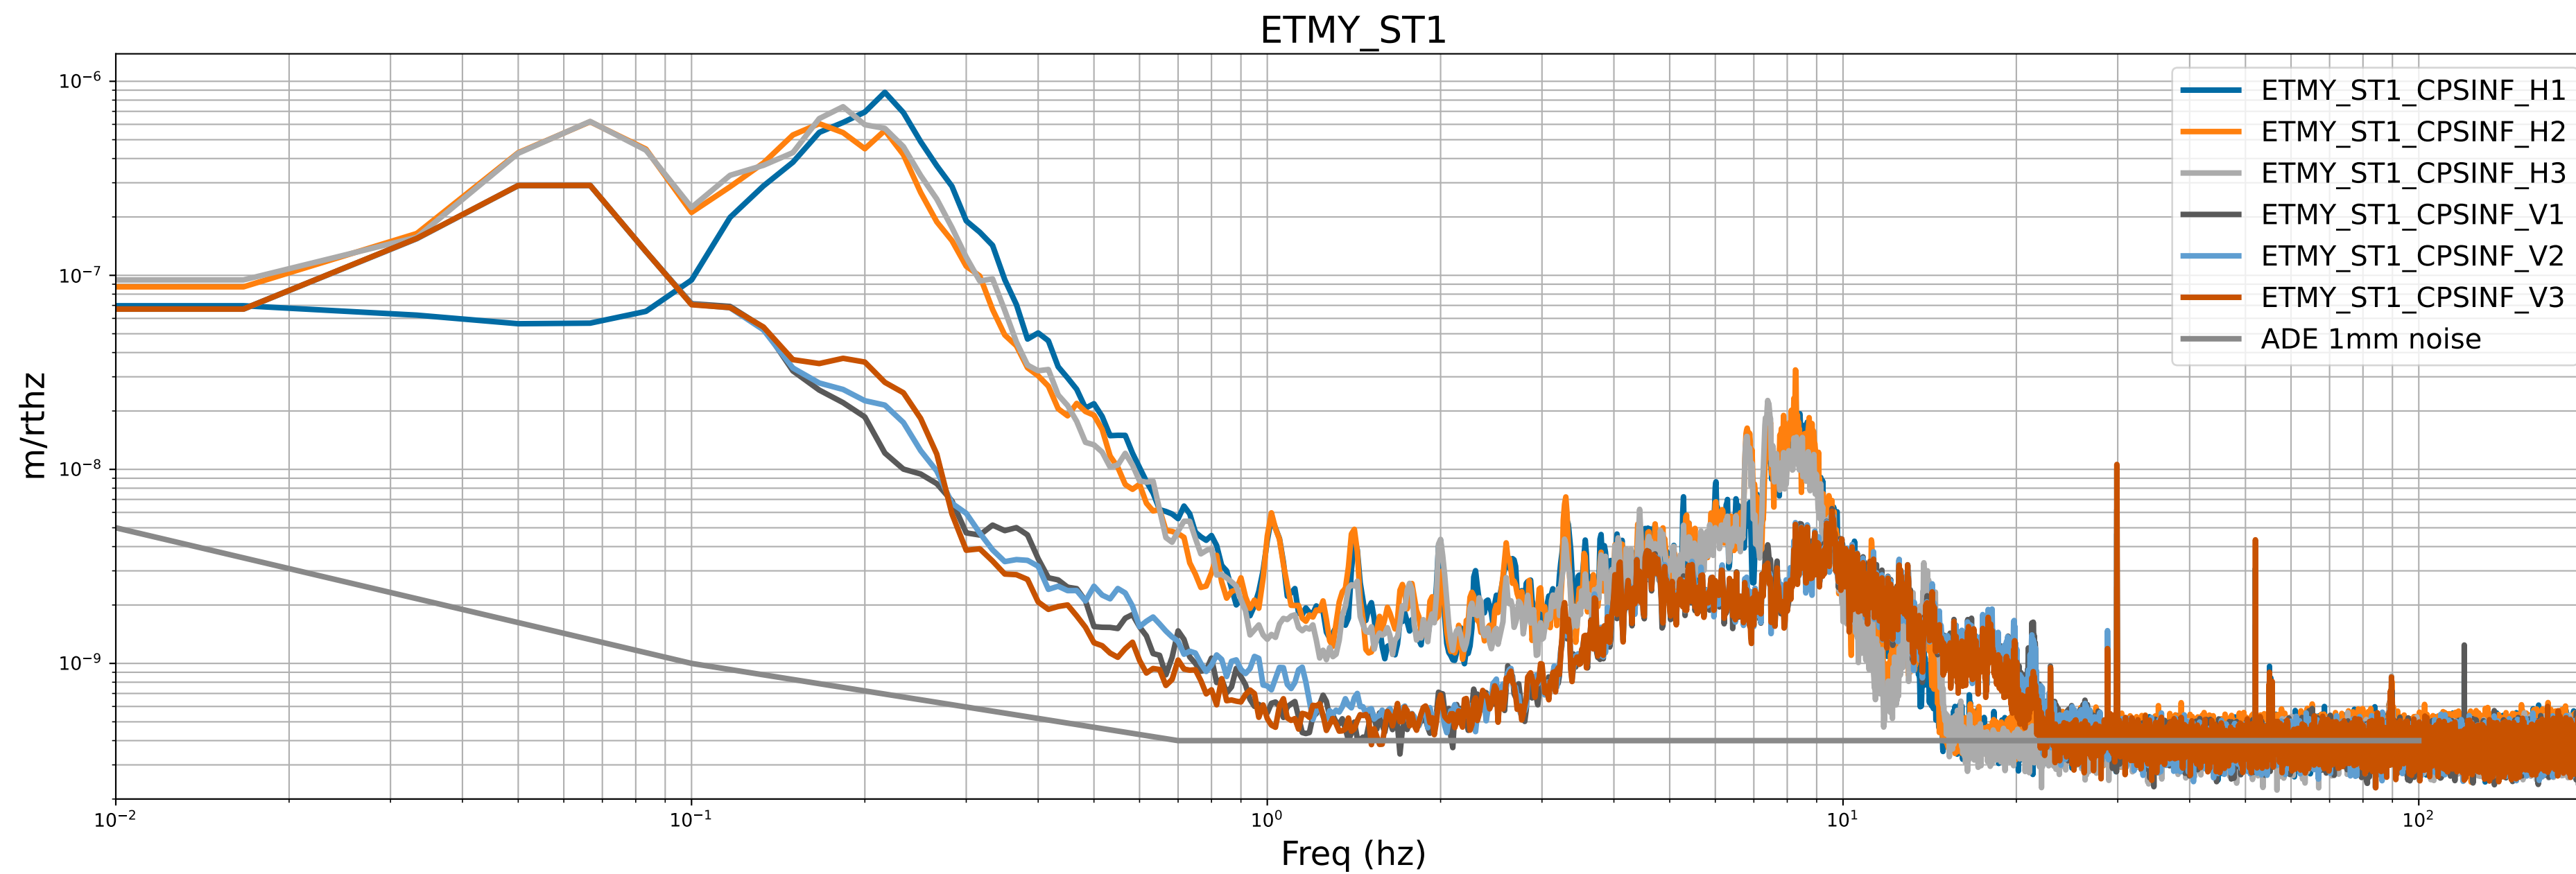

HAM2 CPS Spectra 1417345200 to 1417345800

calibration only >10hz

HAM3 CPS Spectra 1417345200 to 1417345800

calibration only >10hz

HAM4 CPS Spectra 1417345200 to 1417345800

calibration only >10hz

HAM5 CPS Spectra 1417345200 to 1417345800

calibration only >10hz

HAM6 CPS Spectra 1417345200 to 1417345800

calibration only >10hz

HAM7 CPS Spectra 1417345200 to 1417345800

calibration only >10hz

HAM8 CPS Spectra 1417345200 to 1417345800

calibration only >10hz

CPS Spectra 1417345200 to 1417345800

ITMX_ST1

ITMX_ST2

calibration only >10hz

CPS Spectra 1417345200 to 1417345800

calibration only >10hz

CPS Spectra 1417345200 to 1417345800

calibration only >10hz

CPS Spectra 1417345200 to 1417345800

calibration only >10hz

CPS Spectra 1417345200 to 1417345800

calibration only >10hz