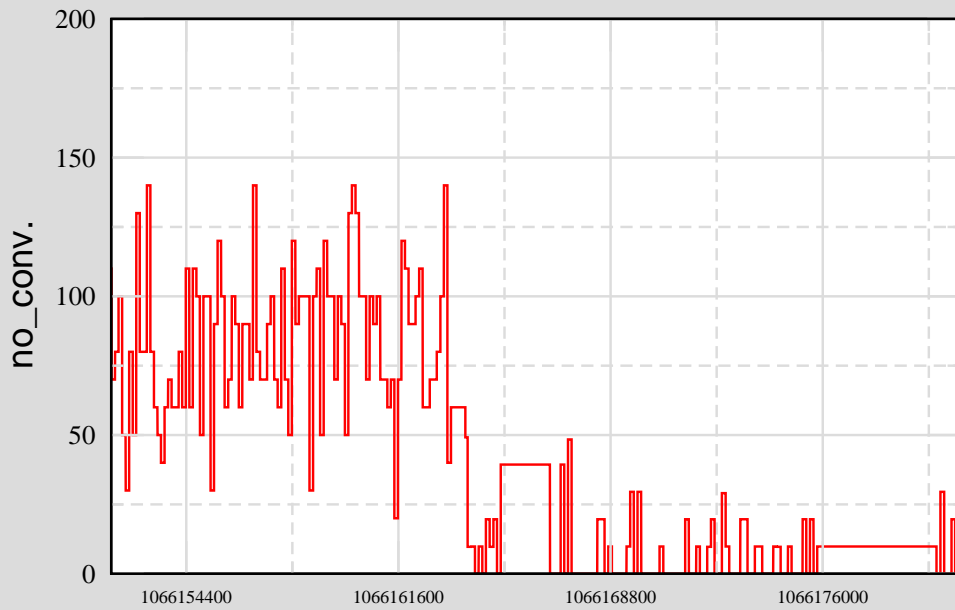

*Data Display start at 13-10-18-17-17-17 (28800 seconds)*

*Ch 2: H0:PEM-CS\_DUST\_LAB2\_500NM\_PCF*

*Ch 1: H0:PEM-CS\_DUST\_LAB2\_300NM\_PCF*

*Ch 3: H0:PEM-CS\_DUST\_LAB2\_STATE*