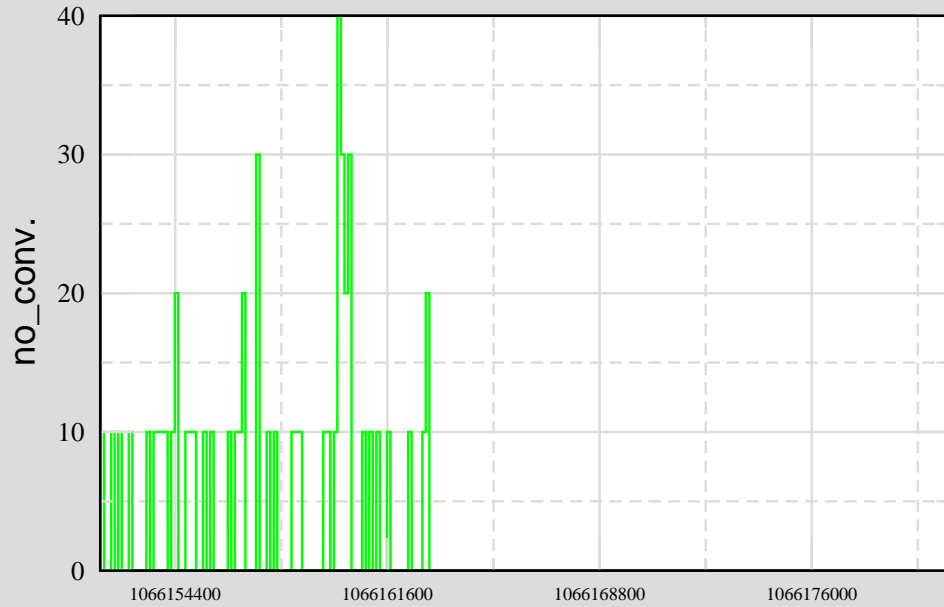

*Data Display start at 13-10-18-17-17-17 (28800 seconds)*

*Ch 2: H0:PEM-CS\_DUST\_LAB2\_500NM\_PCF*

*Ch 1: H0:PEM-CS\_DUST\_LAB2\_300NM\_PCF*

*Ch 3: H0:PEM-CS\_DUST\_LAB2\_STATE*