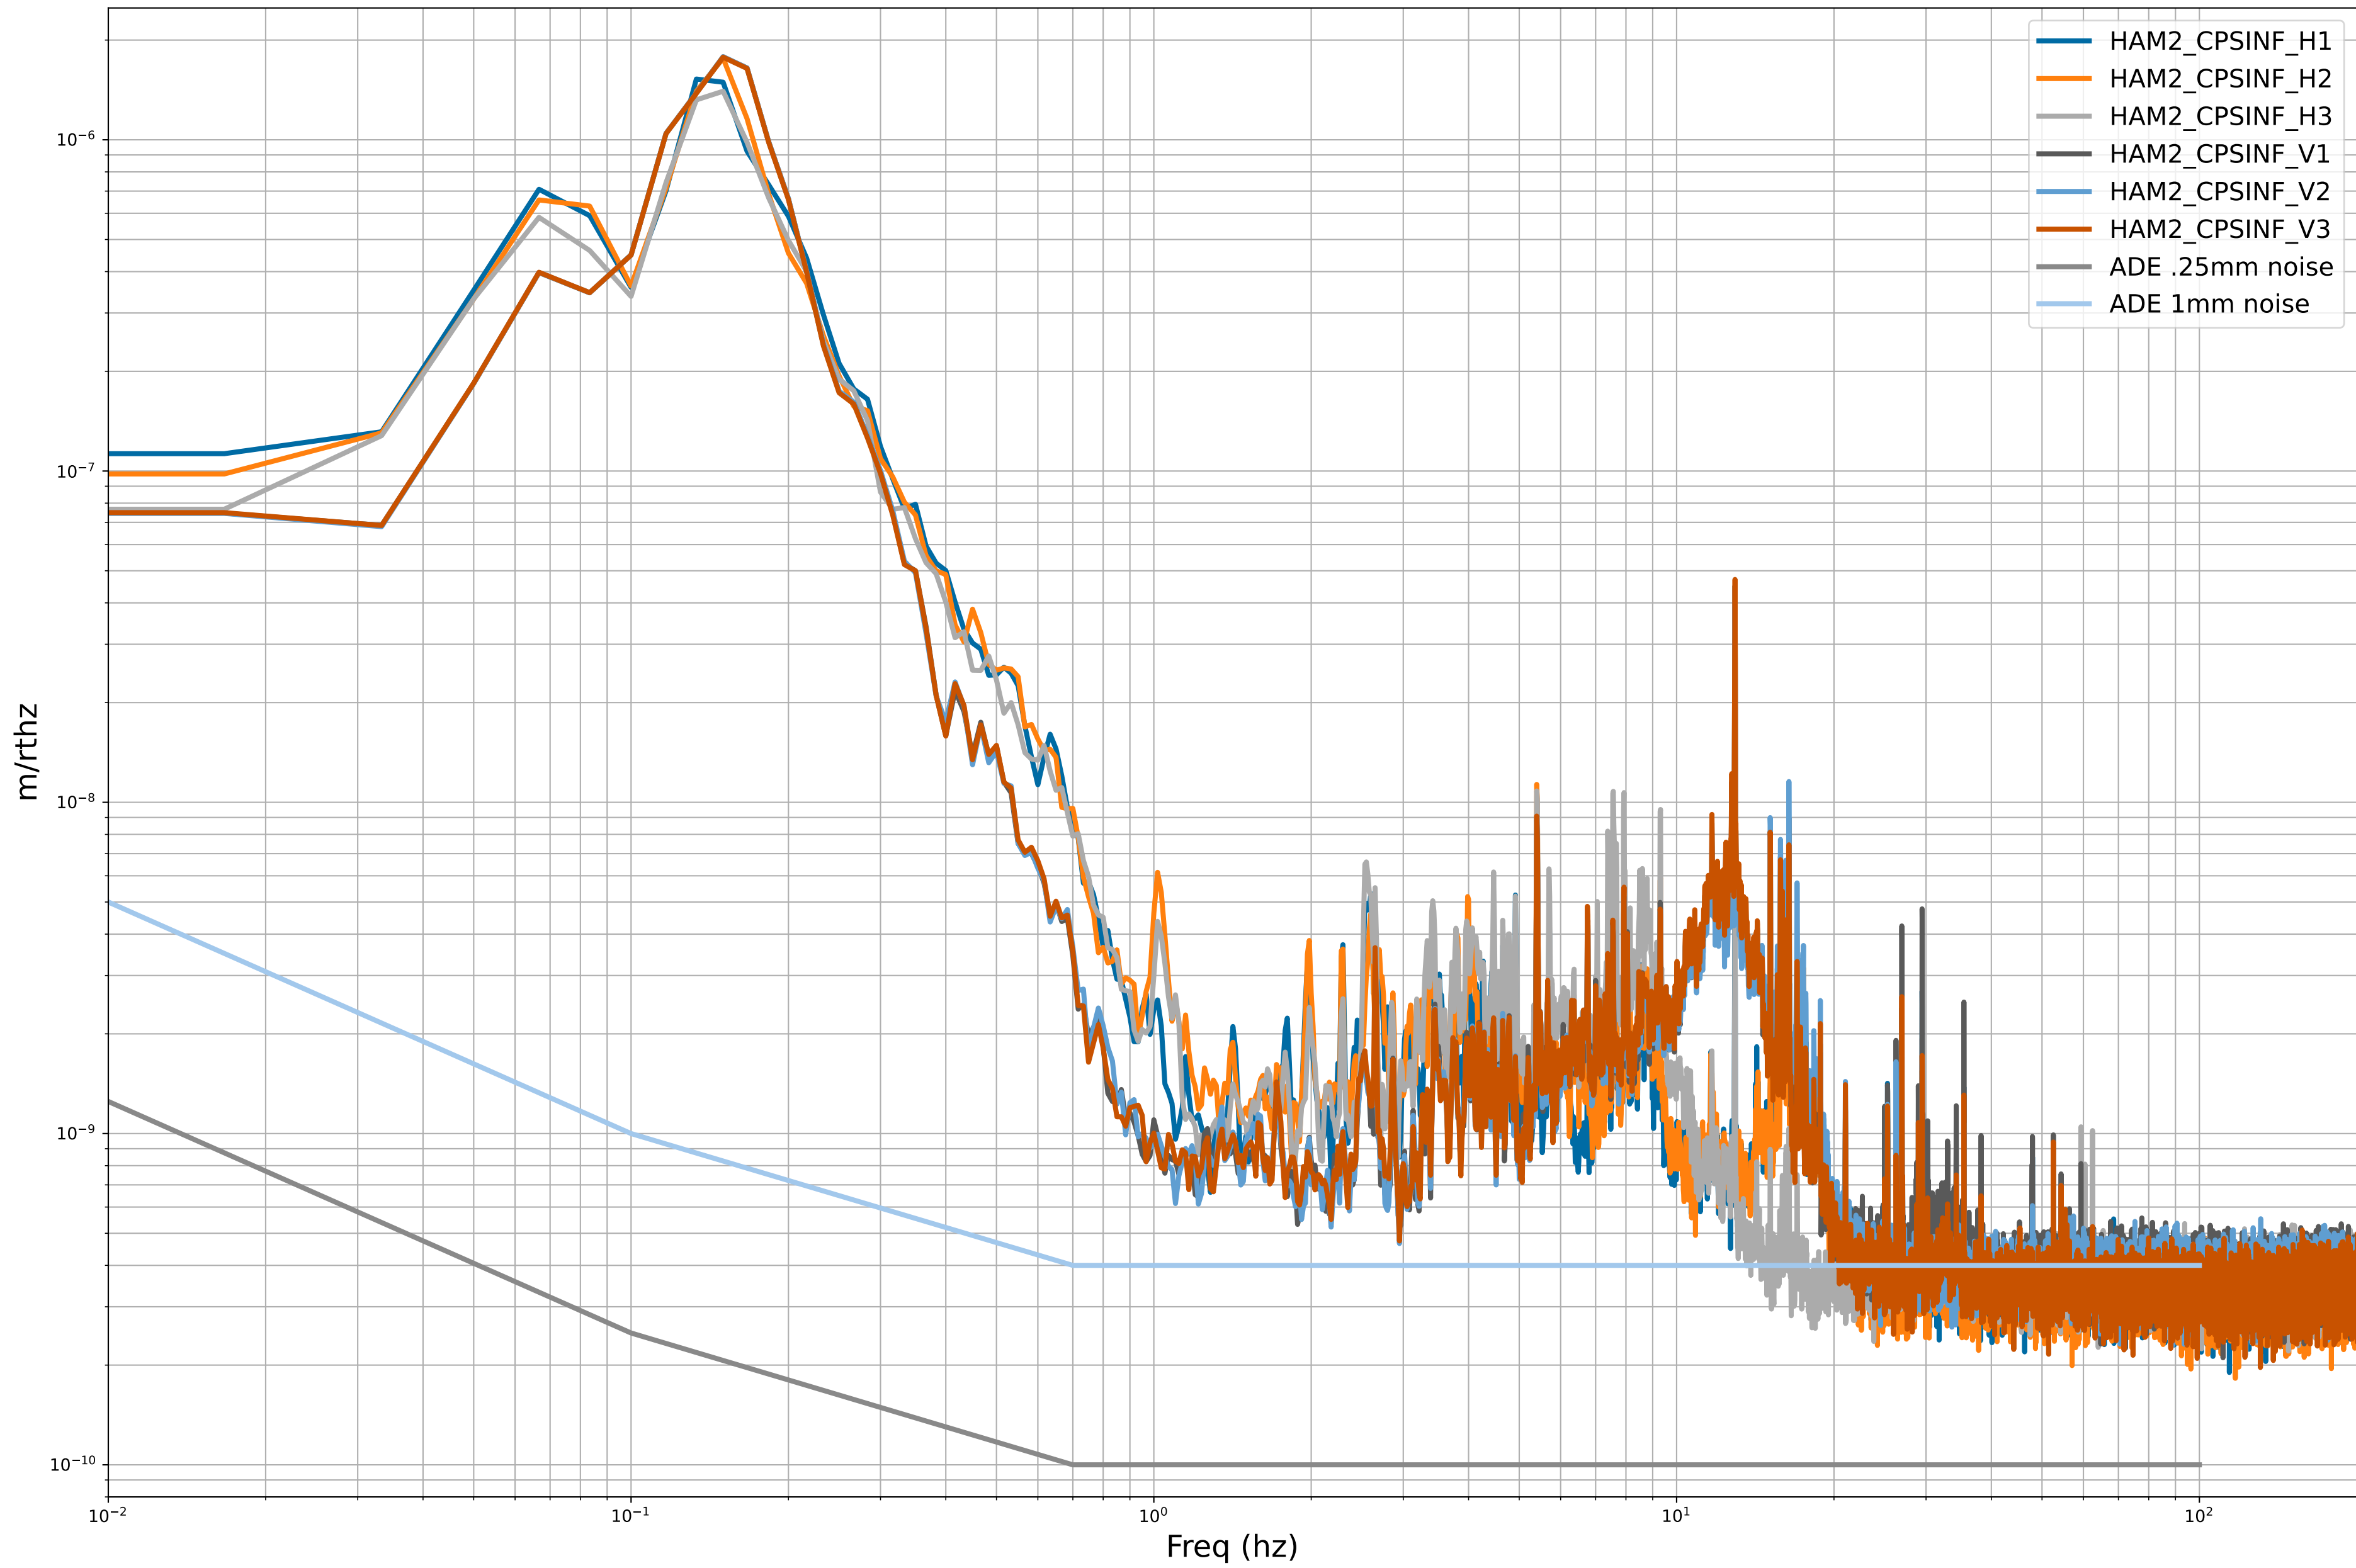

# HAM2 CPS Spectra 1417777200 to 1417777800

calibration only >10hz

# HAM3 CPS Spectra 1417777200 to 1417777800

calibration only >10hz

# HAM4 CPS Spectra 1417777200 to 1417777800

calibration only >10hz