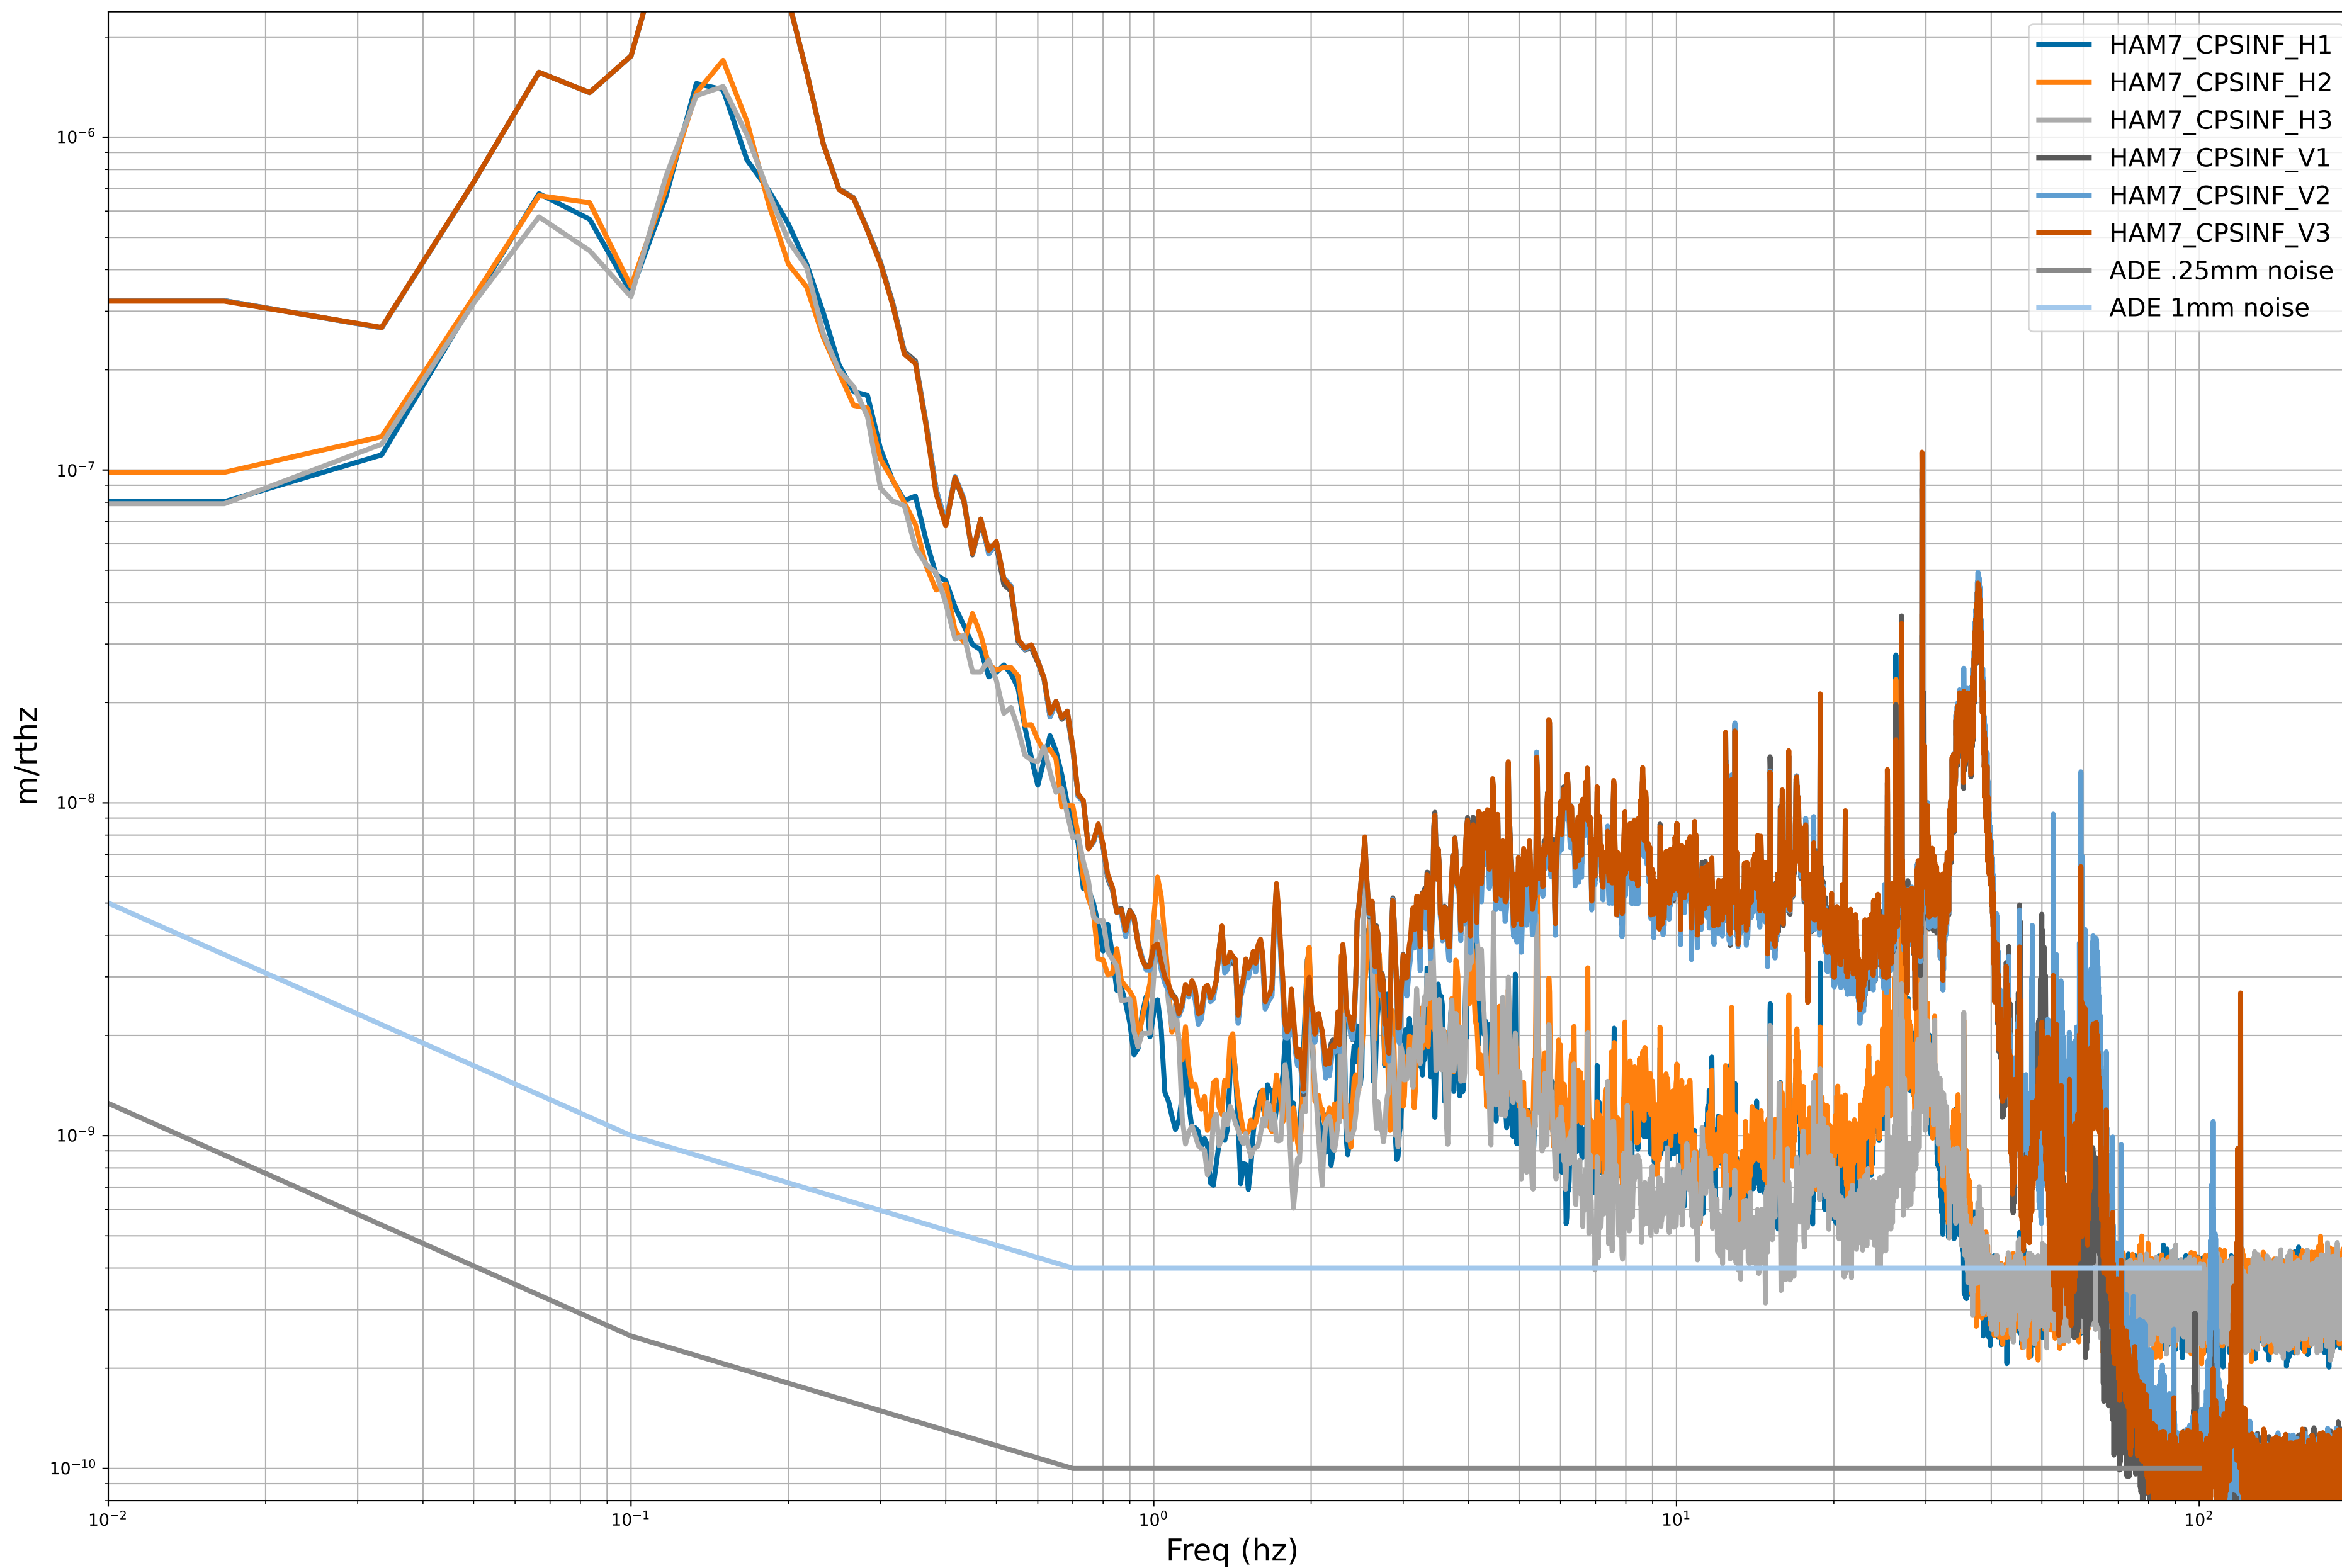

HAM7 CPS Spectra 1417777200 to 1417777800

calibration only >10hz