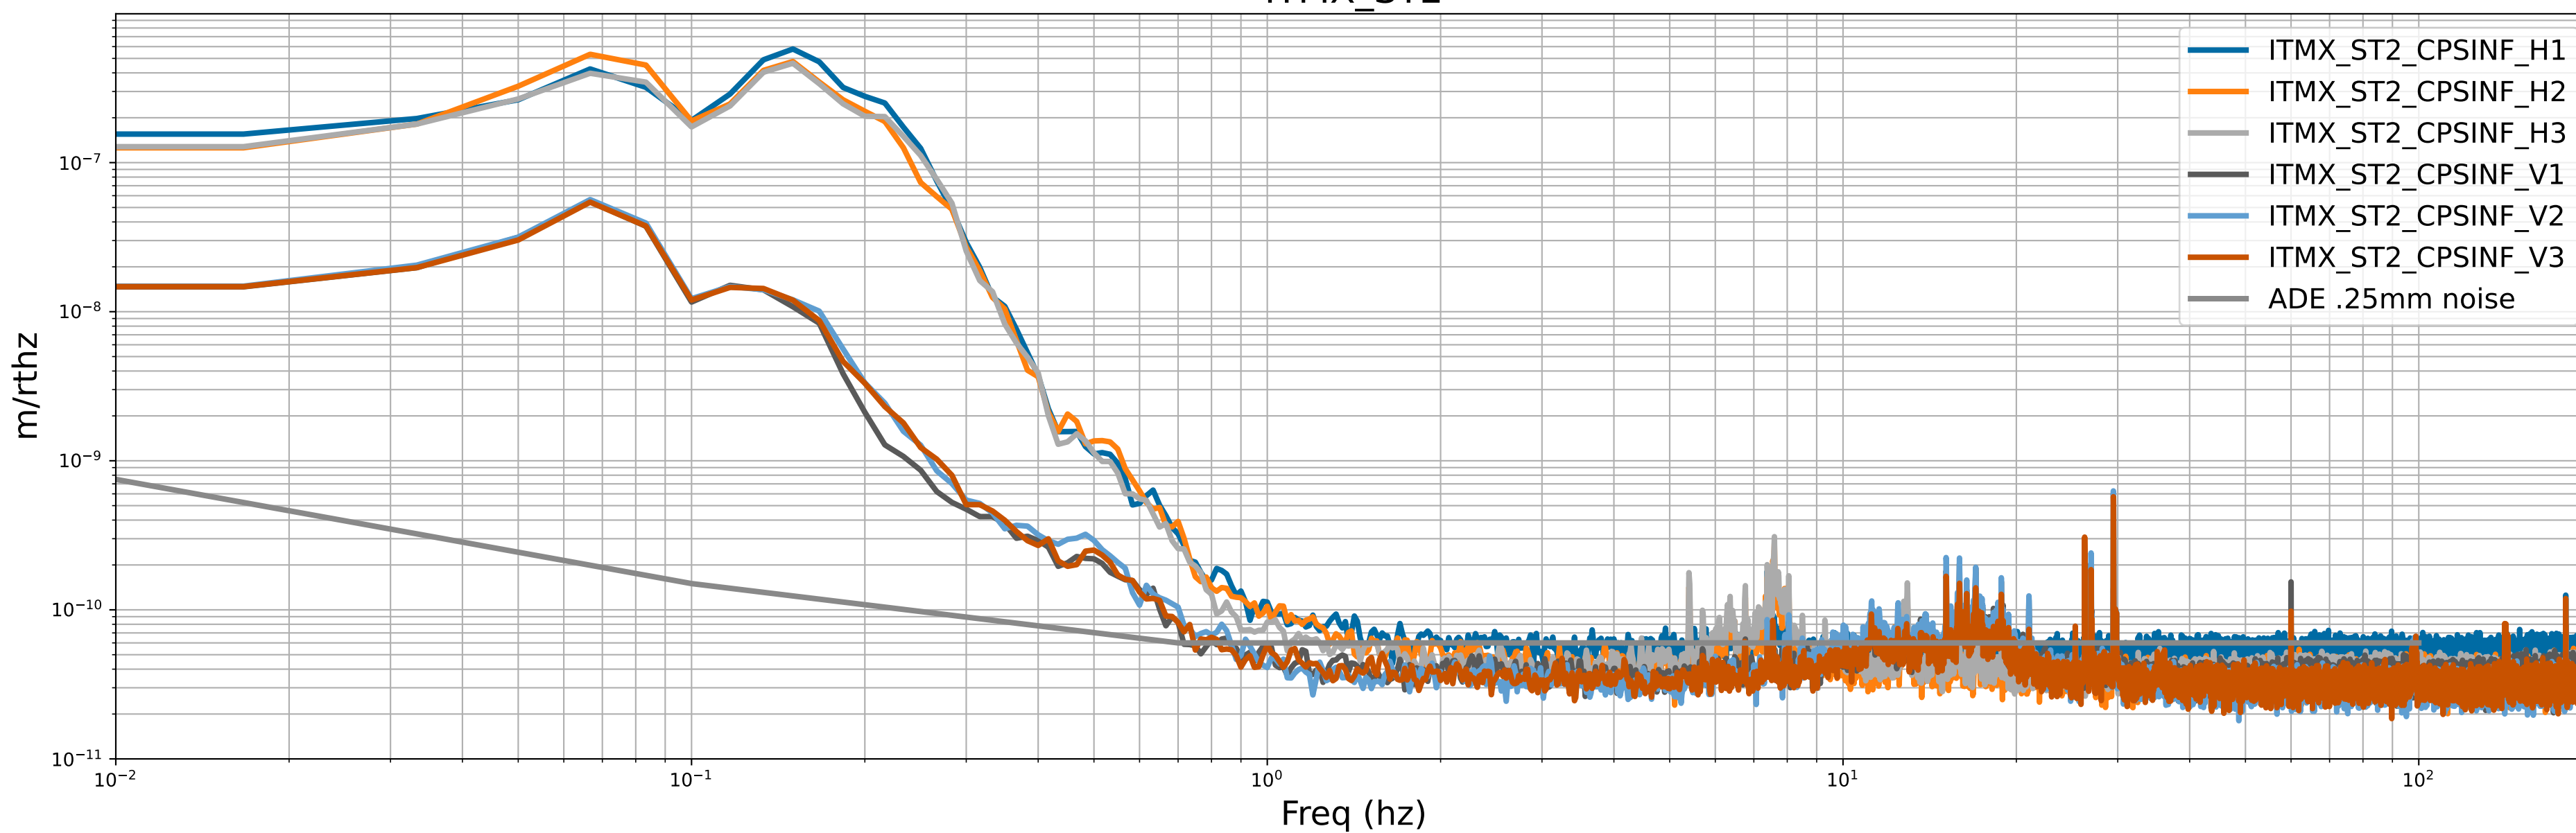

calibration only >10hz