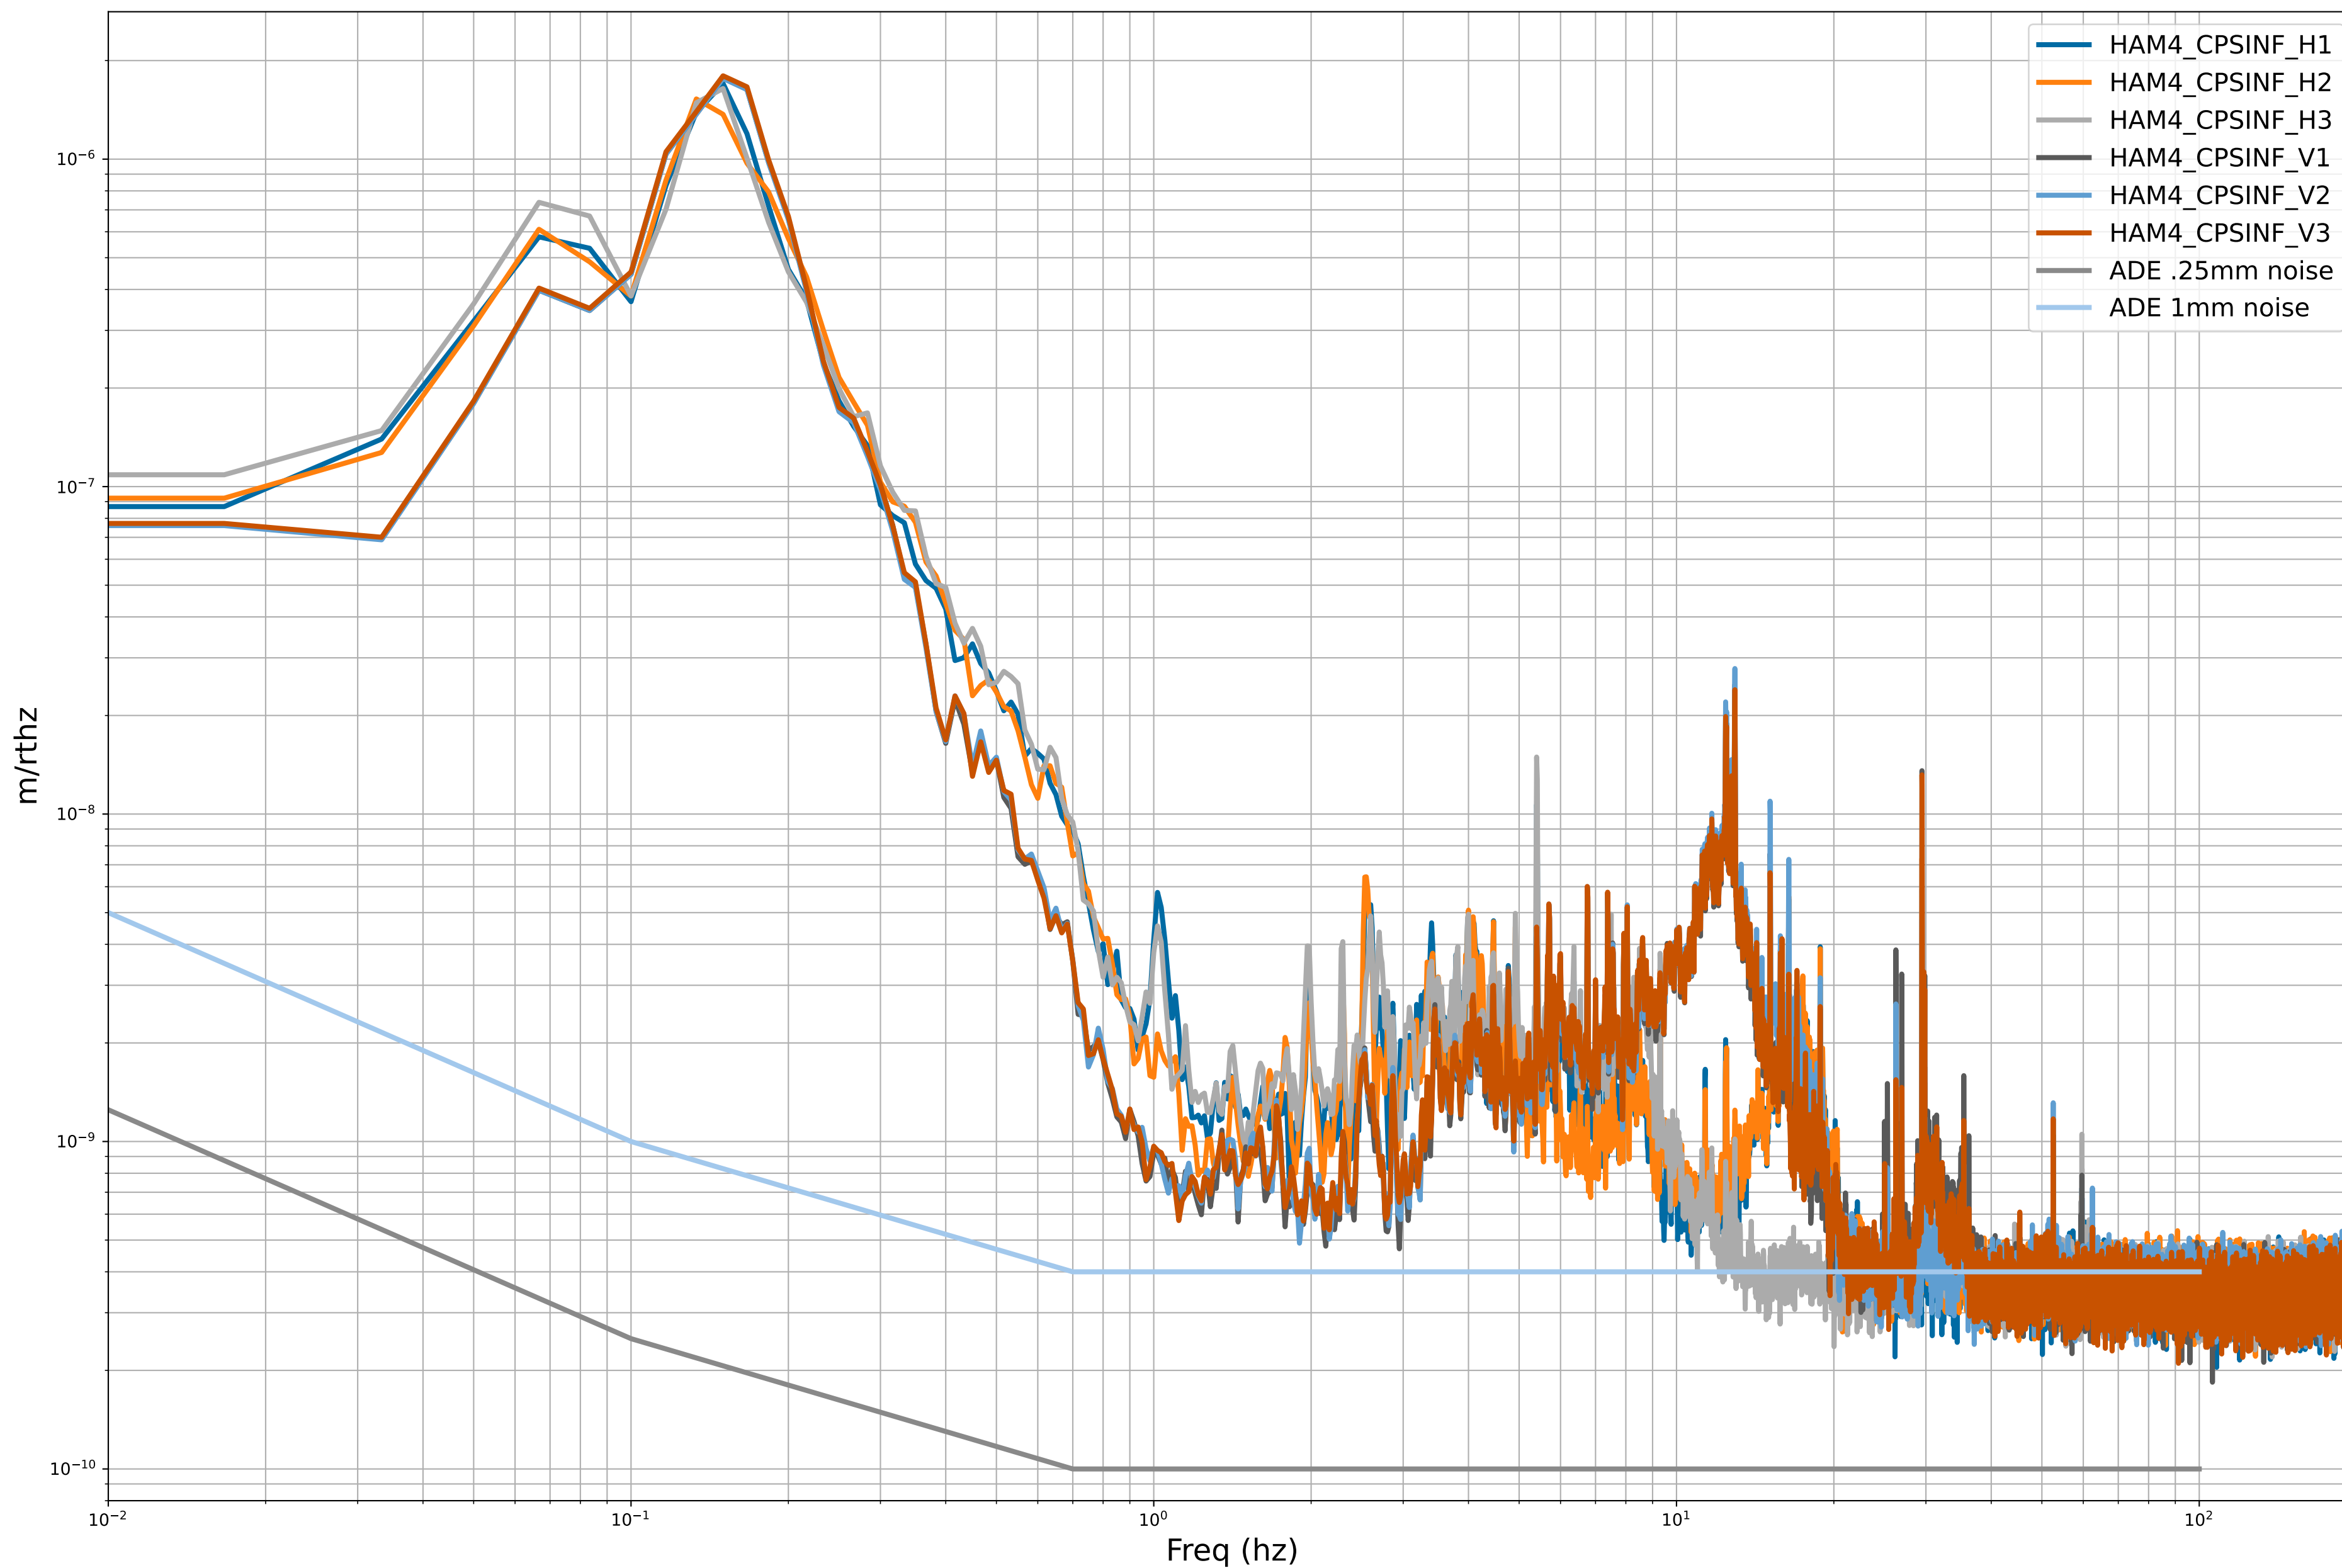

# HAM2 CPS Spectra 1417777200 to 1417777800

calibration only >10hz

# HAM3 CPS Spectra 1417777200 to 1417777800

calibration only >10hz

# HAM4 CPS Spectra 1417777200 to 1417777800

calibration only >10hz