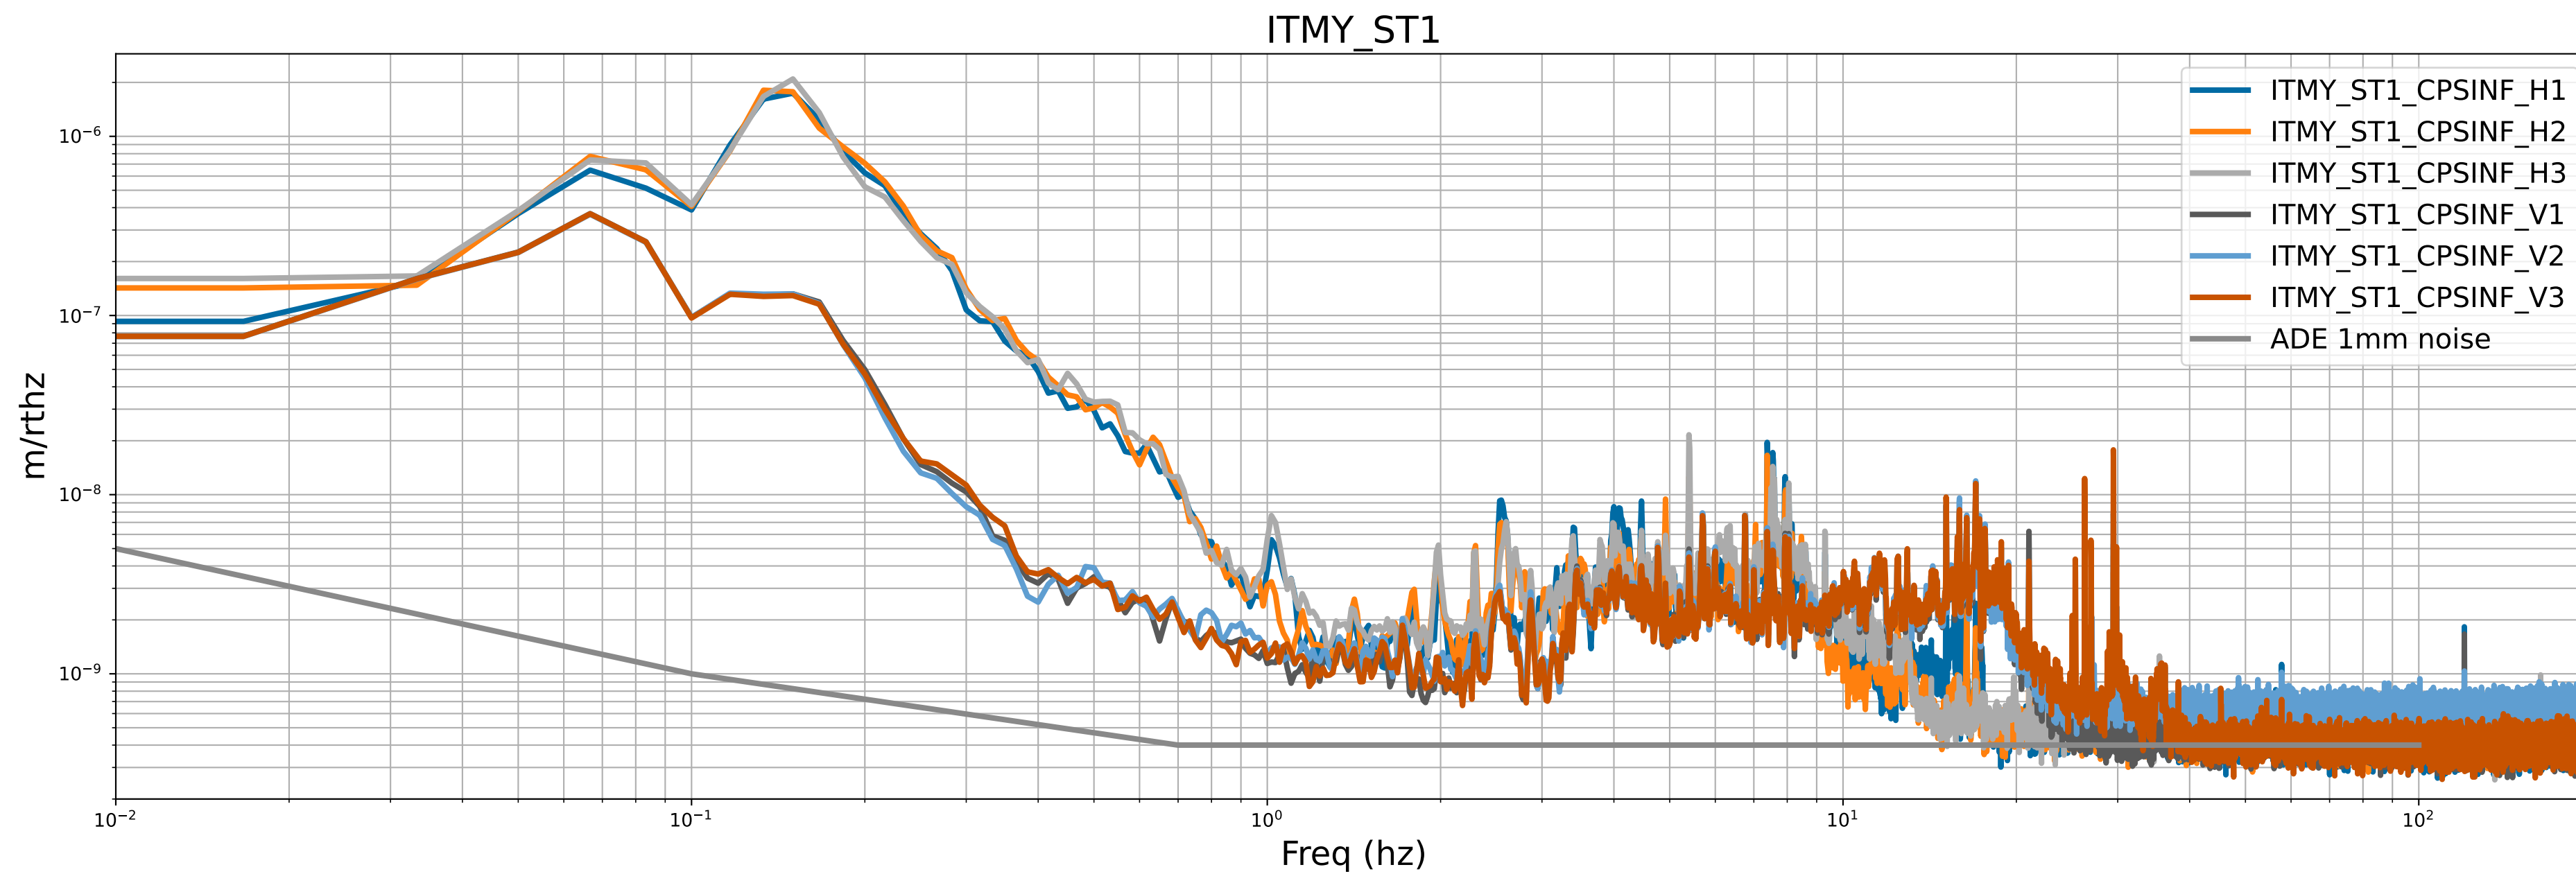

CPS Spectra 1417777200 to 1417777800

calibration only >10hz