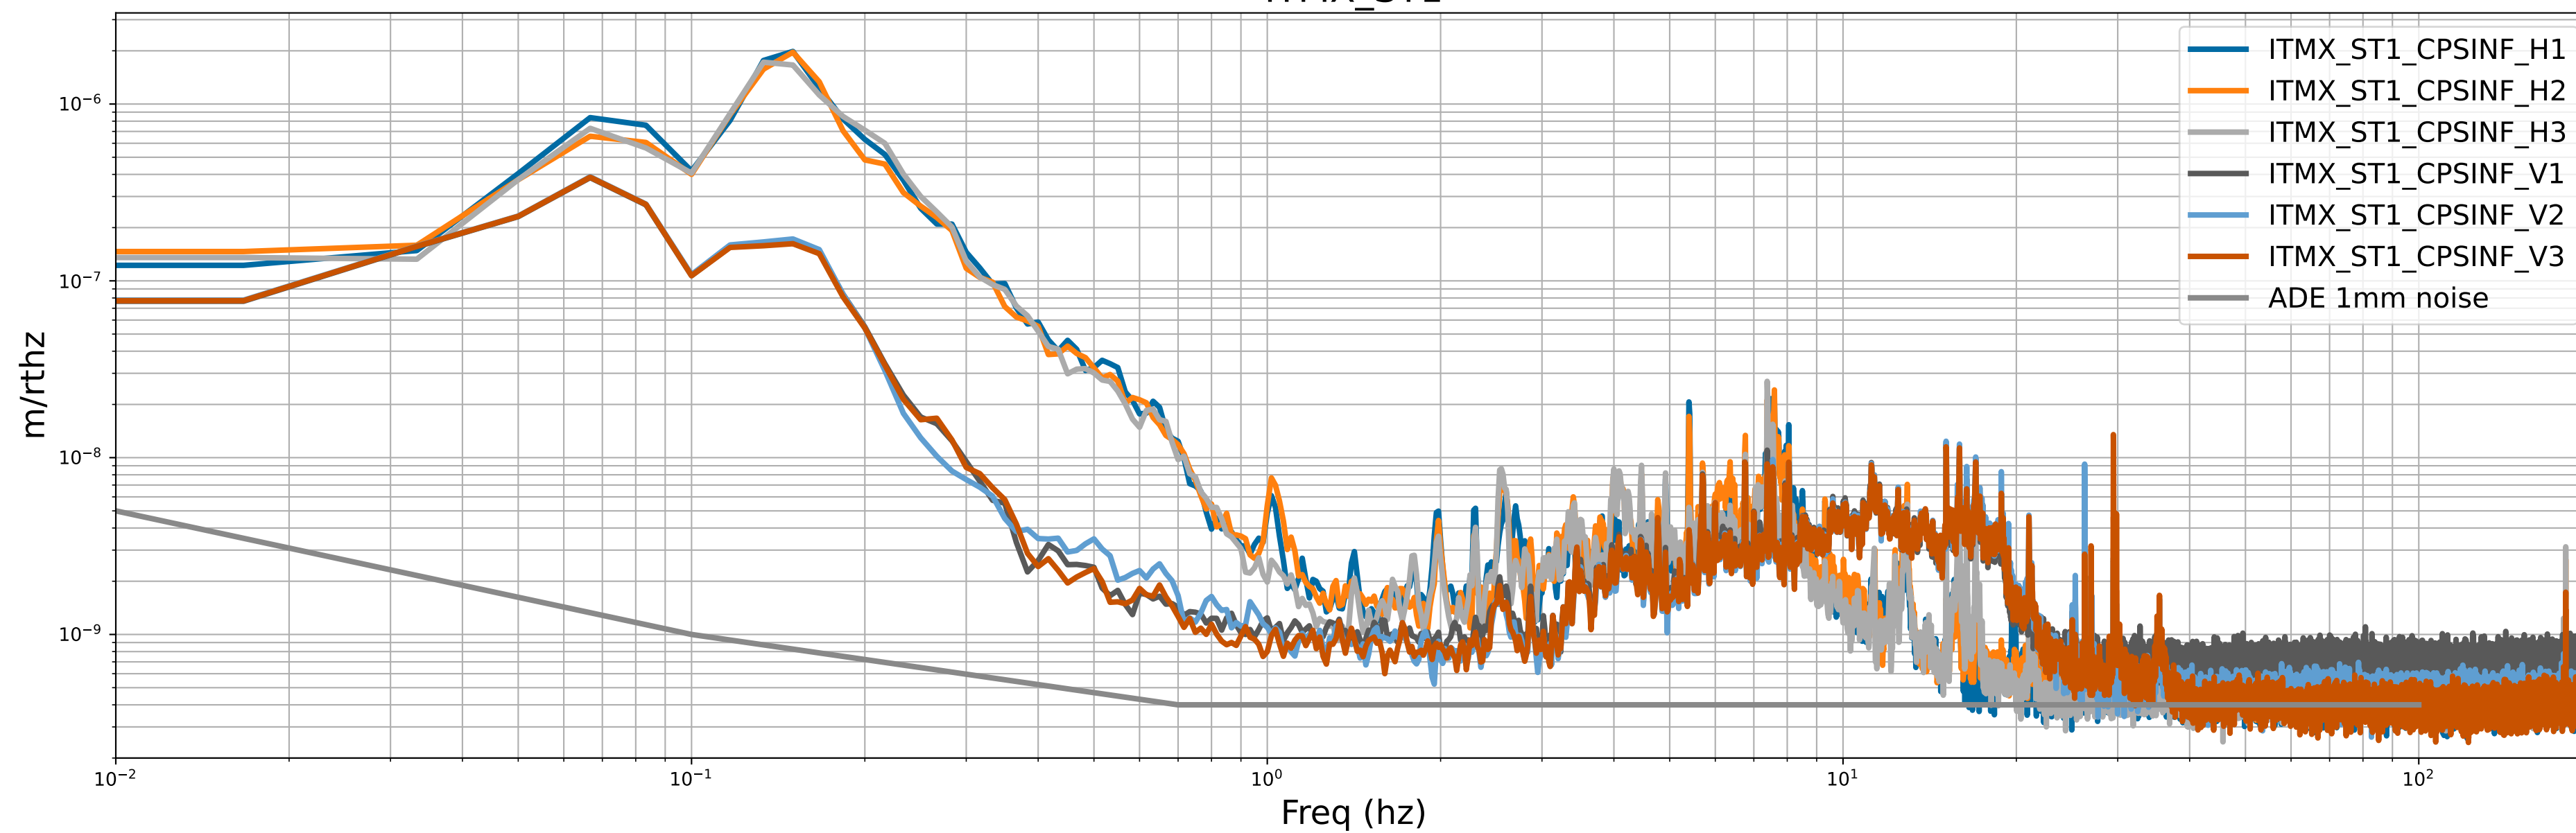

ITMX_ST2

CPS Spectra 1417777200 to 1417777800