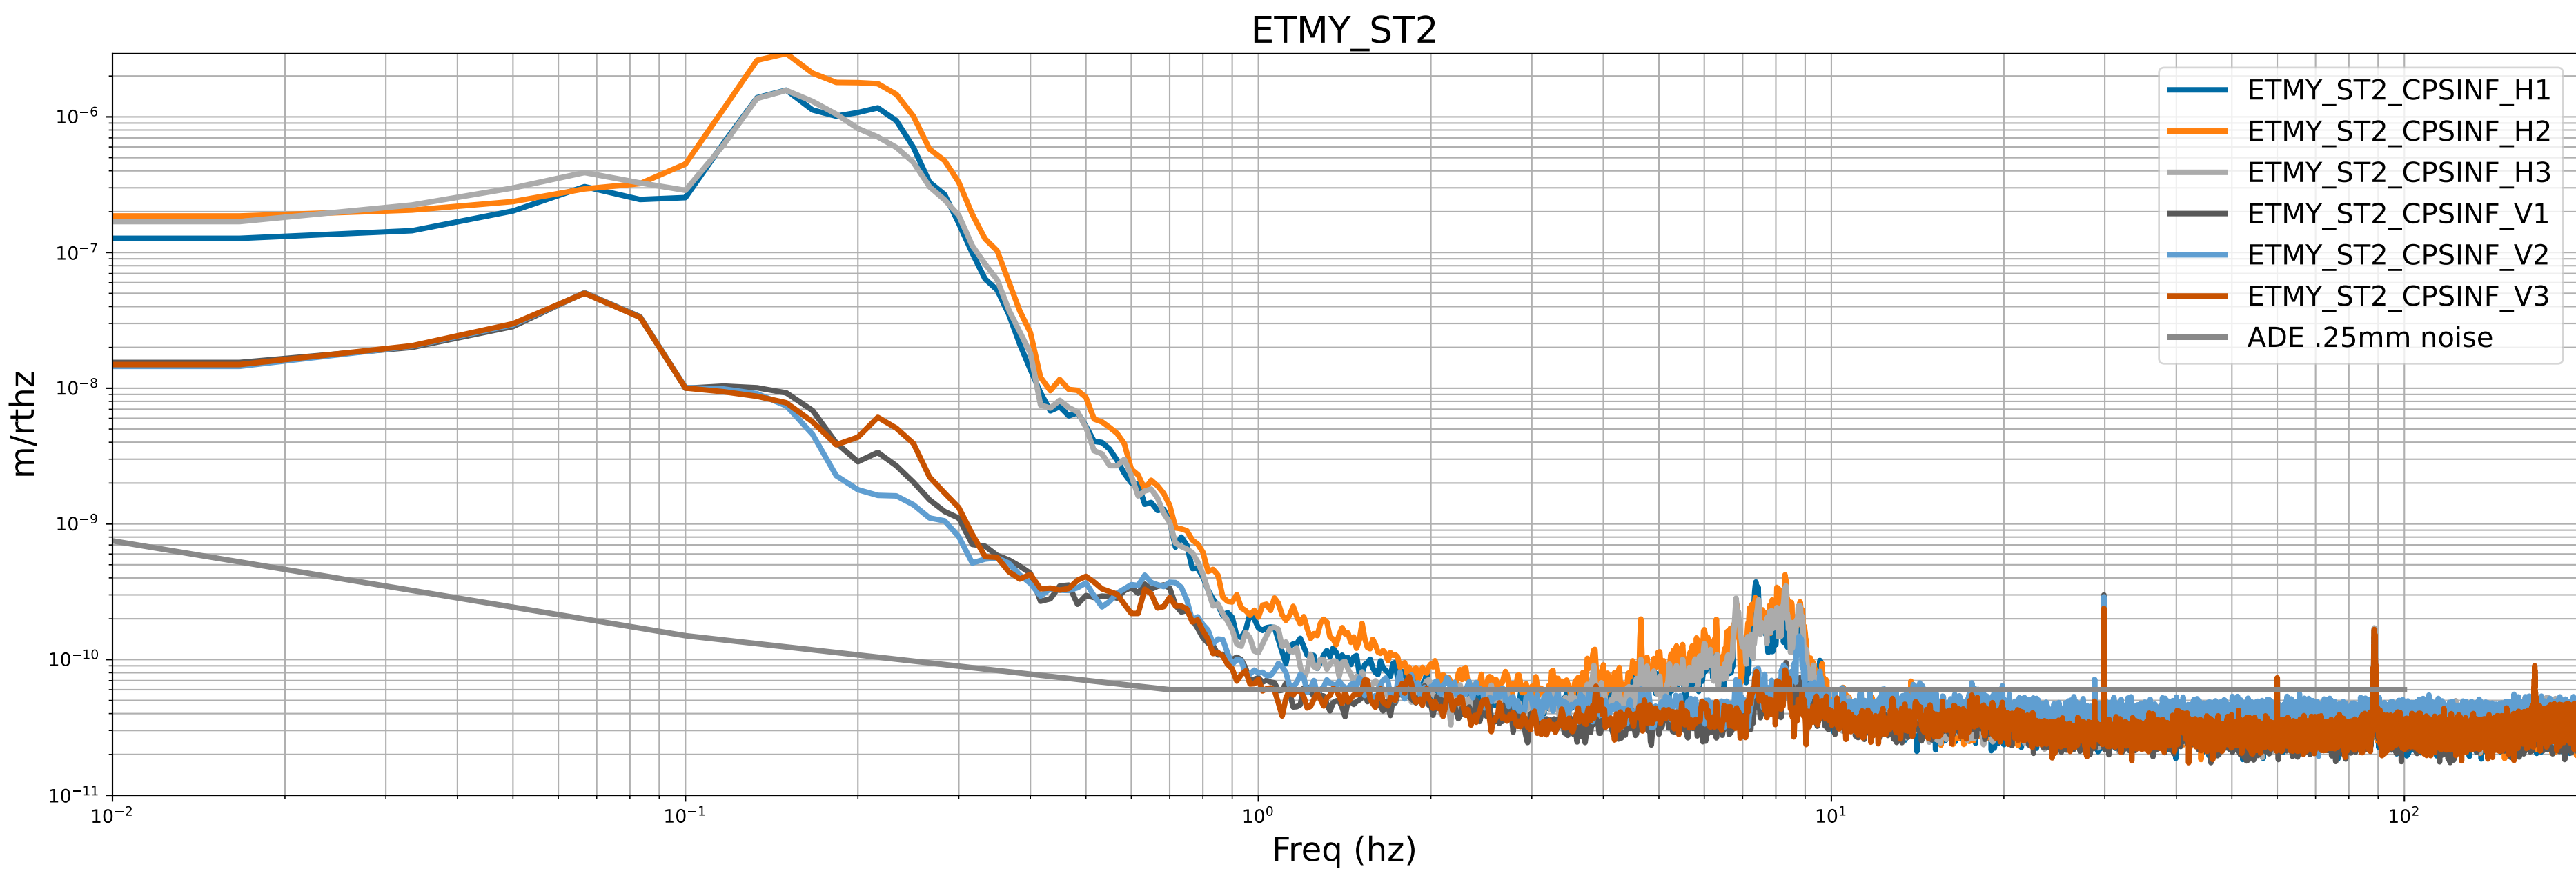

CPS Spectra 1417777200 to 1417777800

calibration only >10hz