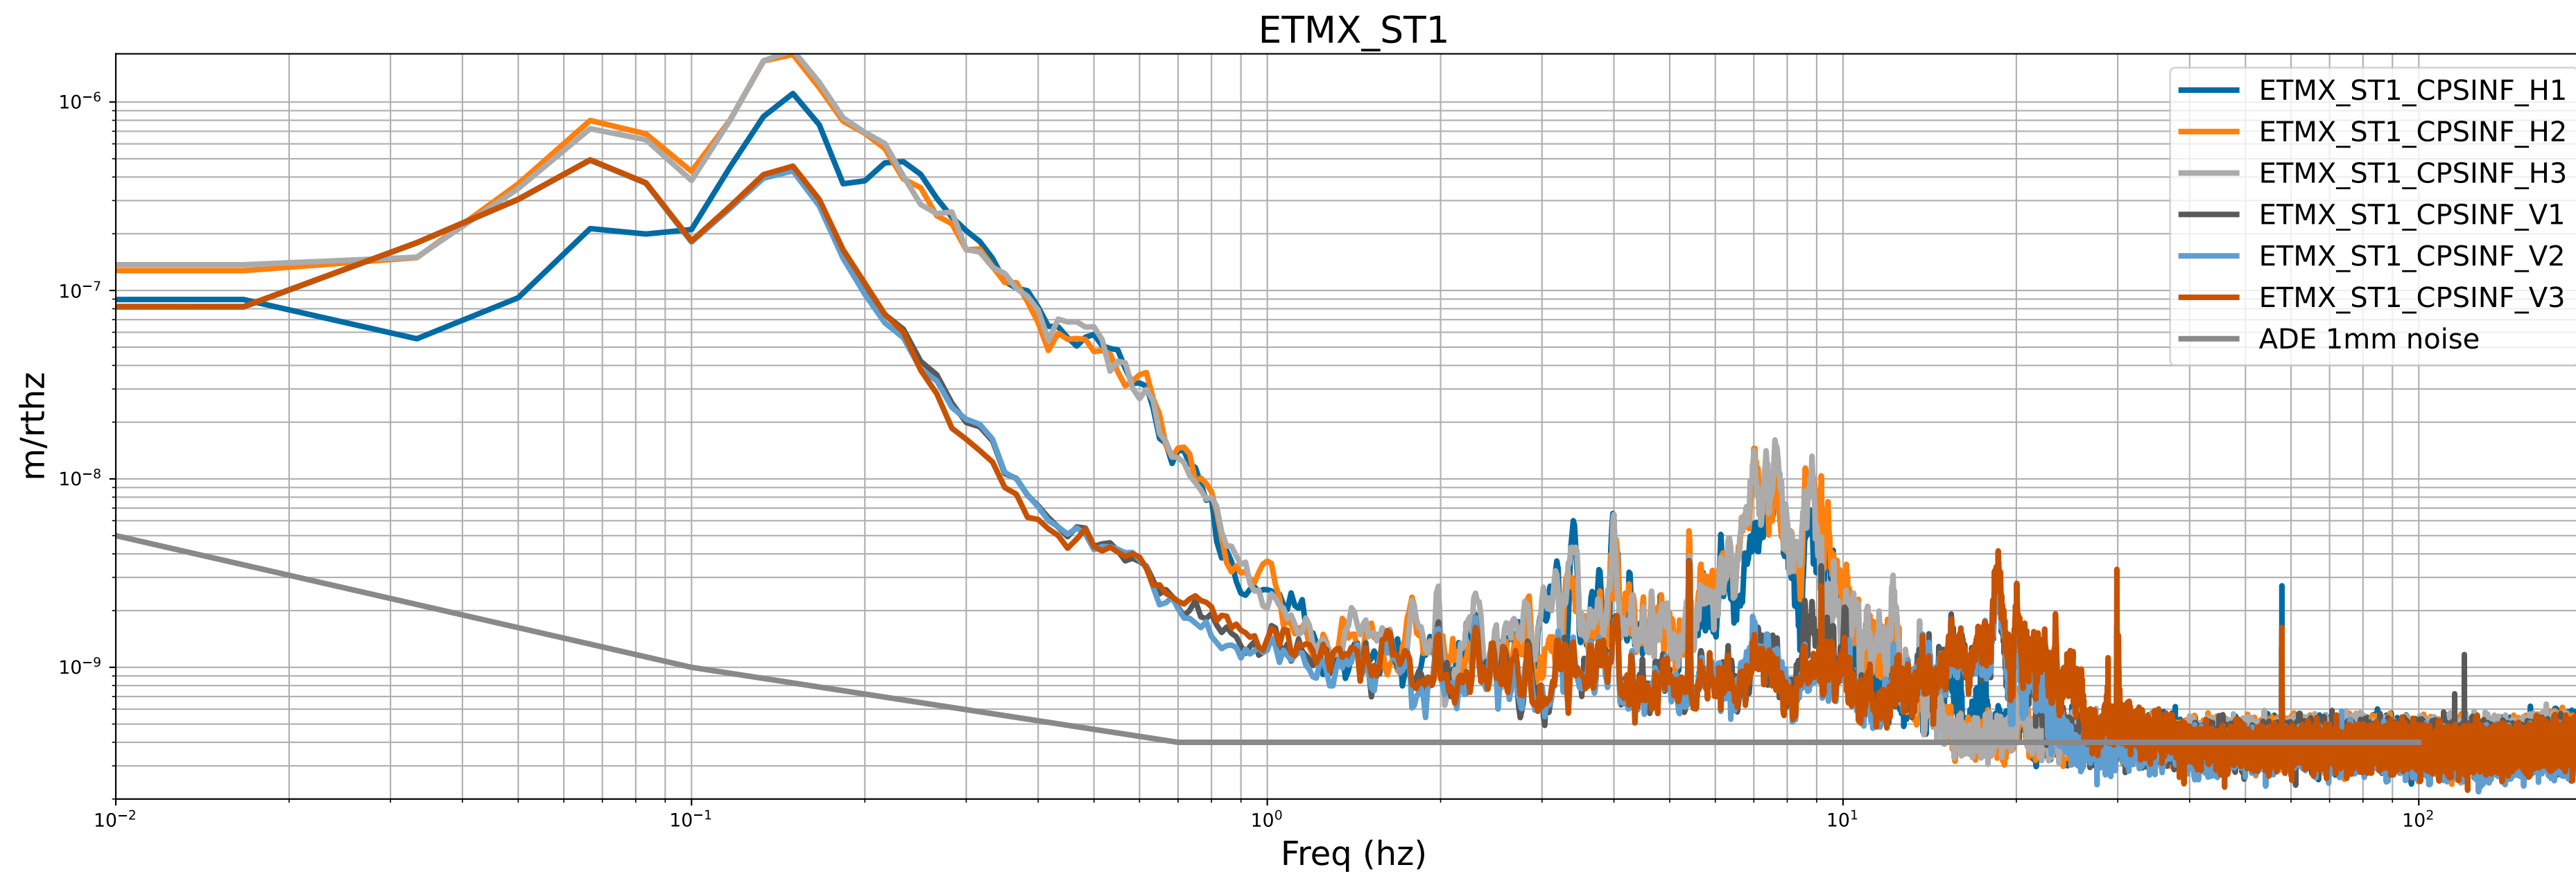

CPS Spectra 1417777200 to 1417777800

calibration only >10hz