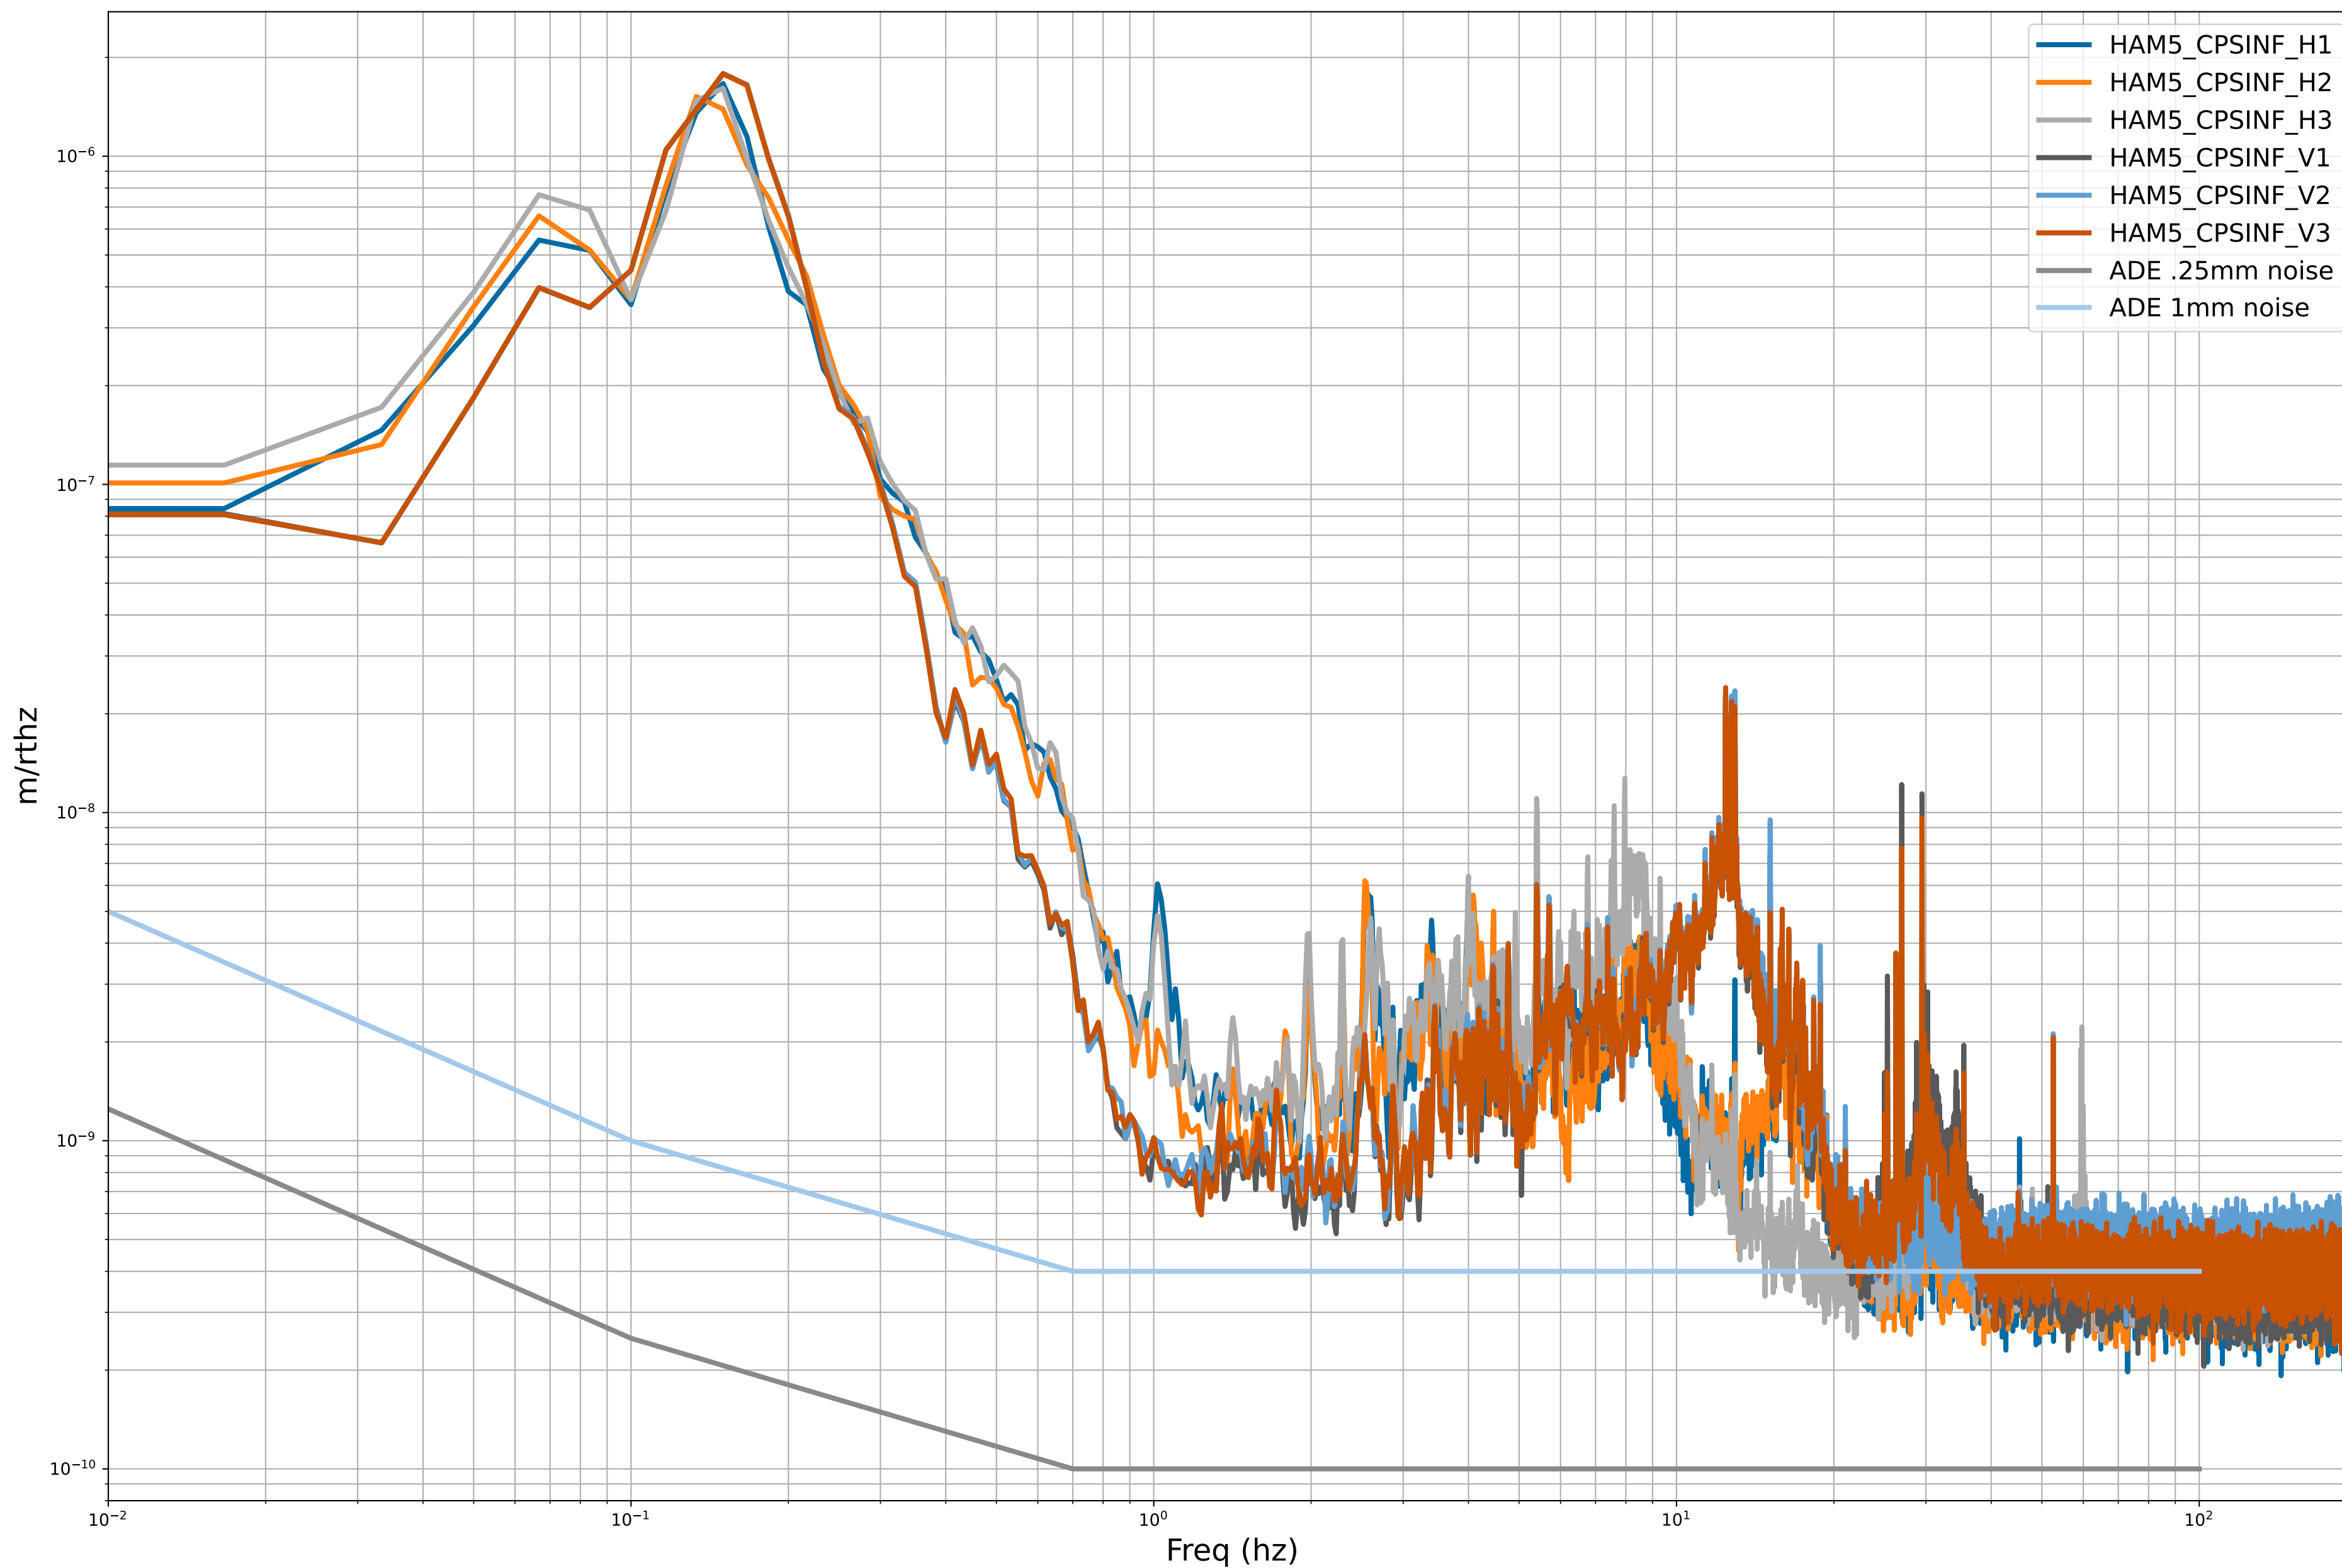

HAM5 CPS Spectra 1417777200 to 1417777800

calibration only >10hz