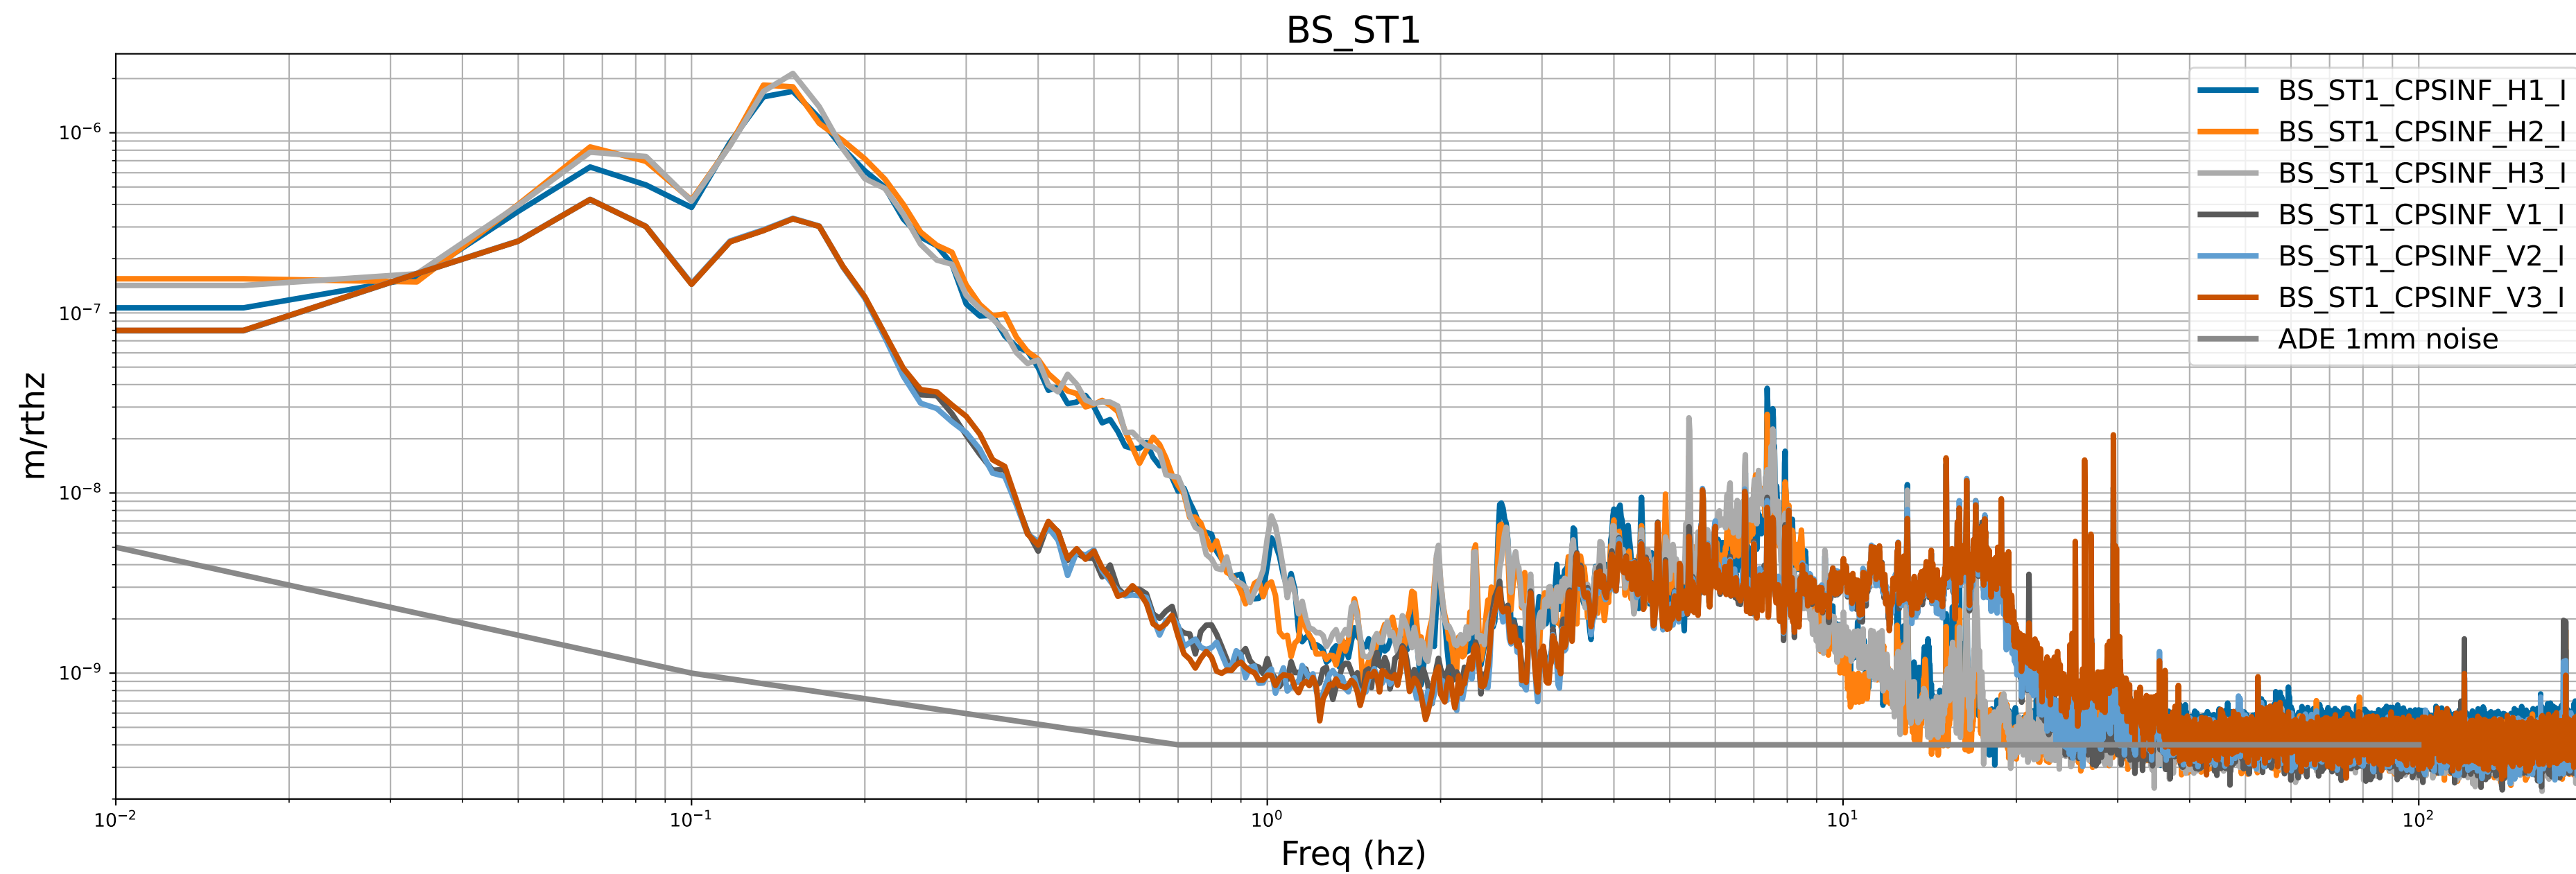

CPS Spectra 1417777200 to 1417777800

calibration only >10hz