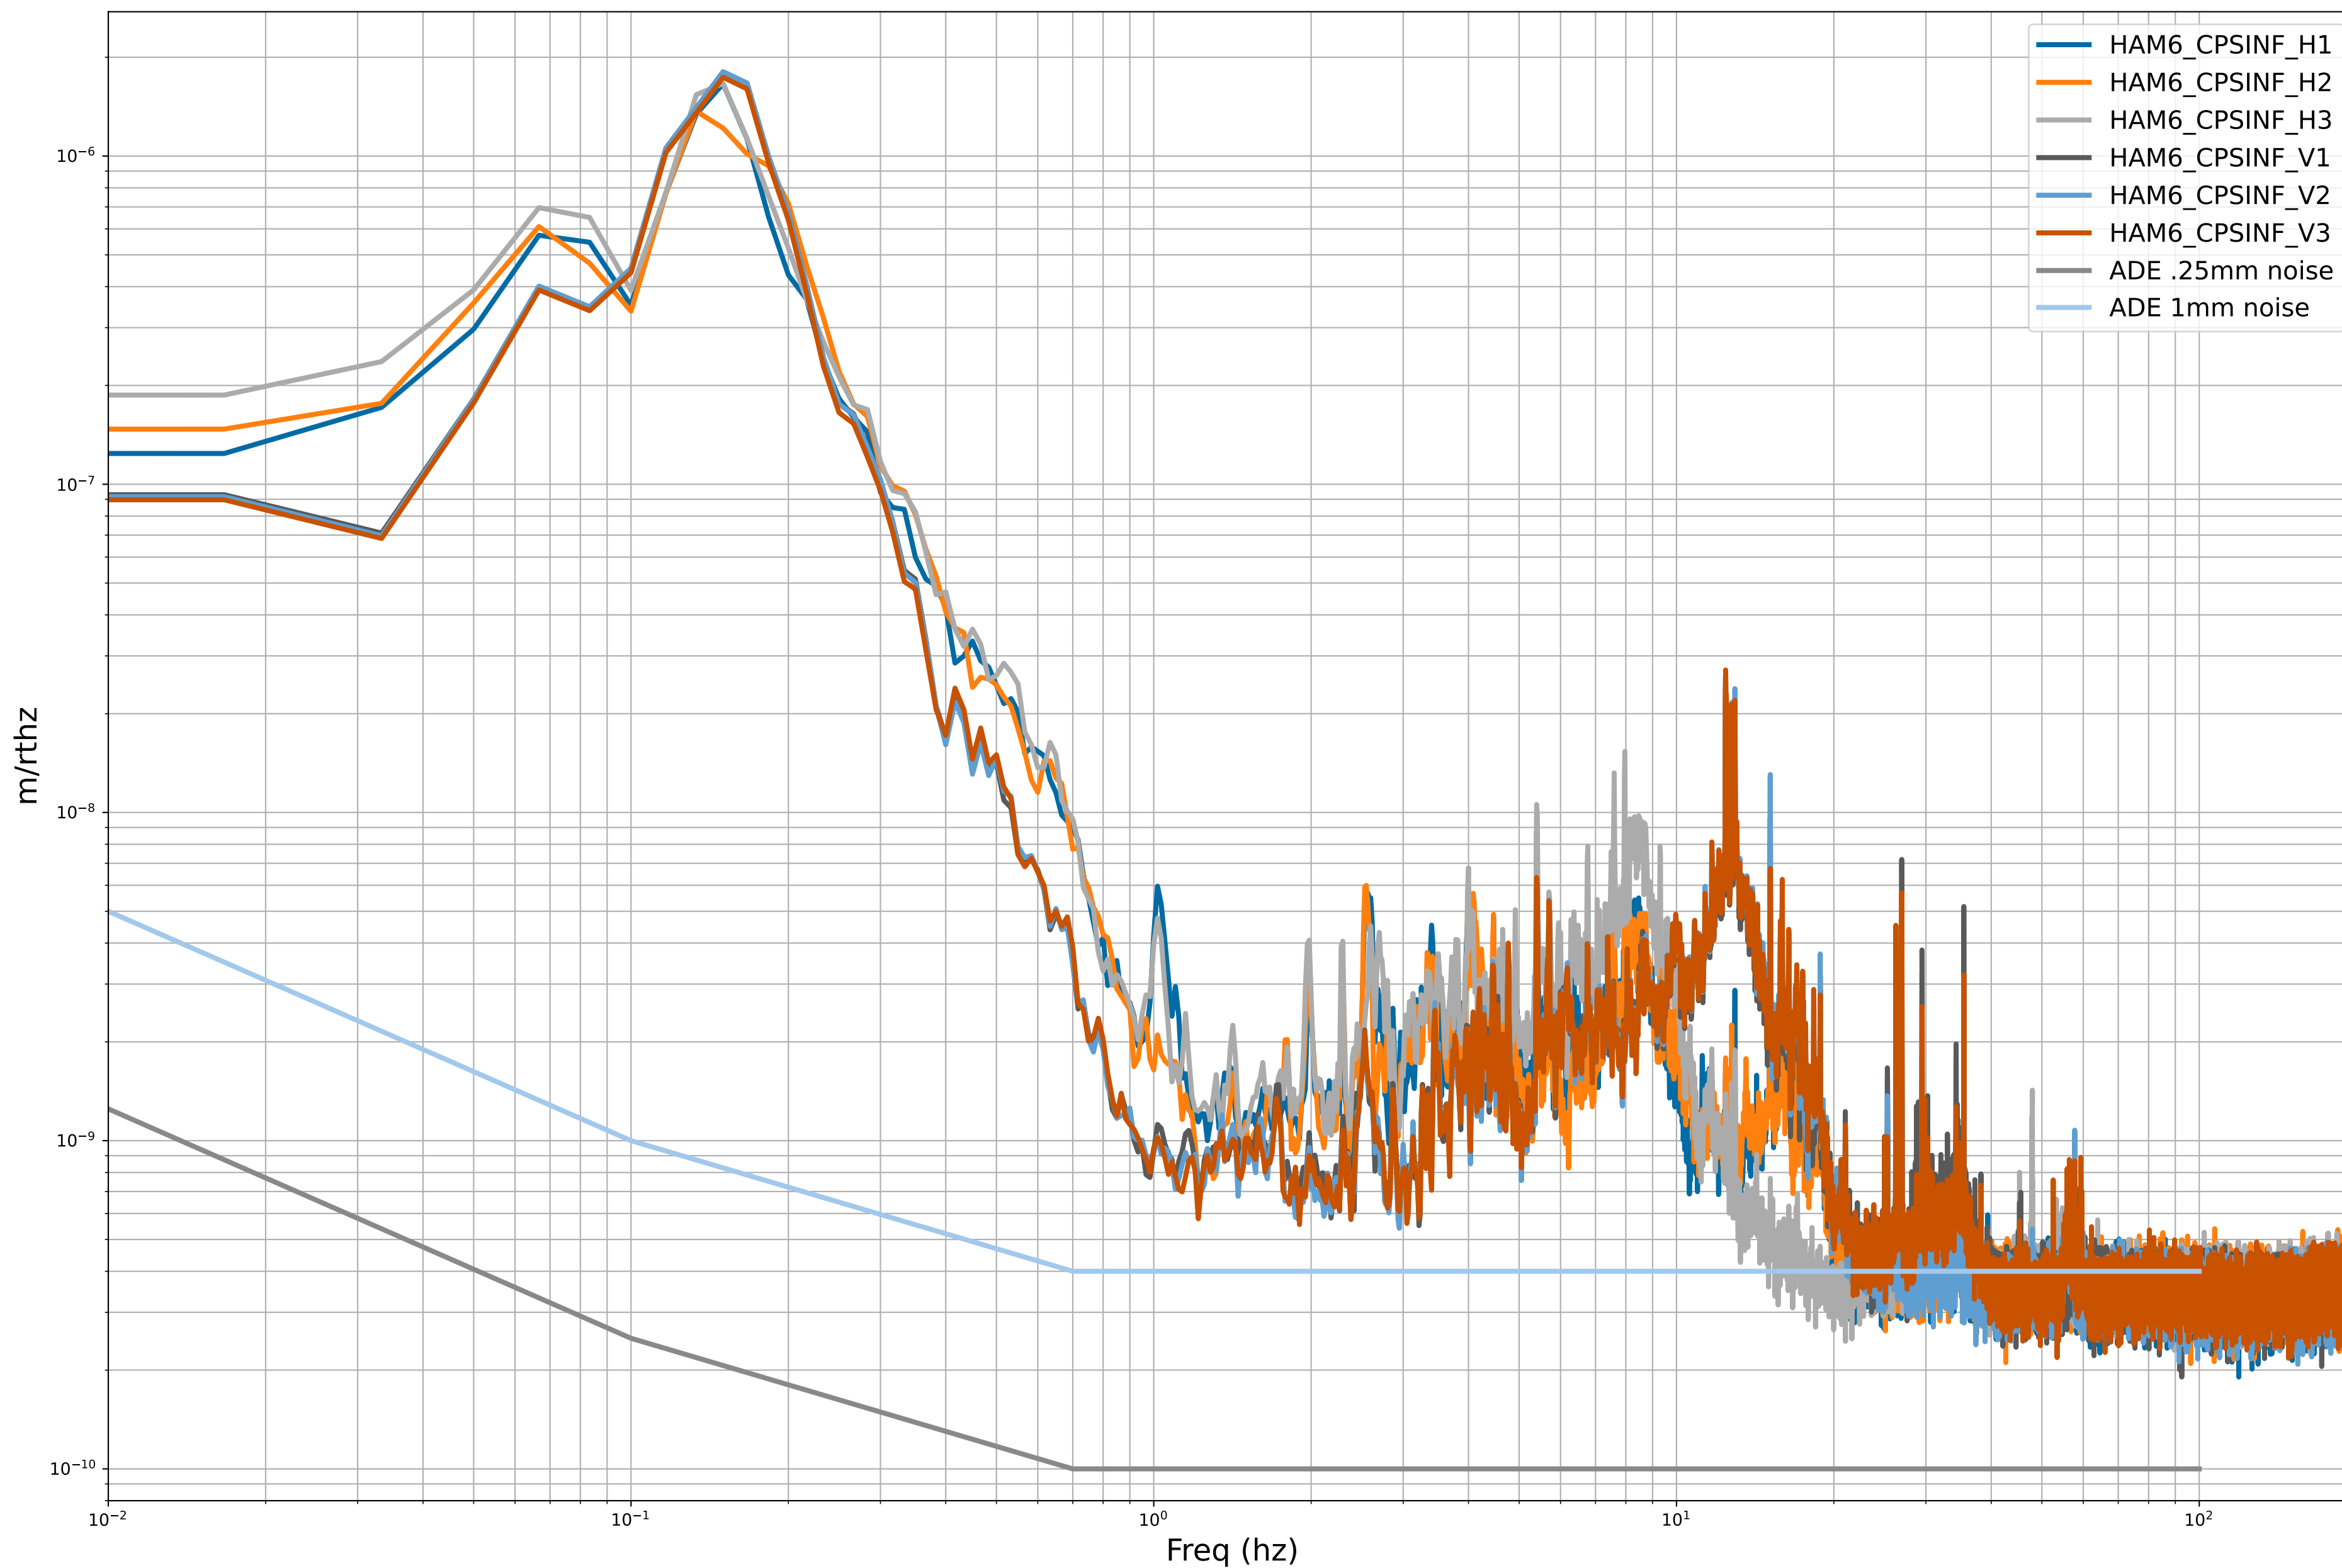

HAM6 CPS Spectra 1417777200 to 1417777800

calibration only >10hz