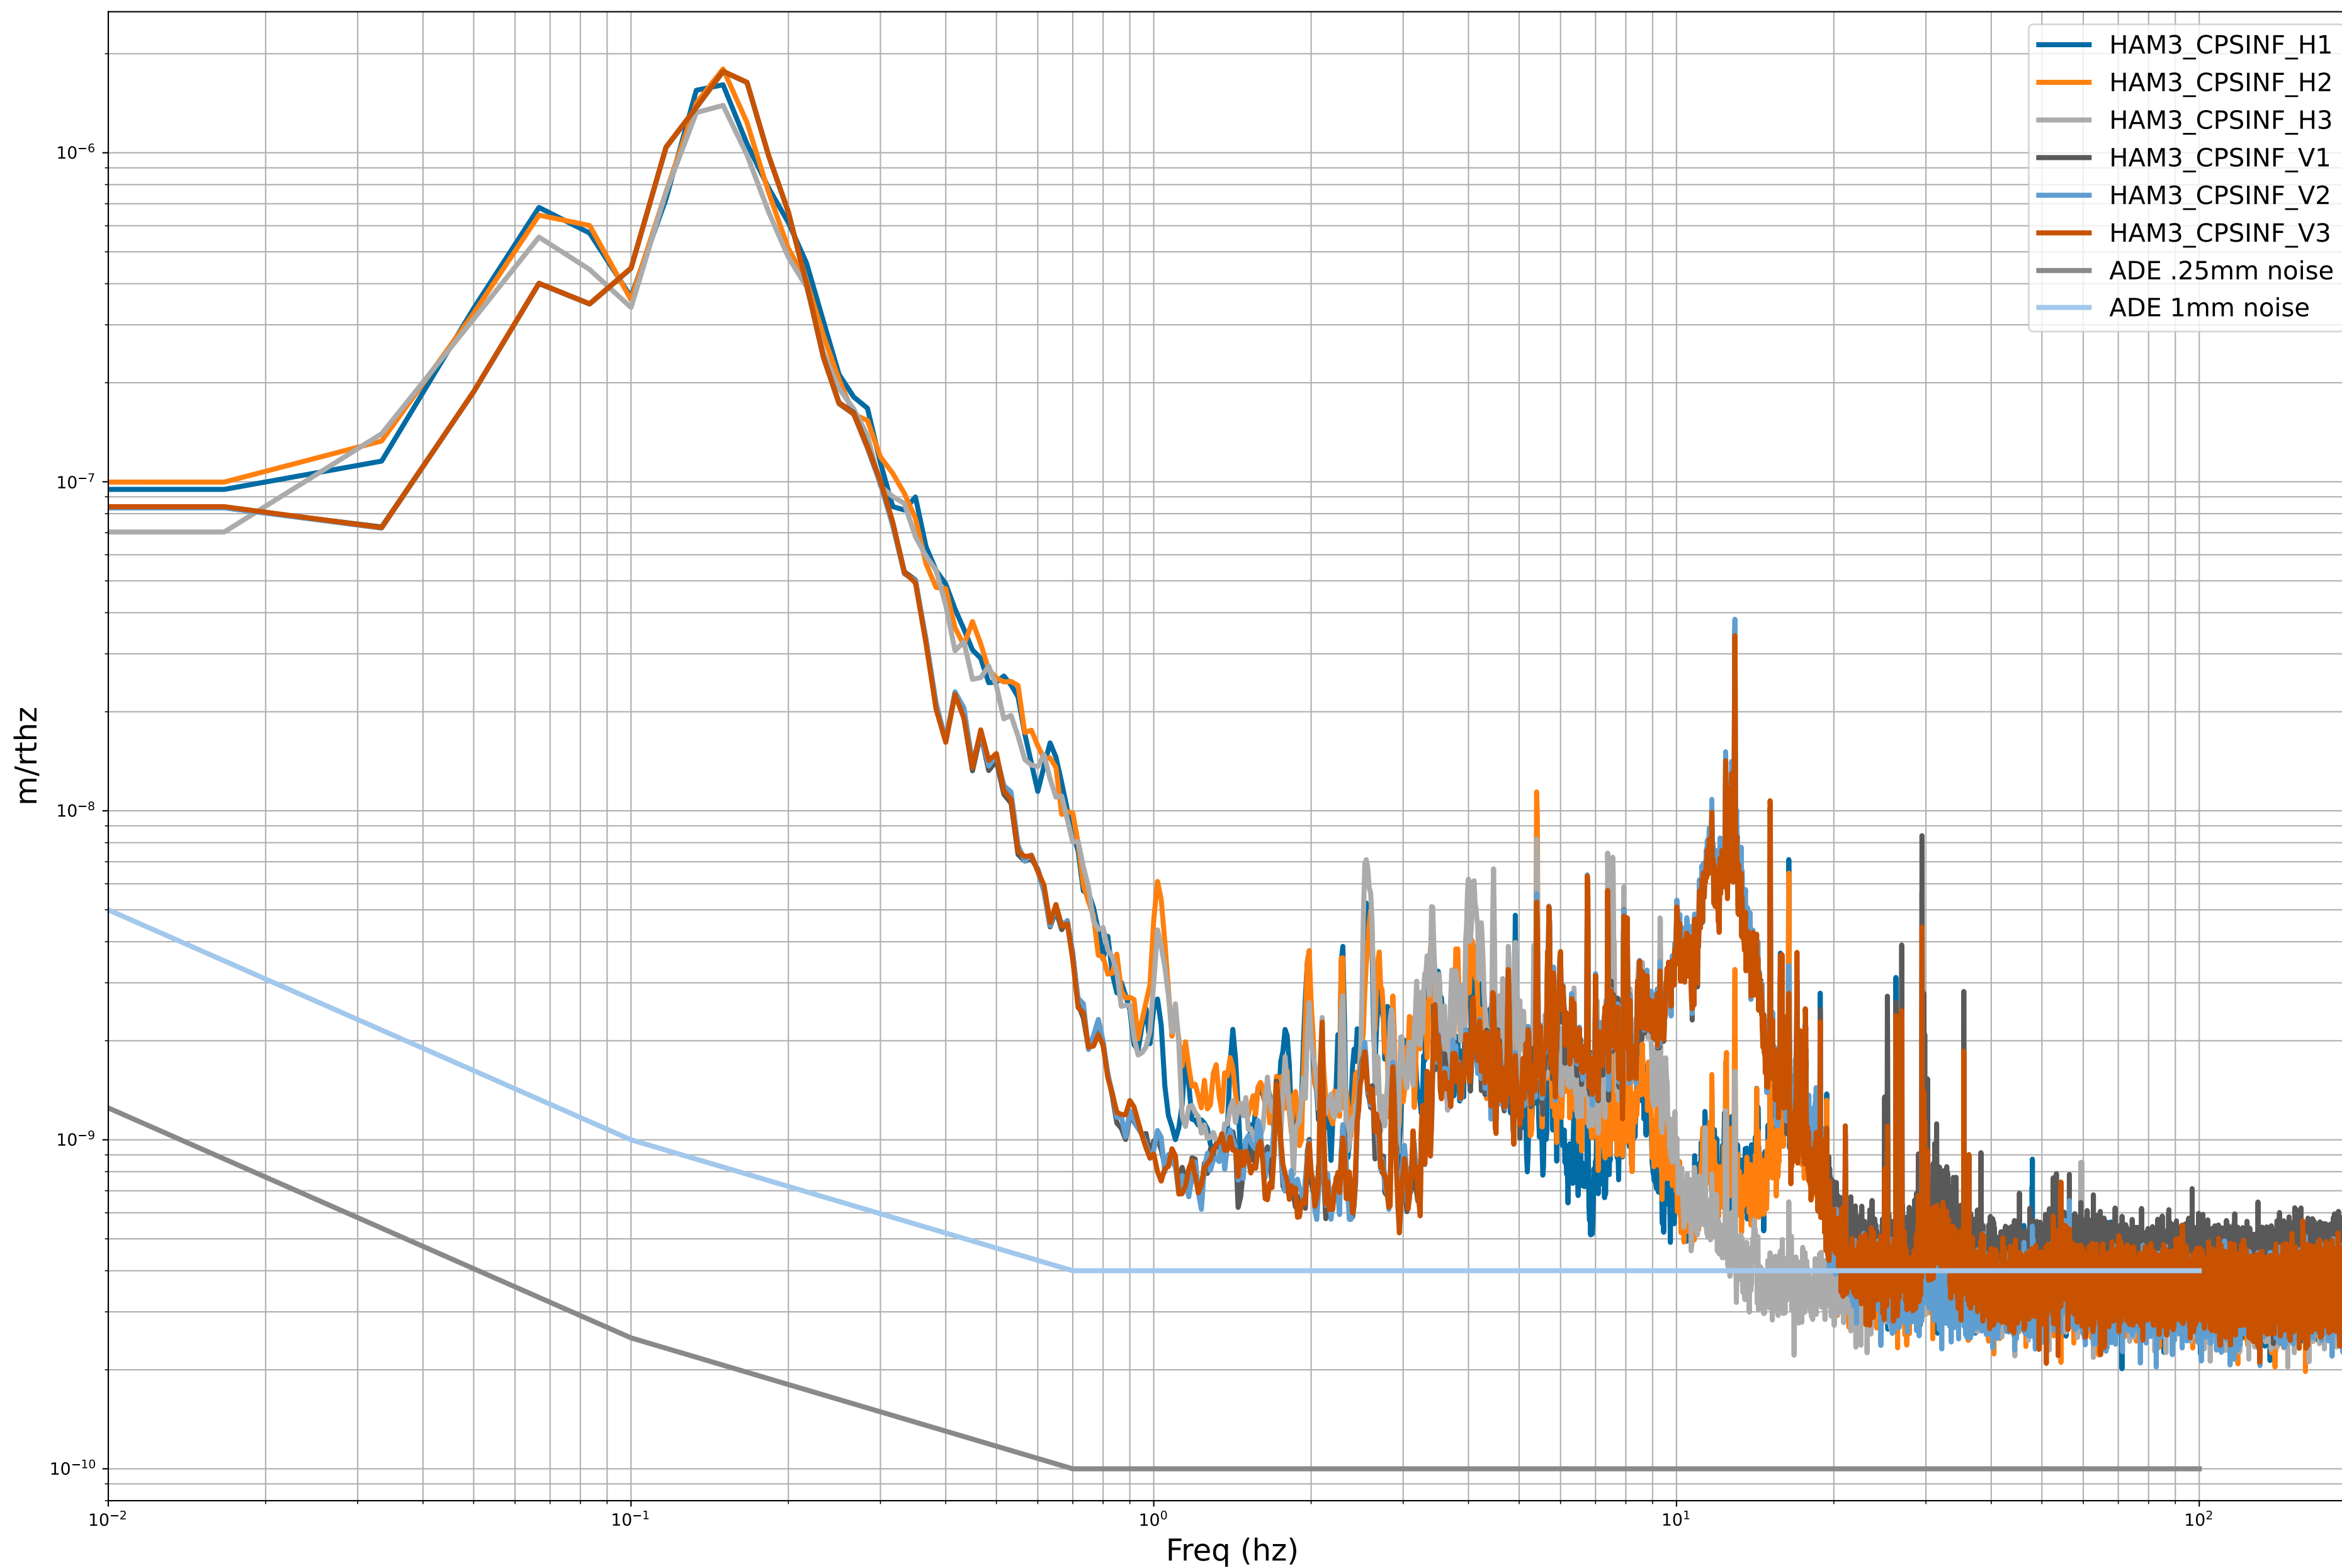

# HAM2 CPS Spectra 1417777200 to 1417777800

calibration only >10hz

# HAM3 CPS Spectra 1417777200 to 1417777800

calibration only >10hz

# HAM4 CPS Spectra 1417777200 to 1417777800

calibration only >10hz