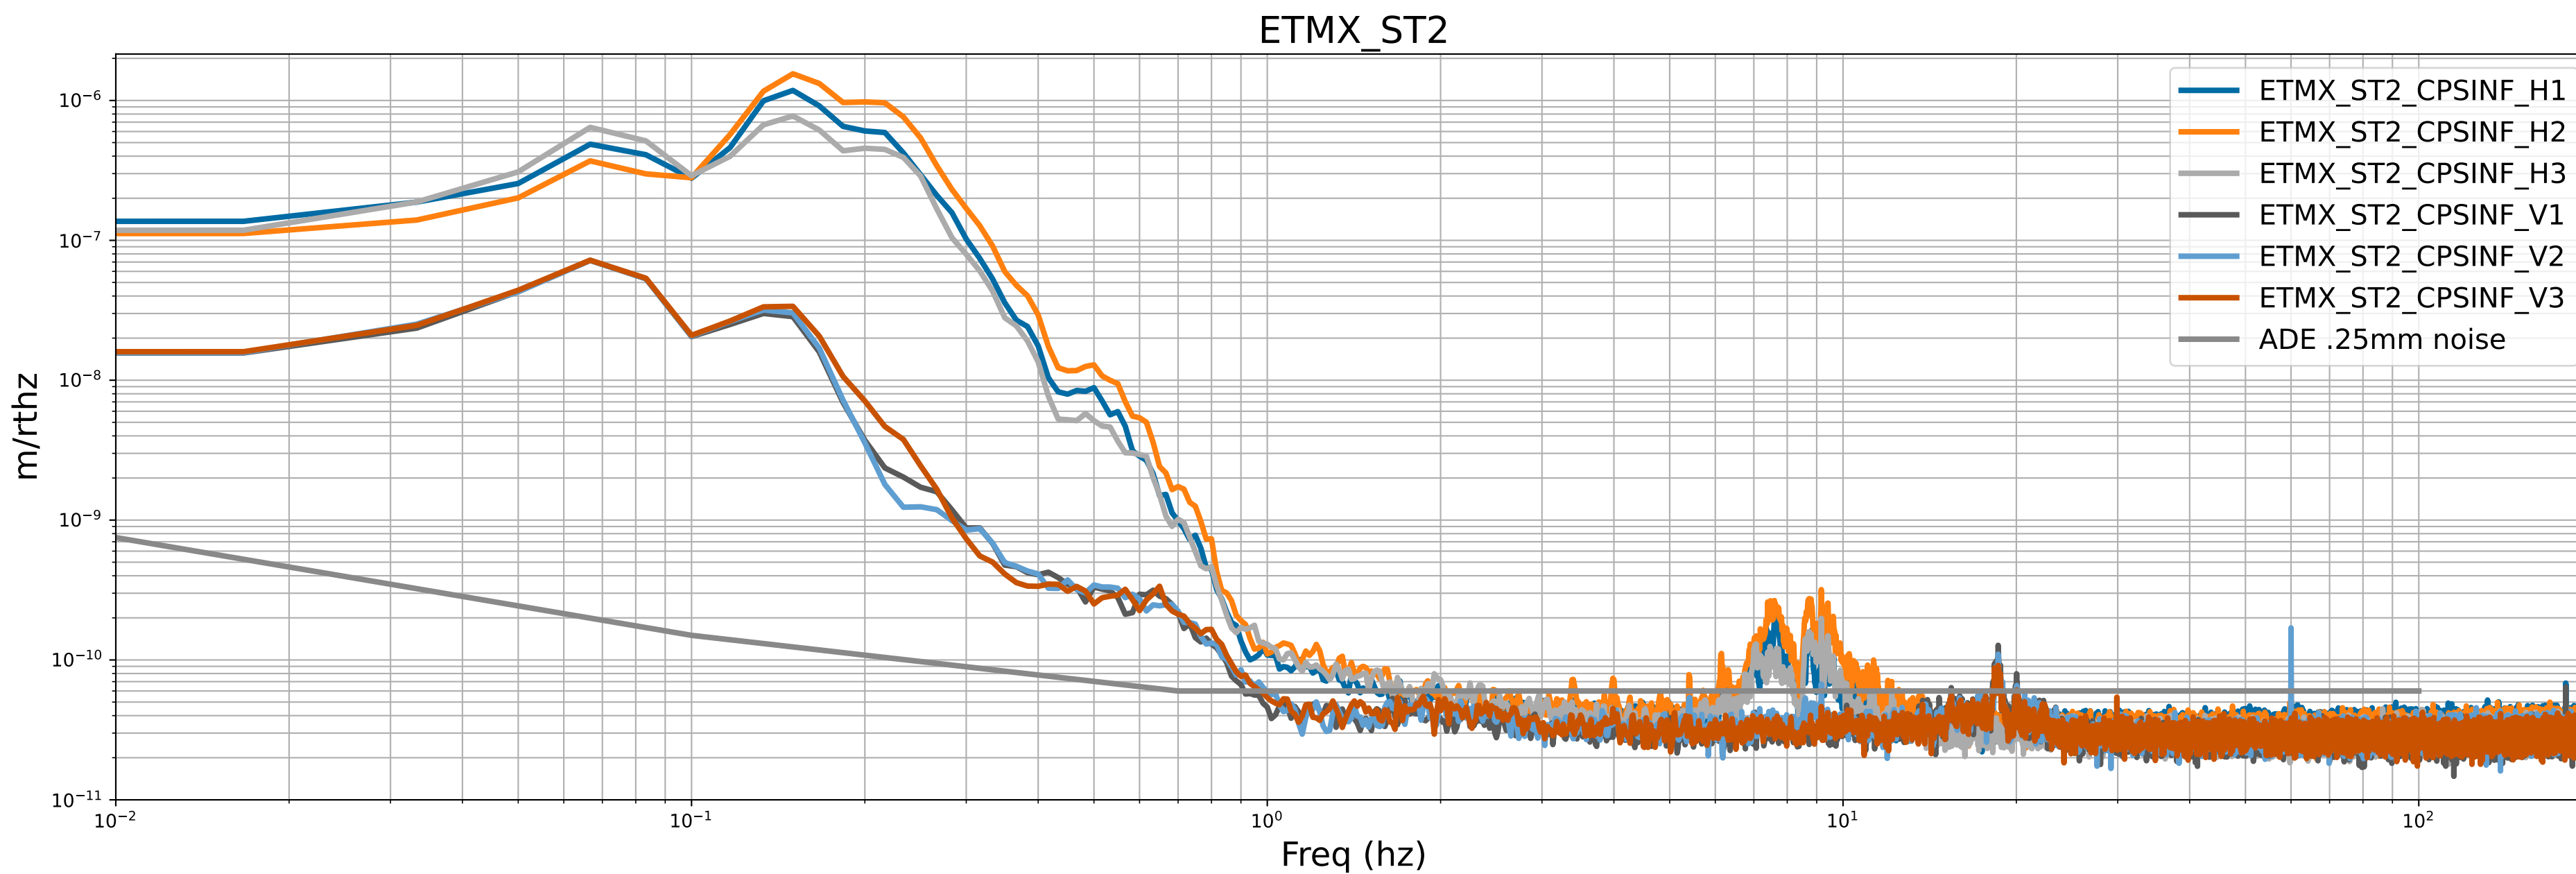

CPS Spectra 1417777200 to 1417777800

calibration only >10hz