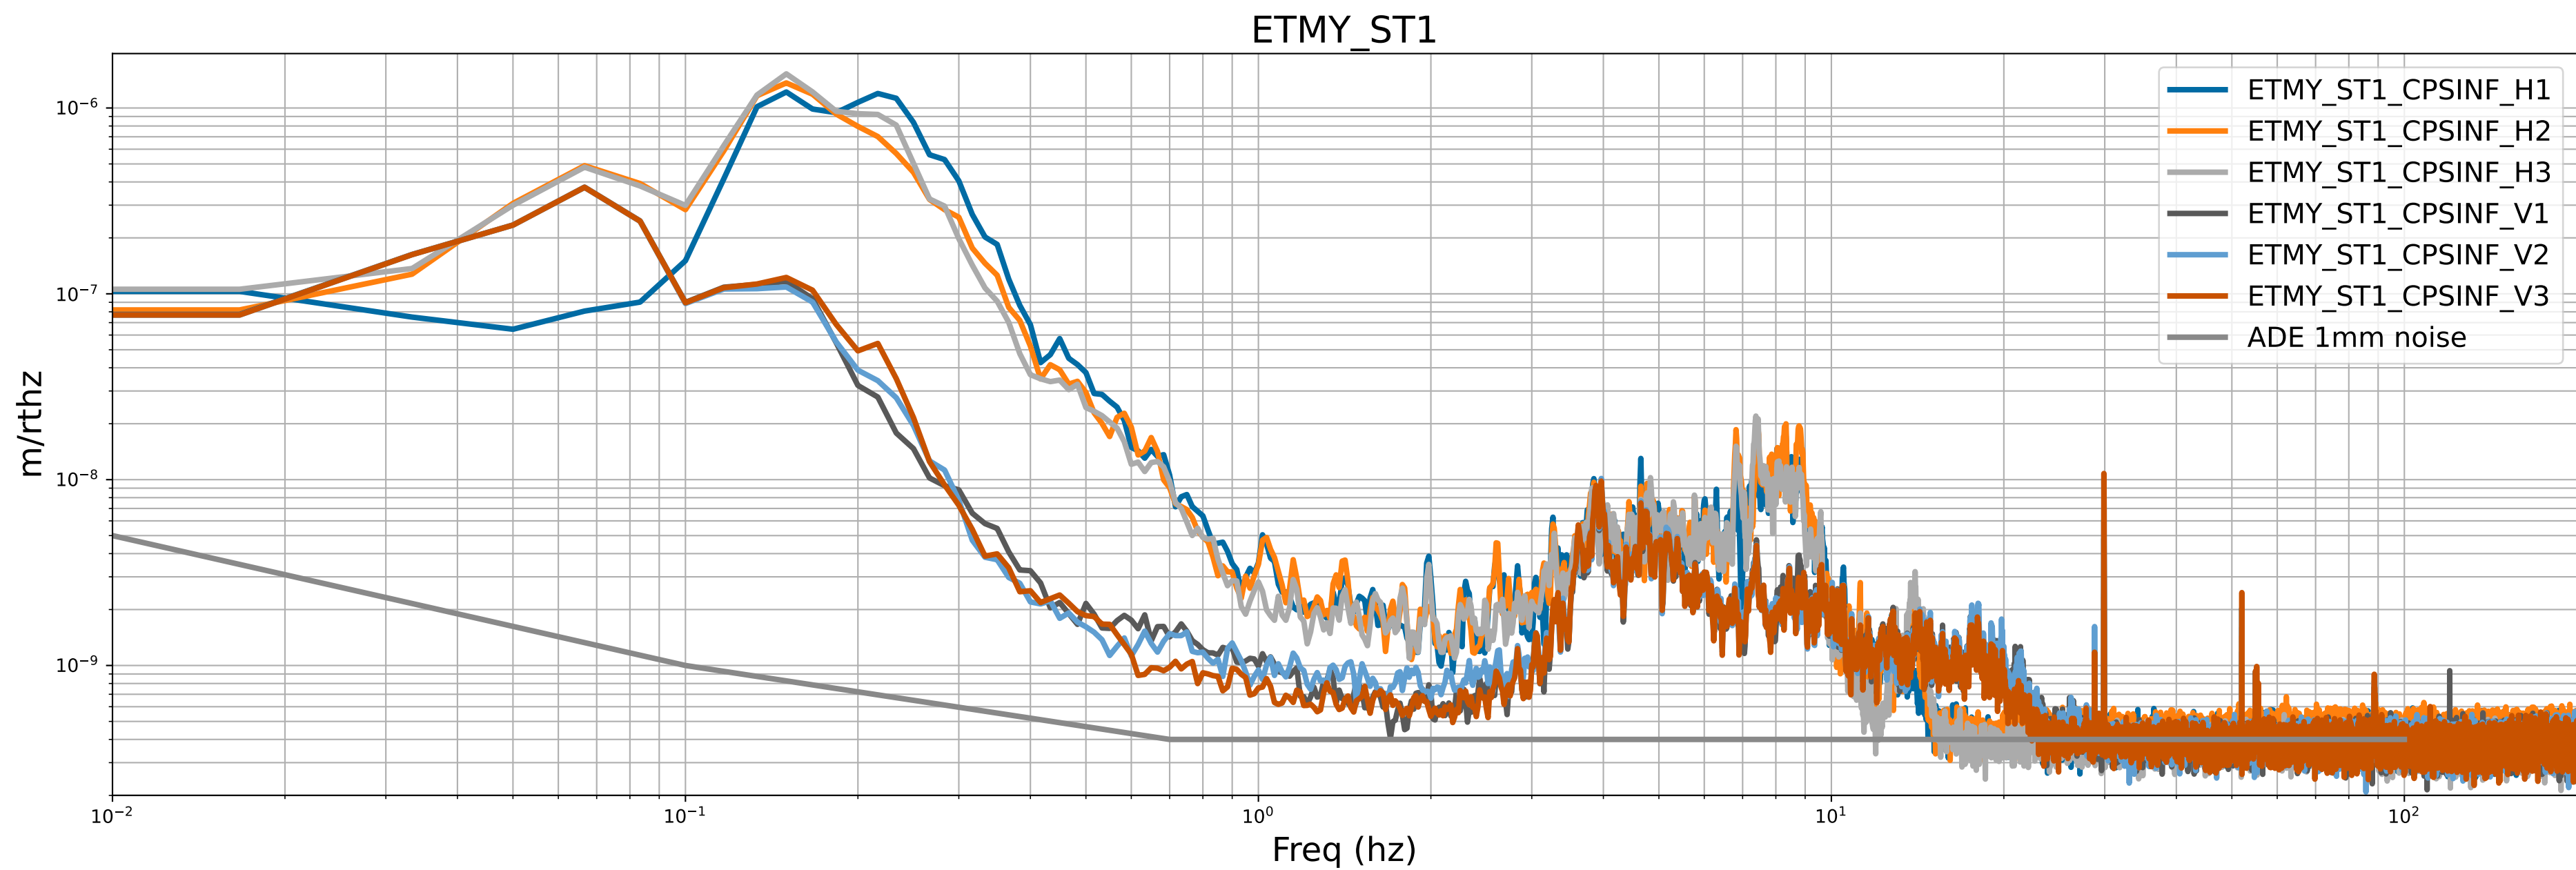

CPS Spectra 1417777200 to 1417777800

calibration only >10hz