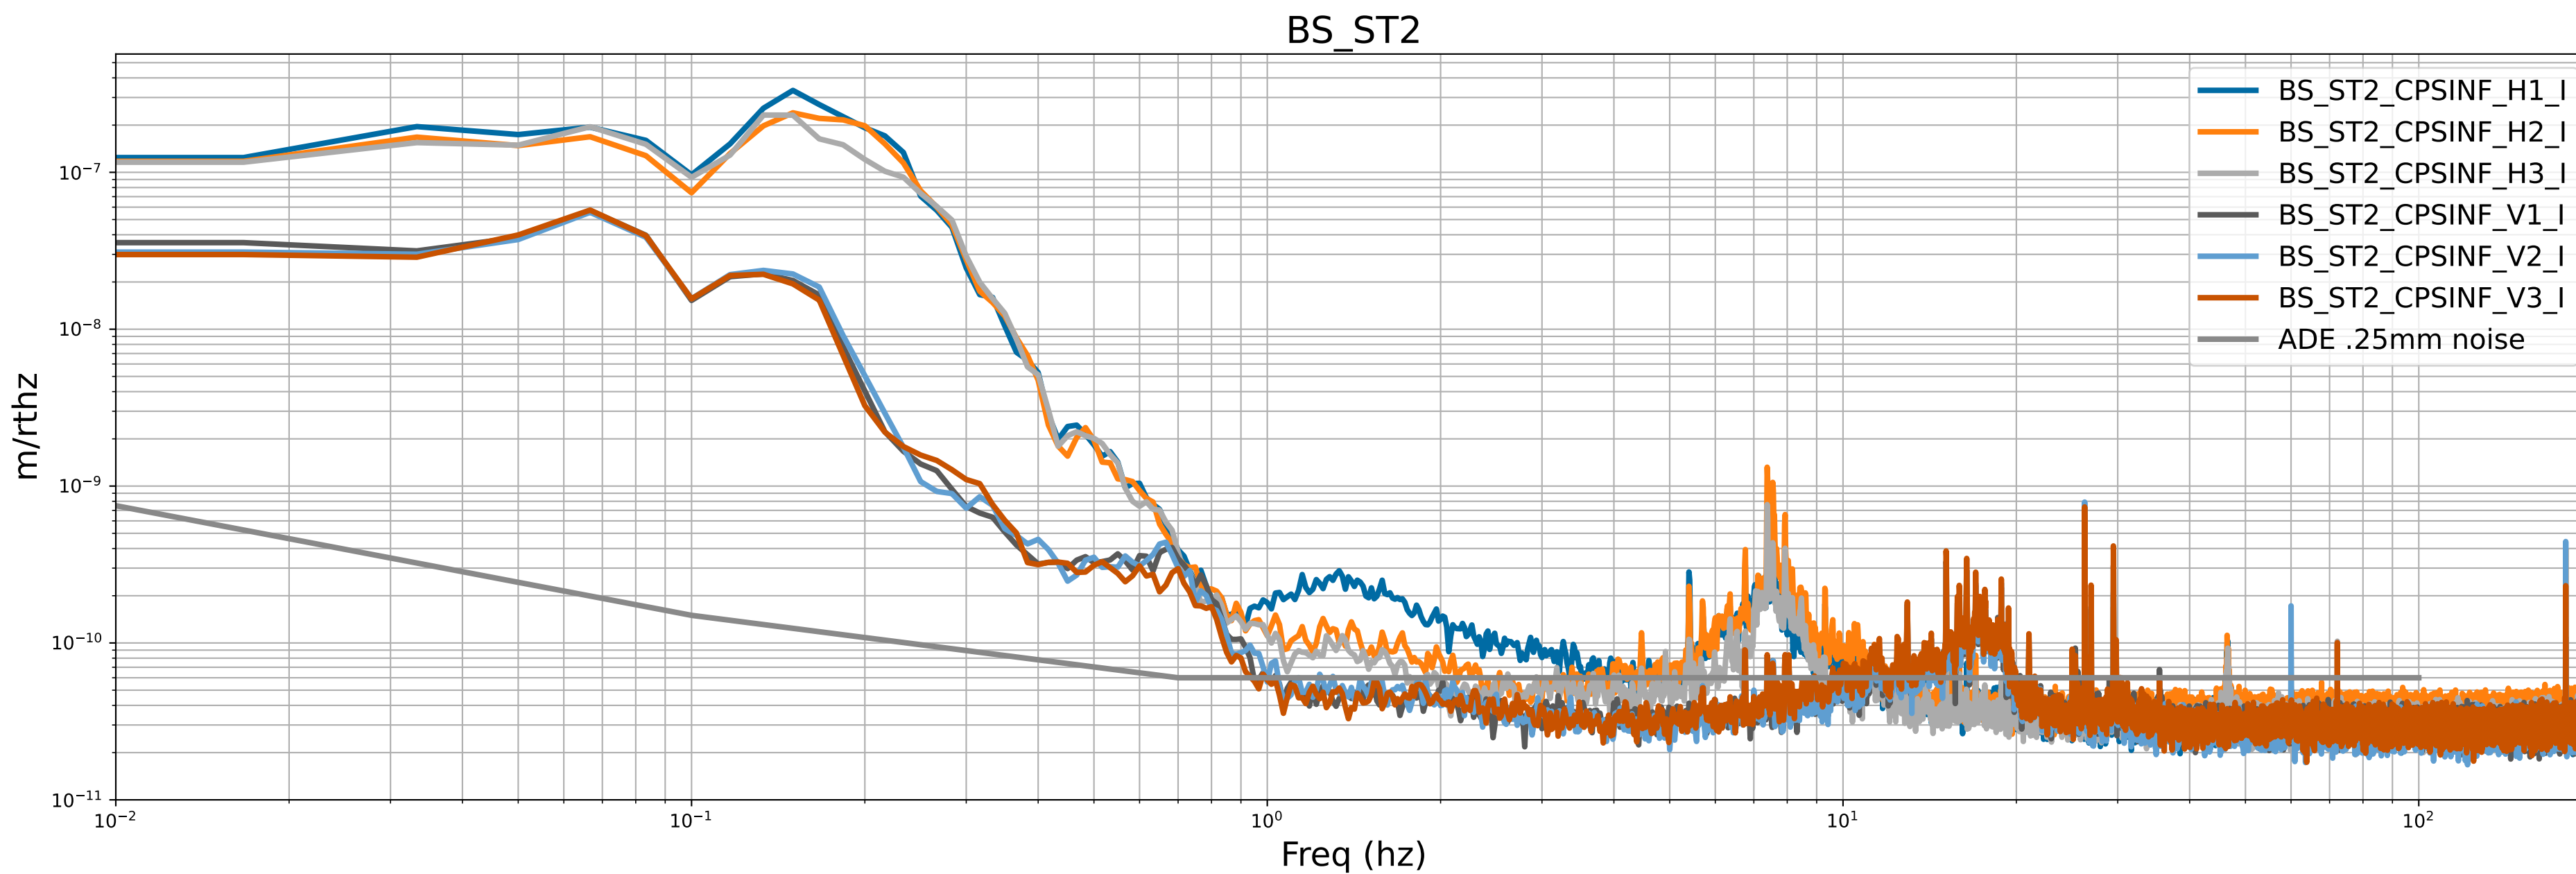

CPS Spectra 1417777200 to 1417777800

calibration only >10hz