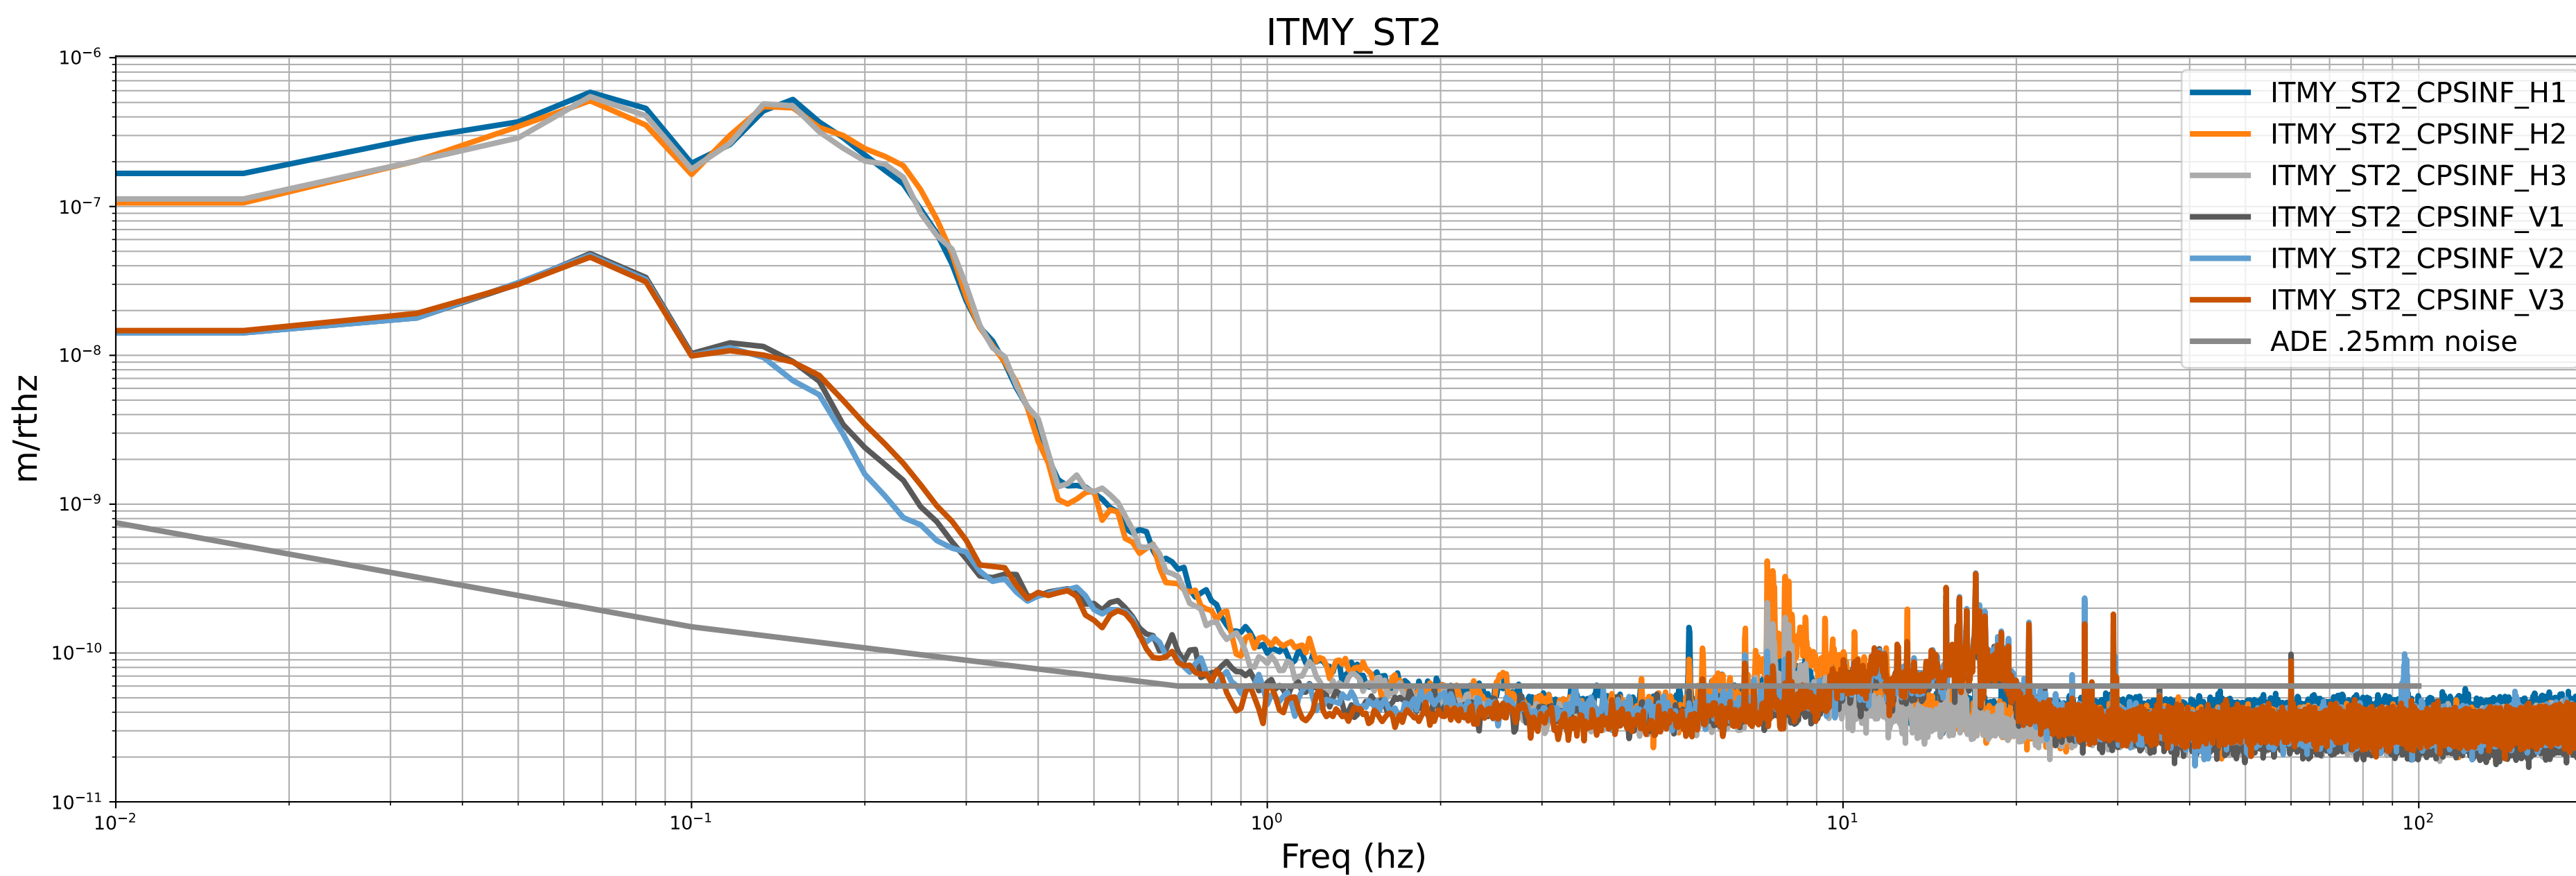

CPS Spectra 1417777200 to 1417777800

calibration only >10hz