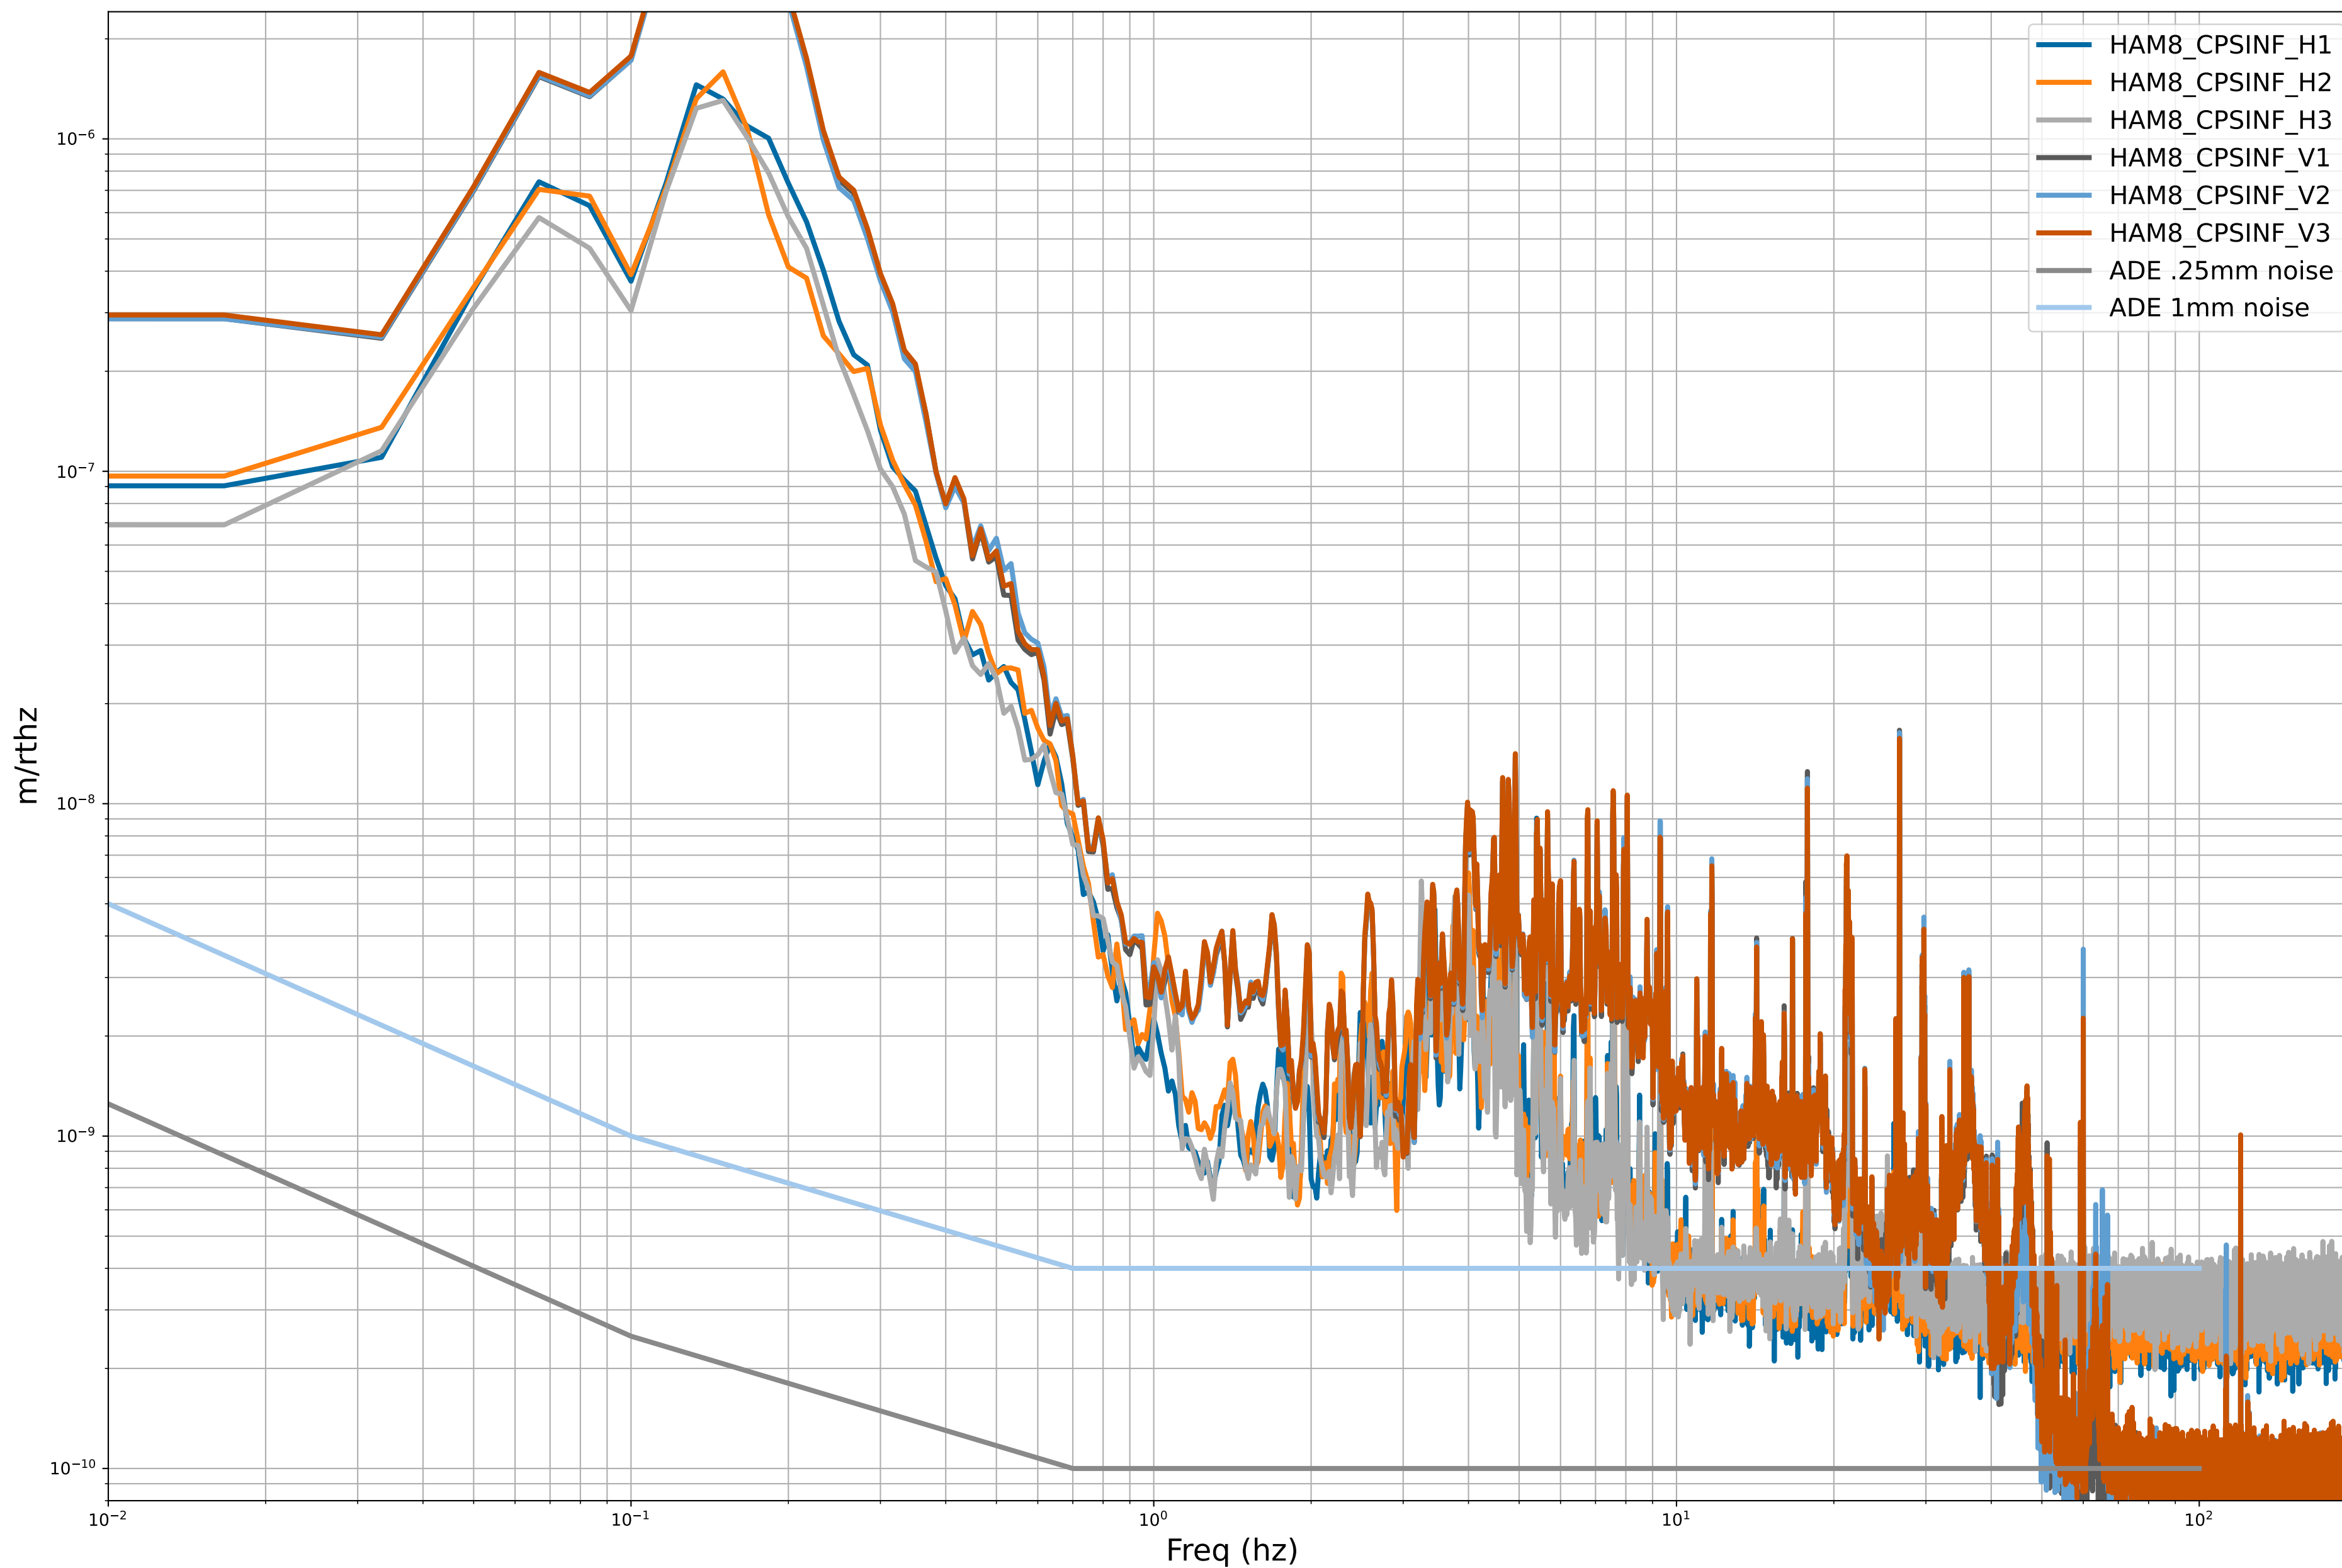

ITMX_ST1

HAM8 CPS Spectra 1417777200 to 1417777800

calibration only >10hz