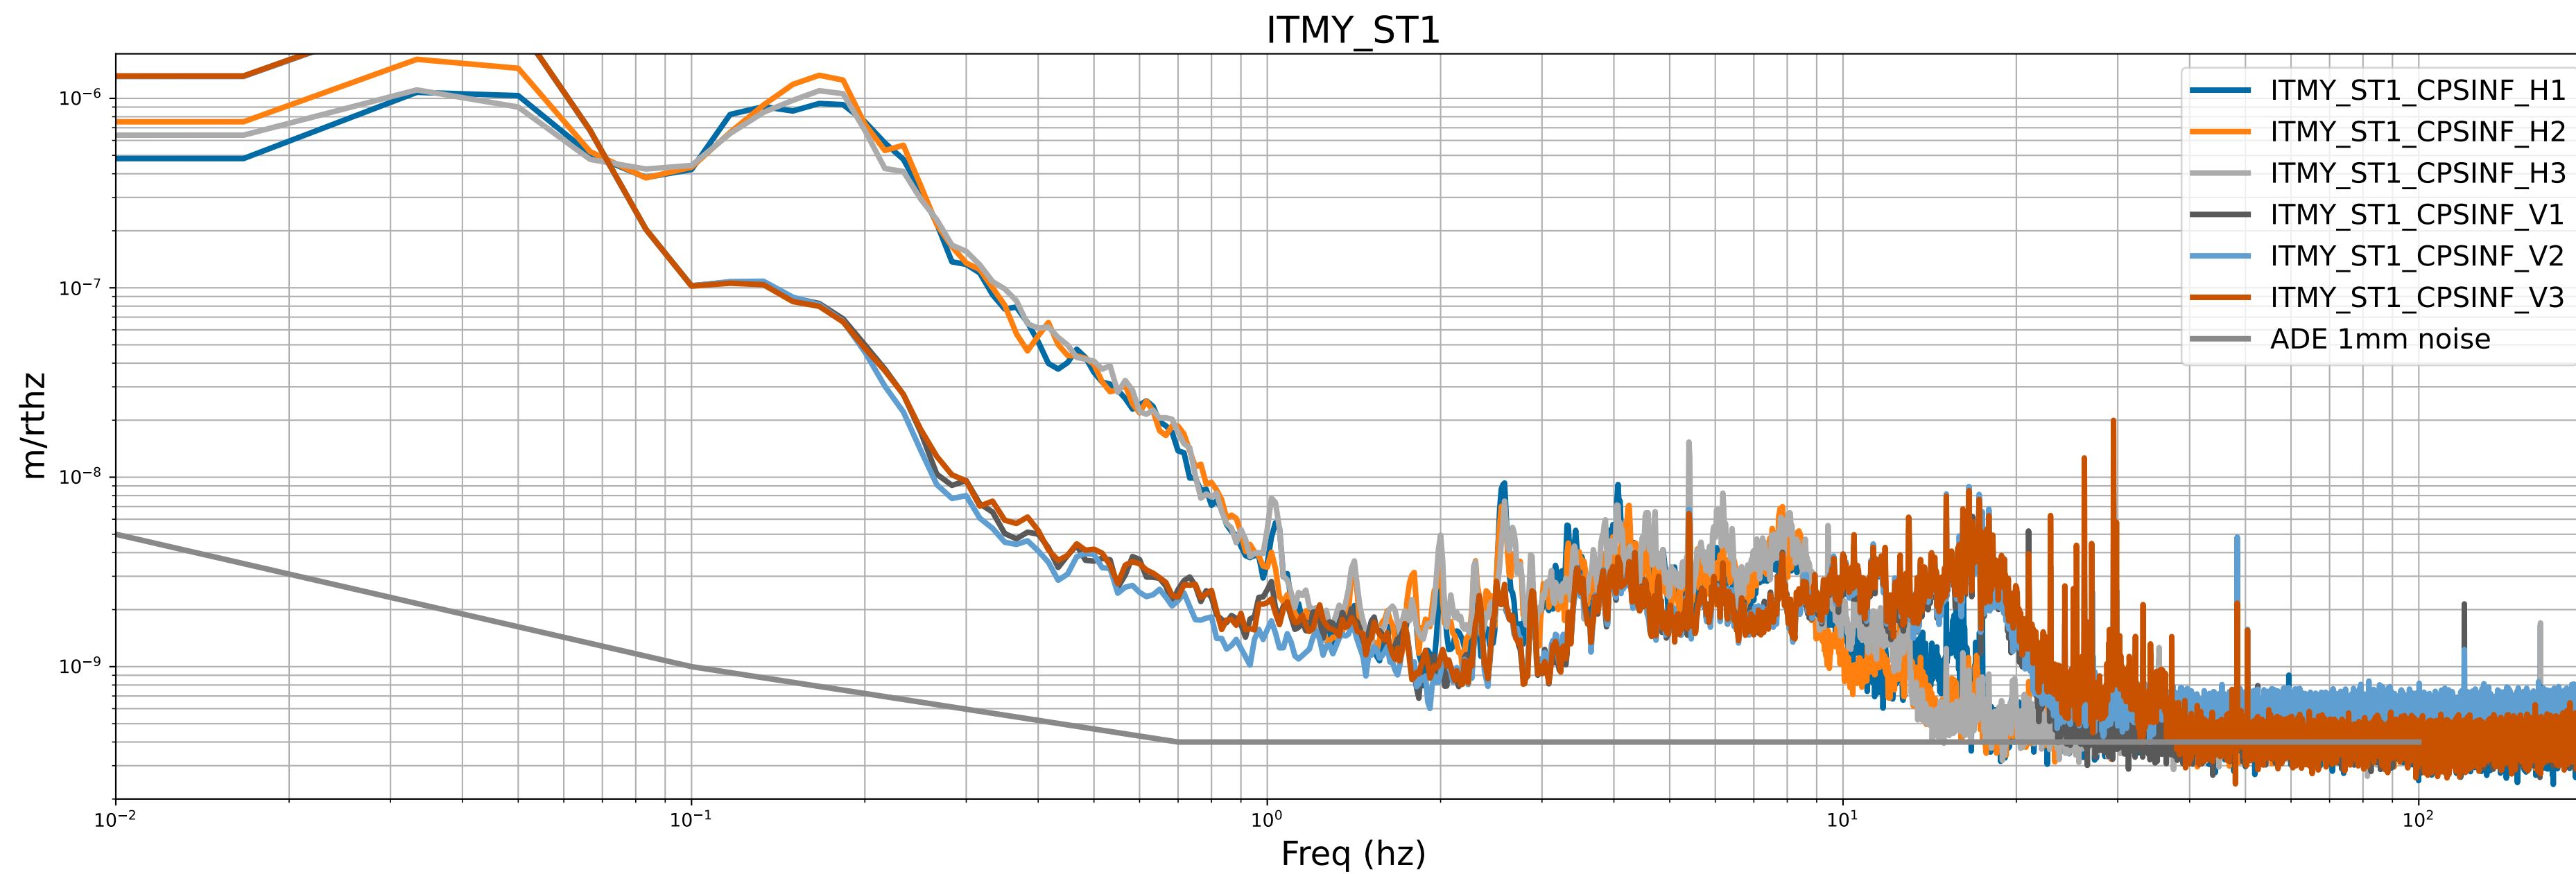

CPS Spectra 1418382000 to 1418382600

calibration only >10hz