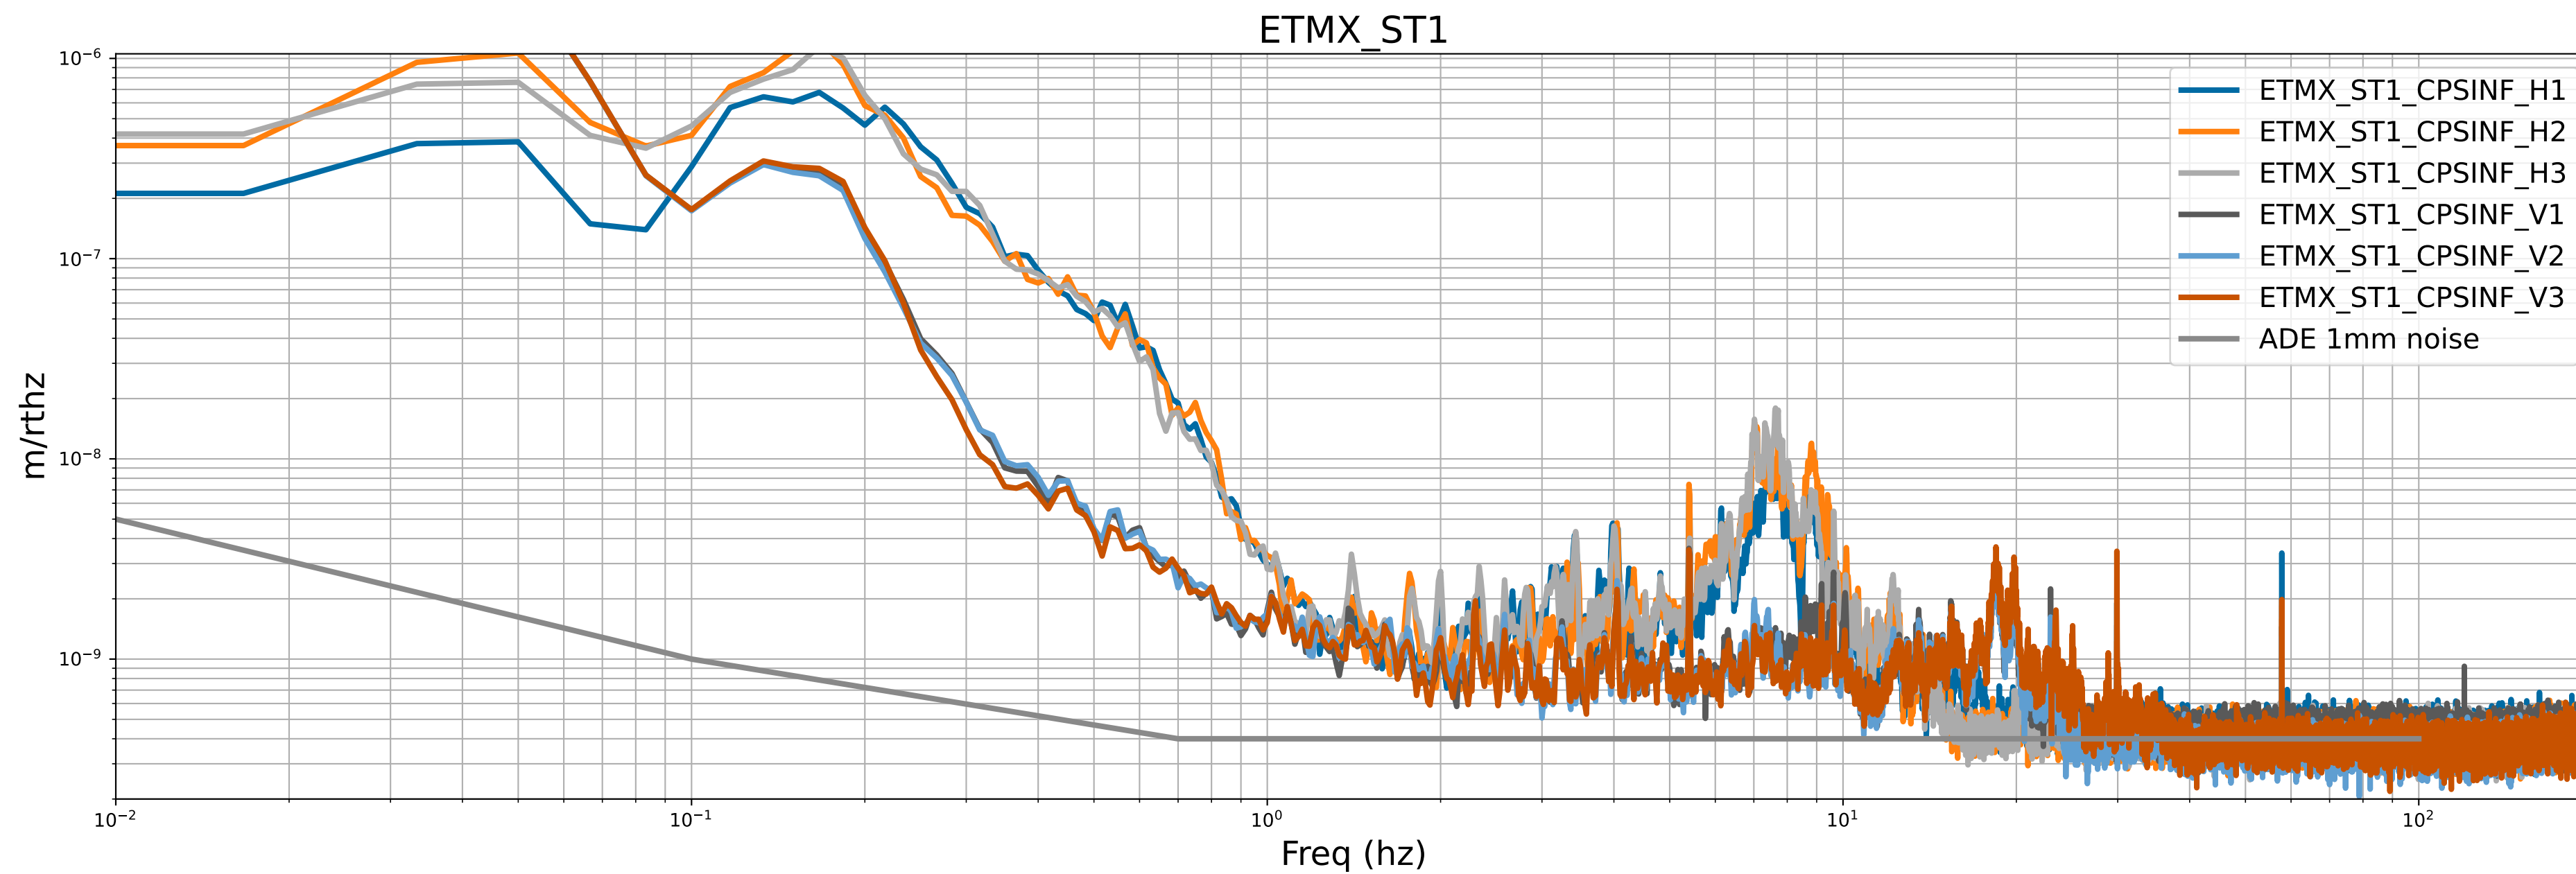

CPS Spectra 1418382000 to 1418382600

calibration only >10hz