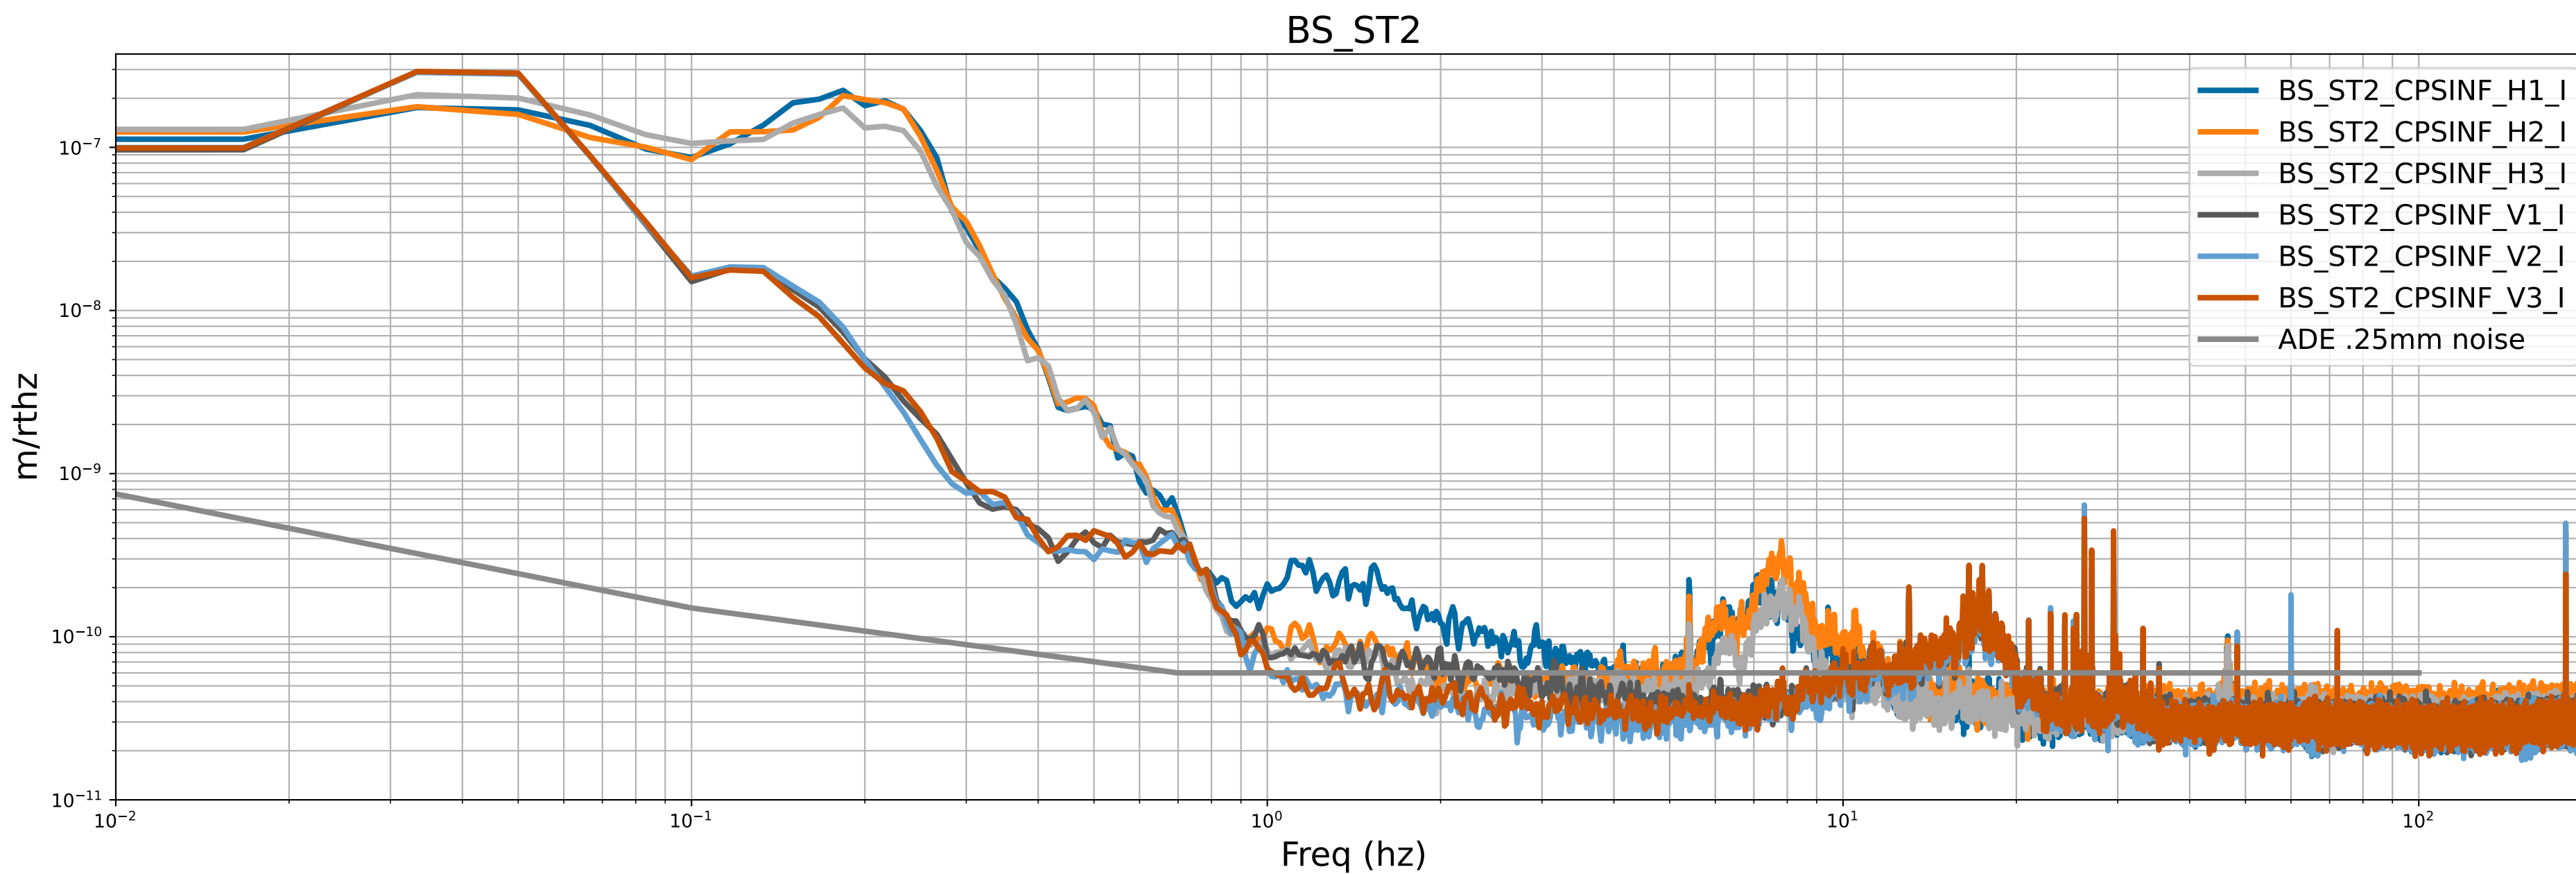

CPS Spectra 1418382000 to 1418382600

calibration only >10hz