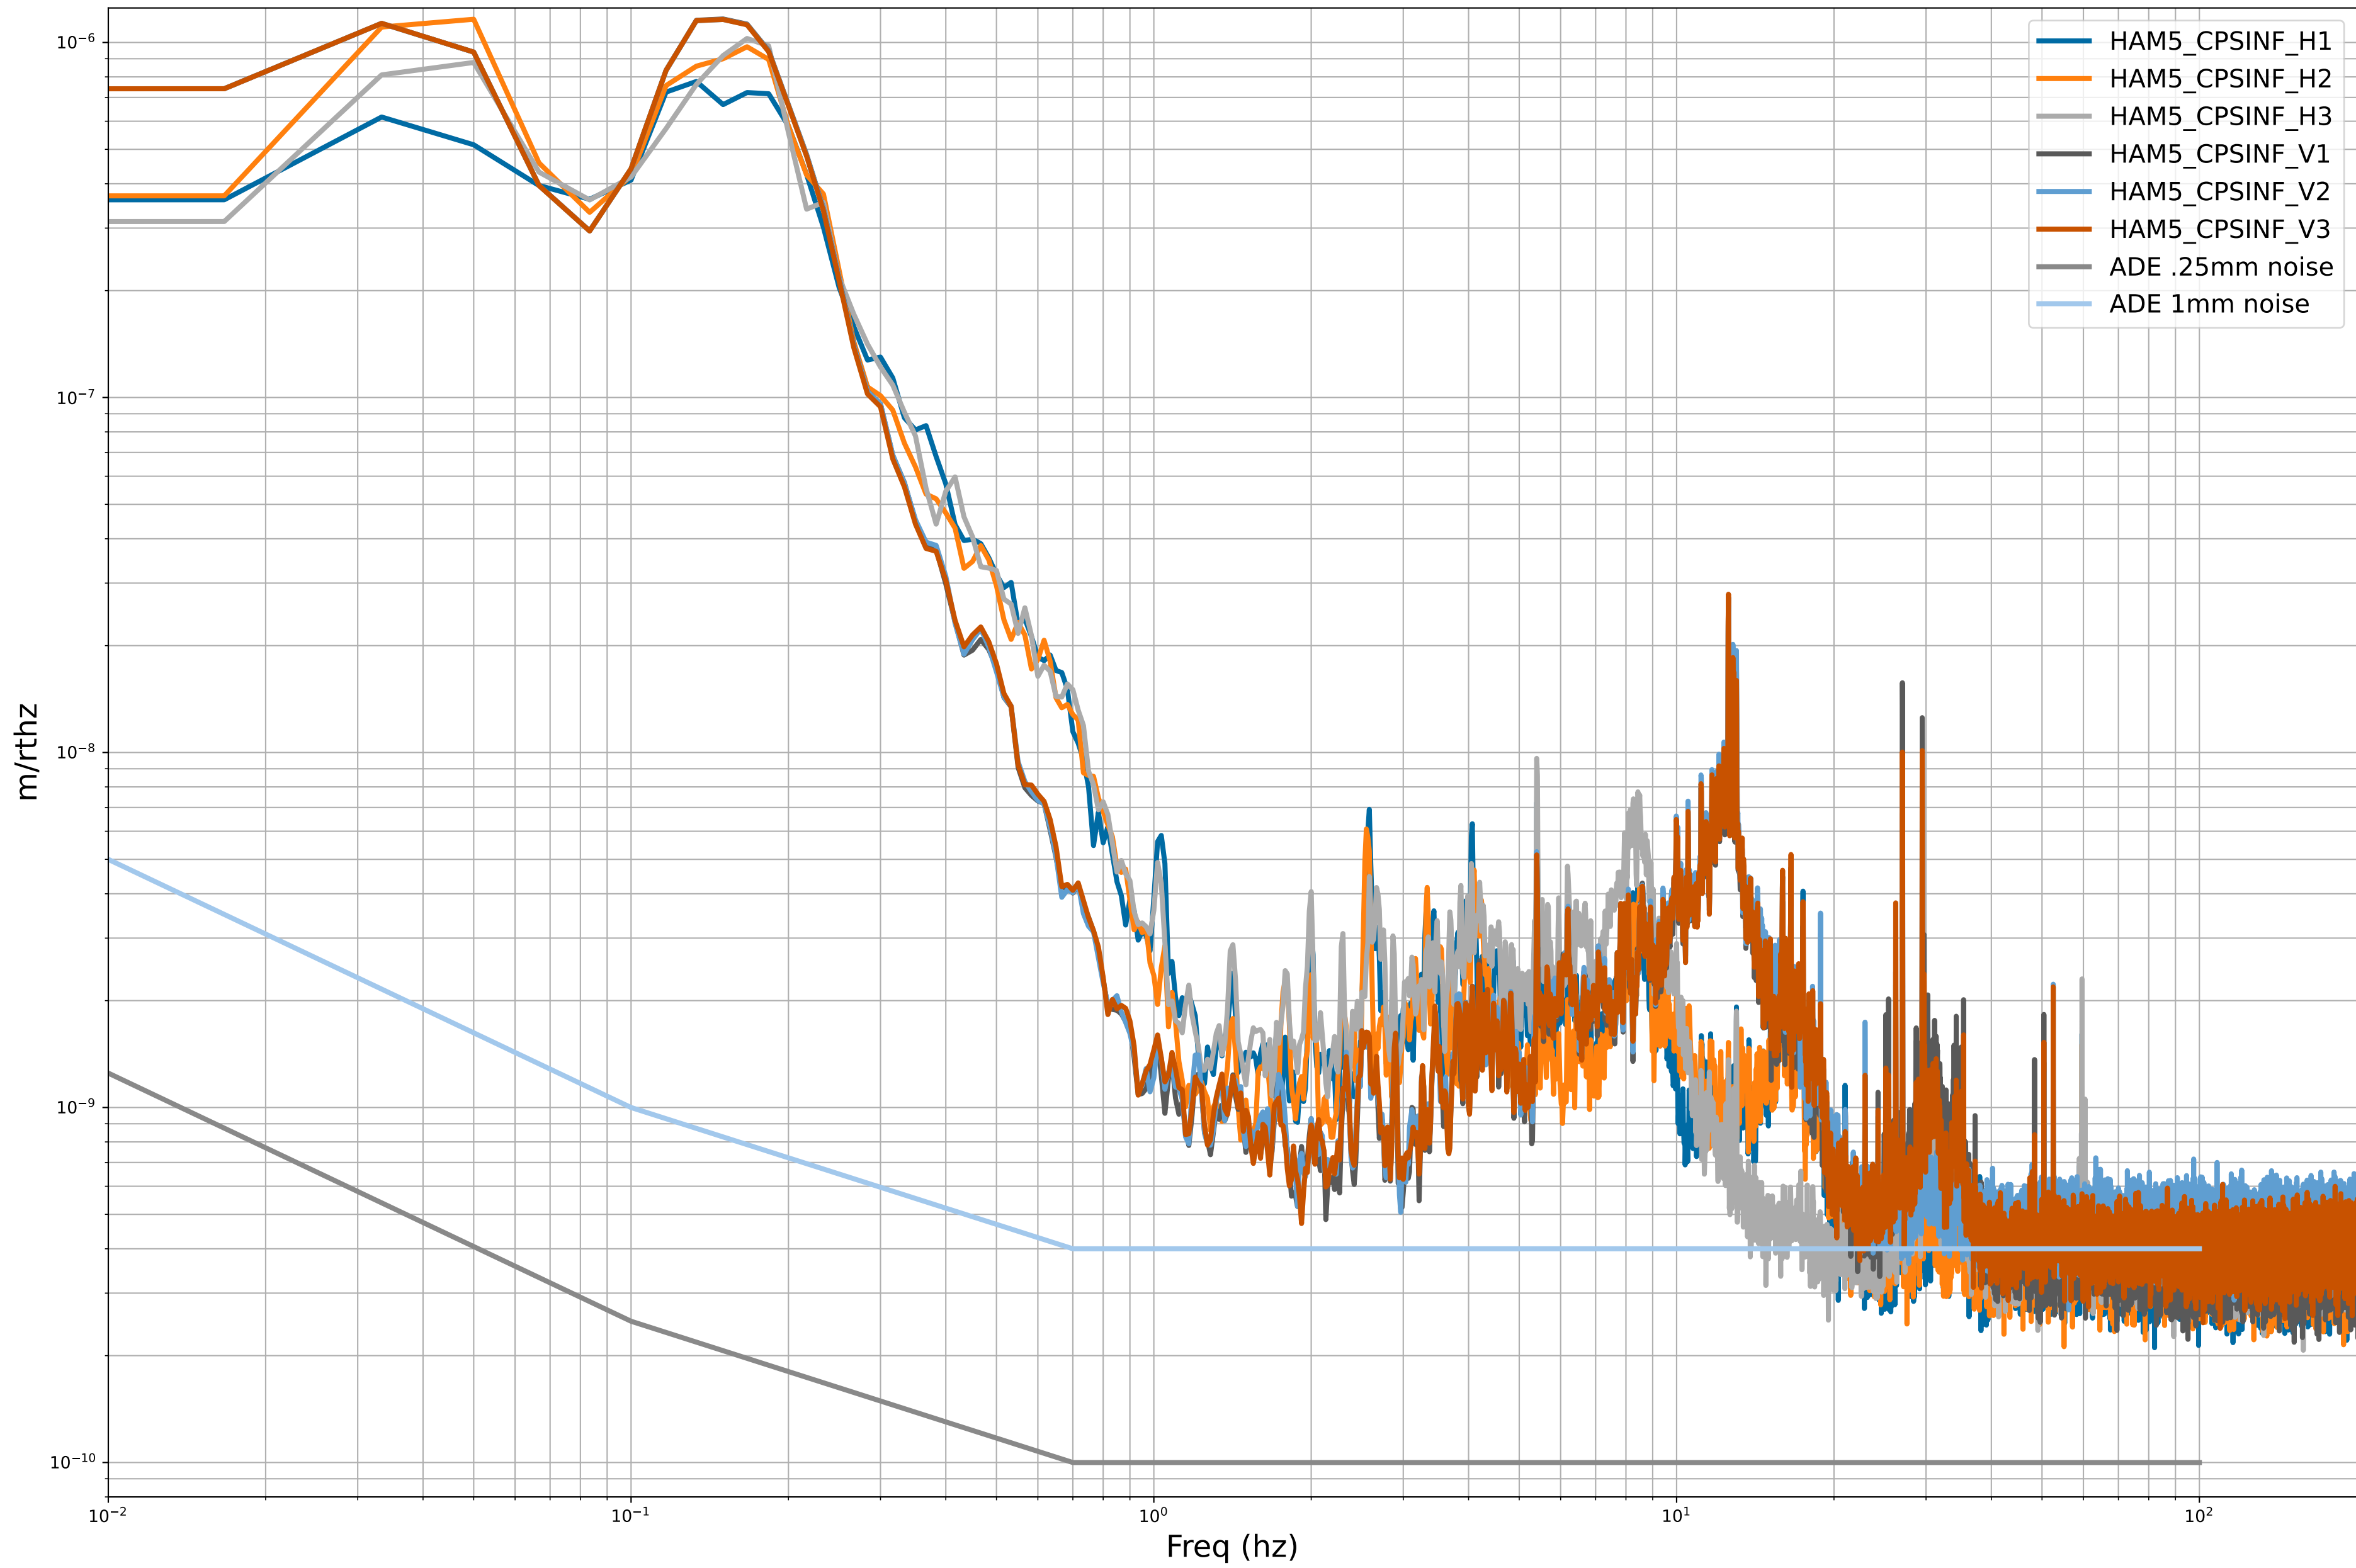

# HAM2 CPS Spectra 1418382000 to 1418382600

calibration only >10hz

# HAM3 CPS Spectra 1418382000 to 1418382600

calibration only >10hz

# HAM4 CPS Spectra 1418382000 to 1418382600

calibration only >10hz

# HAM5 CPS Spectra 1418382000 to 1418382600

calibration only >10hz