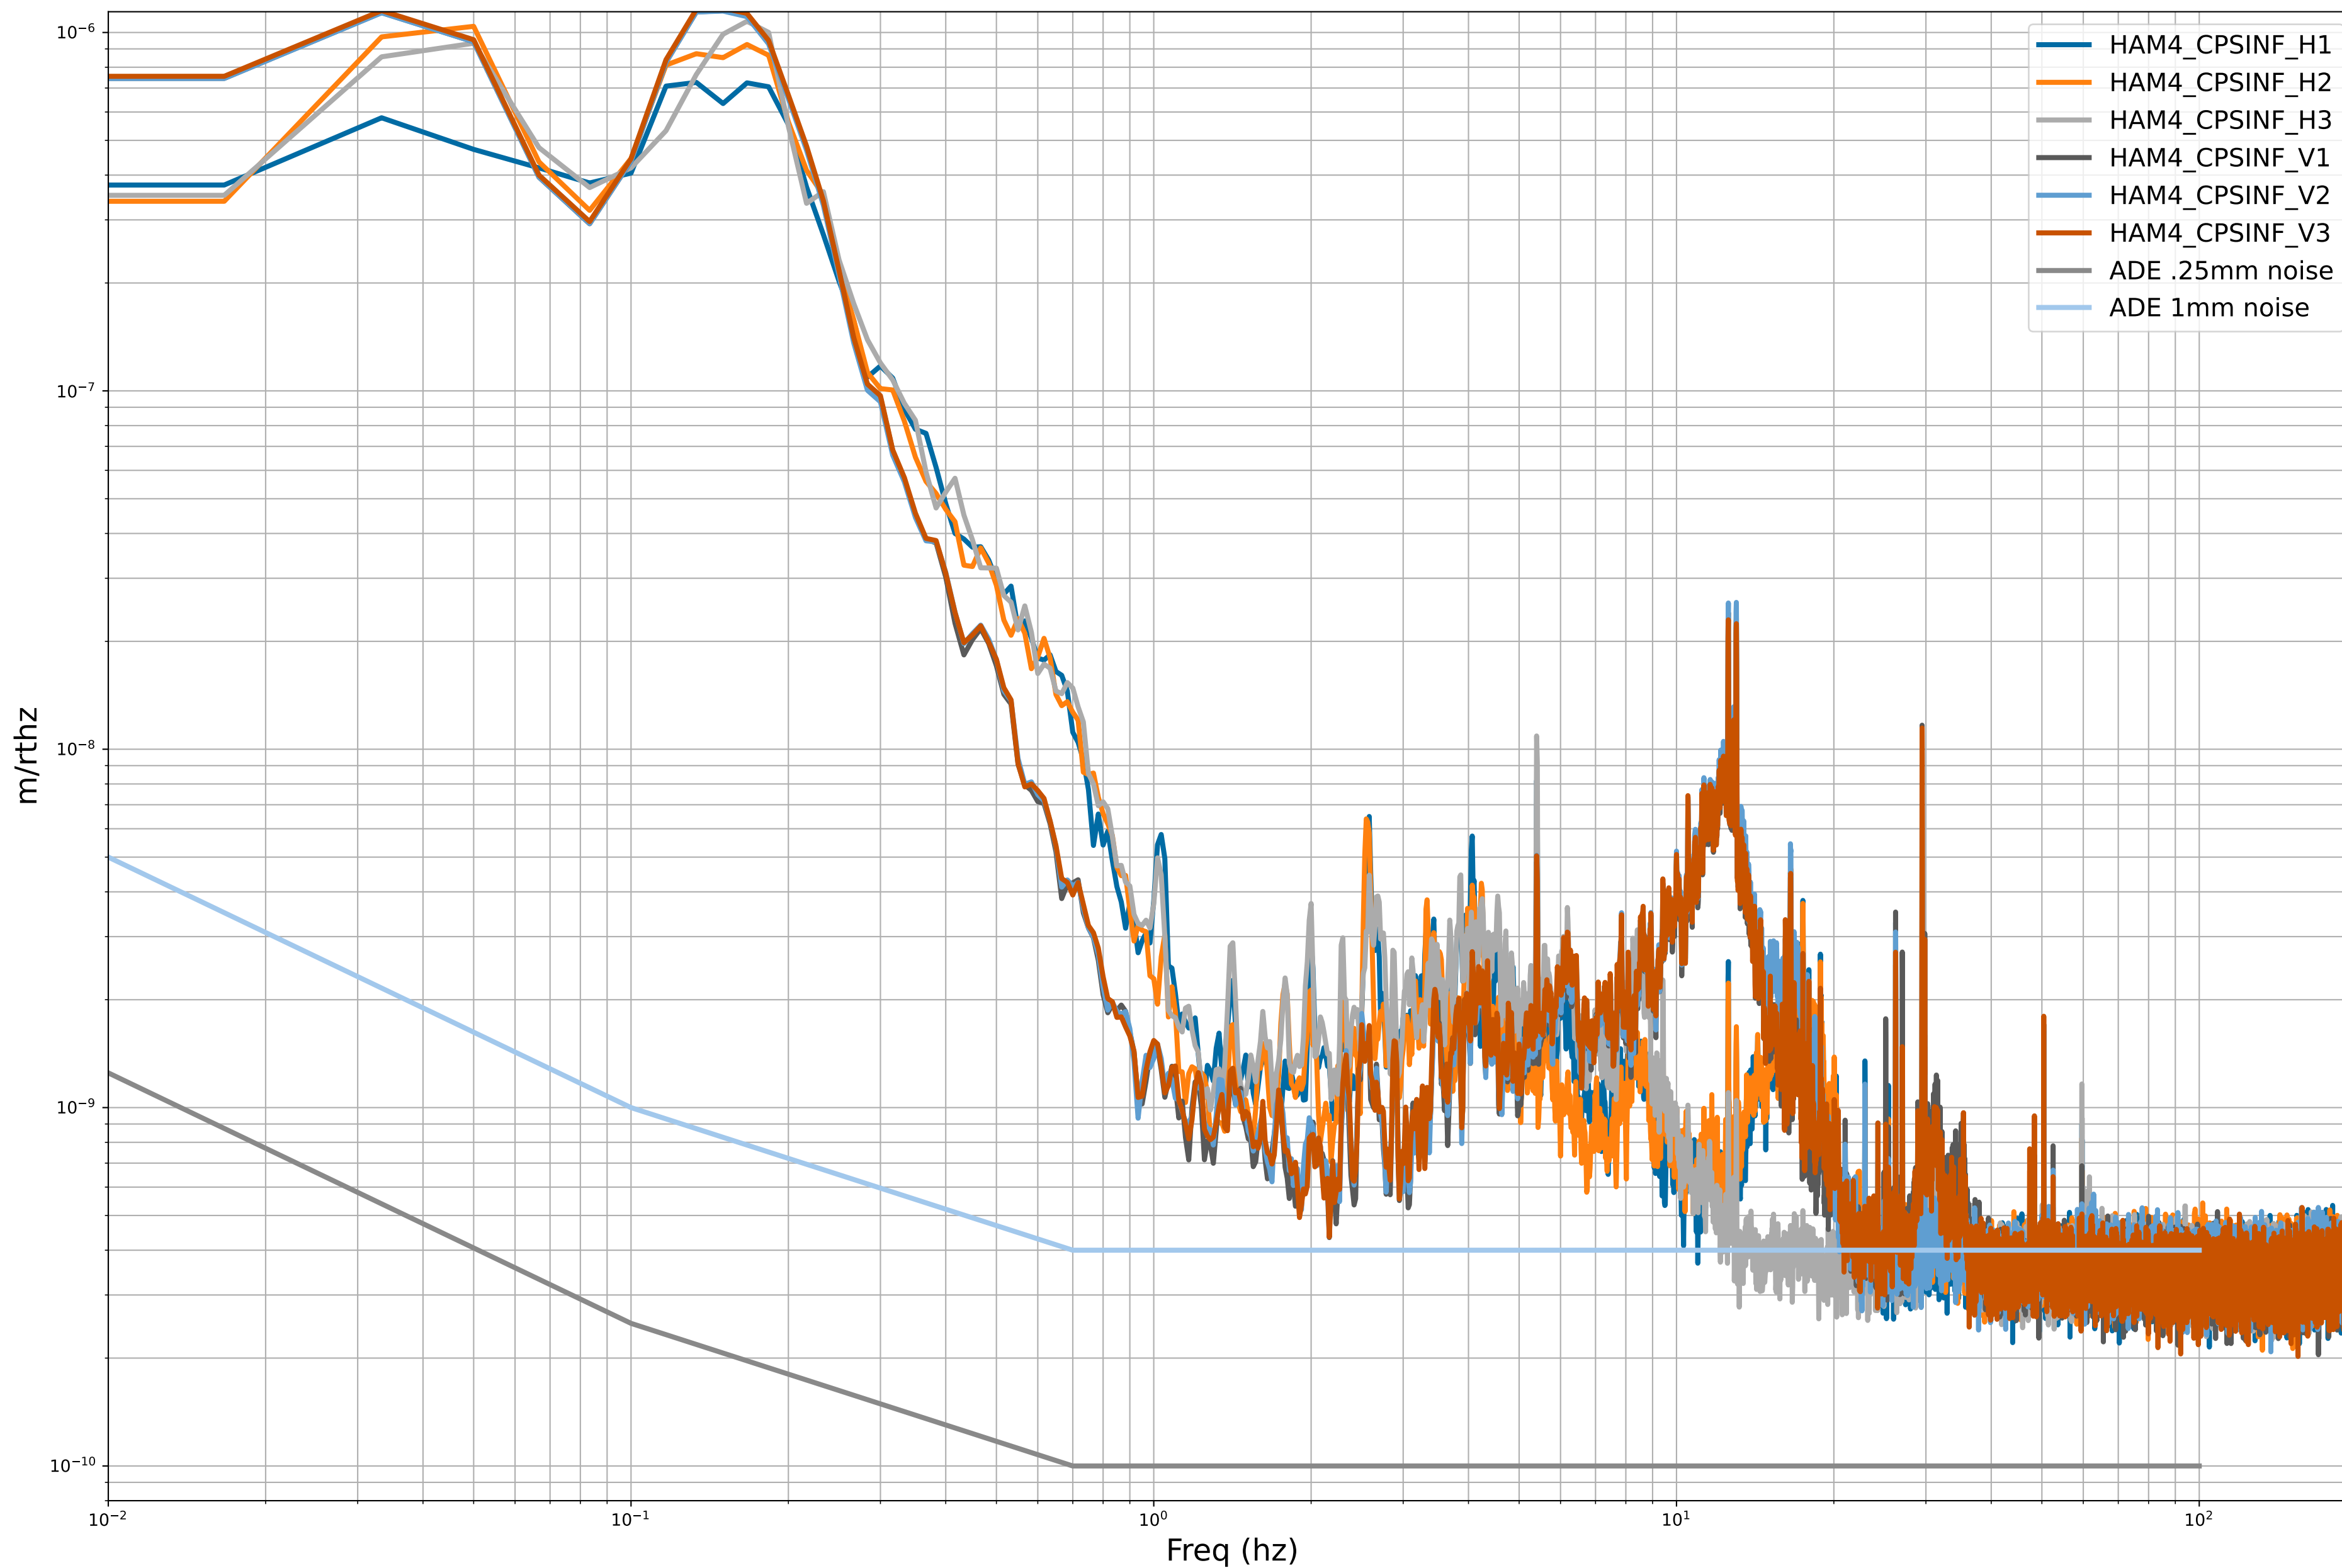

# HAM2 CPS Spectra 1418382000 to 1418382600

calibration only >10hz

# HAM3 CPS Spectra 1418382000 to 1418382600

calibration only >10hz

# HAM4 CPS Spectra 1418382000 to 1418382600

calibration only >10hz