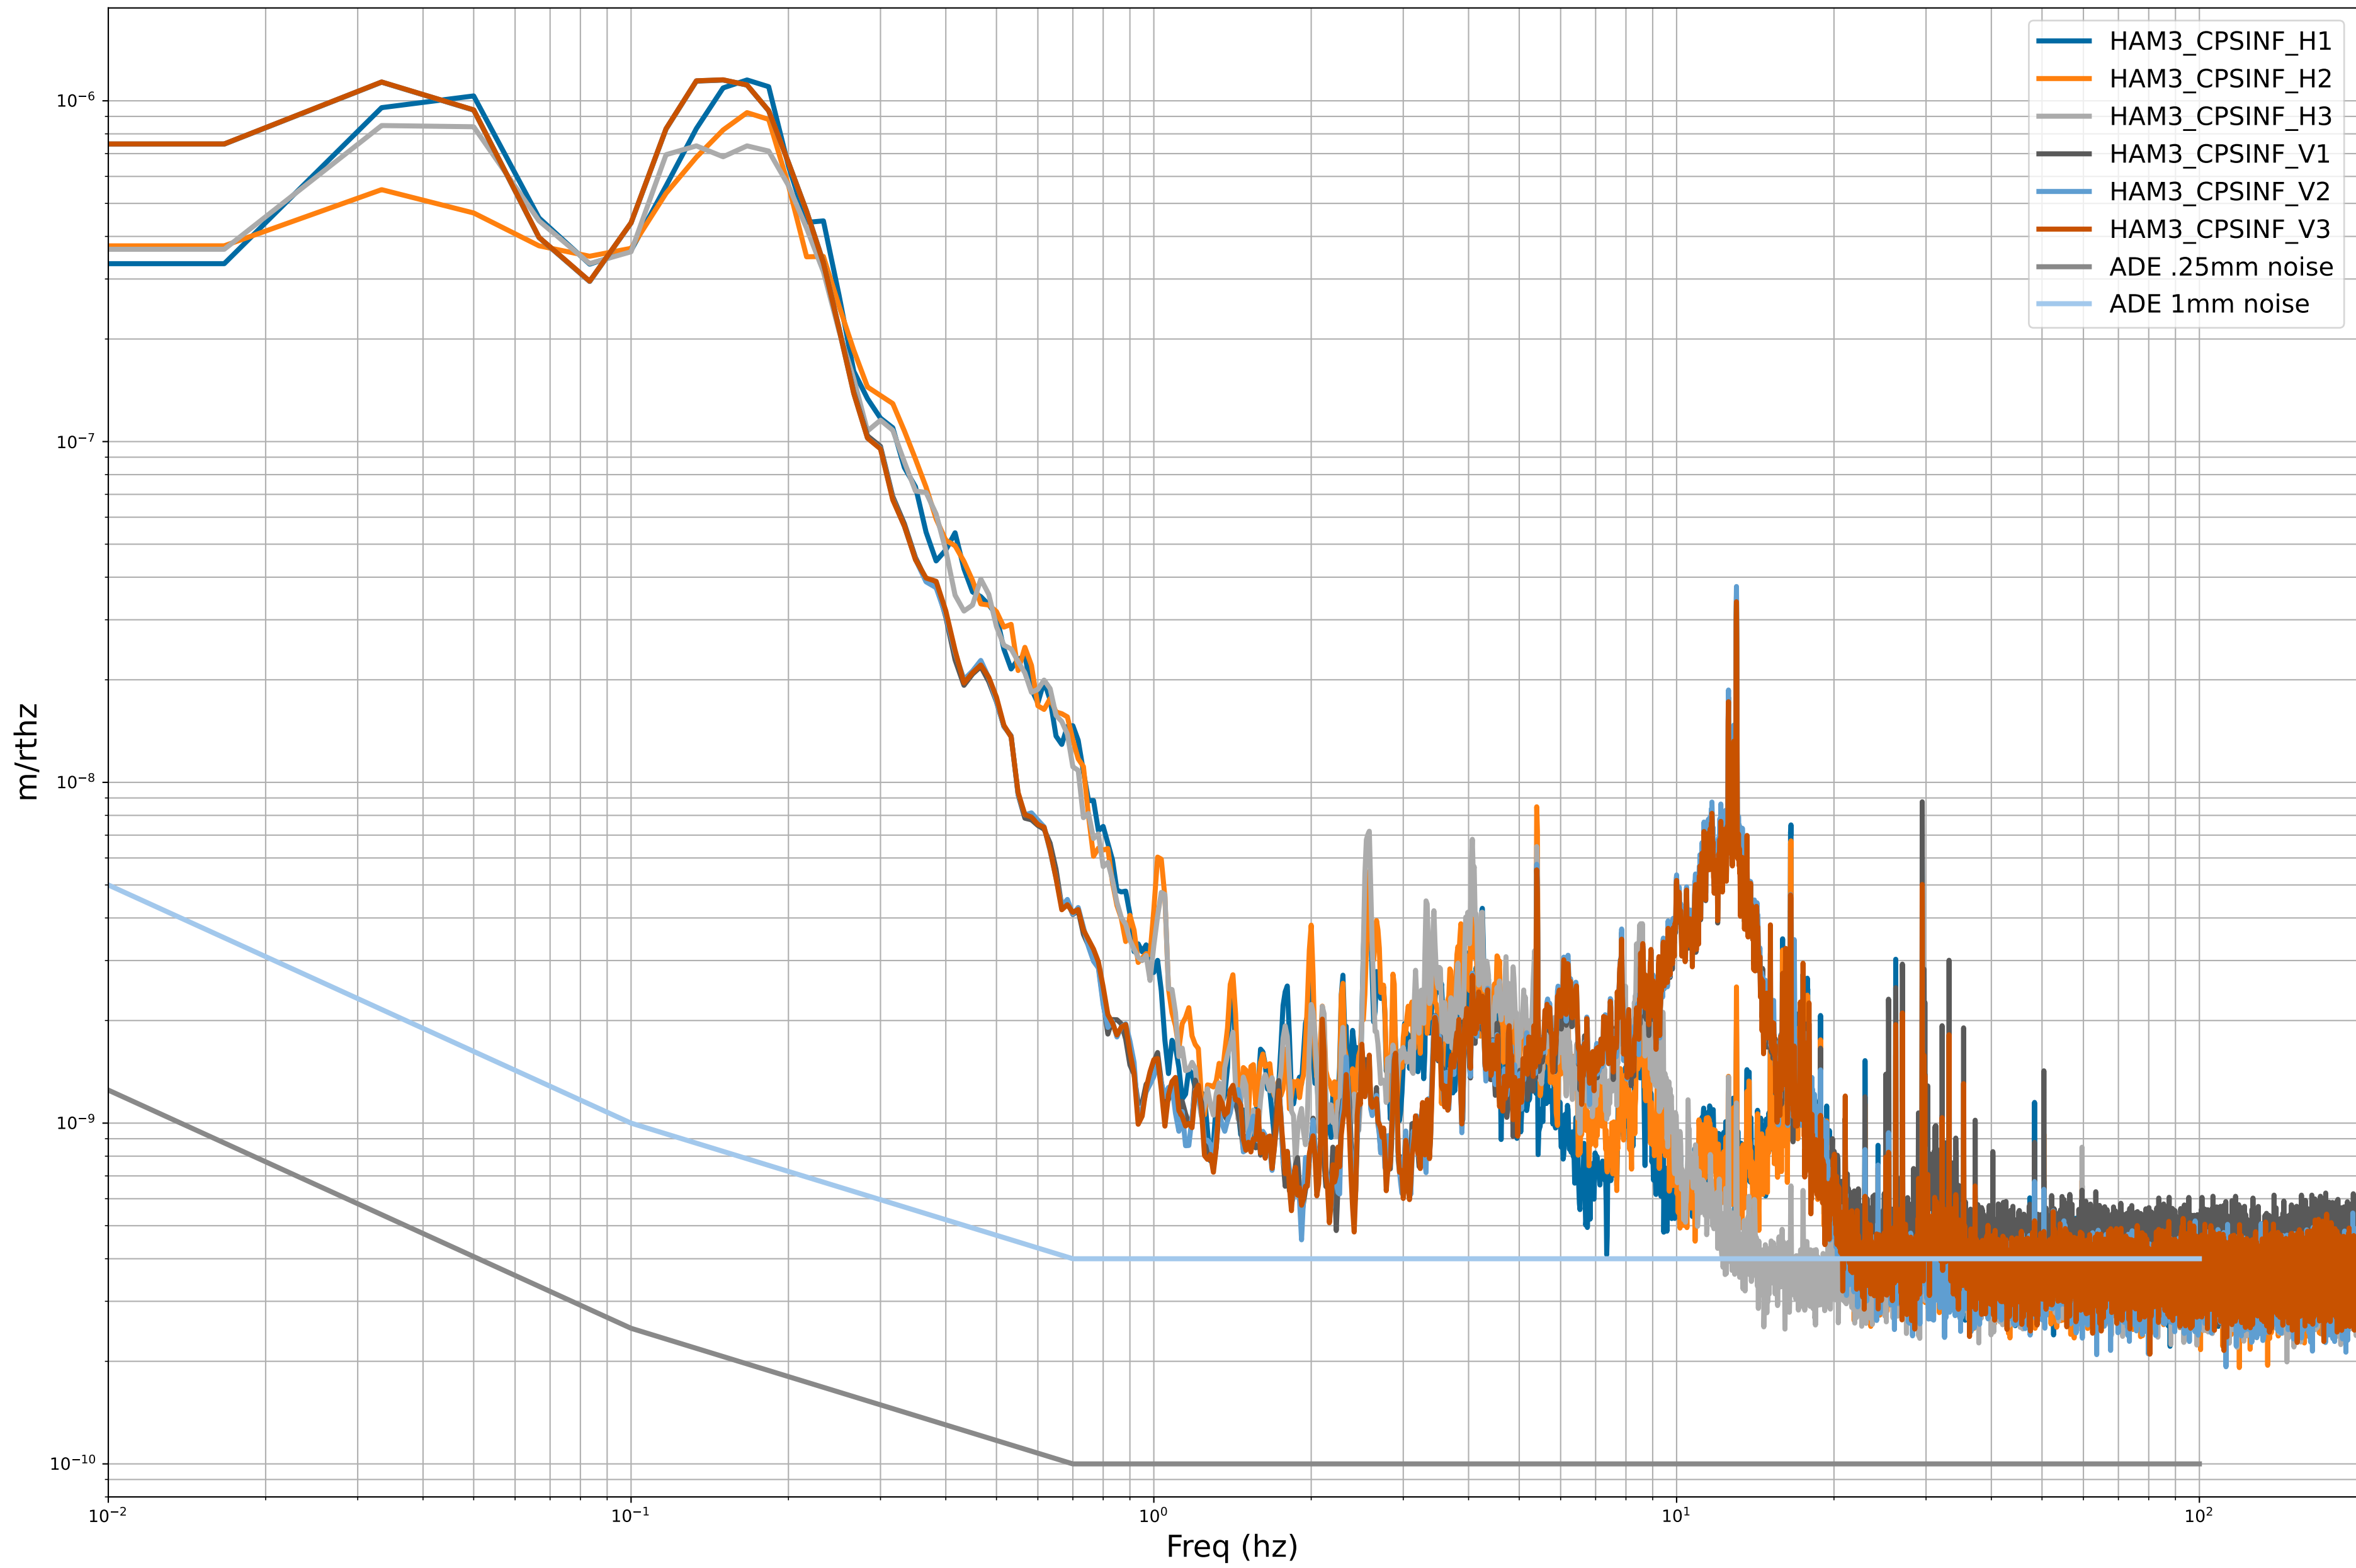

# HAM2 CPS Spectra 1418382000 to 1418382600

calibration only >10hz

# HAM3 CPS Spectra 1418382000 to 1418382600

calibration only >10hz

# HAM4 CPS Spectra 1418382000 to 1418382600

calibration only >10hz