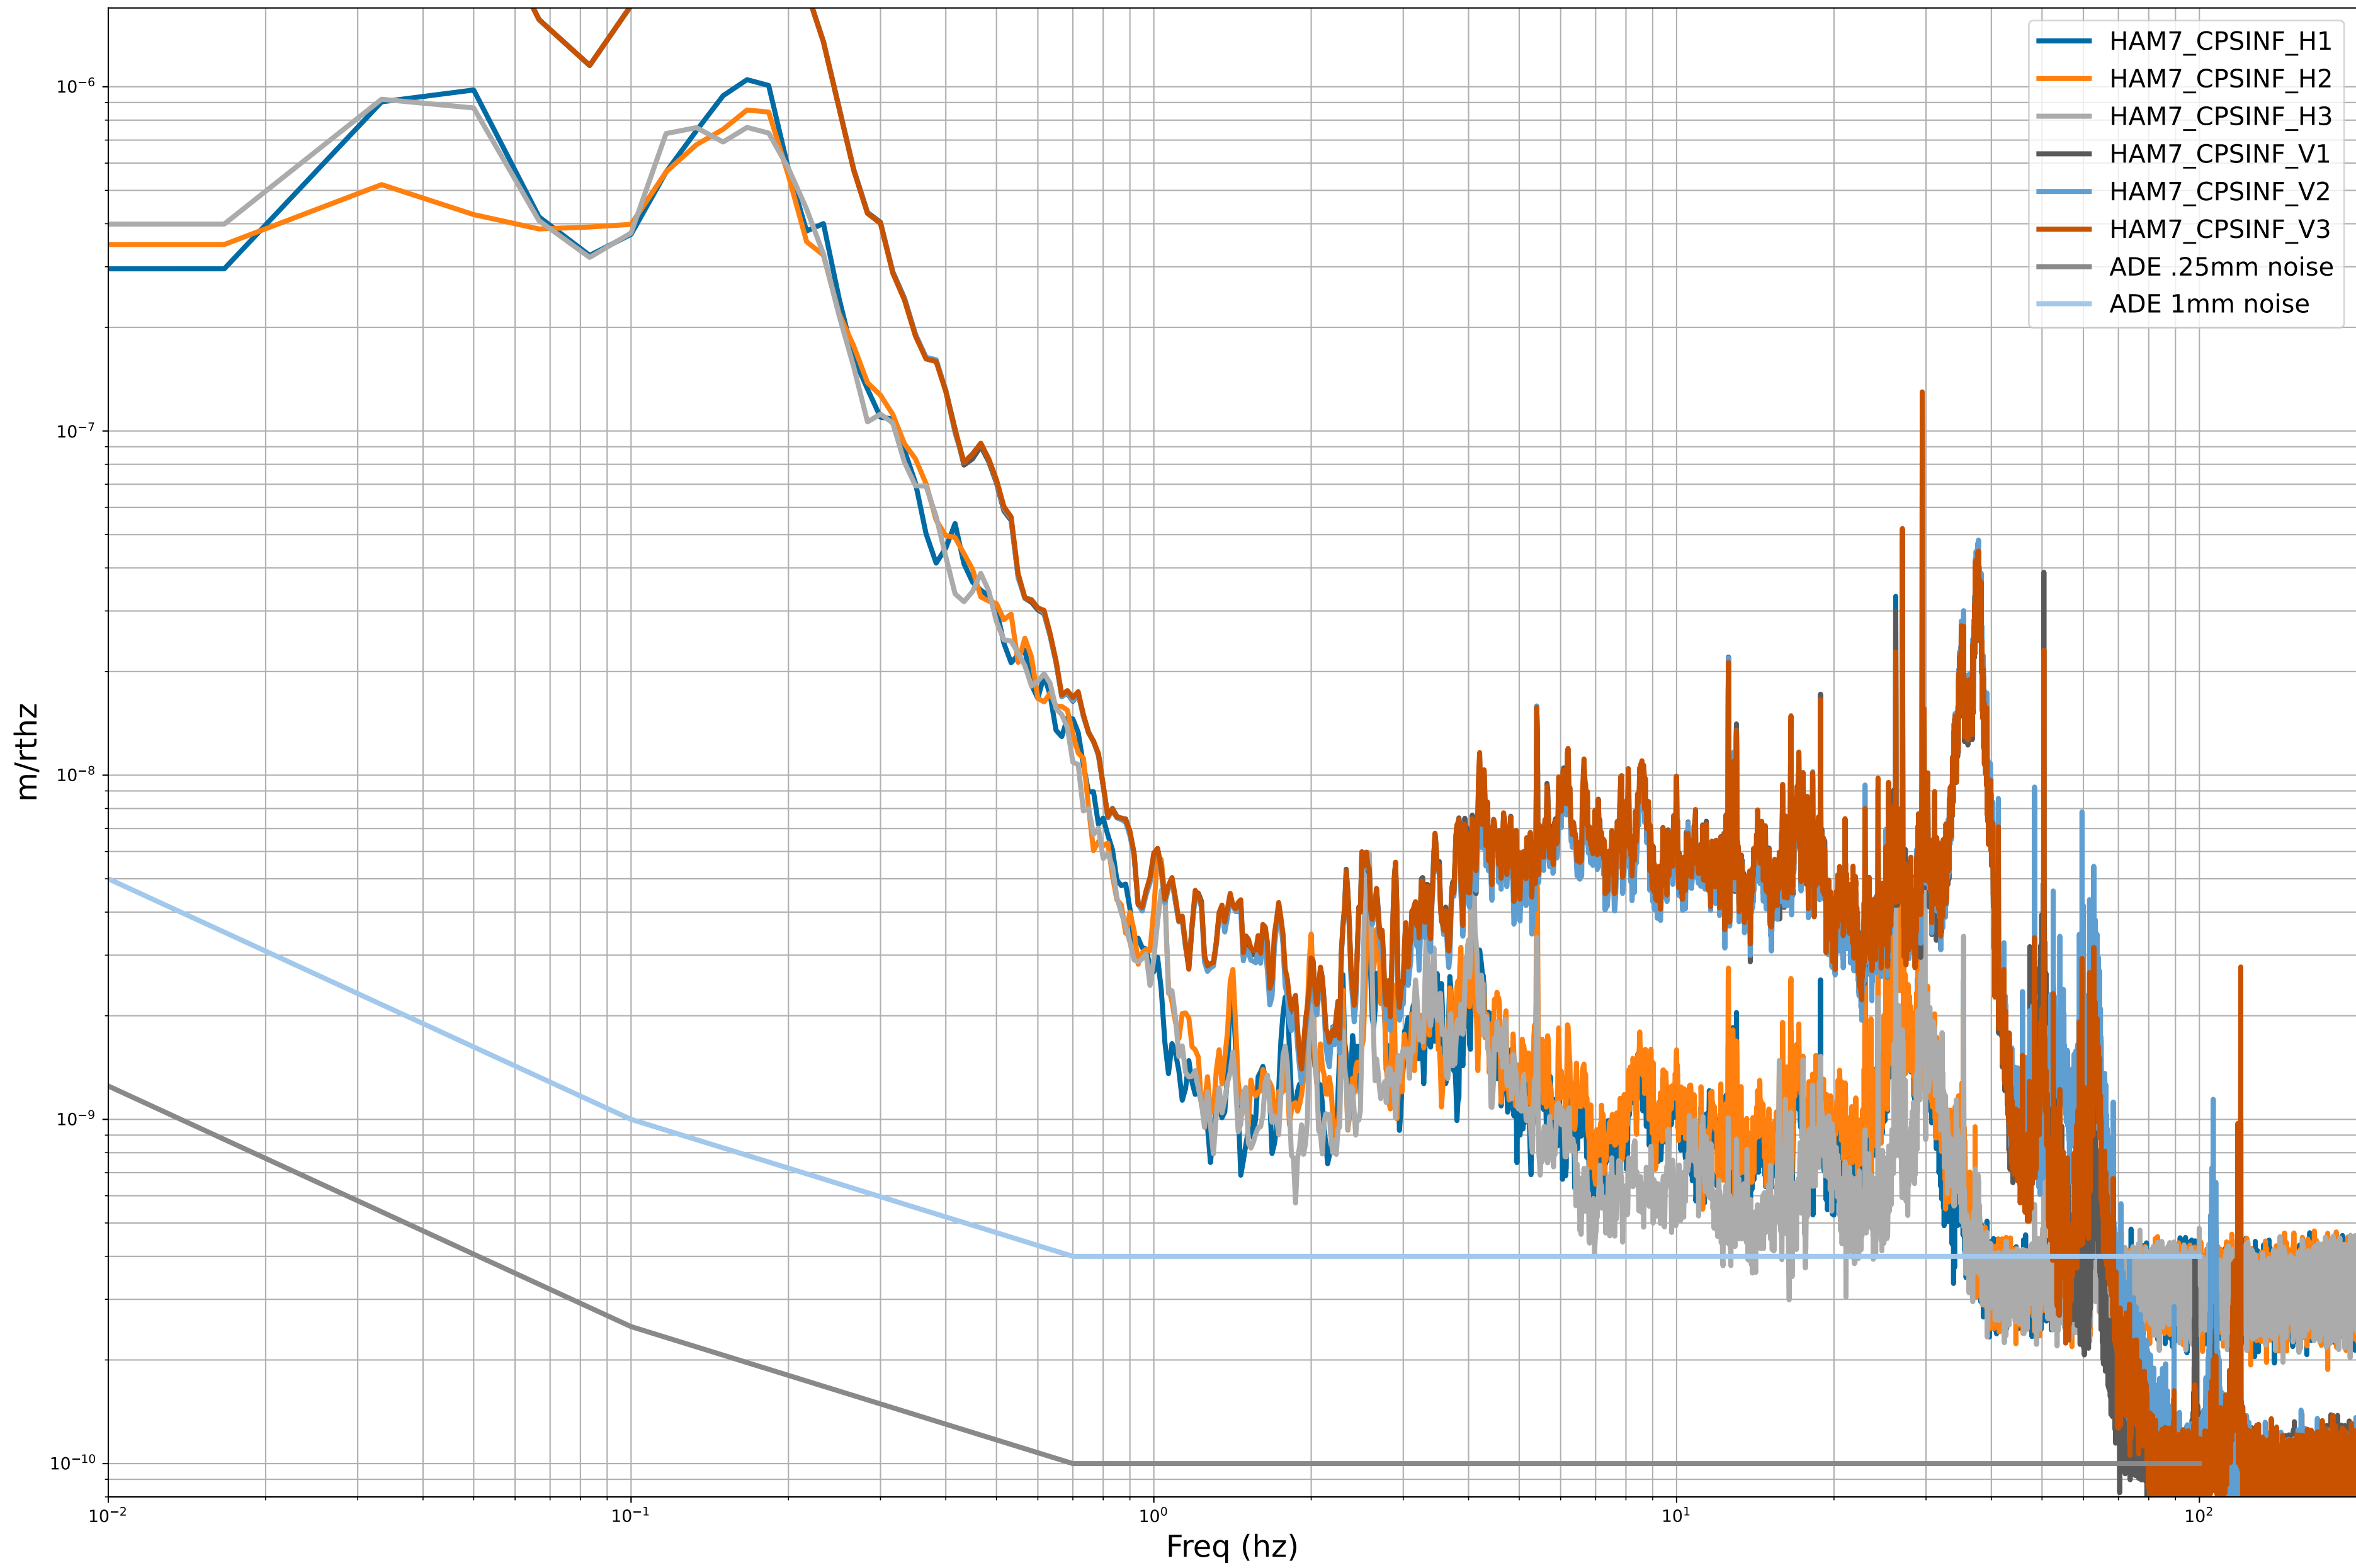

HAM7 CPS Spectra 1418382000 to 1418382600

calibration only >10hz