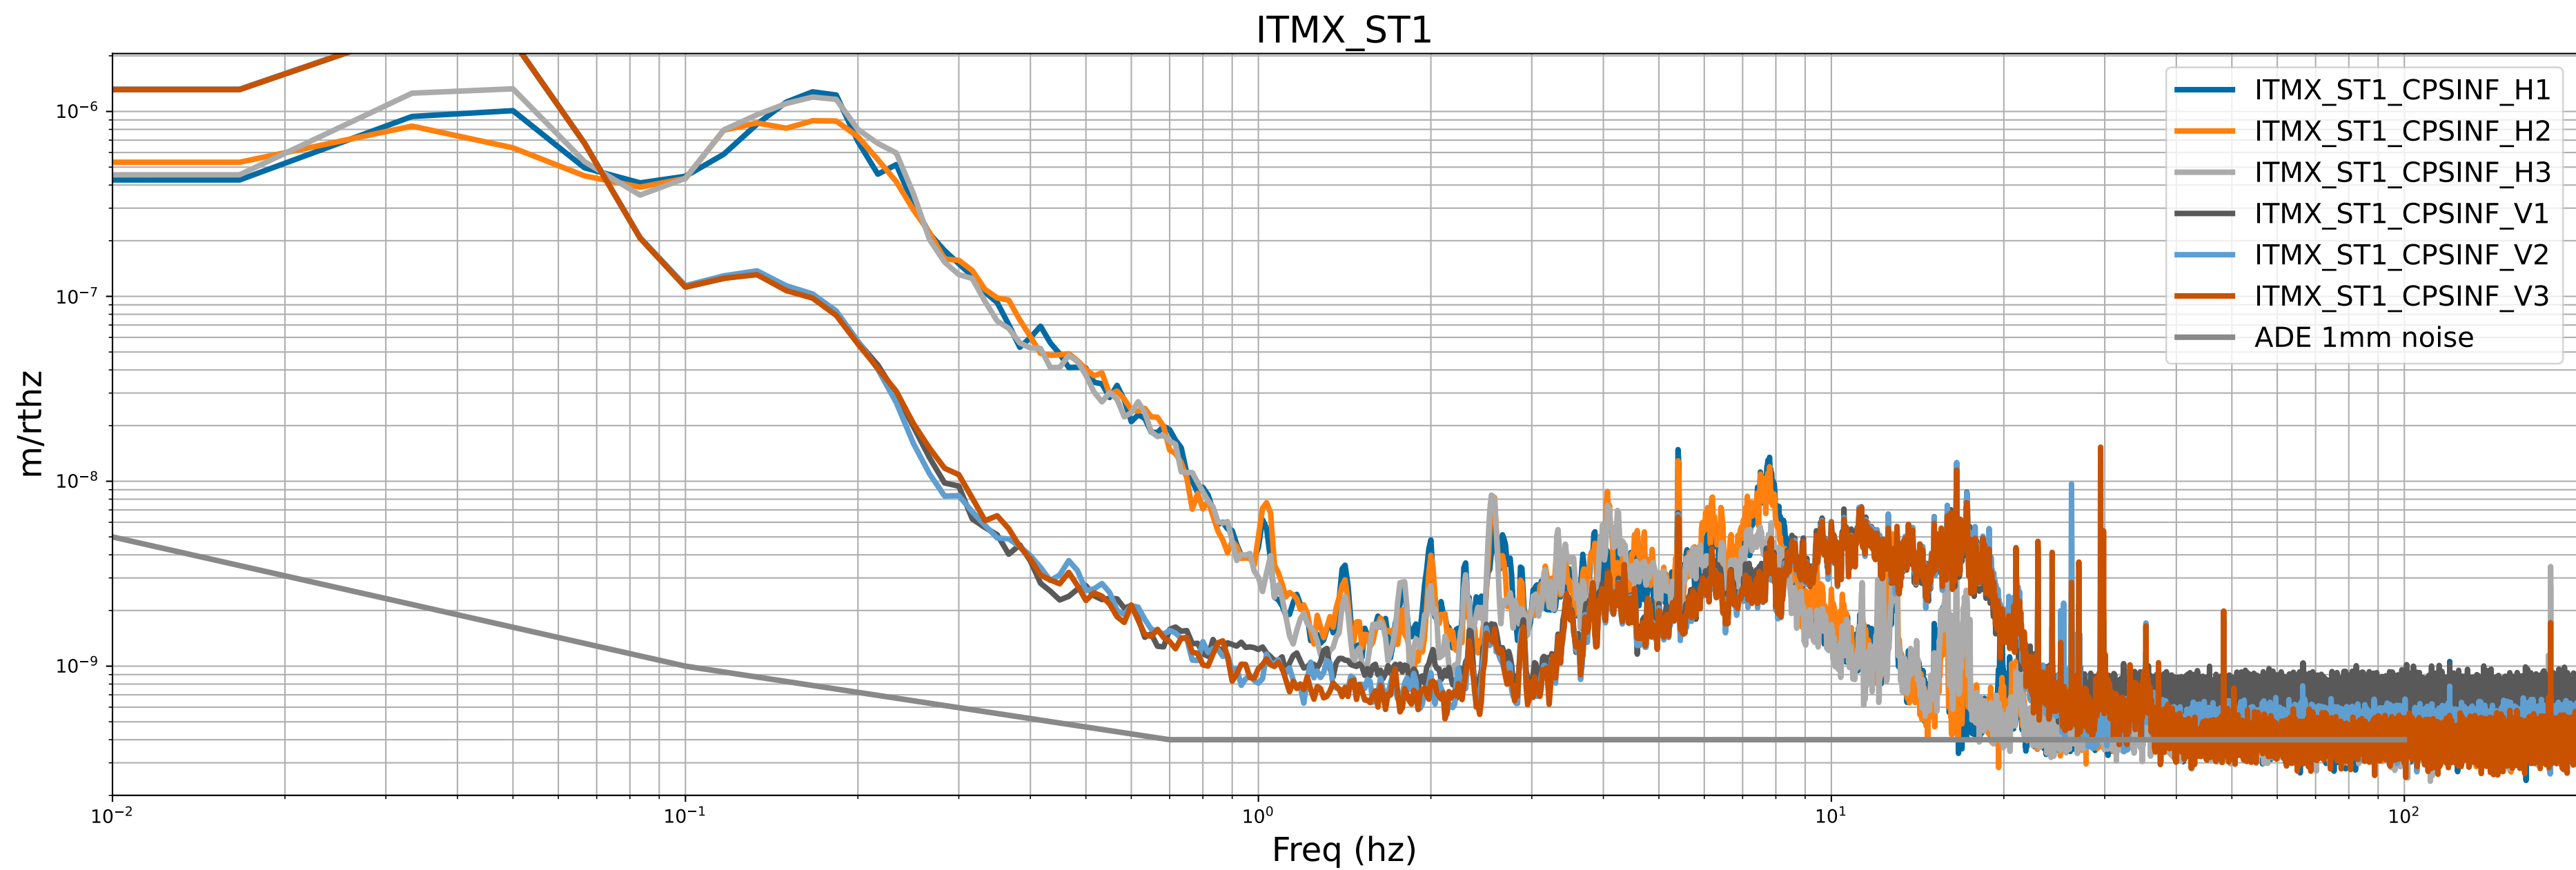

CPS Spectra 1418382000 to 1418382600

calibration only >10hz