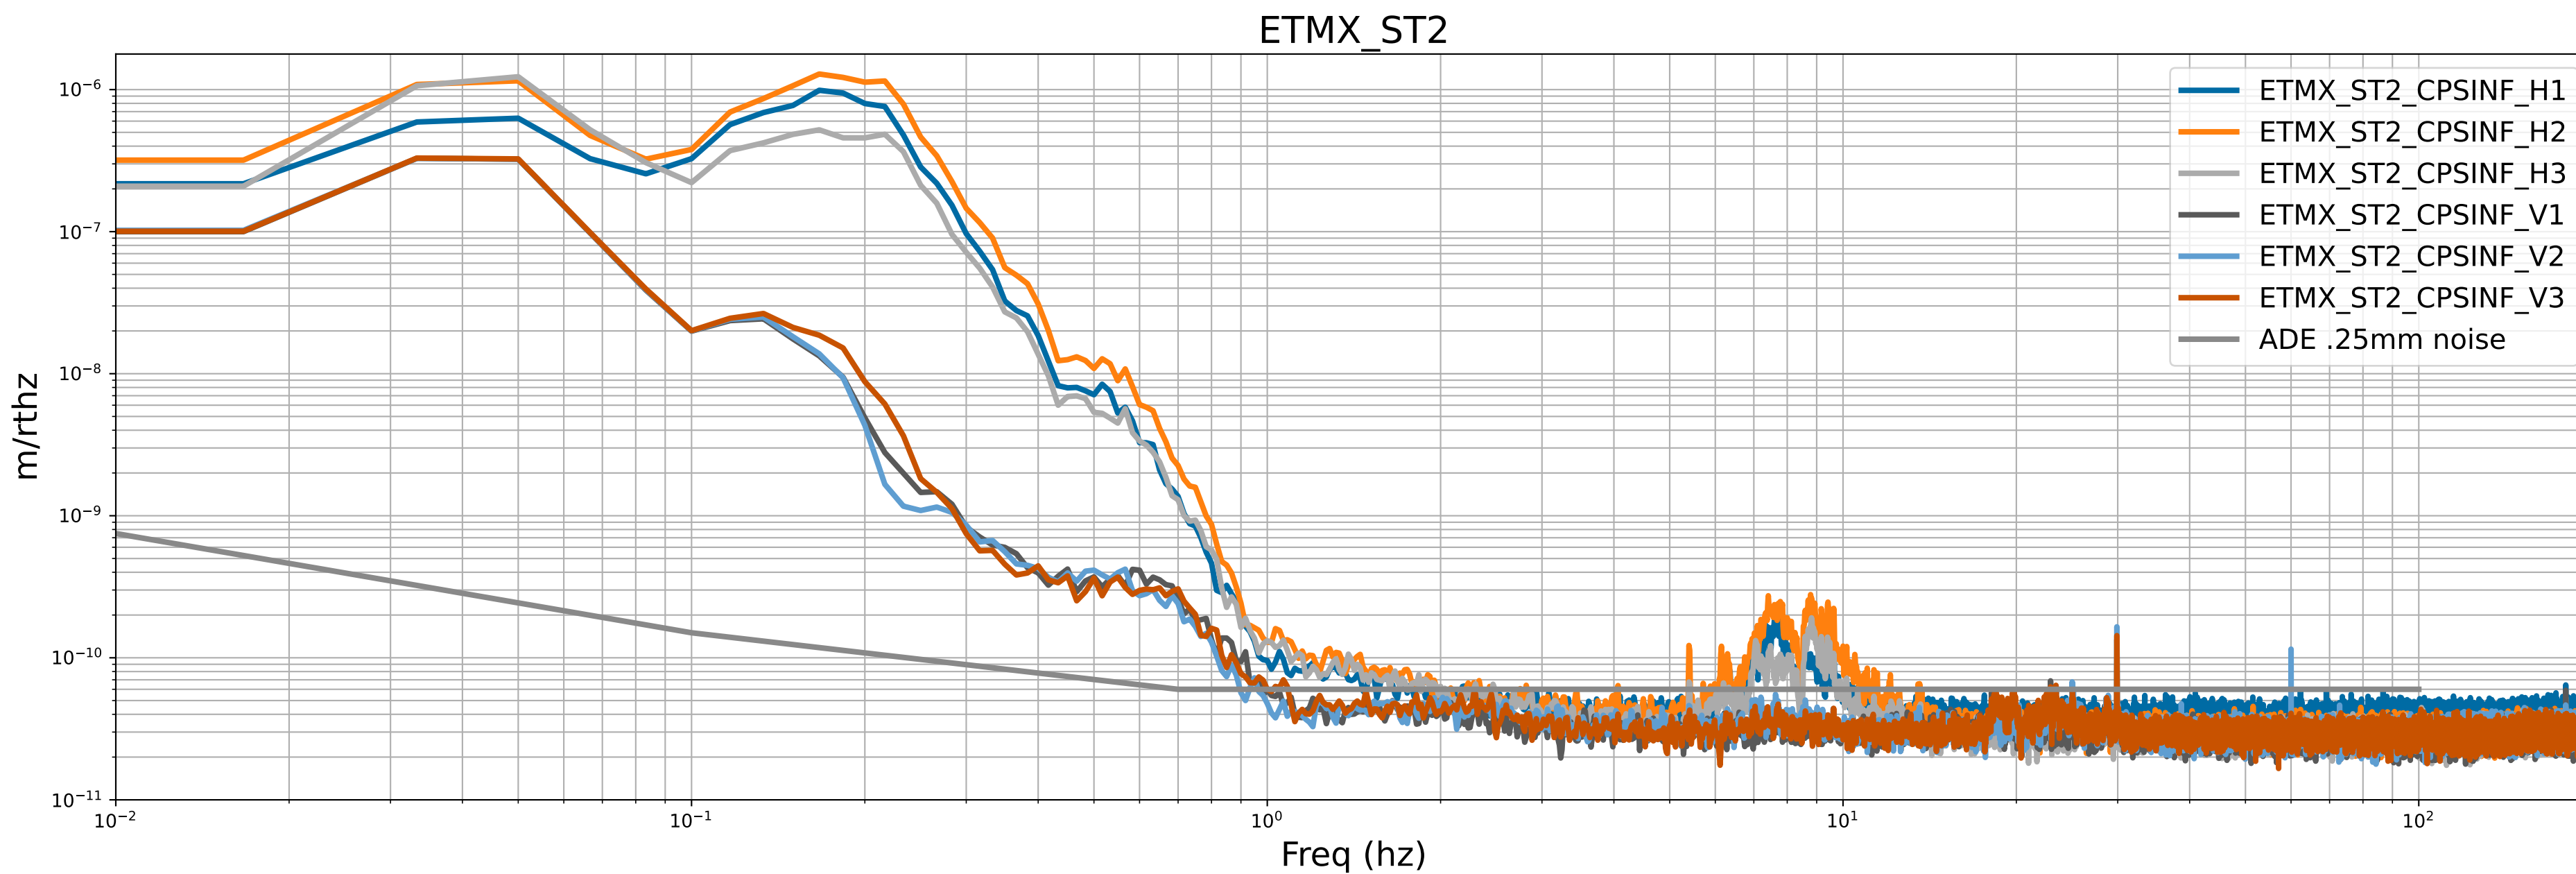

CPS Spectra 1418382000 to 1418382600

calibration only >10hz