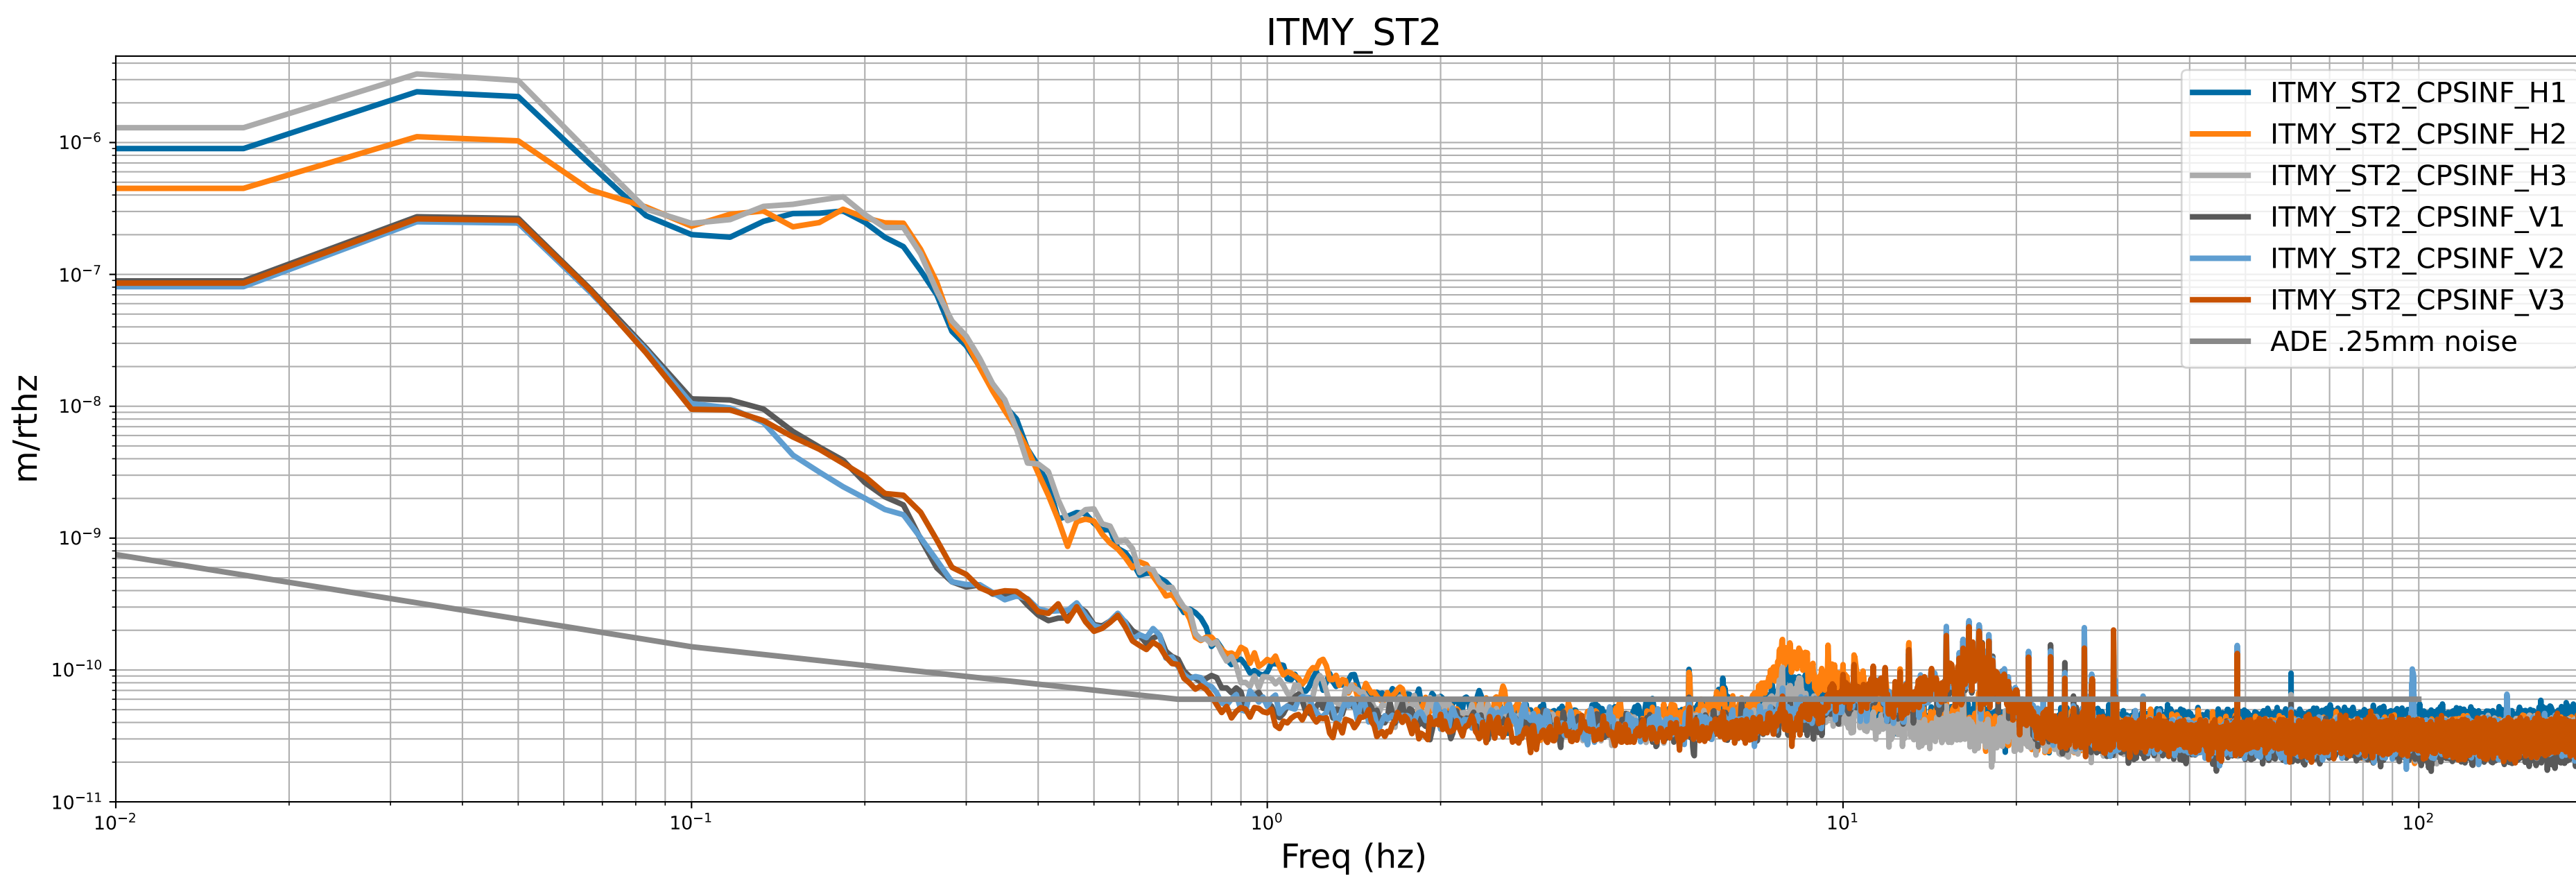

CPS Spectra 1418382000 to 1418382600

calibration only >10hz