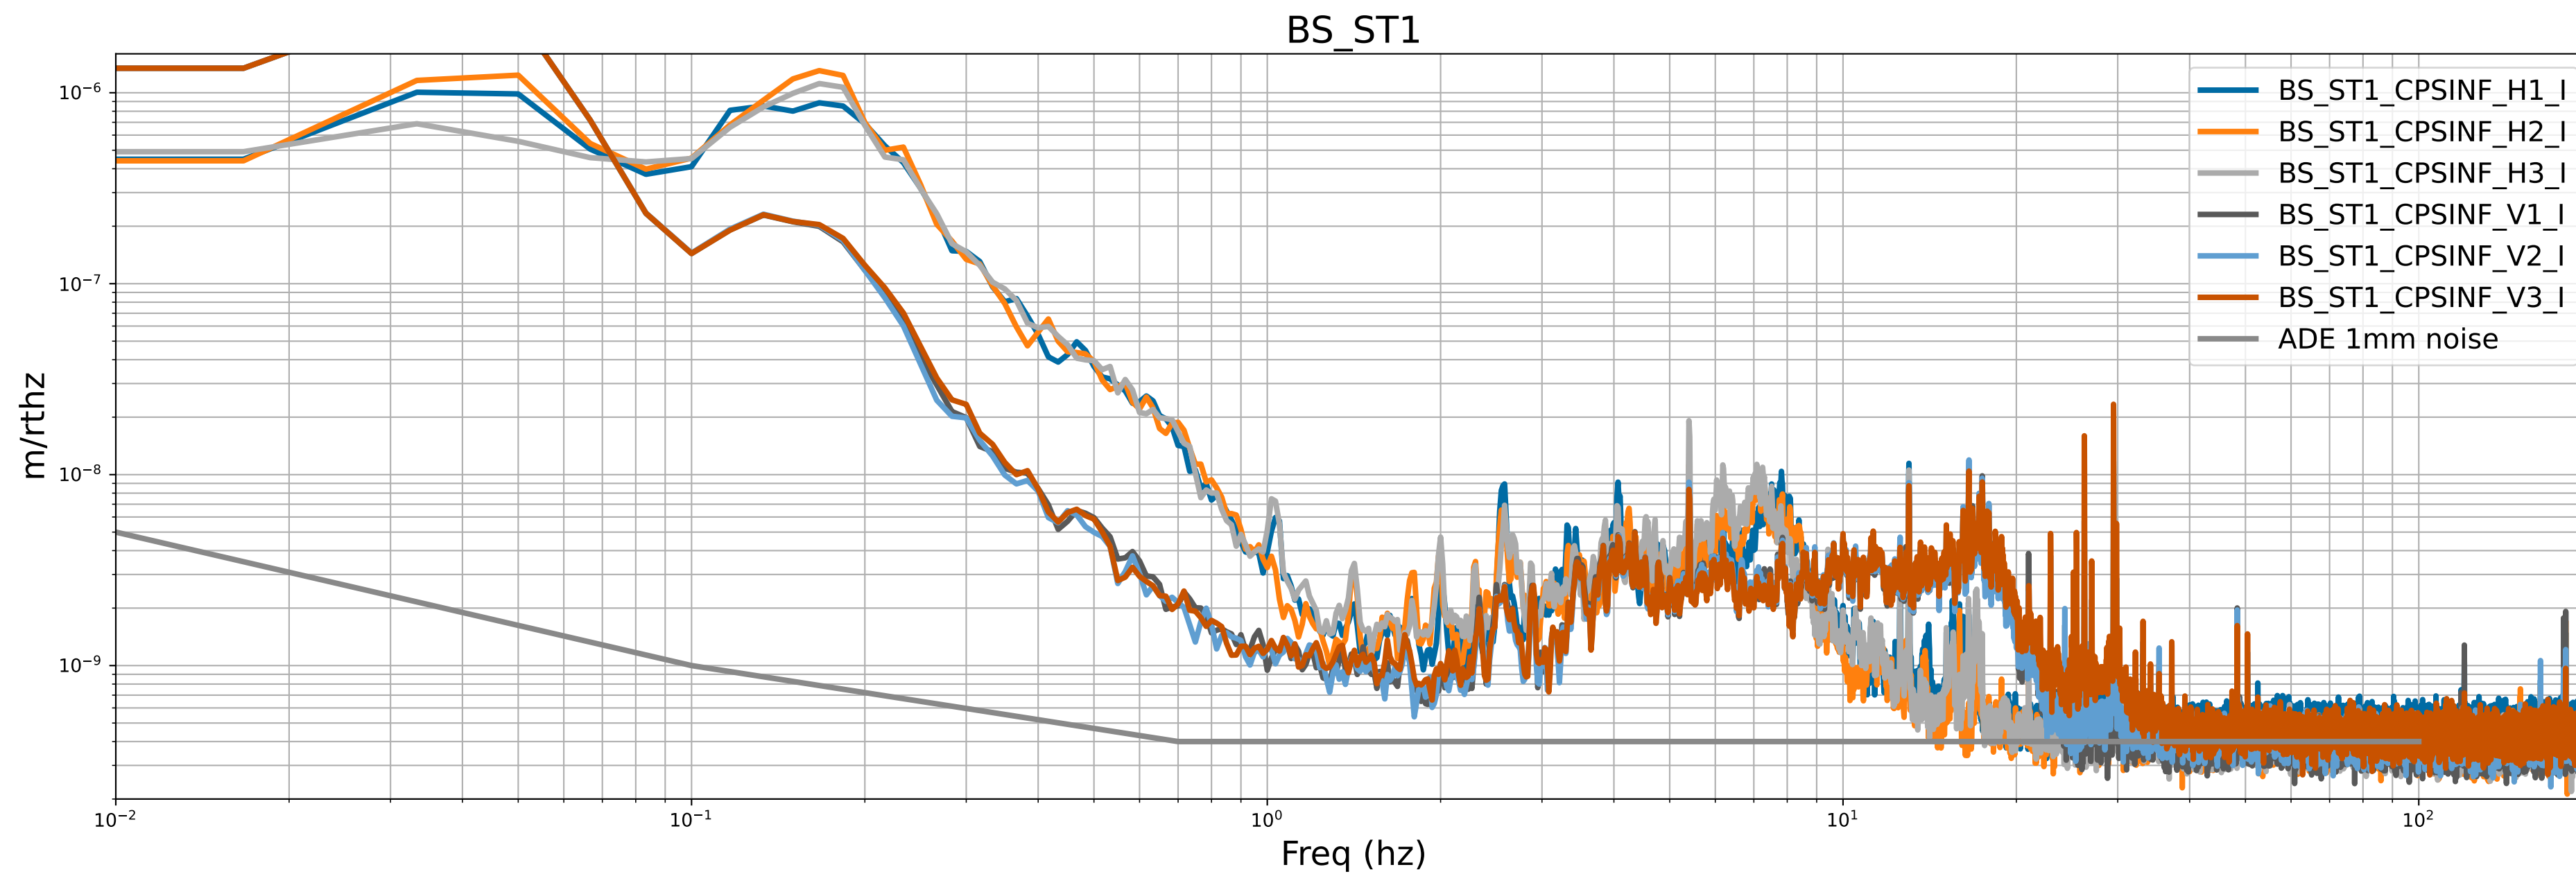

CPS Spectra 1418382000 to 1418382600

calibration only >10hz