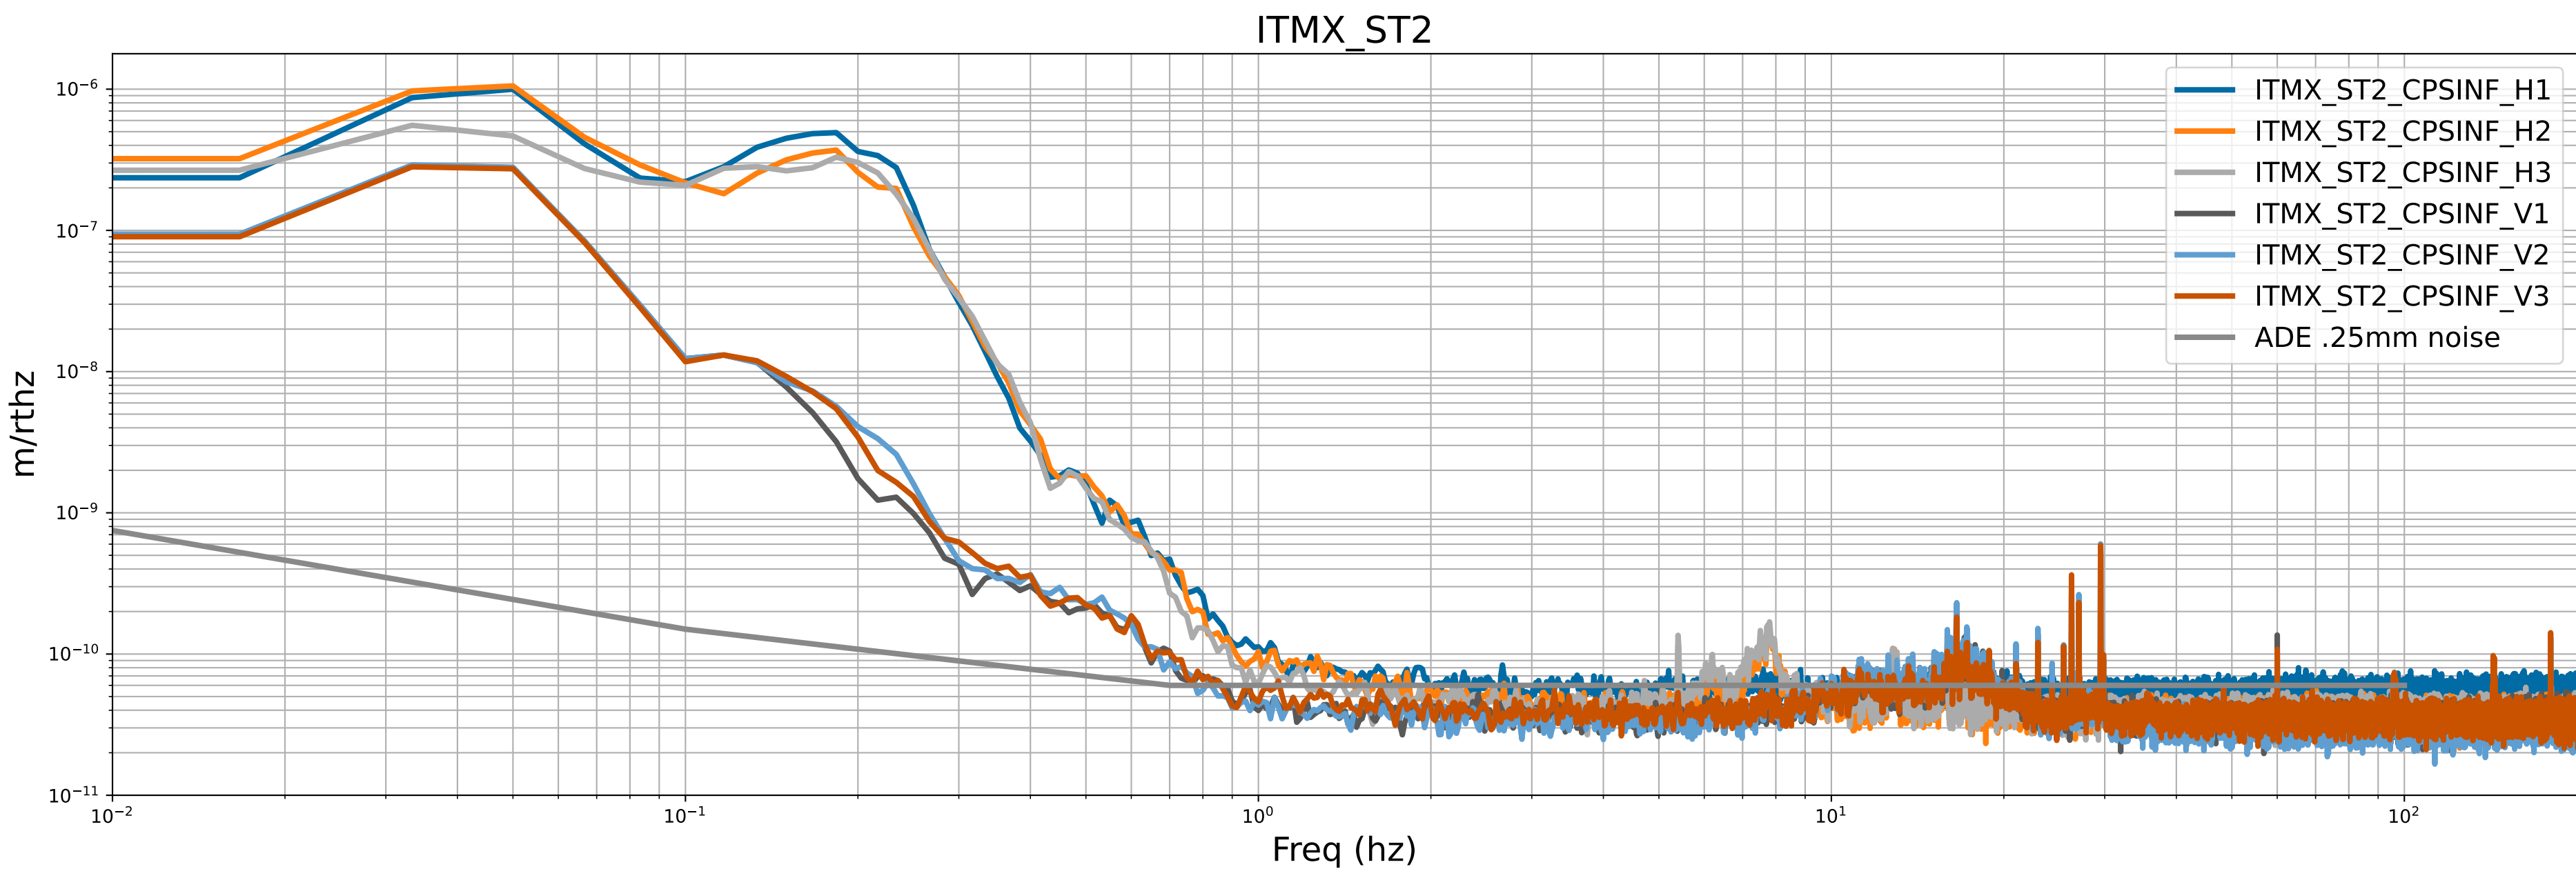

CPS Spectra 1418382000 to 1418382600

calibration only >10hz