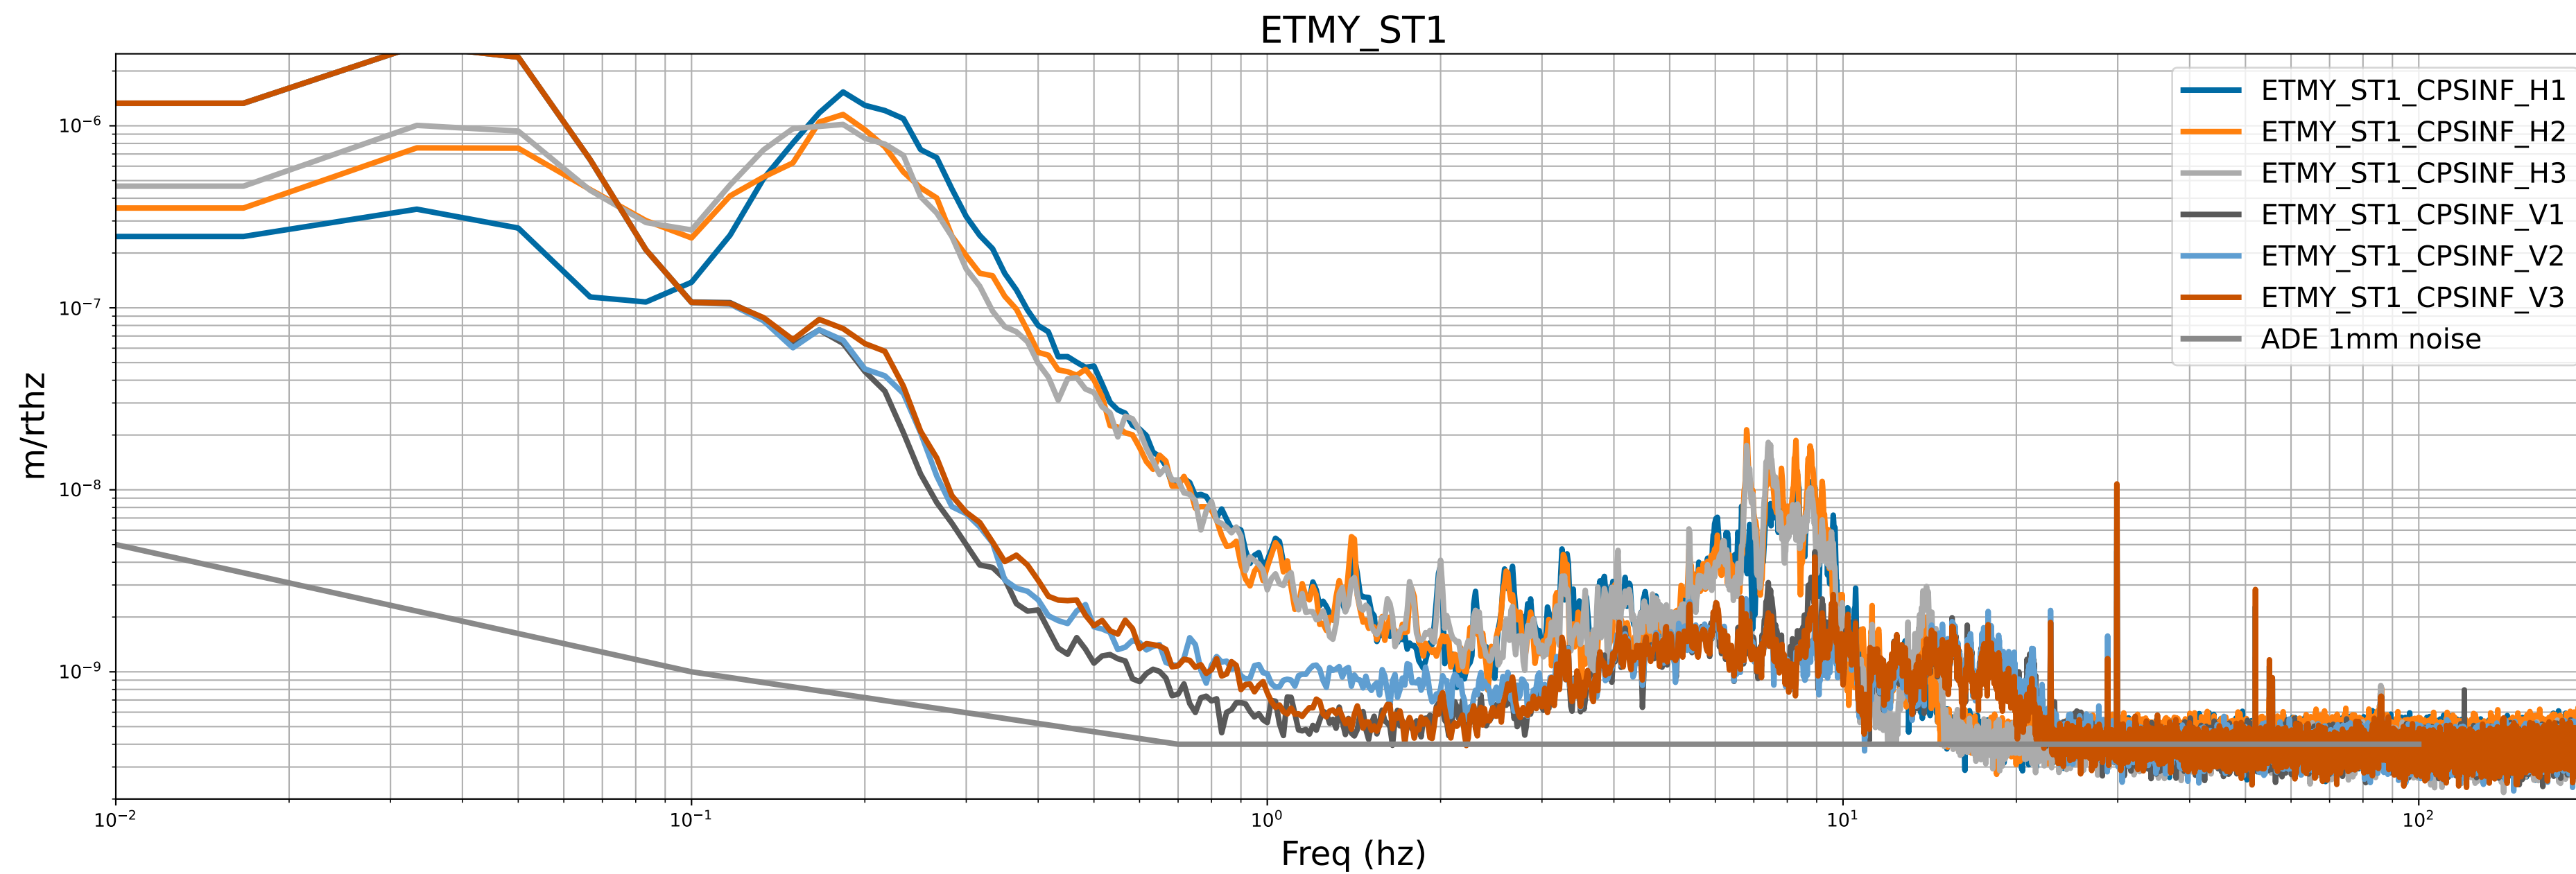

CPS Spectra 1418382000 to 1418382600

calibration only >10hz