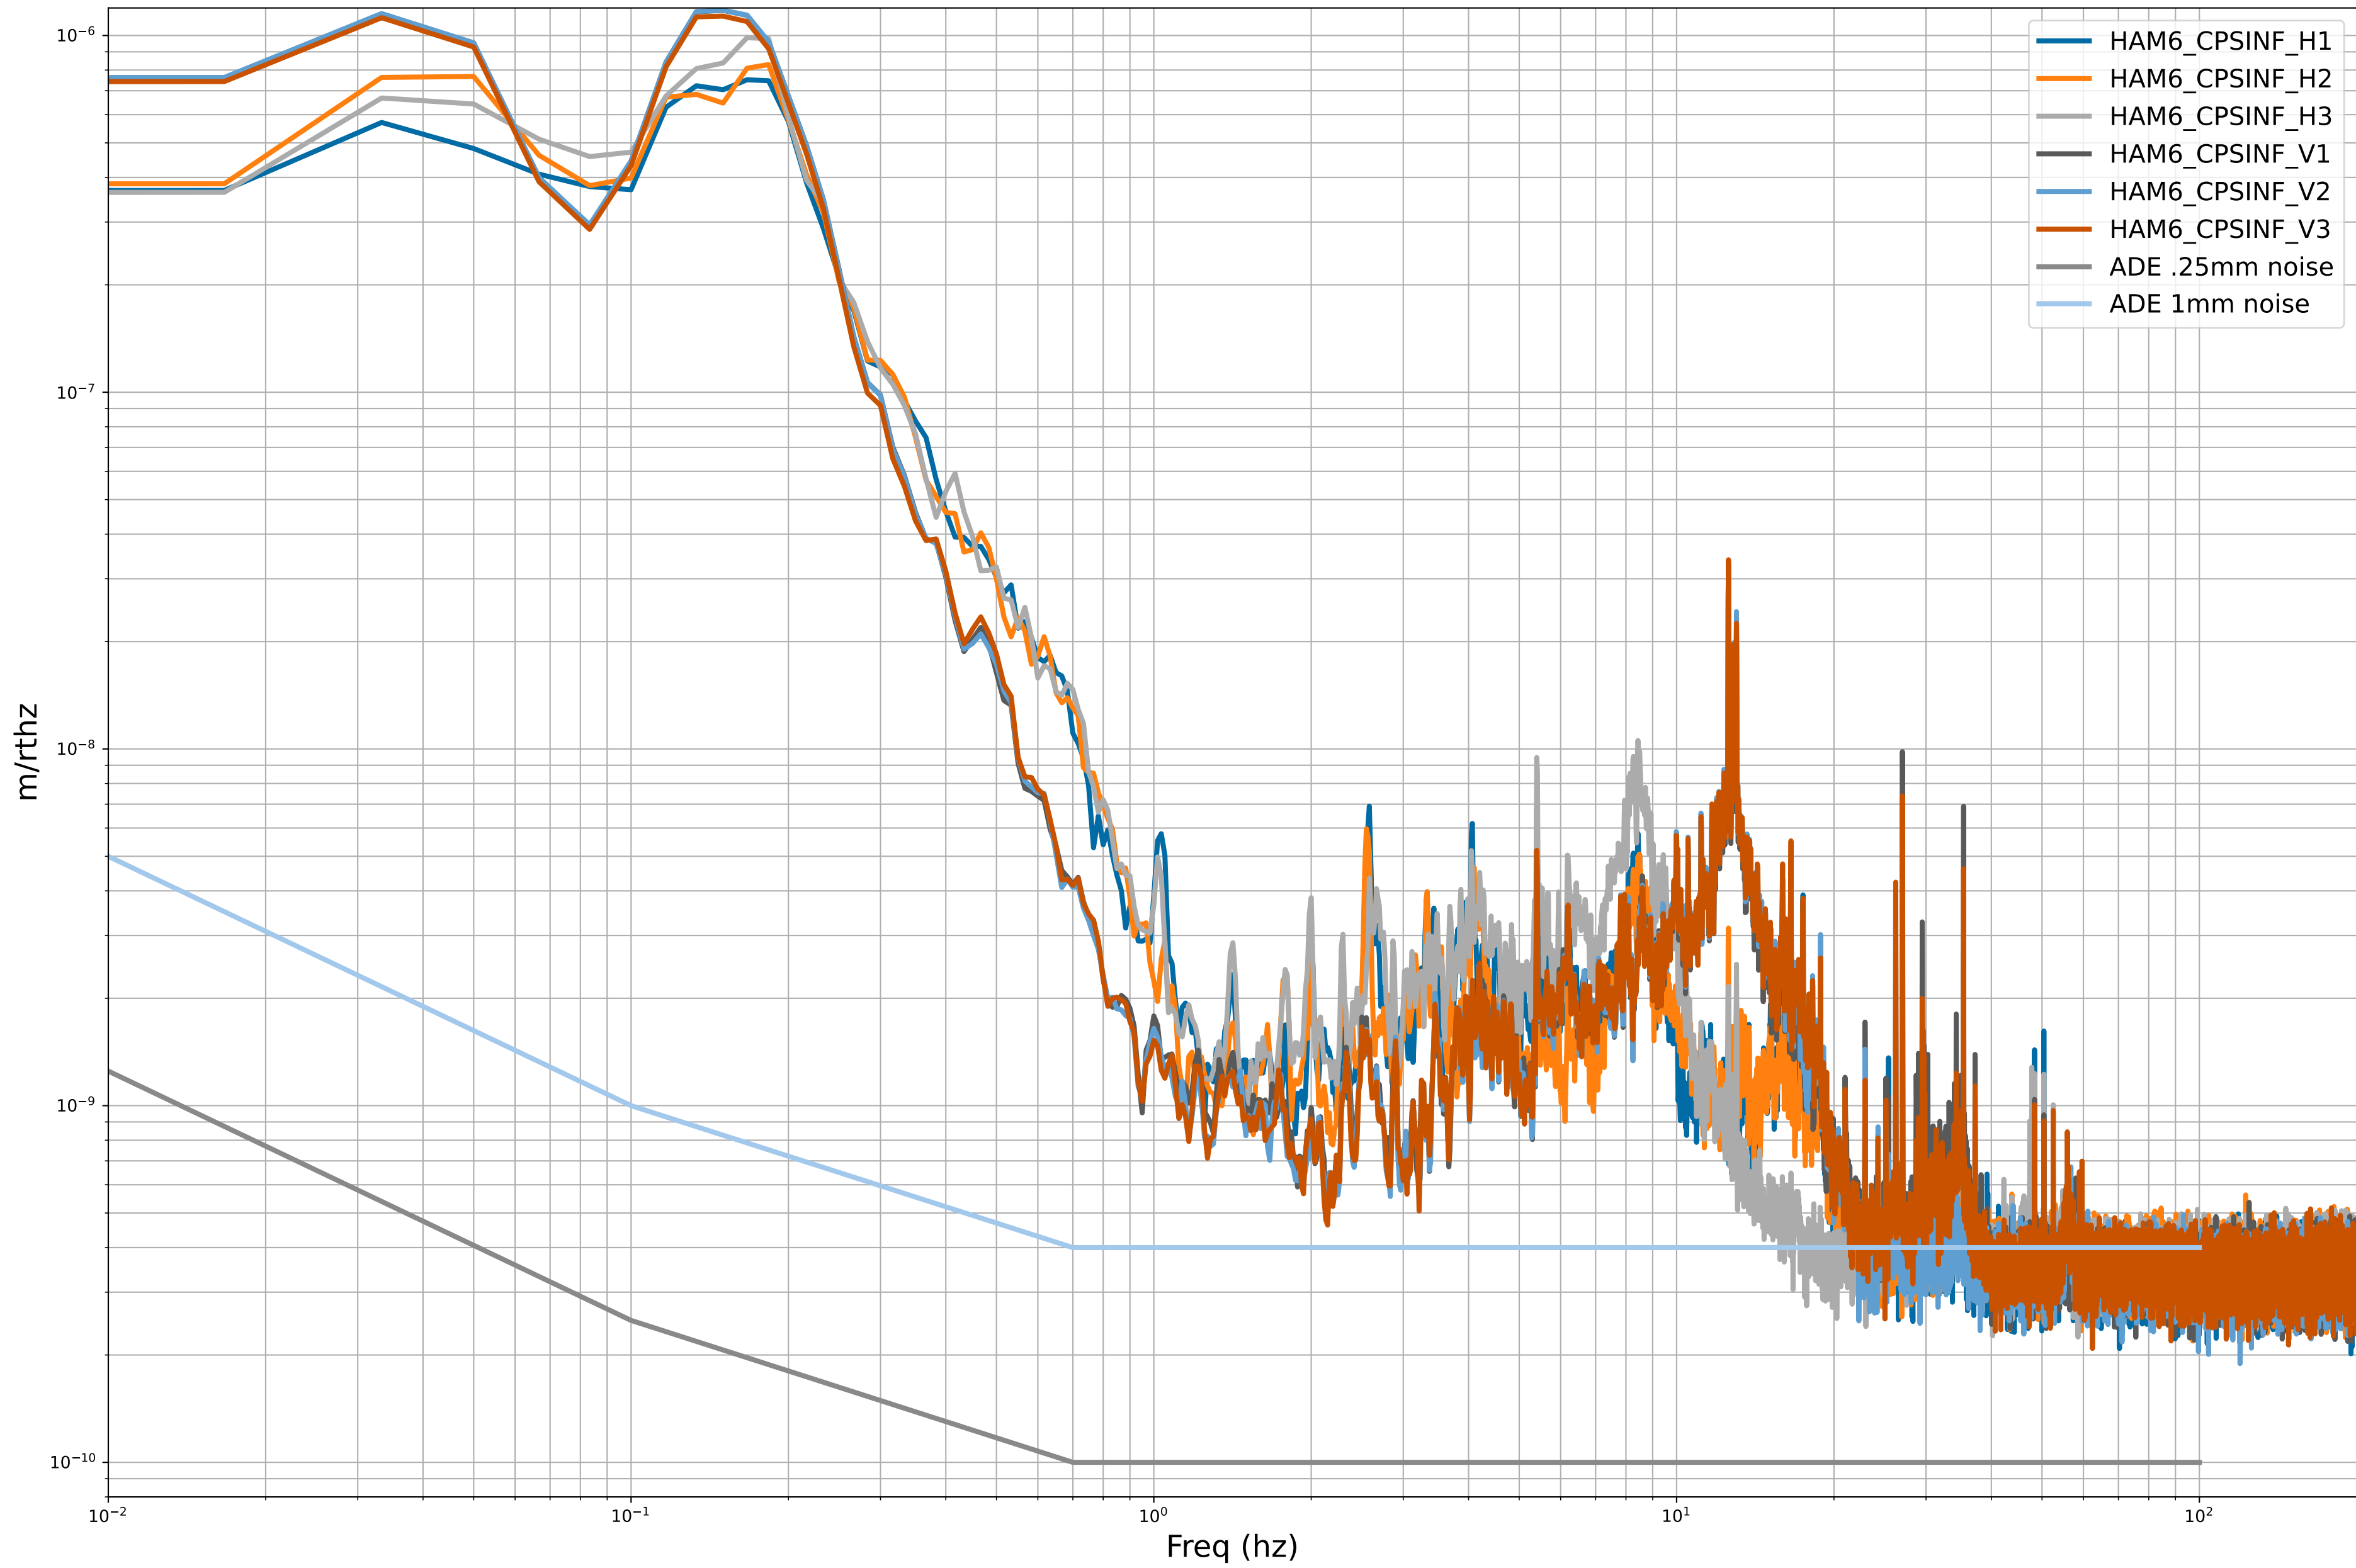

HAM6 CPS Spectra 1418382000 to 1418382600

calibration only >10hz