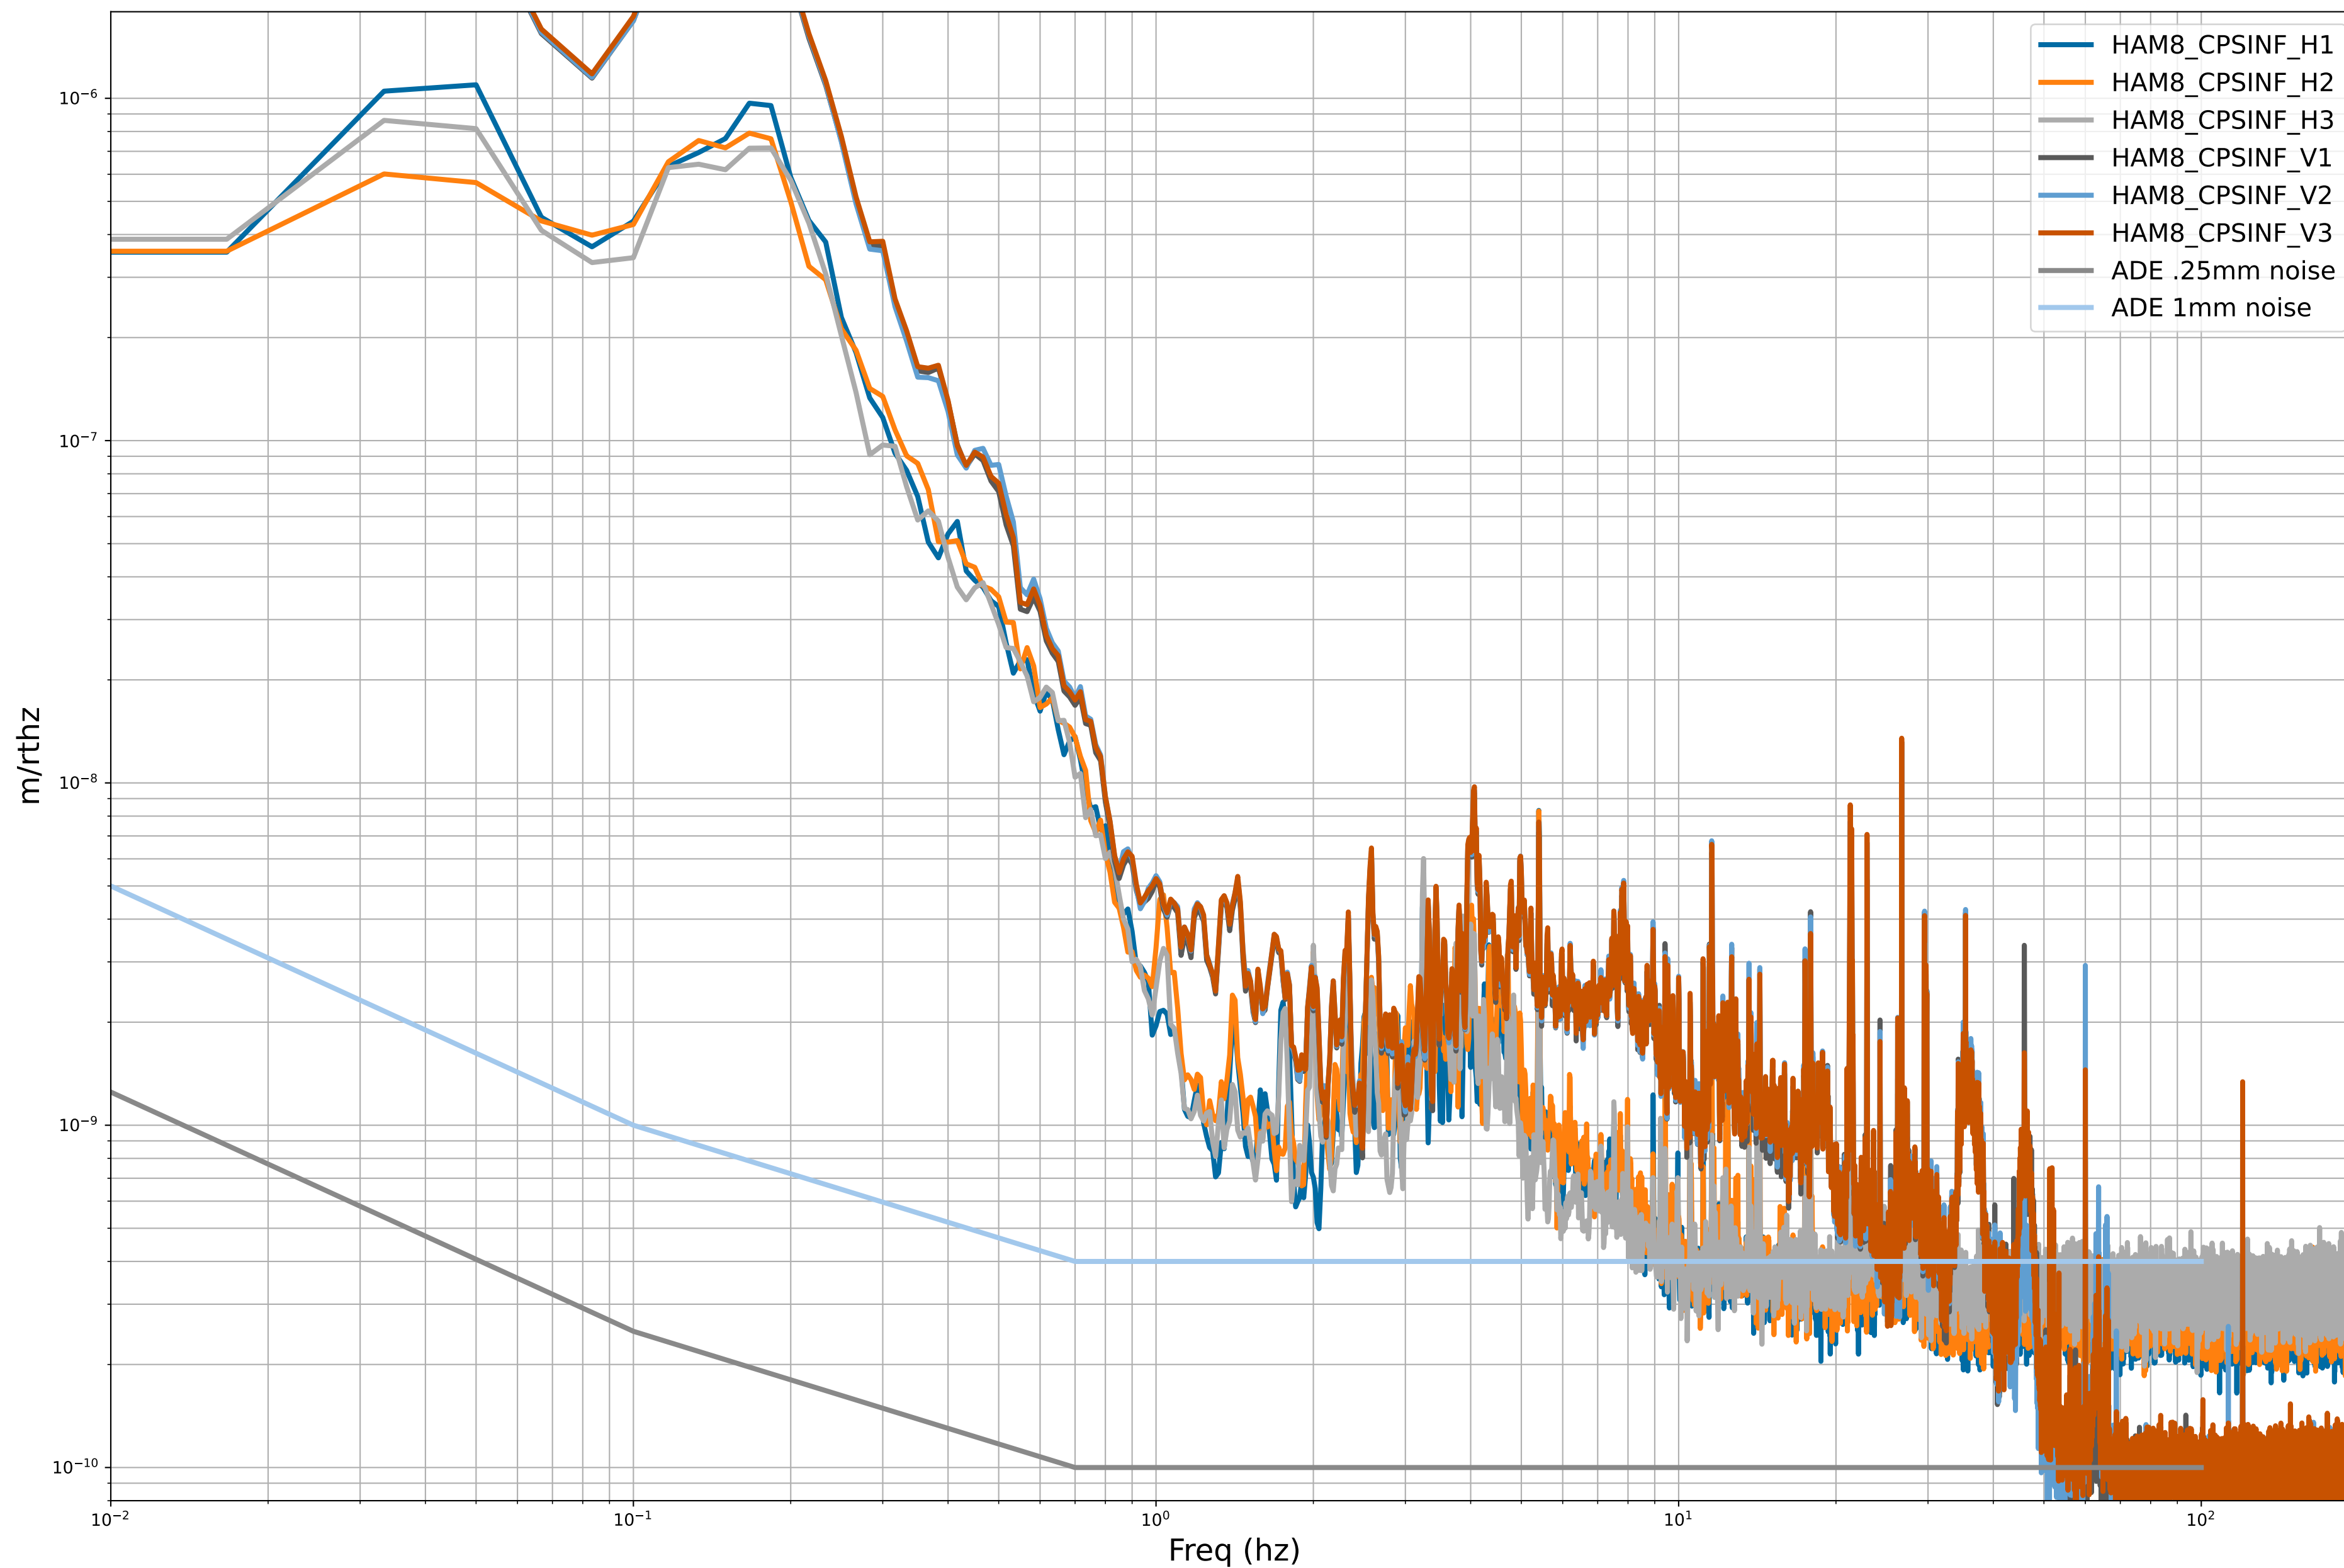

HAM8 CPS Spectra 1418382000 to 1418382600

calibration only >10hz