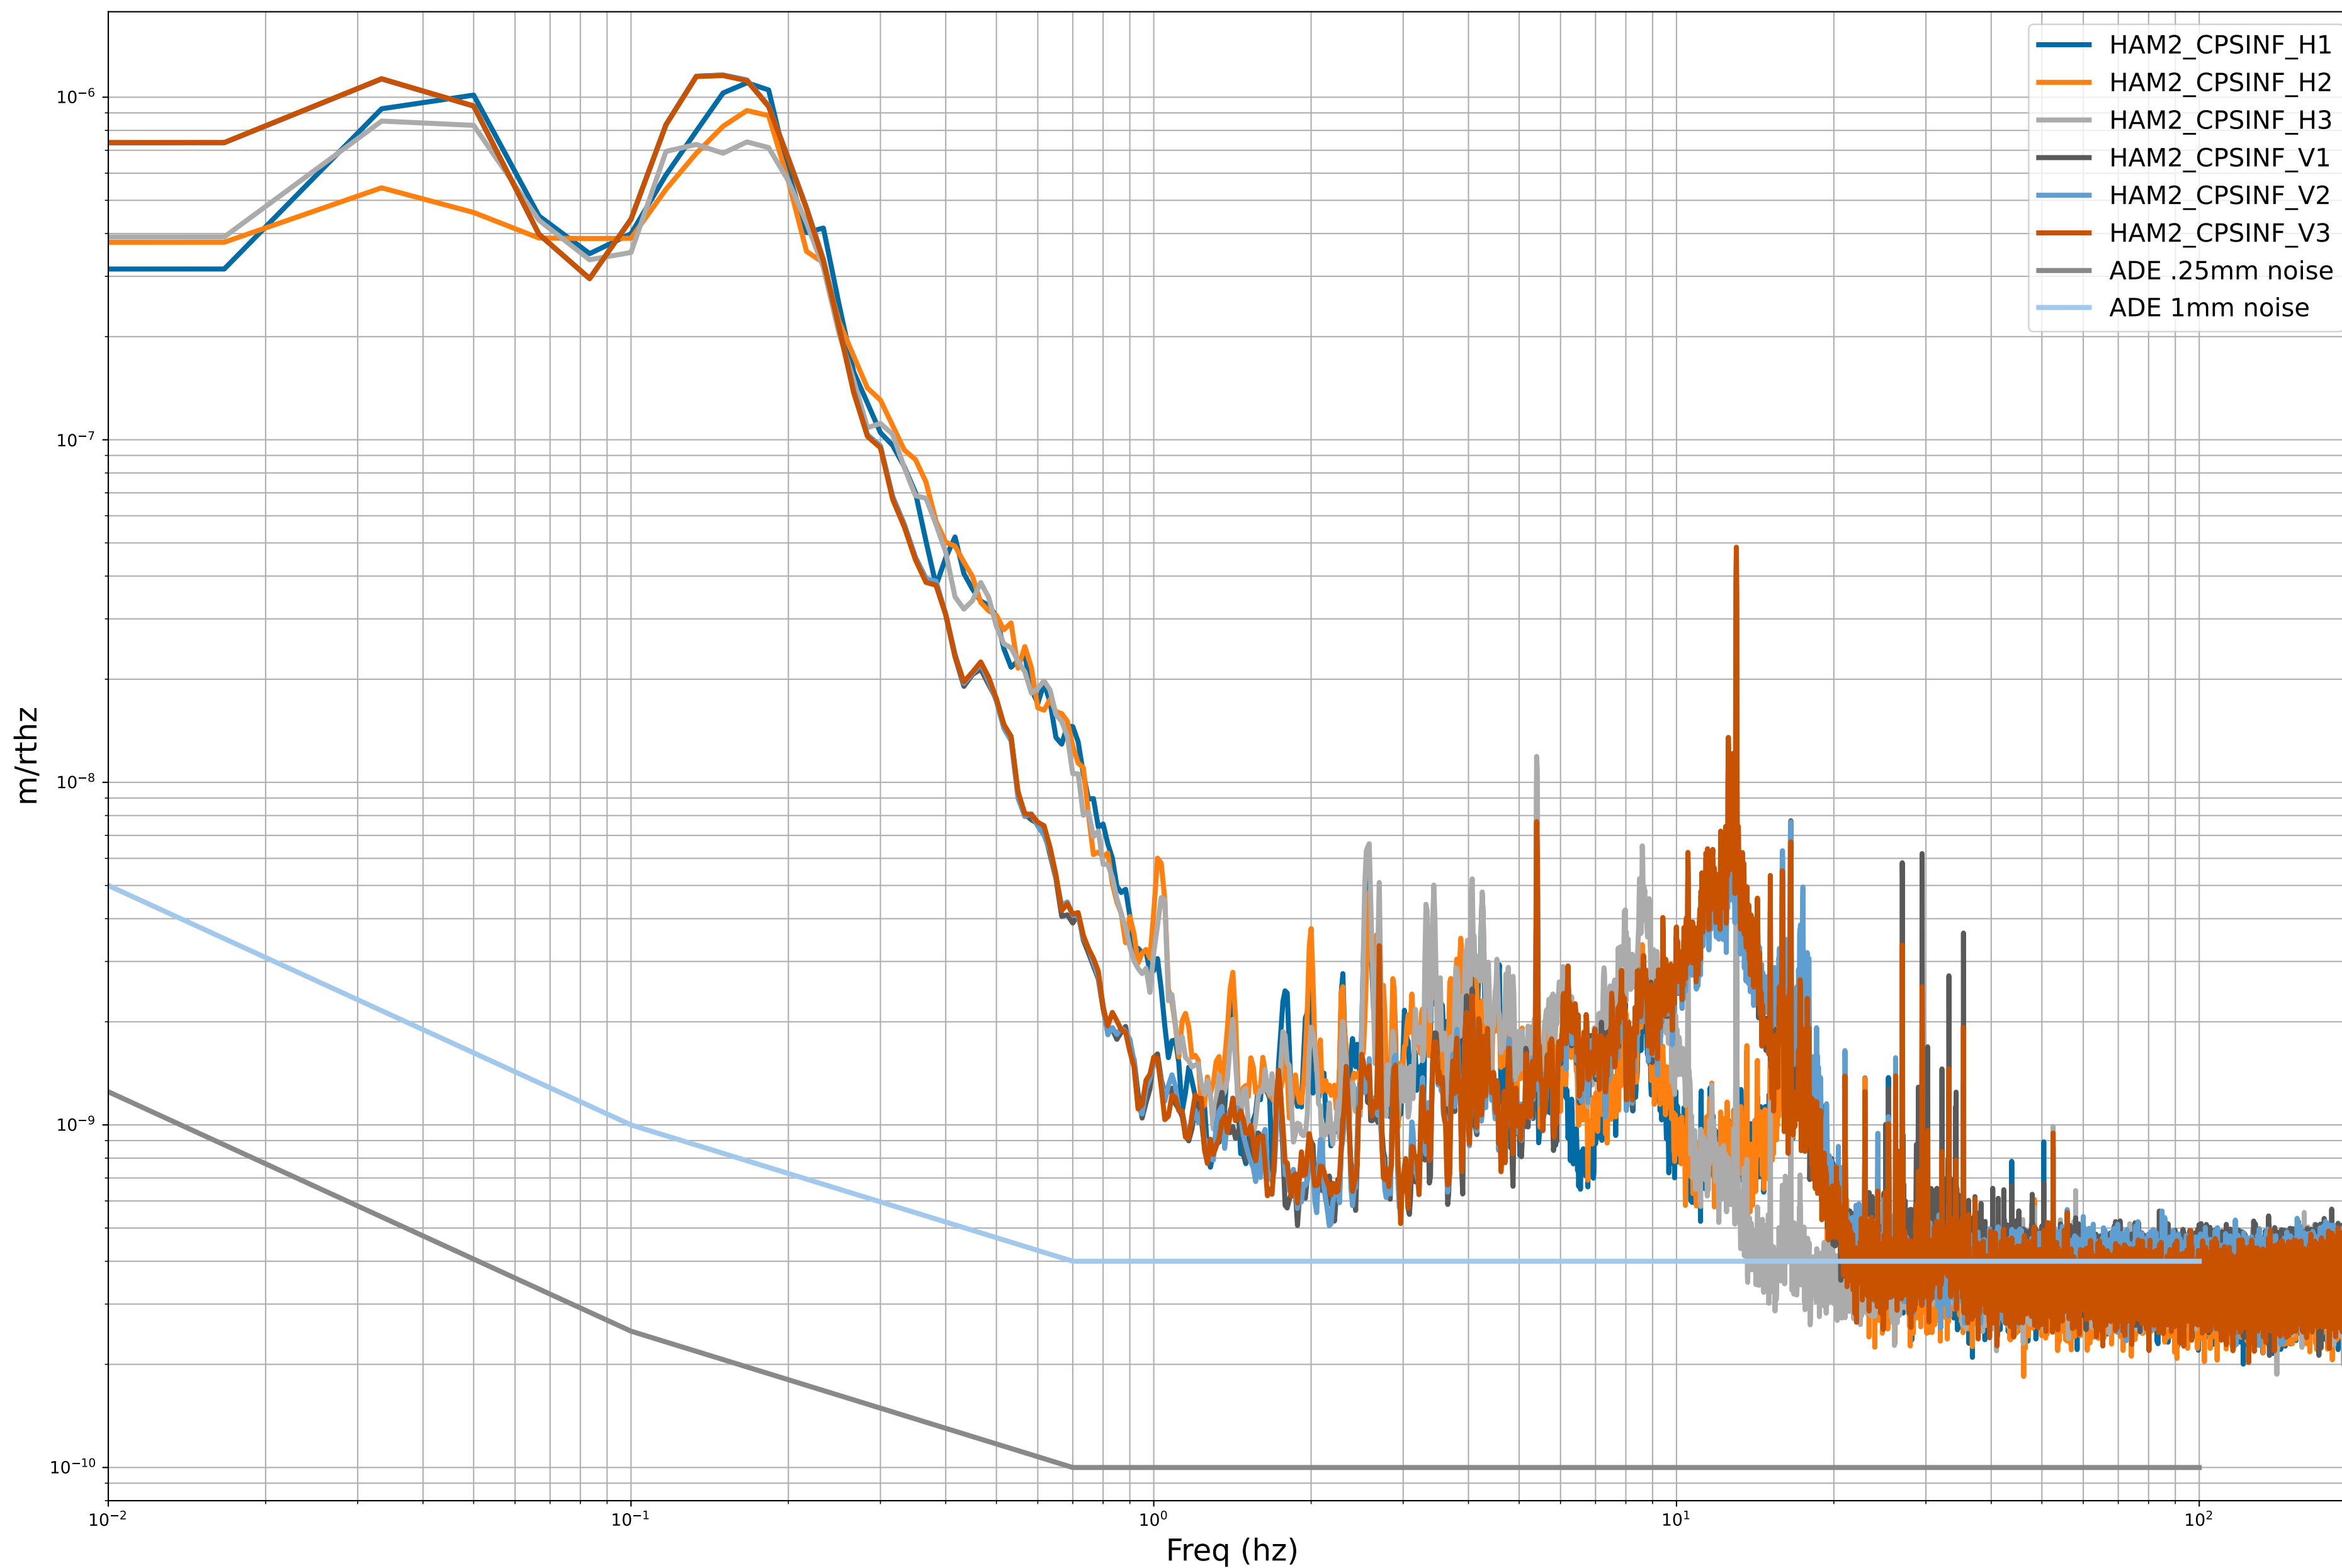

# HAM2 CPS Spectra 1418382000 to 1418382600

calibration only >10hz

# HAM3 CPS Spectra 1418382000 to 1418382600

calibration only >10hz

# HAM4 CPS Spectra 1418382000 to 1418382600

calibration only >10hz