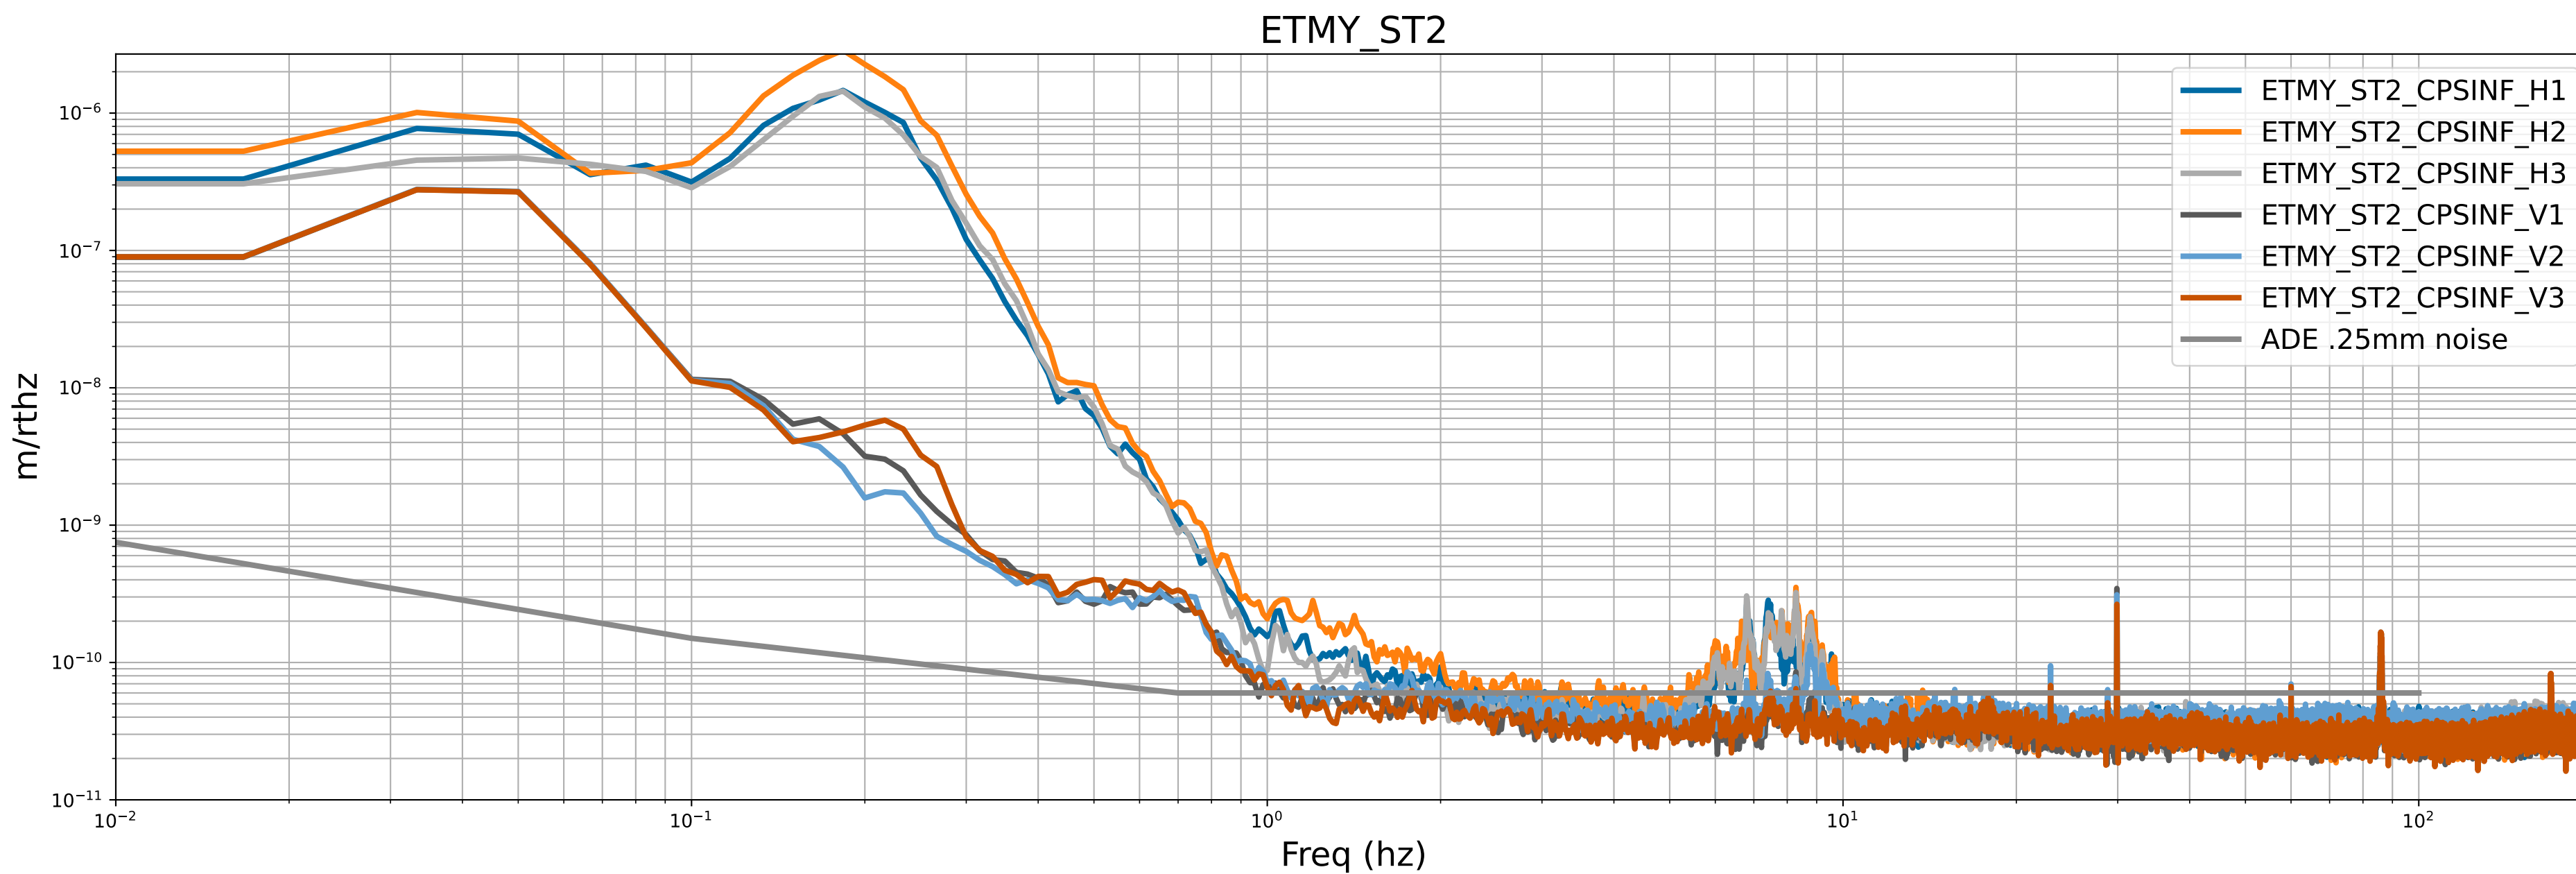

CPS Spectra 1418382000 to 1418382600

calibration only >10hz