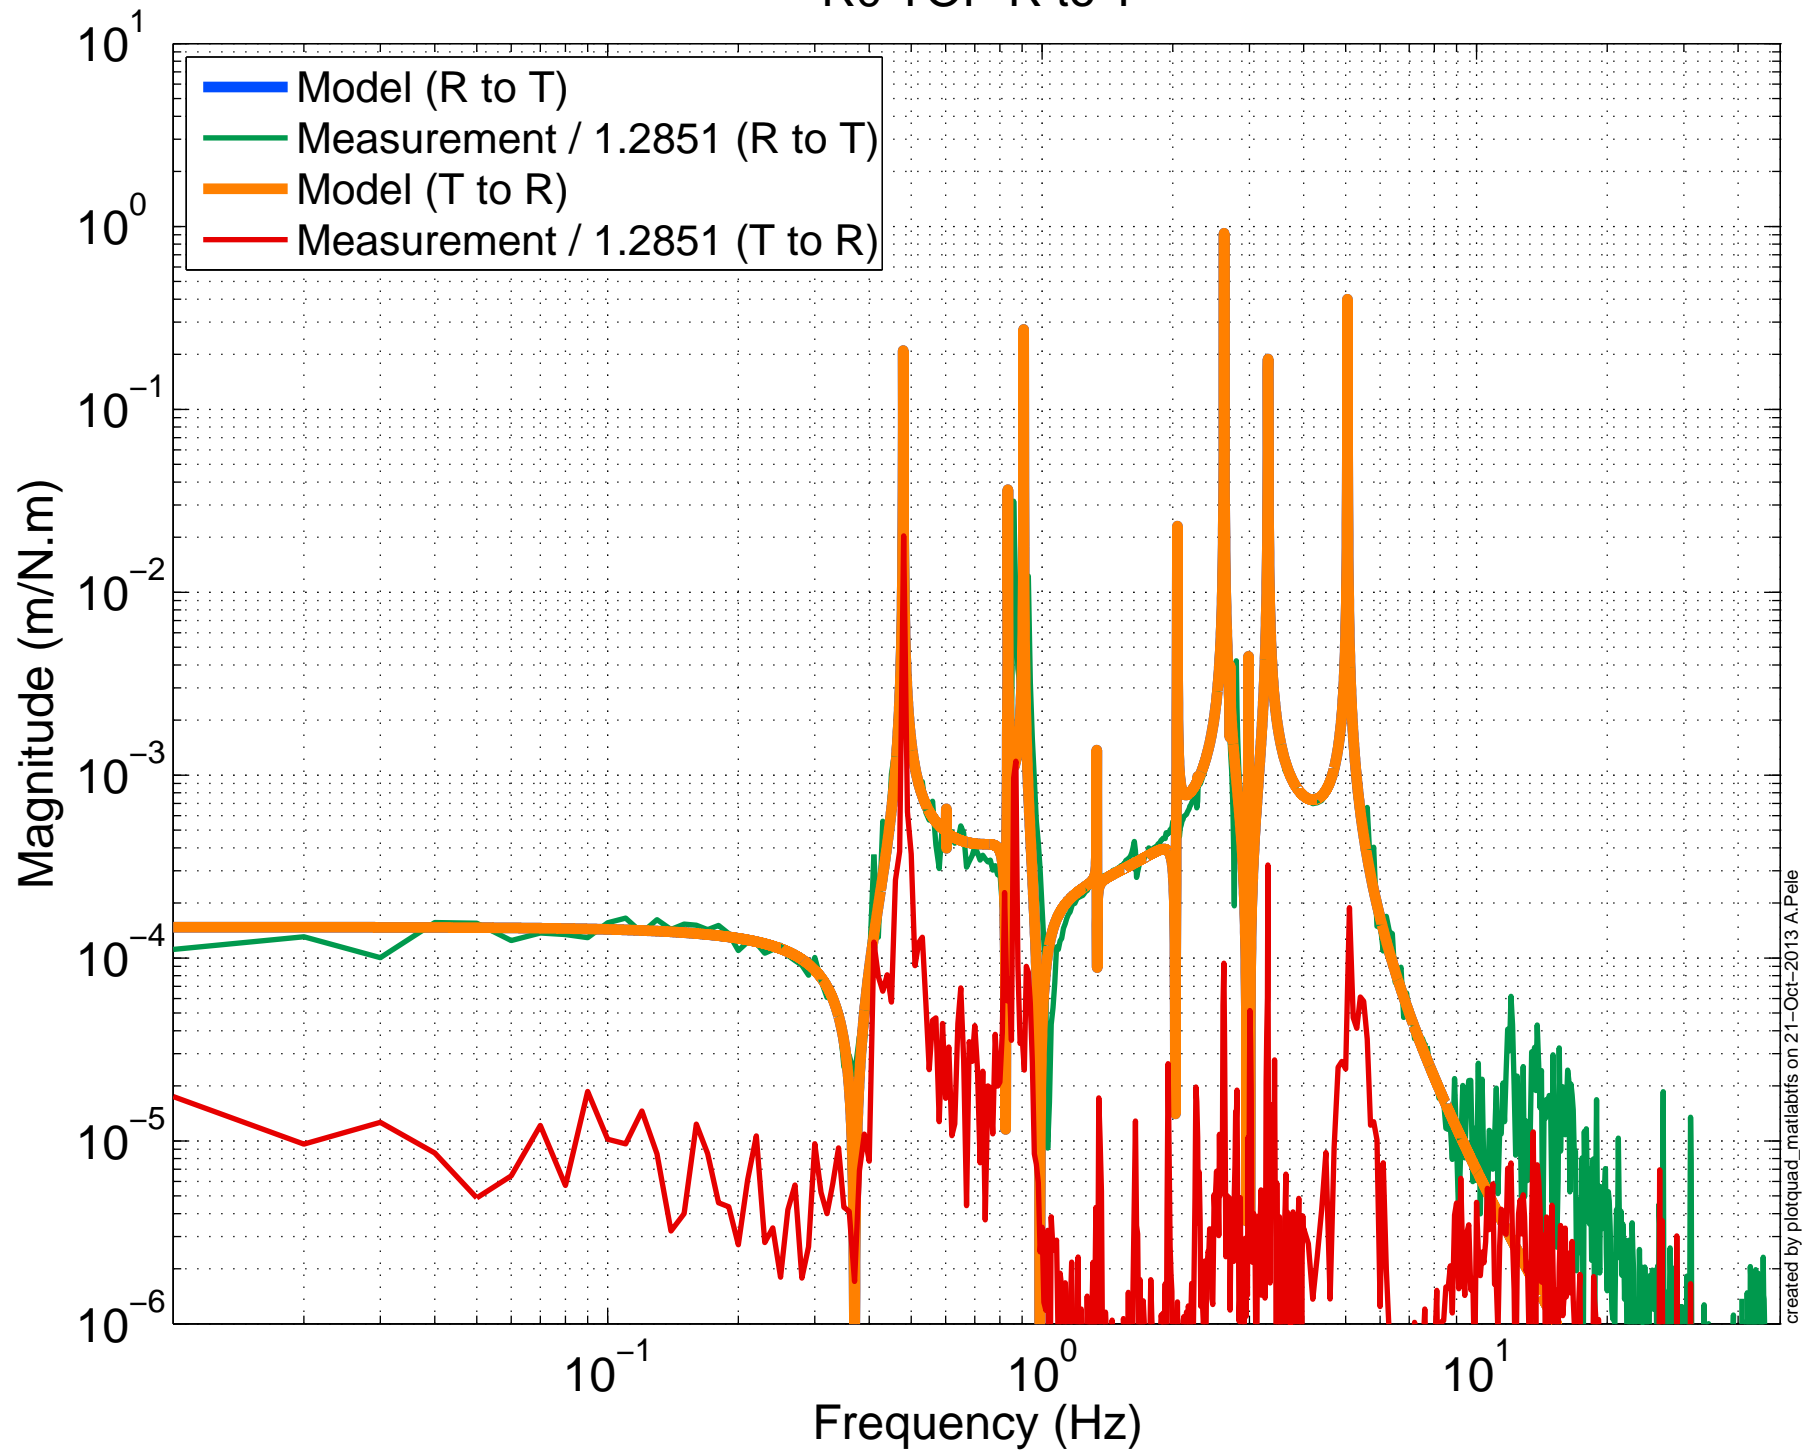

H1SUSEMIX BUILD R0 TOP R to T