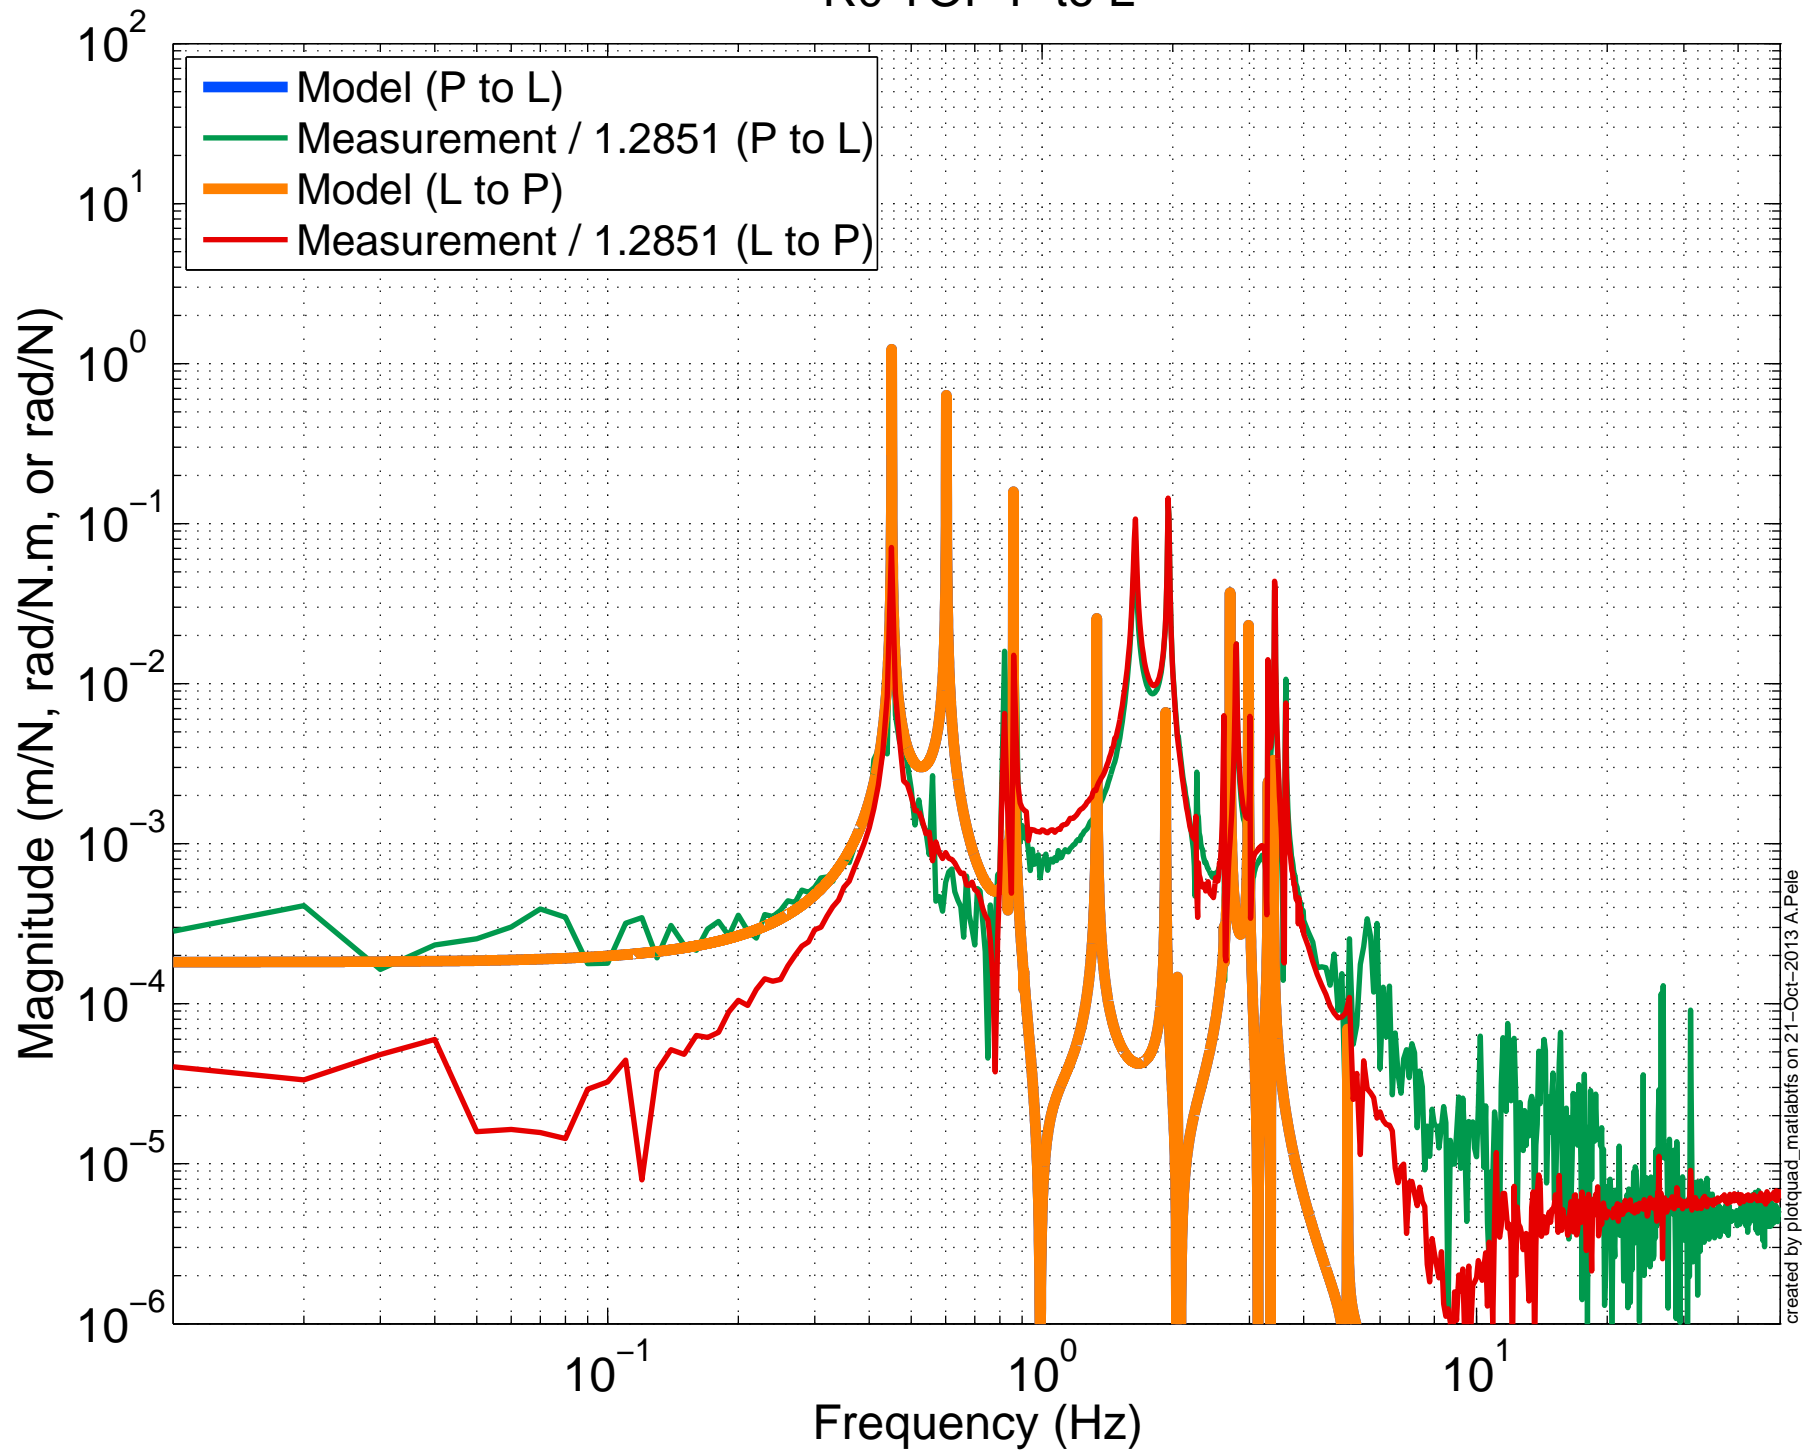

H1SUSETMX BUILD R0 TOP P to L