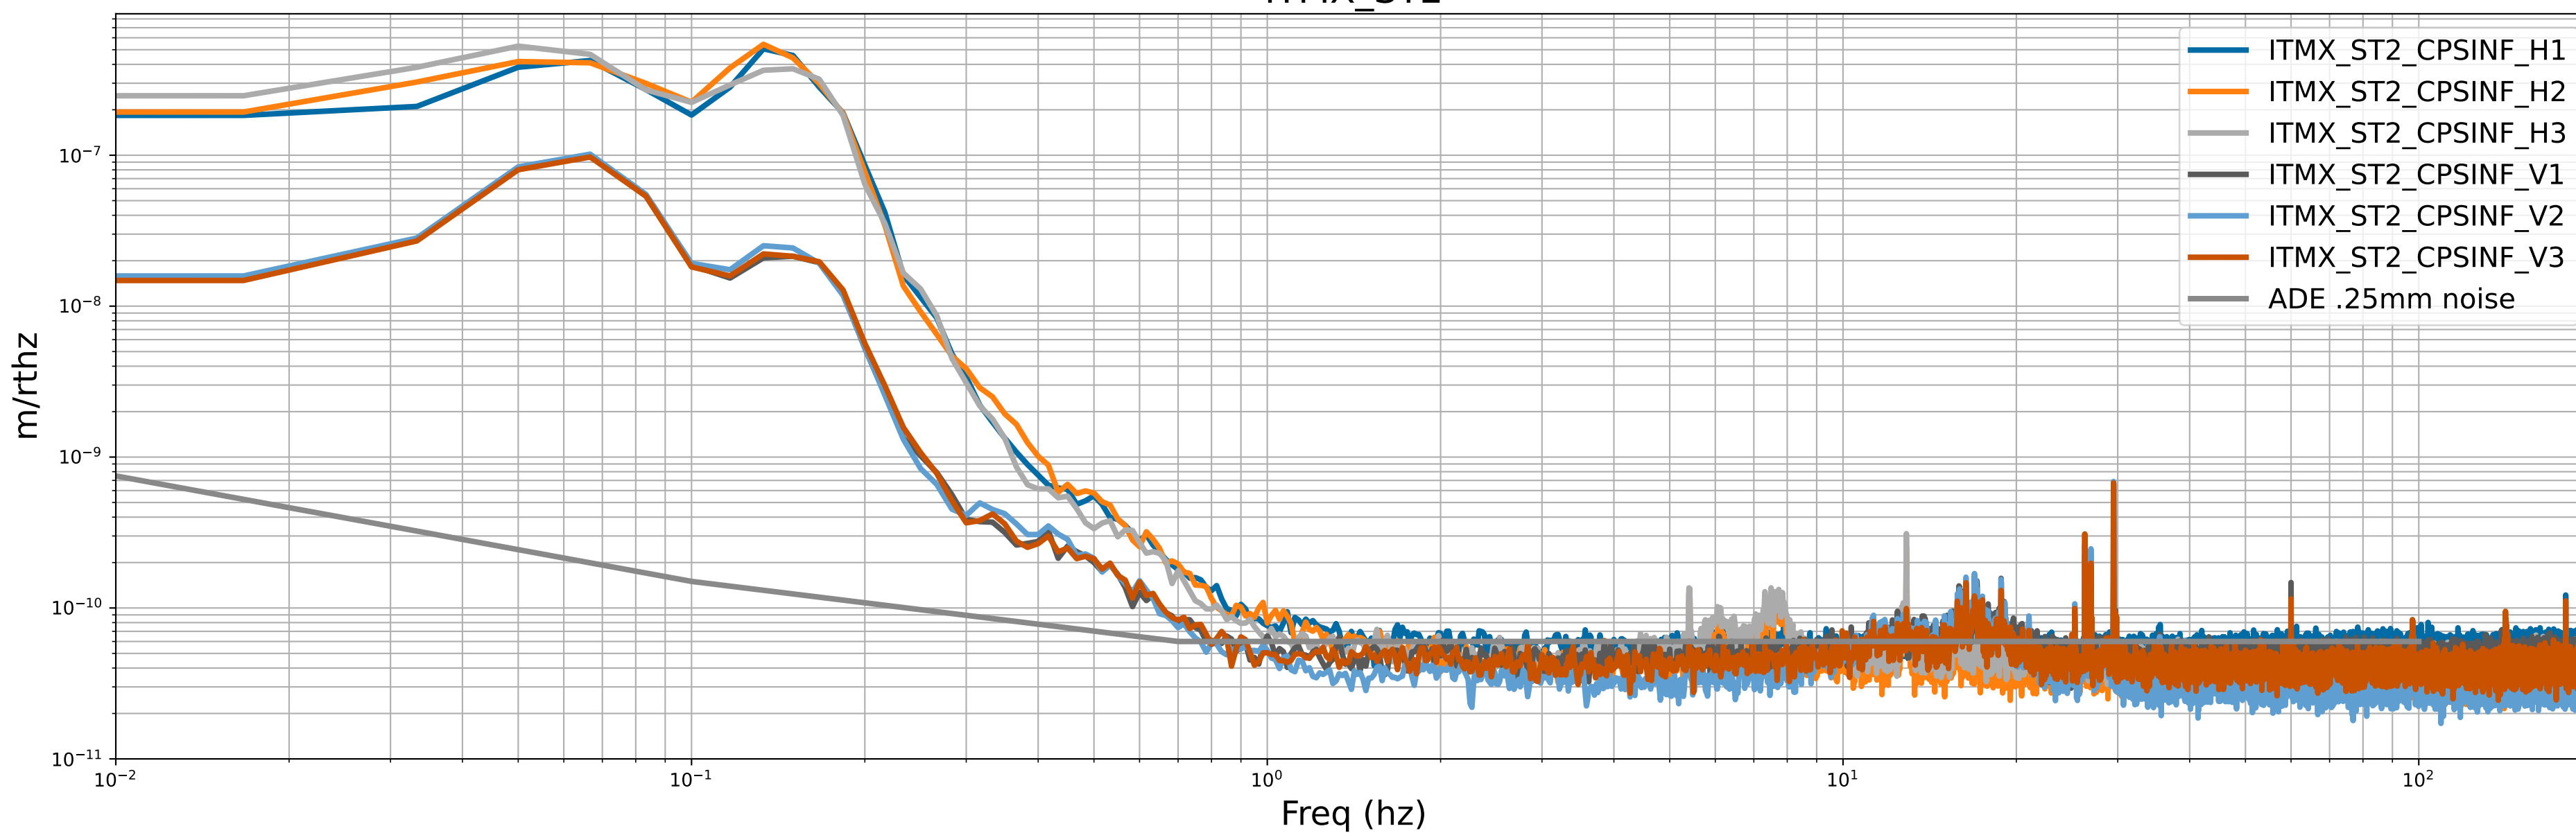

HAM2 CPS Spectra 1421492400 to 1421493000

calibration only >10hz

HAM3 CPS Spectra 1421492400 to 1421493000

calibration only >10hz

HAM4 CPS Spectra 1421492400 to 1421493000

calibration only >10hz

HAM5 CPS Spectra 1421492400 to 1421493000

HAM6 CPS Spectra 1421492400 to 1421493000

calibration only >10hz

HAM7 CPS Spectra 1421492400 to 1421493000

calibration only >10hz

HAM8 CPS Spectra 1421492400 to 1421493000

calibration only >10hz

CPS Spectra 1421492400 to 1421493000

ITMX_ST1

ITMX_ST2

calibration only >10hz

CPS Spectra 1421492400 to 1421493000

ITMY_ST1

ITMY_ST2

calibration only >10hz

CPS Spectra 1421492400 to 1421493000

BS_ST1

BS_ST2

calibration only >10hz

CPS Spectra 1421492400 to 1421493000

ETMX_ST1

ETMX_ST2

calibration only >10hz

CPS Spectra 1421492400 to 1421493000