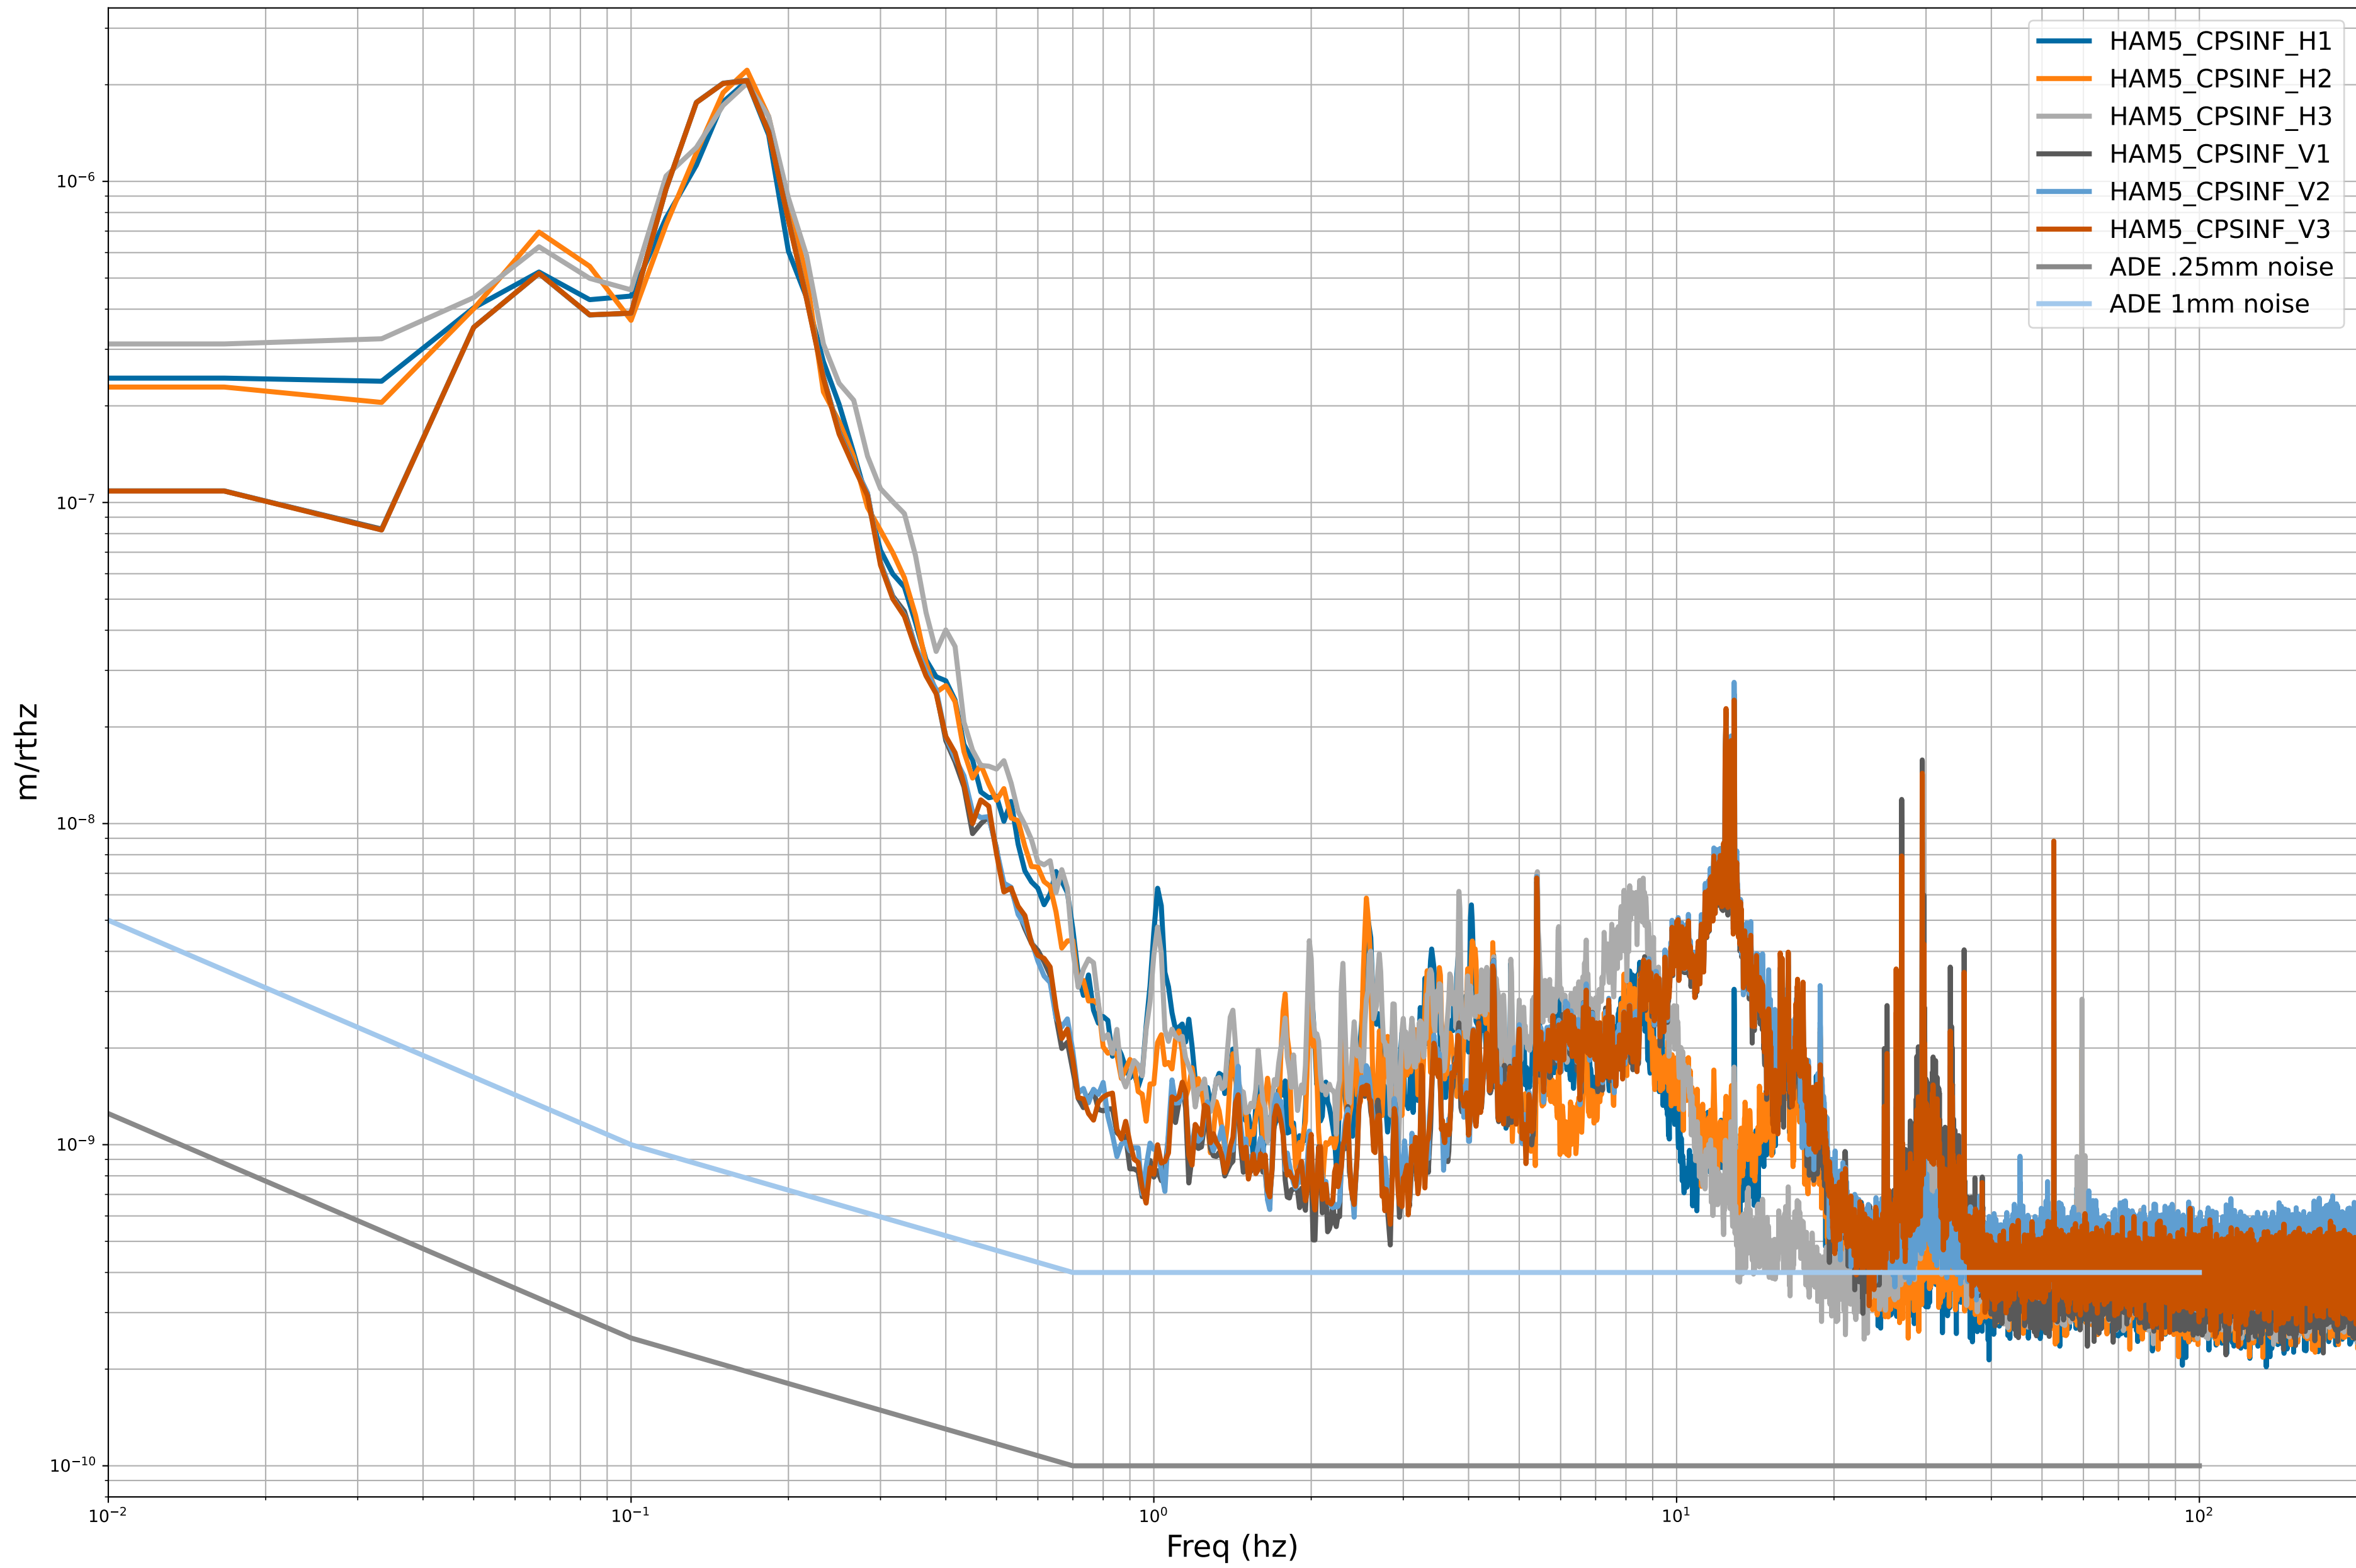

HAM2 CPS Spectra 1421492400 to 1421493000

calibration only >10hz

HAM3 CPS Spectra 1421492400 to 1421493000

calibration only >10hz

HAM4 CPS Spectra 1421492400 to 1421493000

calibration only >10hz

HAM5 CPS Spectra 1421492400 to 1421493000

HAM6 CPS Spectra 1421492400 to 1421493000

calibration only >10hz

HAM7 CPS Spectra 1421492400 to 1421493000

calibration only >10hz

HAM8 CPS Spectra 1421492400 to 1421493000

calibration only >10hz

CPS Spectra 1421492400 to 1421493000

ITMX_ST1

ITMX_ST2

calibration only >10hz

CPS Spectra 1421492400 to 1421493000

ITMY_ST1

ITMY_ST2

calibration only >10hz

CPS Spectra 1421492400 to 1421493000