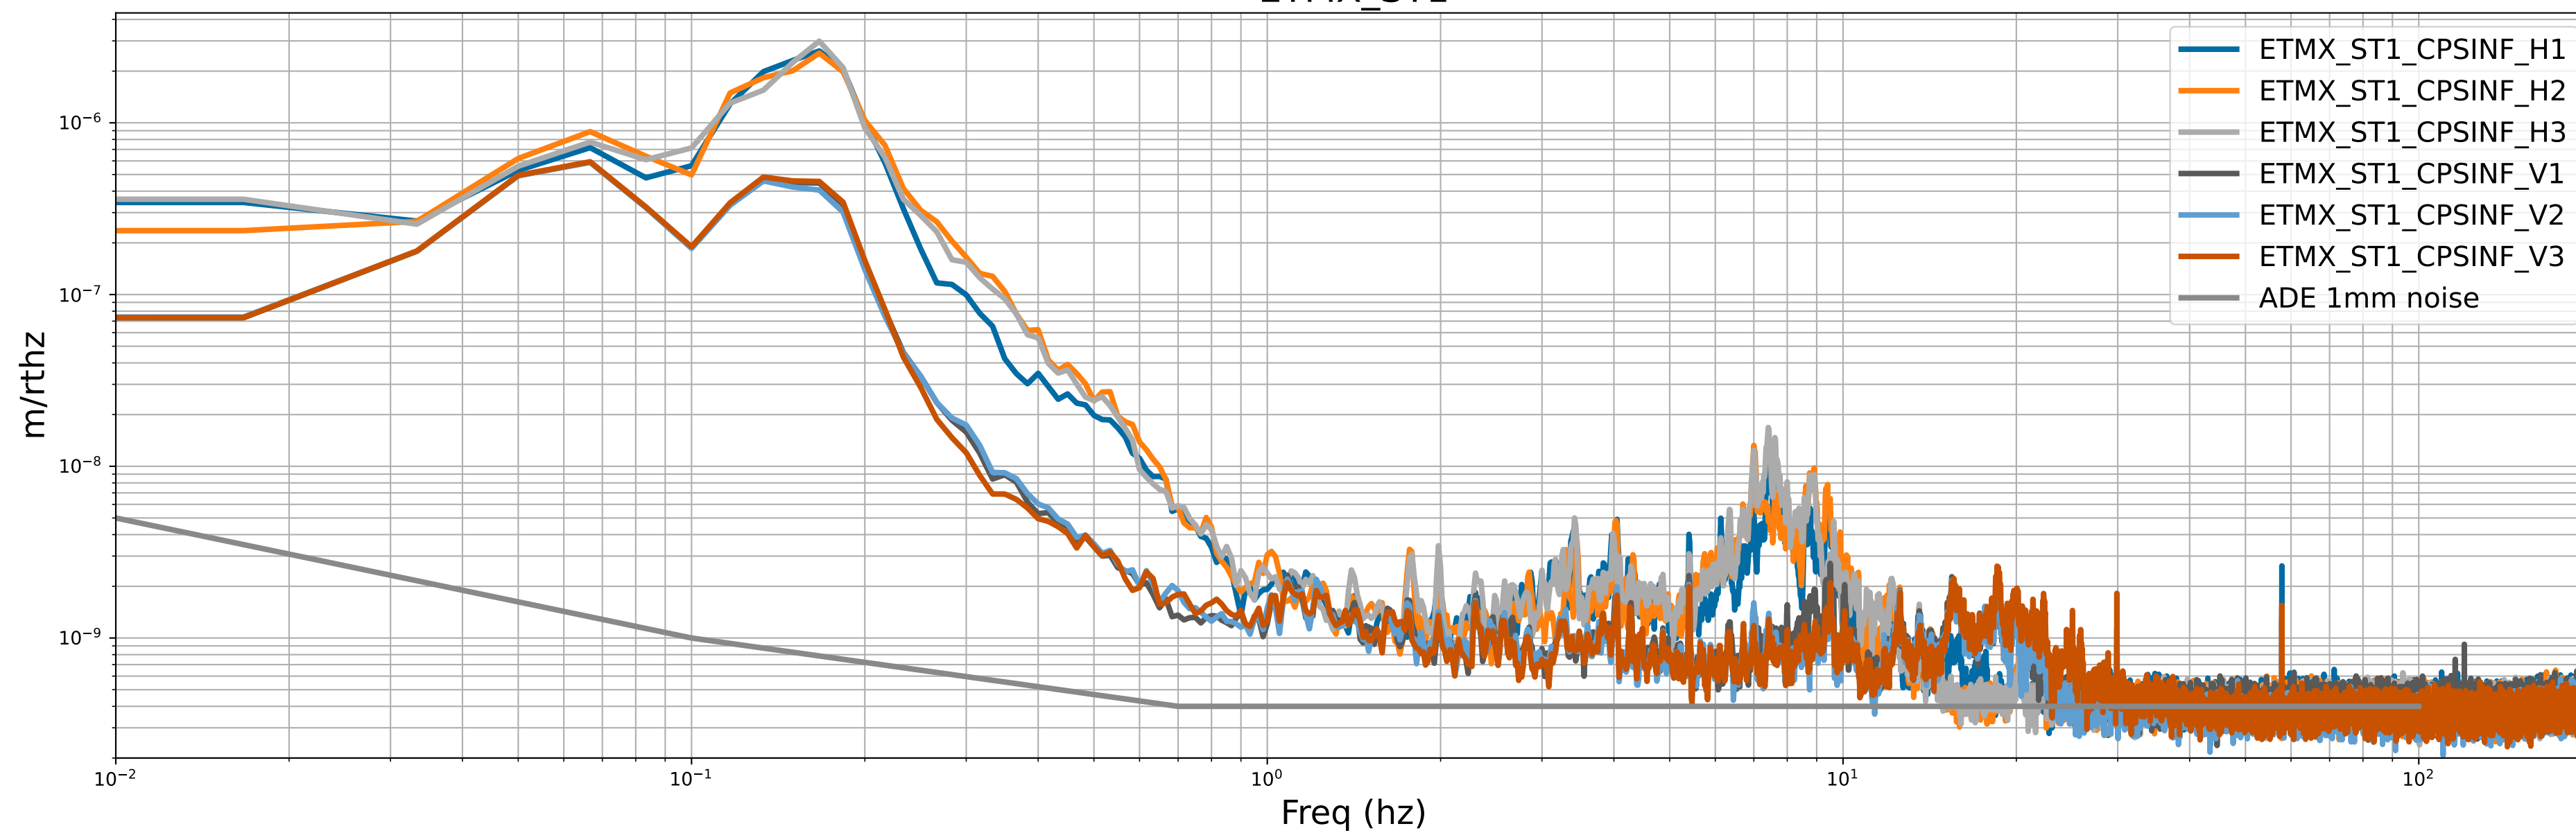

ITMX_ST1

ITMX_ST2

calibration only >10hz

CPS Spectra 1421492400 to 1421493000

ITMY_ST1

ITMY_ST2

calibration only >10hz

CPS Spectra 1421492400 to 1421493000

BS_ST1

BS_ST2

calibration only >10hz

CPS Spectra 1421492400 to 1421493000

ETMX_ST1

ETMX_ST2

calibration only >10hz

CPS Spectra 1421492400 to 1421493000

ETMY_ST1

ETMY_ST2

calibration only >10hz