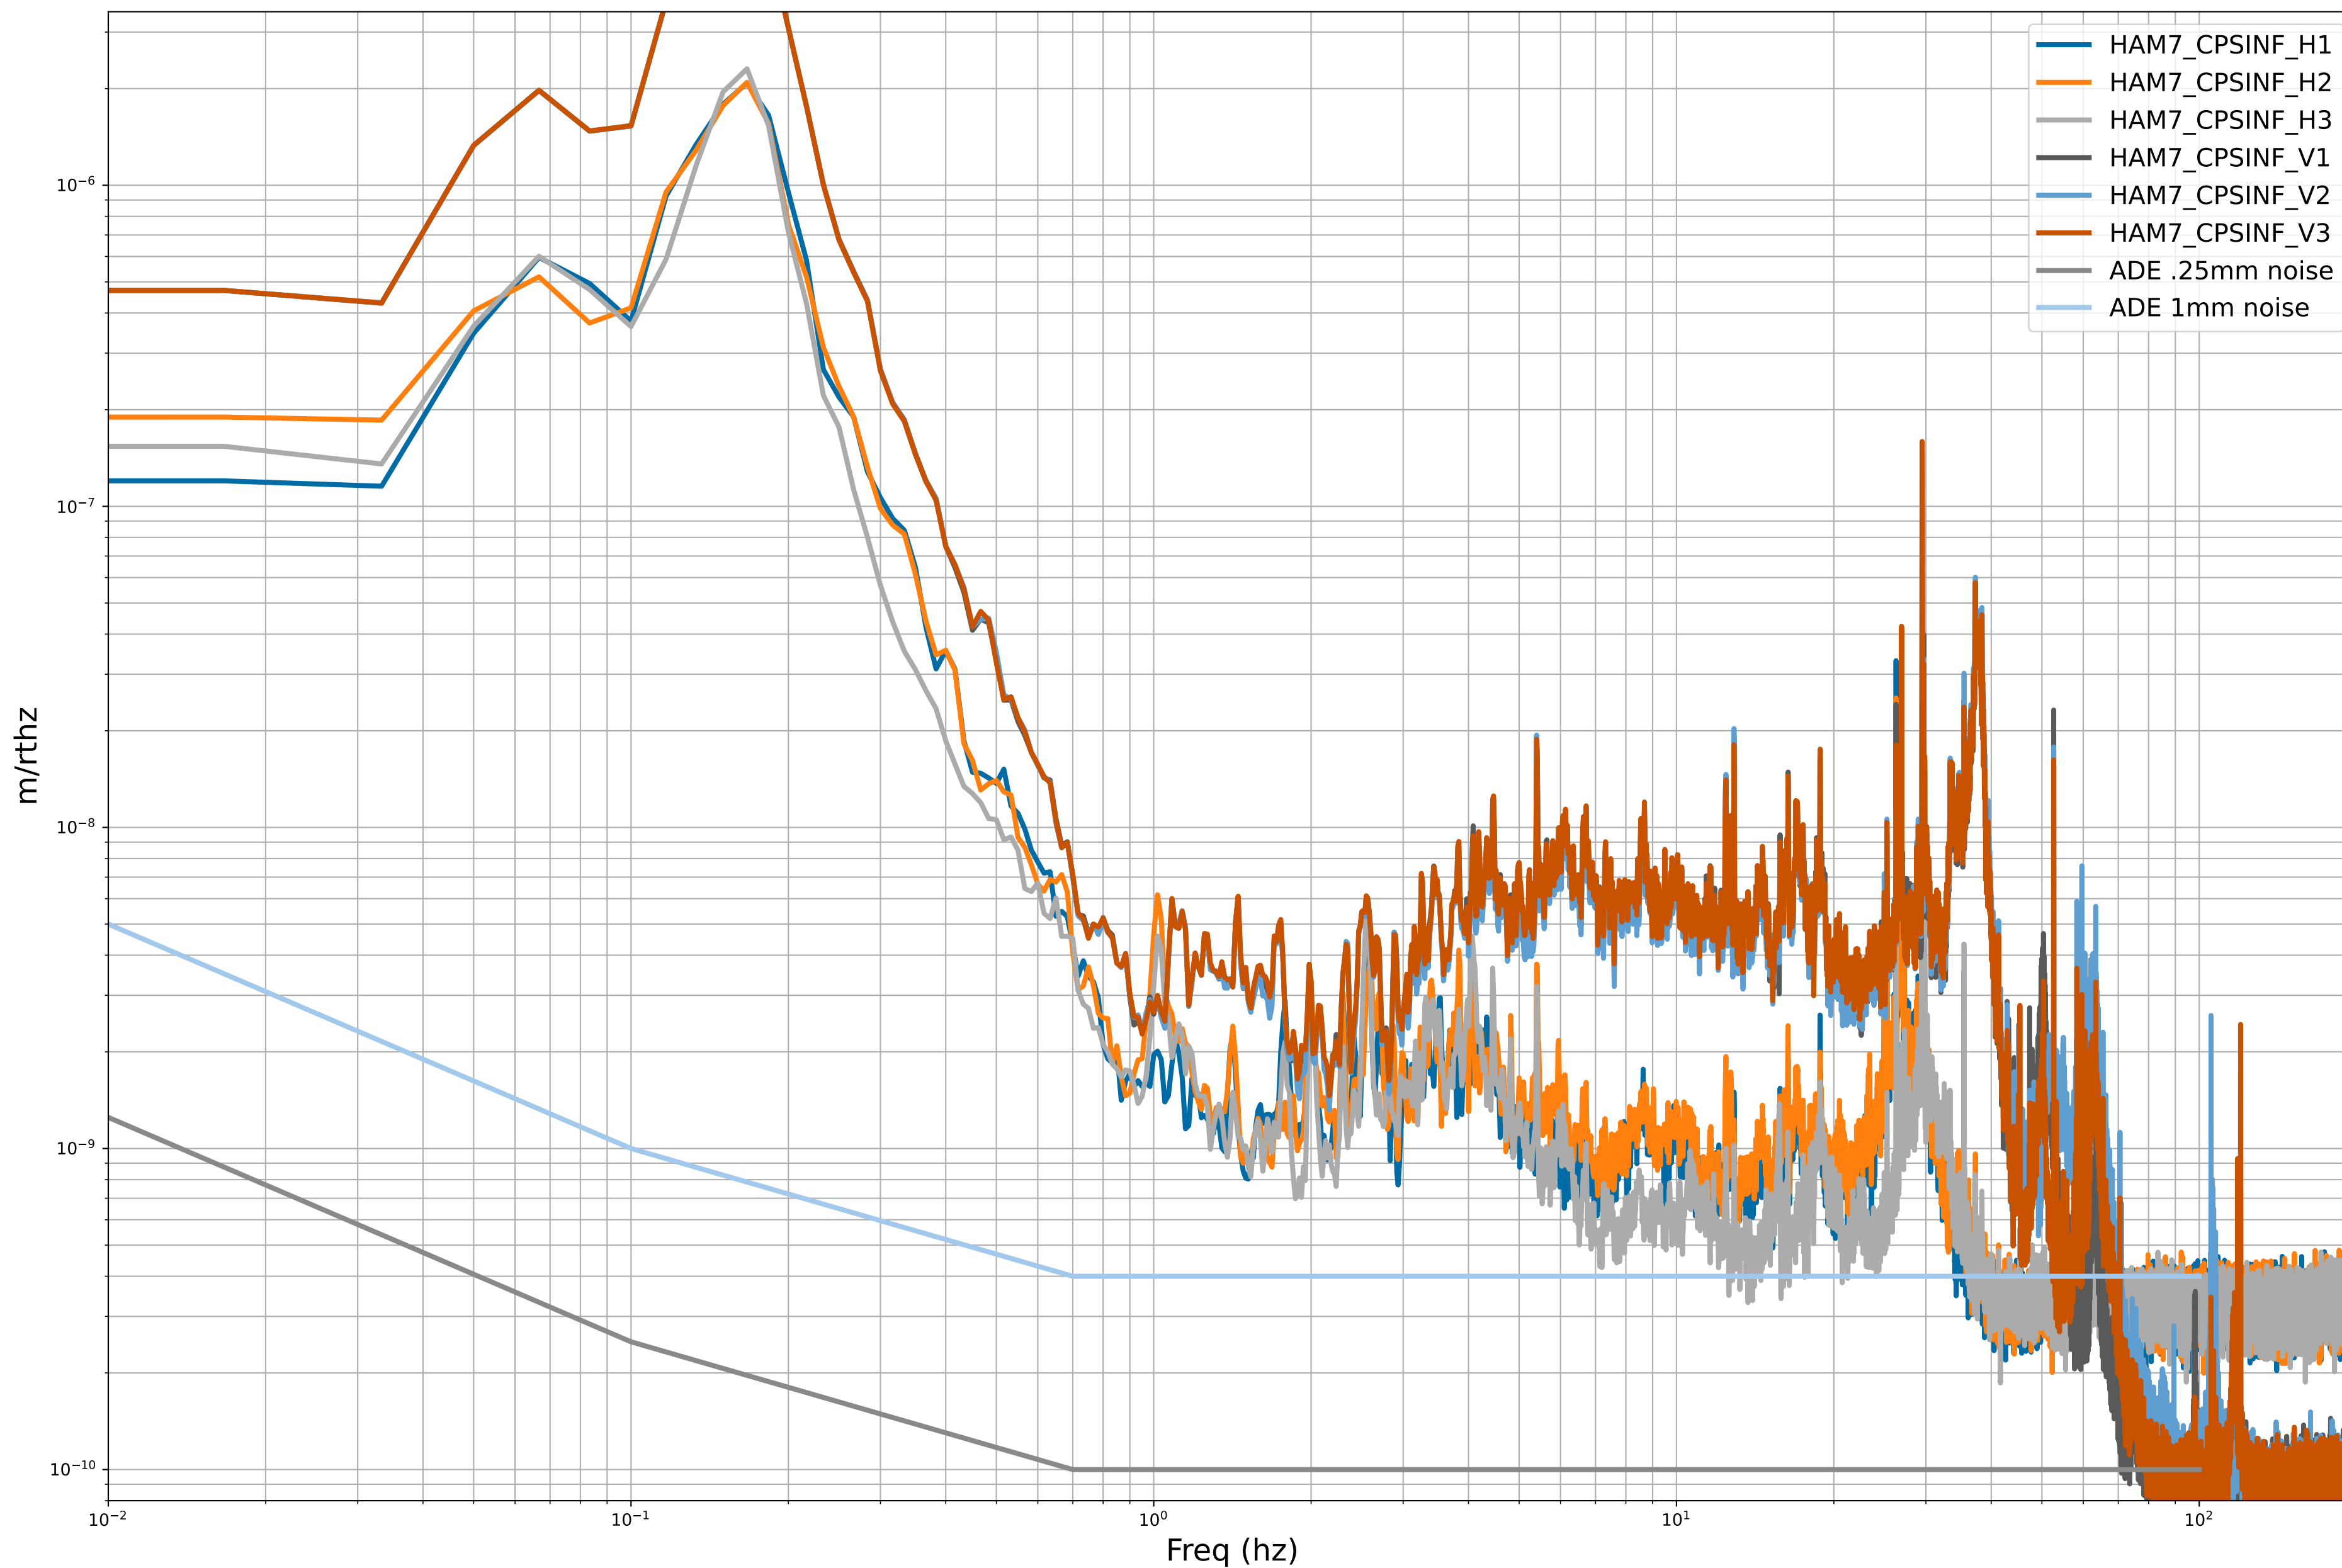

HAM2 CPS Spectra 1421492400 to 1421493000

calibration only >10hz

HAM3 CPS Spectra 1421492400 to 1421493000

calibration only >10hz

HAM4 CPS Spectra 1421492400 to 1421493000

calibration only >10hz

HAM5 CPS Spectra 1421492400 to 1421493000

HAM6 CPS Spectra 1421492400 to 1421493000

calibration only >10hz

HAM7 CPS Spectra 1421492400 to 1421493000

calibration only >10hz

HAM8 CPS Spectra 1421492400 to 1421493000

calibration only >10hz

CPS Spectra 1421492400 to 1421493000

ITMX_ST1

ITMX_ST2

calibration only >10hz

CPS Spectra 1421492400 to 1421493000

ITMY_ST1

ITMY_ST2

calibration only >10hz

CPS Spectra 1421492400 to 1421493000