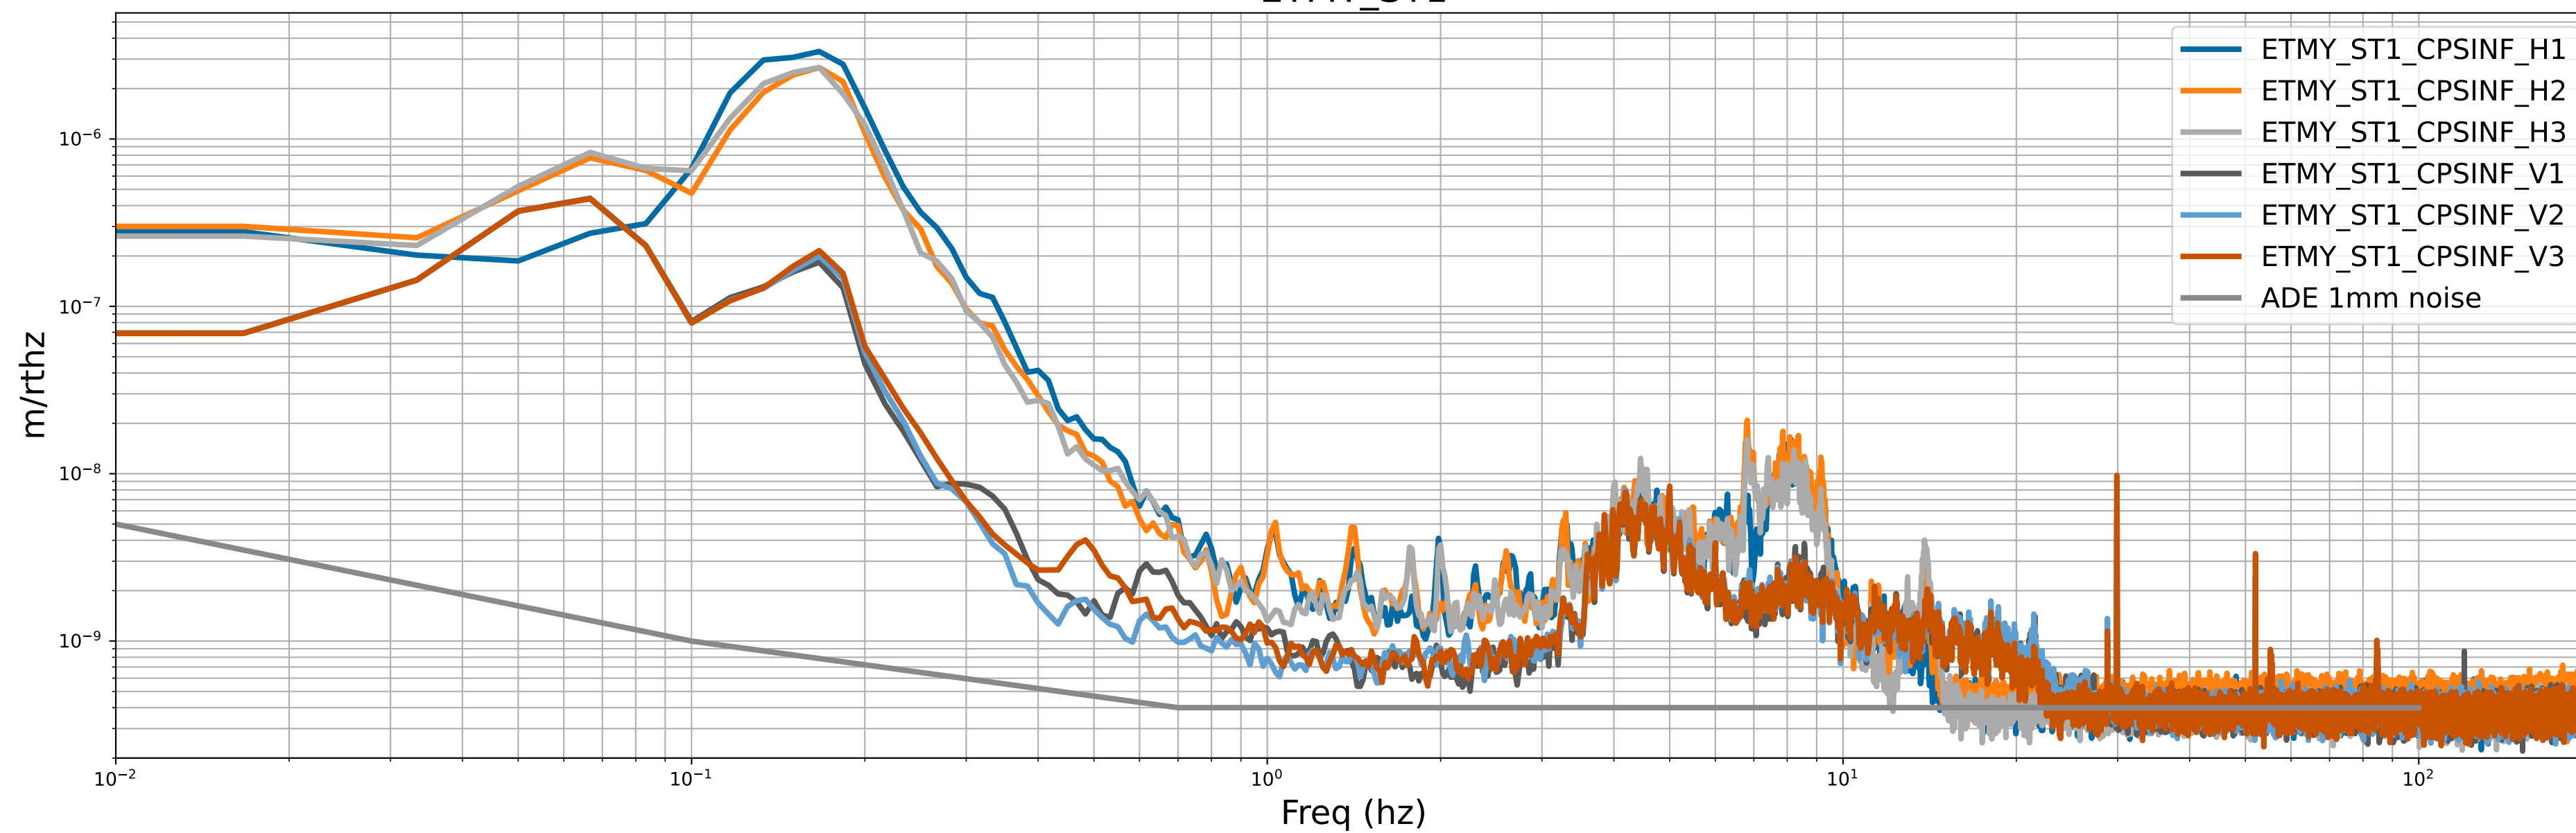

ITMX_ST1

ITMX_ST2

calibration only >10hz

CPS Spectra 1421492400 to 1421493000

ITMY_ST1

ITMY_ST2

calibration only >10hz

CPS Spectra 1421492400 to 1421493000

BS_ST1

BS_ST2

calibration only >10hz

CPS Spectra 1421492400 to 1421493000

ETMX_ST1

ETMX_ST2

calibration only >10hz

CPS Spectra 1421492400 to 1421493000

ETMY_ST1

ETMY_ST2

calibration only >10hz