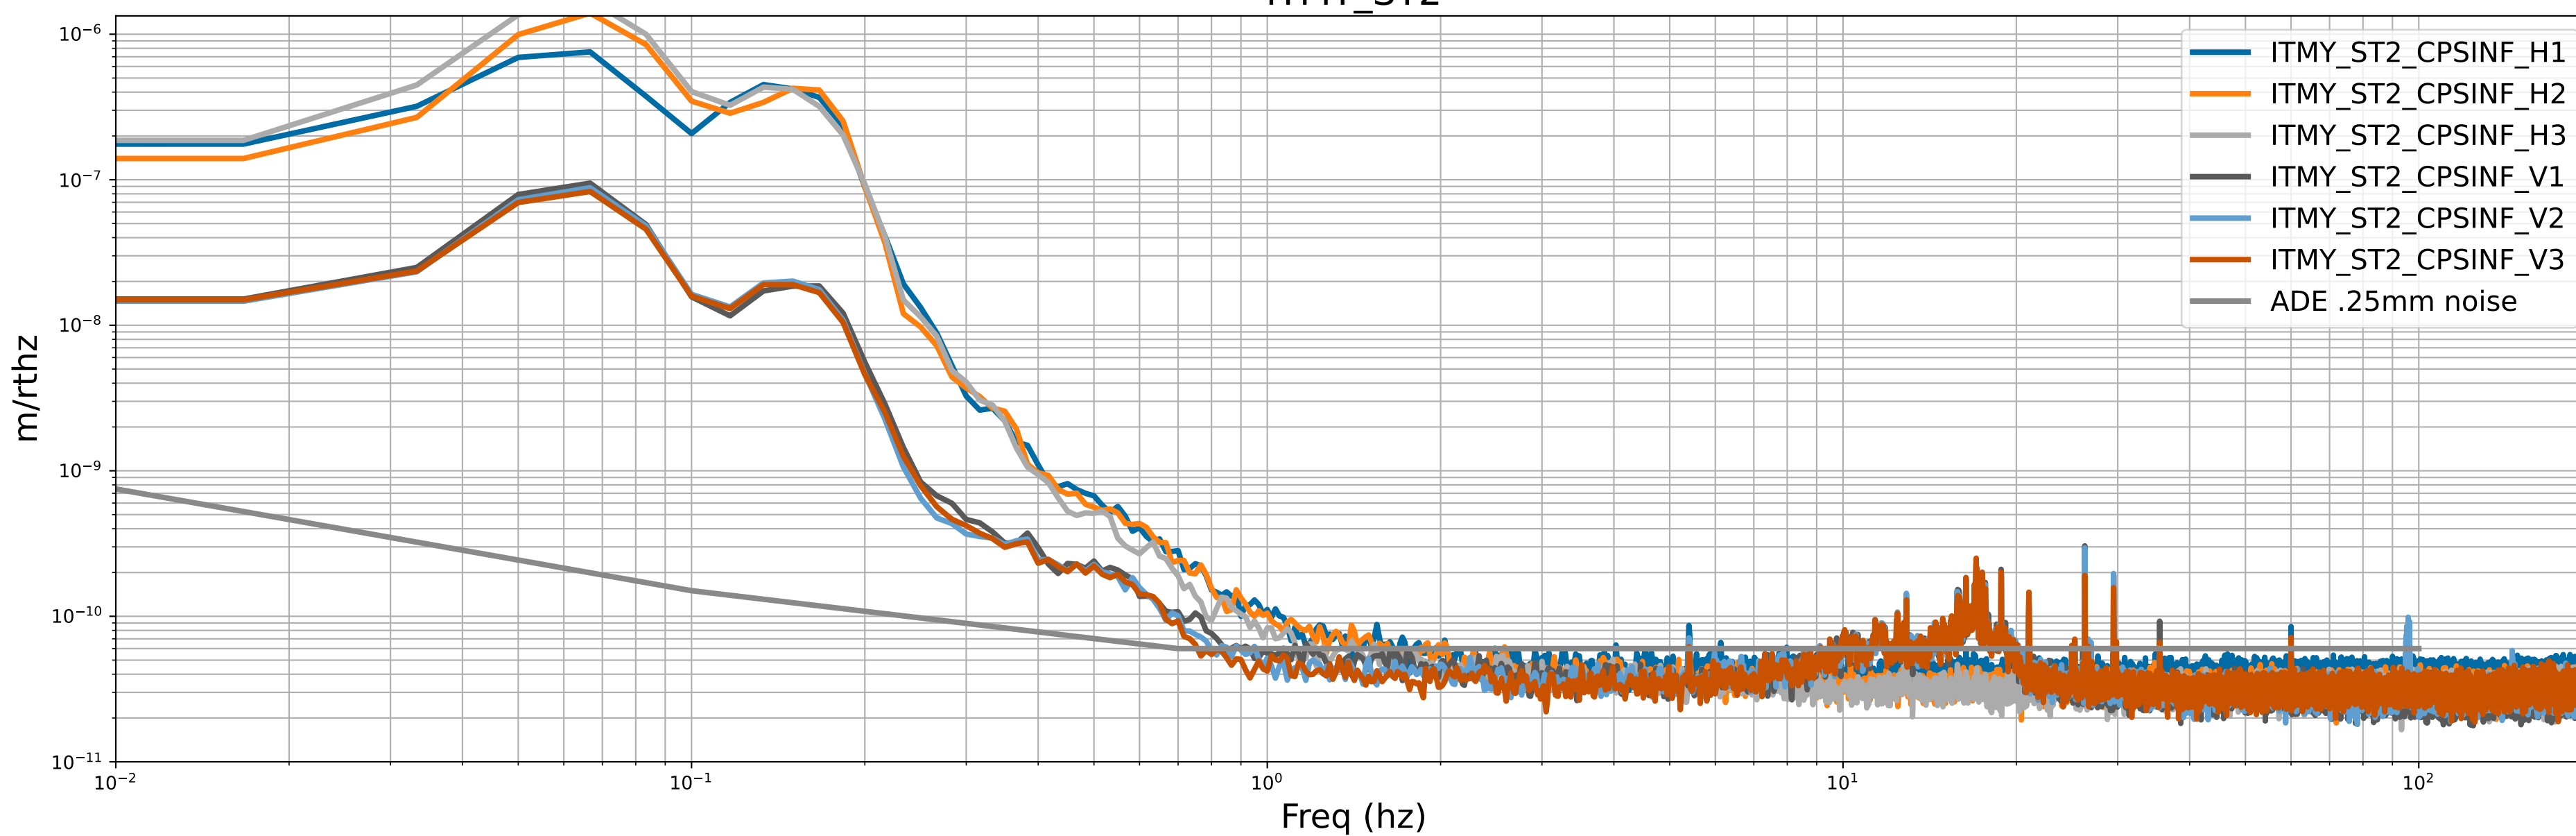

ITMX_ST1

ITMX_ST2

calibration only >10hz

CPS Spectra 1421492400 to 1421493000

ITMY_ST1

ITMY_ST2

calibration only >10hz

CPS Spectra 1421492400 to 1421493000

BS_ST1

BS_ST2

calibration only >10hz

CPS Spectra 1421492400 to 1421493000

ETMX_ST1

ETMX_ST2

calibration only >10hz

CPS Spectra 1421492400 to 1421493000