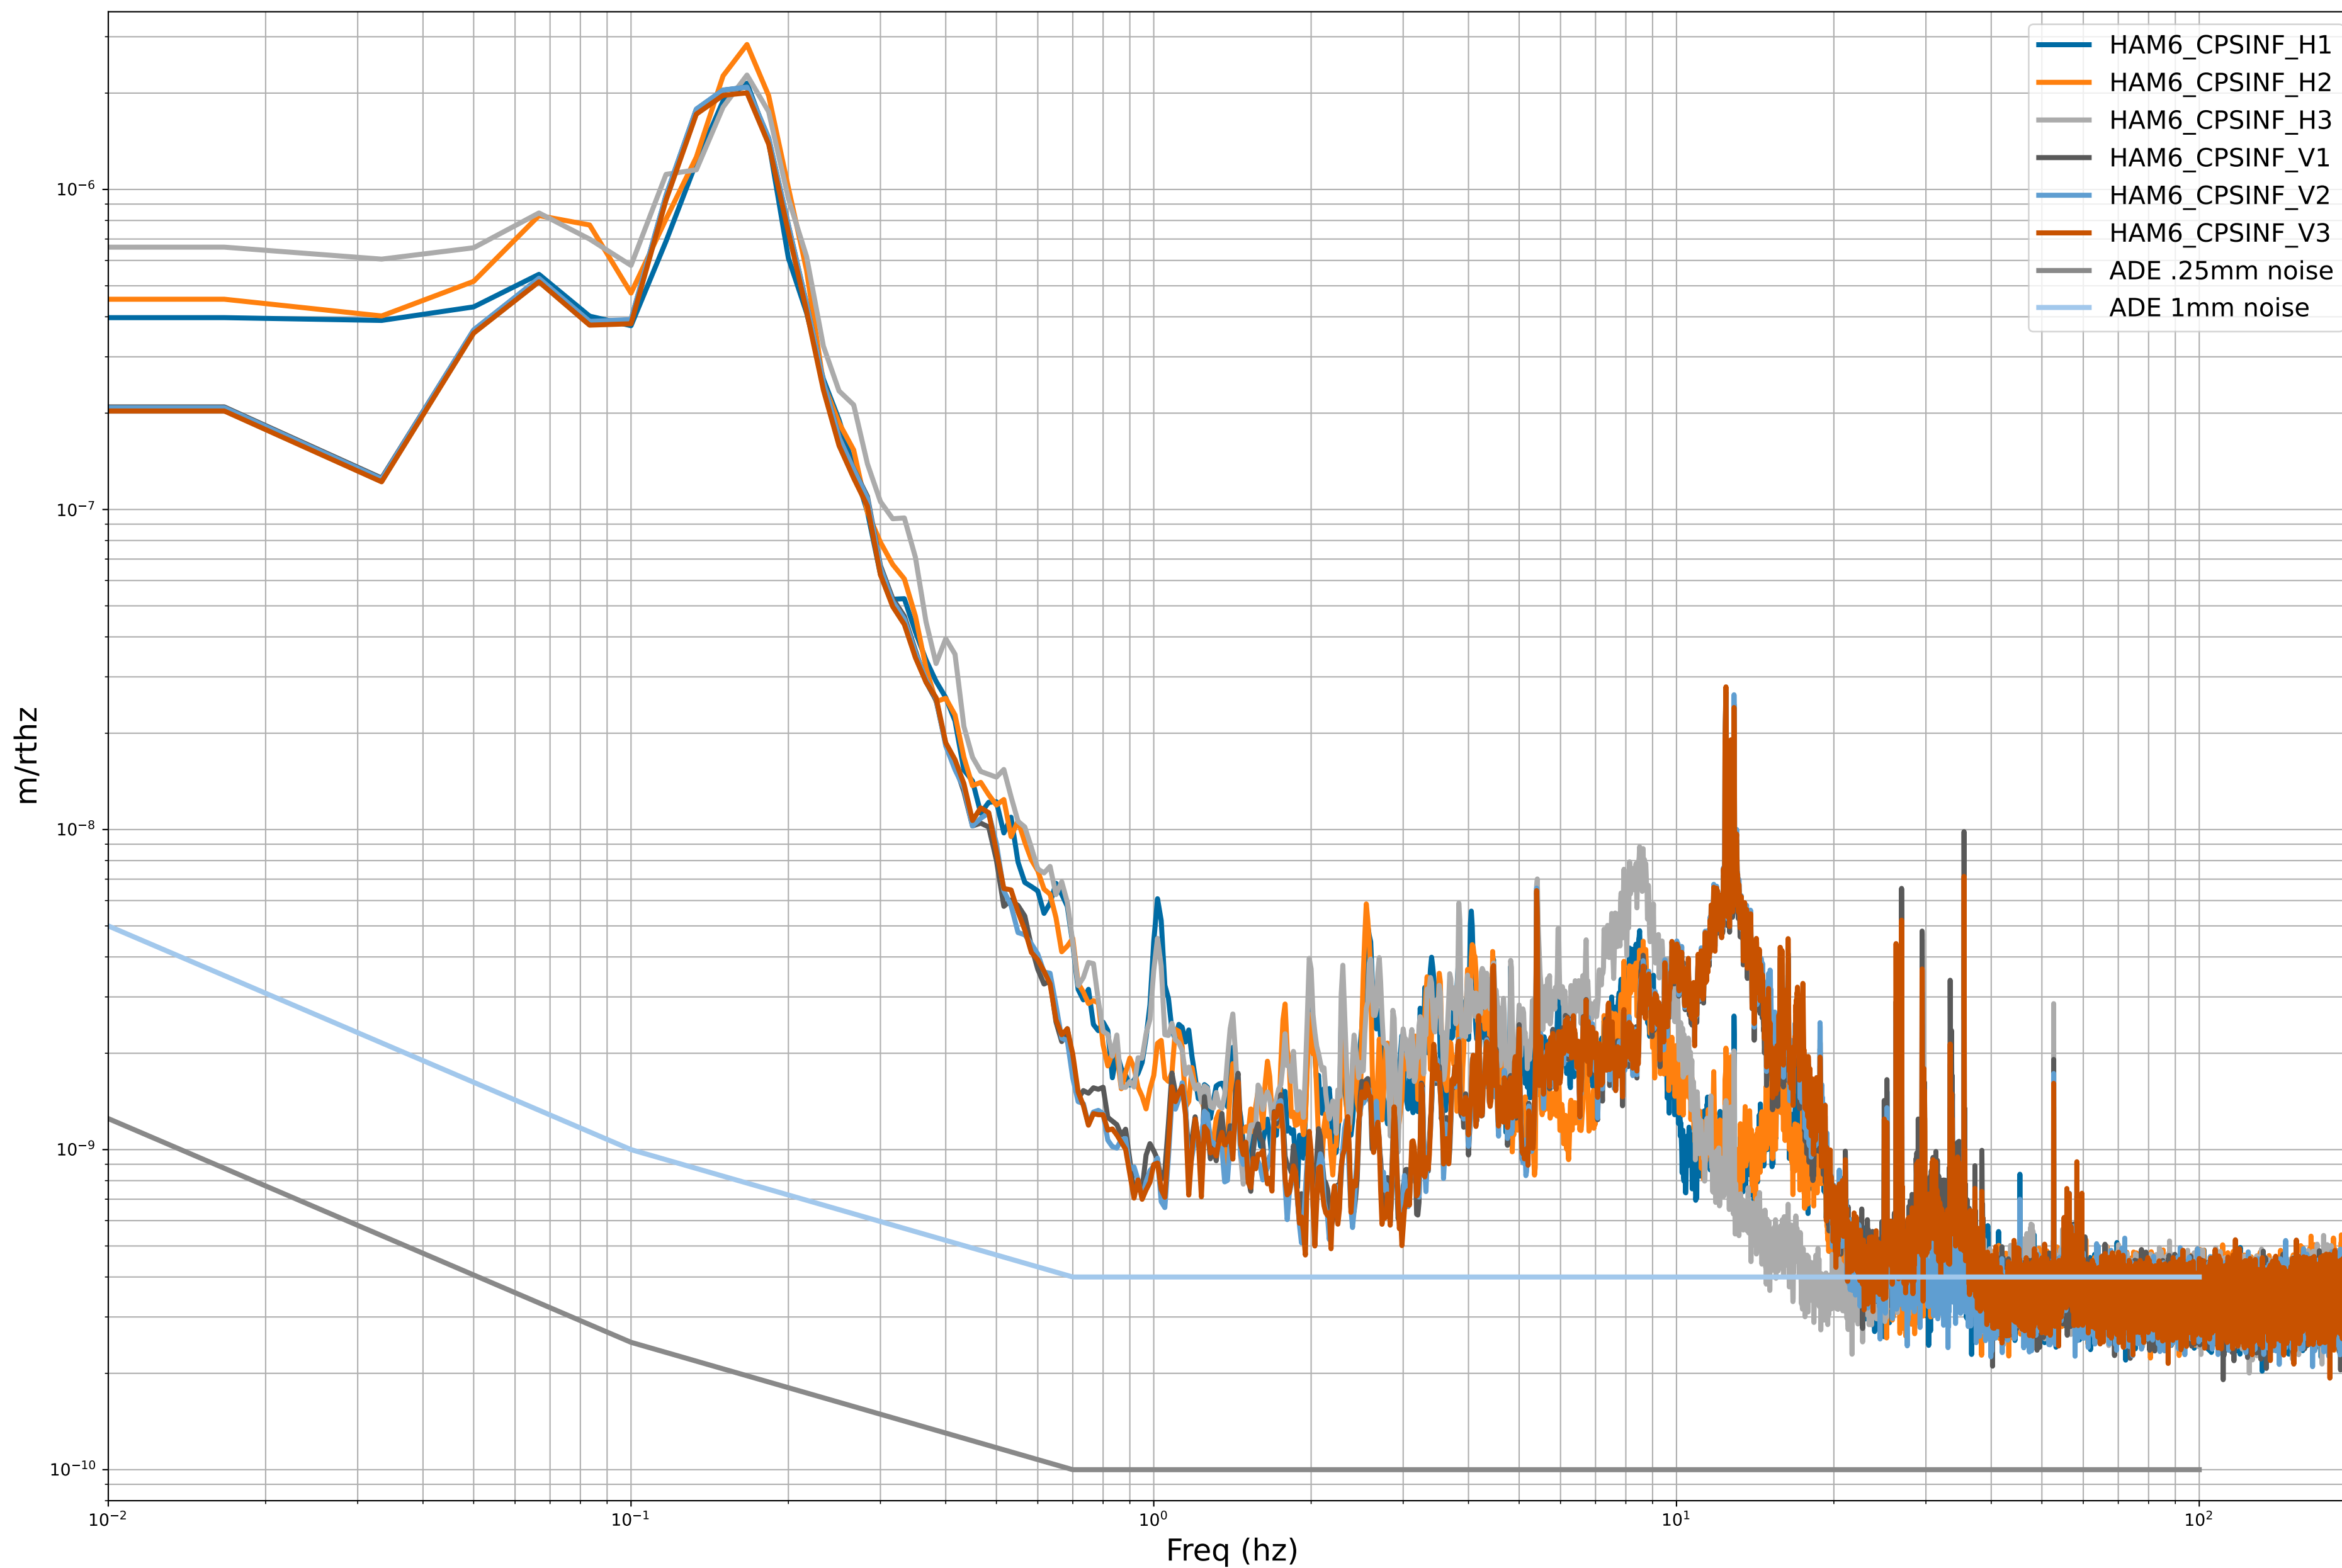

HAM2 CPS Spectra 1421492400 to 1421493000

calibration only >10hz

HAM3 CPS Spectra 1421492400 to 1421493000

calibration only >10hz

HAM4 CPS Spectra 1421492400 to 1421493000

calibration only >10hz

HAM5 CPS Spectra 1421492400 to 1421493000

HAM6 CPS Spectra 1421492400 to 1421493000

calibration only >10hz

HAM7 CPS Spectra 1421492400 to 1421493000

calibration only >10hz

HAM8 CPS Spectra 1421492400 to 1421493000

calibration only >10hz

CPS Spectra 1421492400 to 1421493000

ITMX_ST1

ITMX_ST2

calibration only >10hz

CPS Spectra 1421492400 to 1421493000

ITMY_ST1

ITMY_ST2

calibration only >10hz

CPS Spectra 1421492400 to 1421493000