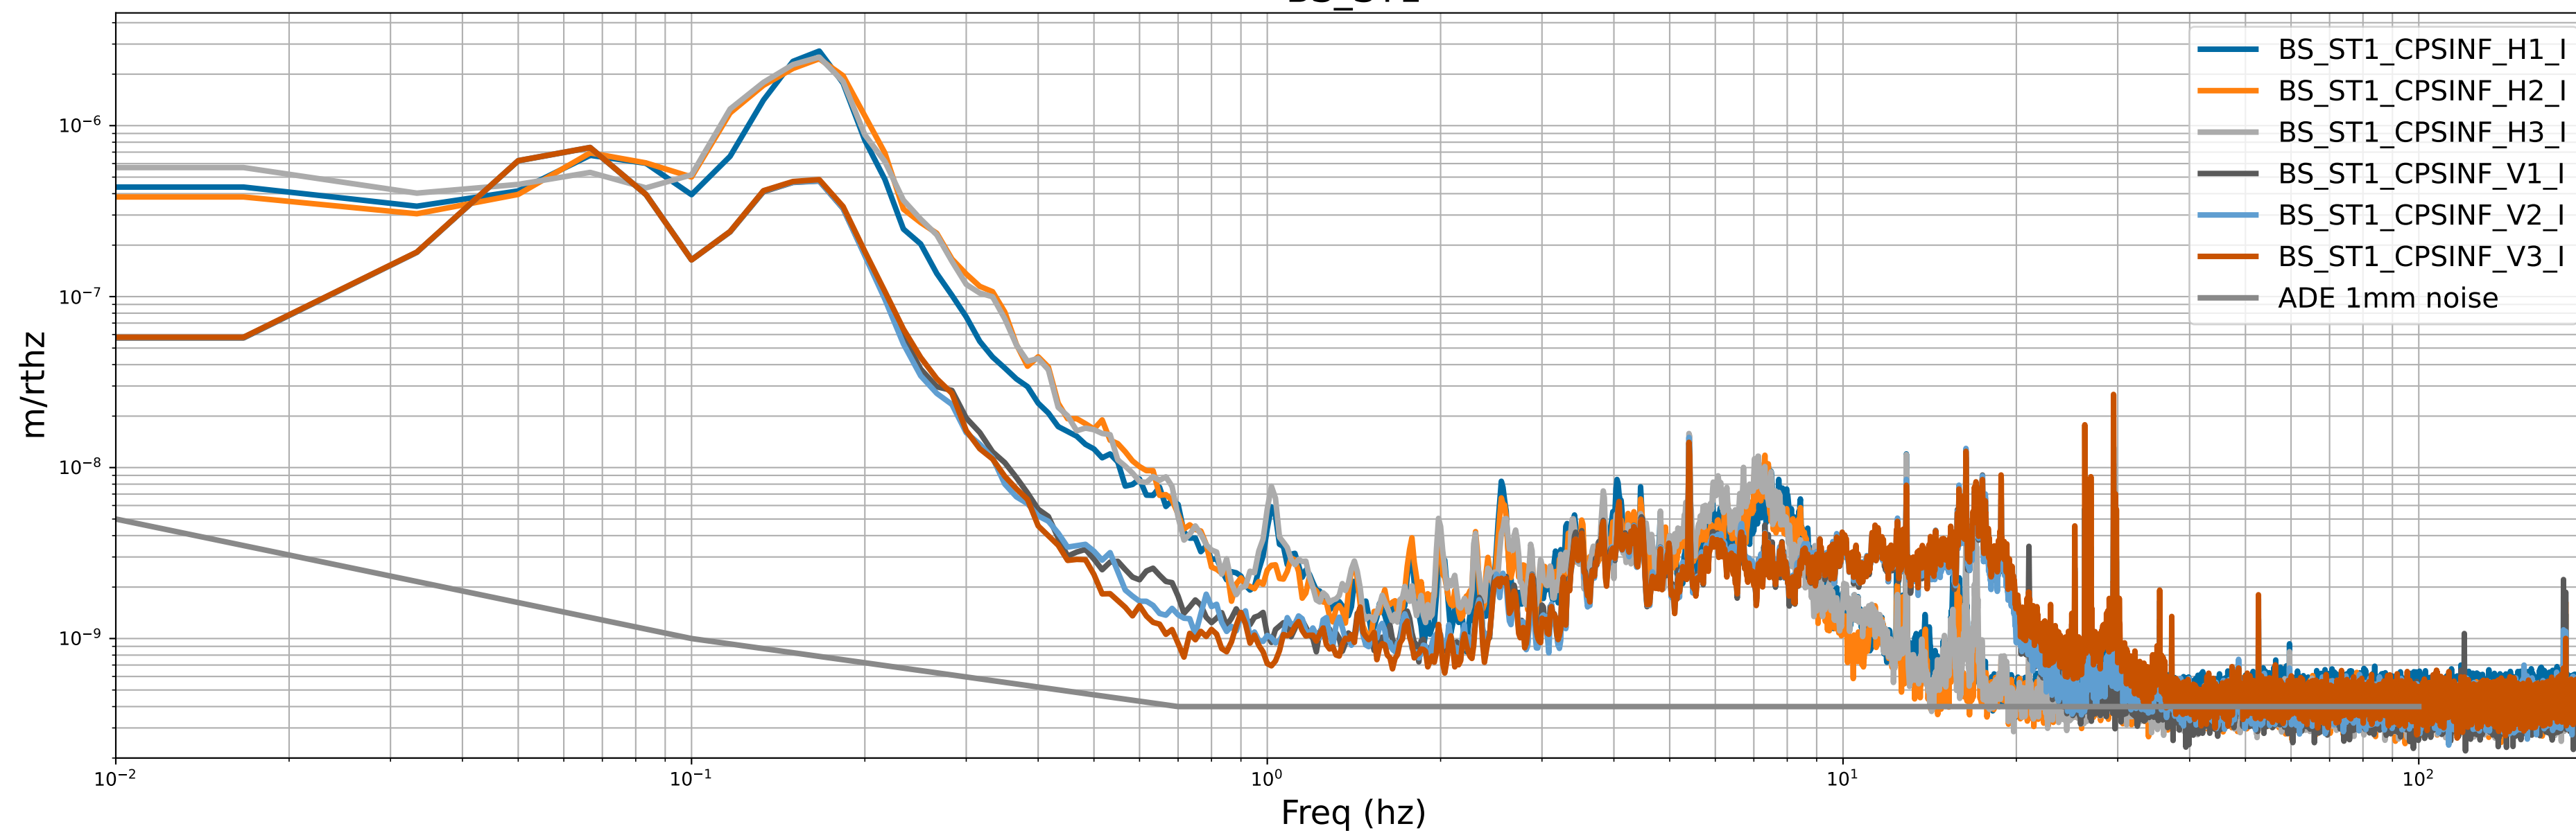

ITMX_ST1

ITMX_ST2

calibration only >10hz

CPS Spectra 1421492400 to 1421493000

ITMY_ST1

ITMY_ST2

calibration only >10hz

CPS Spectra 1421492400 to 1421493000

BS_ST1

BS_ST2

calibration only >10hz

CPS Spectra 1421492400 to 1421493000

ETMX_ST1

ETMX_ST2

calibration only >10hz

CPS Spectra 1421492400 to 1421493000