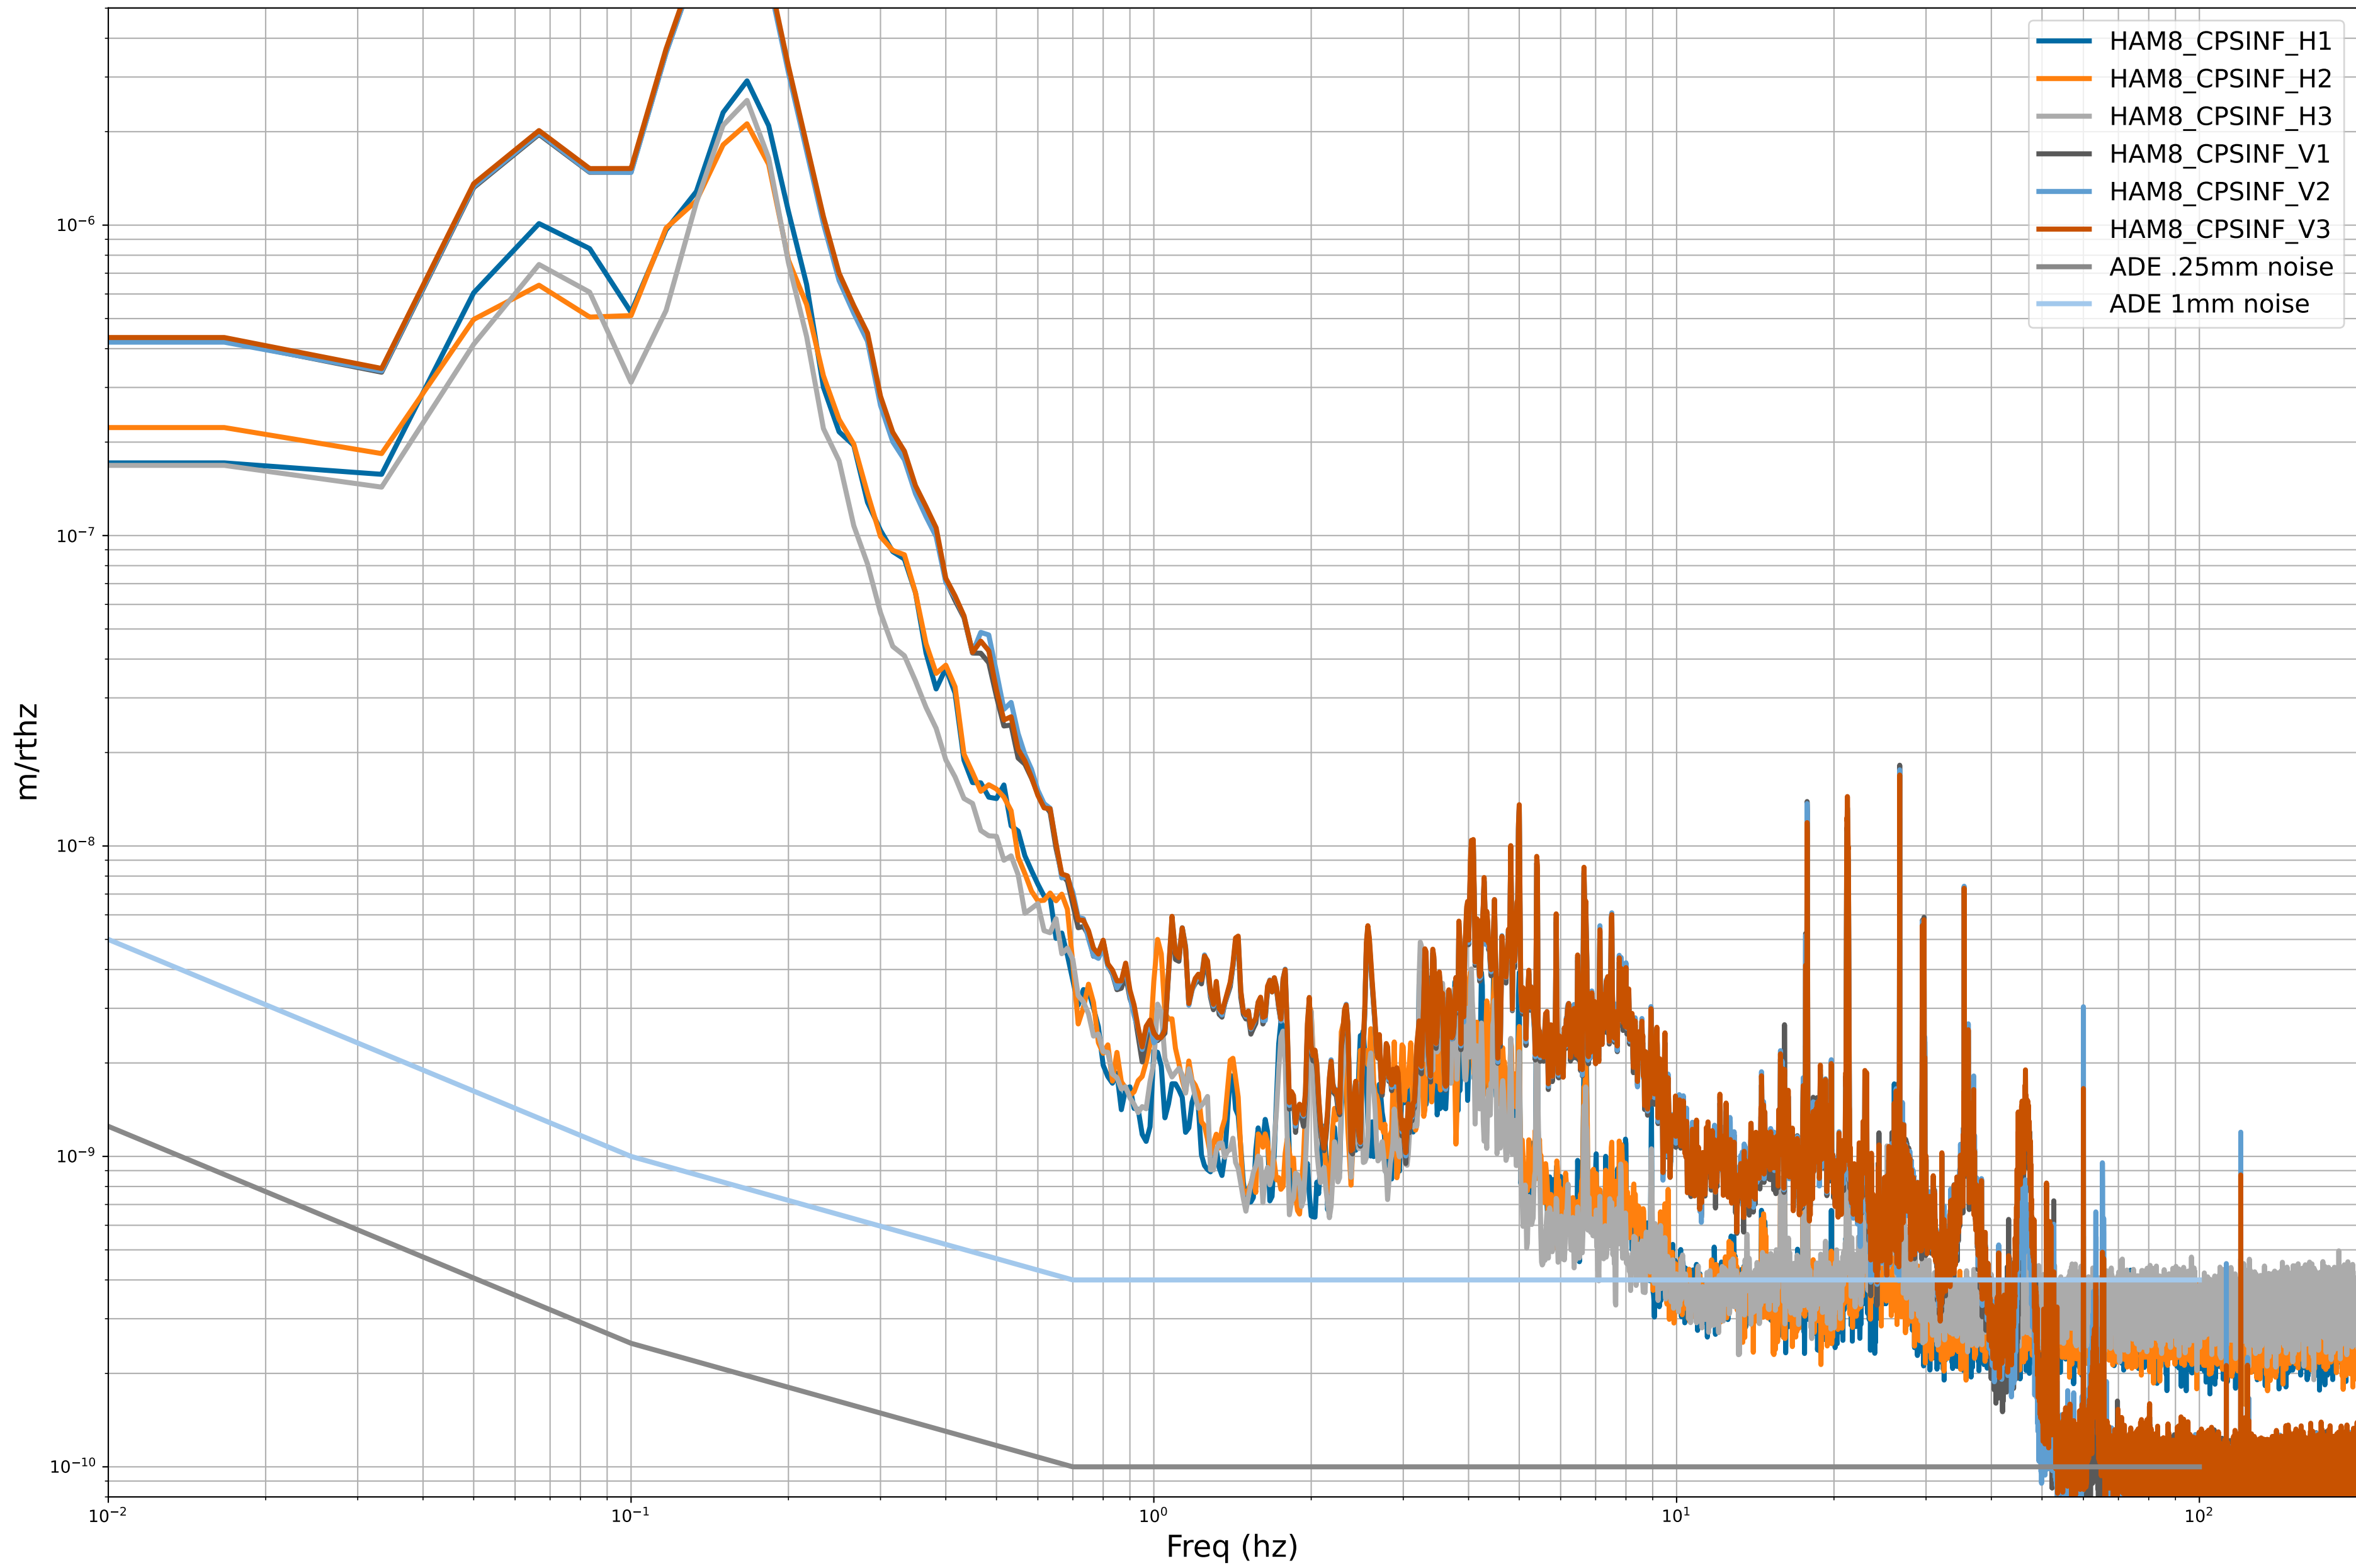

HAM2 CPS Spectra 1421492400 to 1421493000

calibration only >10hz

HAM3 CPS Spectra 1421492400 to 1421493000

calibration only >10hz

HAM4 CPS Spectra 1421492400 to 1421493000

calibration only >10hz

HAM5 CPS Spectra 1421492400 to 1421493000

HAM6 CPS Spectra 1421492400 to 1421493000

calibration only >10hz

HAM7 CPS Spectra 1421492400 to 1421493000

calibration only >10hz

HAM8 CPS Spectra 1421492400 to 1421493000

calibration only >10hz

CPS Spectra 1421492400 to 1421493000

ITMX_ST1

ITMX_ST2

calibration only >10hz

CPS Spectra 1421492400 to 1421493000

ITMY_ST1

ITMY_ST2

calibration only >10hz

CPS Spectra 1421492400 to 1421493000