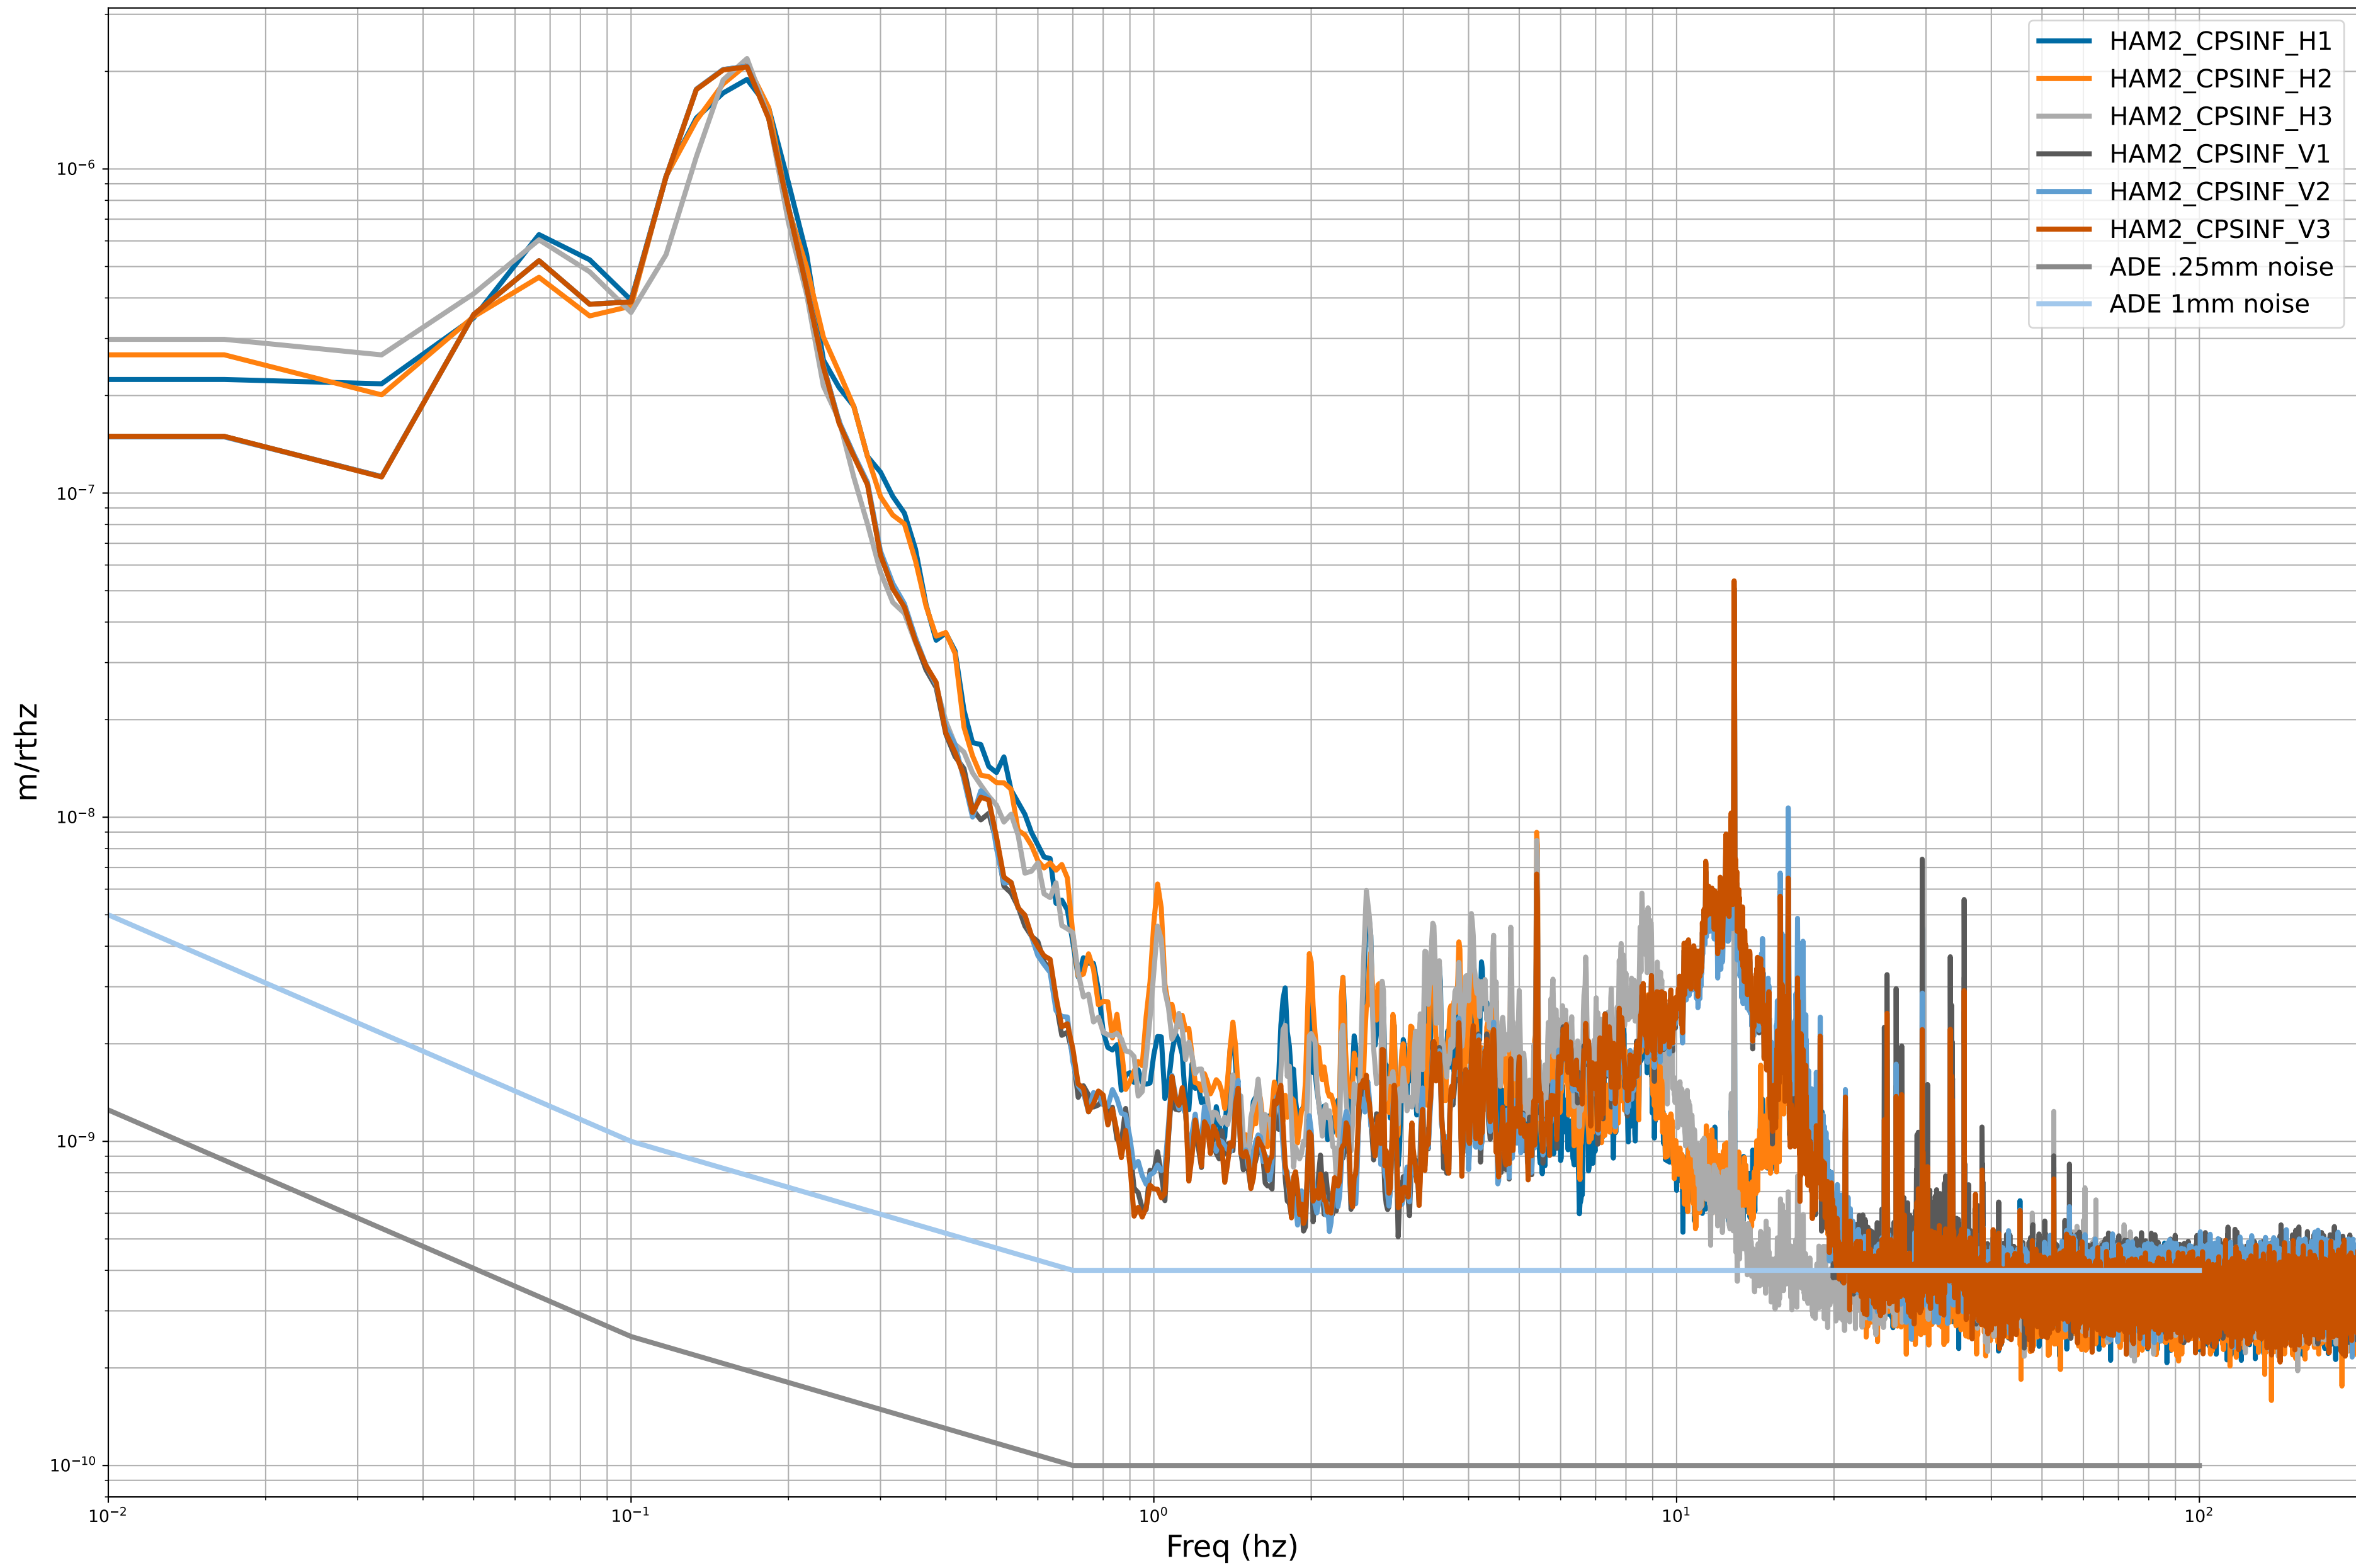

HAM2 CPS Spectra 1421492400 to 1421493000

calibration only >10hz

HAM3 CPS Spectra 1421492400 to 1421493000

calibration only >10hz

HAM4 CPS Spectra 1421492400 to 1421493000

calibration only >10hz

HAM5 CPS Spectra 1421492400 to 1421493000

HAM6 CPS Spectra 1421492400 to 1421493000

calibration only >10hz

HAM7 CPS Spectra 1421492400 to 1421493000

calibration only >10hz

HAM8 CPS Spectra 1421492400 to 1421493000

calibration only >10hz

CPS Spectra 1421492400 to 1421493000

ITMX_ST1

ITMX_ST2

calibration only >10hz

CPS Spectra 1421492400 to 1421493000

ITMY_ST1

ITMY_ST2

calibration only >10hz

CPS Spectra 1421492400 to 1421493000