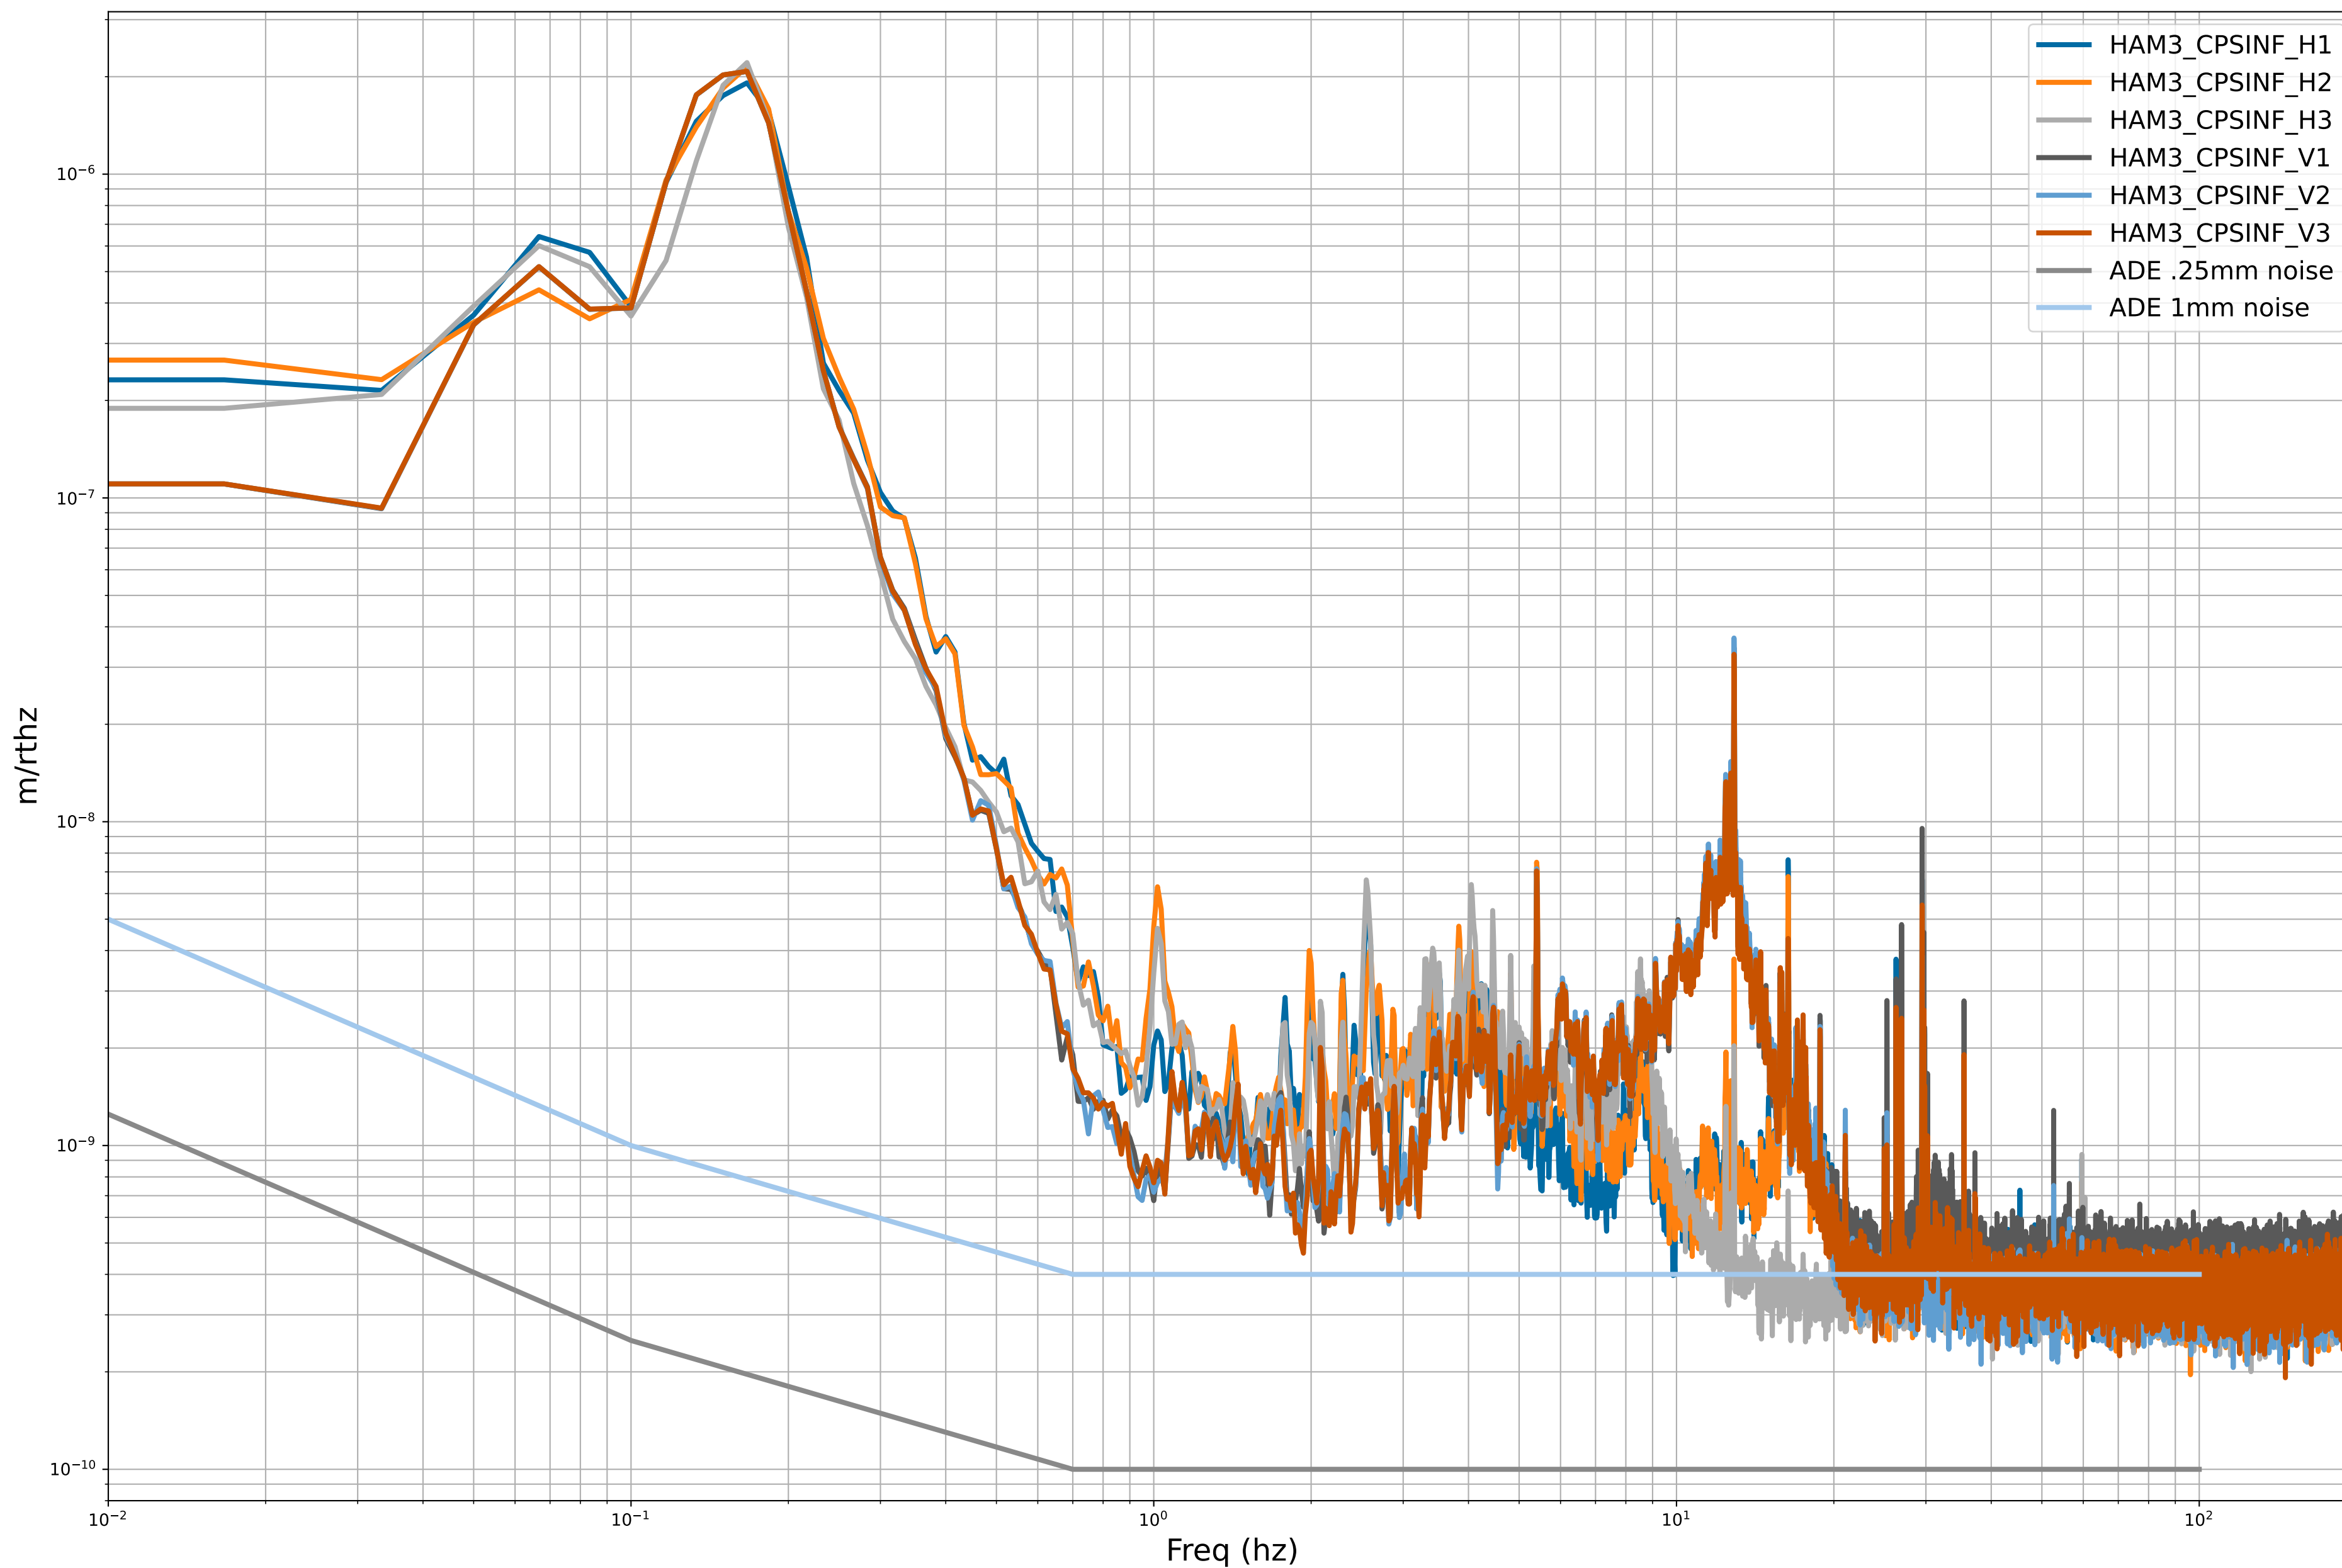

HAM2 CPS Spectra 1421492400 to 1421493000

calibration only >10hz

HAM3 CPS Spectra 1421492400 to 1421493000

calibration only >10hz

HAM4 CPS Spectra 1421492400 to 1421493000

calibration only >10hz

HAM5 CPS Spectra 1421492400 to 1421493000

HAM6 CPS Spectra 1421492400 to 1421493000

calibration only >10hz

HAM7 CPS Spectra 1421492400 to 1421493000

calibration only >10hz

HAM8 CPS Spectra 1421492400 to 1421493000

calibration only >10hz

CPS Spectra 1421492400 to 1421493000

ITMX_ST1

ITMX_ST2

calibration only >10hz

CPS Spectra 1421492400 to 1421493000

ITMY_ST1

ITMY_ST2

calibration only >10hz

CPS Spectra 1421492400 to 1421493000