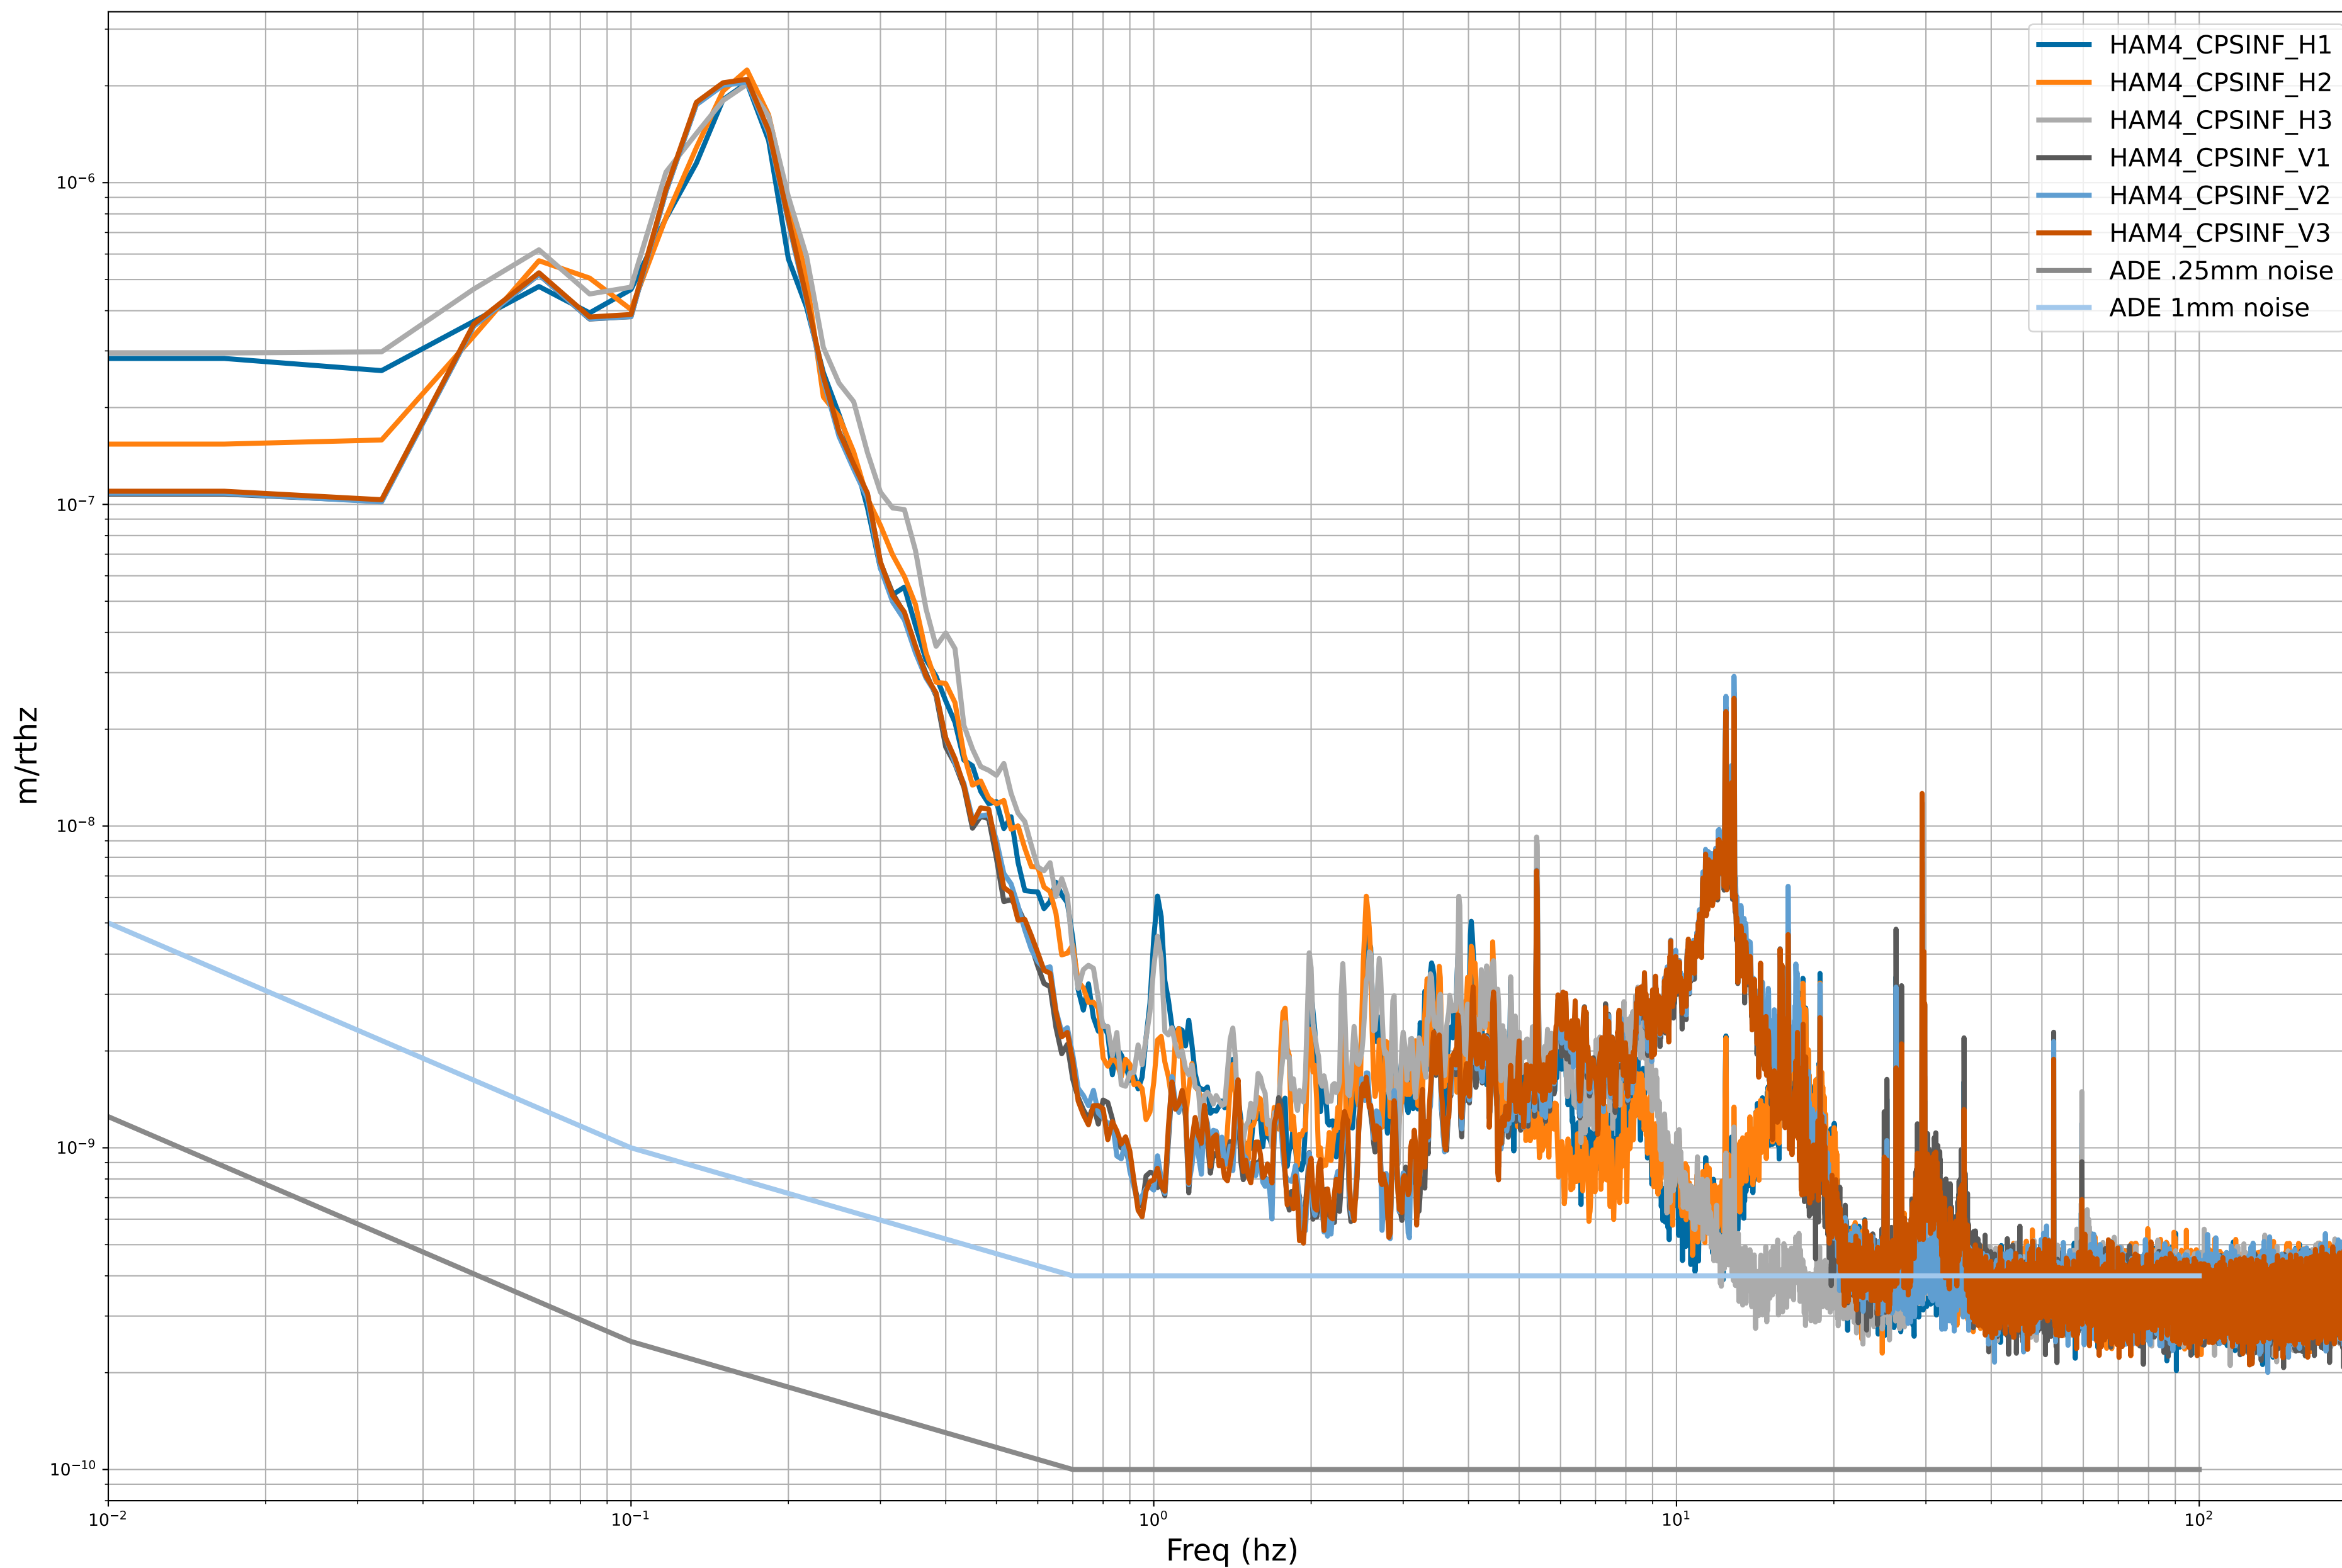

HAM2 CPS Spectra 1421492400 to 1421493000

calibration only >10hz

HAM3 CPS Spectra 1421492400 to 1421493000

calibration only >10hz

HAM4 CPS Spectra 1421492400 to 1421493000

calibration only >10hz

HAM5 CPS Spectra 1421492400 to 1421493000

HAM6 CPS Spectra 1421492400 to 1421493000

calibration only >10hz

HAM7 CPS Spectra 1421492400 to 1421493000

calibration only >10hz

HAM8 CPS Spectra 1421492400 to 1421493000

calibration only >10hz

CPS Spectra 1421492400 to 1421493000

ITMX_ST1

ITMX_ST2

calibration only >10hz

CPS Spectra 1421492400 to 1421493000

ITMY_ST1

ITMY_ST2

calibration only >10hz

CPS Spectra 1421492400 to 1421493000