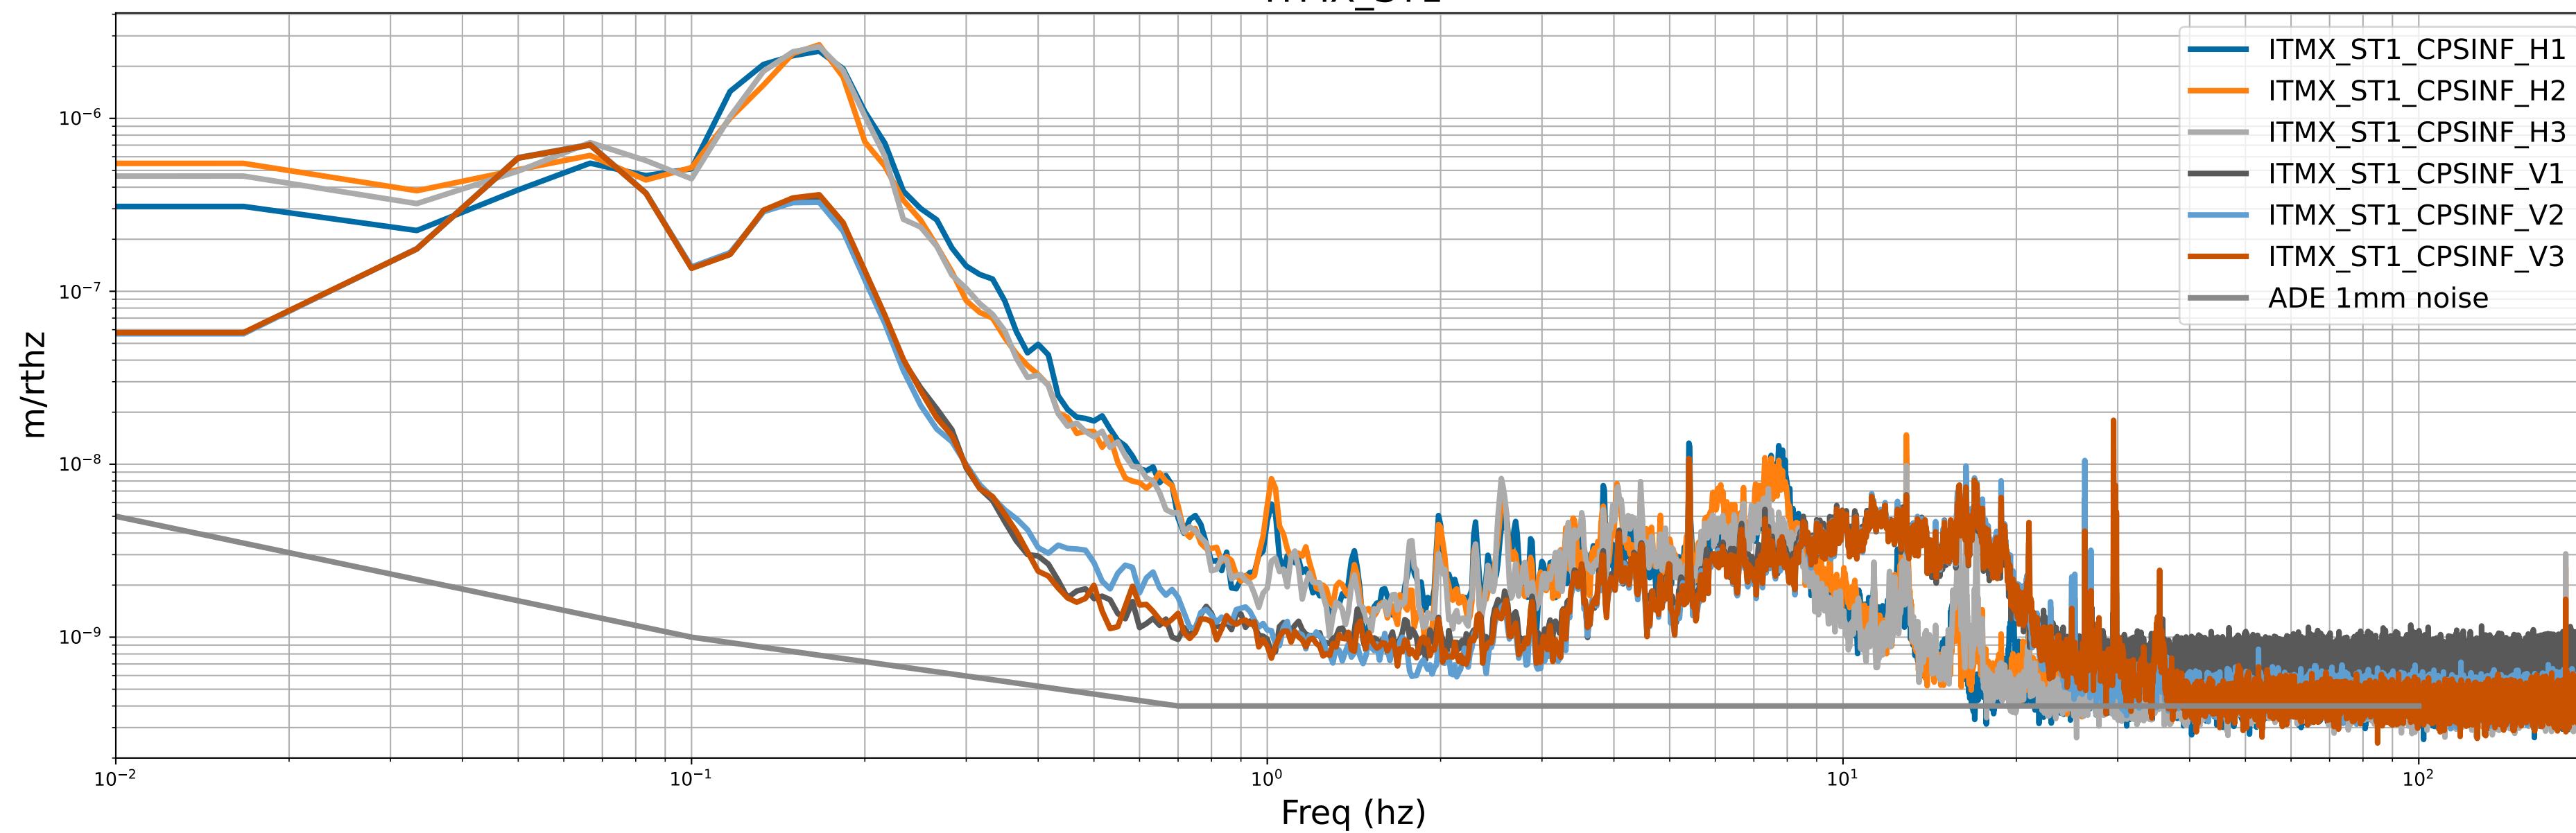

HAM2 CPS Spectra 1421492400 to 1421493000

calibration only >10hz

HAM3 CPS Spectra 1421492400 to 1421493000

calibration only >10hz

HAM4 CPS Spectra 1421492400 to 1421493000

calibration only >10hz

HAM5 CPS Spectra 1421492400 to 1421493000

HAM6 CPS Spectra 1421492400 to 1421493000

calibration only >10hz

HAM7 CPS Spectra 1421492400 to 1421493000

calibration only >10hz

HAM8 CPS Spectra 1421492400 to 1421493000

calibration only >10hz

CPS Spectra 1421492400 to 1421493000

ITMX_ST1

ITMX_ST2

calibration only >10hz

CPS Spectra 1421492400 to 1421493000

ITMY_ST1

ITMY_ST2

calibration only >10hz

CPS Spectra 1421492400 to 1421493000

BS_ST1

BS_ST2

calibration only >10hz

CPS Spectra 1421492400 to 1421493000

ETMX_ST1

ETMX_ST2

calibration only >10hz

CPS Spectra 1421492400 to 1421493000