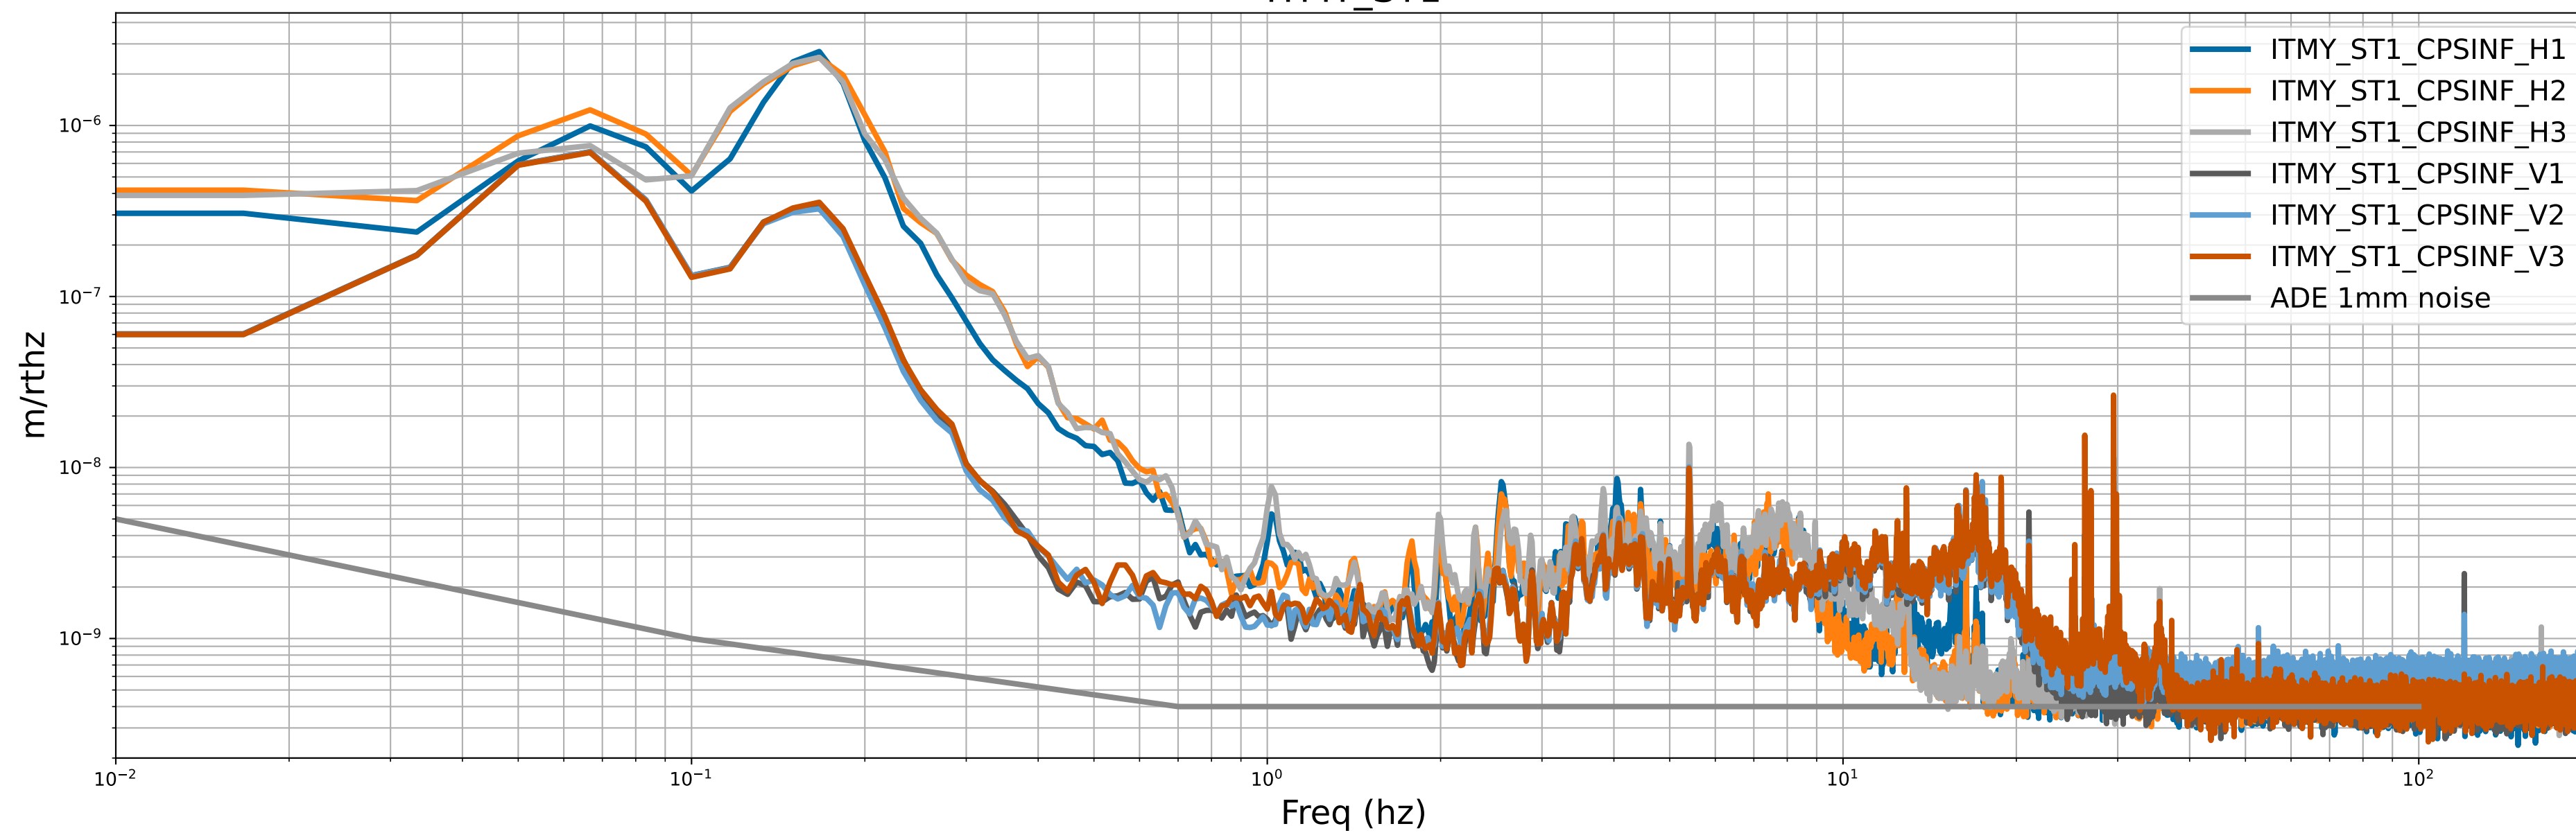

ITMX_ST1

ITMX_ST2

calibration only >10hz

CPS Spectra 1421492400 to 1421493000

ITMY_ST1

ITMY_ST2

calibration only >10hz

CPS Spectra 1421492400 to 1421493000

BS_ST1

BS_ST2

calibration only >10hz

CPS Spectra 1421492400 to 1421493000

ETMX_ST1

ETMX_ST2

calibration only >10hz

CPS Spectra 1421492400 to 1421493000