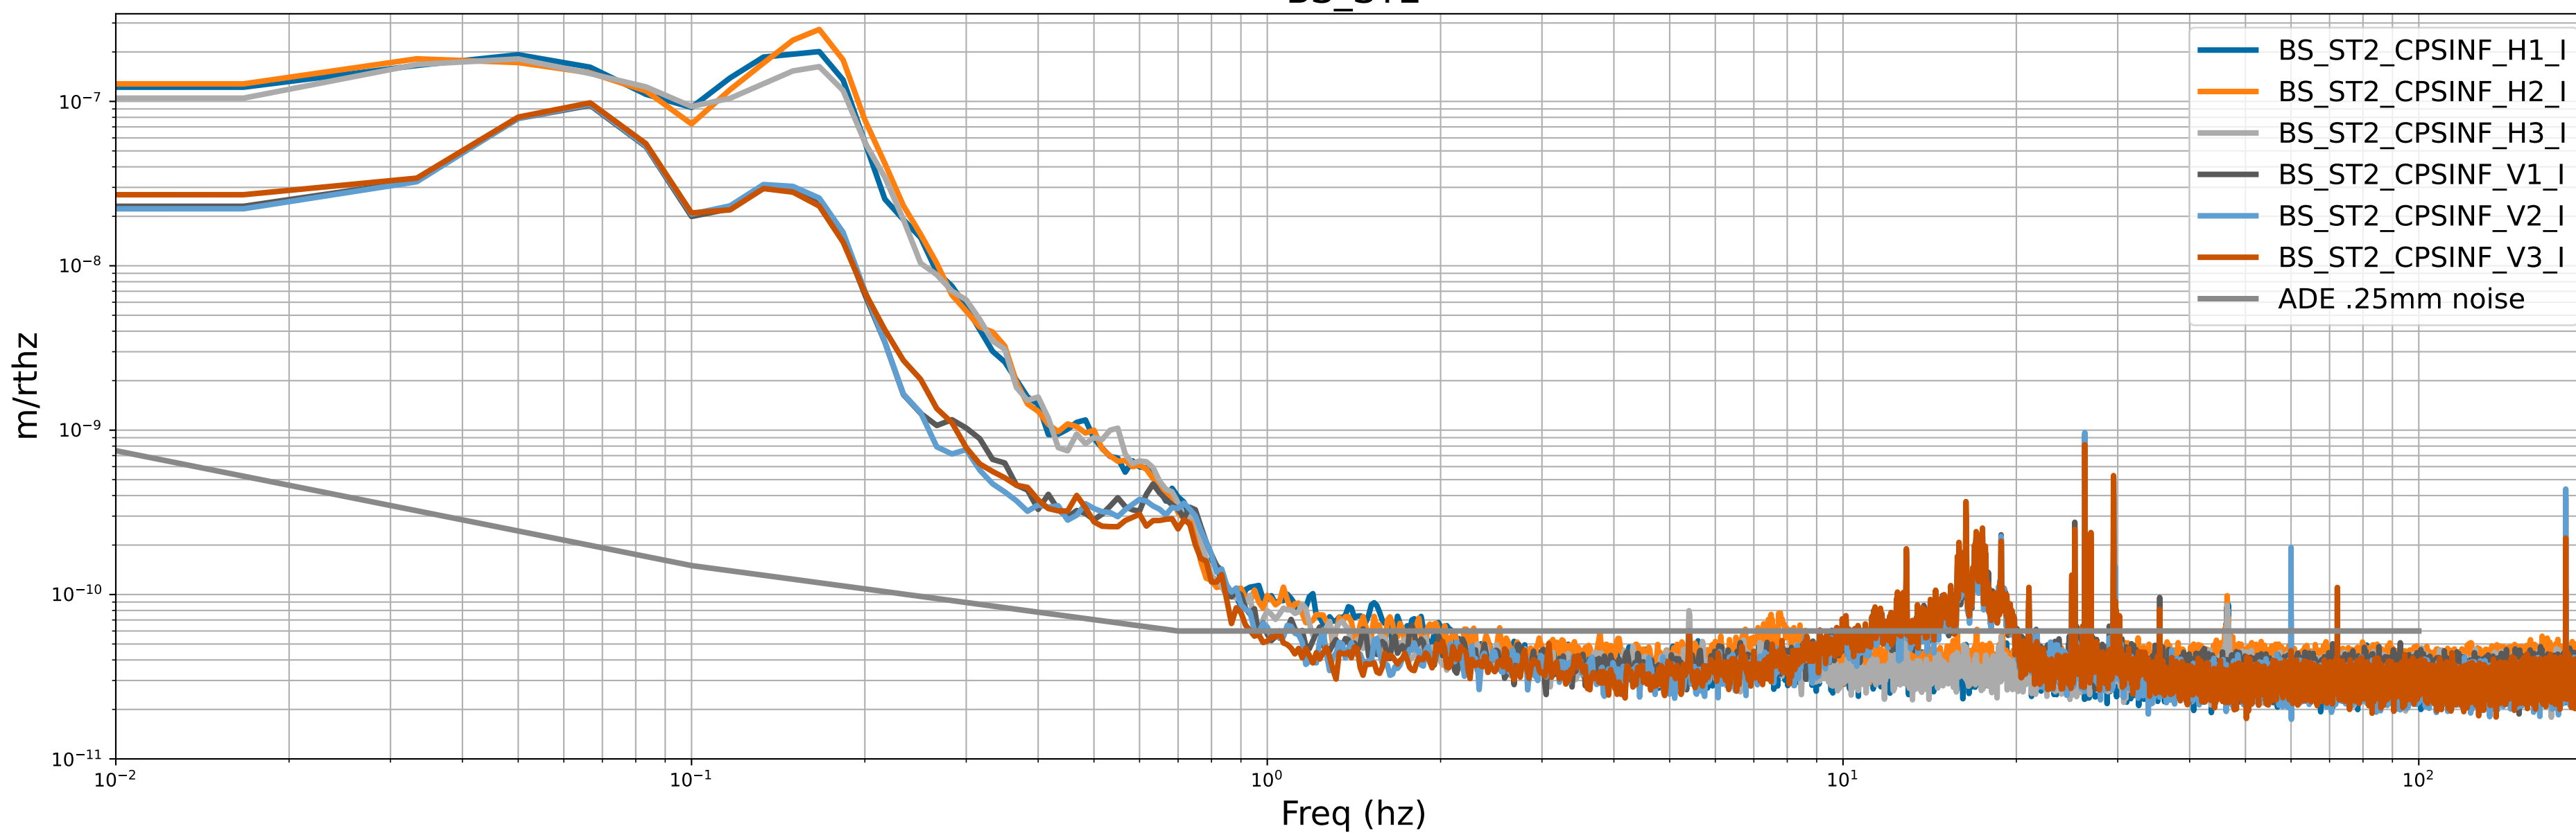

ITMX_ST1

ITMX_ST2

calibration only >10hz

CPS Spectra 1421492400 to 1421493000

ITMY_ST1

ITMY_ST2

calibration only >10hz

CPS Spectra 1421492400 to 1421493000

BS_ST1

BS_ST2

calibration only >10hz

CPS Spectra 1421492400 to 1421493000

ETMX_ST1

ETMX_ST2

calibration only >10hz

CPS Spectra 1421492400 to 1421493000