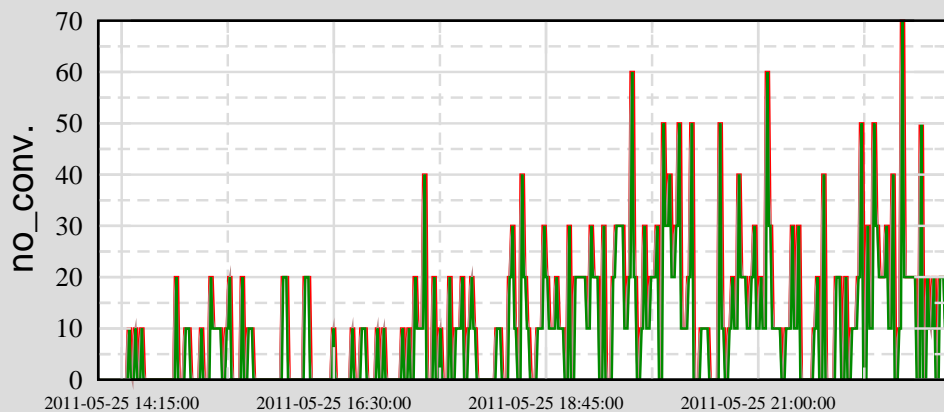

*Trend from 11-05-25-13-59-47 to 11-05-25-22-58-47*

*Ch 7: H0:PEM-LVEA\_DST7\_5*

*Ch 5: H0:PEM-LVEA\_DST5\_5*

*Ch 9: H0:PEM-LVEA\_DST9\_5*

*Ch 1: H0:PEM-LVEA\_DST1\_5*

*Ch 8: H0:PEM-LVEA\_DST8\_5*