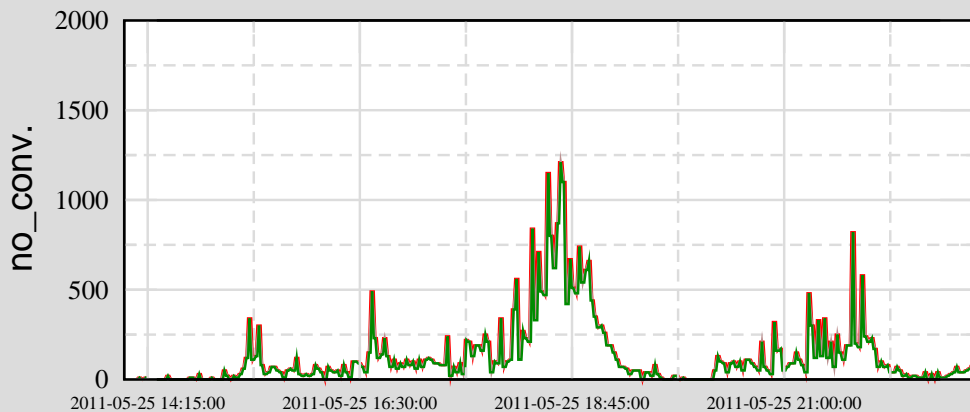

*Trend from 11-05-25-13-59-47 to 11-05-25-22-58-47*

*Ch 7: H0:PEM-LVEA\_DST7\_5*

*Ch 5: H0:PEM-LVEA\_DST5\_5*

*Ch 9: H0:PEM-LVEA\_DST9\_5*

*Ch 1: H0:PEM-LVEA\_DST1\_5*

*Ch 8: H0:PEM-LVEA\_DST8\_5*