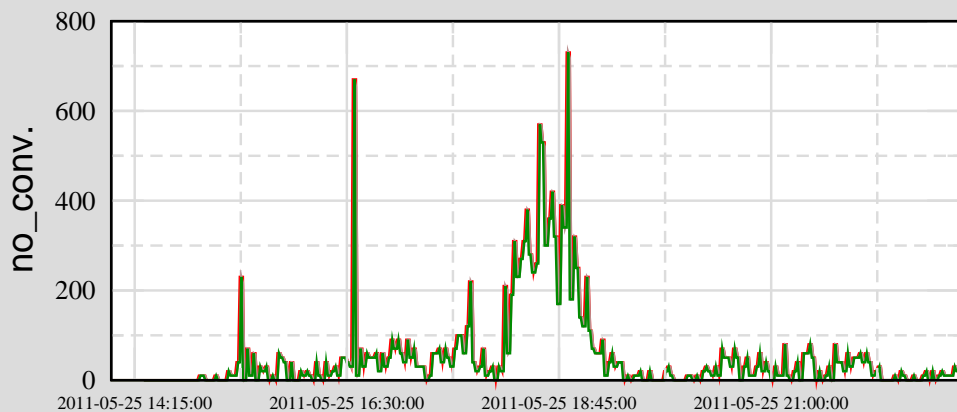

*Trend from 11-05-25-13-59-47 to 11-05-25-22-58-47*

*Ch 7: H0:PEM-LVEA\_DST7\_5*

*Ch 5: H0:PEM-LVEA\_DST5\_5*

*Ch 9: H0:PEM-LVEA\_DST9\_5*

*Ch 1: H0:PEM-LVEA\_DST1\_5*

*Ch 8: H0:PEM-LVEA\_DST8\_5*