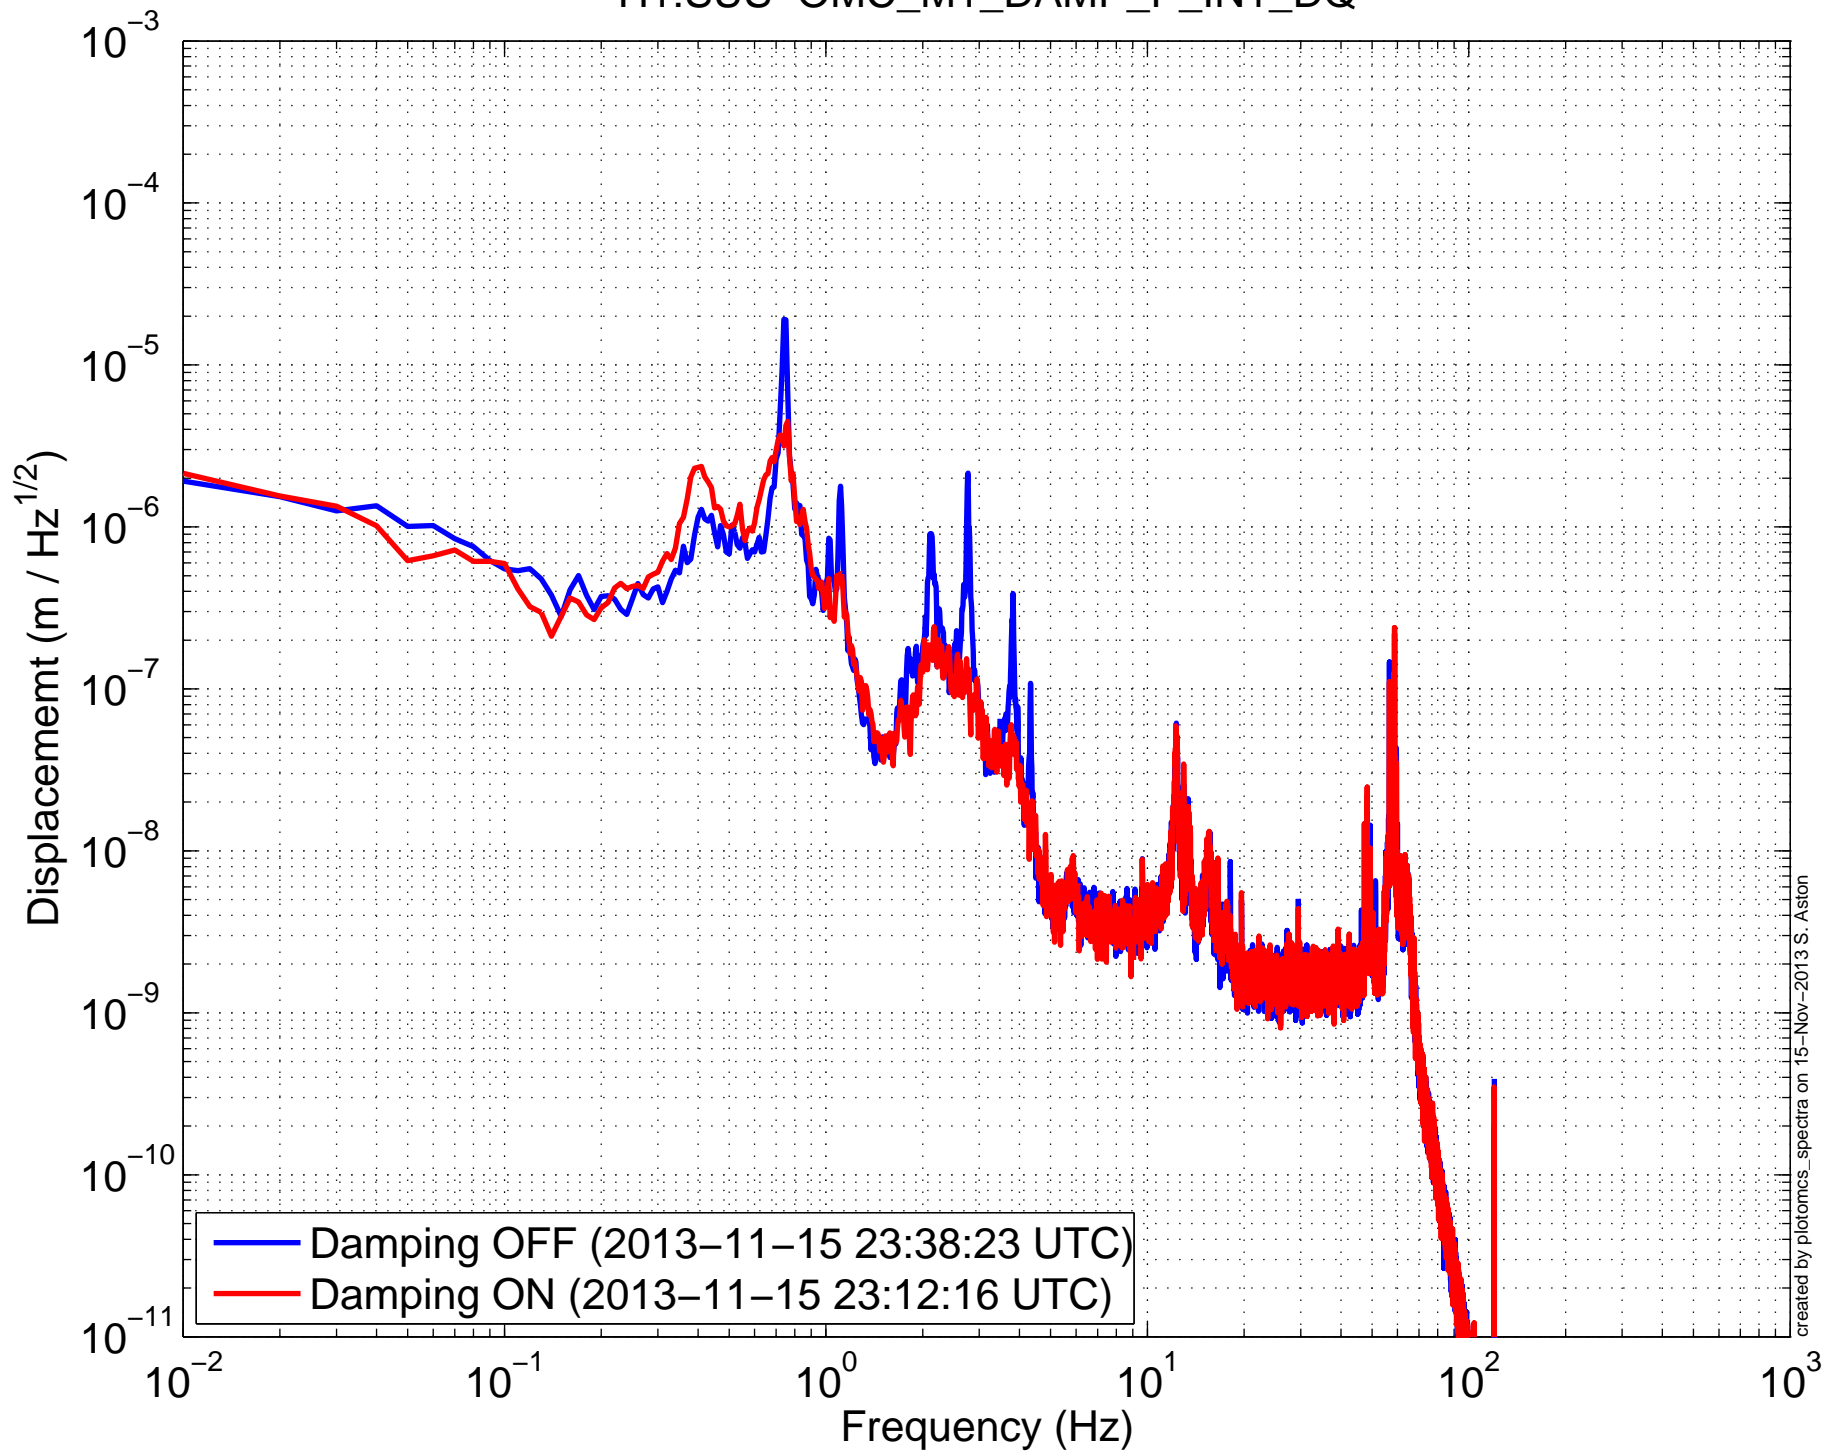

H1SUSOMC (OMCS) Amplitude Spectral Density
H1:SUS-OMC_M1_DAMP_P_IN1_DQ