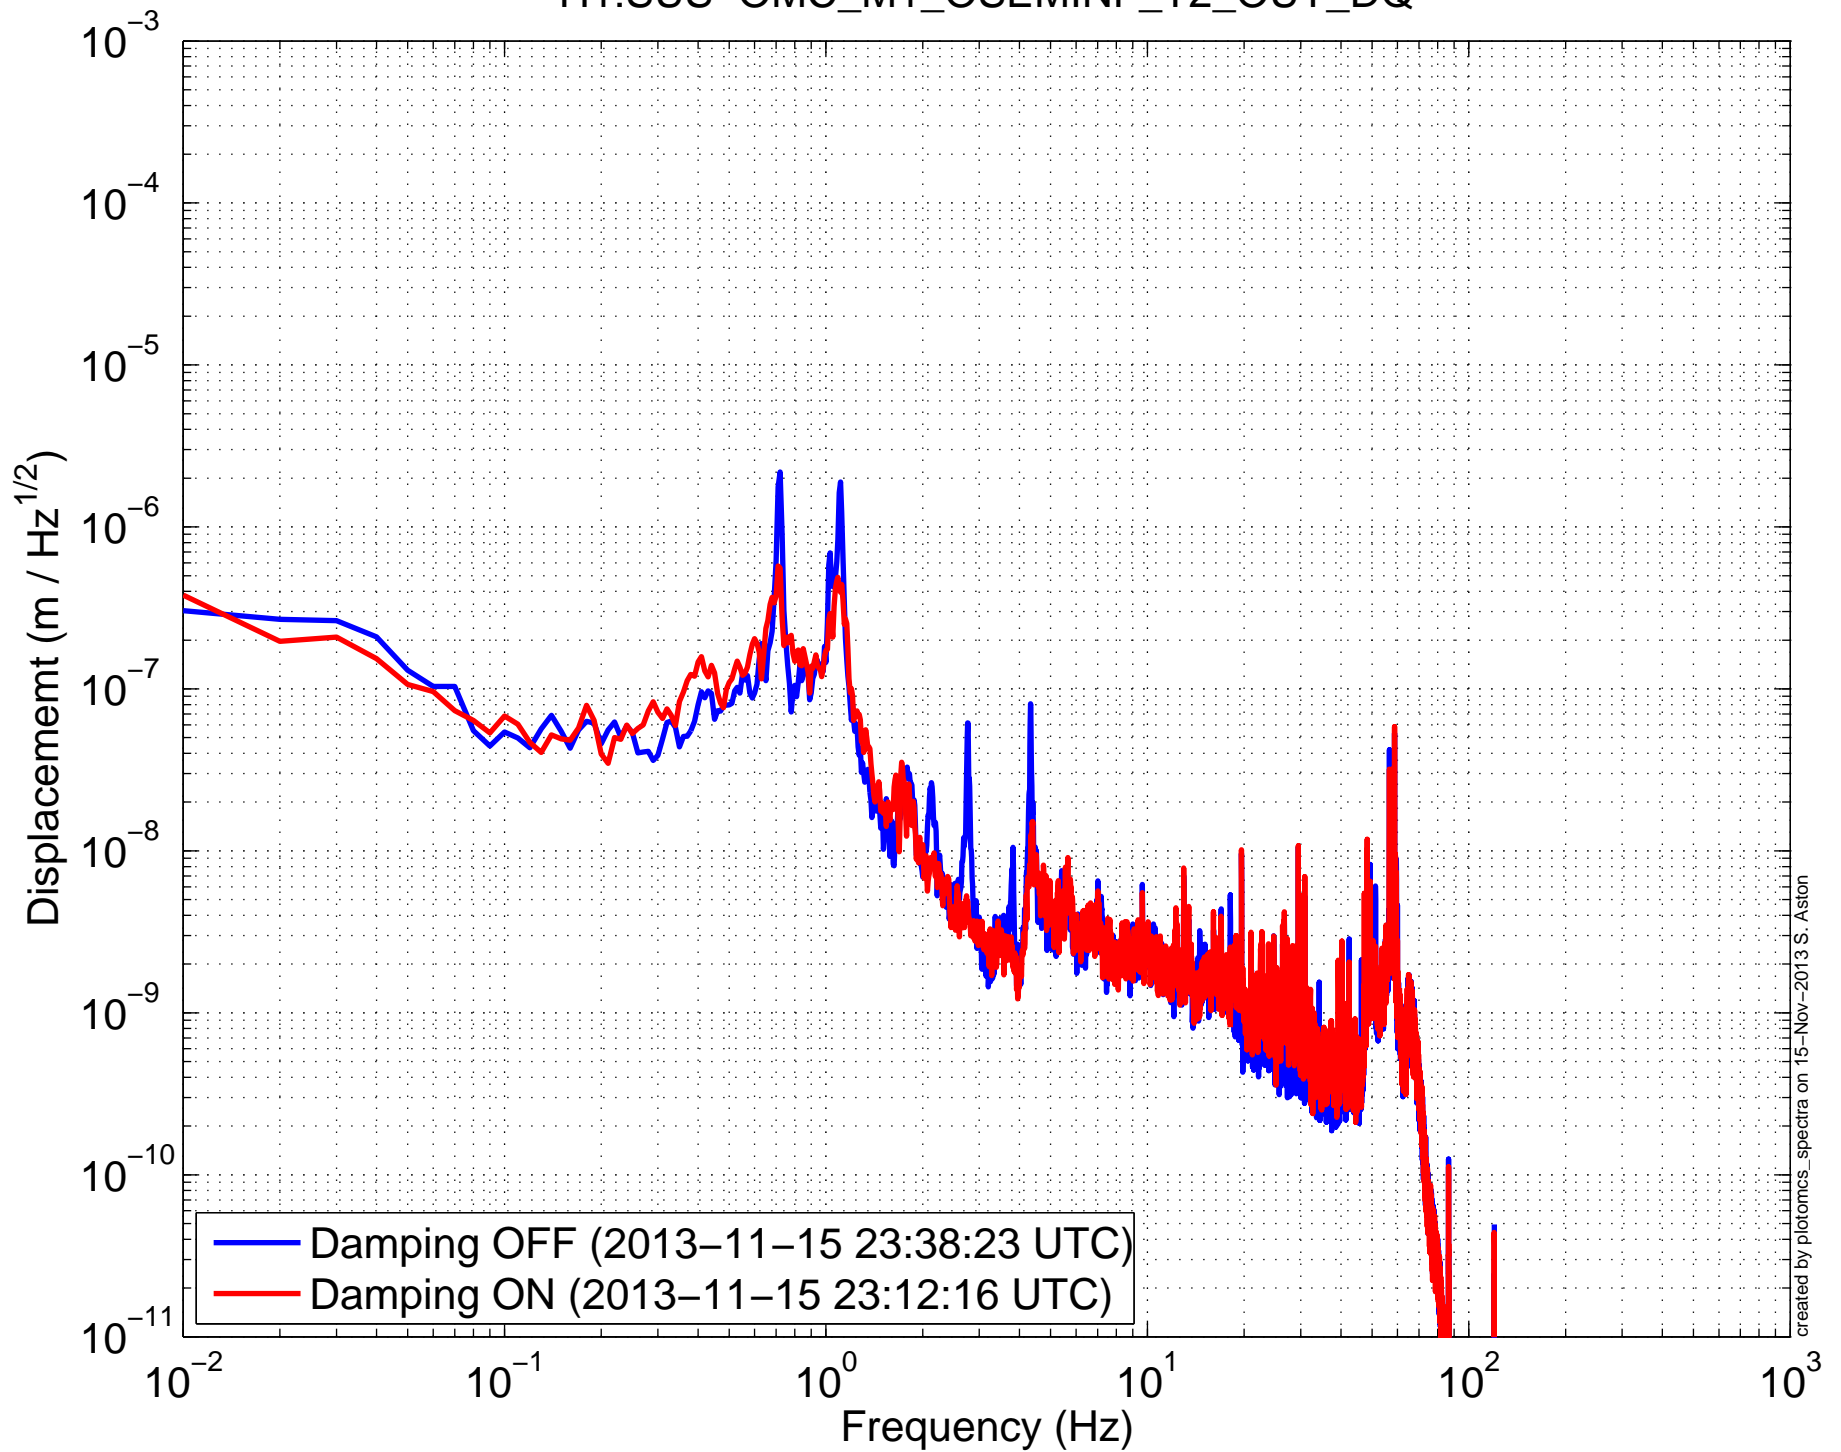

H1SUSOMC (OMCS) Amplitude Spectral Density  
H1:SUS-OMC\_M1\_OSEMINF\_T1\_OUT\_DQ

# H1SUSOMC (OMCS) Amplitude Spectral Density H1:SUS-OMC\_M1\_OSEMINF\_T2\_OUT\_DQ

H1SUSOMC (OMCS) Amplitude Spectral Density  
H1:SUS-OMC\_M1\_OSEMINF\_T3\_OUT\_DQ