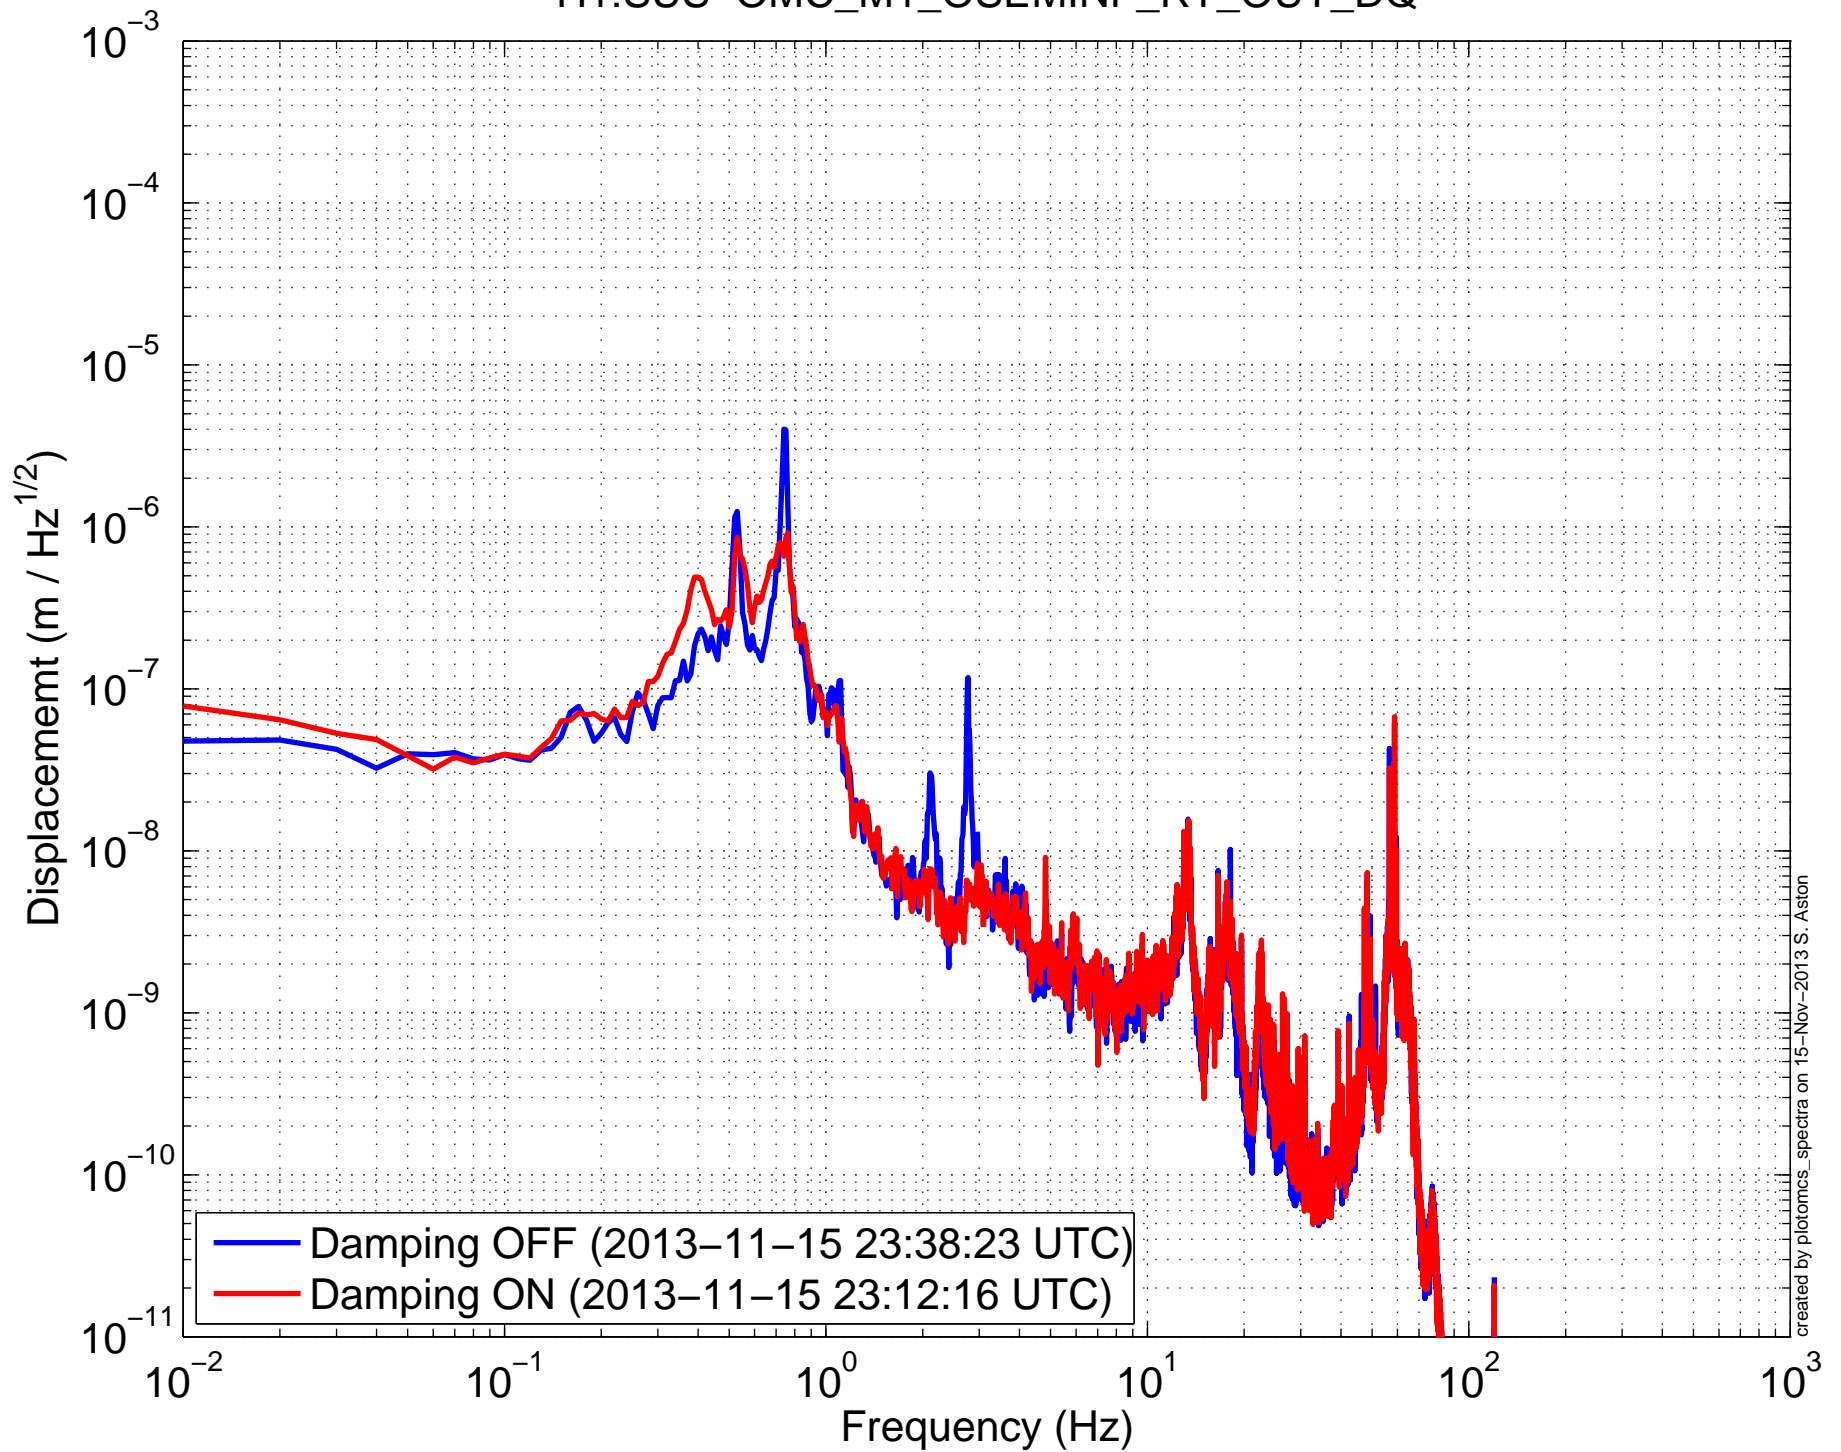

# H1SUSOMC (OMCS) Amplitude Spectral Density H1:SUS-OMC\_M1\_OSEMINF\_T2\_OUT\_DQ

H1SUSOMC (OMCS) Amplitude Spectral Density  
H1:SUS-OMC\_M1\_OSEMINF\_T3\_OUT\_DQ

# H1SUSOMC (OMCS) Amplitude Spectral Density H1:SUS-OMC\_M1\_OSEMINF\_LF\_OUT\_DQ

H1SUSOMC (OMCS) Amplitude Spectral Density  
H1:SUS-OMC\_M1\_OSEMINF\_RT\_OUT\_DQ

H1SUSOMC (OMCS) Amplitude Spectral Density  
H1:SUS-OMC\_M1\_OSEMINF\_SD\_OUT\_DQ