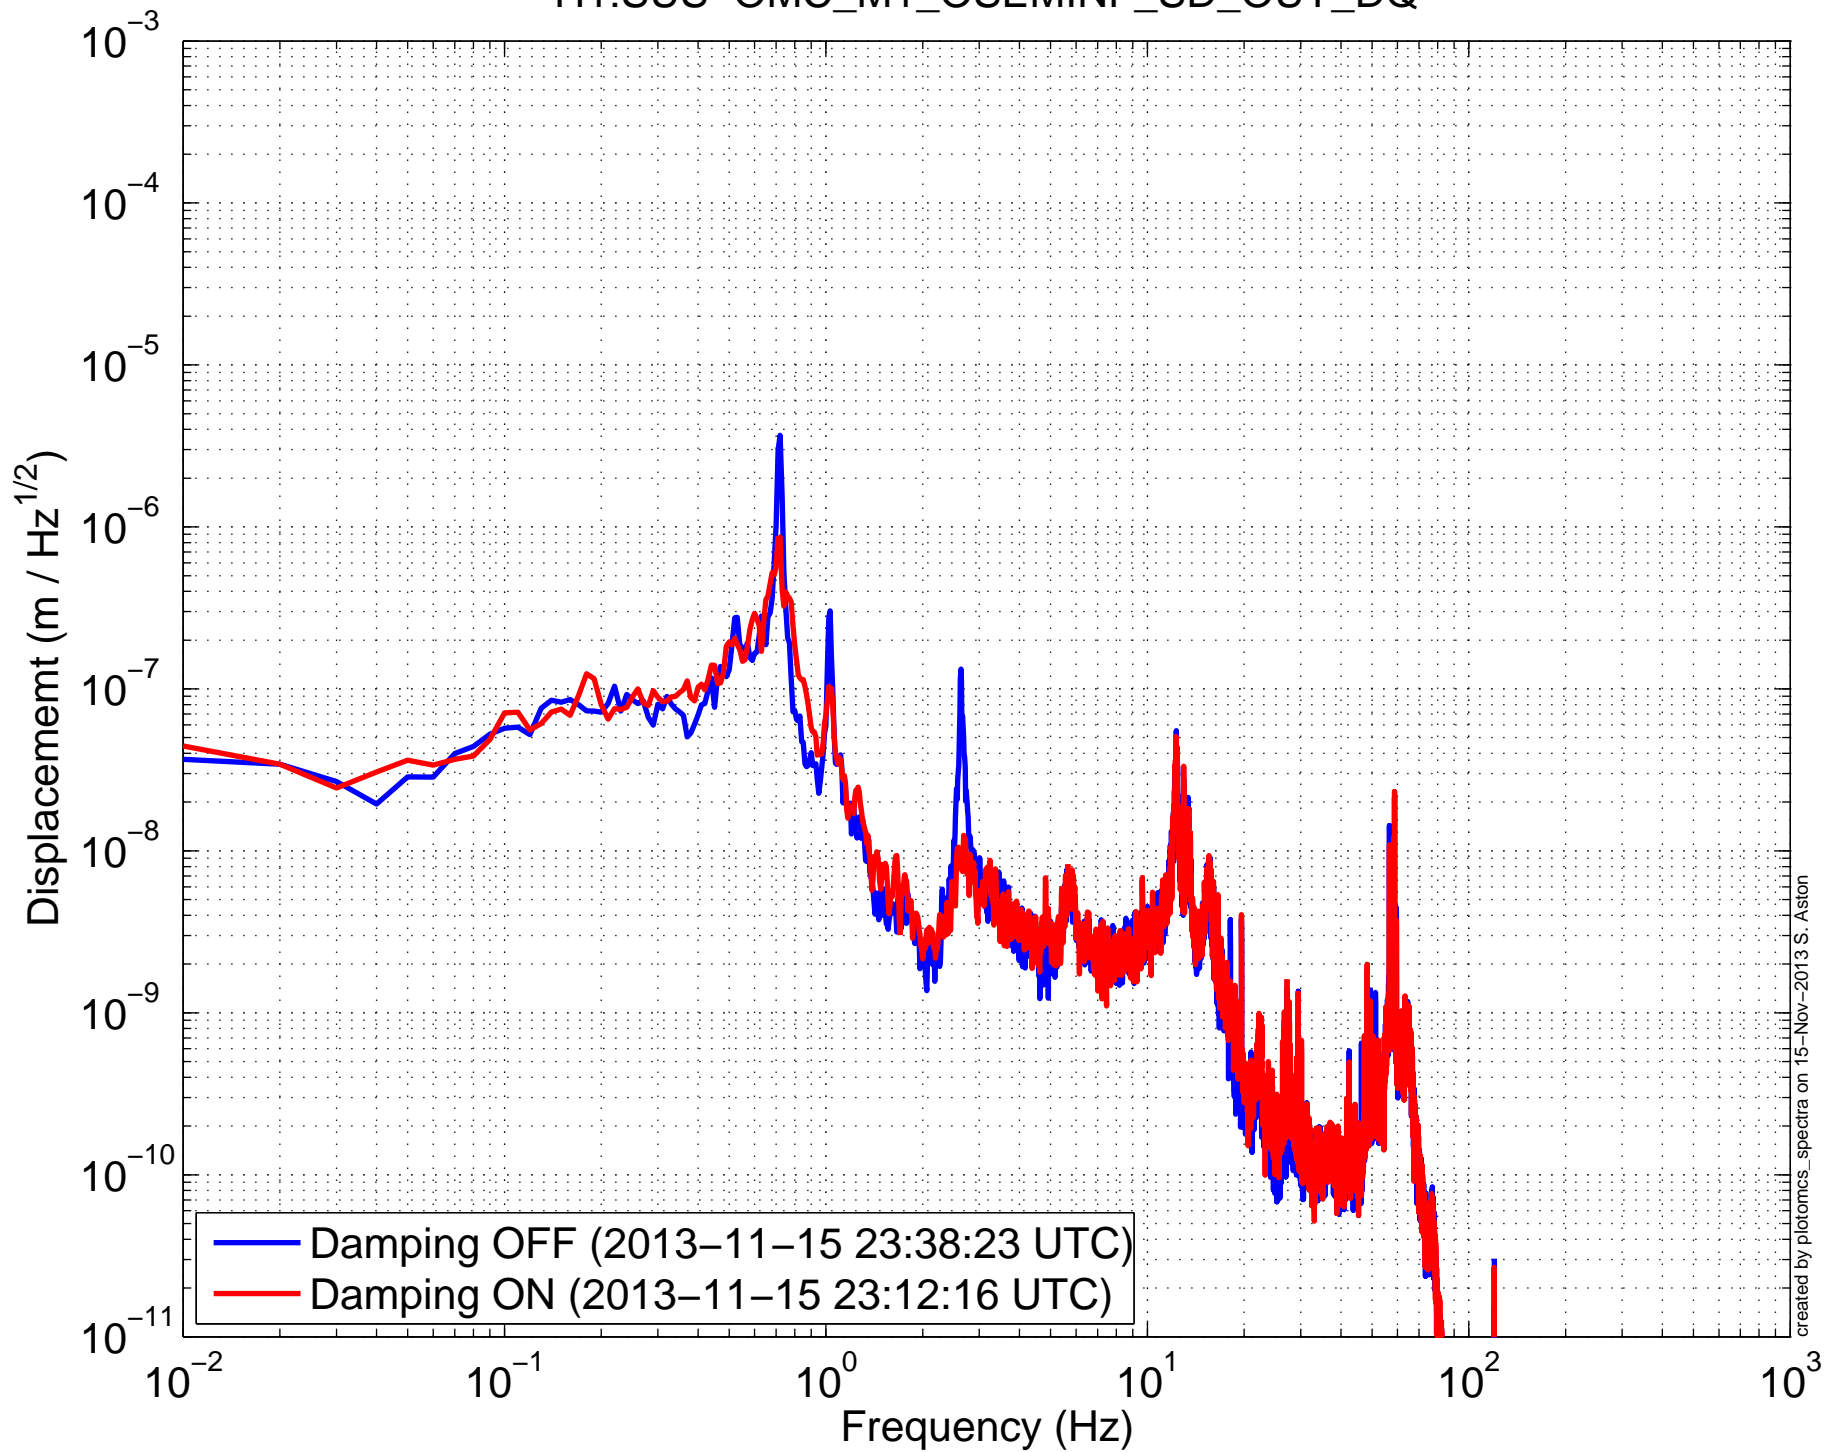

# H1SUSOMC (OMCS) Amplitude Spectral Density H1:SUS-OMC\_M1\_OSEMINF\_T2\_OUT\_DQ

H1SUSOMC (OMCS) Amplitude Spectral Density  
H1:SUS-OMC\_M1\_OSEMINF\_T3\_OUT\_DQ

# H1SUSOMC (OMCS) Amplitude Spectral Density H1:SUS-OMC\_M1\_OSEMINF\_LF\_OUT\_DQ

H1SUSOMC (OMCS) Amplitude Spectral Density  
H1:SUS-OMC\_M1\_OSEMINF\_RT\_OUT\_DQ

H1SUSOMC (OMCS) Amplitude Spectral Density  
H1:SUS-OMC\_M1\_OSEMINF\_SD\_OUT\_DQ