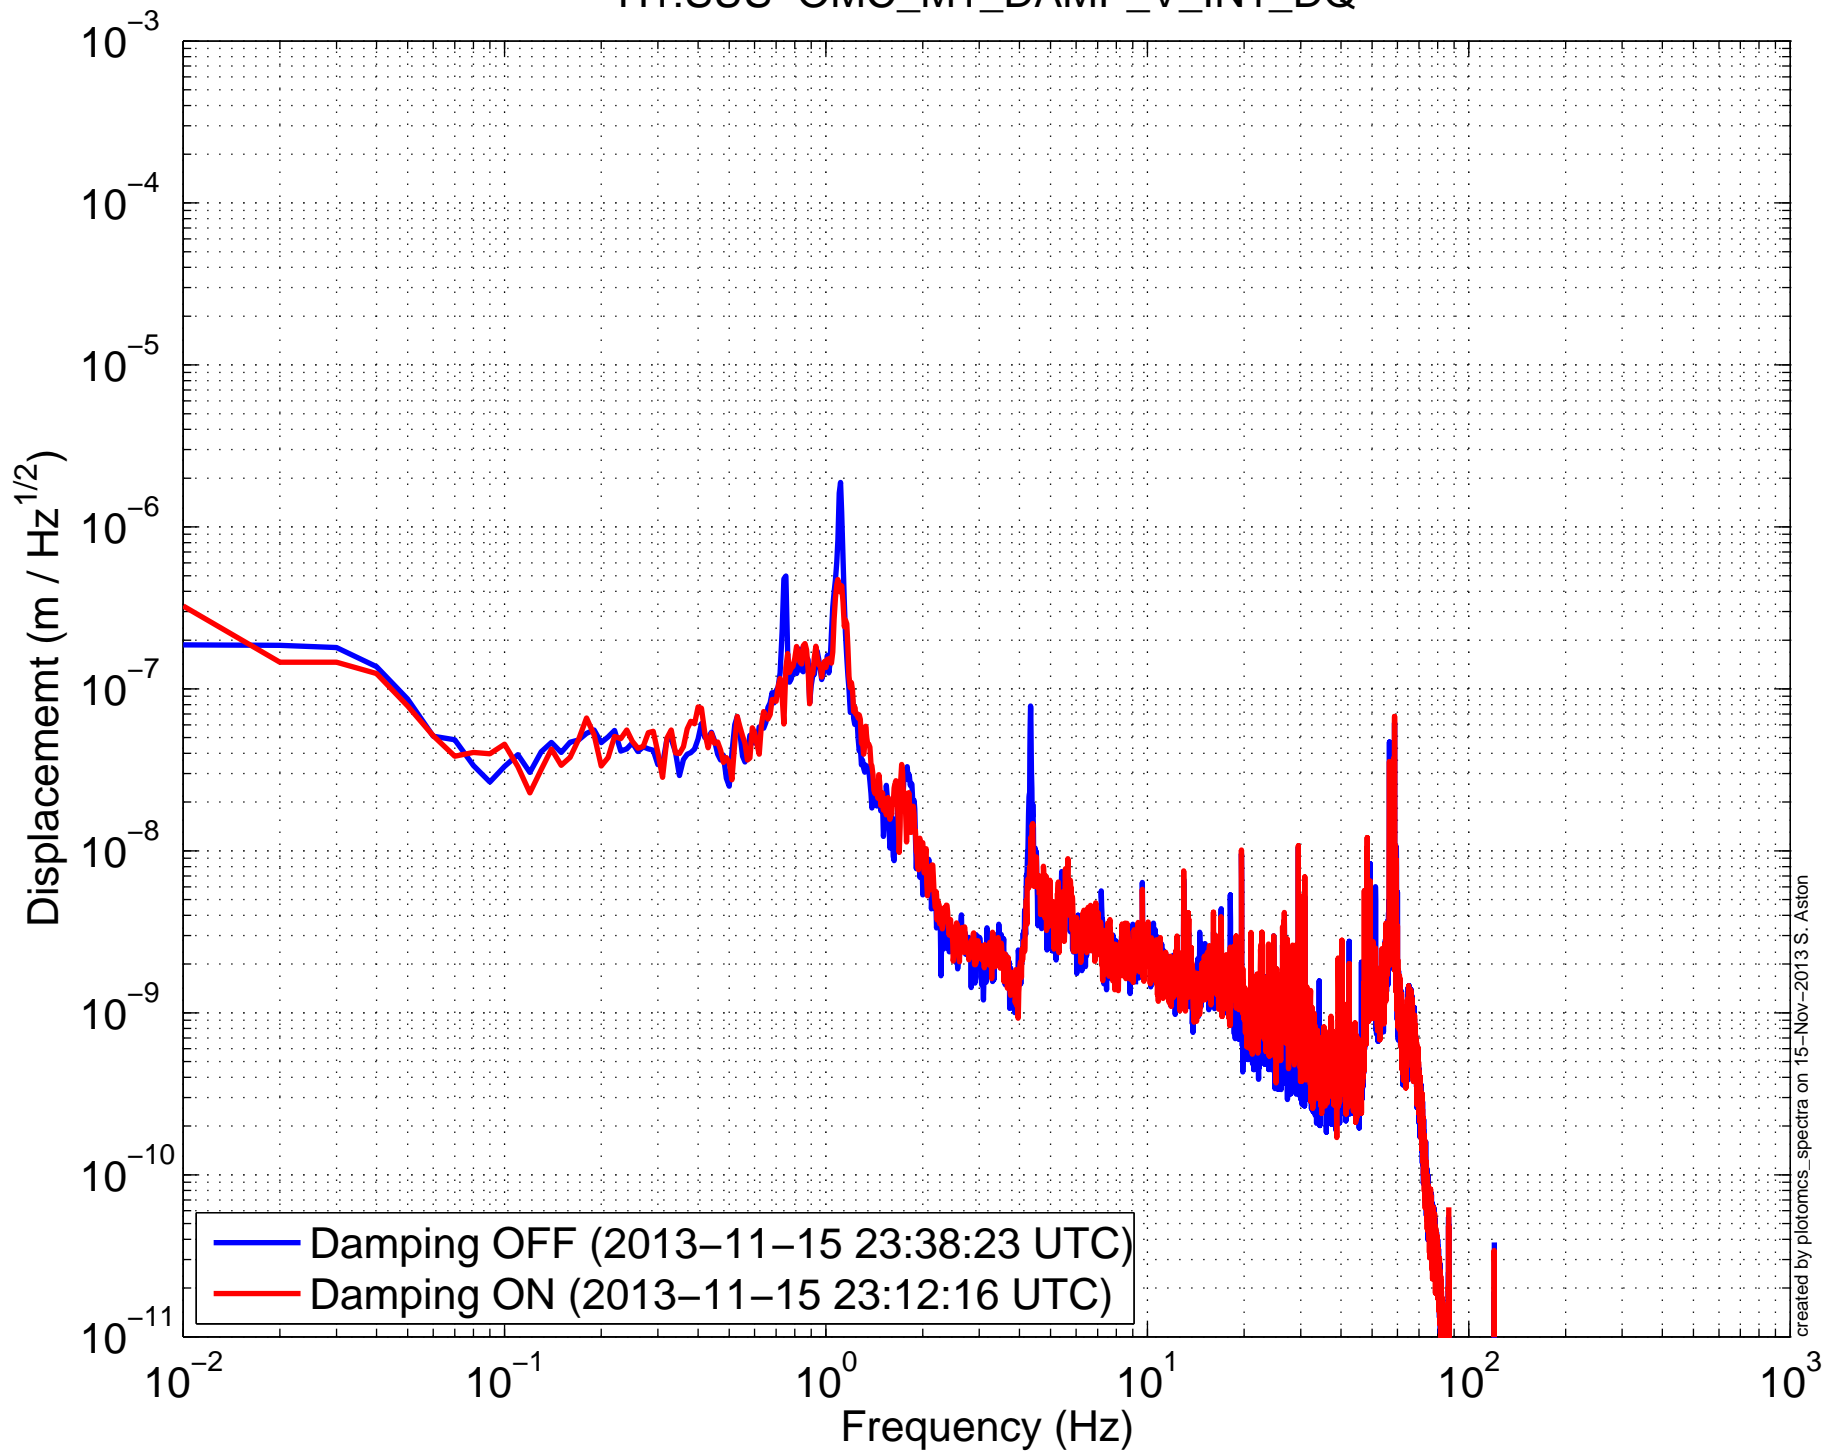

H1SUSOMC (OMCS) Amplitude Spectral Density  
H1:SUS-OMC\_M1\_DAMP\_L\_IN1\_DQ

H1SUSOMC (OMCS) Amplitude Spectral Density  
H1:SUS-OMC\_M1\_DAMP\_T\_IN1\_DQ

H1SUSOMC (OMCS) Amplitude Spectral Density  
H1:SUS-OMC\_M1\_DAMP\_V\_IN1\_DQ