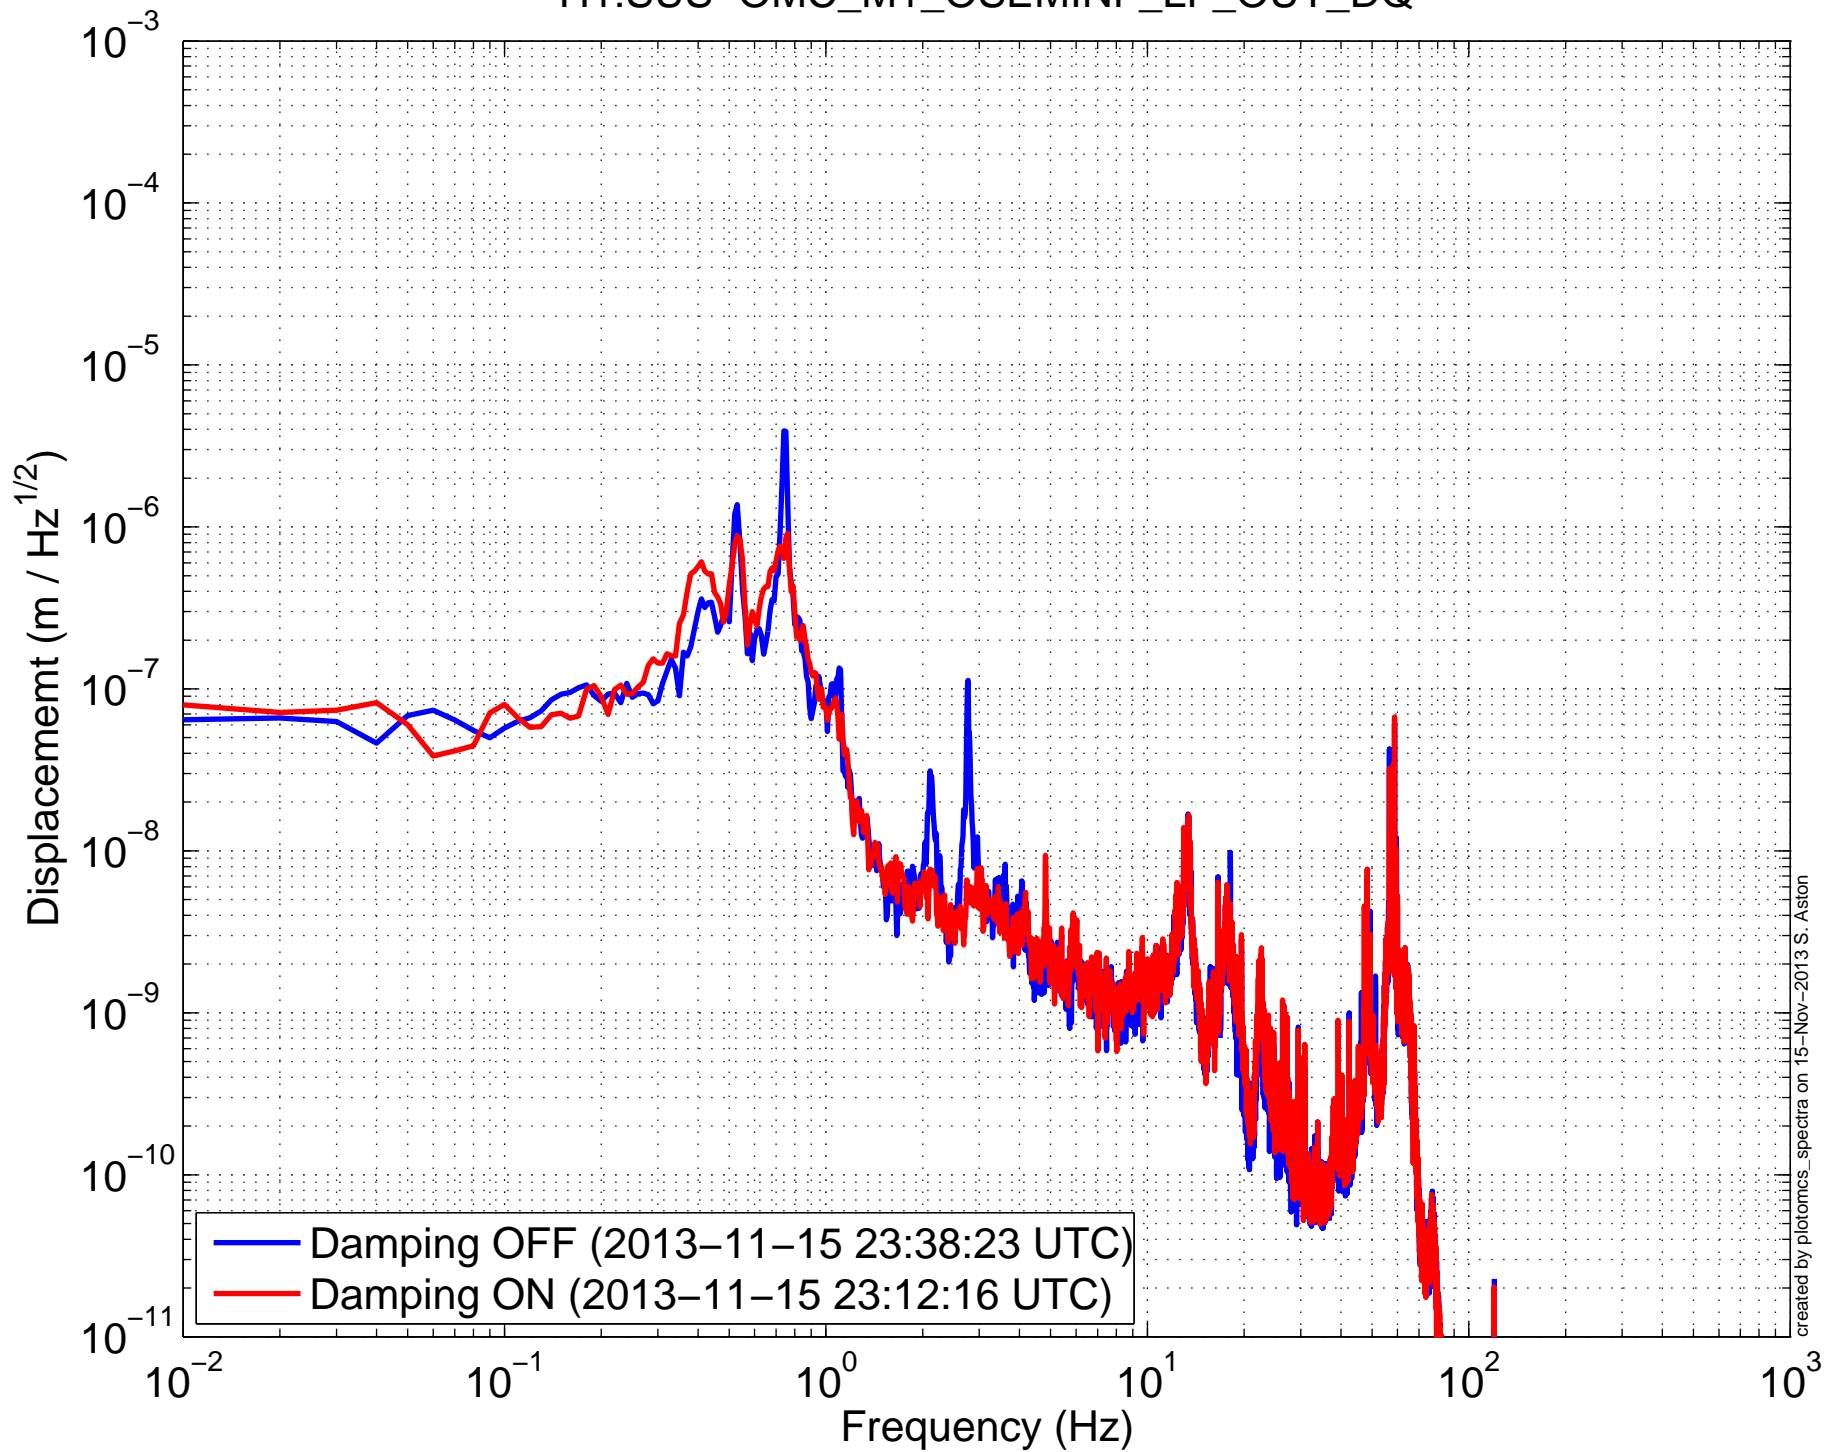

H1SUSOMC (OMCS) Amplitude Spectral Density H1:SUS-OMC_M1_OSEMINF_LF_OUT_DQ