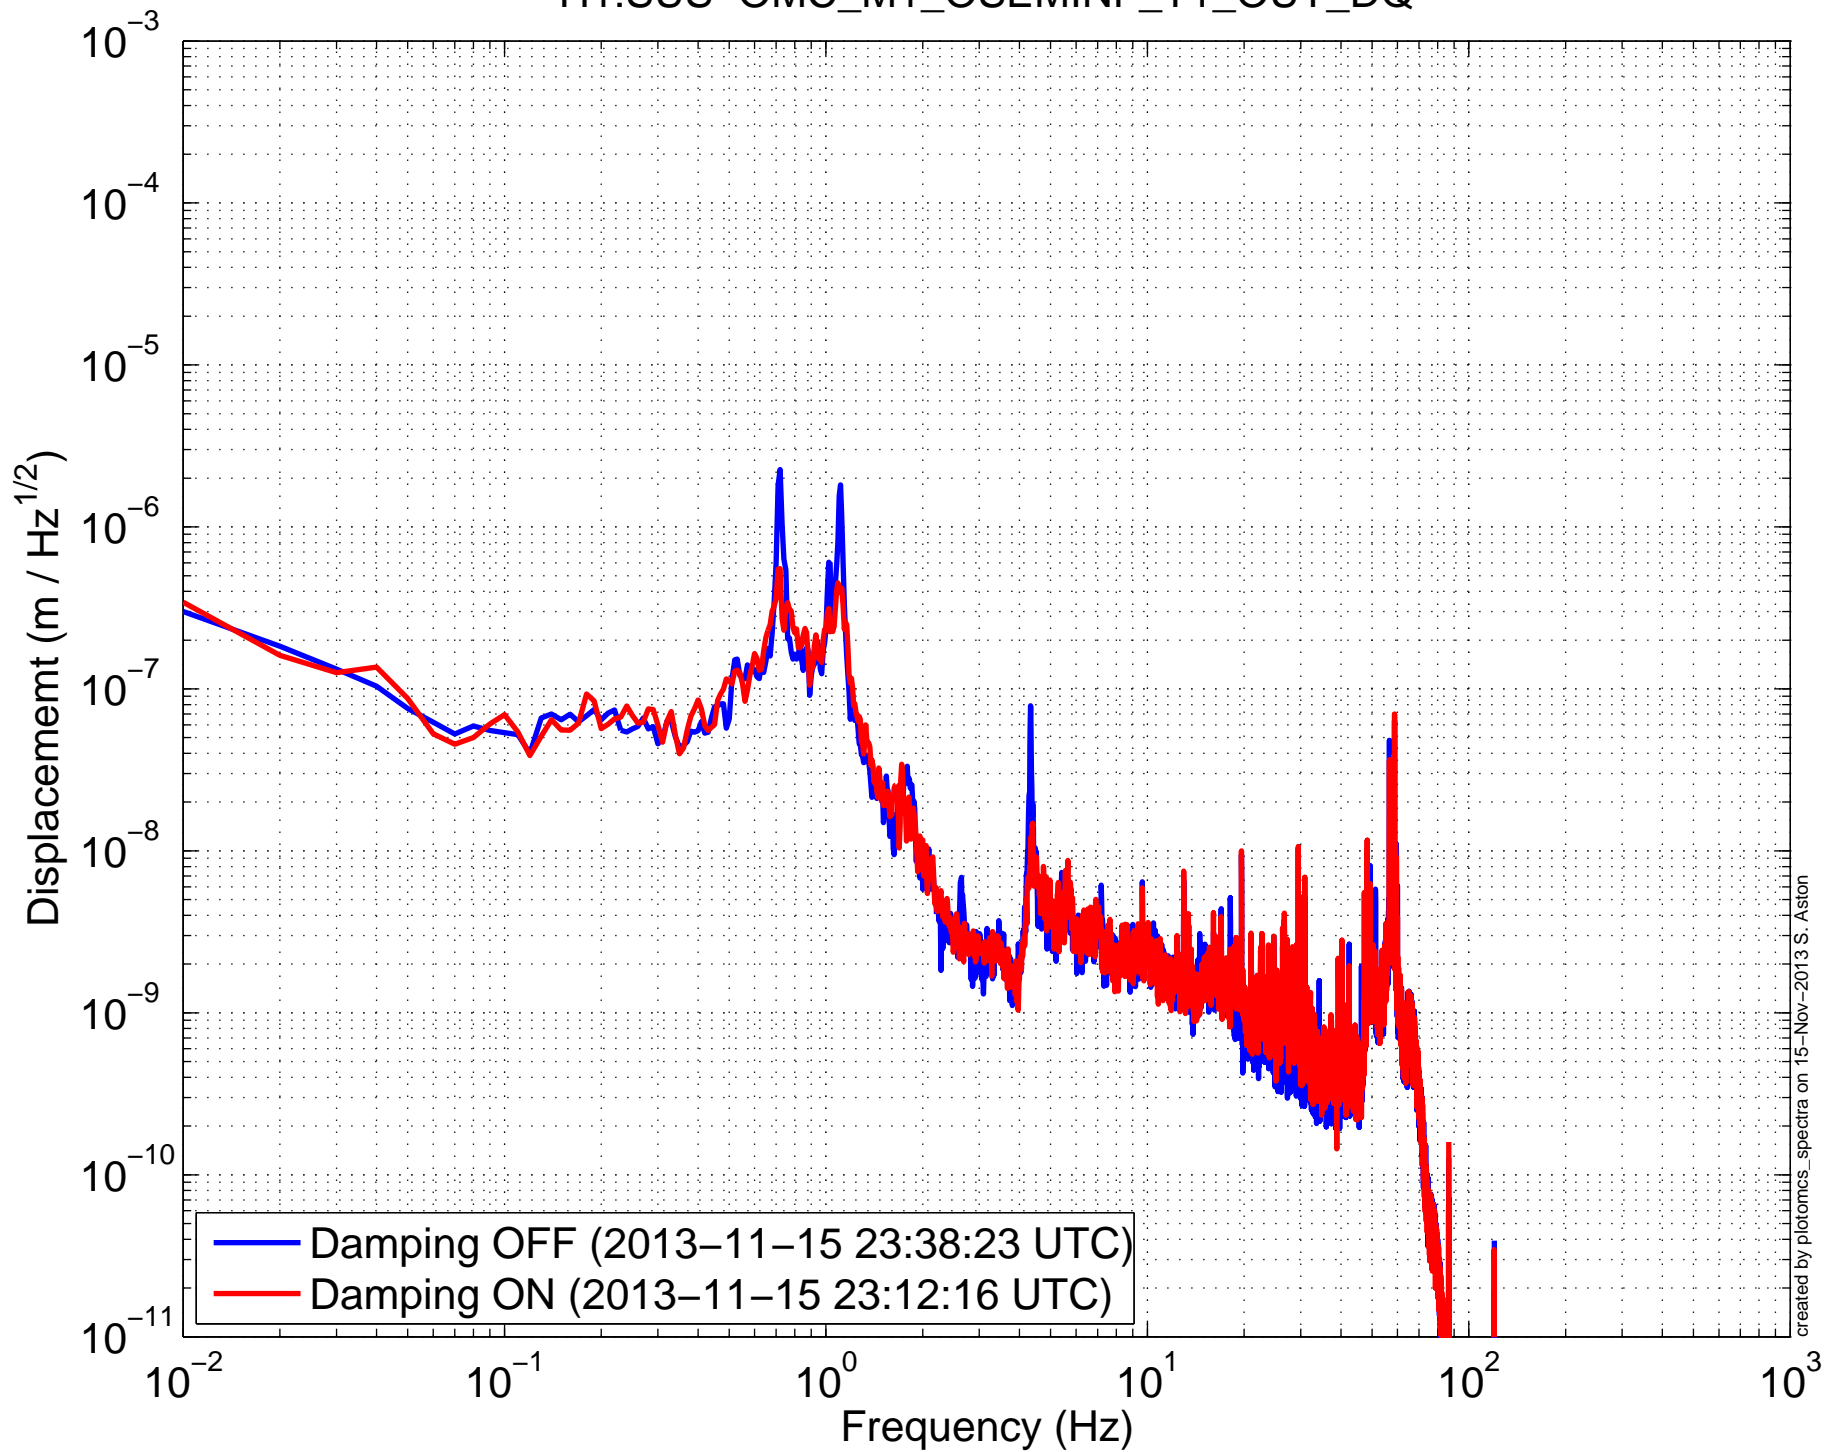

H1SUSOMC (OMCS) Amplitude Spectral Density  
H1:SUS-OMC\_M1\_OSEMINF\_T1\_OUT\_DQ

# H1SUSOMC (OMCS) Amplitude Spectral Density H1:SUS-OMC\_M1\_OSEMINF\_T2\_OUT\_DQ

H1SUSOMC (OMCS) Amplitude Spectral Density  
H1:SUS-OMC\_M1\_OSEMINF\_T3\_OUT\_DQ