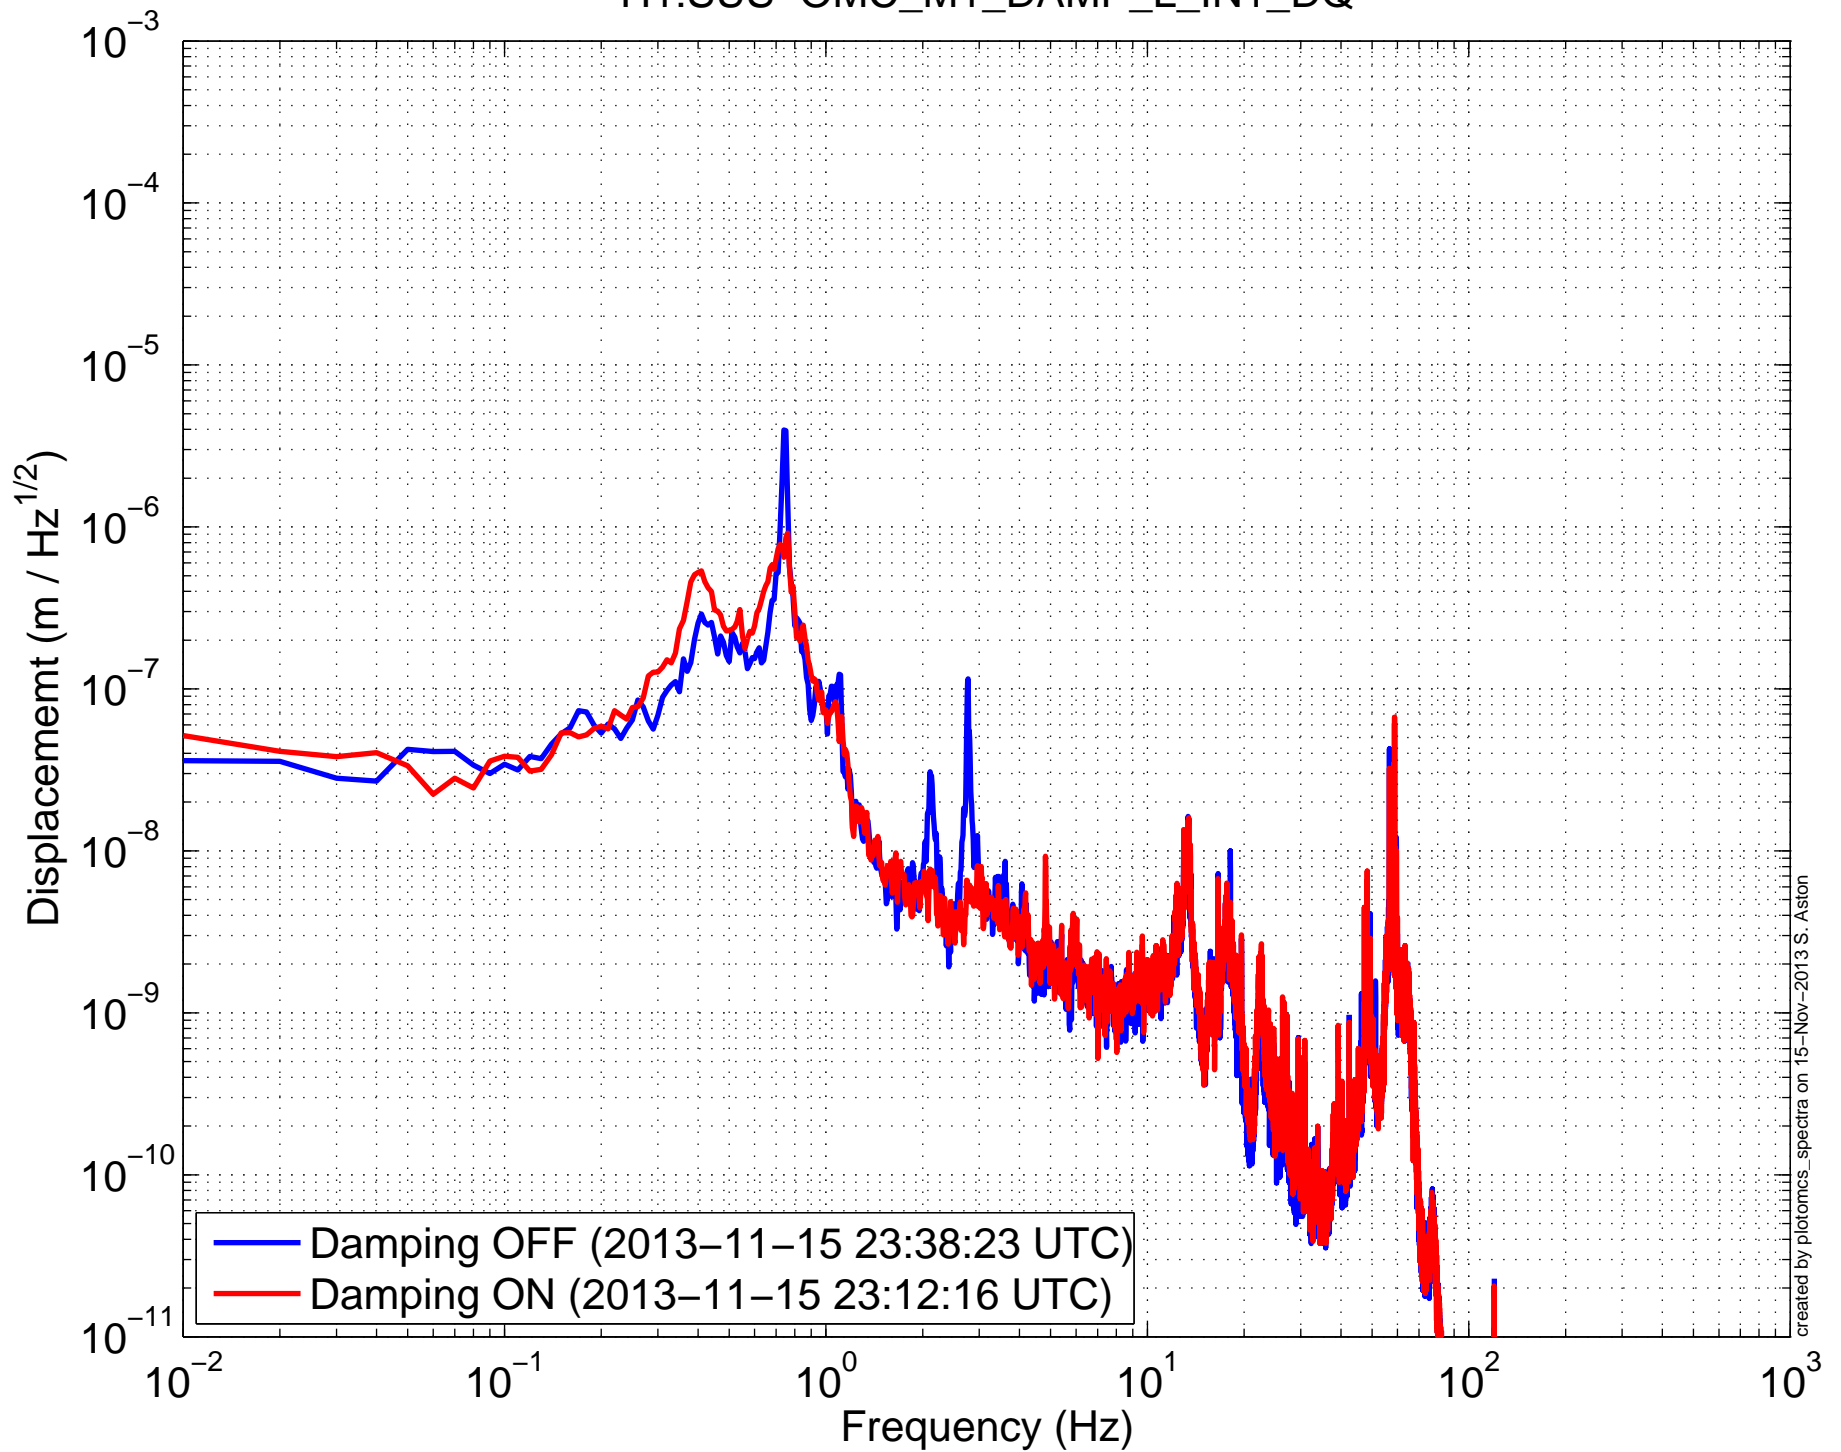

# H1SUSOMC (OMCS) Amplitude Spectral Density H1:SUS-OMC\_M1\_OSEMINF\_LF\_OUT\_DQ

H1SUSOMC (OMCS) Amplitude Spectral Density  
H1:SUS-OMC\_M1\_OSEMINF\_RT\_OUT\_DQ

H1SUSOMC (OMCS) Amplitude Spectral Density  
H1:SUS-OMC\_M1\_OSEMINF\_SD\_OUT\_DQ

H1SUSOMC (OMCS) Amplitude Spectral Density  
H1:SUS-OMC\_M1\_DAMP\_L\_IN1\_DQ

H1SUSOMC (OMCS) Amplitude Spectral Density  
H1:SUS-OMC\_M1\_DAMP\_T\_IN1\_DQ

H1SUSOMC (OMCS) Amplitude Spectral Density  
H1:SUS-OMC\_M1\_DAMP\_V\_IN1\_DQ