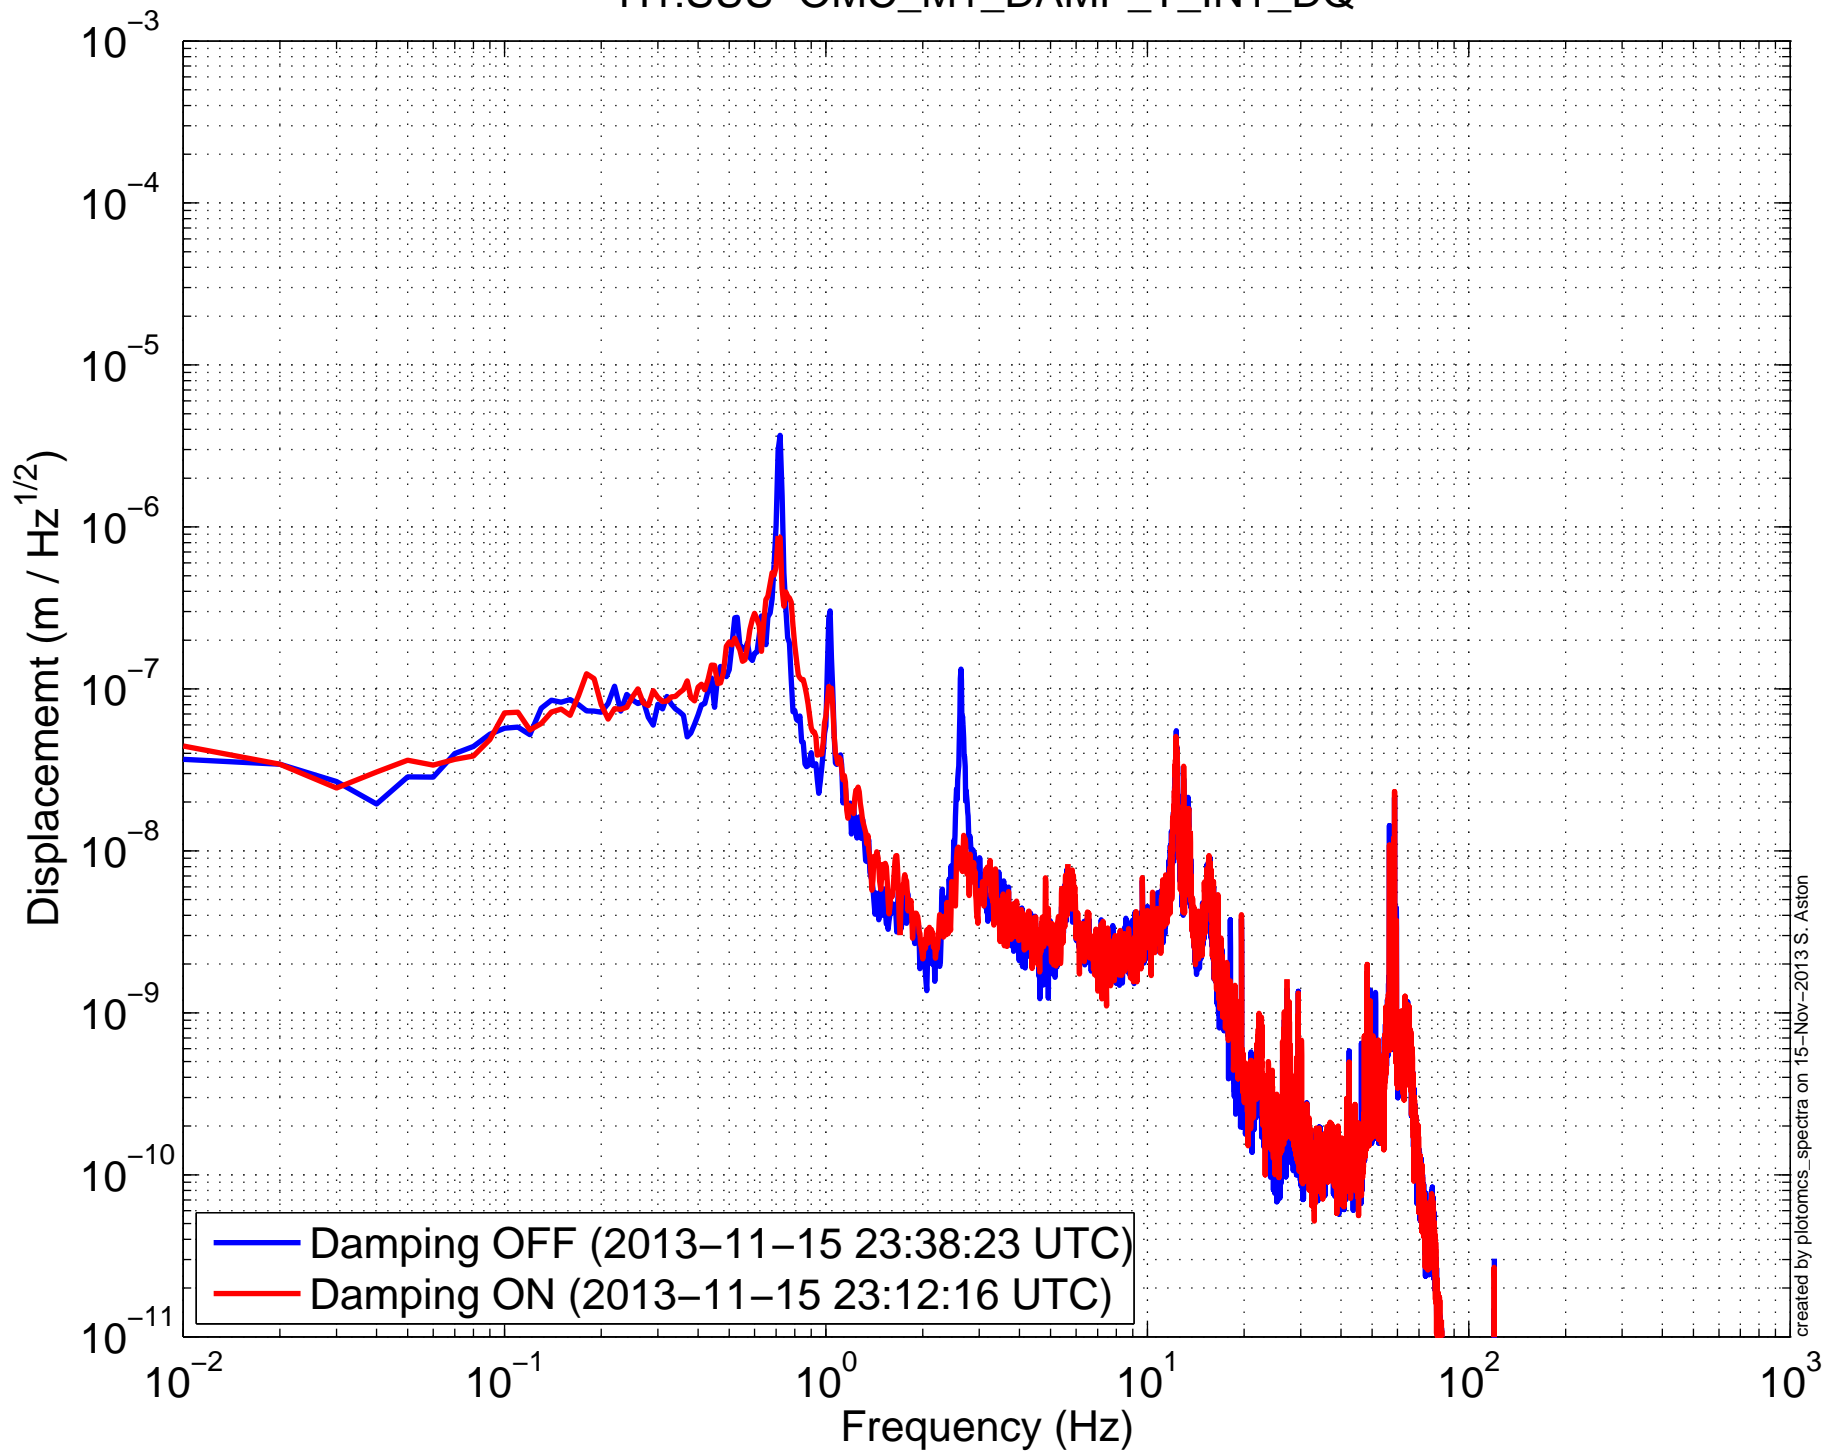

# H1SUSOMC (OMCS) Amplitude Spectral Density H1:SUS-OMC\_M1\_OSEMINF\_LF\_OUT\_DQ

H1SUSOMC (OMCS) Amplitude Spectral Density  
H1:SUS-OMC\_M1\_OSEMINF\_RT\_OUT\_DQ

H1SUSOMC (OMCS) Amplitude Spectral Density  
H1:SUS-OMC\_M1\_OSEMINF\_SD\_OUT\_DQ

H1SUSOMC (OMCS) Amplitude Spectral Density  
H1:SUS-OMC\_M1\_DAMP\_L\_IN1\_DQ

H1SUSOMC (OMCS) Amplitude Spectral Density  
H1:SUS-OMC\_M1\_DAMP\_T\_IN1\_DQ

H1SUSOMC (OMCS) Amplitude Spectral Density  
H1:SUS-OMC\_M1\_DAMP\_V\_IN1\_DQ