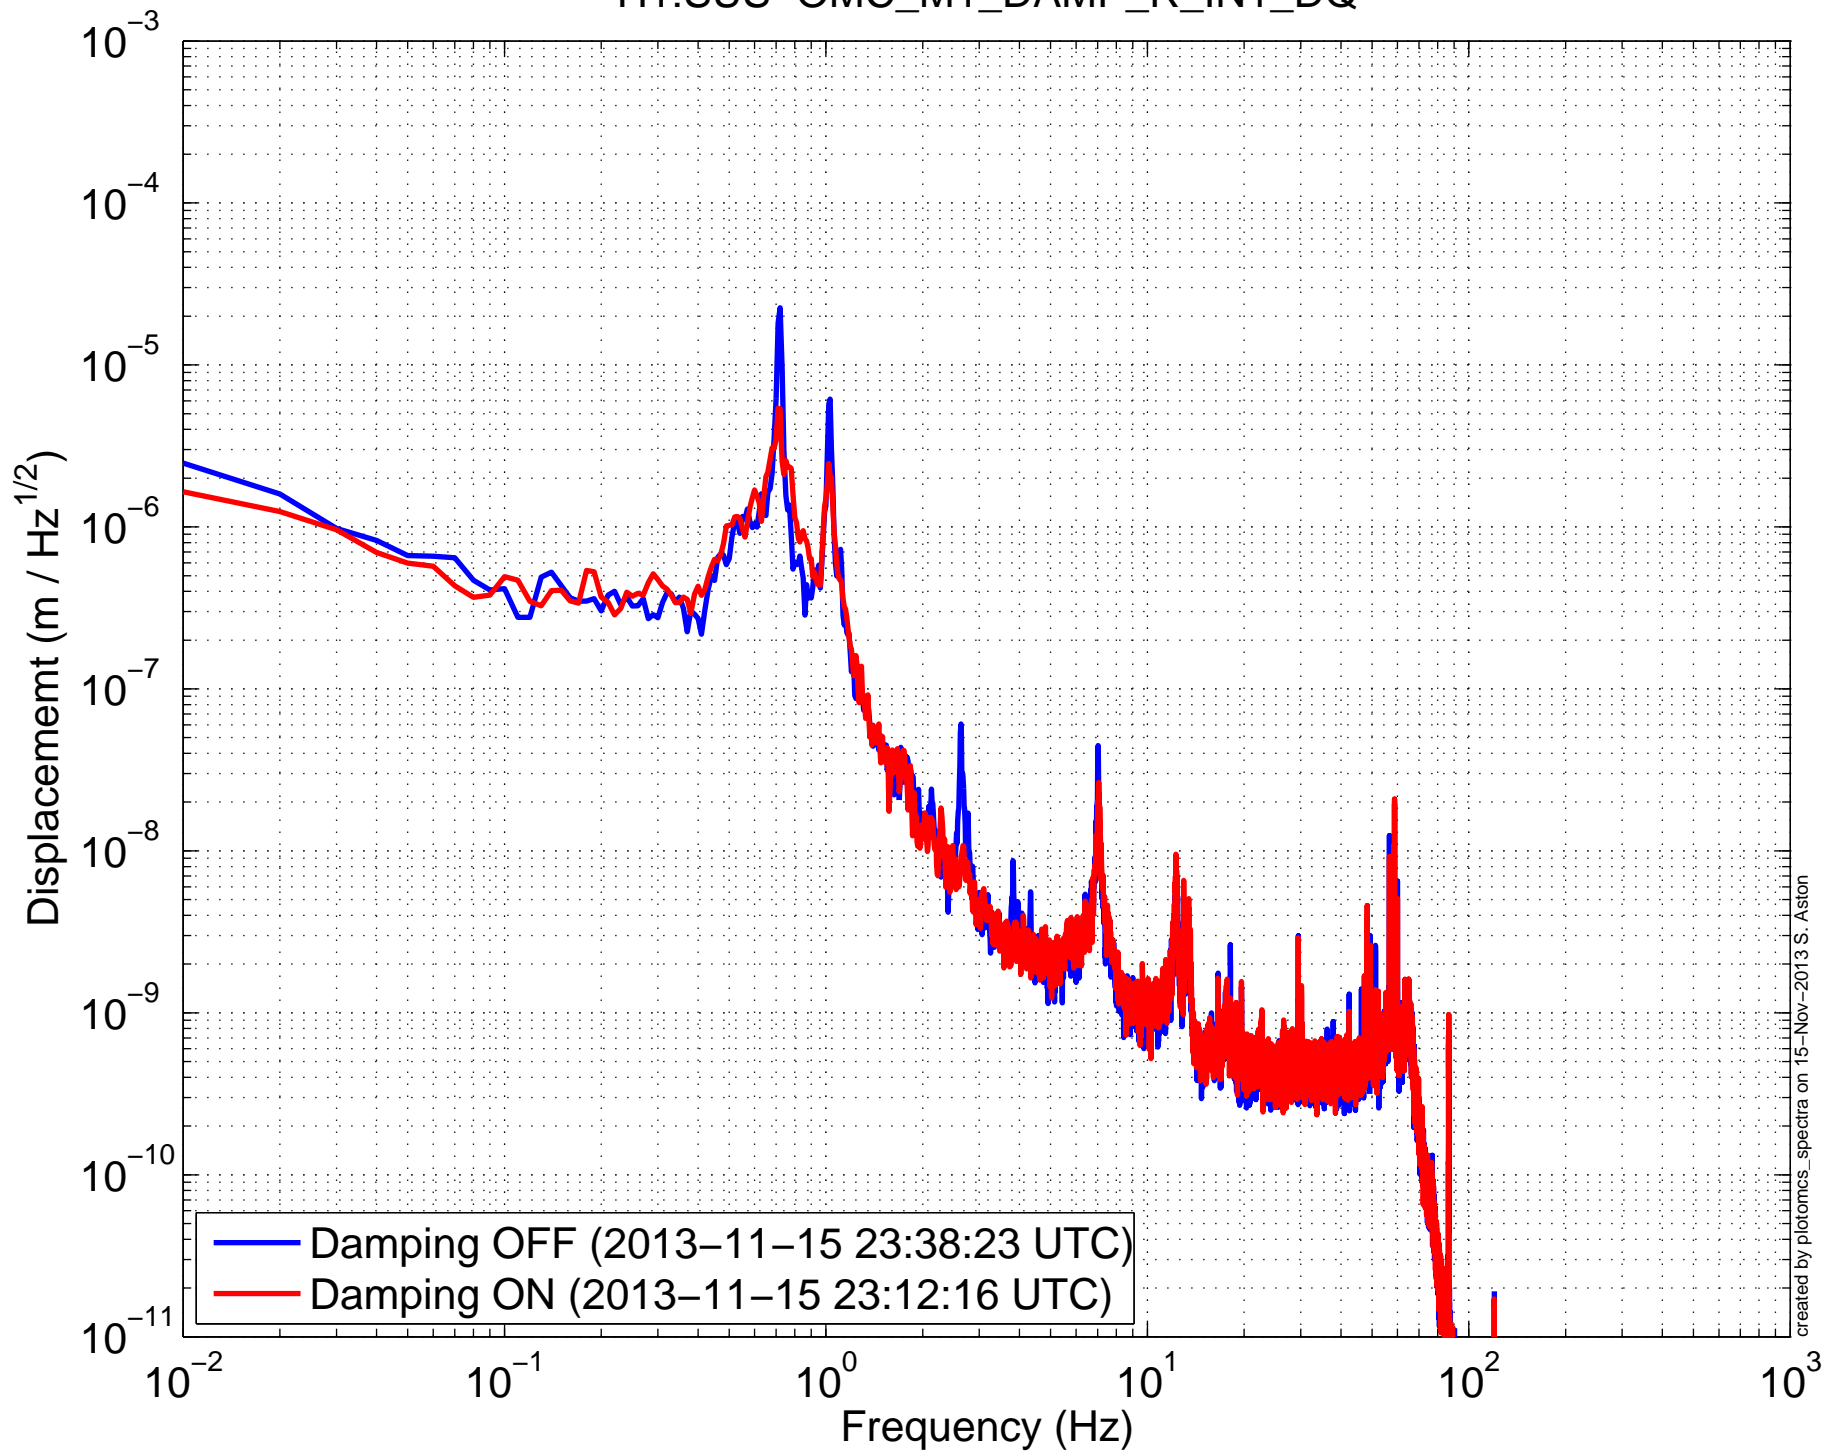

H1SUSOMC (OMCS) Amplitude Spectral Density
H1:SUS-OMC_M1_DAMP_R_IN1_DQ