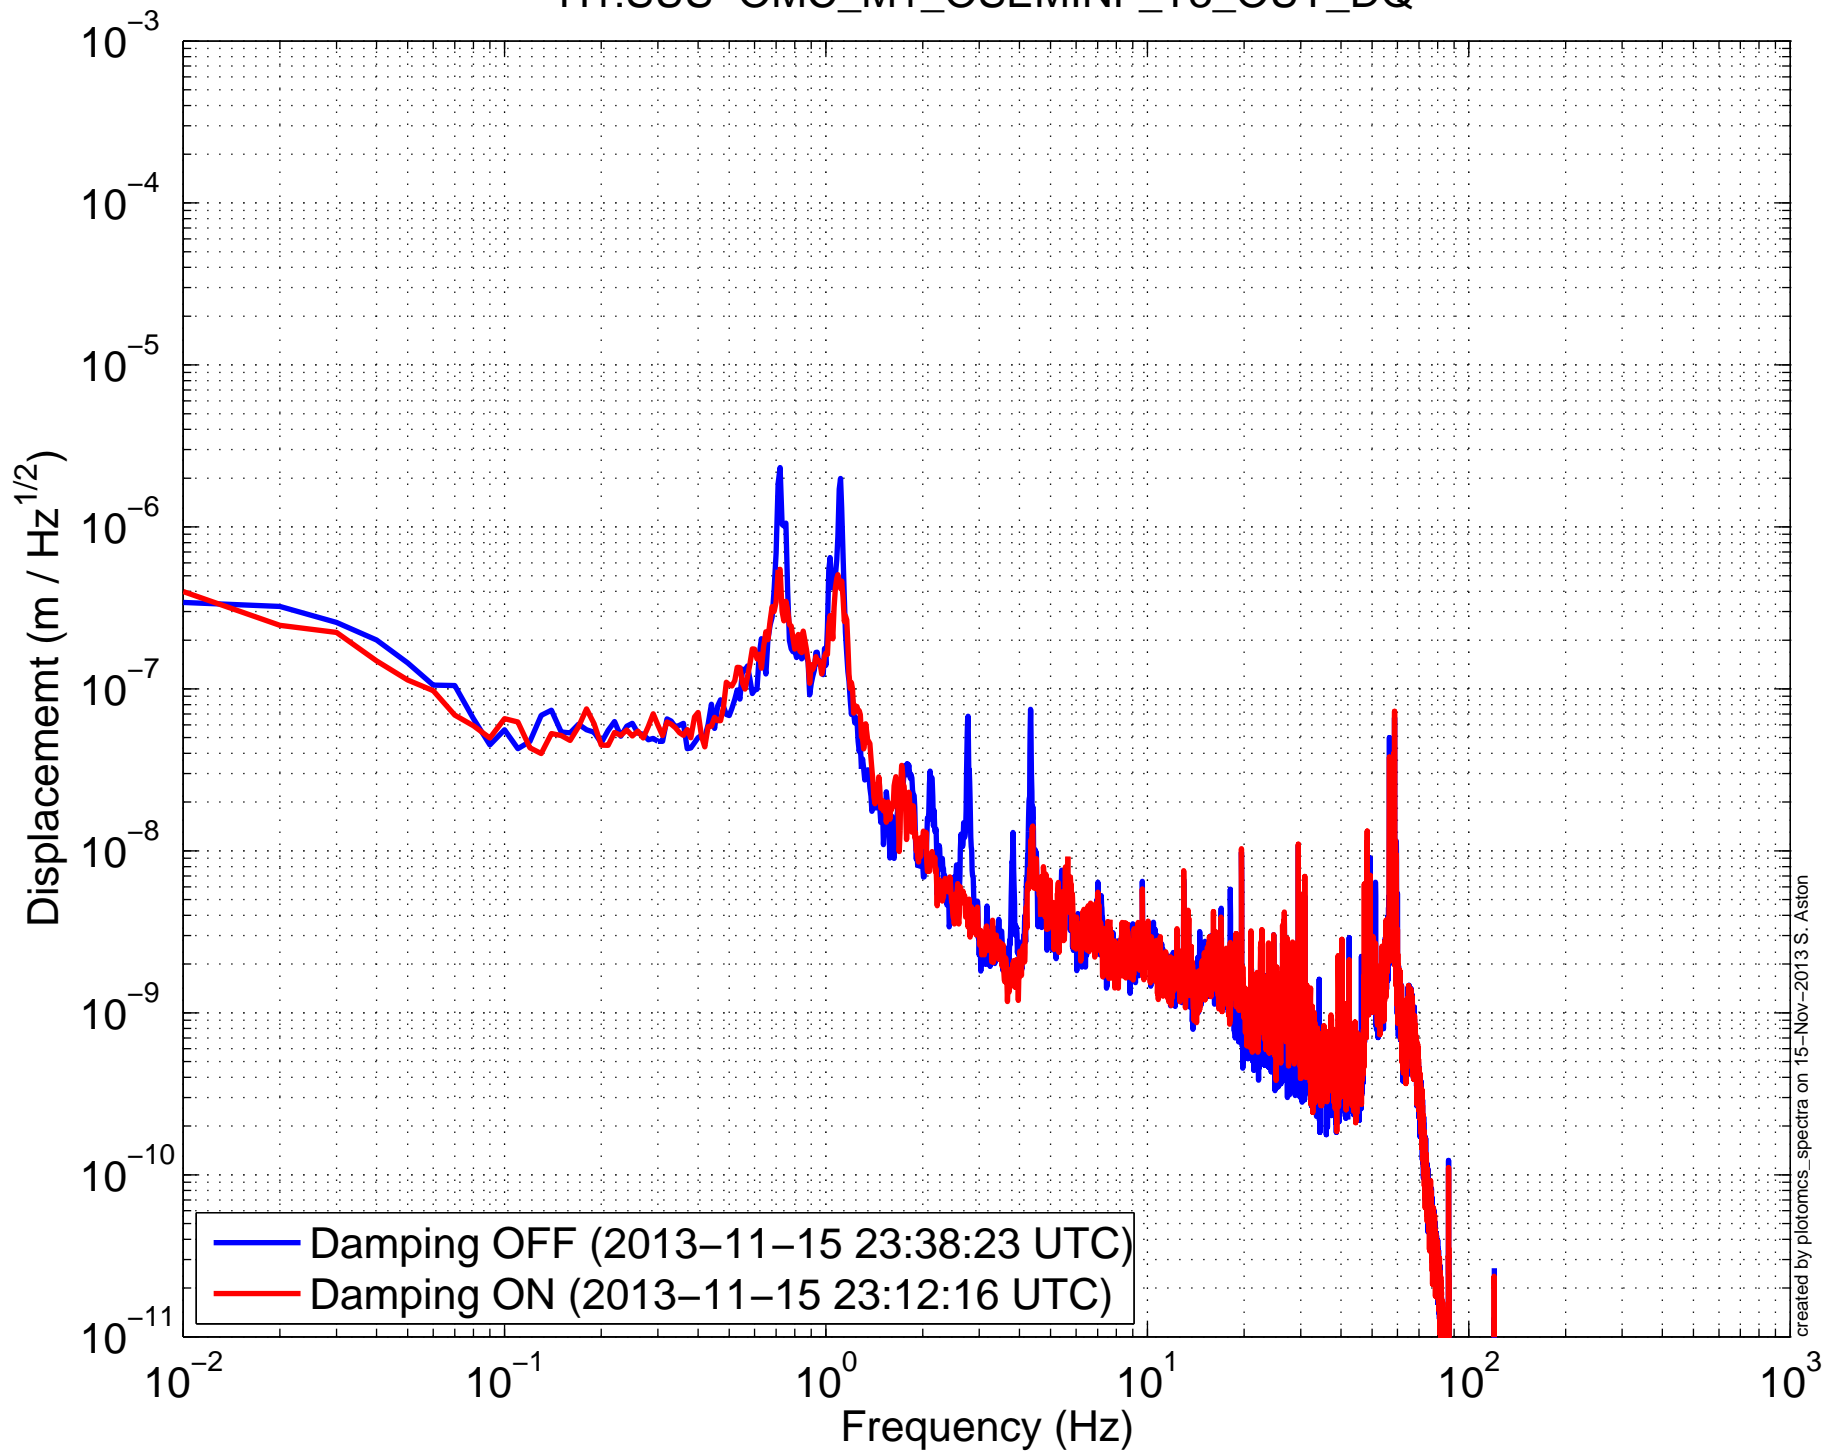

H1SUSOMC (OMCS) Amplitude Spectral Density  
H1:SUS-OMC\_M1\_OSEMINF\_T1\_OUT\_DQ

# H1SUSOMC (OMCS) Amplitude Spectral Density H1:SUS-OMC\_M1\_OSEMINF\_T2\_OUT\_DQ

H1SUSOMC (OMCS) Amplitude Spectral Density  
H1:SUS-OMC\_M1\_OSEMINF\_T3\_OUT\_DQ