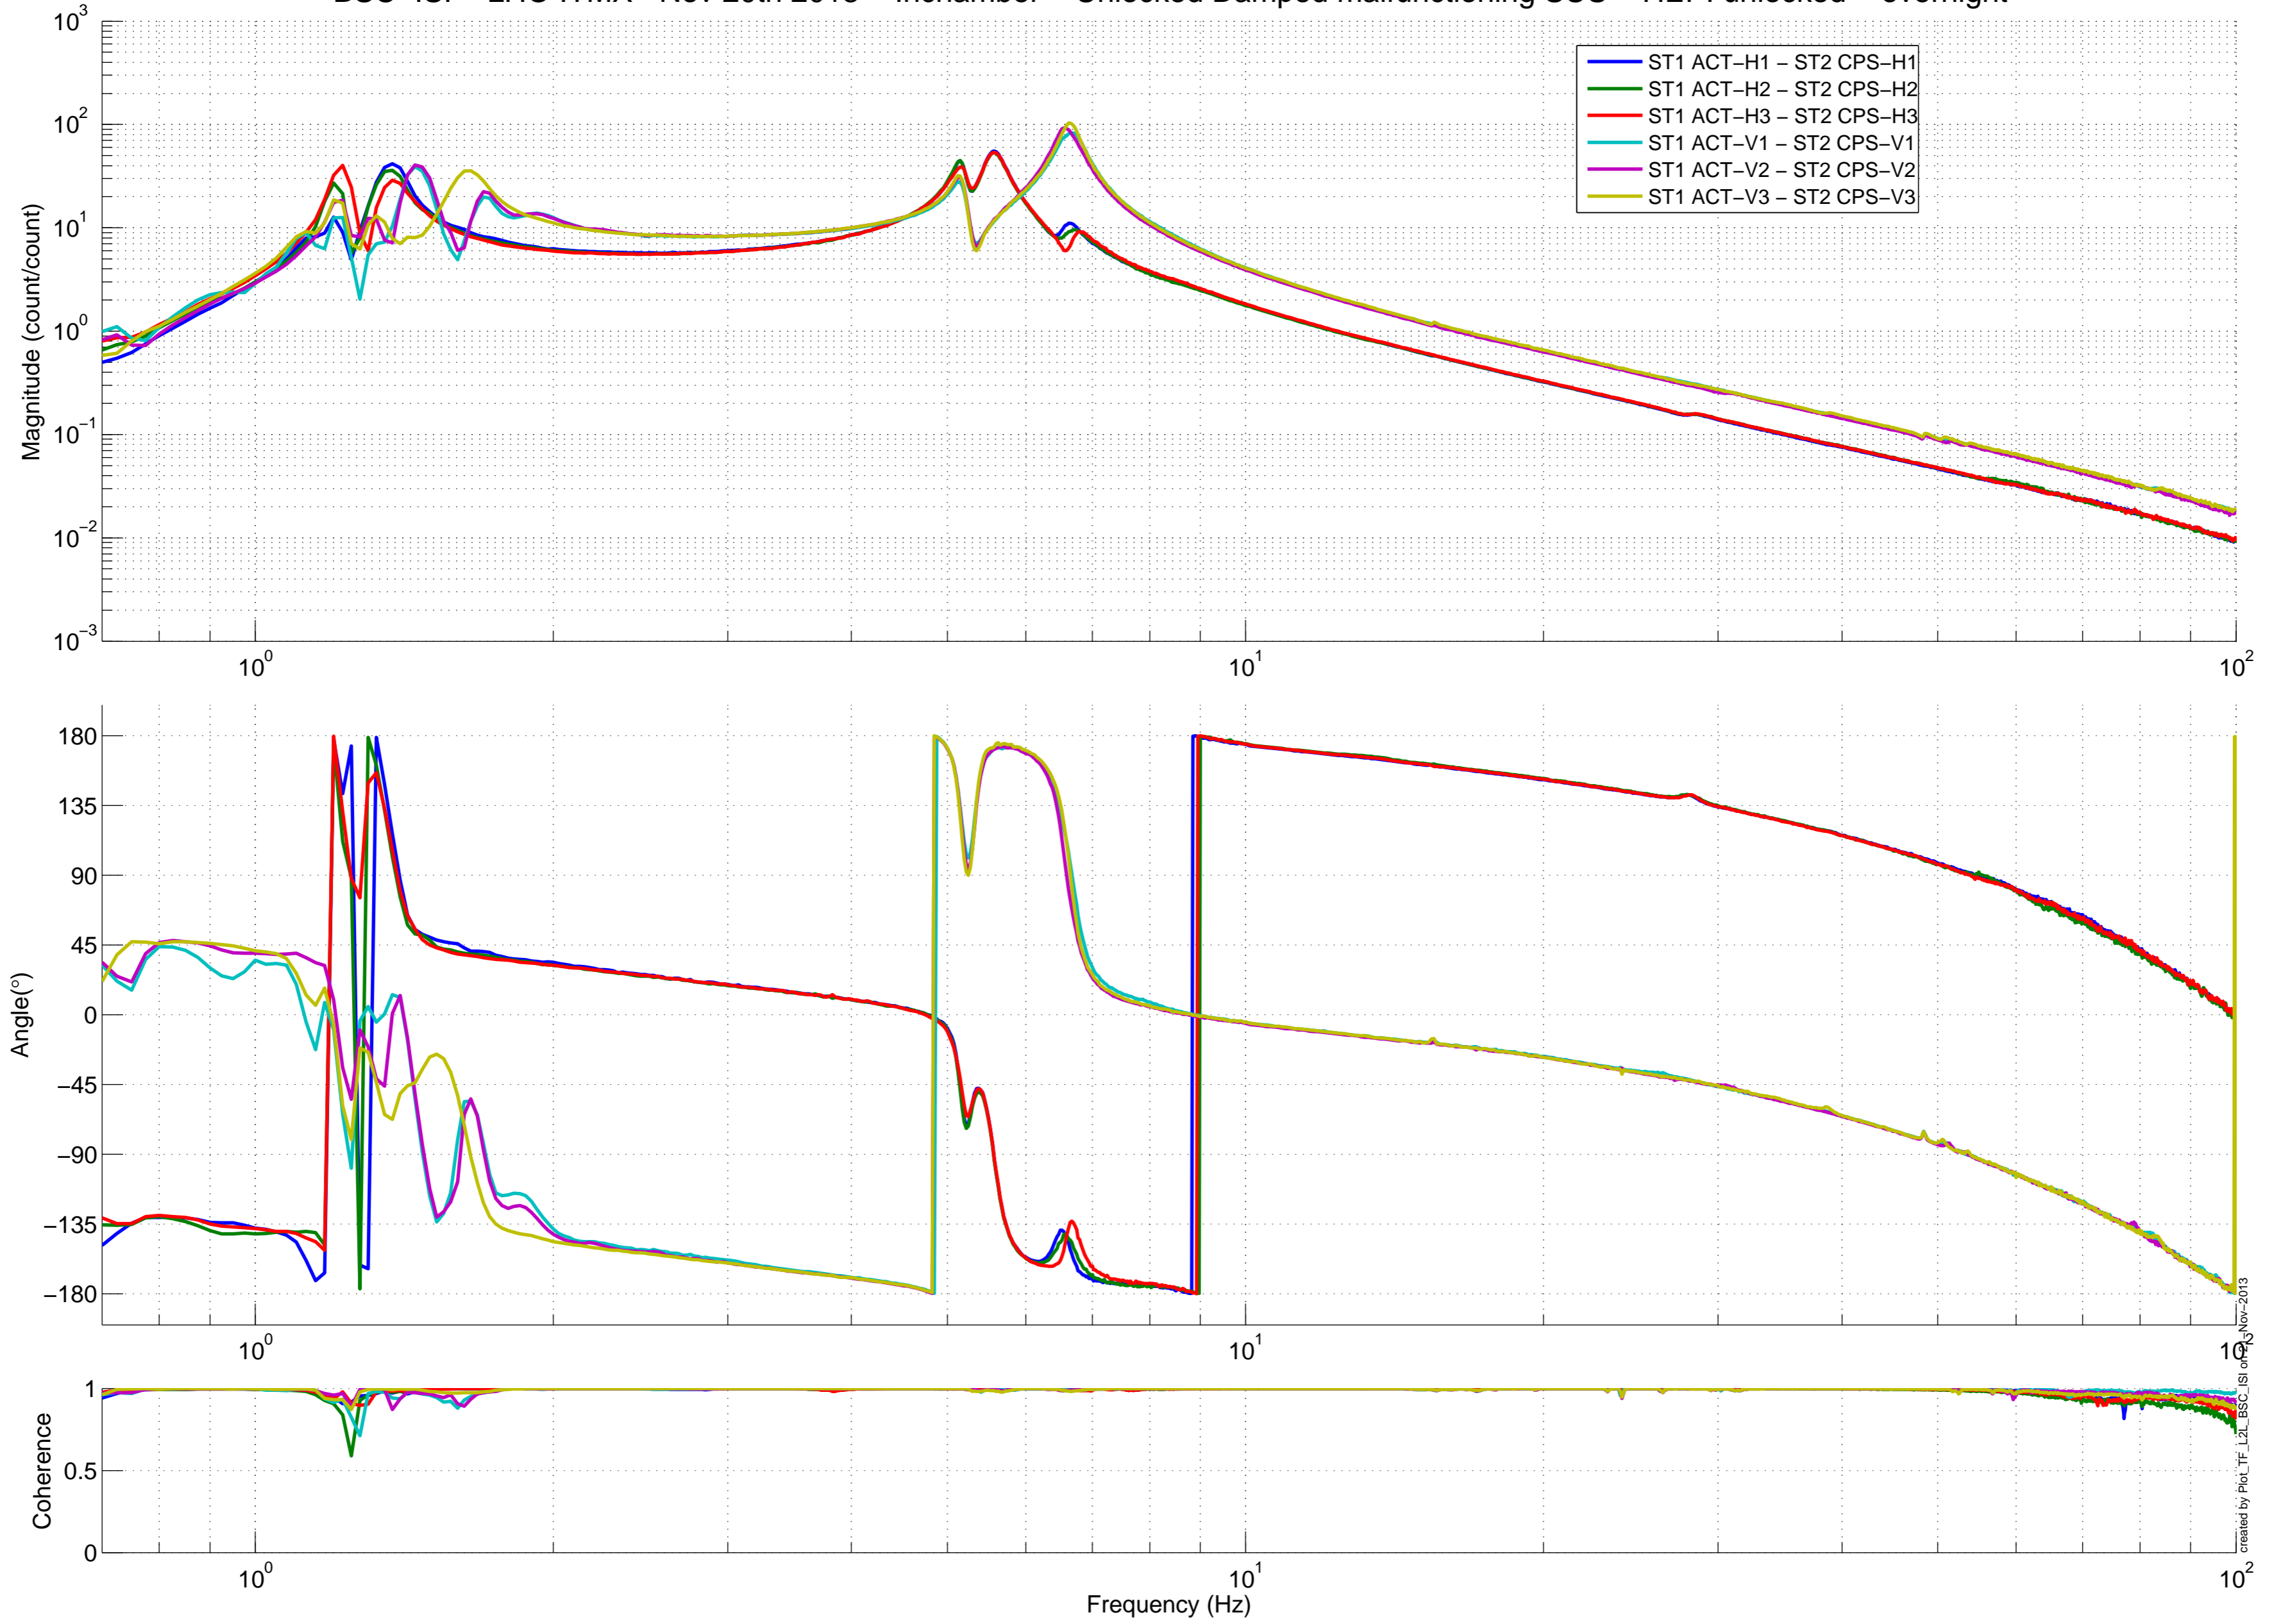

BSC-ISI - LHO ITMX - Nov 20th 2013 - Inchamber - Unlocked Damped malfunctioning SUS - HEPI unlocked - overnight

BSC-ISI - LHO ITMX - Nov 20th 2013 - In chamber - Unlocked Damped malfunctioning SUS - HEPI unlocked - overnight

created by Plot_TF_L2L_BSC_ISI on 2013 Nov 20

BSC-ISI – LHO ITMX –Nov 20th 2013 – Inchamber – Unlocked Damped malfunctioning SUS – HEPI unlocked – overnight

created by Plot_TF_L2L_BSC_ISI on 2013 Nov 20