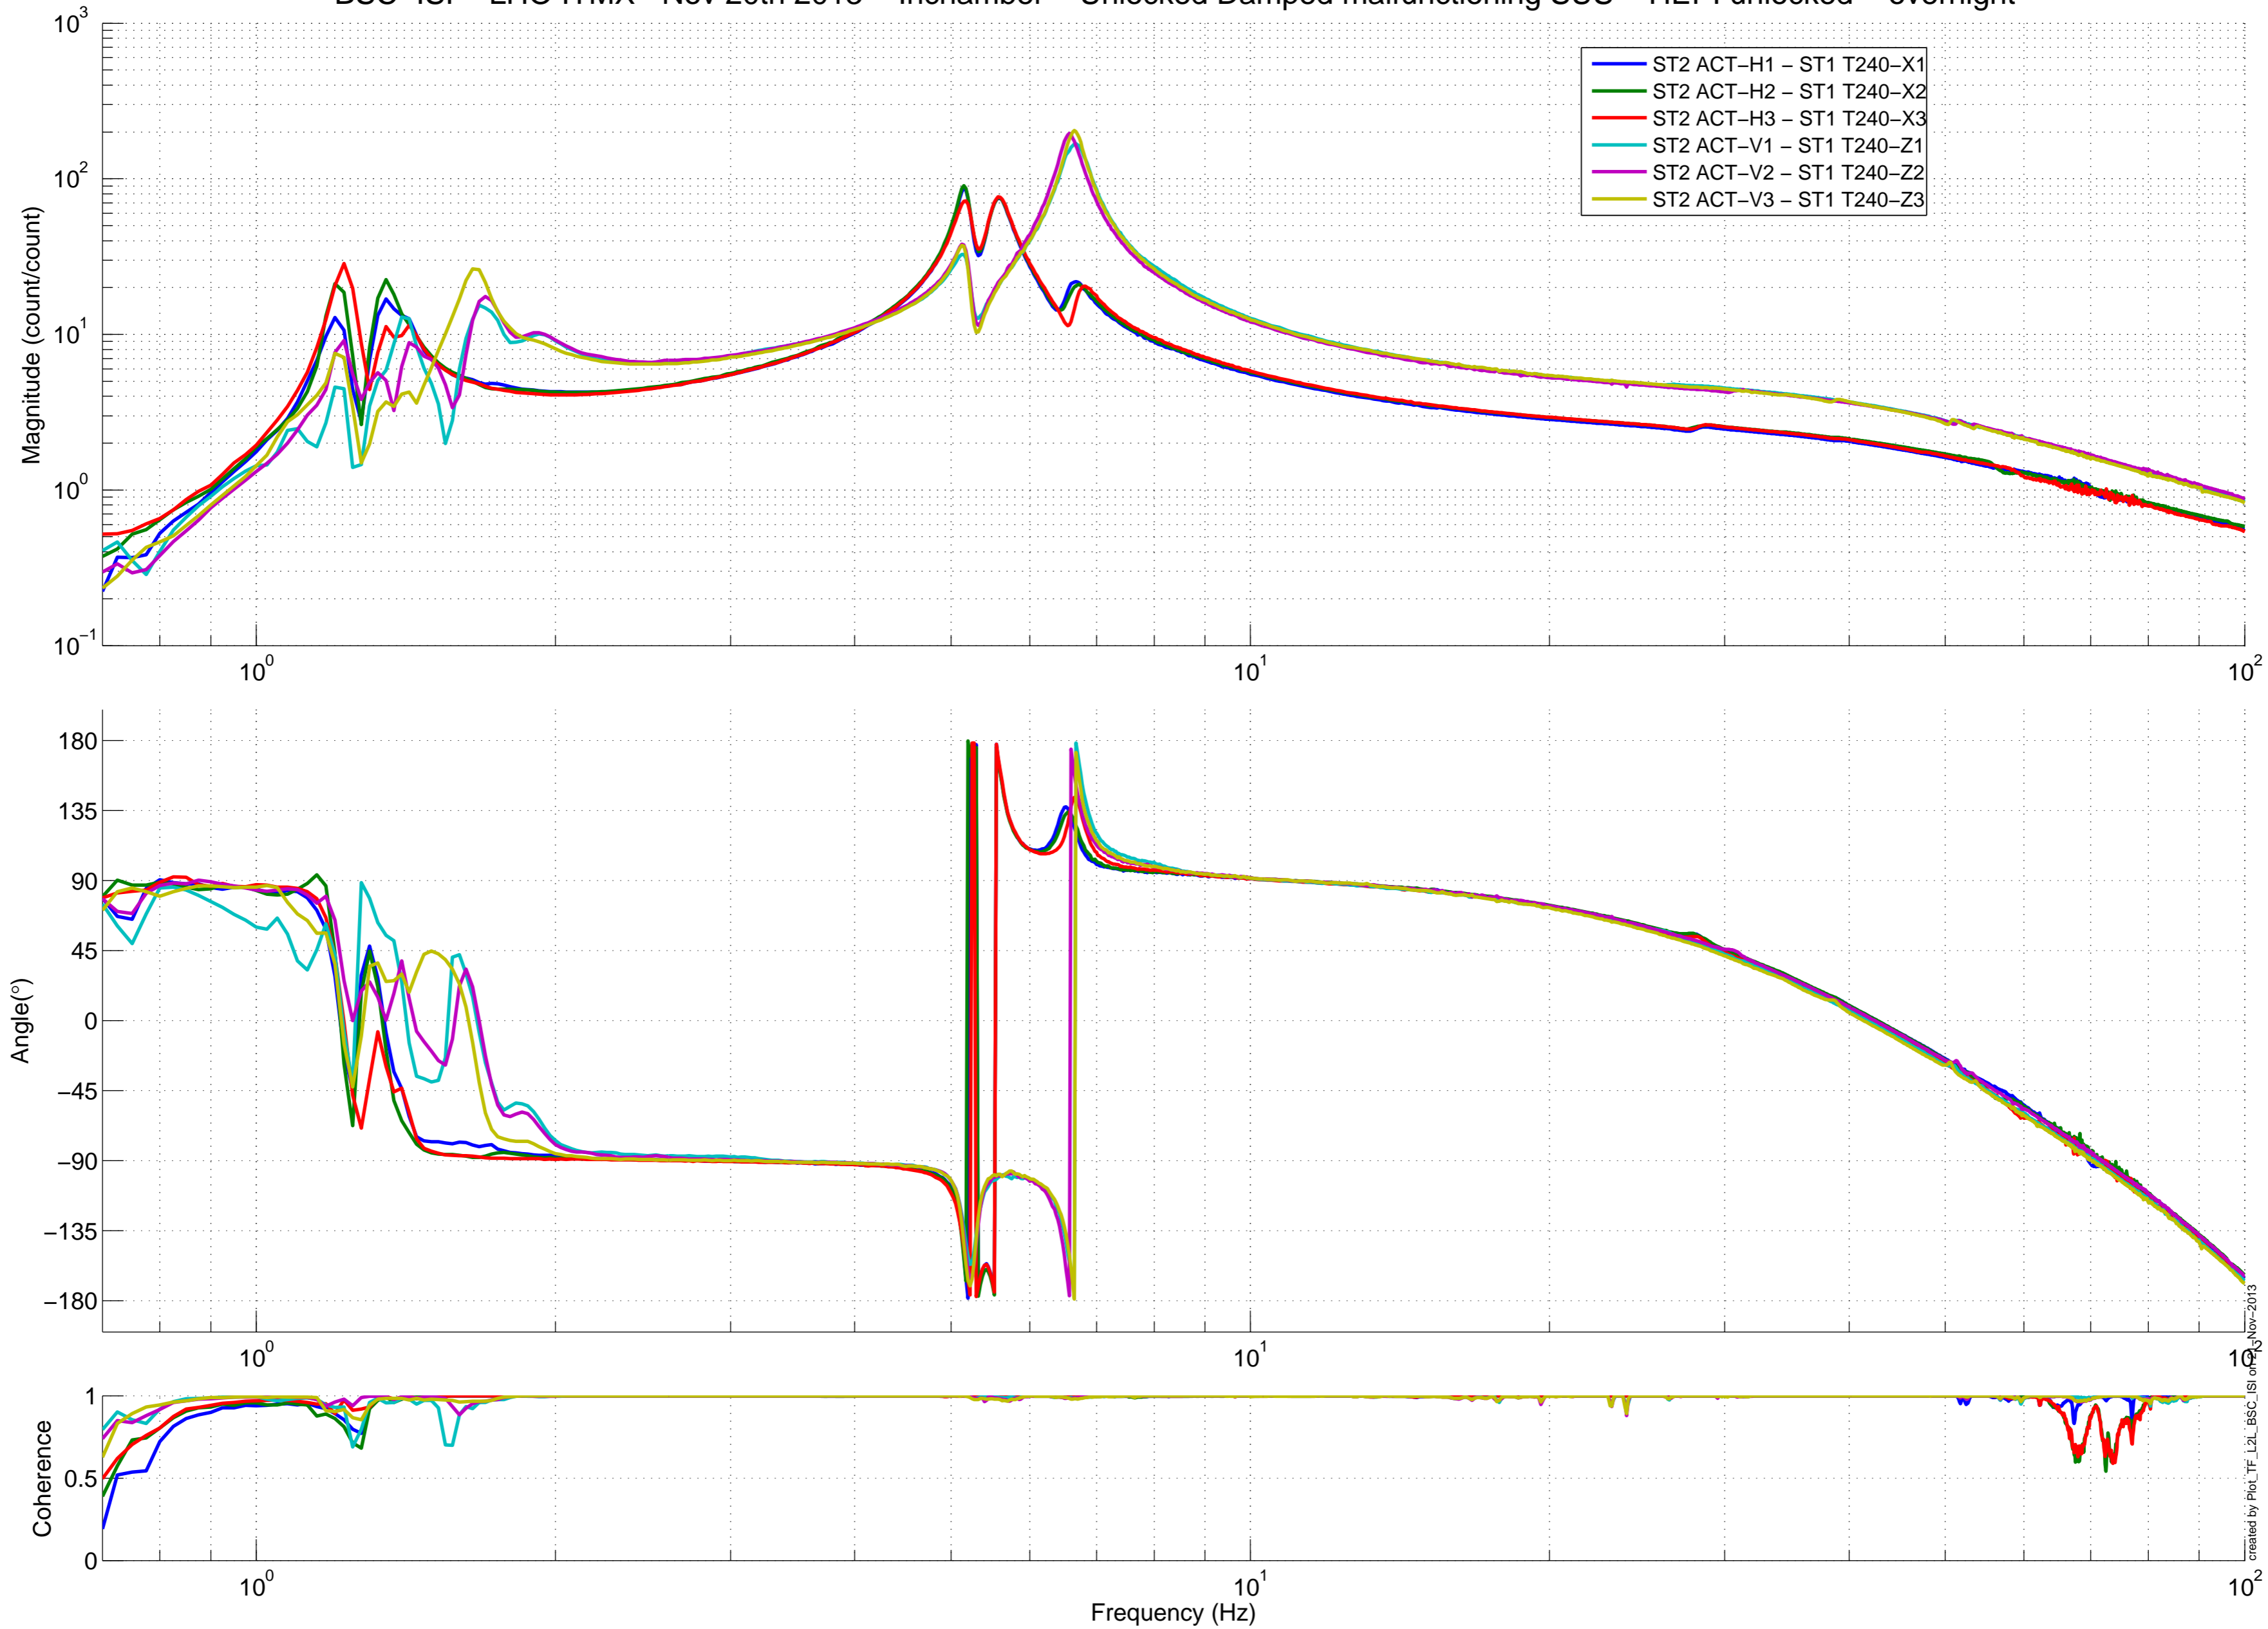

BSC-ISI - LHO ITMX -Nov 20th 2013 - Inchamber - Unlocked Damped malfunctioning SUS - HEPI unlocked - overnight

BSC-ISI – LHO ITMX –Nov 20th 2013 – Inchamber – Unlocked Damped malfunctioning SUS – HEPI unlocked – overnight