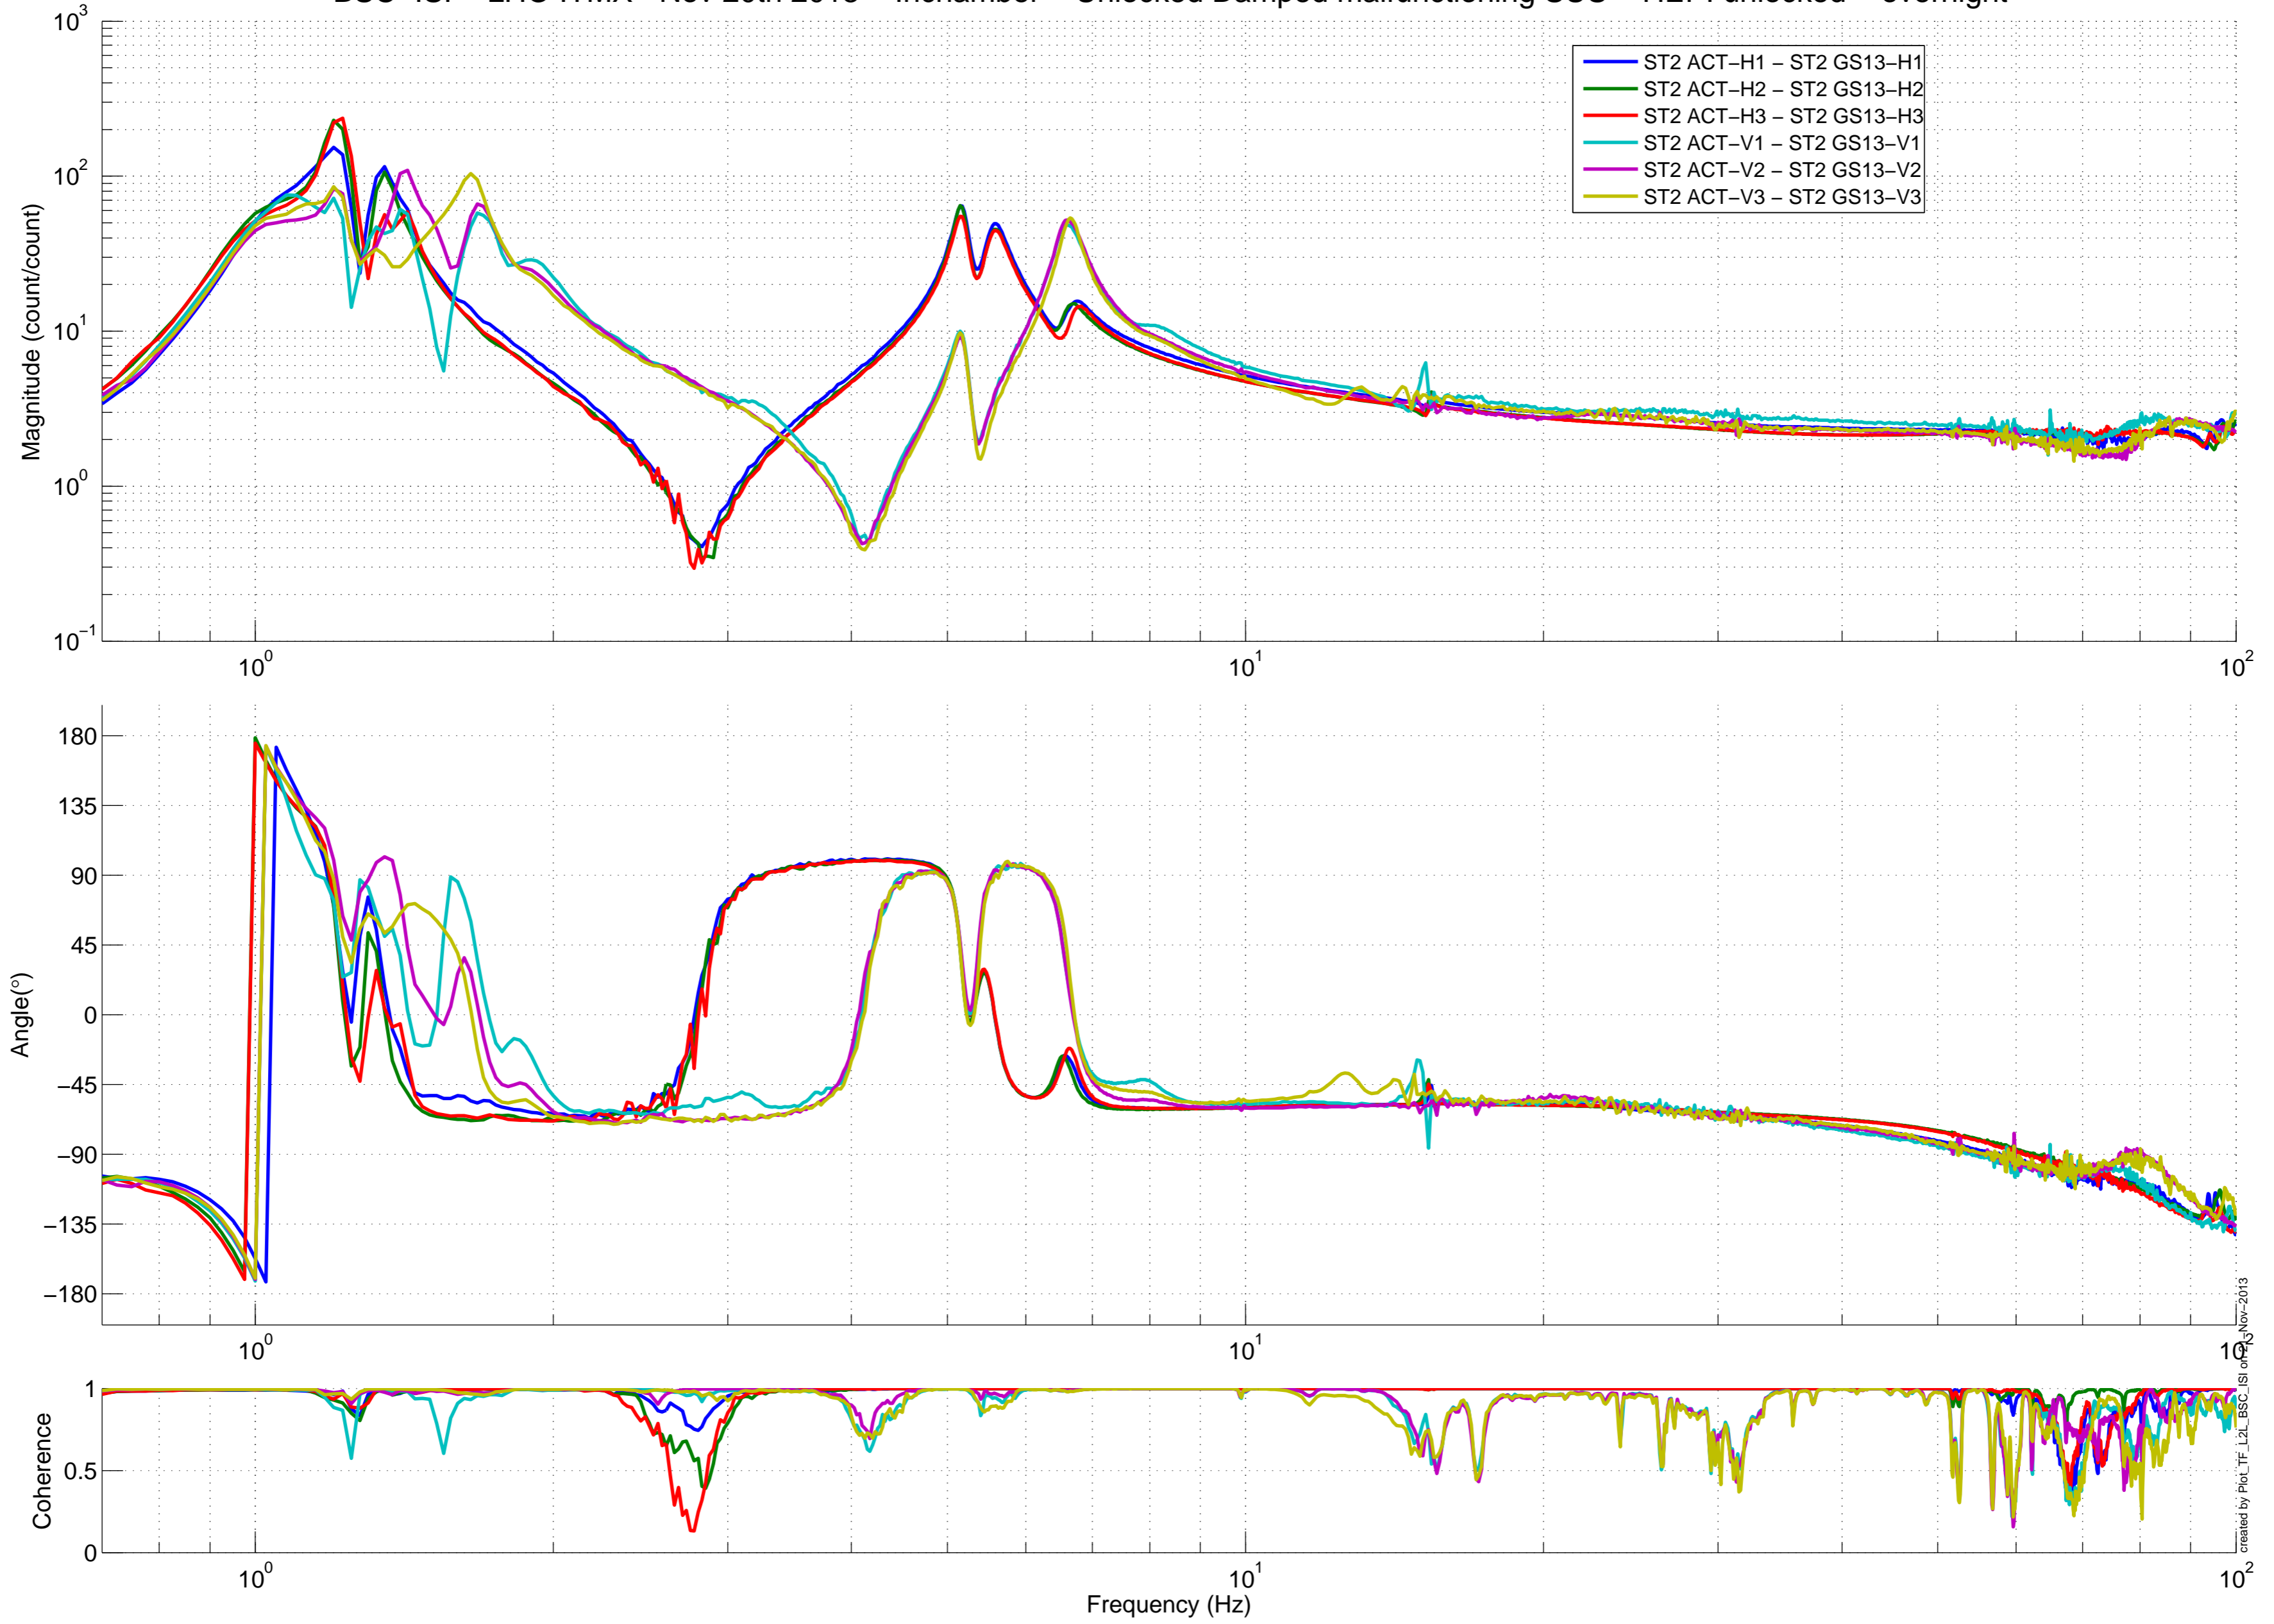

BSC-ISI - LHO ITMX - Nov 20th 2013 - In chamber - Unlocked Damped malfunctioning SUS - HEPI unlocked - overnight

BSC-ISI – LHO ITMX –Nov 20th 2013 – Inchamber – Unlocked Damped malfunctioning SUS – HEPI unlocked – overnight