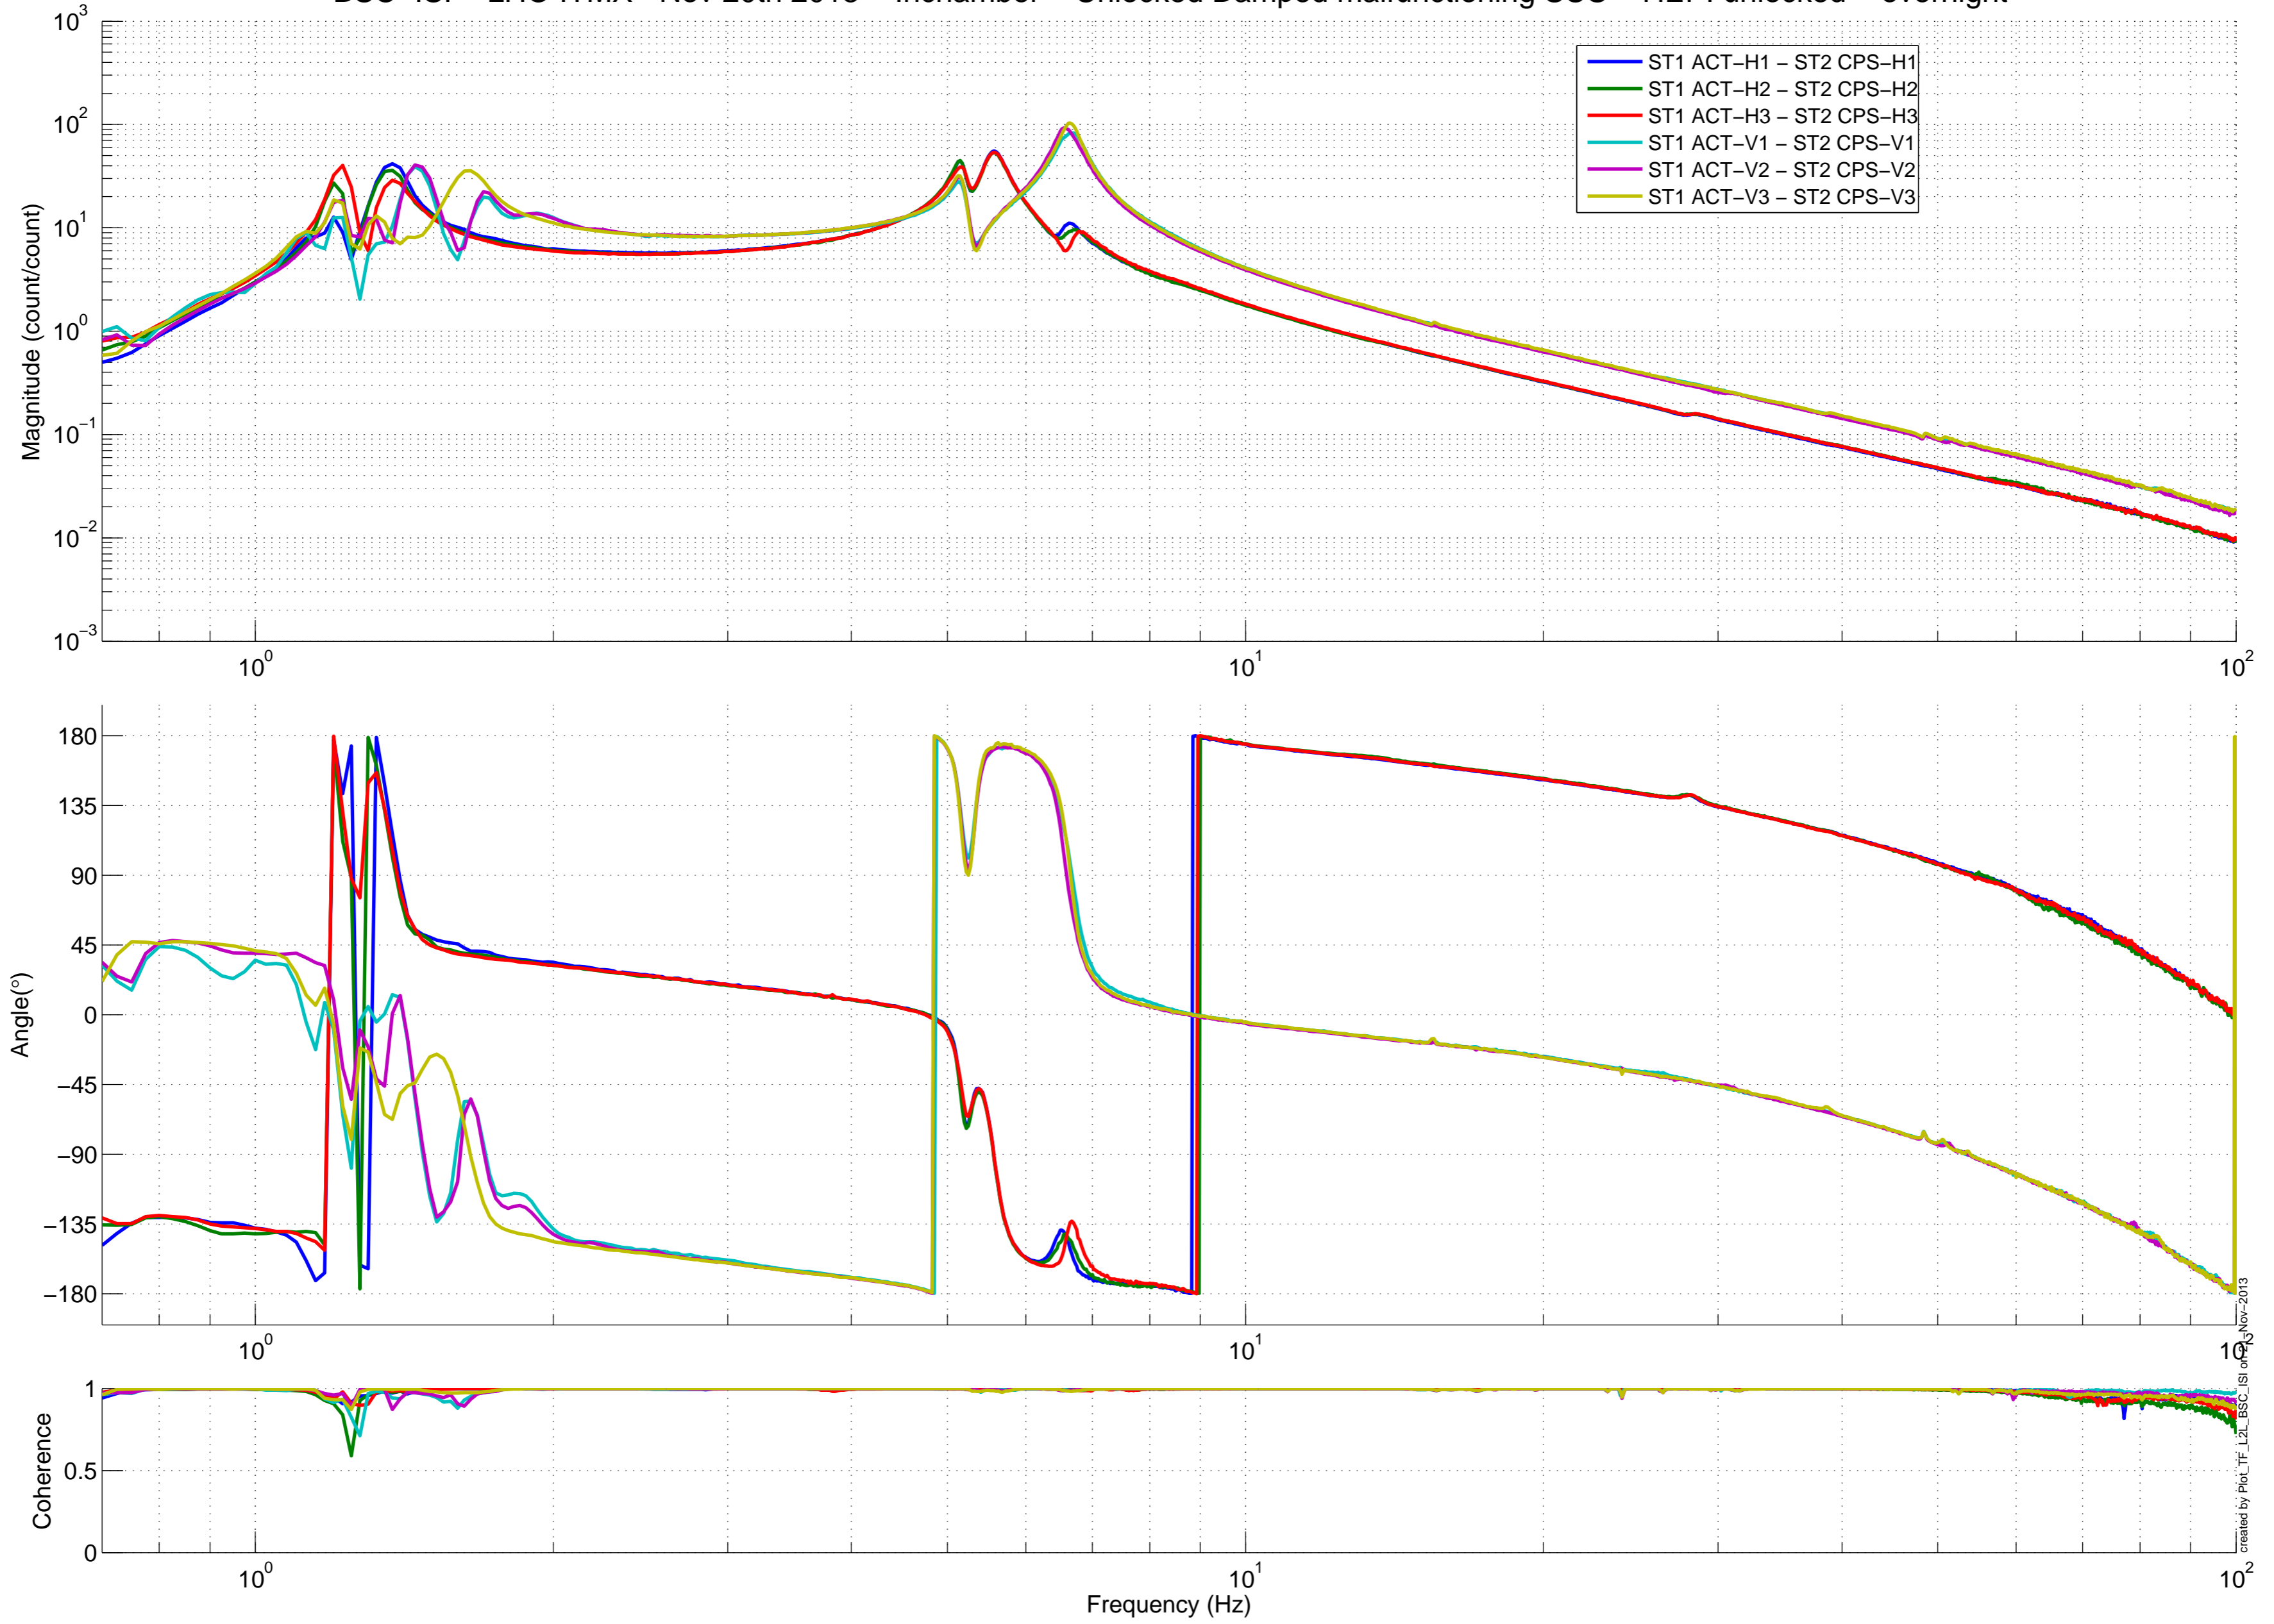

created by Plot_TF_L2L_BSC_ISI on 2013 Nov 20

BSC-ISI – LHO ITMX –Nov 20th 2013 – Inchamber – Unlocked Damped malfunctioning SUS – HEPI unlocked – overnight

BSC-ISI - LHO ITMX -Nov 20th 2013 - Inchamber - Unlocked Damped malfunctioning SUS - HEPI unlocked - overnight