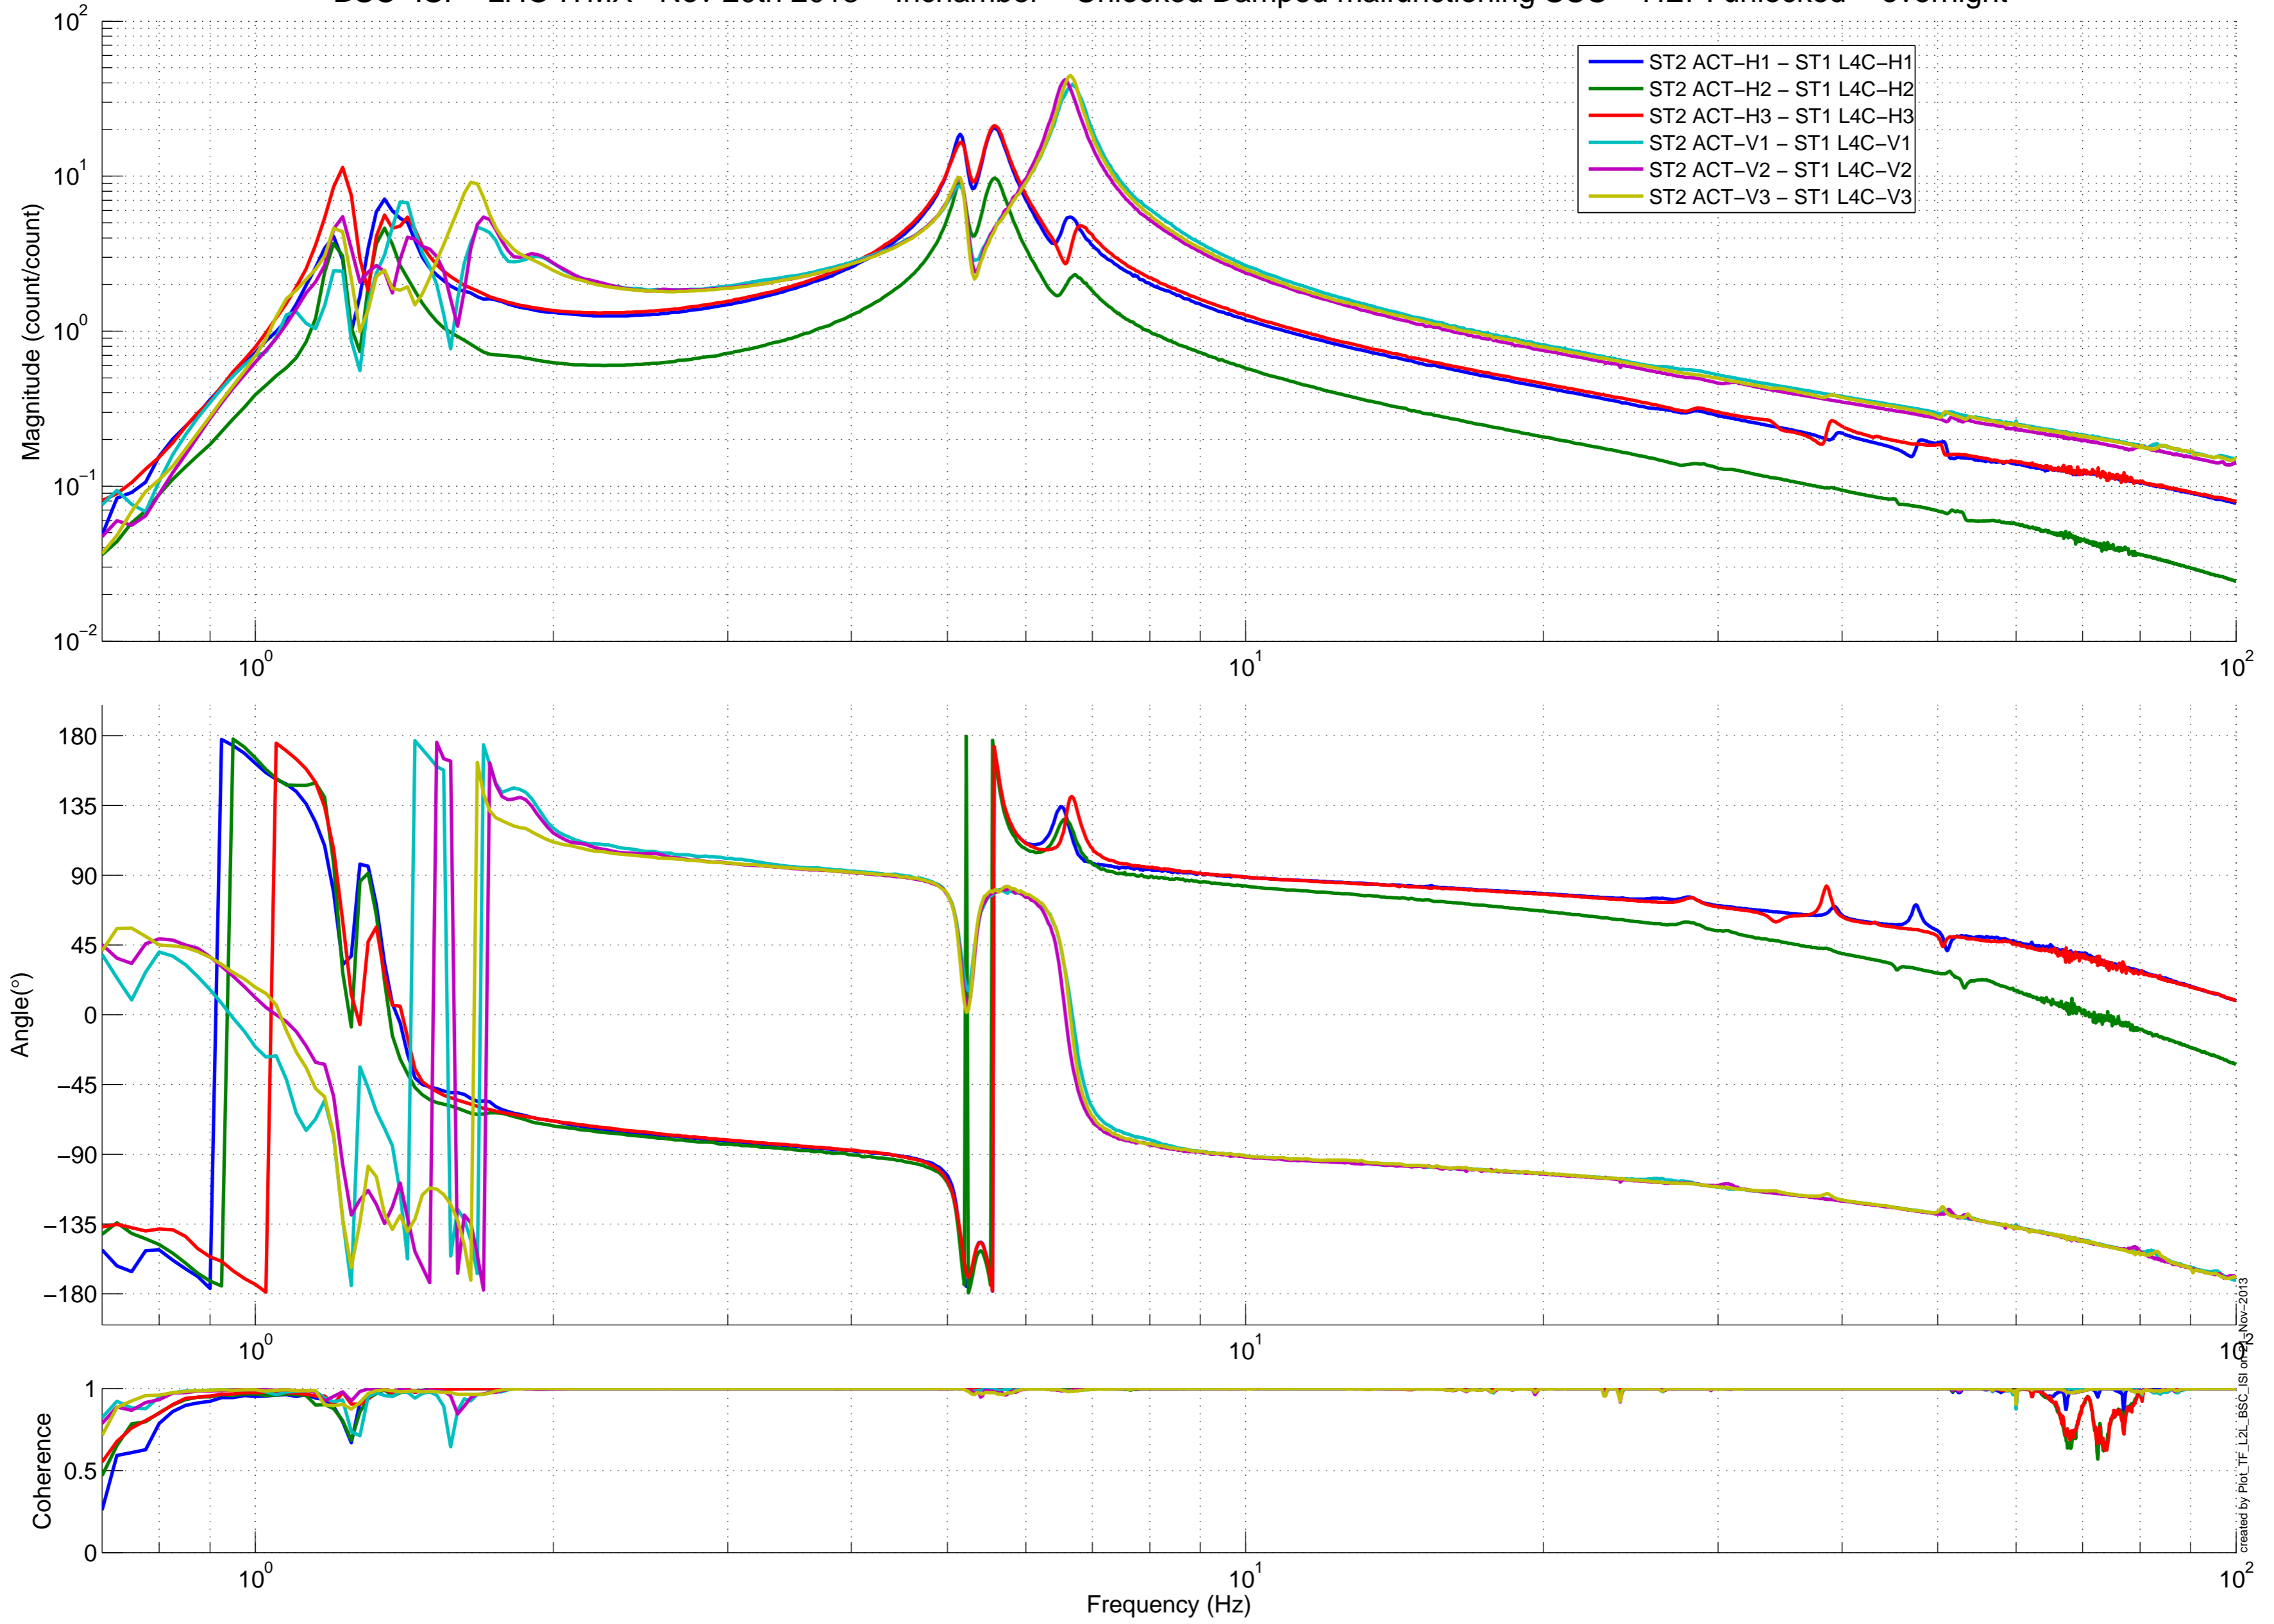

BSC-ISI – LHO ITMX –Nov 20th 2013 – Inchamber – Unlocked Damped malfunctioning SUS – HEPI unlocked – overnight

BSC-ISI - LHO ITMX -Nov 20th 2013 - Inchamber - Unlocked Damped malfunctioning SUS - HEPI unlocked - overnight