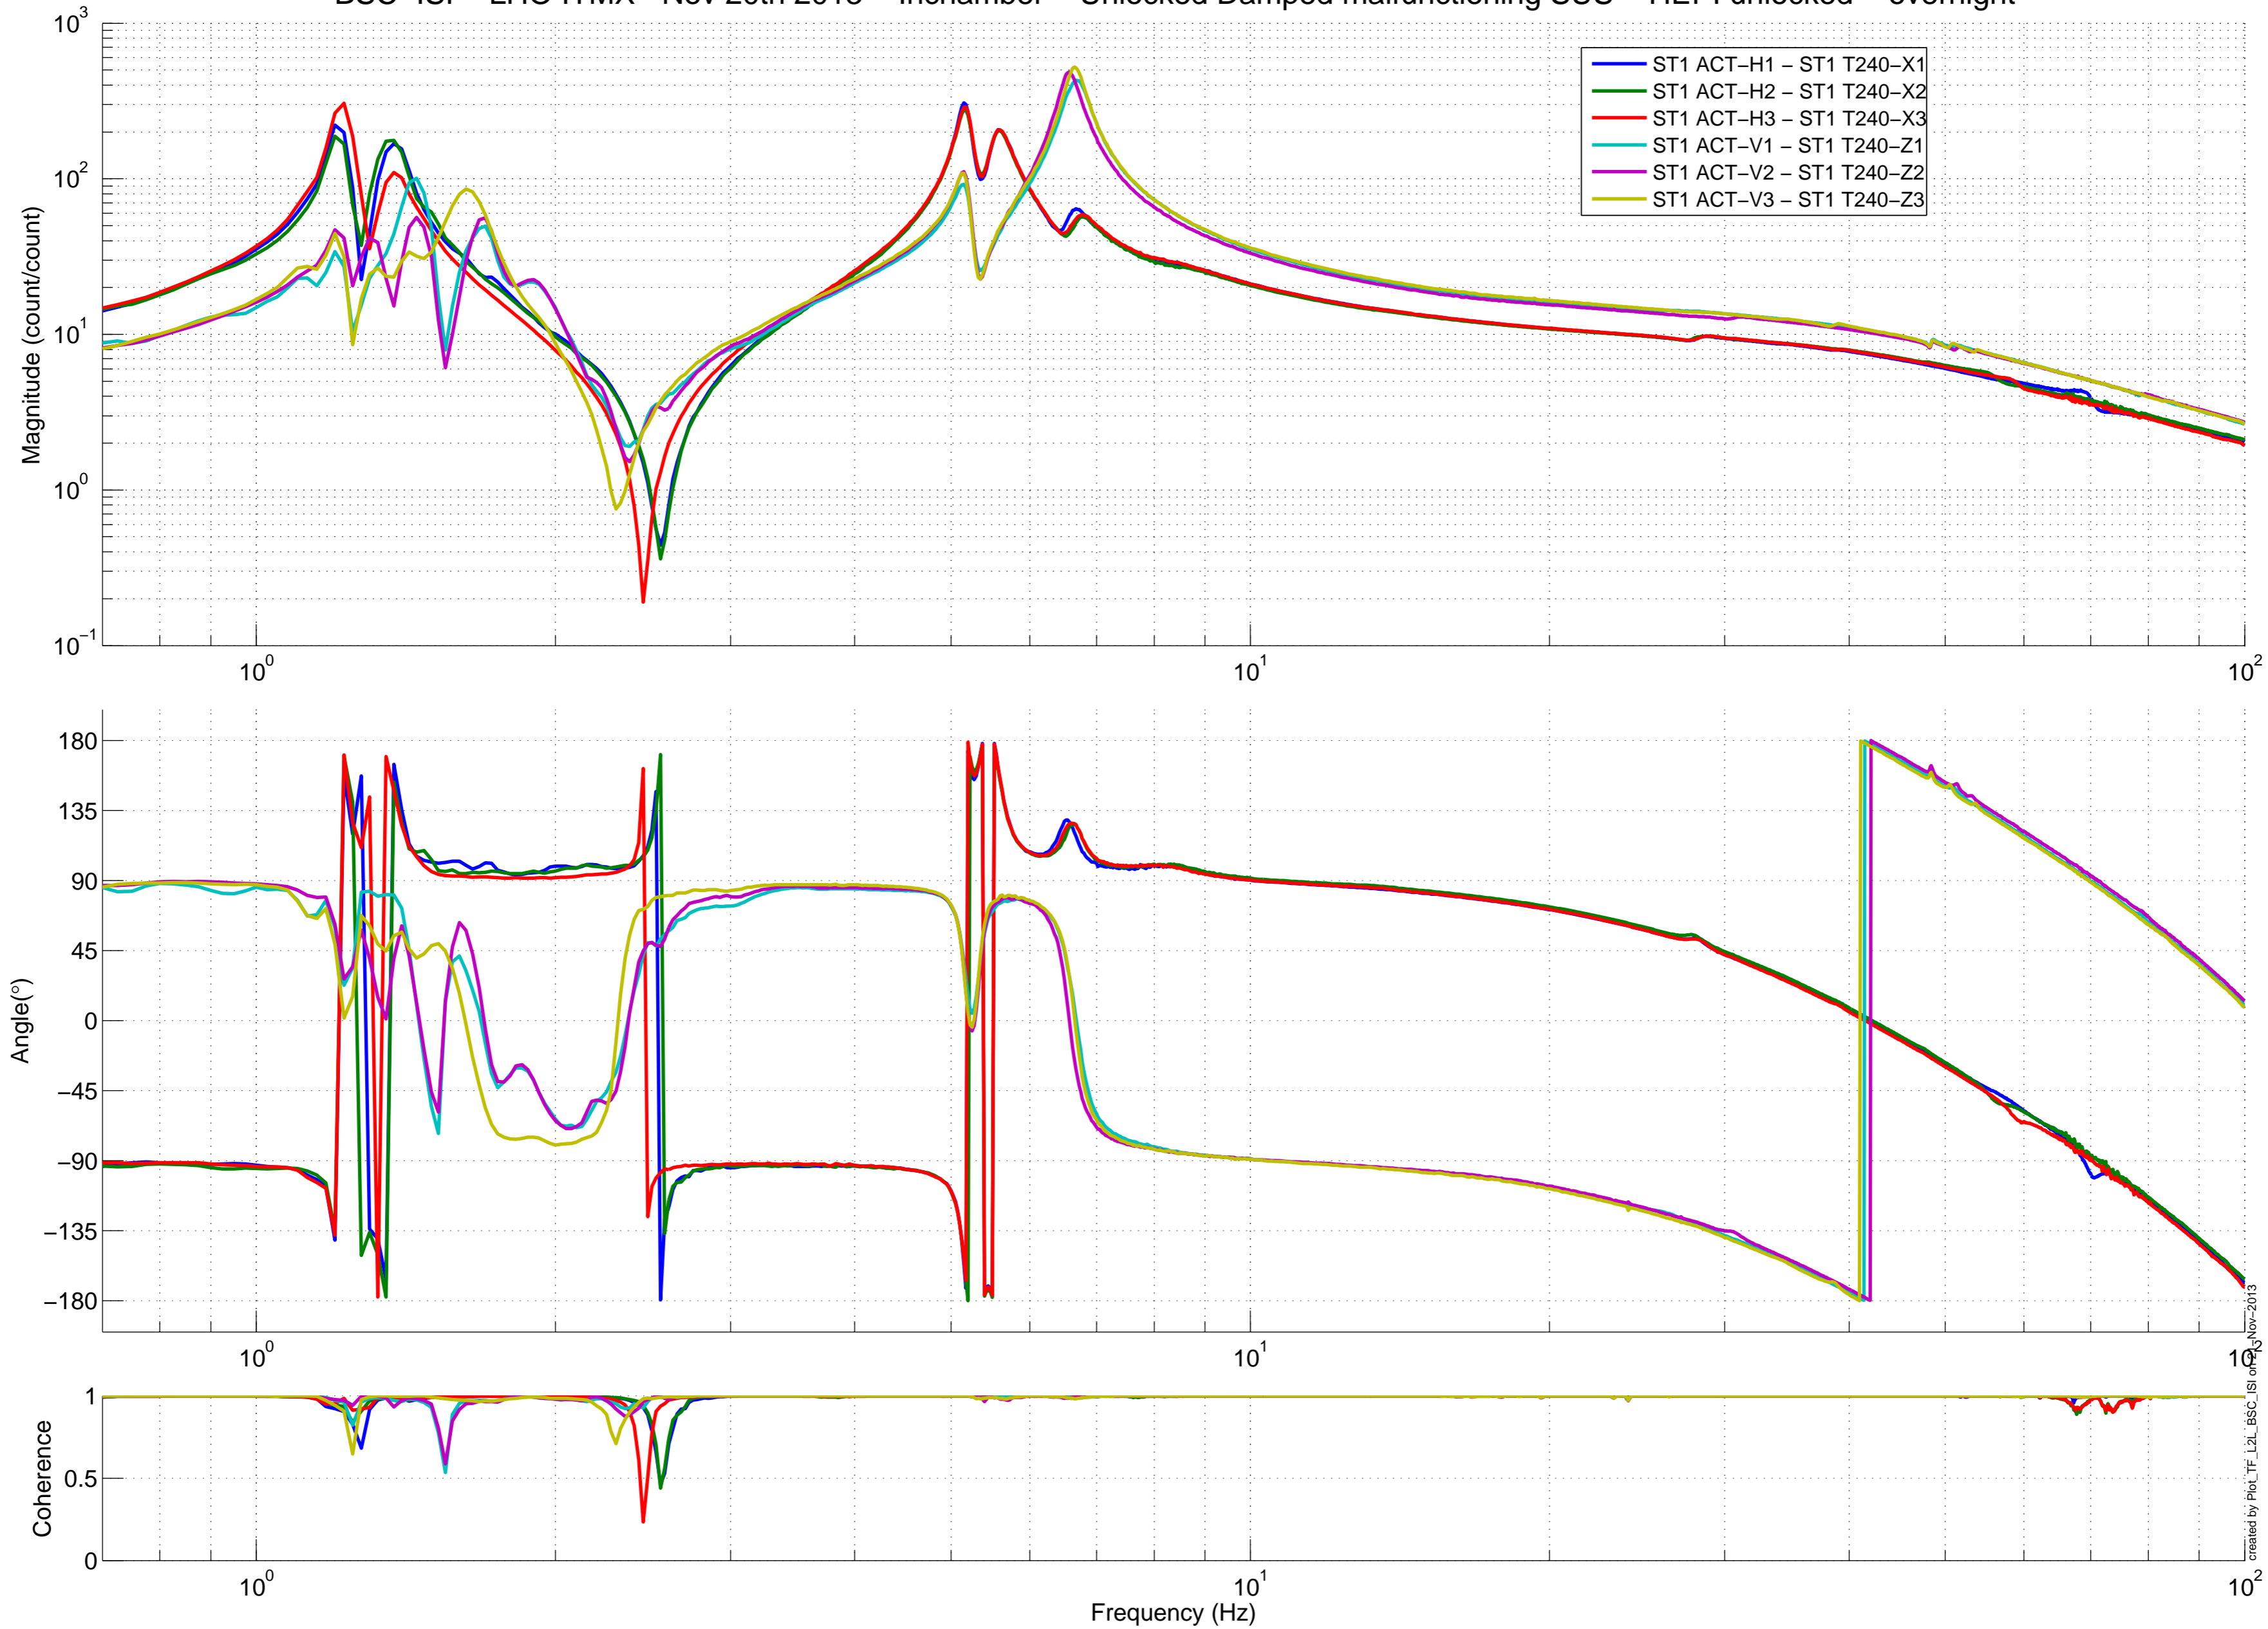

BSC-ISI – LHO ITMX –Nov 20th 2013 – Inchamber – Unlocked Damped malfunctioning SUS – HEPI unlocked – overnight

BSC-ISI - LHO ITMX - Nov 20th 2013 - In chamber - Unlocked Damped malfunctioning SUS - HEPI unlocked - overnight

created by Plot_TF_L2L_BSC_ISI on 2013 Nov 20