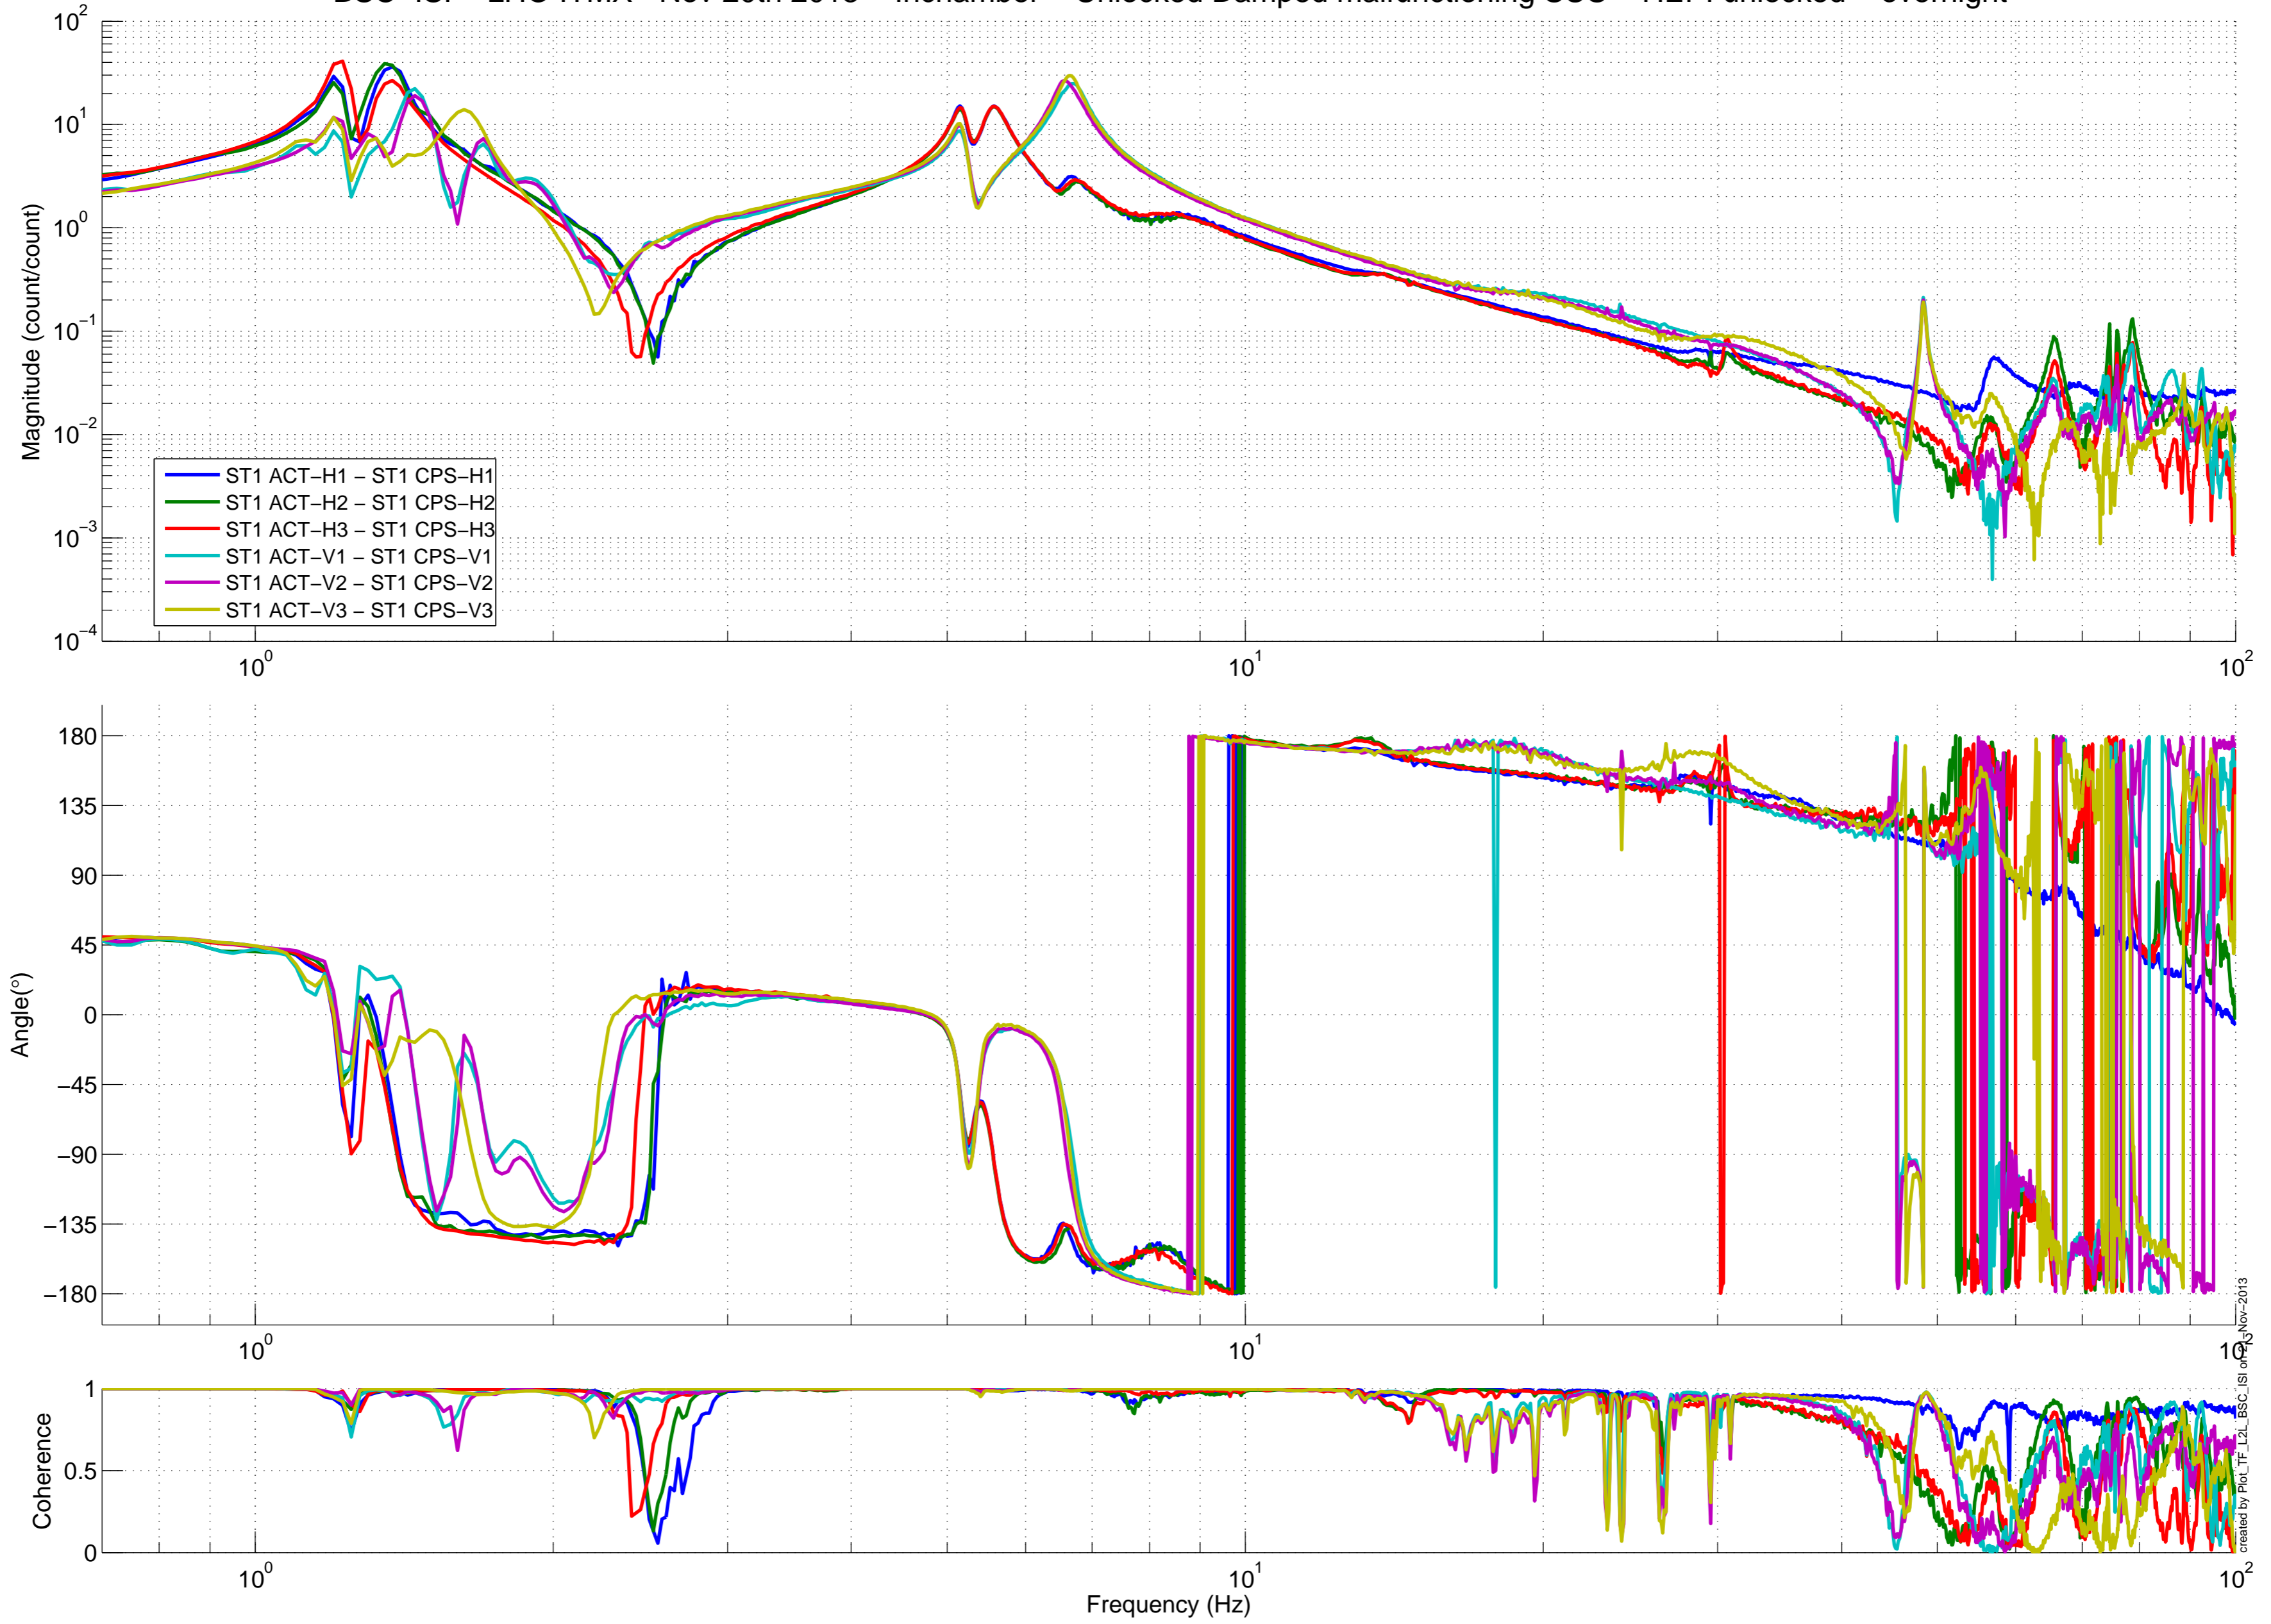

BSC-ISI - LHO ITMX - Nov 20th 2013 - Inchamber - Unlocked Damped malfunctioning SUS - HEPI unlocked - overnight

BSC-ISI - LHO ITMX - Nov 20th 2013 - In chamber - Unlocked Damped malfunctioning SUS - HEPI unlocked - overnight

BSC-ISI – LHO ITMX –Nov 20th 2013 – Inchamber – Unlocked Damped malfunctioning SUS – HEPI unlocked – overnight

BSC-ISI - LHO ITMX -Nov 20th 2013 - Inchamber - Unlocked Damped malfunctioning SUS - HEPI unlocked - overnight

created by Plot_TF_L2L_BSC_ISI on 2013 Nov 20

BSC-ISI – LHO ITMX –Nov 20th 2013 – Inchamber – Unlocked Damped malfunctioning SUS – HEPI unlocked – overnight

created by Plot_TF_L2L_BSC_ISI on 2013 Nov 20