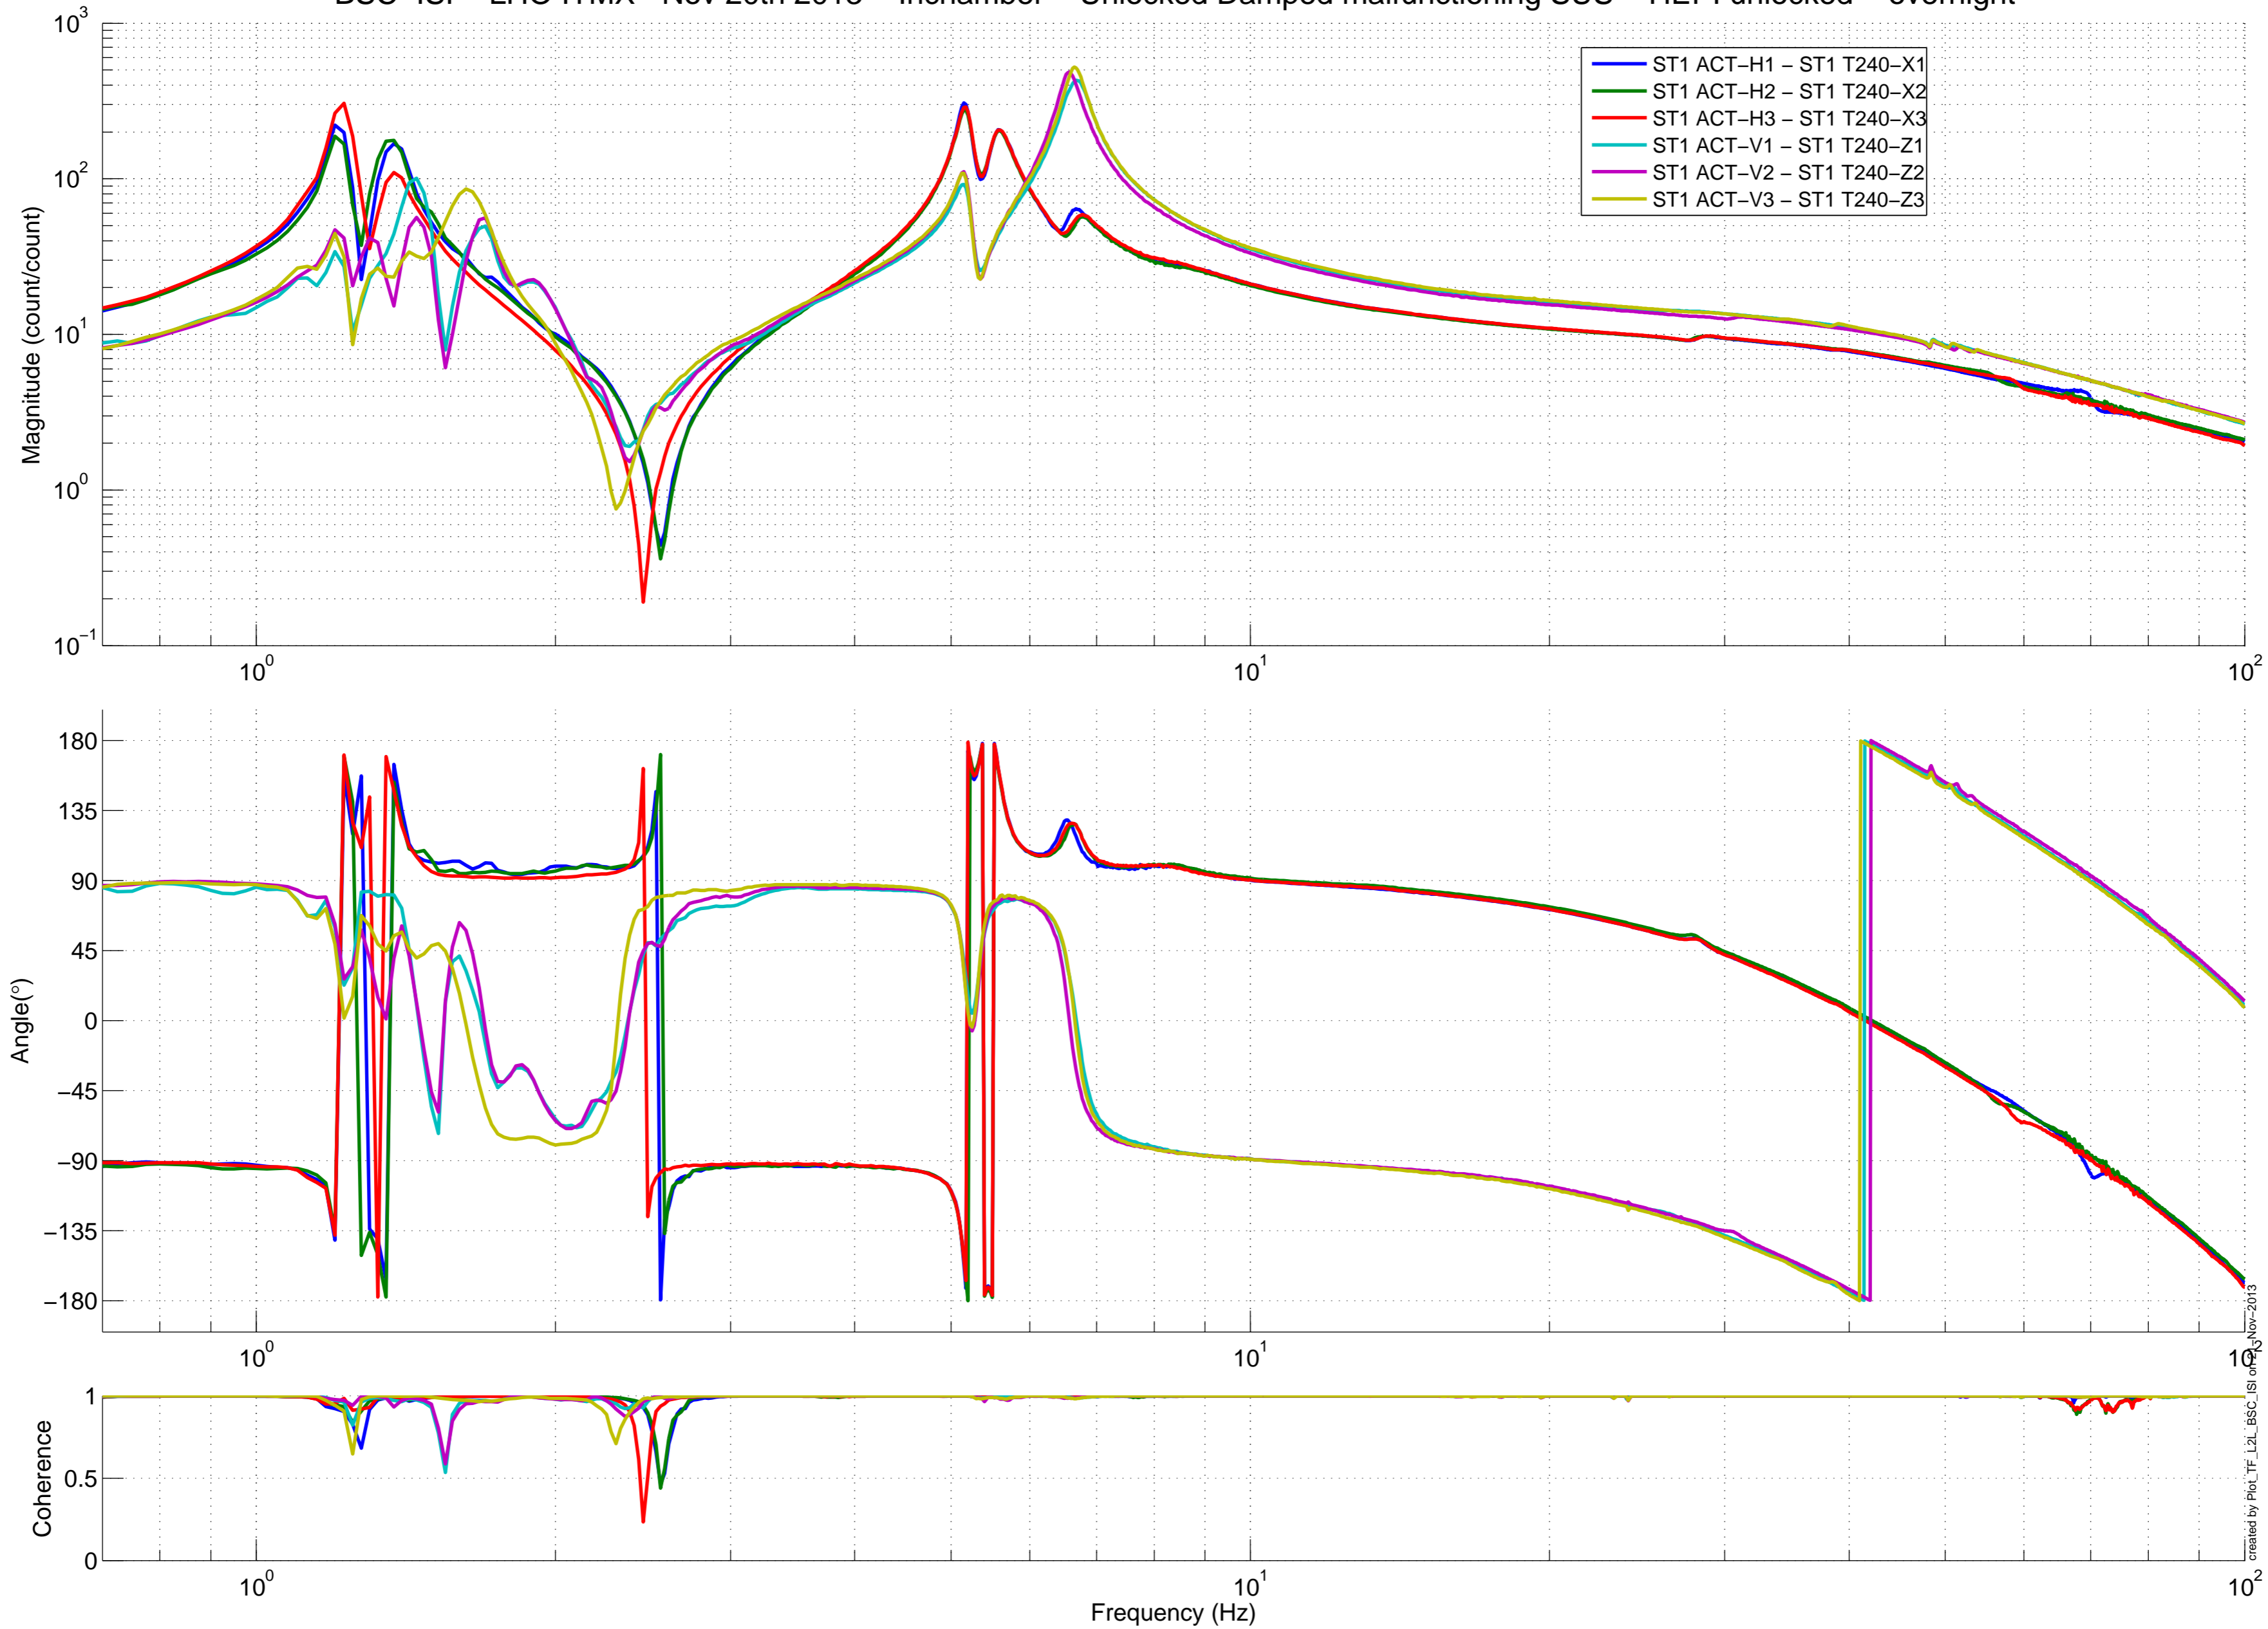

BSC-ISI - LHO ITMX - Nov 20th 2013 - Inchamber - Unlocked Damped malfunctioning SUS - HEPI unlocked - overnight

BSC-ISI - LHO ITMX - Nov 20th 2013 - In chamber - Unlocked Damped malfunctioning SUS - HEPI unlocked - overnight

created by Plot_TF_L2L_BSC_ISI on 2013 Nov 20

BSC-ISI – LHO ITMX –Nov 20th 2013 – Inchamber – Unlocked Damped malfunctioning SUS – HEPI unlocked – overnight

created by Plot_TF_L2L_BSC_ISI on 2013 Nov 20