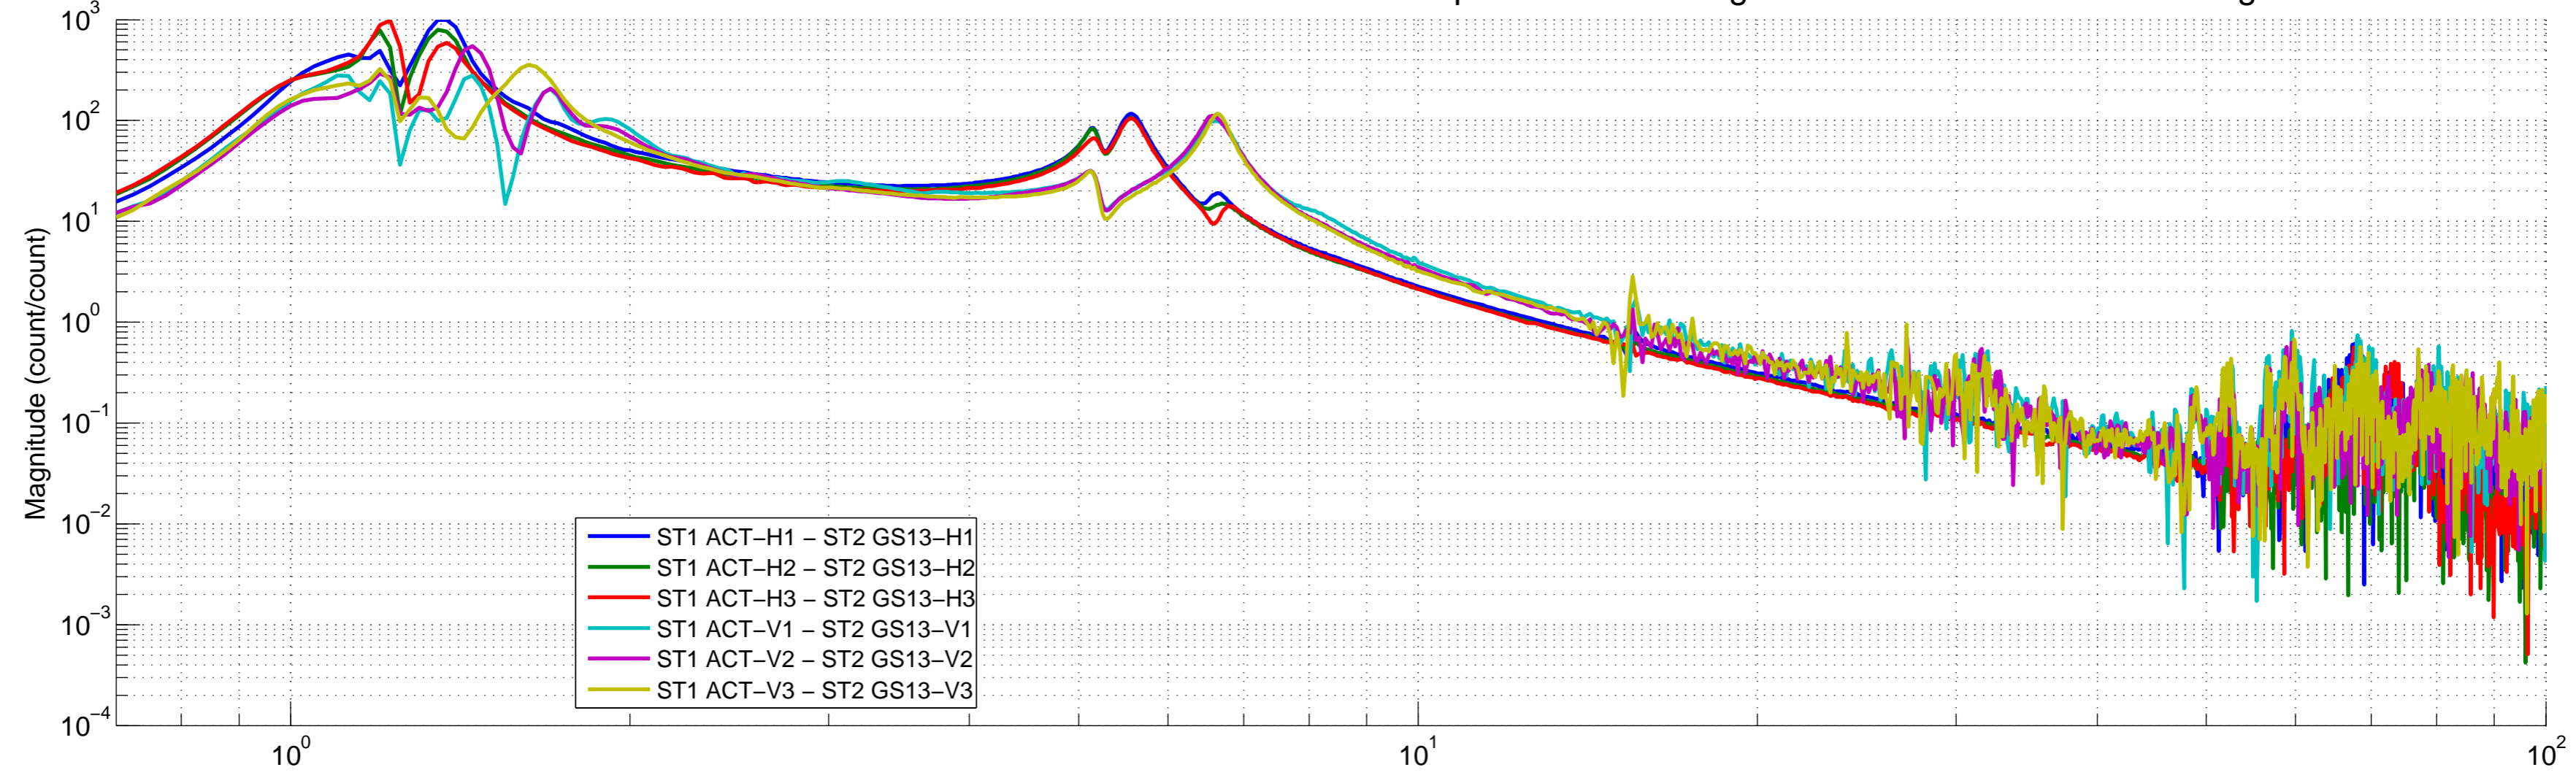

BSC-ISI – LHO ITMX –Nov 20th 2013 – Inchamber – Unlocked Damped malfunctioning SUS – HEPI unlocked – overnight

created by Plot_TF_L2L_BSC_ISI on 2013 Nov 20