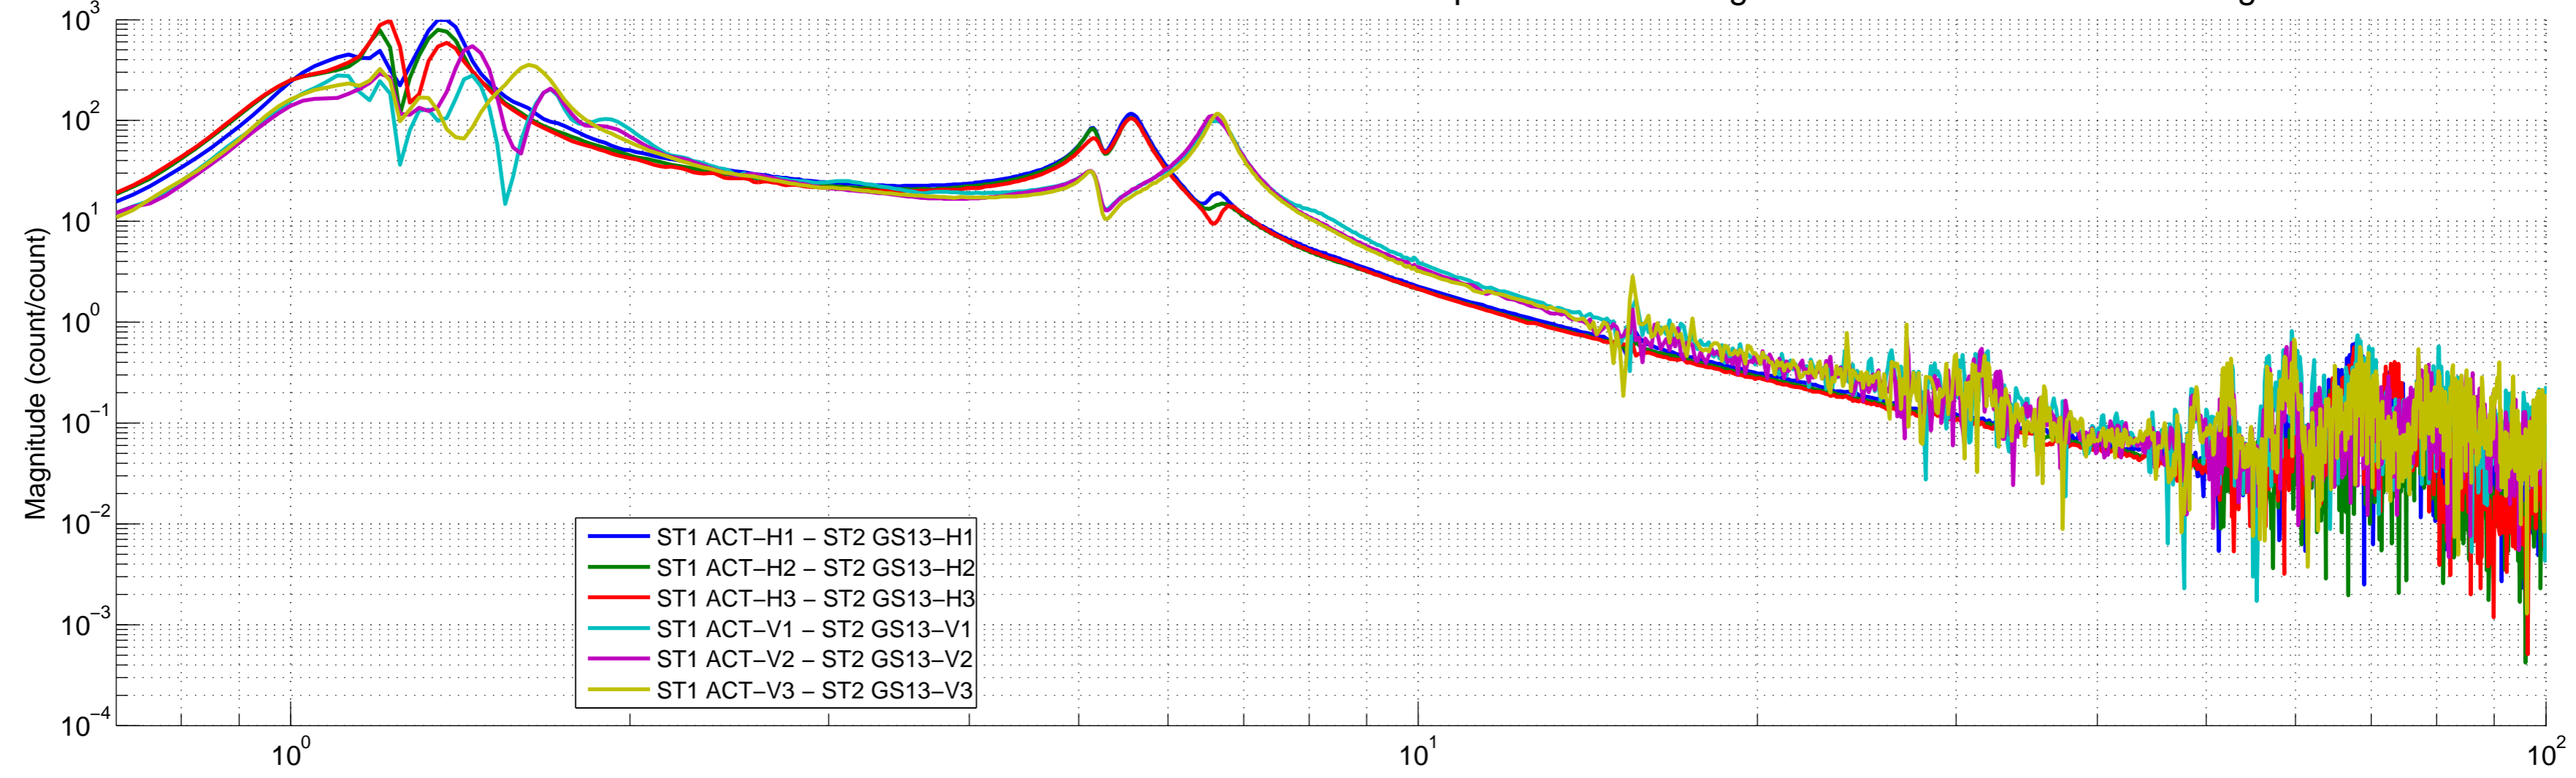

created by Plot_TF_L2L_BSC_ISI on 2013 Nov 20

BSC-ISI – LHO ITMX –Nov 20th 2013 – Inchamber – Unlocked Damped malfunctioning SUS – HEPI unlocked – overnight

created by Plot_TF_L2L_BSC_ISI on 2013 Nov 20