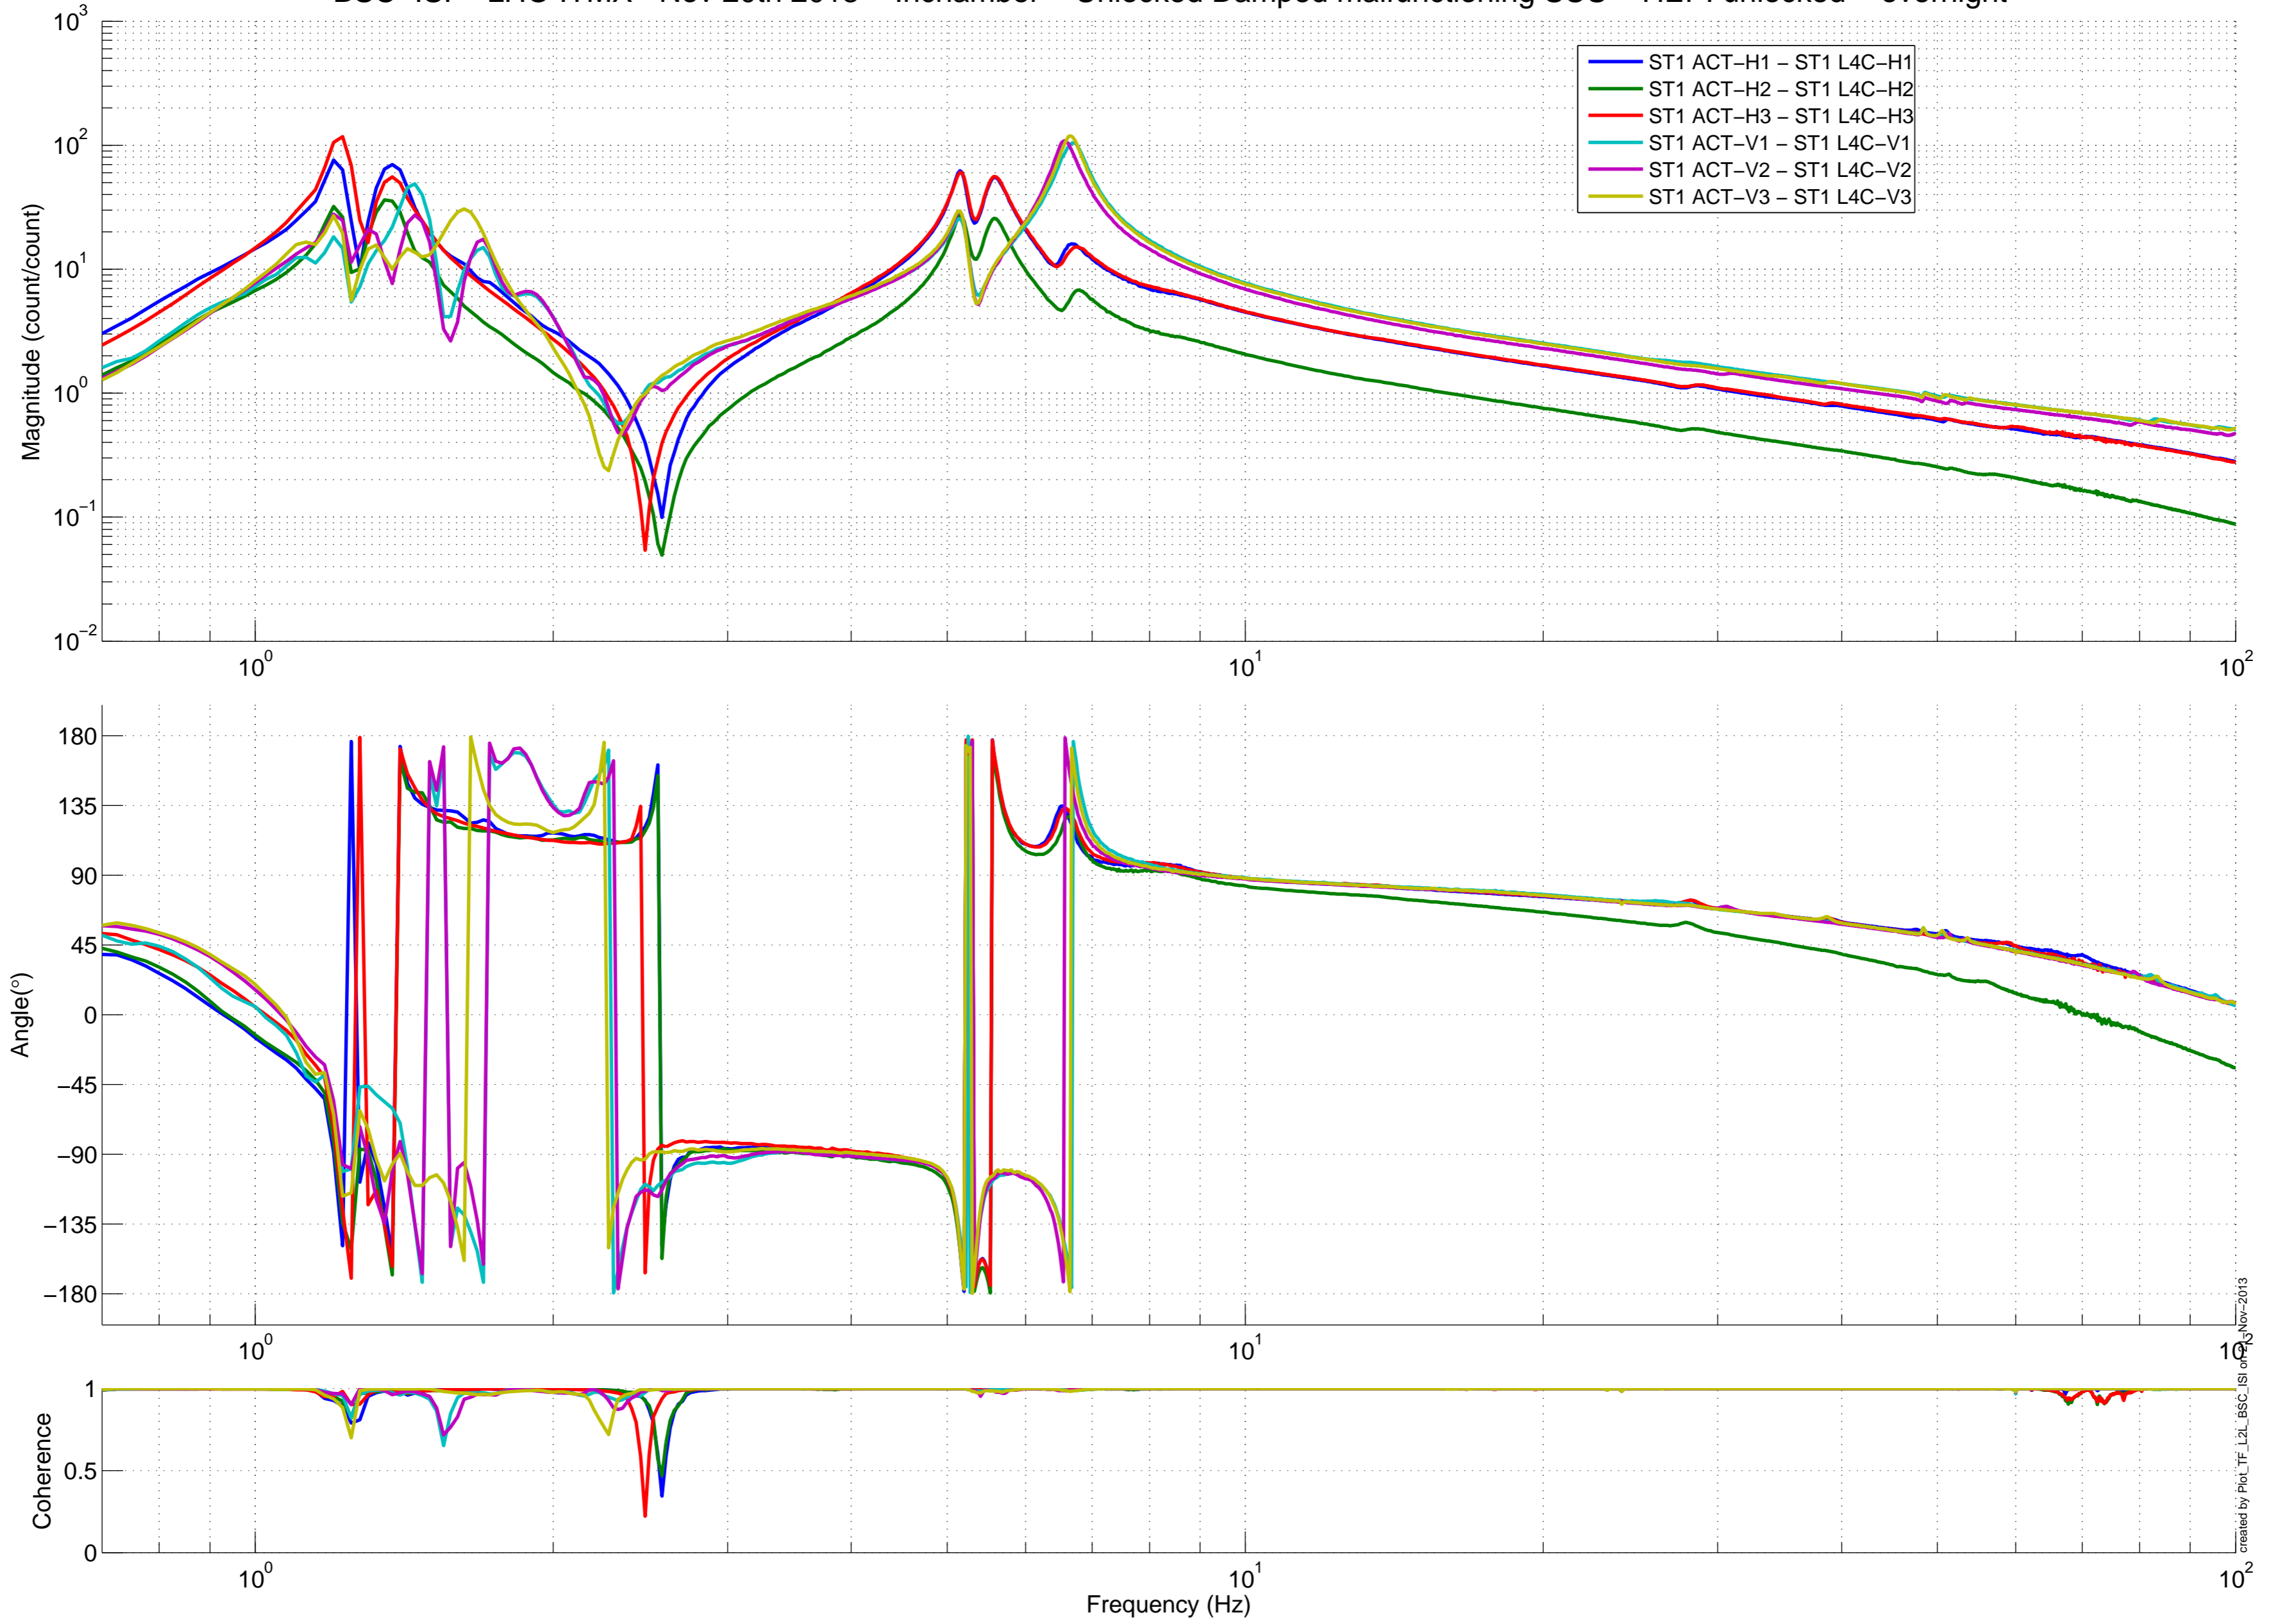

BSC-ISI – LHO ITMX –Nov 20th 2013 – Inchamber – Unlocked Damped malfunctioning SUS – HEPI unlocked – overnight

BSC-ISI - LHO ITMX - Nov 20th 2013 - In chamber - Unlocked Damped malfunctioning SUS - HEPI unlocked - overnight

created by Plot_TF_L2L_BSC_ISI on 2013 Nov 20

BSC-ISI – LHO ITMX –Nov 20th 2013 – Inchamber – Unlocked Damped malfunctioning SUS – HEPI unlocked – overnight

BSC-ISI - LHO ITMX -Nov 20th 2013 - Inchamber - Unlocked Damped malfunctioning SUS - HEPI unlocked - overnight