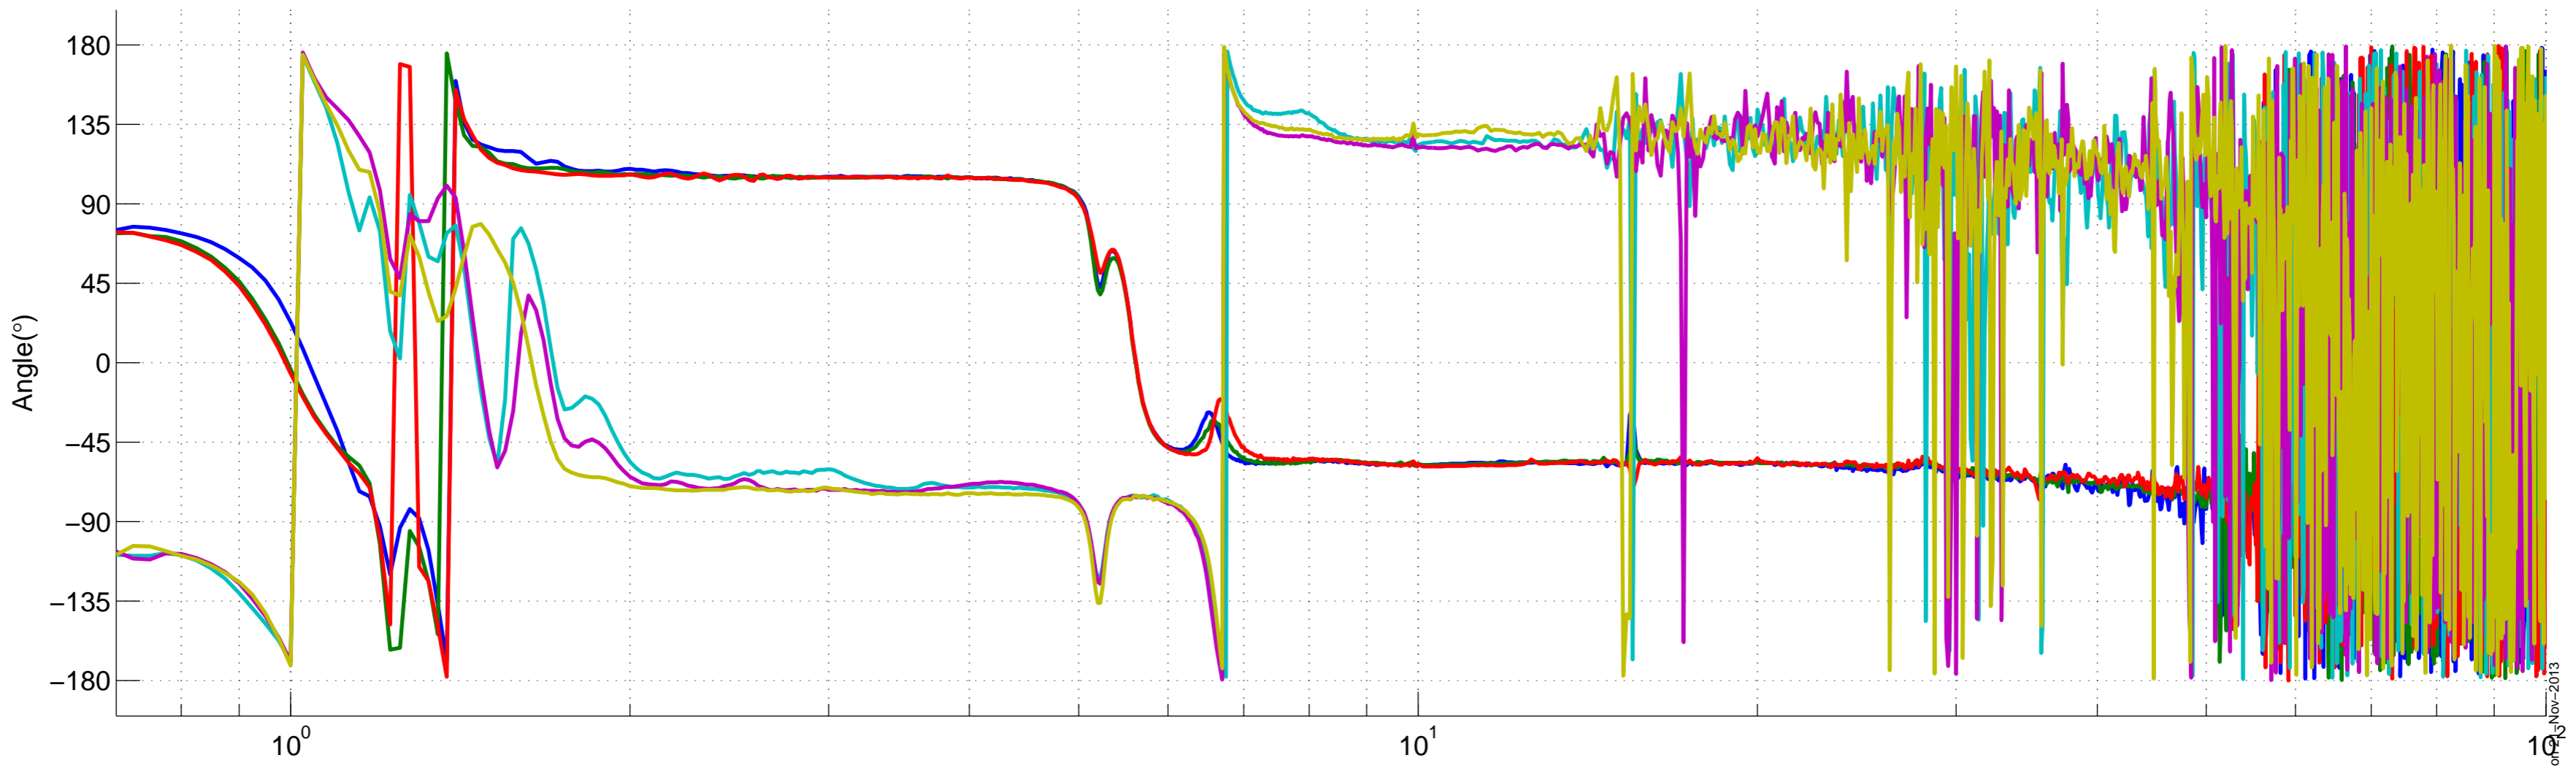

BSC-ISI – LHO ITMX –Nov 20th 2013 – Inchamber – Unlocked Damped malfunctioning SUS – HEPI unlocked – overnight

created by Plot_TF_L2L_BSC_ISI on 2013 Nov 20