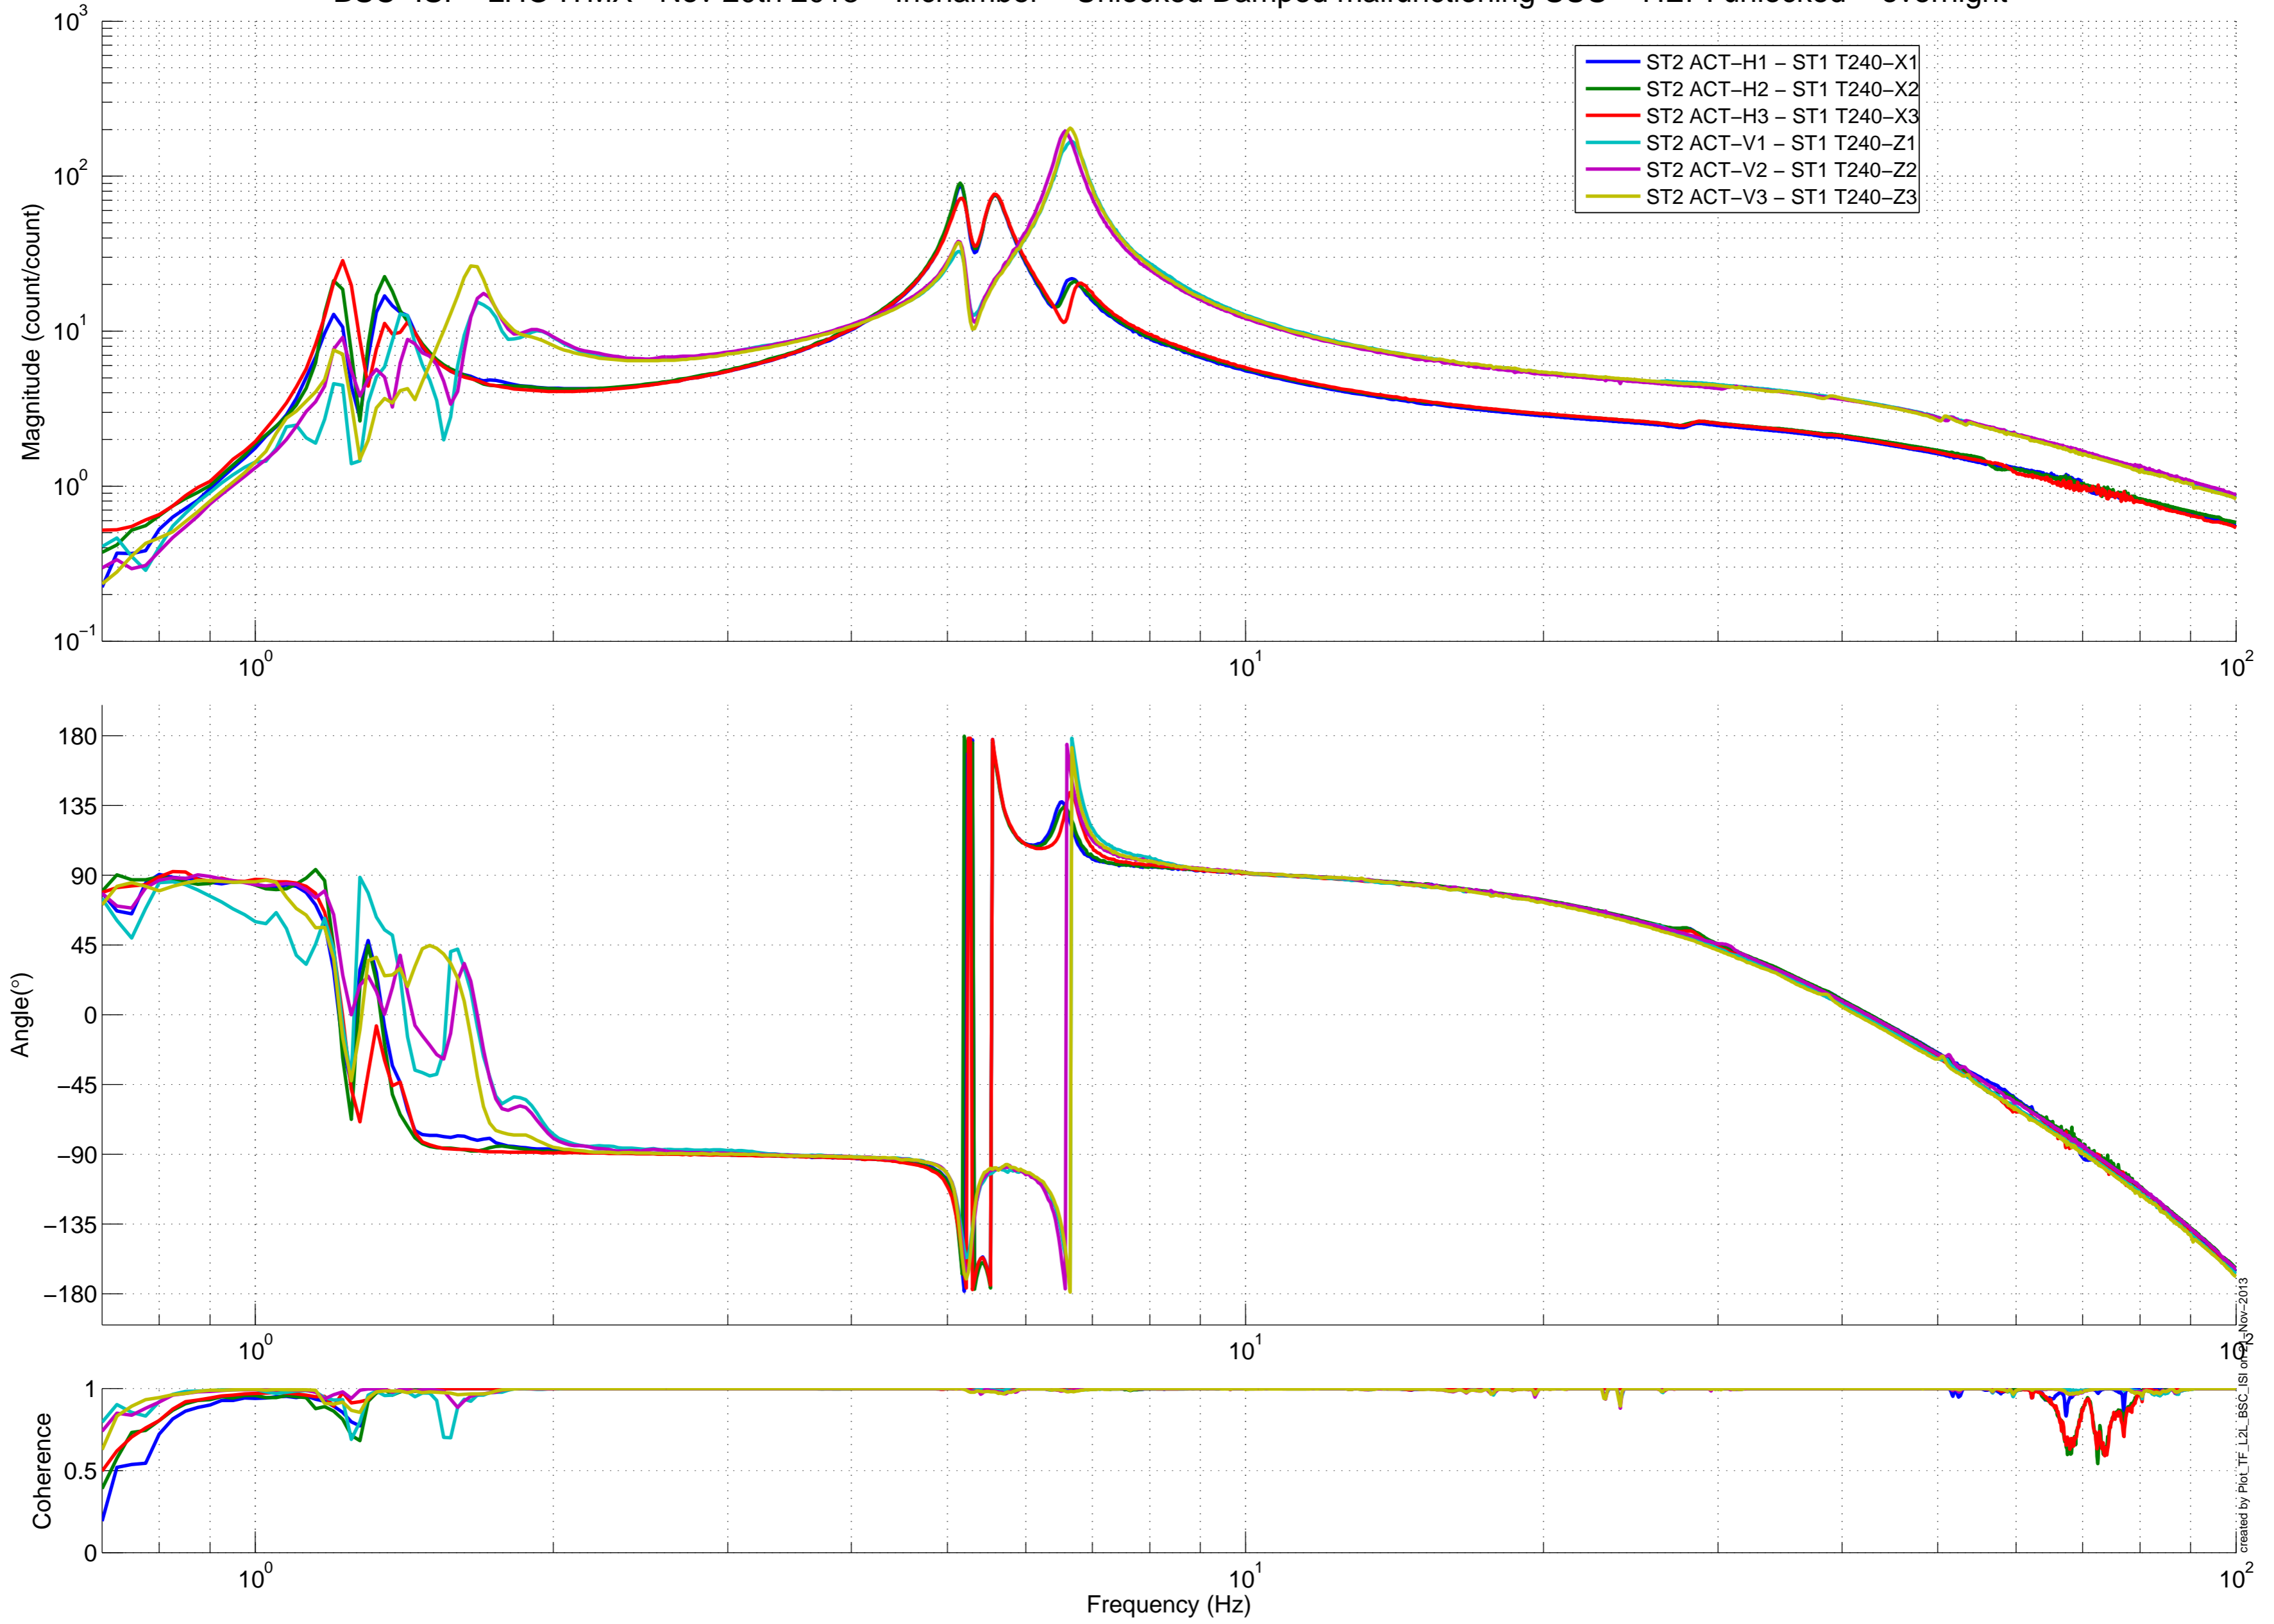

BSC-ISI - LHO ITMX -Nov 20th 2013 - Inchamber - Unlocked Damped malfunctioning SUS - HEPI unlocked - overnight

BSC-ISI – LHO ITMX –Nov 20th 2013 – Inchamber – Unlocked Damped malfunctioning SUS – HEPI unlocked – overnight