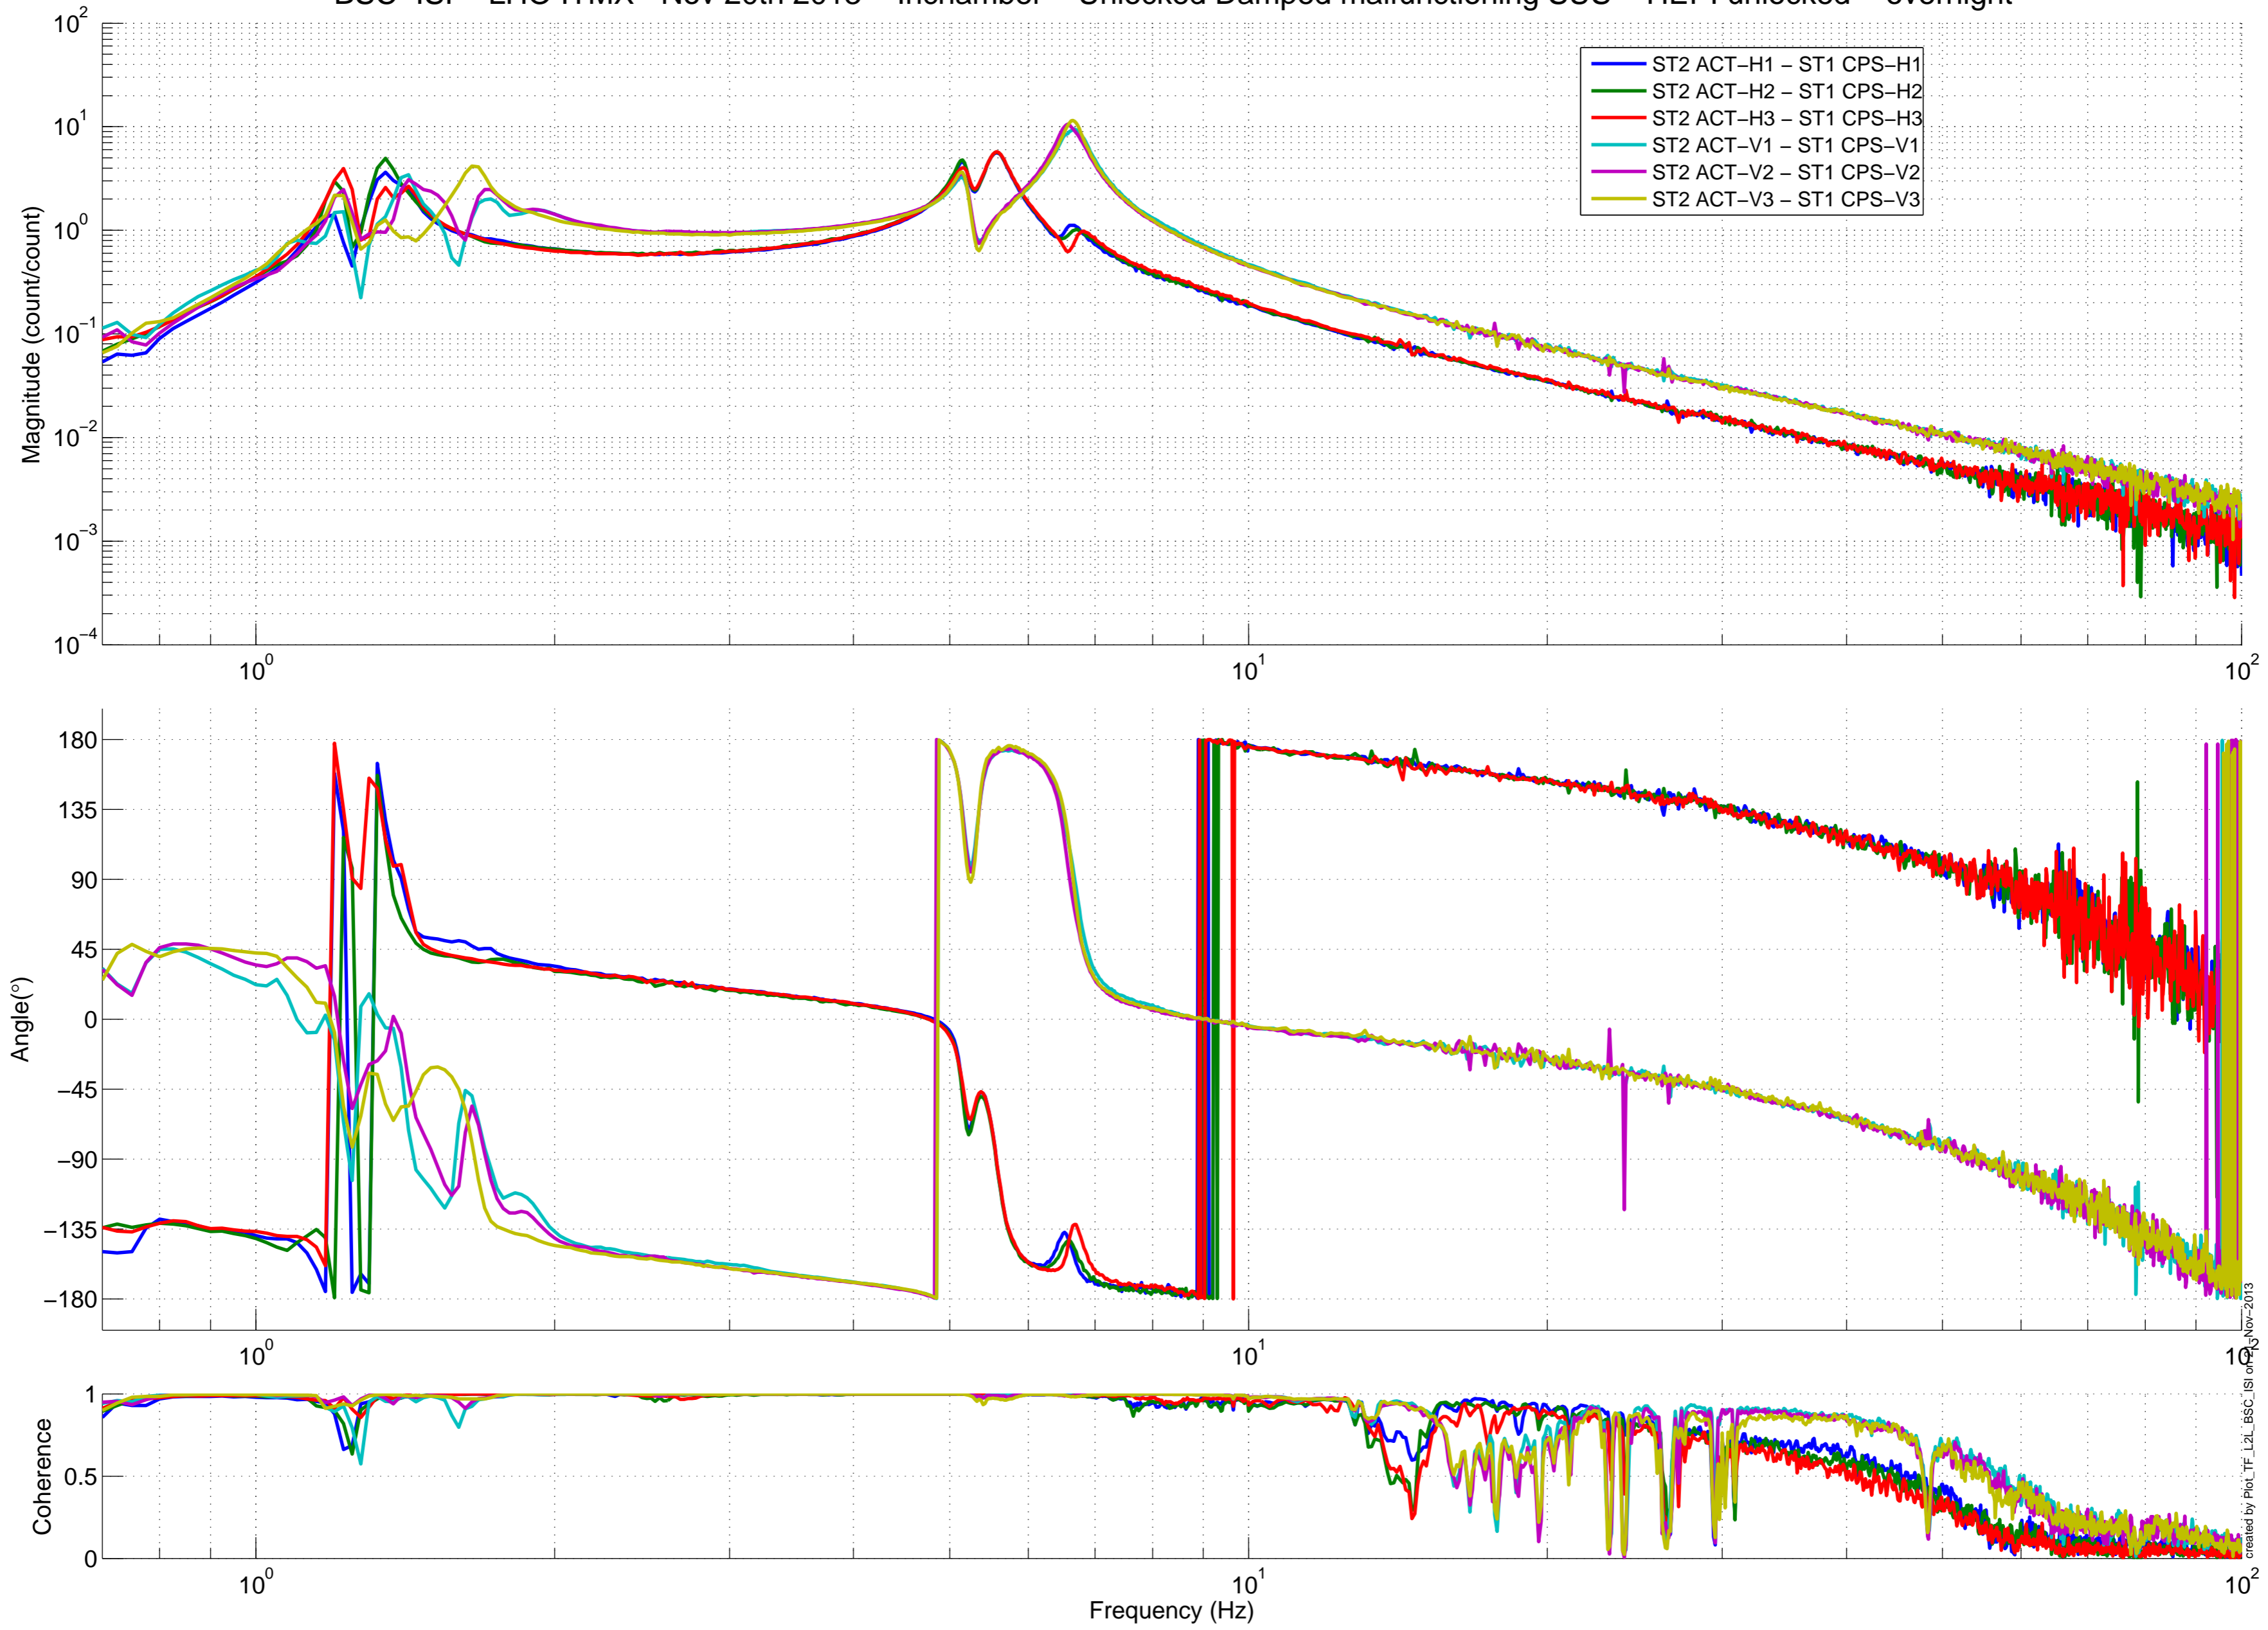

BSC-ISI – LHO ITMX –Nov 20th 2013 – Inchamber – Unlocked Damped malfunctioning SUS – HEPI unlocked – overnight

BSC-ISI – LHO ITMX –Nov 20th 2013 – Inchamber – Unlocked Damped malfunctioning SUS – HEPI unlocked – overnight

created by Plot_TF_L2L_BSC_ISI on 2013 Nov 20