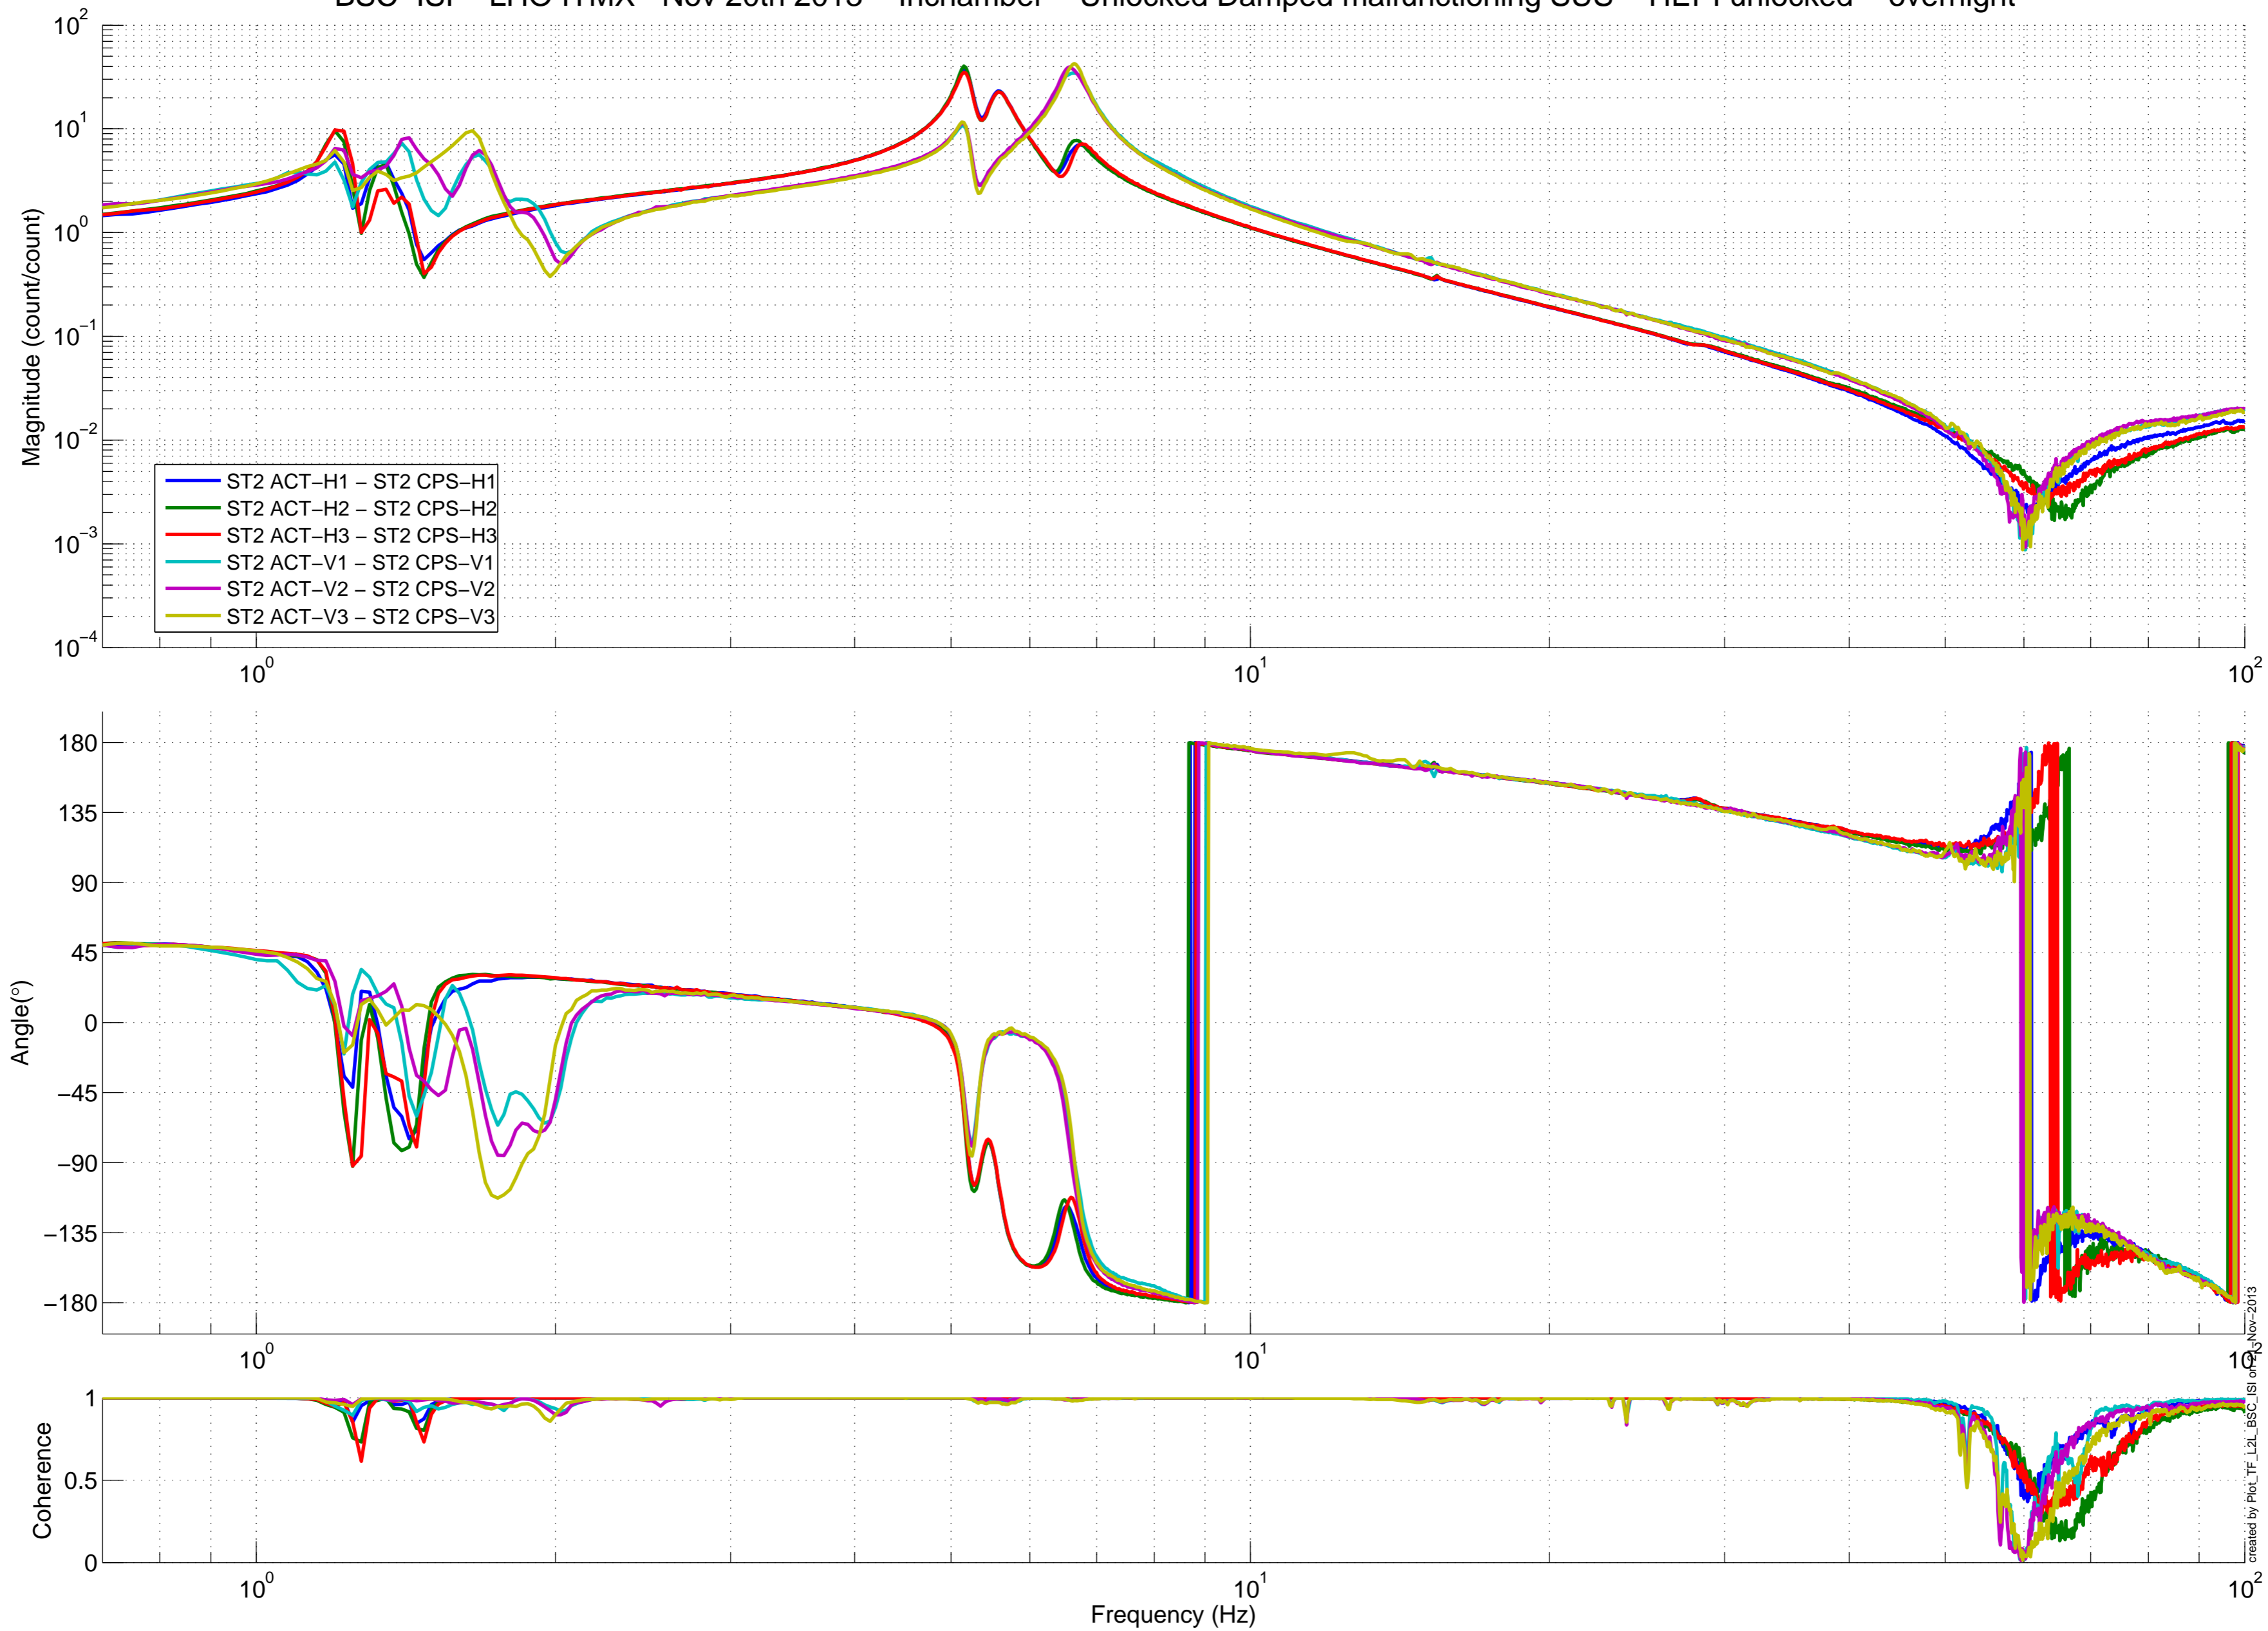

BSC-ISI – LHO ITMX –Nov 20th 2013 – Inchamber – Unlocked Damped malfunctioning SUS – HEPI unlocked – overnight

BSC-ISI – LHO ITMX –Nov 20th 2013 – Inchamber – Unlocked Damped malfunctioning SUS – HEPI unlocked – overnight