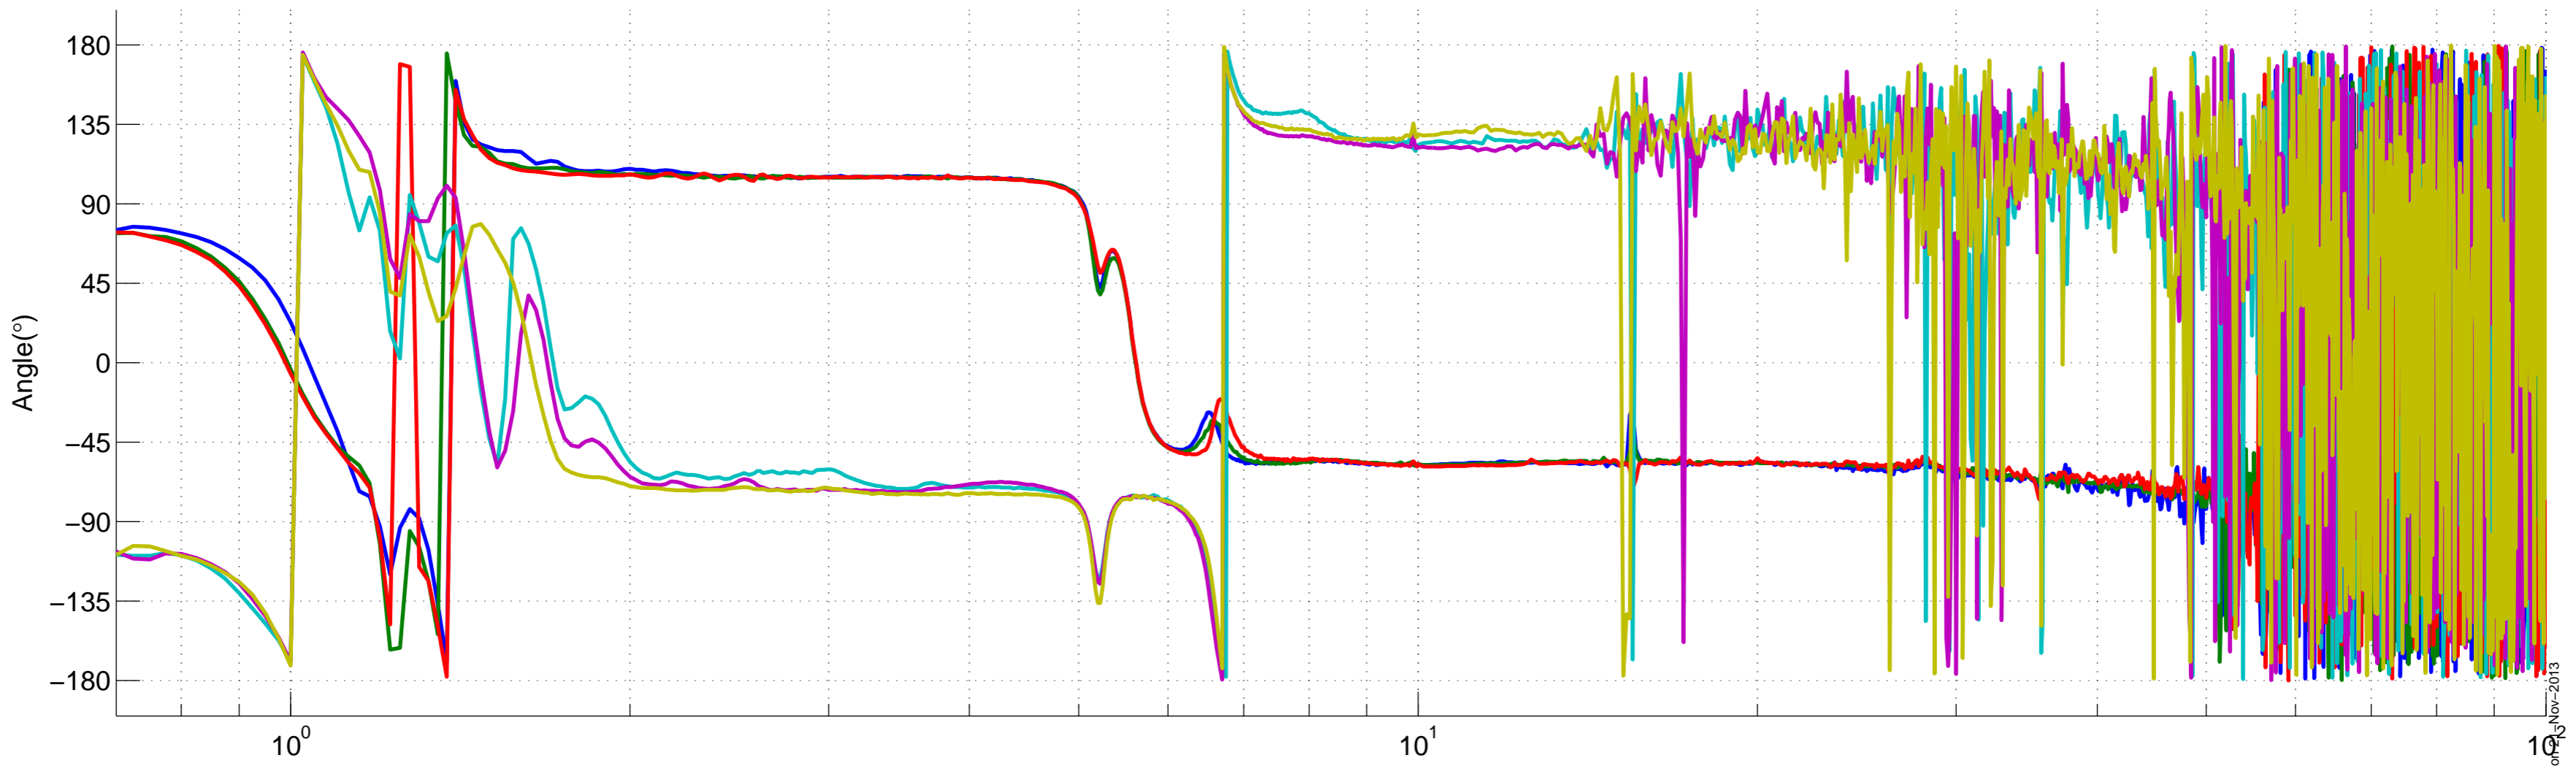

created by Plot_TF_L2L_BSC_ISI on 2013 Nov 20

BSC-ISI – LHO ITMX –Nov 20th 2013 – Inchamber – Unlocked Damped malfunctioning SUS – HEPI unlocked – overnight

created by Plot_TF_L2L_BSC_ISI on 2013 Nov 20