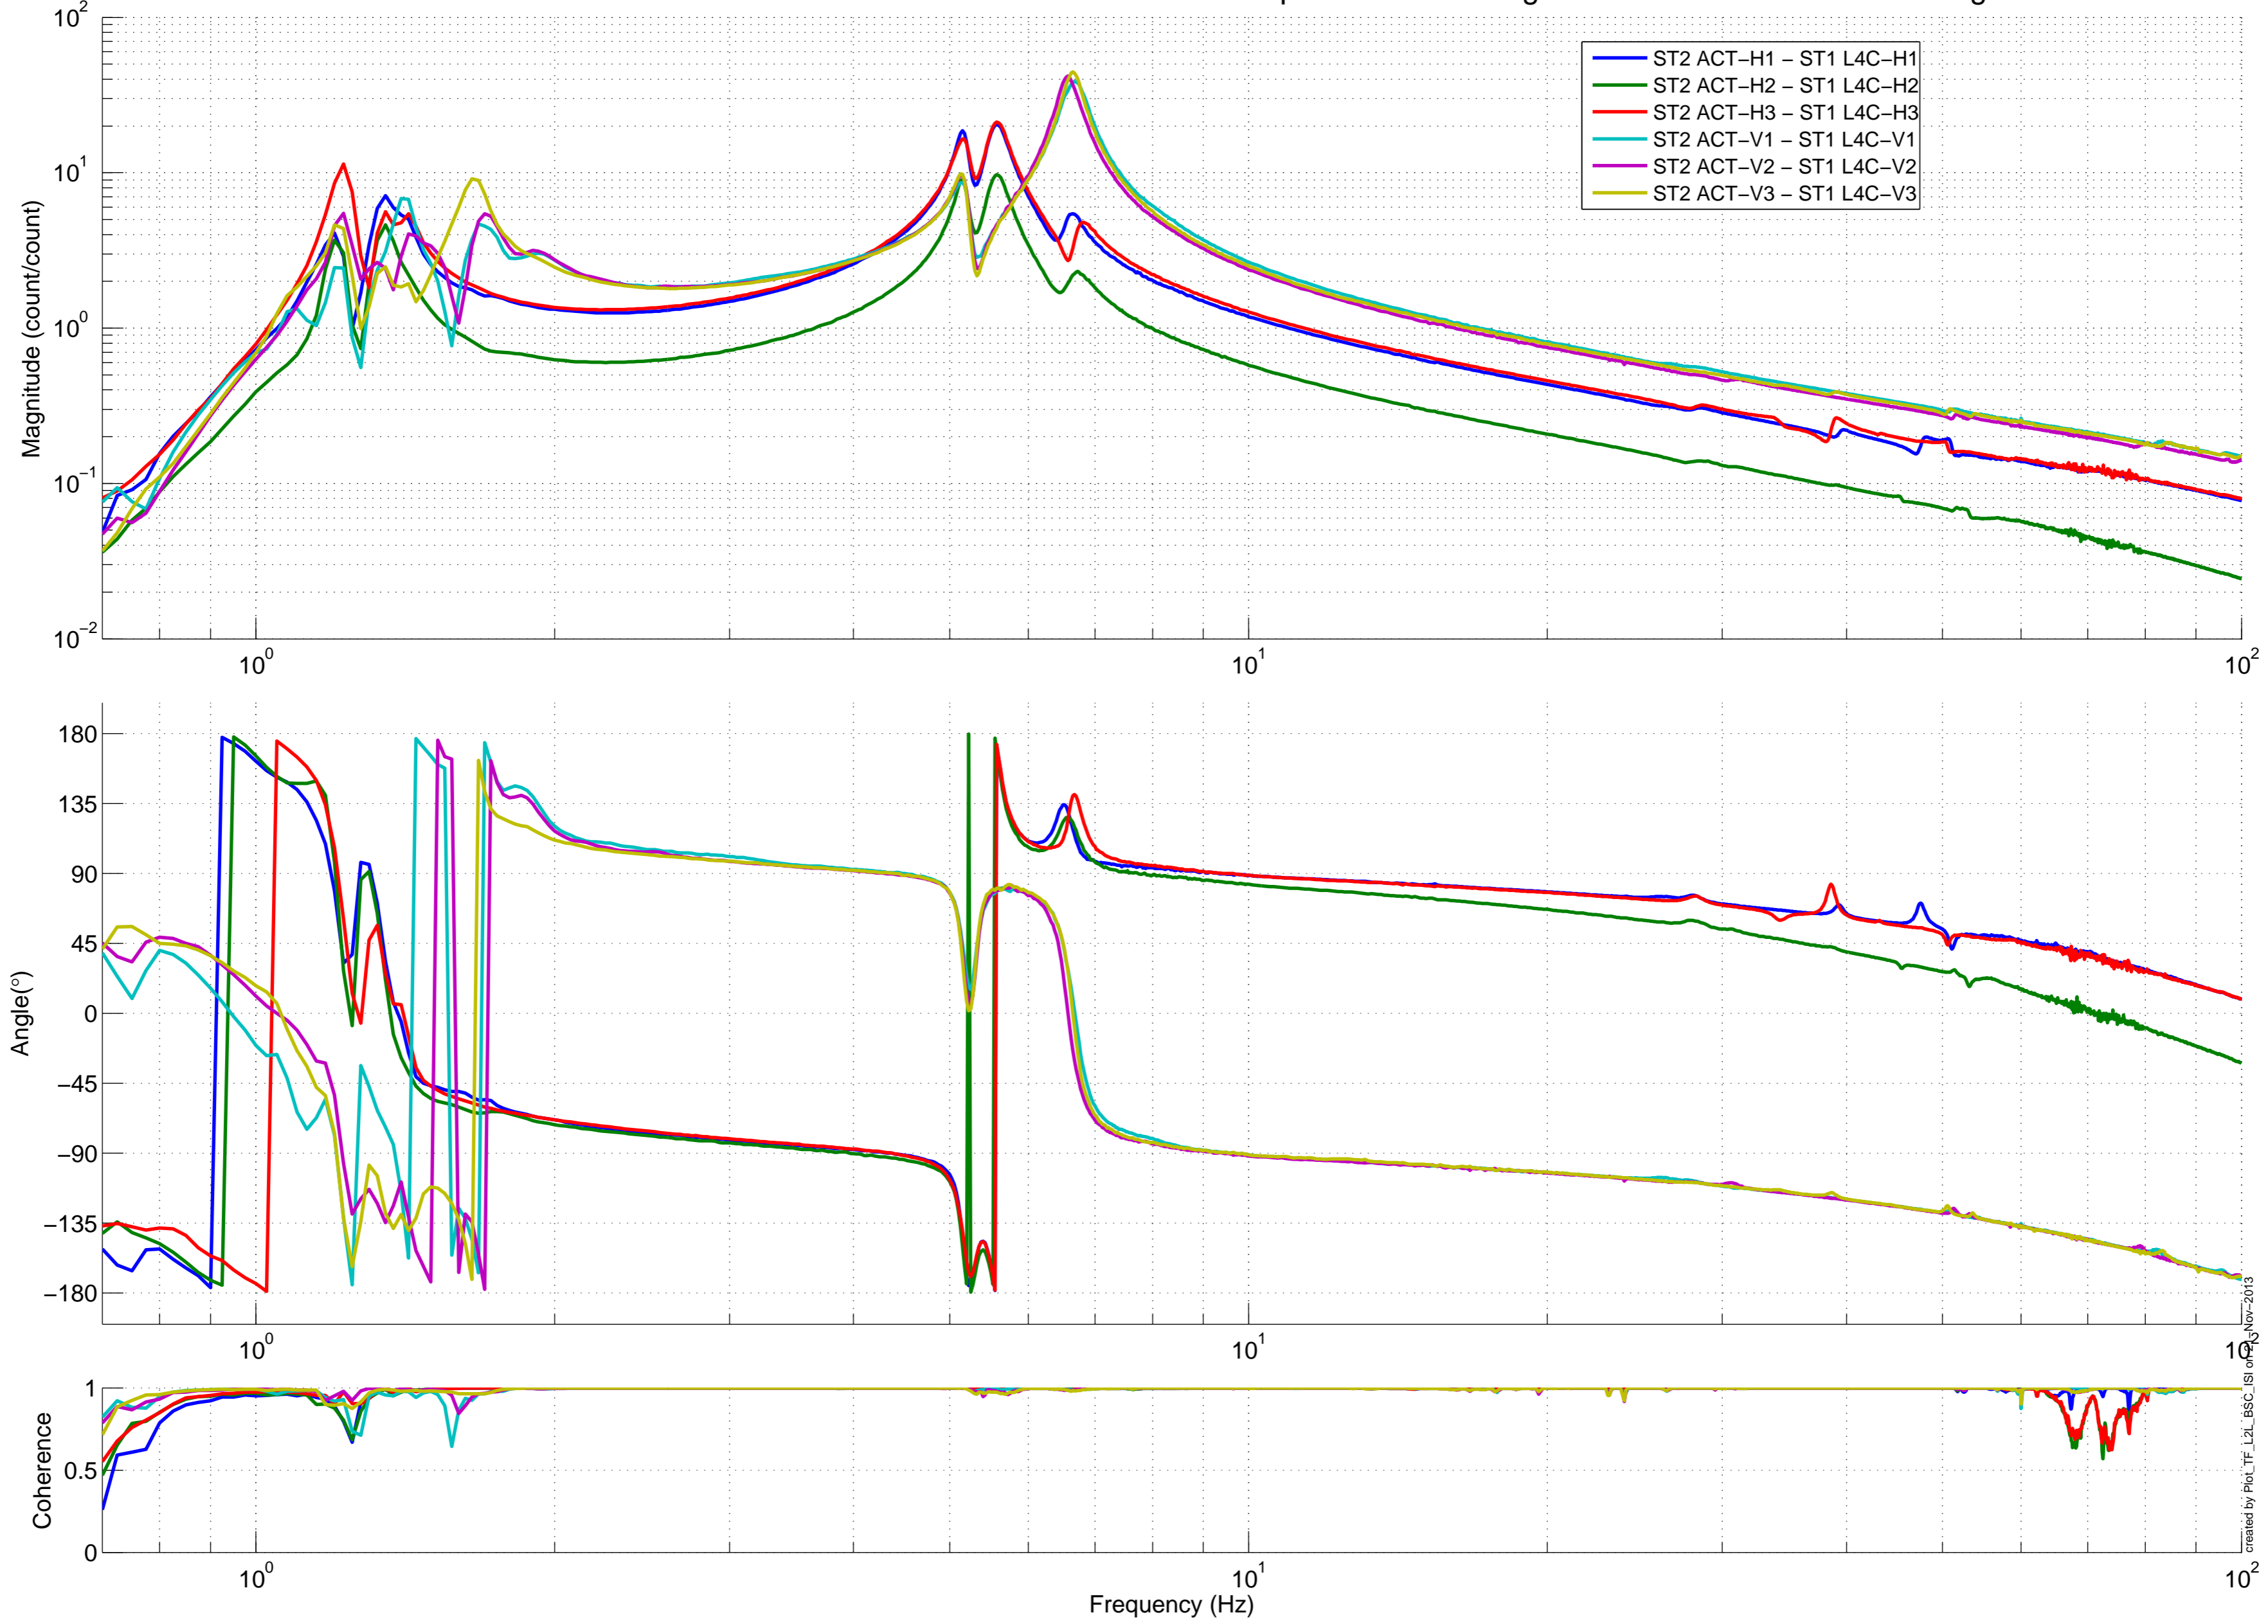

BSC-ISI – LHO ITMX –Nov 20th 2013 – Inchamber – Unlocked Damped malfunctioning SUS – HEPI unlocked – overnight

BSC-ISI - LHO ITMX -Nov 20th 2013 - Inchamber - Unlocked Damped malfunctioning SUS - HEPI unlocked - overnight