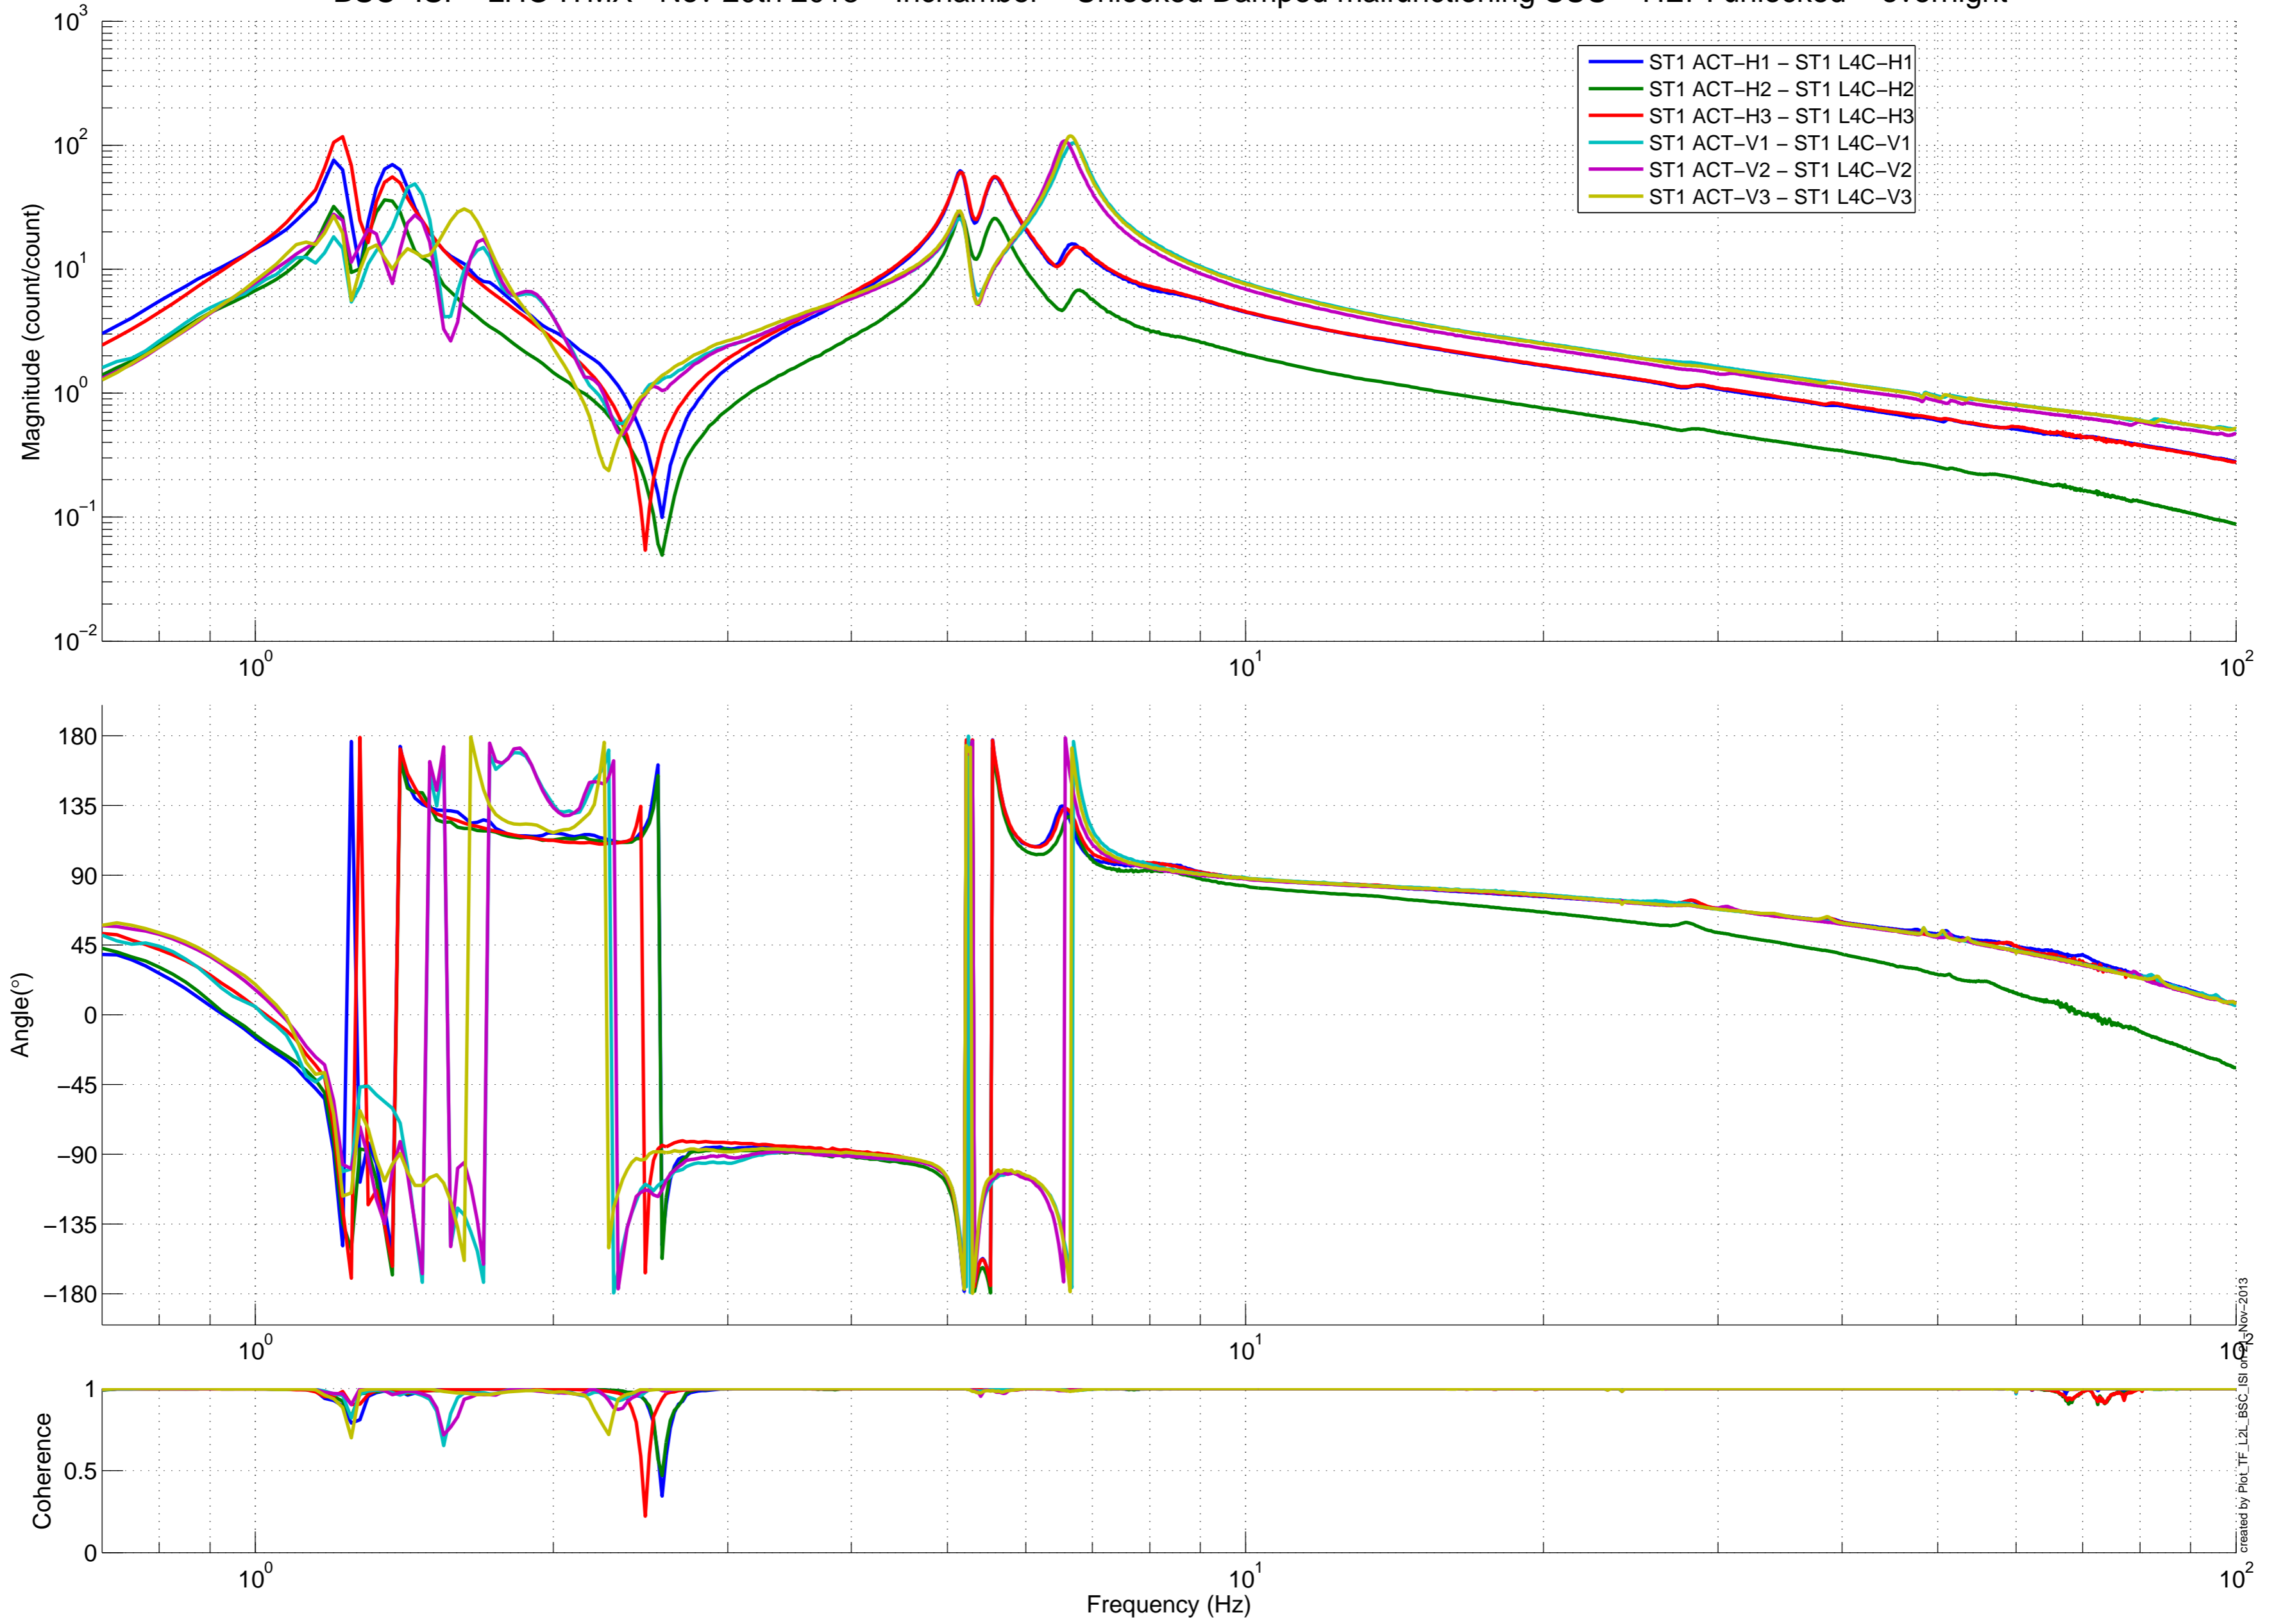

BSC-ISI - LHO ITMX -Nov 20th 2013 - Inchamber - Unlocked Damped malfunctioning SUS - HEPI unlocked - overnight

BSC-ISI – LHO ITMX –Nov 20th 2013 – Inchamber – Unlocked Damped malfunctioning SUS – HEPI unlocked – overnight