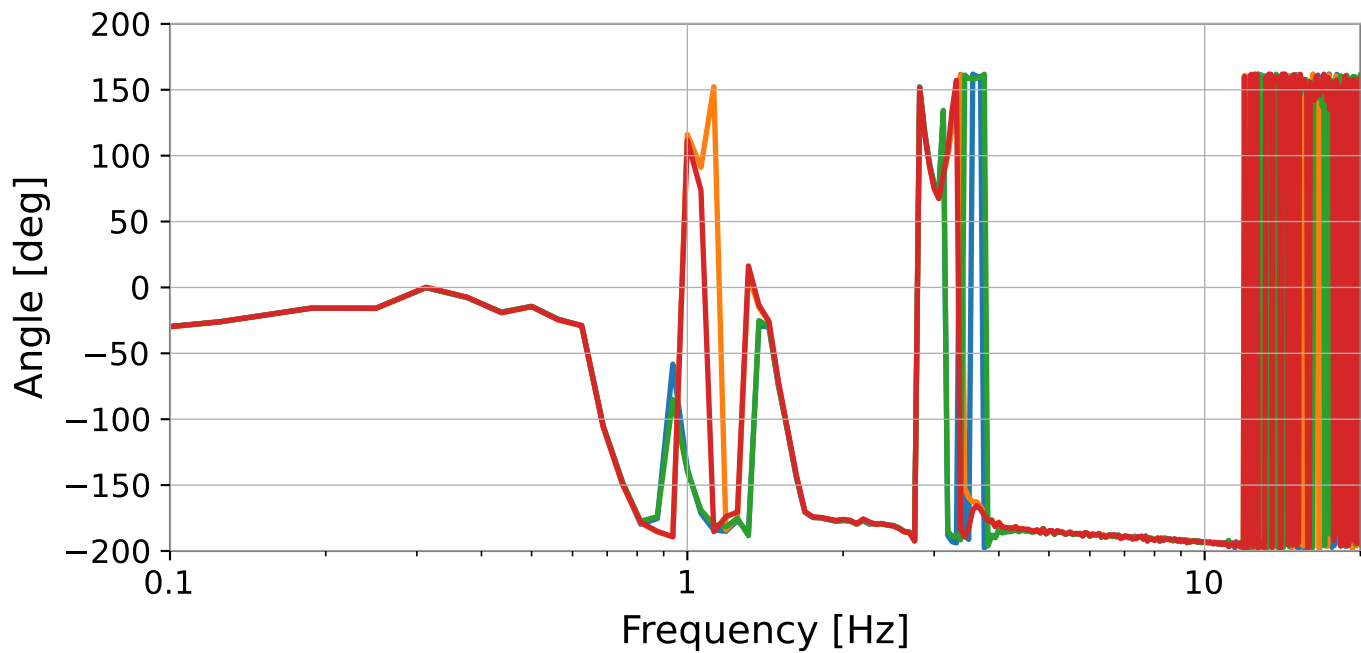

ISI to OSEM transfer functions [Before calibration]  
H1 SRM M1 | 2025-09-23\_1830

ISI to OSEM transfer functions [Before calibration]  
H1 SRM M1 | 2025-09-23\_1830

ISI to OSEM transfer functions [Before calibration]  
H1 SRM M1 | 2025-09-23\_1830

ISI to OSEM transfer functions [Before calibration]  
H1 SRM M2 | 2025-09-23\_1830

ISI to OSEM transfer functions [Before calibration]  
H1 SRM M3 | 2025-09-23\_1830