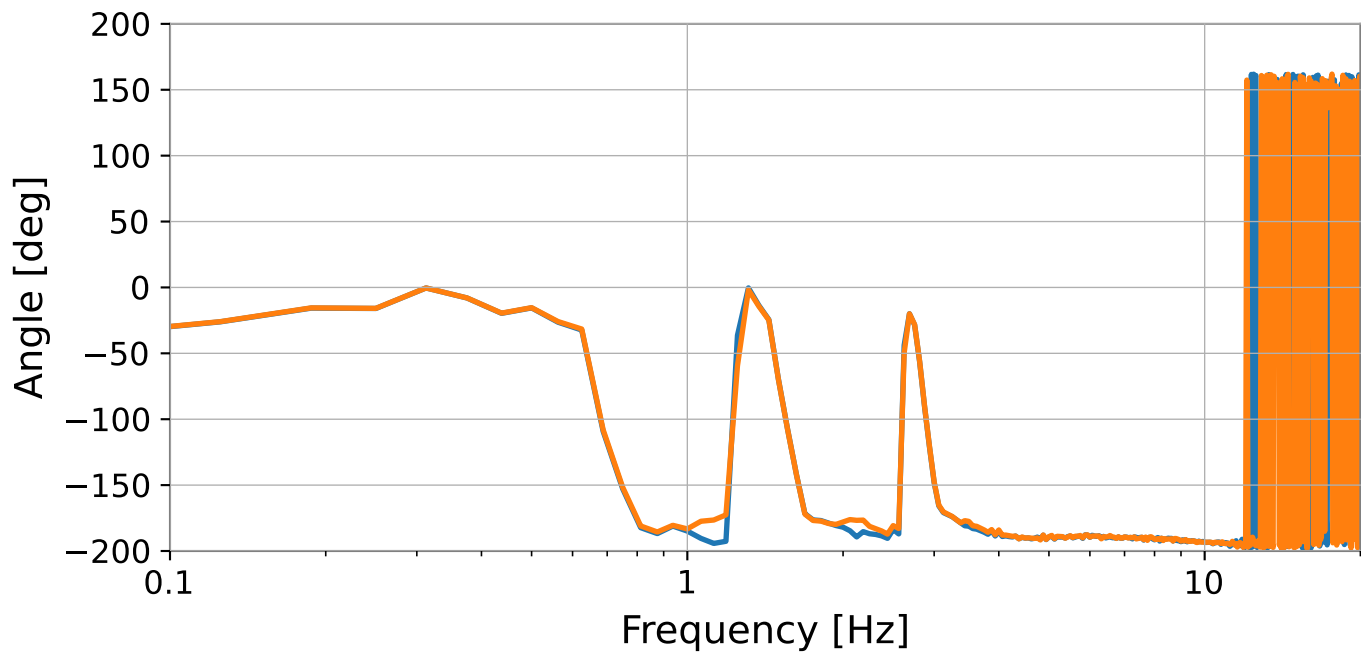

ISI to OSEM transfer functions [Before calibration]  
H1 SRM M1 | 2025-09-23\_1830

ISI to OSEM transfer functions [Before calibration]  
H1 SRM M1 | 2025-09-23\_1830

ISI to OSEM transfer functions [Before calibration]  
H1 SRM M1 | 2025-09-23\_1830