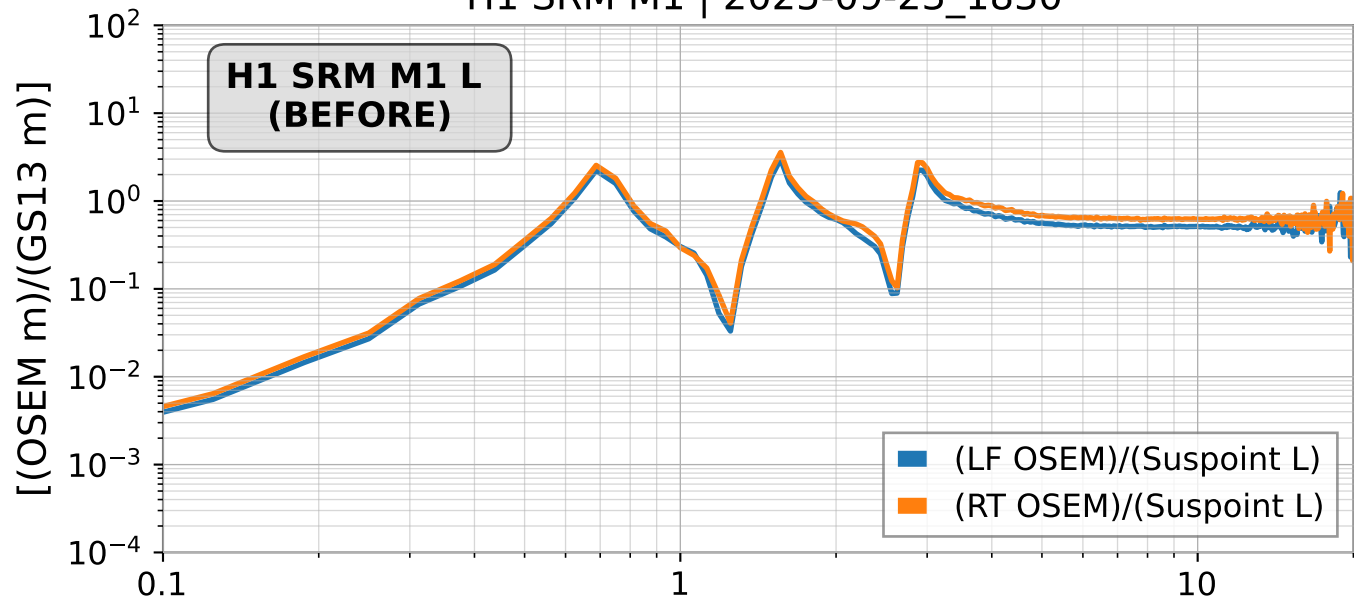

ISI to OSEM transfer functions [Before calibration]  
H1 SRM M1 | 2025-09-23\_1830

ISI to OSEM transfer functions [Before calibration]  
H1 SRM M1 | 2025-09-23\_1830

ISI to OSEM transfer functions [Before calibration]  
H1 SRM M1 | 2025-09-23\_1830

ISI to OSEM transfer functions [Before calibration]  
H1 SRM M2 | 2025-09-23\_1830

ISI to OSEM transfer functions [Before calibration]  
H1 SRM M3 | 2025-09-23\_1830