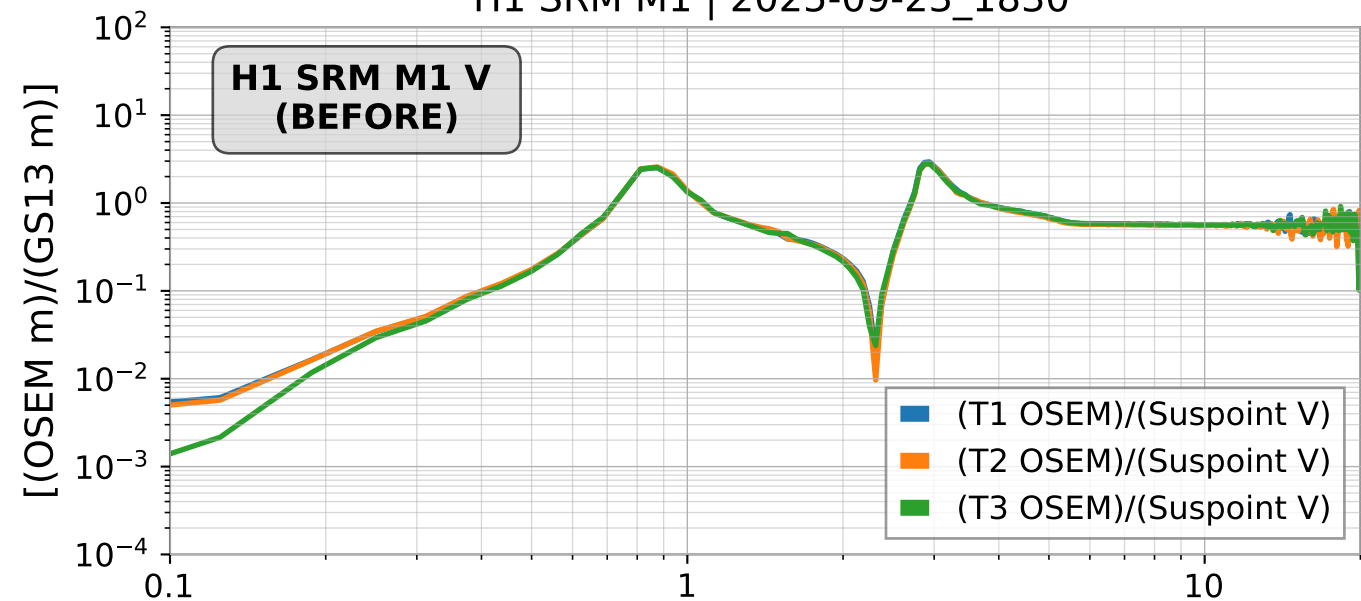

ISI to OSEM transfer functions [Before calibration]  
H1 SRM M1 | 2025-09-23\_1830

ISI to OSEM transfer functions [Before calibration]  
H1 SRM M1 | 2025-09-23\_1830

ISI to OSEM transfer functions [Before calibration]  
H1 SRM M1 | 2025-09-23\_1830

ISI to OSEM transfer functions [Before calibration]  
H1 SRM M2 | 2025-09-23\_1830

ISI to OSEM transfer functions [Before calibration]  
H1 SRM M3 | 2025-09-23\_1830