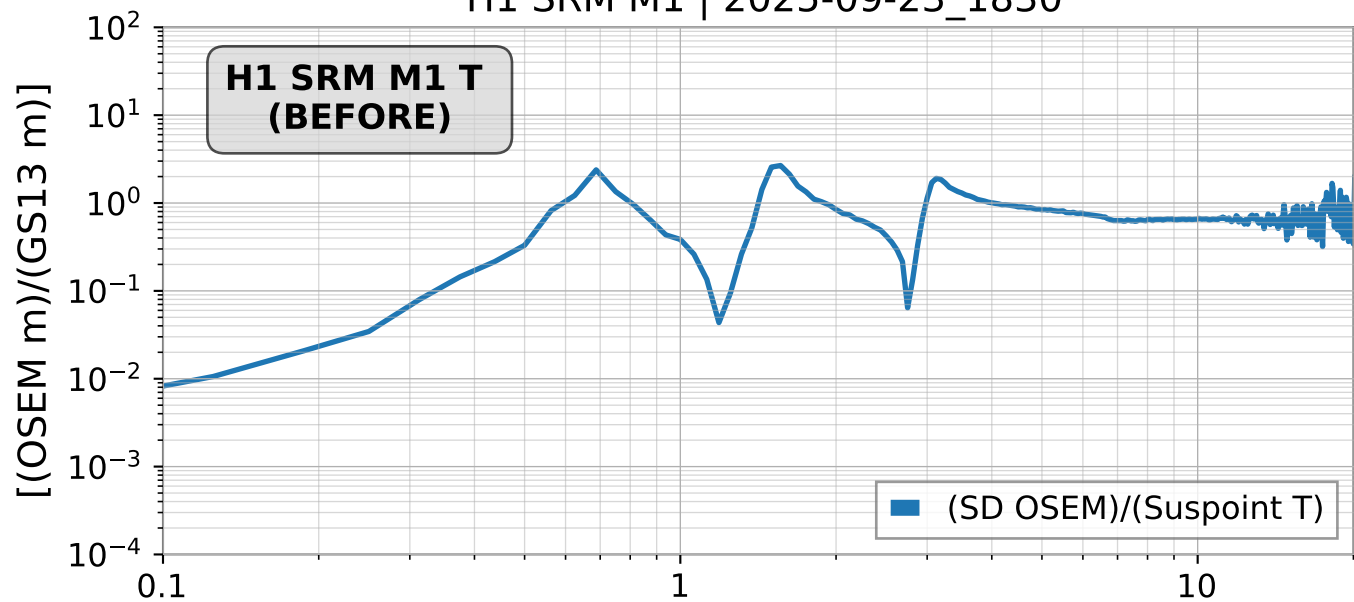

ISI to OSEM transfer functions [Before calibration]  
H1 SRM M1 | 2025-09-23\_1830

ISI to OSEM transfer functions [Before calibration]  
H1 SRM M1 | 2025-09-23\_1830

ISI to OSEM transfer functions [Before calibration]  
H1 SRM M1 | 2025-09-23\_1830

ISI to OSEM transfer functions [Before calibration]  
H1 SRM M2 | 2025-09-23\_1830

ISI to OSEM transfer functions [Before calibration]  
H1 SRM M3 | 2025-09-23\_1830