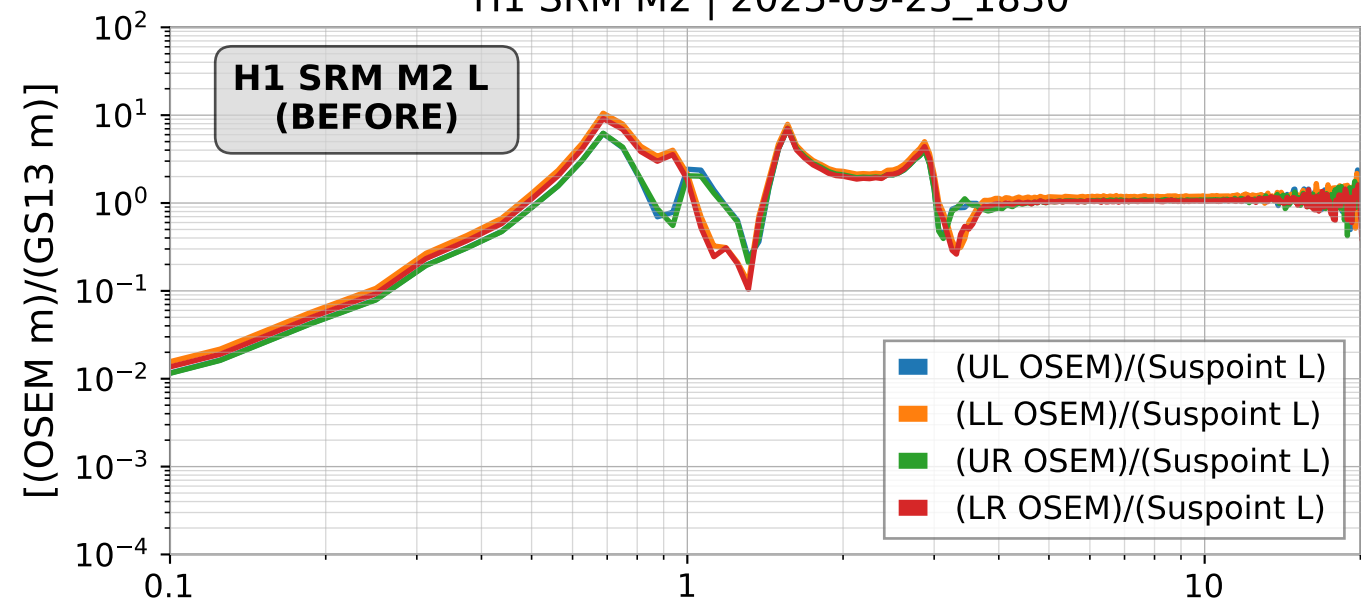

ISI to OSEM transfer functions [Before calibration]  
H1 SRM M1 | 2025-09-23\_1830

ISI to OSEM transfer functions [Before calibration]  
H1 SRM M1 | 2025-09-23\_1830

ISI to OSEM transfer functions [Before calibration]  
H1 SRM M1 | 2025-09-23\_1830

ISI to OSEM transfer functions [Before calibration]  
H1 SRM M2 | 2025-09-23\_1830

ISI to OSEM transfer functions [Before calibration]  
H1 SRM M3 | 2025-09-23\_1830