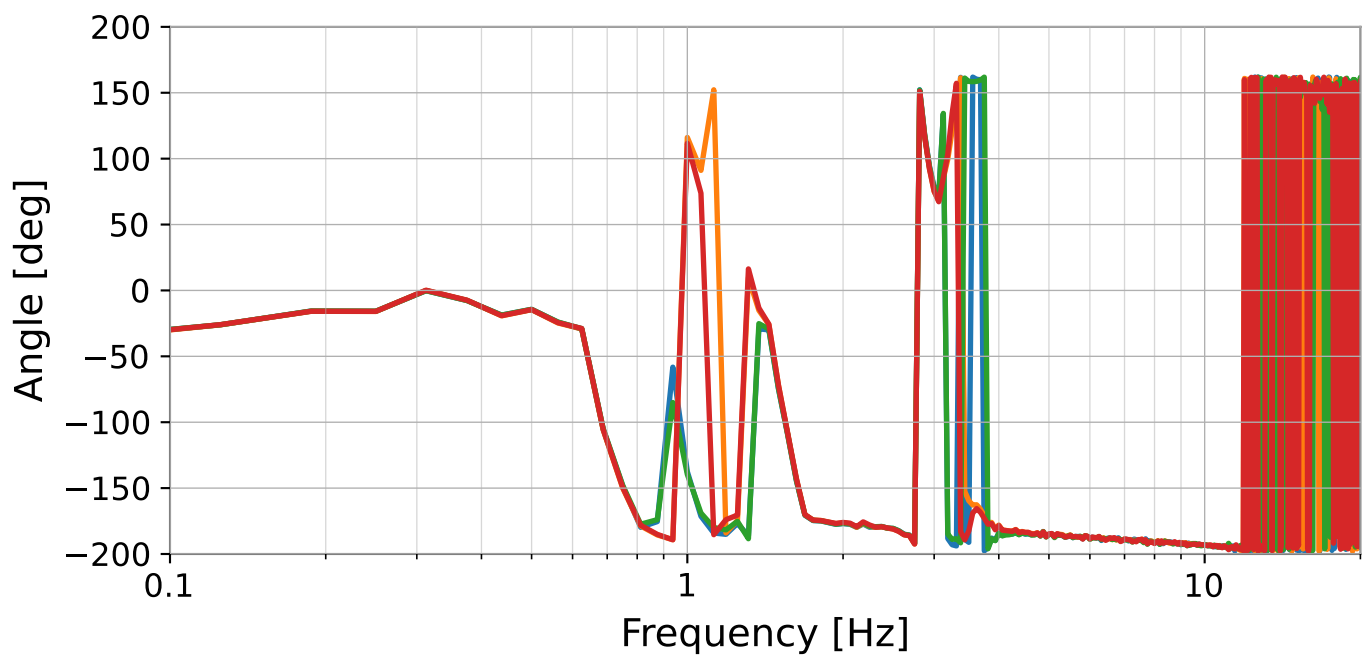

ISI to OSEM transfer functions [After calibration]  
H1 SRM M1 | 2025-09-23\_1830

ISI to OSEM transfer functions [After calibration]  
H1 SRM M1 | 2025-09-23\_1830

ISI to OSEM transfer functions [After calibration]  
H1 SRM M1 | 2025-09-23\_1830

ISI to OSEM transfer functions [After calibration]  
H1 SRM M2 | 2025-09-23\_1830

ISI to OSEM transfer functions [After calibration]  
H1 SRM M3 | 2025-09-23\_1830