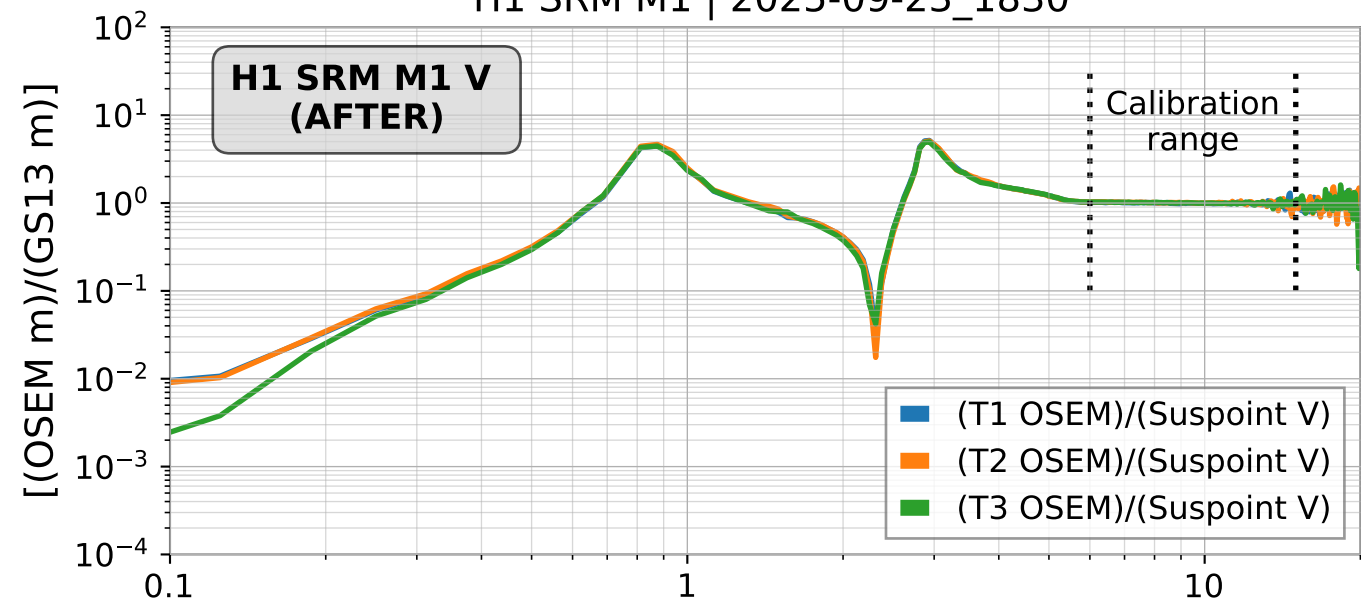

ISI to OSEM transfer functions [After calibration]  
H1 SRM M2 | 2025-09-23\_1830

ISI to OSEM transfer functions [After calibration]  
H1 SRM M3 | 2025-09-23\_1830