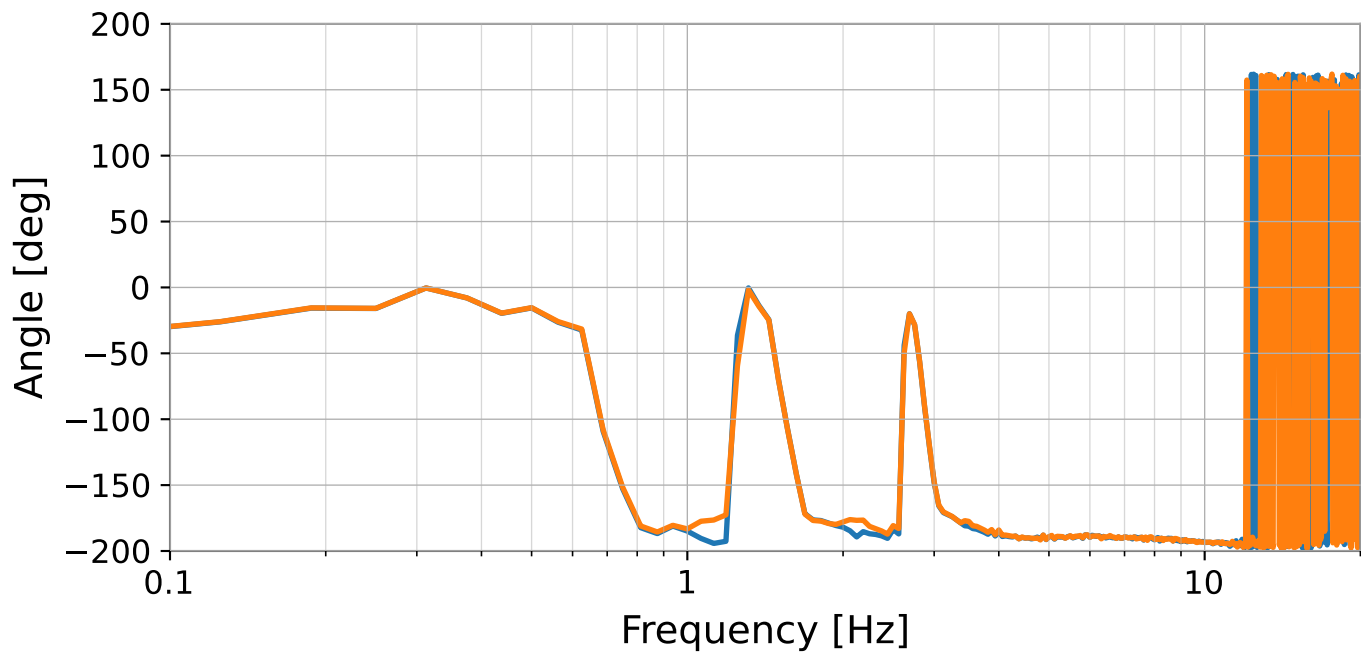

ISI to OSEM transfer functions [After calibration]  
H1 SRM M1 | 2025-09-23\_1830

ISI to OSEM transfer functions [After calibration]  
H1 SRM M1 | 2025-09-23\_1830

ISI to OSEM transfer functions [After calibration]  
H1 SRM M1 | 2025-09-23\_1830