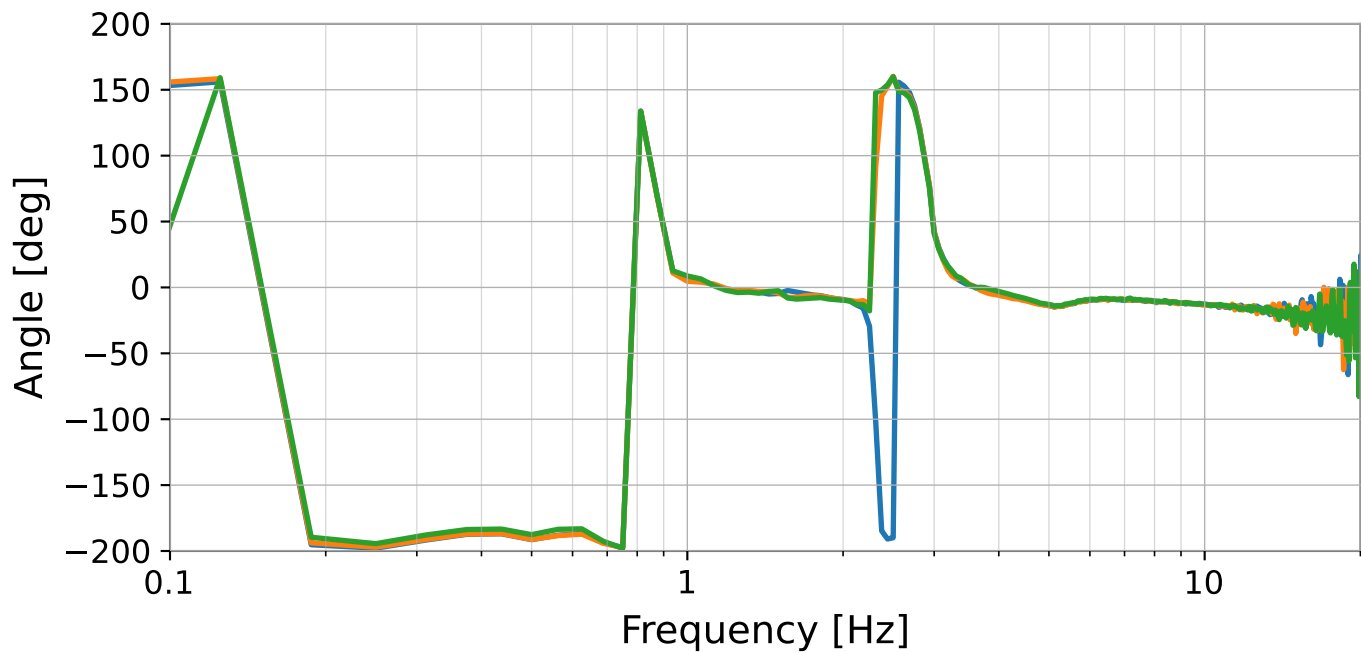

ISI to OSEM transfer functions [After calibration]  
H1 SRM M1 | 2025-09-23\_1830

ISI to OSEM transfer functions [After calibration]  
H1 SRM M1 | 2025-09-23\_1830

ISI to OSEM transfer functions [After calibration]  
H1 SRM M1 | 2025-09-23\_1830

ISI to OSEM transfer functions [After calibration]  
H1 SRM M2 | 2025-09-23\_1830

ISI to OSEM transfer functions [After calibration]  
H1 SRM M3 | 2025-09-23\_1830