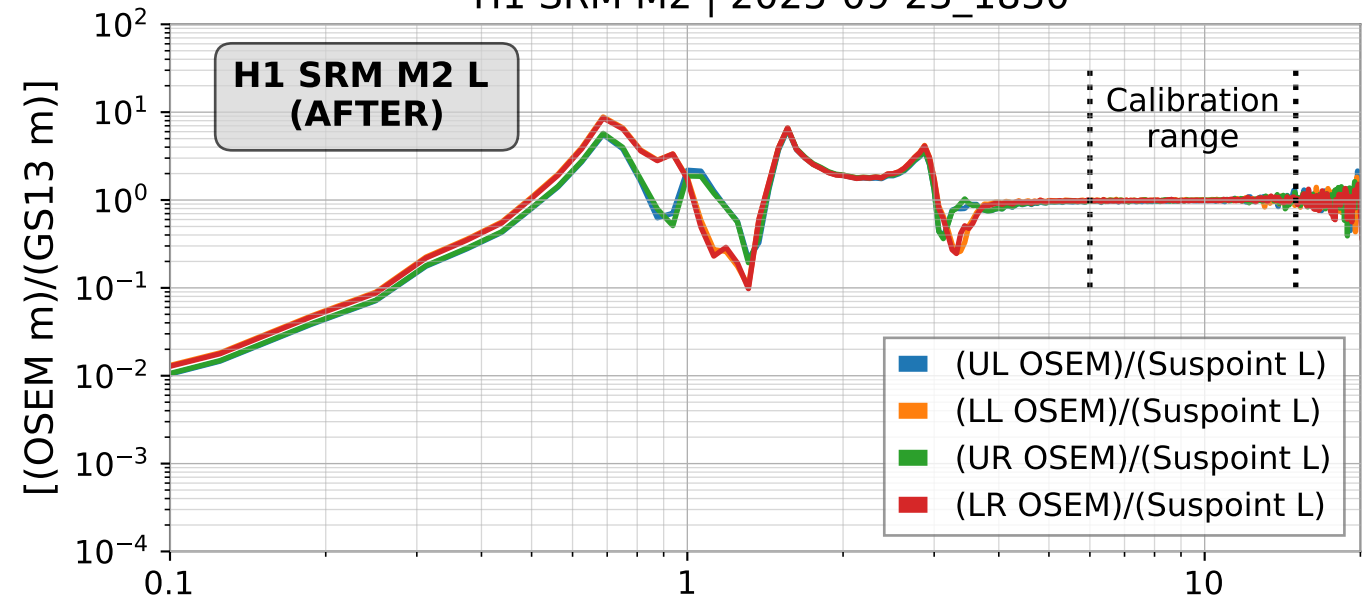

ISI to OSEM transfer functions [After calibration]  
H1 SRM M1 | 2025-09-23\_1830

ISI to OSEM transfer functions [After calibration]  
H1 SRM M1 | 2025-09-23\_1830

ISI to OSEM transfer functions [After calibration]  
H1 SRM M1 | 2025-09-23\_1830

ISI to OSEM transfer functions [After calibration]  
H1 SRM M2 | 2025-09-23\_1830

ISI to OSEM transfer functions [After calibration]  
H1 SRM M3 | 2025-09-23\_1830