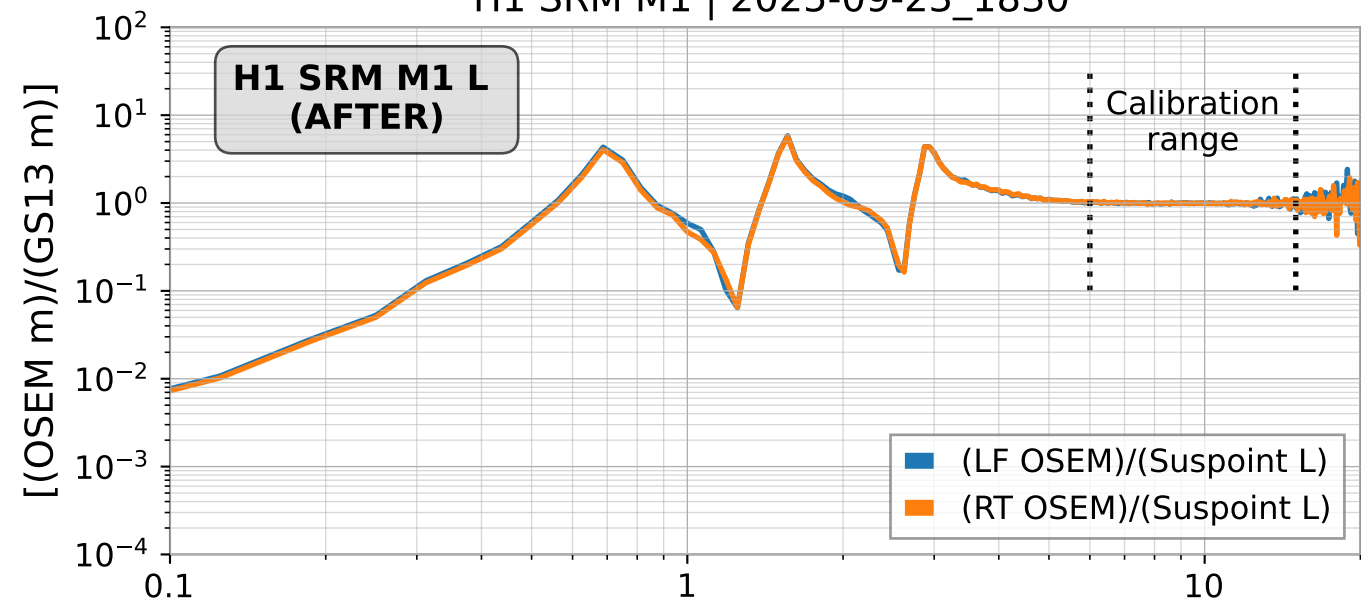

ISI to OSEM transfer functions [After calibration]  
H1 SRM M1 | 2025-09-23\_1830

ISI to OSEM transfer functions [After calibration]  
H1 SRM M1 | 2025-09-23\_1830

ISI to OSEM transfer functions [After calibration]  
H1 SRM M1 | 2025-09-23\_1830

ISI to OSEM transfer functions [After calibration]  
H1 SRM M2 | 2025-09-23\_1830

ISI to OSEM transfer functions [After calibration]  
H1 SRM M3 | 2025-09-23\_1830