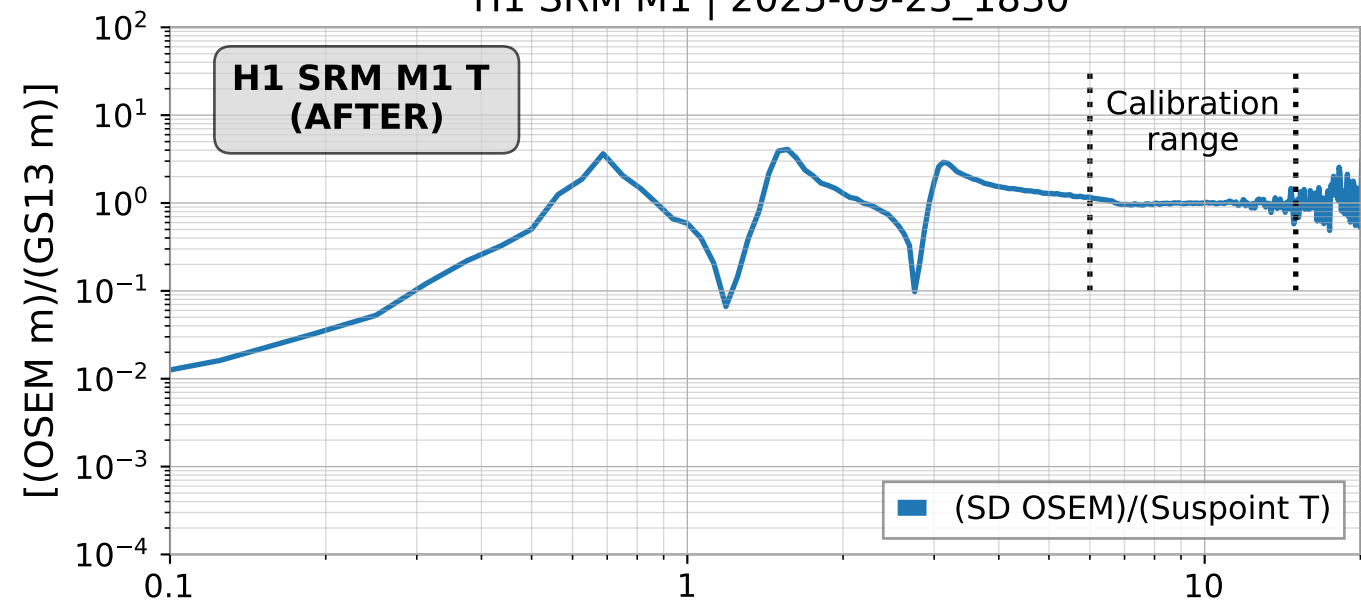

ISI to OSEM transfer functions [After calibration]  
H1 SRM M1 | 2025-09-23\_1830

ISI to OSEM transfer functions [After calibration]  
H1 SRM M1 | 2025-09-23\_1830

ISI to OSEM transfer functions [After calibration]  
H1 SRM M1 | 2025-09-23\_1830

ISI to OSEM transfer functions [After calibration]  
H1 SRM M2 | 2025-09-23\_1830

ISI to OSEM transfer functions [After calibration]  
H1 SRM M3 | 2025-09-23\_1830