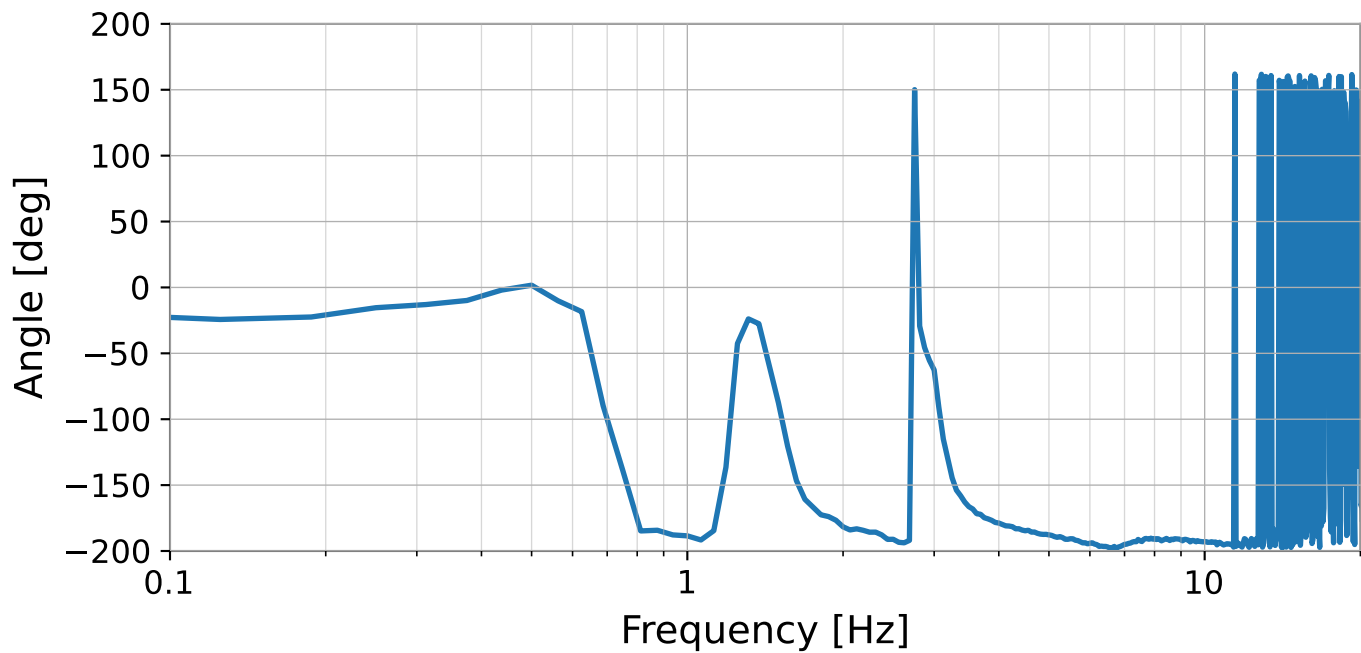

ISI to OSEM transfer functions [After calibration]  
H1 SRM M1 | 2025-09-23\_1830

ISI to OSEM transfer functions [After calibration]  
H1 SRM M1 | 2025-09-23\_1830

ISI to OSEM transfer functions [After calibration]  
H1 SRM M1 | 2025-09-23\_1830