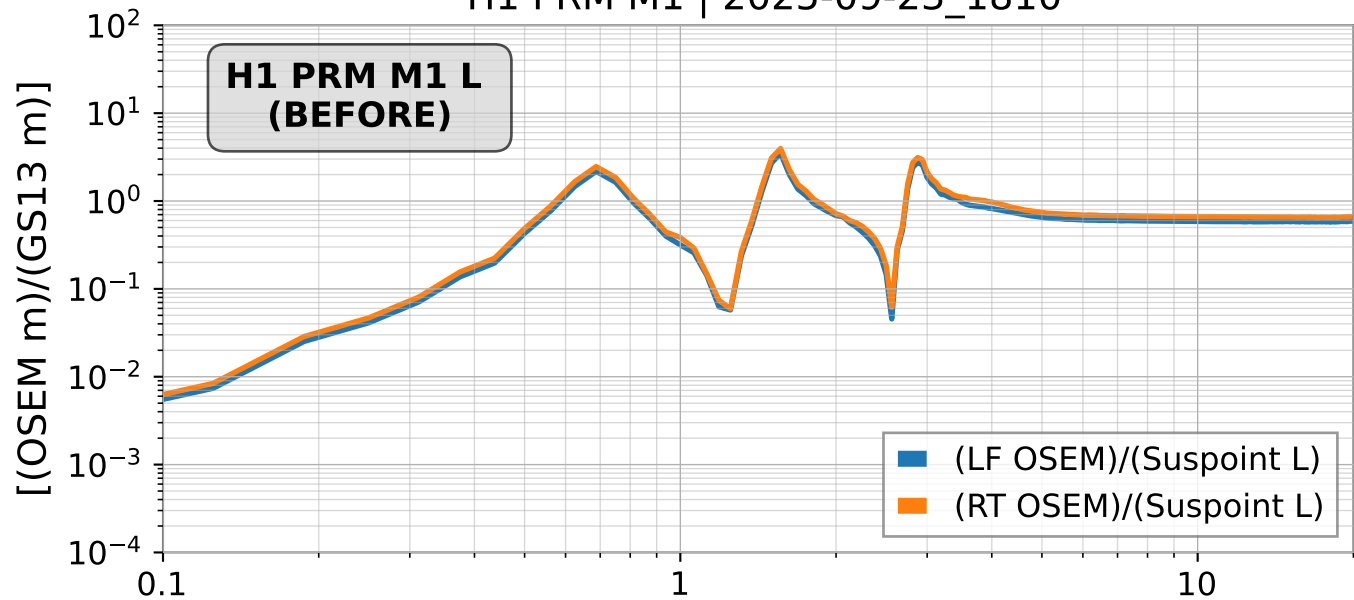

ISI to OSEM transfer functions [Before calibration]
H1 PRM M1 | 2025-09-23_1810

ISI to OSEM transfer functions [Before calibration]
H1 PRM M1 | 2025-09-23_1810

ISI to OSEM transfer functions [Before calibration]
H1 PRM M1 | 2025-09-23_1810

ISI to OSEM transfer functions [Before calibration]
H1 PRM M2 | 2025-09-23_1810

ISI to OSEM transfer functions [Before calibration]
H1 PRM M3 | 2025-09-23_1810