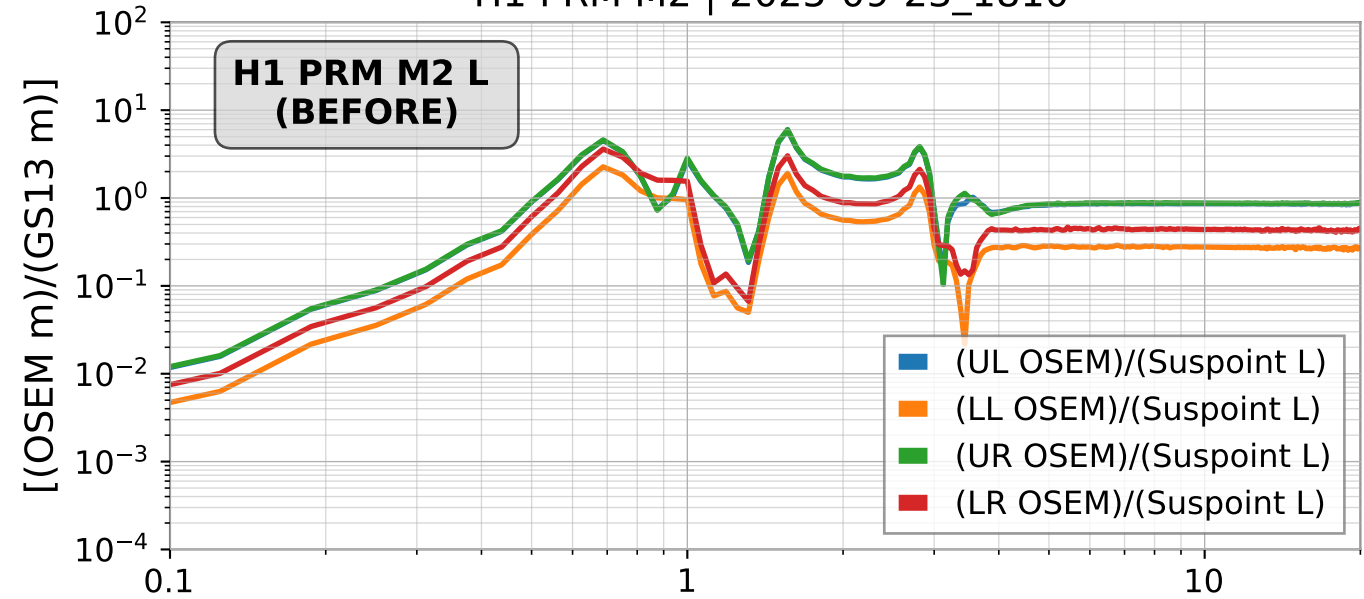

ISI to OSEM transfer functions [Before calibration]
H1 PRM M1 | 2025-09-23_1810

ISI to OSEM transfer functions [Before calibration]
H1 PRM M1 | 2025-09-23_1810

ISI to OSEM transfer functions [Before calibration]
H1 PRM M1 | 2025-09-23_1810

ISI to OSEM transfer functions [Before calibration]
H1 PRM M2 | 2025-09-23_1810

ISI to OSEM transfer functions [Before calibration]
H1 PRM M3 | 2025-09-23_1810